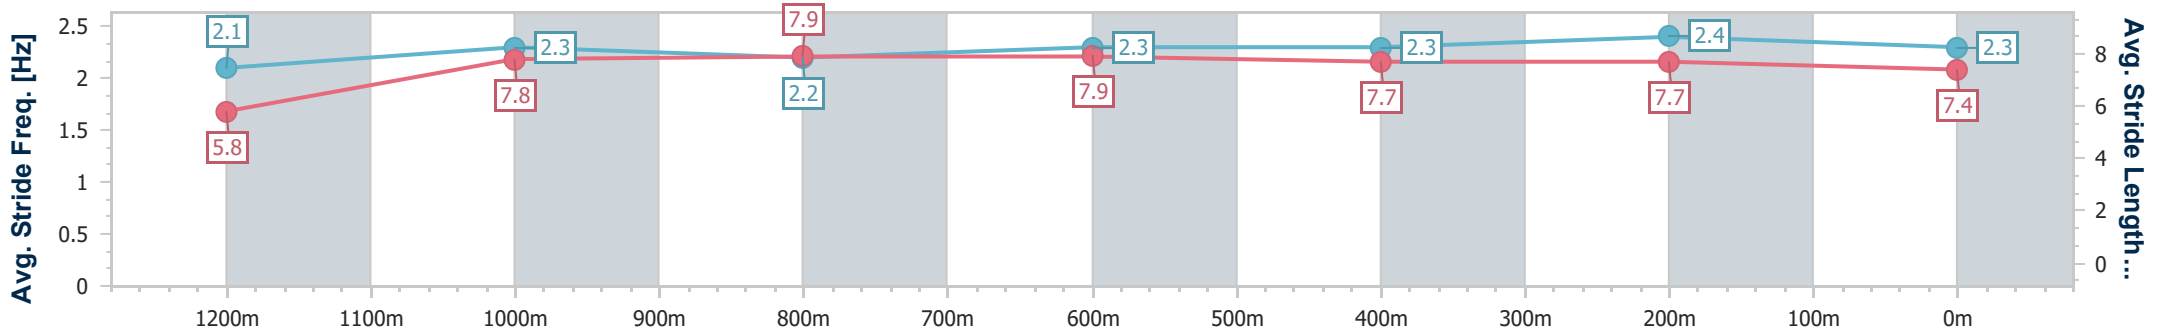

Eagle Farm QLD Professional

Race 6: THIS IS CROSER BENCHMARK 70 Handicap - 1300m

04 November 2023 - 15:53

Track Rating: Good 4, Weather: Overcast, Rail Position: +5m Entire

BRISBANE RACING CLUB

Section	Overall	1200m	1000m	800m	600m	400m	200m
Section Times	1:16.70 [4] (0:08.25)	1:08.45 [8] (0:11.34)	0:57.11 [8] (0:11.62)	0:45.49 [8] (0:11.39)	0:34.10 [8] (0:11.43)	0:22.67 [10] (0:11.01)	0:11.66 [8]
Average Speed [km/h]	44.5	63.7	62.7	64.4	64.4	65.4	61.7
Top Speed [km/h]	60.6	64.9	63.5	65.4	66.8	67.0	63.8
Avg. Dist. to Rail [m]	14.2	3.1	2.9	4.0	4.1	6.2	5.8
Avg. Stride Freq. [Hz]	2.1	2.3	2.2	2.3	2.3	2.4	2.3
Avg. Stride Length [m]	5.8	7.8	7.9	7.9	7.7	7.7	7.4