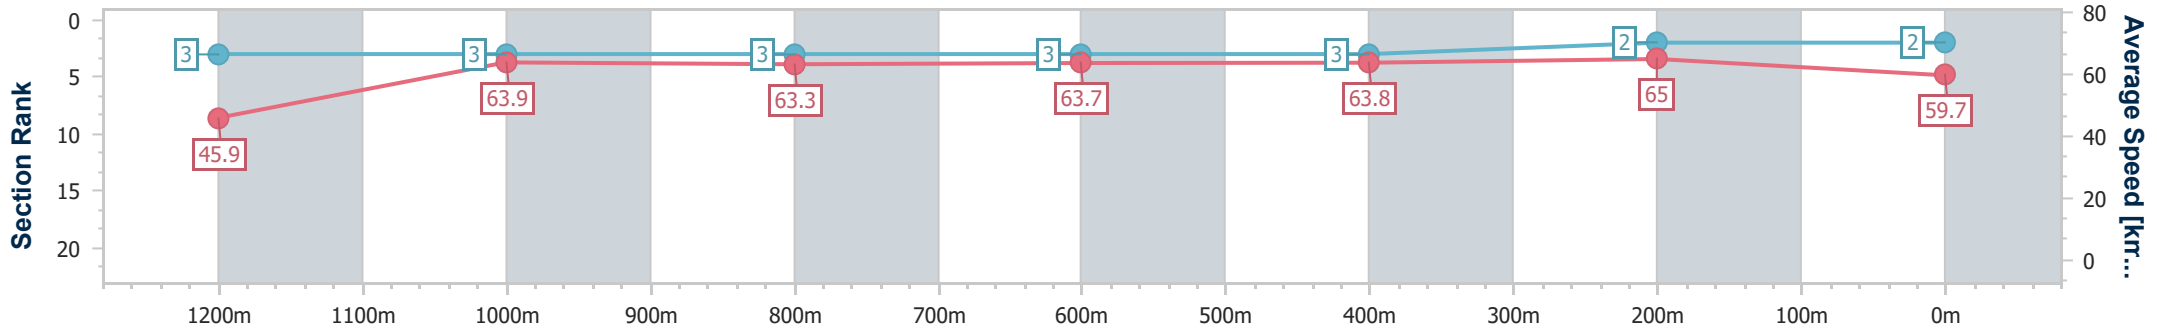

Eagle Farm QLD Professional

Race 6: THIS IS CROSER BENCHMARK 70 Handicap - 1300m

04 November 2023 - 15:53

Track Rating: Good 4, Weather: Overcast, Rail Position: +5m Entire

BRISBANE RACING CLUB

Section	Overall	1200m	1000m	800m	600m	400m	200m
Section Times	1:16.53 [2] (0:07.94)	1:08.59 [3] (0:11.24)	0:57.35 [3] (0:11.42)	0:45.93 [3] (0:11.39)	0:34.54 [3] (0:11.45)	0:23.09 [3] (0:11.03)	0:12.06 [2] (0:12.06)
Average Speed [km/h]	45.9	63.9	63.3	63.7	63.8	65.0	59.7
Top Speed [km/h]	60.5	66.2	64.2	64.8	65.0	66.6	64.5
Avg. Dist. to Rail [m]	9.3	1.4	0.3	1.5	3.0	3.6	4.1
Avg. Stride Freq. [Hz]	2.2	2.3	2.3	2.3	2.3	2.3	2.3
Avg. Stride Length [m]	5.7	7.7	7.8	7.8	7.7	7.7	7.2