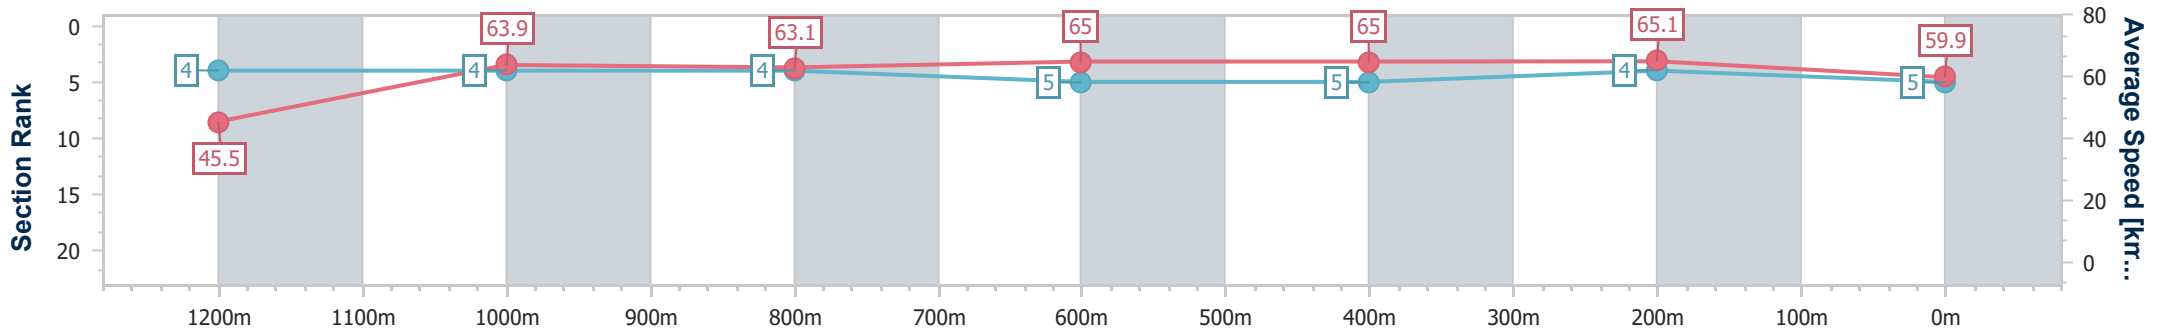

### Eagle Farm QLD Professional

Race 6: THIS IS CROSER BENCHMARK 70 Handicap - 1300m

04 November 2023 - 15:53

Track Rating: Good 4, Weather: Overcast, Rail Position: +5m Entire

BRISBANE RACING CLUB

Section	Overall	1200m	1000m	800m	600m	400m	200m
Section Times	1:16.73 [5] (0:07.98)	1:08.75 [4] (0:11.30)	0:57.45 [4] (0:11.69)	0:45.76 [4] (0:11.41)	0:34.35 [5] (0:11.28)	0:23.07 [5] (0:11.09)	0:11.98 [4]
Average Speed [km/h]	45.5	63.9	63.1	65.0	65.0	65.1	59.9
Top Speed [km/h]	62.1	64.8	64.3	66.0	65.9	66.2	63.0
Avg. Dist. to Rail [m]	11.4	2.8	5.0	6.1	4.6	6.6	5.8
Avg. Stride Freq. [Hz]	2.1	2.3	2.2	2.2	2.3	2.3	2.2
Avg. Stride Length [m]	6.1	7.9	7.9	8.0	7.9	7.8	7.5