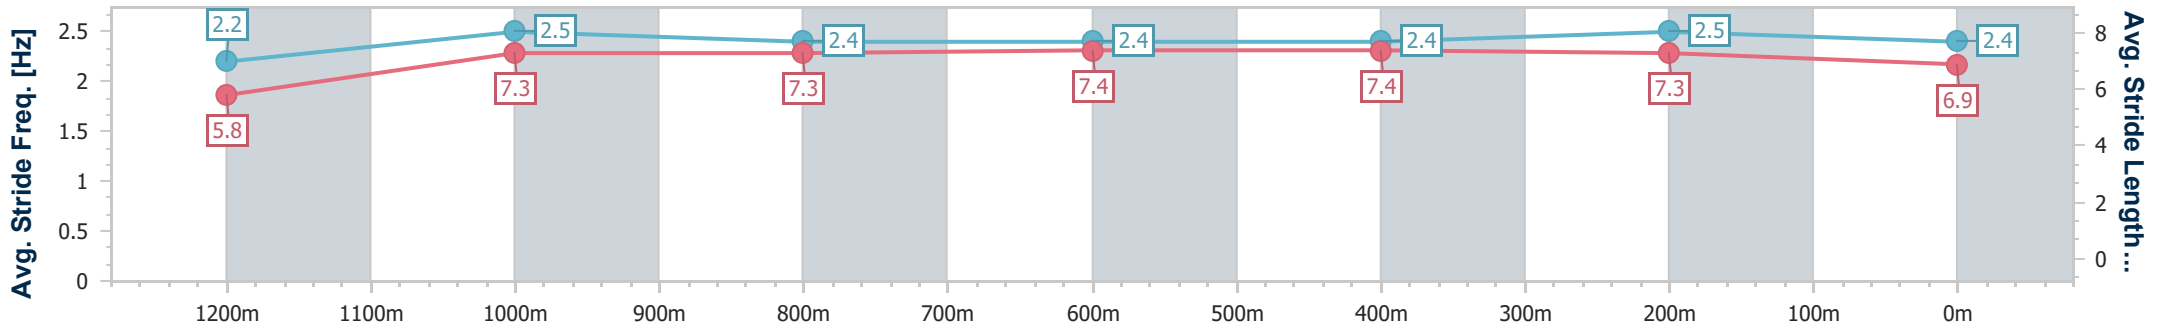

Eagle Farm QLD Professional

Race 6: THIS IS CROSER BENCHMARK 70 Handicap - 1300m

04 November 2023 - 15:53

Track Rating: Good 4, Weather: Overcast, Rail Position: +5m Entire

BRISBANE RACING CLUB

Section	Overall	1200m	1000m	800m	600m	400m	200m
Section Times	1:16.24 [1] (0:07.87)	1:08.37 [2] (0:11.09)	0:57.28 [2] (0:11.44)	0:45.84 [1] (0:11.38)	0:34.46 [1] (0:11.32)	0:23.14 [1] (0:11.10)	0:12.04 [1] (0:12.04)
Average Speed [km/h]	46.4	65.1	63.2	63.8	64.8	64.9	59.6
Top Speed [km/h]	63.8	67.0	64.5	65.1	66.4	65.8	63.6
Avg. Dist. to Rail [m]	15.6	2.0	0.8	2.5	3.0	2.0	0.9
Avg. Stride Freq. [Hz]	2.2	2.5	2.4	2.4	2.4	2.5	2.4
Avg. Stride Length [m]	5.8	7.3	7.3	7.4	7.4	7.3	6.9