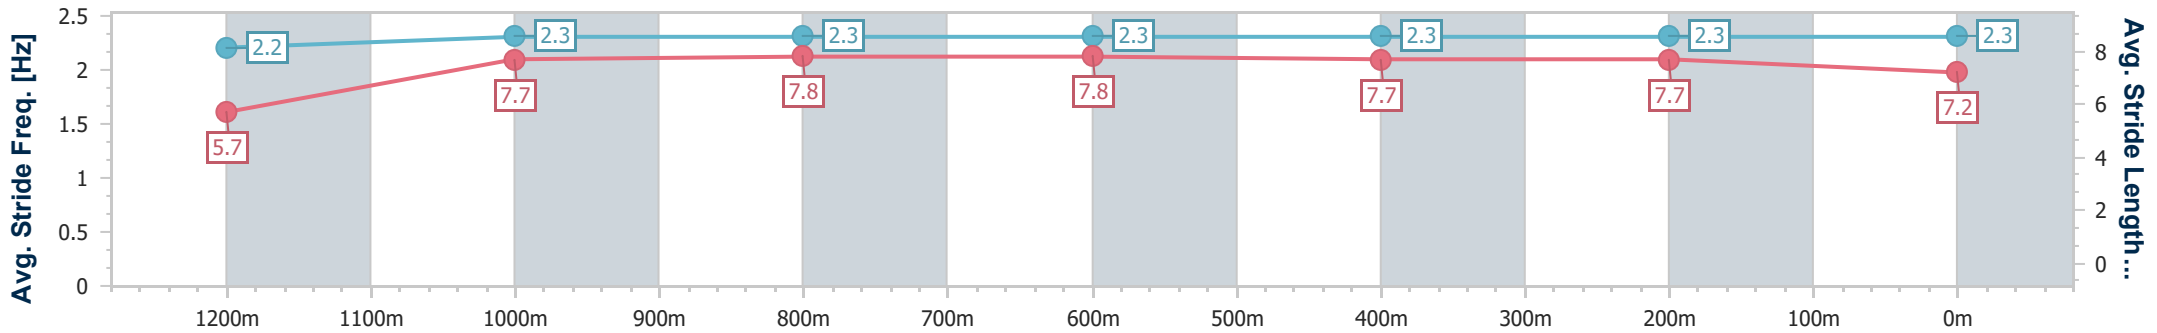

Eagle Farm QLD Professional

Race 6: THIS IS CROSER BENCHMARK 70 Handicap - 1300m

04 November 2023 - 15:53

Track Rating: Good 4, Weather: Overcast, Rail Position: +5m Entire

BRISBANE RACING CLUB

Section	Overall	1200m	1000m	800m	600m	400m	200m
Section Times	1:16.53 [2] (0:07.94)	1:08.59 [3] (0:11.24)	0:57.35 [3] (0:11.42)	0:45.93 [3] (0:11.39)	0:34.54 [3] (0:11.45)	0:23.09 [3] (0:11.03)	0:12.06 [2] (0:12.06)
Average Speed [km/h]	45.9	63.9	63.3	63.7	63.8	65.0	59.7
Top Speed [km/h]	60.5	66.2	64.2	64.8	65.0	66.6	64.5
Avg. Dist. to Rail [m]	9.3	1.4	0.3	1.5	3.0	3.6	4.1
Avg. Stride Freq. [Hz]	2.2	2.3	2.3	2.3	2.3	2.3	2.3
Avg. Stride Length [m]	5.7	7.7	7.8	7.8	7.7	7.7	7.2