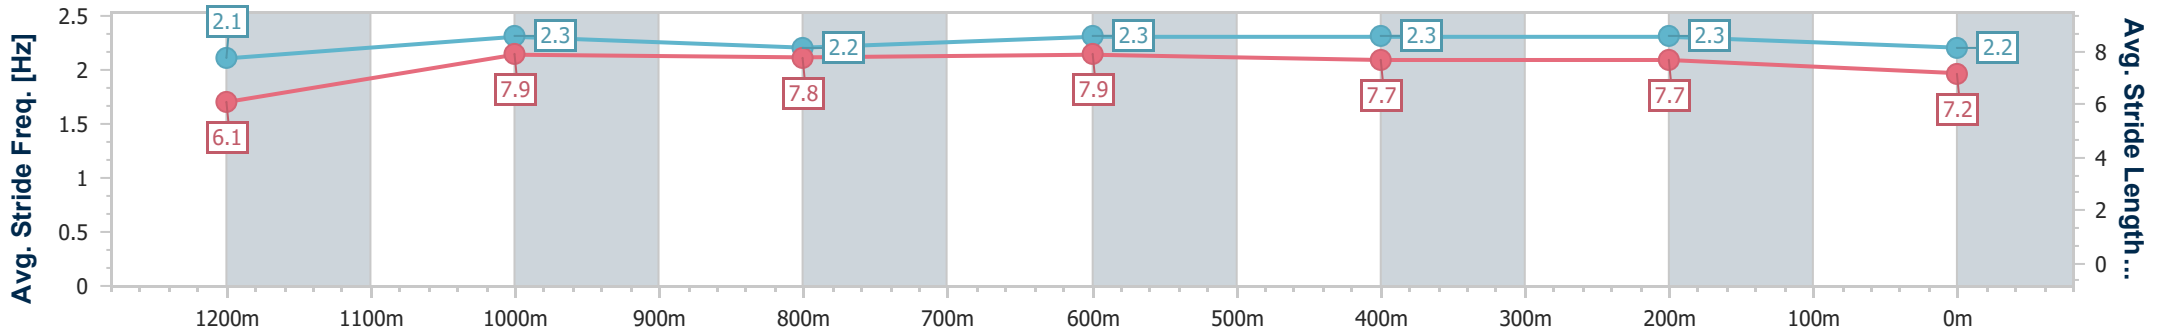

- [ ] Ranking at each section and finish
- .-.- No data available at this section
- NA No data available

Horse/Jockey Name	Fun Sponge
Final Rank	11
Fastest Section Time (Section)	0:07.82 (Overall)
Top Speed [km/h] (Section)	67.0 (1200m)
Race State	Finished

Eagle Farm QLD Professional

Race 6: THIS IS CROSER BENCHMARK 70 Handicap - 1300m

04 November 2023 - 15:53

Track Rating: Good 4, Weather: Overcast, Rail Position: +5m Entire

BRISBANE RACING CLUB

Section	Overall	1200m	1000m	800m	600m	400m	200m
Section Times	1:17.30 [11] (0:07.82)	1:09.48 [1] (0:11.10)	0:58.38 [1] (0:11.51)	0:46.87 [2] (0:11.50)	0:35.37 [2] (0:11.45)	0:23.92 [2] (0:11.29)	0:12.63 [3] (0:12.63)
Average Speed [km/h]	47.0	65.1	63.3	63.8	64.0	63.8	57.1
Top Speed [km/h]	63.5	67.0	64.4	64.6	65.7	66.1	61.3
Avg. Dist. to Rail [m]	17.7	5.0	2.5	4.3	3.5	3.3	3.1
Avg. Stride Freq. [Hz]	2.1	2.3	2.2	2.3	2.3	2.3	2.2
Avg. Stride Length [m]	6.1	7.9	7.8	7.9	7.7	7.7	7.2

- [ ] Ranking at each section and finish
- .-.- No data available at this section
- NA No data available