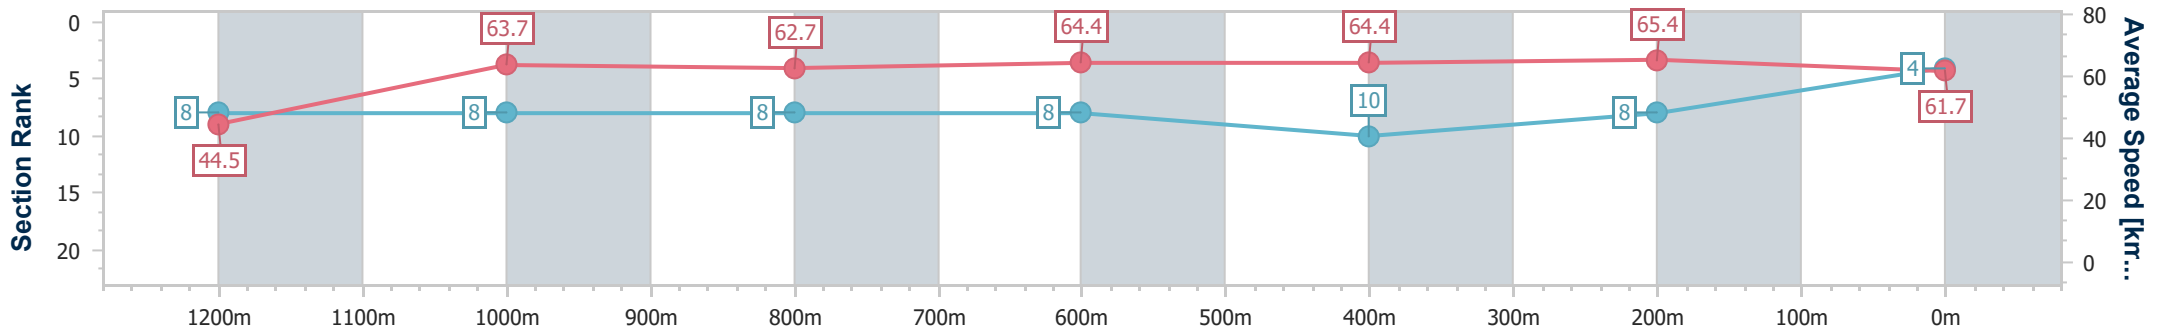

Eagle Farm QLD Professional

Race 6: THIS IS CROSER BENCHMARK 70 Handicap - 1300m

04 November 2023 - 15:53

Track Rating: Good 4, Weather: Overcast, Rail Position: +5m Entire

BRISBANE RACING CLUB

Section	Overall	1200m	1000m	800m	600m	400m	200m
Section Times	1:16.70 [4] (0:08.25)	1:08.45 [8] (0:11.34)	0:57.11 [8] (0:11.62)	0:45.49 [8] (0:11.39)	0:34.10 [8] (0:11.43)	0:22.67 [10] (0:11.01)	0:11.66 [8]
Average Speed [km/h]	44.5	63.7	62.7	64.4	64.4	65.4	61.7
Top Speed [km/h]	60.6	64.9	63.5	65.4	66.8	67.0	63.8
Avg. Dist. to Rail [m]	14.2	3.1	2.9	4.0	4.1	6.2	5.8
Avg. Stride Freq. [Hz]	2.1	2.3	2.2	2.3	2.3	2.4	2.3
Avg. Stride Length [m]	5.8	7.8	7.9	7.9	7.7	7.7	7.4