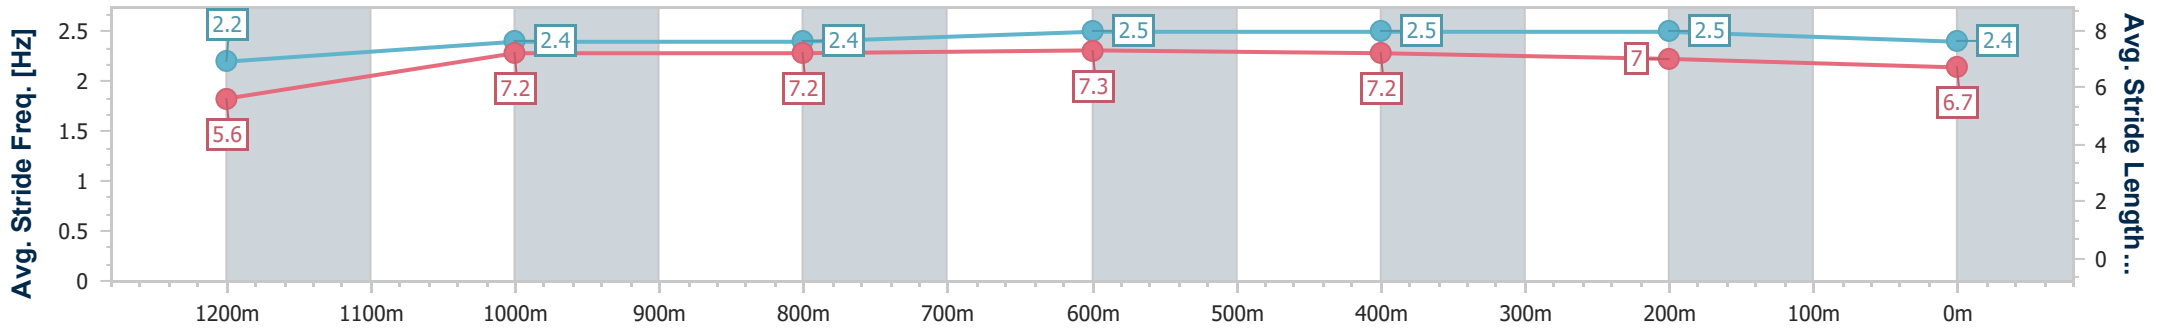

Eagle Farm QLD Professional

Race 6: THIS IS CROSER BENCHMARK 70 Handicap - 1300m

04 November 2023 - 15:53

Track Rating: Good 4, Weather: Overcast, Rail Position: +5m Entire

BRISBANE RACING CLUB

Section	Overall	1200m	1000m	800m	600m	400m	200m
Section Times	1:17.16 [8] (0:08.30)	1:08.86 [9] (0:11.46)	0:57.40 [9] (0:11.62)	0:45.78 [9] (0:11.24)	0:34.54 [9] (0:11.27)	0:23.27 [8] (0:11.33)	0:11.94 [11] (0:11.94)
Average Speed [km/h]	44.0	62.9	62.4	64.7	64.4	63.4	60.5
Top Speed [km/h]	61.2	64.3	63.7	65.5	66.0	66.0	62.5
Avg. Dist. to Rail [m]	12.7	1.9	1.9	1.8	1.3	2.5	4.7
Avg. Stride Freq. [Hz]	2.2	2.4	2.4	2.5	2.5	2.5	2.4
Avg. Stride Length [m]	5.6	7.2	7.2	7.3	7.2	7.0	6.7