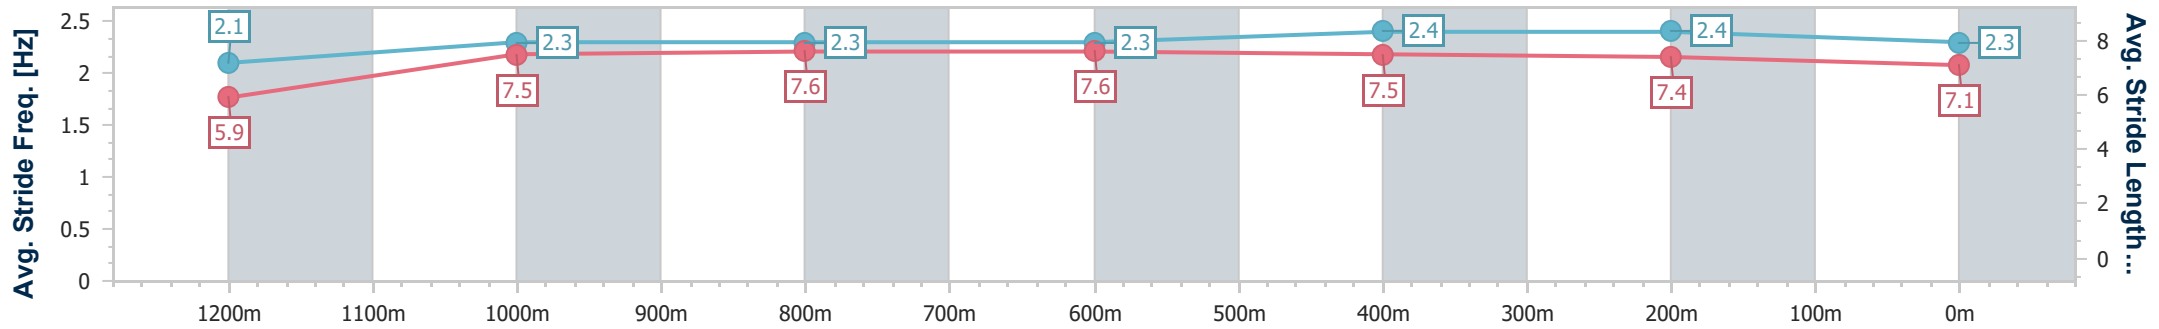

### Eagle Farm QLD Professional

Race 6: THIS IS CROSER BENCHMARK 70 Handicap - 1300m

04 November 2023 - 15:53

Track Rating: Good 4, Weather: Overcast, Rail Position: +5m Entire

BRISBANE RACING CLUB

Section	Overall	1200m	1000m	800m	600m	400m	200m
Section Times	1:17.22 [9] (0:08.23)	1:08.99 [7] (0:11.32)	0:57.67 [7] (0:11.47)	0:46.20 [5] (0:11.25)	0:34.95 [4] (0:11.27)	0:23.68 [4] (0:11.40)	0:12.28 [7]
Average Speed [km/h]	44.0	63.6	62.7	63.9	64.0	63.1	58.7
Top Speed [km/h]	60.5	65.4	63.7	64.9	65.3	65.3	61.7
Avg. Dist. to Rail [m]	8.2	1.1	0.5	0.3	0.2	0.4	0.6
Avg. Stride Freq. [Hz]	2.1	2.3	2.3	2.3	2.4	2.4	2.3
Avg. Stride Length [m]	5.9	7.5	7.6	7.6	7.5	7.4	7.1