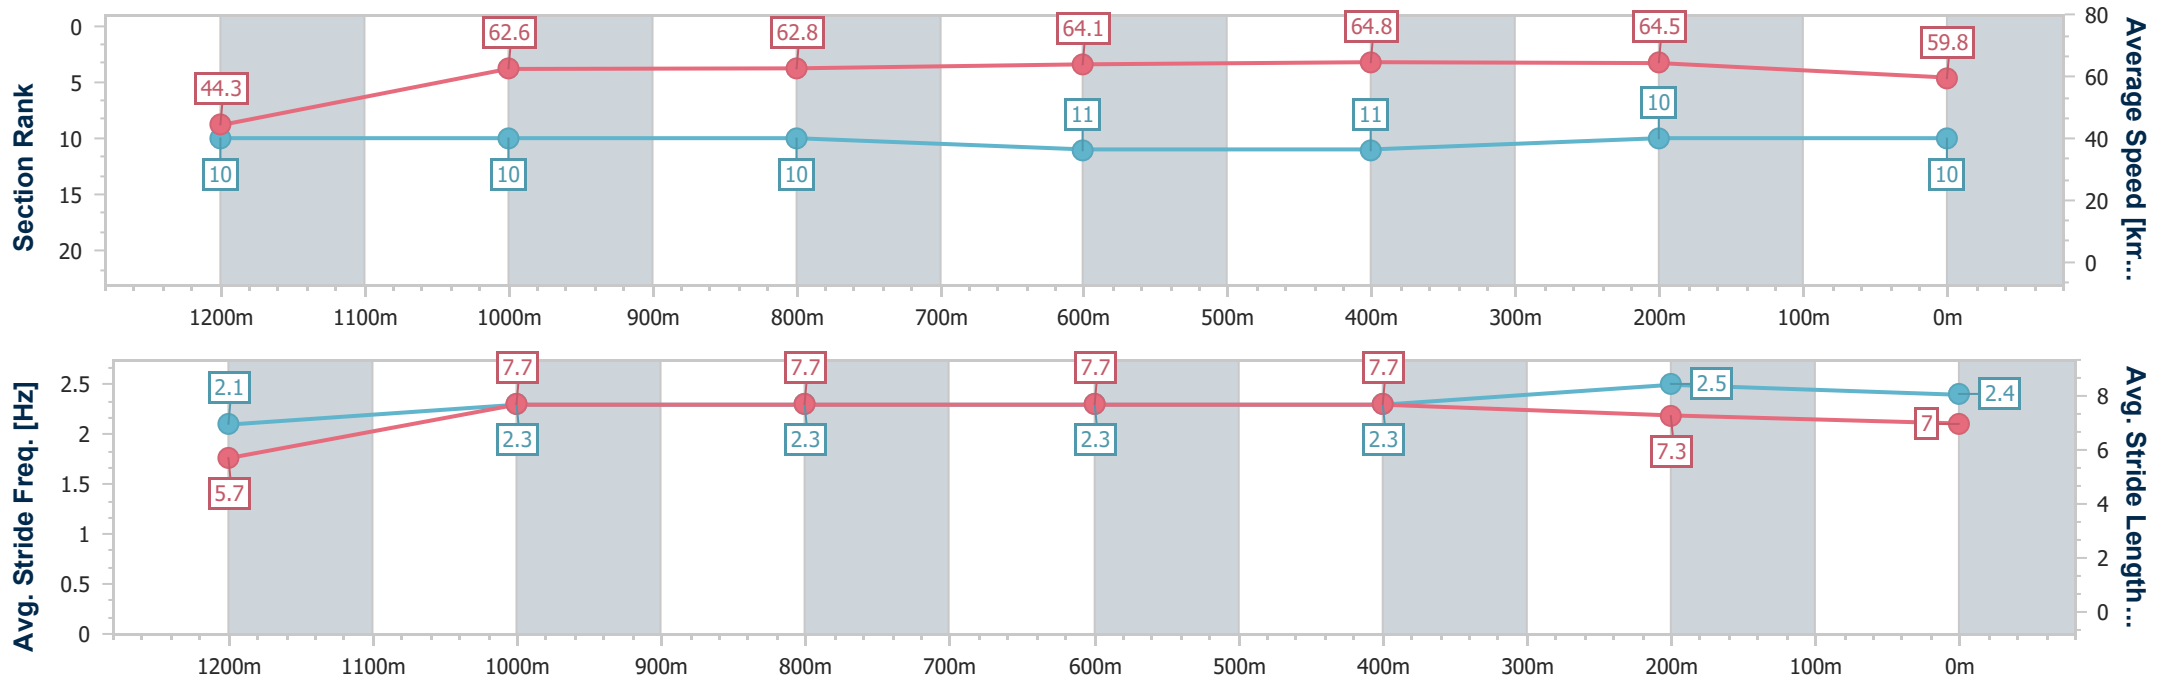

### Eagle Farm QLD Professional

Race 6: THIS IS CROSER BENCHMARK 70 Handicap - 1300m

04 November 2023 - 15:53

Track Rating: Good 4, Weather: Overcast, Rail Position: +5m Entire

BRISBANE RACING CLUB

Section	Overall	1200m	1000m	800m	600m	400m	200m
Section Times	1:17.23 [10] (0:08.35)	1:08.88 [10] (0:11.54)	0:57.34 [10] (0:11.62)	0:45.72 [10] (0:11.31)	0:34.41 [11] (0:11.22)	0:23.19 [11] (0:11.13)	0:12.06 [10]
Average Speed [km/h]	44.3	62.6	62.8	64.1	64.8	64.5	59.8
Top Speed [km/h]	60.2	64.3	64.1	64.9	66.3	66.4	63.3
Avg. Dist. to Rail [m]	17.1	4.5	3.1	1.9	1.6	5.7	7.5
Avg. Stride Freq. [Hz]	2.1	2.3	2.3	2.3	2.3	2.5	2.4
Avg. Stride Length [m]	5.7	7.7	7.7	7.7	7.7	7.3	7.0

- [ ] Ranking at each section and finish
- .-.- No data available at this section
- NA No data available

Horse/Jockey Name	Fun Sponge
Final Rank	11
Fastest Section Time (Section)	0:07.82 (Overall)
Top Speed [km/h] (Section)	67.0 (1200m)
Race State	Finished