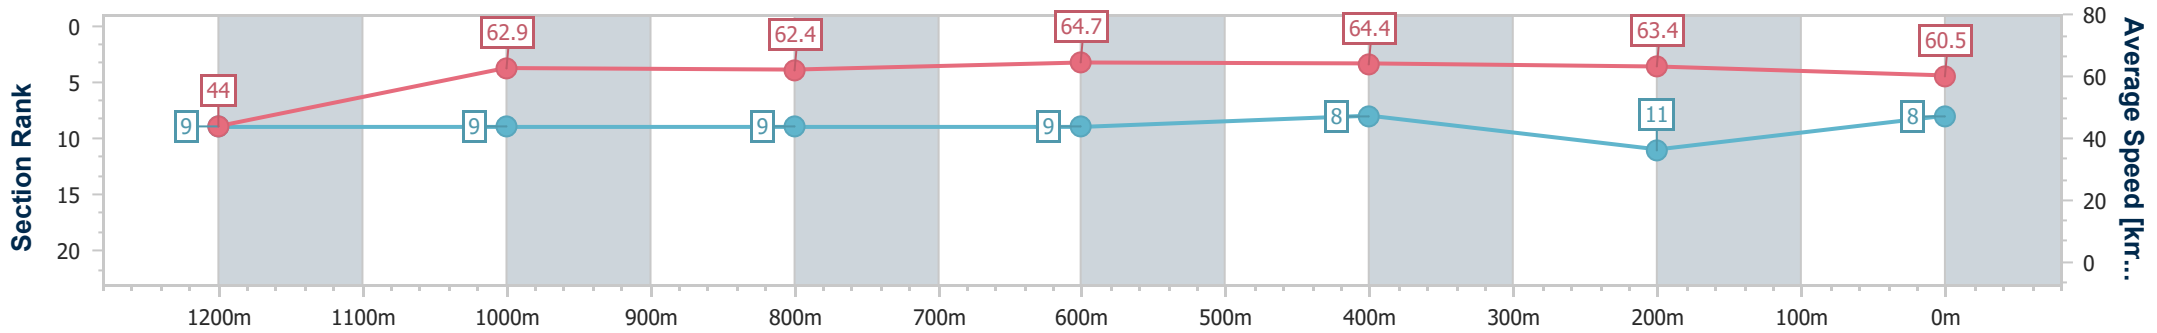

Eagle Farm QLD Professional

Race 6: THIS IS CROSER BENCHMARK 70 Handicap - 1300m

04 November 2023 - 15:53

Track Rating: Good 4, Weather: Overcast, Rail Position: +5m Entire

BRISBANE RACING CLUB

Section	Overall	1200m	1000m	800m	600m	400m	200m
Section Times	1:17.16 [8] (0:08.30)	1:08.86 [9] (0:11.46)	0:57.40 [9] (0:11.62)	0:45.78 [9] (0:11.24)	0:34.54 [9] (0:11.27)	0:23.27 [8] (0:11.33)	0:11.94 [11] (0:11.94)
Average Speed [km/h]	44.0	62.9	62.4	64.7	64.4	63.4	60.5
Top Speed [km/h]	61.2	64.3	63.7	65.5	66.0	66.0	62.5
Avg. Dist. to Rail [m]	12.7	1.9	1.9	1.8	1.3	2.5	4.7
Avg. Stride Freq. [Hz]	2.2	2.4	2.4	2.5	2.5	2.5	2.4
Avg. Stride Length [m]	5.6	7.2	7.2	7.3	7.2	7.0	6.7