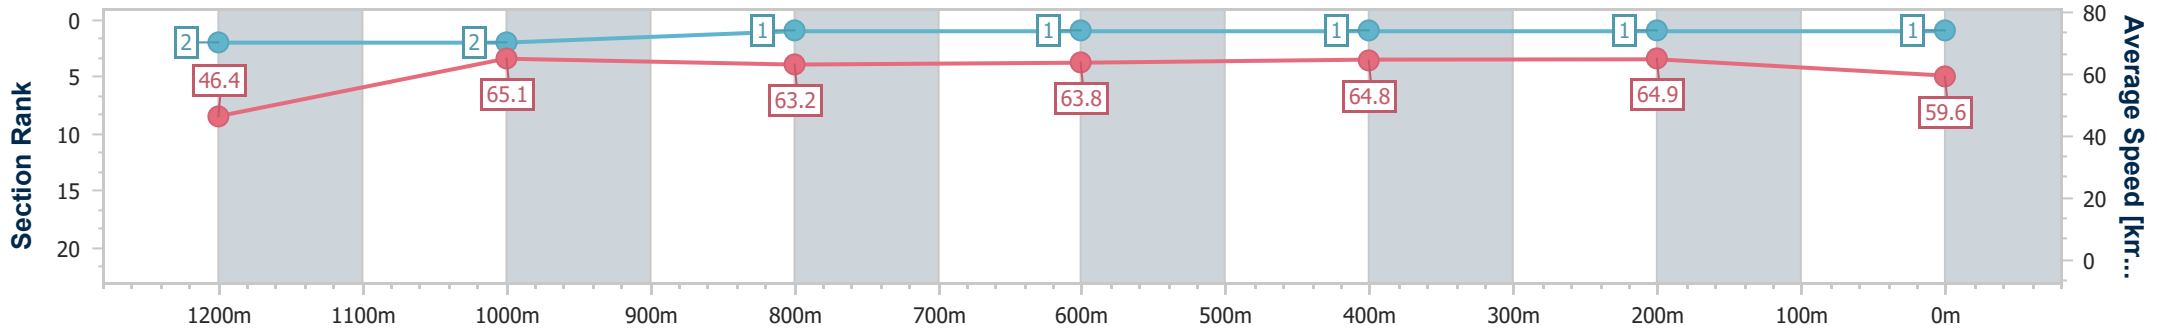

Eagle Farm QLD Professional

Race 6: THIS IS CROSER BENCHMARK 70 Handicap - 1300m

04 November 2023 - 15:53

Track Rating: Good 4, Weather: Overcast, Rail Position: +5m Entire

BRISBANE RACING CLUB

Section	Overall	1200m	1000m	800m	600m	400m	200m
Section Times	1:16.24 [1] (0:07.87)	1:08.37 [2] (0:11.09)	0:57.28 [2] (0:11.44)	0:45.84 [1] (0:11.38)	0:34.46 [1] (0:11.32)	0:23.14 [1] (0:11.10)	0:12.04 [1] (0:12.04)
Average Speed [km/h]	46.4	65.1	63.2	63.8	64.8	64.9	59.6
Top Speed [km/h]	63.8	67.0	64.5	65.1	66.4	65.8	63.6
Avg. Dist. to Rail [m]	15.6	2.0	0.8	2.5	3.0	2.0	0.9
Avg. Stride Freq. [Hz]	2.2	2.5	2.4	2.4	2.4	2.5	2.4
Avg. Stride Length [m]	5.8	7.3	7.3	7.4	7.4	7.3	6.9