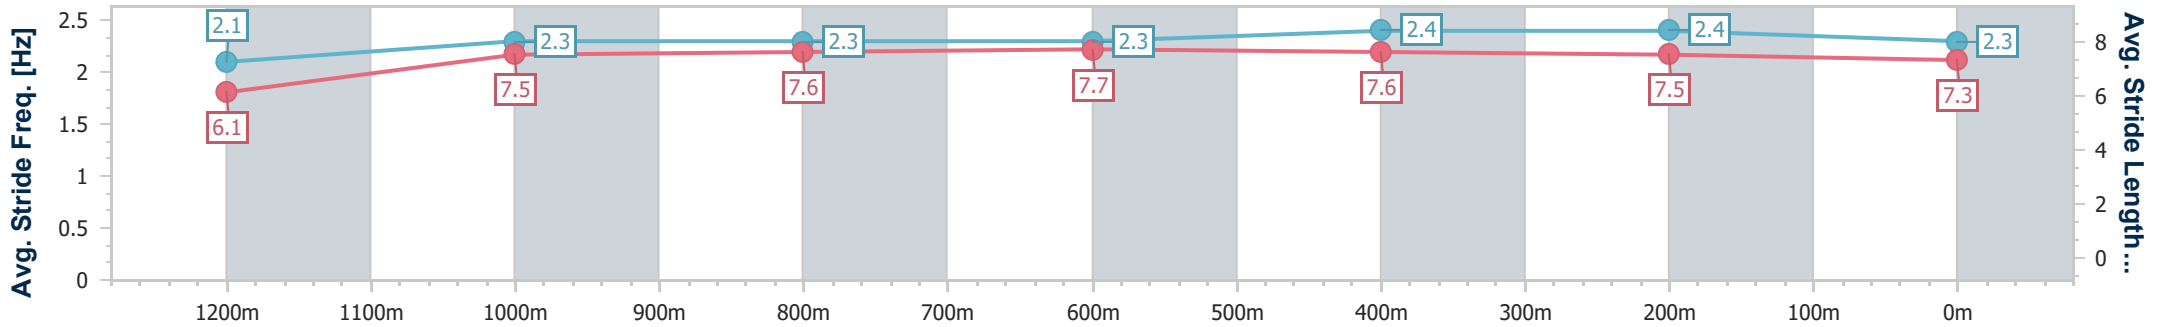

### Eagle Farm QLD Professional

Race 6: THIS IS CROSER BENCHMARK 70 Handicap - 1300m

04 November 2023 - 15:53

Track Rating: Good 4, Weather: Overcast, Rail Position: +5m Entire

BRISBANE RACING CLUB

Section	Overall	1200m	1000m	800m	600m	400m	200m
Section Times	1:16.92 [6] (0:08.08)	1:08.84 [6] (0:11.40)	0:57.44 [6] (0:11.63)	0:45.81 [7] (0:11.29)	0:34.52 [7] (0:11.34)	0:23.18 [6] (0:11.14)	0:12.04 [5]
Average Speed [km/h]	44.8	63.3	62.8	64.8	64.8	64.4	59.8
Top Speed [km/h]	61.3	65.0	64.0	65.9	66.0	66.9	61.3
Avg. Dist. to Rail [m]	10.1	2.2	2.5	3.2	4.0	3.6	3.7
Avg. Stride Freq. [Hz]	2.1	2.3	2.3	2.3	2.4	2.4	2.3
Avg. Stride Length [m]	6.1	7.5	7.6	7.7	7.6	7.5	7.3