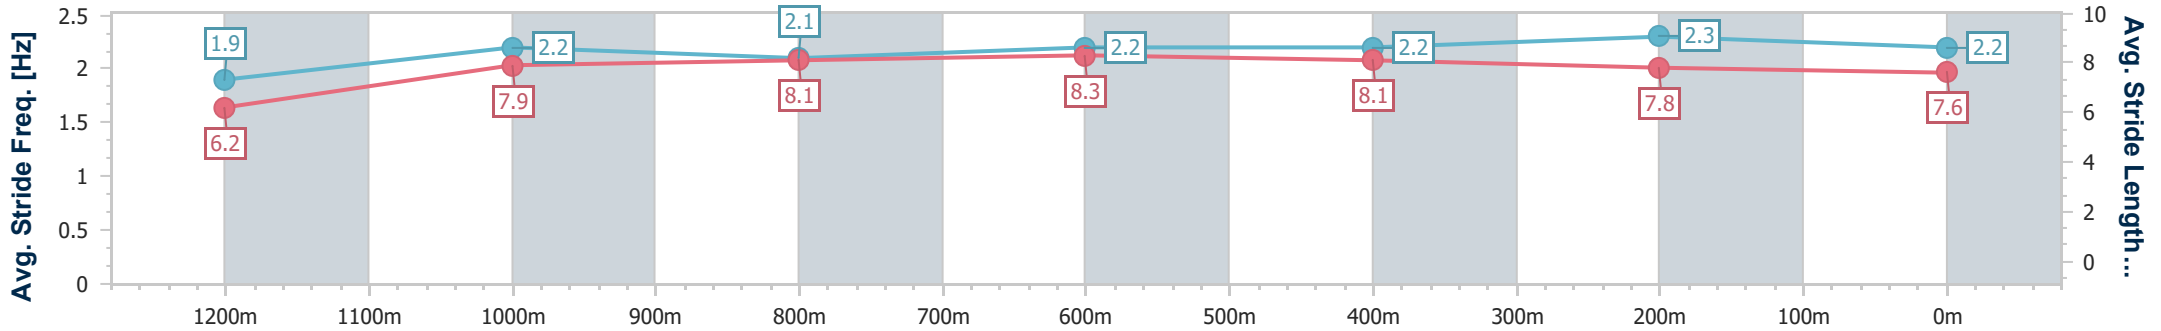

### Eagle Farm QLD Professional

Race 6: THIS IS CROSER BENCHMARK 70 Handicap - 1300m

04 November 2023 - 15:53

Track Rating: Good 4, Weather: Overcast, Rail Position: +5m Entire

BRISBANE RACING CLUB

Section	Overall	1200m	1000m	800m	600m	400m	200m
Section Times	1:17.14 [7] (0:08.51)	1:08.63 [11] (0:11.52)	0:57.11 [11] (0:11.53)	0:45.58 [11] (0:11.23)	0:34.35 [10] (0:11.22)	0:23.13 [9] (0:11.06)	0:12.07 [9]
Average Speed [km/h]	42.7	62.8	62.8	64.8	65.0	65.0	59.9
Top Speed [km/h]	59.2	63.9	63.7	65.7	66.8	66.9	62.3
Avg. Dist. to Rail [m]	11.7	2.6	1.8	2.1	3.0	5.1	5.7
Avg. Stride Freq. [Hz]	1.9	2.2	2.1	2.2	2.2	2.3	2.2
Avg. Stride Length [m]	6.2	7.9	8.1	8.3	8.1	7.8	7.6