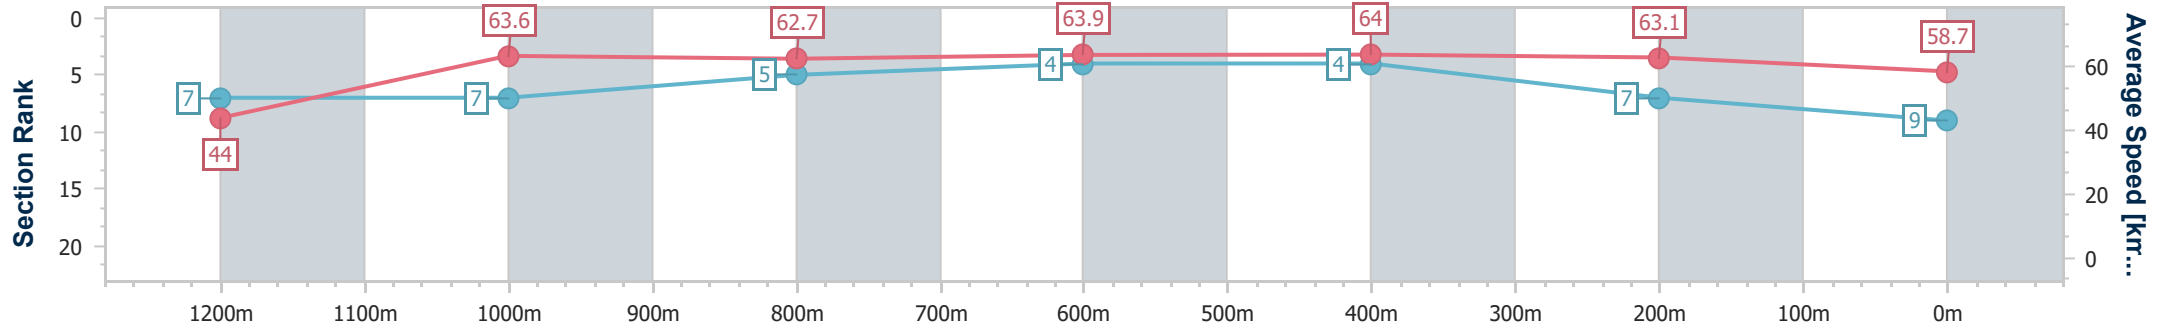

### Eagle Farm QLD Professional

Race 6: THIS IS CROSER BENCHMARK 70 Handicap - 1300m

04 November 2023 - 15:53

Track Rating: Good 4, Weather: Overcast, Rail Position: +5m Entire

BRISBANE RACING CLUB

Section	Overall	1200m	1000m	800m	600m	400m	200m
Section Times	1:17.22 [9] (0:08.23)	1:08.99 [7] (0:11.32)	0:57.67 [7] (0:11.47)	0:46.20 [5] (0:11.25)	0:34.95 [4] (0:11.27)	0:23.68 [4] (0:11.40)	0:12.28 [7]
Average Speed [km/h]	44.0	63.6	62.7	63.9	64.0	63.1	58.7
Top Speed [km/h]	60.5	65.4	63.7	64.9	65.3	65.3	61.7
Avg. Dist. to Rail [m]	8.2	1.1	0.5	0.3	0.2	0.4	0.6
Avg. Stride Freq. [Hz]	2.1	2.3	2.3	2.3	2.4	2.4	2.3
Avg. Stride Length [m]	5.9	7.5	7.6	7.6	7.5	7.4	7.1