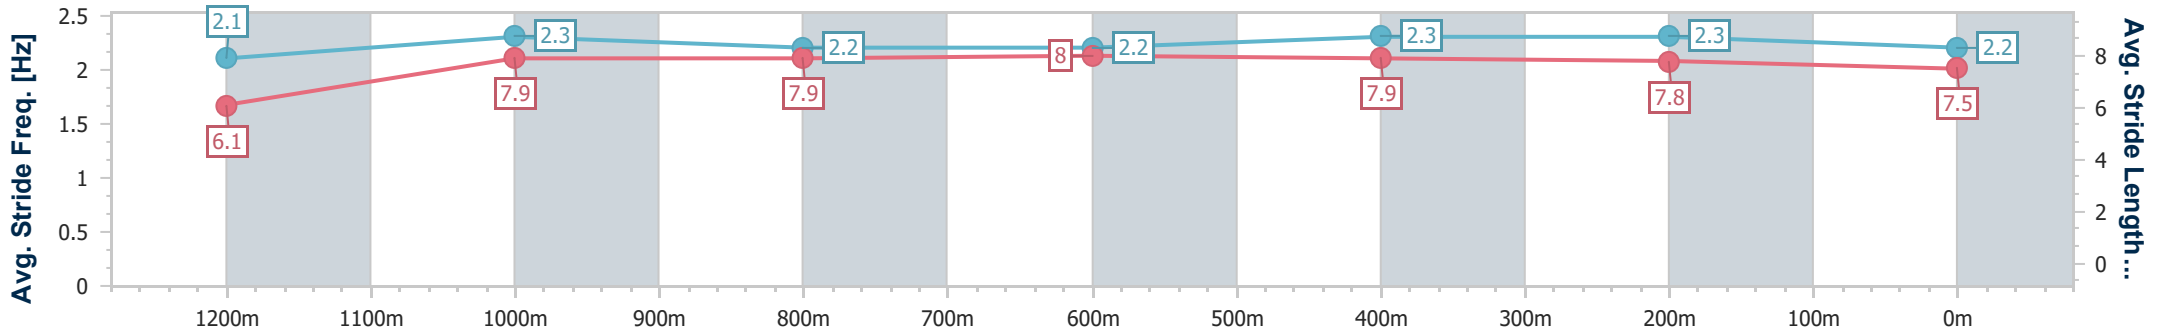

### Eagle Farm QLD Professional

Race 6: THIS IS CROSER BENCHMARK 70 Handicap - 1300m

04 November 2023 - 15:53

Track Rating: Good 4, Weather: Overcast, Rail Position: +5m Entire

BRISBANE RACING CLUB

Section	Overall	1200m	1000m	800m	600m	400m	200m
Section Times	1:16.73 [5] (0:07.98)	1:08.75 [4] (0:11.30)	0:57.45 [4] (0:11.69)	0:45.76 [4] (0:11.41)	0:34.35 [5] (0:11.28)	0:23.07 [5] (0:11.09)	0:11.98 [4]
Average Speed [km/h]	45.5	63.9	63.1	65.0	65.0	65.1	59.9
Top Speed [km/h]	62.1	64.8	64.3	66.0	65.9	66.2	63.0
Avg. Dist. to Rail [m]	11.4	2.8	5.0	6.1	4.6	6.6	5.8
Avg. Stride Freq. [Hz]	2.1	2.3	2.2	2.2	2.3	2.3	2.2
Avg. Stride Length [m]	6.1	7.9	7.9	8.0	7.9	7.8	7.5