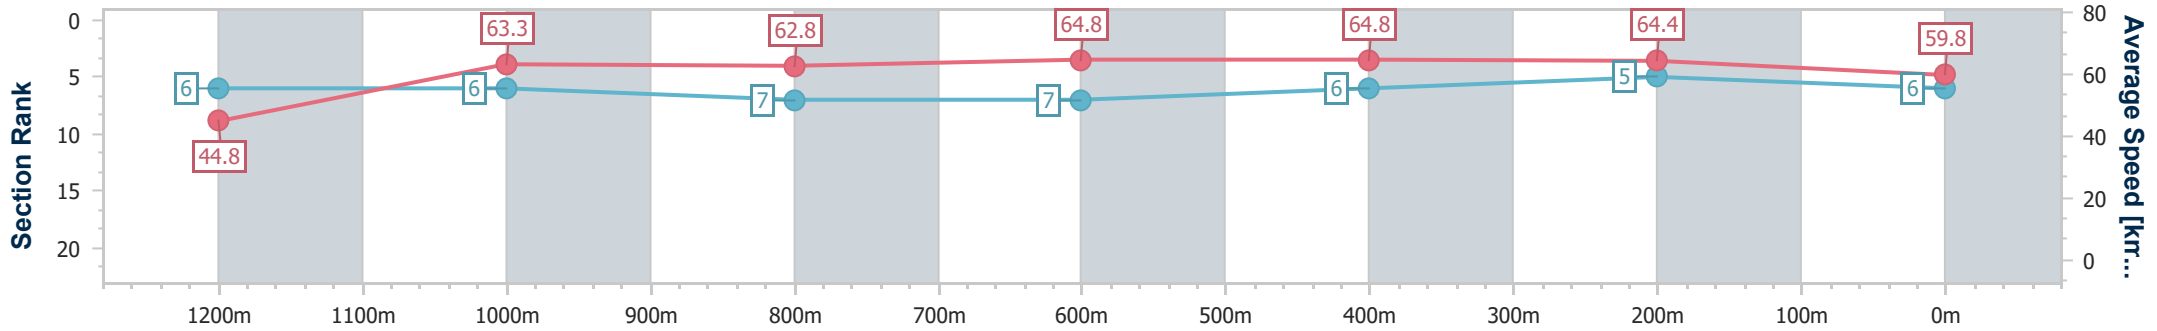

### Eagle Farm QLD Professional

Race 6: THIS IS CROSER BENCHMARK 70 Handicap - 1300m

04 November 2023 - 15:53

Track Rating: Good 4, Weather: Overcast, Rail Position: +5m Entire

BRISBANE RACING CLUB

Section	Overall	1200m	1000m	800m	600m	400m	200m
Section Times	1:16.92 [6] (0:08.08)	1:08.84 [6] (0:11.40)	0:57.44 [6] (0:11.63)	0:45.81 [7] (0:11.29)	0:34.52 [7] (0:11.34)	0:23.18 [6] (0:11.14)	0:12.04 [5]
Average Speed [km/h]	44.8	63.3	62.8	64.8	64.8	64.4	59.8
Top Speed [km/h]	61.3	65.0	64.0	65.9	66.0	66.9	61.3
Avg. Dist. to Rail [m]	10.1	2.2	2.5	3.2	4.0	3.6	3.7
Avg. Stride Freq. [Hz]	2.1	2.3	2.3	2.3	2.4	2.4	2.3
Avg. Stride Length [m]	6.1	7.5	7.6	7.7	7.6	7.5	7.3