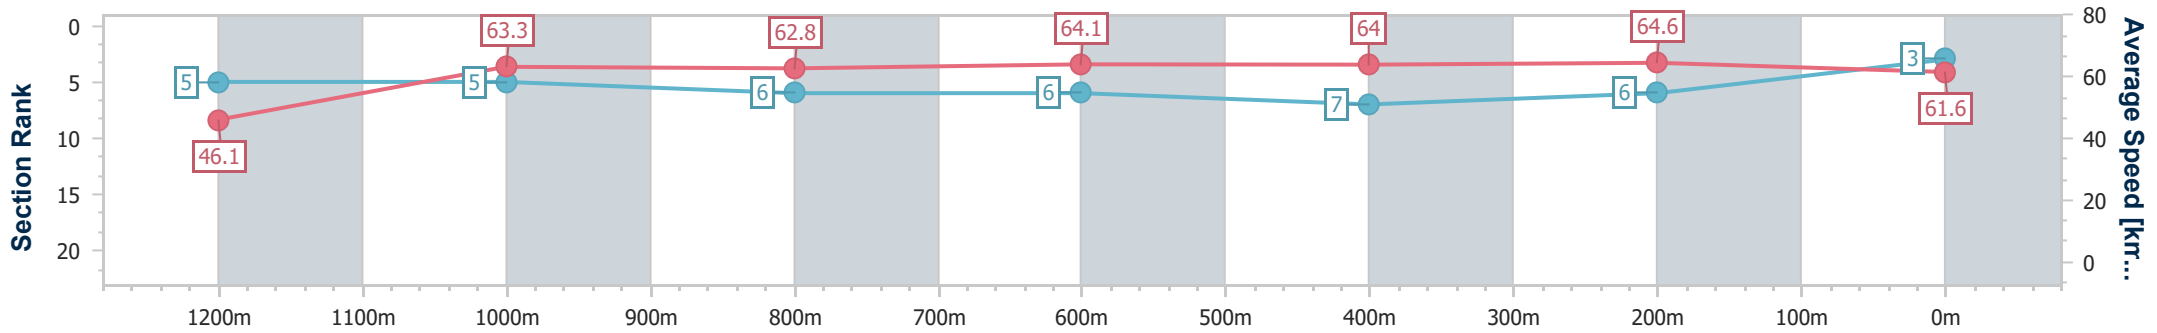

Eagle Farm QLD Professional

Race 6: THIS IS CROSER BENCHMARK 70 Handicap - 1300m

04 November 2023 - 15:53

Track Rating: Good 4, Weather: Overcast, Rail Position: +5m Entire

BRISBANE RACING CLUB

Section	Overall	1200m	1000m	800m	600m	400m	200m
Section Times	1:16.61 [3] (0:07.99)	1:08.62 [5] (0:11.41)	0:57.21 [5] (0:11.64)	0:45.57 [6] (0:11.35)	0:34.22 [6] (0:11.36)	0:22.86 [7] (0:11.15)	0:11.71 [6]
Average Speed [km/h]	46.1	63.3	62.8	64.1	64.0	64.6	61.6
Top Speed [km/h]	61.5	64.3	63.7	64.8	65.2	65.5	64.0
Avg. Dist. to Rail [m]	13.4	4.3	3.0	2.2	2.4	3.8	4.1
Avg. Stride Freq. [Hz]	2.2	2.3	2.3	2.3	2.4	2.4	2.3
Avg. Stride Length [m]	5.8	7.5	7.6	7.6	7.5	7.5	7.3