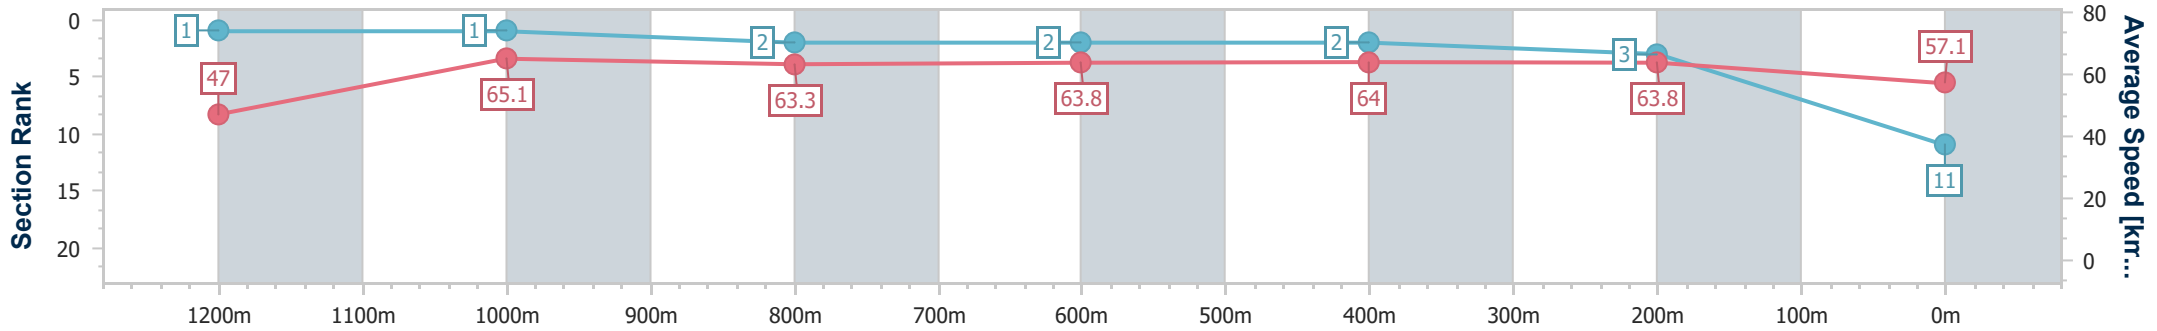

- [ ] Ranking at each section and finish
- .-.- No data available at this section
- NA No data available

Horse/Jockey Name	Fun Sponge
Final Rank	11
Fastest Section Time (Section)	0:07.82 (Overall)
Top Speed [km/h] (Section)	67.0 (1200m)
Race State	Finished

Eagle Farm QLD Professional

Race 6: THIS IS CROSER BENCHMARK 70 Handicap - 1300m

04 November 2023 - 15:53

Track Rating: Good 4, Weather: Overcast, Rail Position: +5m Entire

BRISBANE RACING CLUB

Section	Overall	1200m	1000m	800m	600m	400m	200m
Section Times	1:17.30 [11] (0:07.82)	1:09.48 [1] (0:11.10)	0:58.38 [1] (0:11.51)	0:46.87 [2] (0:11.50)	0:35.37 [2] (0:11.45)	0:23.92 [2] (0:11.29)	0:12.63 [3] (0:12.63)
Average Speed [km/h]	47.0	65.1	63.3	63.8	64.0	63.8	57.1
Top Speed [km/h]	63.5	67.0	64.4	64.6	65.7	66.1	61.3
Avg. Dist. to Rail [m]	17.7	5.0	2.5	4.3	3.5	3.3	3.1
Avg. Stride Freq. [Hz]	2.1	2.3	2.2	2.3	2.3	2.3	2.2
Avg. Stride Length [m]	6.1	7.9	7.8	7.9	7.7	7.7	7.2

- [ ] Ranking at each section and finish
- .-.- No data available at this section
- NA No data available