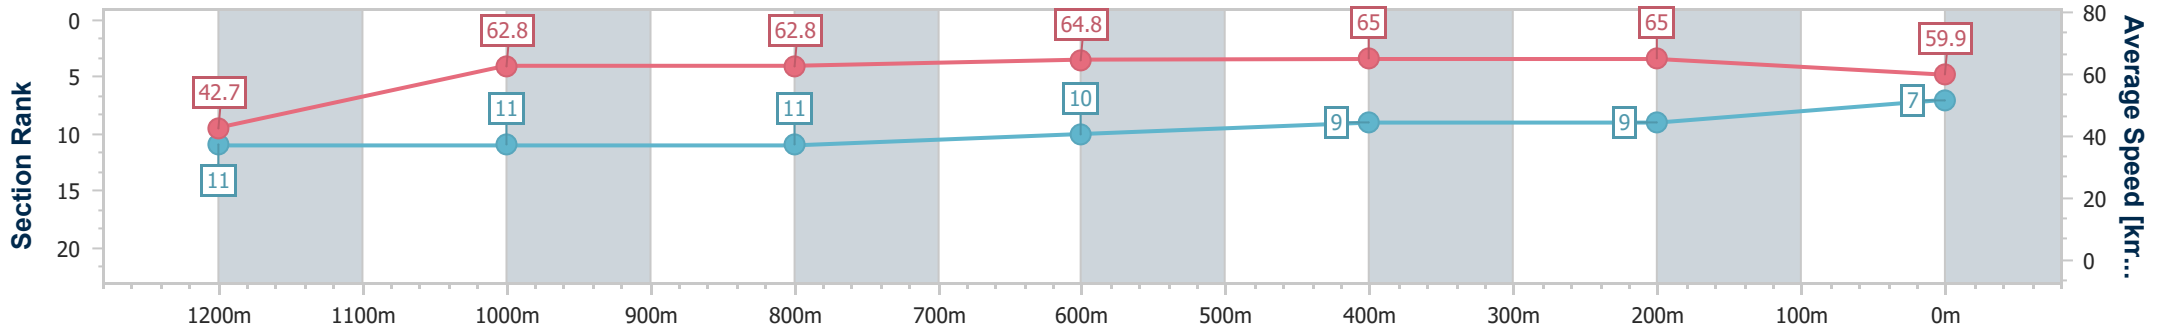

### Eagle Farm QLD Professional

Race 6: THIS IS CROSER BENCHMARK 70 Handicap - 1300m

04 November 2023 - 15:53

Track Rating: Good 4, Weather: Overcast, Rail Position: +5m Entire

BRISBANE RACING CLUB

Section	Overall	1200m	1000m	800m	600m	400m	200m
Section Times	1:17.14 [7] (0:08.51)	1:08.63 [11] (0:11.52)	0:57.11 [11] (0:11.53)	0:45.58 [11] (0:11.23)	0:34.35 [10] (0:11.22)	0:23.13 [9] (0:11.06)	0:12.07 [9]
Average Speed [km/h]	42.7	62.8	62.8	64.8	65.0	65.0	59.9
Top Speed [km/h]	59.2	63.9	63.7	65.7	66.8	66.9	62.3
Avg. Dist. to Rail [m]	11.7	2.6	1.8	2.1	3.0	5.1	5.7
Avg. Stride Freq. [Hz]	1.9	2.2	2.1	2.2	2.2	2.3	2.2
Avg. Stride Length [m]	6.2	7.9	8.1	8.3	8.1	7.8	7.6