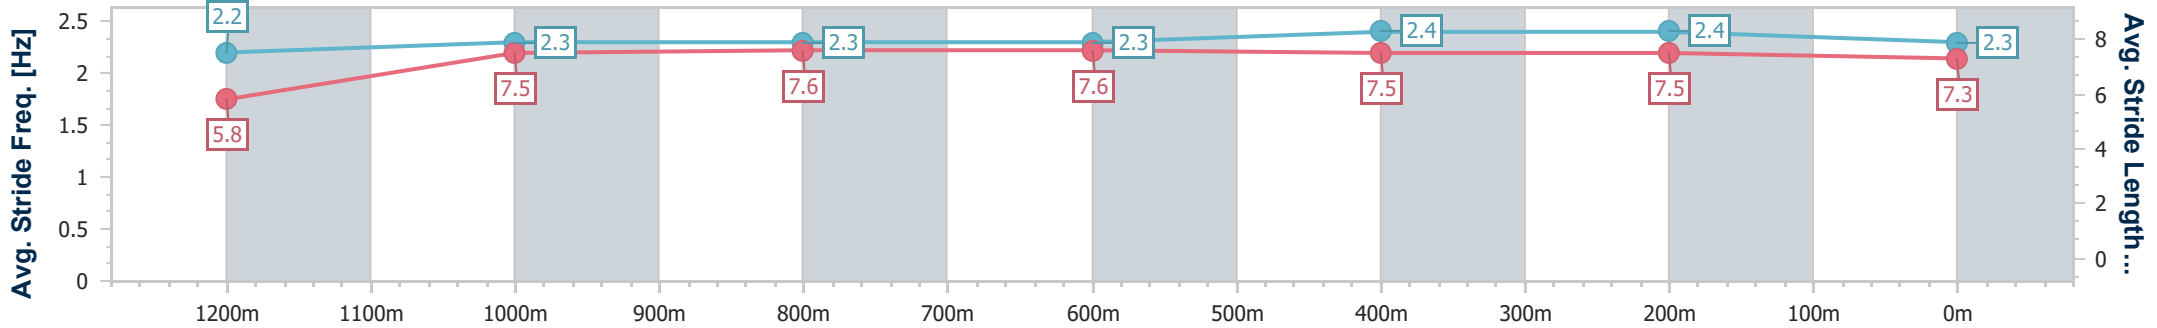

Eagle Farm QLD Professional

Race 6: THIS IS CROSER BENCHMARK 70 Handicap - 1300m

04 November 2023 - 15:53

Track Rating: Good 4, Weather: Overcast, Rail Position: +5m Entire

BRISBANE RACING CLUB

Section	Overall	1200m	1000m	800m	600m	400m	200m
Section Times	1:16.61 [3] (0:07.99)	1:08.62 [5] (0:11.41)	0:57.21 [5] (0:11.64)	0:45.57 [6] (0:11.35)	0:34.22 [6] (0:11.36)	0:22.86 [7] (0:11.15)	0:11.71 [6]
Average Speed [km/h]	46.1	63.3	62.8	64.1	64.0	64.6	61.6
Top Speed [km/h]	61.5	64.3	63.7	64.8	65.2	65.5	64.0
Avg. Dist. to Rail [m]	13.4	4.3	3.0	2.2	2.4	3.8	4.1
Avg. Stride Freq. [Hz]	2.2	2.3	2.3	2.3	2.4	2.4	2.3
Avg. Stride Length [m]	5.8	7.5	7.6	7.6	7.5	7.5	7.3