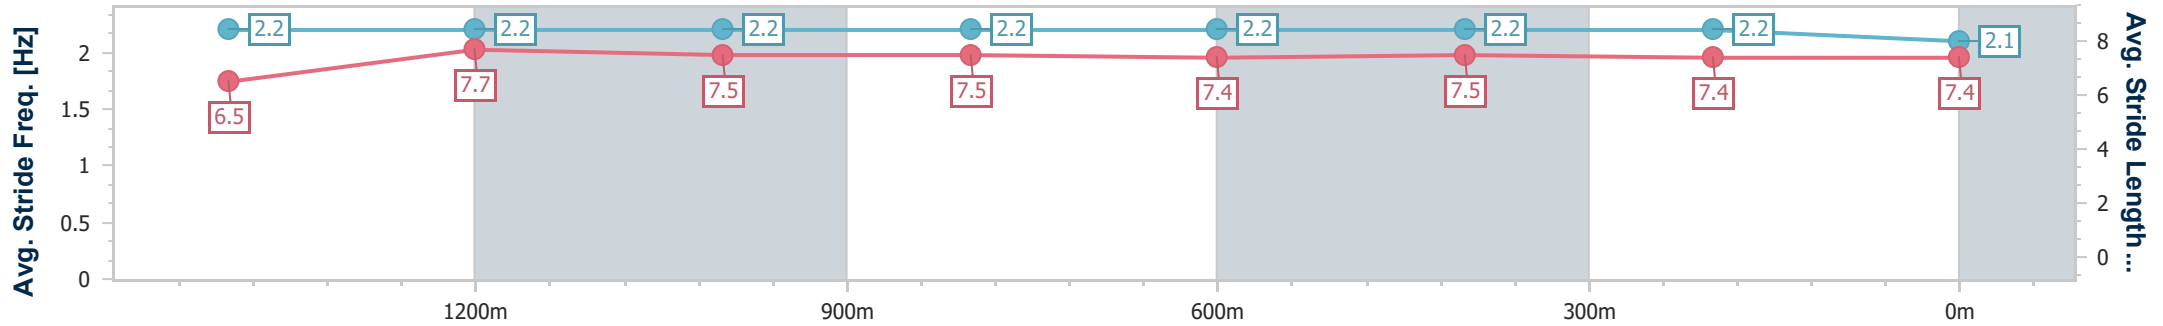

Horse/Jockey Name	The Right Way
Final Rank	1
Fastest Section Time (Section)	0:11.94 (1400m)
Top Speed [km/h] (Section)	61.7 (Overall)
Race State	Finished

Ipswich QLD Professional
Race 7: #MENTALHEALTHAWARENESS RATINGS BAND 0 - 58
Handicap - 1666m

03 November 2023 - 16:40

Track Rating: Soft 5, Weather: , Rail Position: True Position

Section	Overall	1400m	1200m	1000m	800m	600m	400m	200m
Section Times	1:43.50 [1] (0:18.26)	1:25.24 [2] (0:11.94)	1:13.30 [2] (0:12.02)	1:01.28 [2] (0:12.06)	0:49.22 [2] (0:12.03)	0:37.19 [2] (0:12.07)	0:25.12 [1] (0:12.23)	0:12.89 [1] (0:12.89)
Average Speed [km/h]	52.4	60.6	60.3	59.8	59.9	59.7	58.6	56.2
Top Speed [km/h]	61.7	61.2	61.1	60.2	60.4	59.9	60.0	57.8
Avg. Dist. to Rail [m]	3.2	0.8	1.0	1.2	0.6	0.3	0.4	0.3
Avg. Stride Freq. [Hz]	2.2	2.2	2.2	2.2	2.2	2.2	2.2	2.1
Avg. Stride Length [m]	6.5	7.7	7.5	7.5	7.4	7.5	7.4	7.4

- [ ] Ranking at each section and finish
- -.-.- No data available at this section
- NA No data available