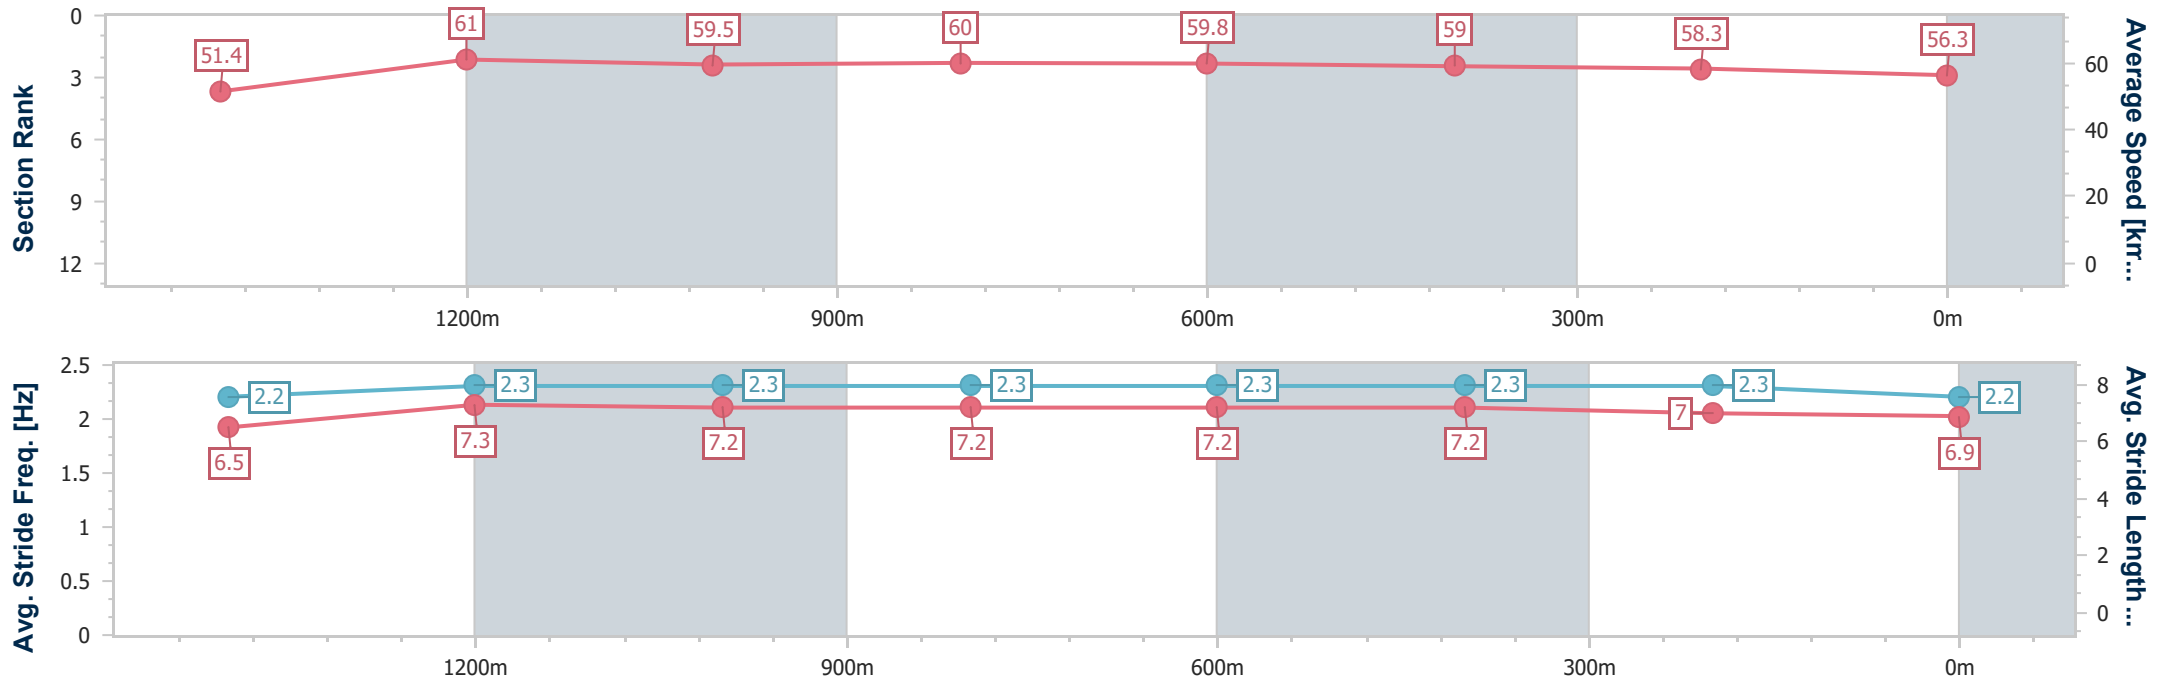

Horse/Jockey Name	Brief Sojourn
Final Rank	2
Fastest Section Time (Section)	0:11.75 (1400m)
Top Speed [km/h] (Section)	61.5 (1400m)
Race State	Finished

Ipswich QLD Professional
Race 7: #MENTALHEALTHAWARENESS RATINGS BAND 0 - 58
Handicap - 1666m

03 November 2023 - 16:40

Track Rating: Soft 5, Weather: , Rail Position: True Position

Section	Overall	1400m	1200m	1000m	800m	600m	400m	200m					
Section Times	1:43.87 [2] (0:18.63)	1:25.24 [4] (0:11.75)	1:13.49 [3] (0:12.02)	1:01.47 [3] (0:12.03)	0:49.44 [4] (0:12.05)	0:37.39 [3] (0:12.19)	0:25.20 [4] (0:12.41)	0:12.79 [4] (0:12.79)					
Average Speed [km/h]	51.4	61.0	59.5	60.0	59.8	59.0	58.3	56.3					
Top Speed [km/h]	61.5	61.5	60.4	61.4	60.6	60.7	59.3	57.7					
Avg. Dist. to Rail [m]	2.0	1.3	0.9	0.1	0.3	0.4	2.6	6.1					
Avg. Stride Freq. [Hz]	2.2	2.3	2.3	2.3	2.3	2.3	2.3	2.2					
Avg. Stride Length [m]	6.5	7.3	7.2	7.2	7.2	7.2	7.0	6.9					

- [ ] Ranking at each section and finish
- -.-.- No data available at this section
- NA No data available