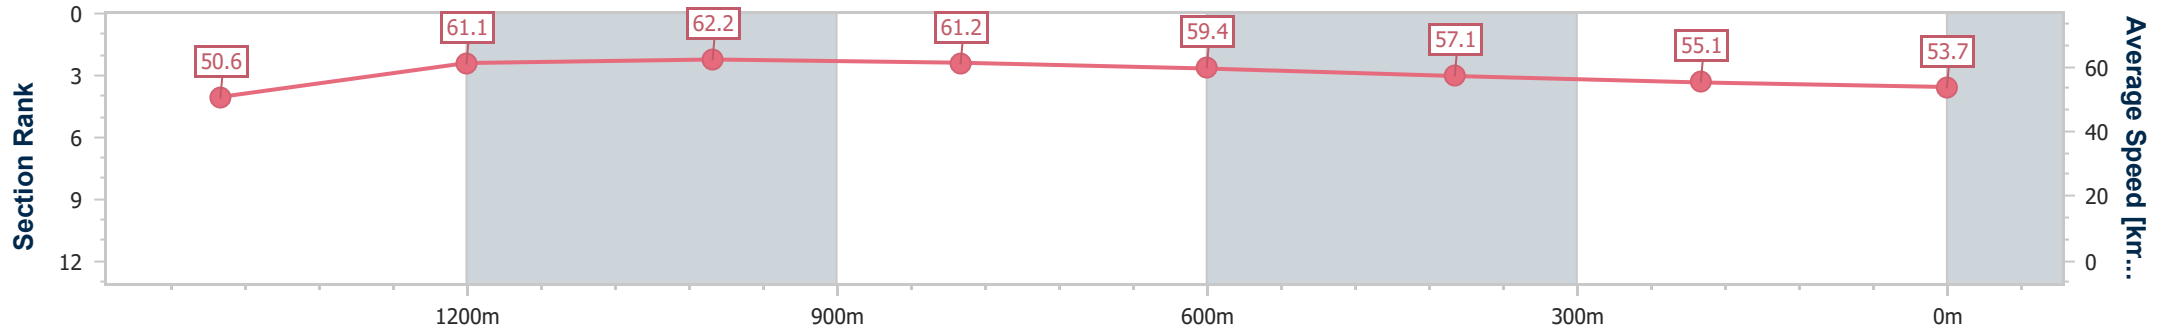

Horse/Jockey Name	Troubleshoot
Final Rank	7
Fastest Section Time (Section)	0:11.70 (1200m)
Top Speed [km/h] (Section)	63.0 (1200m)
Race State	Finished

Ipswich QLD Professional
Race 7: #MENTALHEALTHAWARENESS RATINGS BAND 0 - 58
Handicap - 1666m

03 November 2023 - 16:40

Track Rating: Soft 5, Weather: , Rail Position: True Position

Section	Overall	1400m	1200m	1000m	800m	600m	400m	200m				
Section Times	1:45.83 [7] (0:18.99)	1:26.84 [6] (0:11.85)	1:14.99 [6] (0:11.70)	1:03.29 [5] (0:11.80)	0:51.49 [3] (0:12.17)	0:39.32 [4] (0:12.69)	0:26.63 [6] (0:13.17)	0:13.46 [6] (0:13.46)				
Average Speed [km/h]	50.6	61.1	62.2	61.2	59.4	57.1	55.1	53.7				
Top Speed [km/h]	61.5	62.3	63.0	62.8	60.4	58.1	57.0	54.1				
Avg. Dist. to Rail [m]	5.0	1.3	2.0	2.1	1.5	1.9	1.8	2.8				
Avg. Stride Freq. [Hz]	2.3	2.4	2.4	2.4	2.4	2.4	2.3	2.2				
Avg. Stride Length [m]	6.0	7.1	7.1	6.9	6.9	6.7	6.6	6.6				

- [ ] Ranking at each section and finish
- -.-.- No data available at this section
- NA No data available