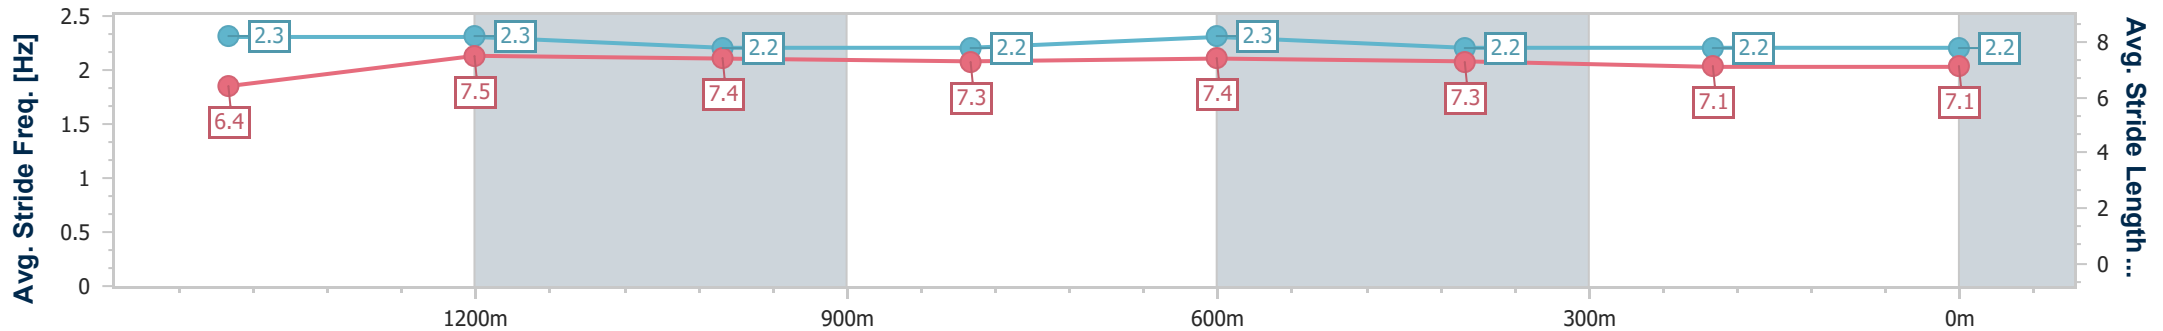

- [ ] Ranking at each section and finish
- .-.- No data available at this section
- NA No data available

Horse/Jockey Name	Helen's Dream
Final Rank	5
Fastest Section Time (Section)	0:11.72 (1400m)
Top Speed [km/h] (Section)	65.6 (Overall)
Race State	Finished

Ipswich QLD Professional  
 Race 7: #MENTALHEALTHAWARENESS RATINGS BAND 0 - 58  
 Handicap - 1666m

03 November 2023 - 16:40

Track Rating: Soft 5, Weather: , Rail Position: True Position

Section	Overall	1400m	1200m	1000m	800m	600m	400m	200m					
Section Times	1:44.09 [5] (0:17.91)	1:26.18 [1] (0:11.72)	1:14.46 [1] (0:12.13)	1:02.33 [1] (0:12.50)	0:49.83 [1] (0:12.02)	0:37.81 [1] (0:12.15)	0:25.66 [2] (0:12.60)	0:13.06 [3] (0:13.06)					
Average Speed [km/h]	53.5	61.5	59.2	57.7	59.7	59.0	56.9	55.3					
Top Speed [km/h]	65.6	62.6	60.2	59.1	60.2	59.6	58.5	56.0					
Avg. Dist. to Rail [m]	5.4	0.3	0.1	0.2	0.5	0.9	1.0	0.3					
Avg. Stride Freq. [Hz]	2.3	2.3	2.2	2.2	2.3	2.2	2.2	2.2					
Avg. Stride Length [m]	6.4	7.5	7.4	7.3	7.4	7.3	7.1	7.1					