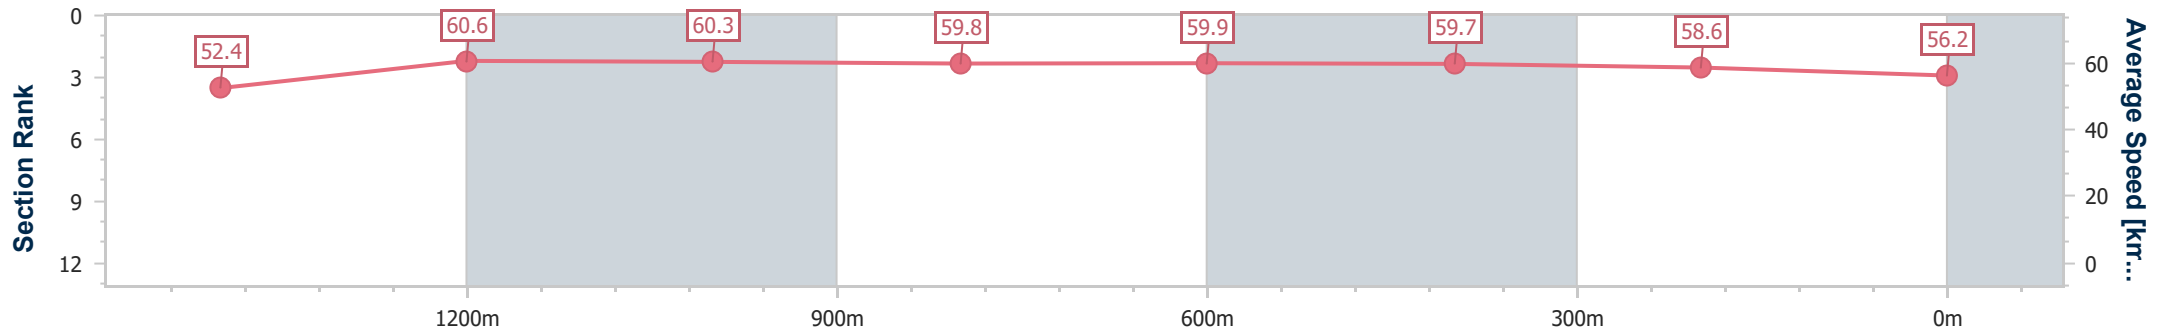

Horse/Jockey Name	The Right Way
Final Rank	1
Fastest Section Time (Section)	0:11.94 (1400m)
Top Speed [km/h] (Section)	61.7 (Overall)
Race State	Finished

Ipswich QLD Professional
Race 7: #MENTALHEALTHAWARENESS RATINGS BAND 0 - 58
Handicap - 1666m

03 November 2023 - 16:40

Track Rating: Soft 5, Weather: , Rail Position: True Position

Section	Overall	1400m	1200m	1000m	800m	600m	400m	200m
Section Times	1:43.50 [1] (0:18.26)	1:25.24 [2] (0:11.94)	1:13.30 [2] (0:12.02)	1:01.28 [2] (0:12.06)	0:49.22 [2] (0:12.03)	0:37.19 [2] (0:12.07)	0:25.12 [1] (0:12.23)	0:12.89 [1] (0:12.89)
Average Speed [km/h]	52.4	60.6	60.3	59.8	59.9	59.7	58.6	56.2
Top Speed [km/h]	61.7	61.2	61.1	60.2	60.4	59.9	60.0	57.8
Avg. Dist. to Rail [m]	3.2	0.8	1.0	1.2	0.6	0.3	0.4	0.3
Avg. Stride Freq. [Hz]	2.2	2.2	2.2	2.2	2.2	2.2	2.2	2.1
Avg. Stride Length [m]	6.5	7.7	7.5	7.5	7.4	7.5	7.4	7.4

- [ ] Ranking at each section and finish
- -.-.- No data available at this section
- NA No data available