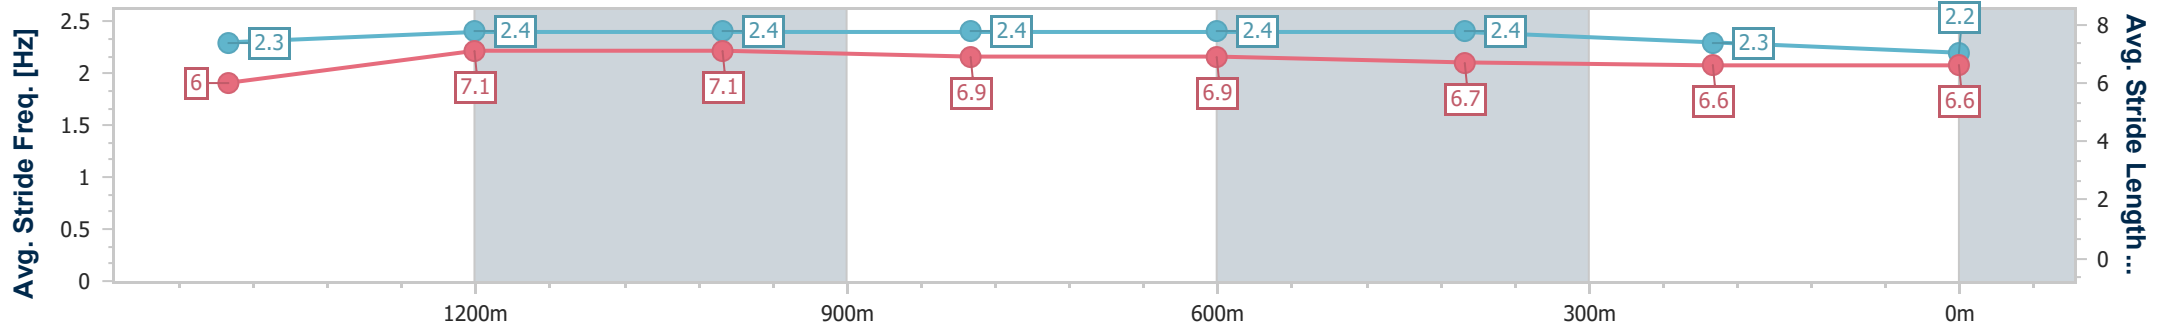

Ipswich QLD Professional  
 Race 7: #MENTALHEALTHAWARENESS RATINGS BAND 0 - 58  
 Handicap - 1666m

03 November 2023 - 16:40

Track Rating: Soft 5, Weather: , Rail Position: True Position

Section	Overall	1400m	1200m	1000m	800m	600m	400m	200m					
Section Times	1:44.23 [6] (0:18.89)	1:25.34 [5] (0:11.83)	1:13.51 [5] (0:11.98)	1:01.53 [6] (0:12.01)	0:49.52 [6] (0:12.07)	0:37.45 [6] (0:12.33)	0:25.12 [5] (0:12.44)	0:12.68 [5] (0:12.68)					
Average Speed [km/h]	50.7	60.9	59.9	60.2	59.7	58.6	57.9	57.1					
Top Speed [km/h]	61.3	61.4	61.1	61.2	61.0	60.0	59.3	58.0					
Avg. Dist. to Rail [m]	3.7	0.3	0.2	0.3	0.7	1.5	0.9	3.0					
Avg. Stride Freq. [Hz]	2.3	2.4	2.4	2.4	2.4	2.4	2.4	2.4					
Avg. Stride Length [m]	6.1	7.0	6.9	6.9	7.0	6.8	6.7	6.7					

- [ ] Ranking at each section and finish
- .-.- No data available at this section
- NA No data available

Horse/Jockey Name	Troubleshoot
Final Rank	7
Fastest Section Time (Section)	0:11.70 (1200m)
Top Speed [km/h] (Section)	63.0 (1200m)
Race State	Finished

Ipswich QLD Professional  
 Race 7: #MENTALHEALTHAWARENESS RATINGS BAND 0 - 58  
 Handicap - 1666m

03 November 2023 - 16:40

Track Rating: Soft 5, Weather: , Rail Position: True Position

Section	Overall	1400m	1200m	1000m	800m	600m	400m	200m				
Section Times	1:45.83 [7] (0:18.99)	1:26.84 [6] (0:11.85)	1:14.99 [6] (0:11.70)	1:03.29 [5] (0:11.80)	0:51.49 [3] (0:12.17)	0:39.32 [4] (0:12.69)	0:26.63 [6] (0:13.17)	0:13.46 [6] (0:13.46)				
Average Speed [km/h]	50.6	61.1	62.2	61.2	59.4	57.1	55.1	53.7				
Top Speed [km/h]	61.5	62.3	63.0	62.8	60.4	58.1	57.0	54.1				
Avg. Dist. to Rail [m]	5.0	1.3	2.0	2.1	1.5	1.9	1.8	2.8				
Avg. Stride Freq. [Hz]	2.3	2.4	2.4	2.4	2.4	2.4	2.3	2.2				
Avg. Stride Length [m]	6.0	7.1	7.1	6.9	6.9	6.7	6.6	6.6				