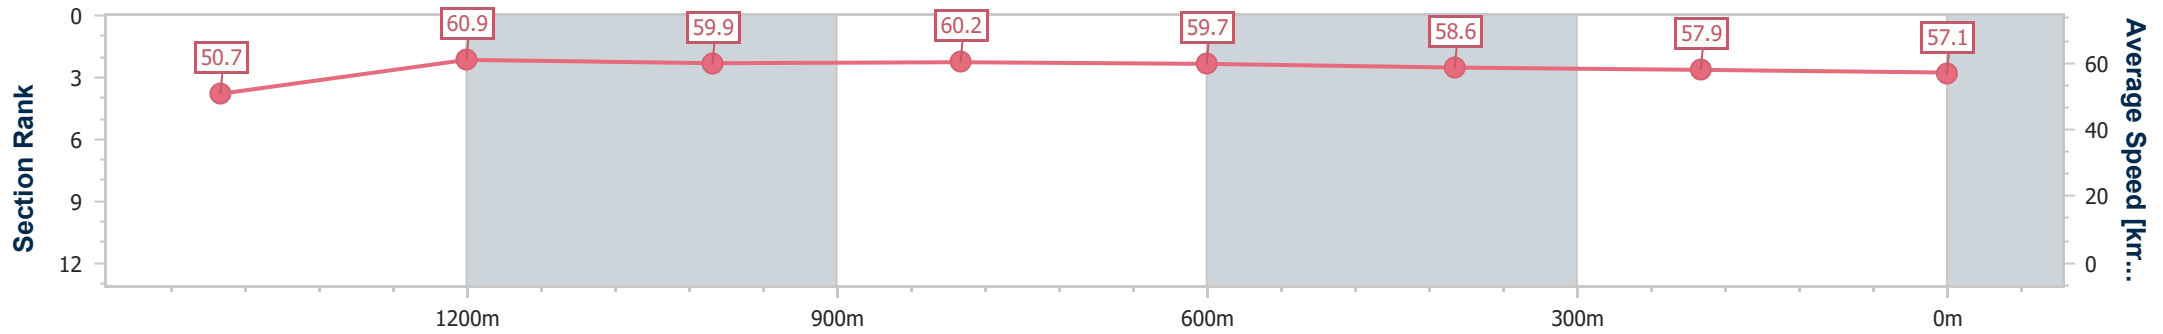

Horse/Jockey Name	The Love Of Mary
Final Rank	6
Fastest Section Time (Section)	0:11.83 (1400m)
Top Speed [km/h] (Section)	61.4 (1400m)
Race State	Finished

Ipswich QLD Professional
Race 7: #MENTALHEALTHAWARENESS RATINGS BAND 0 - 58
Handicap - 1666m

03 November 2023 - 16:40

Track Rating: Soft 5, Weather: , Rail Position: True Position

Section	Overall	1400m	1200m	1000m	800m	600m	400m	200m					
Section Times	1:44.23 [6] (0:18.89)	1:25.34 [5] (0:11.83)	1:13.51 [5] (0:11.98)	1:01.53 [6] (0:12.01)	0:49.52 [6] (0:12.07)	0:37.45 [6] (0:12.33)	0:25.12 [5] (0:12.44)	0:12.68 [5] (0:12.68)					
Average Speed [km/h]	50.7	60.9	59.9	60.2	59.7	58.6	57.9	57.1					
Top Speed [km/h]	61.3	61.4	61.1	61.2	61.0	60.0	59.3	58.0					
Avg. Dist. to Rail [m]	3.7	0.3	0.2	0.3	0.7	1.5	0.9	3.0					
Avg. Stride Freq. [Hz]	2.3	2.4	2.4	2.4	2.4	2.4	2.4	2.4					
Avg. Stride Length [m]	6.1	7.0	6.9	6.9	7.0	6.8	6.7	6.7					

- [ ] Ranking at each section and finish
- -.-.- No data available at this section
- NA No data available