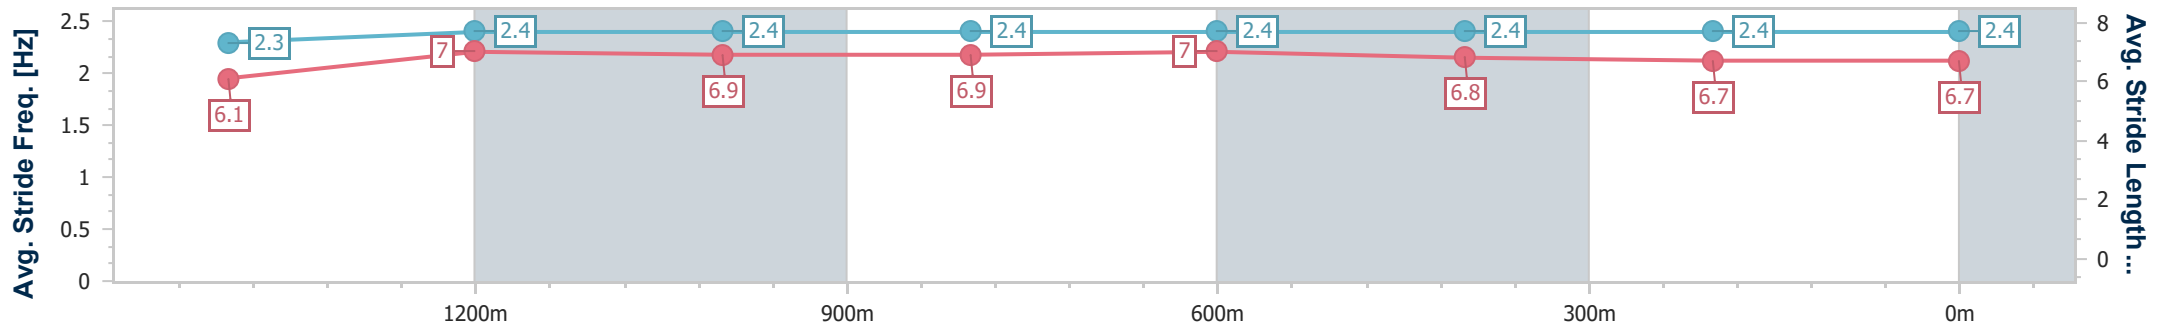

Ipswich QLD Professional  
 Race 7: #MENTALHEALTHAWARENESS RATINGS BAND 0 - 58  
 Handicap - 1666m

03 November 2023 - 16:40

Track Rating: Soft 5, Weather: , Rail Position: True Position

Section	Overall	1400m	1200m	1000m	800m	600m	400m	200m					
Section Times	1:44.09 [5] (0:17.91)	1:26.18 [1] (0:11.72)	1:14.46 [1] (0:12.13)	1:02.33 [1] (0:12.50)	0:49.83 [1] (0:12.02)	0:37.81 [1] (0:12.15)	0:25.66 [2] (0:12.60)	0:13.06 [3] (0:13.06)					
Average Speed [km/h]	53.5	61.5	59.2	57.7	59.7	59.0	56.9	55.3					
Top Speed [km/h]	65.6	62.6	60.2	59.1	60.2	59.6	58.5	56.0					
Avg. Dist. to Rail [m]	5.4	0.3	0.1	0.2	0.5	0.9	1.0	0.3					
Avg. Stride Freq. [Hz]	2.3	2.3	2.2	2.2	2.3	2.2	2.2	2.2					
Avg. Stride Length [m]	6.4	7.5	7.4	7.3	7.4	7.3	7.1	7.1					

- [ ] Ranking at each section and finish
- .-.- No data available at this section
- NA No data available

Horse/Jockey Name	The Love Of Mary
Final Rank	6
Fastest Section Time (Section)	0:11.83 (1400m)
Top Speed [km/h] (Section)	61.4 (1400m)
Race State	Finished

Ipswich QLD Professional  
 Race 7: #MENTALHEALTHAWARENESS RATINGS BAND 0 - 58  
 Handicap - 1666m

03 November 2023 - 16:40

Track Rating: Soft 5, Weather: , Rail Position: True Position

Section	Overall	1400m	1200m	1000m	800m	600m	400m	200m					
Section Times	1:44.23 [6] (0:18.89)	1:25.34 [5] (0:11.83)	1:13.51 [5] (0:11.98)	1:01.53 [6] (0:12.01)	0:49.52 [6] (0:12.07)	0:37.45 [6] (0:12.33)	0:25.12 [5] (0:12.44)	0:12.68 [5] (0:12.68)					
Average Speed [km/h]	50.7	60.9	59.9	60.2	59.7	58.6	57.9	57.1					
Top Speed [km/h]	61.3	61.4	61.1	61.2	61.0	60.0	59.3	58.0					
Avg. Dist. to Rail [m]	3.7	0.3	0.2	0.3	0.7	1.5	0.9	3.0					
Avg. Stride Freq. [Hz]	2.3	2.4	2.4	2.4	2.4	2.4	2.4	2.4					
Avg. Stride Length [m]	6.1	7.0	6.9	6.9	7.0	6.8	6.7	6.7					