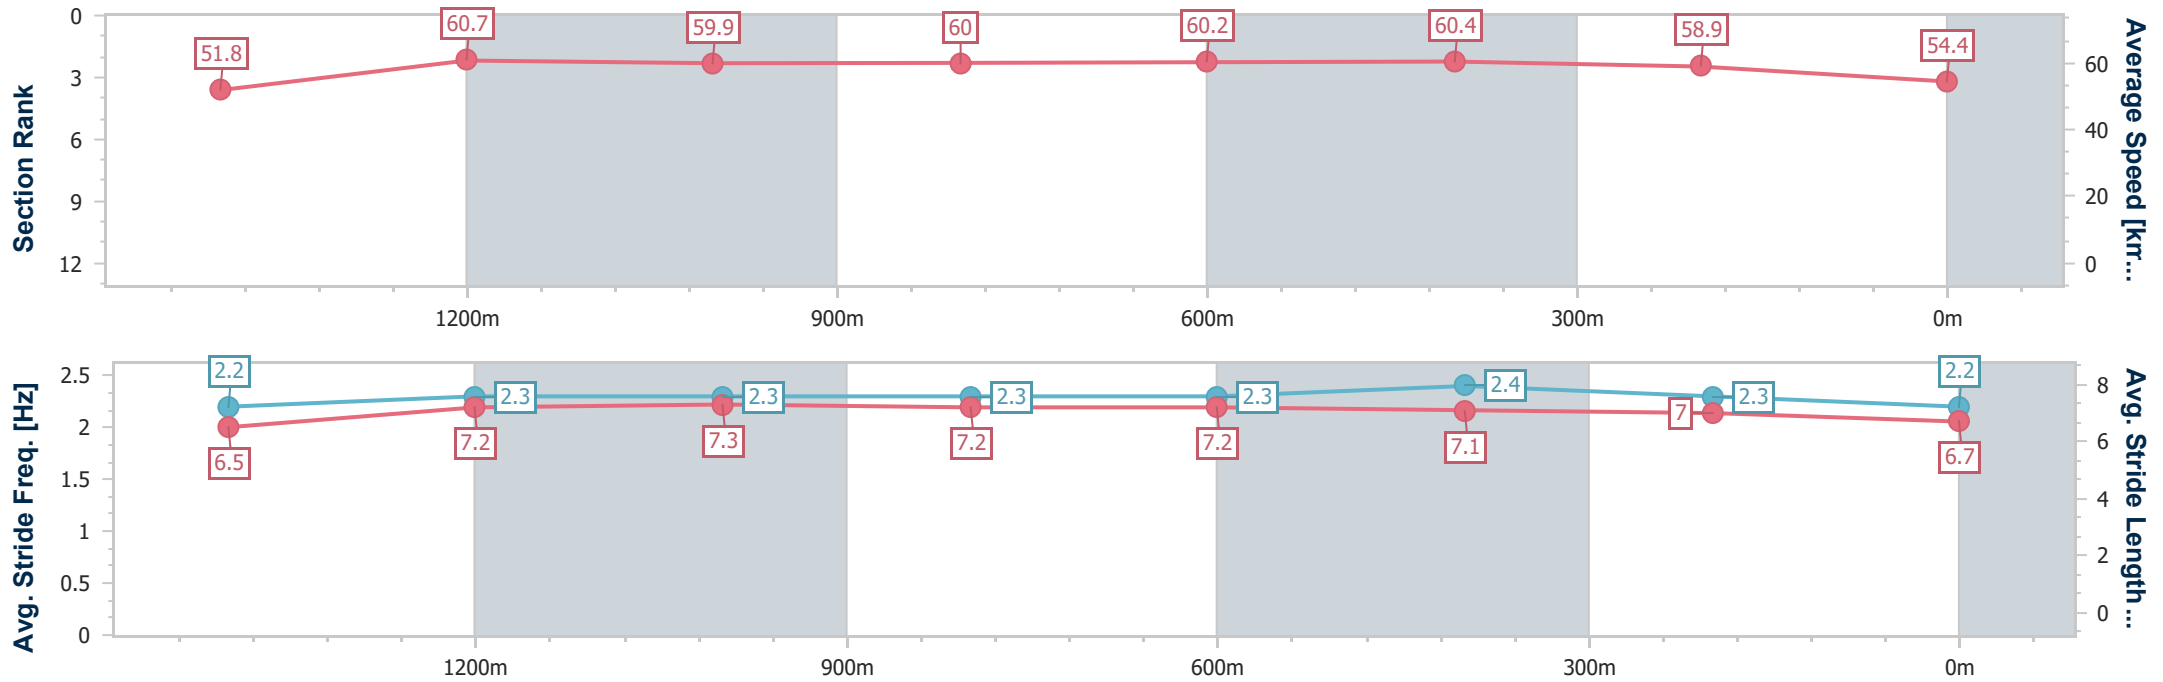

Horse/Jockey Name	Triple Citizen
Final Rank	4
Fastest Section Time (Section)	0:11.88 (1400m)
Top Speed [km/h] (Section)	61.8 (Overall)
Race State	Finished

Ipswich QLD Professional
Race 7: #MENTALHEALTHAWARENESS RATINGS BAND 0 - 58
Handicap - 1666m

03 November 2023 - 16:40

Track Rating: Soft 5, Weather: , Rail Position: True Position

Section	Overall	1400m	1200m	1000m	800m	600m	400m	200m				
Section Times	1:43.97 [4] (0:18.53)	1:25.44 [3] (0:11.88)	1:13.56 [4] (0:12.09)	1:01.47 [4] (0:12.07)	0:49.40 [5] (0:11.97)	0:37.43 [5] (0:11.98)	0:25.45 [3] (0:12.22)	0:13.23 [2] (0:13.23)				
Average Speed [km/h]	51.8	60.7	59.9	60.0	60.2	60.4	58.9	54.4				
Top Speed [km/h]	61.8	61.7	61.2	61.5	61.0	61.3	60.7	57.0				
Avg. Dist. to Rail [m]	4.0	0.9	1.1	1.5	0.7	1.1	0.6	1.4				
Avg. Stride Freq. [Hz]	2.2	2.3	2.3	2.3	2.3	2.4	2.3	2.2				
Avg. Stride Length [m]	6.5	7.2	7.3	7.2	7.2	7.1	7.0	6.7				

- [ ] Ranking at each section and finish
- -.-.- No data available at this section
- NA No data available