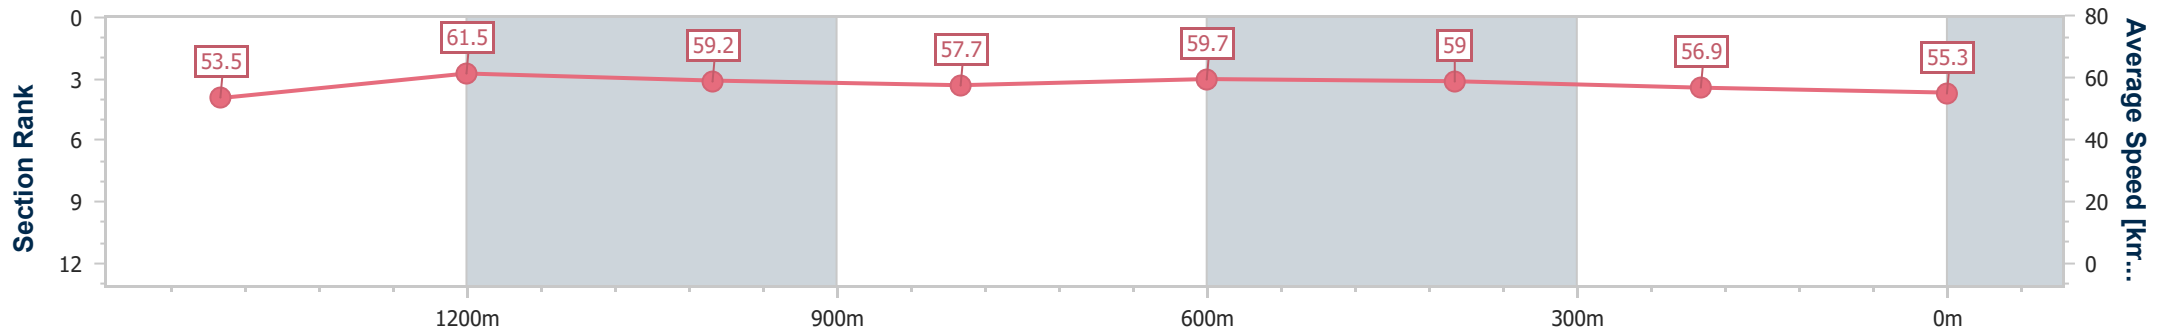

Horse/Jockey Name	Helen's Dream
Final Rank	5
Fastest Section Time (Section)	0:11.72 (1400m)
Top Speed [km/h] (Section)	65.6 (Overall)
Race State	Finished

Ipswich QLD Professional
Race 7: #MENTALHEALTHAWARENESS RATINGS BAND 0 - 58
Handicap - 1666m

03 November 2023 - 16:40

Track Rating: Soft 5, Weather: , Rail Position: True Position

Section	Overall	1400m	1200m	1000m	800m	600m	400m	200m					
Section Times	1:44.09 [5] (0:17.91)	1:26.18 [1] (0:11.72)	1:14.46 [1] (0:12.13)	1:02.33 [1] (0:12.50)	0:49.83 [1] (0:12.02)	0:37.81 [1] (0:12.15)	0:25.66 [2] (0:12.60)	0:13.06 [3] (0:13.06)					
Average Speed [km/h]	53.5	61.5	59.2	57.7	59.7	59.0	56.9	55.3					
Top Speed [km/h]	65.6	62.6	60.2	59.1	60.2	59.6	58.5	56.0					
Avg. Dist. to Rail [m]	5.4	0.3	0.1	0.2	0.5	0.9	1.0	0.3					
Avg. Stride Freq. [Hz]	2.3	2.3	2.2	2.2	2.3	2.2	2.2	2.2					
Avg. Stride Length [m]	6.4	7.5	7.4	7.3	7.4	7.3	7.1	7.1					

- [ ] Ranking at each section and finish
- -.-.- No data available at this section
- NA No data available