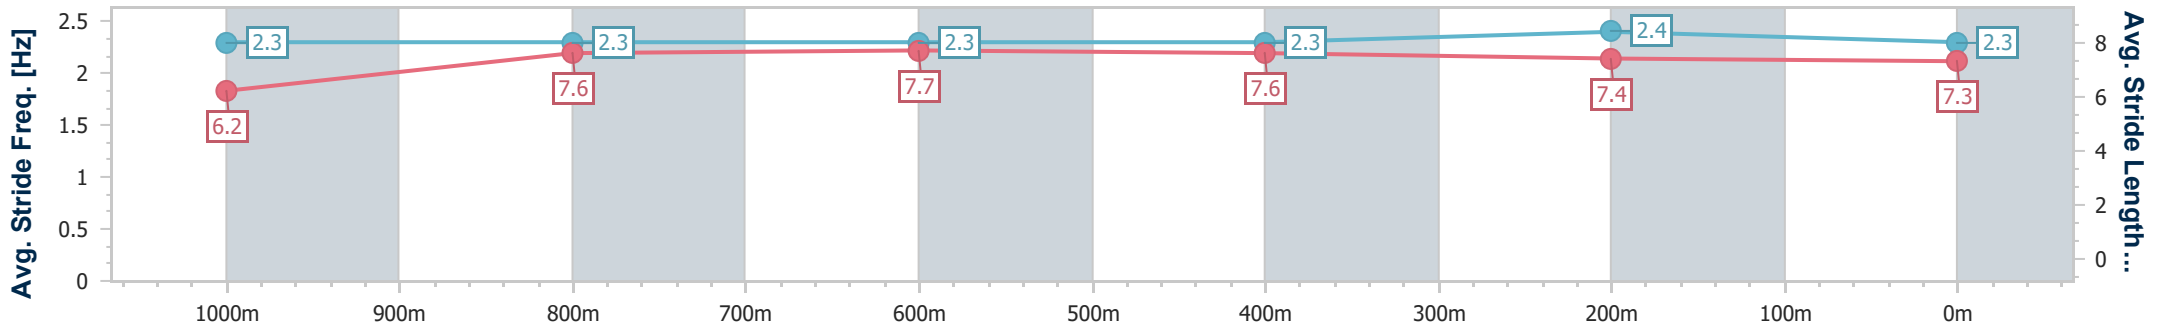

Horse/Jockey Name	Whatta Whitt
Final Rank	8
Fastest Section Time (Section)	0:11.22 (1000m)
Top Speed [km/h] (Section)	65.6 (Overall)
Race State	Finished

Ipswich QLD Professional
Race 5: GREAT NORTHERN Maiden Handicap - 1200m
03 November 2023 - 15:27
Track Rating: Good 4, Weather: Fine, Rail Position: True

Section	Overall	1000m	800m	600m	400m	200m
Section Times	1:11.75 [8] (0:14.19)	0:57.56 [7] (0:11.22)	0:46.34 [8] (0:11.33)	0:35.01 [7] (0:11.48)	0:23.53 [8] (0:11.54)	0:11.99 [7] (0:11.99)
Average Speed [km/h]	50.7	64.2	63.3	62.9	63.0	60.1
Top Speed [km/h]	65.6	65.3	64.6	63.9	63.8	62.0
Avg. Dist. to Rail [m]	3.2	0.7	0.5	0.9	3.1	8.4
Avg. Stride Freq. [Hz]	2.3	2.3	2.3	2.3	2.4	2.3
Avg. Stride Length [m]	6.2	7.6	7.7	7.6	7.4	7.3

- [ ] Ranking at each section and finish
- -.-.- No data available at this section
- NA No data available