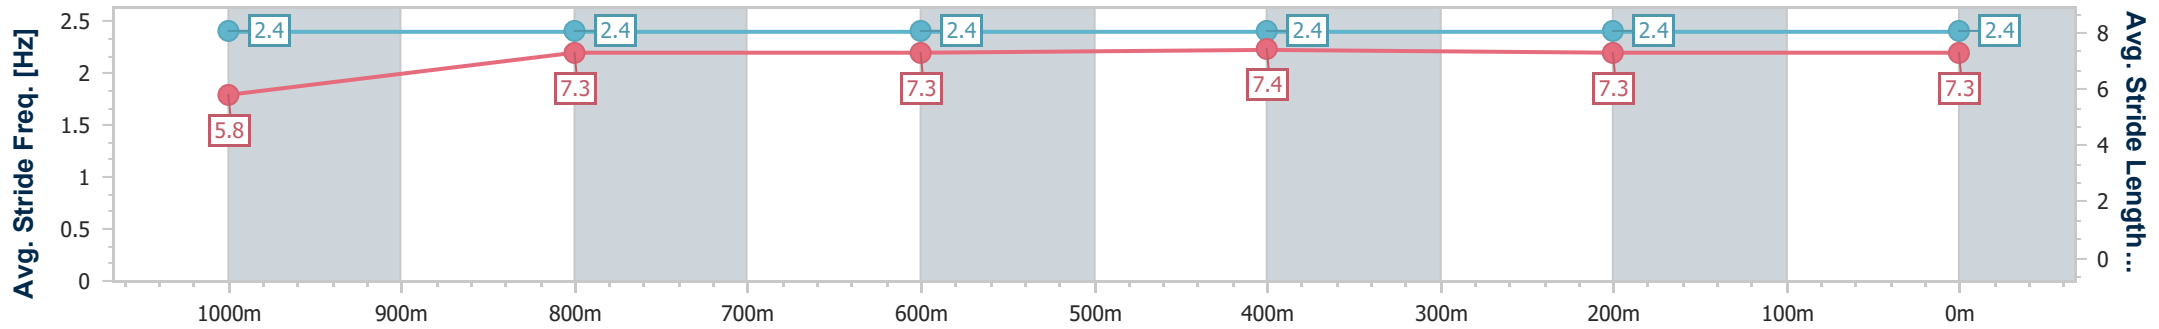

Horse/Jockey Name	Oh What A Gem
Final Rank	7
Fastest Section Time (Section)	0:11.31 (400m)
Top Speed [km/h] (Section)	65.0 (1000m)
Race State	Finished

Ipswich QLD Professional
Race 5: GREAT NORTHERN Maiden Handicap - 1200m
03 November 2023 - 15:27
Track Rating: Good 4, Weather: Fine, Rail Position: True

Section	Overall	1000m	800m	600m	400m	200m
Section Times	1:11.72 [7] (0:14.33)	0:57.39 [11] (0:11.39)	0:46.00 [11] (0:11.59)	0:34.41 [11] (0:11.46)	0:22.95 [11] (0:11.31)	0:11.64 [10] (0:11.64)
Average Speed [km/h]	50.2	63.5	62.1	63.1	63.8	61.9
Top Speed [km/h]	64.7	65.0	63.6	63.9	64.4	64.3
Avg. Dist. to Rail [m]	5.0	1.0	0.5	0.5	1.4	3.8
Avg. Stride Freq. [Hz]	2.4	2.4	2.4	2.4	2.4	2.4
Avg. Stride Length [m]	5.8	7.3	7.3	7.4	7.3	7.3

- [ ] Ranking at each section and finish
- -.-.- No data available at this section
- NA No data available