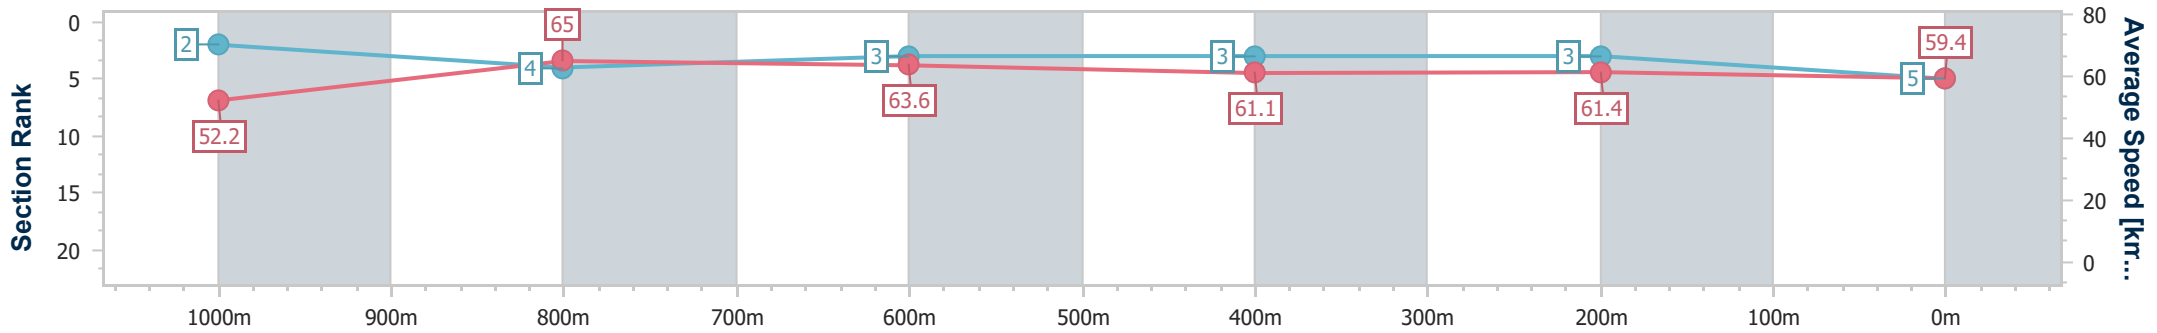

Horse/Jockey Name	Shades Of Louvre
Final Rank	5
Fastest Section Time (Section)	0:11.10 (1000m)
Top Speed [km/h] (Section)	67.0 (1000m)
Race State	Finished

Ipswich QLD Professional
Race 5: GREAT NORTHERN Maiden Handicap - 1200m
03 November 2023 - 15:27
Track Rating: Good 4, Weather: Fine, Rail Position: True

Section	Overall	1000m	800m	600m	400m	200m
Section Times	1:11.58 [5] (0:13.77)	0:57.81 [2] (0:11.10)	0:46.71 [4] (0:11.22)	0:35.49 [3] (0:11.69)	0:23.80 [3] (0:11.69)	0:12.11 [3] (0:12.11)
Average Speed [km/h]	52.2	65.0	63.6	61.1	61.4	59.4
Top Speed [km/h]	66.2	67.0	64.8	62.0	62.6	61.3
Avg. Dist. to Rail [m]	5.0	0.9	1.4	1.5	1.1	1.2
Avg. Stride Freq. [Hz]	2.3	2.3	2.2	2.2	2.2	2.2
Avg. Stride Length [m]	6.4	7.8	7.9	7.8	7.5	7.5

- [ ] Ranking at each section and finish
- -.-.- No data available at this section
- NA No data available