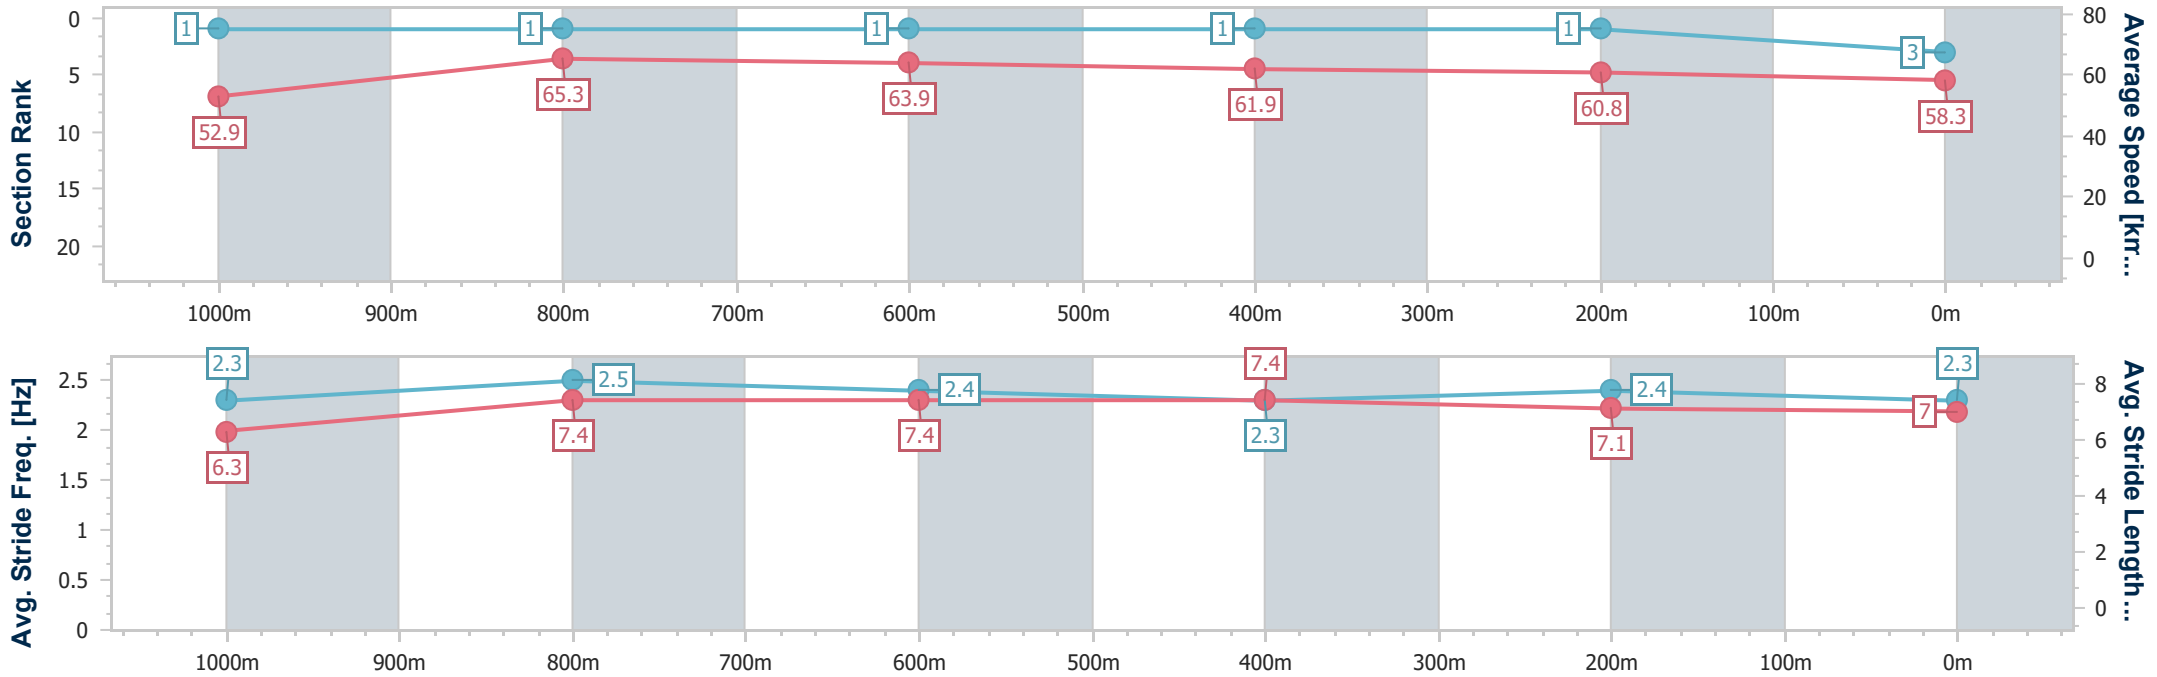

Horse/Jockey Name	Taking Flight
Final Rank	3
Fastest Section Time (Section)	0:10.99 (1000m)
Top Speed [km/h] (Section)	67.3 (1000m)
Race State	Finished

Ipswich QLD Professional
Race 5: GREAT NORTHERN Maiden Handicap - 1200m
03 November 2023 - 15:27
Track Rating: Good 4, Weather: Fine, Rail Position: True

Section	Overall	1000m	800m	600m	400m	200m
Section Times	1:11.53 [3] (0:13.64)	0:57.89 [1] (0:10.99)	0:46.90 [1] (0:11.22)	0:35.68 [1] (0:11.59)	0:24.09 [1] (0:11.74)	0:12.35 [1] (0:12.35)
Average Speed [km/h]	52.9	65.3	63.9	61.9	60.8	58.3
Top Speed [km/h]	67.2	67.3	65.2	63.0	61.4	60.7
Avg. Dist. to Rail [m]	10.2	2.3	1.2	1.3	1.1	0.6
Avg. Stride Freq. [Hz]	2.3	2.5	2.4	2.3	2.4	2.3
Avg. Stride Length [m]	6.3	7.4	7.4	7.4	7.1	7.0

- [ ] Ranking at each section and finish
- -.-.- No data available at this section
- NA No data available