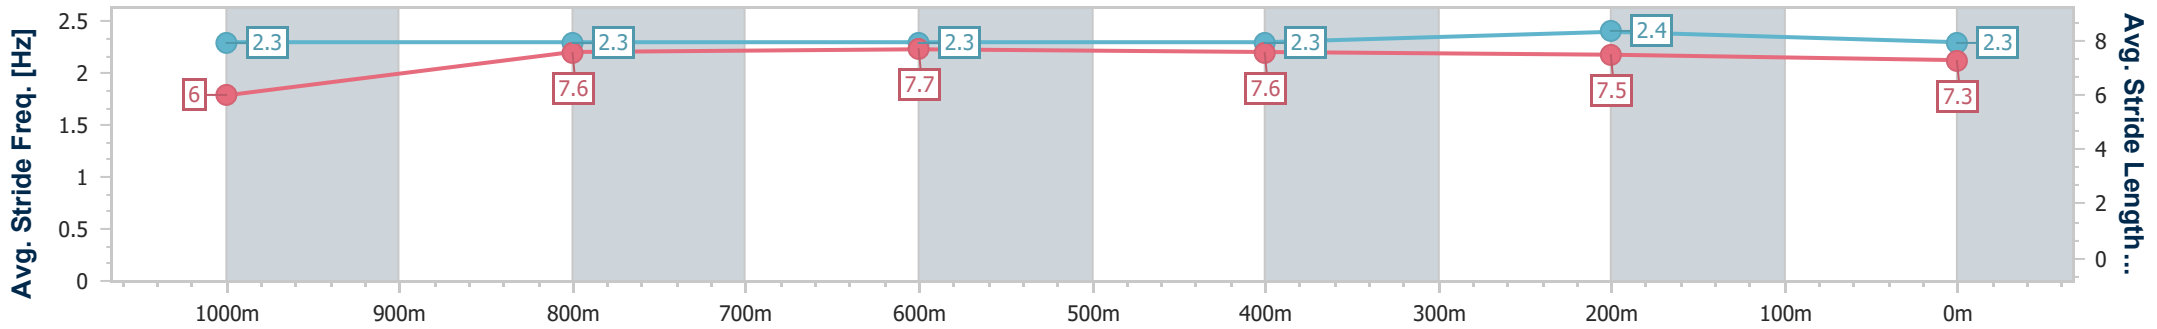

Horse/Jockey Name	Dunzooming
Final Rank	1
Fastest Section Time (Section)	0:11.26 (1000m)
Top Speed [km/h] (Section)	66.2 (1000m)
Race State	Finished

Ipswich QLD Professional
Race 5: GREAT NORTHERN Maiden Handicap - 1200m
03 November 2023 - 15:27
Track Rating: Good 4, Weather: Fine, Rail Position: True

Section	Overall	1000m	800m	600m	400m	200m
Section Times	1:11.52 [1] (0:14.27)	0:57.25 [10] (0:11.26)	0:45.99 [9] (0:11.47)	0:34.52 [9] (0:11.46)	0:23.06 [9] (0:11.43)	0:11.63 [8] (0:11.63)
Average Speed [km/h]	50.3	64.3	62.9	63.1	63.3	61.7
Top Speed [km/h]	65.8	66.2	63.2	63.8	63.9	63.1
Avg. Dist. to Rail [m]	9.7	2.5	0.5	0.8	1.1	5.7
Avg. Stride Freq. [Hz]	2.3	2.3	2.3	2.3	2.4	2.3
Avg. Stride Length [m]	6.0	7.6	7.7	7.6	7.5	7.3

- [ ] Ranking at each section and finish
- -.-.- No data available at this section
- NA No data available