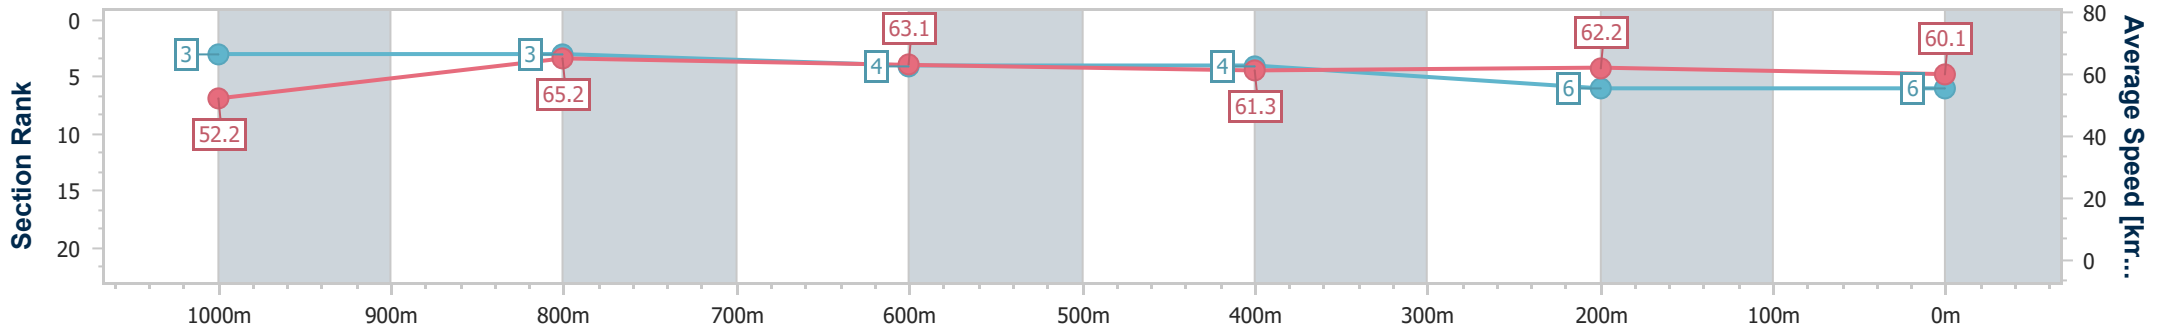

Horse/Jockey Name	Rise Angelou
Final Rank	6
Fastest Section Time (Section)	0:11.07 (1000m)
Top Speed [km/h] (Section)	67.1 (1000m)
Race State	Finished

Ipswich QLD Professional
Race 5: GREAT NORTHERN Maiden Handicap - 1200m
03 November 2023 - 15:27
Track Rating: Good 4, Weather: Fine, Rail Position: True

Section	Overall	1000m	800m	600m	400m	200m
Section Times	1:11.66 [6] (0:13.78)	0:57.88 [3] (0:11.07)	0:46.81 [3] (0:11.40)	0:35.41 [4] (0:11.79)	0:23.62 [4] (0:11.62)	0:12.00 [6] (0:12.00)
Average Speed [km/h]	52.2	65.2	63.1	61.3	62.2	60.1
Top Speed [km/h]	66.7	67.1	64.8	62.9	63.4	61.2
Avg. Dist. to Rail [m]	6.0	1.2	0.3	0.7	2.6	6.9
Avg. Stride Freq. [Hz]	2.3	2.4	2.3	2.3	2.3	2.2
Avg. Stride Length [m]	6.3	7.6	7.4	7.5	7.6	7.5

- [ ] Ranking at each section and finish
- -.-.- No data available at this section
- NA No data available