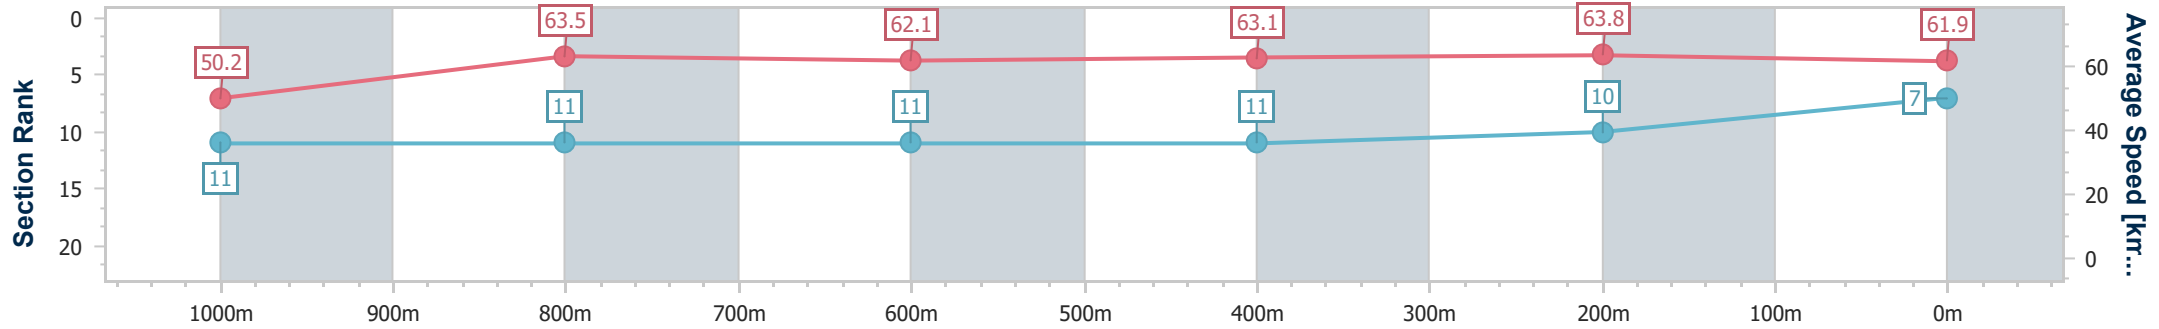

Horse/Jockey Name	Oh What A Gem
Final Rank	7
Fastest Section Time (Section)	0:11.31 (400m)
Top Speed [km/h] (Section)	65.0 (1000m)
Race State	Finished

Ipswich QLD Professional
Race 5: GREAT NORTHERN Maiden Handicap - 1200m
03 November 2023 - 15:27
Track Rating: Good 4, Weather: Fine, Rail Position: True

Section	Overall	1000m	800m	600m	400m	200m
Section Times	1:11.72 [7] (0:14.33)	0:57.39 [11] (0:11.39)	0:46.00 [11] (0:11.59)	0:34.41 [11] (0:11.46)	0:22.95 [11] (0:11.31)	0:11.64 [10] (0:11.64)
Average Speed [km/h]	50.2	63.5	62.1	63.1	63.8	61.9
Top Speed [km/h]	64.7	65.0	63.6	63.9	64.4	64.3
Avg. Dist. to Rail [m]	5.0	1.0	0.5	0.5	1.4	3.8
Avg. Stride Freq. [Hz]	2.4	2.4	2.4	2.4	2.4	2.4
Avg. Stride Length [m]	5.8	7.3	7.3	7.4	7.3	7.3

- [ ] Ranking at each section and finish
- -.-.- No data available at this section
- NA No data available