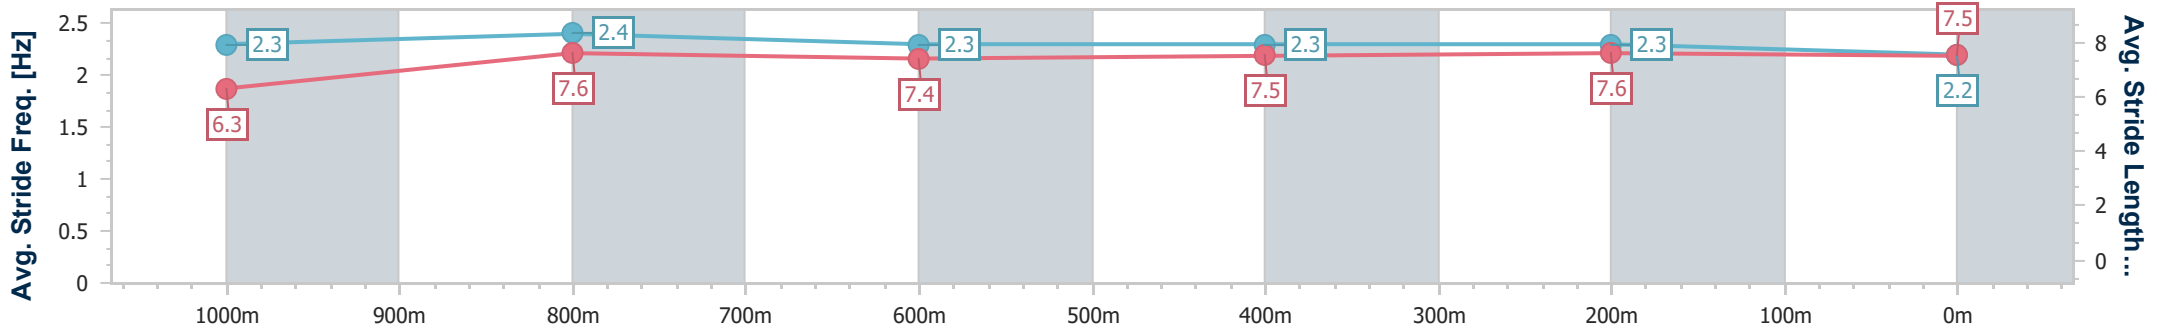

Horse/Jockey Name	Rise Angelou
Final Rank	6
Fastest Section Time (Section)	0:11.07 (1000m)
Top Speed [km/h] (Section)	67.1 (1000m)
Race State	Finished

Ipswich QLD Professional
Race 5: GREAT NORTHERN Maiden Handicap - 1200m
03 November 2023 - 15:27
Track Rating: Good 4, Weather: Fine, Rail Position: True

Section	Overall	1000m	800m	600m	400m	200m
Section Times	1:11.66 [6] (0:13.78)	0:57.88 [3] (0:11.07)	0:46.81 [3] (0:11.40)	0:35.41 [4] (0:11.79)	0:23.62 [4] (0:11.62)	0:12.00 [6] (0:12.00)
Average Speed [km/h]	52.2	65.2	63.1	61.3	62.2	60.1
Top Speed [km/h]	66.7	67.1	64.8	62.9	63.4	61.2
Avg. Dist. to Rail [m]	6.0	1.2	0.3	0.7	2.6	6.9
Avg. Stride Freq. [Hz]	2.3	2.4	2.3	2.3	2.3	2.2
Avg. Stride Length [m]	6.3	7.6	7.4	7.5	7.6	7.5

- [ ] Ranking at each section and finish
- -.-.- No data available at this section
- NA No data available