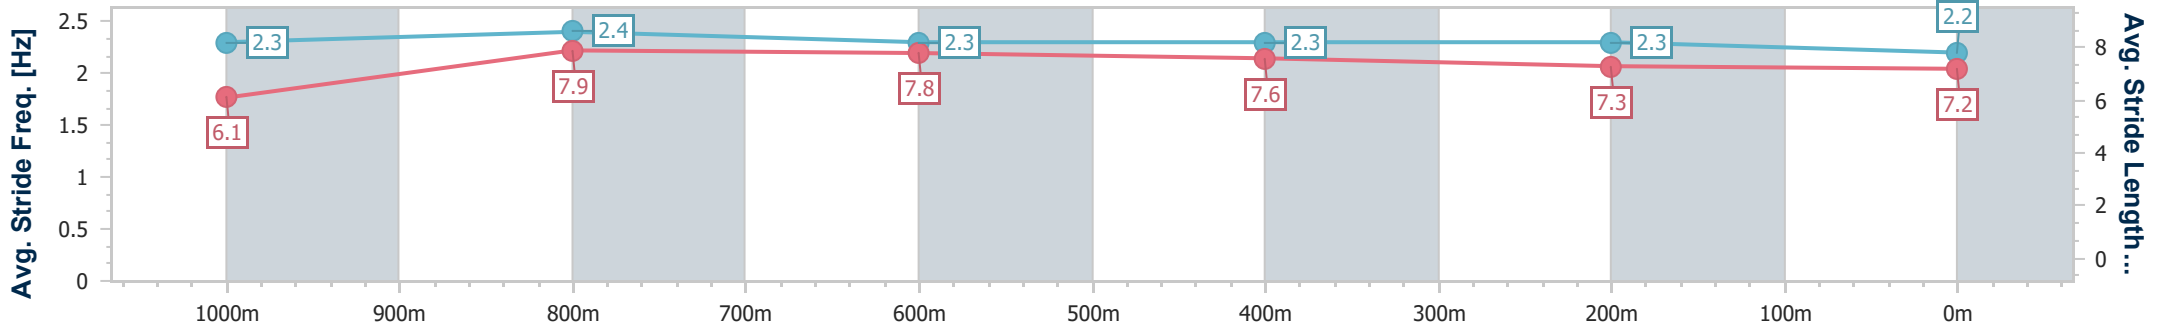

- [] Ranking at each section and finish
- .-.- No data available at this section
- NA No data available

Horse/Jockey Name	Loaded Gun
Final Rank	9
Fastest Section Time (Section)	0:10.77 (1000m)
Top Speed [km/h] (Section)	68.0 (1000m)
Race State	Finished

Ipswich QLD Professional
 Race 5: GREAT NORTHERN Maiden Handicap - 1200m
 03 November 2023 - 15:27
 Track Rating: Good 4, Weather: Fine, Rail Position: True

Section	Overall	1000m	800m	600m	400m	200m
Section Times	1:11.89 [9] (0:13.98)	0:57.91 [5] (0:10.77)	0:47.14 [2] (0:11.17)	0:35.97 [2] (0:11.60)	0:24.37 [2] (0:11.75)	0:12.62 [2] (0:12.62)
Average Speed [km/h]	51.7	66.9	64.8	62.0	61.1	57.0
Top Speed [km/h]	66.5	68.0	66.0	62.5	62.4	59.9
Avg. Dist. to Rail [m]	8.8	2.5	0.4	0.2	0.6	2.7
Avg. Stride Freq. [Hz]	2.3	2.4	2.3	2.3	2.3	2.2
Avg. Stride Length [m]	6.1	7.9	7.8	7.6	7.3	7.2