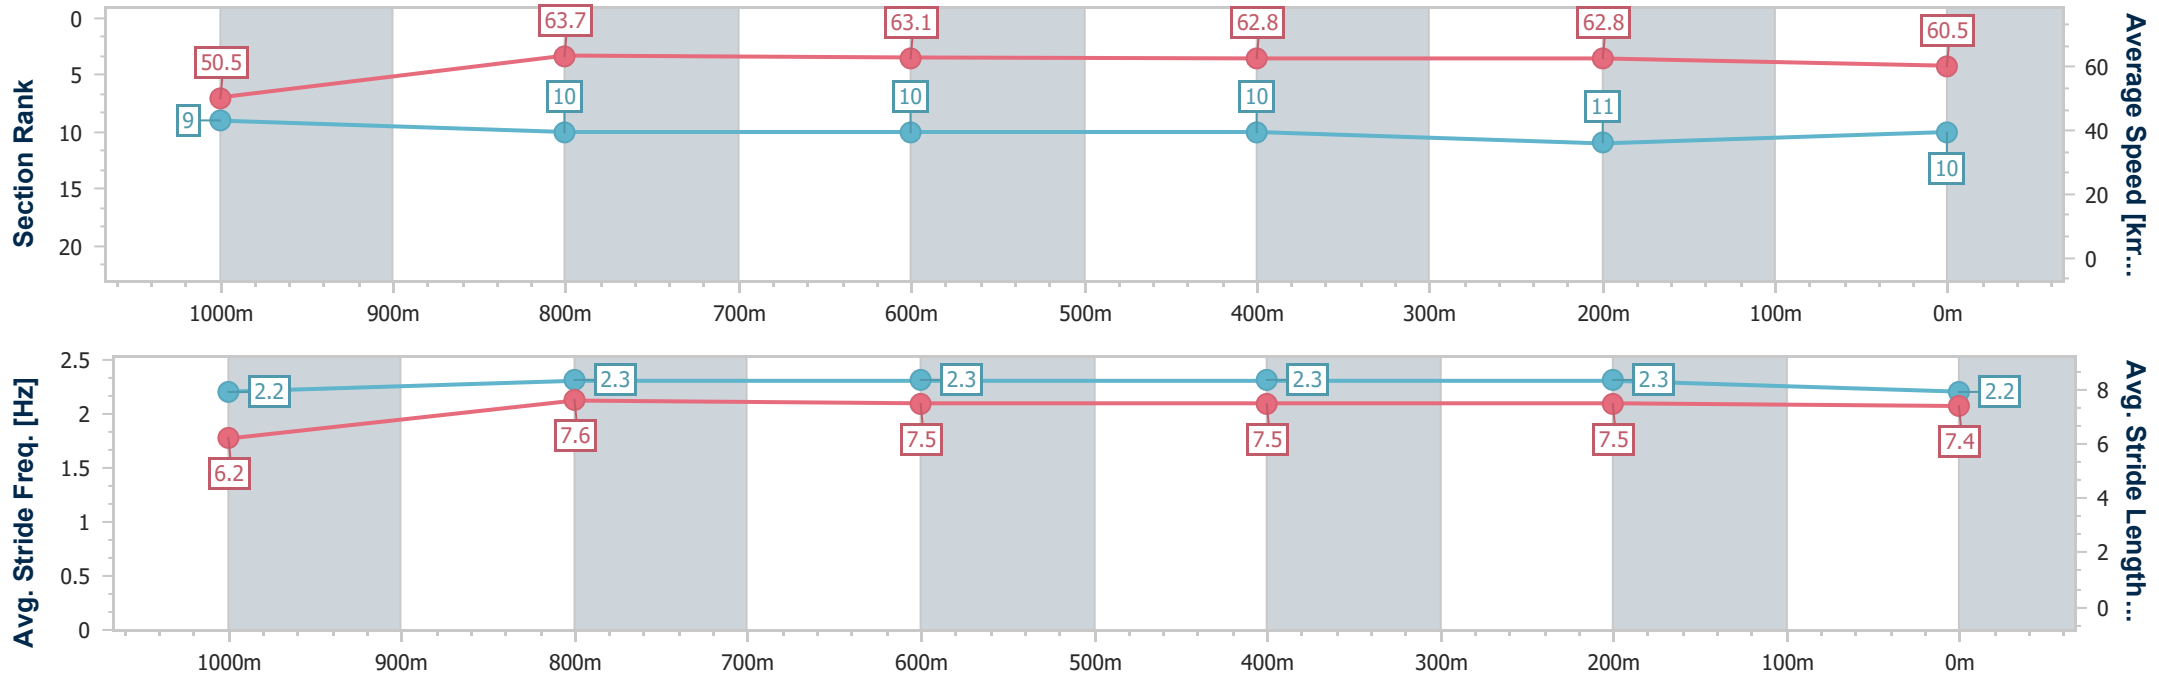

- [] Ranking at each section and finish
- .-.- No data available at this section
- NA No data available

Horse/Jockey Name	Frijoles
Final Rank	10
Fastest Section Time (Section)	0:11.40 (1000m)
Top Speed [km/h] (Section)	64.8 (1000m)
Race State	Finished

Ipswich QLD Professional
 Race 5: GREAT NORTHERN Maiden Handicap - 1200m
 03 November 2023 - 15:27
 Track Rating: Good 4, Weather: Fine, Rail Position: True

Section	Overall	1000m	800m	600m	400m	200m
Section Times	1:12.03 [10] (0:14.26)	0:57.77 [9] (0:11.40)	0:46.37 [10] (0:11.48)	0:34.89 [10] (0:11.51)	0:23.38 [10] (0:11.51)	0:11.87 [11] (0:11.87)
Average Speed [km/h]	50.5	63.7	63.1	62.8	62.8	60.5
Top Speed [km/h]	63.5	64.8	64.6	63.5	63.3	62.5
Avg. Dist. to Rail [m]	11.5	3.6	1.4	1.1	1.9	5.4
Avg. Stride Freq. [Hz]	2.2	2.3	2.3	2.3	2.3	2.2
Avg. Stride Length [m]	6.2	7.6	7.5	7.5	7.5	7.4