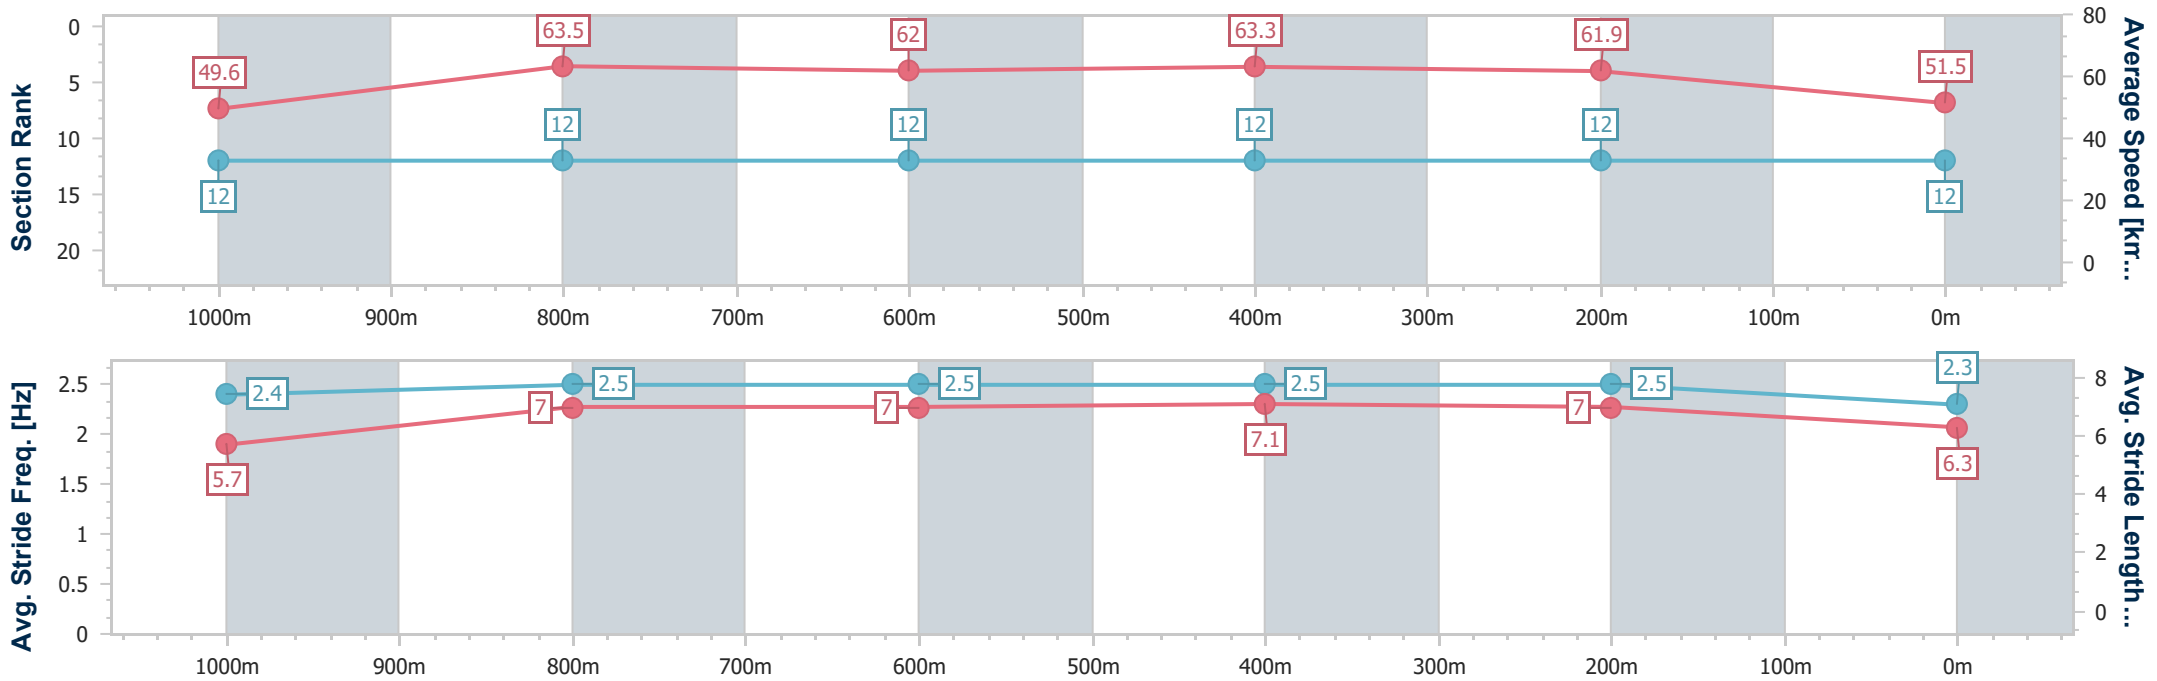

- [] Ranking at each section and finish
- .-.- No data available at this section
- NA No data available

Horse/Jockey Name	Elleyanna
Final Rank	12
Fastest Section Time (Section)	0:11.36 (600m)
Top Speed [km/h] (Section)	65.8 (1000m)
Race State	Finished

Ipswich QLD Professional
 Race 5: GREAT NORTHERN Maiden Handicap - 1200m
 03 November 2023 - 15:27
 Track Rating: Good 4, Weather: Fine, Rail Position: True

Section	Overall	1000m	800m	600m	400m	200m
Section Times	1:14.32 [12] (0:14.50)	0:59.82 [12] (0:11.37)	0:48.45 [12] (0:11.59)	0:36.86 [12] (0:11.36)	0:25.50 [12] (0:11.64)	0:13.86 [12] (0:13.86)
Average Speed [km/h]	49.6	63.5	62.0	63.3	61.9	51.5
Top Speed [km/h]	64.1	65.8	63.9	64.5	63.3	59.4
Avg. Dist. to Rail [m]	7.1	0.5	0.7	0.4	0.4	0.3
Avg. Stride Freq. [Hz]	2.4	2.5	2.5	2.5	2.5	2.3
Avg. Stride Length [m]	5.7	7.0	7.0	7.1	7.0	6.3

- [] Ranking at each section and finish
- .-.- No data available at this section
- NA No data available