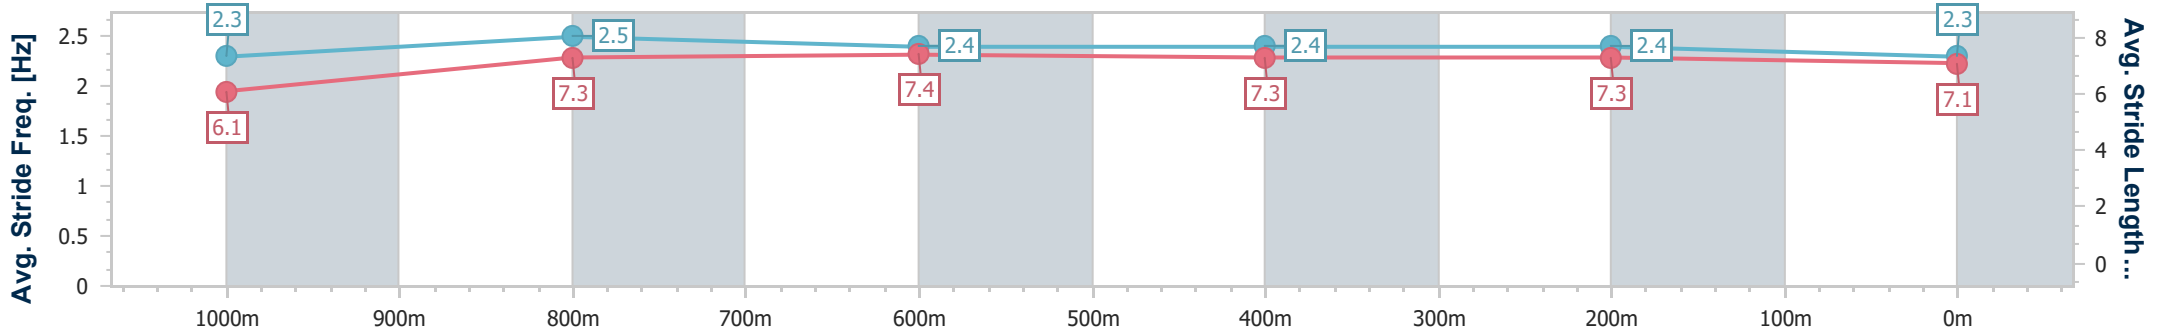

Horse/Jockey Name	Allezzizy
Final Rank	4
Fastest Section Time (Section)	0:11.16 (1000m)
Top Speed [km/h] (Section)	65.4 (1000m)
Race State	Finished

Ipswich QLD Professional
Race 5: GREAT NORTHERN Maiden Handicap - 1200m
03 November 2023 - 15:27
Track Rating: Good 4, Weather: Fine, Rail Position: True

Section	Overall	1000m	800m	600m	400m	200m
Section Times	1:11.56 [4] (0:14.02)	0:57.54 [6] (0:11.16)	0:46.38 [6] (0:11.41)	0:34.97 [6] (0:11.46)	0:23.51 [5] (0:11.49)	0:12.02 [4] (0:12.02)
Average Speed [km/h]	51.4	64.6	62.9	62.4	62.5	59.9
Top Speed [km/h]	64.7	65.4	63.7	64.3	62.9	61.7
Avg. Dist. to Rail [m]	2.6	0.7	1.1	1.1	0.9	4.9
Avg. Stride Freq. [Hz]	2.3	2.5	2.4	2.4	2.4	2.3
Avg. Stride Length [m]	6.1	7.3	7.4	7.3	7.3	7.1

- [ ] Ranking at each section and finish
- -.-.- No data available at this section
- NA No data available