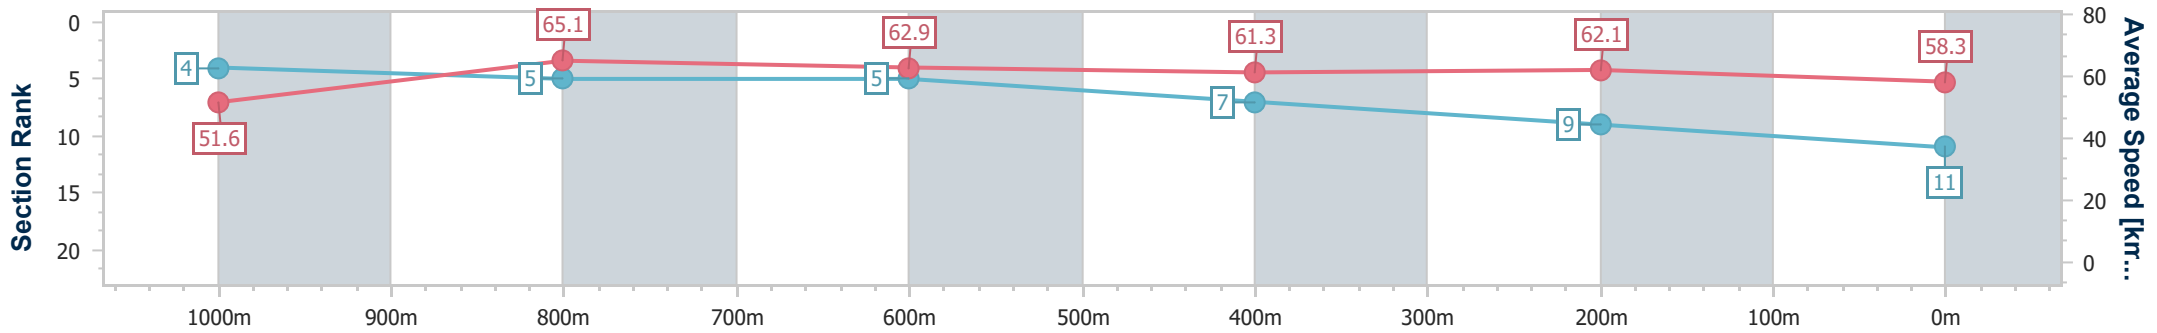

Horse/Jockey Name	Aynat
Final Rank	11
Fastest Section Time (Section)	0:11.08 (1000m)
Top Speed [km/h] (Section)	66.6 (1000m)
Race State	Finished

Ipswich QLD Professional
Race 5: GREAT NORTHERN Maiden Handicap - 1200m
03 November 2023 - 15:27
Track Rating: Good 4, Weather: Fine, Rail Position: True

Section	Overall	1000m	800m	600m	400m	200m
Section Times	1:12.19 [11] (0:13.92)	0:58.27 [4] (0:11.08)	0:47.19 [5] (0:11.40)	0:35.79 [5] (0:11.82)	0:23.97 [7] (0:11.67)	0:12.30 [9]
Average Speed [km/h]	51.6	65.1	62.9	61.3	62.1	58.3
Top Speed [km/h]	66.3	66.6	64.8	62.6	62.9	61.5
Avg. Dist. to Rail [m]	7.2	1.7	0.4	1.3	2.4	7.2
Avg. Stride Freq. [Hz]	2.4	2.5	2.4	2.4	2.5	2.4
Avg. Stride Length [m]	5.9	7.2	7.2	7.1	6.9	6.8

- [ ] Ranking at each section and finish
- -.-.- No data available at this section
- NA No data available