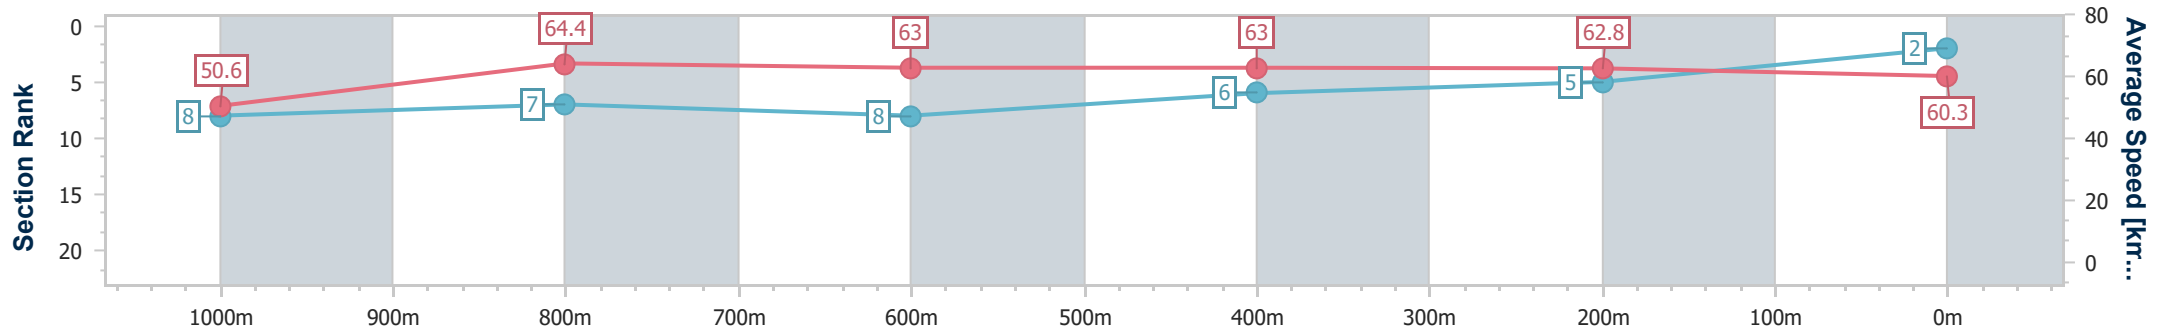

Horse/Jockey Name	Nitrogen
Final Rank	2
Fastest Section Time (Section)	0:11.16 (1000m)
Top Speed [km/h] (Section)	66.0 (1000m)
Race State	Finished

Ipswich QLD Professional
Race 5: GREAT NORTHERN Maiden Handicap - 1200m
03 November 2023 - 15:27
Track Rating: Good 4, Weather: Fine, Rail Position: True

Section	Overall	1000m	800m	600m	400m	200m
Section Times	1:11.52 [2] (0:14.23)	0:57.29 [8] (0:11.16)	0:46.13 [7] (0:11.36)	0:34.77 [8] (0:11.43)	0:23.34 [6] (0:11.37)	0:11.97 [5]
Average Speed [km/h]	50.6	64.4	63.0	63.0	62.8	60.3
Top Speed [km/h]	65.9	66.0	64.1	64.0	63.9	61.8
Avg. Dist. to Rail [m]	3.9	0.7	1.0	0.7	1.1	2.5
Avg. Stride Freq. [Hz]	2.3	2.3	2.3	2.3	2.4	2.3
Avg. Stride Length [m]	6.1	7.6	7.7	7.4	7.3	7.2

- [ ] Ranking at each section and finish
- -.-.- No data available at this section
- NA No data available