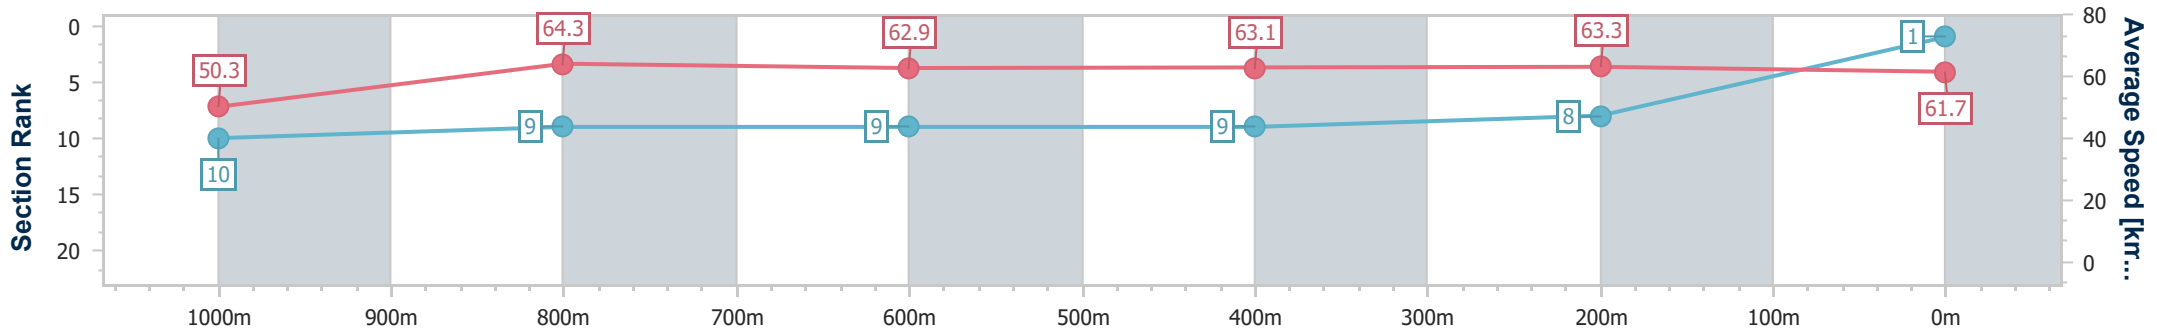

Horse/Jockey Name	Dunzooming
Final Rank	1
Fastest Section Time (Section)	0:11.26 (1000m)
Top Speed [km/h] (Section)	66.2 (1000m)
Race State	Finished

Ipswich QLD Professional
Race 5: GREAT NORTHERN Maiden Handicap - 1200m
03 November 2023 - 15:27
Track Rating: Good 4, Weather: Fine, Rail Position: True

Section	Overall	1000m	800m	600m	400m	200m
Section Times	1:11.52 [1] (0:14.27)	0:57.25 [10] (0:11.26)	0:45.99 [9] (0:11.47)	0:34.52 [9] (0:11.46)	0:23.06 [9] (0:11.43)	0:11.63 [8] (0:11.63)
Average Speed [km/h]	50.3	64.3	62.9	63.1	63.3	61.7
Top Speed [km/h]	65.8	66.2	63.2	63.8	63.9	63.1
Avg. Dist. to Rail [m]	9.7	2.5	0.5	0.8	1.1	5.7
Avg. Stride Freq. [Hz]	2.3	2.3	2.3	2.3	2.4	2.3
Avg. Stride Length [m]	6.0	7.6	7.7	7.6	7.5	7.3

- [ ] Ranking at each section and finish
- -.-.- No data available at this section
- NA No data available