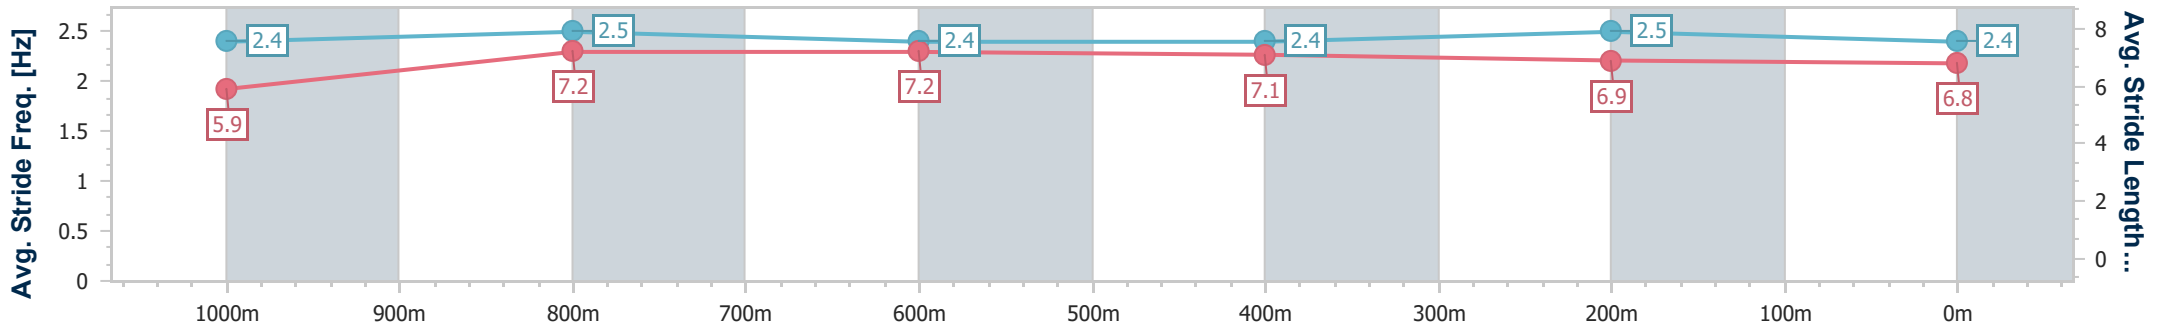

- [] Ranking at each section and finish
- .-.- No data available at this section
- NA No data available

Horse/Jockey Name	Aynat
Final Rank	11
Fastest Section Time (Section)	0:11.08 (1000m)
Top Speed [km/h] (Section)	66.6 (1000m)
Race State	Finished

Ipswich QLD Professional
 Race 5: GREAT NORTHERN Maiden Handicap - 1200m
 03 November 2023 - 15:27
 Track Rating: Good 4, Weather: Fine, Rail Position: True

Section	Overall	1000m	800m	600m	400m	200m
Section Times	1:12.19 [11] (0:13.92)	0:58.27 [4] (0:11.08)	0:47.19 [5] (0:11.40)	0:35.79 [5] (0:11.82)	0:23.97 [7] (0:11.67)	0:12.30 [9]
Average Speed [km/h]	51.6	65.1	62.9	61.3	62.1	58.3
Top Speed [km/h]	66.3	66.6	64.8	62.6	62.9	61.5
Avg. Dist. to Rail [m]	7.2	1.7	0.4	1.3	2.4	7.2
Avg. Stride Freq. [Hz]	2.4	2.5	2.4	2.4	2.5	2.4
Avg. Stride Length [m]	5.9	7.2	7.2	7.1	6.9	6.8