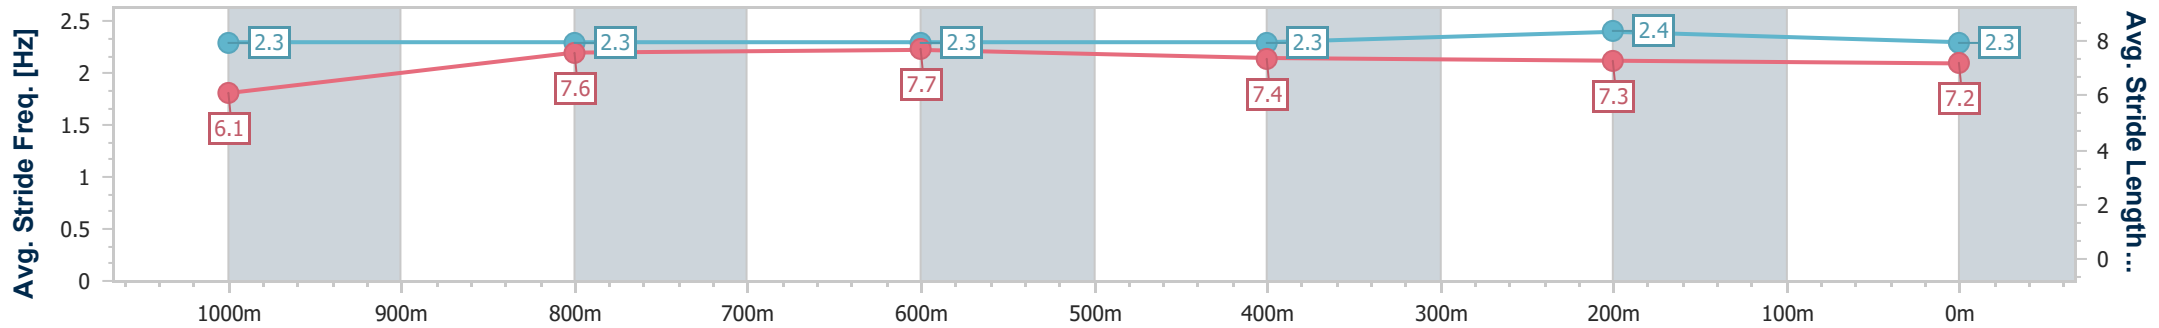

Horse/Jockey Name	Nitrogen
Final Rank	2
Fastest Section Time (Section)	0:11.16 (1000m)
Top Speed [km/h] (Section)	66.0 (1000m)
Race State	Finished

Ipswich QLD Professional
Race 5: GREAT NORTHERN Maiden Handicap - 1200m
03 November 2023 - 15:27
Track Rating: Good 4, Weather: Fine, Rail Position: True

Section	Overall	1000m	800m	600m	400m	200m
Section Times	1:11.52 [2] (0:14.23)	0:57.29 [8] (0:11.16)	0:46.13 [7] (0:11.36)	0:34.77 [8] (0:11.43)	0:23.34 [6] (0:11.37)	0:11.97 [5]
Average Speed [km/h]	50.6	64.4	63.0	63.0	62.8	60.3
Top Speed [km/h]	65.9	66.0	64.1	64.0	63.9	61.8
Avg. Dist. to Rail [m]	3.9	0.7	1.0	0.7	1.1	2.5
Avg. Stride Freq. [Hz]	2.3	2.3	2.3	2.3	2.4	2.3
Avg. Stride Length [m]	6.1	7.6	7.7	7.4	7.3	7.2

- [ ] Ranking at each section and finish
- -.-.- No data available at this section
- NA No data available