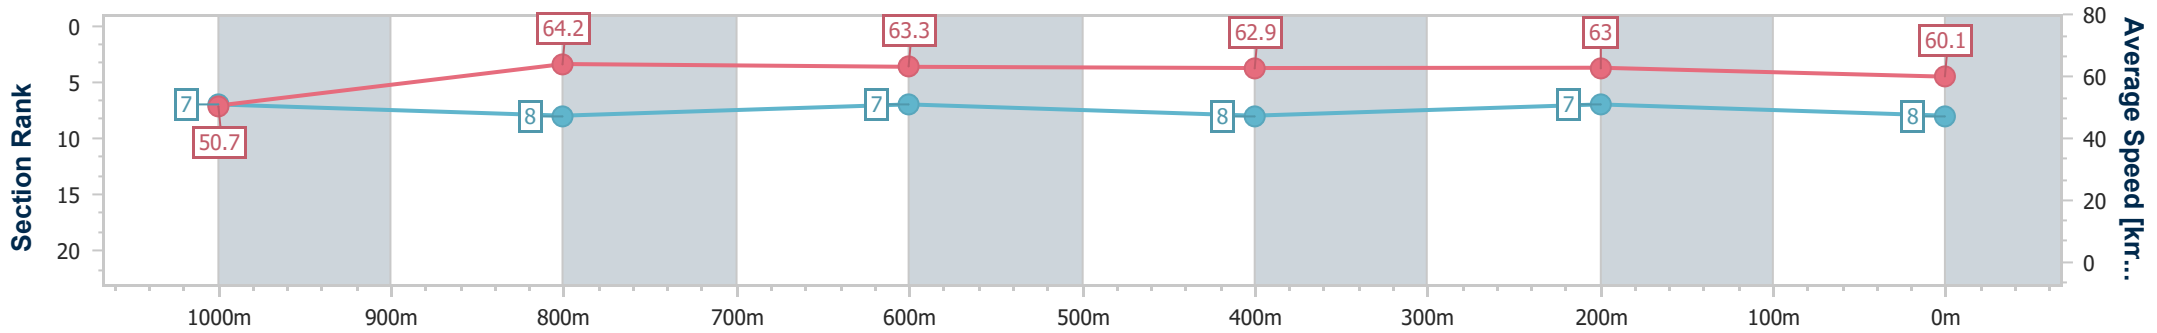

Horse/Jockey Name	Whatta Whitt
Final Rank	8
Fastest Section Time (Section)	0:11.22 (1000m)
Top Speed [km/h] (Section)	65.6 (Overall)
Race State	Finished

Ipswich QLD Professional
Race 5: GREAT NORTHERN Maiden Handicap - 1200m
03 November 2023 - 15:27
Track Rating: Good 4, Weather: Fine, Rail Position: True

Section	Overall	1000m	800m	600m	400m	200m
Section Times	1:11.75 [8] (0:14.19)	0:57.56 [7] (0:11.22)	0:46.34 [8] (0:11.33)	0:35.01 [7] (0:11.48)	0:23.53 [8] (0:11.54)	0:11.99 [7] (0:11.99)
Average Speed [km/h]	50.7	64.2	63.3	62.9	63.0	60.1
Top Speed [km/h]	65.6	65.3	64.6	63.9	63.8	62.0
Avg. Dist. to Rail [m]	3.2	0.7	0.5	0.9	3.1	8.4
Avg. Stride Freq. [Hz]	2.3	2.3	2.3	2.3	2.4	2.3
Avg. Stride Length [m]	6.2	7.6	7.7	7.6	7.4	7.3

- [ ] Ranking at each section and finish
- -.-.- No data available at this section
- NA No data available