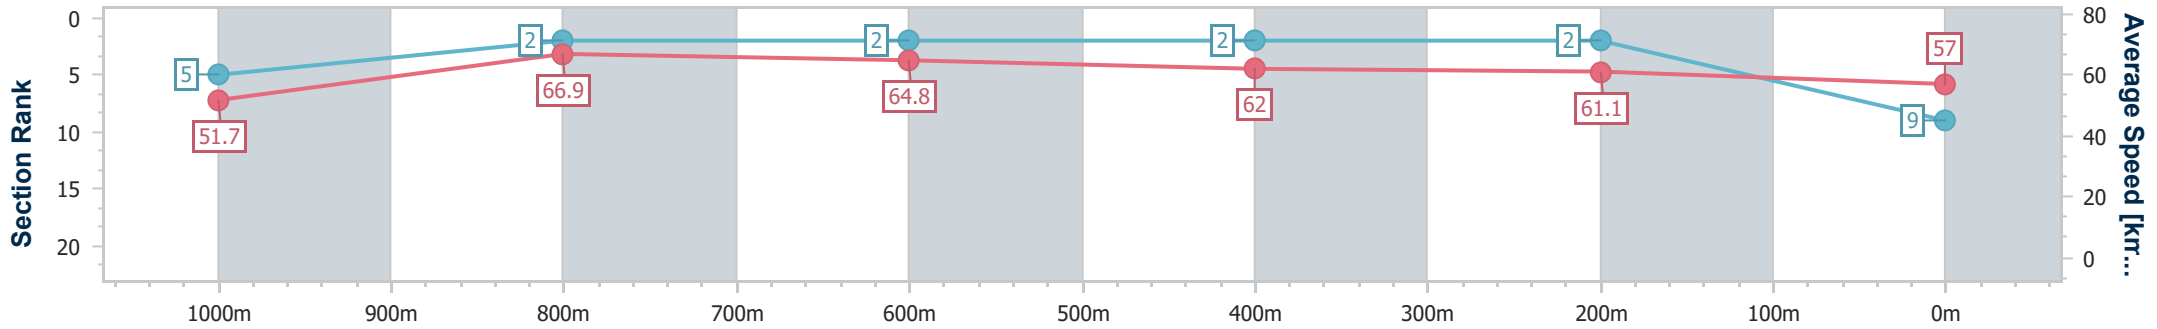

Horse/Jockey Name	Loaded Gun
Final Rank	9
Fastest Section Time (Section)	0:10.77 (1000m)
Top Speed [km/h] (Section)	68.0 (1000m)
Race State	Finished

Ipswich QLD Professional
Race 5: GREAT NORTHERN Maiden Handicap - 1200m
03 November 2023 - 15:27
Track Rating: Good 4, Weather: Fine, Rail Position: True

Section	Overall	1000m	800m	600m	400m	200m
Section Times	1:11.89 [9] (0:13.98)	0:57.91 [5] (0:10.77)	0:47.14 [2] (0:11.17)	0:35.97 [2] (0:11.60)	0:24.37 [2] (0:11.75)	0:12.62 [2] (0:12.62)
Average Speed [km/h]	51.7	66.9	64.8	62.0	61.1	57.0
Top Speed [km/h]	66.5	68.0	66.0	62.5	62.4	59.9
Avg. Dist. to Rail [m]	8.8	2.5	0.4	0.2	0.6	2.7
Avg. Stride Freq. [Hz]	2.3	2.4	2.3	2.3	2.3	2.2
Avg. Stride Length [m]	6.1	7.9	7.8	7.6	7.3	7.2

- [ ] Ranking at each section and finish
- -.-.- No data available at this section
- NA No data available