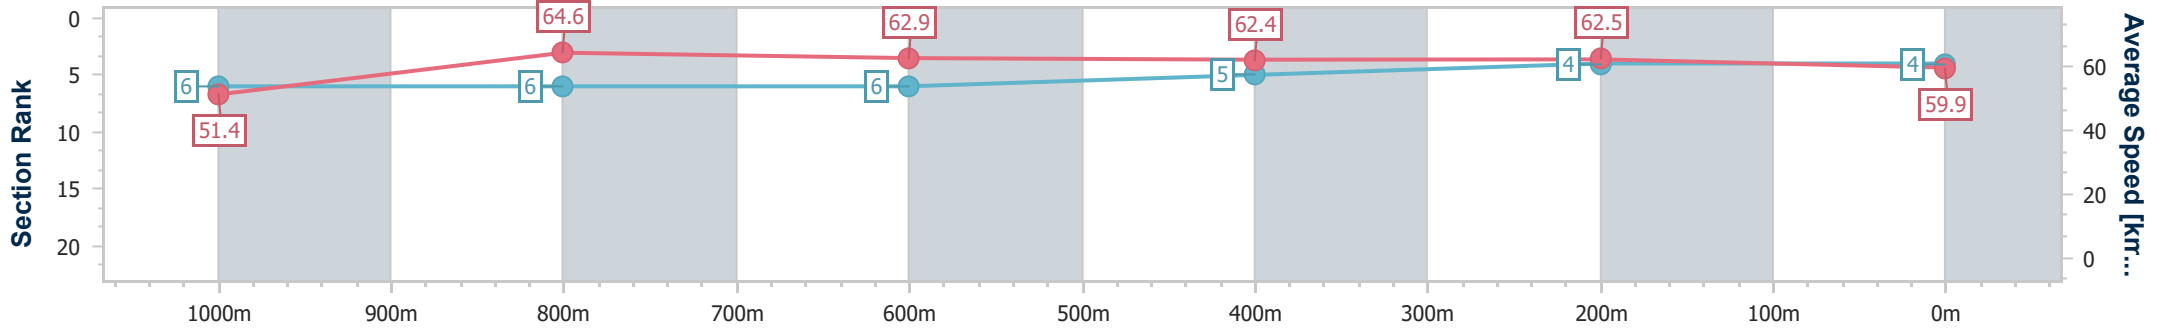

Horse/Jockey Name	Allezzizy
Final Rank	4
Fastest Section Time (Section)	0:11.16 (1000m)
Top Speed [km/h] (Section)	65.4 (1000m)
Race State	Finished

Ipswich QLD Professional
Race 5: GREAT NORTHERN Maiden Handicap - 1200m
03 November 2023 - 15:27
Track Rating: Good 4, Weather: Fine, Rail Position: True

Section	Overall	1000m	800m	600m	400m	200m
Section Times	1:11.56 [4] (0:14.02)	0:57.54 [6] (0:11.16)	0:46.38 [6] (0:11.41)	0:34.97 [6] (0:11.46)	0:23.51 [5] (0:11.49)	0:12.02 [4] (0:12.02)
Average Speed [km/h]	51.4	64.6	62.9	62.4	62.5	59.9
Top Speed [km/h]	64.7	65.4	63.7	64.3	62.9	61.7
Avg. Dist. to Rail [m]	2.6	0.7	1.1	1.1	0.9	4.9
Avg. Stride Freq. [Hz]	2.3	2.5	2.4	2.4	2.4	2.3
Avg. Stride Length [m]	6.1	7.3	7.4	7.3	7.3	7.1

- [ ] Ranking at each section and finish
- -.-.- No data available at this section
- NA No data available