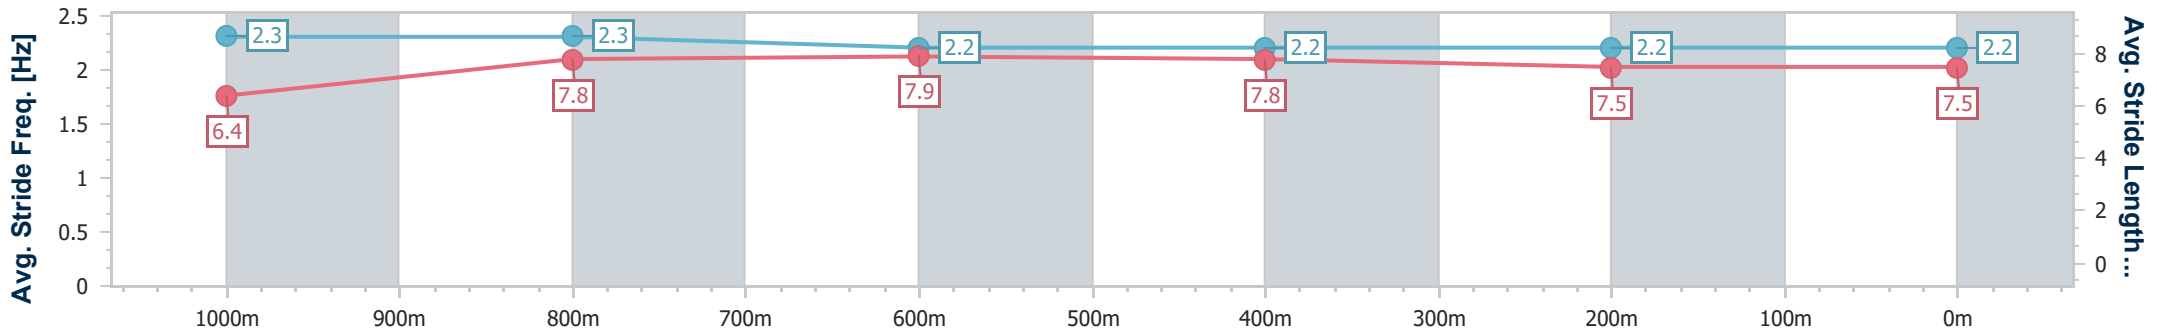

Horse/Jockey Name	Shades Of Louvre
Final Rank	5
Fastest Section Time (Section)	0:11.10 (1000m)
Top Speed [km/h] (Section)	67.0 (1000m)
Race State	Finished

Ipswich QLD Professional
Race 5: GREAT NORTHERN Maiden Handicap - 1200m
03 November 2023 - 15:27
Track Rating: Good 4, Weather: Fine, Rail Position: True

Section	Overall	1000m	800m	600m	400m	200m
Section Times	1:11.58 [5] (0:13.77)	0:57.81 [2] (0:11.10)	0:46.71 [4] (0:11.22)	0:35.49 [3] (0:11.69)	0:23.80 [3] (0:11.69)	0:12.11 [3] (0:12.11)
Average Speed [km/h]	52.2	65.0	63.6	61.1	61.4	59.4
Top Speed [km/h]	66.2	67.0	64.8	62.0	62.6	61.3
Avg. Dist. to Rail [m]	5.0	0.9	1.4	1.5	1.1	1.2
Avg. Stride Freq. [Hz]	2.3	2.3	2.2	2.2	2.2	2.2
Avg. Stride Length [m]	6.4	7.8	7.9	7.8	7.5	7.5

- [ ] Ranking at each section and finish
- -.-.- No data available at this section
- NA No data available