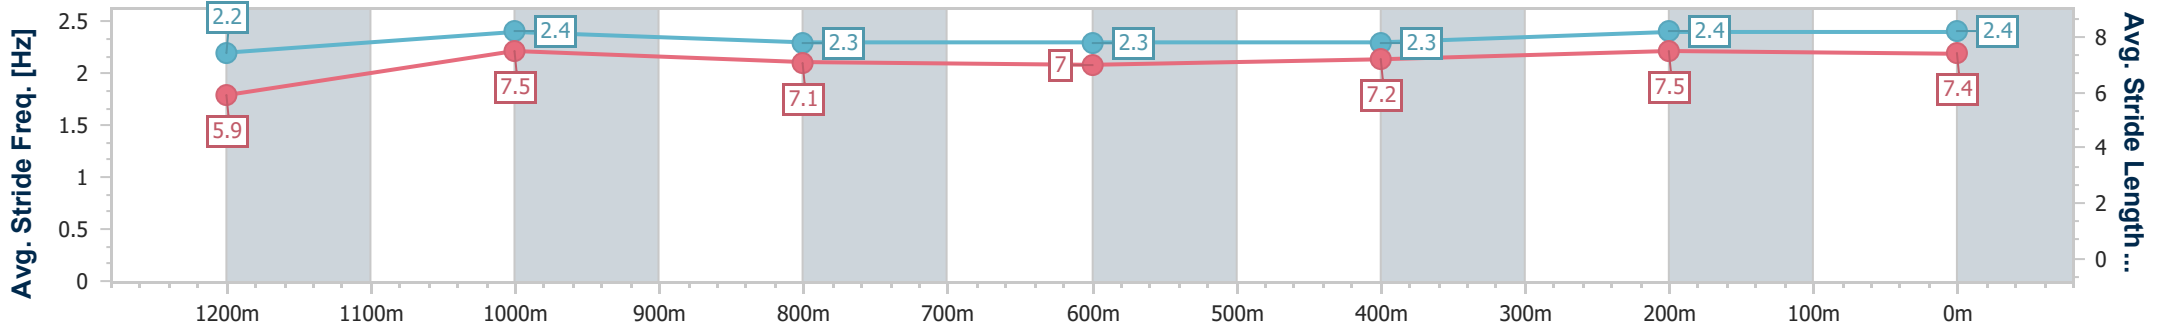

Horse/Jockey Name	Commandment
Final Rank	6
Fastest Section Time (Section)	0:11.03 (400m)
Top Speed [km/h] (Section)	67.1 (400m)
Race State	Finished

Doomben QLD Professional
Race 7: CHILDREN'S HOSPITAL FOUNDATION BENCHMARK
65 Handicap - 1350m
01 November 2023 - 17:05
Track Rating: Good 4, Weather: Fine, Rail Position: +6m Entire

BRISBANE
RACING CLUB

Section	Overall	1200m	1000m	800m	600m	400m	200m
Section Times	1:22.19 [6] (0:11.56)	1:10.63 [4] (0:11.36)	0:59.27 [3] (0:12.24)	0:47.03 [3] (0:12.71)	0:34.32 [3] (0:11.96)	0:22.36 [3] (0:11.03)	0:11.33 [4] (0:11.33)
Average Speed [km/h]	46.8	63.5	58.9	57.2	60.9	65.6	63.4
Top Speed [km/h]	65.4	66.0	62.3	59.3	65.7	67.1	65.0
Avg. Dist. to Rail [m]	8.1	1.3	0.8	1.8	2.2	3.8	3.2
Avg. Stride Freq. [Hz]	2.2	2.4	2.3	2.3	2.3	2.4	2.4
Avg. Stride Length [m]	5.9	7.5	7.1	7.0	7.2	7.5	7.4

- [ ] Ranking at each section and finish
- -.-.- No data available at this section
- NA No data available