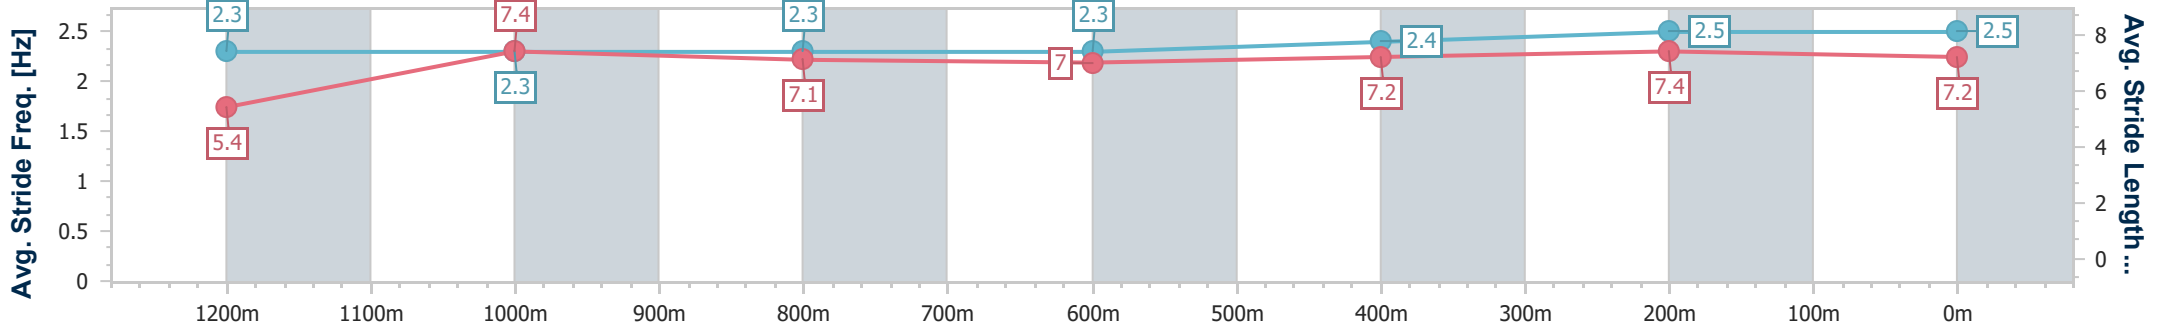

Horse/Jockey Name	Befana
Final Rank	5
Fastest Section Time (Section)	0:10.82 (400m)
Top Speed [km/h] (Section)	68.0 (400m)
Race State	Finished

Doomben QLD Professional
Race 7: CHILDREN'S HOSPITAL FOUNDATION BENCHMARK
65 Handicap - 1350m
01 November 2023 - 17:05
Track Rating: Good 4, Weather: Fine, Rail Position: +6m Entire

BRISBANE
RACING CLUB

Section	Overall	1200m	1000m	800m	600m	400m	200m
Section Times	1:22.19 [5] (0:11.92)	1:10.27 [8] (0:11.69)	0:58.58 [9] (0:12.10)	0:46.48 [9] (0:12.60)	0:33.88 [9] (0:11.87)	0:22.01 [8] (0:10.82)	0:11.19 [6] (0:11.19)
Average Speed [km/h]	45.4	61.8	59.5	56.9	60.7	66.8	64.3
Top Speed [km/h]	61.7	63.4	61.5	59.4	65.7	68.0	66.7
Avg. Dist. to Rail [m]	8.6	1.9	0.3	0.3	0.3	2.1	2.9
Avg. Stride Freq. [Hz]	2.3	2.3	2.3	2.3	2.4	2.5	2.5
Avg. Stride Length [m]	5.4	7.4	7.1	7.0	7.2	7.4	7.2

- [ ] Ranking at each section and finish
- -.-.- No data available at this section
- NA No data available