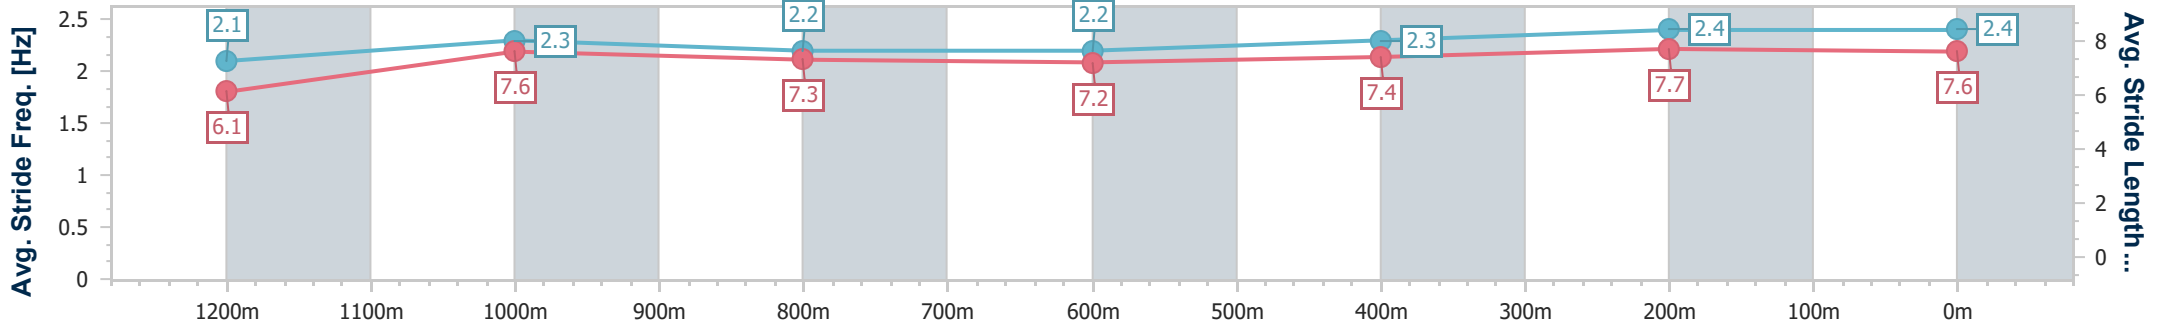

Horse/Jockey Name	Miss Tambo
Final Rank	1
Fastest Section Time (Section)	0:10.79 (400m)
Top Speed [km/h] (Section)	68.2 (200m)
Race State	Finished

Doomben QLD Professional
Race 7: CHILDREN'S HOSPITAL FOUNDATION BENCHMARK
65 Handicap - 1350m
01 November 2023 - 17:05
Track Rating: Good 4, Weather: Fine, Rail Position: +6m Entire

BRISBANE
RACING CLUB

Section	Overall	1200m	1000m	800m	600m	400m	200m
Section Times	1:21.89 [1] (0:11.72)	1:10.17 [5] (0:11.56)	0:58.61 [5] (0:12.13)	0:46.48 [5] (0:12.53)	0:33.95 [4] (0:12.01)	0:21.94 [4] (0:10.79)	0:11.15 [2] (0:11.15)
Average Speed [km/h]	46.3	62.3	59.3	57.8	60.5	66.9	64.5
Top Speed [km/h]	62.2	63.5	62.7	59.2	64.7	68.2	68.2
Avg. Dist. to Rail [m]	6.9	1.5	1.0	1.0	1.4	2.3	2.2
Avg. Stride Freq. [Hz]	2.1	2.3	2.2	2.2	2.3	2.4	2.4
Avg. Stride Length [m]	6.1	7.6	7.3	7.2	7.4	7.7	7.6

- [ ] Ranking at each section and finish
- -.-.- No data available at this section
- NA No data available