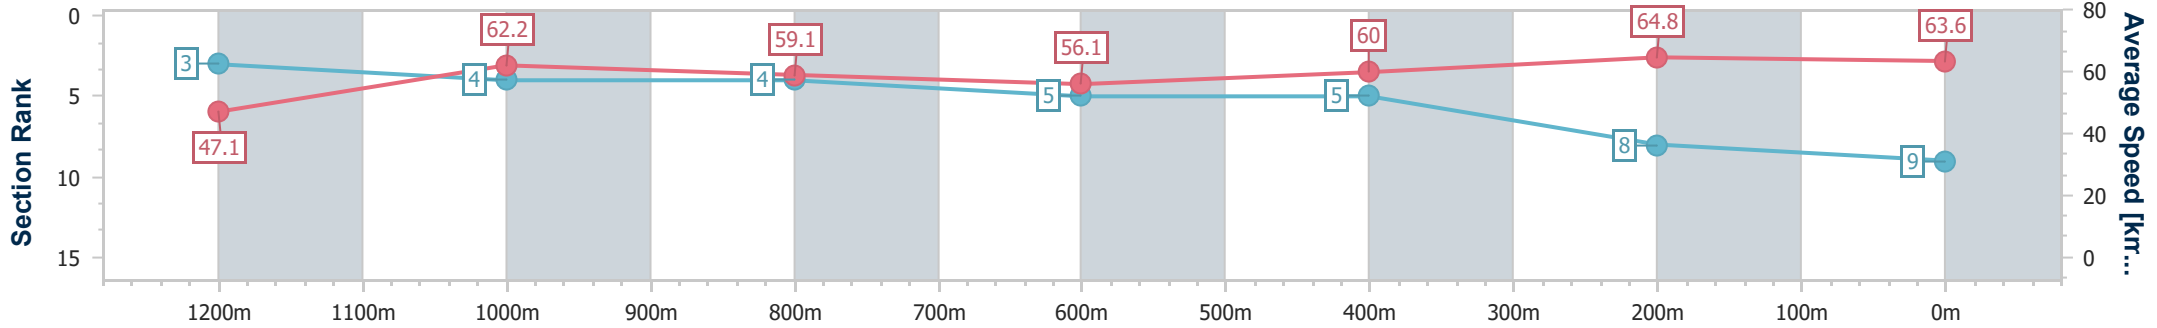

Horse/Jockey Name	Noble Beauty
Final Rank	9
Fastest Section Time (Section)	0:11.09 (400m)
Top Speed [km/h] (Section)	66.2 (200m)
Race State	Finished

Doomben QLD Professional
Race 7: CHILDREN'S HOSPITAL FOUNDATION BENCHMARK
65 Handicap - 1350m
01 November 2023 - 17:05
Track Rating: Good 4, Weather: Fine, Rail Position: +6m Entire

BRISBANE
RACING CLUB

Section	Overall	1200m	1000m	800m	600m	400m	200m
Section Times	1:22.37 [9] (0:11.43)	1:10.94 [3] (0:11.57)	0:59.37 [4] (0:12.17)	0:47.20 [4] (0:12.83)	0:34.37 [5] (0:11.95)	0:22.42 [5] (0:11.09)	0:11.33 [8] (0:11.33)
Average Speed [km/h]	47.1	62.2	59.1	56.1	60.0	64.8	63.6
Top Speed [km/h]	61.0	62.7	62.2	57.0	63.2	66.1	66.2
Avg. Dist. to Rail [m]	2.5	0.6	0.4	0.2	0.9	0.7	0.5
Avg. Stride Freq. [Hz]	2.2	2.3	2.3	2.3	2.3	2.4	2.4
Avg. Stride Length [m]	6.0	7.4	7.2	6.9	7.1	7.6	7.5

- [ ] Ranking at each section and finish
- -.-.- No data available at this section
- NA No data available