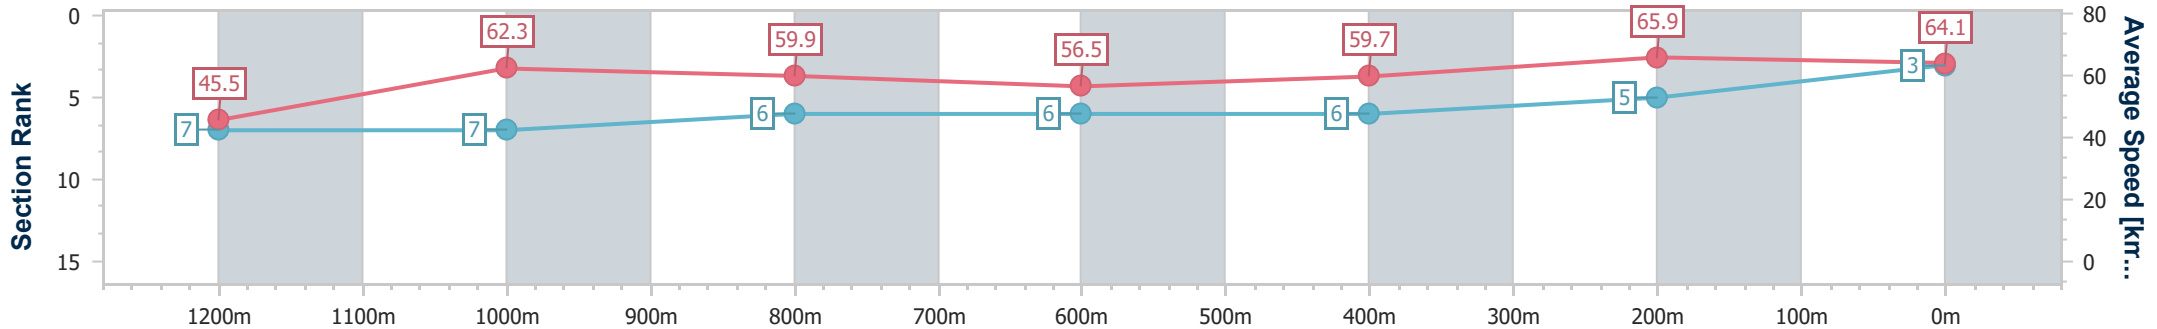

Horse/Jockey Name	Bullion Boy
Final Rank	3
Fastest Section Time (Section)	0:10.92 (400m)
Top Speed [km/h] (Section)	67.1 (200m)
Race State	Finished

Doomben QLD Professional
Race 7: CHILDREN'S HOSPITAL FOUNDATION BENCHMARK
65 Handicap - 1350m
01 November 2023 - 17:05
Track Rating: Good 4, Weather: Fine, Rail Position: +6m Entire

BRISBANE
RACING CLUB

Section	Overall	1200m	1000m	800m	600m	400m	200m
Section Times	1:22.14 [3] (0:11.87)	1:10.27 [7] (0:11.52)	0:58.75 [7] (0:12.03)	0:46.72 [6] (0:12.67)	0:34.05 [6] (0:11.92)	0:22.13 [6] (0:10.92)	0:11.21 [5] (0:11.21)
Average Speed [km/h]	45.5	62.3	59.9	56.5	59.7	65.9	64.1
Top Speed [km/h]	61.3	63.5	62.5	58.2	63.6	67.0	67.1
Avg. Dist. to Rail [m]	3.1	0.8	0.5	1.5	1.7	1.9	2.7
Avg. Stride Freq. [Hz]	2.2	2.2	2.2	2.2	2.2	2.4	2.4
Avg. Stride Length [m]	5.8	7.7	7.5	7.3	7.5	7.7	7.5

- [ ] Ranking at each section and finish
- -.-.- No data available at this section
- NA No data available