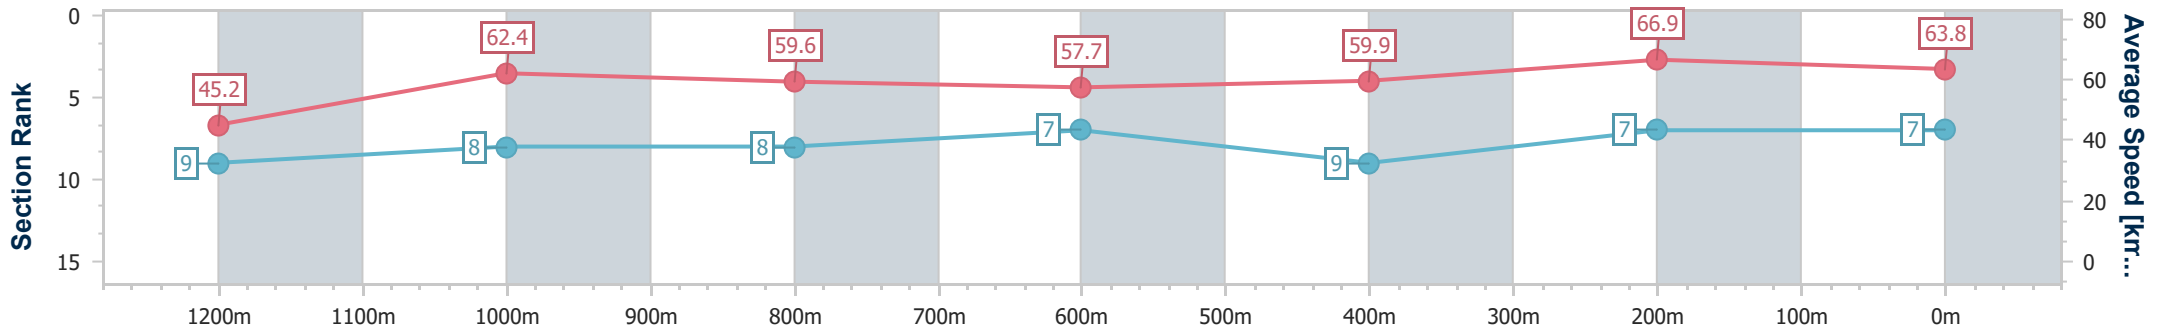

Horse/Jockey Name	Yes To Excess
Final Rank	7
Fastest Section Time (Section)	0:10.82 (400m)
Top Speed [km/h] (Section)	68.4 (400m)
Race State	Finished

Doomben QLD Professional
Race 7: CHILDREN'S HOSPITAL FOUNDATION BENCHMARK
65 Handicap - 1350m
01 November 2023 - 17:05
Track Rating: Good 4, Weather: Fine, Rail Position: +6m Entire

BRISBANE
RACING CLUB

Section	Overall	1200m	1000m	800m	600m	400m	200m
Section Times	1:22.29 [7] (0:11.99)	1:10.30 [9] (0:11.52)	0:58.78 [8] (0:12.13)	0:46.65 [8] (0:12.51)	0:34.14 [7] (0:12.06)	0:22.08 [9] (0:10.82)	0:11.26 [7] (0:11.26)
Average Speed [km/h]	45.2	62.4	59.6	57.7	59.9	66.9	63.8
Top Speed [km/h]	61.7	63.7	62.9	59.3	64.8	68.4	66.6
Avg. Dist. to Rail [m]	5.7	1.1	1.1	0.9	0.4	2.3	3.8
Avg. Stride Freq. [Hz]	2.1	2.3	2.3	2.2	2.3	2.4	2.4
Avg. Stride Length [m]	5.9	7.5	7.4	7.2	7.3	7.6	7.5

- [ ] Ranking at each section and finish
- -.-.- No data available at this section
- NA No data available