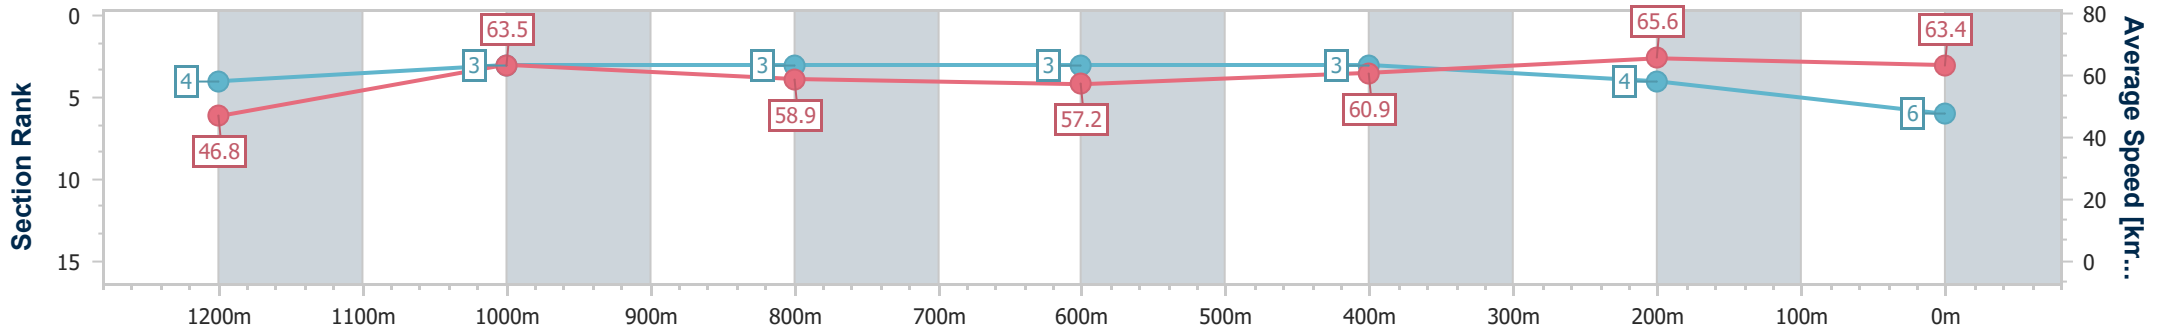

Horse/Jockey Name	Commandment
Final Rank	6
Fastest Section Time (Section)	0:11.03 (400m)
Top Speed [km/h] (Section)	67.1 (400m)
Race State	Finished

Doomben QLD Professional
Race 7: CHILDREN'S HOSPITAL FOUNDATION BENCHMARK
65 Handicap - 1350m
01 November 2023 - 17:05
Track Rating: Good 4, Weather: Fine, Rail Position: +6m Entire

BRISBANE
RACING CLUB

Section	Overall	1200m	1000m	800m	600m	400m	200m
Section Times	1:22.19 [6] (0:11.56)	1:10.63 [4] (0:11.36)	0:59.27 [3] (0:12.24)	0:47.03 [3] (0:12.71)	0:34.32 [3] (0:11.96)	0:22.36 [3] (0:11.03)	0:11.33 [4] (0:11.33)
Average Speed [km/h]	46.8	63.5	58.9	57.2	60.9	65.6	63.4
Top Speed [km/h]	65.4	66.0	62.3	59.3	65.7	67.1	65.0
Avg. Dist. to Rail [m]	8.1	1.3	0.8	1.8	2.2	3.8	3.2
Avg. Stride Freq. [Hz]	2.2	2.4	2.3	2.3	2.3	2.4	2.4
Avg. Stride Length [m]	5.9	7.5	7.1	7.0	7.2	7.5	7.4

- [ ] Ranking at each section and finish
- -.-.- No data available at this section
- NA No data available