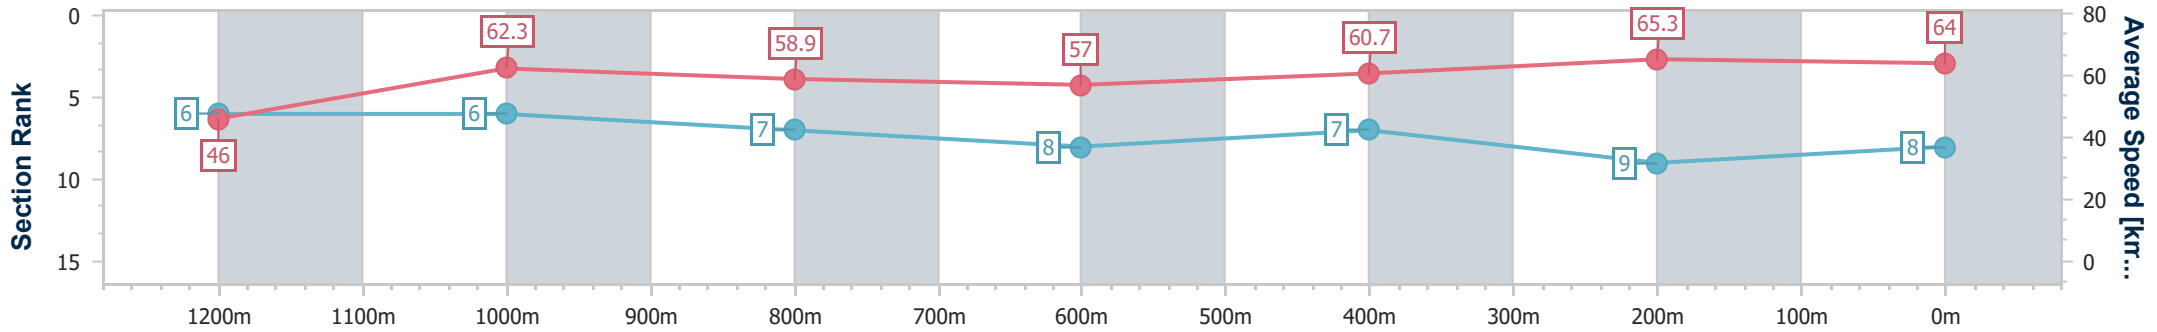

Horse/Jockey Name	Northern Pride
Final Rank	8
Fastest Section Time (Section)	0:11.01 (400m)
Top Speed [km/h] (Section)	67.2 (400m)
Race State	Finished

Doomben QLD Professional
Race 7: CHILDREN'S HOSPITAL FOUNDATION BENCHMARK
65 Handicap - 1350m
01 November 2023 - 17:05
Track Rating: Good 4, Weather: Fine, Rail Position: +6m Entire

BRISBANE
RACING CLUB

Section	Overall	1200m	1000m	800m	600m	400m	200m
Section Times	1:22.30 [8] (0:11.77)	1:10.53 [6] (0:11.56)	0:58.97 [6] (0:12.26)	0:46.71 [7] (0:12.61)	0:34.10 [8] (0:11.88)	0:22.22 [7] (0:11.01)	0:11.21 [9] (0:11.21)
Average Speed [km/h]	46.0	62.3	58.9	57.0	60.7	65.3	64.0
Top Speed [km/h]	63.7	64.7	62.0	60.2	62.7	67.2	66.5
Avg. Dist. to Rail [m]	4.0	0.8	0.8	0.2	0.5	1.1	2.3
Avg. Stride Freq. [Hz]	2.1	2.2	2.2	2.1	2.2	2.2	2.2
Avg. Stride Length [m]	6.1	8.0	7.5	7.5	7.7	8.1	8.0

- [ ] Ranking at each section and finish
- -.-.- No data available at this section
- NA No data available