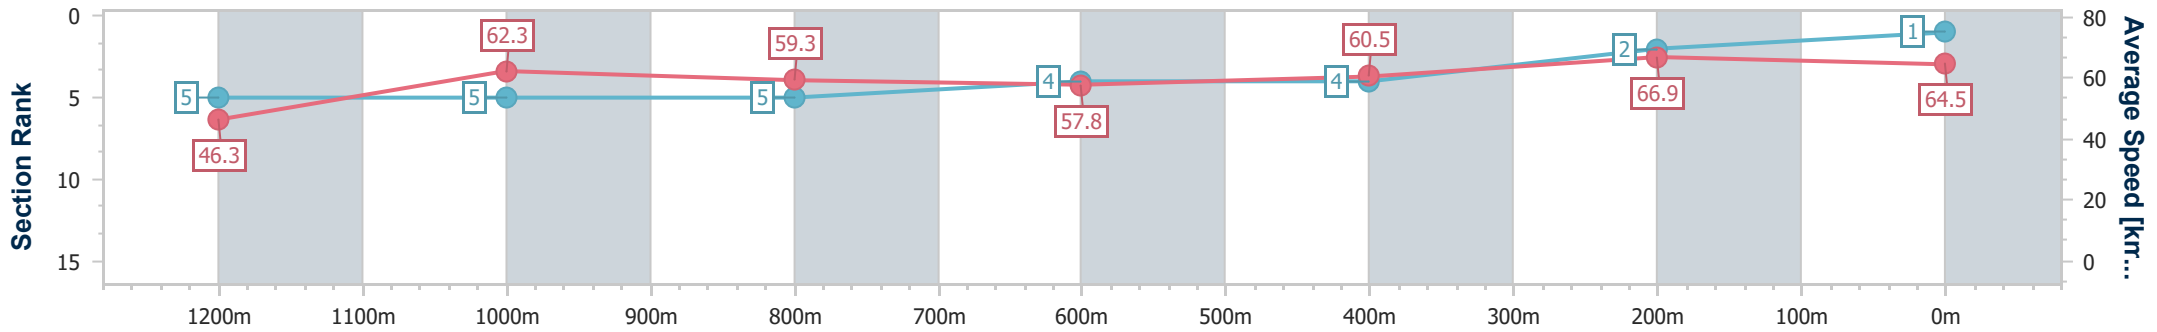

**BRISBANE**  
 RACING CLUB

Section	Overall	1200m	1000m	800m	600m	400m	200m
Section Times	1:21.89 [1] (0:11.72)	1:10.17 [5] (0:11.56)	0:58.61 [5] (0:12.13)	0:46.48 [5] (0:12.53)	0:33.95 [4] (0:12.01)	0:21.94 [4] (0:10.79)	0:11.15 [2] (0:11.15)
Average Speed [km/h]	46.3	62.3	59.3	57.8	60.5	66.9	64.5
Top Speed [km/h]	62.2	63.5	62.7	59.2	64.7	68.2	68.2
Avg. Dist. to Rail [m]	6.9	1.5	1.0	1.0	1.4	2.3	2.2
Avg. Stride Freq. [Hz]	2.1	2.3	2.2	2.2	2.3	2.4	2.4
Avg. Stride Length [m]	6.1	7.6	7.3	7.2	7.4	7.7	7.6