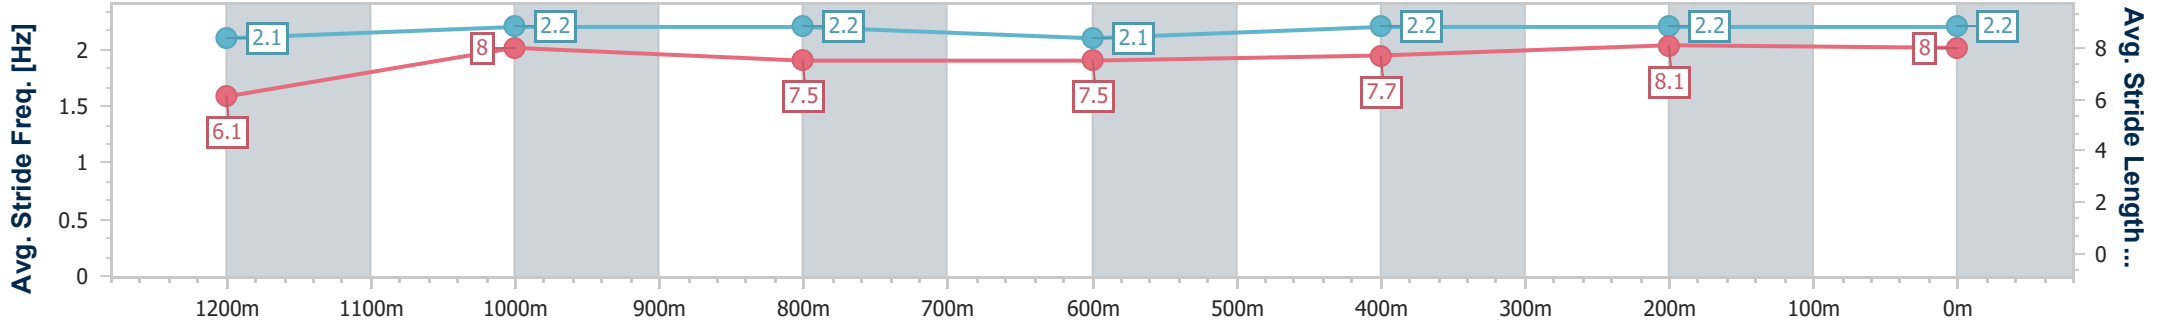

Horse/Jockey Name	Northern Pride
Final Rank	8
Fastest Section Time (Section)	0:11.01 (400m)
Top Speed [km/h] (Section)	67.2 (400m)
Race State	Finished

Doomben QLD Professional
Race 7: CHILDREN'S HOSPITAL FOUNDATION BENCHMARK
65 Handicap - 1350m
01 November 2023 - 17:05
Track Rating: Good 4, Weather: Fine, Rail Position: +6m Entire

BRISBANE
RACING CLUB

Section	Overall	1200m	1000m	800m	600m	400m	200m
Section Times	1:22.30 [8] (0:11.77)	1:10.53 [6] (0:11.56)	0:58.97 [6] (0:12.26)	0:46.71 [7] (0:12.61)	0:34.10 [8] (0:11.88)	0:22.22 [7] (0:11.01)	0:11.21 [9] (0:11.21)
Average Speed [km/h]	46.0	62.3	58.9	57.0	60.7	65.3	64.0
Top Speed [km/h]	63.7	64.7	62.0	60.2	62.7	67.2	66.5
Avg. Dist. to Rail [m]	4.0	0.8	0.8	0.2	0.5	1.1	2.3
Avg. Stride Freq. [Hz]	2.1	2.2	2.2	2.1	2.2	2.2	2.2
Avg. Stride Length [m]	6.1	8.0	7.5	7.5	7.7	8.1	8.0

- [ ] Ranking at each section and finish
- -.-.- No data available at this section
- NA No data available