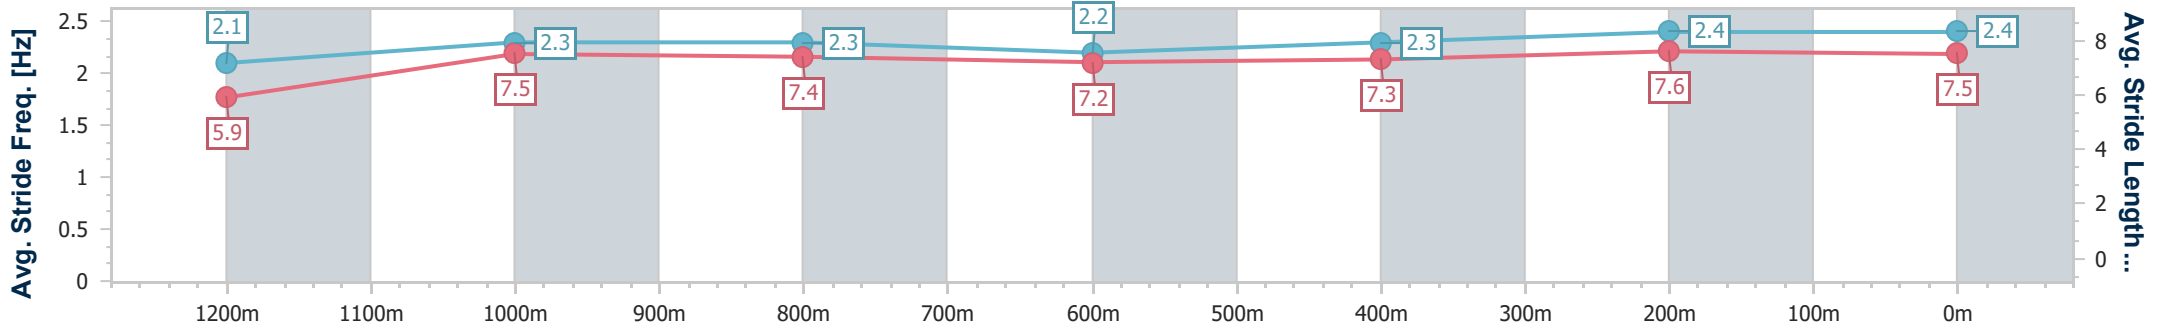

Horse/Jockey Name	Yes To Excess
Final Rank	7
Fastest Section Time (Section)	0:10.82 (400m)
Top Speed [km/h] (Section)	68.4 (400m)
Race State	Finished

Doomben QLD Professional
Race 7: CHILDREN'S HOSPITAL FOUNDATION BENCHMARK
65 Handicap - 1350m
01 November 2023 - 17:05
Track Rating: Good 4, Weather: Fine, Rail Position: +6m Entire

BRISBANE
RACING CLUB

Section	Overall	1200m	1000m	800m	600m	400m	200m
Section Times	1:22.29 [7] (0:11.99)	1:10.30 [9] (0:11.52)	0:58.78 [8] (0:12.13)	0:46.65 [8] (0:12.51)	0:34.14 [7] (0:12.06)	0:22.08 [9] (0:10.82)	0:11.26 [7] (0:11.26)
Average Speed [km/h]	45.2	62.4	59.6	57.7	59.9	66.9	63.8
Top Speed [km/h]	61.7	63.7	62.9	59.3	64.8	68.4	66.6
Avg. Dist. to Rail [m]	5.7	1.1	1.1	0.9	0.4	2.3	3.8
Avg. Stride Freq. [Hz]	2.1	2.3	2.3	2.2	2.3	2.4	2.4
Avg. Stride Length [m]	5.9	7.5	7.4	7.2	7.3	7.6	7.5

- [ ] Ranking at each section and finish
- -.-.- No data available at this section
- NA No data available