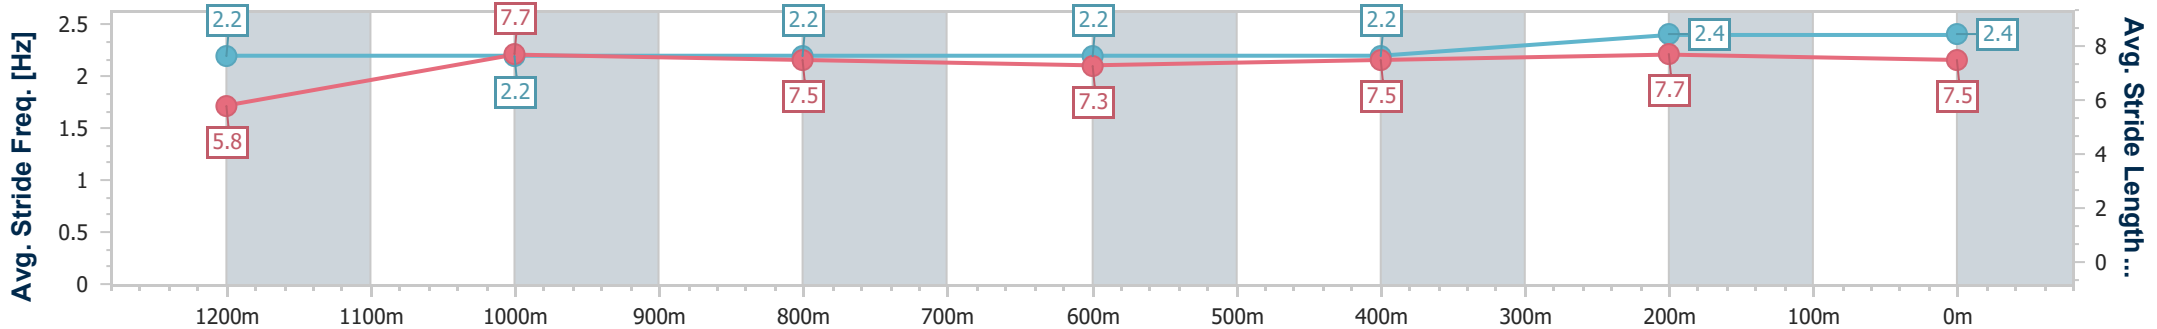

Horse/Jockey Name	Bullion Boy
Final Rank	3
Fastest Section Time (Section)	0:10.92 (400m)
Top Speed [km/h] (Section)	67.1 (200m)
Race State	Finished

Doomben QLD Professional
Race 7: CHILDREN'S HOSPITAL FOUNDATION BENCHMARK
65 Handicap - 1350m
01 November 2023 - 17:05
Track Rating: Good 4, Weather: Fine, Rail Position: +6m Entire

BRISBANE
RACING CLUB

Section	Overall	1200m	1000m	800m	600m	400m	200m
Section Times	1:22.14 [3] (0:11.87)	1:10.27 [7] (0:11.52)	0:58.75 [7] (0:12.03)	0:46.72 [6] (0:12.67)	0:34.05 [6] (0:11.92)	0:22.13 [6] (0:10.92)	0:11.21 [5] (0:11.21)
Average Speed [km/h]	45.5	62.3	59.9	56.5	59.7	65.9	64.1
Top Speed [km/h]	61.3	63.5	62.5	58.2	63.6	67.0	67.1
Avg. Dist. to Rail [m]	3.1	0.8	0.5	1.5	1.7	1.9	2.7
Avg. Stride Freq. [Hz]	2.2	2.2	2.2	2.2	2.2	2.4	2.4
Avg. Stride Length [m]	5.8	7.7	7.5	7.3	7.5	7.7	7.5

- [ ] Ranking at each section and finish
- -.-.- No data available at this section
- NA No data available