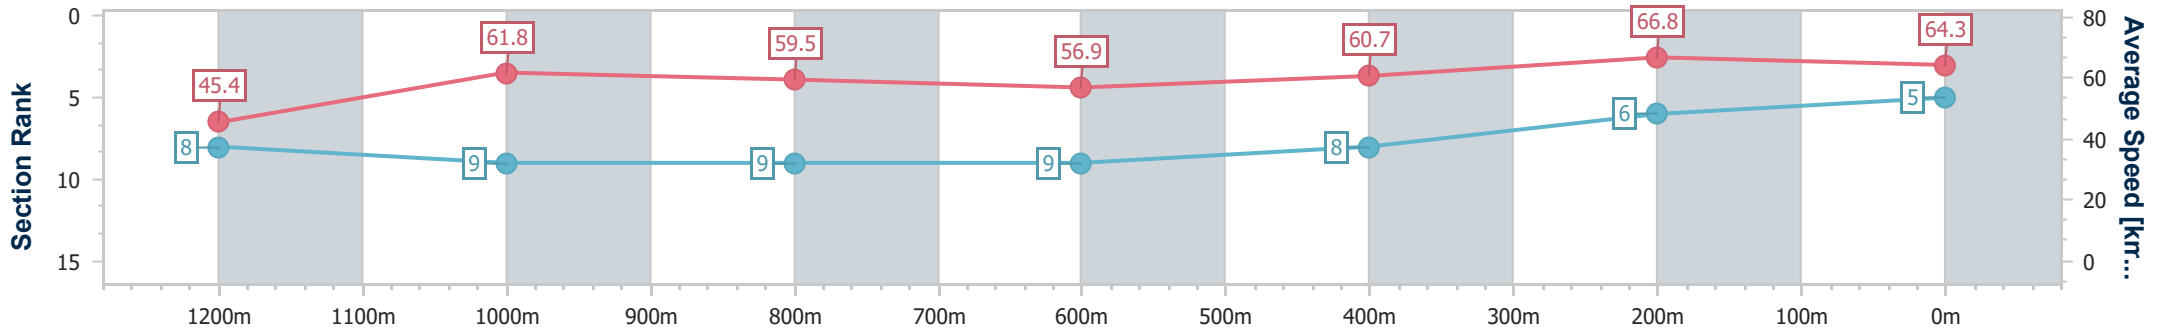

Horse/Jockey Name	Befana
Final Rank	5
Fastest Section Time (Section)	0:10.82 (400m)
Top Speed [km/h] (Section)	68.0 (400m)
Race State	Finished

Doomben QLD Professional
Race 7: CHILDREN'S HOSPITAL FOUNDATION BENCHMARK
65 Handicap - 1350m
01 November 2023 - 17:05
Track Rating: Good 4, Weather: Fine, Rail Position: +6m Entire

BRISBANE
RACING CLUB

Section	Overall	1200m	1000m	800m	600m	400m	200m
Section Times	1:22.19 [5] (0:11.92)	1:10.27 [8] (0:11.69)	0:58.58 [9] (0:12.10)	0:46.48 [9] (0:12.60)	0:33.88 [9] (0:11.87)	0:22.01 [8] (0:10.82)	0:11.19 [6] (0:11.19)
Average Speed [km/h]	45.4	61.8	59.5	56.9	60.7	66.8	64.3
Top Speed [km/h]	61.7	63.4	61.5	59.4	65.7	68.0	66.7
Avg. Dist. to Rail [m]	8.6	1.9	0.3	0.3	0.3	2.1	2.9
Avg. Stride Freq. [Hz]	2.3	2.3	2.3	2.3	2.4	2.5	2.5
Avg. Stride Length [m]	5.4	7.4	7.1	7.0	7.2	7.4	7.2

- [ ] Ranking at each section and finish
- -.-.- No data available at this section
- NA No data available