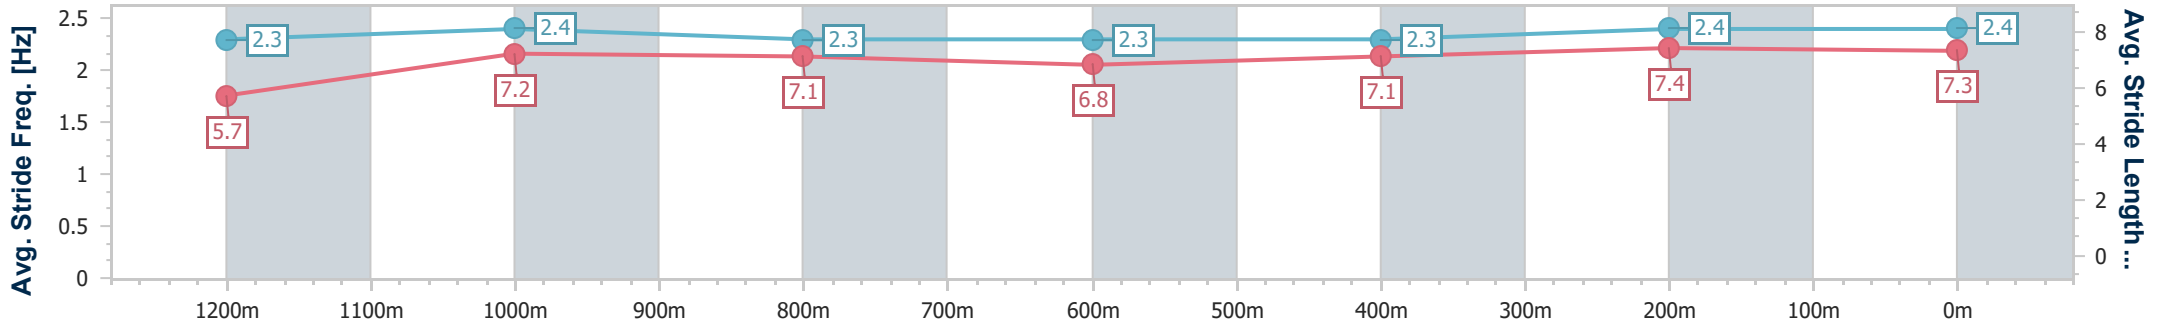

Horse/Jockey Name	Brave Maso
Final Rank	4
Fastest Section Time (Section)	0:11.03 (400m)
Top Speed [km/h] (Section)	66.5 (400m)
Race State	Finished

Doomben QLD Professional
Race 7: CHILDREN'S HOSPITAL FOUNDATION BENCHMARK
65 Handicap - 1350m
01 November 2023 - 17:05
Track Rating: Good 4, Weather: Fine, Rail Position: +6m Entire

BRISBANE
RACING CLUB

Section	Overall	1200m	1000m	800m	600m	400m	200m
Section Times	1:22.19 [4] (0:11.31)	1:10.88 [1] (0:11.41)	0:59.47 [1] (0:12.19)	0:47.28 [1] (0:12.82)	0:34.46 [1] (0:12.03)	0:22.43 [2] (0:11.03)	0:11.40 [3] (0:11.40)
Average Speed [km/h]	47.7	63.1	59.0	56.0	59.8	64.8	63.4
Top Speed [km/h]	63.8	64.1	62.2	57.3	62.2	66.5	64.6
Avg. Dist. to Rail [m]	3.1	0.5	0.4	0.6	0.7	0.8	0.5
Avg. Stride Freq. [Hz]	2.3	2.4	2.3	2.3	2.3	2.4	2.4
Avg. Stride Length [m]	5.7	7.2	7.1	6.8	7.1	7.4	7.3

- [ ] Ranking at each section and finish
- -.-.- No data available at this section
- NA No data available