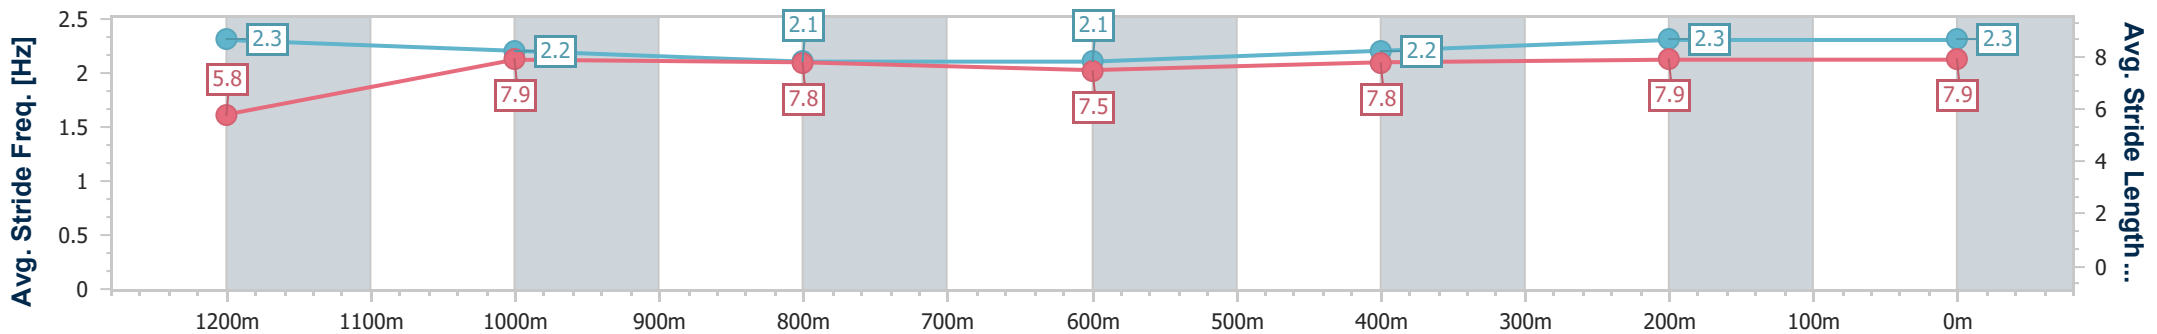

Horse/Jockey Name	Tojaki
Final Rank	2
Fastest Section Time (Section)	0:11.03 (400m)
Top Speed [km/h] (Section)	66.4 (200m)
Race State	Finished

Doomben QLD Professional
Race 7: CHILDREN'S HOSPITAL FOUNDATION BENCHMARK
65 Handicap - 1350m
01 November 2023 - 17:05
Track Rating: Good 4, Weather: Fine, Rail Position: +6m Entire

BRISBANE
RACING CLUB

Section	Overall	1200m	1000m	800m	600m	400m	200m
Section Times	1:21.94 [2] (0:11.40)	1:10.54 [2] (0:11.47)	0:59.07 [2] (0:12.20)	0:46.87 [2] (0:12.71)	0:34.16 [2] (0:11.89)	0:22.27 [1] (0:11.03)	0:11.24 [1] (0:11.24)
Average Speed [km/h]	47.5	62.9	59.1	56.4	60.2	64.9	64.3
Top Speed [km/h]	63.4	63.5	62.0	57.8	63.2	66.4	66.4
Avg. Dist. to Rail [m]	5.2	1.8	1.0	0.7	1.1	0.7	0.4
Avg. Stride Freq. [Hz]	2.3	2.2	2.1	2.1	2.2	2.3	2.3
Avg. Stride Length [m]	5.8	7.9	7.8	7.5	7.8	7.9	7.9

- [ ] Ranking at each section and finish
- -.-.- No data available at this section
- NA No data available