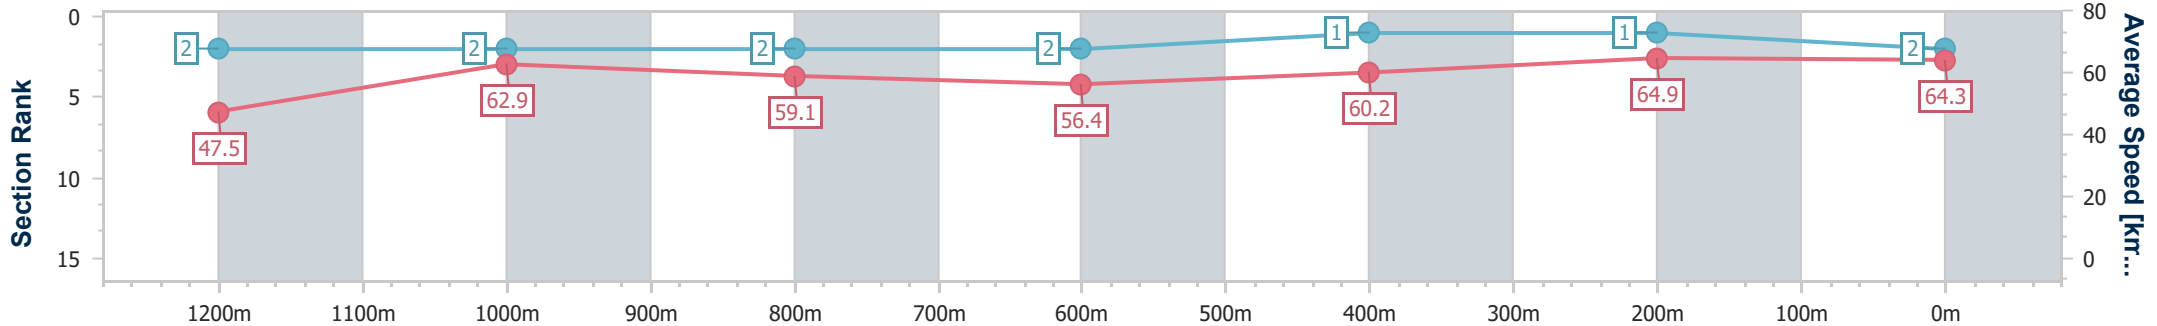

Horse/Jockey Name	Tojaki
Final Rank	2
Fastest Section Time (Section)	0:11.03 (400m)
Top Speed [km/h] (Section)	66.4 (200m)
Race State	Finished

Doomben QLD Professional
Race 7: CHILDREN'S HOSPITAL FOUNDATION BENCHMARK
65 Handicap - 1350m
01 November 2023 - 17:05
Track Rating: Good 4, Weather: Fine, Rail Position: +6m Entire

BRISBANE
RACING CLUB

Section	Overall	1200m	1000m	800m	600m	400m	200m
Section Times	1:21.94 [2] (0:11.40)	1:10.54 [2] (0:11.47)	0:59.07 [2] (0:12.20)	0:46.87 [2] (0:12.71)	0:34.16 [2] (0:11.89)	0:22.27 [1] (0:11.03)	0:11.24 [1] (0:11.24)
Average Speed [km/h]	47.5	62.9	59.1	56.4	60.2	64.9	64.3
Top Speed [km/h]	63.4	63.5	62.0	57.8	63.2	66.4	66.4
Avg. Dist. to Rail [m]	5.2	1.8	1.0	0.7	1.1	0.7	0.4
Avg. Stride Freq. [Hz]	2.3	2.2	2.1	2.1	2.2	2.3	2.3
Avg. Stride Length [m]	5.8	7.9	7.8	7.5	7.8	7.9	7.9

- [ ] Ranking at each section and finish
- -.-.- No data available at this section
- NA No data available