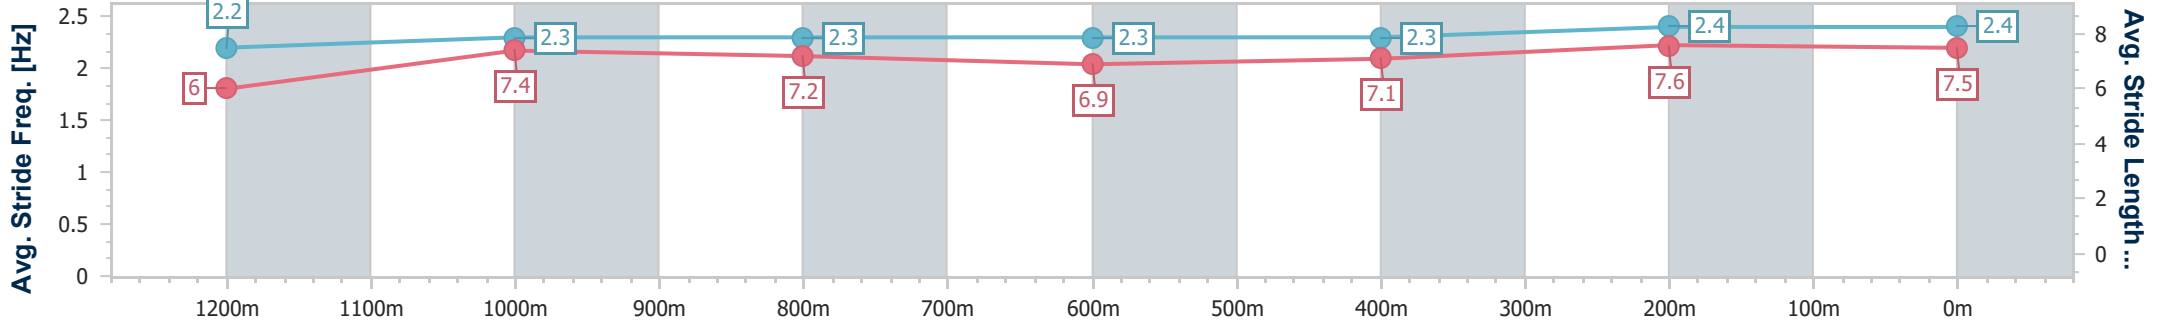

Horse/Jockey Name	Noble Beauty
Final Rank	9
Fastest Section Time (Section)	0:11.09 (400m)
Top Speed [km/h] (Section)	66.2 (200m)
Race State	Finished

Doomben QLD Professional
Race 7: CHILDREN'S HOSPITAL FOUNDATION BENCHMARK
65 Handicap - 1350m
01 November 2023 - 17:05
Track Rating: Good 4, Weather: Fine, Rail Position: +6m Entire

BRISBANE
RACING CLUB

Section	Overall	1200m	1000m	800m	600m	400m	200m
Section Times	1:22.37 [9] (0:11.43)	1:10.94 [3] (0:11.57)	0:59.37 [4] (0:12.17)	0:47.20 [4] (0:12.83)	0:34.37 [5] (0:11.95)	0:22.42 [5] (0:11.09)	0:11.33 [8] (0:11.33)
Average Speed [km/h]	47.1	62.2	59.1	56.1	60.0	64.8	63.6
Top Speed [km/h]	61.0	62.7	62.2	57.0	63.2	66.1	66.2
Avg. Dist. to Rail [m]	2.5	0.6	0.4	0.2	0.9	0.7	0.5
Avg. Stride Freq. [Hz]	2.2	2.3	2.3	2.3	2.3	2.4	2.4
Avg. Stride Length [m]	6.0	7.4	7.2	6.9	7.1	7.6	7.5

- [ ] Ranking at each section and finish
- -.-.- No data available at this section
- NA No data available