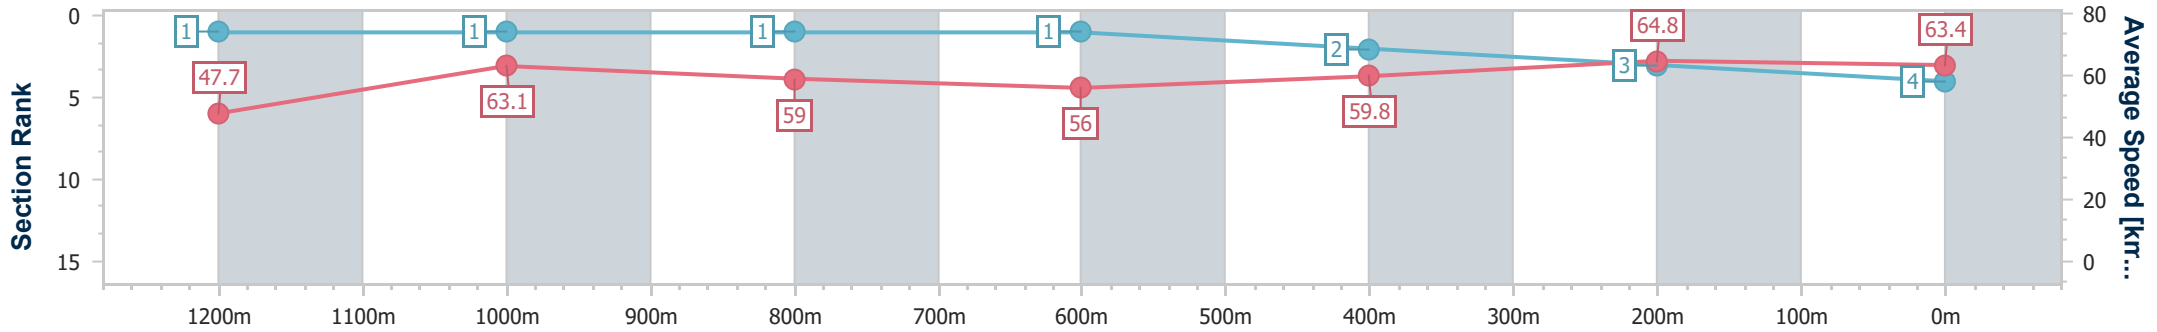

Horse/Jockey Name	Brave Maso
Final Rank	4
Fastest Section Time (Section)	0:11.03 (400m)
Top Speed [km/h] (Section)	66.5 (400m)
Race State	Finished

Doomben QLD Professional
Race 7: CHILDREN'S HOSPITAL FOUNDATION BENCHMARK
65 Handicap - 1350m
01 November 2023 - 17:05
Track Rating: Good 4, Weather: Fine, Rail Position: +6m Entire

BRISBANE
RACING CLUB

Section	Overall	1200m	1000m	800m	600m	400m	200m
Section Times	1:22.19 [4] (0:11.31)	1:10.88 [1] (0:11.41)	0:59.47 [1] (0:12.19)	0:47.28 [1] (0:12.82)	0:34.46 [1] (0:12.03)	0:22.43 [2] (0:11.03)	0:11.40 [3] (0:11.40)
Average Speed [km/h]	47.7	63.1	59.0	56.0	59.8	64.8	63.4
Top Speed [km/h]	63.8	64.1	62.2	57.3	62.2	66.5	64.6
Avg. Dist. to Rail [m]	3.1	0.5	0.4	0.6	0.7	0.8	0.5
Avg. Stride Freq. [Hz]	2.3	2.4	2.3	2.3	2.3	2.4	2.4
Avg. Stride Length [m]	5.7	7.2	7.1	6.8	7.1	7.4	7.3

- [ ] Ranking at each section and finish
- -.-.- No data available at this section
- NA No data available