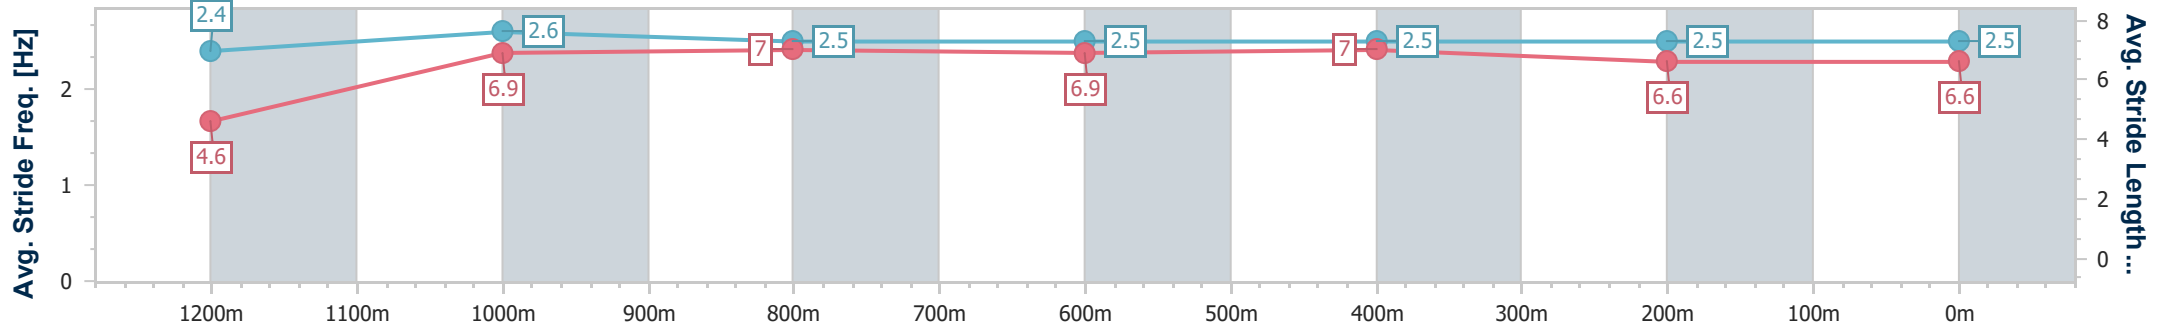

- [] Ranking at each section and finish
- .-.- No data available at this section
- NA No data available

| | |
|--------------------------------|-------------------|
| Horse/Jockey Name | Archer's Game |
| Final Rank | 3 |
| Fastest Section Time (Section) | 0:09.31 (Overall) |
| Top Speed [km/h] (Section) | 66.3 (1200m) |
| Race State | Finished |

Toowoomba QLD Professional
 Race 1: SARAH SPRINGATE FROM REALWAY Class 1
 Handicap - 1300m

28 October 2023 - 17:37

Track Rating: Good 4, Weather: Fine, Rail Position: +5m Entire

| Section | Overall | 1200m | 1000m | 800m | 600m | 400m | 200m |
|------------------------|--------------------------|--------------------------|--------------------------|--------------------------|--------------------------|--------------------------|--------------------------|
| Section Times | 1:19.13 [3] (0:09.31) | 1:09.82 [8] (0:11.23) | 0:58.59 [7] (0:11.37) | 0:47.22 [7] (0:11.62) | 0:35.60 [7] (0:11.48) | 0:24.12 [7] (0:12.03) | 0:12.09 [6] (0:12.09) |
| Average Speed [km/h] | 38.7 | 64.1 | 63.7 | 61.8 | 62.7 | 60.5 | 59.5 |
| Top Speed [km/h] | 62.2 | 66.3 | 64.2 | 63.1 | 63.6 | 61.6 | 60.9 |
| Avg. Dist. to Rail [m] | 5.0 | 1.2 | 1.5 | 0.8 | 0.6 | 4.7 | 6.8 |
| Avg. Stride Freq. [Hz] | 2.4 | 2.6 | 2.5 | 2.5 | 2.5 | 2.5 | 2.5 |
| Avg. Stride Length [m] | 4.6 | 6.9 | 7.0 | 6.9 | 7.0 | 6.6 | 6.6 |