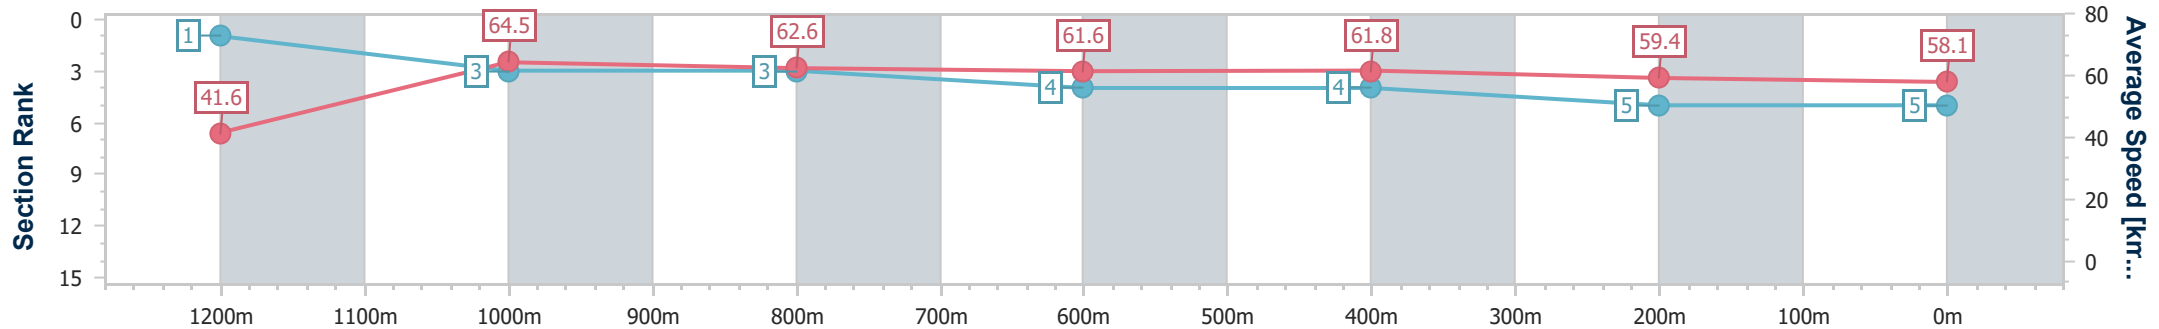

| | |
|--------------------------------|-------------------|
| Horse/Jockey Name | Human Touch |
| Final Rank | 5 |
| Fastest Section Time (Section) | 0:08.65 (Overall) |
| Top Speed [km/h] (Section) | 66.0 (1200m) |
| Race State | Finished |

Toowoomba QLD Professional
Race 1: SARAH SPRINGATE FROM REALWAY Class 1
Handicap - 1300m

28 October 2023 - 17:37

Track Rating: Good 4, Weather: Fine, Rail Position: +5m Entire

| Section | Overall | 1200m | 1000m | 800m | 600m | 400m | 200m |
|------------------------|--------------------------|--------------------------|--------------------------|--------------------------|--------------------------|--------------------------|--------------------------|
| Section Times | 1:19.37 [5] (0:08.65) | 1:10.72 [1] (0:11.18) | 0:59.54 [3] (0:11.52) | 0:48.02 [3] (0:11.72) | 0:36.30 [4] (0:11.70) | 0:24.60 [4] (0:12.19) | 0:12.41 [5] (0:12.41) |
| Average Speed [km/h] | 41.6 | 64.5 | 62.6 | 61.6 | 61.8 | 59.4 | 58.1 |
| Top Speed [km/h] | 60.8 | 66.0 | 65.8 | 62.8 | 63.3 | 60.9 | 58.5 |
| Avg. Dist. to Rail [m] | 4.4 | 1.4 | 1.3 | 0.7 | 0.9 | 2.5 | 4.3 |
| Avg. Stride Freq. [Hz] | 2.2 | 2.4 | 2.4 | 2.3 | 2.4 | 2.3 | 2.3 |
| Avg. Stride Length [m] | 5.2 | 7.4 | 7.3 | 7.3 | 7.3 | 7.1 | 7.0 |