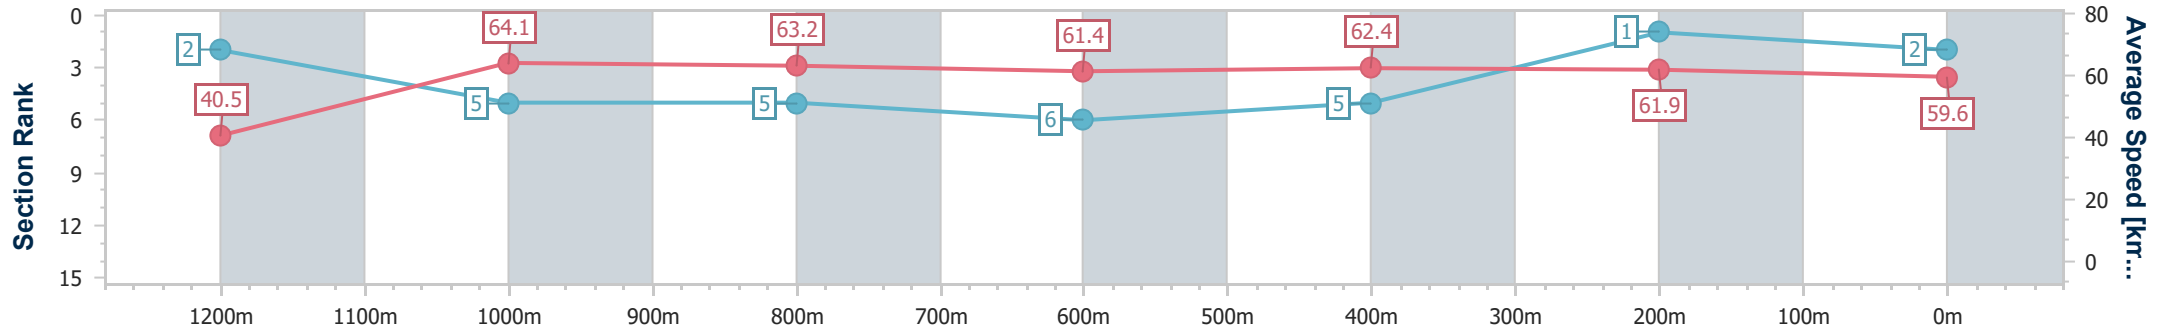

Toowoomba QLD Professional
Race 1: SARAH SPRINGATE FROM REALWAY Class 1
Handicap - 1300m

28 October 2023 - 17:37

Track Rating: Good 4, Weather: Fine, Rail Position: +5m Entire

| Section | Overall | 1200m | 1000m | 800m | 600m | 400m | 200m |
|------------------------|--------------------------|--------------------------|--------------------------|--------------------------|--------------------------|--------------------------|--------------------------|
| Section Times | 1:18.57 [2] (0:08.81) | 1:09.76 [2] (0:11.34) | 0:58.42 [5] (0:11.45) | 0:46.97 [5] (0:11.71) | 0:35.26 [6] (0:11.56) | 0:23.70 [5] (0:11.63) | 0:12.07 [1] (0:12.07) |
| Average Speed [km/h] | 40.5 | 64.1 | 63.2 | 61.4 | 62.4 | 61.9 | 59.6 |
| Top Speed [km/h] | 59.0 | 66.5 | 65.4 | 63.5 | 63.8 | 63.3 | 61.8 |
| Avg. Dist. to Rail [m] | 9.0 | 3.9 | 1.9 | 0.6 | 0.2 | 1.3 | 1.9 |
| Avg. Stride Freq. [Hz] | 2.3 | 2.4 | 2.4 | 2.3 | 2.4 | 2.4 | 2.4 |
| Avg. Stride Length [m] | 5.0 | 7.4 | 7.5 | 7.3 | 7.3 | 7.1 | 6.9 |