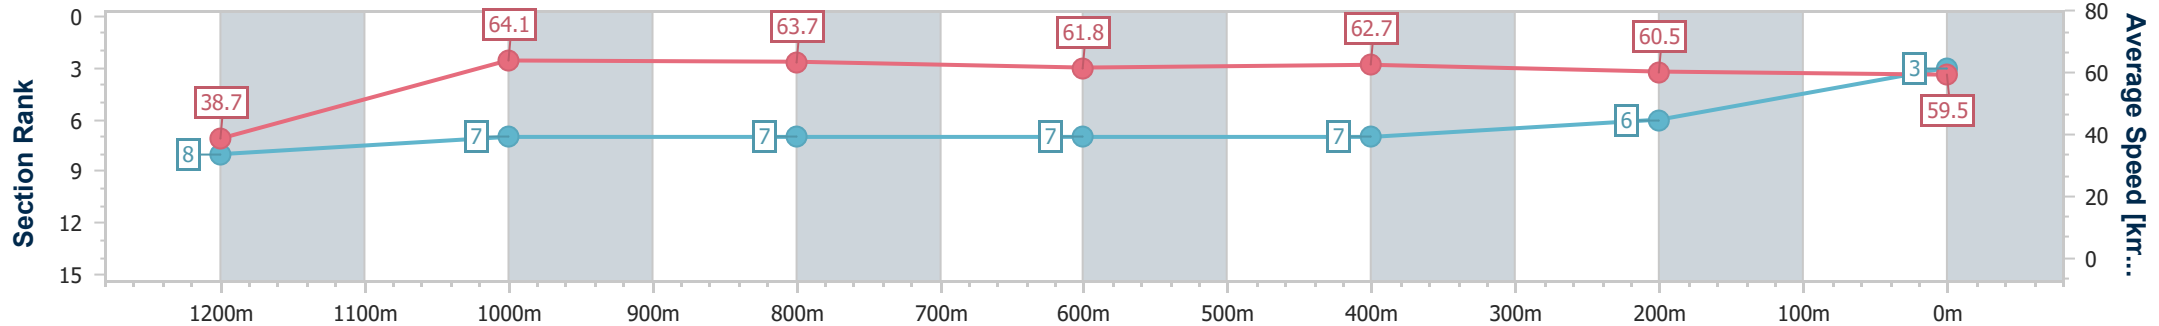

- [] Ranking at each section and finish
- .-.- No data available at this section
- NA No data available

| | |
|--------------------------------|-------------------|
| Horse/Jockey Name | Archer's Game |
| Final Rank | 3 |
| Fastest Section Time (Section) | 0:09.31 (Overall) |
| Top Speed [km/h] (Section) | 66.3 (1200m) |
| Race State | Finished |

Toowoomba QLD Professional
 Race 1: SARAH SPRINGATE FROM REALWAY Class 1
 Handicap - 1300m

28 October 2023 - 17:37

Track Rating: Good 4, Weather: Fine, Rail Position: +5m Entire

| Section | Overall | 1200m | 1000m | 800m | 600m | 400m | 200m |
|------------------------|--------------------------|--------------------------|--------------------------|--------------------------|--------------------------|--------------------------|--------------------------|
| Section Times | 1:19.13 [3] (0:09.31) | 1:09.82 [8] (0:11.23) | 0:58.59 [7] (0:11.37) | 0:47.22 [7] (0:11.62) | 0:35.60 [7] (0:11.48) | 0:24.12 [7] (0:12.03) | 0:12.09 [6] (0:12.09) |
| Average Speed [km/h] | 38.7 | 64.1 | 63.7 | 61.8 | 62.7 | 60.5 | 59.5 |
| Top Speed [km/h] | 62.2 | 66.3 | 64.2 | 63.1 | 63.6 | 61.6 | 60.9 |
| Avg. Dist. to Rail [m] | 5.0 | 1.2 | 1.5 | 0.8 | 0.6 | 4.7 | 6.8 |
| Avg. Stride Freq. [Hz] | 2.4 | 2.6 | 2.5 | 2.5 | 2.5 | 2.5 | 2.5 |
| Avg. Stride Length [m] | 4.6 | 6.9 | 7.0 | 6.9 | 7.0 | 6.6 | 6.6 |