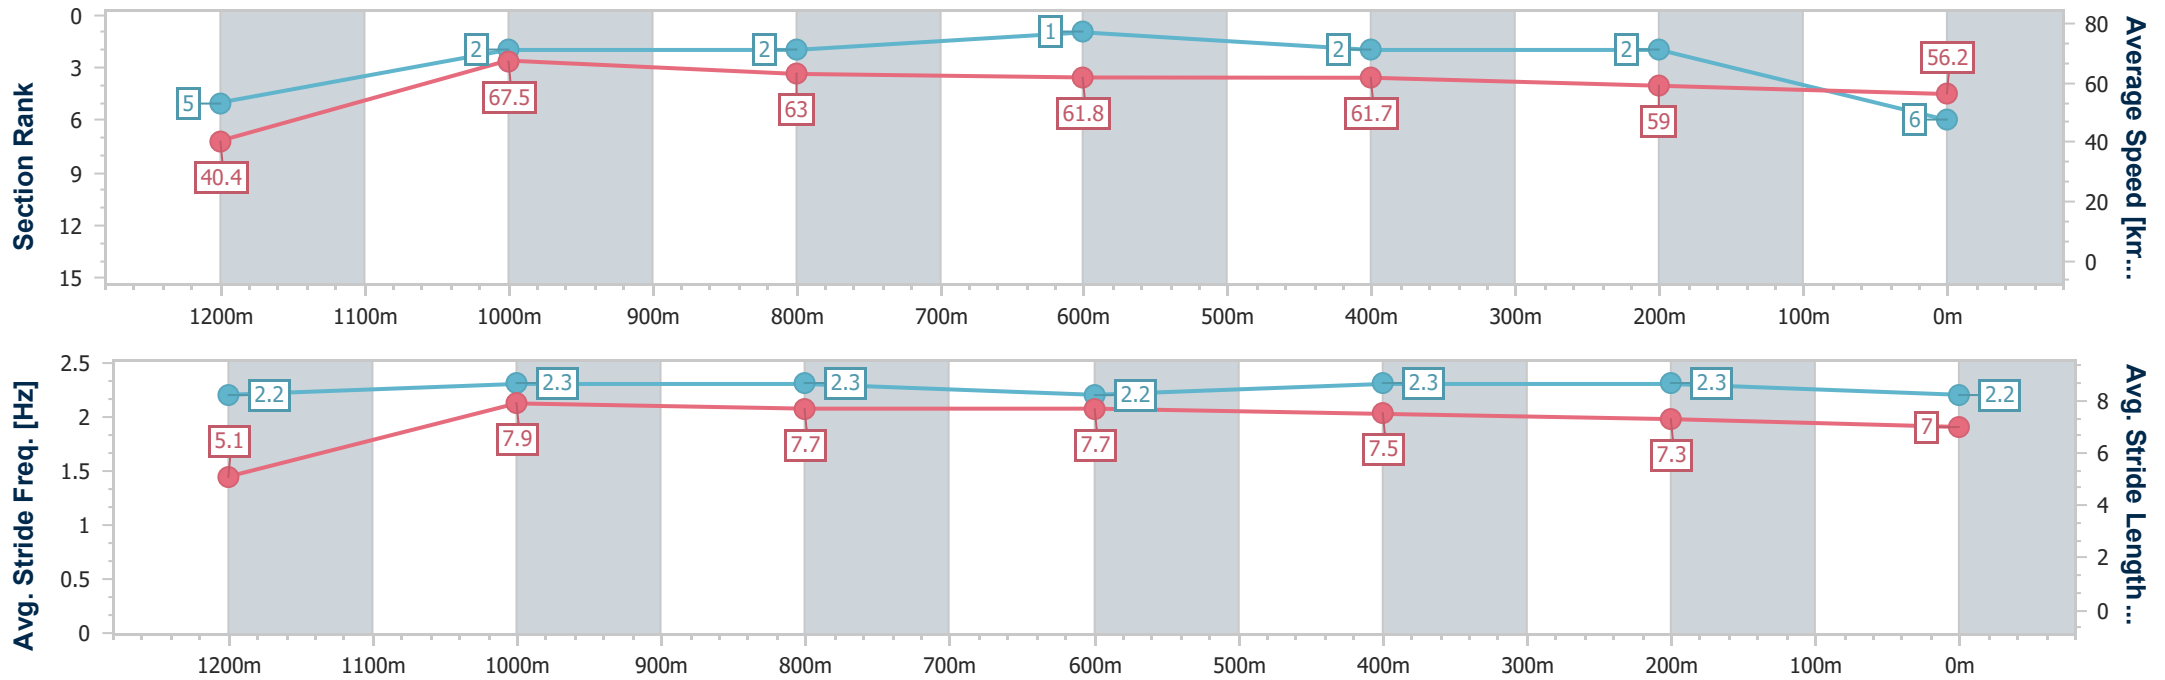

- [] Ranking at each section and finish
- .-.- No data available at this section
- NA No data available

| | |
|--------------------------------|-------------------|
| Horse/Jockey Name | Surcote |
| Final Rank | 6 |
| Fastest Section Time (Section) | 0:08.90 (Overall) |
| Top Speed [km/h] (Section) | 69.7 (1200m) |
| Race State | Finished |

Toowoomba QLD Professional
Race 1: SARAH SPRINGATE FROM REALWAY Class 1
Handicap - 1300m

28 October 2023 - 17:37

Track Rating: Good 4, Weather: Fine, Rail Position: +5m Entire

| Section | Overall | 1200m | 1000m | 800m | 600m | 400m | 200m |
|------------------------|--------------------------|--------------------------|--------------------------|--------------------------|--------------------------|--------------------------|--------------------------|
| Section Times | 1:19.41 [6] (0:08.90) | 1:10.51 [5] (0:10.69) | 0:59.82 [2] (0:11.49) | 0:48.33 [2] (0:11.68) | 0:36.65 [1] (0:11.68) | 0:24.97 [2] (0:12.16) | 0:12.81 [2] (0:12.81) |
| Average Speed [km/h] | 40.4 | 67.5 | 63.0 | 61.8 | 61.7 | 59.0 | 56.2 |
| Top Speed [km/h] | 66.5 | 69.7 | 64.9 | 62.5 | 62.2 | 60.7 | 57.7 |
| Avg. Dist. to Rail [m] | 6.5 | 2.3 | 1.4 | 1.3 | 0.4 | 0.8 | 0.9 |
| Avg. Stride Freq. [Hz] | 2.2 | 2.3 | 2.3 | 2.2 | 2.3 | 2.3 | 2.2 |
| Avg. Stride Length [m] | 5.1 | 7.9 | 7.7 | 7.7 | 7.5 | 7.3 | 7.0 |