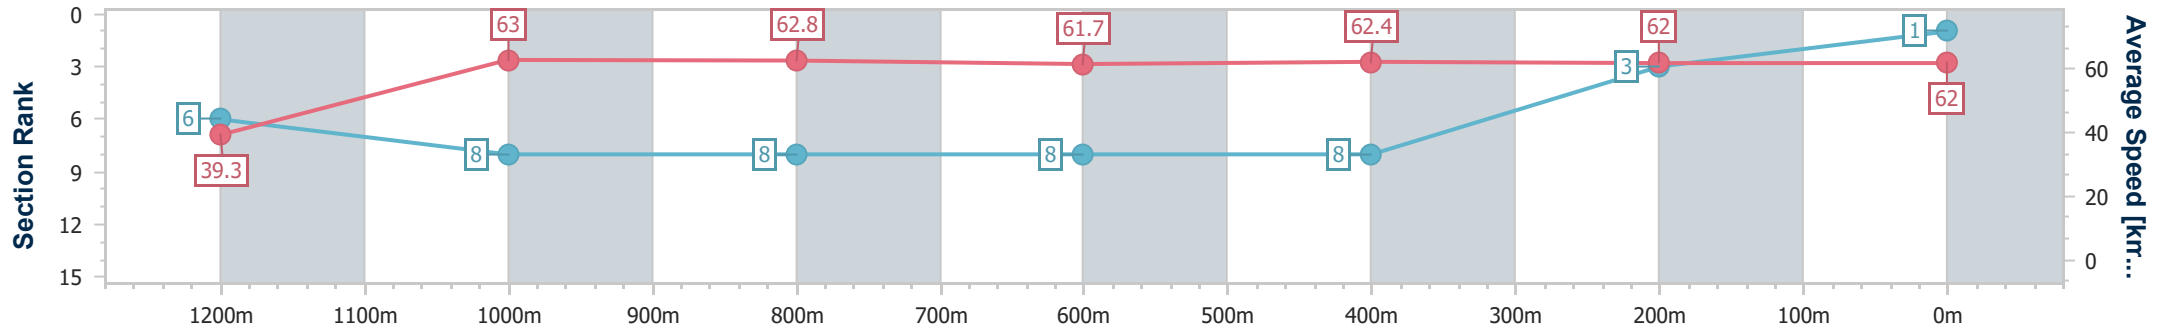

Toowoomba QLD Professional
 Race 1: SARAH SPRINGATE FROM REALWAY Class 1
 Handicap - 1300m

28 October 2023 - 17:37

Track Rating: Good 4, Weather: Fine, Rail Position: +5m Entire

| Section | Overall | 1200m | 1000m | 800m | 600m | 400m | 200m |
|------------------------|--------------------------|--------------------------|--------------------------|--------------------------|--------------------------|--------------------------|--------------------------|
| Section Times | 1:18.38 [1] (0:09.12) | 1:09.26 [6] (0:11.44) | 0:57.82 [8] (0:11.44) | 0:46.38 [8] (0:11.64) | 0:34.74 [8] (0:11.50) | 0:23.24 [8] (0:11.62) | 0:11.62 [3] (0:11.62) |
| Average Speed [km/h] | 39.3 | 63.0 | 62.8 | 61.7 | 62.4 | 62.0 | 62.0 |
| Top Speed [km/h] | 60.7 | 64.9 | 63.4 | 62.9 | 63.3 | 62.7 | 63.1 |
| Avg. Dist. to Rail [m] | 3.7 | 0.6 | 0.7 | 0.9 | 0.9 | 0.6 | 1.6 |
| Avg. Stride Freq. [Hz] | 2.3 | 2.4 | 2.4 | 2.4 | 2.4 | 2.4 | 2.4 |
| Avg. Stride Length [m] | 4.9 | 7.2 | 7.3 | 7.3 | 7.3 | 7.2 | 7.3 |