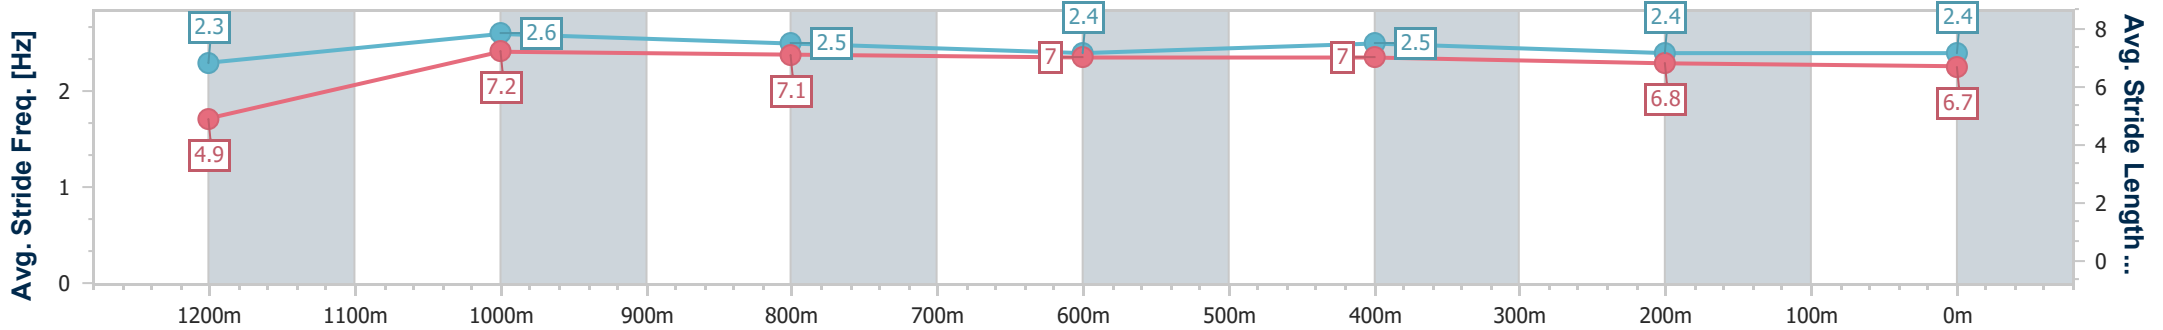

- [] Ranking at each section and finish
- .-.- No data available at this section
- NA No data available

| | |
|--------------------------------|-------------------|
| Horse/Jockey Name | Zou Zouamore |
| Final Rank | 7 |
| Fastest Section Time (Section) | 0:08.84 (Overall) |
| Top Speed [km/h] (Section) | 68.8 (1200m) |
| Race State | Finished |

Toowoomba QLD Professional
 Race 1: SARAH SPRINGATE FROM REALWAY Class 1
 Handicap - 1300m

28 October 2023 - 17:37

Track Rating: Good 4, Weather: Fine, Rail Position: +5m Entire

| Section | Overall | 1200m | 1000m | 800m | 600m | 400m | 200m |
|------------------------|--------------------------|--------------------------|--------------------------|--------------------------|--------------------------|--------------------------|--------------------------|
| Section Times | 1:19.41 [7] (0:08.84) | 1:10.57 [3] (0:10.69) | 0:59.88 [1] (0:11.49) | 0:48.39 [1] (0:11.76) | 0:36.63 [2] (0:11.64) | 0:24.99 [1] (0:12.36) | 0:12.63 [4] (0:12.63) |
| Average Speed [km/h] | 40.7 | 67.7 | 63.1 | 61.6 | 62.4 | 58.8 | 57.0 |
| Top Speed [km/h] | 65.4 | 68.8 | 65.2 | 63.1 | 63.8 | 60.7 | 58.2 |
| Avg. Dist. to Rail [m] | 8.6 | 4.2 | 2.3 | 1.9 | 1.3 | 3.3 | 3.9 |
| Avg. Stride Freq. [Hz] | 2.3 | 2.6 | 2.5 | 2.4 | 2.5 | 2.4 | 2.4 |
| Avg. Stride Length [m] | 4.9 | 7.2 | 7.1 | 7.0 | 7.0 | 6.8 | 6.7 |