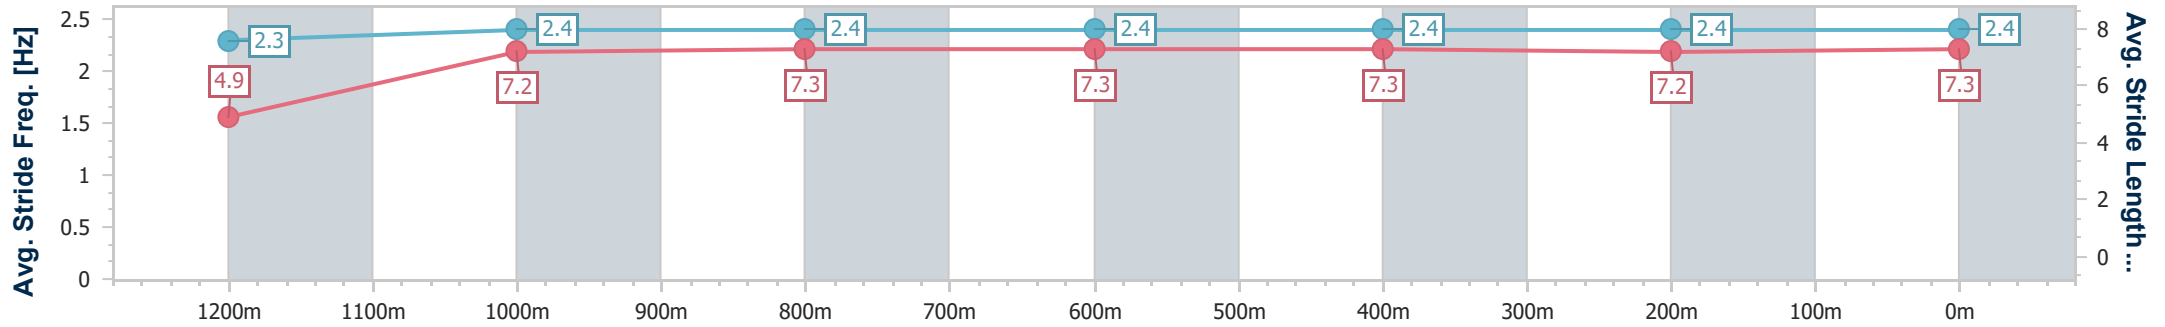

Toowoomba QLD Professional
 Race 1: SARAH SPRINGATE FROM REALWAY Class 1
 Handicap - 1300m

28 October 2023 - 17:37

Track Rating: Good 4, Weather: Fine, Rail Position: +5m Entire

| Section | Overall | 1200m | 1000m | 800m | 600m | 400m | 200m |
|------------------------|--------------------------|--------------------------|--------------------------|--------------------------|--------------------------|--------------------------|--------------------------|
| Section Times | 1:18.38 [1] (0:09.12) | 1:09.26 [6] (0:11.44) | 0:57.82 [8] (0:11.44) | 0:46.38 [8] (0:11.64) | 0:34.74 [8] (0:11.50) | 0:23.24 [8] (0:11.62) | 0:11.62 [3] (0:11.62) |
| Average Speed [km/h] | 39.3 | 63.0 | 62.8 | 61.7 | 62.4 | 62.0 | 62.0 |
| Top Speed [km/h] | 60.7 | 64.9 | 63.4 | 62.9 | 63.3 | 62.7 | 63.1 |
| Avg. Dist. to Rail [m] | 3.7 | 0.6 | 0.7 | 0.9 | 0.9 | 0.6 | 1.6 |
| Avg. Stride Freq. [Hz] | 2.3 | 2.4 | 2.4 | 2.4 | 2.4 | 2.4 | 2.4 |
| Avg. Stride Length [m] | 4.9 | 7.2 | 7.3 | 7.3 | 7.3 | 7.2 | 7.3 |