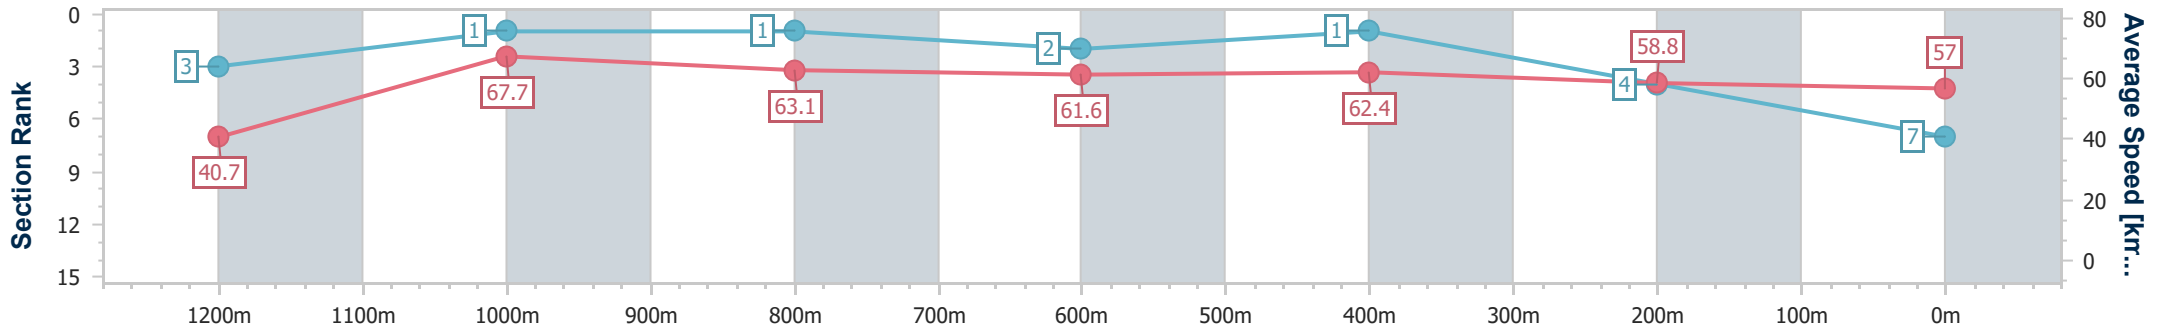

- [] Ranking at each section and finish
- .-.- No data available at this section
- NA No data available

| | |
|--------------------------------|-------------------|
| Horse/Jockey Name | Zou Zouamore |
| Final Rank | 7 |
| Fastest Section Time (Section) | 0:08.84 (Overall) |
| Top Speed [km/h] (Section) | 68.8 (1200m) |
| Race State | Finished |

Toowoomba QLD Professional
 Race 1: SARAH SPRINGATE FROM REALWAY Class 1
 Handicap - 1300m

28 October 2023 - 17:37

Track Rating: Good 4, Weather: Fine, Rail Position: +5m Entire

| Section | Overall | 1200m | 1000m | 800m | 600m | 400m | 200m |
|------------------------|--------------------------|--------------------------|--------------------------|--------------------------|--------------------------|--------------------------|--------------------------|
| Section Times | 1:19.41 [7] (0:08.84) | 1:10.57 [3] (0:10.69) | 0:59.88 [1] (0:11.49) | 0:48.39 [1] (0:11.76) | 0:36.63 [2] (0:11.64) | 0:24.99 [1] (0:12.36) | 0:12.63 [4] (0:12.63) |
| Average Speed [km/h] | 40.7 | 67.7 | 63.1 | 61.6 | 62.4 | 58.8 | 57.0 |
| Top Speed [km/h] | 65.4 | 68.8 | 65.2 | 63.1 | 63.8 | 60.7 | 58.2 |
| Avg. Dist. to Rail [m] | 8.6 | 4.2 | 2.3 | 1.9 | 1.3 | 3.3 | 3.9 |
| Avg. Stride Freq. [Hz] | 2.3 | 2.6 | 2.5 | 2.4 | 2.5 | 2.4 | 2.4 |
| Avg. Stride Length [m] | 4.9 | 7.2 | 7.1 | 7.0 | 7.0 | 6.8 | 6.7 |