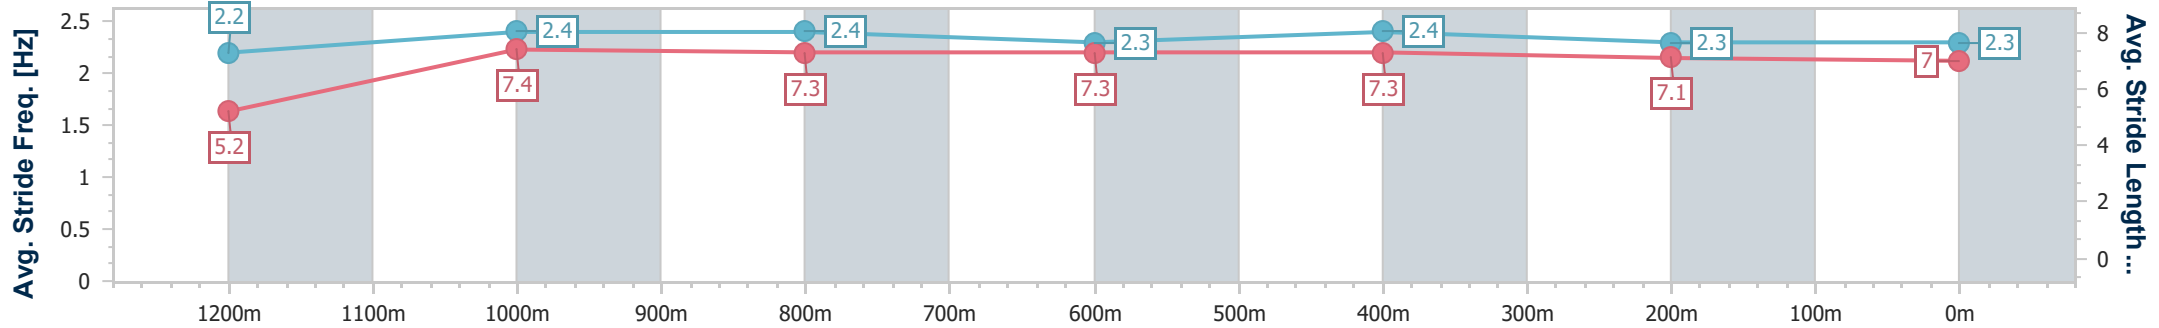

| | |
|--------------------------------|-------------------|
| Horse/Jockey Name | Human Touch |
| Final Rank | 5 |
| Fastest Section Time (Section) | 0:08.65 (Overall) |
| Top Speed [km/h] (Section) | 66.0 (1200m) |
| Race State | Finished |

Toowoomba QLD Professional
Race 1: SARAH SPRINGATE FROM REALWAY Class 1
Handicap - 1300m

28 October 2023 - 17:37

Track Rating: Good 4, Weather: Fine, Rail Position: +5m Entire

| Section | Overall | 1200m | 1000m | 800m | 600m | 400m | 200m |
|------------------------|--------------------------|--------------------------|--------------------------|--------------------------|--------------------------|--------------------------|--------------------------|
| Section Times | 1:19.37 [5] (0:08.65) | 1:10.72 [1] (0:11.18) | 0:59.54 [3] (0:11.52) | 0:48.02 [3] (0:11.72) | 0:36.30 [4] (0:11.70) | 0:24.60 [4] (0:12.19) | 0:12.41 [5] (0:12.41) |
| Average Speed [km/h] | 41.6 | 64.5 | 62.6 | 61.6 | 61.8 | 59.4 | 58.1 |
| Top Speed [km/h] | 60.8 | 66.0 | 65.8 | 62.8 | 63.3 | 60.9 | 58.5 |
| Avg. Dist. to Rail [m] | 4.4 | 1.4 | 1.3 | 0.7 | 0.9 | 2.5 | 4.3 |
| Avg. Stride Freq. [Hz] | 2.2 | 2.4 | 2.4 | 2.3 | 2.4 | 2.3 | 2.3 |
| Avg. Stride Length [m] | 5.2 | 7.4 | 7.3 | 7.3 | 7.3 | 7.1 | 7.0 |