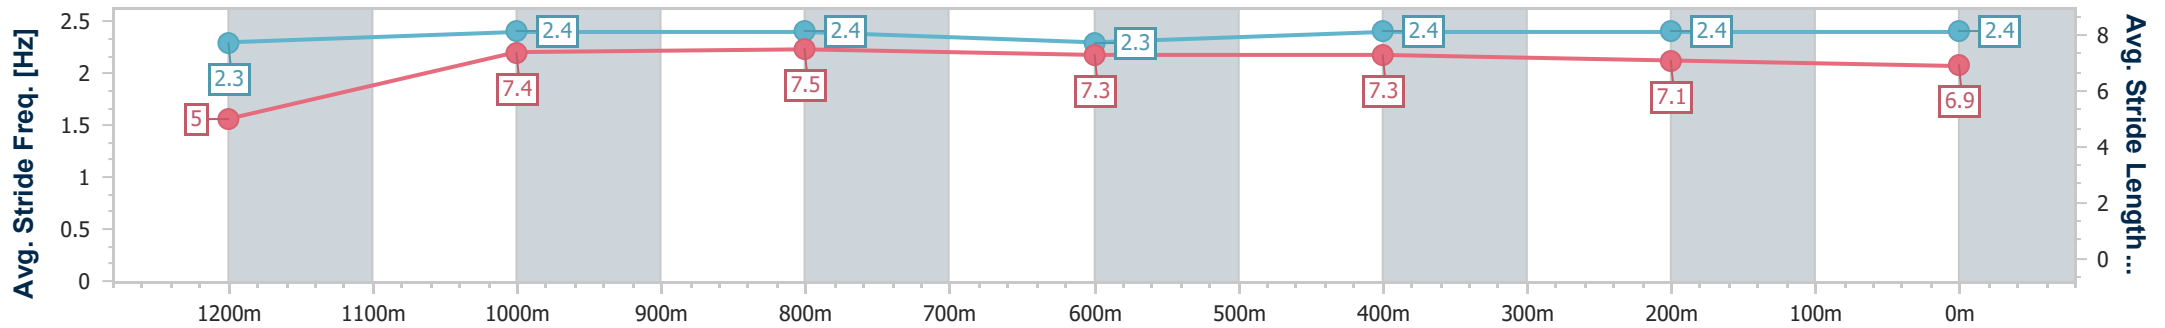

Toowoomba QLD Professional
Race 1: SARAH SPRINGATE FROM REALWAY Class 1
Handicap - 1300m

28 October 2023 - 17:37

Track Rating: Good 4, Weather: Fine, Rail Position: +5m Entire

| Section | Overall | 1200m | 1000m | 800m | 600m | 400m | 200m |
|------------------------|--------------------------|--------------------------|--------------------------|--------------------------|--------------------------|--------------------------|--------------------------|
| Section Times | 1:18.57 [2] (0:08.81) | 1:09.76 [2] (0:11.34) | 0:58.42 [5] (0:11.45) | 0:46.97 [5] (0:11.71) | 0:35.26 [6] (0:11.56) | 0:23.70 [5] (0:11.63) | 0:12.07 [1] (0:12.07) |
| Average Speed [km/h] | 40.5 | 64.1 | 63.2 | 61.4 | 62.4 | 61.9 | 59.6 |
| Top Speed [km/h] | 59.0 | 66.5 | 65.4 | 63.5 | 63.8 | 63.3 | 61.8 |
| Avg. Dist. to Rail [m] | 9.0 | 3.9 | 1.9 | 0.6 | 0.2 | 1.3 | 1.9 |
| Avg. Stride Freq. [Hz] | 2.3 | 2.4 | 2.4 | 2.3 | 2.4 | 2.4 | 2.4 |
| Avg. Stride Length [m] | 5.0 | 7.4 | 7.5 | 7.3 | 7.3 | 7.1 | 6.9 |