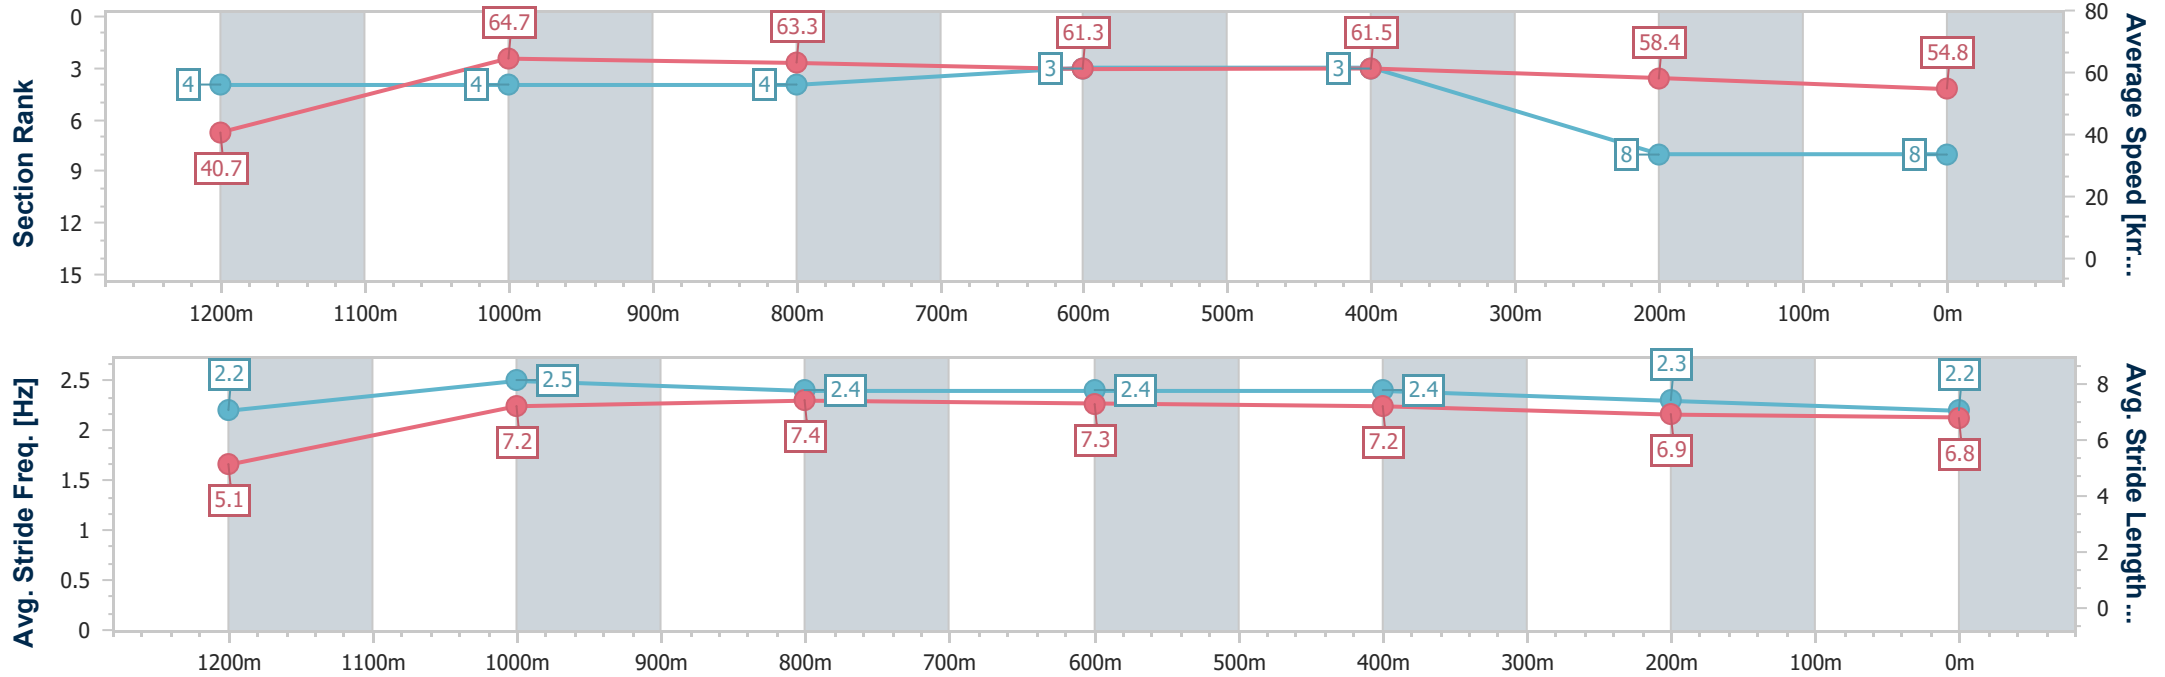

- [] Ranking at each section and finish
- .-.- No data available at this section
- NA No data available

| | |
|--------------------------------|-------------------|
| Horse/Jockey Name | Postwick |
| Final Rank | 8 |
| Fastest Section Time (Section) | 0:08.89 (Overall) |
| Top Speed [km/h] (Section) | 65.9 (1200m) |
| Race State | Finished |

Toowoomba QLD Professional
Race 1: SARAH SPRINGATE FROM REALWAY Class 1
Handicap - 1300m

28 October 2023 - 17:37

Track Rating: Good 4, Weather: Fine, Rail Position: +5m Entire

| Section | Overall | 1200m | 1000m | 800m | 600m | 400m | 200m |
|------------------------|--------------------------|--------------------------|--------------------------|--------------------------|--------------------------|--------------------------|--------------------------|
| Section Times | 1:20.21 [8] (0:08.89) | 1:11.32 [4] (0:11.10) | 1:00.22 [4] (0:11.37) | 0:48.85 [4] (0:11.69) | 0:37.16 [3] (0:11.66) | 0:25.50 [3] (0:12.41) | 0:13.09 [8] (0:13.09) |
| Average Speed [km/h] | 40.7 | 64.7 | 63.3 | 61.3 | 61.5 | 58.4 | 54.8 |
| Top Speed [km/h] | 61.6 | 65.9 | 65.0 | 63.4 | 63.6 | 59.8 | 56.8 |
| Avg. Dist. to Rail [m] | 2.4 | 0.4 | 0.5 | 1.2 | 0.6 | 1.2 | 2.0 |
| Avg. Stride Freq. [Hz] | 2.2 | 2.5 | 2.4 | 2.4 | 2.4 | 2.3 | 2.2 |
| Avg. Stride Length [m] | 5.1 | 7.2 | 7.4 | 7.3 | 7.2 | 6.9 | 6.8 |