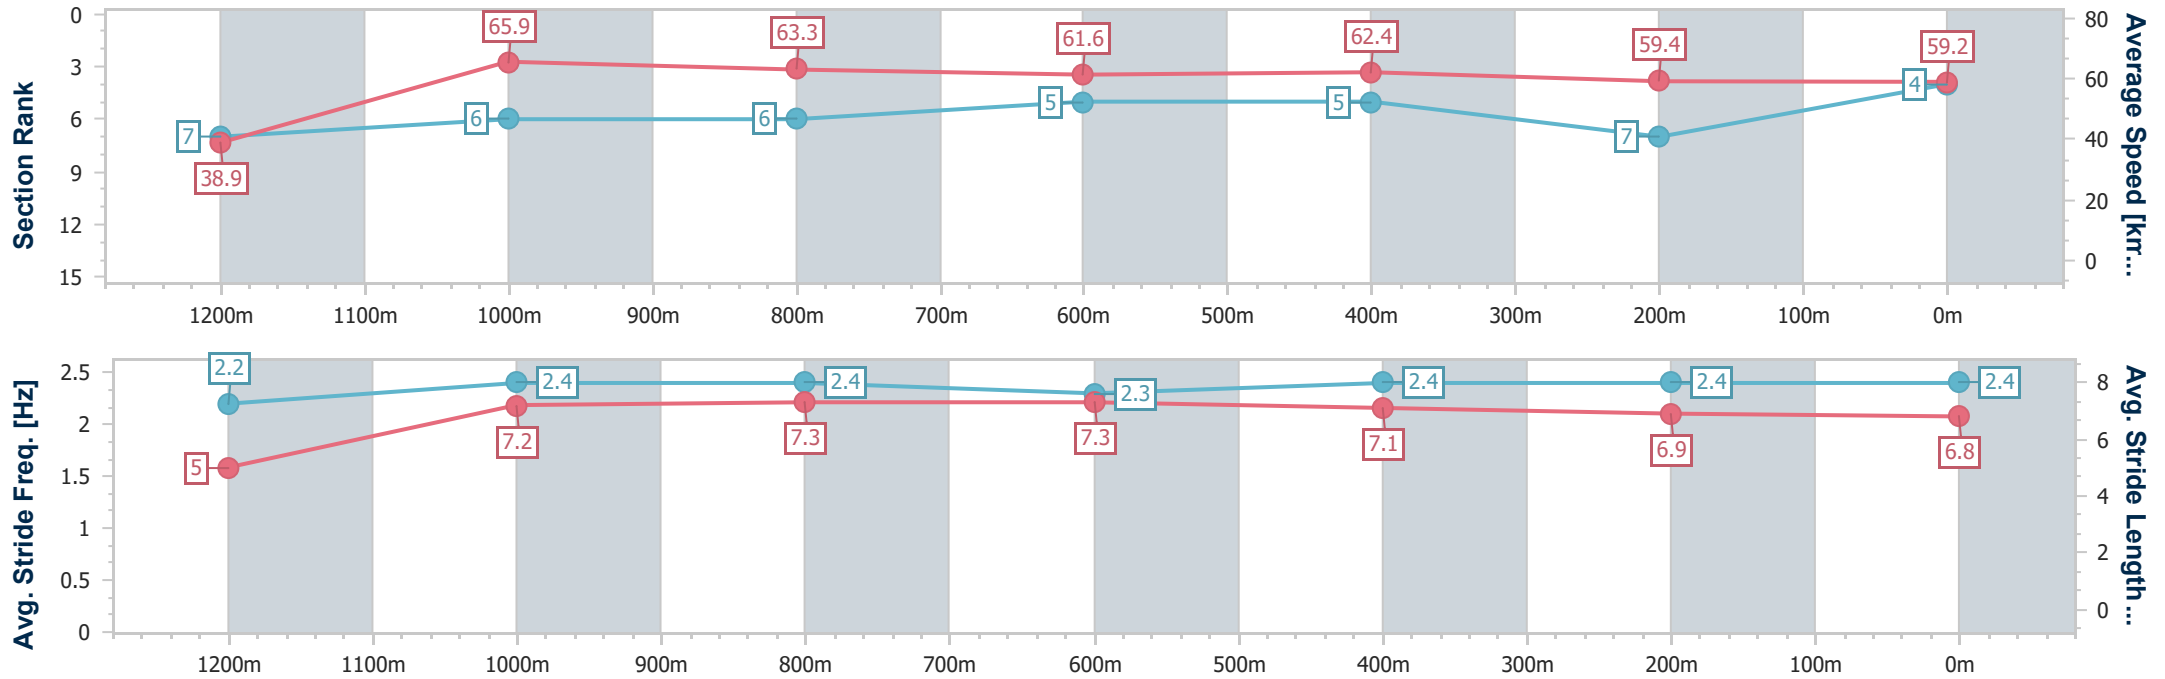

- [] Ranking at each section and finish
- .-.- No data available at this section
- NA No data available

| | |
|--------------------------------|-------------------|
| Horse/Jockey Name | More Than Subtle |
| Final Rank | 4 |
| Fastest Section Time (Section) | 0:09.30 (Overall) |
| Top Speed [km/h] (Section) | 68.3 (1200m) |
| Race State | Finished |

Toowoomba QLD Professional
Race 1: SARAH SPRINGATE FROM REALWAY Class 1
Handicap - 1300m

28 October 2023 - 17:37

Track Rating: Good 4, Weather: Fine, Rail Position: +5m Entire

| Section | Overall | 1200m | 1000m | 800m | 600m | 400m | 200m |
|------------------------|--------------------------|--------------------------|--------------------------|--------------------------|--------------------------|--------------------------|--------------------------|
| Section Times | 1:19.29 [4] (0:09.30) | 1:09.99 [7] (0:10.94) | 0:59.05 [6] (0:11.39) | 0:47.66 [6] (0:11.66) | 0:36.00 [5] (0:11.58) | 0:24.42 [5] (0:12.20) | 0:12.22 [7] (0:12.22) |
| Average Speed [km/h] | 38.9 | 65.9 | 63.3 | 61.6 | 62.4 | 59.4 | 59.2 |
| Top Speed [km/h] | 61.4 | 68.3 | 65.9 | 63.2 | 64.0 | 60.3 | 59.7 |
| Avg. Dist. to Rail [m] | 6.8 | 1.1 | 0.7 | 0.4 | 0.6 | 3.6 | 5.0 |
| Avg. Stride Freq. [Hz] | 2.2 | 2.4 | 2.4 | 2.3 | 2.4 | 2.4 | 2.4 |
| Avg. Stride Length [m] | 5.0 | 7.2 | 7.3 | 7.3 | 7.1 | 6.9 | 6.8 |