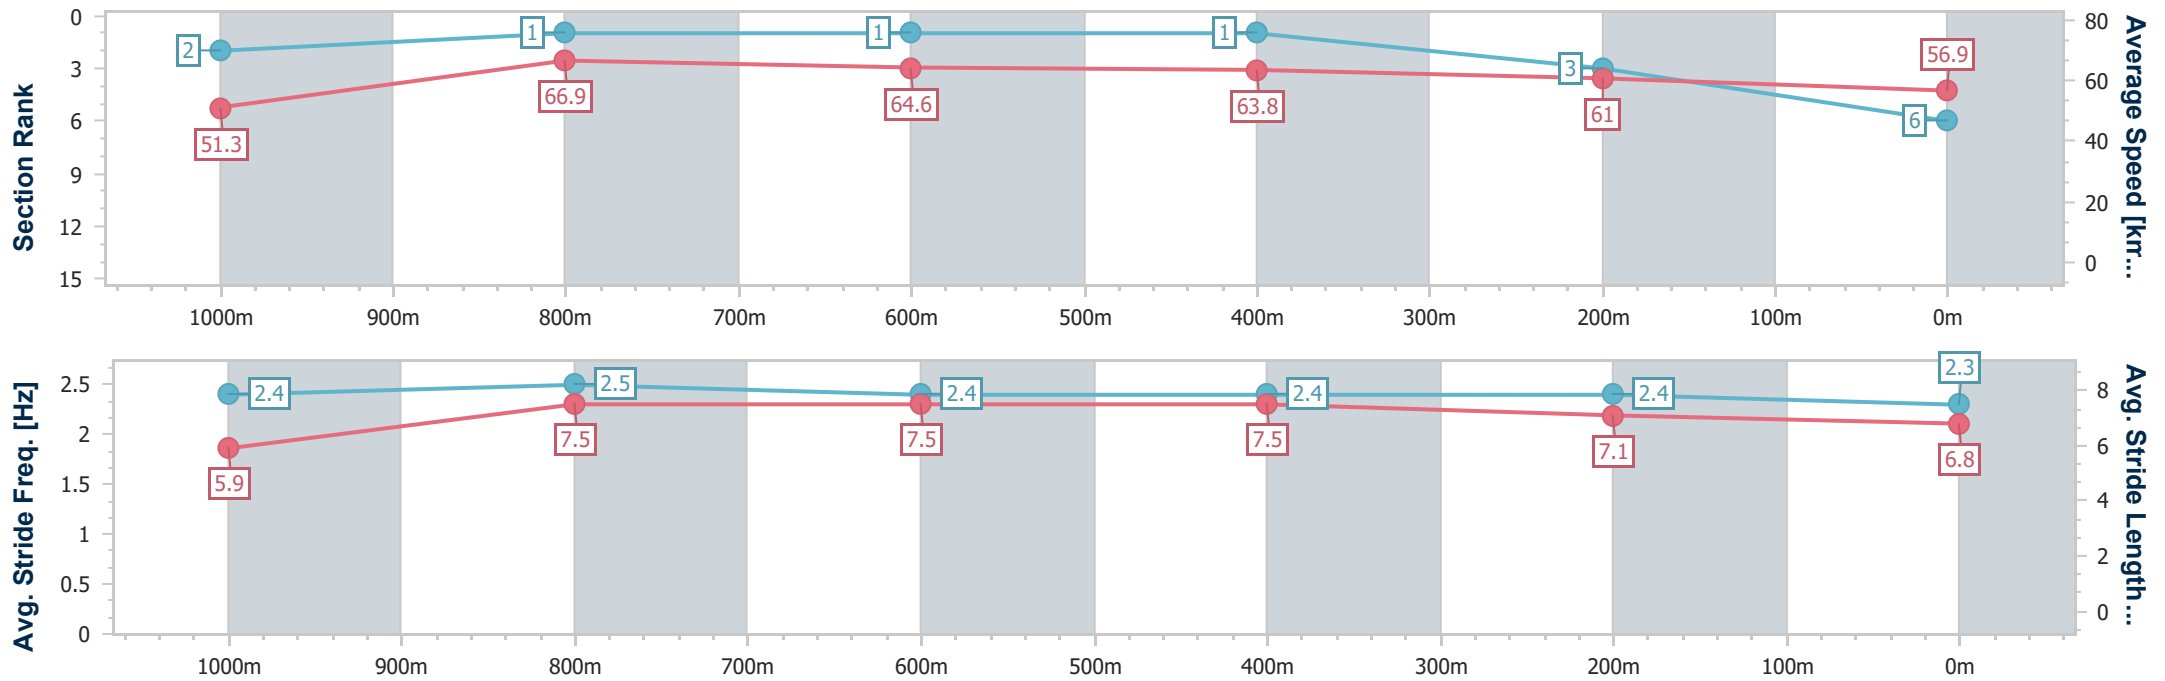

Horse/Jockey Name	Enterprise Legend
Final Rank	6
Fastest Section Time (Section)	0:10.55 (Overall)
Top Speed [km/h] (Section)	68.4 (1000m)
Race State	Finished

Aquis Park Gold Coast Poly QLD Professional
Race 5: GT ADVISORY & CONSULTING Maiden Plate - 1150m

28 October 2023 - 16:21

Track Rating: Synthetic, Weather: Overcast, Rail Position: True

Section	Overall	1000m	800m	600m	400m	200m
Section Times	1:08.66 [6] (0:10.55)	0:58.11 [2] (0:10.77)	0:47.34 [1] (0:11.30)	0:36.04 [1] (0:11.38)	0:24.66 [1] (0:11.92)	0:12.74 [3] (0:12.74)
Average Speed [km/h]	51.3	66.9	64.6	63.8	61.0	56.9
Top Speed [km/h]	67.0	68.4	65.6	65.0	62.8	61.3
Avg. Dist. to Rail [m]	1.4	0.6	2.5	1.8	3.0	3.5
Avg. Stride Freq. [Hz]	2.4	2.5	2.4	2.4	2.4	2.3
Avg. Stride Length [m]	5.9	7.5	7.5	7.5	7.1	6.8

- [ ] Ranking at each section and finish
- -.-.- No data available at this section
- NA No data available