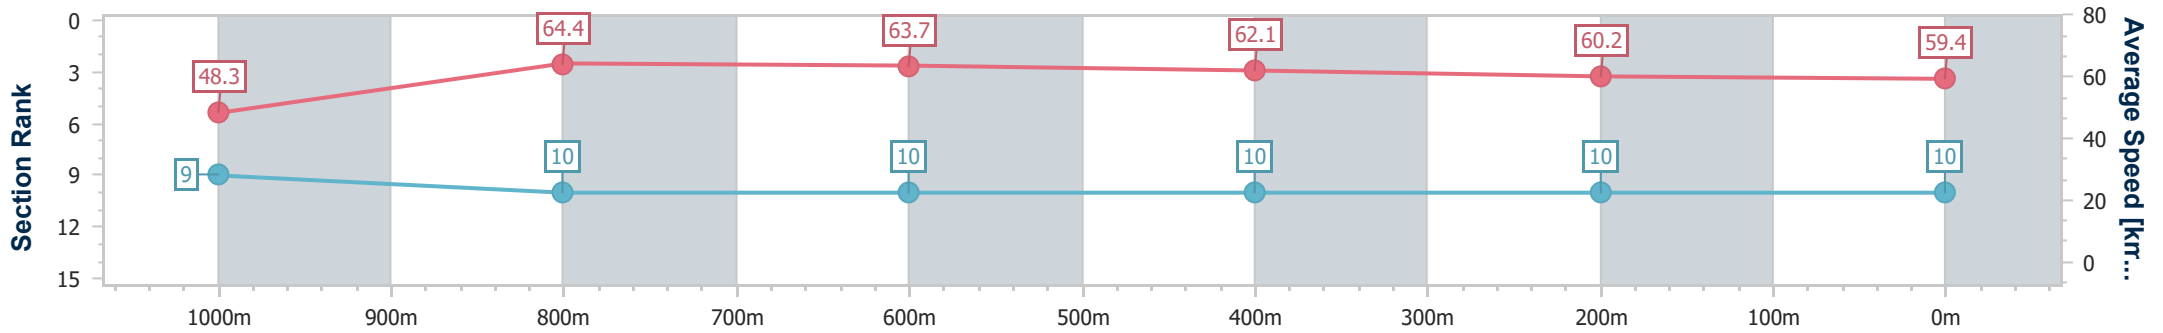

- [] Ranking at each section and finish
- .-.- No data available at this section
- NA No data available

Horse/Jockey Name	Ideelic
Final Rank	10
Fastest Section Time (Section)	0:11.17 (1000m)
Top Speed [km/h] (Section)	65.8 (1000m)
Race State	Finished

Aquis Park Gold Coast Poly QLD Professional
Race 5: GT ADVISORY & CONSULTING Maiden Plate - 1150m

28 October 2023 - 16:21

Track Rating: Synthetic, Weather: Overcast, Rail Position: True

Section	Overall	1000m	800m	600m	400m	200m
Section Times	1:09.56 [10] (0:11.19)	0:58.37 [9] (0:11.17)	0:47.20 [10] (0:11.31)	0:35.89 [10] (0:11.66)	0:24.23 [10] (0:12.07)	0:12.16 [10] (0:12.16)
Average Speed [km/h]	48.3	64.4	63.7	62.1	60.2	59.4
Top Speed [km/h]	65.7	65.8	65.3	65.5	61.3	60.4
Avg. Dist. to Rail [m]	5.0	0.8	0.5	1.4	4.6	6.4
Avg. Stride Freq. [Hz]	2.4	2.4	2.4	2.3	2.3	2.3
Avg. Stride Length [m]	5.5	7.5	7.5	7.4	7.2	7.1