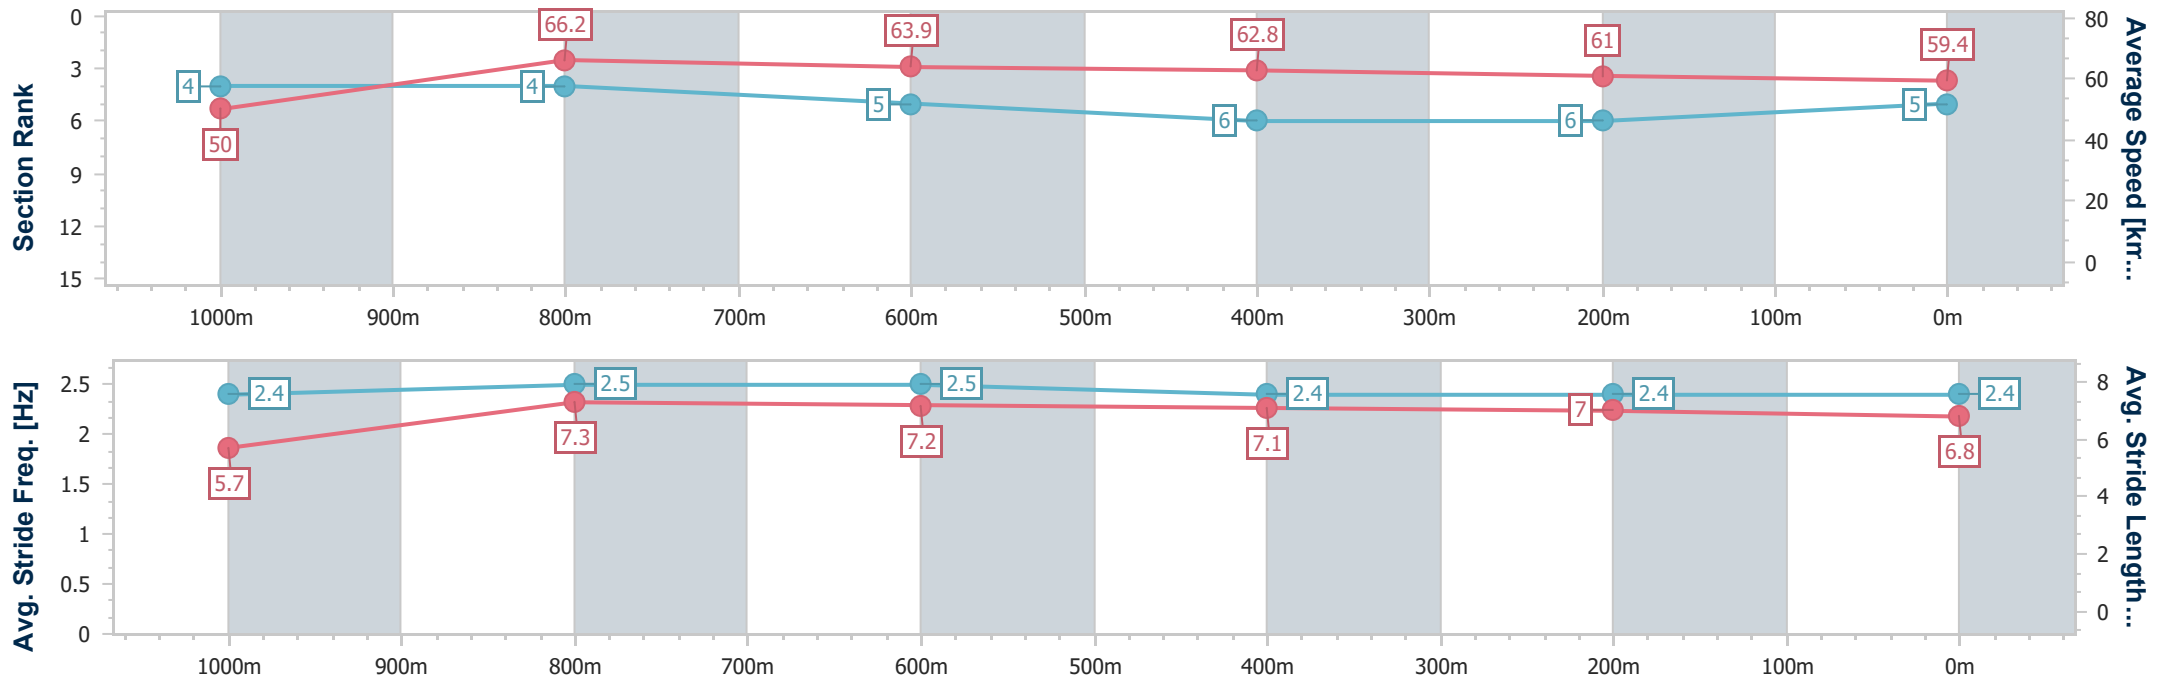

Horse/Jockey Name	Lord Vader
Final Rank	5
Fastest Section Time (Section)	0:10.80 (Overall)
Top Speed [km/h] (Section)	67.6 (1000m)
Race State	Finished

Aquis Park Gold Coast Poly QLD Professional
Race 5: GT ADVISORY & CONSULTING Maiden Plate - 1150m

28 October 2023 - 16:21

Track Rating: Synthetic, Weather: Overcast, Rail Position: True

Section	Overall	1000m	800m	600m	400m	200m
Section Times	1:08.63 [5] (0:10.80)	0:57.83 [4] (0:10.90)	0:46.93 [4] (0:11.33)	0:35.60 [5] (0:11.53)	0:24.07 [6] (0:11.89)	0:12.18 [6] (0:12.18)
Average Speed [km/h]	50.0	66.2	63.9	62.8	61.0	59.4
Top Speed [km/h]	65.3	67.6	65.5	64.3	63.0	62.6
Avg. Dist. to Rail [m]	2.8	1.0	0.8	1.1	4.3	5.6
Avg. Stride Freq. [Hz]	2.4	2.5	2.5	2.4	2.4	2.4
Avg. Stride Length [m]	5.7	7.3	7.2	7.1	7.0	6.8

- [ ] Ranking at each section and finish
- -.-.- No data available at this section
- NA No data available