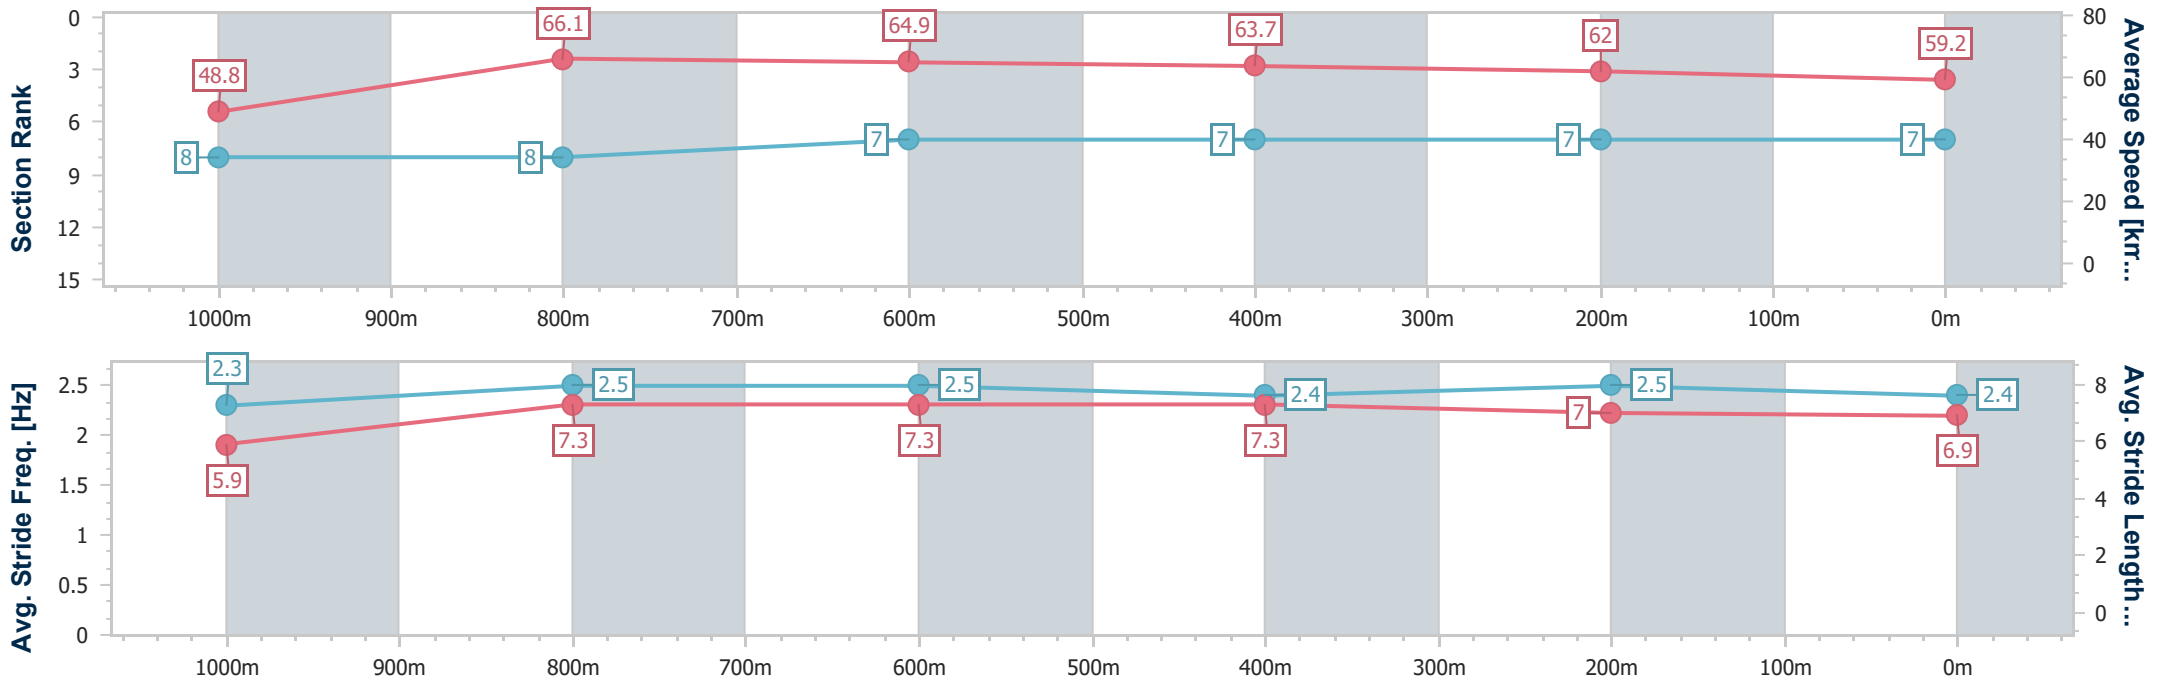

Horse/Jockey Name	Wahine Galaxy
Final Rank	7
Fastest Section Time (Section)	0:10.99 (1000m)
Top Speed [km/h] (Section)	67.1 (1000m)
Race State	Finished

Aquis Park Gold Coast Poly QLD Professional
Race 5: GT ADVISORY & CONSULTING Maiden Plate - 1150m

28 October 2023 - 16:21

Track Rating: Synthetic, Weather: Overcast, Rail Position: True

Section	Overall	1000m	800m	600m	400m	200m
Section Times	1:08.77 [7] (0:11.03)	0:57.74 [8] (0:10.99)	0:46.75 [8] (0:11.33)	0:35.42 [7] (0:11.47)	0:23.95 [7] (0:11.76)	0:12.19 [7] (0:12.19)
Average Speed [km/h]	48.8	66.1	64.9	63.7	62.0	59.2
Top Speed [km/h]	65.7	67.1	66.3	66.1	62.6	61.3
Avg. Dist. to Rail [m]	7.0	2.8	3.9	3.0	6.5	9.2
Avg. Stride Freq. [Hz]	2.3	2.5	2.5	2.4	2.5	2.4
Avg. Stride Length [m]	5.9	7.3	7.3	7.3	7.0	6.9

- [ ] Ranking at each section and finish
- -.-.-.- No data available at this section
- NA No data available