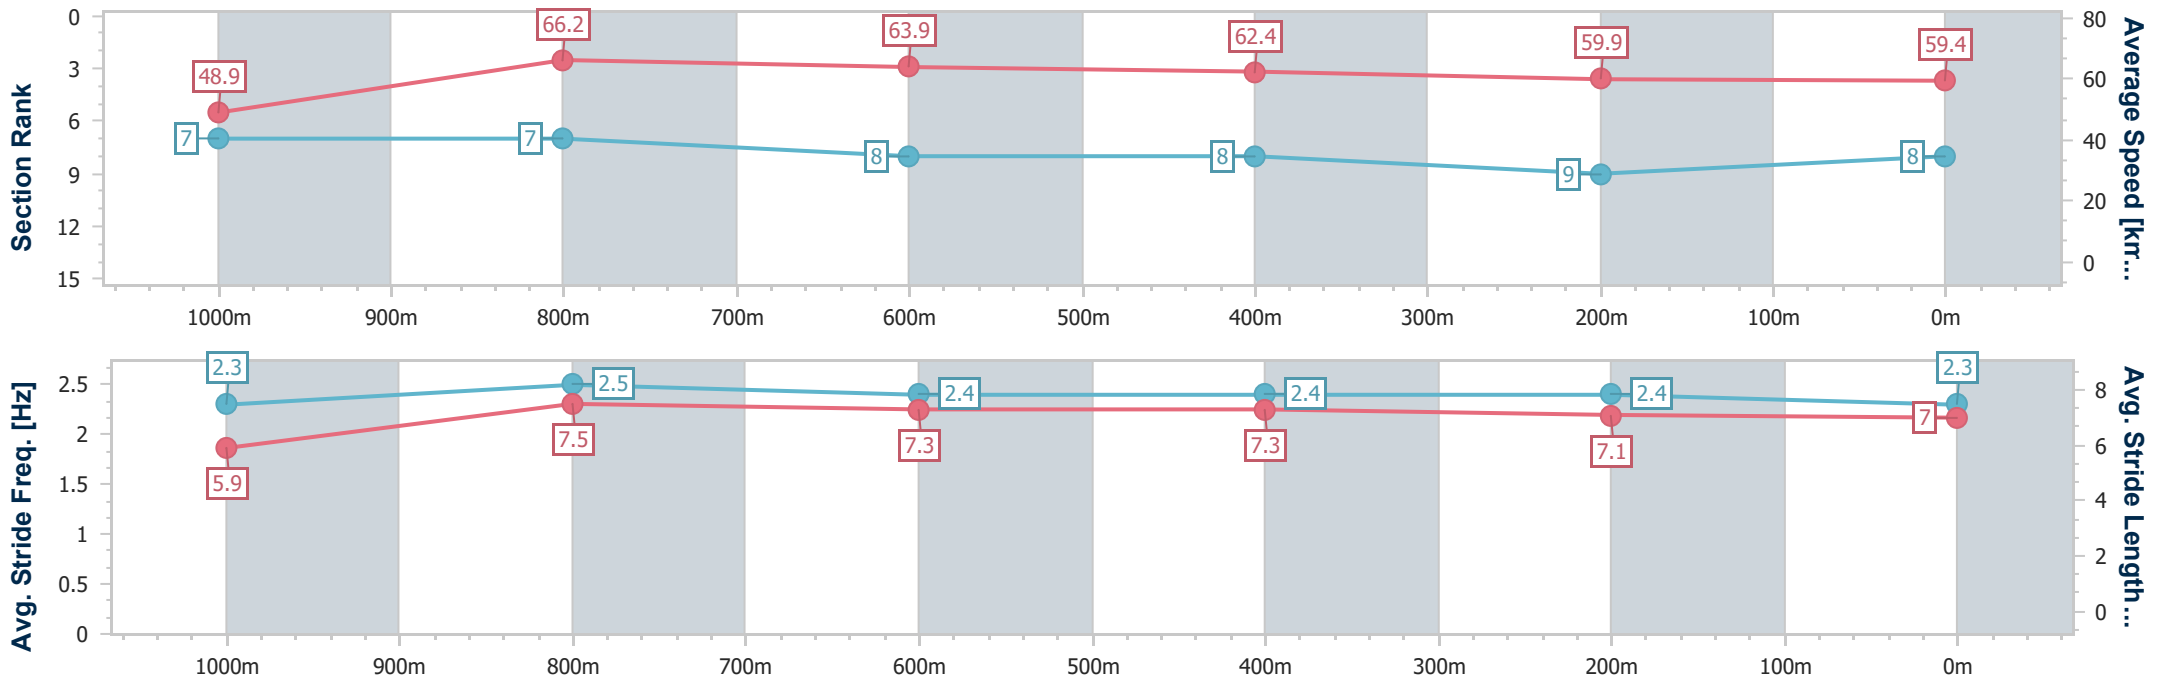

- [] Ranking at each section and finish
- .-.-.- No data available at this section
- NA No data available

Horse/Jockey Name	Gemmayze
Final Rank	8
Fastest Section Time (Section)	0:10.98 (1000m)
Top Speed [km/h] (Section)	67.4 (1000m)
Race State	Finished

Aquis Park Gold Coast Poly QLD Professional
Race 5: GT ADVISORY & CONSULTING Maiden Plate - 1150m

28 October 2023 - 16:21

Track Rating: Synthetic, Weather: Overcast, Rail Position: True

Section	Overall	1000m	800m	600m	400m	200m
Section Times	1:09.46 [8] (0:11.03)	0:58.43 [7] (0:10.98)	0:47.45 [7] (0:11.38)	0:36.07 [8] (0:11.73)	0:24.34 [8] (0:12.17)	0:12.17 [9] (0:12.17)
Average Speed [km/h]	48.9	66.2	63.9	62.4	59.9	59.4
Top Speed [km/h]	65.7	67.4	65.6	65.0	61.1	60.4
Avg. Dist. to Rail [m]	8.4	3.9	2.5	3.0	6.4	9.0
Avg. Stride Freq. [Hz]	2.3	2.5	2.4	2.4	2.4	2.3
Avg. Stride Length [m]	5.9	7.5	7.3	7.3	7.1	7.0