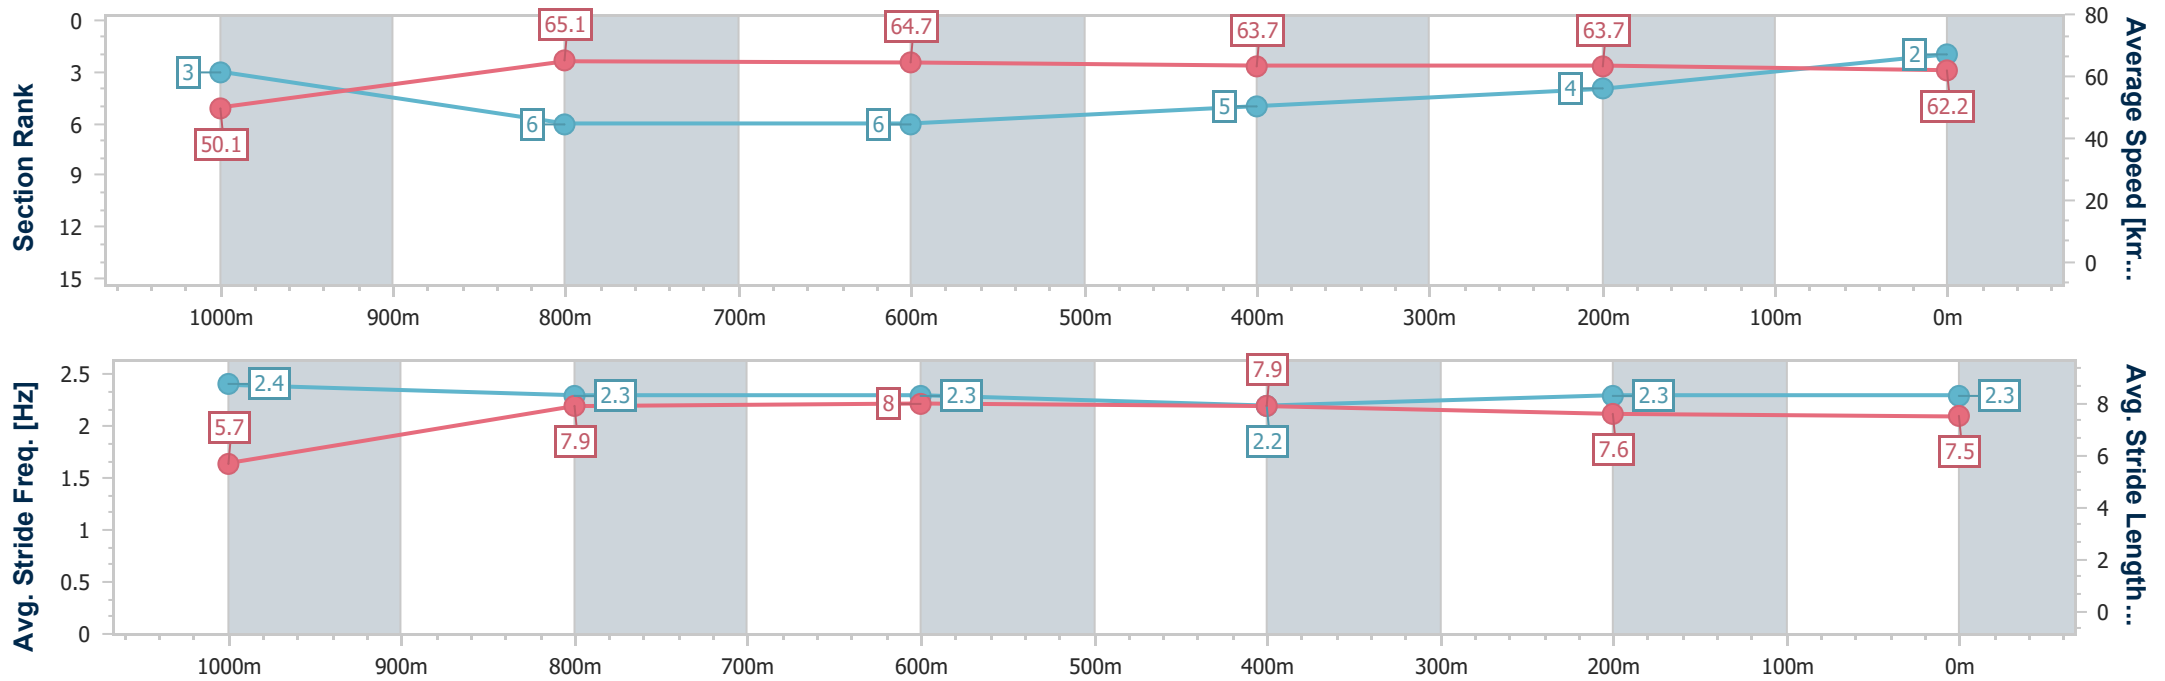

Horse/Jockey Name	Spirit Of Heath
Final Rank	2
Fastest Section Time (Section)	0:10.79 (Overall)
Top Speed [km/h] (Section)	66.3 (1000m)
Race State	Finished

Aquis Park Gold Coast Poly QLD Professional
Race 5: GT ADVISORY & CONSULTING Maiden Plate - 1150m

28 October 2023 - 16:21

Track Rating: Synthetic, Weather: Overcast, Rail Position: True

Section	Overall	1000m	800m	600m	400m	200m
Section Times	1:07.63 [2] (0:10.79)	0:56.84 [3] (0:11.13)	0:45.71 [6] (0:11.26)	0:34.45 [6] (0:11.37)	0:23.08 [5] (0:11.40)	0:11.68 [4]
Average Speed [km/h]	50.1	65.1	64.7	63.7	63.7	62.2
Top Speed [km/h]	65.1	66.3	66.0	65.3	64.8	63.5
Avg. Dist. to Rail [m]	3.9	3.0	2.0	1.5	3.8	4.1
Avg. Stride Freq. [Hz]	2.4	2.3	2.3	2.2	2.3	2.3
Avg. Stride Length [m]	5.7	7.9	8.0	7.9	7.6	7.5

- [ ] Ranking at each section and finish
- -.-.- No data available at this section
- NA No data available