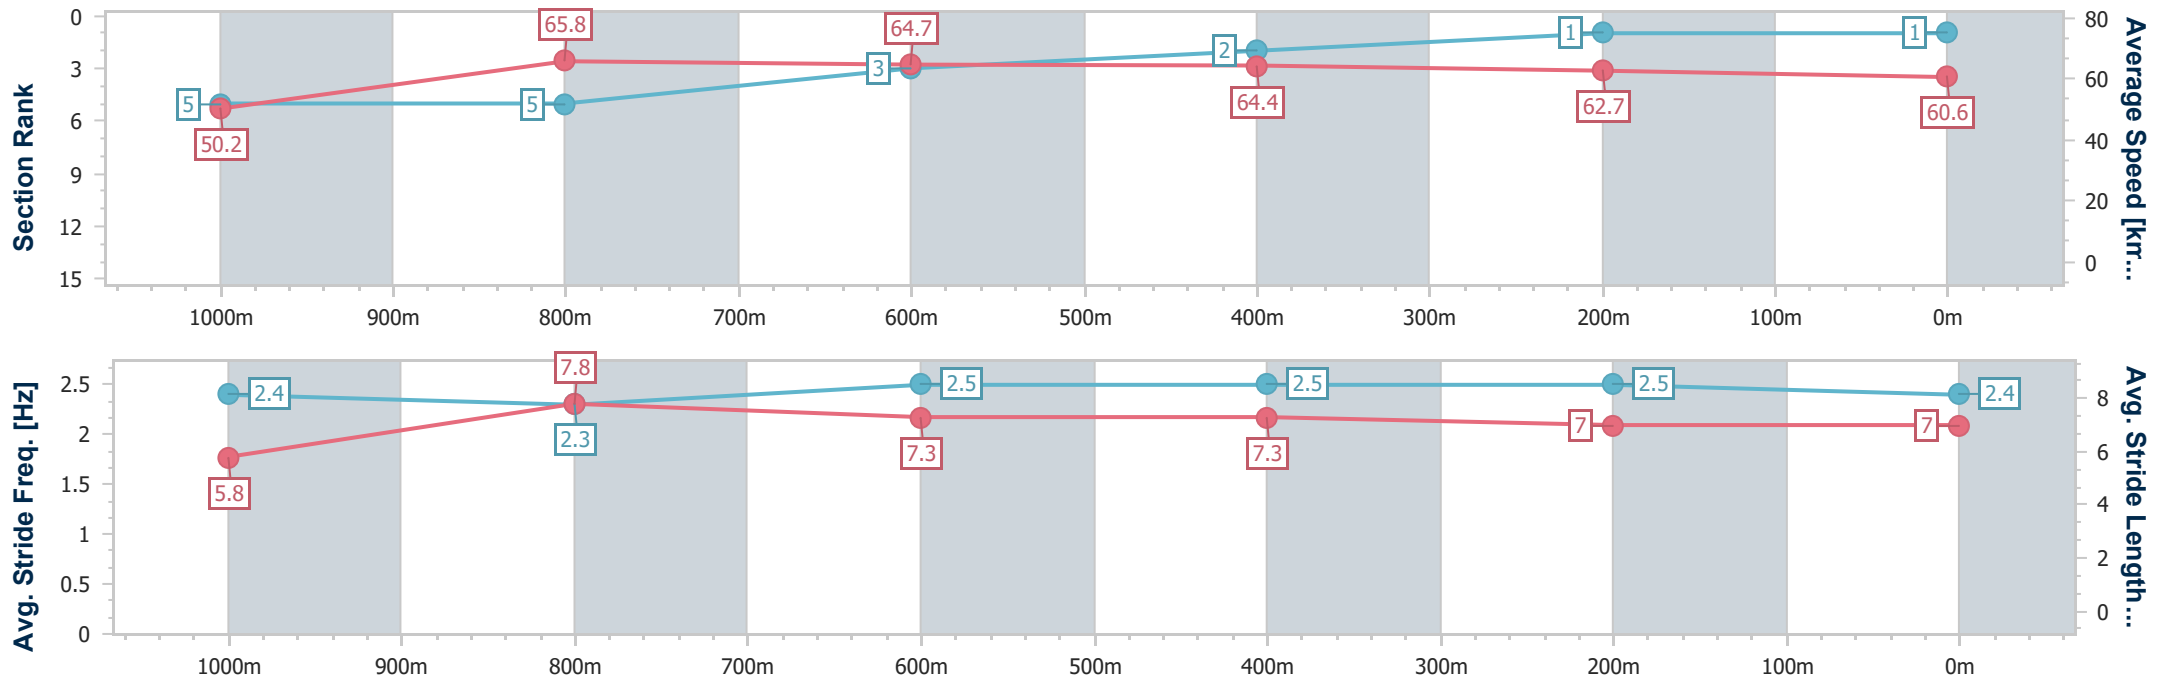

28 October 2023 - 16:21

Track Rating: Synthetic, Weather: Overcast, Rail Position: True

Section	Overall	1000m	800m	600m	400m	200m
Section Times	1:07.61 [1] (0:10.81)	0:56.80 [5] (0:10.94)	0:45.86 [5] (0:11.14)	0:34.72 [3] (0:11.25)	0:23.47 [2] (0:11.51)	0:11.96 [1] (0:11.96)
Average Speed [km/h]	50.2	65.8	64.7	64.4	62.7	60.6
Top Speed [km/h]	67.6	67.4	65.8	64.8	63.9	62.1
Avg. Dist. to Rail [m]	6.5	1.6	0.5	1.1	2.9	5.6
Avg. Stride Freq. [Hz]	2.4	2.3	2.5	2.5	2.5	2.4
Avg. Stride Length [m]	5.8	7.8	7.3	7.3	7.0	7.0