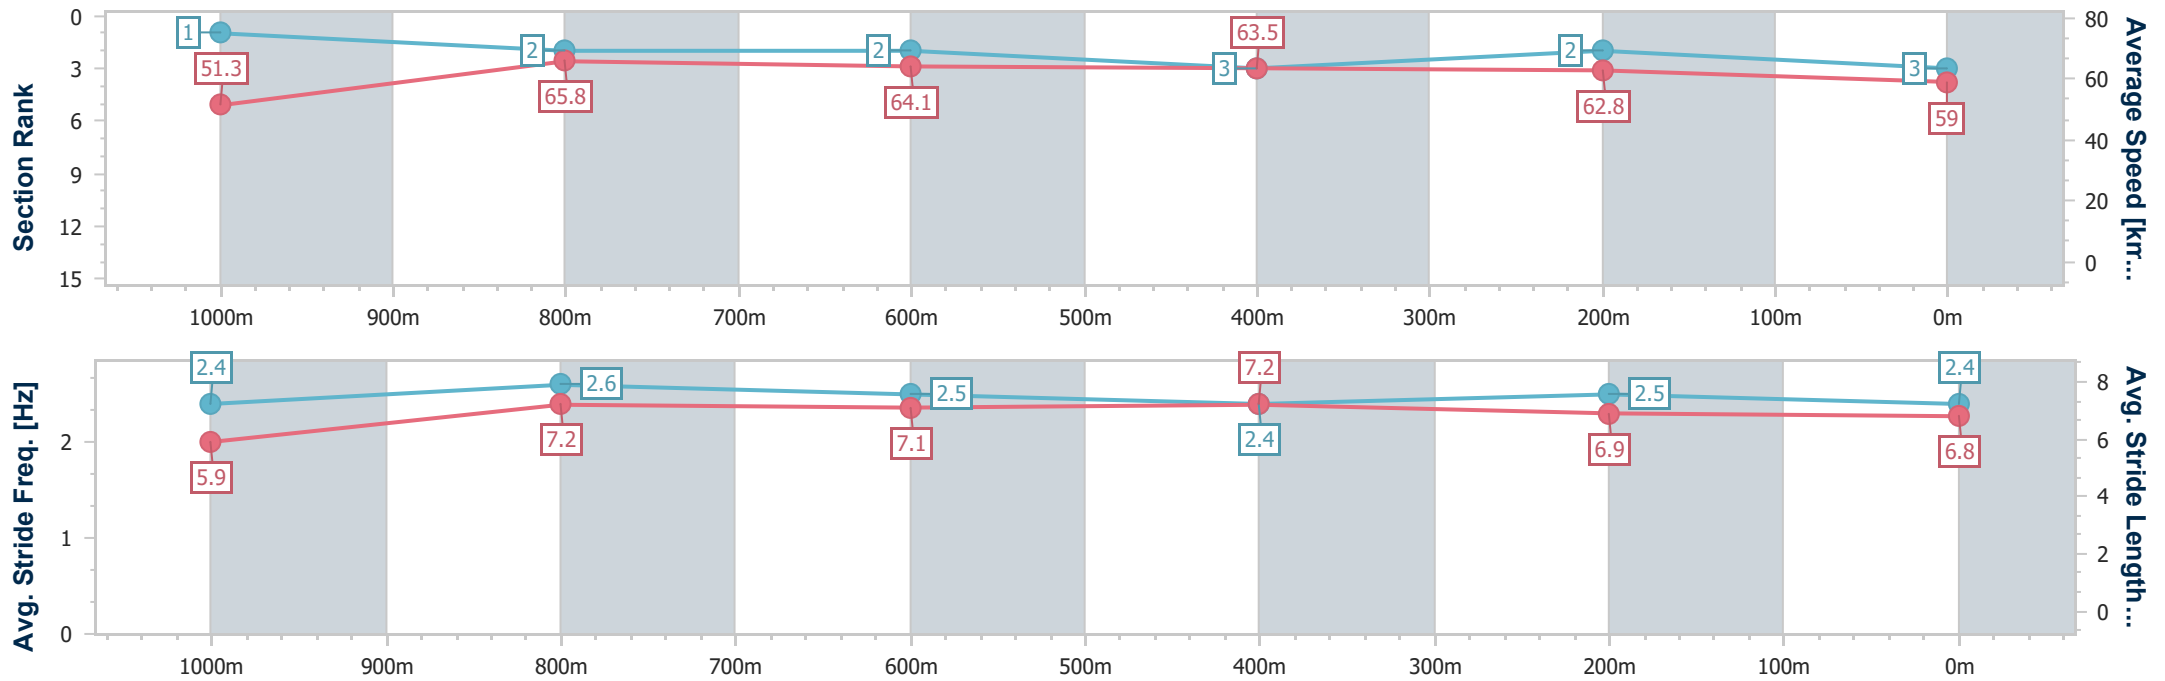

Horse/Jockey Name	Arabian Fox
Final Rank	3
Fastest Section Time (Section)	0:10.53 (Overall)
Top Speed [km/h] (Section)	68.1 (1000m)
Race State	Finished

Aquis Park Gold Coast Poly QLD Professional
Race 5: GT ADVISORY & CONSULTING Maiden Plate - 1150m

28 October 2023 - 16:21

Track Rating: Synthetic, Weather: Overcast, Rail Position: True

Section	Overall	1000m	800m	600m	400m	200m
Section Times	1:07.96 [3] (0:10.53)	0:57.43 [1] (0:10.91)	0:46.52 [2] (0:11.34)	0:35.18 [2] (0:11.42)	0:23.76 [3] (0:11.52)	0:12.24 [2]
Average Speed [km/h]	51.3	65.8	64.1	63.5	62.8	59.0
Top Speed [km/h]	66.8	68.1	64.7	65.2	64.3	62.2
Avg. Dist. to Rail [m]	3.7	0.9	1.5	1.7	2.0	3.7
Avg. Stride Freq. [Hz]	2.4	2.6	2.5	2.4	2.5	2.4
Avg. Stride Length [m]	5.9	7.2	7.1	7.2	6.9	6.8

- [ ] Ranking at each section and finish
- -.-.- No data available at this section
- NA No data available