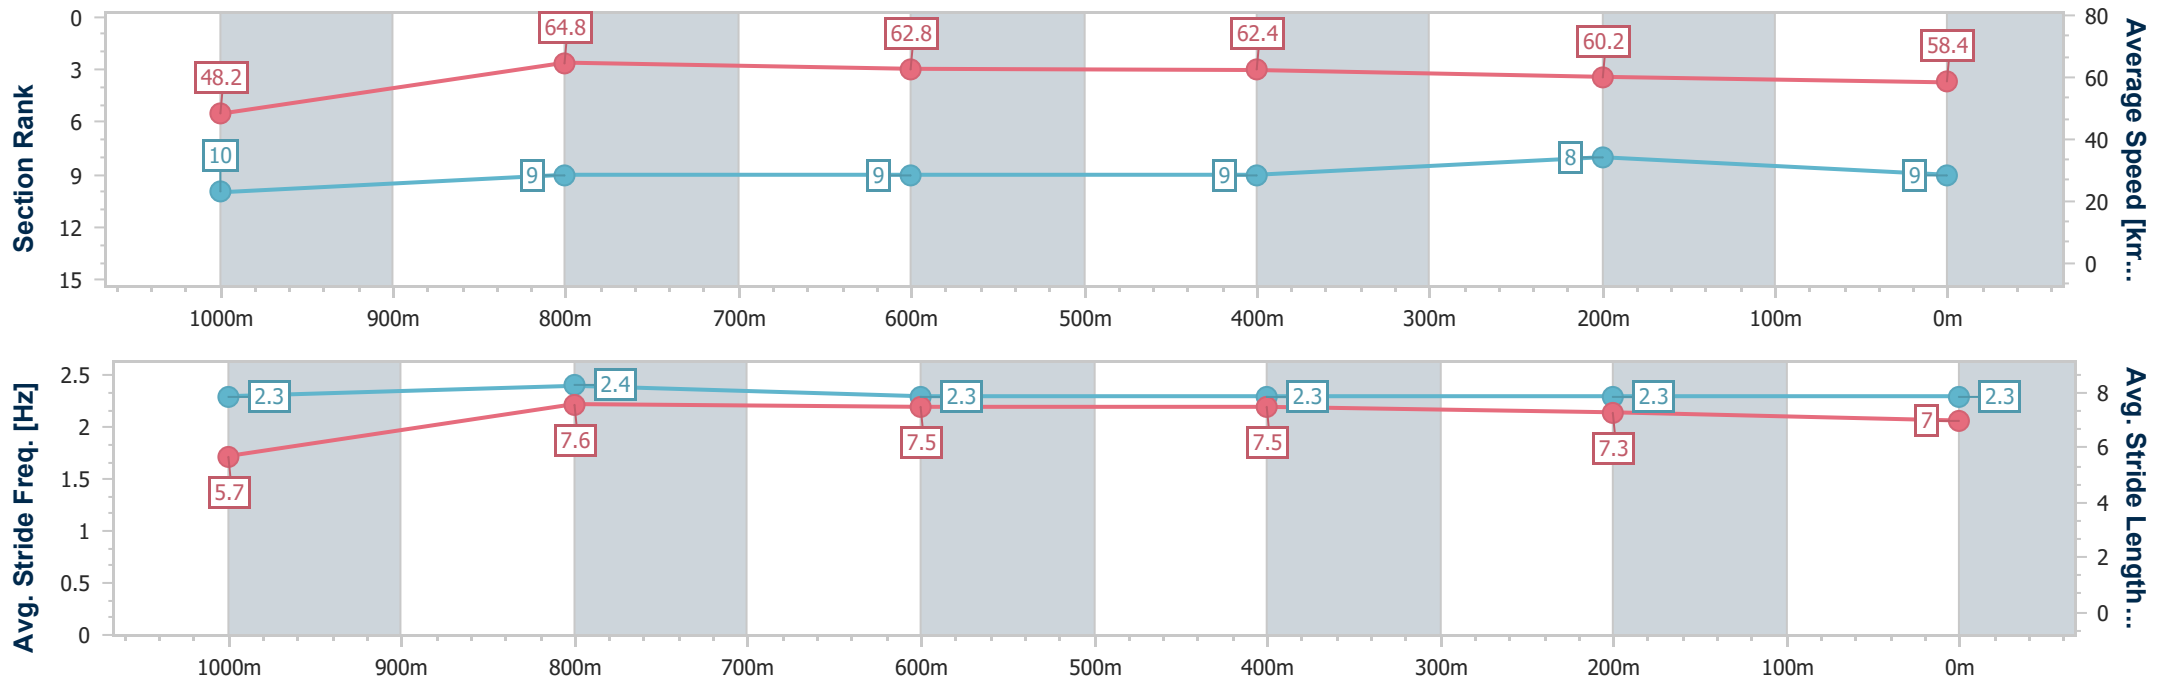

- [] Ranking at each section and finish
- .-.-.- No data available at this section
- NA No data available

Horse/Jockey Name	Aventine Hill
Final Rank	9
Fastest Section Time (Section)	0:11.04 (1000m)
Top Speed [km/h] (Section)	66.6 (1000m)
Race State	Finished

Aquis Park Gold Coast Poly QLD Professional
Race 5: GT ADVISORY & CONSULTING Maiden Plate - 1150m

28 October 2023 - 16:21

Track Rating: Synthetic, Weather: Overcast, Rail Position: True

Section	Overall	1000m	800m	600m	400m	200m
Section Times	1:09.50 [9] (0:11.25)	0:58.25 [10] (0:11.04)	0:47.21 [9] (0:11.32)	0:35.89 [9] (0:11.55)	0:24.34 [9] (0:12.00)	0:12.34 [8] (0:12.34)
Average Speed [km/h]	48.2	64.8	62.8	62.4	60.2	58.4
Top Speed [km/h]	63.9	66.6	64.4	64.2	62.2	60.3
Avg. Dist. to Rail [m]	2.9	1.5	1.7	0.3	4.9	7.8
Avg. Stride Freq. [Hz]	2.3	2.4	2.3	2.3	2.3	2.3
Avg. Stride Length [m]	5.7	7.6	7.5	7.5	7.3	7.0

- [] Ranking at each section and finish
- .-.- No data available at this section
- NA No data available

Horse/Jockey Name	Ideelic
Final Rank	10
Fastest Section Time (Section)	0:11.17 (1000m)
Top Speed [km/h] (Section)	65.8 (1000m)
Race State	Finished