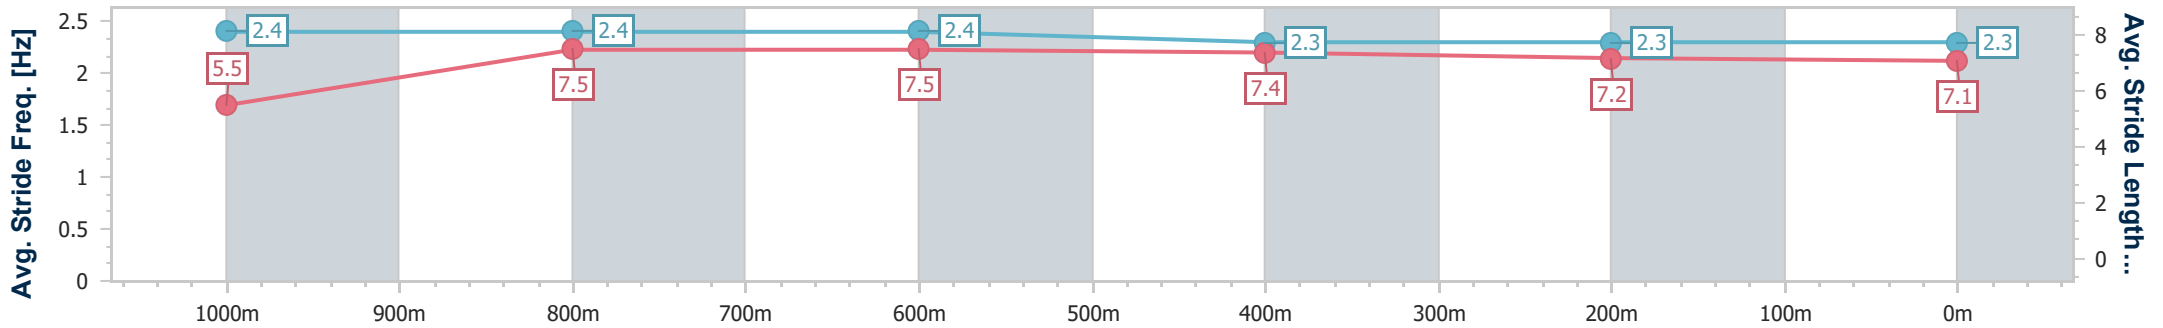

- [] Ranking at each section and finish
- .-.- No data available at this section
- NA No data available

Horse/Jockey Name	Ideelic
Final Rank	10
Fastest Section Time (Section)	0:11.17 (1000m)
Top Speed [km/h] (Section)	65.8 (1000m)
Race State	Finished

Aquis Park Gold Coast Poly QLD Professional
Race 5: GT ADVISORY & CONSULTING Maiden Plate - 1150m

28 October 2023 - 16:21

Track Rating: Synthetic, Weather: Overcast, Rail Position: True

Section	Overall	1000m	800m	600m	400m	200m
Section Times	1:09.56 [10] (0:11.19)	0:58.37 [9] (0:11.17)	0:47.20 [10] (0:11.31)	0:35.89 [10] (0:11.66)	0:24.23 [10] (0:12.07)	0:12.16 [10] (0:12.16)
Average Speed [km/h]	48.3	64.4	63.7	62.1	60.2	59.4
Top Speed [km/h]	65.7	65.8	65.3	65.5	61.3	60.4
Avg. Dist. to Rail [m]	5.0	0.8	0.5	1.4	4.6	6.4
Avg. Stride Freq. [Hz]	2.4	2.4	2.4	2.3	2.3	2.3
Avg. Stride Length [m]	5.5	7.5	7.5	7.4	7.2	7.1

- [] Ranking at each section and finish
- .-.- No data available at this section
- NA No data available