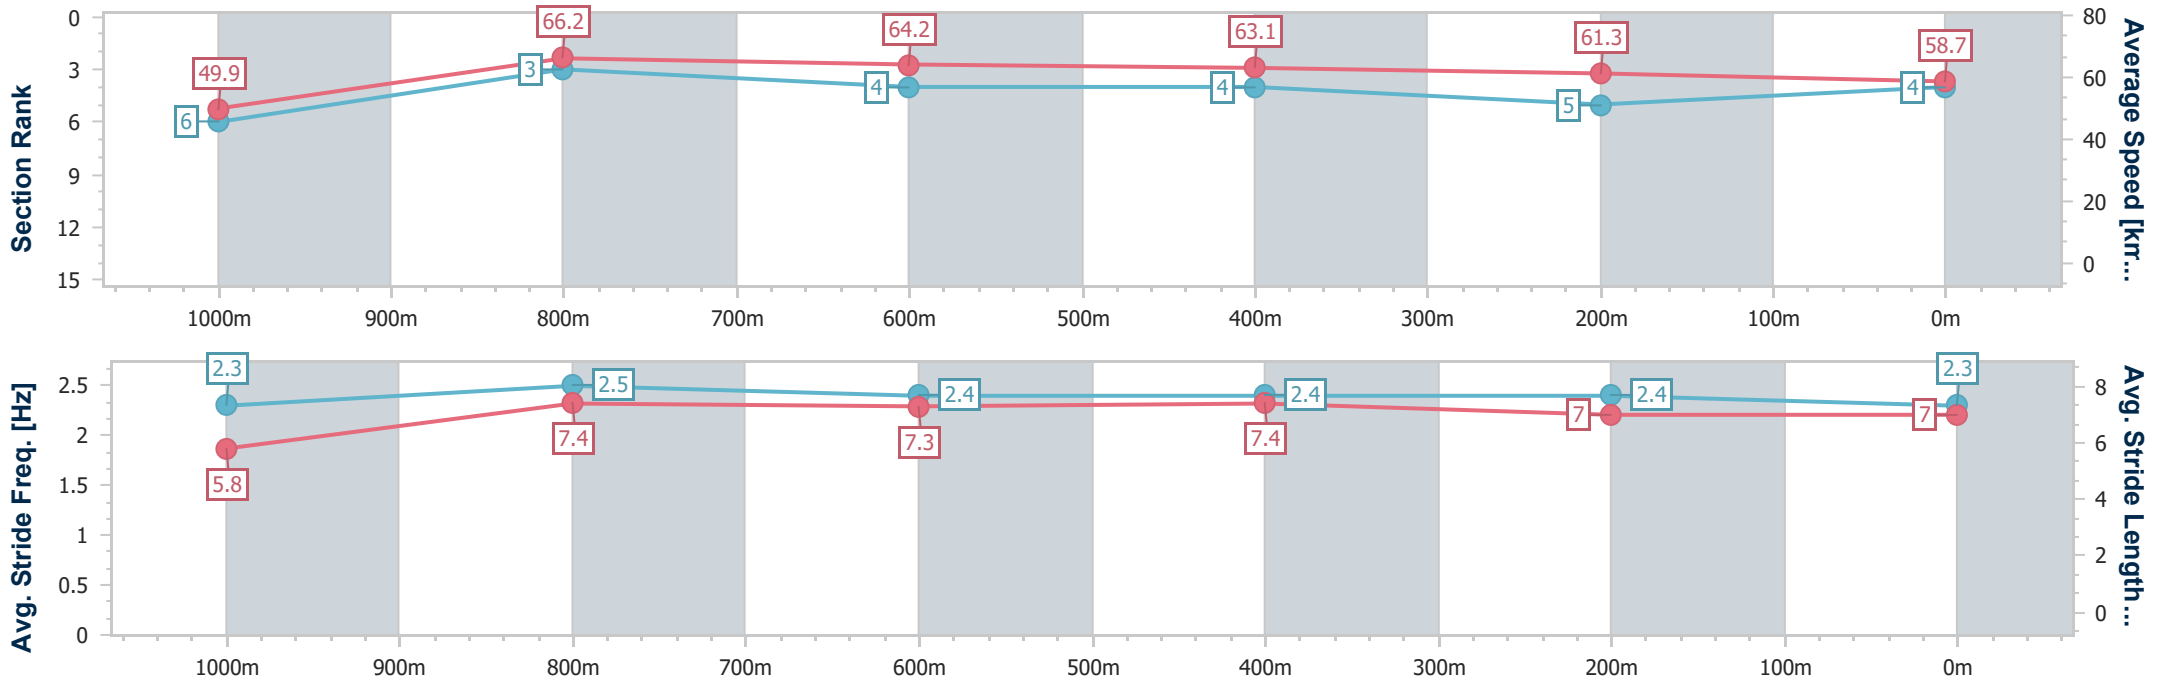

Horse/Jockey Name	Severine
Final Rank	4
Fastest Section Time (Section)	0:10.82 (Overall)
Top Speed [km/h] (Section)	67.2 (1000m)
Race State	Finished

Aquis Park Gold Coast Poly QLD Professional
Race 5: GT ADVISORY & CONSULTING Maiden Plate - 1150m

28 October 2023 - 16:21

Track Rating: Synthetic, Weather: Overcast, Rail Position: True

Section	Overall	1000m	800m	600m	400m	200m
Section Times	1:08.53 [4] (0:10.82)	0:57.71 [6] (0:10.87)	0:46.84 [3] (0:11.24)	0:35.60 [4] (0:11.47)	0:24.13 [4] (0:11.78)	0:12.35 [5]
Average Speed [km/h]	49.9	66.2	64.2	63.1	61.3	58.7
Top Speed [km/h]	65.0	67.2	65.4	64.7	62.7	59.9
Avg. Dist. to Rail [m]	1.2	0.3	0.9	0.9	0.9	2.6
Avg. Stride Freq. [Hz]	2.3	2.5	2.4	2.4	2.4	2.3
Avg. Stride Length [m]	5.8	7.4	7.3	7.4	7.0	7.0

- [ ] Ranking at each section and finish
- -.-.- No data available at this section
- NA No data available