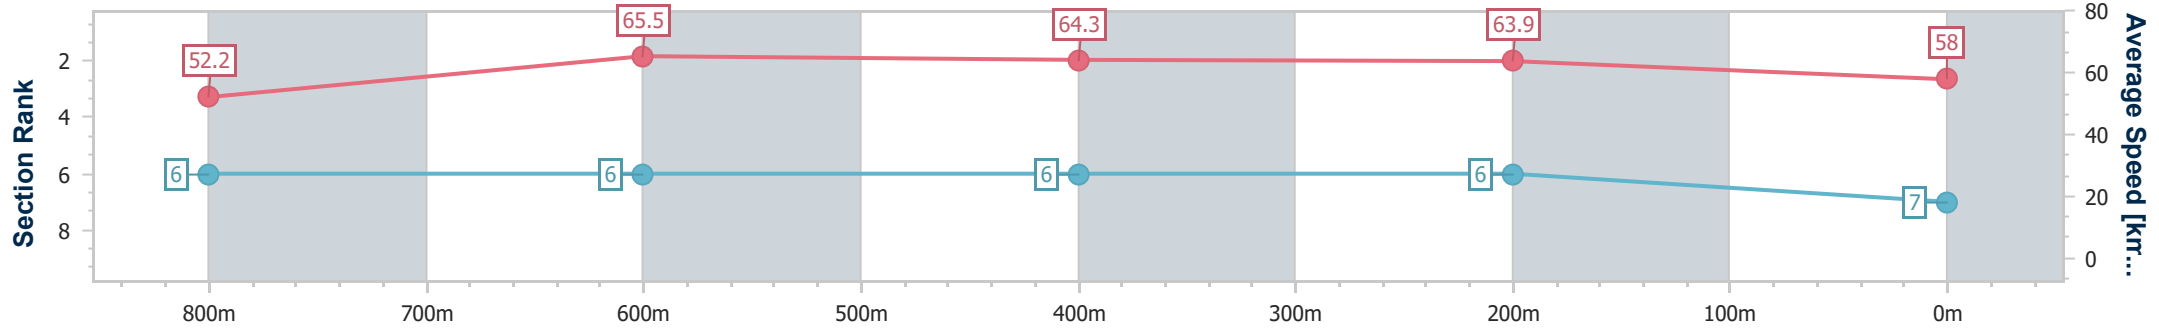

Horse/Jockey Name	Swanic Boom
Final Rank	7
Fastest Section Time (Section)	0:11.13 (800m)
Top Speed [km/h] (Section)	66.4 (800m)
Race State	Finished

Sunshine Coast QLD Professional
Race 2: COASTLINE BMW Fillies & Mares RATINGS BAND 0 - 58 Handicap - 1000m

27 October 2023 - 18:25

Track Rating: Good 4, Weather: Overcast, Rail Position: +3m

Section	Overall	800m	600m	400m	200m
Section Times	1:00.03 [7] (0:13.80)	0:46.23 [6] (0:11.13)	0:35.10 [6] (0:11.42)	0:23.68 [6] (0:11.26)	0:12.42 [6] (0:12.42)
Average Speed [km/h]	52.2	65.5	64.3	63.9	58.0
Top Speed [km/h]	65.3	66.4	66.3	65.5	61.7
Avg. Dist. to Rail [m]	9.4	3.8	3.3	5.6	5.7
Avg. Stride Freq. [Hz]	2.3	2.4	2.3	2.4	2.3
Avg. Stride Length [m]	6.2	7.6	7.6	7.4	7.2

- [ ] Ranking at each section and finish
- -.-.- No data available at this section
- NA No data available