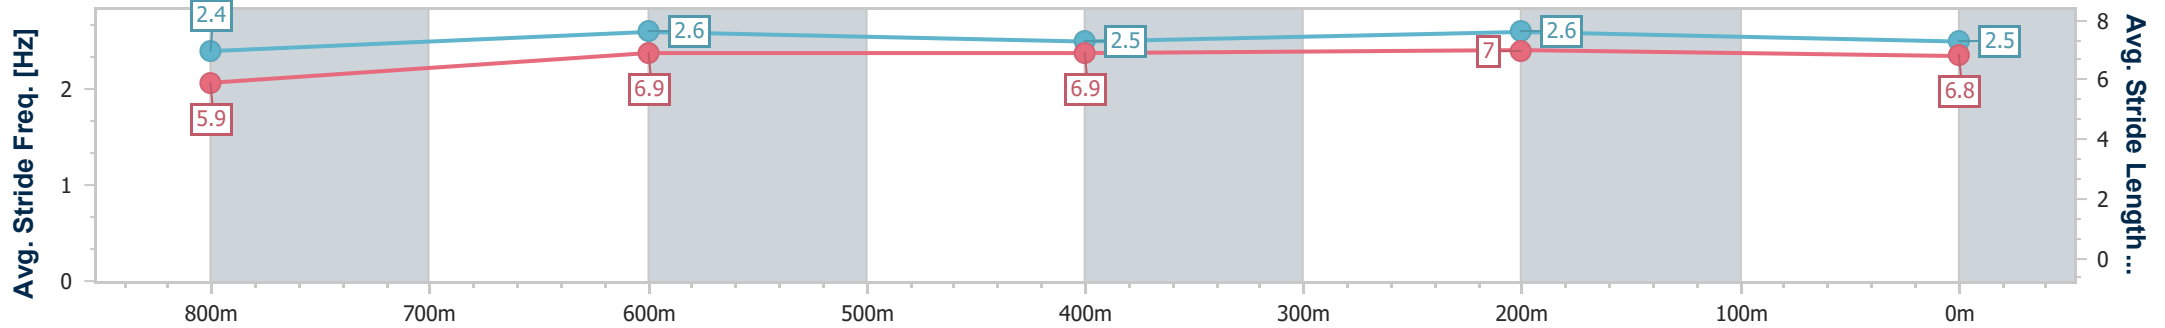

Horse/Jockey Name	Irish Maudie
Final Rank	1
Fastest Section Time (Section)	0:11.00 (400m)
Top Speed [km/h] (Section)	66.4 (800m)
Race State	Finished

Sunshine Coast QLD Professional
Race 2: COASTLINE BMW Fillies & Mares RATINGS BAND 0 -
58 Handicap - 1000m

27 October 2023 - 18:25

Track Rating: Good 4, Weather: Overcast, Rail Position: +3m

Section	Overall	800m	600m	400m	200m
Section Times	0:59.20 [1] (0:13.97)	0:45.23 [7] (0:11.11)	0:34.12 [7] (0:11.44)	0:22.68 [7] (0:11.00)	0:11.68 [3] (0:11.68)
Average Speed [km/h]	51.6	65.2	63.5	65.5	61.9
Top Speed [km/h]	66.4	66.4	66.0	66.3	65.2
Avg. Dist. to Rail [m]	4.9	2.0	1.5	2.4	3.0
Avg. Stride Freq. [Hz]	2.4	2.6	2.5	2.6	2.5
Avg. Stride Length [m]	5.9	6.9	6.9	7.0	6.8

- [ ] Ranking at each section and finish
- -.-.- No data available at this section
- NA No data available