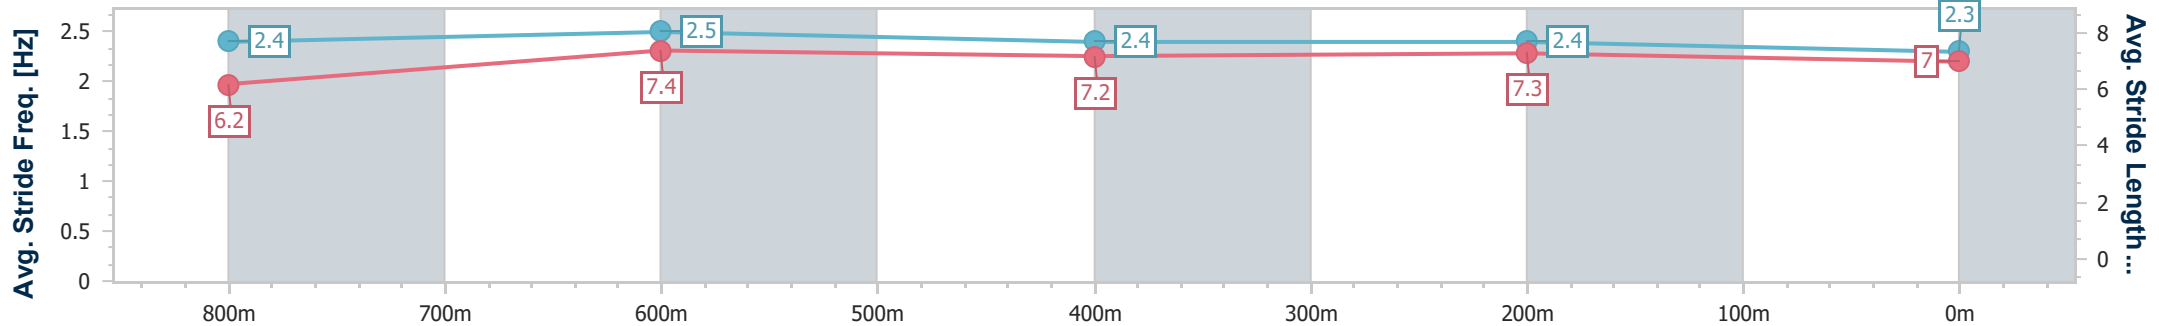

Horse/Jockey Name	Grandeur Rose
Final Rank	6
Fastest Section Time (Section)	0:11.07 (800m)
Top Speed [km/h] (Section)	66.9 (800m)
Race State	Finished

Sunshine Coast QLD Professional
Race 2: COASTLINE BMW Fillies & Mares RATINGS BAND 0 - 58 Handicap - 1000m

27 October 2023 - 18:25

Track Rating: Good 4, Weather: Overcast, Rail Position: +3m

Section	Overall	800m	600m	400m	200m
Section Times	1:00.01 [6] (0:13.52)	0:46.49 [2] (0:11.07)	0:35.42 [2] (0:11.58)	0:23.84 [2] (0:11.41)	0:12.43 [5] (0:12.43)
Average Speed [km/h]	53.2	65.0	63.0	63.0	57.8
Top Speed [km/h]	65.8	66.9	64.5	64.6	61.5
Avg. Dist. to Rail [m]	1.4	0.6	2.0	2.4	1.5
Avg. Stride Freq. [Hz]	2.4	2.5	2.4	2.4	2.3
Avg. Stride Length [m]	6.2	7.4	7.2	7.3	7.0

- [ ] Ranking at each section and finish
- -.-.- No data available at this section
- NA No data available