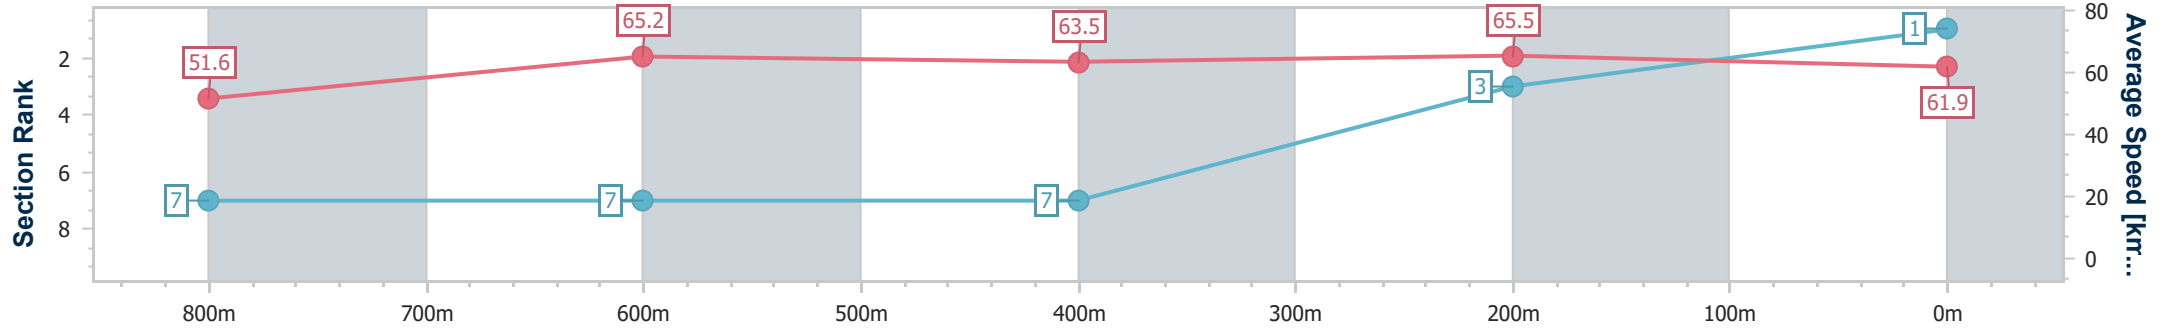

Horse/Jockey Name	Irish Maudie
Final Rank	1
Fastest Section Time (Section)	0:11.00 (400m)
Top Speed [km/h] (Section)	66.4 (800m)
Race State	Finished

Sunshine Coast QLD Professional
Race 2: COASTLINE BMW Fillies & Mares RATINGS BAND 0 -
58 Handicap - 1000m

27 October 2023 - 18:25

Track Rating: Good 4, Weather: Overcast, Rail Position: +3m

Section	Overall	800m	600m	400m	200m
Section Times	0:59.20 [1] (0:13.97)	0:45.23 [7] (0:11.11)	0:34.12 [7] (0:11.44)	0:22.68 [7] (0:11.00)	0:11.68 [3] (0:11.68)
Average Speed [km/h]	51.6	65.2	63.5	65.5	61.9
Top Speed [km/h]	66.4	66.4	66.0	66.3	65.2
Avg. Dist. to Rail [m]	4.9	2.0	1.5	2.4	3.0
Avg. Stride Freq. [Hz]	2.4	2.6	2.5	2.6	2.5
Avg. Stride Length [m]	5.9	6.9	6.9	7.0	6.8

- [ ] Ranking at each section and finish
- -.-.- No data available at this section
- NA No data available