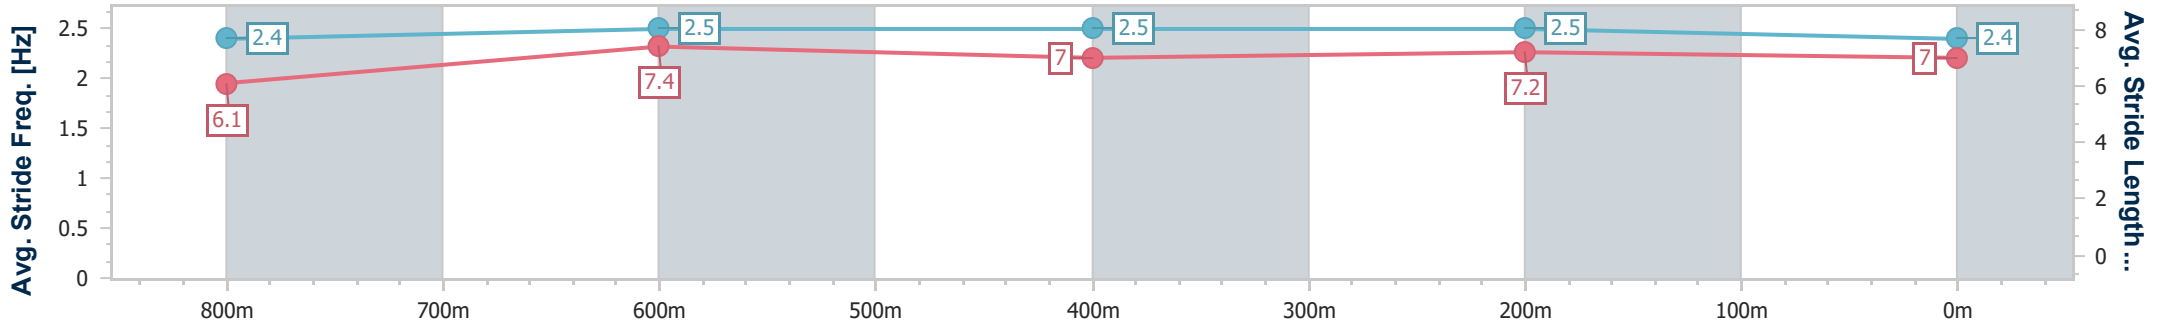

Horse/Jockey Name	Kwik Az Hell
Final Rank	2
Fastest Section Time (Section)	0:11.04 (800m)
Top Speed [km/h] (Section)	66.4 (400m)
Race State	Finished

Sunshine Coast QLD Professional
Race 2: COASTLINE BMW Fillies & Mares RATINGS BAND 0 - 58 Handicap - 1000m

27 October 2023 - 18:25

Track Rating: Good 4, Weather: Overcast, Rail Position: +3m

Section	Overall	800m	600m	400m	200m
Section Times	0:59.20 [2] (0:13.51)	0:45.69 [1] (0:11.04)	0:34.65 [1] (0:11.62)	0:23.03 [1] (0:11.07)	0:11.96 [1] (0:11.96)
Average Speed [km/h]	53.3	65.2	62.6	64.9	60.3
Top Speed [km/h]	66.1	66.4	64.9	66.4	63.3
Avg. Dist. to Rail [m]	3.6	1.0	1.8	3.4	2.7
Avg. Stride Freq. [Hz]	2.4	2.5	2.5	2.5	2.4
Avg. Stride Length [m]	6.1	7.4	7.0	7.2	7.0

- [ ] Ranking at each section and finish
- -.-.- No data available at this section
- NA No data available