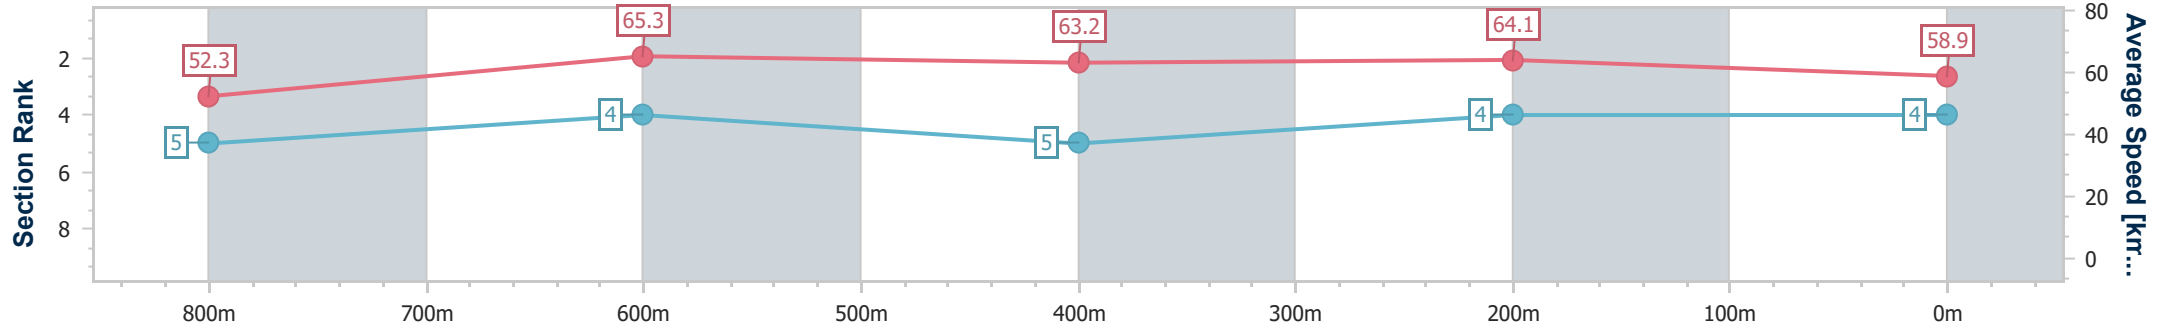

Horse/Jockey Name	Capital Meg
Final Rank	4
Fastest Section Time (Section)	0:11.01 (800m)
Top Speed [km/h] (Section)	67.2 (Overall)
Race State	Finished

Sunshine Coast QLD Professional
Race 2: COASTLINE BMW Fillies & Mares RATINGS BAND 0 - 58 Handicap - 1000m

27 October 2023 - 18:25

Track Rating: Good 4, Weather: Overcast, Rail Position: +3m

Section	Overall	800m	600m	400m	200m
Section Times	0:59.77 [4] (0:13.77)	0:46.00 [5] (0:11.01)	0:34.99 [4] (0:11.51)	0:23.48 [5] (0:11.27)	0:12.21 [4] (0:12.21)
Average Speed [km/h]	52.3	65.3	63.2	64.1	58.9
Top Speed [km/h]	67.2	67.2	65.0	65.6	63.1
Avg. Dist. to Rail [m]	2.8	0.5	1.7	2.9	1.8
Avg. Stride Freq. [Hz]	2.3	2.5	2.4	2.4	2.4
Avg. Stride Length [m]	6.2	7.4	7.3	7.3	7.0

- [ ] Ranking at each section and finish
- -.-.- No data available at this section
- NA No data available