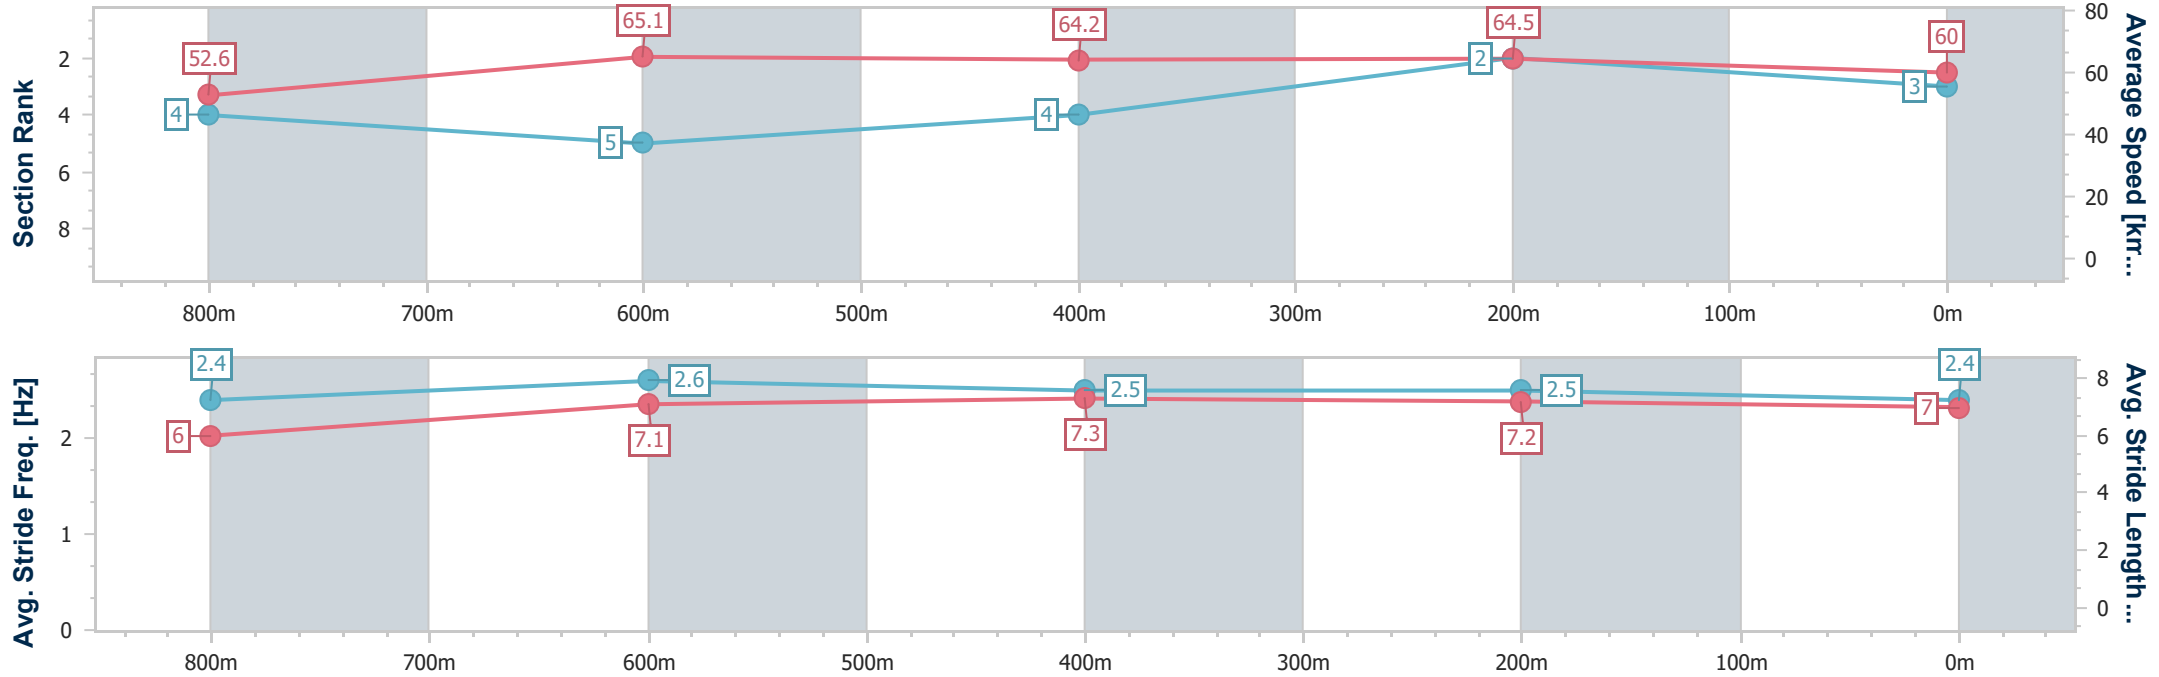

Horse/Jockey Name	Heavenwood
Final Rank	3
Fastest Section Time (Section)	0:11.11 (800m)
Top Speed [km/h] (Section)	67.0 (800m)
Race State	Finished

Sunshine Coast QLD Professional
Race 2: COASTLINE BMW Fillies & Mares RATINGS BAND 0 - 58 Handicap - 1000m

27 October 2023 - 18:25

Track Rating: Good 4, Weather: Overcast, Rail Position: +3m

Section	Overall	800m	600m	400m	200m
Section Times	0:59.40 [3] (0:13.73)	0:45.67 [4] (0:11.11)	0:34.56 [5] (0:11.37)	0:23.19 [4] (0:11.16)	0:12.03 [2] (0:12.03)
Average Speed [km/h]	52.6	65.1	64.2	64.5	60.0
Top Speed [km/h]	66.9	67.0	64.8	66.2	63.6
Avg. Dist. to Rail [m]	3.2	1.9	2.2	3.2	4.5
Avg. Stride Freq. [Hz]	2.4	2.6	2.5	2.5	2.4
Avg. Stride Length [m]	6.0	7.1	7.3	7.2	7.0

- [ ] Ranking at each section and finish
- -.-.- No data available at this section
- NA No data available