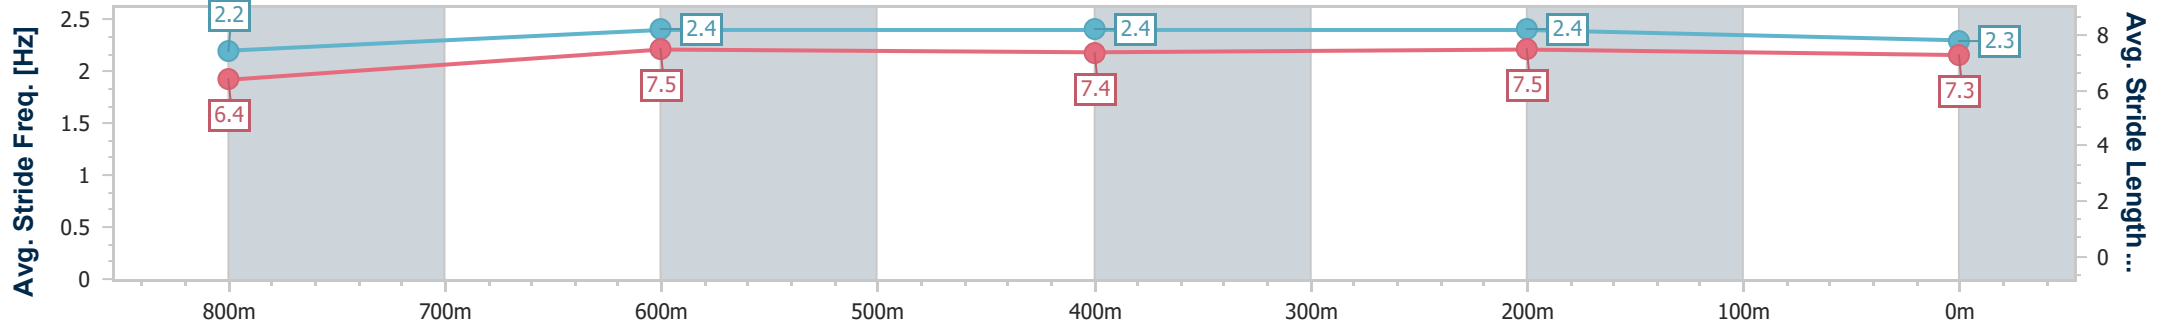

Horse/Jockey Name	Evanescent
Final Rank	5
Fastest Section Time (Section)	0:10.98 (800m)
Top Speed [km/h] (Section)	66.5 (800m)
Race State	Finished

Sunshine Coast QLD Professional
Race 2: COASTLINE BMW Fillies & Mares RATINGS BAND 0 -
58 Handicap - 1000m

27 October 2023 - 18:25

Track Rating: Good 4, Weather: Overcast, Rail Position: +3m

Section	Overall	800m	600m	400m	200m
Section Times	0:59.98 [5] (0:14.24)	0:45.74 [8] (0:10.98)	0:34.76 [8] (0:11.59)	0:23.17 [8] (0:11.22)	0:11.95 [8] (0:11.95)
Average Speed [km/h]	50.6	66.2	63.0	64.1	60.3
Top Speed [km/h]	66.1	66.5	64.5	65.5	63.5
Avg. Dist. to Rail [m]	5.1	2.4	2.6	4.1	3.1
Avg. Stride Freq. [Hz]	2.2	2.4	2.4	2.4	2.3
Avg. Stride Length [m]	6.4	7.5	7.4	7.5	7.3

- [ ] Ranking at each section and finish
- -.-.- No data available at this section
- NA No data available