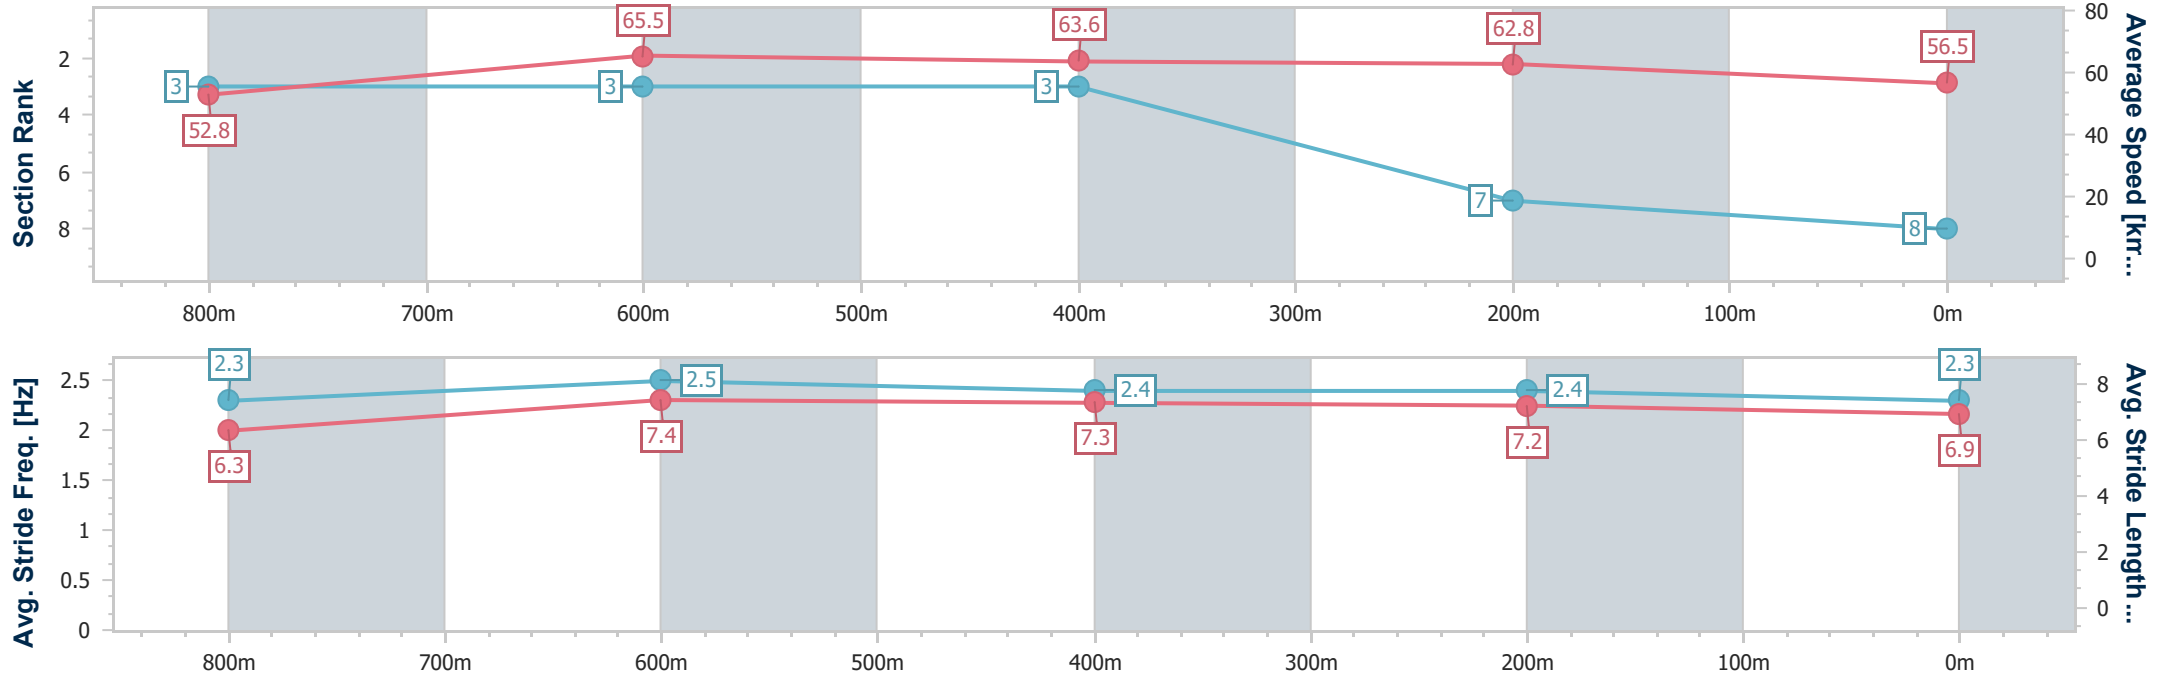

- [] Ranking at each section and finish
- .-.- No data available at this section
- NA No data available

Horse/Jockey Name	Rainbow Dreams
Final Rank	8
Fastest Section Time (Section)	0:11.07 (800m)
Top Speed [km/h] (Section)	66.5 (800m)
Race State	Finished

- [] Ranking at each section and finish
- .-.- No data available at this section
- NA No data available