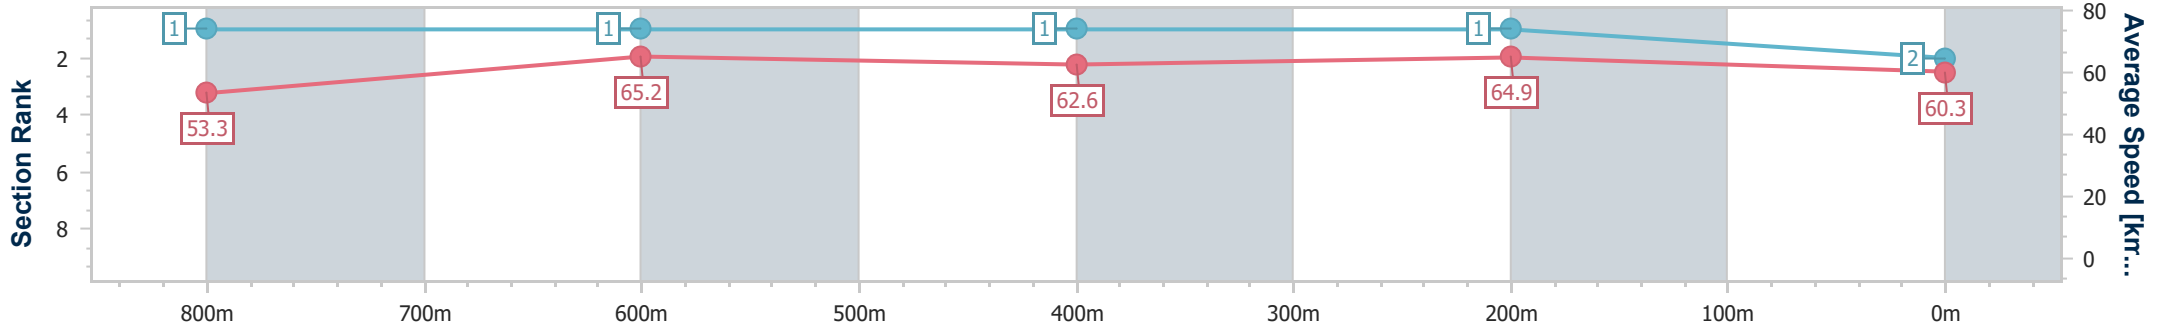

Horse/Jockey Name	Kwik Az Hell
Final Rank	2
Fastest Section Time (Section)	0:11.04 (800m)
Top Speed [km/h] (Section)	66.4 (400m)
Race State	Finished

Sunshine Coast QLD Professional
Race 2: COASTLINE BMW Fillies & Mares RATINGS BAND 0 - 58 Handicap - 1000m

27 October 2023 - 18:25

Track Rating: Good 4, Weather: Overcast, Rail Position: +3m

Section	Overall	800m	600m	400m	200m
Section Times	0:59.20 [2] (0:13.51)	0:45.69 [1] (0:11.04)	0:34.65 [1] (0:11.62)	0:23.03 [1] (0:11.07)	0:11.96 [1] (0:11.96)
Average Speed [km/h]	53.3	65.2	62.6	64.9	60.3
Top Speed [km/h]	66.1	66.4	64.9	66.4	63.3
Avg. Dist. to Rail [m]	3.6	1.0	1.8	3.4	2.7
Avg. Stride Freq. [Hz]	2.4	2.5	2.5	2.5	2.4
Avg. Stride Length [m]	6.1	7.4	7.0	7.2	7.0

- [ ] Ranking at each section and finish
- -.-.- No data available at this section
- NA No data available