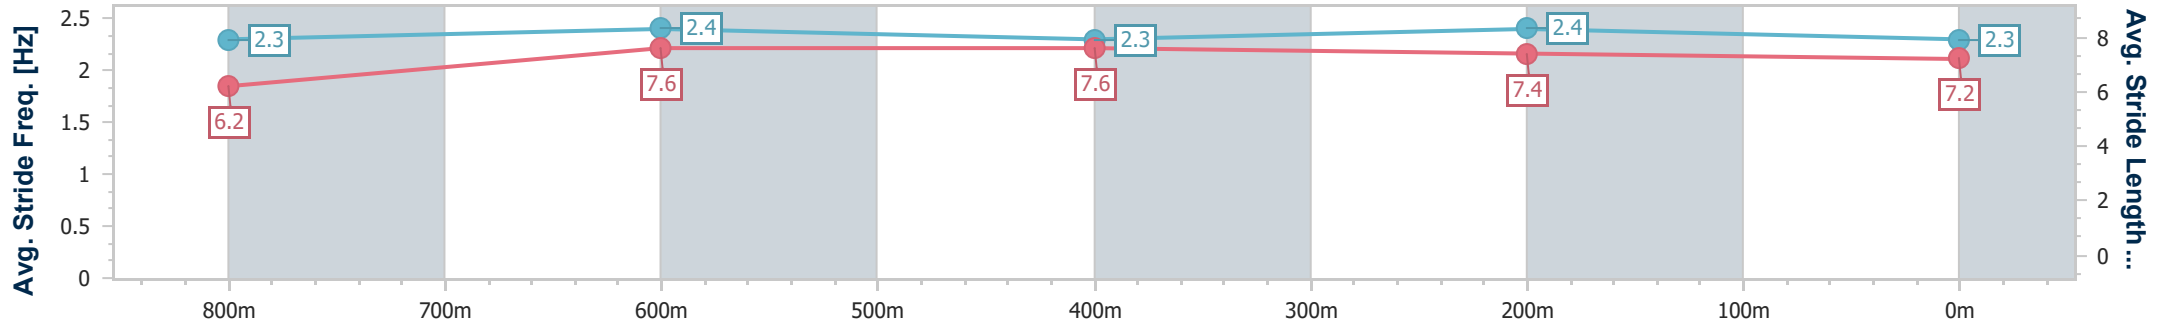

Horse/Jockey Name	Swanic Boom
Final Rank	7
Fastest Section Time (Section)	0:11.13 (800m)
Top Speed [km/h] (Section)	66.4 (800m)
Race State	Finished

Sunshine Coast QLD Professional
Race 2: COASTLINE BMW Fillies & Mares RATINGS BAND 0 - 58 Handicap - 1000m

27 October 2023 - 18:25

Track Rating: Good 4, Weather: Overcast, Rail Position: +3m

Section	Overall	800m	600m	400m	200m
Section Times	1:00.03 [7] (0:13.80)	0:46.23 [6] (0:11.13)	0:35.10 [6] (0:11.42)	0:23.68 [6] (0:11.26)	0:12.42 [6] (0:12.42)
Average Speed [km/h]	52.2	65.5	64.3	63.9	58.0
Top Speed [km/h]	65.3	66.4	66.3	65.5	61.7
Avg. Dist. to Rail [m]	9.4	3.8	3.3	5.6	5.7
Avg. Stride Freq. [Hz]	2.3	2.4	2.3	2.4	2.3
Avg. Stride Length [m]	6.2	7.6	7.6	7.4	7.2

- [ ] Ranking at each section and finish
- -.-.- No data available at this section
- NA No data available