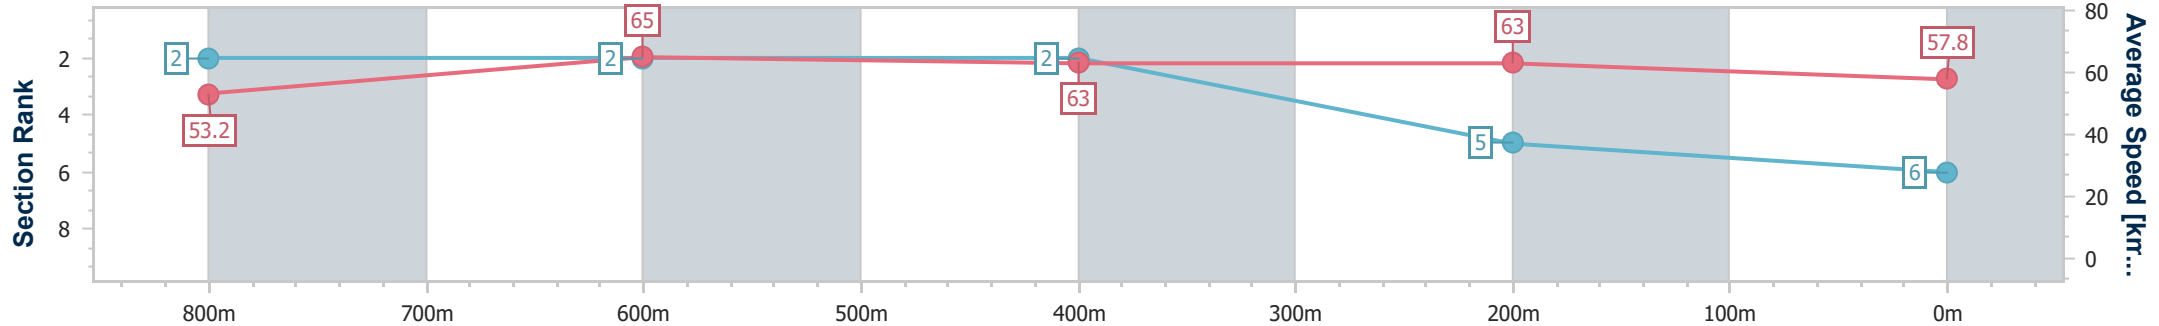

Horse/Jockey Name	Grandeur Rose
Final Rank	6
Fastest Section Time (Section)	0:11.07 (800m)
Top Speed [km/h] (Section)	66.9 (800m)
Race State	Finished

Sunshine Coast QLD Professional
Race 2: COASTLINE BMW Fillies & Mares RATINGS BAND 0 - 58 Handicap - 1000m

27 October 2023 - 18:25

Track Rating: Good 4, Weather: Overcast, Rail Position: +3m

Section	Overall	800m	600m	400m	200m
Section Times	1:00.01 [6] (0:13.52)	0:46.49 [2] (0:11.07)	0:35.42 [2] (0:11.58)	0:23.84 [2] (0:11.41)	0:12.43 [5] (0:12.43)
Average Speed [km/h]	53.2	65.0	63.0	63.0	57.8
Top Speed [km/h]	65.8	66.9	64.5	64.6	61.5
Avg. Dist. to Rail [m]	1.4	0.6	2.0	2.4	1.5
Avg. Stride Freq. [Hz]	2.4	2.5	2.4	2.4	2.3
Avg. Stride Length [m]	6.2	7.4	7.2	7.3	7.0

- [ ] Ranking at each section and finish
- -.-.- No data available at this section
- NA No data available