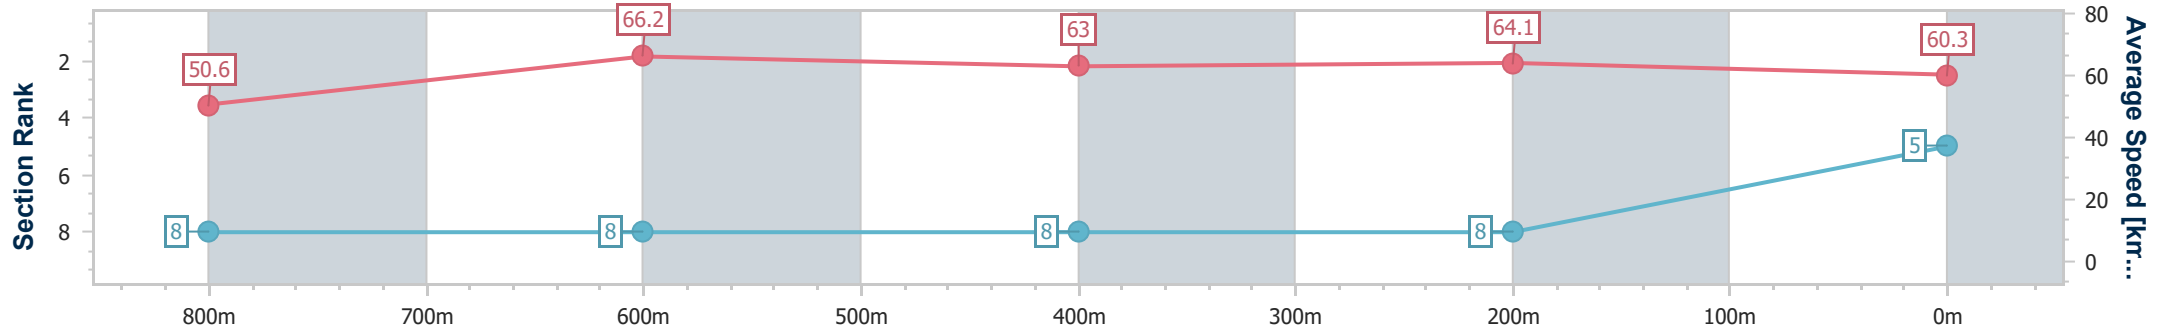

Horse/Jockey Name	Evanescent
Final Rank	5
Fastest Section Time (Section)	0:10.98 (800m)
Top Speed [km/h] (Section)	66.5 (800m)
Race State	Finished

Sunshine Coast QLD Professional
Race 2: COASTLINE BMW Fillies & Mares RATINGS BAND 0 -
58 Handicap - 1000m

27 October 2023 - 18:25

Track Rating: Good 4, Weather: Overcast, Rail Position: +3m

Section	Overall	800m	600m	400m	200m
Section Times	0:59.98 [5] (0:14.24)	0:45.74 [8] (0:10.98)	0:34.76 [8] (0:11.59)	0:23.17 [8] (0:11.22)	0:11.95 [8] (0:11.95)
Average Speed [km/h]	50.6	66.2	63.0	64.1	60.3
Top Speed [km/h]	66.1	66.5	64.5	65.5	63.5
Avg. Dist. to Rail [m]	5.1	2.4	2.6	4.1	3.1
Avg. Stride Freq. [Hz]	2.2	2.4	2.4	2.4	2.3
Avg. Stride Length [m]	6.4	7.5	7.4	7.5	7.3

- [ ] Ranking at each section and finish
- -.-.- No data available at this section
- NA No data available