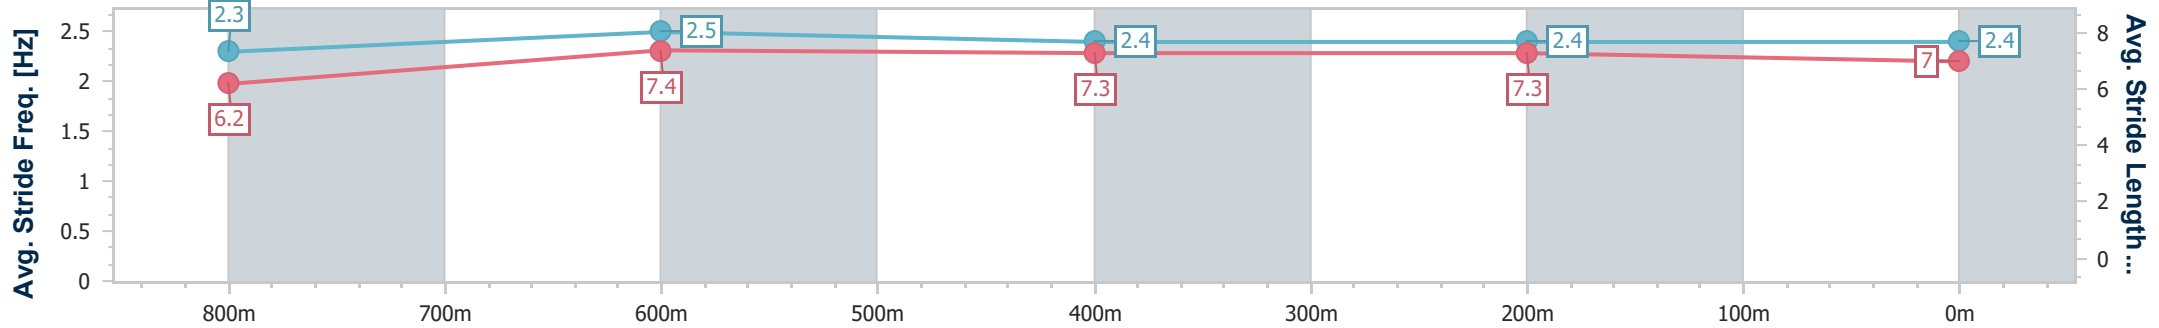

Horse/Jockey Name	Capital Meg
Final Rank	4
Fastest Section Time (Section)	0:11.01 (800m)
Top Speed [km/h] (Section)	67.2 (Overall)
Race State	Finished

Sunshine Coast QLD Professional
Race 2: COASTLINE BMW Fillies & Mares RATINGS BAND 0 - 58 Handicap - 1000m

27 October 2023 - 18:25

Track Rating: Good 4, Weather: Overcast, Rail Position: +3m

Section	Overall	800m	600m	400m	200m
Section Times	0:59.77 [4] (0:13.77)	0:46.00 [5] (0:11.01)	0:34.99 [4] (0:11.51)	0:23.48 [5] (0:11.27)	0:12.21 [4] (0:12.21)
Average Speed [km/h]	52.3	65.3	63.2	64.1	58.9
Top Speed [km/h]	67.2	67.2	65.0	65.6	63.1
Avg. Dist. to Rail [m]	2.8	0.5	1.7	2.9	1.8
Avg. Stride Freq. [Hz]	2.3	2.5	2.4	2.4	2.4
Avg. Stride Length [m]	6.2	7.4	7.3	7.3	7.0

- [ ] Ranking at each section and finish
- -.-.- No data available at this section
- NA No data available