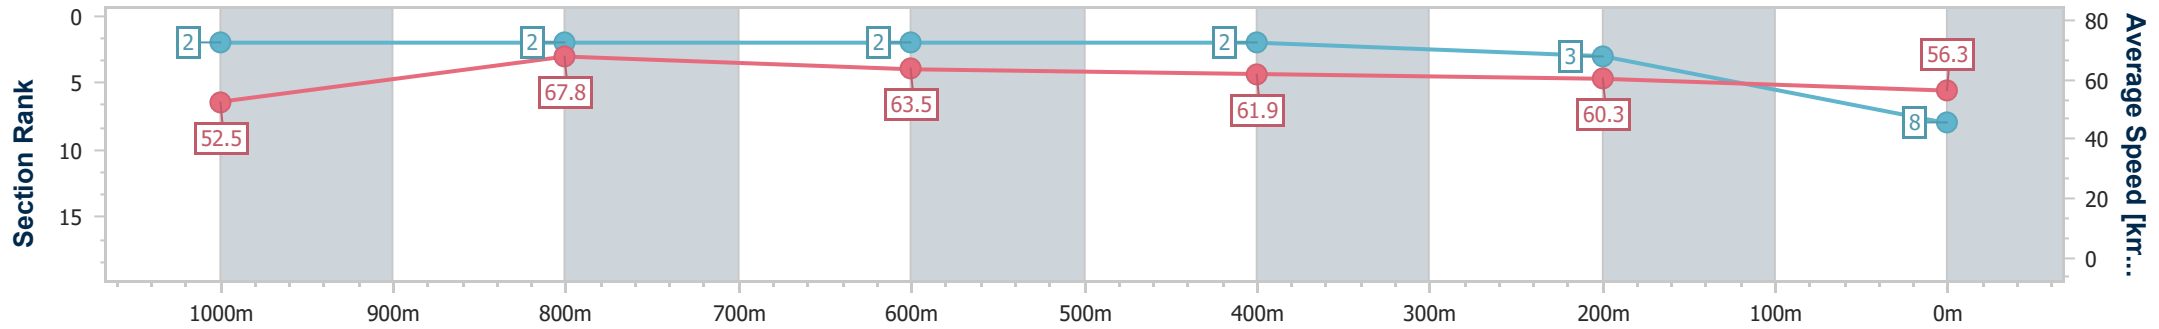

- [ ] Ranking at each section and finish
- .-.- No data available at this section
- NA No data available

Horse/Jockey Name	Sweet Wind
Final Rank	8
Fastest Section Time (Section)	0:10.63 (1000m)
Top Speed [km/h] (Section)	69.5 (1000m)
Race State	Finished

### Ipswich QLD Professional

Race 5: SCHWEPPE'S Maiden Plate - 1200m

26 October 2023 - 15:37

Track Rating: Good 3, Weather: Fine, Rail Position: +10m Entire

Section	Overall	1000m	800m	600m	400m	200m
Section Times	1:12.03 [8] (0:13.72)	0:58.31 [2] (0:10.63)	0:47.68 [2] (0:11.30)	0:36.38 [2] (0:11.61)	0:24.77 [2] (0:11.94)	0:12.83 [3] (0:12.83)
Average Speed [km/h]	52.5	67.8	63.5	61.9	60.3	56.3
Top Speed [km/h]	69.4	69.5	66.4	62.4	62.1	58.8
Avg. Dist. to Rail [m]	7.1	0.7	0.4	0.5	0.4	1.1
Avg. Stride Freq. [Hz]	2.3	2.3	2.2	2.2	2.2	2.1
Avg. Stride Length [m]	6.4	8.0	7.9	7.7	7.6	7.4

- [ ] Ranking at each section and finish
- .-.- No data available at this section
- NA No data available

Horse/Jockey Name	Swift Son
Final Rank	9
Fastest Section Time (Section)	0:11.06 (1000m)
Top Speed [km/h] (Section)	67.2 (1000m)
Race State	Finished