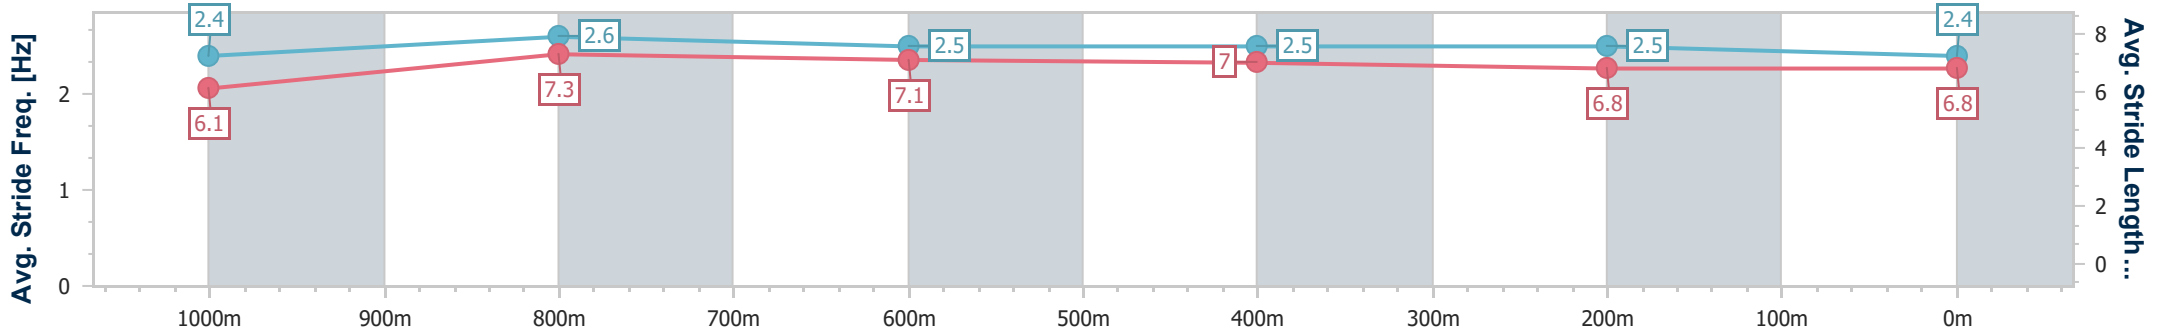

Ipswich QLD Professional  
Race 5: SCHWEPPE'S Maiden Plate - 1200m

26 October 2023 - 15:37

Track Rating: Good 3, Weather: Fine, Rail Position: +10m Entire

Section	Overall	1000m	800m	600m	400m	200m
Section Times	1:10.65 [1] (0:13.59)	0:57.06 [1] (0:10.68)	0:46.38 [1] (0:11.30)	0:35.08 [1] (0:11.32)	0:23.76 [1] (0:11.57)	0:12.19 [1] (0:12.19)
Average Speed [km/h]	53.1	67.3	63.3	63.0	61.8	59.2
Top Speed [km/h]	68.1	68.1	65.0	64.1	63.5	61.4
Avg. Dist. to Rail [m]	3.4	1.1	1.8	1.8	1.4	1.2
Avg. Stride Freq. [Hz]	2.4	2.6	2.5	2.5	2.5	2.4
Avg. Stride Length [m]	6.1	7.3	7.1	7.0	6.8	6.8