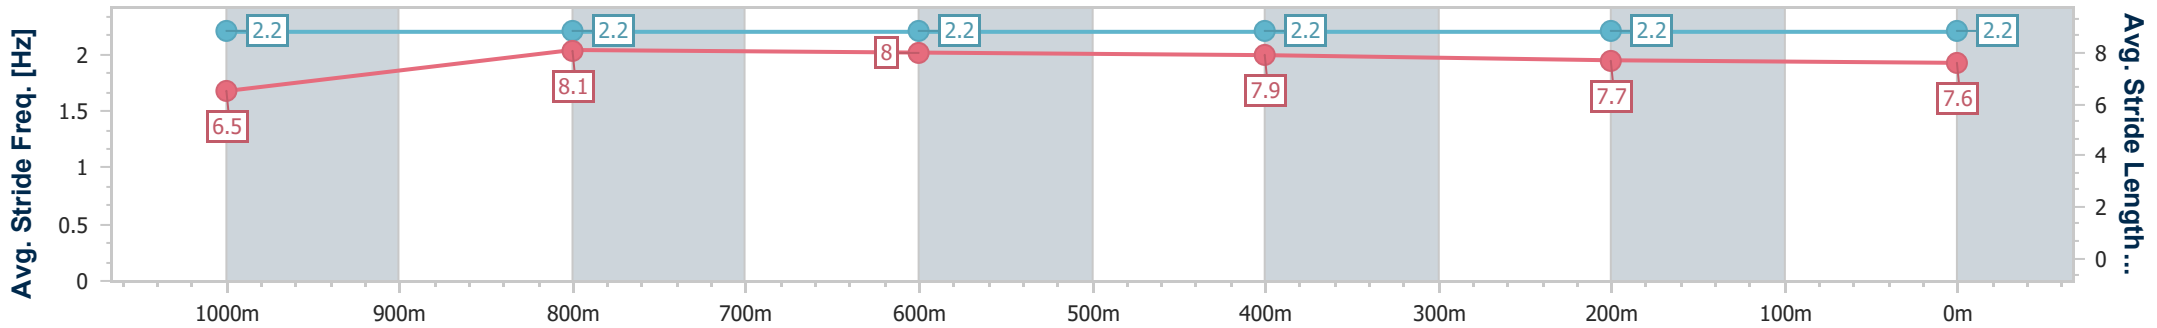

Horse/Jockey Name	Bremerhaven
Final Rank	3
Fastest Section Time (Section)	0:11.10 (1000m)
Top Speed [km/h] (Section)	66.0 (Overall)
Race State	Finished

Ipswich QLD Professional
Race 5: SCHWEPPE'S Maiden Plate - 1200m

26 October 2023 - 15:37

Track Rating: Good 3, Weather: Fine, Rail Position: +10m Entire

Section	Overall	1000m	800m	600m	400m	200m
Section Times	1:11.41 [3] (0:13.93)	0:57.48 [5] (0:11.10)	0:46.38 [5] (0:11.23)	0:35.15 [6] (0:11.38)	0:23.77 [6] (0:11.77)	0:12.00 [5]
Average Speed [km/h]	51.8	64.9	64.1	63.1	61.4	59.8
Top Speed [km/h]	66.0	65.9	64.7	64.6	62.3	60.7
Avg. Dist. to Rail [m]	2.2	0.3	0.5	0.2	1.0	5.2
Avg. Stride Freq. [Hz]	2.2	2.2	2.2	2.2	2.2	2.2
Avg. Stride Length [m]	6.5	8.1	8.0	7.9	7.7	7.6

- [ ] Ranking at each section and finish
- -.-.- No data available at this section
- NA No data available