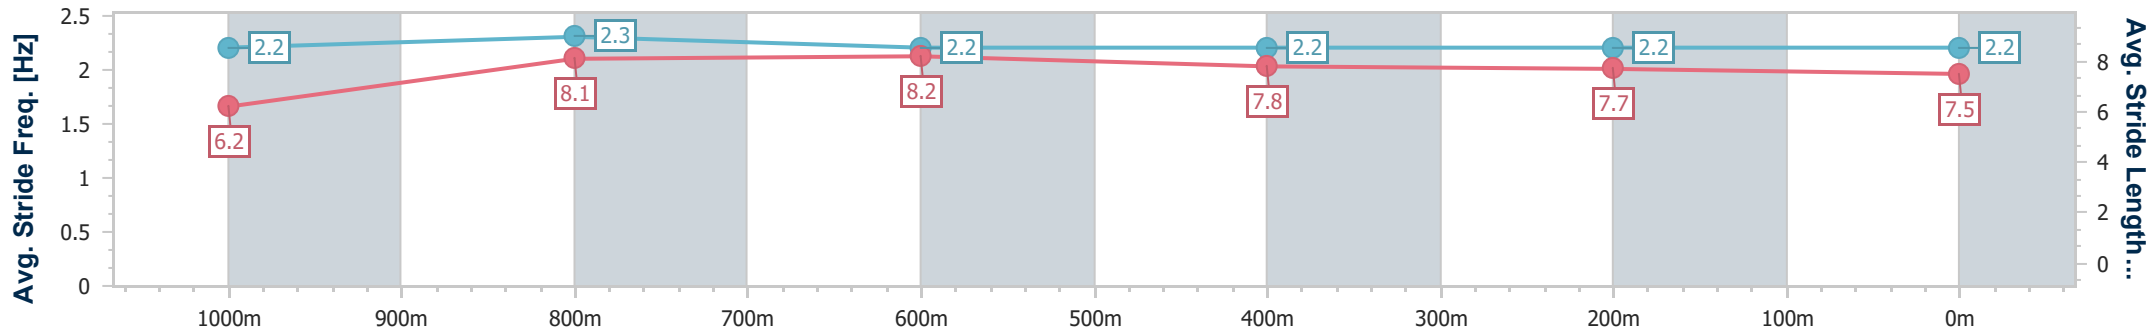

- [ ] Ranking at each section and finish
- .-.- No data available at this section
- NA No data available

Horse/Jockey Name	Trapeze Flyer
Final Rank	5
Fastest Section Time (Section)	0:10.90 (1000m)
Top Speed [km/h] (Section)	66.5 (1000m)
Race State	Finished

Ipswich QLD Professional  
Race 5: SCHWEPPE'S Maiden Plate - 1200m

26 October 2023 - 15:37

Track Rating: Good 3, Weather: Fine, Rail Position: +10m Entire

Section	Overall	1000m	800m	600m	400m	200m
Section Times	1:11.77 [5] (0:14.39)	0:57.38 [10] (0:10.90)	0:46.48 [9] (0:10.98)	0:35.50 [7] (0:11.32)	0:24.18 [5] (0:11.91)	0:12.27 [7] (0:12.27)
Average Speed [km/h]	50.1	65.9	65.4	63.2	60.0	58.6
Top Speed [km/h]	65.6	66.5	66.0	64.5	62.0	59.9
Avg. Dist. to Rail [m]	2.8	0.8	1.3	1.3	1.1	0.5
Avg. Stride Freq. [Hz]	2.2	2.3	2.2	2.2	2.2	2.2
Avg. Stride Length [m]	6.2	8.1	8.2	7.8	7.7	7.5