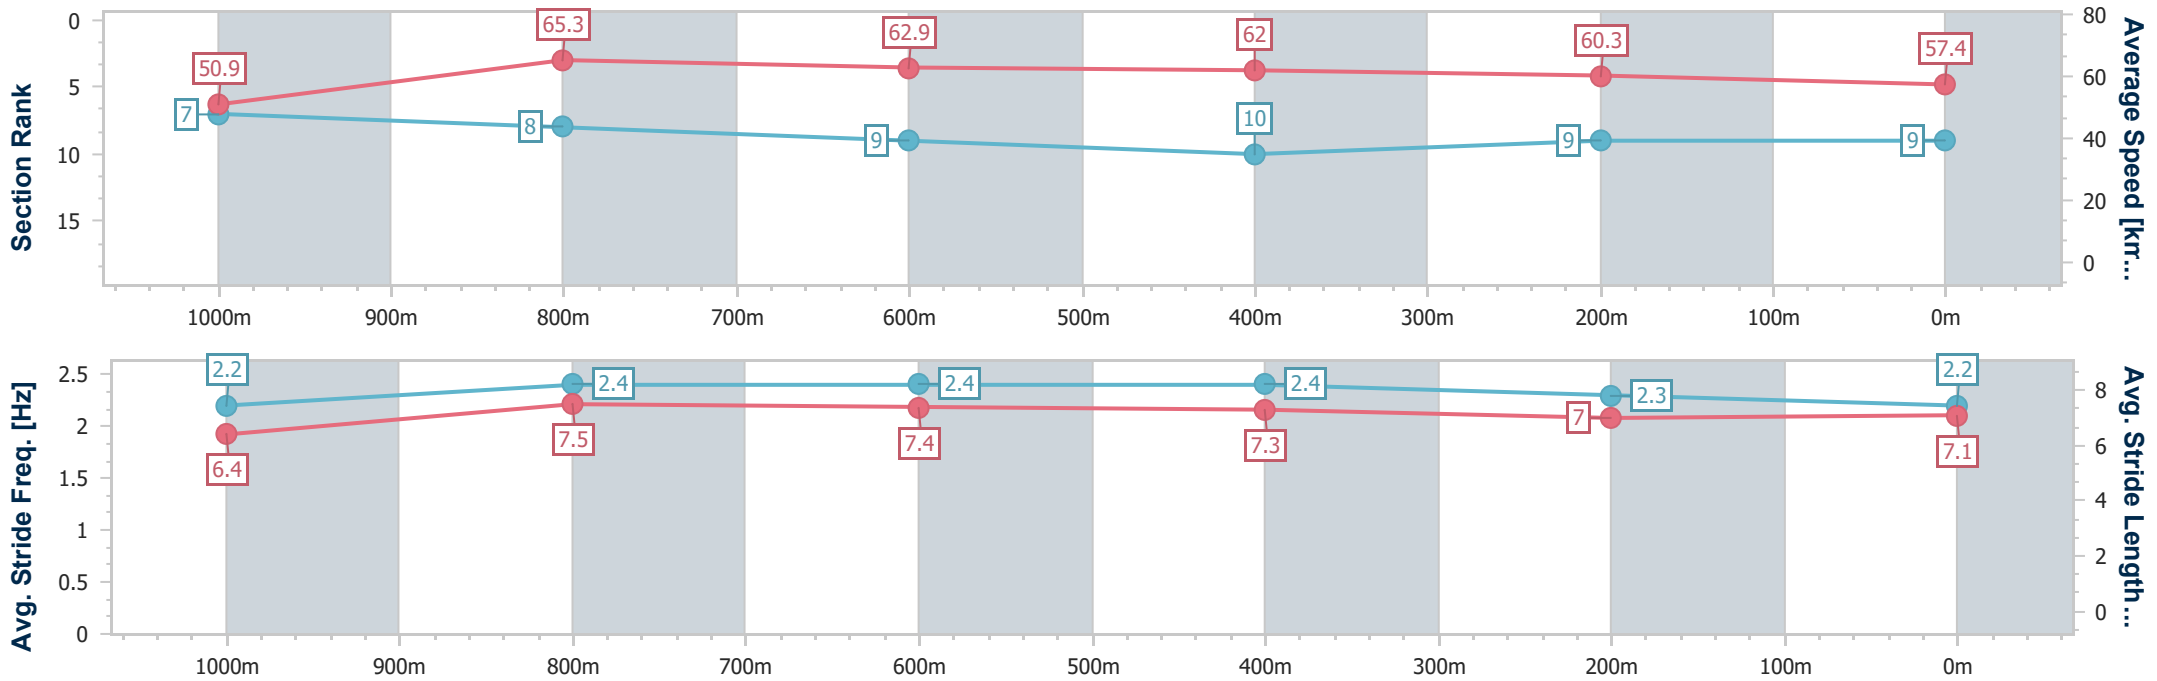

### Ipswich QLD Professional

Race 5: SCHWEPPE'S Maiden Plate - 1200m

26 October 2023 - 15:37

Track Rating: Good 3, Weather: Fine, Rail Position: +10m Entire

Section	Overall	1000m	800m	600m	400m	200m
Section Times	1:12.65 [9] (0:14.16)	0:58.49 [7] (0:11.06)	0:47.43 [8] (0:11.42)	0:36.01 [9] (0:11.59)	0:24.42 [10] (0:11.84)	0:12.58 [9] (0:12.58)
Average Speed [km/h]	50.9	65.3	62.9	62.0	60.3	57.4
Top Speed [km/h]	67.0	67.2	64.6	63.9	62.4	59.6
Avg. Dist. to Rail [m]	4.1	0.3	0.2	0.6	1.1	0.7
Avg. Stride Freq. [Hz]	2.2	2.4	2.4	2.4	2.3	2.2
Avg. Stride Length [m]	6.4	7.5	7.4	7.3	7.0	7.1

- [ ] Ranking at each section and finish
- .-.- No data available at this section
- NA No data available

Horse/Jockey Name	Isa Tinken
Final Rank	10
Fastest Section Time (Section)	0:11.02 (1000m)
Top Speed [km/h] (Section)	67.6 (Overall)
Race State	Finished

Ipswich QLD Professional  
Race 5: SCHWEPPE'S Maiden Plate - 1200m

26 October 2023 - 15:37

Track Rating: Good 3, Weather: Fine, Rail Position: +10m Entire

Section	Overall	1000m	800m	600m	400m	200m
Section Times	1:13.12 [10] (0:13.81)	0:59.31 [3] (0:11.02)	0:48.29 [4] (0:11.35)	0:36.94 [5] (0:11.77)	0:25.17 [9] (0:12.34)	0:12.83 [10] (0:12.83)
Average Speed [km/h]	52.3	65.2	63.4	61.6	58.4	56.3
Top Speed [km/h]	67.6	66.9	64.1	62.3	60.3	58.1
Avg. Dist. to Rail [m]	4.7	0.2	0.5	1.1	1.4	2.5
Avg. Stride Freq. [Hz]	2.4	2.6	2.6	2.5	2.5	2.4
Avg. Stride Length [m]	5.9	6.9	6.9	6.8	6.6	6.5