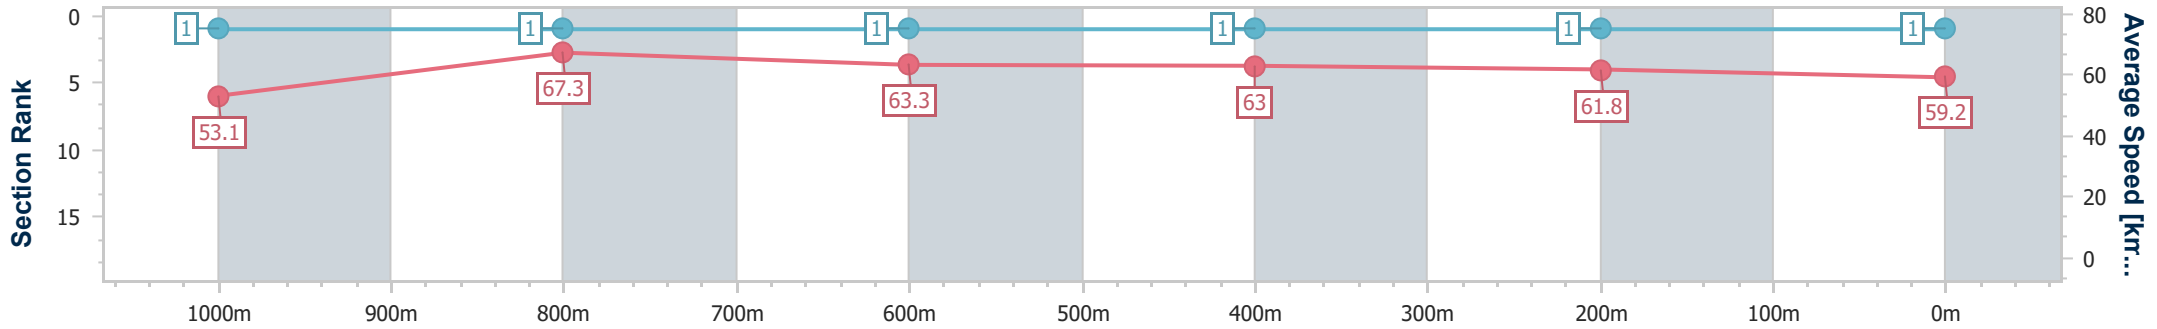

Horse/Jockey Name	More Max
Final Rank	1
Fastest Section Time (Section)	0:10.68 (1000m)
Top Speed [km/h] (Section)	68.1 (Overall)
Race State	Finished

Ipswich QLD Professional
Race 5: SCHWEPPE'S Maiden Plate - 1200m

26 October 2023 - 15:37

Track Rating: Good 3, Weather: Fine, Rail Position: +10m Entire

Section	Overall	1000m	800m	600m	400m	200m
Section Times	1:10.65 [1] (0:13.59)	0:57.06 [1] (0:10.68)	0:46.38 [1] (0:11.30)	0:35.08 [1] (0:11.32)	0:23.76 [1] (0:11.57)	0:12.19 [1] (0:12.19)
Average Speed [km/h]	53.1	67.3	63.3	63.0	61.8	59.2
Top Speed [km/h]	68.1	68.1	65.0	64.1	63.5	61.4
Avg. Dist. to Rail [m]	3.4	1.1	1.8	1.8	1.4	1.2
Avg. Stride Freq. [Hz]	2.4	2.6	2.5	2.5	2.5	2.4
Avg. Stride Length [m]	6.1	7.3	7.1	7.0	6.8	6.8

- [ ] Ranking at each section and finish
- -.-.- No data available at this section
- NA No data available