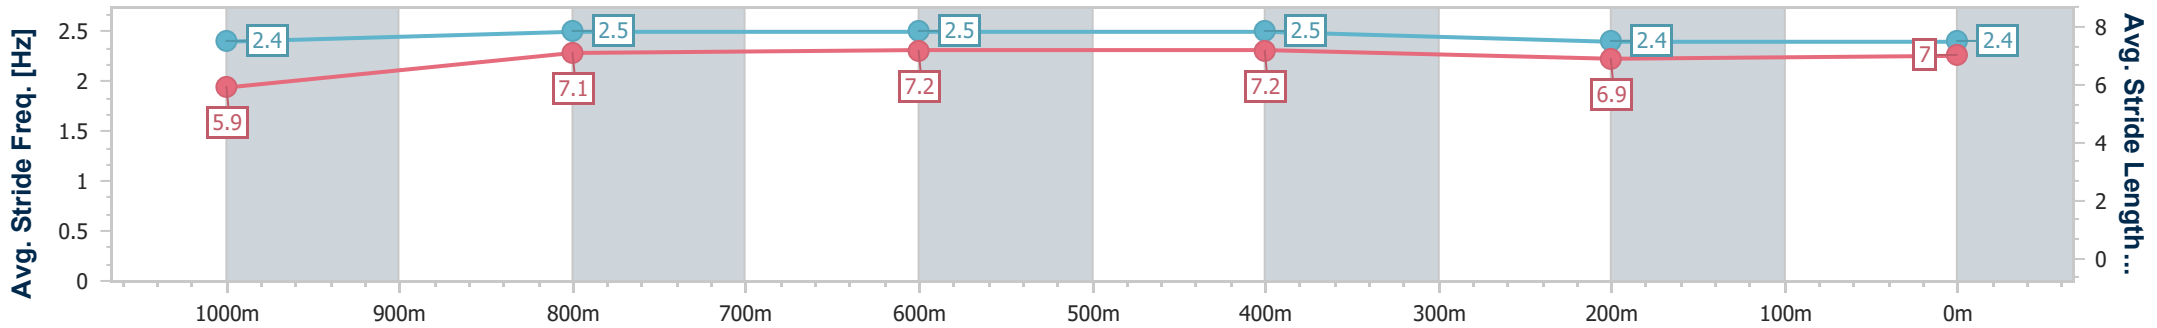

Ipswich QLD Professional  
Race 5: SCHWEPPE'S Maiden Plate - 1200m

26 October 2023 - 15:37

Track Rating: Good 3, Weather: Fine, Rail Position: +10m Entire

Section	Overall	1000m	800m	600m	400m	200m
Section Times	1:11.50 [4] (0:14.33)	0:57.17 [9] (0:11.14)	0:46.03 [10] (0:11.17)	0:34.86 [9] (0:11.14)	0:23.72 [7] (0:11.69)	0:12.03 [6]
Average Speed [km/h]	50.3	64.7	64.1	64.2	61.4	59.8
Top Speed [km/h]	65.2	65.6	65.1	65.5	62.9	62.2
Avg. Dist. to Rail [m]	4.6	0.3	1.1	1.7	1.1	2.0
Avg. Stride Freq. [Hz]	2.4	2.5	2.5	2.5	2.4	2.4
Avg. Stride Length [m]	5.9	7.1	7.2	7.2	6.9	7.0