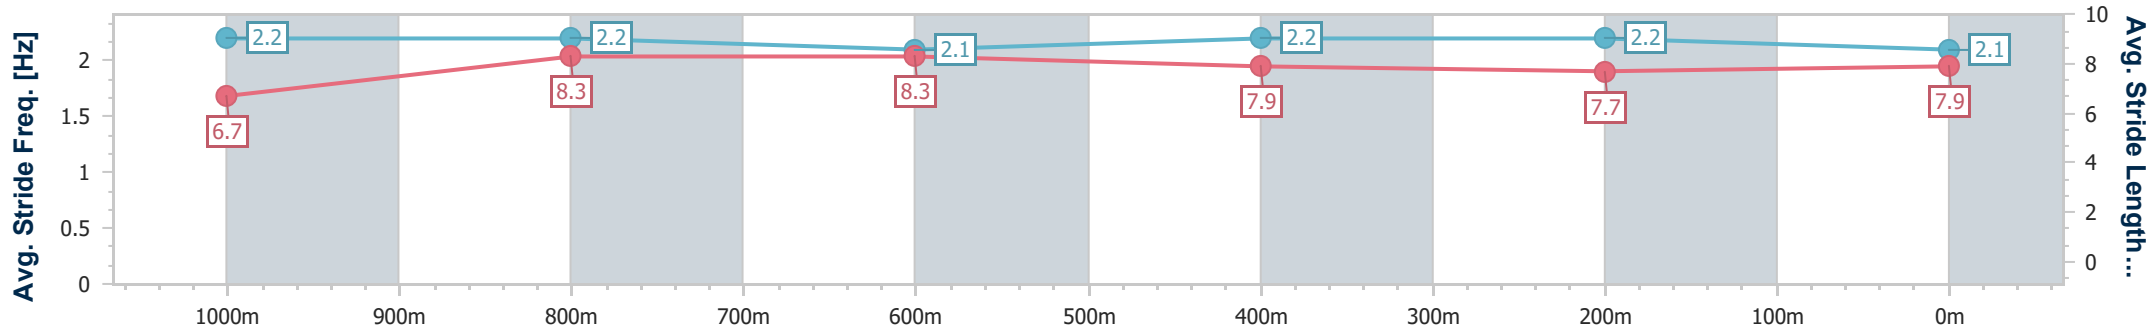

Ipswich QLD Professional  
Race 5: SCHWEPPE'S Maiden Plate - 1200m

26 October 2023 - 15:37

Track Rating: Good 3, Weather: Fine, Rail Position: +10m Entire

Section	Overall	1000m	800m	600m	400m	200m
Section Times	1:11.03 [2] (0:13.83)	0:57.20 [4] (0:10.80)	0:46.40 [3] (0:11.24)	0:35.16 [3] (0:11.42)	0:23.74 [3] (0:11.69)	0:12.05 [2] (0:12.05)
Average Speed [km/h]	52.0	66.5	63.7	62.7	61.9	59.7
Top Speed [km/h]	67.5	67.6	65.2	63.7	63.0	61.3
Avg. Dist. to Rail [m]	1.4	1.0	1.6	0.7	1.5	2.7
Avg. Stride Freq. [Hz]	2.2	2.2	2.1	2.2	2.2	2.1
Avg. Stride Length [m]	6.7	8.3	8.3	7.9	7.7	7.9