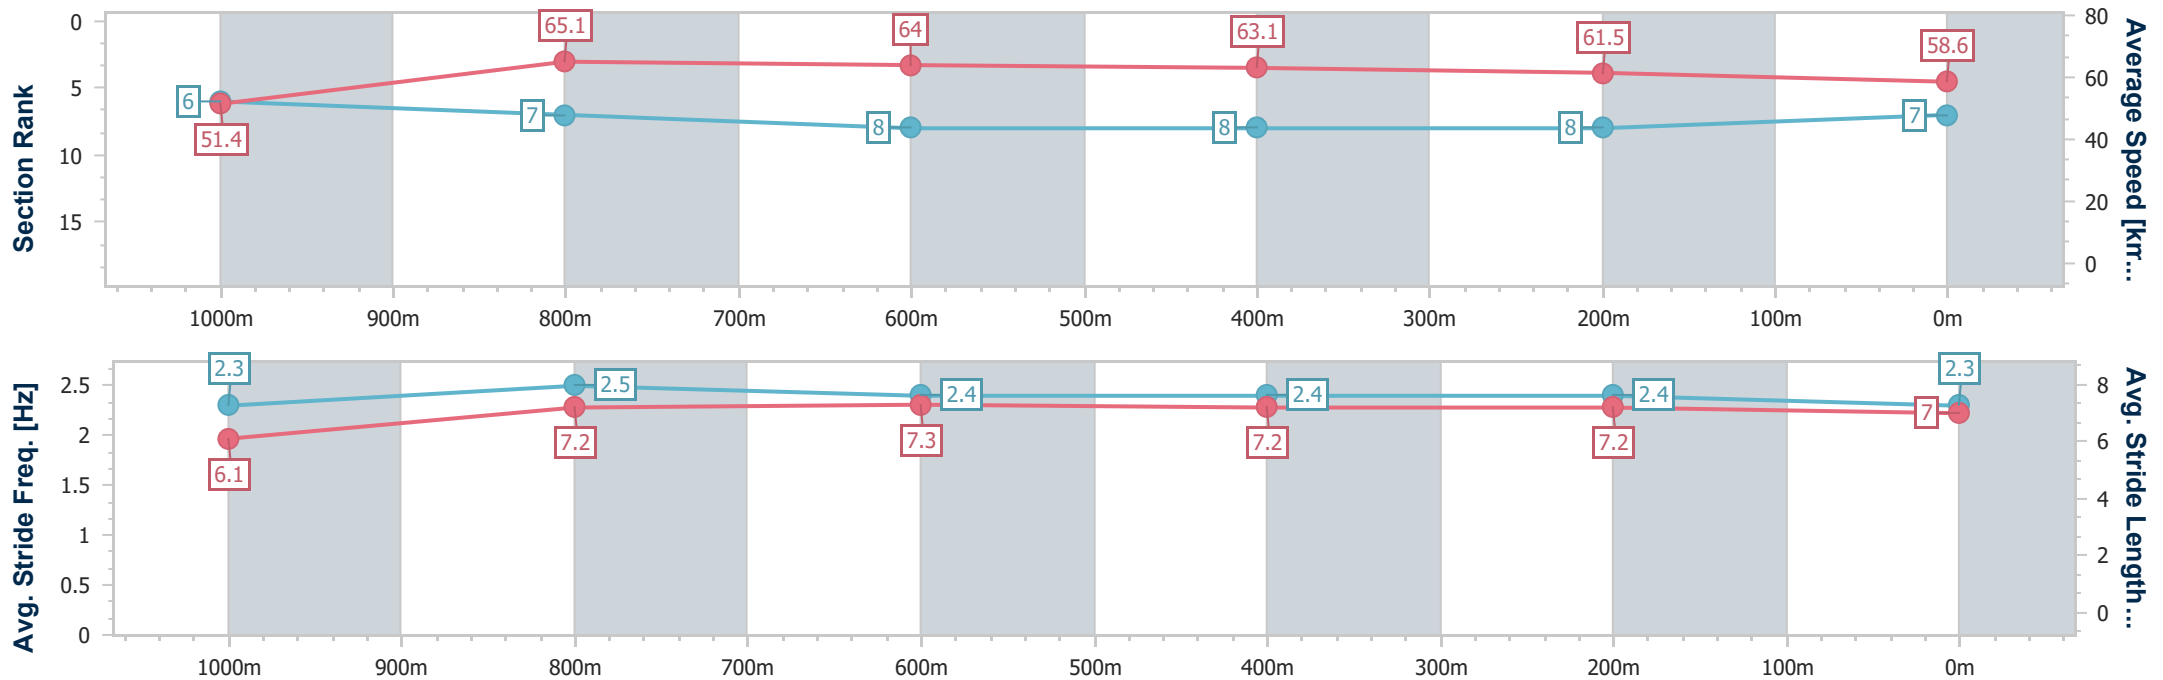

### Ipswich QLD Professional

Race 5: SCHWEPPE'S Maiden Plate - 1200m

26 October 2023 - 15:37

Track Rating: Good 3, Weather: Fine, Rail Position: +10m Entire

Section	Overall	1000m	800m	600m	400m	200m
Section Times	1:11.94 [7] (0:14.07)	0:57.87 [6] (0:11.07)	0:46.80 [7] (0:11.32)	0:35.48 [8] (0:11.42)	0:24.06 [8] (0:11.76)	0:12.30 [8] (0:12.30)
Average Speed [km/h]	51.4	65.1	64.0	63.1	61.5	58.6
Top Speed [km/h]	66.9	67.0	64.8	63.7	62.8	59.4
Avg. Dist. to Rail [m]	7.1	1.3	0.9	0.8	2.0	6.1
Avg. Stride Freq. [Hz]	2.3	2.5	2.4	2.4	2.4	2.3
Avg. Stride Length [m]	6.1	7.2	7.3	7.2	7.2	7.0

- [ ] Ranking at each section and finish
- .-.- No data available at this section
- NA No data available

Horse/Jockey Name	Sweet Wind
Final Rank	8
Fastest Section Time (Section)	0:10.63 (1000m)
Top Speed [km/h] (Section)	69.5 (1000m)
Race State	Finished