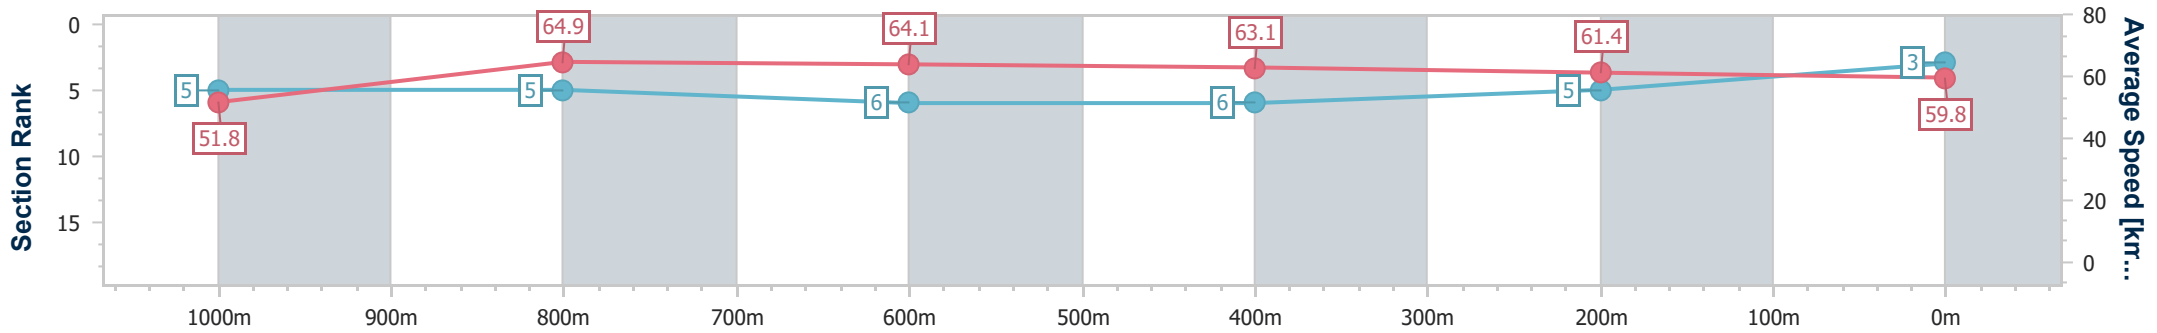

Horse/Jockey Name	Bremerhaven
Final Rank	3
Fastest Section Time (Section)	0:11.10 (1000m)
Top Speed [km/h] (Section)	66.0 (Overall)
Race State	Finished

Ipswich QLD Professional
Race 5: SCHWEPPE'S Maiden Plate - 1200m

26 October 2023 - 15:37

Track Rating: Good 3, Weather: Fine, Rail Position: +10m Entire

Section	Overall	1000m	800m	600m	400m	200m
Section Times	1:11.41 [3] (0:13.93)	0:57.48 [5] (0:11.10)	0:46.38 [5] (0:11.23)	0:35.15 [6] (0:11.38)	0:23.77 [6] (0:11.77)	0:12.00 [5]
Average Speed [km/h]	51.8	64.9	64.1	63.1	61.4	59.8
Top Speed [km/h]	66.0	65.9	64.7	64.6	62.3	60.7
Avg. Dist. to Rail [m]	2.2	0.3	0.5	0.2	1.0	5.2
Avg. Stride Freq. [Hz]	2.2	2.2	2.2	2.2	2.2	2.2
Avg. Stride Length [m]	6.5	8.1	8.0	7.9	7.7	7.6

- [ ] Ranking at each section and finish
- -.-.- No data available at this section
- NA No data available