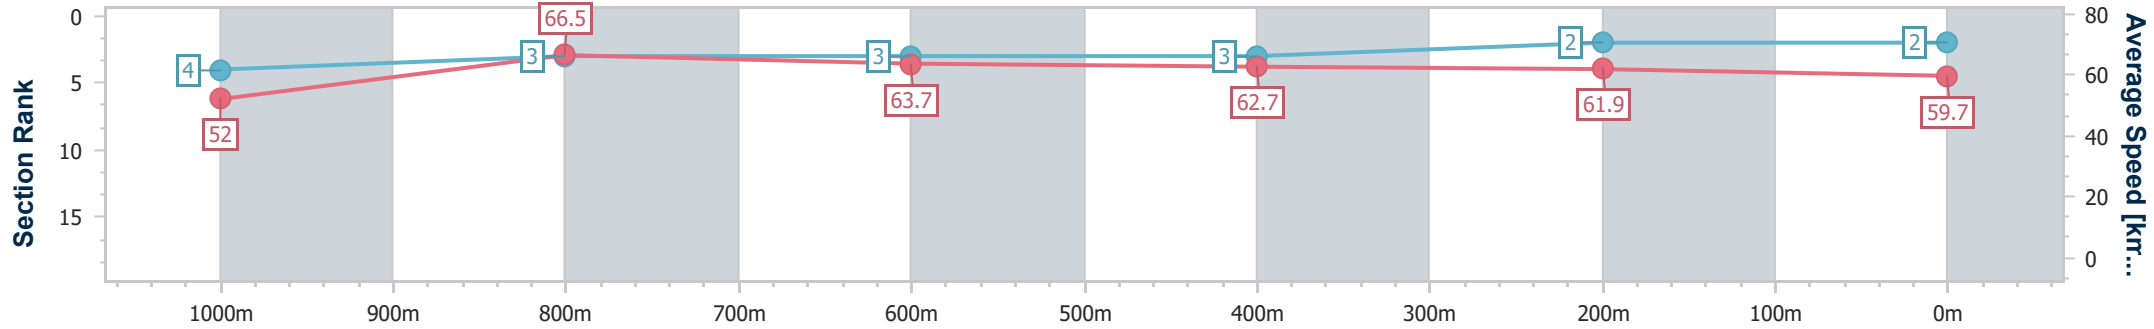

Horse/Jockey Name	Our Drummer
Final Rank	2
Fastest Section Time (Section)	0:10.80 (1000m)
Top Speed [km/h] (Section)	67.6 (1000m)
Race State	Finished

Ipswich QLD Professional
Race 5: SCHWEPPE'S Maiden Plate - 1200m

26 October 2023 - 15:37

Track Rating: Good 3, Weather: Fine, Rail Position: +10m Entire

Section	Overall	1000m	800m	600m	400m	200m
Section Times	1:11.03 [2] (0:13.83)	0:57.20 [4] (0:10.80)	0:46.40 [3] (0:11.24)	0:35.16 [3] (0:11.42)	0:23.74 [3] (0:11.69)	0:12.05 [2] (0:12.05)
Average Speed [km/h]	52.0	66.5	63.7	62.7	61.9	59.7
Top Speed [km/h]	67.5	67.6	65.2	63.7	63.0	61.3
Avg. Dist. to Rail [m]	1.4	1.0	1.6	0.7	1.5	2.7
Avg. Stride Freq. [Hz]	2.2	2.2	2.1	2.2	2.2	2.1
Avg. Stride Length [m]	6.7	8.3	8.3	7.9	7.7	7.9

- [ ] Ranking at each section and finish
- -.-.- No data available at this section
- NA No data available