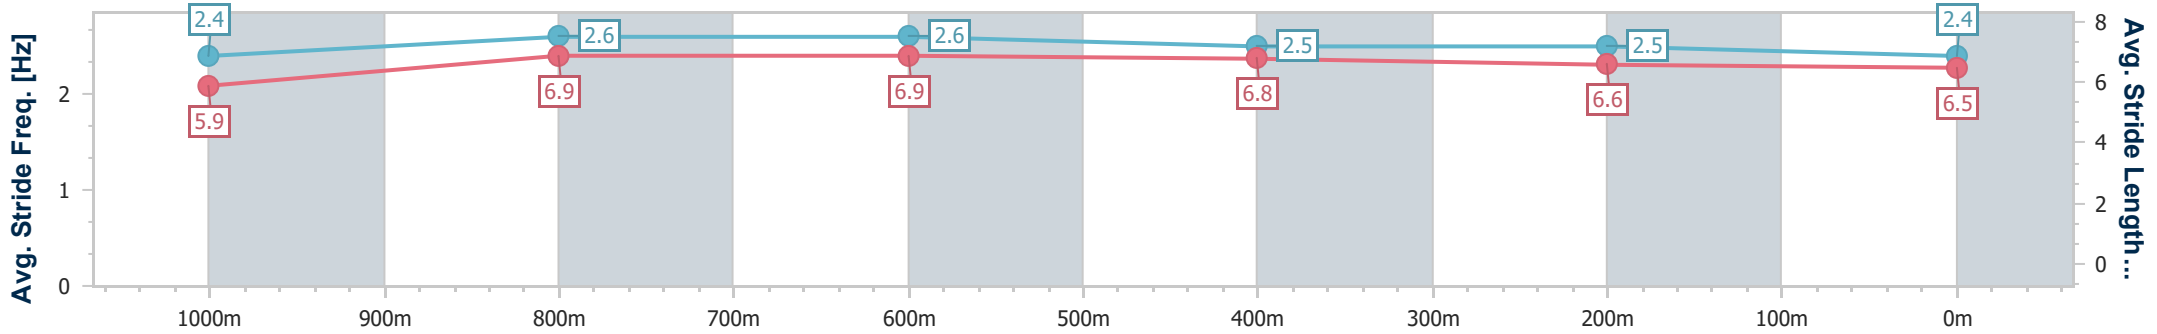

### Ipswich QLD Professional

Race 5: SCHWEPPE'S Maiden Plate - 1200m

26 October 2023 - 15:37

Track Rating: Good 3, Weather: Fine, Rail Position: +10m Entire

Section	Overall	1000m	800m	600m	400m	200m
Section Times	1:12.65 [9] (0:14.16)	0:58.49 [7] (0:11.06)	0:47.43 [8] (0:11.42)	0:36.01 [9] (0:11.59)	0:24.42 [10] (0:11.84)	0:12.58 [9] (0:12.58)
Average Speed [km/h]	50.9	65.3	62.9	62.0	60.3	57.4
Top Speed [km/h]	67.0	67.2	64.6	63.9	62.4	59.6
Avg. Dist. to Rail [m]	4.1	0.3	0.2	0.6	1.1	0.7
Avg. Stride Freq. [Hz]	2.2	2.4	2.4	2.4	2.3	2.2
Avg. Stride Length [m]	6.4	7.5	7.4	7.3	7.0	7.1

- [ ] Ranking at each section and finish
- .-.- No data available at this section
- NA No data available

Horse/Jockey Name	Isa Tinken
Final Rank	10
Fastest Section Time (Section)	0:11.02 (1000m)
Top Speed [km/h] (Section)	67.6 (Overall)
Race State	Finished

Ipswich QLD Professional  
Race 5: SCHWEPPE'S Maiden Plate - 1200m

26 October 2023 - 15:37

Track Rating: Good 3, Weather: Fine, Rail Position: +10m Entire

Section	Overall	1000m	800m	600m	400m	200m
Section Times	1:13.12 [10] (0:13.81)	0:59.31 [3] (0:11.02)	0:48.29 [4] (0:11.35)	0:36.94 [5] (0:11.77)	0:25.17 [9] (0:12.34)	0:12.83 [10] (0:12.83)
Average Speed [km/h]	52.3	65.2	63.4	61.6	58.4	56.3
Top Speed [km/h]	67.6	66.9	64.1	62.3	60.3	58.1
Avg. Dist. to Rail [m]	4.7	0.2	0.5	1.1	1.4	2.5
Avg. Stride Freq. [Hz]	2.4	2.6	2.6	2.5	2.5	2.4
Avg. Stride Length [m]	5.9	6.9	6.9	6.8	6.6	6.5