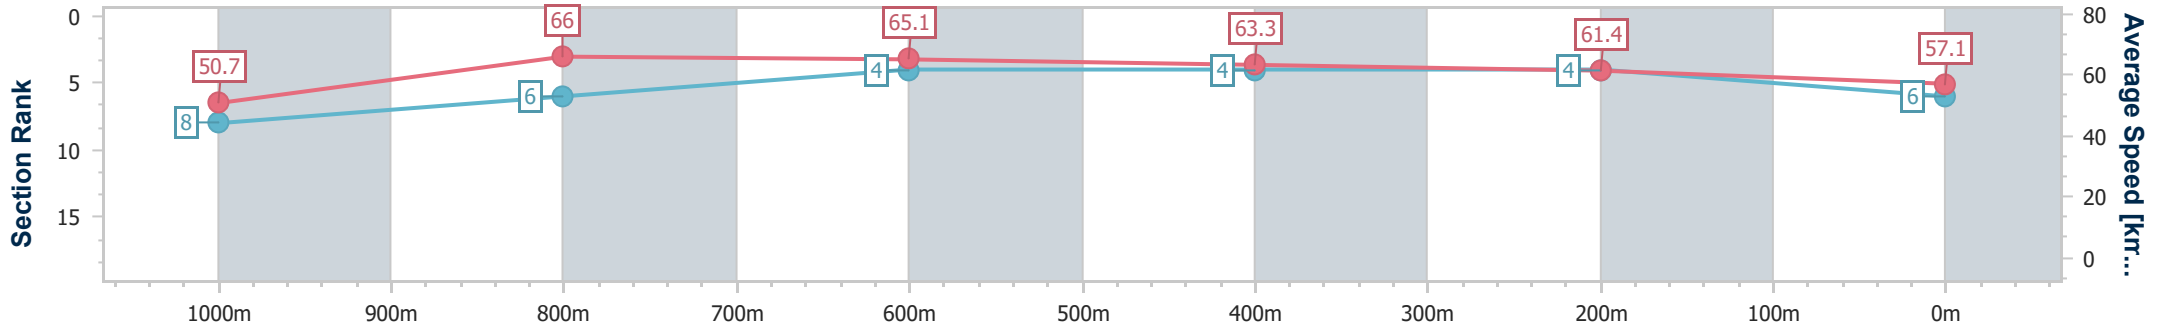

- [ ] Ranking at each section and finish
- .-.- No data available at this section
- NA No data available

Horse/Jockey Name	Canyons
Final Rank	6
Fastest Section Time (Section)	0:10.85 (1000m)
Top Speed [km/h] (Section)	67.4 (1000m)
Race State	Finished

Ipswich QLD Professional  
Race 5: SCHWEPPE'S Maiden Plate - 1200m

26 October 2023 - 15:37

Track Rating: Good 3, Weather: Fine, Rail Position: +10m Entire

Section	Overall	1000m	800m	600m	400m	200m
Section Times	1:11.87 [6] (0:14.24)	0:57.63 [8] (0:10.85)	0:46.78 [6] (0:11.04)	0:35.74 [4] (0:11.38)	0:24.36 [4] (0:11.78)	0:12.58 [4]
Average Speed [km/h]	50.7	66.0	65.1	63.3	61.4	57.1
Top Speed [km/h]	67.3	67.4	67.0	64.5	63.8	59.3
Avg. Dist. to Rail [m]	2.6	0.7	0.8	0.7	1.4	2.9
Avg. Stride Freq. [Hz]	2.3	2.4	2.4	2.4	2.4	2.3
Avg. Stride Length [m]	6.2	7.7	7.6	7.3	7.2	7.0