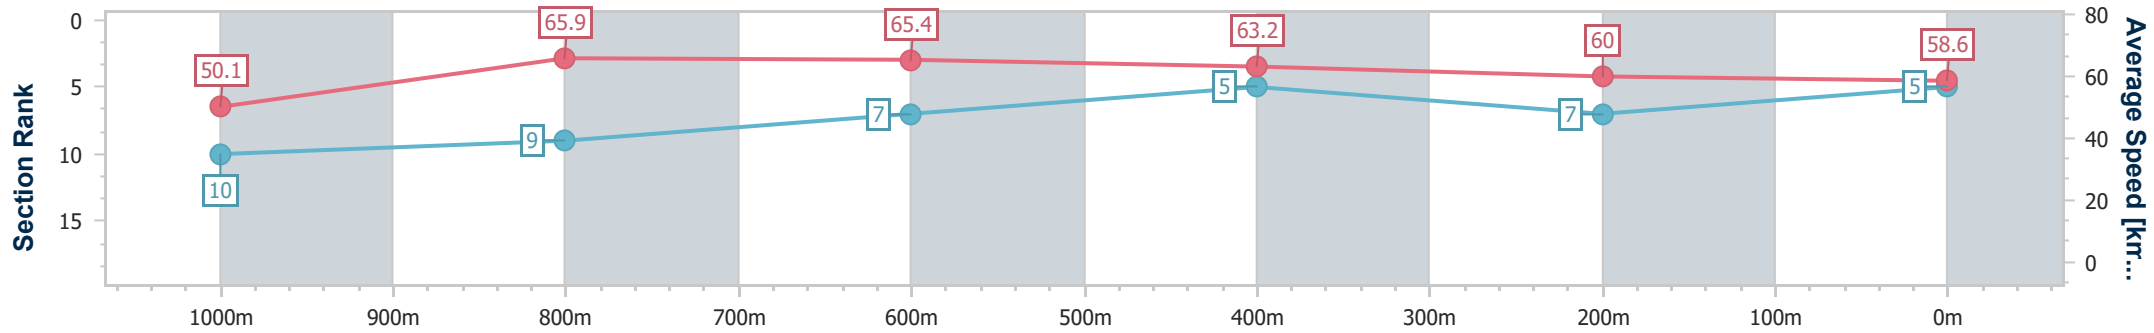

Horse/Jockey Name	Trapeze Flyer
Final Rank	5
Fastest Section Time (Section)	0:10.90 (1000m)
Top Speed [km/h] (Section)	66.5 (1000m)
Race State	Finished

Ipswich QLD Professional
Race 5: SCHWEPPE'S Maiden Plate - 1200m

26 October 2023 - 15:37

Track Rating: Good 3, Weather: Fine, Rail Position: +10m Entire

Section	Overall	1000m	800m	600m	400m	200m
Section Times	1:11.77 [5] (0:14.39)	0:57.38 [10] (0:10.90)	0:46.48 [9] (0:10.98)	0:35.50 [7] (0:11.32)	0:24.18 [5] (0:11.91)	0:12.27 [7] (0:12.27)
Average Speed [km/h]	50.1	65.9	65.4	63.2	60.0	58.6
Top Speed [km/h]	65.6	66.5	66.0	64.5	62.0	59.9
Avg. Dist. to Rail [m]	2.8	0.8	1.3	1.3	1.1	0.5
Avg. Stride Freq. [Hz]	2.2	2.3	2.2	2.2	2.2	2.2
Avg. Stride Length [m]	6.2	8.1	8.2	7.8	7.7	7.5

- [ ] Ranking at each section and finish
- -.-.- No data available at this section
- NA No data available