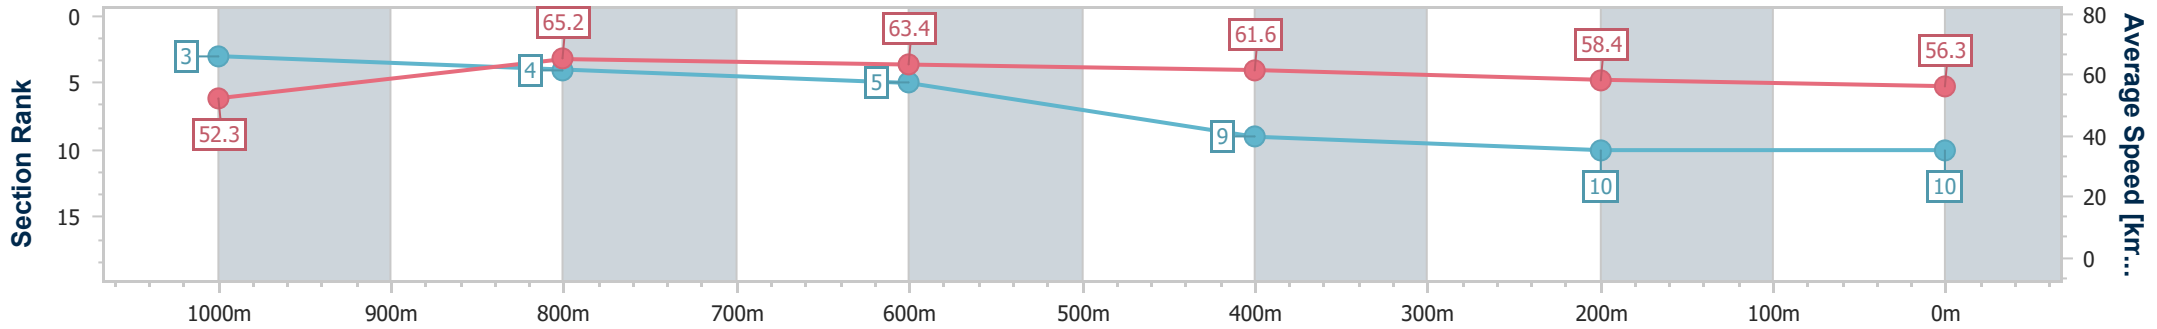

### Ipswich QLD Professional

Race 5: SCHWEPPE'S Maiden Plate - 1200m

26 October 2023 - 15:37

Track Rating: Good 3, Weather: Fine, Rail Position: +10m Entire

Section	Overall	1000m	800m	600m	400m	200m
Section Times	1:12.65 [9] (0:14.16)	0:58.49 [7] (0:11.06)	0:47.43 [8] (0:11.42)	0:36.01 [9] (0:11.59)	0:24.42 [10] (0:11.84)	0:12.58 [9] (0:12.58)
Average Speed [km/h]	50.9	65.3	62.9	62.0	60.3	57.4
Top Speed [km/h]	67.0	67.2	64.6	63.9	62.4	59.6
Avg. Dist. to Rail [m]	4.1	0.3	0.2	0.6	1.1	0.7
Avg. Stride Freq. [Hz]	2.2	2.4	2.4	2.4	2.3	2.2
Avg. Stride Length [m]	6.4	7.5	7.4	7.3	7.0	7.1

- [ ] Ranking at each section and finish
- .-.- No data available at this section
- NA No data available

Horse/Jockey Name	Isa Tinken
Final Rank	10
Fastest Section Time (Section)	0:11.02 (1000m)
Top Speed [km/h] (Section)	67.6 (Overall)
Race State	Finished

Ipswich QLD Professional  
Race 5: SCHWEPPE'S Maiden Plate - 1200m

26 October 2023 - 15:37

Track Rating: Good 3, Weather: Fine, Rail Position: +10m Entire

Section	Overall	1000m	800m	600m	400m	200m
Section Times	1:13.12 [10] (0:13.81)	0:59.31 [3] (0:11.02)	0:48.29 [4] (0:11.35)	0:36.94 [5] (0:11.77)	0:25.17 [9] (0:12.34)	0:12.83 [10] (0:12.83)
Average Speed [km/h]	52.3	65.2	63.4	61.6	58.4	56.3
Top Speed [km/h]	67.6	66.9	64.1	62.3	60.3	58.1
Avg. Dist. to Rail [m]	4.7	0.2	0.5	1.1	1.4	2.5
Avg. Stride Freq. [Hz]	2.4	2.6	2.6	2.5	2.5	2.4
Avg. Stride Length [m]	5.9	6.9	6.9	6.8	6.6	6.5