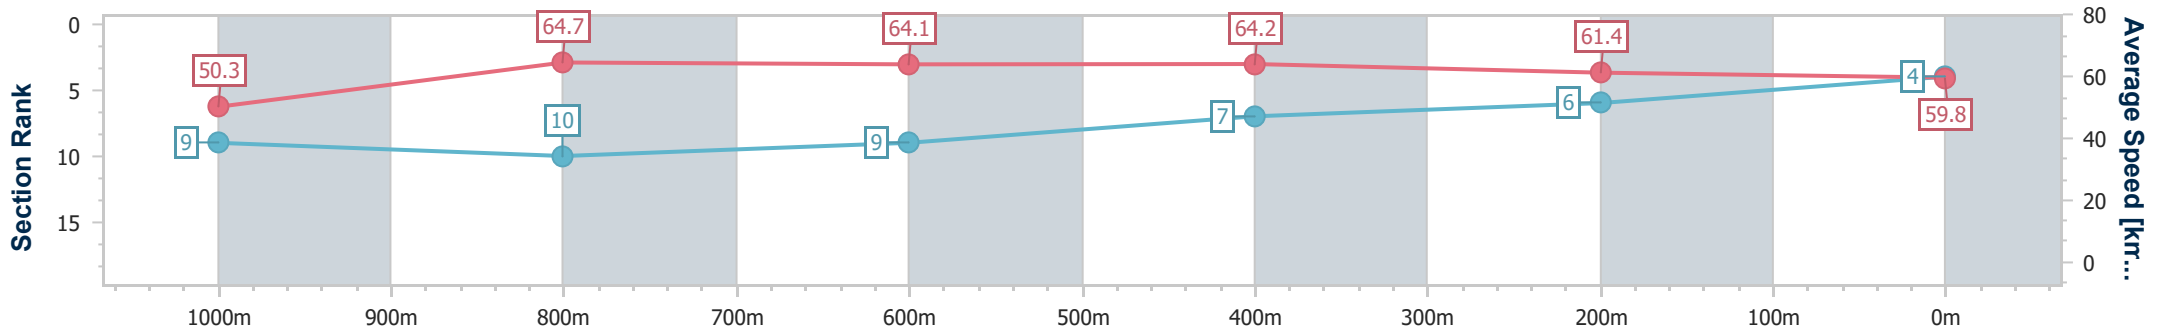

Ipswich QLD Professional  
Race 5: SCHWEPPE'S Maiden Plate - 1200m

26 October 2023 - 15:37

Track Rating: Good 3, Weather: Fine, Rail Position: +10m Entire

Section	Overall	1000m	800m	600m	400m	200m
Section Times	1:11.50 [4] (0:14.33)	0:57.17 [9] (0:11.14)	0:46.03 [10] (0:11.17)	0:34.86 [9] (0:11.14)	0:23.72 [7] (0:11.69)	0:12.03 [6]
Average Speed [km/h]	50.3	64.7	64.1	64.2	61.4	59.8
Top Speed [km/h]	65.2	65.6	65.1	65.5	62.9	62.2
Avg. Dist. to Rail [m]	4.6	0.3	1.1	1.7	1.1	2.0
Avg. Stride Freq. [Hz]	2.4	2.5	2.5	2.5	2.4	2.4
Avg. Stride Length [m]	5.9	7.1	7.2	7.2	6.9	7.0