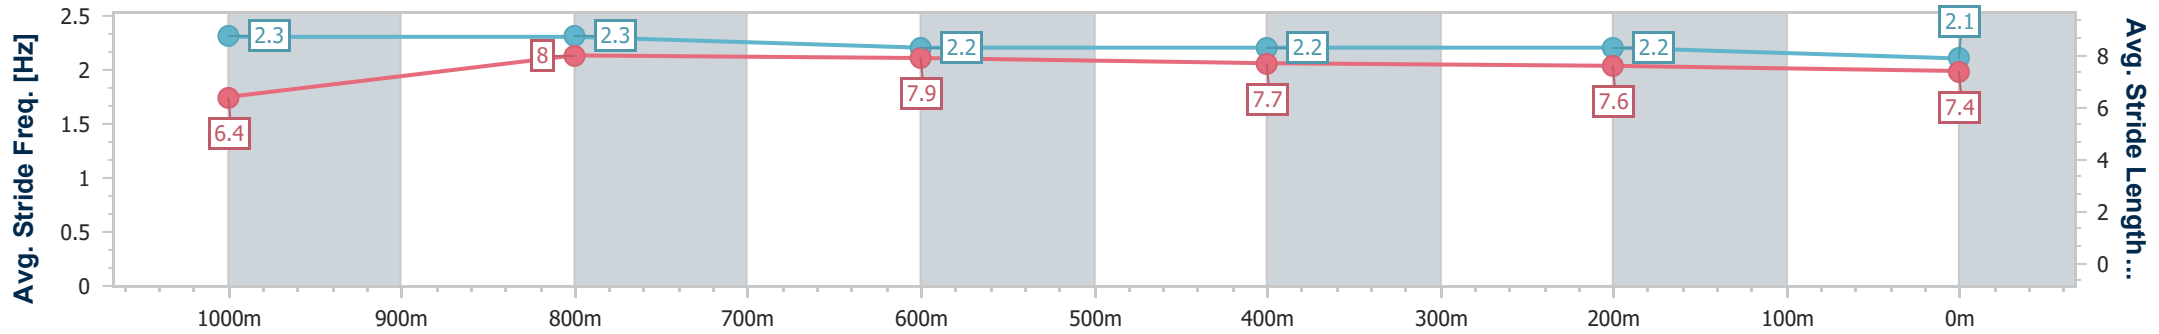

- [ ] Ranking at each section and finish
- .-.- No data available at this section
- NA No data available

Horse/Jockey Name	Sweet Wind
Final Rank	8
Fastest Section Time (Section)	0:10.63 (1000m)
Top Speed [km/h] (Section)	69.5 (1000m)
Race State	Finished

### Ipswich QLD Professional

Race 5: SCHWEPPE'S Maiden Plate - 1200m

26 October 2023 - 15:37

Track Rating: Good 3, Weather: Fine, Rail Position: +10m Entire

Section	Overall	1000m	800m	600m	400m	200m
Section Times	1:12.03 [8] (0:13.72)	0:58.31 [2] (0:10.63)	0:47.68 [2] (0:11.30)	0:36.38 [2] (0:11.61)	0:24.77 [2] (0:11.94)	0:12.83 [3] (0:12.83)
Average Speed [km/h]	52.5	67.8	63.5	61.9	60.3	56.3
Top Speed [km/h]	69.4	69.5	66.4	62.4	62.1	58.8
Avg. Dist. to Rail [m]	7.1	0.7	0.4	0.5	0.4	1.1
Avg. Stride Freq. [Hz]	2.3	2.3	2.2	2.2	2.2	2.1
Avg. Stride Length [m]	6.4	8.0	7.9	7.7	7.6	7.4

- [ ] Ranking at each section and finish
- .-.- No data available at this section
- NA No data available

Horse/Jockey Name	Swift Son
Final Rank	9
Fastest Section Time (Section)	0:11.06 (1000m)
Top Speed [km/h] (Section)	67.2 (1000m)
Race State	Finished