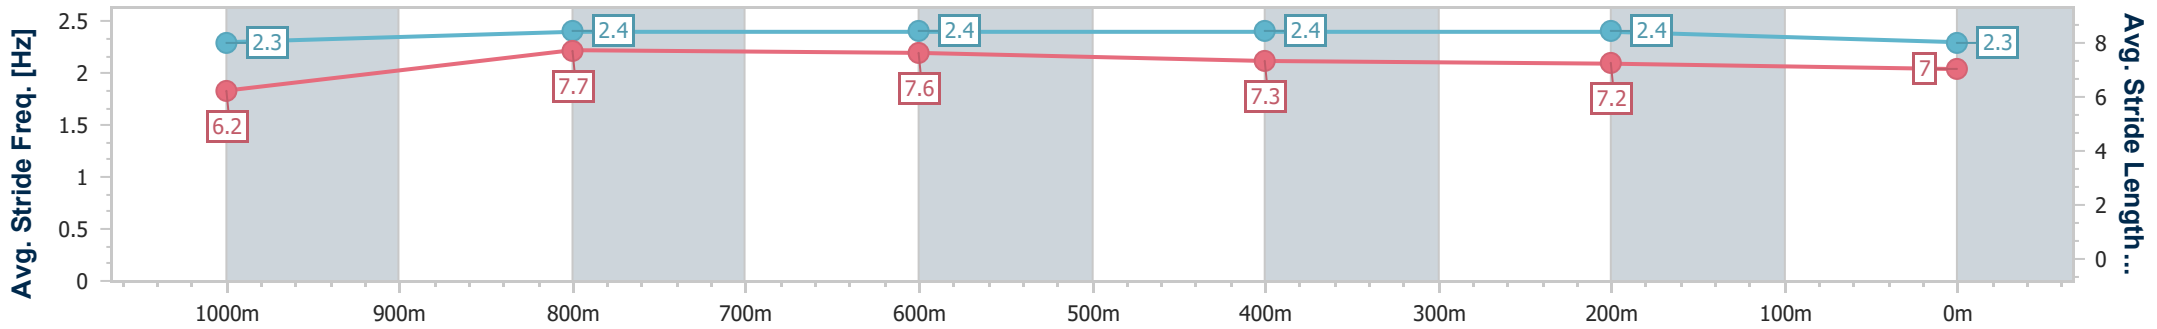

- [ ] Ranking at each section and finish
- .-.- No data available at this section
- NA No data available

Horse/Jockey Name	Canyons
Final Rank	6
Fastest Section Time (Section)	0:10.85 (1000m)
Top Speed [km/h] (Section)	67.4 (1000m)
Race State	Finished

Ipswich QLD Professional  
Race 5: SCHWEPPE'S Maiden Plate - 1200m

26 October 2023 - 15:37

Track Rating: Good 3, Weather: Fine, Rail Position: +10m Entire

Section	Overall	1000m	800m	600m	400m	200m
Section Times	1:11.87 [6] (0:14.24)	0:57.63 [8] (0:10.85)	0:46.78 [6] (0:11.04)	0:35.74 [4] (0:11.38)	0:24.36 [4] (0:11.78)	0:12.58 [4]
Average Speed [km/h]	50.7	66.0	65.1	63.3	61.4	57.1
Top Speed [km/h]	67.3	67.4	67.0	64.5	63.8	59.3
Avg. Dist. to Rail [m]	2.6	0.7	0.8	0.7	1.4	2.9
Avg. Stride Freq. [Hz]	2.3	2.4	2.4	2.4	2.4	2.3
Avg. Stride Length [m]	6.2	7.7	7.6	7.3	7.2	7.0