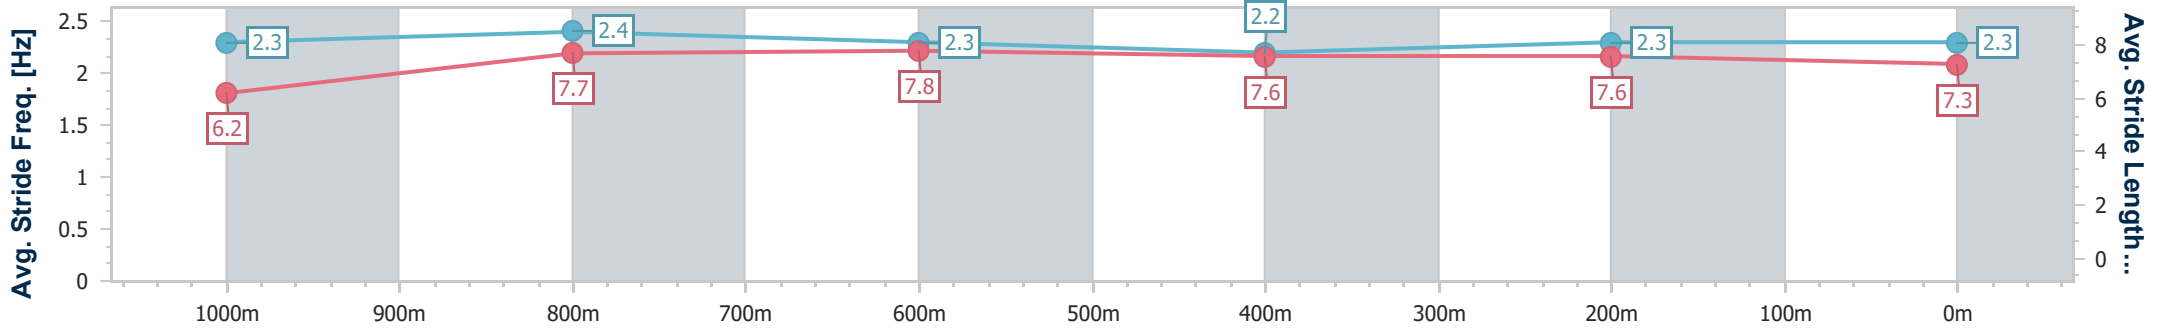

Horse/Jockey Name	Dealing's Done
Final Rank	6
Fastest Section Time (Section)	0:10.97 (1000m)
Top Speed [km/h] (Section)	67.1 (1000m)
Race State	Finished

Eagle Farm QLD Professional
Race 6: PIRCSA Class 1 Handicap - 1200m
25 October 2023 - 15:50
Track Rating: Good 4, Weather: Fine, Rail Position: +10m Entire

BRISBANE
RACING CLUB

Section	Overall	1000m	800m	600m	400m	200m
Section Times	1:11.58 [6] (0:13.94)	0:57.64 [6] (0:10.97)	0:46.67 [6] (0:11.38)	0:35.29 [5] (0:11.76)	0:23.53 [6] (0:11.40)	0:12.13 [5] (0:12.13)
Average Speed [km/h]	51.7	66.4	63.7	61.4	63.2	59.5
Top Speed [km/h]	66.1	67.1	66.4	62.4	64.6	61.4
Avg. Dist. to Rail [m]	2.2	2.2	1.6	1.2	2.4	1.1
Avg. Stride Freq. [Hz]	2.3	2.4	2.3	2.2	2.3	2.3
Avg. Stride Length [m]	6.2	7.7	7.8	7.6	7.6	7.3

- [ ] Ranking at each section and finish
- -.-.- No data available at this section
- NA No data available