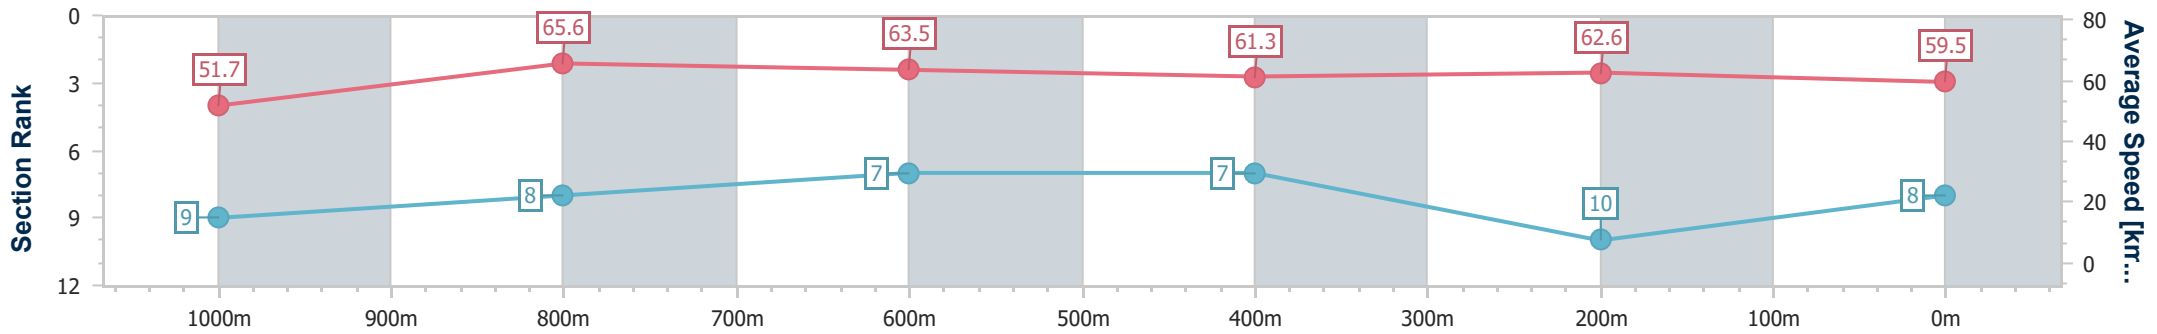

Horse/Jockey Name	Paris Avenue
Final Rank	8
Fastest Section Time (Section)	0:11.01 (1000m)
Top Speed [km/h] (Section)	67.2 (1000m)
Race State	Finished

Eagle Farm QLD Professional
Race 6: PIRCSA Class 1 Handicap - 1200m
25 October 2023 - 15:50
Track Rating: Good 4, Weather: Fine, Rail Position: +10m Entire

BRISBANE
RACING CLUB

Section	Overall	1000m	800m	600m	400m	200m
Section Times	1:11.74 [8] (0:13.99)	0:57.75 [9] (0:11.01)	0:46.74 [8] (0:11.40)	0:35.34 [7] (0:11.72)	0:23.62 [7] (0:11.52)	0:12.10 [10] (0:12.10)
Average Speed [km/h]	51.7	65.6	63.5	61.3	62.6	59.5
Top Speed [km/h]	66.9	67.2	64.6	61.9	63.1	61.5
Avg. Dist. to Rail [m]	2.9	1.2	1.2	0.2	0.8	1.1
Avg. Stride Freq. [Hz]	2.2	2.3	2.3	2.2	2.3	2.2
Avg. Stride Length [m]	6.5	7.9	7.8	7.8	7.7	7.4

- [ ] Ranking at each section and finish
- -.-.- No data available at this section
- NA No data available