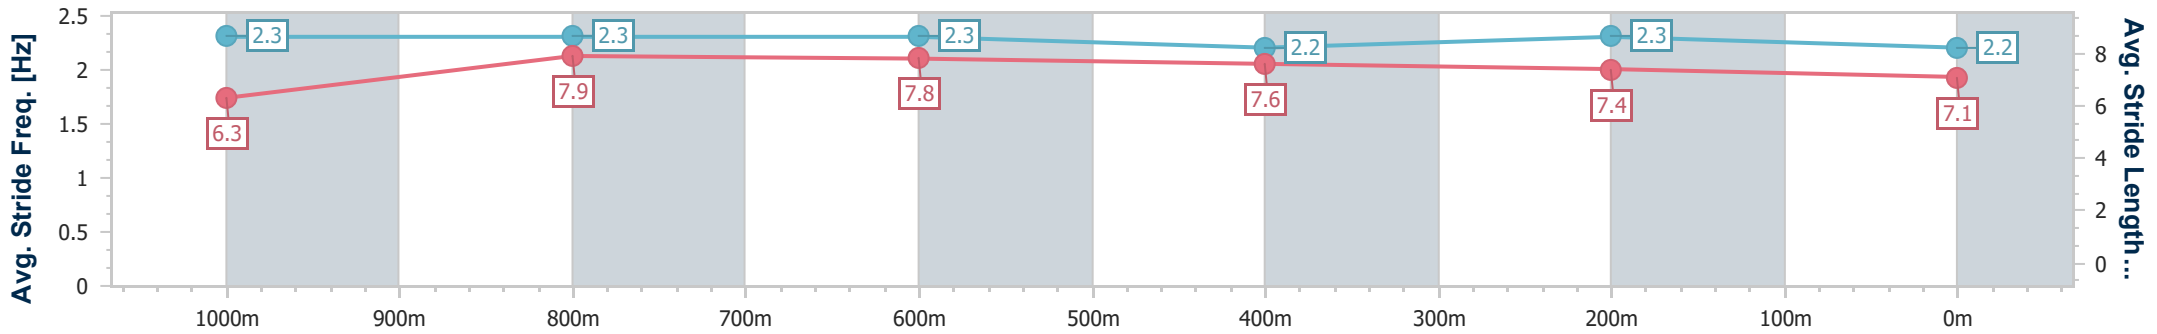

Eagle Farm QLD Professional
 Race 6: PIRCSA Class 1 Handicap - 1200m
 25 October 2023 - 15:50
 Track Rating: Good 4, Weather: Fine, Rail Position: +10m Entire

BRISBANE
 RACING CLUB

Section	Overall	1000m	800m	600m	400m	200m
Section Times	1:11.92 [9] (0:13.69)	0:58.23 [2] (0:11.07)	0:47.16 [2] (0:11.38)	0:35.78 [2] (0:11.71)	0:24.07 [2] (0:11.40)	0:12.67 [2] (0:12.67)
Average Speed [km/h]	53.0	66.5	64.3	61.9	63.2	57.0
Top Speed [km/h]	67.2	67.5	66.9	63.7	63.8	61.8
Avg. Dist. to Rail [m]	6.2	4.6	3.4	2.4	3.4	2.1
Avg. Stride Freq. [Hz]	2.4	2.5	2.4	2.4	2.4	2.3
Avg. Stride Length [m]	6.0	7.4	7.4	7.2	7.1	6.7

- [] Ranking at each section and finish
- .-.- No data available at this section
- NA No data available

Horse/Jockey Name	Earlston
Final Rank	10
Fastest Section Time (Section)	0:10.80 (1000m)
Top Speed [km/h] (Section)	68.4 (1000m)
Race State	Finished

Eagle Farm QLD Professional
 Race 6: PIRCSA Class 1 Handicap - 1200m
 25 October 2023 - 15:50
 Track Rating: Good 4, Weather: Fine, Rail Position: +10m Entire

BRISBANE
 RACING CLUB

Section	Overall	1000m	800m	600m	400m	200m
Section Times	1:12.32 [10] (0:13.78)	0:58.54 [3] (0:10.80)	0:47.74 [1] (0:11.38)	0:36.36 [1] (0:11.80)	0:24.56 [1] (0:11.83)	0:12.73 [9] (0:12.73)
Average Speed [km/h]	52.4	66.6	63.5	61.1	61.0	56.4
Top Speed [km/h]	68.2	68.4	65.7	61.5	61.5	59.7
Avg. Dist. to Rail [m]	3.3	2.0	0.7	0.5	1.1	0.7
Avg. Stride Freq. [Hz]	2.3	2.3	2.3	2.2	2.3	2.2
Avg. Stride Length [m]	6.3	7.9	7.8	7.6	7.4	7.1

- [] Ranking at each section and finish
- .-.- No data available at this section
- NA No data available