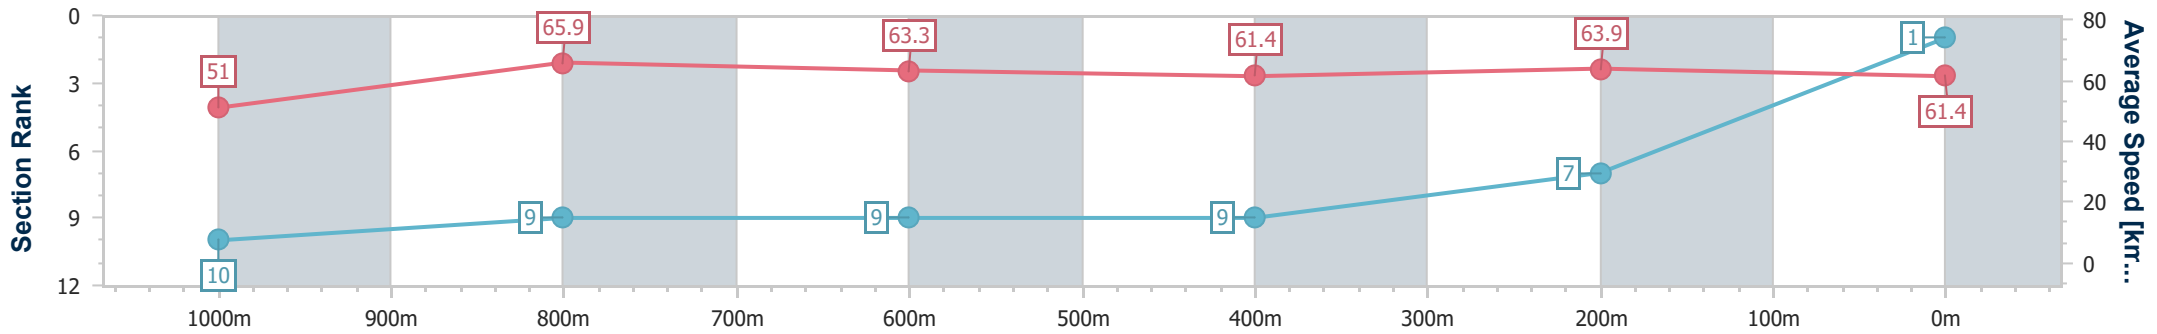

Horse/Jockey Name	Orient's Secret
Final Rank	1
Fastest Section Time (Section)	0:11.00 (1000m)
Top Speed [km/h] (Section)	67.3 (1000m)
Race State	Finished

Eagle Farm QLD Professional
Race 6: PIRCSA Class 1 Handicap - 1200m
25 October 2023 - 15:50
Track Rating: Good 4, Weather: Fine, Rail Position: +10m Entire

BRISBANE
RACING CLUB

Section	Overall	1000m	800m	600m	400m	200m
Section Times	1:11.24 [1] (0:14.17)	0:57.07 [10] (0:11.00)	0:46.07 [9] (0:11.38)	0:34.69 [9] (0:11.72)	0:22.97 [9] (0:11.28)	0:11.69 [7] (0:11.69)
Average Speed [km/h]	51.0	65.9	63.3	61.4	63.9	61.4
Top Speed [km/h]	65.7	67.3	65.1	63.1	64.4	64.4
Avg. Dist. to Rail [m]	4.5	1.2	0.1	0.3	2.4	3.2
Avg. Stride Freq. [Hz]	2.2	2.4	2.3	2.3	2.4	2.3
Avg. Stride Length [m]	6.4	7.6	7.6	7.4	7.5	7.3

- [ ] Ranking at each section and finish
- -.-.- No data available at this section
- NA No data available