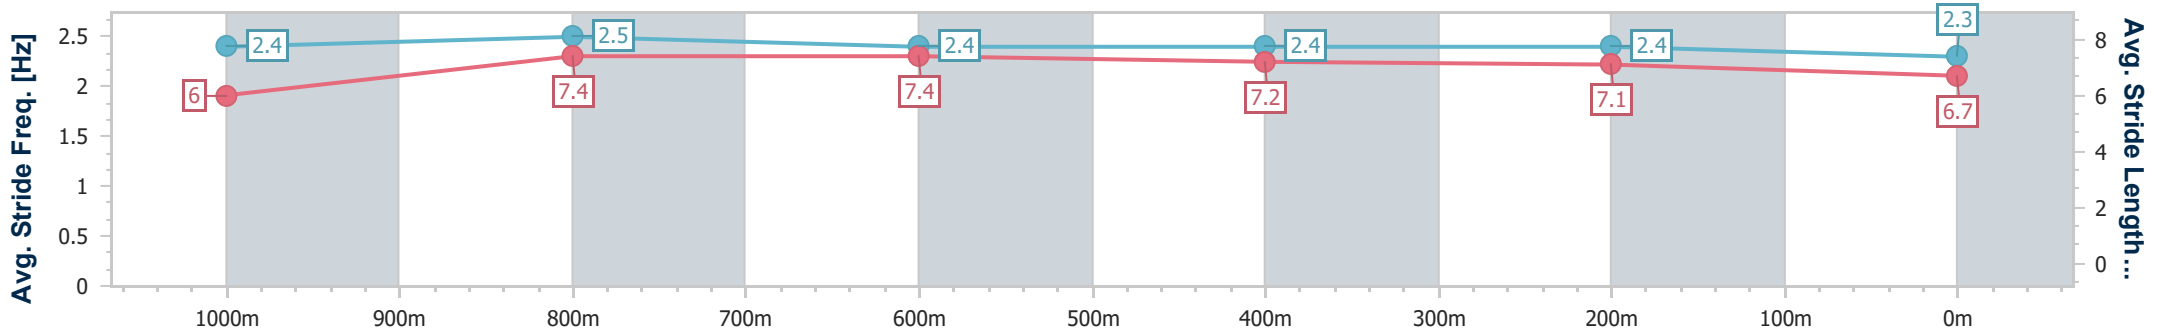

Eagle Farm QLD Professional
 Race 6: PIRCSA Class 1 Handicap - 1200m
 25 October 2023 - 15:50
 Track Rating: Good 4, Weather: Fine, Rail Position: +10m Entire

BRISBANE
 RACING CLUB

Section	Overall	1000m	800m	600m	400m	200m
Section Times	1:11.74 [8] (0:13.99)	0:57.75 [9] (0:11.01)	0:46.74 [8] (0:11.40)	0:35.34 [7] (0:11.72)	0:23.62 [7] (0:11.52)	0:12.10 [10] (0:12.10)
Average Speed [km/h]	51.7	65.6	63.5	61.3	62.6	59.5
Top Speed [km/h]	66.9	67.2	64.6	61.9	63.1	61.5
Avg. Dist. to Rail [m]	2.9	1.2	1.2	0.2	0.8	1.1
Avg. Stride Freq. [Hz]	2.2	2.3	2.3	2.2	2.3	2.2
Avg. Stride Length [m]	6.5	7.9	7.8	7.8	7.7	7.4

- [] Ranking at each section and finish
- .-.- No data available at this section
- NA No data available

Horse/Jockey Name	Rum Revolution
Final Rank	9
Fastest Section Time (Section)	0:11.07 (1000m)
Top Speed [km/h] (Section)	67.5 (1000m)
Race State	Finished

Eagle Farm QLD Professional
 Race 6: PIRCSA Class 1 Handicap - 1200m
 25 October 2023 - 15:50
 Track Rating: Good 4, Weather: Fine, Rail Position: +10m Entire

BRISBANE
 RACING CLUB

Section	Overall	1000m	800m	600m	400m	200m
Section Times	1:11.92 [9] (0:13.69)	0:58.23 [2] (0:11.07)	0:47.16 [2] (0:11.38)	0:35.78 [2] (0:11.71)	0:24.07 [2] (0:11.40)	0:12.67 [2] (0:12.67)
Average Speed [km/h]	53.0	66.5	64.3	61.9	63.2	57.0
Top Speed [km/h]	67.2	67.5	66.9	63.7	63.8	61.8
Avg. Dist. to Rail [m]	6.2	4.6	3.4	2.4	3.4	2.1
Avg. Stride Freq. [Hz]	2.4	2.5	2.4	2.4	2.4	2.3
Avg. Stride Length [m]	6.0	7.4	7.4	7.2	7.1	6.7