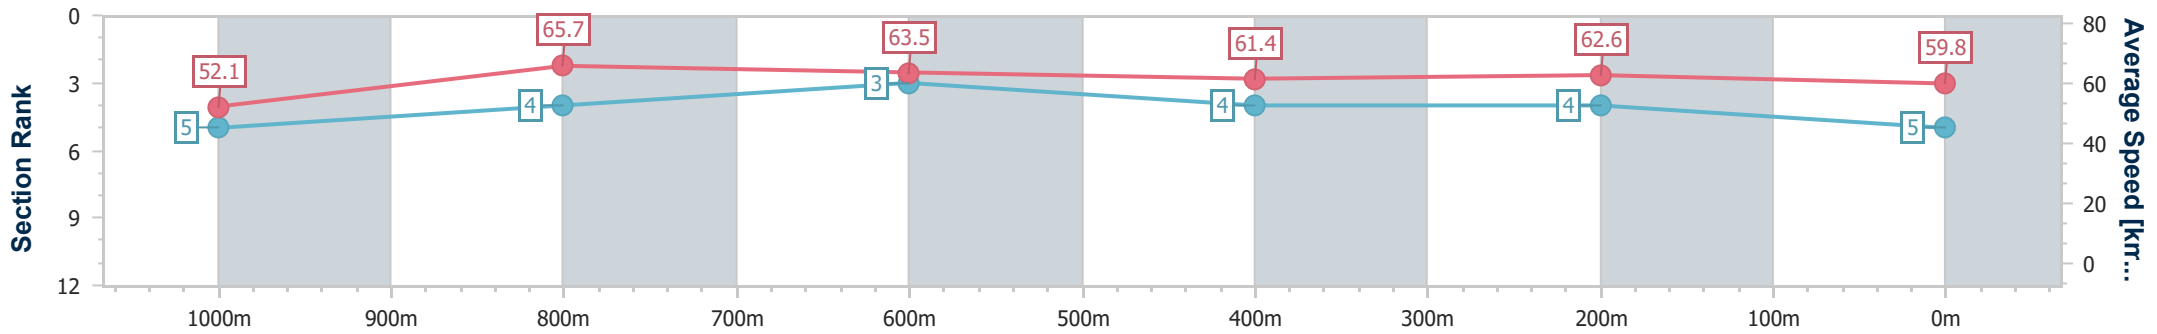

Horse/Jockey Name	Shore To Happen
Final Rank	5
Fastest Section Time (Section)	0:11.02 (1000m)
Top Speed [km/h] (Section)	67.9 (Overall)
Race State	Finished

Eagle Farm QLD Professional
Race 6: PIRCSA Class 1 Handicap - 1200m
25 October 2023 - 15:50
Track Rating: Good 4, Weather: Fine, Rail Position: +10m Entire

BRISBANE
RACING CLUB

Section	Overall	1000m	800m	600m	400m	200m
Section Times	1:11.44 [5] (0:13.86)	0:57.58 [5] (0:11.02)	0:46.56 [4] (0:11.27)	0:35.29 [3] (0:11.77)	0:23.52 [4] (0:11.50)	0:12.02 [4]
Average Speed [km/h]	52.1	65.7	63.5	61.4	62.6	59.8
Top Speed [km/h]	67.9	66.9	65.7	61.9	63.4	62.7
Avg. Dist. to Rail [m]	0.9	0.7	0.5	0.4	1.4	0.3
Avg. Stride Freq. [Hz]	2.4	2.5	2.4	2.3	2.4	2.4
Avg. Stride Length [m]	6.1	7.3	7.4	7.3	7.2	6.9

- [ ] Ranking at each section and finish
- -.-.- No data available at this section
- NA No data available