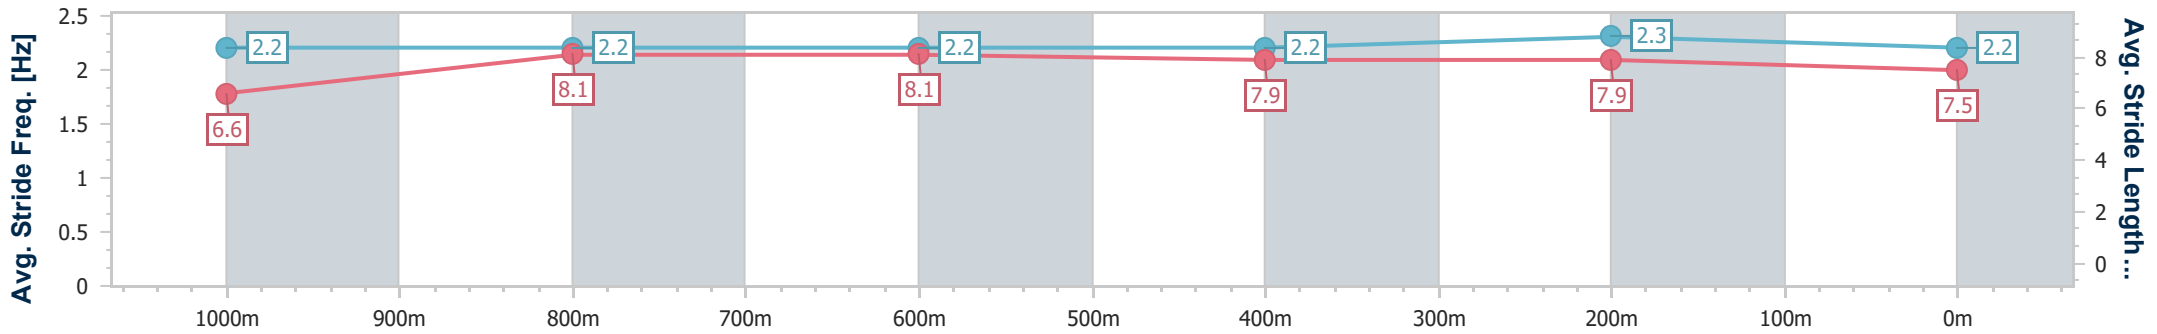

Horse/Jockey Name	Victoria Roc
Final Rank	7
Fastest Section Time (Section)	0:11.18 (400m)
Top Speed [km/h] (Section)	66.8 (1000m)
Race State	Finished

Eagle Farm QLD Professional
Race 6: PIRCSA Class 1 Handicap - 1200m
25 October 2023 - 15:50
Track Rating: Good 4, Weather: Fine, Rail Position: +10m Entire

BRISBANE
RACING CLUB

Section	Overall	1000m	800m	600m	400m	200m
Section Times	1:11.60 [7] (0:13.96)	0:57.64 [8] (0:11.28)	0:46.36 [10] (0:11.36)	0:35.00 [10] (0:11.79)	0:23.21 [10] (0:11.18)	0:12.03 [8] (0:12.03)
Average Speed [km/h]	52.0	64.5	63.6	61.2	64.6	59.6
Top Speed [km/h]	66.4	66.8	65.8	62.6	65.6	62.8
Avg. Dist. to Rail [m]	7.4	2.5	1.2	0.3	2.4	4.0
Avg. Stride Freq. [Hz]	2.2	2.2	2.2	2.2	2.3	2.2
Avg. Stride Length [m]	6.6	8.1	8.1	7.9	7.9	7.5

- [ ] Ranking at each section and finish
- -.-.- No data available at this section
- NA No data available