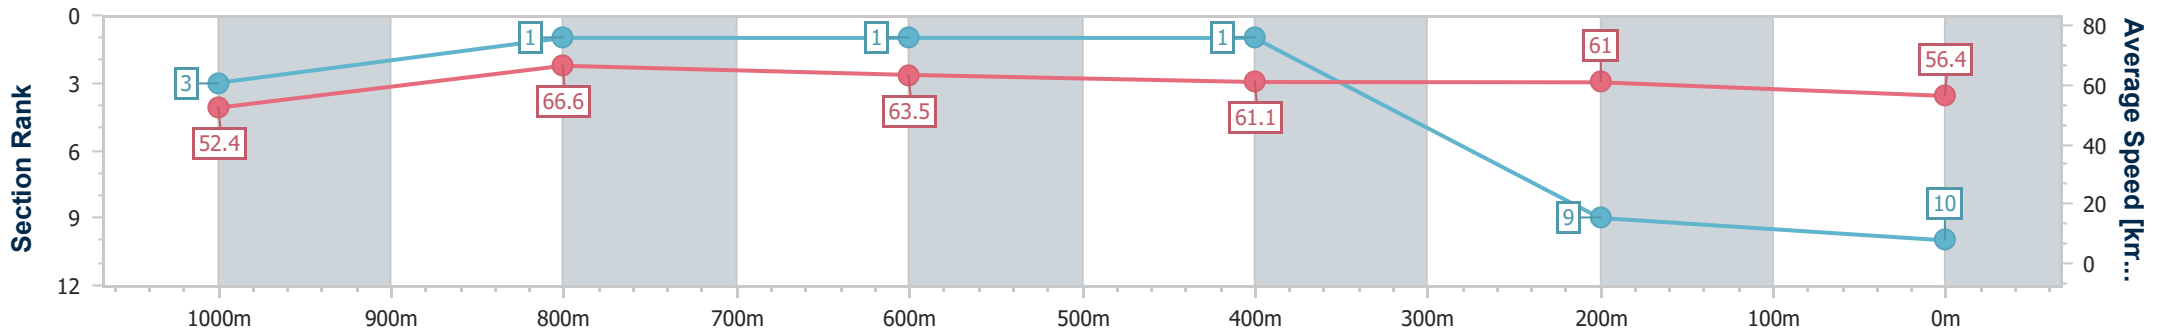

- [] Ranking at each section and finish
- .-.- No data available at this section
- NA No data available

Horse/Jockey Name	Earlston
Final Rank	10
Fastest Section Time (Section)	0:10.80 (1000m)
Top Speed [km/h] (Section)	68.4 (1000m)
Race State	Finished

Eagle Farm QLD Professional
 Race 6: PIRCSA Class 1 Handicap - 1200m
 25 October 2023 - 15:50
 Track Rating: Good 4, Weather: Fine, Rail Position: +10m Entire

BRISBANE
 RACING CLUB

Section	Overall	1000m	800m	600m	400m	200m
Section Times	1:12.32 [10] (0:13.78)	0:58.54 [3] (0:10.80)	0:47.74 [1] (0:11.38)	0:36.36 [1] (0:11.80)	0:24.56 [1] (0:11.83)	0:12.73 [9] (0:12.73)
Average Speed [km/h]	52.4	66.6	63.5	61.1	61.0	56.4
Top Speed [km/h]	68.2	68.4	65.7	61.5	61.5	59.7
Avg. Dist. to Rail [m]	3.3	2.0	0.7	0.5	1.1	0.7
Avg. Stride Freq. [Hz]	2.3	2.3	2.3	2.2	2.3	2.2
Avg. Stride Length [m]	6.3	7.9	7.8	7.6	7.4	7.1