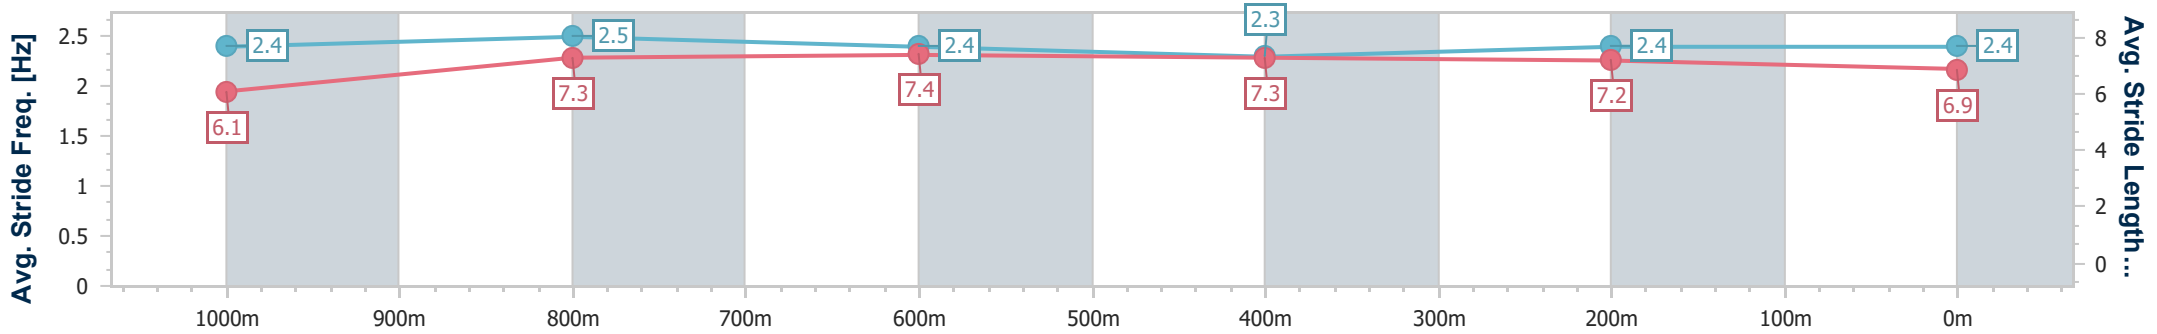

Horse/Jockey Name	Shore To Happen
Final Rank	5
Fastest Section Time (Section)	0:11.02 (1000m)
Top Speed [km/h] (Section)	67.9 (Overall)
Race State	Finished

Eagle Farm QLD Professional
Race 6: PIRCSA Class 1 Handicap - 1200m
25 October 2023 - 15:50
Track Rating: Good 4, Weather: Fine, Rail Position: +10m Entire

BRISBANE
RACING CLUB

Section	Overall	1000m	800m	600m	400m	200m
Section Times	1:11.44 [5] (0:13.86)	0:57.58 [5] (0:11.02)	0:46.56 [4] (0:11.27)	0:35.29 [3] (0:11.77)	0:23.52 [4] (0:11.50)	0:12.02 [4]
Average Speed [km/h]	52.1	65.7	63.5	61.4	62.6	59.8
Top Speed [km/h]	67.9	66.9	65.7	61.9	63.4	62.7
Avg. Dist. to Rail [m]	0.9	0.7	0.5	0.4	1.4	0.3
Avg. Stride Freq. [Hz]	2.4	2.5	2.4	2.3	2.4	2.4
Avg. Stride Length [m]	6.1	7.3	7.4	7.3	7.2	6.9

- [ ] Ranking at each section and finish
- -.-.- No data available at this section
- NA No data available