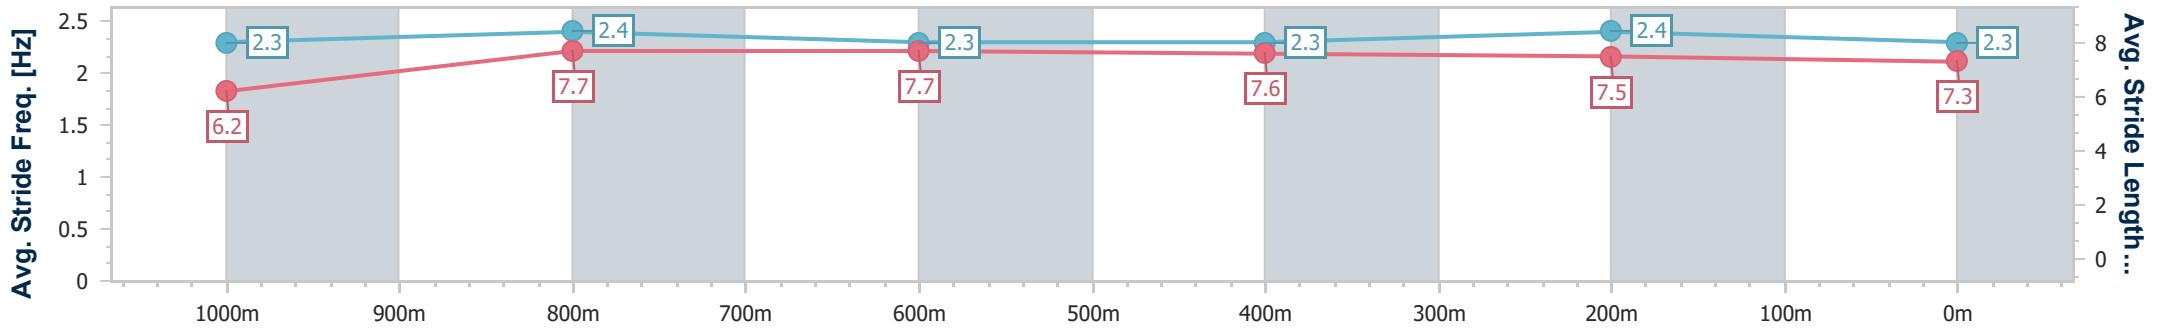

Eagle Farm QLD Professional
 Race 6: PIRCSA Class 1 Handicap - 1200m
 25 October 2023 - 15:50
 Track Rating: Good 4, Weather: Fine, Rail Position: +10m Entire

BRISBANE
 RACING CLUB

Section	Overall	1000m	800m	600m	400m	200m
Section Times	1:11.33 [2] (0:13.84)	0:57.49 [4] (0:11.11)	0:46.38 [7] (0:11.46)	0:34.92 [8] (0:11.48)	0:23.44 [3] (0:11.26)	0:12.18 [1] (0:12.18)
Average Speed [km/h]	52.3	66.1	63.5	64.2	64.2	59.0
Top Speed [km/h]	66.5	66.9	65.6	64.6	65.3	62.5
Avg. Dist. to Rail [m]	6.9	3.7	3.3	4.7	5.0	1.1
Avg. Stride Freq. [Hz]	2.3	2.4	2.3	2.3	2.4	2.3
Avg. Stride Length [m]	6.2	7.7	7.7	7.6	7.5	7.3