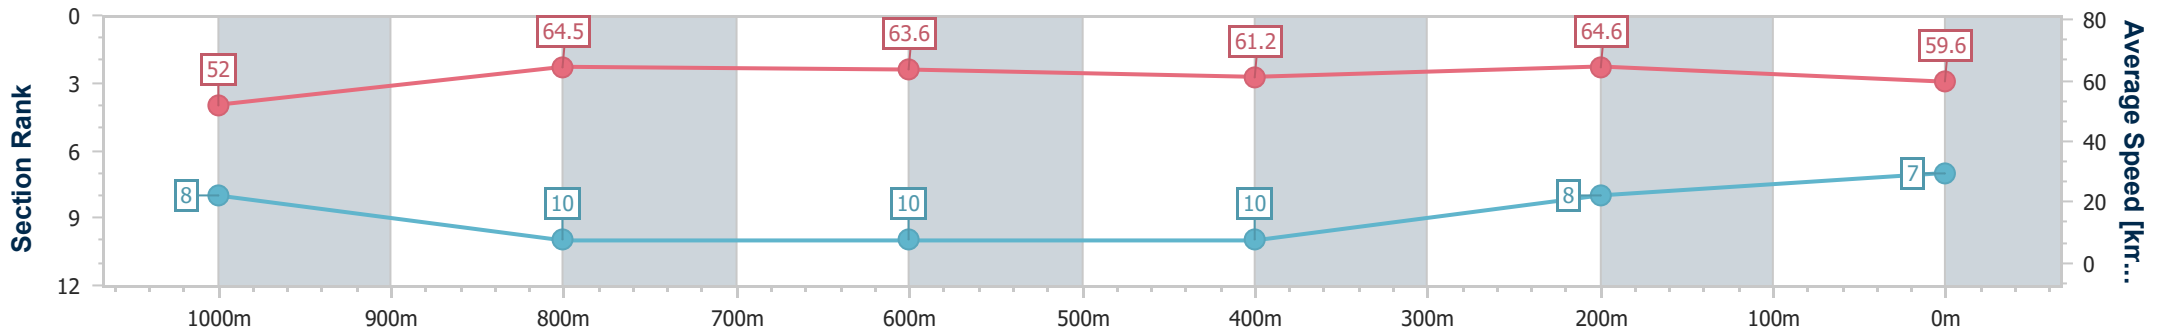

Horse/Jockey Name	Victoria Roc
Final Rank	7
Fastest Section Time (Section)	0:11.18 (400m)
Top Speed [km/h] (Section)	66.8 (1000m)
Race State	Finished

Eagle Farm QLD Professional
Race 6: PIRCSA Class 1 Handicap - 1200m
25 October 2023 - 15:50
Track Rating: Good 4, Weather: Fine, Rail Position: +10m Entire

BRISBANE
RACING CLUB

Section	Overall	1000m	800m	600m	400m	200m
Section Times	1:11.60 [7] (0:13.96)	0:57.64 [8] (0:11.28)	0:46.36 [10] (0:11.36)	0:35.00 [10] (0:11.79)	0:23.21 [10] (0:11.18)	0:12.03 [8] (0:12.03)
Average Speed [km/h]	52.0	64.5	63.6	61.2	64.6	59.6
Top Speed [km/h]	66.4	66.8	65.8	62.6	65.6	62.8
Avg. Dist. to Rail [m]	7.4	2.5	1.2	0.3	2.4	4.0
Avg. Stride Freq. [Hz]	2.2	2.2	2.2	2.2	2.3	2.2
Avg. Stride Length [m]	6.6	8.1	8.1	7.9	7.9	7.5

- [ ] Ranking at each section and finish
- -.-.- No data available at this section
- NA No data available