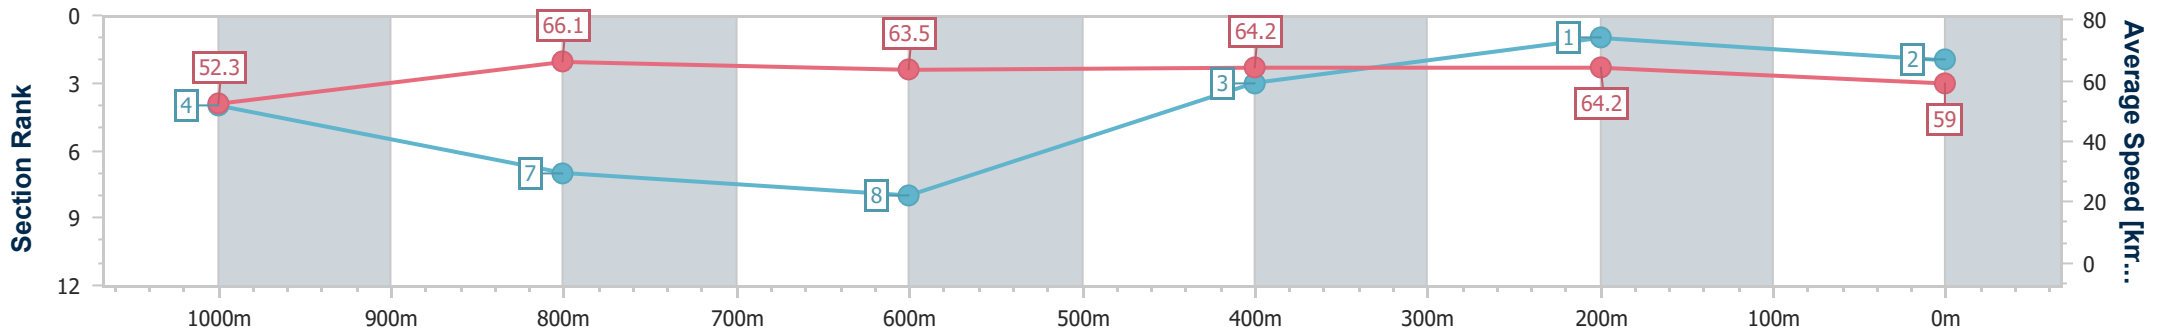

Eagle Farm QLD Professional
 Race 6: PIRCSA Class 1 Handicap - 1200m
 25 October 2023 - 15:50
 Track Rating: Good 4, Weather: Fine, Rail Position: +10m Entire

BRISBANE
 RACING CLUB

Section	Overall	1000m	800m	600m	400m	200m
Section Times	1:11.33 [2] (0:13.84)	0:57.49 [4] (0:11.11)	0:46.38 [7] (0:11.46)	0:34.92 [8] (0:11.48)	0:23.44 [3] (0:11.26)	0:12.18 [1] (0:12.18)
Average Speed [km/h]	52.3	66.1	63.5	64.2	64.2	59.0
Top Speed [km/h]	66.5	66.9	65.6	64.6	65.3	62.5
Avg. Dist. to Rail [m]	6.9	3.7	3.3	4.7	5.0	1.1
Avg. Stride Freq. [Hz]	2.3	2.4	2.3	2.3	2.4	2.3
Avg. Stride Length [m]	6.2	7.7	7.7	7.6	7.5	7.3