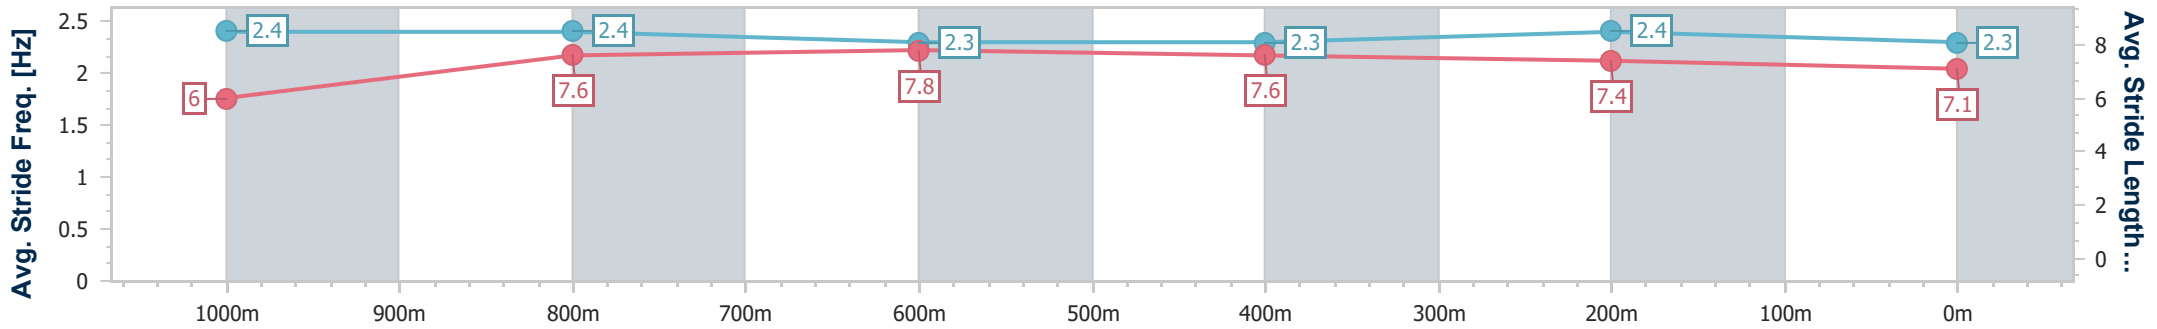

Horse/Jockey Name	A Lot Of Booty
Final Rank	3
Fastest Section Time (Section)	0:10.94 (1000m)
Top Speed [km/h] (Section)	68.2 (1000m)
Race State	Finished

Eagle Farm QLD Professional
Race 6: PIRCSA Class 1 Handicap - 1200m
25 October 2023 - 15:50
Track Rating: Good 4, Weather: Fine, Rail Position: +10m Entire

BRISBANE
RACING CLUB

Section	Overall	1000m	800m	600m	400m	200m
Section Times	1:11.35 [3] (0:13.95)	0:57.40 [7] (0:10.94)	0:46.46 [5] (0:11.31)	0:35.15 [4] (0:11.73)	0:23.42 [5] (0:11.36)	0:12.06 [3] (0:12.06)
Average Speed [km/h]	52.0	66.5	63.7	61.7	63.3	59.7
Top Speed [km/h]	67.3	68.2	65.8	62.9	65.1	63.5
Avg. Dist. to Rail [m]	3.5	1.9	0.6	0.6	1.5	0.3
Avg. Stride Freq. [Hz]	2.4	2.4	2.3	2.3	2.4	2.3
Avg. Stride Length [m]	6.0	7.6	7.8	7.6	7.4	7.1

- [ ] Ranking at each section and finish
- -.-.- No data available at this section
- NA No data available