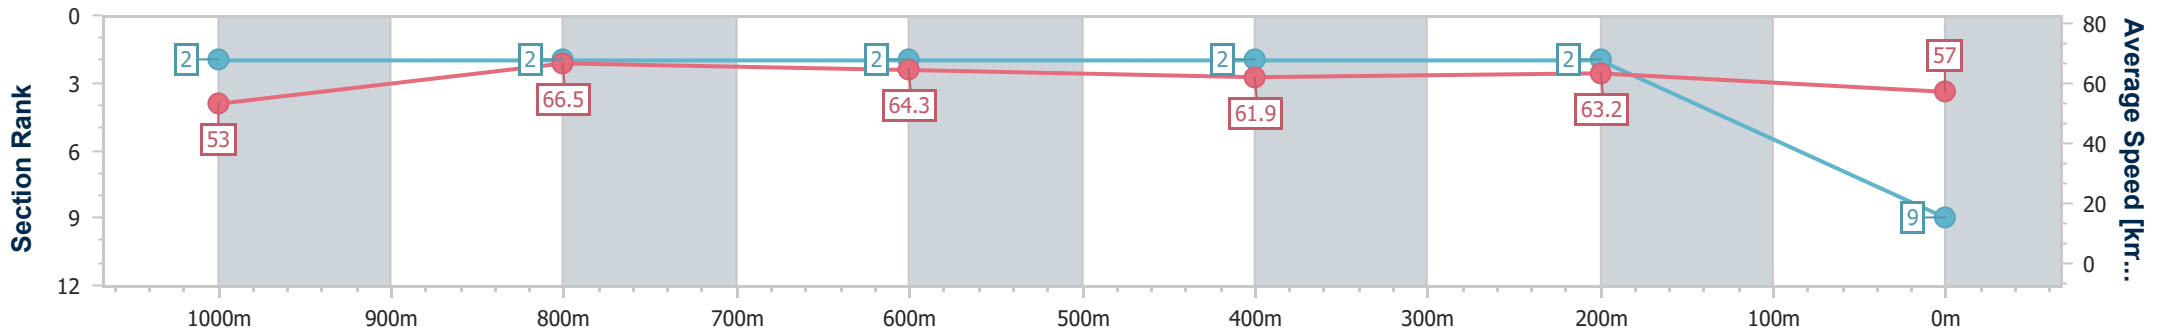

- [] Ranking at each section and finish
- .-.- No data available at this section
- NA No data available

Horse/Jockey Name	Rum Revolution
Final Rank	9
Fastest Section Time (Section)	0:11.07 (1000m)
Top Speed [km/h] (Section)	67.5 (1000m)
Race State	Finished

Eagle Farm QLD Professional
 Race 6: PIRCSA Class 1 Handicap - 1200m
 25 October 2023 - 15:50
 Track Rating: Good 4, Weather: Fine, Rail Position: +10m Entire

BRISBANE
 RACING CLUB

Section	Overall	1000m	800m	600m	400m	200m
Section Times	1:11.92 [9] (0:13.69)	0:58.23 [2] (0:11.07)	0:47.16 [2] (0:11.38)	0:35.78 [2] (0:11.71)	0:24.07 [2] (0:11.40)	0:12.67 [2] (0:12.67)
Average Speed [km/h]	53.0	66.5	64.3	61.9	63.2	57.0
Top Speed [km/h]	67.2	67.5	66.9	63.7	63.8	61.8
Avg. Dist. to Rail [m]	6.2	4.6	3.4	2.4	3.4	2.1
Avg. Stride Freq. [Hz]	2.4	2.5	2.4	2.4	2.4	2.3
Avg. Stride Length [m]	6.0	7.4	7.4	7.2	7.1	6.7