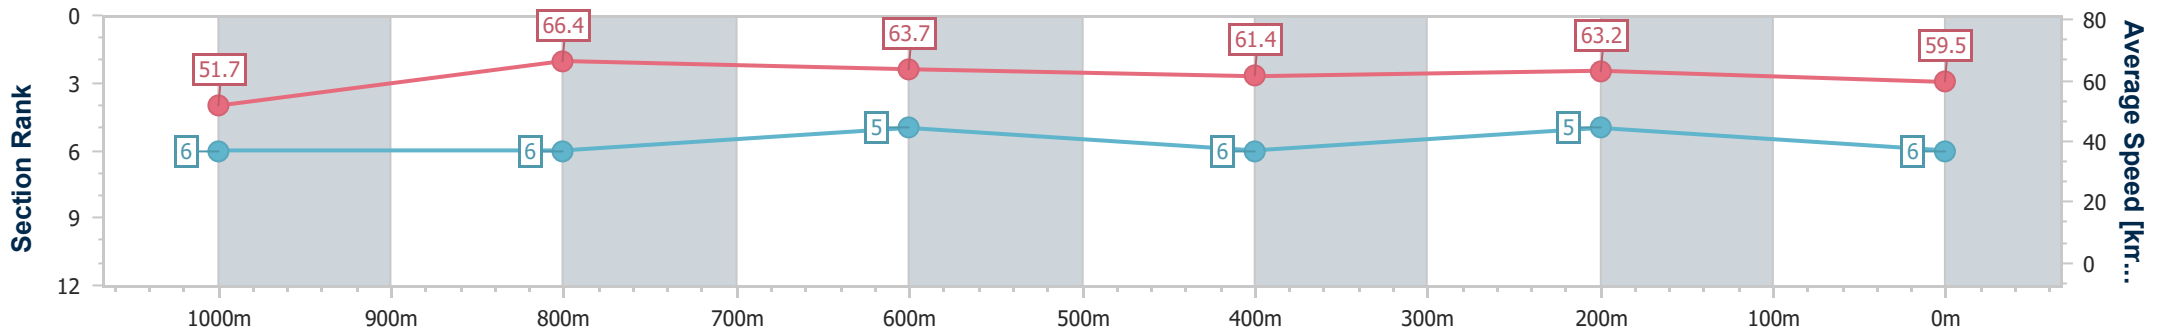

Horse/Jockey Name	Dealing's Done
Final Rank	6
Fastest Section Time (Section)	0:10.97 (1000m)
Top Speed [km/h] (Section)	67.1 (1000m)
Race State	Finished

Eagle Farm QLD Professional
Race 6: PIRCSA Class 1 Handicap - 1200m
25 October 2023 - 15:50
Track Rating: Good 4, Weather: Fine, Rail Position: +10m Entire

BRISBANE
RACING CLUB

Section	Overall	1000m	800m	600m	400m	200m
Section Times	1:11.58 [6] (0:13.94)	0:57.64 [6] (0:10.97)	0:46.67 [6] (0:11.38)	0:35.29 [5] (0:11.76)	0:23.53 [6] (0:11.40)	0:12.13 [5] (0:12.13)
Average Speed [km/h]	51.7	66.4	63.7	61.4	63.2	59.5
Top Speed [km/h]	66.1	67.1	66.4	62.4	64.6	61.4
Avg. Dist. to Rail [m]	2.2	2.2	1.6	1.2	2.4	1.1
Avg. Stride Freq. [Hz]	2.3	2.4	2.3	2.2	2.3	2.3
Avg. Stride Length [m]	6.2	7.7	7.8	7.6	7.6	7.3

- [ ] Ranking at each section and finish
- -.-.- No data available at this section
- NA No data available