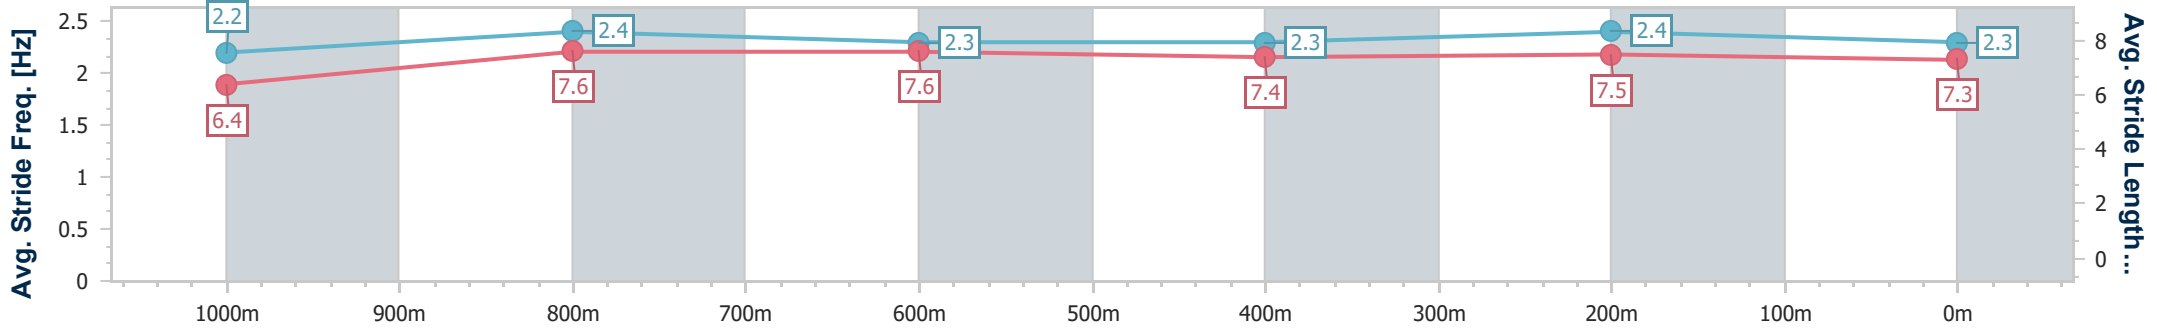

Horse/Jockey Name	Orient's Secret
Final Rank	1
Fastest Section Time (Section)	0:11.00 (1000m)
Top Speed [km/h] (Section)	67.3 (1000m)
Race State	Finished

Eagle Farm QLD Professional
Race 6: PIRCSA Class 1 Handicap - 1200m
25 October 2023 - 15:50
Track Rating: Good 4, Weather: Fine, Rail Position: +10m Entire

BRISBANE
RACING CLUB

Section	Overall	1000m	800m	600m	400m	200m
Section Times	1:11.24 [1] (0:14.17)	0:57.07 [10] (0:11.00)	0:46.07 [9] (0:11.38)	0:34.69 [9] (0:11.72)	0:22.97 [9] (0:11.28)	0:11.69 [7] (0:11.69)
Average Speed [km/h]	51.0	65.9	63.3	61.4	63.9	61.4
Top Speed [km/h]	65.7	67.3	65.1	63.1	64.4	64.4
Avg. Dist. to Rail [m]	4.5	1.2	0.1	0.3	2.4	3.2
Avg. Stride Freq. [Hz]	2.2	2.4	2.3	2.3	2.4	2.3
Avg. Stride Length [m]	6.4	7.6	7.6	7.4	7.5	7.3

- [ ] Ranking at each section and finish
- -.-.- No data available at this section
- NA No data available