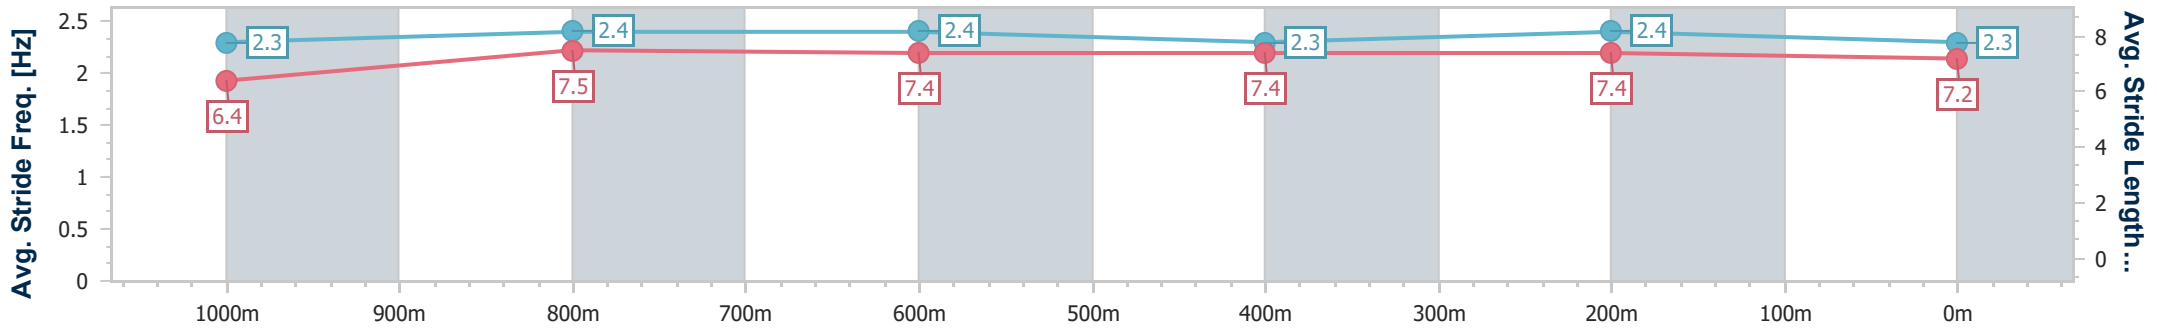

Horse/Jockey Name	Set To Shine
Final Rank	4
Fastest Section Time (Section)	0:11.23 (1000m)
Top Speed [km/h] (Section)	67.4 (Overall)
Race State	Finished

Eagle Farm QLD Professional
Race 6: PIRCSA Class 1 Handicap - 1200m
25 October 2023 - 15:50
Track Rating: Good 4, Weather: Fine, Rail Position: +10m Entire

BRISBANE
RACING CLUB

Section	Overall	1000m	800m	600m	400m	200m
Section Times	1:11.40 [4] (0:13.60)	0:57.80 [1] (0:11.23)	0:46.57 [3] (0:11.56)	0:35.01 [6] (0:11.80)	0:23.21 [8] (0:11.33)	0:11.88 [6] (0:11.88)
Average Speed [km/h]	53.3	65.3	63.1	61.5	63.7	60.4
Top Speed [km/h]	67.4	67.3	66.3	62.8	64.5	64.0
Avg. Dist. to Rail [m]	4.8	4.1	2.8	1.7	3.9	3.9
Avg. Stride Freq. [Hz]	2.3	2.4	2.4	2.3	2.4	2.3
Avg. Stride Length [m]	6.4	7.5	7.4	7.4	7.4	7.2

- [ ] Ranking at each section and finish
- -.-.- No data available at this section
- NA No data available