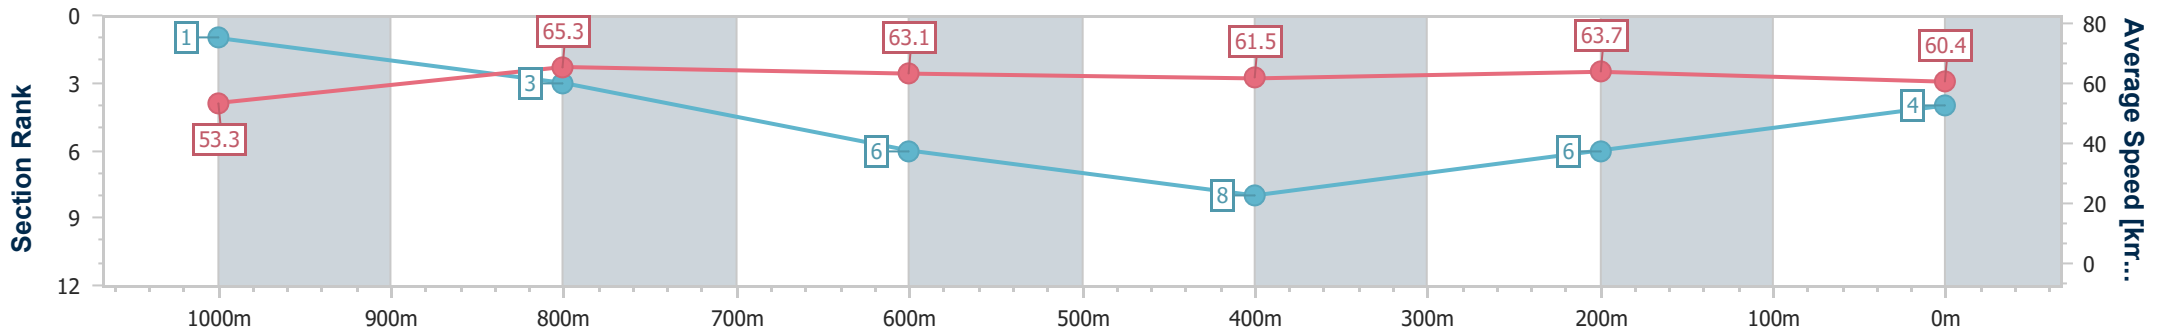

Horse/Jockey Name	Set To Shine
Final Rank	4
Fastest Section Time (Section)	0:11.23 (1000m)
Top Speed [km/h] (Section)	67.4 (Overall)
Race State	Finished

Eagle Farm QLD Professional
Race 6: PIRCSA Class 1 Handicap - 1200m
25 October 2023 - 15:50
Track Rating: Good 4, Weather: Fine, Rail Position: +10m Entire

BRISBANE
RACING CLUB

Section	Overall	1000m	800m	600m	400m	200m
Section Times	1:11.40 [4] (0:13.60)	0:57.80 [1] (0:11.23)	0:46.57 [3] (0:11.56)	0:35.01 [6] (0:11.80)	0:23.21 [8] (0:11.33)	0:11.88 [6] (0:11.88)
Average Speed [km/h]	53.3	65.3	63.1	61.5	63.7	60.4
Top Speed [km/h]	67.4	67.3	66.3	62.8	64.5	64.0
Avg. Dist. to Rail [m]	4.8	4.1	2.8	1.7	3.9	3.9
Avg. Stride Freq. [Hz]	2.3	2.4	2.4	2.3	2.4	2.3
Avg. Stride Length [m]	6.4	7.5	7.4	7.4	7.4	7.2

- [ ] Ranking at each section and finish
- -.-.- No data available at this section
- NA No data available