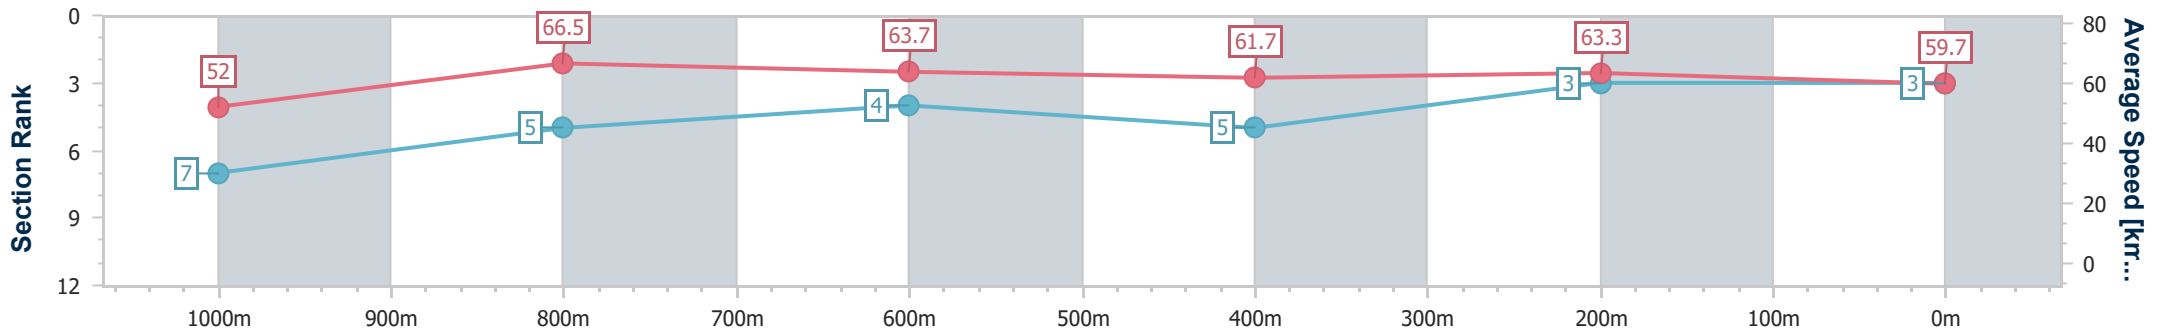

Horse/Jockey Name	A Lot Of Booty
Final Rank	3
Fastest Section Time (Section)	0:10.94 (1000m)
Top Speed [km/h] (Section)	68.2 (1000m)
Race State	Finished

Eagle Farm QLD Professional
Race 6: PIRCSA Class 1 Handicap - 1200m
25 October 2023 - 15:50
Track Rating: Good 4, Weather: Fine, Rail Position: +10m Entire

BRISBANE
RACING CLUB

Section	Overall	1000m	800m	600m	400m	200m
Section Times	1:11.35 [3] (0:13.95)	0:57.40 [7] (0:10.94)	0:46.46 [5] (0:11.31)	0:35.15 [4] (0:11.73)	0:23.42 [5] (0:11.36)	0:12.06 [3] (0:12.06)
Average Speed [km/h]	52.0	66.5	63.7	61.7	63.3	59.7
Top Speed [km/h]	67.3	68.2	65.8	62.9	65.1	63.5
Avg. Dist. to Rail [m]	3.5	1.9	0.6	0.6	1.5	0.3
Avg. Stride Freq. [Hz]	2.4	2.4	2.3	2.3	2.4	2.3
Avg. Stride Length [m]	6.0	7.6	7.8	7.6	7.4	7.1

- [ ] Ranking at each section and finish
- -.-.- No data available at this section
- NA No data available