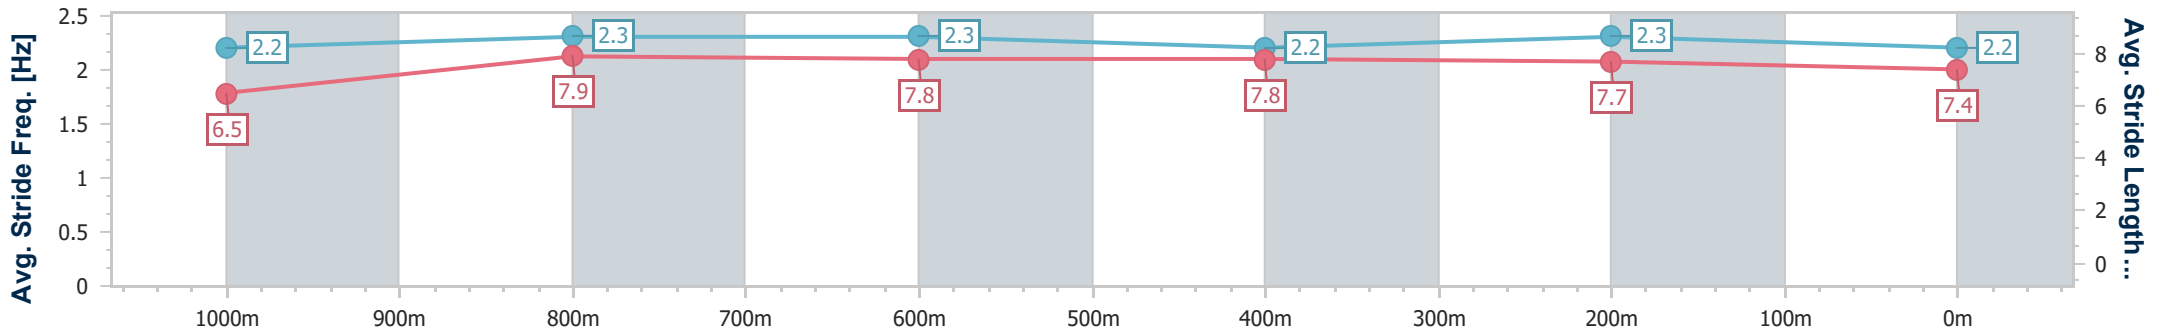

- [] Ranking at each section and finish
- .-.- No data available at this section
- NA No data available

Horse/Jockey Name	Paris Avenue
Final Rank	8
Fastest Section Time (Section)	0:11.01 (1000m)
Top Speed [km/h] (Section)	67.2 (1000m)
Race State	Finished

Eagle Farm QLD Professional
 Race 6: PIRCSA Class 1 Handicap - 1200m
 25 October 2023 - 15:50
 Track Rating: Good 4, Weather: Fine, Rail Position: +10m Entire

BRISBANE
 RACING CLUB

Section	Overall	1000m	800m	600m	400m	200m
Section Times	1:11.74 [8] (0:13.99)	0:57.75 [9] (0:11.01)	0:46.74 [8] (0:11.40)	0:35.34 [7] (0:11.72)	0:23.62 [7] (0:11.52)	0:12.10 [10] (0:12.10)
Average Speed [km/h]	51.7	65.6	63.5	61.3	62.6	59.5
Top Speed [km/h]	66.9	67.2	64.6	61.9	63.1	61.5
Avg. Dist. to Rail [m]	2.9	1.2	1.2	0.2	0.8	1.1
Avg. Stride Freq. [Hz]	2.2	2.3	2.3	2.2	2.3	2.2
Avg. Stride Length [m]	6.5	7.9	7.8	7.8	7.7	7.4