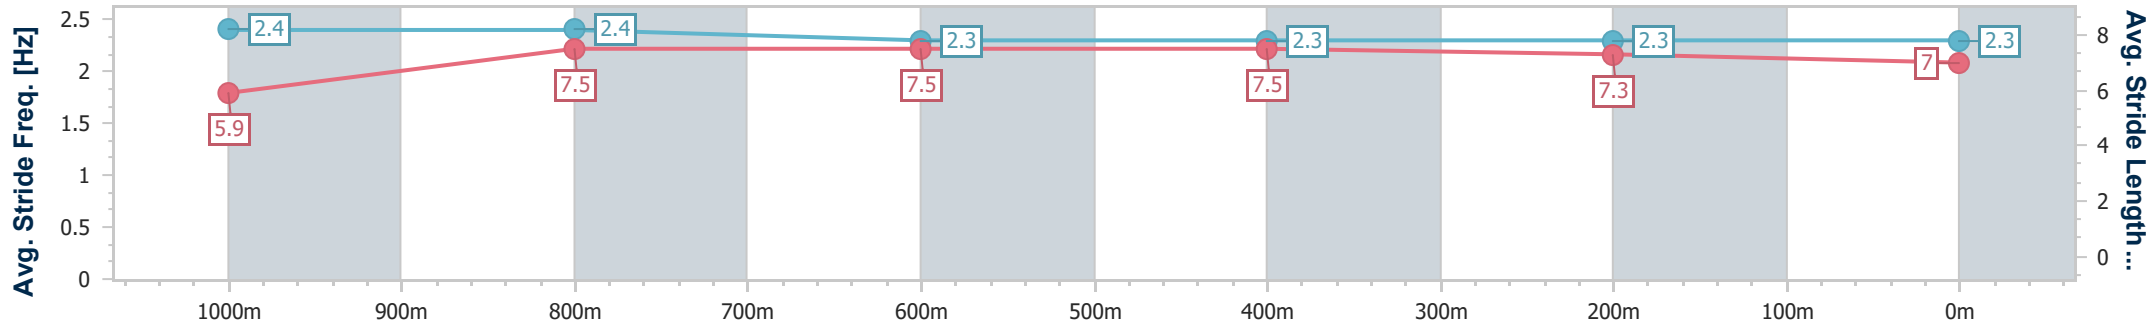

Horse/Jockey Name	Zin Zan Ready
Final Rank	2
Fastest Section Time (Section)	0:10.91 (1000m)
Top Speed [km/h] (Section)	67.0 (1000m)
Race State	Finished

Sunshine Coast QLD Professional
Race 6: BLACK & WHITE CHARCOAL QTIS Three-Year-Old
Maiden Handicap - 1200m

22 October 2023 - 15:57

Track Rating: Good 4, Weather: Fine, Rail Position: True

Section	Overall	1000m	800m	600m	400m	200m
Section Times	1:12.21 [2] (0:13.89)	0:58.32 [3] (0:10.91)	0:47.41 [2] (0:11.63)	0:35.78 [1] (0:11.66)	0:24.12 [1] (0:11.64)	0:12.48 [2] (0:12.48)
Average Speed [km/h]	52.0	65.7	61.9	62.2	61.6	57.8
Top Speed [km/h]	65.7	67.0	64.0	63.4	62.9	59.9
Avg. Dist. to Rail [m]	3.5	0.7	0.5	0.7	4.0	5.2
Avg. Stride Freq. [Hz]	2.4	2.4	2.3	2.3	2.3	2.3
Avg. Stride Length [m]	5.9	7.5	7.5	7.5	7.3	7.0

- [ ] Ranking at each section and finish
- -.-.- No data available at this section
- NA No data available