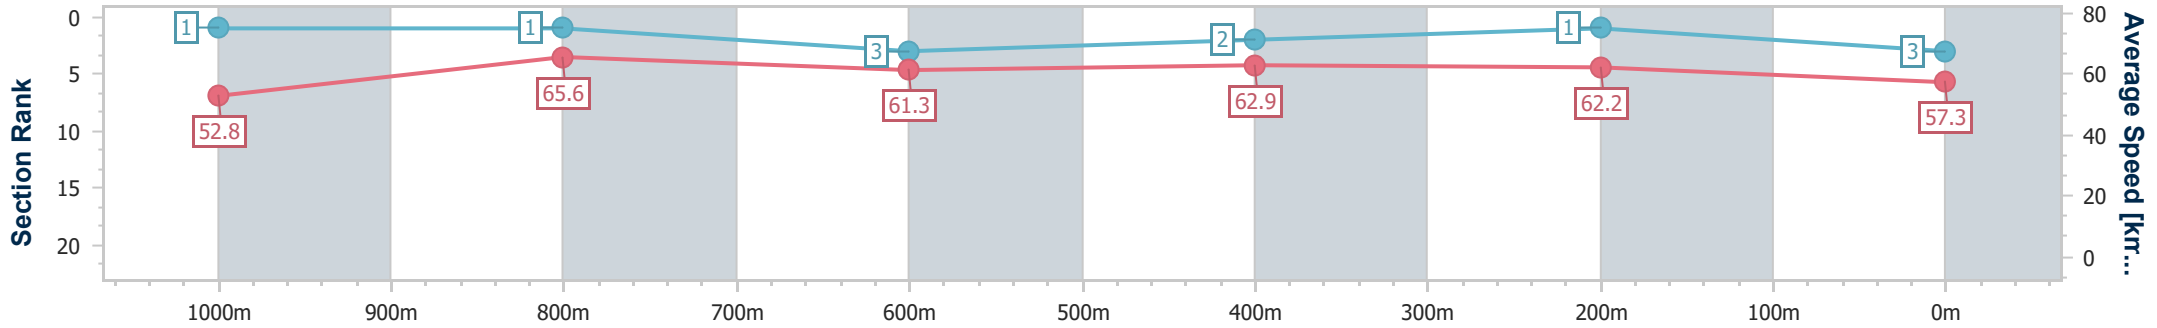

Horse/Jockey Name	Lion's Pride
Final Rank	3
Fastest Section Time (Section)	0:11.04 (1000m)
Top Speed [km/h] (Section)	68.0 (1000m)
Race State	Finished

Sunshine Coast QLD Professional
Race 6: BLACK & WHITE CHARCOAL QTIS Three-Year-Old
Maiden Handicap - 1200m

22 October 2023 - 15:57

Track Rating: Good 4, Weather: Fine, Rail Position: True

Section	Overall	1000m	800m	600m	400m	200m
Section Times	1:12.25 [3] (0:13.64)	0:58.61 [1] (0:11.04)	0:47.57 [1] (0:11.87)	0:35.70 [3] (0:11.60)	0:24.10 [2] (0:11.56)	0:12.54 [1] (0:12.54)
Average Speed [km/h]	52.8	65.6	61.3	62.9	62.2	57.3
Top Speed [km/h]	66.2	68.0	63.1	63.8	63.0	60.6
Avg. Dist. to Rail [m]	7.6	2.3	2.3	1.5	4.5	6.4
Avg. Stride Freq. [Hz]	2.4	2.6	2.5	2.5	2.5	2.4
Avg. Stride Length [m]	6.0	7.1	6.9	7.1	7.0	6.6

- [ ] Ranking at each section and finish
- -.-.- No data available at this section
- NA No data available