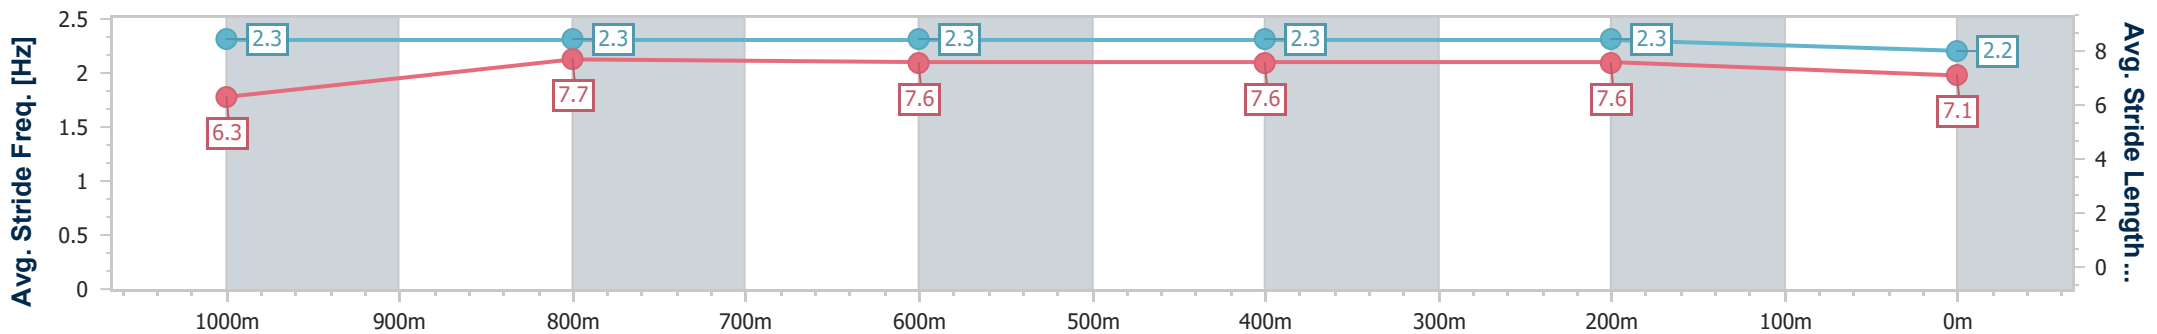

Horse/Jockey Name	Hydroelectric
Final Rank	6
Fastest Section Time (Section)	0:11.20 (1000m)
Top Speed [km/h] (Section)	66.3 (1000m)
Race State	Finished

Sunshine Coast QLD Professional
Race 6: BLACK & WHITE CHARCOAL QTIS Three-Year-Old
Maiden Handicap - 1200m

22 October 2023 - 15:57

Track Rating: Good 4, Weather: Fine, Rail Position: True

Section	Overall	1000m	800m	600m	400m	200m
Section Times	1:12.86 [6] (0:13.84)	0:59.02 [2] (0:11.20)	0:47.82 [5] (0:11.77)	0:36.05 [6] (0:11.73)	0:24.32 [6] (0:11.64)	0:12.68 [5] (0:12.68)
Average Speed [km/h]	52.0	64.7	61.6	62.0	61.9	56.7
Top Speed [km/h]	66.1	66.3	63.4	63.1	63.3	60.3
Avg. Dist. to Rail [m]	7.2	2.8	1.6	1.3	4.9	6.4
Avg. Stride Freq. [Hz]	2.3	2.3	2.3	2.3	2.3	2.2
Avg. Stride Length [m]	6.3	7.7	7.6	7.6	7.6	7.1

- [ ] Ranking at each section and finish
- -.-.- No data available at this section
- NA No data available