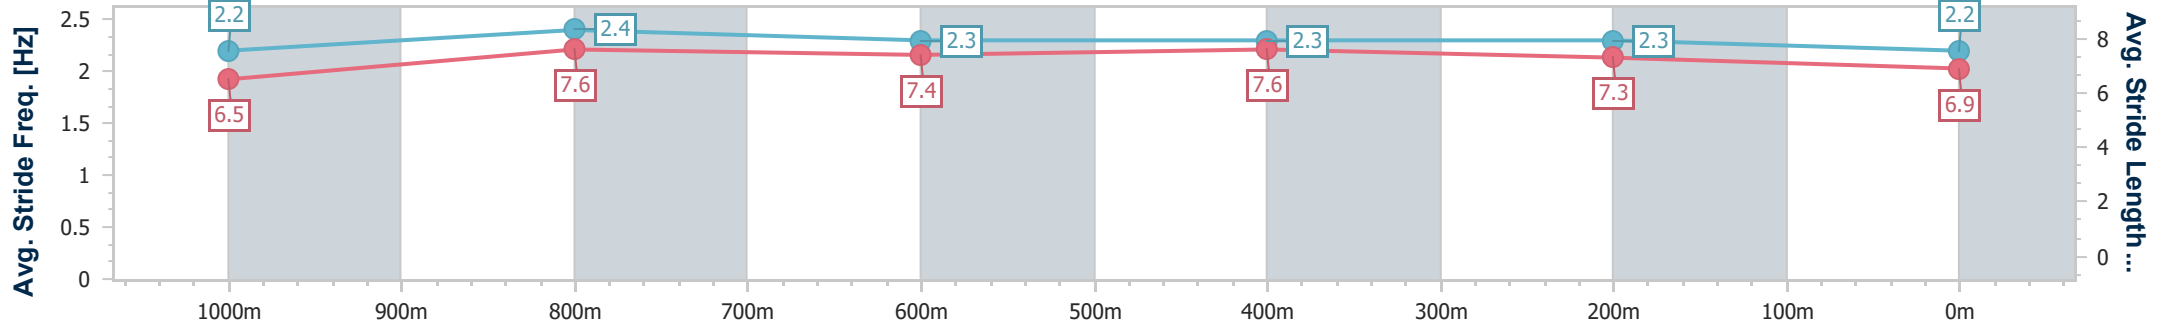

Horse/Jockey Name	Video Vixen
Final Rank	9
Fastest Section Time (Section)	0:11.09 (1000m)
Top Speed [km/h] (Section)	68.2 (1000m)
Race State	Finished

Sunshine Coast QLD Professional
Race 6: BLACK & WHITE CHARCOAL QTIS Three-Year-Old
Maiden Handicap - 1200m

22 October 2023 - 15:57

Track Rating: Good 4, Weather: Fine, Rail Position: True

Section	Overall	1000m	800m	600m	400m	200m
Section Times	1:13.28 [9] (0:13.91)	0:59.37 [4] (0:11.09)	0:48.28 [4] (0:11.80)	0:36.48 [5] (0:11.73)	0:24.75 [5] (0:11.83)	0:12.92 [9] (0:12.92)
Average Speed [km/h]	51.7	65.3	61.9	62.4	60.8	55.9
Top Speed [km/h]	67.9	68.2	63.0	63.0	62.5	58.2
Avg. Dist. to Rail [m]	9.7	3.5	2.4	2.8	6.5	8.1
Avg. Stride Freq. [Hz]	2.2	2.4	2.3	2.3	2.3	2.2
Avg. Stride Length [m]	6.5	7.6	7.4	7.6	7.3	6.9

- [ ] Ranking at each section and finish
- -.-.-.- No data available at this section
- NA No data available