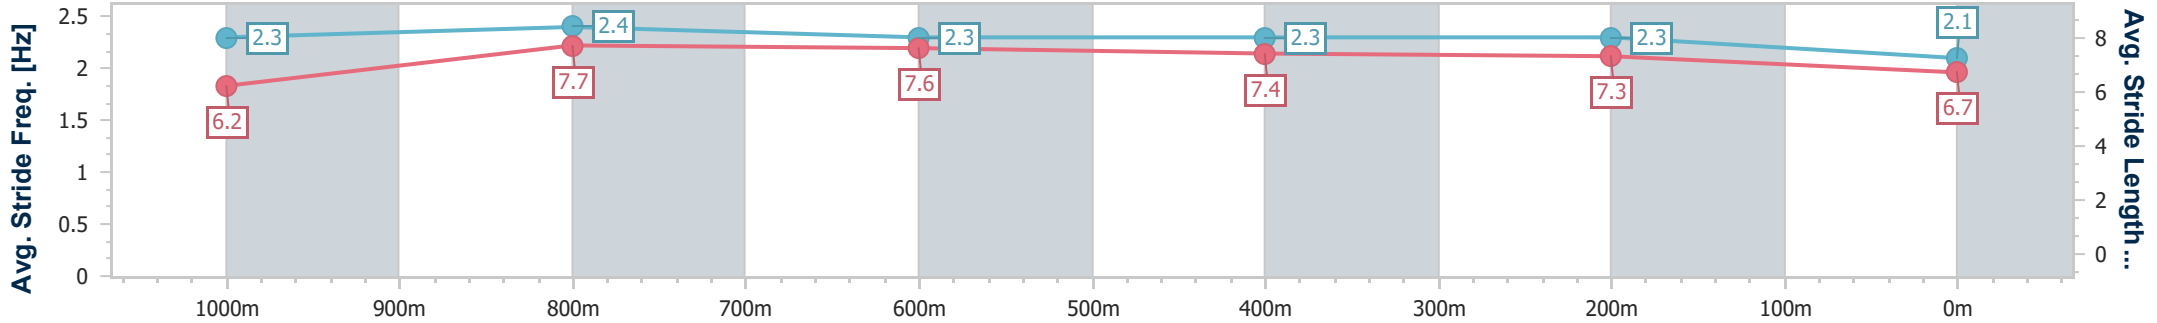

Horse/Jockey Name	Notorious Outlaw
Final Rank	12
Fastest Section Time (Section)	0:10.89 (1000m)
Top Speed [km/h] (Section)	69.3 (Overall)
Race State	Finished

Sunshine Coast QLD Professional
Race 6: BLACK & WHITE CHARCOAL QTIS Three-Year-Old
Maiden Handicap - 1200m

22 October 2023 - 15:57

Track Rating: Good 4, Weather: Fine, Rail Position: True

Section	Overall	1000m	800m	600m	400m	200m
Section Times	1:14.50 [12] (0:13.92)	1:00.58 [5] (0:10.89)	0:49.69 [3] (0:11.71)	0:37.98 [2] (0:11.77)	0:26.21 [4] (0:12.00)	0:14.21 [8] (0:14.21)
Average Speed [km/h]	51.9	66.5	62.5	62.0	60.1	50.7
Top Speed [km/h]	69.3	69.2	63.3	62.9	62.8	56.1
Avg. Dist. to Rail [m]	12.2	5.1	2.7	2.5	5.5	6.8
Avg. Stride Freq. [Hz]	2.3	2.4	2.3	2.3	2.3	2.1
Avg. Stride Length [m]	6.2	7.7	7.6	7.4	7.3	6.7

- [ ] Ranking at each section and finish
- -.-.-.- No data available at this section
- NA No data available