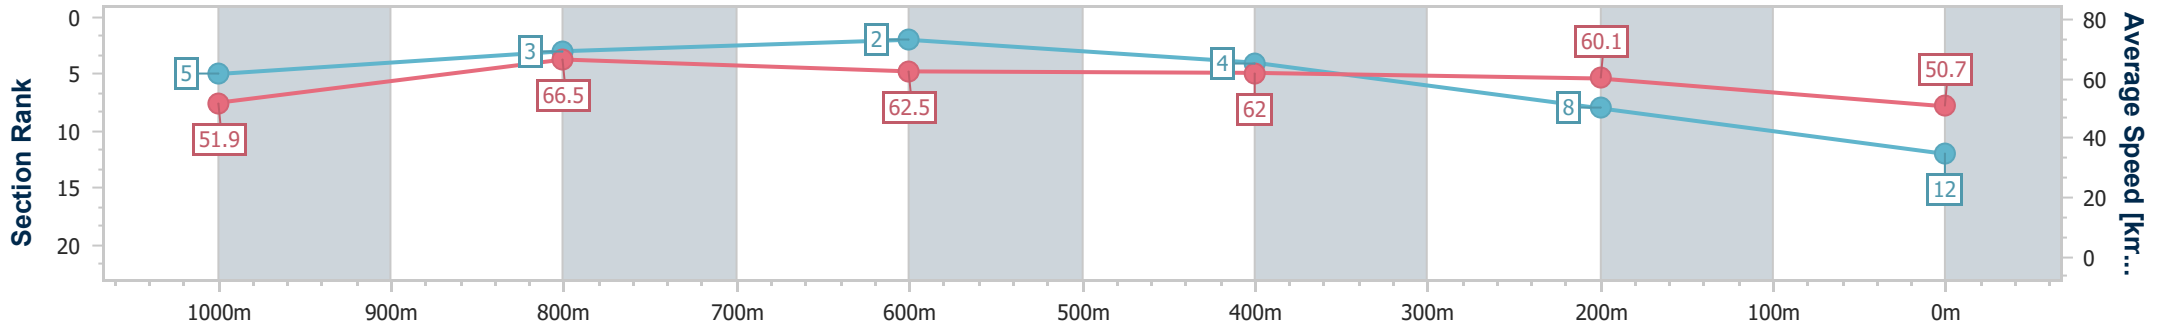

Horse/Jockey Name	Notorious Outlaw
Final Rank	12
Fastest Section Time (Section)	0:10.89 (1000m)
Top Speed [km/h] (Section)	69.3 (Overall)
Race State	Finished

Sunshine Coast QLD Professional
Race 6: BLACK & WHITE CHARCOAL QTIS Three-Year-Old
Maiden Handicap - 1200m

22 October 2023 - 15:57

Track Rating: Good 4, Weather: Fine, Rail Position: True

Section	Overall	1000m	800m	600m	400m	200m
Section Times	1:14.50 [12] (0:13.92)	1:00.58 [5] (0:10.89)	0:49.69 [3] (0:11.71)	0:37.98 [2] (0:11.77)	0:26.21 [4] (0:12.00)	0:14.21 [8] (0:14.21)
Average Speed [km/h]	51.9	66.5	62.5	62.0	60.1	50.7
Top Speed [km/h]	69.3	69.2	63.3	62.9	62.8	56.1
Avg. Dist. to Rail [m]	12.2	5.1	2.7	2.5	5.5	6.8
Avg. Stride Freq. [Hz]	2.3	2.4	2.3	2.3	2.3	2.1
Avg. Stride Length [m]	6.2	7.7	7.6	7.4	7.3	6.7

- [ ] Ranking at each section and finish
- -.-.-.- No data available at this section
- NA No data available