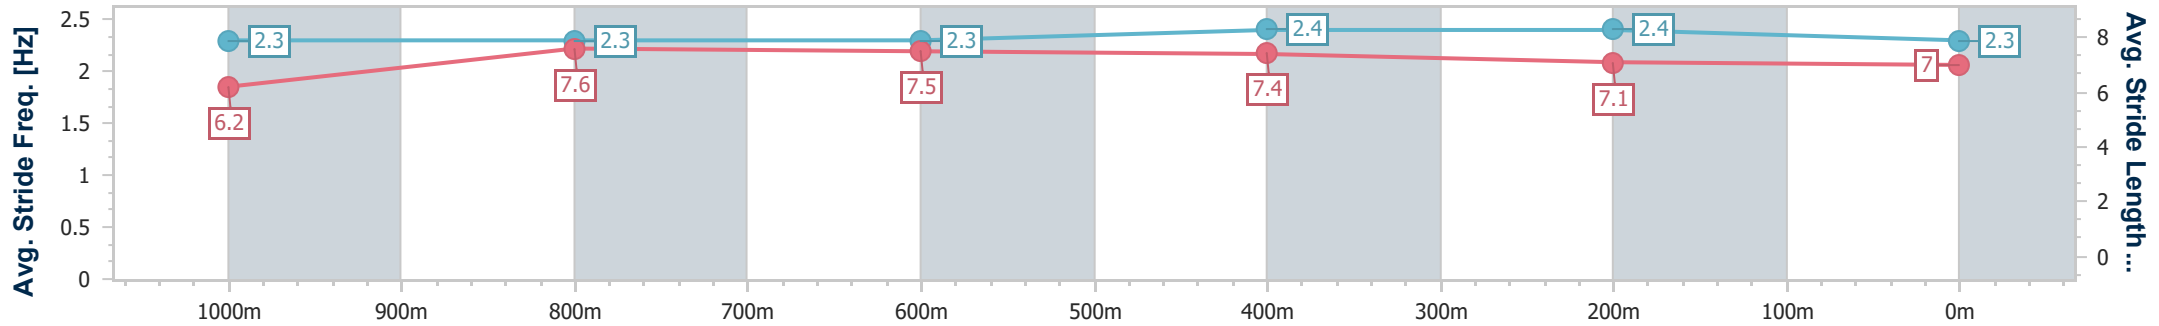

Horse/Jockey Name	Tequila Stealer
Final Rank	8
Fastest Section Time (Section)	0:11.34 (1000m)
Top Speed [km/h] (Section)	65.0 (1000m)
Race State	Finished

Sunshine Coast QLD Professional
Race 6: BLACK & WHITE CHARCOAL QTIS Three-Year-Old
Maiden Handicap - 1200m

22 October 2023 - 15:57

Track Rating: Good 4, Weather: Fine, Rail Position: True

Section	Overall	1000m	800m	600m	400m	200m
Section Times	1:13.22 [8] (0:14.20)	0:59.02 [9] (0:11.34)	0:47.68 [9] (0:11.75)	0:35.93 [10] (0:11.68)	0:24.25 [10] (0:11.66)	0:12.59 [10] (0:12.59)
Average Speed [km/h]	50.8	63.7	62.1	63.1	61.7	57.1
Top Speed [km/h]	64.7	65.0	63.8	64.3	63.1	59.8
Avg. Dist. to Rail [m]	6.4	3.8	2.1	3.7	8.3	9.3
Avg. Stride Freq. [Hz]	2.3	2.3	2.3	2.4	2.4	2.3
Avg. Stride Length [m]	6.2	7.6	7.5	7.4	7.1	7.0

- [ ] Ranking at each section and finish
- -.-.- No data available at this section
- NA No data available