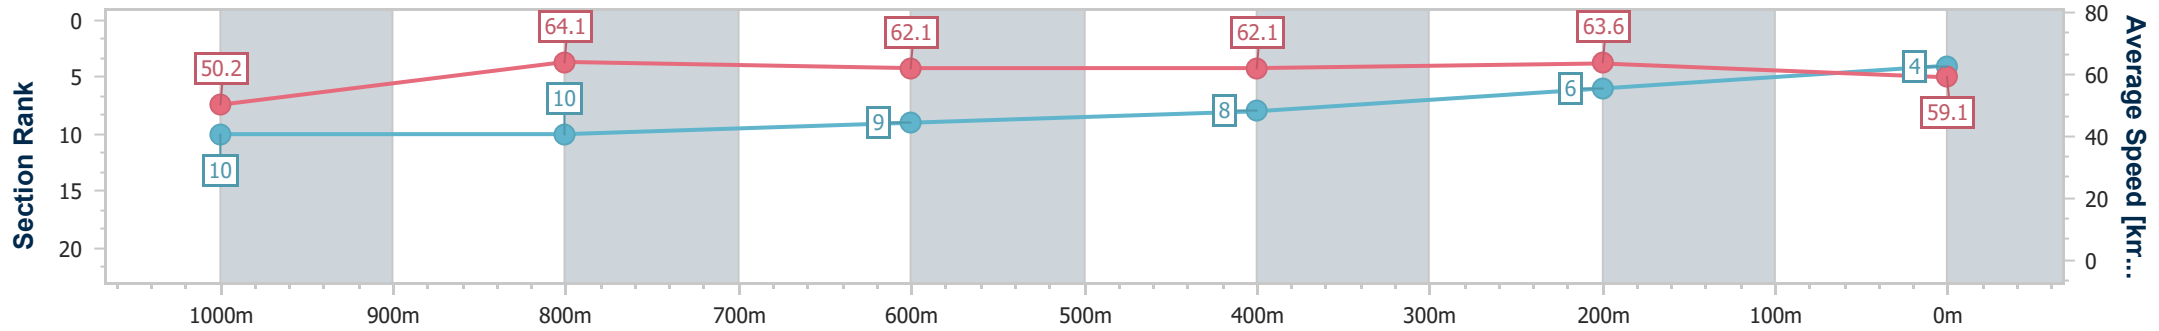

Horse/Jockey Name	Suite Secret
Final Rank	4
Fastest Section Time (Section)	0:11.22 (1000m)
Top Speed [km/h] (Section)	67.0 (1000m)
Race State	Finished

Sunshine Coast QLD Professional
Race 6: BLACK & WHITE CHARCOAL QTIS Three-Year-Old
Maiden Handicap - 1200m

22 October 2023 - 15:57

Track Rating: Good 4, Weather: Fine, Rail Position: True

Section	Overall	1000m	800m	600m	400m	200m
Section Times	1:12.36 [4] (0:14.38)	0:57.98 [10] (0:11.22)	0:46.76 [10] (0:11.62)	0:35.14 [9] (0:11.66)	0:23.48 [8] (0:11.31)	0:12.17 [6] (0:12.17)
Average Speed [km/h]	50.2	64.1	62.1	62.1	63.6	59.1
Top Speed [km/h]	63.0	67.0	63.0	64.7	65.0	61.9
Avg. Dist. to Rail [m]	6.6	1.4	0.4	0.7	4.1	4.5
Avg. Stride Freq. [Hz]	2.3	2.3	2.3	2.3	2.4	2.3
Avg. Stride Length [m]	6.2	7.7	7.5	7.4	7.5	7.2

- [ ] Ranking at each section and finish
- -.-.- No data available at this section
- NA No data available