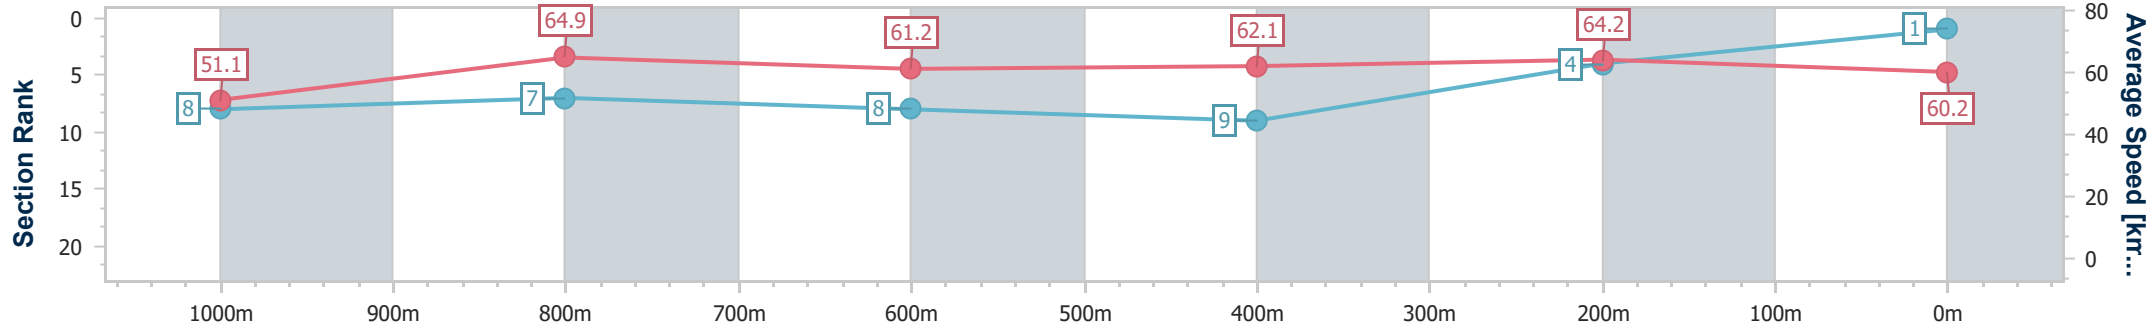

Horse/Jockey Name	Change The Deel
Final Rank	1
Fastest Section Time (Section)	0:11.18 (1000m)
Top Speed [km/h] (Section)	66.5 (1000m)
Race State	Finished

Sunshine Coast QLD Professional
Race 6: BLACK & WHITE CHARCOAL QTIS Three-Year-Old
Maiden Handicap - 1200m

22 October 2023 - 15:57

Track Rating: Good 4, Weather: Fine, Rail Position: True

Section	Overall	1000m	800m	600m	400m	200m
Section Times	1:12.05 [1] (0:14.11)	0:57.94 [8] (0:11.18)	0:46.76 [7] (0:11.90)	0:34.86 [8] (0:11.69)	0:23.17 [9] (0:11.26)	0:11.91 [4]
Average Speed [km/h]	51.1	64.9	61.2	62.1	64.2	60.2
Top Speed [km/h]	64.5	66.5	63.1	63.3	64.8	63.1
Avg. Dist. to Rail [m]	6.6	3.4	2.1	1.8	6.8	8.1
Avg. Stride Freq. [Hz]	2.4	2.5	2.4	2.4	2.5	2.4
Avg. Stride Length [m]	6.0	7.3	7.2	7.3	7.3	7.1

- [ ] Ranking at each section and finish
- -.-.- No data available at this section
- NA No data available