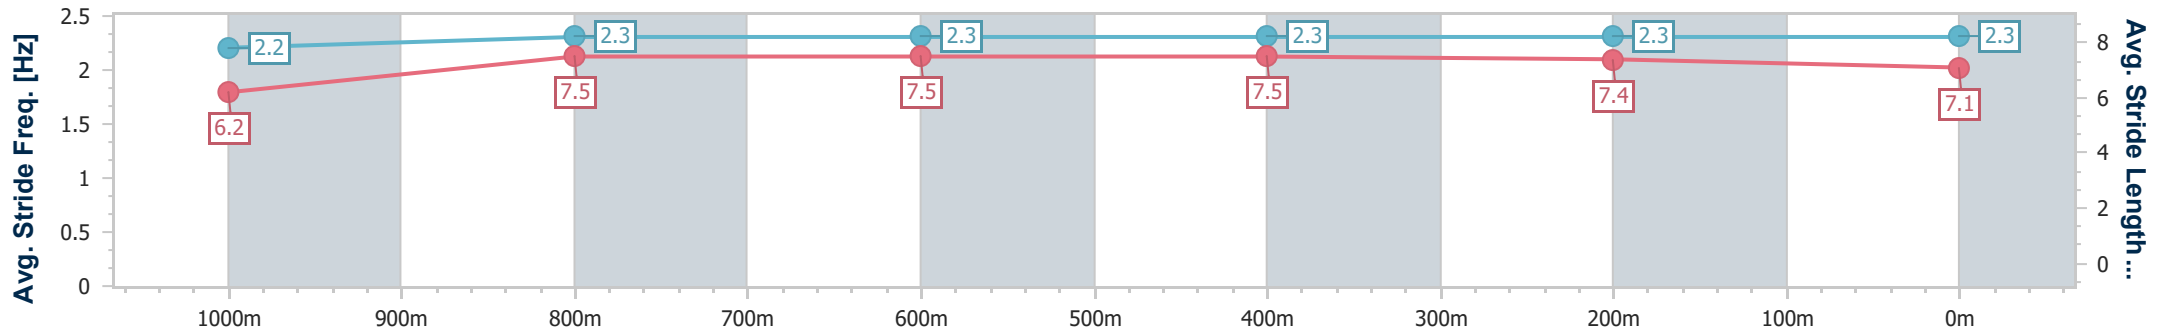

Horse/Jockey Name	Sobute
Final Rank	11
Fastest Section Time (Section)	0:11.45 (800m)
Top Speed [km/h] (Section)	64.0 (800m)
Race State	Finished

Sunshine Coast QLD Professional
Race 6: BLACK & WHITE CHARCOAL QTIS Three-Year-Old
Maiden Handicap - 1200m

22 October 2023 - 15:57

Track Rating: Good 4, Weather: Fine, Rail Position: True

Section	Overall	1000m	800m	600m	400m	200m
Section Times	1:13.59 [11] (0:14.58)	0:59.01 [12] (0:11.54)	0:47.47 [12] (0:11.45)	0:36.02 [12] (0:11.77)	0:24.25 [12] (0:11.78)	0:12.47 [12] (0:12.47)
Average Speed [km/h]	49.6	62.5	63.4	62.0	61.2	57.7
Top Speed [km/h]	63.0	63.1	64.0	62.8	62.9	59.8
Avg. Dist. to Rail [m]	8.6	0.7	1.4	2.3	4.1	3.2
Avg. Stride Freq. [Hz]	2.2	2.3	2.3	2.3	2.3	2.3
Avg. Stride Length [m]	6.2	7.5	7.5	7.5	7.4	7.1

- [ ] Ranking at each section and finish
- -.-.- No data available at this section
- NA No data available