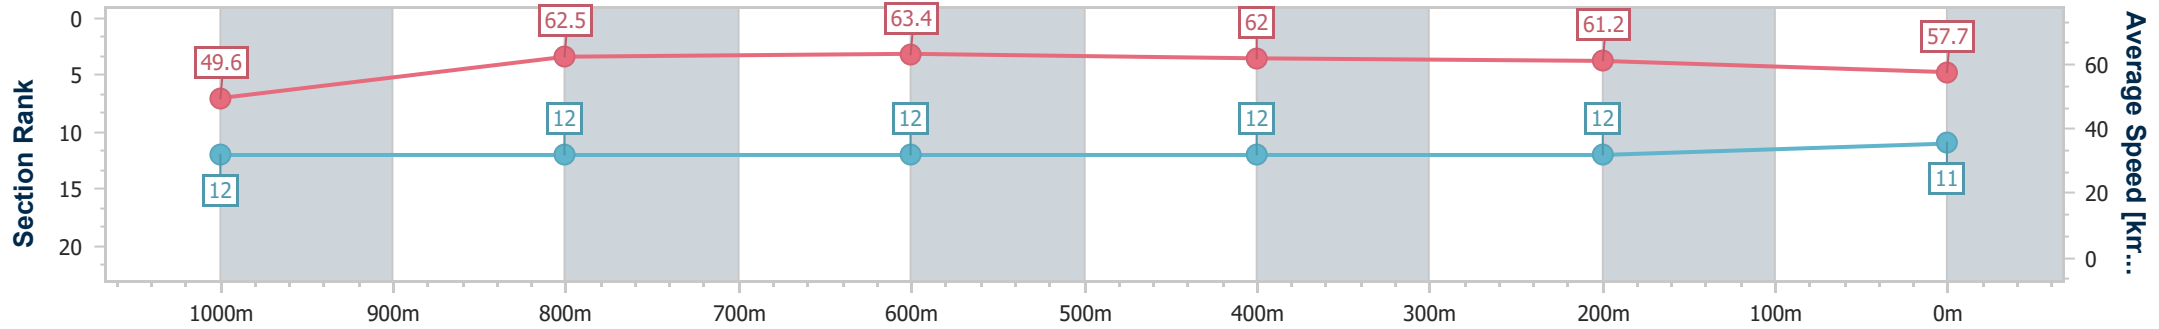

Horse/Jockey Name	Sobute
Final Rank	11
Fastest Section Time (Section)	0:11.45 (800m)
Top Speed [km/h] (Section)	64.0 (800m)
Race State	Finished

Sunshine Coast QLD Professional
Race 6: BLACK & WHITE CHARCOAL QTIS Three-Year-Old
Maiden Handicap - 1200m

22 October 2023 - 15:57

Track Rating: Good 4, Weather: Fine, Rail Position: True

Section	Overall	1000m	800m	600m	400m	200m
Section Times	1:13.59 [11] (0:14.58)	0:59.01 [12] (0:11.54)	0:47.47 [12] (0:11.45)	0:36.02 [12] (0:11.77)	0:24.25 [12] (0:11.78)	0:12.47 [12] (0:12.47)
Average Speed [km/h]	49.6	62.5	63.4	62.0	61.2	57.7
Top Speed [km/h]	63.0	63.1	64.0	62.8	62.9	59.8
Avg. Dist. to Rail [m]	8.6	0.7	1.4	2.3	4.1	3.2
Avg. Stride Freq. [Hz]	2.2	2.3	2.3	2.3	2.3	2.3
Avg. Stride Length [m]	6.2	7.5	7.5	7.5	7.4	7.1

- [ ] Ranking at each section and finish
- -.-.- No data available at this section
- NA No data available