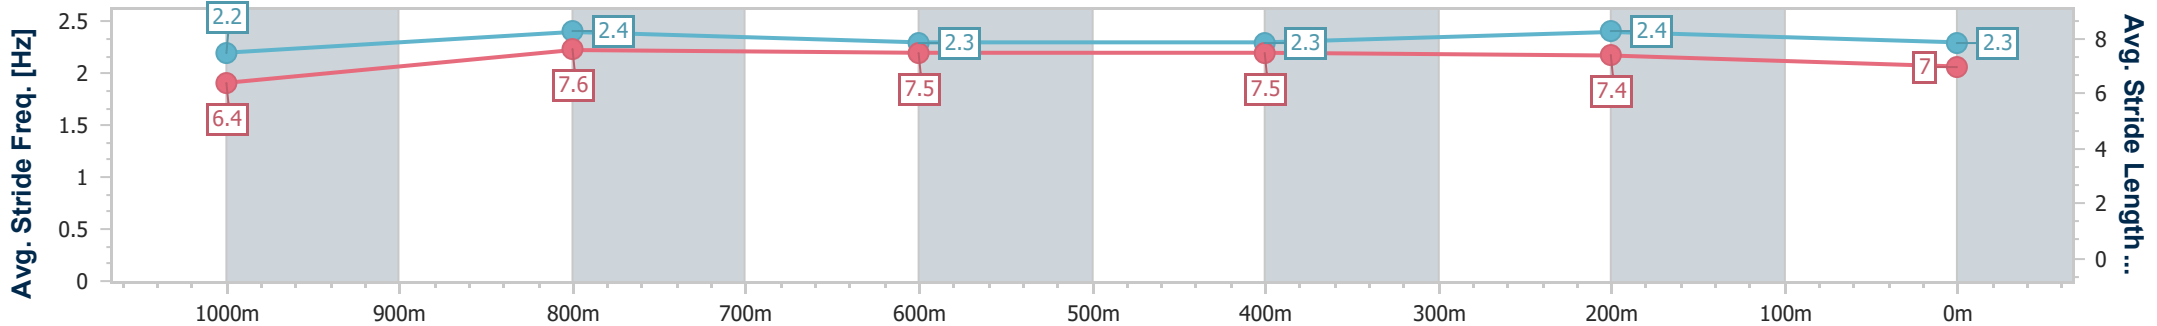

Horse/Jockey Name	Procyon Miss
Final Rank	5
Fastest Section Time (Section)	0:11.02 (1000m)
Top Speed [km/h] (Section)	67.9 (1000m)
Race State	Finished

Sunshine Coast QLD Professional
Race 6: BLACK & WHITE CHARCOAL QTIS Three-Year-Old
Maiden Handicap - 1200m

22 October 2023 - 15:57

Track Rating: Good 4, Weather: Fine, Rail Position: True

Section	Overall	1000m	800m	600m	400m	200m
Section Times	1:12.41 [5] (0:14.08)	0:58.33 [7] (0:11.02)	0:47.31 [6] (0:11.64)	0:35.67 [4] (0:11.54)	0:24.13 [3] (0:11.57)	0:12.56 [3] (0:12.56)
Average Speed [km/h]	51.3	65.5	62.0	62.2	62.3	57.1
Top Speed [km/h]	66.9	67.9	63.0	63.9	63.8	60.2
Avg. Dist. to Rail [m]	5.3	3.1	0.5	0.6	2.0	2.4
Avg. Stride Freq. [Hz]	2.2	2.4	2.3	2.3	2.4	2.3
Avg. Stride Length [m]	6.4	7.6	7.5	7.5	7.4	7.0

- [ ] Ranking at each section and finish
- -.-.- No data available at this section
- NA No data available