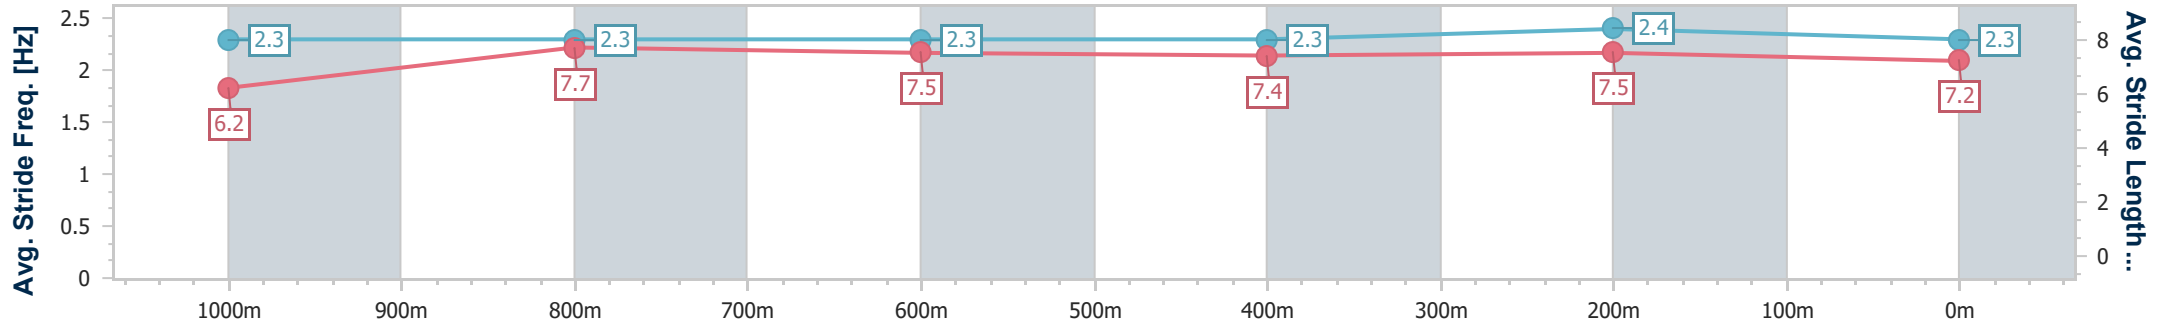

Horse/Jockey Name	Suite Secret
Final Rank	4
Fastest Section Time (Section)	0:11.22 (1000m)
Top Speed [km/h] (Section)	67.0 (1000m)
Race State	Finished

Sunshine Coast QLD Professional
Race 6: BLACK & WHITE CHARCOAL QTIS Three-Year-Old
Maiden Handicap - 1200m

22 October 2023 - 15:57

Track Rating: Good 4, Weather: Fine, Rail Position: True

Section	Overall	1000m	800m	600m	400m	200m
Section Times	1:12.36 [4] (0:14.38)	0:57.98 [10] (0:11.22)	0:46.76 [10] (0:11.62)	0:35.14 [9] (0:11.66)	0:23.48 [8] (0:11.31)	0:12.17 [6] (0:12.17)
Average Speed [km/h]	50.2	64.1	62.1	62.1	63.6	59.1
Top Speed [km/h]	63.0	67.0	63.0	64.7	65.0	61.9
Avg. Dist. to Rail [m]	6.6	1.4	0.4	0.7	4.1	4.5
Avg. Stride Freq. [Hz]	2.3	2.3	2.3	2.3	2.4	2.3
Avg. Stride Length [m]	6.2	7.7	7.5	7.4	7.5	7.2

- [ ] Ranking at each section and finish
- -.-.- No data available at this section
- NA No data available