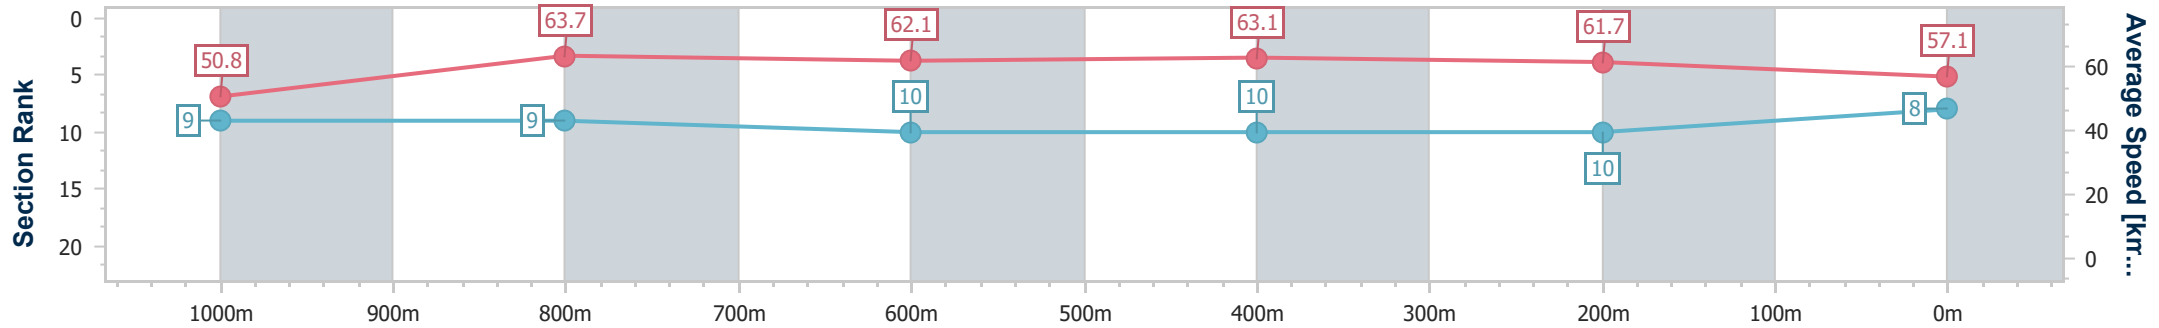

Horse/Jockey Name	Tequila Stealer
Final Rank	8
Fastest Section Time (Section)	0:11.34 (1000m)
Top Speed [km/h] (Section)	65.0 (1000m)
Race State	Finished

Sunshine Coast QLD Professional
Race 6: BLACK & WHITE CHARCOAL QTIS Three-Year-Old
Maiden Handicap - 1200m

22 October 2023 - 15:57

Track Rating: Good 4, Weather: Fine, Rail Position: True

Section	Overall	1000m	800m	600m	400m	200m
Section Times	1:13.22 [8] (0:14.20)	0:59.02 [9] (0:11.34)	0:47.68 [9] (0:11.75)	0:35.93 [10] (0:11.68)	0:24.25 [10] (0:11.66)	0:12.59 [10] (0:12.59)
Average Speed [km/h]	50.8	63.7	62.1	63.1	61.7	57.1
Top Speed [km/h]	64.7	65.0	63.8	64.3	63.1	59.8
Avg. Dist. to Rail [m]	6.4	3.8	2.1	3.7	8.3	9.3
Avg. Stride Freq. [Hz]	2.3	2.3	2.3	2.4	2.4	2.3
Avg. Stride Length [m]	6.2	7.6	7.5	7.4	7.1	7.0

- [ ] Ranking at each section and finish
- -.-.- No data available at this section
- NA No data available