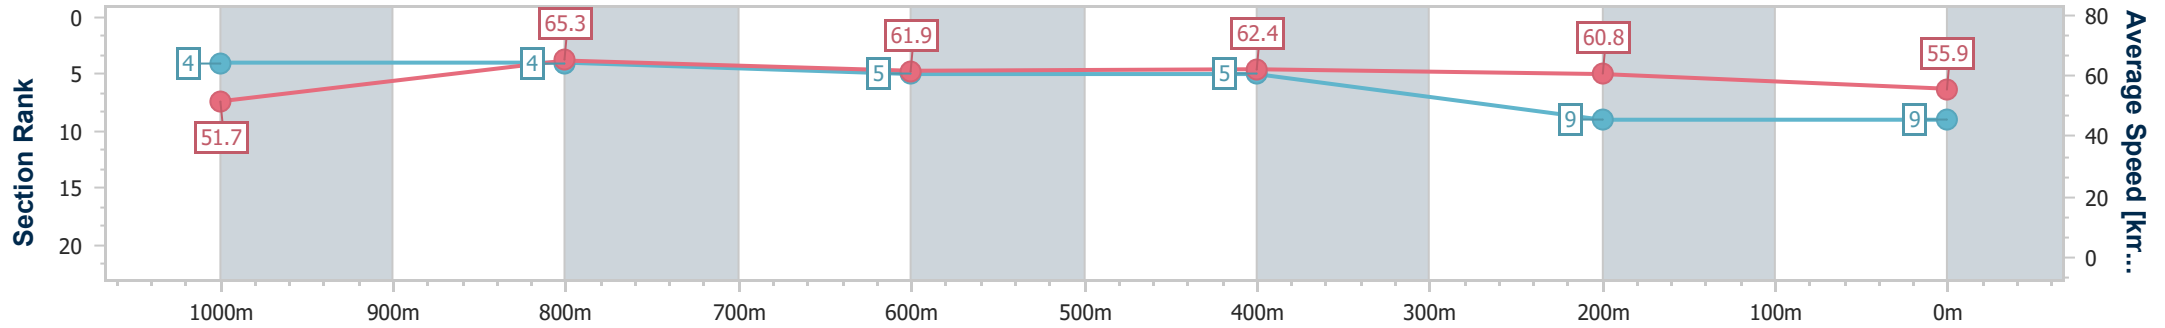

Horse/Jockey Name	Video Vixen
Final Rank	9
Fastest Section Time (Section)	0:11.09 (1000m)
Top Speed [km/h] (Section)	68.2 (1000m)
Race State	Finished

Sunshine Coast QLD Professional
Race 6: BLACK & WHITE CHARCOAL QTIS Three-Year-Old
Maiden Handicap - 1200m

22 October 2023 - 15:57

Track Rating: Good 4, Weather: Fine, Rail Position: True

Section	Overall	1000m	800m	600m	400m	200m
Section Times	1:13.28 [9] (0:13.91)	0:59.37 [4] (0:11.09)	0:48.28 [4] (0:11.80)	0:36.48 [5] (0:11.73)	0:24.75 [5] (0:11.83)	0:12.92 [9] (0:12.92)
Average Speed [km/h]	51.7	65.3	61.9	62.4	60.8	55.9
Top Speed [km/h]	67.9	68.2	63.0	63.0	62.5	58.2
Avg. Dist. to Rail [m]	9.7	3.5	2.4	2.8	6.5	8.1
Avg. Stride Freq. [Hz]	2.2	2.4	2.3	2.3	2.3	2.2
Avg. Stride Length [m]	6.5	7.6	7.4	7.6	7.3	6.9

- [ ] Ranking at each section and finish
- -.-.-.- No data available at this section
- NA No data available