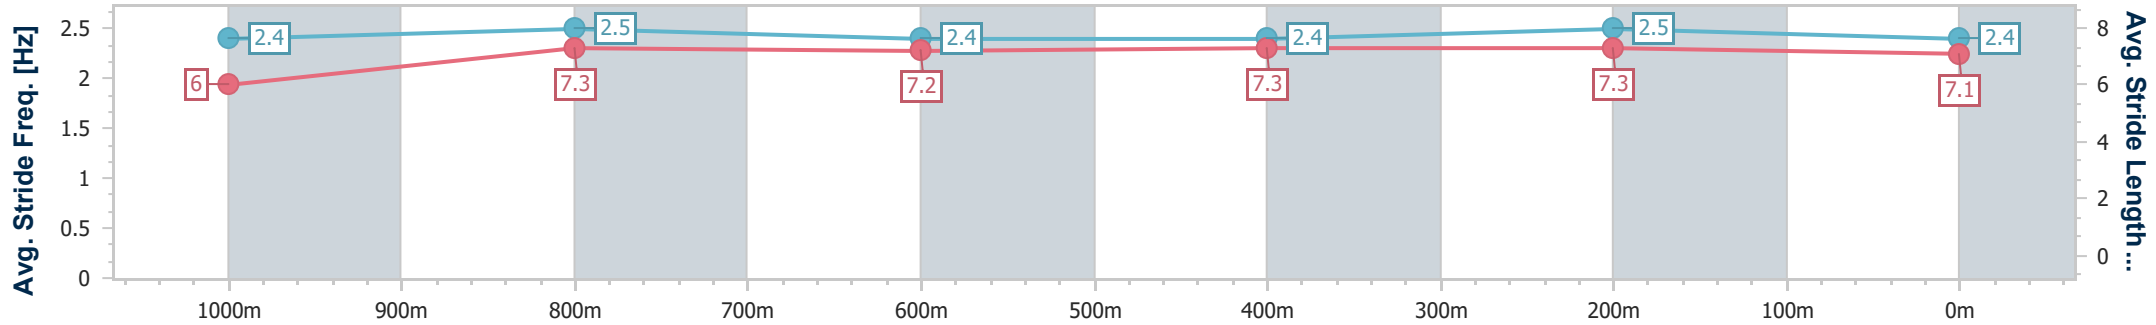

Horse/Jockey Name	Change The Deel
Final Rank	1
Fastest Section Time (Section)	0:11.18 (1000m)
Top Speed [km/h] (Section)	66.5 (1000m)
Race State	Finished

Sunshine Coast QLD Professional
Race 6: BLACK & WHITE CHARCOAL QTIS Three-Year-Old
Maiden Handicap - 1200m

22 October 2023 - 15:57

Track Rating: Good 4, Weather: Fine, Rail Position: True

Section	Overall	1000m	800m	600m	400m	200m
Section Times	1:12.05 [1] (0:14.11)	0:57.94 [8] (0:11.18)	0:46.76 [7] (0:11.90)	0:34.86 [8] (0:11.69)	0:23.17 [9] (0:11.26)	0:11.91 [4]
Average Speed [km/h]	51.1	64.9	61.2	62.1	64.2	60.2
Top Speed [km/h]	64.5	66.5	63.1	63.3	64.8	63.1
Avg. Dist. to Rail [m]	6.6	3.4	2.1	1.8	6.8	8.1
Avg. Stride Freq. [Hz]	2.4	2.5	2.4	2.4	2.5	2.4
Avg. Stride Length [m]	6.0	7.3	7.2	7.3	7.3	7.1

- [ ] Ranking at each section and finish
- -.-.- No data available at this section
- NA No data available