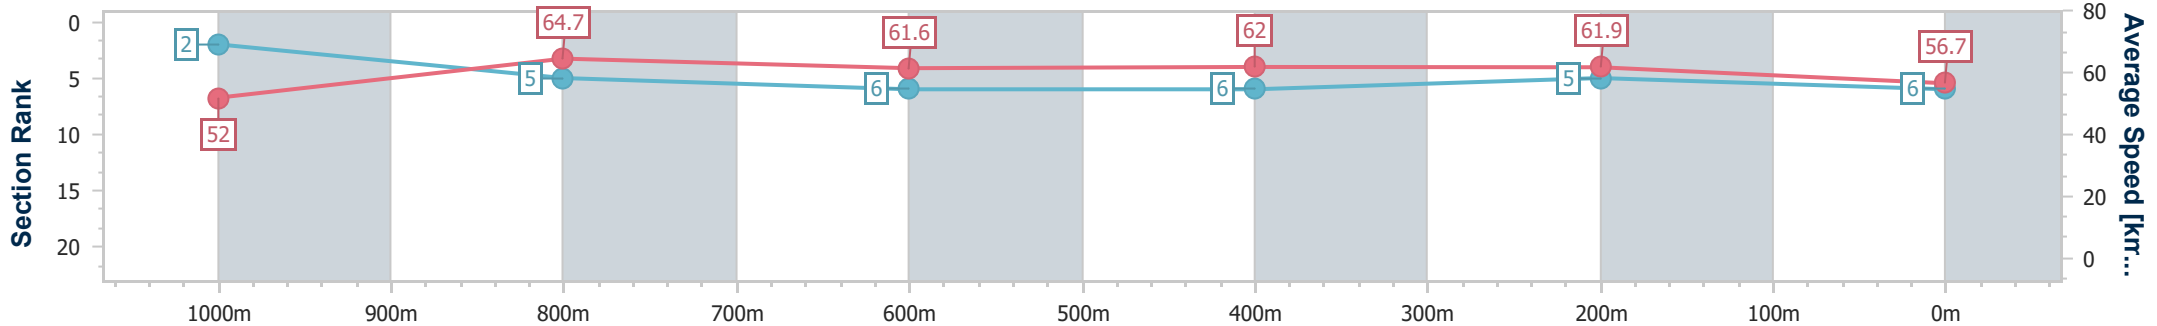

Horse/Jockey Name	Hydroelectric
Final Rank	6
Fastest Section Time (Section)	0:11.20 (1000m)
Top Speed [km/h] (Section)	66.3 (1000m)
Race State	Finished

Sunshine Coast QLD Professional
Race 6: BLACK & WHITE CHARCOAL QTIS Three-Year-Old
Maiden Handicap - 1200m

22 October 2023 - 15:57

Track Rating: Good 4, Weather: Fine, Rail Position: True

Section	Overall	1000m	800m	600m	400m	200m
Section Times	1:12.86 [6] (0:13.84)	0:59.02 [2] (0:11.20)	0:47.82 [5] (0:11.77)	0:36.05 [6] (0:11.73)	0:24.32 [6] (0:11.64)	0:12.68 [5] (0:12.68)
Average Speed [km/h]	52.0	64.7	61.6	62.0	61.9	56.7
Top Speed [km/h]	66.1	66.3	63.4	63.1	63.3	60.3
Avg. Dist. to Rail [m]	7.2	2.8	1.6	1.3	4.9	6.4
Avg. Stride Freq. [Hz]	2.3	2.3	2.3	2.3	2.3	2.2
Avg. Stride Length [m]	6.3	7.7	7.6	7.6	7.6	7.1

- [ ] Ranking at each section and finish
- -.-.- No data available at this section
- NA No data available