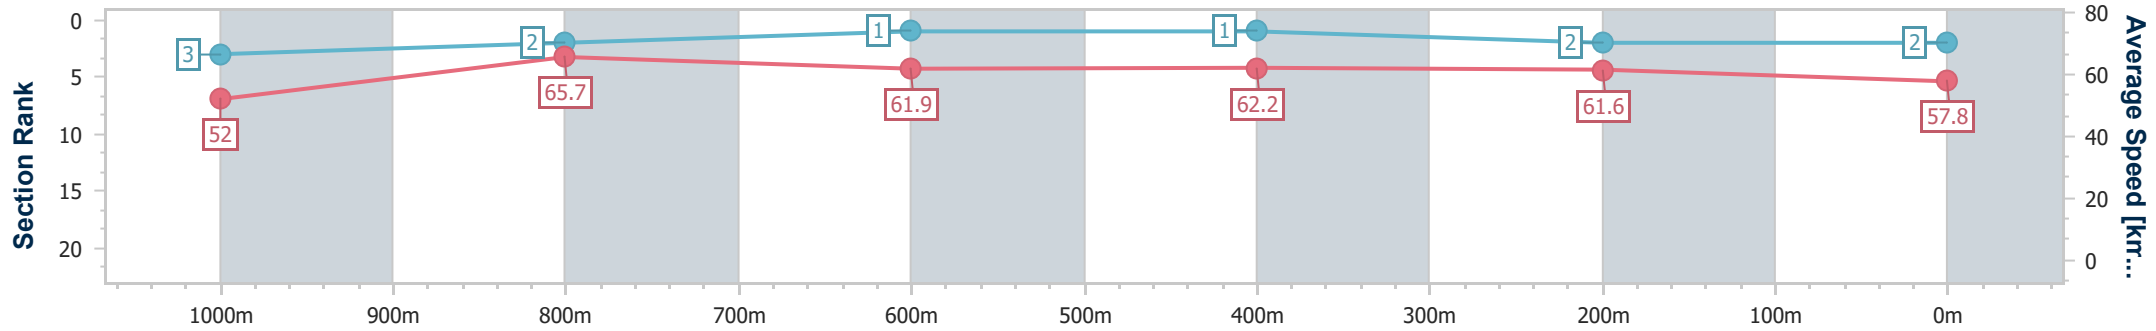

Horse/Jockey Name	Zin Zan Ready
Final Rank	2
Fastest Section Time (Section)	0:10.91 (1000m)
Top Speed [km/h] (Section)	67.0 (1000m)
Race State	Finished

Sunshine Coast QLD Professional
Race 6: BLACK & WHITE CHARCOAL QTIS Three-Year-Old
Maiden Handicap - 1200m

22 October 2023 - 15:57

Track Rating: Good 4, Weather: Fine, Rail Position: True

Section	Overall	1000m	800m	600m	400m	200m
Section Times	1:12.21 [2] (0:13.89)	0:58.32 [3] (0:10.91)	0:47.41 [2] (0:11.63)	0:35.78 [1] (0:11.66)	0:24.12 [1] (0:11.64)	0:12.48 [2] (0:12.48)
Average Speed [km/h]	52.0	65.7	61.9	62.2	61.6	57.8
Top Speed [km/h]	65.7	67.0	64.0	63.4	62.9	59.9
Avg. Dist. to Rail [m]	3.5	0.7	0.5	0.7	4.0	5.2
Avg. Stride Freq. [Hz]	2.4	2.4	2.3	2.3	2.3	2.3
Avg. Stride Length [m]	5.9	7.5	7.5	7.5	7.3	7.0

- [ ] Ranking at each section and finish
- -.-.- No data available at this section
- NA No data available