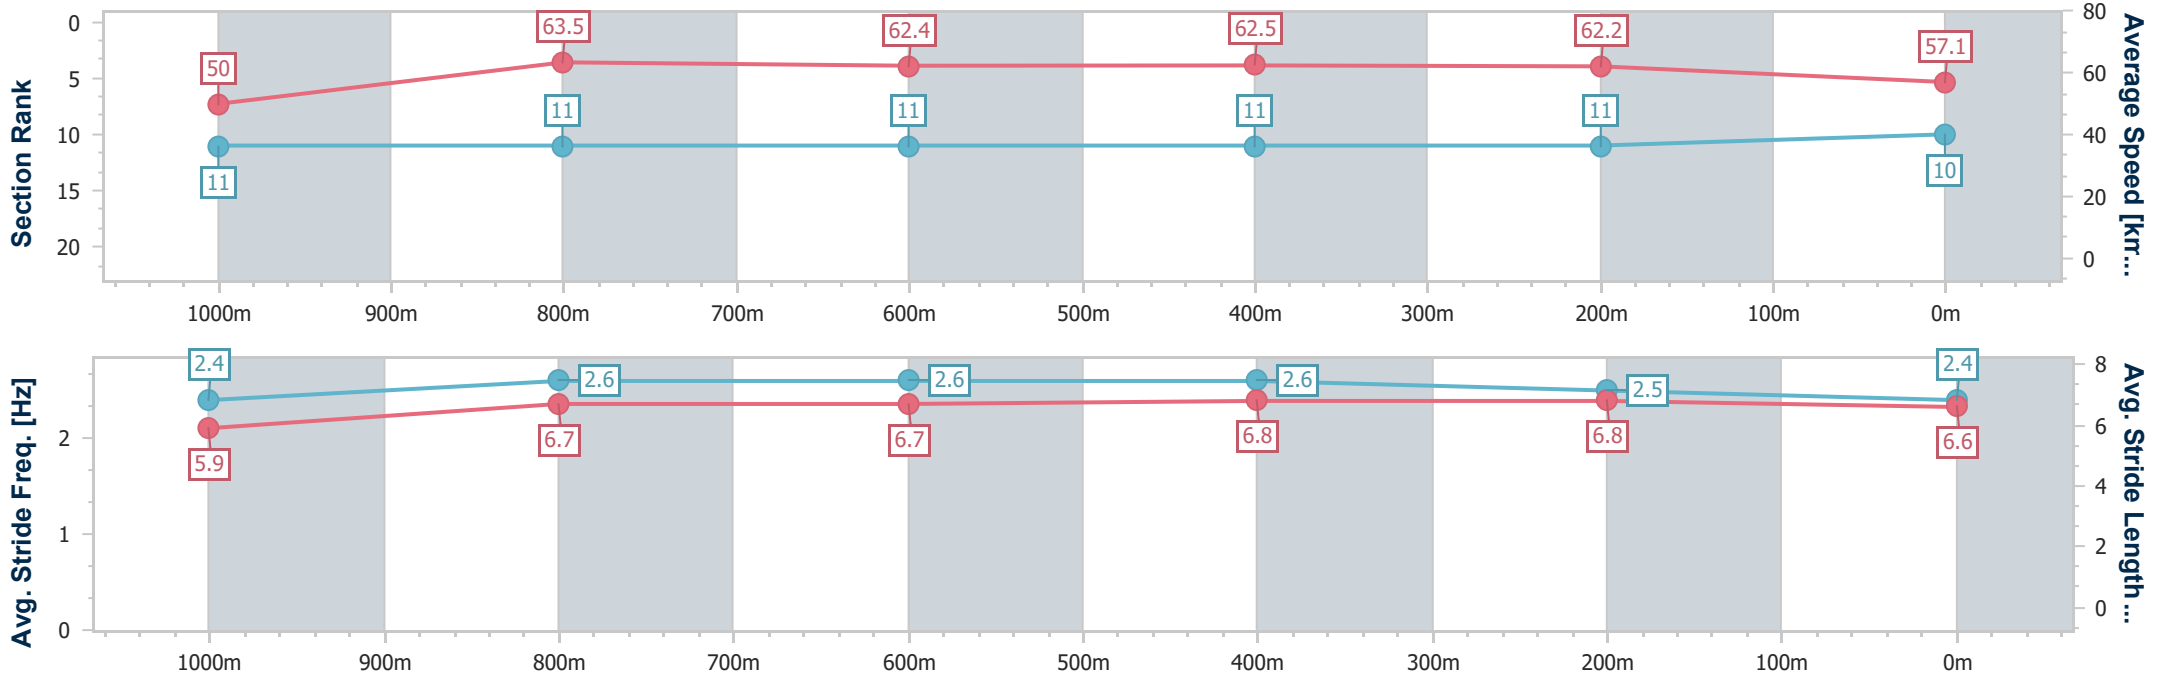

Horse/Jockey Name	Song Sung Blue
Final Rank	10
Fastest Section Time (Section)	0:11.35 (1000m)
Top Speed [km/h] (Section)	65.5 (1000m)
Race State	Finished

Sunshine Coast QLD Professional
Race 6: BLACK & WHITE CHARCOAL QTIS Three-Year-Old
Maiden Handicap - 1200m

22 October 2023 - 15:57

Track Rating: Good 4, Weather: Fine, Rail Position: True

Section	Overall	1000m	800m	600m	400m	200m
Section Times	1:13.38 [10] (0:14.49)	0:58.89 [11] (0:11.35)	0:47.54 [11] (0:11.68)	0:35.86 [11] (0:11.66)	0:24.20 [11] (0:11.56)	0:12.64 [11] (0:12.64)
Average Speed [km/h]	50.0	63.5	62.4	62.5	62.2	57.1
Top Speed [km/h]	65.3	65.5	63.5	63.9	64.2	59.8
Avg. Dist. to Rail [m]	10.2	1.9	1.5	2.2	3.8	3.4
Avg. Stride Freq. [Hz]	2.4	2.6	2.6	2.6	2.5	2.4
Avg. Stride Length [m]	5.9	6.7	6.7	6.8	6.8	6.6

- [ ] Ranking at each section and finish
- -.-.- No data available at this section
- NA No data available