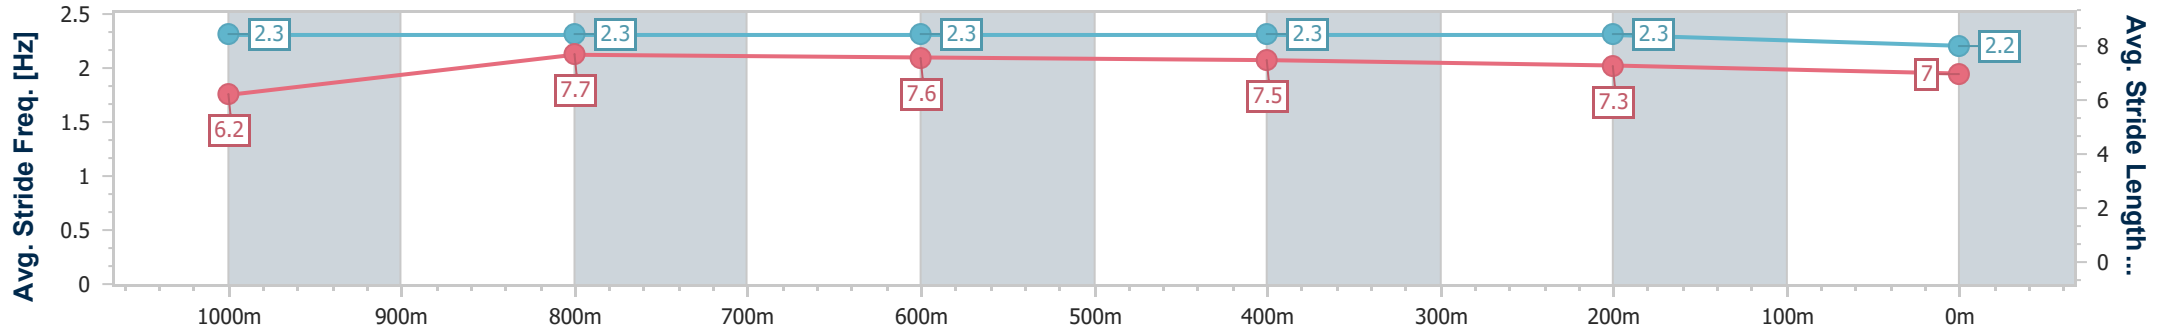

Horse/Jockey Name	Rumbling Boy
Final Rank	7
Fastest Section Time (Section)	0:11.23 (1000m)
Top Speed [km/h] (Section)	65.3 (1000m)
Race State	Finished

Sunshine Coast QLD Professional
Race 6: BLACK & WHITE CHARCOAL QTIS Three-Year-Old
Maiden Handicap - 1200m

22 October 2023 - 15:57

Track Rating: Good 4, Weather: Fine, Rail Position: True

Section	Overall	1000m	800m	600m	400m	200m
Section Times	1:12.98 [7] (0:14.07)	0:58.91 [6] (0:11.23)	0:47.68 [8] (0:11.68)	0:36.00 [7] (0:11.61)	0:24.39 [7] (0:11.65)	0:12.74 [7] (0:12.74)
Average Speed [km/h]	51.2	64.4	61.7	61.8	61.8	56.7
Top Speed [km/h]	65.1	65.3	63.0	63.3	63.9	59.4
Avg. Dist. to Rail [m]	4.2	2.6	0.4	0.4	2.3	2.4
Avg. Stride Freq. [Hz]	2.3	2.3	2.3	2.3	2.3	2.2
Avg. Stride Length [m]	6.2	7.7	7.6	7.5	7.3	7.0

- [ ] Ranking at each section and finish
- -.-.- No data available at this section
- NA No data available