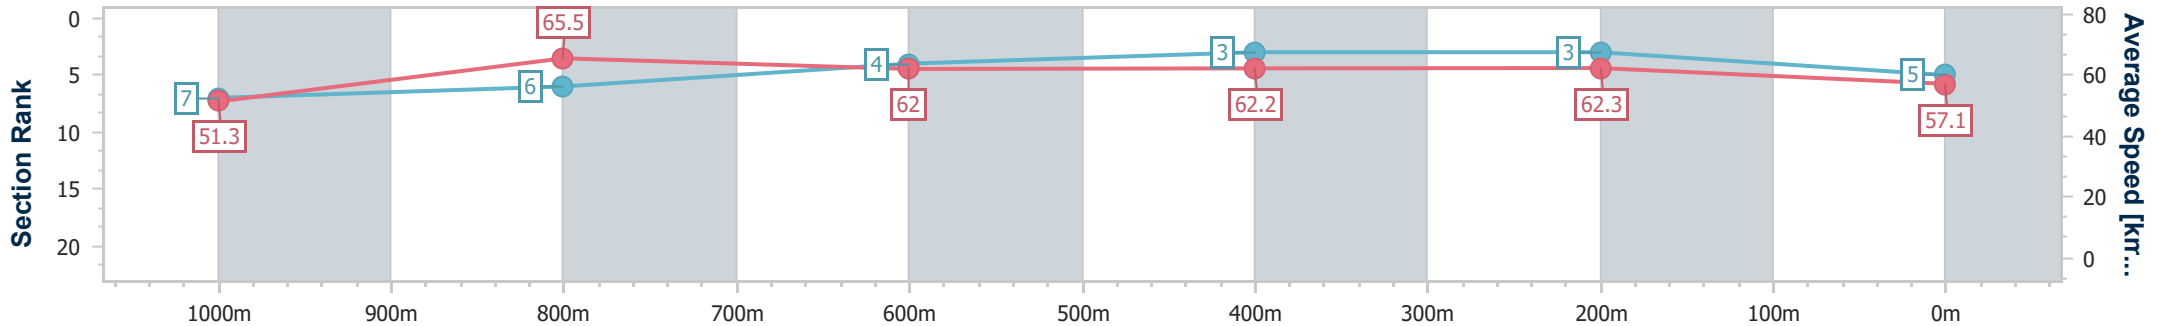

Horse/Jockey Name	Procyon Miss
Final Rank	5
Fastest Section Time (Section)	0:11.02 (1000m)
Top Speed [km/h] (Section)	67.9 (1000m)
Race State	Finished

Sunshine Coast QLD Professional
Race 6: BLACK & WHITE CHARCOAL QTIS Three-Year-Old
Maiden Handicap - 1200m

22 October 2023 - 15:57

Track Rating: Good 4, Weather: Fine, Rail Position: True

Section	Overall	1000m	800m	600m	400m	200m
Section Times	1:12.41 [5] (0:14.08)	0:58.33 [7] (0:11.02)	0:47.31 [6] (0:11.64)	0:35.67 [4] (0:11.54)	0:24.13 [3] (0:11.57)	0:12.56 [3] (0:12.56)
Average Speed [km/h]	51.3	65.5	62.0	62.2	62.3	57.1
Top Speed [km/h]	66.9	67.9	63.0	63.9	63.8	60.2
Avg. Dist. to Rail [m]	5.3	3.1	0.5	0.6	2.0	2.4
Avg. Stride Freq. [Hz]	2.2	2.4	2.3	2.3	2.4	2.3
Avg. Stride Length [m]	6.4	7.6	7.5	7.5	7.4	7.0

- [ ] Ranking at each section and finish
- -.-.- No data available at this section
- NA No data available