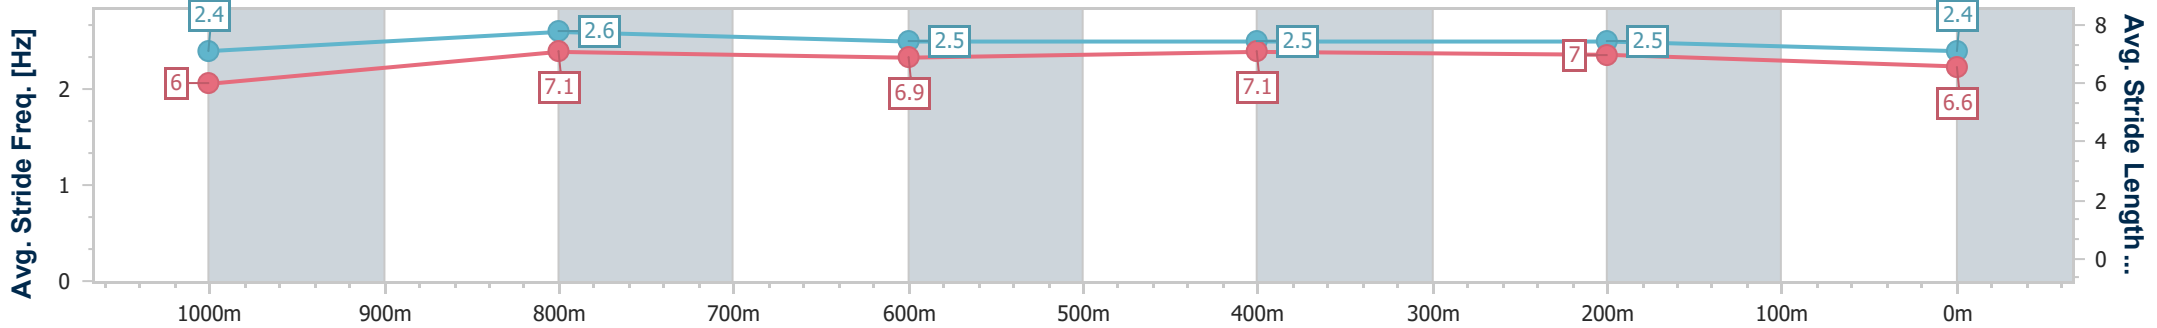

Horse/Jockey Name	Lion's Pride
Final Rank	3
Fastest Section Time (Section)	0:11.04 (1000m)
Top Speed [km/h] (Section)	68.0 (1000m)
Race State	Finished

Sunshine Coast QLD Professional
Race 6: BLACK & WHITE CHARCOAL QTIS Three-Year-Old
Maiden Handicap - 1200m

22 October 2023 - 15:57

Track Rating: Good 4, Weather: Fine, Rail Position: True

Section	Overall	1000m	800m	600m	400m	200m
Section Times	1:12.25 [3] (0:13.64)	0:58.61 [1] (0:11.04)	0:47.57 [1] (0:11.87)	0:35.70 [3] (0:11.60)	0:24.10 [2] (0:11.56)	0:12.54 [1] (0:12.54)
Average Speed [km/h]	52.8	65.6	61.3	62.9	62.2	57.3
Top Speed [km/h]	66.2	68.0	63.1	63.8	63.0	60.6
Avg. Dist. to Rail [m]	7.6	2.3	2.3	1.5	4.5	6.4
Avg. Stride Freq. [Hz]	2.4	2.6	2.5	2.5	2.5	2.4
Avg. Stride Length [m]	6.0	7.1	6.9	7.1	7.0	6.6

- [ ] Ranking at each section and finish
- -.-.- No data available at this section
- NA No data available