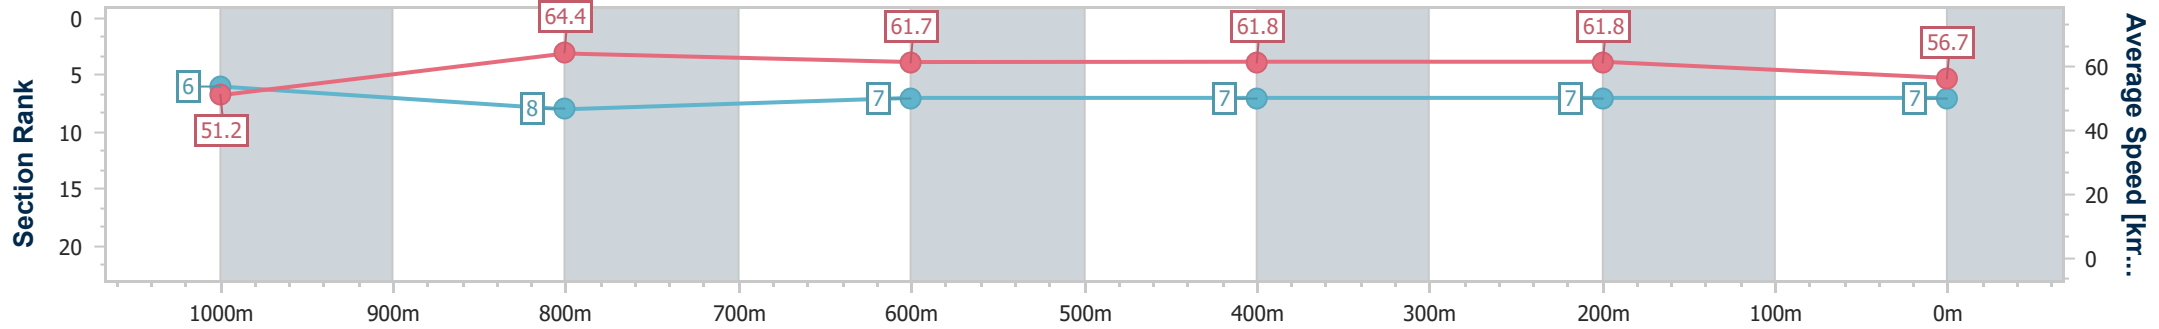

Horse/Jockey Name	Rumbling Boy
Final Rank	7
Fastest Section Time (Section)	0:11.23 (1000m)
Top Speed [km/h] (Section)	65.3 (1000m)
Race State	Finished

Sunshine Coast QLD Professional
Race 6: BLACK & WHITE CHARCOAL QTIS Three-Year-Old
Maiden Handicap - 1200m

22 October 2023 - 15:57

Track Rating: Good 4, Weather: Fine, Rail Position: True

Section	Overall	1000m	800m	600m	400m	200m
Section Times	1:12.98 [7] (0:14.07)	0:58.91 [6] (0:11.23)	0:47.68 [8] (0:11.68)	0:36.00 [7] (0:11.61)	0:24.39 [7] (0:11.65)	0:12.74 [7] (0:12.74)
Average Speed [km/h]	51.2	64.4	61.7	61.8	61.8	56.7
Top Speed [km/h]	65.1	65.3	63.0	63.3	63.9	59.4
Avg. Dist. to Rail [m]	4.2	2.6	0.4	0.4	2.3	2.4
Avg. Stride Freq. [Hz]	2.3	2.3	2.3	2.3	2.3	2.2
Avg. Stride Length [m]	6.2	7.7	7.6	7.5	7.3	7.0

- [ ] Ranking at each section and finish
- -.-.- No data available at this section
- NA No data available