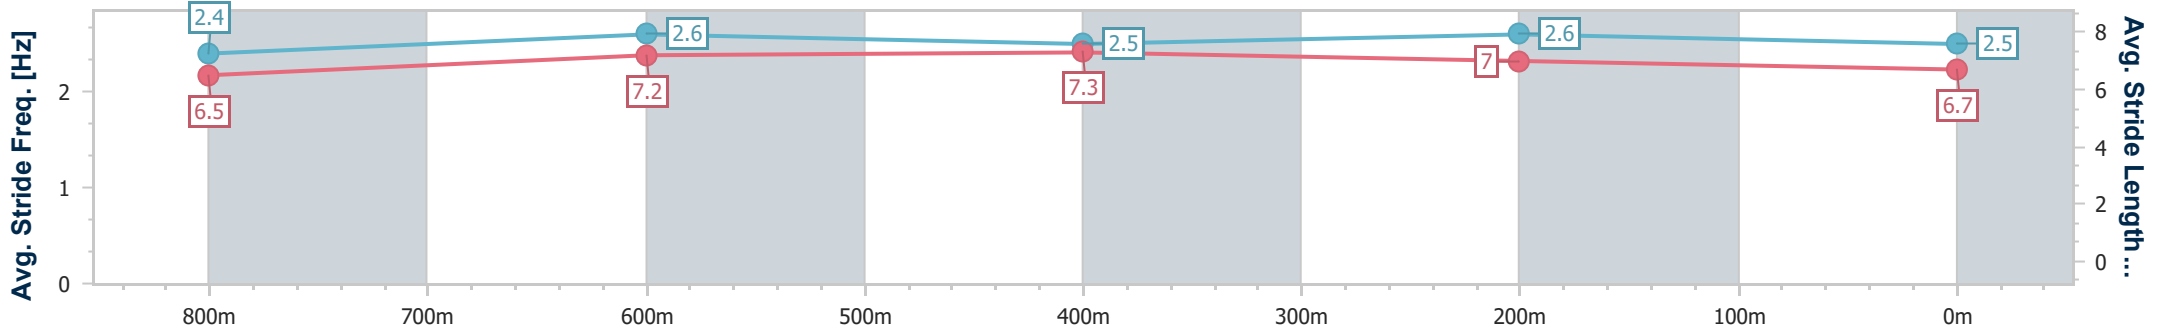

Eagle Farm QLD Professional

Race 2: NOVA 106.9 QTIS Three-Year-Old Handicap - 1000m

14 October 2023 - 12:13

Track Rating: Good 4, Weather: Fine, Rail Position: +0.5m Entire Course

BRISBANE RACING CLUB

Section	Overall	800m	600m	400m	200m
Section Times	0:57.17 [3] (0:13.23)	0:43.94 [3] (0:10.80)	0:33.14 [4] (0:10.65)	0:22.49 [3] (0:10.75)	0:11.74 [4] (0:11.74)
Average Speed [km/h]	54.8	67.8	67.6	67.0	61.3
Top Speed [km/h]	69.0	70.5	68.9	69.2	63.7
Avg. Dist. to Rail [m]	4.1	3.5	0.6	2.6	4.1
Avg. Stride Freq. [Hz]	2.4	2.6	2.5	2.6	2.5
Avg. Stride Length [m]	6.5	7.2	7.3	7.0	6.7

- [ ] Ranking at each section and finish
- .-.- No data available at this section
- NA No data available

Horse/Jockey Name	Golden Decade
Final Rank	4
Fastest Section Time (Section)	0:10.48 (800m)
Top Speed [km/h] (Section)	71.4 (800m)
Race State	Finished