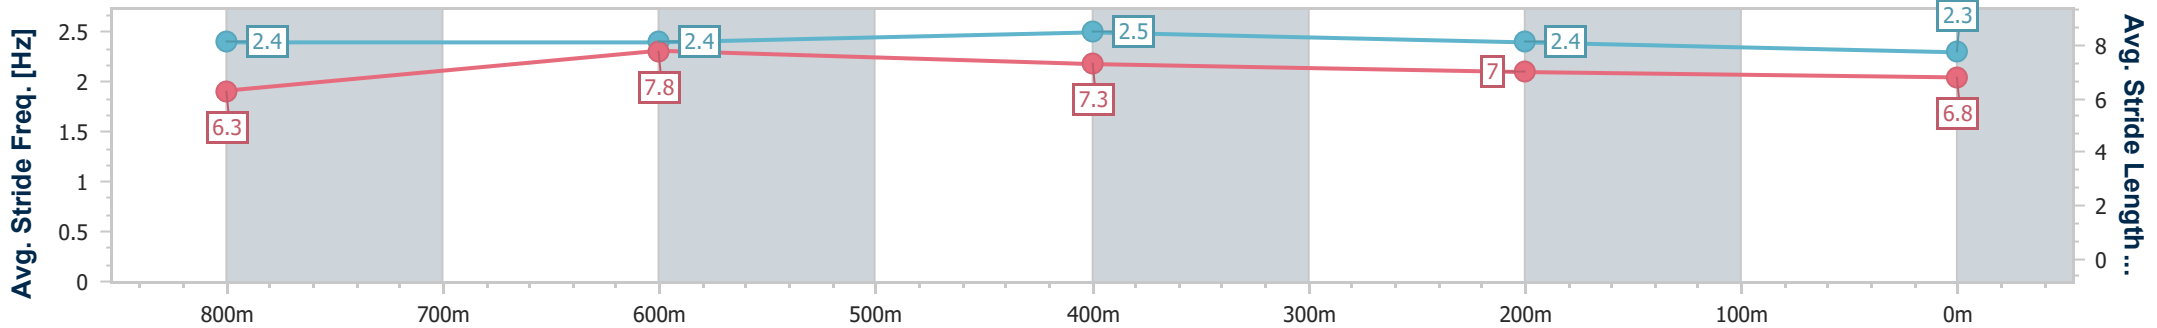

Horse/Jockey Name	Upstart Legend
Final Rank	5
Fastest Section Time (Section)	0:10.69 (800m)
Top Speed [km/h] (Section)	71.7 (Overall)
Race State	Finished

Eagle Farm QLD Professional
Race 2: NOVA 106.9 QTIS Three-Year-Old Handicap - 1000m
14 October 2023 - 12:13
Track Rating: Good 4, Weather: Fine, Rail Position: +0.5m Entire Course

BRISBANE
RACING CLUB

Section	Overall	800m	600m	400m	200m
Section Times	0:58.73 [5] (0:13.20)	0:45.53 [2] (0:10.69)	0:34.84 [3] (0:10.98)	0:23.86 [5] (0:11.30)	0:12.56 [5] (0:12.56)
Average Speed [km/h]	55.0	68.3	66.5	63.7	57.3
Top Speed [km/h]	71.7	71.6	67.5	66.4	62.4
Avg. Dist. to Rail [m]	7.5	2.9	2.6	2.1	3.9
Avg. Stride Freq. [Hz]	2.4	2.4	2.5	2.4	2.3
Avg. Stride Length [m]	6.3	7.8	7.3	7.0	6.8

- [ ] Ranking at each section and finish
- -.-.- No data available at this section
- NA No data available