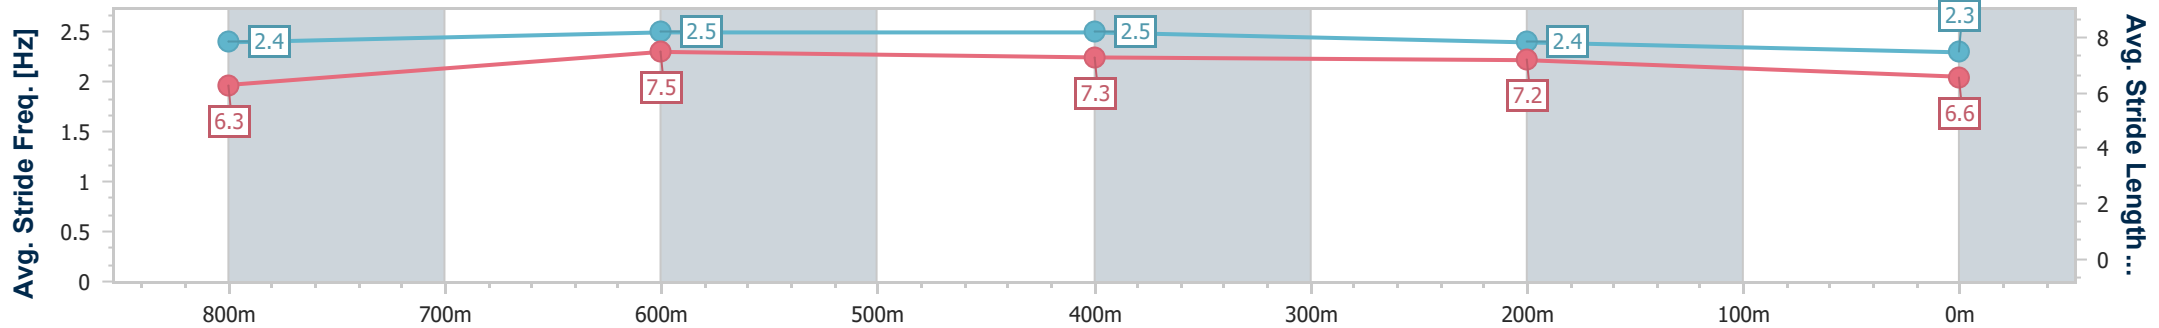

- [ ] Ranking at each section and finish
- .-.- No data available at this section
- NA No data available

Horse/Jockey Name	Bennu
Final Rank	6
Fastest Section Time (Section)	0:10.49 (800m)
Top Speed [km/h] (Section)	70.0 (800m)
Race State	Finished

Section	Overall	800m	600m	400m	200m
Section Times	0:59.51 [6] (0:13.58)	0:45.93 [5] (0:10.49)	0:35.44 [5] (0:11.02)	0:24.42 [6] (0:11.45)	0:12.97 [6] (0:12.97)
Average Speed [km/h]	53.1	68.7	65.4	62.8	55.6
Top Speed [km/h]	67.9	70.0	66.9	65.7	59.0
Avg. Dist. to Rail [m]	2.4	0.3	0.3	0.2	0.3
Avg. Stride Freq. [Hz]	2.4	2.5	2.5	2.4	2.3
Avg. Stride Length [m]	6.3	7.5	7.3	7.2	6.6

- [ ] Ranking at each section and finish
- .-.- No data available at this section
- NA No data available