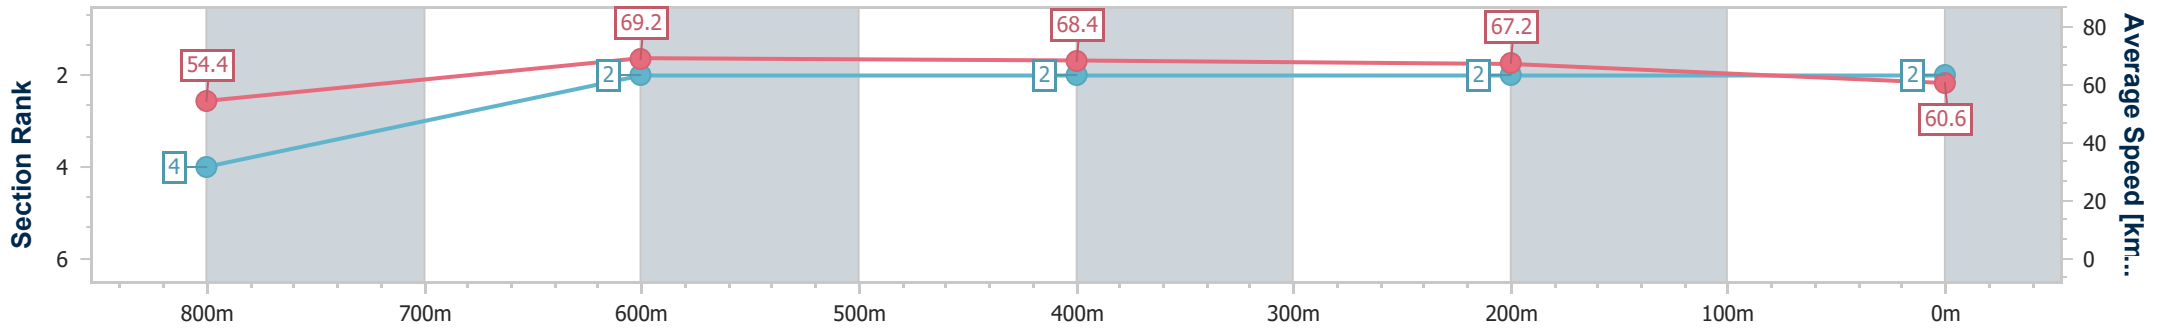

Eagle Farm QLD Professional

Race 2: NOVA 106.9 QTIS Three-Year-Old Handicap - 1000m

14 October 2023 - 12:13

Track Rating: Good 4, Weather: Fine, Rail Position: +0.5m Entire Course

BRISBANE RACING CLUB

Section	Overall	800m	600m	400m	200m
Section Times	0:57.09 [2] (0:13.28)	0:43.81 [4] (0:10.55)	0:33.26 [2] (0:10.68)	0:22.58 [2] (0:10.71)	0:11.87 [2] (0:11.87)
Average Speed [km/h]	54.4	69.2	68.4	67.2	60.6
Top Speed [km/h]	70.1	71.3	69.6	69.7	65.0
Avg. Dist. to Rail [m]	5.6	3.0	2.4	5.8	7.3
Avg. Stride Freq. [Hz]	2.3	2.6	2.5	2.5	2.4
Avg. Stride Length [m]	6.6	7.5	7.4	7.5	7.1