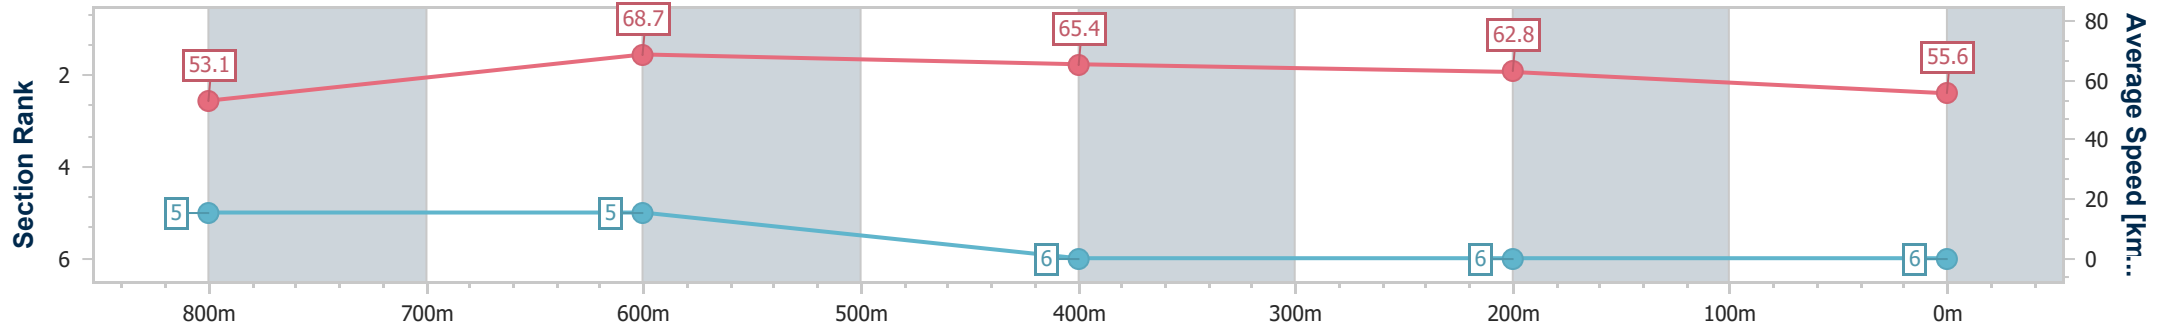

Section	Overall	800m	600m	400m	200m
Section Times	0:59.51 [6] (0:13.58)	0:45.93 [5] (0:10.49)	0:35.44 [5] (0:11.02)	0:24.42 [6] (0:11.45)	0:12.97 [6] (0:12.97)
Average Speed [km/h]	53.1	68.7	65.4	62.8	55.6
Top Speed [km/h]	67.9	70.0	66.9	65.7	59.0
Avg. Dist. to Rail [m]	2.4	0.3	0.3	0.2	0.3
Avg. Stride Freq. [Hz]	2.4	2.5	2.5	2.4	2.3
Avg. Stride Length [m]	6.3	7.5	7.3	7.2	6.6