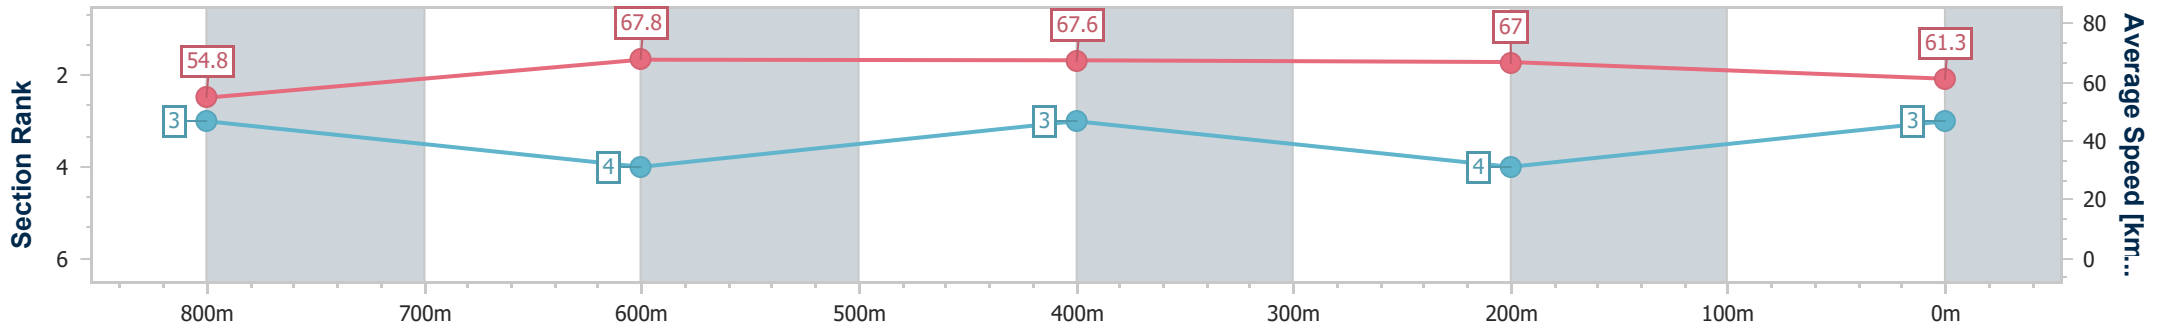

Eagle Farm QLD Professional

Race 2: NOVA 106.9 QTIS Three-Year-Old Handicap - 1000m

14 October 2023 - 12:13

Track Rating: Good 4, Weather: Fine, Rail Position: +0.5m Entire Course

BRISBANE RACING CLUB

Section	Overall	800m	600m	400m	200m
Section Times	0:57.17 [3] (0:13.23)	0:43.94 [3] (0:10.80)	0:33.14 [4] (0:10.65)	0:22.49 [3] (0:10.75)	0:11.74 [4] (0:11.74)
Average Speed [km/h]	54.8	67.8	67.6	67.0	61.3
Top Speed [km/h]	69.0	70.5	68.9	69.2	63.7
Avg. Dist. to Rail [m]	4.1	3.5	0.6	2.6	4.1
Avg. Stride Freq. [Hz]	2.4	2.6	2.5	2.6	2.5
Avg. Stride Length [m]	6.5	7.2	7.3	7.0	6.7

- [ ] Ranking at each section and finish
- .-.- No data available at this section
- NA No data available

Horse/Jockey Name	Golden Decade
Final Rank	4
Fastest Section Time (Section)	0:10.48 (800m)
Top Speed [km/h] (Section)	71.4 (800m)
Race State	Finished