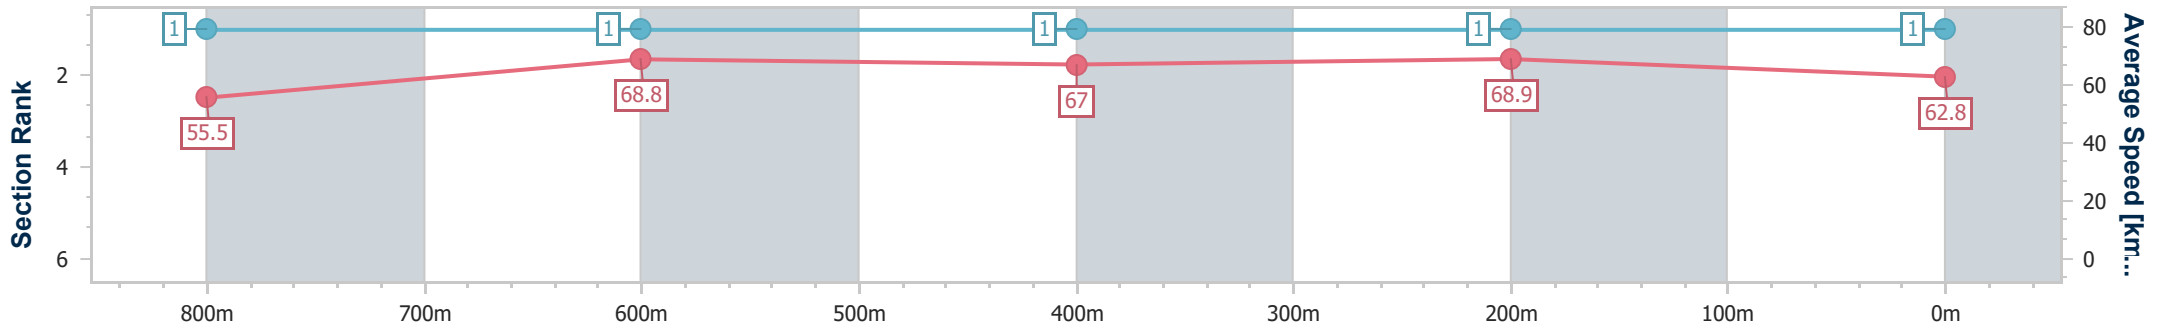

14 October 2023 - 12:13

Track Rating: Good 4, Weather: Fine, Rail Position: +0.5m Entire Course

BRISBANE RACING CLUB

Section	Overall	800m	600m	400m	200m
Section Times	0:56.28 [1] (0:13.03)	0:43.25 [1] (0:10.58)	0:32.67 [1] (0:10.73)	0:21.94 [1] (0:10.48)	0:11.46 [1] (0:11.46)
Average Speed [km/h]	55.5	68.8	67.0	68.9	62.8
Top Speed [km/h]	71.6	71.6	69.4	69.5	67.1
Avg. Dist. to Rail [m]	4.4	1.9	0.5	0.4	2.4
Avg. Stride Freq. [Hz]	2.5	2.5	2.4	2.5	2.4
Avg. Stride Length [m]	6.3	7.5	7.7	7.6	7.4