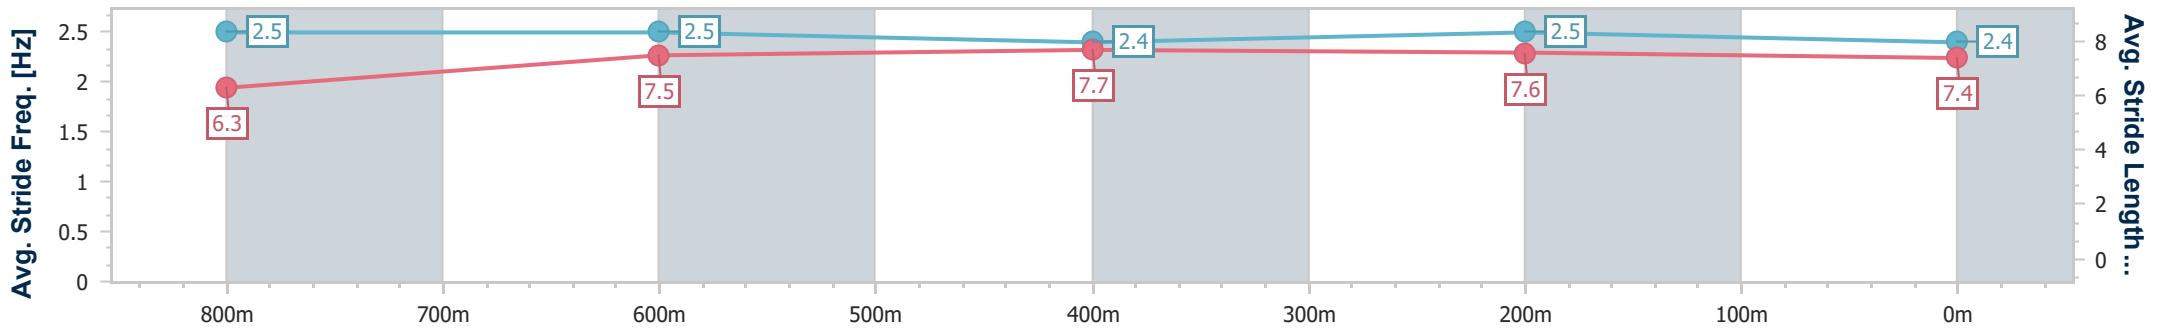

14 October 2023 - 12:13

Track Rating: Good 4, Weather: Fine, Rail Position: +0.5m Entire Course

BRISBANE RACING CLUB

Section	Overall	800m	600m	400m	200m
Section Times	0:56.28 [1] (0:13.03)	0:43.25 [1] (0:10.58)	0:32.67 [1] (0:10.73)	0:21.94 [1] (0:10.48)	0:11.46 [1] (0:11.46)
Average Speed [km/h]	55.5	68.8	67.0	68.9	62.8
Top Speed [km/h]	71.6	71.6	69.4	69.5	67.1
Avg. Dist. to Rail [m]	4.4	1.9	0.5	0.4	2.4
Avg. Stride Freq. [Hz]	2.5	2.5	2.4	2.5	2.4
Avg. Stride Length [m]	6.3	7.5	7.7	7.6	7.4