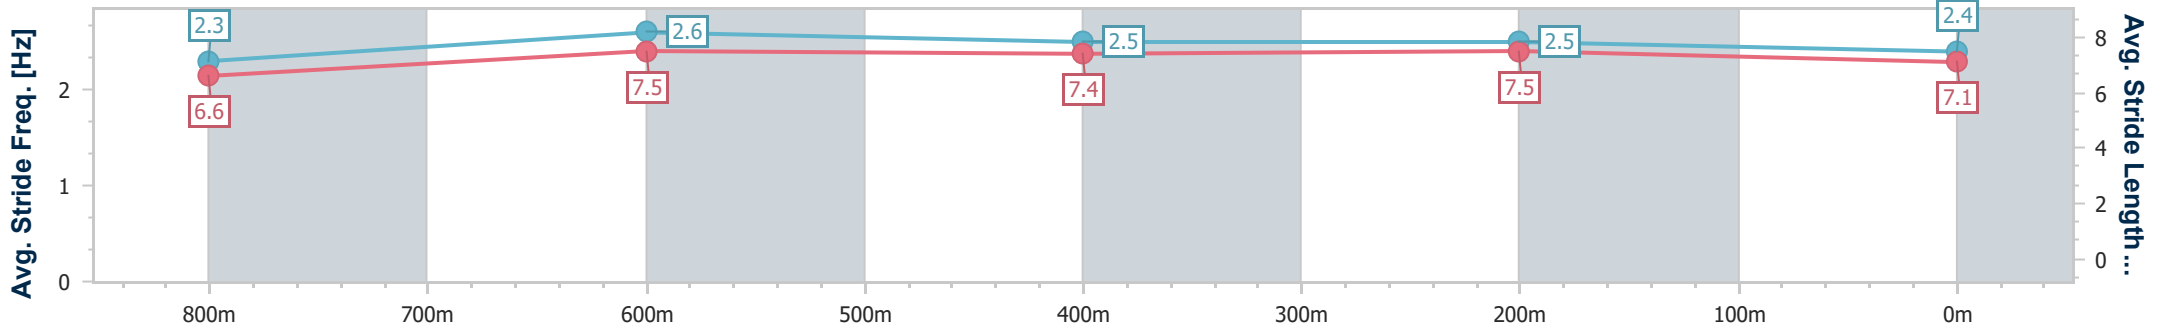

Eagle Farm QLD Professional

Race 2: NOVA 106.9 QTIS Three-Year-Old Handicap - 1000m

14 October 2023 - 12:13

Track Rating: Good 4, Weather: Fine, Rail Position: +0.5m Entire Course

BRISBANE RACING CLUB

Section	Overall	800m	600m	400m	200m
Section Times	0:57.09 [2] (0:13.28)	0:43.81 [4] (0:10.55)	0:33.26 [2] (0:10.68)	0:22.58 [2] (0:10.71)	0:11.87 [2] (0:11.87)
Average Speed [km/h]	54.4	69.2	68.4	67.2	60.6
Top Speed [km/h]	70.1	71.3	69.6	69.7	65.0
Avg. Dist. to Rail [m]	5.6	3.0	2.4	5.8	7.3
Avg. Stride Freq. [Hz]	2.3	2.6	2.5	2.5	2.4
Avg. Stride Length [m]	6.6	7.5	7.4	7.5	7.1