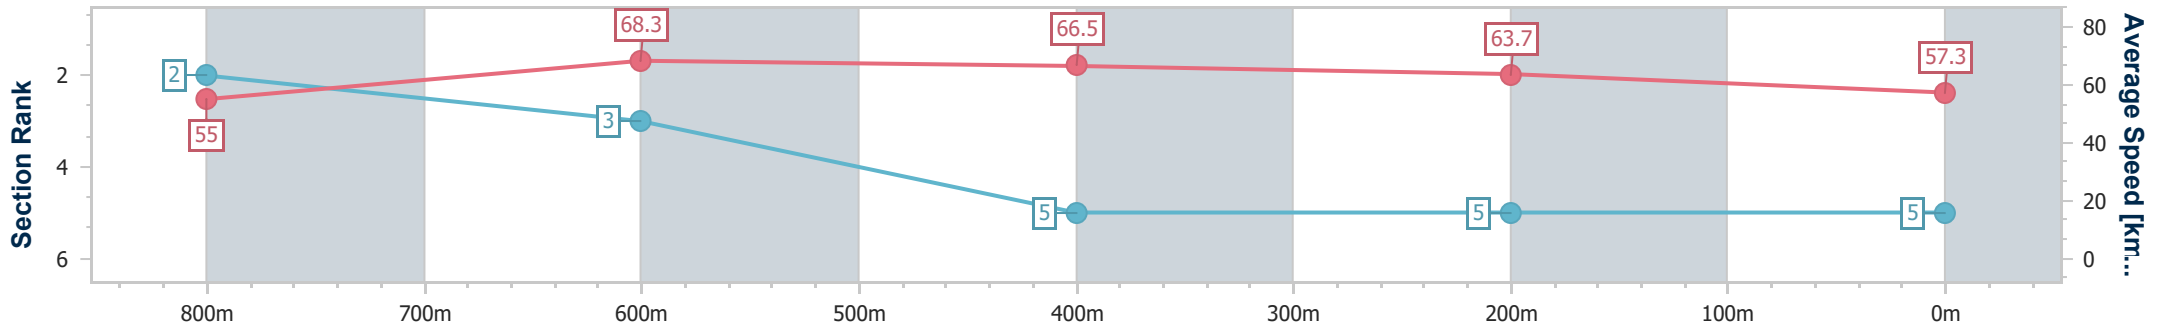

Section	Overall	800m	600m	400m	200m
Section Times	0:57.28 [4] (0:13.59)	0:43.69 [6] (0:10.48)	0:33.21 [6] (0:10.62)	0:22.59 [4] (0:10.73)	0:11.86 [3] (0:11.86)
Average Speed [km/h]	53.3	69.7	69.0	67.3	60.7
Top Speed [km/h]	71.0	71.4	70.0	69.2	63.6
Avg. Dist. to Rail [m]	5.7	2.8	4.2	8.0	7.9
Avg. Stride Freq. [Hz]	2.4	2.5	2.5	2.5	2.4
Avg. Stride Length [m]	6.3	7.7	7.5	7.5	7.0

- [ ] Ranking at each section and finish
- .-.- No data available at this section
- NA No data available

Horse/Jockey Name	Upstart Legend
Final Rank	5
Fastest Section Time (Section)	0:10.69 (800m)
Top Speed [km/h] (Section)	71.7 (Overall)
Race State	Finished

Section	Overall	800m	600m	400m	200m
Section Times	0:58.73 [5] (0:13.20)	0:45.53 [2] (0:10.69)	0:34.84 [3] (0:10.98)	0:23.86 [5] (0:11.30)	0:12.56 [5] (0:12.56)
Average Speed [km/h]	55.0	68.3	66.5	63.7	57.3
Top Speed [km/h]	71.7	71.6	67.5	66.4	62.4
Avg. Dist. to Rail [m]	7.5	2.9	2.6	2.1	3.9
Avg. Stride Freq. [Hz]	2.4	2.4	2.5	2.4	2.3
Avg. Stride Length [m]	6.3	7.8	7.3	7.0	6.8