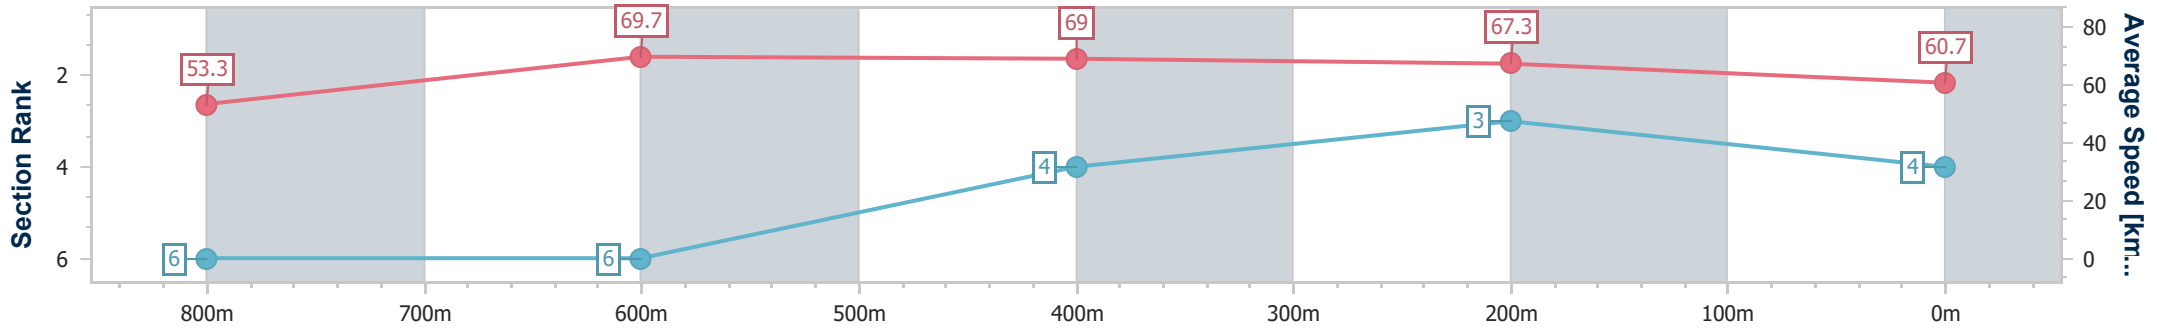

Section	Overall	800m	600m	400m	200m
Section Times	0:57.28 [4] (0:13.59)	0:43.69 [6] (0:10.48)	0:33.21 [6] (0:10.62)	0:22.59 [4] (0:10.73)	0:11.86 [3] (0:11.86)
Average Speed [km/h]	53.3	69.7	69.0	67.3	60.7
Top Speed [km/h]	71.0	71.4	70.0	69.2	63.6
Avg. Dist. to Rail [m]	5.7	2.8	4.2	8.0	7.9
Avg. Stride Freq. [Hz]	2.4	2.5	2.5	2.5	2.4
Avg. Stride Length [m]	6.3	7.7	7.5	7.5	7.0