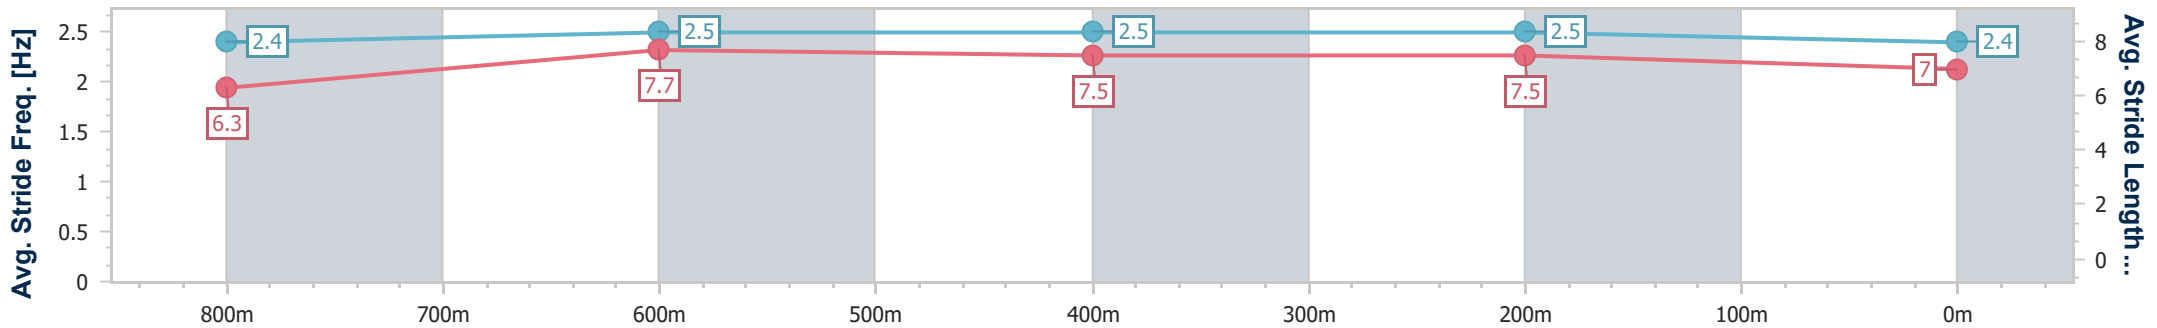

Section	Overall	800m	600m	400m	200m
Section Times	0:57.28 [4] (0:13.59)	0:43.69 [6] (0:10.48)	0:33.21 [6] (0:10.62)	0:22.59 [4] (0:10.73)	0:11.86 [3] (0:11.86)
Average Speed [km/h]	53.3	69.7	69.0	67.3	60.7
Top Speed [km/h]	71.0	71.4	70.0	69.2	63.6
Avg. Dist. to Rail [m]	5.7	2.8	4.2	8.0	7.9
Avg. Stride Freq. [Hz]	2.4	2.5	2.5	2.5	2.4
Avg. Stride Length [m]	6.3	7.7	7.5	7.5	7.0