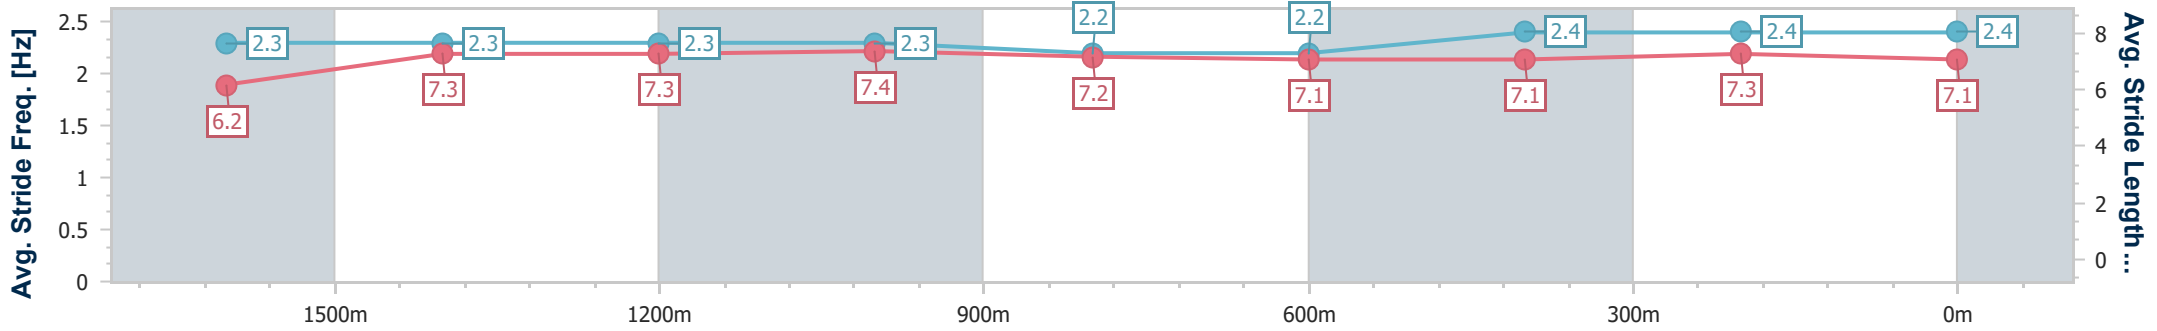

### Eagle Farm QLD Professional

Race 5: SKY RACING BENCHMARK 80 Handicap - 1830m

07 October 2023 - 14:08

Track Rating: Good 4, Weather: Fine, Rail Position: +6m Entire Course

BRISBANE RACING CLUB

Section	Overall	1600m	1400m	1200m	1000m	800m	600m	400m	200m
Section Times	1:52.08 [3] (0:16.47)	1:35.61 [7] (0:11.87)	1:23.74 [6] (0:12.11)	1:11.63 [6] (0:11.95)	0:59.68 [6] (0:12.51)	0:47.17 [5] (0:12.66)	0:34.51 [5] (0:11.55)	0:22.96 [3] (0:11.12)	0:11.84 [3] (0:11.84)
Average Speed [km/h]	50.7	61.0	59.5	60.3	57.8	57.1	62.8	64.7	61.0
Top Speed [km/h]	62.6	62.6	61.5	61.6	58.3	58.2	65.8	66.2	62.5
Avg. Dist. to Rail [m]	4.1	1.6	1.7	1.8	0.6	1.1	1.3	2.5	2.7
Avg. Stride Freq. [Hz]	2.3	2.3	2.3	2.3	2.2	2.2	2.4	2.4	2.4
Avg. Stride Length [m]	6.2	7.3	7.3	7.4	7.2	7.1	7.1	7.3	7.1

- [ ] Ranking at each section and finish
- .-.- No data available at this section
- NA No data available

Horse/Jockey Name	Fifth Position
Final Rank	4
Fastest Section Time (Section)	0:11.11 (400m)
Top Speed [km/h] (Section)	65.3 (400m)
Race State	Finished