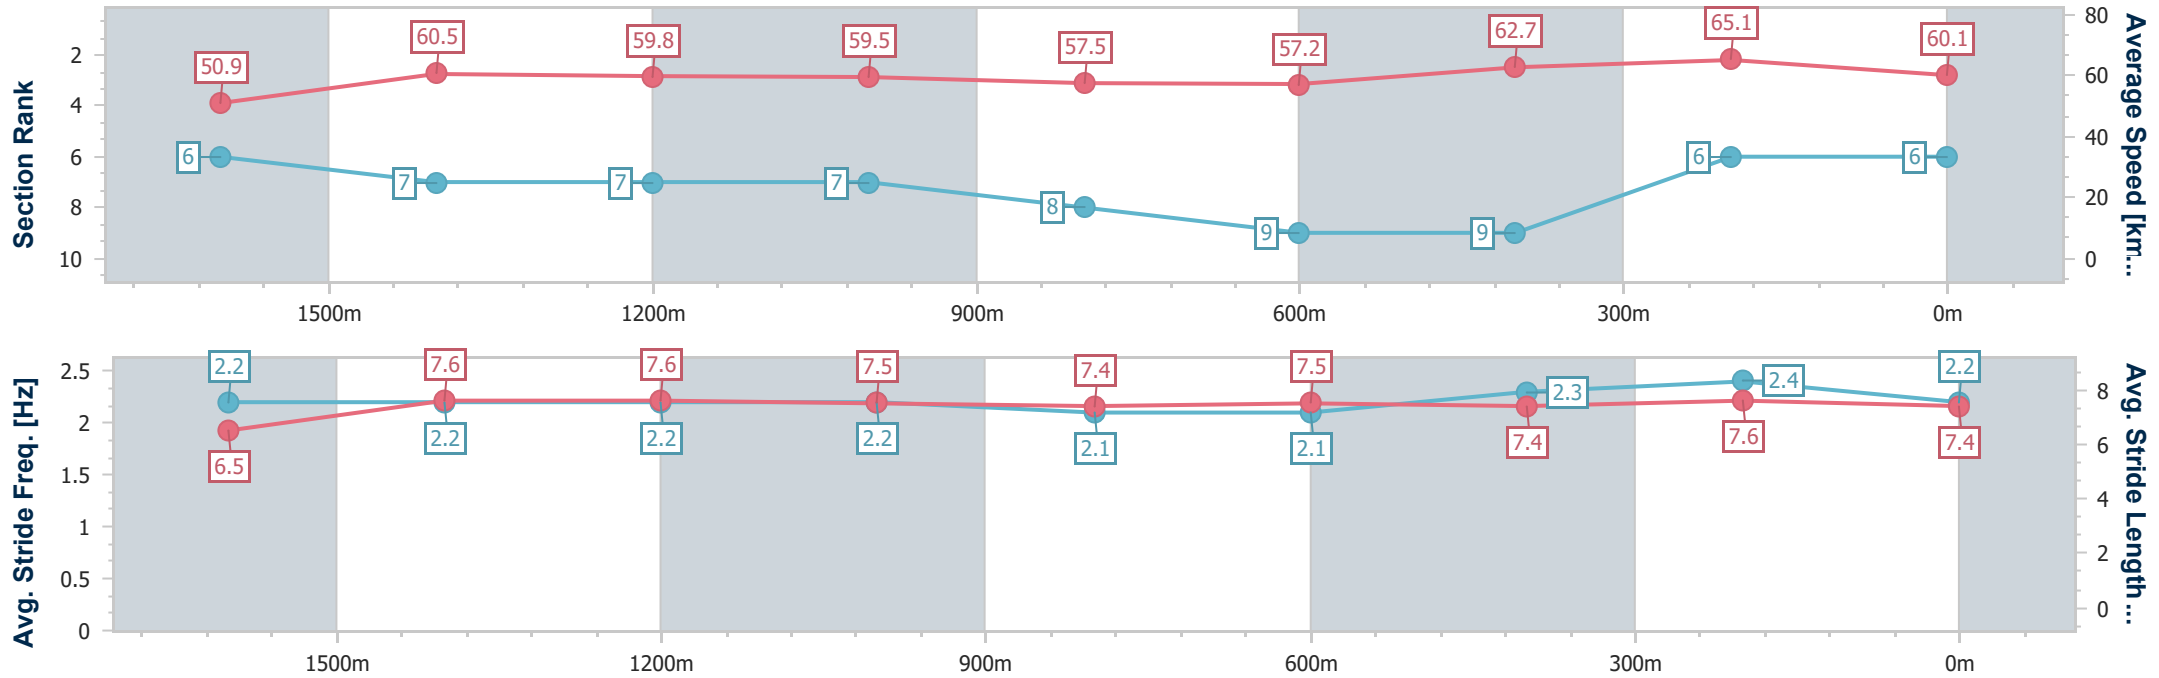

Eagle Farm QLD Professional

Race 5: SKY RACING BENCHMARK 80 Handicap - 1830m

07 October 2023 - 14:08

Track Rating: Good 4, Weather: Fine, Rail Position: +6m Entire Course

BRISBANE RACING CLUB

Section	Overall	1600m	1400m	1200m	1000m	800m	600m	400m	200m				
Section Times	1:52.63 [6] (0:16.47)	1:36.16 [6] (0:11.98)	1:24.18 [7] (0:12.09)	1:12.09 [7] (0:12.12)	0:59.97 [7] (0:12.67)	0:47.30 [8] (0:12.65)	0:34.65 [9] (0:11.58)	0:23.07 [9] (0:11.05)	0:12.02 [6] (0:12.02)				
Average Speed [km/h]	50.9	60.5	59.8	59.5	57.5	57.2	62.7	65.1	60.1				
Top Speed [km/h]	62.4	62.0	61.5	61.5	58.8	58.0	67.0	67.3	62.8				
Avg. Dist. to Rail [m]	4.7	2.6	3.8	2.9	2.3	1.5	1.4	4.1	3.7				
Avg. Stride Freq. [Hz]	2.2	2.2	2.2	2.2	2.1	2.1	2.3	2.4	2.2				
Avg. Stride Length [m]	6.5	7.6	7.6	7.5	7.4	7.5	7.4	7.6	7.4				

- [ ] Ranking at each section and finish
- .-.- No data available at this section
- NA No data available

Horse/Jockey Name	Red Wave
Final Rank	7
Fastest Section Time (Section)	0:11.41 (400m)
Top Speed [km/h] (Section)	64.0 (400m)
Race State	Finished