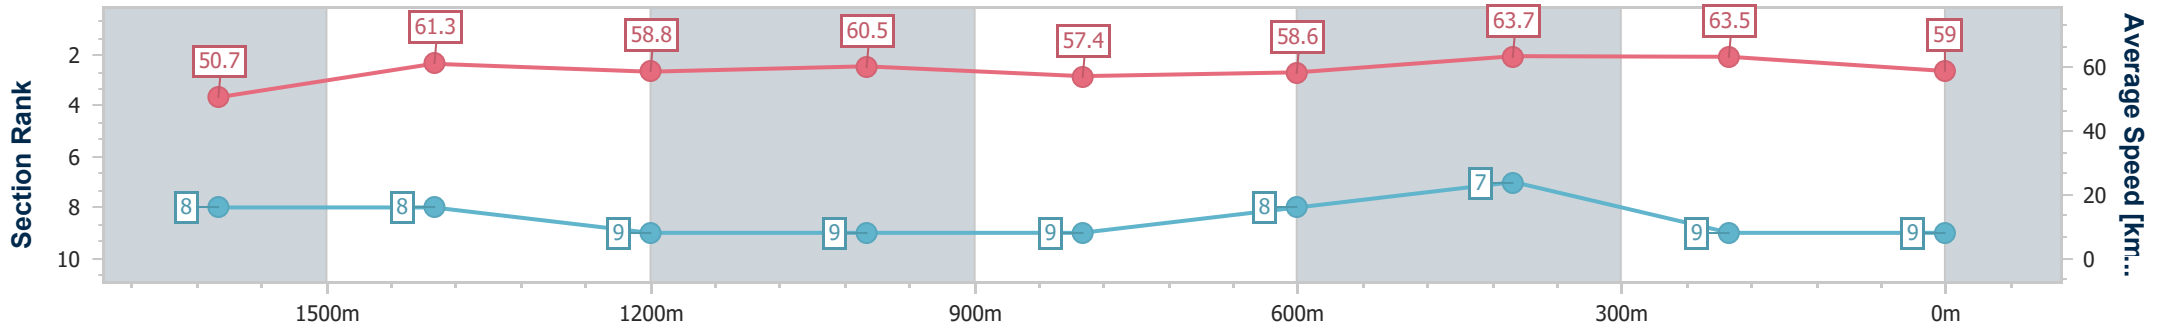

- [ ] Ranking at each section and finish
- .-.- No data available at this section
- NA No data available

Horse/Jockey Name	Tapildoodledo
Final Rank	9
Fastest Section Time (Section)	0:11.34 (400m)
Top Speed [km/h] (Section)	65.3 (600m)
Race State	Finished

Eagle Farm QLD Professional

Race 5: SKY RACING BENCHMARK 80 Handicap - 1830m

07 October 2023 - 14:08

Track Rating: Good 4, Weather: Fine, Rail Position: +6m Entire Course

BRISBANE RACING CLUB

Section	Overall	1600m	1400m	1200m	1000m	800m	600m	400m	200m
Section Times	1:53.11 [9] (0:16.73)	1:36.38 [8] (0:11.88)	1:24.50 [8] (0:12.29)	1:12.21 [9] (0:11.90)	1:00.31 [9] (0:12.72)	0:47.59 [9] (0:12.45)	0:35.14 [8] (0:11.55)	0:23.59 [7] (0:11.34)	0:12.25 [9] (0:12.25)
Average Speed [km/h]	50.7	61.3	58.8	60.5	57.4	58.6	63.7	63.5	59.0
Top Speed [km/h]	63.4	62.9	60.7	62.2	58.8	61.4	65.3	64.6	62.3
Avg. Dist. to Rail [m]	8.8	3.6	3.4	2.9	2.7	2.9	4.3	8.3	9.3
Avg. Stride Freq. [Hz]	2.3	2.3	2.2	2.2	2.2	2.2	2.4	2.4	2.2
Avg. Stride Length [m]	6.2	7.4	7.4	7.5	7.3	7.4	7.4	7.4	7.3

- [ ] Ranking at each section and finish
- .-.- No data available at this section
- NA No data available