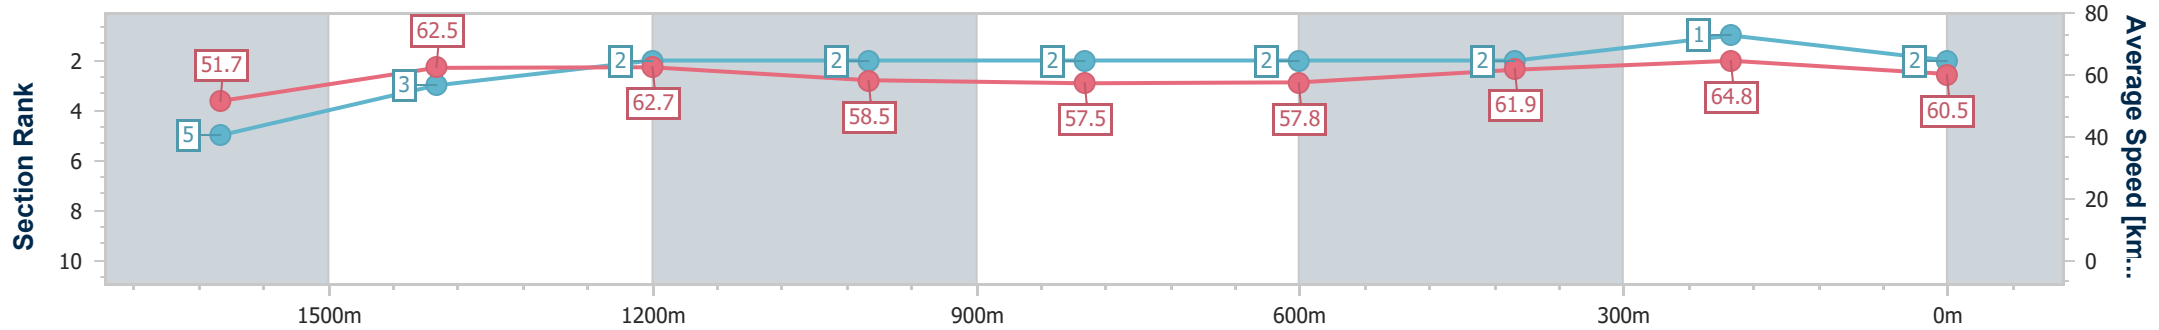

### Eagle Farm QLD Professional

Race 5: SKY RACING BENCHMARK 80 Handicap - 1830m

07 October 2023 - 14:08

Track Rating: Good 4, Weather: Fine, Rail Position: +6m Entire Course

BRISBANE RACING CLUB

Section	Overall	1600m	1400m	1200m	1000m	800m	600m	400m	200m
Section Times	1:52.03 [2] (0:16.39)	1:35.64 [5] (0:11.64)	1:24.00 [3] (0:11.54)	1:12.46 [2] (0:12.33)	1:00.13 [2] (0:12.71)	0:47.42 [2] (0:12.59)	0:34.83 [2] (0:11.76)	0:23.07 [2] (0:11.12)	0:11.95 [1] (0:11.95)
Average Speed [km/h]	51.7	62.5	62.7	58.5	57.5	57.8	61.9	64.8	60.5
Top Speed [km/h]	60.7	64.6	64.5	60.4	58.3	58.5	65.0	66.4	62.9
Avg. Dist. to Rail [m]	7.7	3.3	3.6	3.4	3.1	2.3	2.3	2.3	1.8
Avg. Stride Freq. [Hz]	2.2	2.2	2.2	2.1	2.1	2.1	2.2	2.3	2.1
Avg. Stride Length [m]	6.4	7.8	8.0	7.7	7.5	7.6	7.7	7.8	7.7