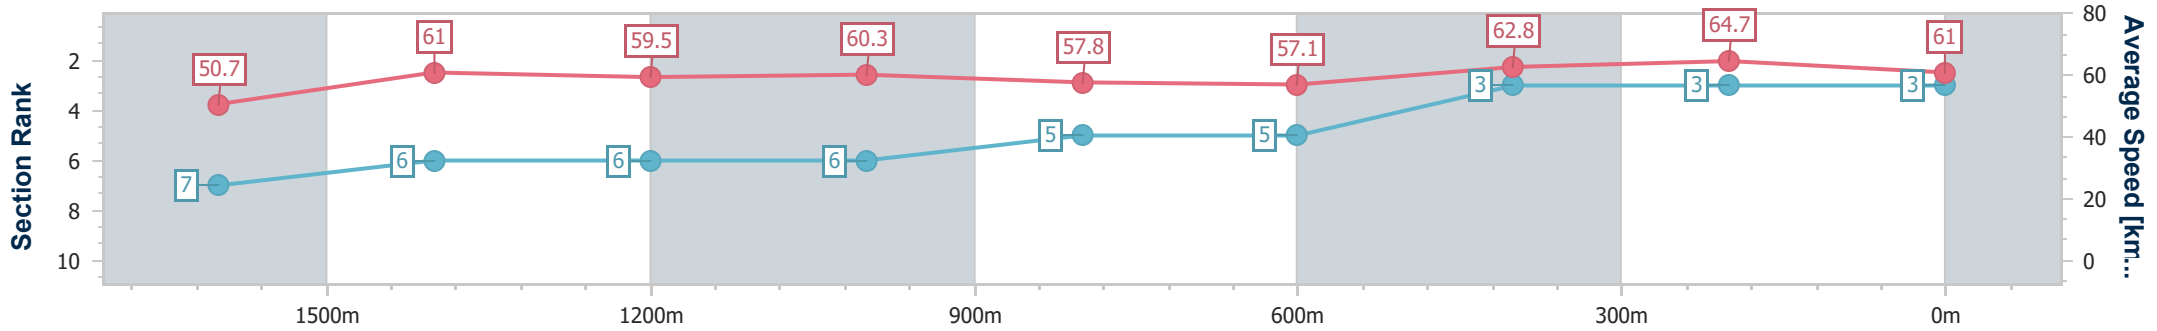

### Eagle Farm QLD Professional

Race 5: SKY RACING BENCHMARK 80 Handicap - 1830m

07 October 2023 - 14:08

Track Rating: Good 4, Weather: Fine, Rail Position: +6m Entire Course

BRISBANE RACING CLUB

Section	Overall	1600m	1400m	1200m	1000m	800m	600m	400m	200m
Section Times	1:52.08 [3] (0:16.47)	1:35.61 [7] (0:11.87)	1:23.74 [6] (0:12.11)	1:11.63 [6] (0:11.95)	0:59.68 [6] (0:12.51)	0:47.17 [5] (0:12.66)	0:34.51 [5] (0:11.55)	0:22.96 [3] (0:11.12)	0:11.84 [3] (0:11.84)
Average Speed [km/h]	50.7	61.0	59.5	60.3	57.8	57.1	62.8	64.7	61.0
Top Speed [km/h]	62.6	62.6	61.5	61.6	58.3	58.2	65.8	66.2	62.5
Avg. Dist. to Rail [m]	4.1	1.6	1.7	1.8	0.6	1.1	1.3	2.5	2.7
Avg. Stride Freq. [Hz]	2.3	2.3	2.3	2.3	2.2	2.2	2.4	2.4	2.4
Avg. Stride Length [m]	6.2	7.3	7.3	7.4	7.2	7.1	7.1	7.3	7.1