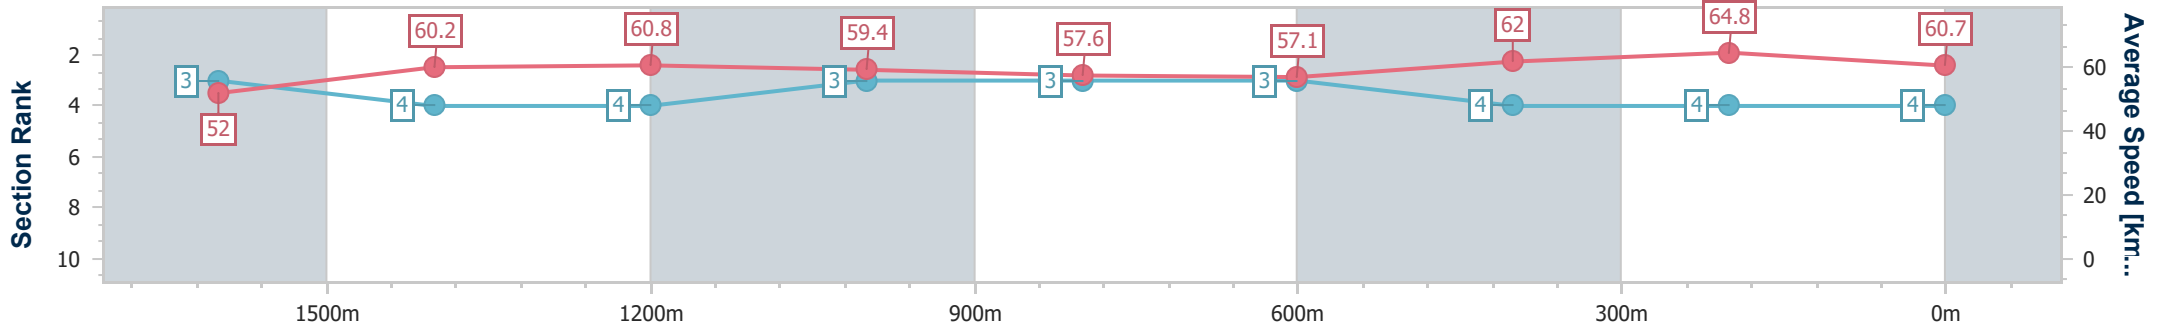

### Eagle Farm QLD Professional

Race 5: SKY RACING BENCHMARK 80 Handicap - 1830m

07 October 2023 - 14:08

Track Rating: Good 4, Weather: Fine, Rail Position: +6m Entire Course

BRISBANE RACING CLUB

Section	Overall	1600m	1400m	1200m	1000m	800m	600m	400m	200m			
Section Times	1:52.19 [4] (0:16.05)	1:36.14 [3] (0:12.03)	1:24.11 [4] (0:11.86)	1:12.25 [4] (0:12.12)	1:00.13 [3] (0:12.60)	0:47.53 [3] (0:12.72)	0:34.81 [3] (0:11.80)	0:23.01 [4] (0:11.11)	0:11.90 [4] (0:11.90)			
Average Speed [km/h]	52.0	60.2	60.8	59.4	57.6	57.1	62.0	64.8	60.7			
Top Speed [km/h]	61.2	61.3	62.3	61.3	58.1	57.9	64.8	65.3	63.7			
Avg. Dist. to Rail [m]	3.2	1.5	1.6	1.4	1.4	2.4	3.0	5.3	4.3			
Avg. Stride Freq. [Hz]	2.2	2.2	2.2	2.2	2.1	2.1	2.3	2.3	2.2			
Avg. Stride Length [m]	6.5	7.6	7.6	7.6	7.4	7.4	7.5	7.7	7.5			