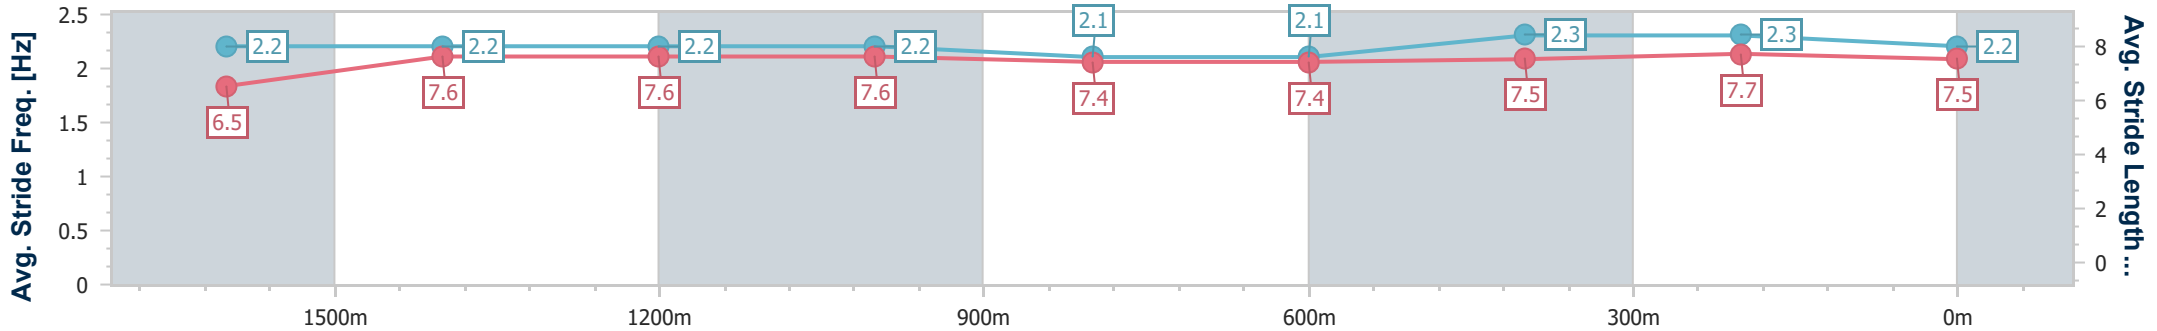

### Eagle Farm QLD Professional

Race 5: SKY RACING BENCHMARK 80 Handicap - 1830m

07 October 2023 - 14:08

Track Rating: Good 4, Weather: Fine, Rail Position: +6m Entire Course

BRISBANE RACING CLUB

Section	Overall	1600m	1400m	1200m	1000m	800m	600m	400m	200m			
Section Times	1:52.19 [4] (0:16.05)	1:36.14 [3] (0:12.03)	1:24.11 [4] (0:11.86)	1:12.25 [4] (0:12.12)	1:00.13 [3] (0:12.60)	0:47.53 [3] (0:12.72)	0:34.81 [3] (0:11.80)	0:23.01 [4] (0:11.11)	0:11.90 [4] (0:11.90)			
Average Speed [km/h]	52.0	60.2	60.8	59.4	57.6	57.1	62.0	64.8	60.7			
Top Speed [km/h]	61.2	61.3	62.3	61.3	58.1	57.9	64.8	65.3	63.7			
Avg. Dist. to Rail [m]	3.2	1.5	1.6	1.4	1.4	2.4	3.0	5.3	4.3			
Avg. Stride Freq. [Hz]	2.2	2.2	2.2	2.2	2.1	2.1	2.3	2.3	2.2			
Avg. Stride Length [m]	6.5	7.6	7.6	7.6	7.4	7.4	7.5	7.7	7.5			