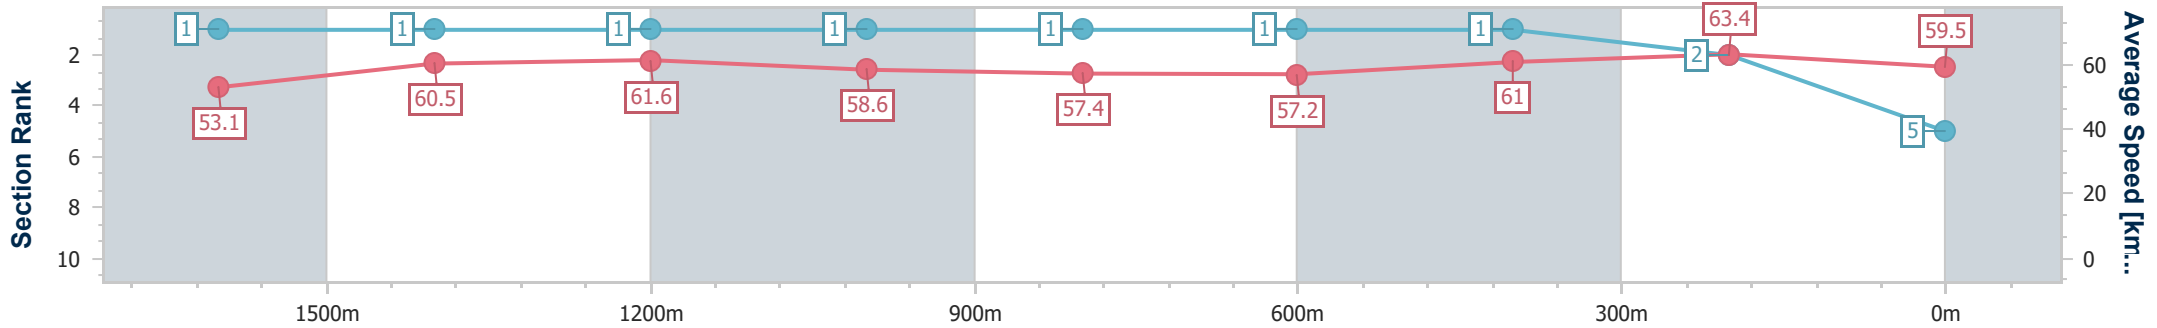

Eagle Farm QLD Professional

Race 5: SKY RACING BENCHMARK 80 Handicap - 1830m

07 October 2023 - 14:08

Track Rating: Good 4, Weather: Fine, Rail Position: +6m Entire Course

BRISBANE RACING CLUB

Section	Overall	1600m	1400m	1200m	1000m	800m	600m	400m	200m
Section Times	1:52.25 [5] (0:15.79)	1:36.46 [1] (0:11.96)	1:24.50 [1] (0:11.75)	1:12.75 [1] (0:12.27)	1:00.48 [1] (0:12.64)	0:47.84 [1] (0:12.58)	0:35.26 [1] (0:11.76)	0:23.50 [1] (0:11.36)	0:12.14 [2] (0:12.14)
Average Speed [km/h]	53.1	60.5	61.6	58.6	57.4	57.2	61.0	63.4	59.5
Top Speed [km/h]	63.4	63.1	63.0	61.3	58.2	58.7	63.2	64.6	62.3
Avg. Dist. to Rail [m]	4.5	1.4	1.8	1.9	1.5	0.5	0.8	0.3	0.2
Avg. Stride Freq. [Hz]	2.3	2.3	2.3	2.2	2.2	2.2	2.3	2.4	2.3
Avg. Stride Length [m]	6.4	7.1	7.3	7.2	7.1	7.2	7.2	7.4	7.1