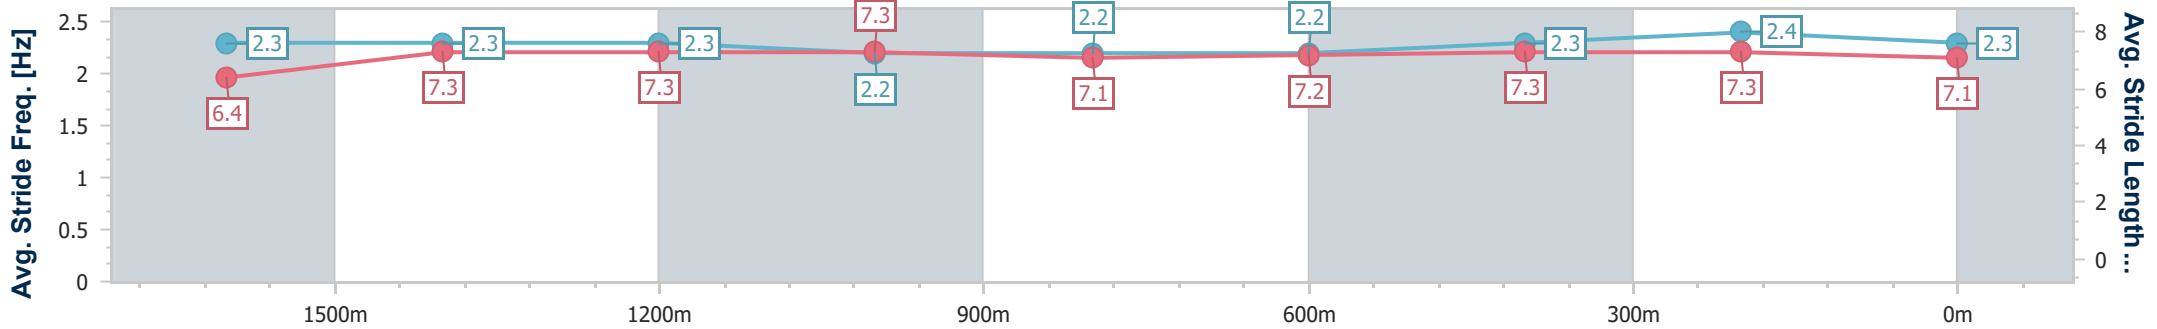

Eagle Farm QLD Professional

Race 5: SKY RACING BENCHMARK 80 Handicap - 1830m

07 October 2023 - 14:08

Track Rating: Good 4, Weather: Fine, Rail Position: +6m Entire Course

BRISBANE RACING CLUB

Section	Overall	1600m	1400m	1200m	1000m	800m	600m	400m	200m
Section Times	1:53.02 [8] (0:16.11)	1:36.91 [4] (0:12.04)	1:24.87 [5] (0:11.96)	1:12.91 [5] (0:12.24)	1:00.67 [5] (0:12.66)	0:48.01 [6] (0:12.66)	0:35.35 [6] (0:11.86)	0:23.49 [8] (0:11.27)	0:12.22 [8] (0:12.22)
Average Speed [km/h]	52.4	60.4	60.3	58.9	57.6	57.6	61.8	63.9	59.0
Top Speed [km/h]	61.4	61.3	61.0	61.2	58.4	58.8	64.6	65.2	62.9
Avg. Dist. to Rail [m]	6.3	2.8	2.4	2.6	2.7	2.7	3.3	7.0	7.6
Avg. Stride Freq. [Hz]	2.3	2.3	2.3	2.2	2.2	2.2	2.3	2.4	2.3
Avg. Stride Length [m]	6.4	7.3	7.3	7.3	7.1	7.2	7.3	7.3	7.1

- [ ] Ranking at each section and finish
- .-.- No data available at this section
- NA No data available

Horse/Jockey Name	Tapildoodledo
Final Rank	9
Fastest Section Time (Section)	0:11.34 (400m)
Top Speed [km/h] (Section)	65.3 (600m)
Race State	Finished