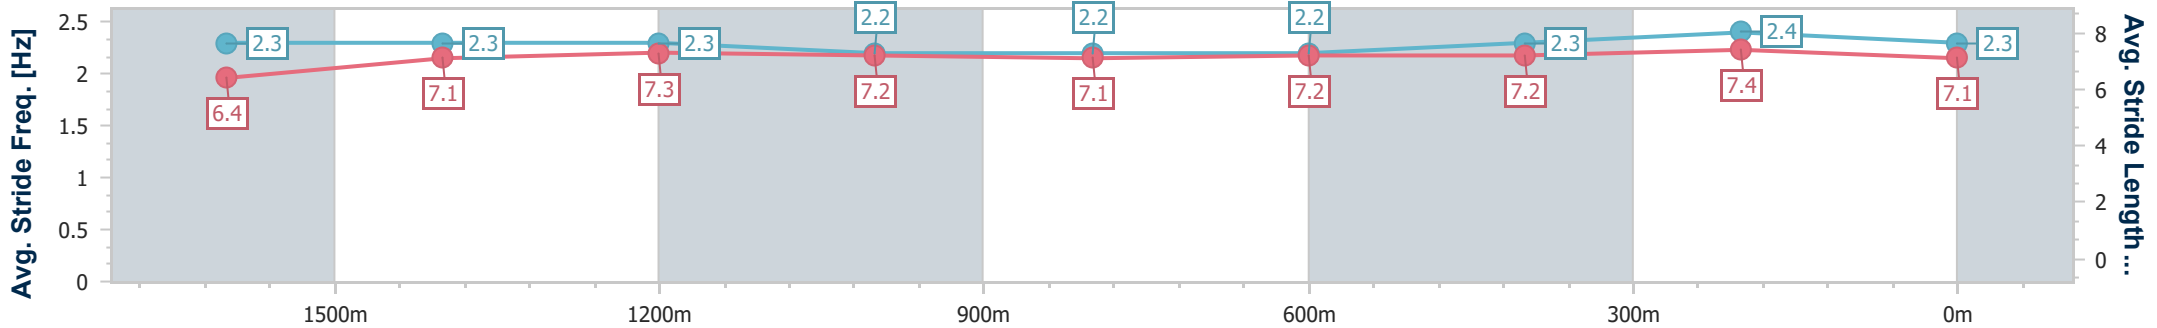

Eagle Farm QLD Professional

Race 5: SKY RACING BENCHMARK 80 Handicap - 1830m

07 October 2023 - 14:08

Track Rating: Good 4, Weather: Fine, Rail Position: +6m Entire Course

BRISBANE RACING CLUB

Section	Overall	1600m	1400m	1200m	1000m	800m	600m	400m	200m
Section Times	1:52.25 [5] (0:15.79)	1:36.46 [1] (0:11.96)	1:24.50 [1] (0:11.75)	1:12.75 [1] (0:12.27)	1:00.48 [1] (0:12.64)	0:47.84 [1] (0:12.58)	0:35.26 [1] (0:11.76)	0:23.50 [1] (0:11.36)	0:12.14 [2] (0:12.14)
Average Speed [km/h]	53.1	60.5	61.6	58.6	57.4	57.2	61.0	63.4	59.5
Top Speed [km/h]	63.4	63.1	63.0	61.3	58.2	58.7	63.2	64.6	62.3
Avg. Dist. to Rail [m]	4.5	1.4	1.8	1.9	1.5	0.5	0.8	0.3	0.2
Avg. Stride Freq. [Hz]	2.3	2.3	2.3	2.2	2.2	2.2	2.3	2.4	2.3
Avg. Stride Length [m]	6.4	7.1	7.3	7.2	7.1	7.2	7.2	7.4	7.1