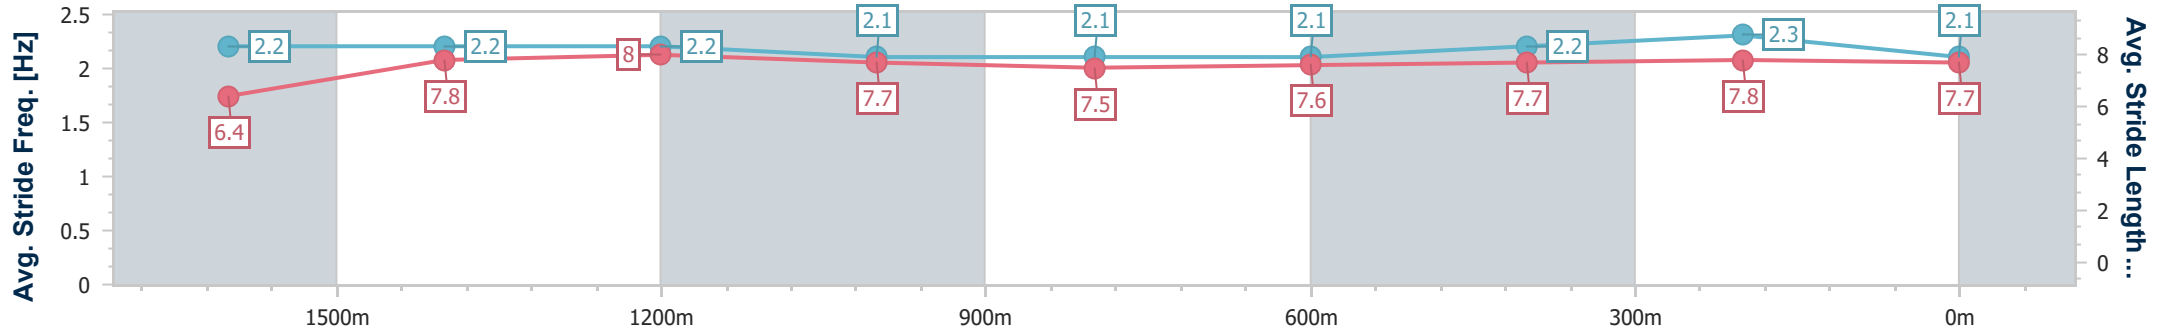

### Eagle Farm QLD Professional

Race 5: SKY RACING BENCHMARK 80 Handicap - 1830m

07 October 2023 - 14:08

Track Rating: Good 4, Weather: Fine, Rail Position: +6m Entire Course

BRISBANE RACING CLUB

Section	Overall	1600m	1400m	1200m	1000m	800m	600m	400m	200m
Section Times	1:52.03 [2] (0:16.39)	1:35.64 [5] (0:11.64)	1:24.00 [3] (0:11.54)	1:12.46 [2] (0:12.33)	1:00.13 [2] (0:12.71)	0:47.42 [2] (0:12.59)	0:34.83 [2] (0:11.76)	0:23.07 [2] (0:11.12)	0:11.95 [1] (0:11.95)
Average Speed [km/h]	51.7	62.5	62.7	58.5	57.5	57.8	61.9	64.8	60.5
Top Speed [km/h]	60.7	64.6	64.5	60.4	58.3	58.5	65.0	66.4	62.9
Avg. Dist. to Rail [m]	7.7	3.3	3.6	3.4	3.1	2.3	2.3	2.3	1.8
Avg. Stride Freq. [Hz]	2.2	2.2	2.2	2.1	2.1	2.1	2.2	2.3	2.1
Avg. Stride Length [m]	6.4	7.8	8.0	7.7	7.5	7.6	7.7	7.8	7.7