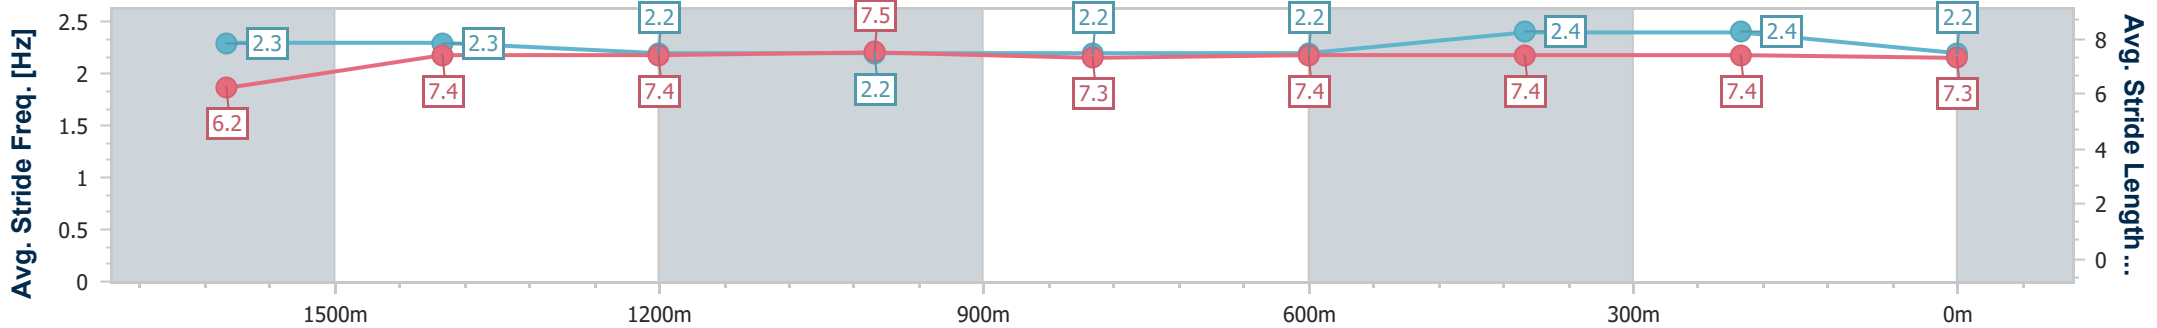

- [ ] Ranking at each section and finish
- .-.- No data available at this section
- NA No data available

Horse/Jockey Name	Tapildoodledo
Final Rank	9
Fastest Section Time (Section)	0:11.34 (400m)
Top Speed [km/h] (Section)	65.3 (600m)
Race State	Finished

Eagle Farm QLD Professional

Race 5: SKY RACING BENCHMARK 80 Handicap - 1830m

07 October 2023 - 14:08

Track Rating: Good 4, Weather: Fine, Rail Position: +6m Entire Course

BRISBANE RACING CLUB

Section	Overall	1600m	1400m	1200m	1000m	800m	600m	400m	200m
Section Times	1:53.11 [9] (0:16.73)	1:36.38 [8] (0:11.88)	1:24.50 [8] (0:12.29)	1:12.21 [9] (0:11.90)	1:00.31 [9] (0:12.72)	0:47.59 [9] (0:12.45)	0:35.14 [8] (0:11.55)	0:23.59 [7] (0:11.34)	0:12.25 [9] (0:12.25)
Average Speed [km/h]	50.7	61.3	58.8	60.5	57.4	58.6	63.7	63.5	59.0
Top Speed [km/h]	63.4	62.9	60.7	62.2	58.8	61.4	65.3	64.6	62.3
Avg. Dist. to Rail [m]	8.8	3.6	3.4	2.9	2.7	2.9	4.3	8.3	9.3
Avg. Stride Freq. [Hz]	2.3	2.3	2.2	2.2	2.2	2.2	2.4	2.4	2.2
Avg. Stride Length [m]	6.2	7.4	7.4	7.5	7.3	7.4	7.4	7.4	7.3

- [ ] Ranking at each section and finish
- .-.- No data available at this section
- NA No data available