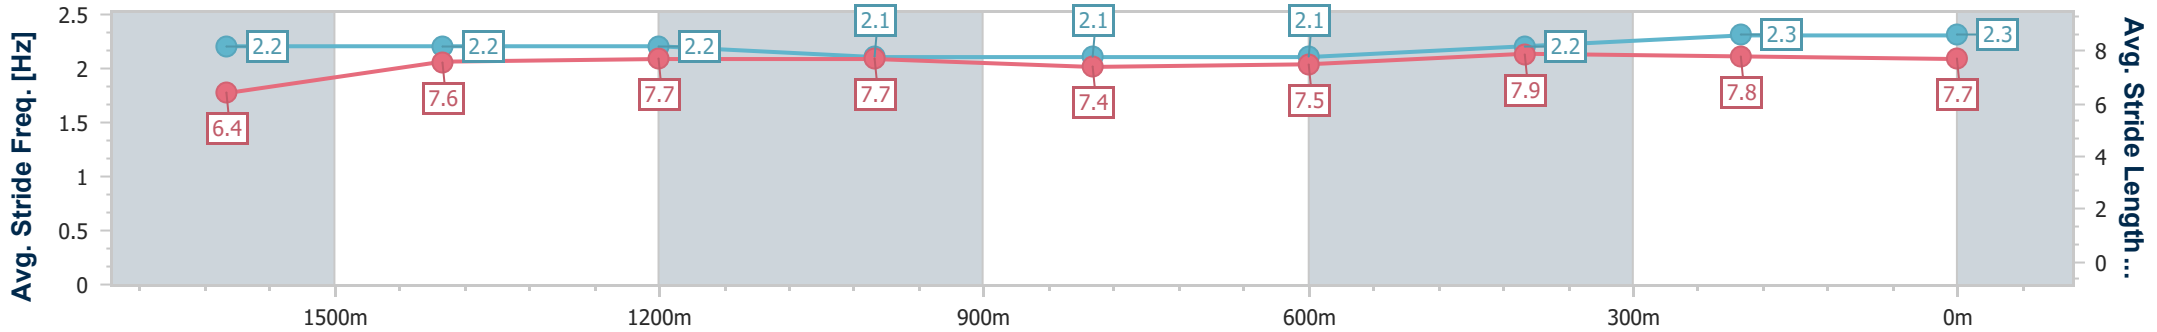

### Eagle Farm QLD Professional

Race 5: SKY RACING BENCHMARK 80 Handicap - 1830m

07 October 2023 - 14:08

Track Rating: Good 4, Weather: Fine, Rail Position: +6m Entire Course

BRISBANE RACING CLUB

Section	Overall	1600m	1400m	1200m	1000m	800m	600m	400m	200m
Section Times	1:51.91 [1] (0:16.90)	1:35.01 [9] (0:11.86)	1:23.15 [9] (0:12.06)	1:11.09 [8] (0:11.87)	0:59.22 [8] (0:12.56)	0:46.66 [7] (0:12.59)	0:34.07 [7] (0:11.44)	0:22.63 [6] (0:11.19)	0:11.44 [5] (0:11.44)
Average Speed [km/h]	49.3	60.9	59.8	60.7	57.8	57.6	63.3	64.4	63.0
Top Speed [km/h]	61.4	62.0	60.6	61.8	58.8	58.7	65.2	65.2	65.4
Avg. Dist. to Rail [m]	3.1	0.9	0.5	0.8	1.6	1.8	1.3	5.2	6.5
Avg. Stride Freq. [Hz]	2.2	2.2	2.2	2.1	2.1	2.1	2.2	2.3	2.3
Avg. Stride Length [m]	6.4	7.6	7.7	7.7	7.4	7.5	7.9	7.8	7.7