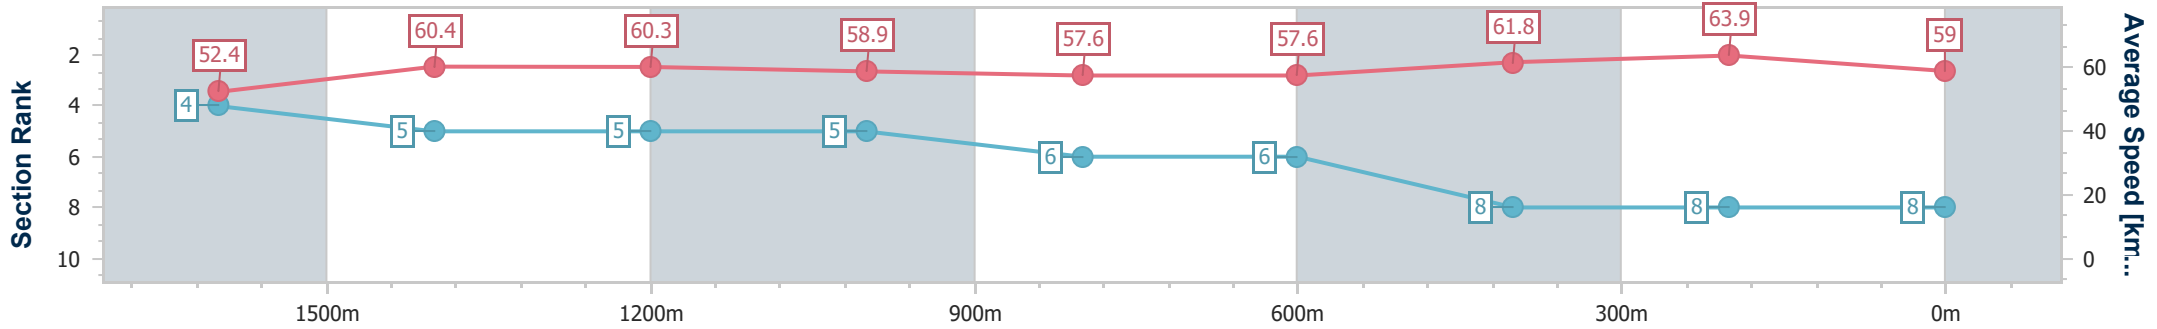

Eagle Farm QLD Professional

Race 5: SKY RACING BENCHMARK 80 Handicap - 1830m

07 October 2023 - 14:08

Track Rating: Good 4, Weather: Fine, Rail Position: +6m Entire Course

BRISBANE RACING CLUB

Section	Overall	1600m	1400m	1200m	1000m	800m	600m	400m	200m
Section Times	1:53.02 [8] (0:16.11)	1:36.91 [4] (0:12.04)	1:24.87 [5] (0:11.96)	1:12.91 [5] (0:12.24)	1:00.67 [5] (0:12.66)	0:48.01 [6] (0:12.66)	0:35.35 [6] (0:11.86)	0:23.49 [8] (0:11.27)	0:12.22 [8] (0:12.22)
Average Speed [km/h]	52.4	60.4	60.3	58.9	57.6	57.6	61.8	63.9	59.0
Top Speed [km/h]	61.4	61.3	61.0	61.2	58.4	58.8	64.6	65.2	62.9
Avg. Dist. to Rail [m]	6.3	2.8	2.4	2.6	2.7	2.7	3.3	7.0	7.6
Avg. Stride Freq. [Hz]	2.3	2.3	2.3	2.2	2.2	2.2	2.3	2.4	2.3
Avg. Stride Length [m]	6.4	7.3	7.3	7.3	7.1	7.2	7.3	7.3	7.1

- [ ] Ranking at each section and finish
- .-.- No data available at this section
- NA No data available

Horse/Jockey Name	Tapildoodledo
Final Rank	9
Fastest Section Time (Section)	0:11.34 (400m)
Top Speed [km/h] (Section)	65.3 (600m)
Race State	Finished