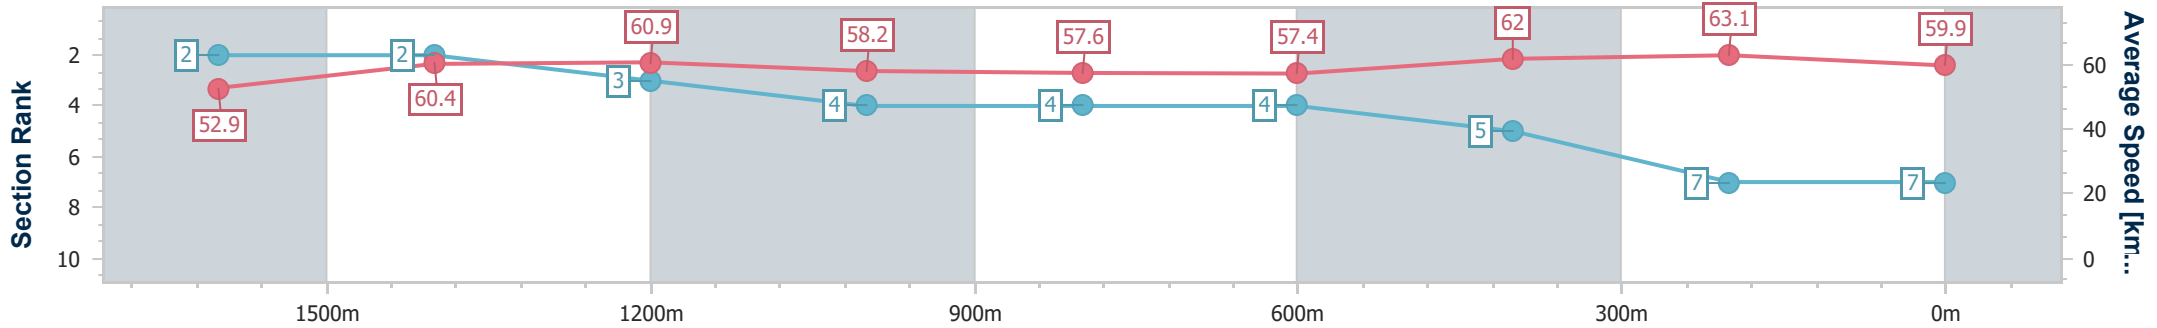

- [ ] Ranking at each section and finish
- .-.- No data available at this section
- NA No data available

Horse/Jockey Name	Red Wave
Final Rank	7
Fastest Section Time (Section)	0:11.41 (400m)
Top Speed [km/h] (Section)	64.0 (400m)
Race State	Finished

Eagle Farm QLD Professional

Race 5: SKY RACING BENCHMARK 80 Handicap - 1830m

07 October 2023 - 14:08

Track Rating: Good 4, Weather: Fine, Rail Position: +6m Entire Course

BRISBANE RACING CLUB

Section	Overall	1600m	1400m	1200m	1000m	800m	600m	400m	200m
Section Times	1:52.74 [7] (0:15.97)	1:36.77 [2] (0:12.02)	1:24.75 [2] (0:11.84)	1:12.91 [3] (0:12.39)	1:00.52 [4] (0:12.60)	0:47.92 [4] (0:12.65)	0:35.27 [4] (0:11.79)	0:23.48 [5] (0:11.41)	0:12.07 [7] (0:12.07)
Average Speed [km/h]	52.9	60.4	60.9	58.2	57.6	57.4	62.0	63.1	59.9
Top Speed [km/h]	62.9	62.9	61.7	59.9	58.2	59.1	63.7	64.0	61.9
Avg. Dist. to Rail [m]	7.2	1.8	1.5	1.7	1.6	2.0	3.1	6.9	6.2
Avg. Stride Freq. [Hz]	2.3	2.2	2.2	2.1	2.1	2.1	2.2	2.3	2.2
Avg. Stride Length [m]	6.6	7.6	7.7	7.6	7.5	7.5	7.7	7.7	7.5