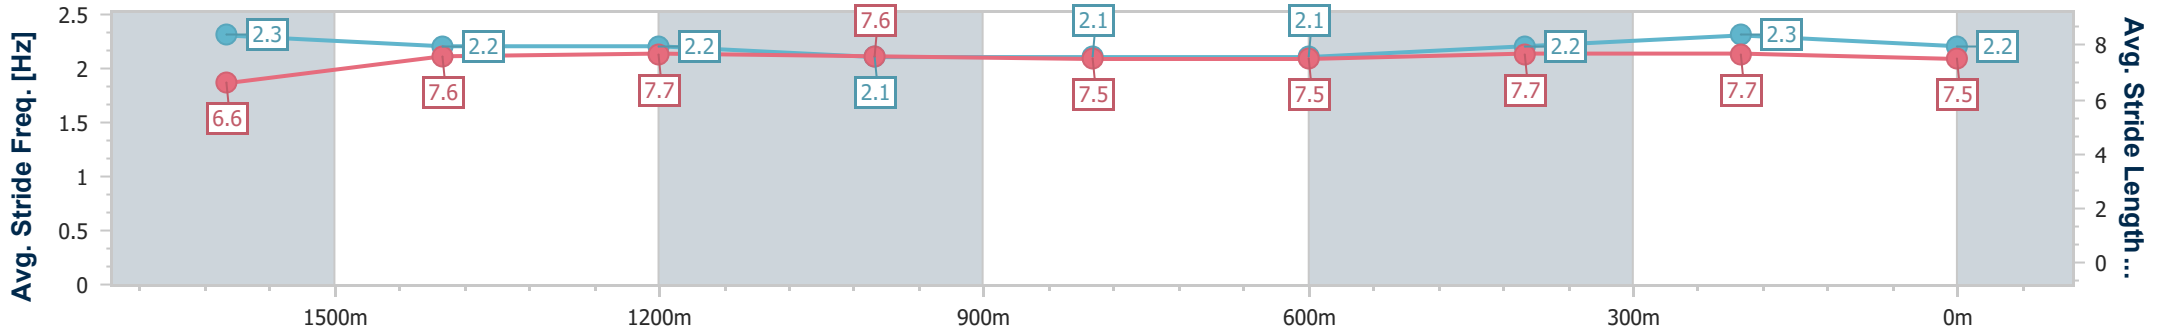

- [ ] Ranking at each section and finish
- .-.- No data available at this section
- NA No data available

Horse/Jockey Name	Red Wave
Final Rank	7
Fastest Section Time (Section)	0:11.41 (400m)
Top Speed [km/h] (Section)	64.0 (400m)
Race State	Finished

Eagle Farm QLD Professional

Race 5: SKY RACING BENCHMARK 80 Handicap - 1830m

07 October 2023 - 14:08

Track Rating: Good 4, Weather: Fine, Rail Position: +6m Entire Course

BRISBANE RACING CLUB

Section	Overall	1600m	1400m	1200m	1000m	800m	600m	400m	200m
Section Times	1:52.74 [7] (0:15.97)	1:36.77 [2] (0:12.02)	1:24.75 [2] (0:11.84)	1:12.91 [3] (0:12.39)	1:00.52 [4] (0:12.60)	0:47.92 [4] (0:12.65)	0:35.27 [4] (0:11.79)	0:23.48 [5] (0:11.41)	0:12.07 [7] (0:12.07)
Average Speed [km/h]	52.9	60.4	60.9	58.2	57.6	57.4	62.0	63.1	59.9
Top Speed [km/h]	62.9	62.9	61.7	59.9	58.2	59.1	63.7	64.0	61.9
Avg. Dist. to Rail [m]	7.2	1.8	1.5	1.7	1.6	2.0	3.1	6.9	6.2
Avg. Stride Freq. [Hz]	2.3	2.2	2.2	2.1	2.1	2.1	2.2	2.3	2.2
Avg. Stride Length [m]	6.6	7.6	7.7	7.6	7.5	7.5	7.7	7.7	7.5