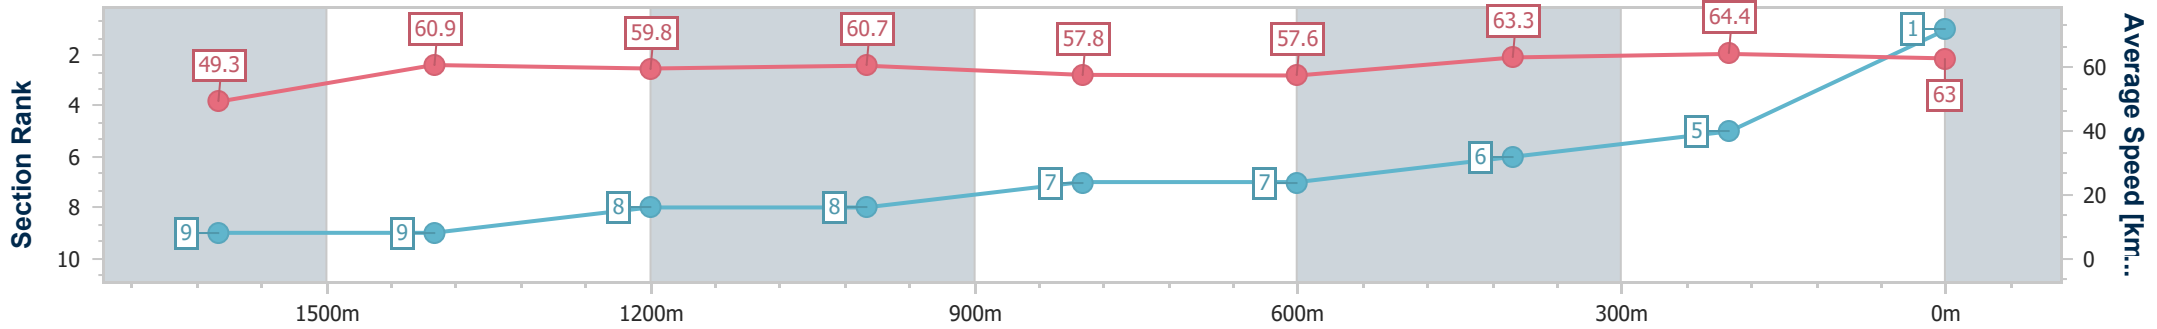

### Eagle Farm QLD Professional

Race 5: SKY RACING BENCHMARK 80 Handicap - 1830m

07 October 2023 - 14:08

Track Rating: Good 4, Weather: Fine, Rail Position: +6m Entire Course

BRISBANE RACING CLUB

Section	Overall	1600m	1400m	1200m	1000m	800m	600m	400m	200m
Section Times	1:51.91 [1] (0:16.90)	1:35.01 [9] (0:11.86)	1:23.15 [9] (0:12.06)	1:11.09 [8] (0:11.87)	0:59.22 [8] (0:12.56)	0:46.66 [7] (0:12.59)	0:34.07 [7] (0:11.44)	0:22.63 [6] (0:11.19)	0:11.44 [5] (0:11.44)
Average Speed [km/h]	49.3	60.9	59.8	60.7	57.8	57.6	63.3	64.4	63.0
Top Speed [km/h]	61.4	62.0	60.6	61.8	58.8	58.7	65.2	65.2	65.4
Avg. Dist. to Rail [m]	3.1	0.9	0.5	0.8	1.6	1.8	1.3	5.2	6.5
Avg. Stride Freq. [Hz]	2.2	2.2	2.2	2.1	2.1	2.1	2.2	2.3	2.3
Avg. Stride Length [m]	6.4	7.6	7.7	7.7	7.4	7.5	7.9	7.8	7.7