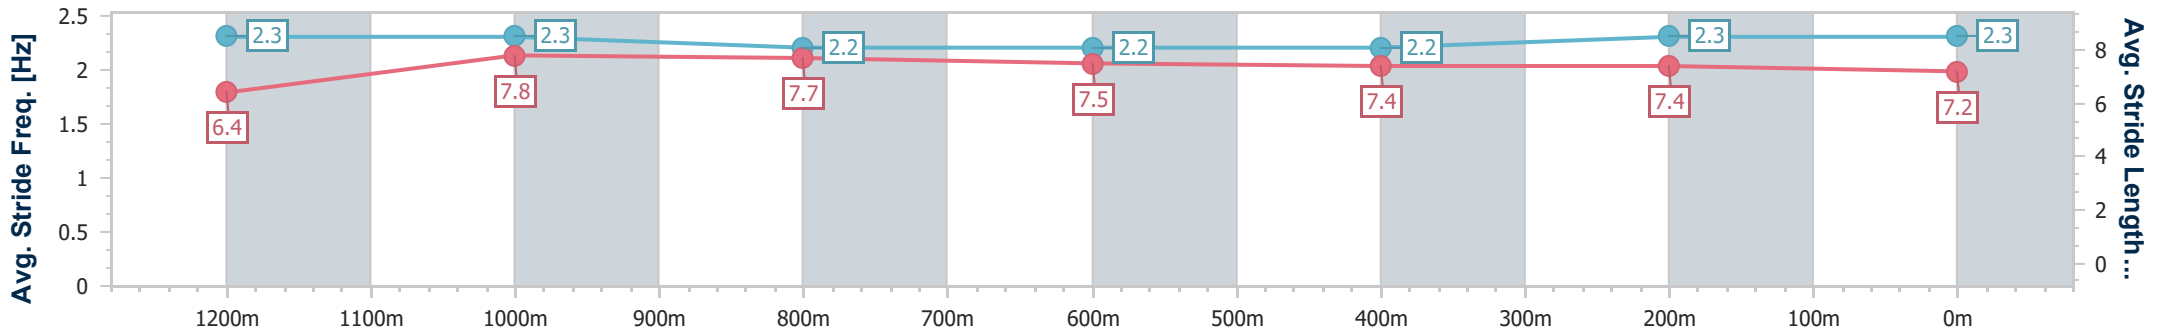

Horse/Jockey Name	Miliarene
Final Rank	3
Fastest Section Time (Section)	0:11.04 (1200m)
Top Speed [km/h] (Section)	66.6 (1200m)
Race State	Finished

Sunshine Coast QLD Professional
Race 7: CREATIVE STONE Class 1 Handicap - 1400m
29 September 2023 - 20:33
Track Rating: Good 4, Weather: Fine, Rail Position: +4m

Section	Overall	1200m	1000m	800m	600m	400m	200m
Section Times	1:24.95 [3] (0:13.62)	1:11.33 [3] (0:11.04)	1:00.29 [5] (0:11.77)	0:48.52 [5] (0:12.43)	0:36.09 [5] (0:12.29)	0:23.80 [5] (0:11.54)	0:12.26 [3] (0:12.26)
Average Speed [km/h]	52.9	65.3	61.4	58.1	58.5	62.4	58.8
Top Speed [km/h]	66.4	66.6	63.9	59.0	60.0	63.4	61.9
Avg. Dist. to Rail [m]	3.7	2.1	2.0	0.4	0.3	3.0	3.3
Avg. Stride Freq. [Hz]	2.3	2.3	2.2	2.2	2.2	2.3	2.3
Avg. Stride Length [m]	6.4	7.8	7.7	7.5	7.4	7.4	7.2

- [ ] Ranking at each section and finish
- -.-.- No data available at this section
- NA No data available