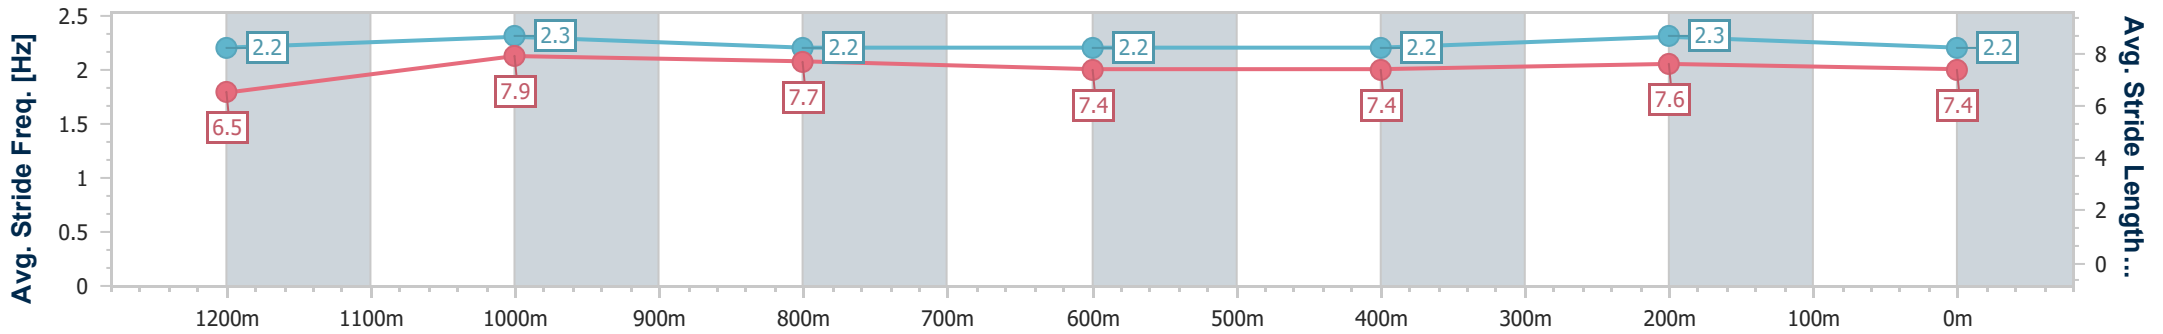

Horse/Jockey Name	Rideau
Final Rank	2
Fastest Section Time (Section)	0:10.75 (1200m)
Top Speed [km/h] (Section)	68.1 (1200m)
Race State	Finished

Sunshine Coast QLD Professional
Race 7: CREATIVE STONE Class 1 Handicap - 1400m
29 September 2023 - 20:33
Track Rating: Good 4, Weather: Fine, Rail Position: +4m

Section	Overall	1200m	1000m	800m	600m	400m	200m
Section Times	1:24.84 [2] (0:13.65)	1:11.19 [6] (0:10.75)	1:00.44 [3] (0:11.70)	0:48.74 [2] (0:12.48)	0:36.26 [2] (0:12.26)	0:24.00 [1] (0:11.61)	0:12.39 [1] (0:12.39)
Average Speed [km/h]	52.8	67.0	61.6	57.5	58.5	62.1	58.1
Top Speed [km/h]	67.6	68.1	65.9	58.5	61.5	63.0	61.6
Avg. Dist. to Rail [m]	8.7	4.4	1.5	0.6	0.7	3.5	5.8
Avg. Stride Freq. [Hz]	2.2	2.3	2.2	2.2	2.2	2.3	2.2
Avg. Stride Length [m]	6.5	7.9	7.7	7.4	7.4	7.6	7.4

- [ ] Ranking at each section and finish
- -.-.- No data available at this section
- NA No data available