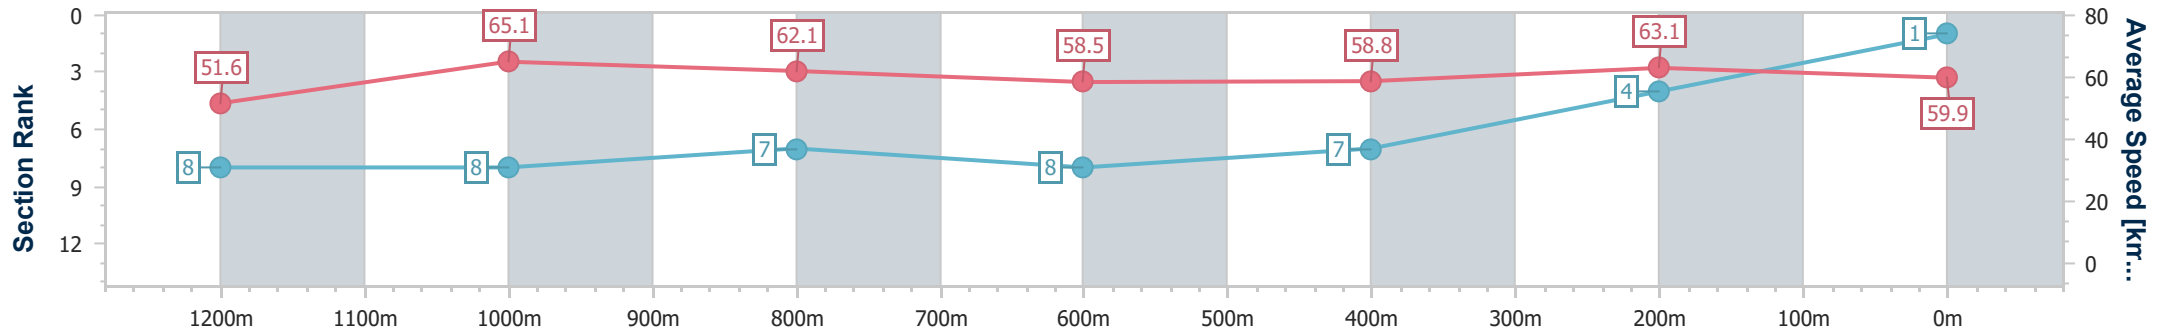

Horse/Jockey Name	Goldeeluck
Final Rank	1
Fastest Section Time (Section)	0:11.06 (1200m)
Top Speed [km/h] (Section)	67.1 (1200m)
Race State	Finished

Sunshine Coast QLD Professional
Race 7: CREATIVE STONE Class 1 Handicap - 1400m
29 September 2023 - 20:33
Track Rating: Good 4, Weather: Fine, Rail Position: +4m

Section	Overall	1200m	1000m	800m	600m	400m	200m
Section Times	1:24.84 [1] (0:13.94)	1:10.90 [8] (0:11.06)	0:59.84 [8] (0:11.68)	0:48.16 [7] (0:12.41)	0:35.75 [8] (0:12.30)	0:23.45 [7] (0:11.41)	0:12.04 [4] (0:12.04)
Average Speed [km/h]	51.6	65.1	62.1	58.5	58.8	63.1	59.9
Top Speed [km/h]	66.8	67.1	64.0	60.3	60.7	64.1	62.4
Avg. Dist. to Rail [m]	7.8	3.3	2.4	1.6	0.7	4.5	6.3
Avg. Stride Freq. [Hz]	2.3	2.3	2.2	2.2	2.2	2.3	2.2
Avg. Stride Length [m]	6.2	7.4	7.4	7.1	7.2	7.6	7.4

- [ ] Ranking at each section and finish
- -.-.- No data available at this section
- NA No data available