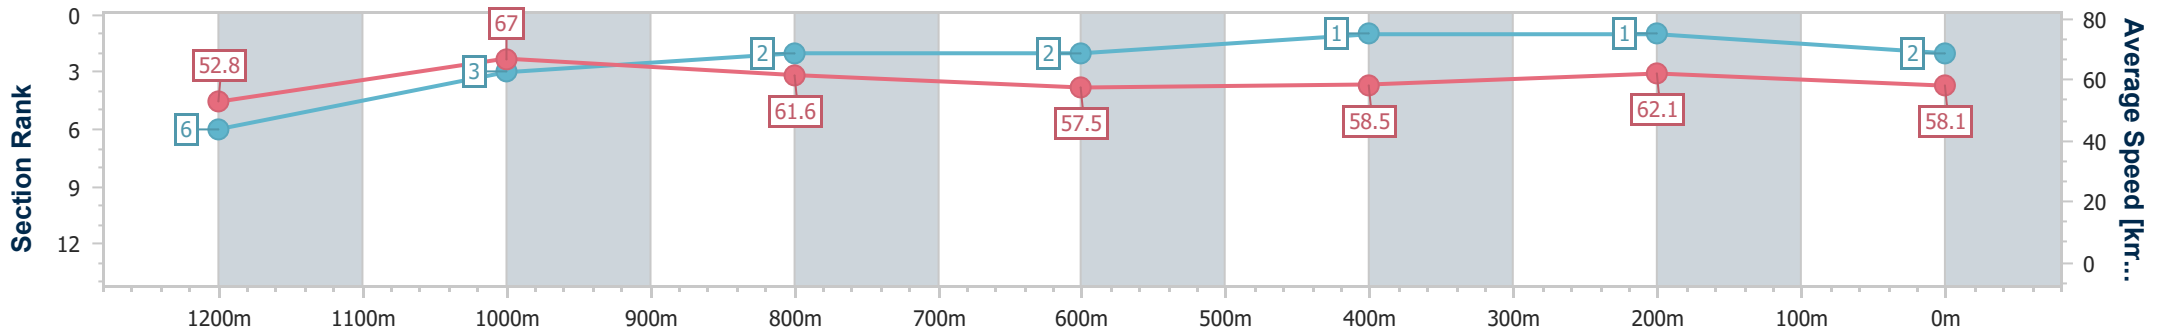

Horse/Jockey Name	Rideau
Final Rank	2
Fastest Section Time (Section)	0:10.75 (1200m)
Top Speed [km/h] (Section)	68.1 (1200m)
Race State	Finished

Sunshine Coast QLD Professional
Race 7: CREATIVE STONE Class 1 Handicap - 1400m
29 September 2023 - 20:33
Track Rating: Good 4, Weather: Fine, Rail Position: +4m

Section	Overall	1200m	1000m	800m	600m	400m	200m
Section Times	1:24.84 [2] (0:13.65)	1:11.19 [6] (0:10.75)	1:00.44 [3] (0:11.70)	0:48.74 [2] (0:12.48)	0:36.26 [2] (0:12.26)	0:24.00 [1] (0:11.61)	0:12.39 [1] (0:12.39)
Average Speed [km/h]	52.8	67.0	61.6	57.5	58.5	62.1	58.1
Top Speed [km/h]	67.6	68.1	65.9	58.5	61.5	63.0	61.6
Avg. Dist. to Rail [m]	8.7	4.4	1.5	0.6	0.7	3.5	5.8
Avg. Stride Freq. [Hz]	2.2	2.3	2.2	2.2	2.2	2.3	2.2
Avg. Stride Length [m]	6.5	7.9	7.7	7.4	7.4	7.6	7.4

- [ ] Ranking at each section and finish
- -.-.- No data available at this section
- NA No data available