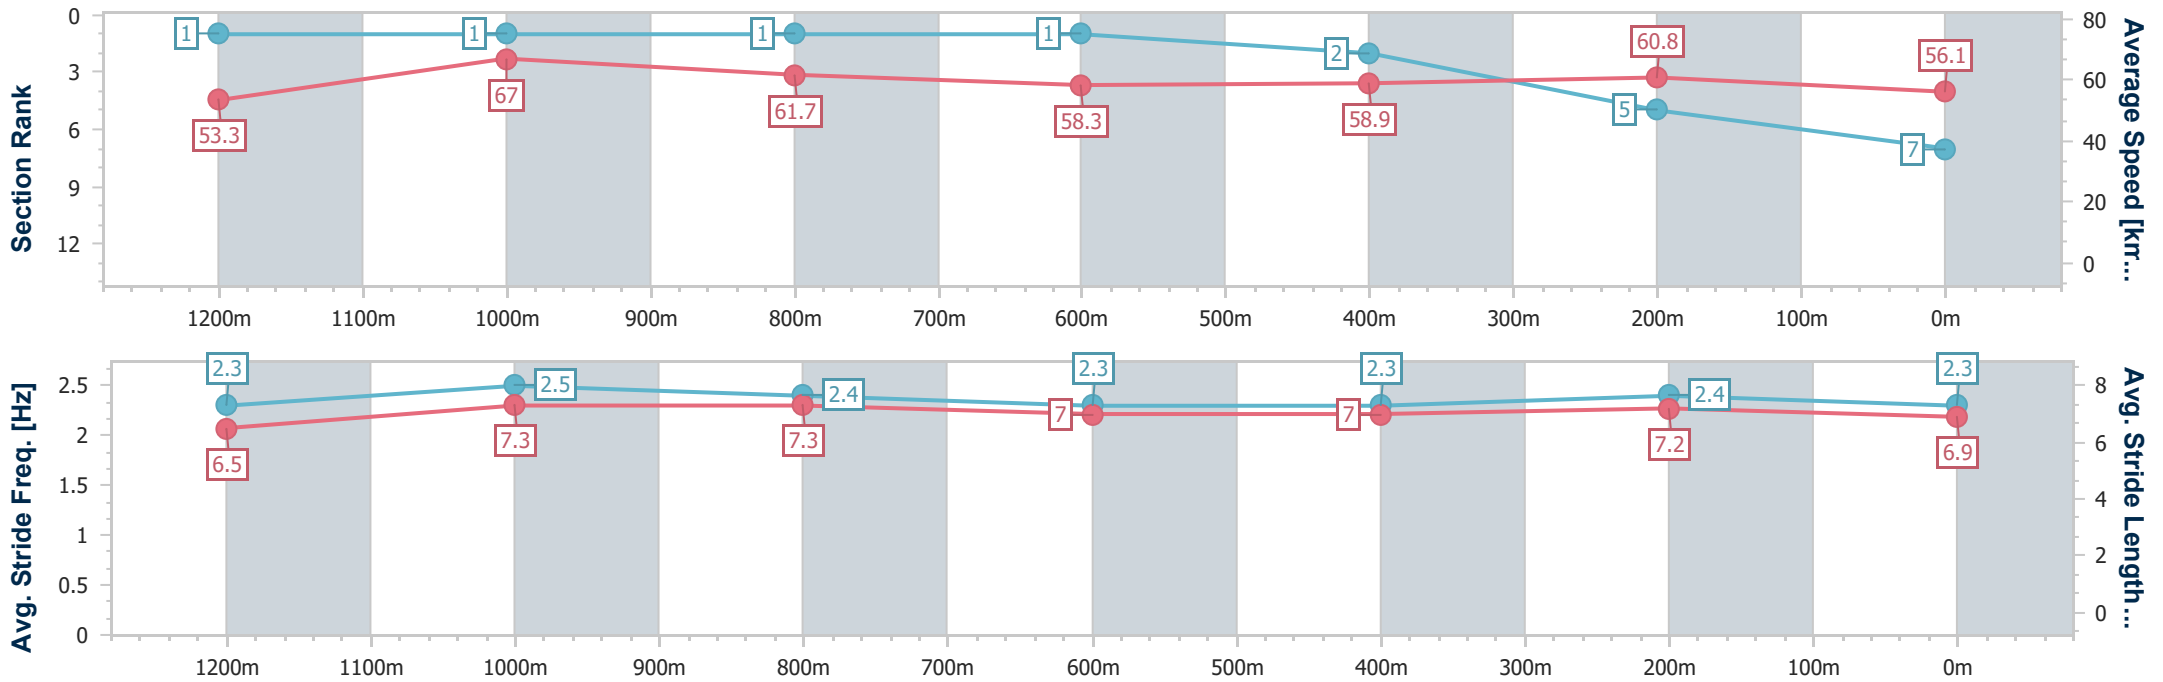

Horse/Jockey Name	Neoclassicism
Final Rank	7
Fastest Section Time (Section)	0:10.76 (1200m)
Top Speed [km/h] (Section)	67.9 (1200m)
Race State	Finished

Sunshine Coast QLD Professional
Race 7: CREATIVE STONE Class 1 Handicap - 1400m
29 September 2023 - 20:33
Track Rating: Good 4, Weather: Fine, Rail Position: +4m

Section	Overall	1200m	1000m	800m	600m	400m	200m
Section Times	1:25.66 [7] (0:13.53)	1:12.13 [1] (0:10.76)	1:01.37 [1] (0:11.73)	0:49.64 [1] (0:12.51)	0:37.13 [1] (0:12.44)	0:24.69 [2] (0:11.85)	0:12.84 [5] (0:12.84)
Average Speed [km/h]	53.3	67.0	61.7	58.3	58.9	60.8	56.1
Top Speed [km/h]	67.8	67.9	65.2	59.1	61.2	62.0	59.7
Avg. Dist. to Rail [m]	12.0	7.3	3.3	2.4	3.0	7.4	9.4
Avg. Stride Freq. [Hz]	2.3	2.5	2.4	2.3	2.3	2.4	2.3
Avg. Stride Length [m]	6.5	7.3	7.3	7.0	7.0	7.2	6.9

- [ ] Ranking at each section and finish
- -.-.- No data available at this section
- NA No data available