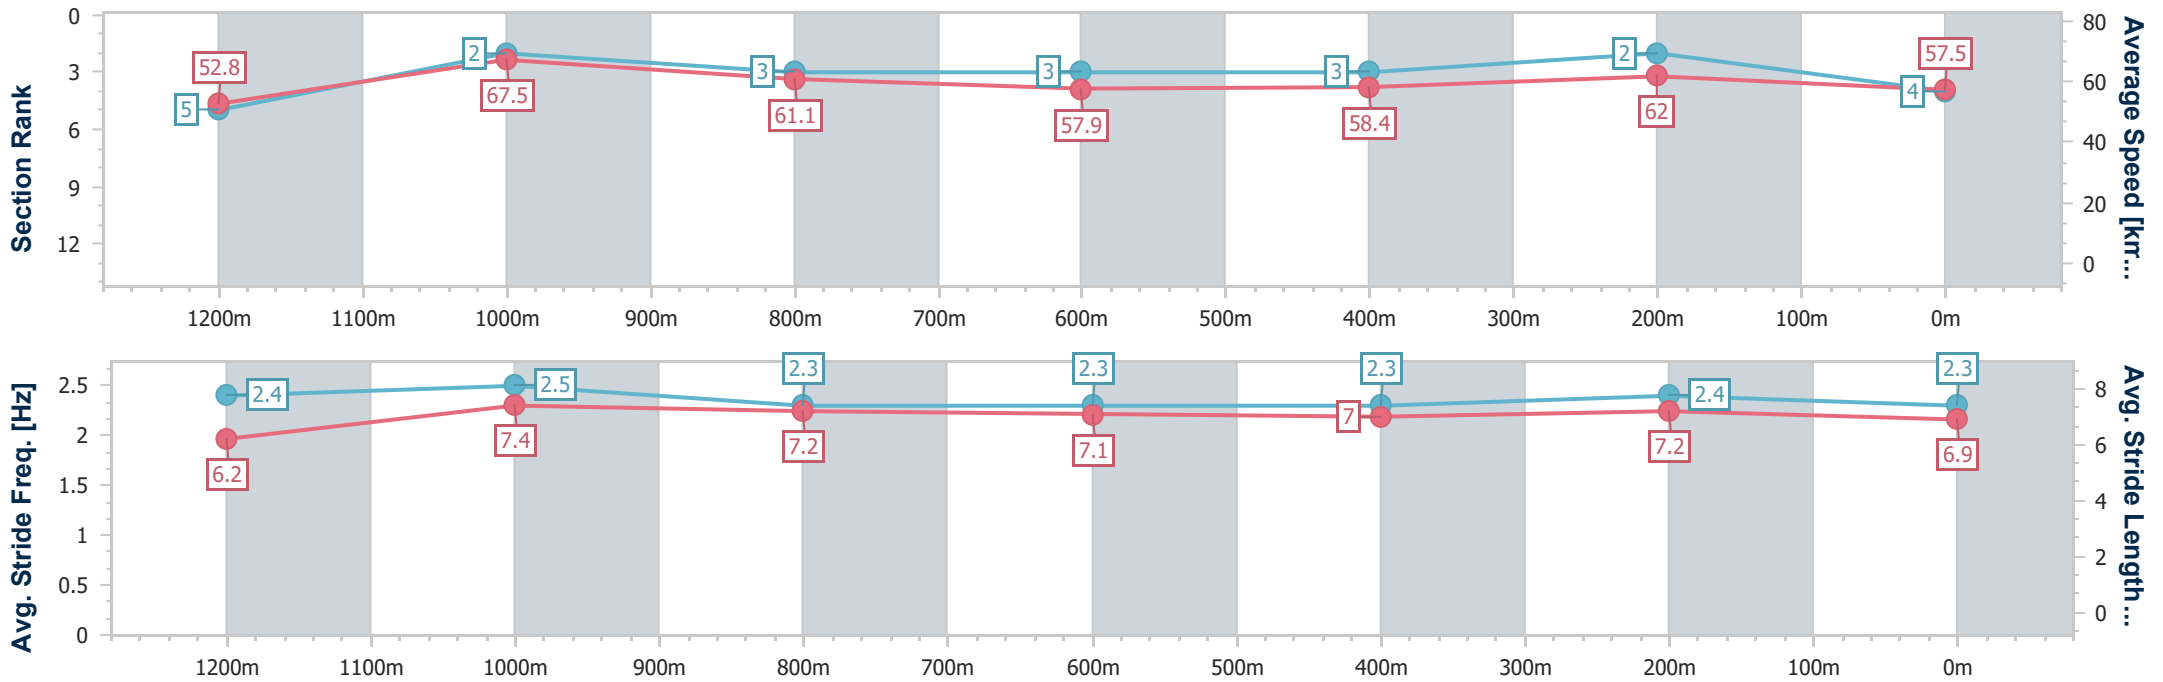

Horse/Jockey Name	Kwik Az Hell
Final Rank	4
Fastest Section Time (Section)	0:10.65 (1200m)
Top Speed [km/h] (Section)	68.9 (1200m)
Race State	Finished

Sunshine Coast QLD Professional
Race 7: CREATIVE STONE Class 1 Handicap - 1400m
29 September 2023 - 20:33
Track Rating: Good 4, Weather: Fine, Rail Position: +4m

Section	Overall	1200m	1000m	800m	600m	400m	200m
Section Times	1:25.11 [4] (0:13.65)	1:11.46 [5] (0:10.65)	1:00.81 [2] (0:11.83)	0:48.98 [3] (0:12.52)	0:36.46 [3] (0:12.33)	0:24.13 [3] (0:11.62)	0:12.51 [2] (0:12.51)
Average Speed [km/h]	52.8	67.5	61.1	57.9	58.4	62.0	57.5
Top Speed [km/h]	65.4	68.9	63.9	58.3	61.2	63.2	60.2
Avg. Dist. to Rail [m]	6.5	3.2	2.0	0.8	0.4	4.5	8.3
Avg. Stride Freq. [Hz]	2.4	2.5	2.3	2.3	2.3	2.4	2.3
Avg. Stride Length [m]	6.2	7.4	7.2	7.1	7.0	7.2	6.9

- [ ] Ranking at each section and finish
- -.-.- No data available at this section
- NA No data available