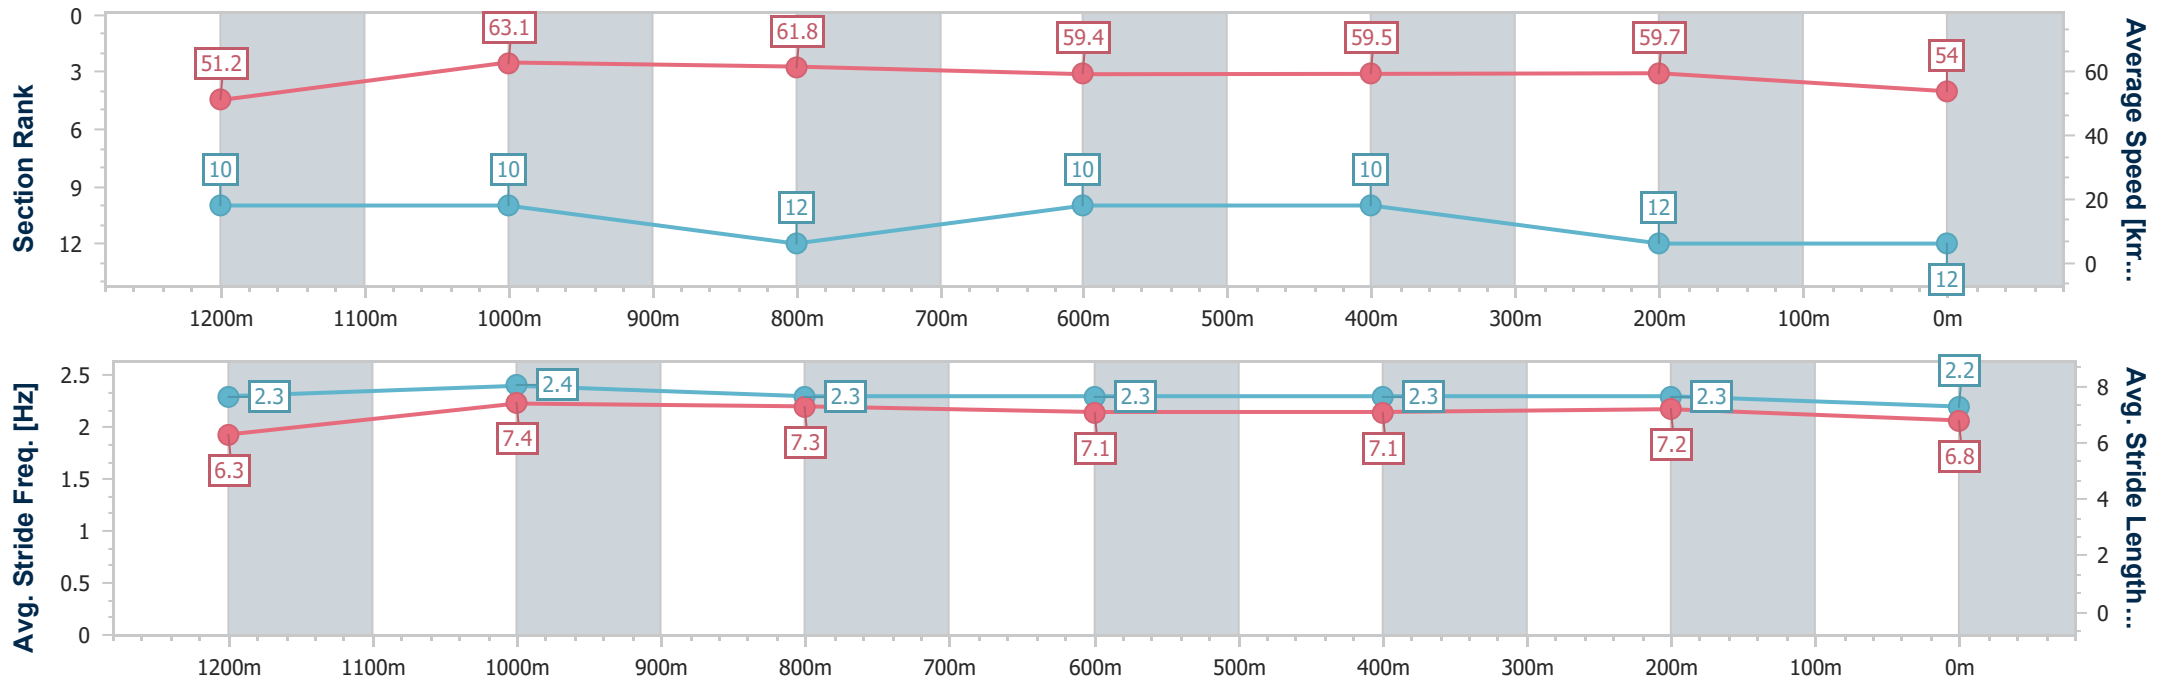

- [ ] Ranking at each section and finish
- .-.- No data available at this section
- NA No data available

Horse/Jockey Name	Master Drumer
Final Rank	12
Fastest Section Time (Section)	0:11.40 (1200m)
Top Speed [km/h] (Section)	64.7 (1200m)
Race State	Finished

Sunshine Coast QLD Professional  
 Race 7: CREATIVE STONE Class 1 Handicap - 1400m  
 29 September 2023 - 20:33  
 Track Rating: Good 4, Weather: Fine, Rail Position: +4m

Section	Overall	1200m	1000m	800m	600m	400m	200m
Section Times	1:26.99 [12] (0:14.08)	1:12.91 [10] (0:11.40)	1:01.51 [10] (0:11.74)	0:49.77 [12] (0:12.21)	0:37.56 [10] (0:12.17)	0:25.39 [10] (0:12.07)	0:13.32 [12] (0:13.32)
Average Speed [km/h]	51.2	63.1	61.8	59.4	59.5	59.7	54.0
Top Speed [km/h]	64.7	64.7	63.6	60.1	60.1	60.5	58.4
Avg. Dist. to Rail [m]	5.0	2.9	3.4	0.9	0.9	3.9	6.0
Avg. Stride Freq. [Hz]	2.3	2.4	2.3	2.3	2.3	2.3	2.2
Avg. Stride Length [m]	6.3	7.4	7.3	7.1	7.1	7.2	6.8

- [ ] Ranking at each section and finish
- .-.- No data available at this section
- NA No data available