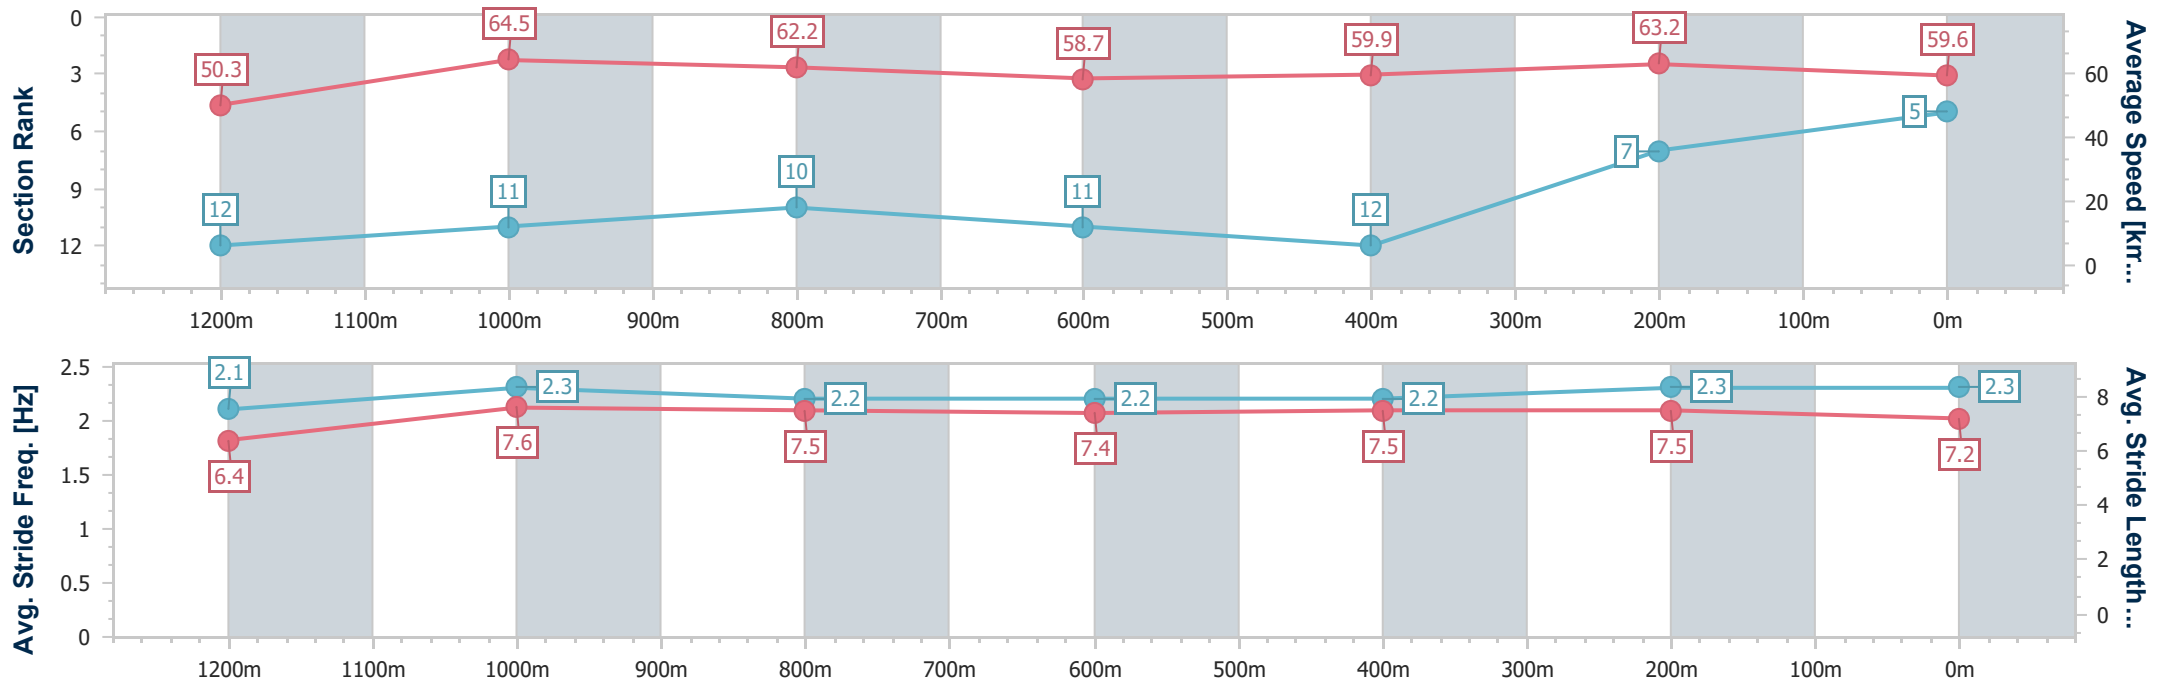

Horse/Jockey Name	Echo Hunter
Final Rank	5
Fastest Section Time (Section)	0:11.18 (1200m)
Top Speed [km/h] (Section)	65.4 (1200m)
Race State	Finished

Sunshine Coast QLD Professional
Race 7: CREATIVE STONE Class 1 Handicap - 1400m
29 September 2023 - 20:33
Track Rating: Good 4, Weather: Fine, Rail Position: +4m

Section	Overall	1200m	1000m	800m	600m	400m	200m
Section Times	1:25.17 [5] (0:14.33)	1:10.84 [12] (0:11.18)	0:59.66 [11] (0:11.65)	0:48.01 [10] (0:12.39)	0:35.62 [11] (0:12.15)	0:23.47 [12] (0:11.41)	0:12.06 [7] (0:12.06)
Average Speed [km/h]	50.3	64.5	62.2	58.7	59.9	63.2	59.6
Top Speed [km/h]	64.6	65.4	63.3	59.0	63.0	64.5	62.8
Avg. Dist. to Rail [m]	7.8	2.5	2.5	1.7	1.9	8.2	9.5
Avg. Stride Freq. [Hz]	2.1	2.3	2.2	2.2	2.2	2.3	2.3
Avg. Stride Length [m]	6.4	7.6	7.5	7.4	7.5	7.5	7.2

- [ ] Ranking at each section and finish
- -.-.- No data available at this section
- NA No data available