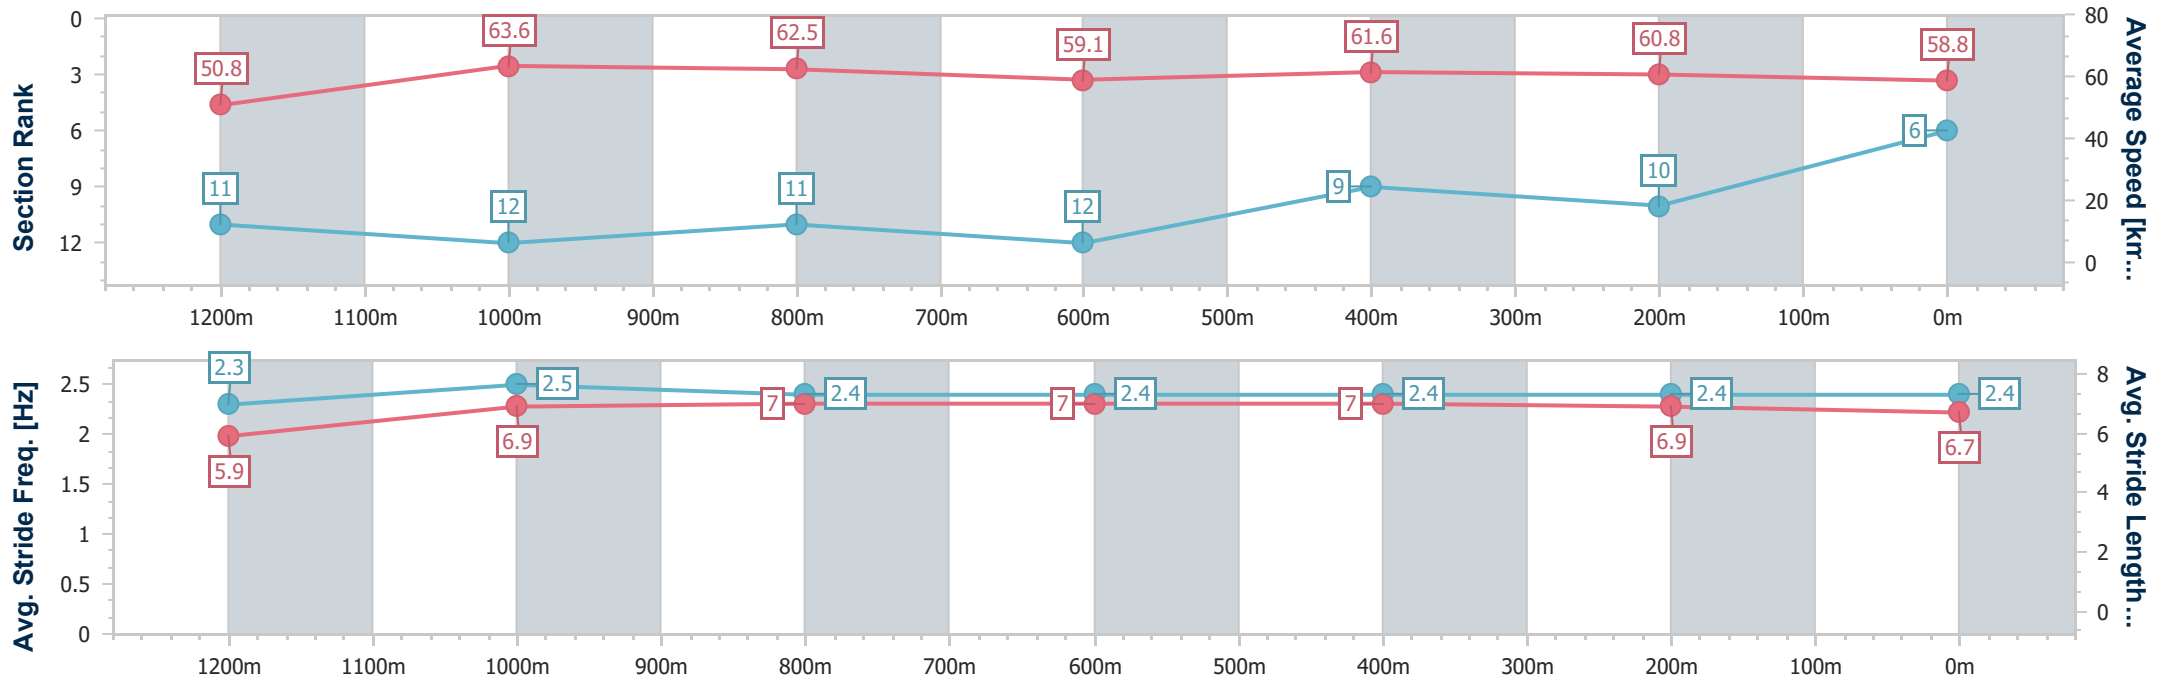

Horse/Jockey Name	Mottram
Final Rank	6
Fastest Section Time (Section)	0:11.32 (1200m)
Top Speed [km/h] (Section)	65.5 (1200m)
Race State	Finished

Sunshine Coast QLD Professional
Race 7: CREATIVE STONE Class 1 Handicap - 1400m
29 September 2023 - 20:33
Track Rating: Good 4, Weather: Fine, Rail Position: +4m

Section	Overall	1200m	1000m	800m	600m	400m	200m
Section Times	1:25.59 [6] (0:14.25)	1:11.34 [11] (0:11.32)	1:00.02 [12] (0:11.64)	0:48.38 [11] (0:12.39)	0:35.99 [12] (0:11.89)	0:24.10 [9] (0:11.86)	0:12.24 [10] (0:12.24)
Average Speed [km/h]	50.8	63.6	62.5	59.1	61.6	60.8	58.8
Top Speed [km/h]	65.1	65.5	64.8	60.7	63.4	61.6	60.3
Avg. Dist. to Rail [m]	9.7	3.9	3.9	2.6	3.2	9.0	11.0
Avg. Stride Freq. [Hz]	2.3	2.5	2.4	2.4	2.4	2.4	2.4
Avg. Stride Length [m]	5.9	6.9	7.0	7.0	7.0	6.9	6.7

- [ ] Ranking at each section and finish
- -.-.- No data available at this section
- NA No data available