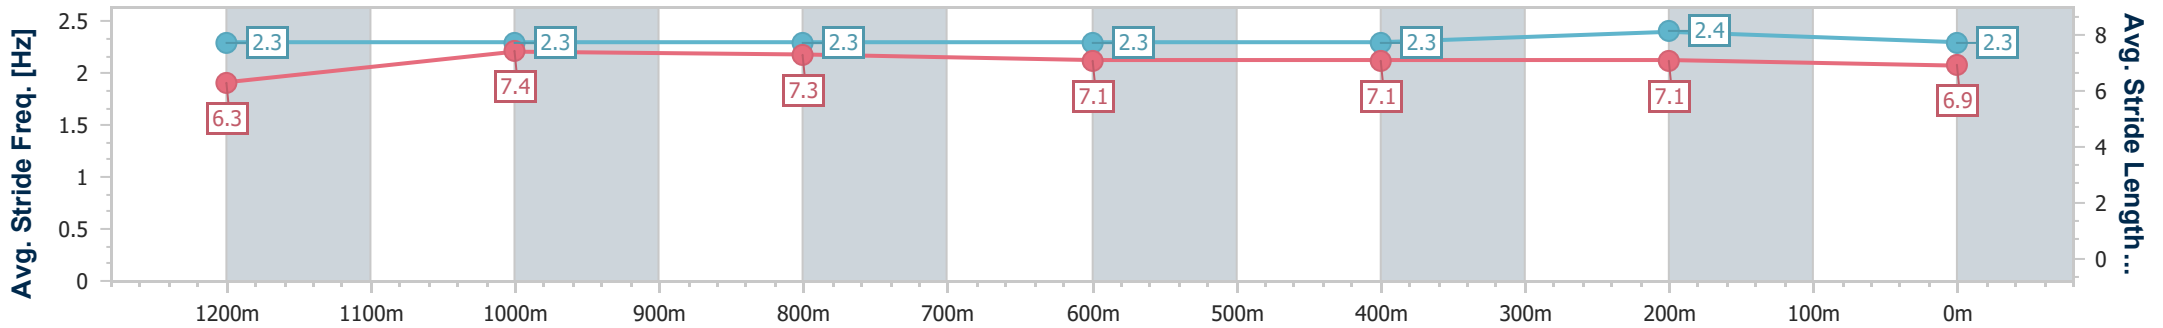

Horse/Jockey Name	Rally
Final Rank	9
Fastest Section Time (Section)	0:11.11 (1200m)
Top Speed [km/h] (Section)	66.1 (1200m)
Race State	Finished

Sunshine Coast QLD Professional
Race 7: CREATIVE STONE Class 1 Handicap - 1400m
29 September 2023 - 20:33
Track Rating: Good 4, Weather: Fine, Rail Position: +4m

Section	Overall	1200m	1000m	800m	600m	400m	200m
Section Times	1:26.03 [9] (0:13.73)	1:12.30 [7] (0:11.11)	1:01.19 [7] (0:11.90)	0:49.29 [8] (0:12.31)	0:36.98 [7] (0:12.16)	0:24.82 [6] (0:11.94)	0:12.88 [9] (0:12.88)
Average Speed [km/h]	52.5	64.8	61.1	59.6	60.2	60.3	56.0
Top Speed [km/h]	65.8	66.1	63.3	60.6	60.7	61.0	59.3
Avg. Dist. to Rail [m]	6.6	4.6	4.0	3.2	2.7	7.9	10.9
Avg. Stride Freq. [Hz]	2.3	2.3	2.3	2.3	2.3	2.4	2.3
Avg. Stride Length [m]	6.3	7.4	7.3	7.1	7.1	7.1	6.9

- [ ] Ranking at each section and finish
- -.-.- No data available at this section
- NA No data available