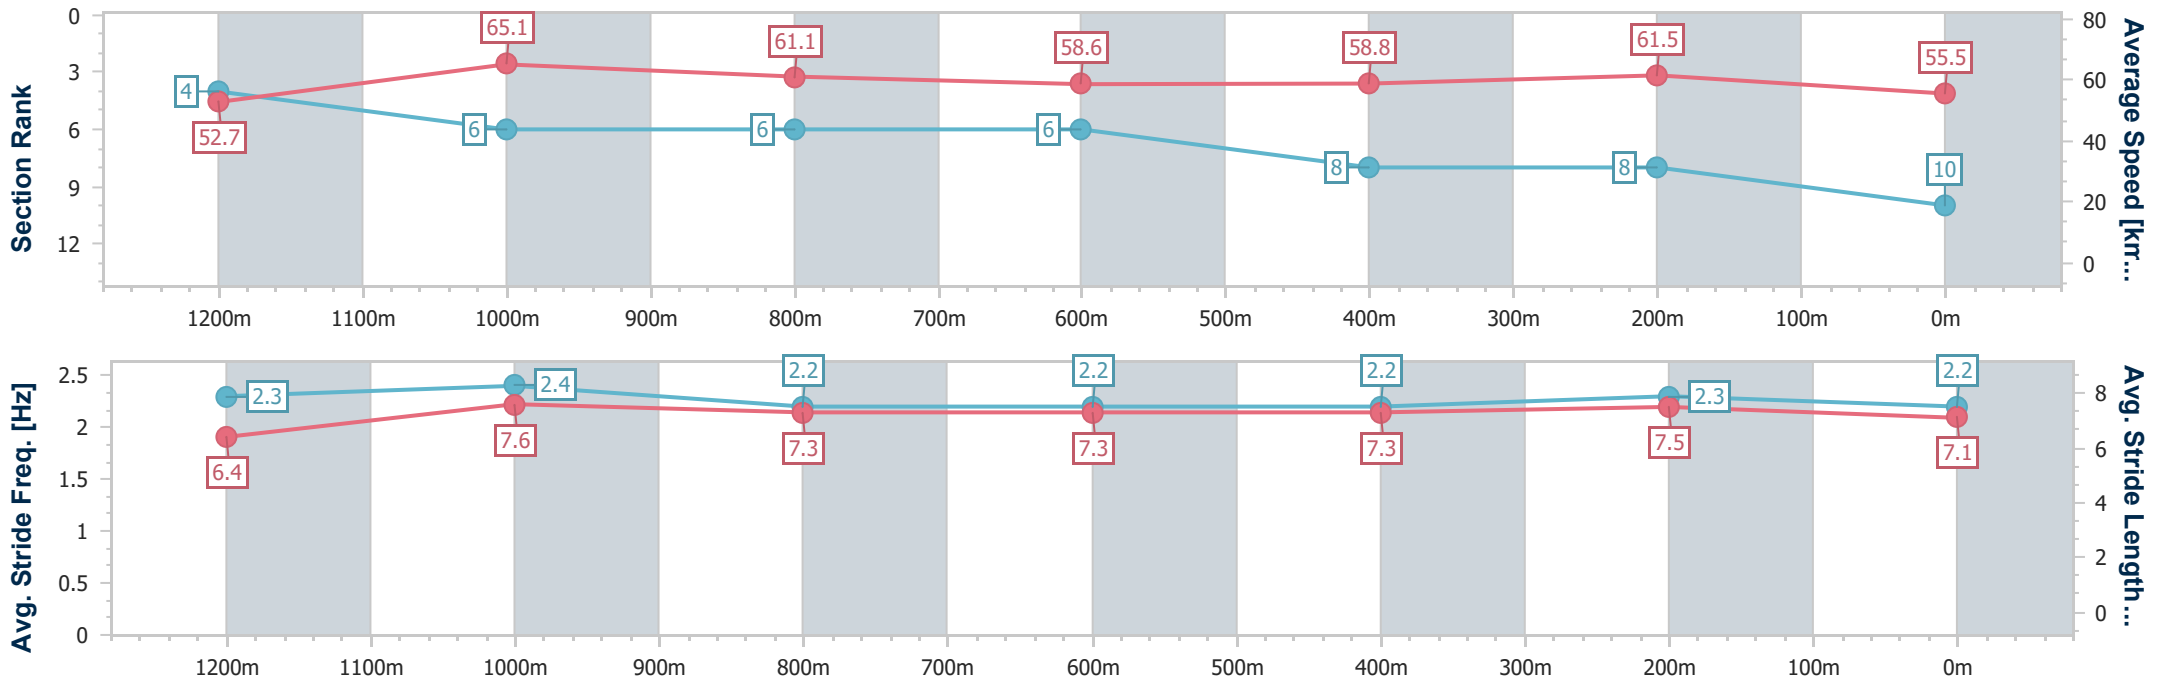

- [ ] Ranking at each section and finish
- .-.- No data available at this section
- NA No data available

Horse/Jockey Name	Astern Villa
Final Rank	10
Fastest Section Time (Section)	0:11.06 (1200m)
Top Speed [km/h] (Section)	67.4 (1200m)
Race State	Finished

Sunshine Coast QLD Professional  
 Race 7: CREATIVE STONE Class 1 Handicap - 1400m  
 29 September 2023 - 20:33  
 Track Rating: Good 4, Weather: Fine, Rail Position: +4m

Section	Overall	1200m	1000m	800m	600m	400m	200m
Section Times	1:26.11 [10] (0:13.62)	1:12.49 [4] (0:11.06)	1:01.43 [6] (0:11.89)	0:49.54 [6] (0:12.46)	0:37.08 [6] (0:12.41)	0:24.67 [8] (0:11.71)	0:12.96 [8] (0:12.96)
Average Speed [km/h]	52.7	65.1	61.1	58.6	58.8	61.5	55.5
Top Speed [km/h]	67.0	67.4	63.4	58.9	61.7	62.5	59.1
Avg. Dist. to Rail [m]	8.8	4.6	3.5	2.6	2.2	5.8	4.8
Avg. Stride Freq. [Hz]	2.3	2.4	2.2	2.2	2.2	2.3	2.2
Avg. Stride Length [m]	6.4	7.6	7.3	7.3	7.3	7.5	7.1