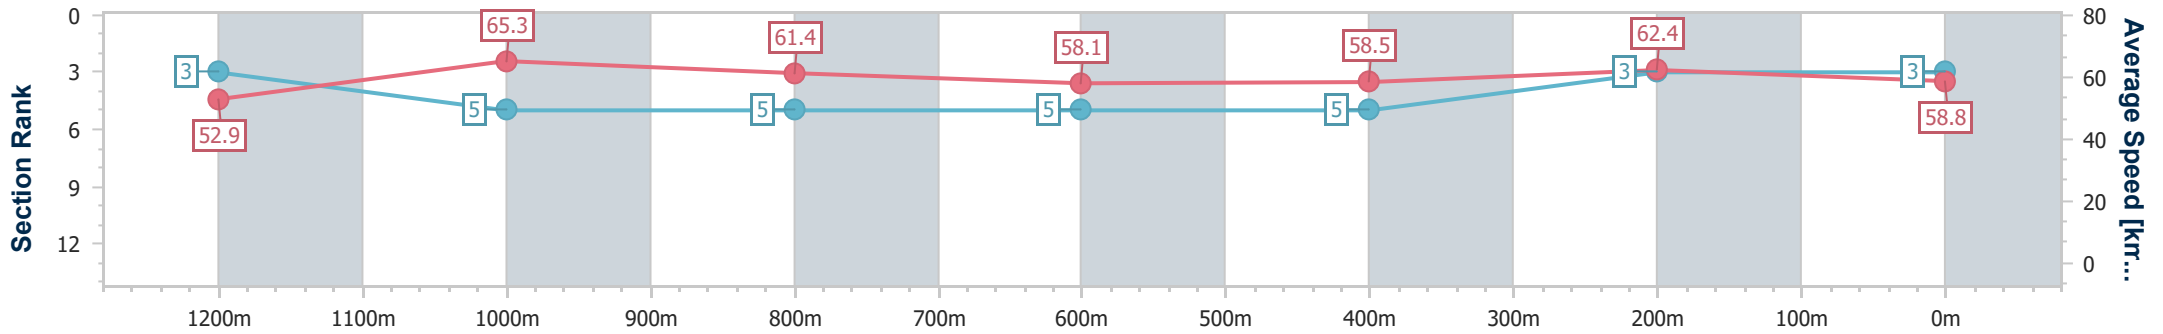

Horse/Jockey Name	Miliarene
Final Rank	3
Fastest Section Time (Section)	0:11.04 (1200m)
Top Speed [km/h] (Section)	66.6 (1200m)
Race State	Finished

Sunshine Coast QLD Professional
Race 7: CREATIVE STONE Class 1 Handicap - 1400m
29 September 2023 - 20:33
Track Rating: Good 4, Weather: Fine, Rail Position: +4m

Section	Overall	1200m	1000m	800m	600m	400m	200m
Section Times	1:24.95 [3] (0:13.62)	1:11.33 [3] (0:11.04)	1:00.29 [5] (0:11.77)	0:48.52 [5] (0:12.43)	0:36.09 [5] (0:12.29)	0:23.80 [5] (0:11.54)	0:12.26 [3] (0:12.26)
Average Speed [km/h]	52.9	65.3	61.4	58.1	58.5	62.4	58.8
Top Speed [km/h]	66.4	66.6	63.9	59.0	60.0	63.4	61.9
Avg. Dist. to Rail [m]	3.7	2.1	2.0	0.4	0.3	3.0	3.3
Avg. Stride Freq. [Hz]	2.3	2.3	2.2	2.2	2.2	2.3	2.3
Avg. Stride Length [m]	6.4	7.8	7.7	7.5	7.4	7.4	7.2

- [ ] Ranking at each section and finish
- -.-.- No data available at this section
- NA No data available