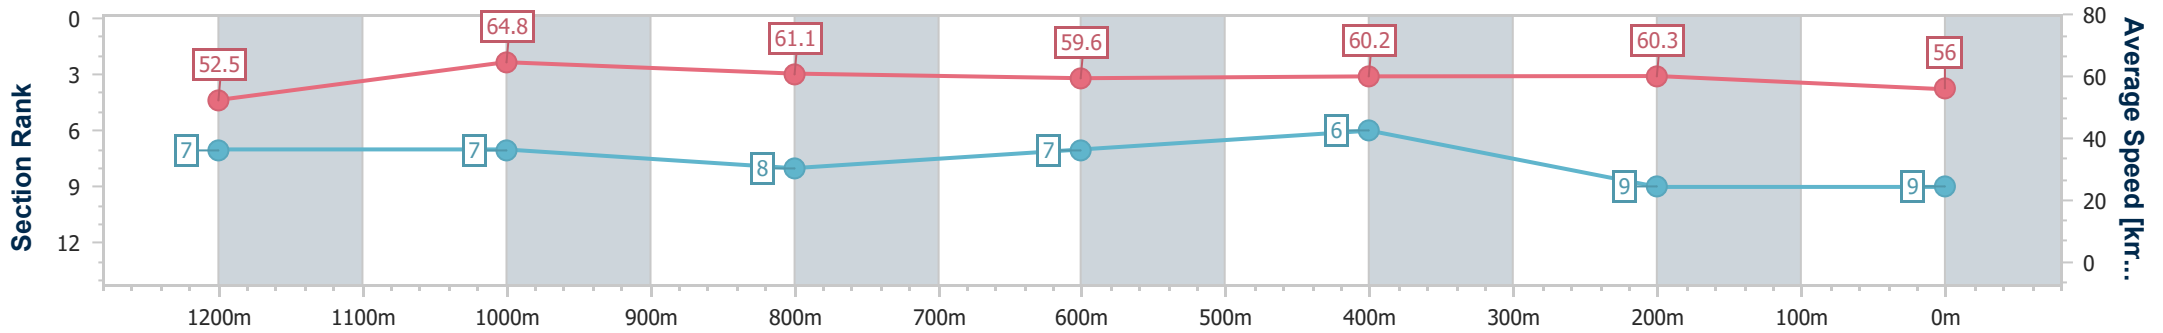

Horse/Jockey Name	Rally
Final Rank	9
Fastest Section Time (Section)	0:11.11 (1200m)
Top Speed [km/h] (Section)	66.1 (1200m)
Race State	Finished

Sunshine Coast QLD Professional
Race 7: CREATIVE STONE Class 1 Handicap - 1400m
29 September 2023 - 20:33
Track Rating: Good 4, Weather: Fine, Rail Position: +4m

Section	Overall	1200m	1000m	800m	600m	400m	200m
Section Times	1:26.03 [9] (0:13.73)	1:12.30 [7] (0:11.11)	1:01.19 [7] (0:11.90)	0:49.29 [8] (0:12.31)	0:36.98 [7] (0:12.16)	0:24.82 [6] (0:11.94)	0:12.88 [9] (0:12.88)
Average Speed [km/h]	52.5	64.8	61.1	59.6	60.2	60.3	56.0
Top Speed [km/h]	65.8	66.1	63.3	60.6	60.7	61.0	59.3
Avg. Dist. to Rail [m]	6.6	4.6	4.0	3.2	2.7	7.9	10.9
Avg. Stride Freq. [Hz]	2.3	2.3	2.3	2.3	2.3	2.4	2.3
Avg. Stride Length [m]	6.3	7.4	7.3	7.1	7.1	7.1	6.9

- [ ] Ranking at each section and finish
- -.-.- No data available at this section
- NA No data available