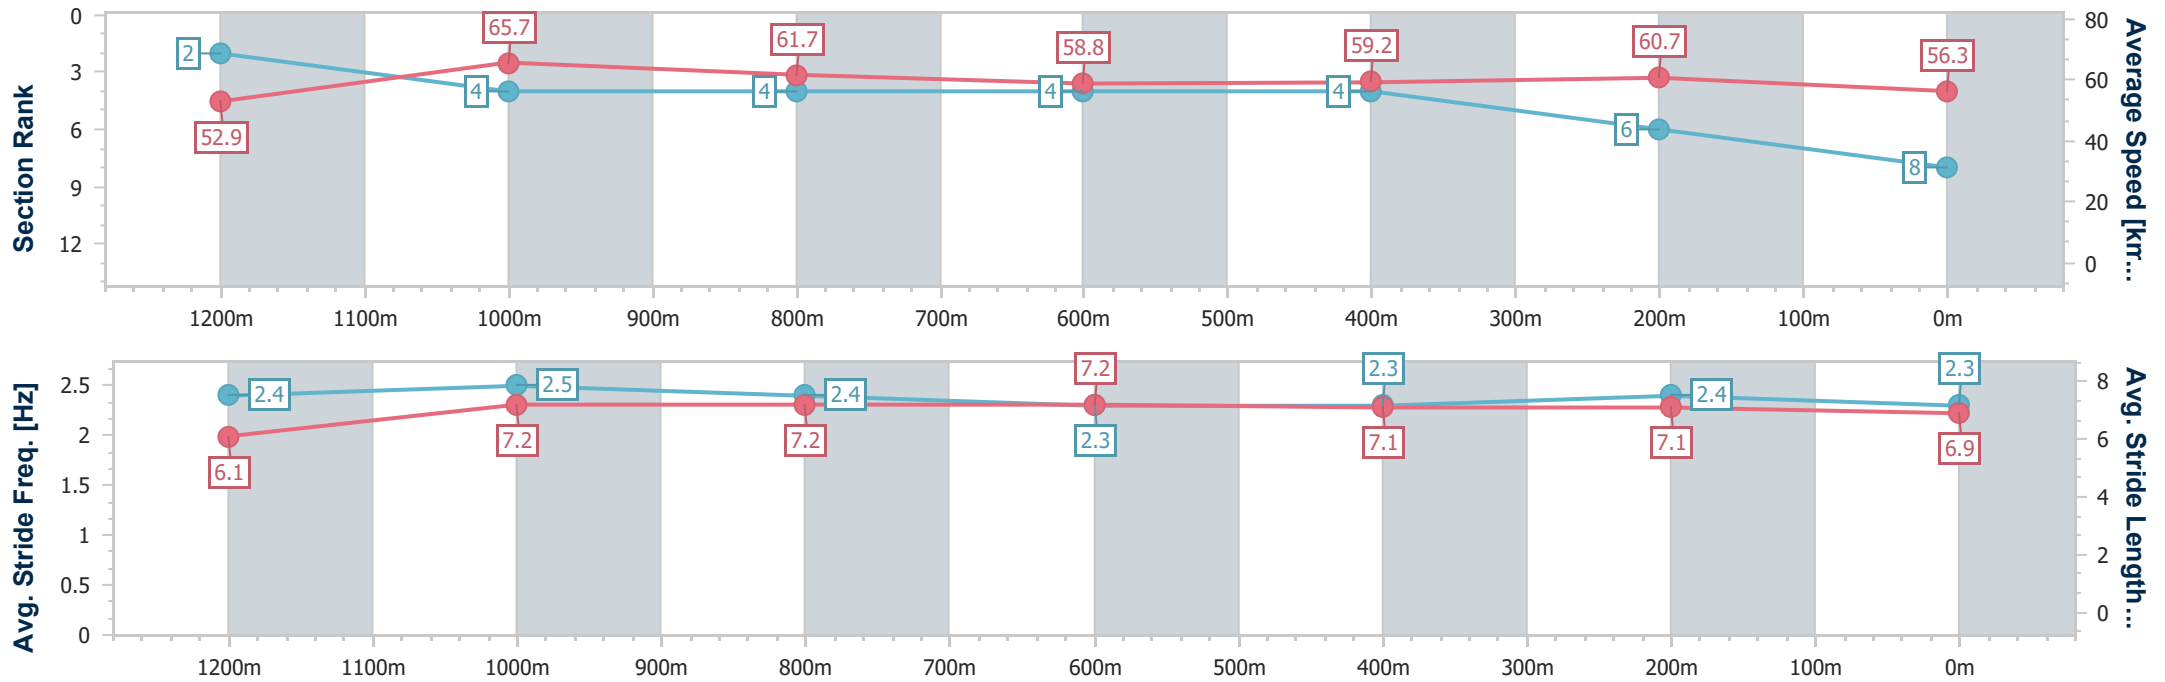

Horse/Jockey Name	Captain Hook
Final Rank	8
Fastest Section Time (Section)	0:10.97 (1200m)
Top Speed [km/h] (Section)	68.2 (1200m)
Race State	Finished

Sunshine Coast QLD Professional
Race 7: CREATIVE STONE Class 1 Handicap - 1400m
29 September 2023 - 20:33
Track Rating: Good 4, Weather: Fine, Rail Position: +4m

Section	Overall	1200m	1000m	800m	600m	400m	200m
Section Times	1:25.78 [8] (0:13.61)	1:12.17 [2] (0:10.97)	1:01.20 [4] (0:11.75)	0:49.45 [4] (0:12.47)	0:36.98 [4] (0:12.34)	0:24.64 [4] (0:11.86)	0:12.78 [6] (0:12.78)
Average Speed [km/h]	52.9	65.7	61.7	58.8	59.2	60.7	56.3
Top Speed [km/h]	67.4	68.2	64.4	60.6	61.0	61.7	59.4
Avg. Dist. to Rail [m]	4.2	3.4	3.7	3.0	2.5	6.9	8.4
Avg. Stride Freq. [Hz]	2.4	2.5	2.4	2.3	2.3	2.4	2.3
Avg. Stride Length [m]	6.1	7.2	7.2	7.2	7.1	7.1	6.9

- [ ] Ranking at each section and finish
- -.-.- No data available at this section
- NA No data available