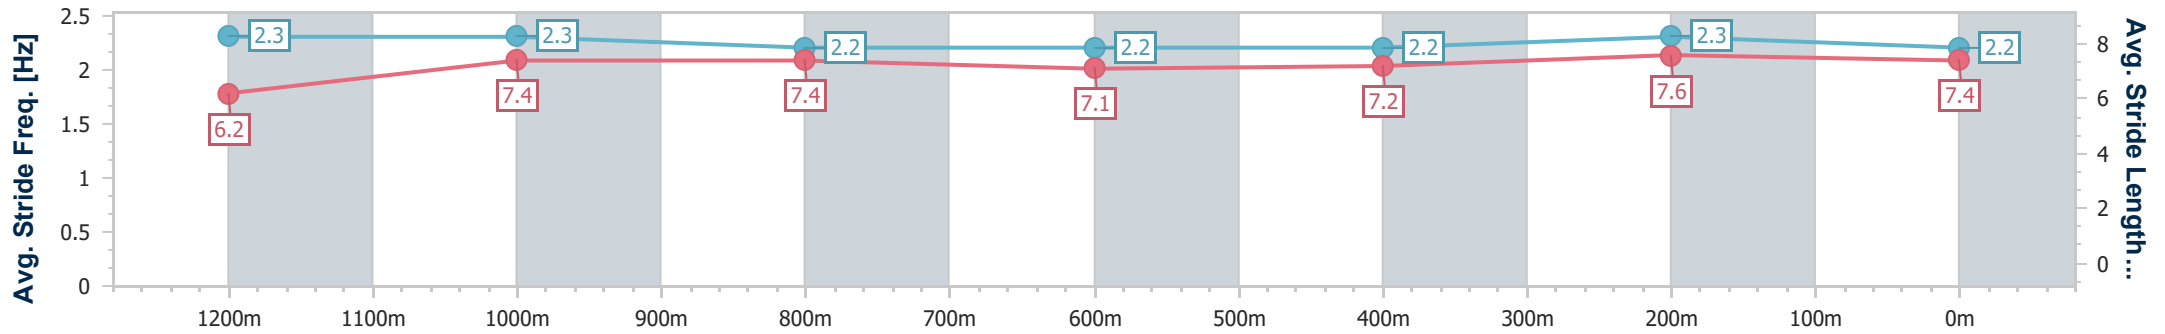

Horse/Jockey Name	Goldeeluck
Final Rank	1
Fastest Section Time (Section)	0:11.06 (1200m)
Top Speed [km/h] (Section)	67.1 (1200m)
Race State	Finished

Sunshine Coast QLD Professional
Race 7: CREATIVE STONE Class 1 Handicap - 1400m
29 September 2023 - 20:33
Track Rating: Good 4, Weather: Fine, Rail Position: +4m

Section	Overall	1200m	1000m	800m	600m	400m	200m
Section Times	1:24.84 [1] (0:13.94)	1:10.90 [8] (0:11.06)	0:59.84 [8] (0:11.68)	0:48.16 [7] (0:12.41)	0:35.75 [8] (0:12.30)	0:23.45 [7] (0:11.41)	0:12.04 [4] (0:12.04)
Average Speed [km/h]	51.6	65.1	62.1	58.5	58.8	63.1	59.9
Top Speed [km/h]	66.8	67.1	64.0	60.3	60.7	64.1	62.4
Avg. Dist. to Rail [m]	7.8	3.3	2.4	1.6	0.7	4.5	6.3
Avg. Stride Freq. [Hz]	2.3	2.3	2.2	2.2	2.2	2.3	2.2
Avg. Stride Length [m]	6.2	7.4	7.4	7.1	7.2	7.6	7.4

- [ ] Ranking at each section and finish
- -.-.- No data available at this section
- NA No data available