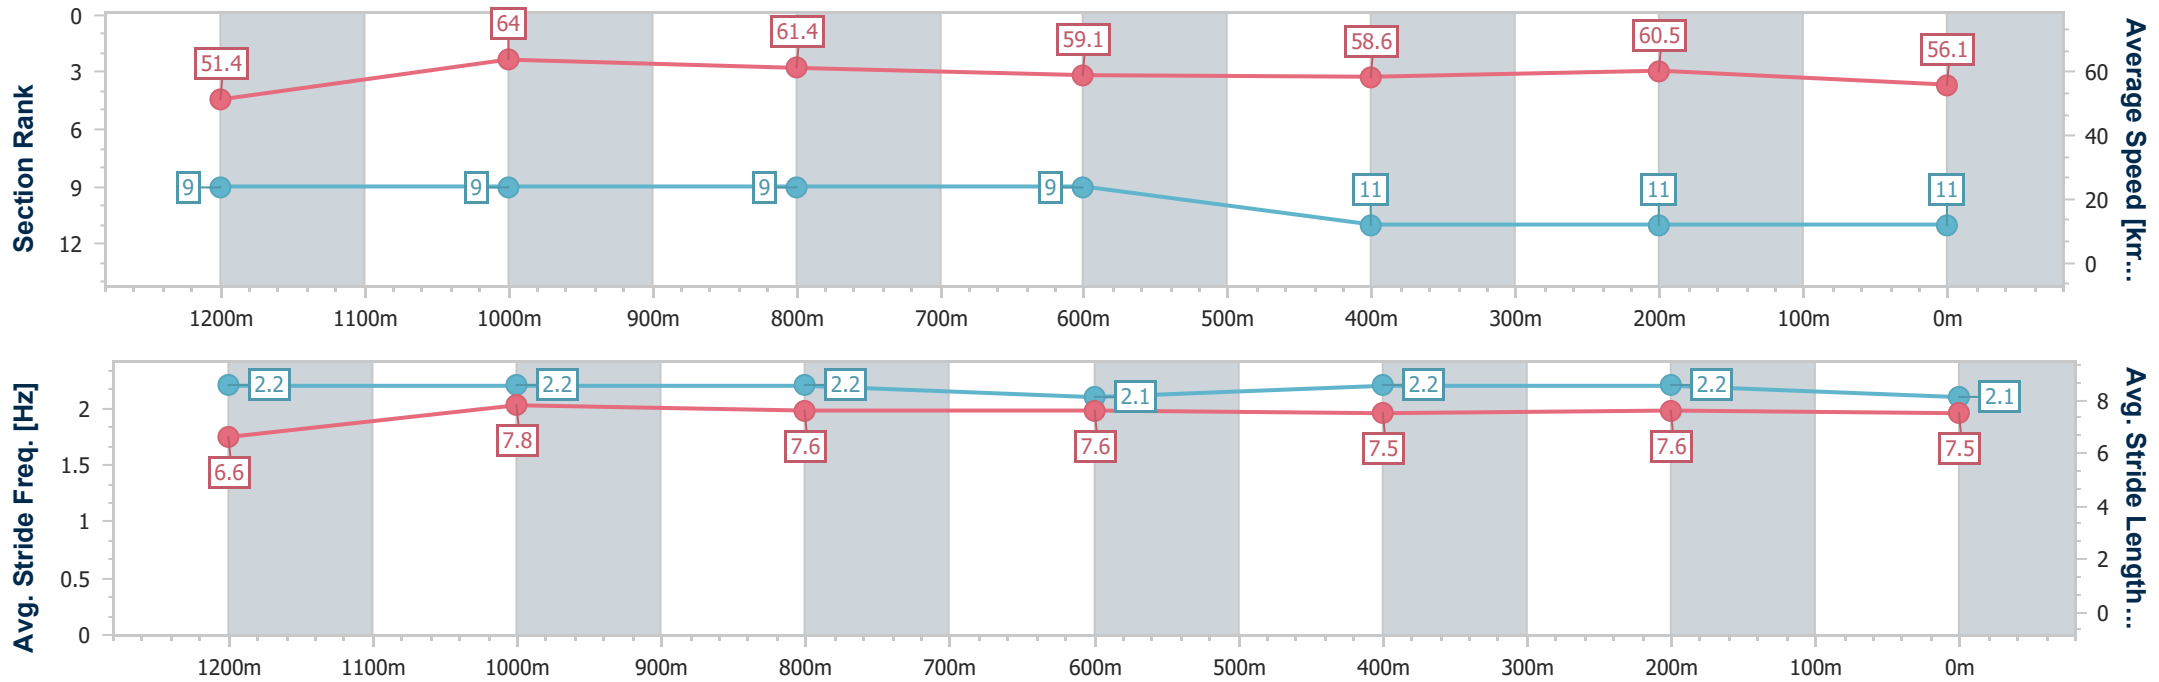

Sunshine Coast QLD Professional

Race 7: CREATIVE STONE Class 1 Handicap - 1400m

29 September 2023 - 20:33

Track Rating: Good 4, Weather: Fine, Rail Position: +4m

Section	Overall	1200m	1000m	800m	600m	400m	200m
Section Times	1:26.38 [11] (0:14.01)	1:12.37 [9] (0:11.26)	1:01.11 [9] (0:11.78)	0:49.33 [9] (0:12.25)	0:37.08 [9] (0:12.32)	0:24.76 [11] (0:11.91)	0:12.85 [11] (0:12.85)
Average Speed [km/h]	51.4	64.0	61.4	59.1	58.6	60.5	56.1
Top Speed [km/h]	65.0	65.1	63.0	59.4	60.6	61.5	58.9
Avg. Dist. to Rail [m]	2.5	2.4	2.2	0.8	0.7	2.4	6.1
Avg. Stride Freq. [Hz]	2.2	2.2	2.2	2.1	2.2	2.2	2.1
Avg. Stride Length [m]	6.6	7.8	7.6	7.6	7.5	7.6	7.5

- [ ] Ranking at each section and finish
- .-.- No data available at this section
- NA No data available

Horse/Jockey Name	Master Drumer
Final Rank	12
Fastest Section Time (Section)	0:11.40 (1200m)
Top Speed [km/h] (Section)	64.7 (1200m)
Race State	Finished