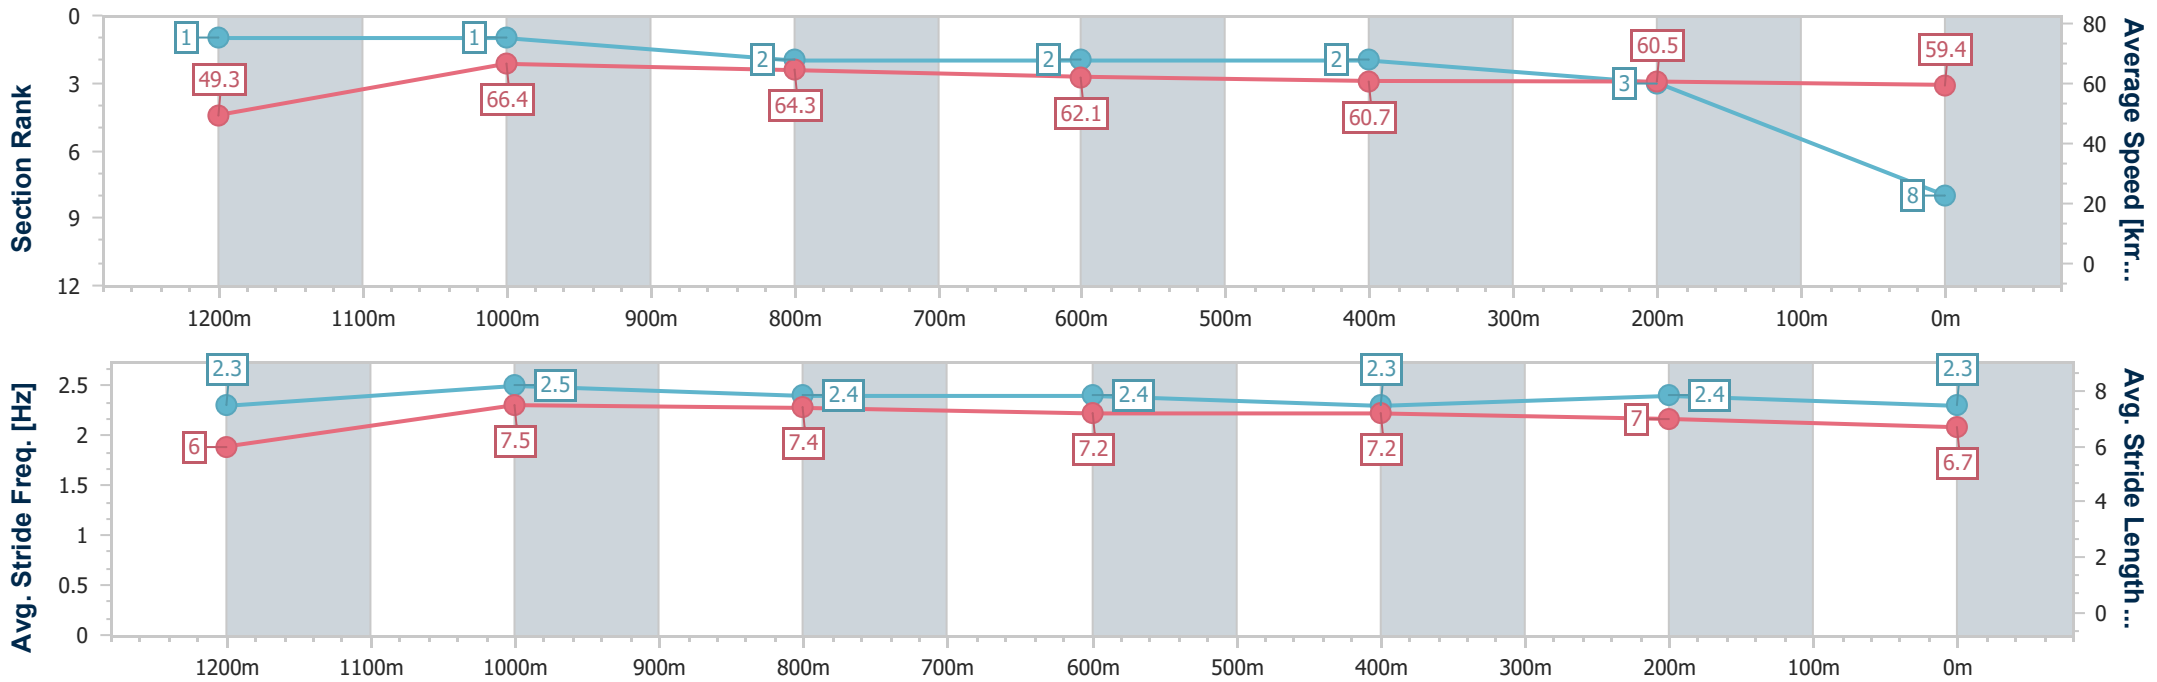

Ipswich QLD Professional
Race 7: KINGSLEY LAWSON LAWYERS Open Handicap - 1350m

25 September 2023 - 16:22

Track Rating: Good 4, Weather: Fine, Rail Position: +10m Entire

Section	Overall	1200m	1000m	800m	600m	400m	200m
Section Times	1:20.53 [7] (0:11.82)	1:08.71 [9] (0:11.10)	0:57.61 [9] (0:10.96)	0:46.65 [9] (0:11.49)	0:35.16 [8] (0:11.72)	0:23.44 [9] (0:11.95)	0:11.49 [9] (0:11.49)
Average Speed [km/h]	45.7	64.9	65.4	62.8	61.6	60.4	62.6
Top Speed [km/h]	62.5	66.1	66.1	64.1	62.2	62.2	63.0
Avg. Dist. to Rail [m]	1.7	0.8	1.3	0.3	0.8	1.5	1.9
Avg. Stride Freq. [Hz]	2.2	2.4	2.4	2.3	2.3	2.3	2.3
Avg. Stride Length [m]	5.9	7.4	7.6	7.5	7.3	7.3	7.5

- [] Ranking at each section and finish
- .-.- No data available at this section
- NA No data available

Horse/Jockey Name	Pivotal Motion
Final Rank	8
Fastest Section Time (Section)	0:10.89 (1200m)
Top Speed [km/h] (Section)	67.4 (1200m)
Race State	Finished

Ipswich QLD Professional
Race 7: KINGSLEY LAWSON LAWYERS Open Handicap - 1350m

25 September 2023 - 16:22

Track Rating: Good 4, Weather: Fine, Rail Position: +10m Entire

Section	Overall	1200m	1000m	800m	600m	400m	200m
Section Times	1:20.64 [8] (0:10.95)	1:09.69 [1] (0:10.89)	0:58.80 [1] (0:11.23)	0:47.57 [2] (0:11.66)	0:35.91 [2] (0:11.89)	0:24.02 [2] (0:11.94)	0:12.08 [3] (0:12.08)
Average Speed [km/h]	49.3	66.4	64.3	62.1	60.7	60.5	59.4
Top Speed [km/h]	65.9	67.4	65.5	63.6	61.3	61.3	60.6
Avg. Dist. to Rail [m]	6.0	4.1	1.7	1.4	0.9	1.6	1.7
Avg. Stride Freq. [Hz]	2.3	2.5	2.4	2.4	2.3	2.4	2.3
Avg. Stride Length [m]	6.0	7.5	7.4	7.2	7.2	7.0	6.7