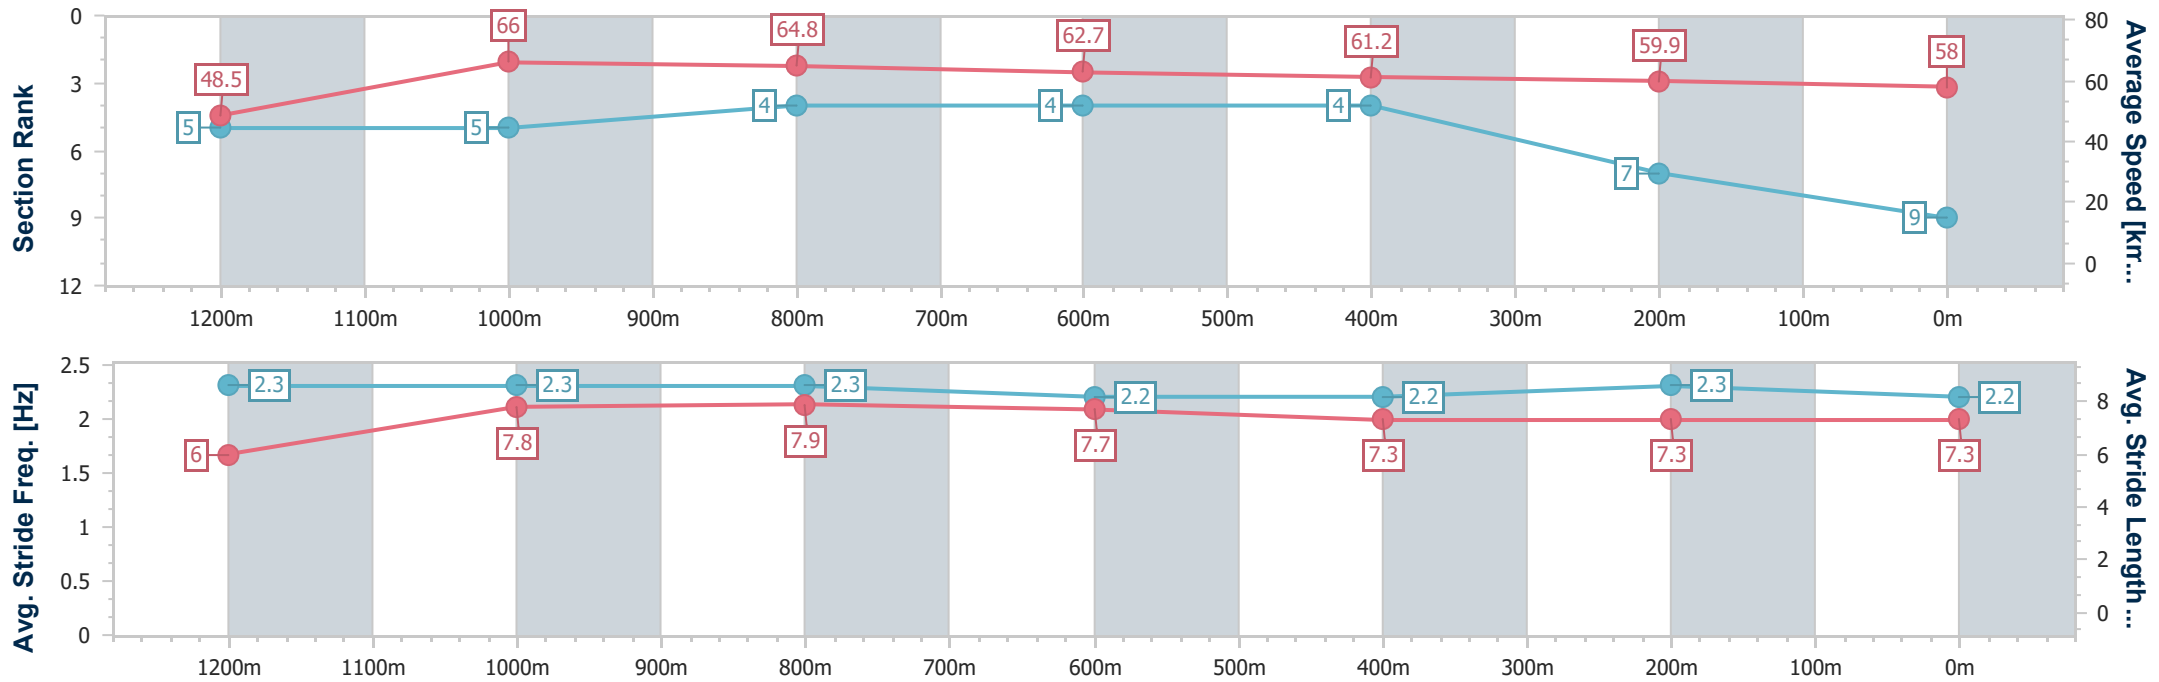

Ipswich QLD Professional
Race 7: KINGSLEY LAWSON LAWYERS Open Handicap - 1350m

25 September 2023 - 16:22

Track Rating: Good 4, Weather: Fine, Rail Position: +10m Entire

Section	Overall	1200m	1000m	800m	600m	400m	200m
Section Times	1:20.64 [8] (0:10.95)	1:09.69 [1] (0:10.89)	0:58.80 [1] (0:11.23)	0:47.57 [2] (0:11.66)	0:35.91 [2] (0:11.89)	0:24.02 [2] (0:11.94)	0:12.08 [3] (0:12.08)
Average Speed [km/h]	49.3	66.4	64.3	62.1	60.7	60.5	59.4
Top Speed [km/h]	65.9	67.4	65.5	63.6	61.3	61.3	60.6
Avg. Dist. to Rail [m]	6.0	4.1	1.7	1.4	0.9	1.6	1.7
Avg. Stride Freq. [Hz]	2.3	2.5	2.4	2.4	2.3	2.4	2.3
Avg. Stride Length [m]	6.0	7.5	7.4	7.2	7.2	7.0	6.7

- [] Ranking at each section and finish
- .-.- No data available at this section
- NA No data available

Horse/Jockey Name	Bold Warrior
Final Rank	9
Fastest Section Time (Section)	0:10.98 (1200m)
Top Speed [km/h] (Section)	67.2 (1200m)
Race State	Finished

Ipswich QLD Professional
 Race 7: KINGSLEY LAWSON LAWYERS Open Handicap - 1350m

25 September 2023 - 16:22

Track Rating: Good 4, Weather: Fine, Rail Position: +10m Entire

Section	Overall	1200m	1000m	800m	600m	400m	200m
Section Times	1:21.20 [9] (0:11.12)	1:10.08 [5] (0:10.98)	0:59.10 [5] (0:11.18)	0:47.92 [4] (0:11.58)	0:36.34 [4] (0:11.85)	0:24.49 [4] (0:12.12)	0:12.37 [7] (0:12.37)
Average Speed [km/h]	48.5	66.0	64.8	62.7	61.2	59.9	58.0
Top Speed [km/h]	65.4	67.2	65.7	64.2	61.9	60.7	59.9
Avg. Dist. to Rail [m]	8.4	5.5	2.6	2.1	2.1	2.4	3.7
Avg. Stride Freq. [Hz]	2.3	2.3	2.3	2.2	2.2	2.3	2.2
Avg. Stride Length [m]	6.0	7.8	7.9	7.7	7.3	7.3	7.3

- [] Ranking at each section and finish
- .-.- No data available at this section
- NA No data available