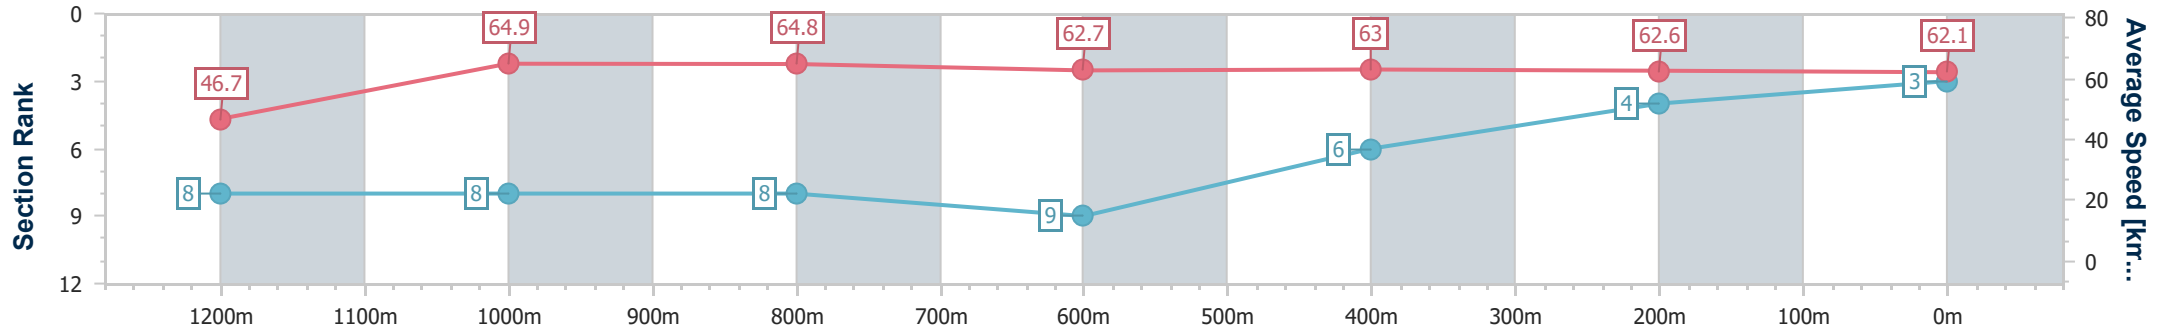

Horse/Jockey Name	Scottish Prince
Final Rank	3
Fastest Section Time (Section)	0:11.12 (1200m)
Top Speed [km/h] (Section)	66.6 (1200m)
Race State	Finished

Ipswich QLD Professional
Race 7: KINGSLEY LAWSON LAWYERS Open Handicap - 1350m

25 September 2023 - 16:22

Track Rating: Good 4, Weather: Fine, Rail Position: +10m Entire

Section	Overall	1200m	1000m	800m	600m	400m	200m
Section Times	1:20.12 [3] (0:11.56)	1:08.56 [8] (0:11.12)	0:57.44 [8] (0:11.13)	0:46.31 [8] (0:11.56)	0:34.75 [9] (0:11.54)	0:23.21 [6] (0:11.67)	0:11.54 [4] (0:11.54)
Average Speed [km/h]	46.7	64.9	64.8	62.7	63.0	62.6	62.1
Top Speed [km/h]	61.8	66.6	66.5	64.0	63.7	63.3	62.9
Avg. Dist. to Rail [m]	2.4	0.8	1.0	2.1	2.8	3.5	2.5
Avg. Stride Freq. [Hz]	2.2	2.4	2.4	2.3	2.4	2.4	2.4
Avg. Stride Length [m]	6.0	7.6	7.6	7.4	7.2	6.9	6.8

- [ ] Ranking at each section and finish
- -.-.- No data available at this section
- NA No data available