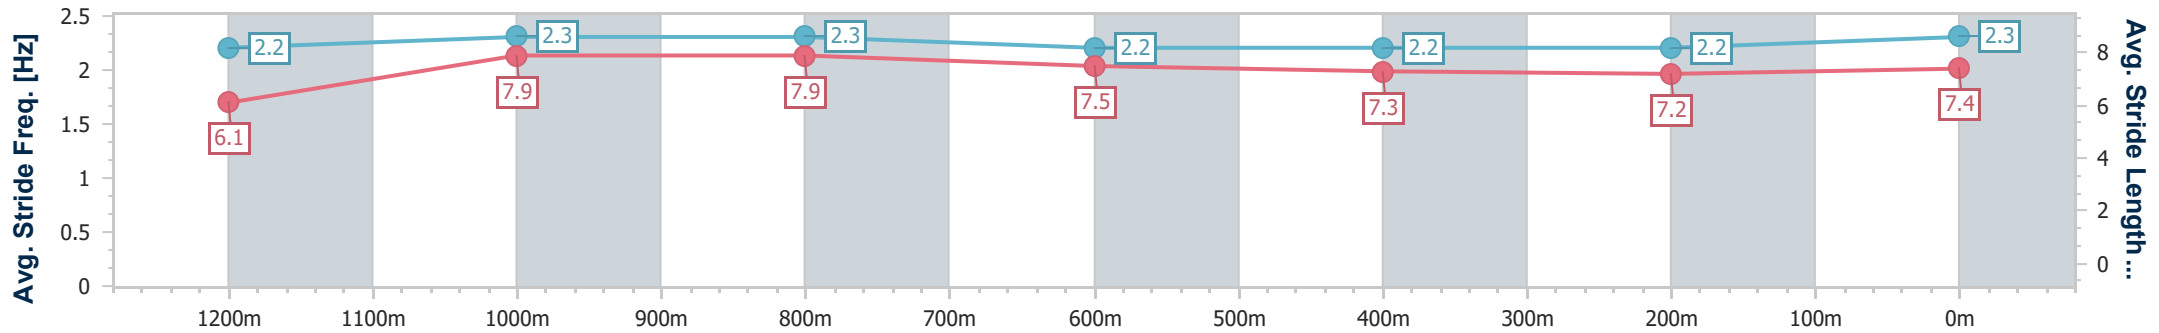

- [] Ranking at each section and finish
- .-.- No data available at this section
- NA No data available

Horse/Jockey Name	Acrobatic
Final Rank	5
Fastest Section Time (Section)	0:11.00 (1200m)
Top Speed [km/h] (Section)	66.8 (1200m)
Race State	Finished

Ipswich QLD Professional
Race 7: KINGSLEY LAWSON LAWYERS Open Handicap - 1350m

25 September 2023 - 16:22

Track Rating: Good 4, Weather: Fine, Rail Position: +10m Entire

Section	Overall	1200m	1000m	800m	600m	400m	200m
Section Times	1:20.35 [5] (0:11.09)	1:09.26 [4] (0:11.00)	0:58.26 [4] (0:11.21)	0:47.05 [5] (0:11.64)	0:35.41 [5] (0:11.88)	0:23.53 [5] (0:11.96)	0:11.57 [6] (0:11.57)
Average Speed [km/h]	48.6	65.7	64.3	62.2	60.9	60.5	62.2
Top Speed [km/h]	65.8	66.8	64.7	64.0	61.0	62.2	62.5
Avg. Dist. to Rail [m]	0.9	2.0	0.8	1.7	1.4	1.6	0.9
Avg. Stride Freq. [Hz]	2.2	2.3	2.3	2.2	2.2	2.2	2.3
Avg. Stride Length [m]	6.1	7.9	7.9	7.5	7.3	7.2	7.4