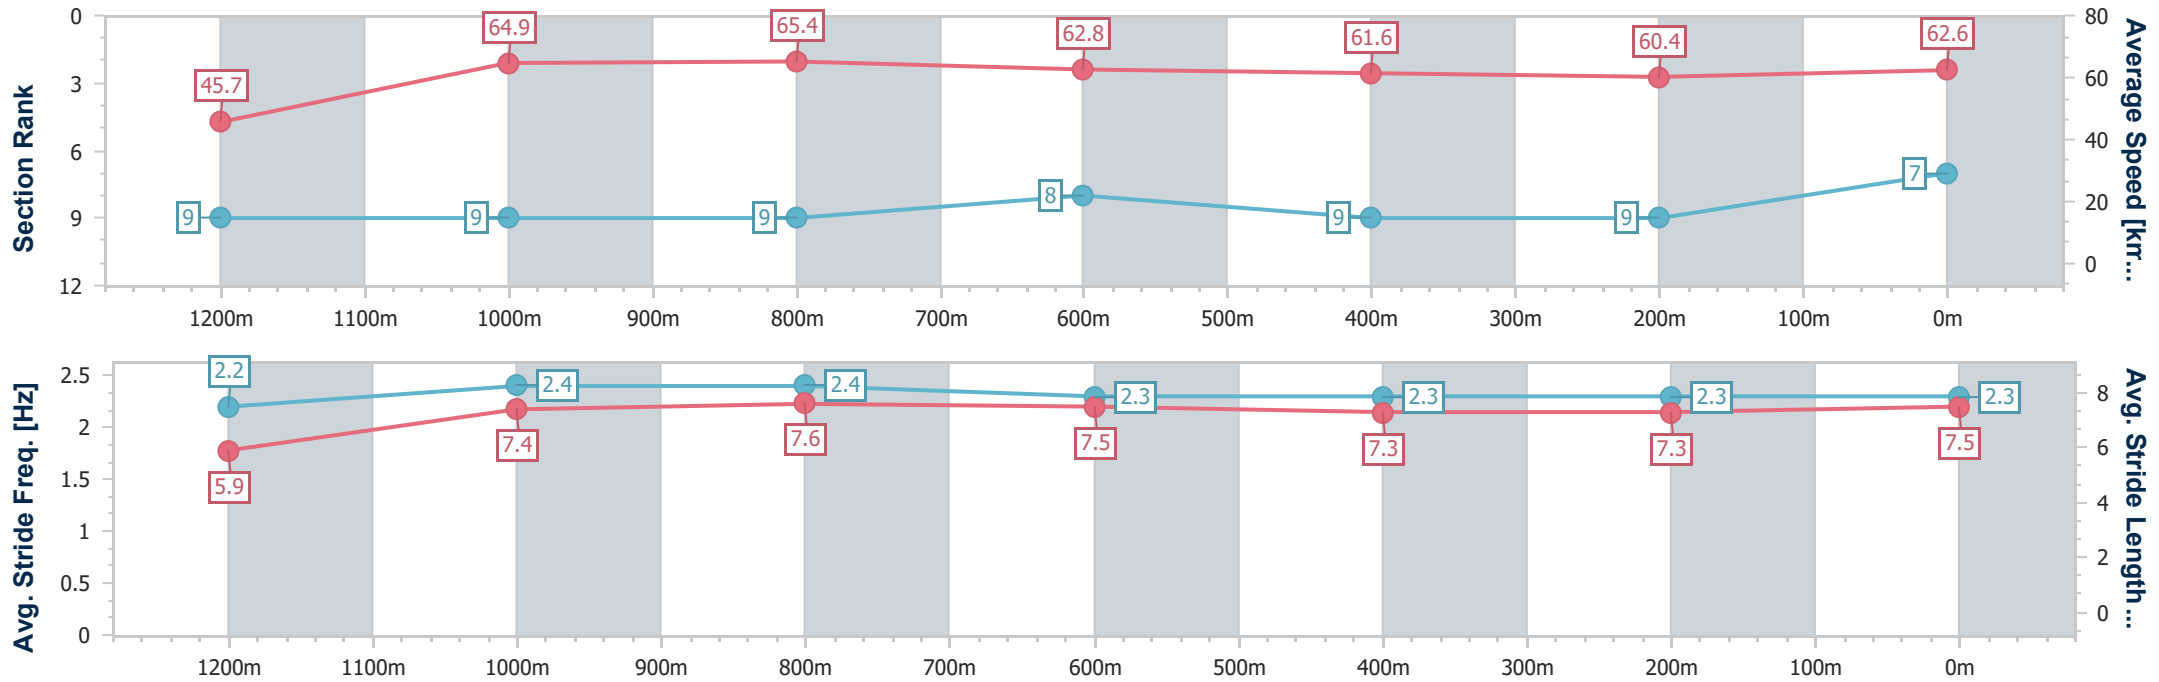

Ipswich QLD Professional
Race 7: KINGSLEY LAWSON LAWYERS Open Handicap - 1350m

25 September 2023 - 16:22

Track Rating: Good 4, Weather: Fine, Rail Position: +10m Entire

Section	Overall	1200m	1000m	800m	600m	400m	200m
Section Times	1:20.45 [6] (0:11.51)	1:08.94 [7] (0:10.99)	0:57.95 [7] (0:11.14)	0:46.81 [7] (0:11.55)	0:35.26 [7] (0:11.76)	0:23.50 [8] (0:11.94)	0:11.56 [8] (0:11.56)
Average Speed [km/h]	47.0	65.6	64.5	62.7	61.8	60.9	62.2
Top Speed [km/h]	62.7	66.9	65.4	64.1	62.0	63.4	64.0
Avg. Dist. to Rail [m]	3.4	1.2	0.3	1.3	2.1	3.1	4.2
Avg. Stride Freq. [Hz]	2.3	2.5	2.5	2.4	2.4	2.4	2.5
Avg. Stride Length [m]	5.7	7.3	7.3	7.1	7.0	6.9	7.0

- [] Ranking at each section and finish
- .-.- No data available at this section
- NA No data available

Horse/Jockey Name	Tapildoodleo
Final Rank	7
Fastest Section Time (Section)	0:10.96 (1000m)
Top Speed [km/h] (Section)	66.1 (1000m)
Race State	Finished

Ipswich QLD Professional
Race 7: KINGSLEY LAWSON LAWYERS Open Handicap - 1350m

25 September 2023 - 16:22

Track Rating: Good 4, Weather: Fine, Rail Position: +10m Entire

Section	Overall	1200m	1000m	800m	600m	400m	200m
Section Times	1:20.53 [7] (0:11.82)	1:08.71 [9] (0:11.10)	0:57.61 [9] (0:10.96)	0:46.65 [9] (0:11.49)	0:35.16 [8] (0:11.72)	0:23.44 [9] (0:11.95)	0:11.49 [9] (0:11.49)
Average Speed [km/h]	45.7	64.9	65.4	62.8	61.6	60.4	62.6
Top Speed [km/h]	62.5	66.1	66.1	64.1	62.2	62.2	63.0
Avg. Dist. to Rail [m]	1.7	0.8	1.3	0.3	0.8	1.5	1.9
Avg. Stride Freq. [Hz]	2.2	2.4	2.4	2.3	2.3	2.3	2.3
Avg. Stride Length [m]	5.9	7.4	7.6	7.5	7.3	7.3	7.5