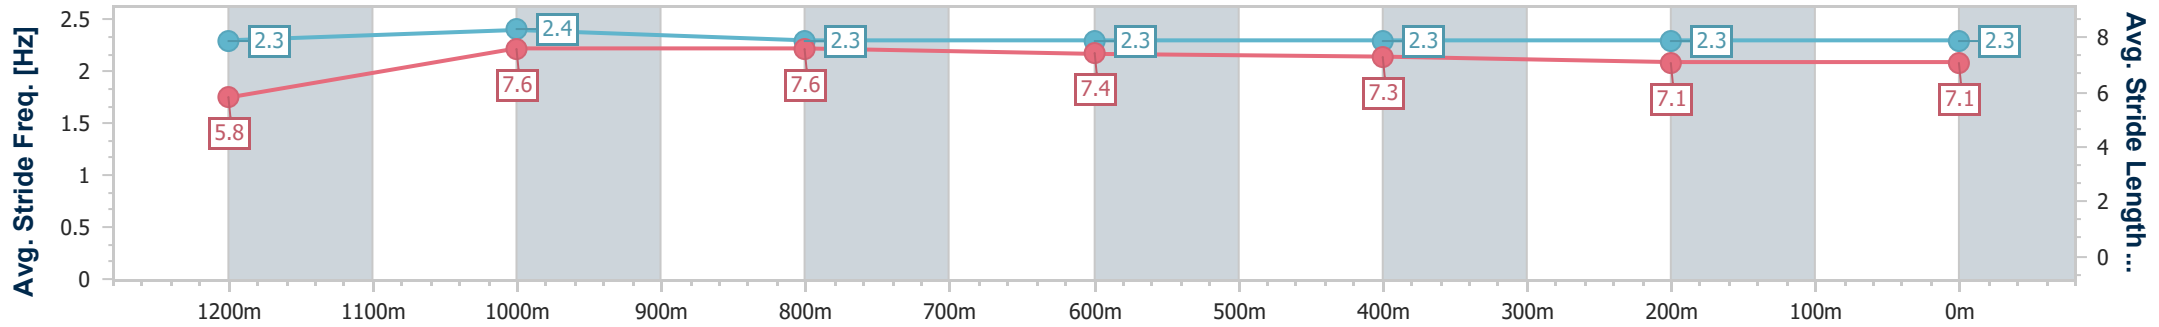

- [] Ranking at each section and finish
- .-.- No data available at this section
- NA No data available

Horse/Jockey Name	Gave Us Up
Final Rank	4
Fastest Section Time (Section)	0:11.04 (1200m)
Top Speed [km/h] (Section)	66.2 (1200m)
Race State	Finished

Ipswich QLD Professional
Race 7: KINGSLEY LAWSON LAWYERS Open Handicap - 1350m

25 September 2023 - 16:22

Track Rating: Good 4, Weather: Fine, Rail Position: +10m Entire

Section	Overall	1200m	1000m	800m	600m	400m	200m
Section Times	1:20.13 [4] (0:11.25)	1:08.88 [6] (0:11.04)	0:57.84 [6] (0:11.19)	0:46.65 [6] (0:11.61)	0:35.04 [6] (0:11.83)	0:23.21 [7] (0:11.73)	0:11.48 [5] (0:11.48)
Average Speed [km/h]	48.0	65.4	64.2	62.0	60.7	61.4	62.4
Top Speed [km/h]	64.9	66.2	65.0	64.2	61.3	62.9	62.9
Avg. Dist. to Rail [m]	4.3	2.2	1.0	0.2	0.4	0.3	0.8
Avg. Stride Freq. [Hz]	2.3	2.4	2.3	2.3	2.3	2.3	2.3
Avg. Stride Length [m]	5.8	7.6	7.6	7.4	7.3	7.1	7.1