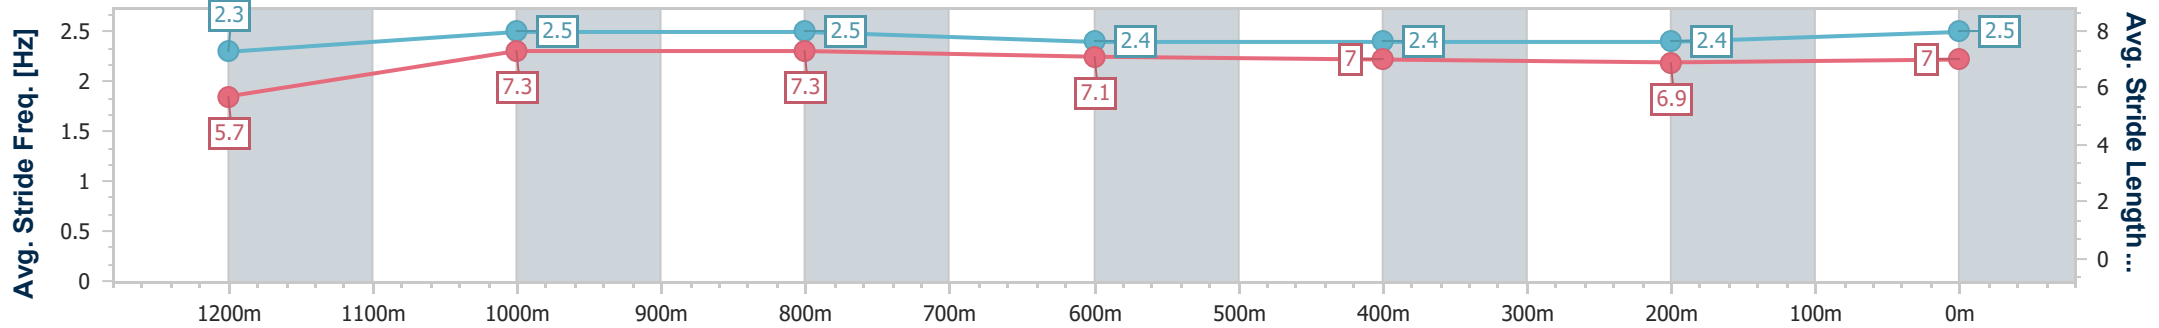

Ipswich QLD Professional
Race 7: KINGSLEY LAWSON LAWYERS Open Handicap - 1350m

25 September 2023 - 16:22

Track Rating: Good 4, Weather: Fine, Rail Position: +10m Entire

Section	Overall	1200m	1000m	800m	600m	400m	200m
Section Times	1:20.35 [5] (0:11.09)	1:09.26 [4] (0:11.00)	0:58.26 [4] (0:11.21)	0:47.05 [5] (0:11.64)	0:35.41 [5] (0:11.88)	0:23.53 [5] (0:11.96)	0:11.57 [6] (0:11.57)
Average Speed [km/h]	48.6	65.7	64.3	62.2	60.9	60.5	62.2
Top Speed [km/h]	65.8	66.8	64.7	64.0	61.0	62.2	62.5
Avg. Dist. to Rail [m]	0.9	2.0	0.8	1.7	1.4	1.6	0.9
Avg. Stride Freq. [Hz]	2.2	2.3	2.3	2.2	2.2	2.2	2.3
Avg. Stride Length [m]	6.1	7.9	7.9	7.5	7.3	7.2	7.4

- [] Ranking at each section and finish
- .-.- No data available at this section
- NA No data available

Horse/Jockey Name	Iring
Final Rank	6
Fastest Section Time (Section)	0:10.99 (1200m)
Top Speed [km/h] (Section)	66.9 (1200m)
Race State	Finished

Ipswich QLD Professional
Race 7: KINGSLEY LAWSON LAWYERS Open Handicap - 1350m

25 September 2023 - 16:22

Track Rating: Good 4, Weather: Fine, Rail Position: +10m Entire

Section	Overall	1200m	1000m	800m	600m	400m	200m
Section Times	1:20.45 [6] (0:11.51)	1:08.94 [7] (0:10.99)	0:57.95 [7] (0:11.14)	0:46.81 [7] (0:11.55)	0:35.26 [7] (0:11.76)	0:23.50 [8] (0:11.94)	0:11.56 [8] (0:11.56)
Average Speed [km/h]	47.0	65.6	64.5	62.7	61.8	60.9	62.2
Top Speed [km/h]	62.7	66.9	65.4	64.1	62.0	63.4	64.0
Avg. Dist. to Rail [m]	3.4	1.2	0.3	1.3	2.1	3.1	4.2
Avg. Stride Freq. [Hz]	2.3	2.5	2.5	2.4	2.4	2.4	2.5
Avg. Stride Length [m]	5.7	7.3	7.3	7.1	7.0	6.9	7.0