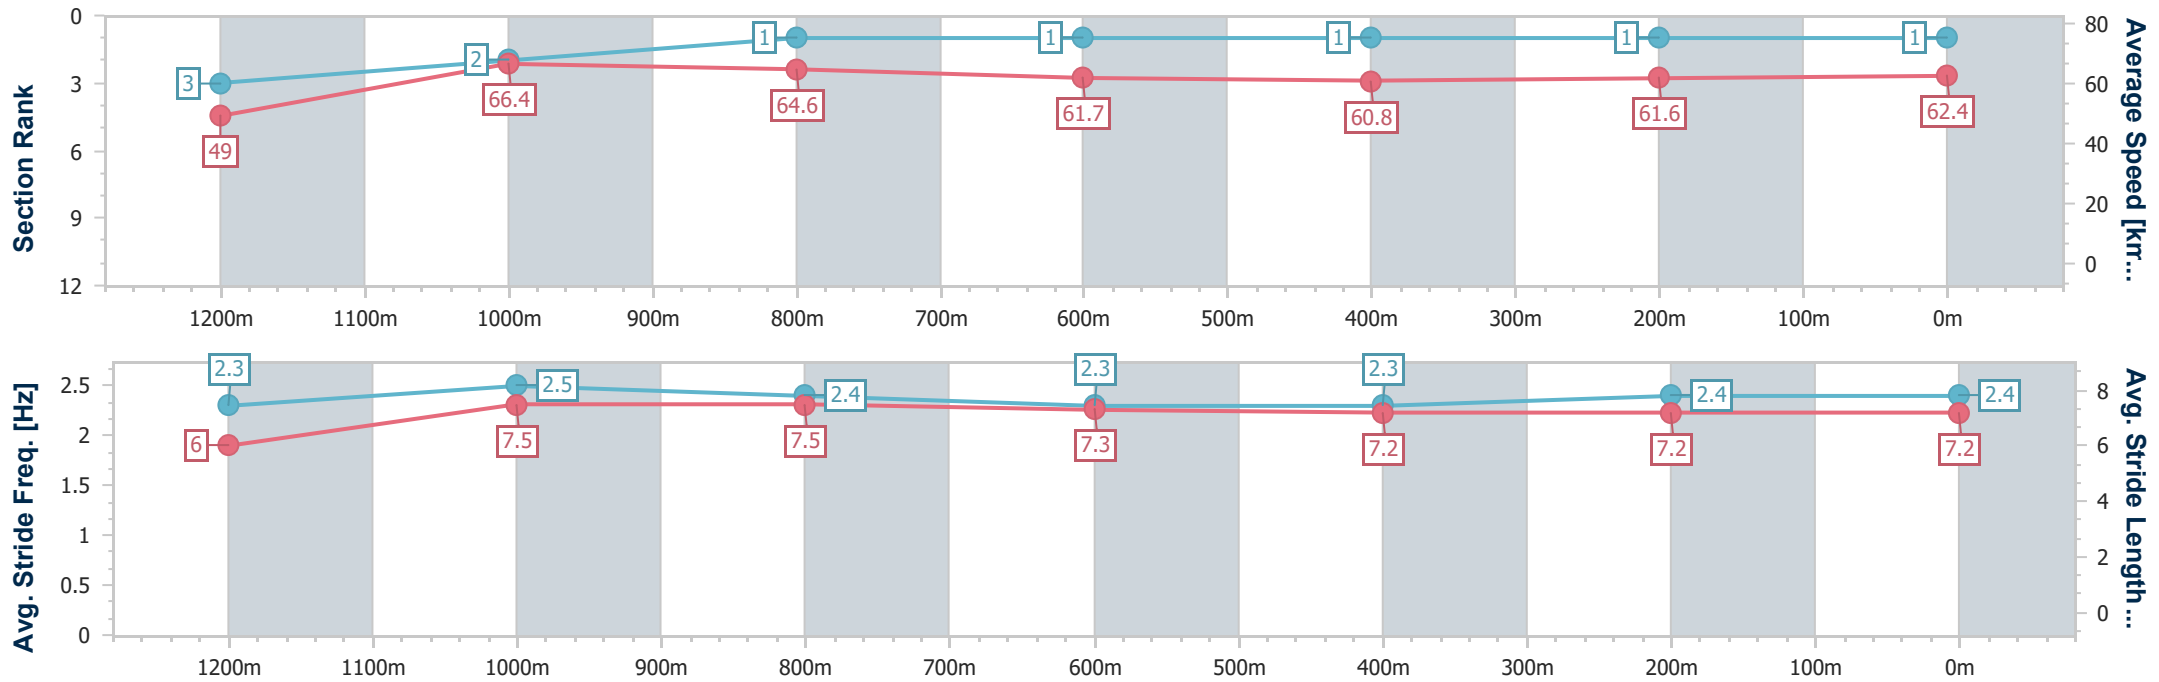

25 September 2023 - 16:22

Track Rating: Good 4, Weather: Fine, Rail Position: +10m Entire

Section	Overall	1200m	1000m	800m	600m	400m	200m
Section Times	1:19.74 [1] (0:11.03)	1:08.71 [3] (0:10.87)	0:57.84 [2] (0:11.12)	0:46.72 [1] (0:11.69)	0:35.03 [1] (0:11.85)	0:23.18 [1] (0:11.70)	0:11.48 [1] (0:11.48)
Average Speed [km/h]	49.0	66.4	64.6	61.7	60.8	61.6	62.4
Top Speed [km/h]	66.6	67.8	65.9	63.0	61.3	63.8	63.9
Avg. Dist. to Rail [m]	1.7	2.0	0.5	0.4	0.3	0.4	1.8
Avg. Stride Freq. [Hz]	2.3	2.5	2.4	2.3	2.3	2.4	2.4
Avg. Stride Length [m]	6.0	7.5	7.5	7.3	7.2	7.2	7.2