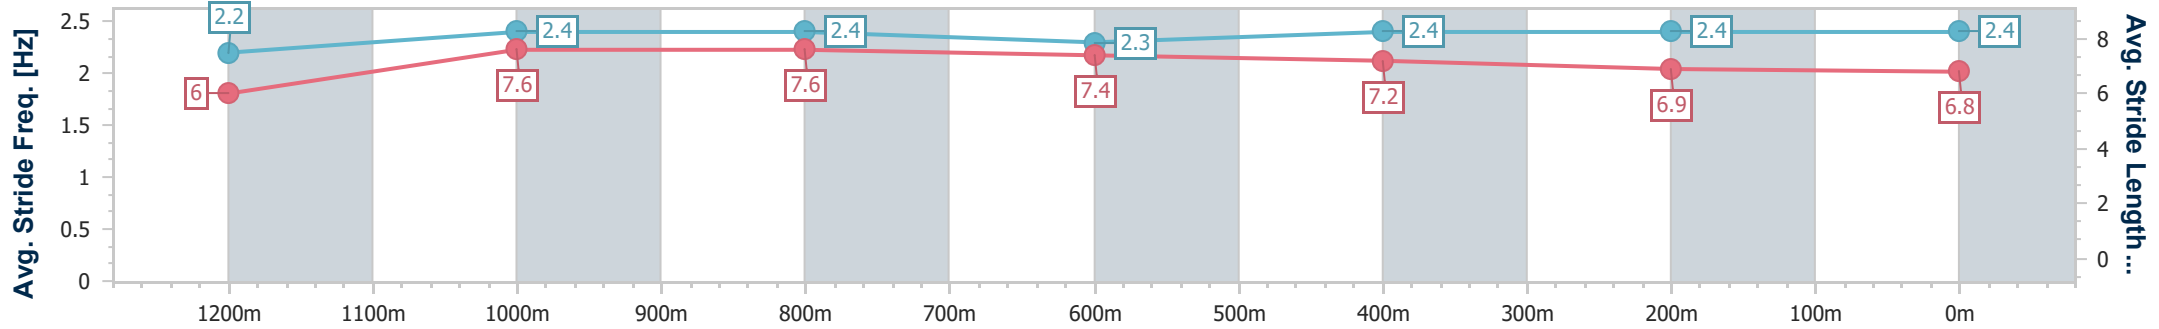

Horse/Jockey Name	Scottish Prince
Final Rank	3
Fastest Section Time (Section)	0:11.12 (1200m)
Top Speed [km/h] (Section)	66.6 (1200m)
Race State	Finished

Ipswich QLD Professional
Race 7: KINGSLEY LAWSON LAWYERS Open Handicap - 1350m

25 September 2023 - 16:22

Track Rating: Good 4, Weather: Fine, Rail Position: +10m Entire

Section	Overall	1200m	1000m	800m	600m	400m	200m
Section Times	1:20.12 [3] (0:11.56)	1:08.56 [8] (0:11.12)	0:57.44 [8] (0:11.13)	0:46.31 [8] (0:11.56)	0:34.75 [9] (0:11.54)	0:23.21 [6] (0:11.67)	0:11.54 [4] (0:11.54)
Average Speed [km/h]	46.7	64.9	64.8	62.7	63.0	62.6	62.1
Top Speed [km/h]	61.8	66.6	66.5	64.0	63.7	63.3	62.9
Avg. Dist. to Rail [m]	2.4	0.8	1.0	2.1	2.8	3.5	2.5
Avg. Stride Freq. [Hz]	2.2	2.4	2.4	2.3	2.4	2.4	2.4
Avg. Stride Length [m]	6.0	7.6	7.6	7.4	7.2	6.9	6.8

- [ ] Ranking at each section and finish
- -.-.- No data available at this section
- NA No data available