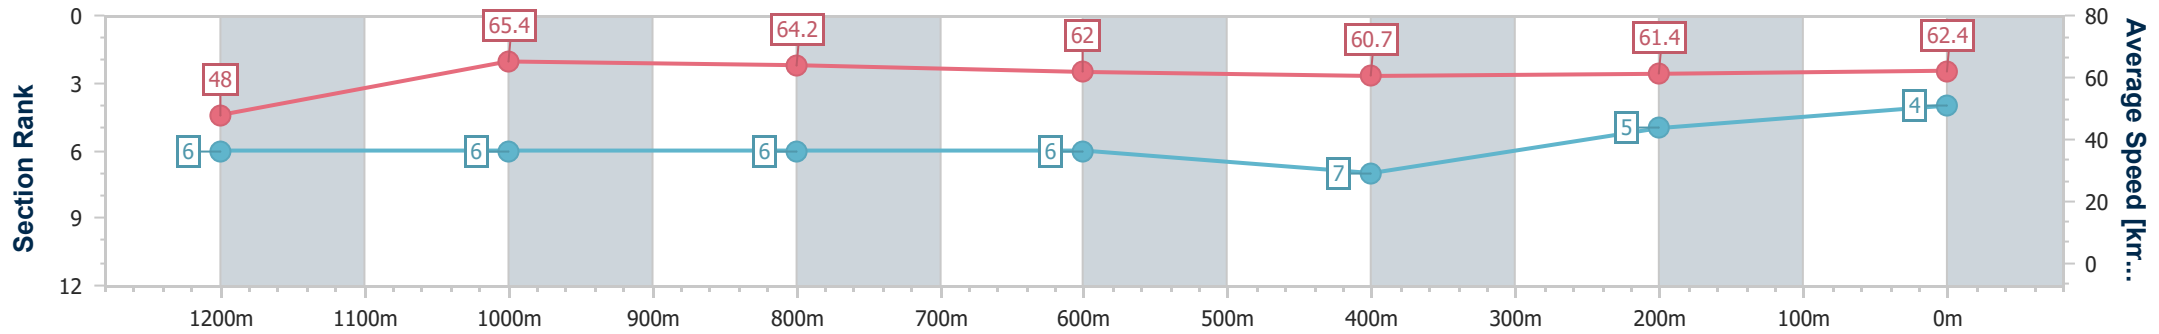

- [] Ranking at each section and finish
- .-.- No data available at this section
- NA No data available

Horse/Jockey Name	Gave Us Up
Final Rank	4
Fastest Section Time (Section)	0:11.04 (1200m)
Top Speed [km/h] (Section)	66.2 (1200m)
Race State	Finished

Ipswich QLD Professional
Race 7: KINGSLEY LAWSON LAWYERS Open Handicap - 1350m

25 September 2023 - 16:22

Track Rating: Good 4, Weather: Fine, Rail Position: +10m Entire

Section	Overall	1200m	1000m	800m	600m	400m	200m
Section Times	1:20.13 [4] (0:11.25)	1:08.88 [6] (0:11.04)	0:57.84 [6] (0:11.19)	0:46.65 [6] (0:11.61)	0:35.04 [6] (0:11.83)	0:23.21 [7] (0:11.73)	0:11.48 [5] (0:11.48)
Average Speed [km/h]	48.0	65.4	64.2	62.0	60.7	61.4	62.4
Top Speed [km/h]	64.9	66.2	65.0	64.2	61.3	62.9	62.9
Avg. Dist. to Rail [m]	4.3	2.2	1.0	0.2	0.4	0.3	0.8
Avg. Stride Freq. [Hz]	2.3	2.4	2.3	2.3	2.3	2.3	2.3
Avg. Stride Length [m]	5.8	7.6	7.6	7.4	7.3	7.1	7.1

- [] Ranking at each section and finish
- .-.- No data available at this section
- NA No data available

Horse/Jockey Name	Acrobatic
Final Rank	5
Fastest Section Time (Section)	0:11.00 (1200m)
Top Speed [km/h] (Section)	66.8 (1200m)
Race State	Finished