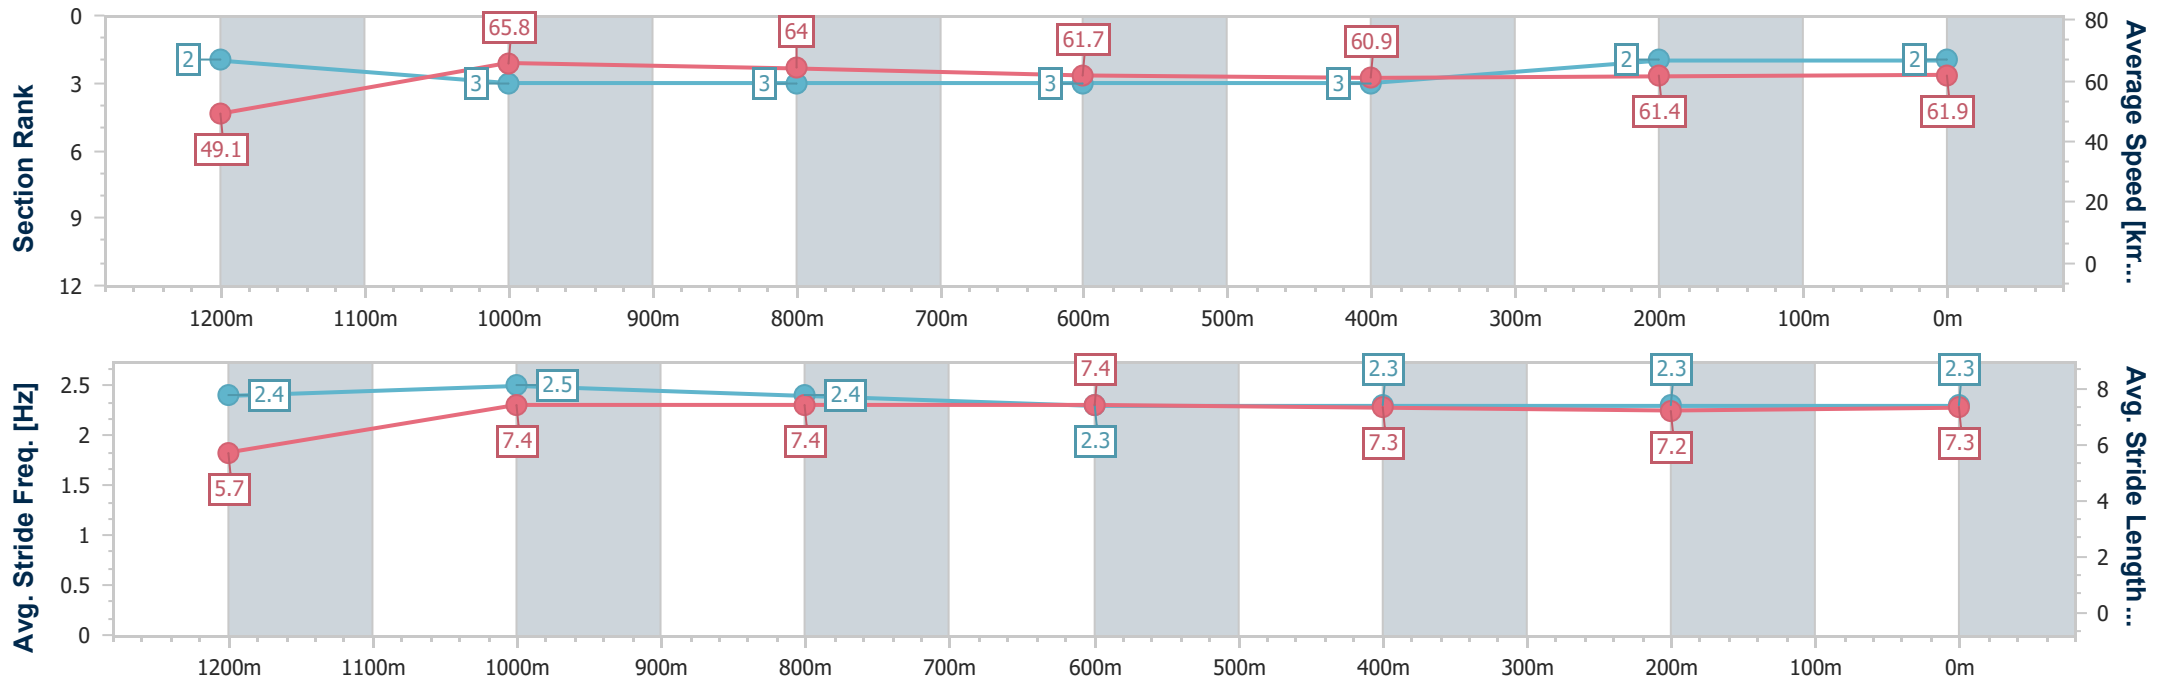

25 September 2023 - 16:22

Track Rating: Good 4, Weather: Fine, Rail Position: +10m Entire

Section	Overall	1200m	1000m	800m	600m	400m	200m
Section Times	1:19.74 [1] (0:11.03)	1:08.71 [3] (0:10.87)	0:57.84 [2] (0:11.12)	0:46.72 [1] (0:11.69)	0:35.03 [1] (0:11.85)	0:23.18 [1] (0:11.70)	0:11.48 [1] (0:11.48)
Average Speed [km/h]	49.0	66.4	64.6	61.7	60.8	61.6	62.4
Top Speed [km/h]	66.6	67.8	65.9	63.0	61.3	63.8	63.9
Avg. Dist. to Rail [m]	1.7	2.0	0.5	0.4	0.3	0.4	1.8
Avg. Stride Freq. [Hz]	2.3	2.5	2.4	2.3	2.3	2.4	2.4
Avg. Stride Length [m]	6.0	7.5	7.5	7.3	7.2	7.2	7.2

- [] Ranking at each section and finish
- .-.- No data available at this section
- NA No data available

Horse/Jockey Name	Collay's Spirit
Final Rank	2
Fastest Section Time (Section)	0:10.94 (1200m)
Top Speed [km/h] (Section)	67.2 (1200m)
Race State	Finished

Ipswich QLD Professional
 Race 7: KINGSLEY LAWSON LAWYERS Open Handicap - 1350m

25 September 2023 - 16:22

Track Rating: Good 4, Weather: Fine, Rail Position: +10m Entire

Section	Overall	1200m	1000m	800m	600m	400m	200m
Section Times	1:20.03 [2] (0:11.01)	1:09.02 [2] (0:10.94)	0:58.08 [3] (0:11.21)	0:46.87 [3] (0:11.70)	0:35.17 [3] (0:11.84)	0:23.33 [3] (0:11.75)	0:11.58 [2] (0:11.58)
Average Speed [km/h]	49.1	65.8	64.0	61.7	60.9	61.4	61.9
Top Speed [km/h]	65.8	67.2	64.9	63.4	61.6	63.2	63.2
Avg. Dist. to Rail [m]	0.7	0.6	0.7	0.6	0.5	0.7	1.2
Avg. Stride Freq. [Hz]	2.4	2.5	2.4	2.3	2.3	2.3	2.3
Avg. Stride Length [m]	5.7	7.4	7.4	7.4	7.3	7.2	7.3