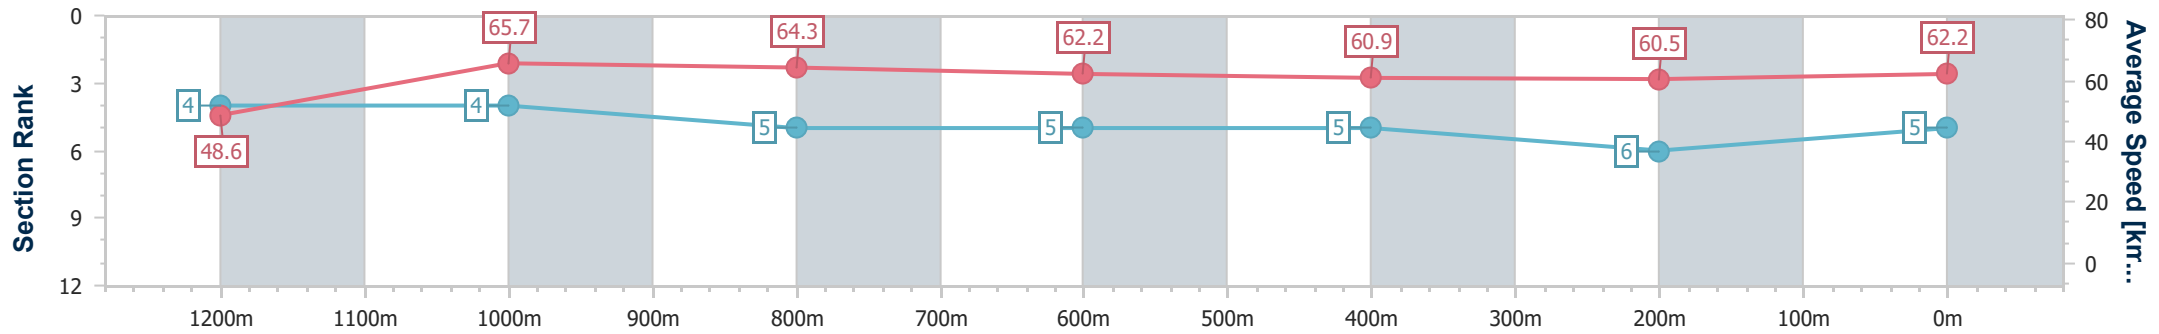

- [] Ranking at each section and finish
- .-.- No data available at this section
- NA No data available

Horse/Jockey Name	Acrobatic
Final Rank	5
Fastest Section Time (Section)	0:11.00 (1200m)
Top Speed [km/h] (Section)	66.8 (1200m)
Race State	Finished

Ipswich QLD Professional
Race 7: KINGSLEY LAWSON LAWYERS Open Handicap - 1350m

25 September 2023 - 16:22

Track Rating: Good 4, Weather: Fine, Rail Position: +10m Entire

Section	Overall	1200m	1000m	800m	600m	400m	200m
Section Times	1:20.35 [5] (0:11.09)	1:09.26 [4] (0:11.00)	0:58.26 [4] (0:11.21)	0:47.05 [5] (0:11.64)	0:35.41 [5] (0:11.88)	0:23.53 [5] (0:11.96)	0:11.57 [6] (0:11.57)
Average Speed [km/h]	48.6	65.7	64.3	62.2	60.9	60.5	62.2
Top Speed [km/h]	65.8	66.8	64.7	64.0	61.0	62.2	62.5
Avg. Dist. to Rail [m]	0.9	2.0	0.8	1.7	1.4	1.6	0.9
Avg. Stride Freq. [Hz]	2.2	2.3	2.3	2.2	2.2	2.2	2.3
Avg. Stride Length [m]	6.1	7.9	7.9	7.5	7.3	7.2	7.4