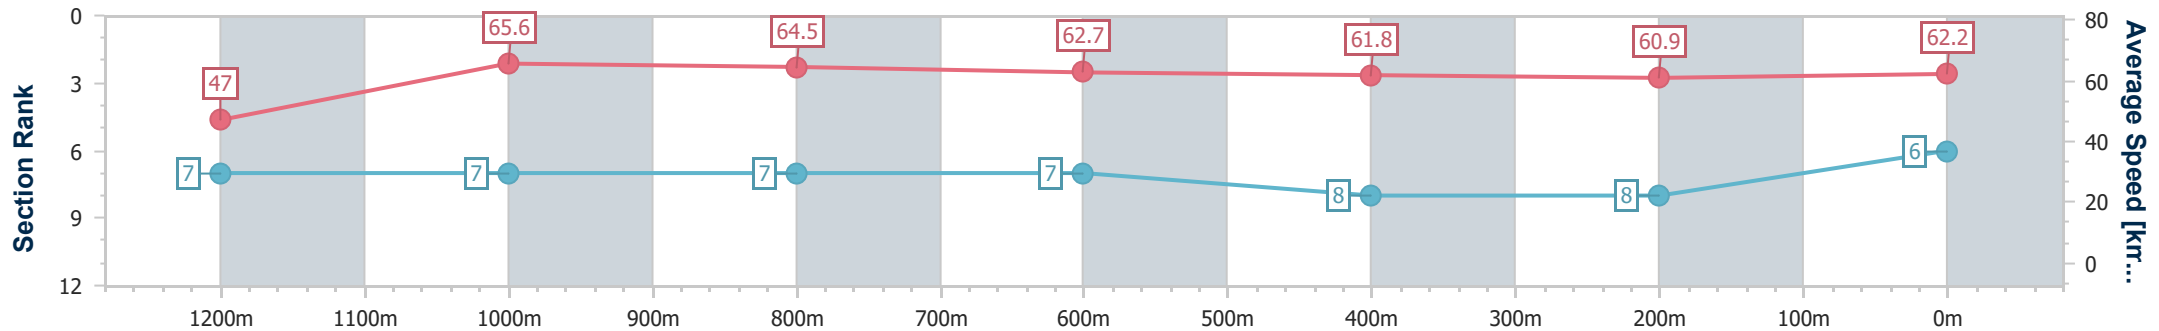

- [] Ranking at each section and finish
- .-.- No data available at this section
- NA No data available

Horse/Jockey Name	Iring
Final Rank	6
Fastest Section Time (Section)	0:10.99 (1200m)
Top Speed [km/h] (Section)	66.9 (1200m)
Race State	Finished

Ipswich QLD Professional
Race 7: KINGSLEY LAWSON LAWYERS Open Handicap - 1350m

25 September 2023 - 16:22

Track Rating: Good 4, Weather: Fine, Rail Position: +10m Entire

Section	Overall	1200m	1000m	800m	600m	400m	200m
Section Times	1:20.45 [6] (0:11.51)	1:08.94 [7] (0:10.99)	0:57.95 [7] (0:11.14)	0:46.81 [7] (0:11.55)	0:35.26 [7] (0:11.76)	0:23.50 [8] (0:11.94)	0:11.56 [8] (0:11.56)
Average Speed [km/h]	47.0	65.6	64.5	62.7	61.8	60.9	62.2
Top Speed [km/h]	62.7	66.9	65.4	64.1	62.0	63.4	64.0
Avg. Dist. to Rail [m]	3.4	1.2	0.3	1.3	2.1	3.1	4.2
Avg. Stride Freq. [Hz]	2.3	2.5	2.5	2.4	2.4	2.4	2.5
Avg. Stride Length [m]	5.7	7.3	7.3	7.1	7.0	6.9	7.0