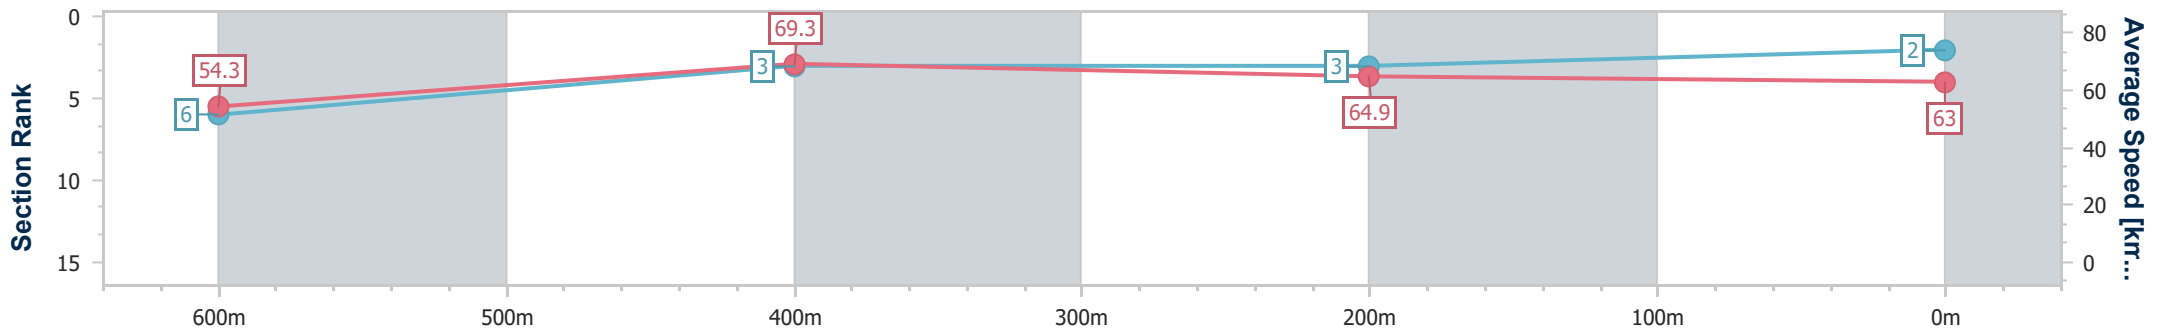

Horse/Jockey Name	I Am Thor
Final Rank	2
Fastest Section Time (Section)	0:10.36 (600m)
Top Speed [km/h] (Section)	72.2 (600m)
Race State	Finished

Ipswich QLD Professional
Race 5: LIVING TURF RATINGS BAND 0 - 58 Handicap - 800m
25 September 2023 - 15:08
Track Rating: Good 4, Weather: Fine, Rail Position: +10m Entire

Section	Overall	600m	400m	200m
Section Times	0:46.05 [2] (0:13.26)	0:32.79 [6] (0:10.36)	0:22.43 [3] (0:11.05)	0:11.38 [3] (0:11.38)
Average Speed [km/h]	54.3	69.3	64.9	63.0
Top Speed [km/h]	71.2	72.2	66.6	66.0
Avg. Dist. to Rail [m]	4.7	1.3	0.8	0.3
Avg. Stride Freq. [Hz]	2.4	2.7	2.6	2.5
Avg. Stride Length [m]	6.3	7.1	7.0	6.9

- [ ] Ranking at each section and finish
- -.-.- No data available at this section
- NA No data available