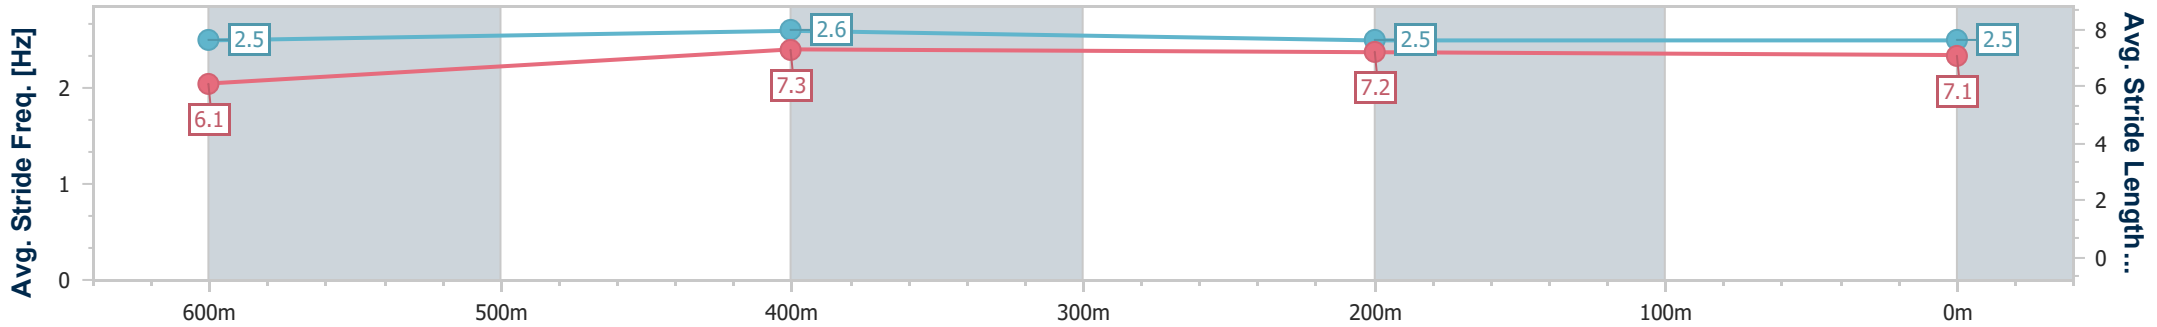

Horse/Jockey Name	Russian Pins
Final Rank	3
Fastest Section Time (Section)	0:10.46 (600m)
Top Speed [km/h] (Section)	71.3 (600m)
Race State	Finished

Ipswich QLD Professional
Race 5: LIVING TURF RATINGS BAND 0 - 58 Handicap - 800m
25 September 2023 - 15:08
Track Rating: Good 4, Weather: Fine, Rail Position: +10m Entire

Section	Overall	600m	400m	200m
Section Times	0:46.10 [3] (0:13.23)	0:32.87 [4] (0:10.46)	0:22.41 [4] (0:11.04)	0:11.37 [4] (0:11.37)
Average Speed [km/h]	54.5	69.4	65.7	63.1
Top Speed [km/h]	70.6	71.3	67.0	65.8
Avg. Dist. to Rail [m]	8.8	3.5	2.5	3.3
Avg. Stride Freq. [Hz]	2.5	2.6	2.5	2.5
Avg. Stride Length [m]	6.1	7.3	7.2	7.1

- [ ] Ranking at each section and finish
- -.-.- No data available at this section
- NA No data available