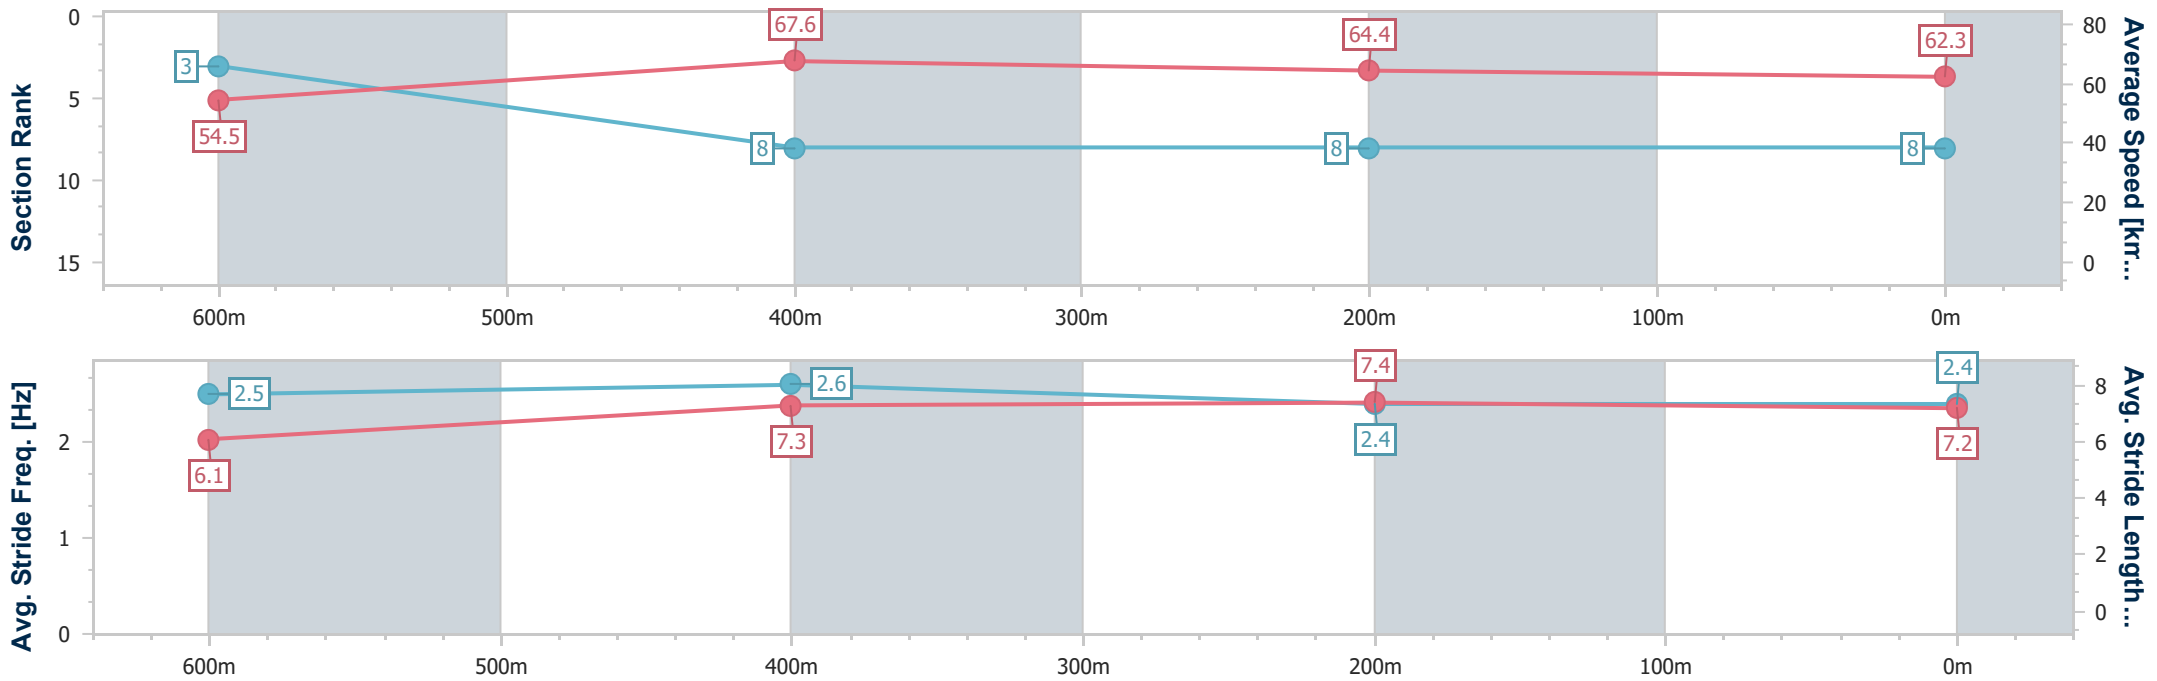

- [] Ranking at each section and finish
- .-.- No data available at this section
- NA No data available

Horse/Jockey Name	Scream Queen
Final Rank	8
Fastest Section Time (Section)	0:10.66 (600m)
Top Speed [km/h] (Section)	69.4 (600m)
Race State	Finished

Ipswich QLD Professional
 Race 5: LIVING TURF RATINGS BAND 0 - 58 Handicap - 800m
 25 September 2023 - 15:08
 Track Rating: Good 4, Weather: Fine, Rail Position: +10m Entire

Section	Overall	600m	400m	200m
Section Times	0:46.62 [8] (0:13.22)	0:33.40 [3] (0:10.66)	0:22.74 [8] (0:11.23)	0:11.51 [8] (0:11.51)
Average Speed [km/h]	54.5	67.6	64.4	62.3
Top Speed [km/h]	68.8	69.4	65.9	63.8
Avg. Dist. to Rail [m]	4.0	1.4	0.8	1.0
Avg. Stride Freq. [Hz]	2.5	2.6	2.4	2.4
Avg. Stride Length [m]	6.1	7.3	7.4	7.2