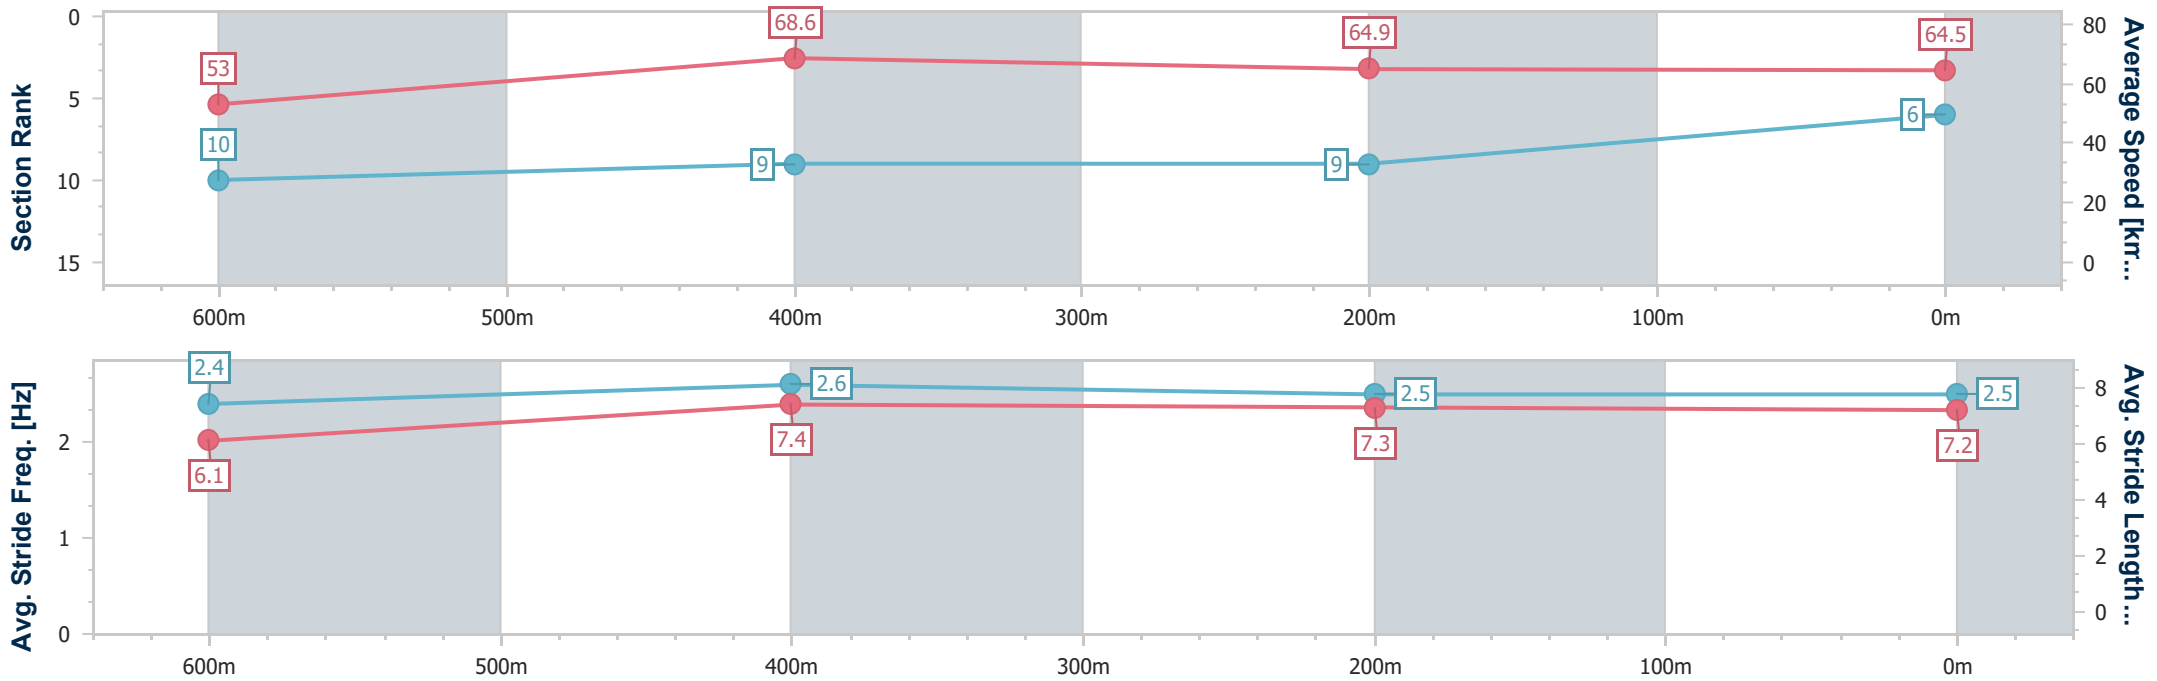

Horse/Jockey Name	Hero's Trinket
Final Rank	6
Fastest Section Time (Section)	0:10.53 (600m)
Top Speed [km/h] (Section)	69.6 (600m)
Race State	Finished

Ipswich QLD Professional
Race 5: LIVING TURF RATINGS BAND 0 - 58 Handicap - 800m
25 September 2023 - 15:08
Track Rating: Good 4, Weather: Fine, Rail Position: +10m Entire

Section	Overall	600m	400m	200m
Section Times	0:46.34 [6] (0:13.57)	0:32.77 [10] (0:10.53)	0:22.24 [9] (0:11.11)	0:11.13 [9] (0:11.13)
Average Speed [km/h]	53.0	68.6	64.9	64.5
Top Speed [km/h]	69.1	69.6	66.2	66.1
Avg. Dist. to Rail [m]	3.7	1.0	1.0	3.2
Avg. Stride Freq. [Hz]	2.4	2.6	2.5	2.5
Avg. Stride Length [m]	6.1	7.4	7.3	7.2

- [ ] Ranking at each section and finish
- -.-.- No data available at this section
- NA No data available