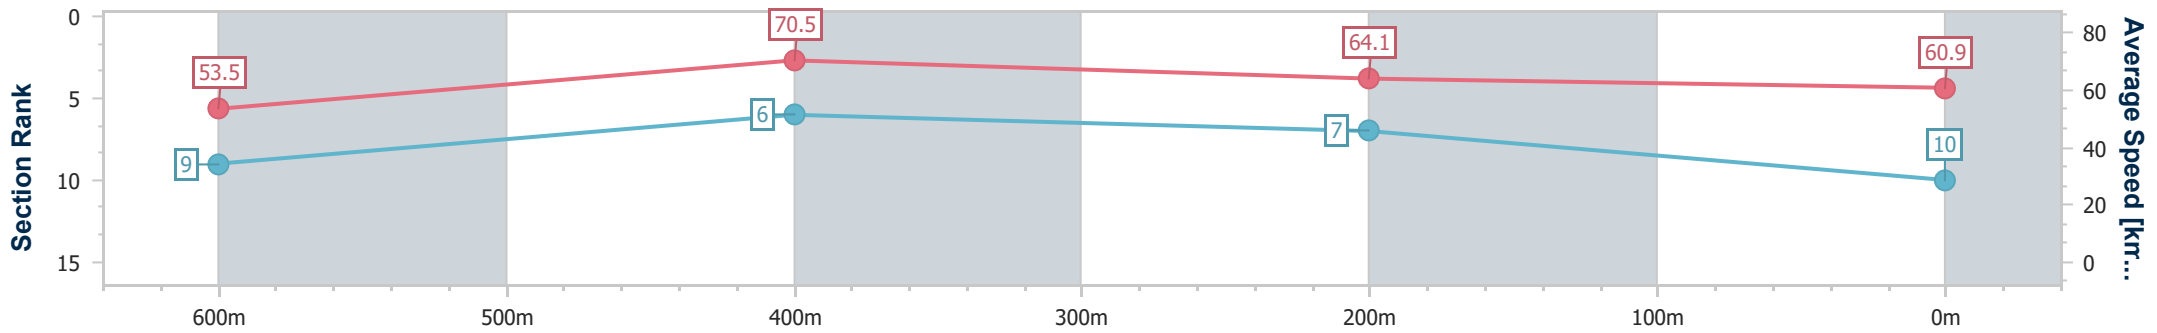

Ipswich QLD Professional
 Race 5: LIVING TURF RATINGS BAND 0 - 58 Handicap - 800m
 25 September 2023 - 15:08
 Track Rating: Good 4, Weather: Fine, Rail Position: +10m Entire

Section	Overall	600m	400m	200m
Section Times	0:46.83 [9] (0:13.45)	0:33.38 [8] (0:10.71)	0:22.67 [10] (0:11.21)	0:11.46 [10] (0:11.46)
Average Speed [km/h]	53.5	67.2	63.9	62.6
Top Speed [km/h]	68.3	69.2	65.5	64.2
Avg. Dist. to Rail [m]	2.6	0.4	0.8	1.2
Avg. Stride Freq. [Hz]	2.6	2.6	2.5	2.4
Avg. Stride Length [m]	5.8	7.3	7.2	7.0

- [] Ranking at each section and finish
- .-.- No data available at this section
- NA No data available

Horse/Jockey Name	Minokawa
Final Rank	10
Fastest Section Time (Section)	0:10.32 (600m)
Top Speed [km/h] (Section)	72.2 (600m)
Race State	Finished

Ipswich QLD Professional
 Race 5: LIVING TURF RATINGS BAND 0 - 58 Handicap - 800m
 25 September 2023 - 15:08
 Track Rating: Good 4, Weather: Fine, Rail Position: +10m Entire

Section	Overall	600m	400m	200m
Section Times	0:46.88 [10] (0:13.48)	0:33.40 [9] (0:10.32)	0:23.08 [6] (0:11.30)	0:11.78 [7] (0:11.78)
Average Speed [km/h]	53.5	70.5	64.1	60.9
Top Speed [km/h]	70.8	72.2	68.2	62.5
Avg. Dist. to Rail [m]	9.3	3.2	3.1	5.7
Avg. Stride Freq. [Hz]	2.5	2.6	2.5	2.4
Avg. Stride Length [m]	6.0	7.3	7.0	6.8