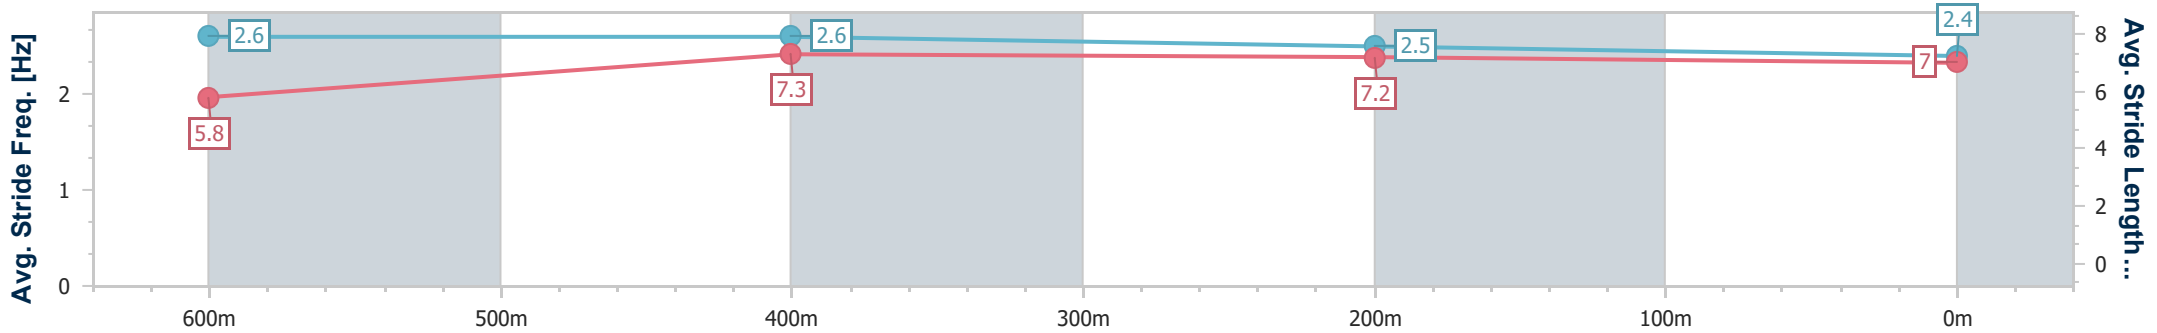

Ipswich QLD Professional
 Race 5: LIVING TURF RATINGS BAND 0 - 58 Handicap - 800m
 25 September 2023 - 15:08
 Track Rating: Good 4, Weather: Fine, Rail Position: +10m Entire

Section	Overall	600m	400m	200m
Section Times	0:46.62 [8] (0:13.22)	0:33.40 [3] (0:10.66)	0:22.74 [8] (0:11.23)	0:11.51 [8] (0:11.51)
Average Speed [km/h]	54.5	67.6	64.4	62.3
Top Speed [km/h]	68.8	69.4	65.9	63.8
Avg. Dist. to Rail [m]	4.0	1.4	0.8	1.0
Avg. Stride Freq. [Hz]	2.5	2.6	2.4	2.4
Avg. Stride Length [m]	6.1	7.3	7.4	7.2

- [] Ranking at each section and finish
- .-.- No data available at this section
- NA No data available

Horse/Jockey Name	Maple Magic
Final Rank	9
Fastest Section Time (Section)	0:10.71 (600m)
Top Speed [km/h] (Section)	69.2 (600m)
Race State	Finished

Ipswich QLD Professional
 Race 5: LIVING TURF RATINGS BAND 0 - 58 Handicap - 800m
 25 September 2023 - 15:08
 Track Rating: Good 4, Weather: Fine, Rail Position: +10m Entire

Section	Overall	600m	400m	200m
Section Times	0:46.83 [9] (0:13.45)	0:33.38 [8] (0:10.71)	0:22.67 [10] (0:11.21)	0:11.46 [10] (0:11.46)
Average Speed [km/h]	53.5	67.2	63.9	62.6
Top Speed [km/h]	68.3	69.2	65.5	64.2
Avg. Dist. to Rail [m]	2.6	0.4	0.8	1.2
Avg. Stride Freq. [Hz]	2.6	2.6	2.5	2.4
Avg. Stride Length [m]	5.8	7.3	7.2	7.0