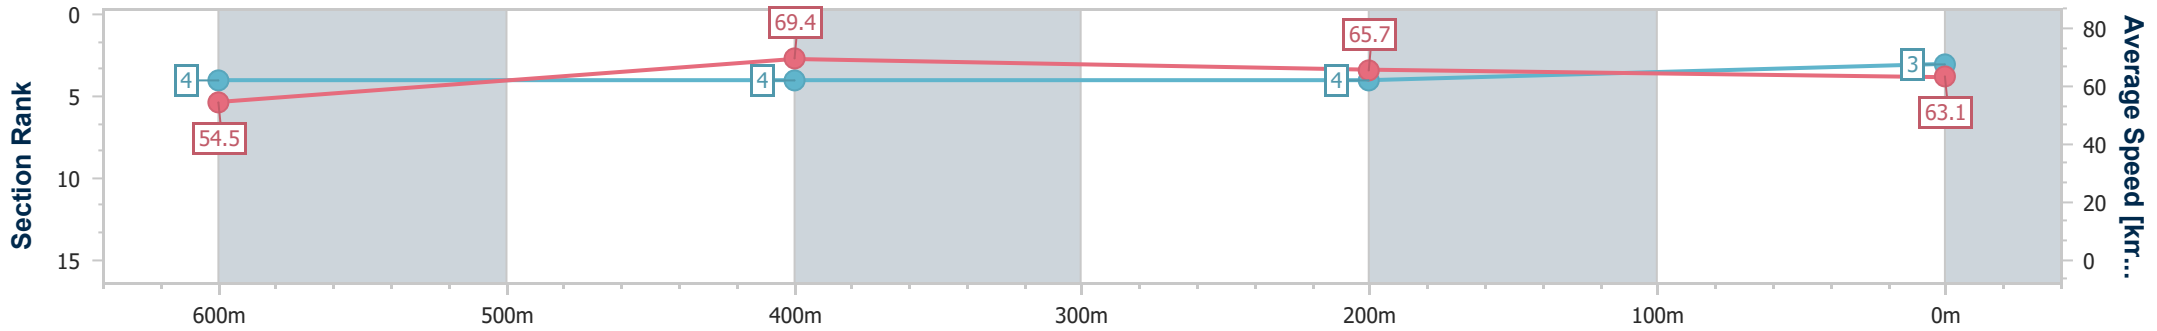

Horse/Jockey Name	Russian Pins
Final Rank	3
Fastest Section Time (Section)	0:10.46 (600m)
Top Speed [km/h] (Section)	71.3 (600m)
Race State	Finished

Ipswich QLD Professional
Race 5: LIVING TURF RATINGS BAND 0 - 58 Handicap - 800m
25 September 2023 - 15:08
Track Rating: Good 4, Weather: Fine, Rail Position: +10m Entire

Section	Overall	600m	400m	200m
Section Times	0:46.10 [3] (0:13.23)	0:32.87 [4] (0:10.46)	0:22.41 [4] (0:11.04)	0:11.37 [4] (0:11.37)
Average Speed [km/h]	54.5	69.4	65.7	63.1
Top Speed [km/h]	70.6	71.3	67.0	65.8
Avg. Dist. to Rail [m]	8.8	3.5	2.5	3.3
Avg. Stride Freq. [Hz]	2.5	2.6	2.5	2.5
Avg. Stride Length [m]	6.1	7.3	7.2	7.1

- [ ] Ranking at each section and finish
- -.-.- No data available at this section
- NA No data available