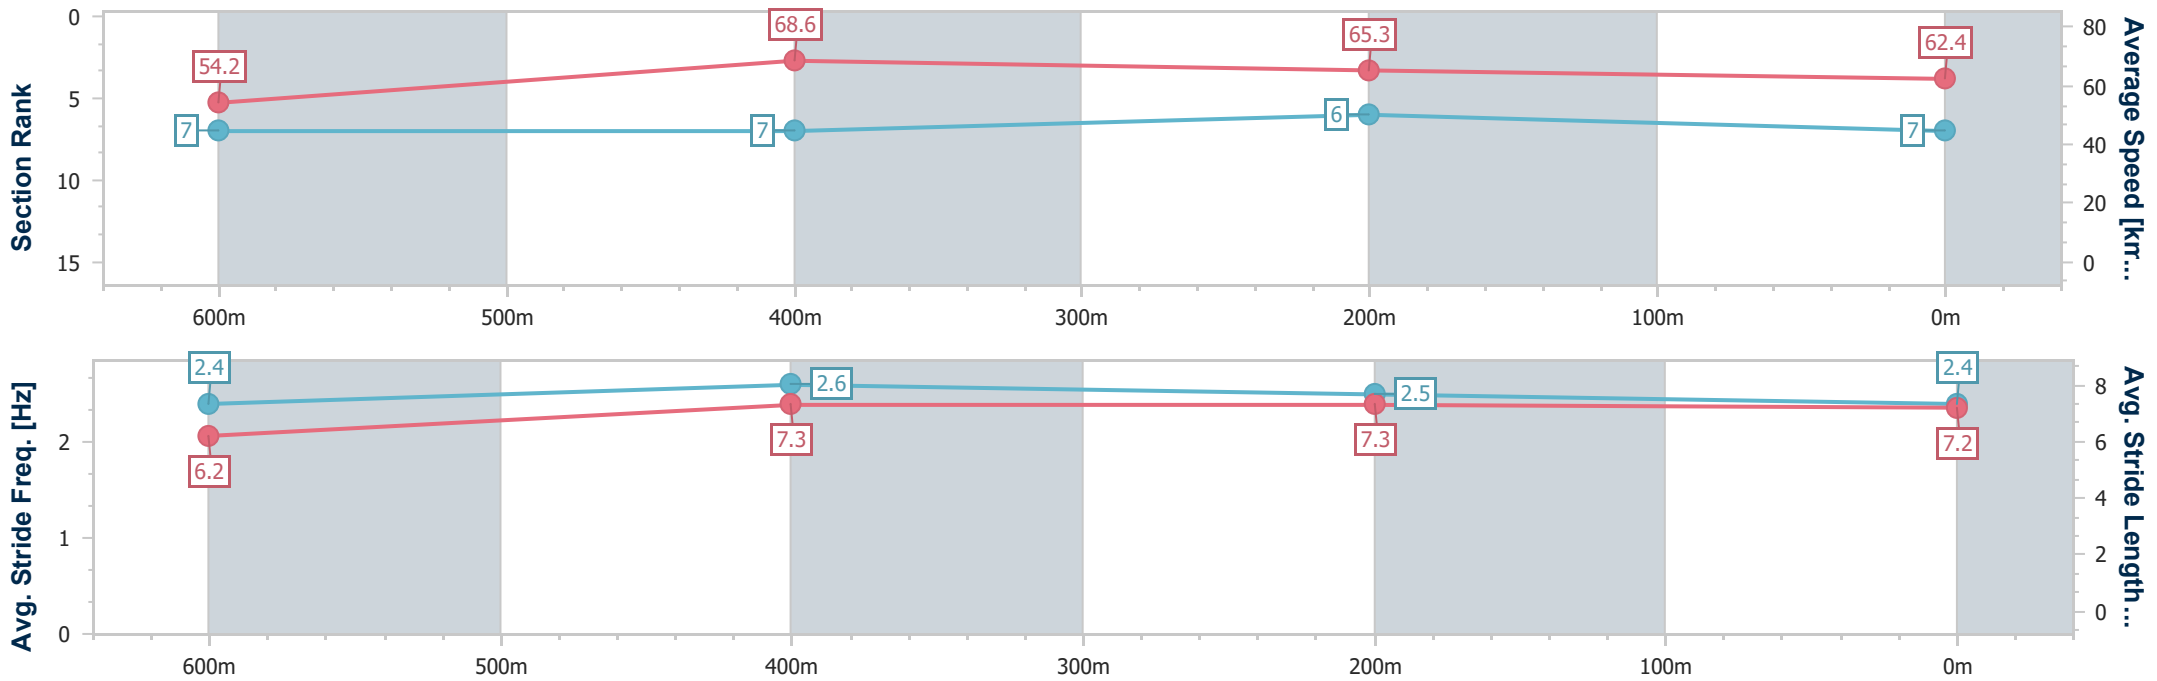

- [] Ranking at each section and finish
- .-.- No data available at this section
- NA No data available

Horse/Jockey Name	Russian Diva
Final Rank	7
Fastest Section Time (Section)	0:10.55 (600m)
Top Speed [km/h] (Section)	70.7 (600m)
Race State	Finished

Ipswich QLD Professional
 Race 5: LIVING TURF RATINGS BAND 0 - 58 Handicap - 800m
 25 September 2023 - 15:08
 Track Rating: Good 4, Weather: Fine, Rail Position: +10m Entire

Section	Overall	600m	400m	200m
Section Times	0:46.43 [7] (0:13.30)	0:33.13 [7] (0:10.55)	0:22.58 [7] (0:11.09)	0:11.49 [6] (0:11.49)
Average Speed [km/h]	54.2	68.6	65.3	62.4
Top Speed [km/h]	69.7	70.7	66.4	64.6
Avg. Dist. to Rail [m]	6.4	2.4	2.2	2.9
Avg. Stride Freq. [Hz]	2.4	2.6	2.5	2.4
Avg. Stride Length [m]	6.2	7.3	7.3	7.2