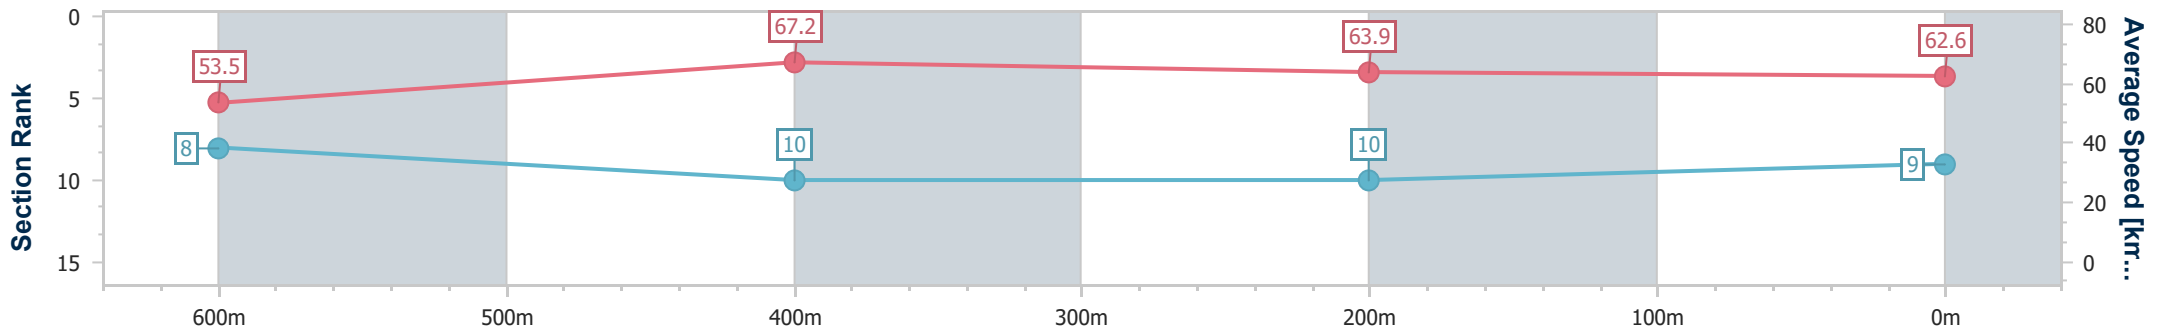

- [] Ranking at each section and finish
- .-.- No data available at this section
- NA No data available

Horse/Jockey Name	Maple Magic
Final Rank	9
Fastest Section Time (Section)	0:10.71 (600m)
Top Speed [km/h] (Section)	69.2 (600m)
Race State	Finished

Ipswich QLD Professional
 Race 5: LIVING TURF RATINGS BAND 0 - 58 Handicap - 800m
 25 September 2023 - 15:08
 Track Rating: Good 4, Weather: Fine, Rail Position: +10m Entire

Section	Overall	600m	400m	200m
Section Times	0:46.83 [9] (0:13.45)	0:33.38 [8] (0:10.71)	0:22.67 [10] (0:11.21)	0:11.46 [10] (0:11.46)
Average Speed [km/h]	53.5	67.2	63.9	62.6
Top Speed [km/h]	68.3	69.2	65.5	64.2
Avg. Dist. to Rail [m]	2.6	0.4	0.8	1.2
Avg. Stride Freq. [Hz]	2.6	2.6	2.5	2.4
Avg. Stride Length [m]	5.8	7.3	7.2	7.0