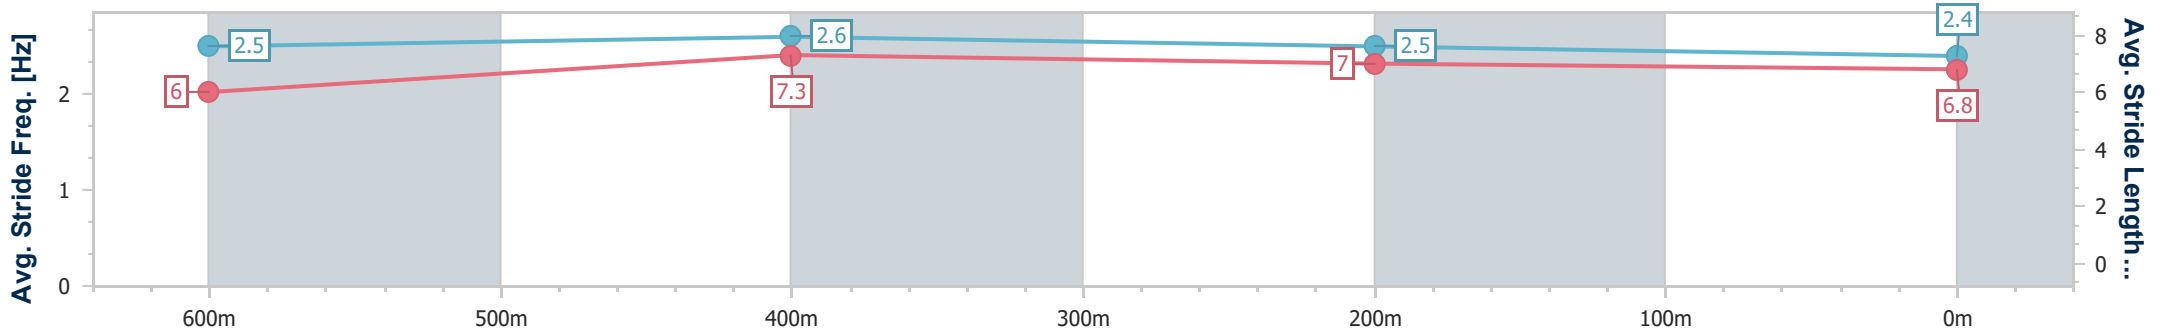

Ipswich QLD Professional
 Race 5: LIVING TURF RATINGS BAND 0 - 58 Handicap - 800m
 25 September 2023 - 15:08
 Track Rating: Good 4, Weather: Fine, Rail Position: +10m Entire

Section	Overall	600m	400m	200m
Section Times	0:46.83 [9] (0:13.45)	0:33.38 [8] (0:10.71)	0:22.67 [10] (0:11.21)	0:11.46 [10] (0:11.46)
Average Speed [km/h]	53.5	67.2	63.9	62.6
Top Speed [km/h]	68.3	69.2	65.5	64.2
Avg. Dist. to Rail [m]	2.6	0.4	0.8	1.2
Avg. Stride Freq. [Hz]	2.6	2.6	2.5	2.4
Avg. Stride Length [m]	5.8	7.3	7.2	7.0

- [] Ranking at each section and finish
- .-.- No data available at this section
- NA No data available

Horse/Jockey Name	Minokawa
Final Rank	10
Fastest Section Time (Section)	0:10.32 (600m)
Top Speed [km/h] (Section)	72.2 (600m)
Race State	Finished

Ipswich QLD Professional
 Race 5: LIVING TURF RATINGS BAND 0 - 58 Handicap - 800m
 25 September 2023 - 15:08
 Track Rating: Good 4, Weather: Fine, Rail Position: +10m Entire

Section	Overall	600m	400m	200m
Section Times	0:46.88 [10] (0:13.48)	0:33.40 [9] (0:10.32)	0:23.08 [6] (0:11.30)	0:11.78 [7] (0:11.78)
Average Speed [km/h]	53.5	70.5	64.1	60.9
Top Speed [km/h]	70.8	72.2	68.2	62.5
Avg. Dist. to Rail [m]	9.3	3.2	3.1	5.7
Avg. Stride Freq. [Hz]	2.5	2.6	2.5	2.4
Avg. Stride Length [m]	6.0	7.3	7.0	6.8

- [] Ranking at each section and finish
- .-.- No data available at this section
- NA No data available