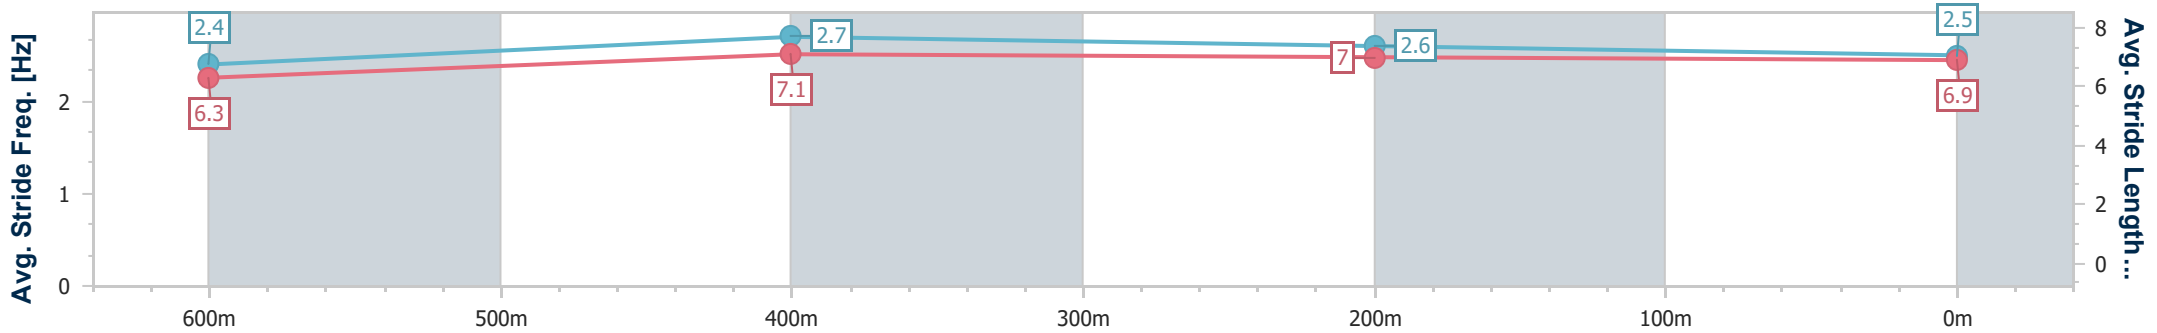

Horse/Jockey Name	I Am Thor
Final Rank	2
Fastest Section Time (Section)	0:10.36 (600m)
Top Speed [km/h] (Section)	72.2 (600m)
Race State	Finished

Ipswich QLD Professional
Race 5: LIVING TURF RATINGS BAND 0 - 58 Handicap - 800m
25 September 2023 - 15:08
Track Rating: Good 4, Weather: Fine, Rail Position: +10m Entire

Section	Overall	600m	400m	200m
Section Times	0:46.05 [2] (0:13.26)	0:32.79 [6] (0:10.36)	0:22.43 [3] (0:11.05)	0:11.38 [3] (0:11.38)
Average Speed [km/h]	54.3	69.3	64.9	63.0
Top Speed [km/h]	71.2	72.2	66.6	66.0
Avg. Dist. to Rail [m]	4.7	1.3	0.8	0.3
Avg. Stride Freq. [Hz]	2.4	2.7	2.6	2.5
Avg. Stride Length [m]	6.3	7.1	7.0	6.9

- [ ] Ranking at each section and finish
- -.-.- No data available at this section
- NA No data available