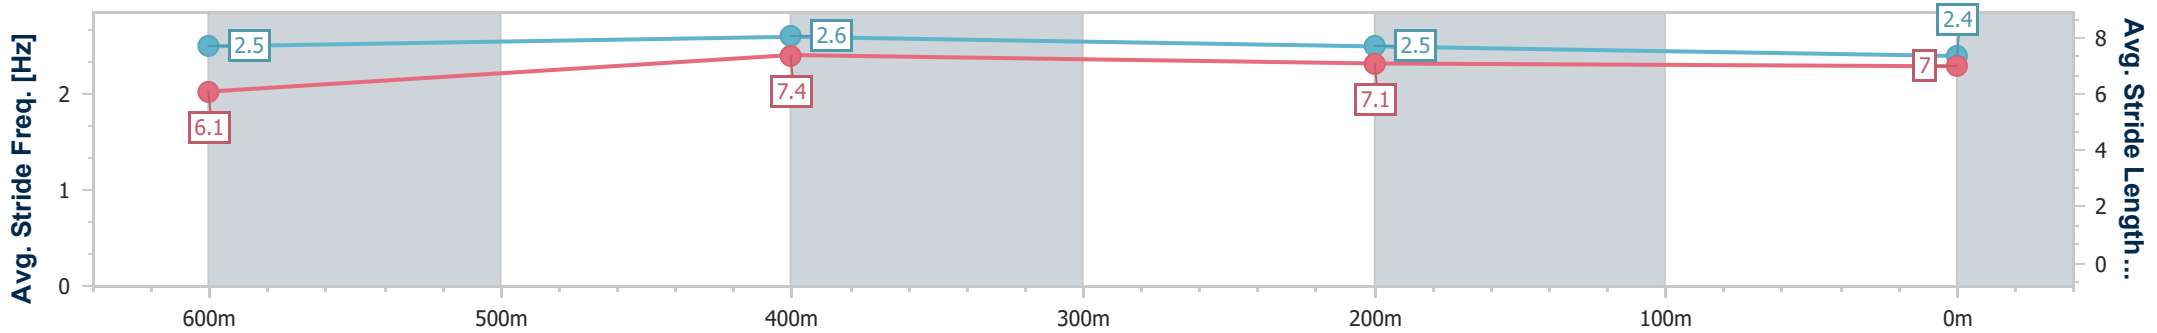

Horse/Jockey Name	Princess Marian
Final Rank	4
Fastest Section Time (Section)	0:10.33 (600m)
Top Speed [km/h] (Section)	72.4 (600m)
Race State	Finished

Ipswich QLD Professional
Race 5: LIVING TURF RATINGS BAND 0 - 58 Handicap - 800m
25 September 2023 - 15:08
Track Rating: Good 4, Weather: Fine, Rail Position: +10m Entire

Section	Overall	600m	400m	200m
Section Times	0:46.22 [4] (0:13.14)	0:33.08 [1] (0:10.33)	0:22.75 [1] (0:11.12)	0:11.63 [1] (0:11.63)
Average Speed [km/h]	54.8	69.9	64.8	61.7
Top Speed [km/h]	71.8	72.4	67.2	64.3
Avg. Dist. to Rail [m]	7.1	2.1	0.8	1.2
Avg. Stride Freq. [Hz]	2.5	2.6	2.5	2.4
Avg. Stride Length [m]	6.1	7.4	7.1	7.0

- [ ] Ranking at each section and finish
- -.-.- No data available at this section
- NA No data available