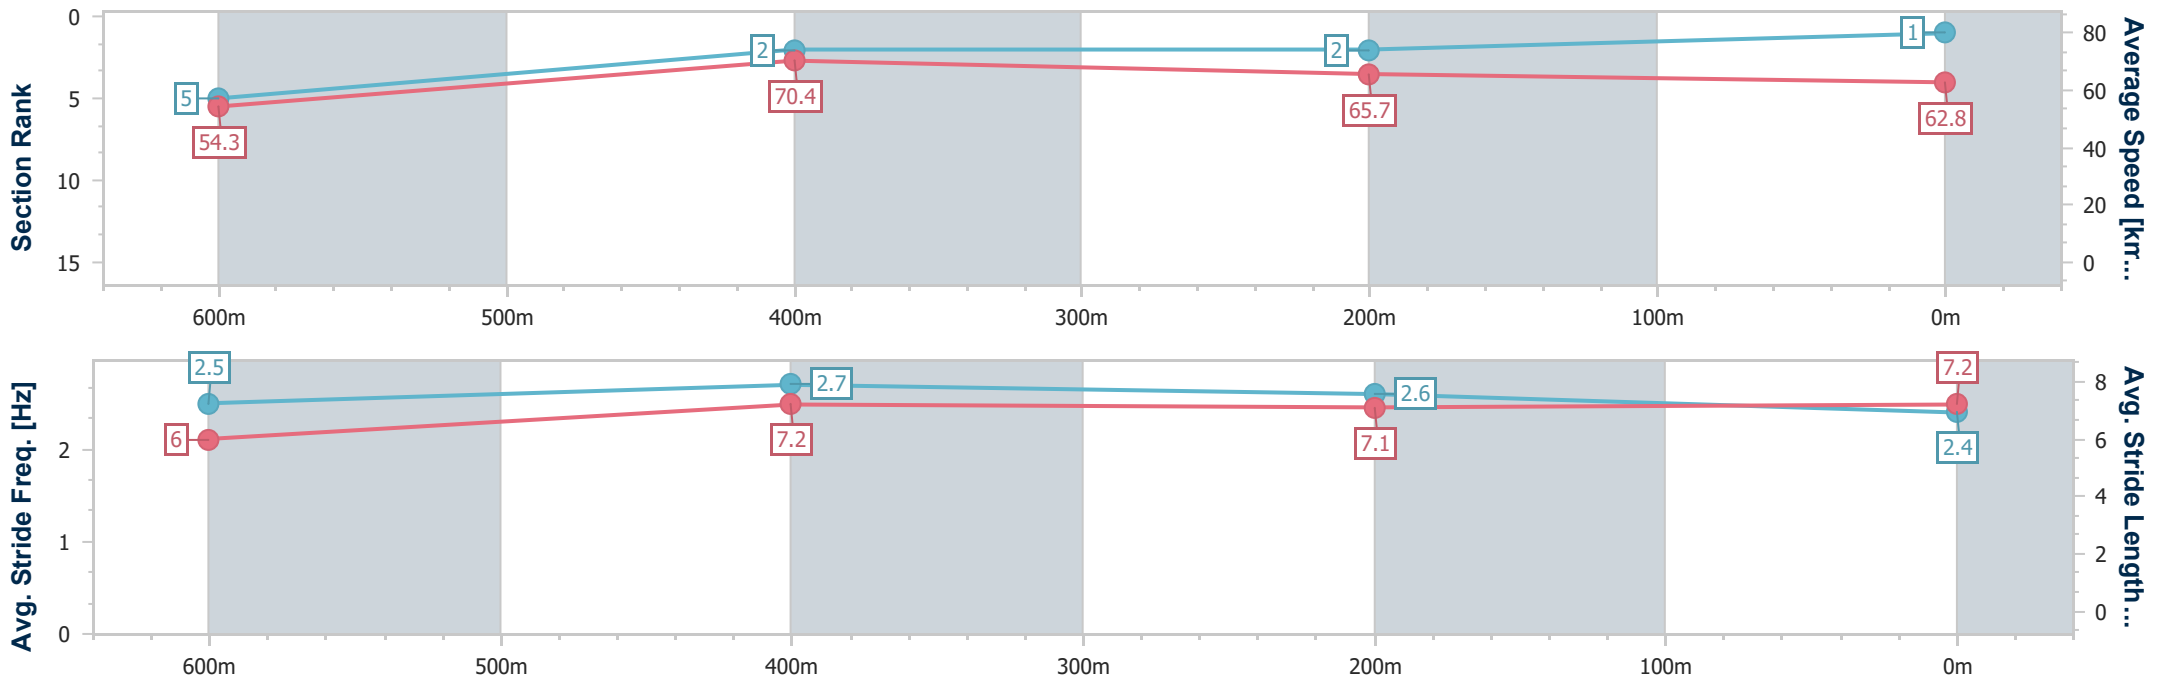

Horse/Jockey Name	Maguro
Final Rank	1
Fastest Section Time (Section)	0:10.32 (600m)
Top Speed [km/h] (Section)	72.1 (600m)
Race State	Finished

Ipswich QLD Professional
Race 5: LIVING TURF RATINGS BAND 0 - 58 Handicap - 800m
25 September 2023 - 15:08
Track Rating: Good 4, Weather: Fine, Rail Position: +10m Entire

Section	Overall	600m	400m	200m
Section Times	0:46.00 [1] (0:13.25)	0:32.75 [5] (0:10.32)	0:22.43 [2] (0:11.02)	0:11.41 [2] (0:11.41)
Average Speed [km/h]	54.3	70.4	65.7	62.8
Top Speed [km/h]	70.7	72.1	67.8	65.6
Avg. Dist. to Rail [m]	9.2	4.1	1.7	1.1
Avg. Stride Freq. [Hz]	2.5	2.7	2.6	2.4
Avg. Stride Length [m]	6.0	7.2	7.1	7.2

- [ ] Ranking at each section and finish
- -.-.- No data available at this section
- NA No data available