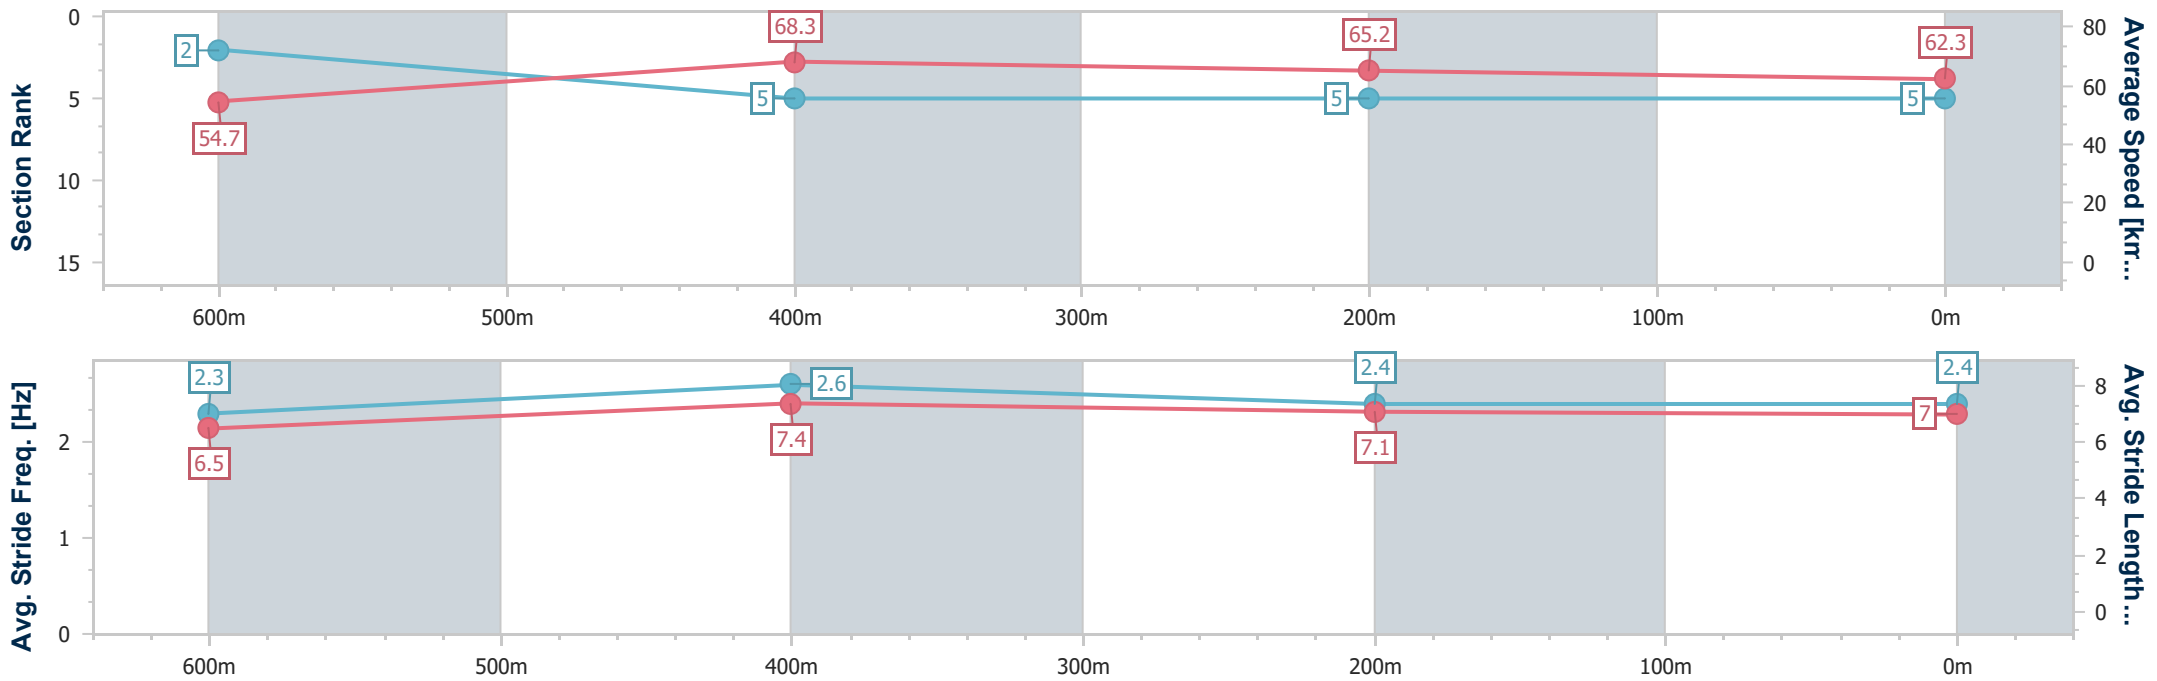

Horse/Jockey Name	Bongani
Final Rank	5
Fastest Section Time (Section)	0:10.51 (600m)
Top Speed [km/h] (Section)	70.5 (600m)
Race State	Finished

Ipswich QLD Professional
Race 5: LIVING TURF RATINGS BAND 0 - 58 Handicap - 800m
25 September 2023 - 15:08
Track Rating: Good 4, Weather: Fine, Rail Position: +10m Entire

Section	Overall	600m	400m	200m
Section Times	0:46.25 [5] (0:13.19)	0:33.06 [2] (0:10.51)	0:22.55 [5] (0:11.07)	0:11.48 [5] (0:11.48)
Average Speed [km/h]	54.7	68.3	65.2	62.3
Top Speed [km/h]	69.5	70.5	67.2	65.1
Avg. Dist. to Rail [m]	1.5	0.4	0.6	0.3
Avg. Stride Freq. [Hz]	2.3	2.6	2.4	2.4
Avg. Stride Length [m]	6.5	7.4	7.1	7.0

- [ ] Ranking at each section and finish
- -.-.- No data available at this section
- NA No data available