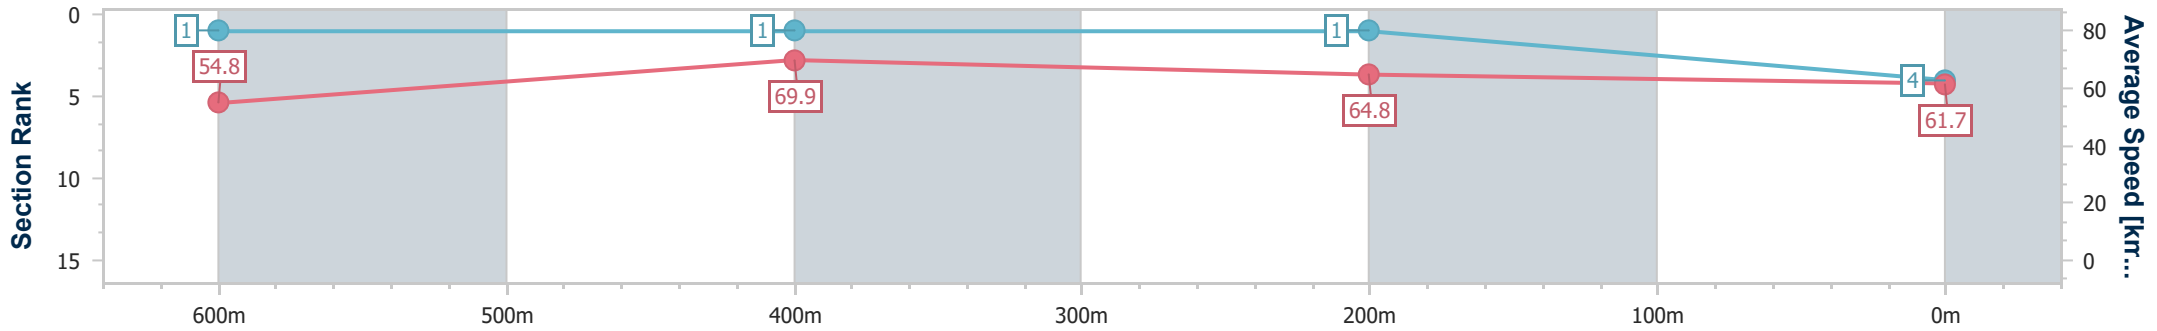

Horse/Jockey Name	Princess Marian
Final Rank	4
Fastest Section Time (Section)	0:10.33 (600m)
Top Speed [km/h] (Section)	72.4 (600m)
Race State	Finished

Ipswich QLD Professional
Race 5: LIVING TURF RATINGS BAND 0 - 58 Handicap - 800m
25 September 2023 - 15:08
Track Rating: Good 4, Weather: Fine, Rail Position: +10m Entire

Section	Overall	600m	400m	200m
Section Times	0:46.22 [4] (0:13.14)	0:33.08 [1] (0:10.33)	0:22.75 [1] (0:11.12)	0:11.63 [1] (0:11.63)
Average Speed [km/h]	54.8	69.9	64.8	61.7
Top Speed [km/h]	71.8	72.4	67.2	64.3
Avg. Dist. to Rail [m]	7.1	2.1	0.8	1.2
Avg. Stride Freq. [Hz]	2.5	2.6	2.5	2.4
Avg. Stride Length [m]	6.1	7.4	7.1	7.0

- [ ] Ranking at each section and finish
- -.-.- No data available at this section
- NA No data available