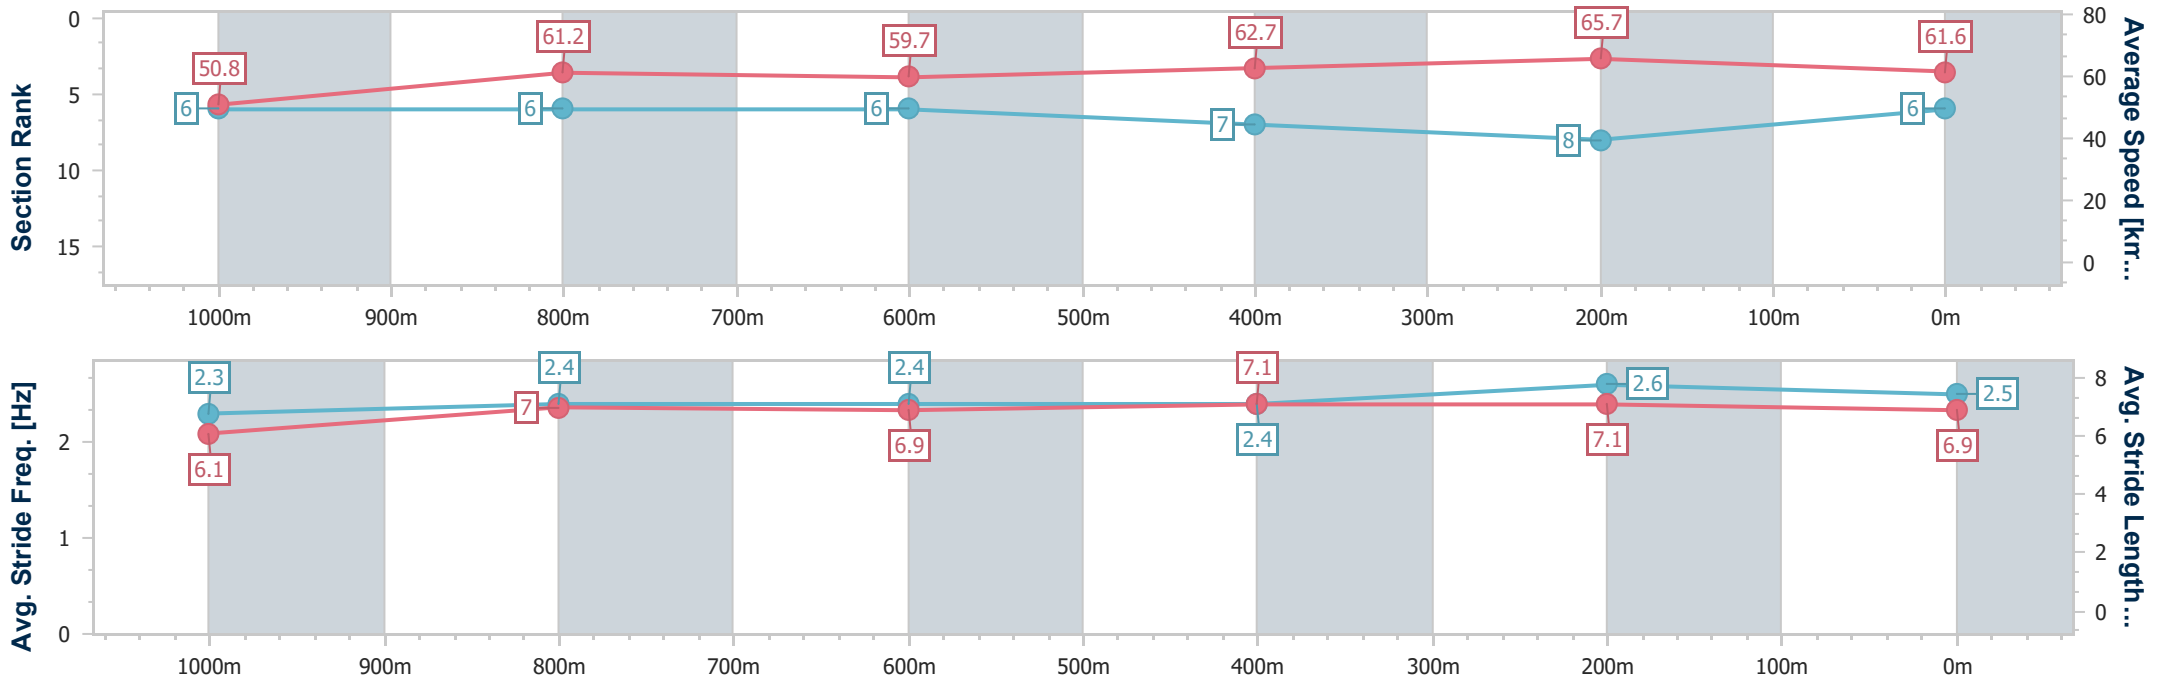

Horse/Jockey Name	Miss Wallflower
Final Rank	6
Fastest Section Time (Section)	0:10.96 (400m)
Top Speed [km/h] (Section)	66.6 (400m)
Race State	Finished

Sunshine Coast QLD Professional
Race 6: CONNECT KIDS BENCHMARK 65 Handicap - 1200m
24 September 2023 - 16:02
Track Rating: Good 4, Weather: Overcast, Rail Position: +2m Entire

Section	Overall	1000m	800m	600m	400m	200m
Section Times	1:12.38 [6] (0:14.18)	0:58.20 [6] (0:11.83)	0:46.37 [6] (0:12.14)	0:34.23 [6] (0:11.57)	0:22.66 [7] (0:10.96)	0:11.70 [8] (0:11.70)
Average Speed [km/h]	50.8	61.2	59.7	62.7	65.7	61.6
Top Speed [km/h]	61.9	63.1	60.9	65.9	66.6	64.2
Avg. Dist. to Rail [m]	6.1	3.0	1.2	1.2	3.4	4.2
Avg. Stride Freq. [Hz]	2.3	2.4	2.4	2.4	2.6	2.5
Avg. Stride Length [m]	6.1	7.0	6.9	7.1	7.1	6.9

- [ ] Ranking at each section and finish
- -.-.- No data available at this section
- NA No data available