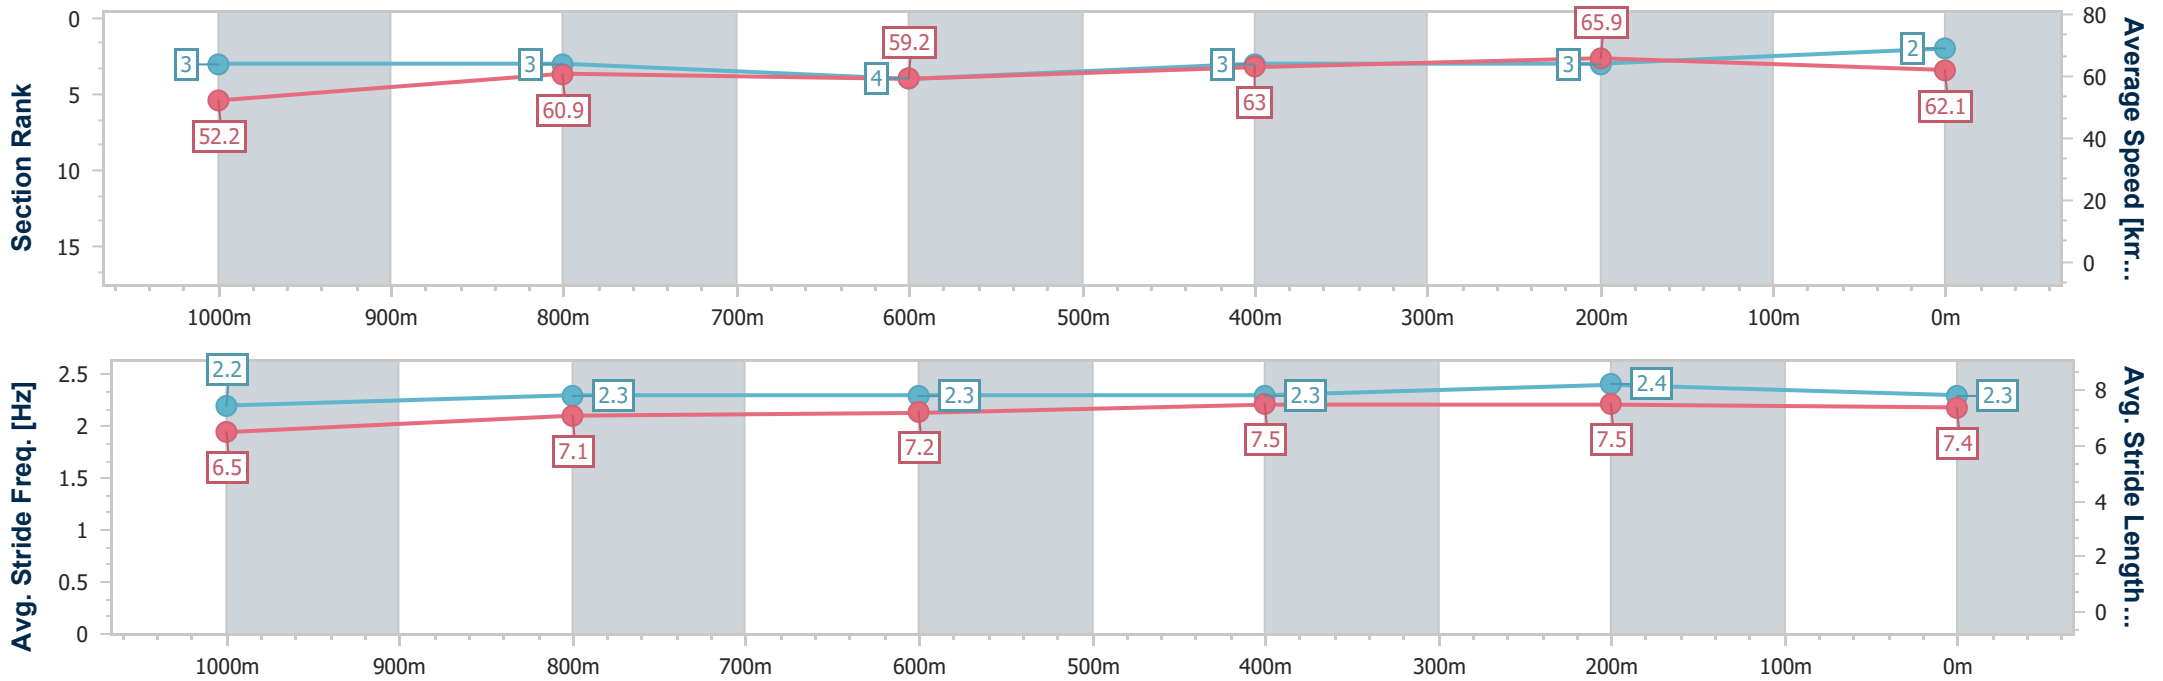

Horse/Jockey Name	I See You Coming
Final Rank	2
Fastest Section Time (Section)	0:10.92 (400m)
Top Speed [km/h] (Section)	66.6 (400m)
Race State	Finished

Sunshine Coast QLD Professional
Race 6: CONNECT KIDS BENCHMARK 65 Handicap - 1200m
24 September 2023 - 16:02
Track Rating: Good 4, Weather: Overcast, Rail Position: +2m Entire

Section	Overall	1000m	800m	600m	400m	200m
Section Times	1:11.83 [2] (0:13.79)	0:58.04 [3] (0:11.86)	0:46.18 [3] (0:12.24)	0:33.94 [4] (0:11.45)	0:22.49 [3] (0:10.92)	0:11.57 [3] (0:11.57)
Average Speed [km/h]	52.2	60.9	59.2	63.0	65.9	62.1
Top Speed [km/h]	64.0	63.9	60.4	64.5	66.6	64.9
Avg. Dist. to Rail [m]	2.8	2.0	1.1	0.2	1.0	2.0
Avg. Stride Freq. [Hz]	2.2	2.3	2.3	2.3	2.4	2.3
Avg. Stride Length [m]	6.5	7.1	7.2	7.5	7.5	7.4

- [ ] Ranking at each section and finish
- -.-.- No data available at this section
- NA No data available