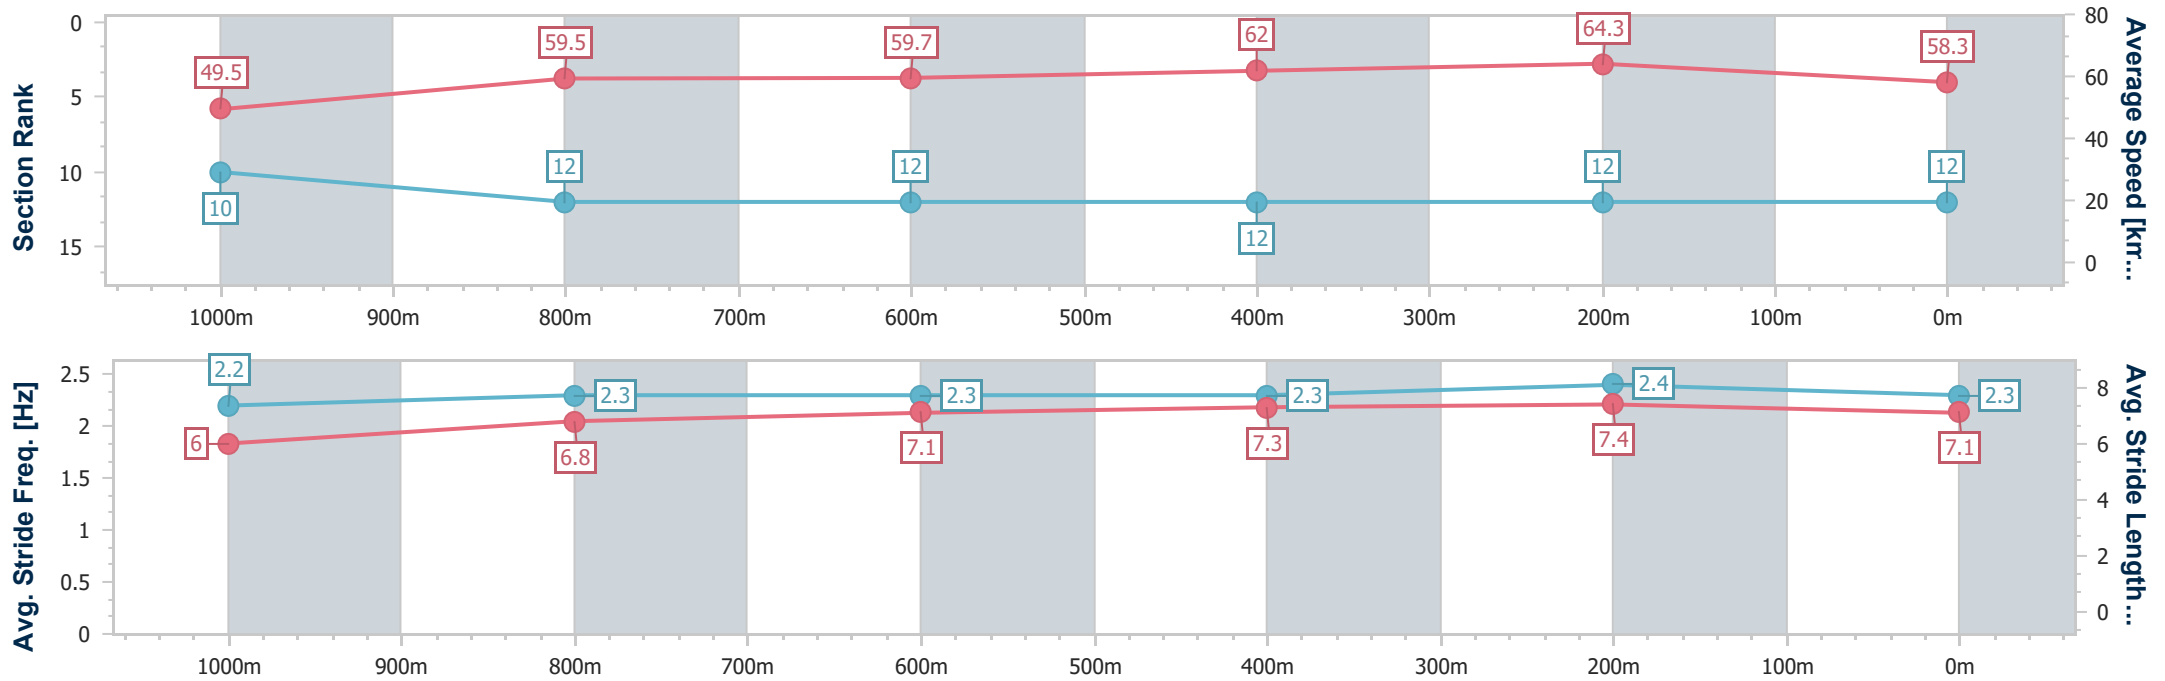

Sunshine Coast QLD Professional
Race 6: CONNECT KIDS BENCHMARK 65 Handicap - 1200m
 24 September 2023 - 16:02
 Track Rating: Good 4, Weather: Overcast, Rail Position: +2m Entire

Section	Overall	1000m	800m	600m	400m	200m
Section Times	1:12.91 [11] (0:14.35)	0:58.56 [7] (0:11.81)	0:46.75 [8] (0:12.20)	0:34.55 [9] (0:11.46)	0:23.09 [9] (0:11.23)	0:11.86 [10] (0:11.86)
Average Speed [km/h]	50.2	61.1	59.3	62.8	64.2	60.7
Top Speed [km/h]	61.8	62.8	60.3	65.2	66.0	62.9
Avg. Dist. to Rail [m]	7.2	1.8	0.6	0.2	0.9	1.4
Avg. Stride Freq. [Hz]	2.3	2.3	2.3	2.4	2.4	2.3
Avg. Stride Length [m]	6.2	7.3	7.3	7.4	7.4	7.3

- [] Ranking at each section and finish
- .-.- No data available at this section
- NA No data available

Horse/Jockey Name	Americana Magic
Final Rank	12
Fastest Section Time (Section)	0:11.19 (400m)
Top Speed [km/h] (Section)	65.8 (400m)
Race State	Finished

Sunshine Coast QLD Professional
 Race 6: CONNECT KIDS BENCHMARK 65 Handicap - 1200m
 24 September 2023 - 16:02
 Track Rating: Good 4, Weather: Overcast, Rail Position: +2m Entire

Section	Overall	1000m	800m	600m	400m	200m
Section Times	1:13.84 [12] (0:14.54)	0:59.30 [10] (0:12.15)	0:47.15 [12] (0:12.09)	0:35.06 [12] (0:11.51)	0:23.55 [12] (0:11.19)	0:12.36 [12] (0:12.36)
Average Speed [km/h]	49.5	59.5	59.7	62.0	64.3	58.3
Top Speed [km/h]	62.2	61.5	60.7	63.9	65.8	62.6
Avg. Dist. to Rail [m]	4.7	2.0	0.8	1.9	1.9	3.6
Avg. Stride Freq. [Hz]	2.2	2.3	2.3	2.3	2.4	2.3
Avg. Stride Length [m]	6.0	6.8	7.1	7.3	7.4	7.1