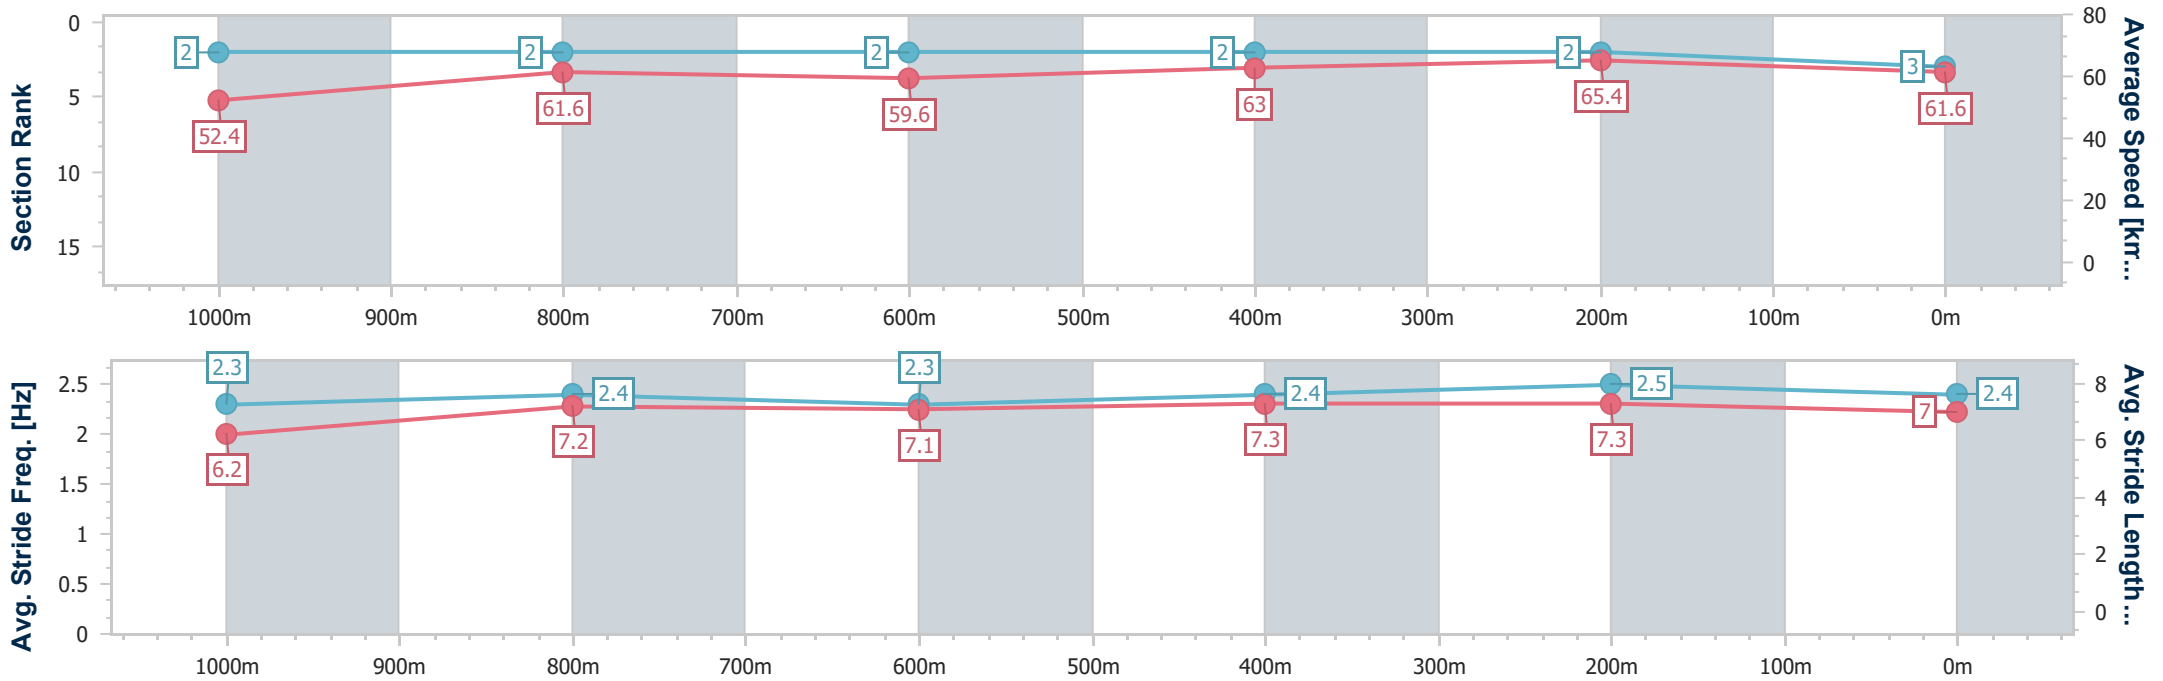

Horse/Jockey Name	Brocky
Final Rank	3
Fastest Section Time (Section)	0:11.01 (400m)
Top Speed [km/h] (Section)	66.4 (400m)
Race State	Finished

Sunshine Coast QLD Professional
Race 6: CONNECT KIDS BENCHMARK 65 Handicap - 1200m
24 September 2023 - 16:02
Track Rating: Good 4, Weather: Overcast, Rail Position: +2m Entire

Section	Overall	1000m	800m	600m	400m	200m
Section Times	1:11.94 [3] (0:13.76)	0:58.18 [2] (0:11.73)	0:46.45 [2] (0:12.19)	0:34.26 [2] (0:11.56)	0:22.70 [2] (0:11.01)	0:11.69 [2] (0:11.69)
Average Speed [km/h]	52.4	61.6	59.6	63.0	65.4	61.6
Top Speed [km/h]	64.5	64.5	60.7	65.2	66.4	64.7
Avg. Dist. to Rail [m]	6.2	1.9	1.4	1.7	4.1	5.3
Avg. Stride Freq. [Hz]	2.3	2.4	2.3	2.4	2.5	2.4
Avg. Stride Length [m]	6.2	7.2	7.1	7.3	7.3	7.0

- [ ] Ranking at each section and finish
- -.-.- No data available at this section
- NA No data available