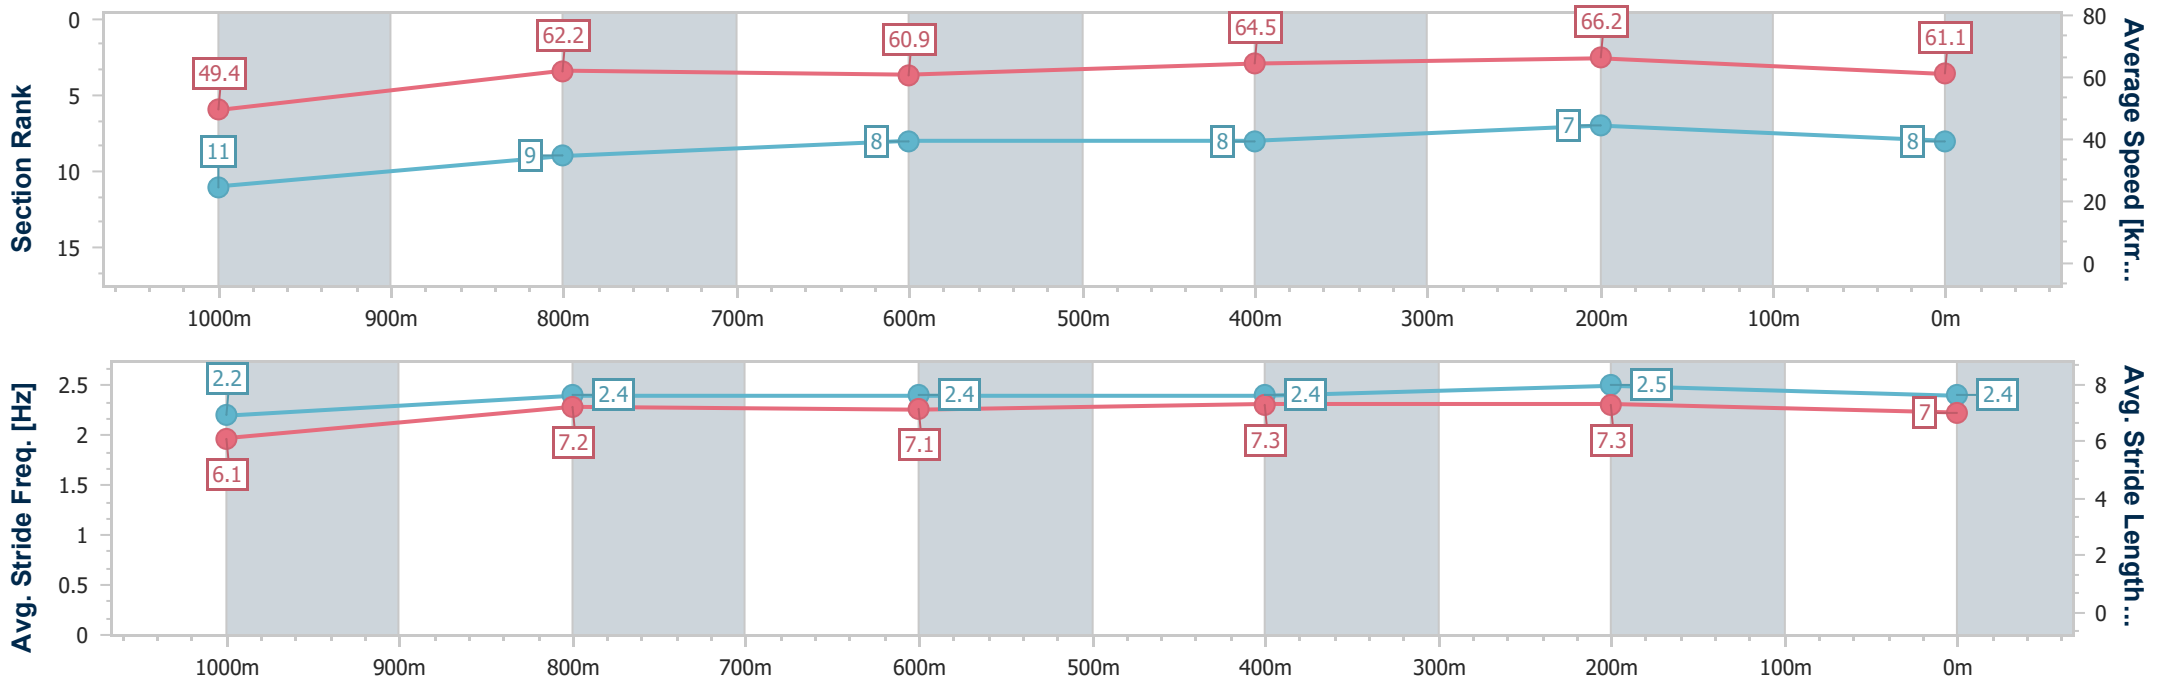

- [] Ranking at each section and finish
- .-.- No data available at this section
- NA No data available

Horse/Jockey Name	Fixated
Final Rank	8
Fastest Section Time (Section)	0:10.89 (400m)
Top Speed [km/h] (Section)	67.2 (400m)
Race State	Finished

Sunshine Coast QLD Professional
Race 6: CONNECT KIDS BENCHMARK 65 Handicap - 1200m
 24 September 2023 - 16:02
 Track Rating: Good 4, Weather: Overcast, Rail Position: +2m Entire

Section	Overall	1000m	800m	600m	400m	200m
Section Times	1:12.45 [8] (0:14.61)	0:57.84 [11] (0:11.65)	0:46.19 [9] (0:12.05)	0:34.14 [8] (0:11.45)	0:22.69 [8] (0:10.89)	0:11.80 [7] (0:11.80)
Average Speed [km/h]	49.4	62.2	60.9	64.5	66.2	61.1
Top Speed [km/h]	63.1	63.9	62.8	66.9	67.2	64.7
Avg. Dist. to Rail [m]	10.5	3.0	3.0	4.5	8.6	9.3
Avg. Stride Freq. [Hz]	2.2	2.4	2.4	2.4	2.5	2.4
Avg. Stride Length [m]	6.1	7.2	7.1	7.3	7.3	7.0