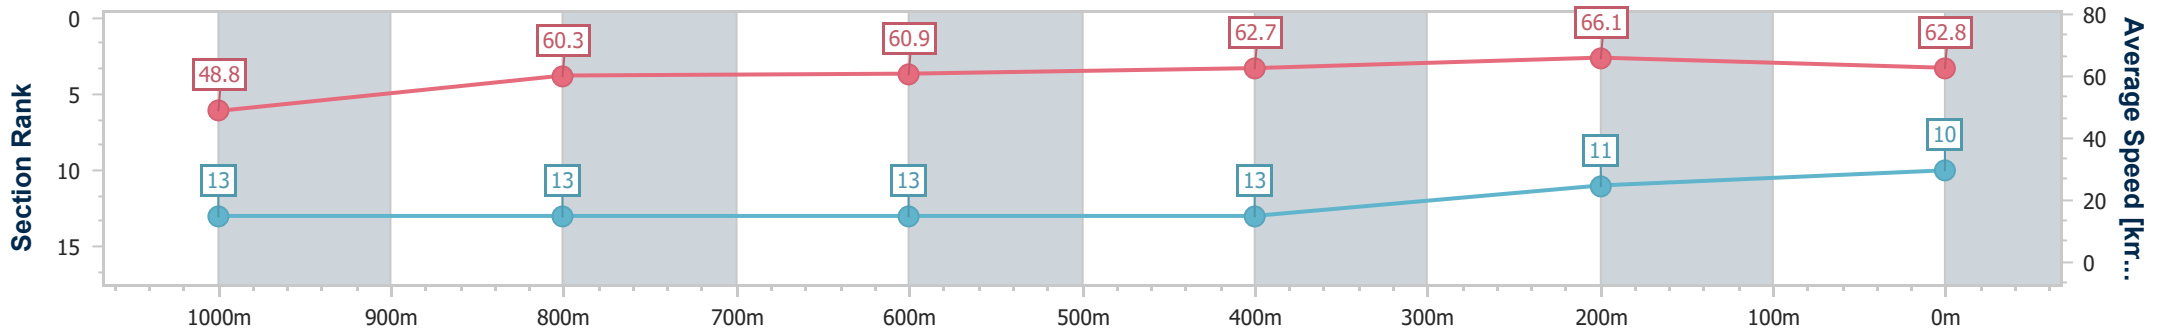

Horse/Jockey Name	Champagne Pop
Final Rank	10
Fastest Section Time (Section)	0:10.91 (400m)
Top Speed [km/h] (Section)	66.9 (400m)
Race State	Finished

Sunshine Coast QLD Professional
Race 6: CONNECT KIDS BENCHMARK 65 Handicap - 1200m
24 September 2023 - 16:02
Track Rating: Good 4, Weather: Overcast, Rail Position: +2m Entire

Section	Overall	1000m	800m	600m	400m	200m
Section Times	1:12.87 [10] (0:14.73)	0:58.14 [13] (0:12.05)	0:46.09 [13] (0:12.04)	0:34.05 [13] (0:11.67)	0:22.38 [13] (0:10.91)	0:11.47 [11] (0:11.47)
Average Speed [km/h]	48.8	60.3	60.9	62.7	66.1	62.8
Top Speed [km/h]	62.3	62.5	62.7	65.4	66.9	64.8
Avg. Dist. to Rail [m]	4.2	3.3	3.1	3.1	4.6	4.5
Avg. Stride Freq. [Hz]	2.1	2.3	2.2	2.3	2.4	2.3
Avg. Stride Length [m]	6.3	7.1	7.6	7.5	7.7	7.5

- [ ] Ranking at each section and finish
- -.-.- No data available at this section
- NA No data available