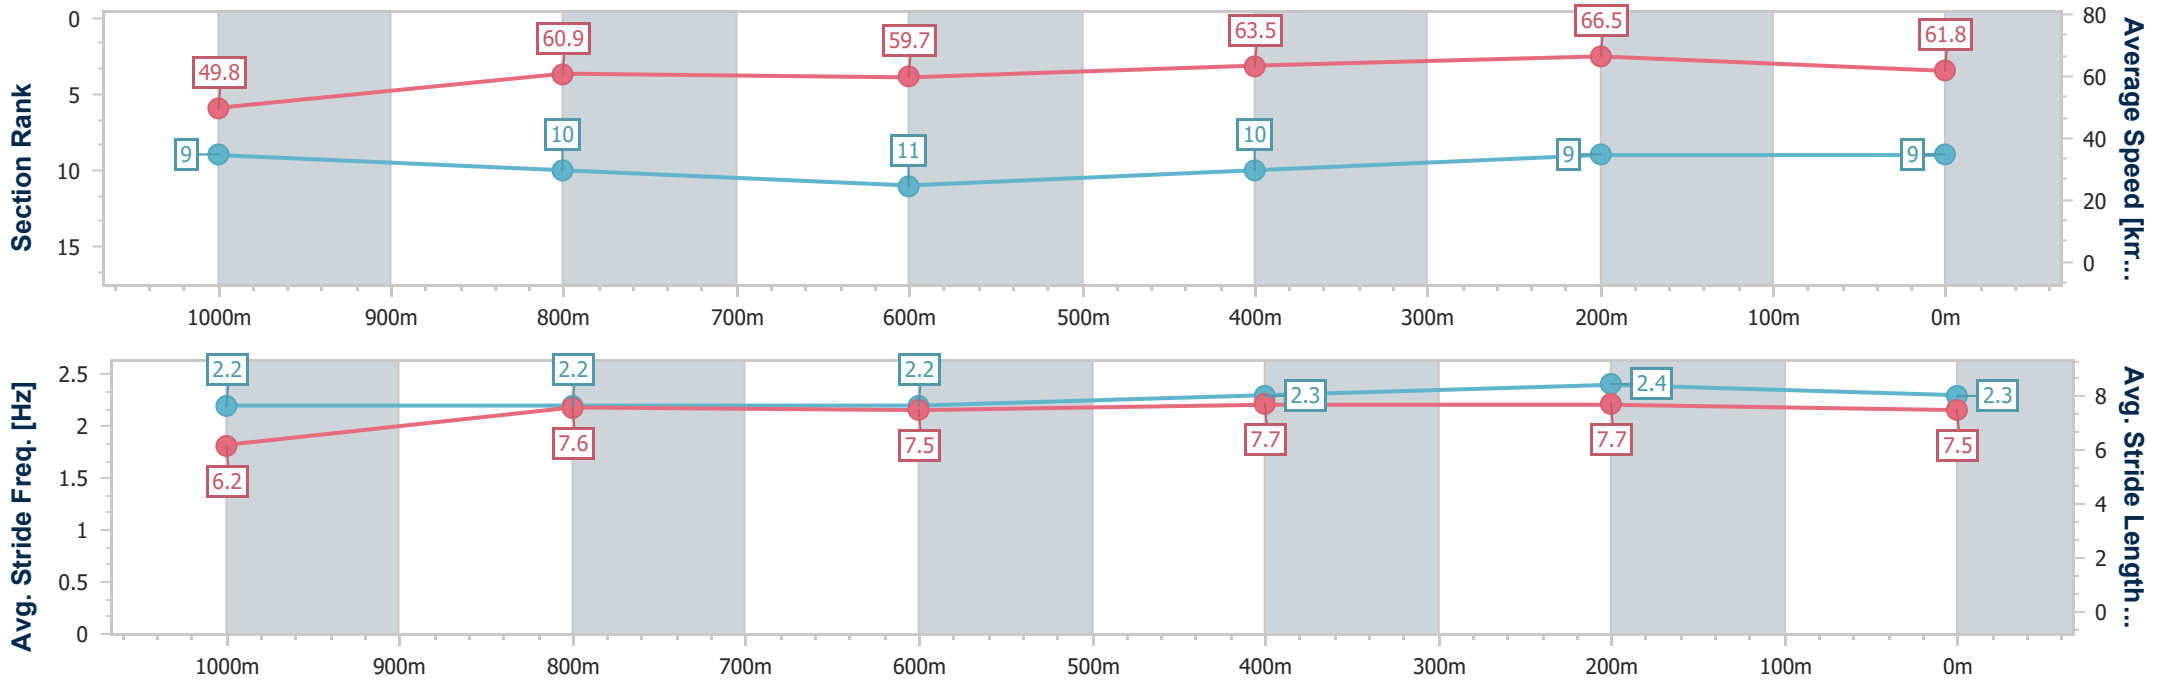

- [] Ranking at each section and finish
- .-.- No data available at this section
- NA No data available

Horse/Jockey Name	Euphrates Dream
Final Rank	9
Fastest Section Time (Section)	0:10.84 (400m)
Top Speed [km/h] (Section)	67.2 (400m)
Race State	Finished

Sunshine Coast QLD Professional
 Race 6: CONNECT KIDS BENCHMARK 65 Handicap - 1200m
 24 September 2023 - 16:02
 Track Rating: Good 4, Weather: Overcast, Rail Position: +2m Entire

Section	Overall	1000m	800m	600m	400m	200m
Section Times	1:12.47 [9] (0:14.45)	0:58.02 [9] (0:11.88)	0:46.14 [10] (0:12.21)	0:33.93 [11] (0:11.43)	0:22.50 [10] (0:10.84)	0:11.66 [9] (0:11.66)
Average Speed [km/h]	49.8	60.9	59.7	63.5	66.5	61.8
Top Speed [km/h]	62.1	62.0	61.1	66.1	67.2	65.4
Avg. Dist. to Rail [m]	7.9	2.0	1.7	1.6	8.0	11.0
Avg. Stride Freq. [Hz]	2.2	2.2	2.2	2.3	2.4	2.3
Avg. Stride Length [m]	6.2	7.6	7.5	7.7	7.7	7.5