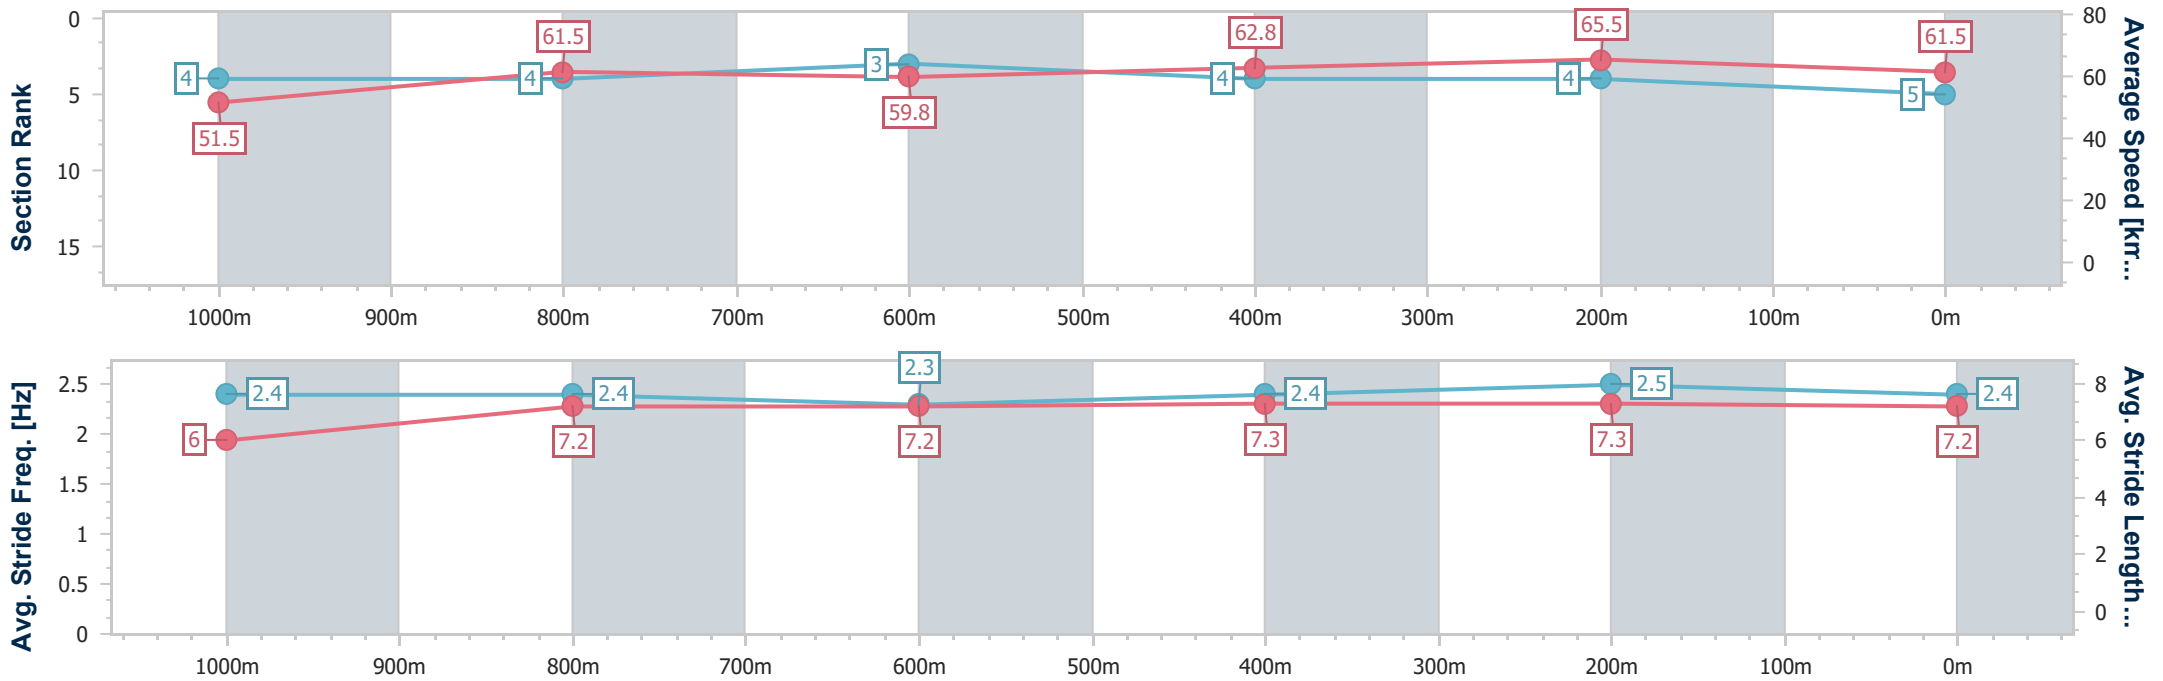

Horse/Jockey Name	Orphan's Trust
Final Rank	5
Fastest Section Time (Section)	0:10.99 (400m)
Top Speed [km/h] (Section)	66.4 (400m)
Race State	Finished

Sunshine Coast QLD Professional
Race 6: CONNECT KIDS BENCHMARK 65 Handicap - 1200m
24 September 2023 - 16:02
Track Rating: Good 4, Weather: Overcast, Rail Position: +2m Entire

Section	Overall	1000m	800m	600m	400m	200m
Section Times	1:12.11 [5] (0:14.01)	0:58.10 [4] (0:11.74)	0:46.36 [4] (0:12.11)	0:34.25 [3] (0:11.55)	0:22.70 [4] (0:10.99)	0:11.71 [4] (0:11.71)
Average Speed [km/h]	51.5	61.5	59.8	62.8	65.5	61.5
Top Speed [km/h]	63.7	63.5	60.7	64.7	66.4	65.0
Avg. Dist. to Rail [m]	3.9	1.9	1.0	0.9	2.3	3.6
Avg. Stride Freq. [Hz]	2.4	2.4	2.3	2.4	2.5	2.4
Avg. Stride Length [m]	6.0	7.2	7.2	7.3	7.3	7.2

- [ ] Ranking at each section and finish
- -.-.- No data available at this section
- NA No data available