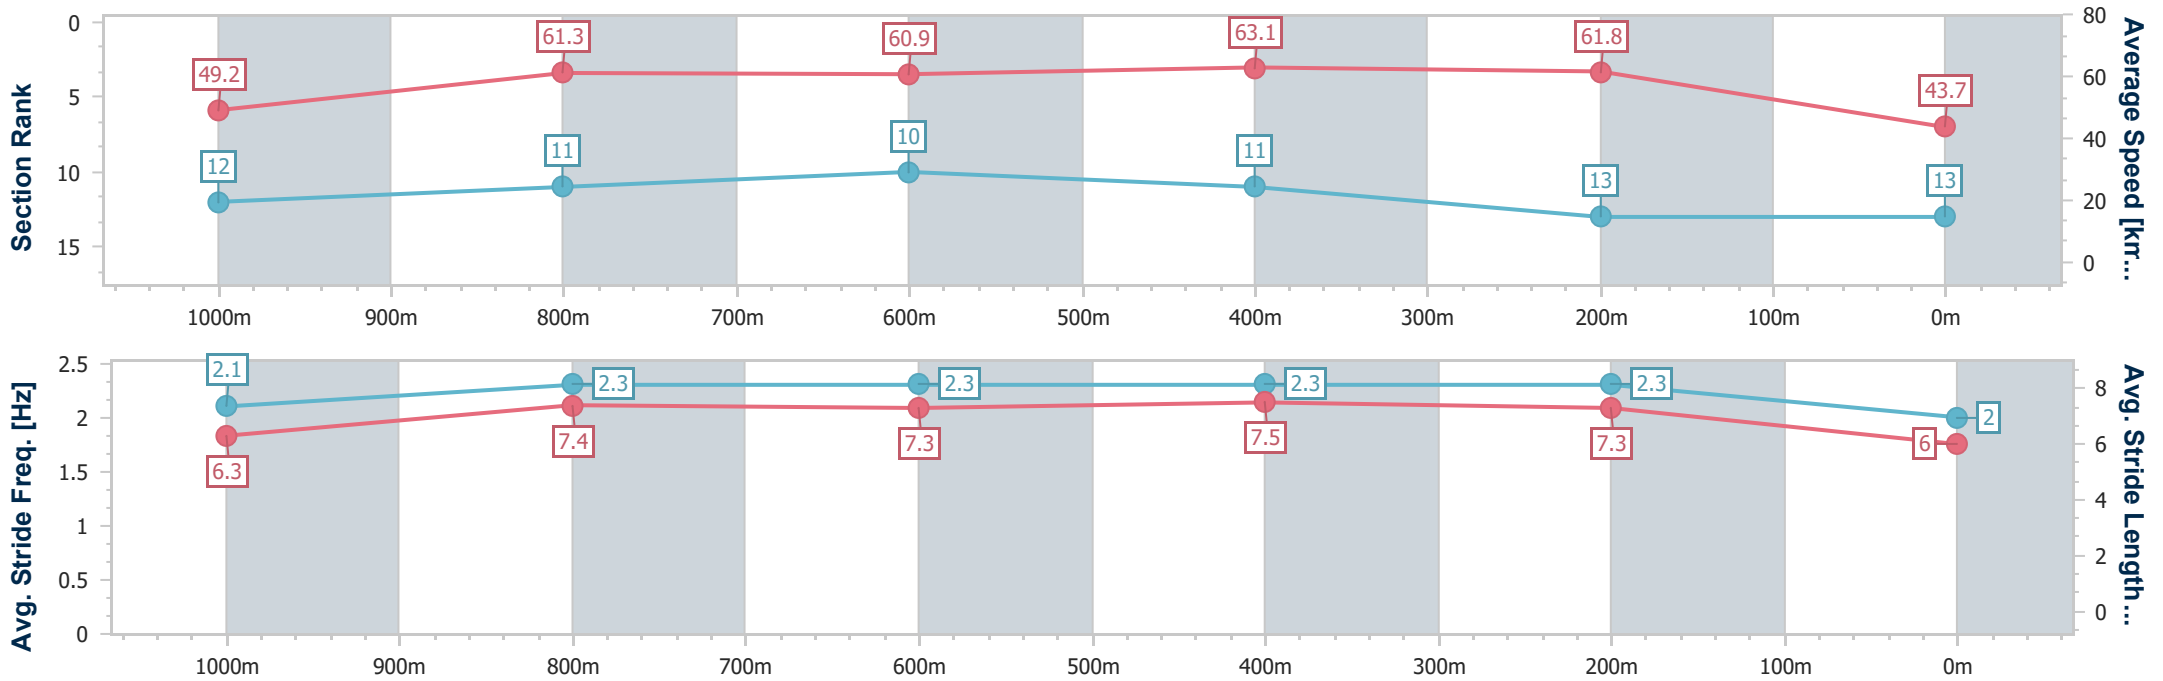

Sunshine Coast QLD Professional
 Race 6: CONNECT KIDS BENCHMARK 65 Handicap - 1200m
 24 September 2023 - 16:02
 Track Rating: Good 4, Weather: Overcast, Rail Position: +2m Entire

Section	Overall	1000m	800m	600m	400m	200m
Section Times	1:13.84 [12] (0:14.54)	0:59.30 [10] (0:12.15)	0:47.15 [12] (0:12.09)	0:35.06 [12] (0:11.51)	0:23.55 [12] (0:11.19)	0:12.36 [12] (0:12.36)
Average Speed [km/h]	49.5	59.5	59.7	62.0	64.3	58.3
Top Speed [km/h]	62.2	61.5	60.7	63.9	65.8	62.6
Avg. Dist. to Rail [m]	4.7	2.0	0.8	1.9	1.9	3.6
Avg. Stride Freq. [Hz]	2.2	2.3	2.3	2.3	2.4	2.3
Avg. Stride Length [m]	6.0	6.8	7.1	7.3	7.4	7.1

- [] Ranking at each section and finish
- .-.-.- No data available at this section
- NA No data available

Horse/Jockey Name	Riviera Blue
Final Rank	13
Fastest Section Time (Section)	0:11.60 (600m)
Top Speed [km/h] (Section)	65.5 (400m)
Race State	Finished

Sunshine Coast QLD Professional
 Race 6: CONNECT KIDS BENCHMARK 65 Handicap - 1200m
 24 September 2023 - 16:02
 Track Rating: Good 4, Weather: Overcast, Rail Position: +2m Entire

Section	Overall	1000m	800m	600m	400m	200m
Section Times	1:18.29 [13] (0:14.63)	1:03.66 [12] (0:11.84)	0:51.82 [11] (0:12.06)	0:39.76 [10] (0:11.60)	0:28.16 [11] (0:11.67)	0:16.49 [13] (0:16.49)
Average Speed [km/h]	49.2	61.3	60.9	63.1	61.8	43.7
Top Speed [km/h]	61.9	61.9	61.7	65.0	65.5	54.0
Avg. Dist. to Rail [m]	8.6	3.0	3.2	3.2	6.0	5.3
Avg. Stride Freq. [Hz]	2.1	2.3	2.3	2.3	2.3	2.0
Avg. Stride Length [m]	6.3	7.4	7.3	7.5	7.3	6.0

- [] Ranking at each section and finish
- .-.- No data available at this section
- NA No data available