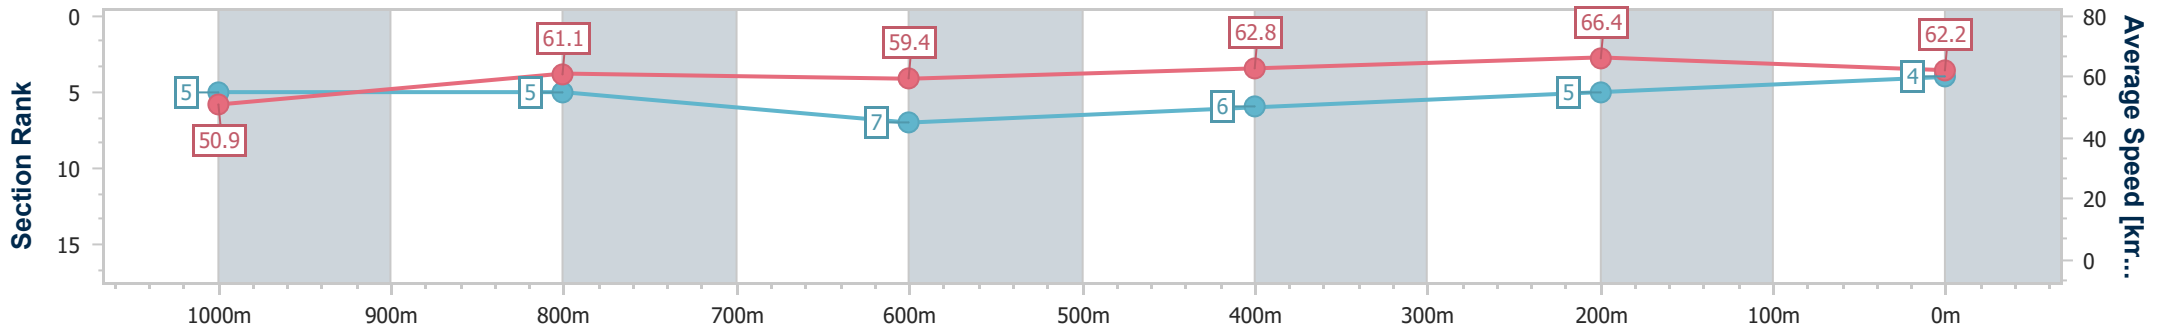

Horse/Jockey Name	Crazy Brave
Final Rank	4
Fastest Section Time (Section)	0:10.85 (400m)
Top Speed [km/h] (Section)	67.5 (400m)
Race State	Finished

Sunshine Coast QLD Professional
Race 6: CONNECT KIDS BENCHMARK 65 Handicap - 1200m
24 September 2023 - 16:02
Track Rating: Good 4, Weather: Overcast, Rail Position: +2m Entire

Section	Overall	1000m	800m	600m	400m	200m
Section Times	1:12.01 [4] (0:14.15)	0:57.86 [5] (0:11.83)	0:46.03 [5] (0:12.18)	0:33.85 [7] (0:11.43)	0:22.42 [6] (0:10.85)	0:11.57 [5]
Average Speed [km/h]	50.9	61.1	59.4	62.8	66.4	62.2
Top Speed [km/h]	63.8	64.0	60.1	65.3	67.5	64.6
Avg. Dist. to Rail [m]	3.8	1.9	0.7	0.5	4.2	6.1
Avg. Stride Freq. [Hz]	2.2	2.3	2.3	2.3	2.4	2.3
Avg. Stride Length [m]	6.3	7.3	7.3	7.5	7.7	7.5

- [ ] Ranking at each section and finish
- -.-.- No data available at this section
- NA No data available