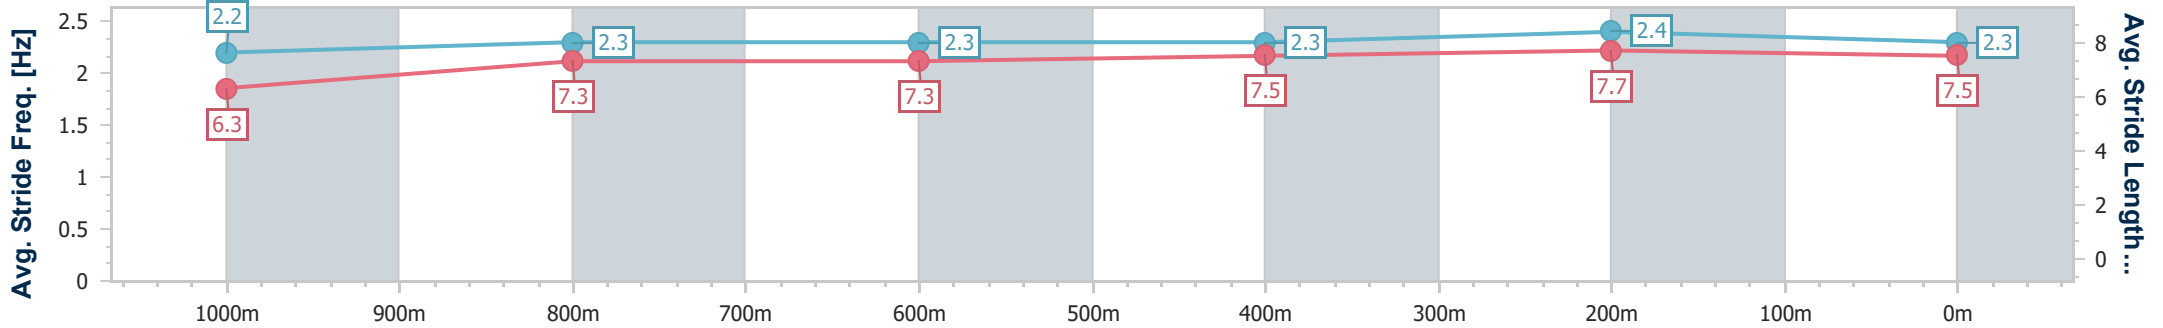

Horse/Jockey Name	Crazy Brave
Final Rank	4
Fastest Section Time (Section)	0:10.85 (400m)
Top Speed [km/h] (Section)	67.5 (400m)
Race State	Finished

Sunshine Coast QLD Professional
Race 6: CONNECT KIDS BENCHMARK 65 Handicap - 1200m
24 September 2023 - 16:02
Track Rating: Good 4, Weather: Overcast, Rail Position: +2m Entire

Section	Overall	1000m	800m	600m	400m	200m
Section Times	1:12.01 [4] (0:14.15)	0:57.86 [5] (0:11.83)	0:46.03 [5] (0:12.18)	0:33.85 [7] (0:11.43)	0:22.42 [6] (0:10.85)	0:11.57 [5]
Average Speed [km/h]	50.9	61.1	59.4	62.8	66.4	62.2
Top Speed [km/h]	63.8	64.0	60.1	65.3	67.5	64.6
Avg. Dist. to Rail [m]	3.8	1.9	0.7	0.5	4.2	6.1
Avg. Stride Freq. [Hz]	2.2	2.3	2.3	2.3	2.4	2.3
Avg. Stride Length [m]	6.3	7.3	7.3	7.5	7.7	7.5

- [ ] Ranking at each section and finish
- -.-.- No data available at this section
- NA No data available