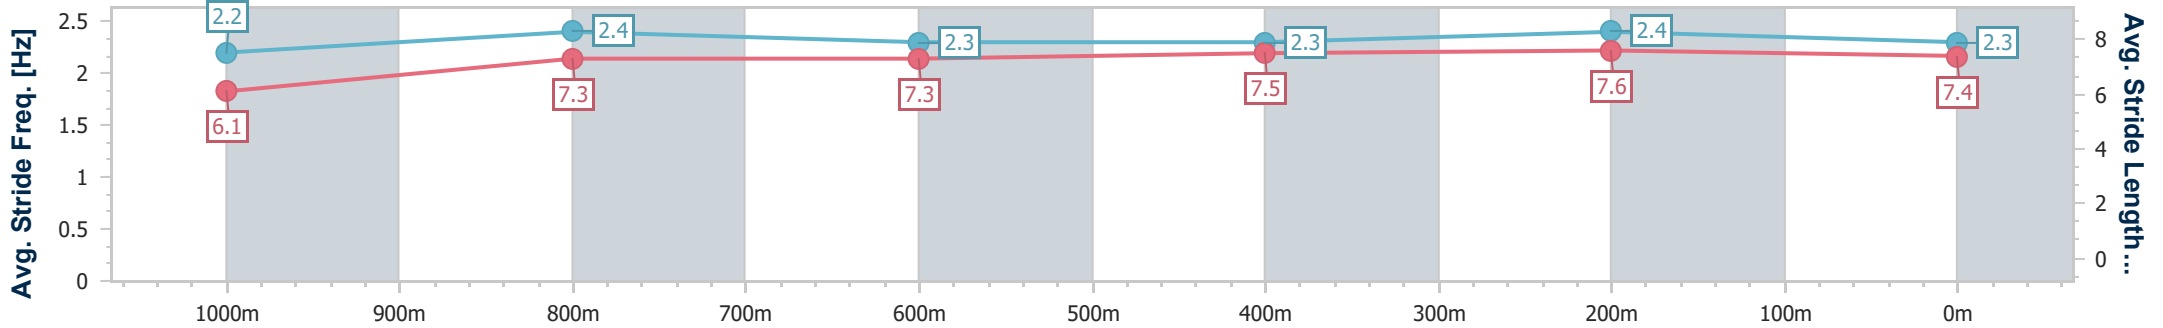

Horse/Jockey Name	Chilliwick
Final Rank	7
Fastest Section Time (Section)	0:11.07 (400m)
Top Speed [km/h] (Section)	65.8 (400m)
Race State	Finished

Sunshine Coast QLD Professional
Race 6: CONNECT KIDS BENCHMARK 65 Handicap - 1200m
24 September 2023 - 16:02
Track Rating: Good 4, Weather: Overcast, Rail Position: +2m Entire

Section	Overall	1000m	800m	600m	400m	200m
Section Times	1:12.41 [7] (0:14.38)	0:58.03 [8] (0:11.64)	0:46.39 [7] (0:12.05)	0:34.34 [5] (0:11.47)	0:22.87 [5] (0:11.07)	0:11.80 [6] (0:11.80)
Average Speed [km/h]	50.2	62.5	60.8	62.9	65.2	61.0
Top Speed [km/h]	63.0	63.6	62.1	65.5	65.8	64.3
Avg. Dist. to Rail [m]	10.3	4.0	2.7	0.8	5.5	7.9
Avg. Stride Freq. [Hz]	2.2	2.4	2.3	2.3	2.4	2.3
Avg. Stride Length [m]	6.1	7.3	7.3	7.5	7.6	7.4

- [ ] Ranking at each section and finish
- -.-.- No data available at this section
- NA No data available