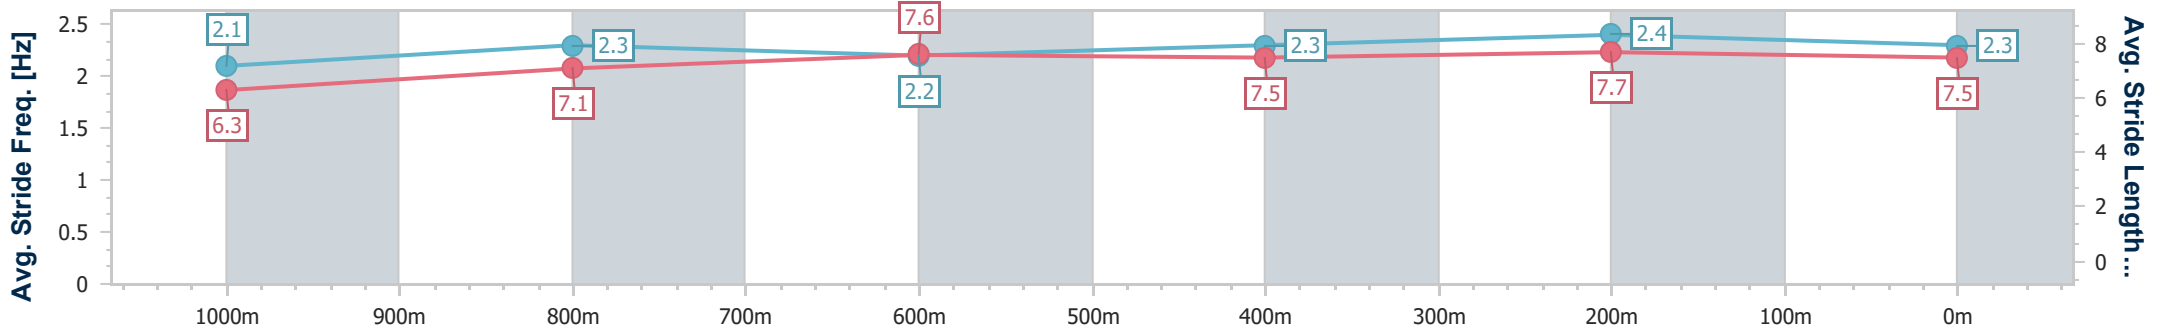

Horse/Jockey Name	Champagne Pop
Final Rank	10
Fastest Section Time (Section)	0:10.91 (400m)
Top Speed [km/h] (Section)	66.9 (400m)
Race State	Finished

Sunshine Coast QLD Professional
Race 6: CONNECT KIDS BENCHMARK 65 Handicap - 1200m
24 September 2023 - 16:02
Track Rating: Good 4, Weather: Overcast, Rail Position: +2m Entire

Section	Overall	1000m	800m	600m	400m	200m
Section Times	1:12.87 [10] (0:14.73)	0:58.14 [13] (0:12.05)	0:46.09 [13] (0:12.04)	0:34.05 [13] (0:11.67)	0:22.38 [13] (0:10.91)	0:11.47 [11] (0:11.47)
Average Speed [km/h]	48.8	60.3	60.9	62.7	66.1	62.8
Top Speed [km/h]	62.3	62.5	62.7	65.4	66.9	64.8
Avg. Dist. to Rail [m]	4.2	3.3	3.1	3.1	4.6	4.5
Avg. Stride Freq. [Hz]	2.1	2.3	2.2	2.3	2.4	2.3
Avg. Stride Length [m]	6.3	7.1	7.6	7.5	7.7	7.5

- [ ] Ranking at each section and finish
- -.-.- No data available at this section
- NA No data available