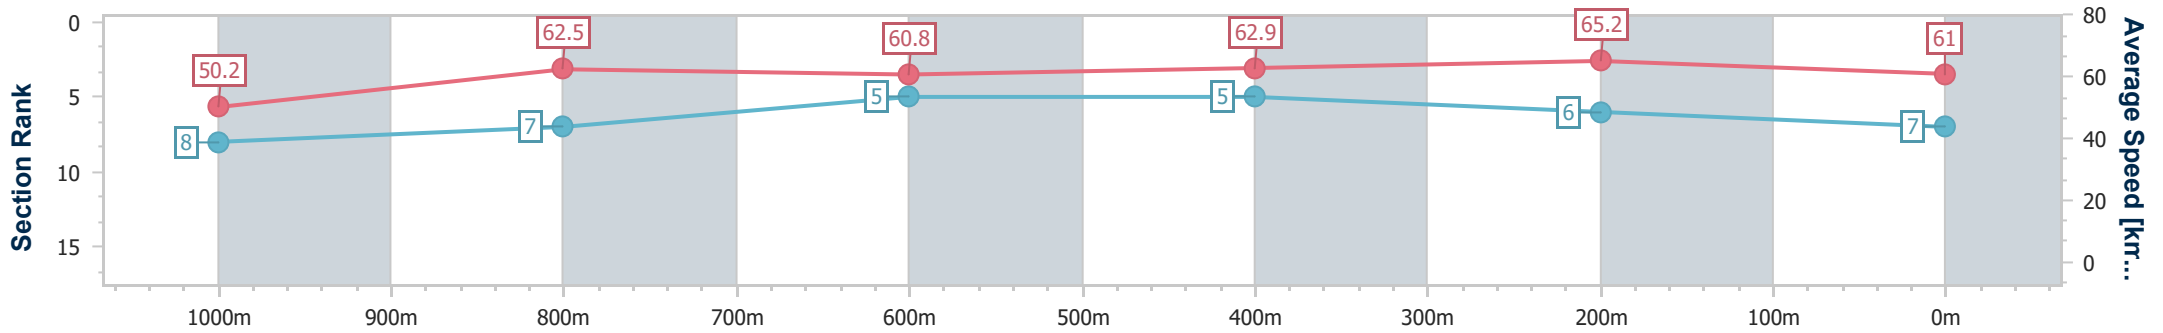

Horse/Jockey Name	Chilliwick
Final Rank	7
Fastest Section Time (Section)	0:11.07 (400m)
Top Speed [km/h] (Section)	65.8 (400m)
Race State	Finished

Sunshine Coast QLD Professional
Race 6: CONNECT KIDS BENCHMARK 65 Handicap - 1200m
24 September 2023 - 16:02
Track Rating: Good 4, Weather: Overcast, Rail Position: +2m Entire

Section	Overall	1000m	800m	600m	400m	200m
Section Times	1:12.41 [7] (0:14.38)	0:58.03 [8] (0:11.64)	0:46.39 [7] (0:12.05)	0:34.34 [5] (0:11.47)	0:22.87 [5] (0:11.07)	0:11.80 [6] (0:11.80)
Average Speed [km/h]	50.2	62.5	60.8	62.9	65.2	61.0
Top Speed [km/h]	63.0	63.6	62.1	65.5	65.8	64.3
Avg. Dist. to Rail [m]	10.3	4.0	2.7	0.8	5.5	7.9
Avg. Stride Freq. [Hz]	2.2	2.4	2.3	2.3	2.4	2.3
Avg. Stride Length [m]	6.1	7.3	7.3	7.5	7.6	7.4

- [ ] Ranking at each section and finish
- -.-.- No data available at this section
- NA No data available