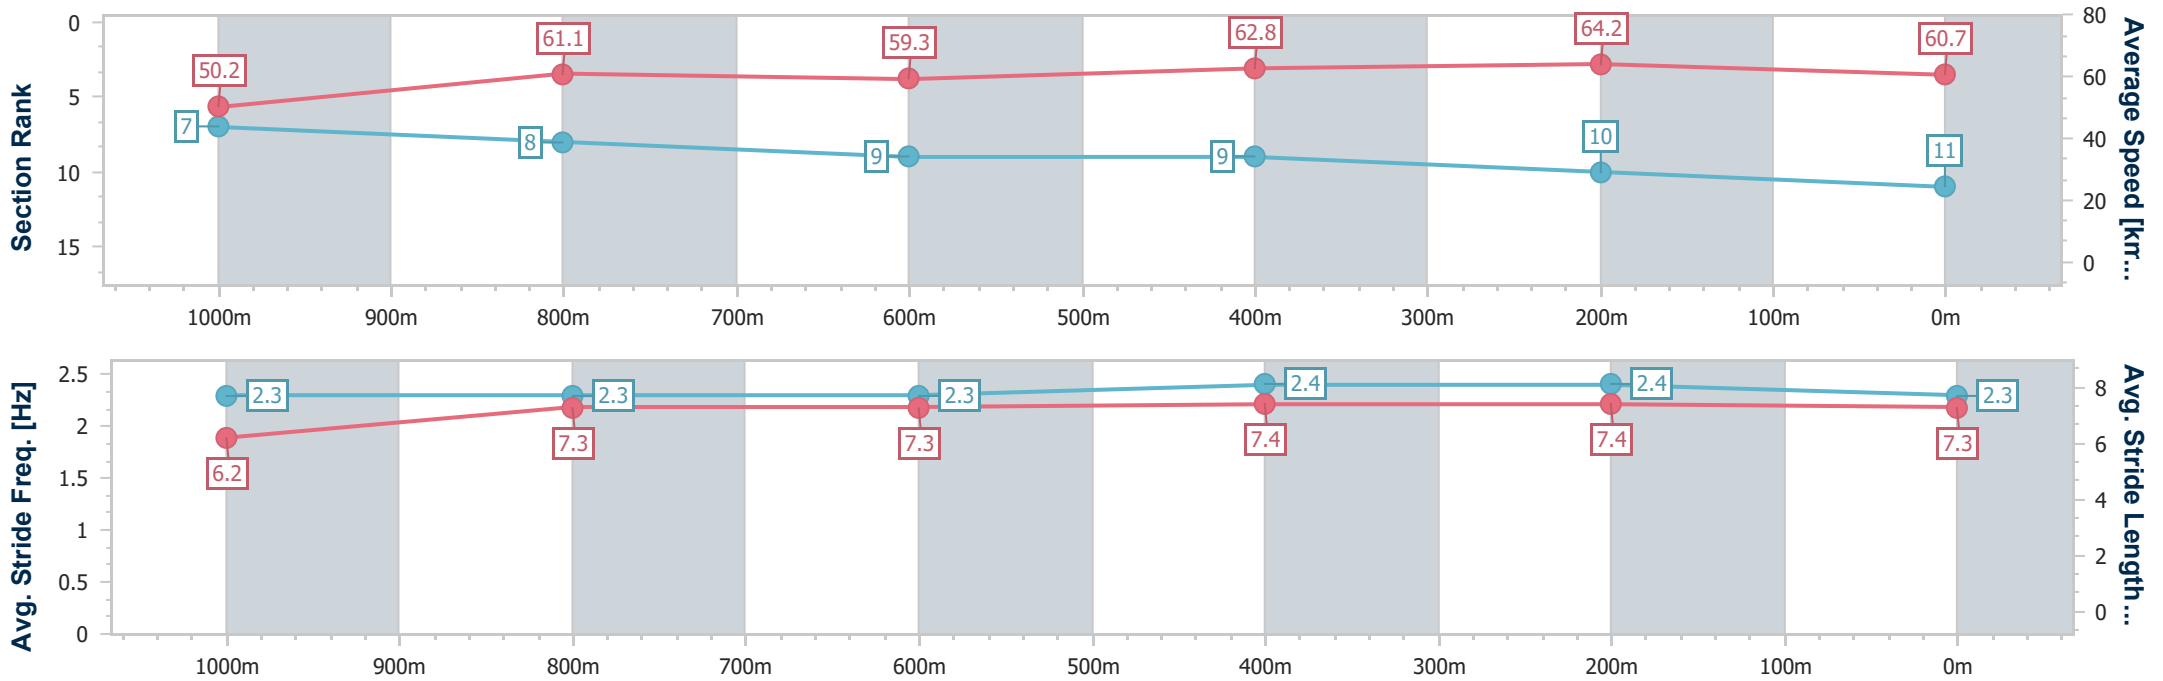

Sunshine Coast QLD Professional
 Race 6: CONNECT KIDS BENCHMARK 65 Handicap - 1200m
 24 September 2023 - 16:02
 Track Rating: Good 4, Weather: Overcast, Rail Position: +2m Entire

Section	Overall	1000m	800m	600m	400m	200m
Section Times	1:12.87 [10] (0:14.73)	0:58.14 [13] (0:12.05)	0:46.09 [13] (0:12.04)	0:34.05 [13] (0:11.67)	0:22.38 [13] (0:10.91)	0:11.47 [11] (0:11.47)
Average Speed [km/h]	48.8	60.3	60.9	62.7	66.1	62.8
Top Speed [km/h]	62.3	62.5	62.7	65.4	66.9	64.8
Avg. Dist. to Rail [m]	4.2	3.3	3.1	3.1	4.6	4.5
Avg. Stride Freq. [Hz]	2.1	2.3	2.2	2.3	2.4	2.3
Avg. Stride Length [m]	6.3	7.1	7.6	7.5	7.7	7.5

- [] Ranking at each section and finish
- .-.- No data available at this section
- NA No data available

Horse/Jockey Name	Islero
Final Rank	11
Fastest Section Time (Section)	0:11.23 (400m)
Top Speed [km/h] (Section)	66.0 (400m)
Race State	Finished

Sunshine Coast QLD Professional
Race 6: CONNECT KIDS BENCHMARK 65 Handicap - 1200m
 24 September 2023 - 16:02
 Track Rating: Good 4, Weather: Overcast, Rail Position: +2m Entire

Section	Overall	1000m	800m	600m	400m	200m
Section Times	1:12.91 [11] (0:14.35)	0:58.56 [7] (0:11.81)	0:46.75 [8] (0:12.20)	0:34.55 [9] (0:11.46)	0:23.09 [9] (0:11.23)	0:11.86 [10] (0:11.86)
Average Speed [km/h]	50.2	61.1	59.3	62.8	64.2	60.7
Top Speed [km/h]	61.8	62.8	60.3	65.2	66.0	62.9
Avg. Dist. to Rail [m]	7.2	1.8	0.6	0.2	0.9	1.4
Avg. Stride Freq. [Hz]	2.3	2.3	2.3	2.4	2.4	2.3
Avg. Stride Length [m]	6.2	7.3	7.3	7.4	7.4	7.3