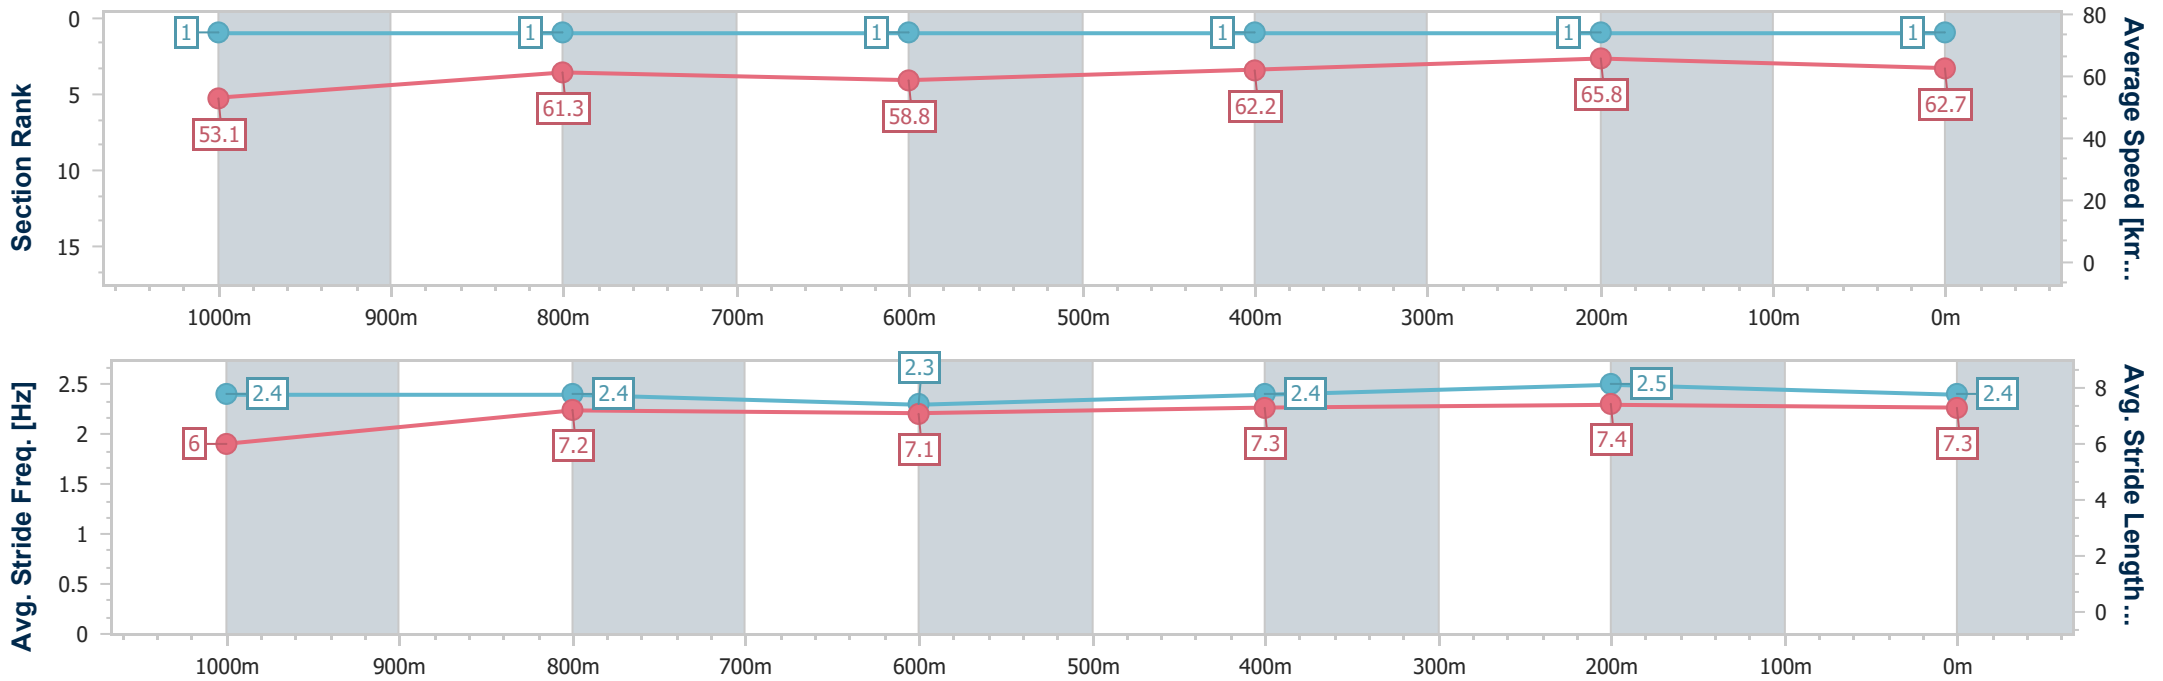

Section	Overall	1000m	800m	600m	400m	200m
Section Times	1:11.64 [1] (0:13.58)	0:58.06 [1] (0:11.77)	0:46.29 [1] (0:12.27)	0:34.02 [1] (0:11.61)	0:22.41 [1] (0:10.93)	0:11.48 [1] (0:11.48)
Average Speed [km/h]	53.1	61.3	58.8	62.2	65.8	62.7
Top Speed [km/h]	66.1	64.2	60.6	64.3	66.7	64.7
Avg. Dist. to Rail [m]	3.0	0.8	0.6	0.4	2.0	3.8
Avg. Stride Freq. [Hz]	2.4	2.4	2.3	2.4	2.5	2.4
Avg. Stride Length [m]	6.0	7.2	7.1	7.3	7.4	7.3