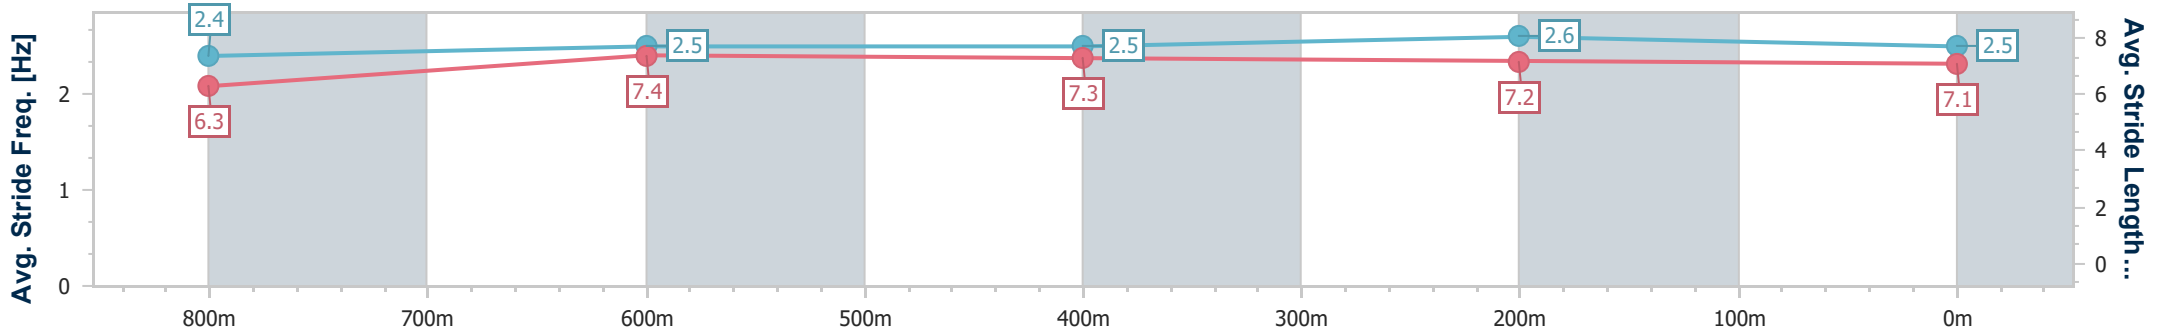

Race 5: MAEVA HOSPITALITY Class 4 Handicap - 1000m

24 September 2023 - 15:26

Track Rating: Good 4, Weather: Overcast, Rail Position: +2m Entire

Section	Overall	800m	600m	400m	200m
Section Times	0:57.60 [1] (0:13.33)	0:44.27 [2] (0:10.76)	0:33.51 [1] (0:11.23)	0:22.28 [1] (0:10.74)	0:11.54 [1] (0:11.54)
Average Speed [km/h]	54.1	67.5	65.7	67.1	62.3
Top Speed [km/h]	69.3	68.2	67.0	67.8	65.9
Avg. Dist. to Rail [m]	7.7	2.7	4.0	4.8	4.1
Avg. Stride Freq. [Hz]	2.4	2.5	2.5	2.6	2.5
Avg. Stride Length [m]	6.3	7.4	7.3	7.2	7.1