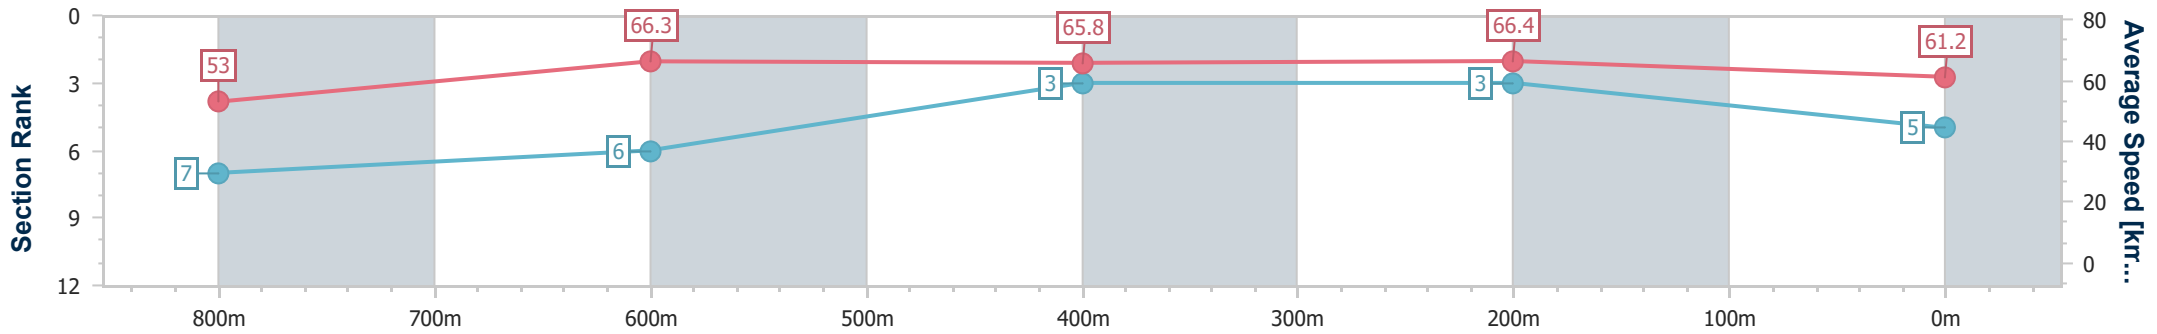

Sunshine Coast QLD Professional

Race 5: MAEVA HOSPITALITY Class 4 Handicap - 1000m

24 September 2023 - 15:26

Track Rating: Good 4, Weather: Overcast, Rail Position: +2m Entire

Section	Overall	800m	600m	400m	200m
Section Times	0:58.07 [5] (0:13.58)	0:44.49 [7] (0:10.91)	0:33.58 [6] (0:10.96)	0:22.62 [3] (0:10.85)	0:11.77 [3] (0:11.77)
Average Speed [km/h]	53.0	66.3	65.8	66.4	61.2
Top Speed [km/h]	65.9	67.3	67.0	67.3	64.2
Avg. Dist. to Rail [m]	3.7	1.5	0.5	3.6	4.2
Avg. Stride Freq. [Hz]	2.3	2.4	2.4	2.4	2.3
Avg. Stride Length [m]	6.2	7.1	7.5	7.5	7.4