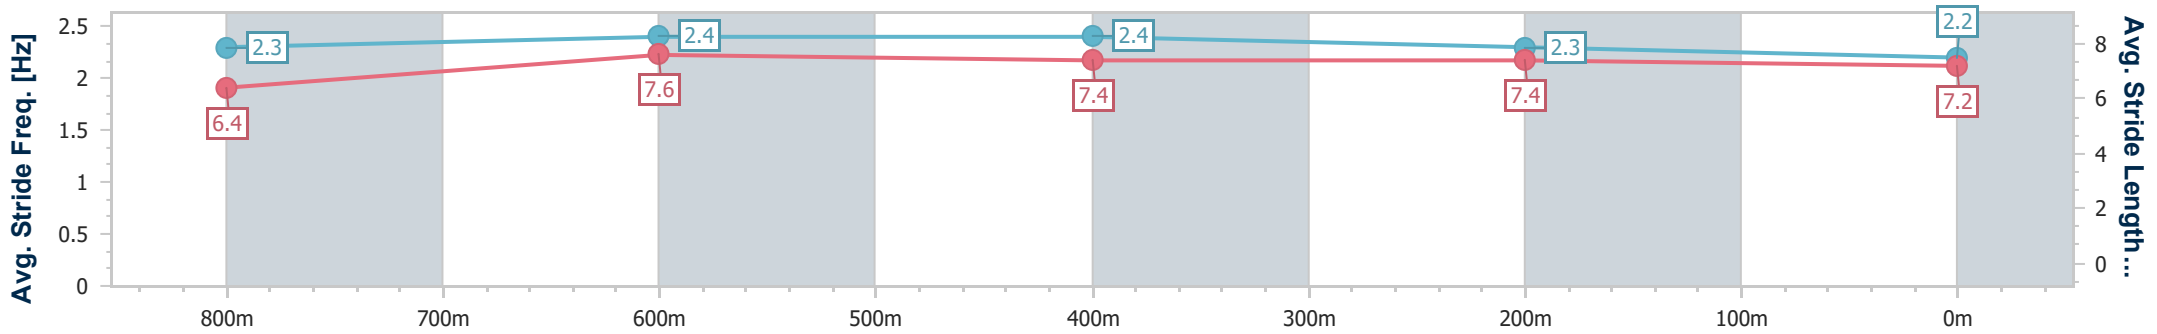

- [] Ranking at each section and finish
- .-.- No data available at this section
- NA No data available

Horse/Jockey Name	Heart of Kings
Final Rank	10
Fastest Section Time (Section)	0:11.00 (800m)
Top Speed [km/h] (Section)	68.1 (800m)
Race State	Finished

Sunshine Coast QLD Professional

Race 5: MAEVA HOSPITALITY Class 4 Handicap - 1000m

24 September 2023 - 15:26

Track Rating: Good 4, Weather: Overcast, Rail Position: +2m Entire

Section	Overall	800m	600m	400m	200m
Section Times	1:00.11 [10] (0:13.38)	0:46.73 [3] (0:11.00)	0:35.73 [4] (0:11.52)	0:24.21 [9] (0:11.57)	0:12.64 [10] (0:12.64)
Average Speed [km/h]	53.9	66.3	63.8	62.3	57.0
Top Speed [km/h]	67.2	68.1	65.3	64.0	60.1
Avg. Dist. to Rail [m]	11.4	4.0	3.8	8.7	7.7
Avg. Stride Freq. [Hz]	2.3	2.4	2.4	2.3	2.2
Avg. Stride Length [m]	6.4	7.6	7.4	7.4	7.2

- [] Ranking at each section and finish
- .-.- No data available at this section
- NA No data available