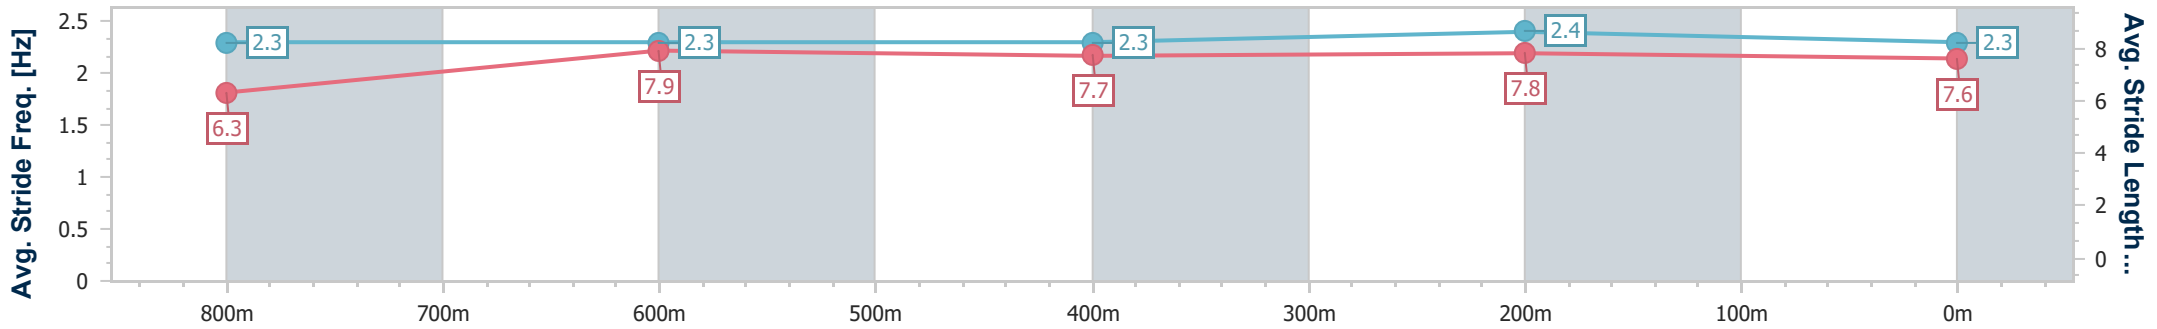

Sunshine Coast QLD Professional

Race 5: MAEVA HOSPITALITY Class 4 Handicap - 1000m

24 September 2023 - 15:26

Track Rating: Good 4, Weather: Overcast, Rail Position: +2m Entire

Section	Overall	800m	600m	400m	200m
Section Times	0:57.77 [3] (0:13.72)	0:44.05 [8] (0:10.91)	0:33.14 [8] (0:11.18)	0:21.96 [7] (0:10.71)	0:11.25 [6] (0:11.25)
Average Speed [km/h]	52.6	66.3	65.5	67.2	64.0
Top Speed [km/h]	66.2	67.9	66.4	68.5	66.8
Avg. Dist. to Rail [m]	4.9	1.8	2.8	6.5	5.7
Avg. Stride Freq. [Hz]	2.3	2.3	2.3	2.4	2.3
Avg. Stride Length [m]	6.3	7.9	7.7	7.8	7.6