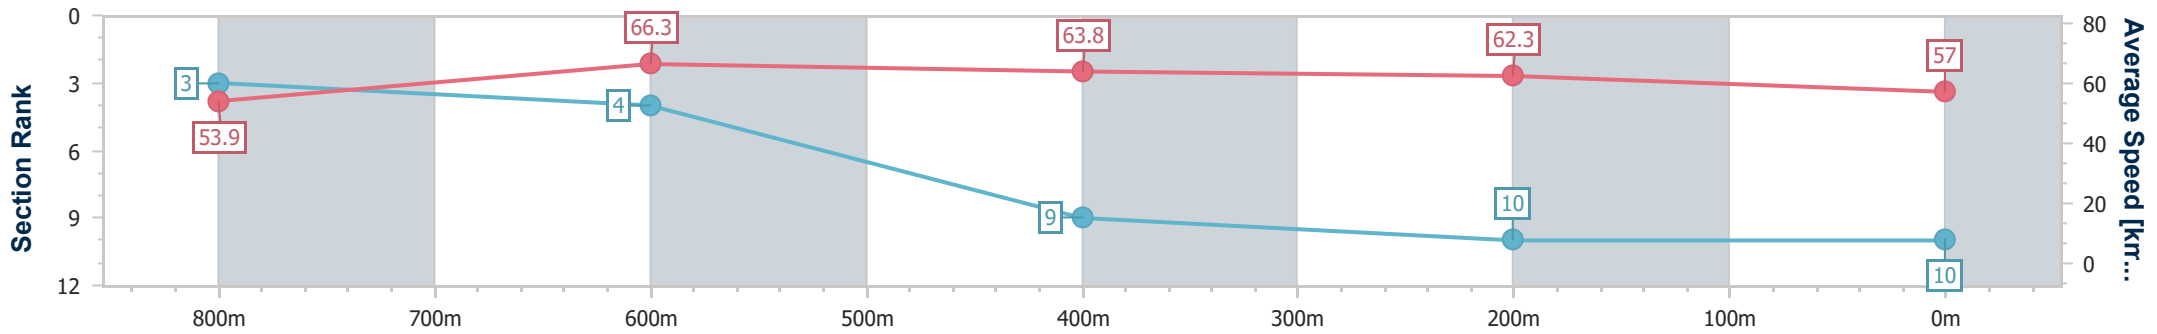

- [] Ranking at each section and finish
- .-.- No data available at this section
- NA No data available

Horse/Jockey Name	Heart of Kings
Final Rank	10
Fastest Section Time (Section)	0:11.00 (800m)
Top Speed [km/h] (Section)	68.1 (800m)
Race State	Finished

Sunshine Coast QLD Professional

Race 5: MAEVA HOSPITALITY Class 4 Handicap - 1000m

24 September 2023 - 15:26

Track Rating: Good 4, Weather: Overcast, Rail Position: +2m Entire

Section	Overall	800m	600m	400m	200m
Section Times	1:00.11 [10] (0:13.38)	0:46.73 [3] (0:11.00)	0:35.73 [4] (0:11.52)	0:24.21 [9] (0:11.57)	0:12.64 [10] (0:12.64)
Average Speed [km/h]	53.9	66.3	63.8	62.3	57.0
Top Speed [km/h]	67.2	68.1	65.3	64.0	60.1
Avg. Dist. to Rail [m]	11.4	4.0	3.8	8.7	7.7
Avg. Stride Freq. [Hz]	2.3	2.4	2.4	2.3	2.2
Avg. Stride Length [m]	6.4	7.6	7.4	7.4	7.2

- [] Ranking at each section and finish
- .-.- No data available at this section
- NA No data available