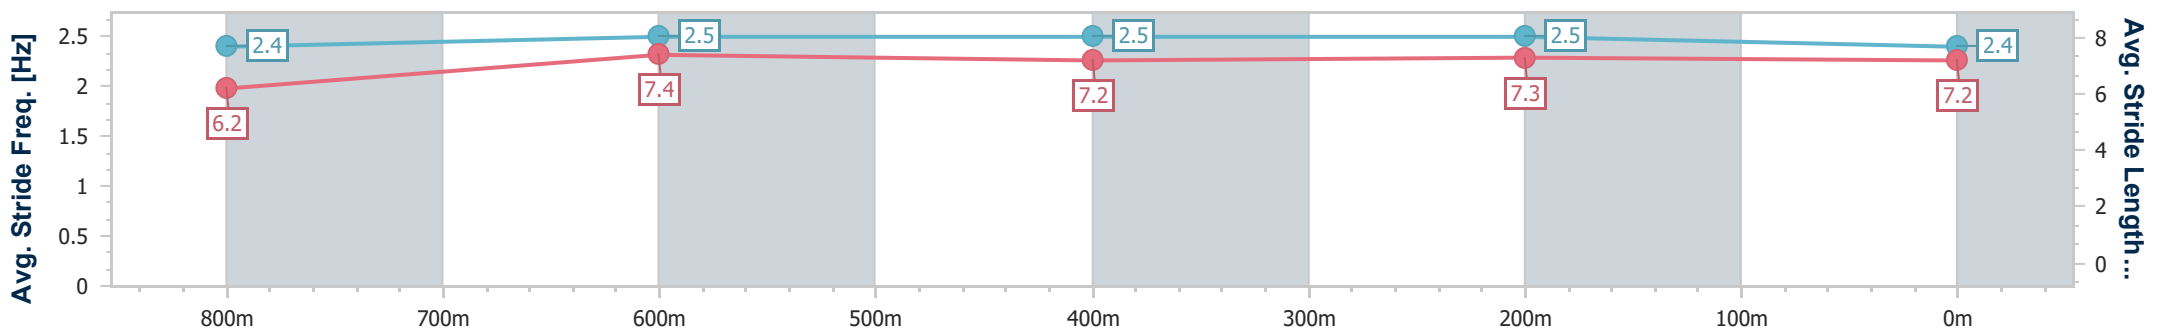

Sunshine Coast QLD Professional

Race 5: MAEVA HOSPITALITY Class 4 Handicap - 1000m

24 September 2023 - 15:26

Track Rating: Good 4, Weather: Overcast, Rail Position: +2m Entire

Section	Overall	800m	600m	400m	200m
Section Times	0:57.81 [4] (0:13.27)	0:44.54 [1] (0:10.86)	0:33.68 [2] (0:11.19)	0:22.49 [2] (0:10.79)	0:11.70 [2] (0:11.70)
Average Speed [km/h]	54.3	66.4	65.2	66.8	61.5
Top Speed [km/h]	66.8	67.7	66.6	67.9	64.5
Avg. Dist. to Rail [m]	7.8	1.0	2.4	3.4	2.9
Avg. Stride Freq. [Hz]	2.4	2.5	2.5	2.5	2.4
Avg. Stride Length [m]	6.2	7.4	7.2	7.3	7.2