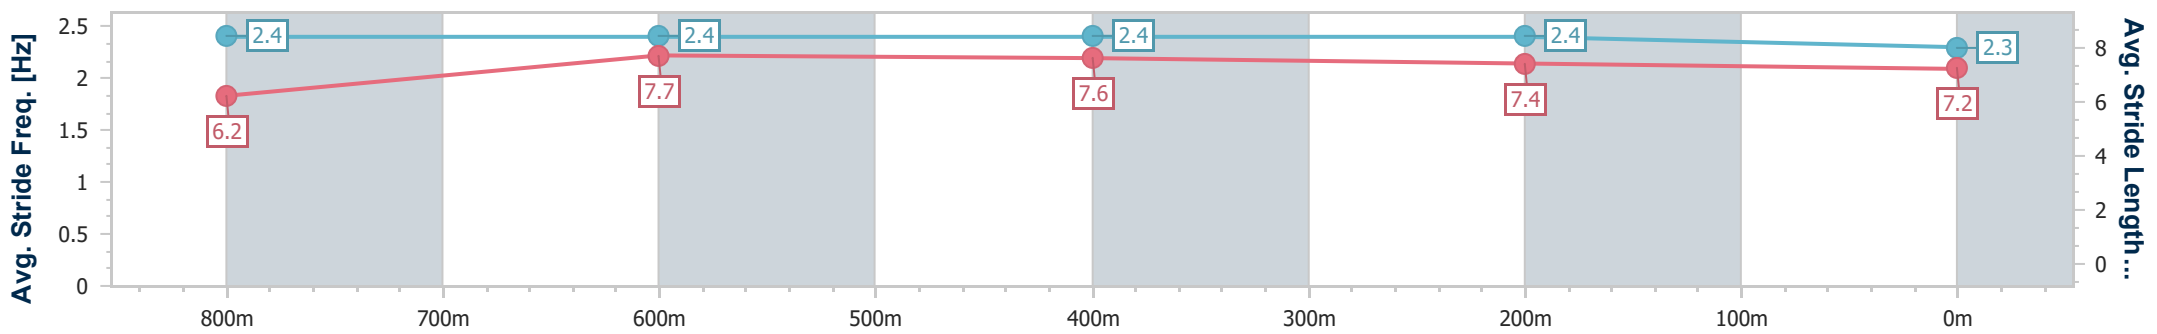

- [] Ranking at each section and finish
- .-.- No data available at this section
- NA No data available

Horse/Jockey Name	Sip It Slow
Final Rank	8
Fastest Section Time (Section)	0:10.95 (800m)
Top Speed [km/h] (Section)	67.4 (800m)
Race State	Finished

Sunshine Coast QLD Professional

Race 5: MAEVA HOSPITALITY Class 4 Handicap - 1000m

24 September 2023 - 15:26

Track Rating: Good 4, Weather: Overcast, Rail Position: +2m Entire

Section	Overall	800m	600m	400m	200m
Section Times	0:58.48 [8] (0:13.47)	0:45.01 [5] (0:10.95)	0:34.06 [5] (0:11.14)	0:22.92 [5] (0:10.97)	0:11.95 [7] (0:11.95)
Average Speed [km/h]	53.5	66.2	65.5	65.7	60.3
Top Speed [km/h]	66.6	67.4	66.9	67.0	63.5
Avg. Dist. to Rail [m]	4.5	2.2	2.4	4.5	4.9
Avg. Stride Freq. [Hz]	2.4	2.4	2.4	2.4	2.3
Avg. Stride Length [m]	6.2	7.7	7.6	7.4	7.2

- [] Ranking at each section and finish
- .-.- No data available at this section
- NA No data available

Horse/Jockey Name	Media Empire
Final Rank	9
Fastest Section Time (Section)	0:10.79 (800m)
Top Speed [km/h] (Section)	69.3 (800m)
Race State	Finished