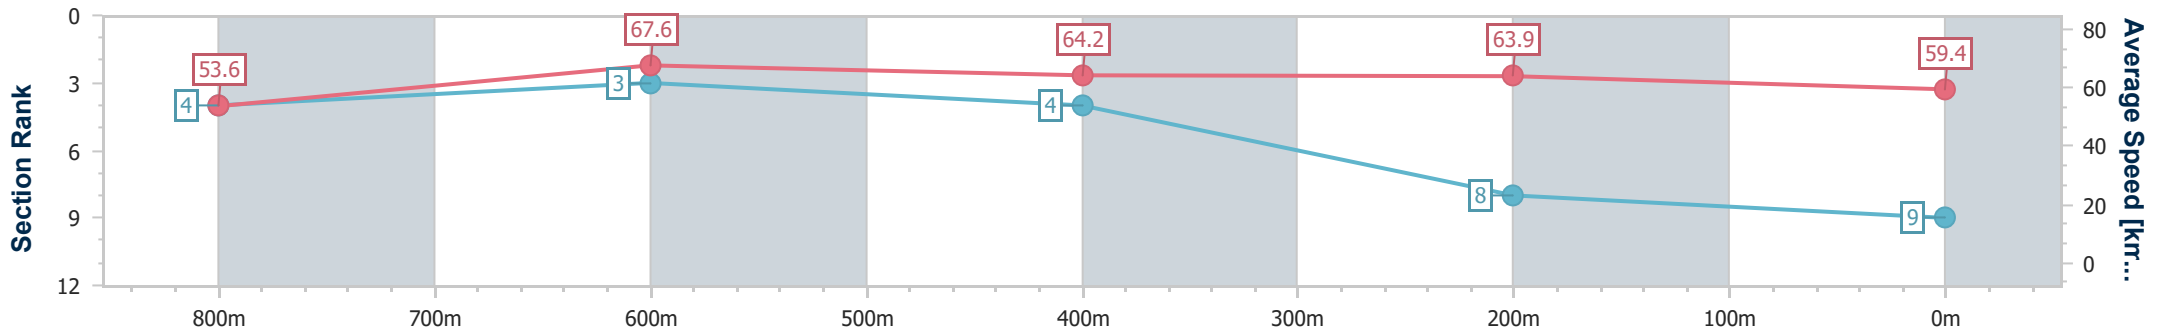

Sunshine Coast QLD Professional

Race 5: MAEVA HOSPITALITY Class 4 Handicap - 1000m

24 September 2023 - 15:26

Track Rating: Good 4, Weather: Overcast, Rail Position: +2m Entire

Section	Overall	800m	600m	400m	200m
Section Times	0:58.96 [9] (0:13.44)	0:45.52 [4] (0:10.79)	0:34.73 [3] (0:11.32)	0:23.41 [4] (0:11.28)	0:12.13 [8] (0:12.13)
Average Speed [km/h]	53.6	67.6	64.2	63.9	59.4
Top Speed [km/h]	69.0	69.3	66.1	64.3	62.2
Avg. Dist. to Rail [m]	9.7	3.7	1.5	7.3	7.1
Avg. Stride Freq. [Hz]	2.4	2.5	2.5	2.5	2.3
Avg. Stride Length [m]	6.1	7.4	7.3	7.2	7.1

- [] Ranking at each section and finish
- .-.- No data available at this section
- NA No data available

Horse/Jockey Name	Heart of Kings
Final Rank	10
Fastest Section Time (Section)	0:11.00 (800m)
Top Speed [km/h] (Section)	68.1 (800m)
Race State	Finished