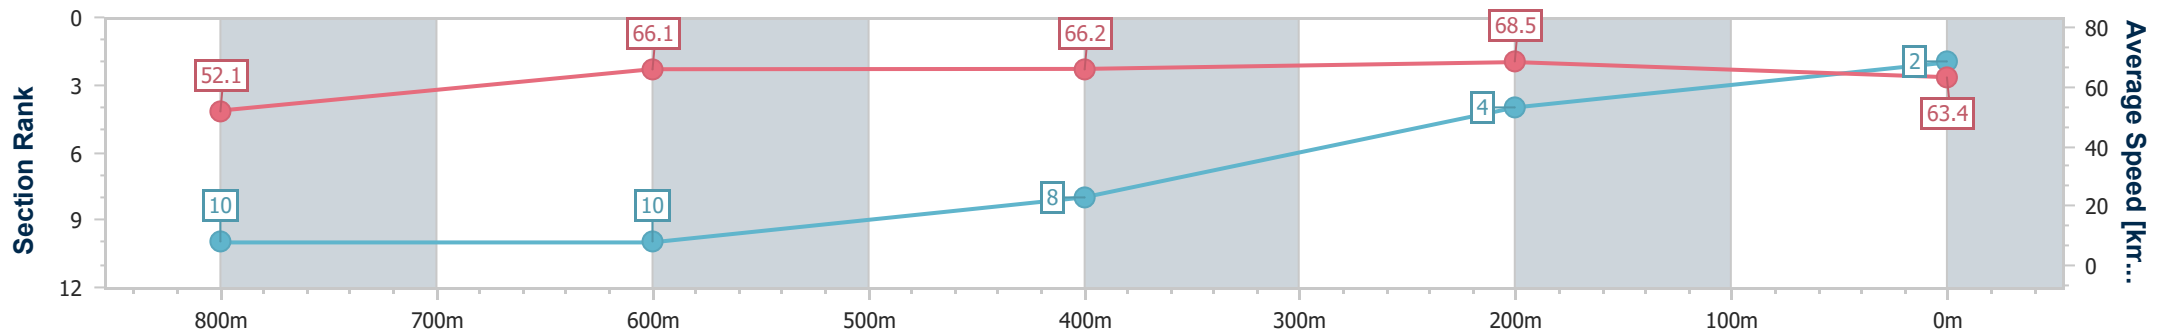

Sunshine Coast QLD Professional

Race 5: MAEVA HOSPITALITY Class 4 Handicap - 1000m

24 September 2023 - 15:26

Track Rating: Good 4, Weather: Overcast, Rail Position: +2m Entire

Section	Overall	800m	600m	400m	200m
Section Times	0:57.75 [2] (0:13.82)	0:43.93 [10] (0:11.03)	0:32.90 [10] (0:11.04)	0:21.86 [8] (0:10.53)	0:11.33 [4] (0:11.33)
Average Speed [km/h]	52.1	66.1	66.2	68.5	63.4
Top Speed [km/h]	65.7	67.0	67.7	69.1	67.0
Avg. Dist. to Rail [m]	6.1	2.9	2.6	3.3	3.4
Avg. Stride Freq. [Hz]	2.3	2.3	2.4	2.4	2.3
Avg. Stride Length [m]	6.2	7.6	7.8	7.8	7.6