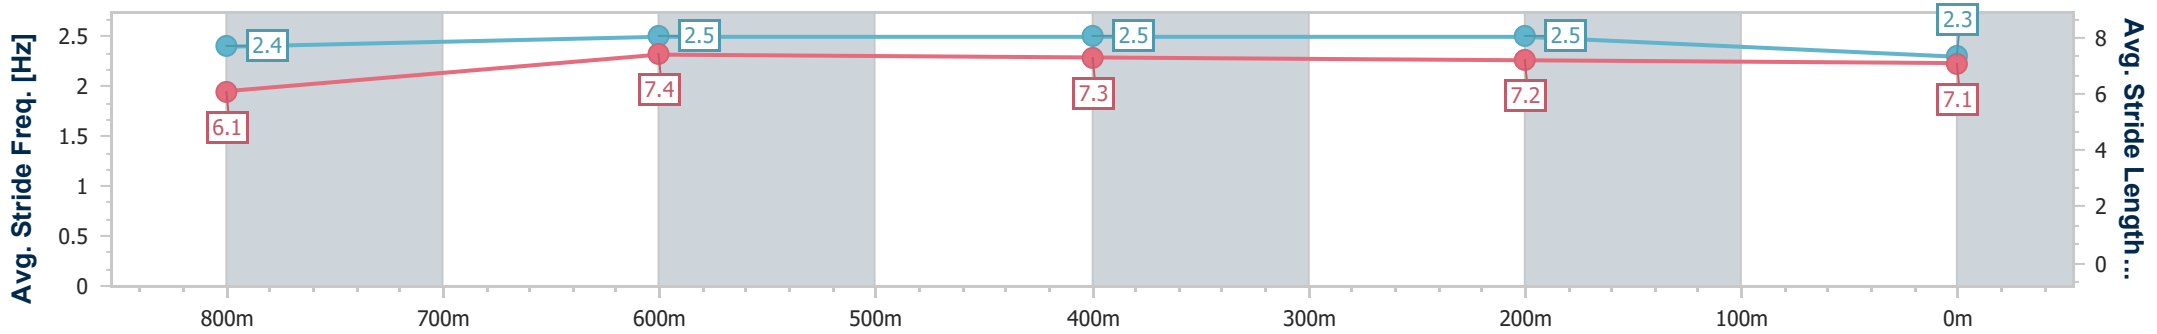

Sunshine Coast QLD Professional

Race 5: MAEVA HOSPITALITY Class 4 Handicap - 1000m

24 September 2023 - 15:26

Track Rating: Good 4, Weather: Overcast, Rail Position: +2m Entire

Section	Overall	800m	600m	400m	200m
Section Times	0:58.96 [9] (0:13.44)	0:45.52 [4] (0:10.79)	0:34.73 [3] (0:11.32)	0:23.41 [4] (0:11.28)	0:12.13 [8] (0:12.13)
Average Speed [km/h]	53.6	67.6	64.2	63.9	59.4
Top Speed [km/h]	69.0	69.3	66.1	64.3	62.2
Avg. Dist. to Rail [m]	9.7	3.7	1.5	7.3	7.1
Avg. Stride Freq. [Hz]	2.4	2.5	2.5	2.5	2.3
Avg. Stride Length [m]	6.1	7.4	7.3	7.2	7.1

- [] Ranking at each section and finish
- .-.- No data available at this section
- NA No data available

Horse/Jockey Name	Heart of Kings
Final Rank	10
Fastest Section Time (Section)	0:11.00 (800m)
Top Speed [km/h] (Section)	68.1 (800m)
Race State	Finished