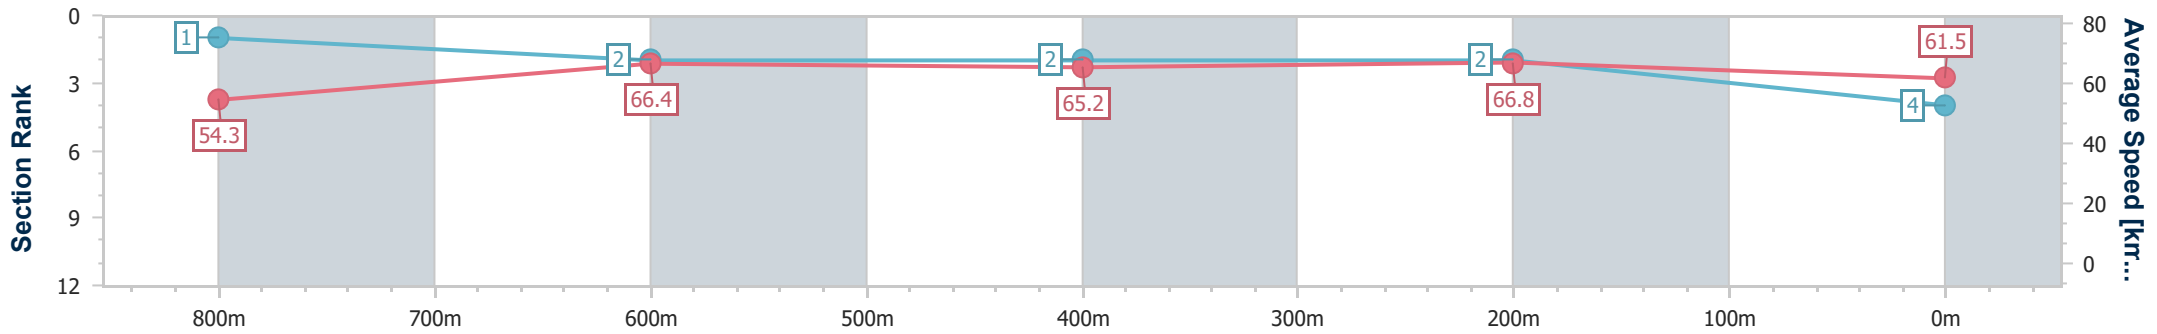

Sunshine Coast QLD Professional

Race 5: MAEVA HOSPITALITY Class 4 Handicap - 1000m

24 September 2023 - 15:26

Track Rating: Good 4, Weather: Overcast, Rail Position: +2m Entire

Section	Overall	800m	600m	400m	200m
Section Times	0:57.81 [4] (0:13.27)	0:44.54 [1] (0:10.86)	0:33.68 [2] (0:11.19)	0:22.49 [2] (0:10.79)	0:11.70 [2] (0:11.70)
Average Speed [km/h]	54.3	66.4	65.2	66.8	61.5
Top Speed [km/h]	66.8	67.7	66.6	67.9	64.5
Avg. Dist. to Rail [m]	7.8	1.0	2.4	3.4	2.9
Avg. Stride Freq. [Hz]	2.4	2.5	2.5	2.5	2.4
Avg. Stride Length [m]	6.2	7.4	7.2	7.3	7.2