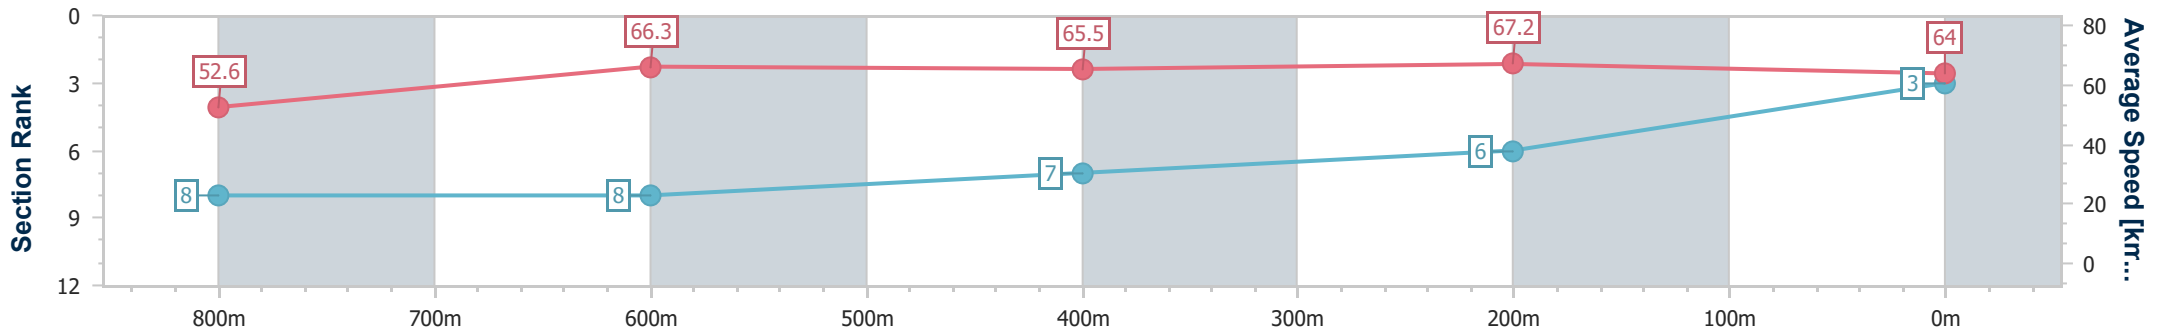

Sunshine Coast QLD Professional

Race 5: MAEVA HOSPITALITY Class 4 Handicap - 1000m

24 September 2023 - 15:26

Track Rating: Good 4, Weather: Overcast, Rail Position: +2m Entire

Section	Overall	800m	600m	400m	200m
Section Times	0:57.77 [3] (0:13.72)	0:44.05 [8] (0:10.91)	0:33.14 [8] (0:11.18)	0:21.96 [7] (0:10.71)	0:11.25 [6] (0:11.25)
Average Speed [km/h]	52.6	66.3	65.5	67.2	64.0
Top Speed [km/h]	66.2	67.9	66.4	68.5	66.8
Avg. Dist. to Rail [m]	4.9	1.8	2.8	6.5	5.7
Avg. Stride Freq. [Hz]	2.3	2.3	2.3	2.4	2.3
Avg. Stride Length [m]	6.3	7.9	7.7	7.8	7.6