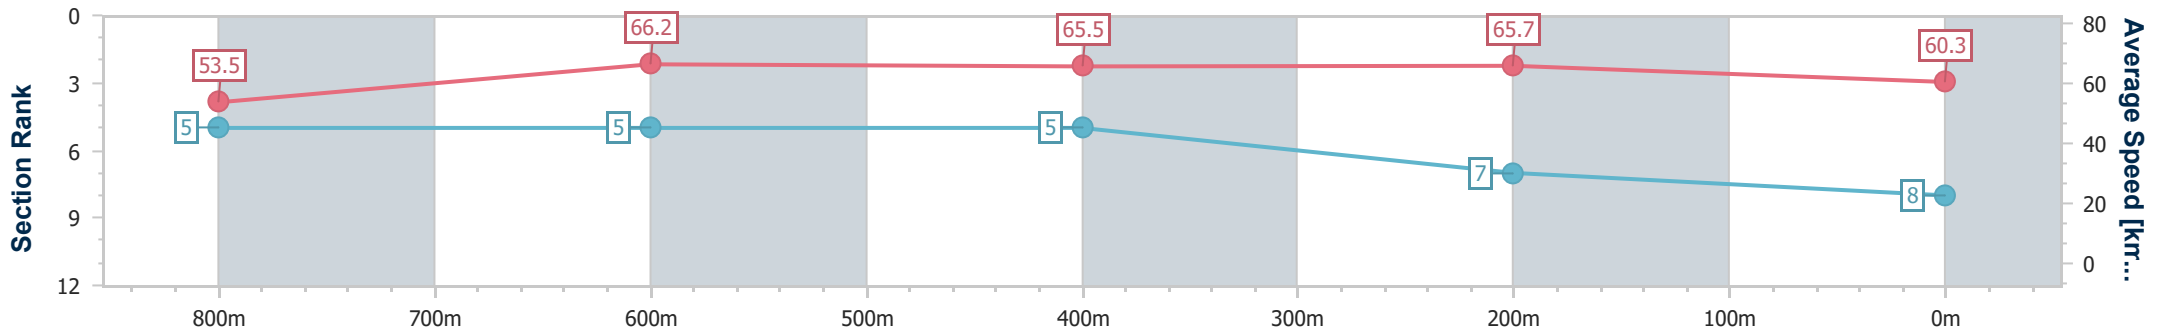

- [] Ranking at each section and finish
- .-.- No data available at this section
- NA No data available

Horse/Jockey Name	Sip It Slow
Final Rank	8
Fastest Section Time (Section)	0:10.95 (800m)
Top Speed [km/h] (Section)	67.4 (800m)
Race State	Finished

Sunshine Coast QLD Professional

Race 5: MAEVA HOSPITALITY Class 4 Handicap - 1000m

24 September 2023 - 15:26

Track Rating: Good 4, Weather: Overcast, Rail Position: +2m Entire

Section	Overall	800m	600m	400m	200m
Section Times	0:58.48 [8] (0:13.47)	0:45.01 [5] (0:10.95)	0:34.06 [5] (0:11.14)	0:22.92 [5] (0:10.97)	0:11.95 [7] (0:11.95)
Average Speed [km/h]	53.5	66.2	65.5	65.7	60.3
Top Speed [km/h]	66.6	67.4	66.9	67.0	63.5
Avg. Dist. to Rail [m]	4.5	2.2	2.4	4.5	4.9
Avg. Stride Freq. [Hz]	2.4	2.4	2.4	2.4	2.3
Avg. Stride Length [m]	6.2	7.7	7.6	7.4	7.2

- [] Ranking at each section and finish
- .-.- No data available at this section
- NA No data available

Horse/Jockey Name	Media Empire
Final Rank	9
Fastest Section Time (Section)	0:10.79 (800m)
Top Speed [km/h] (Section)	69.3 (800m)
Race State	Finished