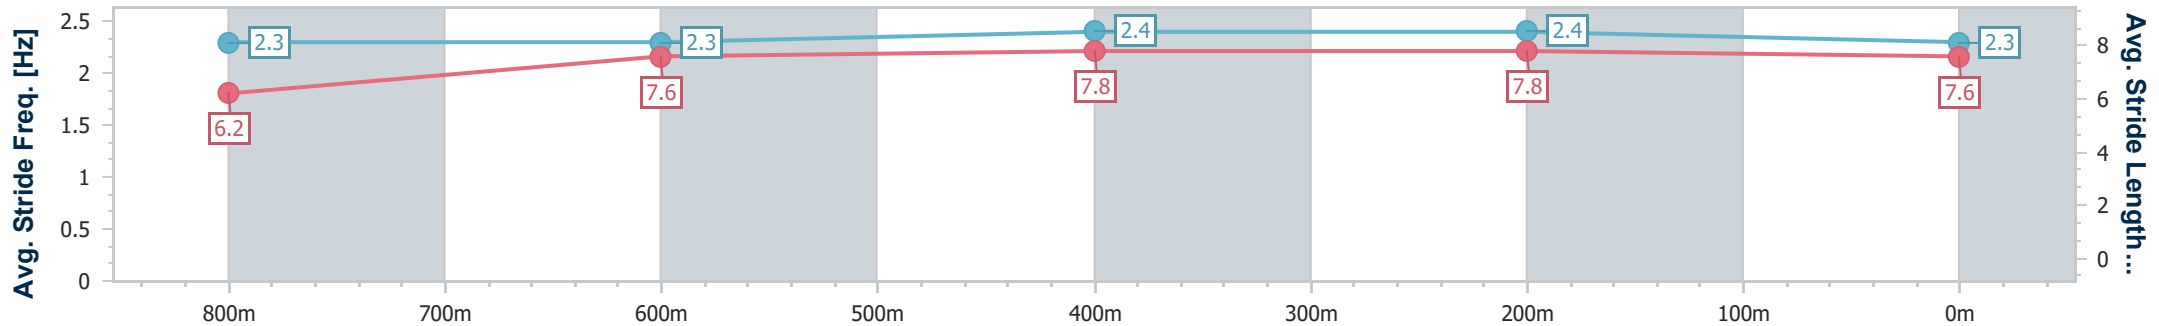

Sunshine Coast QLD Professional

Race 5: MAEVA HOSPITALITY Class 4 Handicap - 1000m

24 September 2023 - 15:26

Track Rating: Good 4, Weather: Overcast, Rail Position: +2m Entire

Section	Overall	800m	600m	400m	200m
Section Times	0:57.75 [2] (0:13.82)	0:43.93 [10] (0:11.03)	0:32.90 [10] (0:11.04)	0:21.86 [8] (0:10.53)	0:11.33 [4] (0:11.33)
Average Speed [km/h]	52.1	66.1	66.2	68.5	63.4
Top Speed [km/h]	65.7	67.0	67.7	69.1	67.0
Avg. Dist. to Rail [m]	6.1	2.9	2.6	3.3	3.4
Avg. Stride Freq. [Hz]	2.3	2.3	2.4	2.4	2.3
Avg. Stride Length [m]	6.2	7.6	7.8	7.8	7.6