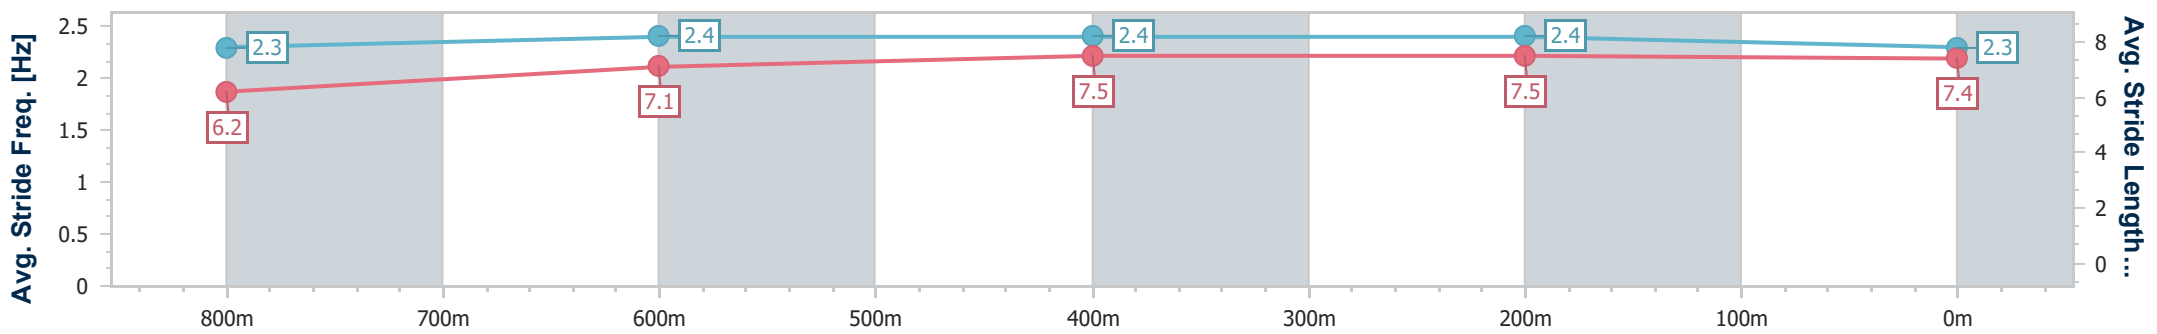

Sunshine Coast QLD Professional

Race 5: MAEVA HOSPITALITY Class 4 Handicap - 1000m

24 September 2023 - 15:26

Track Rating: Good 4, Weather: Overcast, Rail Position: +2m Entire

Section	Overall	800m	600m	400m	200m
Section Times	0:58.07 [5] (0:13.58)	0:44.49 [7] (0:10.91)	0:33.58 [6] (0:10.96)	0:22.62 [3] (0:10.85)	0:11.77 [3] (0:11.77)
Average Speed [km/h]	53.0	66.3	65.8	66.4	61.2
Top Speed [km/h]	65.9	67.3	67.0	67.3	64.2
Avg. Dist. to Rail [m]	3.7	1.5	0.5	3.6	4.2
Avg. Stride Freq. [Hz]	2.3	2.4	2.4	2.4	2.3
Avg. Stride Length [m]	6.2	7.1	7.5	7.5	7.4

- [] Ranking at each section and finish
- .-.- No data available at this section
- NA No data available

Horse/Jockey Name	Warriress
Final Rank	6
Fastest Section Time (Section)	0:10.79 (400m)
Top Speed [km/h] (Section)	67.8 (400m)
Race State	Finished