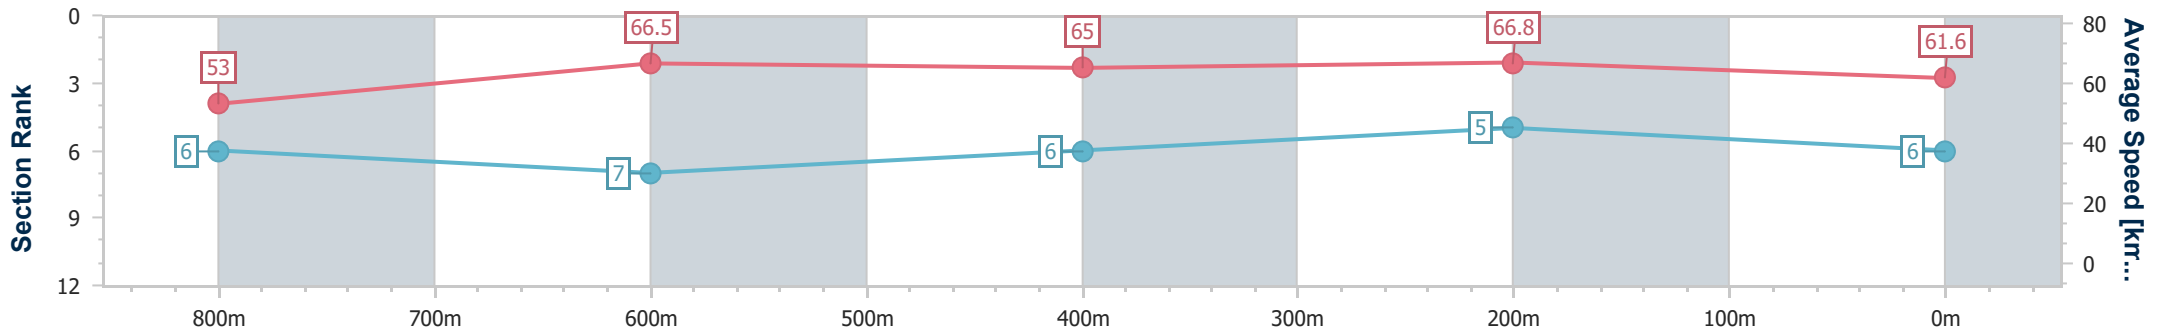

Sunshine Coast QLD Professional

Race 5: MAEVA HOSPITALITY Class 4 Handicap - 1000m

24 September 2023 - 15:26

Track Rating: Good 4, Weather: Overcast, Rail Position: +2m Entire

Section	Overall	800m	600m	400m	200m
Section Times	0:58.19 [6] (0:13.56)	0:44.63 [6] (0:10.93)	0:33.70 [7] (0:11.21)	0:22.49 [6] (0:10.79)	0:11.70 [5] (0:11.70)
Average Speed [km/h]	53.0	66.5	65.0	66.8	61.6
Top Speed [km/h]	66.5	67.6	66.2	67.8	65.3
Avg. Dist. to Rail [m]	5.9	2.3	2.3	8.2	7.8
Avg. Stride Freq. [Hz]	2.3	2.5	2.5	2.5	2.4
Avg. Stride Length [m]	6.3	7.3	7.3	7.4	7.1