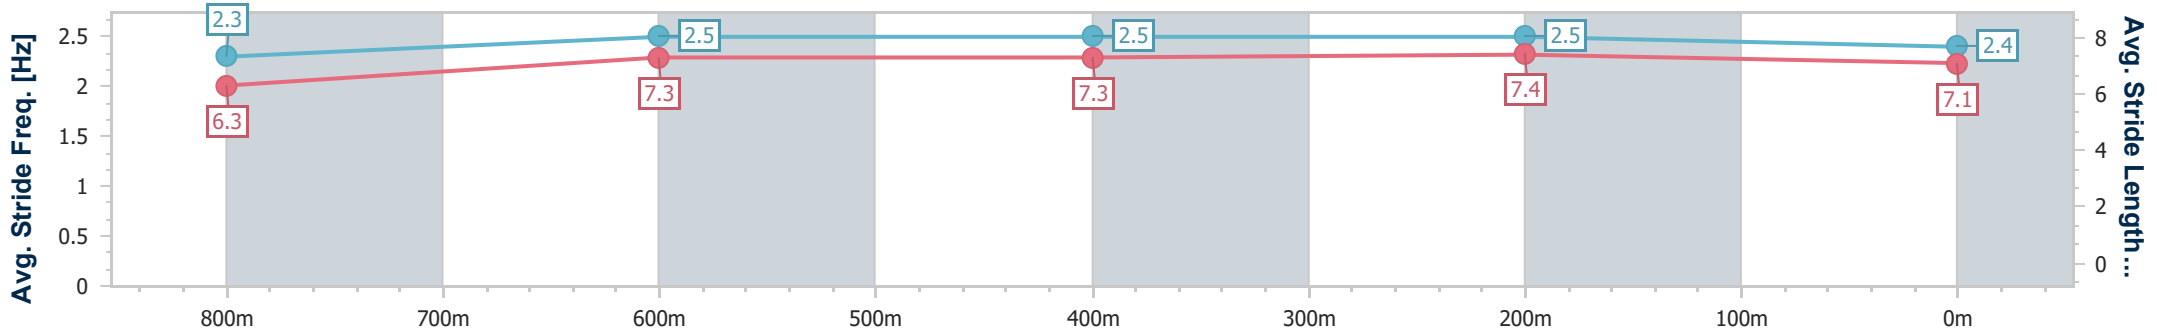

Sunshine Coast QLD Professional

Race 5: MAEVA HOSPITALITY Class 4 Handicap - 1000m

24 September 2023 - 15:26

Track Rating: Good 4, Weather: Overcast, Rail Position: +2m Entire

Section	Overall	800m	600m	400m	200m
Section Times	0:58.19 [6] (0:13.56)	0:44.63 [6] (0:10.93)	0:33.70 [7] (0:11.21)	0:22.49 [6] (0:10.79)	0:11.70 [5] (0:11.70)
Average Speed [km/h]	53.0	66.5	65.0	66.8	61.6
Top Speed [km/h]	66.5	67.6	66.2	67.8	65.3
Avg. Dist. to Rail [m]	5.9	2.3	2.3	8.2	7.8
Avg. Stride Freq. [Hz]	2.3	2.5	2.5	2.5	2.4
Avg. Stride Length [m]	6.3	7.3	7.3	7.4	7.1