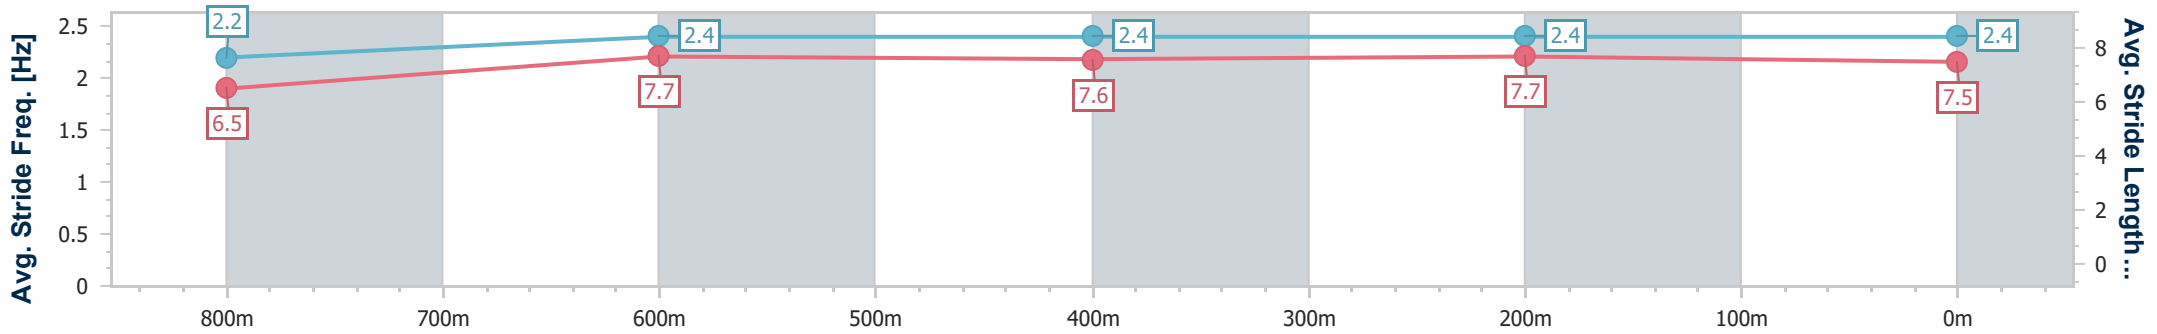

Sunshine Coast QLD Professional

Race 5: MAEVA HOSPITALITY Class 4 Handicap - 1000m

24 September 2023 - 15:26

Track Rating: Good 4, Weather: Overcast, Rail Position: +2m Entire

Section	Overall	800m	600m	400m	200m
Section Times	0:58.30 [7] (0:13.79)	0:44.51 [9] (0:10.95)	0:33.56 [9] (0:11.22)	0:22.34 [10] (0:10.95)	0:11.39 [9] (0:11.39)
Average Speed [km/h]	52.3	66.2	64.9	65.8	63.2
Top Speed [km/h]	66.1	66.8	66.8	67.6	65.9
Avg. Dist. to Rail [m]	7.2	2.2	1.9	7.6	9.1
Avg. Stride Freq. [Hz]	2.2	2.4	2.4	2.4	2.4
Avg. Stride Length [m]	6.5	7.7	7.6	7.7	7.5

- [] Ranking at each section and finish
- .-.- No data available at this section
- NA No data available

Horse/Jockey Name	Sip It Slow
Final Rank	8
Fastest Section Time (Section)	0:10.95 (800m)
Top Speed [km/h] (Section)	67.4 (800m)
Race State	Finished