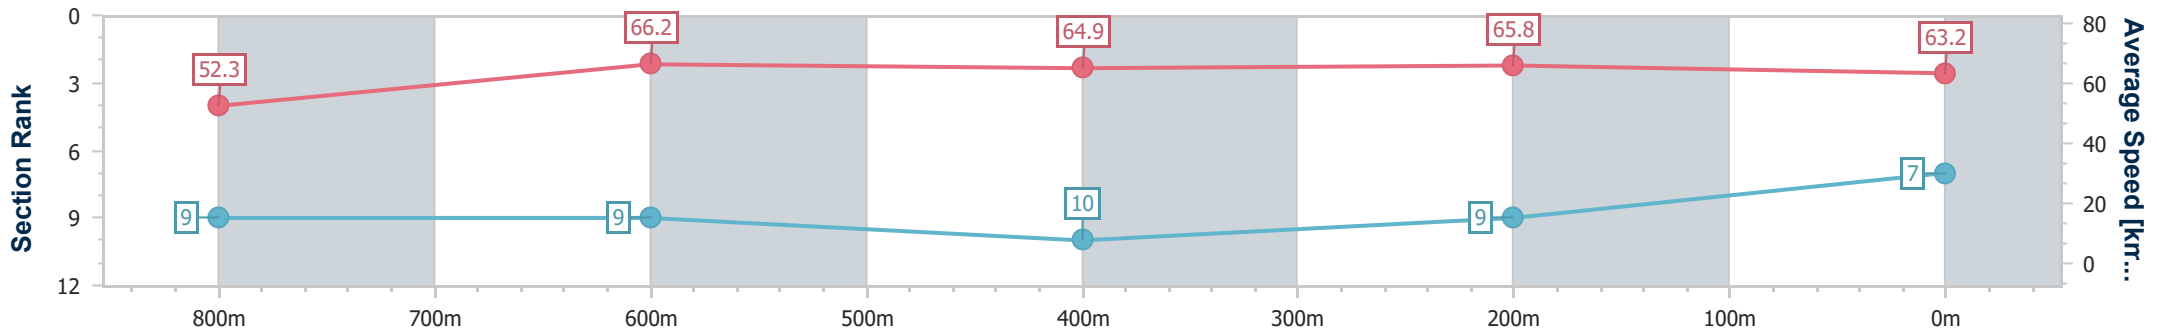

Sunshine Coast QLD Professional

Race 5: MAEVA HOSPITALITY Class 4 Handicap - 1000m

24 September 2023 - 15:26

Track Rating: Good 4, Weather: Overcast, Rail Position: +2m Entire

Section	Overall	800m	600m	400m	200m
Section Times	0:58.30 [7] (0:13.79)	0:44.51 [9] (0:10.95)	0:33.56 [9] (0:11.22)	0:22.34 [10] (0:10.95)	0:11.39 [9] (0:11.39)
Average Speed [km/h]	52.3	66.2	64.9	65.8	63.2
Top Speed [km/h]	66.1	66.8	66.8	67.6	65.9
Avg. Dist. to Rail [m]	7.2	2.2	1.9	7.6	9.1
Avg. Stride Freq. [Hz]	2.2	2.4	2.4	2.4	2.4
Avg. Stride Length [m]	6.5	7.7	7.6	7.7	7.5

- [] Ranking at each section and finish
- .-.- No data available at this section
- NA No data available

Horse/Jockey Name	Sip It Slow
Final Rank	8
Fastest Section Time (Section)	0:10.95 (800m)
Top Speed [km/h] (Section)	67.4 (800m)
Race State	Finished