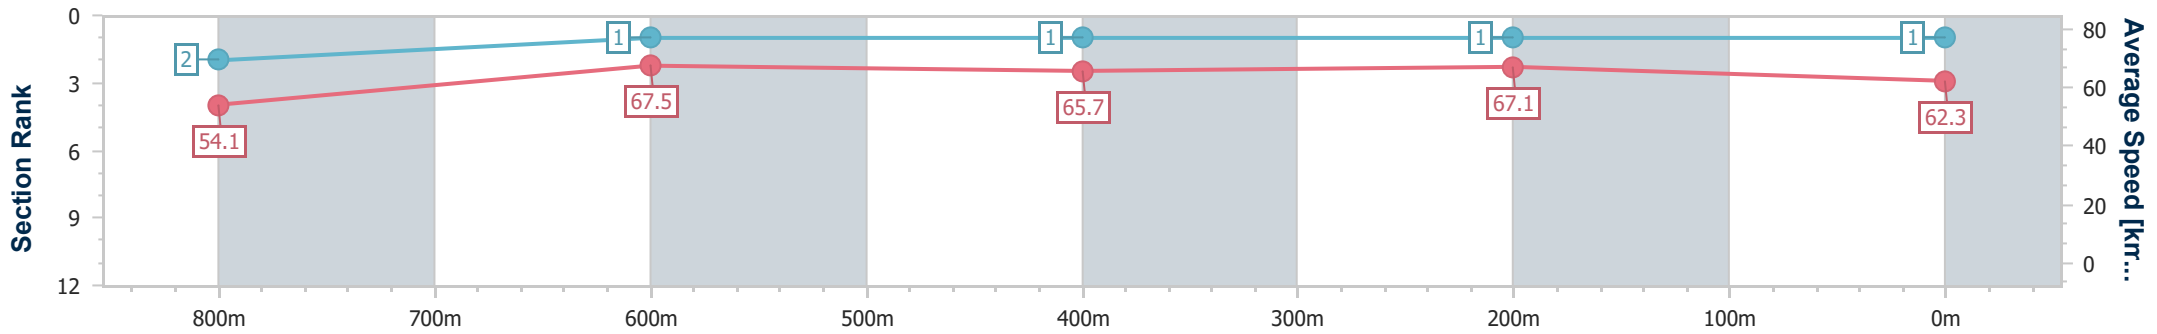

Race 5: MAEVA HOSPITALITY Class 4 Handicap - 1000m

24 September 2023 - 15:26

Track Rating: Good 4, Weather: Overcast, Rail Position: +2m Entire

Section	Overall	800m	600m	400m	200m
Section Times	0:57.60 [1] (0:13.33)	0:44.27 [2] (0:10.76)	0:33.51 [1] (0:11.23)	0:22.28 [1] (0:10.74)	0:11.54 [1] (0:11.54)
Average Speed [km/h]	54.1	67.5	65.7	67.1	62.3
Top Speed [km/h]	69.3	68.2	67.0	67.8	65.9
Avg. Dist. to Rail [m]	7.7	2.7	4.0	4.8	4.1
Avg. Stride Freq. [Hz]	2.4	2.5	2.5	2.6	2.5
Avg. Stride Length [m]	6.3	7.4	7.3	7.2	7.1