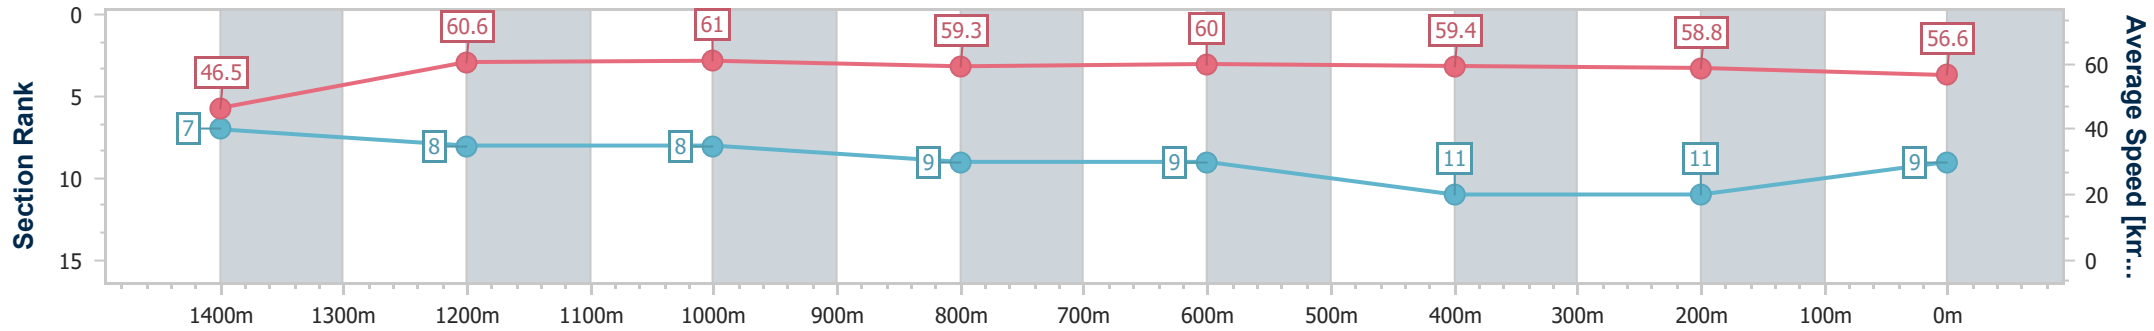

Horse/Jockey Name	Miss Mountbatten
Final Rank	9
Fastest Section Time (Section)	0:10.86 (Overall)
Top Speed [km/h] (Section)	62.9 (1200m)
Race State	Finished

Aquis Park Gold Coast Poly QLD Professional
Race 5: GOLD COAST COMMUNITY FUND CHARITY RACE
Maiden Plate - 1540m

23 September 2023 - 15:49

Track Rating: Synthetic, Weather: Fine, Rail Position: True

Section	Overall	1400m	1200m	1000m	800m	600m	400m	200m
Section Times	1:36.57 [9] (0:10.86)	1:25.71 [7] (0:12.08)	1:13.63 [8] (0:11.80)	1:01.83 [8] (0:12.21)	0:49.62 [9] (0:12.12)	0:37.50 [9] (0:12.34)	0:25.16 [11] (0:12.40)	0:12.76 [11] (0:12.76)
Average Speed [km/h]	46.5	60.6	61.0	59.3	60.0	59.4	58.8	56.6
Top Speed [km/h]	61.4	61.8	62.9	61.7	61.0	61.2	59.6	58.2
Avg. Dist. to Rail [m]	5.2	2.2	3.0	2.2	1.9	3.6	5.8	8.2
Avg. Stride Freq. [Hz]	2.1	2.3	2.2	2.2	2.2	2.2	2.2	2.2
Avg. Stride Length [m]	6.0	7.4	7.7	7.6	7.5	7.4	7.3	7.1

- [ ] Ranking at each section and finish
- -.-.- No data available at this section
- NA No data available