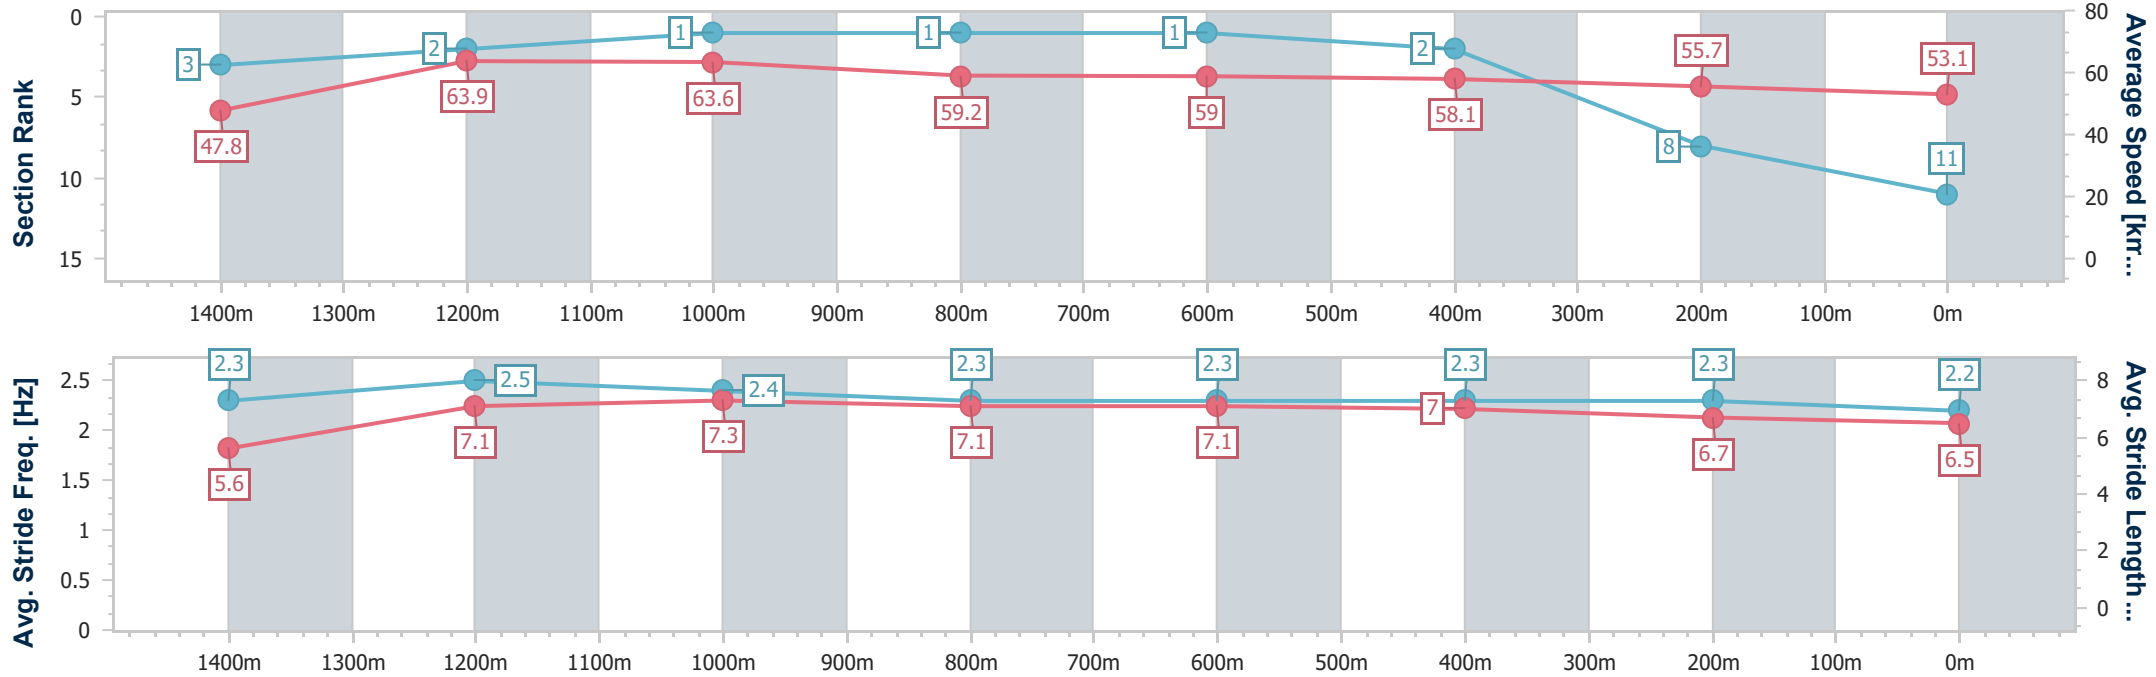

- [] Ranking at each section and finish
- .-.- No data available at this section
- NA No data available

| | |
|--------------------------------|-------------------|
| Horse/Jockey Name | Darabaz |
| Final Rank | 11 |
| Fastest Section Time (Section) | 0:10.54 (Overall) |
| Top Speed [km/h] (Section) | 65.7 (1200m) |
| Race State | Finished |

Aquis Park Gold Coast Poly QLD Professional
 Race 5: GOLD COAST COMMUNITY FUND CHARITY RACE
 Maiden Plate - 1540m

23 September 2023 - 15:49

Track Rating: Synthetic, Weather: Fine, Rail Position: True

| Section | Overall | 1400m | 1200m | 1000m | 800m | 600m | 400m | 200m |
|------------------------|---------------------------|--------------------------|--------------------------|--------------------------|--------------------------|--------------------------|--------------------------|--------------------------|
| Section Times | 1:37.21 [11] (0:10.54) | 1:26.67 [3] (0:11.78) | 1:14.89 [2] (0:11.36) | 1:03.53 [1] (0:12.16) | 0:51.37 [1] (0:12.31) | 0:39.06 [1] (0:12.46) | 0:26.60 [2] (0:13.02) | 0:13.58 [8] (0:13.58) |
| Average Speed [km/h] | 47.8 | 63.9 | 63.6 | 59.2 | 59.0 | 58.1 | 55.7 | 53.1 |
| Top Speed [km/h] | 63.8 | 65.2 | 65.7 | 61.3 | 59.4 | 60.1 | 56.2 | 55.1 |
| Avg. Dist. to Rail [m] | 6.6 | 6.0 | 3.7 | 0.6 | 1.7 | 1.3 | 1.9 | 1.0 |
| Avg. Stride Freq. [Hz] | 2.3 | 2.5 | 2.4 | 2.3 | 2.3 | 2.3 | 2.3 | 2.2 |
| Avg. Stride Length [m] | 5.6 | 7.1 | 7.3 | 7.1 | 7.1 | 7.0 | 6.7 | 6.5 |

- [] Ranking at each section and finish
- .-.- No data available at this section
- NA No data available