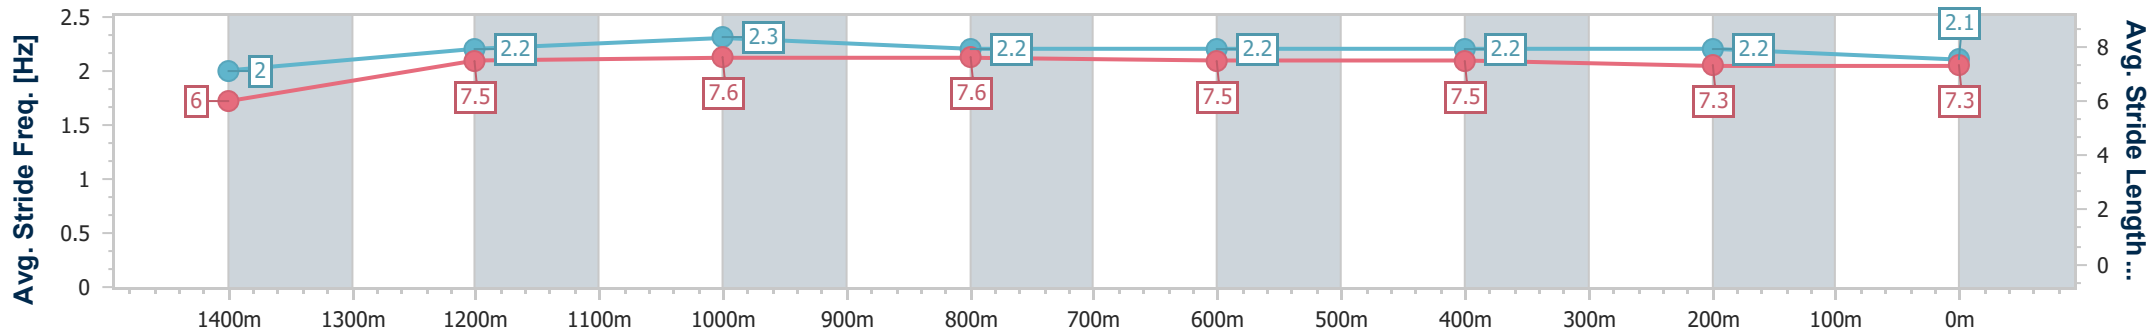

Horse/Jockey Name	Red Vegas
Final Rank	8
Fastest Section Time (Section)	0:11.61 (Overall)
Top Speed [km/h] (Section)	62.7 (1200m)
Race State	Finished

Aquis Park Gold Coast Poly QLD Professional
Race 5: GOLD COAST COMMUNITY FUND CHARITY RACE
Maiden Plate - 1540m

23 September 2023 - 15:49

Track Rating: Synthetic, Weather: Fine, Rail Position: True

Section	Overall	1400m	1200m	1000m	800m	600m	400m	200m
Section Times	1:36.52 [8] (0:11.61)	1:24.91 [11] (0:12.21)	1:12.70 [11] (0:11.62)	1:01.08 [11] (0:11.83)	0:49.25 [11] (0:11.95)	0:37.30 [11] (0:12.04)	0:25.26 [10] (0:12.37)	0:12.89 [7] (0:12.89)
Average Speed [km/h]	43.4	60.4	62.0	61.3	60.4	60.1	58.4	55.9
Top Speed [km/h]	58.4	61.5	62.7	62.2	61.6	61.4	59.4	58.2
Avg. Dist. to Rail [m]	7.5	3.2	6.3	3.9	0.7	0.7	3.2	5.1
Avg. Stride Freq. [Hz]	2.0	2.2	2.3	2.2	2.2	2.2	2.2	2.1
Avg. Stride Length [m]	6.0	7.5	7.6	7.6	7.5	7.5	7.3	7.3

- [ ] Ranking at each section and finish
- -.-.- No data available at this section
- NA No data available