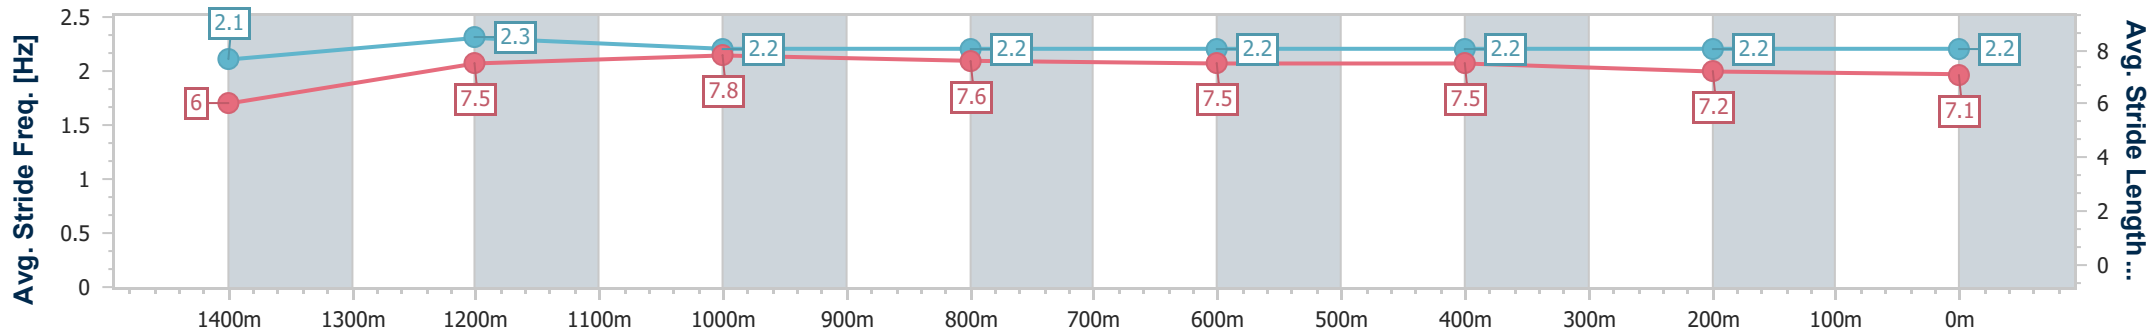

Horse/Jockey Name	Arik Lad
Final Rank	7
Fastest Section Time (Section)	0:10.93 (Overall)
Top Speed [km/h] (Section)	63.8 (1400m)
Race State	Finished

Aquis Park Gold Coast Poly QLD Professional
Race 5: GOLD COAST COMMUNITY FUND CHARITY RACE
Maiden Plate - 1540m

23 September 2023 - 15:49

Track Rating: Synthetic, Weather: Fine, Rail Position: True

Section	Overall	1400m	1200m	1000m	800m	600m	400m	200m
Section Times	1:36.41 [7] (0:10.93)	1:25.48 [8] (0:11.79)	1:13.69 [7] (0:11.49)	1:02.20 [4] (0:12.02)	0:50.18 [3] (0:12.25)	0:37.93 [3] (0:12.23)	0:25.70 [3] (0:12.57)	0:13.13 [4] (0:13.13)
Average Speed [km/h]	46.2	63.0	62.7	60.4	59.9	59.8	57.6	54.8
Top Speed [km/h]	63.2	63.8	63.7	61.5	60.6	60.7	58.5	56.6
Avg. Dist. to Rail [m]	11.9	3.9	4.3	3.3	3.4	3.0	3.1	5.7
Avg. Stride Freq. [Hz]	2.1	2.3	2.2	2.2	2.2	2.2	2.2	2.2
Avg. Stride Length [m]	6.0	7.5	7.8	7.6	7.5	7.5	7.2	7.1

- [ ] Ranking at each section and finish
- -.-.- No data available at this section
- NA No data available