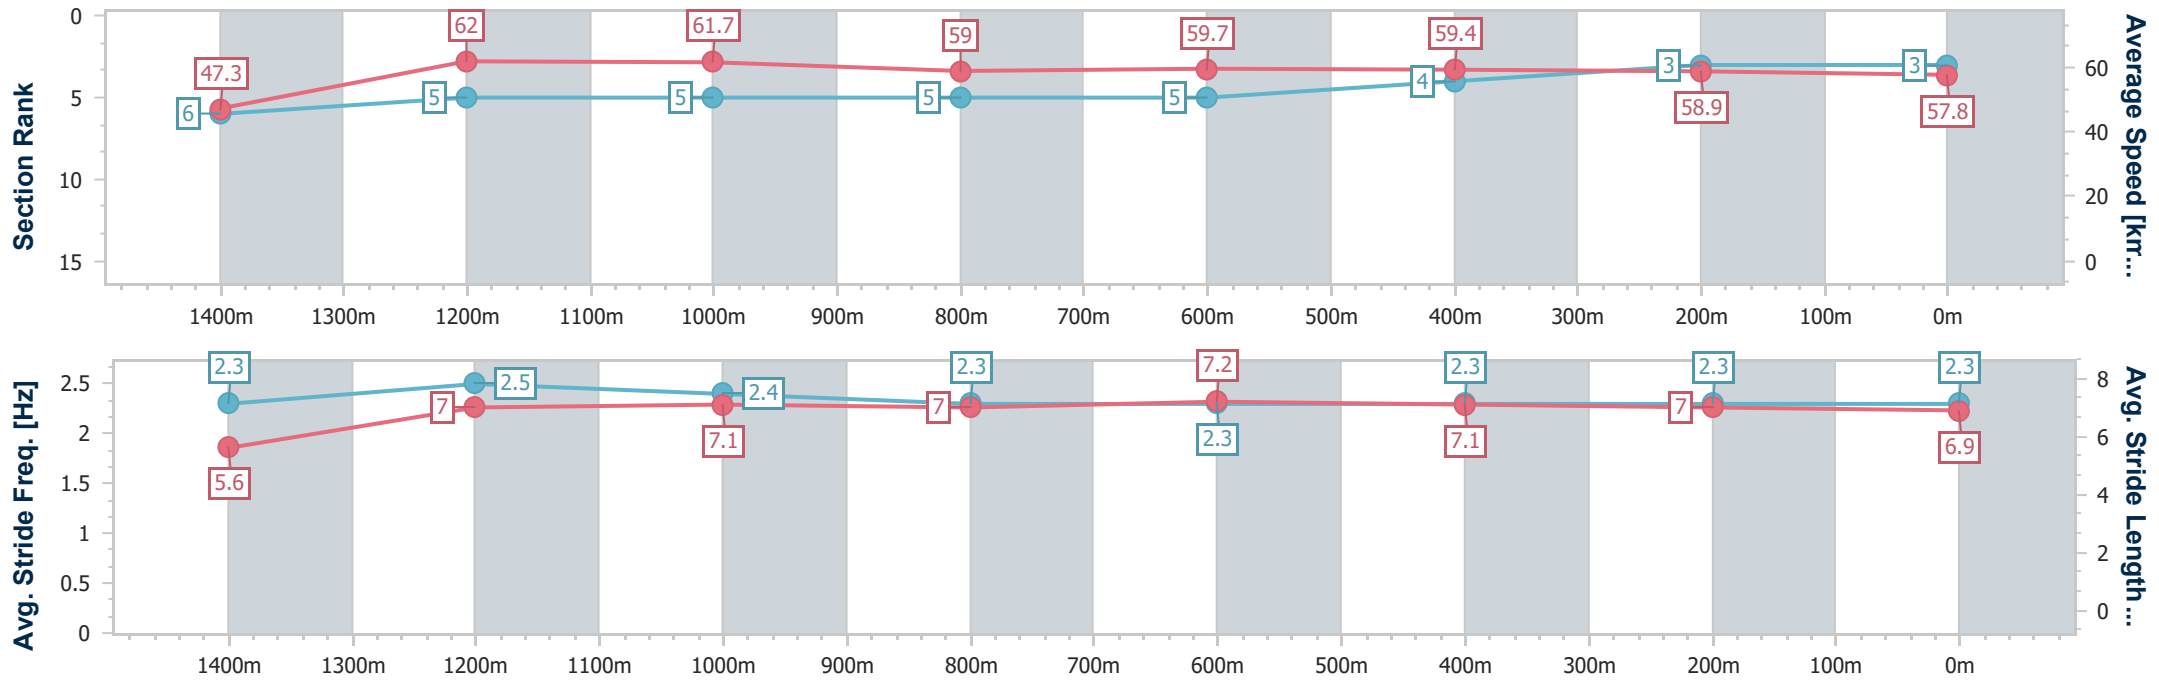

Horse/Jockey Name	Double Quick
Final Rank	3
Fastest Section Time (Section)	0:10.68 (Overall)
Top Speed [km/h] (Section)	64.4 (1200m)
Race State	Finished

Aquis Park Gold Coast Poly QLD Professional
Race 5: GOLD COAST COMMUNITY FUND CHARITY RACE
Maiden Plate - 1540m

23 September 2023 - 15:49

Track Rating: Synthetic, Weather: Fine, Rail Position: True

Section	Overall	1400m	1200m	1000m	800m	600m	400m	200m
Section Times	1:35.61 [3] (0:10.68)	1:24.93 [6] (0:11.90)	1:13.03 [5] (0:11.67)	1:01.36 [5] (0:12.26)	0:49.10 [5] (0:12.12)	0:36.98 [5] (0:12.19)	0:24.79 [4] (0:12.29)	0:12.50 [3] (0:12.50)
Average Speed [km/h]	47.3	62.0	61.7	59.0	59.7	59.4	58.9	57.8
Top Speed [km/h]	61.1	63.1	64.4	60.9	60.7	61.3	59.8	59.4
Avg. Dist. to Rail [m]	7.9	3.1	2.9	2.1	1.0	1.1	2.9	5.6
Avg. Stride Freq. [Hz]	2.3	2.5	2.4	2.3	2.3	2.3	2.3	2.3
Avg. Stride Length [m]	5.6	7.0	7.1	7.0	7.2	7.1	7.0	6.9

- [ ] Ranking at each section and finish
- -.-.- No data available at this section
- NA No data available