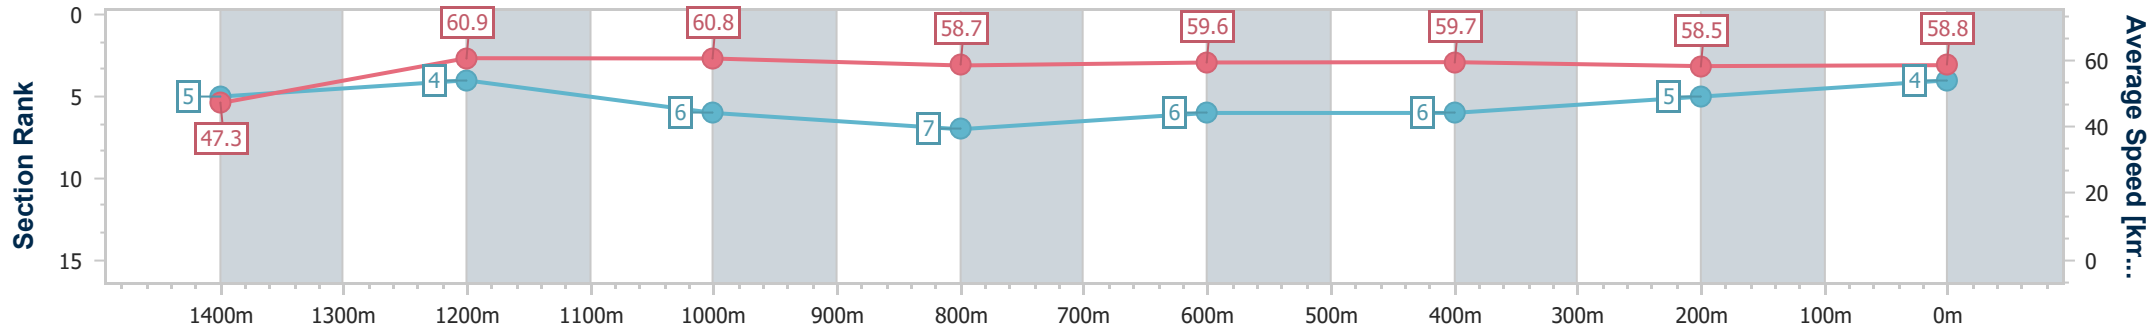

Horse/Jockey Name	Rocheaux
Final Rank	4
Fastest Section Time (Section)	0:10.66 (Overall)
Top Speed [km/h] (Section)	62.7 (1400m)
Race State	Finished

Aquis Park Gold Coast Poly QLD Professional
Race 5: GOLD COAST COMMUNITY FUND CHARITY RACE
Maiden Plate - 1540m

23 September 2023 - 15:49

Track Rating: Synthetic, Weather: Fine, Rail Position: True

Section	Overall	1400m	1200m	1000m	800m	600m	400m	200m
Section Times	1:35.75 [4] (0:10.66)	1:25.09 [5] (0:11.89)	1:13.20 [4] (0:11.82)	1:01.38 [6] (0:12.31)	0:49.07 [7] (0:12.12)	0:36.95 [6] (0:12.20)	0:24.75 [6] (0:12.46)	0:12.29 [5] (0:12.29)
Average Speed [km/h]	47.3	60.9	60.8	58.7	59.6	59.7	58.5	58.8
Top Speed [km/h]	62.7	62.7	61.9	60.1	60.7	61.8	59.6	59.5
Avg. Dist. to Rail [m]	3.2	0.6	1.7	1.3	0.8	1.9	5.8	8.4
Avg. Stride Freq. [Hz]	2.2	2.3	2.2	2.2	2.2	2.2	2.2	2.2
Avg. Stride Length [m]	5.9	7.2	7.5	7.5	7.4	7.4	7.2	7.4

- [ ] Ranking at each section and finish
- -.-.- No data available at this section
- NA No data available