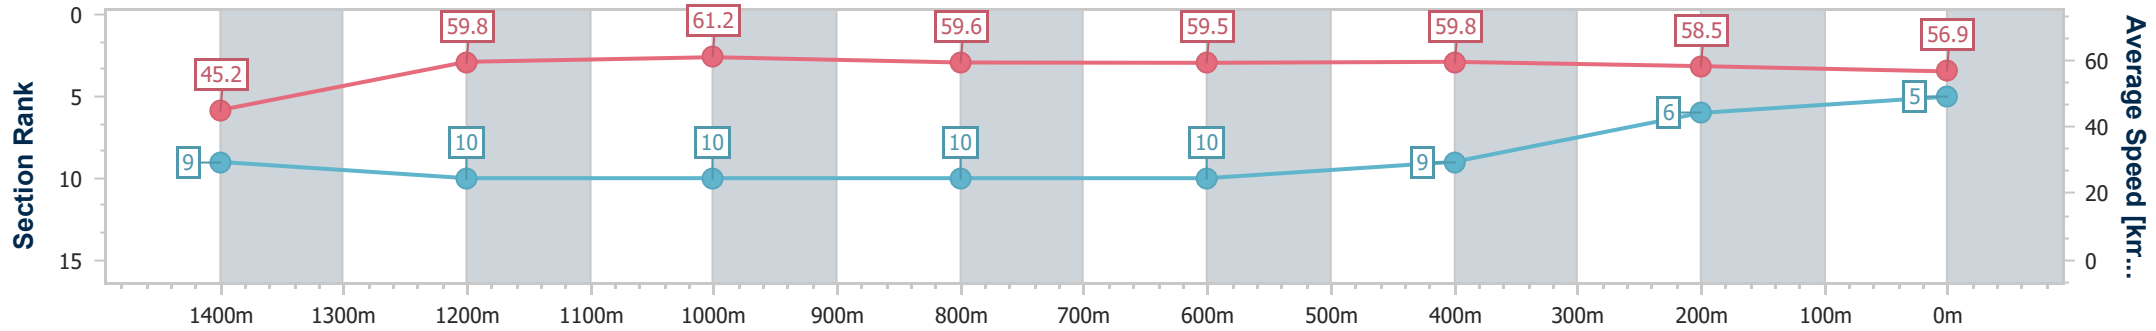

Horse/Jockey Name	French Miner
Final Rank	5
Fastest Section Time (Section)	0:11.20 (Overall)
Top Speed [km/h] (Section)	61.9 (1200m)
Race State	Finished

Aquis Park Gold Coast Poly QLD Professional
Race 5: GOLD COAST COMMUNITY FUND CHARITY RACE
Maiden Plate - 1540m

23 September 2023 - 15:49

Track Rating: Synthetic, Weather: Fine, Rail Position: True

Section	Overall	1400m	1200m	1000m	800m	600m	400m	200m
Section Times	1:36.29 [5] (0:11.20)	1:25.09 [9] (0:12.02)	1:13.07 [10] (0:11.76)	1:01.31 [10] (0:12.08)	0:49.23 [10] (0:12.14)	0:37.09 [10] (0:12.05)	0:25.04 [9] (0:12.34)	0:12.70 [6] (0:12.70)
Average Speed [km/h]	45.2	59.8	61.2	59.6	59.5	59.8	58.5	56.9
Top Speed [km/h]	58.2	61.7	61.9	61.3	60.4	60.9	60.1	58.8
Avg. Dist. to Rail [m]	7.9	0.5	0.7	0.6	0.5	0.4	1.7	2.9
Avg. Stride Freq. [Hz]	2.2	2.4	2.3	2.3	2.3	2.3	2.3	2.3
Avg. Stride Length [m]	5.7	7.0	7.3	7.2	7.2	7.2	7.0	6.9

- [ ] Ranking at each section and finish
- -.-.- No data available at this section
- NA No data available