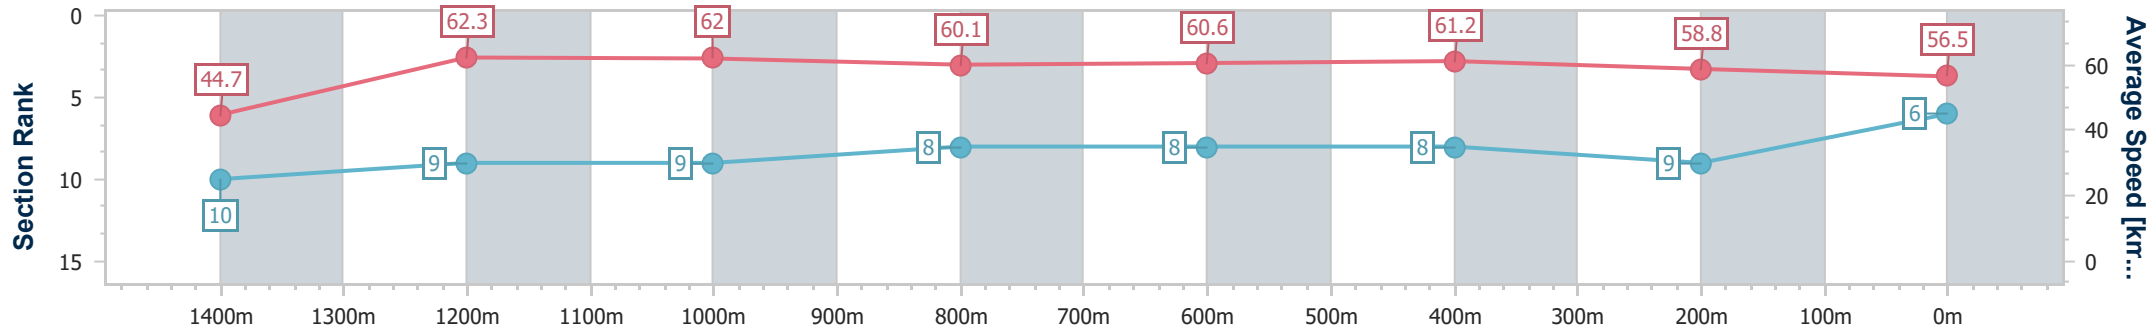

Horse/Jockey Name	Baguio
Final Rank	6
Fastest Section Time (Section)	0:11.30 (Overall)
Top Speed [km/h] (Section)	63.5 (1200m)
Race State	Finished

Aquis Park Gold Coast Poly QLD Professional
Race 5: GOLD COAST COMMUNITY FUND CHARITY RACE
Maiden Plate - 1540m

23 September 2023 - 15:49

Track Rating: Synthetic, Weather: Fine, Rail Position: True

Section	Overall	1400m	1200m	1000m	800m	600m	400m	200m
Section Times	1:36.37 [6] (0:11.30)	1:25.07 [10] (0:11.87)	1:13.20 [9] (0:11.62)	1:01.58 [9] (0:12.06)	0:49.52 [8] (0:12.16)	0:37.36 [8] (0:12.14)	0:25.22 [8] (0:12.48)	0:12.74 [9] (0:12.74)
Average Speed [km/h]	44.7	62.3	62.0	60.1	60.6	61.2	58.8	56.5
Top Speed [km/h]	60.0	63.2	63.5	61.2	62.4	63.0	60.4	58.4
Avg. Dist. to Rail [m]	9.6	3.4	3.8	2.6	4.7	6.4	8.1	10.1
Avg. Stride Freq. [Hz]	2.2	2.5	2.4	2.4	2.4	2.4	2.4	2.3
Avg. Stride Length [m]	5.6	7.0	7.1	7.1	7.1	7.1	6.9	6.9

- [ ] Ranking at each section and finish
- -.-.- No data available at this section
- NA No data available