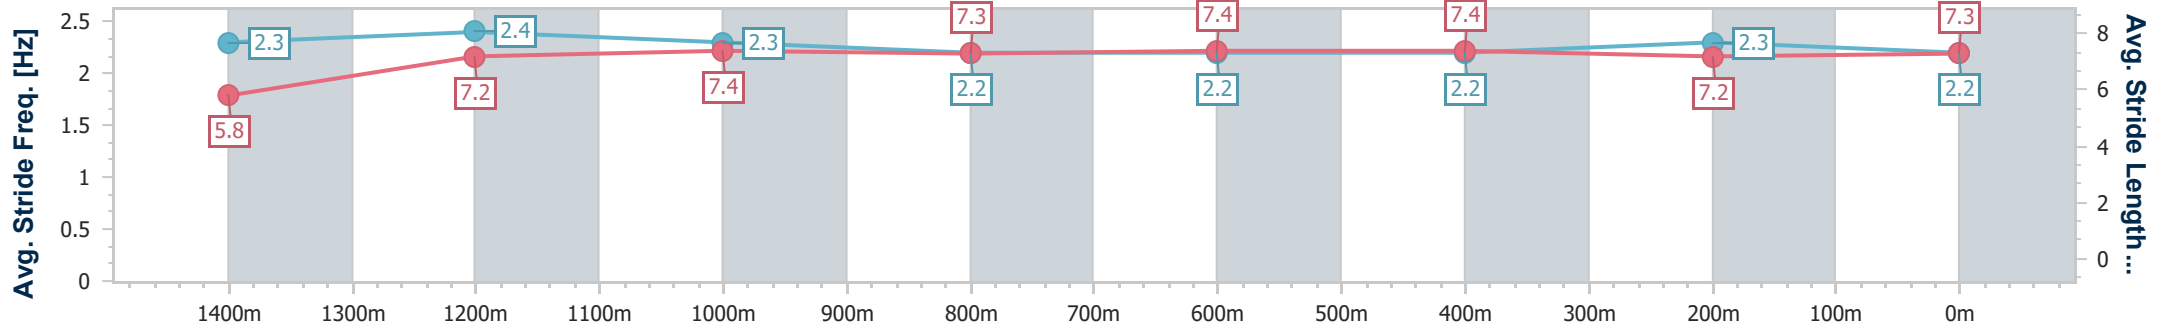

Horse/Jockey Name	Cue To Conquer
Final Rank	1
Fastest Section Time (Section)	0:10.52 (Overall)
Top Speed [km/h] (Section)	63.7 (1400m)
Race State	Finished

Aquis Park Gold Coast Poly QLD Professional
Race 5: GOLD COAST COMMUNITY FUND CHARITY RACE
Maiden Plate - 1540m

23 September 2023 - 15:49

Track Rating: Synthetic, Weather: Fine, Rail Position: True

Section	Overall	1400m	1200m	1000m	800m	600m	400m	200m
Section Times	1:35.35 [1] (0:10.52)	1:24.83 [2] (0:11.77)	1:13.06 [1] (0:11.72)	1:01.34 [2] (0:12.12)	0:49.22 [2] (0:12.23)	0:36.99 [2] (0:12.24)	0:24.75 [1] (0:12.42)	0:12.33 [1] (0:12.33)
Average Speed [km/h]	48.1	62.2	61.5	59.6	59.7	59.7	58.3	58.6
Top Speed [km/h]	62.9	63.7	62.5	60.4	60.5	60.4	58.9	59.0
Avg. Dist. to Rail [m]	5.9	2.2	2.3	1.4	2.3	3.1	2.3	4.5
Avg. Stride Freq. [Hz]	2.3	2.4	2.3	2.2	2.2	2.2	2.3	2.2
Avg. Stride Length [m]	5.8	7.2	7.4	7.3	7.4	7.4	7.2	7.3

- [ ] Ranking at each section and finish
- -.-.- No data available at this section
- NA No data available