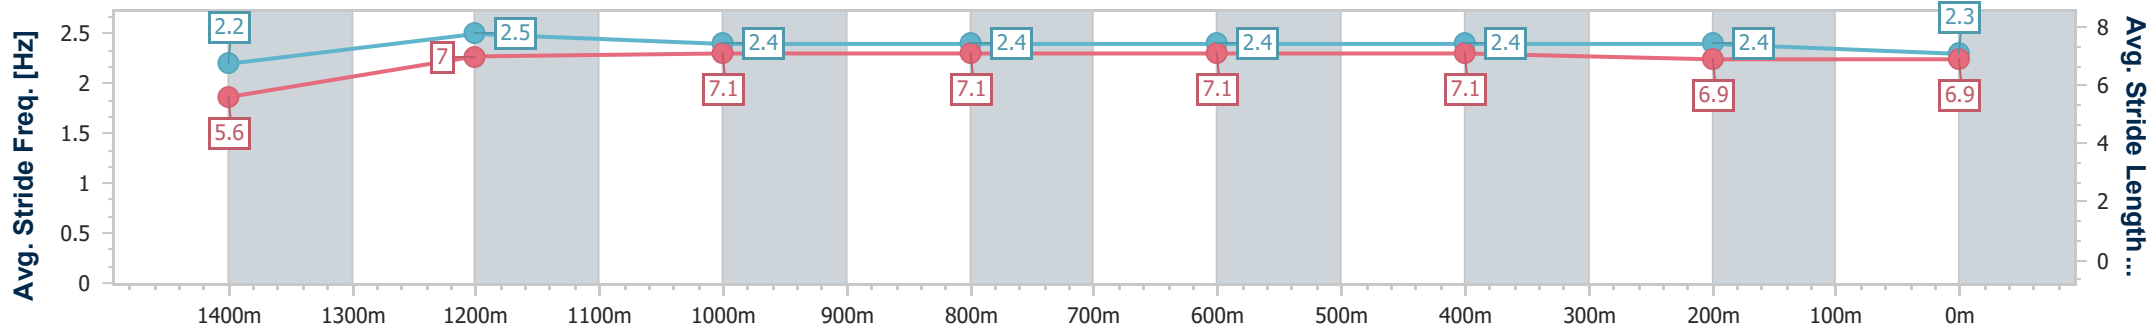

Horse/Jockey Name	Baguio
Final Rank	6
Fastest Section Time (Section)	0:11.30 (Overall)
Top Speed [km/h] (Section)	63.5 (1200m)
Race State	Finished

Aquis Park Gold Coast Poly QLD Professional
Race 5: GOLD COAST COMMUNITY FUND CHARITY RACE
Maiden Plate - 1540m

23 September 2023 - 15:49

Track Rating: Synthetic, Weather: Fine, Rail Position: True

Section	Overall	1400m	1200m	1000m	800m	600m	400m	200m
Section Times	1:36.37 [6] (0:11.30)	1:25.07 [10] (0:11.87)	1:13.20 [9] (0:11.62)	1:01.58 [9] (0:12.06)	0:49.52 [8] (0:12.16)	0:37.36 [8] (0:12.14)	0:25.22 [8] (0:12.48)	0:12.74 [9] (0:12.74)
Average Speed [km/h]	44.7	62.3	62.0	60.1	60.6	61.2	58.8	56.5
Top Speed [km/h]	60.0	63.2	63.5	61.2	62.4	63.0	60.4	58.4
Avg. Dist. to Rail [m]	9.6	3.4	3.8	2.6	4.7	6.4	8.1	10.1
Avg. Stride Freq. [Hz]	2.2	2.5	2.4	2.4	2.4	2.4	2.4	2.3
Avg. Stride Length [m]	5.6	7.0	7.1	7.1	7.1	7.1	6.9	6.9

- [ ] Ranking at each section and finish
- -.-.- No data available at this section
- NA No data available