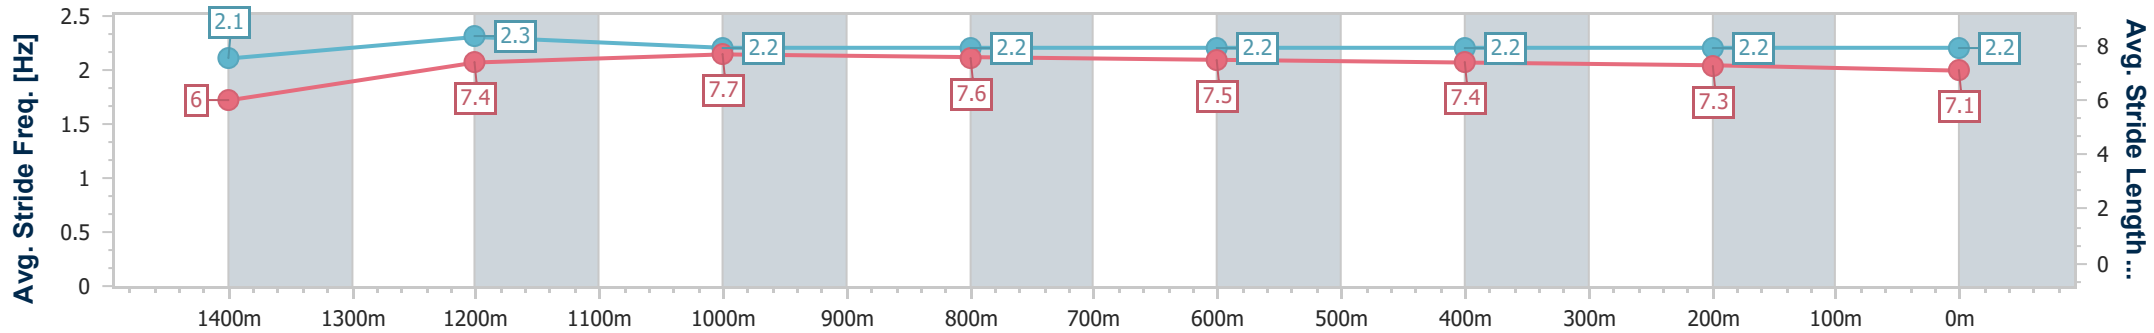

Horse/Jockey Name	Miss Mountbatten
Final Rank	9
Fastest Section Time (Section)	0:10.86 (Overall)
Top Speed [km/h] (Section)	62.9 (1200m)
Race State	Finished

Aquis Park Gold Coast Poly QLD Professional
Race 5: GOLD COAST COMMUNITY FUND CHARITY RACE
Maiden Plate - 1540m

23 September 2023 - 15:49

Track Rating: Synthetic, Weather: Fine, Rail Position: True

Section	Overall	1400m	1200m	1000m	800m	600m	400m	200m
Section Times	1:36.57 [9] (0:10.86)	1:25.71 [7] (0:12.08)	1:13.63 [8] (0:11.80)	1:01.83 [8] (0:12.21)	0:49.62 [9] (0:12.12)	0:37.50 [9] (0:12.34)	0:25.16 [11] (0:12.40)	0:12.76 [11] (0:12.76)
Average Speed [km/h]	46.5	60.6	61.0	59.3	60.0	59.4	58.8	56.6
Top Speed [km/h]	61.4	61.8	62.9	61.7	61.0	61.2	59.6	58.2
Avg. Dist. to Rail [m]	5.2	2.2	3.0	2.2	1.9	3.6	5.8	8.2
Avg. Stride Freq. [Hz]	2.1	2.3	2.2	2.2	2.2	2.2	2.2	2.2
Avg. Stride Length [m]	6.0	7.4	7.7	7.6	7.5	7.4	7.3	7.1

- [ ] Ranking at each section and finish
- -.-.- No data available at this section
- NA No data available