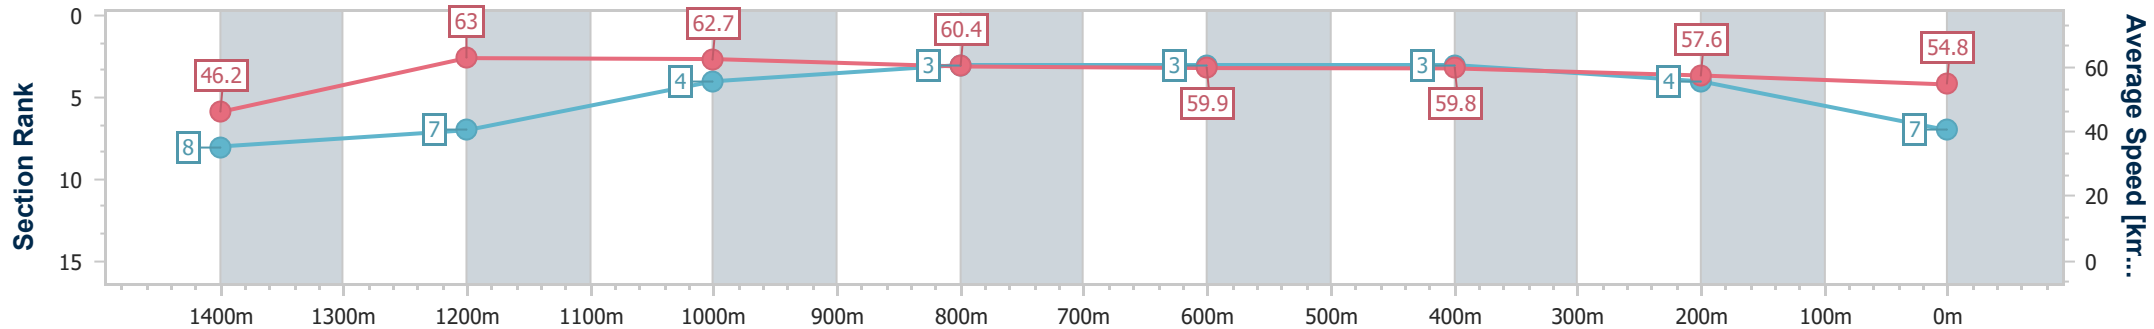

Horse/Jockey Name	Arik Lad
Final Rank	7
Fastest Section Time (Section)	0:10.93 (Overall)
Top Speed [km/h] (Section)	63.8 (1400m)
Race State	Finished

Aquis Park Gold Coast Poly QLD Professional
Race 5: GOLD COAST COMMUNITY FUND CHARITY RACE
Maiden Plate - 1540m

23 September 2023 - 15:49

Track Rating: Synthetic, Weather: Fine, Rail Position: True

Section	Overall	1400m	1200m	1000m	800m	600m	400m	200m
Section Times	1:36.41 [7] (0:10.93)	1:25.48 [8] (0:11.79)	1:13.69 [7] (0:11.49)	1:02.20 [4] (0:12.02)	0:50.18 [3] (0:12.25)	0:37.93 [3] (0:12.23)	0:25.70 [3] (0:12.57)	0:13.13 [4] (0:13.13)
Average Speed [km/h]	46.2	63.0	62.7	60.4	59.9	59.8	57.6	54.8
Top Speed [km/h]	63.2	63.8	63.7	61.5	60.6	60.7	58.5	56.6
Avg. Dist. to Rail [m]	11.9	3.9	4.3	3.3	3.4	3.0	3.1	5.7
Avg. Stride Freq. [Hz]	2.1	2.3	2.2	2.2	2.2	2.2	2.2	2.2
Avg. Stride Length [m]	6.0	7.5	7.8	7.6	7.5	7.5	7.2	7.1

- [ ] Ranking at each section and finish
- -.-.- No data available at this section
- NA No data available