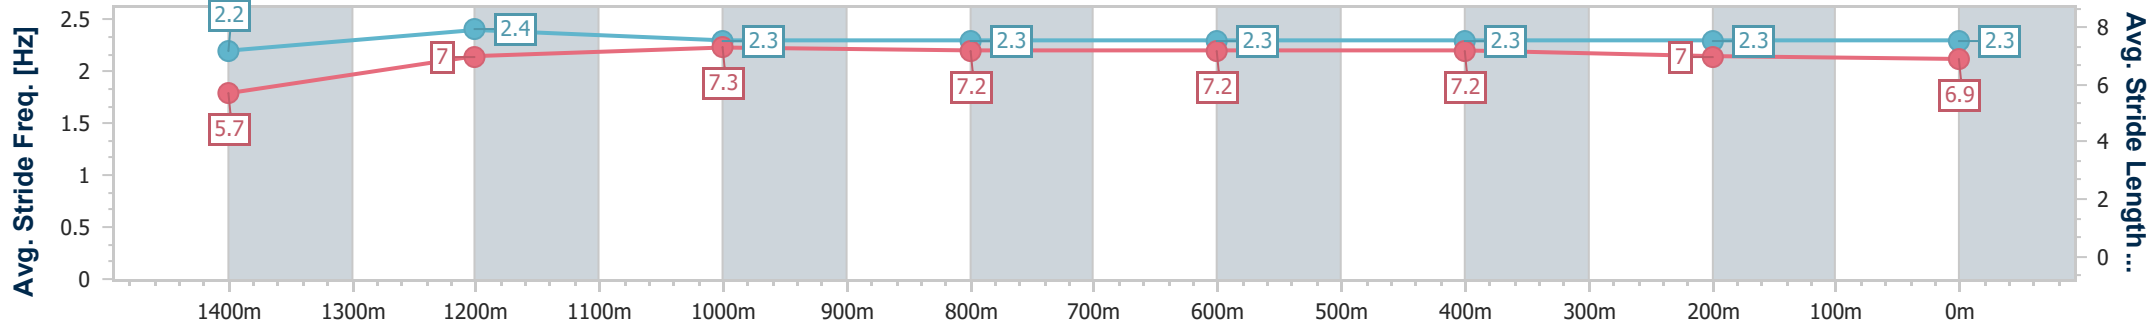

Horse/Jockey Name	French Miner
Final Rank	5
Fastest Section Time (Section)	0:11.20 (Overall)
Top Speed [km/h] (Section)	61.9 (1200m)
Race State	Finished

Aquis Park Gold Coast Poly QLD Professional
Race 5: GOLD COAST COMMUNITY FUND CHARITY RACE
Maiden Plate - 1540m

23 September 2023 - 15:49

Track Rating: Synthetic, Weather: Fine, Rail Position: True

Section	Overall	1400m	1200m	1000m	800m	600m	400m	200m
Section Times	1:36.29 [5] (0:11.20)	1:25.09 [9] (0:12.02)	1:13.07 [10] (0:11.76)	1:01.31 [10] (0:12.08)	0:49.23 [10] (0:12.14)	0:37.09 [10] (0:12.05)	0:25.04 [9] (0:12.34)	0:12.70 [6] (0:12.70)
Average Speed [km/h]	45.2	59.8	61.2	59.6	59.5	59.8	58.5	56.9
Top Speed [km/h]	58.2	61.7	61.9	61.3	60.4	60.9	60.1	58.8
Avg. Dist. to Rail [m]	7.9	0.5	0.7	0.6	0.5	0.4	1.7	2.9
Avg. Stride Freq. [Hz]	2.2	2.4	2.3	2.3	2.3	2.3	2.3	2.3
Avg. Stride Length [m]	5.7	7.0	7.3	7.2	7.2	7.2	7.0	6.9

- [ ] Ranking at each section and finish
- -.-.- No data available at this section
- NA No data available