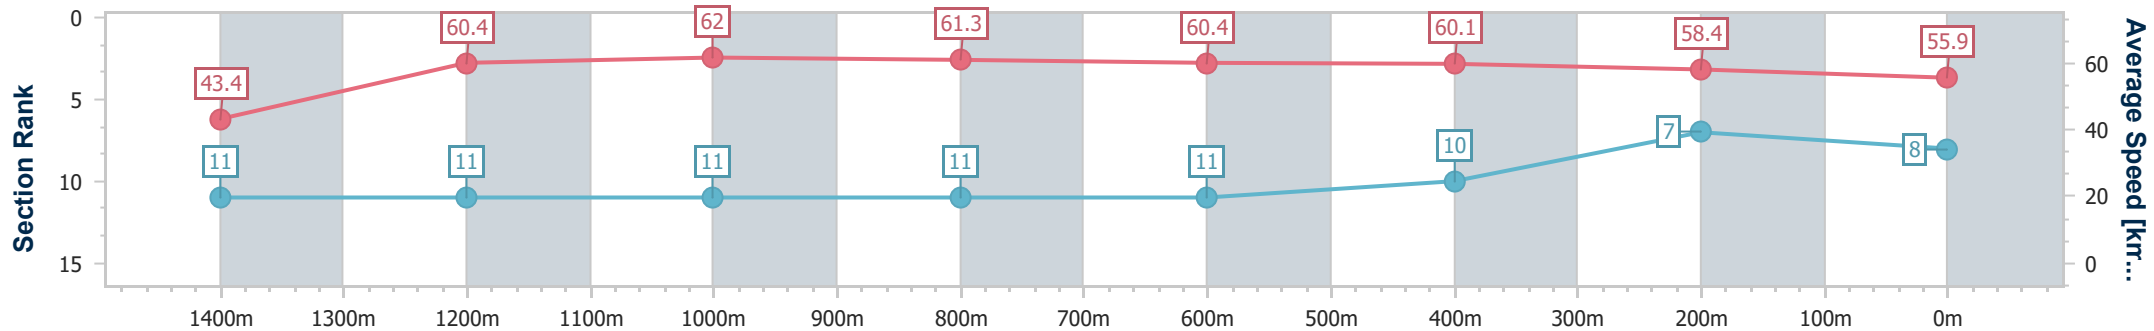

Horse/Jockey Name	Red Vegas
Final Rank	8
Fastest Section Time (Section)	0:11.61 (Overall)
Top Speed [km/h] (Section)	62.7 (1200m)
Race State	Finished

Aquis Park Gold Coast Poly QLD Professional
Race 5: GOLD COAST COMMUNITY FUND CHARITY RACE
Maiden Plate - 1540m

23 September 2023 - 15:49

Track Rating: Synthetic, Weather: Fine, Rail Position: True

Section	Overall	1400m	1200m	1000m	800m	600m	400m	200m
Section Times	1:36.52 [8] (0:11.61)	1:24.91 [11] (0:12.21)	1:12.70 [11] (0:11.62)	1:01.08 [11] (0:11.83)	0:49.25 [11] (0:11.95)	0:37.30 [11] (0:12.04)	0:25.26 [10] (0:12.37)	0:12.89 [7] (0:12.89)
Average Speed [km/h]	43.4	60.4	62.0	61.3	60.4	60.1	58.4	55.9
Top Speed [km/h]	58.4	61.5	62.7	62.2	61.6	61.4	59.4	58.2
Avg. Dist. to Rail [m]	7.5	3.2	6.3	3.9	0.7	0.7	3.2	5.1
Avg. Stride Freq. [Hz]	2.0	2.2	2.3	2.2	2.2	2.2	2.2	2.1
Avg. Stride Length [m]	6.0	7.5	7.6	7.6	7.5	7.5	7.3	7.3

- [ ] Ranking at each section and finish
- -.-.- No data available at this section
- NA No data available