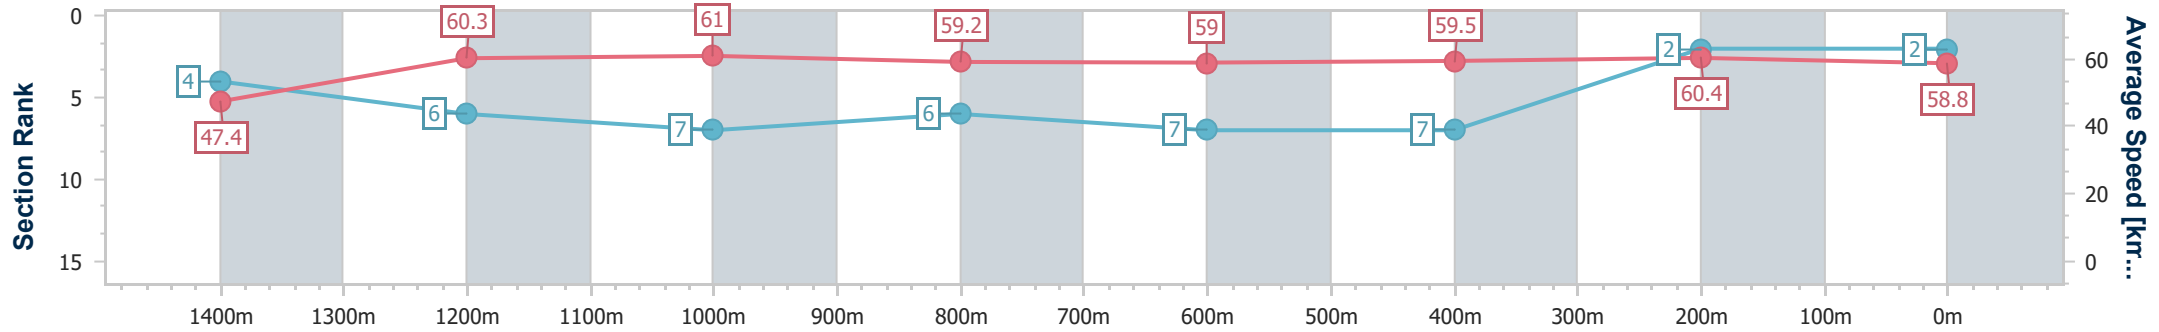

Horse/Jockey Name	Mafaro
Final Rank	2
Fastest Section Time (Section)	0:10.63 (Overall)
Top Speed [km/h] (Section)	61.7 (1200m)
Race State	Finished

Aquis Park Gold Coast Poly QLD Professional
Race 5: GOLD COAST COMMUNITY FUND CHARITY RACE
Maiden Plate - 1540m

23 September 2023 - 15:49

Track Rating: Synthetic, Weather: Fine, Rail Position: True

Section	Overall	1400m	1200m	1000m	800m	600m	400m	200m
Section Times	1:35.36 [2] (0:10.63)	1:24.73 [4] (0:12.00)	1:12.73 [6] (0:11.78)	1:00.95 [7] (0:12.20)	0:48.75 [6] (0:12.26)	0:36.49 [7] (0:12.19)	0:24.30 [7] (0:12.01)	0:12.29 [2] (0:12.29)
Average Speed [km/h]	47.4	60.3	61.0	59.2	59.0	59.5	60.4	58.8
Top Speed [km/h]	60.2	61.7	61.7	61.0	59.6	61.2	60.9	60.2
Avg. Dist. to Rail [m]	1.5	0.6	1.0	0.7	0.8	1.5	4.6	6.9
Avg. Stride Freq. [Hz]	2.2	2.3	2.2	2.1	2.1	2.2	2.2	2.2
Avg. Stride Length [m]	6.0	7.0	7.4	7.4	7.4	7.3	7.2	7.1

- [ ] Ranking at each section and finish
- -.-.- No data available at this section
- NA No data available