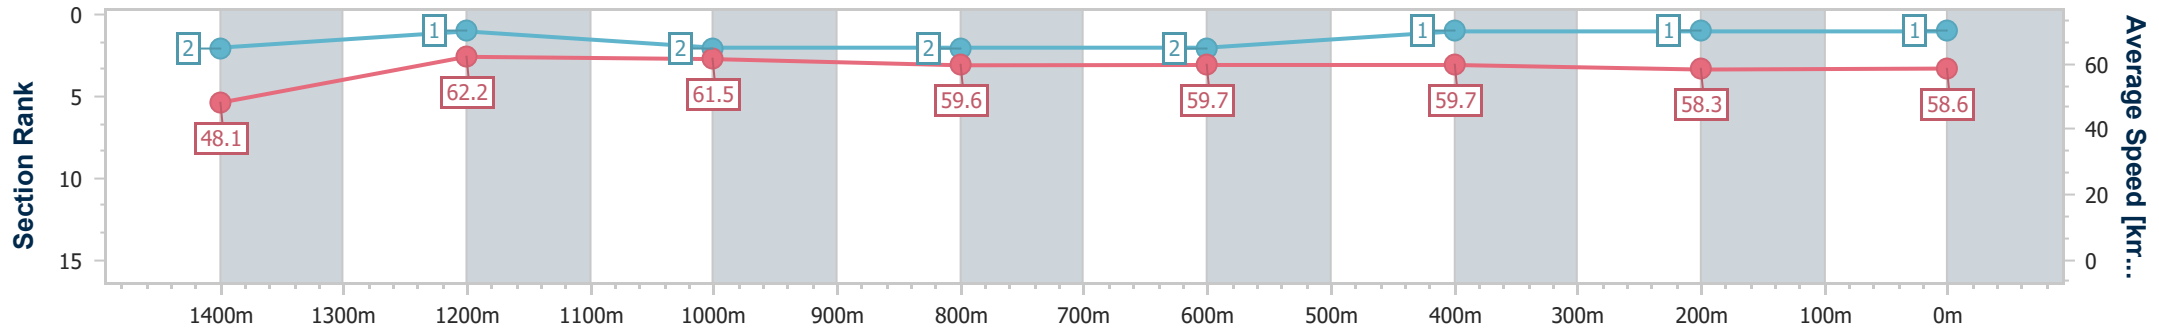

Horse/Jockey Name	Cue To Conquer
Final Rank	1
Fastest Section Time (Section)	0:10.52 (Overall)
Top Speed [km/h] (Section)	63.7 (1400m)
Race State	Finished

Aquis Park Gold Coast Poly QLD Professional
Race 5: GOLD COAST COMMUNITY FUND CHARITY RACE
Maiden Plate - 1540m

23 September 2023 - 15:49

Track Rating: Synthetic, Weather: Fine, Rail Position: True

Section	Overall	1400m	1200m	1000m	800m	600m	400m	200m
Section Times	1:35.35 [1] (0:10.52)	1:24.83 [2] (0:11.77)	1:13.06 [1] (0:11.72)	1:01.34 [2] (0:12.12)	0:49.22 [2] (0:12.23)	0:36.99 [2] (0:12.24)	0:24.75 [1] (0:12.42)	0:12.33 [1] (0:12.33)
Average Speed [km/h]	48.1	62.2	61.5	59.6	59.7	59.7	58.3	58.6
Top Speed [km/h]	62.9	63.7	62.5	60.4	60.5	60.4	58.9	59.0
Avg. Dist. to Rail [m]	5.9	2.2	2.3	1.4	2.3	3.1	2.3	4.5
Avg. Stride Freq. [Hz]	2.3	2.4	2.3	2.2	2.2	2.2	2.3	2.2
Avg. Stride Length [m]	5.8	7.2	7.4	7.3	7.4	7.4	7.2	7.3

- [ ] Ranking at each section and finish
- -.-.- No data available at this section
- NA No data available