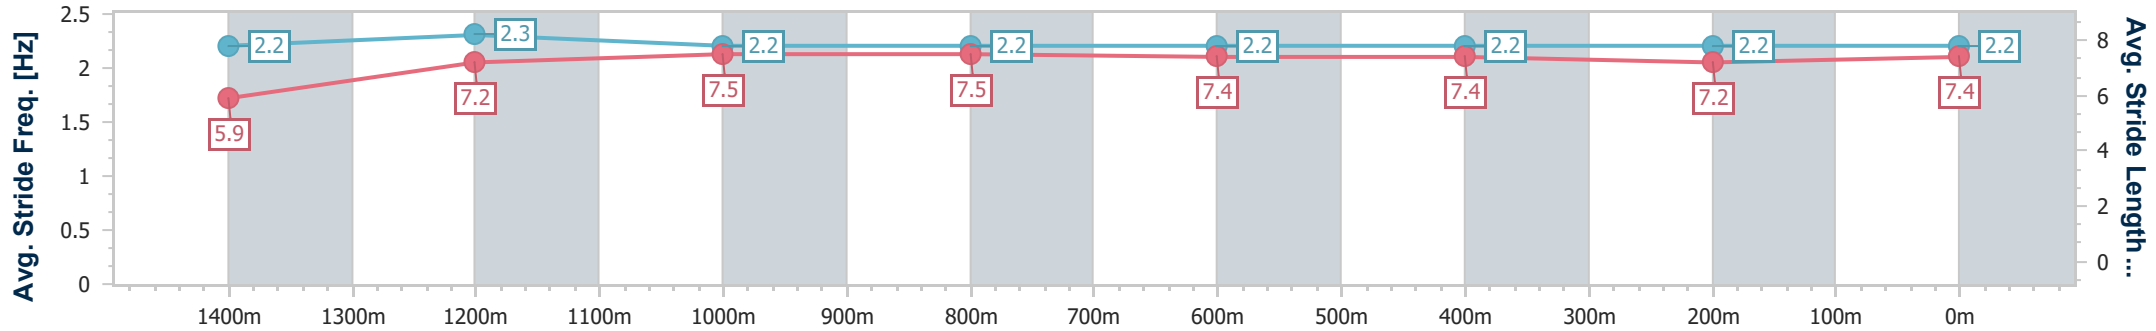

Horse/Jockey Name	Rocheaux
Final Rank	4
Fastest Section Time (Section)	0:10.66 (Overall)
Top Speed [km/h] (Section)	62.7 (1400m)
Race State	Finished

Aquis Park Gold Coast Poly QLD Professional
Race 5: GOLD COAST COMMUNITY FUND CHARITY RACE
Maiden Plate - 1540m

23 September 2023 - 15:49

Track Rating: Synthetic, Weather: Fine, Rail Position: True

Section	Overall	1400m	1200m	1000m	800m	600m	400m	200m
Section Times	1:35.75 [4] (0:10.66)	1:25.09 [5] (0:11.89)	1:13.20 [4] (0:11.82)	1:01.38 [6] (0:12.31)	0:49.07 [7] (0:12.12)	0:36.95 [6] (0:12.20)	0:24.75 [6] (0:12.46)	0:12.29 [5] (0:12.29)
Average Speed [km/h]	47.3	60.9	60.8	58.7	59.6	59.7	58.5	58.8
Top Speed [km/h]	62.7	62.7	61.9	60.1	60.7	61.8	59.6	59.5
Avg. Dist. to Rail [m]	3.2	0.6	1.7	1.3	0.8	1.9	5.8	8.4
Avg. Stride Freq. [Hz]	2.2	2.3	2.2	2.2	2.2	2.2	2.2	2.2
Avg. Stride Length [m]	5.9	7.2	7.5	7.5	7.4	7.4	7.2	7.4

- [ ] Ranking at each section and finish
- -.-.- No data available at this section
- NA No data available