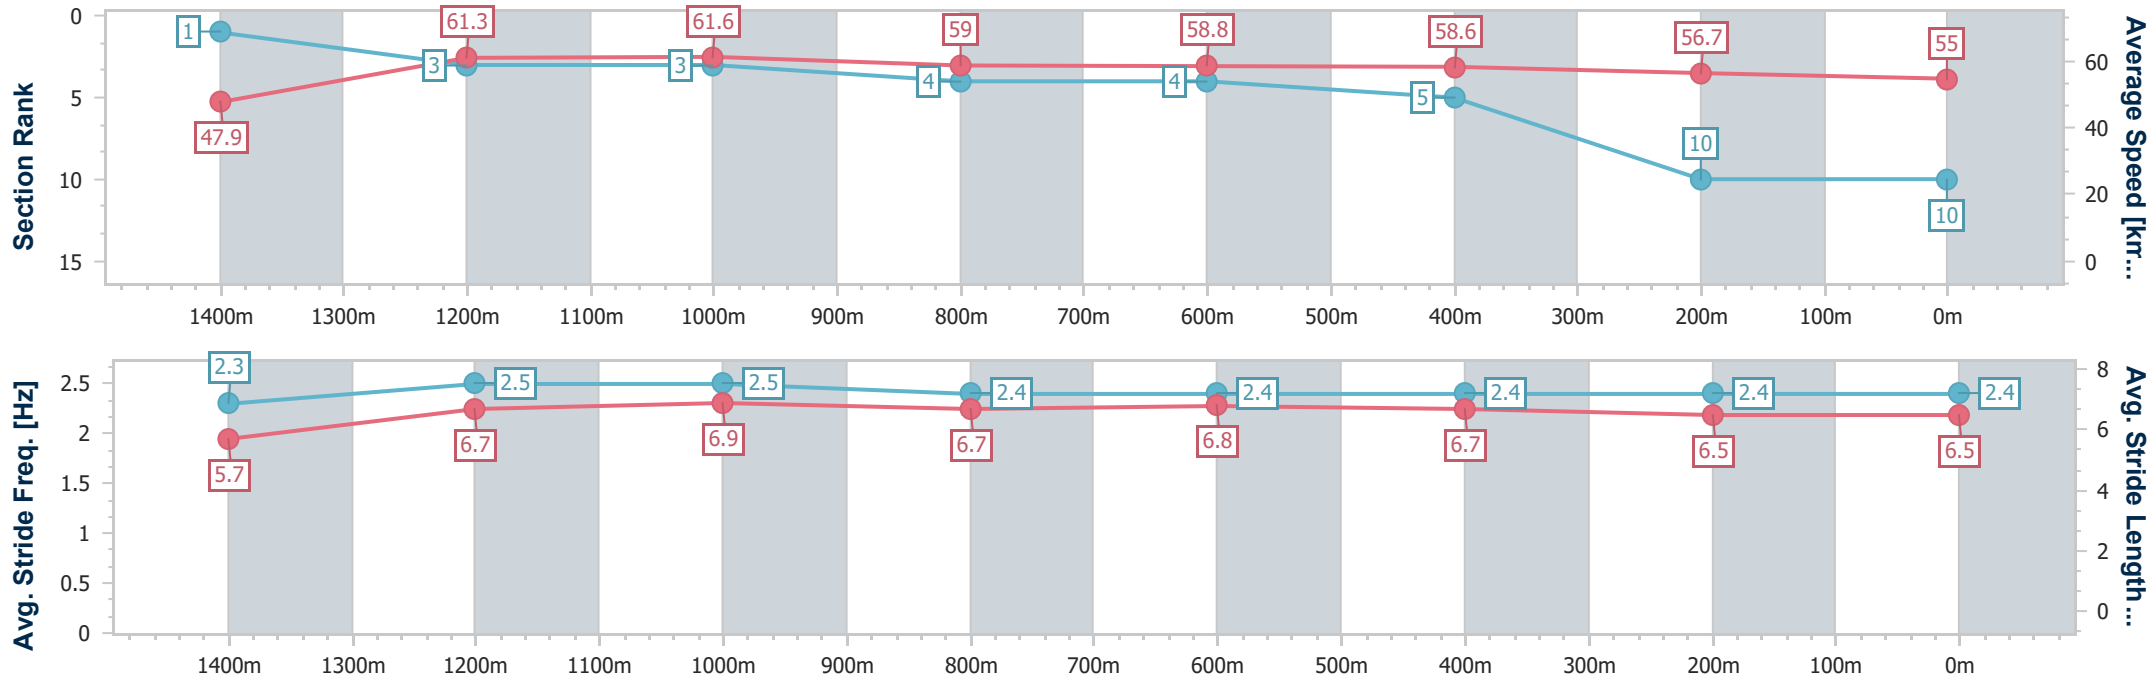

- [] Ranking at each section and finish
- .-.- No data available at this section
- NA No data available

| | |
|--------------------------------|-------------------|
| Horse/Jockey Name | Mont Royal |
| Final Rank | 10 |
| Fastest Section Time (Section) | 0:10.51 (Overall) |
| Top Speed [km/h] (Section) | 62.7 (1200m) |
| Race State | Finished |

Aquis Park Gold Coast Poly QLD Professional
 Race 5: GOLD COAST COMMUNITY FUND CHARITY RACE
 Maiden Plate - 1540m

23 September 2023 - 15:49

Track Rating: Synthetic, Weather: Fine, Rail Position: True

| Section | Overall | 1400m | 1200m | 1000m | 800m | 600m | 400m | 200m |
|------------------------|---------------------------|--------------------------|--------------------------|--------------------------|--------------------------|--------------------------|--------------------------|---------------------------|
| Section Times | 1:36.81 [10] (0:10.51) | 1:26.30 [1] (0:11.81) | 1:14.49 [3] (0:11.71) | 1:02.78 [3] (0:12.21) | 0:50.57 [4] (0:12.30) | 0:38.27 [4] (0:12.35) | 0:25.92 [5] (0:12.80) | 0:13.12 [10] (0:13.12) |
| Average Speed [km/h] | 47.9 | 61.3 | 61.6 | 59.0 | 58.8 | 58.6 | 56.7 | 55.0 |
| Top Speed [km/h] | 61.5 | 62.1 | 62.7 | 60.3 | 59.7 | 60.8 | 58.4 | 57.5 |
| Avg. Dist. to Rail [m] | 3.2 | 1.0 | 0.7 | 0.2 | 0.8 | 1.2 | 3.0 | 3.4 |
| Avg. Stride Freq. [Hz] | 2.3 | 2.5 | 2.5 | 2.4 | 2.4 | 2.4 | 2.4 | 2.4 |
| Avg. Stride Length [m] | 5.7 | 6.7 | 6.9 | 6.7 | 6.8 | 6.7 | 6.5 | 6.5 |