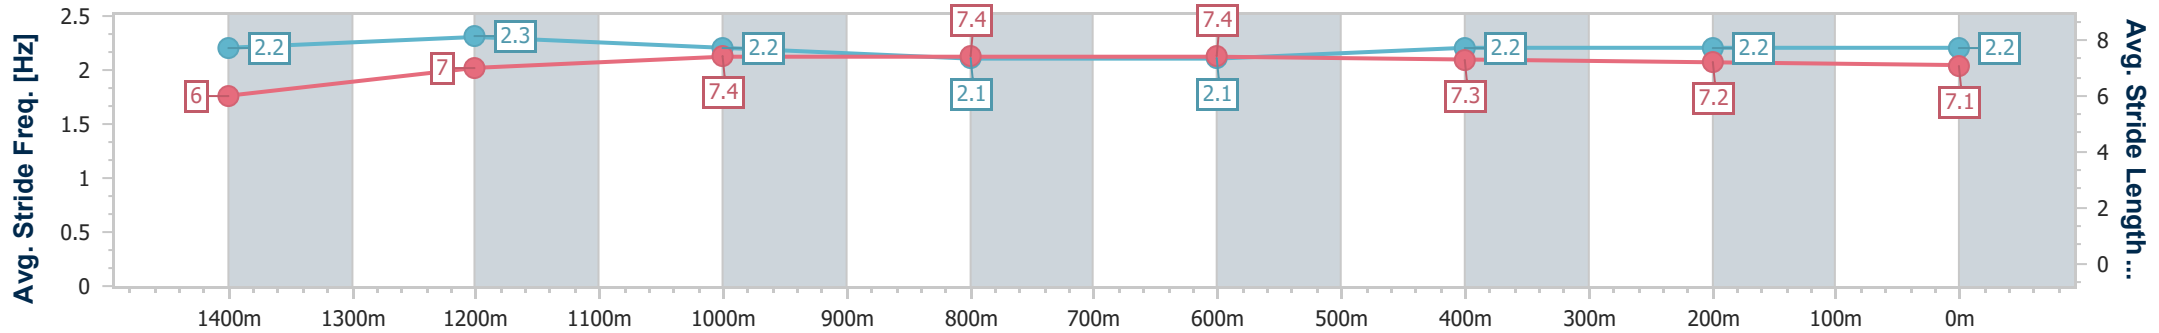

Horse/Jockey Name	Mafaro
Final Rank	2
Fastest Section Time (Section)	0:10.63 (Overall)
Top Speed [km/h] (Section)	61.7 (1200m)
Race State	Finished

Aquis Park Gold Coast Poly QLD Professional
Race 5: GOLD COAST COMMUNITY FUND CHARITY RACE
Maiden Plate - 1540m

23 September 2023 - 15:49

Track Rating: Synthetic, Weather: Fine, Rail Position: True

Section	Overall	1400m	1200m	1000m	800m	600m	400m	200m
Section Times	1:35.36 [2] (0:10.63)	1:24.73 [4] (0:12.00)	1:12.73 [6] (0:11.78)	1:00.95 [7] (0:12.20)	0:48.75 [6] (0:12.26)	0:36.49 [7] (0:12.19)	0:24.30 [7] (0:12.01)	0:12.29 [2] (0:12.29)
Average Speed [km/h]	47.4	60.3	61.0	59.2	59.0	59.5	60.4	58.8
Top Speed [km/h]	60.2	61.7	61.7	61.0	59.6	61.2	60.9	60.2
Avg. Dist. to Rail [m]	1.5	0.6	1.0	0.7	0.8	1.5	4.6	6.9
Avg. Stride Freq. [Hz]	2.2	2.3	2.2	2.1	2.1	2.2	2.2	2.2
Avg. Stride Length [m]	6.0	7.0	7.4	7.4	7.4	7.3	7.2	7.1

- [ ] Ranking at each section and finish
- -.-.- No data available at this section
- NA No data available