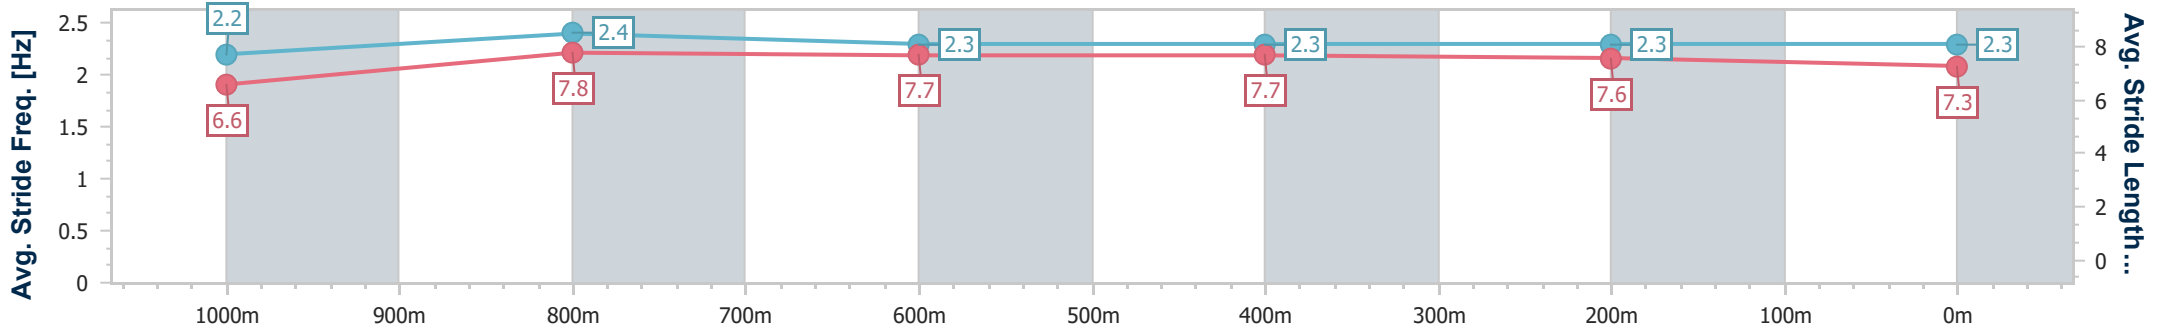

BRISBANE  
 RACING CLUB

Section	Overall	1000m	800m	600m	400m	200m								
Section Times	1:10.00 [5] (0:13.68)	0:56.32 [7] (0:10.63)	0:45.69 [8] (0:10.95)	0:34.74 [8] (0:11.16)	0:23.58 [8] (0:11.33)	0:12.25 [8]								
Average Speed [km/h]	52.7	68.1	66.1	64.6	63.6	58.7								
Top Speed [km/h]	67.3	69.5	67.7	66.3	64.2	62.0								
Avg. Dist. to Rail [m]	3.2	2.1	1.1	0.2	2.5	5.1								
Avg. Stride Freq. [Hz]	2.2	2.4	2.3	2.3	2.3	2.3								
Avg. Stride Length [m]	6.6	7.8	7.7	7.7	7.6	7.3								