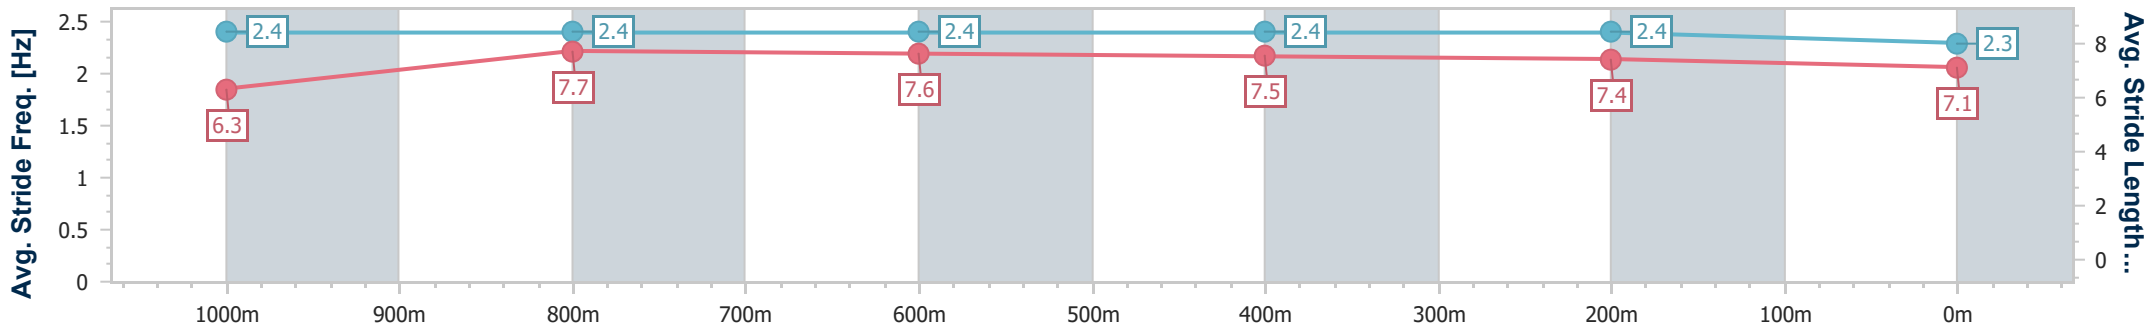

BRISBANE  
 RACING CLUB

Section	Overall	1000m	800m	600m	400m	200m								
Section Times	1:09.76 [2] (0:13.47)	0:56.29 [6] (0:10.53)	0:45.76 [5] (0:10.82)	0:34.94 [5] (0:11.08)	0:23.86 [4] (0:11.36)	0:12.50 [4] (0:12.50)								
Average Speed [km/h]	53.5	68.4	66.2	64.6	63.4	57.6								
Top Speed [km/h]	68.6	69.6	68.4	66.2	64.8	61.8								
Avg. Dist. to Rail [m]	1.3	0.9	1.1	1.1	1.6	2.9								
Avg. Stride Freq. [Hz]	2.4	2.4	2.4	2.4	2.4	2.3								
Avg. Stride Length [m]	6.3	7.7	7.6	7.5	7.4	7.1								