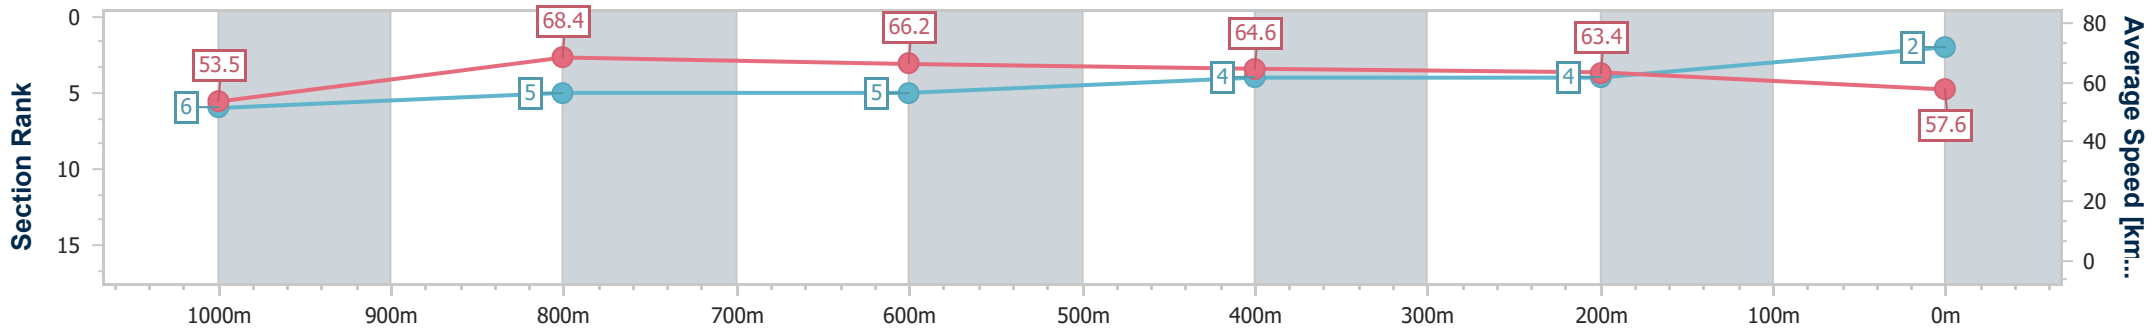

BRISBANE  
 RACING CLUB

Section	Overall	1000m	800m	600m	400m	200m								
Section Times	1:09.76 [2] (0:13.47)	0:56.29 [6] (0:10.53)	0:45.76 [5] (0:10.82)	0:34.94 [5] (0:11.08)	0:23.86 [4] (0:11.36)	0:12.50 [4] (0:12.50)								
Average Speed [km/h]	53.5	68.4	66.2	64.6	63.4	57.6								
Top Speed [km/h]	68.6	69.6	68.4	66.2	64.8	61.8								
Avg. Dist. to Rail [m]	1.3	0.9	1.1	1.1	1.6	2.9								
Avg. Stride Freq. [Hz]	2.4	2.4	2.4	2.4	2.4	2.3								
Avg. Stride Length [m]	6.3	7.7	7.6	7.5	7.4	7.1								