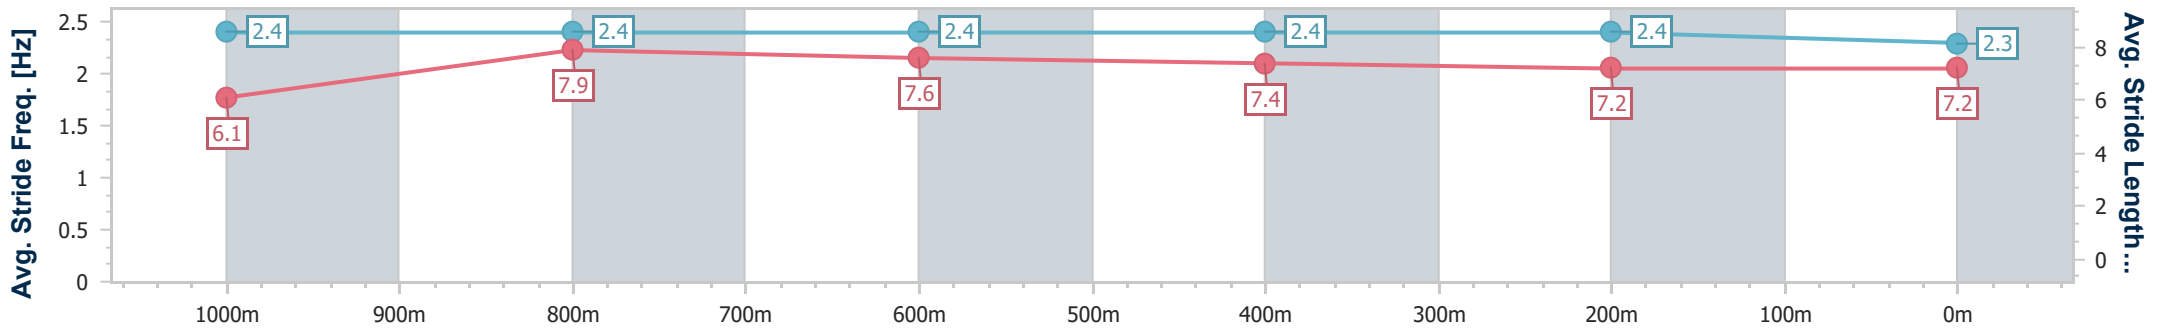

BRISBANE  
 RACING CLUB

Section	Overall	1000m	800m	600m	400m	200m
Section Times	1:09.84 [3] (0:13.69)	0:56.15 [8] (0:10.60)	0:45.55 [7] (0:10.86)	0:34.69 [7] (0:11.02)	0:23.67 [7] (0:11.37)	0:12.30 [7] (0:12.30)
Average Speed [km/h]	52.6	68.1	66.5	65.2	63.4	58.5
Top Speed [km/h]	68.3	69.1	67.8	66.2	64.7	61.4
Avg. Dist. to Rail [m]	2.2	0.8	0.5	0.4	0.7	4.1
Avg. Stride Freq. [Hz]	2.4	2.4	2.4	2.4	2.4	2.3
Avg. Stride Length [m]	6.1	7.9	7.6	7.4	7.2	7.2