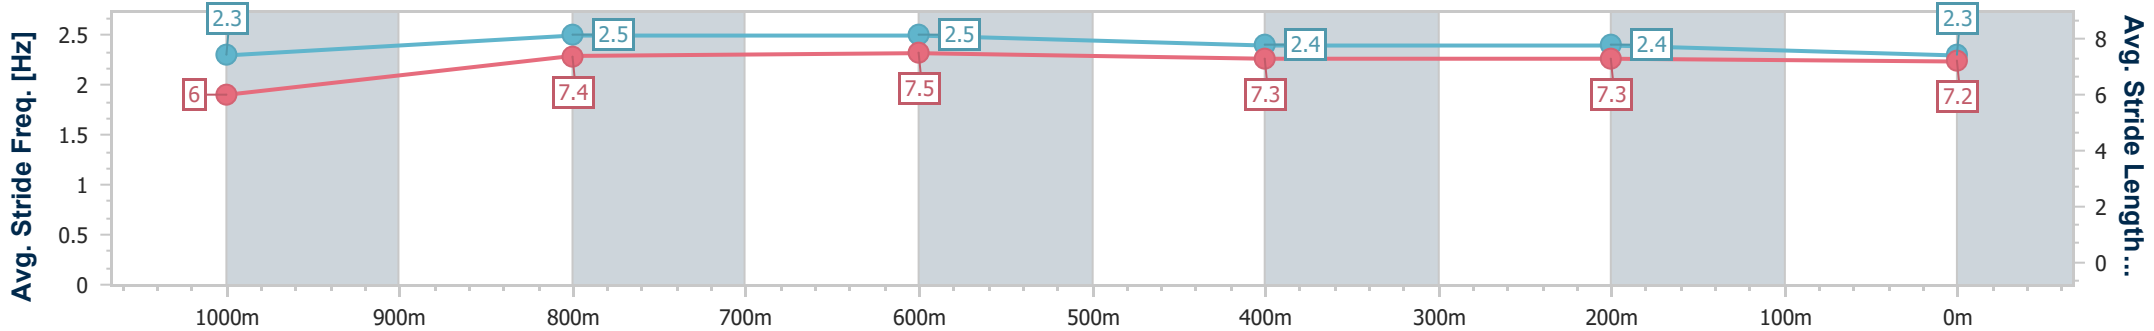

- [ ] Ranking at each section and finish
- .-.- No data available at this section
- NA No data available

Horse/Jockey Name	Happisburgh
Final Rank	11
Fastest Section Time (Section)	0:10.87 (1000m)
Top Speed [km/h] (Section)	68.6 (1000m)
Race State	Finished

**Doomben QLD Professional**  
**Race 4: SKY RACING Colts, Geldings and Entires Maiden Plate - 1200m**

20 September 2023 - 14:18

Track Rating: Good 3, Weather: Overcast, Rail Position: +9.5m  
 Entire Course

BRISBANE  
 RACING CLUB

Section	Overall	1000m	800m	600m	400m	200m								
Section Times	1:10.38 [11] (0:14.07)	0:56.31 [11] (0:10.87)	0:45.44 [11] (0:10.89)	0:34.55 [11] (0:11.26)	0:23.29 [11] (0:11.29)	0:12.00 [11] (0:12.00)								
Average Speed [km/h]	51.3	66.4	66.5	64.1	63.9	60.0								
Top Speed [km/h]	68.3	68.6	67.1	65.6	65.2	63.5								
Avg. Dist. to Rail [m]	6.8	1.3	1.0	0.6	2.0	3.1								
Avg. Stride Freq. [Hz]	2.3	2.5	2.5	2.4	2.4	2.3								
Avg. Stride Length [m]	6.0	7.4	7.5	7.3	7.3	7.2								