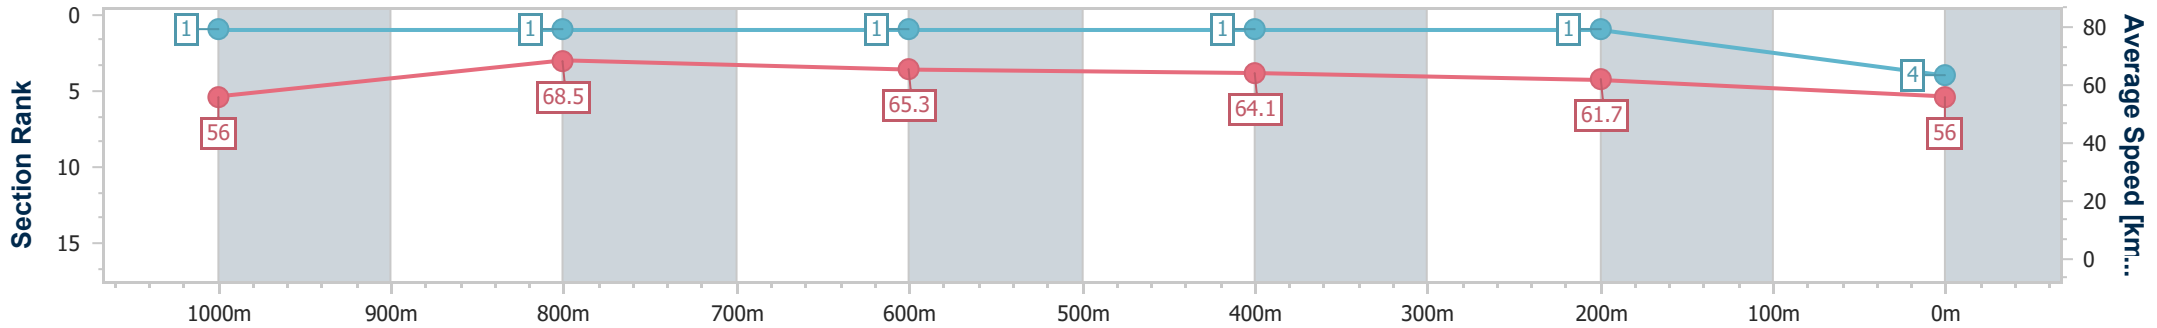

BRISBANE  
 RACING CLUB

Section	Overall	1000m	800m	600m	400m	200m
Section Times	1:09.91 [4] (0:12.89)	0:57.02 [1] (0:10.51)	0:46.51 [1] (0:10.95)	0:35.56 [1] (0:11.06)	0:24.50 [1] (0:11.64)	0:12.86 [1] (0:12.86)
Average Speed [km/h]	56.0	68.5	65.3	64.1	61.7	56.0
Top Speed [km/h]	71.6	71.6	67.1	65.4	63.6	59.7
Avg. Dist. to Rail [m]	6.2	0.4	1.7	2.7	1.0	0.5
Avg. Stride Freq. [Hz]	2.4	2.4	2.4	2.3	2.3	2.2
Avg. Stride Length [m]	6.5	7.7	7.5	7.6	7.4	7.1