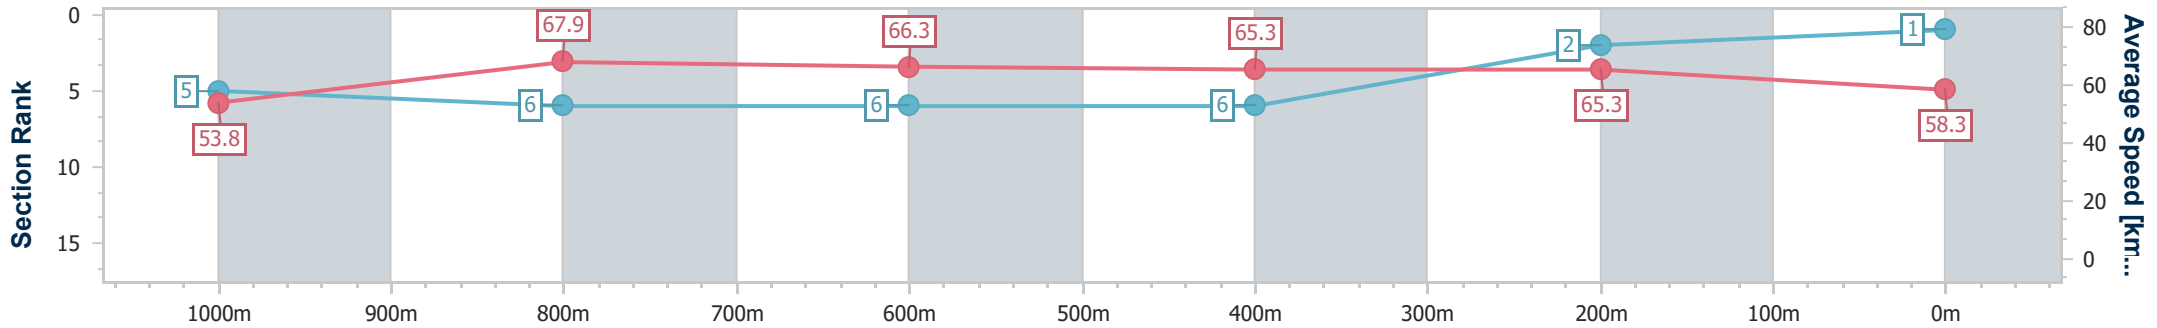

20 September 2023 - 14:18

Track Rating: Good 3, Weather: Overcast, Rail Position: +9.5m  
 Entire Course

BRISBANE  
 RACING CLUB

Section	Overall	1000m	800m	600m	400m	200m
Section Times	1:09.50 [1] (0:13.40)	0:56.10 [5] (0:10.66)	0:45.44 [6] (0:10.95)	0:34.49 [6] (0:11.13)	0:23.36 [6] (0:11.01)	0:12.35 [2] (0:12.35)
Average Speed [km/h]	53.8	67.9	66.3	65.3	65.3	58.3
Top Speed [km/h]	71.3	69.4	67.2	66.3	67.0	62.5
Avg. Dist. to Rail [m]	2.6	1.9	1.3	1.3	1.2	1.4
Avg. Stride Freq. [Hz]	2.4	2.5	2.5	2.4	2.5	2.4
Avg. Stride Length [m]	6.0	7.3	7.4	7.4	7.2	6.7