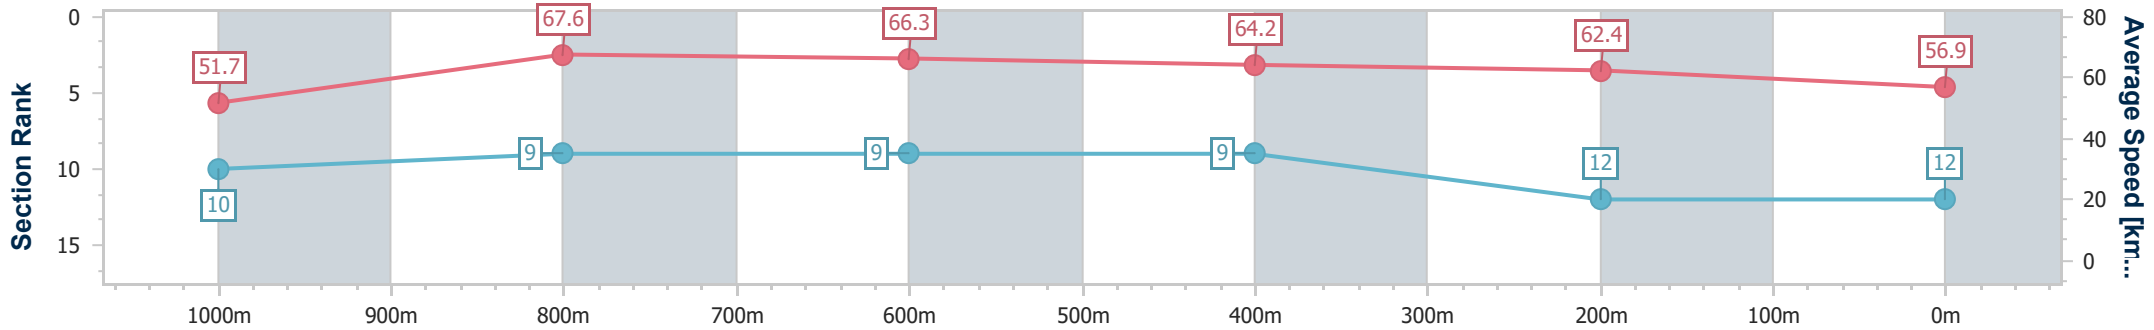

Horse/Jockey Name	Chance With Wolves
Final Rank	12
Fastest Section Time (Section)	0:10.72 (1000m)
Top Speed [km/h] (Section)	68.1 (1000m)
Race State	Finished

Doomben QLD Professional
Race 4: SKY RACING Colts, Geldings and Entires Maiden Plate - 1200m

20 September 2023 - 14:18

Track Rating: Good 3, Weather: Overcast, Rail Position: +9.5m
Entire Course

BRISBANE
RACING CLUB

Section	Overall	1000m	800m	600m	400m	200m
Section Times	1:11.03 [12] (0:13.97)	0:57.06 [10] (0:10.72)	0:46.34 [9] (0:10.95)	0:35.39 [9] (0:11.22)	0:24.17 [9] (0:11.54)	0:12.63 [12] (0:12.63)
Average Speed [km/h]	51.7	67.6	66.3	64.2	62.4	56.9
Top Speed [km/h]	66.3	68.1	67.3	65.8	64.3	60.4
Avg. Dist. to Rail [m]	7.6	2.8	1.5	0.5	1.0	2.1
Avg. Stride Freq. [Hz]	2.3	2.5	2.4	2.4	2.4	2.2
Avg. Stride Length [m]	6.1	7.3	7.4	7.5	7.3	7.1

- [ ] Ranking at each section and finish
- -.-.- No data available at this section
- NA No data available