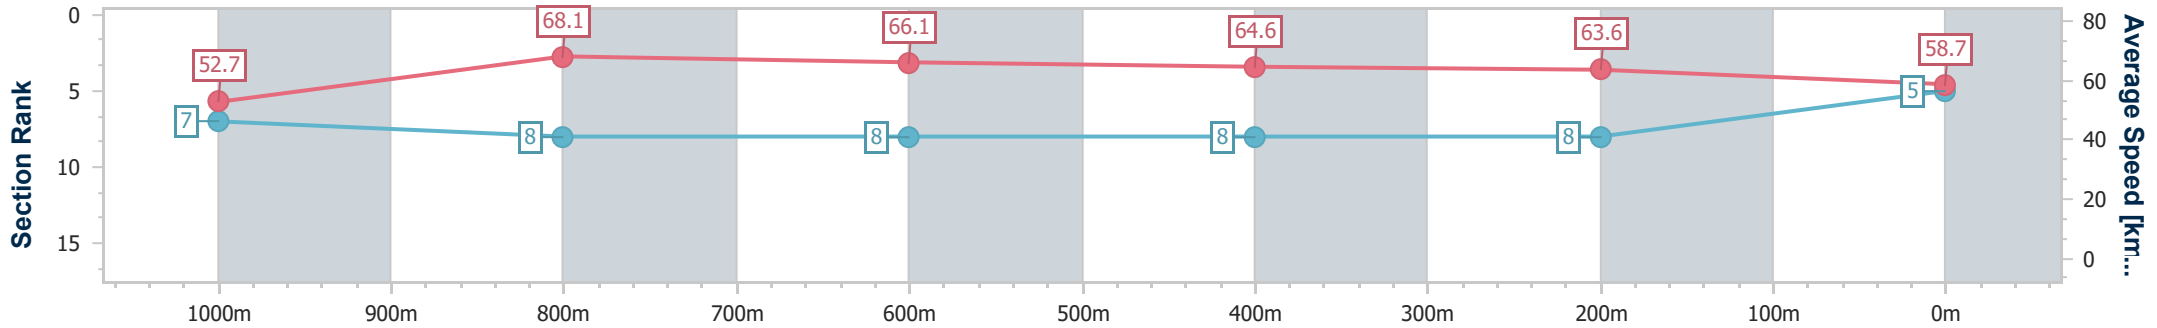

BRISBANE  
 RACING CLUB

Section	Overall	1000m	800m	600m	400m	200m								
Section Times	1:10.00 [5] (0:13.68)	0:56.32 [7] (0:10.63)	0:45.69 [8] (0:10.95)	0:34.74 [8] (0:11.16)	0:23.58 [8] (0:11.33)	0:12.25 [8]								
Average Speed [km/h]	52.7	68.1	66.1	64.6	63.6	58.7								
Top Speed [km/h]	67.3	69.5	67.7	66.3	64.2	62.0								
Avg. Dist. to Rail [m]	3.2	2.1	1.1	0.2	2.5	5.1								
Avg. Stride Freq. [Hz]	2.2	2.4	2.3	2.3	2.3	2.3								
Avg. Stride Length [m]	6.6	7.8	7.7	7.7	7.6	7.3								