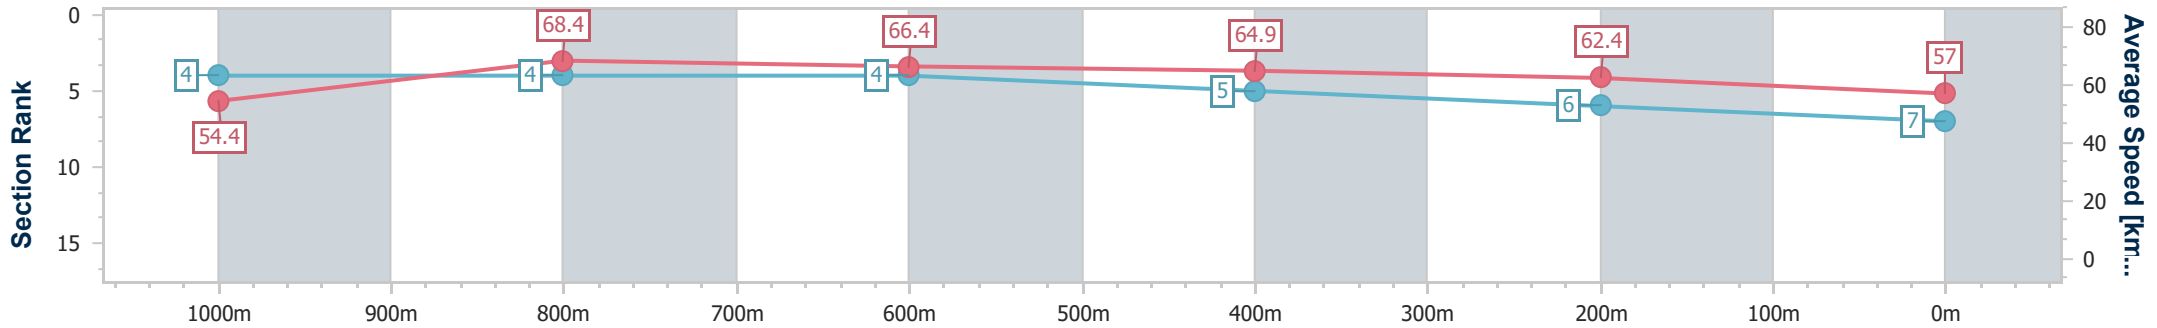

BRISBANE  
 RACING CLUB

Section	Overall	1000m	800m	600m	400m	200m
Section Times	1:10.13 [7] (0:13.26)	0:56.87 [4] (0:10.58)	0:46.29 [4] (0:10.92)	0:35.37 [4] (0:11.19)	0:24.18 [5] (0:11.56)	0:12.62 [6] (0:12.62)
Average Speed [km/h]	54.4	68.4	66.4	64.9	62.4	57.0
Top Speed [km/h]	71.1	71.2	67.3	66.9	63.9	60.0
Avg. Dist. to Rail [m]	6.9	2.2	1.1	1.5	2.3	4.9
Avg. Stride Freq. [Hz]	2.5	2.5	2.4	2.4	2.3	2.3
Avg. Stride Length [m]	6.1	7.6	7.5	7.5	7.4	7.0