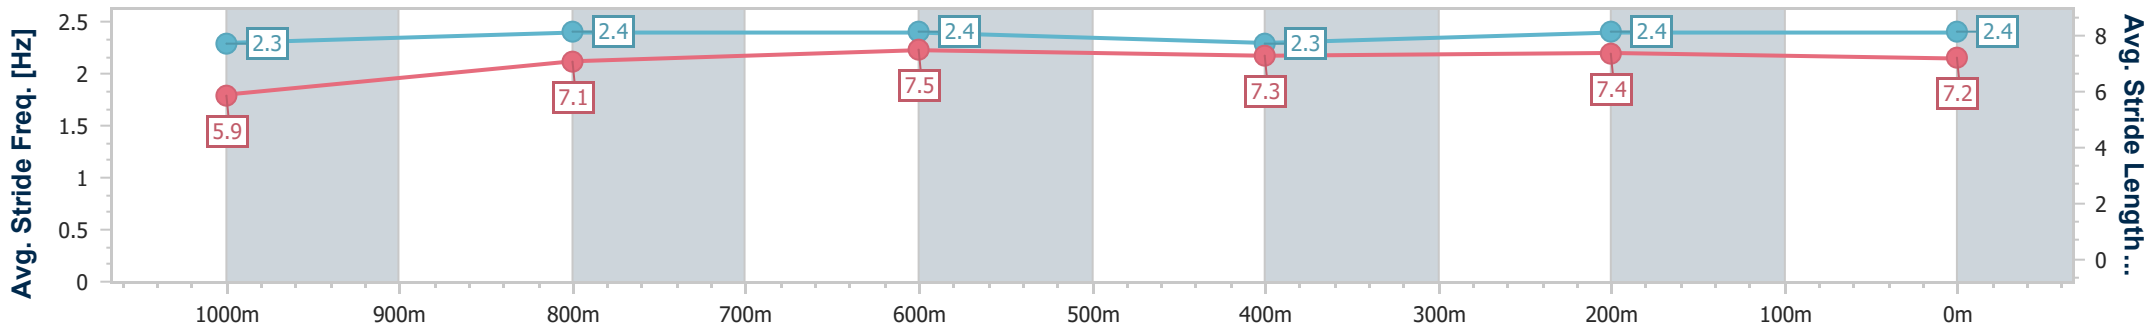

BRISBANE  
 RACING CLUB

Section	Overall	1000m	800m	600m	400m	200m								
Section Times	1:10.07 [6] (0:14.17)	0:55.90 [12] (0:10.95)	0:44.95 [12] (0:10.80)	0:34.15 [12] (0:11.18)	0:22.97 [12] (0:11.10)	0:11.87 [9] (0:11.87)								
Average Speed [km/h]	50.8	65.9	66.8	64.4	64.7	60.6								
Top Speed [km/h]	67.5	67.8	67.2	65.6	65.7	64.7								
Avg. Dist. to Rail [m]	4.2	0.6	0.4	0.3	0.7	1.6								
Avg. Stride Freq. [Hz]	2.3	2.4	2.4	2.3	2.4	2.4								
Avg. Stride Length [m]	5.9	7.1	7.5	7.3	7.4	7.2								