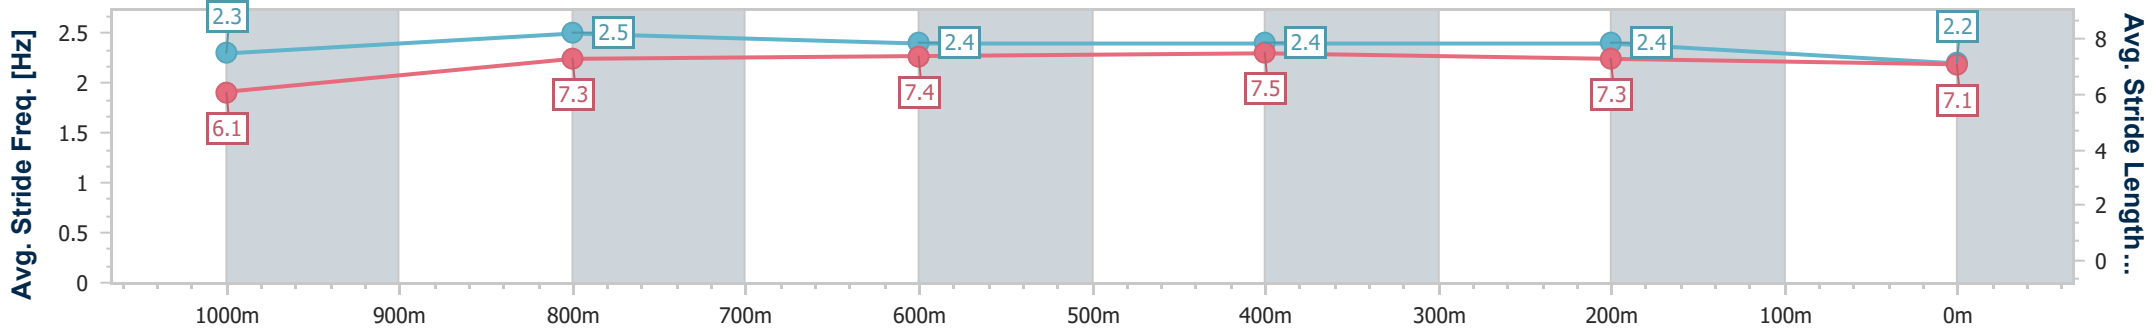

- [ ] Ranking at each section and finish
- .-.- No data available at this section
- NA No data available

Horse/Jockey Name	Chance With Wolves
Final Rank	12
Fastest Section Time (Section)	0:10.72 (1000m)
Top Speed [km/h] (Section)	68.1 (1000m)
Race State	Finished

**Doomben QLD Professional**  
**Race 4: SKY RACING Colts, Geldings and Entires Maiden Plate - 1200m**

20 September 2023 - 14:18

Track Rating: Good 3, Weather: Overcast, Rail Position: +9.5m  
 Entire Course

BRISBANE  
 RACING CLUB

Section	Overall	1000m	800m	600m	400m	200m
Section Times	1:11.03 [12] (0:13.97)	0:57.06 [10] (0:10.72)	0:46.34 [9] (0:10.95)	0:35.39 [9] (0:11.22)	0:24.17 [9] (0:11.54)	0:12.63 [12] (0:12.63)
Average Speed [km/h]	51.7	67.6	66.3	64.2	62.4	56.9
Top Speed [km/h]	66.3	68.1	67.3	65.8	64.3	60.4
Avg. Dist. to Rail [m]	7.6	2.8	1.5	0.5	1.0	2.1
Avg. Stride Freq. [Hz]	2.3	2.5	2.4	2.4	2.4	2.2
Avg. Stride Length [m]	6.1	7.3	7.4	7.5	7.3	7.1