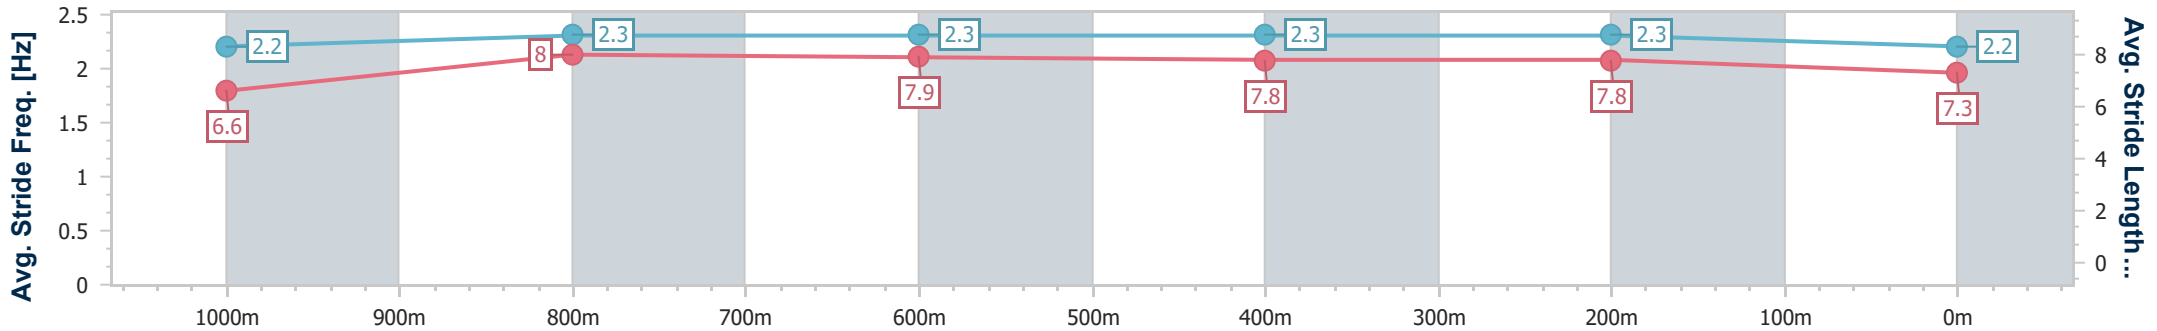

- [ ] Ranking at each section and finish
- .-.- No data available at this section
- NA No data available

Horse/Jockey Name	Magnatic
Final Rank	10
Fastest Section Time (Section)	0:10.83 (1000m)
Top Speed [km/h] (Section)	67.2 (1000m)
Race State	Finished

**Doomben QLD Professional**  
**Race 4: SKY RACING Colts, Geldings and Entires Maiden Plate**  
 - 1200m

20 September 2023 - 14:18

Track Rating: Good 3, Weather: Overcast, Rail Position: +9.5m  
 Entire Course

BRISBANE  
 RACING CLUB

Section	Overall	1000m	800m	600m	400m	200m
Section Times	1:10.27 [10] (0:13.90)	0:56.37 [9] (0:10.83)	0:45.54 [10] (0:10.99)	0:34.55 [10] (0:11.21)	0:23.34 [10] (0:11.31)	0:12.03 [10] (0:12.03)
Average Speed [km/h]	51.8	66.7	65.8	64.0	63.4	60.0
Top Speed [km/h]	66.7	67.2	66.5	65.1	64.5	63.9
Avg. Dist. to Rail [m]	5.2	2.1	0.6	0.7	1.3	0.9
Avg. Stride Freq. [Hz]	2.2	2.3	2.3	2.3	2.3	2.2
Avg. Stride Length [m]	6.6	8.0	7.9	7.8	7.8	7.3