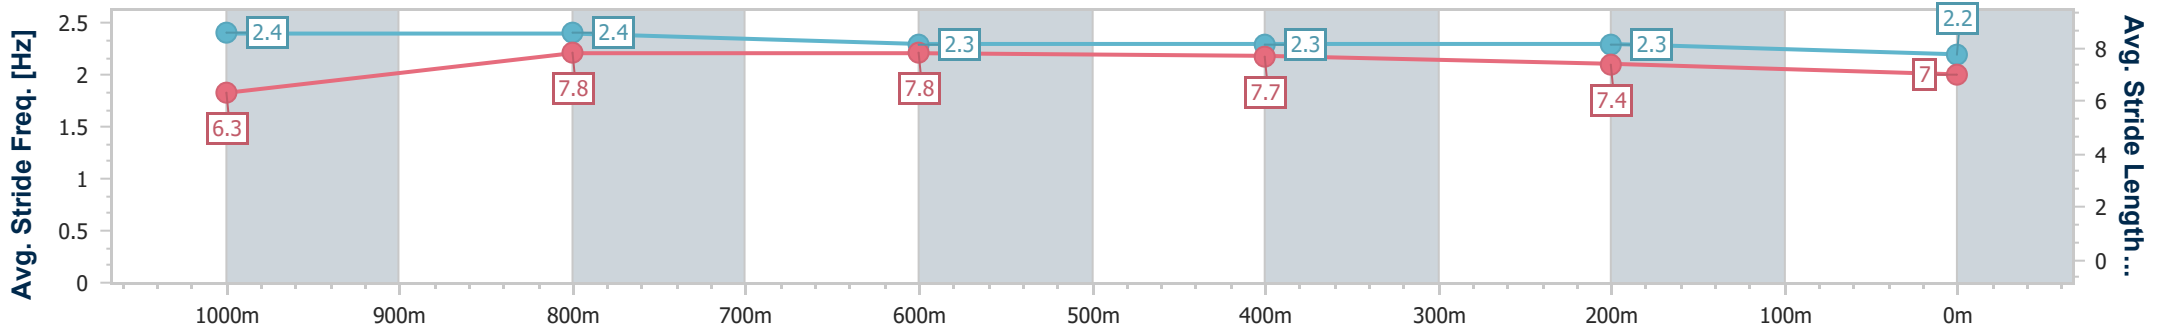

**Doomben QLD Professional**  
**Race 4: SKY RACING Colts, Geldings and Entires Maiden Plate - 1200m**

20 September 2023 - 14:18

Track Rating: Good 3, Weather: Overcast, Rail Position: +9.5m  
 Entire Course

BRISBANE  
 RACING CLUB

Section	Overall	1000m	800m	600m	400m	200m
Section Times	1:10.20 [8] (0:13.11)	0:57.09 [2] (0:10.50)	0:46.59 [3] (0:10.91)	0:35.68 [2] (0:11.19)	0:24.49 [3] (0:11.53)	0:12.96 [3] (0:12.96)
Average Speed [km/h]	55.0	68.7	66.1	64.7	62.3	55.5
Top Speed [km/h]	68.2	70.4	67.1	66.1	63.9	60.4
Avg. Dist. to Rail [m]	2.8	1.0	0.5	0.4	0.4	0.6
Avg. Stride Freq. [Hz]	2.4	2.4	2.3	2.3	2.3	2.2
Avg. Stride Length [m]	6.3	7.8	7.8	7.7	7.4	7.0