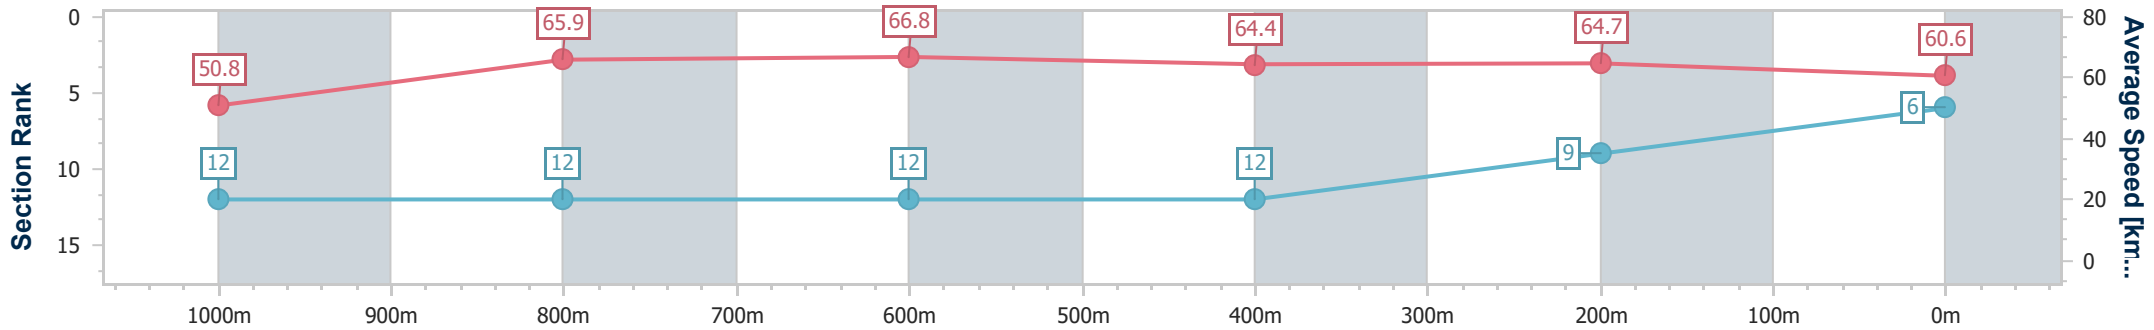

BRISBANE  
 RACING CLUB

Section	Overall	1000m	800m	600m	400m	200m								
Section Times	1:10.07 [6] (0:14.17)	0:55.90 [12] (0:10.95)	0:44.95 [12] (0:10.80)	0:34.15 [12] (0:11.18)	0:22.97 [12] (0:11.10)	0:11.87 [9] (0:11.87)								
Average Speed [km/h]	50.8	65.9	66.8	64.4	64.7	60.6								
Top Speed [km/h]	67.5	67.8	67.2	65.6	65.7	64.7								
Avg. Dist. to Rail [m]	4.2	0.6	0.4	0.3	0.7	1.6								
Avg. Stride Freq. [Hz]	2.3	2.4	2.4	2.3	2.4	2.4								
Avg. Stride Length [m]	5.9	7.1	7.5	7.3	7.4	7.2								