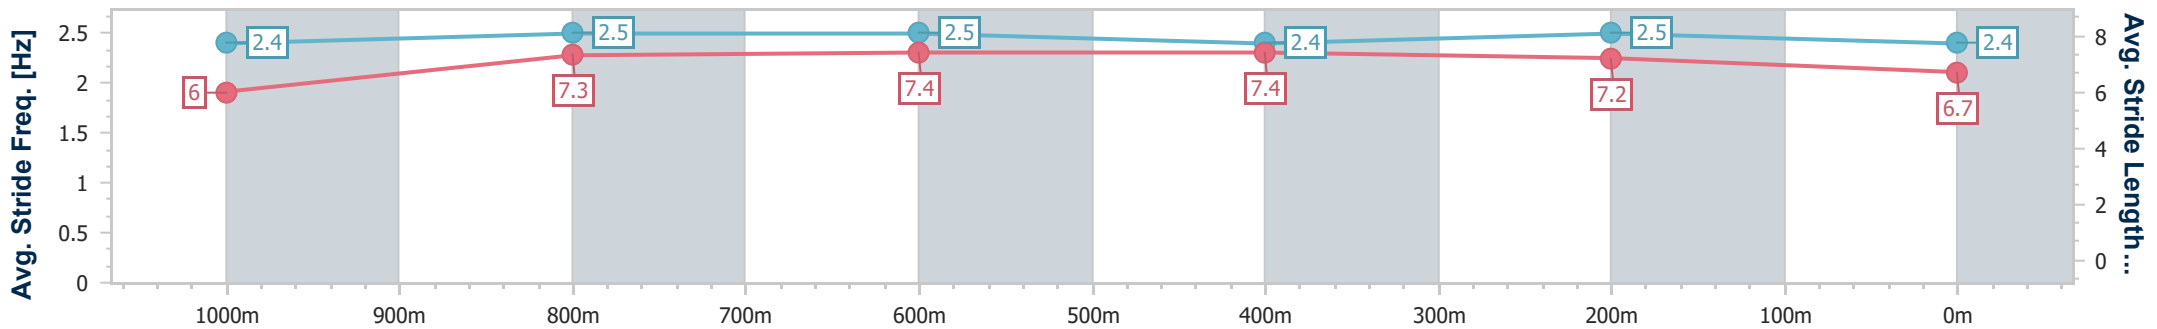

20 September 2023 - 14:18

Track Rating: Good 3, Weather: Overcast, Rail Position: +9.5m  
 Entire Course

BRISBANE  
 RACING CLUB

Section	Overall	1000m	800m	600m	400m	200m
Section Times	1:09.50 [1] (0:13.40)	0:56.10 [5] (0:10.66)	0:45.44 [6] (0:10.95)	0:34.49 [6] (0:11.13)	0:23.36 [6] (0:11.01)	0:12.35 [2] (0:12.35)
Average Speed [km/h]	53.8	67.9	66.3	65.3	65.3	58.3
Top Speed [km/h]	71.3	69.4	67.2	66.3	67.0	62.5
Avg. Dist. to Rail [m]	2.6	1.9	1.3	1.3	1.2	1.4
Avg. Stride Freq. [Hz]	2.4	2.5	2.5	2.4	2.5	2.4
Avg. Stride Length [m]	6.0	7.3	7.4	7.4	7.2	6.7