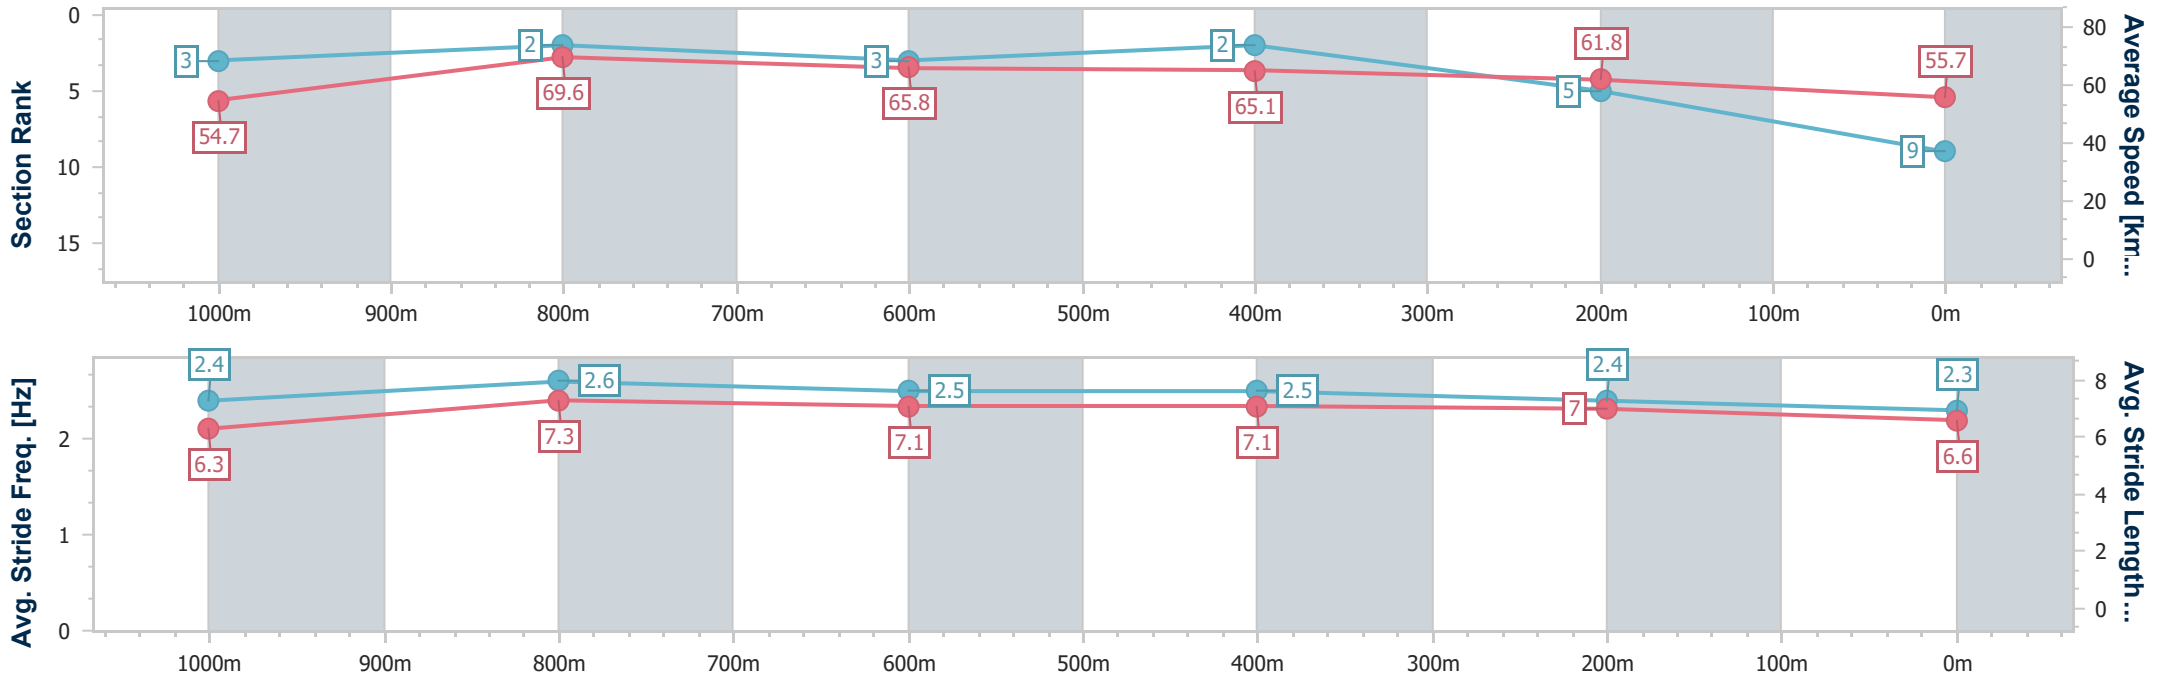

**Doomben QLD Professional**  
**Race 4: SKY RACING Colts, Geldings and Entires Maiden Plate - 1200m**

20 September 2023 - 14:18

Track Rating: Good 3, Weather: Overcast, Rail Position: +9.5m  
 Entire Course

BRISBANE  
 RACING CLUB

Section	Overall	1000m	800m	600m	400m	200m								
Section Times	1:10.23 [9] (0:13.18)	0:57.05 [3] (0:10.39)	0:46.66 [2] (0:11.00)	0:35.66 [3] (0:11.09)	0:24.57 [2] (0:11.65)	0:12.92 [5] (0:12.92)								
Average Speed [km/h]	54.7	69.6	65.8	65.1	61.8	55.7								
Top Speed [km/h]	71.0	71.4	68.0	66.9	63.7	59.0								
Avg. Dist. to Rail [m]	5.5	2.0	1.0	0.6	0.5	2.2								
Avg. Stride Freq. [Hz]	2.4	2.6	2.5	2.5	2.4	2.3								
Avg. Stride Length [m]	6.3	7.3	7.1	7.1	7.0	6.6								