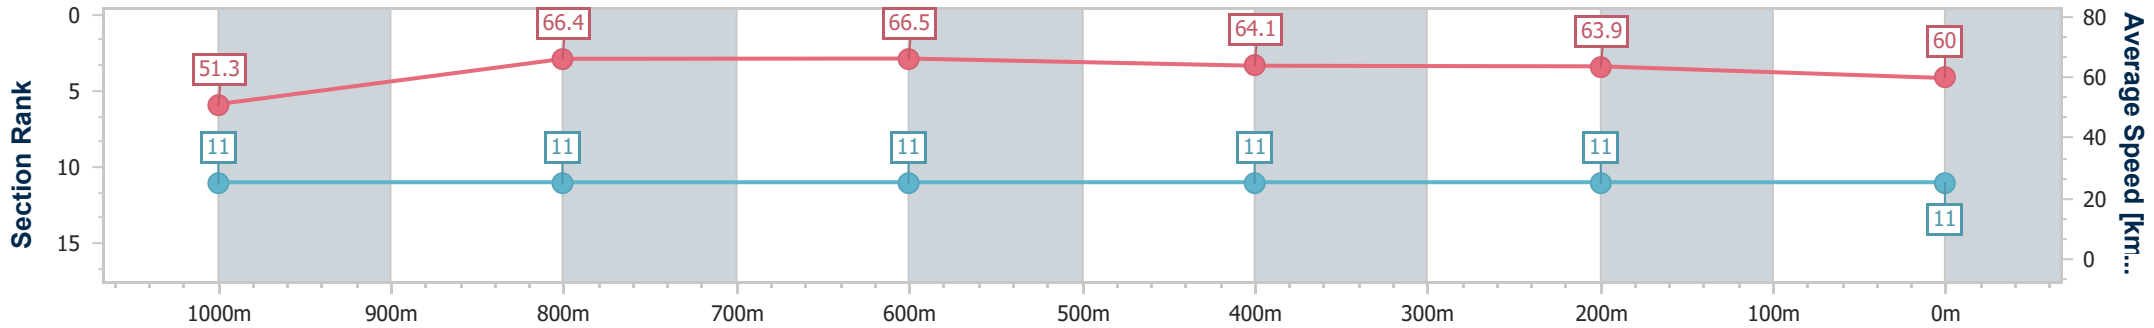

- [ ] Ranking at each section and finish
- .-.- No data available at this section
- NA No data available

Horse/Jockey Name	Happisburgh
Final Rank	11
Fastest Section Time (Section)	0:10.87 (1000m)
Top Speed [km/h] (Section)	68.6 (1000m)
Race State	Finished

BRISBANE  
 RACING CLUB

Section	Overall	1000m	800m	600m	400m	200m								
Section Times	1:10.38 [11] (0:14.07)	0:56.31 [11] (0:10.87)	0:45.44 [11] (0:10.89)	0:34.55 [11] (0:11.26)	0:23.29 [11] (0:11.29)	0:12.00 [11] (0:12.00)								
Average Speed [km/h]	51.3	66.4	66.5	64.1	63.9	60.0								
Top Speed [km/h]	68.3	68.6	67.1	65.6	65.2	63.5								
Avg. Dist. to Rail [m]	6.8	1.3	1.0	0.6	2.0	3.1								
Avg. Stride Freq. [Hz]	2.3	2.5	2.5	2.4	2.4	2.3								
Avg. Stride Length [m]	6.0	7.4	7.5	7.3	7.3	7.2								