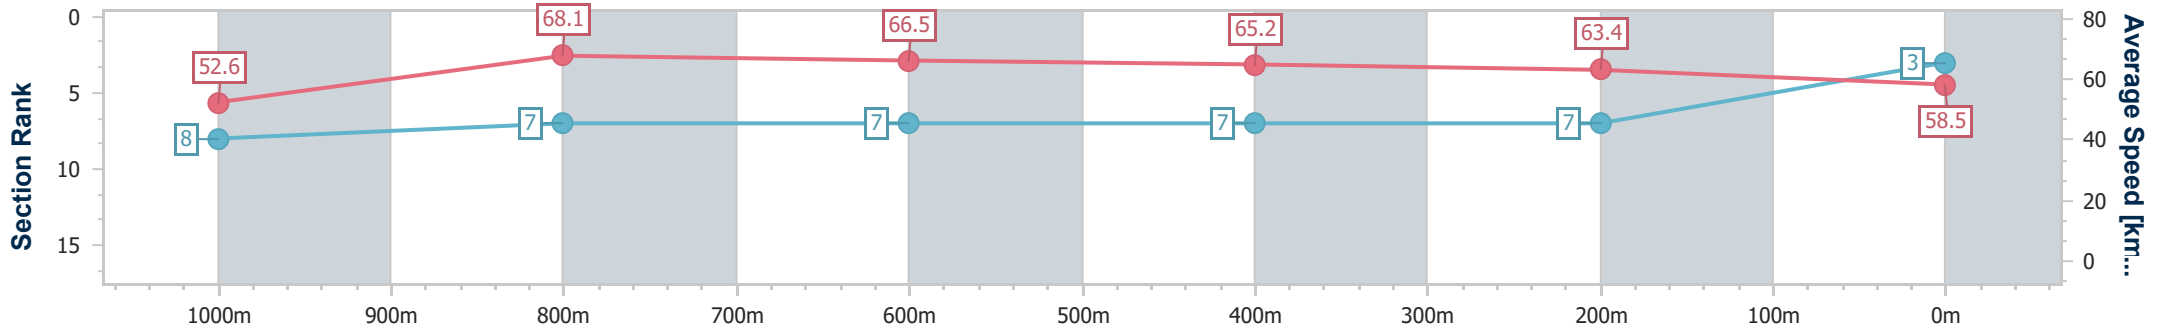

BRISBANE  
 RACING CLUB

Section	Overall	1000m	800m	600m	400m	200m
Section Times	1:09.84 [3] (0:13.69)	0:56.15 [8] (0:10.60)	0:45.55 [7] (0:10.86)	0:34.69 [7] (0:11.02)	0:23.67 [7] (0:11.37)	0:12.30 [7] (0:12.30)
Average Speed [km/h]	52.6	68.1	66.5	65.2	63.4	58.5
Top Speed [km/h]	68.3	69.1	67.8	66.2	64.7	61.4
Avg. Dist. to Rail [m]	2.2	0.8	0.5	0.4	0.7	4.1
Avg. Stride Freq. [Hz]	2.4	2.4	2.4	2.4	2.4	2.3
Avg. Stride Length [m]	6.1	7.9	7.6	7.4	7.2	7.2