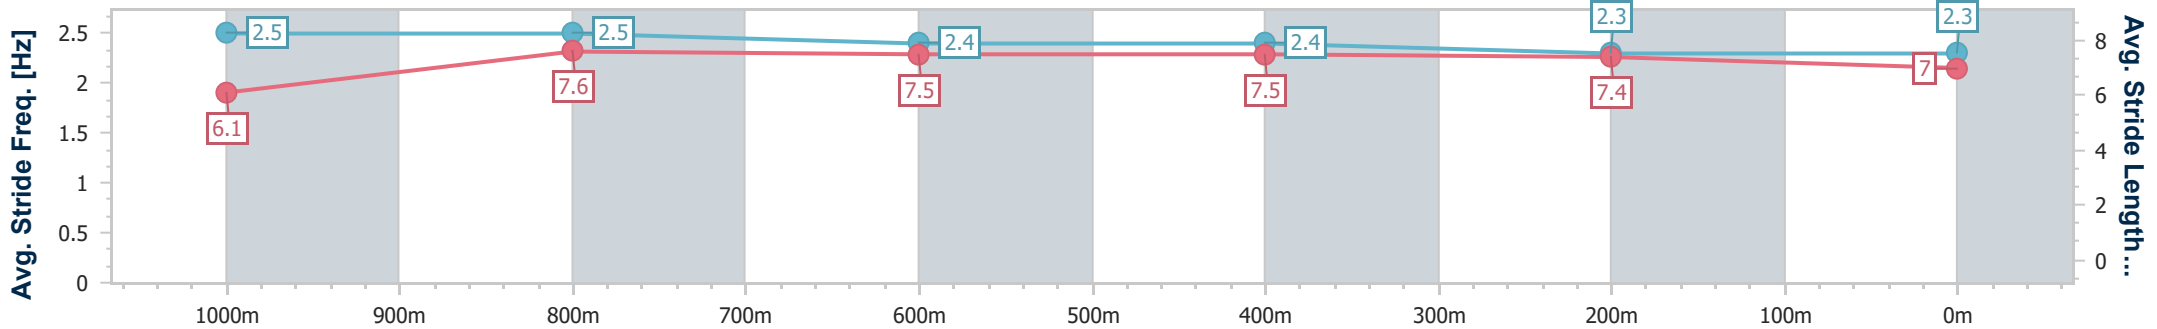

**Doomben QLD Professional**  
**Race 4: SKY RACING Colts, Geldings and Entires Maiden Plate - 1200m**

20 September 2023 - 14:18

Track Rating: Good 3, Weather: Overcast, Rail Position: +9.5m  
 Entire Course

BRISBANE  
 RACING CLUB

Section	Overall	1000m	800m	600m	400m	200m
Section Times	1:10.13 [7] (0:13.26)	0:56.87 [4] (0:10.58)	0:46.29 [4] (0:10.92)	0:35.37 [4] (0:11.19)	0:24.18 [5] (0:11.56)	0:12.62 [6] (0:12.62)
Average Speed [km/h]	54.4	68.4	66.4	64.9	62.4	57.0
Top Speed [km/h]	71.1	71.2	67.3	66.9	63.9	60.0
Avg. Dist. to Rail [m]	6.9	2.2	1.1	1.5	2.3	4.9
Avg. Stride Freq. [Hz]	2.5	2.5	2.4	2.4	2.3	2.3
Avg. Stride Length [m]	6.1	7.6	7.5	7.5	7.4	7.0