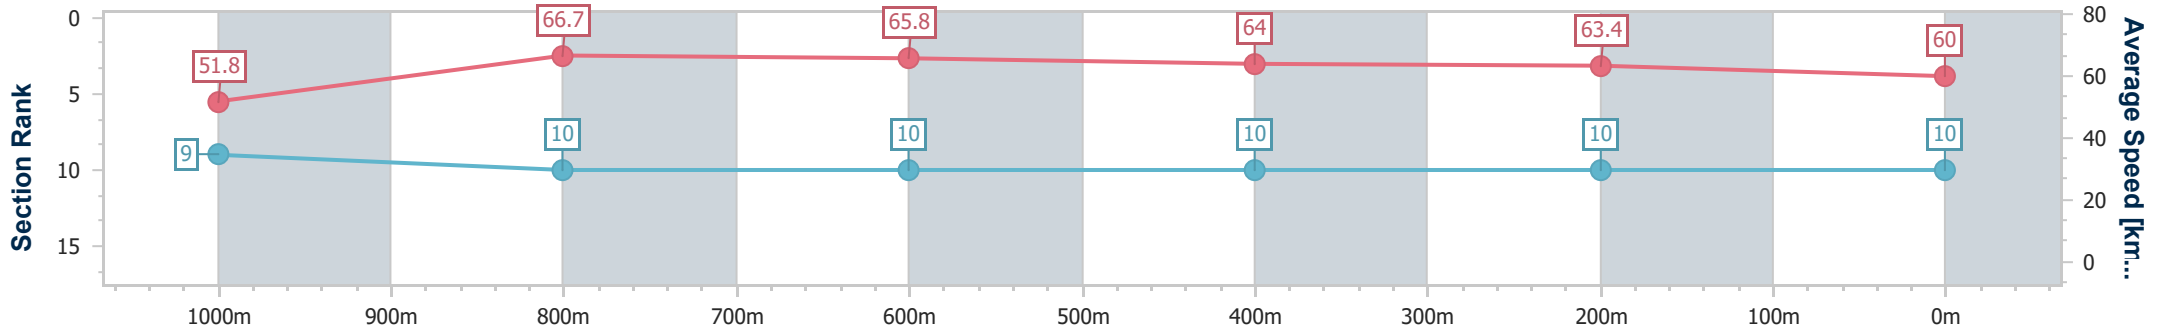

- [ ] Ranking at each section and finish
- .-.- No data available at this section
- NA No data available

Horse/Jockey Name	Magnatic
Final Rank	10
Fastest Section Time (Section)	0:10.83 (1000m)
Top Speed [km/h] (Section)	67.2 (1000m)
Race State	Finished

BRISBANE  
 RACING CLUB

Section	Overall	1000m	800m	600m	400m	200m
Section Times	1:10.27 [10] (0:13.90)	0:56.37 [9] (0:10.83)	0:45.54 [10] (0:10.99)	0:34.55 [10] (0:11.21)	0:23.34 [10] (0:11.31)	0:12.03 [10] (0:12.03)
Average Speed [km/h]	51.8	66.7	65.8	64.0	63.4	60.0
Top Speed [km/h]	66.7	67.2	66.5	65.1	64.5	63.9
Avg. Dist. to Rail [m]	5.2	2.1	0.6	0.7	1.3	0.9
Avg. Stride Freq. [Hz]	2.2	2.3	2.3	2.3	2.3	2.2
Avg. Stride Length [m]	6.6	8.0	7.9	7.8	7.8	7.3