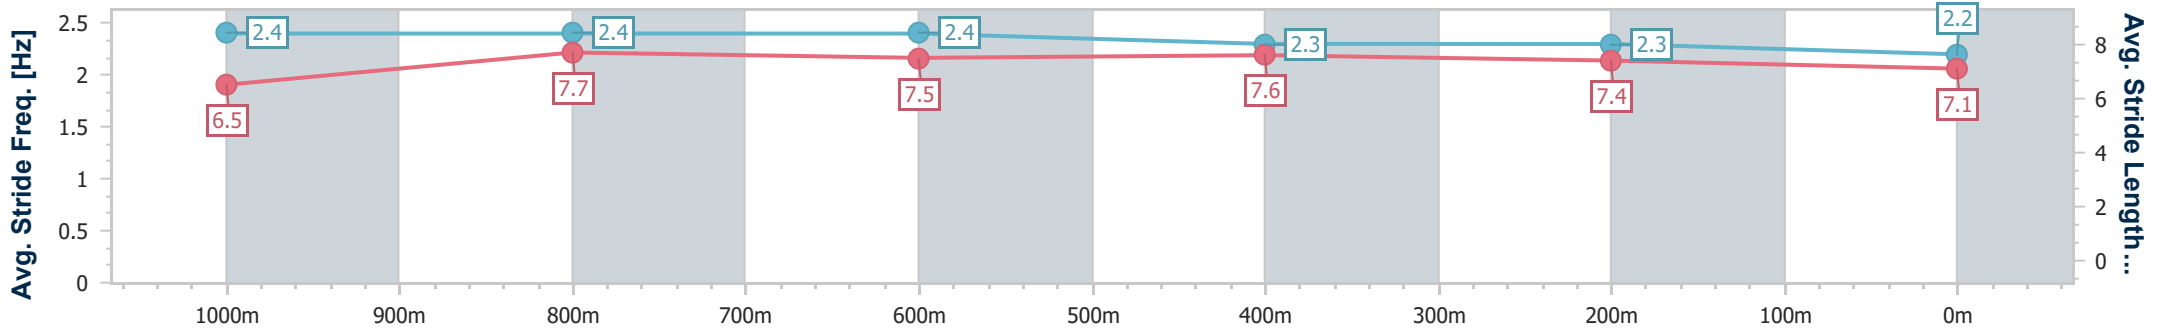

BRISBANE  
 RACING CLUB

Section	Overall	1000m	800m	600m	400m	200m
Section Times	1:09.91 [4] (0:12.89)	0:57.02 [1] (0:10.51)	0:46.51 [1] (0:10.95)	0:35.56 [1] (0:11.06)	0:24.50 [1] (0:11.64)	0:12.86 [1] (0:12.86)
Average Speed [km/h]	56.0	68.5	65.3	64.1	61.7	56.0
Top Speed [km/h]	71.6	71.6	67.1	65.4	63.6	59.7
Avg. Dist. to Rail [m]	6.2	0.4	1.7	2.7	1.0	0.5
Avg. Stride Freq. [Hz]	2.4	2.4	2.4	2.3	2.3	2.2
Avg. Stride Length [m]	6.5	7.7	7.5	7.6	7.4	7.1