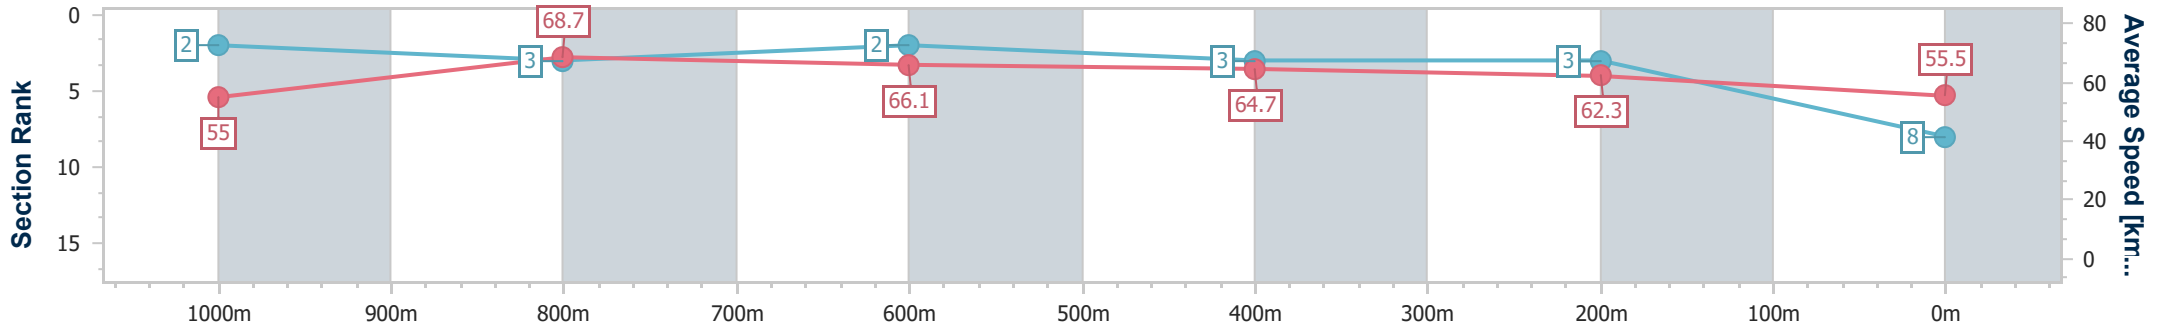

BRISBANE  
 RACING CLUB

Section	Overall	1000m	800m	600m	400m	200m
Section Times	1:10.20 [8] (0:13.11)	0:57.09 [2] (0:10.50)	0:46.59 [3] (0:10.91)	0:35.68 [2] (0:11.19)	0:24.49 [3] (0:11.53)	0:12.96 [3] (0:12.96)
Average Speed [km/h]	55.0	68.7	66.1	64.7	62.3	55.5
Top Speed [km/h]	68.2	70.4	67.1	66.1	63.9	60.4
Avg. Dist. to Rail [m]	2.8	1.0	0.5	0.4	0.4	0.6
Avg. Stride Freq. [Hz]	2.4	2.4	2.3	2.3	2.3	2.2
Avg. Stride Length [m]	6.3	7.8	7.8	7.7	7.4	7.0