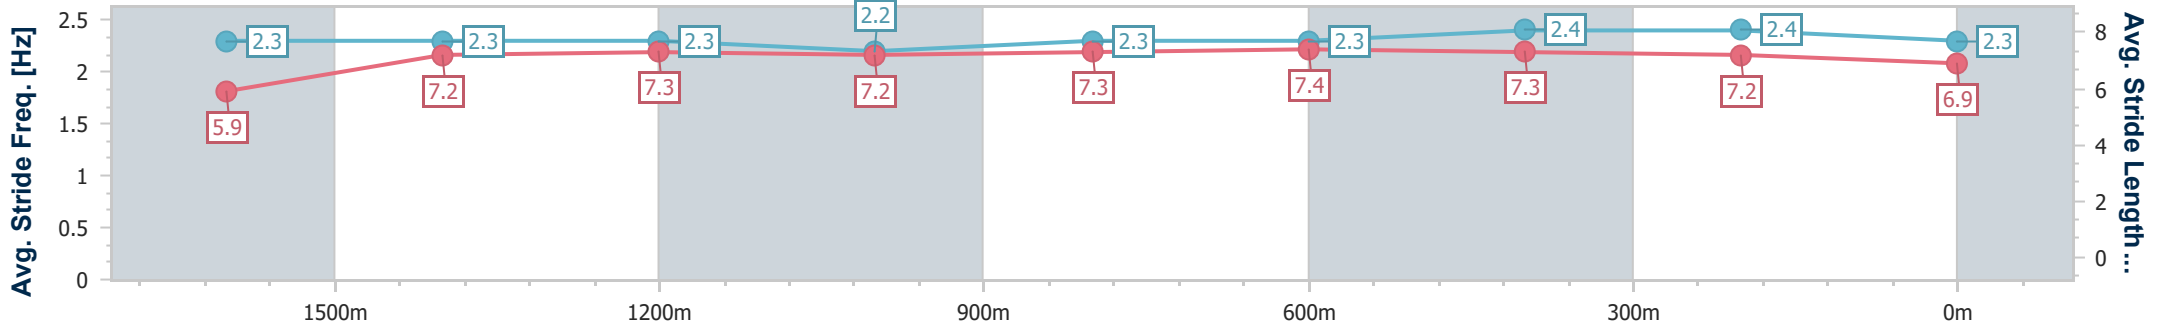

Eagle Farm QLD Professional

Race 5: EUREKA STUD BENCHMARK 85 Handicap - 1810m

16 September 2023 - 14:23

Track Rating: Good 4, Weather: Fine, Rail Position: +2m Entire Course

BRISBANE RACING CLUB

Section	Overall	1600m	1400m	1200m	1000m	800m	600m	400m	200m
Section Times	1:51.22 [9] (0:15.83)	1:35.39 [11] (0:11.88)	1:23.51 [11] (0:12.01)	1:11.50 [11] (0:12.37)	0:59.13 [11] (0:12.09)	0:47.04 [11] (0:11.76)	0:35.28 [10] (0:11.50)	0:23.78 [11] (0:11.30)	0:12.48 [10] (0:12.48)
Average Speed [km/h]	48.1	61.0	60.2	58.3	59.9	61.2	62.5	63.7	57.9
Top Speed [km/h]	60.0	63.1	61.2	59.5	62.7	62.1	64.7	65.0	61.8
Avg. Dist. to Rail [m]	4.4	1.7	2.8	2.9	1.4	0.4	0.6	3.4	3.3
Avg. Stride Freq. [Hz]	2.3	2.3	2.3	2.2	2.3	2.3	2.4	2.4	2.3
Avg. Stride Length [m]	5.9	7.2	7.3	7.2	7.3	7.4	7.3	7.2	6.9

- [] Ranking at each section and finish
- .-.- No data available at this section
- NA No data available

Horse/Jockey Name	Lucky Decision
Final Rank	10
Fastest Section Time (Section)	0:11.54 (600m)
Top Speed [km/h] (Section)	64.6 (400m)
Race State	Finished