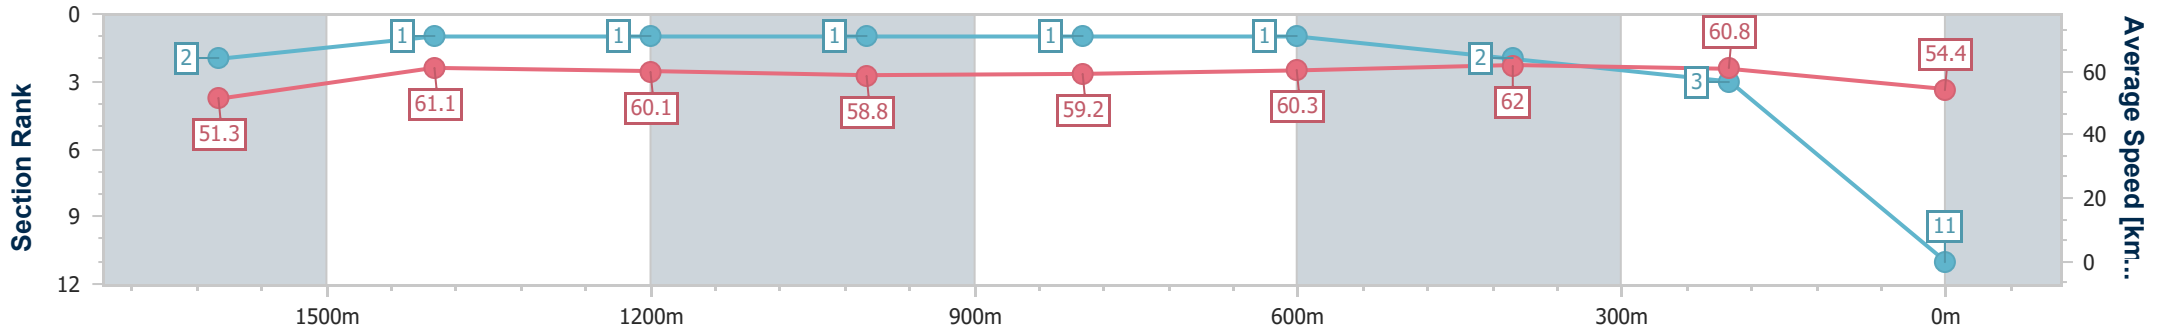

- [] Ranking at each section and finish
- .-.- No data available at this section
- NA No data available

Horse/Jockey Name	Wolf Moon
Final Rank	11
Fastest Section Time (Section)	0:11.59 (600m)
Top Speed [km/h] (Section)	63.8 (600m)
Race State	Finished

Eagle Farm QLD Professional

Race 5: EUREKA STUD BENCHMARK 85 Handicap - 1810m

16 September 2023 - 14:23

Track Rating: Good 4, Weather: Fine, Rail Position: +2m Entire Course

BRISBANE RACING CLUB

Section	Overall	1600m	1400m	1200m	1000m	800m	600m	400m	200m
Section Times	1:51.71 [11] (0:14.80)	1:36.91 [2] (0:11.77)	1:25.14 [1] (0:11.98)	1:13.16 [1] (0:12.26)	1:00.90 [1] (0:12.25)	0:48.65 [1] (0:11.92)	0:36.73 [1] (0:11.59)	0:25.14 [2] (0:11.84)	0:13.30 [3] (0:13.30)
Average Speed [km/h]	51.3	61.1	60.1	58.8	59.2	60.3	62.0	60.8	54.4
Top Speed [km/h]	62.9	61.8	61.2	59.0	60.1	60.7	63.8	62.5	58.3
Avg. Dist. to Rail [m]	4.5	0.4	0.9	1.8	1.0	0.2	0.6	3.0	0.9
Avg. Stride Freq. [Hz]	2.3	2.3	2.3	2.2	2.2	2.3	2.4	2.4	2.2
Avg. Stride Length [m]	6.2	7.4	7.3	7.3	7.3	7.4	7.3	7.1	6.7

- [] Ranking at each section and finish
- .-.- No data available at this section
- NA No data available