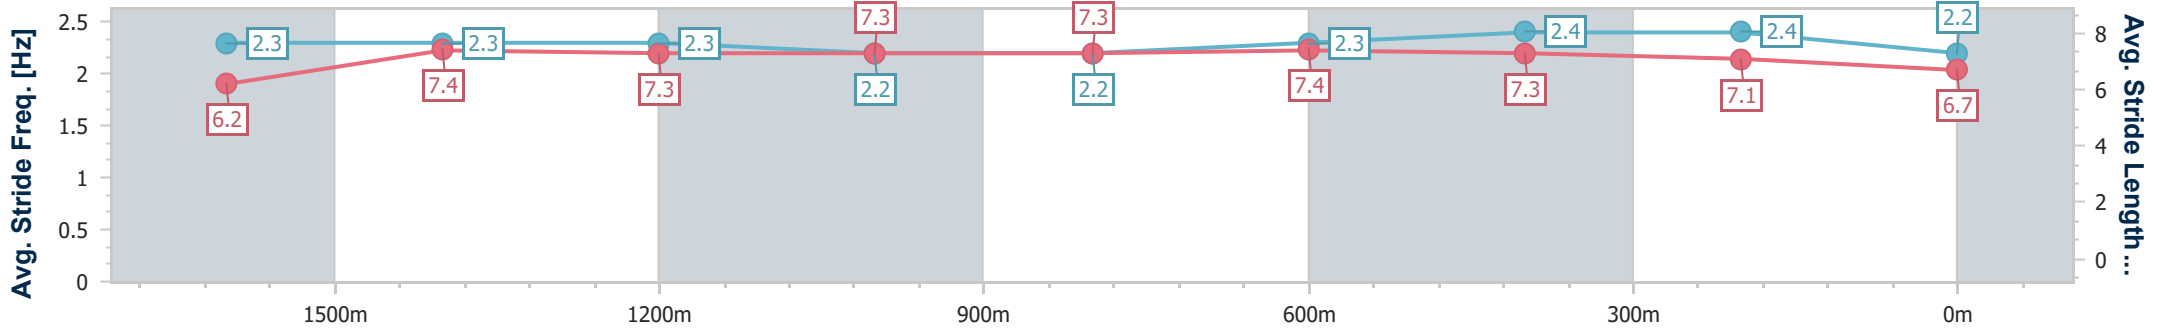

- [] Ranking at each section and finish
- .-.- No data available at this section
- NA No data available

Horse/Jockey Name	Wolf Moon
Final Rank	11
Fastest Section Time (Section)	0:11.59 (600m)
Top Speed [km/h] (Section)	63.8 (600m)
Race State	Finished

Eagle Farm QLD Professional

Race 5: EUREKA STUD BENCHMARK 85 Handicap - 1810m

16 September 2023 - 14:23

Track Rating: Good 4, Weather: Fine, Rail Position: +2m Entire Course

BRISBANE RACING CLUB

Section	Overall	1600m	1400m	1200m	1000m	800m	600m	400m	200m
Section Times	1:51.71 [11] (0:14.80)	1:36.91 [2] (0:11.77)	1:25.14 [1] (0:11.98)	1:13.16 [1] (0:12.26)	1:00.90 [1] (0:12.25)	0:48.65 [1] (0:11.92)	0:36.73 [1] (0:11.59)	0:25.14 [2] (0:11.84)	0:13.30 [3] (0:13.30)
Average Speed [km/h]	51.3	61.1	60.1	58.8	59.2	60.3	62.0	60.8	54.4
Top Speed [km/h]	62.9	61.8	61.2	59.0	60.1	60.7	63.8	62.5	58.3
Avg. Dist. to Rail [m]	4.5	0.4	0.9	1.8	1.0	0.2	0.6	3.0	0.9
Avg. Stride Freq. [Hz]	2.3	2.3	2.3	2.2	2.2	2.3	2.4	2.4	2.2
Avg. Stride Length [m]	6.2	7.4	7.3	7.3	7.3	7.4	7.3	7.1	6.7

- [] Ranking at each section and finish
- .-.- No data available at this section
- NA No data available