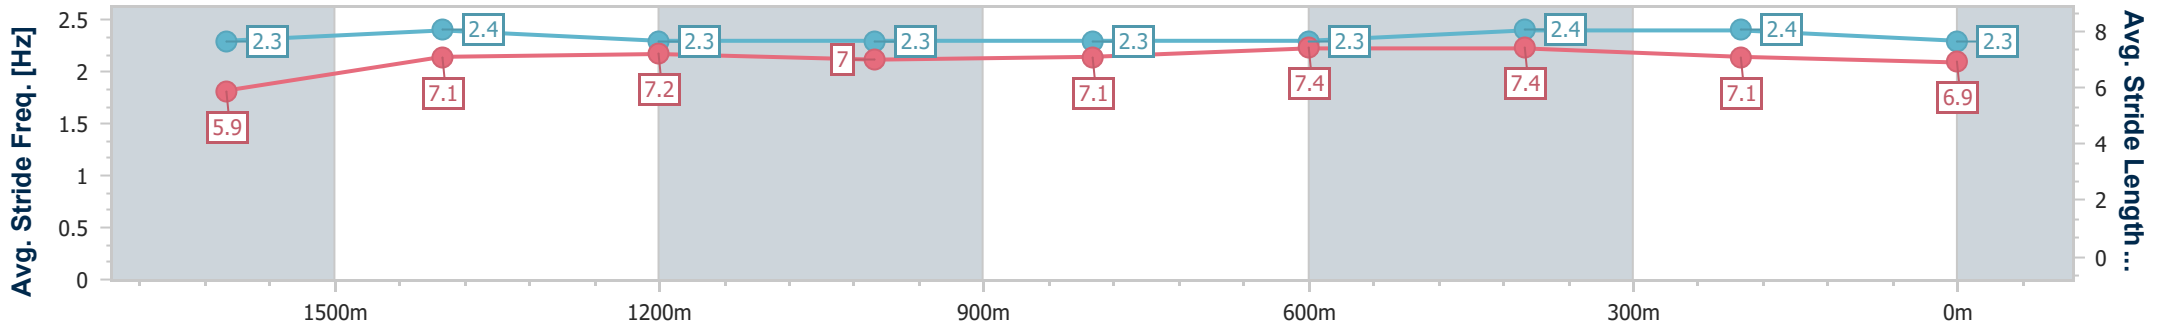

Eagle Farm QLD Professional

Race 5: EUREKA STUD BENCHMARK 85 Handicap - 1810m

16 September 2023 - 14:23

Track Rating: Good 4, Weather: Fine, Rail Position: +2m Entire Course

BRISBANE RACING CLUB

Section	Overall	1600m	1400m	1200m	1000m	800m	600m	400m	200m
Section Times	1:51.19 [8] (0:15.42)	1:35.77 [7] (0:11.84)	1:23.93 [7] (0:12.07)	1:11.86 [7] (0:12.26)	0:59.60 [7] (0:12.17)	0:47.43 [7] (0:11.94)	0:35.49 [7] (0:11.55)	0:23.94 [8] (0:11.41)	0:12.53 [9] (0:12.53)
Average Speed [km/h]	49.4	61.0	59.8	58.8	60.3	61.3	63.3	63.1	57.6
Top Speed [km/h]	61.3	62.0	60.5	59.7	62.1	62.1	64.6	65.3	60.3
Avg. Dist. to Rail [m]	3.6	1.3	2.2	3.8	3.5	3.5	3.0	9.5	10.2
Avg. Stride Freq. [Hz]	2.3	2.4	2.3	2.3	2.3	2.3	2.4	2.4	2.3
Avg. Stride Length [m]	5.9	7.1	7.2	7.0	7.1	7.4	7.4	7.1	6.9