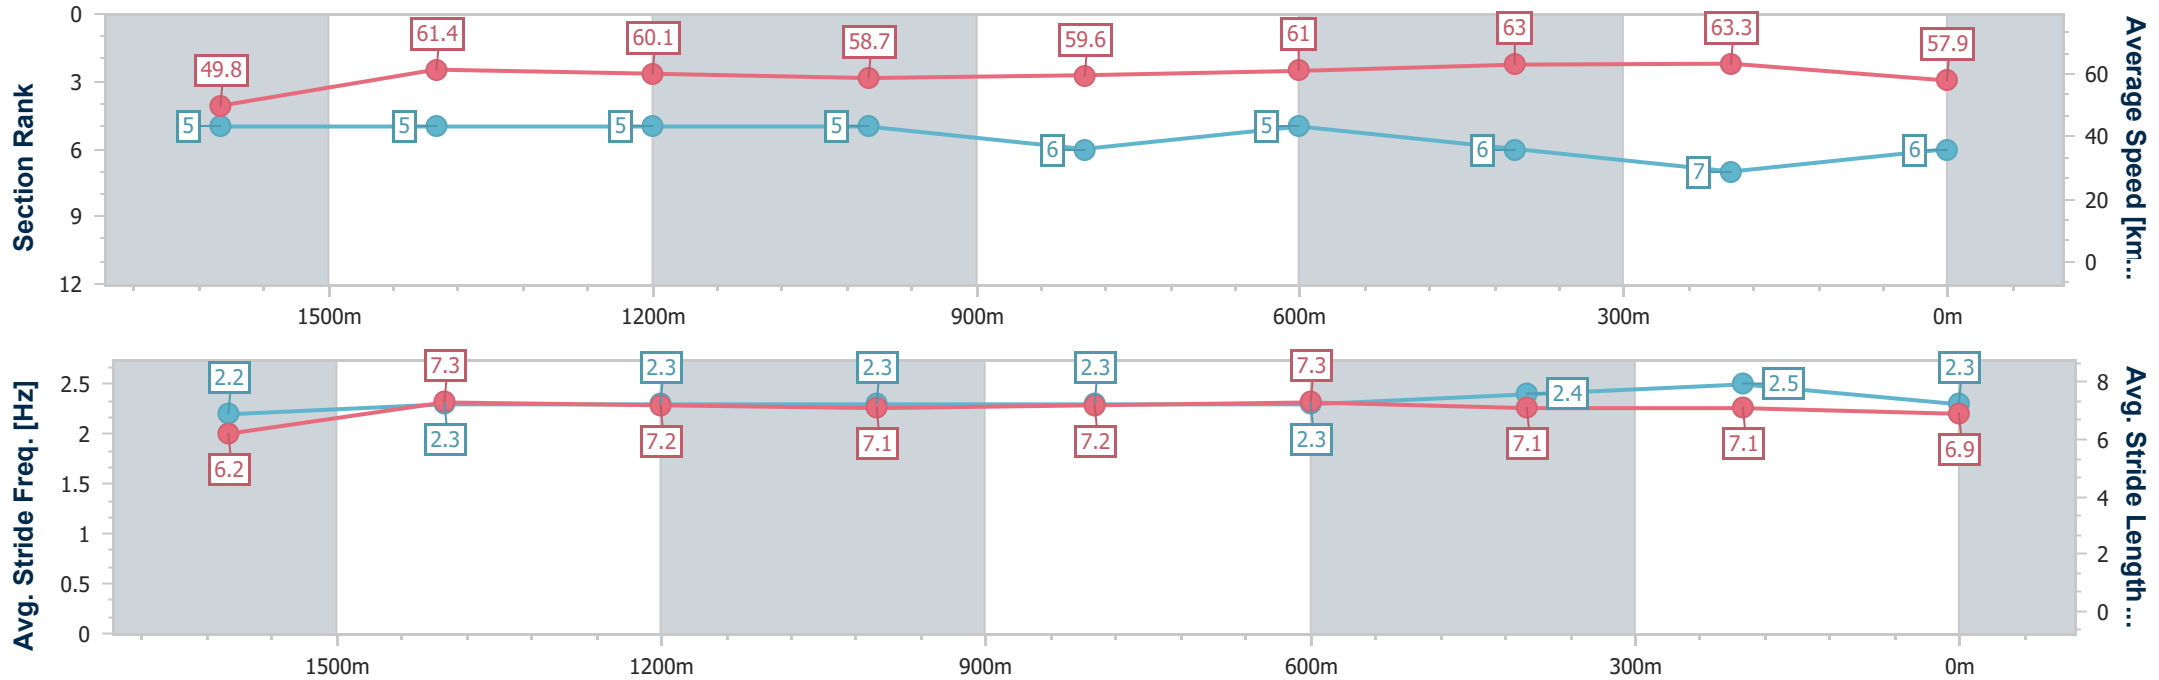

- [] Ranking at each section and finish
- .-.- No data available at this section
- NA No data available

Horse/Jockey Name	Holstein
Final Rank	6
Fastest Section Time (Section)	0:11.38 (400m)
Top Speed [km/h] (Section)	64.8 (600m)
Race State	Finished

Eagle Farm QLD Professional

Race 5: EUREKA STUD BENCHMARK 85 Handicap - 1810m

16 September 2023 - 14:23

Track Rating: Good 4, Weather: Fine, Rail Position: +2m Entire Course

BRISBANE RACING CLUB

Section	Overall	1600m	1400m	1200m	1000m	800m	600m	400m	200m
Section Times	1:51.04 [6] (0:15.31)	1:35.73 [5] (0:11.82)	1:23.91 [5] (0:12.02)	1:11.89 [5] (0:12.30)	0:59.59 [5] (0:12.29)	0:47.30 [6] (0:11.91)	0:35.39 [5] (0:11.50)	0:23.89 [6] (0:11.38)	0:12.51 [7] (0:12.51)
Average Speed [km/h]	49.8	61.4	60.1	58.7	59.6	61.0	63.0	63.3	57.9
Top Speed [km/h]	60.1	62.4	61.2	60.1	61.5	61.9	64.8	64.6	61.0
Avg. Dist. to Rail [m]	3.2	2.0	2.9	3.7	3.5	2.5	1.3	6.7	6.4
Avg. Stride Freq. [Hz]	2.2	2.3	2.3	2.3	2.3	2.3	2.4	2.5	2.3
Avg. Stride Length [m]	6.2	7.3	7.2	7.1	7.2	7.3	7.1	7.1	6.9

- [] Ranking at each section and finish
- .-.- No data available at this section
- NA No data available

Horse/Jockey Name	Unlikelyoccurrence
Final Rank	7
Fastest Section Time (Section)	0:11.51 (600m)
Top Speed [km/h] (Section)	64.5 (600m)
Race State	Finished