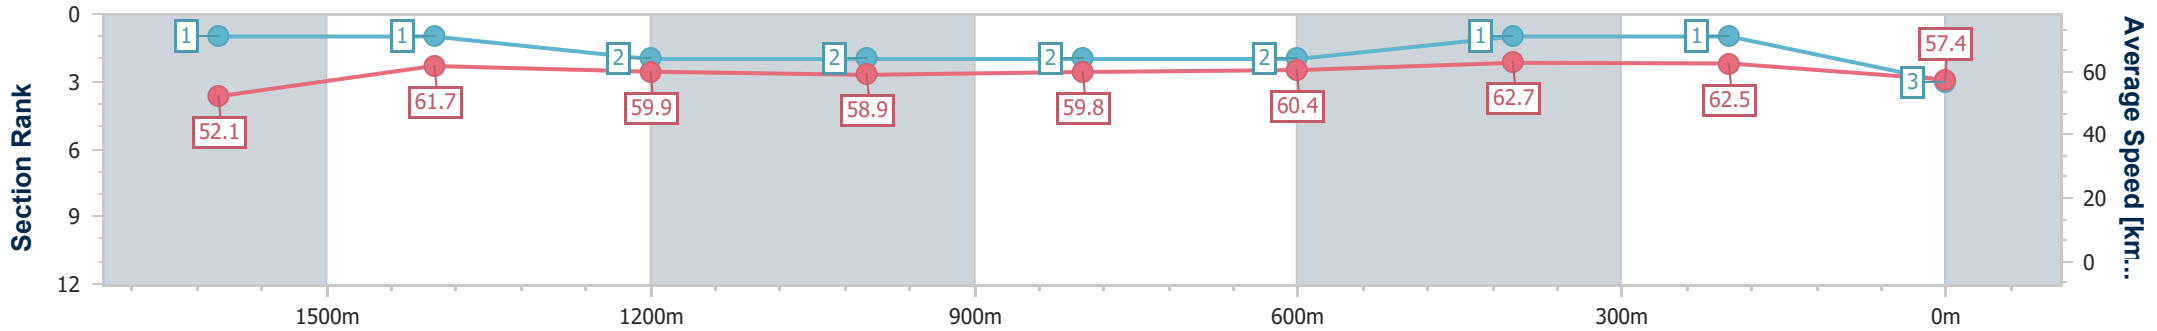

Eagle Farm QLD Professional

Race 5: EUREKA STUD BENCHMARK 85 Handicap - 1810m

16 September 2023 - 14:23

Track Rating: Good 4, Weather: Fine, Rail Position: +2m Entire Course

BRISBANE RACING CLUB

Section	Overall	1600m	1400m	1200m	1000m	800m	600m	400m	200m
Section Times	1:50.63 [3] (0:14.77)	1:35.86 [1] (0:11.80)	1:24.06 [1] (0:12.07)	1:11.99 [2] (0:12.27)	0:59.72 [2] (0:12.19)	0:47.53 [2] (0:11.94)	0:35.59 [2] (0:11.47)	0:24.12 [1] (0:11.51)	0:12.61 [1] (0:12.61)
Average Speed [km/h]	52.1	61.7	59.9	58.9	59.8	60.4	62.7	62.5	57.4
Top Speed [km/h]	62.5	62.2	61.0	59.4	61.3	61.1	63.7	64.0	60.1
Avg. Dist. to Rail [m]	6.3	3.1	4.3	4.5	2.8	0.8	0.6	2.7	1.0
Avg. Stride Freq. [Hz]	2.2	2.3	2.3	2.2	2.3	2.2	2.4	2.4	2.3
Avg. Stride Length [m]	6.5	7.4	7.3	7.3	7.3	7.5	7.2	7.3	6.9