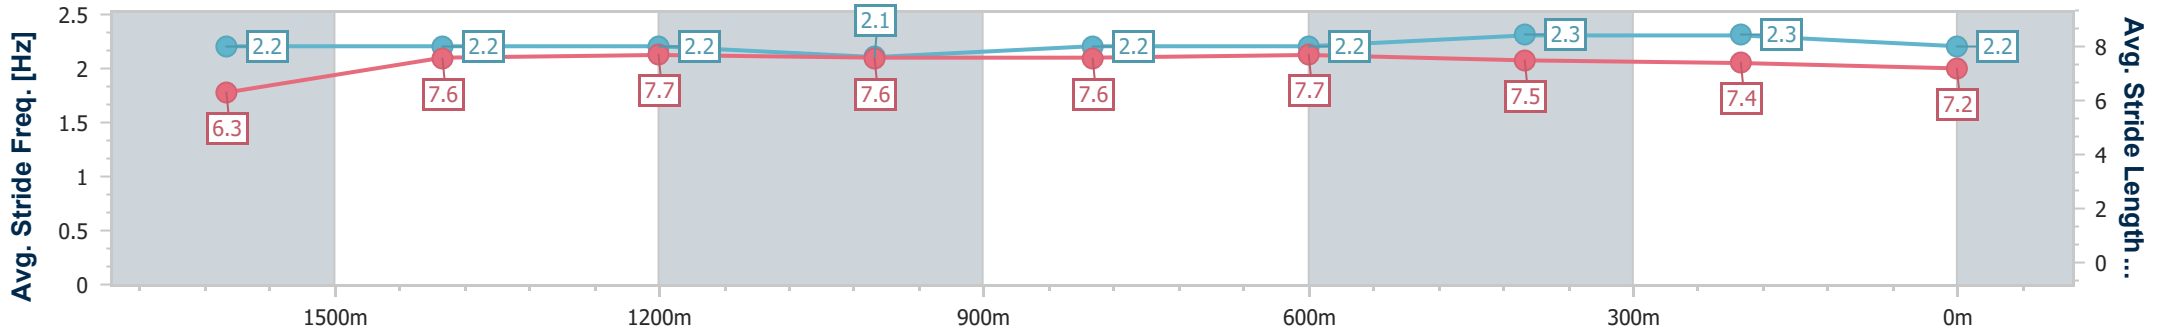

Eagle Farm QLD Professional

Race 5: EUREKA STUD BENCHMARK 85 Handicap - 1810m

16 September 2023 - 14:23

Track Rating: Good 4, Weather: Fine, Rail Position: +2m Entire Course

BRISBANE RACING CLUB

Section	Overall	1600m	1400m	1200m	1000m	800m	600m	400m	200m
Section Times	1:50.75 [4] (0:15.01)	1:35.74 [3] (0:11.87)	1:23.87 [3] (0:12.02)	1:11.85 [4] (0:12.31)	0:59.54 [4] (0:12.28)	0:47.26 [4] (0:11.85)	0:35.41 [3] (0:11.43)	0:23.98 [3] (0:11.54)	0:12.44 [2] (0:12.44)
Average Speed [km/h]	50.6	61.4	60.1	58.6	59.7	61.2	63.7	62.5	58.1
Top Speed [km/h]	61.7	62.0	61.5	59.6	60.5	61.8	65.2	64.9	60.1
Avg. Dist. to Rail [m]	2.0	3.3	4.2	4.6	3.3	2.0	2.4	6.7	3.5
Avg. Stride Freq. [Hz]	2.2	2.2	2.2	2.1	2.2	2.2	2.3	2.3	2.2
Avg. Stride Length [m]	6.3	7.6	7.7	7.6	7.6	7.7	7.5	7.4	7.2