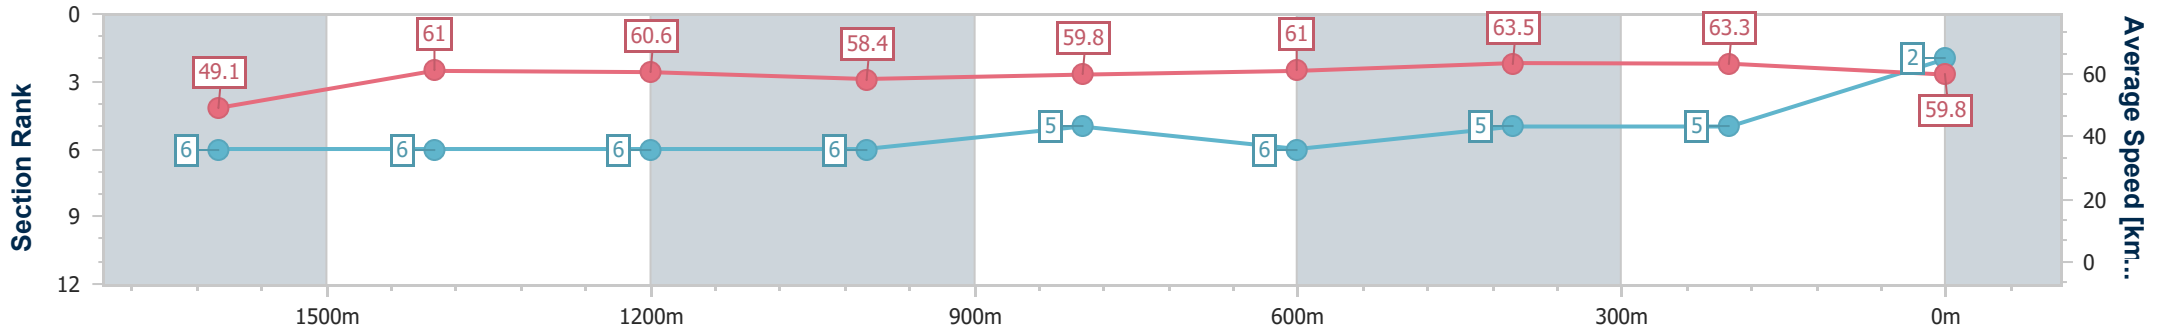

Eagle Farm QLD Professional

Race 5: EUREKA STUD BENCHMARK 85 Handicap - 1810m

16 September 2023 - 14:23

Track Rating: Good 4, Weather: Fine, Rail Position: +2m Entire Course

BRISBANE RACING CLUB

Section	Overall	1600m	1400m	1200m	1000m	800m	600m	400m	200m
Section Times	1:50.56 [2] (0:15.34)	1:35.22 [6] (0:11.89)	1:23.33 [6] (0:11.92)	1:11.41 [6] (0:12.36)	0:59.05 [6] (0:12.22)	0:46.83 [5] (0:11.93)	0:34.90 [6] (0:11.45)	0:23.45 [5] (0:11.35)	0:12.10 [5] (0:12.10)
Average Speed [km/h]	49.1	61.0	60.6	58.4	59.8	61.0	63.5	63.3	59.8
Top Speed [km/h]	60.8	62.1	61.8	59.0	61.6	62.1	65.1	64.6	62.3
Avg. Dist. to Rail [m]	1.8	2.3	2.8	3.1	3.0	2.7	1.5	6.7	5.5
Avg. Stride Freq. [Hz]	2.2	2.2	2.2	2.1	2.2	2.2	2.3	2.3	2.2
Avg. Stride Length [m]	6.3	7.6	7.6	7.6	7.6	7.5	7.7	7.6	7.4