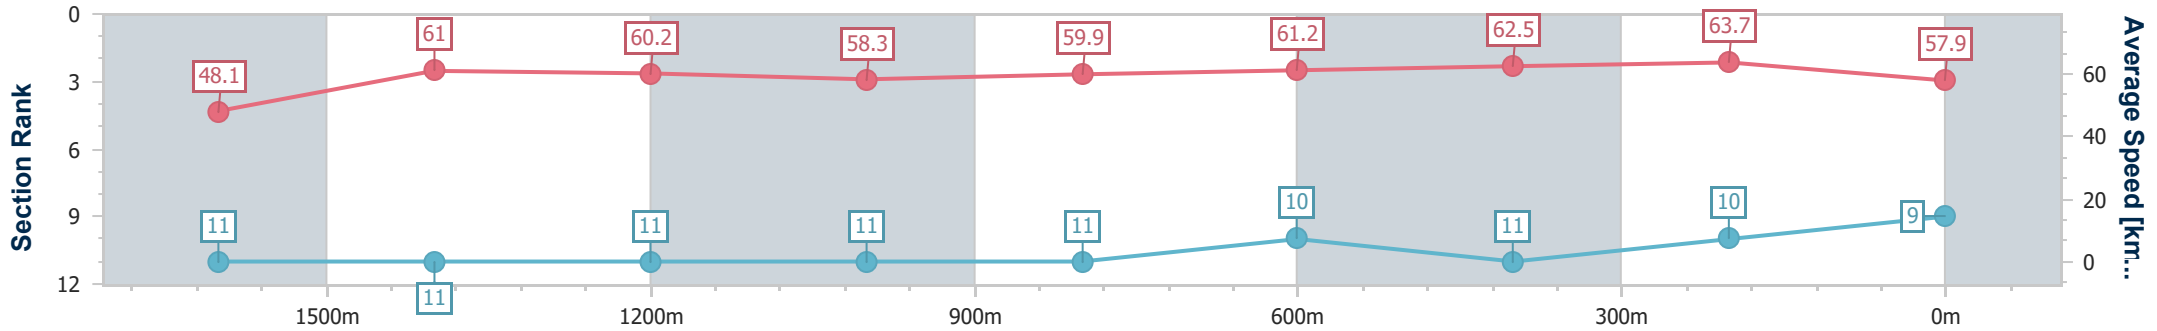

Eagle Farm QLD Professional

Race 5: EUREKA STUD BENCHMARK 85 Handicap - 1810m

16 September 2023 - 14:23

Track Rating: Good 4, Weather: Fine, Rail Position: +2m Entire Course

BRISBANE RACING CLUB

Section	Overall	1600m	1400m	1200m	1000m	800m	600m	400m	200m
Section Times	1:51.22 [9] (0:15.83)	1:35.39 [11] (0:11.88)	1:23.51 [11] (0:12.01)	1:11.50 [11] (0:12.37)	0:59.13 [11] (0:12.09)	0:47.04 [11] (0:11.76)	0:35.28 [10] (0:11.50)	0:23.78 [11] (0:11.30)	0:12.48 [10] (0:12.48)
Average Speed [km/h]	48.1	61.0	60.2	58.3	59.9	61.2	62.5	63.7	57.9
Top Speed [km/h]	60.0	63.1	61.2	59.5	62.7	62.1	64.7	65.0	61.8
Avg. Dist. to Rail [m]	4.4	1.7	2.8	2.9	1.4	0.4	0.6	3.4	3.3
Avg. Stride Freq. [Hz]	2.3	2.3	2.3	2.2	2.3	2.3	2.4	2.4	2.3
Avg. Stride Length [m]	5.9	7.2	7.3	7.2	7.3	7.4	7.3	7.2	6.9

- [] Ranking at each section and finish
- .-.- No data available at this section
- NA No data available

Horse/Jockey Name	Lucky Decision
Final Rank	10
Fastest Section Time (Section)	0:11.54 (600m)
Top Speed [km/h] (Section)	64.6 (400m)
Race State	Finished