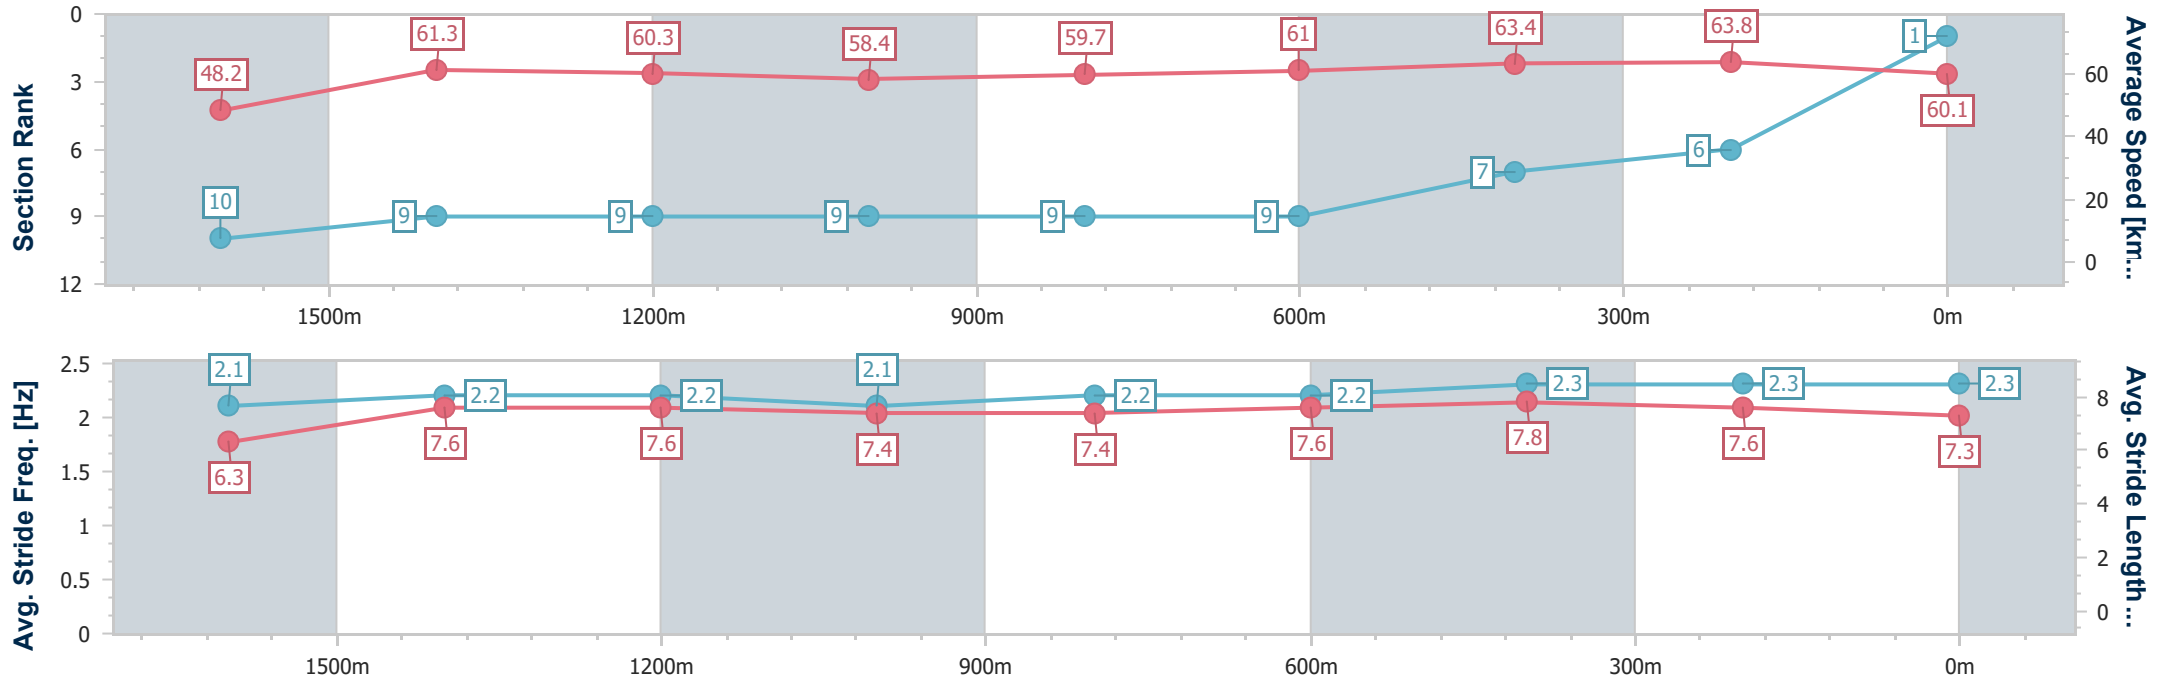

Eagle Farm QLD Professional

Race 5: EUREKA STUD BENCHMARK 85 Handicap - 1810m

16 September 2023 - 14:23

Track Rating: Good 4, Weather: Fine, Rail Position: +2m Entire Course

BRISBANE RACING CLUB

Section	Overall	1600m	1400m	1200m	1000m	800m	600m	400m	200m
Section Times	1:50.53 [1] (0:15.76)	1:34.77 [10] (0:11.79)	1:22.98 [9] (0:11.95)	1:11.03 [9] (0:12.34)	0:58.69 [9] (0:12.16)	0:46.53 [9] (0:11.81)	0:34.72 [9] (0:11.38)	0:23.34 [7] (0:11.28)	0:12.06 [6] (0:12.06)
Average Speed [km/h]	48.2	61.3	60.3	58.4	59.7	61.0	63.4	63.8	60.1
Top Speed [km/h]	61.5	62.0	61.2	59.2	61.3	61.8	65.0	65.3	61.1
Avg. Dist. to Rail [m]	5.1	0.4	1.0	1.8	1.4	0.3	1.0	6.6	4.0
Avg. Stride Freq. [Hz]	2.1	2.2	2.2	2.1	2.2	2.2	2.3	2.3	2.3
Avg. Stride Length [m]	6.3	7.6	7.6	7.4	7.4	7.6	7.8	7.6	7.3

- [] Ranking at each section and finish
- .-.- No data available at this section
- NA No data available

Horse/Jockey Name	Fifth Position
Final Rank	2
Fastest Section Time (Section)	0:11.35 (400m)
Top Speed [km/h] (Section)	65.1 (600m)
Race State	Finished