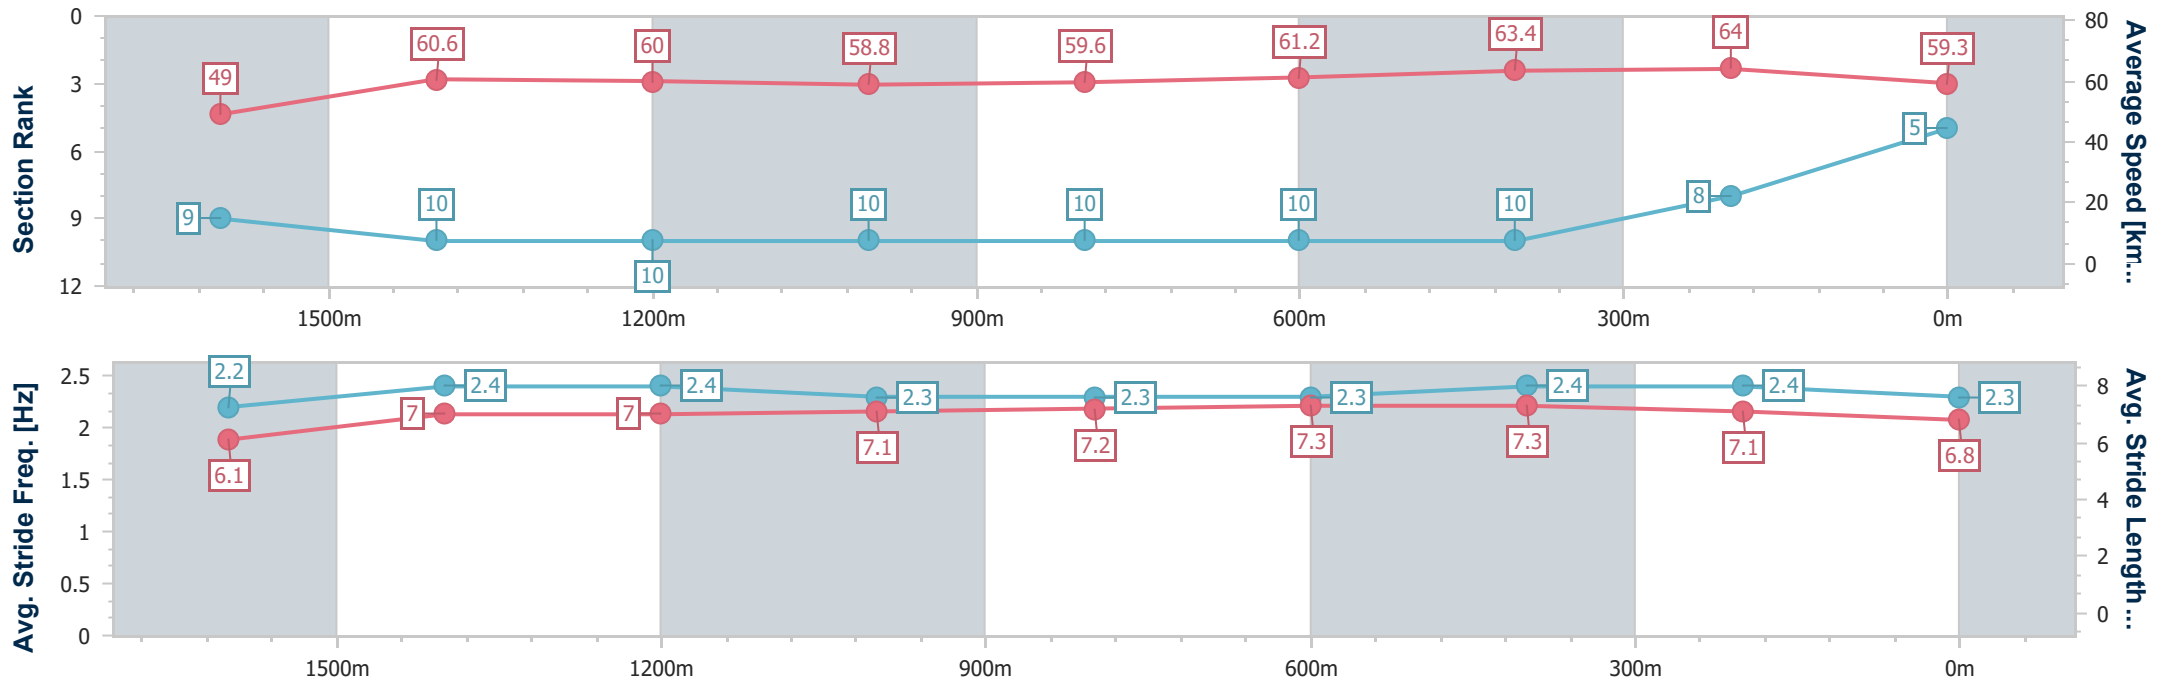

Eagle Farm QLD Professional

Race 5: EUREKA STUD BENCHMARK 85 Handicap - 1810m

16 September 2023 - 14:23

Track Rating: Good 4, Weather: Fine, Rail Position: +2m Entire Course

BRISBANE RACING CLUB

Section	Overall	1600m	1400m	1200m	1000m	800m	600m	400m	200m
Section Times	1:50.85 [5] (0:15.60)	1:35.25 [9] (0:11.99)	1:23.26 [10] (0:12.07)	1:11.19 [10] (0:12.25)	0:58.94 [10] (0:12.25)	0:46.69 [10] (0:11.78)	0:34.91 [10] (0:11.45)	0:23.46 [10] (0:11.26)	0:12.20 [8] (0:12.20)
Average Speed [km/h]	49.0	60.6	60.0	58.8	59.6	61.2	63.4	64.0	59.3
Top Speed [km/h]	59.8	62.1	61.3	59.9	62.5	62.1	66.5	65.1	62.2
Avg. Dist. to Rail [m]	4.8	2.9	3.7	4.0	2.5	0.6	1.6	9.5	8.2
Avg. Stride Freq. [Hz]	2.2	2.4	2.4	2.3	2.3	2.3	2.4	2.4	2.3
Avg. Stride Length [m]	6.1	7.0	7.0	7.1	7.2	7.3	7.3	7.1	6.8

- [] Ranking at each section and finish
- .-.- No data available at this section
- NA No data available

Horse/Jockey Name	Holstein
Final Rank	6
Fastest Section Time (Section)	0:11.38 (400m)
Top Speed [km/h] (Section)	64.8 (600m)
Race State	Finished