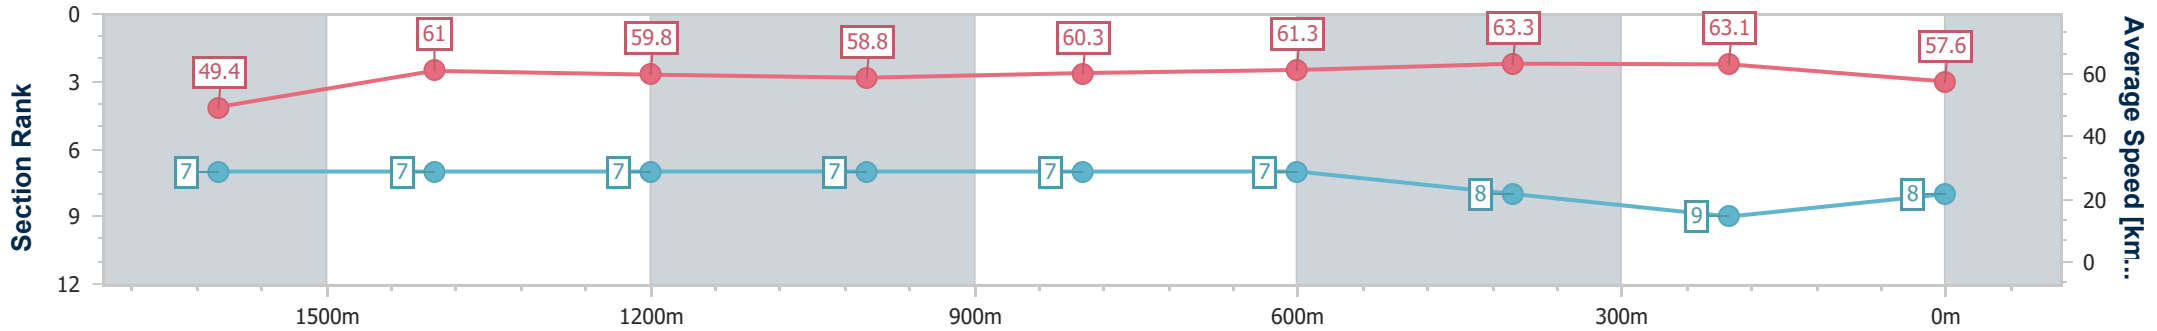

Eagle Farm QLD Professional

Race 5: EUREKA STUD BENCHMARK 85 Handicap - 1810m

16 September 2023 - 14:23

Track Rating: Good 4, Weather: Fine, Rail Position: +2m Entire Course

BRISBANE RACING CLUB

Section	Overall	1600m	1400m	1200m	1000m	800m	600m	400m	200m
Section Times	1:51.19 [8] (0:15.42)	1:35.77 [7] (0:11.84)	1:23.93 [7] (0:12.07)	1:11.86 [7] (0:12.26)	0:59.60 [7] (0:12.17)	0:47.43 [7] (0:11.94)	0:35.49 [7] (0:11.55)	0:23.94 [8] (0:11.41)	0:12.53 [9] (0:12.53)
Average Speed [km/h]	49.4	61.0	59.8	58.8	60.3	61.3	63.3	63.1	57.6
Top Speed [km/h]	61.3	62.0	60.5	59.7	62.1	62.1	64.6	65.3	60.3
Avg. Dist. to Rail [m]	3.6	1.3	2.2	3.8	3.5	3.5	3.0	9.5	10.2
Avg. Stride Freq. [Hz]	2.3	2.4	2.3	2.3	2.3	2.3	2.4	2.4	2.3
Avg. Stride Length [m]	5.9	7.1	7.2	7.0	7.1	7.4	7.4	7.1	6.9