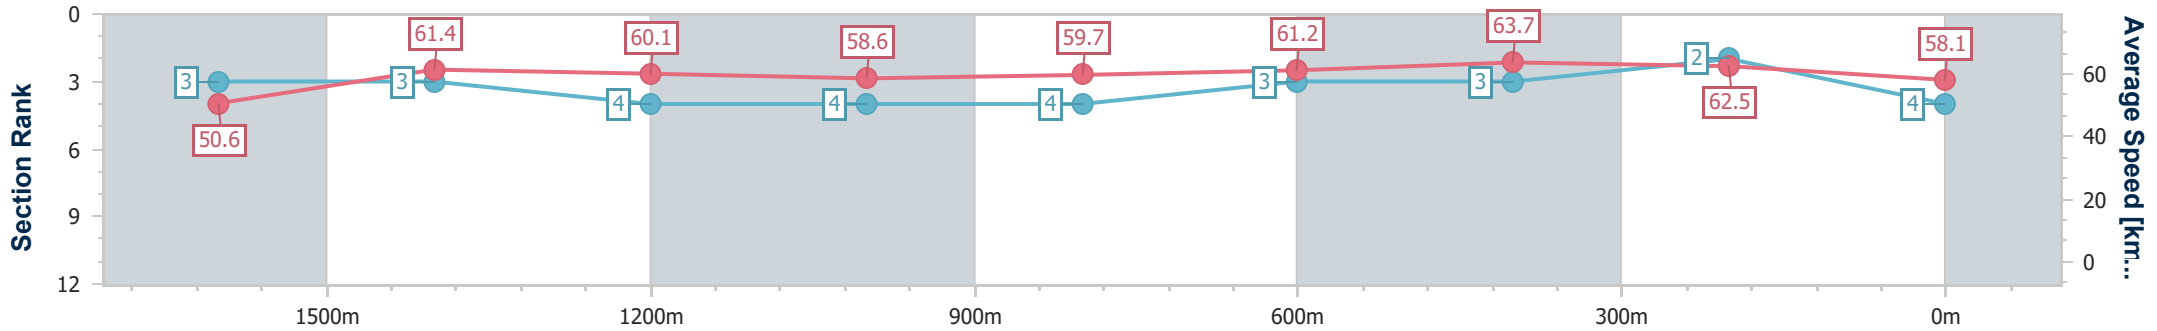

Eagle Farm QLD Professional

Race 5: EUREKA STUD BENCHMARK 85 Handicap - 1810m

16 September 2023 - 14:23

Track Rating: Good 4, Weather: Fine, Rail Position: +2m Entire Course

BRISBANE RACING CLUB

Section	Overall	1600m	1400m	1200m	1000m	800m	600m	400m	200m
Section Times	1:50.75 [4] (0:15.01)	1:35.74 [3] (0:11.87)	1:23.87 [3] (0:12.02)	1:11.85 [4] (0:12.31)	0:59.54 [4] (0:12.28)	0:47.26 [4] (0:11.85)	0:35.41 [3] (0:11.43)	0:23.98 [3] (0:11.54)	0:12.44 [2] (0:12.44)
Average Speed [km/h]	50.6	61.4	60.1	58.6	59.7	61.2	63.7	62.5	58.1
Top Speed [km/h]	61.7	62.0	61.5	59.6	60.5	61.8	65.2	64.9	60.1
Avg. Dist. to Rail [m]	2.0	3.3	4.2	4.6	3.3	2.0	2.4	6.7	3.5
Avg. Stride Freq. [Hz]	2.2	2.2	2.2	2.1	2.2	2.2	2.3	2.3	2.2
Avg. Stride Length [m]	6.3	7.6	7.7	7.6	7.6	7.7	7.5	7.4	7.2