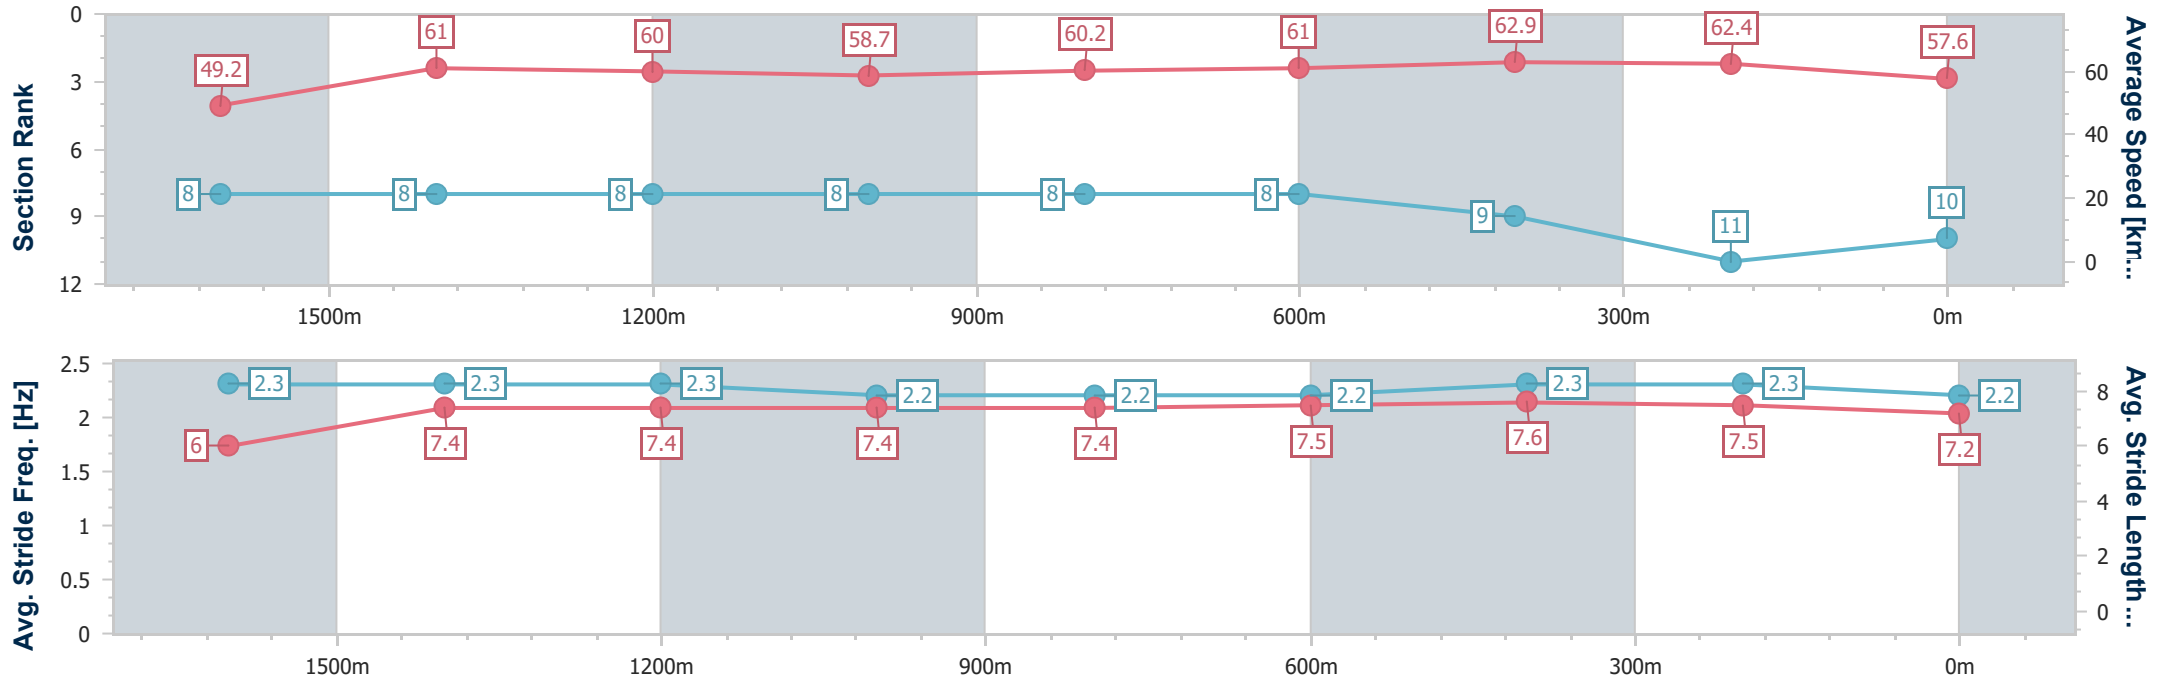

- [] Ranking at each section and finish
- .-.- No data available at this section
- NA No data available

Horse/Jockey Name	Lucky Decision
Final Rank	10
Fastest Section Time (Section)	0:11.54 (600m)
Top Speed [km/h] (Section)	64.6 (400m)
Race State	Finished

Eagle Farm QLD Professional

Race 5: EUREKA STUD BENCHMARK 85 Handicap - 1810m

16 September 2023 - 14:23

Track Rating: Good 4, Weather: Fine, Rail Position: +2m Entire Course

BRISBANE RACING CLUB

Section	Overall	1600m	1400m	1200m	1000m	800m	600m	400m	200m
Section Times	1:51.40 [10] (0:15.51)	1:35.89 [8] (0:11.91)	1:23.98 [8] (0:12.02)	1:11.96 [8] (0:12.28)	0:59.68 [8] (0:12.13)	0:47.55 [8] (0:11.91)	0:35.64 [8] (0:11.54)	0:24.10 [9] (0:11.54)	0:12.56 [11] (0:12.56)
Average Speed [km/h]	49.2	61.0	60.0	58.7	60.2	61.0	62.9	62.4	57.6
Top Speed [km/h]	60.6	62.0	61.9	60.0	62.7	61.8	64.1	64.6	60.7
Avg. Dist. to Rail [m]	3.5	2.8	3.1	3.7	2.8	2.0	1.9	6.0	4.4
Avg. Stride Freq. [Hz]	2.3	2.3	2.3	2.2	2.2	2.2	2.3	2.3	2.2
Avg. Stride Length [m]	6.0	7.4	7.4	7.4	7.4	7.5	7.6	7.5	7.2

- [] Ranking at each section and finish
- .-.- No data available at this section
- NA No data available

Horse/Jockey Name	Wolf Moon
Final Rank	11
Fastest Section Time (Section)	0:11.59 (600m)
Top Speed [km/h] (Section)	63.8 (600m)
Race State	Finished