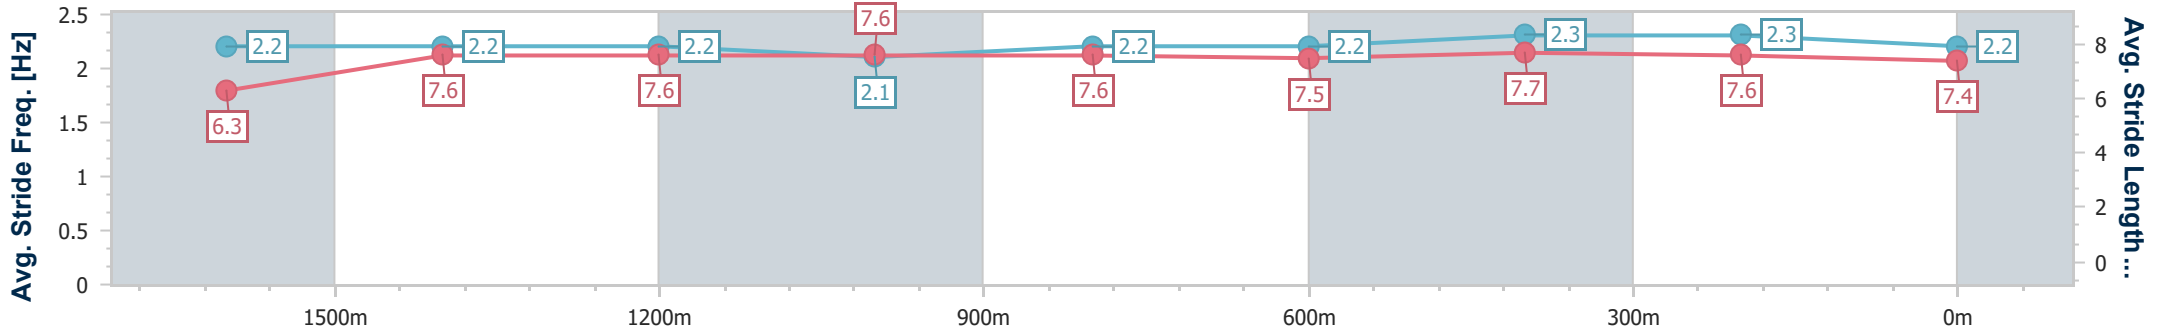

Eagle Farm QLD Professional

Race 5: EUREKA STUD BENCHMARK 85 Handicap - 1810m

16 September 2023 - 14:23

Track Rating: Good 4, Weather: Fine, Rail Position: +2m Entire Course

BRISBANE RACING CLUB

Section	Overall	1600m	1400m	1200m	1000m	800m	600m	400m	200m
Section Times	1:50.56 [2] (0:15.34)	1:35.22 [6] (0:11.89)	1:23.33 [6] (0:11.92)	1:11.41 [6] (0:12.36)	0:59.05 [6] (0:12.22)	0:46.83 [5] (0:11.93)	0:34.90 [6] (0:11.45)	0:23.45 [5] (0:11.35)	0:12.10 [5] (0:12.10)
Average Speed [km/h]	49.1	61.0	60.6	58.4	59.8	61.0	63.5	63.3	59.8
Top Speed [km/h]	60.8	62.1	61.8	59.0	61.6	62.1	65.1	64.6	62.3
Avg. Dist. to Rail [m]	1.8	2.3	2.8	3.1	3.0	2.7	1.5	6.7	5.5
Avg. Stride Freq. [Hz]	2.2	2.2	2.2	2.1	2.2	2.2	2.3	2.3	2.2
Avg. Stride Length [m]	6.3	7.6	7.6	7.6	7.6	7.5	7.7	7.6	7.4