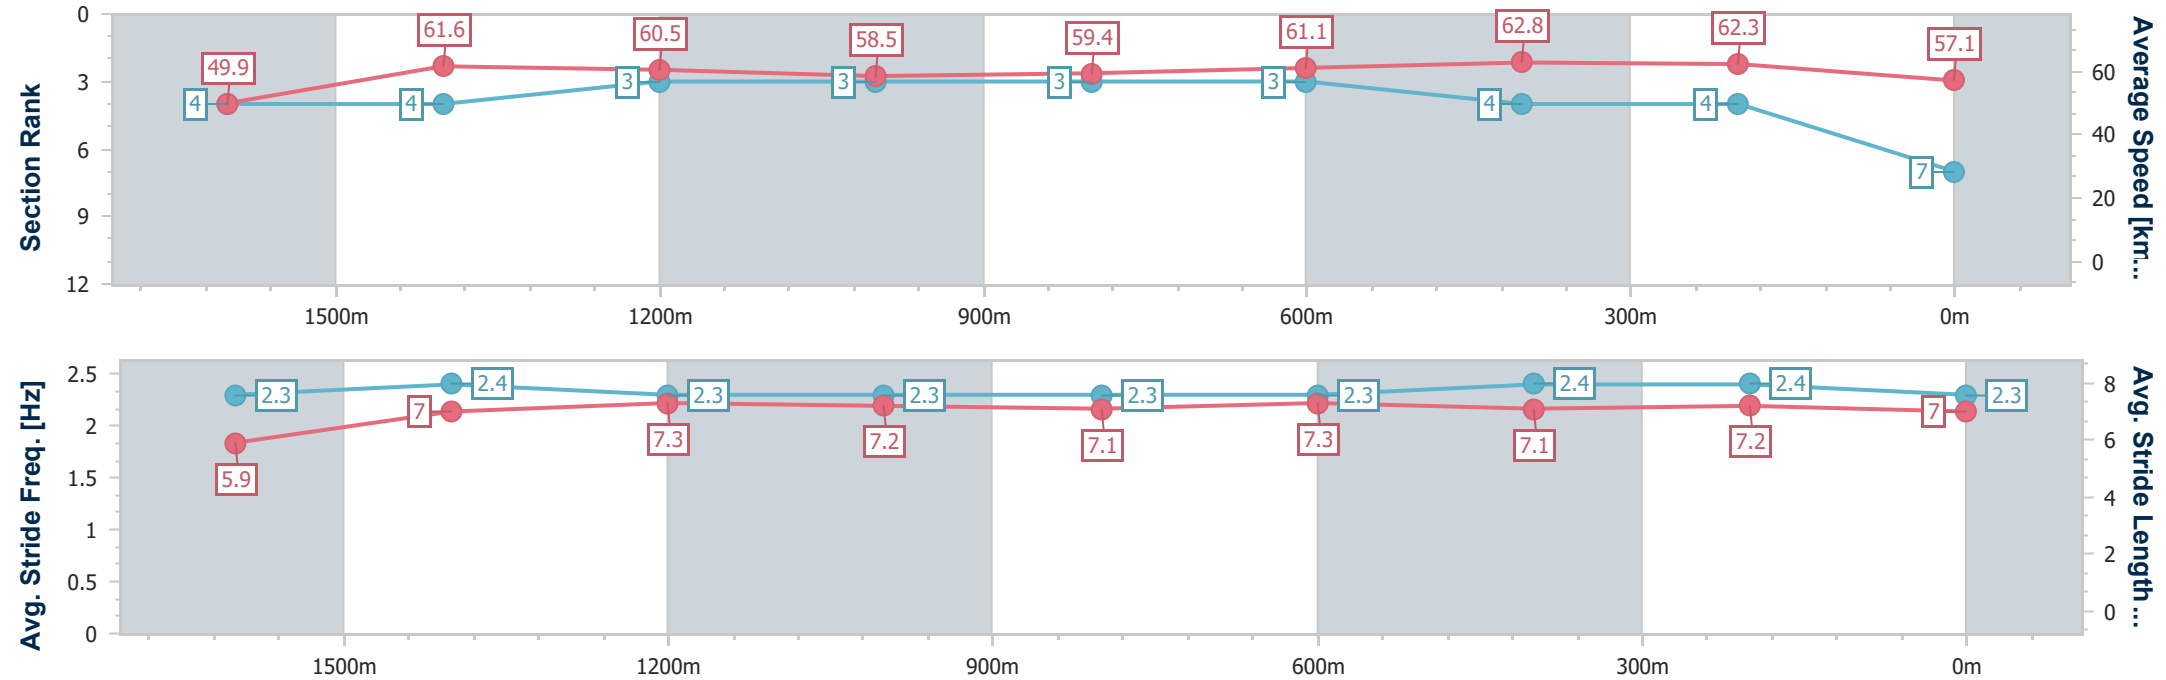

Eagle Farm QLD Professional

Race 5: EUREKA STUD BENCHMARK 85 Handicap - 1810m

16 September 2023 - 14:23

Track Rating: Good 4, Weather: Fine, Rail Position: +2m Entire Course

BRISBANE RACING CLUB

Section	Overall	1600m	1400m	1200m	1000m	800m	600m	400m	200m			
Section Times	1:51.10 [7] (0:15.11)	1:35.99 [4] (0:11.81)	1:24.18 [4] (0:11.92)	1:12.26 [3] (0:12.34)	0:59.92 [3] (0:12.31)	0:47.61 [3] (0:11.85)	0:35.76 [3] (0:11.51)	0:24.25 [4] (0:11.57)	0:12.68 [4] (0:12.68)			
Average Speed [km/h]	49.9	61.6	60.5	58.5	59.4	61.1	62.8	62.3	57.1			
Top Speed [km/h]	60.9	62.6	62.8	59.1	60.8	61.7	64.5	63.9	61.0			
Avg. Dist. to Rail [m]	1.3	2.6	3.6	4.1	3.0	1.1	1.0	5.9	3.1			
Avg. Stride Freq. [Hz]	2.3	2.4	2.3	2.3	2.3	2.3	2.4	2.4	2.3			
Avg. Stride Length [m]	5.9	7.0	7.3	7.2	7.1	7.3	7.1	7.2	7.0			