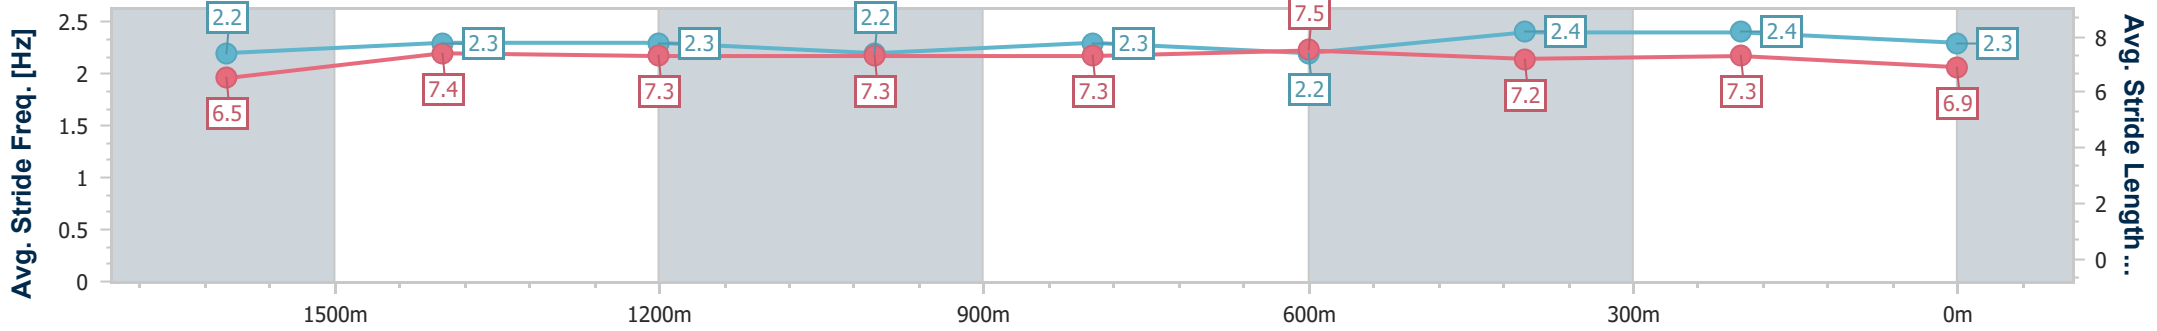

Eagle Farm QLD Professional

Race 5: EUREKA STUD BENCHMARK 85 Handicap - 1810m

16 September 2023 - 14:23

Track Rating: Good 4, Weather: Fine, Rail Position: +2m Entire Course

BRISBANE RACING CLUB

Section	Overall	1600m	1400m	1200m	1000m	800m	600m	400m	200m
Section Times	1:50.63 [3] (0:14.77)	1:35.86 [1] (0:11.80)	1:24.06 [1] (0:12.07)	1:11.99 [2] (0:12.27)	0:59.72 [2] (0:12.19)	0:47.53 [2] (0:11.94)	0:35.59 [2] (0:11.47)	0:24.12 [1] (0:11.51)	0:12.61 [1] (0:12.61)
Average Speed [km/h]	52.1	61.7	59.9	58.9	59.8	60.4	62.7	62.5	57.4
Top Speed [km/h]	62.5	62.2	61.0	59.4	61.3	61.1	63.7	64.0	60.1
Avg. Dist. to Rail [m]	6.3	3.1	4.3	4.5	2.8	0.8	0.6	2.7	1.0
Avg. Stride Freq. [Hz]	2.2	2.3	2.3	2.2	2.3	2.2	2.4	2.4	2.3
Avg. Stride Length [m]	6.5	7.4	7.3	7.3	7.3	7.5	7.2	7.3	6.9