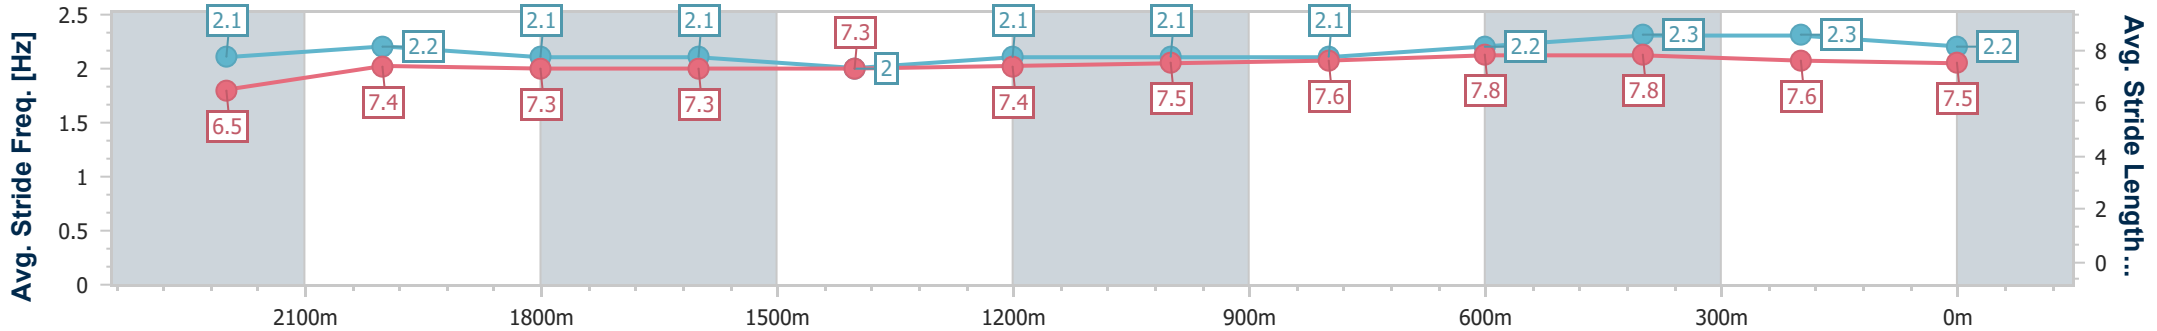

Horse/Jockey Name	Galifianakis
Final Rank	4
Fastest Section Time (Section)	0:11.37 (600m)
Top Speed [km/h] (Section)	65.3 (600m)
Race State	Finished

Eagle Farm QLD Professional
Race 2: SPRING CARNIVAL ON SALE NOW BENCHMARK 78
Handicap - 2412m
16 September 2023 - 12:34
Track Rating: Good 4, Weather: Fine, Rail Position: +2m Entire Course

BRISBANE
RACING CLUB

Section	Overall	2200m	2000m	1800m	1600m	1400m	1200m	1000m	800m	600m	400m	200m
Section Times	2:32.58 [4] (0:15.73)	2:16.85 [6] (0:12.46)	2:04.39 [6] (0:13.11)	1:51.28 [6] (0:13.20)	1:38.08 [6] (0:13.41)	1:24.67 [6] (0:13.05)	1:11.62 [6] (0:12.75)	0:58.87 [6] (0:12.33)	0:46.54 [6] (0:11.80)	0:34.74 [6] (0:11.37)	0:23.37 [5] (0:11.43)	0:11.94 [4] (0:11.94)
Average Speed [km/h]	48.6	57.7	54.9	54.8	54.1	55.3	56.5	59.1	61.7	64.7	63.0	60.5
Top Speed [km/h]	59.2	59.5	55.8	56.5	54.8	56.9	59.8	61.0	65.1	65.3	63.6	63.0
Avg. Dist. to Rail [m]	2.5	0.2	0.5	0.9	2.0	2.1	2.6	2.4	2.6	4.4	9.1	6.1
Avg. Stride Freq. [Hz]	2.1	2.2	2.1	2.1	2.0	2.1	2.1	2.1	2.2	2.3	2.3	2.2
Avg. Stride Length [m]	6.5	7.4	7.3	7.3	7.3	7.4	7.5	7.6	7.8	7.8	7.6	7.5

- [ ] Ranking at each section and finish
- -.-.- No data available at this section
- NA No data available