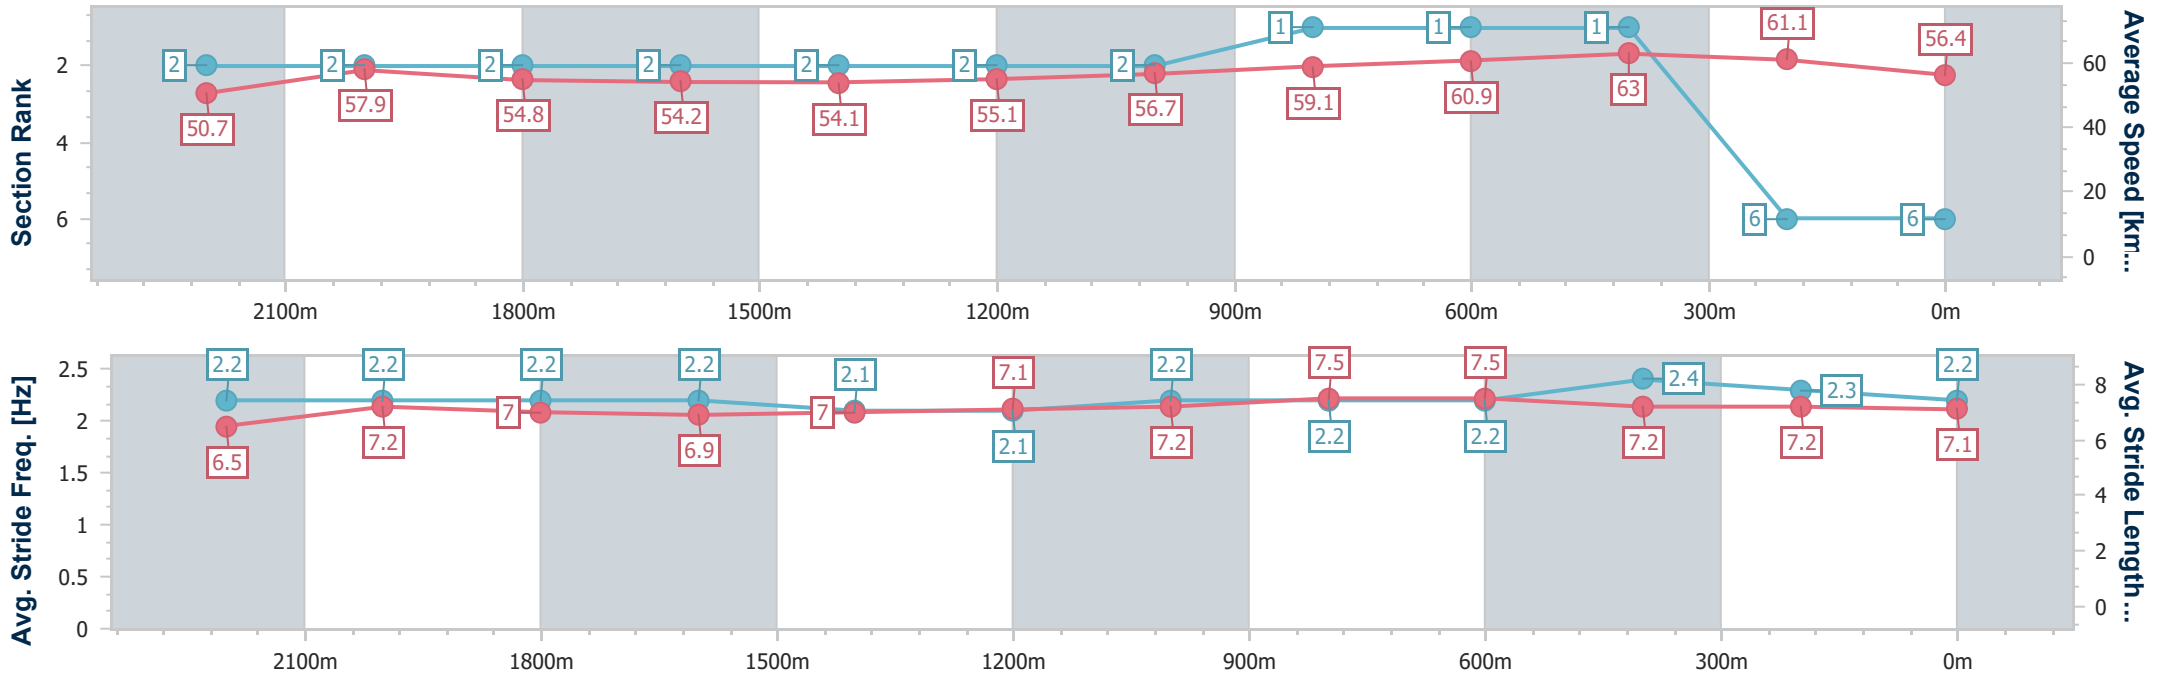

Section	Overall	2200m	2000m	1800m	1600m	1400m	1200m	1000m	800m	600m	400m	200m
Section Times	2:32.63 [5] (0:15.48)	2:17.15 [4] (0:12.42)	2:04.73 [4] (0:13.06)	1:51.67 [4] (0:13.35)	1:38.32 [4] (0:13.39)	1:24.93 [4] (0:13.08)	1:11.85 [4] (0:12.71)	0:59.14 [4] (0:12.25)	0:46.89 [3] (0:11.94)	0:34.95 [4] (0:11.50)	0:23.45 [4] (0:11.39)	0:12.06 [2] (0:12.06)
Average Speed [km/h]	49.3	57.9	54.8	54.3	54.2	55.1	56.8	59.6	61.7	63.5	63.2	60.0
Top Speed [km/h]	60.5	60.2	55.6	55.3	54.9	56.3	58.4	60.9	63.6	64.3	64.0	62.1
Avg. Dist. to Rail [m]	3.0	0.7	1.0	1.1	2.1	2.0	2.2	3.0	4.9	2.6	6.8	5.9
Avg. Stride Freq. [Hz]	2.2	2.3	2.2	2.2	2.2	2.2	2.2	2.2	2.3	2.3	2.4	2.3
Avg. Stride Length [m]	6.3	7.1	6.9	6.9	7.0	7.0	7.1	7.4	7.4	7.5	7.4	7.1

- [] Ranking at each section and finish
- .-.- No data available at this section
- NA No data available

Horse/Jockey Name	Namakwa
Final Rank	6
Fastest Section Time (Section)	0:11.55 (600m)
Top Speed [km/h] (Section)	64.0 (600m)
Race State	Finished

Section	Overall	2200m	2000m	1800m	1600m	1400m	1200m	1000m	800m	600m	400m	200m
Section Times	2:33.55 [6] (0:15.07)	2:18.48 [2] (0:12.45)	2:06.03 [2] (0:13.11)	1:52.92 [2] (0:13.33)	1:39.59 [2] (0:13.37)	1:26.22 [2] (0:13.11)	1:13.11 [2] (0:12.72)	1:00.39 [2] (0:12.30)	0:48.09 [1] (0:11.94)	0:36.15 [1] (0:11.55)	0:24.60 [1] (0:11.77)	0:12.83 [6] (0:12.83)
Average Speed [km/h]	50.7	57.9	54.8	54.2	54.1	55.1	56.7	59.1	60.9	63.0	61.1	56.4
Top Speed [km/h]	60.7	60.2	55.5	55.7	54.8	55.6	57.7	60.5	61.9	64.0	62.0	59.7
Avg. Dist. to Rail [m]	2.8	0.4	0.4	0.6	1.9	1.9	2.2	2.0	1.9	2.0	2.2	2.7
Avg. Stride Freq. [Hz]	2.2	2.2	2.2	2.2	2.1	2.1	2.2	2.2	2.2	2.4	2.3	2.2
Avg. Stride Length [m]	6.5	7.2	7.0	6.9	7.0	7.1	7.2	7.5	7.5	7.2	7.2	7.1