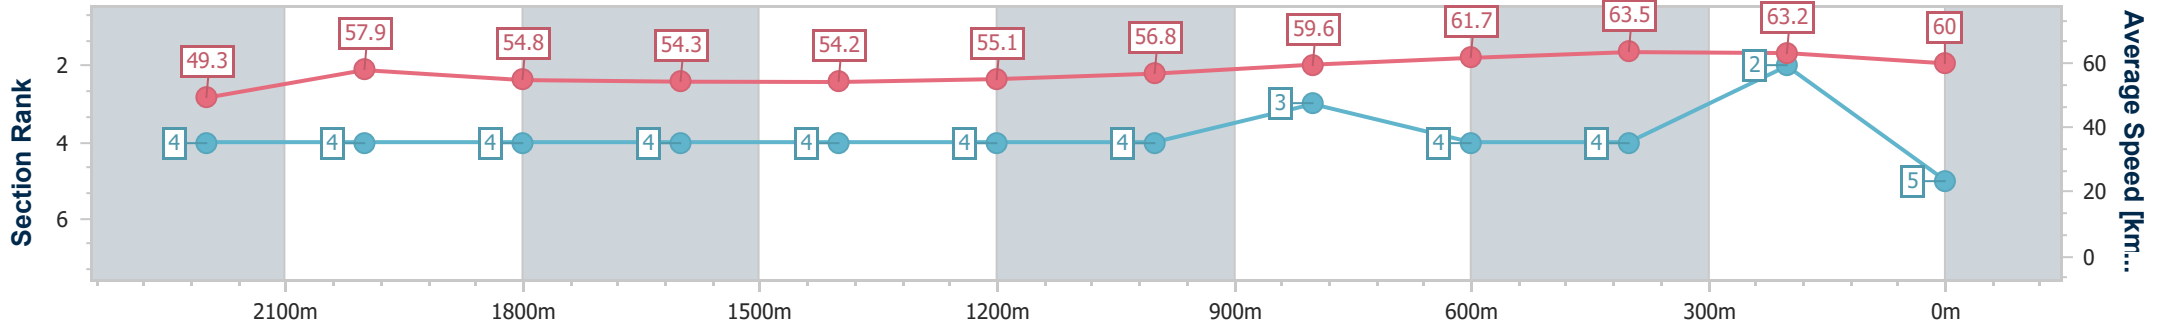

Horse/Jockey Name	Coup De Tonnerre
Final Rank	5
Fastest Section Time (Section)	0:11.39 (400m)
Top Speed [km/h] (Section)	64.3 (600m)
Race State	Finished

Eagle Farm QLD Professional
Race 2: SPRING CARNIVAL ON SALE NOW BENCHMARK 78
Handicap - 2412m
16 September 2023 - 12:34
Track Rating: Good 4, Weather: Fine, Rail Position: +2m Entire Course

BRISBANE
RACING CLUB

Section	Overall	2200m	2000m	1800m	1600m	1400m	1200m	1000m	800m	600m	400m	200m
Section Times	2:32.63 [5] (0:15.48)	2:17.15 [4] (0:12.42)	2:04.73 [4] (0:13.06)	1:51.67 [4] (0:13.35)	1:38.32 [4] (0:13.39)	1:24.93 [4] (0:13.08)	1:11.85 [4] (0:12.71)	0:59.14 [4] (0:12.25)	0:46.89 [3] (0:11.94)	0:34.95 [4] (0:11.50)	0:23.45 [4] (0:11.39)	0:12.06 [2] (0:12.06)
Average Speed [km/h]	49.3	57.9	54.8	54.3	54.2	55.1	56.8	59.6	61.7	63.5	63.2	60.0
Top Speed [km/h]	60.5	60.2	55.6	55.3	54.9	56.3	58.4	60.9	63.6	64.3	64.0	62.1
Avg. Dist. to Rail [m]	3.0	0.7	1.0	1.1	2.1	2.0	2.2	3.0	4.9	2.6	6.8	5.9
Avg. Stride Freq. [Hz]	2.2	2.3	2.2	2.2	2.2	2.2	2.2	2.2	2.3	2.3	2.4	2.3
Avg. Stride Length [m]	6.3	7.1	6.9	6.9	7.0	7.0	7.1	7.4	7.4	7.5	7.4	7.1

- [ ] Ranking at each section and finish
- -.-.- No data available at this section
- NA No data available