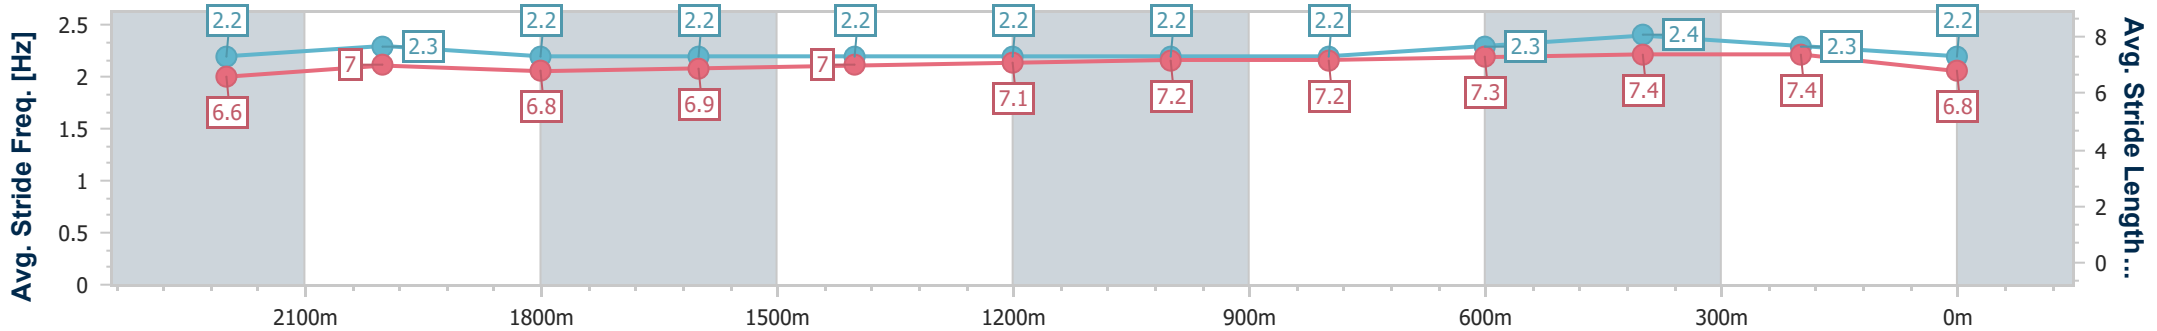

Horse/Jockey Name	No More Red
Final Rank	7
Fastest Section Time (Section)	0:11.52 (600m)
Top Speed [km/h] (Section)	64.0 (600m)
Race State	Finished

Eagle Farm QLD Professional
Race 2: SPRING CARNIVAL ON SALE NOW BENCHMARK 78
Handicap - 2412m
16 September 2023 - 12:34
Track Rating: Good 4, Weather: Fine, Rail Position: +2m Entire Course

BRISBANE
RACING CLUB

Section	Overall	2200m	2000m	1800m	1600m	1400m	1200m	1000m	800m	600m	400m	200m
Section Times	2:34.37 [7] (0:14.84)	2:19.53 [1] (0:12.63)	2:06.90 [1] (0:13.04)	1:53.86 [1] (0:13.34)	1:40.52 [1] (0:13.40)	1:27.12 [1] (0:13.07)	1:14.05 [1] (0:12.80)	1:01.25 [1] (0:12.43)	0:48.82 [2] (0:11.96)	0:36.86 [2] (0:11.52)	0:25.34 [3] (0:11.78)	0:13.56 [7] (0:13.56)
Average Speed [km/h]	51.4	57.0	55.0	54.0	53.9	55.1	56.3	58.3	60.6	62.7	61.2	53.2
Top Speed [km/h]	60.9	59.6	55.8	56.5	54.6	55.7	57.4	60.2	62.2	64.0	62.4	59.3
Avg. Dist. to Rail [m]	2.1	0.3	0.7	0.3	0.9	1.0	1.5	1.1	1.6	0.5	1.6	0.7
Avg. Stride Freq. [Hz]	2.2	2.3	2.2	2.2	2.2	2.2	2.2	2.2	2.3	2.4	2.3	2.2
Avg. Stride Length [m]	6.6	7.0	6.8	6.9	7.0	7.1	7.2	7.2	7.3	7.4	7.4	6.8

- [ ] Ranking at each section and finish
- -.-.- No data available at this section
- NA No data available