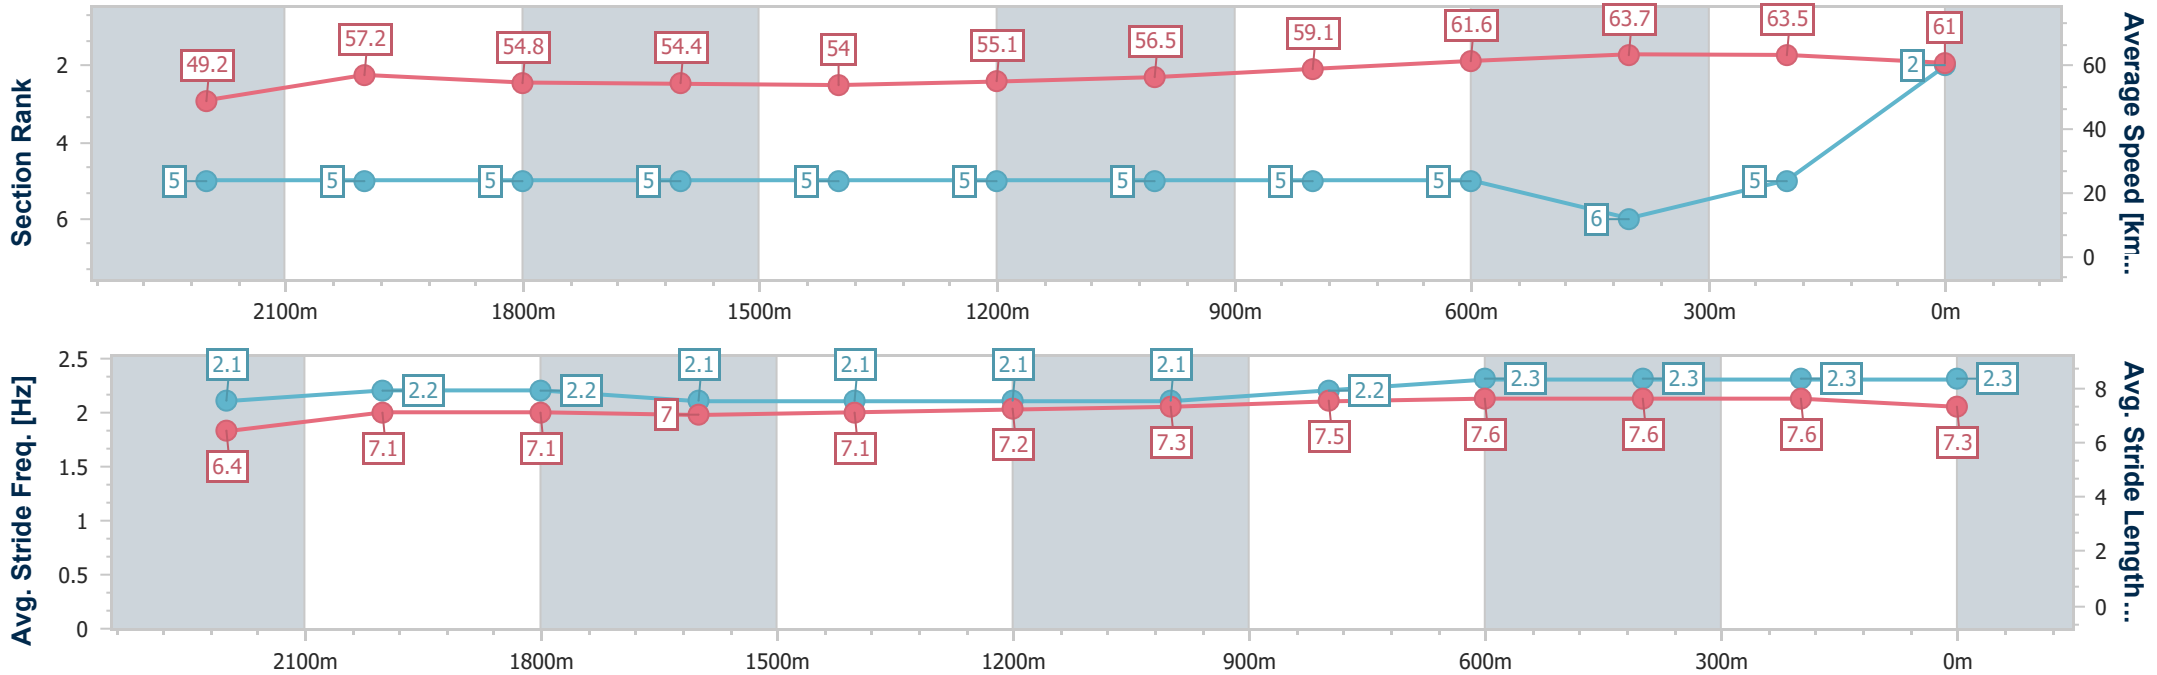

Section	Overall	2200m	2000m	1800m	1600m	1400m	1200m	1000m	800m	600m	400m	200m
Section Times	2:32.49 [1] (0:16.01)	2:16.48 [7] (0:12.57)	2:03.91 [7] (0:13.04)	1:50.87 [7] (0:13.11)	1:37.76 [7] (0:13.44)	1:24.32 [7] (0:13.08)	1:11.24 [7] (0:12.84)	0:58.40 [7] (0:12.35)	0:46.05 [7] (0:11.74)	0:34.31 [7] (0:11.38)	0:22.93 [7] (0:11.05)	0:11.88 [3] (0:11.88)
Average Speed [km/h]	47.7	57.3	54.7	54.7	53.8	55.1	56.1	58.7	61.8	64.2	65.3	60.8
Top Speed [km/h]	58.3	58.6	55.5	56.1	55.2	56.3	59.2	61.2	65.0	65.8	66.0	63.7
Avg. Dist. to Rail [m]	4.2	0.4	1.6	0.8	0.9	1.1	1.3	1.5	1.6	3.2	12.1	8.8
Avg. Stride Freq. [Hz]	2.2	2.3	2.2	2.2	2.2	2.2	2.3	2.3	2.4	2.5	2.5	2.4
Avg. Stride Length [m]	6.0	6.9	6.8	6.8	6.8	6.9	6.9	7.1	7.2	7.1	7.1	7.0

- [] Ranking at each section and finish
- .-.- No data available at this section
- NA No data available

Horse/Jockey Name	Chernak
Final Rank	2
Fastest Section Time (Section)	0:11.36 (400m)
Top Speed [km/h] (Section)	65.1 (600m)
Race State	Finished

Section	Overall	2200m	2000m	1800m	1600m	1400m	1200m	1000m	800m	600m	400m	200m
Section Times	2:32.50 [2] (0:15.51)	2:16.99 [5] (0:12.59)	2:04.40 [5] (0:13.07)	1:51.33 [5] (0:13.20)	1:38.13 [5] (0:13.40)	1:24.73 [5] (0:13.09)	1:11.64 [5] (0:12.75)	0:58.89 [5] (0:12.31)	0:46.58 [5] (0:11.87)	0:34.71 [5] (0:11.50)	0:23.21 [6] (0:11.36)	0:11.85 [5] (0:11.85)
Average Speed [km/h]	49.2	57.2	54.8	54.4	54.0	55.1	56.5	59.1	61.6	63.7	63.5	61.0
Top Speed [km/h]	59.8	59.8	55.5	55.5	54.6	56.4	58.7	60.6	64.0	65.1	64.7	62.4
Avg. Dist. to Rail [m]	2.0	0.2	0.9	0.4	0.9	1.3	1.8	2.0	3.2	3.6	5.2	5.4
Avg. Stride Freq. [Hz]	2.1	2.2	2.2	2.1	2.1	2.1	2.1	2.2	2.3	2.3	2.3	2.3
Avg. Stride Length [m]	6.4	7.1	7.1	7.0	7.1	7.2	7.3	7.5	7.6	7.6	7.6	7.3