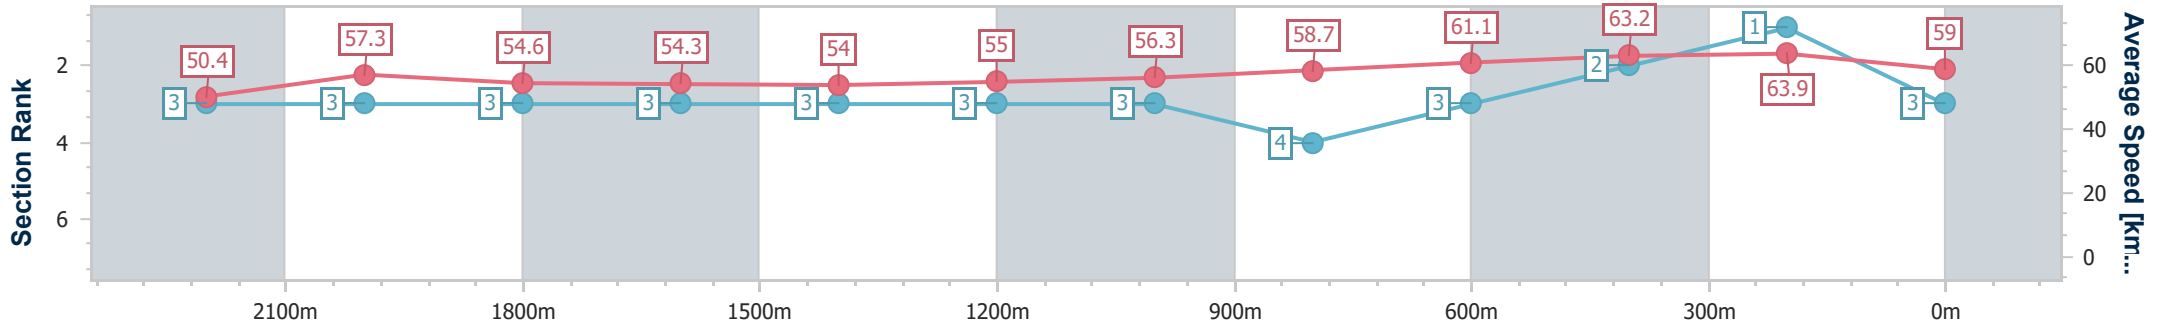

Horse/Jockey Name	Mighty Willie
Final Rank	3
Fastest Section Time (Section)	0:11.26 (400m)
Top Speed [km/h] (Section)	65.0 (400m)
Race State	Finished

Eagle Farm QLD Professional
Race 2: SPRING CARNIVAL ON SALE NOW BENCHMARK 78
Handicap - 2412m
16 September 2023 - 12:34
Track Rating: Good 4, Weather: Fine, Rail Position: +2m Entire Course

BRISBANE
RACING CLUB

Section	Overall	2200m	2000m	1800m	1600m	1400m	1200m	1000m	800m	600m	400m	200m
Section Times	2:32.51 [3] (0:15.13)	2:17.38 [3] (0:12.56)	2:04.82 [3] (0:13.12)	1:51.70 [3] (0:13.28)	1:38.42 [3] (0:13.38)	1:25.04 [3] (0:13.13)	1:11.91 [3] (0:12.80)	0:59.11 [3] (0:12.34)	0:46.77 [4] (0:11.78)	0:34.99 [3] (0:11.47)	0:23.52 [2] (0:11.26)	0:12.26 [1] (0:12.26)
Average Speed [km/h]	50.4	57.3	54.6	54.3	54.0	55.0	56.3	58.7	61.1	63.2	63.9	59.0
Top Speed [km/h]	60.0	59.4	55.1	55.3	54.5	55.8	57.2	61.2	63.0	64.3	65.0	62.2
Avg. Dist. to Rail [m]	0.5	0.5	0.8	0.3	1.2	1.3	1.8	1.3	0.2	1.4	4.4	4.7
Avg. Stride Freq. [Hz]	2.2	2.2	2.1	2.1	2.1	2.1	2.1	2.1	2.2	2.3	2.3	2.2
Avg. Stride Length [m]	6.5	7.3	7.0	7.1	7.1	7.2	7.3	7.5	7.6	7.6	7.6	7.3

- [ ] Ranking at each section and finish
- -.-.- No data available at this section
- NA No data available