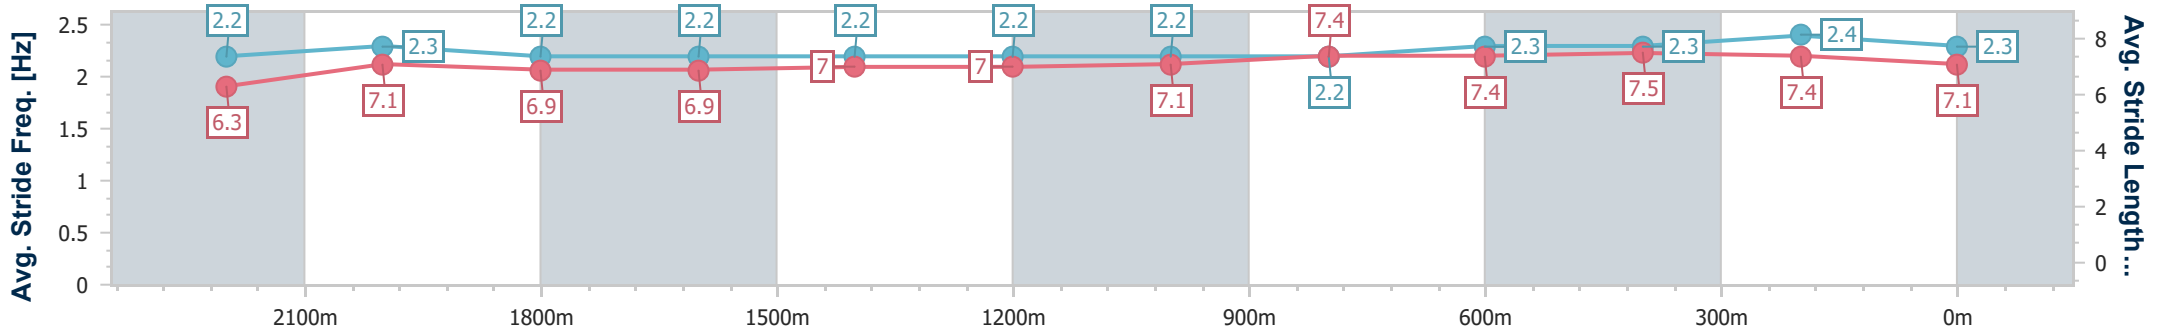

Horse/Jockey Name	Coup De Tonnerre
Final Rank	5
Fastest Section Time (Section)	0:11.39 (400m)
Top Speed [km/h] (Section)	64.3 (600m)
Race State	Finished

Eagle Farm QLD Professional
Race 2: SPRING CARNIVAL ON SALE NOW BENCHMARK 78
Handicap - 2412m
16 September 2023 - 12:34
Track Rating: Good 4, Weather: Fine, Rail Position: +2m Entire Course

BRISBANE
RACING CLUB

Section	Overall	2200m	2000m	1800m	1600m	1400m	1200m	1000m	800m	600m	400m	200m
Section Times	2:32.63 [5] (0:15.48)	2:17.15 [4] (0:12.42)	2:04.73 [4] (0:13.06)	1:51.67 [4] (0:13.35)	1:38.32 [4] (0:13.39)	1:24.93 [4] (0:13.08)	1:11.85 [4] (0:12.71)	0:59.14 [4] (0:12.25)	0:46.89 [3] (0:11.94)	0:34.95 [4] (0:11.50)	0:23.45 [4] (0:11.39)	0:12.06 [2] (0:12.06)
Average Speed [km/h]	49.3	57.9	54.8	54.3	54.2	55.1	56.8	59.6	61.7	63.5	63.2	60.0
Top Speed [km/h]	60.5	60.2	55.6	55.3	54.9	56.3	58.4	60.9	63.6	64.3	64.0	62.1
Avg. Dist. to Rail [m]	3.0	0.7	1.0	1.1	2.1	2.0	2.2	3.0	4.9	2.6	6.8	5.9
Avg. Stride Freq. [Hz]	2.2	2.3	2.2	2.2	2.2	2.2	2.2	2.2	2.3	2.3	2.4	2.3
Avg. Stride Length [m]	6.3	7.1	6.9	6.9	7.0	7.0	7.1	7.4	7.4	7.5	7.4	7.1

- [ ] Ranking at each section and finish
- -.-.- No data available at this section
- NA No data available