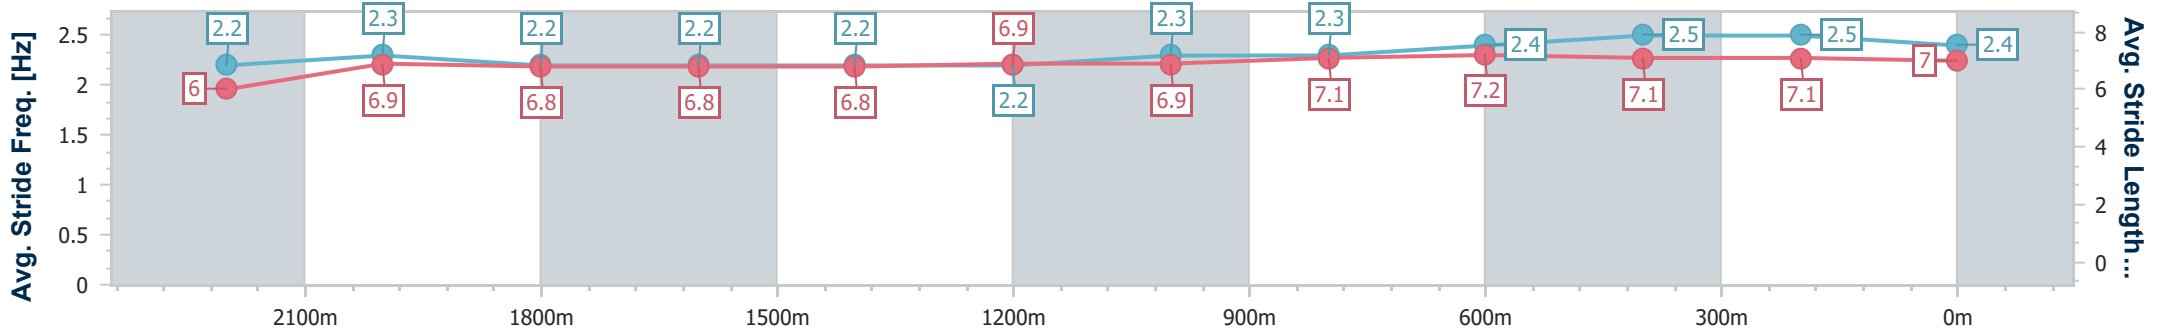

Section	Overall	2200m	2000m	1800m	1600m	1400m	1200m	1000m	800m	600m	400m	200m
Section Times	2:32.49 [1] (0:16.01)	2:16.48 [7] (0:12.57)	2:03.91 [7] (0:13.04)	1:50.87 [7] (0:13.11)	1:37.76 [7] (0:13.44)	1:24.32 [7] (0:13.08)	1:11.24 [7] (0:12.84)	0:58.40 [7] (0:12.35)	0:46.05 [7] (0:11.74)	0:34.31 [7] (0:11.38)	0:22.93 [7] (0:11.05)	0:11.88 [3] (0:11.88)
Average Speed [km/h]	47.7	57.3	54.7	54.7	53.8	55.1	56.1	58.7	61.8	64.2	65.3	60.8
Top Speed [km/h]	58.3	58.6	55.5	56.1	55.2	56.3	59.2	61.2	65.0	65.8	66.0	63.7
Avg. Dist. to Rail [m]	4.2	0.4	1.6	0.8	0.9	1.1	1.3	1.5	1.6	3.2	12.1	8.8
Avg. Stride Freq. [Hz]	2.2	2.3	2.2	2.2	2.2	2.2	2.3	2.3	2.4	2.5	2.5	2.4
Avg. Stride Length [m]	6.0	6.9	6.8	6.8	6.8	6.9	6.9	7.1	7.2	7.1	7.1	7.0