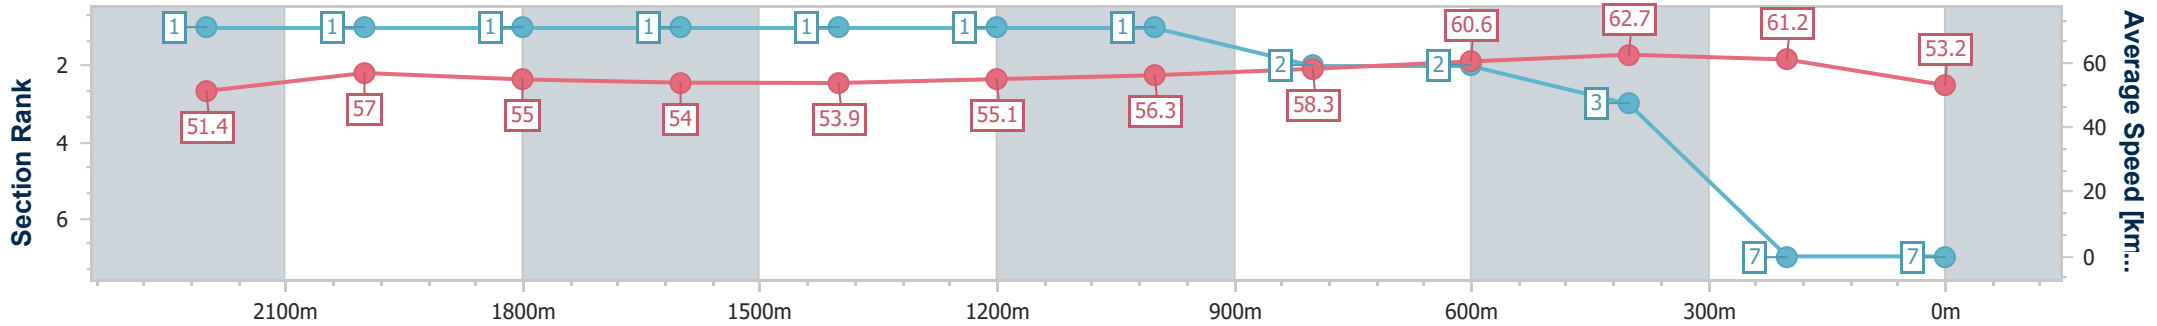

Horse/Jockey Name	No More Red
Final Rank	7
Fastest Section Time (Section)	0:11.52 (600m)
Top Speed [km/h] (Section)	64.0 (600m)
Race State	Finished

Eagle Farm QLD Professional
Race 2: SPRING CARNIVAL ON SALE NOW BENCHMARK 78
Handicap - 2412m
16 September 2023 - 12:34
Track Rating: Good 4, Weather: Fine, Rail Position: +2m Entire Course

BRISBANE
RACING CLUB

Section	Overall	2200m	2000m	1800m	1600m	1400m	1200m	1000m	800m	600m	400m	200m
Section Times	2:34.37 [7] (0:14.84)	2:19.53 [1] (0:12.63)	2:06.90 [1] (0:13.04)	1:53.86 [1] (0:13.34)	1:40.52 [1] (0:13.40)	1:27.12 [1] (0:13.07)	1:14.05 [1] (0:12.80)	1:01.25 [1] (0:12.43)	0:48.82 [2] (0:11.96)	0:36.86 [2] (0:11.52)	0:25.34 [3] (0:11.78)	0:13.56 [7] (0:13.56)
Average Speed [km/h]	51.4	57.0	55.0	54.0	53.9	55.1	56.3	58.3	60.6	62.7	61.2	53.2
Top Speed [km/h]	60.9	59.6	55.8	56.5	54.6	55.7	57.4	60.2	62.2	64.0	62.4	59.3
Avg. Dist. to Rail [m]	2.1	0.3	0.7	0.3	0.9	1.0	1.5	1.1	1.6	0.5	1.6	0.7
Avg. Stride Freq. [Hz]	2.2	2.3	2.2	2.2	2.2	2.2	2.2	2.2	2.3	2.4	2.3	2.2
Avg. Stride Length [m]	6.6	7.0	6.8	6.9	7.0	7.1	7.2	7.2	7.3	7.4	7.4	6.8

- [ ] Ranking at each section and finish
- -.-.- No data available at this section
- NA No data available