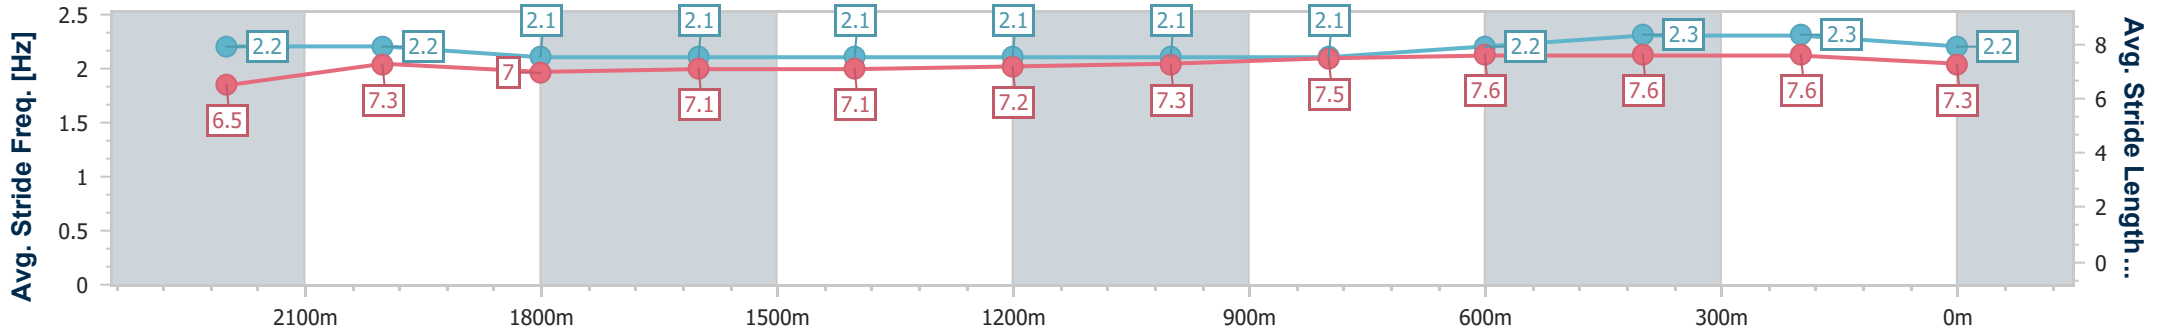

Horse/Jockey Name	Mighty Willie
Final Rank	3
Fastest Section Time (Section)	0:11.26 (400m)
Top Speed [km/h] (Section)	65.0 (400m)
Race State	Finished

Eagle Farm QLD Professional
Race 2: SPRING CARNIVAL ON SALE NOW BENCHMARK 78
Handicap - 2412m
16 September 2023 - 12:34
Track Rating: Good 4, Weather: Fine, Rail Position: +2m Entire Course

BRISBANE
RACING CLUB

Section	Overall	2200m	2000m	1800m	1600m	1400m	1200m	1000m	800m	600m	400m	200m
Section Times	2:32.51 [3] (0:15.13)	2:17.38 [3] (0:12.56)	2:04.82 [3] (0:13.12)	1:51.70 [3] (0:13.28)	1:38.42 [3] (0:13.38)	1:25.04 [3] (0:13.13)	1:11.91 [3] (0:12.80)	0:59.11 [3] (0:12.34)	0:46.77 [4] (0:11.78)	0:34.99 [3] (0:11.47)	0:23.52 [2] (0:11.26)	0:12.26 [1] (0:12.26)
Average Speed [km/h]	50.4	57.3	54.6	54.3	54.0	55.0	56.3	58.7	61.1	63.2	63.9	59.0
Top Speed [km/h]	60.0	59.4	55.1	55.3	54.5	55.8	57.2	61.2	63.0	64.3	65.0	62.2
Avg. Dist. to Rail [m]	0.5	0.5	0.8	0.3	1.2	1.3	1.8	1.3	0.2	1.4	4.4	4.7
Avg. Stride Freq. [Hz]	2.2	2.2	2.1	2.1	2.1	2.1	2.1	2.1	2.2	2.3	2.3	2.2
Avg. Stride Length [m]	6.5	7.3	7.0	7.1	7.1	7.2	7.3	7.5	7.6	7.6	7.6	7.3

- [ ] Ranking at each section and finish
- -.-.- No data available at this section
- NA No data available