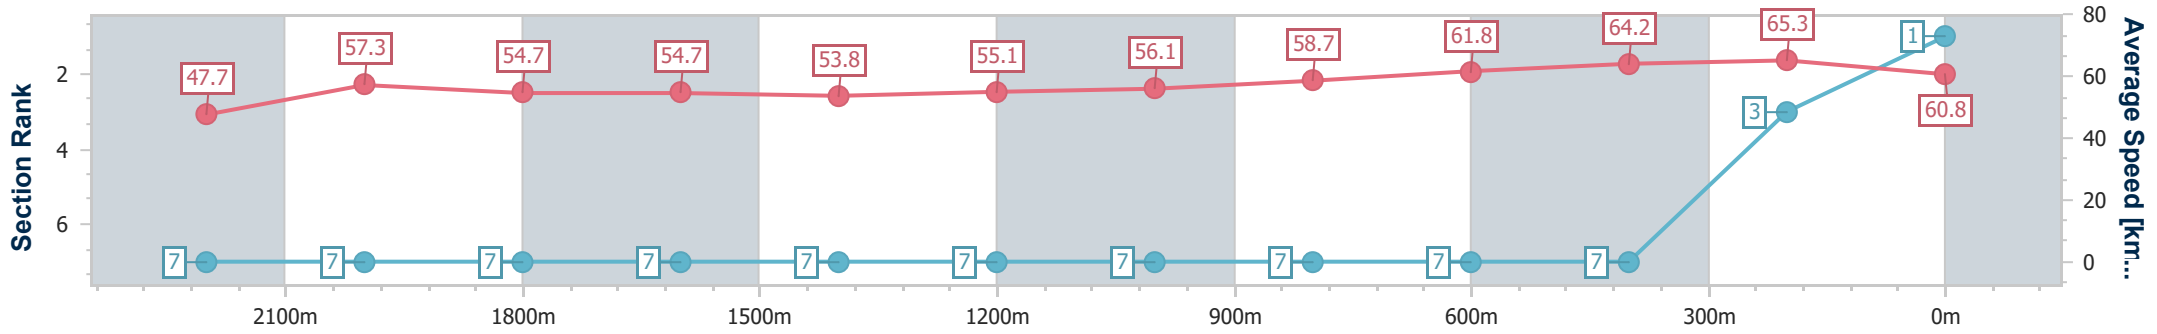

Section	Overall	2200m	2000m	1800m	1600m	1400m	1200m	1000m	800m	600m	400m	200m
Section Times	2:32.49 [1] (0:16.01)	2:16.48 [7] (0:12.57)	2:03.91 [7] (0:13.04)	1:50.87 [7] (0:13.11)	1:37.76 [7] (0:13.44)	1:24.32 [7] (0:13.08)	1:11.24 [7] (0:12.84)	0:58.40 [7] (0:12.35)	0:46.05 [7] (0:11.74)	0:34.31 [7] (0:11.38)	0:22.93 [7] (0:11.05)	0:11.88 [3] (0:11.88)
Average Speed [km/h]	47.7	57.3	54.7	54.7	53.8	55.1	56.1	58.7	61.8	64.2	65.3	60.8
Top Speed [km/h]	58.3	58.6	55.5	56.1	55.2	56.3	59.2	61.2	65.0	65.8	66.0	63.7
Avg. Dist. to Rail [m]	4.2	0.4	1.6	0.8	0.9	1.1	1.3	1.5	1.6	3.2	12.1	8.8
Avg. Stride Freq. [Hz]	2.2	2.3	2.2	2.2	2.2	2.2	2.3	2.3	2.4	2.5	2.5	2.4
Avg. Stride Length [m]	6.0	6.9	6.8	6.8	6.8	6.9	6.9	7.1	7.2	7.1	7.1	7.0