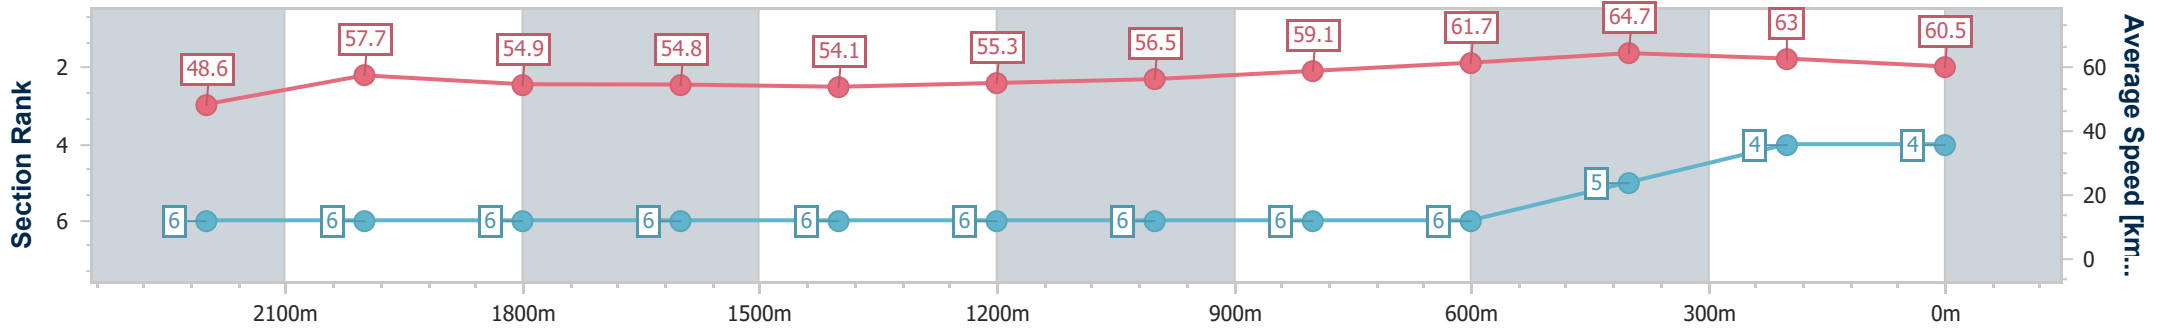

Section	Overall	2200m	2000m	1800m	1600m	1400m	1200m	1000m	800m	600m	400m	200m
Section Times	2:32.51 [3] (0:15.13)	2:17.38 [3] (0:12.56)	2:04.82 [3] (0:13.12)	1:51.70 [3] (0:13.28)	1:38.42 [3] (0:13.38)	1:25.04 [3] (0:13.13)	1:11.91 [3] (0:12.80)	0:59.11 [3] (0:12.34)	0:46.77 [4] (0:11.78)	0:34.99 [3] (0:11.47)	0:23.52 [2] (0:11.26)	0:12.26 [1] (0:12.26)
Average Speed [km/h]	50.4	57.3	54.6	54.3	54.0	55.0	56.3	58.7	61.1	63.2	63.9	59.0
Top Speed [km/h]	60.0	59.4	55.1	55.3	54.5	55.8	57.2	61.2	63.0	64.3	65.0	62.2
Avg. Dist. to Rail [m]	0.5	0.5	0.8	0.3	1.2	1.3	1.8	1.3	0.2	1.4	4.4	4.7
Avg. Stride Freq. [Hz]	2.2	2.2	2.1	2.1	2.1	2.1	2.1	2.1	2.2	2.3	2.3	2.2
Avg. Stride Length [m]	6.5	7.3	7.0	7.1	7.1	7.2	7.3	7.5	7.6	7.6	7.6	7.3

- [] Ranking at each section and finish
- .-.- No data available at this section
- NA No data available

Horse/Jockey Name	Galifianakis
Final Rank	4
Fastest Section Time (Section)	0:11.37 (600m)
Top Speed [km/h] (Section)	65.3 (600m)
Race State	Finished

Section	Overall	2200m	2000m	1800m	1600m	1400m	1200m	1000m	800m	600m	400m	200m
Section Times	2:32.58 [4] (0:15.73)	2:16.85 [6] (0:12.46)	2:04.39 [6] (0:13.11)	1:51.28 [6] (0:13.20)	1:38.08 [6] (0:13.41)	1:24.67 [6] (0:13.05)	1:11.62 [6] (0:12.75)	0:58.87 [6] (0:12.33)	0:46.54 [6] (0:11.80)	0:34.74 [6] (0:11.37)	0:23.37 [5] (0:11.43)	0:11.94 [4] (0:11.94)
Average Speed [km/h]	48.6	57.7	54.9	54.8	54.1	55.3	56.5	59.1	61.7	64.7	63.0	60.5
Top Speed [km/h]	59.2	59.5	55.8	56.5	54.8	56.9	59.8	61.0	65.1	65.3	63.6	63.0
Avg. Dist. to Rail [m]	2.5	0.2	0.5	0.9	2.0	2.1	2.6	2.4	2.6	4.4	9.1	6.1
Avg. Stride Freq. [Hz]	2.1	2.2	2.1	2.1	2.0	2.1	2.1	2.1	2.2	2.3	2.3	2.2
Avg. Stride Length [m]	6.5	7.4	7.3	7.3	7.3	7.4	7.5	7.6	7.8	7.8	7.6	7.5