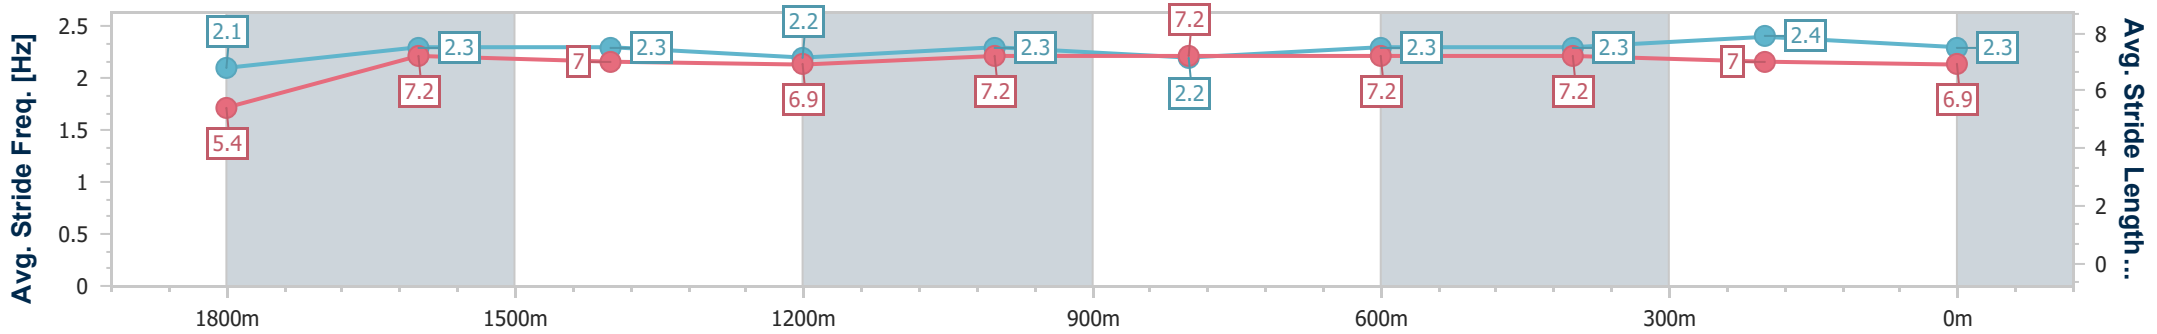

Aquis Park Gold Coast Poly QLD Professional

Race 1: Amalgamated Group Maiden Plate - 1900m

16 September 2023 - 13:24

Track Rating: Synthetic , Weather: Fine, Rail Position: True

Section	Overall	1800m	1600m	1400m	1200m	1000m	800m	600m	400m	200m
Section Times	2:00.96 [5] (0:08.76)	1:52.20 [4] (0:12.20)	1:40.00 [3] (0:12.75)	1:27.25 [3] (0:13.24)	1:14.01 [4] (0:12.32)	1:01.69 [1] (0:12.62)	0:49.07 [1] (0:12.23)	0:36.84 [2] (0:12.07)	0:24.77 [2] (0:12.26)	0:12.51 [3] (0:12.51)
Average Speed [km/h]	41.1	59.4	56.9	55.6	58.5	57.5	59.9	60.7	59.2	57.7
Top Speed [km/h]	58.7	61.0	57.5	56.6	60.0	58.4	61.2	61.8	59.8	58.6
Avg. Dist. to Rail [m]	5.7	2.3	2.7	3.0	4.3	2.9	3.5	3.4	3.7	4.5
Avg. Stride Freq. [Hz]	2.1	2.3	2.3	2.2	2.3	2.2	2.3	2.3	2.4	2.3
Avg. Stride Length [m]	5.4	7.2	7.0	6.9	7.2	7.2	7.2	7.2	7.0	6.9