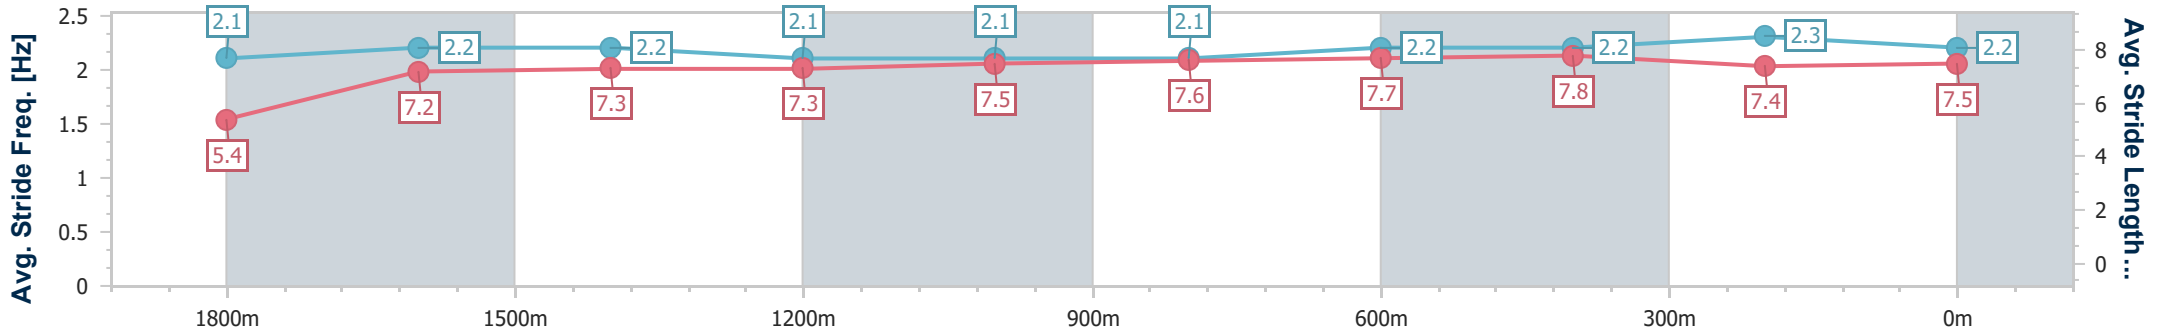

Aquis Park Gold Coast Poly QLD Professional

Race 1: Amalgamated Group Maiden Plate - 1900m

16 September 2023 - 13:24

Track Rating: Synthetic , Weather: Fine, Rail Position: True

Section	Overall	1800m	1600m	1400m	1200m	1000m	800m	600m	400m	200m
Section Times	2:00.52 [1] (0:08.98)	1:51.54 [6] (0:12.77)	1:38.77 [6] (0:12.82)	1:25.95 [6] (0:13.12)	1:12.83 [6] (0:12.67)	1:00.16 [6] (0:12.29)	0:47.87 [6] (0:11.96)	0:35.91 [5] (0:11.71)	0:24.20 [3] (0:11.96)	0:12.24 [2] (0:12.24)
Average Speed [km/h]	40.1	56.7	56.6	55.5	56.8	58.9	60.3	61.5	60.3	59.1
Top Speed [km/h]	55.7	57.8	57.3	56.7	57.8	60.4	63.3	63.3	61.1	60.1
Avg. Dist. to Rail [m]	1.6	0.9	2.5	1.5	2.6	2.2	0.6	0.5	2.7	4.1
Avg. Stride Freq. [Hz]	2.1	2.2	2.2	2.1	2.1	2.1	2.2	2.2	2.3	2.2
Avg. Stride Length [m]	5.4	7.2	7.3	7.3	7.5	7.6	7.7	7.8	7.4	7.5