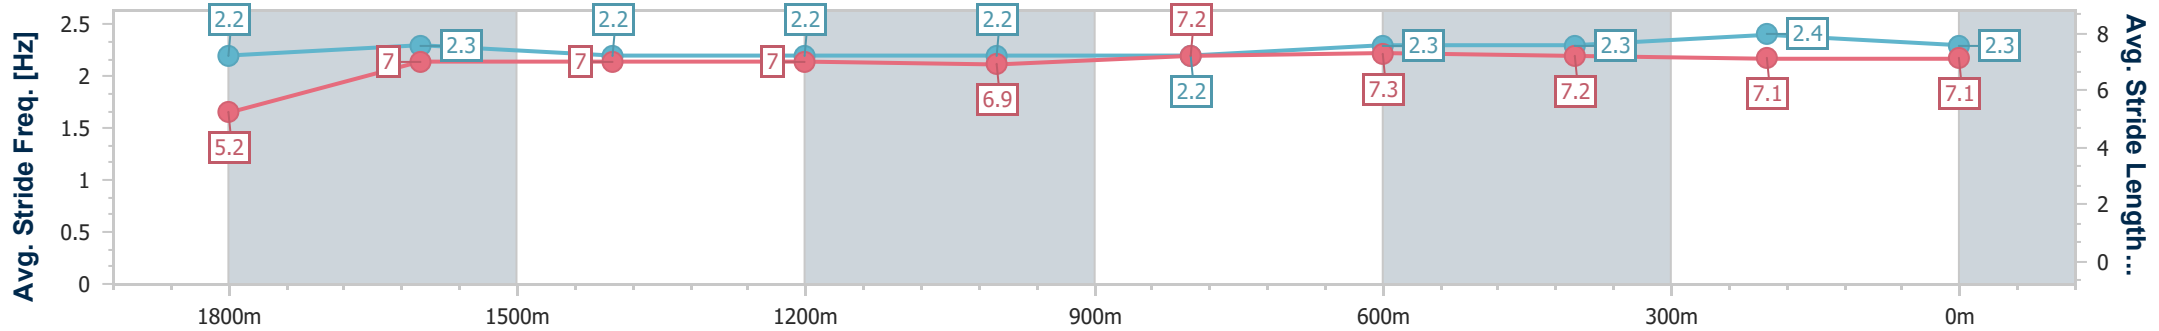

Aquis Park Gold Coast Poly QLD Professional

Race 1: Amalgamated Group Maiden Plate - 1900m

16 September 2023 - 13:24

Track Rating: Synthetic , Weather: Fine, Rail Position: True

Section	Overall	1800m	1600m	1400m	1200m	1000m	800m	600m	400m	200m
Section Times	2:00.70 [3] (0:08.62)	1:52.08 [3] (0:12.35)	1:39.73 [4] (0:12.75)	1:26.98 [4] (0:13.12)	1:13.86 [3] (0:12.92)	1:00.94 [4] (0:12.50)	0:48.44 [4] (0:12.22)	0:36.22 [4] (0:11.98)	0:24.24 [5] (0:12.03)	0:12.21 [4] (0:12.21)
Average Speed [km/h]	41.7	58.3	56.5	54.9	55.7	57.8	59.4	60.1	59.8	59.2
Top Speed [km/h]	57.5	60.0	57.2	55.7	57.5	58.6	60.6	61.7	60.6	60.1
Avg. Dist. to Rail [m]	1.3	0.4	0.2	0.5	1.6	1.5	1.0	0.6	0.4	1.2
Avg. Stride Freq. [Hz]	2.2	2.3	2.2	2.2	2.2	2.2	2.3	2.3	2.4	2.3
Avg. Stride Length [m]	5.2	7.0	7.0	7.0	6.9	7.2	7.3	7.2	7.1	7.1

- [] Ranking at each section and finish
- .-.- No data available at this section
- NA No data available

Horse/Jockey Name	Sudden Suspect
Final Rank	5
Fastest Section Time (Section)	0:08.76 (Overall)
Top Speed [km/h] (Section)	61.8 (600m)
Race State	Finished