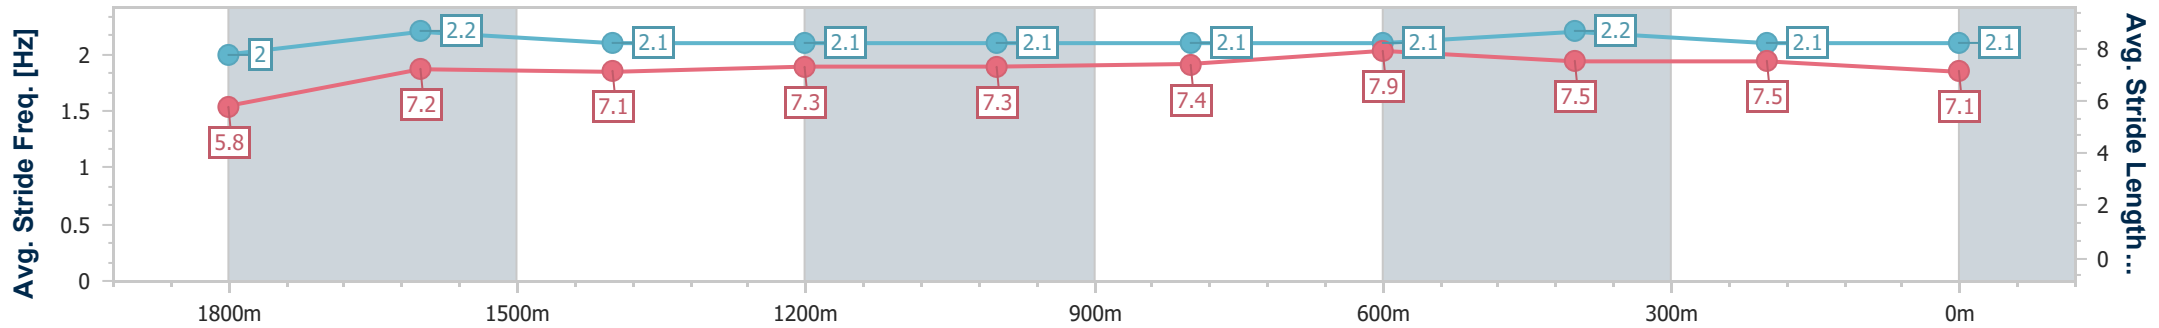

- [] Ranking at each section and finish
- .-.- No data available at this section
- NA No data available

Horse/Jockey Name	Licence To Thrill
Final Rank	7
Fastest Section Time (Section)	0:08.46 (Overall)
Top Speed [km/h] (Section)	61.8 (600m)
Race State	Finished

Aquis Park Gold Coast Poly QLD Professional

Race 1: Amalgamated Group Maiden Plate - 1900m

16 September 2023 - 13:24

Track Rating: Synthetic , Weather: Fine, Rail Position: True

Section	Overall	1800m	1600m	1400m	1200m	1000m	800m	600m	400m	200m
Section Times	2:02.48 [7] (0:08.46)	1:54.02 [2] (0:12.29)	1:41.73 [2] (0:12.90)	1:28.83 [2] (0:13.09)	1:15.74 [2] (0:12.86)	1:02.88 [3] (0:12.61)	0:50.27 [3] (0:12.09)	0:38.18 [3] (0:12.10)	0:26.08 [4] (0:12.92)	0:13.16 [5] (0:13.16)
Average Speed [km/h]	42.5	58.9	56.2	55.7	56.2	57.4	60.2	60.3	56.2	54.8
Top Speed [km/h]	56.5	60.3	57.1	56.6	57.4	58.3	61.1	61.8	58.7	55.8
Avg. Dist. to Rail [m]	2.8	1.9	2.0	1.8	2.9	2.2	2.4	3.0	2.8	3.2
Avg. Stride Freq. [Hz]	2.0	2.2	2.1	2.1	2.1	2.1	2.1	2.2	2.1	2.1
Avg. Stride Length [m]	5.8	7.2	7.1	7.3	7.3	7.4	7.9	7.5	7.5	7.1

- [] Ranking at each section and finish
- .-.- No data available at this section
- NA No data available

Horse/Jockey Name	Saxon Brave
Final Rank	4
Fastest Section Time (Section)	--:--
Top Speed [km/h] (Section)	--
Race State	DidNotTrack