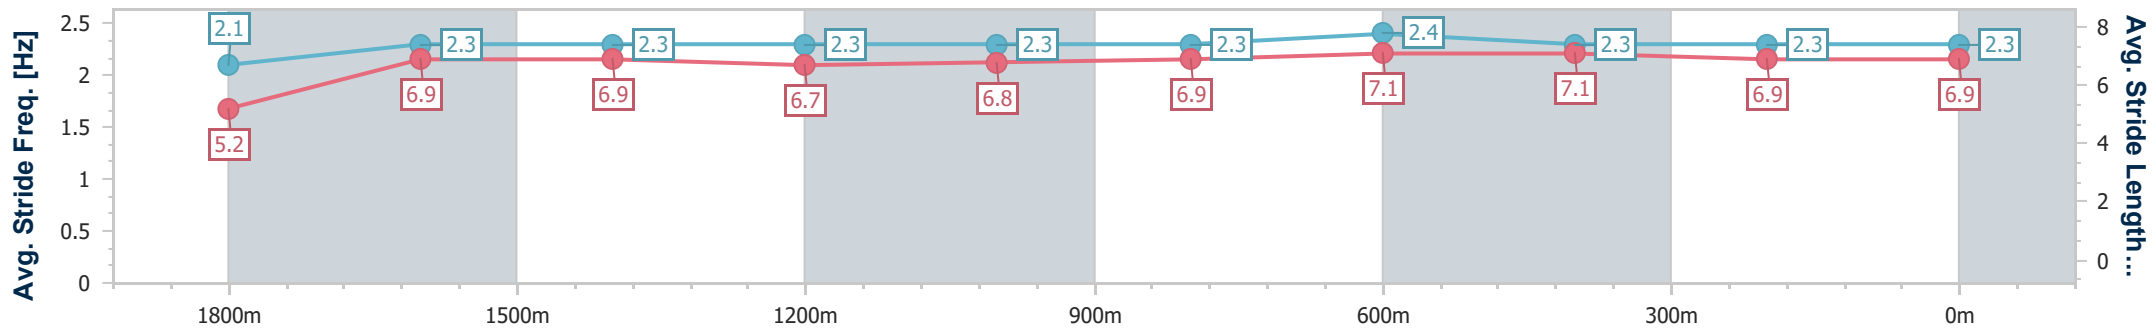

Aquis Park Gold Coast Poly QLD Professional

Race 1: Amalgamated Group Maiden Plate - 1900m

16 September 2023 - 13:24

Track Rating: Synthetic , Weather: Fine, Rail Position: True

Section	Overall	1800m	1600m	1400m	1200m	1000m	800m	600m	400m	200m
Section Times	2:02.04 [6] (0:08.92)	1:53.12 [5] (0:12.61)	1:40.51 [5] (0:12.75)	1:27.76 [5] (0:13.21)	1:14.55 [5] (0:12.67)	1:01.88 [5] (0:12.38)	0:49.50 [5] (0:12.29)	0:37.21 [6] (0:12.24)	0:24.97 [6] (0:12.48)	0:12.49 [6] (0:12.49)
Average Speed [km/h]	40.4	57.3	56.7	55.2	56.9	58.8	59.5	59.8	58.2	57.8
Top Speed [km/h]	55.9	58.0	57.7	56.5	58.7	59.7	61.5	61.2	59.8	59.6
Avg. Dist. to Rail [m]	4.1	1.7	1.3	1.7	2.5	3.3	3.1	3.4	4.5	6.4
Avg. Stride Freq. [Hz]	2.1	2.3	2.3	2.3	2.3	2.3	2.4	2.3	2.3	2.3
Avg. Stride Length [m]	5.2	6.9	6.9	6.7	6.8	6.9	7.1	7.1	6.9	6.9

- [] Ranking at each section and finish
- .-.- No data available at this section
- NA No data available

Horse/Jockey Name	Licence To Thrill
Final Rank	7
Fastest Section Time (Section)	0:08.46 (Overall)
Top Speed [km/h] (Section)	61.8 (600m)
Race State	Finished