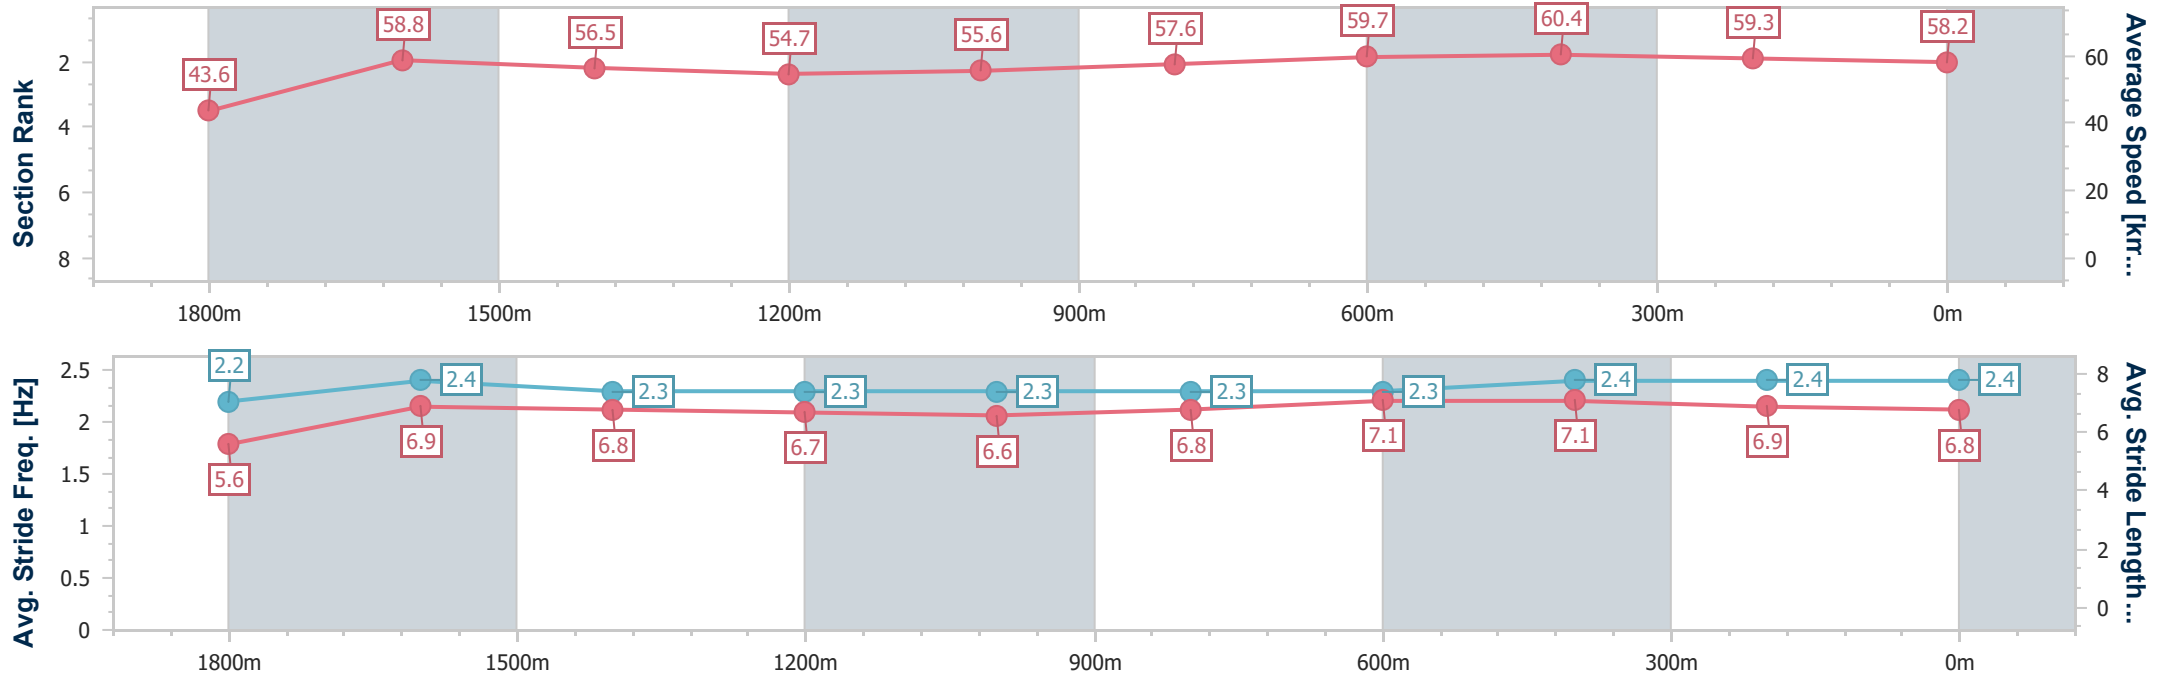

Aquis Park Gold Coast Poly QLD Professional

Race 1: Amalgamated Group Maiden Plate - 1900m

16 September 2023 - 13:24

Track Rating: Synthetic , Weather: Fine, Rail Position: True

Section	Overall	1800m	1600m	1400m	1200m	1000m	800m	600m	400m	200m			
Section Times	2:00.60 [2] (0:08.25)	1:52.35 [1] (0:12.26)	1:40.09 [1] (0:12.74)	1:27.35 [1] (0:13.19)	1:14.16 [1] (0:12.94)	1:01.22 [2] (0:12.54)	0:48.68 [2] (0:12.14)	0:36.54 [1] (0:11.96)	0:24.58 [1] (0:12.16)	0:12.42 [1] (0:12.42)			
Average Speed [km/h]	43.6	58.8	56.5	54.7	55.6	57.6	59.7	60.4	59.3	58.2			
Top Speed [km/h]	58.1	59.8	58.0	55.7	57.9	58.7	60.9	61.1	60.1	59.5			
Avg. Dist. to Rail [m]	5.2	0.6	0.4	0.4	0.7	1.0	1.2	1.0	0.5	1.3			
Avg. Stride Freq. [Hz]	2.2	2.4	2.3	2.3	2.3	2.3	2.3	2.4	2.4	2.4			
Avg. Stride Length [m]	5.6	6.9	6.8	6.7	6.6	6.8	7.1	7.1	6.9	6.8			

- [] Ranking at each section and finish
- .-.- No data available at this section
- NA No data available

Horse/Jockey Name	Awesome Moon
Final Rank	3
Fastest Section Time (Section)	0:08.62 (Overall)
Top Speed [km/h] (Section)	61.7 (600m)
Race State	Finished