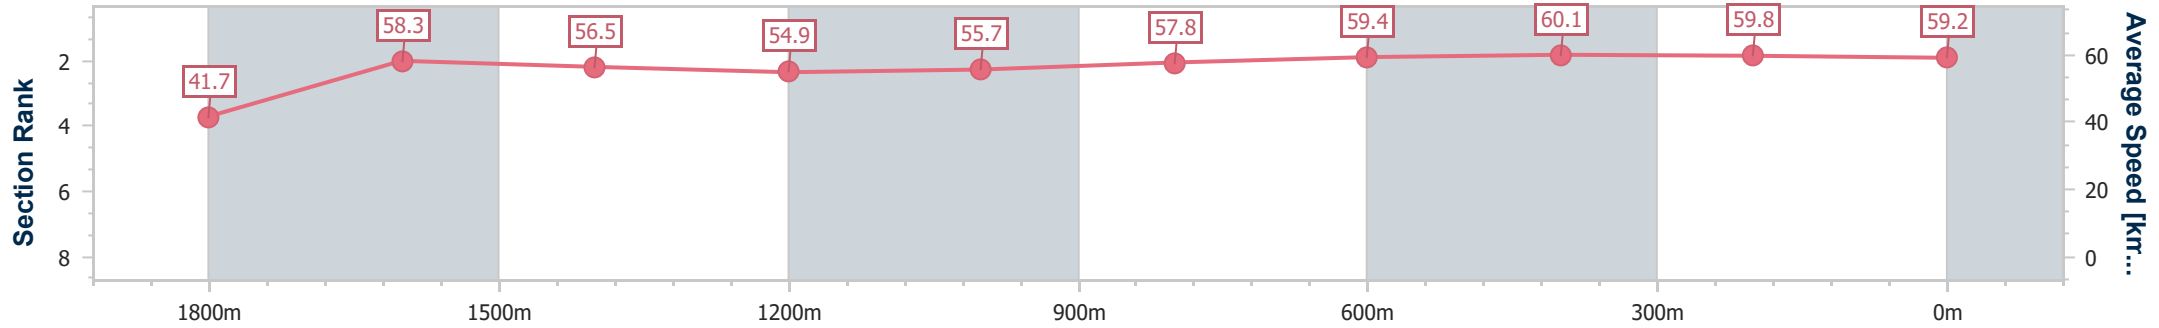

Aquis Park Gold Coast Poly QLD Professional

Race 1: Amalgamated Group Maiden Plate - 1900m

16 September 2023 - 13:24

Track Rating: Synthetic , Weather: Fine, Rail Position: True

Section	Overall	1800m	1600m	1400m	1200m	1000m	800m	600m	400m	200m
Section Times	2:00.70 [3] (0:08.62)	1:52.08 [3] (0:12.35)	1:39.73 [4] (0:12.75)	1:26.98 [4] (0:13.12)	1:13.86 [3] (0:12.92)	1:00.94 [4] (0:12.50)	0:48.44 [4] (0:12.22)	0:36.22 [4] (0:11.98)	0:24.24 [5] (0:12.03)	0:12.21 [4] (0:12.21)
Average Speed [km/h]	41.7	58.3	56.5	54.9	55.7	57.8	59.4	60.1	59.8	59.2
Top Speed [km/h]	57.5	60.0	57.2	55.7	57.5	58.6	60.6	61.7	60.6	60.1
Avg. Dist. to Rail [m]	1.3	0.4	0.2	0.5	1.6	1.5	1.0	0.6	0.4	1.2
Avg. Stride Freq. [Hz]	2.2	2.3	2.2	2.2	2.2	2.2	2.3	2.3	2.4	2.3
Avg. Stride Length [m]	5.2	7.0	7.0	7.0	6.9	7.2	7.3	7.2	7.1	7.1