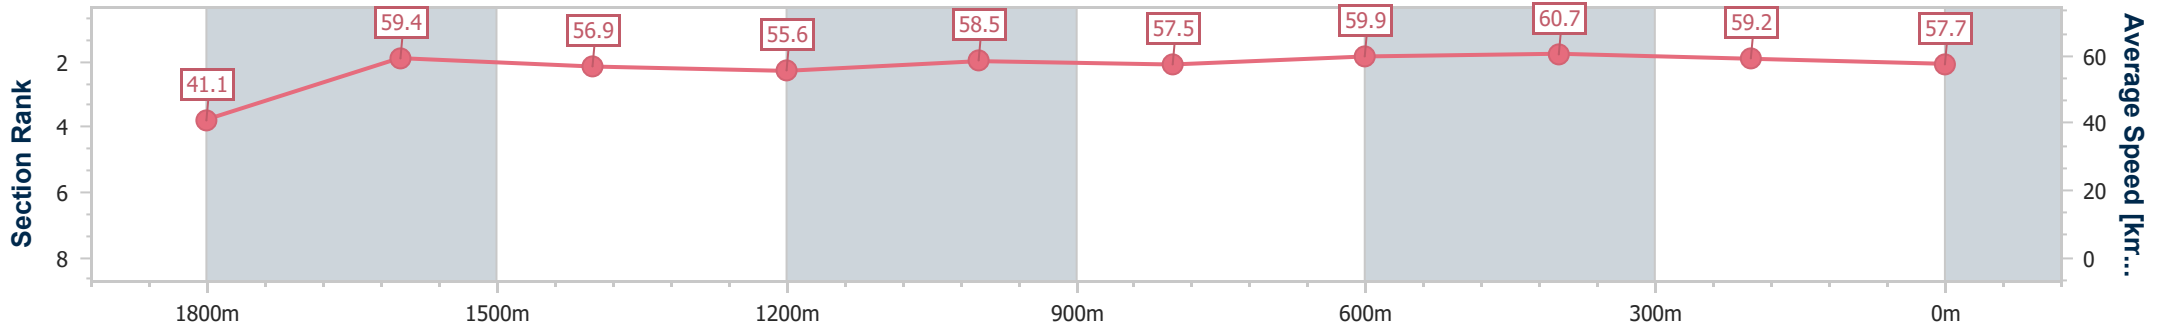

Aquis Park Gold Coast Poly QLD Professional

Race 1: Amalgamated Group Maiden Plate - 1900m

16 September 2023 - 13:24

Track Rating: Synthetic , Weather: Fine, Rail Position: True

Section	Overall	1800m	1600m	1400m	1200m	1000m	800m	600m	400m	200m
Section Times	2:00.96 [5] (0:08.76)	1:52.20 [4] (0:12.20)	1:40.00 [3] (0:12.75)	1:27.25 [3] (0:13.24)	1:14.01 [4] (0:12.32)	1:01.69 [1] (0:12.62)	0:49.07 [1] (0:12.23)	0:36.84 [2] (0:12.07)	0:24.77 [2] (0:12.26)	0:12.51 [3] (0:12.51)
Average Speed [km/h]	41.1	59.4	56.9	55.6	58.5	57.5	59.9	60.7	59.2	57.7
Top Speed [km/h]	58.7	61.0	57.5	56.6	60.0	58.4	61.2	61.8	59.8	58.6
Avg. Dist. to Rail [m]	5.7	2.3	2.7	3.0	4.3	2.9	3.5	3.4	3.7	4.5
Avg. Stride Freq. [Hz]	2.1	2.3	2.3	2.2	2.3	2.2	2.3	2.3	2.4	2.3
Avg. Stride Length [m]	5.4	7.2	7.0	6.9	7.2	7.2	7.2	7.2	7.0	6.9