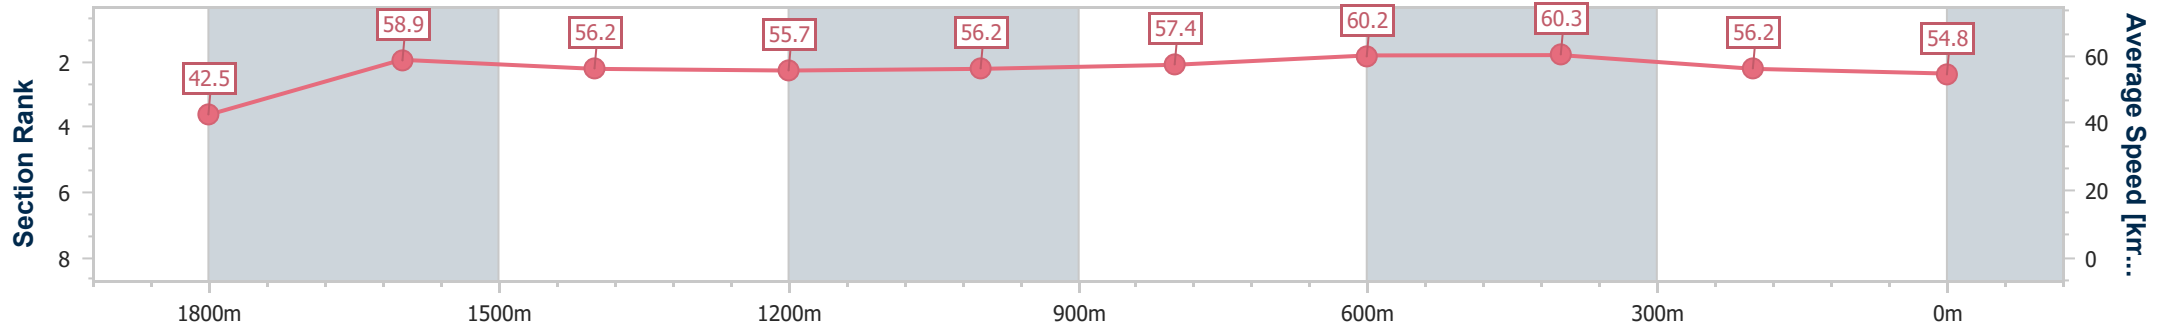

- [] Ranking at each section and finish
- .-.- No data available at this section
- NA No data available

Horse/Jockey Name	Licence To Thrill
Final Rank	7
Fastest Section Time (Section)	0:08.46 (Overall)
Top Speed [km/h] (Section)	61.8 (600m)
Race State	Finished

Aquis Park Gold Coast Poly QLD Professional

Race 1: Amalgamated Group Maiden Plate - 1900m

16 September 2023 - 13:24

Track Rating: Synthetic , Weather: Fine, Rail Position: True

Section	Overall	1800m	1600m	1400m	1200m	1000m	800m	600m	400m	200m
Section Times	2:02.48 [7] (0:08.46)	1:54.02 [2] (0:12.29)	1:41.73 [2] (0:12.90)	1:28.83 [2] (0:13.09)	1:15.74 [2] (0:12.86)	1:02.88 [3] (0:12.61)	0:50.27 [3] (0:12.09)	0:38.18 [3] (0:12.10)	0:26.08 [4] (0:12.92)	0:13.16 [5] (0:13.16)
Average Speed [km/h]	42.5	58.9	56.2	55.7	56.2	57.4	60.2	60.3	56.2	54.8
Top Speed [km/h]	56.5	60.3	57.1	56.6	57.4	58.3	61.1	61.8	58.7	55.8
Avg. Dist. to Rail [m]	2.8	1.9	2.0	1.8	2.9	2.2	2.4	3.0	2.8	3.2
Avg. Stride Freq. [Hz]	2.0	2.2	2.1	2.1	2.1	2.1	2.1	2.2	2.1	2.1
Avg. Stride Length [m]	5.8	7.2	7.1	7.3	7.3	7.4	7.9	7.5	7.5	7.1

- [] Ranking at each section and finish
- .-.- No data available at this section
- NA No data available

Horse/Jockey Name	Saxon Brave
Final Rank	4
Fastest Section Time (Section)	--:--
Top Speed [km/h] (Section)	--
Race State	DidNotTrack