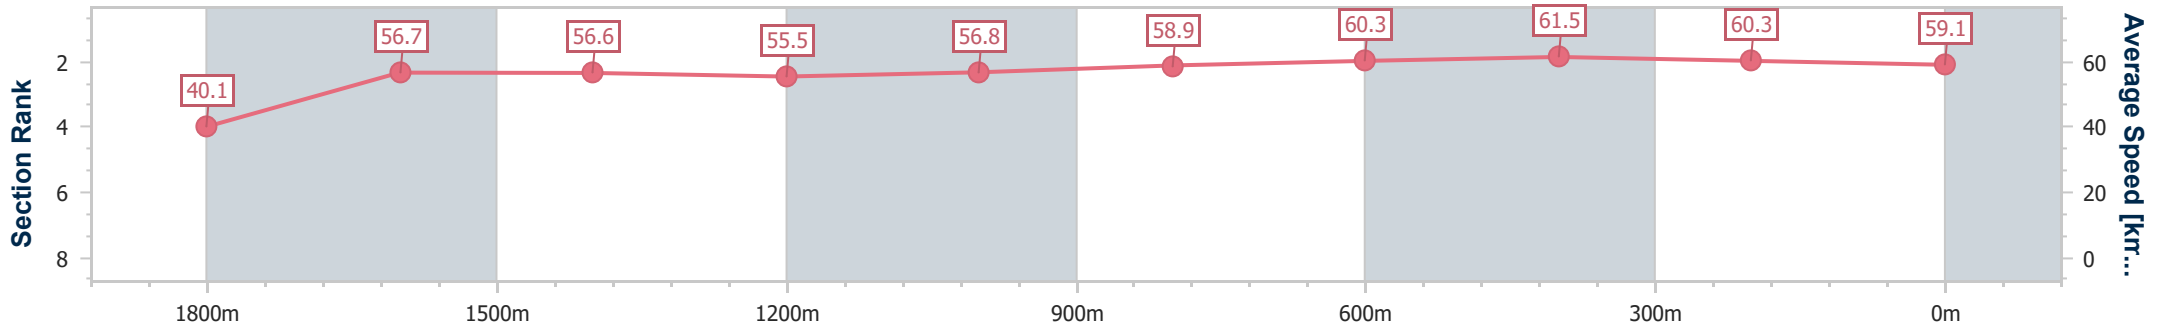

- [] Ranking at each section and finish
- .-.- No data available at this section
- NA No data available

Horse/Jockey Name	Double Quick
Final Rank	2
Fastest Section Time (Section)	0:08.25 (Overall)
Top Speed [km/h] (Section)	61.1 (600m)
Race State	Finished