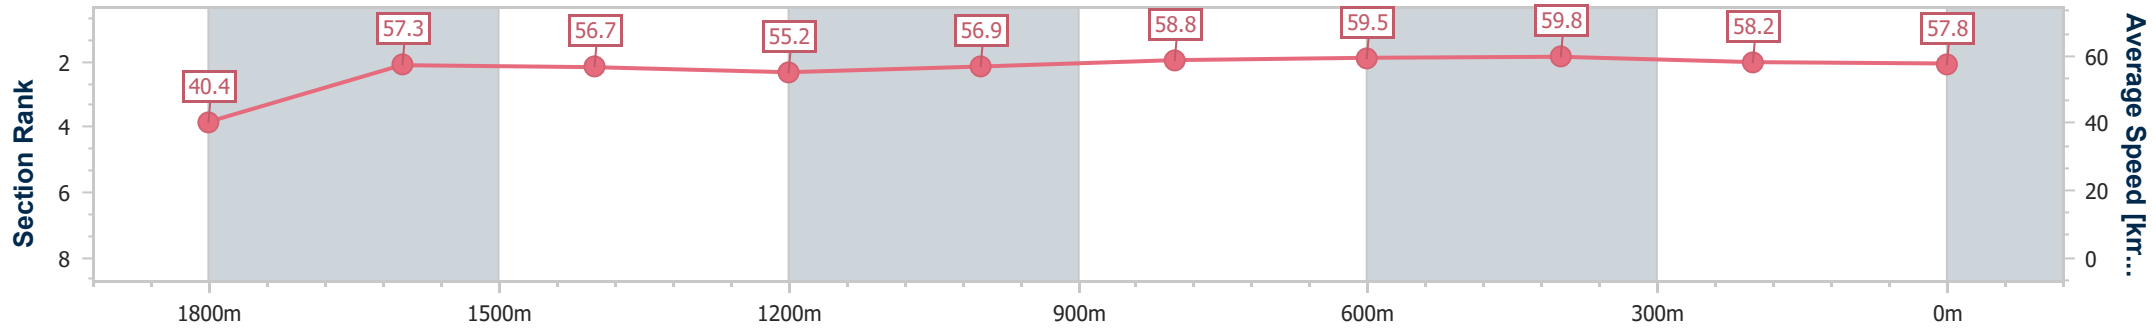

Aquis Park Gold Coast Poly QLD Professional

Race 1: Amalgamated Group Maiden Plate - 1900m

16 September 2023 - 13:24

Track Rating: Synthetic , Weather: Fine, Rail Position: True

Section	Overall	1800m	1600m	1400m	1200m	1000m	800m	600m	400m	200m
Section Times	2:02.04 [6] (0:08.92)	1:53.12 [5] (0:12.61)	1:40.51 [5] (0:12.75)	1:27.76 [5] (0:13.21)	1:14.55 [5] (0:12.67)	1:01.88 [5] (0:12.38)	0:49.50 [5] (0:12.29)	0:37.21 [6] (0:12.24)	0:24.97 [6] (0:12.48)	0:12.49 [6] (0:12.49)
Average Speed [km/h]	40.4	57.3	56.7	55.2	56.9	58.8	59.5	59.8	58.2	57.8
Top Speed [km/h]	55.9	58.0	57.7	56.5	58.7	59.7	61.5	61.2	59.8	59.6
Avg. Dist. to Rail [m]	4.1	1.7	1.3	1.7	2.5	3.3	3.1	3.4	4.5	6.4
Avg. Stride Freq. [Hz]	2.1	2.3	2.3	2.3	2.3	2.3	2.4	2.3	2.3	2.3
Avg. Stride Length [m]	5.2	6.9	6.9	6.7	6.8	6.9	7.1	7.1	6.9	6.9

- [] Ranking at each section and finish
- .-.- No data available at this section
- NA No data available

Horse/Jockey Name	Licence To Thrill
Final Rank	7
Fastest Section Time (Section)	0:08.46 (Overall)
Top Speed [km/h] (Section)	61.8 (600m)
Race State	Finished