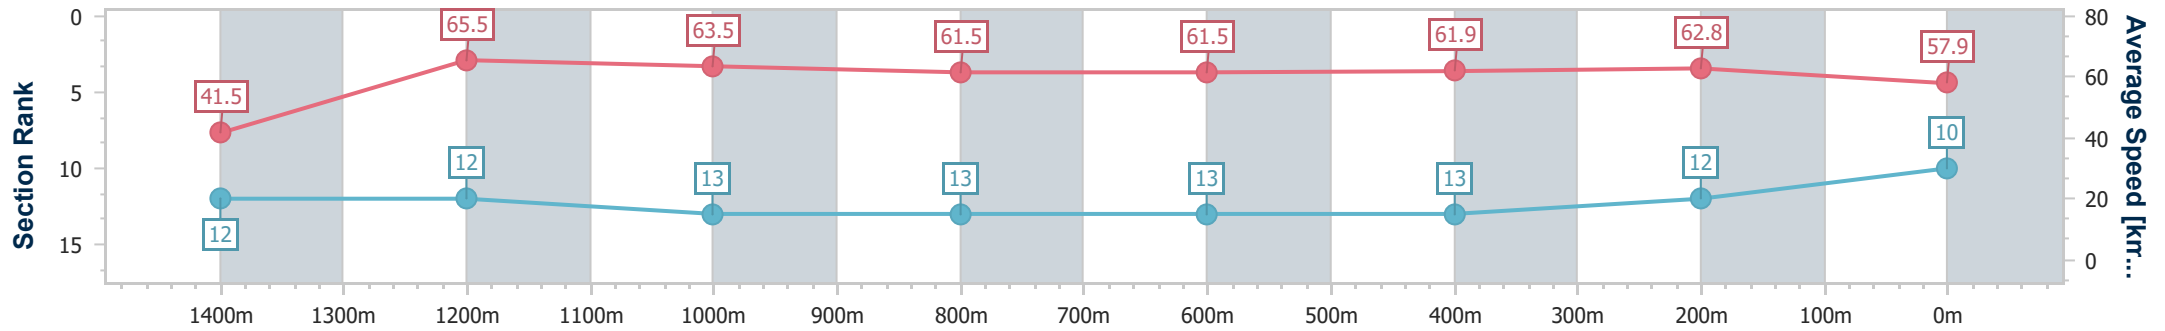

Horse/Jockey Name	Emathion
Final Rank	10
Fastest Section Time (Section)	0:08.70 (Overall)
Top Speed [km/h] (Section)	67.3 (1400m)
Race State	Finished

Ladbrokes Cannon Park QLD Professional
Race 1: KENFROST HOMES Class 1 Handicap - 1500m
09 September 2023 - 13:04
Track Rating: Soft 5, Weather: Fine, Rail Position: True

Section	Overall	1400m	1200m	1000m	800m	600m	400m	200m
Section Times	1:30.39 [10] (0:08.70)	1:21.69 [12] (0:11.00)	1:10.69 [12] (0:11.36)	0:59.33 [13] (0:11.69)	0:47.64 [13] (0:11.70)	0:35.94 [13] (0:11.85)	0:24.09 [13] (0:11.65)	0:12.44 [12] (0:12.44)
Average Speed [km/h]	41.5	65.5	63.5	61.5	61.5	61.9	62.8	57.9
Top Speed [km/h]	60.7	67.3	66.8	63.9	63.6	63.6	63.8	62.2
Avg. Dist. to Rail [m]	8.0	1.5	0.5	1.2	2.8	2.9	6.4	7.8
Avg. Stride Freq. [Hz]	2.0	2.4	2.3	2.3	2.3	2.3	2.3	2.2
Avg. Stride Length [m]	5.8	7.6	7.6	7.5	7.5	7.5	7.5	7.2

- [ ] Ranking at each section and finish
- -.-.- No data available at this section
- NA No data available