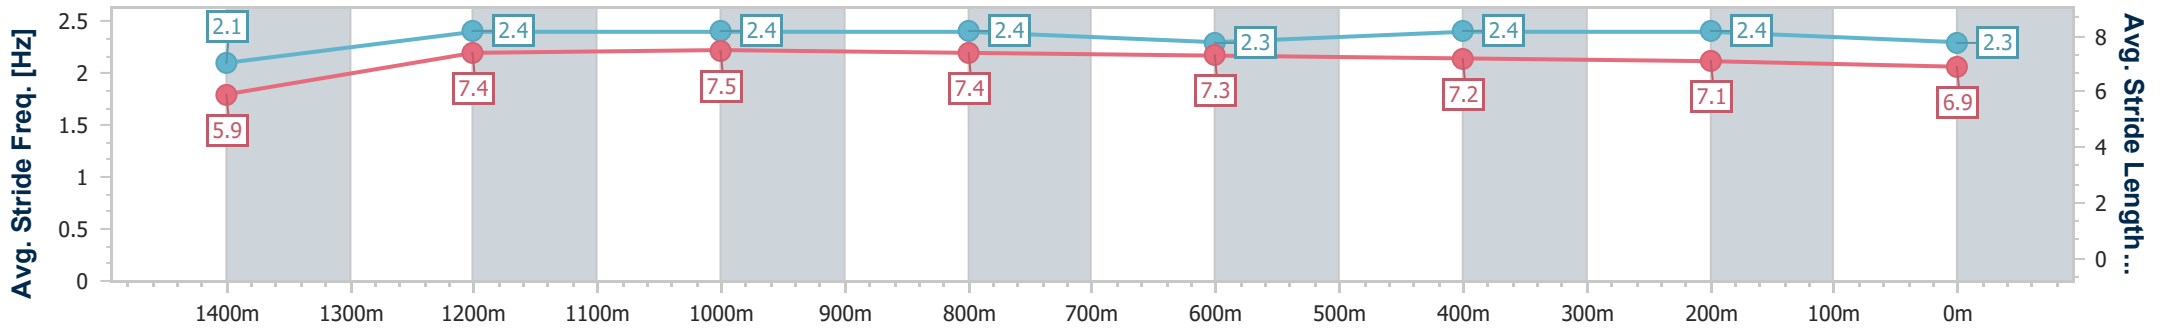

Ladbrokes Cannon Park QLD Professional
 Race 1: KENFROST HOMES Class 1 Handicap - 1500m
 09 September 2023 - 13:04
 Track Rating: Soft 5, Weather: Fine, Rail Position: True

Section	Overall	1400m	1200m	1000m	800m	600m	400m	200m
Section Times	1:30.74 [11] (0:09.03)	1:21.71 [14] (0:10.93)	1:10.78 [14] (0:11.24)	0:59.54 [14] (0:11.59)	0:47.95 [14] (0:11.74)	0:36.21 [14] (0:11.93)	0:24.28 [14] (0:11.93)	0:12.35 [13] (0:12.35)
Average Speed [km/h]	40.0	65.9	63.9	61.7	61.3	60.9	61.2	58.3
Top Speed [km/h]	59.0	67.9	67.2	63.8	62.9	62.3	62.2	60.4
Avg. Dist. to Rail [m]	9.5	1.9	1.3	1.1	1.7	1.3	5.1	3.8
Avg. Stride Freq. [Hz]	2.0	2.3	2.3	2.2	2.2	2.2	2.2	2.2
Avg. Stride Length [m]	5.7	7.8	7.8	7.3	7.4	7.3	7.4	7.3

- [] Ranking at each section and finish
- .-.- No data available at this section
- NA No data available

Horse/Jockey Name	Bella's In Command
Final Rank	12
Fastest Section Time (Section)	0:08.11 (Overall)
Top Speed [km/h] (Section)	67.3 (1400m)
Race State	Finished

Ladbrokes Cannon Park QLD Professional
 Race 1: KENFROST HOMES Class 1 Handicap - 1500m
 09 September 2023 - 13:04
 Track Rating: Soft 5, Weather: Fine, Rail Position: True

Section	Overall	1400m	1200m	1000m	800m	600m	400m	200m
Section Times	1:30.75 [12] (0:08.11)	1:22.64 [2] (0:10.98)	1:11.66 [5] (0:11.19)	1:00.47 [5] (0:11.59)	0:48.88 [5] (0:11.86)	0:37.02 [6] (0:11.98)	0:25.04 [8] (0:12.20)	0:12.84 [10] (0:12.84)
Average Speed [km/h]	44.5	65.5	64.6	62.4	60.7	61.3	60.3	56.0
Top Speed [km/h]	61.4	67.3	67.3	63.6	62.5	62.3	61.4	59.8
Avg. Dist. to Rail [m]	6.2	2.1	1.0	0.9	2.7	3.1	8.2	9.2
Avg. Stride Freq. [Hz]	2.1	2.4	2.4	2.4	2.3	2.4	2.4	2.3
Avg. Stride Length [m]	5.9	7.4	7.5	7.4	7.3	7.2	7.1	6.9