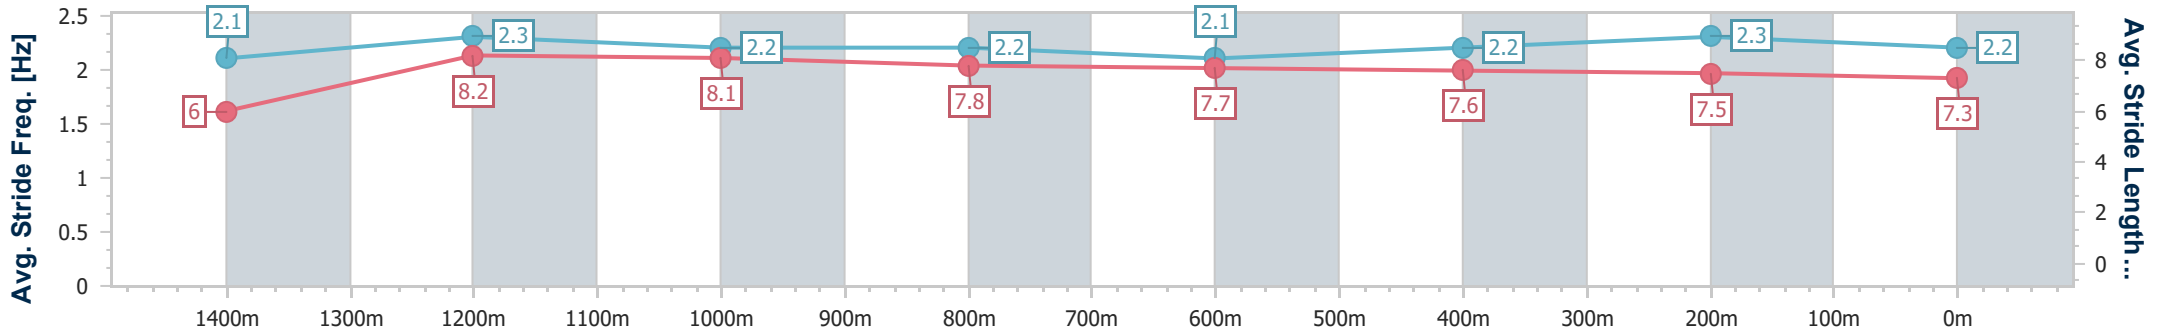

Horse/Jockey Name	Mission House
Final Rank	2
Fastest Section Time (Section)	0:08.14 (Overall)
Top Speed [km/h] (Section)	69.8 (1400m)
Race State	Finished

Ladbrokes Cannon Park QLD Professional
Race 1: KENFROST HOMES Class 1 Handicap - 1500m
09 September 2023 - 13:04
Track Rating: Soft 5, Weather: Fine, Rail Position: True

Section	Overall	1400m	1200m	1000m	800m	600m	400m	200m
Section Times	1:29.00 [2] (0:08.14)	1:20.86 [4] (0:10.58)	1:10.28 [1] (0:11.06)	0:59.22 [1] (0:11.63)	0:47.59 [1] (0:12.01)	0:35.58 [2] (0:11.66)	0:23.92 [1] (0:11.74)	0:12.18 [1] (0:12.18)
Average Speed [km/h]	44.4	67.9	64.6	61.0	60.0	61.5	61.7	59.2
Top Speed [km/h]	63.9	69.8	66.1	63.3	61.1	62.2	63.0	61.1
Avg. Dist. to Rail [m]	0.6	1.9	2.0	1.9	0.2	0.5	4.8	5.4
Avg. Stride Freq. [Hz]	2.1	2.3	2.2	2.2	2.1	2.2	2.3	2.2
Avg. Stride Length [m]	6.0	8.2	8.1	7.8	7.7	7.6	7.5	7.3

- [ ] Ranking at each section and finish
- -.-.- No data available at this section
- NA No data available