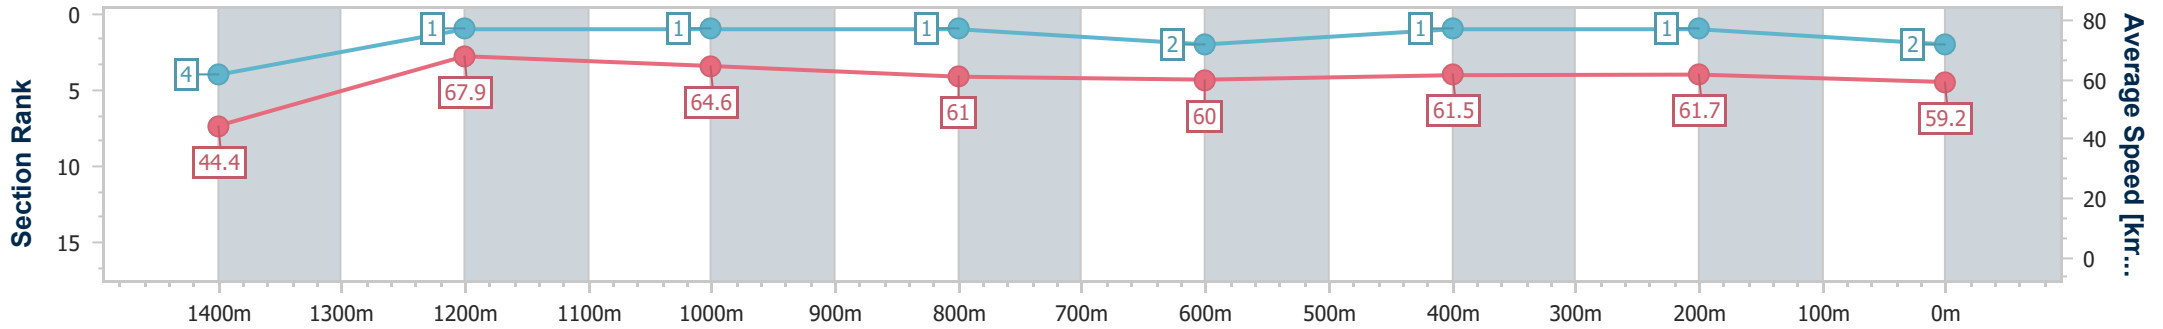

Horse/Jockey Name	Mission House
Final Rank	2
Fastest Section Time (Section)	0:08.14 (Overall)
Top Speed [km/h] (Section)	69.8 (1400m)
Race State	Finished

Ladbrokes Cannon Park QLD Professional
Race 1: KENFROST HOMES Class 1 Handicap - 1500m
09 September 2023 - 13:04
Track Rating: Soft 5, Weather: Fine, Rail Position: True

Section	Overall	1400m	1200m	1000m	800m	600m	400m	200m
Section Times	1:29.00 [2] (0:08.14)	1:20.86 [4] (0:10.58)	1:10.28 [1] (0:11.06)	0:59.22 [1] (0:11.63)	0:47.59 [1] (0:12.01)	0:35.58 [2] (0:11.66)	0:23.92 [1] (0:11.74)	0:12.18 [1] (0:12.18)
Average Speed [km/h]	44.4	67.9	64.6	61.0	60.0	61.5	61.7	59.2
Top Speed [km/h]	63.9	69.8	66.1	63.3	61.1	62.2	63.0	61.1
Avg. Dist. to Rail [m]	0.6	1.9	2.0	1.9	0.2	0.5	4.8	5.4
Avg. Stride Freq. [Hz]	2.1	2.3	2.2	2.2	2.1	2.2	2.3	2.2
Avg. Stride Length [m]	6.0	8.2	8.1	7.8	7.7	7.6	7.5	7.3

- [ ] Ranking at each section and finish
- -.-.- No data available at this section
- NA No data available