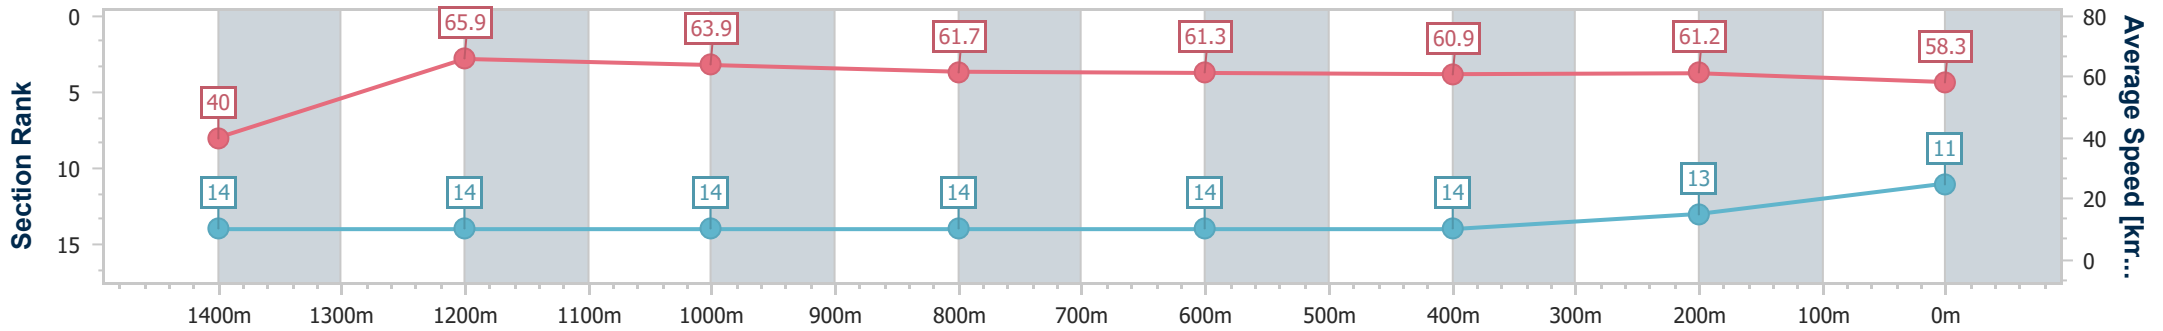

Horse/Jockey Name	Nothin' But Looks
Final Rank	11
Fastest Section Time (Section)	0:09.03 (Overall)
Top Speed [km/h] (Section)	67.9 (1400m)
Race State	Finished

Ladbrokes Cannon Park QLD Professional
Race 1: KENFROST HOMES Class 1 Handicap - 1500m
09 September 2023 - 13:04
Track Rating: Soft 5, Weather: Fine, Rail Position: True

Section	Overall	1400m	1200m	1000m	800m	600m	400m	200m
Section Times	1:30.74 [11] (0:09.03)	1:21.71 [14] (0:10.93)	1:10.78 [14] (0:11.24)	0:59.54 [14] (0:11.59)	0:47.95 [14] (0:11.74)	0:36.21 [14] (0:11.93)	0:24.28 [14] (0:11.93)	0:12.35 [13] (0:12.35)
Average Speed [km/h]	40.0	65.9	63.9	61.7	61.3	60.9	61.2	58.3
Top Speed [km/h]	59.0	67.9	67.2	63.8	62.9	62.3	62.2	60.4
Avg. Dist. to Rail [m]	9.5	1.9	1.3	1.1	1.7	1.3	5.1	3.8
Avg. Stride Freq. [Hz]	2.0	2.3	2.3	2.2	2.2	2.2	2.2	2.2
Avg. Stride Length [m]	5.7	7.8	7.8	7.3	7.4	7.3	7.4	7.3

- [ ] Ranking at each section and finish
- -.-.- No data available at this section
- NA No data available