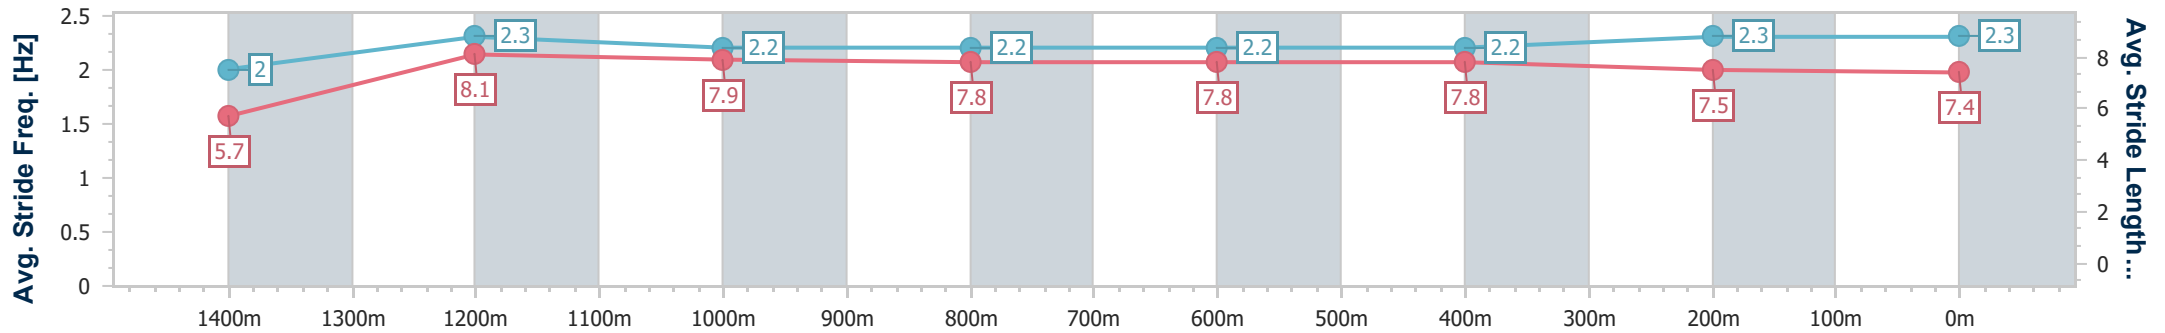

Horse/Jockey Name	Premium Star
Final Rank	3
Fastest Section Time (Section)	0:08.62 (Overall)
Top Speed [km/h] (Section)	66.9 (1400m)
Race State	Finished

Ladbrokes Cannon Park QLD Professional
Race 1: KENFROST HOMES Class 1 Handicap - 1500m
09 September 2023 - 13:04
Track Rating: Soft 5, Weather: Fine, Rail Position: True

Section	Overall	1400m	1200m	1000m	800m	600m	400m	200m
Section Times	1:29.33 [3] (0:08.62)	1:20.71 [11] (0:10.97)	1:09.74 [11] (0:11.34)	0:58.40 [11] (0:11.49)	0:46.91 [11] (0:11.81)	0:35.10 [11] (0:11.60)	0:23.50 [11] (0:11.56)	0:11.94 [6] (0:11.94)
Average Speed [km/h]	41.9	65.7	63.0	62.1	61.0	62.7	63.0	60.3
Top Speed [km/h]	60.9	66.9	65.9	64.5	62.9	63.5	63.8	61.1
Avg. Dist. to Rail [m]	3.4	1.6	2.1	1.4	0.9	1.5	5.2	4.3
Avg. Stride Freq. [Hz]	2.0	2.3	2.2	2.2	2.2	2.2	2.3	2.3
Avg. Stride Length [m]	5.7	8.1	7.9	7.8	7.8	7.8	7.5	7.4

- [ ] Ranking at each section and finish
- -.-.- No data available at this section
- NA No data available