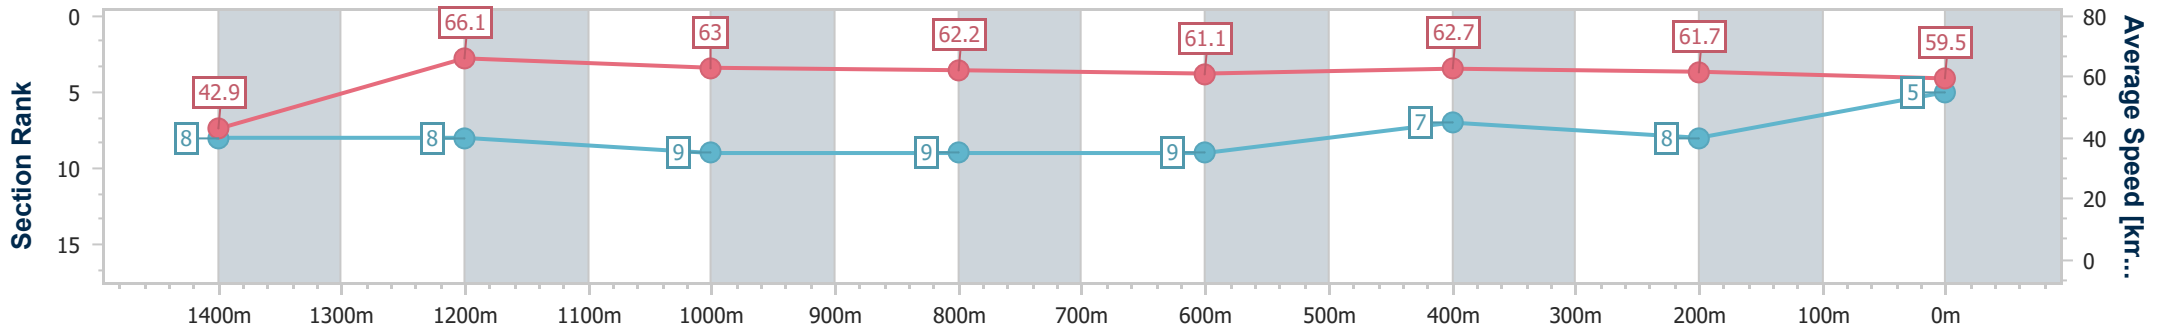

Horse/Jockey Name	Lady Damus
Final Rank	5
Fastest Section Time (Section)	0:08.40 (Overall)
Top Speed [km/h] (Section)	67.4 (1400m)
Race State	Finished

Ladbrokes Cannon Park QLD Professional
Race 1: KENFROST HOMES Class 1 Handicap - 1500m
09 September 2023 - 13:04
Track Rating: Soft 5, Weather: Fine, Rail Position: True

Section	Overall	1400m	1200m	1000m	800m	600m	400m	200m
Section Times	1:29.65 [5] (0:08.40)	1:21.25 [8] (0:10.88)	1:10.37 [8] (0:11.41)	0:58.96 [9] (0:11.51)	0:47.45 [9] (0:11.78)	0:35.67 [9] (0:11.71)	0:23.96 [7] (0:11.88)	0:12.08 [8]
Average Speed [km/h]	42.9	66.1	63.0	62.2	61.1	62.7	61.7	59.5
Top Speed [km/h]	61.6	67.4	66.0	63.2	62.7	64.0	62.6	60.8
Avg. Dist. to Rail [m]	3.9	1.2	0.9	1.1	2.2	2.9	7.8	9.0
Avg. Stride Freq. [Hz]	2.0	2.3	2.2	2.2	2.2	2.2	2.3	2.2
Avg. Stride Length [m]	6.0	8.0	7.9	7.7	7.8	7.8	7.6	7.4

- [ ] Ranking at each section and finish
- -.-.- No data available at this section
- NA No data available