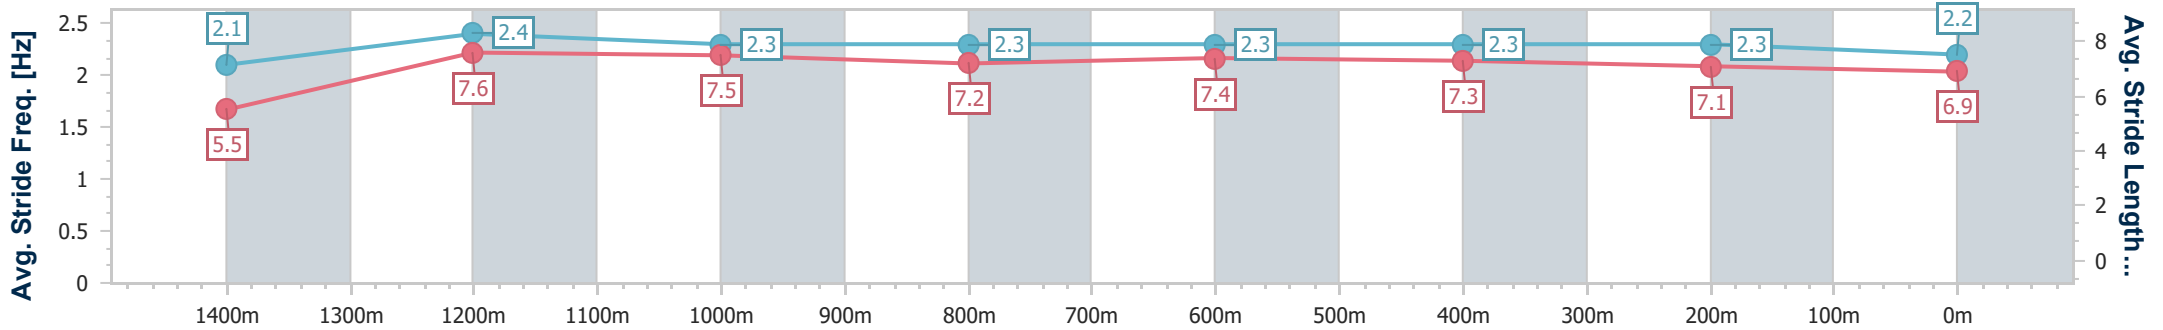

Ladbrokes Cannon Park QLD Professional
 Race 1: KENFROST HOMES Class 1 Handicap - 1500m
 09 September 2023 - 13:04
 Track Rating: Soft 5, Weather: Fine, Rail Position: True

Section	Overall	1400m	1200m	1000m	800m	600m	400m	200m
Section Times	1:30.85 [13] (0:08.59)	1:22.26 [10] (0:10.72)	1:11.54 [9] (0:11.43)	1:00.11 [10] (0:11.64)	0:48.47 [10] (0:11.62)	0:36.85 [10] (0:11.75)	0:25.10 [9] (0:12.18)	0:12.92 [11] (0:12.92)
Average Speed [km/h]	42.1	67.0	62.7	61.1	62.0	61.4	59.4	55.7
Top Speed [km/h]	62.4	68.3	67.7	62.1	63.3	63.1	60.1	58.9
Avg. Dist. to Rail [m]	2.0	2.8	1.8	1.6	0.4	0.5	3.8	6.2
Avg. Stride Freq. [Hz]	2.0	2.4	2.3	2.3	2.2	2.2	2.2	2.1
Avg. Stride Length [m]	5.9	7.8	7.6	7.4	7.8	7.6	7.4	7.2

- [] Ranking at each section and finish
- .-.- No data available at this section
- NA No data available

Horse/Jockey Name	Alexandra Margaret
Final Rank	14
Fastest Section Time (Section)	0:08.82 (Overall)
Top Speed [km/h] (Section)	68.4 (1400m)
Race State	Finished

Ladbrokes Cannon Park QLD Professional
 Race 1: KENFROST HOMES Class 1 Handicap - 1500m
 09 September 2023 - 13:04
 Track Rating: Soft 5, Weather: Fine, Rail Position: True

Section	Overall	1400m	1200m	1000m	800m	600m	400m	200m
Section Times	1:31.29 [14] (0:08.82)	1:22.47 [13] (0:10.94)	1:11.53 [13] (0:11.28)	1:00.25 [12] (0:11.65)	0:48.60 [12] (0:11.72)	0:36.88 [12] (0:11.81)	0:25.07 [12] (0:12.18)	0:12.89 [14] (0:12.89)
Average Speed [km/h]	40.8	65.8	63.5	60.7	61.5	61.2	59.6	55.8
Top Speed [km/h]	58.8	68.4	65.5	63.0	63.6	62.7	61.1	58.1
Avg. Dist. to Rail [m]	5.8	1.6	1.5	2.4	0.6	0.9	5.0	7.1
Avg. Stride Freq. [Hz]	2.1	2.4	2.3	2.3	2.3	2.3	2.3	2.2
Avg. Stride Length [m]	5.5	7.6	7.5	7.2	7.4	7.3	7.1	6.9