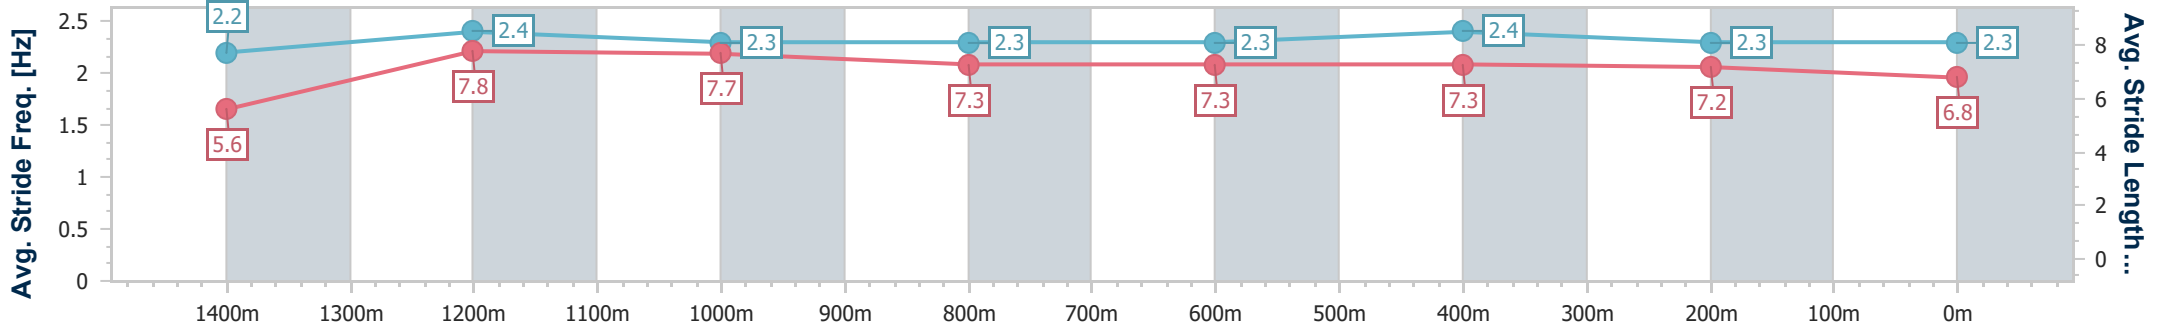

Horse/Jockey Name	Impeacher
Final Rank	9
Fastest Section Time (Section)	0:08.04 (Overall)
Top Speed [km/h] (Section)	68.8 (1400m)
Race State	Finished

Ladbrokes Cannon Park QLD Professional
Race 1: KENFROST HOMES Class 1 Handicap - 1500m
09 September 2023 - 13:04
Track Rating: Soft 5, Weather: Fine, Rail Position: True

Section	Overall	1400m	1200m	1000m	800m	600m	400m	200m
Section Times	1:30.31 [9] (0:08.04)	1:22.27 [1] (0:10.75)	1:11.52 [2] (0:11.13)	1:00.39 [2] (0:11.59)	0:48.80 [2] (0:11.84)	0:36.96 [1] (0:11.78)	0:25.18 [2] (0:12.15)	0:13.03 [3] (0:13.03)
Average Speed [km/h]	44.9	67.0	64.3	61.6	60.8	61.7	60.0	55.2
Top Speed [km/h]	64.0	68.8	66.4	64.1	62.1	63.0	63.0	58.6
Avg. Dist. to Rail [m]	1.8	1.0	1.4	1.3	0.8	1.3	6.6	8.0
Avg. Stride Freq. [Hz]	2.2	2.4	2.3	2.3	2.3	2.4	2.3	2.3
Avg. Stride Length [m]	5.6	7.8	7.7	7.3	7.3	7.3	7.2	6.8

- [ ] Ranking at each section and finish
- -.-.- No data available at this section
- NA No data available