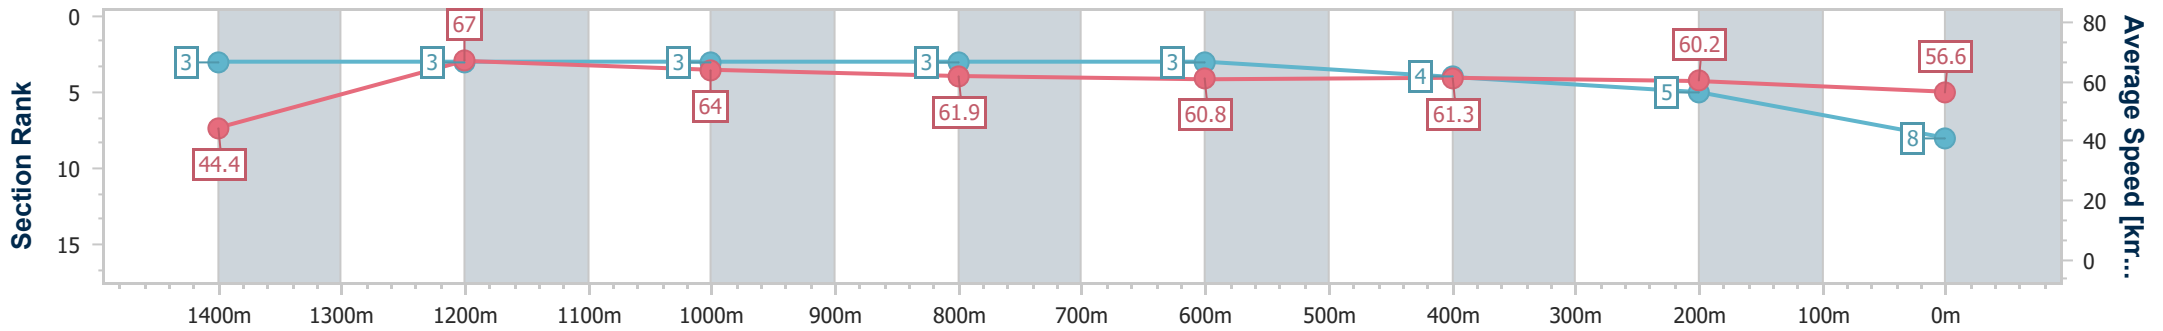

Horse/Jockey Name	Windpipe
Final Rank	8
Fastest Section Time (Section)	0:08.13 (Overall)
Top Speed [km/h] (Section)	69.2 (1400m)
Race State	Finished

Ladbrokes Cannon Park QLD Professional
Race 1: KENFROST HOMES Class 1 Handicap - 1500m
09 September 2023 - 13:04
Track Rating: Soft 5, Weather: Fine, Rail Position: True

Section	Overall	1400m	1200m	1000m	800m	600m	400m	200m
Section Times	1:30.07 [8] (0:08.13)	1:21.94 [3] (0:10.74)	1:11.20 [3] (0:11.19)	1:00.01 [3] (0:11.53)	0:48.48 [3] (0:11.85)	0:36.63 [3] (0:11.85)	0:24.78 [4] (0:12.07)	0:12.71 [5] (0:12.71)
Average Speed [km/h]	44.4	67.0	64.0	61.9	60.8	61.3	60.2	56.6
Top Speed [km/h]	63.4	69.2	66.5	63.4	61.7	61.7	61.0	59.0
Avg. Dist. to Rail [m]	1.2	2.1	1.7	1.1	0.4	1.1	4.8	4.9
Avg. Stride Freq. [Hz]	2.1	2.4	2.3	2.3	2.3	2.3	2.3	2.3
Avg. Stride Length [m]	5.9	7.7	7.5	7.0	7.1	7.0	7.1	6.9

- [ ] Ranking at each section and finish
- -.-.- No data available at this section
- NA No data available