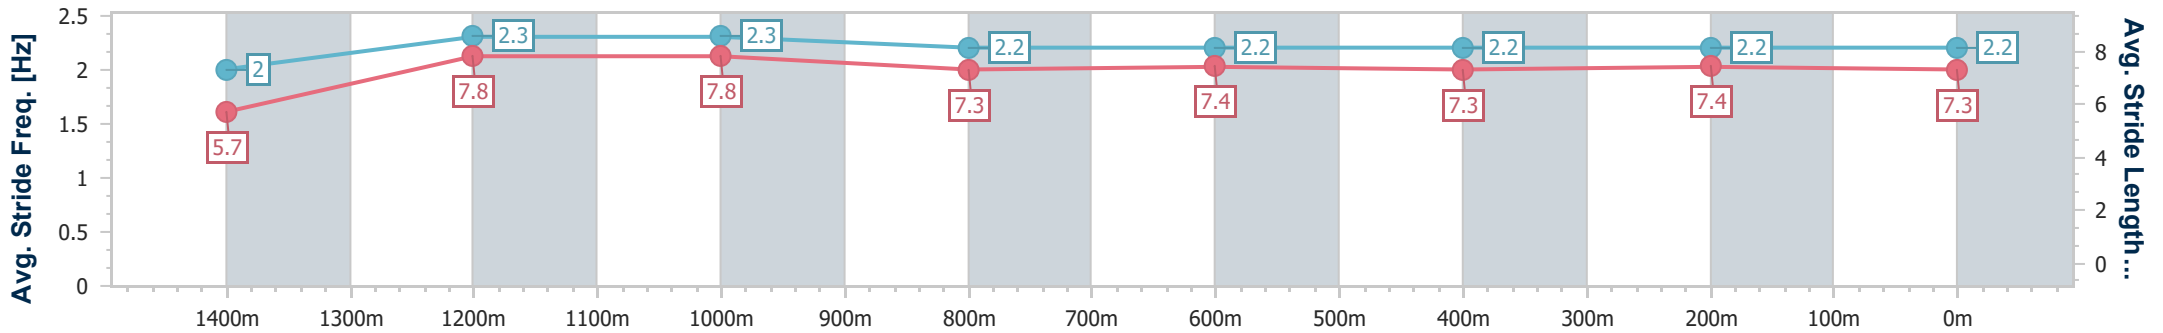

Ladbrokes Cannon Park QLD Professional
 Race 1: KENFROST HOMES Class 1 Handicap - 1500m
 09 September 2023 - 13:04
 Track Rating: Soft 5, Weather: Fine, Rail Position: True

Section	Overall	1400m	1200m	1000m	800m	600m	400m	200m
Section Times	1:30.39 [10] (0:08.70)	1:21.69 [12] (0:11.00)	1:10.69 [12] (0:11.36)	0:59.33 [13] (0:11.69)	0:47.64 [13] (0:11.70)	0:35.94 [13] (0:11.85)	0:24.09 [13] (0:11.65)	0:12.44 [12] (0:12.44)
Average Speed [km/h]	41.5	65.5	63.5	61.5	61.5	61.9	62.8	57.9
Top Speed [km/h]	60.7	67.3	66.8	63.9	63.6	63.6	63.8	62.2
Avg. Dist. to Rail [m]	8.0	1.5	0.5	1.2	2.8	2.9	6.4	7.8
Avg. Stride Freq. [Hz]	2.0	2.4	2.3	2.3	2.3	2.3	2.3	2.2
Avg. Stride Length [m]	5.8	7.6	7.6	7.5	7.5	7.5	7.5	7.2

- [] Ranking at each section and finish
- .-.- No data available at this section
- NA No data available

Horse/Jockey Name	Nothin' But Looks
Final Rank	11
Fastest Section Time (Section)	0:09.03 (Overall)
Top Speed [km/h] (Section)	67.9 (1400m)
Race State	Finished

Ladbrokes Cannon Park QLD Professional
 Race 1: KENFROST HOMES Class 1 Handicap - 1500m
 09 September 2023 - 13:04
 Track Rating: Soft 5, Weather: Fine, Rail Position: True

Section	Overall	1400m	1200m	1000m	800m	600m	400m	200m
Section Times	1:30.74 [11] (0:09.03)	1:21.71 [14] (0:10.93)	1:10.78 [14] (0:11.24)	0:59.54 [14] (0:11.59)	0:47.95 [14] (0:11.74)	0:36.21 [14] (0:11.93)	0:24.28 [14] (0:11.93)	0:12.35 [13] (0:12.35)
Average Speed [km/h]	40.0	65.9	63.9	61.7	61.3	60.9	61.2	58.3
Top Speed [km/h]	59.0	67.9	67.2	63.8	62.9	62.3	62.2	60.4
Avg. Dist. to Rail [m]	9.5	1.9	1.3	1.1	1.7	1.3	5.1	3.8
Avg. Stride Freq. [Hz]	2.0	2.3	2.3	2.2	2.2	2.2	2.2	2.2
Avg. Stride Length [m]	5.7	7.8	7.8	7.3	7.4	7.3	7.4	7.3