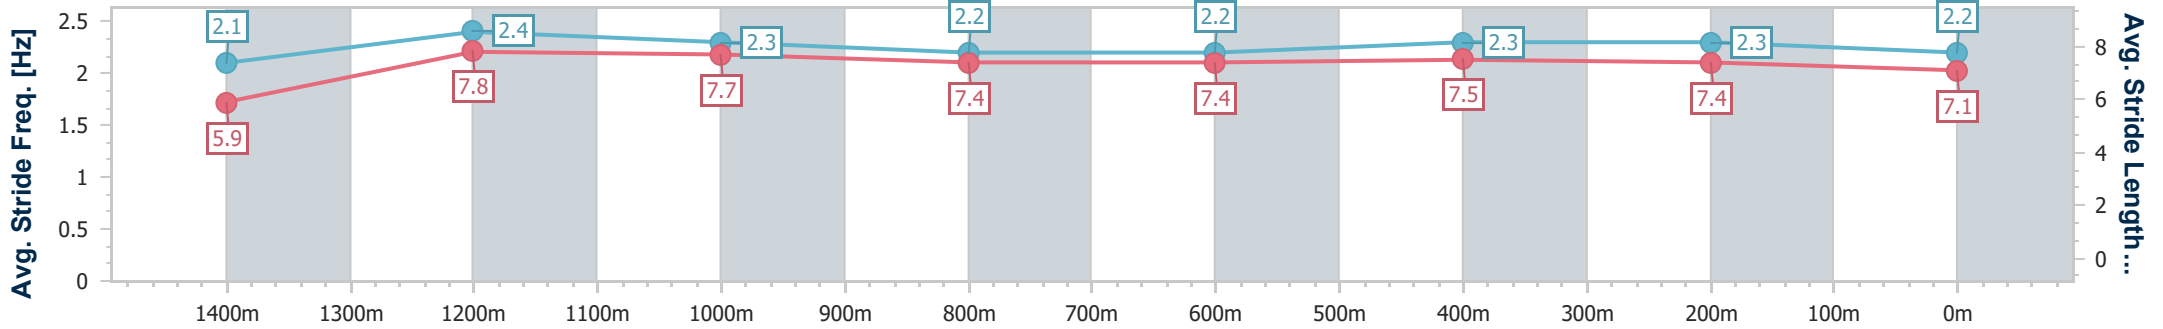

Horse/Jockey Name	How Do You Sleep
Final Rank	4
Fastest Section Time (Section)	0:08.34 (Overall)
Top Speed [km/h] (Section)	67.9 (1400m)
Race State	Finished

Ladbrokes Cannon Park QLD Professional
Race 1: KENFROST HOMES Class 1 Handicap - 1500m
09 September 2023 - 13:04
Track Rating: Soft 5, Weather: Fine, Rail Position: True

Section	Overall	1400m	1200m	1000m	800m	600m	400m	200m
Section Times	1:29.63 [4] (0:08.34)	1:21.29 [7] (0:10.85)	1:10.44 [6] (0:11.25)	0:59.19 [6] (0:11.61)	0:47.58 [7] (0:11.69)	0:35.89 [7] (0:11.73)	0:24.16 [5] (0:11.87)	0:12.29 [4] (0:12.29)
Average Speed [km/h]	43.2	66.4	63.7	61.9	61.5	62.5	61.6	58.5
Top Speed [km/h]	62.1	67.9	67.0	62.8	62.5	64.4	62.7	61.1
Avg. Dist. to Rail [m]	4.8	1.2	1.0	0.7	1.8	2.6	7.1	7.9
Avg. Stride Freq. [Hz]	2.1	2.4	2.3	2.2	2.2	2.3	2.3	2.2
Avg. Stride Length [m]	5.9	7.8	7.7	7.4	7.4	7.5	7.4	7.1

- [ ] Ranking at each section and finish
- -.-.- No data available at this section
- NA No data available