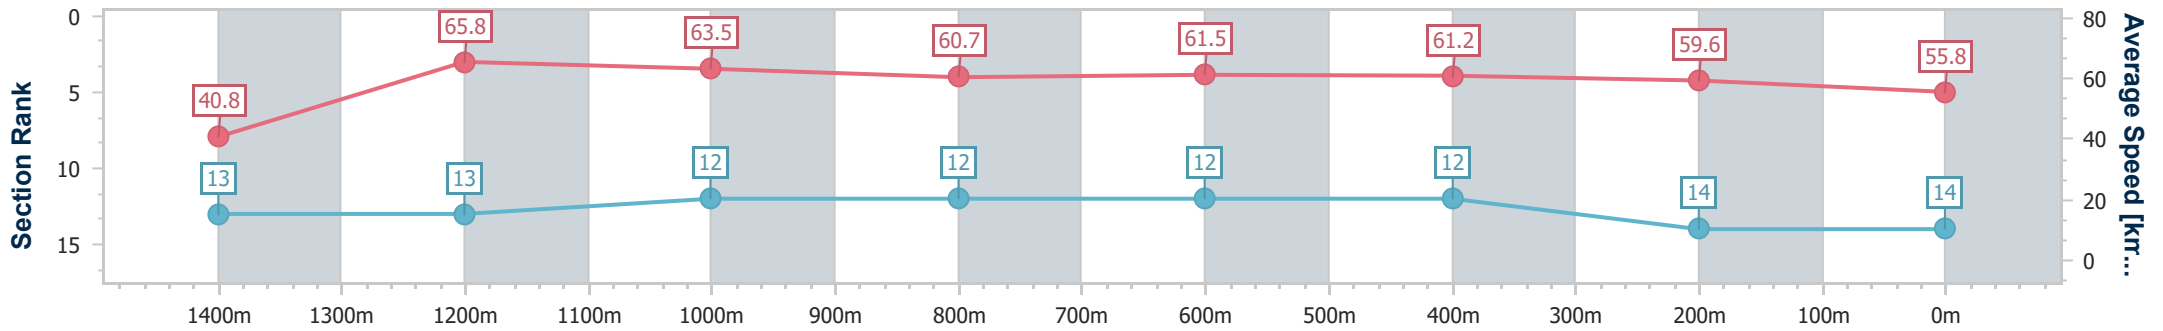

Ladbrokes Cannon Park QLD Professional
 Race 1: KENFROST HOMES Class 1 Handicap - 1500m
 09 September 2023 - 13:04
 Track Rating: Soft 5, Weather: Fine, Rail Position: True

Section	Overall	1400m	1200m	1000m	800m	600m	400m	200m
Section Times	1:30.85 [13] (0:08.59)	1:22.26 [10] (0:10.72)	1:11.54 [9] (0:11.43)	1:00.11 [10] (0:11.64)	0:48.47 [10] (0:11.62)	0:36.85 [10] (0:11.75)	0:25.10 [9] (0:12.18)	0:12.92 [11] (0:12.92)
Average Speed [km/h]	42.1	67.0	62.7	61.1	62.0	61.4	59.4	55.7
Top Speed [km/h]	62.4	68.3	67.7	62.1	63.3	63.1	60.1	58.9
Avg. Dist. to Rail [m]	2.0	2.8	1.8	1.6	0.4	0.5	3.8	6.2
Avg. Stride Freq. [Hz]	2.0	2.4	2.3	2.3	2.2	2.2	2.2	2.1
Avg. Stride Length [m]	5.9	7.8	7.6	7.4	7.8	7.6	7.4	7.2

- [] Ranking at each section and finish
- .-.- No data available at this section
- NA No data available

Horse/Jockey Name	Alexandra Margaret
Final Rank	14
Fastest Section Time (Section)	0:08.82 (Overall)
Top Speed [km/h] (Section)	68.4 (1400m)
Race State	Finished

Ladbrokes Cannon Park QLD Professional
 Race 1: KENFROST HOMES Class 1 Handicap - 1500m
 09 September 2023 - 13:04
 Track Rating: Soft 5, Weather: Fine, Rail Position: True

Section	Overall	1400m	1200m	1000m	800m	600m	400m	200m
Section Times	1:31.29 [14] (0:08.82)	1:22.47 [13] (0:10.94)	1:11.53 [13] (0:11.28)	1:00.25 [12] (0:11.65)	0:48.60 [12] (0:11.72)	0:36.88 [12] (0:11.81)	0:25.07 [12] (0:12.18)	0:12.89 [14] (0:12.89)
Average Speed [km/h]	40.8	65.8	63.5	60.7	61.5	61.2	59.6	55.8
Top Speed [km/h]	58.8	68.4	65.5	63.0	63.6	62.7	61.1	58.1
Avg. Dist. to Rail [m]	5.8	1.6	1.5	2.4	0.6	0.9	5.0	7.1
Avg. Stride Freq. [Hz]	2.1	2.4	2.3	2.3	2.3	2.3	2.3	2.2
Avg. Stride Length [m]	5.5	7.6	7.5	7.2	7.4	7.3	7.1	6.9