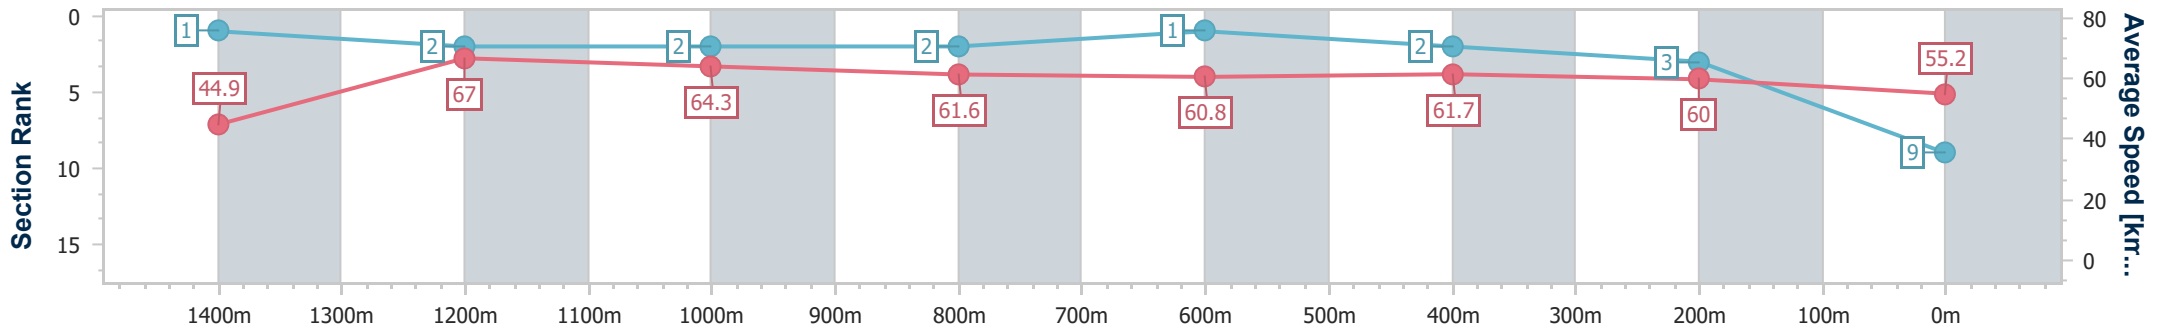

Horse/Jockey Name	Impeacher
Final Rank	9
Fastest Section Time (Section)	0:08.04 (Overall)
Top Speed [km/h] (Section)	68.8 (1400m)
Race State	Finished

Ladbrokes Cannon Park QLD Professional
Race 1: KENFROST HOMES Class 1 Handicap - 1500m
09 September 2023 - 13:04
Track Rating: Soft 5, Weather: Fine, Rail Position: True

Section	Overall	1400m	1200m	1000m	800m	600m	400m	200m
Section Times	1:30.31 [9] (0:08.04)	1:22.27 [1] (0:10.75)	1:11.52 [2] (0:11.13)	1:00.39 [2] (0:11.59)	0:48.80 [2] (0:11.84)	0:36.96 [1] (0:11.78)	0:25.18 [2] (0:12.15)	0:13.03 [3] (0:13.03)
Average Speed [km/h]	44.9	67.0	64.3	61.6	60.8	61.7	60.0	55.2
Top Speed [km/h]	64.0	68.8	66.4	64.1	62.1	63.0	63.0	58.6
Avg. Dist. to Rail [m]	1.8	1.0	1.4	1.3	0.8	1.3	6.6	8.0
Avg. Stride Freq. [Hz]	2.2	2.4	2.3	2.3	2.3	2.4	2.3	2.3
Avg. Stride Length [m]	5.6	7.8	7.7	7.3	7.3	7.3	7.2	6.8

- [ ] Ranking at each section and finish
- -.-.- No data available at this section
- NA No data available