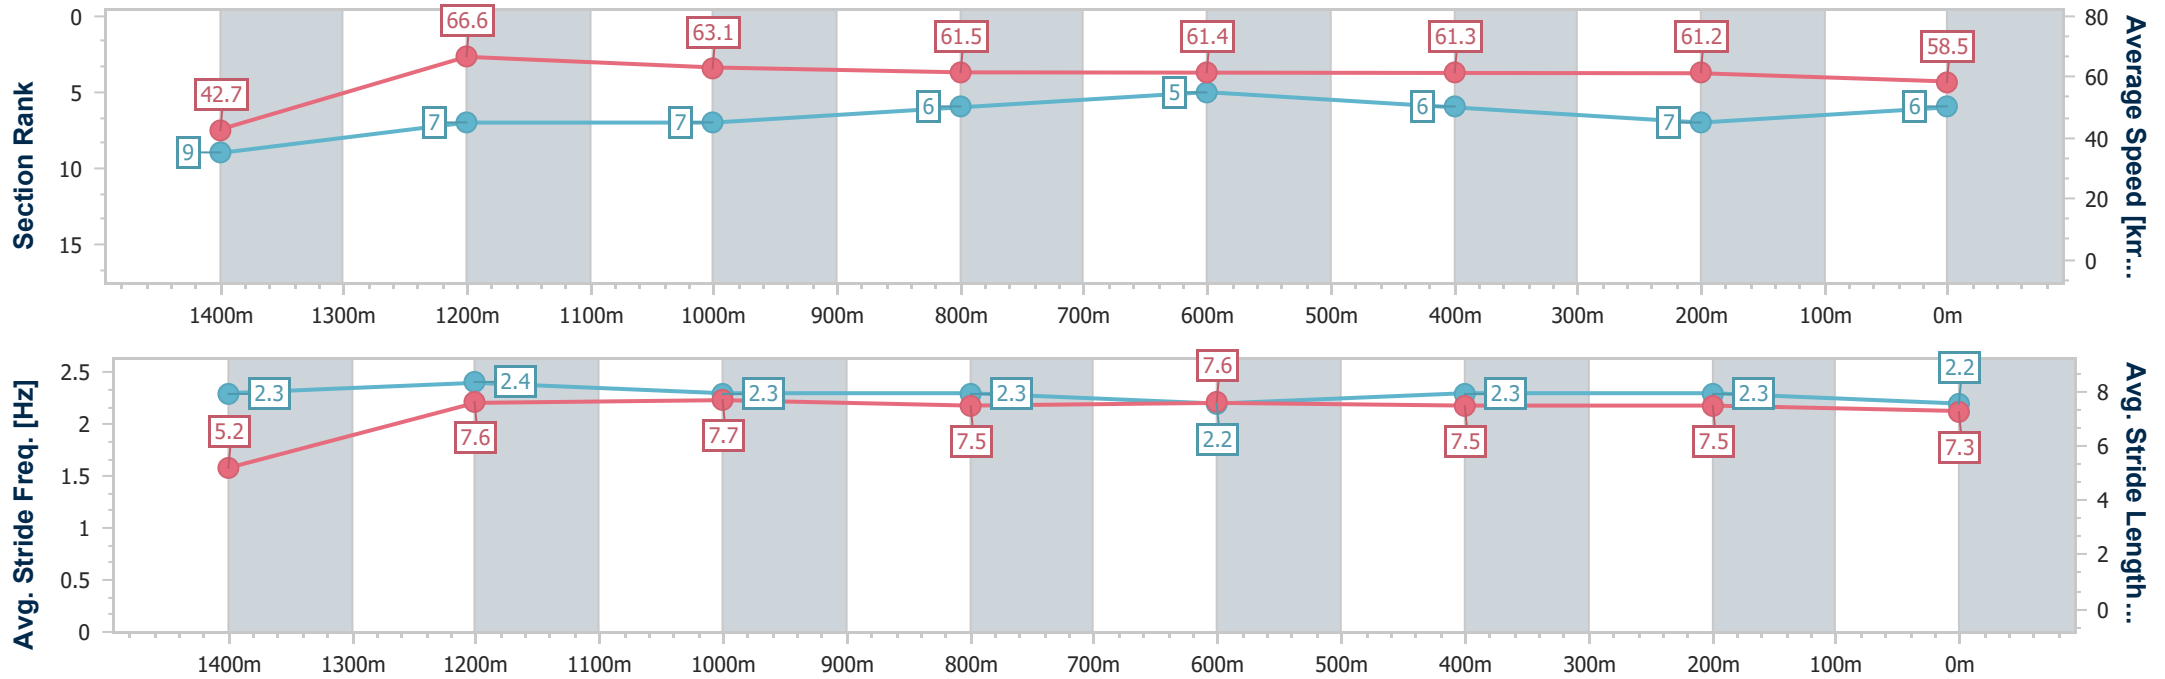

Horse/Jockey Name	Caldante
Final Rank	6
Fastest Section Time (Section)	0:08.41 (Overall)
Top Speed [km/h] (Section)	67.6 (1400m)
Race State	Finished

Ladbrokes Cannon Park QLD Professional
Race 1: KENFROST HOMES Class 1 Handicap - 1500m
09 September 2023 - 13:04
Track Rating: Soft 5, Weather: Fine, Rail Position: True

Section	Overall	1400m	1200m	1000m	800m	600m	400m	200m
Section Times	1:29.75 [6] (0:08.41)	1:21.34 [9] (0:10.82)	1:10.52 [7] (0:11.27)	0:59.25 [7] (0:11.47)	0:47.78 [6] (0:11.71)	0:36.07 [5] (0:11.87)	0:24.20 [6] (0:11.91)	0:12.29 [7]
Average Speed [km/h]	42.7	66.6	63.1	61.5	61.4	61.3	61.2	58.5
Top Speed [km/h]	63.1	67.6	66.5	62.0	62.2	62.9	61.7	60.7
Avg. Dist. to Rail [m]	0.6	1.9	2.7	3.1	0.4	1.4	4.8	3.7
Avg. Stride Freq. [Hz]	2.3	2.4	2.3	2.3	2.2	2.3	2.3	2.2
Avg. Stride Length [m]	5.2	7.6	7.7	7.5	7.6	7.5	7.5	7.3

- [ ] Ranking at each section and finish
- -.-.- No data available at this section
- NA No data available