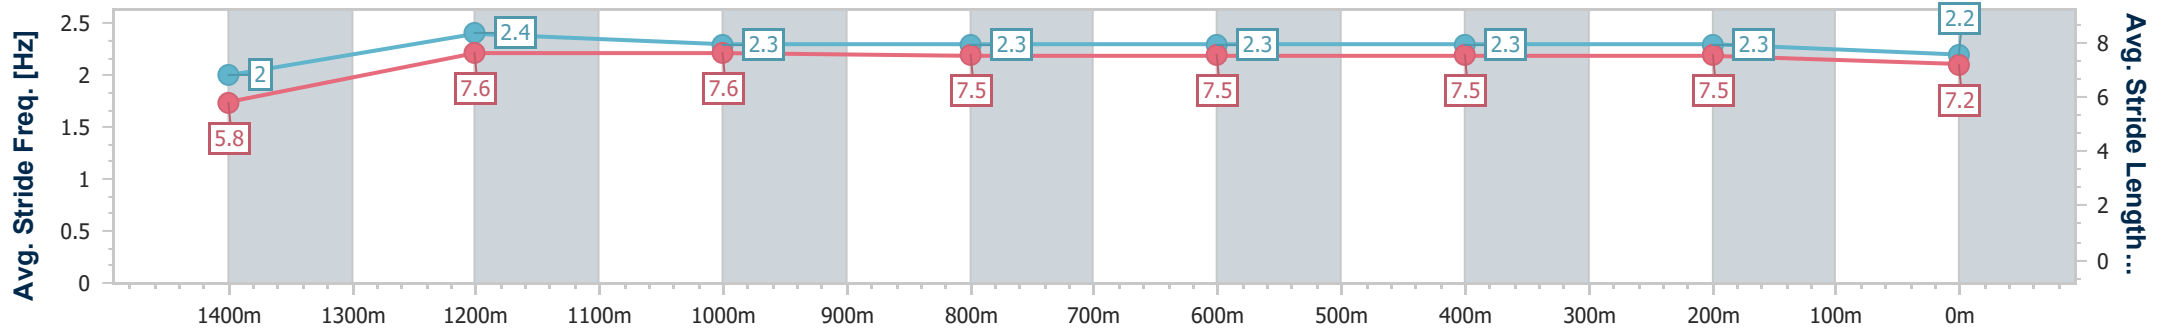

- [] Ranking at each section and finish
- .-.- No data available at this section
- NA No data available

Horse/Jockey Name	Emathion
Final Rank	10
Fastest Section Time (Section)	0:08.70 (Overall)
Top Speed [km/h] (Section)	67.3 (1400m)
Race State	Finished

Ladbrokes Cannon Park QLD Professional
 Race 1: KENFROST HOMES Class 1 Handicap - 1500m
 09 September 2023 - 13:04
 Track Rating: Soft 5, Weather: Fine, Rail Position: True

Section	Overall	1400m	1200m	1000m	800m	600m	400m	200m
Section Times	1:30.39 [10] (0:08.70)	1:21.69 [12] (0:11.00)	1:10.69 [12] (0:11.36)	0:59.33 [13] (0:11.69)	0:47.64 [13] (0:11.70)	0:35.94 [13] (0:11.85)	0:24.09 [13] (0:11.65)	0:12.44 [12] (0:12.44)
Average Speed [km/h]	41.5	65.5	63.5	61.5	61.5	61.9	62.8	57.9
Top Speed [km/h]	60.7	67.3	66.8	63.9	63.6	63.6	63.8	62.2
Avg. Dist. to Rail [m]	8.0	1.5	0.5	1.2	2.8	2.9	6.4	7.8
Avg. Stride Freq. [Hz]	2.0	2.4	2.3	2.3	2.3	2.3	2.3	2.2
Avg. Stride Length [m]	5.8	7.6	7.6	7.5	7.5	7.5	7.5	7.2