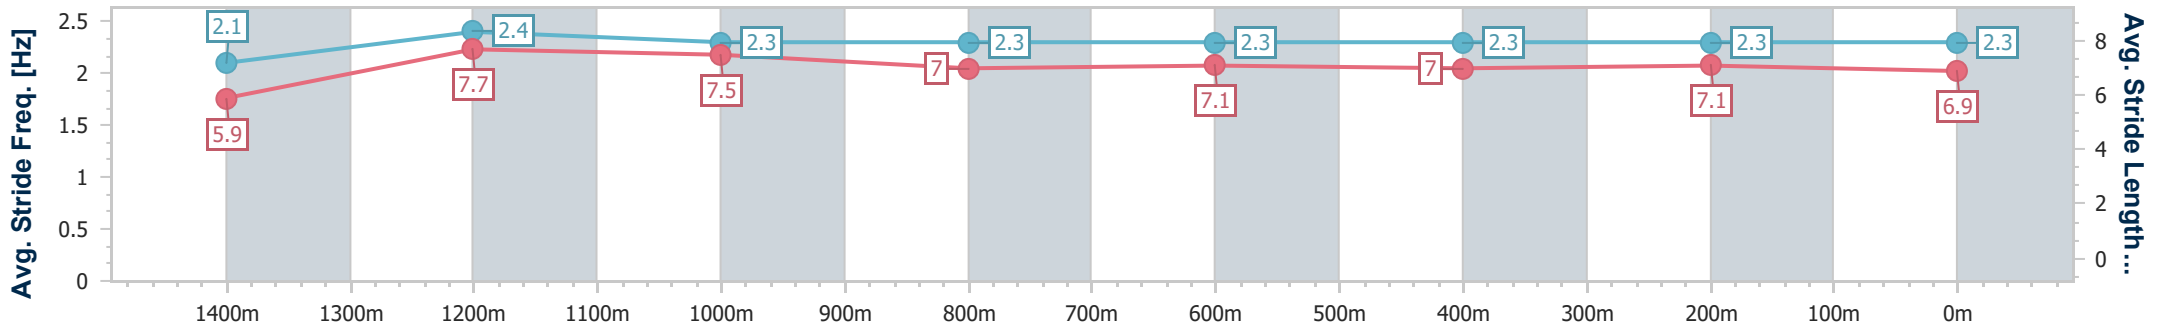

Horse/Jockey Name	Windpipe
Final Rank	8
Fastest Section Time (Section)	0:08.13 (Overall)
Top Speed [km/h] (Section)	69.2 (1400m)
Race State	Finished

Ladbrokes Cannon Park QLD Professional
Race 1: KENFROST HOMES Class 1 Handicap - 1500m
09 September 2023 - 13:04
Track Rating: Soft 5, Weather: Fine, Rail Position: True

Section	Overall	1400m	1200m	1000m	800m	600m	400m	200m
Section Times	1:30.07 [8] (0:08.13)	1:21.94 [3] (0:10.74)	1:11.20 [3] (0:11.19)	1:00.01 [3] (0:11.53)	0:48.48 [3] (0:11.85)	0:36.63 [3] (0:11.85)	0:24.78 [4] (0:12.07)	0:12.71 [5] (0:12.71)
Average Speed [km/h]	44.4	67.0	64.0	61.9	60.8	61.3	60.2	56.6
Top Speed [km/h]	63.4	69.2	66.5	63.4	61.7	61.7	61.0	59.0
Avg. Dist. to Rail [m]	1.2	2.1	1.7	1.1	0.4	1.1	4.8	4.9
Avg. Stride Freq. [Hz]	2.1	2.4	2.3	2.3	2.3	2.3	2.3	2.3
Avg. Stride Length [m]	5.9	7.7	7.5	7.0	7.1	7.0	7.1	6.9

- [ ] Ranking at each section and finish
- -.-.- No data available at this section
- NA No data available