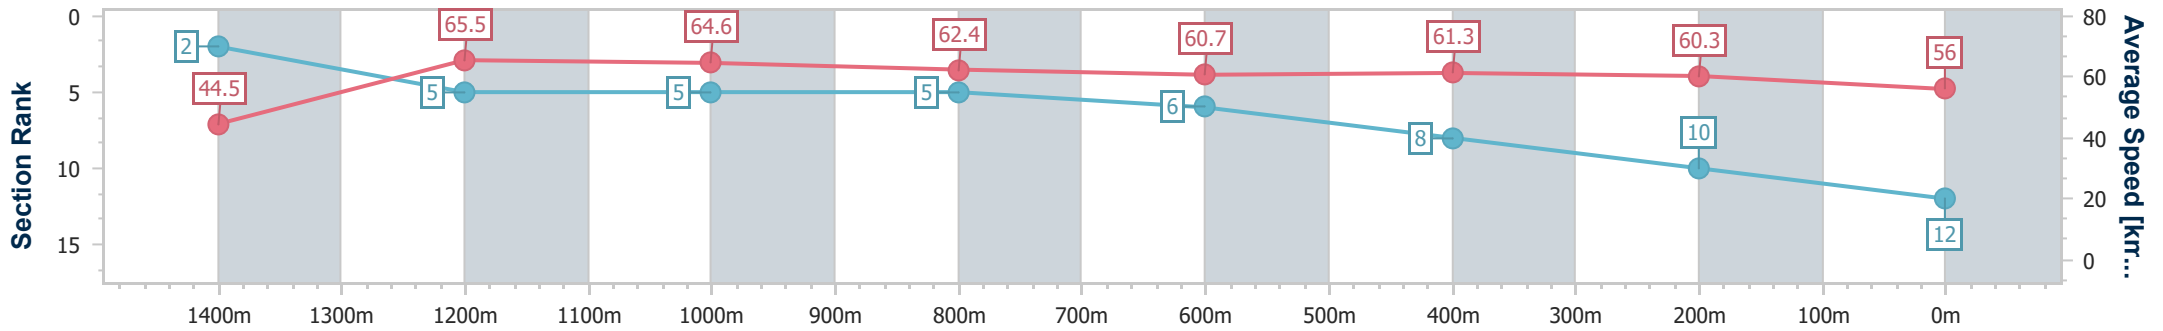

Ladbrokes Cannon Park QLD Professional
 Race 1: KENFROST HOMES Class 1 Handicap - 1500m
 09 September 2023 - 13:04
 Track Rating: Soft 5, Weather: Fine, Rail Position: True

Section	Overall	1400m	1200m	1000m	800m	600m	400m	200m
Section Times	1:30.74 [11] (0:09.03)	1:21.71 [14] (0:10.93)	1:10.78 [14] (0:11.24)	0:59.54 [14] (0:11.59)	0:47.95 [14] (0:11.74)	0:36.21 [14] (0:11.93)	0:24.28 [14] (0:11.93)	0:12.35 [13] (0:12.35)
Average Speed [km/h]	40.0	65.9	63.9	61.7	61.3	60.9	61.2	58.3
Top Speed [km/h]	59.0	67.9	67.2	63.8	62.9	62.3	62.2	60.4
Avg. Dist. to Rail [m]	9.5	1.9	1.3	1.1	1.7	1.3	5.1	3.8
Avg. Stride Freq. [Hz]	2.0	2.3	2.3	2.2	2.2	2.2	2.2	2.2
Avg. Stride Length [m]	5.7	7.8	7.8	7.3	7.4	7.3	7.4	7.3

- [] Ranking at each section and finish
- .-.- No data available at this section
- NA No data available

Horse/Jockey Name	Bella's In Command
Final Rank	12
Fastest Section Time (Section)	0:08.11 (Overall)
Top Speed [km/h] (Section)	67.3 (1400m)
Race State	Finished

Ladbrokes Cannon Park QLD Professional
 Race 1: KENFROST HOMES Class 1 Handicap - 1500m
 09 September 2023 - 13:04
 Track Rating: Soft 5, Weather: Fine, Rail Position: True

Section	Overall	1400m	1200m	1000m	800m	600m	400m	200m
Section Times	1:30.75 [12] (0:08.11)	1:22.64 [2] (0:10.98)	1:11.66 [5] (0:11.19)	1:00.47 [5] (0:11.59)	0:48.88 [5] (0:11.86)	0:37.02 [6] (0:11.98)	0:25.04 [8] (0:12.20)	0:12.84 [10] (0:12.84)
Average Speed [km/h]	44.5	65.5	64.6	62.4	60.7	61.3	60.3	56.0
Top Speed [km/h]	61.4	67.3	67.3	63.6	62.5	62.3	61.4	59.8
Avg. Dist. to Rail [m]	6.2	2.1	1.0	0.9	2.7	3.1	8.2	9.2
Avg. Stride Freq. [Hz]	2.1	2.4	2.4	2.4	2.3	2.4	2.4	2.3
Avg. Stride Length [m]	5.9	7.4	7.5	7.4	7.3	7.2	7.1	6.9