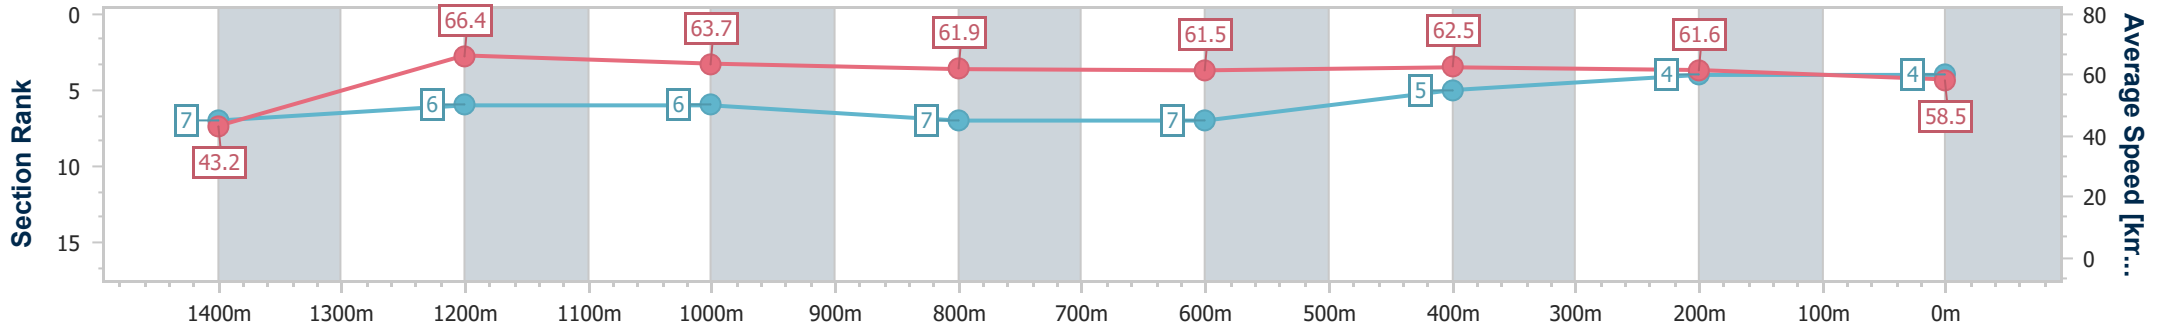

Horse/Jockey Name	How Do You Sleep
Final Rank	4
Fastest Section Time (Section)	0:08.34 (Overall)
Top Speed [km/h] (Section)	67.9 (1400m)
Race State	Finished

Ladbrokes Cannon Park QLD Professional
Race 1: KENFROST HOMES Class 1 Handicap - 1500m
09 September 2023 - 13:04
Track Rating: Soft 5, Weather: Fine, Rail Position: True

Section	Overall	1400m	1200m	1000m	800m	600m	400m	200m
Section Times	1:29.63 [4] (0:08.34)	1:21.29 [7] (0:10.85)	1:10.44 [6] (0:11.25)	0:59.19 [6] (0:11.61)	0:47.58 [7] (0:11.69)	0:35.89 [7] (0:11.73)	0:24.16 [5] (0:11.87)	0:12.29 [4] (0:12.29)
Average Speed [km/h]	43.2	66.4	63.7	61.9	61.5	62.5	61.6	58.5
Top Speed [km/h]	62.1	67.9	67.0	62.8	62.5	64.4	62.7	61.1
Avg. Dist. to Rail [m]	4.8	1.2	1.0	0.7	1.8	2.6	7.1	7.9
Avg. Stride Freq. [Hz]	2.1	2.4	2.3	2.2	2.2	2.3	2.3	2.2
Avg. Stride Length [m]	5.9	7.8	7.7	7.4	7.4	7.5	7.4	7.1

- [ ] Ranking at each section and finish
- -.-.- No data available at this section
- NA No data available