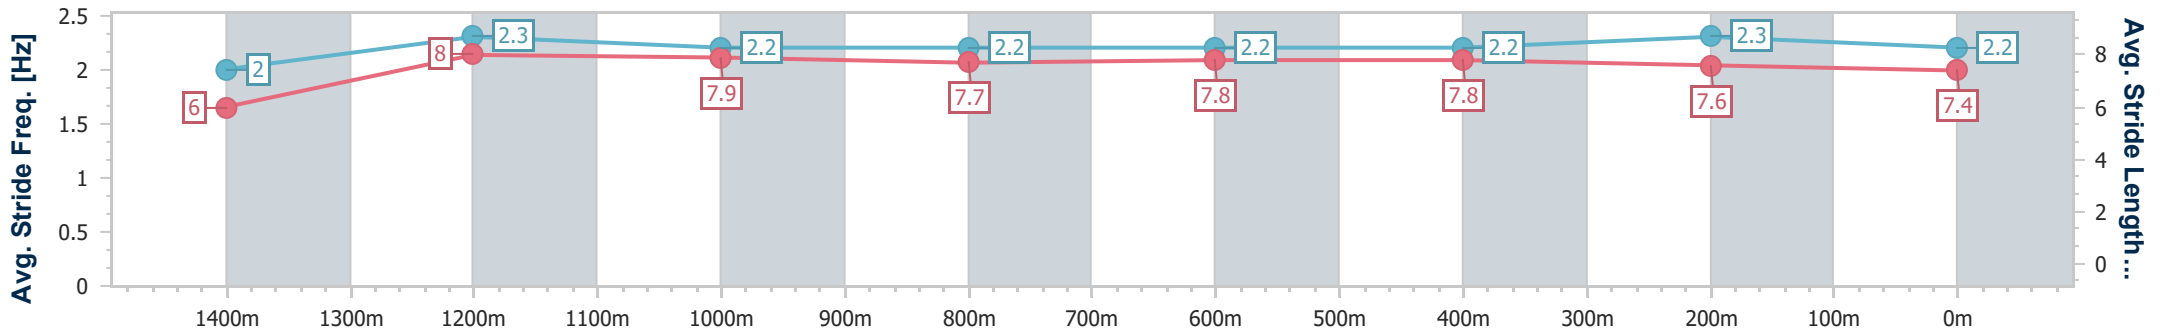

Horse/Jockey Name	Lady Damus
Final Rank	5
Fastest Section Time (Section)	0:08.40 (Overall)
Top Speed [km/h] (Section)	67.4 (1400m)
Race State	Finished

Ladbrokes Cannon Park QLD Professional
Race 1: KENFROST HOMES Class 1 Handicap - 1500m
09 September 2023 - 13:04
Track Rating: Soft 5, Weather: Fine, Rail Position: True

Section	Overall	1400m	1200m	1000m	800m	600m	400m	200m
Section Times	1:29.65 [5] (0:08.40)	1:21.25 [8] (0:10.88)	1:10.37 [8] (0:11.41)	0:58.96 [9] (0:11.51)	0:47.45 [9] (0:11.78)	0:35.67 [9] (0:11.71)	0:23.96 [7] (0:11.88)	0:12.08 [8]
Average Speed [km/h]	42.9	66.1	63.0	62.2	61.1	62.7	61.7	59.5
Top Speed [km/h]	61.6	67.4	66.0	63.2	62.7	64.0	62.6	60.8
Avg. Dist. to Rail [m]	3.9	1.2	0.9	1.1	2.2	2.9	7.8	9.0
Avg. Stride Freq. [Hz]	2.0	2.3	2.2	2.2	2.2	2.2	2.3	2.2
Avg. Stride Length [m]	6.0	8.0	7.9	7.7	7.8	7.8	7.6	7.4

- [ ] Ranking at each section and finish
- -.-.- No data available at this section
- NA No data available