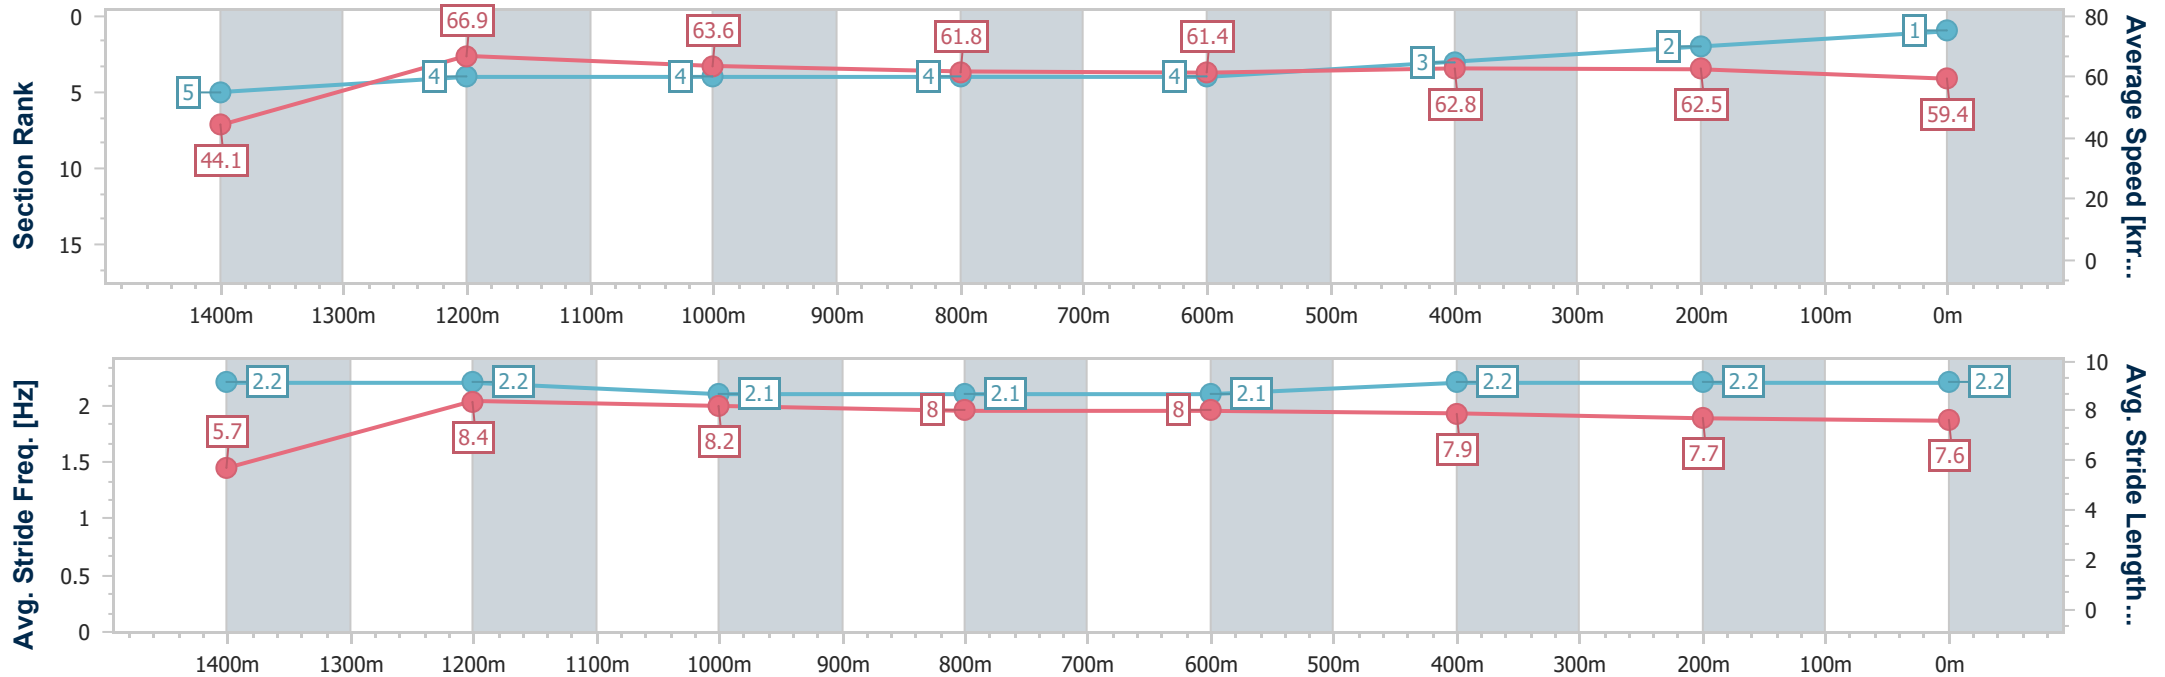

Horse/Jockey Name	Victory For Us
Final Rank	1
Fastest Section Time (Section)	0:08.16 (Overall)
Top Speed [km/h] (Section)	68.2 (1400m)
Race State	Finished

Ladbrokes Cannon Park QLD Professional
Race 1: KENFROST HOMES Class 1 Handicap - 1500m
09 September 2023 - 13:04
Track Rating: Soft 5, Weather: Fine, Rail Position: True

Section	Overall	1400m	1200m	1000m	800m	600m	400m	200m
Section Times	1:28.99 [1] (0:08.16)	1:20.83 [5] (0:10.77)	1:10.06 [4] (0:11.29)	0:58.77 [4] (0:11.56)	0:47.21 [4] (0:11.72)	0:35.49 [4] (0:11.68)	0:23.81 [3] (0:11.70)	0:12.11 [2] (0:12.11)
Average Speed [km/h]	44.1	66.9	63.6	61.8	61.4	62.8	62.5	59.4
Top Speed [km/h]	64.6	68.2	66.3	62.9	62.5	63.6	63.2	61.4
Avg. Dist. to Rail [m]	2.8	0.9	0.8	1.2	1.9	2.9	6.8	6.6
Avg. Stride Freq. [Hz]	2.2	2.2	2.1	2.1	2.1	2.2	2.2	2.2
Avg. Stride Length [m]	5.7	8.4	8.2	8.0	8.0	7.9	7.7	7.6

- [ ] Ranking at each section and finish
- -.-.- No data available at this section
- NA No data available