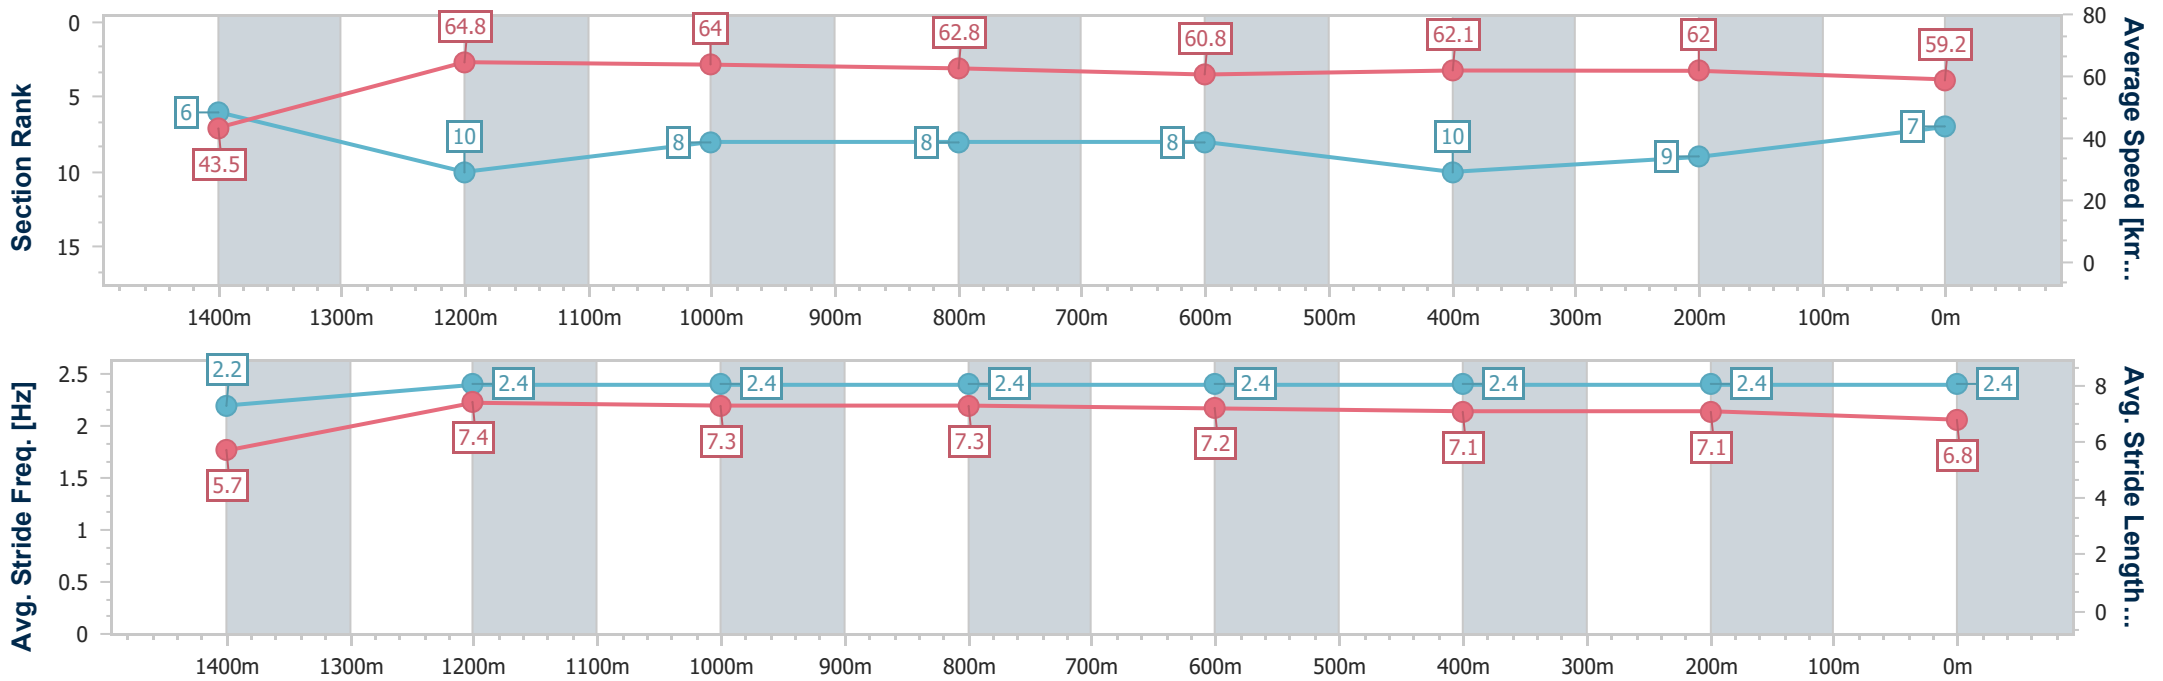

Horse/Jockey Name	Dragon Song
Final Rank	7
Fastest Section Time (Section)	0:08.28 (Overall)
Top Speed [km/h] (Section)	65.8 (1400m)
Race State	Finished

Ladbrokes Cannon Park QLD Professional
Race 1: KENFROST HOMES Class 1 Handicap - 1500m
09 September 2023 - 13:04
Track Rating: Soft 5, Weather: Fine, Rail Position: True

Section	Overall	1400m	1200m	1000m	800m	600m	400m	200m
Section Times	1:29.87 [7] (0:08.28)	1:21.59 [6] (0:11.11)	1:10.48 [10] (0:11.24)	0:59.24 [8] (0:11.44)	0:47.80 [8] (0:11.86)	0:35.94 [8] (0:11.89)	0:24.05 [10] (0:11.88)	0:12.17 [9] (0:12.17)
Average Speed [km/h]	43.5	64.8	64.0	62.8	60.8	62.1	62.0	59.2
Top Speed [km/h]	61.1	65.8	65.7	63.8	62.7	63.5	63.6	63.3
Avg. Dist. to Rail [m]	7.4	1.7	0.5	1.2	2.3	3.8	8.0	8.3
Avg. Stride Freq. [Hz]	2.2	2.4	2.4	2.4	2.4	2.4	2.4	2.4
Avg. Stride Length [m]	5.7	7.4	7.3	7.3	7.2	7.1	7.1	6.8

- [ ] Ranking at each section and finish
- -.-.- No data available at this section
- NA No data available