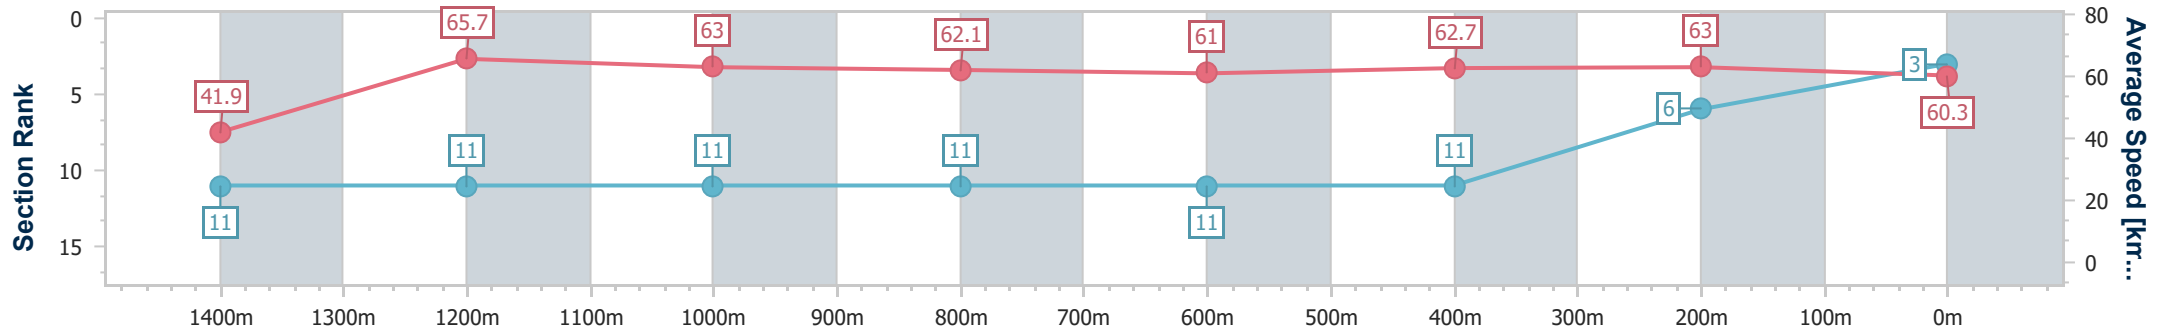

Horse/Jockey Name	Premium Star
Final Rank	3
Fastest Section Time (Section)	0:08.62 (Overall)
Top Speed [km/h] (Section)	66.9 (1400m)
Race State	Finished

Ladbrokes Cannon Park QLD Professional
Race 1: KENFROST HOMES Class 1 Handicap - 1500m
09 September 2023 - 13:04
Track Rating: Soft 5, Weather: Fine, Rail Position: True

Section	Overall	1400m	1200m	1000m	800m	600m	400m	200m
Section Times	1:29.33 [3] (0:08.62)	1:20.71 [11] (0:10.97)	1:09.74 [11] (0:11.34)	0:58.40 [11] (0:11.49)	0:46.91 [11] (0:11.81)	0:35.10 [11] (0:11.60)	0:23.50 [11] (0:11.56)	0:11.94 [6] (0:11.94)
Average Speed [km/h]	41.9	65.7	63.0	62.1	61.0	62.7	63.0	60.3
Top Speed [km/h]	60.9	66.9	65.9	64.5	62.9	63.5	63.8	61.1
Avg. Dist. to Rail [m]	3.4	1.6	2.1	1.4	0.9	1.5	5.2	4.3
Avg. Stride Freq. [Hz]	2.0	2.3	2.2	2.2	2.2	2.2	2.3	2.3
Avg. Stride Length [m]	5.7	8.1	7.9	7.8	7.8	7.8	7.5	7.4

- [ ] Ranking at each section and finish
- -.-.- No data available at this section
- NA No data available