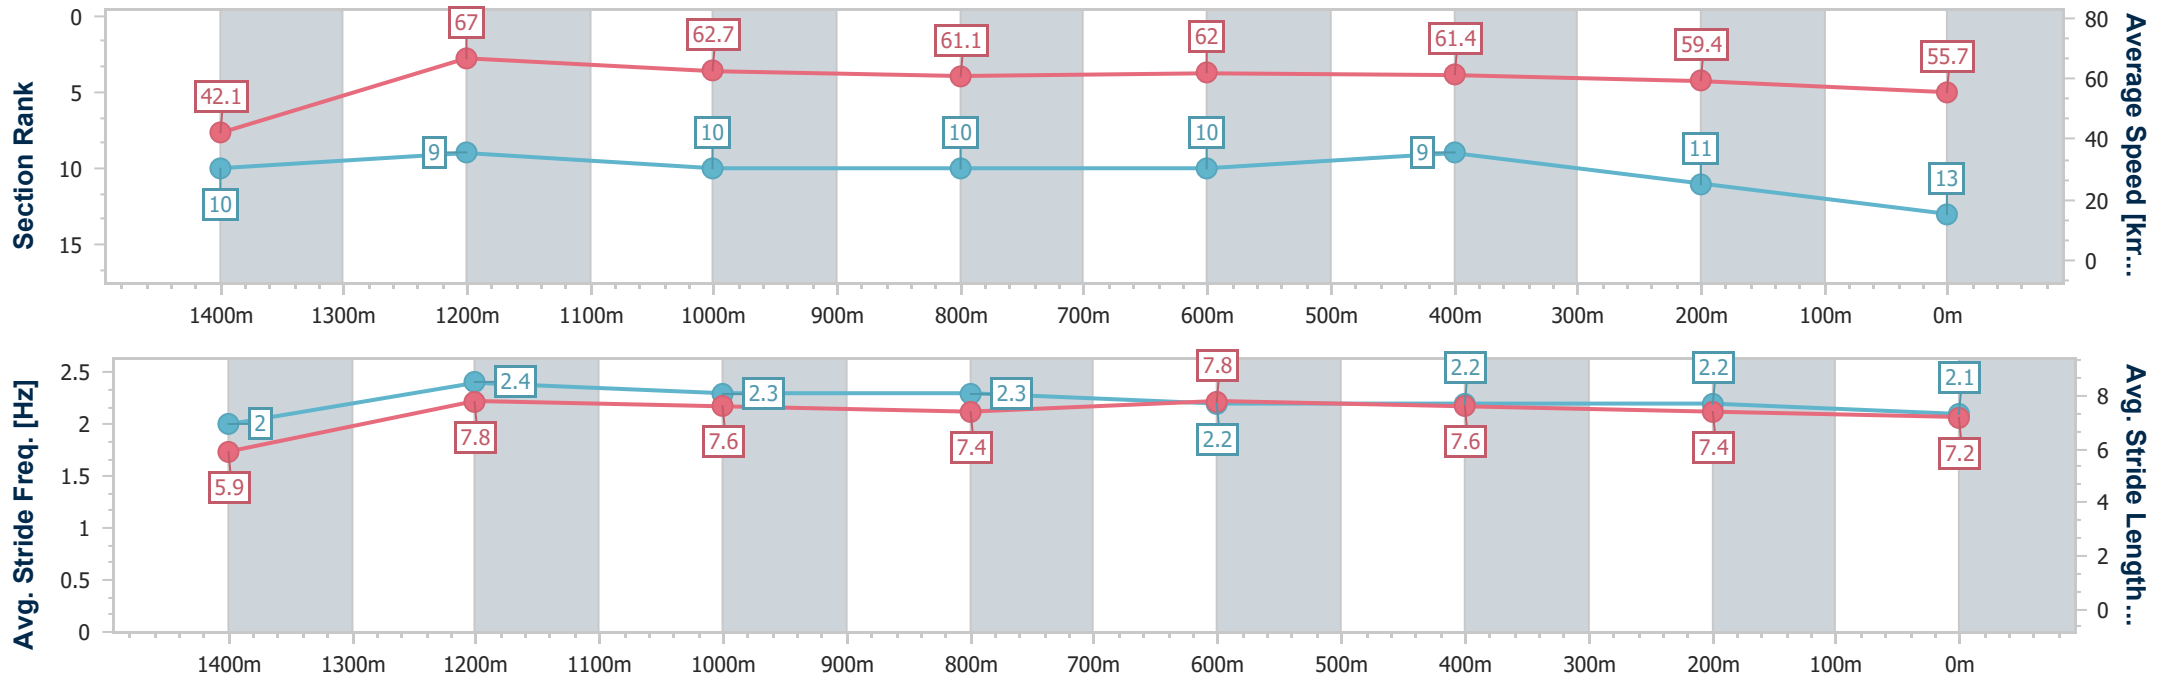

Ladbrokes Cannon Park QLD Professional
 Race 1: KENFROST HOMES Class 1 Handicap - 1500m
 09 September 2023 - 13:04
 Track Rating: Soft 5, Weather: Fine, Rail Position: True

Section	Overall	1400m	1200m	1000m	800m	600m	400m	200m
Section Times	1:30.75 [12] (0:08.11)	1:22.64 [2] (0:10.98)	1:11.66 [5] (0:11.19)	1:00.47 [5] (0:11.59)	0:48.88 [5] (0:11.86)	0:37.02 [6] (0:11.98)	0:25.04 [8] (0:12.20)	0:12.84 [10] (0:12.84)
Average Speed [km/h]	44.5	65.5	64.6	62.4	60.7	61.3	60.3	56.0
Top Speed [km/h]	61.4	67.3	67.3	63.6	62.5	62.3	61.4	59.8
Avg. Dist. to Rail [m]	6.2	2.1	1.0	0.9	2.7	3.1	8.2	9.2
Avg. Stride Freq. [Hz]	2.1	2.4	2.4	2.4	2.3	2.4	2.4	2.3
Avg. Stride Length [m]	5.9	7.4	7.5	7.4	7.3	7.2	7.1	6.9

- [] Ranking at each section and finish
- .-.- No data available at this section
- NA No data available

Horse/Jockey Name	Modern Legend
Final Rank	13
Fastest Section Time (Section)	0:08.59 (Overall)
Top Speed [km/h] (Section)	68.3 (1400m)
Race State	Finished

Ladbrokes Cannon Park QLD Professional
 Race 1: KENFROST HOMES Class 1 Handicap - 1500m
 09 September 2023 - 13:04
 Track Rating: Soft 5, Weather: Fine, Rail Position: True

Section	Overall	1400m	1200m	1000m	800m	600m	400m	200m
Section Times	1:30.85 [13] (0:08.59)	1:22.26 [10] (0:10.72)	1:11.54 [9] (0:11.43)	1:00.11 [10] (0:11.64)	0:48.47 [10] (0:11.62)	0:36.85 [10] (0:11.75)	0:25.10 [9] (0:12.18)	0:12.92 [11] (0:12.92)
Average Speed [km/h]	42.1	67.0	62.7	61.1	62.0	61.4	59.4	55.7
Top Speed [km/h]	62.4	68.3	67.7	62.1	63.3	63.1	60.1	58.9
Avg. Dist. to Rail [m]	2.0	2.8	1.8	1.6	0.4	0.5	3.8	6.2
Avg. Stride Freq. [Hz]	2.0	2.4	2.3	2.3	2.2	2.2	2.2	2.1
Avg. Stride Length [m]	5.9	7.8	7.6	7.4	7.8	7.6	7.4	7.2