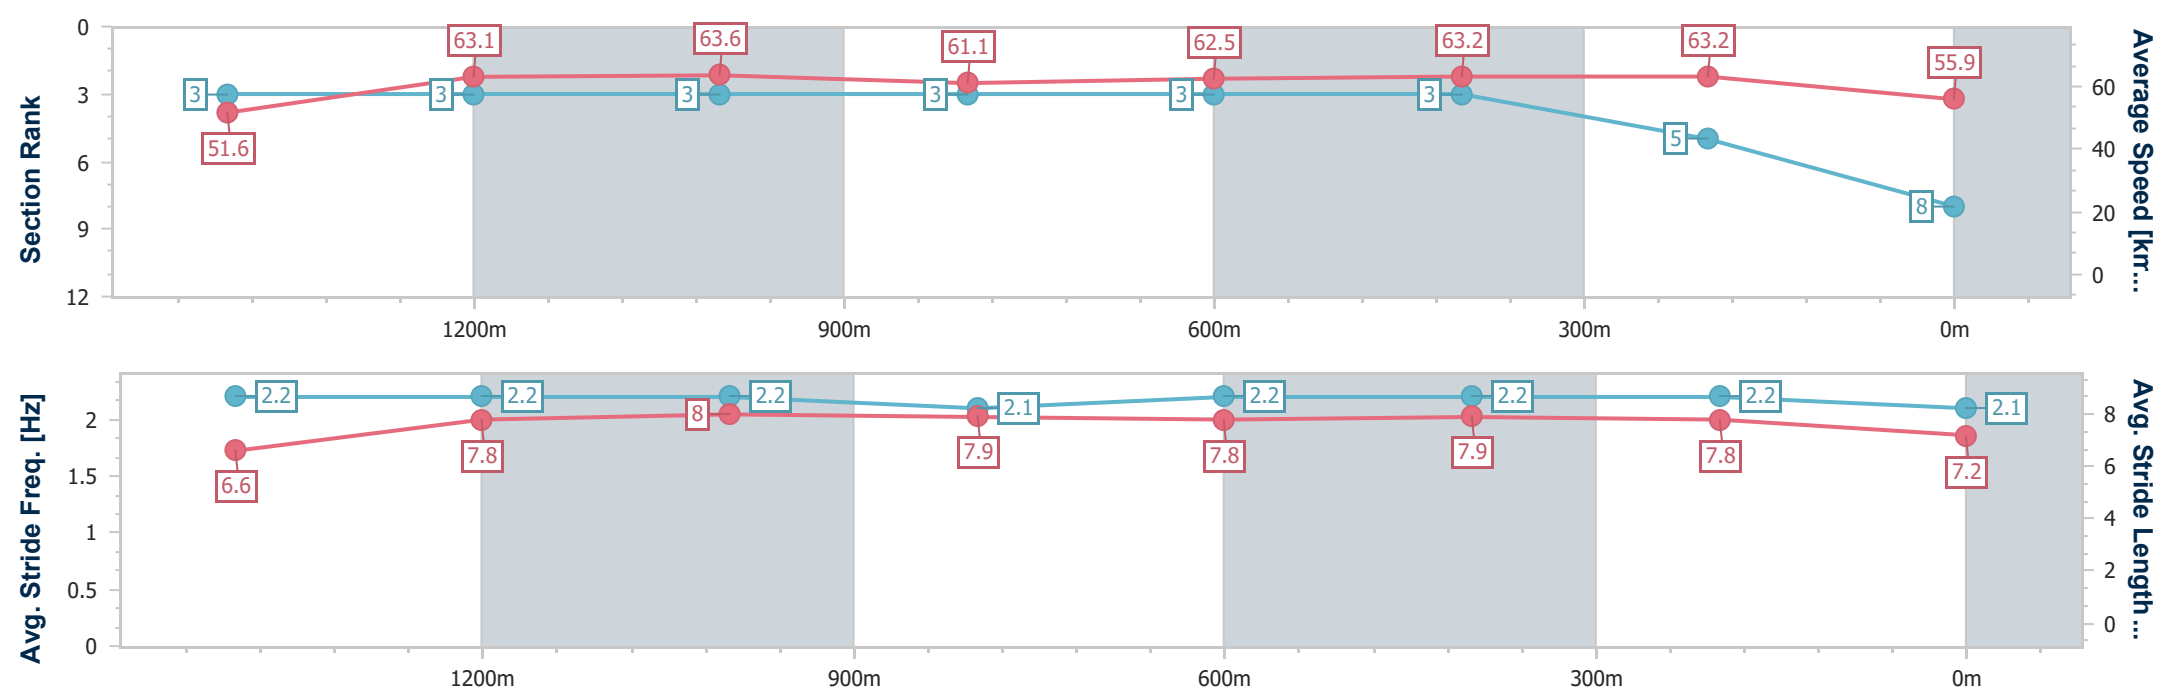

Doomben QLD Professional
Race 4: BRC MEMBERSHIP ON SALE NOW Class 6 Plate - 1615m
 09 September 2023 - 13:43
 Track Rating: Good 4, Weather: Fine, Rail Position: +2.5m

BRISBANE
RACING CLUB

Section	Overall	1400m	1200m	1000m	800m	600m	400m	200m
Section Times	1:36.40 [7] (0:15.74)	1:20.66 [7] (0:11.29)	1:09.37 [8] (0:11.26)	0:58.11 [7] (0:11.67)	0:46.44 [7] (0:11.50)	0:34.94 [8] (0:11.23)	0:23.71 [8] (0:11.23)	0:12.48 [8] (0:12.48)
Average Speed [km/h]	49.4	64.1	64.1	61.6	62.6	64.0	64.1	57.7
Top Speed [km/h]	61.2	64.9	65.0	62.9	64.5	64.5	65.1	61.8
Avg. Dist. to Rail [m]	4.8	0.9	0.3	0.1	0.2	0.2	0.2	0.5
Avg. Stride Freq. [Hz]	2.2	2.4	2.3	2.2	2.3	2.4	2.4	2.3
Avg. Stride Length [m]	6.1	7.4	7.8	7.6	7.5	7.4	7.4	7.1

- [] Ranking at each section and finish
- .-.- No data available at this section
- NA No data available

Horse/Jockey Name	Starspangled Rodeo
Final Rank	8
Fastest Section Time (Section)	0:11.32 (1400m)
Top Speed [km/h] (Section)	64.7 (Overall)
Race State	Finished

Doomben QLD Professional
Race 4: BRC MEMBERSHIP ON SALE NOW Class 6 Plate - 1615m
 09 September 2023 - 13:43
 Track Rating: Good 4, Weather: Fine, Rail Position: +2.5m

BRISBANE
RACING CLUB

Section	Overall	1400m	1200m	1000m	800m	600m	400m	200m
Section Times	1:36.54 [8] (0:14.96)	1:21.58 [3] (0:11.32)	1:10.26 [3] (0:11.34)	0:58.92 [3] (0:11.77)	0:47.15 [3] (0:11.54)	0:35.61 [3] (0:11.35)	0:24.26 [3] (0:11.38)	0:12.88 [5] (0:12.88)
Average Speed [km/h]	51.6	63.1	63.6	61.1	62.5	63.2	63.2	55.9
Top Speed [km/h]	64.7	64.3	64.4	62.8	63.4	63.7	64.3	61.0
Avg. Dist. to Rail [m]	0.9	1.1	0.4	0.2	0.3	0.4	0.2	0.2
Avg. Stride Freq. [Hz]	2.2	2.2	2.2	2.1	2.2	2.2	2.2	2.1
Avg. Stride Length [m]	6.6	7.8	8.0	7.9	7.8	7.9	7.8	7.2

[] Ranking at each section and finish
 -.-.- No data available at this section
 NA No data available