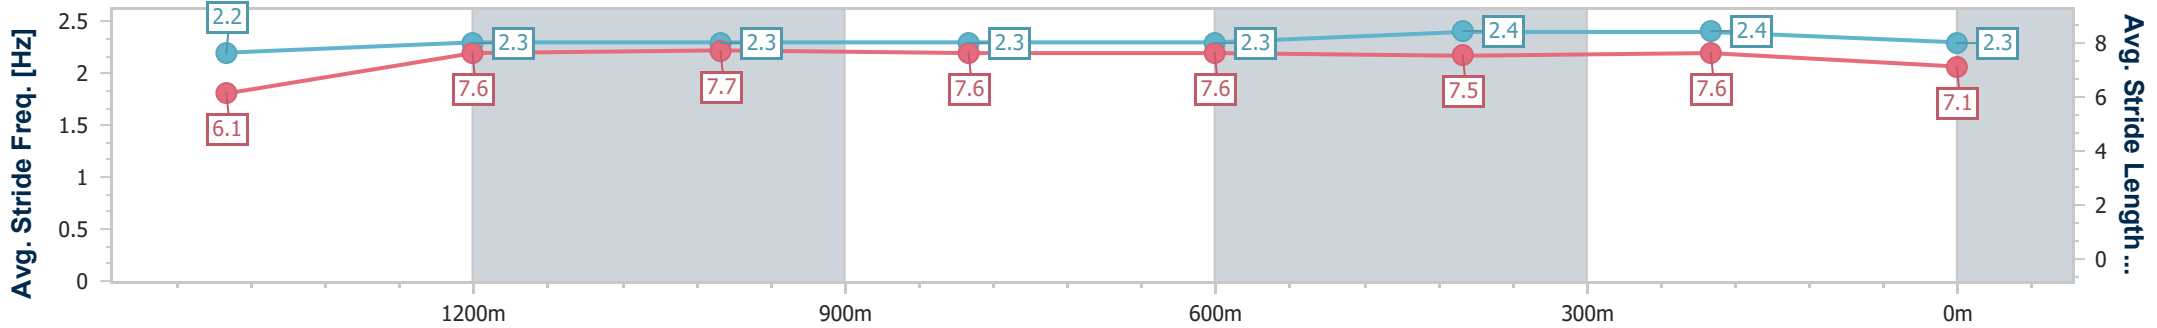

BRISBANE
RACING CLUB

Section	Overall	1400m	1200m	1000m	800m	600m	400m	200m
Section Times	1:35.32 [1] (0:15.79)	1:19.53 [8] (0:11.04)	1:08.49 [6] (0:11.19)	0:57.30 [5] (0:11.62)	0:45.68 [5] (0:11.60)	0:34.08 [6] (0:11.43)	0:22.65 [6] (0:10.72)	0:11.93 [2] (0:11.93)
Average Speed [km/h]	49.1	64.6	64.5	61.6	62.5	64.2	67.4	60.4
Top Speed [km/h]	61.1	66.4	65.7	63.5	63.5	68.6	68.9	66.6
Avg. Dist. to Rail [m]	2.9	1.5	0.5	1.7	1.8	3.5	2.1	3.3
Avg. Stride Freq. [Hz]	2.2	2.3	2.3	2.3	2.3	2.4	2.4	2.3
Avg. Stride Length [m]	6.1	7.6	7.7	7.6	7.6	7.5	7.6	7.1