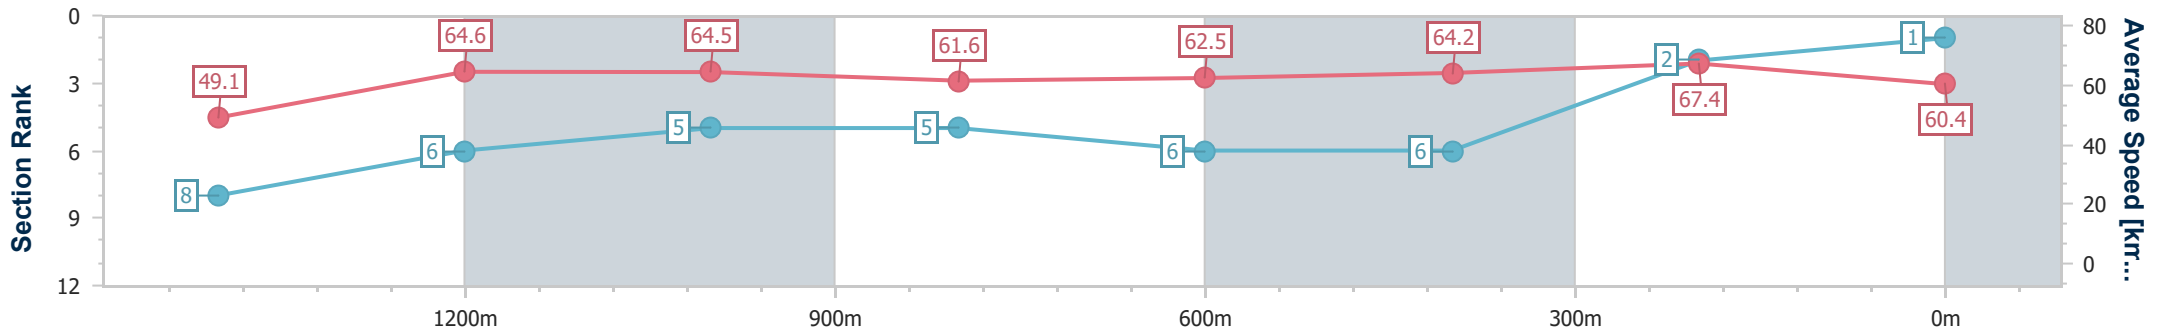

BRISBANE
RACING CLUB

Section	Overall	1400m	1200m	1000m	800m	600m	400m	200m
Section Times	1:35.32 [1] (0:15.79)	1:19.53 [8] (0:11.04)	1:08.49 [6] (0:11.19)	0:57.30 [5] (0:11.62)	0:45.68 [5] (0:11.60)	0:34.08 [6] (0:11.43)	0:22.65 [6] (0:10.72)	0:11.93 [2] (0:11.93)
Average Speed [km/h]	49.1	64.6	64.5	61.6	62.5	64.2	67.4	60.4
Top Speed [km/h]	61.1	66.4	65.7	63.5	63.5	68.6	68.9	66.6
Avg. Dist. to Rail [m]	2.9	1.5	0.5	1.7	1.8	3.5	2.1	3.3
Avg. Stride Freq. [Hz]	2.2	2.3	2.3	2.3	2.3	2.4	2.4	2.3
Avg. Stride Length [m]	6.1	7.6	7.7	7.6	7.6	7.5	7.6	7.1