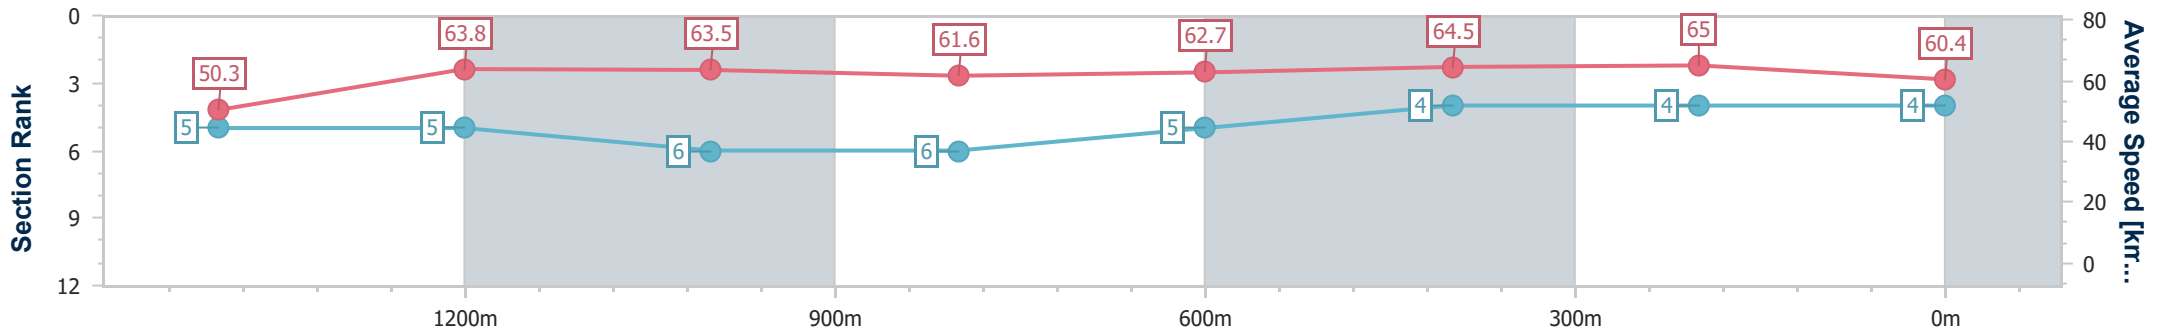

Doomben QLD Professional
Race 4: BRC MEMBERSHIP ON SALE NOW Class 6 Plate - 1615m

BRISBANE RACING CLUB

09 September 2023 - 13:43

Track Rating: Good 4, Weather: Fine, Rail Position: +2.5m

Section	Overall	1400m	1200m	1000m	800m	600m	400m	200m
Section Times	1:35.60 [4] (0:15.40)	1:20.20 [5] (0:11.28)	1:08.92 [5] (0:11.36)	0:57.56 [6] (0:11.68)	0:45.88 [6] (0:11.49)	0:34.39 [5] (0:11.30)	0:23.09 [4] (0:11.15)	0:11.94 [4] (0:11.94)
Average Speed [km/h]	50.3	63.8	63.5	61.6	62.7	64.5	65.0	60.4
Top Speed [km/h]	63.4	64.4	64.9	62.3	63.7	65.4	66.7	63.5
Avg. Dist. to Rail [m]	1.2	0.6	1.1	0.5	0.7	1.9	4.2	5.9
Avg. Stride Freq. [Hz]	2.1	2.2	2.2	2.1	2.2	2.2	2.3	2.2
Avg. Stride Length [m]	6.7	7.9	7.9	7.9	7.8	7.9	7.8	7.4