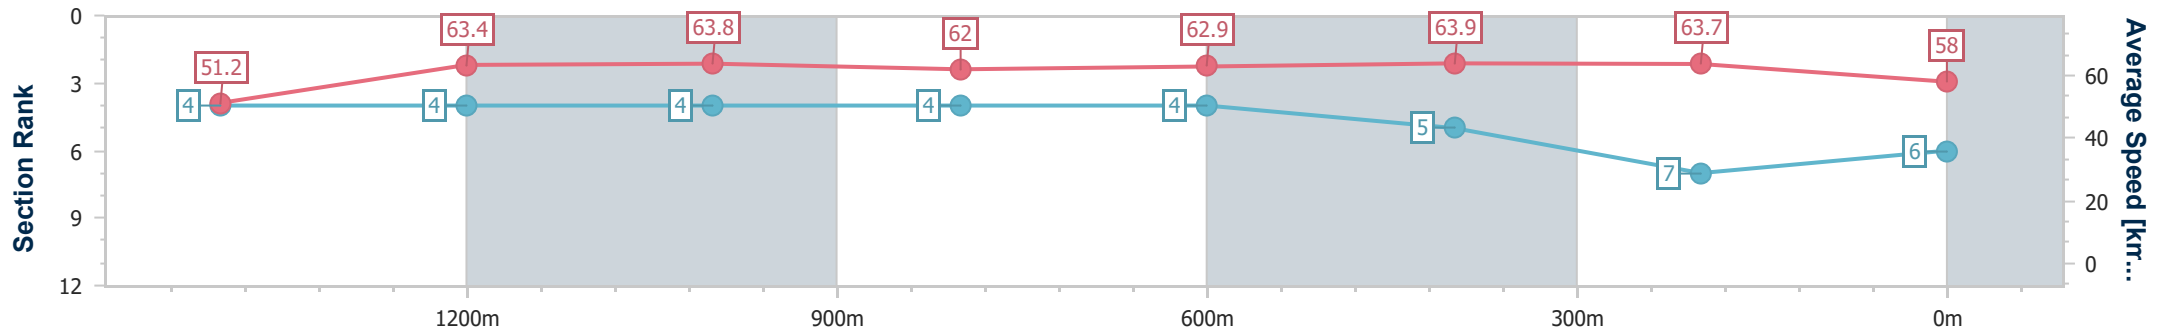

Doomben QLD Professional
Race 4: BRC MEMBERSHIP ON SALE NOW Class 6 Plate - 1615m

BRISBANE RACING CLUB

09 September 2023 - 13:43

Track Rating: Good 4, Weather: Fine, Rail Position: +2.5m

Section	Overall	1400m	1200m	1000m	800m	600m	400m	200m
Section Times	1:36.31 [6] (0:15.10)	1:21.21 [4] (0:11.36)	1:09.85 [4] (0:11.29)	0:58.56 [4] (0:11.65)	0:46.91 [4] (0:11.66)	0:35.25 [4] (0:11.50)	0:23.75 [5] (0:11.33)	0:12.42 [7] (0:12.42)
Average Speed [km/h]	51.2	63.4	63.8	62.0	62.9	63.9	63.7	58.0
Top Speed [km/h]	63.2	63.8	64.4	64.1	63.4	65.0	64.9	62.2
Avg. Dist. to Rail [m]	0.8	0.5	0.8	1.0	3.7	3.5	1.4	1.4
Avg. Stride Freq. [Hz]	2.2	2.2	2.2	2.2	2.2	2.2	2.3	2.2
Avg. Stride Length [m]	6.6	7.8	7.9	7.7	7.9	7.8	7.7	7.3

- [] Ranking at each section and finish
- .-.- No data available at this section
- NA No data available

Horse/Jockey Name	Scottish Prince
Final Rank	7
Fastest Section Time (Section)	0:11.23 (600m)
Top Speed [km/h] (Section)	65.1 (400m)
Race State	Finished