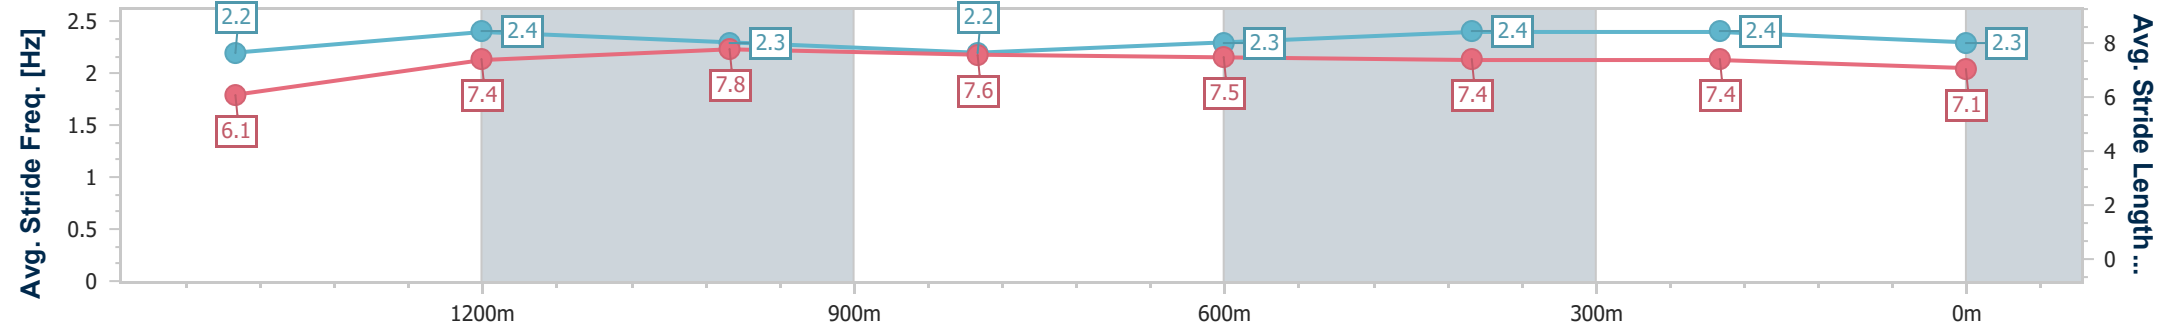

Doomben QLD Professional
Race 4: BRC MEMBERSHIP ON SALE NOW Class 6 Plate - 1615m

BRISBANE RACING CLUB

09 September 2023 - 13:43

Track Rating: Good 4, Weather: Fine, Rail Position: +2.5m

Section	Overall	1400m	1200m	1000m	800m	600m	400m	200m
Section Times	1:36.31 [6] (0:15.10)	1:21.21 [4] (0:11.36)	1:09.85 [4] (0:11.29)	0:58.56 [4] (0:11.65)	0:46.91 [4] (0:11.66)	0:35.25 [4] (0:11.50)	0:23.75 [5] (0:11.33)	0:12.42 [7] (0:12.42)
Average Speed [km/h]	51.2	63.4	63.8	62.0	62.9	63.9	63.7	58.0
Top Speed [km/h]	63.2	63.8	64.4	64.1	63.4	65.0	64.9	62.2
Avg. Dist. to Rail [m]	0.8	0.5	0.8	1.0	3.7	3.5	1.4	1.4
Avg. Stride Freq. [Hz]	2.2	2.2	2.2	2.2	2.2	2.2	2.3	2.2
Avg. Stride Length [m]	6.6	7.8	7.9	7.7	7.9	7.8	7.7	7.3

- [] Ranking at each section and finish
- .-.- No data available at this section
- NA No data available

Horse/Jockey Name	Scottish Prince
Final Rank	7
Fastest Section Time (Section)	0:11.23 (600m)
Top Speed [km/h] (Section)	65.1 (400m)
Race State	Finished

Doomben QLD Professional
Race 4: BRC MEMBERSHIP ON SALE NOW Class 6 Plate - 1615m
 09 September 2023 - 13:43
 Track Rating: Good 4, Weather: Fine, Rail Position: +2.5m

BRISBANE
RACING CLUB

Section	Overall	1400m	1200m	1000m	800m	600m	400m	200m
Section Times	1:36.40 [7] (0:15.74)	1:20.66 [7] (0:11.29)	1:09.37 [8] (0:11.26)	0:58.11 [7] (0:11.67)	0:46.44 [7] (0:11.50)	0:34.94 [8] (0:11.23)	0:23.71 [8] (0:11.23)	0:12.48 [8] (0:12.48)
Average Speed [km/h]	49.4	64.1	64.1	61.6	62.6	64.0	64.1	57.7
Top Speed [km/h]	61.2	64.9	65.0	62.9	64.5	64.5	65.1	61.8
Avg. Dist. to Rail [m]	4.8	0.9	0.3	0.1	0.2	0.2	0.2	0.5
Avg. Stride Freq. [Hz]	2.2	2.4	2.3	2.2	2.3	2.4	2.4	2.3
Avg. Stride Length [m]	6.1	7.4	7.8	7.6	7.5	7.4	7.4	7.1