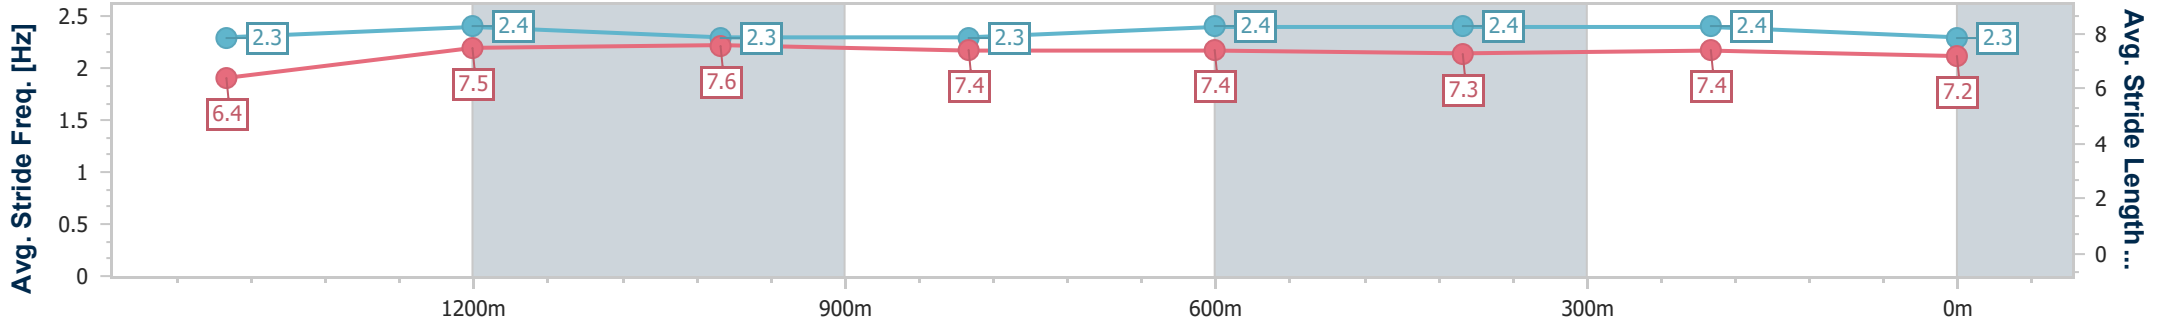

- [] Ranking at each section and finish
- .-.- No data available at this section
- NA No data available

Horse/Jockey Name	Menazzi
Final Rank	3
Fastest Section Time (Section)	0:11.28 (400m)
Top Speed [km/h] (Section)	65.4 (1400m)
Race State	Finished

Doomben QLD Professional
Race 4: BRC MEMBERSHIP ON SALE NOW Class 6 Plate - 1615m
 09 September 2023 - 13:43
 Track Rating: Good 4, Weather: Fine, Rail Position: +2.5m

BRISBANE
RACING CLUB

Section	Overall	1400m	1200m	1000m	800m	600m	400m	200m
Section Times	1:35.59 [3] (0:14.87)	1:20.72 [1] (0:11.29)	1:09.43 [2] (0:11.38)	0:58.05 [2] (0:11.72)	0:46.33 [2] (0:11.51)	0:34.82 [2] (0:11.36)	0:23.46 [2] (0:11.28)	0:12.18 [3] (0:12.18)
Average Speed [km/h]	52.1	63.8	63.3	61.6	62.6	63.4	63.9	59.1
Top Speed [km/h]	65.3	65.4	64.3	62.5	64.4	64.3	65.1	62.4
Avg. Dist. to Rail [m]	3.5	0.5	1.3	1.0	0.5	0.2	0.6	2.2
Avg. Stride Freq. [Hz]	2.3	2.4	2.3	2.3	2.4	2.4	2.4	2.3
Avg. Stride Length [m]	6.4	7.5	7.6	7.4	7.4	7.3	7.4	7.2