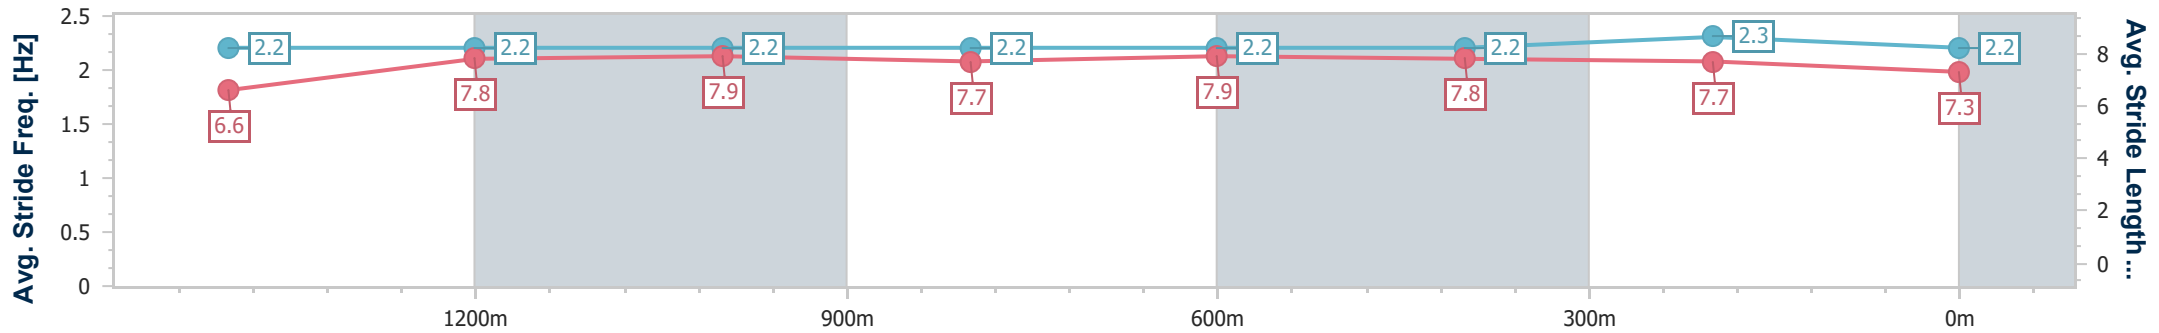

- [] Ranking at each section and finish
- .-.- No data available at this section
- NA No data available

Horse/Jockey Name	Be Water My Friend
Final Rank	6
Fastest Section Time (Section)	0:11.29 (1200m)
Top Speed [km/h] (Section)	65.0 (600m)
Race State	Finished

Doomben QLD Professional
Race 4: BRC MEMBERSHIP ON SALE NOW Class 6 Plate - 1615m

BRISBANE RACING CLUB

09 September 2023 - 13:43

Track Rating: Good 4, Weather: Fine, Rail Position: +2.5m

Section	Overall	1400m	1200m	1000m	800m	600m	400m	200m
Section Times	1:36.31 [6] (0:15.10)	1:21.21 [4] (0:11.36)	1:09.85 [4] (0:11.29)	0:58.56 [4] (0:11.65)	0:46.91 [4] (0:11.66)	0:35.25 [4] (0:11.50)	0:23.75 [5] (0:11.33)	0:12.42 [7] (0:12.42)
Average Speed [km/h]	51.2	63.4	63.8	62.0	62.9	63.9	63.7	58.0
Top Speed [km/h]	63.2	63.8	64.4	64.1	63.4	65.0	64.9	62.2
Avg. Dist. to Rail [m]	0.8	0.5	0.8	1.0	3.7	3.5	1.4	1.4
Avg. Stride Freq. [Hz]	2.2	2.2	2.2	2.2	2.2	2.2	2.3	2.2
Avg. Stride Length [m]	6.6	7.8	7.9	7.7	7.9	7.8	7.7	7.3

- [] Ranking at each section and finish
- .-.- No data available at this section
- NA No data available

Horse/Jockey Name	Scottish Prince
Final Rank	7
Fastest Section Time (Section)	0:11.23 (600m)
Top Speed [km/h] (Section)	65.1 (400m)
Race State	Finished