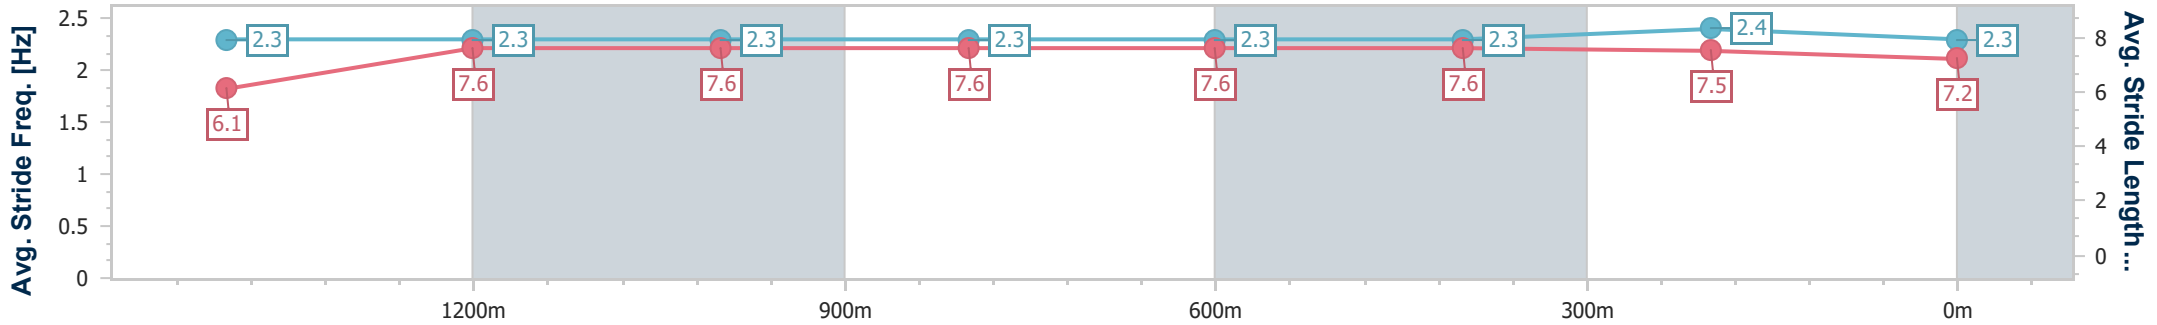

Doomben QLD Professional
Race 4: BRC MEMBERSHIP ON SALE NOW Class 6 Plate - 1615m

BRISBANE RACING CLUB

09 September 2023 - 13:43

Track Rating: Good 4, Weather: Fine, Rail Position: +2.5m

Section	Overall	1400m	1200m	1000m	800m	600m	400m	200m
Section Times	1:35.39 [2] (0:14.90)	1:20.49 [2] (0:11.13)	1:09.36 [1] (0:11.46)	0:57.90 [1] (0:11.70)	0:46.20 [1] (0:11.47)	0:34.73 [1] (0:11.38)	0:23.35 [1] (0:11.25)	0:12.10 [1] (0:12.10)
Average Speed [km/h]	51.9	63.7	62.9	61.5	62.3	63.1	63.8	59.5
Top Speed [km/h]	65.9	64.5	63.5	63.4	63.2	63.5	64.8	63.3
Avg. Dist. to Rail [m]	1.2	2.3	0.5	0.3	1.0	0.8	1.7	1.1
Avg. Stride Freq. [Hz]	2.3	2.3	2.3	2.3	2.3	2.3	2.4	2.3
Avg. Stride Length [m]	6.1	7.6	7.6	7.6	7.6	7.6	7.5	7.2