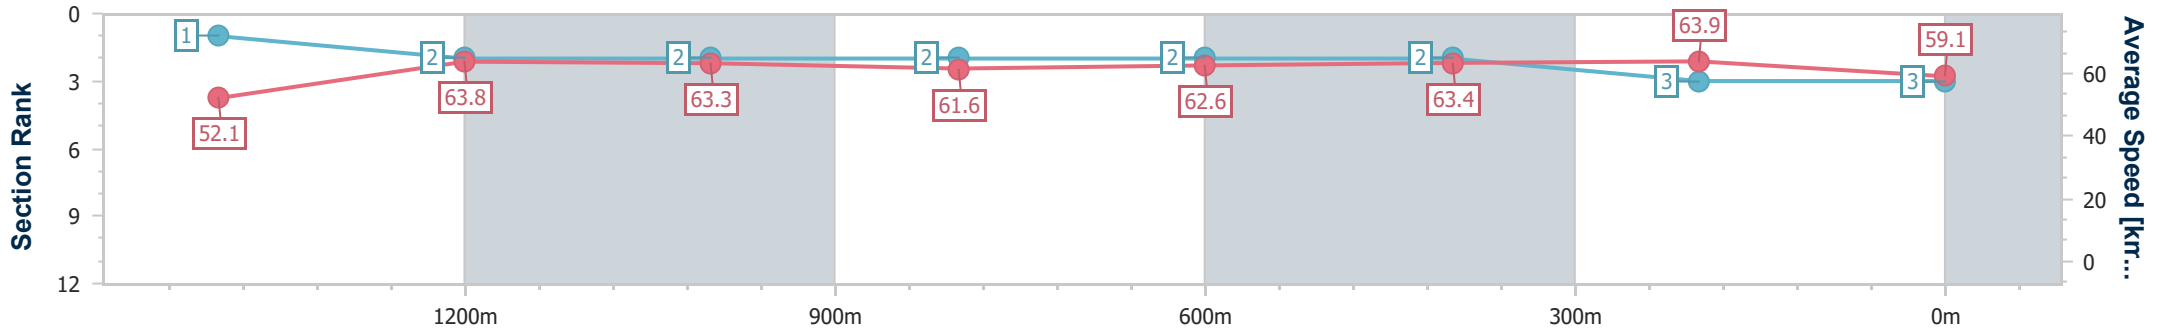

Horse/Jockey Name	Menazzi
Final Rank	3
Fastest Section Time (Section)	0:11.28 (400m)
Top Speed [km/h] (Section)	65.4 (1400m)
Race State	Finished

Doomben QLD Professional
Race 4: BRC MEMBERSHIP ON SALE NOW Class 6 Plate - 1615m
09 September 2023 - 13:43
Track Rating: Good 4, Weather: Fine, Rail Position: +2.5m

BRISBANE
RACING CLUB

Section	Overall	1400m	1200m	1000m	800m	600m	400m	200m
Section Times	1:35.59 [3] (0:14.87)	1:20.72 [1] (0:11.29)	1:09.43 [2] (0:11.38)	0:58.05 [2] (0:11.72)	0:46.33 [2] (0:11.51)	0:34.82 [2] (0:11.36)	0:23.46 [2] (0:11.28)	0:12.18 [3] (0:12.18)
Average Speed [km/h]	52.1	63.8	63.3	61.6	62.6	63.4	63.9	59.1
Top Speed [km/h]	65.3	65.4	64.3	62.5	64.4	64.3	65.1	62.4
Avg. Dist. to Rail [m]	3.5	0.5	1.3	1.0	0.5	0.2	0.6	2.2
Avg. Stride Freq. [Hz]	2.3	2.4	2.3	2.3	2.4	2.4	2.4	2.3
Avg. Stride Length [m]	6.4	7.5	7.6	7.4	7.4	7.3	7.4	7.2

- [ ] Ranking at each section and finish
- -.-.- No data available at this section
- NA No data available