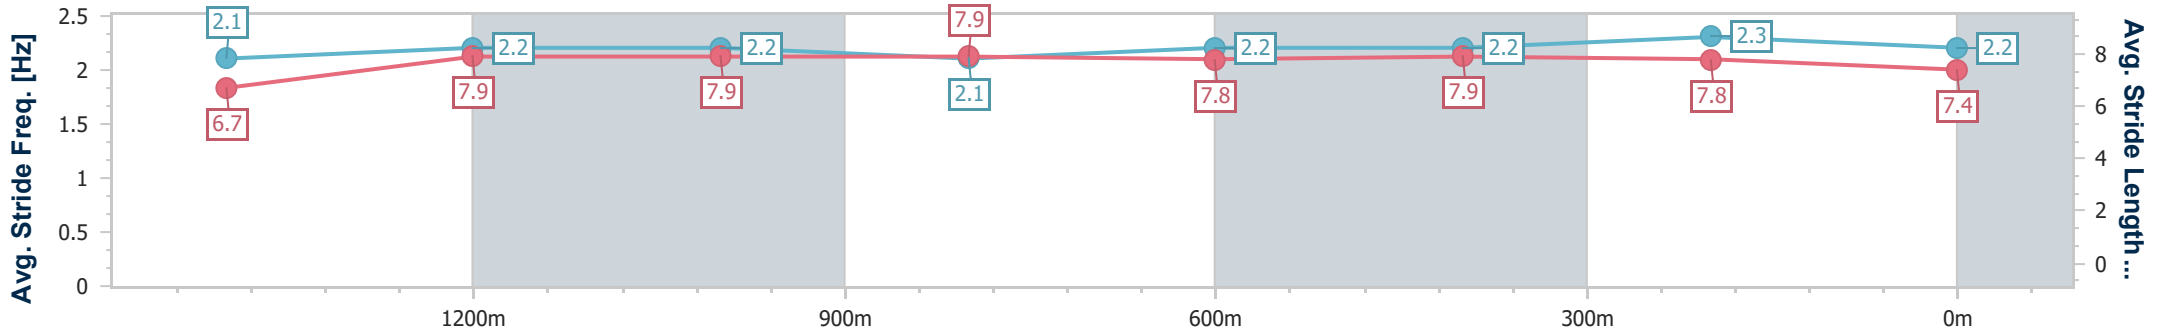

- [] Ranking at each section and finish
- .-.- No data available at this section
- NA No data available

Horse/Jockey Name	Bettcha The Crown
Final Rank	4
Fastest Section Time (Section)	0:11.15 (400m)
Top Speed [km/h] (Section)	66.7 (400m)
Race State	Finished

Doomben QLD Professional
Race 4: BRC MEMBERSHIP ON SALE NOW Class 6 Plate - 1615m

BRISBANE RACING CLUB

09 September 2023 - 13:43

Track Rating: Good 4, Weather: Fine, Rail Position: +2.5m

Section	Overall	1400m	1200m	1000m	800m	600m	400m	200m
Section Times	1:35.60 [4] (0:15.40)	1:20.20 [5] (0:11.28)	1:08.92 [5] (0:11.36)	0:57.56 [6] (0:11.68)	0:45.88 [6] (0:11.49)	0:34.39 [5] (0:11.30)	0:23.09 [4] (0:11.15)	0:11.94 [4] (0:11.94)
Average Speed [km/h]	50.3	63.8	63.5	61.6	62.7	64.5	65.0	60.4
Top Speed [km/h]	63.4	64.4	64.9	62.3	63.7	65.4	66.7	63.5
Avg. Dist. to Rail [m]	1.2	0.6	1.1	0.5	0.7	1.9	4.2	5.9
Avg. Stride Freq. [Hz]	2.1	2.2	2.2	2.1	2.2	2.2	2.3	2.2
Avg. Stride Length [m]	6.7	7.9	7.9	7.9	7.8	7.9	7.8	7.4

- [] Ranking at each section and finish
- .-.- No data available at this section
- NA No data available

Horse/Jockey Name	Bullfinch
Final Rank	5
Fastest Section Time (Section)	0:11.14 (400m)
Top Speed [km/h] (Section)	66.3 (400m)
Race State	Finished