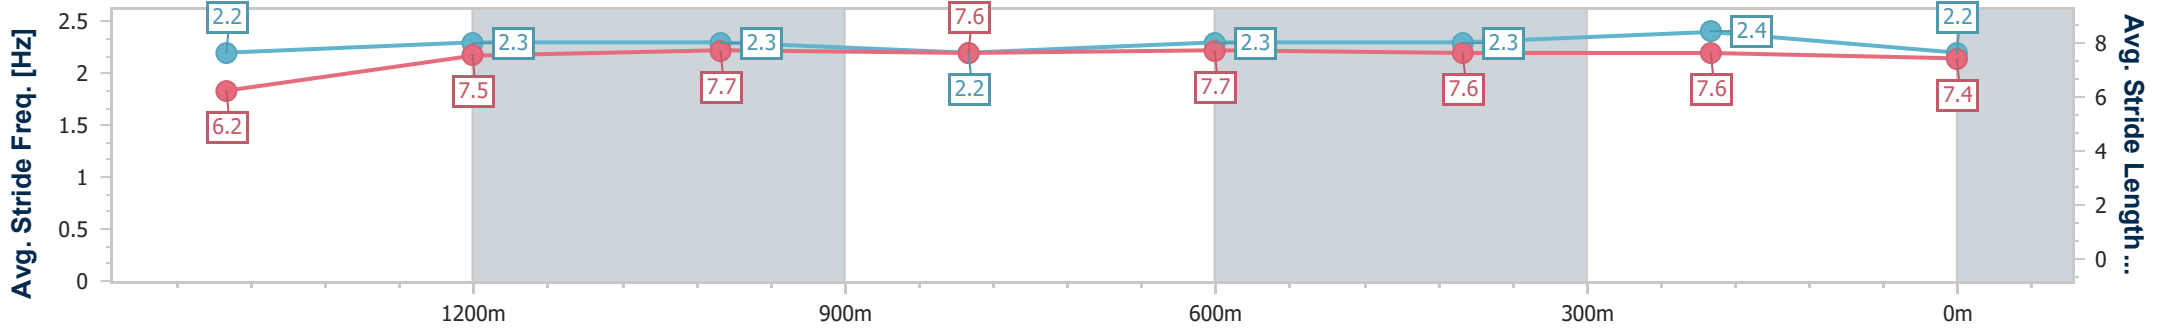

Doomben QLD Professional
Race 4: BRC MEMBERSHIP ON SALE NOW Class 6 Plate - 1615m

BRISBANE RACING CLUB

09 September 2023 - 13:43

Track Rating: Good 4, Weather: Fine, Rail Position: +2.5m

Section	Overall	1400m	1200m	1000m	800m	600m	400m	200m
Section Times	1:35.60 [4] (0:15.40)	1:20.20 [5] (0:11.28)	1:08.92 [5] (0:11.36)	0:57.56 [6] (0:11.68)	0:45.88 [6] (0:11.49)	0:34.39 [5] (0:11.30)	0:23.09 [4] (0:11.15)	0:11.94 [4] (0:11.94)
Average Speed [km/h]	50.3	63.8	63.5	61.6	62.7	64.5	65.0	60.4
Top Speed [km/h]	63.4	64.4	64.9	62.3	63.7	65.4	66.7	63.5
Avg. Dist. to Rail [m]	1.2	0.6	1.1	0.5	0.7	1.9	4.2	5.9
Avg. Stride Freq. [Hz]	2.1	2.2	2.2	2.1	2.2	2.2	2.3	2.2
Avg. Stride Length [m]	6.7	7.9	7.9	7.9	7.8	7.9	7.8	7.4

- [] Ranking at each section and finish
- .-.- No data available at this section
- NA No data available

Horse/Jockey Name	Bullfinch
Final Rank	5
Fastest Section Time (Section)	0:11.14 (400m)
Top Speed [km/h] (Section)	66.3 (400m)
Race State	Finished

Doomben QLD Professional
Race 4: BRC MEMBERSHIP ON SALE NOW Class 6 Plate - 1615m
 09 September 2023 - 13:43
 Track Rating: Good 4, Weather: Fine, Rail Position: +2.5m

BRISBANE
RACING CLUB

Section	Overall	1400m	1200m	1000m	800m	600m	400m	200m
Section Times	1:35.96 [5] (0:15.60)	1:20.36 [6] (0:11.35)	1:09.01 [7] (0:11.34)	0:57.67 [8] (0:11.70)	0:45.97 [8] (0:11.39)	0:34.58 [7] (0:11.29)	0:23.29 [7] (0:11.14)	0:12.15 [6] (0:12.15)
Average Speed [km/h]	49.6	63.4	63.6	61.6	63.7	64.5	65.0	59.4
Top Speed [km/h]	63.4	63.8	64.7	62.8	65.2	66.0	66.3	63.4
Avg. Dist. to Rail [m]	2.5	0.3	0.6	1.0	1.4	2.0	3.3	3.2
Avg. Stride Freq. [Hz]	2.2	2.3	2.3	2.2	2.3	2.3	2.4	2.2
Avg. Stride Length [m]	6.2	7.5	7.7	7.6	7.7	7.6	7.6	7.4