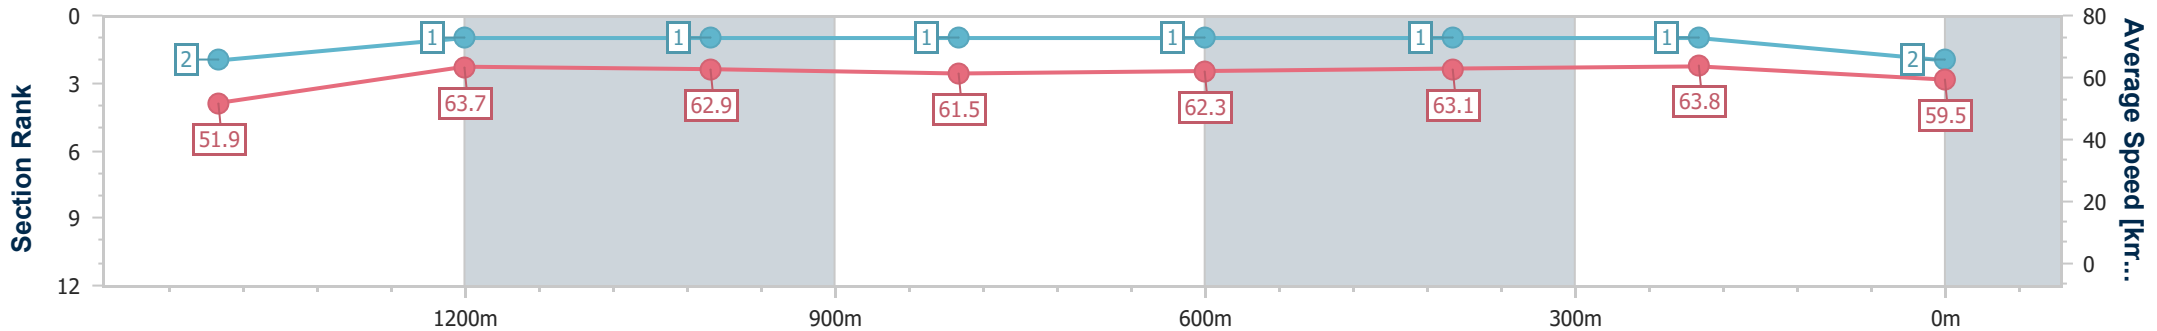

Doomben QLD Professional
Race 4: BRC MEMBERSHIP ON SALE NOW Class 6 Plate - 1615m

BRISBANE RACING CLUB

09 September 2023 - 13:43

Track Rating: Good 4, Weather: Fine, Rail Position: +2.5m

Section	Overall	1400m	1200m	1000m	800m	600m	400m	200m
Section Times	1:35.39 [2] (0:14.90)	1:20.49 [2] (0:11.13)	1:09.36 [1] (0:11.46)	0:57.90 [1] (0:11.70)	0:46.20 [1] (0:11.47)	0:34.73 [1] (0:11.38)	0:23.35 [1] (0:11.25)	0:12.10 [1] (0:12.10)
Average Speed [km/h]	51.9	63.7	62.9	61.5	62.3	63.1	63.8	59.5
Top Speed [km/h]	65.9	64.5	63.5	63.4	63.2	63.5	64.8	63.3
Avg. Dist. to Rail [m]	1.2	2.3	0.5	0.3	1.0	0.8	1.7	1.1
Avg. Stride Freq. [Hz]	2.3	2.3	2.3	2.3	2.3	2.3	2.4	2.3
Avg. Stride Length [m]	6.1	7.6	7.6	7.6	7.6	7.6	7.5	7.2