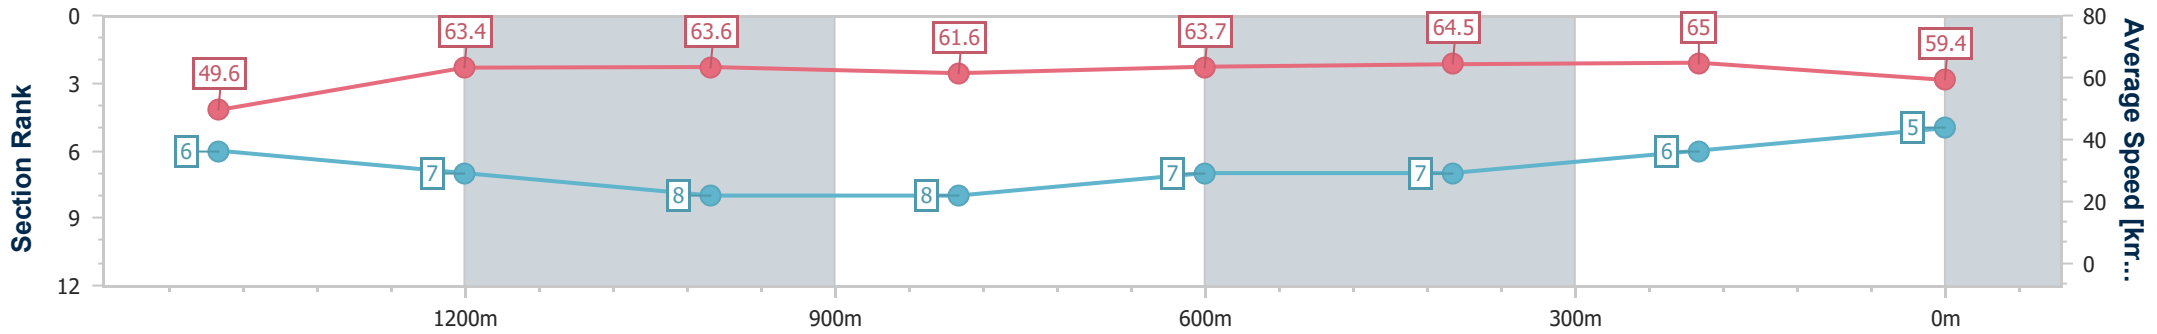

Horse/Jockey Name	Bullfinch
Final Rank	5
Fastest Section Time (Section)	0:11.14 (400m)
Top Speed [km/h] (Section)	66.3 (400m)
Race State	Finished

Doomben QLD Professional
Race 4: BRC MEMBERSHIP ON SALE NOW Class 6 Plate - 1615m
09 September 2023 - 13:43
Track Rating: Good 4, Weather: Fine, Rail Position: +2.5m

BRISBANE
RACING CLUB

Section	Overall	1400m	1200m	1000m	800m	600m	400m	200m
Section Times	1:35.96 [5] (0:15.60)	1:20.36 [6] (0:11.35)	1:09.01 [7] (0:11.34)	0:57.67 [8] (0:11.70)	0:45.97 [8] (0:11.39)	0:34.58 [7] (0:11.29)	0:23.29 [7] (0:11.14)	0:12.15 [6] (0:12.15)
Average Speed [km/h]	49.6	63.4	63.6	61.6	63.7	64.5	65.0	59.4
Top Speed [km/h]	63.4	63.8	64.7	62.8	65.2	66.0	66.3	63.4
Avg. Dist. to Rail [m]	2.5	0.3	0.6	1.0	1.4	2.0	3.3	3.2
Avg. Stride Freq. [Hz]	2.2	2.3	2.3	2.2	2.3	2.3	2.4	2.2
Avg. Stride Length [m]	6.2	7.5	7.7	7.6	7.7	7.6	7.6	7.4

- [ ] Ranking at each section and finish
- -.-.- No data available at this section
- NA No data available