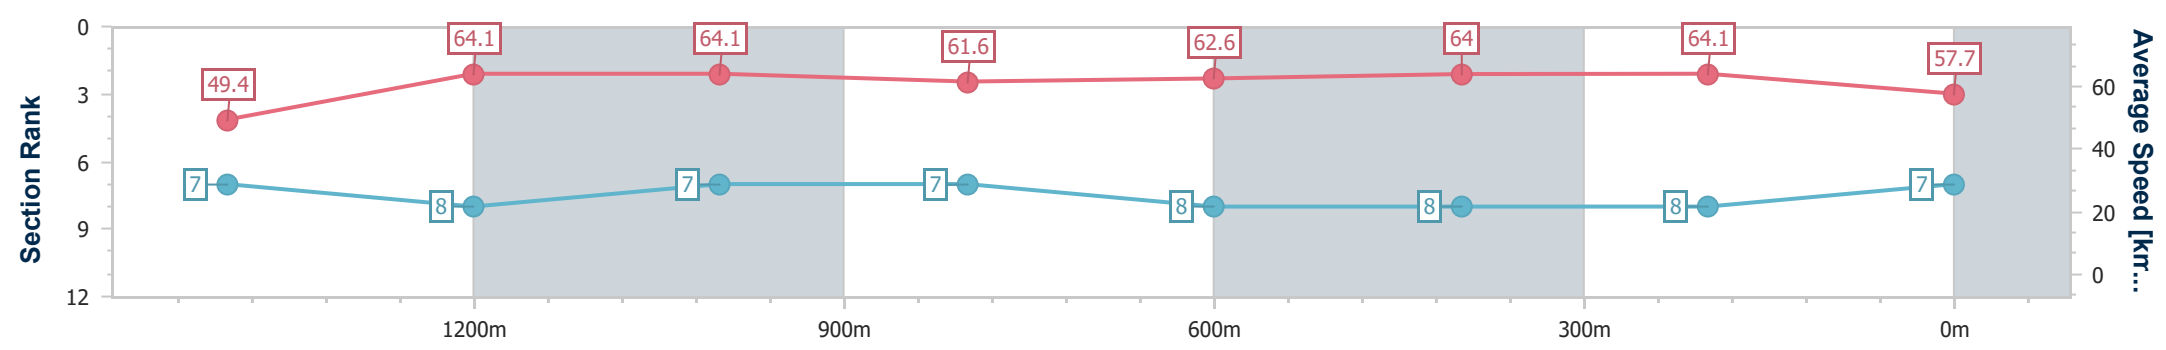

Horse/Jockey Name	Scottish Prince
Final Rank	7
Fastest Section Time (Section)	0:11.23 (600m)
Top Speed [km/h] (Section)	65.1 (400m)
Race State	Finished

Doomben QLD Professional
Race 4: BRC MEMBERSHIP ON SALE NOW Class 6 Plate - 1615m
09 September 2023 - 13:43
Track Rating: Good 4, Weather: Fine, Rail Position: +2.5m

BRISBANE
RACING CLUB

Section	Overall	1400m	1200m	1000m	800m	600m	400m	200m
Section Times	1:36.40 [7] (0:15.74)	1:20.66 [7] (0:11.29)	1:09.37 [8] (0:11.26)	0:58.11 [7] (0:11.67)	0:46.44 [7] (0:11.50)	0:34.94 [8] (0:11.23)	0:23.71 [8] (0:11.23)	0:12.48 [8] (0:12.48)
Average Speed [km/h]	49.4	64.1	64.1	61.6	62.6	64.0	64.1	57.7
Top Speed [km/h]	61.2	64.9	65.0	62.9	64.5	64.5	65.1	61.8
Avg. Dist. to Rail [m]	4.8	0.9	0.3	0.1	0.2	0.2	0.2	0.5
Avg. Stride Freq. [Hz]	2.2	2.4	2.3	2.2	2.3	2.4	2.4	2.3
Avg. Stride Length [m]	6.1	7.4	7.8	7.6	7.5	7.4	7.4	7.1

- [ ] Ranking at each section and finish
- -.-.- No data available at this section
- NA No data available