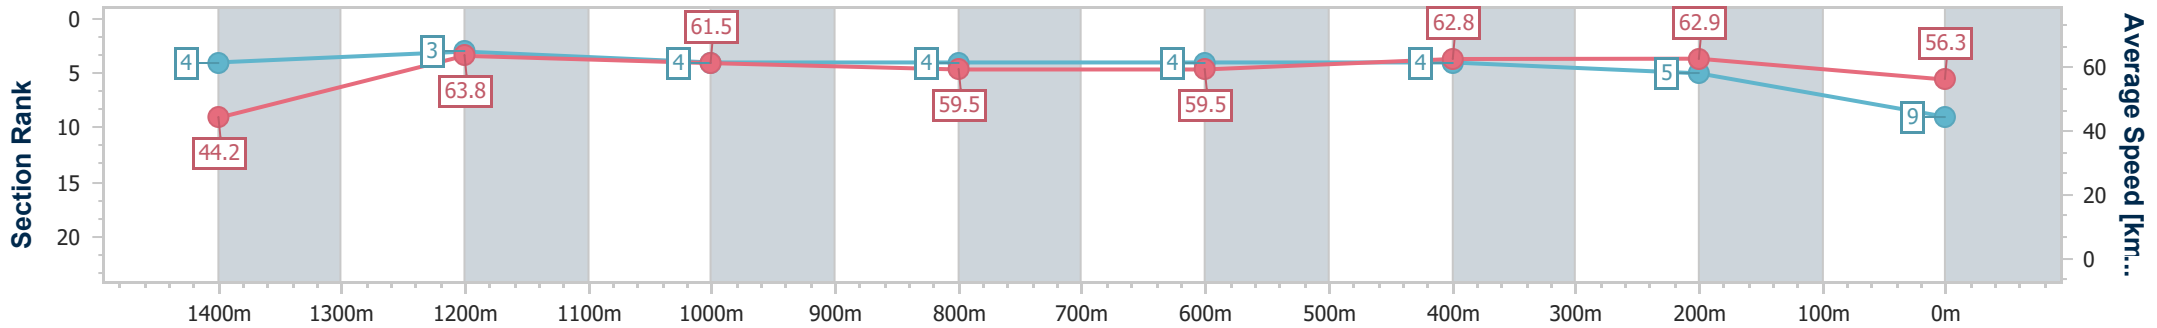

- [] Ranking at each section and finish
- .-.- No data available at this section
- NA No data available

Horse/Jockey Name	Starry Eyes
Final Rank	9
Fastest Section Time (Section)	0:08.23 (Overall)
Top Speed [km/h] (Section)	65.3 (1400m)
Race State	Finished

Eagle Farm QLD Professional

Race 8: CENTURY POOLS Class 2 Handicap - 1500m

06 September 2023 - 16:39

Track Rating: Good 4, Weather: Overcast, Rail Position: +9.5m
Entire Course

BRISBANE RACING CLUB

Section	Overall	1400m	1200m	1000m	800m	600m	400m	200m
Section Times	1:31.57 [9] (0:08.23)	1:23.34 [4] (0:11.31)	1:12.03 [3] (0:11.75)	1:00.28 [4] (0:12.30)	0:47.98 [4] (0:12.23)	0:35.75 [4] (0:11.50)	0:24.25 [4] (0:11.49)	0:12.76 [5] (0:12.76)
Average Speed [km/h]	44.2	63.8	61.5	59.5	59.5	62.8	62.9	56.3
Top Speed [km/h]	61.8	65.3	63.5	59.9	61.4	64.2	64.7	60.2
Avg. Dist. to Rail [m]	12.8	4.2	3.5	3.3	2.4	1.0	3.0	3.5
Avg. Stride Freq. [Hz]	2.2	2.4	2.3	2.2	2.2	2.3	2.3	2.2
Avg. Stride Length [m]	5.6	7.5	7.5	7.4	7.3	7.5	7.4	7.0

- [] Ranking at each section and finish
- .-.- No data available at this section
- NA No data available

Horse/Jockey Name	Gleefilly
Final Rank	10
Fastest Section Time (Section)	0:08.31 (Overall)
Top Speed [km/h] (Section)	66.1 (600m)
Race State	Finished