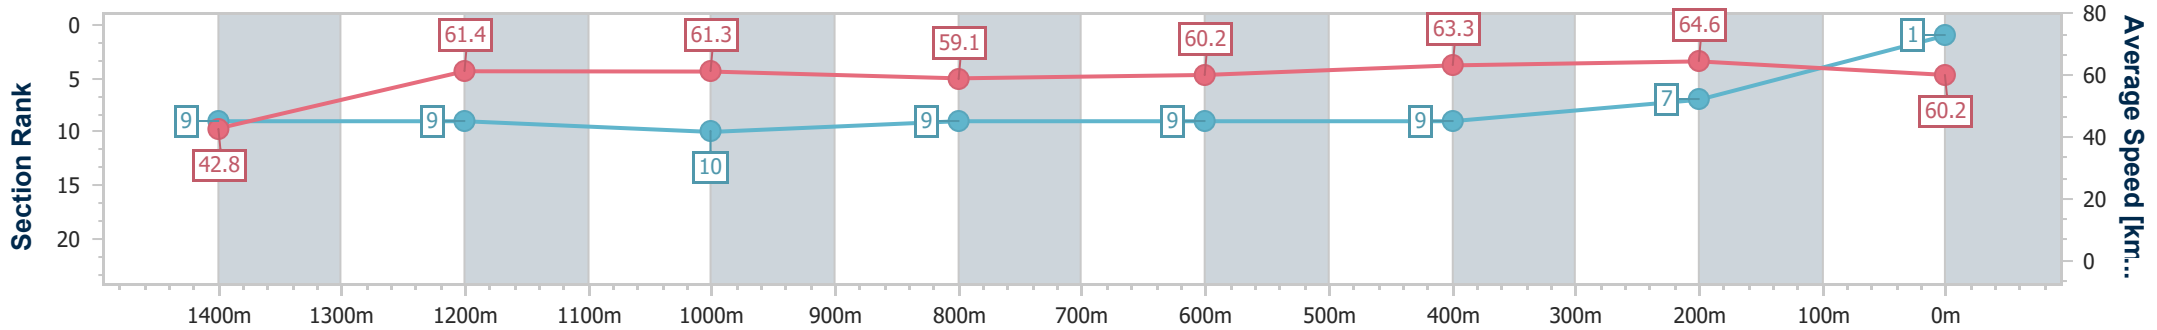

Eagle Farm QLD Professional

Race 8: CENTURY POOLS Class 2 Handicap - 1500m

06 September 2023 - 16:39

Track Rating: Good 4, Weather: Overcast, Rail Position: +9.5m Entire Course

BRISBANE RACING CLUB

Section	Overall	1400m	1200m	1000m	800m	600m	400m	200m
Section Times	1:30.82 [1] (0:08.47)	1:22.35 [9] (0:11.76)	1:10.59 [9] (0:11.75)	0:58.84 [10] (0:12.20)	0:46.64 [9] (0:12.03)	0:34.61 [9] (0:11.48)	0:23.13 [9] (0:11.15)	0:11.98 [7] (0:11.98)
Average Speed [km/h]	42.8	61.4	61.3	59.1	60.2	63.3	64.6	60.2
Top Speed [km/h]	62.2	62.8	63.0	60.0	62.2	66.0	66.1	63.6
Avg. Dist. to Rail [m]	9.7	3.3	2.2	0.5	1.0	2.0	4.7	5.3
Avg. Stride Freq. [Hz]	2.1	2.3	2.3	2.2	2.2	2.3	2.4	2.3
Avg. Stride Length [m]	5.6	7.4	7.4	7.4	7.3	7.5	7.4	7.3