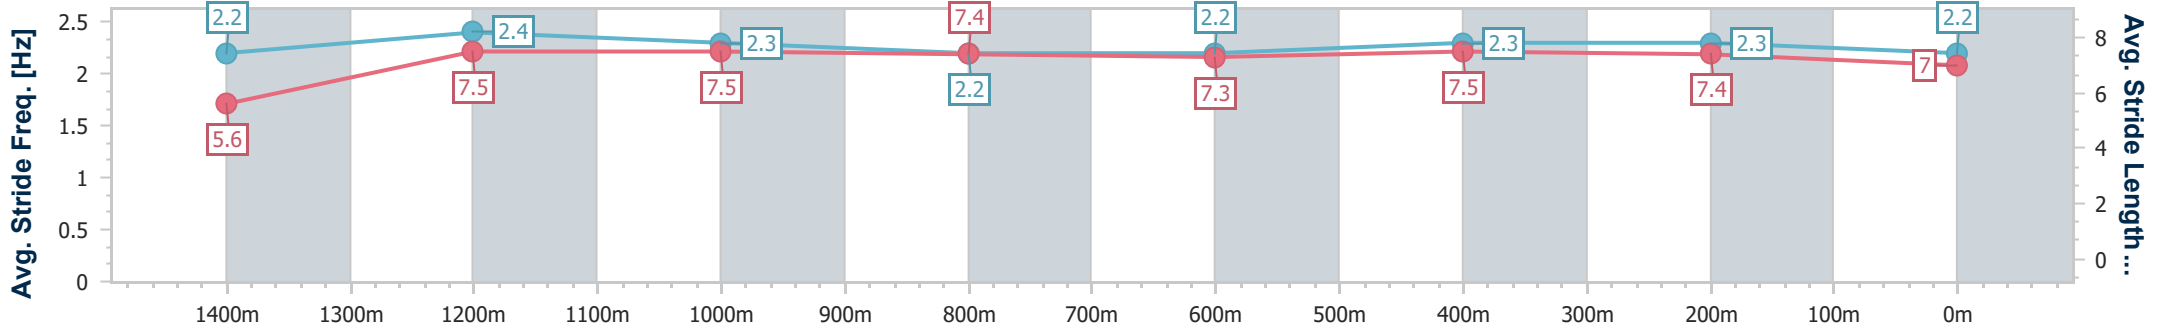

- [] Ranking at each section and finish
- .-.- No data available at this section
- NA No data available

Horse/Jockey Name	Starry Eyes
Final Rank	9
Fastest Section Time (Section)	0:08.23 (Overall)
Top Speed [km/h] (Section)	65.3 (1400m)
Race State	Finished

Eagle Farm QLD Professional

Race 8: CENTURY POOLS Class 2 Handicap - 1500m

06 September 2023 - 16:39

Track Rating: Good 4, Weather: Overcast, Rail Position: +9.5m
Entire Course

BRISBANE RACING CLUB

Section	Overall	1400m	1200m	1000m	800m	600m	400m	200m
Section Times	1:31.57 [9] (0:08.23)	1:23.34 [4] (0:11.31)	1:12.03 [3] (0:11.75)	1:00.28 [4] (0:12.30)	0:47.98 [4] (0:12.23)	0:35.75 [4] (0:11.50)	0:24.25 [4] (0:11.49)	0:12.76 [5] (0:12.76)
Average Speed [km/h]	44.2	63.8	61.5	59.5	59.5	62.8	62.9	56.3
Top Speed [km/h]	61.8	65.3	63.5	59.9	61.4	64.2	64.7	60.2
Avg. Dist. to Rail [m]	12.8	4.2	3.5	3.3	2.4	1.0	3.0	3.5
Avg. Stride Freq. [Hz]	2.2	2.4	2.3	2.2	2.2	2.3	2.3	2.2
Avg. Stride Length [m]	5.6	7.5	7.5	7.4	7.3	7.5	7.4	7.0

- [] Ranking at each section and finish
- .-.- No data available at this section
- NA No data available

Horse/Jockey Name	Gleefilly
Final Rank	10
Fastest Section Time (Section)	0:08.31 (Overall)
Top Speed [km/h] (Section)	66.1 (600m)
Race State	Finished