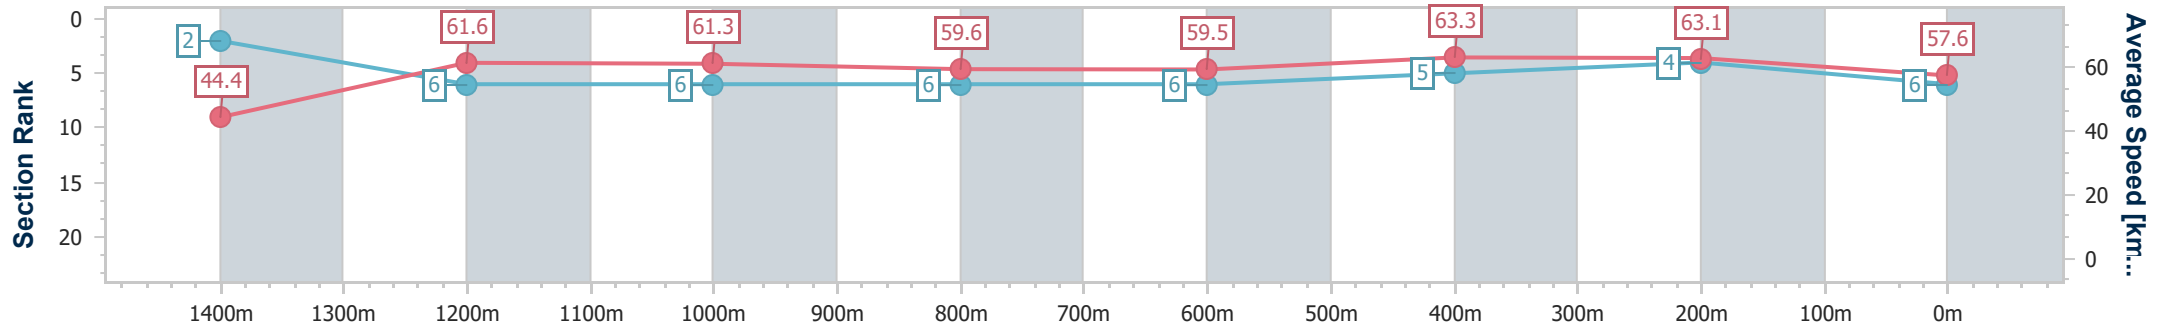

Eagle Farm QLD Professional

Race 8: CENTURY POOLS Class 2 Handicap - 1500m

06 September 2023 - 16:39

Track Rating: Good 4, Weather: Overcast, Rail Position: +9.5m Entire Course

BRISBANE RACING CLUB

Section	Overall	1400m	1200m	1000m	800m	600m	400m	200m
Section Times	1:31.29 [6] (0:08.13)	1:23.16 [2] (0:11.70)	1:11.46 [6] (0:11.77)	0:59.69 [6] (0:12.18)	0:47.51 [6] (0:12.17)	0:35.34 [6] (0:11.39)	0:23.95 [5] (0:11.44)	0:12.51 [4] (0:12.51)
Average Speed [km/h]	44.4	61.6	61.3	59.6	59.5	63.3	63.1	57.6
Top Speed [km/h]	60.9	63.7	63.0	60.4	61.4	65.3	64.8	61.5
Avg. Dist. to Rail [m]	7.2	1.7	1.6	1.6	1.2	1.2	3.0	5.1
Avg. Stride Freq. [Hz]	2.2	2.3	2.3	2.2	2.2	2.4	2.4	2.3
Avg. Stride Length [m]	5.4	7.4	7.5	7.4	7.4	7.4	7.3	7.0