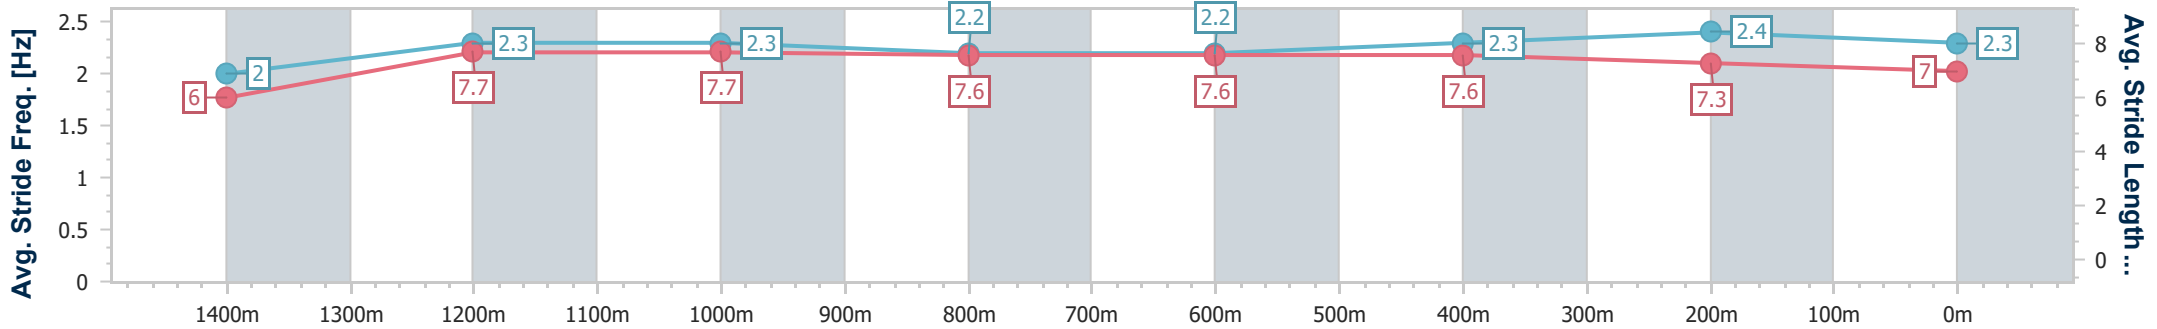

Eagle Farm QLD Professional

Race 8: CENTURY POOLS Class 2 Handicap - 1500m

06 September 2023 - 16:39

Track Rating: Good 4, Weather: Overcast, Rail Position: +9.5m Entire Course

BRISBANE RACING CLUB

Section	Overall	1400m	1200m	1000m	800m	600m	400m	200m
Section Times	1:31.18 [4] (0:08.45)	1:22.73 [8] (0:11.27)	1:11.46 [5] (0:11.39)	1:00.07 [2] (0:12.17)	0:47.90 [2] (0:12.23)	0:35.67 [2] (0:11.55)	0:24.12 [2] (0:11.52)	0:12.60 [1] (0:12.60)
Average Speed [km/h]	43.1	64.2	63.3	59.9	60.0	62.8	62.6	57.1
Top Speed [km/h]	62.1	64.9	64.3	61.4	61.6	64.1	63.3	60.6
Avg. Dist. to Rail [m]	13.9	4.6	3.3	2.6	3.6	1.7	1.2	1.8
Avg. Stride Freq. [Hz]	2.0	2.3	2.3	2.2	2.2	2.3	2.4	2.3
Avg. Stride Length [m]	6.0	7.7	7.7	7.6	7.6	7.6	7.3	7.0