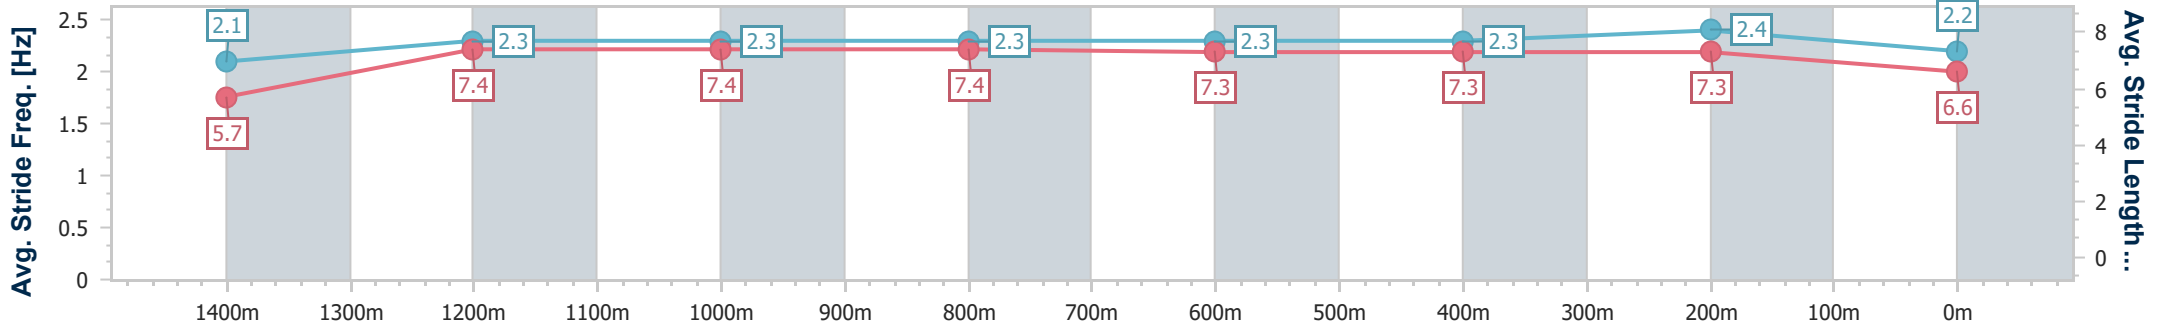

- [] Ranking at each section and finish
- .-.- No data available at this section
- NA No data available

Horse/Jockey Name	Exalted Crown
Final Rank	14
Fastest Section Time (Section)	0:08.36 (Overall)
Top Speed [km/h] (Section)	64.1 (400m)
Race State	Finished

Eagle Farm QLD Professional

Race 8: CENTURY POOLS Class 2 Handicap - 1500m

06 September 2023 - 16:39

Track Rating: Good 4, Weather: Overcast, Rail Position: +9.5m
Entire Course

BRISBANE RACING CLUB

Section	Overall	1400m	1200m	1000m	800m	600m	400m	200m						
Section Times	1:33.61 [14] (0:08.36)	1:25.25 [7] (0:11.65)	1:13.60 [8] (0:11.67)	1:01.93 [8] (0:12.17)	0:49.76 [7] (0:12.24)	0:37.52 [7] (0:11.93)	0:25.59 [12] (0:11.60)	0:13.99 [14] (0:13.99)						
Average Speed [km/h]	43.4	61.9	61.9	60.0	59.9	62.1	62.1	51.4						
Top Speed [km/h]	62.0	63.0	63.9	60.8	60.4	63.8	64.1	60.0						
Avg. Dist. to Rail [m]	9.8	3.1	2.7	2.8	3.8	5.6	7.9	7.0						
Avg. Stride Freq. [Hz]	2.1	2.3	2.3	2.3	2.3	2.3	2.4	2.2						
Avg. Stride Length [m]	5.7	7.4	7.4	7.4	7.3	7.3	7.3	6.6						

- [] Ranking at each section and finish
- .-.- No data available at this section
- NA No data available