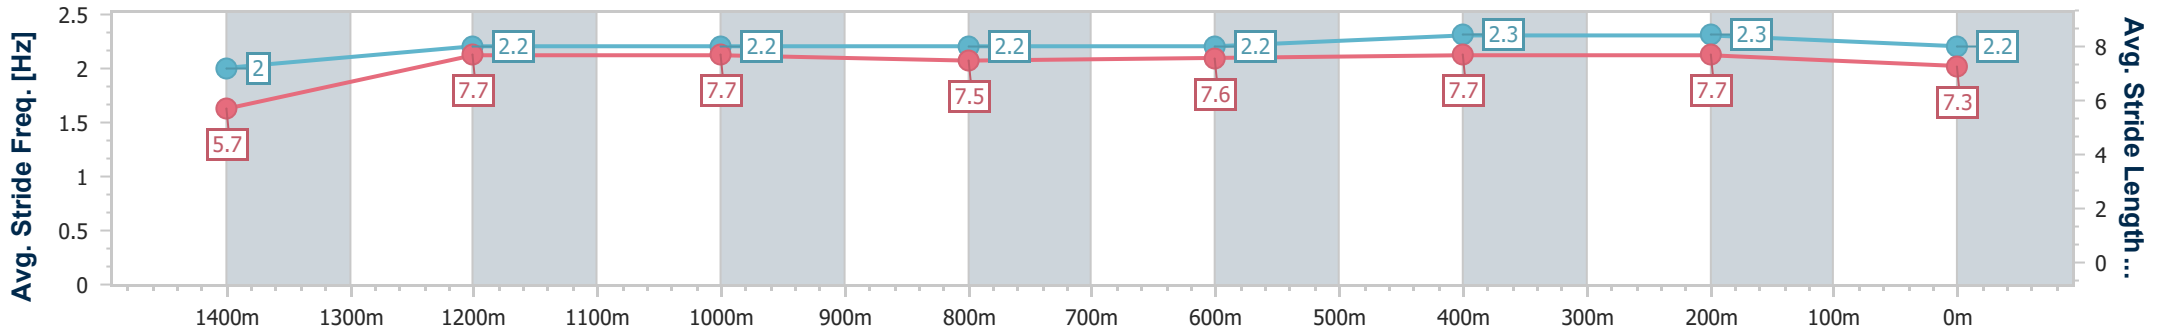

Eagle Farm QLD Professional

Race 8: CENTURY POOLS Class 2 Handicap - 1500m

06 September 2023 - 16:39

Track Rating: Good 4, Weather: Overcast, Rail Position: +9.5m Entire Course

BRISBANE RACING CLUB

Section	Overall	1400m	1200m	1000m	800m	600m	400m	200m
Section Times	1:31.14 [3] (0:08.64)	1:22.50 [13] (0:11.67)	1:10.83 [10] (0:11.71)	0:59.12 [11] (0:12.25)	0:46.87 [10] (0:12.00)	0:34.87 [10] (0:11.29)	0:23.58 [7] (0:11.35)	0:12.23 [8] (0:12.23)
Average Speed [km/h]	41.6	61.8	61.7	59.1	59.9	63.5	63.6	58.8
Top Speed [km/h]	61.9	62.6	63.2	61.1	60.7	65.6	65.3	61.4
Avg. Dist. to Rail [m]	4.8	2.3	2.6	1.3	0.6	0.8	0.4	0.9
Avg. Stride Freq. [Hz]	2.0	2.2	2.2	2.2	2.2	2.3	2.3	2.2
Avg. Stride Length [m]	5.7	7.7	7.7	7.5	7.6	7.7	7.7	7.3