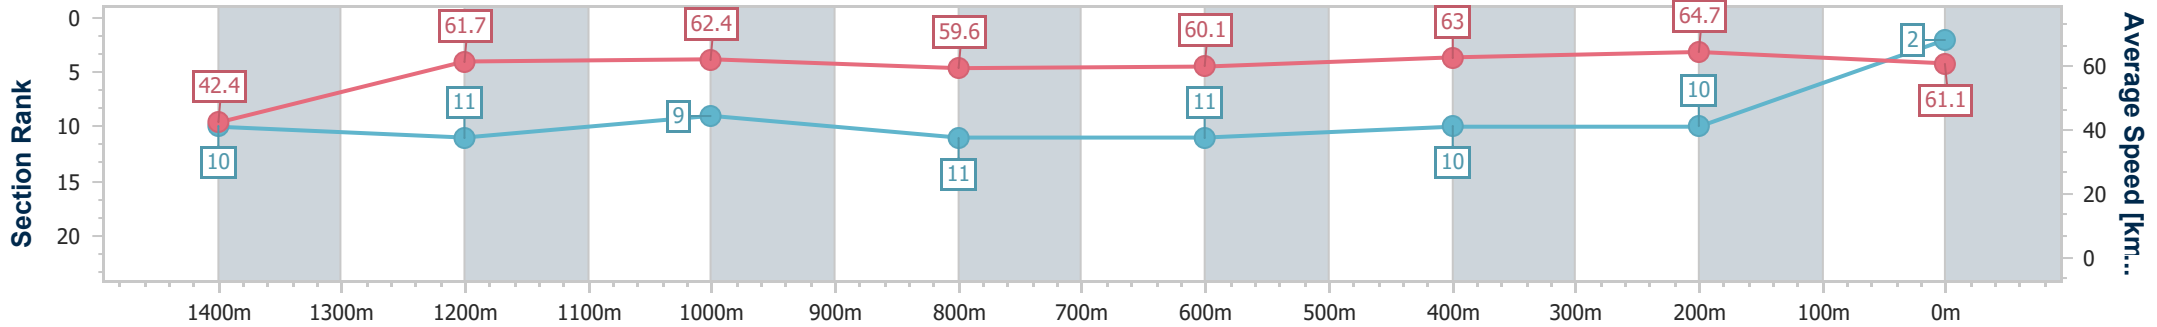

Eagle Farm QLD Professional

Race 8: CENTURY POOLS Class 2 Handicap - 1500m

06 September 2023 - 16:39

Track Rating: Good 4, Weather: Overcast, Rail Position: +9.5m Entire Course

BRISBANE RACING CLUB

Section	Overall	1400m	1200m	1000m	800m	600m	400m	200m
Section Times	1:30.83 [2] (0:08.61)	1:22.22 [10] (0:11.76)	1:10.46 [11] (0:11.61)	0:58.85 [9] (0:12.30)	0:46.55 [11] (0:12.11)	0:34.44 [11] (0:11.52)	0:22.92 [10] (0:11.16)	0:11.76 [10]
Average Speed [km/h]	42.4	61.7	62.4	59.6	60.1	63.0	64.7	61.1
Top Speed [km/h]	59.8	62.3	63.8	61.2	61.0	65.0	65.5	63.3
Avg. Dist. to Rail [m]	17.0	6.4	4.8	3.9	2.5	1.9	6.9	8.2
Avg. Stride Freq. [Hz]	2.1	2.3	2.3	2.3	2.3	2.4	2.4	2.4
Avg. Stride Length [m]	5.5	7.3	7.3	7.0	7.1	7.2	7.1	7.0