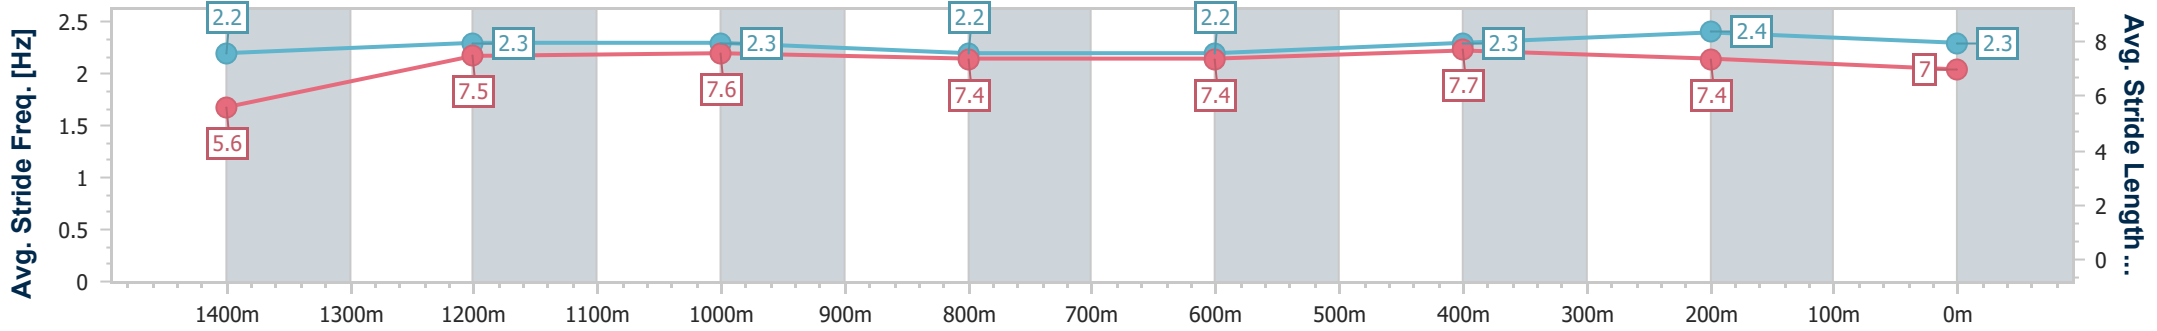

- [] Ranking at each section and finish
- .-.- No data available at this section
- NA No data available

Horse/Jockey Name	Gleefilly
Final Rank	10
Fastest Section Time (Section)	0:08.31 (Overall)
Top Speed [km/h] (Section)	66.1 (600m)
Race State	Finished

Eagle Farm QLD Professional

Race 8: CENTURY POOLS Class 2 Handicap - 1500m

06 September 2023 - 16:39

Track Rating: Good 4, Weather: Overcast, Rail Position: +9.5m Entire Course

BRISBANE RACING CLUB

Section	Overall	1400m	1200m	1000m	800m	600m	400m	200m
Section Times	1:31.60 [10] (0:08.31)	1:23.29 [6] (0:11.65)	1:11.64 [7] (0:11.67)	0:59.97 [7] (0:12.28)	0:47.69 [8] (0:12.22)	0:35.47 [8] (0:11.43)	0:24.04 [8] (0:11.26)	0:12.78 [6] (0:12.78)
Average Speed [km/h]	43.5	61.8	61.7	58.8	59.5	63.6	64.1	56.4
Top Speed [km/h]	59.9	63.0	63.2	59.9	60.7	66.1	65.5	60.7
Avg. Dist. to Rail [m]	5.4	0.6	0.4	0.8	2.3	2.4	3.1	3.9
Avg. Stride Freq. [Hz]	2.2	2.3	2.3	2.2	2.2	2.3	2.4	2.3
Avg. Stride Length [m]	5.6	7.5	7.6	7.4	7.4	7.7	7.4	7.0