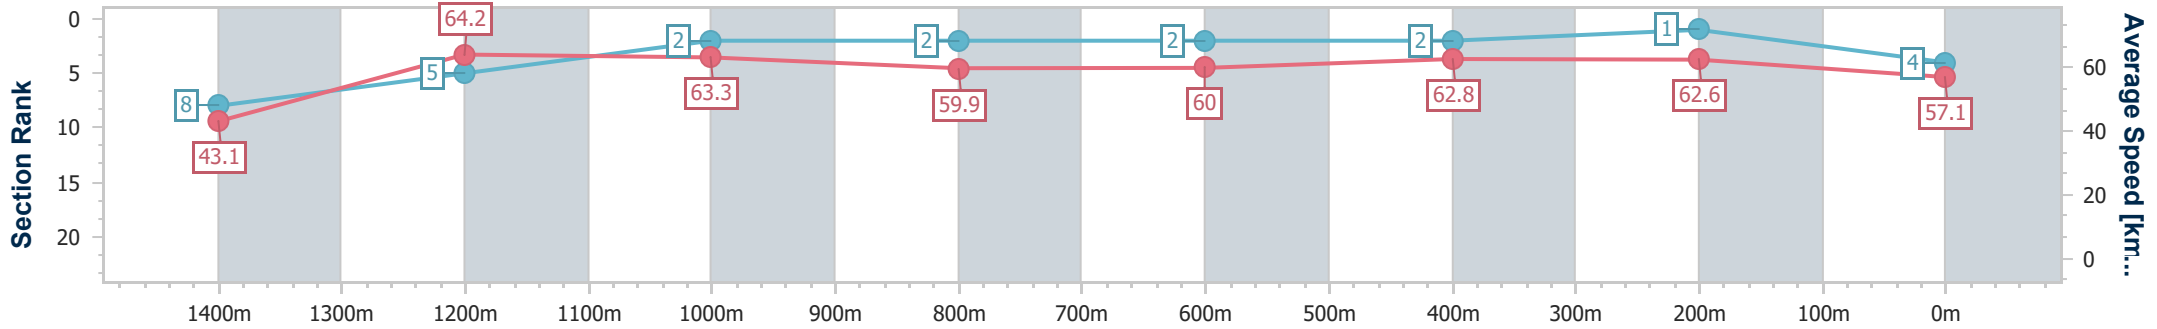

Eagle Farm QLD Professional

Race 8: CENTURY POOLS Class 2 Handicap - 1500m

06 September 2023 - 16:39

Track Rating: Good 4, Weather: Overcast, Rail Position: +9.5m Entire Course

BRISBANE RACING CLUB

Section	Overall	1400m	1200m	1000m	800m	600m	400m	200m
Section Times	1:31.18 [4] (0:08.45)	1:22.73 [8] (0:11.27)	1:11.46 [5] (0:11.39)	1:00.07 [2] (0:12.17)	0:47.90 [2] (0:12.23)	0:35.67 [2] (0:11.55)	0:24.12 [2] (0:11.52)	0:12.60 [1] (0:12.60)
Average Speed [km/h]	43.1	64.2	63.3	59.9	60.0	62.8	62.6	57.1
Top Speed [km/h]	62.1	64.9	64.3	61.4	61.6	64.1	63.3	60.6
Avg. Dist. to Rail [m]	13.9	4.6	3.3	2.6	3.6	1.7	1.2	1.8
Avg. Stride Freq. [Hz]	2.0	2.3	2.3	2.2	2.2	2.3	2.4	2.3
Avg. Stride Length [m]	6.0	7.7	7.7	7.6	7.6	7.6	7.3	7.0