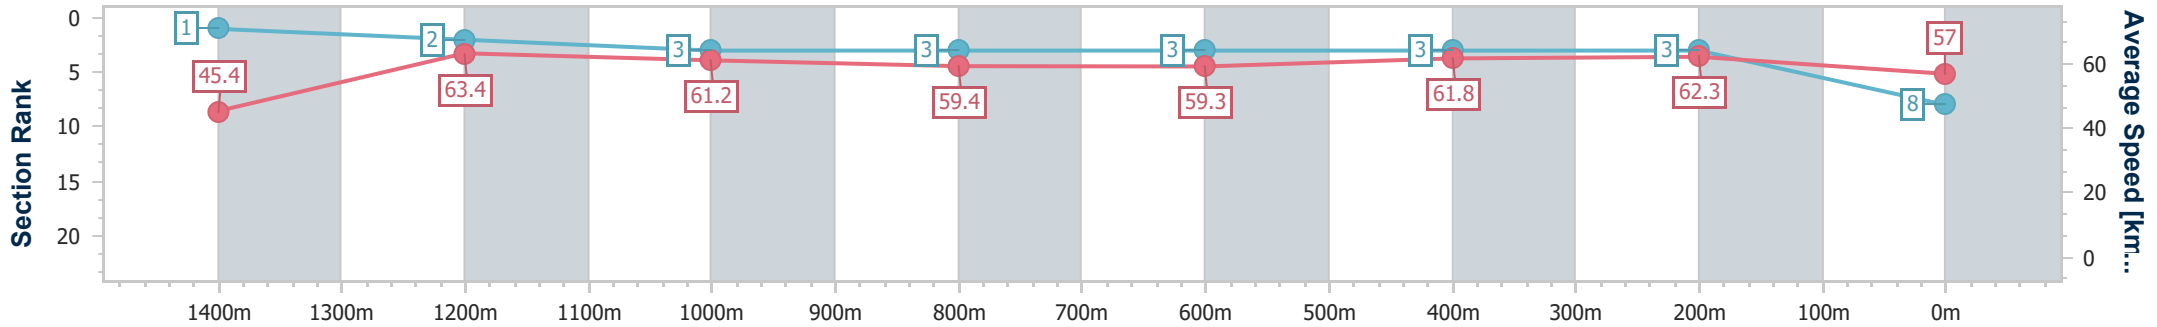

Eagle Farm QLD Professional

Race 8: CENTURY POOLS Class 2 Handicap - 1500m

06 September 2023 - 16:39

Track Rating: Good 4, Weather: Overcast, Rail Position: +9.5m
Entire Course

BRISBANE RACING CLUB

Section	Overall	1400m	1200m	1000m	800m	600m	400m	200m
Section Times	1:31.37 [8] (0:08.01)	1:23.36 [1] (0:11.37)	1:11.99 [2] (0:11.79)	1:00.20 [3] (0:12.20)	0:48.00 [3] (0:12.18)	0:35.82 [3] (0:11.62)	0:24.20 [3] (0:11.56)	0:12.64 [3] (0:12.64)
Average Speed [km/h]	45.4	63.4	61.2	59.4	59.3	61.8	62.3	57.0
Top Speed [km/h]	62.2	64.2	64.1	60.3	60.0	63.3	63.4	60.7
Avg. Dist. to Rail [m]	12.1	4.0	2.0	1.2	0.9	0.4	0.7	0.5
Avg. Stride Freq. [Hz]	2.1	2.3	2.3	2.2	2.2	2.3	2.3	2.2
Avg. Stride Length [m]	6.0	7.6	7.4	7.5	7.4	7.5	7.5	7.2

- [] Ranking at each section and finish
- .-.- No data available at this section
- NA No data available

Horse/Jockey Name	Starry Eyes
Final Rank	9
Fastest Section Time (Section)	0:08.23 (Overall)
Top Speed [km/h] (Section)	65.3 (1400m)
Race State	Finished