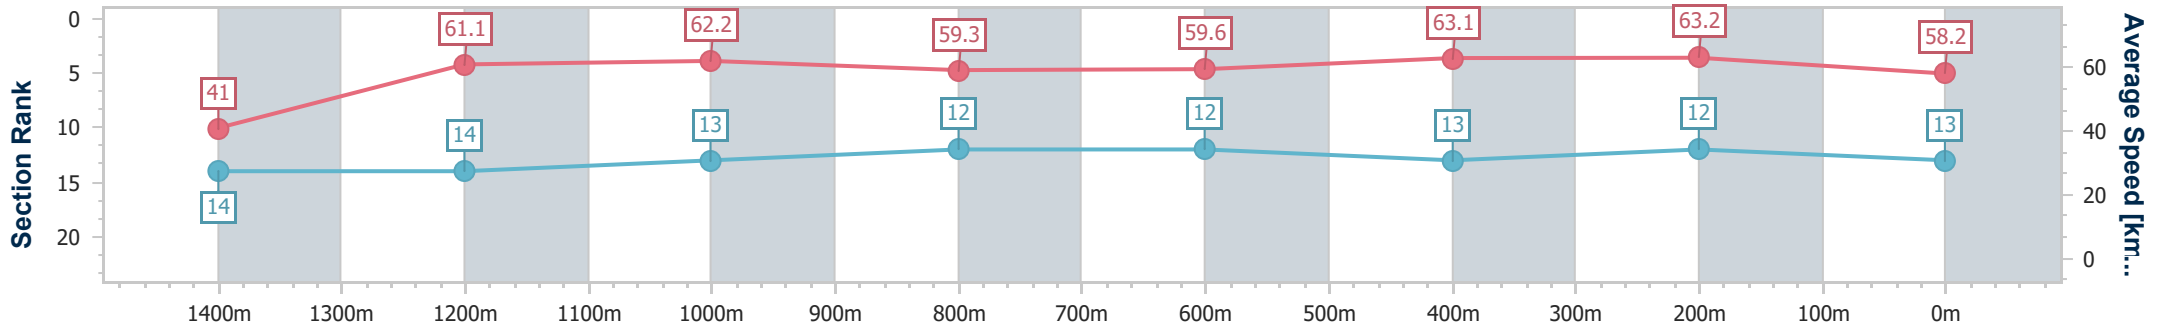

- [] Ranking at each section and finish
- .-.- No data available at this section
- NA No data available

Horse/Jockey Name	Seefeld
Final Rank	13
Fastest Section Time (Section)	0:08.79 (Overall)
Top Speed [km/h] (Section)	65.1 (600m)
Race State	Finished

Eagle Farm QLD Professional

Race 8: CENTURY POOLS Class 2 Handicap - 1500m

06 September 2023 - 16:39

Track Rating: Good 4, Weather: Overcast, Rail Position: +9.5m Entire Course

BRISBANE RACING CLUB

Section	Overall	1400m	1200m	1000m	800m	600m	400m	200m
Section Times	1:31.85 [13] (0:08.79)	1:23.06 [14] (0:11.80)	1:11.26 [14] (0:11.58)	0:59.68 [13] (0:12.13)	0:47.55 [12] (0:12.18)	0:35.37 [12] (0:11.61)	0:23.76 [13] (0:11.39)	0:12.37 [12] (0:12.37)
Average Speed [km/h]	41.0	61.1	62.2	59.3	59.6	63.1	63.2	58.2
Top Speed [km/h]	59.4	63.5	64.1	61.0	61.0	65.1	64.9	62.1
Avg. Dist. to Rail [m]	5.7	1.2	0.6	0.3	2.0	3.6	4.2	3.0
Avg. Stride Freq. [Hz]	2.1	2.4	2.4	2.3	2.3	2.4	2.4	2.3
Avg. Stride Length [m]	5.4	7.2	7.3	7.2	7.2	7.3	7.3	7.0

- [] Ranking at each section and finish
- .-.- No data available at this section
- NA No data available

Horse/Jockey Name	Exalted Crown
Final Rank	14
Fastest Section Time (Section)	0:08.36 (Overall)
Top Speed [km/h] (Section)	64.1 (400m)
Race State	Finished