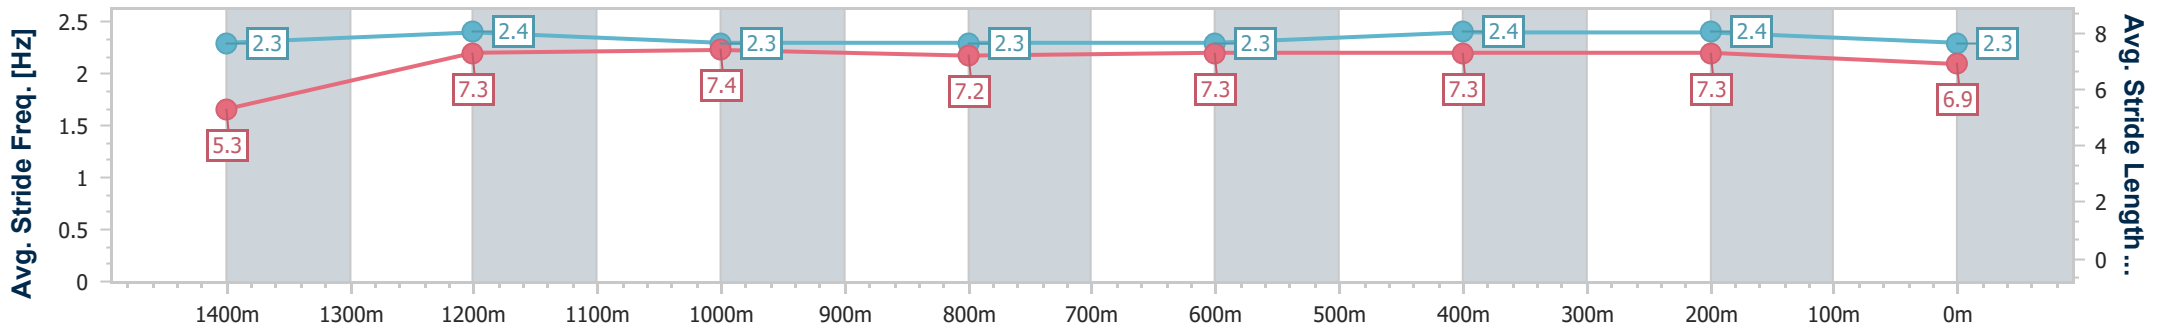

Eagle Farm QLD Professional

Race 8: CENTURY POOLS Class 2 Handicap - 1500m

06 September 2023 - 16:39

Track Rating: Good 4, Weather: Overcast, Rail Position: +9.5m
Entire Course

BRISBANE RACING CLUB

Section	Overall	1400m	1200m	1000m	800m	600m	400m	200m
Section Times	1:31.64 [11] (0:08.19)	1:23.45 [3] (0:11.52)	1:11.93 [4] (0:11.68)	1:00.25 [5] (0:12.26)	0:47.99 [5] (0:12.17)	0:35.82 [5] (0:11.61)	0:24.21 [6] (0:11.49)	0:12.72 [9] (0:12.72)
Average Speed [km/h]	44.3	62.5	61.7	59.2	59.7	62.4	62.7	56.6
Top Speed [km/h]	62.4	63.7	63.9	60.3	61.6	64.4	64.4	60.0
Avg. Dist. to Rail [m]	9.6	2.7	2.3	1.9	1.8	1.3	2.7	4.0
Avg. Stride Freq. [Hz]	2.3	2.4	2.3	2.3	2.3	2.4	2.4	2.3
Avg. Stride Length [m]	5.3	7.3	7.4	7.2	7.3	7.3	7.3	6.9