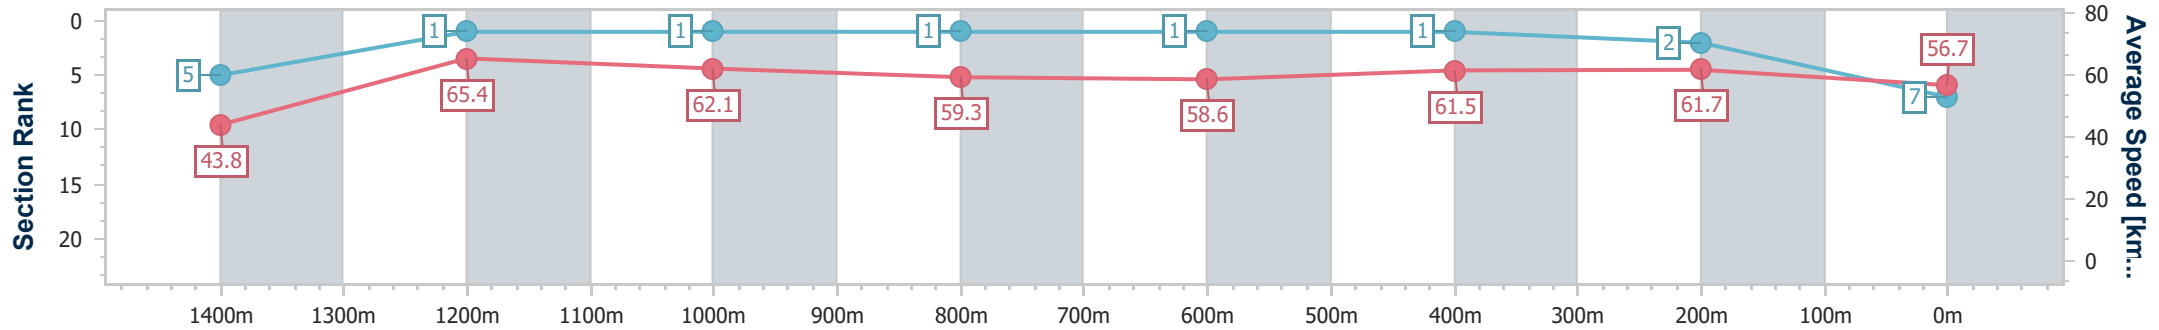

Eagle Farm QLD Professional

Race 8: CENTURY POOLS Class 2 Handicap - 1500m

06 September 2023 - 16:39

Track Rating: Good 4, Weather: Overcast, Rail Position: +9.5m Entire Course

BRISBANE RACING CLUB

Section	Overall	1400m	1200m	1000m	800m	600m	400m	200m
Section Times	1:31.31 [7] (0:08.31)	1:23.00 [5] (0:11.04)	1:11.96 [1] (0:11.59)	1:00.37 [1] (0:12.10)	0:48.27 [1] (0:12.27)	0:36.00 [1] (0:11.65)	0:24.35 [1] (0:11.66)	0:12.69 [2] (0:12.69)
Average Speed [km/h]	43.8	65.4	62.1	59.3	58.6	61.5	61.7	56.7
Top Speed [km/h]	63.5	67.1	65.4	60.4	60.7	62.3	62.8	60.5
Avg. Dist. to Rail [m]	16.1	5.0	0.8	0.7	0.4	1.3	1.2	1.0
Avg. Stride Freq. [Hz]	2.1	2.2	2.3	2.2	2.2	2.3	2.3	2.2
Avg. Stride Length [m]	5.6	8.1	7.6	7.4	7.2	7.4	7.3	7.0