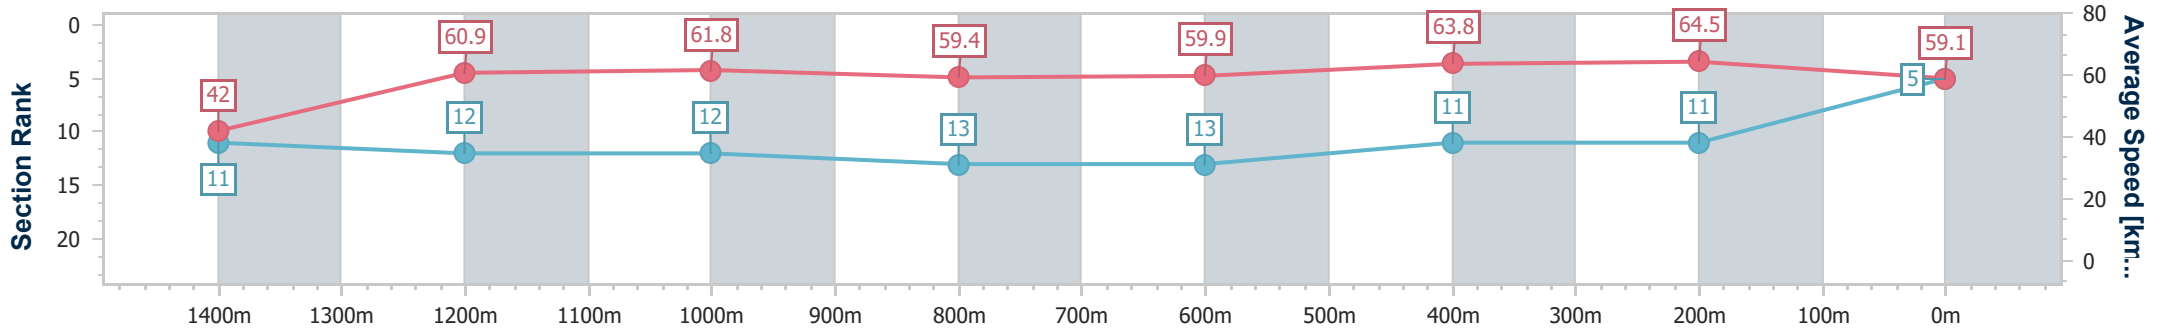

Eagle Farm QLD Professional

Race 8: CENTURY POOLS Class 2 Handicap - 1500m

06 September 2023 - 16:39

Track Rating: Good 4, Weather: Overcast, Rail Position: +9.5m Entire Course

BRISBANE RACING CLUB

Section	Overall	1400m	1200m	1000m	800m	600m	400m	200m
Section Times	1:31.28 [5] (0:08.61)	1:22.67 [11] (0:11.86)	1:10.81 [12] (0:11.69)	0:59.12 [12] (0:12.31)	0:46.81 [13] (0:12.08)	0:34.73 [13] (0:11.37)	0:23.36 [11] (0:11.17)	0:12.19 [11] (0:12.19)
Average Speed [km/h]	42.0	60.9	61.8	59.4	59.9	63.8	64.5	59.1
Top Speed [km/h]	61.1	62.4	63.7	60.8	60.7	65.7	65.7	62.0
Avg. Dist. to Rail [m]	7.4	2.8	3.2	3.1	1.5	1.2	5.5	6.9
Avg. Stride Freq. [Hz]	1.9	2.2	2.2	2.2	2.2	2.3	2.3	2.2
Avg. Stride Length [m]	6.0	7.5	7.7	7.6	7.5	7.7	7.7	7.3