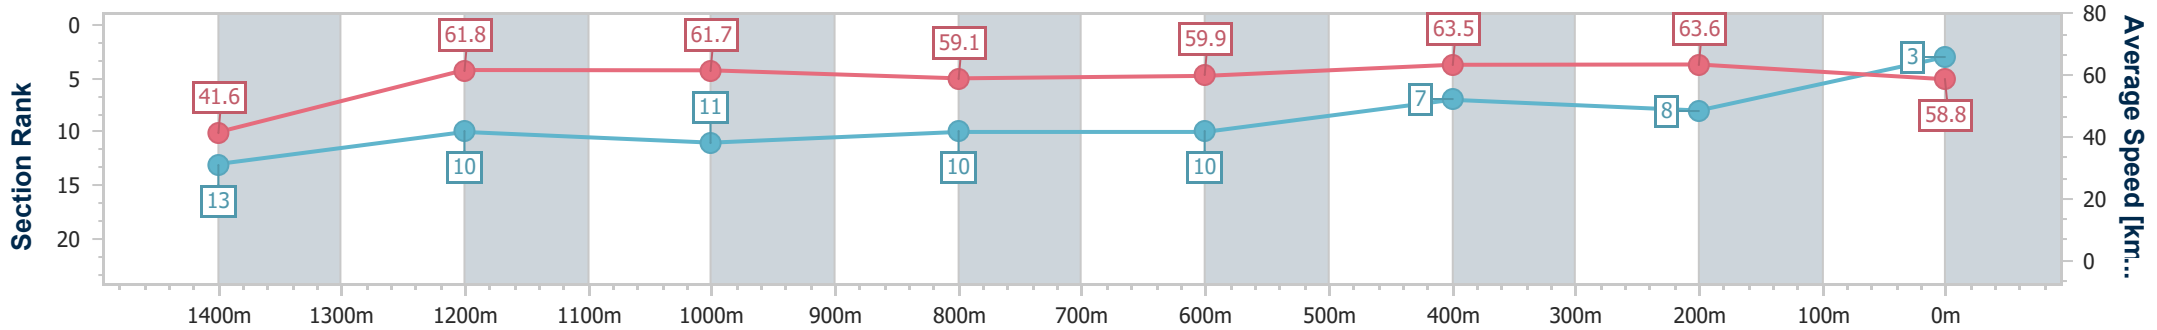

Eagle Farm QLD Professional

Race 8: CENTURY POOLS Class 2 Handicap - 1500m

06 September 2023 - 16:39

Track Rating: Good 4, Weather: Overcast, Rail Position: +9.5m Entire Course

BRISBANE RACING CLUB

Section	Overall	1400m	1200m	1000m	800m	600m	400m	200m
Section Times	1:31.14 [3] (0:08.64)	1:22.50 [13] (0:11.67)	1:10.83 [10] (0:11.71)	0:59.12 [11] (0:12.25)	0:46.87 [10] (0:12.00)	0:34.87 [10] (0:11.29)	0:23.58 [7] (0:11.35)	0:12.23 [8] (0:12.23)
Average Speed [km/h]	41.6	61.8	61.7	59.1	59.9	63.5	63.6	58.8
Top Speed [km/h]	61.9	62.6	63.2	61.1	60.7	65.6	65.3	61.4
Avg. Dist. to Rail [m]	4.8	2.3	2.6	1.3	0.6	0.8	0.4	0.9
Avg. Stride Freq. [Hz]	2.0	2.2	2.2	2.2	2.2	2.3	2.3	2.2
Avg. Stride Length [m]	5.7	7.7	7.7	7.5	7.6	7.7	7.7	7.3