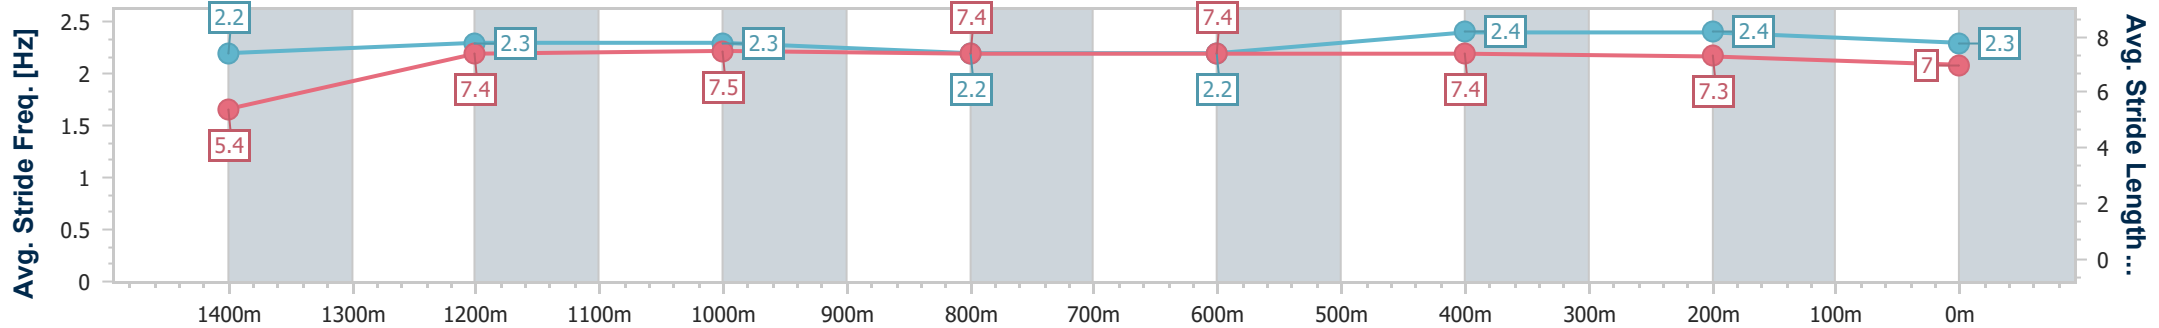

Eagle Farm QLD Professional

Race 8: CENTURY POOLS Class 2 Handicap - 1500m

06 September 2023 - 16:39

Track Rating: Good 4, Weather: Overcast, Rail Position: +9.5m Entire Course

BRISBANE RACING CLUB

Section	Overall	1400m	1200m	1000m	800m	600m	400m	200m
Section Times	1:31.29 [6] (0:08.13)	1:23.16 [2] (0:11.70)	1:11.46 [6] (0:11.77)	0:59.69 [6] (0:12.18)	0:47.51 [6] (0:12.17)	0:35.34 [6] (0:11.39)	0:23.95 [5] (0:11.44)	0:12.51 [4] (0:12.51)
Average Speed [km/h]	44.4	61.6	61.3	59.6	59.5	63.3	63.1	57.6
Top Speed [km/h]	60.9	63.7	63.0	60.4	61.4	65.3	64.8	61.5
Avg. Dist. to Rail [m]	7.2	1.7	1.6	1.6	1.2	1.2	3.0	5.1
Avg. Stride Freq. [Hz]	2.2	2.3	2.3	2.2	2.2	2.4	2.4	2.3
Avg. Stride Length [m]	5.4	7.4	7.5	7.4	7.4	7.4	7.3	7.0