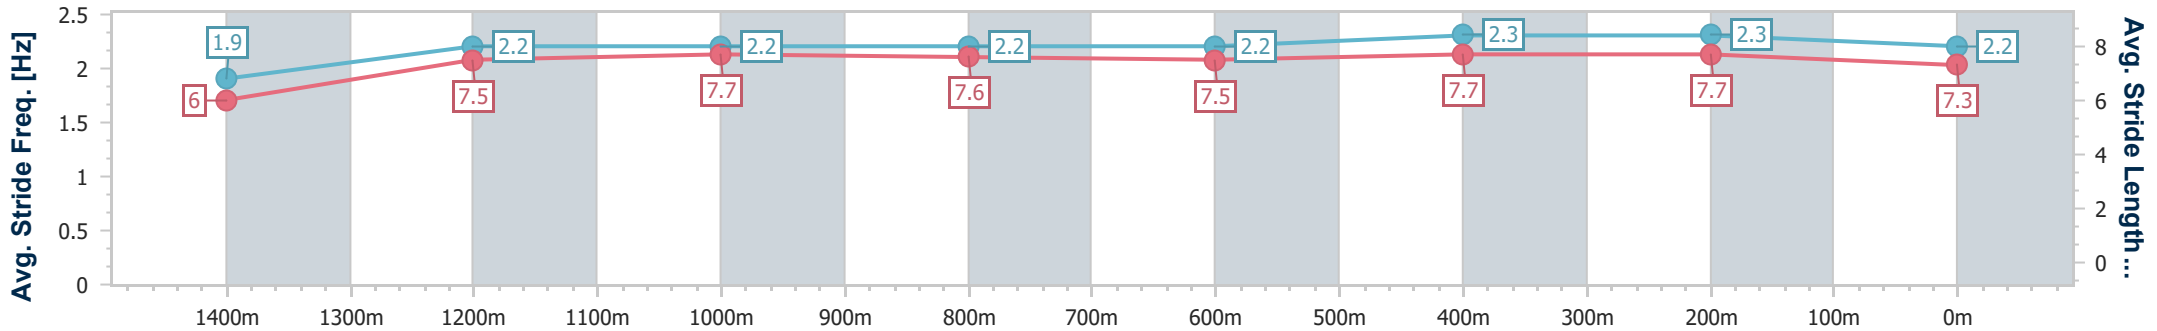

Eagle Farm QLD Professional

Race 8: CENTURY POOLS Class 2 Handicap - 1500m

06 September 2023 - 16:39

Track Rating: Good 4, Weather: Overcast, Rail Position: +9.5m Entire Course

BRISBANE RACING CLUB

Section	Overall	1400m	1200m	1000m	800m	600m	400m	200m
Section Times	1:31.28 [5] (0:08.61)	1:22.67 [11] (0:11.86)	1:10.81 [12] (0:11.69)	0:59.12 [12] (0:12.31)	0:46.81 [13] (0:12.08)	0:34.73 [13] (0:11.37)	0:23.36 [11] (0:11.17)	0:12.19 [11] (0:12.19)
Average Speed [km/h]	42.0	60.9	61.8	59.4	59.9	63.8	64.5	59.1
Top Speed [km/h]	61.1	62.4	63.7	60.8	60.7	65.7	65.7	62.0
Avg. Dist. to Rail [m]	7.4	2.8	3.2	3.1	1.5	1.2	5.5	6.9
Avg. Stride Freq. [Hz]	1.9	2.2	2.2	2.2	2.2	2.3	2.3	2.2
Avg. Stride Length [m]	6.0	7.5	7.7	7.6	7.5	7.7	7.7	7.3