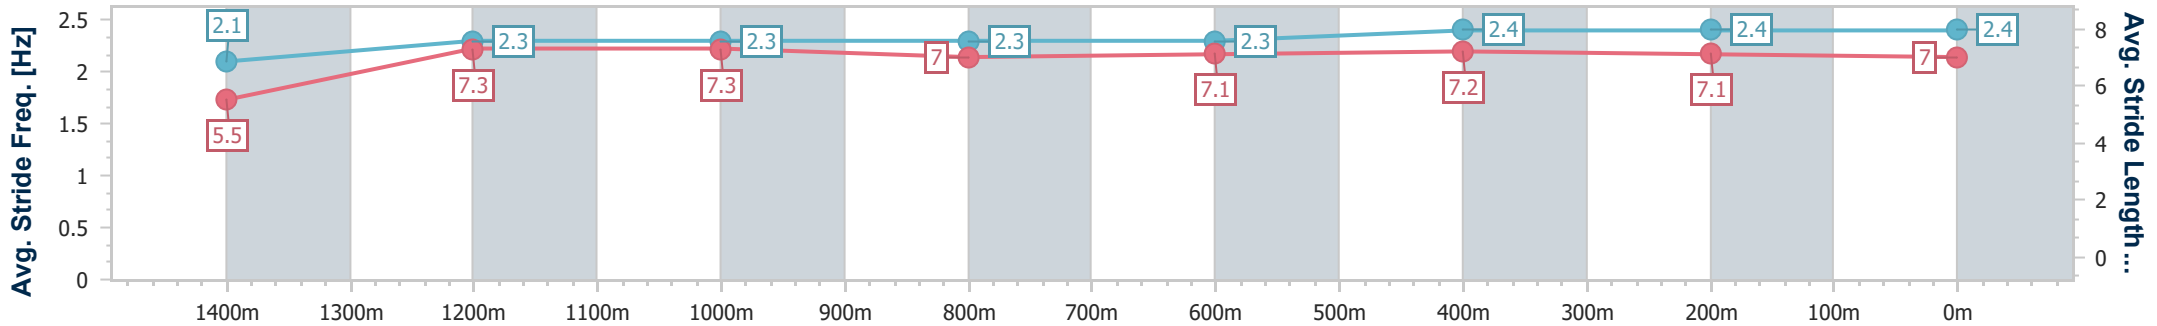

Eagle Farm QLD Professional

Race 8: CENTURY POOLS Class 2 Handicap - 1500m

06 September 2023 - 16:39

Track Rating: Good 4, Weather: Overcast, Rail Position: +9.5m Entire Course

BRISBANE RACING CLUB

Section	Overall	1400m	1200m	1000m	800m	600m	400m	200m
Section Times	1:30.83 [2] (0:08.61)	1:22.22 [10] (0:11.76)	1:10.46 [11] (0:11.61)	0:58.85 [9] (0:12.30)	0:46.55 [11] (0:12.11)	0:34.44 [11] (0:11.52)	0:22.92 [10] (0:11.16)	0:11.76 [10]
Average Speed [km/h]	42.4	61.7	62.4	59.6	60.1	63.0	64.7	61.1
Top Speed [km/h]	59.8	62.3	63.8	61.2	61.0	65.0	65.5	63.3
Avg. Dist. to Rail [m]	17.0	6.4	4.8	3.9	2.5	1.9	6.9	8.2
Avg. Stride Freq. [Hz]	2.1	2.3	2.3	2.3	2.3	2.4	2.4	2.4
Avg. Stride Length [m]	5.5	7.3	7.3	7.0	7.1	7.2	7.1	7.0