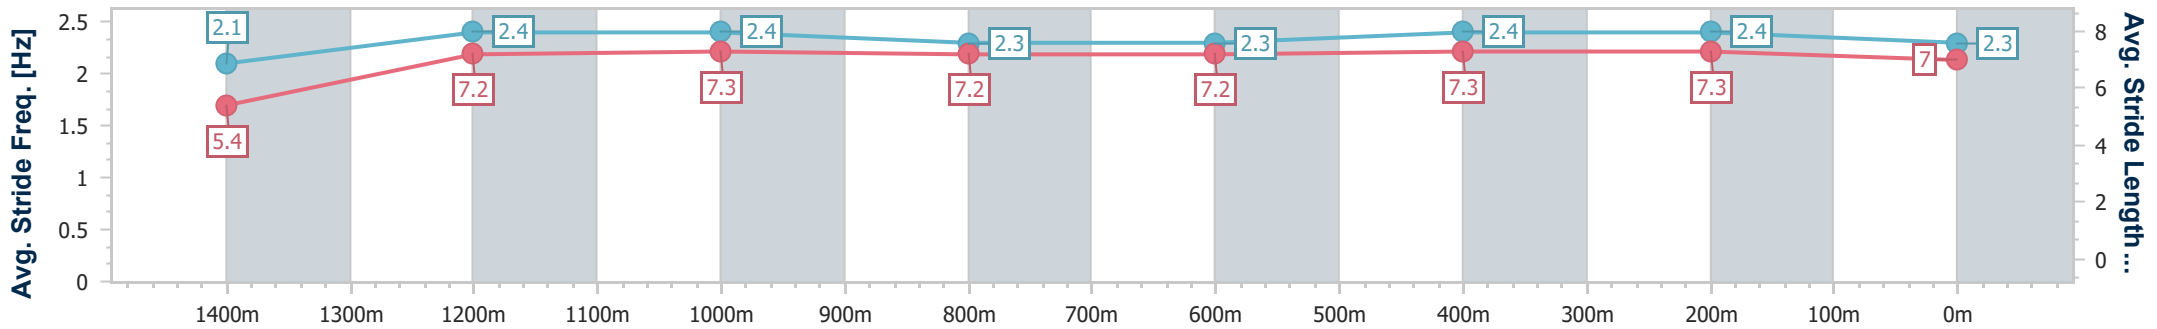

- [] Ranking at each section and finish
- .-.- No data available at this section
- NA No data available

Horse/Jockey Name	Seefeld
Final Rank	13
Fastest Section Time (Section)	0:08.79 (Overall)
Top Speed [km/h] (Section)	65.1 (600m)
Race State	Finished

Eagle Farm QLD Professional

Race 8: CENTURY POOLS Class 2 Handicap - 1500m

06 September 2023 - 16:39

Track Rating: Good 4, Weather: Overcast, Rail Position: +9.5m Entire Course

BRISBANE RACING CLUB

Section	Overall	1400m	1200m	1000m	800m	600m	400m	200m
Section Times	1:31.85 [13] (0:08.79)	1:23.06 [14] (0:11.80)	1:11.26 [14] (0:11.58)	0:59.68 [13] (0:12.13)	0:47.55 [12] (0:12.18)	0:35.37 [12] (0:11.61)	0:23.76 [13] (0:11.39)	0:12.37 [12] (0:12.37)
Average Speed [km/h]	41.0	61.1	62.2	59.3	59.6	63.1	63.2	58.2
Top Speed [km/h]	59.4	63.5	64.1	61.0	61.0	65.1	64.9	62.1
Avg. Dist. to Rail [m]	5.7	1.2	0.6	0.3	2.0	3.6	4.2	3.0
Avg. Stride Freq. [Hz]	2.1	2.4	2.4	2.3	2.3	2.4	2.4	2.3
Avg. Stride Length [m]	5.4	7.2	7.3	7.2	7.2	7.3	7.3	7.0

- [] Ranking at each section and finish
- .-.- No data available at this section
- NA No data available

Horse/Jockey Name	Exalted Crown
Final Rank	14
Fastest Section Time (Section)	0:08.36 (Overall)
Top Speed [km/h] (Section)	64.1 (400m)
Race State	Finished