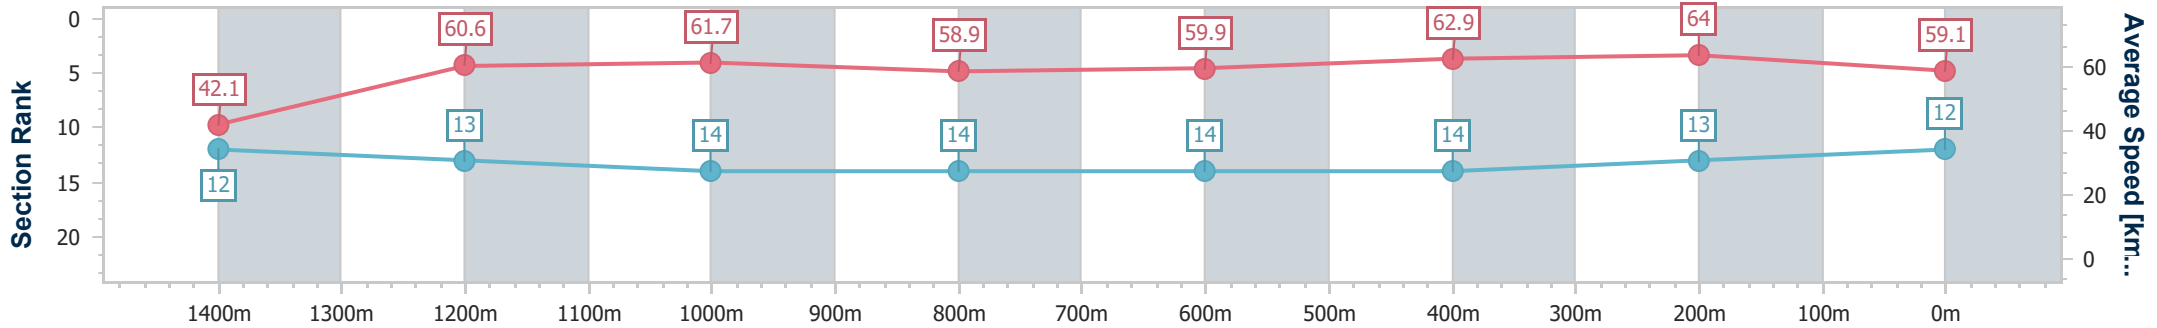

Eagle Farm QLD Professional

Race 8: CENTURY POOLS Class 2 Handicap - 1500m

06 September 2023 - 16:39

Track Rating: Good 4, Weather: Overcast, Rail Position: +9.5m Entire Course

BRISBANE RACING CLUB

Section	Overall	1400m	1200m	1000m	800m	600m	400m	200m						
Section Times	1:31.75 [12] (0:08.63)	1:23.12 [12] (0:11.91)	1:11.21 [13] (0:11.74)	0:59.47 [14] (0:12.39)	0:47.08 [14] (0:12.13)	0:34.95 [14] (0:11.49)	0:23.46 [14] (0:11.26)	0:12.20 [13] (0:12.20)						
Average Speed [km/h]	42.1	60.6	61.7	58.9	59.9	62.9	64.0	59.1						
Top Speed [km/h]	60.1	62.0	63.3	60.7	61.1	64.5	64.9	63.3						
Avg. Dist. to Rail [m]	11.8	4.2	3.8	3.0	2.0	1.0	2.6	4.1						
Avg. Stride Freq. [Hz]	2.0	2.2	2.2	2.1	2.2	2.2	2.3	2.2						
Avg. Stride Length [m]	5.8	7.7	7.7	7.6	7.7	7.7	7.7	7.3						

- [] Ranking at each section and finish
- .-.- No data available at this section
- NA No data available

Horse/Jockey Name	Seefeld
Final Rank	13
Fastest Section Time (Section)	0:08.79 (Overall)
Top Speed [km/h] (Section)	65.1 (600m)
Race State	Finished