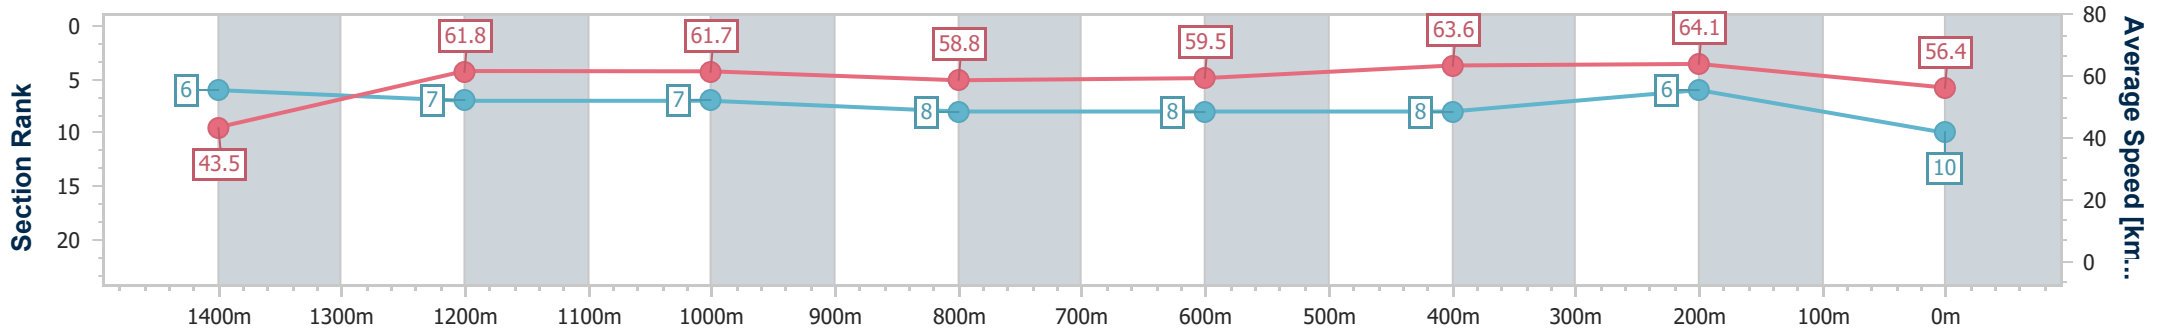

- [] Ranking at each section and finish
- .-.- No data available at this section
- NA No data available

Horse/Jockey Name	Gleefilly
Final Rank	10
Fastest Section Time (Section)	0:08.31 (Overall)
Top Speed [km/h] (Section)	66.1 (600m)
Race State	Finished

Eagle Farm QLD Professional

Race 8: CENTURY POOLS Class 2 Handicap - 1500m

06 September 2023 - 16:39

Track Rating: Good 4, Weather: Overcast, Rail Position: +9.5m Entire Course

BRISBANE RACING CLUB

Section	Overall	1400m	1200m	1000m	800m	600m	400m	200m
Section Times	1:31.60 [10] (0:08.31)	1:23.29 [6] (0:11.65)	1:11.64 [7] (0:11.67)	0:59.97 [7] (0:12.28)	0:47.69 [8] (0:12.22)	0:35.47 [8] (0:11.43)	0:24.04 [8] (0:11.26)	0:12.78 [6] (0:12.78)
Average Speed [km/h]	43.5	61.8	61.7	58.8	59.5	63.6	64.1	56.4
Top Speed [km/h]	59.9	63.0	63.2	59.9	60.7	66.1	65.5	60.7
Avg. Dist. to Rail [m]	5.4	0.6	0.4	0.8	2.3	2.4	3.1	3.9
Avg. Stride Freq. [Hz]	2.2	2.3	2.3	2.2	2.2	2.3	2.4	2.3
Avg. Stride Length [m]	5.6	7.5	7.6	7.4	7.4	7.7	7.4	7.0