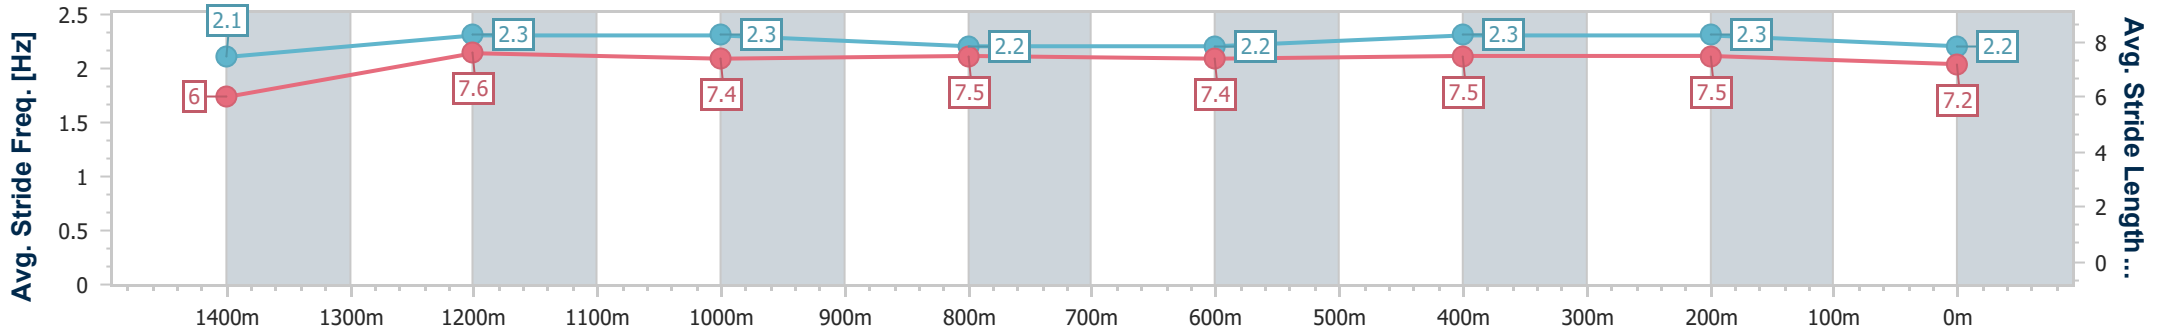

Eagle Farm QLD Professional

Race 8: CENTURY POOLS Class 2 Handicap - 1500m

06 September 2023 - 16:39

Track Rating: Good 4, Weather: Overcast, Rail Position: +9.5m
Entire Course

BRISBANE RACING CLUB

Section	Overall	1400m	1200m	1000m	800m	600m	400m	200m
Section Times	1:31.37 [8] (0:08.01)	1:23.36 [1] (0:11.37)	1:11.99 [2] (0:11.79)	1:00.20 [3] (0:12.20)	0:48.00 [3] (0:12.18)	0:35.82 [3] (0:11.62)	0:24.20 [3] (0:11.56)	0:12.64 [3] (0:12.64)
Average Speed [km/h]	45.4	63.4	61.2	59.4	59.3	61.8	62.3	57.0
Top Speed [km/h]	62.2	64.2	64.1	60.3	60.0	63.3	63.4	60.7
Avg. Dist. to Rail [m]	12.1	4.0	2.0	1.2	0.9	0.4	0.7	0.5
Avg. Stride Freq. [Hz]	2.1	2.3	2.3	2.2	2.2	2.3	2.3	2.2
Avg. Stride Length [m]	6.0	7.6	7.4	7.5	7.4	7.5	7.5	7.2

- [] Ranking at each section and finish
- .-.- No data available at this section
- NA No data available

Horse/Jockey Name	Starry Eyes
Final Rank	9
Fastest Section Time (Section)	0:08.23 (Overall)
Top Speed [km/h] (Section)	65.3 (1400m)
Race State	Finished