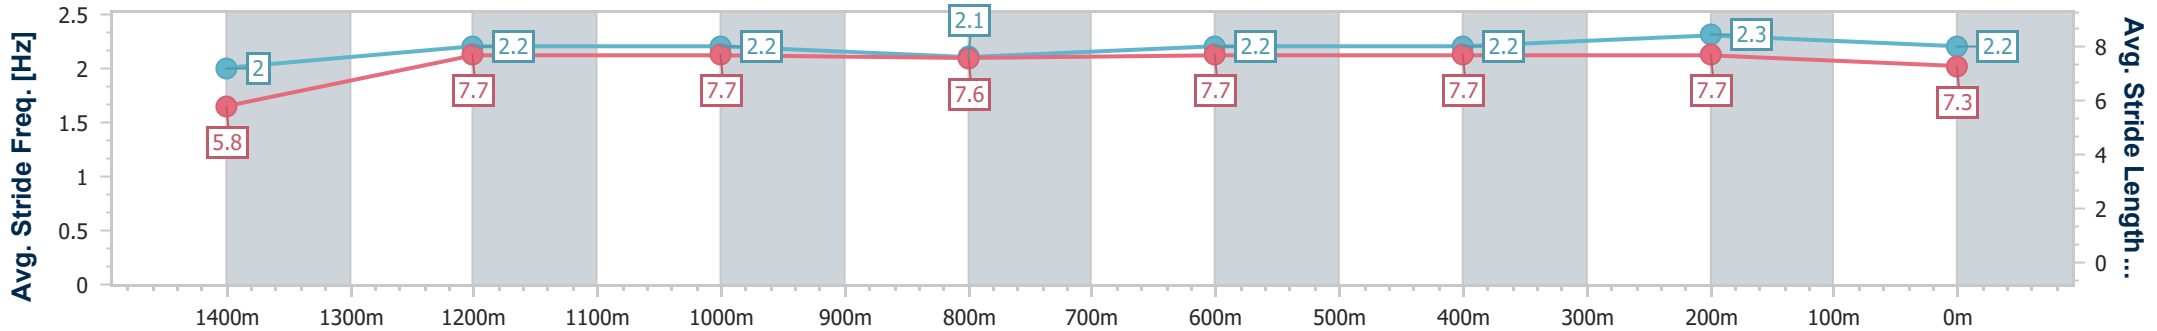

Eagle Farm QLD Professional

Race 8: CENTURY POOLS Class 2 Handicap - 1500m

06 September 2023 - 16:39

Track Rating: Good 4, Weather: Overcast, Rail Position: +9.5m Entire Course

BRISBANE RACING CLUB

Section	Overall	1400m	1200m	1000m	800m	600m	400m	200m						
Section Times	1:31.75 [12] (0:08.63)	1:23.12 [12] (0:11.91)	1:11.21 [13] (0:11.74)	0:59.47 [14] (0:12.39)	0:47.08 [14] (0:12.13)	0:34.95 [14] (0:11.49)	0:23.46 [14] (0:11.26)	0:12.20 [13] (0:12.20)						
Average Speed [km/h]	42.1	60.6	61.7	58.9	59.9	62.9	64.0	59.1						
Top Speed [km/h]	60.1	62.0	63.3	60.7	61.1	64.5	64.9	63.3						
Avg. Dist. to Rail [m]	11.8	4.2	3.8	3.0	2.0	1.0	2.6	4.1						
Avg. Stride Freq. [Hz]	2.0	2.2	2.2	2.1	2.2	2.2	2.3	2.2						
Avg. Stride Length [m]	5.8	7.7	7.7	7.6	7.7	7.7	7.7	7.3						

- [] Ranking at each section and finish
- .-.- No data available at this section
- NA No data available

Horse/Jockey Name	Seefeld
Final Rank	13
Fastest Section Time (Section)	0:08.79 (Overall)
Top Speed [km/h] (Section)	65.1 (600m)
Race State	Finished