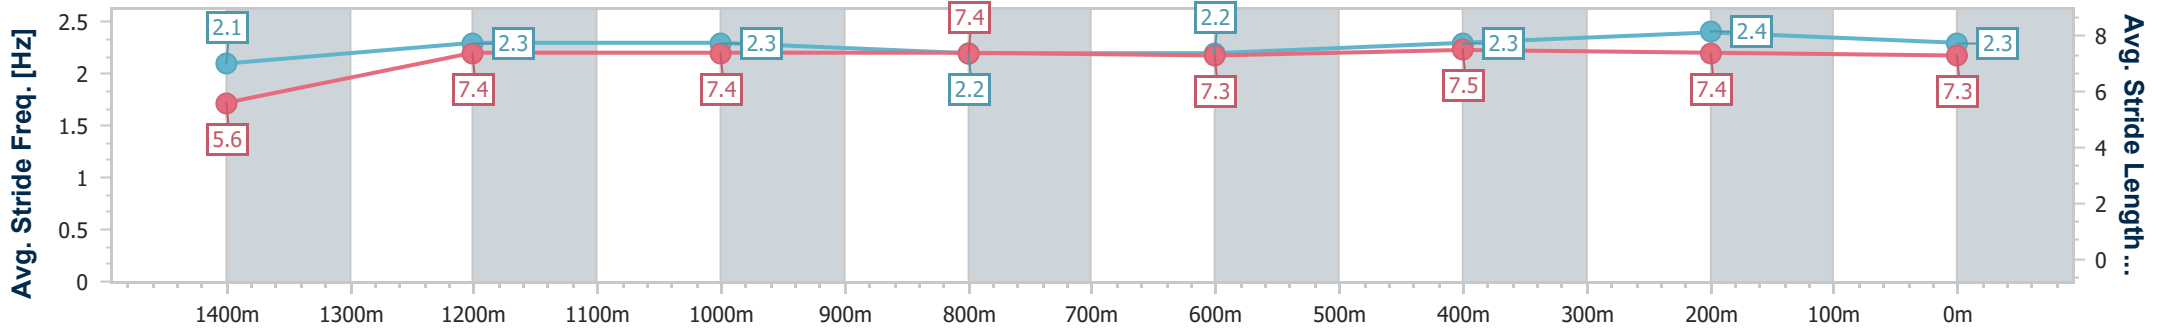

Eagle Farm QLD Professional

Race 8: CENTURY POOLS Class 2 Handicap - 1500m

06 September 2023 - 16:39

Track Rating: Good 4, Weather: Overcast, Rail Position: +9.5m Entire Course

BRISBANE RACING CLUB

Section	Overall	1400m	1200m	1000m	800m	600m	400m	200m
Section Times	1:30.82 [1] (0:08.47)	1:22.35 [9] (0:11.76)	1:10.59 [9] (0:11.75)	0:58.84 [10] (0:12.20)	0:46.64 [9] (0:12.03)	0:34.61 [9] (0:11.48)	0:23.13 [9] (0:11.15)	0:11.98 [7] (0:11.98)
Average Speed [km/h]	42.8	61.4	61.3	59.1	60.2	63.3	64.6	60.2
Top Speed [km/h]	62.2	62.8	63.0	60.0	62.2	66.0	66.1	63.6
Avg. Dist. to Rail [m]	9.7	3.3	2.2	0.5	1.0	2.0	4.7	5.3
Avg. Stride Freq. [Hz]	2.1	2.3	2.3	2.2	2.2	2.3	2.4	2.3
Avg. Stride Length [m]	5.6	7.4	7.4	7.4	7.3	7.5	7.4	7.3