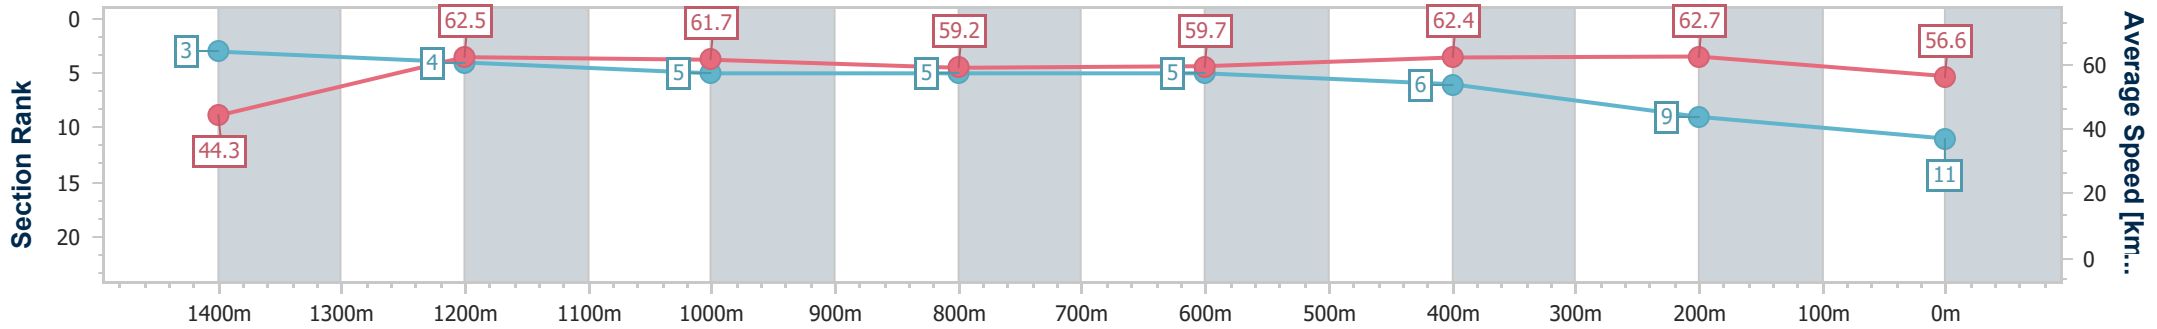

Eagle Farm QLD Professional

Race 8: CENTURY POOLS Class 2 Handicap - 1500m

06 September 2023 - 16:39

Track Rating: Good 4, Weather: Overcast, Rail Position: +9.5m
Entire Course

BRISBANE RACING CLUB

Section	Overall	1400m	1200m	1000m	800m	600m	400m	200m
Section Times	1:31.64 [11] (0:08.19)	1:23.45 [3] (0:11.52)	1:11.93 [4] (0:11.68)	1:00.25 [5] (0:12.26)	0:47.99 [5] (0:12.17)	0:35.82 [5] (0:11.61)	0:24.21 [6] (0:11.49)	0:12.72 [9] (0:12.72)
Average Speed [km/h]	44.3	62.5	61.7	59.2	59.7	62.4	62.7	56.6
Top Speed [km/h]	62.4	63.7	63.9	60.3	61.6	64.4	64.4	60.0
Avg. Dist. to Rail [m]	9.6	2.7	2.3	1.9	1.8	1.3	2.7	4.0
Avg. Stride Freq. [Hz]	2.3	2.4	2.3	2.3	2.3	2.4	2.4	2.3
Avg. Stride Length [m]	5.3	7.3	7.4	7.2	7.3	7.3	7.3	6.9