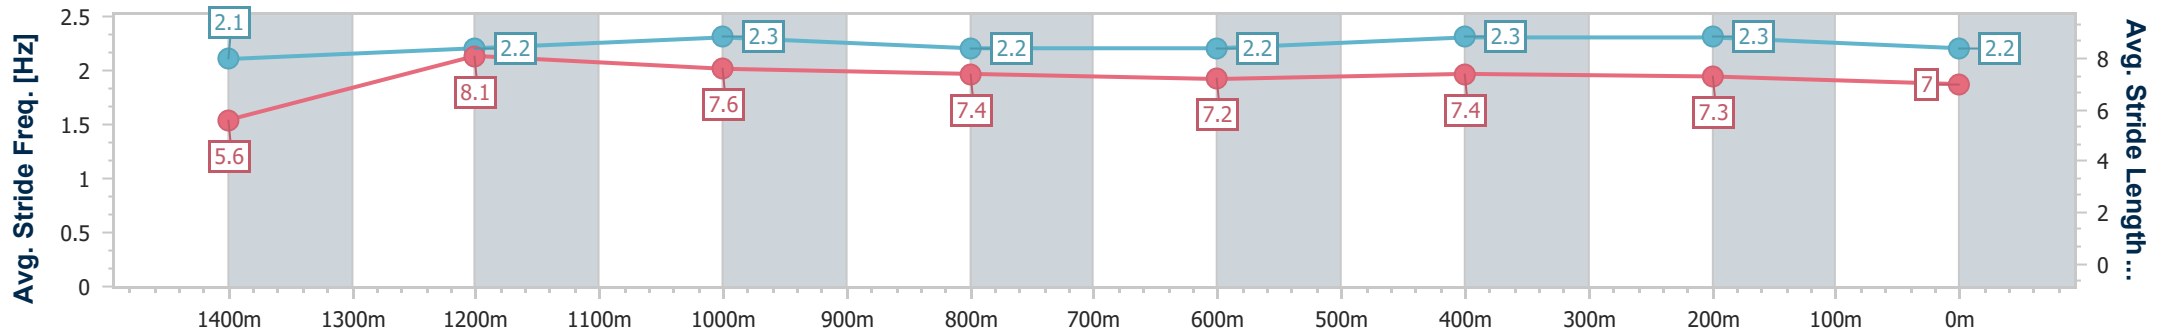

Eagle Farm QLD Professional

Race 8: CENTURY POOLS Class 2 Handicap - 1500m

06 September 2023 - 16:39

Track Rating: Good 4, Weather: Overcast, Rail Position: +9.5m Entire Course

BRISBANE RACING CLUB

Section	Overall	1400m	1200m	1000m	800m	600m	400m	200m
Section Times	1:31.31 [7] (0:08.31)	1:23.00 [5] (0:11.04)	1:11.96 [1] (0:11.59)	1:00.37 [1] (0:12.10)	0:48.27 [1] (0:12.27)	0:36.00 [1] (0:11.65)	0:24.35 [1] (0:11.66)	0:12.69 [2] (0:12.69)
Average Speed [km/h]	43.8	65.4	62.1	59.3	58.6	61.5	61.7	56.7
Top Speed [km/h]	63.5	67.1	65.4	60.4	60.7	62.3	62.8	60.5
Avg. Dist. to Rail [m]	16.1	5.0	0.8	0.7	0.4	1.3	1.2	1.0
Avg. Stride Freq. [Hz]	2.1	2.2	2.3	2.2	2.2	2.3	2.3	2.2
Avg. Stride Length [m]	5.6	8.1	7.6	7.4	7.2	7.4	7.3	7.0

- [] Ranking at each section and finish
- .-.- No data available at this section
- NA No data available

Horse/Jockey Name	Speed Map
Final Rank	8
Fastest Section Time (Section)	0:08.01 (Overall)
Top Speed [km/h] (Section)	64.2 (1400m)
Race State	Finished