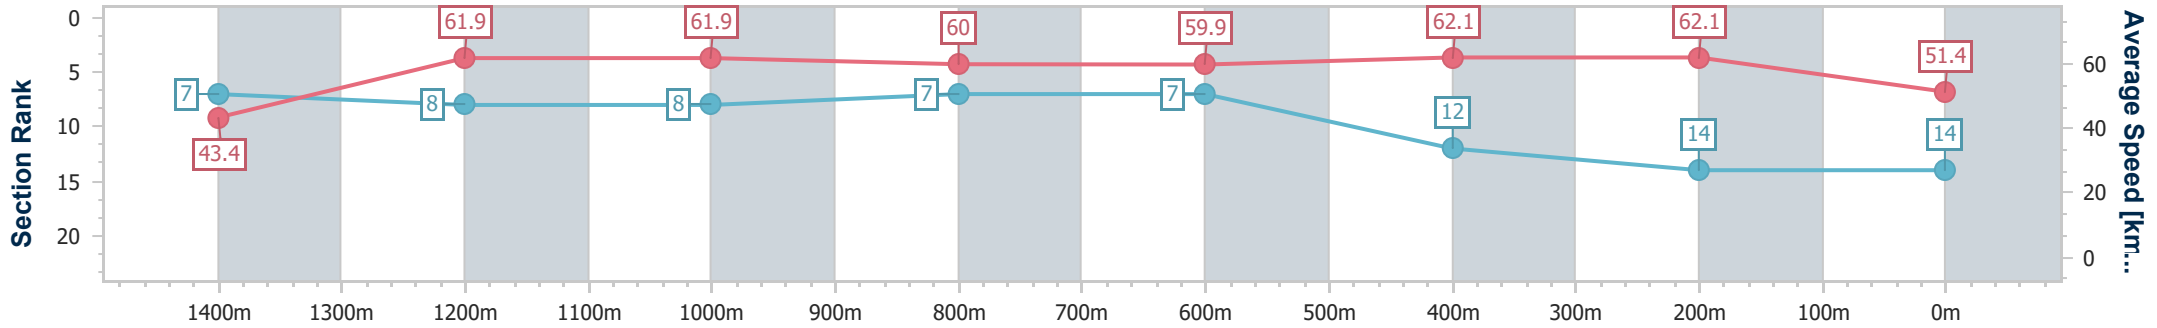

- [] Ranking at each section and finish
- .-.- No data available at this section
- NA No data available

Horse/Jockey Name	Exalted Crown
Final Rank	14
Fastest Section Time (Section)	0:08.36 (Overall)
Top Speed [km/h] (Section)	64.1 (400m)
Race State	Finished

Eagle Farm QLD Professional

Race 8: CENTURY POOLS Class 2 Handicap - 1500m

06 September 2023 - 16:39

Track Rating: Good 4, Weather: Overcast, Rail Position: +9.5m
Entire Course

BRISBANE RACING CLUB

Section	Overall	1400m	1200m	1000m	800m	600m	400m	200m						
Section Times	1:33.61 [14] (0:08.36)	1:25.25 [7] (0:11.65)	1:13.60 [8] (0:11.67)	1:01.93 [8] (0:12.17)	0:49.76 [7] (0:12.24)	0:37.52 [7] (0:11.93)	0:25.59 [12] (0:11.60)	0:13.99 [14] (0:13.99)						
Average Speed [km/h]	43.4	61.9	61.9	60.0	59.9	62.1	62.1	51.4						
Top Speed [km/h]	62.0	63.0	63.9	60.8	60.4	63.8	64.1	60.0						
Avg. Dist. to Rail [m]	9.8	3.1	2.7	2.8	3.8	5.6	7.9	7.0						
Avg. Stride Freq. [Hz]	2.1	2.3	2.3	2.3	2.3	2.3	2.4	2.2						
Avg. Stride Length [m]	5.7	7.4	7.4	7.4	7.3	7.3	7.3	6.6						

- [] Ranking at each section and finish
- .-.- No data available at this section
- NA No data available