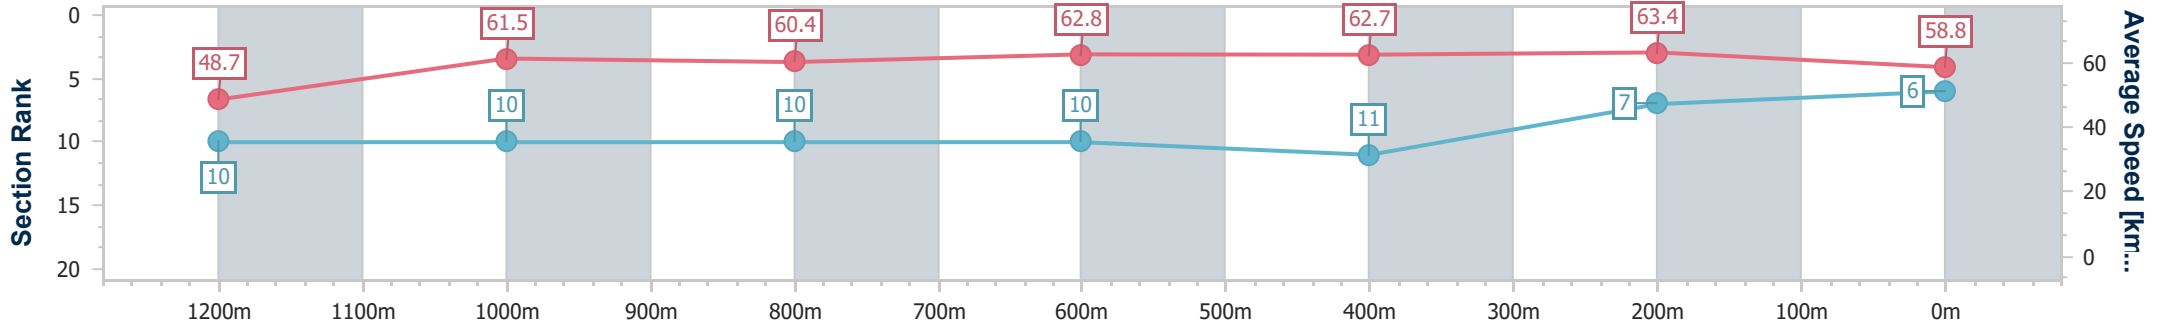

Horse/Jockey Name	Confessed
Final Rank	6
Fastest Section Time (Section)	0:11.35 (400m)
Top Speed [km/h] (Section)	64.2 (400m)
Race State	Finished

Eagle Farm QLD Professional
Race 6: SUNLOVER POOL HEATING BENCHMARK 68
Handicap - 1400m
06 September 2023 - 15:28
Track Rating: Good 4, Weather: Overcast, Rail Position: +9.5m
Entire Course

BRISBANE
RACING CLUB

Section	Overall	1200m	1000m	800m	600m	400m	200m
Section Times	1:25.00 [6] (0:14.79)	1:10.21 [10] (0:11.74)	0:58.47 [10] (0:12.00)	0:46.47 [10] (0:11.45)	0:35.02 [10] (0:11.42)	0:23.60 [11] (0:11.35)	0:12.25 [7] (0:12.25)
Average Speed [km/h]	48.7	61.5	60.4	62.8	62.7	63.4	58.8
Top Speed [km/h]	61.8	62.7	62.2	64.1	63.7	64.2	62.6
Avg. Dist. to Rail [m]	3.7	2.2	1.6	0.7	1.3	0.5	1.1
Avg. Stride Freq. [Hz]	2.2	2.4	2.4	2.4	2.4	2.5	2.4
Avg. Stride Length [m]	6.1	6.9	7.0	7.3	7.2	7.1	6.9

- [ ] Ranking at each section and finish
- -.-.- No data available at this section
- NA No data available