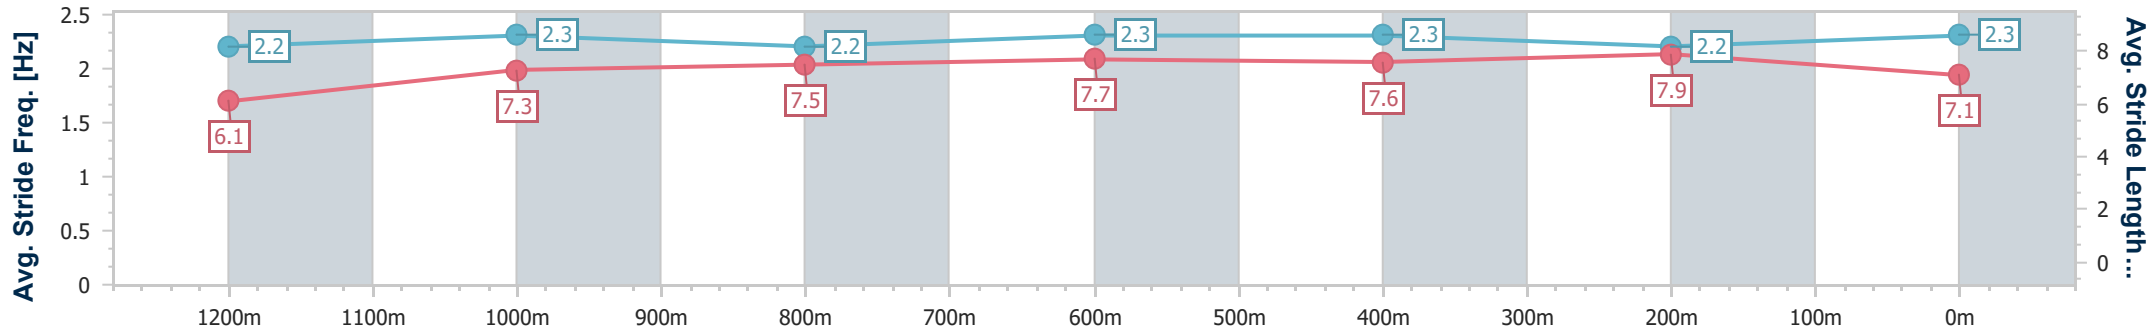

Horse/Jockey Name	Yasmeen
Final Rank	10
Fastest Section Time (Section)	0:11.14 (600m)
Top Speed [km/h] (Section)	65.7 (400m)
Race State	Finished

Eagle Farm QLD Professional
Race 6: SUNLOVER POOL HEATING BENCHMARK 68
Handicap - 1400m

06 September 2023 - 15:28
Track Rating: Good 4, Weather: Overcast, Rail Position: +9.5m
Entire Course

BRISBANE
RACING CLUB

Section	Overall	1200m	1000m	800m	600m	400m	200m							
Section Times	1:25.38 [10] (0:15.09)	1:10.29 [13] (0:11.81)	0:58.48 [13] (0:12.04)	0:46.44 [13] (0:11.43)	0:35.01 [13] (0:11.14)	0:23.87 [12] (0:11.32)	0:12.55 [11] (0:12.55)							
Average Speed [km/h]	47.9	61.2	60.4	63.2	64.5	63.6	57.4							
Top Speed [km/h]	59.7	62.6	63.7	64.9	65.3	65.7	61.0							
Avg. Dist. to Rail [m]	8.4	3.3	2.1	0.5	0.4	1.3	2.1							
Avg. Stride Freq. [Hz]	2.2	2.3	2.2	2.3	2.3	2.2	2.3							
Avg. Stride Length [m]	6.1	7.3	7.5	7.7	7.6	7.9	7.1							

- [ ] Ranking at each section and finish
- -.-.- No data available at this section
- NA No data available