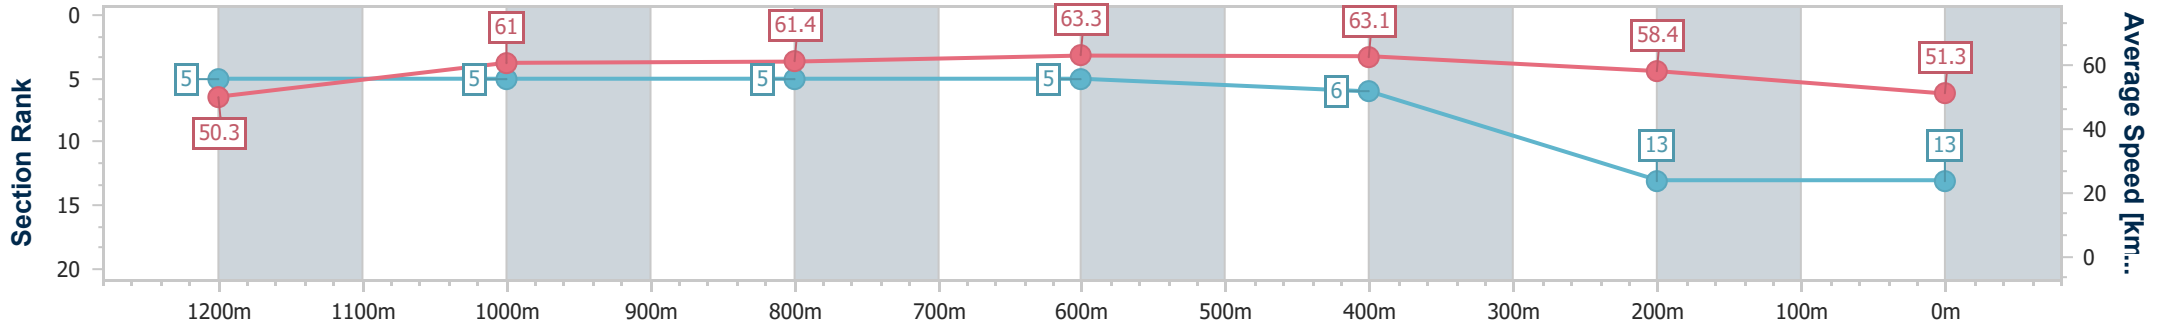

Eagle Farm QLD Professional
Race 6: SUNLOVER POOL HEATING BENCHMARK 68
Handicap - 1400m

06 September 2023 - 15:28

Track Rating: Good 4, Weather: Overcast, Rail Position: +9.5m
Entire Course

BRISBANE
RACING CLUB

Section	Overall	1200m	1000m	800m	600m	400m	200m
Section Times	1:27.62 [13] (0:14.35)	1:13.27 [5] (0:11.88)	1:01.39 [5] (0:11.88)	0:49.51 [5] (0:11.52)	0:37.99 [5] (0:11.62)	0:26.37 [6] (0:12.34)	0:14.03 [13] (0:14.03)
Average Speed [km/h]	50.3	61.0	61.4	63.3	63.1	58.4	51.3
Top Speed [km/h]	63.1	62.7	63.4	64.9	65.3	63.2	55.2
Avg. Dist. to Rail [m]	7.7	4.0	3.3	2.8	4.1	6.8	2.6
Avg. Stride Freq. [Hz]	2.2	2.3	2.3	2.3	2.4	2.3	2.1
Avg. Stride Length [m]	6.3	7.4	7.5	7.5	7.3	7.1	6.7