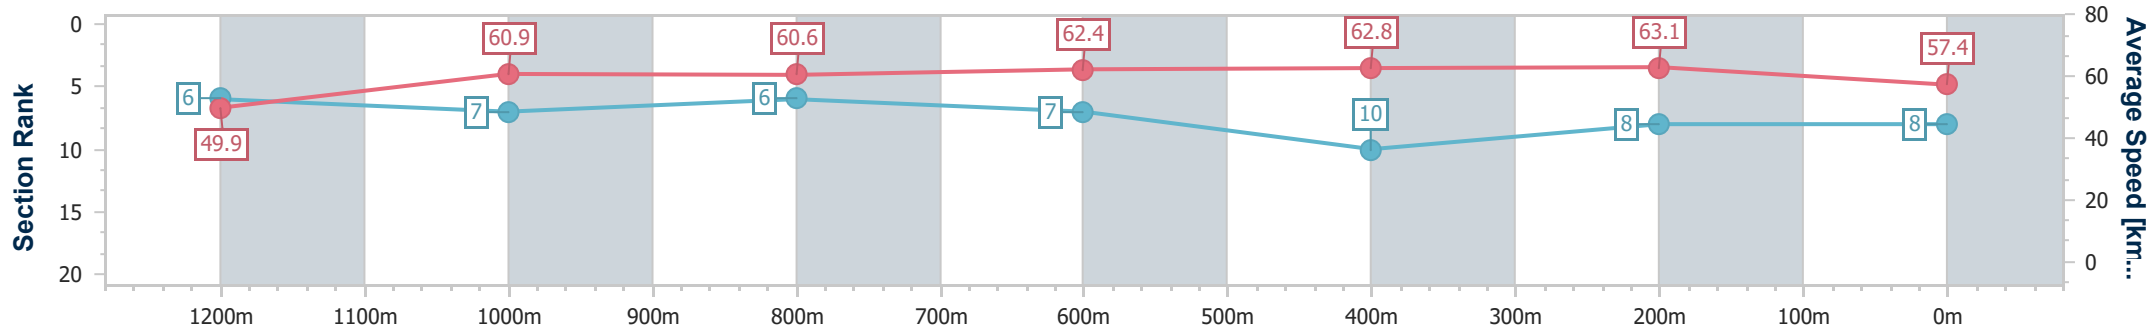

Eagle Farm QLD Professional
Race 6: SUNLOVER POOL HEATING BENCHMARK 68
Handicap - 1400m

06 September 2023 - 15:28

Track Rating: Good 4, Weather: Overcast, Rail Position: +9.5m
Entire Course

BRISBANE
RACING CLUB

Section	Overall	1200m	1000m	800m	600m	400m	200m
Section Times	1:25.33 [8] (0:14.45)	1:10.88 [6] (0:11.88)	0:59.00 [7] (0:11.94)	0:47.06 [6] (0:11.59)	0:35.47 [7] (0:11.52)	0:23.95 [10] (0:11.41)	0:12.54 [8] (0:12.54)
Average Speed [km/h]	49.9	60.9	60.6	62.4	62.8	63.1	57.4
Top Speed [km/h]	62.2	62.5	62.2	64.9	65.0	66.0	62.6
Avg. Dist. to Rail [m]	2.9	1.9	1.3	0.7	1.1	3.9	6.0
Avg. Stride Freq. [Hz]	2.3	2.2	2.3	2.3	2.4	2.4	2.3
Avg. Stride Length [m]	6.0	7.5	7.4	7.4	7.3	7.1	6.8