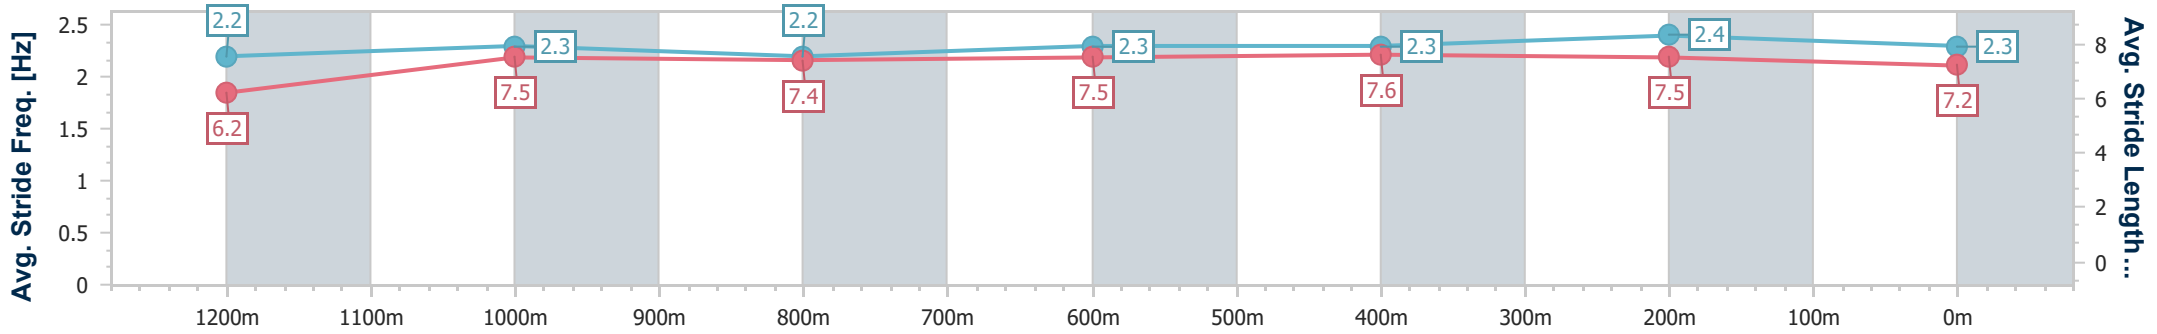

Horse/Jockey Name	Hang Five
Final Rank	3
Fastest Section Time (Section)	0:11.21 (400m)
Top Speed [km/h] (Section)	66.0 (400m)
Race State	Finished

Eagle Farm QLD Professional
Race 6: SUNLOVER POOL HEATING BENCHMARK 68
Handicap - 1400m
06 September 2023 - 15:28
Track Rating: Good 4, Weather: Overcast, Rail Position: +9.5m
Entire Course

BRISBANE
RACING CLUB

Section	Overall	1200m	1000m	800m	600m	400m	200m
Section Times	1:24.68 [3] (0:14.86)	1:09.82 [11] (0:11.86)	0:57.96 [11] (0:12.10)	0:45.86 [12] (0:11.46)	0:34.40 [12] (0:11.34)	0:23.06 [13] (0:11.21)	0:11.85 [10] (0:11.85)
Average Speed [km/h]	48.7	60.9	60.3	62.8	63.8	64.2	60.8
Top Speed [km/h]	60.2	63.1	62.6	65.0	65.0	66.0	64.1
Avg. Dist. to Rail [m]	5.9	3.4	2.2	0.3	1.6	6.3	5.1
Avg. Stride Freq. [Hz]	2.2	2.3	2.2	2.3	2.3	2.4	2.3
Avg. Stride Length [m]	6.2	7.5	7.4	7.5	7.6	7.5	7.2

- [ ] Ranking at each section and finish
- -.-.- No data available at this section
- NA No data available