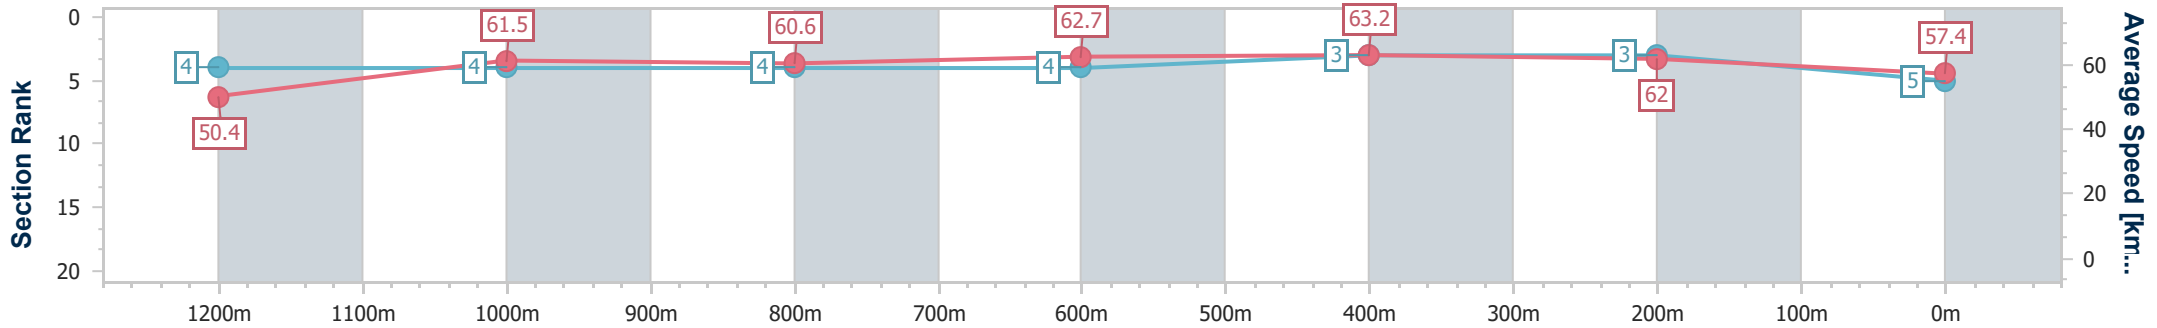

Section	Overall	1200m	1000m	800m	600m	400m	200m
Section Times	1:24.99 [5] (0:14.30)	1:10.69 [4] (0:11.72)	0:58.97 [4] (0:11.96)	0:47.01 [4] (0:11.49)	0:35.52 [4] (0:11.36)	0:24.16 [3] (0:11.62)	0:12.54 [3] (0:12.54)
Average Speed [km/h]	50.4	61.5	60.6	62.7	63.2	62.0	57.4
Top Speed [km/h]	62.1	63.5	61.8	63.7	64.0	63.4	59.9
Avg. Dist. to Rail [m]	1.6	1.9	1.1	0.2	0.2	0.6	0.8
Avg. Stride Freq. [Hz]	2.2	2.3	2.3	2.3	2.3	2.4	2.3
Avg. Stride Length [m]	6.2	7.4	7.4	7.5	7.5	7.1	7.0