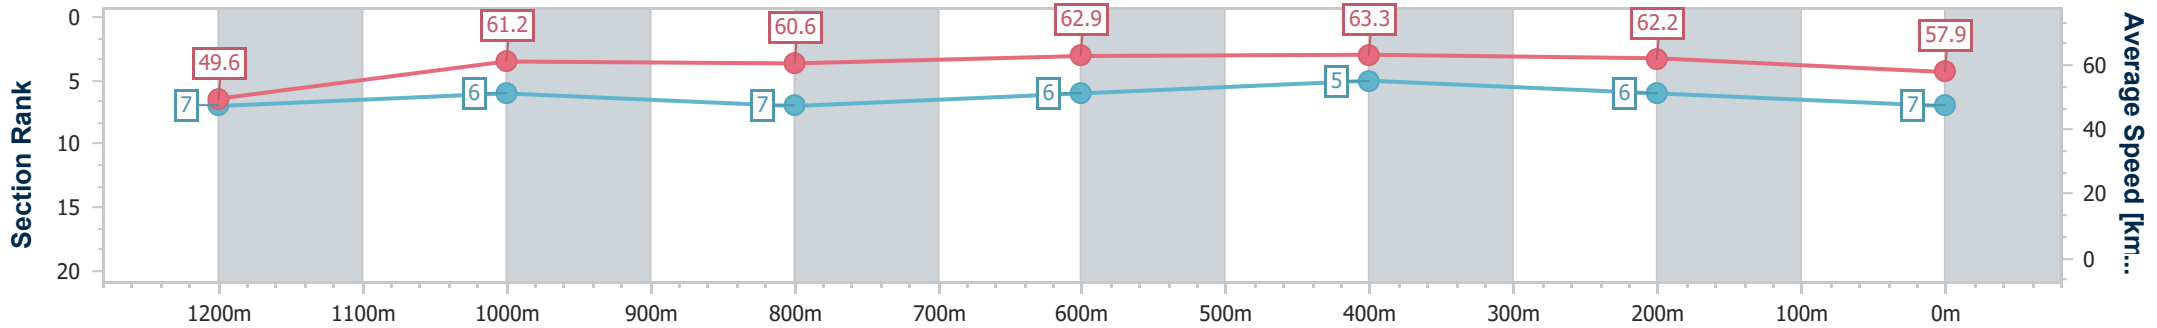

Horse/Jockey Name	Chaseton
Final Rank	7
Fastest Section Time (Section)	0:11.38 (600m)
Top Speed [km/h] (Section)	63.8 (800m)
Race State	Finished

Eagle Farm QLD Professional
Race 6: SUNLOVER POOL HEATING BENCHMARK 68
Handicap - 1400m

06 September 2023 - 15:28
Track Rating: Good 4, Weather: Overcast, Rail Position: +9.5m
Entire Course

BRISBANE
RACING CLUB

Section	Overall	1200m	1000m	800m	600m	400m	200m						
Section Times	1:25.17 [7] (0:14.50)	1:10.67 [7] (0:11.80)	0:58.87 [6] (0:11.97)	0:46.90 [7] (0:11.50)	0:35.40 [6] (0:11.38)	0:24.02 [5] (0:11.57)	0:12.45 [6] (0:12.45)						
Average Speed [km/h]	49.6	61.2	60.6	62.9	63.3	62.2	57.9						
Top Speed [km/h]	61.7	62.9	61.9	63.8	63.8	63.6	59.8						
Avg. Dist. to Rail [m]	2.2	2.2	1.7	0.8	0.2	0.8	0.7						
Avg. Stride Freq. [Hz]	2.2	2.2	2.2	2.2	2.3	2.3	2.2						
Avg. Stride Length [m]	6.2	7.4	7.4	7.6	7.6	7.5	7.3						

- [ ] Ranking at each section and finish
- -.-.- No data available at this section
- NA No data available