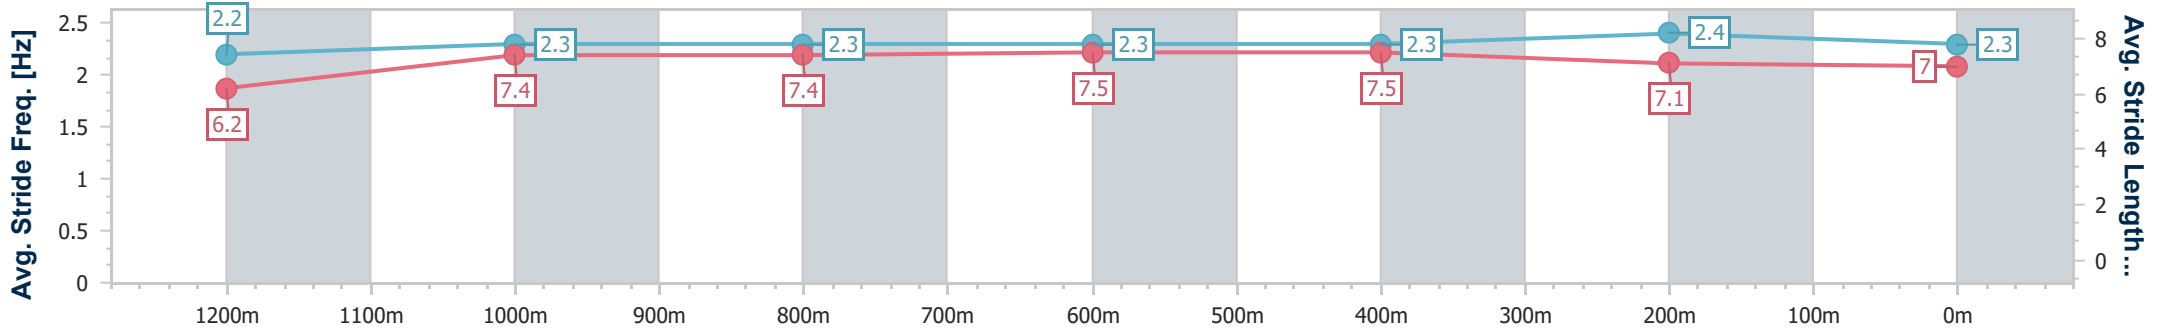

Eagle Farm QLD Professional
Race 6: SUNLOVER POOL HEATING BENCHMARK 68
Handicap - 1400m

06 September 2023 - 15:28

Track Rating: Good 4, Weather: Overcast, Rail Position: +9.5m
Entire Course

BRISBANE
RACING CLUB

Section	Overall	1200m	1000m	800m	600m	400m	200m
Section Times	1:24.99 [5] (0:14.30)	1:10.69 [4] (0:11.72)	0:58.97 [4] (0:11.96)	0:47.01 [4] (0:11.49)	0:35.52 [4] (0:11.36)	0:24.16 [3] (0:11.62)	0:12.54 [3] (0:12.54)
Average Speed [km/h]	50.4	61.5	60.6	62.7	63.2	62.0	57.4
Top Speed [km/h]	62.1	63.5	61.8	63.7	64.0	63.4	59.9
Avg. Dist. to Rail [m]	1.6	1.9	1.1	0.2	0.2	0.6	0.8
Avg. Stride Freq. [Hz]	2.2	2.3	2.3	2.3	2.3	2.4	2.3
Avg. Stride Length [m]	6.2	7.4	7.4	7.5	7.5	7.1	7.0