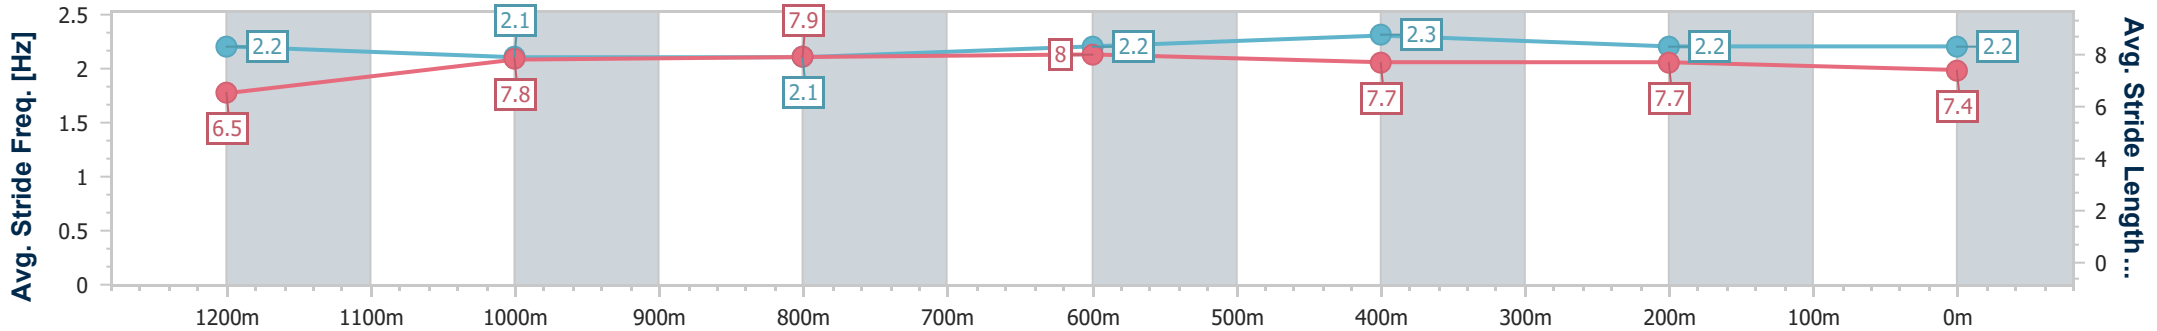

Horse/Jockey Name	Kipling's Journey
Final Rank	2
Fastest Section Time (Section)	0:11.33 (600m)
Top Speed [km/h] (Section)	64.8 (600m)
Race State	Finished

Eagle Farm QLD Professional
Race 6: SUNLOVER POOL HEATING BENCHMARK 68
Handicap - 1400m
06 September 2023 - 15:28
Track Rating: Good 4, Weather: Overcast, Rail Position: +9.5m
Entire Course

BRISBANE
RACING CLUB

Section	Overall	1200m	1000m	800m	600m	400m	200m
Section Times	1:24.57 [2] (0:13.99)	1:10.58 [1] (0:11.85)	0:58.73 [1] (0:11.90)	0:46.83 [1] (0:11.40)	0:35.43 [1] (0:11.33)	0:24.10 [1] (0:11.56)	0:12.54 [1] (0:12.54)
Average Speed [km/h]	51.6	60.8	60.7	63.3	63.6	62.3	57.4
Top Speed [km/h]	63.7	62.4	61.5	64.0	64.8	64.1	59.3
Avg. Dist. to Rail [m]	7.1	1.0	0.6	0.5	0.6	0.8	0.4
Avg. Stride Freq. [Hz]	2.2	2.1	2.1	2.2	2.3	2.2	2.2
Avg. Stride Length [m]	6.5	7.8	7.9	8.0	7.7	7.7	7.4

- [ ] Ranking at each section and finish
- -.-.- No data available at this section
- NA No data available