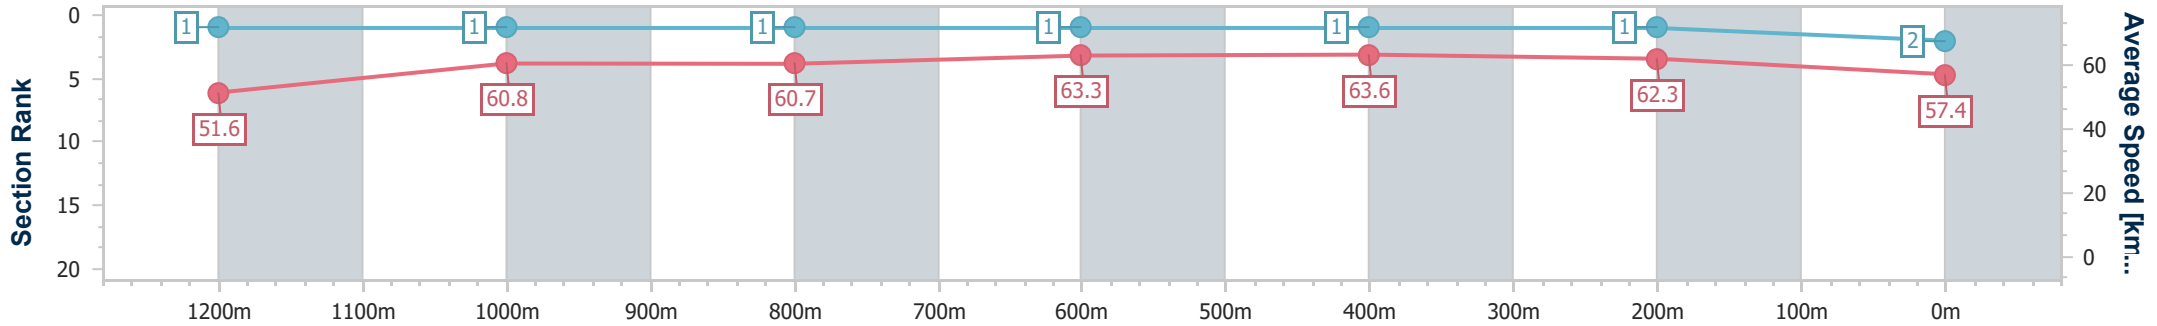

Horse/Jockey Name	Kipling's Journey
Final Rank	2
Fastest Section Time (Section)	0:11.33 (600m)
Top Speed [km/h] (Section)	64.8 (600m)
Race State	Finished

Eagle Farm QLD Professional
Race 6: SUNLOVER POOL HEATING BENCHMARK 68
Handicap - 1400m
06 September 2023 - 15:28
Track Rating: Good 4, Weather: Overcast, Rail Position: +9.5m
Entire Course

BRISBANE
RACING CLUB

Section	Overall	1200m	1000m	800m	600m	400m	200m
Section Times	1:24.57 [2] (0:13.99)	1:10.58 [1] (0:11.85)	0:58.73 [1] (0:11.90)	0:46.83 [1] (0:11.40)	0:35.43 [1] (0:11.33)	0:24.10 [1] (0:11.56)	0:12.54 [1] (0:12.54)
Average Speed [km/h]	51.6	60.8	60.7	63.3	63.6	62.3	57.4
Top Speed [km/h]	63.7	62.4	61.5	64.0	64.8	64.1	59.3
Avg. Dist. to Rail [m]	7.1	1.0	0.6	0.5	0.6	0.8	0.4
Avg. Stride Freq. [Hz]	2.2	2.1	2.1	2.2	2.3	2.2	2.2
Avg. Stride Length [m]	6.5	7.8	7.9	8.0	7.7	7.7	7.4

- [ ] Ranking at each section and finish
- -.-.- No data available at this section
- NA No data available