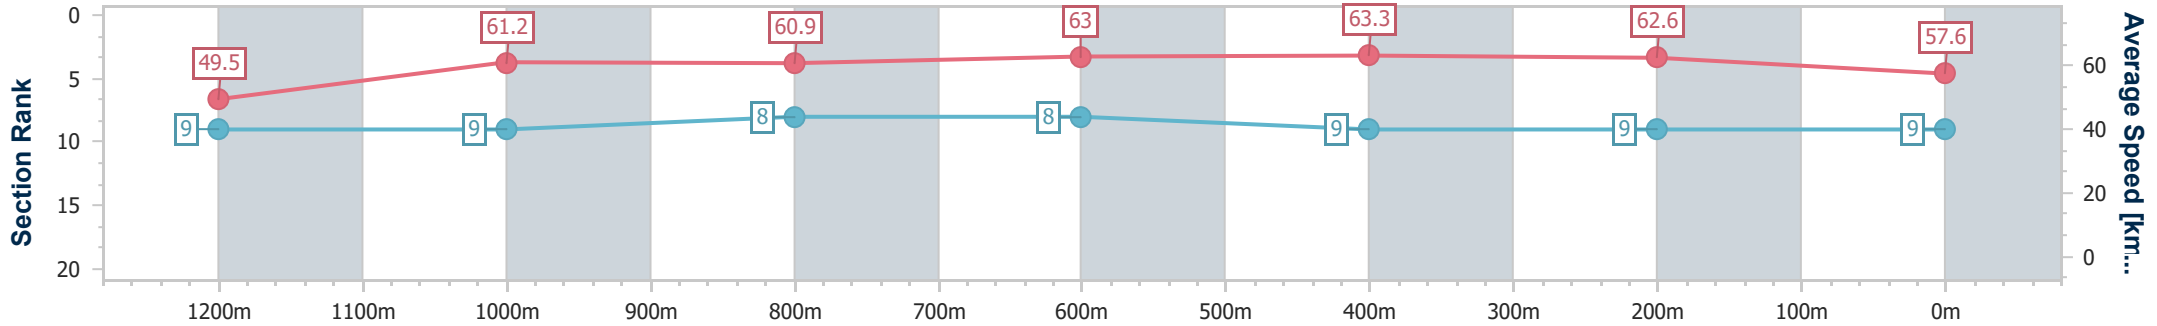

Eagle Farm QLD Professional
Race 6: SUNLOVER POOL HEATING BENCHMARK 68
Handicap - 1400m

06 September 2023 - 15:28

Track Rating: Good 4, Weather: Overcast, Rail Position: +9.5m
Entire Course

BRISBANE
RACING CLUB

Section	Overall	1200m	1000m	800m	600m	400m	200m
Section Times	1:25.34 [9] (0:14.60)	1:10.74 [9] (0:11.82)	0:58.92 [9] (0:11.92)	0:47.00 [8] (0:11.53)	0:35.47 [8] (0:11.46)	0:24.01 [9] (0:11.49)	0:12.52 [9] (0:12.52)
Average Speed [km/h]	49.5	61.2	60.9	63.0	63.3	62.6	57.6
Top Speed [km/h]	61.6	63.4	62.7	63.7	65.5	64.1	60.7
Avg. Dist. to Rail [m]	2.9	3.0	2.3	1.5	1.5	5.2	4.4
Avg. Stride Freq. [Hz]	2.3	2.4	2.4	2.4	2.4	2.5	2.4
Avg. Stride Length [m]	6.1	7.1	7.1	7.3	7.2	7.0	6.7