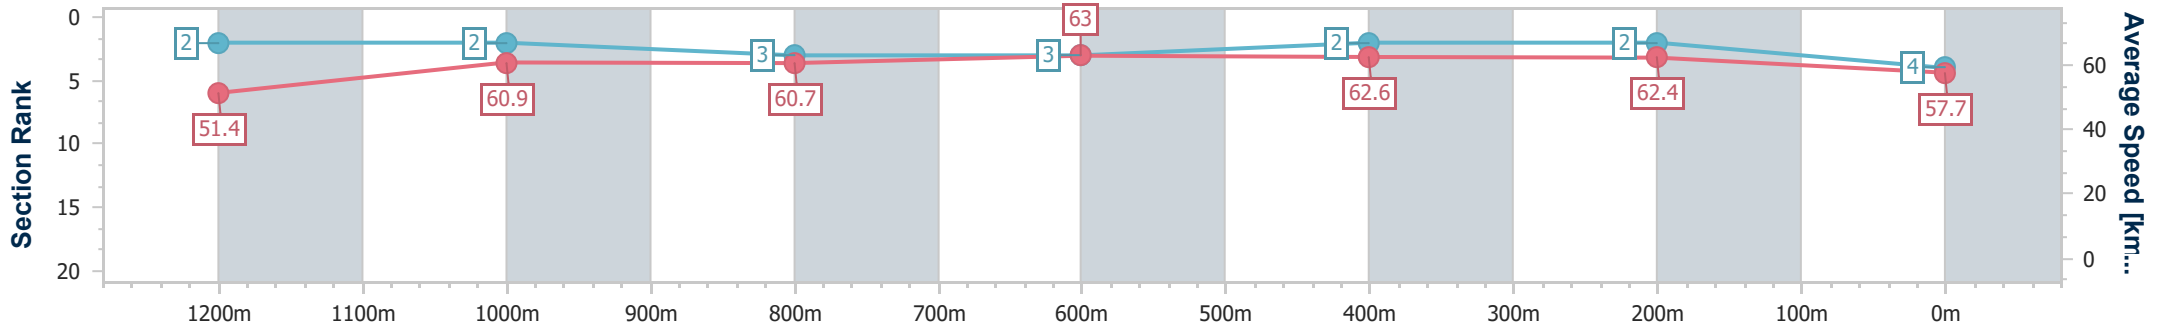

Horse/Jockey Name	Baldassare
Final Rank	4
Fastest Section Time (Section)	0:11.45 (800m)
Top Speed [km/h] (Section)	64.1 (Overall)
Race State	Finished

Eagle Farm QLD Professional
Race 6: SUNLOVER POOL HEATING BENCHMARK 68
Handicap - 1400m

06 September 2023 - 15:28
Track Rating: Good 4, Weather: Overcast, Rail Position: +9.5m
Entire Course

BRISBANE
RACING CLUB

Section	Overall	1200m	1000m	800m	600m	400m	200m
Section Times	1:24.79 [4] (0:14.08)	1:10.71 [2] (0:11.82)	0:58.89 [2] (0:11.98)	0:46.91 [3] (0:11.45)	0:35.46 [3] (0:11.45)	0:24.01 [2] (0:11.52)	0:12.49 [2] (0:12.49)
Average Speed [km/h]	51.4	60.9	60.7	63.0	62.6	62.4	57.7
Top Speed [km/h]	64.1	64.1	62.4	64.0	63.6	63.6	60.9
Avg. Dist. to Rail [m]	4.9	2.6	1.9	0.5	0.5	1.5	2.2
Avg. Stride Freq. [Hz]	2.2	2.2	2.2	2.3	2.3	2.3	2.3
Avg. Stride Length [m]	6.4	7.5	7.5	7.7	7.6	7.5	7.1

- [ ] Ranking at each section and finish
- -.-.- No data available at this section
- NA No data available