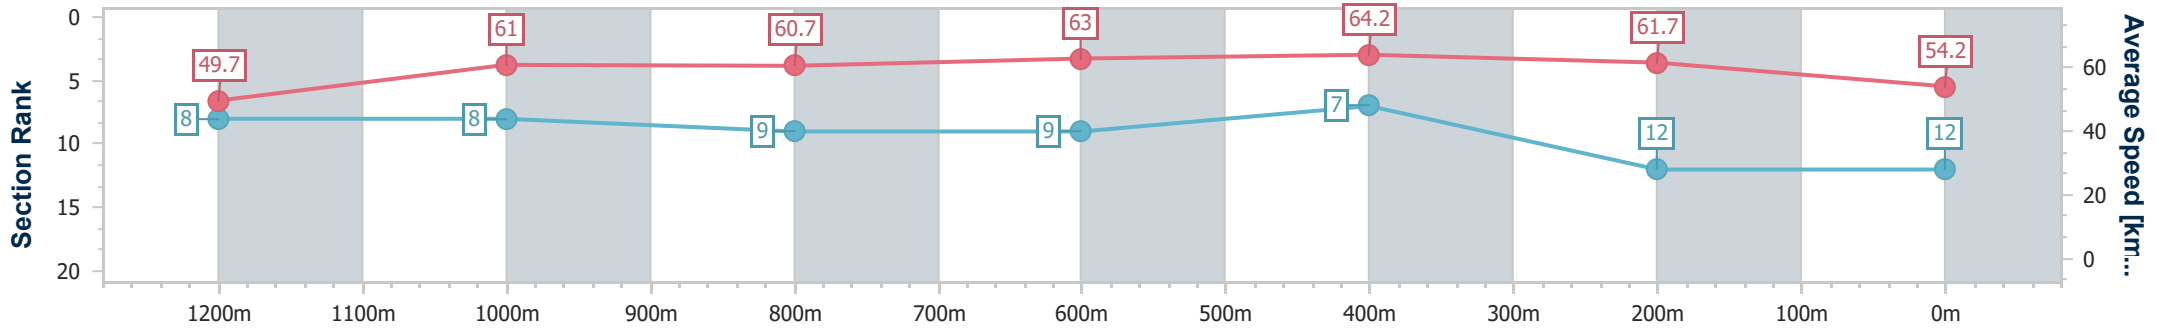

- [] Ranking at each section and finish
- .-.- No data available at this section
- NA No data available

Horse/Jockey Name	Give Him Wings
Final Rank	12
Fastest Section Time (Section)	0:11.36 (600m)
Top Speed [km/h] (Section)	65.3 (600m)
Race State	Finished

Eagle Farm QLD Professional
Race 6: SUNLOVER POOL HEATING BENCHMARK 68
Handicap - 1400m

06 September 2023 - 15:28

Track Rating: Good 4, Weather: Overcast, Rail Position: +9.5m
Entire Course

BRISBANE
RACING CLUB

Section	Overall	1200m	1000m	800m	600m	400m	200m							
Section Times	1:26.24 [12] (0:14.51)	1:11.73 [8] (0:11.86)	0:59.87 [8] (0:12.02)	0:47.85 [9] (0:11.54)	0:36.31 [9] (0:11.36)	0:24.95 [7] (0:11.64)	0:13.31 [12] (0:13.31)							
Average Speed [km/h]	49.7	61.0	60.7	63.0	64.2	61.7	54.2							
Top Speed [km/h]	61.5	62.5	62.3	64.3	65.3	64.7	58.6							
Avg. Dist. to Rail [m]	4.1	3.3	2.8	2.2	2.8	4.4	3.8							
Avg. Stride Freq. [Hz]	2.2	2.3	2.2	2.3	2.3	2.3	2.2							
Avg. Stride Length [m]	6.2	7.4	7.5	7.6	7.5	7.4	6.9							