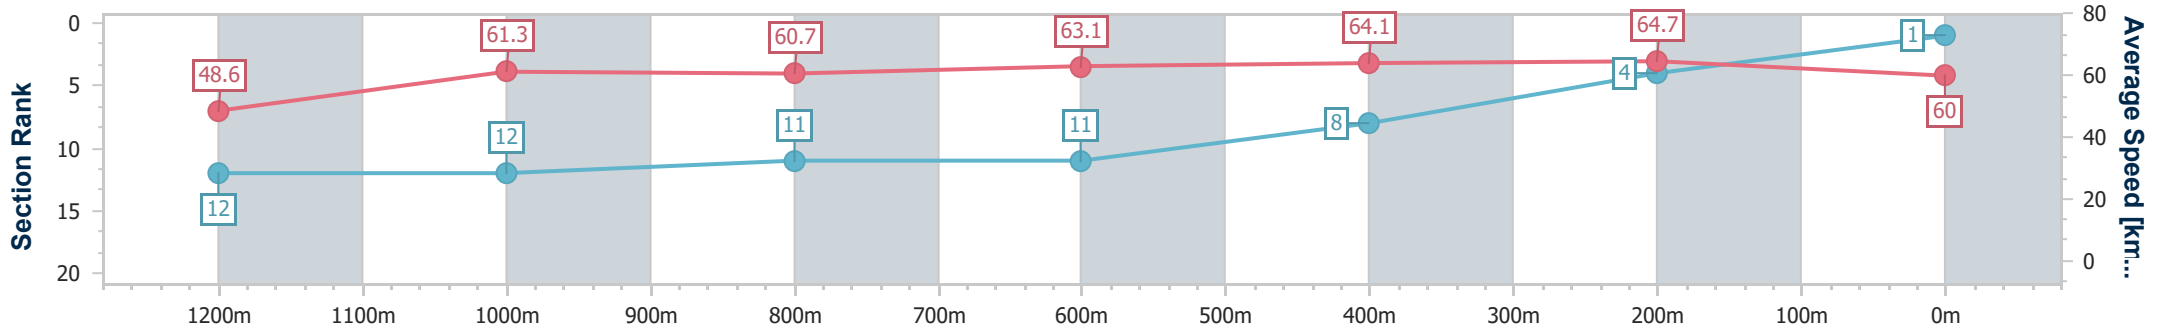

Section	Overall	1200m	1000m	800m	600m	400m	200m
Section Times	1:24.46 [1] (0:14.96)	1:09.50 [12] (0:11.79)	0:57.71 [12] (0:11.95)	0:45.76 [11] (0:11.45)	0:34.31 [11] (0:11.18)	0:23.13 [8] (0:11.14)	0:11.99 [4] (0:11.99)
Average Speed [km/h]	48.6	61.3	60.7	63.1	64.1	64.7	60.0
Top Speed [km/h]	61.6	62.0	63.4	64.7	65.9	65.9	63.5
Avg. Dist. to Rail [m]	5.0	2.5	1.8	0.7	0.6	1.4	2.0
Avg. Stride Freq. [Hz]	2.2	2.3	2.2	2.3	2.3	2.3	2.3
Avg. Stride Length [m]	6.0	7.1	7.3	7.7	7.8	7.7	7.4