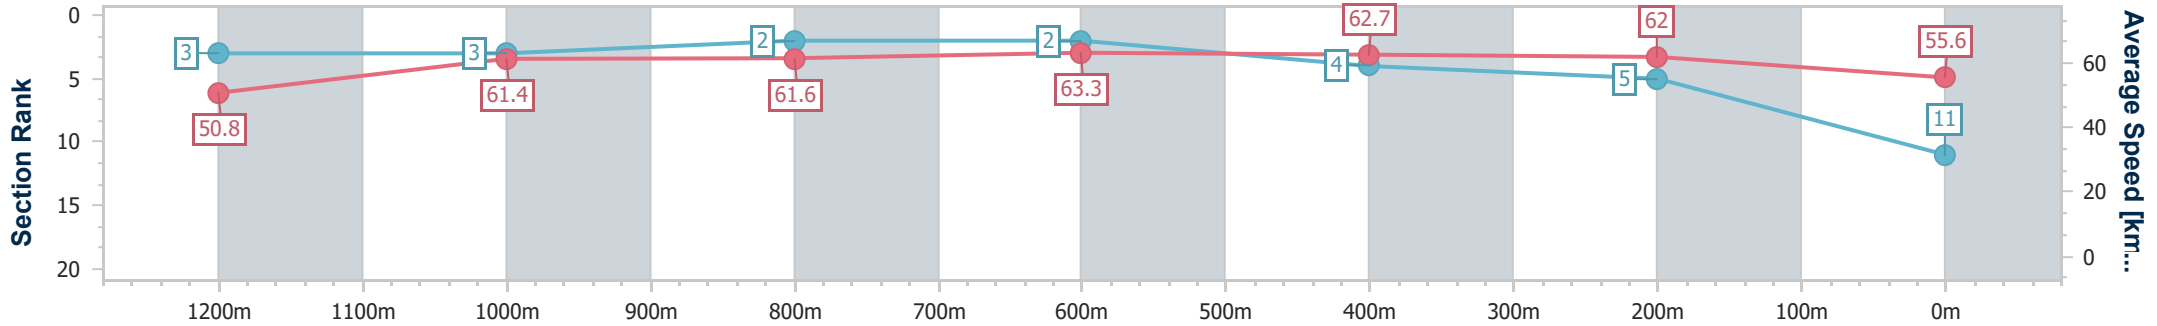

Horse/Jockey Name	He's The News
Final Rank	11
Fastest Section Time (Section)	0:11.50 (800m)
Top Speed [km/h] (Section)	64.0 (800m)
Race State	Finished

Eagle Farm QLD Professional
Race 6: SUNLOVER POOL HEATING BENCHMARK 68
Handicap - 1400m
06 September 2023 - 15:28
Track Rating: Good 4, Weather: Overcast, Rail Position: +9.5m
Entire Course

BRISBANE
RACING CLUB

Section	Overall	1200m	1000m	800m	600m	400m	200m						
Section Times	1:25.47 [11] (0:14.20)	1:11.27 [3] (0:11.77)	0:59.50 [3] (0:11.85)	0:47.65 [2] (0:11.50)	0:36.15 [2] (0:11.59)	0:24.56 [4] (0:11.58)	0:12.98 [5] (0:12.98)						
Average Speed [km/h]	50.8	61.4	61.6	63.3	62.7	62.0	55.6						
Top Speed [km/h]	63.4	62.6	63.2	64.0	63.8	63.9	60.5						
Avg. Dist. to Rail [m]	6.3	3.1	3.1	2.4	2.0	2.9	1.9						
Avg. Stride Freq. [Hz]	2.1	2.2	2.3	2.3	2.3	2.3	2.2						
Avg. Stride Length [m]	6.6	7.6	7.5	7.6	7.5	7.3	6.9						

- [ ] Ranking at each section and finish
- -.-.- No data available at this section
- NA No data available