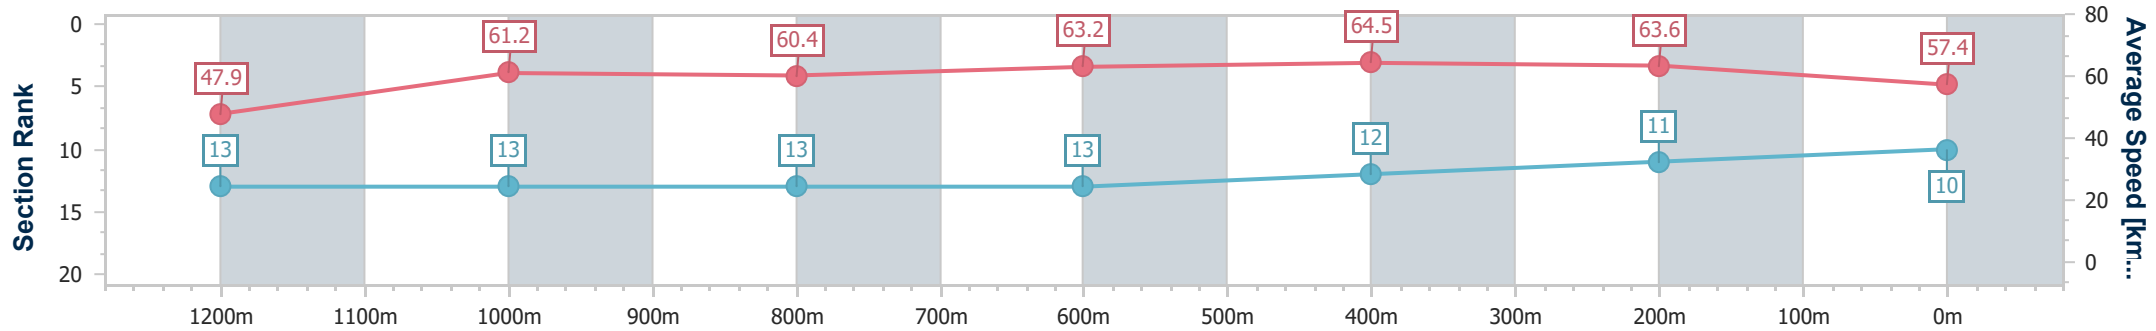

Horse/Jockey Name	Yasmeen
Final Rank	10
Fastest Section Time (Section)	0:11.14 (600m)
Top Speed [km/h] (Section)	65.7 (400m)
Race State	Finished

Eagle Farm QLD Professional
Race 6: SUNLOVER POOL HEATING BENCHMARK 68
Handicap - 1400m

06 September 2023 - 15:28
Track Rating: Good 4, Weather: Overcast, Rail Position: +9.5m
Entire Course

BRISBANE
RACING CLUB

Section	Overall	1200m	1000m	800m	600m	400m	200m							
Section Times	1:25.38 [10] (0:15.09)	1:10.29 [13] (0:11.81)	0:58.48 [13] (0:12.04)	0:46.44 [13] (0:11.43)	0:35.01 [13] (0:11.14)	0:23.87 [12] (0:11.32)	0:12.55 [11] (0:12.55)							
Average Speed [km/h]	47.9	61.2	60.4	63.2	64.5	63.6	57.4							
Top Speed [km/h]	59.7	62.6	63.7	64.9	65.3	65.7	61.0							
Avg. Dist. to Rail [m]	8.4	3.3	2.1	0.5	0.4	1.3	2.1							
Avg. Stride Freq. [Hz]	2.2	2.3	2.2	2.3	2.3	2.2	2.3							
Avg. Stride Length [m]	6.1	7.3	7.5	7.7	7.6	7.9	7.1							

- [ ] Ranking at each section and finish
- -.-.- No data available at this section
- NA No data available