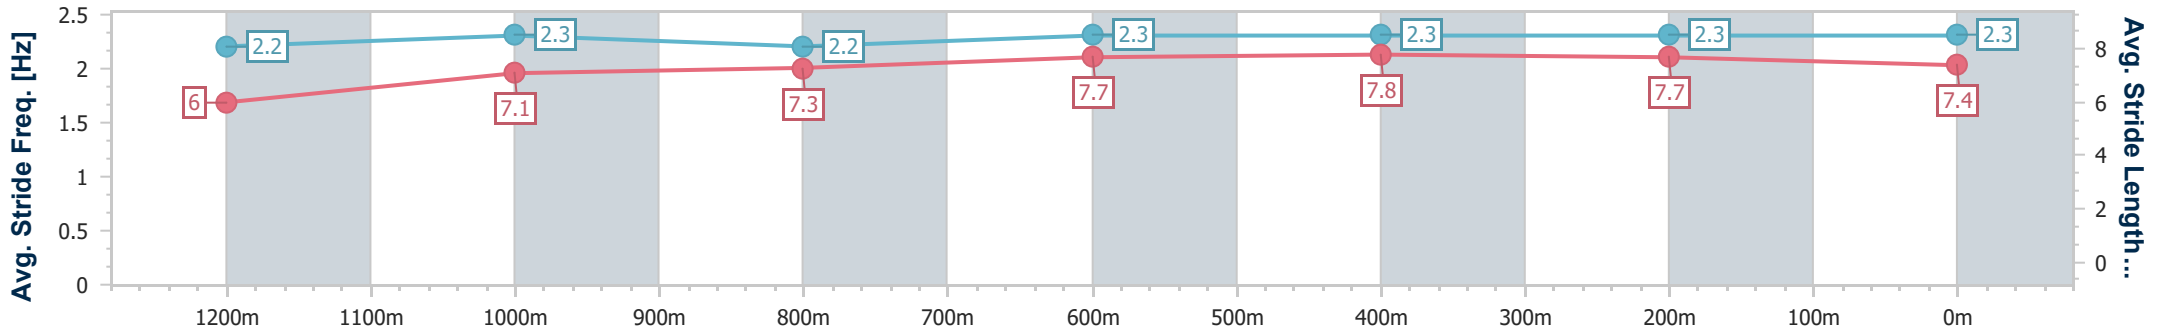

Section	Overall	1200m	1000m	800m	600m	400m	200m
Section Times	1:24.46 [1] (0:14.96)	1:09.50 [12] (0:11.79)	0:57.71 [12] (0:11.95)	0:45.76 [11] (0:11.45)	0:34.31 [11] (0:11.18)	0:23.13 [8] (0:11.14)	0:11.99 [4] (0:11.99)
Average Speed [km/h]	48.6	61.3	60.7	63.1	64.1	64.7	60.0
Top Speed [km/h]	61.6	62.0	63.4	64.7	65.9	65.9	63.5
Avg. Dist. to Rail [m]	5.0	2.5	1.8	0.7	0.6	1.4	2.0
Avg. Stride Freq. [Hz]	2.2	2.3	2.2	2.3	2.3	2.3	2.3
Avg. Stride Length [m]	6.0	7.1	7.3	7.7	7.8	7.7	7.4