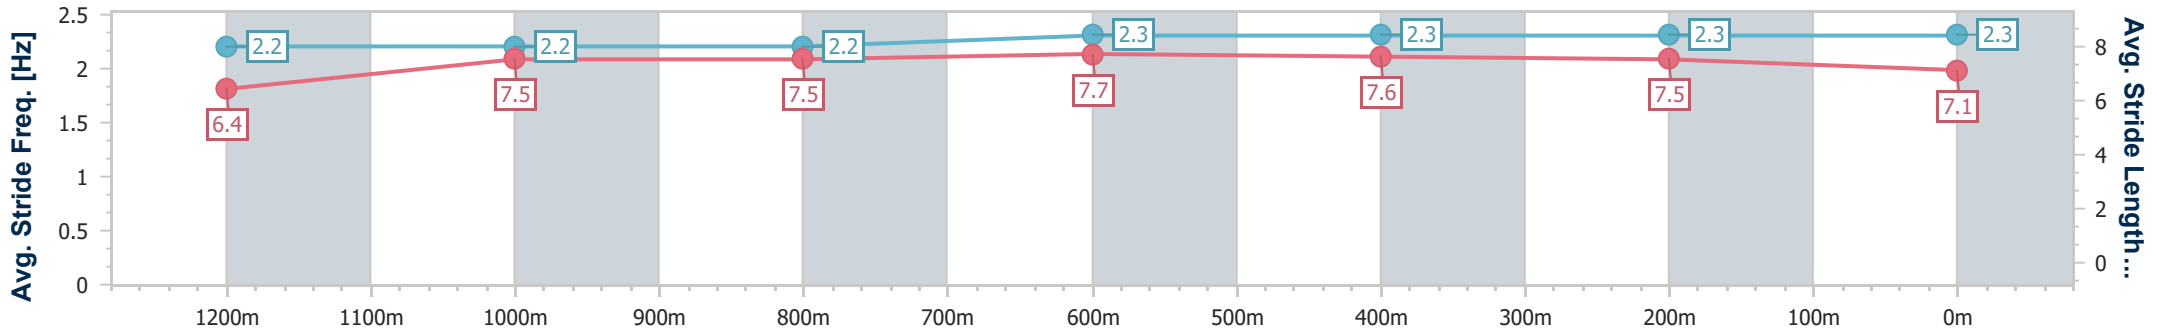

Horse/Jockey Name	Baldassare
Final Rank	4
Fastest Section Time (Section)	0:11.45 (800m)
Top Speed [km/h] (Section)	64.1 (Overall)
Race State	Finished

Eagle Farm QLD Professional
Race 6: SUNLOVER POOL HEATING BENCHMARK 68
Handicap - 1400m

06 September 2023 - 15:28
Track Rating: Good 4, Weather: Overcast, Rail Position: +9.5m
Entire Course

BRISBANE
RACING CLUB

Section	Overall	1200m	1000m	800m	600m	400m	200m
Section Times	1:24.79 [4] (0:14.08)	1:10.71 [2] (0:11.82)	0:58.89 [2] (0:11.98)	0:46.91 [3] (0:11.45)	0:35.46 [3] (0:11.45)	0:24.01 [2] (0:11.52)	0:12.49 [2] (0:12.49)
Average Speed [km/h]	51.4	60.9	60.7	63.0	62.6	62.4	57.7
Top Speed [km/h]	64.1	64.1	62.4	64.0	63.6	63.6	60.9
Avg. Dist. to Rail [m]	4.9	2.6	1.9	0.5	0.5	1.5	2.2
Avg. Stride Freq. [Hz]	2.2	2.2	2.2	2.3	2.3	2.3	2.3
Avg. Stride Length [m]	6.4	7.5	7.5	7.7	7.6	7.5	7.1

- [ ] Ranking at each section and finish
- -.-.- No data available at this section
- NA No data available