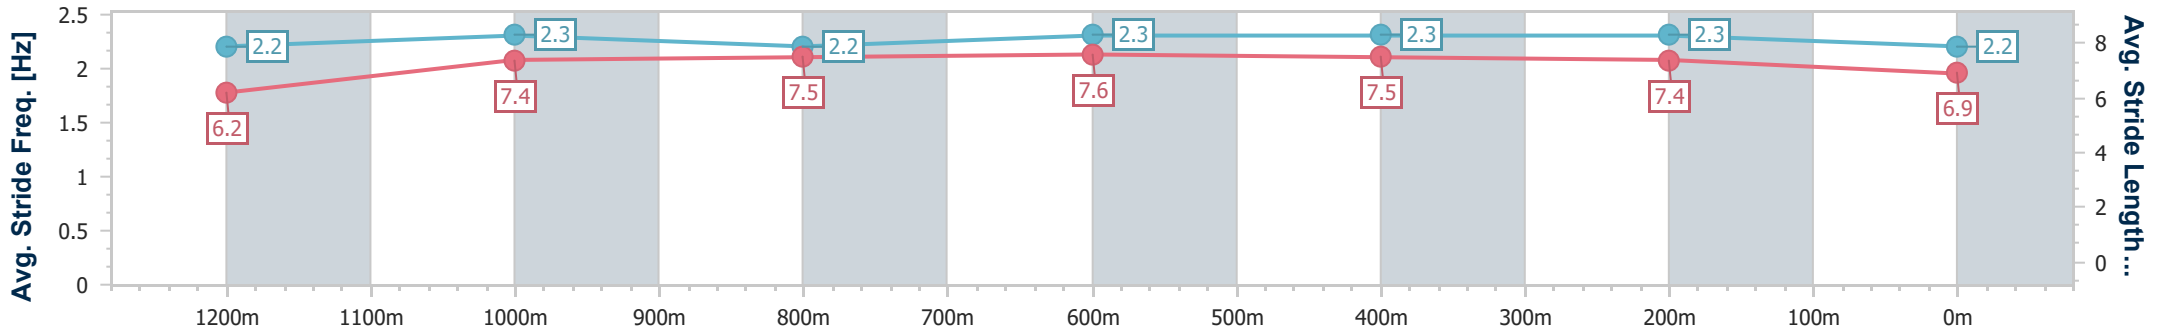

- [] Ranking at each section and finish
- .-.- No data available at this section
- NA No data available

Horse/Jockey Name	Give Him Wings
Final Rank	12
Fastest Section Time (Section)	0:11.36 (600m)
Top Speed [km/h] (Section)	65.3 (600m)
Race State	Finished

Eagle Farm QLD Professional
Race 6: SUNLOVER POOL HEATING BENCHMARK 68
Handicap - 1400m

06 September 2023 - 15:28

Track Rating: Good 4, Weather: Overcast, Rail Position: +9.5m
Entire Course

BRISBANE
RACING CLUB

Section	Overall	1200m	1000m	800m	600m	400m	200m							
Section Times	1:26.24 [12] (0:14.51)	1:11.73 [8] (0:11.86)	0:59.87 [8] (0:12.02)	0:47.85 [9] (0:11.54)	0:36.31 [9] (0:11.36)	0:24.95 [7] (0:11.64)	0:13.31 [12] (0:13.31)							
Average Speed [km/h]	49.7	61.0	60.7	63.0	64.2	61.7	54.2							
Top Speed [km/h]	61.5	62.5	62.3	64.3	65.3	64.7	58.6							
Avg. Dist. to Rail [m]	4.1	3.3	2.8	2.2	2.8	4.4	3.8							
Avg. Stride Freq. [Hz]	2.2	2.3	2.2	2.3	2.3	2.3	2.2							
Avg. Stride Length [m]	6.2	7.4	7.5	7.6	7.5	7.4	6.9							