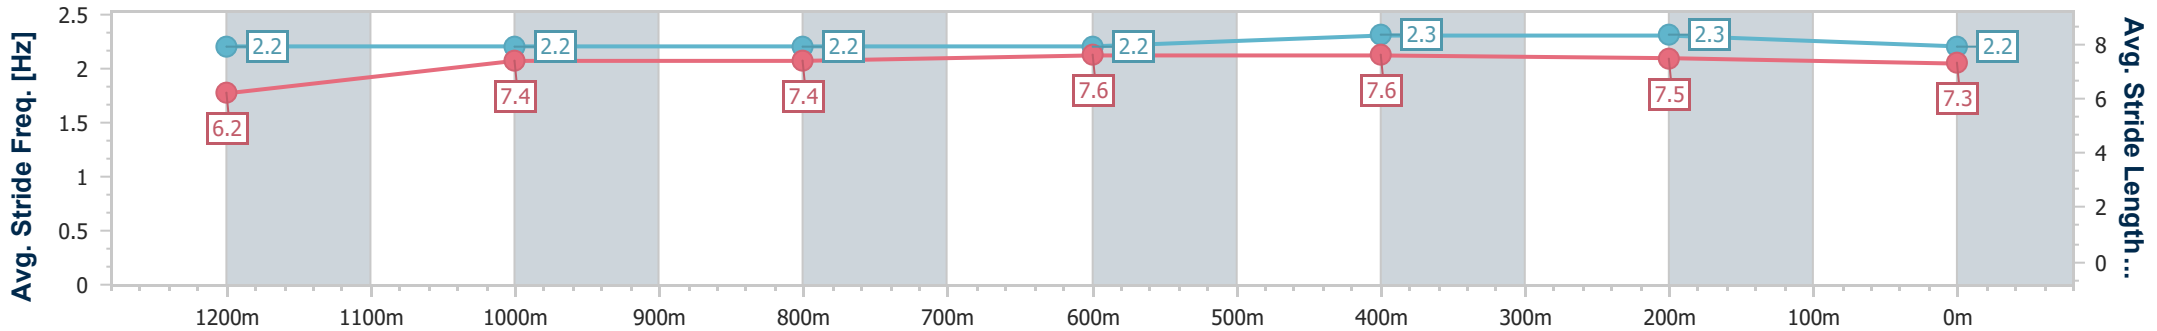

Horse/Jockey Name	Chaseton
Final Rank	7
Fastest Section Time (Section)	0:11.38 (600m)
Top Speed [km/h] (Section)	63.8 (800m)
Race State	Finished

Eagle Farm QLD Professional
Race 6: SUNLOVER POOL HEATING BENCHMARK 68
Handicap - 1400m

06 September 2023 - 15:28
Track Rating: Good 4, Weather: Overcast, Rail Position: +9.5m
Entire Course

BRISBANE
RACING CLUB

Section	Overall	1200m	1000m	800m	600m	400m	200m						
Section Times	1:25.17 [7] (0:14.50)	1:10.67 [7] (0:11.80)	0:58.87 [6] (0:11.97)	0:46.90 [7] (0:11.50)	0:35.40 [6] (0:11.38)	0:24.02 [5] (0:11.57)	0:12.45 [6] (0:12.45)						
Average Speed [km/h]	49.6	61.2	60.6	62.9	63.3	62.2	57.9						
Top Speed [km/h]	61.7	62.9	61.9	63.8	63.8	63.6	59.8						
Avg. Dist. to Rail [m]	2.2	2.2	1.7	0.8	0.2	0.8	0.7						
Avg. Stride Freq. [Hz]	2.2	2.2	2.2	2.2	2.3	2.3	2.2						
Avg. Stride Length [m]	6.2	7.4	7.4	7.6	7.6	7.5	7.3						

- [ ] Ranking at each section and finish
- -.-.- No data available at this section
- NA No data available