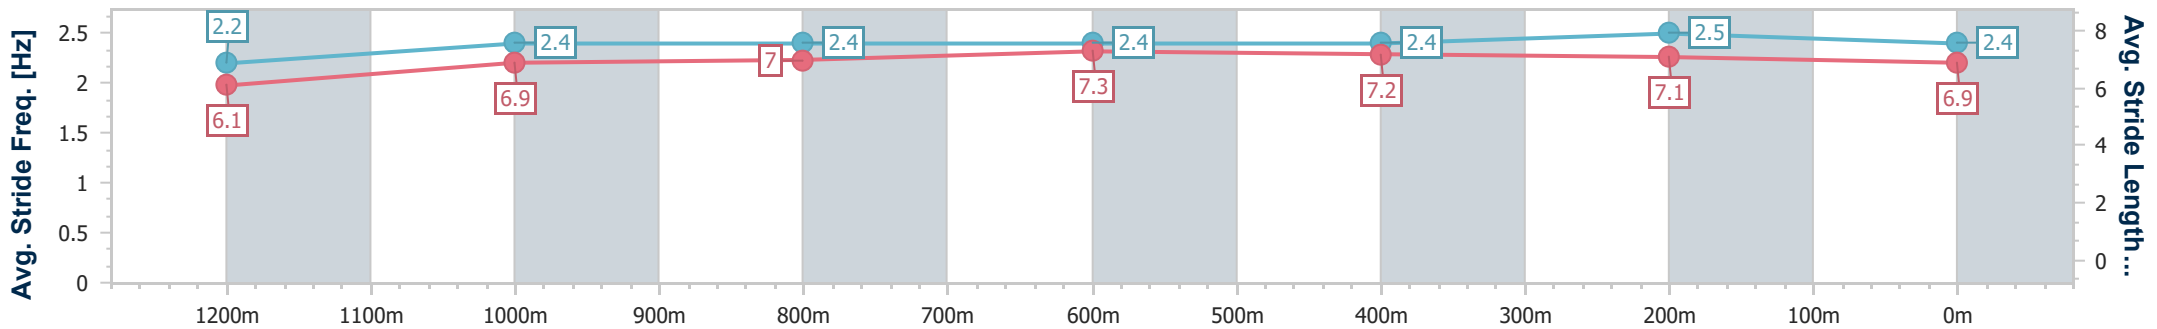

Horse/Jockey Name	Confessed
Final Rank	6
Fastest Section Time (Section)	0:11.35 (400m)
Top Speed [km/h] (Section)	64.2 (400m)
Race State	Finished

Eagle Farm QLD Professional
Race 6: SUNLOVER POOL HEATING BENCHMARK 68
Handicap - 1400m
06 September 2023 - 15:28
Track Rating: Good 4, Weather: Overcast, Rail Position: +9.5m
Entire Course

BRISBANE
RACING CLUB

Section	Overall	1200m	1000m	800m	600m	400m	200m
Section Times	1:25.00 [6] (0:14.79)	1:10.21 [10] (0:11.74)	0:58.47 [10] (0:12.00)	0:46.47 [10] (0:11.45)	0:35.02 [10] (0:11.42)	0:23.60 [11] (0:11.35)	0:12.25 [7] (0:12.25)
Average Speed [km/h]	48.7	61.5	60.4	62.8	62.7	63.4	58.8
Top Speed [km/h]	61.8	62.7	62.2	64.1	63.7	64.2	62.6
Avg. Dist. to Rail [m]	3.7	2.2	1.6	0.7	1.3	0.5	1.1
Avg. Stride Freq. [Hz]	2.2	2.4	2.4	2.4	2.4	2.5	2.4
Avg. Stride Length [m]	6.1	6.9	7.0	7.3	7.2	7.1	6.9

- [ ] Ranking at each section and finish
- -.-.- No data available at this section
- NA No data available