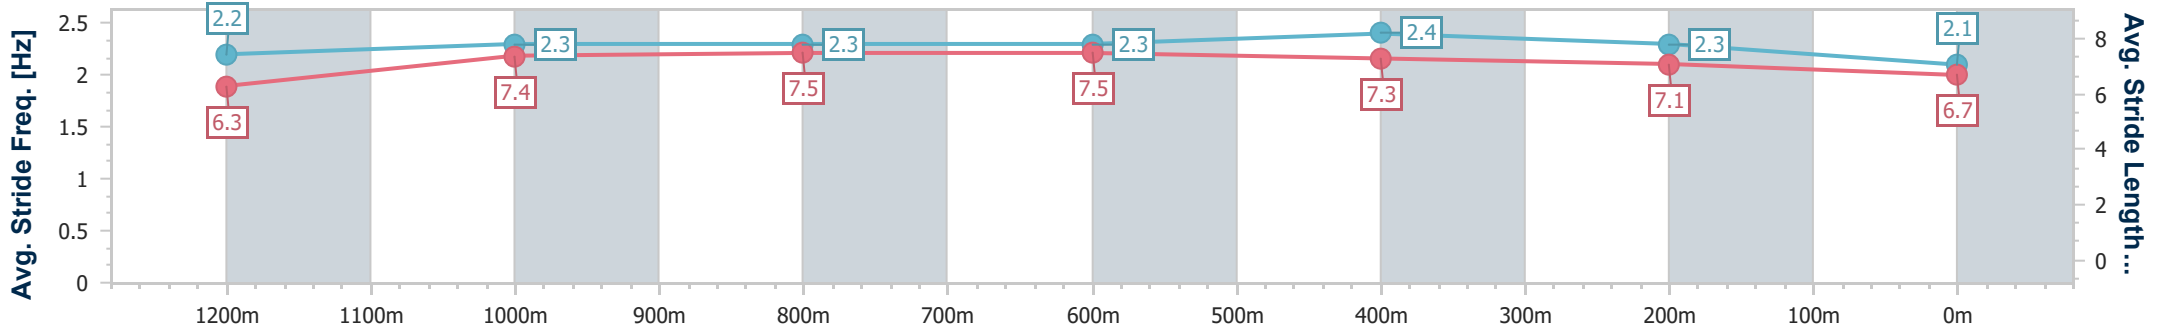

Eagle Farm QLD Professional
Race 6: SUNLOVER POOL HEATING BENCHMARK 68
Handicap - 1400m

06 September 2023 - 15:28

Track Rating: Good 4, Weather: Overcast, Rail Position: +9.5m
Entire Course

BRISBANE
RACING CLUB

Section	Overall	1200m	1000m	800m	600m	400m	200m
Section Times	1:27.62 [13] (0:14.35)	1:13.27 [5] (0:11.88)	1:01.39 [5] (0:11.88)	0:49.51 [5] (0:11.52)	0:37.99 [5] (0:11.62)	0:26.37 [6] (0:12.34)	0:14.03 [13] (0:14.03)
Average Speed [km/h]	50.3	61.0	61.4	63.3	63.1	58.4	51.3
Top Speed [km/h]	63.1	62.7	63.4	64.9	65.3	63.2	55.2
Avg. Dist. to Rail [m]	7.7	4.0	3.3	2.8	4.1	6.8	2.6
Avg. Stride Freq. [Hz]	2.2	2.3	2.3	2.3	2.4	2.3	2.1
Avg. Stride Length [m]	6.3	7.4	7.5	7.5	7.3	7.1	6.7