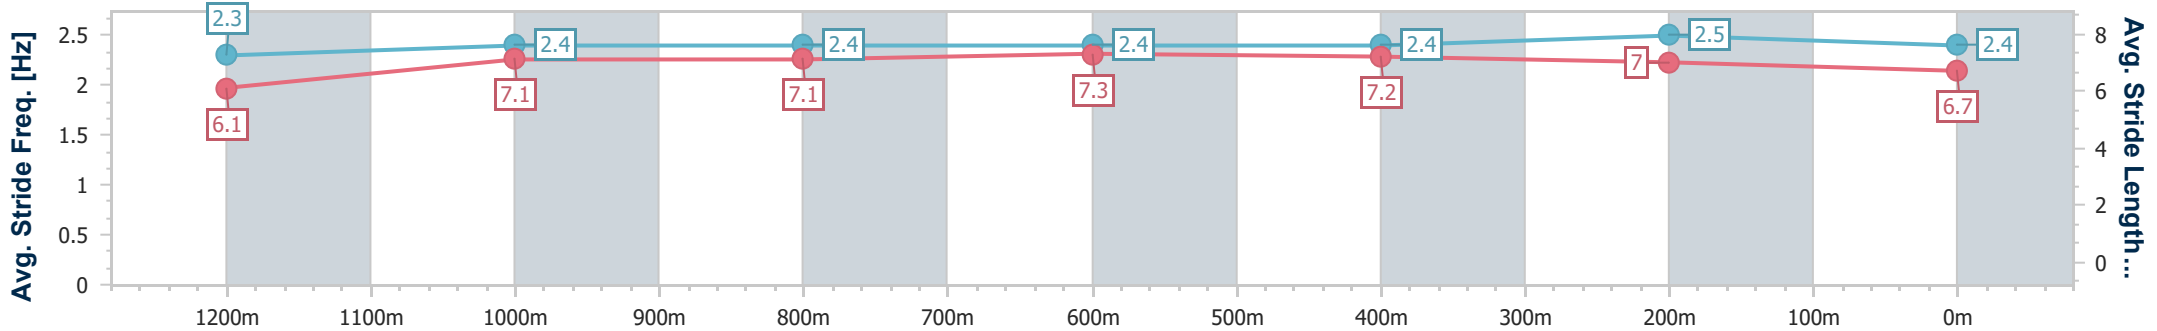

Eagle Farm QLD Professional
Race 6: SUNLOVER POOL HEATING BENCHMARK 68
Handicap - 1400m

06 September 2023 - 15:28

Track Rating: Good 4, Weather: Overcast, Rail Position: +9.5m
Entire Course

BRISBANE
RACING CLUB

Section	Overall	1200m	1000m	800m	600m	400m	200m
Section Times	1:25.34 [9] (0:14.60)	1:10.74 [9] (0:11.82)	0:58.92 [9] (0:11.92)	0:47.00 [8] (0:11.53)	0:35.47 [8] (0:11.46)	0:24.01 [9] (0:11.49)	0:12.52 [9] (0:12.52)
Average Speed [km/h]	49.5	61.2	60.9	63.0	63.3	62.6	57.6
Top Speed [km/h]	61.6	63.4	62.7	63.7	65.5	64.1	60.7
Avg. Dist. to Rail [m]	2.9	3.0	2.3	1.5	1.5	5.2	4.4
Avg. Stride Freq. [Hz]	2.3	2.4	2.4	2.4	2.4	2.5	2.4
Avg. Stride Length [m]	6.1	7.1	7.1	7.3	7.2	7.0	6.7