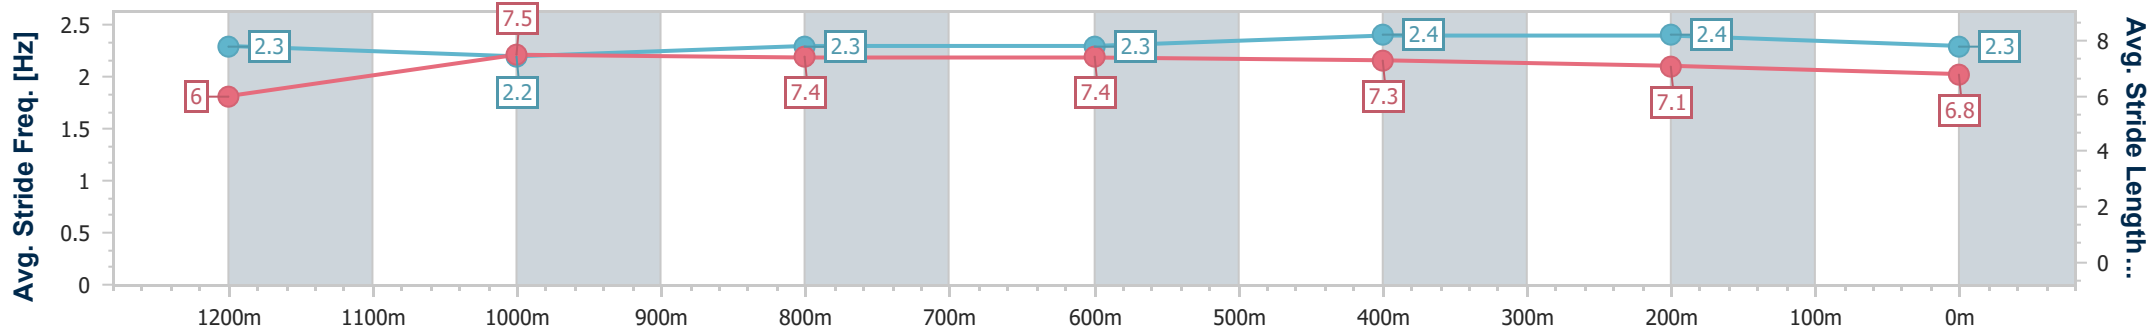

Eagle Farm QLD Professional
Race 6: SUNLOVER POOL HEATING BENCHMARK 68
Handicap - 1400m

06 September 2023 - 15:28

Track Rating: Good 4, Weather: Overcast, Rail Position: +9.5m
Entire Course

BRISBANE
RACING CLUB

Section	Overall	1200m	1000m	800m	600m	400m	200m
Section Times	1:25.33 [8] (0:14.45)	1:10.88 [6] (0:11.88)	0:59.00 [7] (0:11.94)	0:47.06 [6] (0:11.59)	0:35.47 [7] (0:11.52)	0:23.95 [10] (0:11.41)	0:12.54 [8] (0:12.54)
Average Speed [km/h]	49.9	60.9	60.6	62.4	62.8	63.1	57.4
Top Speed [km/h]	62.2	62.5	62.2	64.9	65.0	66.0	62.6
Avg. Dist. to Rail [m]	2.9	1.9	1.3	0.7	1.1	3.9	6.0
Avg. Stride Freq. [Hz]	2.3	2.2	2.3	2.3	2.4	2.4	2.3
Avg. Stride Length [m]	6.0	7.5	7.4	7.4	7.3	7.1	6.8