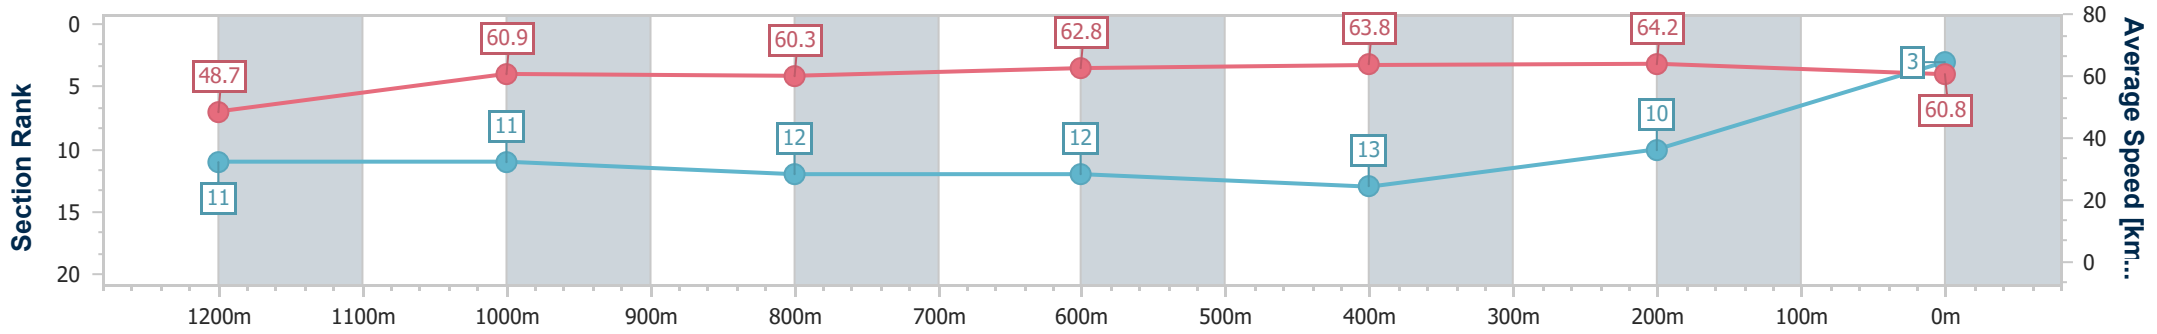

Horse/Jockey Name	Hang Five
Final Rank	3
Fastest Section Time (Section)	0:11.21 (400m)
Top Speed [km/h] (Section)	66.0 (400m)
Race State	Finished

Eagle Farm QLD Professional
Race 6: SUNLOVER POOL HEATING BENCHMARK 68
Handicap - 1400m
06 September 2023 - 15:28
Track Rating: Good 4, Weather: Overcast, Rail Position: +9.5m
Entire Course

BRISBANE
RACING CLUB

Section	Overall	1200m	1000m	800m	600m	400m	200m
Section Times	1:24.68 [3] (0:14.86)	1:09.82 [11] (0:11.86)	0:57.96 [11] (0:12.10)	0:45.86 [12] (0:11.46)	0:34.40 [12] (0:11.34)	0:23.06 [13] (0:11.21)	0:11.85 [10] (0:11.85)
Average Speed [km/h]	48.7	60.9	60.3	62.8	63.8	64.2	60.8
Top Speed [km/h]	60.2	63.1	62.6	65.0	65.0	66.0	64.1
Avg. Dist. to Rail [m]	5.9	3.4	2.2	0.3	1.6	6.3	5.1
Avg. Stride Freq. [Hz]	2.2	2.3	2.2	2.3	2.3	2.4	2.3
Avg. Stride Length [m]	6.2	7.5	7.4	7.5	7.6	7.5	7.2

- [ ] Ranking at each section and finish
- -.-.- No data available at this section
- NA No data available