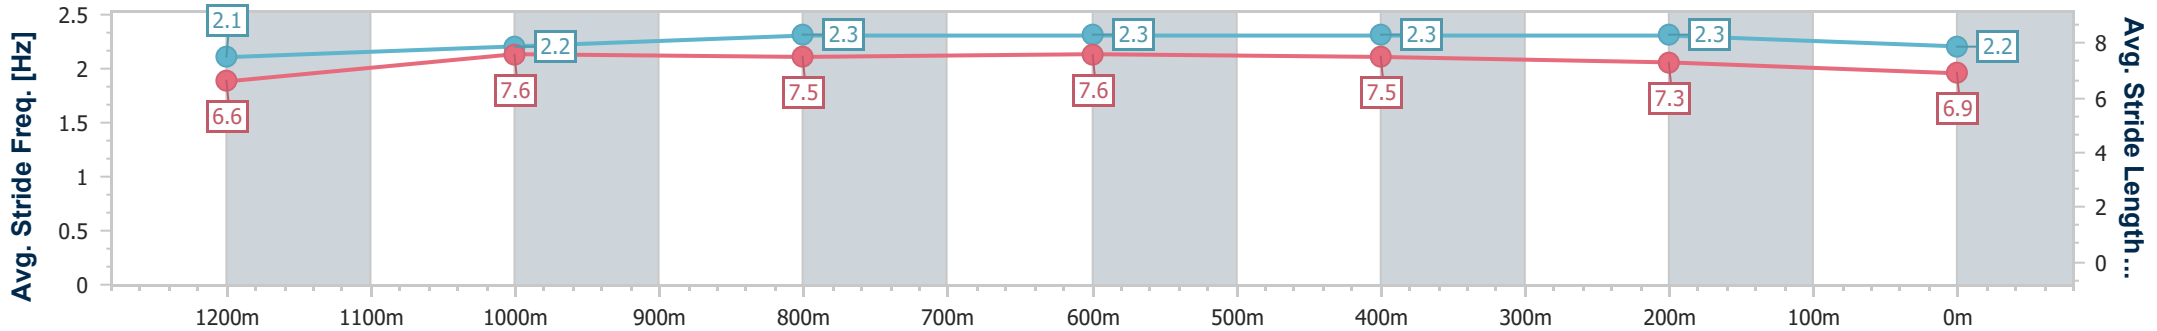

Horse/Jockey Name	He's The News
Final Rank	11
Fastest Section Time (Section)	0:11.50 (800m)
Top Speed [km/h] (Section)	64.0 (800m)
Race State	Finished

Eagle Farm QLD Professional
Race 6: SUNLOVER POOL HEATING BENCHMARK 68
Handicap - 1400m
06 September 2023 - 15:28
Track Rating: Good 4, Weather: Overcast, Rail Position: +9.5m
Entire Course

BRISBANE
RACING CLUB

Section	Overall	1200m	1000m	800m	600m	400m	200m						
Section Times	1:25.47 [11] (0:14.20)	1:11.27 [3] (0:11.77)	0:59.50 [3] (0:11.85)	0:47.65 [2] (0:11.50)	0:36.15 [2] (0:11.59)	0:24.56 [4] (0:11.58)	0:12.98 [5] (0:12.98)						
Average Speed [km/h]	50.8	61.4	61.6	63.3	62.7	62.0	55.6						
Top Speed [km/h]	63.4	62.6	63.2	64.0	63.8	63.9	60.5						
Avg. Dist. to Rail [m]	6.3	3.1	3.1	2.4	2.0	2.9	1.9						
Avg. Stride Freq. [Hz]	2.1	2.2	2.3	2.3	2.3	2.3	2.2						
Avg. Stride Length [m]	6.6	7.6	7.5	7.6	7.5	7.3	6.9						

- [ ] Ranking at each section and finish
- -.-.- No data available at this section
- NA No data available