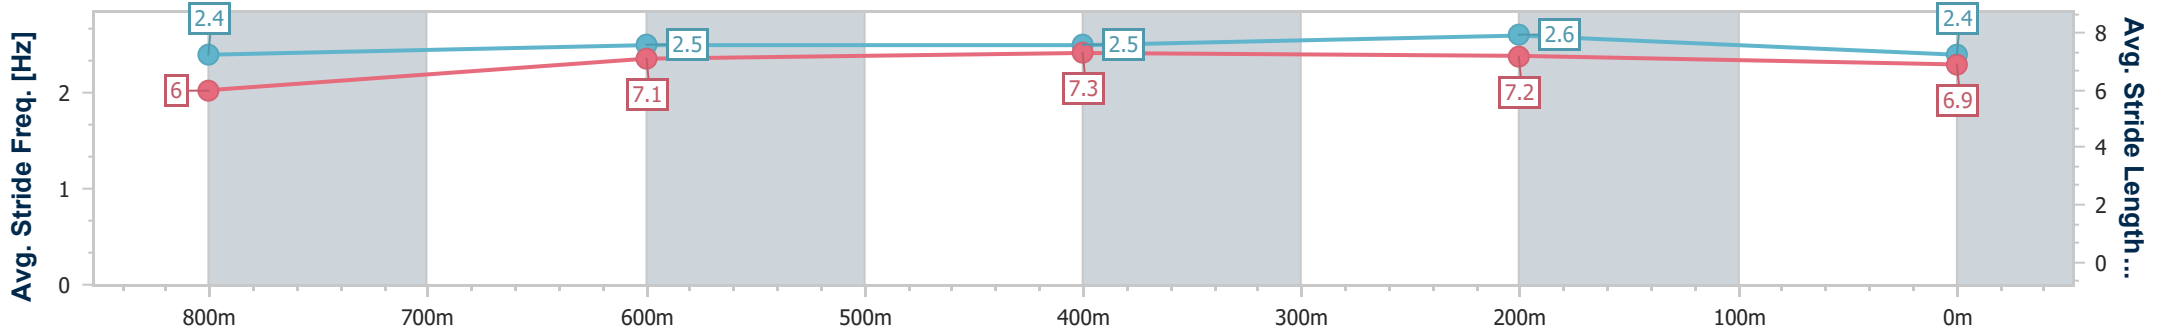

Section	Overall	800m	600m	400m	200m
Section Times	0:58.08 [4] (0:13.56)	0:44.52 [3] (0:10.87)	0:33.65 [5] (0:10.75)	0:22.90 [4] (0:10.92)	0:11.98 [3] (0:11.98)
Average Speed [km/h]	53.3	66.3	66.8	65.9	60.2
Top Speed [km/h]	67.3	66.6	67.5	67.4	63.4
Avg. Dist. to Rail [m]	1.0	0.6	0.8	1.1	1.1
Avg. Stride Freq. [Hz]	2.4	2.5	2.5	2.6	2.4
Avg. Stride Length [m]	6.0	7.1	7.3	7.2	6.9