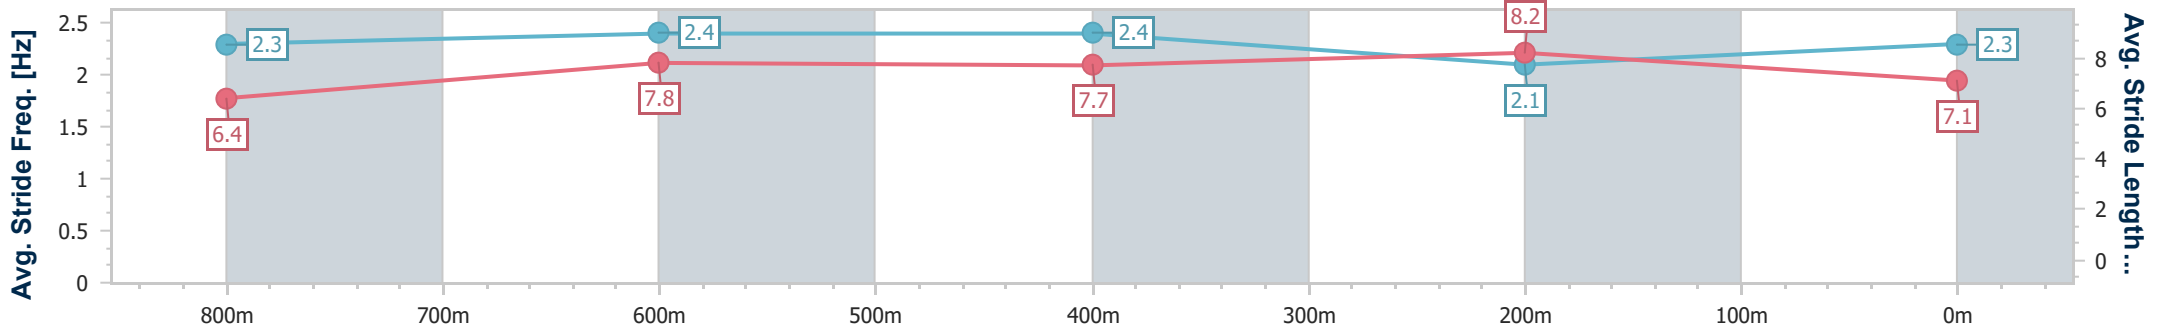

- [ ] Ranking at each section and finish
- .-.- No data available at this section
- NA No data available

Horse/Jockey Name	Queen Of Dark
Final Rank	9
Fastest Section Time (Section)	0:10.78 (800m)
Top Speed [km/h] (Section)	68.7 (800m)
Race State	Finished

Section	Overall	800m	600m	400m	200m
Section Times	0:59.13 [9] (0:13.62)	0:45.51 [5] (0:10.78)	0:34.73 [4] (0:10.92)	0:23.81 [5] (0:11.31)	0:12.50 [7] (0:12.50)
Average Speed [km/h]	53.1	67.3	66.0	63.7	57.5
Top Speed [km/h]	67.4	68.7	67.5	65.7	61.2
Avg. Dist. to Rail [m]	2.4	1.7	0.6	2.7	2.7
Avg. Stride Freq. [Hz]	2.3	2.4	2.4	2.1	2.3
Avg. Stride Length [m]	6.4	7.8	7.7	8.2	7.1