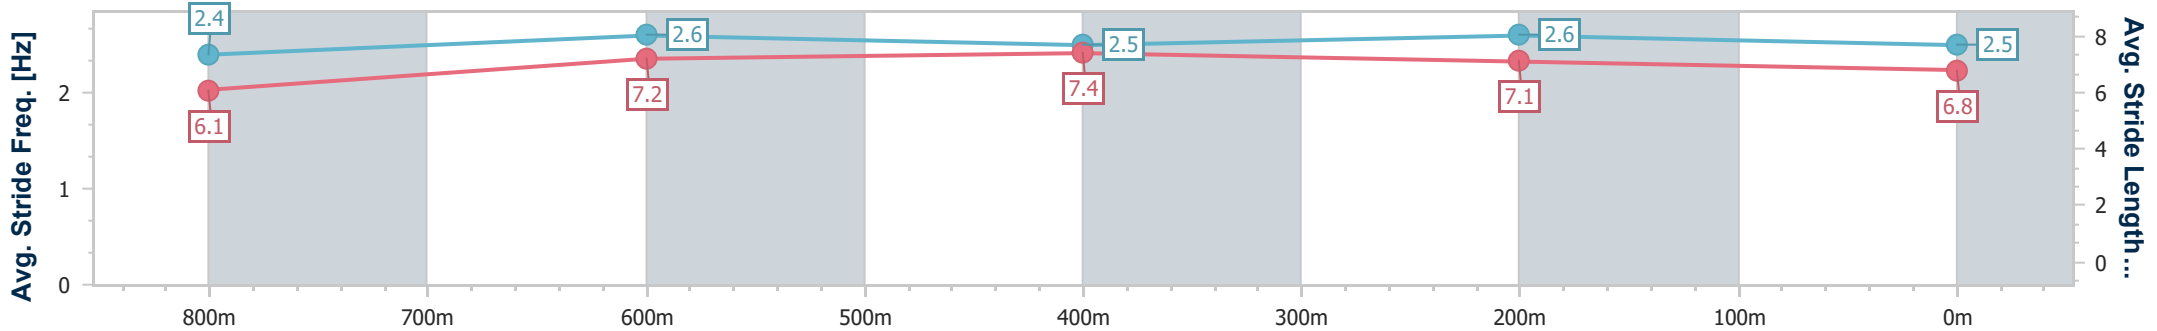

Section	Overall	800m	600m	400m	200m
Section Times	0:58.27 [5] (0:13.72)	0:44.55 [6] (0:10.91)	0:33.64 [6] (0:10.81)	0:22.83 [6] (0:10.90)	0:11.93 [6] (0:11.93)
Average Speed [km/h]	52.7	66.4	66.9	66.1	60.3
Top Speed [km/h]	68.7	67.6	68.0	67.9	64.1
Avg. Dist. to Rail [m]	2.5	1.3	1.2	4.3	5.2
Avg. Stride Freq. [Hz]	2.4	2.6	2.5	2.6	2.5
Avg. Stride Length [m]	6.1	7.2	7.4	7.1	6.8