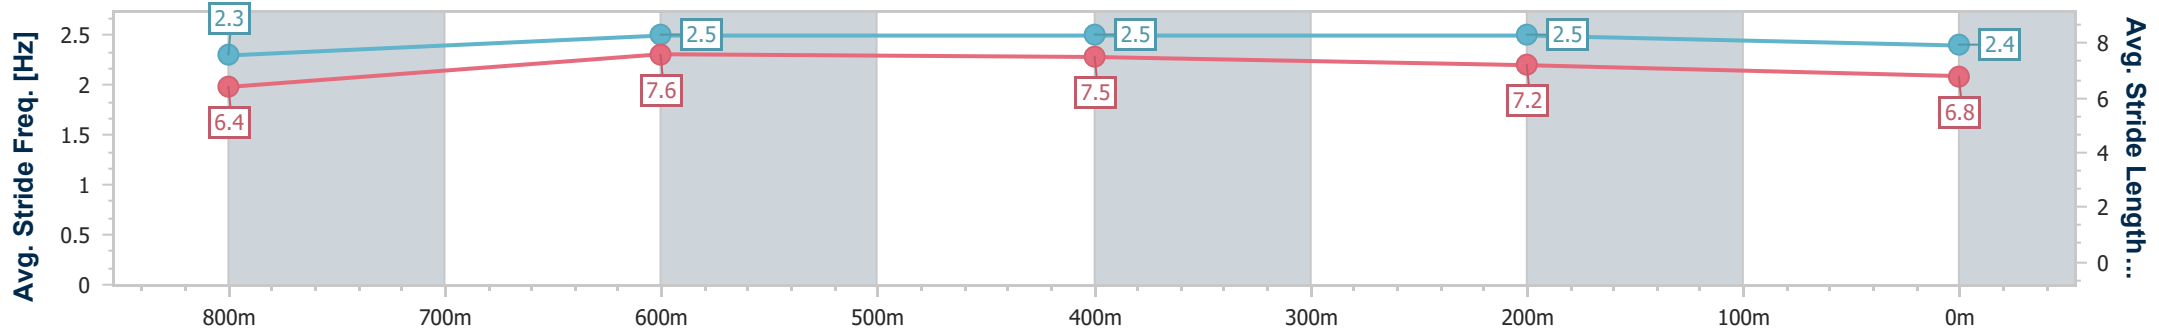

Section	Overall	800m	600m	400m	200m
Section Times	0:58.77 [6] (0:13.58)	0:45.19 [4] (0:10.77)	0:34.42 [3] (0:10.82)	0:23.60 [3] (0:11.08)	0:12.52 [5] (0:12.52)
Average Speed [km/h]	53.3	68.1	67.0	65.0	57.5
Top Speed [km/h]	69.7	69.1	68.1	66.8	62.3
Avg. Dist. to Rail [m]	4.3	3.6	1.5	2.5	2.2
Avg. Stride Freq. [Hz]	2.3	2.5	2.5	2.5	2.4
Avg. Stride Length [m]	6.4	7.6	7.5	7.2	6.8