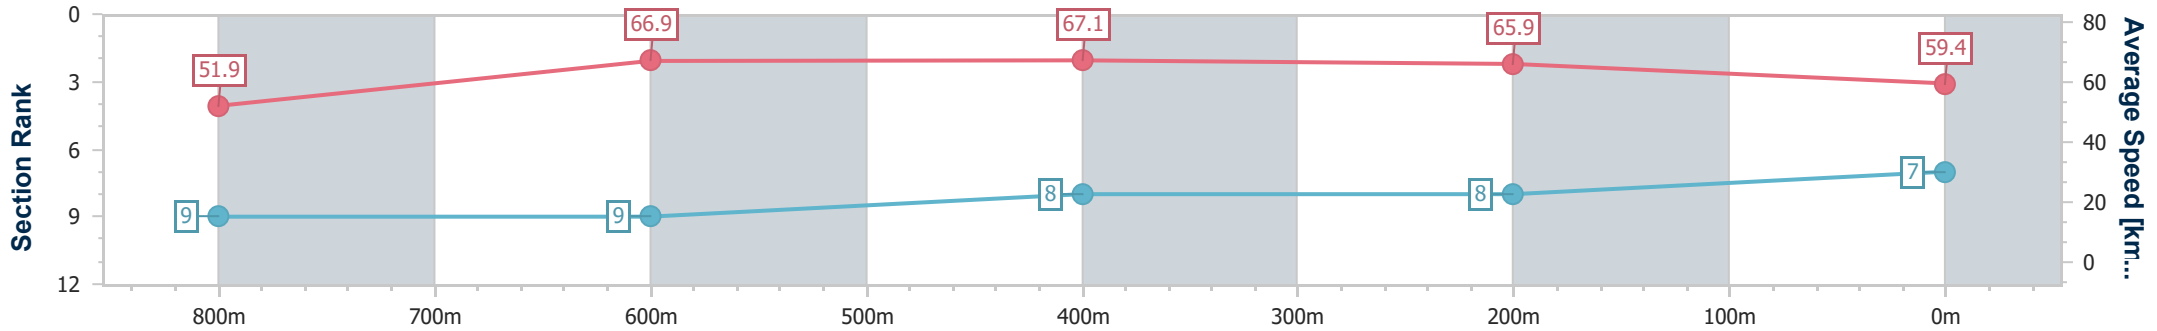

Section	Overall	800m	600m	400m	200m
Section Times	0:58.81 [7] (0:14.00)	0:44.81 [9] (0:10.91)	0:33.90 [9] (0:10.86)	0:23.04 [8] (0:10.92)	0:12.12 [8] (0:12.12)
Average Speed [km/h]	51.9	66.9	67.1	65.9	59.4
Top Speed [km/h]	68.0	68.0	67.6	67.2	63.2
Avg. Dist. to Rail [m]	7.1	2.8	2.6	4.1	2.9
Avg. Stride Freq. [Hz]	2.4	2.5	2.5	2.5	2.4
Avg. Stride Length [m]	6.0	7.4	7.4	7.4	7.0