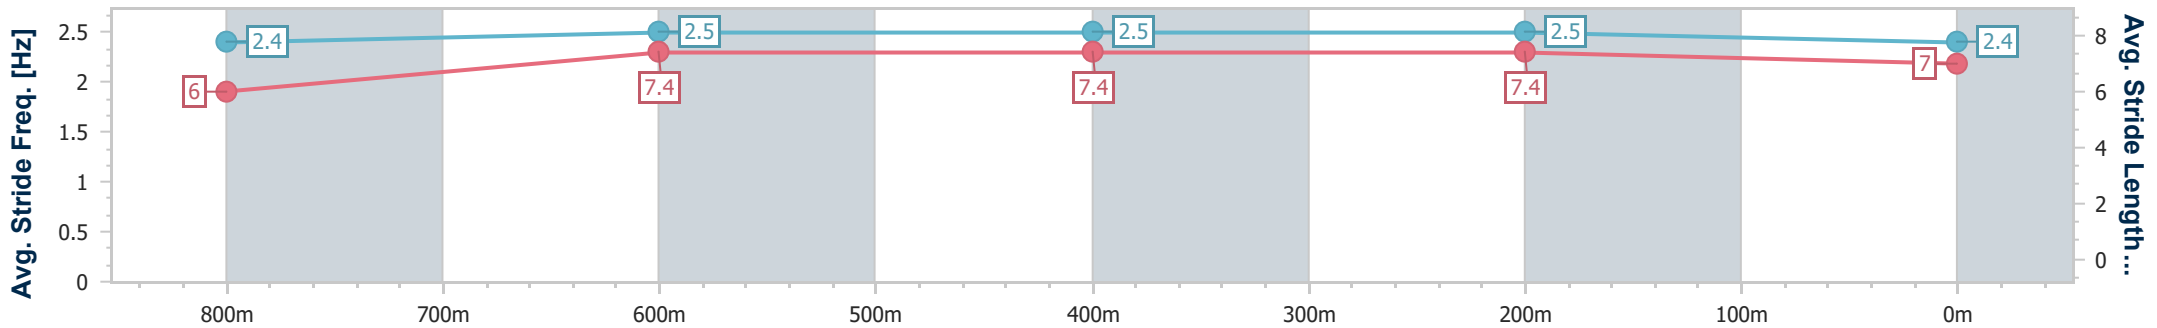

Section	Overall	800m	600m	400m	200m
Section Times	0:58.81 [7] (0:14.00)	0:44.81 [9] (0:10.91)	0:33.90 [9] (0:10.86)	0:23.04 [8] (0:10.92)	0:12.12 [8] (0:12.12)
Average Speed [km/h]	51.9	66.9	67.1	65.9	59.4
Top Speed [km/h]	68.0	68.0	67.6	67.2	63.2
Avg. Dist. to Rail [m]	7.1	2.8	2.6	4.1	2.9
Avg. Stride Freq. [Hz]	2.4	2.5	2.5	2.5	2.4
Avg. Stride Length [m]	6.0	7.4	7.4	7.4	7.0