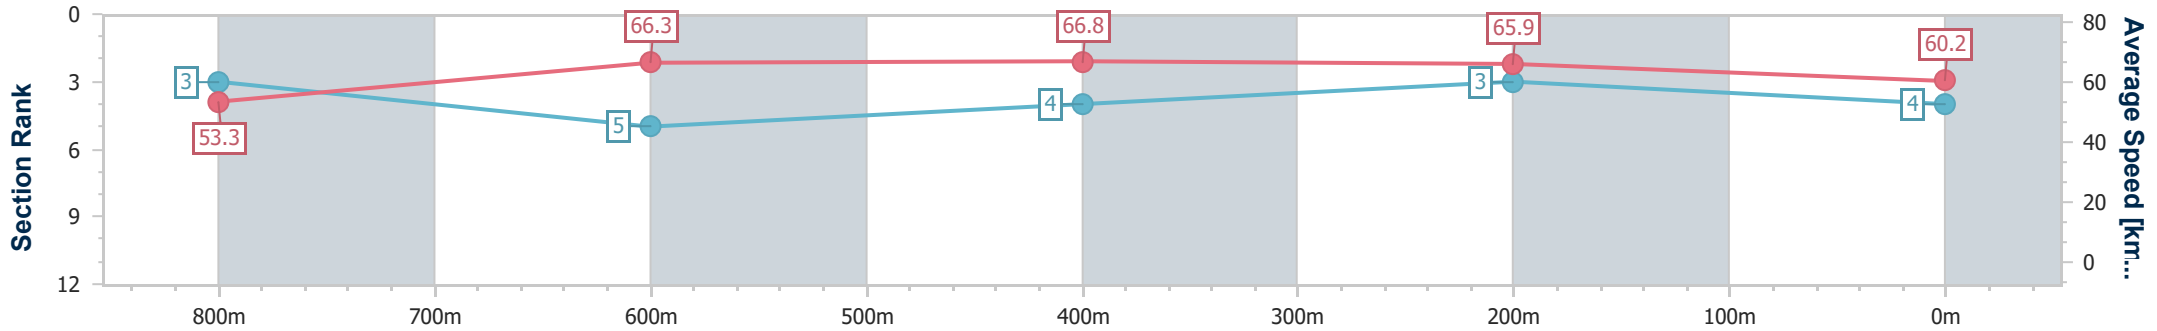

Section	Overall	800m	600m	400m	200m
Section Times	0:58.08 [4] (0:13.56)	0:44.52 [3] (0:10.87)	0:33.65 [5] (0:10.75)	0:22.90 [4] (0:10.92)	0:11.98 [3] (0:11.98)
Average Speed [km/h]	53.3	66.3	66.8	65.9	60.2
Top Speed [km/h]	67.3	66.6	67.5	67.4	63.4
Avg. Dist. to Rail [m]	1.0	0.6	0.8	1.1	1.1
Avg. Stride Freq. [Hz]	2.4	2.5	2.5	2.6	2.4
Avg. Stride Length [m]	6.0	7.1	7.3	7.2	6.9