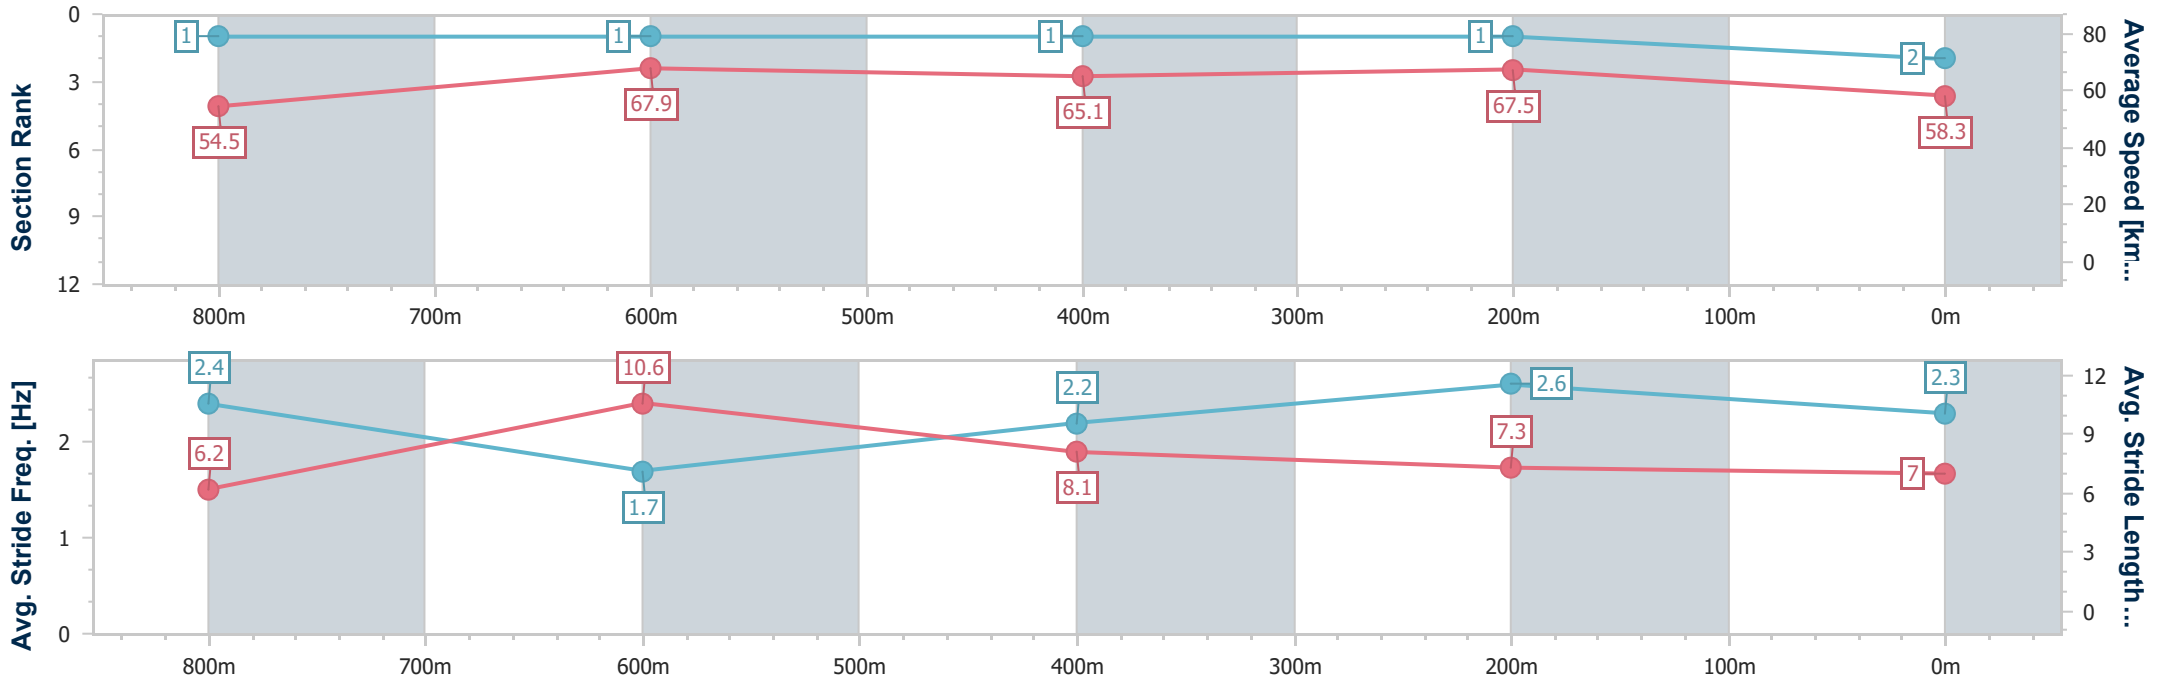

Section	Overall	800m	600m	400m	200m
Section Times	0:57.99 [2] (0:13.32)	0:44.67 [1] (0:10.68)	0:33.99 [1] (0:10.97)	0:23.02 [1] (0:10.67)	0:12.35 [1] (0:12.35)
Average Speed [km/h]	54.5	67.9	65.1	67.5	58.3
Top Speed [km/h]	71.1	71.1	66.4	68.8	64.3
Avg. Dist. to Rail [m]	6.6	1.2	1.4	0.4	1.7
Avg. Stride Freq. [Hz]	2.4	1.7	2.2	2.6	2.3
Avg. Stride Length [m]	6.2	10.6	8.1	7.3	7.0