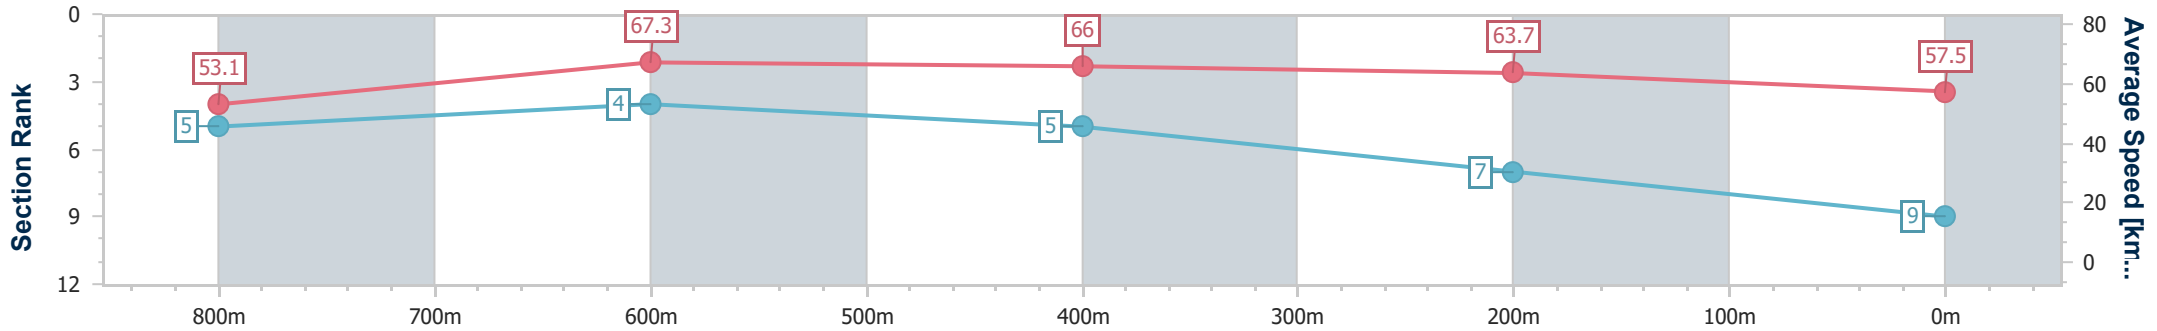

- [ ] Ranking at each section and finish
- .-.- No data available at this section
- NA No data available

Horse/Jockey Name	Queen Of Dark
Final Rank	9
Fastest Section Time (Section)	0:10.78 (800m)
Top Speed [km/h] (Section)	68.7 (800m)
Race State	Finished

Section	Overall	800m	600m	400m	200m
Section Times	0:59.13 [9] (0:13.62)	0:45.51 [5] (0:10.78)	0:34.73 [4] (0:10.92)	0:23.81 [5] (0:11.31)	0:12.50 [7] (0:12.50)
Average Speed [km/h]	53.1	67.3	66.0	63.7	57.5
Top Speed [km/h]	67.4	68.7	67.5	65.7	61.2
Avg. Dist. to Rail [m]	2.4	1.7	0.6	2.7	2.7
Avg. Stride Freq. [Hz]	2.3	2.4	2.4	2.1	2.3
Avg. Stride Length [m]	6.4	7.8	7.7	8.2	7.1