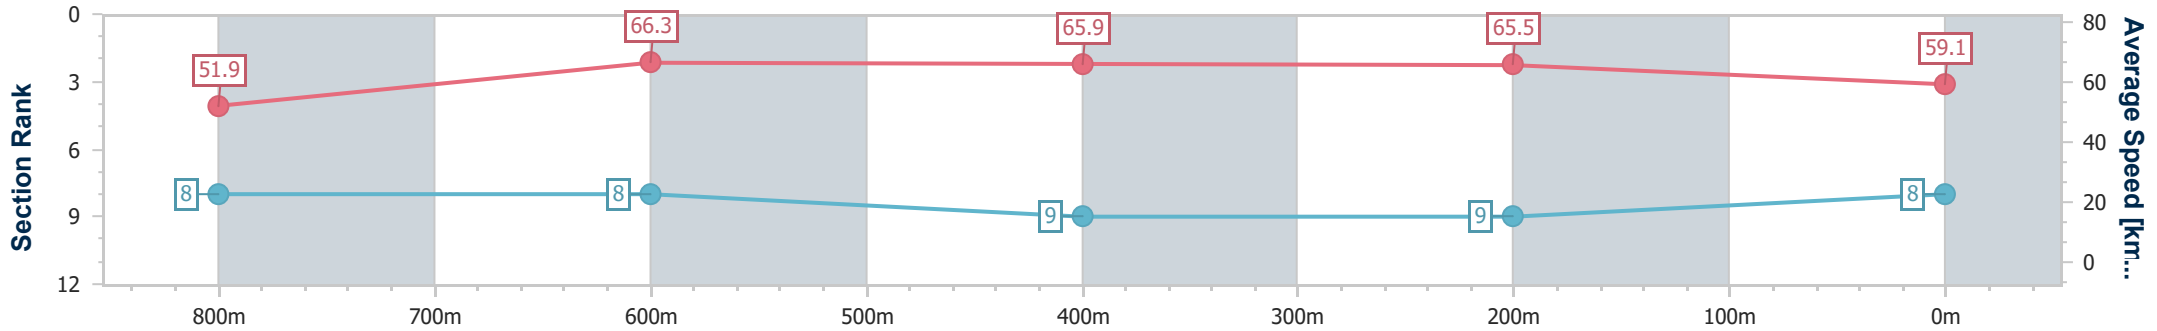

Section	Overall	800m	600m	400m	200m
Section Times	0:58.98 [8] (0:13.97)	0:45.01 [8] (0:10.91)	0:34.10 [8] (0:10.92)	0:23.18 [9] (0:11.01)	0:12.17 [9] (0:12.17)
Average Speed [km/h]	51.9	66.3	65.9	65.5	59.1
Top Speed [km/h]	66.9	67.5	67.0	66.8	62.8
Avg. Dist. to Rail [m]	5.6	0.8	0.4	2.3	1.9
Avg. Stride Freq. [Hz]	2.2	2.4	2.4	2.4	2.3
Avg. Stride Length [m]	6.4	7.7	7.5	7.5	7.2