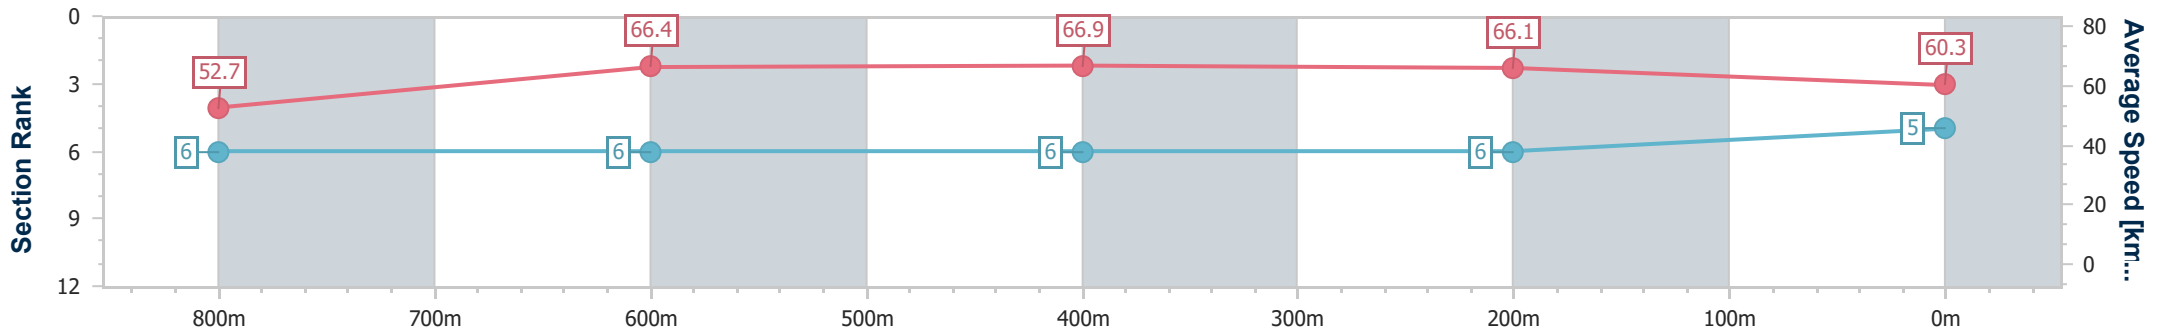

Section	Overall	800m	600m	400m	200m
Section Times	0:58.27 [5] (0:13.72)	0:44.55 [6] (0:10.91)	0:33.64 [6] (0:10.81)	0:22.83 [6] (0:10.90)	0:11.93 [6] (0:11.93)
Average Speed [km/h]	52.7	66.4	66.9	66.1	60.3
Top Speed [km/h]	68.7	67.6	68.0	67.9	64.1
Avg. Dist. to Rail [m]	2.5	1.3	1.2	4.3	5.2
Avg. Stride Freq. [Hz]	2.4	2.6	2.5	2.6	2.5
Avg. Stride Length [m]	6.1	7.2	7.4	7.1	6.8