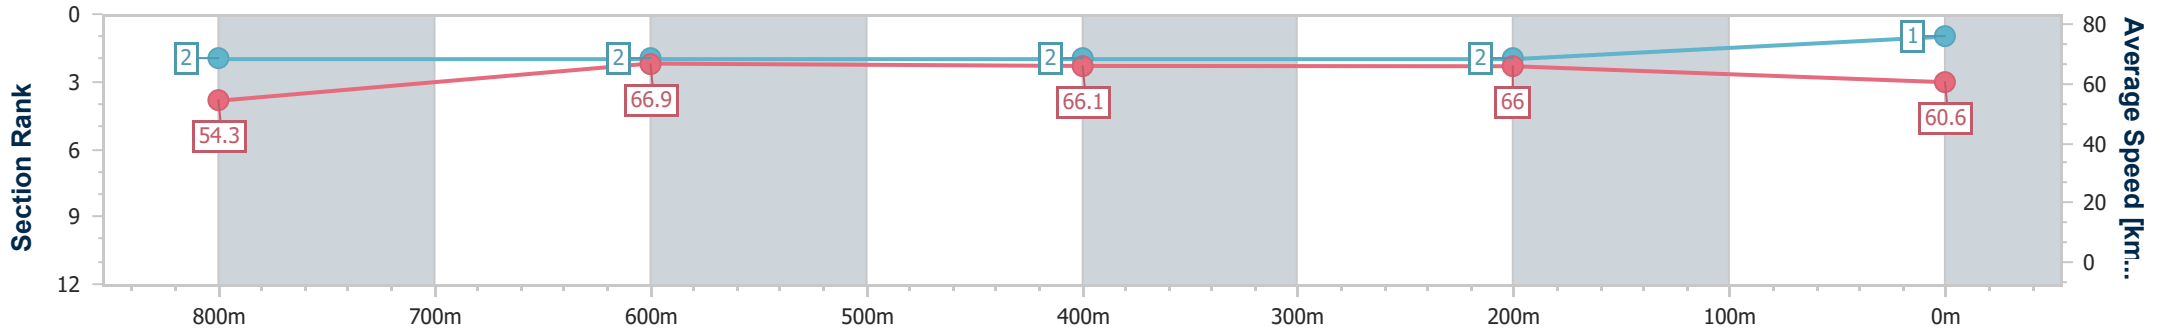

06 September 2023 - 13:10

Track Rating: Soft 5, Weather: Overcast, Rail Position: +9.5m Entire Course

BRISBANE RACING CLUB

Section	Overall	800m	600m	400m	200m
Section Times	0:57.87 [1] (0:13.35)	0:44.52 [2] (0:10.85)	0:33.67 [2] (0:10.87)	0:22.80 [2] (0:10.92)	0:11.88 [2] (0:11.88)
Average Speed [km/h]	54.3	66.9	66.1	66.0	60.6
Top Speed [km/h]	68.6	68.1	67.0	67.1	64.1
Avg. Dist. to Rail [m]	4.7	1.9	0.7	1.9	3.6
Avg. Stride Freq. [Hz]	2.3	2.5	2.4	2.4	2.3
Avg. Stride Length [m]	6.6	7.6	7.5	7.5	7.2