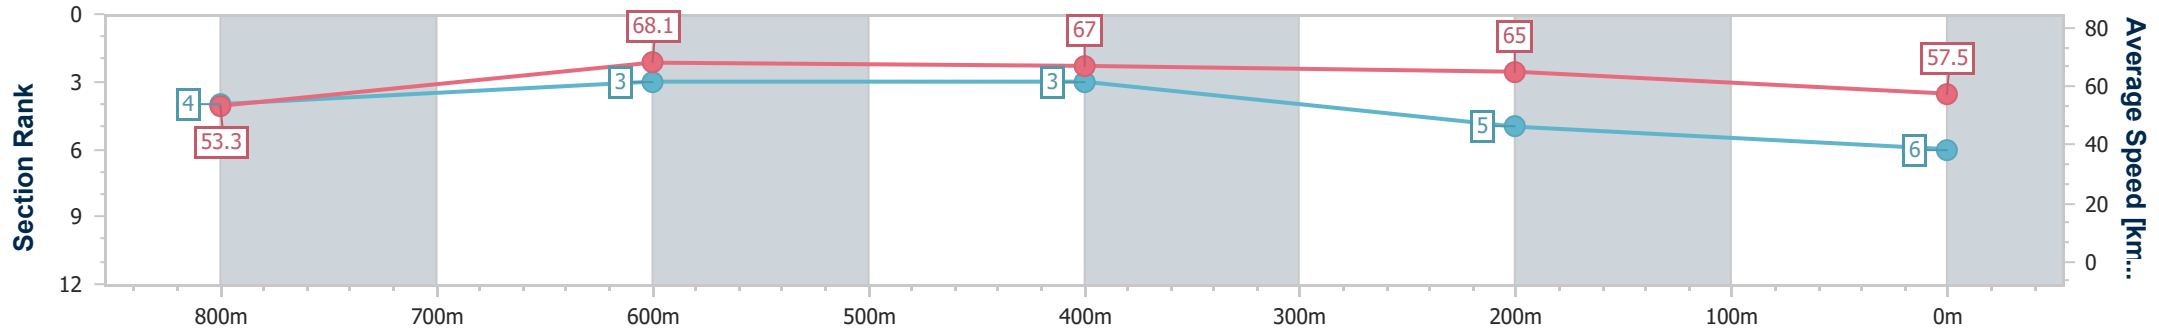

Section	Overall	800m	600m	400m	200m
Section Times	0:58.77 [6] (0:13.58)	0:45.19 [4] (0:10.77)	0:34.42 [3] (0:10.82)	0:23.60 [3] (0:11.08)	0:12.52 [5] (0:12.52)
Average Speed [km/h]	53.3	68.1	67.0	65.0	57.5
Top Speed [km/h]	69.7	69.1	68.1	66.8	62.3
Avg. Dist. to Rail [m]	4.3	3.6	1.5	2.5	2.2
Avg. Stride Freq. [Hz]	2.3	2.5	2.5	2.5	2.4
Avg. Stride Length [m]	6.4	7.6	7.5	7.2	6.8