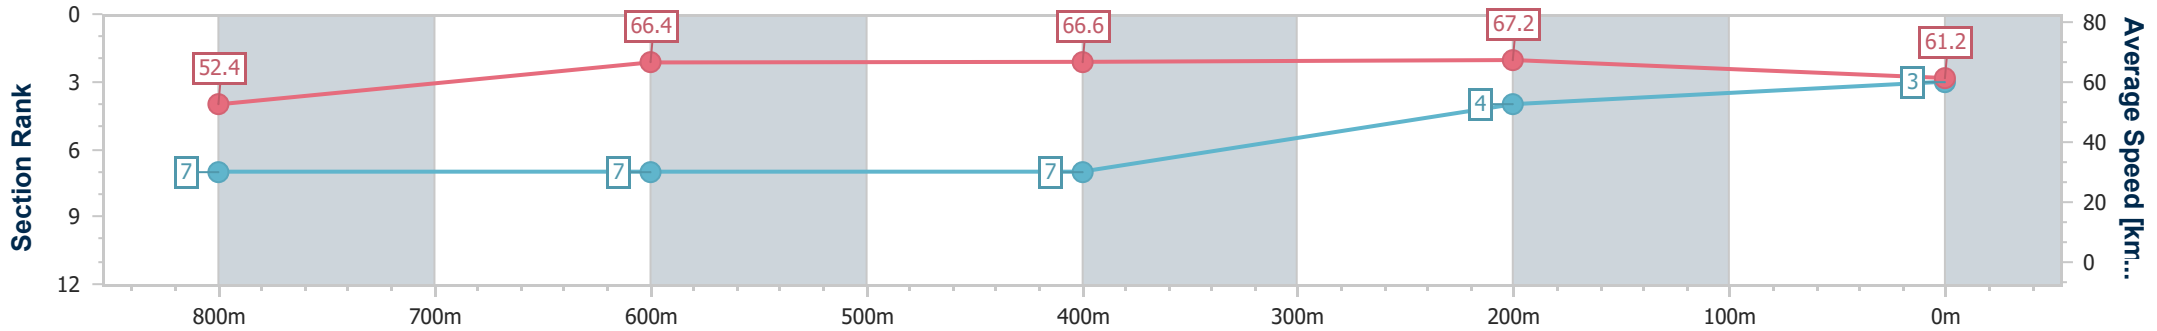

Section	Overall	800m	600m	400m	200m
Section Times	0:58.01 [3] (0:13.75)	0:44.26 [7] (0:10.91)	0:33.35 [7] (0:10.86)	0:22.49 [7] (0:10.72)	0:11.77 [4] (0:11.77)
Average Speed [km/h]	52.4	66.4	66.6	67.2	61.2
Top Speed [km/h]	67.8	67.3	67.8	68.0	65.7
Avg. Dist. to Rail [m]	1.7	0.8	1.1	1.0	0.2
Avg. Stride Freq. [Hz]	2.4	2.5	2.5	2.6	2.5
Avg. Stride Length [m]	6.1	7.5	7.4	7.2	6.9