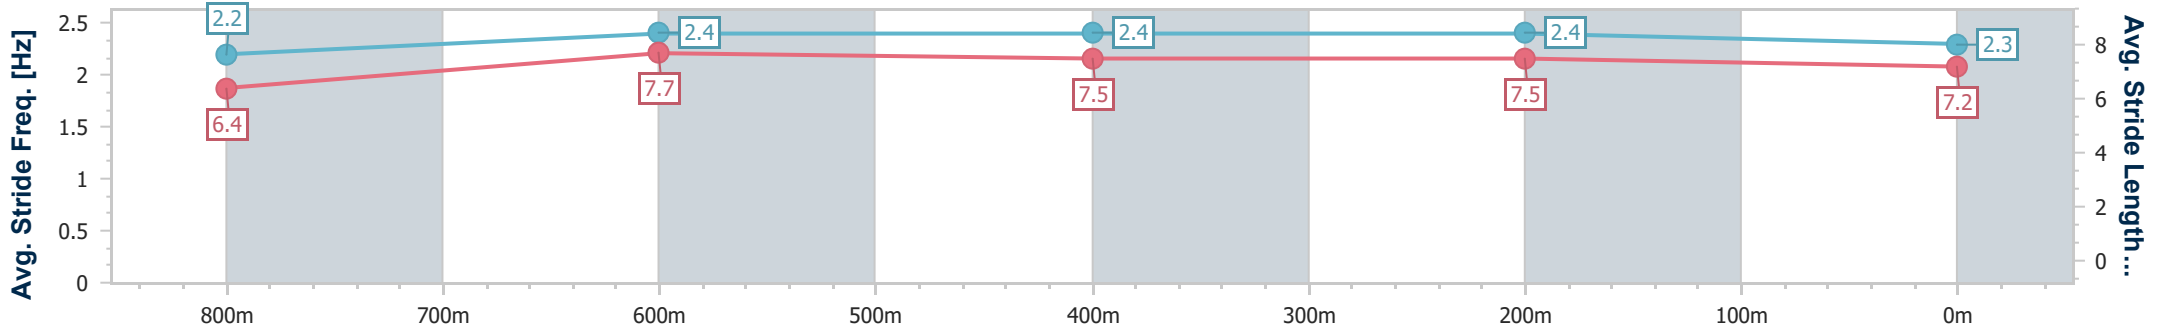

Section	Overall	800m	600m	400m	200m
Section Times	0:58.98 [8] (0:13.97)	0:45.01 [8] (0:10.91)	0:34.10 [8] (0:10.92)	0:23.18 [9] (0:11.01)	0:12.17 [9] (0:12.17)
Average Speed [km/h]	51.9	66.3	65.9	65.5	59.1
Top Speed [km/h]	66.9	67.5	67.0	66.8	62.8
Avg. Dist. to Rail [m]	5.6	0.8	0.4	2.3	1.9
Avg. Stride Freq. [Hz]	2.2	2.4	2.4	2.4	2.3
Avg. Stride Length [m]	6.4	7.7	7.5	7.5	7.2