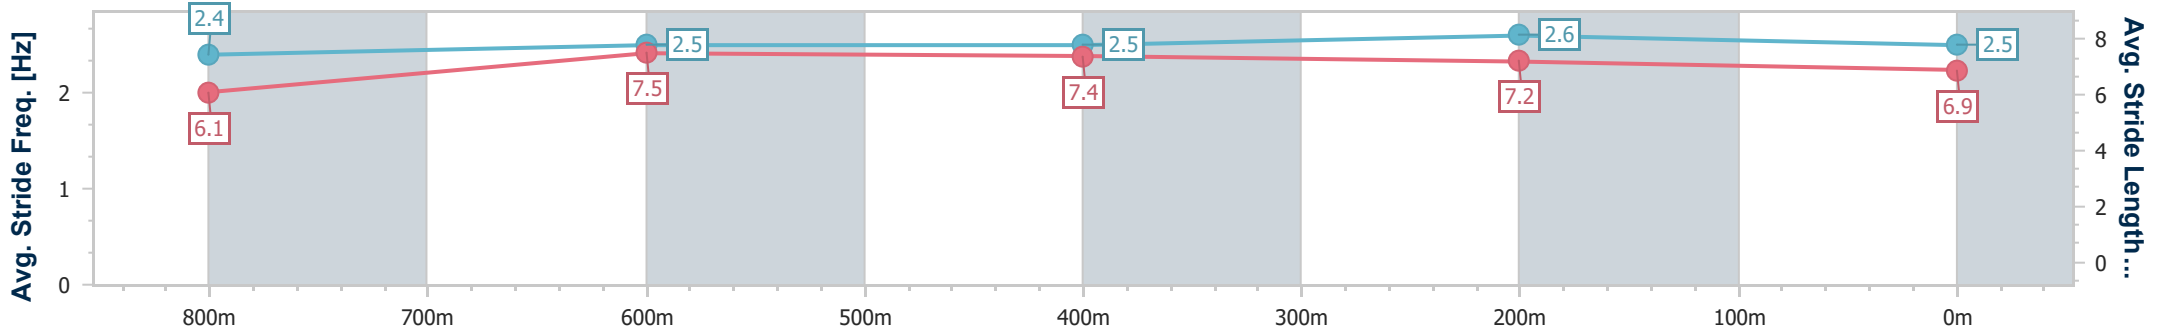

Section	Overall	800m	600m	400m	200m
Section Times	0:58.01 [3] (0:13.75)	0:44.26 [7] (0:10.91)	0:33.35 [7] (0:10.86)	0:22.49 [7] (0:10.72)	0:11.77 [4] (0:11.77)
Average Speed [km/h]	52.4	66.4	66.6	67.2	61.2
Top Speed [km/h]	67.8	67.3	67.8	68.0	65.7
Avg. Dist. to Rail [m]	1.7	0.8	1.1	1.0	0.2
Avg. Stride Freq. [Hz]	2.4	2.5	2.5	2.6	2.5
Avg. Stride Length [m]	6.1	7.5	7.4	7.2	6.9