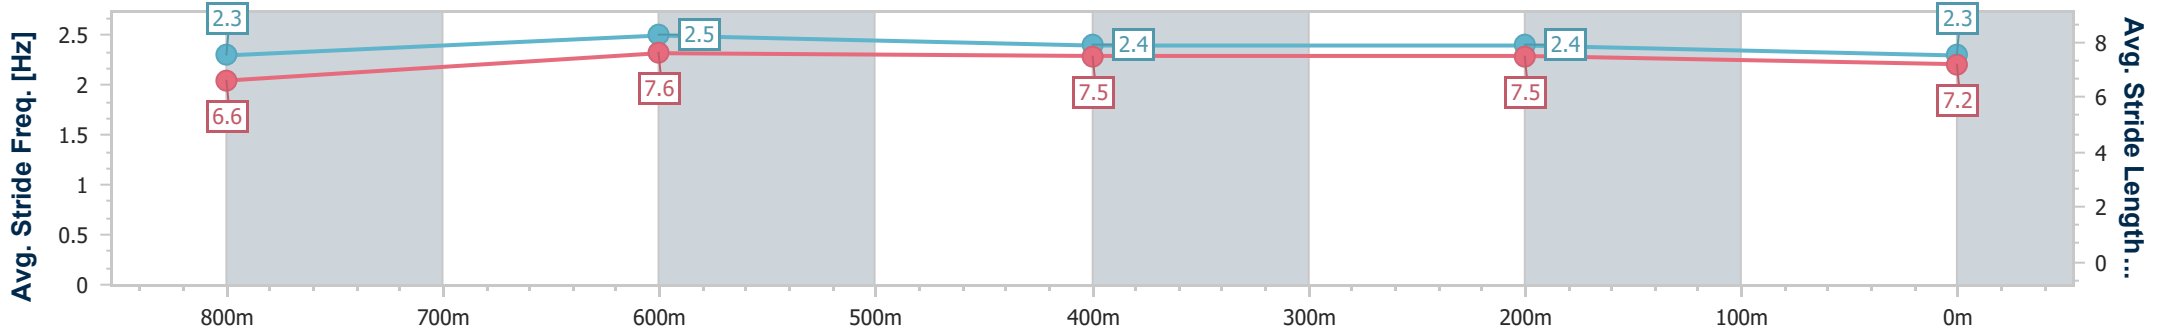

06 September 2023 - 13:10

Track Rating: Soft 5, Weather: Overcast, Rail Position: +9.5m Entire Course

BRISBANE RACING CLUB

Section	Overall	800m	600m	400m	200m
Section Times	0:57.87 [1] (0:13.35)	0:44.52 [2] (0:10.85)	0:33.67 [2] (0:10.87)	0:22.80 [2] (0:10.92)	0:11.88 [2] (0:11.88)
Average Speed [km/h]	54.3	66.9	66.1	66.0	60.6
Top Speed [km/h]	68.6	68.1	67.0	67.1	64.1
Avg. Dist. to Rail [m]	4.7	1.9	0.7	1.9	3.6
Avg. Stride Freq. [Hz]	2.3	2.5	2.4	2.4	2.3
Avg. Stride Length [m]	6.6	7.6	7.5	7.5	7.2