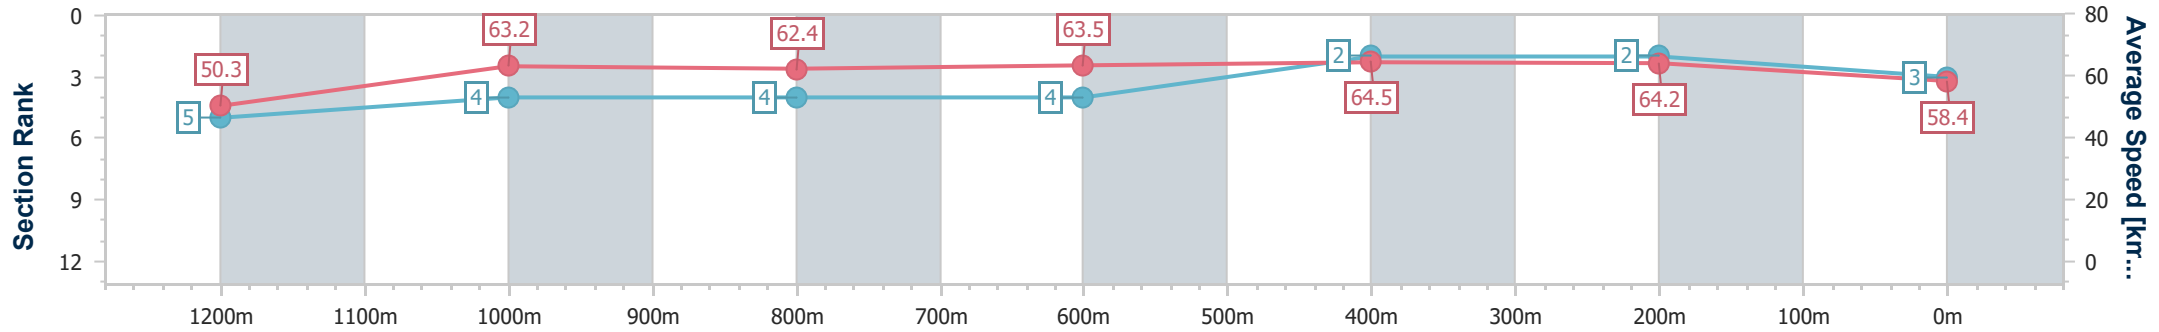

Eagle Farm QLD Professional
Race 8: EUREKA STUD TATTERSALL'S MEMBERS CUP - 1400m

02 September 2023 - 16:07

Track Rating: Good 4, Weather: Fine, Rail Position: True

BRISBANE RACING CLUB

Section	Overall	1200m	1000m	800m	600m	400m	200m
Section Times	1:23.39 [3] (0:14.35)	1:09.04 [5] (0:11.38)	0:57.66 [4] (0:11.53)	0:46.13 [4] (0:11.41)	0:34.72 [4] (0:11.19)	0:23.53 [2] (0:11.20)	0:12.33 [2] (0:12.33)
Average Speed [km/h]	50.3	63.2	62.4	63.5	64.5	64.2	58.4
Top Speed [km/h]	63.5	65.1	63.6	64.5	65.2	65.6	62.2
Avg. Dist. to Rail [m]	0.7	0.8	0.5	1.4	1.1	5.0	5.3
Avg. Stride Freq. [Hz]	2.2	2.3	2.3	2.3	2.3	2.3	2.2
Avg. Stride Length [m]	6.3	7.6	7.7	7.7	7.7	7.6	7.3

- [] Ranking at each section and finish
- .-.- No data available at this section
- NA No data available

Horse/Jockey Name	Williamsburg
Final Rank	4
Fastest Section Time (Section)	0:10.94 (400m)
Top Speed [km/h] (Section)	67.8 (600m)
Race State	Finished