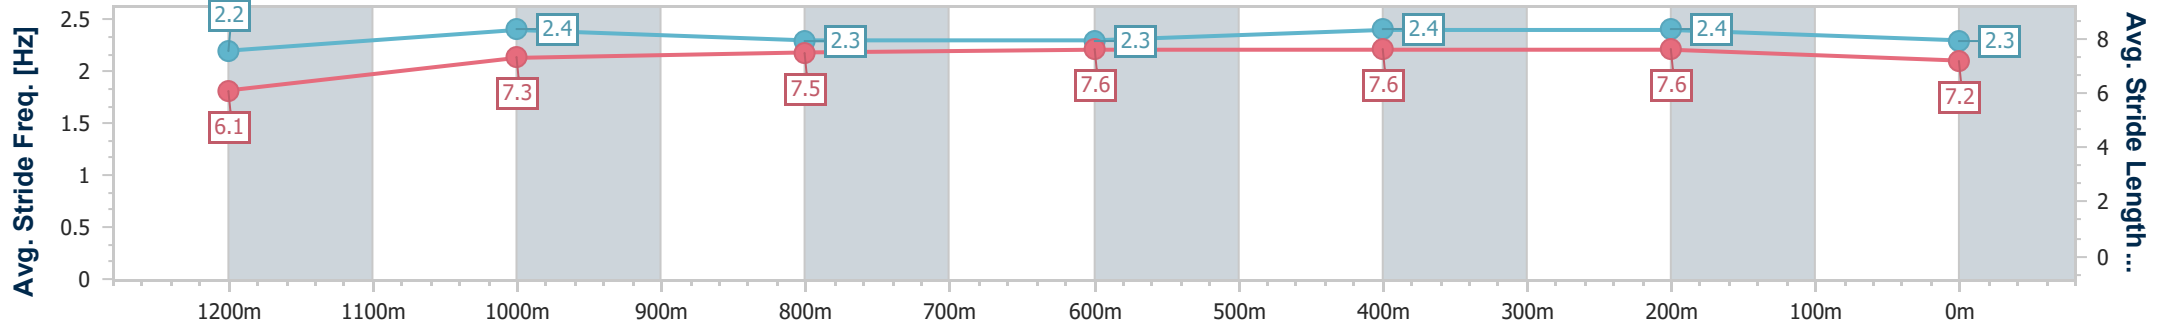

- [] Ranking at each section and finish
- .-.- No data available at this section
- NA No data available

Horse/Jockey Name	Looks Like Elvis
Final Rank	6
Fastest Section Time (Section)	0:11.06 (600m)
Top Speed [km/h] (Section)	66.1 (600m)
Race State	Finished

Eagle Farm QLD Professional
Race 8: EUREKA STUD TATTERSALL'S MEMBERS CUP - 1400m

02 September 2023 - 16:07

Track Rating: Good 4, Weather: Fine, Rail Position: True

BRISBANE RACING CLUB

Section	Overall	1200m	1000m	800m	600m	400m	200m
Section Times	1:23.85 [6] (0:15.12)	1:08.73 [10] (0:11.45)	0:57.28 [10] (0:11.55)	0:45.73 [9] (0:11.25)	0:34.48 [9] (0:11.06)	0:23.42 [9] (0:11.21)	0:12.21 [10] (0:12.21)
Average Speed [km/h]	47.9	63.0	62.7	64.0	64.9	64.3	58.9
Top Speed [km/h]	62.1	64.9	64.3	65.1	66.1	65.3	61.7
Avg. Dist. to Rail [m]	6.5	3.5	1.2	0.3	0.7	1.3	2.2
Avg. Stride Freq. [Hz]	2.2	2.4	2.3	2.3	2.4	2.4	2.3
Avg. Stride Length [m]	6.1	7.3	7.5	7.6	7.6	7.6	7.2