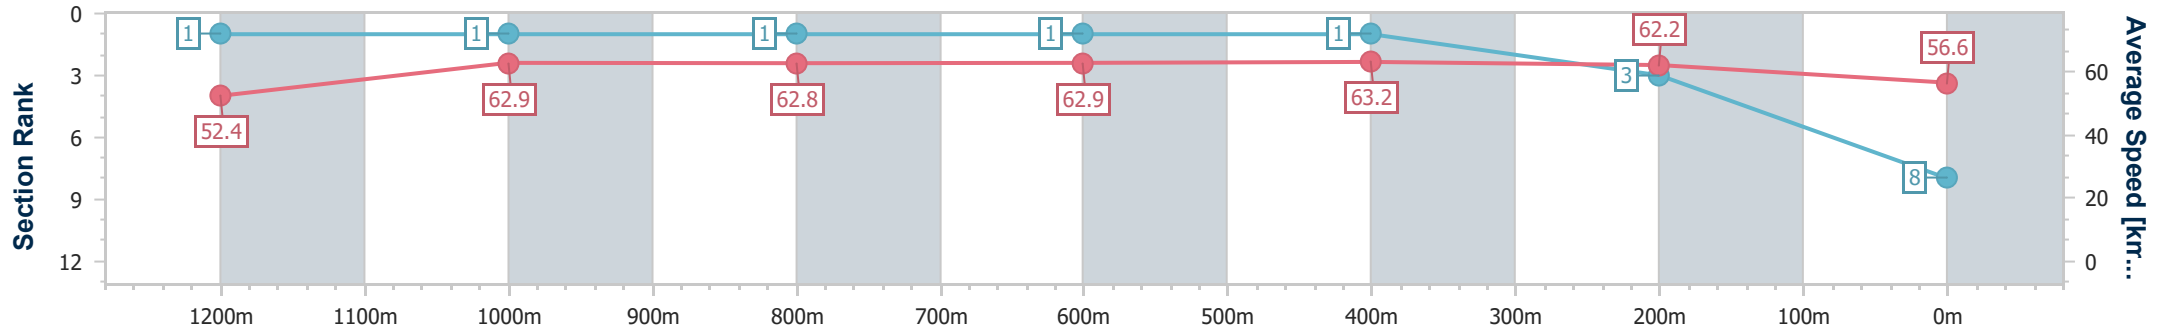

Eagle Farm QLD Professional
Race 8: EUREKA STUD TATTERSALL'S MEMBERS CUP - 1400m

02 September 2023 - 16:07

Track Rating: Good 4, Weather: Fine, Rail Position: True

BRISBANE RACING CLUB

Section	Overall	1200m	1000m	800m	600m	400m	200m
Section Times	1:23.89 [8] (0:13.78)	1:10.11 [1] (0:11.44)	0:58.67 [1] (0:11.56)	0:47.11 [1] (0:11.45)	0:35.66 [1] (0:11.36)	0:24.30 [1] (0:11.59)	0:12.71 [3] (0:12.71)
Average Speed [km/h]	52.4	62.9	62.8	62.9	63.2	62.2	56.6
Top Speed [km/h]	64.7	64.6	63.7	63.5	63.9	64.2	60.3
Avg. Dist. to Rail [m]	4.8	2.4	1.4	0.4	0.7	1.6	2.6
Avg. Stride Freq. [Hz]	2.3	2.3	2.3	2.3	2.3	2.3	2.3
Avg. Stride Length [m]	6.4	7.6	7.6	7.6	7.5	7.4	7.0

- [] Ranking at each section and finish
- .-.- No data available at this section
- NA No data available

Horse/Jockey Name	Shaquero
Final Rank	9
Fastest Section Time (Section)	0:11.05 (600m)
Top Speed [km/h] (Section)	65.2 (600m)
Race State	Finished