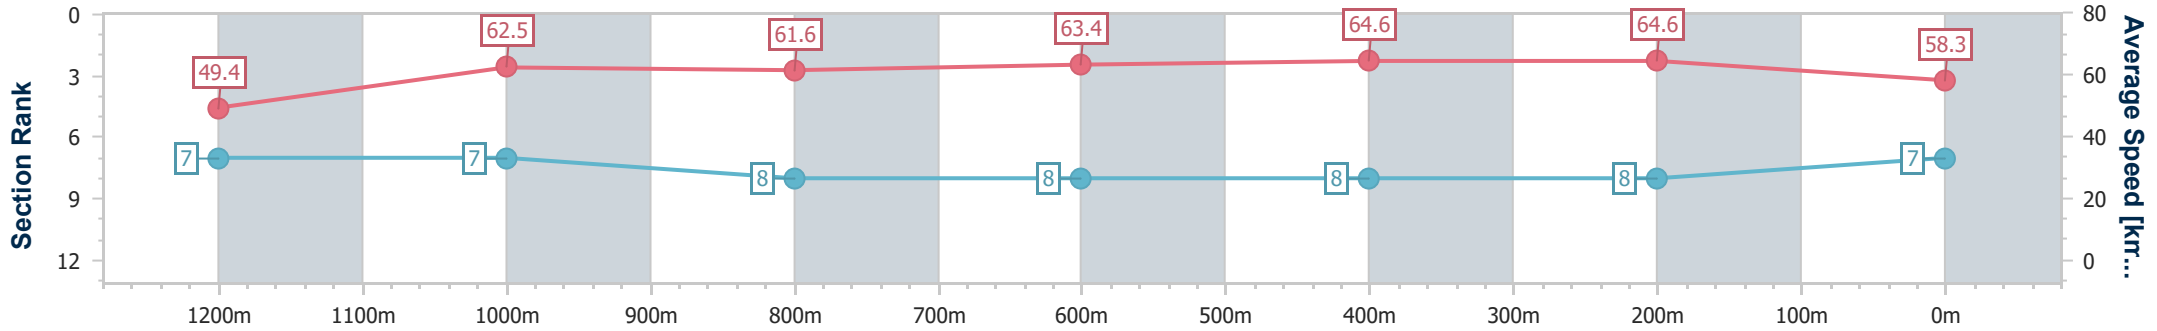

Eagle Farm QLD Professional
Race 8: EUREKA STUD TATTERSALL'S MEMBERS CUP - 1400m

02 September 2023 - 16:07

Track Rating: Good 4, Weather: Fine, Rail Position: True

BRISBANE RACING CLUB

Section	Overall	1200m	1000m	800m	600m	400m	200m
Section Times	1:23.86 [7] (0:14.60)	1:09.26 [7] (0:11.53)	0:57.73 [7] (0:11.76)	0:45.97 [8] (0:11.35)	0:34.62 [8] (0:11.13)	0:23.49 [8] (0:11.14)	0:12.35 [8] (0:12.35)
Average Speed [km/h]	49.4	62.5	61.6	63.4	64.6	64.6	58.3
Top Speed [km/h]	61.0	64.4	64.2	63.9	66.2	66.3	61.8
Avg. Dist. to Rail [m]	2.8	2.5	1.2	0.3	0.7	1.6	4.4
Avg. Stride Freq. [Hz]	2.3	2.2	2.2	2.3	2.3	2.4	2.2
Avg. Stride Length [m]	6.1	7.7	7.7	7.8	7.8	7.4	7.2