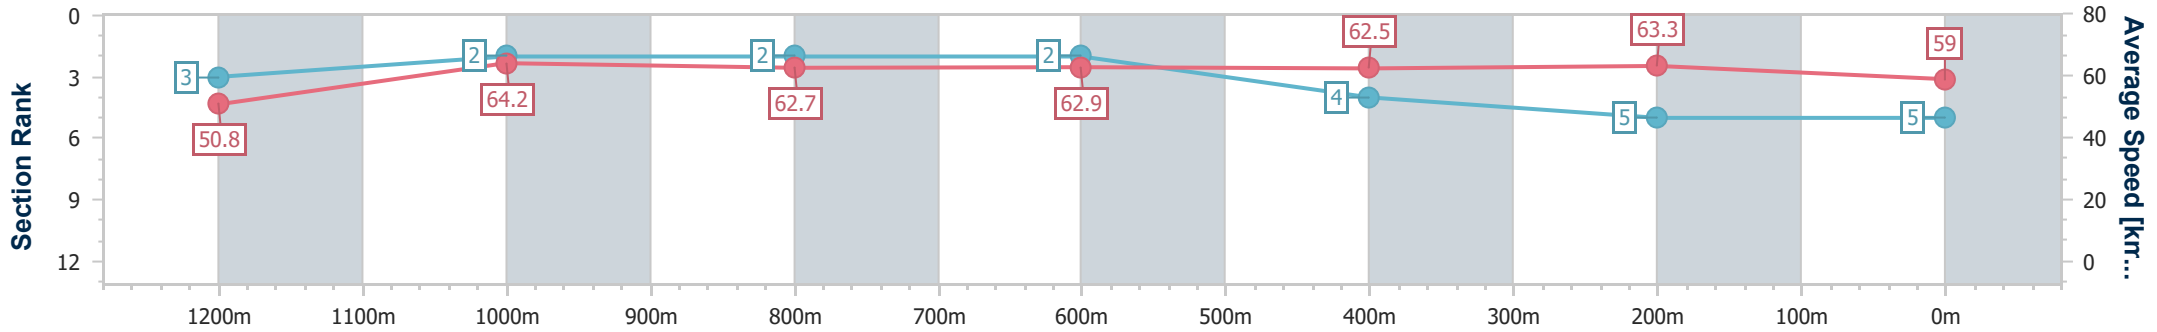

Eagle Farm QLD Professional
Race 8: EUREKA STUD TATTERSALL'S MEMBERS CUP - 1400m

02 September 2023 - 16:07

Track Rating: Good 4, Weather: Fine, Rail Position: True

BRISBANE RACING CLUB

Section	Overall	1200m	1000m	800m	600m	400m	200m
Section Times	1:23.53 [5] (0:14.24)	1:09.29 [3] (0:11.23)	0:58.06 [2] (0:11.52)	0:46.54 [2] (0:11.42)	0:35.12 [2] (0:11.54)	0:23.58 [4] (0:11.39)	0:12.19 [5] (0:12.19)
Average Speed [km/h]	50.8	64.2	62.7	62.9	62.5	63.3	59.0
Top Speed [km/h]	66.2	66.3	64.0	63.7	63.9	64.2	61.7
Avg. Dist. to Rail [m]	4.2	3.7	0.8	0.4	1.1	5.5	6.4
Avg. Stride Freq. [Hz]	2.2	2.4	2.4	2.4	2.5	2.5	2.3
Avg. Stride Length [m]	6.3	7.5	7.4	7.3	7.1	7.1	7.1

- [] Ranking at each section and finish
- .-.- No data available at this section
- NA No data available

Horse/Jockey Name	Looks Like Elvis
Final Rank	6
Fastest Section Time (Section)	0:11.06 (600m)
Top Speed [km/h] (Section)	66.1 (600m)
Race State	Finished