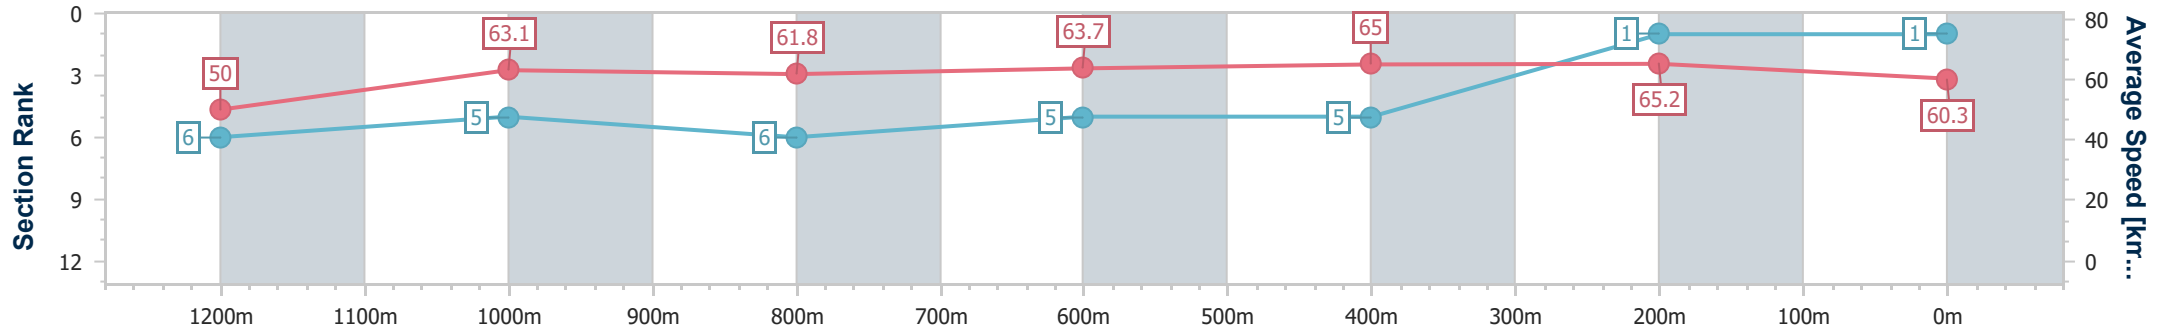

Horse/Jockey Name	Irish Songs
Final Rank	1
Fastest Section Time (Section)	0:10.96 (600m)
Top Speed [km/h] (Section)	67.6 (600m)
Race State	Finished

Eagle Farm QLD Professional
Race 8: EUREKA STUD TATTERSALL'S MEMBERS CUP - 1400m

02 September 2023 - 16:07

Track Rating: Good 4, Weather: Fine, Rail Position: True

BRISBANE RACING CLUB

Section	Overall	1200m	1000m	800m	600m	400m	200m
Section Times	1:22.96 [1] (0:14.42)	1:08.54 [6] (0:11.43)	0:57.11 [5] (0:11.83)	0:45.28 [6] (0:11.33)	0:33.95 [5] (0:10.96)	0:22.99 [5] (0:11.05)	0:11.94 [1] (0:11.94)
Average Speed [km/h]	50.0	63.1	61.8	63.7	65.0	65.2	60.3
Top Speed [km/h]	61.7	64.2	64.1	65.0	67.6	66.4	64.9
Avg. Dist. to Rail [m]	2.0	3.6	2.8	1.1	1.8	3.6	5.1
Avg. Stride Freq. [Hz]	2.2	2.3	2.3	2.3	2.3	2.4	2.3
Avg. Stride Length [m]	6.4	7.7	7.5	7.6	7.6	7.5	7.3