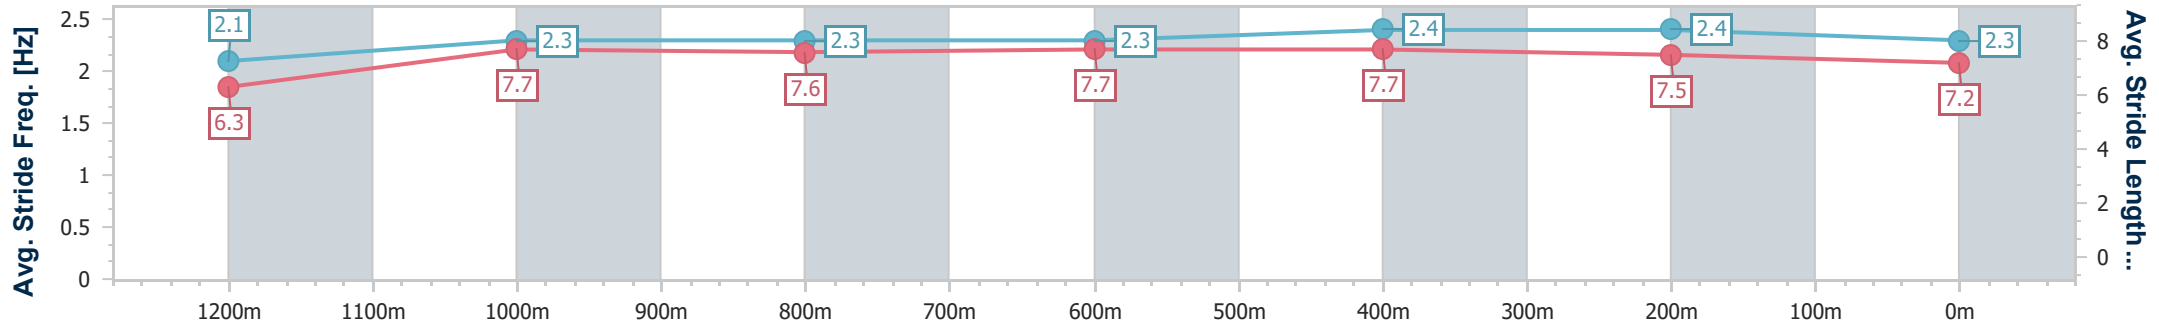

Eagle Farm QLD Professional
Race 8: EUREKA STUD TATTERSALL'S MEMBERS CUP - 1400m

02 September 2023 - 16:07

Track Rating: Good 4, Weather: Fine, Rail Position: True

BRISBANE RACING CLUB

Section	Overall	1200m	1000m	800m	600m	400m	200m
Section Times	1:23.40 [4] (0:14.99)	1:08.41 [9] (0:11.41)	0:57.00 [9] (0:11.75)	0:45.25 [10] (0:11.31)	0:33.94 [10] (0:10.98)	0:22.96 [10] (0:10.94)	0:12.02 [7] (0:12.02)
Average Speed [km/h]	48.1	63.2	61.8	64.1	66.0	65.9	59.8
Top Speed [km/h]	62.0	64.7	62.8	65.5	67.8	67.2	64.0
Avg. Dist. to Rail [m]	5.1	2.9	1.7	1.3	1.3	6.8	8.5
Avg. Stride Freq. [Hz]	2.1	2.3	2.3	2.3	2.4	2.4	2.3
Avg. Stride Length [m]	6.3	7.7	7.6	7.7	7.7	7.5	7.2