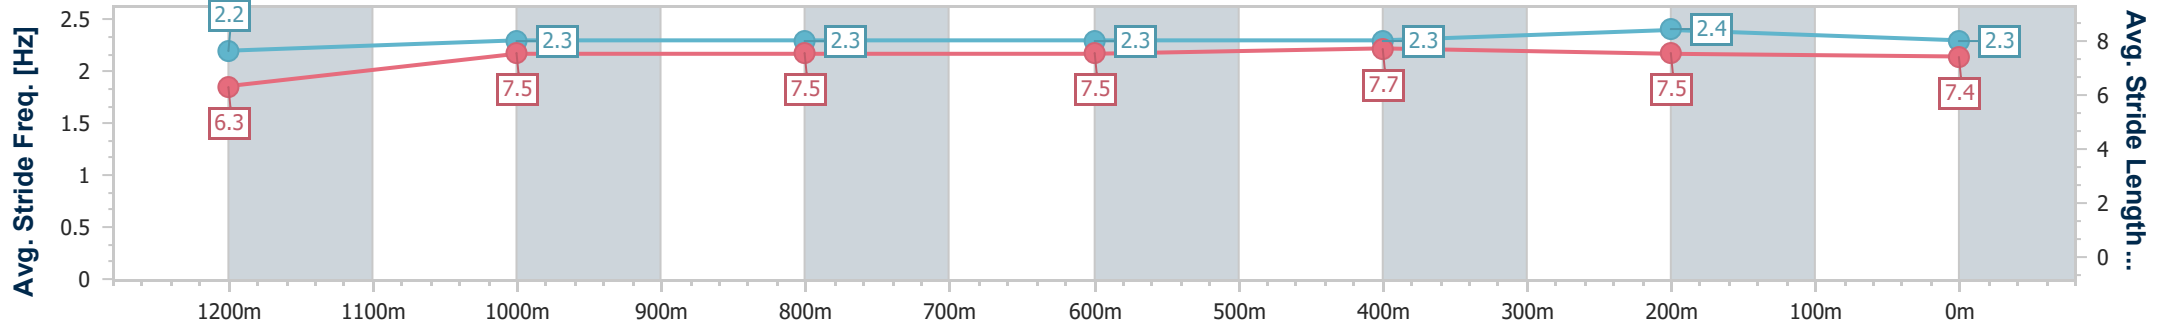

Eagle Farm QLD Professional
Race 8: EUREKA STUD TATTERSALL'S MEMBERS CUP - 1400m

02 September 2023 - 16:07

Track Rating: Good 4, Weather: Fine, Rail Position: True

BRISBANE RACING CLUB

Section	Overall	1200m	1000m	800m	600m	400m	200m
Section Times	1:23.21 [2] (0:14.34)	1:08.87 [4] (0:11.53)	0:57.34 [6] (0:11.72)	0:45.62 [5] (0:11.52)	0:34.10 [6] (0:11.11)	0:22.99 [7] (0:10.97)	0:12.02 [4] (0:12.02)
Average Speed [km/h]	50.3	62.5	62.0	62.8	64.6	65.7	59.9
Top Speed [km/h]	61.4	64.2	64.1	63.9	66.2	67.4	63.9
Avg. Dist. to Rail [m]	1.8	3.5	1.9	1.0	0.9	4.3	6.5
Avg. Stride Freq. [Hz]	2.2	2.3	2.3	2.3	2.3	2.4	2.3
Avg. Stride Length [m]	6.3	7.5	7.5	7.5	7.7	7.5	7.4