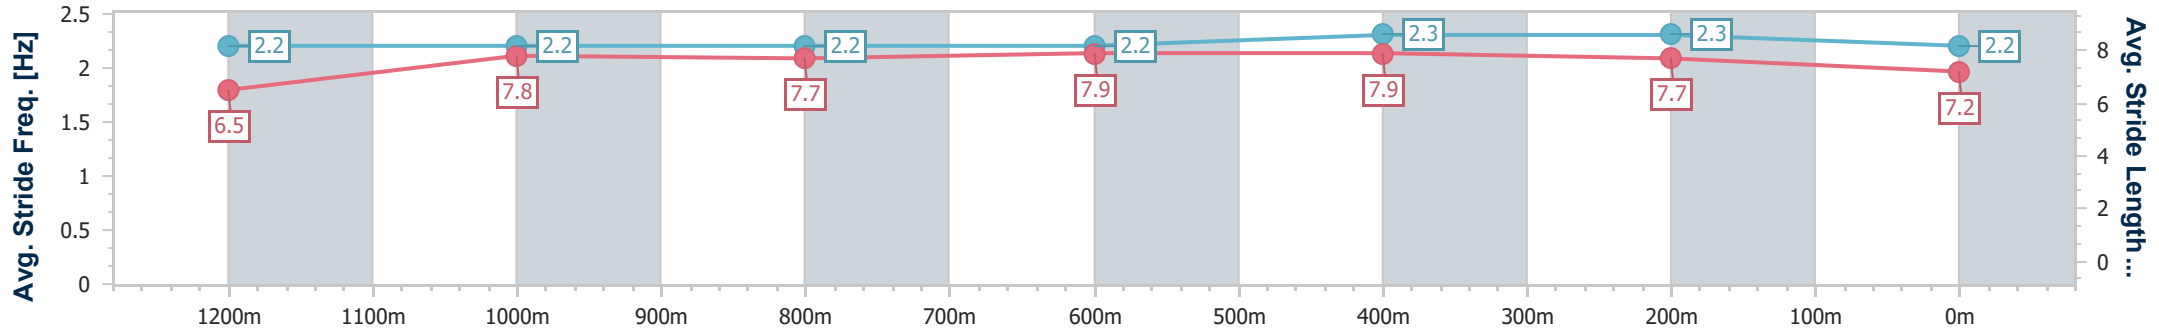

- [] Ranking at each section and finish
- .-.- No data available at this section
- NA No data available

Horse/Jockey Name	Fender
Final Rank	10
Fastest Section Time (Section)	0:11.27 (600m)
Top Speed [km/h] (Section)	65.8 (600m)
Race State	Finished

Eagle Farm QLD Professional
Race 8: EUREKA STUD TATTERSALL'S MEMBERS CUP - 1400m

02 September 2023 - 16:07

Track Rating: Good 4, Weather: Fine, Rail Position: True

BRISBANE RACING CLUB

Section	Overall	1200m	1000m	800m	600m	400m	200m
Section Times	1:24.04 [10] (0:14.07)	1:09.97 [2] (0:11.47)	0:58.50 [3] (0:11.65)	0:46.85 [3] (0:11.47)	0:35.38 [3] (0:11.27)	0:24.11 [3] (0:11.43)	0:12.68 [6] (0:12.68)
Average Speed [km/h]	51.3	62.8	62.6	63.2	64.3	63.0	56.8
Top Speed [km/h]	62.9	64.2	63.9	64.3	65.8	65.2	60.8
Avg. Dist. to Rail [m]	3.0	3.5	2.5	1.6	1.7	5.1	6.3
Avg. Stride Freq. [Hz]	2.2	2.2	2.2	2.2	2.3	2.3	2.2
Avg. Stride Length [m]	6.5	7.8	7.7	7.9	7.9	7.7	7.2

- [] Ranking at each section and finish
- .-.- No data available at this section
- NA No data available