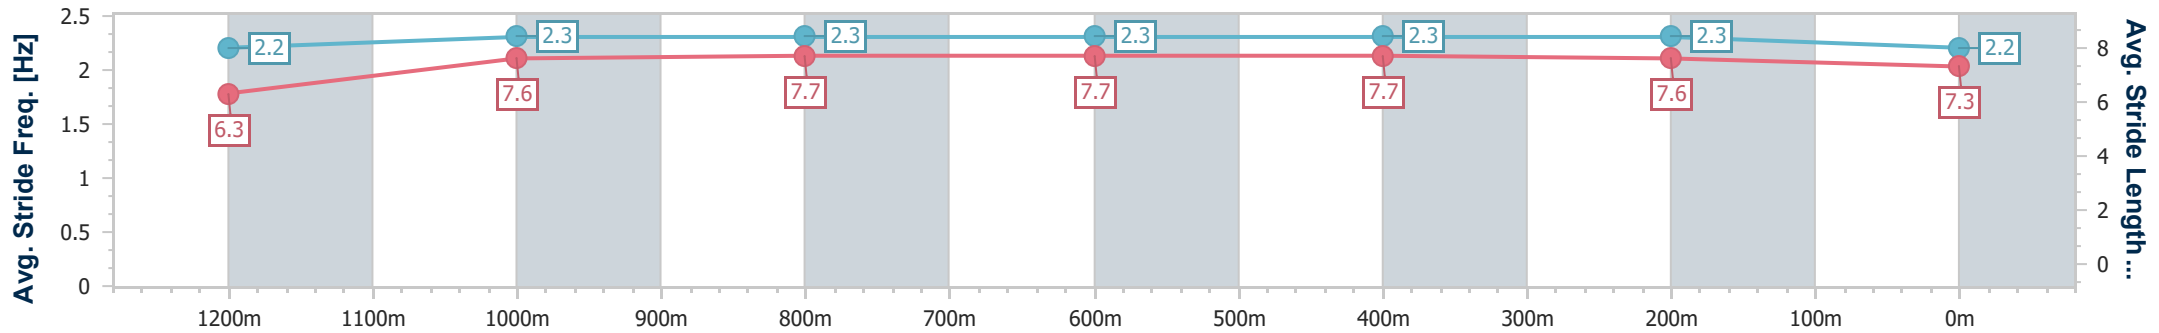

Eagle Farm QLD Professional
Race 8: EUREKA STUD TATTERSALL'S MEMBERS CUP - 1400m

02 September 2023 - 16:07

Track Rating: Good 4, Weather: Fine, Rail Position: True

BRISBANE RACING CLUB

Section	Overall	1200m	1000m	800m	600m	400m	200m
Section Times	1:23.39 [3] (0:14.35)	1:09.04 [5] (0:11.38)	0:57.66 [4] (0:11.53)	0:46.13 [4] (0:11.41)	0:34.72 [4] (0:11.19)	0:23.53 [2] (0:11.20)	0:12.33 [2] (0:12.33)
Average Speed [km/h]	50.3	63.2	62.4	63.5	64.5	64.2	58.4
Top Speed [km/h]	63.5	65.1	63.6	64.5	65.2	65.6	62.2
Avg. Dist. to Rail [m]	0.7	0.8	0.5	1.4	1.1	5.0	5.3
Avg. Stride Freq. [Hz]	2.2	2.3	2.3	2.3	2.3	2.3	2.2
Avg. Stride Length [m]	6.3	7.6	7.7	7.7	7.7	7.6	7.3

- [] Ranking at each section and finish
- .-.- No data available at this section
- NA No data available

Horse/Jockey Name	Williamsburg
Final Rank	4
Fastest Section Time (Section)	0:10.94 (400m)
Top Speed [km/h] (Section)	67.8 (600m)
Race State	Finished