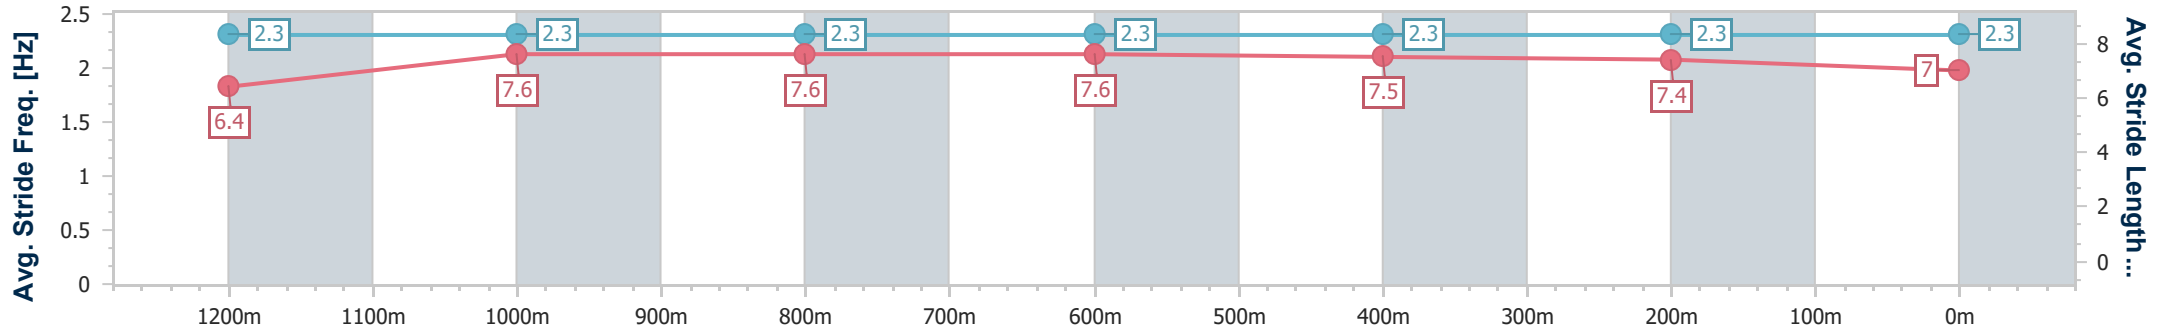

Eagle Farm QLD Professional
Race 8: EUREKA STUD TATTERSALL'S MEMBERS CUP - 1400m

02 September 2023 - 16:07

Track Rating: Good 4, Weather: Fine, Rail Position: True

BRISBANE RACING CLUB

Section	Overall	1200m	1000m	800m	600m	400m	200m
Section Times	1:23.89 [8] (0:13.78)	1:10.11 [1] (0:11.44)	0:58.67 [1] (0:11.56)	0:47.11 [1] (0:11.45)	0:35.66 [1] (0:11.36)	0:24.30 [1] (0:11.59)	0:12.71 [3] (0:12.71)
Average Speed [km/h]	52.4	62.9	62.8	62.9	63.2	62.2	56.6
Top Speed [km/h]	64.7	64.6	63.7	63.5	63.9	64.2	60.3
Avg. Dist. to Rail [m]	4.8	2.4	1.4	0.4	0.7	1.6	2.6
Avg. Stride Freq. [Hz]	2.3	2.3	2.3	2.3	2.3	2.3	2.3
Avg. Stride Length [m]	6.4	7.6	7.6	7.6	7.5	7.4	7.0

- [] Ranking at each section and finish
- .-.- No data available at this section
- NA No data available

Horse/Jockey Name	Shaquero
Final Rank	9
Fastest Section Time (Section)	0:11.05 (600m)
Top Speed [km/h] (Section)	65.2 (600m)
Race State	Finished