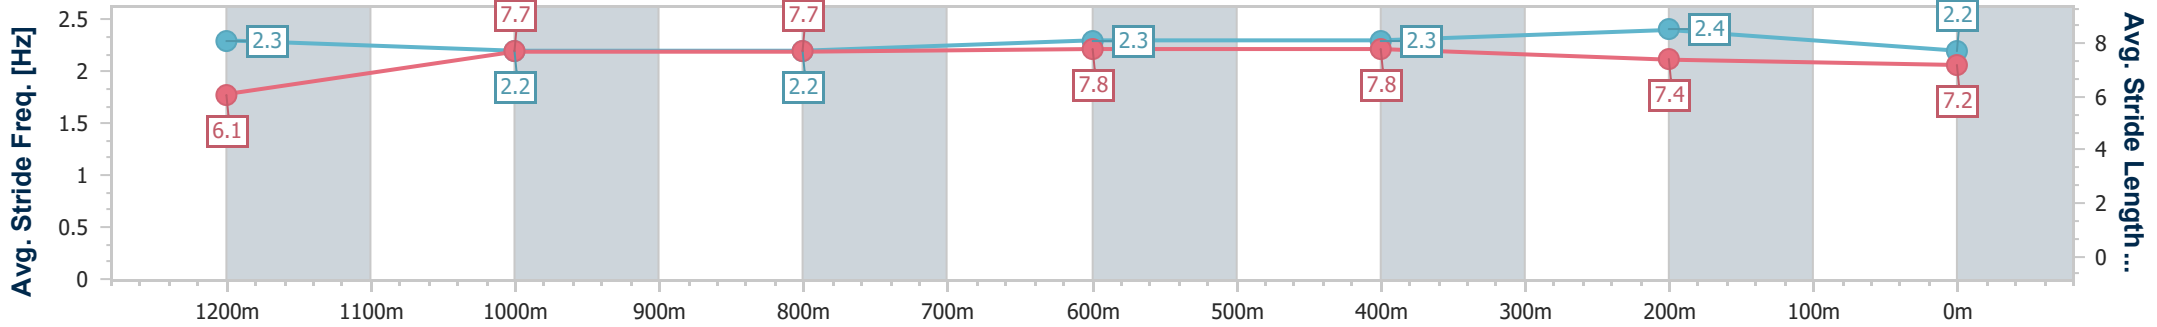

Eagle Farm QLD Professional
Race 8: EUREKA STUD TATTERSALL'S MEMBERS CUP - 1400m

02 September 2023 - 16:07

Track Rating: Good 4, Weather: Fine, Rail Position: True

BRISBANE RACING CLUB

Section	Overall	1200m	1000m	800m	600m	400m	200m
Section Times	1:23.86 [7] (0:14.60)	1:09.26 [7] (0:11.53)	0:57.73 [7] (0:11.76)	0:45.97 [8] (0:11.35)	0:34.62 [8] (0:11.13)	0:23.49 [8] (0:11.14)	0:12.35 [8] (0:12.35)
Average Speed [km/h]	49.4	62.5	61.6	63.4	64.6	64.6	58.3
Top Speed [km/h]	61.0	64.4	64.2	63.9	66.2	66.3	61.8
Avg. Dist. to Rail [m]	2.8	2.5	1.2	0.3	0.7	1.6	4.4
Avg. Stride Freq. [Hz]	2.3	2.2	2.2	2.3	2.3	2.4	2.2
Avg. Stride Length [m]	6.1	7.7	7.7	7.8	7.8	7.4	7.2