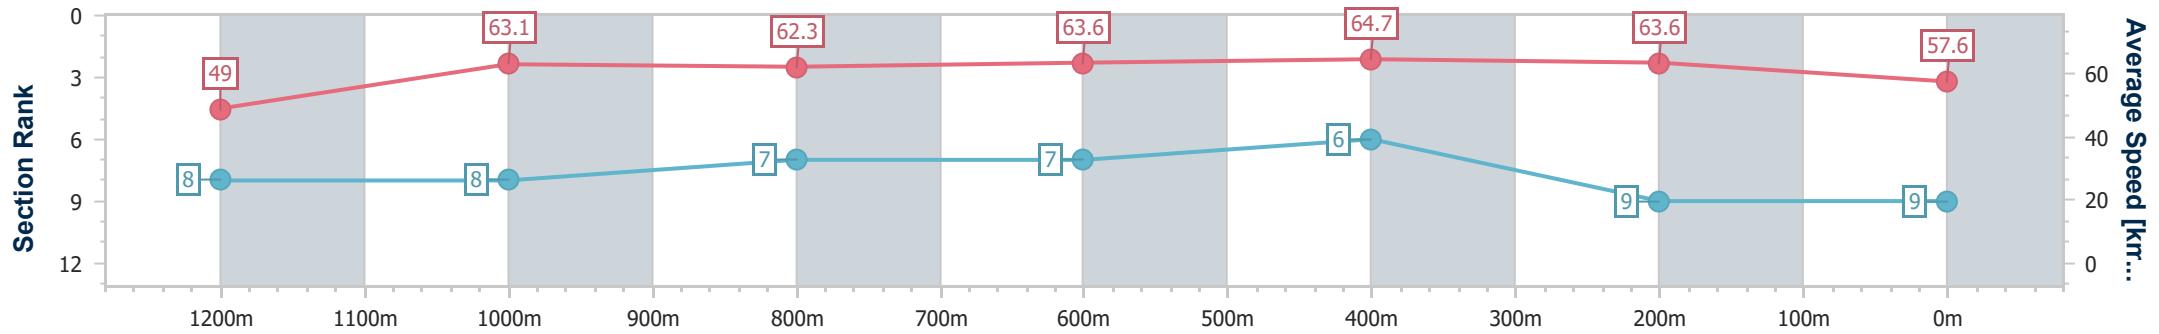

- [] Ranking at each section and finish
- .-.- No data available at this section
- NA No data available

Horse/Jockey Name	Shaquero
Final Rank	9
Fastest Section Time (Section)	0:11.05 (600m)
Top Speed [km/h] (Section)	65.2 (600m)
Race State	Finished

Eagle Farm QLD Professional
Race 8: EUREKA STUD TATTERSALL'S MEMBERS CUP - 1400m

02 September 2023 - 16:07

Track Rating: Good 4, Weather: Fine, Rail Position: True

BRISBANE RACING CLUB

Section	Overall	1200m	1000m	800m	600m	400m	200m
Section Times	1:24.00 [9] (0:14.73)	1:09.27 [8] (0:11.43)	0:57.84 [8] (0:11.64)	0:46.20 [7] (0:11.32)	0:34.88 [7] (0:11.05)	0:23.83 [6] (0:11.34)	0:12.49 [9] (0:12.49)
Average Speed [km/h]	49.0	63.1	62.3	63.6	64.7	63.6	57.6
Top Speed [km/h]	62.2	64.4	63.3	64.9	65.2	64.6	60.7
Avg. Dist. to Rail [m]	4.4	2.4	1.4	0.4	1.1	0.5	0.4
Avg. Stride Freq. [Hz]	2.2	2.3	2.3	2.3	2.4	2.5	2.4
Avg. Stride Length [m]	6.2	7.6	7.5	7.5	7.5	7.2	6.8

- [] Ranking at each section and finish
- .-.- No data available at this section
- NA No data available

Horse/Jockey Name	Fender
Final Rank	10
Fastest Section Time (Section)	0:11.27 (600m)
Top Speed [km/h] (Section)	65.8 (600m)
Race State	Finished