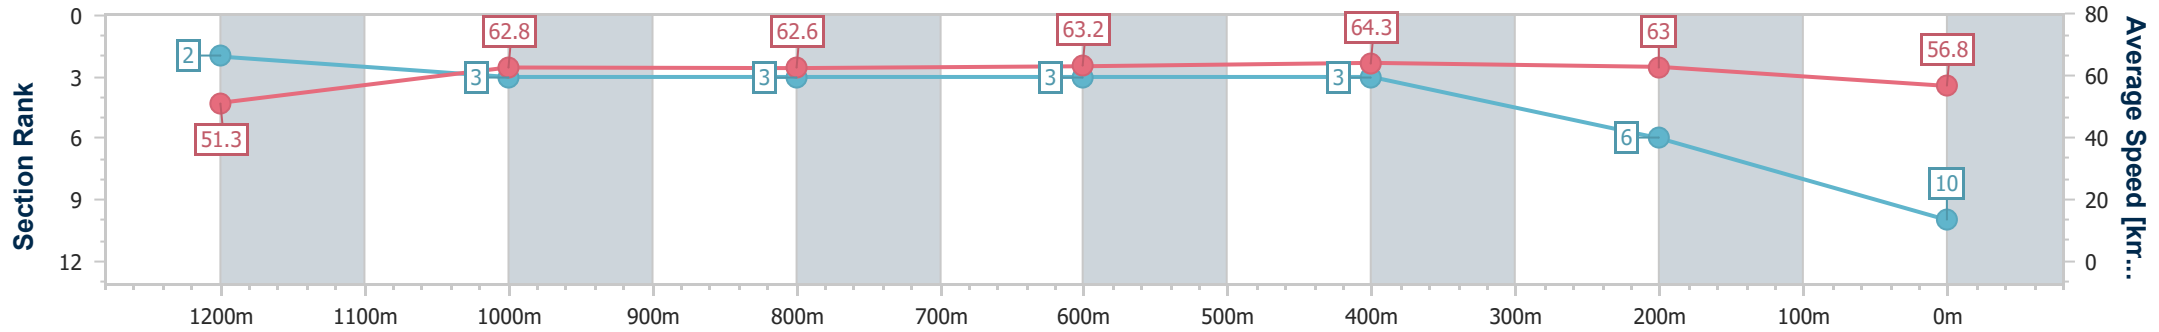

- [] Ranking at each section and finish
- .-.- No data available at this section
- NA No data available

Horse/Jockey Name	Fender
Final Rank	10
Fastest Section Time (Section)	0:11.27 (600m)
Top Speed [km/h] (Section)	65.8 (600m)
Race State	Finished

Eagle Farm QLD Professional
Race 8: EUREKA STUD TATTERSALL'S MEMBERS CUP - 1400m

02 September 2023 - 16:07

Track Rating: Good 4, Weather: Fine, Rail Position: True

BRISBANE RACING CLUB

Section	Overall	1200m	1000m	800m	600m	400m	200m
Section Times	1:24.04 [10] (0:14.07)	1:09.97 [2] (0:11.47)	0:58.50 [3] (0:11.65)	0:46.85 [3] (0:11.47)	0:35.38 [3] (0:11.27)	0:24.11 [3] (0:11.43)	0:12.68 [6] (0:12.68)
Average Speed [km/h]	51.3	62.8	62.6	63.2	64.3	63.0	56.8
Top Speed [km/h]	62.9	64.2	63.9	64.3	65.8	65.2	60.8
Avg. Dist. to Rail [m]	3.0	3.5	2.5	1.6	1.7	5.1	6.3
Avg. Stride Freq. [Hz]	2.2	2.2	2.2	2.2	2.3	2.3	2.2
Avg. Stride Length [m]	6.5	7.8	7.7	7.9	7.9	7.7	7.2

- [] Ranking at each section and finish
- .-.- No data available at this section
- NA No data available