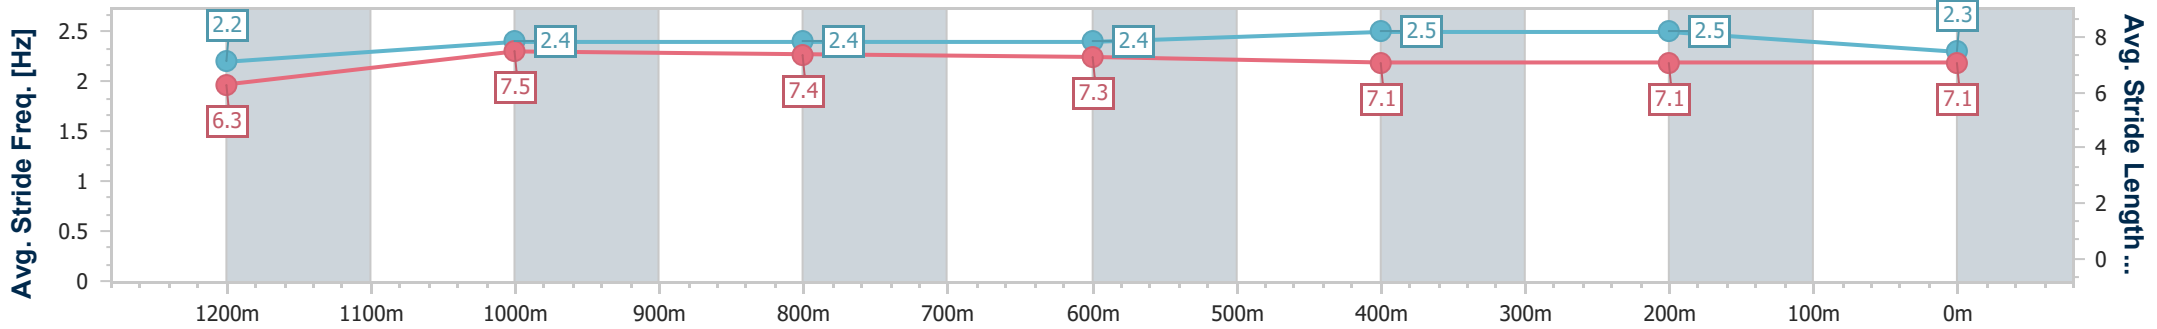

Eagle Farm QLD Professional
Race 8: EUREKA STUD TATTERSALL'S MEMBERS CUP - 1400m

02 September 2023 - 16:07

Track Rating: Good 4, Weather: Fine, Rail Position: True

BRISBANE RACING CLUB

Section	Overall	1200m	1000m	800m	600m	400m	200m
Section Times	1:23.53 [5] (0:14.24)	1:09.29 [3] (0:11.23)	0:58.06 [2] (0:11.52)	0:46.54 [2] (0:11.42)	0:35.12 [2] (0:11.54)	0:23.58 [4] (0:11.39)	0:12.19 [5] (0:12.19)
Average Speed [km/h]	50.8	64.2	62.7	62.9	62.5	63.3	59.0
Top Speed [km/h]	66.2	66.3	64.0	63.7	63.9	64.2	61.7
Avg. Dist. to Rail [m]	4.2	3.7	0.8	0.4	1.1	5.5	6.4
Avg. Stride Freq. [Hz]	2.2	2.4	2.4	2.4	2.5	2.5	2.3
Avg. Stride Length [m]	6.3	7.5	7.4	7.3	7.1	7.1	7.1

- [] Ranking at each section and finish
- .-.- No data available at this section
- NA No data available

Horse/Jockey Name	Looks Like Elvis
Final Rank	6
Fastest Section Time (Section)	0:11.06 (600m)
Top Speed [km/h] (Section)	66.1 (600m)
Race State	Finished