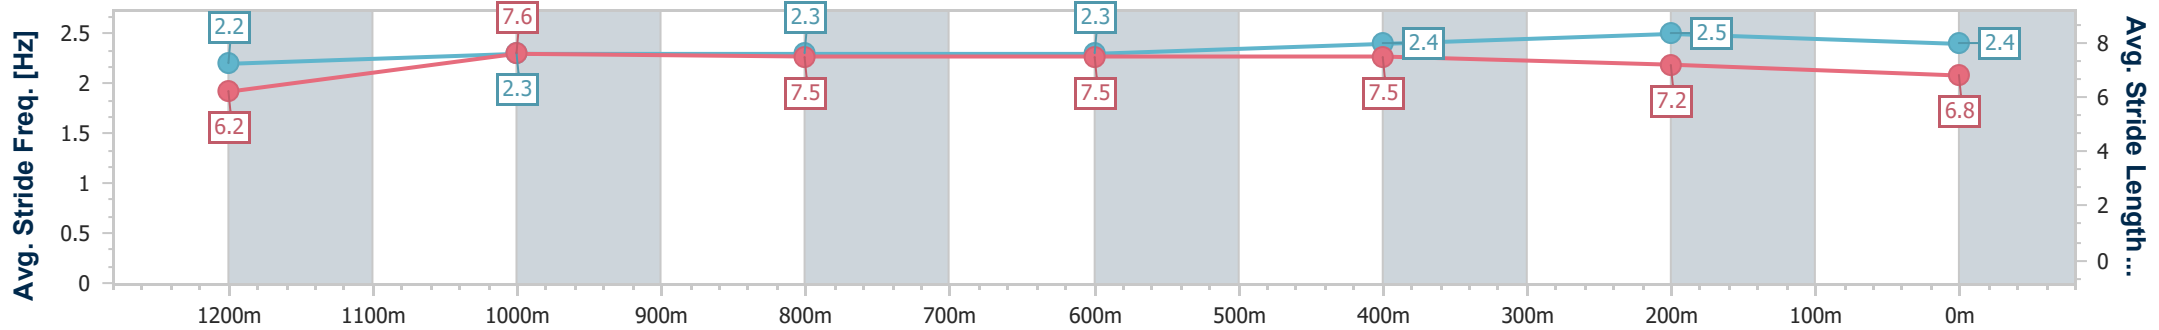

- [] Ranking at each section and finish
- .-.- No data available at this section
- NA No data available

Horse/Jockey Name	Shaquero
Final Rank	9
Fastest Section Time (Section)	0:11.05 (600m)
Top Speed [km/h] (Section)	65.2 (600m)
Race State	Finished

Eagle Farm QLD Professional
Race 8: EUREKA STUD TATTERSALL'S MEMBERS CUP - 1400m

02 September 2023 - 16:07

Track Rating: Good 4, Weather: Fine, Rail Position: True

BRISBANE RACING CLUB

Section	Overall	1200m	1000m	800m	600m	400m	200m
Section Times	1:24.00 [9] (0:14.73)	1:09.27 [8] (0:11.43)	0:57.84 [8] (0:11.64)	0:46.20 [7] (0:11.32)	0:34.88 [7] (0:11.05)	0:23.83 [6] (0:11.34)	0:12.49 [9] (0:12.49)
Average Speed [km/h]	49.0	63.1	62.3	63.6	64.7	63.6	57.6
Top Speed [km/h]	62.2	64.4	63.3	64.9	65.2	64.6	60.7
Avg. Dist. to Rail [m]	4.4	2.4	1.4	0.4	1.1	0.5	0.4
Avg. Stride Freq. [Hz]	2.2	2.3	2.3	2.3	2.4	2.5	2.4
Avg. Stride Length [m]	6.2	7.6	7.5	7.5	7.5	7.2	6.8

- [] Ranking at each section and finish
- .-.- No data available at this section
- NA No data available

Horse/Jockey Name	Fender
Final Rank	10
Fastest Section Time (Section)	0:11.27 (600m)
Top Speed [km/h] (Section)	65.8 (600m)
Race State	Finished