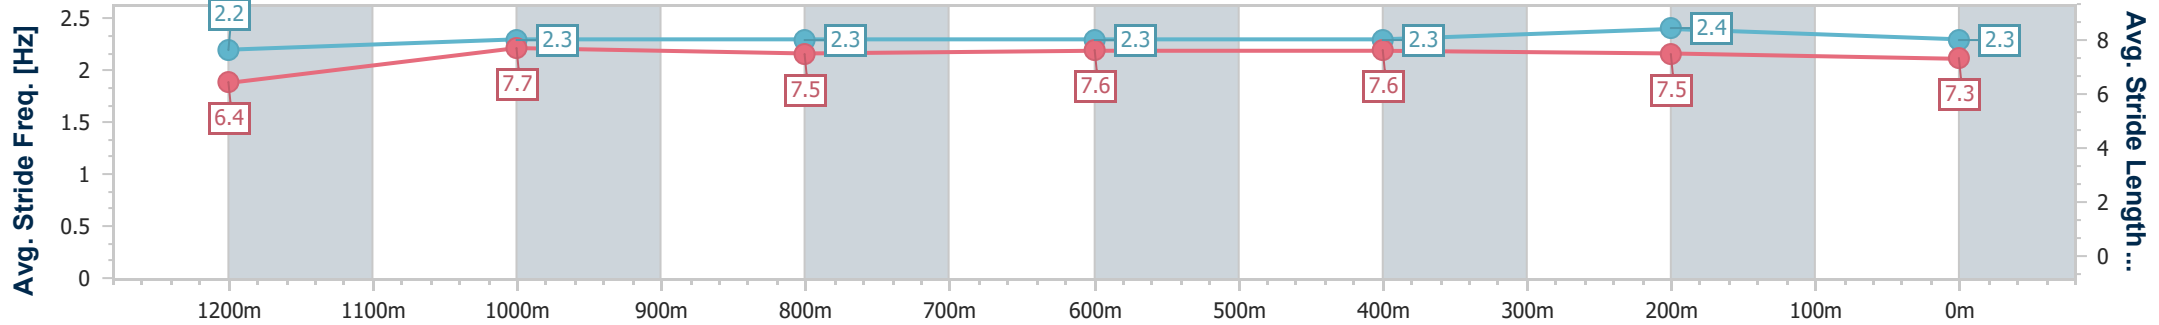

02 September 2023 - 16:07

Track Rating: Good 4, Weather: Fine, Rail Position: True

BRISBANE RACING CLUB

Section	Overall	1200m	1000m	800m	600m	400m	200m
Section Times	1:22.96 [1] (0:14.42)	1:08.54 [6] (0:11.43)	0:57.11 [5] (0:11.83)	0:45.28 [6] (0:11.33)	0:33.95 [5] (0:10.96)	0:22.99 [5] (0:11.05)	0:11.94 [1] (0:11.94)
Average Speed [km/h]	50.0	63.1	61.8	63.7	65.0	65.2	60.3
Top Speed [km/h]	61.7	64.2	64.1	65.0	67.6	66.4	64.9
Avg. Dist. to Rail [m]	2.0	3.6	2.8	1.1	1.8	3.6	5.1
Avg. Stride Freq. [Hz]	2.2	2.3	2.3	2.3	2.3	2.4	2.3
Avg. Stride Length [m]	6.4	7.7	7.5	7.6	7.6	7.5	7.3