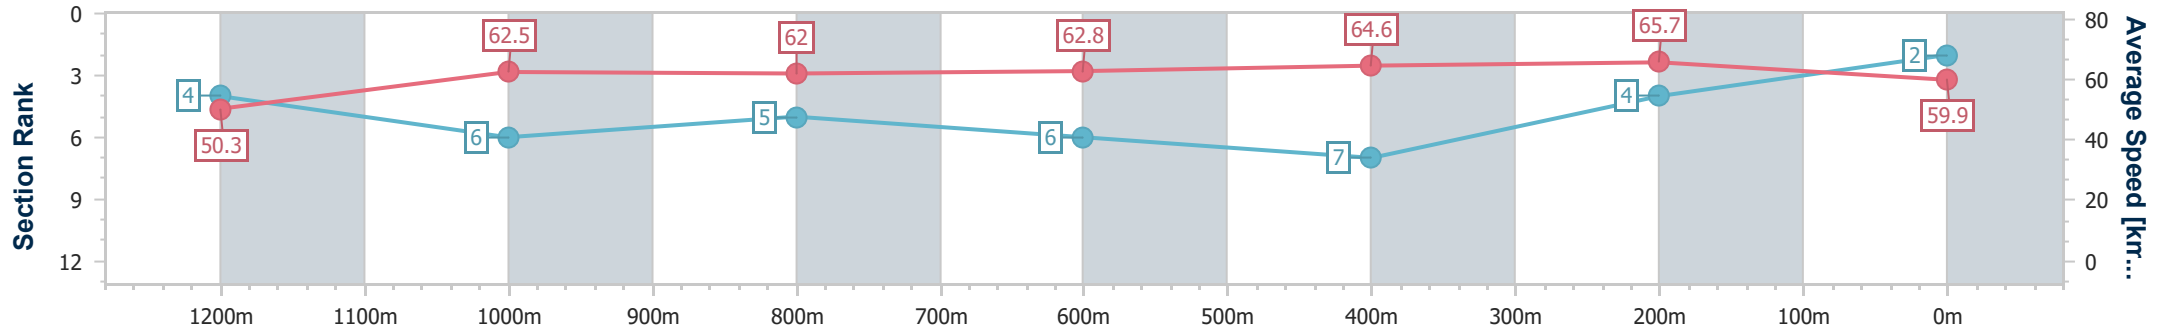

Eagle Farm QLD Professional
Race 8: EUREKA STUD TATTERSALL'S MEMBERS CUP - 1400m

02 September 2023 - 16:07

Track Rating: Good 4, Weather: Fine, Rail Position: True

BRISBANE RACING CLUB

Section	Overall	1200m	1000m	800m	600m	400m	200m
Section Times	1:23.21 [2] (0:14.34)	1:08.87 [4] (0:11.53)	0:57.34 [6] (0:11.72)	0:45.62 [5] (0:11.52)	0:34.10 [6] (0:11.11)	0:22.99 [7] (0:10.97)	0:12.02 [4] (0:12.02)
Average Speed [km/h]	50.3	62.5	62.0	62.8	64.6	65.7	59.9
Top Speed [km/h]	61.4	64.2	64.1	63.9	66.2	67.4	63.9
Avg. Dist. to Rail [m]	1.8	3.5	1.9	1.0	0.9	4.3	6.5
Avg. Stride Freq. [Hz]	2.2	2.3	2.3	2.3	2.3	2.4	2.3
Avg. Stride Length [m]	6.3	7.5	7.5	7.5	7.7	7.5	7.4