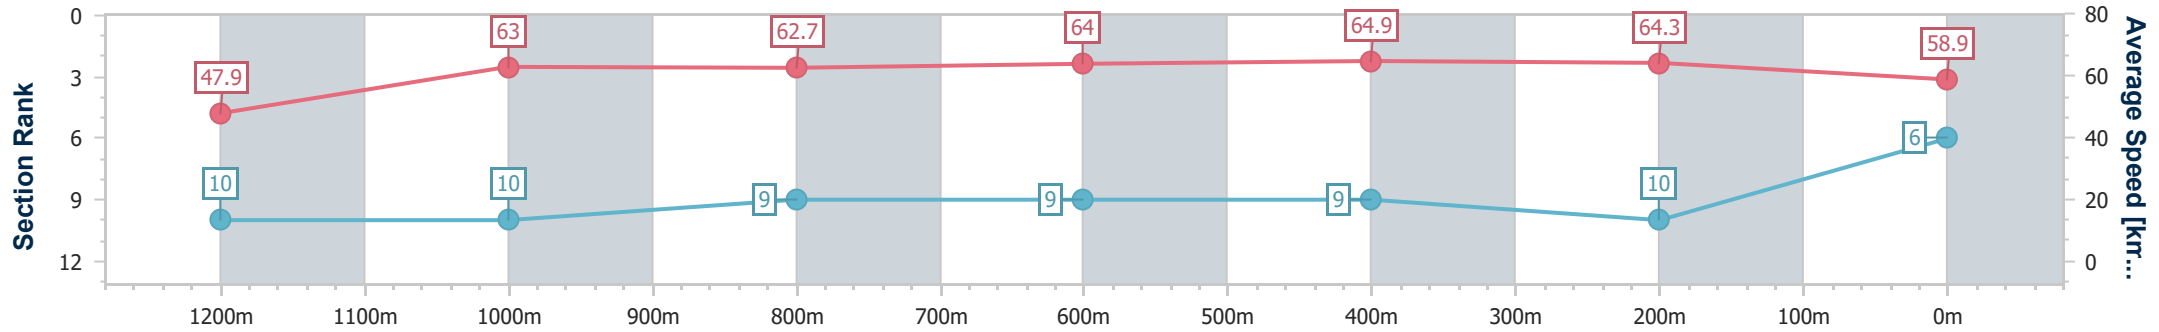

Eagle Farm QLD Professional
Race 8: EUREKA STUD TATTERSALL'S MEMBERS CUP - 1400m

02 September 2023 - 16:07

Track Rating: Good 4, Weather: Fine, Rail Position: True

BRISBANE RACING CLUB

Section	Overall	1200m	1000m	800m	600m	400m	200m
Section Times	1:23.85 [6] (0:15.12)	1:08.73 [10] (0:11.45)	0:57.28 [10] (0:11.55)	0:45.73 [9] (0:11.25)	0:34.48 [9] (0:11.06)	0:23.42 [9] (0:11.21)	0:12.21 [10] (0:12.21)
Average Speed [km/h]	47.9	63.0	62.7	64.0	64.9	64.3	58.9
Top Speed [km/h]	62.1	64.9	64.3	65.1	66.1	65.3	61.7
Avg. Dist. to Rail [m]	6.5	3.5	1.2	0.3	0.7	1.3	2.2
Avg. Stride Freq. [Hz]	2.2	2.4	2.3	2.3	2.4	2.4	2.3
Avg. Stride Length [m]	6.1	7.3	7.5	7.6	7.6	7.6	7.2

- [] Ranking at each section and finish
- .-.- No data available at this section
- NA No data available

Horse/Jockey Name	Hot Spring Gold
Final Rank	7
Fastest Section Time (Section)	0:11.13 (600m)
Top Speed [km/h] (Section)	66.3 (400m)
Race State	Finished