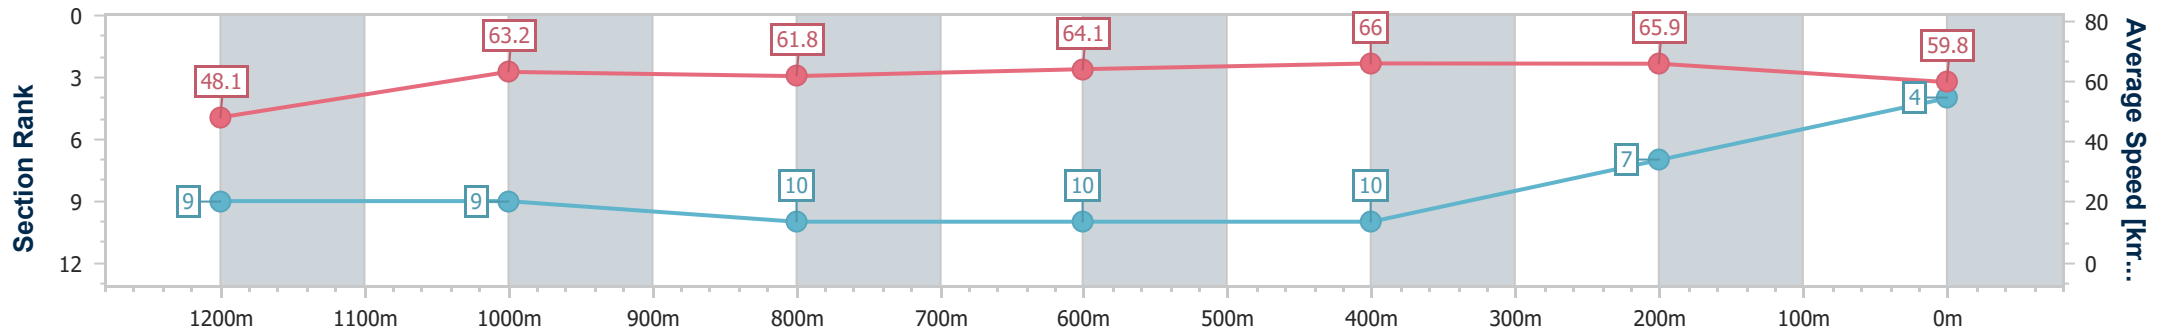

Eagle Farm QLD Professional
Race 8: EUREKA STUD TATTERSALL'S MEMBERS CUP - 1400m

02 September 2023 - 16:07

Track Rating: Good 4, Weather: Fine, Rail Position: True

BRISBANE RACING CLUB

Section	Overall	1200m	1000m	800m	600m	400m	200m
Section Times	1:23.40 [4] (0:14.99)	1:08.41 [9] (0:11.41)	0:57.00 [9] (0:11.75)	0:45.25 [10] (0:11.31)	0:33.94 [10] (0:10.98)	0:22.96 [10] (0:10.94)	0:12.02 [7] (0:12.02)
Average Speed [km/h]	48.1	63.2	61.8	64.1	66.0	65.9	59.8
Top Speed [km/h]	62.0	64.7	62.8	65.5	67.8	67.2	64.0
Avg. Dist. to Rail [m]	5.1	2.9	1.7	1.3	1.3	6.8	8.5
Avg. Stride Freq. [Hz]	2.1	2.3	2.3	2.3	2.4	2.4	2.3
Avg. Stride Length [m]	6.3	7.7	7.6	7.7	7.7	7.5	7.2