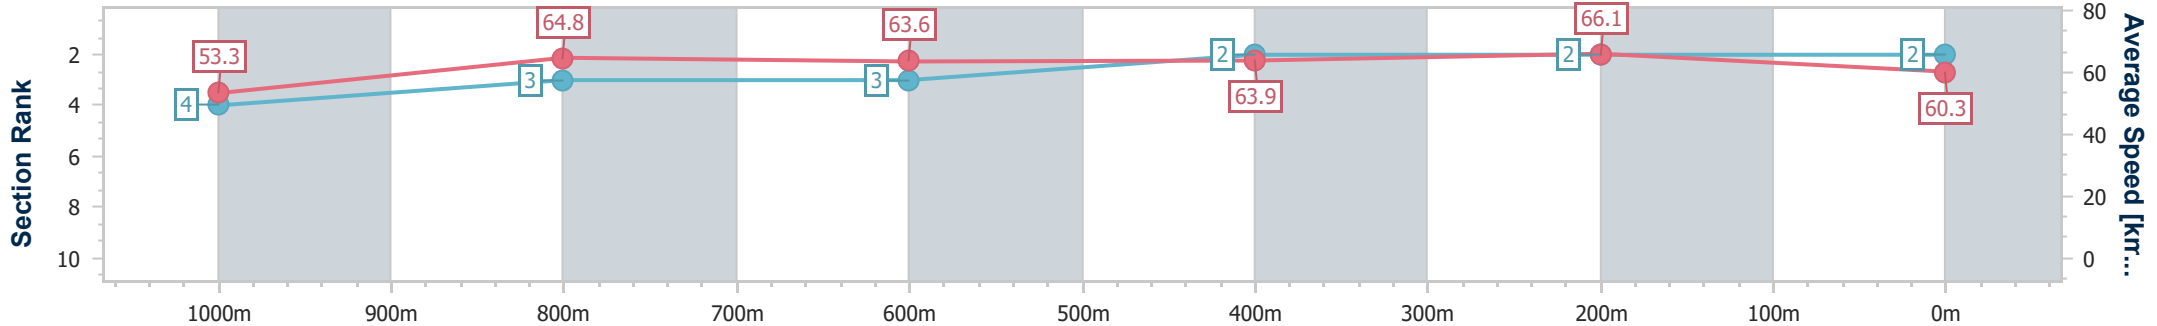

Horse/Jockey Name	All That Pizzazz
Final Rank	2
Fastest Section Time (Section)	0:10.89 (400m)
Top Speed [km/h] (Section)	67.1 (400m)
Race State	Finished

Eagle Farm QLD Professional
Race 7: DES LAMBART MEMORIAL Colts, Geldings and
Entires Class 6 Plate - 1200m
02 September 2023 - 15:27
Track Rating: Good 4, Weather: Fine, Rail Position: True

BRISBANE
RACING CLUB

Section	Overall	1000m	800m	600m	400m	200m
Section Times	1:10.20 [2] (0:13.53)	0:56.67 [4] (0:11.18)	0:45.49 [3] (0:11.36)	0:34.13 [3] (0:11.30)	0:22.83 [2] (0:10.89)	0:11.94 [2] (0:11.94)
Average Speed [km/h]	53.3	64.8	63.6	63.9	66.1	60.3
Top Speed [km/h]	66.6	65.6	64.7	65.6	67.1	64.2
Avg. Dist. to Rail [m]	0.8	1.5	0.9	0.3	2.5	1.6
Avg. Stride Freq. [Hz]	2.4	2.5	2.4	2.4	2.5	2.4
Avg. Stride Length [m]	6.1	7.0	7.1	7.3	7.3	6.9

- [ ] Ranking at each section and finish
- -.-.- No data available at this section
- NA No data available