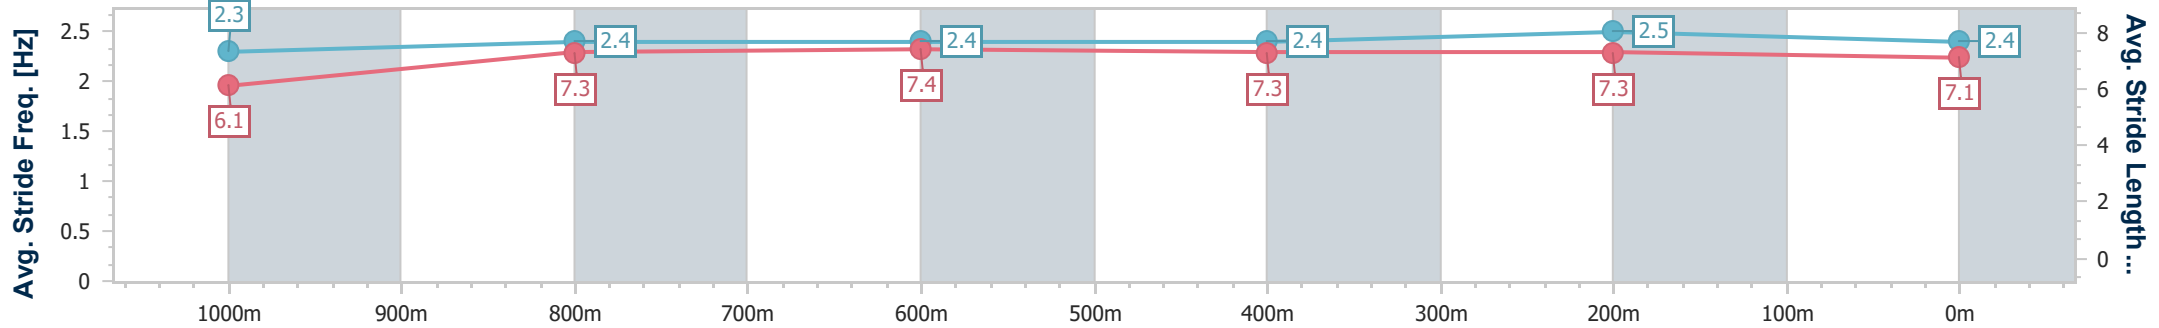

Section	Overall	1000m	800m	600m	400m	200m
Section Times	1:10.62 [6] (0:14.30)	0:56.32 [9] (0:11.29)	0:45.03 [9] (0:11.22)	0:33.81 [9] (0:11.11)	0:22.70 [9] (0:10.87)	0:11.83 [8] (0:11.83)
Average Speed [km/h]	50.4	64.1	64.2	64.9	66.3	60.8
Top Speed [km/h]	63.2	67.1	65.8	67.5	67.8	63.8
Avg. Dist. to Rail [m]	3.0	0.7	0.1	1.1	2.7	1.2
Avg. Stride Freq. [Hz]	2.3	2.4	2.4	2.4	2.5	2.4
Avg. Stride Length [m]	6.1	7.3	7.4	7.3	7.3	7.1