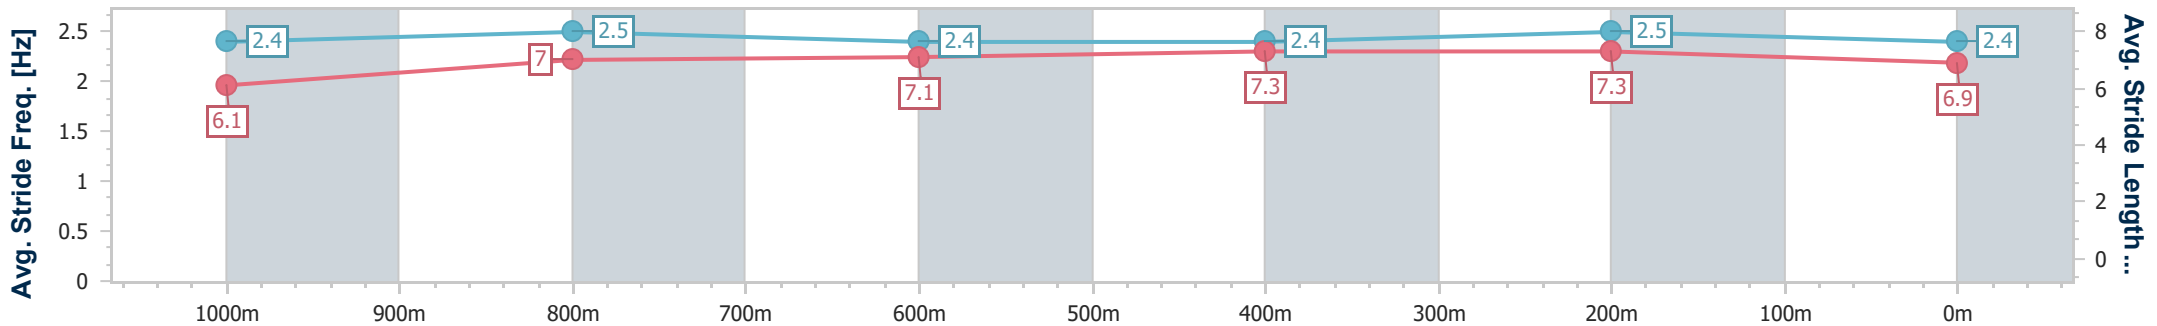

Horse/Jockey Name	All That Pizzazz
Final Rank	2
Fastest Section Time (Section)	0:10.89 (400m)
Top Speed [km/h] (Section)	67.1 (400m)
Race State	Finished

Eagle Farm QLD Professional
Race 7: DES LAMBART MEMORIAL Colts, Geldings and
Entires Class 6 Plate - 1200m
02 September 2023 - 15:27
Track Rating: Good 4, Weather: Fine, Rail Position: True

BRISBANE
RACING CLUB

Section	Overall	1000m	800m	600m	400m	200m
Section Times	1:10.20 [2] (0:13.53)	0:56.67 [4] (0:11.18)	0:45.49 [3] (0:11.36)	0:34.13 [3] (0:11.30)	0:22.83 [2] (0:10.89)	0:11.94 [2] (0:11.94)
Average Speed [km/h]	53.3	64.8	63.6	63.9	66.1	60.3
Top Speed [km/h]	66.6	65.6	64.7	65.6	67.1	64.2
Avg. Dist. to Rail [m]	0.8	1.5	0.9	0.3	2.5	1.6
Avg. Stride Freq. [Hz]	2.4	2.5	2.4	2.4	2.5	2.4
Avg. Stride Length [m]	6.1	7.0	7.1	7.3	7.3	6.9

- [ ] Ranking at each section and finish
- -.-.- No data available at this section
- NA No data available