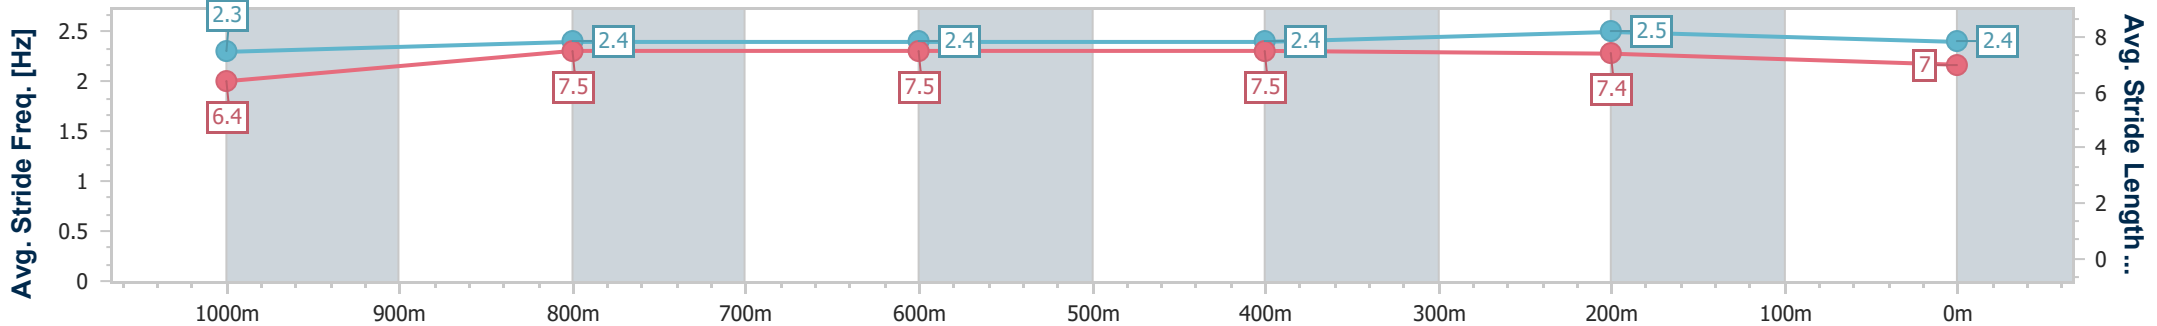

Section	Overall	1000m	800m	600m	400m	200m
Section Times	1:10.60 [5] (0:13.81)	0:56.79 [5] (0:11.34)	0:45.45 [6] (0:11.30)	0:34.15 [6] (0:11.24)	0:22.91 [7] (0:10.94)	0:11.97 [6] (0:11.97)
Average Speed [km/h]	52.2	64.2	64.1	64.1	65.9	60.1
Top Speed [km/h]	64.3	65.7	65.5	66.5	67.4	62.9
Avg. Dist. to Rail [m]	2.4	2.3	1.1	0.6	4.6	4.7
Avg. Stride Freq. [Hz]	2.3	2.4	2.4	2.4	2.5	2.4
Avg. Stride Length [m]	6.4	7.5	7.5	7.5	7.4	7.0