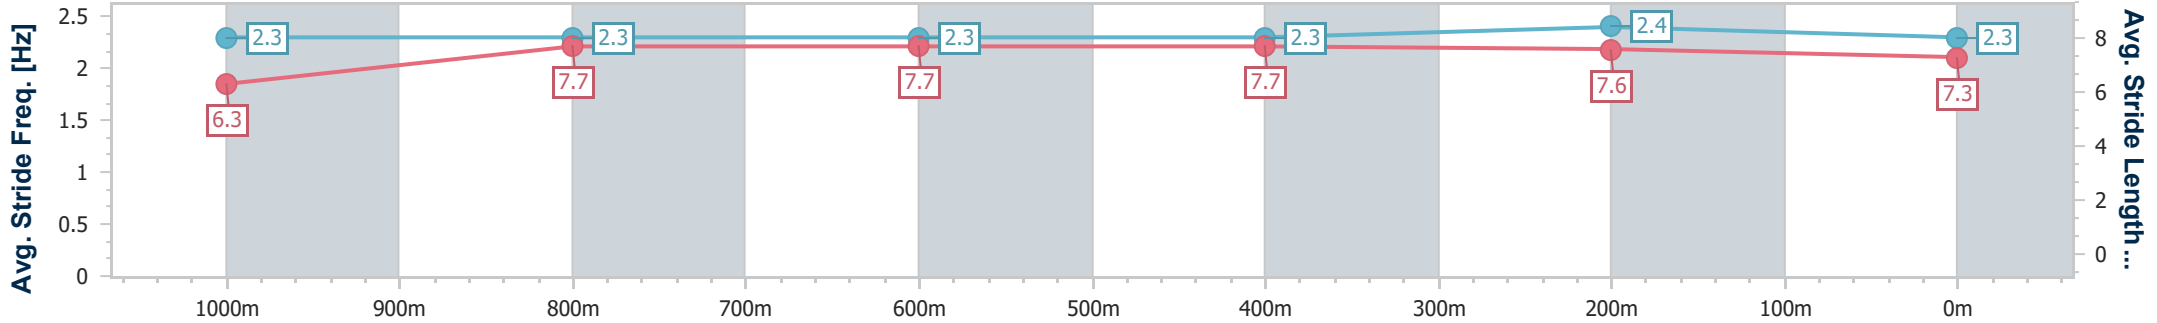

Horse/Jockey Name	Mass Destruction
Final Rank	4
Fastest Section Time (Section)	0:11.02 (400m)
Top Speed [km/h] (Section)	67.3 (400m)
Race State	Finished

Eagle Farm QLD Professional
Race 7: DES LAMBART MEMORIAL Colts, Geldings and
Entires Class 6 Plate - 1200m
02 September 2023 - 15:27
Track Rating: Good 4, Weather: Fine, Rail Position: True

BRISBANE
RACING CLUB

Section	Overall	1000m	800m	600m	400m	200m
Section Times	1:10.48 [4] (0:13.90)	0:56.58 [6] (0:11.17)	0:45.41 [5] (0:11.23)	0:34.18 [5] (0:11.26)	0:22.92 [5] (0:11.02)	0:11.90 [5] (0:11.90)
Average Speed [km/h]	51.8	64.6	64.0	63.8	65.3	60.5
Top Speed [km/h]	64.2	65.7	65.4	65.2	67.3	63.7
Avg. Dist. to Rail [m]	1.1	0.7	0.4	0.9	2.0	2.0
Avg. Stride Freq. [Hz]	2.3	2.3	2.3	2.3	2.4	2.3
Avg. Stride Length [m]	6.3	7.7	7.7	7.7	7.6	7.3

- [ ] Ranking at each section and finish
- -.-.- No data available at this section
- NA No data available