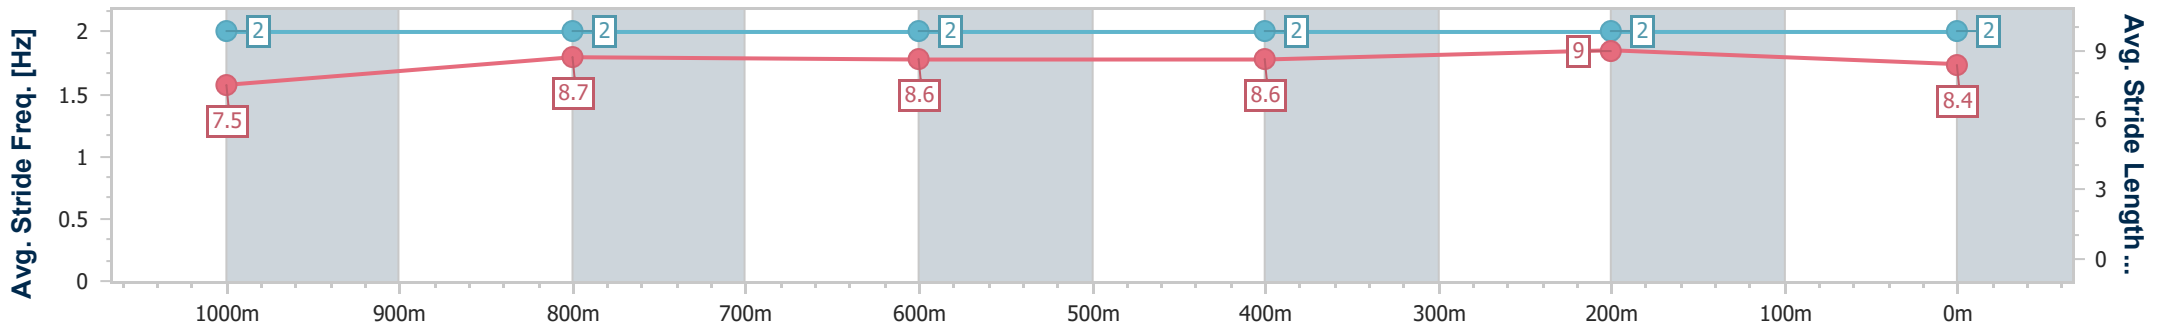

02 September 2023 - 15:27

Track Rating: Good 4, Weather: Fine, Rail Position: True

BRISBANE  
RACING CLUB

Section	Overall	1000m	800m	600m	400m	200m
Section Times	1:09.86 [1] (0:13.18)	0:56.68 [1] (0:11.19)	0:45.49 [1] (0:11.42)	0:34.07 [1] (0:11.37)	0:22.70 [1] (0:10.93)	0:11.77 [1] (0:11.77)
Average Speed [km/h]	54.7	64.8	63.8	63.4	65.8	61.2
Top Speed [km/h]	66.4	65.6	65.2	65.0	67.2	64.3
Avg. Dist. to Rail [m]	4.0	1.6	2.1	0.6	0.6	0.7
Avg. Stride Freq. [Hz]	2.0	2.0	2.0	2.0	2.0	2.0
Avg. Stride Length [m]	7.5	8.7	8.6	8.6	9.0	8.4