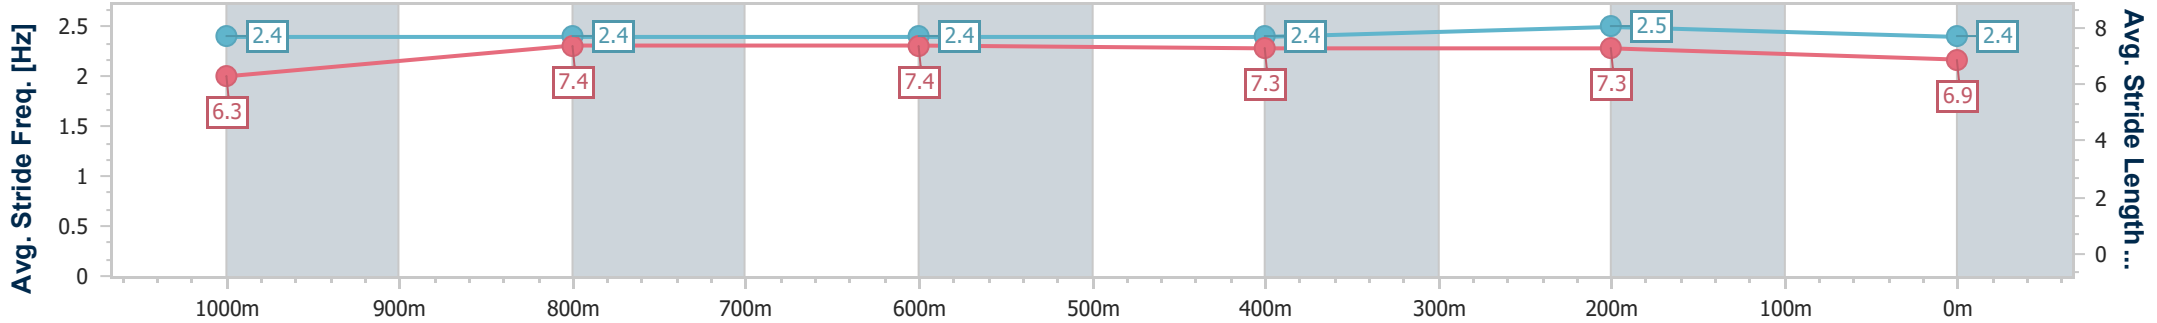

Section	Overall	1000m	800m	600m	400m	200m
Section Times	1:10.84 [7] (0:13.32)	0:57.52 [2] (0:11.27)	0:46.25 [2] (0:11.46)	0:34.79 [2] (0:11.38)	0:23.41 [4] (0:11.14)	0:12.27 [4] (0:12.27)
Average Speed [km/h]	54.2	64.8	63.4	63.6	64.5	58.8
Top Speed [km/h]	65.4	65.4	65.2	65.6	65.8	62.5
Avg. Dist. to Rail [m]	5.4	2.5	2.2	0.9	4.8	4.7
Avg. Stride Freq. [Hz]	2.4	2.4	2.4	2.4	2.5	2.4
Avg. Stride Length [m]	6.3	7.4	7.4	7.3	7.3	6.9