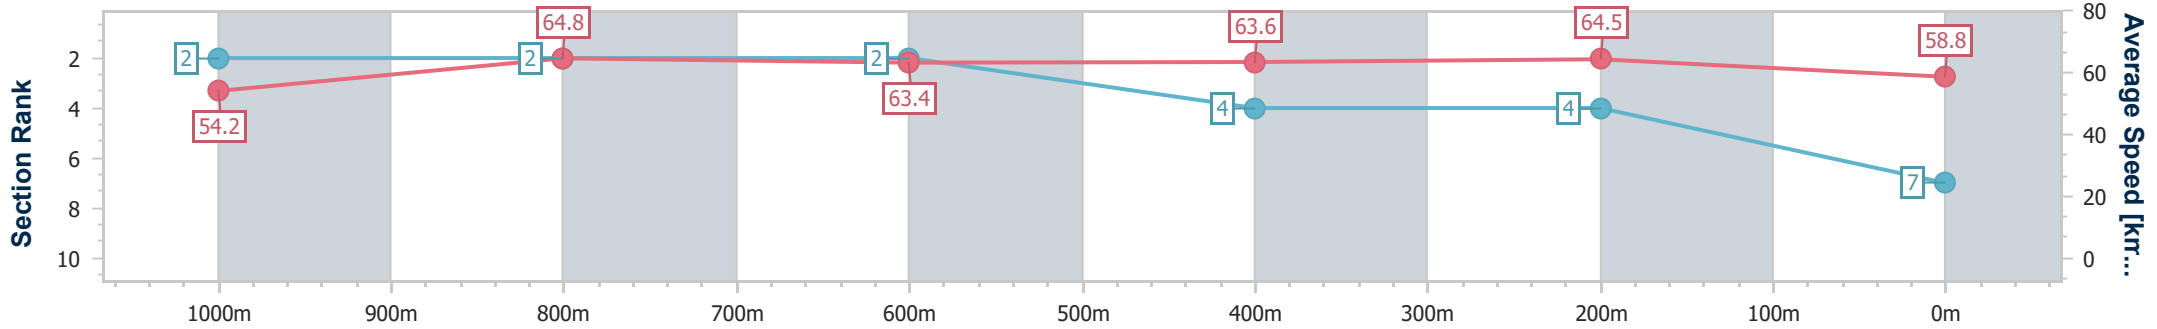

Section	Overall	1000m	800m	600m	400m	200m
Section Times	1:10.84 [7] (0:13.32)	0:57.52 [2] (0:11.27)	0:46.25 [2] (0:11.46)	0:34.79 [2] (0:11.38)	0:23.41 [4] (0:11.14)	0:12.27 [4] (0:12.27)
Average Speed [km/h]	54.2	64.8	63.4	63.6	64.5	58.8
Top Speed [km/h]	65.4	65.4	65.2	65.6	65.8	62.5
Avg. Dist. to Rail [m]	5.4	2.5	2.2	0.9	4.8	4.7
Avg. Stride Freq. [Hz]	2.4	2.4	2.4	2.4	2.5	2.4
Avg. Stride Length [m]	6.3	7.4	7.4	7.3	7.3	6.9