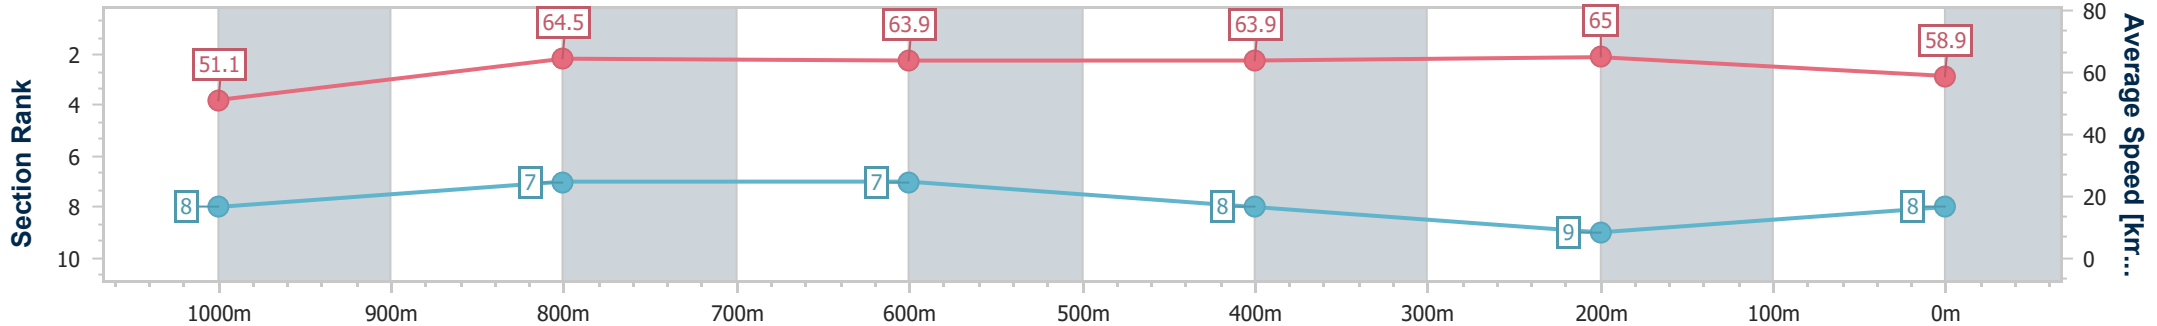

Horse/Jockey Name	Kanazawa
Final Rank	8
Fastest Section Time (Section)	0:11.08 (400m)
Top Speed [km/h] (Section)	66.5 (600m)
Race State	Finished

Eagle Farm QLD Professional
Race 7: DES LAMBART MEMORIAL Colts, Geldings and
Entires Class 6 Plate - 1200m
02 September 2023 - 15:27
Track Rating: Good 4, Weather: Fine, Rail Position: True

BRISBANE
RACING CLUB

Section	Overall	1000m	800m	600m	400m	200m
Section Times	1:11.10 [8] (0:14.08)	0:57.02 [8] (0:11.26)	0:45.76 [7] (0:11.23)	0:34.53 [7] (0:11.22)	0:23.31 [8] (0:11.08)	0:12.23 [9] (0:12.23)
Average Speed [km/h]	51.1	64.5	63.9	63.9	65.0	58.9
Top Speed [km/h]	62.9	65.5	65.3	66.5	66.5	62.7
Avg. Dist. to Rail [m]	2.4	1.2	0.4	0.8	0.4	0.3
Avg. Stride Freq. [Hz]	2.3	2.4	2.3	2.4	2.5	2.3
Avg. Stride Length [m]	6.2	7.6	7.6	7.5	7.3	7.1

- [ ] Ranking at each section and finish
- -.-.- No data available at this section
- NA No data available