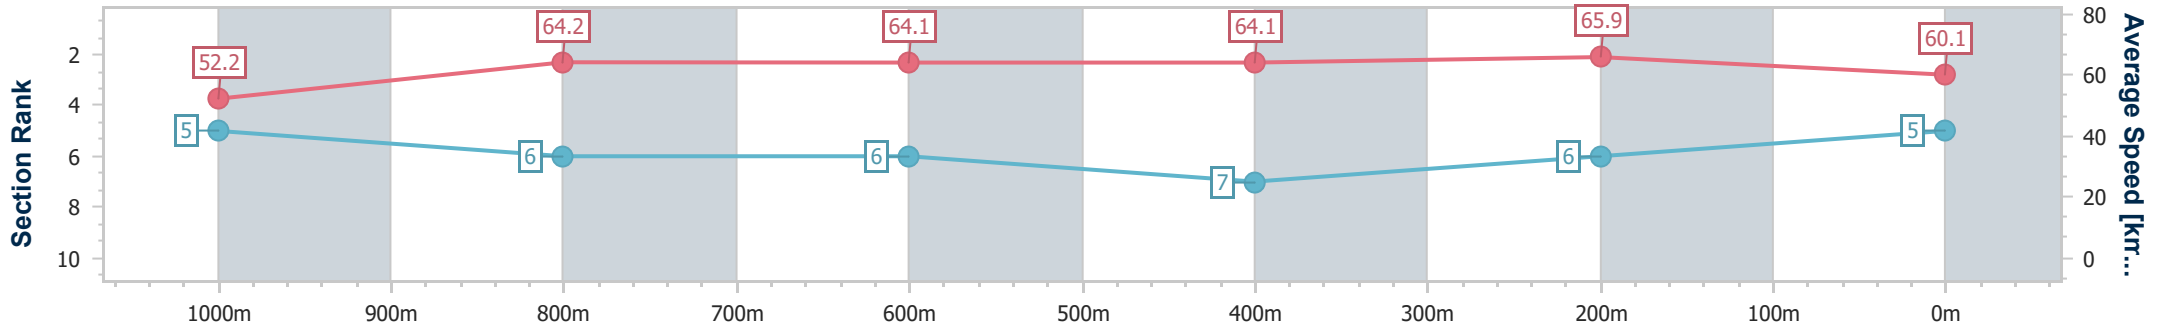

Section	Overall	1000m	800m	600m	400m	200m
Section Times	1:10.60 [5] (0:13.81)	0:56.79 [5] (0:11.34)	0:45.45 [6] (0:11.30)	0:34.15 [6] (0:11.24)	0:22.91 [7] (0:10.94)	0:11.97 [6] (0:11.97)
Average Speed [km/h]	52.2	64.2	64.1	64.1	65.9	60.1
Top Speed [km/h]	64.3	65.7	65.5	66.5	67.4	62.9
Avg. Dist. to Rail [m]	2.4	2.3	1.1	0.6	4.6	4.7
Avg. Stride Freq. [Hz]	2.3	2.4	2.4	2.4	2.5	2.4
Avg. Stride Length [m]	6.4	7.5	7.5	7.5	7.4	7.0