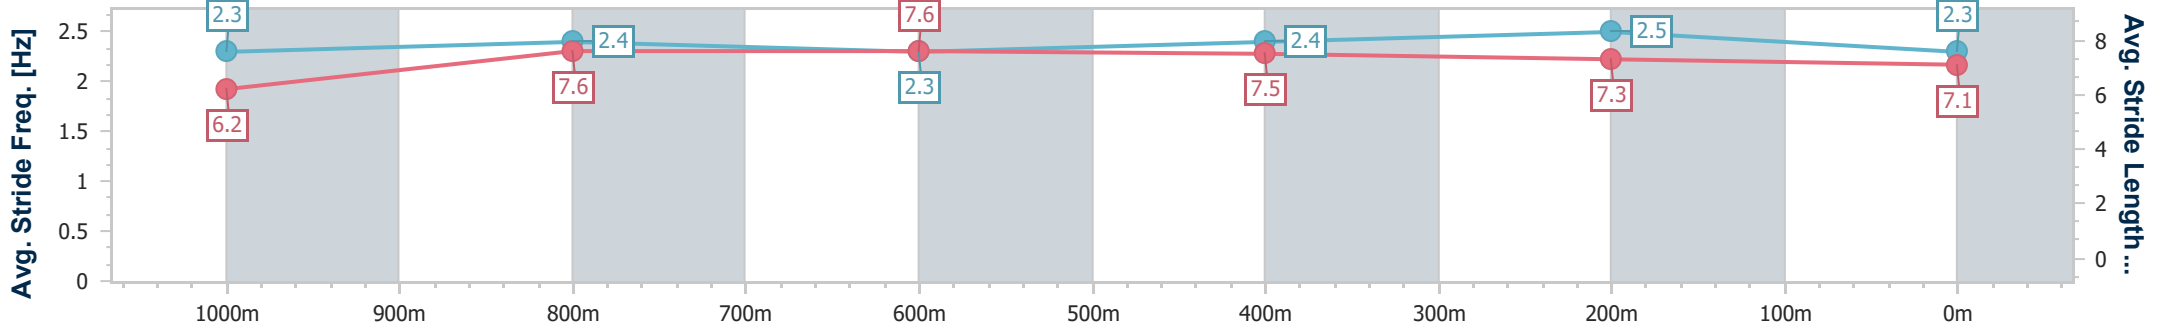

Horse/Jockey Name	Kanazawa
Final Rank	8
Fastest Section Time (Section)	0:11.08 (400m)
Top Speed [km/h] (Section)	66.5 (600m)
Race State	Finished

Eagle Farm QLD Professional
Race 7: DES LAMBART MEMORIAL Colts, Geldings and
Entires Class 6 Plate - 1200m
02 September 2023 - 15:27
Track Rating: Good 4, Weather: Fine, Rail Position: True

BRISBANE
RACING CLUB

Section	Overall	1000m	800m	600m	400m	200m
Section Times	1:11.10 [8] (0:14.08)	0:57.02 [8] (0:11.26)	0:45.76 [7] (0:11.23)	0:34.53 [7] (0:11.22)	0:23.31 [8] (0:11.08)	0:12.23 [9] (0:12.23)
Average Speed [km/h]	51.1	64.5	63.9	63.9	65.0	58.9
Top Speed [km/h]	62.9	65.5	65.3	66.5	66.5	62.7
Avg. Dist. to Rail [m]	2.4	1.2	0.4	0.8	0.4	0.3
Avg. Stride Freq. [Hz]	2.3	2.4	2.3	2.4	2.5	2.3
Avg. Stride Length [m]	6.2	7.6	7.6	7.5	7.3	7.1

- [ ] Ranking at each section and finish
- -.-.- No data available at this section
- NA No data available