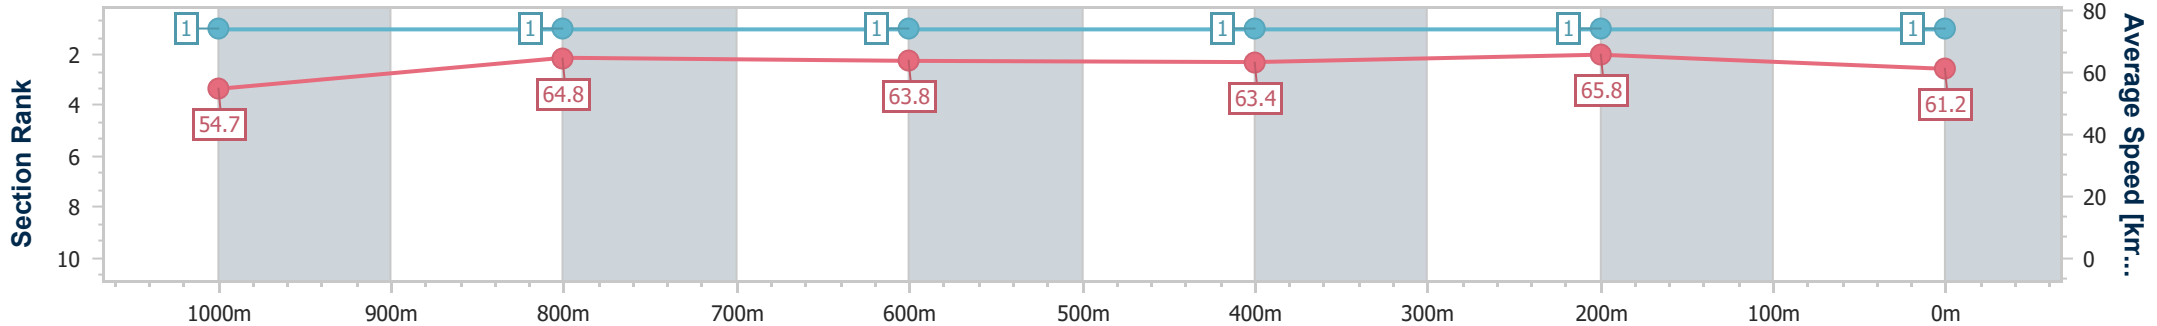

02 September 2023 - 15:27

Track Rating: Good 4, Weather: Fine, Rail Position: True

BRISBANE  
RACING CLUB

Section	Overall	1000m	800m	600m	400m	200m
Section Times	1:09.86 [1] (0:13.18)	0:56.68 [1] (0:11.19)	0:45.49 [1] (0:11.42)	0:34.07 [1] (0:11.37)	0:22.70 [1] (0:10.93)	0:11.77 [1] (0:11.77)
Average Speed [km/h]	54.7	64.8	63.8	63.4	65.8	61.2
Top Speed [km/h]	66.4	65.6	65.2	65.0	67.2	64.3
Avg. Dist. to Rail [m]	4.0	1.6	2.1	0.6	0.6	0.7
Avg. Stride Freq. [Hz]	2.0	2.0	2.0	2.0	2.0	2.0
Avg. Stride Length [m]	7.5	8.7	8.6	8.6	9.0	8.4