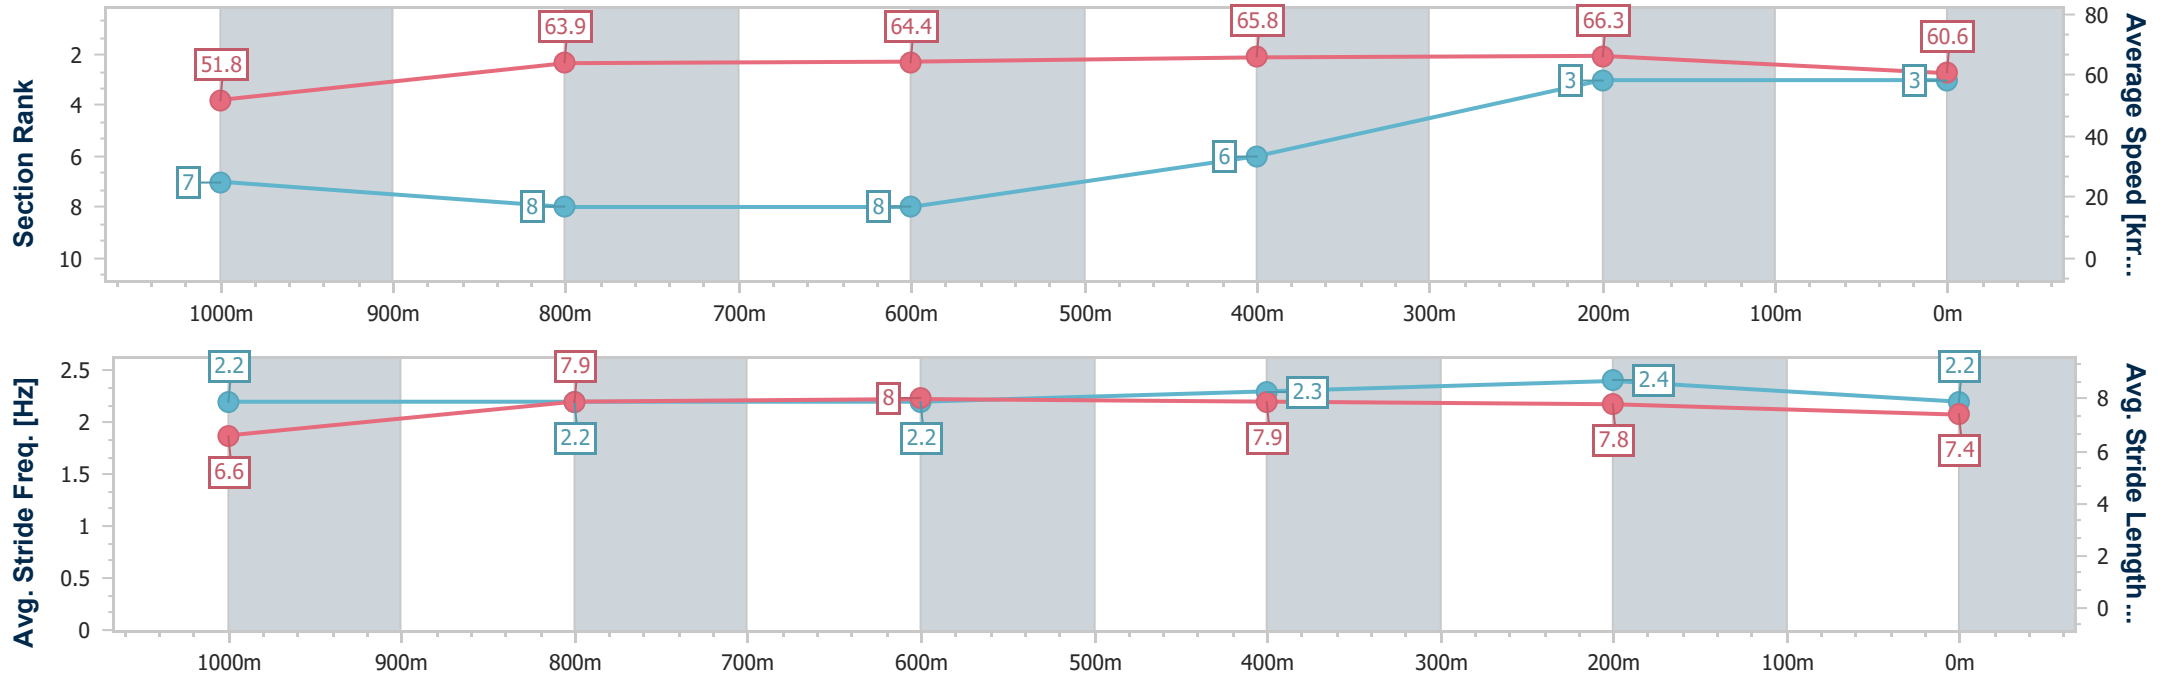

Section	Overall	1000m	800m	600m	400m	200m
Section Times	1:10.40 [3] (0:13.93)	0:56.47 [7] (0:11.44)	0:45.03 [8] (0:11.28)	0:33.75 [8] (0:11.00)	0:22.75 [6] (0:10.85)	0:11.90 [3] (0:11.90)
Average Speed [km/h]	51.8	63.9	64.4	65.8	66.3	60.6
Top Speed [km/h]	62.9	65.1	65.2	67.7	67.8	64.1
Avg. Dist. to Rail [m]	4.2	2.9	1.6	1.4	7.2	7.4
Avg. Stride Freq. [Hz]	2.2	2.2	2.2	2.3	2.4	2.2
Avg. Stride Length [m]	6.6	7.9	8.0	7.9	7.8	7.4