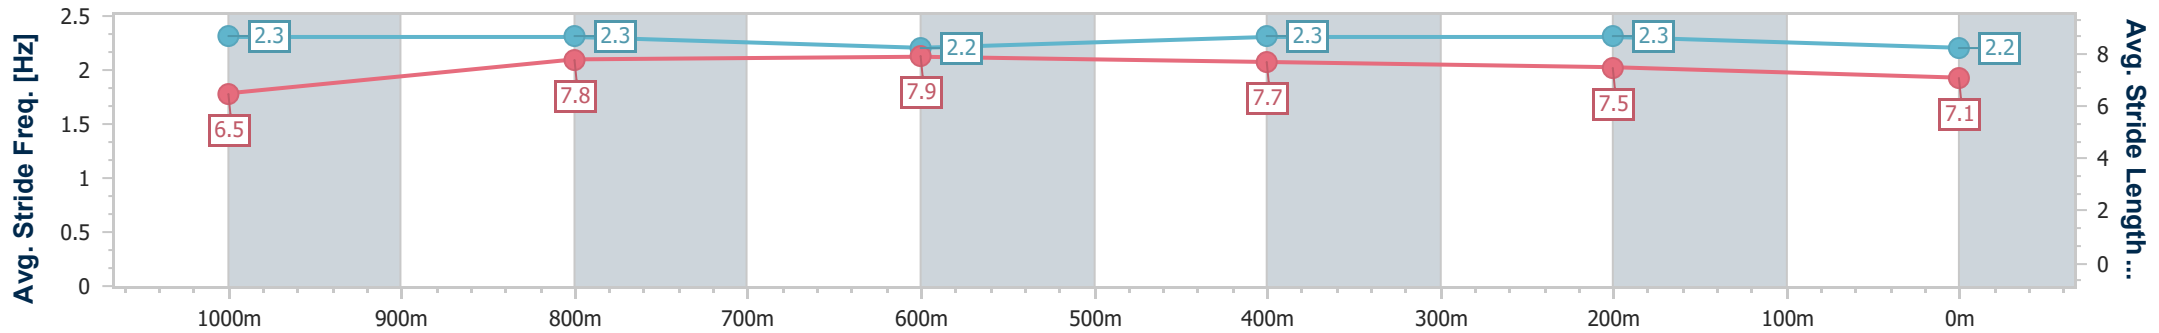

Eagle Farm QLD Professional  
Race 7: DES LAMBART MEMORIAL Colts, Geldings and  
Entires Class 6 Plate - 1200m

02 September 2023 - 15:27

Track Rating: Good 4, Weather: Fine, Rail Position: True

BRISBANE  
RACING CLUB

Section	Overall	1000m	800m	600m	400m	200m
Section Times	1:11.64 [9] (0:13.50)	0:58.14 [3] (0:11.32)	0:46.82 [4] (0:11.44)	0:35.38 [4] (0:11.16)	0:24.22 [3] (0:11.35)	0:12.87 [7] (0:12.87)
Average Speed [km/h]	53.3	64.7	64.3	65.6	63.4	56.0
Top Speed [km/h]	65.6	65.6	65.0	67.0	66.5	60.2
Avg. Dist. to Rail [m]	1.8	3.6	4.3	3.3	7.4	7.1
Avg. Stride Freq. [Hz]	2.3	2.3	2.2	2.3	2.3	2.2
Avg. Stride Length [m]	6.5	7.8	7.9	7.7	7.5	7.1

- [ ] Ranking at each section and finish
- .-.- No data available at this section
- NA No data available