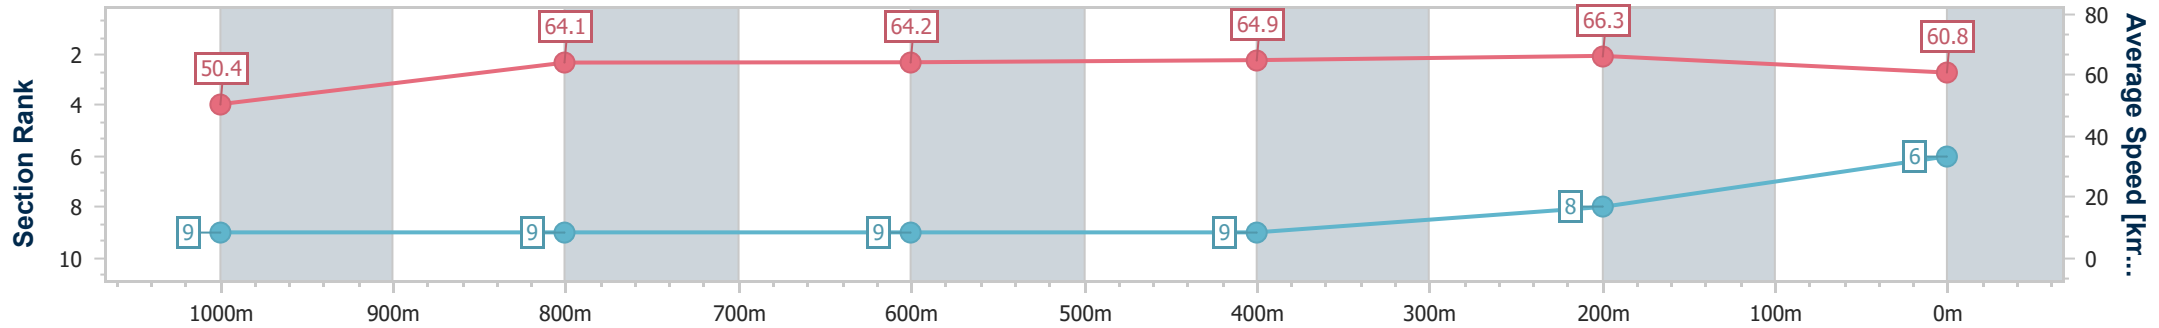

Section	Overall	1000m	800m	600m	400m	200m
Section Times	1:10.62 [6] (0:14.30)	0:56.32 [9] (0:11.29)	0:45.03 [9] (0:11.22)	0:33.81 [9] (0:11.11)	0:22.70 [9] (0:10.87)	0:11.83 [8] (0:11.83)
Average Speed [km/h]	50.4	64.1	64.2	64.9	66.3	60.8
Top Speed [km/h]	63.2	67.1	65.8	67.5	67.8	63.8
Avg. Dist. to Rail [m]	3.0	0.7	0.1	1.1	2.7	1.2
Avg. Stride Freq. [Hz]	2.3	2.4	2.4	2.4	2.5	2.4
Avg. Stride Length [m]	6.1	7.3	7.4	7.3	7.3	7.1