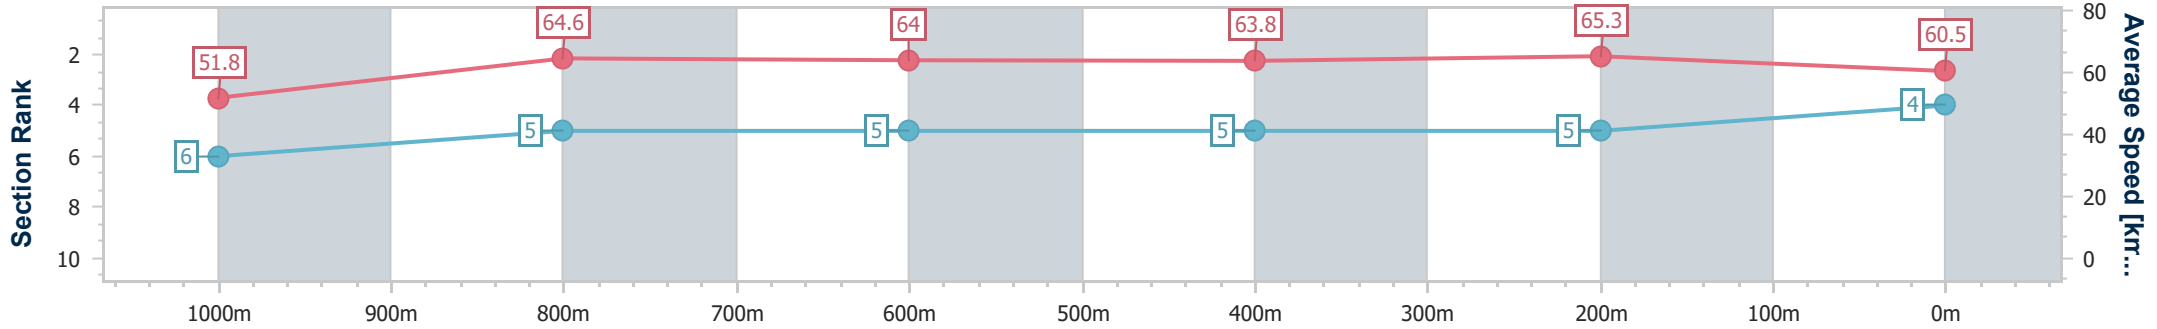

Horse/Jockey Name	Mass Destruction
Final Rank	4
Fastest Section Time (Section)	0:11.02 (400m)
Top Speed [km/h] (Section)	67.3 (400m)
Race State	Finished

Eagle Farm QLD Professional
Race 7: DES LAMBART MEMORIAL Colts, Geldings and
Entires Class 6 Plate - 1200m
02 September 2023 - 15:27
Track Rating: Good 4, Weather: Fine, Rail Position: True

BRISBANE
RACING CLUB

Section	Overall	1000m	800m	600m	400m	200m
Section Times	1:10.48 [4] (0:13.90)	0:56.58 [6] (0:11.17)	0:45.41 [5] (0:11.23)	0:34.18 [5] (0:11.26)	0:22.92 [5] (0:11.02)	0:11.90 [5] (0:11.90)
Average Speed [km/h]	51.8	64.6	64.0	63.8	65.3	60.5
Top Speed [km/h]	64.2	65.7	65.4	65.2	67.3	63.7
Avg. Dist. to Rail [m]	1.1	0.7	0.4	0.9	2.0	2.0
Avg. Stride Freq. [Hz]	2.3	2.3	2.3	2.3	2.4	2.3
Avg. Stride Length [m]	6.3	7.7	7.7	7.7	7.6	7.3

- [ ] Ranking at each section and finish
- -.-.- No data available at this section
- NA No data available