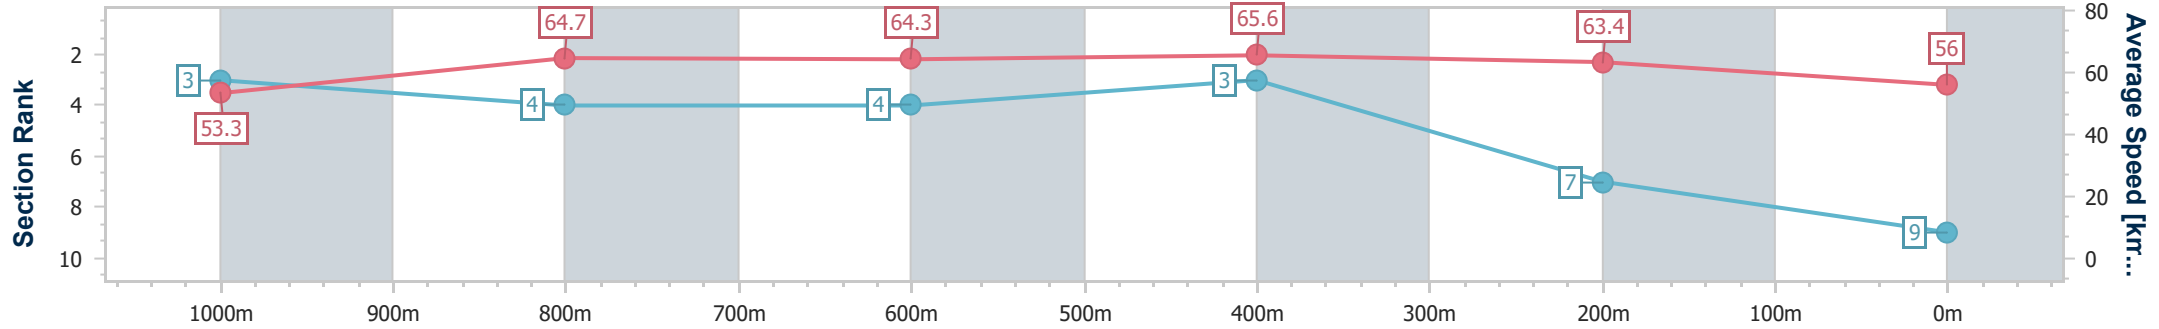

Section	Overall	1000m	800m	600m	400m	200m
Section Times	1:11.64 [9] (0:13.50)	0:58.14 [3] (0:11.32)	0:46.82 [4] (0:11.44)	0:35.38 [4] (0:11.16)	0:24.22 [3] (0:11.35)	0:12.87 [7] (0:12.87)
Average Speed [km/h]	53.3	64.7	64.3	65.6	63.4	56.0
Top Speed [km/h]	65.6	65.6	65.0	67.0	66.5	60.2
Avg. Dist. to Rail [m]	1.8	3.6	4.3	3.3	7.4	7.1
Avg. Stride Freq. [Hz]	2.3	2.3	2.2	2.3	2.3	2.2
Avg. Stride Length [m]	6.5	7.8	7.9	7.7	7.5	7.1