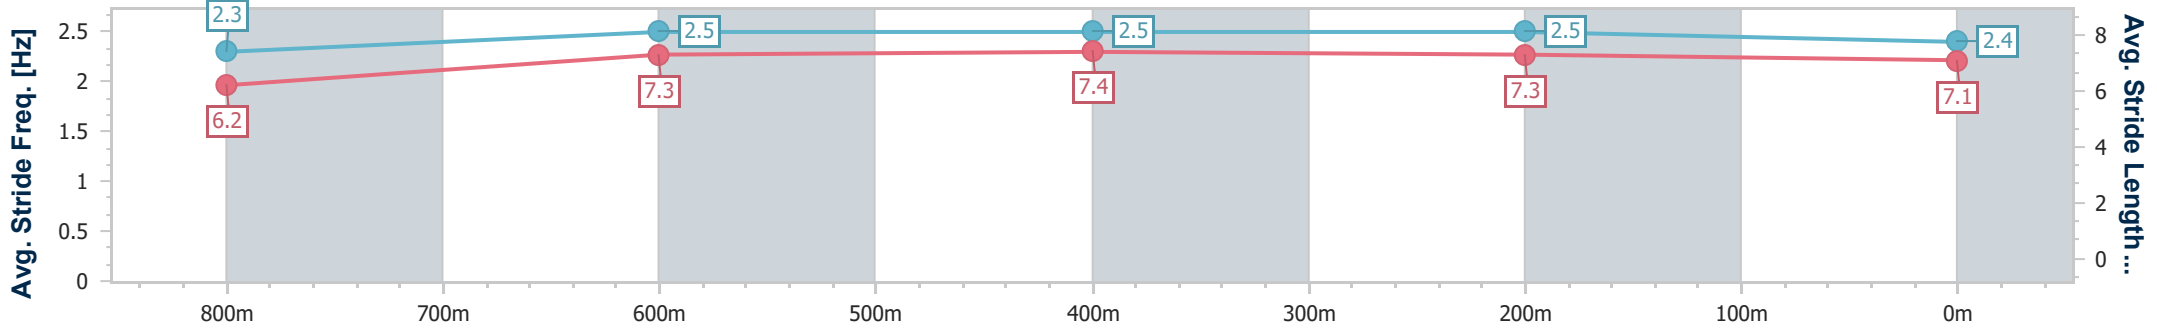

- [] Ranking at each section and finish
- .-.- No data available at this section
- NA No data available

Horse/Jockey Name	Groomed
Final Rank	9
Fastest Section Time (Section)	0:10.55 (600m)
Top Speed [km/h] (Section)	69.0 (800m)
Race State	Finished

Eagle Farm QLD Professional
Race 6: EVENTS AT TATTERSALL'S No Metro Wins Handicap - 1000m

02 September 2023 - 14:49

BRISBANE RACING CLUB

Track Rating: Good 4, Weather: Fine, Rail Position: True

Section	Overall	800m	600m	400m	200m
Section Times	0:58.13 [9] (0:13.93)	0:44.20 [10] (0:10.70)	0:33.50 [10] (0:10.55)	0:22.95 [10] (0:10.93)	0:12.02 [10] (0:12.02)
Average Speed [km/h]	51.9	68.3	68.5	66.0	59.9
Top Speed [km/h]	68.5	69.0	68.9	67.9	63.3
Avg. Dist. to Rail [m]	4.8	3.5	0.9	1.7	1.9
Avg. Stride Freq. [Hz]	2.3	2.5	2.5	2.5	2.4
Avg. Stride Length [m]	6.2	7.3	7.4	7.3	7.1

- [] Ranking at each section and finish
- .-.- No data available at this section
- NA No data available

Horse/Jockey Name	The Kewess
Final Rank	10
Fastest Section Time (Section)	0:10.30 (800m)
Top Speed [km/h] (Section)	71.4 (800m)
Race State	Finished