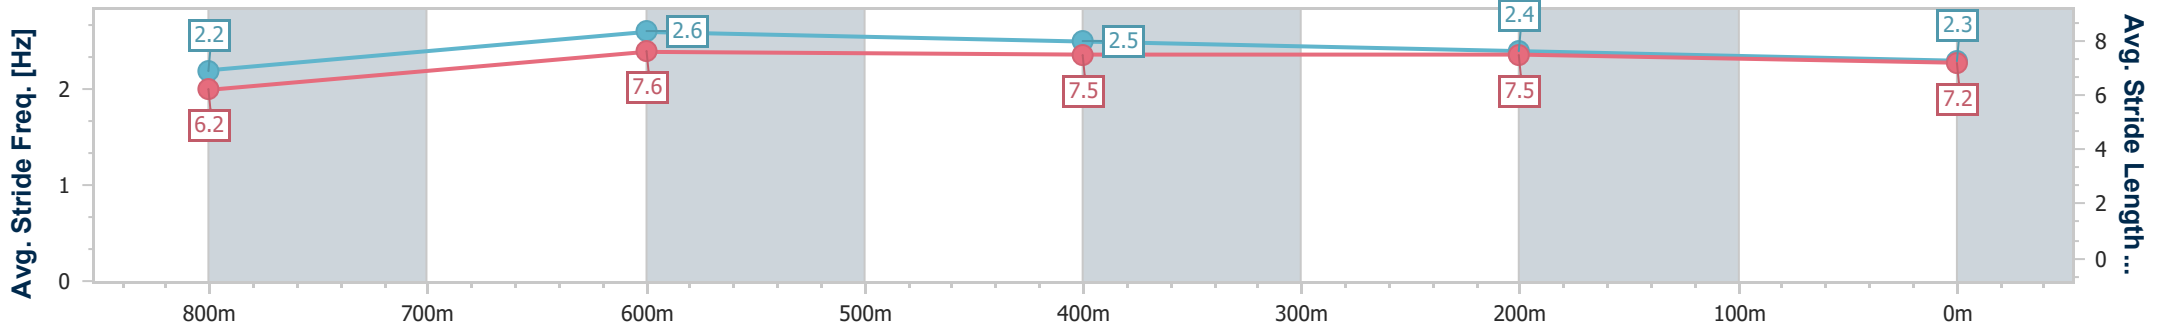

- [] Ranking at each section and finish
- .-.- No data available at this section
- NA No data available

Horse/Jockey Name	The Kewess
Final Rank	10
Fastest Section Time (Section)	0:10.30 (800m)
Top Speed [km/h] (Section)	71.4 (800m)
Race State	Finished

Eagle Farm QLD Professional
Race 6: EVENTS AT TATTERSALL'S No Metro Wins Handicap - 1000m

02 September 2023 - 14:49

BRISBANE RACING CLUB

Track Rating: Good 4, Weather: Fine, Rail Position: True

Section	Overall	800m	600m	400m	200m
Section Times	0:58.31 [10] (0:14.43)	0:43.88 [12] (0:10.30)	0:33.58 [12] (0:10.75)	0:22.83 [12] (0:10.90)	0:11.93 [11] (0:11.93)
Average Speed [km/h]	50.1	70.5	67.3	66.0	60.4
Top Speed [km/h]	70.4	71.4	68.6	67.7	64.0
Avg. Dist. to Rail [m]	4.4	1.8	1.3	4.1	5.4
Avg. Stride Freq. [Hz]	2.2	2.6	2.5	2.4	2.3
Avg. Stride Length [m]	6.2	7.6	7.5	7.5	7.2