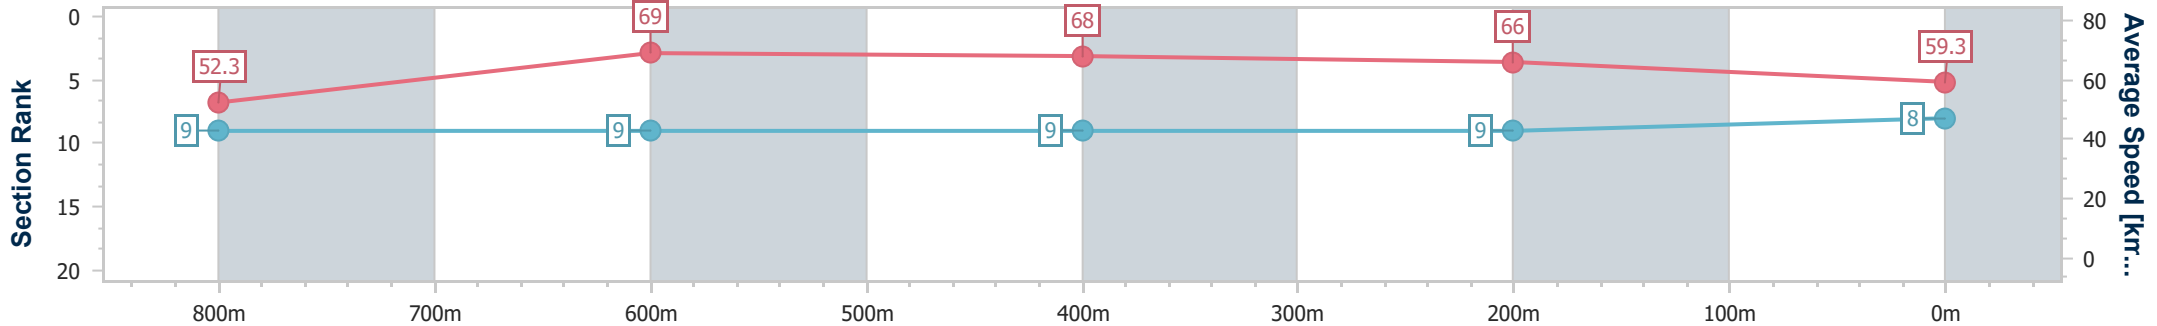

Eagle Farm QLD Professional
Race 6: EVENTS AT TATTERSALL'S No Metro Wins Handicap - 1000m

02 September 2023 - 14:49

BRISBANE RACING CLUB

Track Rating: Good 4, Weather: Fine, Rail Position: True

Section	Overall	800m	600m	400m	200m
Section Times	0:58.07 [8] (0:13.86)	0:44.21 [9] (0:10.55)	0:33.66 [9] (0:10.62)	0:23.04 [9] (0:10.89)	0:12.15 [9] (0:12.15)
Average Speed [km/h]	52.3	69.0	68.0	66.0	59.3
Top Speed [km/h]	68.6	69.9	69.8	67.5	63.0
Avg. Dist. to Rail [m]	6.2	2.1	1.0	5.7	7.5
Avg. Stride Freq. [Hz]	2.2	2.4	2.4	2.4	2.3
Avg. Stride Length [m]	6.5	7.7	7.7	7.6	7.3

- [] Ranking at each section and finish
- .-.- No data available at this section
- NA No data available

Horse/Jockey Name	Groomed
Final Rank	9
Fastest Section Time (Section)	0:10.55 (600m)
Top Speed [km/h] (Section)	69.0 (800m)
Race State	Finished