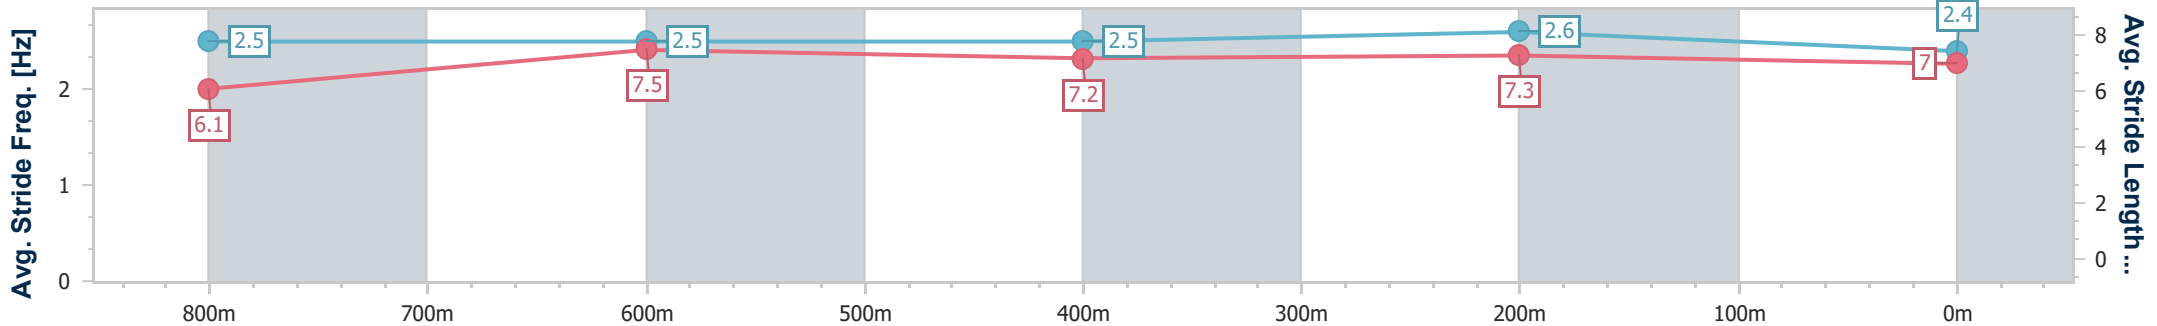

Eagle Farm QLD Professional
Race 6: EVENTS AT TATTERSALL'S No Metro Wins Handicap - 1000m

02 September 2023 - 14:49

BRISBANE RACING CLUB

Track Rating: Good 4, Weather: Fine, Rail Position: True

Section	Overall	800m	600m	400m	200m
Section Times	0:57.32 [3] (0:13.38)	0:43.94 [6] (0:10.49)	0:33.45 [6] (0:10.80)	0:22.65 [6] (0:10.69)	0:11.96 [3] (0:11.96)
Average Speed [km/h]	54.3	68.8	66.8	67.4	60.2
Top Speed [km/h]	69.6	70.3	69.0	69.0	63.8
Avg. Dist. to Rail [m]	7.8	0.8	0.6	3.3	3.8
Avg. Stride Freq. [Hz]	2.5	2.5	2.5	2.6	2.4
Avg. Stride Length [m]	6.1	7.5	7.2	7.3	7.0

- [] Ranking at each section and finish
- .-.- No data available at this section
- NA No data available

Horse/Jockey Name	Hold On Honey
Final Rank	4
Fastest Section Time (Section)	0:10.45 (800m)
Top Speed [km/h] (Section)	71.7 (800m)
Race State	Finished