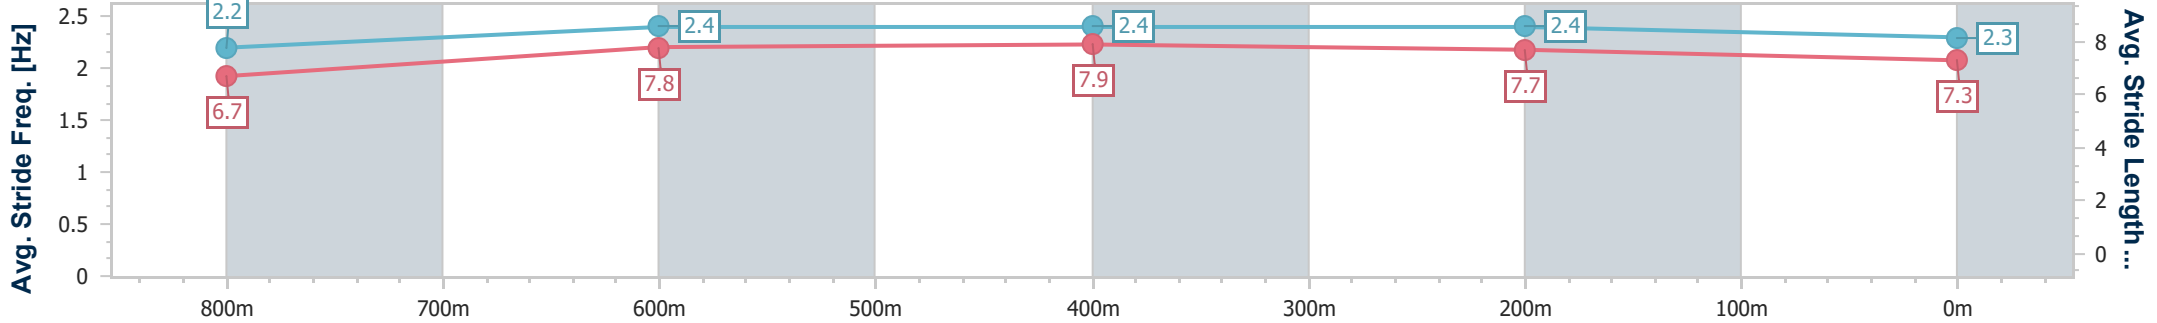

Eagle Farm QLD Professional
Race 6: EVENTS AT TATTERSALL'S No Metro Wins Handicap - 1000m

02 September 2023 - 14:49

BRISBANE RACING CLUB

Track Rating: Good 4, Weather: Fine, Rail Position: True

Section	Overall	800m	600m	400m	200m
Section Times	0:57.14 [1] (0:13.51)	0:43.63 [7] (0:10.43)	0:33.20 [7] (0:10.72)	0:22.48 [5] (0:10.72)	0:11.76 [4] (0:11.76)
Average Speed [km/h]	53.4	68.9	67.3	67.1	61.2
Top Speed [km/h]	68.1	71.0	69.4	68.1	65.8
Avg. Dist. to Rail [m]	3.7	0.5	1.0	1.3	0.5
Avg. Stride Freq. [Hz]	2.2	2.4	2.4	2.4	2.3
Avg. Stride Length [m]	6.7	7.8	7.9	7.7	7.3