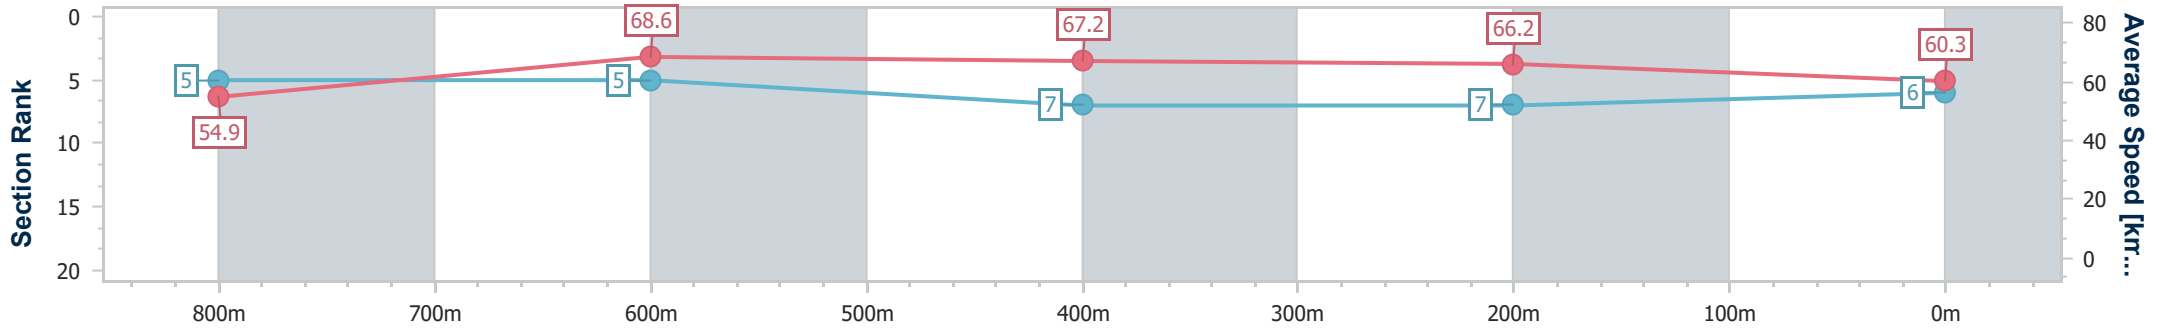

Eagle Farm QLD Professional
Race 6: EVENTS AT TATTERSALL'S No Metro Wins Handicap - 1000m

02 September 2023 - 14:49

BRISBANE RACING CLUB

Track Rating: Good 4, Weather: Fine, Rail Position: True

Section	Overall	800m	600m	400m	200m
Section Times	0:57.71 [6] (0:13.24)	0:44.47 [5] (0:10.63)	0:33.84 [5] (0:11.02)	0:22.82 [7] (0:10.86)	0:11.96 [7] (0:11.96)
Average Speed [km/h]	54.9	68.6	67.2	66.2	60.3
Top Speed [km/h]	70.3	69.9	69.3	69.1	63.3
Avg. Dist. to Rail [m]	4.4	2.8	5.4	7.5	7.9
Avg. Stride Freq. [Hz]	2.5	2.5	2.5	2.5	2.4
Avg. Stride Length [m]	6.2	7.4	7.3	7.2	7.1