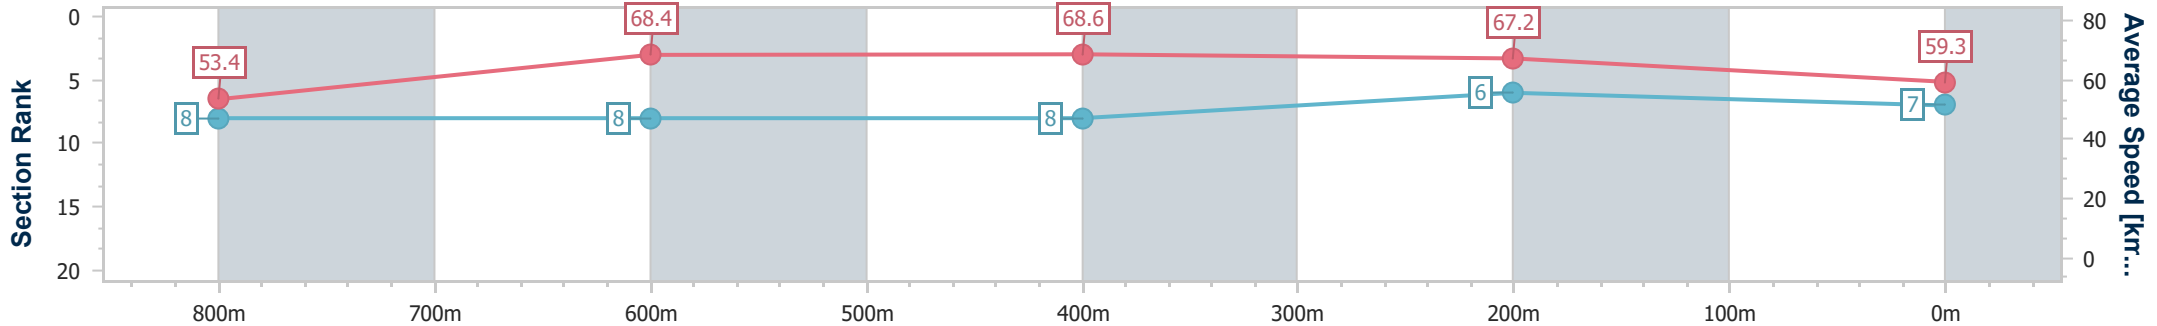

Eagle Farm QLD Professional
Race 6: EVENTS AT TATTERSALL'S No Metro Wins Handicap - 1000m

02 September 2023 - 14:49

BRISBANE RACING CLUB

Track Rating: Good 4, Weather: Fine, Rail Position: True

Section	Overall	800m	600m	400m	200m
Section Times	0:57.82 [7] (0:13.62)	0:44.20 [8] (0:10.76)	0:33.44 [8] (0:10.59)	0:22.85 [8] (0:10.72)	0:12.13 [6] (0:12.13)
Average Speed [km/h]	53.4	68.4	68.6	67.2	59.3
Top Speed [km/h]	69.6	69.6	69.7	69.2	64.7
Avg. Dist. to Rail [m]	5.7	5.0	1.5	2.1	1.8
Avg. Stride Freq. [Hz]	2.4	2.5	2.5	2.5	2.3
Avg. Stride Length [m]	6.3	7.6	7.6	7.5	7.0