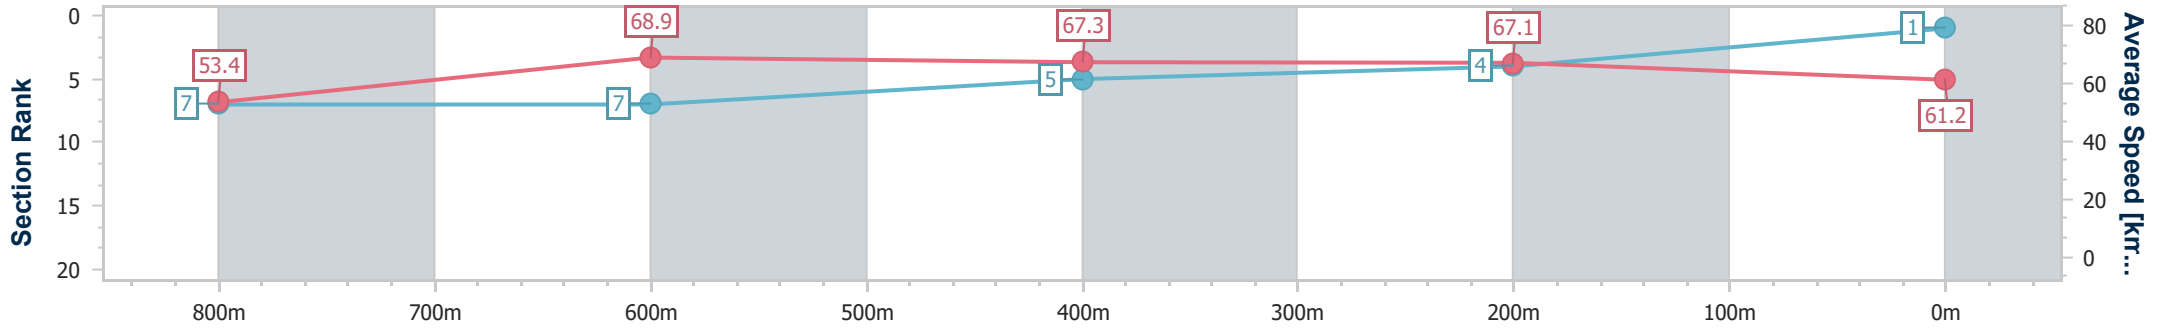

Eagle Farm QLD Professional
Race 6: EVENTS AT TATTERSALL'S No Metro Wins Handicap - 1000m

02 September 2023 - 14:49

BRISBANE RACING CLUB

Track Rating: Good 4, Weather: Fine, Rail Position: True

Section	Overall	800m	600m	400m	200m
Section Times	0:57.14 [1] (0:13.51)	0:43.63 [7] (0:10.43)	0:33.20 [7] (0:10.72)	0:22.48 [5] (0:10.72)	0:11.76 [4] (0:11.76)
Average Speed [km/h]	53.4	68.9	67.3	67.1	61.2
Top Speed [km/h]	68.1	71.0	69.4	68.1	65.8
Avg. Dist. to Rail [m]	3.7	0.5	1.0	1.3	0.5
Avg. Stride Freq. [Hz]	2.2	2.4	2.4	2.4	2.3
Avg. Stride Length [m]	6.7	7.8	7.9	7.7	7.3