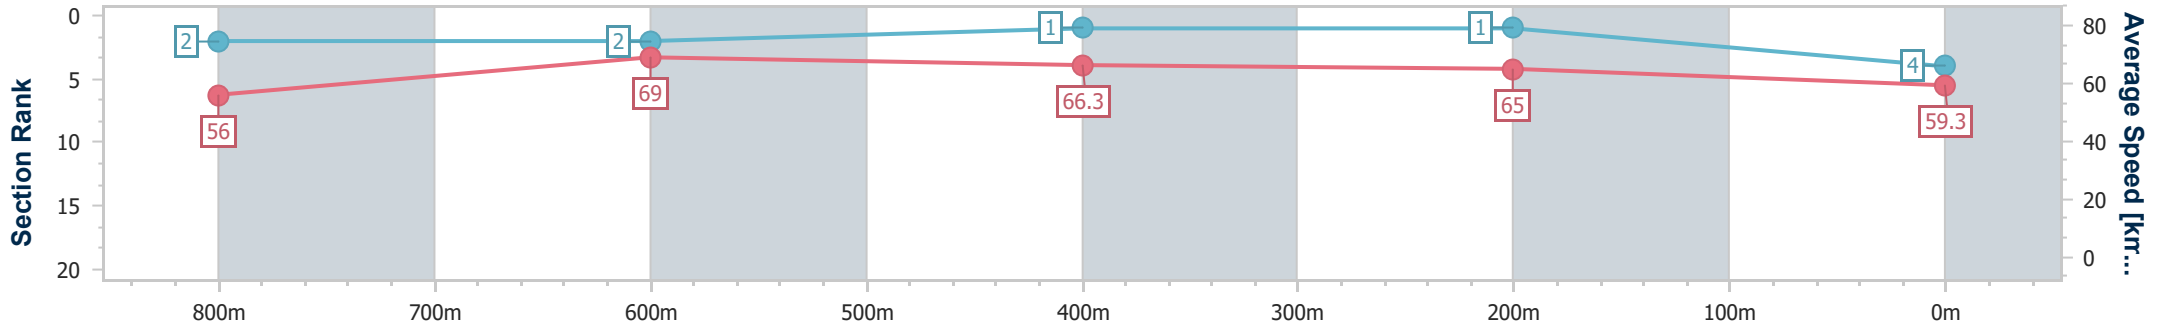

Eagle Farm QLD Professional
Race 6: EVENTS AT TATTERSALL'S No Metro Wins Handicap - 1000m

02 September 2023 - 14:49

BRISBANE RACING CLUB

Track Rating: Good 4, Weather: Fine, Rail Position: True

Section	Overall	800m	600m	400m	200m
Section Times	0:57.47 [4] (0:13.00)	0:44.47 [2] (0:10.45)	0:34.02 [2] (0:10.80)	0:23.22 [1] (0:11.08)	0:12.14 [1] (0:12.14)
Average Speed [km/h]	56.0	69.0	66.3	65.0	59.3
Top Speed [km/h]	71.4	71.7	67.2	66.3	64.6
Avg. Dist. to Rail [m]	7.8	0.7	1.1	1.6	2.0
Avg. Stride Freq. [Hz]	2.5	2.5	2.5	2.5	2.5
Avg. Stride Length [m]	6.1	7.5	7.2	7.1	6.7