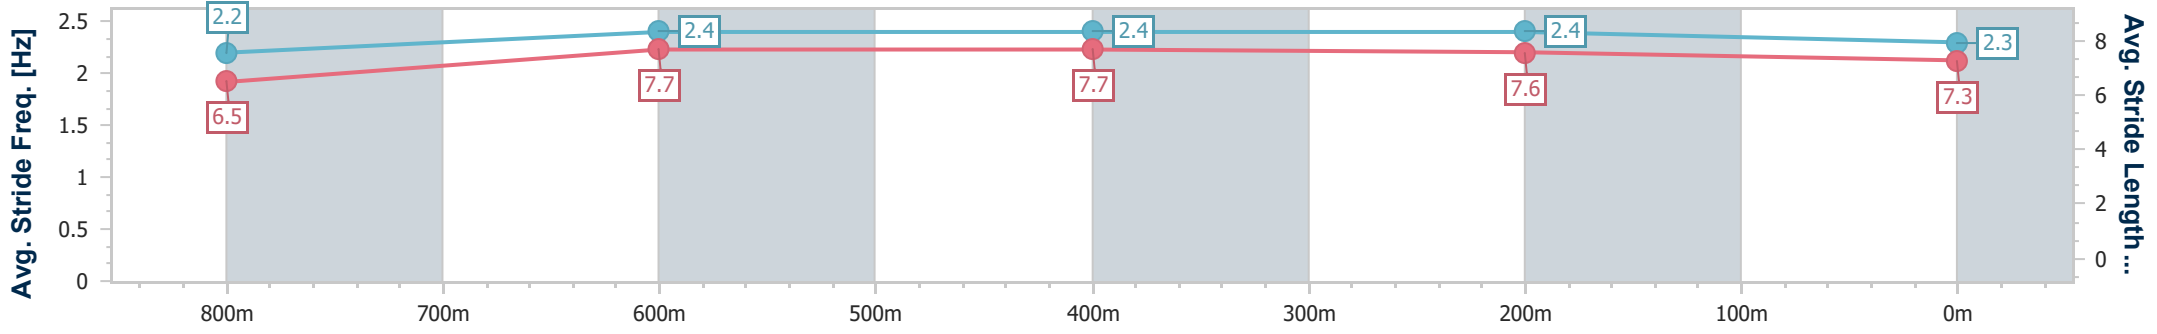

Eagle Farm QLD Professional
Race 6: EVENTS AT TATTERSALL'S No Metro Wins Handicap - 1000m

02 September 2023 - 14:49

BRISBANE RACING CLUB

Track Rating: Good 4, Weather: Fine, Rail Position: True

Section	Overall	800m	600m	400m	200m
Section Times	0:58.07 [8] (0:13.86)	0:44.21 [9] (0:10.55)	0:33.66 [9] (0:10.62)	0:23.04 [9] (0:10.89)	0:12.15 [9] (0:12.15)
Average Speed [km/h]	52.3	69.0	68.0	66.0	59.3
Top Speed [km/h]	68.6	69.9	69.8	67.5	63.0
Avg. Dist. to Rail [m]	6.2	2.1	1.0	5.7	7.5
Avg. Stride Freq. [Hz]	2.2	2.4	2.4	2.4	2.3
Avg. Stride Length [m]	6.5	7.7	7.7	7.6	7.3

- [] Ranking at each section and finish
- .-.- No data available at this section
- NA No data available

Horse/Jockey Name	Groomed
Final Rank	9
Fastest Section Time (Section)	0:10.55 (600m)
Top Speed [km/h] (Section)	69.0 (800m)
Race State	Finished