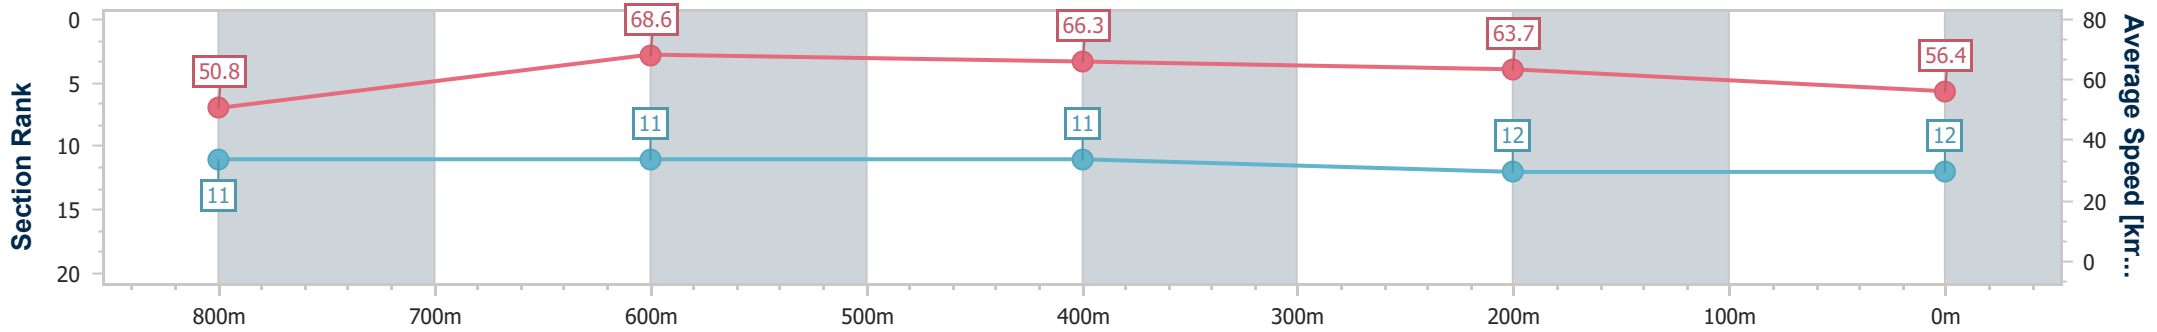

- [] Ranking at each section and finish
- No data available at this section
- NA No data available

Horse/Jockey Name	Gossip Torque
Final Rank	12
Fastest Section Time (Section)	0:10.45 (800m)
Top Speed [km/h] (Section)	68.9 (800m)
Race State	Finished

Eagle Farm QLD Professional
Race 6: EVENTS AT TATTERSALL'S No Metro Wins Handicap - 1000m

02 September 2023 - 14:49

BRISBANE RACING CLUB

Track Rating: Good 4, Weather: Fine, Rail Position: True

Section	Overall	800m	600m	400m	200m
Section Times	0:59.48 [12] (0:14.23)	0:45.25 [11] (0:10.45)	0:34.80 [11] (0:10.73)	0:24.07 [11] (0:11.30)	0:12.77 [12] (0:12.77)
Average Speed [km/h]	50.8	68.6	66.3	63.7	56.4
Top Speed [km/h]	68.8	68.9	67.2	65.3	60.4
Avg. Dist. to Rail [m]	4.5	1.2	2.0	1.0	1.3
Avg. Stride Freq. [Hz]	2.4	2.5	2.5	2.4	2.3
Avg. Stride Length [m]	6.0	7.5	7.2	7.3	6.9

- [] Ranking at each section and finish
- .-.- No data available at this section
- NA No data available