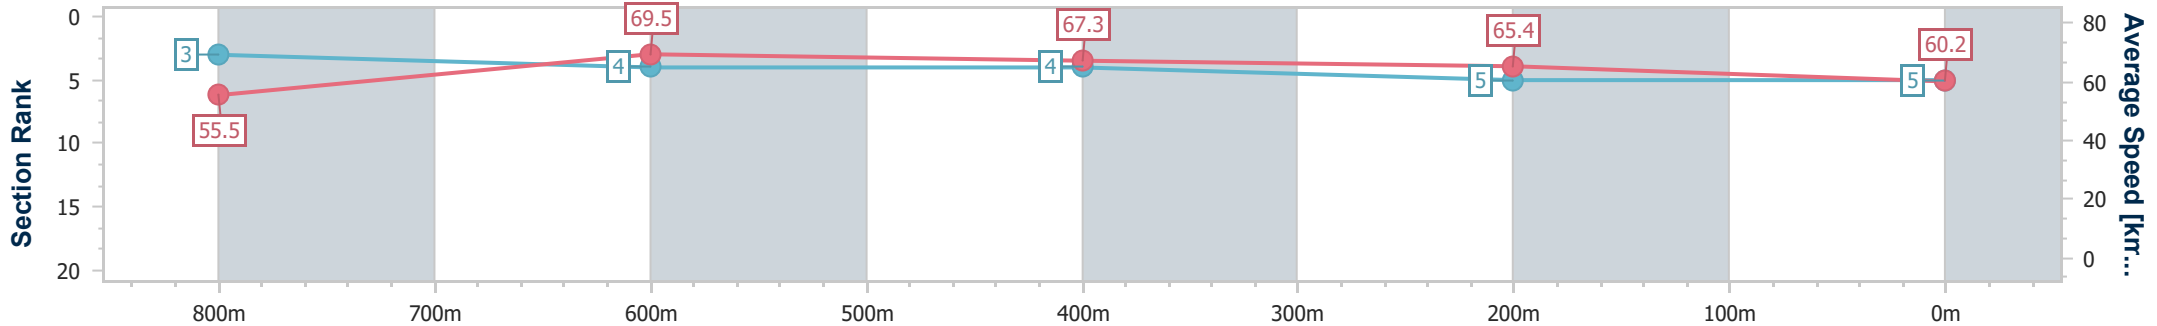

Eagle Farm QLD Professional
Race 6: EVENTS AT TATTERSALL'S No Metro Wins Handicap - 1000m

02 September 2023 - 14:49

BRISBANE RACING CLUB

Track Rating: Good 4, Weather: Fine, Rail Position: True

Section	Overall	800m	600m	400m	200m
Section Times	0:57.59 [5] (0:13.07)	0:44.52 [3] (0:10.64)	0:33.88 [4] (0:10.91)	0:22.97 [4] (0:11.01)	0:11.96 [5] (0:11.96)
Average Speed [km/h]	55.5	69.5	67.3	65.4	60.2
Top Speed [km/h]	69.4	70.0	68.1	68.1	64.1
Avg. Dist. to Rail [m]	3.8	5.6	3.7	4.9	5.0
Avg. Stride Freq. [Hz]	2.4	2.5	2.4	2.4	2.3
Avg. Stride Length [m]	6.5	7.7	7.5	7.5	7.2