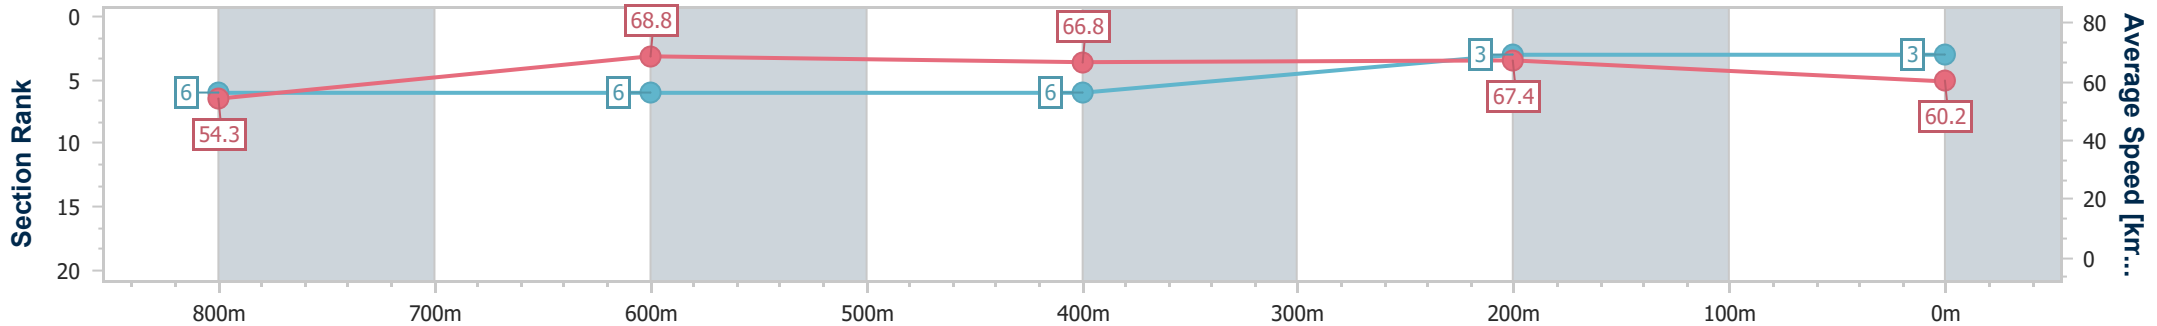

Eagle Farm QLD Professional
Race 6: EVENTS AT TATTERSALL'S No Metro Wins Handicap - 1000m

02 September 2023 - 14:49

BRISBANE RACING CLUB

Track Rating: Good 4, Weather: Fine, Rail Position: True

Section	Overall	800m	600m	400m	200m
Section Times	0:57.32 [3] (0:13.38)	0:43.94 [6] (0:10.49)	0:33.45 [6] (0:10.80)	0:22.65 [6] (0:10.69)	0:11.96 [3] (0:11.96)
Average Speed [km/h]	54.3	68.8	66.8	67.4	60.2
Top Speed [km/h]	69.6	70.3	69.0	69.0	63.8
Avg. Dist. to Rail [m]	7.8	0.8	0.6	3.3	3.8
Avg. Stride Freq. [Hz]	2.5	2.5	2.5	2.6	2.4
Avg. Stride Length [m]	6.1	7.5	7.2	7.3	7.0