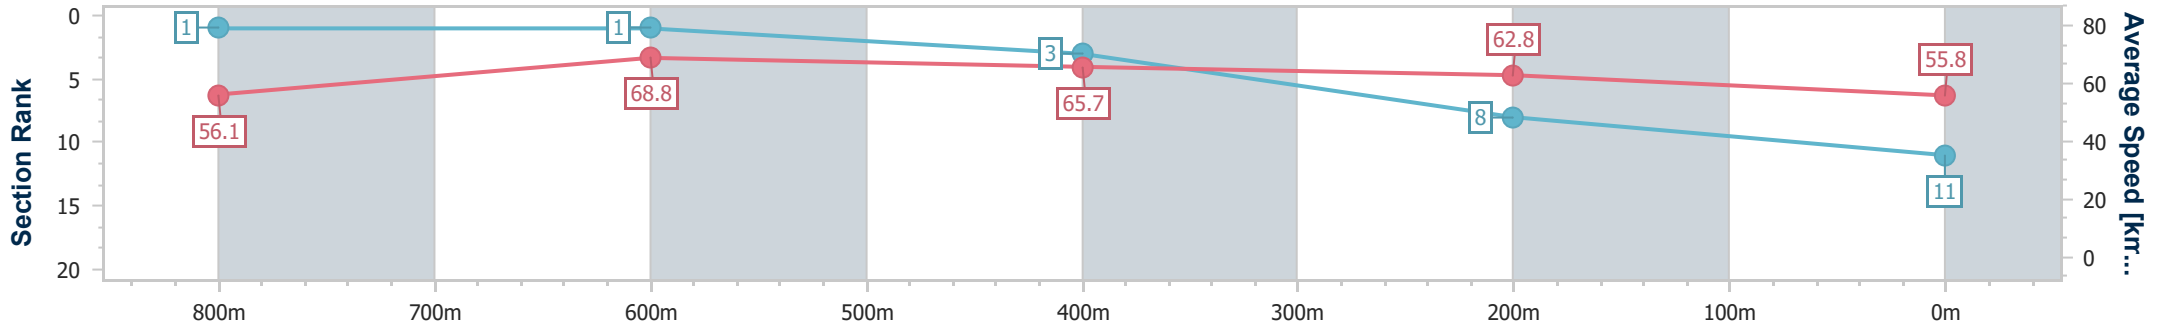

Eagle Farm QLD Professional
Race 6: EVENTS AT TATTERSALL'S No Metro Wins Handicap - 1000m

02 September 2023 - 14:49

BRISBANE RACING CLUB

Track Rating: Good 4, Weather: Fine, Rail Position: True

Section	Overall	800m	600m	400m	200m
Section Times	0:58.81 [11] (0:12.90)	0:45.91 [1] (0:10.51)	0:35.40 [1] (0:11.04)	0:24.36 [3] (0:11.46)	0:12.90 [8] (0:12.90)
Average Speed [km/h]	56.1	68.8	65.7	62.8	55.8
Top Speed [km/h]	71.2	70.6	67.4	64.1	60.1
Avg. Dist. to Rail [m]	3.1	0.9	1.3	1.0	0.5
Avg. Stride Freq. [Hz]	---	---	---	---	---
Avg. Stride Length [m]	---	---	---	---	---

- [] Ranking at each section and finish
- No data available at this section
- NA No data available

Horse/Jockey Name	Gossip Torque
Final Rank	12
Fastest Section Time (Section)	0:10.45 (800m)
Top Speed [km/h] (Section)	68.9 (800m)
Race State	Finished