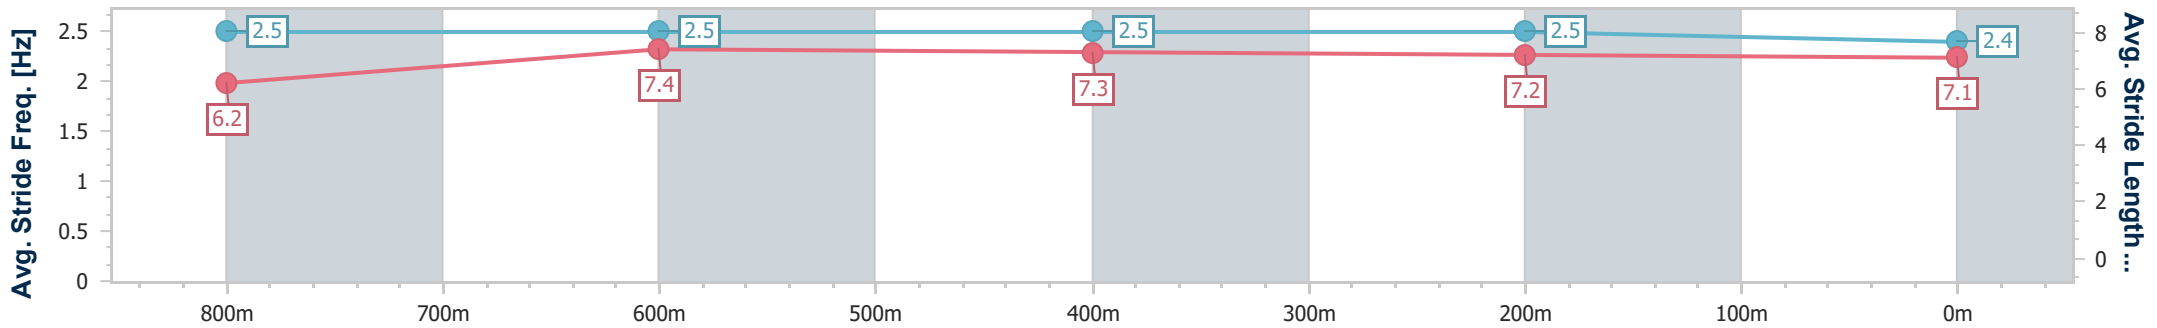

Eagle Farm QLD Professional
Race 6: EVENTS AT TATTERSALL'S No Metro Wins Handicap - 1000m

02 September 2023 - 14:49

BRISBANE RACING CLUB

Track Rating: Good 4, Weather: Fine, Rail Position: True

Section	Overall	800m	600m	400m	200m
Section Times	0:57.71 [6] (0:13.24)	0:44.47 [5] (0:10.63)	0:33.84 [5] (0:11.02)	0:22.82 [7] (0:10.86)	0:11.96 [7] (0:11.96)
Average Speed [km/h]	54.9	68.6	67.2	66.2	60.3
Top Speed [km/h]	70.3	69.9	69.3	69.1	63.3
Avg. Dist. to Rail [m]	4.4	2.8	5.4	7.5	7.9
Avg. Stride Freq. [Hz]	2.5	2.5	2.5	2.5	2.4
Avg. Stride Length [m]	6.2	7.4	7.3	7.2	7.1