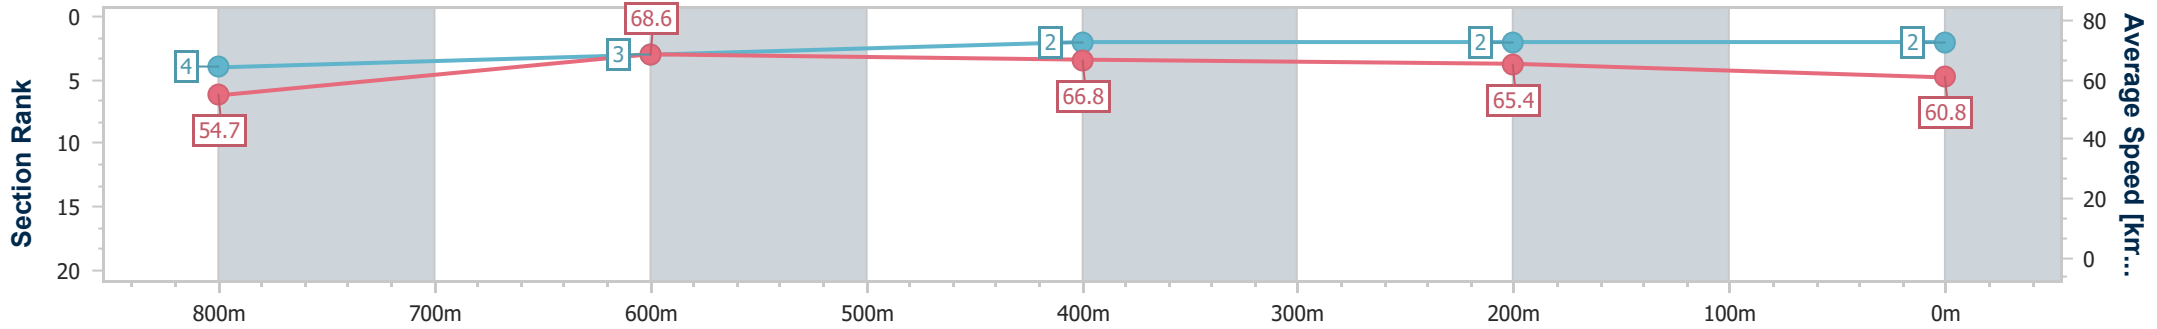

Eagle Farm QLD Professional
Race 6: EVENTS AT TATTERSALL'S No Metro Wins Handicap - 1000m

02 September 2023 - 14:49

BRISBANE RACING CLUB

Track Rating: Good 4, Weather: Fine, Rail Position: True

Section	Overall	800m	600m	400m	200m
Section Times	0:57.22 [2] (0:13.15)	0:44.07 [4] (0:10.45)	0:33.62 [3] (0:10.77)	0:22.85 [2] (0:10.99)	0:11.86 [2] (0:11.86)
Average Speed [km/h]	54.7	68.6	66.8	65.4	60.8
Top Speed [km/h]	69.8	69.1	68.0	68.7	64.4
Avg. Dist. to Rail [m]	0.9	1.3	1.4	2.4	2.3
Avg. Stride Freq. [Hz]	2.4	2.5	2.5	2.5	2.4
Avg. Stride Length [m]	6.2	7.3	7.3	7.1	6.9