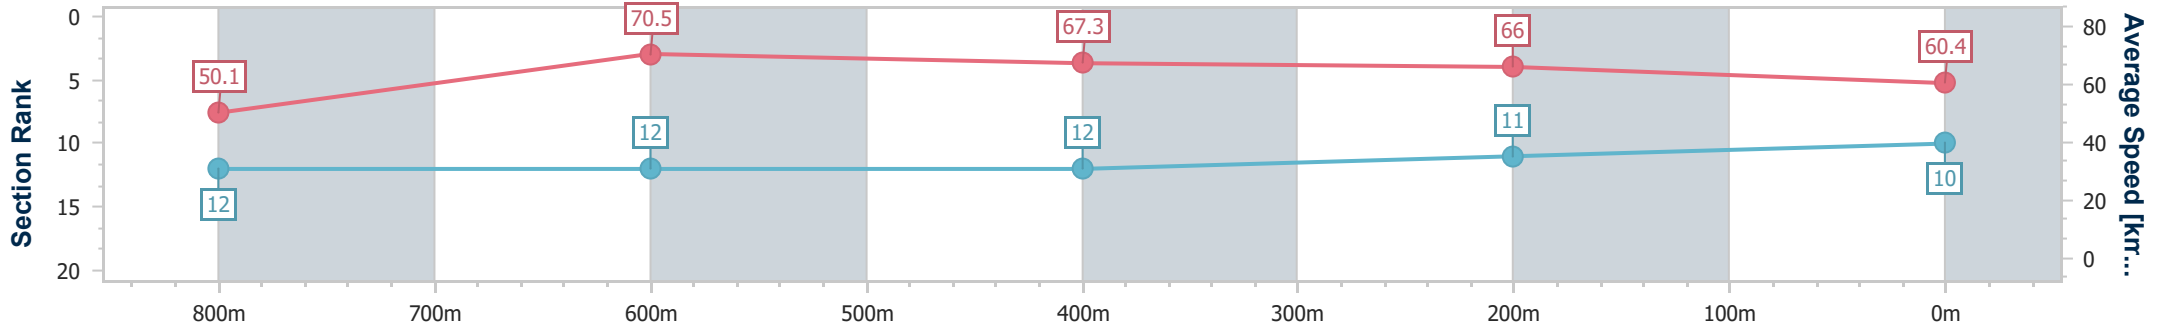

Eagle Farm QLD Professional
Race 6: EVENTS AT TATTERSALL'S No Metro Wins Handicap - 1000m

02 September 2023 - 14:49

BRISBANE RACING CLUB

Track Rating: Good 4, Weather: Fine, Rail Position: True

Section	Overall	800m	600m	400m	200m
Section Times	0:58.31 [10] (0:14.43)	0:43.88 [12] (0:10.30)	0:33.58 [12] (0:10.75)	0:22.83 [12] (0:10.90)	0:11.93 [11] (0:11.93)
Average Speed [km/h]	50.1	70.5	67.3	66.0	60.4
Top Speed [km/h]	70.4	71.4	68.6	67.7	64.0
Avg. Dist. to Rail [m]	4.4	1.8	1.3	4.1	5.4
Avg. Stride Freq. [Hz]	2.2	2.6	2.5	2.4	2.3
Avg. Stride Length [m]	6.2	7.6	7.5	7.5	7.2

- [] Ranking at each section and finish
- .-.- No data available at this section
- NA No data available

Horse/Jockey Name	Lucifer's Loot
Final Rank	11
Fastest Section Time (Section)	0:10.51 (800m)
Top Speed [km/h] (Section)	71.2 (Overall)
Race State	Finished