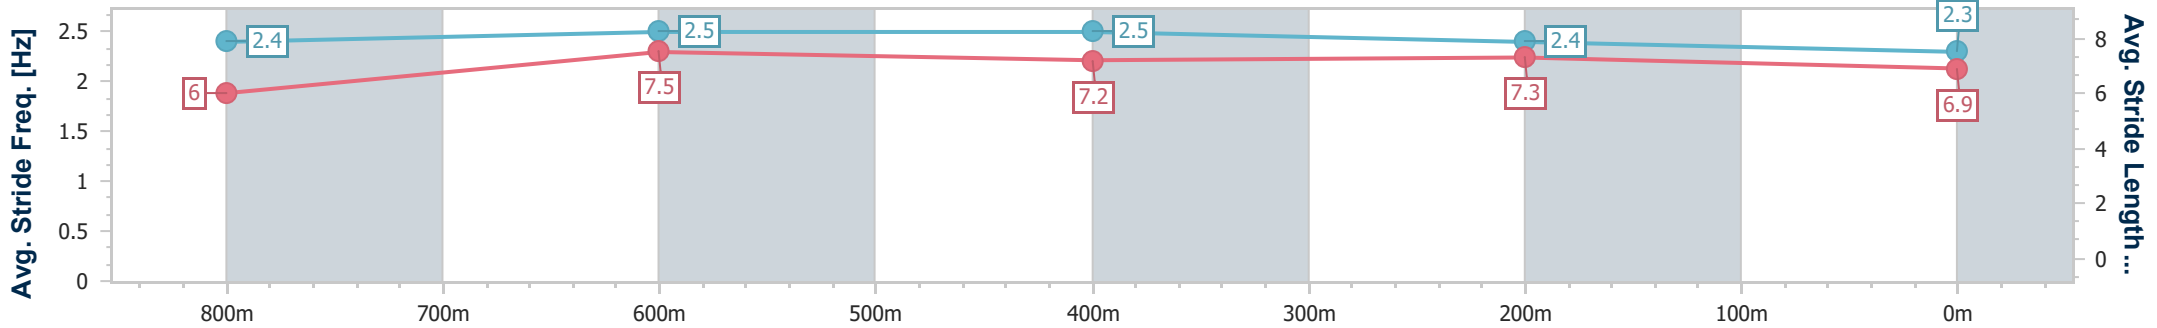

- [] Ranking at each section and finish
- No data available at this section
- NA No data available

Horse/Jockey Name	Gossip Torque
Final Rank	12
Fastest Section Time (Section)	0:10.45 (800m)
Top Speed [km/h] (Section)	68.9 (800m)
Race State	Finished

Eagle Farm QLD Professional
Race 6: EVENTS AT TATTERSALL'S No Metro Wins Handicap - 1000m

02 September 2023 - 14:49

BRISBANE RACING CLUB

Track Rating: Good 4, Weather: Fine, Rail Position: True

Section	Overall	800m	600m	400m	200m
Section Times	0:59.48 [12] (0:14.23)	0:45.25 [11] (0:10.45)	0:34.80 [11] (0:10.73)	0:24.07 [11] (0:11.30)	0:12.77 [12] (0:12.77)
Average Speed [km/h]	50.8	68.6	66.3	63.7	56.4
Top Speed [km/h]	68.8	68.9	67.2	65.3	60.4
Avg. Dist. to Rail [m]	4.5	1.2	2.0	1.0	1.3
Avg. Stride Freq. [Hz]	2.4	2.5	2.5	2.4	2.3
Avg. Stride Length [m]	6.0	7.5	7.2	7.3	6.9

- [] Ranking at each section and finish
- .-.- No data available at this section
- NA No data available