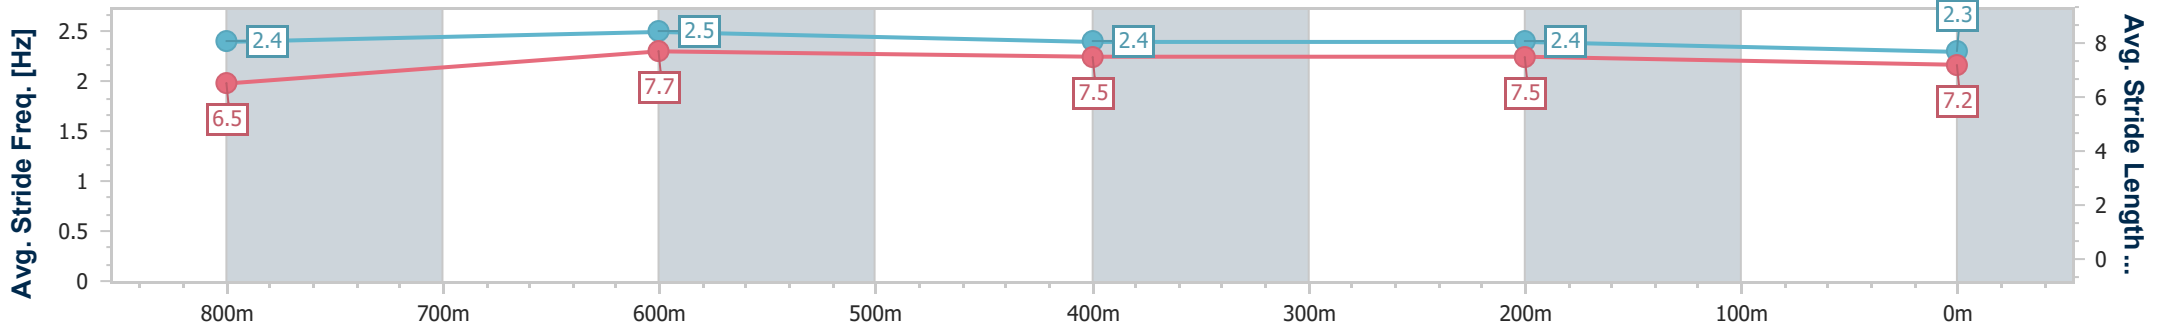

Eagle Farm QLD Professional
Race 6: EVENTS AT TATTERSALL'S No Metro Wins Handicap - 1000m

02 September 2023 - 14:49

BRISBANE RACING CLUB

Track Rating: Good 4, Weather: Fine, Rail Position: True

Section	Overall	800m	600m	400m	200m
Section Times	0:57.59 [5] (0:13.07)	0:44.52 [3] (0:10.64)	0:33.88 [4] (0:10.91)	0:22.97 [4] (0:11.01)	0:11.96 [5] (0:11.96)
Average Speed [km/h]	55.5	69.5	67.3	65.4	60.2
Top Speed [km/h]	69.4	70.0	68.1	68.1	64.1
Avg. Dist. to Rail [m]	3.8	5.6	3.7	4.9	5.0
Avg. Stride Freq. [Hz]	2.4	2.5	2.4	2.4	2.3
Avg. Stride Length [m]	6.5	7.7	7.5	7.5	7.2

- [] Ranking at each section and finish
- .-.- No data available at this section
- NA No data available

Horse/Jockey Name	Hamilton Hill
Final Rank	6
Fastest Section Time (Section)	0:10.63 (800m)
Top Speed [km/h] (Section)	70.3 (Overall)
Race State	Finished