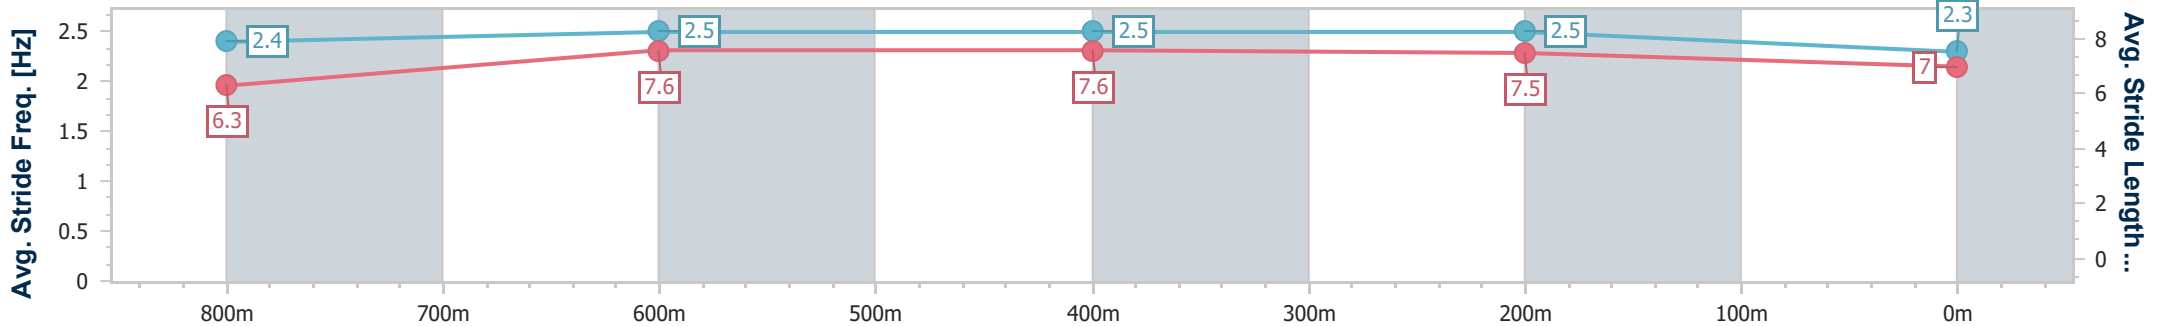

Eagle Farm QLD Professional
Race 6: EVENTS AT TATTERSALL'S No Metro Wins Handicap - 1000m

02 September 2023 - 14:49

BRISBANE RACING CLUB

Track Rating: Good 4, Weather: Fine, Rail Position: True

Section	Overall	800m	600m	400m	200m
Section Times	0:57.82 [7] (0:13.62)	0:44.20 [8] (0:10.76)	0:33.44 [8] (0:10.59)	0:22.85 [8] (0:10.72)	0:12.13 [6] (0:12.13)
Average Speed [km/h]	53.4	68.4	68.6	67.2	59.3
Top Speed [km/h]	69.6	69.6	69.7	69.2	64.7
Avg. Dist. to Rail [m]	5.7	5.0	1.5	2.1	1.8
Avg. Stride Freq. [Hz]	2.4	2.5	2.5	2.5	2.3
Avg. Stride Length [m]	6.3	7.6	7.6	7.5	7.0