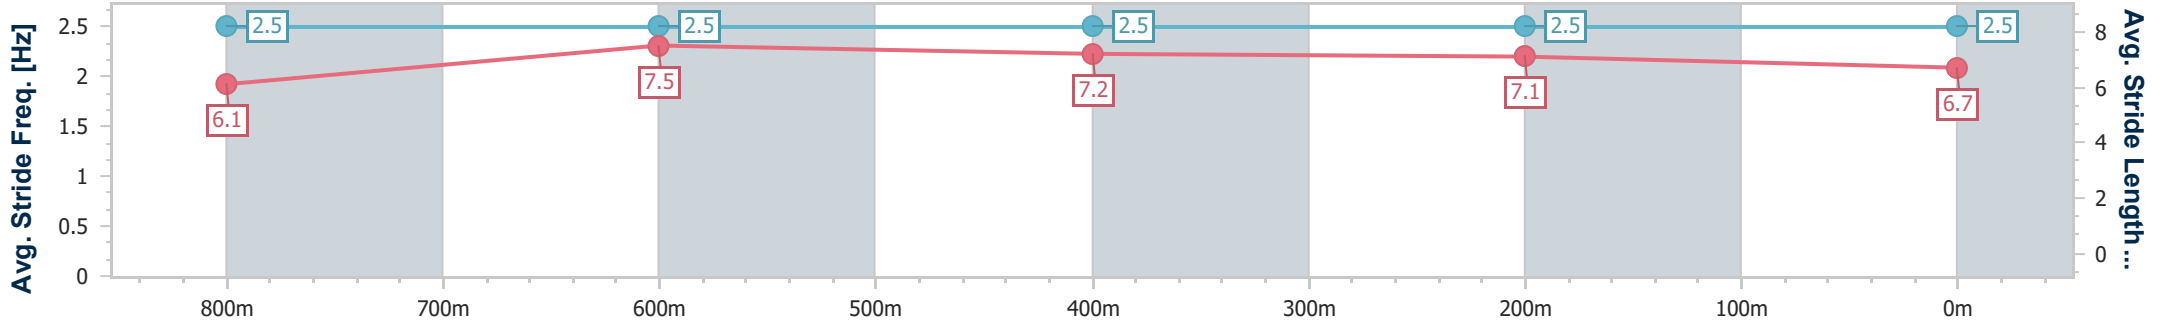

Eagle Farm QLD Professional
Race 6: EVENTS AT TATTERSALL'S No Metro Wins Handicap - 1000m

02 September 2023 - 14:49

BRISBANE RACING CLUB

Track Rating: Good 4, Weather: Fine, Rail Position: True

Section	Overall	800m	600m	400m	200m
Section Times	0:57.47 [4] (0:13.00)	0:44.47 [2] (0:10.45)	0:34.02 [2] (0:10.80)	0:23.22 [1] (0:11.08)	0:12.14 [1] (0:12.14)
Average Speed [km/h]	56.0	69.0	66.3	65.0	59.3
Top Speed [km/h]	71.4	71.7	67.2	66.3	64.6
Avg. Dist. to Rail [m]	7.8	0.7	1.1	1.6	2.0
Avg. Stride Freq. [Hz]	2.5	2.5	2.5	2.5	2.5
Avg. Stride Length [m]	6.1	7.5	7.2	7.1	6.7