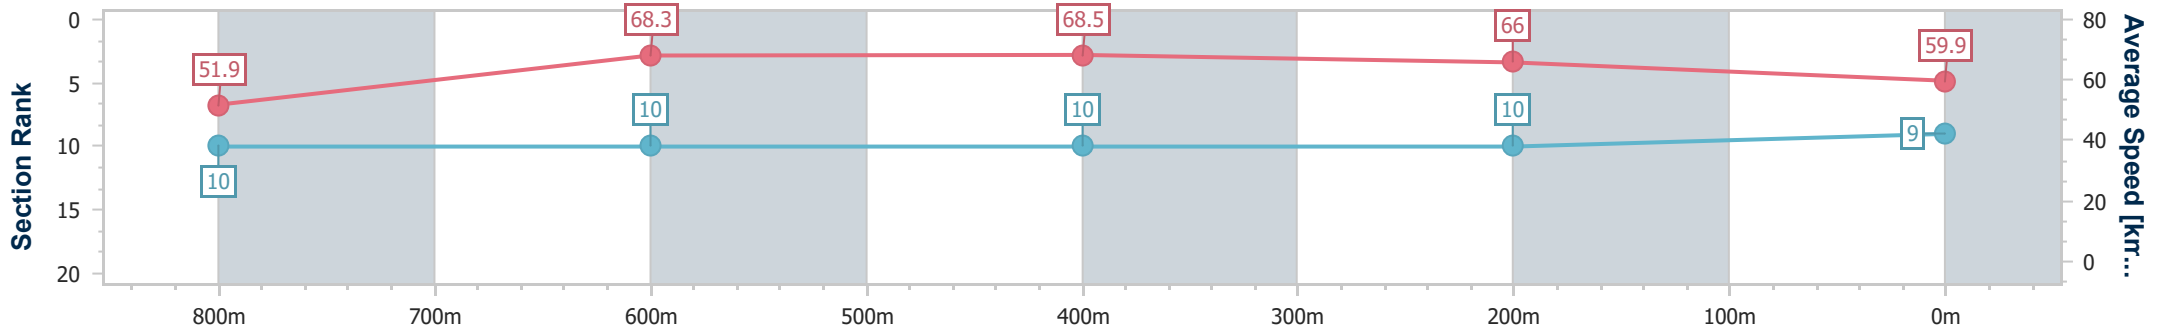

- [] Ranking at each section and finish
- .-.- No data available at this section
- NA No data available

Horse/Jockey Name	Groomed
Final Rank	9
Fastest Section Time (Section)	0:10.55 (600m)
Top Speed [km/h] (Section)	69.0 (800m)
Race State	Finished

Eagle Farm QLD Professional
Race 6: EVENTS AT TATTERSALL'S No Metro Wins Handicap - 1000m

02 September 2023 - 14:49

BRISBANE RACING CLUB

Track Rating: Good 4, Weather: Fine, Rail Position: True

Section	Overall	800m	600m	400m	200m
Section Times	0:58.13 [9] (0:13.93)	0:44.20 [10] (0:10.70)	0:33.50 [10] (0:10.55)	0:22.95 [10] (0:10.93)	0:12.02 [10] (0:12.02)
Average Speed [km/h]	51.9	68.3	68.5	66.0	59.9
Top Speed [km/h]	68.5	69.0	68.9	67.9	63.3
Avg. Dist. to Rail [m]	4.8	3.5	0.9	1.7	1.9
Avg. Stride Freq. [Hz]	2.3	2.5	2.5	2.5	2.4
Avg. Stride Length [m]	6.2	7.3	7.4	7.3	7.1