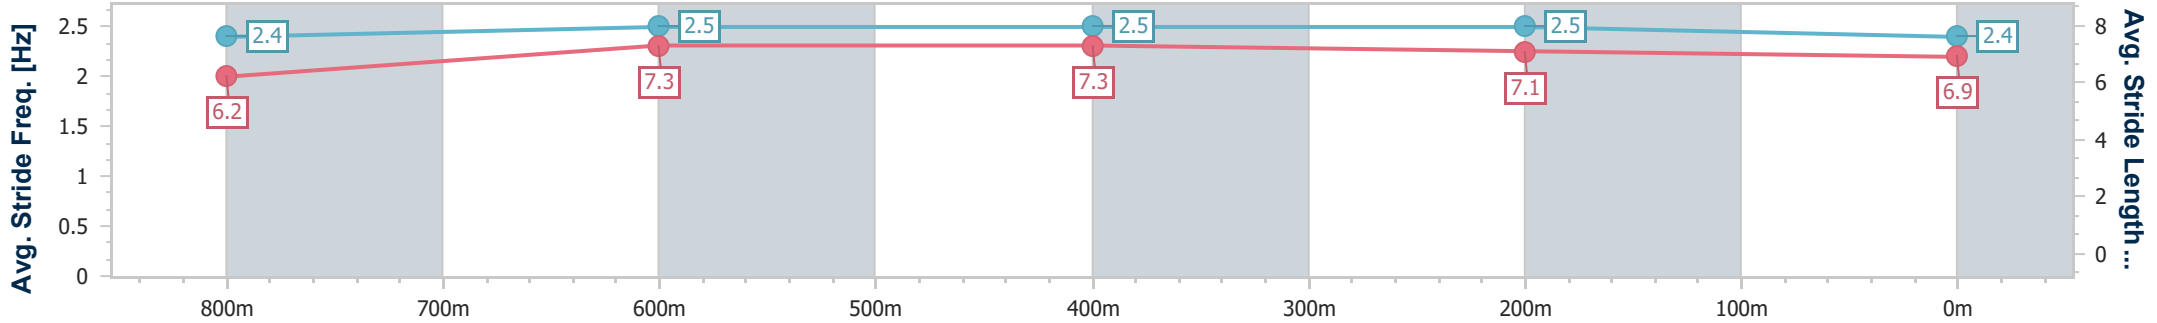

Eagle Farm QLD Professional
Race 6: EVENTS AT TATTERSALL'S No Metro Wins Handicap - 1000m

02 September 2023 - 14:49

BRISBANE RACING CLUB

Track Rating: Good 4, Weather: Fine, Rail Position: True

Section	Overall	800m	600m	400m	200m
Section Times	0:57.22 [2] (0:13.15)	0:44.07 [4] (0:10.45)	0:33.62 [3] (0:10.77)	0:22.85 [2] (0:10.99)	0:11.86 [2] (0:11.86)
Average Speed [km/h]	54.7	68.6	66.8	65.4	60.8
Top Speed [km/h]	69.8	69.1	68.0	68.7	64.4
Avg. Dist. to Rail [m]	0.9	1.3	1.4	2.4	2.3
Avg. Stride Freq. [Hz]	2.4	2.5	2.5	2.5	2.4
Avg. Stride Length [m]	6.2	7.3	7.3	7.1	6.9