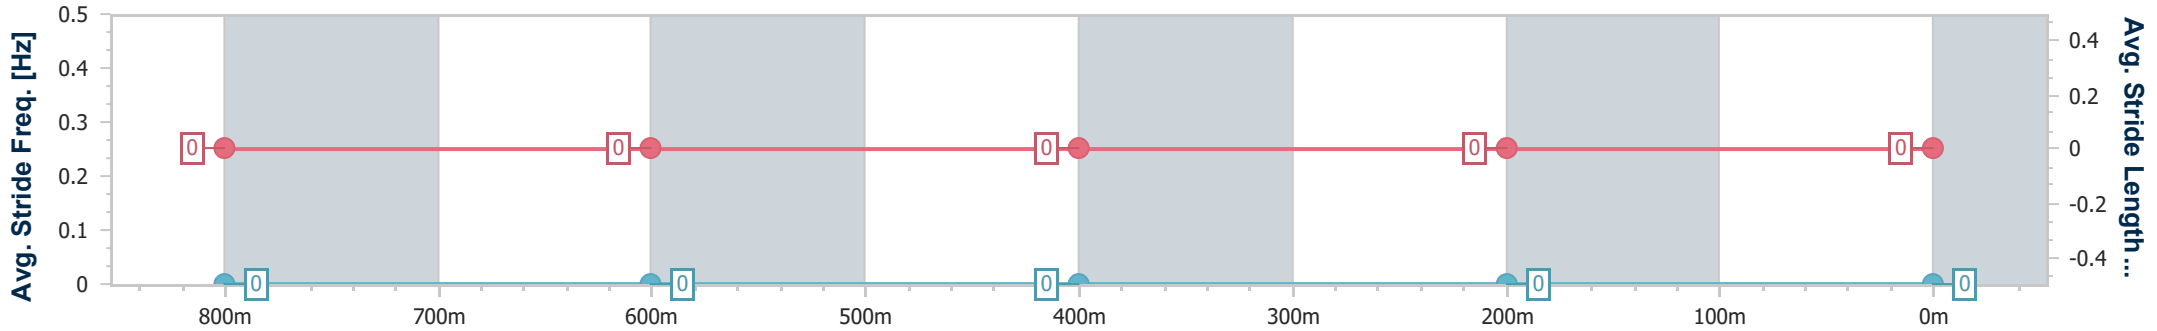

Eagle Farm QLD Professional
Race 6: EVENTS AT TATTERSALL'S No Metro Wins Handicap - 1000m

02 September 2023 - 14:49

BRISBANE RACING CLUB

Track Rating: Good 4, Weather: Fine, Rail Position: True

Section	Overall	800m	600m	400m	200m
Section Times	0:58.81 [11] (0:12.90)	0:45.91 [1] (0:10.51)	0:35.40 [1] (0:11.04)	0:24.36 [3] (0:11.46)	0:12.90 [8] (0:12.90)
Average Speed [km/h]	56.1	68.8	65.7	62.8	55.8
Top Speed [km/h]	71.2	70.6	67.4	64.1	60.1
Avg. Dist. to Rail [m]	3.1	0.9	1.3	1.0	0.5
Avg. Stride Freq. [Hz]	---	---	---	---	---
Avg. Stride Length [m]	---	---	---	---	---

- [] Ranking at each section and finish
- No data available at this section
- NA No data available

Horse/Jockey Name	Gossip Torque
Final Rank	12
Fastest Section Time (Section)	0:10.45 (800m)
Top Speed [km/h] (Section)	68.9 (800m)
Race State	Finished