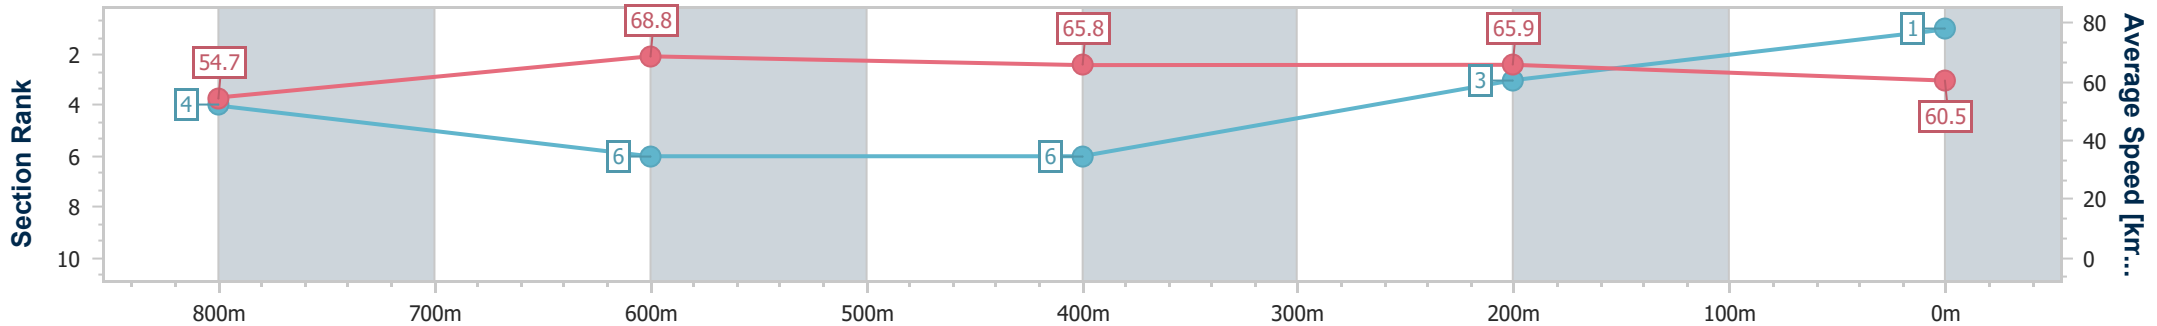

BRISBANE  
 RACING CLUB

Section	Overall	800m	600m	400m	200m
Section Times	0:57.83 [1] (0:13.28)	0:44.55 [4] (0:10.67)	0:33.88 [6] (0:11.06)	0:22.82 [6] (0:10.93)	0:11.89 [3] (0:11.89)
Average Speed [km/h]	54.7	68.8	65.8	65.9	60.5
Top Speed [km/h]	70.6	70.6	67.2	67.0	63.5
Avg. Dist. to Rail [m]	6.3	3.9	2.1	5.1	4.7
Avg. Stride Freq. [Hz]	2.3	2.5	2.4	2.5	2.4
Avg. Stride Length [m]	6.5	7.6	7.5	7.3	7.1