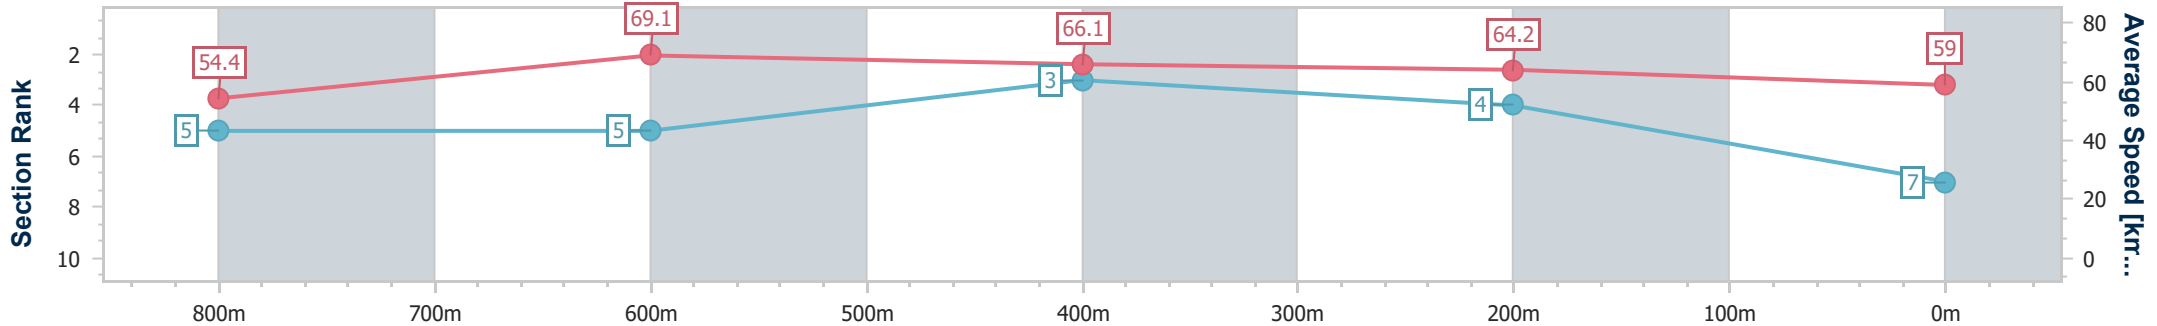

Horse/Jockey Name	Miss Coota
Final Rank	7
Fastest Section Time (Section)	0:10.47 (800m)
Top Speed [km/h] (Section)	70.4 (Overall)
Race State	Finished

Eagle Farm QLD Professional
Race 5: MEMBERSHIP AT TATTERSALL'S QTIS Three-Year-Old
Fillies Handicap - 1000m
02 September 2023 - 14:13
Track Rating: Good 4, Weather: Fine, Rail Position: True

BRISBANE
RACING CLUB

Section	Overall	800m	600m	400m	200m
Section Times	0:58.14 [7] (0:13.32)	0:44.82 [5] (0:10.47)	0:34.35 [5] (0:10.95)	0:23.40 [3] (0:11.21)	0:12.19 [4] (0:12.19)
Average Speed [km/h]	54.4	69.1	66.1	64.2	59.0
Top Speed [km/h]	70.4	70.1	67.7	66.0	63.4
Avg. Dist. to Rail [m]	3.0	1.2	1.2	2.2	3.0
Avg. Stride Freq. [Hz]	2.3	2.5	2.4	2.5	2.4
Avg. Stride Length [m]	6.5	7.6	7.6	7.3	7.0

- [ ] Ranking at each section and finish
- -.-.- No data available at this section
- NA No data available