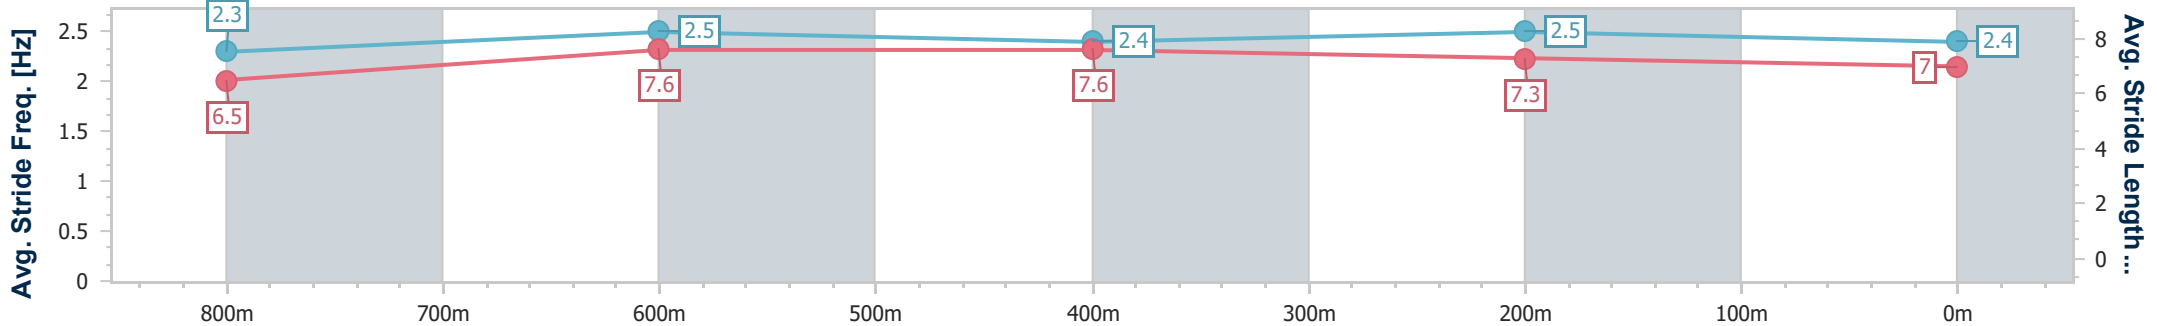

Horse/Jockey Name	Miss Coota
Final Rank	7
Fastest Section Time (Section)	0:10.47 (800m)
Top Speed [km/h] (Section)	70.4 (Overall)
Race State	Finished

Eagle Farm QLD Professional
Race 5: MEMBERSHIP AT TATTERSALL'S QTIS Three-Year-Old
Fillies Handicap - 1000m
02 September 2023 - 14:13
Track Rating: Good 4, Weather: Fine, Rail Position: True

BRISBANE
RACING CLUB

Section	Overall	800m	600m	400m	200m
Section Times	0:58.14 [7] (0:13.32)	0:44.82 [5] (0:10.47)	0:34.35 [5] (0:10.95)	0:23.40 [3] (0:11.21)	0:12.19 [4] (0:12.19)
Average Speed [km/h]	54.4	69.1	66.1	64.2	59.0
Top Speed [km/h]	70.4	70.1	67.7	66.0	63.4
Avg. Dist. to Rail [m]	3.0	1.2	1.2	2.2	3.0
Avg. Stride Freq. [Hz]	2.3	2.5	2.4	2.5	2.4
Avg. Stride Length [m]	6.5	7.6	7.6	7.3	7.0

- [ ] Ranking at each section and finish
- -.-.- No data available at this section
- NA No data available