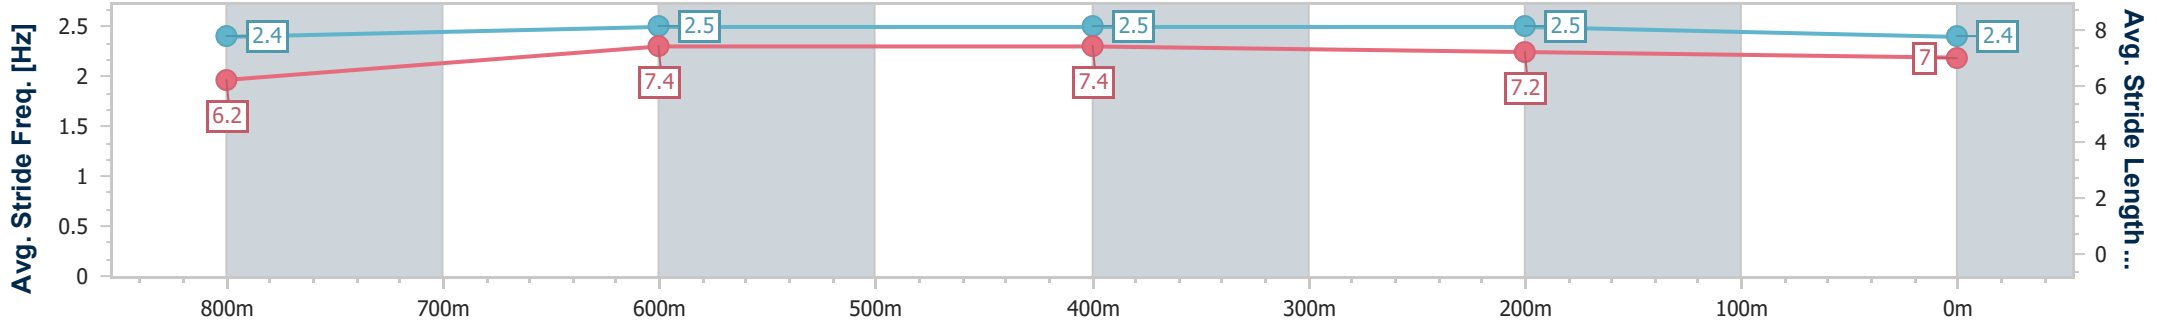

Horse/Jockey Name	Margot's Bullseye
Final Rank	5
Fastest Section Time (Section)	0:10.77 (800m)
Top Speed [km/h] (Section)	69.4 (800m)
Race State	Finished

Eagle Farm QLD Professional
Race 5: MEMBERSHIP AT TATTERSALL'S QTIS Three-Year-Old
Fillies Handicap - 1000m
02 September 2023 - 14:13
Track Rating: Good 4, Weather: Fine, Rail Position: True

BRISBANE
RACING CLUB

Section	Overall	800m	600m	400m	200m
Section Times	0:58.04 [5] (0:13.75)	0:44.29 [10] (0:10.77)	0:33.52 [10] (0:10.80)	0:22.72 [10] (0:10.90)	0:11.82 [9] (0:11.82)
Average Speed [km/h]	52.9	68.0	66.8	66.1	60.8
Top Speed [km/h]	69.1	69.4	68.0	67.3	64.6
Avg. Dist. to Rail [m]	7.9	3.7	1.1	5.2	7.3
Avg. Stride Freq. [Hz]	2.4	2.5	2.5	2.5	2.4
Avg. Stride Length [m]	6.2	7.4	7.4	7.2	7.0

- [ ] Ranking at each section and finish
- -.-.- No data available at this section
- NA No data available