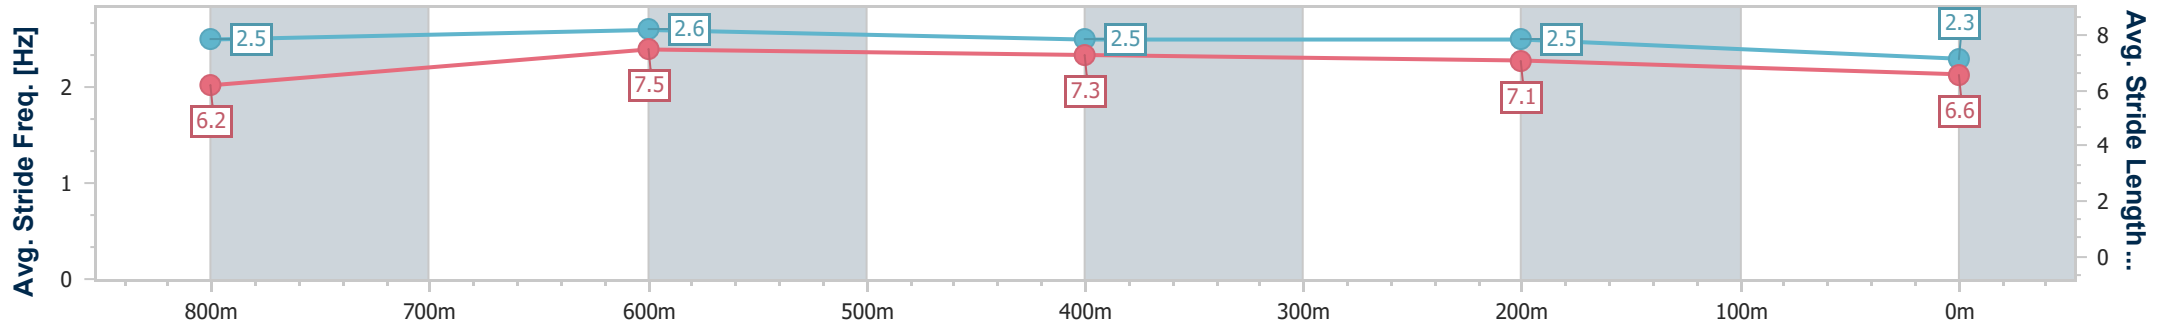

Horse/Jockey Name	She Is All Magic
Final Rank	9
Fastest Section Time (Section)	0:10.56 (800m)
Top Speed [km/h] (Section)	70.8 (800m)
Race State	Finished

Eagle Farm QLD Professional
Race 5: MEMBERSHIP AT TATTERSALL'S QTIS Three-Year-Old
Fillies Handicap - 1000m
02 September 2023 - 14:13
Track Rating: Good 4, Weather: Fine, Rail Position: True

BRISBANE
RACING CLUB

Section	Overall	800m	600m	400m	200m
Section Times	0:59.30 [9] (0:13.17)	0:46.13 [3] (0:10.56)	0:35.57 [3] (0:11.14)	0:24.43 [5] (0:11.38)	0:13.05 [10] (0:13.05)
Average Speed [km/h]	55.2	69.3	65.9	63.2	55.2
Top Speed [km/h]	70.4	70.8	67.5	64.5	61.2
Avg. Dist. to Rail [m]	6.6	3.9	3.7	7.4	8.3
Avg. Stride Freq. [Hz]	2.5	2.6	2.5	2.5	2.3
Avg. Stride Length [m]	6.2	7.5	7.3	7.1	6.6

- [ ] Ranking at each section and finish
- -.-.- No data available at this section
- NA No data available