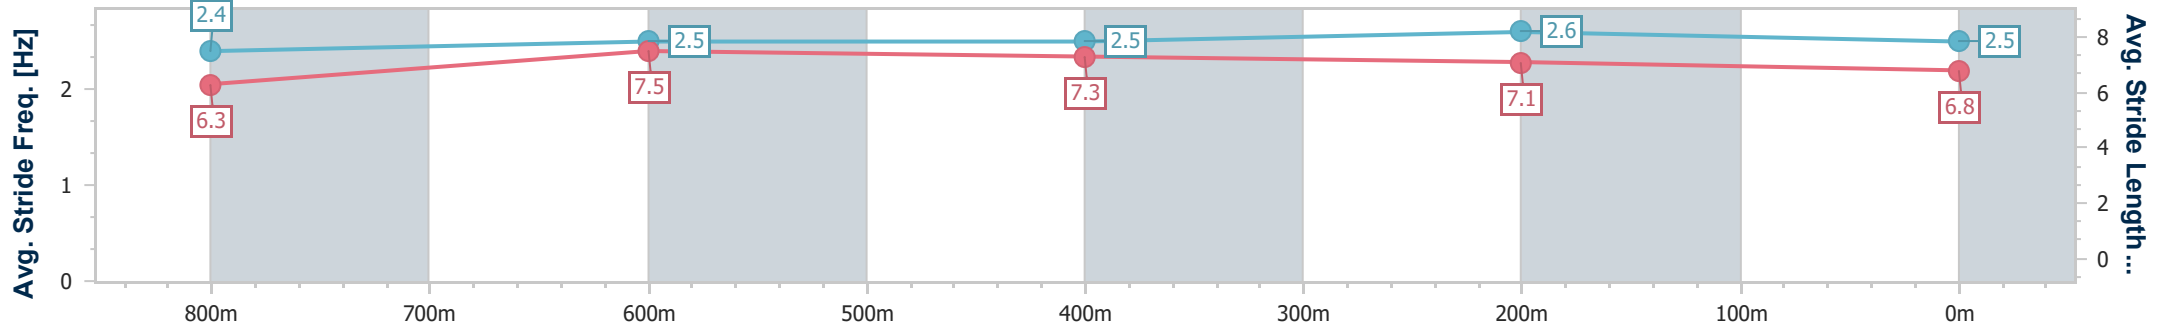

Section	Overall	800m	600m	400m	200m
Section Times	0:58.09 [6] (0:13.43)	0:44.66 [7] (0:10.62)	0:34.04 [7] (0:11.19)	0:22.85 [9] (0:10.89)	0:11.96 [7] (0:11.96)
Average Speed [km/h]	54.2	69.1	65.9	66.2	60.1
Top Speed [km/h]	70.2	70.5	66.7	68.3	63.7
Avg. Dist. to Rail [m]	8.0	4.0	4.9	7.9	9.2
Avg. Stride Freq. [Hz]	2.4	2.5	2.5	2.6	2.5
Avg. Stride Length [m]	6.3	7.5	7.3	7.1	6.8