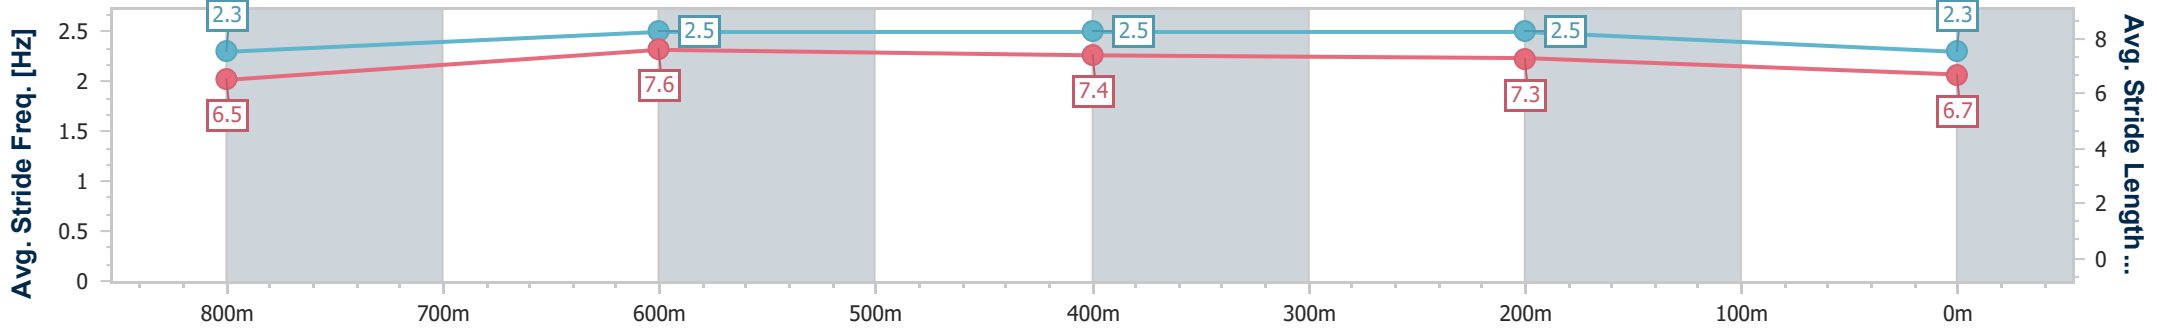

Section	Overall	800m	600m	400m	200m
Section Times	0:58.39 [8] (0:13.10)	0:45.29 [2] (0:10.49)	0:34.80 [1] (0:10.99)	0:23.81 [1] (0:11.10)	0:12.71 [1] (0:12.71)
Average Speed [km/h]	55.2	69.6	66.2	65.0	56.6
Top Speed [km/h]	70.7	70.4	66.8	66.8	61.8
Avg. Dist. to Rail [m]	3.6	3.1	2.0	0.5	0.3
Avg. Stride Freq. [Hz]	2.3	2.5	2.5	2.5	2.3
Avg. Stride Length [m]	6.5	7.6	7.4	7.3	6.7