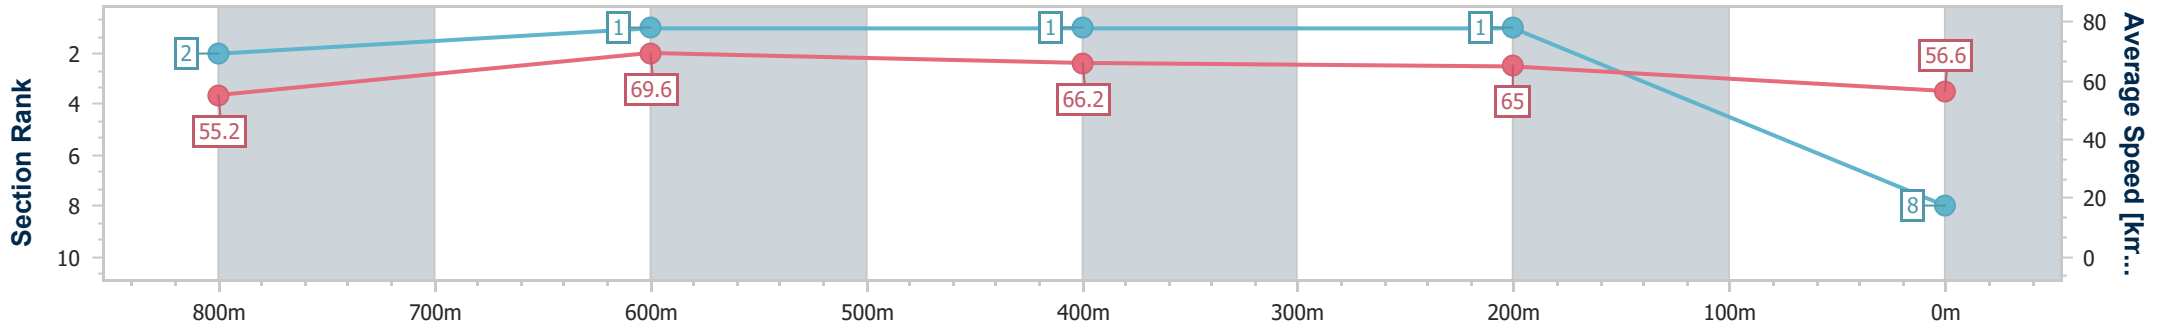

- [ ] Ranking at each section and finish
- .-.- No data available at this section
- NA No data available

Horse/Jockey Name	More Than A Star
Final Rank	8
Fastest Section Time (Section)	0:10.49 (800m)
Top Speed [km/h] (Section)	70.7 (Overall)
Race State	Finished

Section	Overall	800m	600m	400m	200m
Section Times	0:58.39 [8] (0:13.10)	0:45.29 [2] (0:10.49)	0:34.80 [1] (0:10.99)	0:23.81 [1] (0:11.10)	0:12.71 [1] (0:12.71)
Average Speed [km/h]	55.2	69.6	66.2	65.0	56.6
Top Speed [km/h]	70.7	70.4	66.8	66.8	61.8
Avg. Dist. to Rail [m]	3.6	3.1	2.0	0.5	0.3
Avg. Stride Freq. [Hz]	2.3	2.5	2.5	2.5	2.3
Avg. Stride Length [m]	6.5	7.6	7.4	7.3	6.7