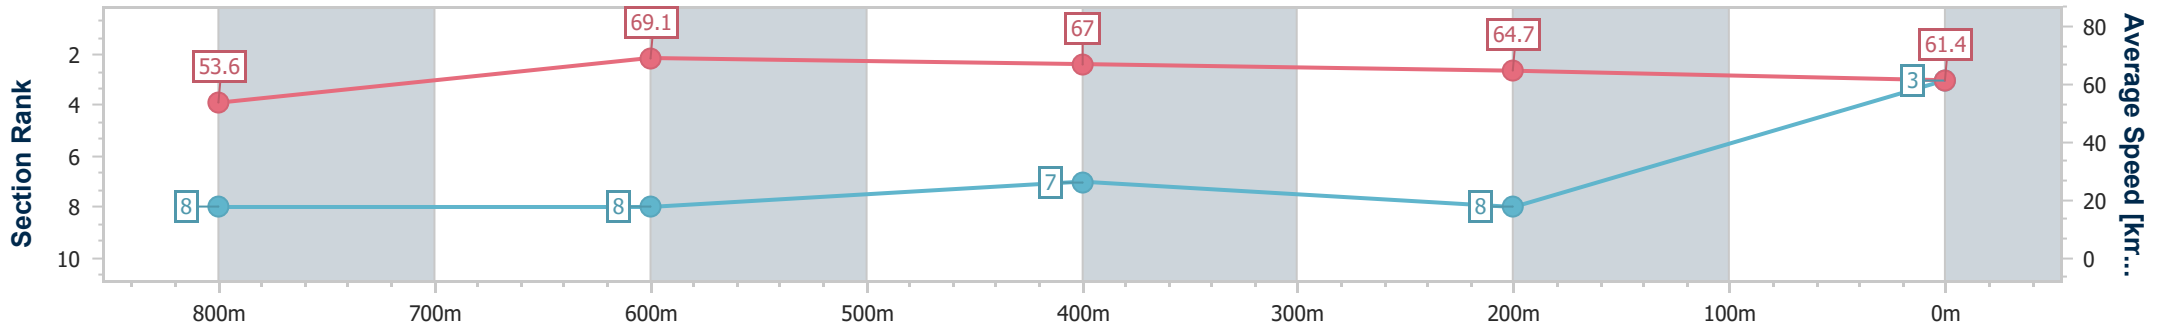

Horse/Jockey Name	Instagood
Final Rank	3
Fastest Section Time (Section)	0:10.64 (800m)
Top Speed [km/h] (Section)	71.0 (800m)
Race State	Finished

Eagle Farm QLD Professional
Race 5: MEMBERSHIP AT TATTERSALL'S QTIS Three-Year-Old
Fillies Handicap - 1000m
02 September 2023 - 14:13
Track Rating: Good 4, Weather: Fine, Rail Position: True

BRISBANE
RACING CLUB

Section	Overall	800m	600m	400m	200m
Section Times	0:57.89 [3] (0:13.51)	0:44.38 [8] (0:10.64)	0:33.74 [8] (0:10.87)	0:22.87 [7] (0:11.13)	0:11.74 [8] (0:11.74)
Average Speed [km/h]	53.6	69.1	67.0	64.7	61.4
Top Speed [km/h]	69.7	71.0	68.6	66.9	63.1
Avg. Dist. to Rail [m]	5.1	4.3	2.5	4.5	6.2
Avg. Stride Freq. [Hz]	2.4	2.6	2.5	2.5	2.5
Avg. Stride Length [m]	6.3	7.4	7.1	7.1	6.9

- [ ] Ranking at each section and finish
- -.-.- No data available at this section
- NA No data available