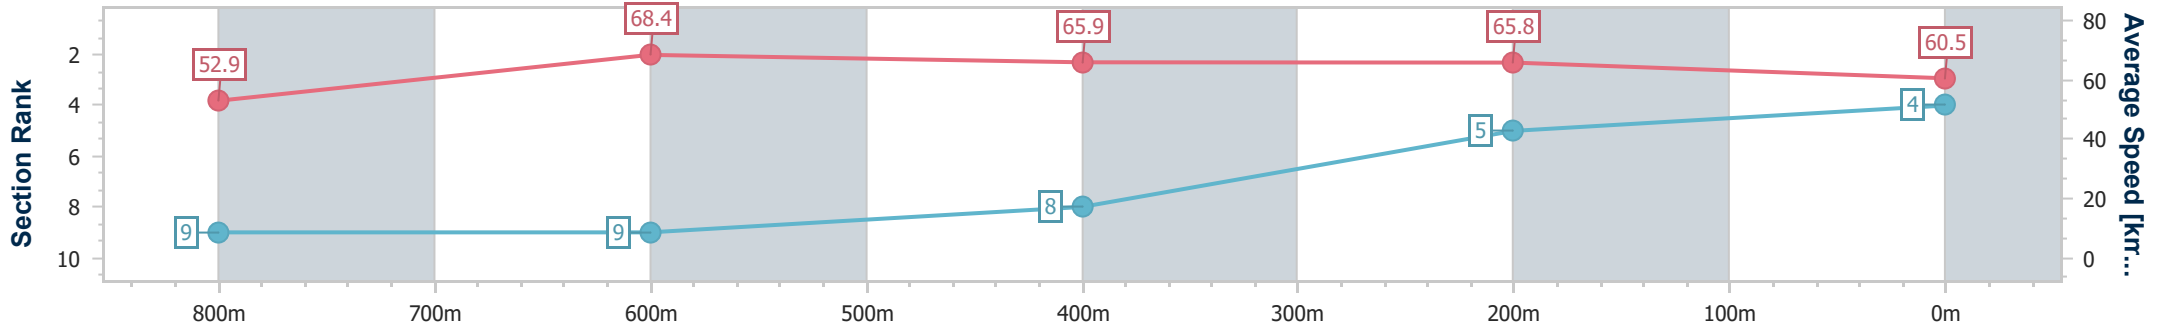

Horse/Jockey Name	Oceans Of Energy
Final Rank	4
Fastest Section Time (Section)	0:10.52 (800m)
Top Speed [km/h] (Section)	69.8 (800m)
Race State	Finished

Eagle Farm QLD Professional
Race 5: MEMBERSHIP AT TATTERSALL'S QTIS Three-Year-Old
Fillies Handicap - 1000m
02 September 2023 - 14:13
Track Rating: Good 4, Weather: Fine, Rail Position: True

BRISBANE
RACING CLUB

Section	Overall	800m	600m	400m	200m
Section Times	0:57.90 [4] (0:13.69)	0:44.21 [9] (0:10.52)	0:33.69 [9] (0:10.86)	0:22.83 [8] (0:10.94)	0:11.89 [5] (0:11.89)
Average Speed [km/h]	52.9	68.4	65.9	65.8	60.5
Top Speed [km/h]	68.9	69.8	67.5	67.5	64.0
Avg. Dist. to Rail [m]	3.8	0.4	1.4	0.4	1.1
Avg. Stride Freq. [Hz]	2.3	2.6	2.5	2.5	2.4
Avg. Stride Length [m]	6.3	7.3	7.3	7.2	7.0

- [ ] Ranking at each section and finish
- -.-.- No data available at this section
- NA No data available