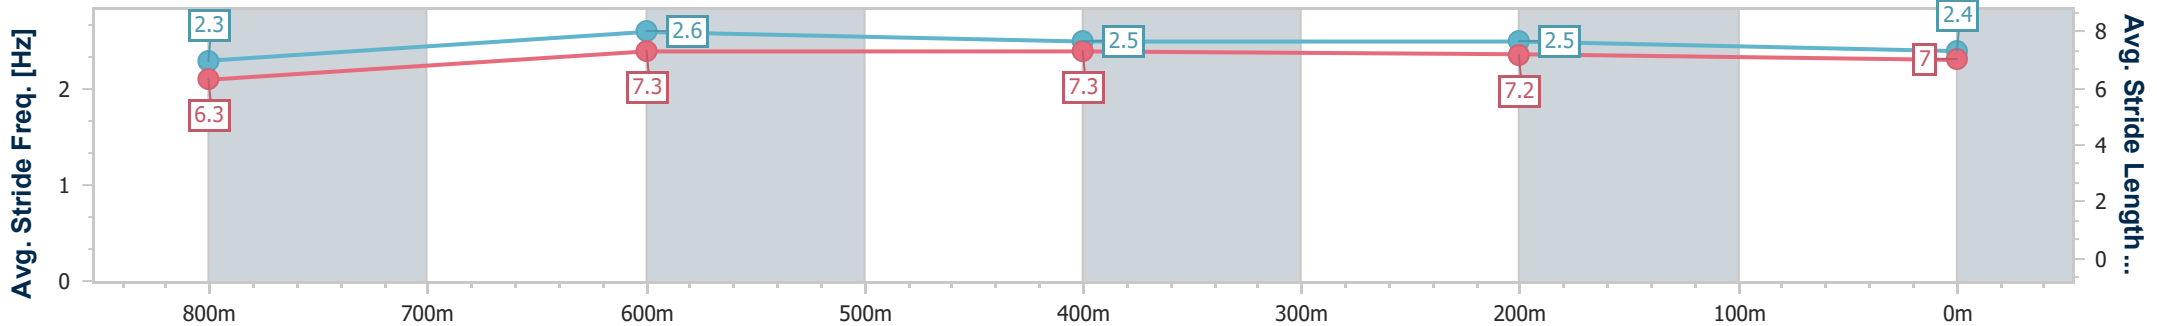

Horse/Jockey Name	Oceans Of Energy
Final Rank	4
Fastest Section Time (Section)	0:10.52 (800m)
Top Speed [km/h] (Section)	69.8 (800m)
Race State	Finished

Eagle Farm QLD Professional
Race 5: MEMBERSHIP AT TATTERSALL'S QTIS Three-Year-Old
Fillies Handicap - 1000m
02 September 2023 - 14:13
Track Rating: Good 4, Weather: Fine, Rail Position: True

BRISBANE
RACING CLUB

Section	Overall	800m	600m	400m	200m
Section Times	0:57.90 [4] (0:13.69)	0:44.21 [9] (0:10.52)	0:33.69 [9] (0:10.86)	0:22.83 [8] (0:10.94)	0:11.89 [5] (0:11.89)
Average Speed [km/h]	52.9	68.4	65.9	65.8	60.5
Top Speed [km/h]	68.9	69.8	67.5	67.5	64.0
Avg. Dist. to Rail [m]	3.8	0.4	1.4	0.4	1.1
Avg. Stride Freq. [Hz]	2.3	2.6	2.5	2.5	2.4
Avg. Stride Length [m]	6.3	7.3	7.3	7.2	7.0

- [ ] Ranking at each section and finish
- -.-.- No data available at this section
- NA No data available