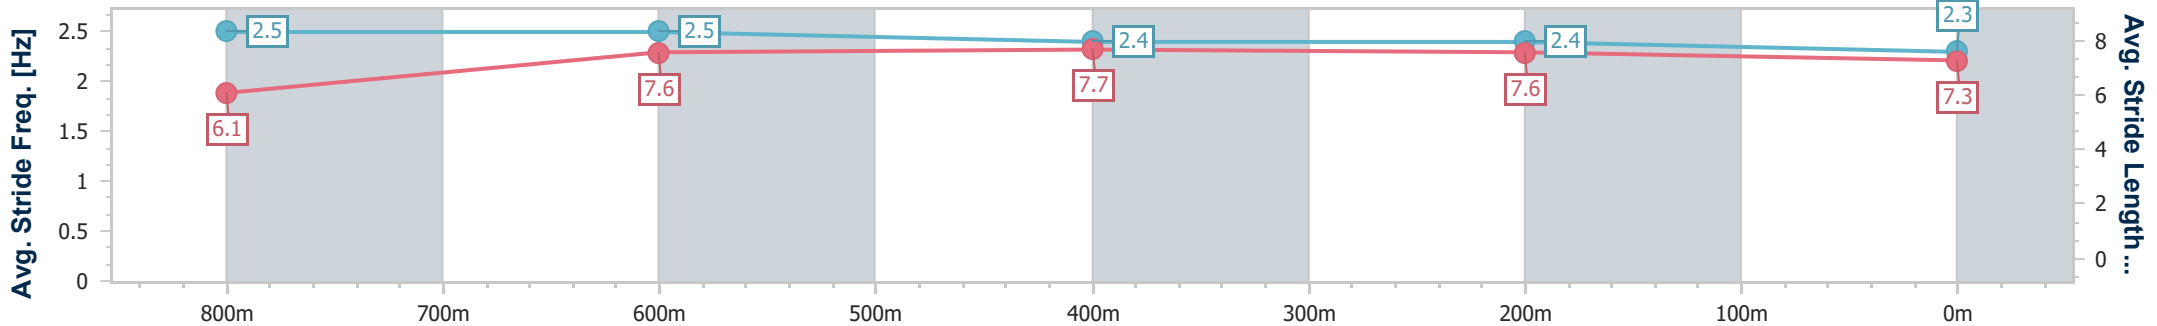

Horse/Jockey Name	Find My Calm
Final Rank	2
Fastest Section Time (Section)	0:10.42 (800m)
Top Speed [km/h] (Section)	70.0 (Overall)
Race State	Finished

Eagle Farm QLD Professional
Race 5: MEMBERSHIP AT TATTERSALL'S QTIS Three-Year-Old
Fillies Handicap - 1000m
02 September 2023 - 14:13
Track Rating: Good 4, Weather: Fine, Rail Position: True

BRISBANE
RACING CLUB

Section	Overall	800m	600m	400m	200m
Section Times	0:57.88 [2] (0:13.32)	0:44.56 [5] (0:10.42)	0:34.14 [4] (0:11.04)	0:23.10 [4] (0:11.12)	0:11.98 [2] (0:11.98)
Average Speed [km/h]	54.0	68.8	65.0	64.6	60.1
Top Speed [km/h]	70.0	69.5	66.1	65.8	63.0
Avg. Dist. to Rail [m]	0.8	1.0	0.9	1.0	2.0
Avg. Stride Freq. [Hz]	2.5	2.5	2.4	2.4	2.3
Avg. Stride Length [m]	6.1	7.6	7.7	7.6	7.3

- [ ] Ranking at each section and finish
- -.-.- No data available at this section
- NA No data available