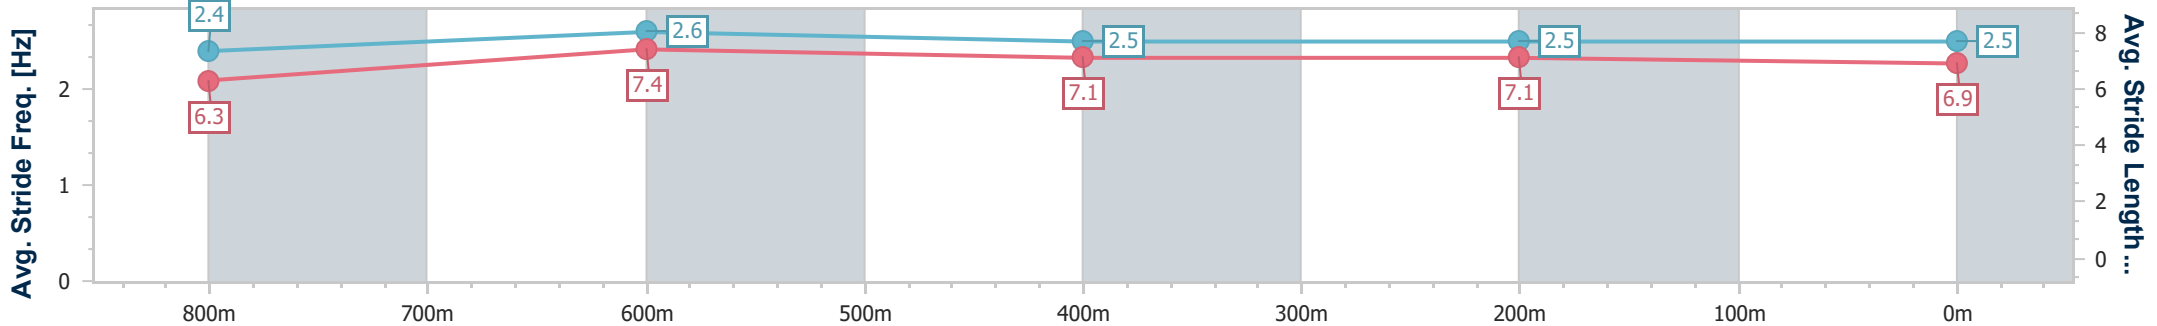

Horse/Jockey Name	Instagood
Final Rank	3
Fastest Section Time (Section)	0:10.64 (800m)
Top Speed [km/h] (Section)	71.0 (800m)
Race State	Finished

Eagle Farm QLD Professional
Race 5: MEMBERSHIP AT TATTERSALL'S QTIS Three-Year-Old
Fillies Handicap - 1000m
02 September 2023 - 14:13
Track Rating: Good 4, Weather: Fine, Rail Position: True

BRISBANE
RACING CLUB

Section	Overall	800m	600m	400m	200m
Section Times	0:57.89 [3] (0:13.51)	0:44.38 [8] (0:10.64)	0:33.74 [8] (0:10.87)	0:22.87 [7] (0:11.13)	0:11.74 [8] (0:11.74)
Average Speed [km/h]	53.6	69.1	67.0	64.7	61.4
Top Speed [km/h]	69.7	71.0	68.6	66.9	63.1
Avg. Dist. to Rail [m]	5.1	4.3	2.5	4.5	6.2
Avg. Stride Freq. [Hz]	2.4	2.6	2.5	2.5	2.5
Avg. Stride Length [m]	6.3	7.4	7.1	7.1	6.9

- [ ] Ranking at each section and finish
- -.-.- No data available at this section
- NA No data available