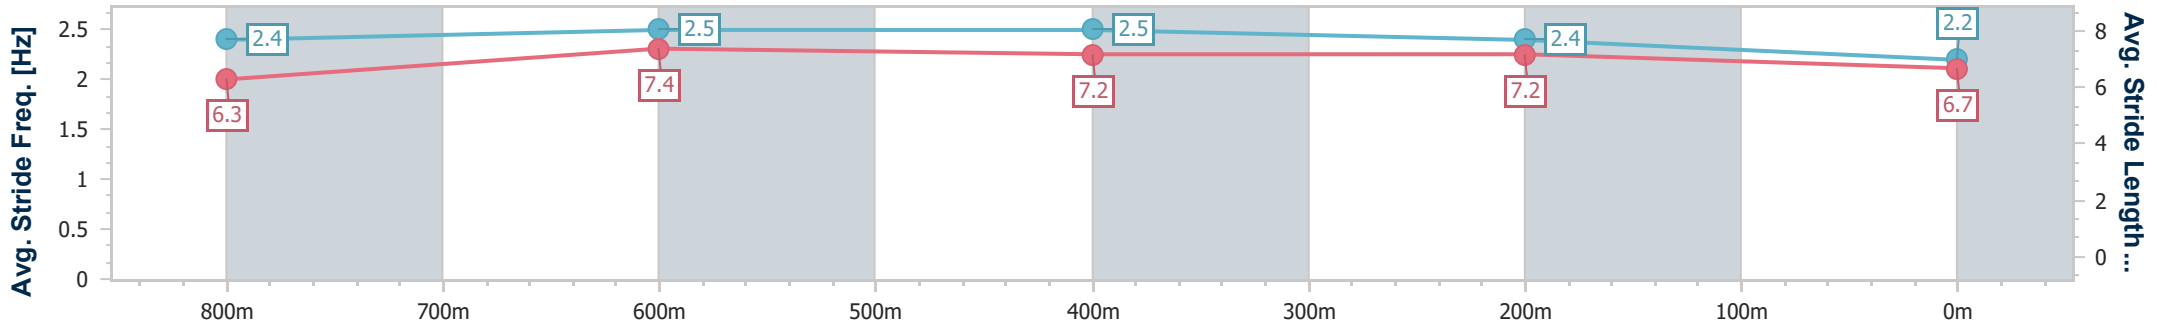

Horse/Jockey Name	Side Show Sally
Final Rank	10
Fastest Section Time (Section)	0:10.70 (800m)
Top Speed [km/h] (Section)	70.1 (800m)
Race State	Finished

Eagle Farm QLD Professional
Race 5: MEMBERSHIP AT TATTERSALL'S QTIS Three-Year-Old
Fillies Handicap - 1000m
02 September 2023 - 14:13
Track Rating: Good 4, Weather: Fine, Rail Position: True

BRISBANE
RACING CLUB

Section	Overall	800m	600m	400m	200m
Section Times	0:59.76 [10] (0:12.94)	0:46.82 [1] (0:10.70)	0:36.12 [2] (0:11.01)	0:25.11 [2] (0:11.46)	0:13.65 [6] (0:13.65)
Average Speed [km/h]	56.0	68.2	65.5	62.8	52.8
Top Speed [km/h]	69.1	70.1	66.6	65.6	58.6
Avg. Dist. to Rail [m]	4.1	2.7	0.7	0.6	1.2
Avg. Stride Freq. [Hz]	2.4	2.5	2.5	2.4	2.2
Avg. Stride Length [m]	6.3	7.4	7.2	7.2	6.7

- [ ] Ranking at each section and finish
- -.-.- No data available at this section
- NA No data available