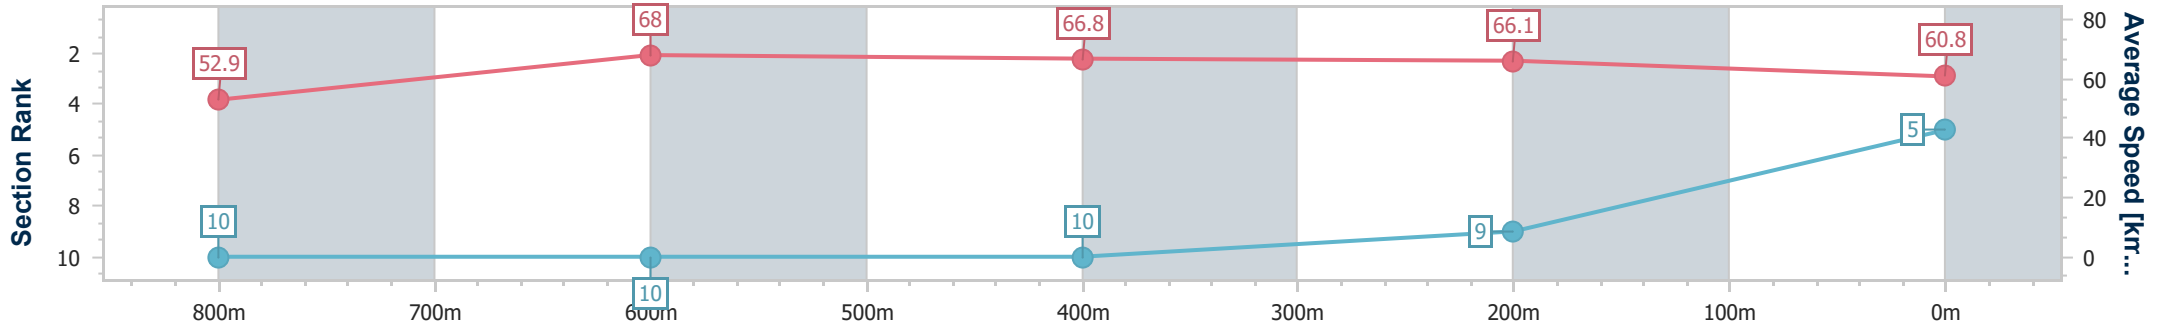

Horse/Jockey Name	Margot's Bullseye
Final Rank	5
Fastest Section Time (Section)	0:10.77 (800m)
Top Speed [km/h] (Section)	69.4 (800m)
Race State	Finished

Eagle Farm QLD Professional
Race 5: MEMBERSHIP AT TATTERSALL'S QTIS Three-Year-Old
Fillies Handicap - 1000m
02 September 2023 - 14:13
Track Rating: Good 4, Weather: Fine, Rail Position: True

BRISBANE
RACING CLUB

Section	Overall	800m	600m	400m	200m
Section Times	0:58.04 [5] (0:13.75)	0:44.29 [10] (0:10.77)	0:33.52 [10] (0:10.80)	0:22.72 [10] (0:10.90)	0:11.82 [9] (0:11.82)
Average Speed [km/h]	52.9	68.0	66.8	66.1	60.8
Top Speed [km/h]	69.1	69.4	68.0	67.3	64.6
Avg. Dist. to Rail [m]	7.9	3.7	1.1	5.2	7.3
Avg. Stride Freq. [Hz]	2.4	2.5	2.5	2.5	2.4
Avg. Stride Length [m]	6.2	7.4	7.4	7.2	7.0

- [ ] Ranking at each section and finish
- -.-.- No data available at this section
- NA No data available