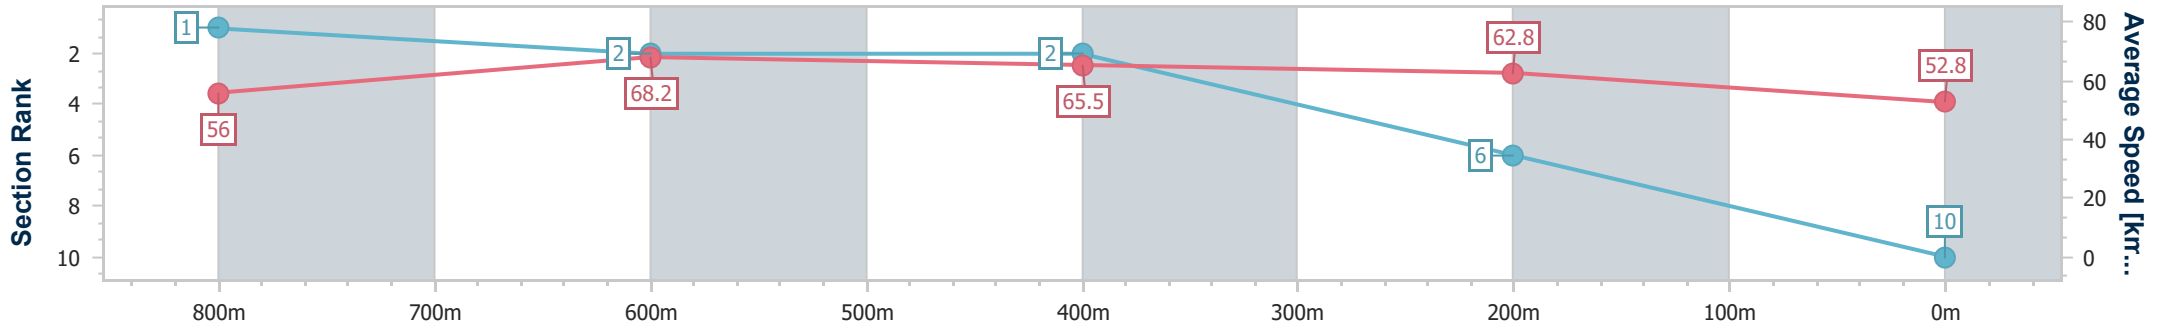

Horse/Jockey Name	Side Show Sally
Final Rank	10
Fastest Section Time (Section)	0:10.70 (800m)
Top Speed [km/h] (Section)	70.1 (800m)
Race State	Finished

Eagle Farm QLD Professional
Race 5: MEMBERSHIP AT TATTERSALL'S QTIS Three-Year-Old
Fillies Handicap - 1000m
02 September 2023 - 14:13
Track Rating: Good 4, Weather: Fine, Rail Position: True

BRISBANE
RACING CLUB

Section	Overall	800m	600m	400m	200m
Section Times	0:59.76 [10] (0:12.94)	0:46.82 [1] (0:10.70)	0:36.12 [2] (0:11.01)	0:25.11 [2] (0:11.46)	0:13.65 [6] (0:13.65)
Average Speed [km/h]	56.0	68.2	65.5	62.8	52.8
Top Speed [km/h]	69.1	70.1	66.6	65.6	58.6
Avg. Dist. to Rail [m]	4.1	2.7	0.7	0.6	1.2
Avg. Stride Freq. [Hz]	2.4	2.5	2.5	2.4	2.2
Avg. Stride Length [m]	6.3	7.4	7.2	7.2	6.7

- [ ] Ranking at each section and finish
- -.-.- No data available at this section
- NA No data available