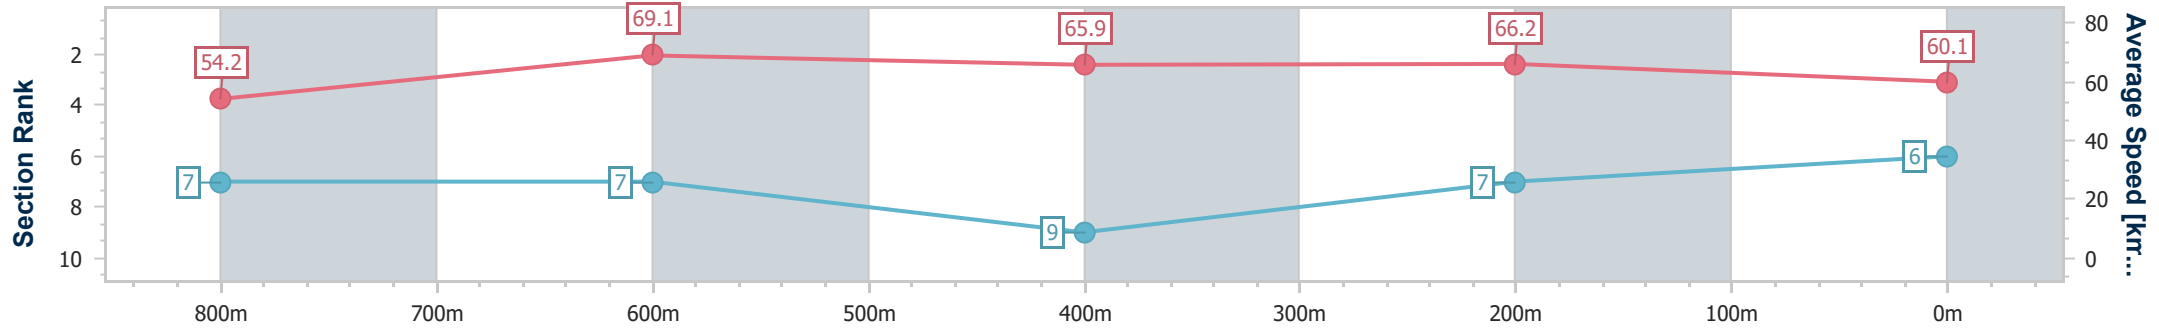

Section	Overall	800m	600m	400m	200m
Section Times	0:58.09 [6] (0:13.43)	0:44.66 [7] (0:10.62)	0:34.04 [7] (0:11.19)	0:22.85 [9] (0:10.89)	0:11.96 [7] (0:11.96)
Average Speed [km/h]	54.2	69.1	65.9	66.2	60.1
Top Speed [km/h]	70.2	70.5	66.7	68.3	63.7
Avg. Dist. to Rail [m]	8.0	4.0	4.9	7.9	9.2
Avg. Stride Freq. [Hz]	2.4	2.5	2.5	2.6	2.5
Avg. Stride Length [m]	6.3	7.5	7.3	7.1	6.8