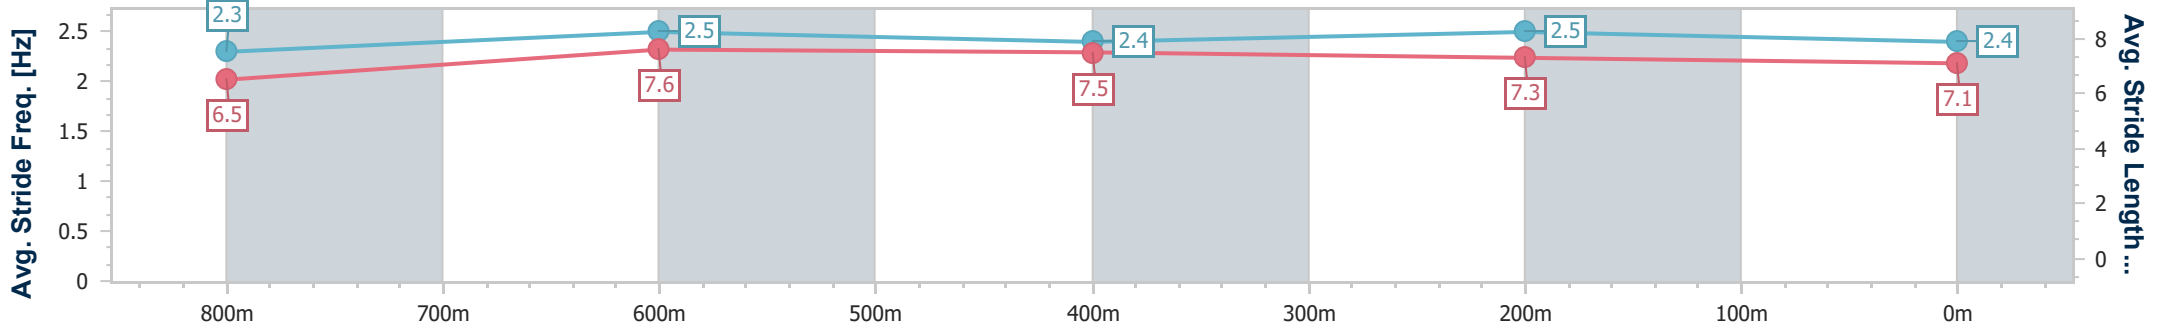

BRISBANE  
 RACING CLUB

Section	Overall	800m	600m	400m	200m
Section Times	0:57.83 [1] (0:13.28)	0:44.55 [4] (0:10.67)	0:33.88 [6] (0:11.06)	0:22.82 [6] (0:10.93)	0:11.89 [3] (0:11.89)
Average Speed [km/h]	54.7	68.8	65.8	65.9	60.5
Top Speed [km/h]	70.6	70.6	67.2	67.0	63.5
Avg. Dist. to Rail [m]	6.3	3.9	2.1	5.1	4.7
Avg. Stride Freq. [Hz]	2.3	2.5	2.4	2.5	2.4
Avg. Stride Length [m]	6.5	7.6	7.5	7.3	7.1