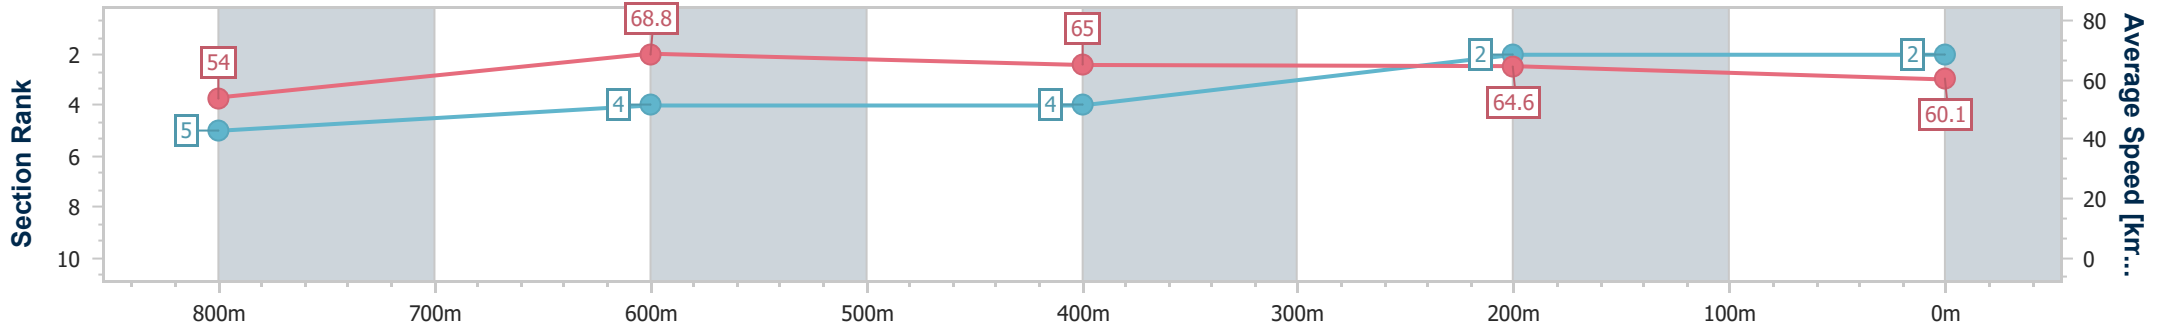

Horse/Jockey Name	Find My Calm
Final Rank	2
Fastest Section Time (Section)	0:10.42 (800m)
Top Speed [km/h] (Section)	70.0 (Overall)
Race State	Finished

Eagle Farm QLD Professional
Race 5: MEMBERSHIP AT TATTERSALL'S QTIS Three-Year-Old
Fillies Handicap - 1000m
02 September 2023 - 14:13
Track Rating: Good 4, Weather: Fine, Rail Position: True

BRISBANE
RACING CLUB

Section	Overall	800m	600m	400m	200m
Section Times	0:57.88 [2] (0:13.32)	0:44.56 [5] (0:10.42)	0:34.14 [4] (0:11.04)	0:23.10 [4] (0:11.12)	0:11.98 [2] (0:11.98)
Average Speed [km/h]	54.0	68.8	65.0	64.6	60.1
Top Speed [km/h]	70.0	69.5	66.1	65.8	63.0
Avg. Dist. to Rail [m]	0.8	1.0	0.9	1.0	2.0
Avg. Stride Freq. [Hz]	2.5	2.5	2.4	2.4	2.3
Avg. Stride Length [m]	6.1	7.6	7.7	7.6	7.3

- [ ] Ranking at each section and finish
- -.-.- No data available at this section
- NA No data available