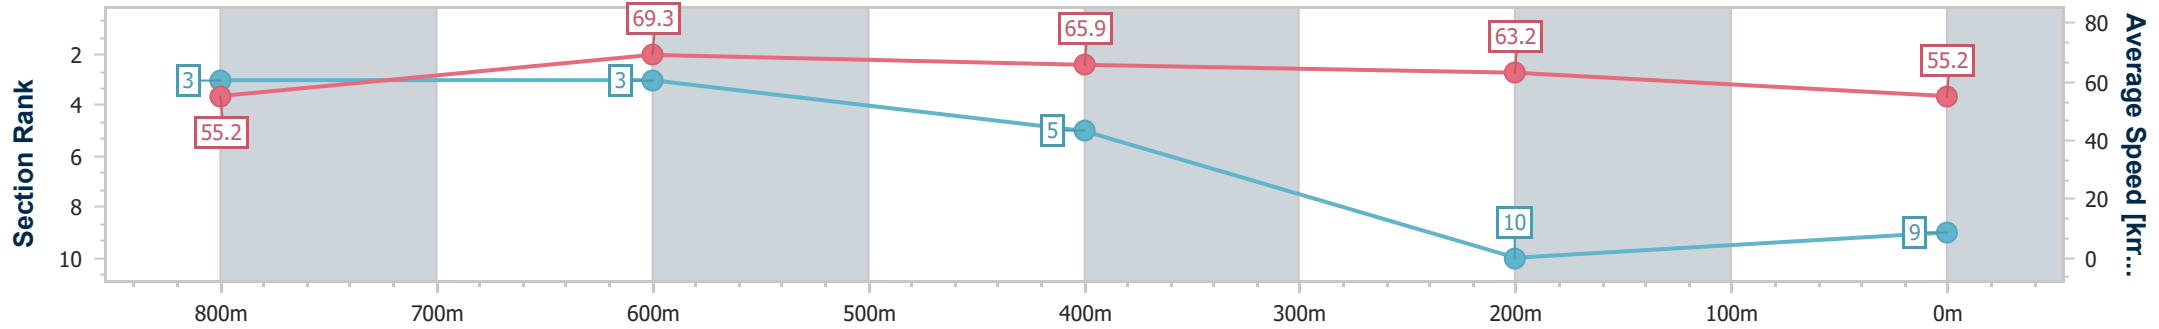

Horse/Jockey Name	She Is All Magic
Final Rank	9
Fastest Section Time (Section)	0:10.56 (800m)
Top Speed [km/h] (Section)	70.8 (800m)
Race State	Finished

Eagle Farm QLD Professional
Race 5: MEMBERSHIP AT TATTERSALL'S QTIS Three-Year-Old
Fillies Handicap - 1000m
02 September 2023 - 14:13
Track Rating: Good 4, Weather: Fine, Rail Position: True

BRISBANE
RACING CLUB

Section	Overall	800m	600m	400m	200m
Section Times	0:59.30 [9] (0:13.17)	0:46.13 [3] (0:10.56)	0:35.57 [3] (0:11.14)	0:24.43 [5] (0:11.38)	0:13.05 [10] (0:13.05)
Average Speed [km/h]	55.2	69.3	65.9	63.2	55.2
Top Speed [km/h]	70.4	70.8	67.5	64.5	61.2
Avg. Dist. to Rail [m]	6.6	3.9	3.7	7.4	8.3
Avg. Stride Freq. [Hz]	2.5	2.6	2.5	2.5	2.3
Avg. Stride Length [m]	6.2	7.5	7.3	7.1	6.6

- [ ] Ranking at each section and finish
- -.-.- No data available at this section
- NA No data available