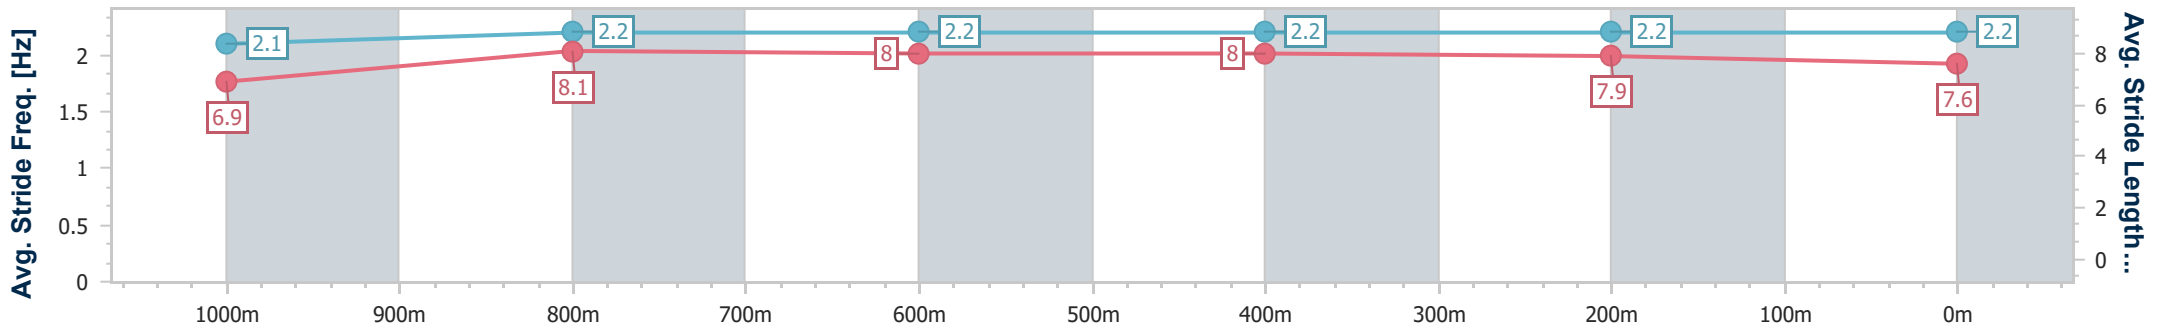

Horse/Jockey Name	Hodgson
Final Rank	9
Fastest Section Time (Section)	0:11.10 (1000m)
Top Speed [km/h] (Section)	66.3 (1000m)
Race State	Finished

Doomben QLD Professional
Race 6: SPRING CARNIVAL ON SALE NOW BENCHMARK 70
Handicap - 1200m
30 August 2023 - 15:29
Track Rating: Good 4, Weather: Fine, Rail Position: +10m Entire Course

BRISBANE
RACING CLUB

Section	Overall	1000m	800m	600m	400m	200m								
Section Times	1:10.54 [9] (0:13.75)	0:56.79 [7] (0:11.10)	0:45.69 [7] (0:11.16)	0:34.53 [6] (0:11.15)	0:23.38 [7] (0:11.22)	0:12.16 [8] (0:12.16)								
Average Speed [km/h]	52.4	64.6	64.5	64.5	64.1	59.1								
Top Speed [km/h]	65.4	66.3	65.9	65.7	65.5	63.1								
Avg. Dist. to Rail [m]	0.7	1.4	0.4	0.7	0.7	0.9								
Avg. Stride Freq. [Hz]	2.1	2.2	2.2	2.2	2.2	2.2								
Avg. Stride Length [m]	6.9	8.1	8.0	8.0	7.9	7.6								

- [ ] Ranking at each section and finish
- -.-.- No data available at this section
- NA No data available