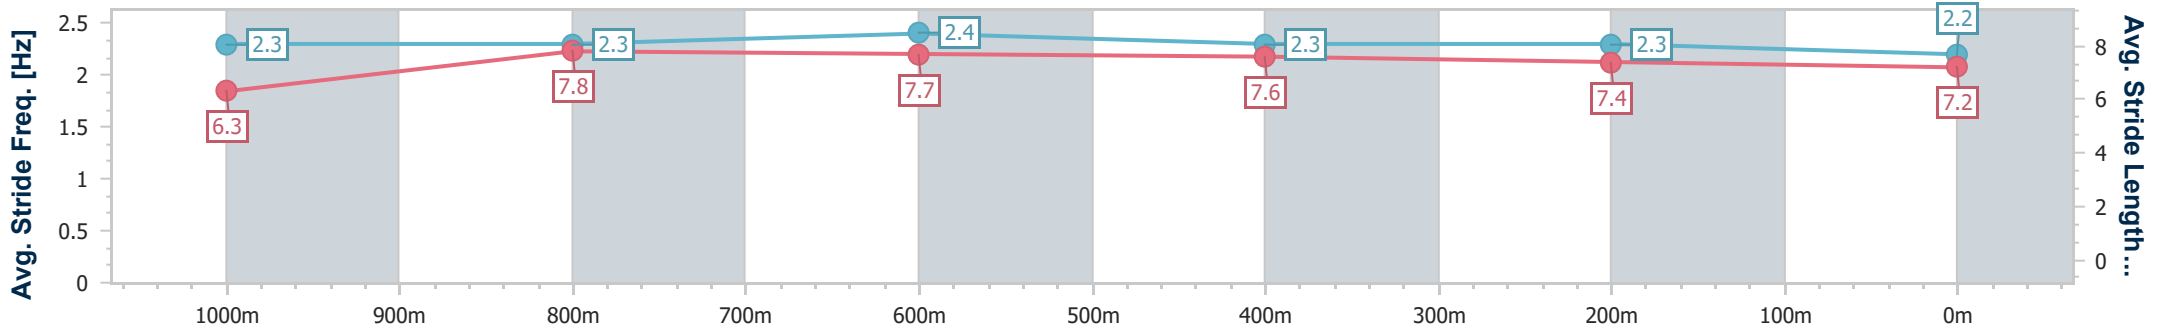

Horse/Jockey Name	The Billionaire
Final Rank	8
Fastest Section Time (Section)	0:10.80 (800m)
Top Speed [km/h] (Section)	68.1 (800m)
Race State	Finished

Doomben QLD Professional
Race 6: SPRING CARNIVAL ON SALE NOW BENCHMARK 70
Handicap - 1200m
30 August 2023 - 15:29
Track Rating: Good 4, Weather: Fine, Rail Position: +10m Entire Course

BRISBANE
RACING CLUB

Section	Overall	1000m	800m	600m	400m	200m
Section Times	1:10.51 [8] (0:13.62)	0:56.89 [5] (0:11.01)	0:45.88 [4] (0:10.80)	0:35.08 [1] (0:11.14)	0:23.94 [1] (0:11.35)	0:12.59 [4] (0:12.59)
Average Speed [km/h]	52.9	66.1	66.9	64.3	63.1	57.2
Top Speed [km/h]	67.9	67.6	68.1	66.4	64.4	62.0
Avg. Dist. to Rail [m]	3.6	2.6	0.7	1.0	1.5	0.6
Avg. Stride Freq. [Hz]	2.3	2.3	2.4	2.3	2.3	2.2
Avg. Stride Length [m]	6.3	7.8	7.7	7.6	7.4	7.2

- [ ] Ranking at each section and finish
- -.-.- No data available at this section
- NA No data available