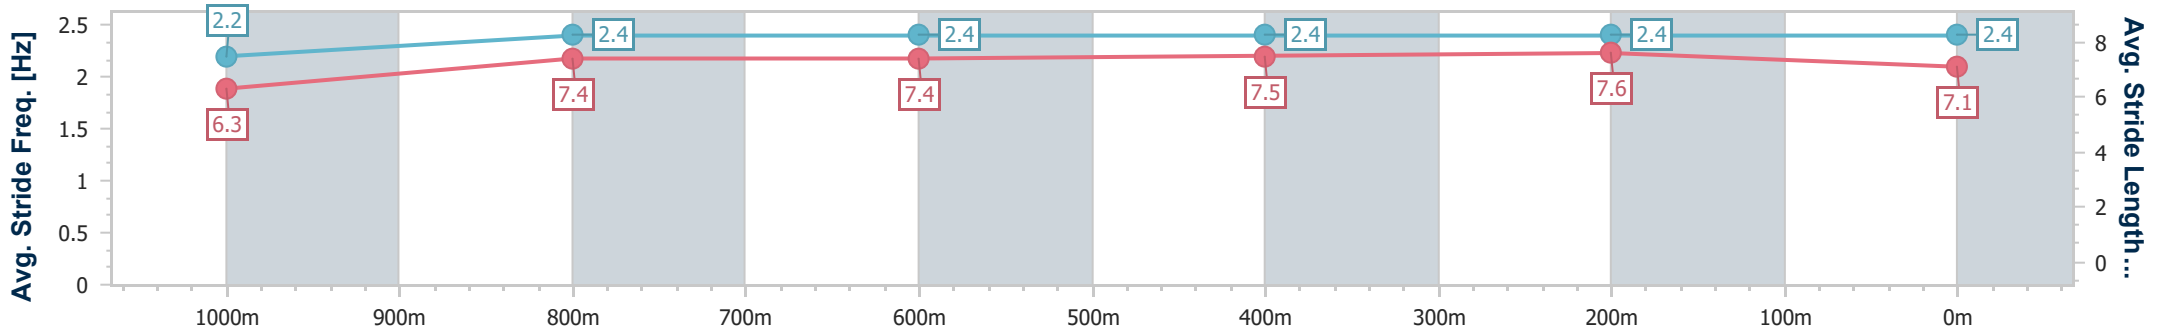

Horse/Jockey Name	Expectant
Final Rank	6
Fastest Section Time (Section)	0:10.83 (400m)
Top Speed [km/h] (Section)	68.2 (400m)
Race State	Finished

Doomben QLD Professional
Race 6: SPRING CARNIVAL ON SALE NOW BENCHMARK 70
Handicap - 1200m
30 August 2023 - 15:29
Track Rating: Good 4, Weather: Fine, Rail Position: +10m Entire Course

BRISBANE
RACING CLUB

Section	Overall	1000m	800m	600m	400m	200m
Section Times	1:10.12 [6] (0:14.34)	0:55.78 [10] (0:11.07)	0:44.71 [10] (0:11.14)	0:33.57 [10] (0:11.05)	0:22.52 [10] (0:10.83)	0:11.69 [9] (0:11.69)
Average Speed [km/h]	50.3	65.1	65.0	65.5	66.6	61.7
Top Speed [km/h]	64.6	66.6	67.3	67.4	68.2	65.7
Avg. Dist. to Rail [m]	6.5	1.0	1.5	1.1	2.1	2.2
Avg. Stride Freq. [Hz]	2.2	2.4	2.4	2.4	2.4	2.4
Avg. Stride Length [m]	6.3	7.4	7.4	7.5	7.6	7.1

- [ ] Ranking at each section and finish
- -.-.- No data available at this section
- NA No data available