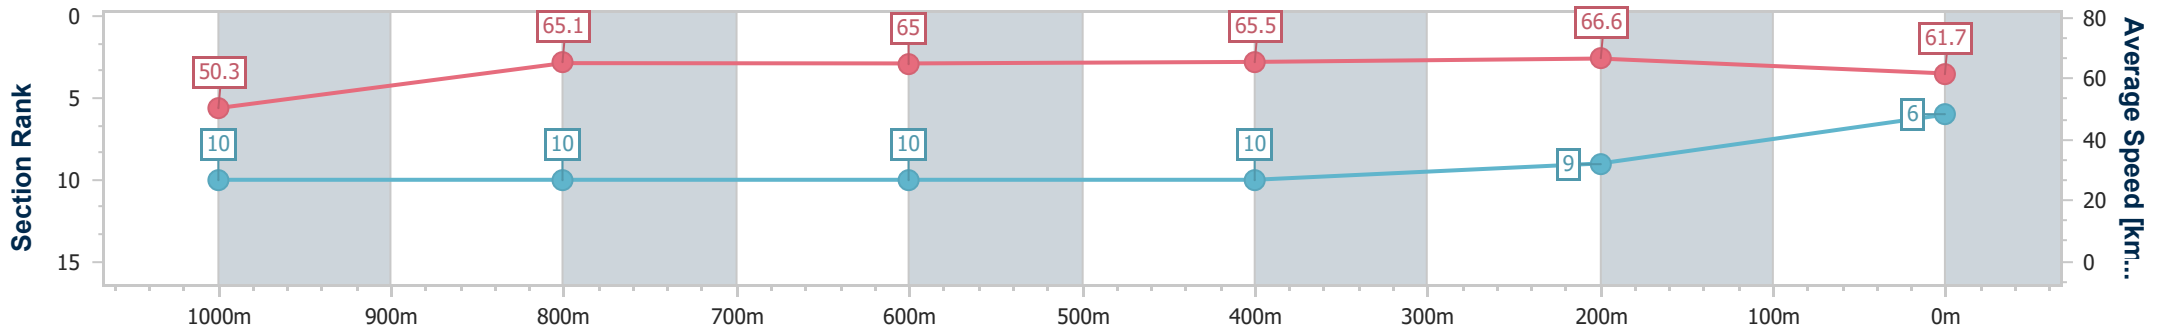

Horse/Jockey Name	Expectant
Final Rank	6
Fastest Section Time (Section)	0:10.83 (400m)
Top Speed [km/h] (Section)	68.2 (400m)
Race State	Finished

Doomben QLD Professional
Race 6: SPRING CARNIVAL ON SALE NOW BENCHMARK 70
Handicap - 1200m
30 August 2023 - 15:29
Track Rating: Good 4, Weather: Fine, Rail Position: +10m Entire Course

BRISBANE
RACING CLUB

Section	Overall	1000m	800m	600m	400m	200m
Section Times	1:10.12 [6] (0:14.34)	0:55.78 [10] (0:11.07)	0:44.71 [10] (0:11.14)	0:33.57 [10] (0:11.05)	0:22.52 [10] (0:10.83)	0:11.69 [9] (0:11.69)
Average Speed [km/h]	50.3	65.1	65.0	65.5	66.6	61.7
Top Speed [km/h]	64.6	66.6	67.3	67.4	68.2	65.7
Avg. Dist. to Rail [m]	6.5	1.0	1.5	1.1	2.1	2.2
Avg. Stride Freq. [Hz]	2.2	2.4	2.4	2.4	2.4	2.4
Avg. Stride Length [m]	6.3	7.4	7.4	7.5	7.6	7.1

- [ ] Ranking at each section and finish
- -.-.- No data available at this section
- NA No data available