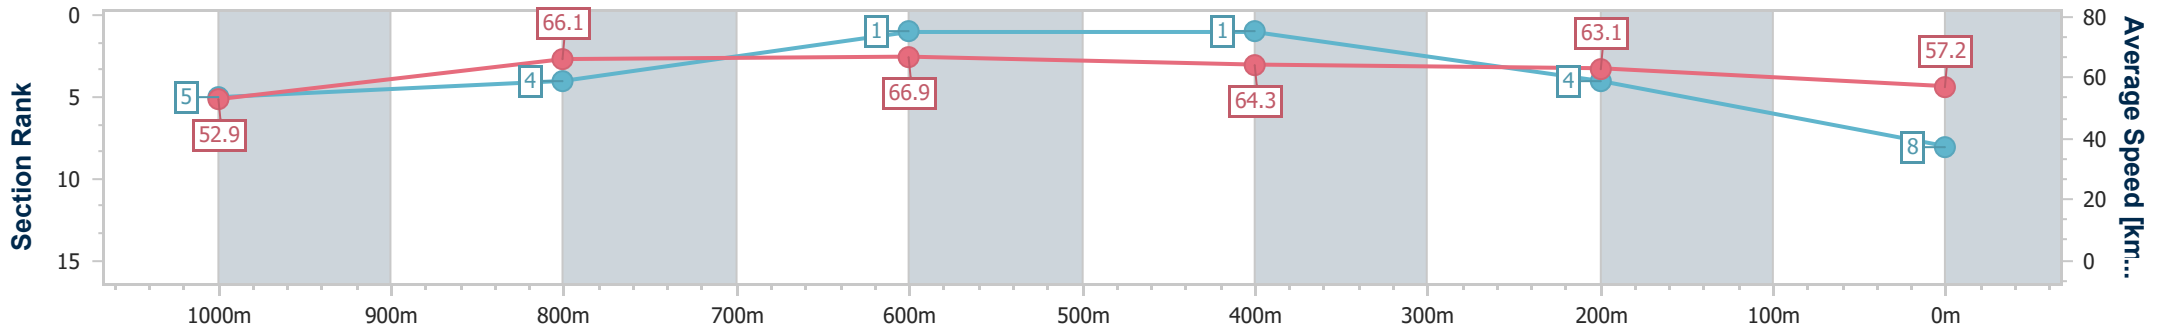

Horse/Jockey Name	The Billionaire
Final Rank	8
Fastest Section Time (Section)	0:10.80 (800m)
Top Speed [km/h] (Section)	68.1 (800m)
Race State	Finished

Doomben QLD Professional
Race 6: SPRING CARNIVAL ON SALE NOW BENCHMARK 70
Handicap - 1200m
30 August 2023 - 15:29
Track Rating: Good 4, Weather: Fine, Rail Position: +10m Entire Course

BRISBANE
RACING CLUB

Section	Overall	1000m	800m	600m	400m	200m
Section Times	1:10.51 [8] (0:13.62)	0:56.89 [5] (0:11.01)	0:45.88 [4] (0:10.80)	0:35.08 [1] (0:11.14)	0:23.94 [1] (0:11.35)	0:12.59 [4] (0:12.59)
Average Speed [km/h]	52.9	66.1	66.9	64.3	63.1	57.2
Top Speed [km/h]	67.9	67.6	68.1	66.4	64.4	62.0
Avg. Dist. to Rail [m]	3.6	2.6	0.7	1.0	1.5	0.6
Avg. Stride Freq. [Hz]	2.3	2.3	2.4	2.3	2.3	2.2
Avg. Stride Length [m]	6.3	7.8	7.7	7.6	7.4	7.2

- [ ] Ranking at each section and finish
- -.-.- No data available at this section
- NA No data available