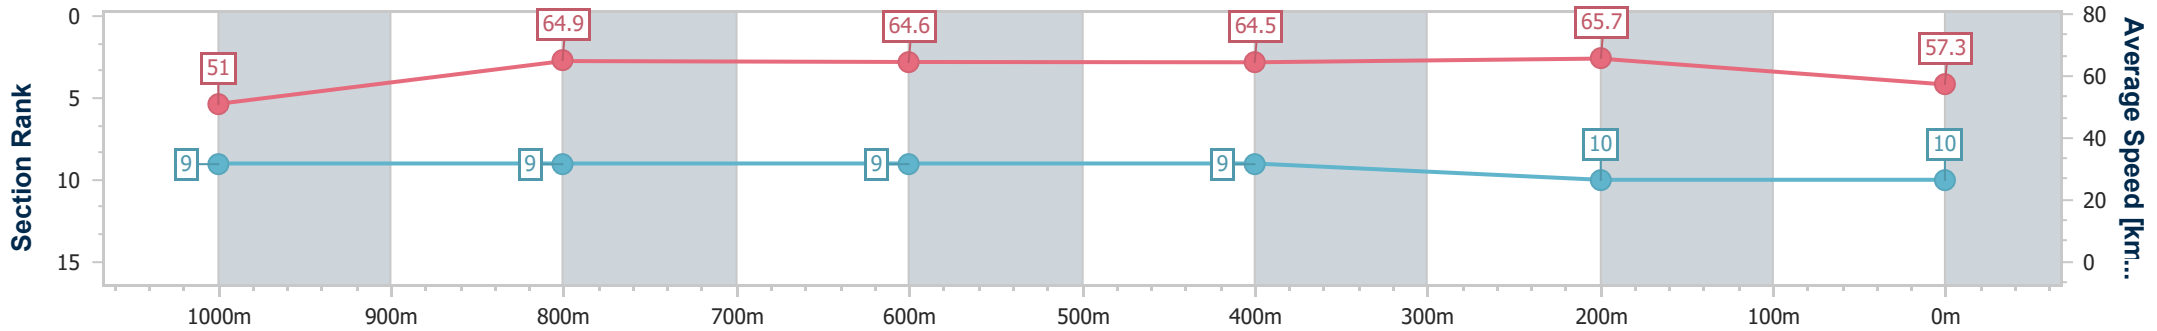

Horse/Jockey Name	Merseyside
Final Rank	10
Fastest Section Time (Section)	0:10.97 (400m)
Top Speed [km/h] (Section)	67.2 (800m)
Race State	Finished

Doomben QLD Professional
Race 6: SPRING CARNIVAL ON SALE NOW BENCHMARK 70
Handicap - 1200m
30 August 2023 - 15:29
Track Rating: Good 4, Weather: Fine, Rail Position: +10m Entire Course

BRISBANE
RACING CLUB

Section	Overall	1000m	800m	600m	400m	200m
Section Times	1:11.01 [10] (0:14.16)	0:56.85 [9] (0:11.11)	0:45.74 [9] (0:11.15)	0:34.59 [9] (0:11.07)	0:23.52 [9] (0:10.97)	0:12.55 [10] (0:12.55)
Average Speed [km/h]	51.0	64.9	64.6	64.5	65.7	57.3
Top Speed [km/h]	63.9	65.3	67.2	67.1	66.9	65.4
Avg. Dist. to Rail [m]	5.3	0.9	0.3	1.0	1.8	2.6
Avg. Stride Freq. [Hz]	2.2	2.4	2.4	2.3	2.4	2.3
Avg. Stride Length [m]	6.2	7.4	7.6	7.7	7.5	7.0

- [ ] Ranking at each section and finish
- -.-.- No data available at this section
- NA No data available