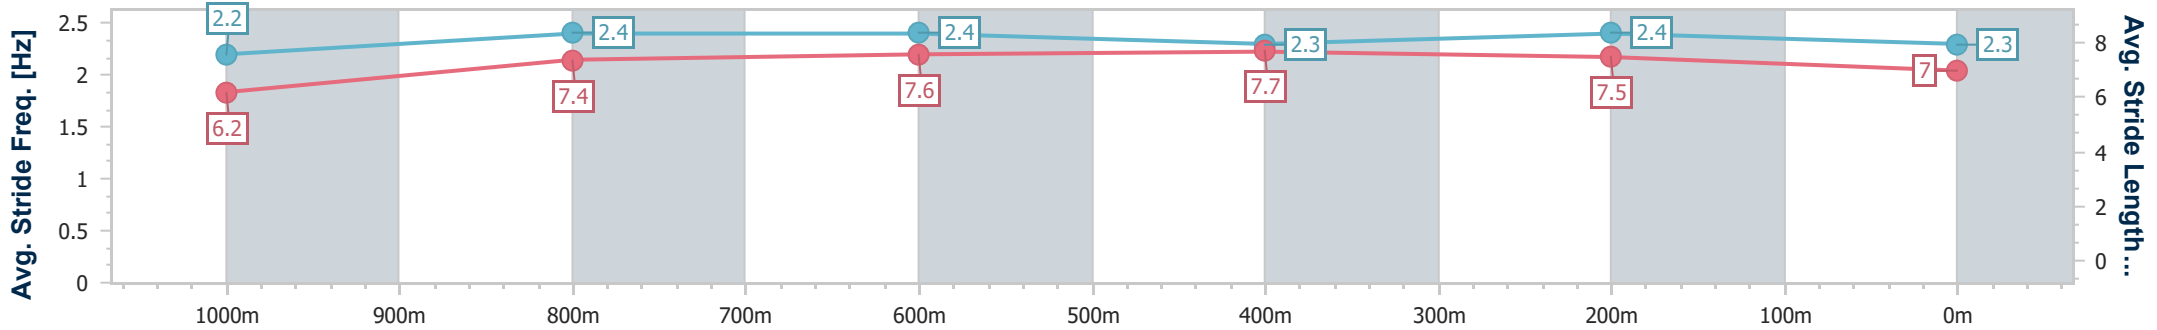

Horse/Jockey Name	Merseyside
Final Rank	10
Fastest Section Time (Section)	0:10.97 (400m)
Top Speed [km/h] (Section)	67.2 (800m)
Race State	Finished

Doomben QLD Professional
Race 6: SPRING CARNIVAL ON SALE NOW BENCHMARK 70
Handicap - 1200m
30 August 2023 - 15:29
Track Rating: Good 4, Weather: Fine, Rail Position: +10m Entire Course

BRISBANE
RACING CLUB

Section	Overall	1000m	800m	600m	400m	200m
Section Times	1:11.01 [10] (0:14.16)	0:56.85 [9] (0:11.11)	0:45.74 [9] (0:11.15)	0:34.59 [9] (0:11.07)	0:23.52 [9] (0:10.97)	0:12.55 [10] (0:12.55)
Average Speed [km/h]	51.0	64.9	64.6	64.5	65.7	57.3
Top Speed [km/h]	63.9	65.3	67.2	67.1	66.9	65.4
Avg. Dist. to Rail [m]	5.3	0.9	0.3	1.0	1.8	2.6
Avg. Stride Freq. [Hz]	2.2	2.4	2.4	2.3	2.4	2.3
Avg. Stride Length [m]	6.2	7.4	7.6	7.7	7.5	7.0

- [ ] Ranking at each section and finish
- -.-.- No data available at this section
- NA No data available