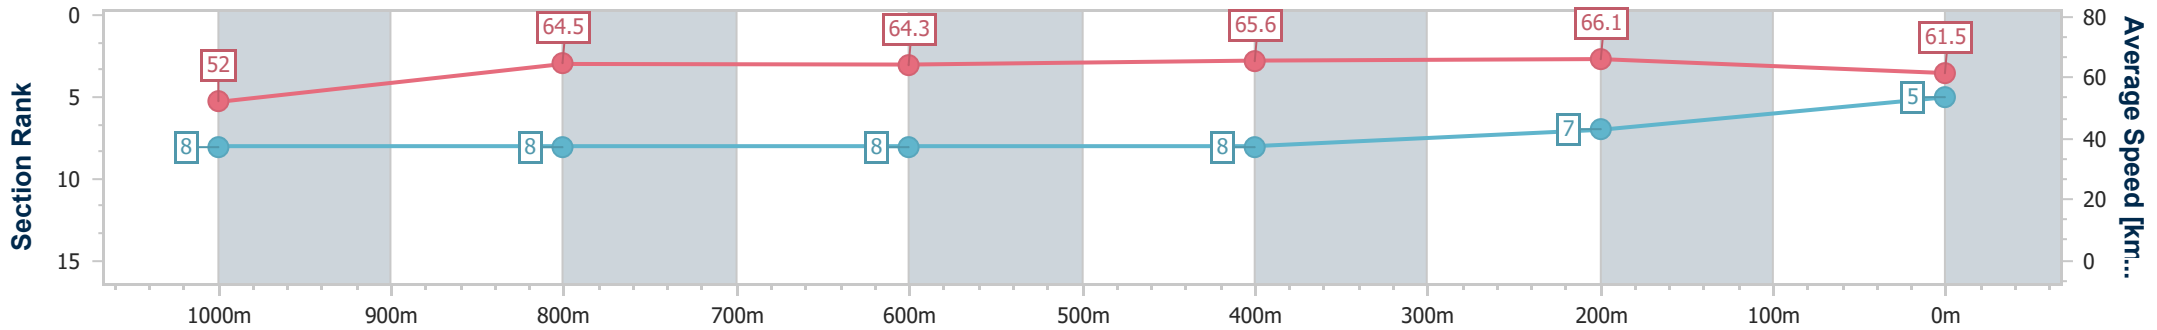

Horse/Jockey Name	Divine Courage
Final Rank	5
Fastest Section Time (Section)	0:10.92 (400m)
Top Speed [km/h] (Section)	68.1 (400m)
Race State	Finished

Doomben QLD Professional
Race 6: SPRING CARNIVAL ON SALE NOW BENCHMARK 70
Handicap - 1200m
30 August 2023 - 15:29
Track Rating: Good 4, Weather: Fine, Rail Position: +10m Entire Course

BRISBANE
RACING CLUB

Section	Overall	1000m	800m	600m	400m	200m								
Section Times	1:09.98 [5] (0:13.89)	0:56.09 [8] (0:11.24)	0:44.85 [8] (0:11.24)	0:33.61 [8] (0:10.96)	0:22.65 [8] (0:10.92)	0:11.73 [7] (0:11.73)								
Average Speed [km/h]	52.0	64.5	64.3	65.6	66.1	61.5								
Top Speed [km/h]	64.9	65.7	67.5	67.4	68.1	65.5								
Avg. Dist. to Rail [m]	2.8	1.5	0.8	0.2	3.4	5.6								
Avg. Stride Freq. [Hz]	2.2	2.2	2.3	2.3	2.4	2.3								
Avg. Stride Length [m]	6.3	7.5	7.6	7.8	7.8	7.4								

- [ ] Ranking at each section and finish
- -.-.- No data available at this section
- NA No data available