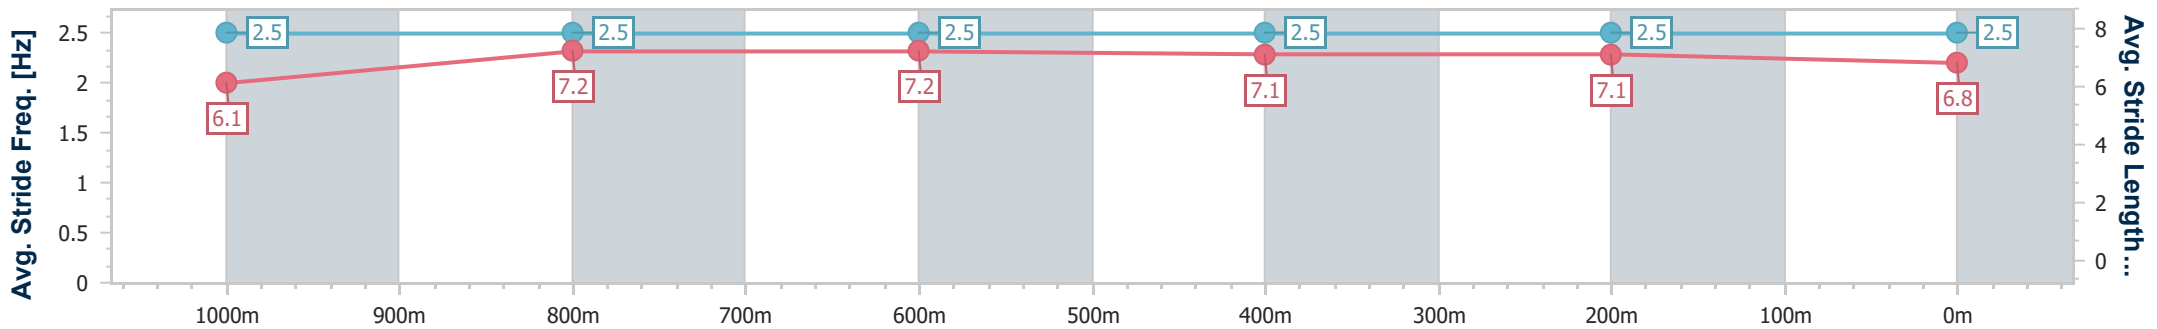

Horse/Jockey Name	Moreton Bay
Final Rank	3
Fastest Section Time (Section)	0:10.86 (400m)
Top Speed [km/h] (Section)	69.1 (400m)
Race State	Finished

Doomben QLD Professional
Race 6: SPRING CARNIVAL ON SALE NOW BENCHMARK 70
Handicap - 1200m
30 August 2023 - 15:29
Track Rating: Good 4, Weather: Fine, Rail Position: +10m Entire Course

BRISBANE
RACING CLUB

Section	Overall	1000m	800m	600m	400m	200m
Section Times	1:09.67 [3] (0:13.25)	0:56.42 [2] (0:11.13)	0:45.29 [1] (0:11.11)	0:34.18 [3] (0:11.40)	0:22.78 [4] (0:10.86)	0:11.92 [3] (0:11.92)
Average Speed [km/h]	54.4	64.8	65.7	64.2	66.7	60.4
Top Speed [km/h]	67.8	67.8	66.7	65.6	69.1	64.1
Avg. Dist. to Rail [m]	4.3	0.5	2.8	3.0	3.2	1.4
Avg. Stride Freq. [Hz]	2.5	2.5	2.5	2.5	2.5	2.5
Avg. Stride Length [m]	6.1	7.2	7.2	7.1	7.1	6.8

- [ ] Ranking at each section and finish
- -.-.- No data available at this section
- NA No data available