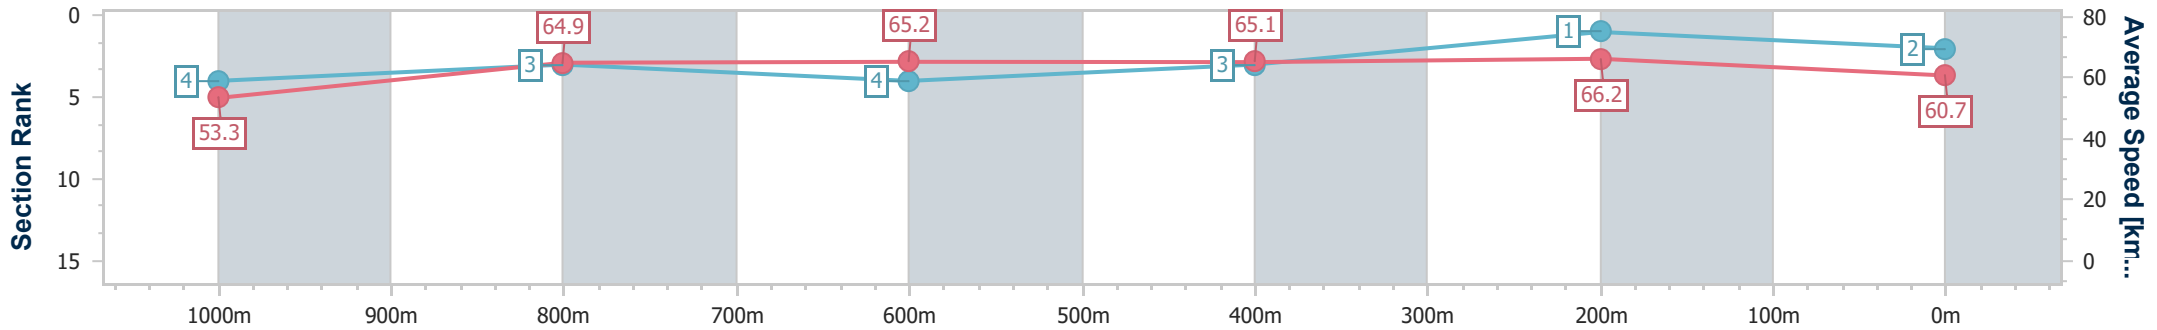

Horse/Jockey Name	Pocket Full
Final Rank	2
Fastest Section Time (Section)	0:10.87 (400m)
Top Speed [km/h] (Section)	68.1 (400m)
Race State	Finished

Doomben QLD Professional
Race 6: SPRING CARNIVAL ON SALE NOW BENCHMARK 70
Handicap - 1200m
30 August 2023 - 15:29
Track Rating: Good 4, Weather: Fine, Rail Position: +10m Entire Course

BRISBANE
RACING CLUB

Section	Overall	1000m	800m	600m	400m	200m
Section Times	1:09.45 [2] (0:13.49)	0:55.96 [4] (0:11.12)	0:44.84 [3] (0:11.06)	0:33.78 [4] (0:11.04)	0:22.74 [3] (0:10.87)	0:11.87 [1] (0:11.87)
Average Speed [km/h]	53.3	64.9	65.2	65.1	66.2	60.7
Top Speed [km/h]	67.6	67.6	66.3	66.2	68.1	65.2
Avg. Dist. to Rail [m]	1.3	0.5	0.3	0.6	0.3	1.1
Avg. Stride Freq. [Hz]	2.3	2.3	2.3	2.3	2.3	2.2
Avg. Stride Length [m]	6.4	7.9	8.0	8.0	7.9	7.5

- [ ] Ranking at each section and finish
- -.-.- No data available at this section
- NA No data available