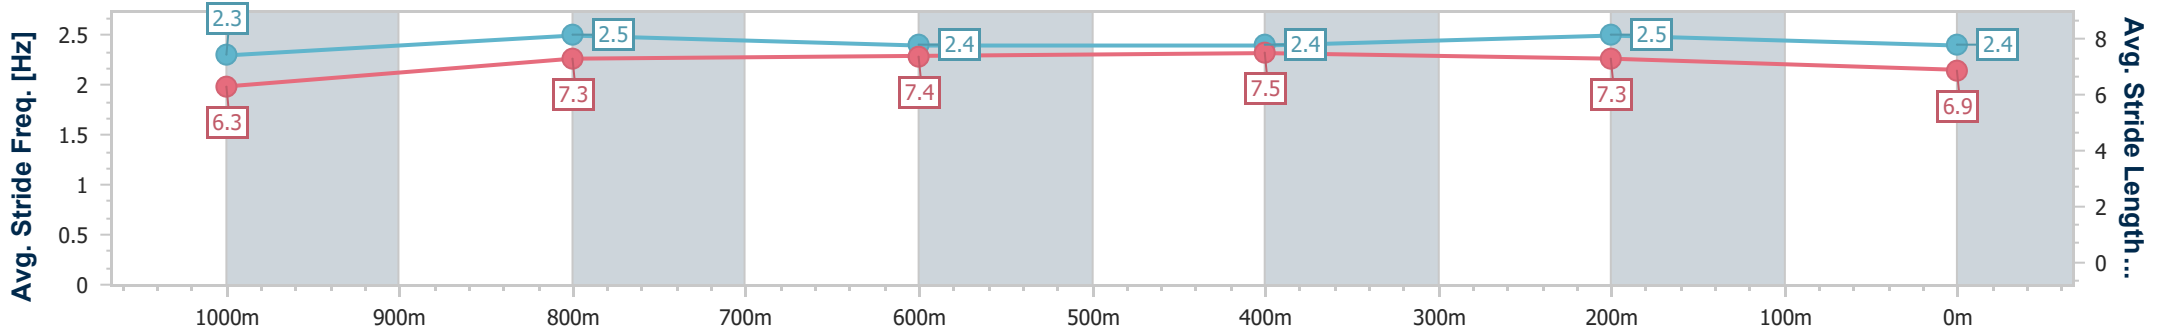

Horse/Jockey Name	Tranquil Bay
Final Rank	4
Fastest Section Time (Section)	0:10.97 (400m)
Top Speed [km/h] (Section)	66.9 (1000m)
Race State	Finished

Doomben QLD Professional
Race 6: SPRING CARNIVAL ON SALE NOW BENCHMARK 70
Handicap - 1200m
30 August 2023 - 15:29
Track Rating: Good 4, Weather: Fine, Rail Position: +10m Entire Course

BRISBANE
RACING CLUB

Section	Overall	1000m	800m	600m	400m	200m
Section Times	1:09.96 [4] (0:13.62)	0:56.34 [6] (0:11.22)	0:45.12 [6] (0:11.22)	0:33.90 [7] (0:11.06)	0:22.84 [6] (0:10.97)	0:11.87 [5] (0:11.87)
Average Speed [km/h]	52.9	64.4	64.7	65.4	65.9	60.7
Top Speed [km/h]	65.7	66.9	66.1	66.4	66.5	64.8
Avg. Dist. to Rail [m]	2.3	0.8	1.4	1.2	3.1	3.8
Avg. Stride Freq. [Hz]	2.3	2.5	2.4	2.4	2.5	2.4
Avg. Stride Length [m]	6.3	7.3	7.4	7.5	7.3	6.9

- [ ] Ranking at each section and finish
- -.-.- No data available at this section
- NA No data available