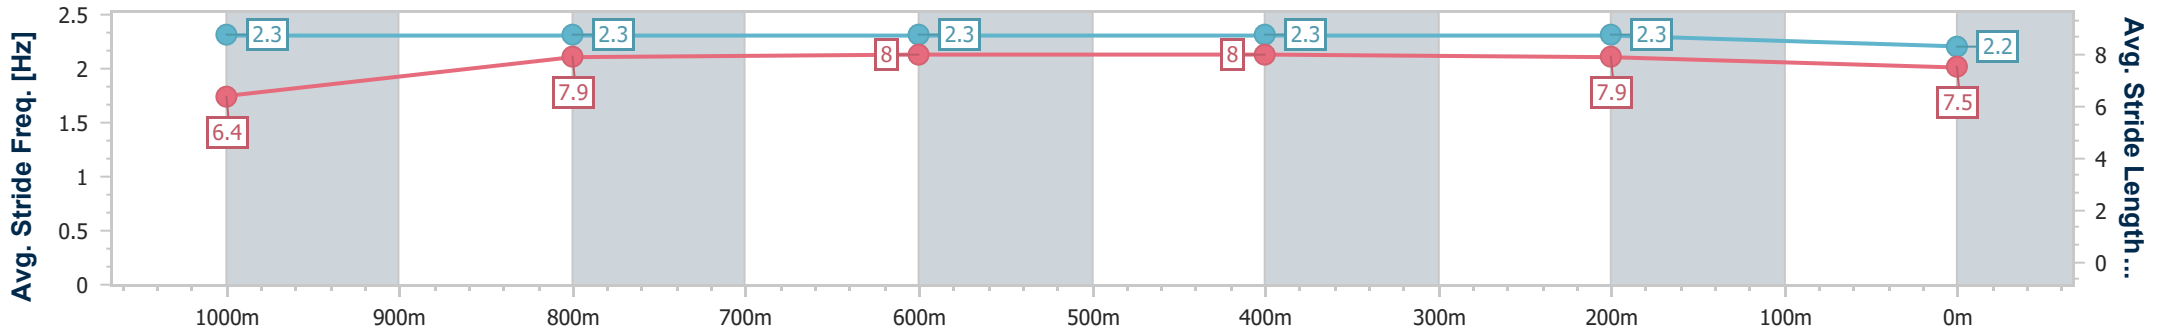

Horse/Jockey Name	Pocket Full
Final Rank	2
Fastest Section Time (Section)	0:10.87 (400m)
Top Speed [km/h] (Section)	68.1 (400m)
Race State	Finished

Doomben QLD Professional
Race 6: SPRING CARNIVAL ON SALE NOW BENCHMARK 70
Handicap - 1200m
30 August 2023 - 15:29
Track Rating: Good 4, Weather: Fine, Rail Position: +10m Entire Course

BRISBANE
RACING CLUB

Section	Overall	1000m	800m	600m	400m	200m
Section Times	1:09.45 [2] (0:13.49)	0:55.96 [4] (0:11.12)	0:44.84 [3] (0:11.06)	0:33.78 [4] (0:11.04)	0:22.74 [3] (0:10.87)	0:11.87 [1] (0:11.87)
Average Speed [km/h]	53.3	64.9	65.2	65.1	66.2	60.7
Top Speed [km/h]	67.6	67.6	66.3	66.2	68.1	65.2
Avg. Dist. to Rail [m]	1.3	0.5	0.3	0.6	0.3	1.1
Avg. Stride Freq. [Hz]	2.3	2.3	2.3	2.3	2.3	2.2
Avg. Stride Length [m]	6.4	7.9	8.0	8.0	7.9	7.5

- [ ] Ranking at each section and finish
- -.-.- No data available at this section
- NA No data available