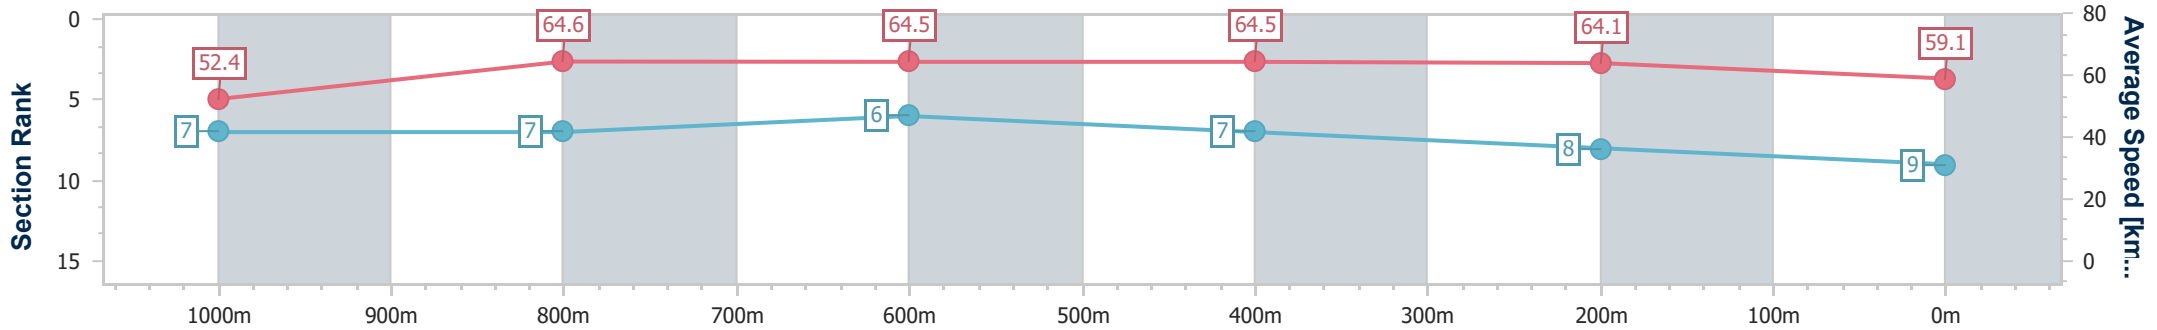

Horse/Jockey Name	Hodgson
Final Rank	9
Fastest Section Time (Section)	0:11.10 (1000m)
Top Speed [km/h] (Section)	66.3 (1000m)
Race State	Finished

Doomben QLD Professional
Race 6: SPRING CARNIVAL ON SALE NOW BENCHMARK 70
Handicap - 1200m
30 August 2023 - 15:29
Track Rating: Good 4, Weather: Fine, Rail Position: +10m Entire Course

BRISBANE
RACING CLUB

Section	Overall	1000m	800m	600m	400m	200m								
Section Times	1:10.54 [9] (0:13.75)	0:56.79 [7] (0:11.10)	0:45.69 [7] (0:11.16)	0:34.53 [6] (0:11.15)	0:23.38 [7] (0:11.22)	0:12.16 [8] (0:12.16)								
Average Speed [km/h]	52.4	64.6	64.5	64.5	64.1	59.1								
Top Speed [km/h]	65.4	66.3	65.9	65.7	65.5	63.1								
Avg. Dist. to Rail [m]	0.7	1.4	0.4	0.7	0.7	0.9								
Avg. Stride Freq. [Hz]	2.1	2.2	2.2	2.2	2.2	2.2								
Avg. Stride Length [m]	6.9	8.1	8.0	8.0	7.9	7.6								

- [ ] Ranking at each section and finish
- -.-.- No data available at this section
- NA No data available