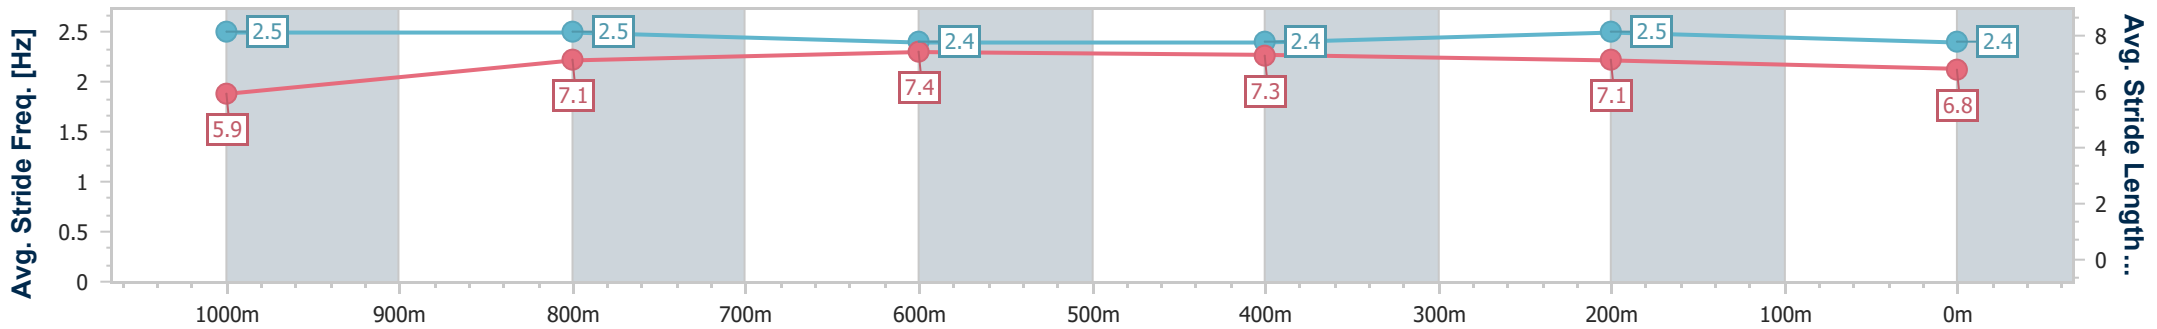

Horse/Jockey Name	Spill The Tears
Final Rank	7
Fastest Section Time (Section)	0:11.11 (800m)
Top Speed [km/h] (Section)	66.9 (800m)
Race State	Finished

Doomben QLD Professional
Race 6: SPRING CARNIVAL ON SALE NOW BENCHMARK 70
Handicap - 1200m
30 August 2023 - 15:29
Track Rating: Good 4, Weather: Fine, Rail Position: +10m Entire Course

BRISBANE
RACING CLUB

Section	Overall	1000m	800m	600m	400m	200m								
Section Times	1:10.16 [7] (0:13.47)	0:56.69 [3] (0:11.20)	0:45.49 [5] (0:11.11)	0:34.38 [5] (0:11.22)	0:23.16 [5] (0:11.12)	0:12.04 [6] (0:12.04)								
Average Speed [km/h]	53.5	64.4	65.8	65.1	65.0	59.8								
Top Speed [km/h]	66.4	66.2	66.9	66.5	66.3	63.6								
Avg. Dist. to Rail [m]	2.0	0.9	3.1	2.5	2.9	1.5								
Avg. Stride Freq. [Hz]	2.5	2.5	2.4	2.4	2.5	2.4								
Avg. Stride Length [m]	5.9	7.1	7.4	7.3	7.1	6.8								

- [ ] Ranking at each section and finish
- -.-.- No data available at this section
- NA No data available