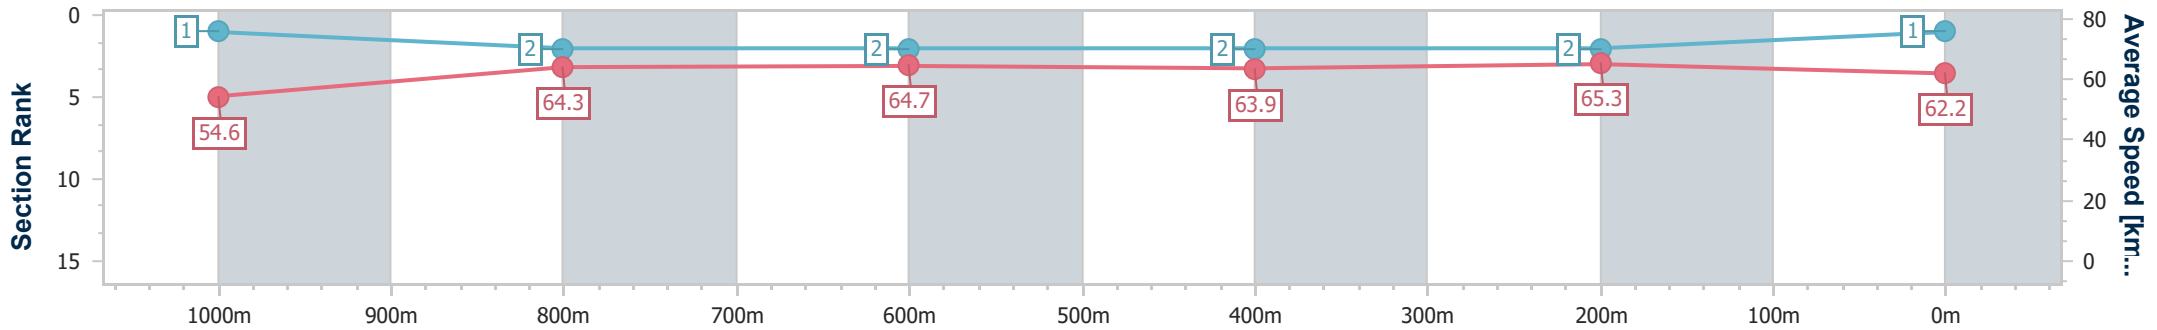

Horse/Jockey Name	Bubba's Bay
Final Rank	1
Fastest Section Time (Section)	0:10.94 (400m)
Top Speed [km/h] (Section)	68.2 (Overall)
Race State	Finished

Doomben QLD Professional
Race 6: SPRING CARNIVAL ON SALE NOW BENCHMARK 70
Handicap - 1200m
30 August 2023 - 15:29
Track Rating: Good 4, Weather: Fine, Rail Position: +10m Entire Course

BRISBANE RACING CLUB

Section	Overall	1000m	800m	600m	400m	200m
Section Times	1:09.15 [1] (0:13.21)	0:55.94 [1] (0:11.18)	0:44.76 [2] (0:11.10)	0:33.66 [2] (0:11.15)	0:22.51 [2] (0:10.94)	0:11.57 [2] (0:11.57)
Average Speed [km/h]	54.6	64.3	64.7	63.9	65.3	62.2
Top Speed [km/h]	68.2	67.1	66.5	65.7	66.4	65.3
Avg. Dist. to Rail [m]	3.7	0.5	0.2	1.9	2.9	2.6
Avg. Stride Freq. [Hz]	2.3	2.3	2.4	2.4	2.4	2.4
Avg. Stride Length [m]	6.5	7.8	7.4	7.4	7.5	7.3

- [ ] Ranking at each section and finish
- -.-.- No data available at this section
- NA No data available