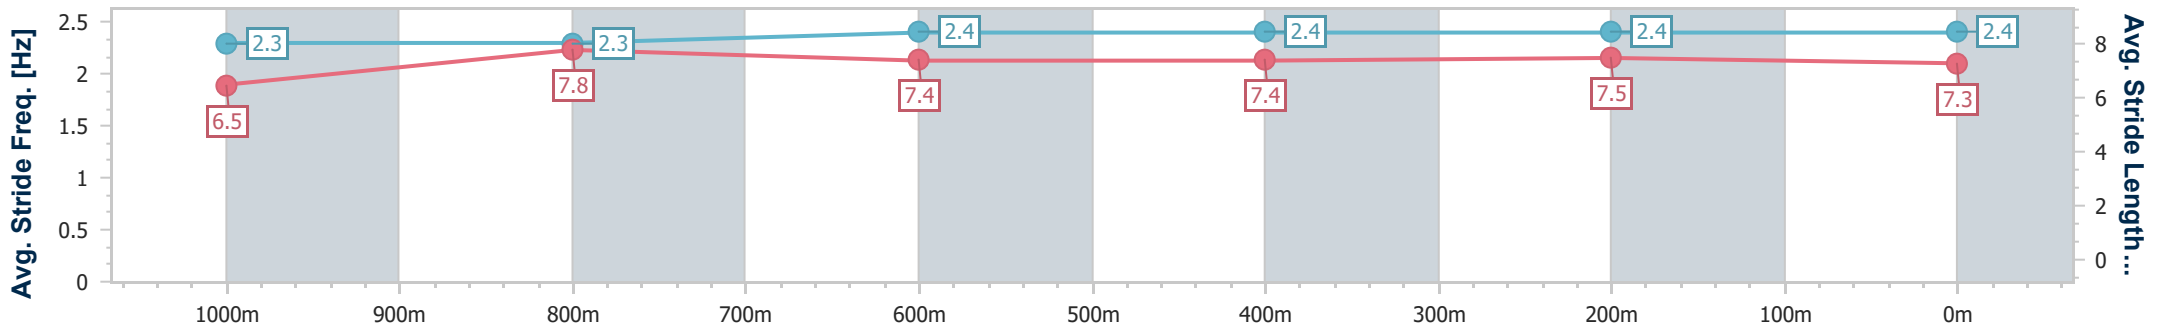

Horse/Jockey Name	Bubba's Bay
Final Rank	1
Fastest Section Time (Section)	0:10.94 (400m)
Top Speed [km/h] (Section)	68.2 (Overall)
Race State	Finished

Doomben QLD Professional
Race 6: SPRING CARNIVAL ON SALE NOW BENCHMARK 70
Handicap - 1200m
30 August 2023 - 15:29
Track Rating: Good 4, Weather: Fine, Rail Position: +10m Entire Course

BRISBANE RACING CLUB

Section	Overall	1000m	800m	600m	400m	200m
Section Times	1:09.15 [1] (0:13.21)	0:55.94 [1] (0:11.18)	0:44.76 [2] (0:11.10)	0:33.66 [2] (0:11.15)	0:22.51 [2] (0:10.94)	0:11.57 [2] (0:11.57)
Average Speed [km/h]	54.6	64.3	64.7	63.9	65.3	62.2
Top Speed [km/h]	68.2	67.1	66.5	65.7	66.4	65.3
Avg. Dist. to Rail [m]	3.7	0.5	0.2	1.9	2.9	2.6
Avg. Stride Freq. [Hz]	2.3	2.3	2.4	2.4	2.4	2.4
Avg. Stride Length [m]	6.5	7.8	7.4	7.4	7.5	7.3

- [ ] Ranking at each section and finish
- -.-.- No data available at this section
- NA No data available