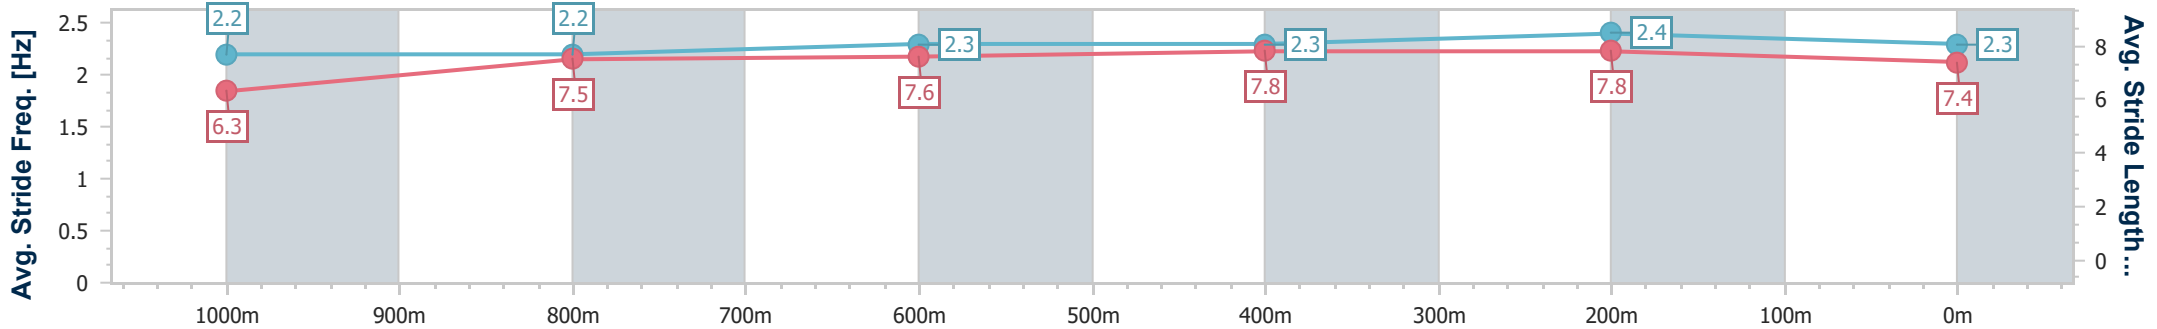

Horse/Jockey Name	Divine Courage
Final Rank	5
Fastest Section Time (Section)	0:10.92 (400m)
Top Speed [km/h] (Section)	68.1 (400m)
Race State	Finished

Doomben QLD Professional
Race 6: SPRING CARNIVAL ON SALE NOW BENCHMARK 70
Handicap - 1200m
30 August 2023 - 15:29
Track Rating: Good 4, Weather: Fine, Rail Position: +10m Entire Course

BRISBANE
RACING CLUB

Section	Overall	1000m	800m	600m	400m	200m								
Section Times	1:09.98 [5] (0:13.89)	0:56.09 [8] (0:11.24)	0:44.85 [8] (0:11.24)	0:33.61 [8] (0:10.96)	0:22.65 [8] (0:10.92)	0:11.73 [7] (0:11.73)								
Average Speed [km/h]	52.0	64.5	64.3	65.6	66.1	61.5								
Top Speed [km/h]	64.9	65.7	67.5	67.4	68.1	65.5								
Avg. Dist. to Rail [m]	2.8	1.5	0.8	0.2	3.4	5.6								
Avg. Stride Freq. [Hz]	2.2	2.2	2.3	2.3	2.4	2.3								
Avg. Stride Length [m]	6.3	7.5	7.6	7.8	7.8	7.4								

- [ ] Ranking at each section and finish
- -.-.- No data available at this section
- NA No data available