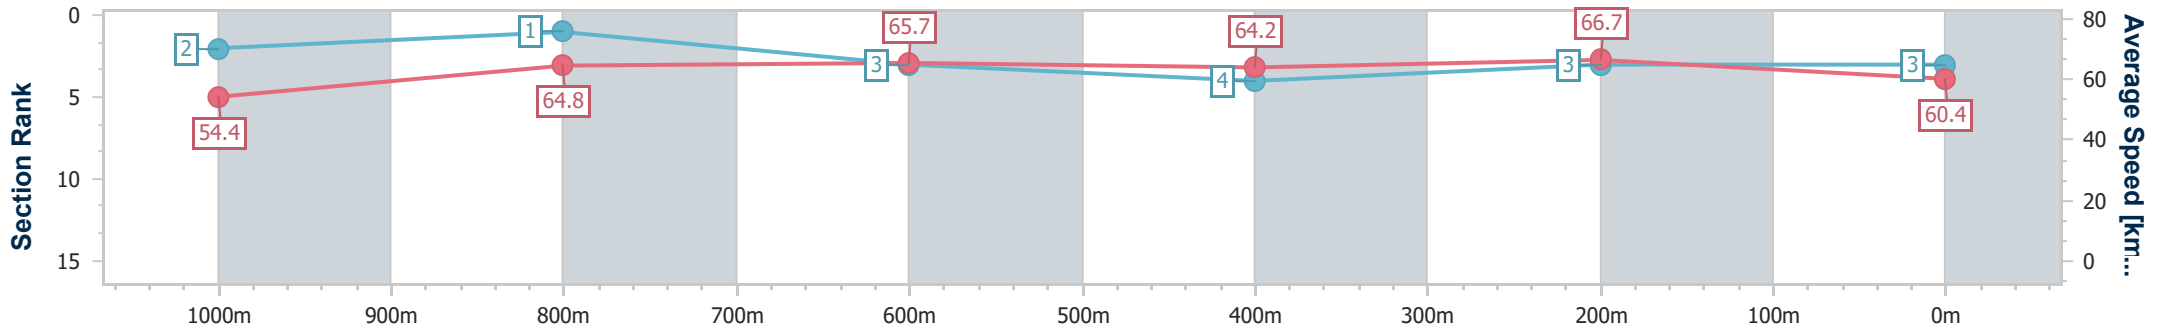

Horse/Jockey Name	Moreton Bay
Final Rank	3
Fastest Section Time (Section)	0:10.86 (400m)
Top Speed [km/h] (Section)	69.1 (400m)
Race State	Finished

Doomben QLD Professional
Race 6: SPRING CARNIVAL ON SALE NOW BENCHMARK 70
Handicap - 1200m
30 August 2023 - 15:29
Track Rating: Good 4, Weather: Fine, Rail Position: +10m Entire Course

BRISBANE
RACING CLUB

Section	Overall	1000m	800m	600m	400m	200m
Section Times	1:09.67 [3] (0:13.25)	0:56.42 [2] (0:11.13)	0:45.29 [1] (0:11.11)	0:34.18 [3] (0:11.40)	0:22.78 [4] (0:10.86)	0:11.92 [3] (0:11.92)
Average Speed [km/h]	54.4	64.8	65.7	64.2	66.7	60.4
Top Speed [km/h]	67.8	67.8	66.7	65.6	69.1	64.1
Avg. Dist. to Rail [m]	4.3	0.5	2.8	3.0	3.2	1.4
Avg. Stride Freq. [Hz]	2.5	2.5	2.5	2.5	2.5	2.5
Avg. Stride Length [m]	6.1	7.2	7.2	7.1	7.1	6.8

- [ ] Ranking at each section and finish
- -.-.- No data available at this section
- NA No data available