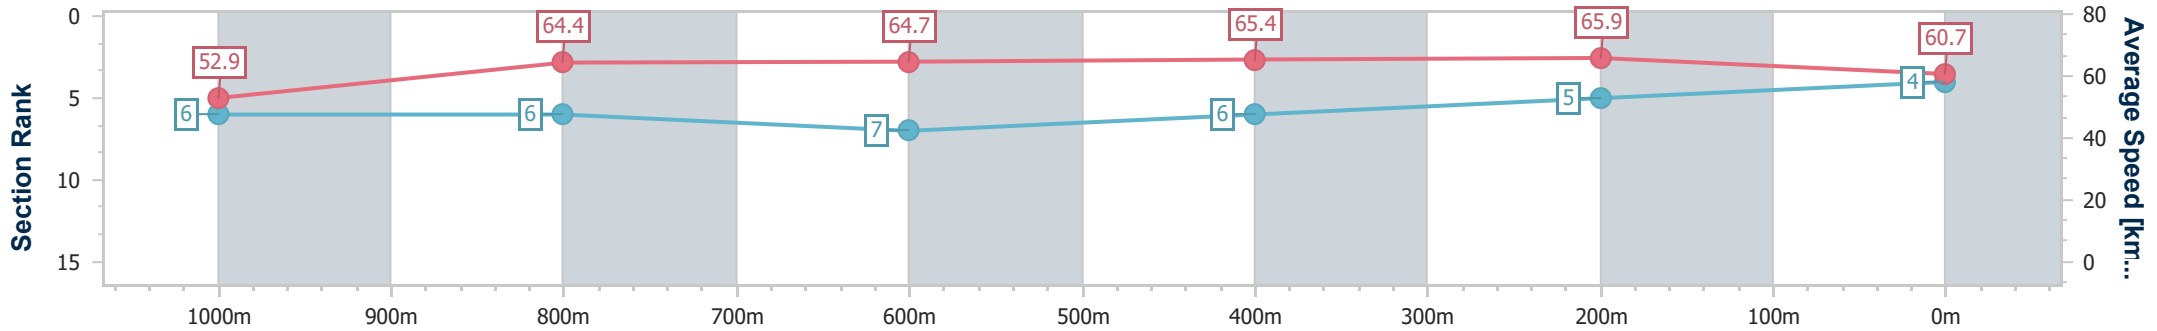

Horse/Jockey Name	Tranquil Bay
Final Rank	4
Fastest Section Time (Section)	0:10.97 (400m)
Top Speed [km/h] (Section)	66.9 (1000m)
Race State	Finished

Doomben QLD Professional
Race 6: SPRING CARNIVAL ON SALE NOW BENCHMARK 70
Handicap - 1200m
30 August 2023 - 15:29
Track Rating: Good 4, Weather: Fine, Rail Position: +10m Entire Course

BRISBANE
RACING CLUB

Section	Overall	1000m	800m	600m	400m	200m
Section Times	1:09.96 [4] (0:13.62)	0:56.34 [6] (0:11.22)	0:45.12 [6] (0:11.22)	0:33.90 [7] (0:11.06)	0:22.84 [6] (0:10.97)	0:11.87 [5] (0:11.87)
Average Speed [km/h]	52.9	64.4	64.7	65.4	65.9	60.7
Top Speed [km/h]	65.7	66.9	66.1	66.4	66.5	64.8
Avg. Dist. to Rail [m]	2.3	0.8	1.4	1.2	3.1	3.8
Avg. Stride Freq. [Hz]	2.3	2.5	2.4	2.4	2.5	2.4
Avg. Stride Length [m]	6.3	7.3	7.4	7.5	7.3	6.9

- [ ] Ranking at each section and finish
- -.-.- No data available at this section
- NA No data available