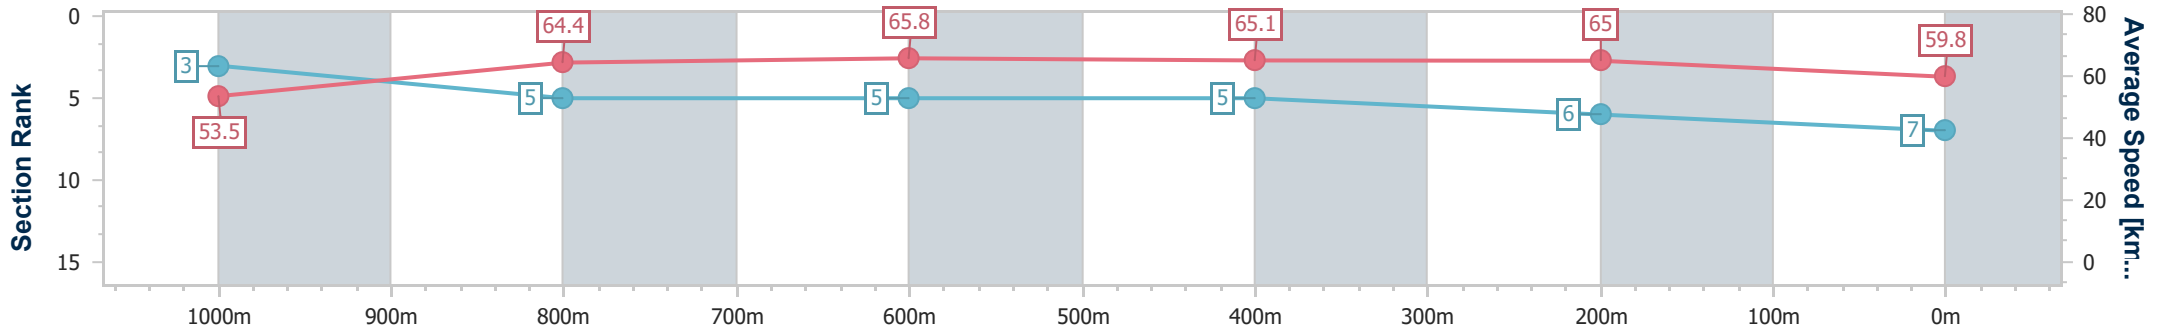

Horse/Jockey Name	Spill The Tears
Final Rank	7
Fastest Section Time (Section)	0:11.11 (800m)
Top Speed [km/h] (Section)	66.9 (800m)
Race State	Finished

Doomben QLD Professional
Race 6: SPRING CARNIVAL ON SALE NOW BENCHMARK 70
Handicap - 1200m
30 August 2023 - 15:29
Track Rating: Good 4, Weather: Fine, Rail Position: +10m Entire Course

BRISBANE
RACING CLUB

Section	Overall	1000m	800m	600m	400m	200m								
Section Times	1:10.16 [7] (0:13.47)	0:56.69 [3] (0:11.20)	0:45.49 [5] (0:11.11)	0:34.38 [5] (0:11.22)	0:23.16 [5] (0:11.12)	0:12.04 [6] (0:12.04)								
Average Speed [km/h]	53.5	64.4	65.8	65.1	65.0	59.8								
Top Speed [km/h]	66.4	66.2	66.9	66.5	66.3	63.6								
Avg. Dist. to Rail [m]	2.0	0.9	3.1	2.5	2.9	1.5								
Avg. Stride Freq. [Hz]	2.5	2.5	2.4	2.4	2.5	2.4								
Avg. Stride Length [m]	5.9	7.1	7.4	7.3	7.1	6.8								

- [ ] Ranking at each section and finish
- -.-.- No data available at this section
- NA No data available