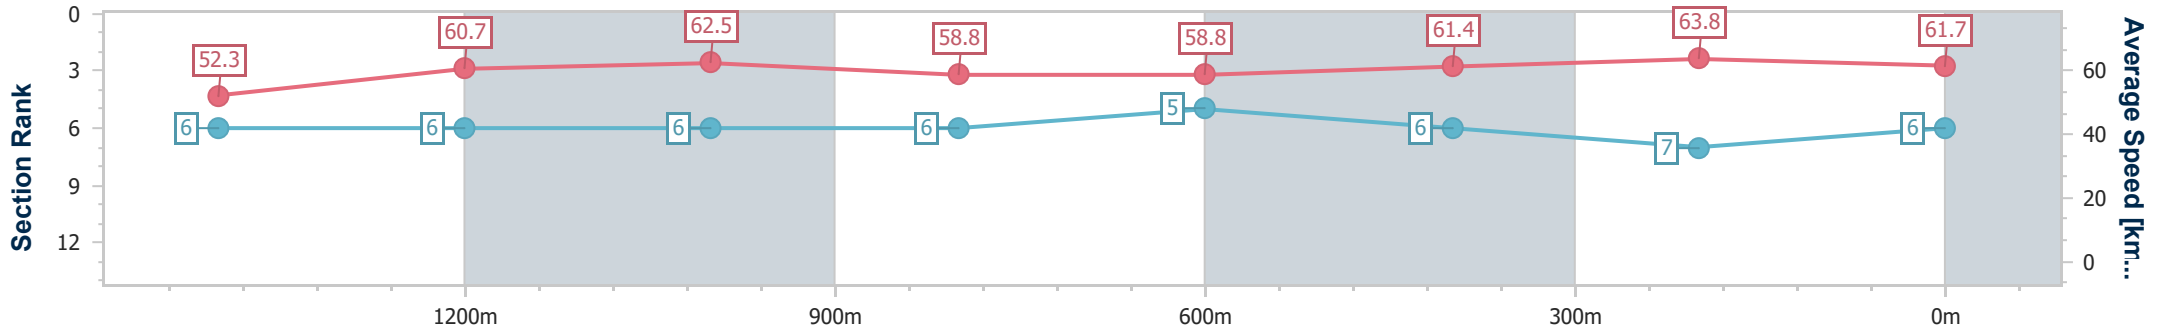

Horse/Jockey Name	State A Fact
Final Rank	6
Fastest Section Time (Section)	0:11.32 (400m)
Top Speed [km/h] (Section)	64.7 (400m)
Race State	Finished

Doomben QLD Professional
Race 1: BRC MEMBERSHIP ON SALE NOW Maiden Handicap - 1660m
30 August 2023 - 12:34
Track Rating: Good 4, Weather: Fine, Rail Position: +10m Entire Course

BRISBANE
RACING CLUB

Section	Overall	1400m	1200m	1000m	800m	600m	400m	200m					
Section Times	1:40.57 [6] (0:17.90)	1:22.67 [6] (0:11.75)	1:10.92 [6] (0:11.51)	0:59.41 [6] (0:12.26)	0:47.15 [6] (0:12.34)	0:34.81 [5] (0:11.83)	0:22.98 [6] (0:11.32)	0:11.66 [7] (0:11.66)					
Average Speed [km/h]	52.3	60.7	62.5	58.8	58.8	61.4	63.8	61.7					
Top Speed [km/h]	62.8	62.1	63.6	61.4	60.0	62.7	64.7	64.4					
Avg. Dist. to Rail [m]	0.8	1.4	0.5	0.2	1.5	1.6	1.7	2.3					
Avg. Stride Freq. [Hz]	2.2	2.2	2.2	2.2	2.2	2.2	2.3	2.3					
Avg. Stride Length [m]	6.6	7.5	7.7	7.5	7.4	7.7	7.8	7.6					

- [ ] Ranking at each section and finish
- -.-.- No data available at this section
- NA No data available