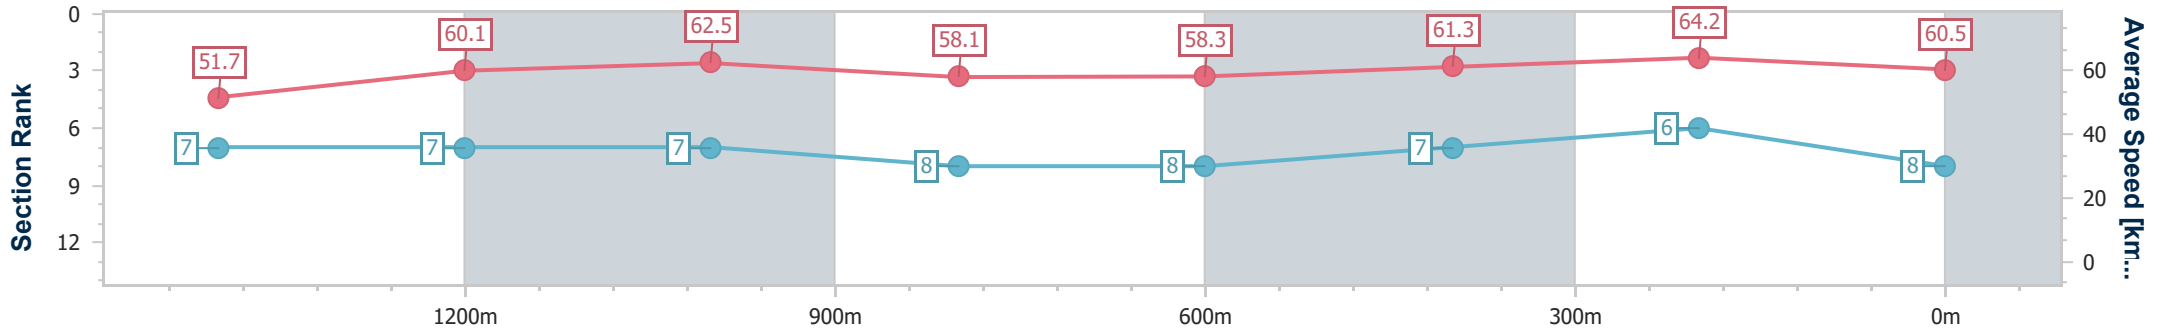

Horse/Jockey Name	Mishani Supreme
Final Rank	8
Fastest Section Time (Section)	0:11.18 (400m)
Top Speed [km/h] (Section)	65.0 (400m)
Race State	Finished

Doomben QLD Professional
Race 1: BRC MEMBERSHIP ON SALE NOW Maiden Handicap - 1660m
30 August 2023 - 12:34
Track Rating: Good 4, Weather: Fine, Rail Position: +10m Entire Course

BRISBANE
RACING CLUB

Section	Overall	1400m	1200m	1000m	800m	600m	400m	200m						
Section Times	1:40.74 [8] (0:18.04)	1:22.70 [7] (0:11.77)	1:10.93 [7] (0:11.53)	0:59.40 [7] (0:12.34)	0:47.06 [8] (0:12.31)	0:34.75 [8] (0:11.68)	0:23.07 [7] (0:11.18)	0:11.89 [6] (0:11.89)						
Average Speed [km/h]	51.7	60.1	62.5	58.1	58.3	61.3	64.2	60.5						
Top Speed [km/h]	62.5	61.3	63.2	61.0	59.2	62.7	65.0	64.5						
Avg. Dist. to Rail [m]	2.9	2.9	1.4	0.9	0.4	1.1	0.9	0.5						
Avg. Stride Freq. [Hz]	2.2	2.2	2.2	2.1	2.1	2.2	2.2	2.2						
Avg. Stride Length [m]	6.6	7.7	8.0	7.7	7.7	7.9	8.0	7.8						

- [ ] Ranking at each section and finish
- -.-.- No data available at this section
- NA No data available