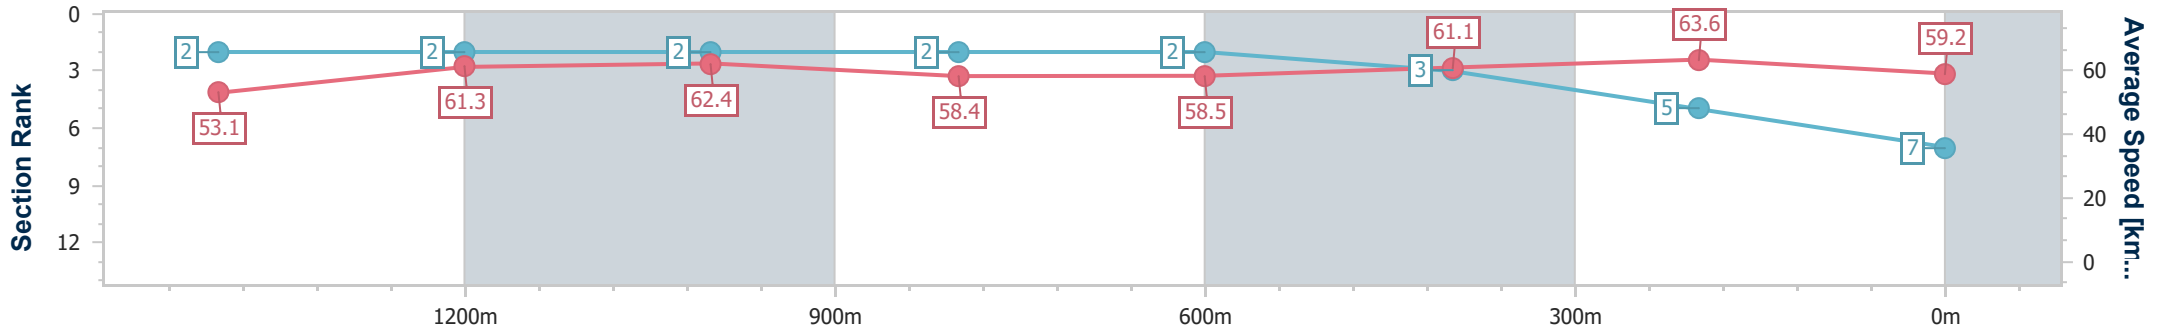

Horse/Jockey Name	Power Flash
Final Rank	7
Fastest Section Time (Section)	0:11.31 (400m)
Top Speed [km/h] (Section)	65.1 (1200m)
Race State	Finished

Doomben QLD Professional
Race 1: BRC MEMBERSHIP ON SALE NOW Maiden Handicap - 1660m
30 August 2023 - 12:34
Track Rating: Good 4, Weather: Fine, Rail Position: +10m Entire Course

BRISBANE
RACING CLUB

Section	Overall	1400m	1200m	1000m	800m	600m	400m	200m						
Section Times	1:40.67 [7] (0:17.57)	1:23.10 [2] (0:11.52)	1:11.58 [2] (0:11.55)	1:00.03 [2] (0:12.31)	0:47.72 [2] (0:12.40)	0:35.32 [2] (0:11.86)	0:23.46 [3] (0:11.31)	0:12.15 [5] (0:12.15)						
Average Speed [km/h]	53.1	61.3	62.4	58.4	58.5	61.1	63.6	59.2						
Top Speed [km/h]	64.4	63.1	65.1	60.2	60.3	62.8	64.9	62.9						
Avg. Dist. to Rail [m]	2.5	3.2	1.8	0.7	1.4	1.2	0.9	2.7						
Avg. Stride Freq. [Hz]	2.4	2.3	2.3	2.3	2.3	2.3	2.4	2.4						
Avg. Stride Length [m]	6.2	7.3	7.4	7.2	7.2	7.2	7.1	6.9						

- [ ] Ranking at each section and finish
- -.-.- No data available at this section
- NA No data available