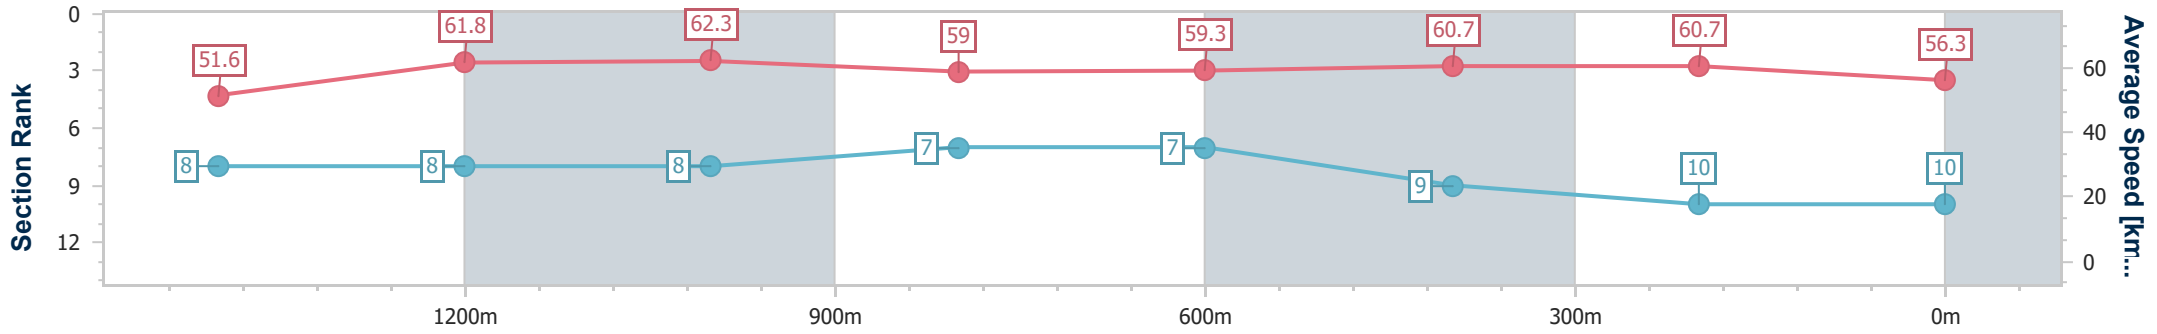

Horse/Jockey Name	Adesso
Final Rank	10
Fastest Section Time (Section)	0:11.55 (1200m)
Top Speed [km/h] (Section)	63.7 (1200m)
Race State	Finished

Doomben QLD Professional
Race 1: BRC MEMBERSHIP ON SALE NOW Maiden Handicap - 1660m
30 August 2023 - 12:34
Track Rating: Good 4, Weather: Fine, Rail Position: +10m Entire Course

BRISBANE
RACING CLUB

Section	Overall	1400m	1200m	1000m	800m	600m	400m	200m					
Section Times	1:42.64 [10] (0:18.14)	1:24.50 [8] (0:11.70)	1:12.80 [8] (0:11.55)	1:01.25 [8] (0:12.25)	0:49.00 [7] (0:12.29)	0:36.71 [7] (0:12.01)	0:24.70 [9] (0:11.91)	0:12.79 [10] (0:12.79)					
Average Speed [km/h]	51.6	61.8	62.3	59.0	59.3	60.7	60.7	56.3					
Top Speed [km/h]	62.5	62.8	63.7	62.8	60.6	61.2	61.6	59.7					
Avg. Dist. to Rail [m]	3.4	0.7	2.7	1.6	2.8	2.3	1.6	1.2					
Avg. Stride Freq. [Hz]	2.2	2.2	2.2	2.2	2.2	2.2	2.2	2.2					
Avg. Stride Length [m]	6.5	7.8	7.9	7.6	7.5	7.6	7.6	7.3					

- [ ] Ranking at each section and finish
- -.-.- No data available at this section
- NA No data available