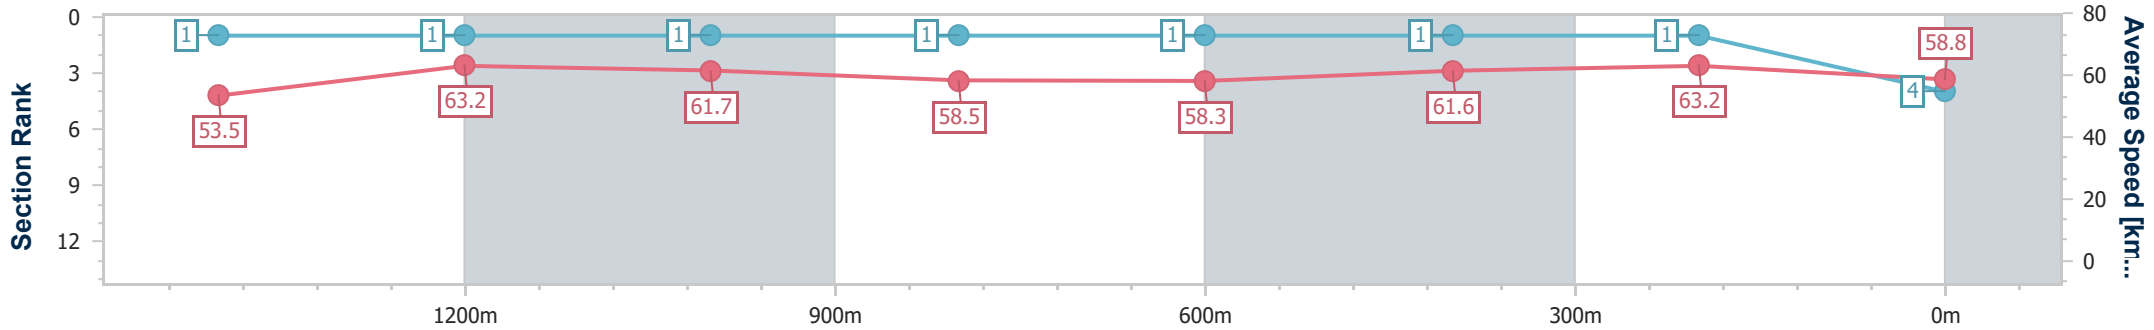

Horse/Jockey Name	Tambourine Man
Final Rank	4
Fastest Section Time (Section)	0:11.27 (1400m)
Top Speed [km/h] (Section)	65.8 (Overall)
Race State	Finished

Doomben QLD Professional
Race 1: BRC MEMBERSHIP ON SALE NOW Maiden Handicap - 1660m
30 August 2023 - 12:34
Track Rating: Good 4, Weather: Fine, Rail Position: +10m Entire Course

BRISBANE
RACING CLUB

Section	Overall	1400m	1200m	1000m	800m	600m	400m	200m						
Section Times	1:40.46 [4] (0:17.45)	1:23.01 [1] (0:11.27)	1:11.74 [1] (0:11.66)	1:00.08 [1] (0:12.33)	0:47.75 [1] (0:12.44)	0:35.31 [1] (0:11.69)	0:23.62 [1] (0:11.37)	0:12.25 [1] (0:12.25)						
Average Speed [km/h]	53.5	63.2	61.7	58.5	58.3	61.6	63.2	58.8						
Top Speed [km/h]	65.8	64.1	63.6	59.7	59.6	63.2	64.7	61.0						
Avg. Dist. to Rail [m]	1.3	2.2	0.7	0.4	1.4	0.7	0.9	0.5						
Avg. Stride Freq. [Hz]	2.2	2.3	2.2	2.2	2.2	2.3	2.3	2.3						
Avg. Stride Length [m]	6.5	7.7	7.6	7.5	7.3	7.4	7.5	7.1						

- [ ] Ranking at each section and finish
- -.-.- No data available at this section
- NA No data available