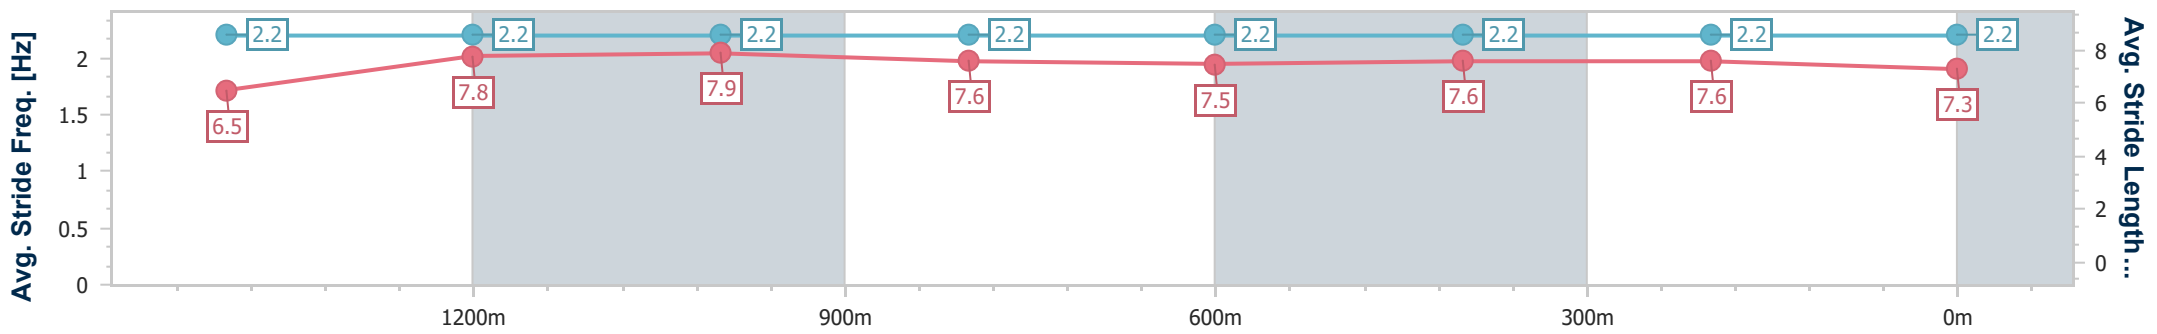

Doomben QLD Professional
Race 1: BRC MEMBERSHIP ON SALE NOW Maiden Handicap - 1660m
 30 August 2023 - 12:34
 Track Rating: Good 4, Weather: Fine, Rail Position: +10m Entire Course

BRISBANE
RACING CLUB

Section	Overall	1400m	1200m	1000m	800m	600m	400m	200m					
Section Times	1:41.63 [9] (0:18.18)	1:23.45 [9] (0:11.86)	1:11.59 [10] (0:11.49)	1:00.10 [9] (0:12.49)	0:47.61 [10] (0:12.33)	0:35.28 [10] (0:11.73)	0:23.55 [10] (0:11.34)	0:12.21 [9] (0:12.21)					
Average Speed [km/h]	51.3	60.3	62.6	57.9	58.9	61.6	63.3	59.0					
Top Speed [km/h]	63.5	62.4	64.0	60.5	60.0	63.9	64.1	62.4					
Avg. Dist. to Rail [m]	1.7	1.2	0.9	1.1	1.8	0.7	0.3	0.9					
Avg. Stride Freq. [Hz]	2.2	2.3	2.3	2.2	2.2	2.2	2.3	2.3					
Avg. Stride Length [m]	6.5	7.4	7.6	7.3	7.4	7.5	7.5	7.3					

- [] Ranking at each section and finish
- .-.- No data available at this section
- NA No data available

Horse/Jockey Name	Adesso
Final Rank	10
Fastest Section Time (Section)	0:11.55 (1200m)
Top Speed [km/h] (Section)	63.7 (1200m)
Race State	Finished

Doomben QLD Professional
Race 1: BRC MEMBERSHIP ON SALE NOW Maiden Handicap - 1660m
 30 August 2023 - 12:34
 Track Rating: Good 4, Weather: Fine, Rail Position: +10m Entire Course

BRISBANE
RACING CLUB

Section	Overall	1400m	1200m	1000m	800m	600m	400m	200m					
Section Times	1:42.64 [10] (0:18.14)	1:24.50 [8] (0:11.70)	1:12.80 [8] (0:11.55)	1:01.25 [8] (0:12.25)	0:49.00 [7] (0:12.29)	0:36.71 [7] (0:12.01)	0:24.70 [9] (0:11.91)	0:12.79 [10] (0:12.79)					
Average Speed [km/h]	51.6	61.8	62.3	59.0	59.3	60.7	60.7	56.3					
Top Speed [km/h]	62.5	62.8	63.7	62.8	60.6	61.2	61.6	59.7					
Avg. Dist. to Rail [m]	3.4	0.7	2.7	1.6	2.8	2.3	1.6	1.2					
Avg. Stride Freq. [Hz]	2.2	2.2	2.2	2.2	2.2	2.2	2.2	2.2					
Avg. Stride Length [m]	6.5	7.8	7.9	7.6	7.5	7.6	7.6	7.3					