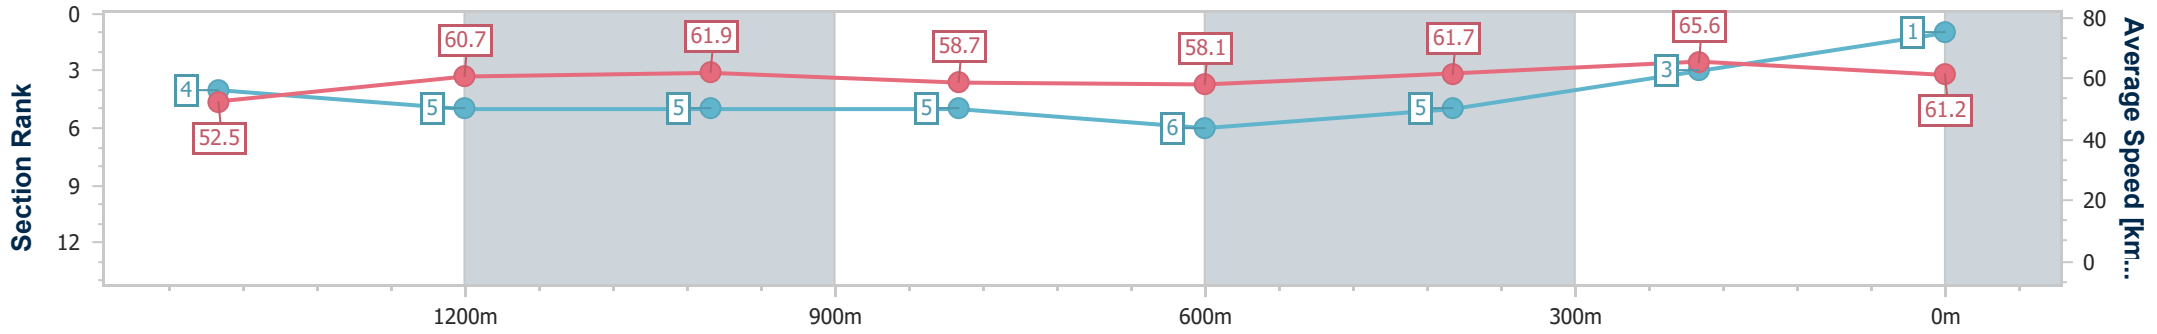

Horse/Jockey Name	Signita
Final Rank	1
Fastest Section Time (Section)	0:10.96 (400m)
Top Speed [km/h] (Section)	68.0 (400m)
Race State	Finished

Doomben QLD Professional
Race 1: BRC MEMBERSHIP ON SALE NOW Maiden Handicap - 1660m
30 August 2023 - 12:34
Track Rating: Good 4, Weather: Fine, Rail Position: +10m Entire Course

BRISBANE
RACING CLUB

Section	Overall	1400m	1200m	1000m	800m	600m	400m	200m						
Section Times	1:40.14 [1] (0:17.77)	1:22.37 [4] (0:11.76)	1:10.61 [5] (0:11.63)	0:58.98 [5] (0:12.23)	0:46.75 [5] (0:12.39)	0:34.36 [6] (0:11.64)	0:22.72 [5] (0:10.96)	0:11.76 [3] (0:11.76)						
Average Speed [km/h]	52.5	60.7	61.9	58.7	58.1	61.7	65.6	61.2						
Top Speed [km/h]	62.3	63.1	62.9	61.3	59.4	64.8	68.0	65.1						
Avg. Dist. to Rail [m]	3.3	1.8	0.5	0.5	0.3	0.4	1.2	1.3						
Avg. Stride Freq. [Hz]	2.3	2.3	2.3	2.2	2.2	2.3	2.4	2.4						
Avg. Stride Length [m]	6.4	7.3	7.4	7.2	7.2	7.3	7.6	7.2						

- [ ] Ranking at each section and finish
- -.-.- No data available at this section
- NA No data available