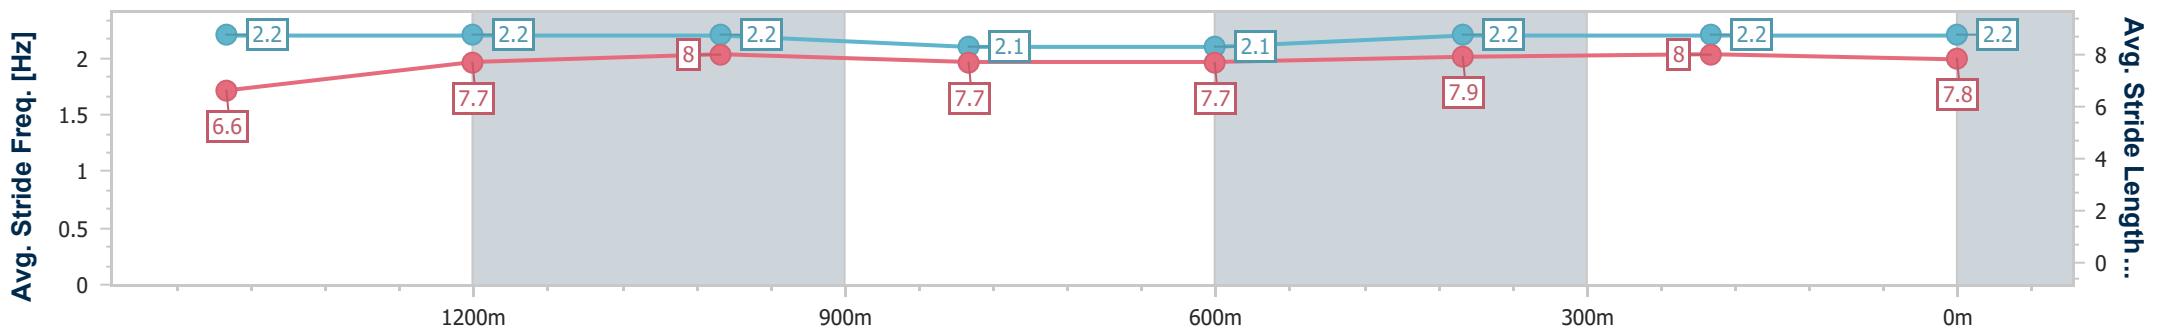

Doomben QLD Professional
Race 1: BRC MEMBERSHIP ON SALE NOW Maiden Handicap - 1660m
 30 August 2023 - 12:34
 Track Rating: Good 4, Weather: Fine, Rail Position: +10m Entire Course

BRISBANE
RACING CLUB

Section	Overall	1400m	1200m	1000m	800m	600m	400m	200m						
Section Times	1:40.67 [7] (0:17.57)	1:23.10 [2] (0:11.52)	1:11.58 [2] (0:11.55)	1:00.03 [2] (0:12.31)	0:47.72 [2] (0:12.40)	0:35.32 [2] (0:11.86)	0:23.46 [3] (0:11.31)	0:12.15 [5] (0:12.15)						
Average Speed [km/h]	53.1	61.3	62.4	58.4	58.5	61.1	63.6	59.2						
Top Speed [km/h]	64.4	63.1	65.1	60.2	60.3	62.8	64.9	62.9						
Avg. Dist. to Rail [m]	2.5	3.2	1.8	0.7	1.4	1.2	0.9	2.7						
Avg. Stride Freq. [Hz]	2.4	2.3	2.3	2.3	2.3	2.3	2.4	2.4						
Avg. Stride Length [m]	6.2	7.3	7.4	7.2	7.2	7.2	7.1	6.9						

- [] Ranking at each section and finish
- .-.- No data available at this section
- NA No data available

Horse/Jockey Name	Mishani Supreme
Final Rank	8
Fastest Section Time (Section)	0:11.18 (400m)
Top Speed [km/h] (Section)	65.0 (400m)
Race State	Finished

Doomben QLD Professional
Race 1: BRC MEMBERSHIP ON SALE NOW Maiden Handicap - 1660m
 30 August 2023 - 12:34
 Track Rating: Good 4, Weather: Fine, Rail Position: +10m Entire Course

BRISBANE
RACING CLUB

Section	Overall	1400m	1200m	1000m	800m	600m	400m	200m						
Section Times	1:40.74 [8] (0:18.04)	1:22.70 [7] (0:11.77)	1:10.93 [7] (0:11.53)	0:59.40 [7] (0:12.34)	0:47.06 [8] (0:12.31)	0:34.75 [8] (0:11.68)	0:23.07 [7] (0:11.18)	0:11.89 [6] (0:11.89)						
Average Speed [km/h]	51.7	60.1	62.5	58.1	58.3	61.3	64.2	60.5						
Top Speed [km/h]	62.5	61.3	63.2	61.0	59.2	62.7	65.0	64.5						
Avg. Dist. to Rail [m]	2.9	2.9	1.4	0.9	0.4	1.1	0.9	0.5						
Avg. Stride Freq. [Hz]	2.2	2.2	2.2	2.1	2.1	2.2	2.2	2.2						
Avg. Stride Length [m]	6.6	7.7	8.0	7.7	7.7	7.9	8.0	7.8						