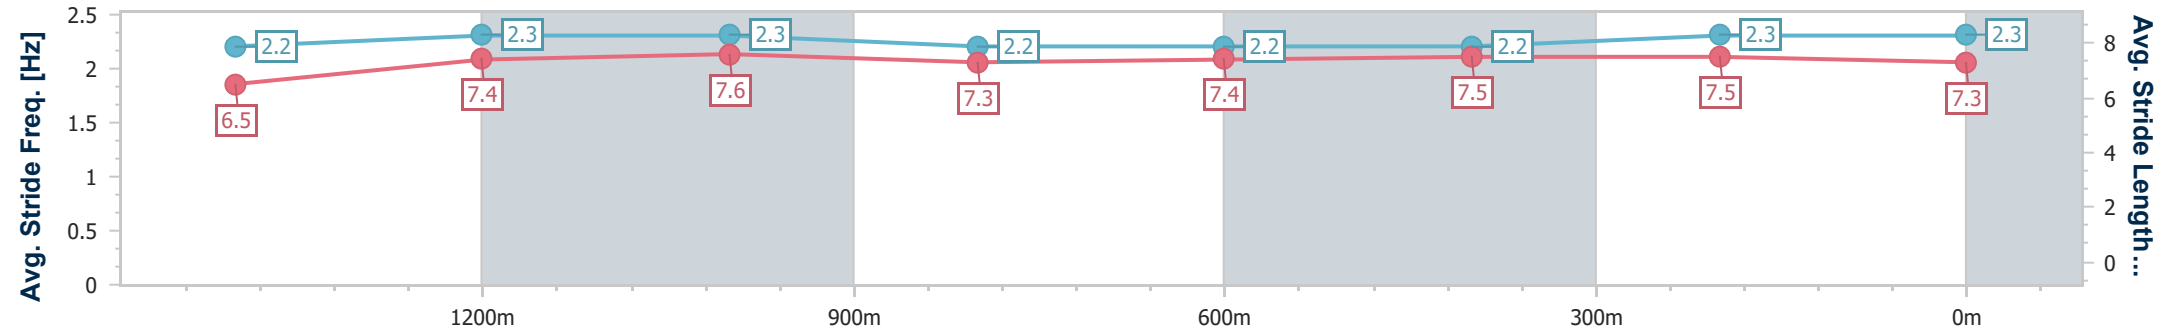

Doomben QLD Professional
Race 1: BRC MEMBERSHIP ON SALE NOW Maiden Handicap - 1660m
 30 August 2023 - 12:34
 Track Rating: Good 4, Weather: Fine, Rail Position: +10m Entire Course

BRISBANE
RACING CLUB

Section	Overall	1400m	1200m	1000m	800m	600m	400m	200m						
Section Times	1:40.74 [8] (0:18.04)	1:22.70 [7] (0:11.77)	1:10.93 [7] (0:11.53)	0:59.40 [7] (0:12.34)	0:47.06 [8] (0:12.31)	0:34.75 [8] (0:11.68)	0:23.07 [7] (0:11.18)	0:11.89 [6] (0:11.89)						
Average Speed [km/h]	51.7	60.1	62.5	58.1	58.3	61.3	64.2	60.5						
Top Speed [km/h]	62.5	61.3	63.2	61.0	59.2	62.7	65.0	64.5						
Avg. Dist. to Rail [m]	2.9	2.9	1.4	0.9	0.4	1.1	0.9	0.5						
Avg. Stride Freq. [Hz]	2.2	2.2	2.2	2.1	2.1	2.2	2.2	2.2						
Avg. Stride Length [m]	6.6	7.7	8.0	7.7	7.7	7.9	8.0	7.8						

- [] Ranking at each section and finish
- .-.- No data available at this section
- NA No data available

Horse/Jockey Name	Austral Street
Final Rank	9
Fastest Section Time (Section)	0:11.34 (400m)
Top Speed [km/h] (Section)	64.1 (400m)
Race State	Finished

Doomben QLD Professional
Race 1: BRC MEMBERSHIP ON SALE NOW Maiden Handicap - 1660m
 30 August 2023 - 12:34
 Track Rating: Good 4, Weather: Fine, Rail Position: +10m Entire Course

BRISBANE
RACING CLUB

Section	Overall	1400m	1200m	1000m	800m	600m	400m	200m					
Section Times	1:41.63 [9] (0:18.18)	1:23.45 [9] (0:11.86)	1:11.59 [10] (0:11.49)	1:00.10 [9] (0:12.49)	0:47.61 [10] (0:12.33)	0:35.28 [10] (0:11.73)	0:23.55 [10] (0:11.34)	0:12.21 [9] (0:12.21)					
Average Speed [km/h]	51.3	60.3	62.6	57.9	58.9	61.6	63.3	59.0					
Top Speed [km/h]	63.5	62.4	64.0	60.5	60.0	63.9	64.1	62.4					
Avg. Dist. to Rail [m]	1.7	1.2	0.9	1.1	1.8	0.7	0.3	0.9					
Avg. Stride Freq. [Hz]	2.2	2.3	2.3	2.2	2.2	2.2	2.3	2.3					
Avg. Stride Length [m]	6.5	7.4	7.6	7.3	7.4	7.5	7.5	7.3					