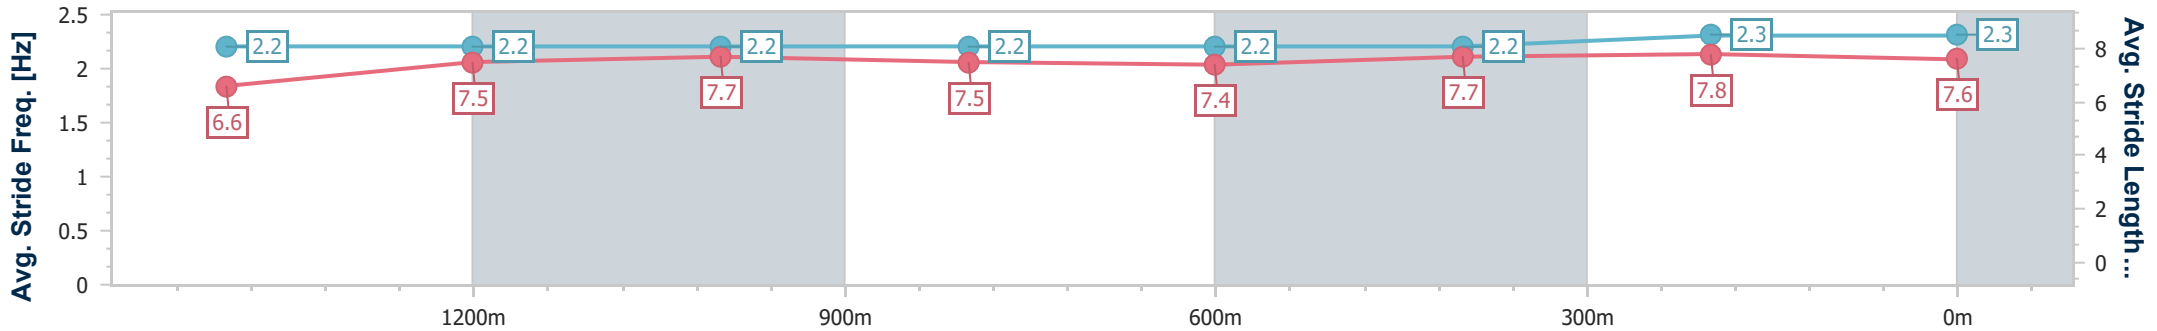

Doomben QLD Professional
Race 1: BRC MEMBERSHIP ON SALE NOW Maiden Handicap - 1660m
 30 August 2023 - 12:34
 Track Rating: Good 4, Weather: Fine, Rail Position: +10m Entire Course

BRISBANE
RACING CLUB

Section	Overall	1400m	1200m	1000m	800m	600m	400m	200m
Section Times	1:40.51 [5] (0:18.18)	1:22.33 [10] (0:11.80)	1:10.53 [9] (0:11.55)	0:58.98 [10] (0:12.25)	0:46.73 [9] (0:12.33)	0:34.40 [9] (0:11.72)	0:22.68 [8] (0:11.13)	0:11.55 [8] (0:11.55)
Average Speed [km/h]	51.5	60.8	62.3	58.8	58.9	61.9	64.8	62.4
Top Speed [km/h]	64.1	62.2	63.9	61.6	59.8	63.7	66.4	66.0
Avg. Dist. to Rail [m]	3.3	0.7	0.7	0.4	2.0	1.2	2.2	3.1
Avg. Stride Freq. [Hz]	2.3	2.3	2.3	2.3	2.3	2.3	2.4	2.4
Avg. Stride Length [m]	6.1	7.4	7.4	7.3	7.2	7.4	7.4	7.3

- [] Ranking at each section and finish
- .-.- No data available at this section
- NA No data available

Horse/Jockey Name	State A Fact
Final Rank	6
Fastest Section Time (Section)	0:11.32 (400m)
Top Speed [km/h] (Section)	64.7 (400m)
Race State	Finished

Doomben QLD Professional
Race 1: BRC MEMBERSHIP ON SALE NOW Maiden Handicap - 1660m
 30 August 2023 - 12:34
 Track Rating: Good 4, Weather: Fine, Rail Position: +10m Entire Course

BRISBANE
RACING CLUB

Section	Overall	1400m	1200m	1000m	800m	600m	400m	200m					
Section Times	1:40.57 [6] (0:17.90)	1:22.67 [6] (0:11.75)	1:10.92 [6] (0:11.51)	0:59.41 [6] (0:12.26)	0:47.15 [6] (0:12.34)	0:34.81 [5] (0:11.83)	0:22.98 [6] (0:11.32)	0:11.66 [7] (0:11.66)					
Average Speed [km/h]	52.3	60.7	62.5	58.8	58.8	61.4	63.8	61.7					
Top Speed [km/h]	62.8	62.1	63.6	61.4	60.0	62.7	64.7	64.4					
Avg. Dist. to Rail [m]	0.8	1.4	0.5	0.2	1.5	1.6	1.7	2.3					
Avg. Stride Freq. [Hz]	2.2	2.2	2.2	2.2	2.2	2.2	2.3	2.3					
Avg. Stride Length [m]	6.6	7.5	7.7	7.5	7.4	7.7	7.8	7.6					