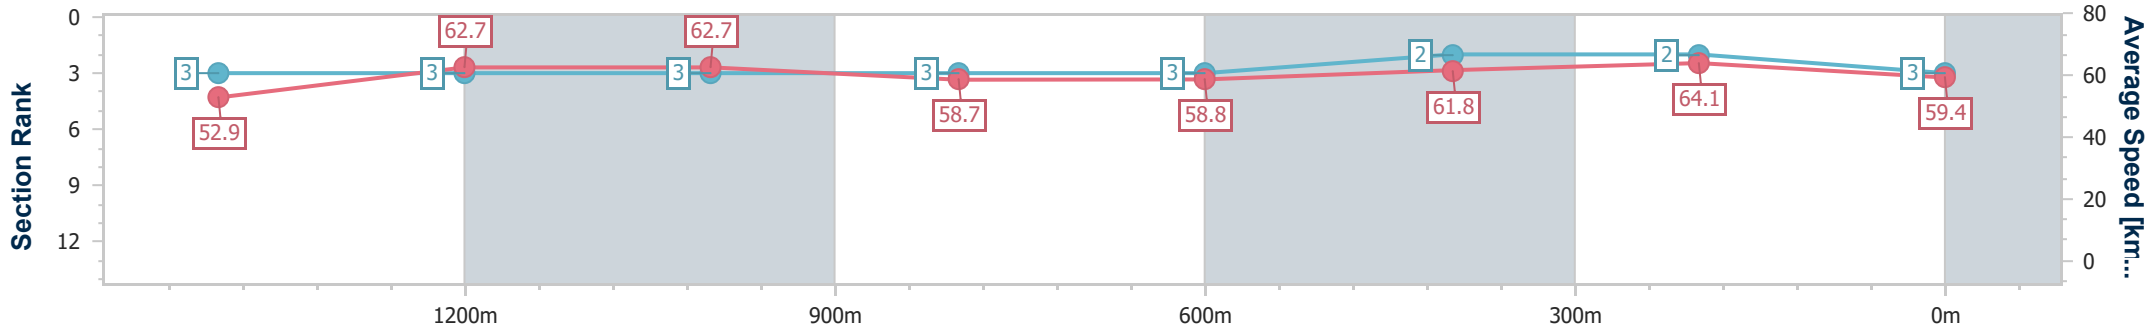

Horse/Jockey Name	Shy Guy
Final Rank	3
Fastest Section Time (Section)	0:11.23 (400m)
Top Speed [km/h] (Section)	65.6 (400m)
Race State	Finished

Doomben QLD Professional
Race 1: BRC MEMBERSHIP ON SALE NOW Maiden Handicap - 1660m
30 August 2023 - 12:34
Track Rating: Good 4, Weather: Fine, Rail Position: +10m Entire Course

BRISBANE
RACING CLUB

Section	Overall	1400m	1200m	1000m	800m	600m	400m	200m
Section Times	1:40.44 [3] (0:17.70)	1:22.74 [3] (0:11.46)	1:11.28 [3] (0:11.49)	0:59.79 [3] (0:12.31)	0:47.48 [3] (0:12.39)	0:35.09 [3] (0:11.72)	0:23.37 [2] (0:11.23)	0:12.14 [2] (0:12.14)
Average Speed [km/h]	52.9	62.7	62.7	58.7	58.8	61.8	64.1	59.4
Top Speed [km/h]	63.0	63.6	64.4	60.3	60.0	63.7	65.6	63.0
Avg. Dist. to Rail [m]	0.5	0.6	0.8	0.9	2.5	1.4	0.7	0.5
Avg. Stride Freq. [Hz]	2.4	2.4	2.3	2.2	2.3	2.3	2.4	2.4
Avg. Stride Length [m]	6.1	7.3	7.4	7.2	7.3	7.3	7.3	7.0

- [ ] Ranking at each section and finish
- -.-.- No data available at this section
- NA No data available