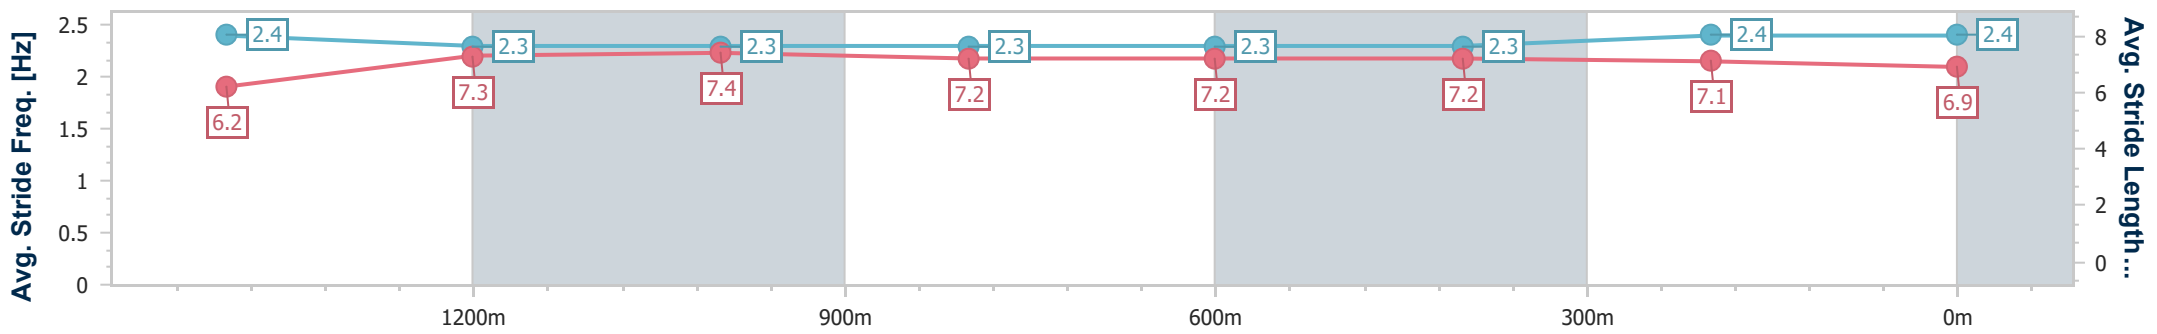

Doomben QLD Professional
Race 1: BRC MEMBERSHIP ON SALE NOW Maiden Handicap - 1660m
 30 August 2023 - 12:34
 Track Rating: Good 4, Weather: Fine, Rail Position: +10m Entire Course

BRISBANE
RACING CLUB

Section	Overall	1400m	1200m	1000m	800m	600m	400m	200m					
Section Times	1:40.57 [6] (0:17.90)	1:22.67 [6] (0:11.75)	1:10.92 [6] (0:11.51)	0:59.41 [6] (0:12.26)	0:47.15 [6] (0:12.34)	0:34.81 [5] (0:11.83)	0:22.98 [6] (0:11.32)	0:11.66 [7] (0:11.66)					
Average Speed [km/h]	52.3	60.7	62.5	58.8	58.8	61.4	63.8	61.7					
Top Speed [km/h]	62.8	62.1	63.6	61.4	60.0	62.7	64.7	64.4					
Avg. Dist. to Rail [m]	0.8	1.4	0.5	0.2	1.5	1.6	1.7	2.3					
Avg. Stride Freq. [Hz]	2.2	2.2	2.2	2.2	2.2	2.2	2.3	2.3					
Avg. Stride Length [m]	6.6	7.5	7.7	7.5	7.4	7.7	7.8	7.6					

- [] Ranking at each section and finish
- .-.- No data available at this section
- NA No data available

Horse/Jockey Name	Power Flash
Final Rank	7
Fastest Section Time (Section)	0:11.31 (400m)
Top Speed [km/h] (Section)	65.1 (1200m)
Race State	Finished

Doomben QLD Professional
Race 1: BRC MEMBERSHIP ON SALE NOW Maiden Handicap - 1660m
 30 August 2023 - 12:34
 Track Rating: Good 4, Weather: Fine, Rail Position: +10m Entire Course

BRISBANE
RACING CLUB

Section	Overall	1400m	1200m	1000m	800m	600m	400m	200m						
Section Times	1:40.67 [7] (0:17.57)	1:23.10 [2] (0:11.52)	1:11.58 [2] (0:11.55)	1:00.03 [2] (0:12.31)	0:47.72 [2] (0:12.40)	0:35.32 [2] (0:11.86)	0:23.46 [3] (0:11.31)	0:12.15 [5] (0:12.15)						
Average Speed [km/h]	53.1	61.3	62.4	58.4	58.5	61.1	63.6	59.2						
Top Speed [km/h]	64.4	63.1	65.1	60.2	60.3	62.8	64.9	62.9						
Avg. Dist. to Rail [m]	2.5	3.2	1.8	0.7	1.4	1.2	0.9	2.7						
Avg. Stride Freq. [Hz]	2.4	2.3	2.3	2.3	2.3	2.3	2.4	2.4						
Avg. Stride Length [m]	6.2	7.3	7.4	7.2	7.2	7.2	7.1	6.9						