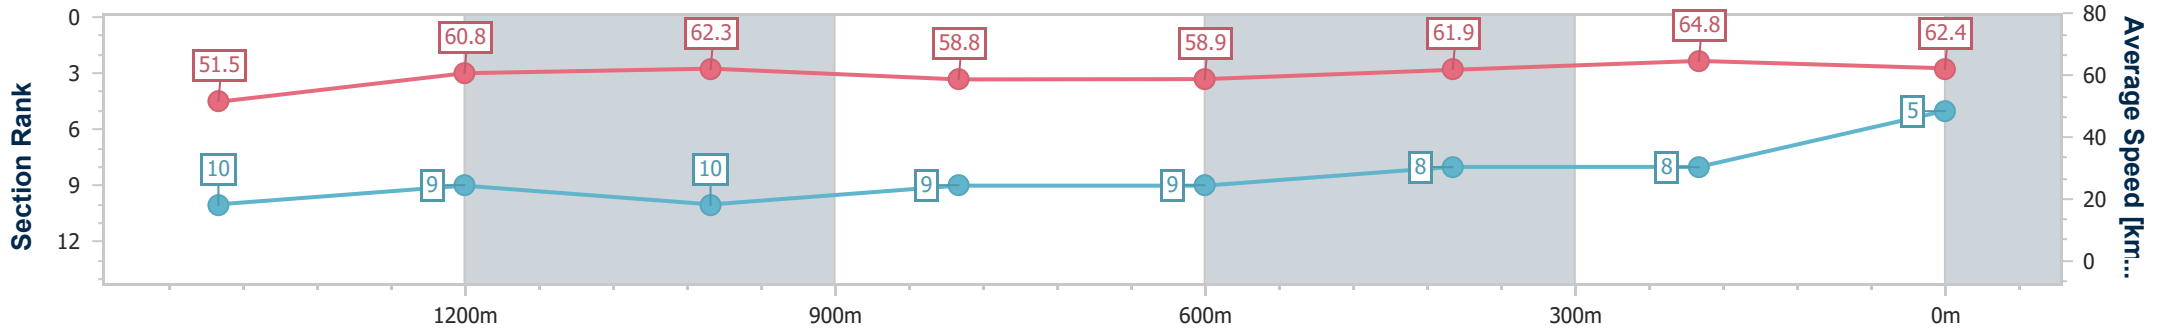

Horse/Jockey Name	Sir Zino
Final Rank	5
Fastest Section Time (Section)	0:11.13 (400m)
Top Speed [km/h] (Section)	66.4 (400m)
Race State	Finished

Doomben QLD Professional
Race 1: BRC MEMBERSHIP ON SALE NOW Maiden Handicap - 1660m
30 August 2023 - 12:34
Track Rating: Good 4, Weather: Fine, Rail Position: +10m Entire Course

BRISBANE
RACING CLUB

Section	Overall	1400m	1200m	1000m	800m	600m	400m	200m
Section Times	1:40.51 [5] (0:18.18)	1:22.33 [10] (0:11.80)	1:10.53 [9] (0:11.55)	0:58.98 [10] (0:12.25)	0:46.73 [9] (0:12.33)	0:34.40 [9] (0:11.72)	0:22.68 [8] (0:11.13)	0:11.55 [8] (0:11.55)
Average Speed [km/h]	51.5	60.8	62.3	58.8	58.9	61.9	64.8	62.4
Top Speed [km/h]	64.1	62.2	63.9	61.6	59.8	63.7	66.4	66.0
Avg. Dist. to Rail [m]	3.3	0.7	0.7	0.4	2.0	1.2	2.2	3.1
Avg. Stride Freq. [Hz]	2.3	2.3	2.3	2.3	2.3	2.3	2.4	2.4
Avg. Stride Length [m]	6.1	7.4	7.4	7.3	7.2	7.4	7.4	7.3

- [ ] Ranking at each section and finish
- -.-.- No data available at this section
- NA No data available