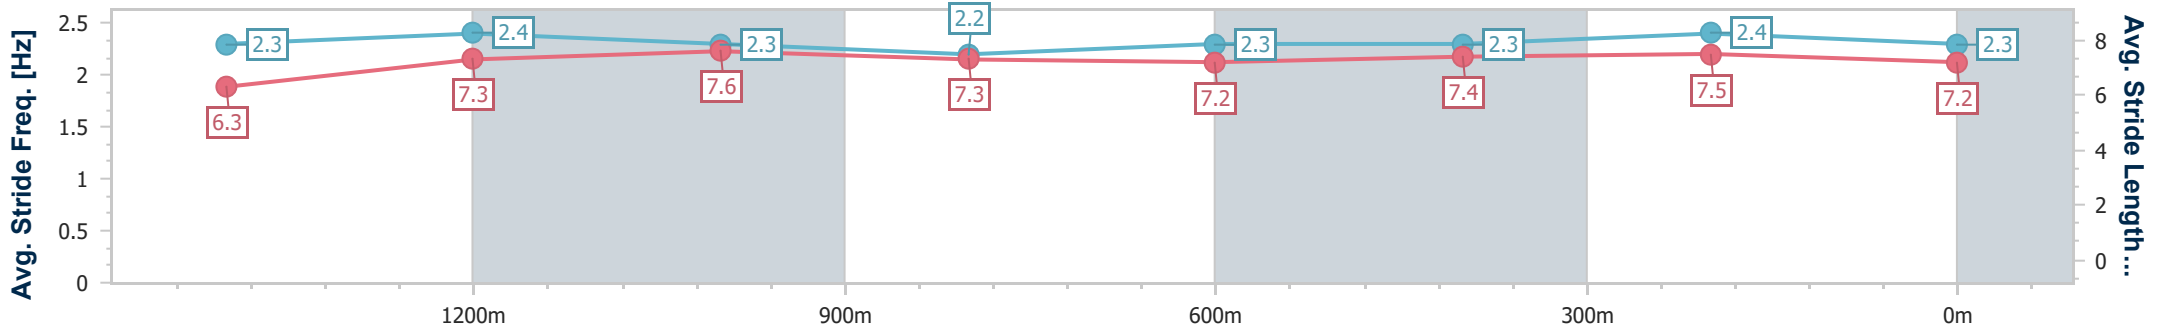

Horse/Jockey Name	Kalends
Final Rank	2
Fastest Section Time (Section)	0:11.18 (400m)
Top Speed [km/h] (Section)	65.1 (400m)
Race State	Finished

Doomben QLD Professional
Race 1: BRC MEMBERSHIP ON SALE NOW Maiden Handicap - 1660m
30 August 2023 - 12:34
Track Rating: Good 4, Weather: Fine, Rail Position: +10m Entire Course

BRISBANE
RACING CLUB

Section	Overall	1400m	1200m	1000m	800m	600m	400m	200m
Section Times	1:40.35 [2] (0:17.81)	1:22.54 [5] (0:11.58)	1:10.96 [4] (0:11.42)	0:59.54 [4] (0:12.37)	0:47.17 [4] (0:12.40)	0:34.77 [4] (0:11.69)	0:23.08 [4] (0:11.18)	0:11.90 [4] (0:11.90)
Average Speed [km/h]	52.5	62.1	63.0	58.7	58.7	62.0	64.6	60.5
Top Speed [km/h]	64.2	63.1	63.9	60.5	60.4	64.1	65.1	63.9
Avg. Dist. to Rail [m]	2.2	0.4	1.6	2.1	2.5	1.2	1.8	2.9
Avg. Stride Freq. [Hz]	2.3	2.4	2.3	2.2	2.3	2.3	2.4	2.3
Avg. Stride Length [m]	6.3	7.3	7.6	7.3	7.2	7.4	7.5	7.2

- [ ] Ranking at each section and finish
- -.-.- No data available at this section
- NA No data available