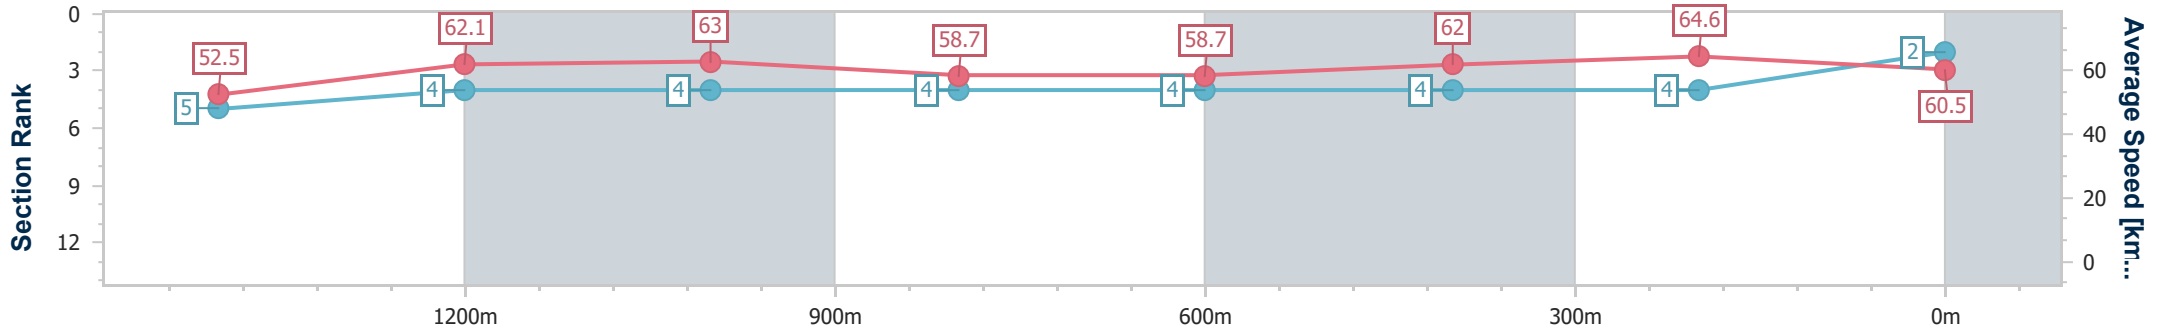

Horse/Jockey Name	Kalends
Final Rank	2
Fastest Section Time (Section)	0:11.18 (400m)
Top Speed [km/h] (Section)	65.1 (400m)
Race State	Finished

Doomben QLD Professional
Race 1: BRC MEMBERSHIP ON SALE NOW Maiden Handicap - 1660m
30 August 2023 - 12:34
Track Rating: Good 4, Weather: Fine, Rail Position: +10m Entire Course

BRISBANE
RACING CLUB

Section	Overall	1400m	1200m	1000m	800m	600m	400m	200m
Section Times	1:40.35 [2] (0:17.81)	1:22.54 [5] (0:11.58)	1:10.96 [4] (0:11.42)	0:59.54 [4] (0:12.37)	0:47.17 [4] (0:12.40)	0:34.77 [4] (0:11.69)	0:23.08 [4] (0:11.18)	0:11.90 [4] (0:11.90)
Average Speed [km/h]	52.5	62.1	63.0	58.7	58.7	62.0	64.6	60.5
Top Speed [km/h]	64.2	63.1	63.9	60.5	60.4	64.1	65.1	63.9
Avg. Dist. to Rail [m]	2.2	0.4	1.6	2.1	2.5	1.2	1.8	2.9
Avg. Stride Freq. [Hz]	2.3	2.4	2.3	2.2	2.3	2.3	2.4	2.3
Avg. Stride Length [m]	6.3	7.3	7.6	7.3	7.2	7.4	7.5	7.2

- [ ] Ranking at each section and finish
- -.-.- No data available at this section
- NA No data available