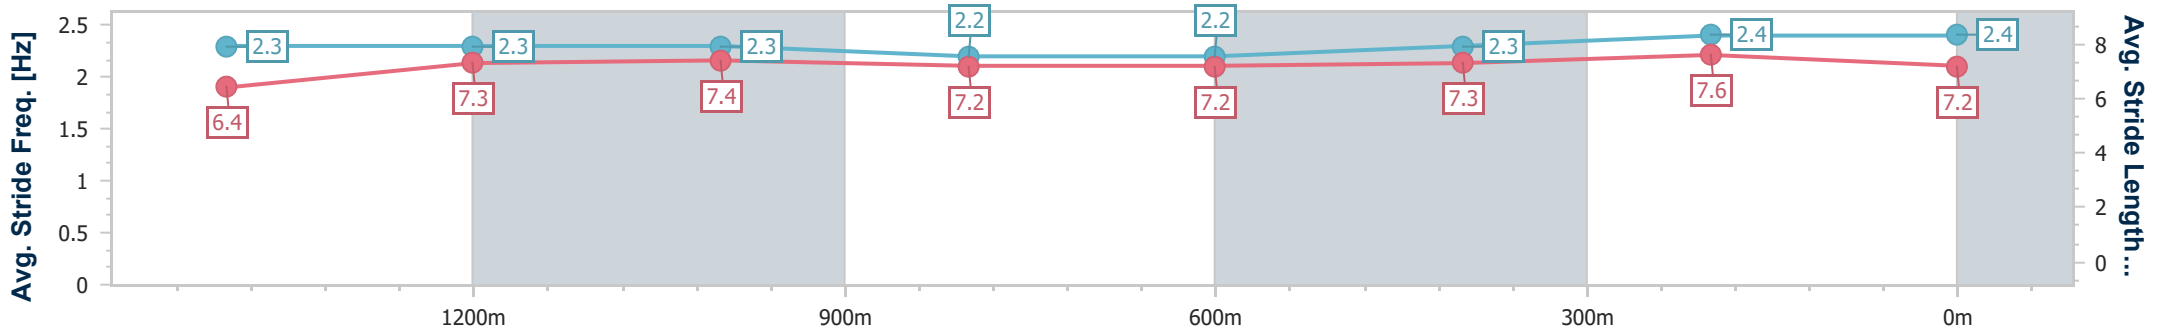

Doomben QLD Professional
Race 1: BRC MEMBERSHIP ON SALE NOW Maiden Handicap - 1660m
 30 August 2023 - 12:34
 Track Rating: Good 4, Weather: Fine, Rail Position: +10m Entire Course

BRISBANE
RACING CLUB

Section	Overall	1400m	1200m	1000m	800m	600m	400m	200m						
Section Times	1:40.14 [1] (0:17.77)	1:22.37 [4] (0:11.76)	1:10.61 [5] (0:11.63)	0:58.98 [5] (0:12.23)	0:46.75 [5] (0:12.39)	0:34.36 [6] (0:11.64)	0:22.72 [5] (0:10.96)	0:11.76 [3] (0:11.76)						
Average Speed [km/h]	52.5	60.7	61.9	58.7	58.1	61.7	65.6	61.2						
Top Speed [km/h]	62.3	63.1	62.9	61.3	59.4	64.8	68.0	65.1						
Avg. Dist. to Rail [m]	3.3	1.8	0.5	0.5	0.3	0.4	1.2	1.3						
Avg. Stride Freq. [Hz]	2.3	2.3	2.3	2.2	2.2	2.3	2.4	2.4						
Avg. Stride Length [m]	6.4	7.3	7.4	7.2	7.2	7.3	7.6	7.2						