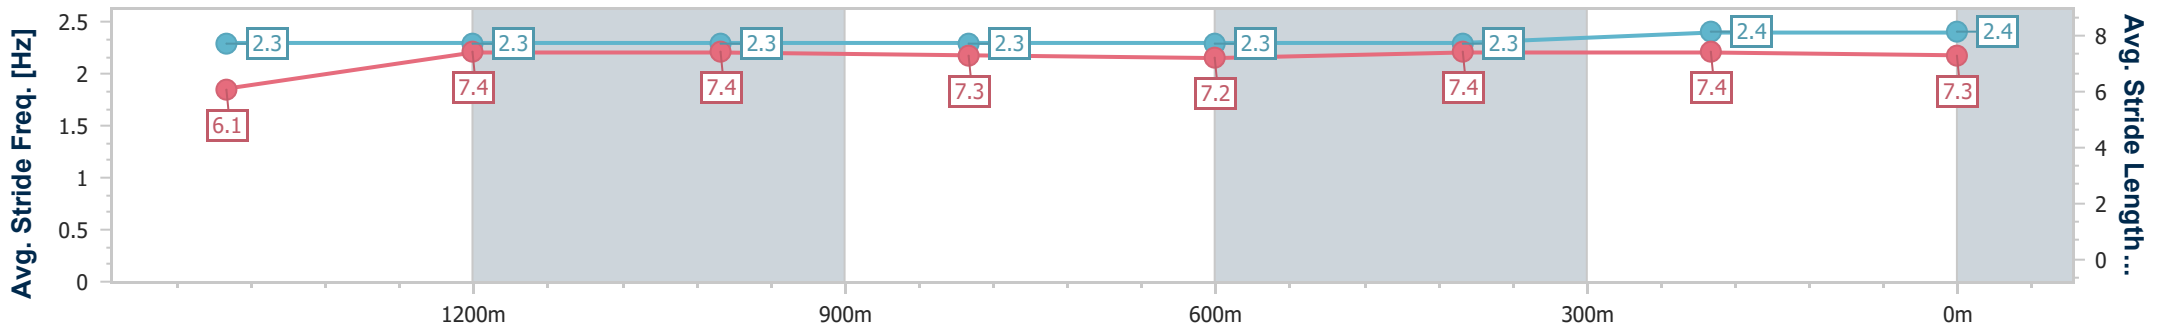

- [] Ranking at each section and finish
- .-.- No data available at this section
- NA No data available

Horse/Jockey Name	Sir Zino
Final Rank	5
Fastest Section Time (Section)	0:11.13 (400m)
Top Speed [km/h] (Section)	66.4 (400m)
Race State	Finished

Doomben QLD Professional
Race 1: BRC MEMBERSHIP ON SALE NOW Maiden Handicap - 1660m
 30 August 2023 - 12:34
 Track Rating: Good 4, Weather: Fine, Rail Position: +10m Entire Course

BRISBANE
RACING CLUB

Section	Overall	1400m	1200m	1000m	800m	600m	400m	200m
Section Times	1:40.51 [5] (0:18.18)	1:22.33 [10] (0:11.80)	1:10.53 [9] (0:11.55)	0:58.98 [10] (0:12.25)	0:46.73 [9] (0:12.33)	0:34.40 [9] (0:11.72)	0:22.68 [8] (0:11.13)	0:11.55 [8] (0:11.55)
Average Speed [km/h]	51.5	60.8	62.3	58.8	58.9	61.9	64.8	62.4
Top Speed [km/h]	64.1	62.2	63.9	61.6	59.8	63.7	66.4	66.0
Avg. Dist. to Rail [m]	3.3	0.7	0.7	0.4	2.0	1.2	2.2	3.1
Avg. Stride Freq. [Hz]	2.3	2.3	2.3	2.3	2.3	2.3	2.4	2.4
Avg. Stride Length [m]	6.1	7.4	7.4	7.3	7.2	7.4	7.4	7.3