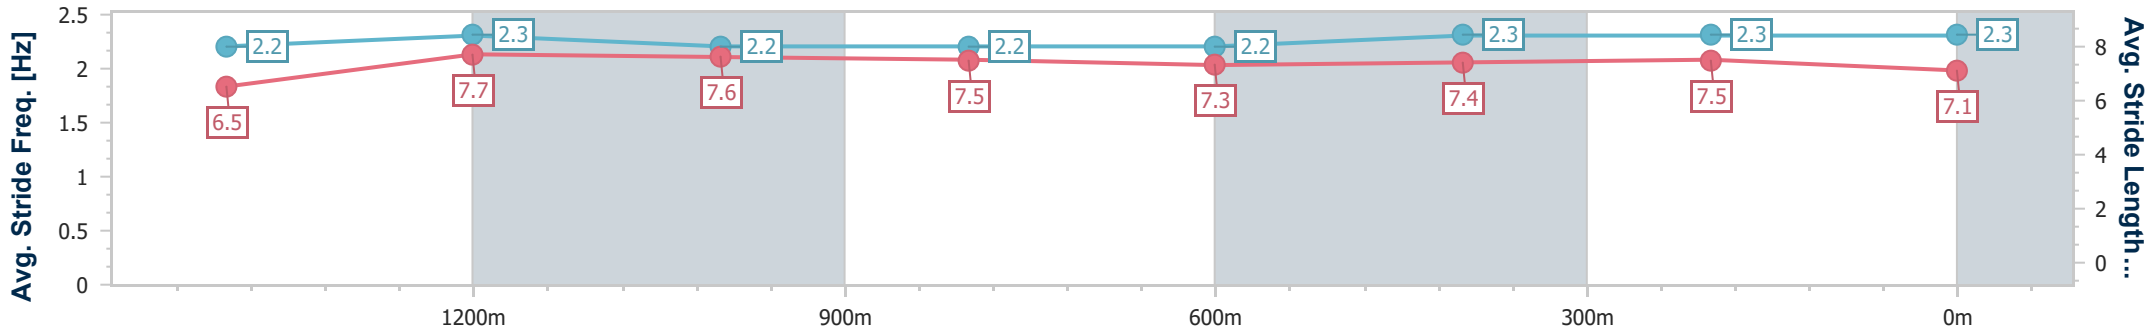

- [] Ranking at each section and finish
- .-.- No data available at this section
- NA No data available

Horse/Jockey Name	Tambourine Man
Final Rank	4
Fastest Section Time (Section)	0:11.27 (1400m)
Top Speed [km/h] (Section)	65.8 (Overall)
Race State	Finished

Doomben QLD Professional
Race 1: BRC MEMBERSHIP ON SALE NOW Maiden Handicap - 1660m
 30 August 2023 - 12:34
 Track Rating: Good 4, Weather: Fine, Rail Position: +10m Entire Course

BRISBANE
RACING CLUB

Section	Overall	1400m	1200m	1000m	800m	600m	400m	200m						
Section Times	1:40.46 [4] (0:17.45)	1:23.01 [1] (0:11.27)	1:11.74 [1] (0:11.66)	1:00.08 [1] (0:12.33)	0:47.75 [1] (0:12.44)	0:35.31 [1] (0:11.69)	0:23.62 [1] (0:11.37)	0:12.25 [1] (0:12.25)						
Average Speed [km/h]	53.5	63.2	61.7	58.5	58.3	61.6	63.2	58.8						
Top Speed [km/h]	65.8	64.1	63.6	59.7	59.6	63.2	64.7	61.0						
Avg. Dist. to Rail [m]	1.3	2.2	0.7	0.4	1.4	0.7	0.9	0.5						
Avg. Stride Freq. [Hz]	2.2	2.3	2.2	2.2	2.2	2.3	2.3	2.3						
Avg. Stride Length [m]	6.5	7.7	7.6	7.5	7.3	7.4	7.5	7.1						