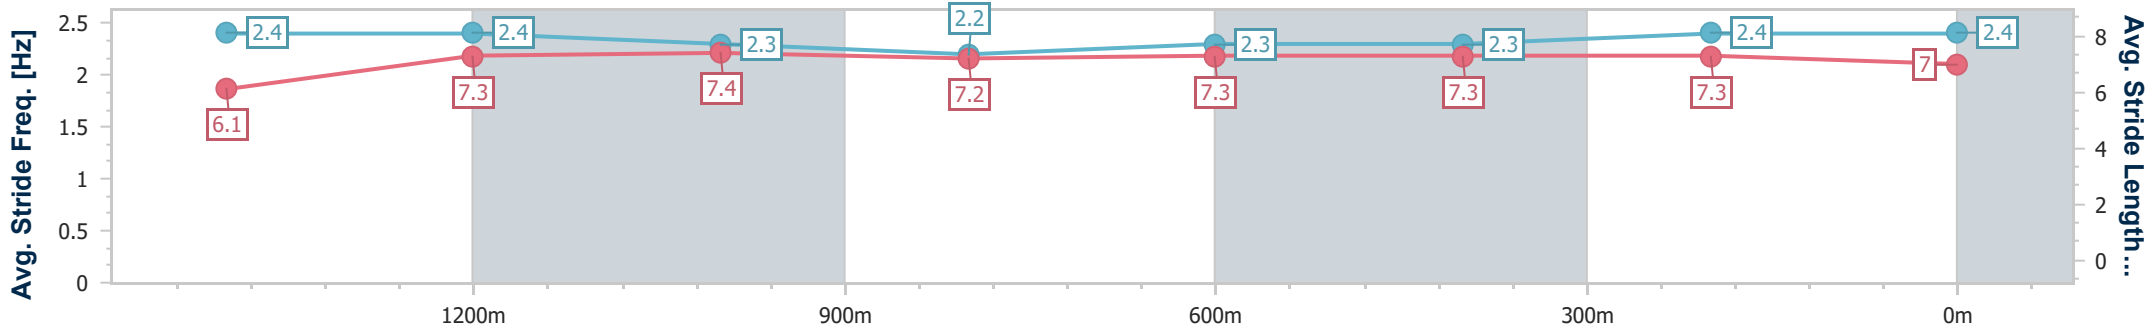

Horse/Jockey Name	Shy Guy
Final Rank	3
Fastest Section Time (Section)	0:11.23 (400m)
Top Speed [km/h] (Section)	65.6 (400m)
Race State	Finished

Doomben QLD Professional
Race 1: BRC MEMBERSHIP ON SALE NOW Maiden Handicap - 1660m
30 August 2023 - 12:34
Track Rating: Good 4, Weather: Fine, Rail Position: +10m Entire Course

BRISBANE
RACING CLUB

Section	Overall	1400m	1200m	1000m	800m	600m	400m	200m
Section Times	1:40.44 [3] (0:17.70)	1:22.74 [3] (0:11.46)	1:11.28 [3] (0:11.49)	0:59.79 [3] (0:12.31)	0:47.48 [3] (0:12.39)	0:35.09 [3] (0:11.72)	0:23.37 [2] (0:11.23)	0:12.14 [2] (0:12.14)
Average Speed [km/h]	52.9	62.7	62.7	58.7	58.8	61.8	64.1	59.4
Top Speed [km/h]	63.0	63.6	64.4	60.3	60.0	63.7	65.6	63.0
Avg. Dist. to Rail [m]	0.5	0.6	0.8	0.9	2.5	1.4	0.7	0.5
Avg. Stride Freq. [Hz]	2.4	2.4	2.3	2.2	2.3	2.3	2.4	2.4
Avg. Stride Length [m]	6.1	7.3	7.4	7.2	7.3	7.3	7.3	7.0

- [ ] Ranking at each section and finish
- -.-.- No data available at this section
- NA No data available