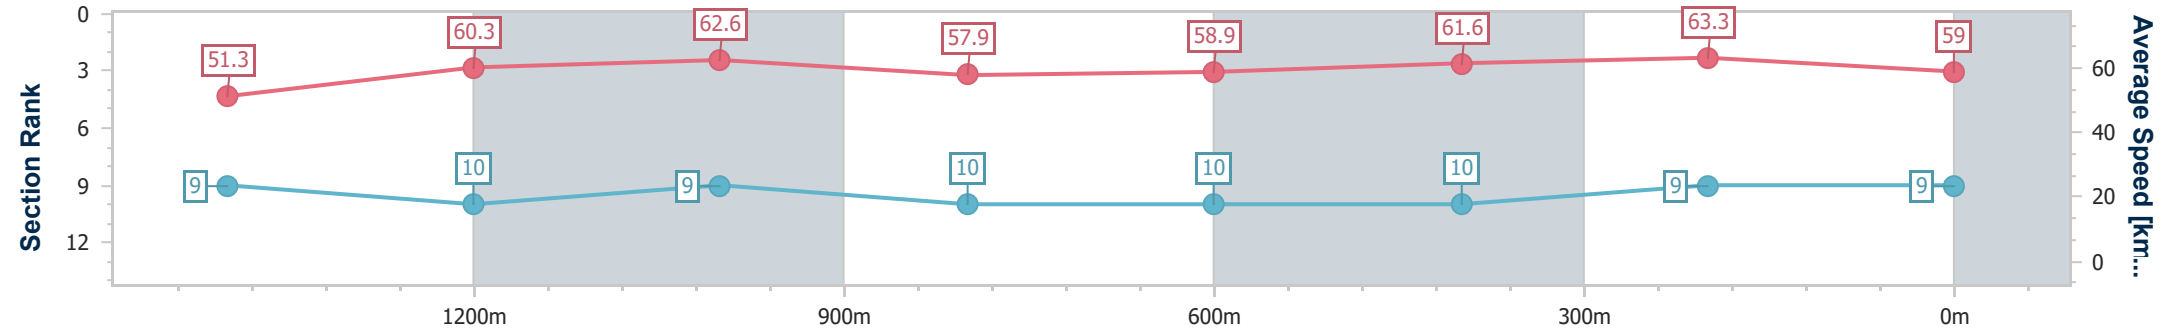

- [] Ranking at each section and finish
- .-.- No data available at this section
- NA No data available

Horse/Jockey Name	Austral Street
Final Rank	9
Fastest Section Time (Section)	0:11.34 (400m)
Top Speed [km/h] (Section)	64.1 (400m)
Race State	Finished

Doomben QLD Professional
Race 1: BRC MEMBERSHIP ON SALE NOW Maiden Handicap - 1660m
 30 August 2023 - 12:34
 Track Rating: Good 4, Weather: Fine, Rail Position: +10m Entire Course

BRISBANE
RACING CLUB

Section	Overall	1400m	1200m	1000m	800m	600m	400m	200m					
Section Times	1:41.63 [9] (0:18.18)	1:23.45 [9] (0:11.86)	1:11.59 [10] (0:11.49)	1:00.10 [9] (0:12.49)	0:47.61 [10] (0:12.33)	0:35.28 [10] (0:11.73)	0:23.55 [10] (0:11.34)	0:12.21 [9] (0:12.21)					
Average Speed [km/h]	51.3	60.3	62.6	57.9	58.9	61.6	63.3	59.0					
Top Speed [km/h]	63.5	62.4	64.0	60.5	60.0	63.9	64.1	62.4					
Avg. Dist. to Rail [m]	1.7	1.2	0.9	1.1	1.8	0.7	0.3	0.9					
Avg. Stride Freq. [Hz]	2.2	2.3	2.3	2.2	2.2	2.2	2.3	2.3					
Avg. Stride Length [m]	6.5	7.4	7.6	7.3	7.4	7.5	7.5	7.3					