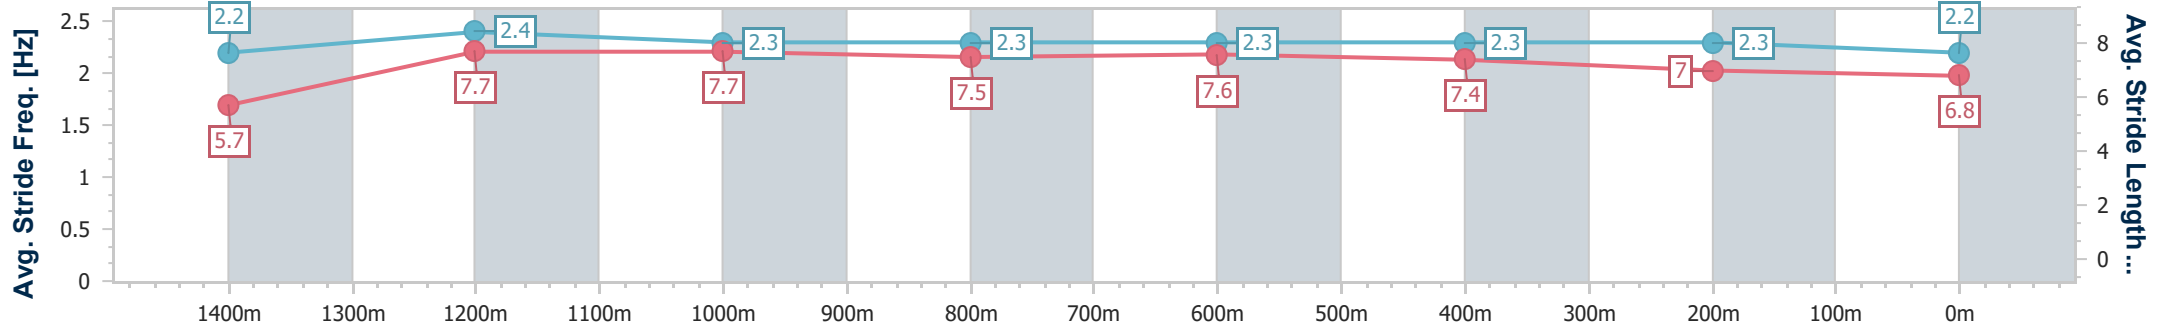

Horse/Jockey Name	Healing Game
Final Rank	3
Fastest Section Time (Section)	0:07.90 (Overall)
Top Speed [km/h] (Section)	67.9 (1400m)
Race State	Finished

Ladbrokes Cannon Park QLD Professional
Race 5: GARY RICHES BUILDERS BENCHMARK 58 Handicap - 1500m

26 August 2023 - 14:30

Track Rating: soft 7, Weather: Showers, Rail Position: true

Section	Overall	1400m	1200m	1000m	800m	600m	400m	200m
Section Times	1:30.52 [3] (0:07.90)	1:22.62 [2] (0:10.95)	1:11.67 [3] (0:11.00)	1:00.67 [3] (0:11.53)	0:49.14 [3] (0:11.43)	0:37.71 [3] (0:11.95)	0:25.76 [3] (0:12.67)	0:13.09 [2] (0:13.09)
Average Speed [km/h]	45.7	65.7	65.3	62.3	62.9	61.2	57.8	55.0
Top Speed [km/h]	61.0	67.9	67.3	63.9	63.6	63.0	60.8	58.4
Avg. Dist. to Rail [m]	1.6	1.0	0.8	1.0	2.6	2.5	8.9	12.9
Avg. Stride Freq. [Hz]	2.2	2.4	2.3	2.3	2.3	2.3	2.3	2.2
Avg. Stride Length [m]	5.7	7.7	7.7	7.5	7.6	7.4	7.0	6.8

- [ ] Ranking at each section and finish
- -.-.- No data available at this section
- NA No data available