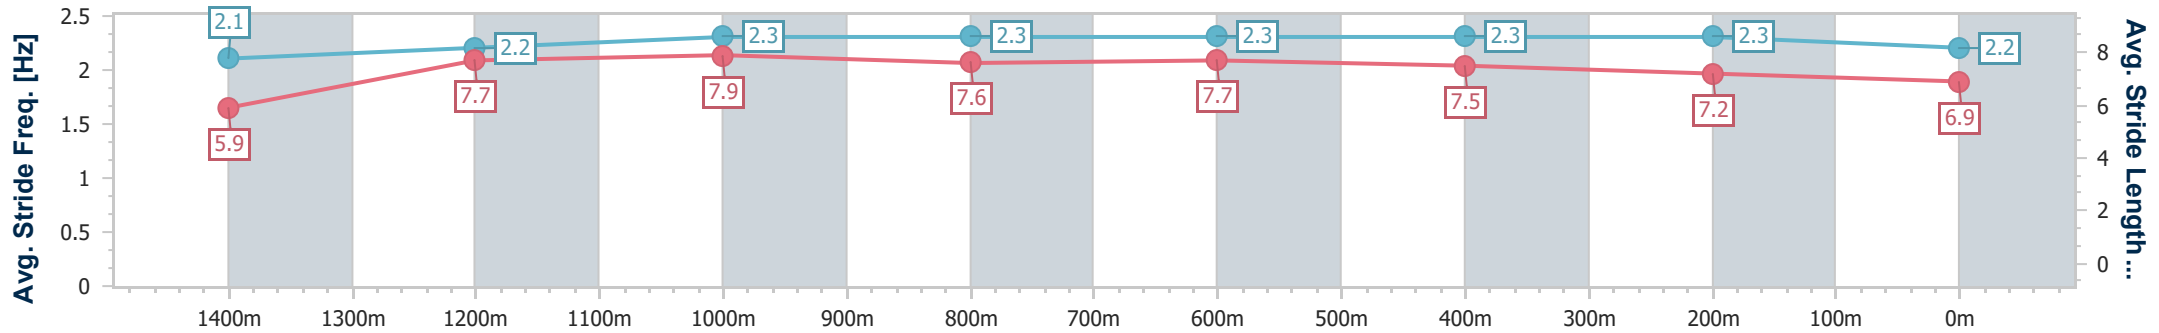

Horse/Jockey Name	Vancouver Bay
Final Rank	6
Fastest Section Time (Section)	0:08.02 (Overall)
Top Speed [km/h] (Section)	67.4 (1200m)
Race State	Finished

Ladbrokes Cannon Park QLD Professional
Race 5: GARY RICHES BUILDERS BENCHMARK 58 Handicap - 1500m

26 August 2023 - 14:30

Track Rating: soft 7, Weather: Showers, Rail Position: true

Section	Overall	1400m	1200m	1000m	800m	600m	400m	200m
Section Times	1:30.77 [6] (0:08.02)	1:22.75 [3] (0:11.11)	1:11.64 [8] (0:11.04)	1:00.60 [6] (0:11.52)	0:49.08 [6] (0:11.33)	0:37.75 [4] (0:11.96)	0:25.79 [4] (0:12.60)	0:13.19 [4] (0:13.19)
Average Speed [km/h]	44.7	65.0	65.1	62.2	63.5	60.9	58.1	54.6
Top Speed [km/h]	62.2	67.2	67.4	63.5	64.4	62.8	59.7	57.3
Avg. Dist. to Rail [m]	0.8	1.3	0.4	0.8	1.1	1.9	7.7	11.0
Avg. Stride Freq. [Hz]	2.1	2.2	2.3	2.3	2.3	2.3	2.3	2.2
Avg. Stride Length [m]	5.9	7.7	7.9	7.6	7.7	7.5	7.2	6.9

- [ ] Ranking at each section and finish
- -.-.- No data available at this section
- NA No data available