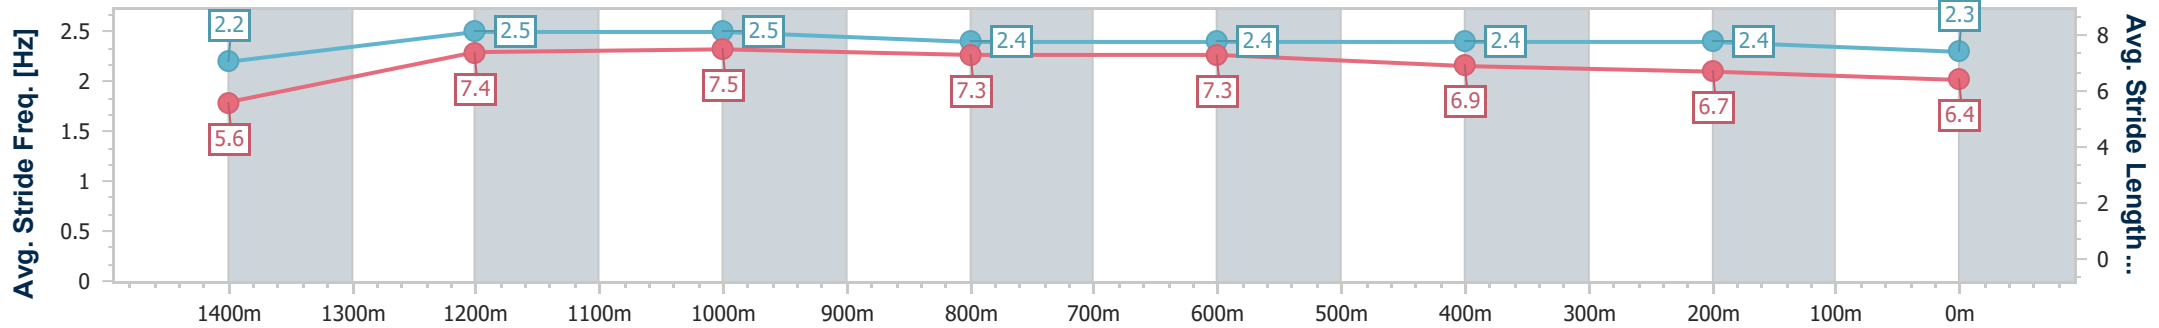

Horse/Jockey Name	Supreme Prince
Final Rank	12
Fastest Section Time (Section)	0:08.07 (Overall)
Top Speed [km/h] (Section)	69.1 (1200m)
Race State	Finished

Ladbrokes Cannon Park QLD Professional
Race 5: GARY RICHES BUILDERS BENCHMARK 58 Handicap - 1500m

26 August 2023 - 14:30

Track Rating: soft 7, Weather: Showers, Rail Position: true

Section	Overall	1400m	1200m	1000m	800m	600m	400m	200m
Section Times	1:31.19 [12] (0:08.07)	1:23.12 [6] (0:10.77)	1:12.35 [2] (0:10.80)	1:01.55 [2] (0:11.42)	0:50.13 [2] (0:11.43)	0:38.70 [1] (0:12.18)	0:26.52 [2] (0:12.72)	0:13.80 [1] (0:13.80)
Average Speed [km/h]	44.7	66.8	66.8	63.8	62.9	60.1	57.6	52.0
Top Speed [km/h]	60.8	68.4	69.1	65.0	64.4	61.9	59.4	55.8
Avg. Dist. to Rail [m]	4.2	1.4	0.9	2.0	3.3	2.8	7.2	8.8
Avg. Stride Freq. [Hz]	2.2	2.5	2.5	2.4	2.4	2.4	2.4	2.3
Avg. Stride Length [m]	5.6	7.4	7.5	7.3	7.3	6.9	6.7	6.4

- [ ] Ranking at each section and finish
- -.-.- No data available at this section
- NA No data available