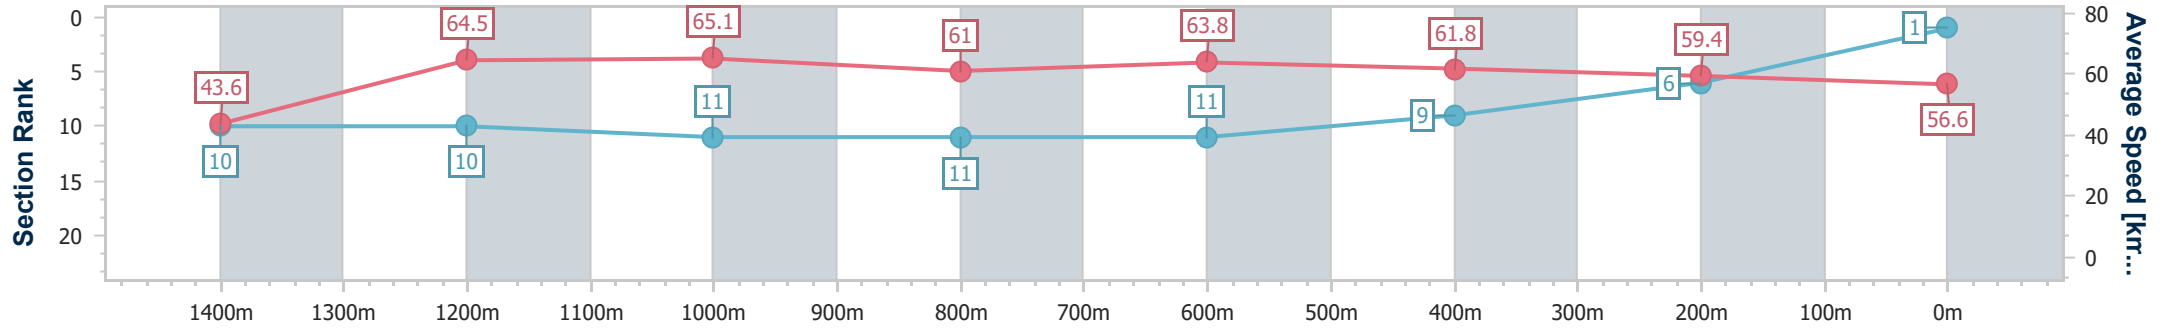

Ladbroke's Cannon Park QLD Professional
Race 5: GARY RICHES BUILDERS BENCHMARK 58 Handicap - 1500m

26 August 2023 - 14:30

Track Rating: soft 7, Weather: Showers, Rail Position: true

Section	Overall	1400m	1200m	1000m	800m	600m	400m	200m
Section Times	1:30.32 [1] (0:08.26)	1:22.06 [10] (0:11.16)	1:10.90 [10] (0:11.14)	0:59.76 [11] (0:11.78)	0:47.98 [11] (0:11.27)	0:36.71 [11] (0:11.75)	0:24.96 [9] (0:12.28)	0:12.68 [6] (0:12.68)
Average Speed [km/h]	43.6	64.5	65.1	61.0	63.8	61.8	59.4	56.6
Top Speed [km/h]	58.8	67.5	67.6	63.4	64.5	64.4	60.3	59.2
Avg. Dist. to Rail [m]	2.5	0.9	2.5	0.6	2.0	1.5	8.2	13.2
Avg. Stride Freq. [Hz]	2.2	2.5	2.5	2.5	2.5	2.5	2.5	2.4
Avg. Stride Length [m]	5.5	7.1	7.2	6.8	7.1	6.9	6.7	6.6