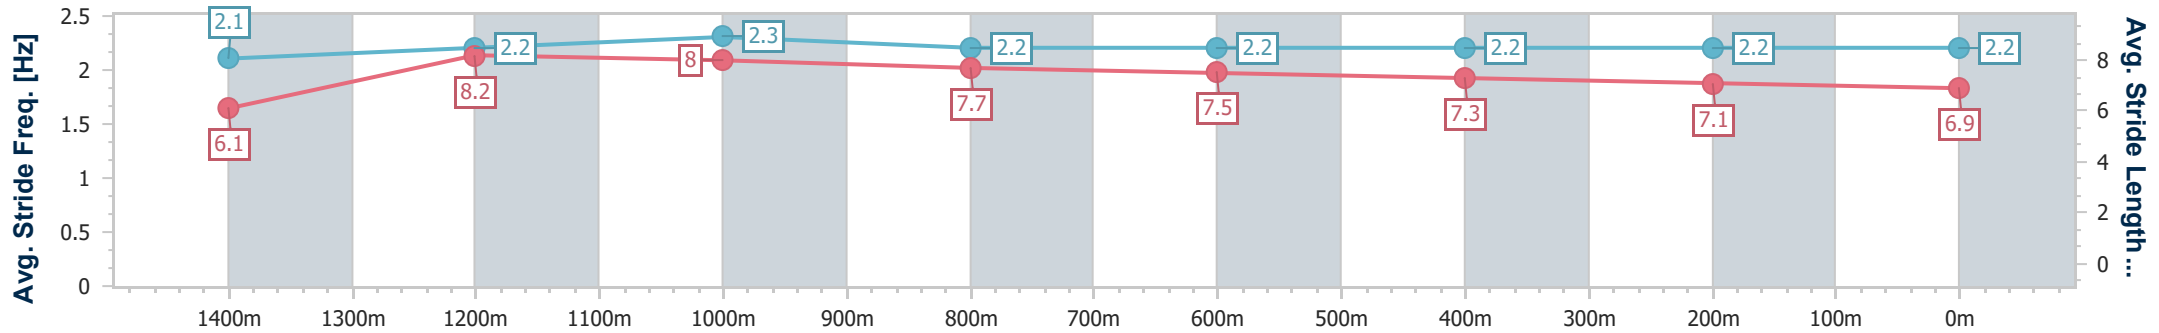

Horse/Jockey Name	Mission House
Final Rank	5
Fastest Section Time (Section)	0:07.83 (Overall)
Top Speed [km/h] (Section)	67.7 (1400m)
Race State	Finished

Ladbrokes Cannon Park QLD Professional
Race 5: GARY RICHES BUILDERS BENCHMARK 58 Handicap - 1500m

26 August 2023 - 14:30

Track Rating: soft 7, Weather: Showers, Rail Position: true

Section	Overall	1400m	1200m	1000m	800m	600m	400m	200m
Section Times	1:30.77 [5] (0:07.83)	1:22.94 [1] (0:10.80)	1:12.14 [1] (0:10.89)	1:01.25 [1] (0:11.37)	0:49.88 [1] (0:11.62)	0:38.26 [2] (0:12.12)	0:26.14 [1] (0:12.80)	0:13.34 [2] (0:13.34)
Average Speed [km/h]	46.2	66.7	65.7	62.3	62.0	59.9	57.0	54.0
Top Speed [km/h]	62.9	67.7	67.0	63.9	62.8	61.8	58.0	56.5
Avg. Dist. to Rail [m]	6.0	1.7	1.3	2.3	0.7	1.5	5.7	7.7
Avg. Stride Freq. [Hz]	2.1	2.2	2.3	2.2	2.2	2.2	2.2	2.2
Avg. Stride Length [m]	6.1	8.2	8.0	7.7	7.5	7.3	7.1	6.9

- [ ] Ranking at each section and finish
- -.-.- No data available at this section
- NA No data available