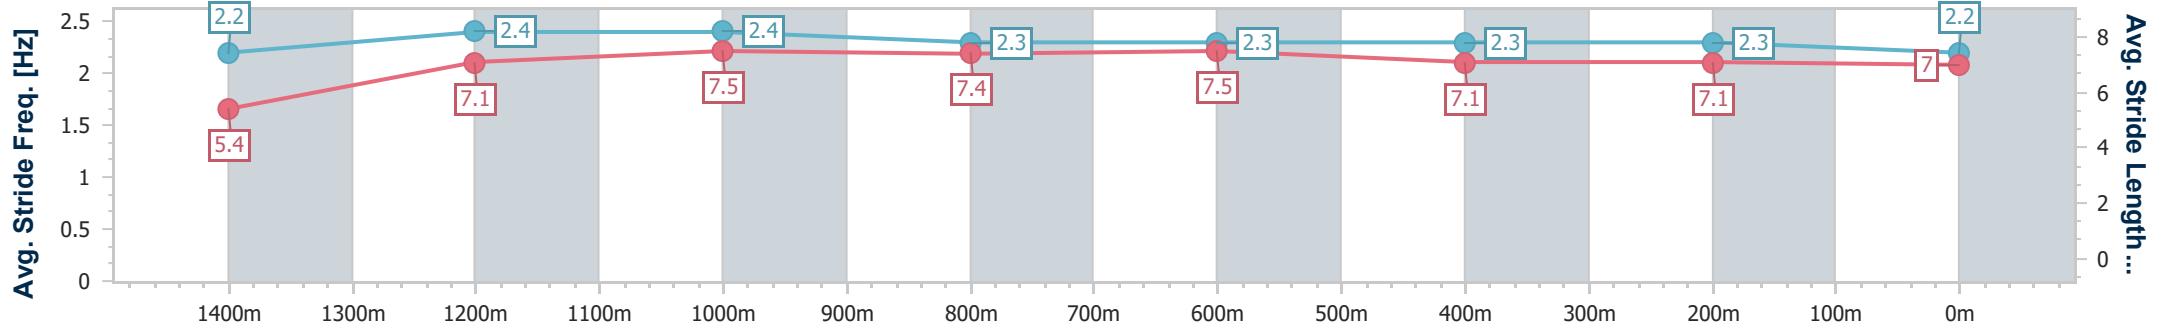

Horse/Jockey Name	Cetshwayo
Final Rank	4
Fastest Section Time (Section)	0:08.32 (Overall)
Top Speed [km/h] (Section)	67.7 (1200m)
Race State	Finished

Ladbrokes Cannon Park QLD Professional
Race 5: GARY RICHES BUILDERS BENCHMARK 58 Handicap - 1500m

26 August 2023 - 14:30

Track Rating: soft 7, Weather: Showers, Rail Position: true

Section	Overall	1400m	1200m	1000m	800m	600m	400m	200m
Section Times	1:30.74 [4] (0:08.32)	1:22.42 [12] (0:11.13)	1:11.29 [12] (0:11.08)	1:00.21 [10] (0:11.69)	0:48.52 [10] (0:11.37)	0:37.15 [10] (0:11.95)	0:25.20 [10] (0:12.33)	0:12.87 [8] (0:12.87)
Average Speed [km/h]	43.0	64.8	65.1	61.9	63.3	61.3	59.4	55.8
Top Speed [km/h]	59.2	67.2	67.7	63.3	65.3	63.2	61.0	58.4
Avg. Dist. to Rail [m]	6.7	2.1	1.2	1.2	3.5	3.0	8.8	14.5
Avg. Stride Freq. [Hz]	2.2	2.4	2.4	2.3	2.3	2.3	2.3	2.2
Avg. Stride Length [m]	5.4	7.1	7.5	7.4	7.5	7.1	7.1	7.0

- [ ] Ranking at each section and finish
- -.-.- No data available at this section
- NA No data available