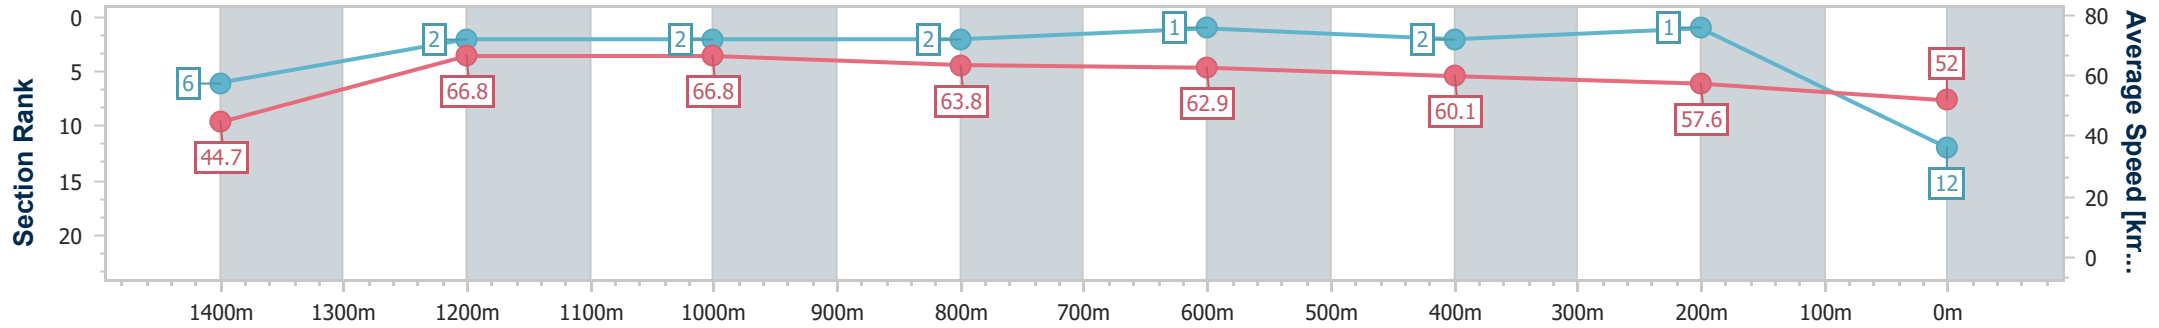

- [] Ranking at each section and finish
- .-.- No data available at this section
- NA No data available

Horse/Jockey Name	Supreme Prince
Final Rank	12
Fastest Section Time (Section)	0:08.07 (Overall)
Top Speed [km/h] (Section)	69.1 (1200m)
Race State	Finished

Ladbrokes Cannon Park QLD Professional
Race 5: GARY RICHES BUILDERS BENCHMARK 58 Handicap - 1500m

26 August 2023 - 14:30

Track Rating: soft 7, Weather: Showers, Rail Position: true

Section	Overall	1400m	1200m	1000m	800m	600m	400m	200m
Section Times	1:31.19 [12] (0:08.07)	1:23.12 [6] (0:10.77)	1:12.35 [2] (0:10.80)	1:01.55 [2] (0:11.42)	0:50.13 [2] (0:11.43)	0:38.70 [1] (0:12.18)	0:26.52 [2] (0:12.72)	0:13.80 [1] (0:13.80)
Average Speed [km/h]	44.7	66.8	66.8	63.8	62.9	60.1	57.6	52.0
Top Speed [km/h]	60.8	68.4	69.1	65.0	64.4	61.9	59.4	55.8
Avg. Dist. to Rail [m]	4.2	1.4	0.9	2.0	3.3	2.8	7.2	8.8
Avg. Stride Freq. [Hz]	2.2	2.5	2.5	2.4	2.4	2.4	2.4	2.3
Avg. Stride Length [m]	5.6	7.4	7.5	7.3	7.3	6.9	6.7	6.4