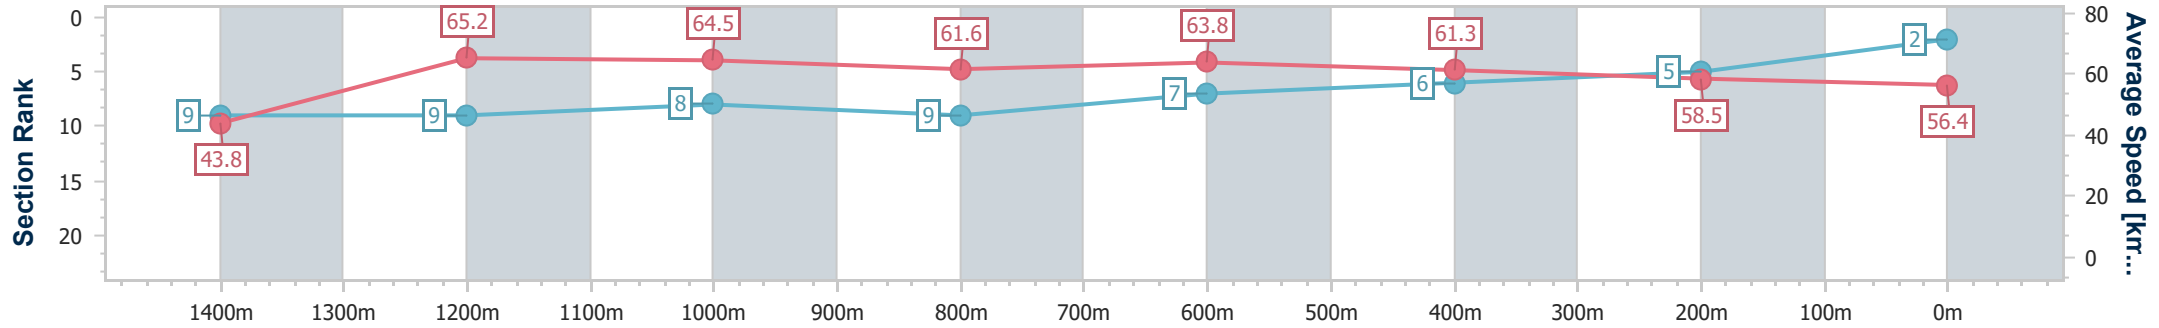

Horse/Jockey Name	Emathion
Final Rank	2
Fastest Section Time (Section)	0:08.22 (Overall)
Top Speed [km/h] (Section)	67.6 (1200m)
Race State	Finished

Ladbrokes Cannon Park QLD Professional
Race 5: GARY RICHES BUILDERS BENCHMARK 58 Handicap - 1500m

26 August 2023 - 14:30

Track Rating: soft 7, Weather: Showers, Rail Position: true

Section	Overall	1400m	1200m	1000m	800m	600m	400m	200m
Section Times	1:30.37 [2] (0:08.22)	1:22.15 [9] (0:11.05)	1:11.10 [9] (0:11.13)	0:59.97 [8] (0:11.57)	0:48.40 [9] (0:11.29)	0:37.11 [7] (0:11.90)	0:25.21 [6] (0:12.46)	0:12.75 [5] (0:12.75)
Average Speed [km/h]	43.8	65.2	64.5	61.6	63.8	61.3	58.5	56.4
Top Speed [km/h]	61.1	67.1	67.6	63.6	64.4	63.1	59.7	57.6
Avg. Dist. to Rail [m]	0.4	1.1	0.6	1.8	1.8	2.1	5.8	5.5
Avg. Stride Freq. [Hz]	2.1	2.4	2.3	2.3	2.3	2.3	2.3	2.3
Avg. Stride Length [m]	5.7	7.7	7.8	7.4	7.4	7.3	7.2	6.8

- [ ] Ranking at each section and finish
- -.-.- No data available at this section
- NA No data available