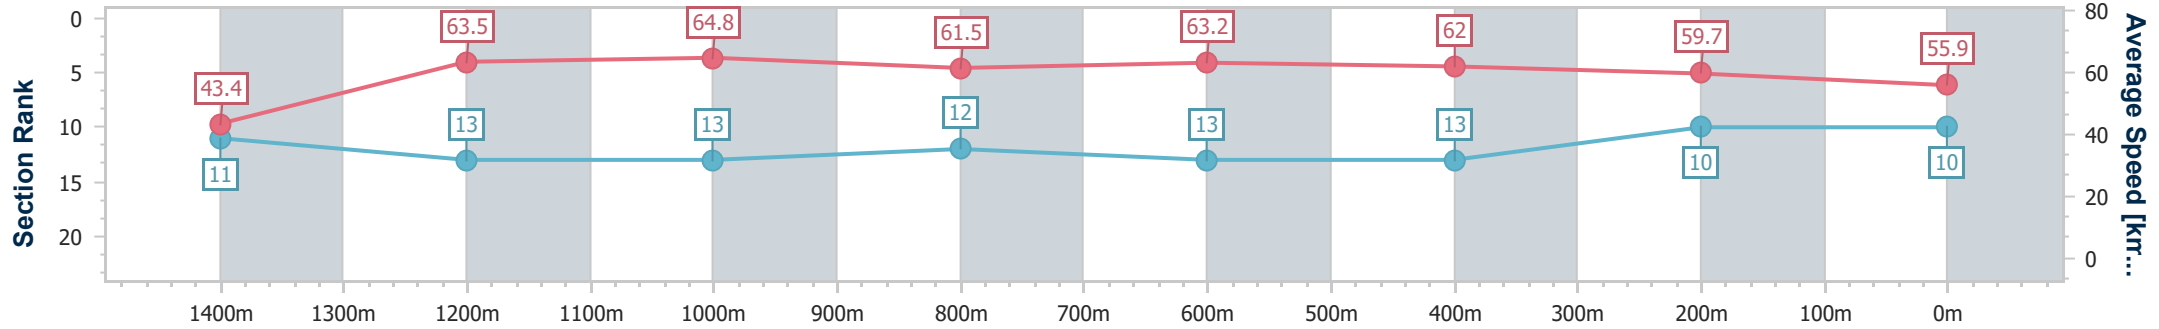

Horse/Jockey Name	Modern Legend
Final Rank	10
Fastest Section Time (Section)	0:08.29 (Overall)
Top Speed [km/h] (Section)	66.7 (1400m)
Race State	Finished

Ladbrokes Cannon Park QLD Professional
Race 5: GARY RICHES BUILDERS BENCHMARK 58 Handicap - 1500m

26 August 2023 - 14:30

Track Rating: soft 7, Weather: Showers, Rail Position: true

Section	Overall	1400m	1200m	1000m	800m	600m	400m	200m
Section Times	1:30.88 [10] (0:08.29)	1:22.59 [11] (0:11.35)	1:11.24 [13] (0:11.11)	1:00.13 [13] (0:11.74)	0:48.39 [12] (0:11.39)	0:37.00 [13] (0:11.88)	0:25.12 [13] (0:12.24)	0:12.88 [10] (0:12.88)
Average Speed [km/h]	43.4	63.5	64.8	61.5	63.2	62.0	59.7	55.9
Top Speed [km/h]	58.4	66.7	66.4	63.0	64.3	63.3	60.9	58.2
Avg. Dist. to Rail [m]	5.0	1.2	0.5	0.9	3.3	3.5	6.7	9.7
Avg. Stride Freq. [Hz]	2.1	2.3	2.3	2.3	2.2	2.3	2.2	2.2
Avg. Stride Length [m]	5.7	7.6	7.6	7.3	7.7	7.5	7.3	7.1

- [ ] Ranking at each section and finish
- -.-.- No data available at this section
- NA No data available