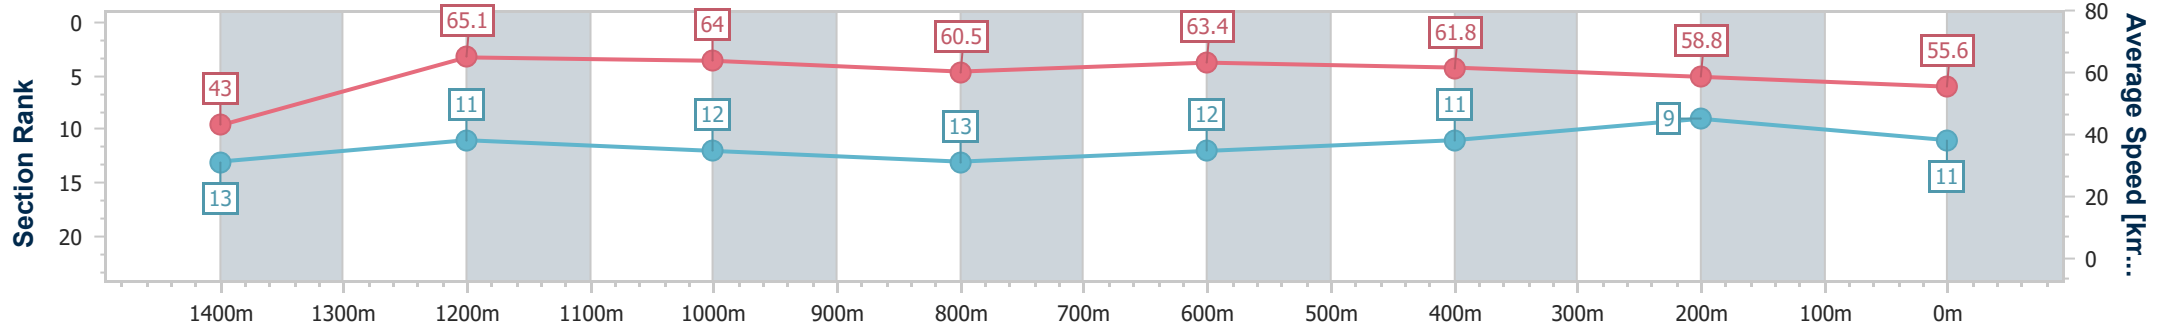

Horse/Jockey Name	Mirror Illusion
Final Rank	11
Fastest Section Time (Section)	0:08.35 (Overall)
Top Speed [km/h] (Section)	66.3 (1400m)
Race State	Finished

Ladbrokes Cannon Park QLD Professional
Race 5: GARY RICHES BUILDERS BENCHMARK 58 Handicap - 1500m

26 August 2023 - 14:30

Track Rating: soft 7, Weather: Showers, Rail Position: true

Section	Overall	1400m	1200m	1000m	800m	600m	400m	200m
Section Times	1:30.89 [11] (0:08.35)	1:22.54 [13] (0:11.09)	1:11.45 [11] (0:11.20)	1:00.25 [12] (0:11.86)	0:48.39 [13] (0:11.36)	0:37.03 [12] (0:11.73)	0:25.30 [11] (0:12.35)	0:12.95 [9] (0:12.95)
Average Speed [km/h]	43.0	65.1	64.0	60.5	63.4	61.8	58.8	55.6
Top Speed [km/h]	62.1	66.3	66.1	61.4	64.1	64.3	60.5	57.7
Avg. Dist. to Rail [m]	1.7	1.0	0.5	0.8	1.9	1.3	5.4	9.0
Avg. Stride Freq. [Hz]	2.1	2.5	2.4	2.4	2.4	2.4	2.4	2.3
Avg. Stride Length [m]	5.7	6.7	6.9	6.8	7.2	7.1	6.8	6.6

- [ ] Ranking at each section and finish
- -.-.- No data available at this section
- NA No data available