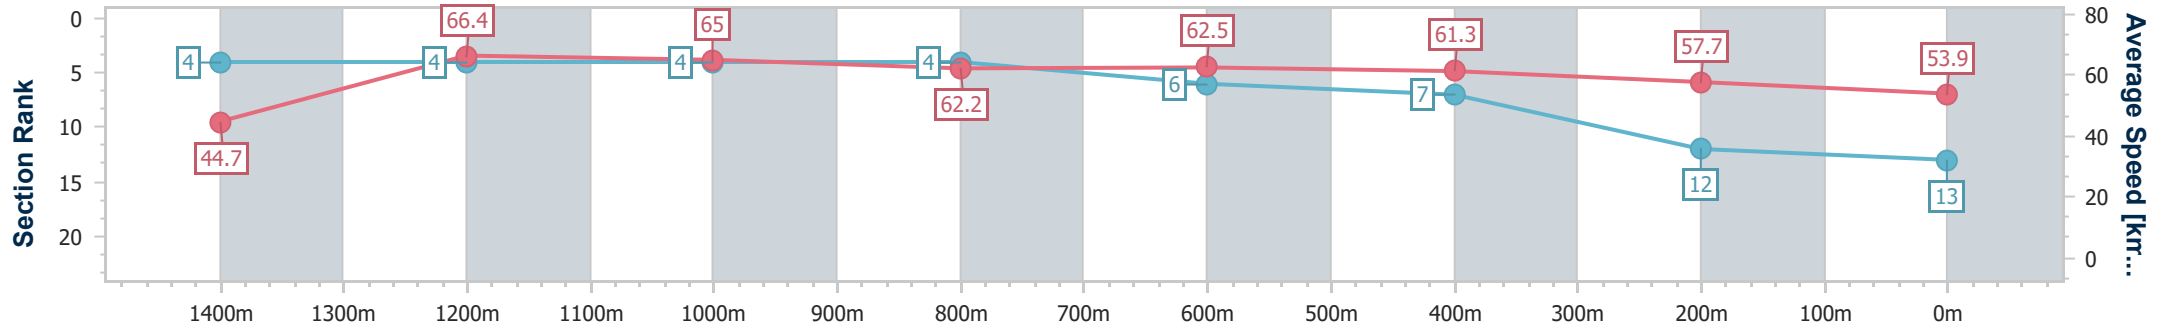

Ladbrokes Cannon Park QLD Professional
Race 5: GARY RICHES BUILDERS BENCHMARK 58 Handicap - 1500m

26 August 2023 - 14:30

Track Rating: soft 7, Weather: Showers, Rail Position: true

Section	Overall	1400m	1200m	1000m	800m	600m	400m	200m
Section Times	1:31.19 [12] (0:08.07)	1:23.12 [6] (0:10.77)	1:12.35 [2] (0:10.80)	1:01.55 [2] (0:11.42)	0:50.13 [2] (0:11.43)	0:38.70 [1] (0:12.18)	0:26.52 [2] (0:12.72)	0:13.80 [1] (0:13.80)
Average Speed [km/h]	44.7	66.8	66.8	63.8	62.9	60.1	57.6	52.0
Top Speed [km/h]	60.8	68.4	69.1	65.0	64.4	61.9	59.4	55.8
Avg. Dist. to Rail [m]	4.2	1.4	0.9	2.0	3.3	2.8	7.2	8.8
Avg. Stride Freq. [Hz]	2.2	2.5	2.5	2.4	2.4	2.4	2.4	2.3
Avg. Stride Length [m]	5.6	7.4	7.5	7.3	7.3	6.9	6.7	6.4

- [] Ranking at each section and finish
- .-.- No data available at this section
- NA No data available

Horse/Jockey Name	Courting Sara
Final Rank	13
Fastest Section Time (Section)	0:08.04 (Overall)
Top Speed [km/h] (Section)	68.1 (1400m)
Race State	Finished

Ladbrokes Cannon Park QLD Professional
Race 5: GARY RICHES BUILDERS BENCHMARK 58 Handicap - 1500m

26 August 2023 - 14:30

Track Rating: soft 7, Weather: Showers, Rail Position: true

Section	Overall	1400m	1200m	1000m	800m	600m	400m	200m
Section Times	1:31.44 [13] (0:08.04)	1:23.40 [4] (0:10.84)	1:12.56 [4] (0:11.13)	1:01.43 [4] (0:11.68)	0:49.75 [4] (0:11.53)	0:38.22 [6] (0:12.09)	0:26.13 [7] (0:12.80)	0:13.33 [12] (0:13.33)
Average Speed [km/h]	44.7	66.4	65.0	62.2	62.5	61.3	57.7	53.9
Top Speed [km/h]	60.8	68.1	67.4	63.9	63.5	62.8	59.5	57.1
Avg. Dist. to Rail [m]	7.1	3.1	1.3	1.8	4.1	4.6	11.0	12.6
Avg. Stride Freq. [Hz]	2.2	2.5	2.4	2.4	2.4	2.4	2.4	2.3
Avg. Stride Length [m]	5.7	7.5	7.5	7.2	7.3	7.1	6.8	6.5

- [] Ranking at each section and finish
- .-.- No data available at this section
- NA No data available

Horse/Jockey Name	Side Hustle
Final Rank	14
Fastest Section Time (Section)	0:08.05 (Overall)
Top Speed [km/h] (Section)	68.3 (1400m)
Race State	Finished