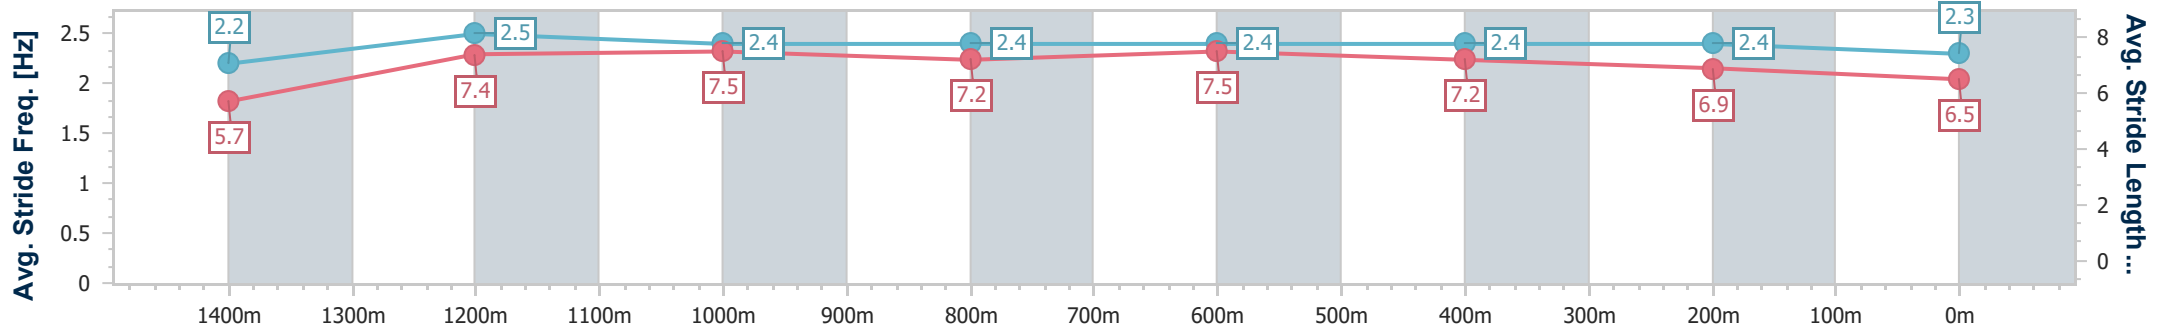

Horse/Jockey Name	Prince Akeem
Final Rank	9
Fastest Section Time (Section)	0:08.09 (Overall)
Top Speed [km/h] (Section)	67.8 (1200m)
Race State	Finished

Ladbrokes Cannon Park QLD Professional
Race 5: GARY RICHES BUILDERS BENCHMARK 58 Handicap - 1500m

26 August 2023 - 14:30

Track Rating: soft 7, Weather: Showers, Rail Position: true

Section	Overall	1400m	1200m	1000m	800m	600m	400m	200m
Section Times	1:30.82 [9] (0:08.09)	1:22.73 [7] (0:11.01)	1:11.72 [7] (0:11.03)	1:00.69 [5] (0:11.56)	0:49.13 [4] (0:11.44)	0:37.69 [5] (0:12.03)	0:25.66 [5] (0:12.49)	0:13.17 [7] (0:13.17)
Average Speed [km/h]	44.4	65.4	65.4	62.2	62.9	61.3	58.8	54.5
Top Speed [km/h]	60.8	67.7	67.8	63.7	63.8	63.7	60.2	58.2
Avg. Dist. to Rail [m]	3.3	1.1	0.5	0.6	1.9	3.4	8.5	11.4
Avg. Stride Freq. [Hz]	2.2	2.5	2.4	2.4	2.4	2.4	2.4	2.3
Avg. Stride Length [m]	5.7	7.4	7.5	7.2	7.5	7.2	6.9	6.5

- [ ] Ranking at each section and finish
- -.-.- No data available at this section
- NA No data available