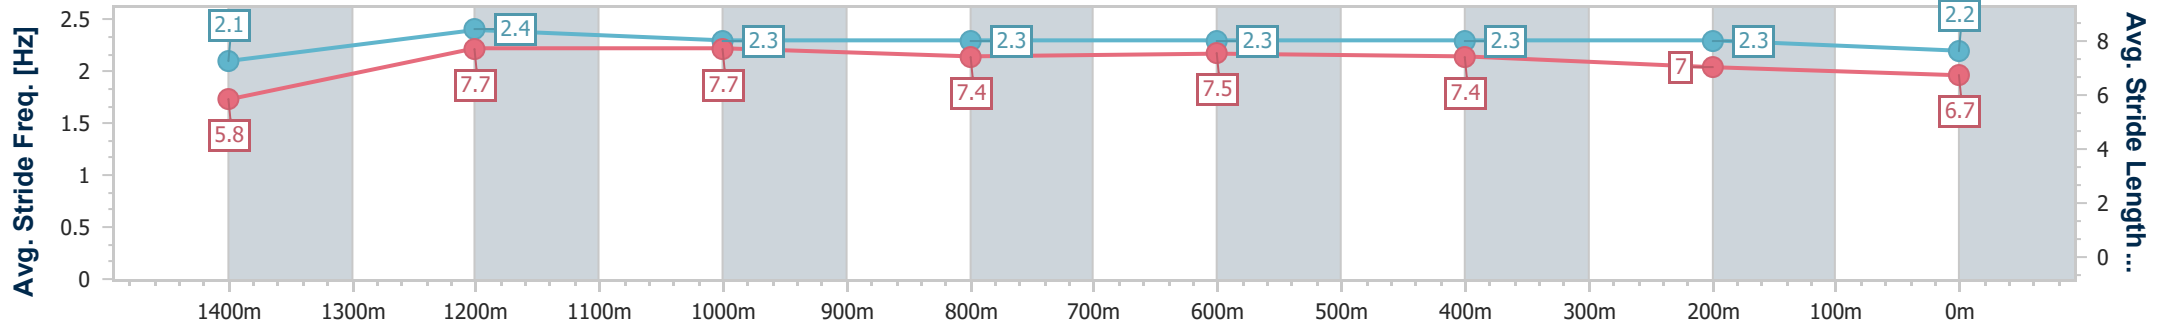

Horse/Jockey Name	Side Hustle
Final Rank	14
Fastest Section Time (Section)	0:08.05 (Overall)
Top Speed [km/h] (Section)	68.3 (1400m)
Race State	Finished

Ladbrokes Cannon Park QLD Professional
Race 5: GARY RICHES BUILDERS BENCHMARK 58 Handicap - 1500m

26 August 2023 - 14:30

Track Rating: soft 7, Weather: Showers, Rail Position: true

Section	Overall	1400m	1200m	1000m	800m	600m	400m	200m
Section Times	1:31.58 [14] (0:08.05)	1:23.53 [5] (0:10.87)	1:12.66 [5] (0:11.29)	1:01.37 [7] (0:11.67)	0:49.70 [7] (0:11.40)	0:38.30 [8] (0:12.05)	0:26.25 [8] (0:12.76)	0:13.49 [11] (0:13.49)
Average Speed [km/h]	44.8	66.2	64.0	61.8	63.1	60.9	57.6	53.3
Top Speed [km/h]	61.6	68.3	66.8	62.8	64.3	62.5	59.7	57.1
Avg. Dist. to Rail [m]	8.3	4.7	2.0	0.9	2.5	3.0	9.7	11.0
Avg. Stride Freq. [Hz]	2.1	2.4	2.3	2.3	2.3	2.3	2.3	2.2
Avg. Stride Length [m]	5.8	7.7	7.7	7.4	7.5	7.4	7.0	6.7

- [ ] Ranking at each section and finish
- -.-.- No data available at this section
- NA No data available