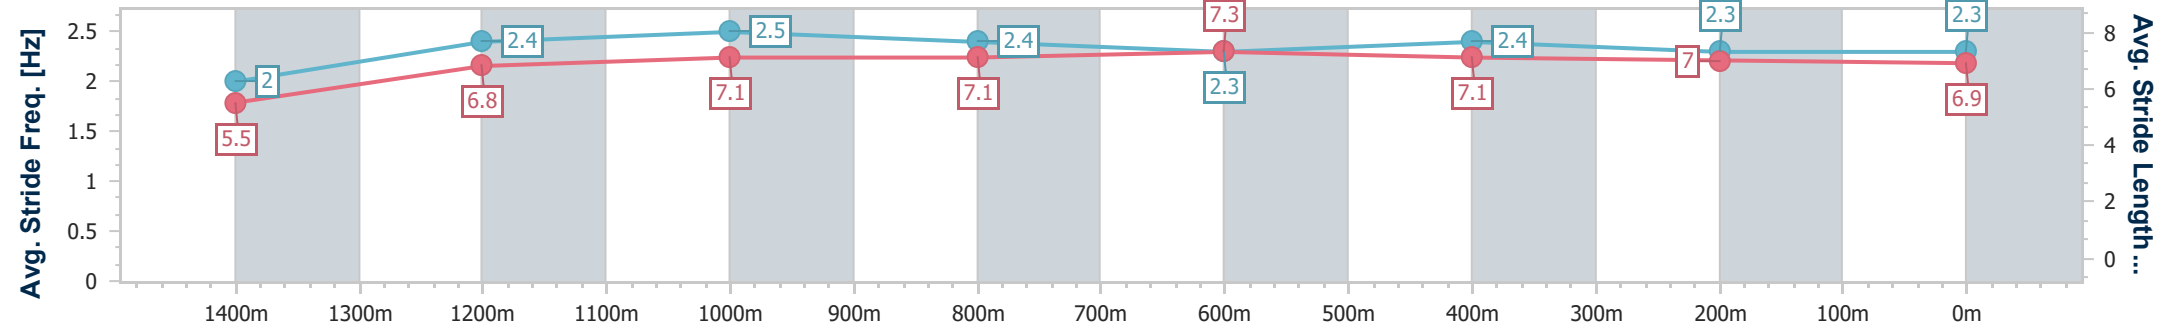

Horse/Jockey Name	Pluckercarn
Final Rank	8
Fastest Section Time (Section)	0:08.82 (Overall)
Top Speed [km/h] (Section)	66.2 (1200m)
Race State	Finished

Ladbrokes Cannon Park QLD Professional
Race 5: GARY RICHES BUILDERS BENCHMARK 58 Handicap - 1500m

26 August 2023 - 14:30

Track Rating: soft 7, Weather: Showers, Rail Position: true

Section	Overall	1400m	1200m	1000m	800m	600m	400m	200m						
Section Times	1:30.80 [8] (0:08.82)	1:21.98 [14] (0:11.64)	1:10.34 [14] (0:10.98)	0:59.36 [14] (0:11.43)	0:47.93 [14] (0:11.42)	0:36.51 [14] (0:11.74)	0:24.77 [14] (0:12.21)	0:12.56 [14] (0:12.56)						
Average Speed [km/h]	41.6	61.9	65.6	63.3	63.1	62.8	60.4	57.2						
Top Speed [km/h]	56.1	65.5	66.2	64.5	64.0	63.8	62.0	59.8						
Avg. Dist. to Rail [m]	8.7	2.3	0.9	1.1	3.8	4.0	10.9	13.8						
Avg. Stride Freq. [Hz]	2.0	2.4	2.5	2.4	2.3	2.4	2.3	2.3						
Avg. Stride Length [m]	5.5	6.8	7.1	7.1	7.3	7.1	7.0	6.9						

- [ ] Ranking at each section and finish
- -.-.- No data available at this section
- NA No data available