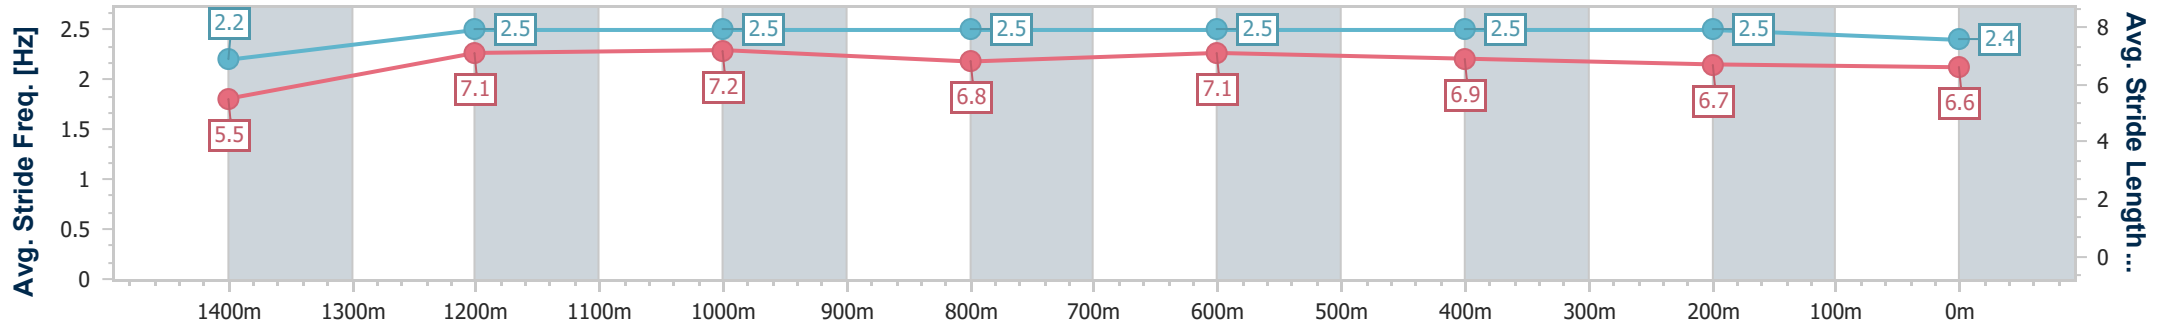

Ladbroke's Cannon Park QLD Professional
Race 5: GARY RICHES BUILDERS BENCHMARK 58 Handicap - 1500m

26 August 2023 - 14:30

Track Rating: soft 7, Weather: Showers, Rail Position: true

Section	Overall	1400m	1200m	1000m	800m	600m	400m	200m
Section Times	1:30.32 [1] (0:08.26)	1:22.06 [10] (0:11.16)	1:10.90 [10] (0:11.14)	0:59.76 [11] (0:11.78)	0:47.98 [11] (0:11.27)	0:36.71 [11] (0:11.75)	0:24.96 [9] (0:12.28)	0:12.68 [6] (0:12.68)
Average Speed [km/h]	43.6	64.5	65.1	61.0	63.8	61.8	59.4	56.6
Top Speed [km/h]	58.8	67.5	67.6	63.4	64.5	64.4	60.3	59.2
Avg. Dist. to Rail [m]	2.5	0.9	2.5	0.6	2.0	1.5	8.2	13.2
Avg. Stride Freq. [Hz]	2.2	2.5	2.5	2.5	2.5	2.5	2.5	2.4
Avg. Stride Length [m]	5.5	7.1	7.2	6.8	7.1	6.9	6.7	6.6