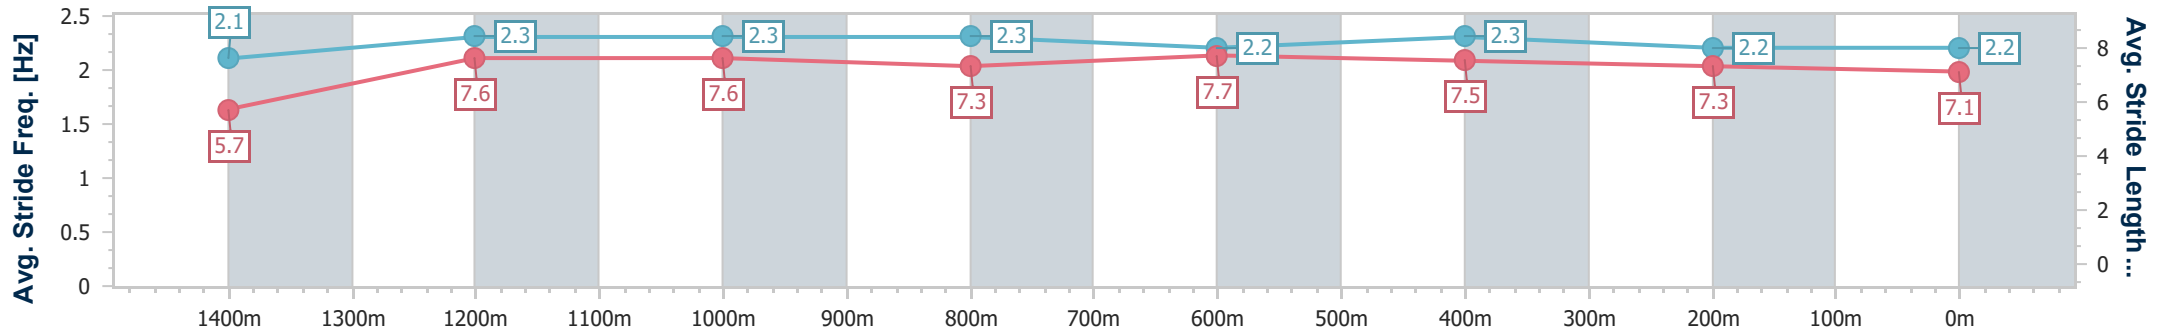

- [] Ranking at each section and finish
- .-.- No data available at this section
- NA No data available

Horse/Jockey Name	Modern Legend
Final Rank	10
Fastest Section Time (Section)	0:08.29 (Overall)
Top Speed [km/h] (Section)	66.7 (1400m)
Race State	Finished

- [] Ranking at each section and finish
- .-.- No data available at this section
- NA No data available

Horse/Jockey Name	Mirror Illusion
Final Rank	11
Fastest Section Time (Section)	0:08.35 (Overall)
Top Speed [km/h] (Section)	66.3 (1400m)
Race State	Finished