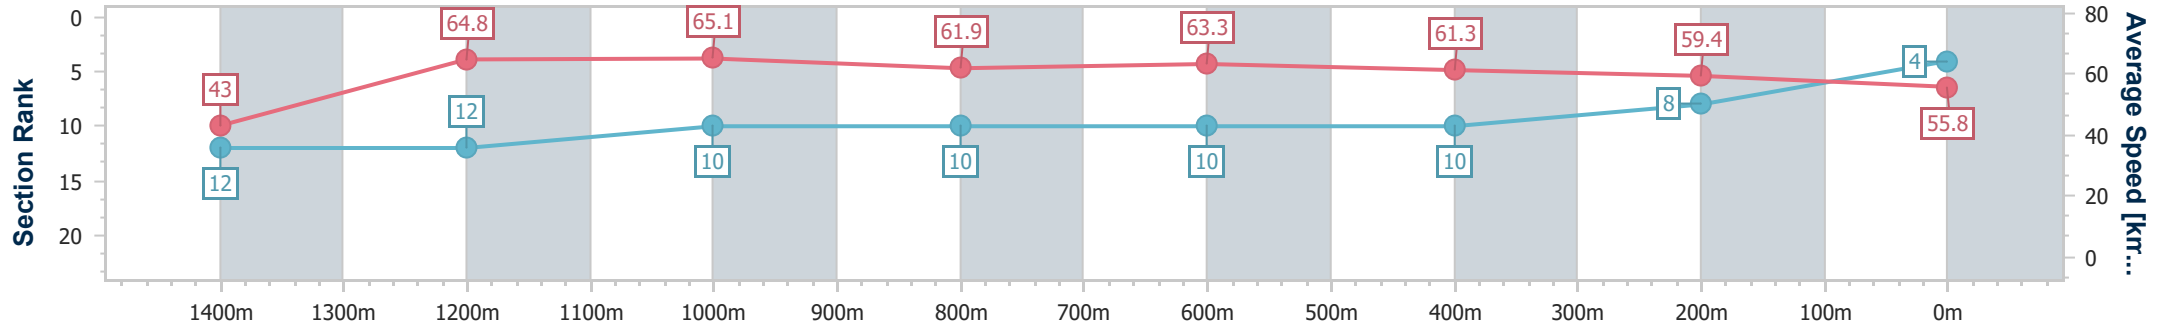

Horse/Jockey Name	Cetshwayo
Final Rank	4
Fastest Section Time (Section)	0:08.32 (Overall)
Top Speed [km/h] (Section)	67.7 (1200m)
Race State	Finished

Ladbrokes Cannon Park QLD Professional
Race 5: GARY RICHES BUILDERS BENCHMARK 58 Handicap - 1500m

26 August 2023 - 14:30

Track Rating: soft 7, Weather: Showers, Rail Position: true

Section	Overall	1400m	1200m	1000m	800m	600m	400m	200m
Section Times	1:30.74 [4] (0:08.32)	1:22.42 [12] (0:11.13)	1:11.29 [12] (0:11.08)	1:00.21 [10] (0:11.69)	0:48.52 [10] (0:11.37)	0:37.15 [10] (0:11.95)	0:25.20 [10] (0:12.33)	0:12.87 [8] (0:12.87)
Average Speed [km/h]	43.0	64.8	65.1	61.9	63.3	61.3	59.4	55.8
Top Speed [km/h]	59.2	67.2	67.7	63.3	65.3	63.2	61.0	58.4
Avg. Dist. to Rail [m]	6.7	2.1	1.2	1.2	3.5	3.0	8.8	14.5
Avg. Stride Freq. [Hz]	2.2	2.4	2.4	2.3	2.3	2.3	2.3	2.2
Avg. Stride Length [m]	5.4	7.1	7.5	7.4	7.5	7.1	7.1	7.0

- [ ] Ranking at each section and finish
- -.-.- No data available at this section
- NA No data available