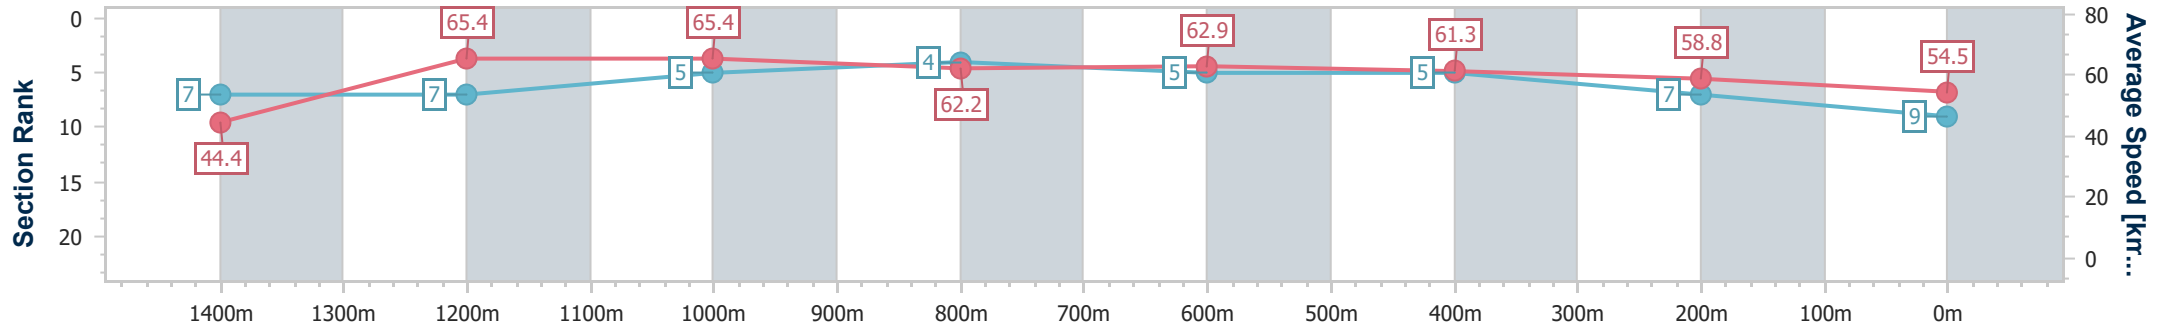

Horse/Jockey Name	Prince Akeem
Final Rank	9
Fastest Section Time (Section)	0:08.09 (Overall)
Top Speed [km/h] (Section)	67.8 (1200m)
Race State	Finished

Ladbrokes Cannon Park QLD Professional
Race 5: GARY RICHES BUILDERS BENCHMARK 58 Handicap - 1500m

26 August 2023 - 14:30

Track Rating: soft 7, Weather: Showers, Rail Position: true

Section	Overall	1400m	1200m	1000m	800m	600m	400m	200m
Section Times	1:30.82 [9] (0:08.09)	1:22.73 [7] (0:11.01)	1:11.72 [7] (0:11.03)	1:00.69 [5] (0:11.56)	0:49.13 [4] (0:11.44)	0:37.69 [5] (0:12.03)	0:25.66 [5] (0:12.49)	0:13.17 [7] (0:13.17)
Average Speed [km/h]	44.4	65.4	65.4	62.2	62.9	61.3	58.8	54.5
Top Speed [km/h]	60.8	67.7	67.8	63.7	63.8	63.7	60.2	58.2
Avg. Dist. to Rail [m]	3.3	1.1	0.5	0.6	1.9	3.4	8.5	11.4
Avg. Stride Freq. [Hz]	2.2	2.5	2.4	2.4	2.4	2.4	2.4	2.3
Avg. Stride Length [m]	5.7	7.4	7.5	7.2	7.5	7.2	6.9	6.5

- [ ] Ranking at each section and finish
- -.-.- No data available at this section
- NA No data available