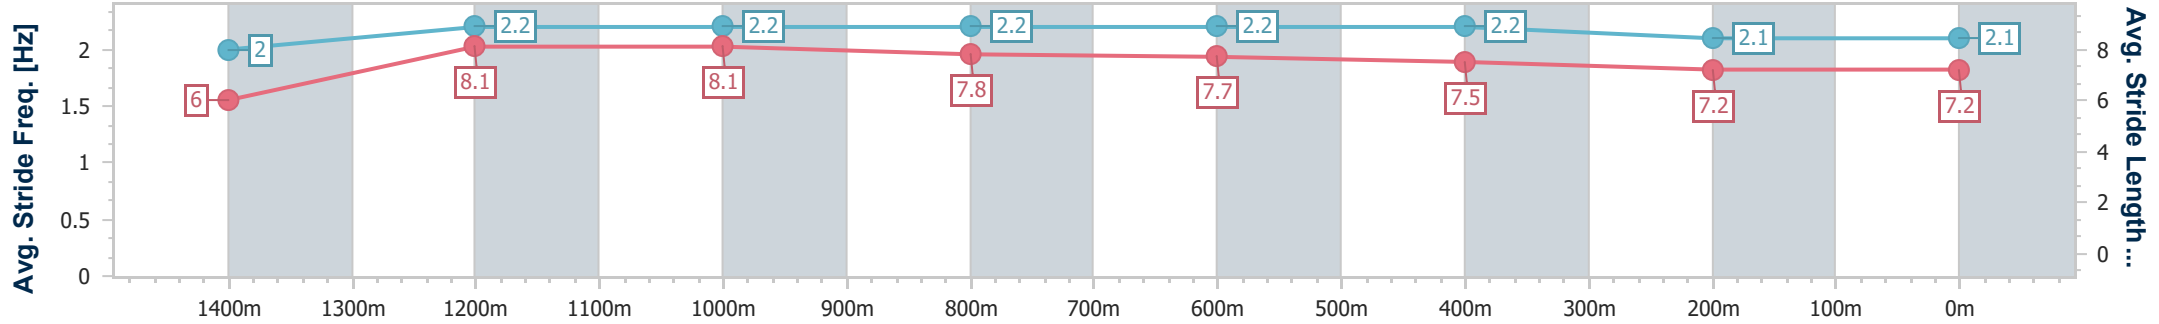

Horse/Jockey Name	Victory For Us
Final Rank	7
Fastest Section Time (Section)	0:08.09 (Overall)
Top Speed [km/h] (Section)	66.6 (1400m)
Race State	Finished

Ladbrokes Cannon Park QLD Professional
Race 5: GARY RICHES BUILDERS BENCHMARK 58 Handicap - 1500m

26 August 2023 - 14:30

Track Rating: soft 7, Weather: Showers, Rail Position: true

Section	Overall	1400m	1200m	1000m	800m	600m	400m	200m
Section Times	1:30.80 [7] (0:08.09)	1:22.71 [8] (0:10.96)	1:11.75 [6] (0:11.36)	1:00.39 [9] (0:11.54)	0:48.85 [8] (0:11.50)	0:37.35 [9] (0:12.17)	0:25.18 [12] (0:12.57)	0:12.61 [13] (0:12.61)
Average Speed [km/h]	44.5	65.7	64.0	63.2	62.6	60.9	58.7	56.9
Top Speed [km/h]	61.9	66.6	65.8	63.8	63.1	62.4	60.0	58.7
Avg. Dist. to Rail [m]	10.8	6.6	3.6	2.2	4.4	4.7	10.1	12.8
Avg. Stride Freq. [Hz]	2.0	2.2	2.2	2.2	2.2	2.2	2.1	2.1
Avg. Stride Length [m]	6.0	8.1	8.1	7.8	7.7	7.5	7.2	7.2

- [ ] Ranking at each section and finish
- -.-.- No data available at this section
- NA No data available