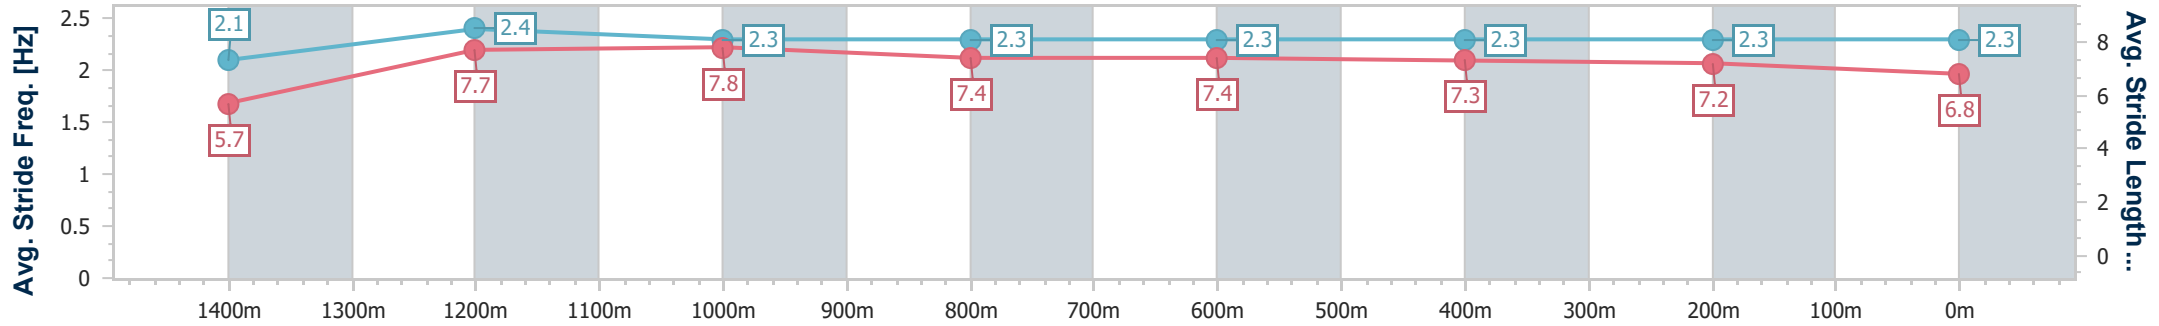

Horse/Jockey Name	Emathion
Final Rank	2
Fastest Section Time (Section)	0:08.22 (Overall)
Top Speed [km/h] (Section)	67.6 (1200m)
Race State	Finished

Ladbrokes Cannon Park QLD Professional
Race 5: GARY RICHES BUILDERS BENCHMARK 58 Handicap - 1500m

26 August 2023 - 14:30

Track Rating: soft 7, Weather: Showers, Rail Position: true

Section	Overall	1400m	1200m	1000m	800m	600m	400m	200m
Section Times	1:30.37 [2] (0:08.22)	1:22.15 [9] (0:11.05)	1:11.10 [9] (0:11.13)	0:59.97 [8] (0:11.57)	0:48.40 [9] (0:11.29)	0:37.11 [7] (0:11.90)	0:25.21 [6] (0:12.46)	0:12.75 [5] (0:12.75)
Average Speed [km/h]	43.8	65.2	64.5	61.6	63.8	61.3	58.5	56.4
Top Speed [km/h]	61.1	67.1	67.6	63.6	64.4	63.1	59.7	57.6
Avg. Dist. to Rail [m]	0.4	1.1	0.6	1.8	1.8	2.1	5.8	5.5
Avg. Stride Freq. [Hz]	2.1	2.4	2.3	2.3	2.3	2.3	2.3	2.3
Avg. Stride Length [m]	5.7	7.7	7.8	7.4	7.4	7.3	7.2	6.8

- [ ] Ranking at each section and finish
- -.-.- No data available at this section
- NA No data available