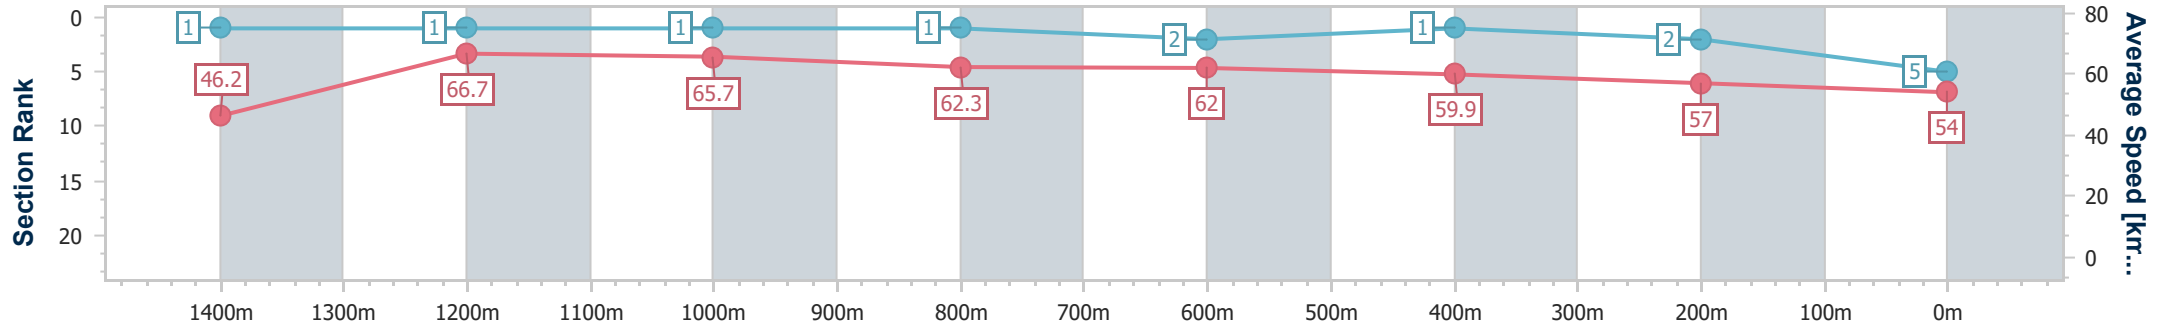

Horse/Jockey Name	Mission House
Final Rank	5
Fastest Section Time (Section)	0:07.83 (Overall)
Top Speed [km/h] (Section)	67.7 (1400m)
Race State	Finished

Ladbrokes Cannon Park QLD Professional
Race 5: GARY RICHES BUILDERS BENCHMARK 58 Handicap - 1500m

26 August 2023 - 14:30

Track Rating: soft 7, Weather: Showers, Rail Position: true

Section	Overall	1400m	1200m	1000m	800m	600m	400m	200m
Section Times	1:30.77 [5] (0:07.83)	1:22.94 [1] (0:10.80)	1:12.14 [1] (0:10.89)	1:01.25 [1] (0:11.37)	0:49.88 [1] (0:11.62)	0:38.26 [2] (0:12.12)	0:26.14 [1] (0:12.80)	0:13.34 [2] (0:13.34)
Average Speed [km/h]	46.2	66.7	65.7	62.3	62.0	59.9	57.0	54.0
Top Speed [km/h]	62.9	67.7	67.0	63.9	62.8	61.8	58.0	56.5
Avg. Dist. to Rail [m]	6.0	1.7	1.3	2.3	0.7	1.5	5.7	7.7
Avg. Stride Freq. [Hz]	2.1	2.2	2.3	2.2	2.2	2.2	2.2	2.2
Avg. Stride Length [m]	6.1	8.2	8.0	7.7	7.5	7.3	7.1	6.9

- [ ] Ranking at each section and finish
- -.-.- No data available at this section
- NA No data available