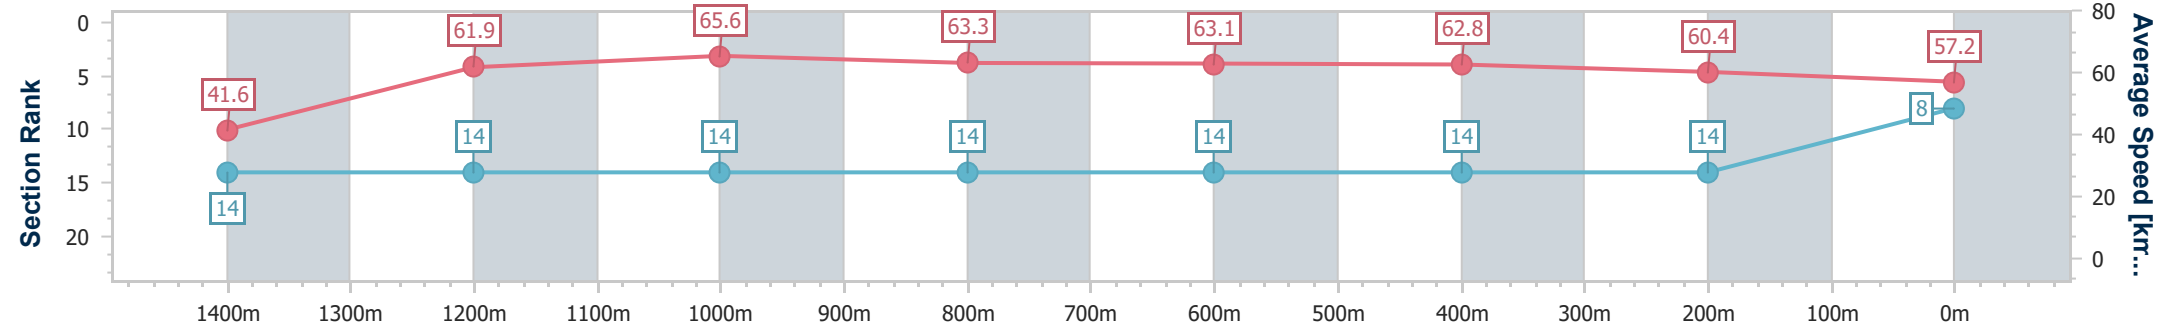

Horse/Jockey Name	Pluckercarn
Final Rank	8
Fastest Section Time (Section)	0:08.82 (Overall)
Top Speed [km/h] (Section)	66.2 (1200m)
Race State	Finished

Ladbrokes Cannon Park QLD Professional
Race 5: GARY RICHES BUILDERS BENCHMARK 58 Handicap - 1500m

26 August 2023 - 14:30

Track Rating: soft 7, Weather: Showers, Rail Position: true

Section	Overall	1400m	1200m	1000m	800m	600m	400m	200m						
Section Times	1:30.80 [8] (0:08.82)	1:21.98 [14] (0:11.64)	1:10.34 [14] (0:10.98)	0:59.36 [14] (0:11.43)	0:47.93 [14] (0:11.42)	0:36.51 [14] (0:11.74)	0:24.77 [14] (0:12.21)	0:12.56 [14] (0:12.56)						
Average Speed [km/h]	41.6	61.9	65.6	63.3	63.1	62.8	60.4	57.2						
Top Speed [km/h]	56.1	65.5	66.2	64.5	64.0	63.8	62.0	59.8						
Avg. Dist. to Rail [m]	8.7	2.3	0.9	1.1	3.8	4.0	10.9	13.8						
Avg. Stride Freq. [Hz]	2.0	2.4	2.5	2.4	2.3	2.4	2.3	2.3						
Avg. Stride Length [m]	5.5	6.8	7.1	7.1	7.3	7.1	7.0	6.9						

- [ ] Ranking at each section and finish
- -.-.- No data available at this section
- NA No data available