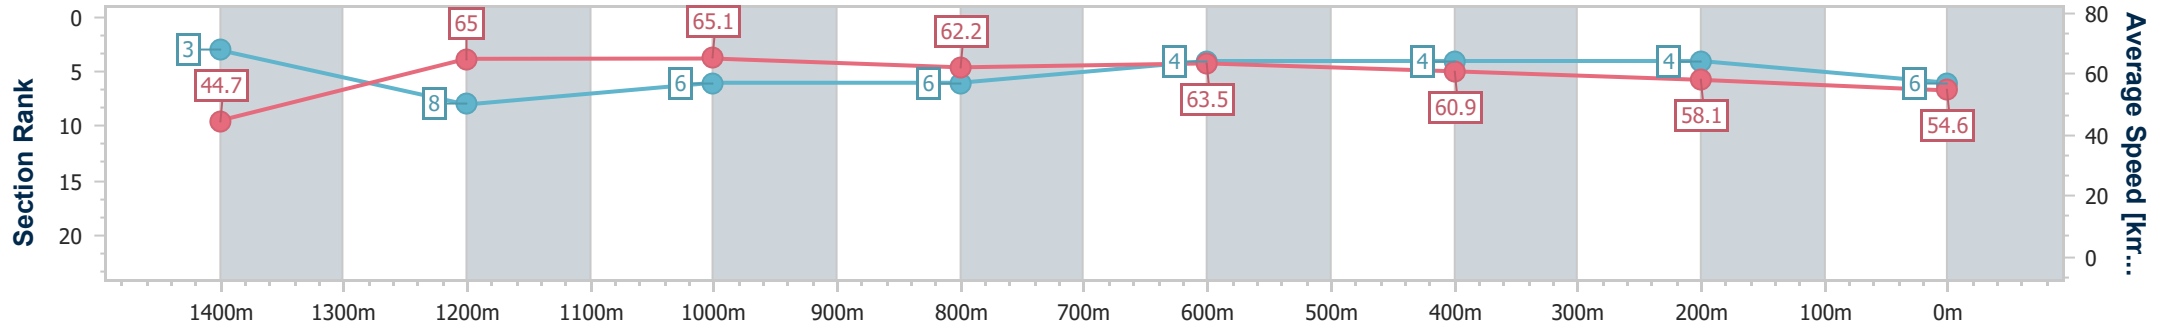

Horse/Jockey Name	Vancouver Bay
Final Rank	6
Fastest Section Time (Section)	0:08.02 (Overall)
Top Speed [km/h] (Section)	67.4 (1200m)
Race State	Finished

Ladbrokes Cannon Park QLD Professional
Race 5: GARY RICHES BUILDERS BENCHMARK 58 Handicap - 1500m

26 August 2023 - 14:30

Track Rating: soft 7, Weather: Showers, Rail Position: true

Section	Overall	1400m	1200m	1000m	800m	600m	400m	200m
Section Times	1:30.77 [6] (0:08.02)	1:22.75 [3] (0:11.11)	1:11.64 [8] (0:11.04)	1:00.60 [6] (0:11.52)	0:49.08 [6] (0:11.33)	0:37.75 [4] (0:11.96)	0:25.79 [4] (0:12.60)	0:13.19 [4] (0:13.19)
Average Speed [km/h]	44.7	65.0	65.1	62.2	63.5	60.9	58.1	54.6
Top Speed [km/h]	62.2	67.2	67.4	63.5	64.4	62.8	59.7	57.3
Avg. Dist. to Rail [m]	0.8	1.3	0.4	0.8	1.1	1.9	7.7	11.0
Avg. Stride Freq. [Hz]	2.1	2.2	2.3	2.3	2.3	2.3	2.3	2.2
Avg. Stride Length [m]	5.9	7.7	7.9	7.6	7.7	7.5	7.2	6.9

- [ ] Ranking at each section and finish
- -.-.- No data available at this section
- NA No data available