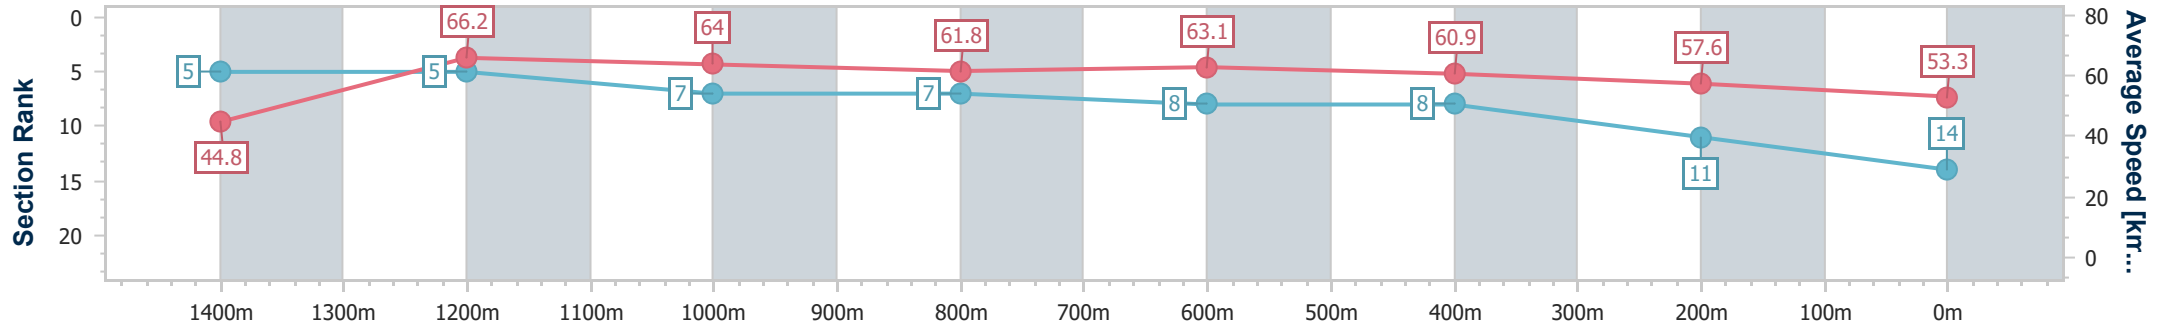

Ladbrokes Cannon Park QLD Professional
Race 5: GARY RICHES BUILDERS BENCHMARK 58 Handicap - 1500m

26 August 2023 - 14:30

Track Rating: soft 7, Weather: Showers, Rail Position: true

Section	Overall	1400m	1200m	1000m	800m	600m	400m	200m
Section Times	1:31.44 [13] (0:08.04)	1:23.40 [4] (0:10.84)	1:12.56 [4] (0:11.13)	1:01.43 [4] (0:11.68)	0:49.75 [4] (0:11.53)	0:38.22 [6] (0:12.09)	0:26.13 [7] (0:12.80)	0:13.33 [12] (0:13.33)
Average Speed [km/h]	44.7	66.4	65.0	62.2	62.5	61.3	57.7	53.9
Top Speed [km/h]	60.8	68.1	67.4	63.9	63.5	62.8	59.5	57.1
Avg. Dist. to Rail [m]	7.1	3.1	1.3	1.8	4.1	4.6	11.0	12.6
Avg. Stride Freq. [Hz]	2.2	2.5	2.4	2.4	2.4	2.4	2.4	2.3
Avg. Stride Length [m]	5.7	7.5	7.5	7.2	7.3	7.1	6.8	6.5

- [] Ranking at each section and finish
- .-.- No data available at this section
- NA No data available

Horse/Jockey Name	Side Hustle
Final Rank	14
Fastest Section Time (Section)	0:08.05 (Overall)
Top Speed [km/h] (Section)	68.3 (1400m)
Race State	Finished

Ladbrokes Cannon Park QLD Professional
Race 5: GARY RICHES BUILDERS BENCHMARK 58 Handicap - 1500m

26 August 2023 - 14:30

Track Rating: soft 7, Weather: Showers, Rail Position: true

Section	Overall	1400m	1200m	1000m	800m	600m	400m	200m
Section Times	1:31.58 [14] (0:08.05)	1:23.53 [5] (0:10.87)	1:12.66 [5] (0:11.29)	1:01.37 [7] (0:11.67)	0:49.70 [7] (0:11.40)	0:38.30 [8] (0:12.05)	0:26.25 [8] (0:12.76)	0:13.49 [11] (0:13.49)
Average Speed [km/h]	44.8	66.2	64.0	61.8	63.1	60.9	57.6	53.3
Top Speed [km/h]	61.6	68.3	66.8	62.8	64.3	62.5	59.7	57.1
Avg. Dist. to Rail [m]	8.3	4.7	2.0	0.9	2.5	3.0	9.7	11.0
Avg. Stride Freq. [Hz]	2.1	2.4	2.3	2.3	2.3	2.3	2.3	2.2
Avg. Stride Length [m]	5.8	7.7	7.7	7.4	7.5	7.4	7.0	6.7