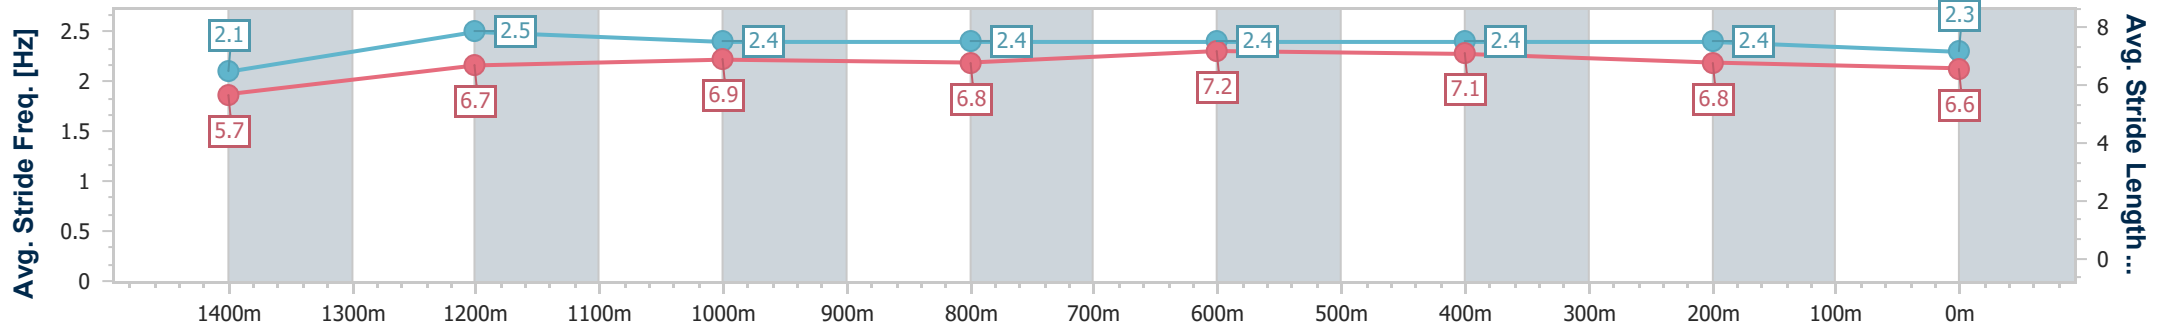

Horse/Jockey Name	Mirror Illusion
Final Rank	11
Fastest Section Time (Section)	0:08.35 (Overall)
Top Speed [km/h] (Section)	66.3 (1400m)
Race State	Finished

Ladbrokes Cannon Park QLD Professional
Race 5: GARY RICHES BUILDERS BENCHMARK 58 Handicap - 1500m

26 August 2023 - 14:30

Track Rating: soft 7, Weather: Showers, Rail Position: true

Section	Overall	1400m	1200m	1000m	800m	600m	400m	200m
Section Times	1:30.89 [11] (0:08.35)	1:22.54 [13] (0:11.09)	1:11.45 [11] (0:11.20)	1:00.25 [12] (0:11.86)	0:48.39 [13] (0:11.36)	0:37.03 [12] (0:11.73)	0:25.30 [11] (0:12.35)	0:12.95 [9] (0:12.95)
Average Speed [km/h]	43.0	65.1	64.0	60.5	63.4	61.8	58.8	55.6
Top Speed [km/h]	62.1	66.3	66.1	61.4	64.1	64.3	60.5	57.7
Avg. Dist. to Rail [m]	1.7	1.0	0.5	0.8	1.9	1.3	5.4	9.0
Avg. Stride Freq. [Hz]	2.1	2.5	2.4	2.4	2.4	2.4	2.4	2.3
Avg. Stride Length [m]	5.7	6.7	6.9	6.8	7.2	7.1	6.8	6.6

- [ ] Ranking at each section and finish
- -.-.- No data available at this section
- NA No data available