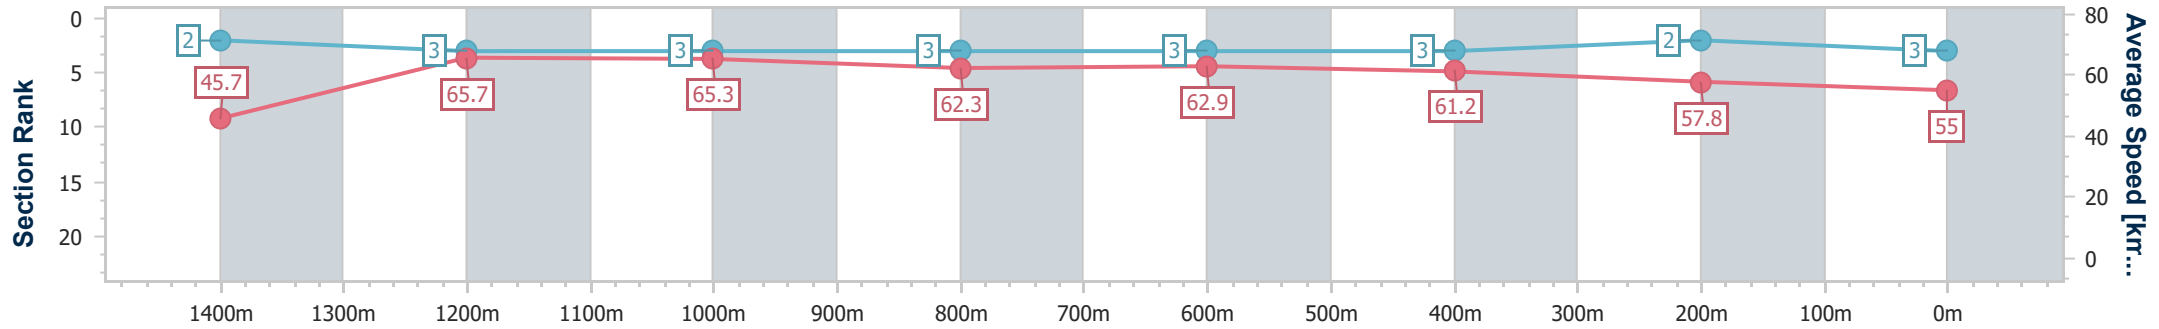

Horse/Jockey Name	Healing Game
Final Rank	3
Fastest Section Time (Section)	0:07.90 (Overall)
Top Speed [km/h] (Section)	67.9 (1400m)
Race State	Finished

Ladbrokes Cannon Park QLD Professional
Race 5: GARY RICHES BUILDERS BENCHMARK 58 Handicap - 1500m

26 August 2023 - 14:30

Track Rating: soft 7, Weather: Showers, Rail Position: true

Section	Overall	1400m	1200m	1000m	800m	600m	400m	200m
Section Times	1:30.52 [3] (0:07.90)	1:22.62 [2] (0:10.95)	1:11.67 [3] (0:11.00)	1:00.67 [3] (0:11.53)	0:49.14 [3] (0:11.43)	0:37.71 [3] (0:11.95)	0:25.76 [3] (0:12.67)	0:13.09 [2] (0:13.09)
Average Speed [km/h]	45.7	65.7	65.3	62.3	62.9	61.2	57.8	55.0
Top Speed [km/h]	61.0	67.9	67.3	63.9	63.6	63.0	60.8	58.4
Avg. Dist. to Rail [m]	1.6	1.0	0.8	1.0	2.6	2.5	8.9	12.9
Avg. Stride Freq. [Hz]	2.2	2.4	2.3	2.3	2.3	2.3	2.3	2.2
Avg. Stride Length [m]	5.7	7.7	7.7	7.5	7.6	7.4	7.0	6.8

- [ ] Ranking at each section and finish
- -.-.- No data available at this section
- NA No data available