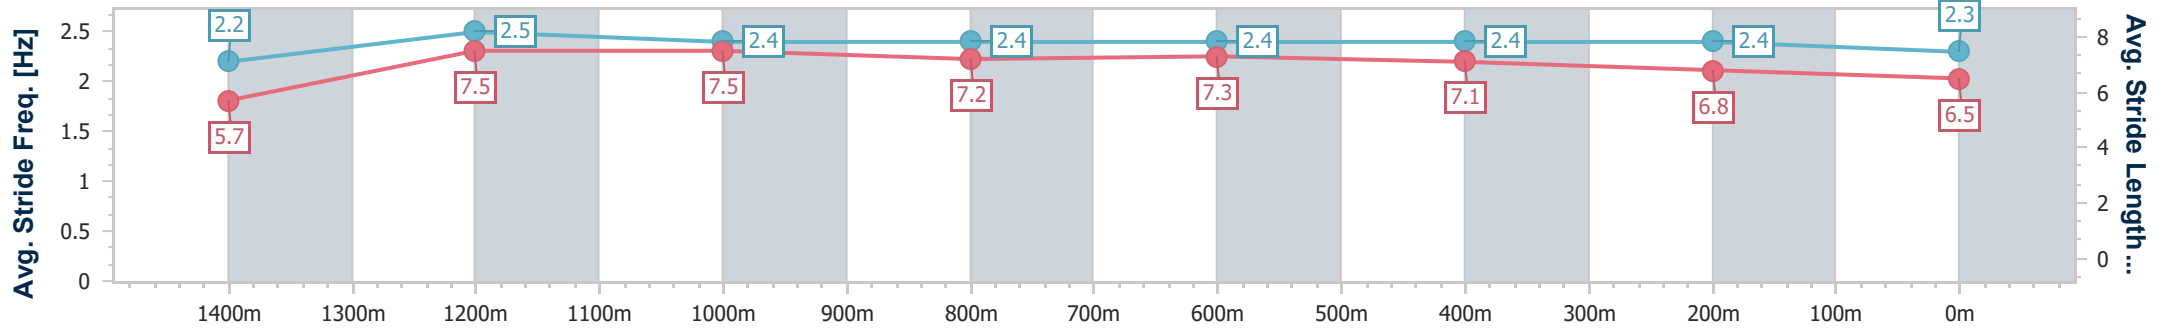

- [] Ranking at each section and finish
- .-.- No data available at this section
- NA No data available

Horse/Jockey Name	Courting Sara
Final Rank	13
Fastest Section Time (Section)	0:08.04 (Overall)
Top Speed [km/h] (Section)	68.1 (1400m)
Race State	Finished

- [] Ranking at each section and finish
- .-.- No data available at this section
- NA No data available

Horse/Jockey Name	Side Hustle
Final Rank	14
Fastest Section Time (Section)	0:08.05 (Overall)
Top Speed [km/h] (Section)	68.3 (1400m)
Race State	Finished