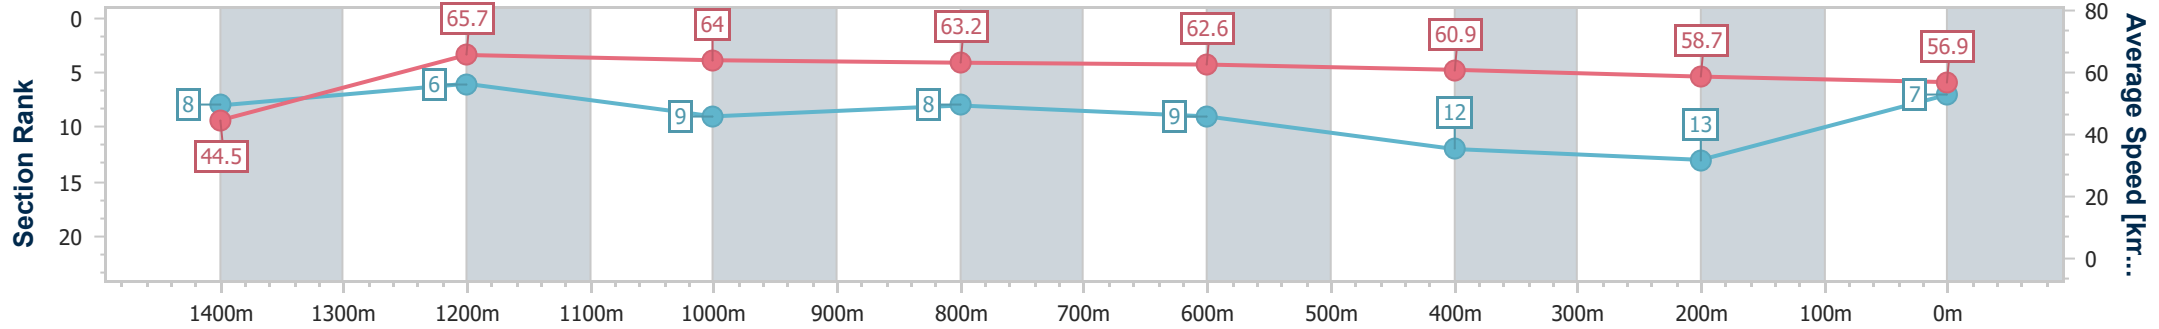

Horse/Jockey Name	Victory For Us
Final Rank	7
Fastest Section Time (Section)	0:08.09 (Overall)
Top Speed [km/h] (Section)	66.6 (1400m)
Race State	Finished

Ladbrokes Cannon Park QLD Professional
Race 5: GARY RICHES BUILDERS BENCHMARK 58 Handicap - 1500m

26 August 2023 - 14:30

Track Rating: soft 7, Weather: Showers, Rail Position: true

Section	Overall	1400m	1200m	1000m	800m	600m	400m	200m
Section Times	1:30.80 [7] (0:08.09)	1:22.71 [8] (0:10.96)	1:11.75 [6] (0:11.36)	1:00.39 [9] (0:11.54)	0:48.85 [8] (0:11.50)	0:37.35 [9] (0:12.17)	0:25.18 [12] (0:12.57)	0:12.61 [13] (0:12.61)
Average Speed [km/h]	44.5	65.7	64.0	63.2	62.6	60.9	58.7	56.9
Top Speed [km/h]	61.9	66.6	65.8	63.8	63.1	62.4	60.0	58.7
Avg. Dist. to Rail [m]	10.8	6.6	3.6	2.2	4.4	4.7	10.1	12.8
Avg. Stride Freq. [Hz]	2.0	2.2	2.2	2.2	2.2	2.2	2.1	2.1
Avg. Stride Length [m]	6.0	8.1	8.1	7.8	7.7	7.5	7.2	7.2

- [ ] Ranking at each section and finish
- -.-.- No data available at this section
- NA No data available