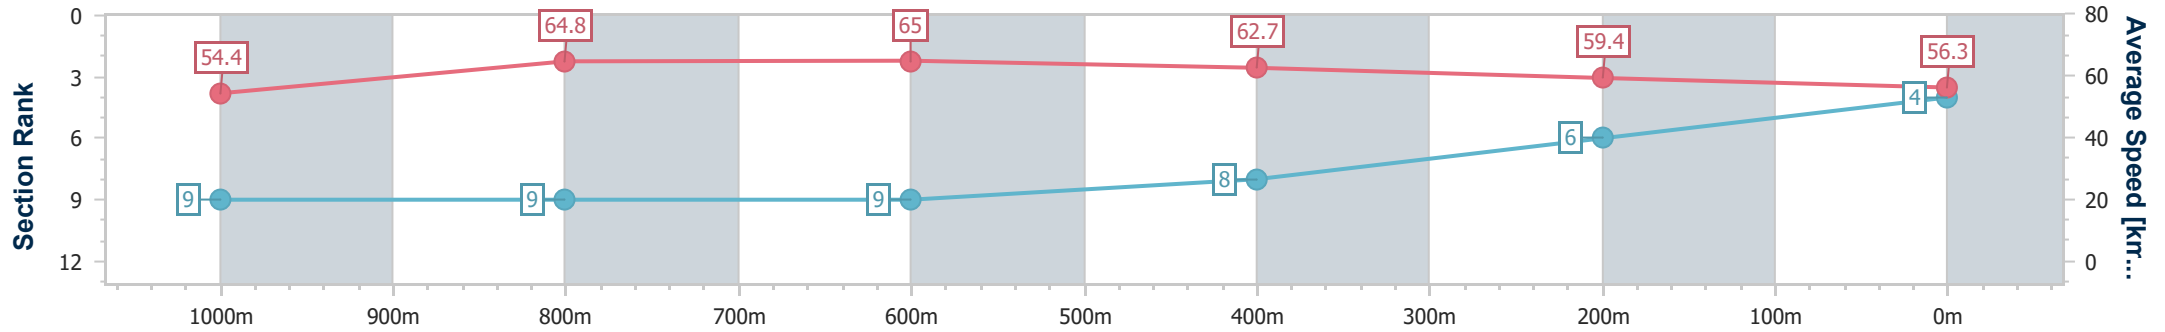

Horse/Jockey Name	Private Sector
Final Rank	4
Fastest Section Time (Section)	0:11.07 (800m)
Top Speed [km/h] (Section)	66.2 (1000m)
Race State	Finished

Ladbrokes Cannon Park QLD Professional
Race 3: CORAL COAST CATERING BENCHMARK 58 Handicap
- 1250m

26 August 2023 - 13:20

Track Rating: soft 7, Weather: Showers, Rail Position: true

Section	Overall	1000m	800m	600m	400m	200m
Section Times	1:15.43 [4] (0:16.50)	0:58.93 [9] (0:11.11)	0:47.82 [9] (0:11.07)	0:36.75 [9] (0:11.70)	0:25.05 [8] (0:12.27)	0:12.78 [6] (0:12.78)
Average Speed [km/h]	54.4	64.8	65.0	62.7	59.4	56.3
Top Speed [km/h]	66.1	66.2	65.3	64.9	60.8	58.0
Avg. Dist. to Rail [m]	1.6	1.3	3.1	3.0	7.1	10.6
Avg. Stride Freq. [Hz]	2.4	2.5	2.4	2.4	2.4	2.3
Avg. Stride Length [m]	6.2	7.2	7.4	7.2	6.9	6.7

- [ ] Ranking at each section and finish
- -.-.- No data available at this section
- NA No data available