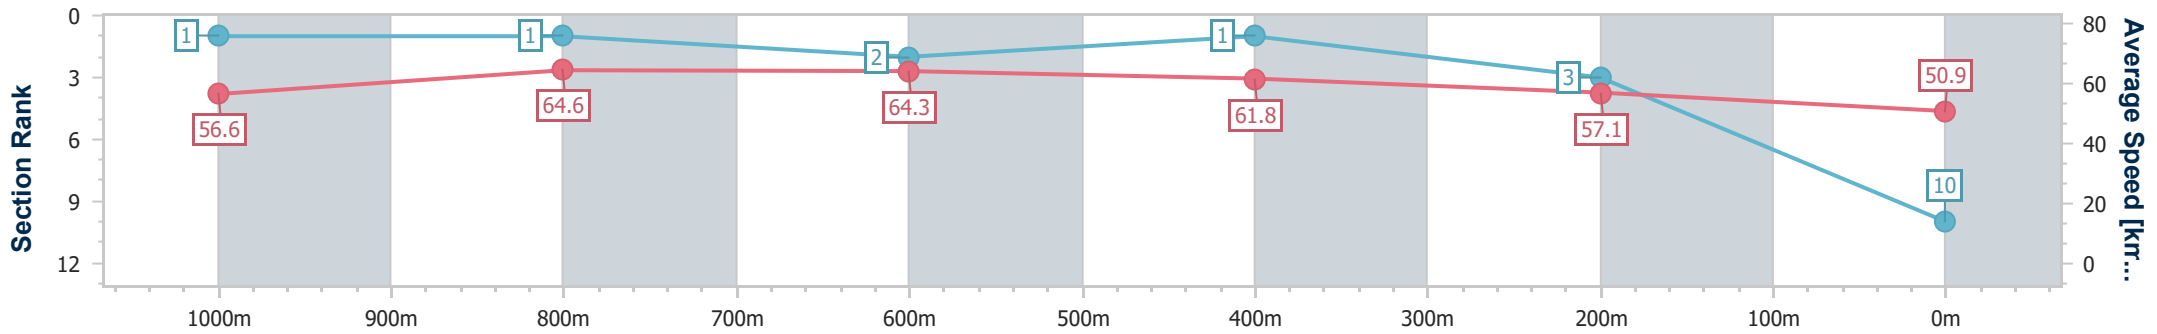

Horse/Jockey Name	Koheeto
Final Rank	10
Fastest Section Time (Section)	0:10.93 (1000m)
Top Speed [km/h] (Section)	68.8 (Overall)
Race State	Finished

Ladbrokes Cannon Park QLD Professional
Race 3: CORAL COAST CATERING BENCHMARK 58 Handicap
- 1250m

26 August 2023 - 13:20

Track Rating: soft 7, Weather: Showers, Rail Position: true

Section	Overall	1000m	800m	600m	400m	200m
Section Times	1:16.43 [10] (0:15.78)	1:00.65 [1] (0:10.93)	0:49.72 [1] (0:11.20)	0:38.52 [2] (0:11.71)	0:26.81 [1] (0:12.68)	0:14.13 [3] (0:14.13)
Average Speed [km/h]	56.6	64.6	64.3	61.8	57.1	50.9
Top Speed [km/h]	68.8	67.6	65.6	64.9	59.7	54.6
Avg. Dist. to Rail [m]	1.4	2.5	0.6	0.8	4.1	4.8
Avg. Stride Freq. [Hz]	2.3	2.4	2.4	2.4	2.4	2.2
Avg. Stride Length [m]	6.9	7.6	7.4	7.2	6.8	6.4

- [ ] Ranking at each section and finish
- -.-.- No data available at this section
- NA No data available