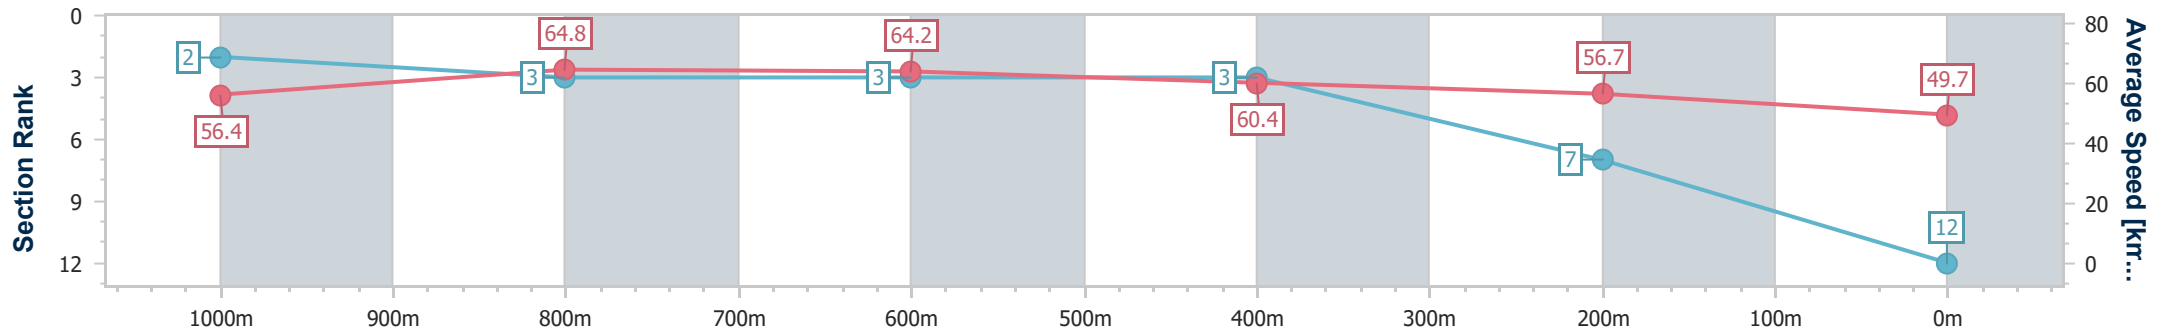

Ladbrokes Cannon Park QLD Professional  
Race 3: CORAL COAST CATERING BENCHMARK 58 Handicap  
- 1250m

26 August 2023 - 13:20

Track Rating: soft 7, Weather: Showers, Rail Position: true

Section	Overall	1000m	800m	600m	400m	200m
Section Times	1:16.69 [11] (0:16.01)	1:00.68 [4] (0:11.16)	0:49.52 [6] (0:11.22)	0:38.30 [5] (0:11.87)	0:26.43 [7] (0:12.73)	0:13.70 [11] (0:13.70)
Average Speed [km/h]	56.3	65.2	64.0	61.8	57.5	52.5
Top Speed [km/h]	68.2	66.9	66.1	63.8	59.3	56.0
Avg. Dist. to Rail [m]	5.1	1.4	2.4	2.8	8.0	10.0
Avg. Stride Freq. [Hz]	2.3	2.3	2.2	2.2	2.2	2.1
Avg. Stride Length [m]	6.8	7.8	8.0	7.8	7.4	7.0

- [ ] Ranking at each section and finish
- .-.- No data available at this section
- NA No data available

Horse/Jockey Name	Haneda
Final Rank	12
Fastest Section Time (Section)	0:10.98 (1000m)
Top Speed [km/h] (Section)	69.0 (Overall)
Race State	Finished

Ladbrokes Cannon Park QLD Professional  
Race 3: CORAL COAST CATERING BENCHMARK 58 Handicap - 1250m

26 August 2023 - 13:20

Track Rating: soft 7, Weather: Showers, Rail Position: true

Section	Overall	1000m	800m	600m	400m	200m
Section Times	1:17.19 [12] (0:15.81)	1:01.38 [2] (0:10.98)	0:50.40 [3] (0:11.21)	0:39.19 [3] (0:11.92)	0:27.27 [3] (0:12.78)	0:14.49 [7] (0:14.49)
Average Speed [km/h]	56.4	64.8	64.2	60.4	56.7	49.7
Top Speed [km/h]	69.0	66.4	65.6	62.9	57.8	54.6
Avg. Dist. to Rail [m]	2.6	1.7	0.7	0.6	3.2	5.3
Avg. Stride Freq. [Hz]	---	---	---	---	---	---
Avg. Stride Length [m]	---	---	---	---	---	---