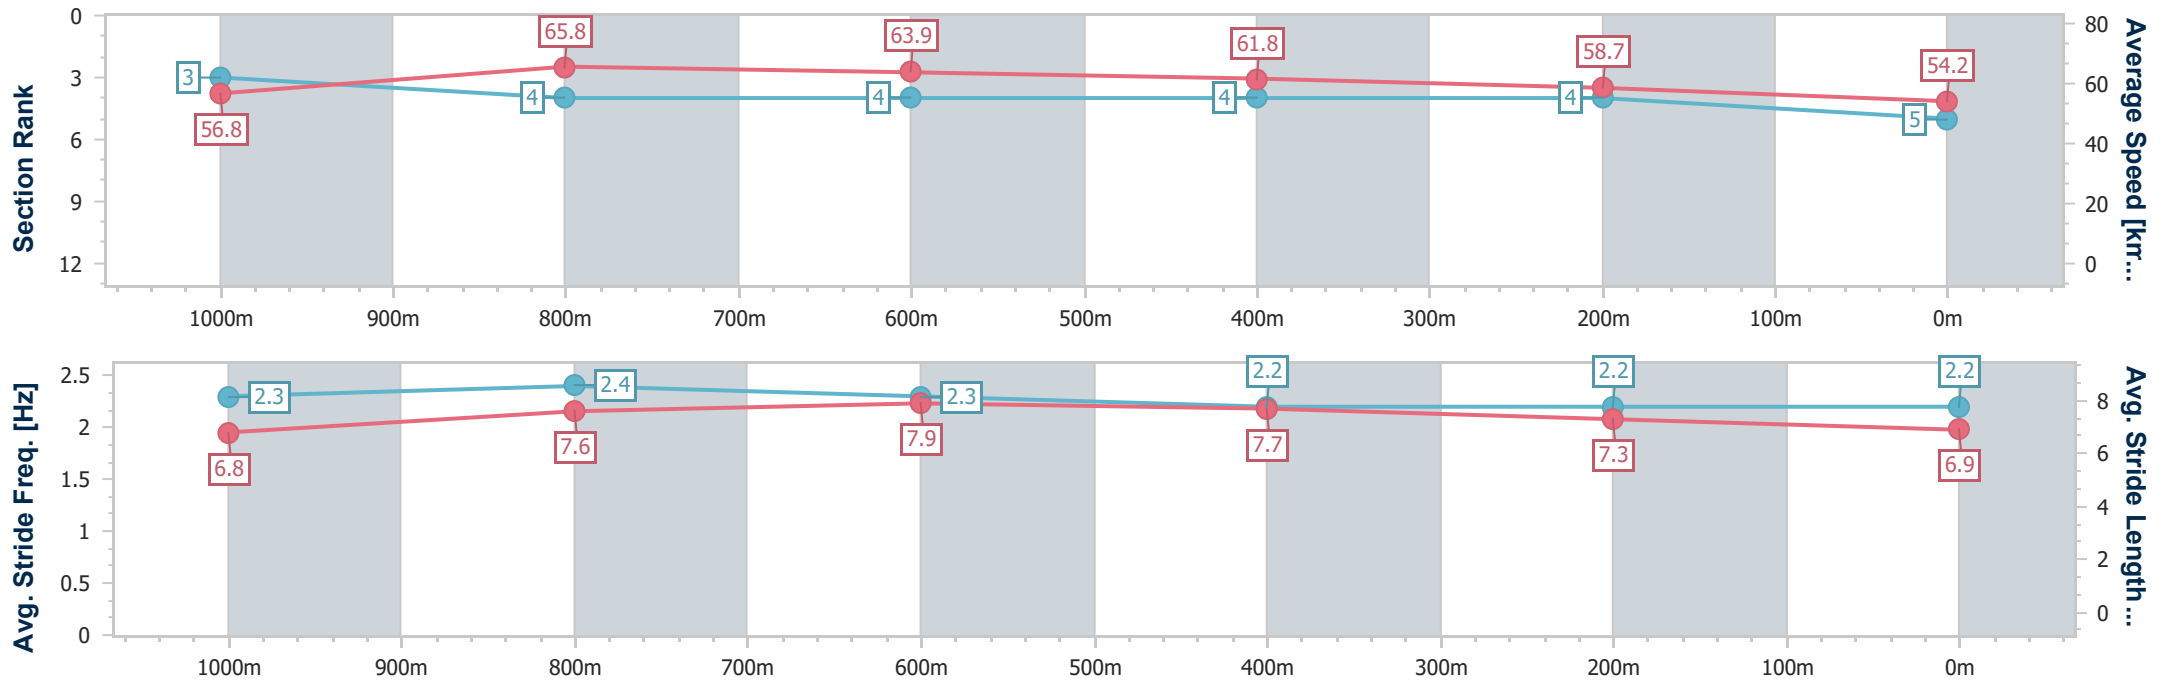

- [ ] Ranking at each section and finish
- .-.- No data available at this section
- NA No data available

Horse/Jockey Name	Master Orr
Final Rank	5
Fastest Section Time (Section)	0:11.04 (1000m)
Top Speed [km/h] (Section)	68.9 (Overall)
Race State	Finished

Ladbrokes Cannon Park QLD Professional  
Race 3: CORAL COAST CATERING BENCHMARK 58 Handicap - 1250m

26 August 2023 - 13:20

Track Rating: soft 7, Weather: Showers, Rail Position: true

Section	Overall	1000m	800m	600m	400m	200m
Section Times	1:15.64 [5] (0:15.92)	0:59.72 [3] (0:11.04)	0:48.68 [4] (0:11.26)	0:37.42 [4] (0:11.81)	0:25.61 [4] (0:12.31)	0:13.30 [4] (0:13.30)
Average Speed [km/h]	56.8	65.8	63.9	61.8	58.7	54.2
Top Speed [km/h]	68.9	66.9	64.7	63.7	60.3	57.4
Avg. Dist. to Rail [m]	4.2	1.7	3.5	2.5	4.7	8.6
Avg. Stride Freq. [Hz]	2.3	2.4	2.3	2.2	2.2	2.2
Avg. Stride Length [m]	6.8	7.6	7.9	7.7	7.3	6.9