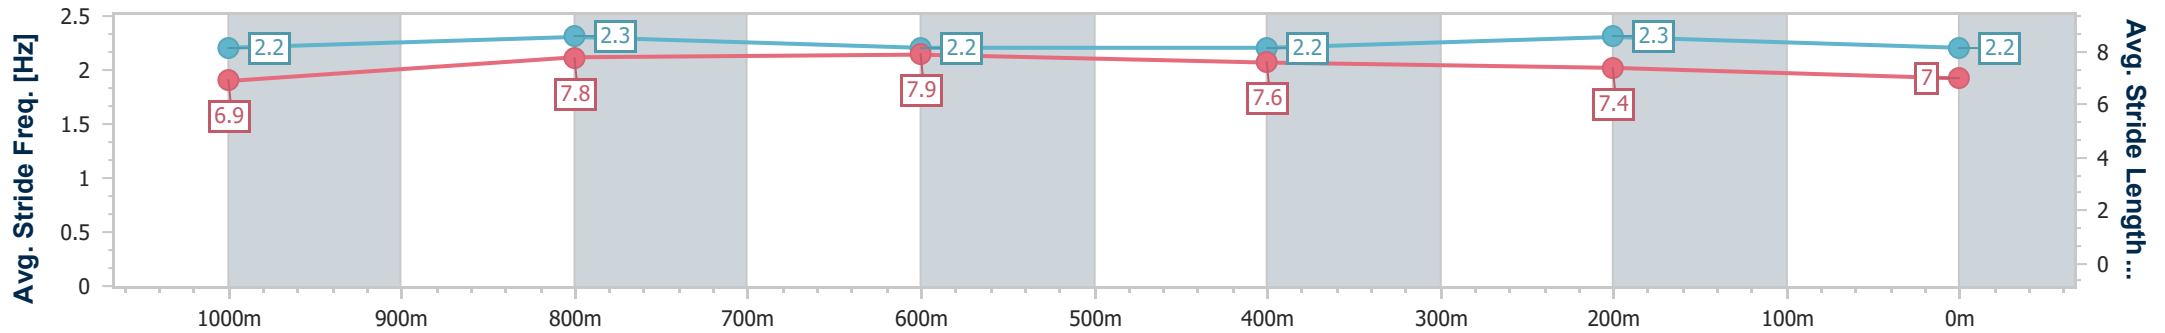

Horse/Jockey Name	Harvesta
Final Rank	3
Fastest Section Time (Section)	0:11.17 (1000m)
Top Speed [km/h] (Section)	67.3 (Overall)
Race State	Finished

Ladbrokes Cannon Park QLD Professional
Race 3: CORAL COAST CATERING BENCHMARK 58 Handicap
- 1250m

26 August 2023 - 13:20

Track Rating: soft 7, Weather: Showers, Rail Position: true

Section	Overall	1000m	800m	600m	400m	200m
Section Times	1:15.38 [3] (0:16.12)	0:59.26 [7] (0:11.17)	0:48.09 [7] (0:11.26)	0:36.83 [7] (0:11.67)	0:25.16 [6] (0:12.08)	0:13.08 [2] (0:13.08)
Average Speed [km/h]	56.0	65.0	63.9	62.5	60.3	54.9
Top Speed [km/h]	67.3	66.5	64.8	63.7	62.1	58.8
Avg. Dist. to Rail [m]	3.8	1.3	2.4	1.9	5.2	6.8
Avg. Stride Freq. [Hz]	2.2	2.3	2.2	2.2	2.3	2.2
Avg. Stride Length [m]	6.9	7.8	7.9	7.6	7.4	7.0

- [ ] Ranking at each section and finish
- -.-.- No data available at this section
- NA No data available