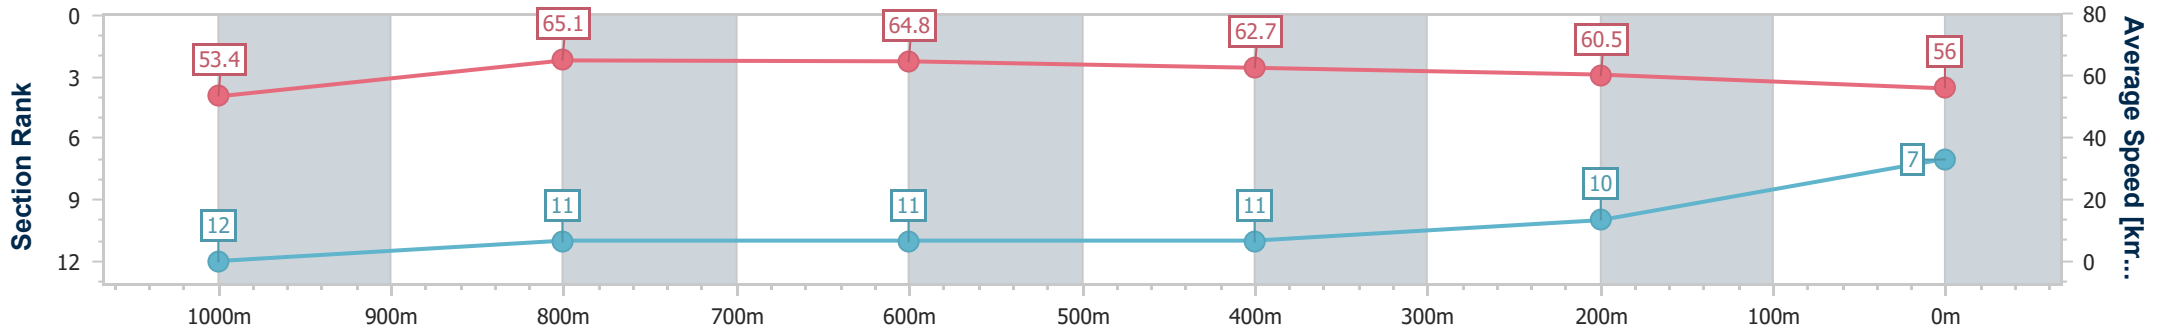

Horse/Jockey Name	Roth'n'bell
Final Rank	7
Fastest Section Time (Section)	0:11.10 (800m)
Top Speed [km/h] (Section)	66.0 (Overall)
Race State	Finished

Ladbrokes Cannon Park QLD Professional
Race 3: CORAL COAST CATERING BENCHMARK 58 Handicap
- 1250m

26 August 2023 - 13:20

Track Rating: soft 7, Weather: Showers, Rail Position: true

Section	Overall	1000m	800m	600m	400m	200m
Section Times	1:15.76 [7] (0:16.81)	0:58.95 [12] (0:11.17)	0:47.78 [11] (0:11.10)	0:36.68 [11] (0:11.74)	0:24.94 [11] (0:12.09)	0:12.85 [10] (0:12.85)
Average Speed [km/h]	53.4	65.1	64.8	62.7	60.5	56.0
Top Speed [km/h]	66.0	66.0	65.5	64.1	61.6	60.7
Avg. Dist. to Rail [m]	4.2	2.0	5.2	3.9	6.7	7.1
Avg. Stride Freq. [Hz]	2.2	2.4	2.4	2.4	2.4	2.3
Avg. Stride Length [m]	6.5	7.5	7.5	7.3	7.1	6.7

- [ ] Ranking at each section and finish
- -.-.- No data available at this section
- NA No data available