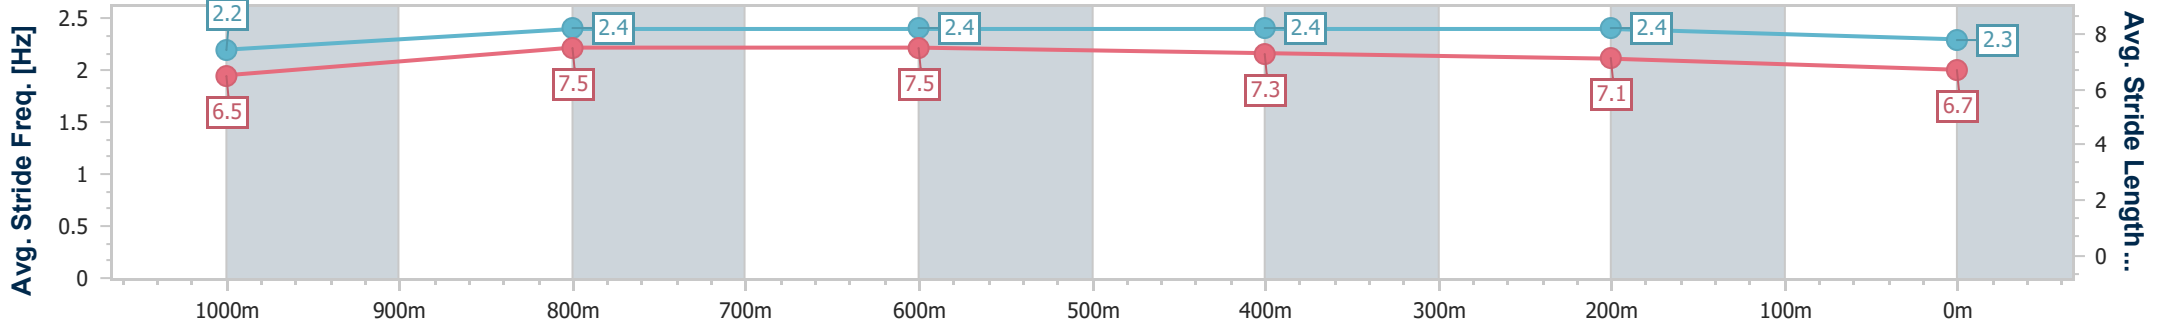

Horse/Jockey Name	Roth'n'bell
Final Rank	7
Fastest Section Time (Section)	0:11.10 (800m)
Top Speed [km/h] (Section)	66.0 (Overall)
Race State	Finished

Ladbrokes Cannon Park QLD Professional
Race 3: CORAL COAST CATERING BENCHMARK 58 Handicap
- 1250m

26 August 2023 - 13:20

Track Rating: soft 7, Weather: Showers, Rail Position: true

Section	Overall	1000m	800m	600m	400m	200m
Section Times	1:15.76 [7] (0:16.81)	0:58.95 [12] (0:11.17)	0:47.78 [11] (0:11.10)	0:36.68 [11] (0:11.74)	0:24.94 [11] (0:12.09)	0:12.85 [10] (0:12.85)
Average Speed [km/h]	53.4	65.1	64.8	62.7	60.5	56.0
Top Speed [km/h]	66.0	66.0	65.5	64.1	61.6	60.7
Avg. Dist. to Rail [m]	4.2	2.0	5.2	3.9	6.7	7.1
Avg. Stride Freq. [Hz]	2.2	2.4	2.4	2.4	2.4	2.3
Avg. Stride Length [m]	6.5	7.5	7.5	7.3	7.1	6.7

- [ ] Ranking at each section and finish
- -.-.- No data available at this section
- NA No data available