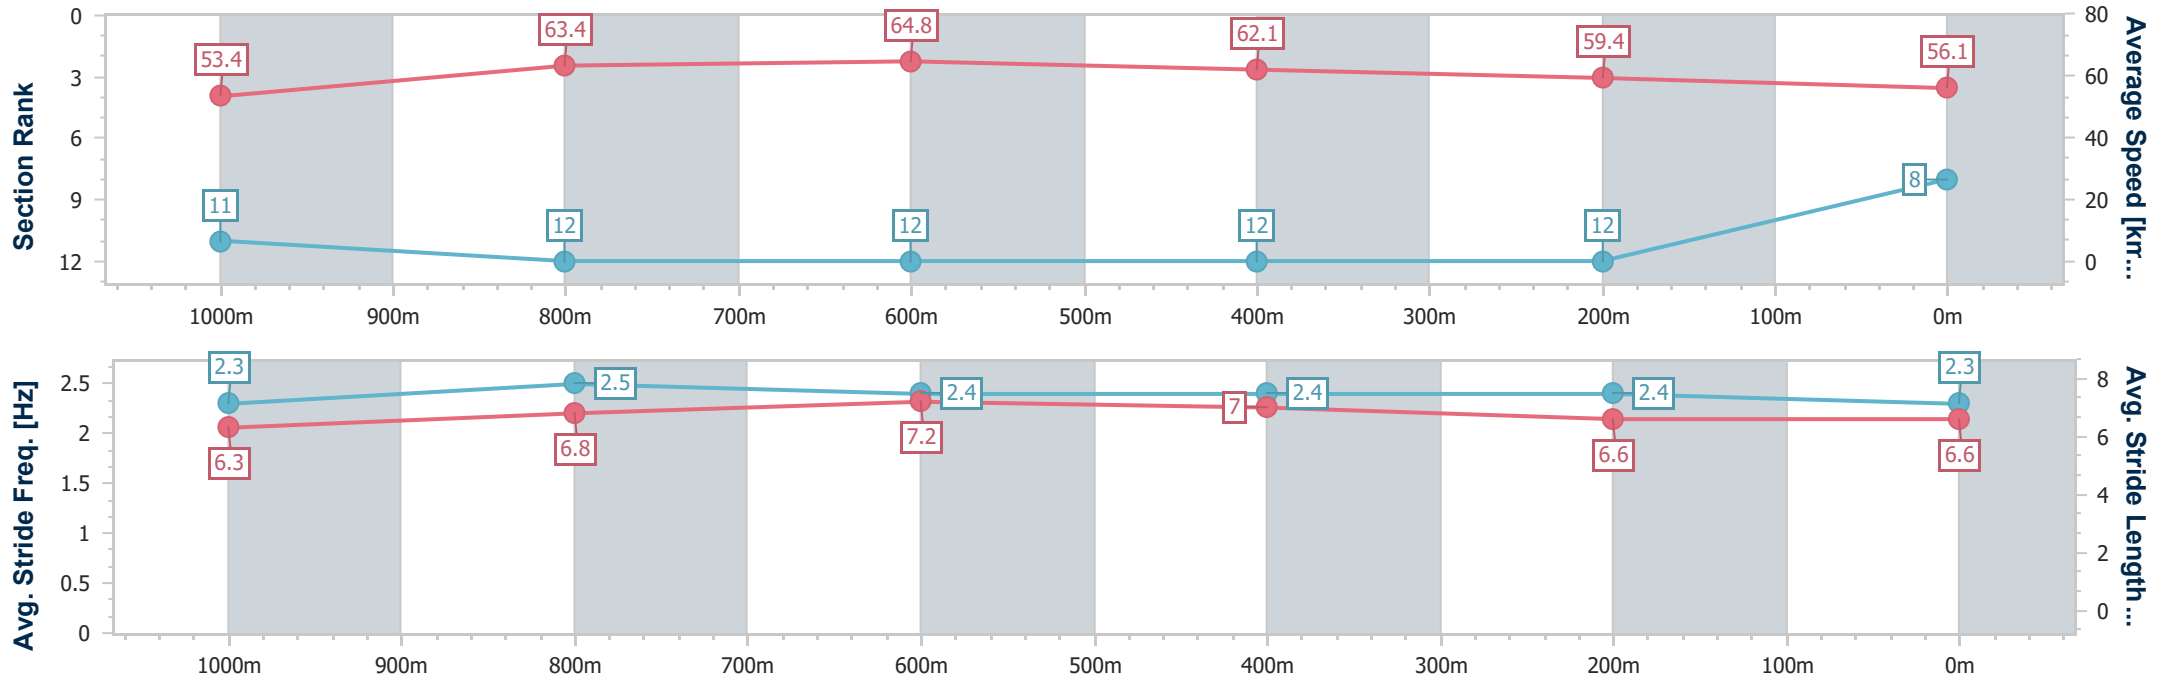

Ladbrokes Cannon Park QLD Professional  
Race 3: CORAL COAST CATERING BENCHMARK 58 Handicap  
- 1250m

26 August 2023 - 13:20

Track Rating: soft 7, Weather: Showers, Rail Position: true

Section	Overall	1000m	800m	600m	400m	200m
Section Times	1:15.76 [7] (0:16.81)	0:58.95 [12] (0:11.17)	0:47.78 [11] (0:11.10)	0:36.68 [11] (0:11.74)	0:24.94 [11] (0:12.09)	0:12.85 [10] (0:12.85)
Average Speed [km/h]	53.4	65.1	64.8	62.7	60.5	56.0
Top Speed [km/h]	66.0	66.0	65.5	64.1	61.6	60.7
Avg. Dist. to Rail [m]	4.2	2.0	5.2	3.9	6.7	7.1
Avg. Stride Freq. [Hz]	2.2	2.4	2.4	2.4	2.4	2.3
Avg. Stride Length [m]	6.5	7.5	7.5	7.3	7.1	6.7

- [ ] Ranking at each section and finish
- .-.- No data available at this section
- NA No data available

Horse/Jockey Name	Ma Ma's Rose
Final Rank	8
Fastest Section Time (Section)	0:11.13 (800m)
Top Speed [km/h] (Section)	65.6 (800m)
Race State	Finished

Ladbrokes Cannon Park QLD Professional  
Race 3: CORAL COAST CATERING BENCHMARK 58 Handicap  
- 1250m

26 August 2023 - 13:20

Track Rating: soft 7, Weather: Showers, Rail Position: true

Section	Overall	1000m	800m	600m	400m	200m
Section Times	1:15.91 [8] (0:16.77)	0:59.14 [11] (0:11.26)	0:47.88 [12] (0:11.13)	0:36.75 [12] (0:11.68)	0:25.07 [12] (0:12.24)	0:12.83 [12] (0:12.83)
Average Speed [km/h]	53.4	63.4	64.8	62.1	59.4	56.1
Top Speed [km/h]	64.8	64.3	65.6	65.1	60.3	58.3
Avg. Dist. to Rail [m]	2.2	1.1	1.5	1.6	5.7	7.7
Avg. Stride Freq. [Hz]	2.3	2.5	2.4	2.4	2.4	2.3
Avg. Stride Length [m]	6.3	6.8	7.2	7.0	6.6	6.6