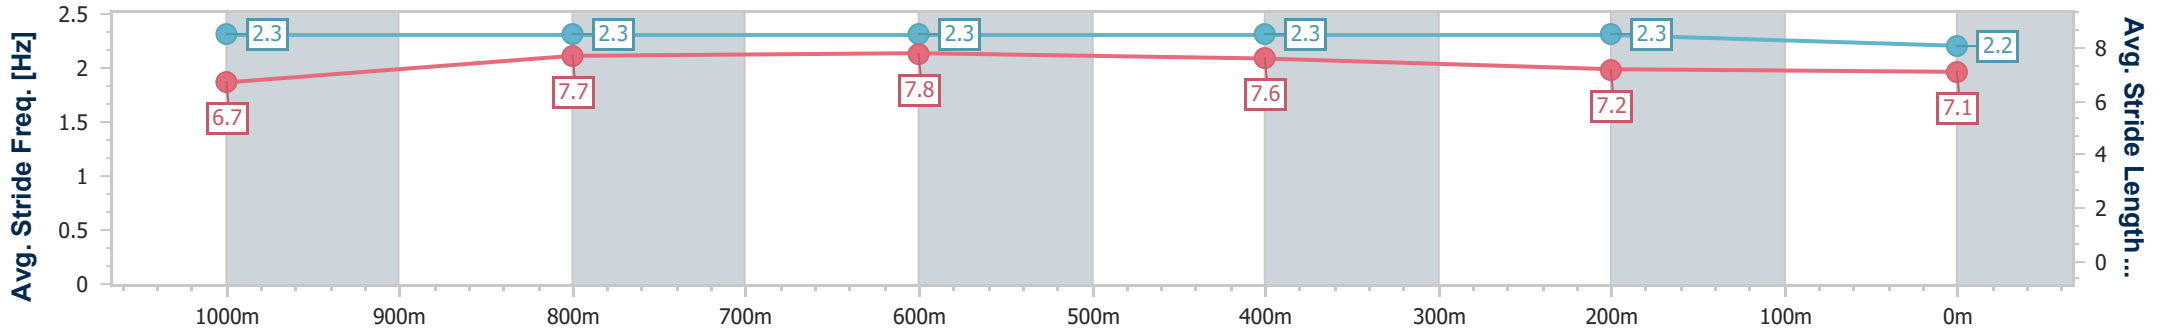

26 August 2023 - 13:20

Track Rating: soft 7, Weather: Showers, Rail Position: true

Section	Overall	1000m	800m	600m	400m	200m
Section Times	1:15.14 [1] (0:16.05)	0:59.09 [5] (0:11.05)	0:48.04 [5] (0:11.30)	0:36.74 [6] (0:11.70)	0:25.04 [5] (0:12.34)	0:12.70 [5] (0:12.70)
Average Speed [km/h]	56.0	64.8	63.7	61.7	58.8	56.6
Top Speed [km/h]	68.4	67.6	64.8	63.7	60.1	59.1
Avg. Dist. to Rail [m]	2.2	0.7	1.6	0.7	6.1	10.3
Avg. Stride Freq. [Hz]	2.3	2.3	2.3	2.3	2.3	2.2
Avg. Stride Length [m]	6.7	7.7	7.8	7.6	7.2	7.1