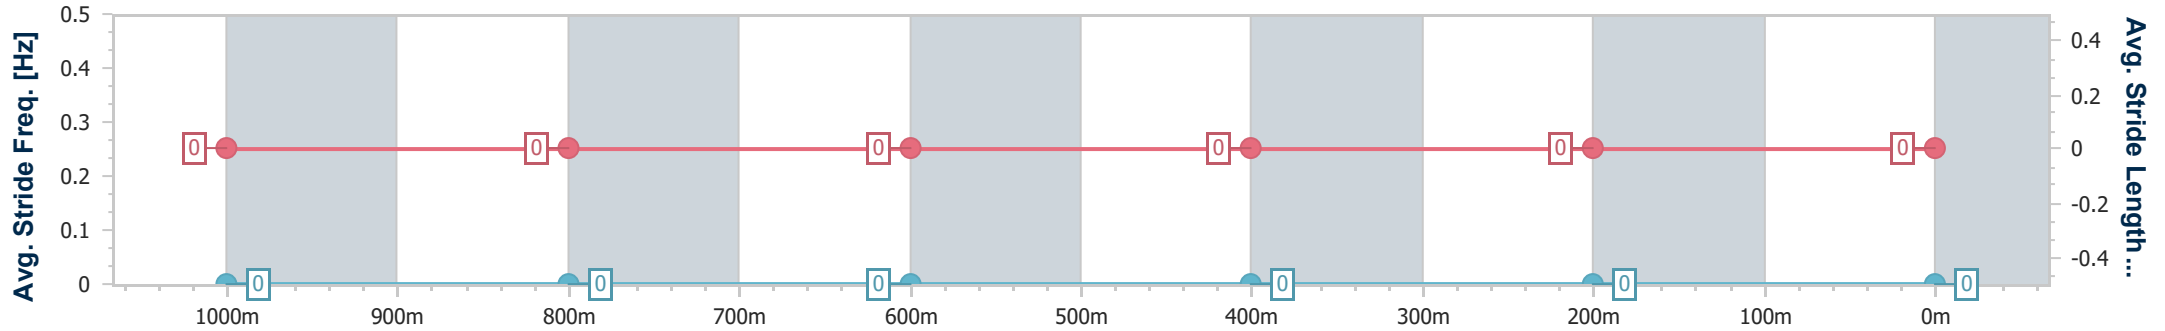

Ladbrokes Cannon Park QLD Professional  
Race 3: CORAL COAST CATERING BENCHMARK 58 Handicap  
- 1250m

26 August 2023 - 13:20

Track Rating: soft 7, Weather: Showers, Rail Position: true

Section	Overall	1000m	800m	600m	400m	200m
Section Times	1:16.69 [11] (0:16.01)	1:00.68 [4] (0:11.16)	0:49.52 [6] (0:11.22)	0:38.30 [5] (0:11.87)	0:26.43 [7] (0:12.73)	0:13.70 [11] (0:13.70)
Average Speed [km/h]	56.3	65.2	64.0	61.8	57.5	52.5
Top Speed [km/h]	68.2	66.9	66.1	63.8	59.3	56.0
Avg. Dist. to Rail [m]	5.1	1.4	2.4	2.8	8.0	10.0
Avg. Stride Freq. [Hz]	2.3	2.3	2.2	2.2	2.2	2.1
Avg. Stride Length [m]	6.8	7.8	8.0	7.8	7.4	7.0

- [ ] Ranking at each section and finish
- .-.- No data available at this section
- NA No data available

Horse/Jockey Name	Haneda
Final Rank	12
Fastest Section Time (Section)	0:10.98 (1000m)
Top Speed [km/h] (Section)	69.0 (Overall)
Race State	Finished

Ladbrokes Cannon Park QLD Professional  
Race 3: CORAL COAST CATERING BENCHMARK 58 Handicap - 1250m

26 August 2023 - 13:20

Track Rating: soft 7, Weather: Showers, Rail Position: true

Section	Overall	1000m	800m	600m	400m	200m
Section Times	1:17.19 [12] (0:15.81)	1:01.38 [2] (0:10.98)	0:50.40 [3] (0:11.21)	0:39.19 [3] (0:11.92)	0:27.27 [3] (0:12.78)	0:14.49 [7] (0:14.49)
Average Speed [km/h]	56.4	64.8	64.2	60.4	56.7	49.7
Top Speed [km/h]	69.0	66.4	65.6	62.9	57.8	54.6
Avg. Dist. to Rail [m]	2.6	1.7	0.7	0.6	3.2	5.3
Avg. Stride Freq. [Hz]	---	---	---	---	---	---
Avg. Stride Length [m]	---	---	---	---	---	---