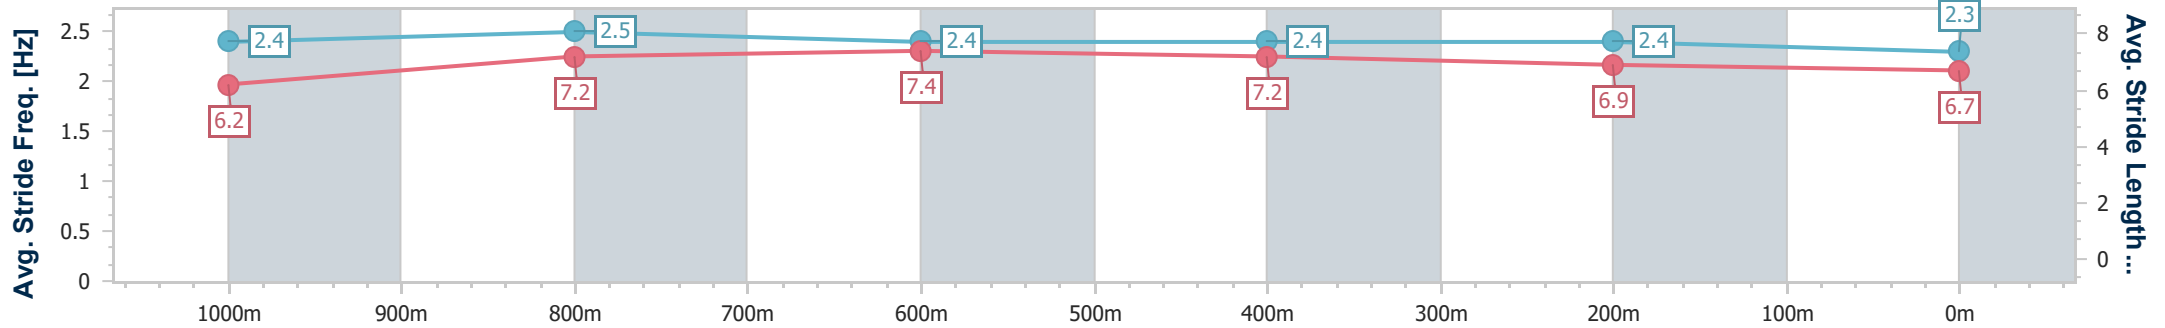

Horse/Jockey Name	Private Sector
Final Rank	4
Fastest Section Time (Section)	0:11.07 (800m)
Top Speed [km/h] (Section)	66.2 (1000m)
Race State	Finished

Ladbrokes Cannon Park QLD Professional
Race 3: CORAL COAST CATERING BENCHMARK 58 Handicap
- 1250m

26 August 2023 - 13:20

Track Rating: soft 7, Weather: Showers, Rail Position: true

Section	Overall	1000m	800m	600m	400m	200m
Section Times	1:15.43 [4] (0:16.50)	0:58.93 [9] (0:11.11)	0:47.82 [9] (0:11.07)	0:36.75 [9] (0:11.70)	0:25.05 [8] (0:12.27)	0:12.78 [6] (0:12.78)
Average Speed [km/h]	54.4	64.8	65.0	62.7	59.4	56.3
Top Speed [km/h]	66.1	66.2	65.3	64.9	60.8	58.0
Avg. Dist. to Rail [m]	1.6	1.3	3.1	3.0	7.1	10.6
Avg. Stride Freq. [Hz]	2.4	2.5	2.4	2.4	2.4	2.3
Avg. Stride Length [m]	6.2	7.2	7.4	7.2	6.9	6.7

- [ ] Ranking at each section and finish
- -.-.- No data available at this section
- NA No data available