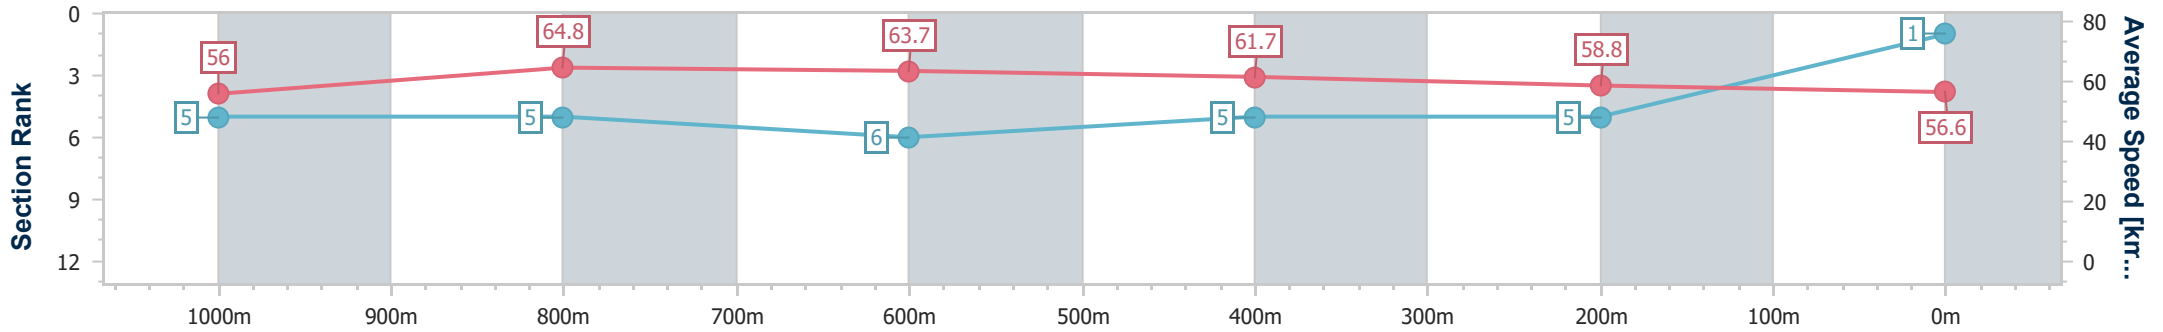

26 August 2023 - 13:20

Track Rating: soft 7, Weather: Showers, Rail Position: true

Section	Overall	1000m	800m	600m	400m	200m
Section Times	1:15.14 [1] (0:16.05)	0:59.09 [5] (0:11.05)	0:48.04 [5] (0:11.30)	0:36.74 [6] (0:11.70)	0:25.04 [5] (0:12.34)	0:12.70 [5] (0:12.70)
Average Speed [km/h]	56.0	64.8	63.7	61.7	58.8	56.6
Top Speed [km/h]	68.4	67.6	64.8	63.7	60.1	59.1
Avg. Dist. to Rail [m]	2.2	0.7	1.6	0.7	6.1	10.3
Avg. Stride Freq. [Hz]	2.3	2.3	2.3	2.3	2.3	2.2
Avg. Stride Length [m]	6.7	7.7	7.8	7.6	7.2	7.1