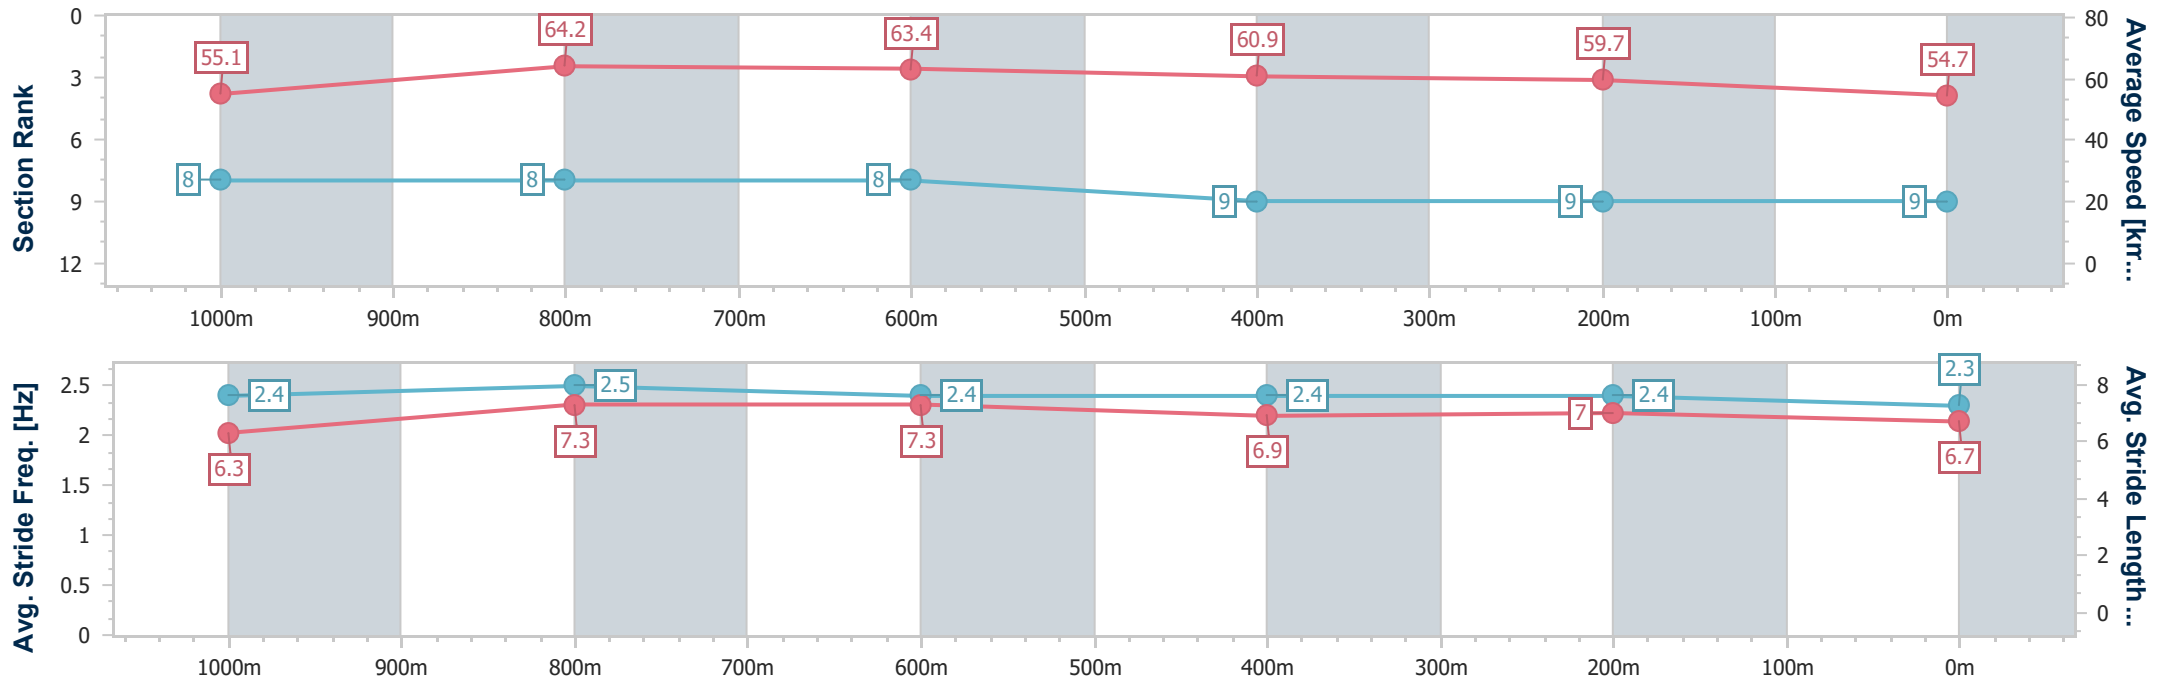

Ladbrokes Cannon Park QLD Professional  
Race 3: CORAL COAST CATERING BENCHMARK 58 Handicap  
- 1250m

26 August 2023 - 13:20

Track Rating: soft 7, Weather: Showers, Rail Position: true

Section	Overall	1000m	800m	600m	400m	200m
Section Times	1:15.91 [8] (0:16.77)	0:59.14 [11] (0:11.26)	0:47.88 [12] (0:11.13)	0:36.75 [12] (0:11.68)	0:25.07 [12] (0:12.24)	0:12.83 [12] (0:12.83)
Average Speed [km/h]	53.4	63.4	64.8	62.1	59.4	56.1
Top Speed [km/h]	64.8	64.3	65.6	65.1	60.3	58.3
Avg. Dist. to Rail [m]	2.2	1.1	1.5	1.6	5.7	7.7
Avg. Stride Freq. [Hz]	2.3	2.5	2.4	2.4	2.4	2.3
Avg. Stride Length [m]	6.3	6.8	7.2	7.0	6.6	6.6

- [ ] Ranking at each section and finish
- .-.- No data available at this section
- NA No data available

Horse/Jockey Name	Super Vogue
Final Rank	9
Fastest Section Time (Section)	0:11.07 (1000m)
Top Speed [km/h] (Section)	66.9 (Overall)
Race State	Finished

Ladbrokes Cannon Park QLD Professional  
Race 3: CORAL COAST CATERING BENCHMARK 58 Handicap  
- 1250m

26 August 2023 - 13:20

Track Rating: soft 7, Weather: Showers, Rail Position: true

Section	Overall	1000m	800m	600m	400m	200m
Section Times	1:15.94 [9] (0:16.26)	0:59.68 [8] (0:11.07)	0:48.61 [8] (0:11.35)	0:37.26 [8] (0:11.93)	0:25.33 [9] (0:12.18)	0:13.15 [9] (0:13.15)
Average Speed [km/h]	55.1	64.2	63.4	60.9	59.7	54.7
Top Speed [km/h]	66.9	66.8	64.3	63.3	60.5	57.9
Avg. Dist. to Rail [m]	1.5	1.7	1.2	1.4	4.3	5.9
Avg. Stride Freq. [Hz]	2.4	2.5	2.4	2.4	2.4	2.3
Avg. Stride Length [m]	6.3	7.3	7.3	6.9	7.0	6.7