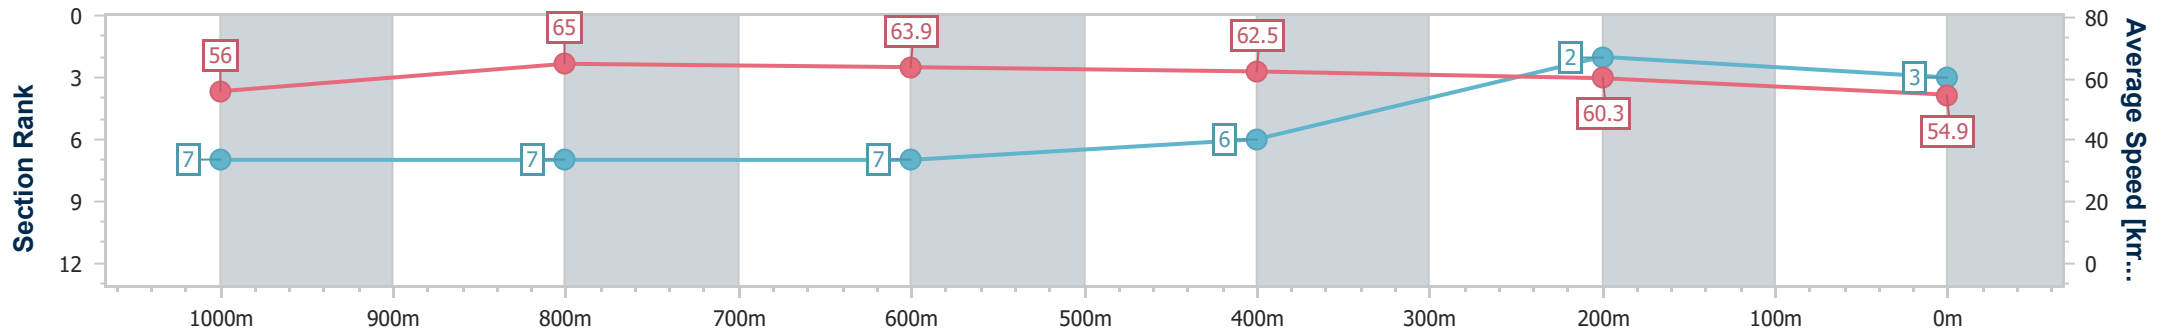

Horse/Jockey Name	Harvesta
Final Rank	3
Fastest Section Time (Section)	0:11.17 (1000m)
Top Speed [km/h] (Section)	67.3 (Overall)
Race State	Finished

Ladbrokes Cannon Park QLD Professional
Race 3: CORAL COAST CATERING BENCHMARK 58 Handicap
- 1250m

26 August 2023 - 13:20

Track Rating: soft 7, Weather: Showers, Rail Position: true

Section	Overall	1000m	800m	600m	400m	200m
Section Times	1:15.38 [3] (0:16.12)	0:59.26 [7] (0:11.17)	0:48.09 [7] (0:11.26)	0:36.83 [7] (0:11.67)	0:25.16 [6] (0:12.08)	0:13.08 [2] (0:13.08)
Average Speed [km/h]	56.0	65.0	63.9	62.5	60.3	54.9
Top Speed [km/h]	67.3	66.5	64.8	63.7	62.1	58.8
Avg. Dist. to Rail [m]	3.8	1.3	2.4	1.9	5.2	6.8
Avg. Stride Freq. [Hz]	2.2	2.3	2.2	2.2	2.3	2.2
Avg. Stride Length [m]	6.9	7.8	7.9	7.6	7.4	7.0

- [ ] Ranking at each section and finish
- -.-.- No data available at this section
- NA No data available