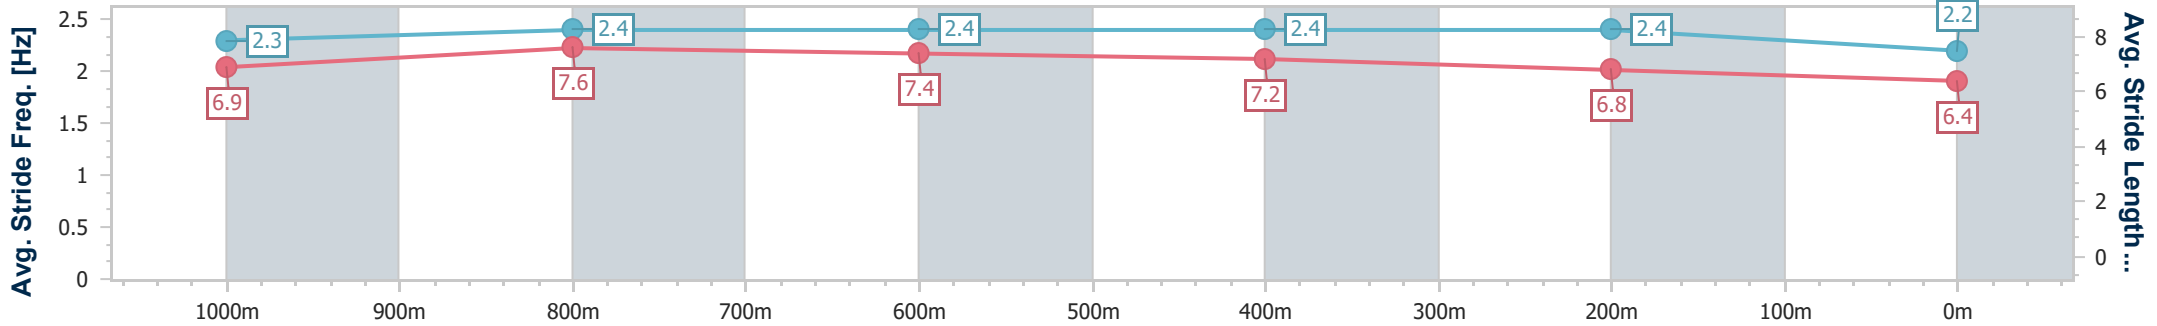

Horse/Jockey Name	Koheeto
Final Rank	10
Fastest Section Time (Section)	0:10.93 (1000m)
Top Speed [km/h] (Section)	68.8 (Overall)
Race State	Finished

Ladbrokes Cannon Park QLD Professional
Race 3: CORAL COAST CATERING BENCHMARK 58 Handicap
- 1250m

26 August 2023 - 13:20

Track Rating: soft 7, Weather: Showers, Rail Position: true

Section	Overall	1000m	800m	600m	400m	200m
Section Times	1:16.43 [10] (0:15.78)	1:00.65 [1] (0:10.93)	0:49.72 [1] (0:11.20)	0:38.52 [2] (0:11.71)	0:26.81 [1] (0:12.68)	0:14.13 [3] (0:14.13)
Average Speed [km/h]	56.6	64.6	64.3	61.8	57.1	50.9
Top Speed [km/h]	68.8	67.6	65.6	64.9	59.7	54.6
Avg. Dist. to Rail [m]	1.4	2.5	0.6	0.8	4.1	4.8
Avg. Stride Freq. [Hz]	2.3	2.4	2.4	2.4	2.4	2.2
Avg. Stride Length [m]	6.9	7.6	7.4	7.2	6.8	6.4

- [ ] Ranking at each section and finish
- -.-.- No data available at this section
- NA No data available