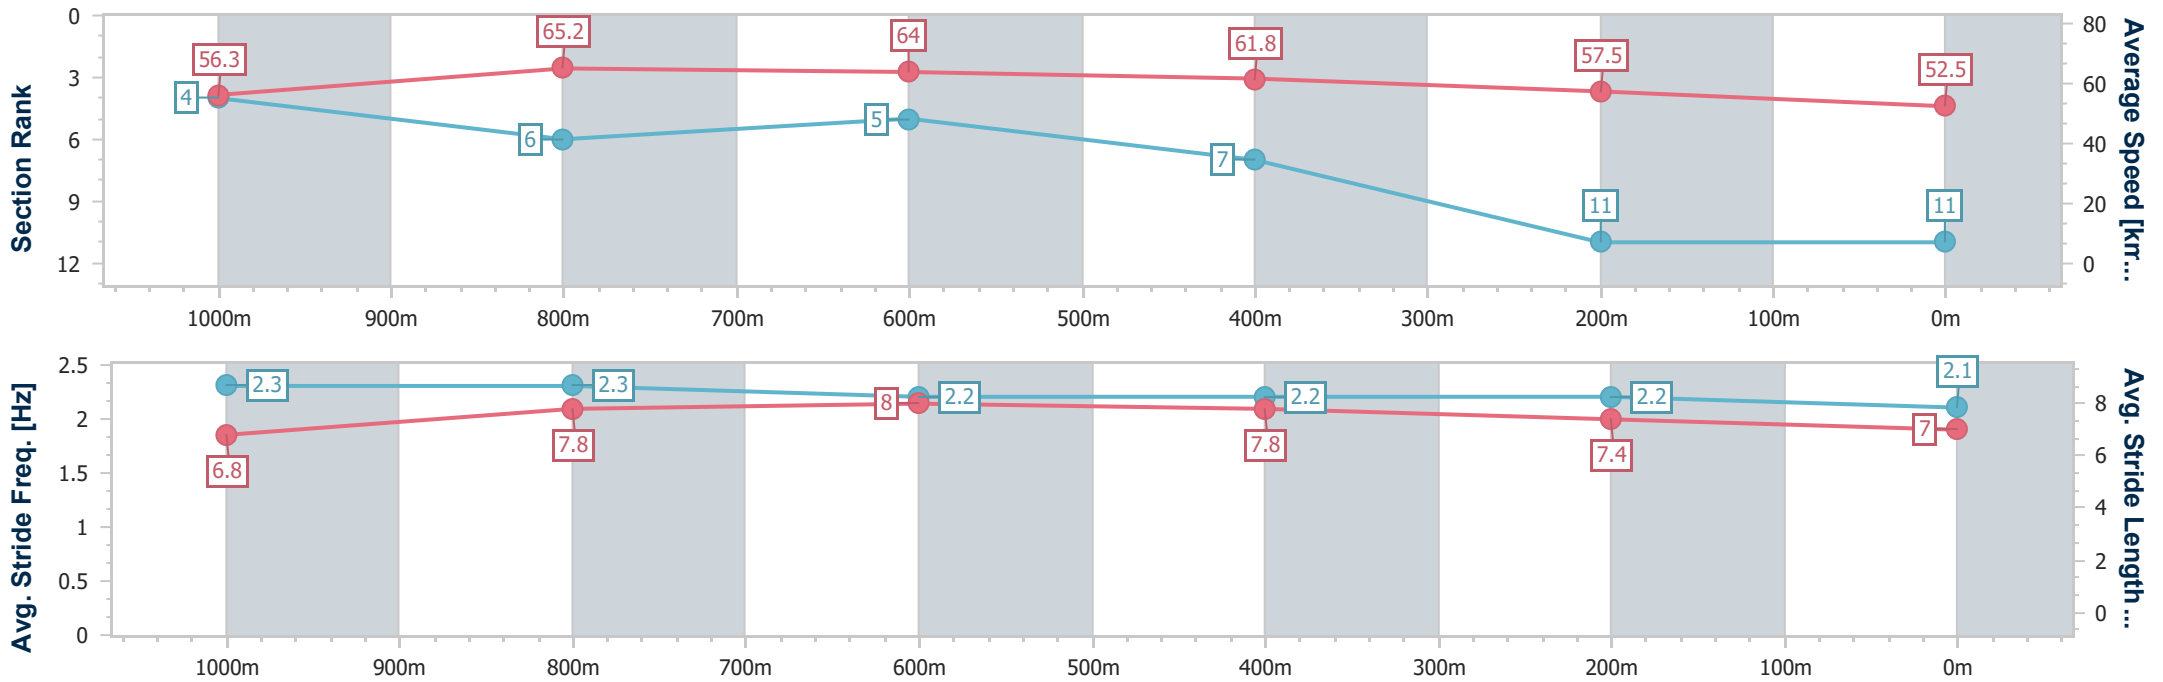

Ladbrokes Cannon Park QLD Professional  
Race 3: CORAL COAST CATERING BENCHMARK 58 Handicap  
- 1250m

26 August 2023 - 13:20

Track Rating: soft 7, Weather: Showers, Rail Position: true

Section	Overall	1000m	800m	600m	400m	200m
Section Times	1:16.43 [10] (0:15.78)	1:00.65 [1] (0:10.93)	0:49.72 [1] (0:11.20)	0:38.52 [2] (0:11.71)	0:26.81 [1] (0:12.68)	0:14.13 [3] (0:14.13)
Average Speed [km/h]	56.6	64.6	64.3	61.8	57.1	50.9
Top Speed [km/h]	68.8	67.6	65.6	64.9	59.7	54.6
Avg. Dist. to Rail [m]	1.4	2.5	0.6	0.8	4.1	4.8
Avg. Stride Freq. [Hz]	2.3	2.4	2.4	2.4	2.4	2.2
Avg. Stride Length [m]	6.9	7.6	7.4	7.2	6.8	6.4

- [ ] Ranking at each section and finish
- .-.- No data available at this section
- NA No data available

Horse/Jockey Name	Inner Spirit
Final Rank	11
Fastest Section Time (Section)	0:11.16 (1000m)
Top Speed [km/h] (Section)	68.2 (Overall)
Race State	Finished

Ladbrokes Cannon Park QLD Professional  
Race 3: CORAL COAST CATERING BENCHMARK 58 Handicap  
- 1250m

26 August 2023 - 13:20

Track Rating: soft 7, Weather: Showers, Rail Position: true

Section	Overall	1000m	800m	600m	400m	200m
Section Times	1:16.69 [11] (0:16.01)	1:00.68 [4] (0:11.16)	0:49.52 [6] (0:11.22)	0:38.30 [5] (0:11.87)	0:26.43 [7] (0:12.73)	0:13.70 [11] (0:13.70)
Average Speed [km/h]	56.3	65.2	64.0	61.8	57.5	52.5
Top Speed [km/h]	68.2	66.9	66.1	63.8	59.3	56.0
Avg. Dist. to Rail [m]	5.1	1.4	2.4	2.8	8.0	10.0
Avg. Stride Freq. [Hz]	2.3	2.3	2.2	2.2	2.2	2.1
Avg. Stride Length [m]	6.8	7.8	8.0	7.8	7.4	7.0