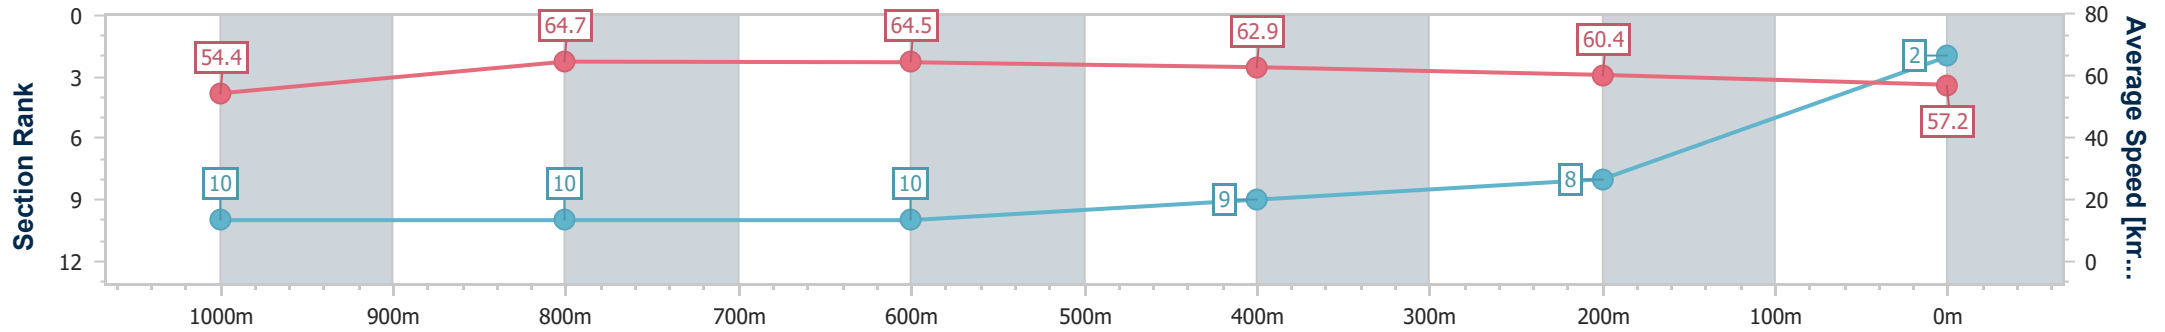

Horse/Jockey Name	Caldante
Final Rank	2
Fastest Section Time (Section)	0:11.17 (800m)
Top Speed [km/h] (Section)	65.9 (1000m)
Race State	Finished

Ladbrokes Cannon Park QLD Professional
Race 3: CORAL COAST CATERING BENCHMARK 58 Handicap
- 1250m

26 August 2023 - 13:20

Track Rating: soft 7, Weather: Showers, Rail Position: true

Section	Overall	1000m	800m	600m	400m	200m
Section Times	1:15.28 [2] (0:16.58)	0:58.70 [10] (0:11.19)	0:47.51 [10] (0:11.17)	0:36.34 [10] (0:11.67)	0:24.67 [9] (0:12.10)	0:12.57 [8] (0:12.57)
Average Speed [km/h]	54.4	64.7	64.5	62.9	60.4	57.2
Top Speed [km/h]	65.6	65.9	65.8	63.8	63.0	58.0
Avg. Dist. to Rail [m]	4.9	1.4	4.2	3.2	8.0	11.6
Avg. Stride Freq. [Hz]	2.3	2.4	2.3	2.3	2.3	2.3
Avg. Stride Length [m]	6.5	7.5	7.7	7.6	7.3	7.1

- [ ] Ranking at each section and finish
- -.-.- No data available at this section
- NA No data available