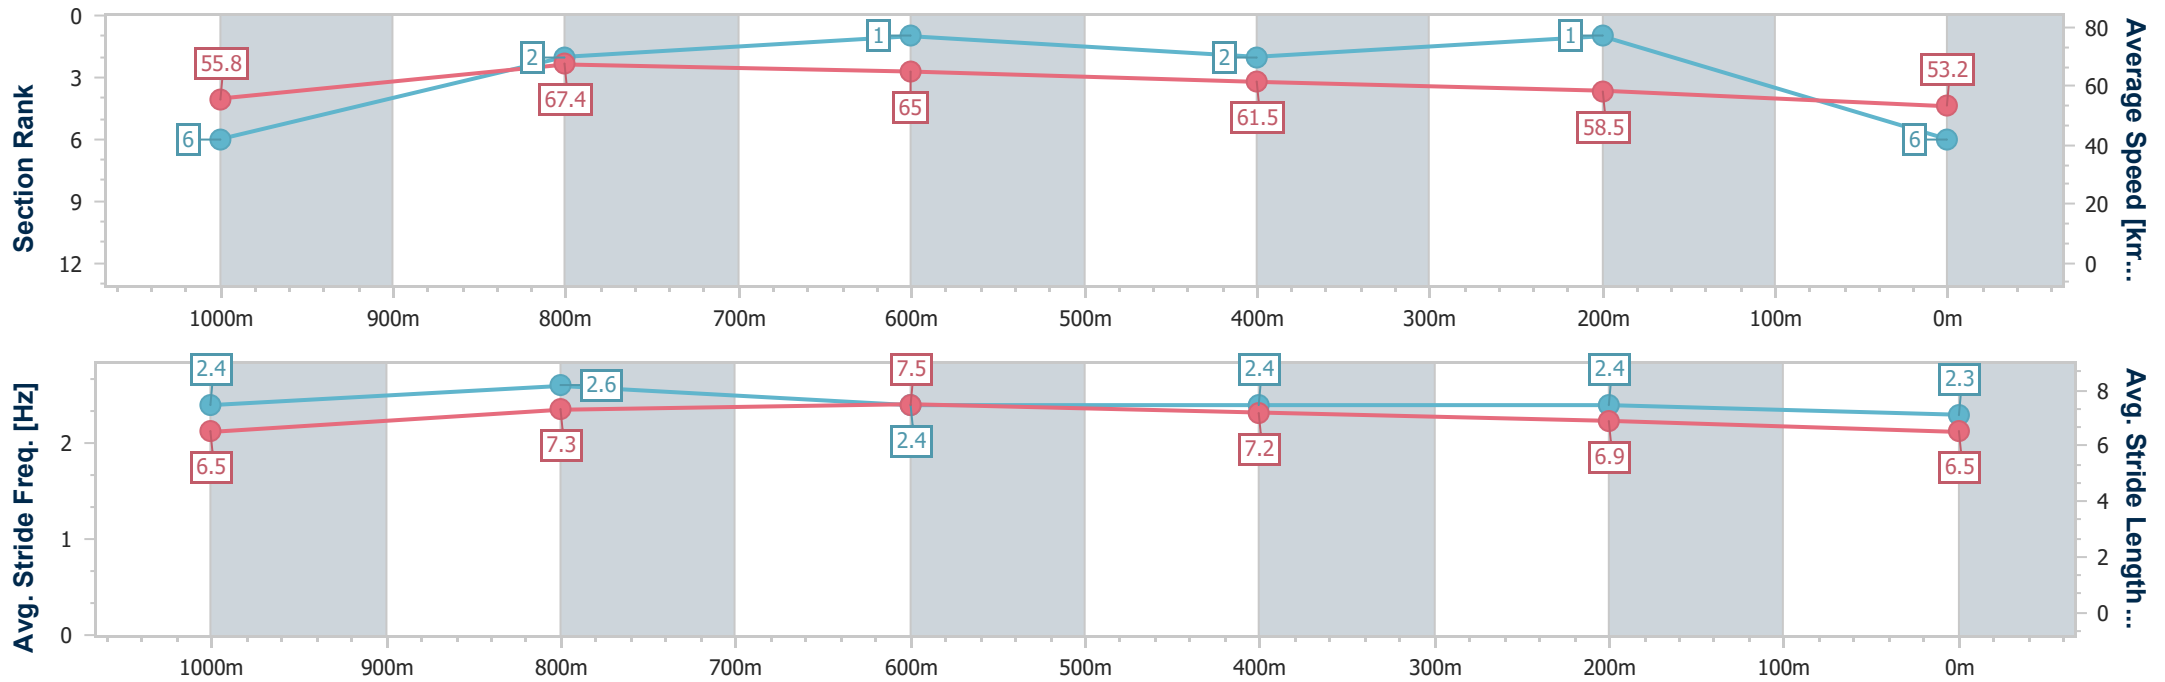

- [ ] Ranking at each section and finish
- .-.- No data available at this section
- NA No data available

Horse/Jockey Name	Whey Mischief
Final Rank	6
Fastest Section Time (Section)	0:10.65 (1000m)
Top Speed [km/h] (Section)	69.3 (1000m)
Race State	Finished

Ladbrokes Cannon Park QLD Professional  
Race 3: CORAL COAST CATERING BENCHMARK 58 Handicap - 1250m

26 August 2023 - 13:20

Track Rating: soft 7, Weather: Showers, Rail Position: true

Section	Overall	1000m	800m	600m	400m	200m
Section Times	1:15.65 [6] (0:16.08)	0:59.57 [6] (0:10.65)	0:48.92 [2] (0:11.06)	0:37.86 [1] (0:11.90)	0:25.96 [2] (0:12.43)	0:13.53 [1] (0:13.53)
Average Speed [km/h]	55.8	67.4	65.0	61.5	58.5	53.2
Top Speed [km/h]	69.3	69.3	66.9	63.9	60.0	55.6
Avg. Dist. to Rail [m]	1.1	1.7	3.4	2.4	4.6	5.2
Avg. Stride Freq. [Hz]	2.4	2.6	2.4	2.4	2.4	2.3
Avg. Stride Length [m]	6.5	7.3	7.5	7.2	6.9	6.5