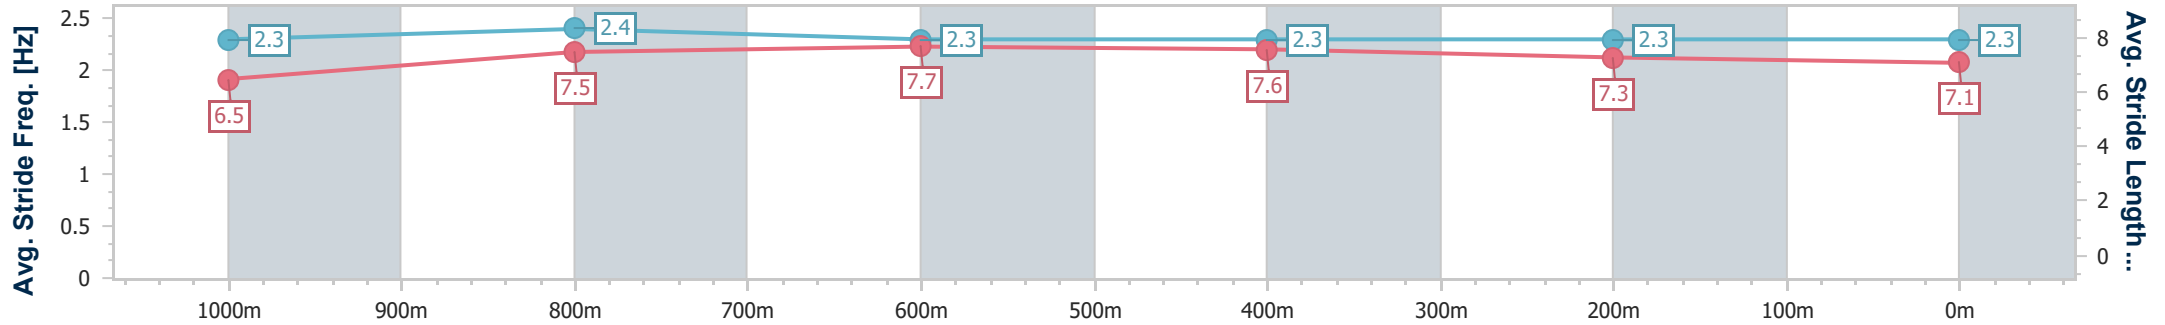

Horse/Jockey Name	Caldante
Final Rank	2
Fastest Section Time (Section)	0:11.17 (800m)
Top Speed [km/h] (Section)	65.9 (1000m)
Race State	Finished

Ladbrokes Cannon Park QLD Professional
Race 3: CORAL COAST CATERING BENCHMARK 58 Handicap
- 1250m

26 August 2023 - 13:20

Track Rating: soft 7, Weather: Showers, Rail Position: true

Section	Overall	1000m	800m	600m	400m	200m
Section Times	1:15.28 [2] (0:16.58)	0:58.70 [10] (0:11.19)	0:47.51 [10] (0:11.17)	0:36.34 [10] (0:11.67)	0:24.67 [9] (0:12.10)	0:12.57 [8] (0:12.57)
Average Speed [km/h]	54.4	64.7	64.5	62.9	60.4	57.2
Top Speed [km/h]	65.6	65.9	65.8	63.8	63.0	58.0
Avg. Dist. to Rail [m]	4.9	1.4	4.2	3.2	8.0	11.6
Avg. Stride Freq. [Hz]	2.3	2.4	2.3	2.3	2.3	2.3
Avg. Stride Length [m]	6.5	7.5	7.7	7.6	7.3	7.1

- [ ] Ranking at each section and finish
- -.-.- No data available at this section
- NA No data available