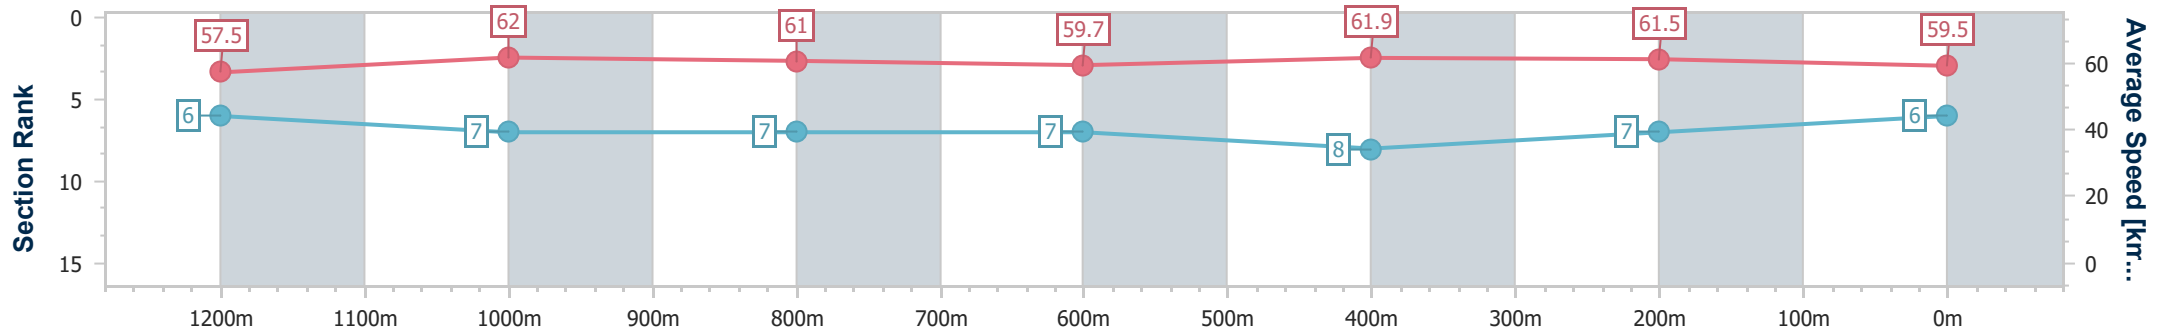

Horse/Jockey Name	Dwindling Spirit
Final Rank	6
Fastest Section Time (Section)	0:09.40 (Overall)
Top Speed [km/h] (Section)	62.7 (1200m)
Race State	Finished

Ipswich QLD Professional
Race 8: ITC MEMBERSHIP NOW OPEN Colts, Geldings &
Entires BENCHMARK 62 Handicap - 1350m

18 August 2023 - 16:28

Track Rating: Soft 5, Weather: Overcast, Rail Position: +10m Entire

Section	Overall	1200m	1000m	800m	600m	400m	200m
Section Times	1:20.33 [6] (0:09.40)	1:10.93 [6] (0:11.64)	0:59.29 [7] (0:11.79)	0:47.50 [7] (0:12.04)	0:35.46 [7] (0:11.63)	0:23.83 [8] (0:11.72)	0:12.11 [7] (0:12.11)
Average Speed [km/h]	57.5	62.0	61.0	59.7	61.9	61.5	59.5
Top Speed [km/h]	61.8	62.7	62.3	60.9	62.5	62.4	61.6
Avg. Dist. to Rail [m]	0.8	1.0	0.7	0.5	0.3	1.5	3.7
Avg. Stride Freq. [Hz]	2.4	2.4	2.3	2.3	2.3	2.4	2.3
Avg. Stride Length [m]	6.0	7.3	7.3	7.3	7.4	7.3	7.3

- [ ] Ranking at each section and finish
- -.-.- No data available at this section
- NA No data available