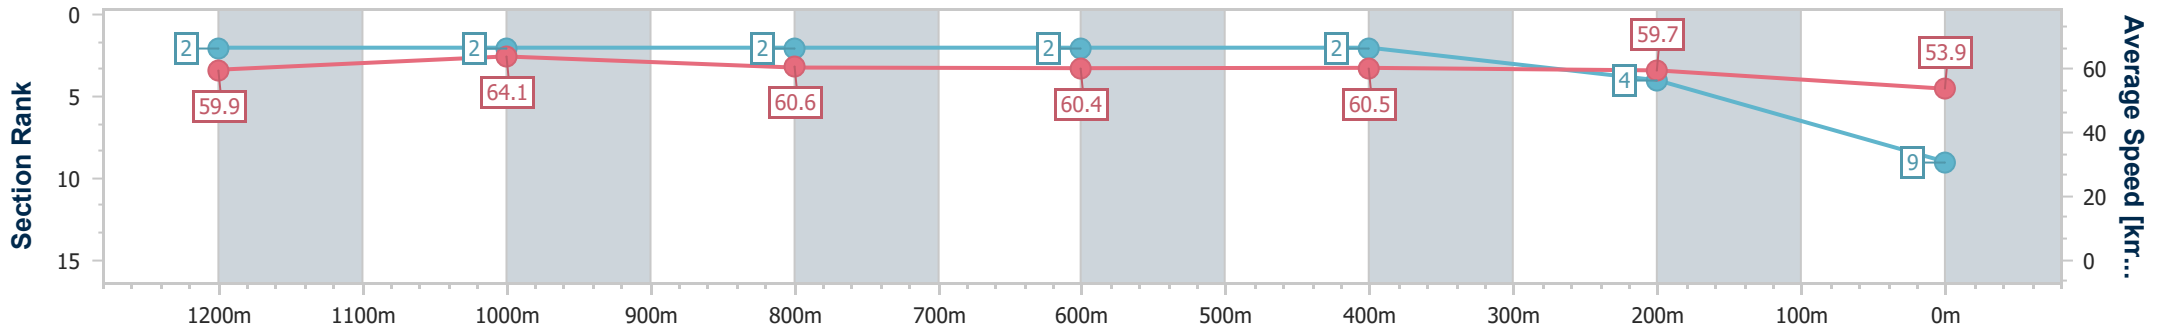

Horse/Jockey Name	Bullet Force
Final Rank	9
Fastest Section Time (Section)	0:09.02 (Overall)
Top Speed [km/h] (Section)	65.1 (1200m)
Race State	Finished

Ipswich QLD Professional
Race 8: ITC MEMBERSHIP NOW OPEN Colts, Geldings & Entires BENCHMARK 62 Handicap - 1350m

18 August 2023 - 16:28

Track Rating: Soft 5, Weather: Overcast, Rail Position: +10m Entire

Section	Overall	1200m	1000m	800m	600m	400m	200m
Section Times	1:21.40 [9] (0:09.02)	1:12.38 [2] (0:11.26)	1:01.12 [2] (0:11.88)	0:49.24 [2] (0:11.91)	0:37.33 [2] (0:11.91)	0:25.42 [2] (0:12.05)	0:13.37 [4] (0:13.37)
Average Speed [km/h]	59.9	64.1	60.6	60.4	60.5	59.7	53.9
Top Speed [km/h]	63.8	65.1	63.4	61.6	61.7	60.5	58.5
Avg. Dist. to Rail [m]	5.9	1.5	0.5	0.2	0.3	0.5	0.4
Avg. Stride Freq. [Hz]	2.5	2.5	2.4	2.4	2.4	2.5	2.3
Avg. Stride Length [m]	5.9	7.1	7.0	7.0	6.9	6.8	6.5

- [ ] Ranking at each section and finish
- -.-.- No data available at this section
- NA No data available