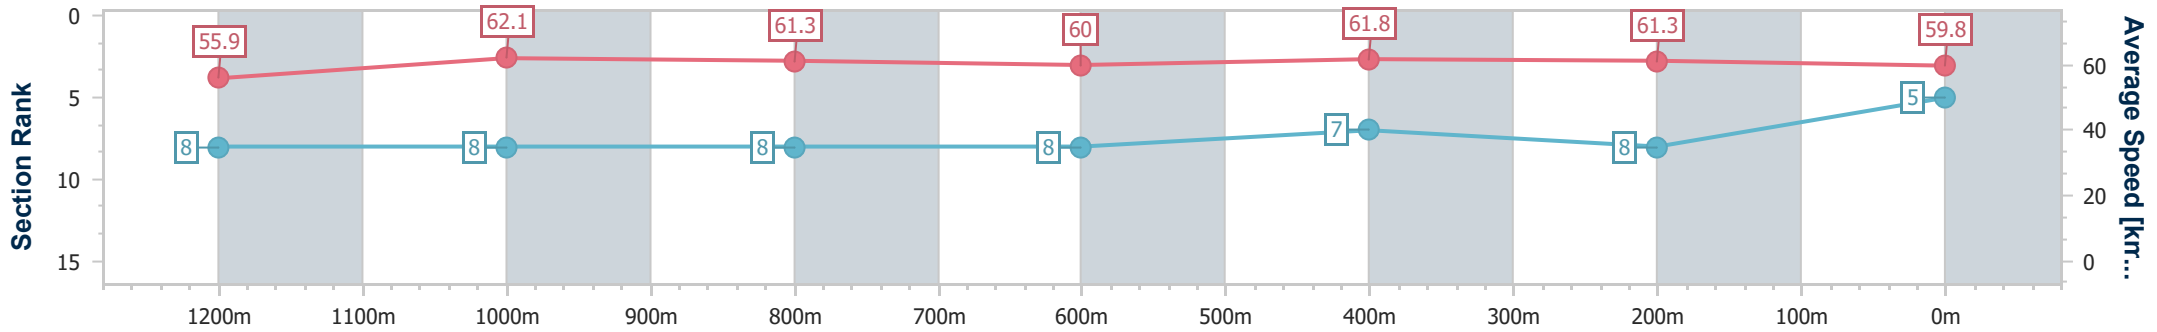

Horse/Jockey Name	Ascot Express
Final Rank	5
Fastest Section Time (Section)	0:09.68 (Overall)
Top Speed [km/h] (Section)	63.0 (1000m)
Race State	Finished

Ipswich QLD Professional
Race 8: ITC MEMBERSHIP NOW OPEN Colts, Geldings &
Entires BENCHMARK 62 Handicap - 1350m

18 August 2023 - 16:28

Track Rating: Soft 5, Weather: Overcast, Rail Position: +10m Entire

Section	Overall	1200m	1000m	800m	600m	400m	200m
Section Times	1:20.29 [5] (0:09.68)	1:10.61 [8] (0:11.57)	0:59.04 [8] (0:11.73)	0:47.31 [8] (0:11.92)	0:35.39 [8] (0:11.58)	0:23.81 [7] (0:11.76)	0:12.05 [8] (0:12.05)
Average Speed [km/h]	55.9	62.1	61.3	60.0	61.8	61.3	59.8
Top Speed [km/h]	61.8	62.7	63.0	62.0	62.3	62.3	61.5
Avg. Dist. to Rail [m]	1.1	0.6	0.4	1.6	1.6	1.1	1.1
Avg. Stride Freq. [Hz]	2.4	2.5	2.5	2.4	2.4	2.5	2.4
Avg. Stride Length [m]	6.0	7.0	6.9	6.9	7.0	6.9	6.9

- [ ] Ranking at each section and finish
- -.-.- No data available at this section
- NA No data available