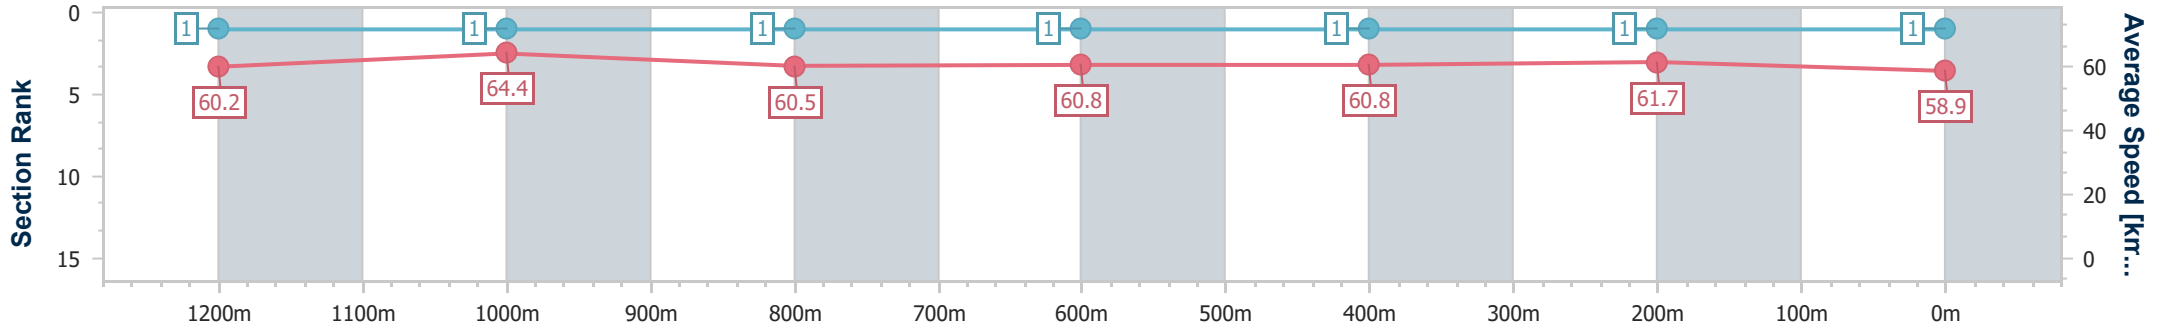

Horse/Jockey Name	Kipling's Journey
Final Rank	1
Fastest Section Time (Section)	0:08.98 (Overall)
Top Speed [km/h] (Section)	65.4 (1200m)
Race State	Finished

Ipswich QLD Professional
Race 8: ITC MEMBERSHIP NOW OPEN Colts, Geldings &
Entires BENCHMARK 62 Handicap - 1350m

18 August 2023 - 16:28

Track Rating: Soft 5, Weather: Overcast, Rail Position: +10m Entire

Section	Overall	1200m	1000m	800m	600m	400m	200m
Section Times	1:19.39 [1] (0:08.98)	1:10.41 [1] (0:11.16)	0:59.25 [1] (0:11.88)	0:47.37 [1] (0:11.77)	0:35.60 [1] (0:11.78)	0:23.82 [1] (0:11.60)	0:12.22 [1] (0:12.22)
Average Speed [km/h]	60.2	64.4	60.5	60.8	60.8	61.7	58.9
Top Speed [km/h]	64.2	65.4	62.7	61.2	61.4	62.6	60.7
Avg. Dist. to Rail [m]	2.7	0.4	0.6	1.6	1.4	1.7	1.5
Avg. Stride Freq. [Hz]	2.3	2.2	2.1	2.2	2.2	2.2	2.1
Avg. Stride Length [m]	6.6	8.0	7.8	7.7	7.3	7.5	7.6

- [ ] Ranking at each section and finish
- -.-.- No data available at this section
- NA No data available