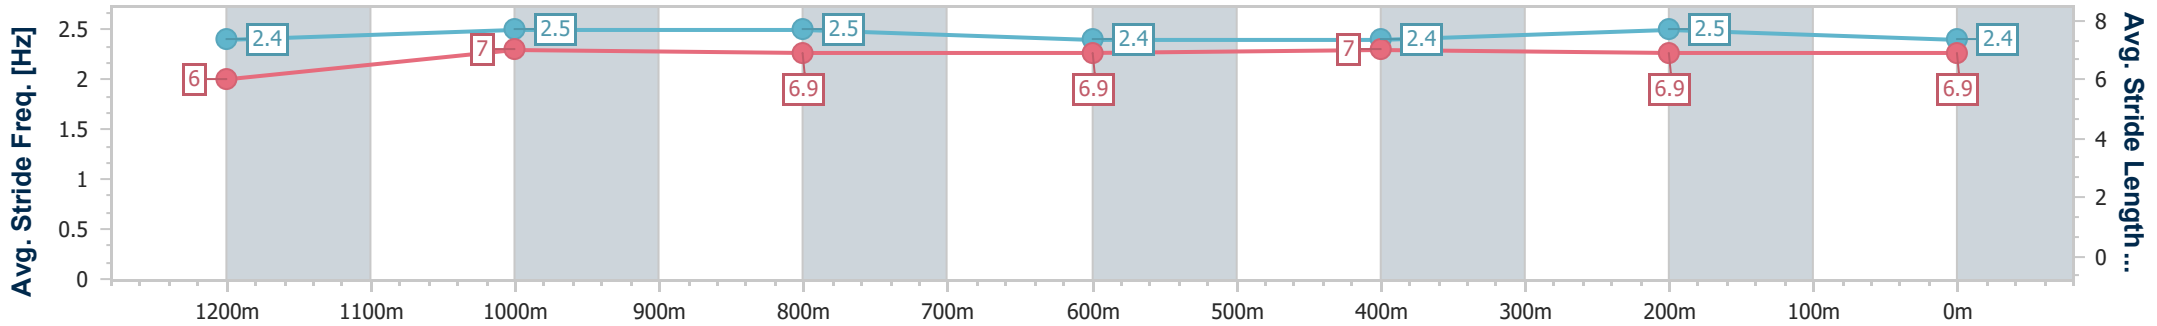

Horse/Jockey Name	Ascot Express
Final Rank	5
Fastest Section Time (Section)	0:09.68 (Overall)
Top Speed [km/h] (Section)	63.0 (1000m)
Race State	Finished

Ipswich QLD Professional
Race 8: ITC MEMBERSHIP NOW OPEN Colts, Geldings &
Entires BENCHMARK 62 Handicap - 1350m

18 August 2023 - 16:28

Track Rating: Soft 5, Weather: Overcast, Rail Position: +10m Entire

Section	Overall	1200m	1000m	800m	600m	400m	200m
Section Times	1:20.29 [5] (0:09.68)	1:10.61 [8] (0:11.57)	0:59.04 [8] (0:11.73)	0:47.31 [8] (0:11.92)	0:35.39 [8] (0:11.58)	0:23.81 [7] (0:11.76)	0:12.05 [8] (0:12.05)
Average Speed [km/h]	55.9	62.1	61.3	60.0	61.8	61.3	59.8
Top Speed [km/h]	61.8	62.7	63.0	62.0	62.3	62.3	61.5
Avg. Dist. to Rail [m]	1.1	0.6	0.4	1.6	1.6	1.1	1.1
Avg. Stride Freq. [Hz]	2.4	2.5	2.5	2.4	2.4	2.5	2.4
Avg. Stride Length [m]	6.0	7.0	6.9	6.9	7.0	6.9	6.9

- [ ] Ranking at each section and finish
- -.-.- No data available at this section
- NA No data available