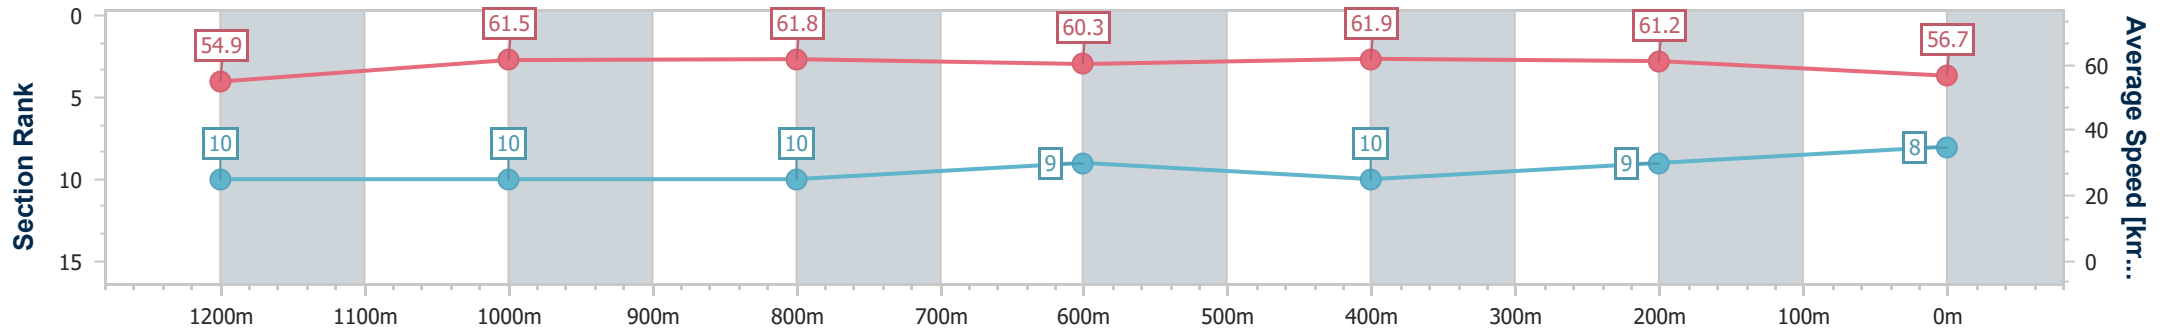

Horse/Jockey Name	Script Writer
Final Rank	8
Fastest Section Time (Section)	0:09.85 (Overall)
Top Speed [km/h] (Section)	63.3 (1000m)
Race State	Finished

Ipswich QLD Professional
Race 8: ITC MEMBERSHIP NOW OPEN Colts, Geldings &
Entires BENCHMARK 62 Handicap - 1350m

18 August 2023 - 16:28

Track Rating: Soft 5, Weather: Overcast, Rail Position: +10m Entire

Section	Overall	1200m	1000m	800m	600m	400m	200m
Section Times	1:21.11 [8] (0:09.85)	1:11.26 [10] (0:11.71)	0:59.55 [10] (0:11.65)	0:47.90 [10] (0:11.88)	0:36.02 [9] (0:11.58)	0:24.44 [10] (0:11.72)	0:12.72 [9] (0:12.72)
Average Speed [km/h]	54.9	61.5	61.8	60.3	61.9	61.2	56.7
Top Speed [km/h]	59.3	62.9	63.3	62.4	63.1	62.8	59.7
Avg. Dist. to Rail [m]	2.1	0.9	0.4	1.3	0.9	1.0	0.9
Avg. Stride Freq. [Hz]	2.3	2.3	2.4	2.3	2.4	2.4	2.3
Avg. Stride Length [m]	6.1	7.4	7.3	7.2	7.3	7.2	6.8

- [ ] Ranking at each section and finish
- -.-.- No data available at this section
- NA No data available