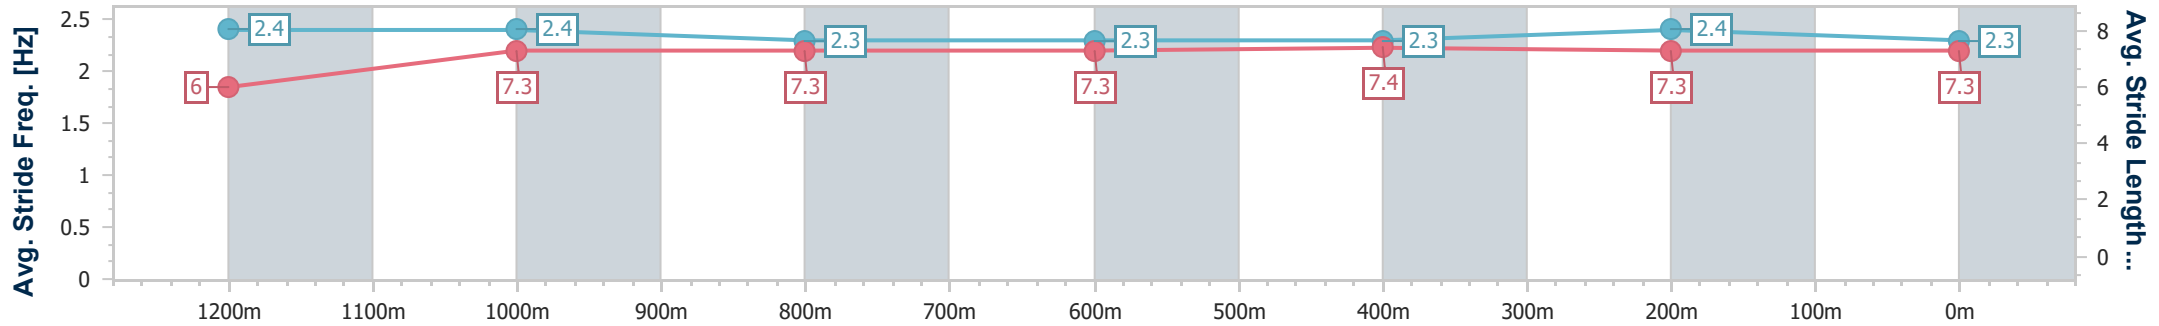

Horse/Jockey Name	Dwindling Spirit
Final Rank	6
Fastest Section Time (Section)	0:09.40 (Overall)
Top Speed [km/h] (Section)	62.7 (1200m)
Race State	Finished

Ipswich QLD Professional
Race 8: ITC MEMBERSHIP NOW OPEN Colts, Geldings &
Entires BENCHMARK 62 Handicap - 1350m

18 August 2023 - 16:28

Track Rating: Soft 5, Weather: Overcast, Rail Position: +10m Entire

Section	Overall	1200m	1000m	800m	600m	400m	200m
Section Times	1:20.33 [6] (0:09.40)	1:10.93 [6] (0:11.64)	0:59.29 [7] (0:11.79)	0:47.50 [7] (0:12.04)	0:35.46 [7] (0:11.63)	0:23.83 [8] (0:11.72)	0:12.11 [7] (0:12.11)
Average Speed [km/h]	57.5	62.0	61.0	59.7	61.9	61.5	59.5
Top Speed [km/h]	61.8	62.7	62.3	60.9	62.5	62.4	61.6
Avg. Dist. to Rail [m]	0.8	1.0	0.7	0.5	0.3	1.5	3.7
Avg. Stride Freq. [Hz]	2.4	2.4	2.3	2.3	2.3	2.4	2.3
Avg. Stride Length [m]	6.0	7.3	7.3	7.3	7.4	7.3	7.3

- [ ] Ranking at each section and finish
- -.-.- No data available at this section
- NA No data available