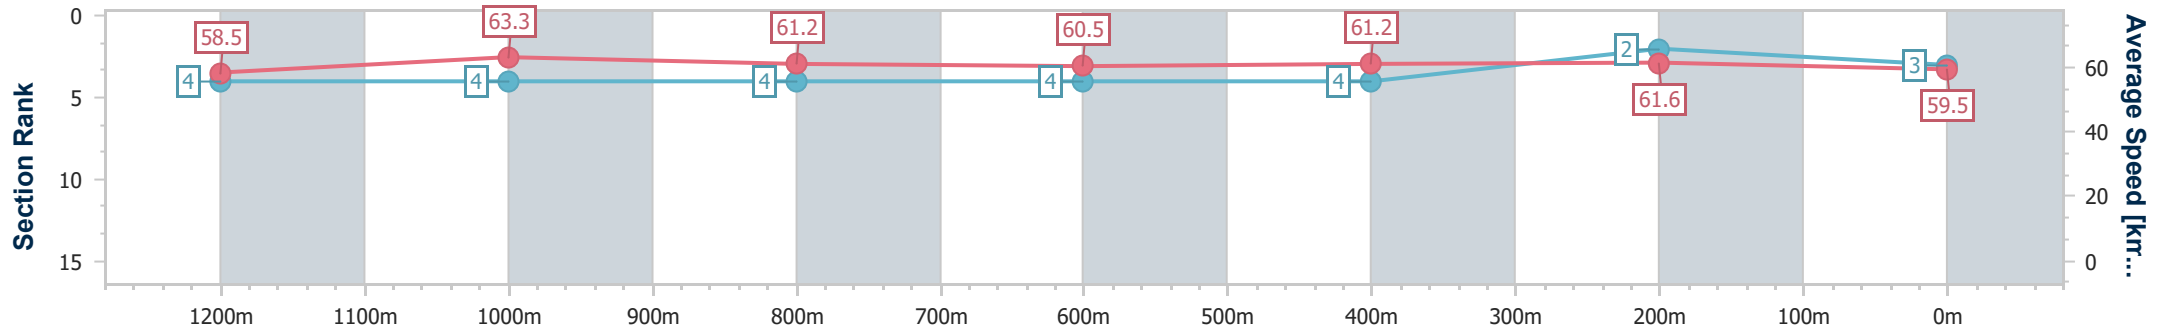

Horse/Jockey Name	Arcarius
Final Rank	3
Fastest Section Time (Section)	0:09.23 (Overall)
Top Speed [km/h] (Section)	64.2 (Overall)
Race State	Finished

Ipswich QLD Professional
Race 8: ITC MEMBERSHIP NOW OPEN Colts, Geldings &
Entires BENCHMARK 62 Handicap - 1350m

18 August 2023 - 16:28

Track Rating: Soft 5, Weather: Overcast, Rail Position: +10m Entire

Section	Overall	1200m	1000m	800m	600m	400m	200m
Section Times	1:19.90 [3] (0:09.23)	1:10.67 [4] (0:11.39)	0:59.28 [4] (0:11.80)	0:47.48 [4] (0:11.89)	0:35.59 [4] (0:11.76)	0:23.83 [4] (0:11.71)	0:12.12 [2] (0:12.12)
Average Speed [km/h]	58.5	63.3	61.2	60.5	61.2	61.6	59.5
Top Speed [km/h]	64.2	64.1	62.9	61.4	62.1	62.3	61.7
Avg. Dist. to Rail [m]	7.8	2.7	0.7	0.5	0.4	1.5	1.8
Avg. Stride Freq. [Hz]	2.4	2.3	2.3	2.3	2.3	2.4	2.3
Avg. Stride Length [m]	6.2	7.6	7.5	7.4	7.3	7.2	7.3

- [ ] Ranking at each section and finish
- -.-.- No data available at this section
- NA No data available