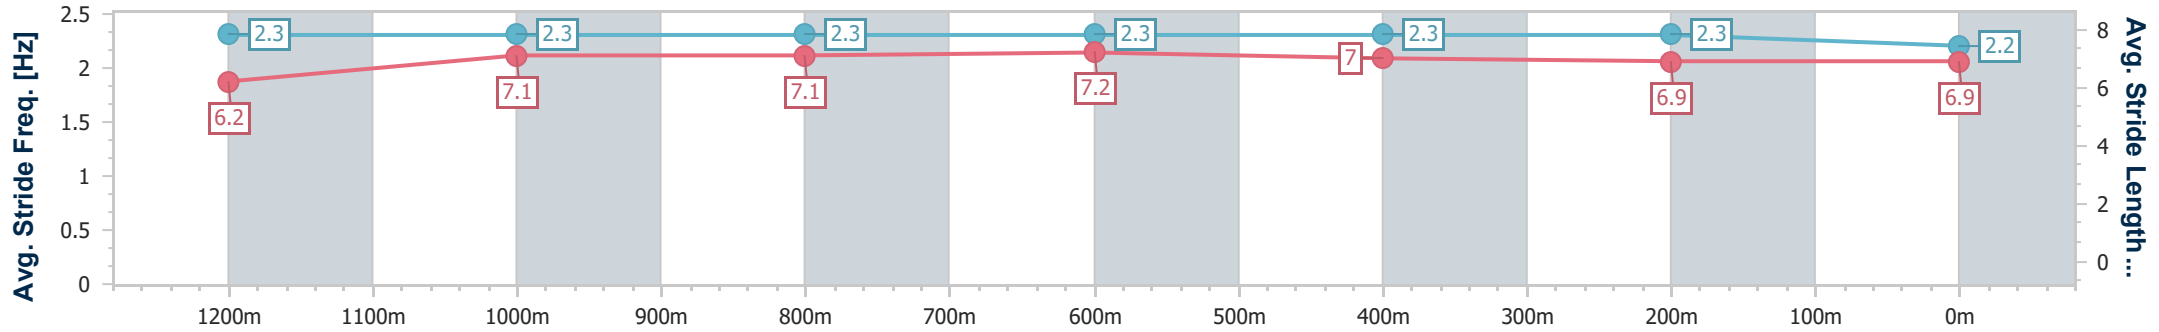

Horse/Jockey Name	Down The Barrel
Final Rank	7
Fastest Section Time (Section)	0:09.52 (Overall)
Top Speed [km/h] (Section)	63.5 (1200m)
Race State	Finished

Ipswich QLD Professional
Race 8: ITC MEMBERSHIP NOW OPEN Colts, Geldings &
Entires BENCHMARK 62 Handicap - 1350m

18 August 2023 - 16:28

Track Rating: Soft 5, Weather: Overcast, Rail Position: +10m Entire

Section	Overall	1200m	1000m	800m	600m	400m	200m
Section Times	1:20.73 [7] (0:09.52)	1:11.21 [7] (0:11.52)	0:59.69 [6] (0:11.62)	0:48.07 [6] (0:11.78)	0:36.29 [5] (0:11.83)	0:24.46 [6] (0:11.93)	0:12.53 [6] (0:12.53)
Average Speed [km/h]	56.8	62.5	61.9	60.8	60.6	60.3	57.4
Top Speed [km/h]	62.0	63.5	62.8	61.5	60.9	60.6	60.3
Avg. Dist. to Rail [m]	1.6	0.5	0.4	1.0	1.3	0.6	1.7
Avg. Stride Freq. [Hz]	2.3	2.3	2.3	2.3	2.3	2.3	2.2
Avg. Stride Length [m]	6.2	7.1	7.1	7.2	7.0	6.9	6.9

- [ ] Ranking at each section and finish
- -.-.- No data available at this section
- NA No data available