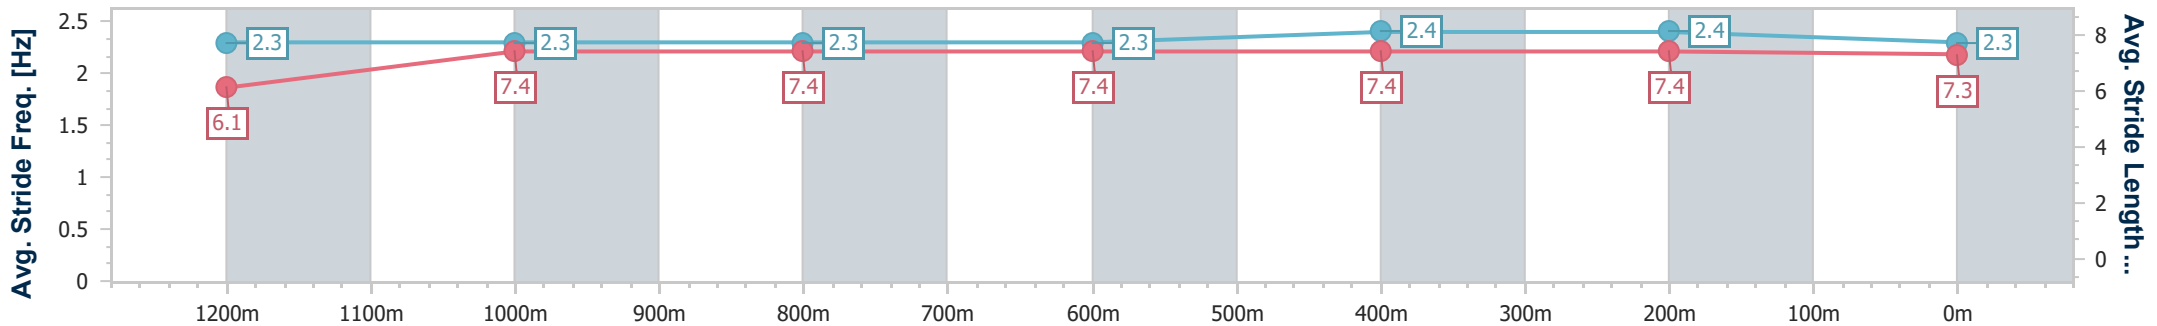

Horse/Jockey Name	Belvedere Boys
Final Rank	2
Fastest Section Time (Section)	0:09.69 (Overall)
Top Speed [km/h] (Section)	65.6 (600m)
Race State	Finished

Ipswich QLD Professional
Race 8: ITC MEMBERSHIP NOW OPEN Colts, Geldings & Entires BENCHMARK 62 Handicap - 1350m

18 August 2023 - 16:28

Track Rating: Soft 5, Weather: Overcast, Rail Position: +10m Entire

Section	Overall	1200m	1000m	800m	600m	400m	200m
Section Times	1:19.88 [2] (0:09.69)	1:10.19 [9] (0:11.69)	0:58.50 [9] (0:11.71)	0:46.79 [9] (0:12.01)	0:34.78 [10] (0:11.44)	0:23.34 [9] (0:11.55)	0:11.79 [5]
Average Speed [km/h]	55.8	61.7	61.6	60.0	63.6	63.0	61.2
Top Speed [km/h]	60.2	62.9	62.9	61.6	65.6	64.5	64.3
Avg. Dist. to Rail [m]	1.8	1.1	0.7	0.2	2.0	4.9	6.0
Avg. Stride Freq. [Hz]	2.3	2.3	2.3	2.3	2.4	2.4	2.3
Avg. Stride Length [m]	6.1	7.4	7.4	7.4	7.4	7.4	7.3

- [ ] Ranking at each section and finish
- -.-.- No data available at this section
- NA No data available