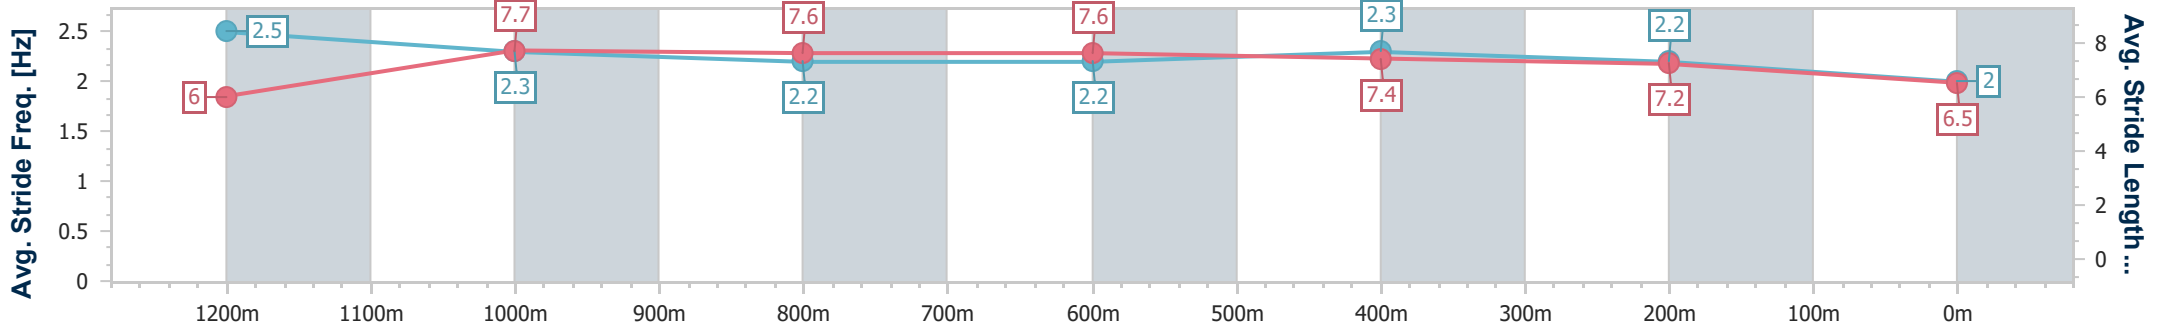

Horse/Jockey Name	Bias
Final Rank	10
Fastest Section Time (Section)	0:09.03 (Overall)
Top Speed [km/h] (Section)	64.4 (1200m)
Race State	Finished

Ipswich QLD Professional
Race 8: ITC MEMBERSHIP NOW OPEN Colts, Geldings & Entires BENCHMARK 62 Handicap - 1350m

18 August 2023 - 16:28

Track Rating: Soft 5, Weather: Overcast, Rail Position: +10m Entire

Section	Overall	1200m	1000m	800m	600m	400m	200m
Section Times	1:23.55 [10] (0:09.03)	1:14.52 [3] (0:11.44)	1:03.08 [3] (0:11.84)	0:51.24 [3] (0:11.83)	0:39.41 [3] (0:11.90)	0:27.51 [3] (0:12.51)	0:15.00 [10] (0:15.00)
Average Speed [km/h]	59.9	62.9	60.5	60.6	59.9	57.2	48.0
Top Speed [km/h]	63.3	64.4	62.4	61.2	60.8	59.1	54.5
Avg. Dist. to Rail [m]	3.3	0.5	0.9	1.6	1.9	1.8	1.7
Avg. Stride Freq. [Hz]	2.5	2.3	2.2	2.2	2.3	2.2	2.0
Avg. Stride Length [m]	6.0	7.7	7.6	7.6	7.4	7.2	6.5

- [ ] Ranking at each section and finish
- -.-.- No data available at this section
- NA No data available