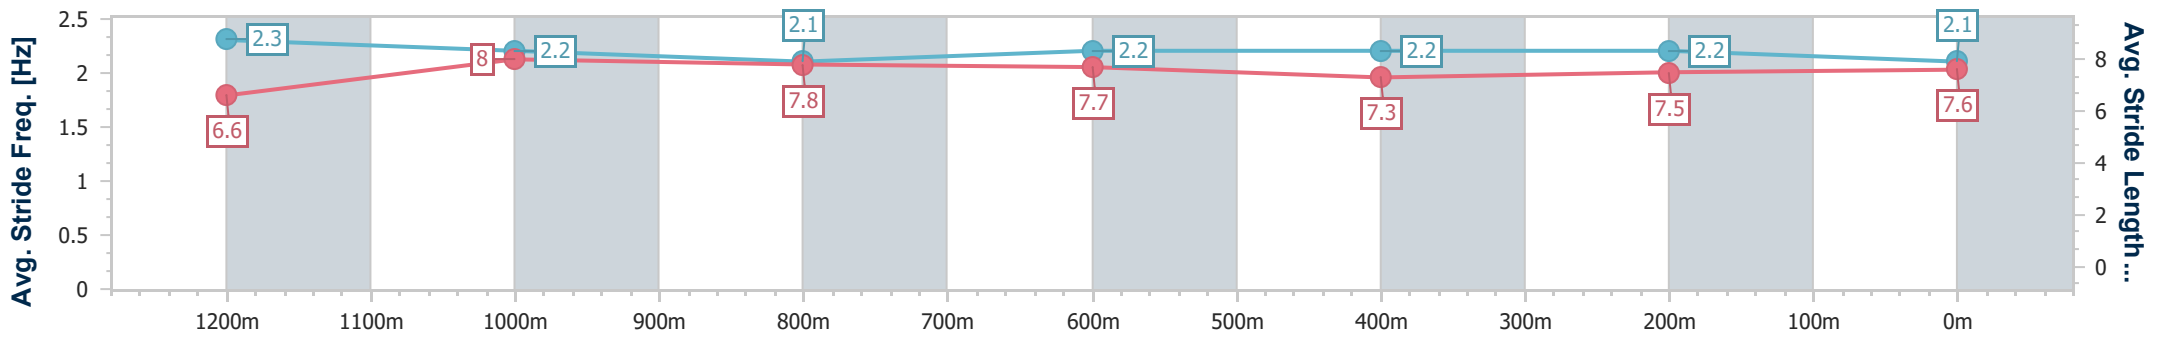

Horse/Jockey Name	Kipling's Journey
Final Rank	1
Fastest Section Time (Section)	0:08.98 (Overall)
Top Speed [km/h] (Section)	65.4 (1200m)
Race State	Finished

Ipswich QLD Professional
Race 8: ITC MEMBERSHIP NOW OPEN Colts, Geldings &
Entires BENCHMARK 62 Handicap - 1350m

18 August 2023 - 16:28

Track Rating: Soft 5, Weather: Overcast, Rail Position: +10m Entire

Section	Overall	1200m	1000m	800m	600m	400m	200m
Section Times	1:19.39 [1] (0:08.98)	1:10.41 [1] (0:11.16)	0:59.25 [1] (0:11.88)	0:47.37 [1] (0:11.77)	0:35.60 [1] (0:11.78)	0:23.82 [1] (0:11.60)	0:12.22 [1] (0:12.22)
Average Speed [km/h]	60.2	64.4	60.5	60.8	60.8	61.7	58.9
Top Speed [km/h]	64.2	65.4	62.7	61.2	61.4	62.6	60.7
Avg. Dist. to Rail [m]	2.7	0.4	0.6	1.6	1.4	1.7	1.5
Avg. Stride Freq. [Hz]	2.3	2.2	2.1	2.2	2.2	2.2	2.1
Avg. Stride Length [m]	6.6	8.0	7.8	7.7	7.3	7.5	7.6

- [ ] Ranking at each section and finish
- -.-.- No data available at this section
- NA No data available