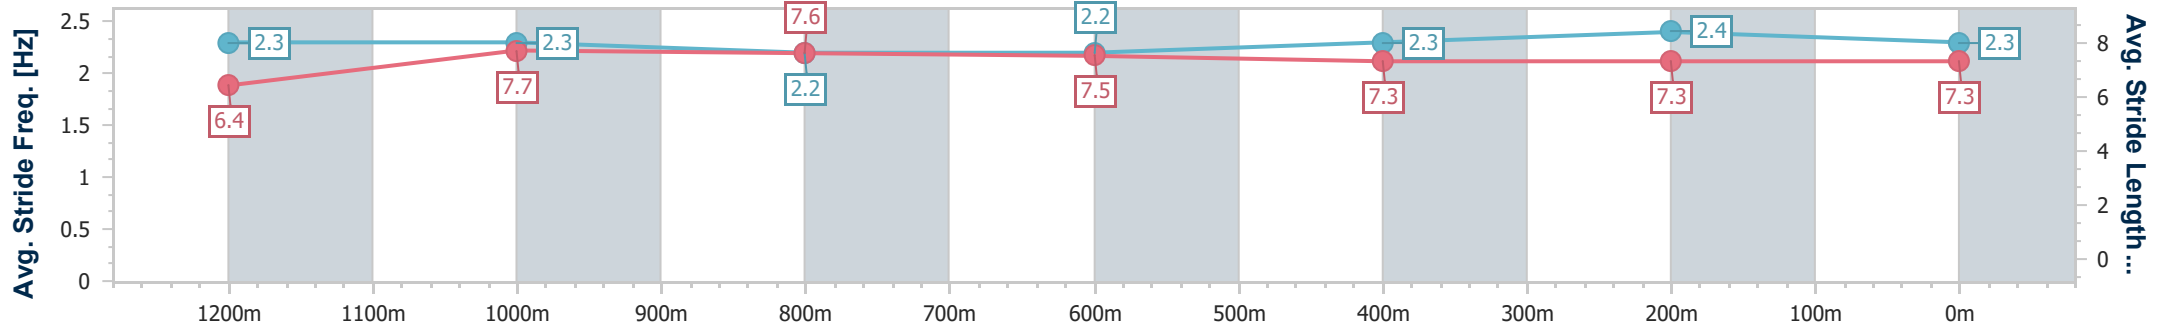

Horse/Jockey Name	Porky
Final Rank	4
Fastest Section Time (Section)	0:09.30 (Overall)
Top Speed [km/h] (Section)	63.2 (1200m)
Race State	Finished

Ipswich QLD Professional
Race 8: ITC MEMBERSHIP NOW OPEN Colts, Geldings &
Entires BENCHMARK 62 Handicap - 1350m

18 August 2023 - 16:28

Track Rating: Soft 5, Weather: Overcast, Rail Position: +10m Entire

Section	Overall	1200m	1000m	800m	600m	400m	200m
Section Times	1:20.03 [4] (0:09.30)	1:10.73 [5] (0:11.54)	0:59.19 [5] (0:11.73)	0:47.46 [5] (0:11.99)	0:35.47 [6] (0:11.66)	0:23.81 [5] (0:11.72)	0:12.09 [3] (0:12.09)
Average Speed [km/h]	57.9	62.4	61.4	60.0	61.8	61.9	59.6
Top Speed [km/h]	62.8	63.2	62.2	60.5	62.7	62.8	61.4
Avg. Dist. to Rail [m]	0.8	0.6	0.5	0.6	0.5	2.4	3.1
Avg. Stride Freq. [Hz]	2.3	2.3	2.2	2.2	2.3	2.4	2.3
Avg. Stride Length [m]	6.4	7.7	7.6	7.5	7.3	7.3	7.3

- [ ] Ranking at each section and finish
- -.-.- No data available at this section
- NA No data available