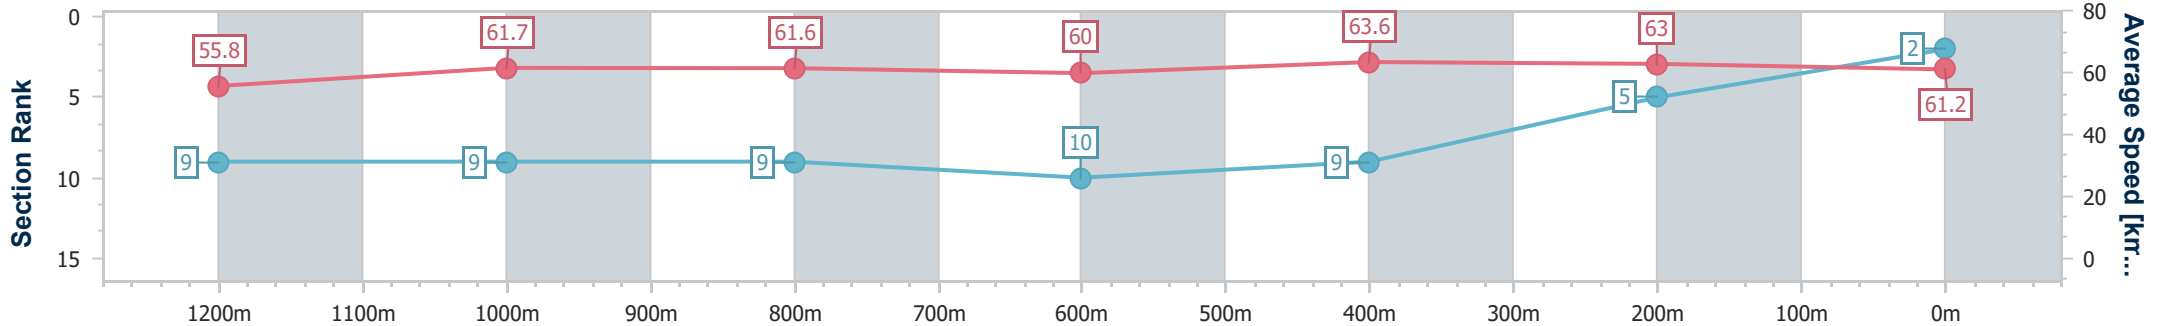

Horse/Jockey Name	Belvedere Boys
Final Rank	2
Fastest Section Time (Section)	0:09.69 (Overall)
Top Speed [km/h] (Section)	65.6 (600m)
Race State	Finished

Ipswich QLD Professional
Race 8: ITC MEMBERSHIP NOW OPEN Colts, Geldings & Entires BENCHMARK 62 Handicap - 1350m

18 August 2023 - 16:28

Track Rating: Soft 5, Weather: Overcast, Rail Position: +10m Entire

Section	Overall	1200m	1000m	800m	600m	400m	200m
Section Times	1:19.88 [2] (0:09.69)	1:10.19 [9] (0:11.69)	0:58.50 [9] (0:11.71)	0:46.79 [9] (0:12.01)	0:34.78 [10] (0:11.44)	0:23.34 [9] (0:11.55)	0:11.79 [5]
Average Speed [km/h]	55.8	61.7	61.6	60.0	63.6	63.0	61.2
Top Speed [km/h]	60.2	62.9	62.9	61.6	65.6	64.5	64.3
Avg. Dist. to Rail [m]	1.8	1.1	0.7	0.2	2.0	4.9	6.0
Avg. Stride Freq. [Hz]	2.3	2.3	2.3	2.3	2.4	2.4	2.3
Avg. Stride Length [m]	6.1	7.4	7.4	7.4	7.4	7.4	7.3

- [ ] Ranking at each section and finish
- -.-.- No data available at this section
- NA No data available