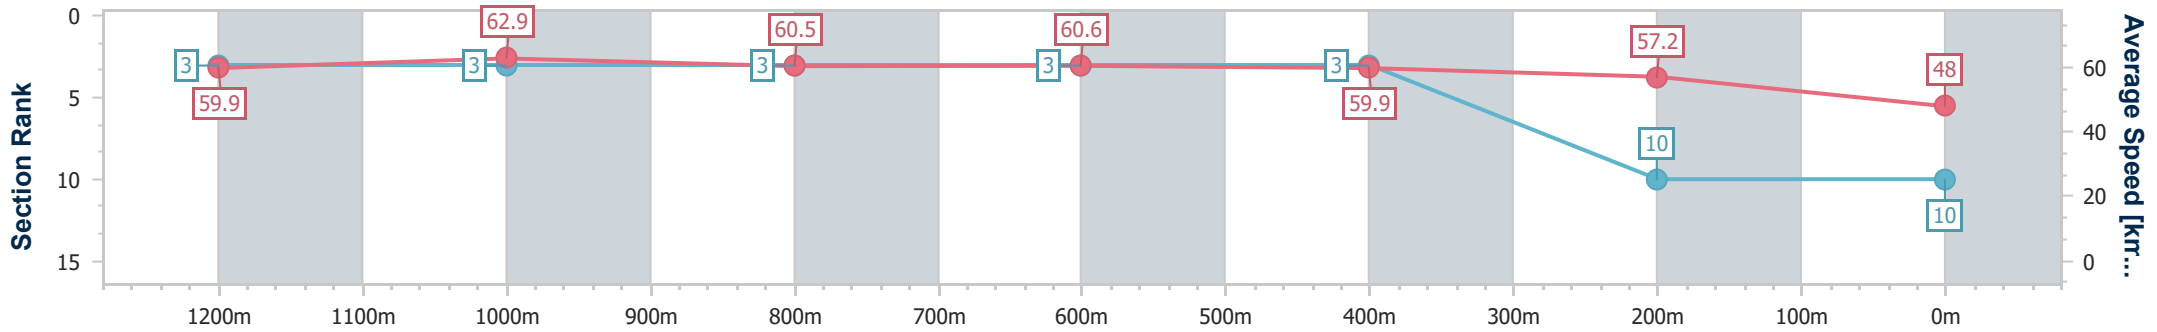

Horse/Jockey Name	Bias
Final Rank	10
Fastest Section Time (Section)	0:09.03 (Overall)
Top Speed [km/h] (Section)	64.4 (1200m)
Race State	Finished

Ipswich QLD Professional
Race 8: ITC MEMBERSHIP NOW OPEN Colts, Geldings & Entires BENCHMARK 62 Handicap - 1350m

18 August 2023 - 16:28

Track Rating: Soft 5, Weather: Overcast, Rail Position: +10m Entire

Section	Overall	1200m	1000m	800m	600m	400m	200m
Section Times	1:23.55 [10] (0:09.03)	1:14.52 [3] (0:11.44)	1:03.08 [3] (0:11.84)	0:51.24 [3] (0:11.83)	0:39.41 [3] (0:11.90)	0:27.51 [3] (0:12.51)	0:15.00 [10] (0:15.00)
Average Speed [km/h]	59.9	62.9	60.5	60.6	59.9	57.2	48.0
Top Speed [km/h]	63.3	64.4	62.4	61.2	60.8	59.1	54.5
Avg. Dist. to Rail [m]	3.3	0.5	0.9	1.6	1.9	1.8	1.7
Avg. Stride Freq. [Hz]	2.5	2.3	2.2	2.2	2.3	2.2	2.0
Avg. Stride Length [m]	6.0	7.7	7.6	7.6	7.4	7.2	6.5

- [ ] Ranking at each section and finish
- -.-.- No data available at this section
- NA No data available