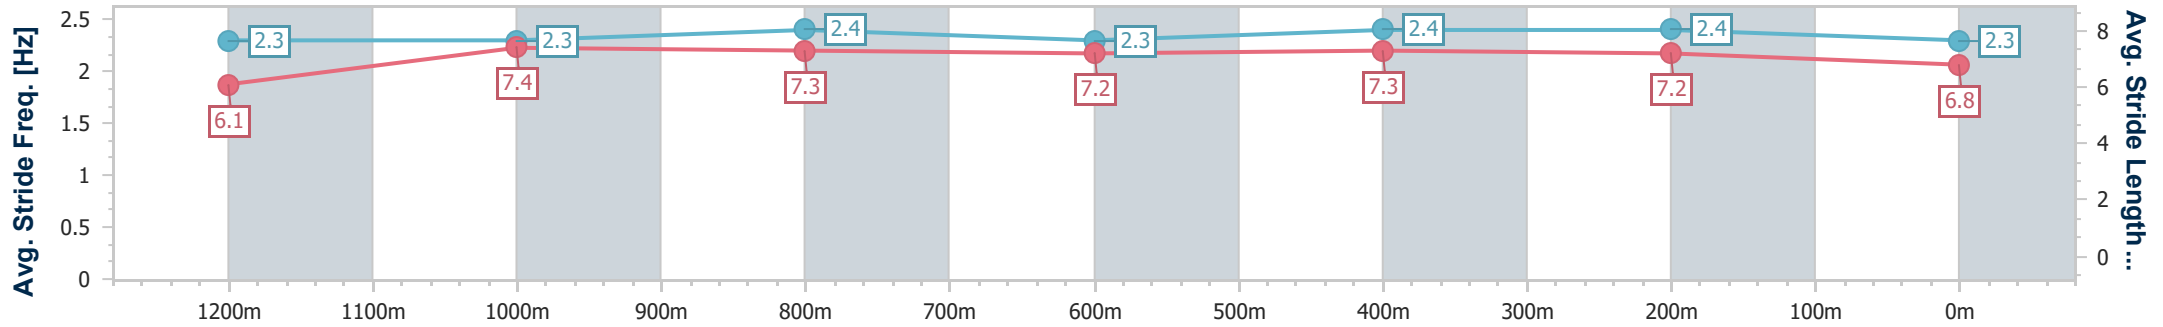

Horse/Jockey Name	Script Writer
Final Rank	8
Fastest Section Time (Section)	0:09.85 (Overall)
Top Speed [km/h] (Section)	63.3 (1000m)
Race State	Finished

Ipswich QLD Professional
Race 8: ITC MEMBERSHIP NOW OPEN Colts, Geldings &
Entires BENCHMARK 62 Handicap - 1350m

18 August 2023 - 16:28

Track Rating: Soft 5, Weather: Overcast, Rail Position: +10m Entire

Section	Overall	1200m	1000m	800m	600m	400m	200m
Section Times	1:21.11 [8] (0:09.85)	1:11.26 [10] (0:11.71)	0:59.55 [10] (0:11.65)	0:47.90 [10] (0:11.88)	0:36.02 [9] (0:11.58)	0:24.44 [10] (0:11.72)	0:12.72 [9] (0:12.72)
Average Speed [km/h]	54.9	61.5	61.8	60.3	61.9	61.2	56.7
Top Speed [km/h]	59.3	62.9	63.3	62.4	63.1	62.8	59.7
Avg. Dist. to Rail [m]	2.1	0.9	0.4	1.3	0.9	1.0	0.9
Avg. Stride Freq. [Hz]	2.3	2.3	2.4	2.3	2.4	2.4	2.3
Avg. Stride Length [m]	6.1	7.4	7.3	7.2	7.3	7.2	6.8

- [ ] Ranking at each section and finish
- -.-.- No data available at this section
- NA No data available