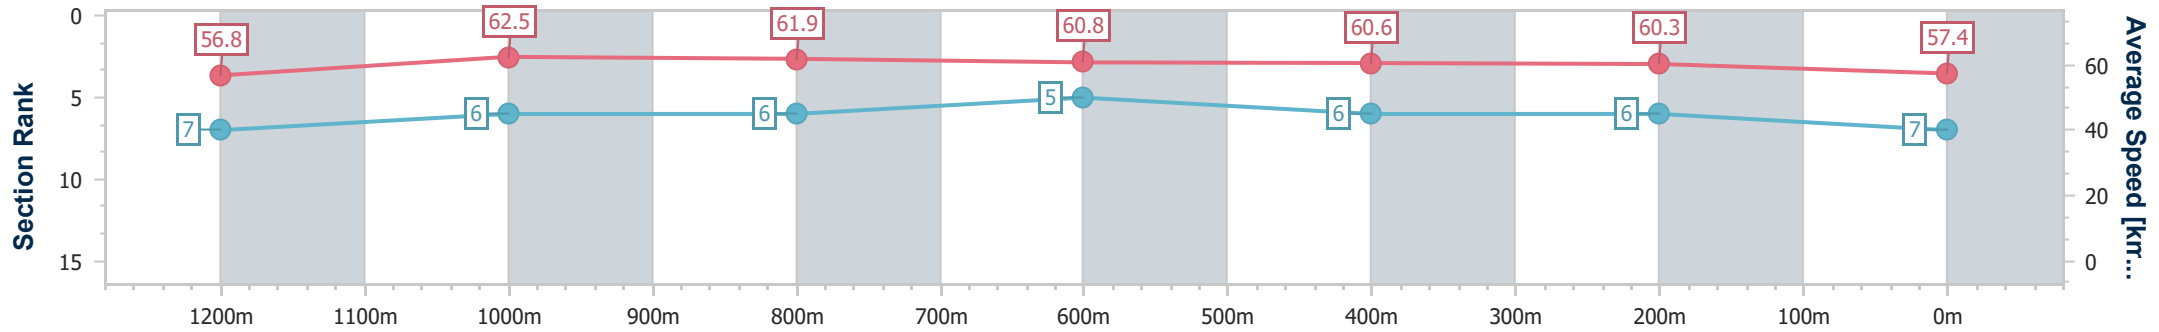

Horse/Jockey Name	Down The Barrel
Final Rank	7
Fastest Section Time (Section)	0:09.52 (Overall)
Top Speed [km/h] (Section)	63.5 (1200m)
Race State	Finished

Ipswich QLD Professional
Race 8: ITC MEMBERSHIP NOW OPEN Colts, Geldings &
Entires BENCHMARK 62 Handicap - 1350m

18 August 2023 - 16:28

Track Rating: Soft 5, Weather: Overcast, Rail Position: +10m Entire

Section	Overall	1200m	1000m	800m	600m	400m	200m
Section Times	1:20.73 [7] (0:09.52)	1:11.21 [7] (0:11.52)	0:59.69 [6] (0:11.62)	0:48.07 [6] (0:11.78)	0:36.29 [5] (0:11.83)	0:24.46 [6] (0:11.93)	0:12.53 [6] (0:12.53)
Average Speed [km/h]	56.8	62.5	61.9	60.8	60.6	60.3	57.4
Top Speed [km/h]	62.0	63.5	62.8	61.5	60.9	60.6	60.3
Avg. Dist. to Rail [m]	1.6	0.5	0.4	1.0	1.3	0.6	1.7
Avg. Stride Freq. [Hz]	2.3	2.3	2.3	2.3	2.3	2.3	2.2
Avg. Stride Length [m]	6.2	7.1	7.1	7.2	7.0	6.9	6.9

- [ ] Ranking at each section and finish
- -.-.- No data available at this section
- NA No data available