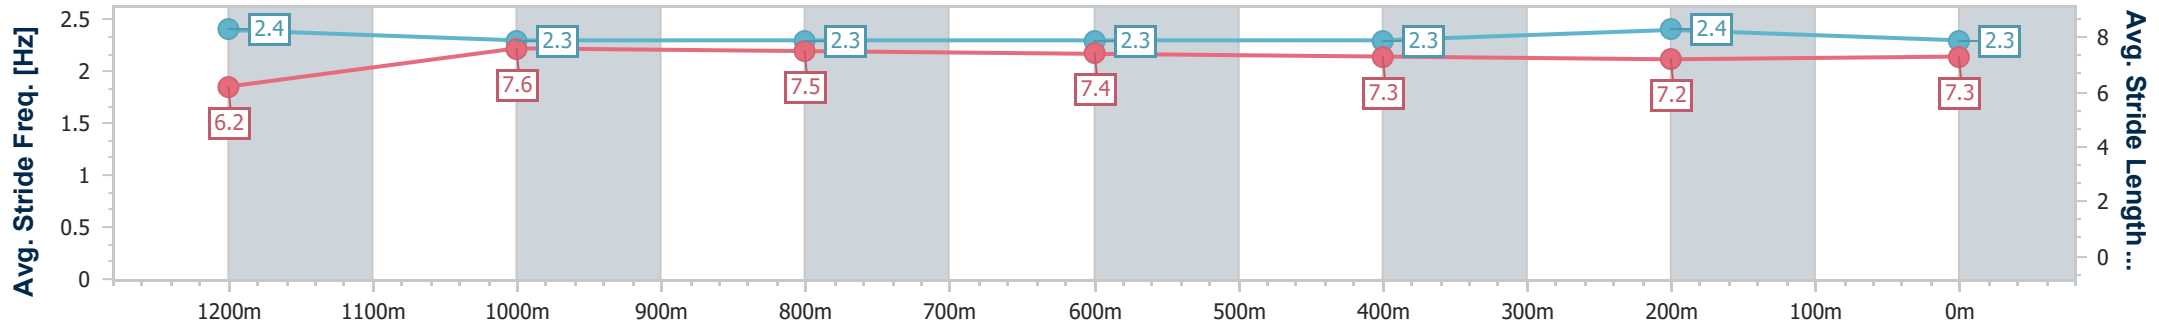

Horse/Jockey Name	Arcarius
Final Rank	3
Fastest Section Time (Section)	0:09.23 (Overall)
Top Speed [km/h] (Section)	64.2 (Overall)
Race State	Finished

Ipswich QLD Professional
Race 8: ITC MEMBERSHIP NOW OPEN Colts, Geldings &
Entires BENCHMARK 62 Handicap - 1350m

18 August 2023 - 16:28

Track Rating: Soft 5, Weather: Overcast, Rail Position: +10m Entire

Section	Overall	1200m	1000m	800m	600m	400m	200m
Section Times	1:19.90 [3] (0:09.23)	1:10.67 [4] (0:11.39)	0:59.28 [4] (0:11.80)	0:47.48 [4] (0:11.89)	0:35.59 [4] (0:11.76)	0:23.83 [4] (0:11.71)	0:12.12 [2] (0:12.12)
Average Speed [km/h]	58.5	63.3	61.2	60.5	61.2	61.6	59.5
Top Speed [km/h]	64.2	64.1	62.9	61.4	62.1	62.3	61.7
Avg. Dist. to Rail [m]	7.8	2.7	0.7	0.5	0.4	1.5	1.8
Avg. Stride Freq. [Hz]	2.4	2.3	2.3	2.3	2.3	2.4	2.3
Avg. Stride Length [m]	6.2	7.6	7.5	7.4	7.3	7.2	7.3

- [ ] Ranking at each section and finish
- -.-.- No data available at this section
- NA No data available