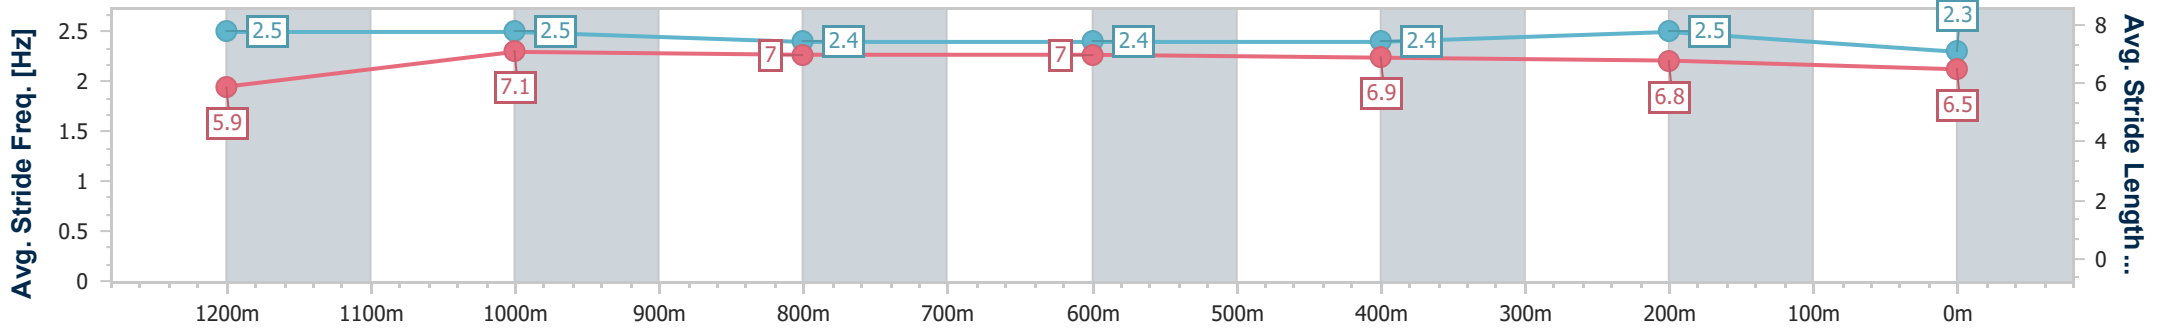

Horse/Jockey Name	Bullet Force
Final Rank	9
Fastest Section Time (Section)	0:09.02 (Overall)
Top Speed [km/h] (Section)	65.1 (1200m)
Race State	Finished

Ipswich QLD Professional
Race 8: ITC MEMBERSHIP NOW OPEN Colts, Geldings & Entires BENCHMARK 62 Handicap - 1350m

18 August 2023 - 16:28

Track Rating: Soft 5, Weather: Overcast, Rail Position: +10m Entire

Section	Overall	1200m	1000m	800m	600m	400m	200m
Section Times	1:21.40 [9] (0:09.02)	1:12.38 [2] (0:11.26)	1:01.12 [2] (0:11.88)	0:49.24 [2] (0:11.91)	0:37.33 [2] (0:11.91)	0:25.42 [2] (0:12.05)	0:13.37 [4] (0:13.37)
Average Speed [km/h]	59.9	64.1	60.6	60.4	60.5	59.7	53.9
Top Speed [km/h]	63.8	65.1	63.4	61.6	61.7	60.5	58.5
Avg. Dist. to Rail [m]	5.9	1.5	0.5	0.2	0.3	0.5	0.4
Avg. Stride Freq. [Hz]	2.5	2.5	2.4	2.4	2.4	2.5	2.3
Avg. Stride Length [m]	5.9	7.1	7.0	7.0	6.9	6.8	6.5

- [ ] Ranking at each section and finish
- -.-.- No data available at this section
- NA No data available