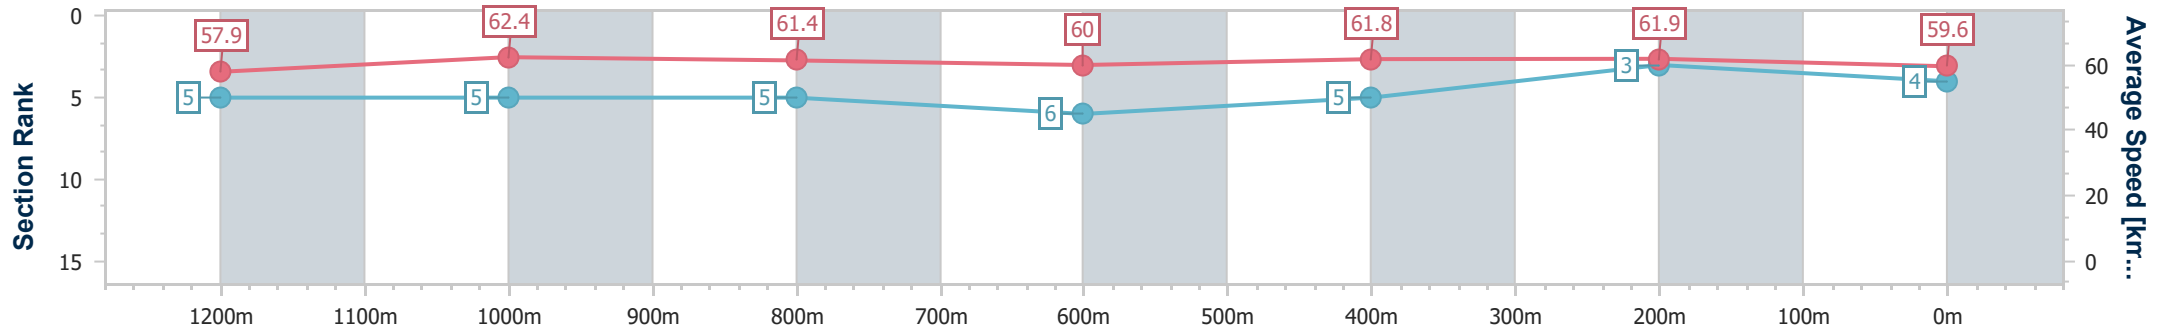

Horse/Jockey Name	Porky
Final Rank	4
Fastest Section Time (Section)	0:09.30 (Overall)
Top Speed [km/h] (Section)	63.2 (1200m)
Race State	Finished

Ipswich QLD Professional
Race 8: ITC MEMBERSHIP NOW OPEN Colts, Geldings &
Entires BENCHMARK 62 Handicap - 1350m

18 August 2023 - 16:28

Track Rating: Soft 5, Weather: Overcast, Rail Position: +10m Entire

Section	Overall	1200m	1000m	800m	600m	400m	200m
Section Times	1:20.03 [4] (0:09.30)	1:10.73 [5] (0:11.54)	0:59.19 [5] (0:11.73)	0:47.46 [5] (0:11.99)	0:35.47 [6] (0:11.66)	0:23.81 [5] (0:11.72)	0:12.09 [3] (0:12.09)
Average Speed [km/h]	57.9	62.4	61.4	60.0	61.8	61.9	59.6
Top Speed [km/h]	62.8	63.2	62.2	60.5	62.7	62.8	61.4
Avg. Dist. to Rail [m]	0.8	0.6	0.5	0.6	0.5	2.4	3.1
Avg. Stride Freq. [Hz]	2.3	2.3	2.2	2.2	2.3	2.4	2.3
Avg. Stride Length [m]	6.4	7.7	7.6	7.5	7.3	7.3	7.3

- [ ] Ranking at each section and finish
- -.-.- No data available at this section
- NA No data available