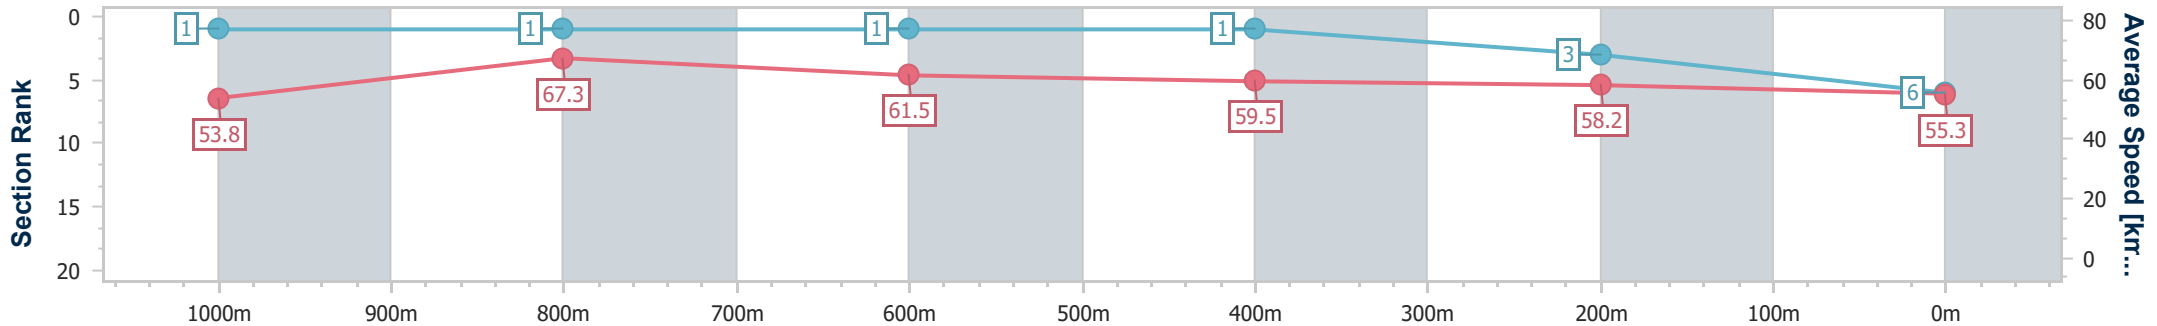

Horse/Jockey Name	Approval
Final Rank	6
Fastest Section Time (Section)	0:10.68 (1000m)
Top Speed [km/h] (Section)	69.7 (1000m)
Race State	Finished

Ipswich QLD Professional
Race 6: CHERYIPSWICH.COM.AU QTIS Three-Year-Old Maiden
Handicap - 1200m

18 August 2023 - 15:12

Track Rating: Soft 5, Weather: Overcast, Rail Position: +10m Entire

Section	Overall	1000m	800m	600m	400m	200m
Section Times	1:13.09 [6] (0:13.40)	0:59.69 [1] (0:10.68)	0:49.01 [1] (0:11.65)	0:37.36 [1] (0:12.04)	0:25.32 [1] (0:12.30)	0:13.02 [3] (0:13.02)
Average Speed [km/h]	53.8	67.3	61.5	59.5	58.2	55.3
Top Speed [km/h]	69.7	69.7	64.3	60.2	58.7	58.4
Avg. Dist. to Rail [m]	2.0	0.8	1.1	1.4	1.7	1.5
Avg. Stride Freq. [Hz]	2.2	2.3	2.2	2.2	2.2	2.1
Avg. Stride Length [m]	6.7	8.1	7.6	7.2	7.1	7.2

- [ ] Ranking at each section and finish
- -.-.- No data available at this section
- NA No data available