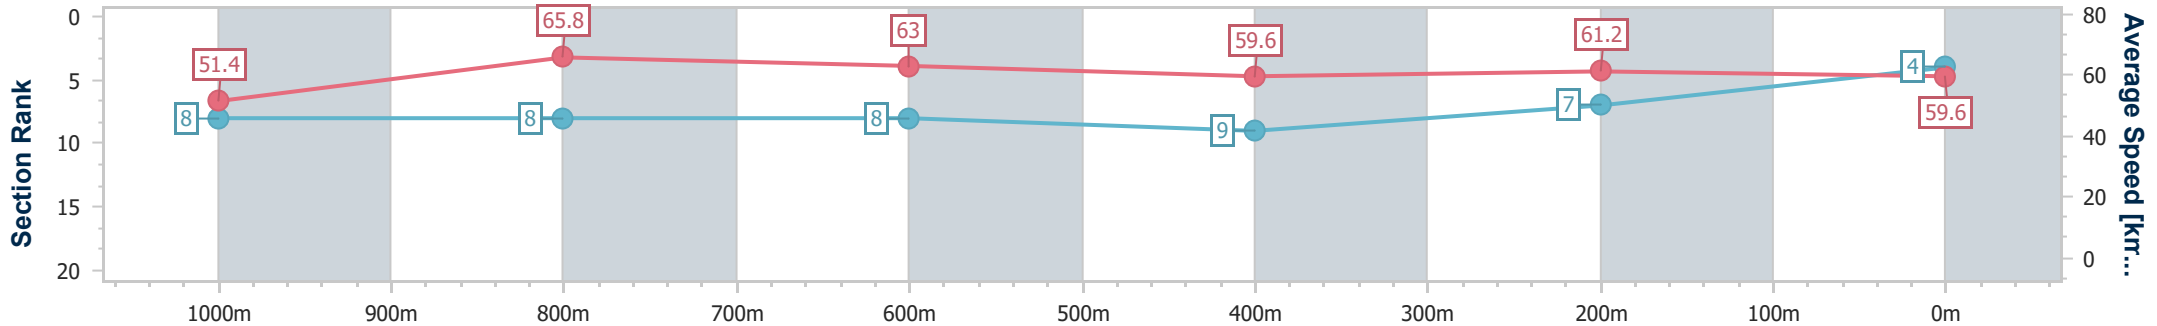

Horse/Jockey Name	Capital Cee
Final Rank	4
Fastest Section Time (Section)	0:10.92 (1000m)
Top Speed [km/h] (Section)	68.0 (1000m)
Race State	Finished

Ipswich QLD Professional
Race 6: CHERYIPSWICH.COM.AU QTIS Three-Year-Old Maiden
Handicap - 1200m

18 August 2023 - 15:12

Track Rating: Soft 5, Weather: Overcast, Rail Position: +10m Entire

Section	Overall	1000m	800m	600m	400m	200m
Section Times	1:12.44 [4] (0:14.03)	0:58.41 [8] (0:10.92)	0:47.49 [8] (0:11.45)	0:36.04 [8] (0:12.10)	0:23.94 [9] (0:11.86)	0:12.08 [7]
Average Speed [km/h]	51.4	65.8	63.0	59.6	61.2	59.6
Top Speed [km/h]	67.7	68.0	64.5	61.8	61.9	61.4
Avg. Dist. to Rail [m]	1.2	0.4	0.5	0.8	3.0	3.9
Avg. Stride Freq. [Hz]	2.4	2.4	2.3	2.3	2.3	2.3
Avg. Stride Length [m]	6.1	7.7	7.5	7.3	7.4	7.4

- [ ] Ranking at each section and finish
- -.-.- No data available at this section
- NA No data available