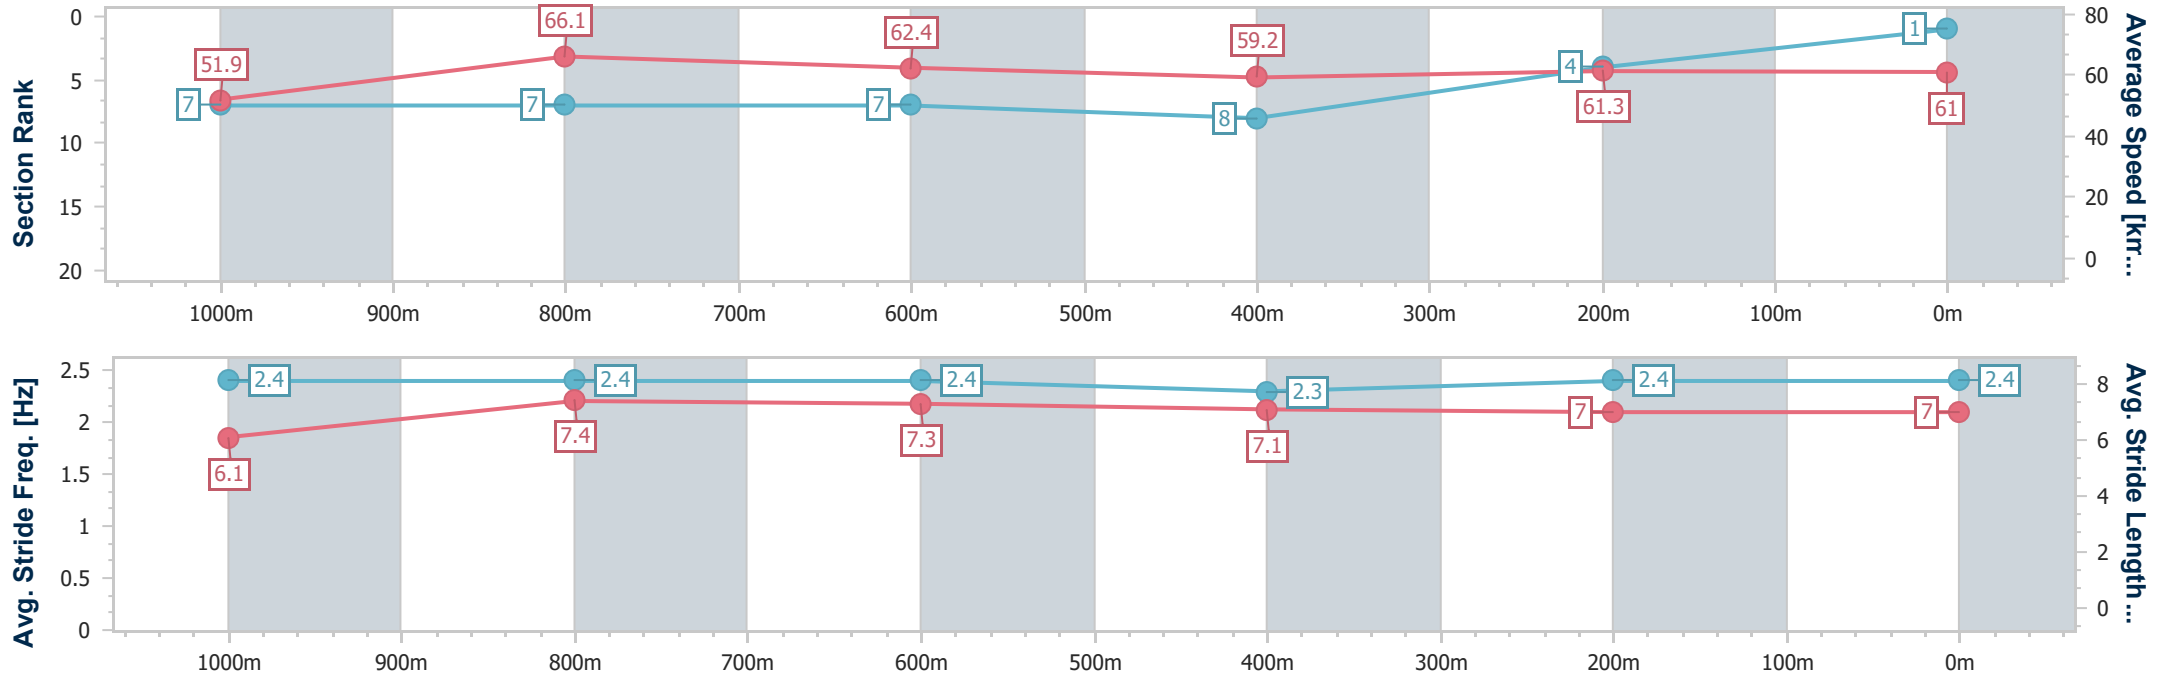

Horse/Jockey Name	Can't Getwhatiwant
Final Rank	1
Fastest Section Time (Section)	0:10.90 (1000m)
Top Speed [km/h] (Section)	67.9 (1000m)
Race State	Finished

Ipswich QLD Professional
Race 6: CHERYIPSWICH.COM.AU QTIS Three-Year-Old Maiden
Handicap - 1200m

18 August 2023 - 15:12

Track Rating: Soft 5, Weather: Overcast, Rail Position: +10m Entire

Section	Overall	1000m	800m	600m	400m	200m
Section Times	1:11.95 [1] (0:13.85)	0:58.10 [7] (0:10.90)	0:47.20 [7] (0:11.51)	0:35.69 [7] (0:12.13)	0:23.56 [8] (0:11.77)	0:11.79 [4] (0:11.79)
Average Speed [km/h]	51.9	66.1	62.4	59.2	61.3	61.0
Top Speed [km/h]	66.5	67.9	65.4	59.8	62.3	62.4
Avg. Dist. to Rail [m]	4.5	0.8	0.5	0.8	0.8	1.1
Avg. Stride Freq. [Hz]	2.4	2.4	2.4	2.3	2.4	2.4
Avg. Stride Length [m]	6.1	7.4	7.3	7.1	7.0	7.0

- [ ] Ranking at each section and finish
- -.-.- No data available at this section
- NA No data available