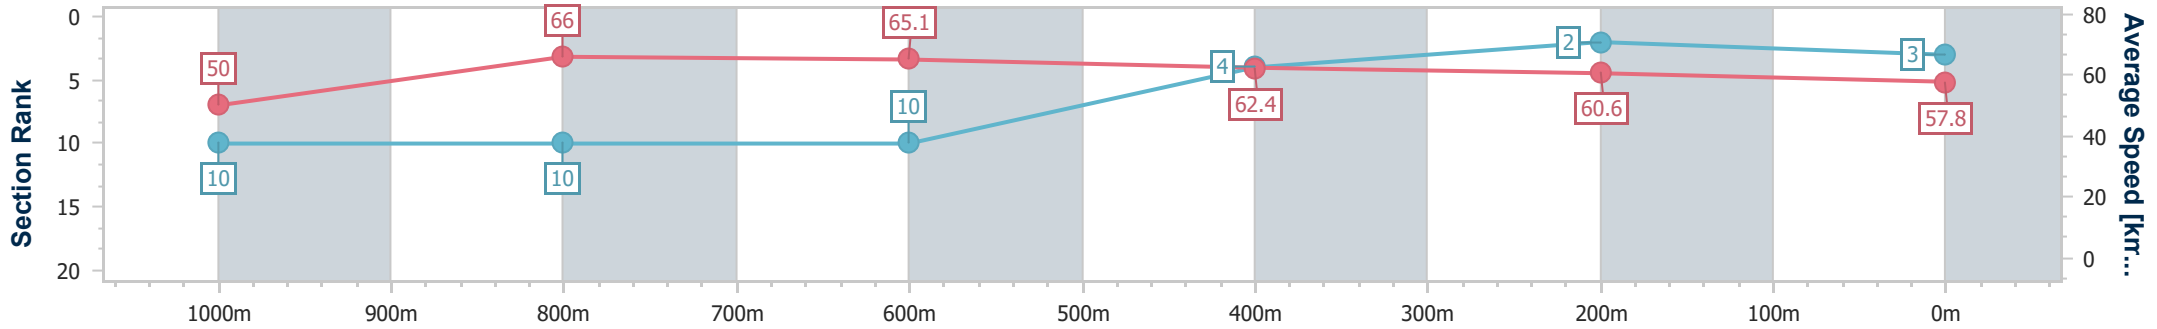

Horse/Jockey Name	Rosefinch
Final Rank	3
Fastest Section Time (Section)	0:10.95 (1000m)
Top Speed [km/h] (Section)	67.7 (1000m)
Race State	Finished

Ipswich QLD Professional
Race 6: CHERYIPSWICH.COM.AU QTIS Three-Year-Old Maiden
Handicap - 1200m

18 August 2023 - 15:12

Track Rating: Soft 5, Weather: Overcast, Rail Position: +10m Entire

Section	Overall	1000m	800m	600m	400m	200m
Section Times	1:12.44 [3] (0:14.41)	0:58.03 [10] (0:10.95)	0:47.08 [10] (0:11.10)	0:35.98 [10] (0:11.57)	0:24.41 [4] (0:11.94)	0:12.47 [2] (0:12.47)
Average Speed [km/h]	50.0	66.0	65.1	62.4	60.6	57.8
Top Speed [km/h]	66.2	67.7	66.2	63.9	61.2	59.9
Avg. Dist. to Rail [m]	4.7	2.0	1.1	1.0	2.5	2.4
Avg. Stride Freq. [Hz]	2.4	2.5	2.5	2.5	2.5	2.4
Avg. Stride Length [m]	5.9	7.2	7.2	6.9	6.8	6.7

- [ ] Ranking at each section and finish
- -.-.- No data available at this section
- NA No data available