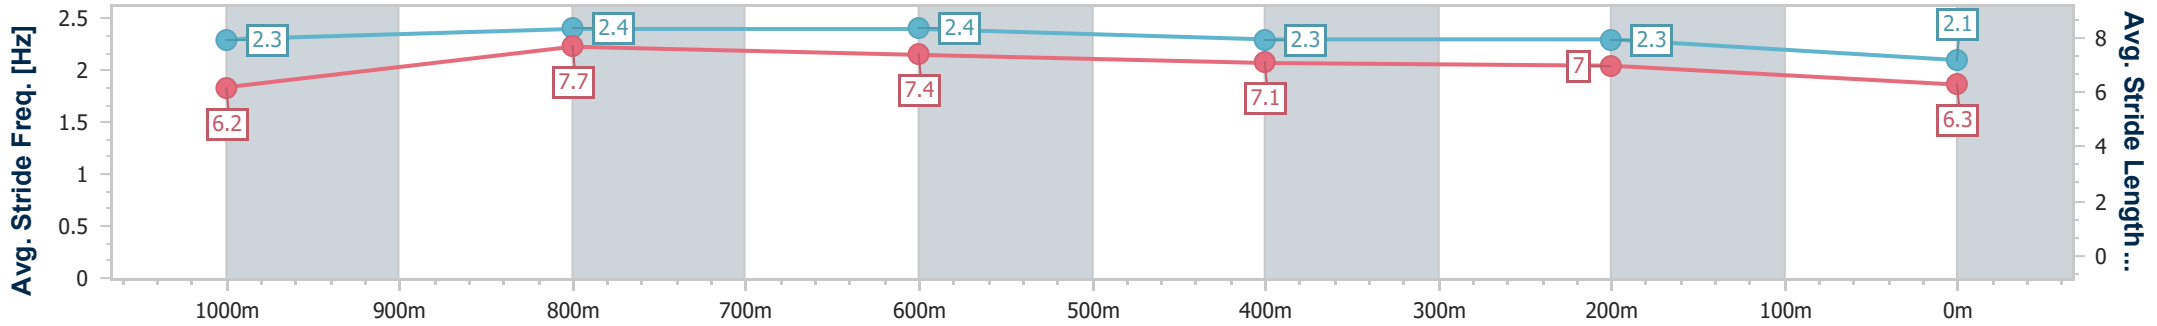

Ipswich QLD Professional
 Race 6: CHERYIPSWICH.COM.AU QTIS Three-Year-Old Maiden
 Handicap - 1200m

18 August 2023 - 15:12

Track Rating: Soft 5, Weather: Overcast, Rail Position: +10m Entire

Section	Overall	1000m	800m	600m	400m	200m
Section Times	1:14.59 [9] (0:13.63)	1:00.96 [4] (0:10.88)	0:50.08 [3] (0:11.70)	0:38.38 [6] (0:12.15)	0:26.23 [7] (0:12.65)	0:13.58 [9] (0:13.58)
Average Speed [km/h]	52.9	66.2	61.6	59.0	57.0	53.0
Top Speed [km/h]	67.4	67.1	65.0	60.0	58.1	56.6
Avg. Dist. to Rail [m]	5.7	0.4	0.2	0.9	0.6	0.5
Avg. Stride Freq. [Hz]	2.6	2.6	2.5	2.5	2.4	2.3
Avg. Stride Length [m]	5.7	7.0	6.8	6.6	6.6	6.4

- [] Ranking at each section and finish
- .-.- No data available at this section
- NA No data available

Horse/Jockey Name	Widgee Lace
Final Rank	10
Fastest Section Time (Section)	0:10.91 (1000m)
Top Speed [km/h] (Section)	67.6 (1000m)
Race State	Finished

Ipswich QLD Professional
 Race 6: CHERYIPSWICH.COM.AU QTIS Three-Year-Old Maiden
 Handicap - 1200m

18 August 2023 - 15:12

Track Rating: Soft 5, Weather: Overcast, Rail Position: +10m Entire

Section	Overall	1000m	800m	600m	400m	200m
Section Times	1:16.05 [10] (0:14.12)	1:01.93 [9] (0:10.91)	0:51.02 [9] (0:11.39)	0:39.63 [9] (0:12.08)	0:27.55 [10] (0:12.65)	0:14.90 [10] (0:14.90)
Average Speed [km/h]	51.0	66.2	63.2	59.7	57.5	48.3
Top Speed [km/h]	67.5	67.6	65.2	60.5	60.7	54.8
Avg. Dist. to Rail [m]	5.4	0.8	0.3	0.9	2.6	2.9
Avg. Stride Freq. [Hz]	2.3	2.4	2.4	2.3	2.3	2.1
Avg. Stride Length [m]	6.2	7.7	7.4	7.1	7.0	6.3

- [] Ranking at each section and finish
- .-.- No data available at this section
- NA No data available