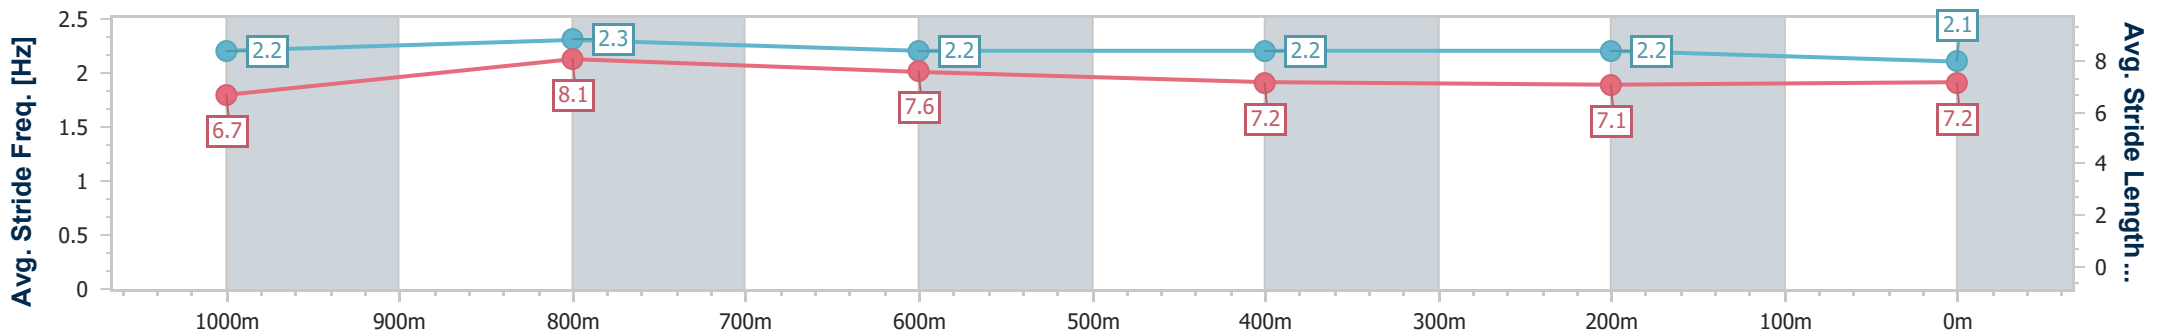

Horse/Jockey Name	Approval
Final Rank	6
Fastest Section Time (Section)	0:10.68 (1000m)
Top Speed [km/h] (Section)	69.7 (1000m)
Race State	Finished

Ipswich QLD Professional
Race 6: CHERYIPSWICH.COM.AU QTIS Three-Year-Old Maiden
Handicap - 1200m

18 August 2023 - 15:12

Track Rating: Soft 5, Weather: Overcast, Rail Position: +10m Entire

Section	Overall	1000m	800m	600m	400m	200m
Section Times	1:13.09 [6] (0:13.40)	0:59.69 [1] (0:10.68)	0:49.01 [1] (0:11.65)	0:37.36 [1] (0:12.04)	0:25.32 [1] (0:12.30)	0:13.02 [3] (0:13.02)
Average Speed [km/h]	53.8	67.3	61.5	59.5	58.2	55.3
Top Speed [km/h]	69.7	69.7	64.3	60.2	58.7	58.4
Avg. Dist. to Rail [m]	2.0	0.8	1.1	1.4	1.7	1.5
Avg. Stride Freq. [Hz]	2.2	2.3	2.2	2.2	2.2	2.1
Avg. Stride Length [m]	6.7	8.1	7.6	7.2	7.1	7.2

- [ ] Ranking at each section and finish
- -.-.- No data available at this section
- NA No data available