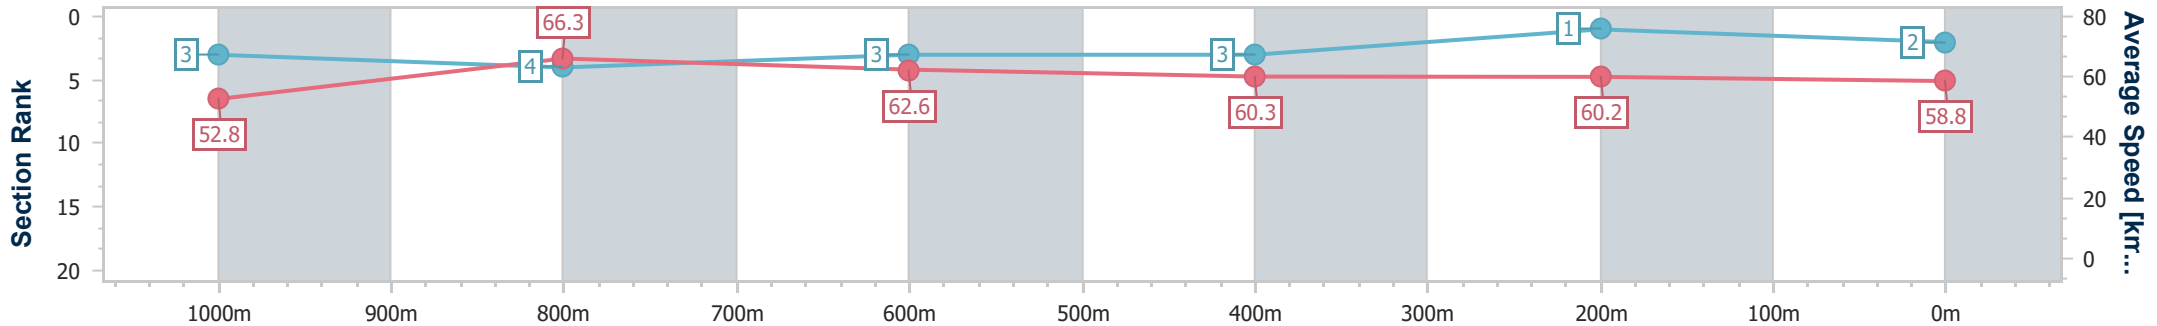

Horse/Jockey Name	Oberoi Princess
Final Rank	2
Fastest Section Time (Section)	0:10.89 (1000m)
Top Speed [km/h] (Section)	69.1 (Overall)
Race State	Finished

Ipswich QLD Professional
Race 6: CHERYIPSWICH.COM.AU QTIS Three-Year-Old Maiden
Handicap - 1200m

18 August 2023 - 15:12

Track Rating: Soft 5, Weather: Overcast, Rail Position: +10m Entire

Section	Overall	1000m	800m	600m	400m	200m
Section Times	1:12.22 [2] (0:13.63)	0:58.59 [3] (0:10.89)	0:47.70 [4] (0:11.49)	0:36.21 [3] (0:11.94)	0:24.27 [3] (0:12.01)	0:12.26 [1] (0:12.26)
Average Speed [km/h]	52.8	66.3	62.6	60.3	60.2	58.8
Top Speed [km/h]	69.1	67.8	65.4	60.7	60.9	60.3
Avg. Dist. to Rail [m]	6.5	1.0	0.3	0.3	1.8	1.3
Avg. Stride Freq. [Hz]	---	---	---	---	---	---
Avg. Stride Length [m]	---	---	---	---	---	---

- [ ] Ranking at each section and finish
- --- No data available at this section
- NA No data available