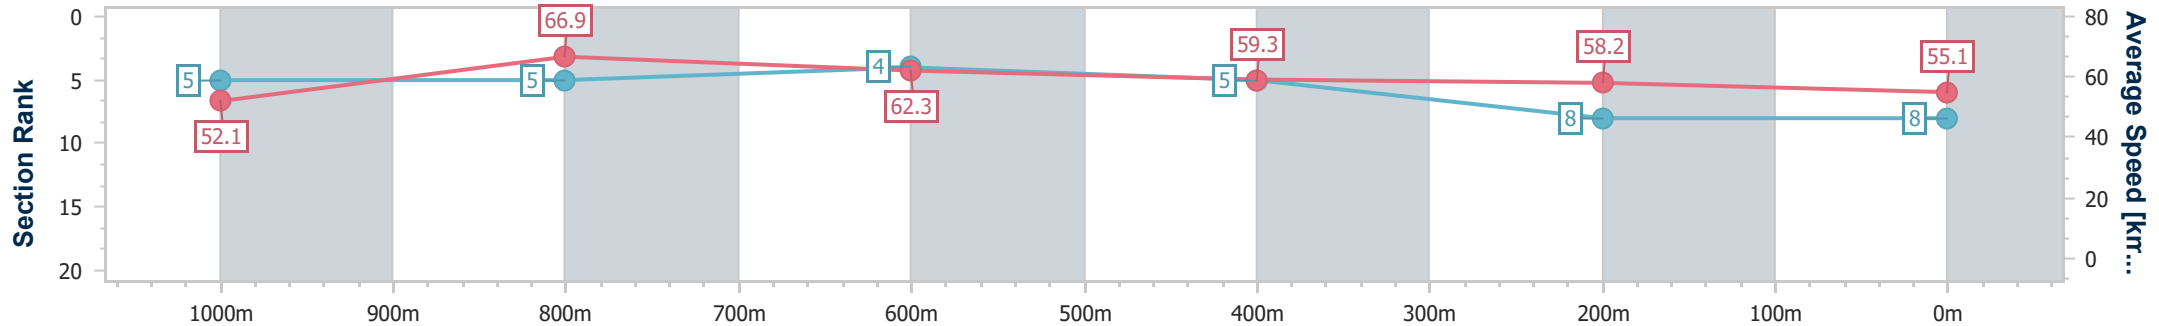

Horse/Jockey Name	Talakai
Final Rank	8
Fastest Section Time (Section)	0:10.79 (1000m)
Top Speed [km/h] (Section)	68.5 (Overall)
Race State	Finished

Ipswich QLD Professional
Race 6: CHERYIPSWICH.COM.AU QTIS Three-Year-Old Maiden
Handicap - 1200m

18 August 2023 - 15:12

Track Rating: Soft 5, Weather: Overcast, Rail Position: +10m Entire

Section	Overall	1000m	800m	600m	400m	200m
Section Times	1:13.57 [8] (0:13.81)	0:59.76 [5] (0:10.79)	0:48.97 [5] (0:11.55)	0:37.42 [4] (0:12.08)	0:25.34 [5] (0:12.28)	0:13.06 [8] (0:13.06)
Average Speed [km/h]	52.1	66.9	62.3	59.3	58.2	55.1
Top Speed [km/h]	68.5	68.4	64.9	59.7	60.0	57.8
Avg. Dist. to Rail [m]	2.7	0.8	0.5	0.9	1.6	2.5
Avg. Stride Freq. [Hz]	2.4	2.5	2.4	2.3	2.3	2.2
Avg. Stride Length [m]	6.1	7.5	7.4	7.2	6.9	6.7

- [ ] Ranking at each section and finish
- -.-.- No data available at this section
- NA No data available