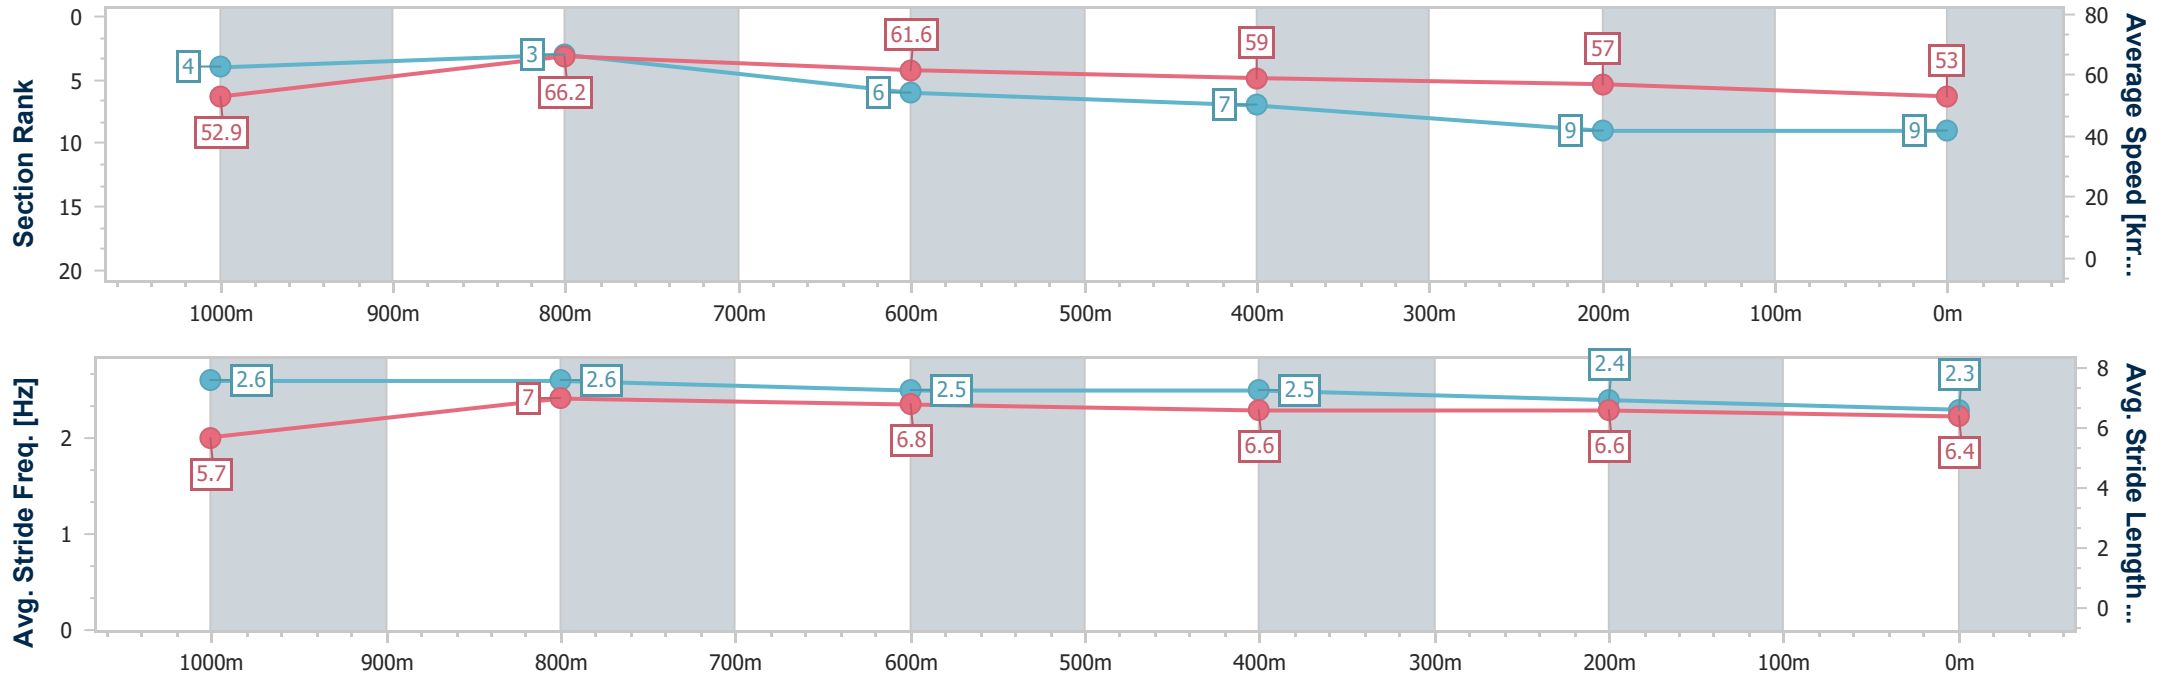

- [] Ranking at each section and finish
- .-.- No data available at this section
- NA No data available

Horse/Jockey Name	Viking Valour
Final Rank	9
Fastest Section Time (Section)	0:10.88 (1000m)
Top Speed [km/h] (Section)	67.4 (Overall)
Race State	Finished

Ipswich QLD Professional
 Race 6: CHERYIPSWICH.COM.AU QTIS Three-Year-Old Maiden
 Handicap - 1200m

18 August 2023 - 15:12

Track Rating: Soft 5, Weather: Overcast, Rail Position: +10m Entire

Section	Overall	1000m	800m	600m	400m	200m
Section Times	1:14.59 [9] (0:13.63)	1:00.96 [4] (0:10.88)	0:50.08 [3] (0:11.70)	0:38.38 [6] (0:12.15)	0:26.23 [7] (0:12.65)	0:13.58 [9] (0:13.58)
Average Speed [km/h]	52.9	66.2	61.6	59.0	57.0	53.0
Top Speed [km/h]	67.4	67.1	65.0	60.0	58.1	56.6
Avg. Dist. to Rail [m]	5.7	0.4	0.2	0.9	0.6	0.5
Avg. Stride Freq. [Hz]	2.6	2.6	2.5	2.5	2.4	2.3
Avg. Stride Length [m]	5.7	7.0	6.8	6.6	6.6	6.4