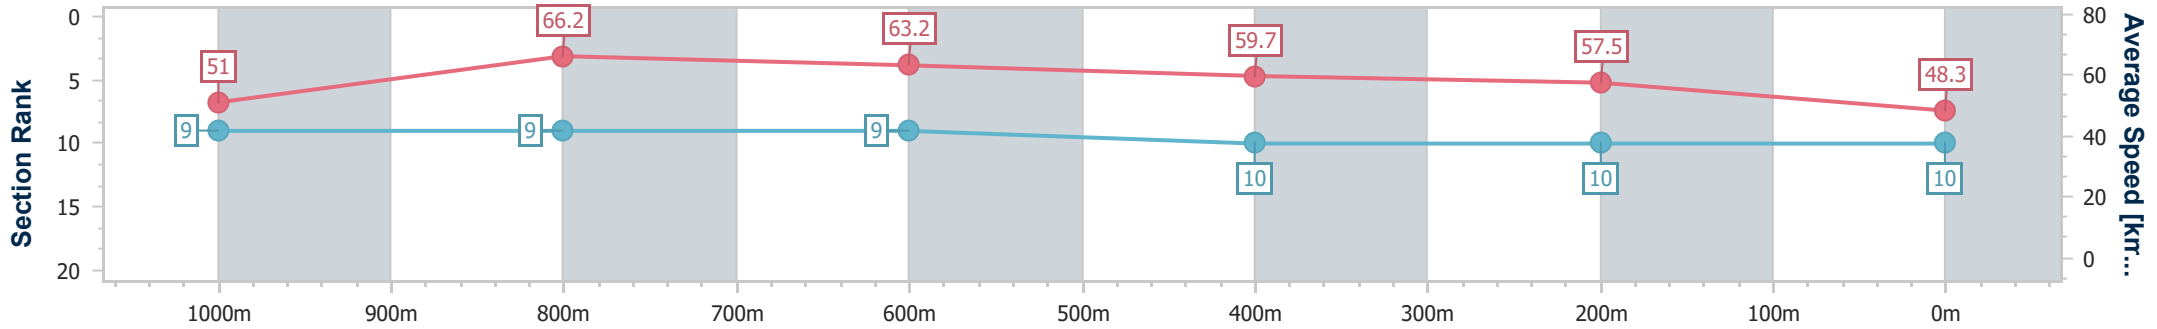

Horse/Jockey Name	Widgee Lace
Final Rank	10
Fastest Section Time (Section)	0:10.91 (1000m)
Top Speed [km/h] (Section)	67.6 (1000m)
Race State	Finished

Ipswich QLD Professional
Race 6: CHERYIPSWICH.COM.AU QTIS Three-Year-Old Maiden
Handicap - 1200m

18 August 2023 - 15:12

Track Rating: Soft 5, Weather: Overcast, Rail Position: +10m Entire

Section	Overall	1000m	800m	600m	400m	200m
Section Times	1:16.05 [10] (0:14.12)	1:01.93 [9] (0:10.91)	0:51.02 [9] (0:11.39)	0:39.63 [9] (0:12.08)	0:27.55 [10] (0:12.65)	0:14.90 [10] (0:14.90)
Average Speed [km/h]	51.0	66.2	63.2	59.7	57.5	48.3
Top Speed [km/h]	67.5	67.6	65.2	60.5	60.7	54.8
Avg. Dist. to Rail [m]	5.4	0.8	0.3	0.9	2.6	2.9
Avg. Stride Freq. [Hz]	2.3	2.4	2.4	2.3	2.3	2.1
Avg. Stride Length [m]	6.2	7.7	7.4	7.1	7.0	6.3

- [ ] Ranking at each section and finish
- -.-.- No data available at this section
- NA No data available