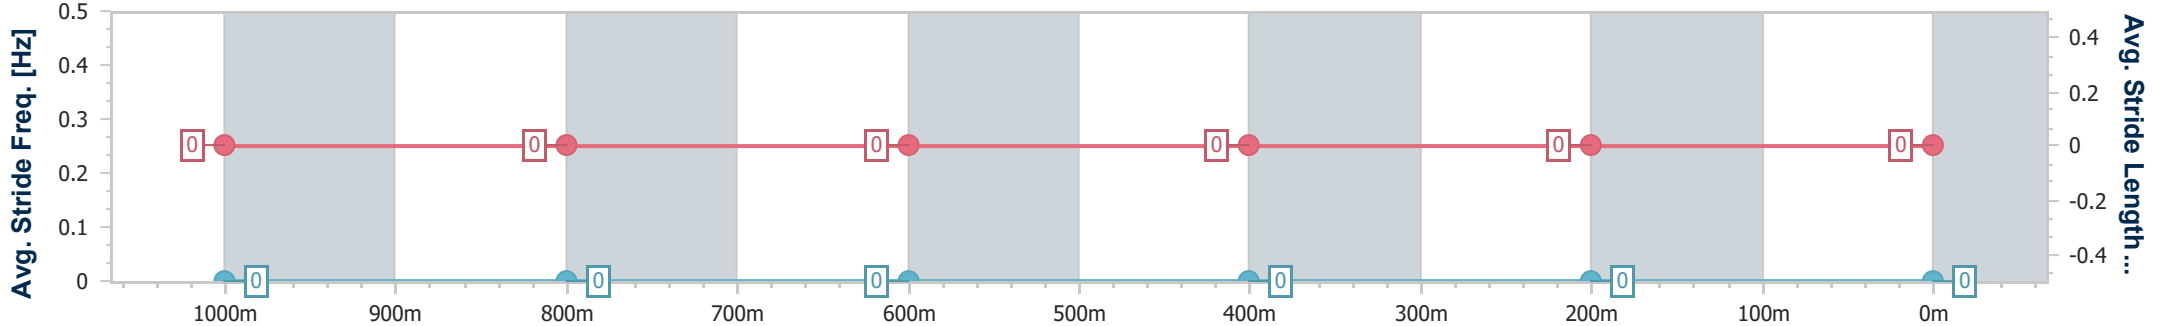

Horse/Jockey Name	Oberoi Princess
Final Rank	2
Fastest Section Time (Section)	0:10.89 (1000m)
Top Speed [km/h] (Section)	69.1 (Overall)
Race State	Finished

Ipswich QLD Professional
Race 6: CHERYIPSWICH.COM.AU QTIS Three-Year-Old Maiden
Handicap - 1200m

18 August 2023 - 15:12

Track Rating: Soft 5, Weather: Overcast, Rail Position: +10m Entire

Section	Overall	1000m	800m	600m	400m	200m
Section Times	1:12.22 [2] (0:13.63)	0:58.59 [3] (0:10.89)	0:47.70 [4] (0:11.49)	0:36.21 [3] (0:11.94)	0:24.27 [3] (0:12.01)	0:12.26 [1] (0:12.26)
Average Speed [km/h]	52.8	66.3	62.6	60.3	60.2	58.8
Top Speed [km/h]	69.1	67.8	65.4	60.7	60.9	60.3
Avg. Dist. to Rail [m]	6.5	1.0	0.3	0.3	1.8	1.3
Avg. Stride Freq. [Hz]	---	---	---	---	---	---
Avg. Stride Length [m]	---	---	---	---	---	---

- [ ] Ranking at each section and finish
- --- No data available at this section
- NA No data available