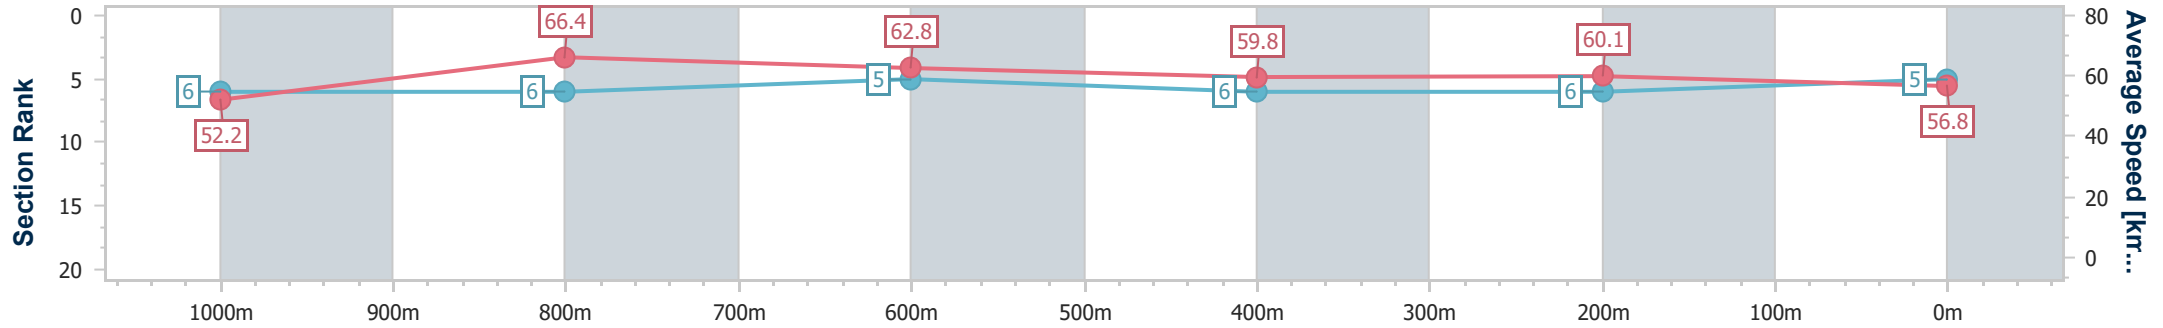

Horse/Jockey Name	Miss Santa
Final Rank	5
Fastest Section Time (Section)	0:10.88 (1000m)
Top Speed [km/h] (Section)	68.6 (1000m)
Race State	Finished

Ipswich QLD Professional
Race 6: CHERYIPSWICH.COM.AU QTIS Three-Year-Old Maiden
Handicap - 1200m

18 August 2023 - 15:12

Track Rating: Soft 5, Weather: Overcast, Rail Position: +10m Entire

Section	Overall	1000m	800m	600m	400m	200m
Section Times	1:12.98 [5] (0:13.83)	0:59.15 [6] (0:10.88)	0:48.27 [6] (0:11.49)	0:36.78 [5] (0:12.06)	0:24.72 [6] (0:12.04)	0:12.68 [6] (0:12.68)
Average Speed [km/h]	52.2	66.4	62.8	59.8	60.1	56.8
Top Speed [km/h]	66.7	68.6	65.2	61.2	61.6	59.6
Avg. Dist. to Rail [m]	7.8	1.7	0.9	0.8	1.1	1.3
Avg. Stride Freq. [Hz]	2.3	2.4	2.3	2.3	2.3	2.3
Avg. Stride Length [m]	6.3	7.6	7.5	7.2	7.1	6.9

- [ ] Ranking at each section and finish
- -.-.- No data available at this section
- NA No data available