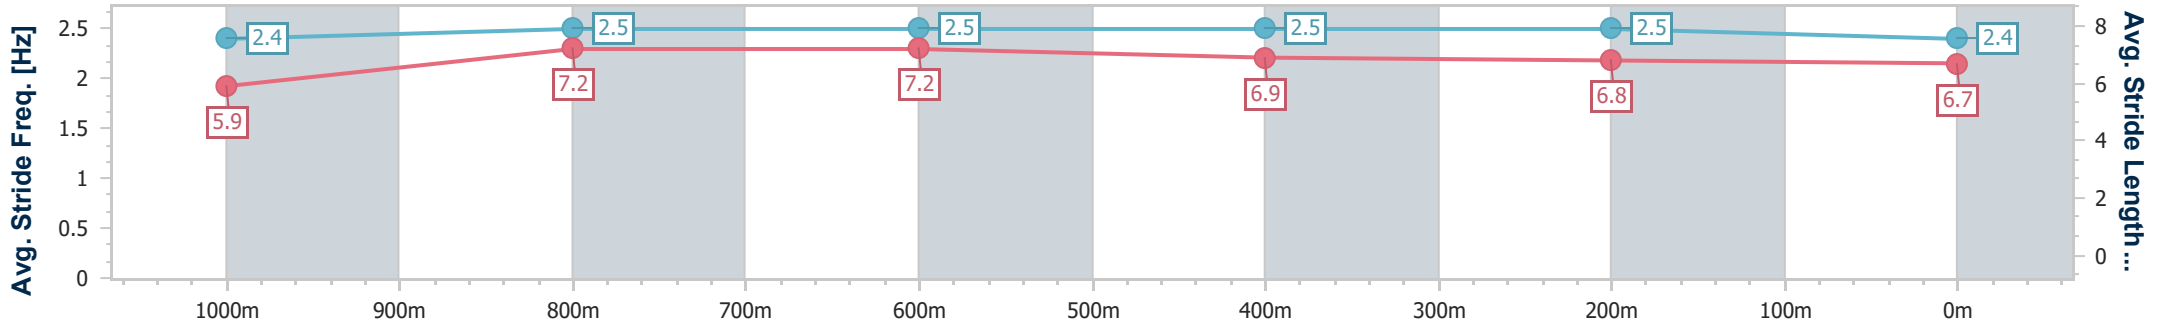

Horse/Jockey Name	Rosefinch
Final Rank	3
Fastest Section Time (Section)	0:10.95 (1000m)
Top Speed [km/h] (Section)	67.7 (1000m)
Race State	Finished

Ipswich QLD Professional
Race 6: CHERYIPSWICH.COM.AU QTIS Three-Year-Old Maiden
Handicap - 1200m

18 August 2023 - 15:12

Track Rating: Soft 5, Weather: Overcast, Rail Position: +10m Entire

Section	Overall	1000m	800m	600m	400m	200m
Section Times	1:12.44 [3] (0:14.41)	0:58.03 [10] (0:10.95)	0:47.08 [10] (0:11.10)	0:35.98 [10] (0:11.57)	0:24.41 [4] (0:11.94)	0:12.47 [2] (0:12.47)
Average Speed [km/h]	50.0	66.0	65.1	62.4	60.6	57.8
Top Speed [km/h]	66.2	67.7	66.2	63.9	61.2	59.9
Avg. Dist. to Rail [m]	4.7	2.0	1.1	1.0	2.5	2.4
Avg. Stride Freq. [Hz]	2.4	2.5	2.5	2.5	2.5	2.4
Avg. Stride Length [m]	5.9	7.2	7.2	6.9	6.8	6.7

- [ ] Ranking at each section and finish
- -.-.- No data available at this section
- NA No data available