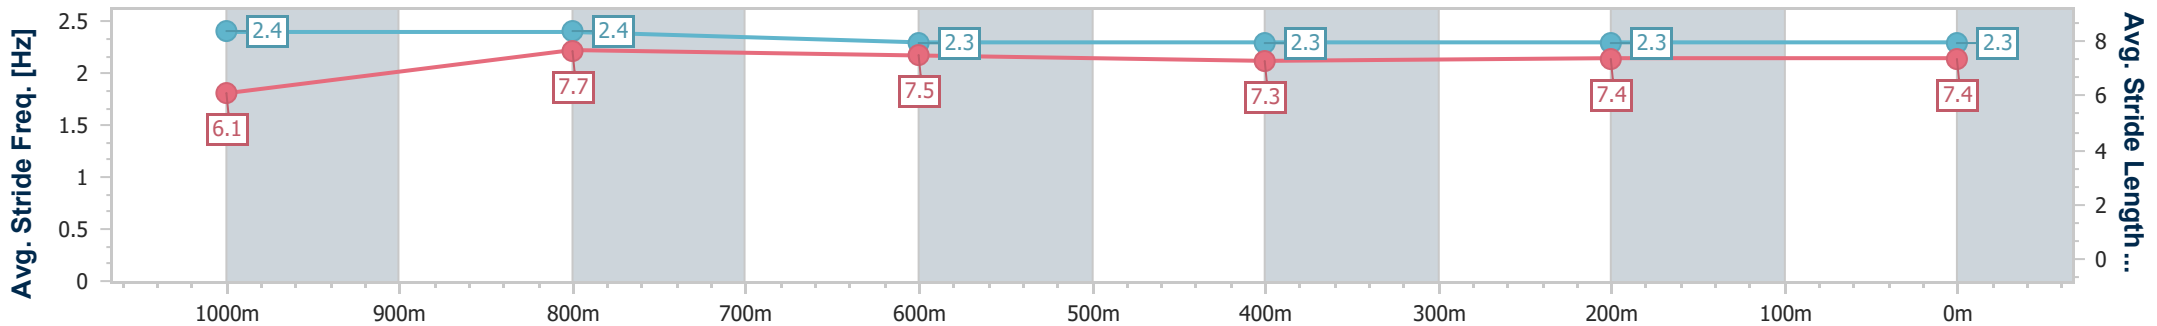

Horse/Jockey Name	Capital Cee
Final Rank	4
Fastest Section Time (Section)	0:10.92 (1000m)
Top Speed [km/h] (Section)	68.0 (1000m)
Race State	Finished

Ipswich QLD Professional
Race 6: CHERYIPSWICH.COM.AU QTIS Three-Year-Old Maiden
Handicap - 1200m

18 August 2023 - 15:12

Track Rating: Soft 5, Weather: Overcast, Rail Position: +10m Entire

Section	Overall	1000m	800m	600m	400m	200m
Section Times	1:12.44 [4] (0:14.03)	0:58.41 [8] (0:10.92)	0:47.49 [8] (0:11.45)	0:36.04 [8] (0:12.10)	0:23.94 [9] (0:11.86)	0:12.08 [7]
Average Speed [km/h]	51.4	65.8	63.0	59.6	61.2	59.6
Top Speed [km/h]	67.7	68.0	64.5	61.8	61.9	61.4
Avg. Dist. to Rail [m]	1.2	0.4	0.5	0.8	3.0	3.9
Avg. Stride Freq. [Hz]	2.4	2.4	2.3	2.3	2.3	2.3
Avg. Stride Length [m]	6.1	7.7	7.5	7.3	7.4	7.4

- [ ] Ranking at each section and finish
- -.-.- No data available at this section
- NA No data available