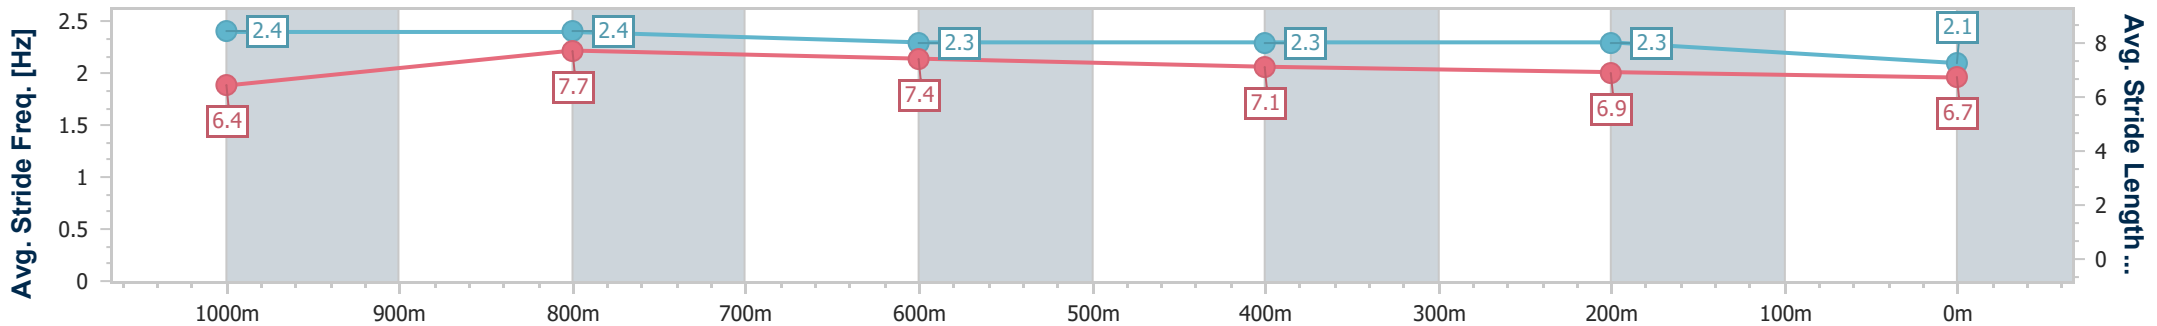

- [] Ranking at each section and finish
- .-.- No data available at this section
- NA No data available

Horse/Jockey Name	Enflamed
Final Rank	7
Fastest Section Time (Section)	0:10.91 (1000m)
Top Speed [km/h] (Section)	67.9 (1000m)
Race State	Finished

Ipswich QLD Professional
 Race 6: CHERYIPSWICH.COM.AU QTIS Three-Year-Old Maiden
 Handicap - 1200m

18 August 2023 - 15:12

Track Rating: Soft 5, Weather: Overcast, Rail Position: +10m Entire

Section	Overall	1000m	800m	600m	400m	200m
Section Times	1:13.47 [7] (0:13.42)	1:00.05 [2] (0:10.91)	0:49.14 [2] (0:11.56)	0:37.58 [2] (0:11.99)	0:25.59 [2] (0:12.36)	0:13.23 [5] (0:13.23)
Average Speed [km/h]	53.7	66.1	62.3	59.9	58.2	54.4
Top Speed [km/h]	67.9	67.9	64.2	60.7	59.1	57.3
Avg. Dist. to Rail [m]	3.4	0.9	0.2	0.5	0.3	0.6
Avg. Stride Freq. [Hz]	2.4	2.4	2.3	2.3	2.3	2.1
Avg. Stride Length [m]	6.4	7.7	7.4	7.1	6.9	6.7