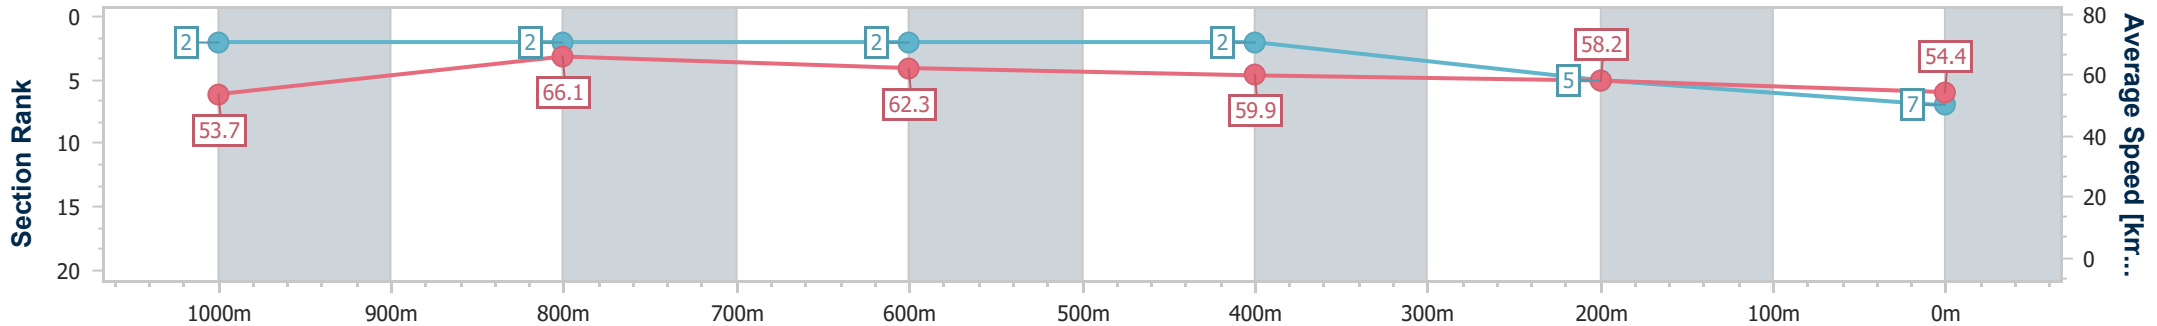

Horse/Jockey Name	Enflamed
Final Rank	7
Fastest Section Time (Section)	0:10.91 (1000m)
Top Speed [km/h] (Section)	67.9 (1000m)
Race State	Finished

Ipswich QLD Professional
Race 6: CHERYIPSWICH.COM.AU QTIS Three-Year-Old Maiden
Handicap - 1200m

18 August 2023 - 15:12

Track Rating: Soft 5, Weather: Overcast, Rail Position: +10m Entire

Section	Overall	1000m	800m	600m	400m	200m
Section Times	1:13.47 [7] (0:13.42)	1:00.05 [2] (0:10.91)	0:49.14 [2] (0:11.56)	0:37.58 [2] (0:11.99)	0:25.59 [2] (0:12.36)	0:13.23 [5] (0:13.23)
Average Speed [km/h]	53.7	66.1	62.3	59.9	58.2	54.4
Top Speed [km/h]	67.9	67.9	64.2	60.7	59.1	57.3
Avg. Dist. to Rail [m]	3.4	0.9	0.2	0.5	0.3	0.6
Avg. Stride Freq. [Hz]	2.4	2.4	2.3	2.3	2.3	2.1
Avg. Stride Length [m]	6.4	7.7	7.4	7.1	6.9	6.7

- [ ] Ranking at each section and finish
- -.-.- No data available at this section
- NA No data available