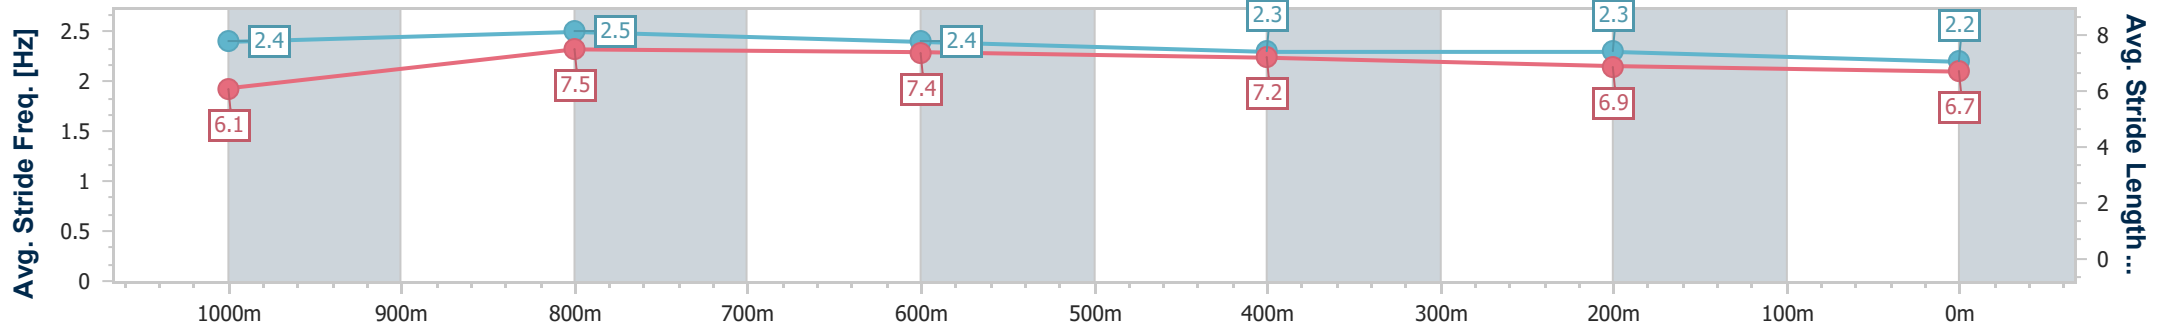

- [] Ranking at each section and finish
- .-.- No data available at this section
- NA No data available

Horse/Jockey Name	Talakai
Final Rank	8
Fastest Section Time (Section)	0:10.79 (1000m)
Top Speed [km/h] (Section)	68.5 (Overall)
Race State	Finished

Ipswich QLD Professional
 Race 6: CHERYIPSWICH.COM.AU QTIS Three-Year-Old Maiden
 Handicap - 1200m

18 August 2023 - 15:12

Track Rating: Soft 5, Weather: Overcast, Rail Position: +10m Entire

Section	Overall	1000m	800m	600m	400m	200m
Section Times	1:13.57 [8] (0:13.81)	0:59.76 [5] (0:10.79)	0:48.97 [5] (0:11.55)	0:37.42 [4] (0:12.08)	0:25.34 [5] (0:12.28)	0:13.06 [8] (0:13.06)
Average Speed [km/h]	52.1	66.9	62.3	59.3	58.2	55.1
Top Speed [km/h]	68.5	68.4	64.9	59.7	60.0	57.8
Avg. Dist. to Rail [m]	2.7	0.8	0.5	0.9	1.6	2.5
Avg. Stride Freq. [Hz]	2.4	2.5	2.4	2.3	2.3	2.2
Avg. Stride Length [m]	6.1	7.5	7.4	7.2	6.9	6.7