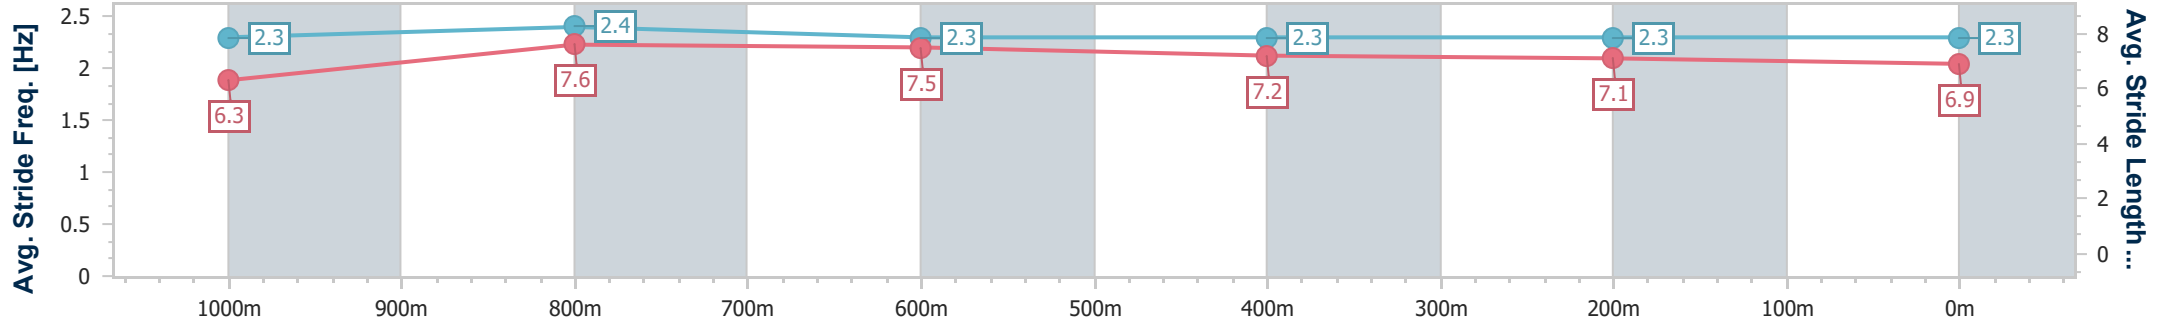

Horse/Jockey Name	Miss Santa
Final Rank	5
Fastest Section Time (Section)	0:10.88 (1000m)
Top Speed [km/h] (Section)	68.6 (1000m)
Race State	Finished

Ipswich QLD Professional
Race 6: CHERYIPSWICH.COM.AU QTIS Three-Year-Old Maiden
Handicap - 1200m

18 August 2023 - 15:12

Track Rating: Soft 5, Weather: Overcast, Rail Position: +10m Entire

Section	Overall	1000m	800m	600m	400m	200m
Section Times	1:12.98 [5] (0:13.83)	0:59.15 [6] (0:10.88)	0:48.27 [6] (0:11.49)	0:36.78 [5] (0:12.06)	0:24.72 [6] (0:12.04)	0:12.68 [6] (0:12.68)
Average Speed [km/h]	52.2	66.4	62.8	59.8	60.1	56.8
Top Speed [km/h]	66.7	68.6	65.2	61.2	61.6	59.6
Avg. Dist. to Rail [m]	7.8	1.7	0.9	0.8	1.1	1.3
Avg. Stride Freq. [Hz]	2.3	2.4	2.3	2.3	2.3	2.3
Avg. Stride Length [m]	6.3	7.6	7.5	7.2	7.1	6.9

- [ ] Ranking at each section and finish
- -.-.- No data available at this section
- NA No data available