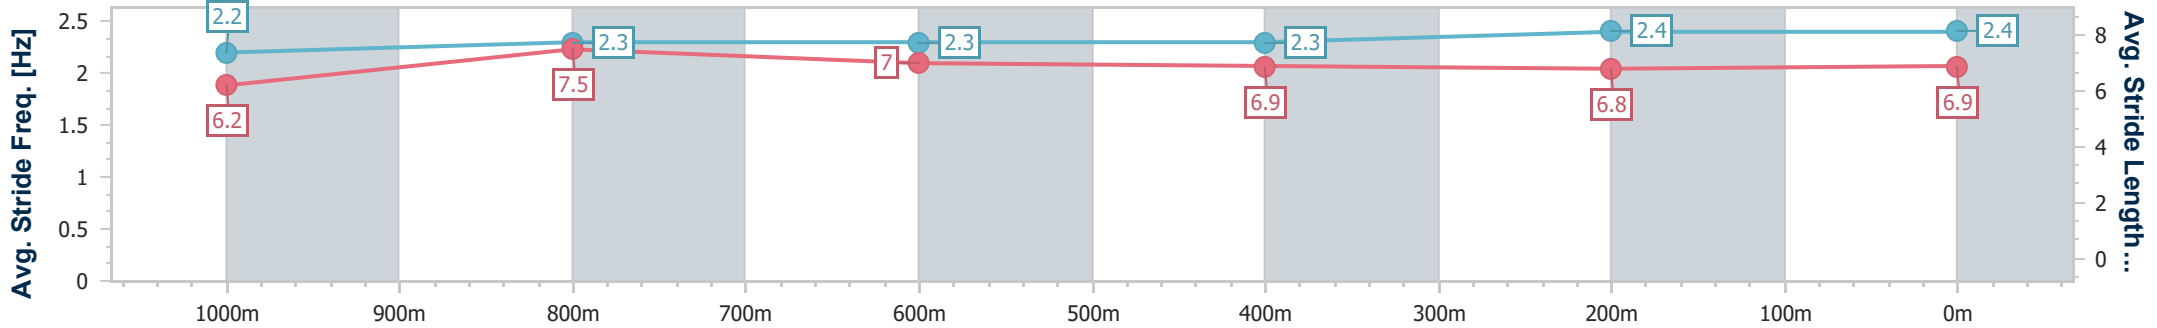

Ipswich QLD Professional

Race 5: SIRROMET Maiden Handicap - 1200m

18 August 2023 - 14:34

Track Rating: Soft 5, Weather: Overcast, Rail Position: +10m Entire

Section	Overall	1000m	800m	600m	400m	200m
Section Times	1:13.22 [6] (0:14.78)	0:58.44 [10] (0:11.51)	0:46.93 [8] (0:11.58)	0:35.35 [8] (0:12.00)	0:23.35 [9] (0:11.72)	0:11.63 [7] (0:11.63)
Average Speed [km/h]	48.8	62.4	62.0	59.9	61.5	61.9
Top Speed [km/h]	62.0	63.5	62.6	61.2	62.5	62.7
Avg. Dist. to Rail [m]	1.5	0.5	0.6	0.7	0.9	4.1
Avg. Stride Freq. [Hz]	2.2	2.3	2.3	2.3	2.4	2.4
Avg. Stride Length [m]	6.2	7.5	7.0	6.9	6.8	6.9