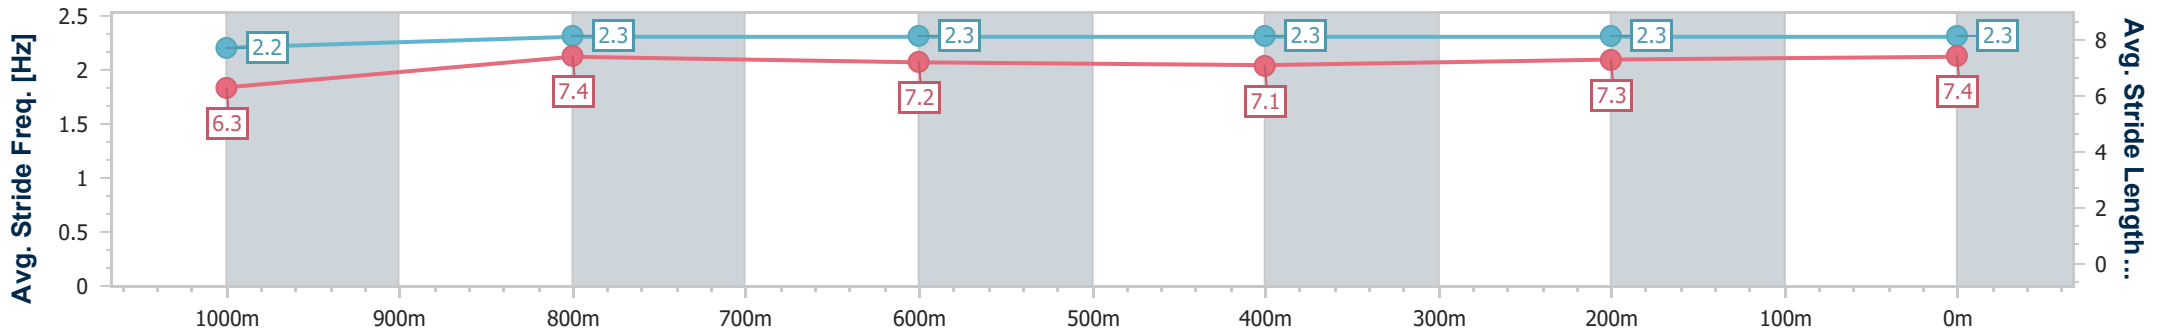

Ipswich QLD Professional

Race 5: SIRROMET Maiden Handicap - 1200m

18 August 2023 - 14:34

Track Rating: Soft 5, Weather: Overcast, Rail Position: +10m Entire

Section	Overall	1000m	800m	600m	400m	200m
Section Times	1:12.92 [2] (0:14.24)	0:58.68 [4] (0:11.39)	0:47.29 [5] (0:11.75)	0:35.54 [5] (0:12.07)	0:23.47 [5] (0:11.71)	0:11.76 [4] (0:11.76)
Average Speed [km/h]	50.5	63.4	61.3	59.6	61.6	61.2
Top Speed [km/h]	64.7	64.8	62.3	60.8	63.2	62.9
Avg. Dist. to Rail [m]	2.7	0.3	0.2	0.4	1.9	3.6
Avg. Stride Freq. [Hz]	2.2	2.3	2.3	2.3	2.3	2.3
Avg. Stride Length [m]	6.3	7.4	7.2	7.1	7.3	7.4