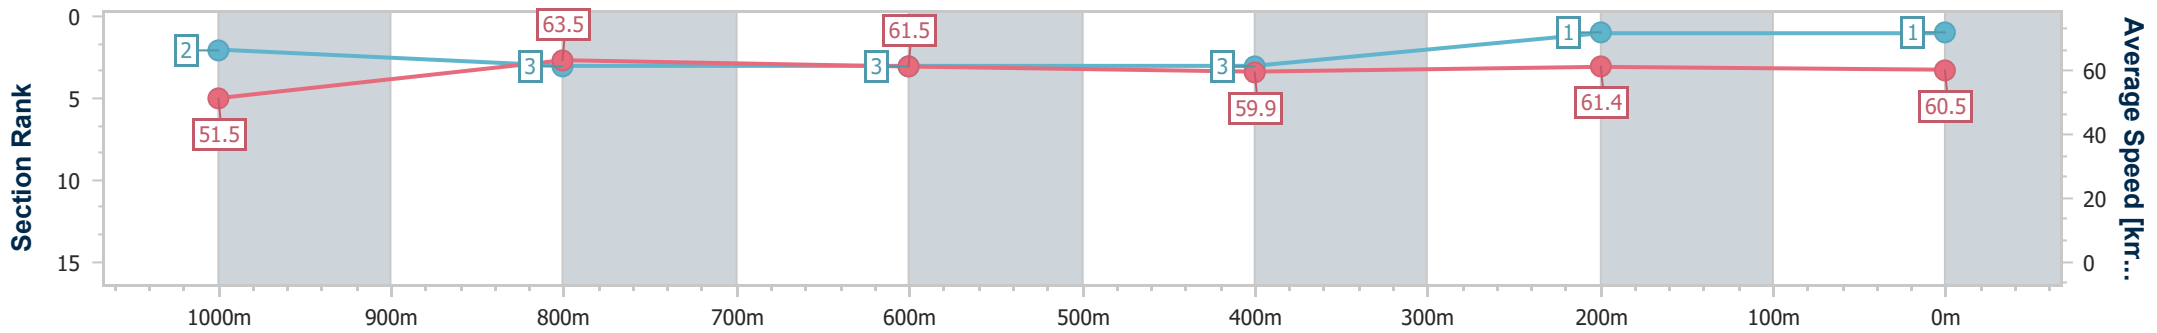

Ipswich QLD Professional

Race 5: SIRROMET Maiden Handicap - 1200m

18 August 2023 - 14:34

Track Rating: Soft 5, Weather: Overcast, Rail Position: +10m Entire

Section	Overall	1000m	800m	600m	400m	200m
Section Times	1:12.73 [1] (0:13.99)	0:58.74 [2] (0:11.37)	0:47.37 [3] (0:11.70)	0:35.67 [3] (0:12.01)	0:23.66 [3] (0:11.75)	0:11.91 [1] (0:11.91)
Average Speed [km/h]	51.5	63.5	61.5	59.9	61.4	60.5
Top Speed [km/h]	65.1	64.6	62.9	61.6	61.7	61.9
Avg. Dist. to Rail [m]	6.1	0.6	0.2	0.2	1.4	2.4
Avg. Stride Freq. [Hz]	2.3	2.4	2.4	2.3	2.4	2.3
Avg. Stride Length [m]	6.3	7.4	7.3	7.0	7.1	7.1