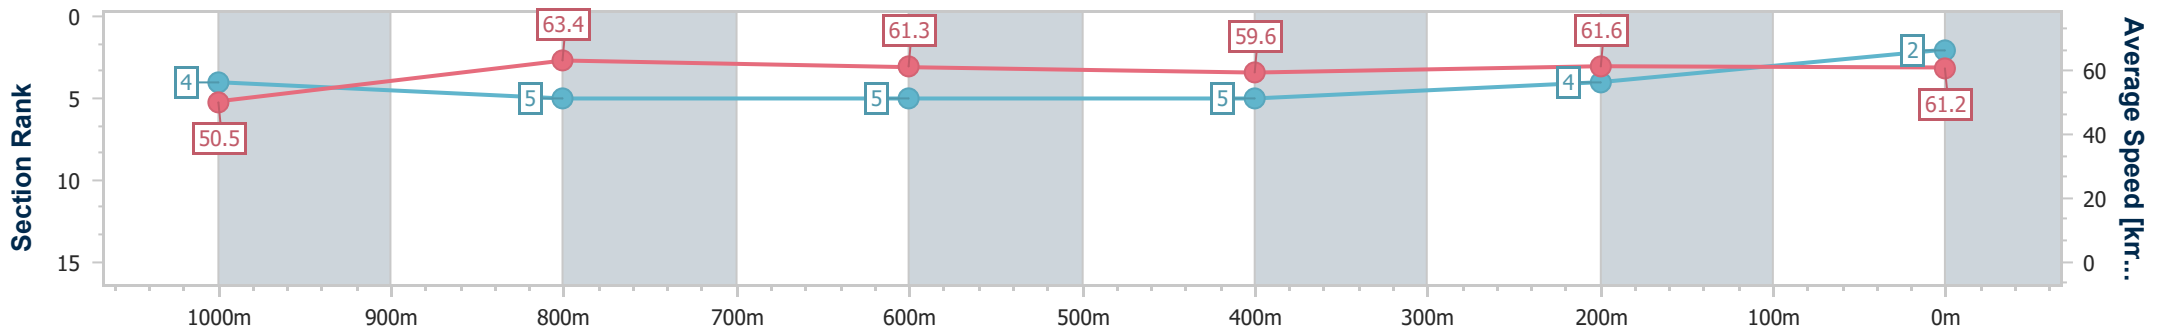

Ipswich QLD Professional

Race 5: SIRROMET Maiden Handicap - 1200m

18 August 2023 - 14:34

Track Rating: Soft 5, Weather: Overcast, Rail Position: +10m Entire

Section	Overall	1000m	800m	600m	400m	200m
Section Times	1:12.92 [2] (0:14.24)	0:58.68 [4] (0:11.39)	0:47.29 [5] (0:11.75)	0:35.54 [5] (0:12.07)	0:23.47 [5] (0:11.71)	0:11.76 [4] (0:11.76)
Average Speed [km/h]	50.5	63.4	61.3	59.6	61.6	61.2
Top Speed [km/h]	64.7	64.8	62.3	60.8	63.2	62.9
Avg. Dist. to Rail [m]	2.7	0.3	0.2	0.4	1.9	3.6
Avg. Stride Freq. [Hz]	2.2	2.3	2.3	2.3	2.3	2.3
Avg. Stride Length [m]	6.3	7.4	7.2	7.1	7.3	7.4