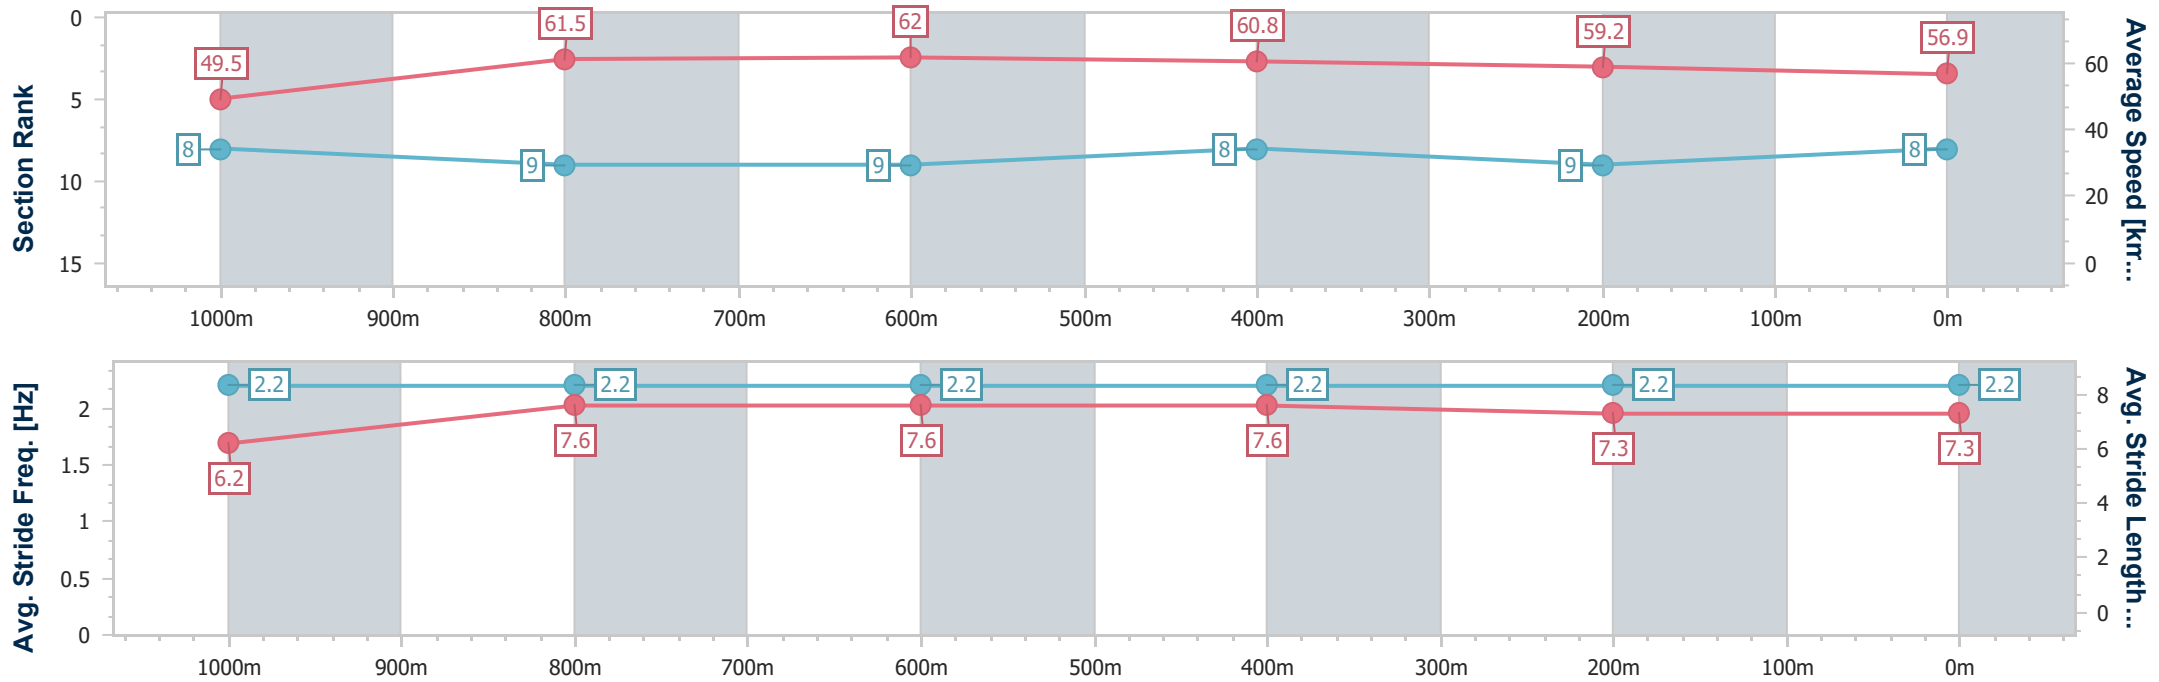

- [] Ranking at each section and finish
- .-.- No data available at this section
- NA No data available

Horse/Jockey Name	Secretly Better
Final Rank	8
Fastest Section Time (Section)	0:11.58 (800m)
Top Speed [km/h] (Section)	62.7 (800m)
Race State	Finished

Ipswich QLD Professional

Race 5: SIRROMET Maiden Handicap - 1200m

18 August 2023 - 14:34

Track Rating: Soft 5, Weather: Overcast, Rail Position: +10m Entire

Section	Overall	1000m	800m	600m	400m	200m
Section Times	1:14.68 [8] (0:14.57)	1:00.11 [8] (0:11.72)	0:48.39 [9] (0:11.58)	0:36.81 [9] (0:11.90)	0:24.91 [8] (0:12.28)	0:12.63 [9] (0:12.63)
Average Speed [km/h]	49.5	61.5	62.0	60.8	59.2	56.9
Top Speed [km/h]	61.6	62.3	62.7	61.4	60.3	59.0
Avg. Dist. to Rail [m]	6.9	0.8	0.3	0.6	3.4	4.8
Avg. Stride Freq. [Hz]	2.2	2.2	2.2	2.2	2.2	2.2
Avg. Stride Length [m]	6.2	7.6	7.6	7.6	7.3	7.3

- [] Ranking at each section and finish
- .-.- No data available at this section
- NA No data available

Horse/Jockey Name	Seeyou Later
Final Rank	9
Fastest Section Time (Section)	0:11.43 (1000m)
Top Speed [km/h] (Section)	64.3 (1000m)
Race State	Finished