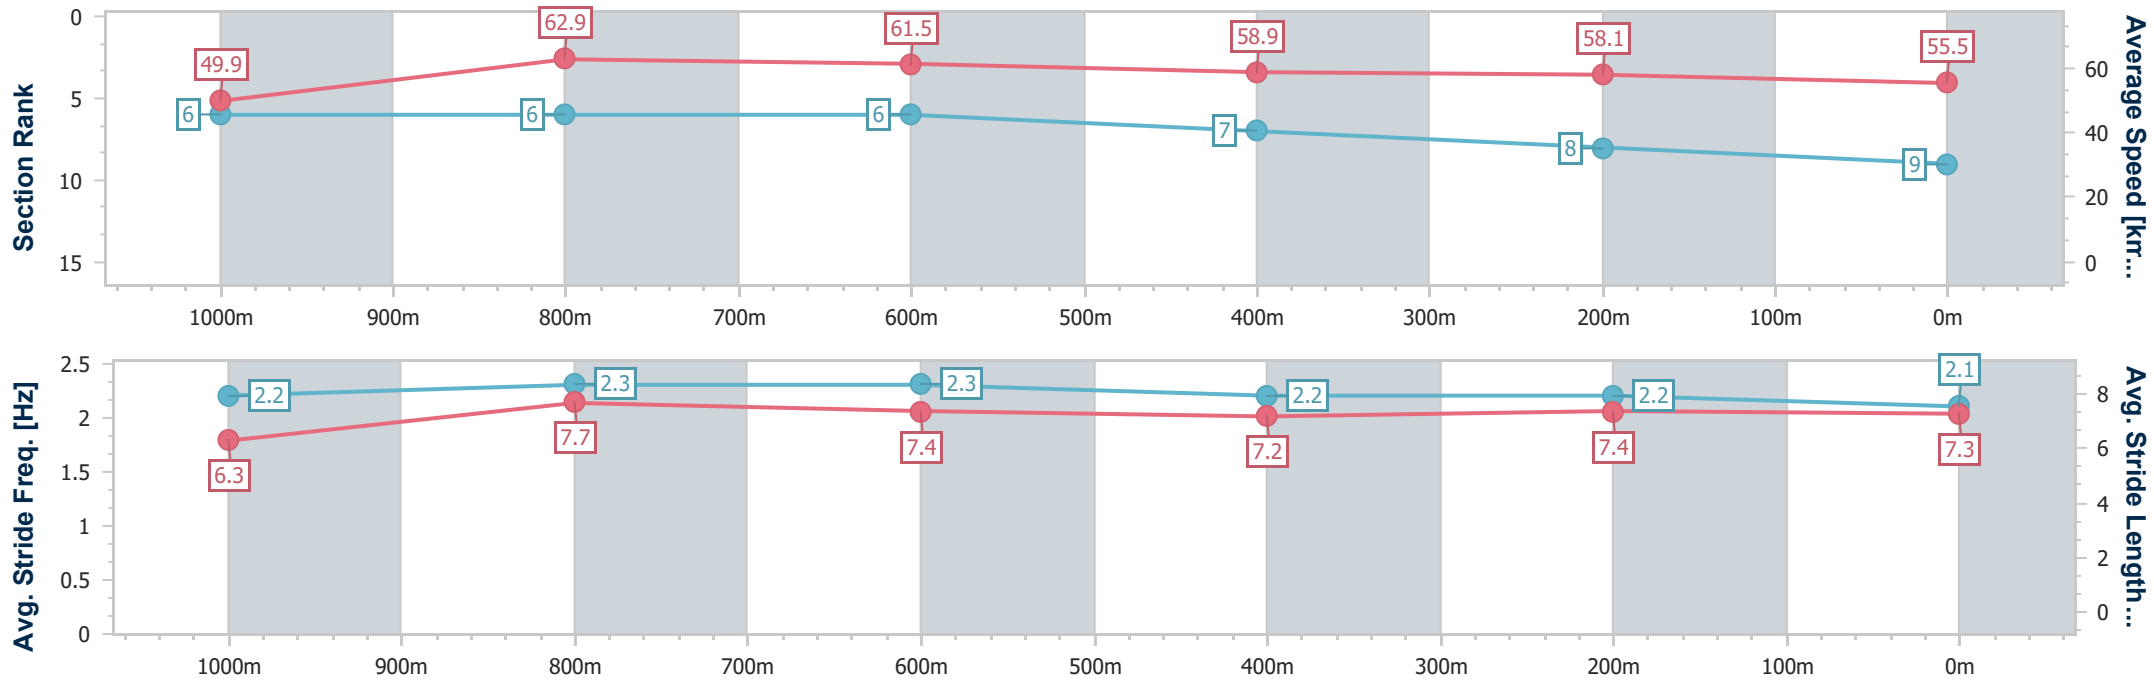

- [] Ranking at each section and finish
- .-.- No data available at this section
- NA No data available

Horse/Jockey Name	Seeyou Later
Final Rank	9
Fastest Section Time (Section)	0:11.43 (1000m)
Top Speed [km/h] (Section)	64.3 (1000m)
Race State	Finished

Ipswich QLD Professional

Race 5: SIRROMET Maiden Handicap - 1200m

18 August 2023 - 14:34

Track Rating: Soft 5, Weather: Overcast, Rail Position: +10m Entire

Section	Overall	1000m	800m	600m	400m	200m
Section Times	1:15.00 [9] (0:14.44)	1:00.56 [6] (0:11.43)	0:49.13 [6] (0:11.68)	0:37.45 [6] (0:12.14)	0:25.31 [7] (0:12.34)	0:12.97 [8]
Average Speed [km/h]	49.9	62.9	61.5	58.9	58.1	55.5
Top Speed [km/h]	64.3	64.3	63.2	60.7	59.0	57.3
Avg. Dist. to Rail [m]	2.6	0.4	0.9	1.2	1.1	0.6
Avg. Stride Freq. [Hz]	2.2	2.3	2.3	2.2	2.2	2.1
Avg. Stride Length [m]	6.3	7.7	7.4	7.2	7.4	7.3

- [] Ranking at each section and finish
- .-.- No data available at this section
- NA No data available

Horse/Jockey Name	Baba Looey
Final Rank	10
Fastest Section Time (Section)	0:11.96 (1000m)
Top Speed [km/h] (Section)	61.1 (1000m)
Race State	Finished