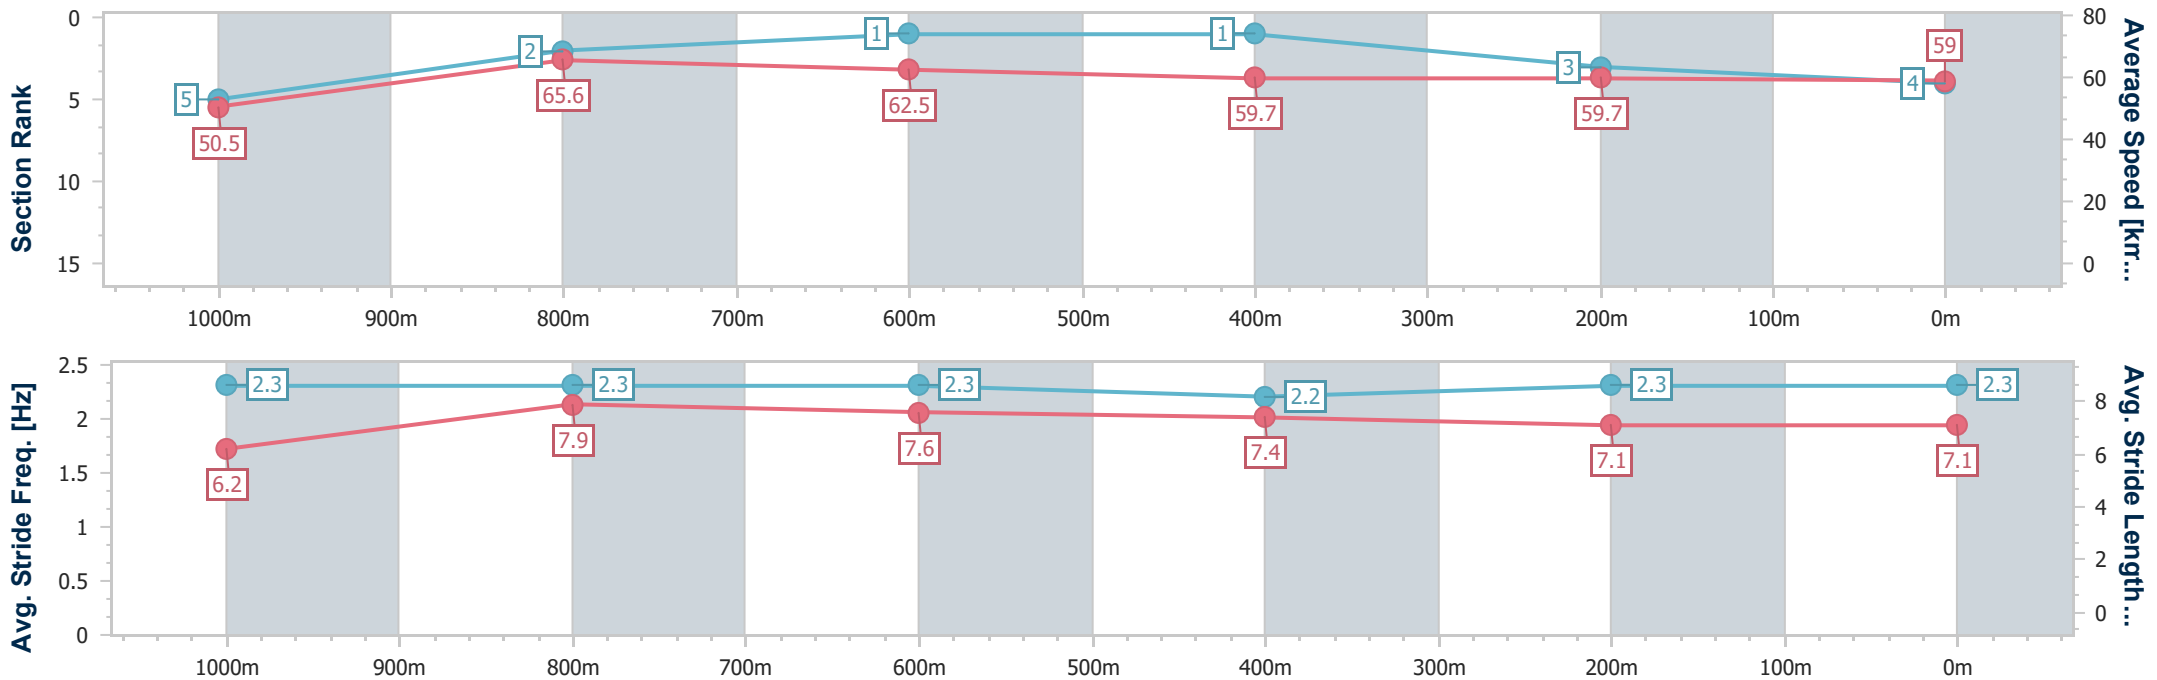

Ipswich QLD Professional

Race 5: SIRROMET Maiden Handicap - 1200m

18 August 2023 - 14:34

Track Rating: Soft 5, Weather: Overcast, Rail Position: +10m Entire

Section	Overall	1000m	800m	600m	400m	200m
Section Times	1:13.15 [4] (0:14.27)	0:58.88 [5] (0:11.03)	0:47.85 [2] (0:11.54)	0:36.31 [1] (0:12.06)	0:24.25 [1] (0:12.03)	0:12.22 [3] (0:12.22)
Average Speed [km/h]	50.5	65.6	62.5	59.7	59.7	59.0
Top Speed [km/h]	66.3	66.5	64.4	60.1	61.1	61.0
Avg. Dist. to Rail [m]	4.5	1.9	0.7	0.4	0.5	0.6
Avg. Stride Freq. [Hz]	2.3	2.3	2.3	2.2	2.3	2.3
Avg. Stride Length [m]	6.2	7.9	7.6	7.4	7.1	7.1

- [] Ranking at each section and finish
- .-.- No data available at this section
- NA No data available

Horse/Jockey Name	Worthy's Girl
Final Rank	5
Fastest Section Time (Section)	0:11.33 (1000m)
Top Speed [km/h] (Section)	64.9 (Overall)
Race State	Finished