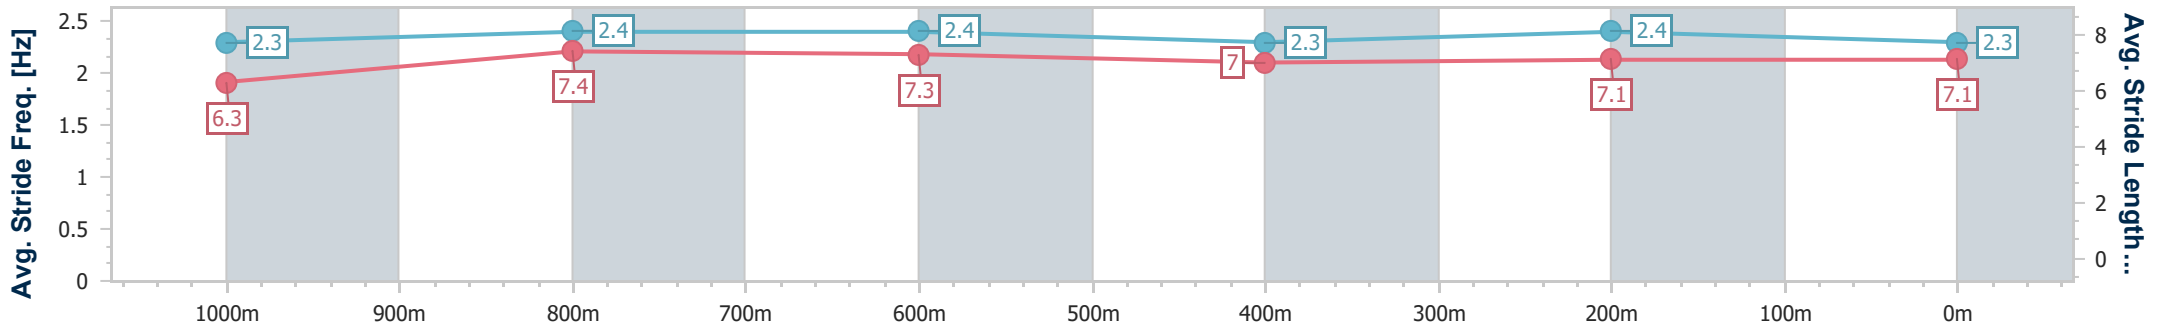

Ipswich QLD Professional

Race 5: SIRROMET Maiden Handicap - 1200m

18 August 2023 - 14:34

Track Rating: Soft 5, Weather: Overcast, Rail Position: +10m Entire

Section	Overall	1000m	800m	600m	400m	200m
Section Times	1:12.73 [1] (0:13.99)	0:58.74 [2] (0:11.37)	0:47.37 [3] (0:11.70)	0:35.67 [3] (0:12.01)	0:23.66 [3] (0:11.75)	0:11.91 [1] (0:11.91)
Average Speed [km/h]	51.5	63.5	61.5	59.9	61.4	60.5
Top Speed [km/h]	65.1	64.6	62.9	61.6	61.7	61.9
Avg. Dist. to Rail [m]	6.1	0.6	0.2	0.2	1.4	2.4
Avg. Stride Freq. [Hz]	2.3	2.4	2.4	2.3	2.4	2.3
Avg. Stride Length [m]	6.3	7.4	7.3	7.0	7.1	7.1