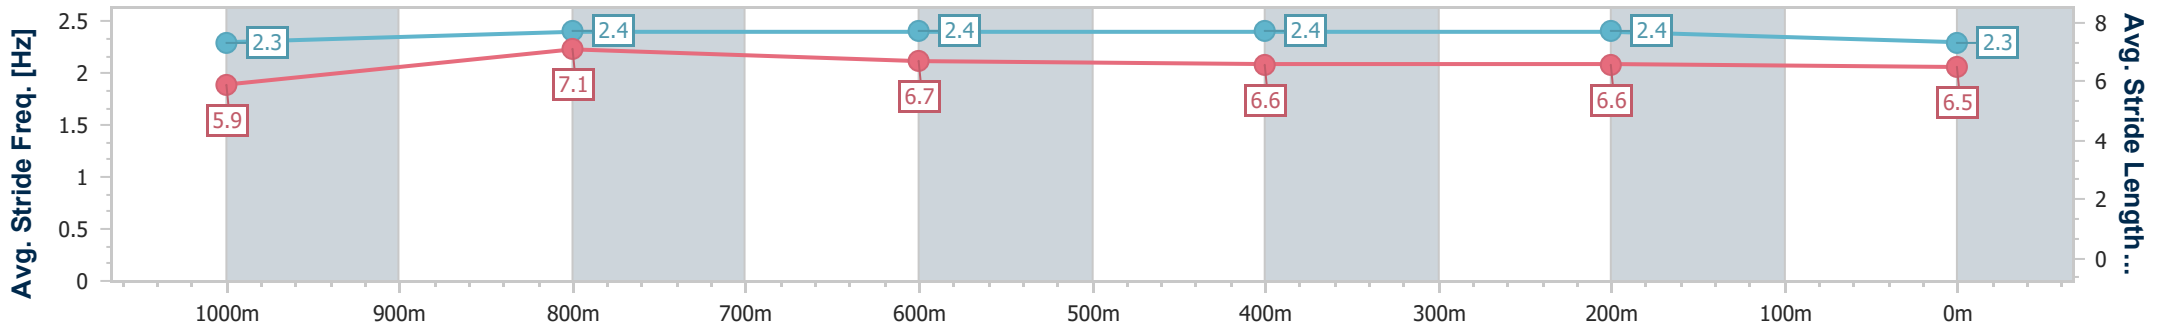

- [] Ranking at each section and finish
- .-.- No data available at this section
- NA No data available

Horse/Jockey Name	Baba Looey
Final Rank	10
Fastest Section Time (Section)	0:11.96 (1000m)
Top Speed [km/h] (Section)	61.1 (1000m)
Race State	Finished

Ipswich QLD Professional

Race 5: SIRROMET Maiden Handicap - 1200m

18 August 2023 - 14:34

Track Rating: Soft 5, Weather: Overcast, Rail Position: +10m Entire

Section	Overall	1000m	800m	600m	400m	200m
Section Times	1:15.45 [10] (0:14.78)	1:00.67 [9] (0:11.96)	0:48.71 [10] (0:12.00)	0:36.71 [10] (0:12.01)	0:24.70 [10] (0:12.20)	0:12.50 [10] (0:12.50)
Average Speed [km/h]	48.8	60.3	60.0	59.7	58.8	57.5
Top Speed [km/h]	60.1	61.1	61.0	60.5	59.2	58.4
Avg. Dist. to Rail [m]	8.5	1.5	0.7	0.9	0.9	0.4
Avg. Stride Freq. [Hz]	2.3	2.4	2.4	2.4	2.4	2.3
Avg. Stride Length [m]	5.9	7.1	6.7	6.6	6.6	6.5

- [] Ranking at each section and finish
- .-.- No data available at this section
- NA No data available