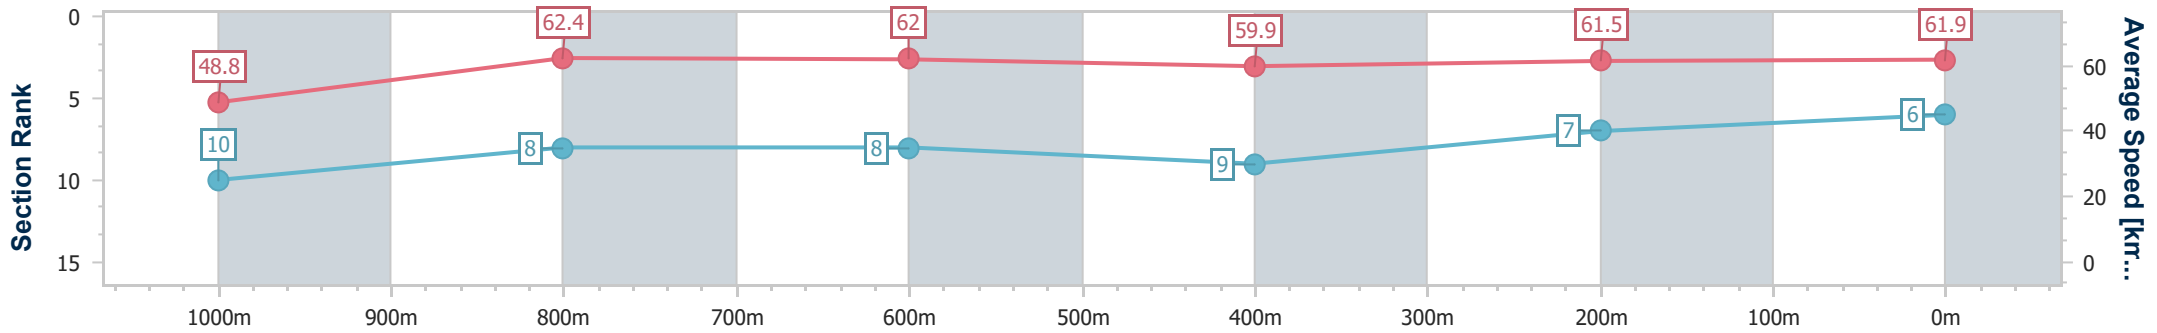

Ipswich QLD Professional

Race 5: SIRROMET Maiden Handicap - 1200m

18 August 2023 - 14:34

Track Rating: Soft 5, Weather: Overcast, Rail Position: +10m Entire

Section	Overall	1000m	800m	600m	400m	200m
Section Times	1:13.22 [6] (0:14.78)	0:58.44 [10] (0:11.51)	0:46.93 [8] (0:11.58)	0:35.35 [8] (0:12.00)	0:23.35 [9] (0:11.72)	0:11.63 [7] (0:11.63)
Average Speed [km/h]	48.8	62.4	62.0	59.9	61.5	61.9
Top Speed [km/h]	62.0	63.5	62.6	61.2	62.5	62.7
Avg. Dist. to Rail [m]	1.5	0.5	0.6	0.7	0.9	4.1
Avg. Stride Freq. [Hz]	2.2	2.3	2.3	2.3	2.4	2.4
Avg. Stride Length [m]	6.2	7.5	7.0	6.9	6.8	6.9