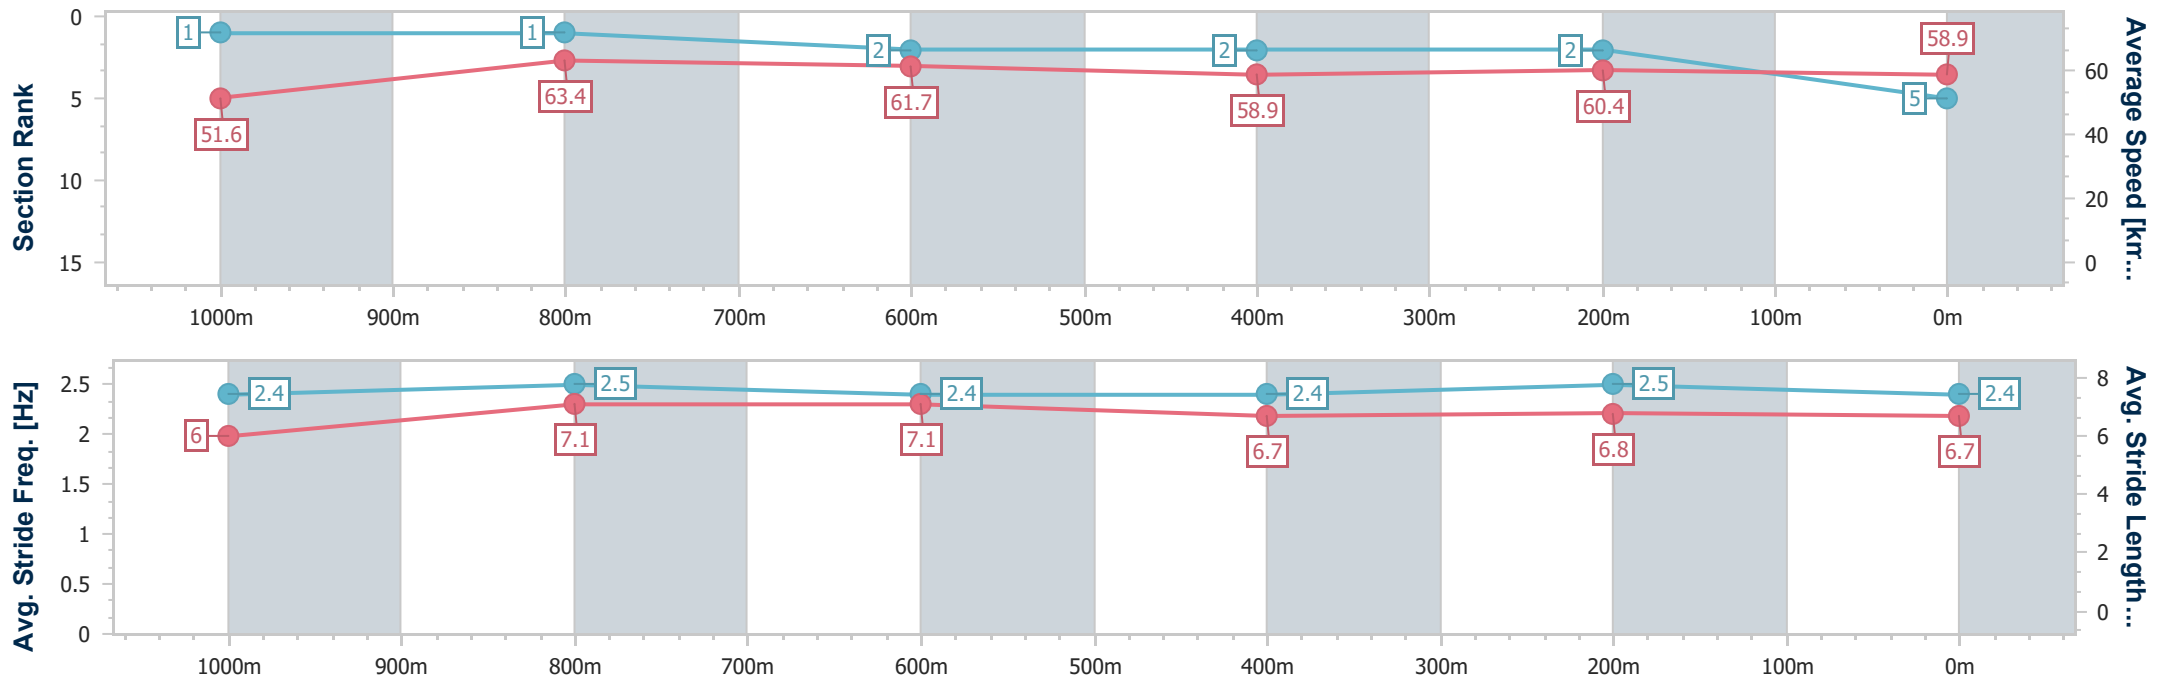

Ipswich QLD Professional

Race 5: SIRROMET Maiden Handicap - 1200m

18 August 2023 - 14:34

Track Rating: Soft 5, Weather: Overcast, Rail Position: +10m Entire

Section	Overall	1000m	800m	600m	400m	200m
Section Times	1:13.18 [5] (0:13.97)	0:59.21 [1] (0:11.33)	0:47.88 [1] (0:11.62)	0:36.26 [2] (0:12.15)	0:24.11 [2] (0:11.86)	0:12.25 [2] (0:12.25)
Average Speed [km/h]	51.6	63.4	61.7	58.9	60.4	58.9
Top Speed [km/h]	64.9	64.9	63.3	59.8	61.1	60.4
Avg. Dist. to Rail [m]	5.1	0.8	1.3	1.4	1.4	0.6
Avg. Stride Freq. [Hz]	2.4	2.5	2.4	2.4	2.5	2.4
Avg. Stride Length [m]	6.0	7.1	7.1	6.7	6.8	6.7

- [] Ranking at each section and finish
- .-.- No data available at this section
- NA No data available

Horse/Jockey Name	Gleaming Legend
Final Rank	6
Fastest Section Time (Section)	0:11.51 (1000m)
Top Speed [km/h] (Section)	63.5 (1000m)
Race State	Finished