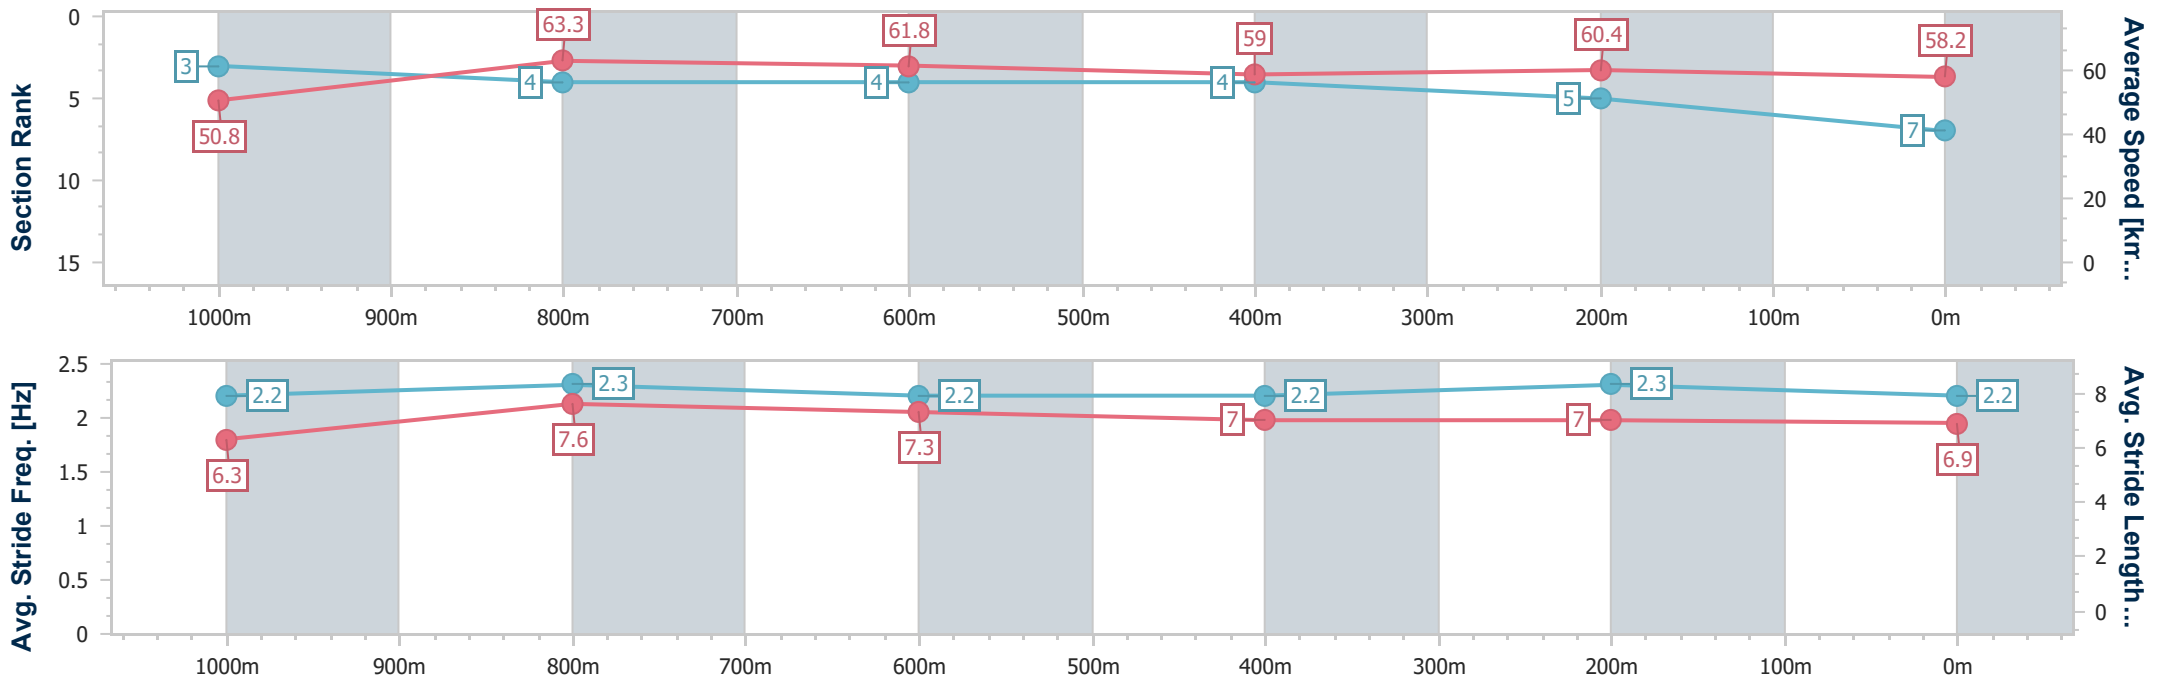

- [] Ranking at each section and finish
- .-.- No data available at this section
- NA No data available

Horse/Jockey Name	Shades Of Louvre
Final Rank	7
Fastest Section Time (Section)	0:11.35 (1000m)
Top Speed [km/h] (Section)	64.8 (Overall)
Race State	Finished

Ipswich QLD Professional

Race 5: SIRROMET Maiden Handicap - 1200m

18 August 2023 - 14:34

Track Rating: Soft 5, Weather: Overcast, Rail Position: +10m Entire

Section	Overall	1000m	800m	600m	400m	200m
Section Times	1:13.55 [7] (0:14.18)	0:59.37 [3] (0:11.35)	0:48.02 [4] (0:11.61)	0:36.41 [4] (0:12.13)	0:24.28 [4] (0:11.92)	0:12.36 [5] (0:12.36)
Average Speed [km/h]	50.8	63.3	61.8	59.0	60.4	58.2
Top Speed [km/h]	64.8	64.7	64.0	60.7	61.0	60.3
Avg. Dist. to Rail [m]	1.2	0.3	0.8	1.0	1.1	1.7
Avg. Stride Freq. [Hz]	2.2	2.3	2.2	2.2	2.3	2.2
Avg. Stride Length [m]	6.3	7.6	7.3	7.0	7.0	6.9

- [] Ranking at each section and finish
- .-.- No data available at this section
- NA No data available

Horse/Jockey Name	Secretly Better
Final Rank	8
Fastest Section Time (Section)	0:11.58 (800m)
Top Speed [km/h] (Section)	62.7 (800m)
Race State	Finished