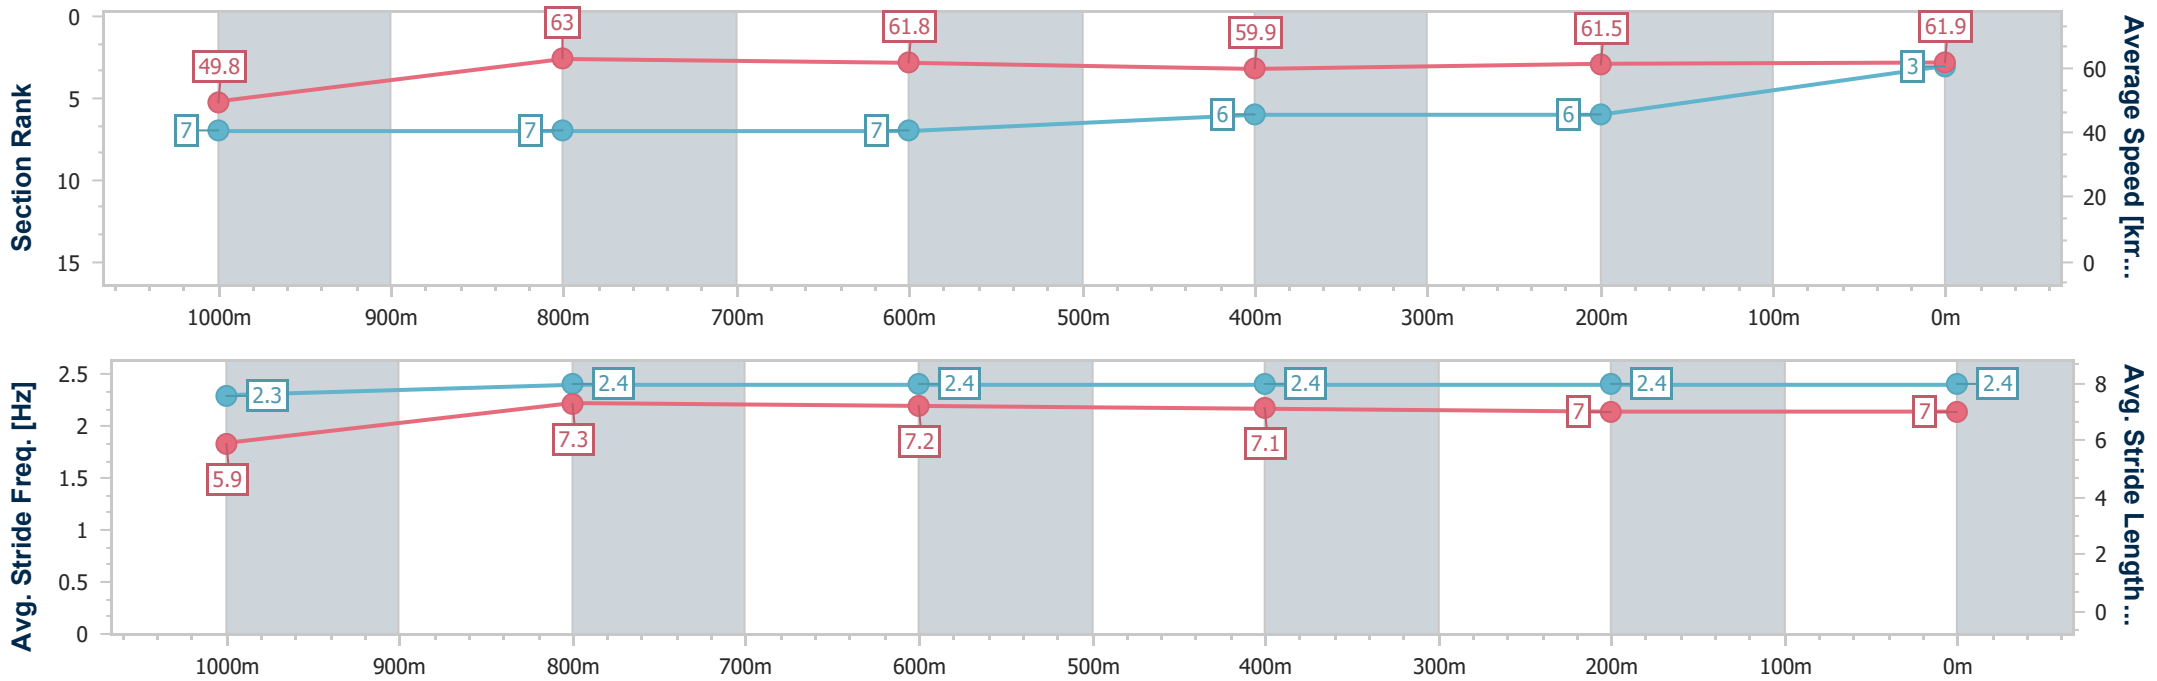

Ipswich QLD Professional

Race 5: SIRROMET Maiden Handicap - 1200m

18 August 2023 - 14:34

Track Rating: Soft 5, Weather: Overcast, Rail Position: +10m Entire

Section	Overall	1000m	800m	600m	400m	200m
Section Times	1:13.04 [3] (0:14.49)	0:58.55 [7] (0:11.47)	0:47.08 [7] (0:11.68)	0:35.40 [7] (0:12.00)	0:23.40 [6] (0:11.78)	0:11.62 [6] (0:11.62)
Average Speed [km/h]	49.8	63.0	61.8	59.9	61.5	61.9
Top Speed [km/h]	63.9	64.3	64.2	61.8	63.8	63.8
Avg. Dist. to Rail [m]	6.1	1.1	0.3	0.3	3.1	5.0
Avg. Stride Freq. [Hz]	2.3	2.4	2.4	2.4	2.4	2.4
Avg. Stride Length [m]	5.9	7.3	7.2	7.1	7.0	7.0