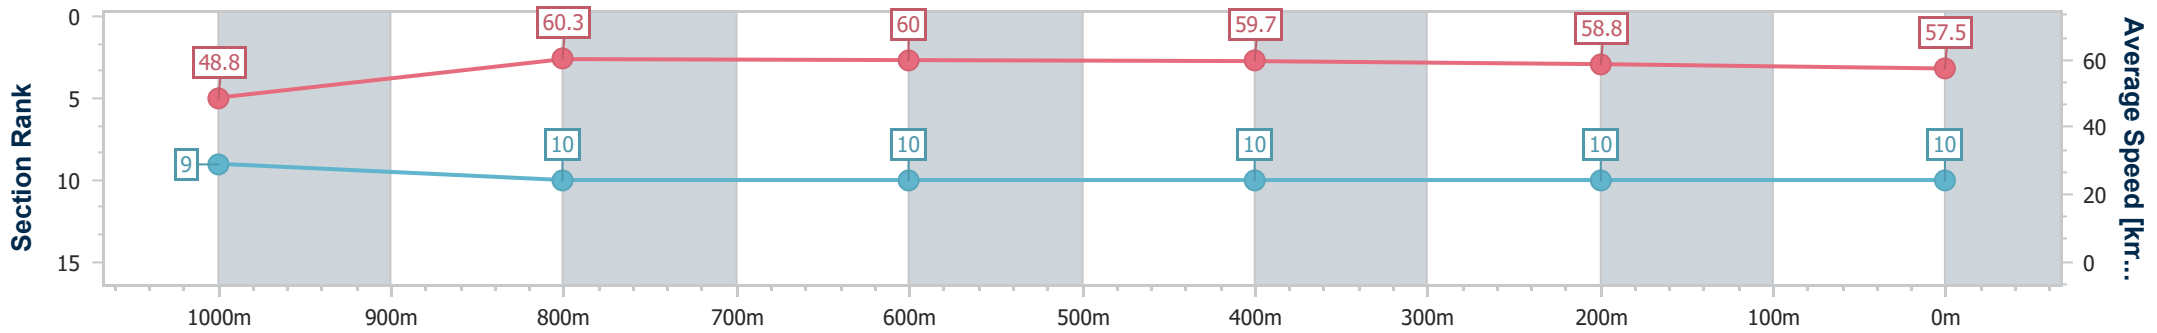

- [] Ranking at each section and finish
- .-.- No data available at this section
- NA No data available

Horse/Jockey Name	Baba Looey
Final Rank	10
Fastest Section Time (Section)	0:11.96 (1000m)
Top Speed [km/h] (Section)	61.1 (1000m)
Race State	Finished

Ipswich QLD Professional

Race 5: SIRROMET Maiden Handicap - 1200m

18 August 2023 - 14:34

Track Rating: Soft 5, Weather: Overcast, Rail Position: +10m Entire

Section	Overall	1000m	800m	600m	400m	200m
Section Times	1:15.45 [10] (0:14.78)	1:00.67 [9] (0:11.96)	0:48.71 [10] (0:12.00)	0:36.71 [10] (0:12.01)	0:24.70 [10] (0:12.20)	0:12.50 [10] (0:12.50)
Average Speed [km/h]	48.8	60.3	60.0	59.7	58.8	57.5
Top Speed [km/h]	60.1	61.1	61.0	60.5	59.2	58.4
Avg. Dist. to Rail [m]	8.5	1.5	0.7	0.9	0.9	0.4
Avg. Stride Freq. [Hz]	2.3	2.4	2.4	2.4	2.4	2.3
Avg. Stride Length [m]	5.9	7.1	6.7	6.6	6.6	6.5

- [] Ranking at each section and finish
- .-.- No data available at this section
- NA No data available