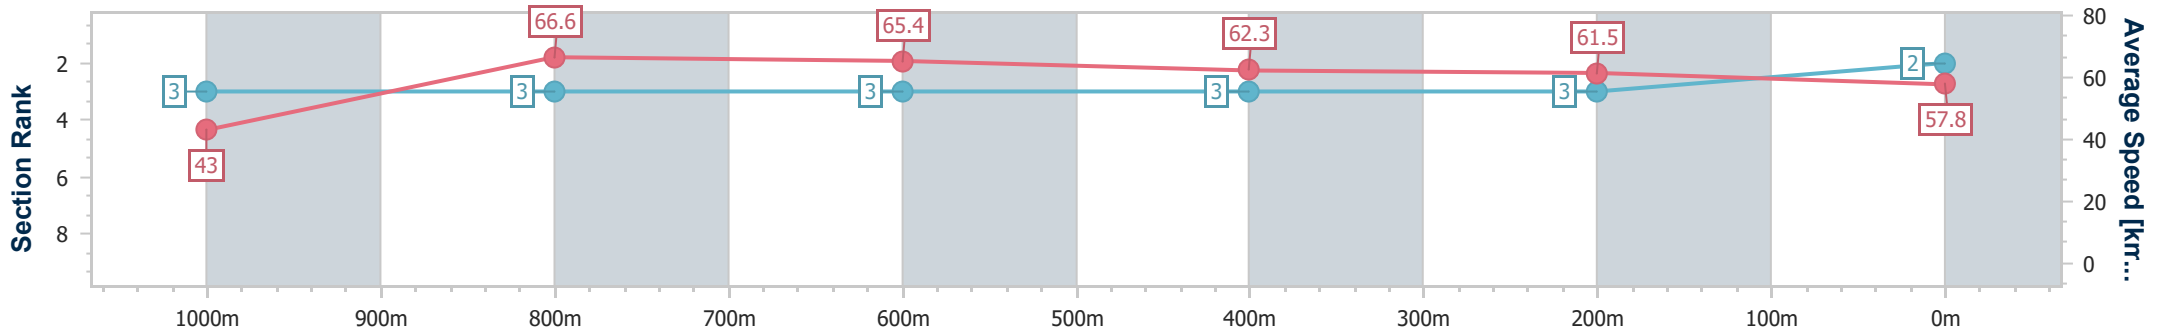

Horse/Jockey Name	Onika
Final Rank	2
Fastest Section Time (Section)	0:08.37 (Overall)
Top Speed [km/h] (Section)	67.2 (1000m)
Race State	Finished

Ipswich QLD Professional
Race 2: THE BARN FAMILY RESTAURANT Class 4 Handicap - 1100m

18 August 2023 - 12:42

Track Rating: Soft 5, Weather: Overcast, Rail Position: +10m Entire

Section	Overall	1000m	800m	600m	400m	200m
Section Times	1:05.74 [2] (0:08.37)	0:57.37 [3] (0:10.81)	0:46.56 [3] (0:10.97)	0:35.59 [3] (0:11.48)	0:24.11 [3] (0:11.65)	0:12.46 [3] (0:12.46)
Average Speed [km/h]	43.0	66.6	65.4	62.3	61.5	57.8
Top Speed [km/h]	65.8	67.2	66.0	64.0	62.8	60.7
Avg. Dist. to Rail [m]	4.2	0.7	1.2	1.4	0.9	0.4
Avg. Stride Freq. [Hz]	2.3	2.4	2.4	2.4	2.4	2.3
Avg. Stride Length [m]	5.1	7.7	7.7	7.3	7.2	6.9

- [ ] Ranking at each section and finish
- -.-.- No data available at this section
- NA No data available