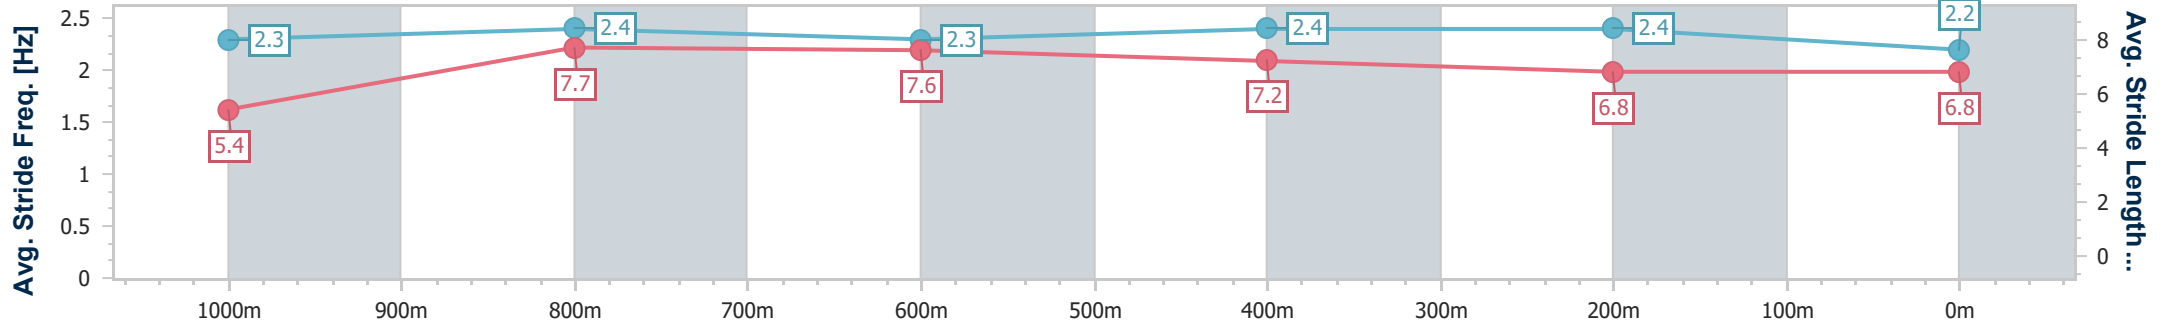

Ipswich QLD Professional
Race 2: THE BARN FAMILY RESTAURANT Class 4 Handicap - 1100m

18 August 2023 - 12:42

Track Rating: Soft 5, Weather: Overcast, Rail Position: +10m Entire

Section	Overall	1000m	800m	600m	400m	200m
Section Times	1:06.46 [6] (0:08.73)	0:57.73 [6] (0:11.05)	0:46.68 [6] (0:10.96)	0:35.72 [6] (0:11.31)	0:24.41 [6] (0:11.83)	0:12.58 [7] (0:12.58)
Average Speed [km/h]	41.3	65.3	65.7	63.3	60.9	57.2
Top Speed [km/h]	62.0	67.2	66.4	65.3	63.1	60.5
Avg. Dist. to Rail [m]	4.5	0.9	0.2	0.9	0.7	1.7
Avg. Stride Freq. [Hz]	2.1	2.5	2.5	2.4	2.4	2.3
Avg. Stride Length [m]	5.4	7.3	7.4	7.3	7.1	6.9

- [] Ranking at each section and finish
- .-.- No data available at this section
- NA No data available

Horse/Jockey Name	Albert's In Charge
Final Rank	7
Fastest Section Time (Section)	0:08.19 (Overall)
Top Speed [km/h] (Section)	68.7 (1000m)
Race State	Finished

Ipswich QLD Professional
 Race 2: THE BARN FAMILY RESTAURANT Class 4 Handicap - 1100m

18 August 2023 - 12:42

Track Rating: Soft 5, Weather: Overcast, Rail Position: +10m Entire

Section	Overall	1000m	800m	600m	400m	200m
Section Times	1:06.65 [7] (0:08.19)	0:58.46 [2] (0:10.60)	0:47.86 [2] (0:11.13)	0:36.73 [1] (0:11.44)	0:25.29 [1] (0:11.89)	0:13.40 [1] (0:13.40)
Average Speed [km/h]	44.2	67.8	64.3	62.5	60.2	53.6
Top Speed [km/h]	66.0	68.7	67.2	63.4	62.3	57.7
Avg. Dist. to Rail [m]	3.2	0.7	1.5	1.9	1.6	1.6
Avg. Stride Freq. [Hz]	2.3	2.4	2.3	2.4	2.4	2.2
Avg. Stride Length [m]	5.4	7.7	7.6	7.2	6.8	6.8

- [] Ranking at each section and finish
- .-.- No data available at this section
- NA No data available