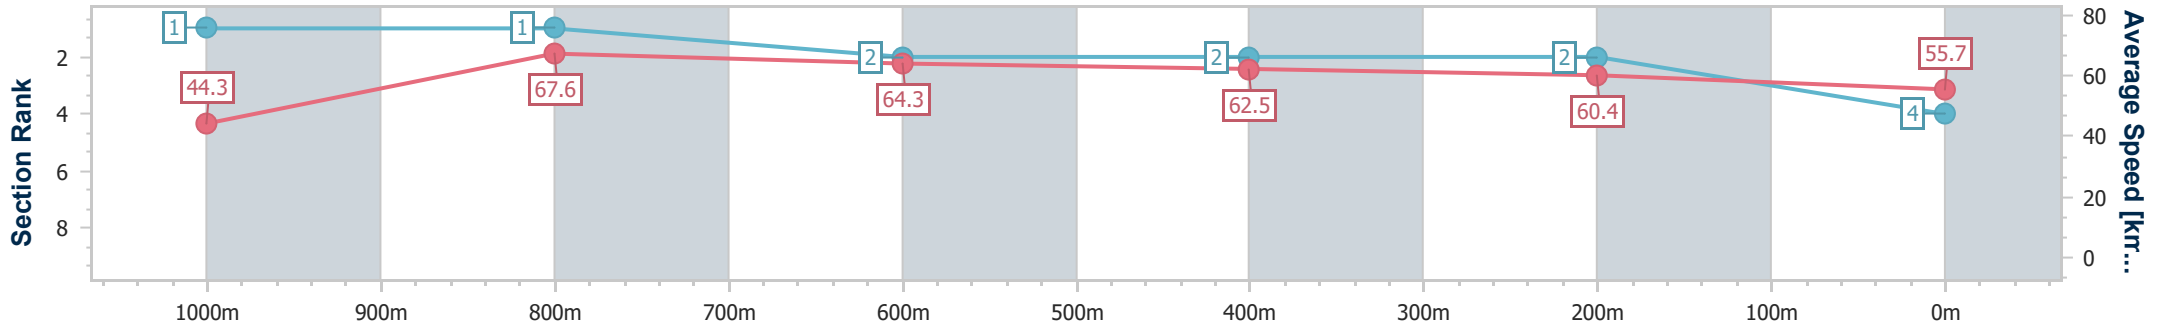

Horse/Jockey Name	Quiet Riot
Final Rank	4
Fastest Section Time (Section)	0:08.13 (Overall)
Top Speed [km/h] (Section)	68.5 (1000m)
Race State	Finished

Ipswich QLD Professional
Race 2: THE BARN FAMILY RESTAURANT Class 4 Handicap - 1100m

18 August 2023 - 12:42

Track Rating: Soft 5, Weather: Overcast, Rail Position: +10m Entire

Section	Overall	1000m	800m	600m	400m	200m
Section Times	1:06.18 [4] (0:08.13)	0:58.05 [1] (0:10.65)	0:47.40 [1] (0:11.16)	0:36.24 [2] (0:11.44)	0:24.80 [2] (0:11.88)	0:12.92 [2] (0:12.92)
Average Speed [km/h]	44.3	67.6	64.3	62.5	60.4	55.7
Top Speed [km/h]	65.9	68.5	66.8	62.8	62.7	59.0
Avg. Dist. to Rail [m]	4.6	0.8	0.9	1.4	0.7	0.3
Avg. Stride Freq. [Hz]	2.4	2.6	2.5	2.5	2.5	2.3
Avg. Stride Length [m]	5.2	7.3	7.2	7.0	6.5	6.4

- [ ] Ranking at each section and finish
- -.-.- No data available at this section
- NA No data available