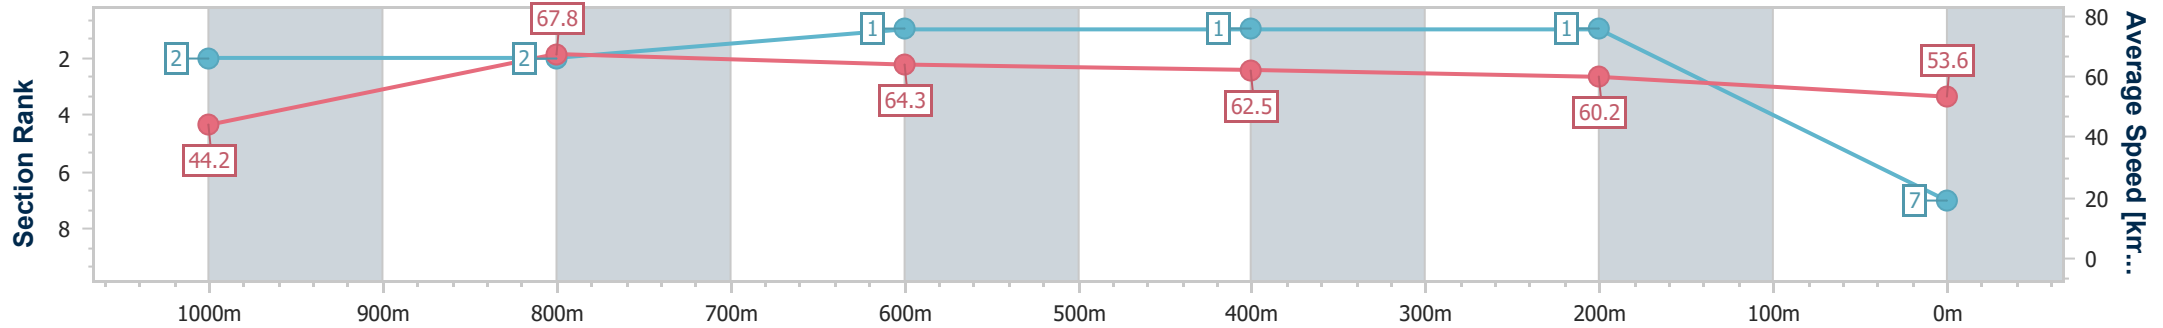

- [] Ranking at each section and finish
- .-.- No data available at this section
- NA No data available

Horse/Jockey Name	Albert's In Charge
Final Rank	7
Fastest Section Time (Section)	0:08.19 (Overall)
Top Speed [km/h] (Section)	68.7 (1000m)
Race State	Finished

Ipswich QLD Professional
 Race 2: THE BARN FAMILY RESTAURANT Class 4 Handicap - 1100m

18 August 2023 - 12:42

Track Rating: Soft 5, Weather: Overcast, Rail Position: +10m Entire

Section	Overall	1000m	800m	600m	400m	200m
Section Times	1:06.65 [7] (0:08.19)	0:58.46 [2] (0:10.60)	0:47.86 [2] (0:11.13)	0:36.73 [1] (0:11.44)	0:25.29 [1] (0:11.89)	0:13.40 [1] (0:13.40)
Average Speed [km/h]	44.2	67.8	64.3	62.5	60.2	53.6
Top Speed [km/h]	66.0	68.7	67.2	63.4	62.3	57.7
Avg. Dist. to Rail [m]	3.2	0.7	1.5	1.9	1.6	1.6
Avg. Stride Freq. [Hz]	2.3	2.4	2.3	2.4	2.4	2.2
Avg. Stride Length [m]	5.4	7.7	7.6	7.2	6.8	6.8