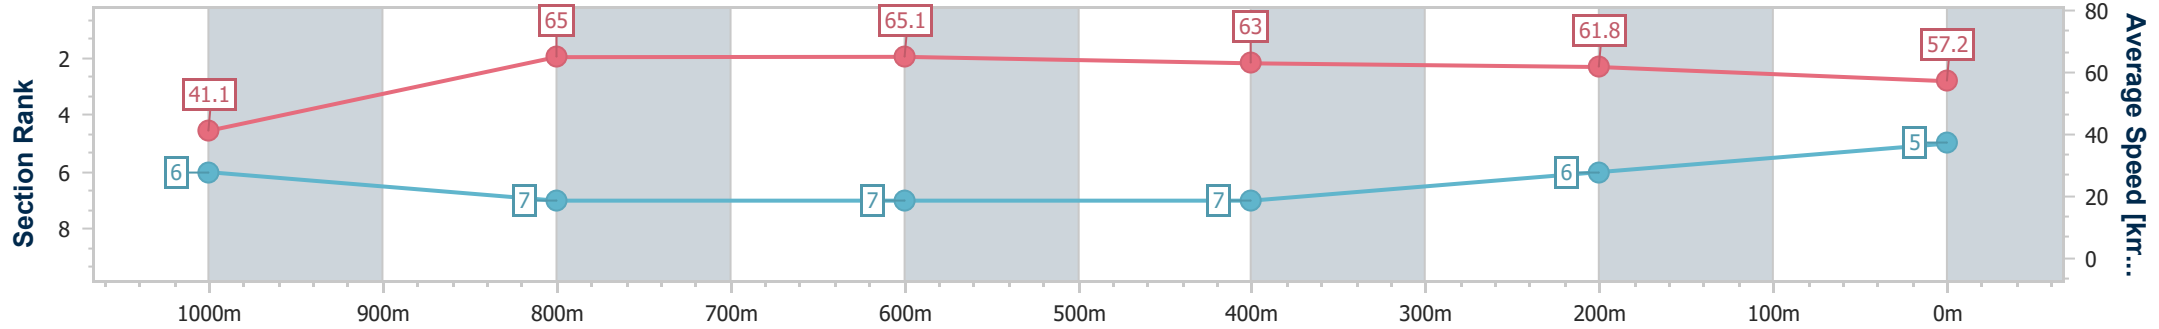

Horse/Jockey Name	Master Red
Final Rank	5
Fastest Section Time (Section)	0:08.73 (Overall)
Top Speed [km/h] (Section)	66.5 (1000m)
Race State	Finished

Ipswich QLD Professional
Race 2: THE BARN FAMILY RESTAURANT Class 4 Handicap - 1100m

18 August 2023 - 12:42

Track Rating: Soft 5, Weather: Overcast, Rail Position: +10m Entire

Section	Overall	1000m	800m	600m	400m	200m
Section Times	1:06.37 [5] (0:08.73)	0:57.64 [6] (0:11.08)	0:46.56 [7] (0:11.02)	0:35.54 [7] (0:11.36)	0:24.18 [7] (0:11.59)	0:12.59 [6] (0:12.59)
Average Speed [km/h]	41.1	65.0	65.1	63.0	61.8	57.2
Top Speed [km/h]	61.2	66.5	66.3	64.4	63.1	60.1
Avg. Dist. to Rail [m]	1.9	0.2	0.9	1.4	1.0	0.7
Avg. Stride Freq. [Hz]	2.2	2.4	2.4	2.4	2.4	2.3
Avg. Stride Length [m]	5.3	7.6	7.6	7.3	6.9	6.8

- [ ] Ranking at each section and finish
- -.-.- No data available at this section
- NA No data available