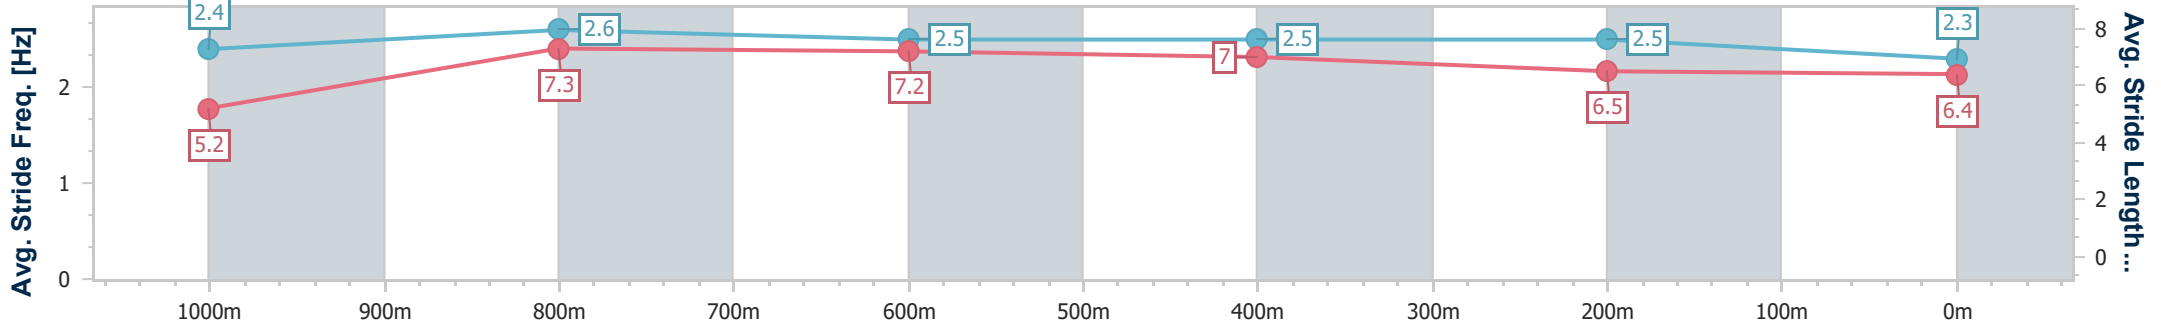

Horse/Jockey Name	Quiet Riot
Final Rank	4
Fastest Section Time (Section)	0:08.13 (Overall)
Top Speed [km/h] (Section)	68.5 (1000m)
Race State	Finished

Ipswich QLD Professional
Race 2: THE BARN FAMILY RESTAURANT Class 4 Handicap - 1100m

18 August 2023 - 12:42

Track Rating: Soft 5, Weather: Overcast, Rail Position: +10m Entire

Section	Overall	1000m	800m	600m	400m	200m
Section Times	1:06.18 [4] (0:08.13)	0:58.05 [1] (0:10.65)	0:47.40 [1] (0:11.16)	0:36.24 [2] (0:11.44)	0:24.80 [2] (0:11.88)	0:12.92 [2] (0:12.92)
Average Speed [km/h]	44.3	67.6	64.3	62.5	60.4	55.7
Top Speed [km/h]	65.9	68.5	66.8	62.8	62.7	59.0
Avg. Dist. to Rail [m]	4.6	0.8	0.9	1.4	0.7	0.3
Avg. Stride Freq. [Hz]	2.4	2.6	2.5	2.5	2.5	2.3
Avg. Stride Length [m]	5.2	7.3	7.2	7.0	6.5	6.4

- [ ] Ranking at each section and finish
- -.-.- No data available at this section
- NA No data available