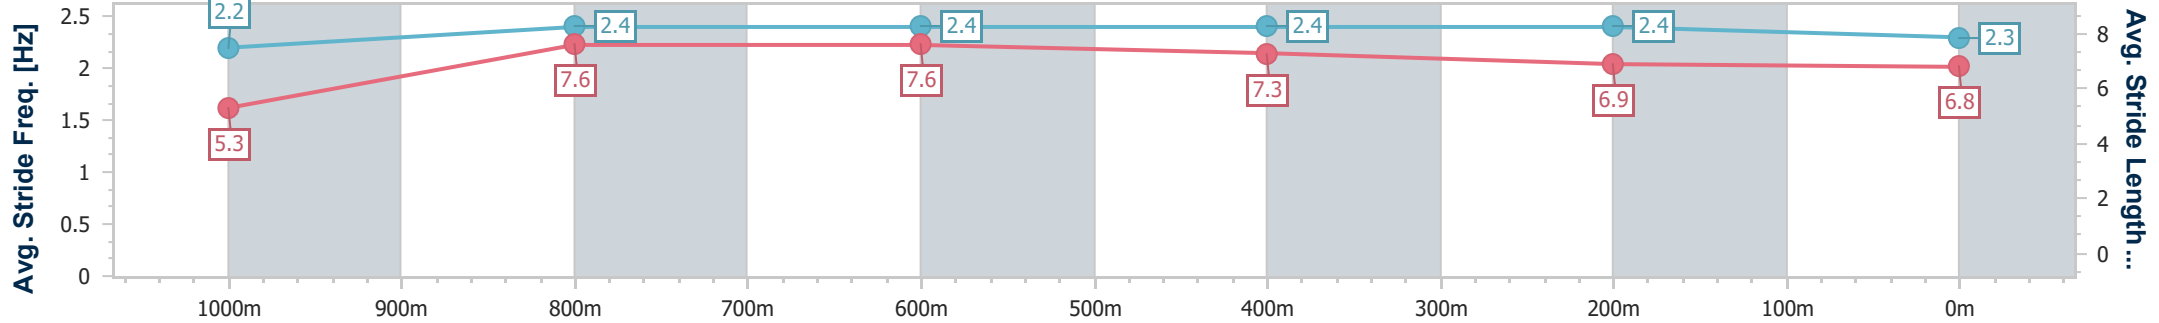

Horse/Jockey Name	Master Red
Final Rank	5
Fastest Section Time (Section)	0:08.73 (Overall)
Top Speed [km/h] (Section)	66.5 (1000m)
Race State	Finished

Ipswich QLD Professional
Race 2: THE BARN FAMILY RESTAURANT Class 4 Handicap - 1100m

18 August 2023 - 12:42

Track Rating: Soft 5, Weather: Overcast, Rail Position: +10m Entire

Section	Overall	1000m	800m	600m	400m	200m
Section Times	1:06.37 [5] (0:08.73)	0:57.64 [6] (0:11.08)	0:46.56 [7] (0:11.02)	0:35.54 [7] (0:11.36)	0:24.18 [7] (0:11.59)	0:12.59 [6] (0:12.59)
Average Speed [km/h]	41.1	65.0	65.1	63.0	61.8	57.2
Top Speed [km/h]	61.2	66.5	66.3	64.4	63.1	60.1
Avg. Dist. to Rail [m]	1.9	0.2	0.9	1.4	1.0	0.7
Avg. Stride Freq. [Hz]	2.2	2.4	2.4	2.4	2.4	2.3
Avg. Stride Length [m]	5.3	7.6	7.6	7.3	6.9	6.8

- [ ] Ranking at each section and finish
- -.-.- No data available at this section
- NA No data available