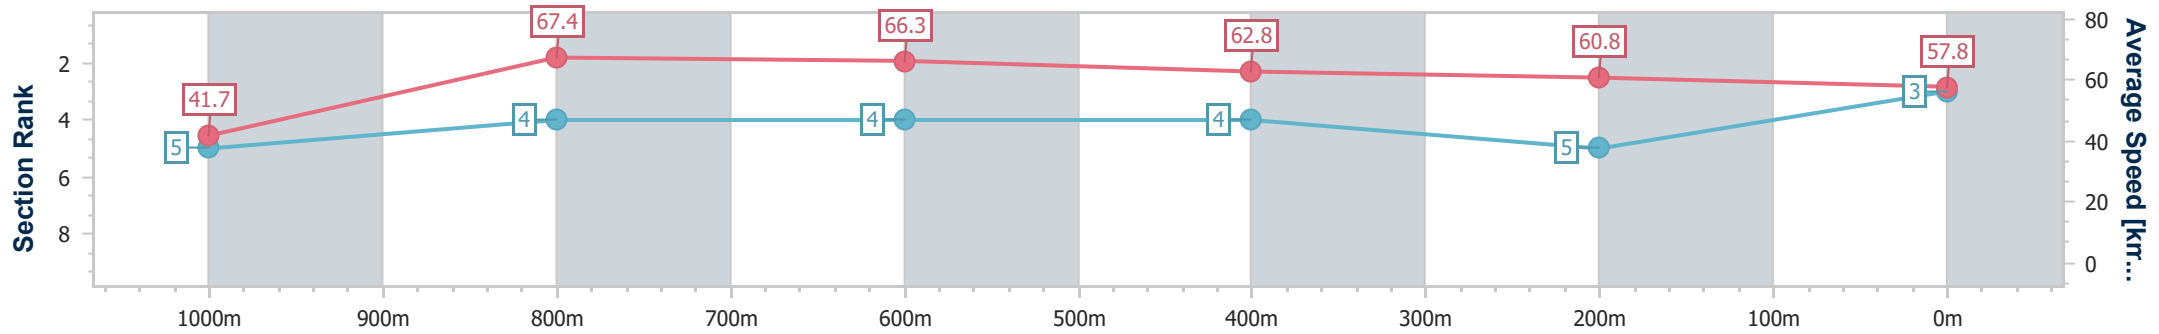

Horse/Jockey Name	lobject
Final Rank	3
Fastest Section Time (Section)	0:08.61 (Overall)
Top Speed [km/h] (Section)	68.2 (1000m)
Race State	Finished

Ipswich QLD Professional
Race 2: THE BARN FAMILY RESTAURANT Class 4 Handicap - 1100m

18 August 2023 - 12:42

Track Rating: Soft 5, Weather: Overcast, Rail Position: +10m Entire

Section	Overall	1000m	800m	600m	400m	200m
Section Times	1:05.98 [3] (0:08.61)	0:57.37 [5] (0:10.70)	0:46.67 [4] (0:10.88)	0:35.79 [4] (0:11.47)	0:24.32 [4] (0:11.85)	0:12.47 [5] (0:12.47)
Average Speed [km/h]	41.7	67.4	66.3	62.8	60.8	57.8
Top Speed [km/h]	64.8	68.2	67.6	63.6	61.9	60.1
Avg. Dist. to Rail [m]	6.9	0.9	0.4	0.5	1.1	1.8
Avg. Stride Freq. [Hz]	2.2	2.4	2.4	2.3	2.3	2.2
Avg. Stride Length [m]	5.2	7.7	7.7	7.4	7.2	7.0

- [ ] Ranking at each section and finish
- -.-.-.- No data available at this section
- NA No data available