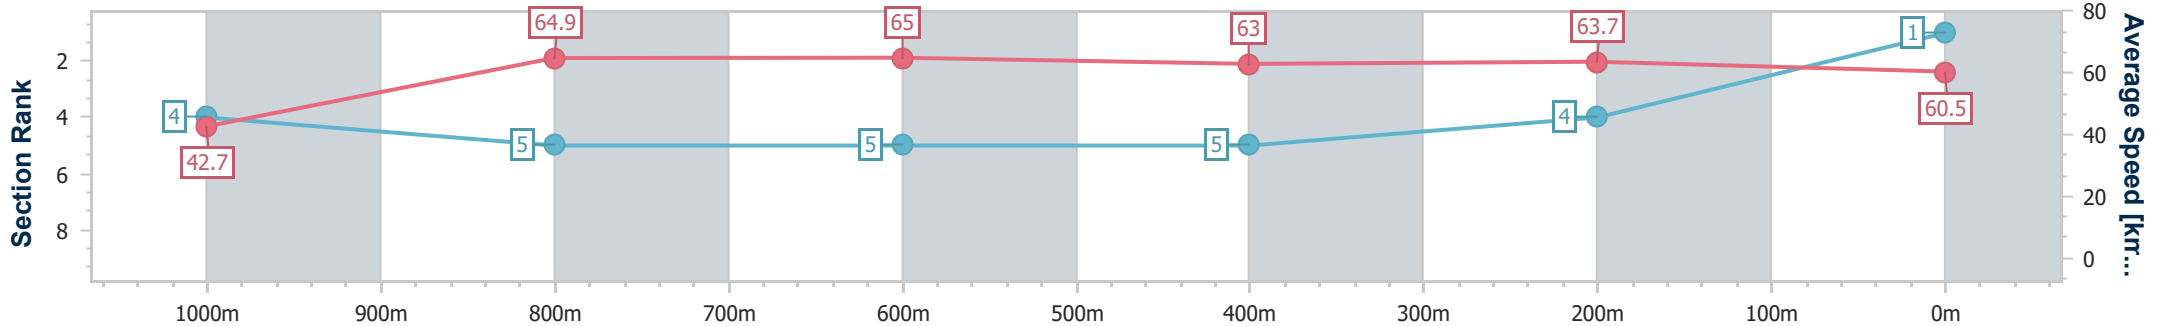

18 August 2023 - 12:42

Track Rating: Soft 5, Weather: Overcast, Rail Position: +10m Entire

Section	Overall	1000m	800m	600m	400m	200m
Section Times	1:05.20 [1] (0:08.42)	0:56.78 [4] (0:11.09)	0:45.69 [5] (0:11.06)	0:34.63 [5] (0:11.37)	0:23.26 [5] (0:11.35)	0:11.91 [4]
Average Speed [km/h]	42.7	64.9	65.0	63.0	63.7	60.5
Top Speed [km/h]	61.6	66.3	65.7	64.6	64.6	62.9
Avg. Dist. to Rail [m]	0.8	0.3	0.8	1.0	1.6	2.0
Avg. Stride Freq. [Hz]	2.1	2.4	2.3	2.3	2.4	2.3
Avg. Stride Length [m]	5.6	7.7	7.7	7.6	7.5	7.4