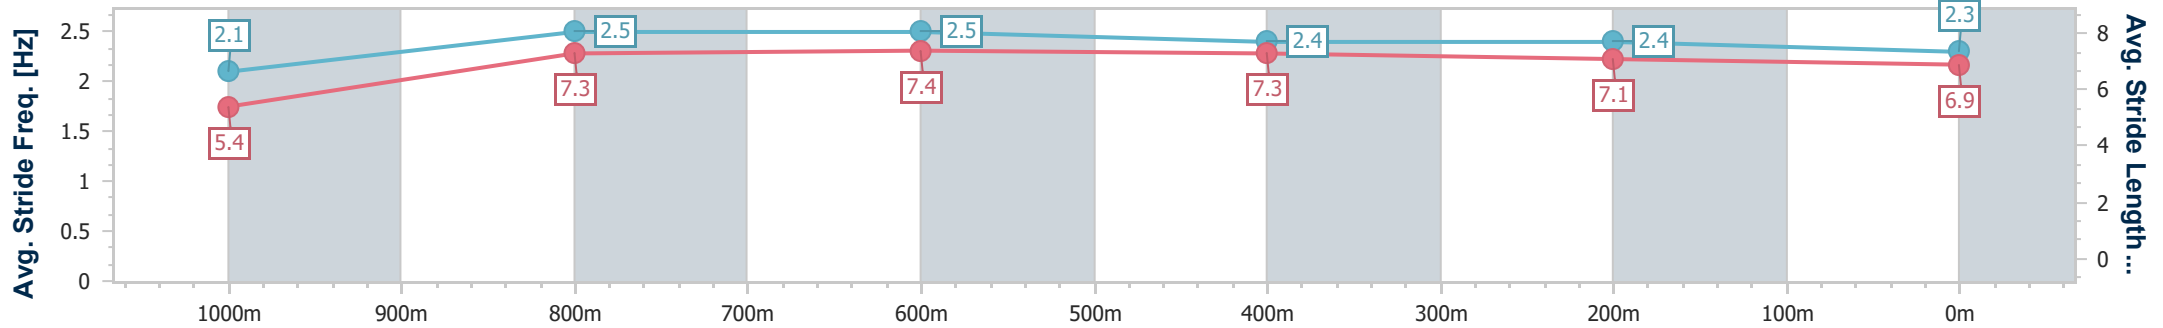

- [] Ranking at each section and finish
- .-.- No data available at this section
- NA No data available

Horse/Jockey Name	Snipillicious
Final Rank	6
Fastest Section Time (Section)	0:08.73 (Overall)
Top Speed [km/h] (Section)	67.2 (1000m)
Race State	Finished

Ipswich QLD Professional
Race 2: THE BARN FAMILY RESTAURANT Class 4 Handicap - 1100m

18 August 2023 - 12:42

Track Rating: Soft 5, Weather: Overcast, Rail Position: +10m Entire

Section	Overall	1000m	800m	600m	400m	200m
Section Times	1:06.46 [6] (0:08.73)	0:57.73 [6] (0:11.05)	0:46.68 [6] (0:10.96)	0:35.72 [6] (0:11.31)	0:24.41 [6] (0:11.83)	0:12.58 [7] (0:12.58)
Average Speed [km/h]	41.3	65.3	65.7	63.3	60.9	57.2
Top Speed [km/h]	62.0	67.2	66.4	65.3	63.1	60.5
Avg. Dist. to Rail [m]	4.5	0.9	0.2	0.9	0.7	1.7
Avg. Stride Freq. [Hz]	2.1	2.5	2.5	2.4	2.4	2.3
Avg. Stride Length [m]	5.4	7.3	7.4	7.3	7.1	6.9