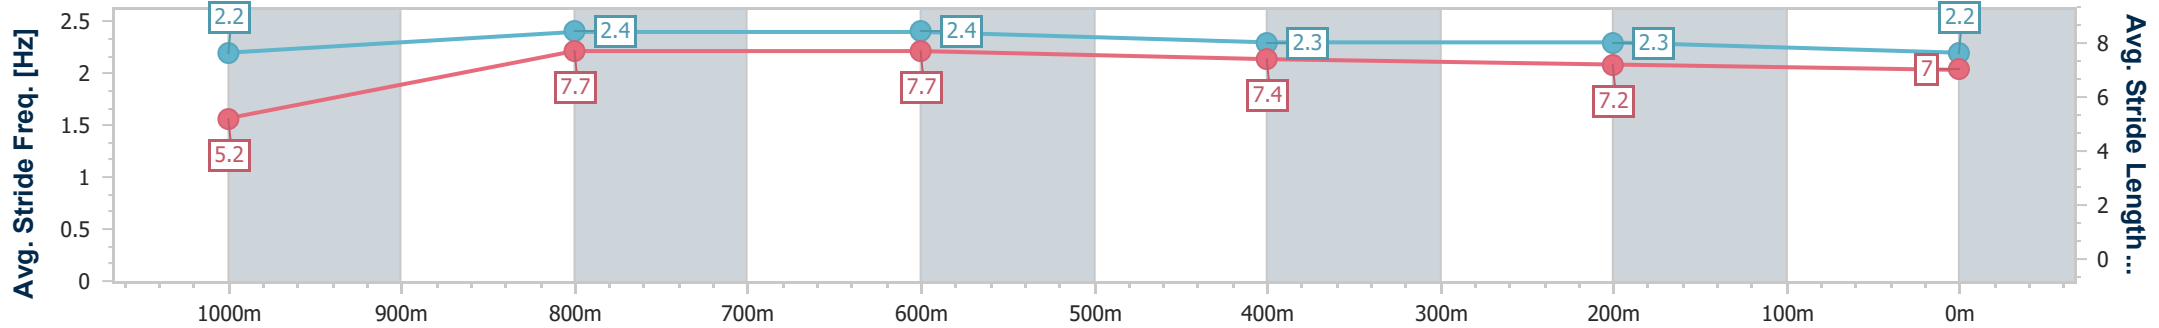

Horse/Jockey Name	lobject
Final Rank	3
Fastest Section Time (Section)	0:08.61 (Overall)
Top Speed [km/h] (Section)	68.2 (1000m)
Race State	Finished

Ipswich QLD Professional
Race 2: THE BARN FAMILY RESTAURANT Class 4 Handicap - 1100m

18 August 2023 - 12:42

Track Rating: Soft 5, Weather: Overcast, Rail Position: +10m Entire

Section	Overall	1000m	800m	600m	400m	200m
Section Times	1:05.98 [3] (0:08.61)	0:57.37 [5] (0:10.70)	0:46.67 [4] (0:10.88)	0:35.79 [4] (0:11.47)	0:24.32 [4] (0:11.85)	0:12.47 [5] (0:12.47)
Average Speed [km/h]	41.7	67.4	66.3	62.8	60.8	57.8
Top Speed [km/h]	64.8	68.2	67.6	63.6	61.9	60.1
Avg. Dist. to Rail [m]	6.9	0.9	0.4	0.5	1.1	1.8
Avg. Stride Freq. [Hz]	2.2	2.4	2.4	2.3	2.3	2.2
Avg. Stride Length [m]	5.2	7.7	7.7	7.4	7.2	7.0

- [ ] Ranking at each section and finish
- -.-.-.- No data available at this section
- NA No data available