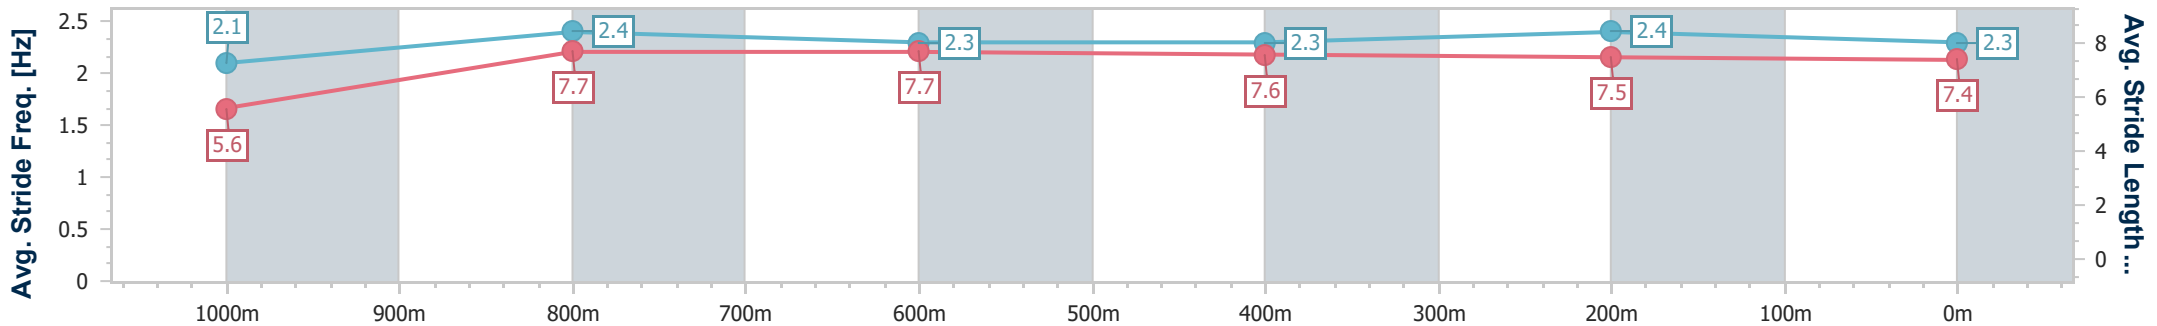

18 August 2023 - 12:42

Track Rating: Soft 5, Weather: Overcast, Rail Position: +10m Entire

Section	Overall	1000m	800m	600m	400m	200m
Section Times	1:05.20 [1] (0:08.42)	0:56.78 [4] (0:11.09)	0:45.69 [5] (0:11.06)	0:34.63 [5] (0:11.37)	0:23.26 [5] (0:11.35)	0:11.91 [4]
Average Speed [km/h]	42.7	64.9	65.0	63.0	63.7	60.5
Top Speed [km/h]	61.6	66.3	65.7	64.6	64.6	62.9
Avg. Dist. to Rail [m]	0.8	0.3	0.8	1.0	1.6	2.0
Avg. Stride Freq. [Hz]	2.1	2.4	2.3	2.3	2.4	2.3
Avg. Stride Length [m]	5.6	7.7	7.7	7.6	7.5	7.4