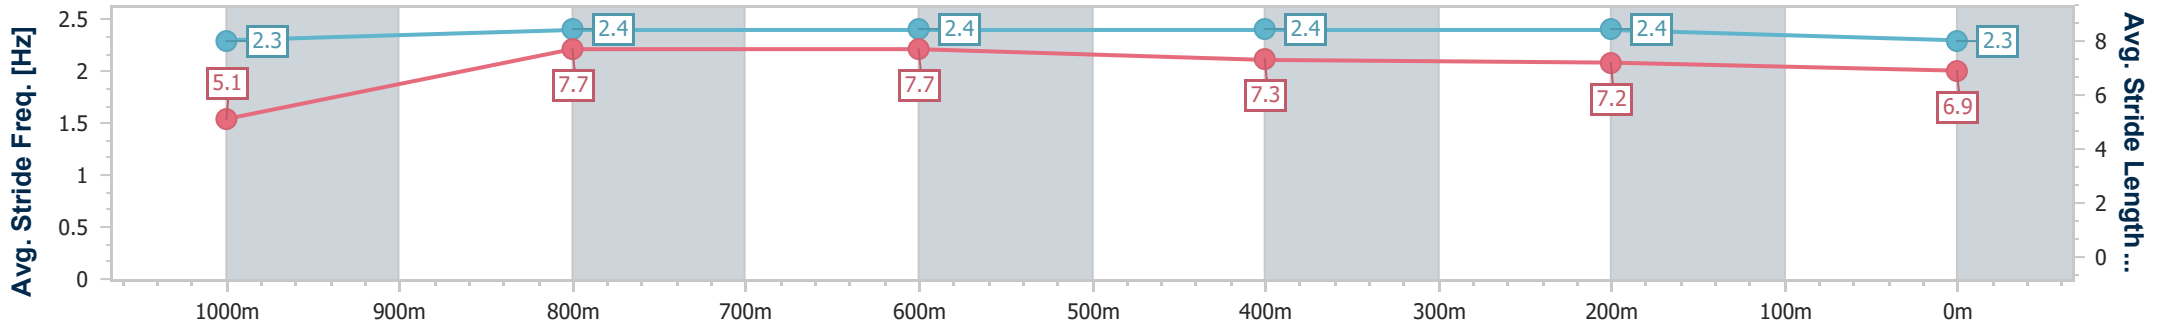

Horse/Jockey Name	Onika
Final Rank	2
Fastest Section Time (Section)	0:08.37 (Overall)
Top Speed [km/h] (Section)	67.2 (1000m)
Race State	Finished

Ipswich QLD Professional
Race 2: THE BARN FAMILY RESTAURANT Class 4 Handicap - 1100m

18 August 2023 - 12:42

Track Rating: Soft 5, Weather: Overcast, Rail Position: +10m Entire

Section	Overall	1000m	800m	600m	400m	200m
Section Times	1:05.74 [2] (0:08.37)	0:57.37 [3] (0:10.81)	0:46.56 [3] (0:10.97)	0:35.59 [3] (0:11.48)	0:24.11 [3] (0:11.65)	0:12.46 [3] (0:12.46)
Average Speed [km/h]	43.0	66.6	65.4	62.3	61.5	57.8
Top Speed [km/h]	65.8	67.2	66.0	64.0	62.8	60.7
Avg. Dist. to Rail [m]	4.2	0.7	1.2	1.4	0.9	0.4
Avg. Stride Freq. [Hz]	2.3	2.4	2.4	2.4	2.4	2.3
Avg. Stride Length [m]	5.1	7.7	7.7	7.3	7.2	6.9

- [ ] Ranking at each section and finish
- -.-.- No data available at this section
- NA No data available