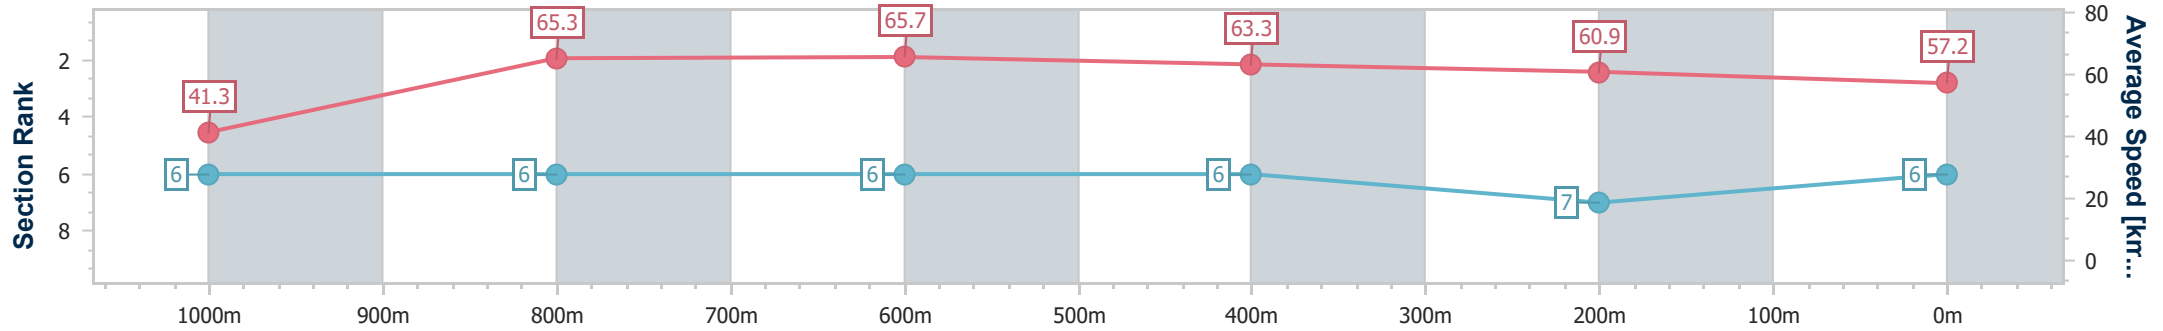

- [] Ranking at each section and finish
- .-.- No data available at this section
- NA No data available

Horse/Jockey Name	Snipillicious
Final Rank	6
Fastest Section Time (Section)	0:08.73 (Overall)
Top Speed [km/h] (Section)	67.2 (1000m)
Race State	Finished

Ipswich QLD Professional
Race 2: THE BARN FAMILY RESTAURANT Class 4 Handicap - 1100m

18 August 2023 - 12:42

Track Rating: Soft 5, Weather: Overcast, Rail Position: +10m Entire

Section	Overall	1000m	800m	600m	400m	200m
Section Times	1:06.46 [6] (0:08.73)	0:57.73 [6] (0:11.05)	0:46.68 [6] (0:10.96)	0:35.72 [6] (0:11.31)	0:24.41 [6] (0:11.83)	0:12.58 [7] (0:12.58)
Average Speed [km/h]	41.3	65.3	65.7	63.3	60.9	57.2
Top Speed [km/h]	62.0	67.2	66.4	65.3	63.1	60.5
Avg. Dist. to Rail [m]	4.5	0.9	0.2	0.9	0.7	1.7
Avg. Stride Freq. [Hz]	2.1	2.5	2.5	2.4	2.4	2.3
Avg. Stride Length [m]	5.4	7.3	7.4	7.3	7.1	6.9