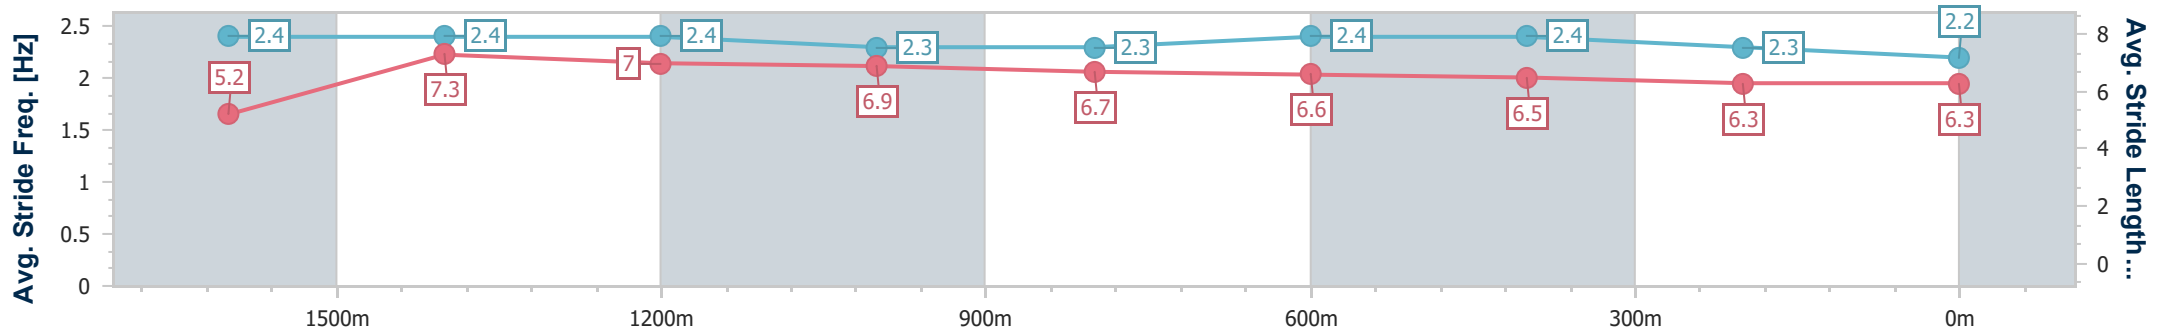

- [ ] Ranking at each section and finish
- .-.- No data available at this section
- NA No data available

Horse/Jockey Name	Rowlett
Final Rank	7
Fastest Section Time (Section)	0:11.43 (1600m)
Top Speed [km/h] (Section)	66.2 (Overall)
Race State	Finished

Toowoomba QLD Professional

Race 5: PRYDE'S EASIFEED Class 1 Handicap - 1890m

12 August 2023 - 19:42

Track Rating: Good 4, Weather: Fine, Rail Position: +5m Entire

Section	Overall	1600m	1400m	1200m	1000m	800m	600m	400m	200m
Section Times	2:05.02 [7] (0:23.07)	1:41.95 [2] (0:11.43)	1:30.52 [2] (0:12.05)	1:18.47 [2] (0:12.26)	1:06.21 [2] (0:12.78)	0:53.43 [2] (0:12.64)	0:40.79 [2] (0:13.12)	0:27.67 [3] (0:13.67)	0:14.00 [5] (0:14.00)
Average Speed [km/h]	45.3	63.4	60.7	58.8	56.8	57.4	55.2	52.8	51.3
Top Speed [km/h]	66.2	64.3	62.6	60.0	57.6	57.7	57.5	53.3	51.9
Avg. Dist. to Rail [m]	3.5	2.3	2.7	2.5	2.3	2.1	1.1	0.7	1.6
Avg. Stride Freq. [Hz]	2.4	2.4	2.4	2.3	2.3	2.4	2.4	2.3	2.2
Avg. Stride Length [m]	5.2	7.3	7.0	6.9	6.7	6.6	6.5	6.3	6.3

- [ ] Ranking at each section and finish
- .-.- No data available at this section
- NA No data available

Horse/Jockey Name	Lola Star
Final Rank	8
Fastest Section Time (Section)	0:11.29 (1600m)
Top Speed [km/h] (Section)	64.7 (1600m)
Race State	Finished