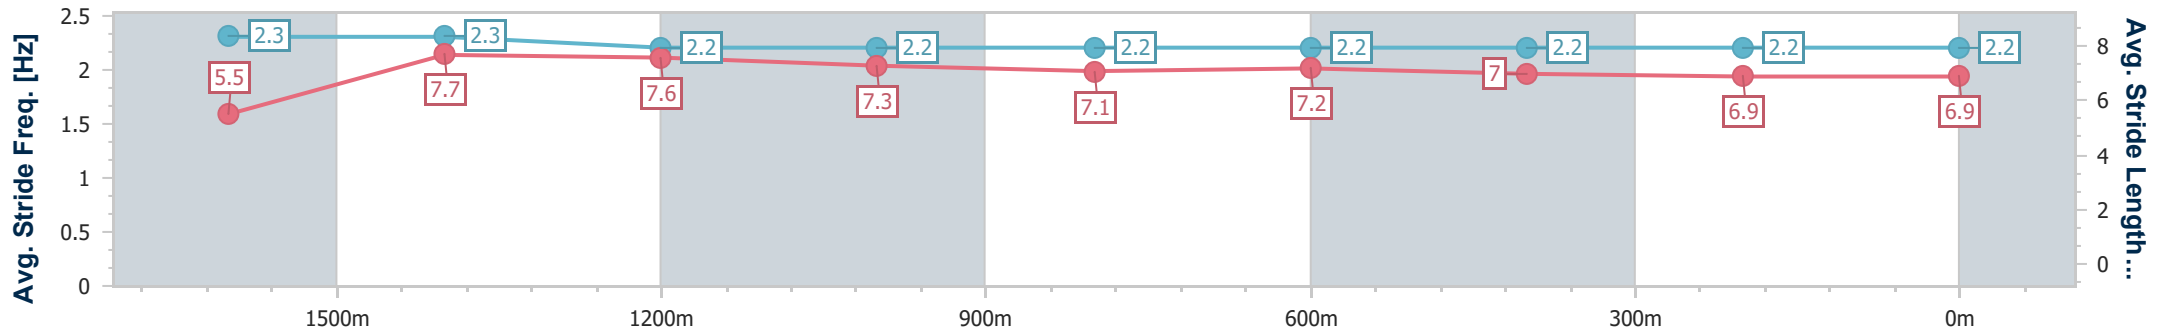

Race 5: PRYDE'S EASIFEED Class 1 Handicap - 1890m

12 August 2023 - 19:42

Track Rating: Good 4, Weather: Fine, Rail Position: +5m Entire

Section	Overall	1600m	1400m	1200m	1000m	800m	600m	400m	200m
Section Times	2:03.45 [1] (0:23.24)	1:40.21 [4] (0:11.46)	1:28.75 [3] (0:11.99)	1:16.76 [3] (0:12.32)	1:04.44 [3] (0:12.72)	0:51.72 [4] (0:12.54)	0:39.18 [4] (0:12.79)	0:26.39 [2] (0:13.07)	0:13.32 [1] (0:13.32)
Average Speed [km/h]	45.1	63.1	60.7	58.5	56.8	57.4	56.1	55.2	54.0
Top Speed [km/h]	64.8	64.3	62.6	60.2	57.8	58.5	58.6	56.3	54.6
Avg. Dist. to Rail [m]	4.1	1.4	2.2	1.5	1.1	0.4	0.3	0.5	0.3
Avg. Stride Freq. [Hz]	2.3	2.3	2.2	2.2	2.2	2.2	2.2	2.2	2.2
Avg. Stride Length [m]	5.5	7.7	7.6	7.3	7.1	7.2	7.0	6.9	6.9