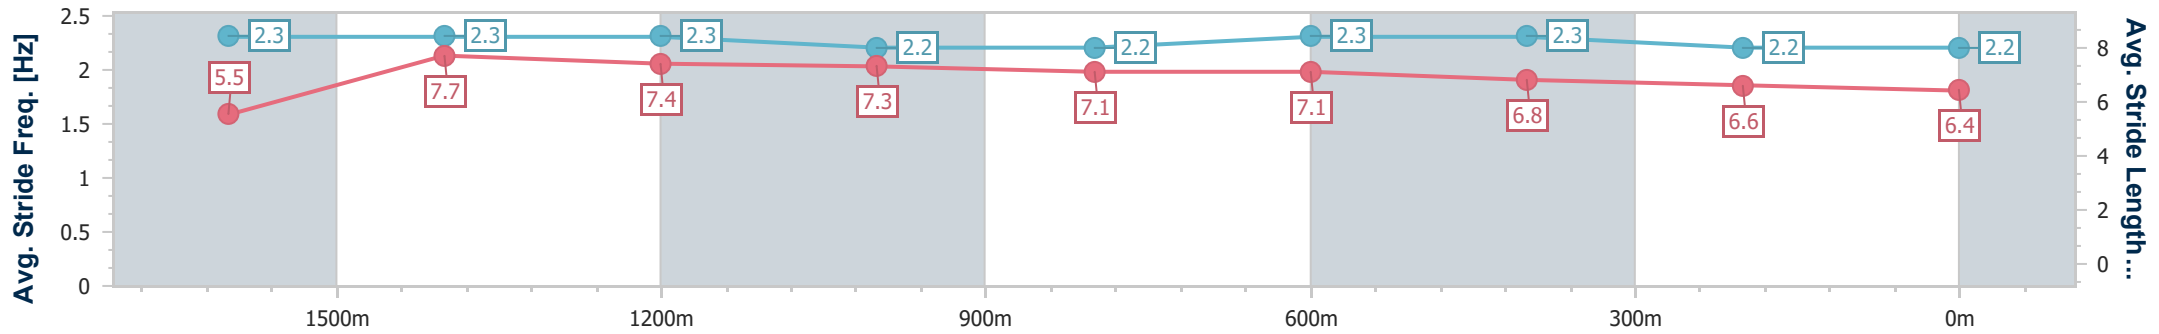

Toowoomba QLD Professional

Race 5: PRYDE'S EASIFEED Class 1 Handicap - 1890m

12 August 2023 - 19:42

Track Rating: Good 4, Weather: Fine, Rail Position: +5m Entire

Section	Overall	1600m	1400m	1200m	1000m	800m	600m	400m	200m
Section Times	2:04.62 [4] (0:23.00)	1:41.62 [1] (0:11.36)	1:30.26 [1] (0:12.01)	1:18.25 [1] (0:12.43)	1:05.82 [1] (0:12.75)	0:53.07 [1] (0:12.50)	0:40.57 [1] (0:12.91)	0:27.66 [1] (0:13.61)	0:14.05 [2] (0:14.05)
Average Speed [km/h]	45.4	63.6	60.7	58.0	56.7	57.6	55.4	52.8	51.1
Top Speed [km/h]	64.6	64.4	62.6	59.7	57.7	59.1	58.2	53.8	52.2
Avg. Dist. to Rail [m]	3.6	1.1	2.3	1.9	1.3	0.2	1.0	0.9	0.8
Avg. Stride Freq. [Hz]	2.3	2.3	2.3	2.2	2.2	2.3	2.3	2.2	2.2
Avg. Stride Length [m]	5.5	7.7	7.4	7.3	7.1	7.1	6.8	6.6	6.4

- [ ] Ranking at each section and finish
- .-.- No data available at this section
- NA No data available

Horse/Jockey Name	Amber One
Final Rank	5
Fastest Section Time (Section)	0:11.32 (1600m)
Top Speed [km/h] (Section)	65.3 (1600m)
Race State	Finished