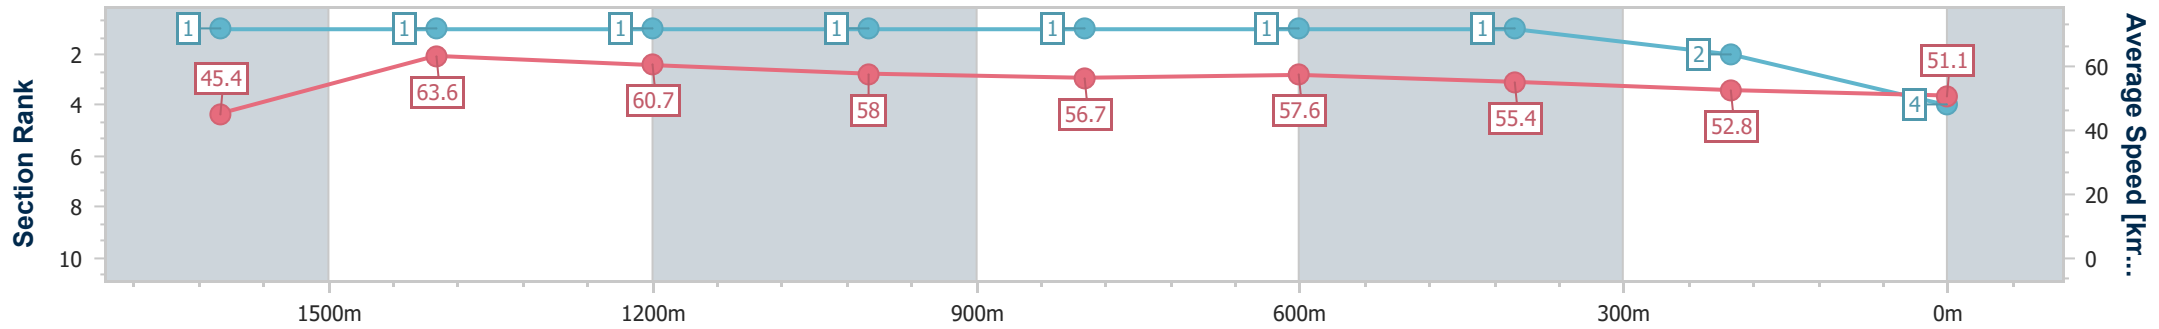

Toowoomba QLD Professional

Race 5: PRYDE'S EASIFEED Class 1 Handicap - 1890m

12 August 2023 - 19:42

Track Rating: Good 4, Weather: Fine, Rail Position: +5m Entire

Section	Overall	1600m	1400m	1200m	1000m	800m	600m	400m	200m
Section Times	2:04.62 [4] (0:23.00)	1:41.62 [1] (0:11.36)	1:30.26 [1] (0:12.01)	1:18.25 [1] (0:12.43)	1:05.82 [1] (0:12.75)	0:53.07 [1] (0:12.50)	0:40.57 [1] (0:12.91)	0:27.66 [1] (0:13.61)	0:14.05 [2] (0:14.05)
Average Speed [km/h]	45.4	63.6	60.7	58.0	56.7	57.6	55.4	52.8	51.1
Top Speed [km/h]	64.6	64.4	62.6	59.7	57.7	59.1	58.2	53.8	52.2
Avg. Dist. to Rail [m]	3.6	1.1	2.3	1.9	1.3	0.2	1.0	0.9	0.8
Avg. Stride Freq. [Hz]	2.3	2.3	2.3	2.2	2.2	2.3	2.3	2.2	2.2
Avg. Stride Length [m]	5.5	7.7	7.4	7.3	7.1	7.1	6.8	6.6	6.4