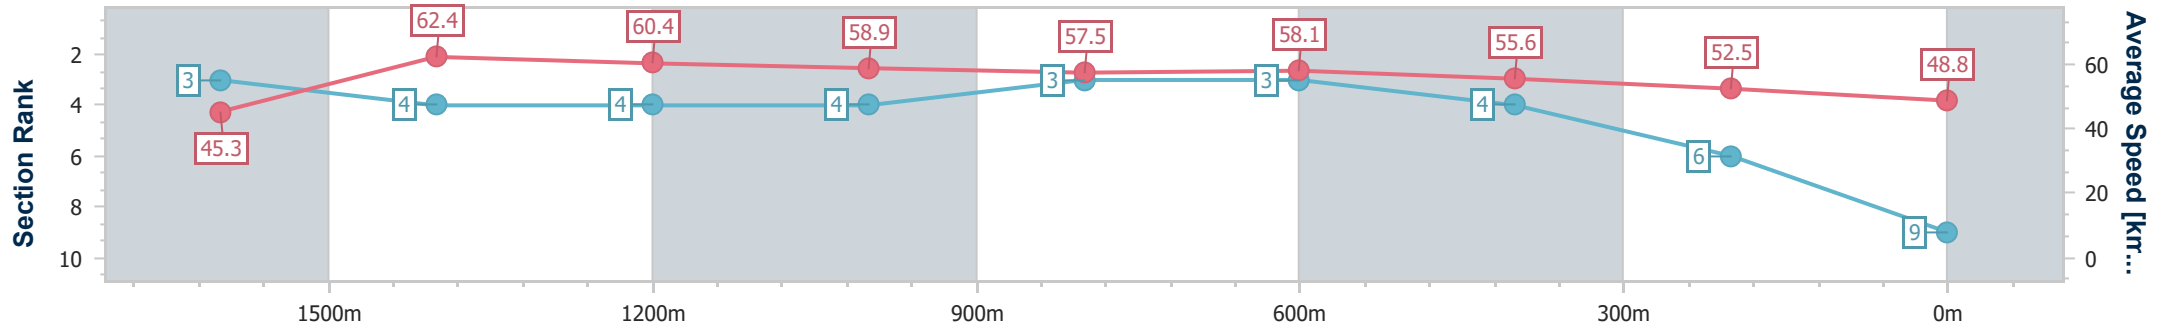

Toowoomba QLD Professional

Race 5: PRYDE'S EASIFEED Class 1 Handicap - 1890m

12 August 2023 - 19:42

Track Rating: Good 4, Weather: Fine, Rail Position: +5m Entire

Section	Overall	1600m	1400m	1200m	1000m	800m	600m	400m	200m
Section Times	2:05.87 [9] (0:23.11)	1:42.76 [3] (0:11.63)	1:31.13 [4] (0:12.12)	1:19.01 [4] (0:12.23)	1:06.78 [4] (0:12.62)	0:54.16 [3] (0:12.53)	0:41.63 [3] (0:13.14)	0:28.49 [4] (0:13.77)	0:14.72 [6] (0:14.72)
Average Speed [km/h]	45.3	62.4	60.4	58.9	57.5	58.1	55.6	52.5	48.8
Top Speed [km/h]	64.4	63.7	61.6	60.9	59.5	60.4	58.1	53.7	50.6
Avg. Dist. to Rail [m]	4.1	2.4	2.7	2.2	2.1	3.9	2.4	1.6	2.8
Avg. Stride Freq. [Hz]	2.4	2.3	2.3	2.3	2.3	2.4	2.4	2.4	2.3
Avg. Stride Length [m]	5.2	7.4	7.2	7.1	6.9	6.7	6.5	6.2	6.0

- [ ] Ranking at each section and finish
- .-.- No data available at this section
- NA No data available