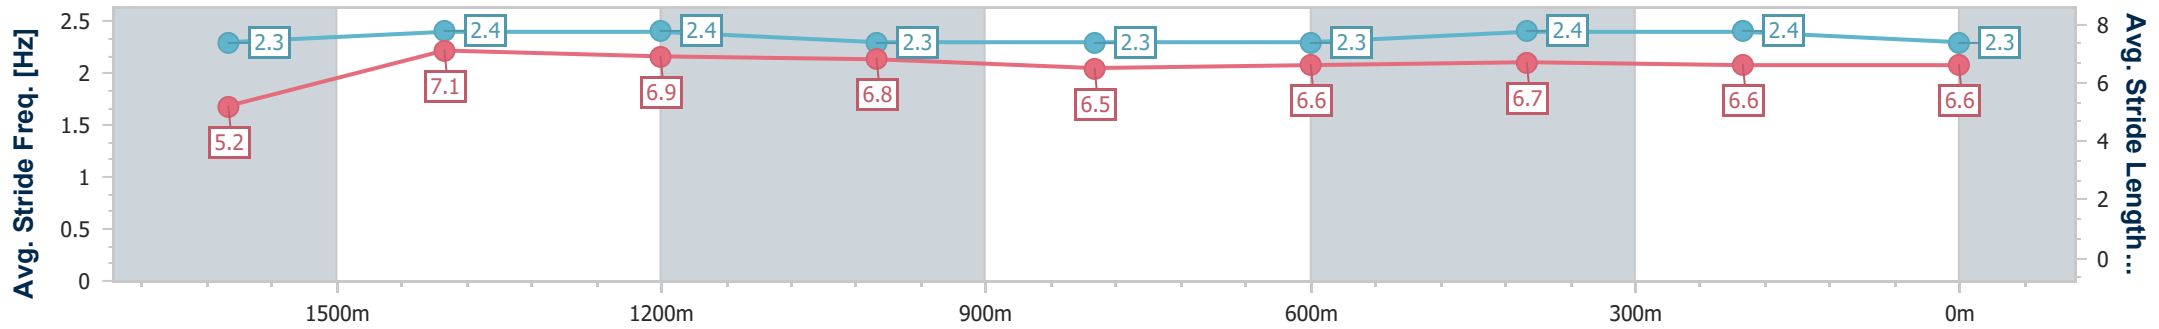

Toowoomba QLD Professional

Race 5: PRYDE'S EASIFEED Class 1 Handicap - 1890m

12 August 2023 - 19:42

Track Rating: Good 4, Weather: Fine, Rail Position: +5m Entire

Section	Overall	1600m	1400m	1200m	1000m	800m	600m	400m	200m
Section Times	2:03.63 [2] (0:23.57)	1:40.06 [5] (0:11.46)	1:28.60 [5] (0:12.07)	1:16.53 [6] (0:12.29)	1:04.24 [6] (0:12.73)	0:51.51 [5] (0:12.55)	0:38.96 [5] (0:12.92)	0:26.04 [5] (0:13.07)	0:12.97 [3] (0:12.97)
Average Speed [km/h]	44.4	63.3	60.6	58.6	56.9	57.7	56.4	55.7	55.5
Top Speed [km/h]	64.2	64.2	62.8	59.7	57.6	58.5	58.5	57.1	56.3
Avg. Dist. to Rail [m]	3.8	2.3	2.7	1.7	1.6	1.6	2.1	3.0	0.9
Avg. Stride Freq. [Hz]	2.3	2.4	2.4	2.3	2.3	2.3	2.4	2.4	2.3
Avg. Stride Length [m]	5.2	7.1	6.9	6.8	6.5	6.6	6.7	6.6	6.6