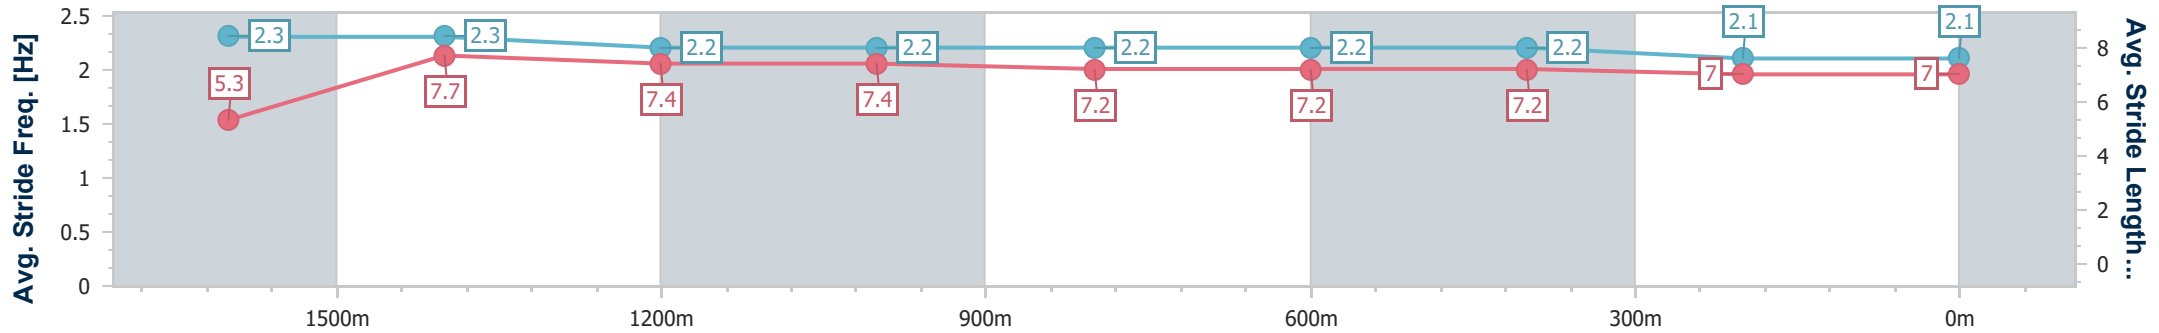

- [ ] Ranking at each section and finish
- .-.- No data available at this section
- NA No data available

Horse/Jockey Name	Savvy Stryke
Final Rank	6
Fastest Section Time (Section)	0:11.16 (1600m)
Top Speed [km/h] (Section)	66.3 (1600m)
Race State	Finished

Toowoomba QLD Professional

Race 5: PRYDE'S EASIFEED Class 1 Handicap - 1890m

12 August 2023 - 19:42

Track Rating: Good 4, Weather: Fine, Rail Position: +5m Entire

Section	Overall	1600m	1400m	1200m	1000m	800m	600m	400m	200m
Section Times	2:04.67 [6] (0:23.90)	1:40.77 [7] (0:11.16)	1:29.61 [6] (0:11.99)	1:17.62 [5] (0:12.28)	1:05.34 [5] (0:12.89)	0:52.45 [6] (0:12.73)	0:39.72 [7] (0:12.99)	0:26.73 [7] (0:13.25)	0:13.48 [7] (0:13.48)
Average Speed [km/h]	44.1	65.2	61.3	58.7	56.4	57.0	55.7	54.2	53.3
Top Speed [km/h]	66.0	66.3	64.4	59.9	57.0	58.2	56.5	55.0	54.4
Avg. Dist. to Rail [m]	4.9	3.7	3.7	2.8	2.7	2.4	1.0	0.6	0.7
Avg. Stride Freq. [Hz]	2.3	2.3	2.2	2.2	2.2	2.2	2.2	2.1	2.1
Avg. Stride Length [m]	5.3	7.7	7.4	7.4	7.2	7.2	7.2	7.0	7.0

- [ ] Ranking at each section and finish
- .-.- No data available at this section
- NA No data available

Horse/Jockey Name	Rowlett
Final Rank	7
Fastest Section Time (Section)	0:11.43 (1600m)
Top Speed [km/h] (Section)	66.2 (Overall)
Race State	Finished