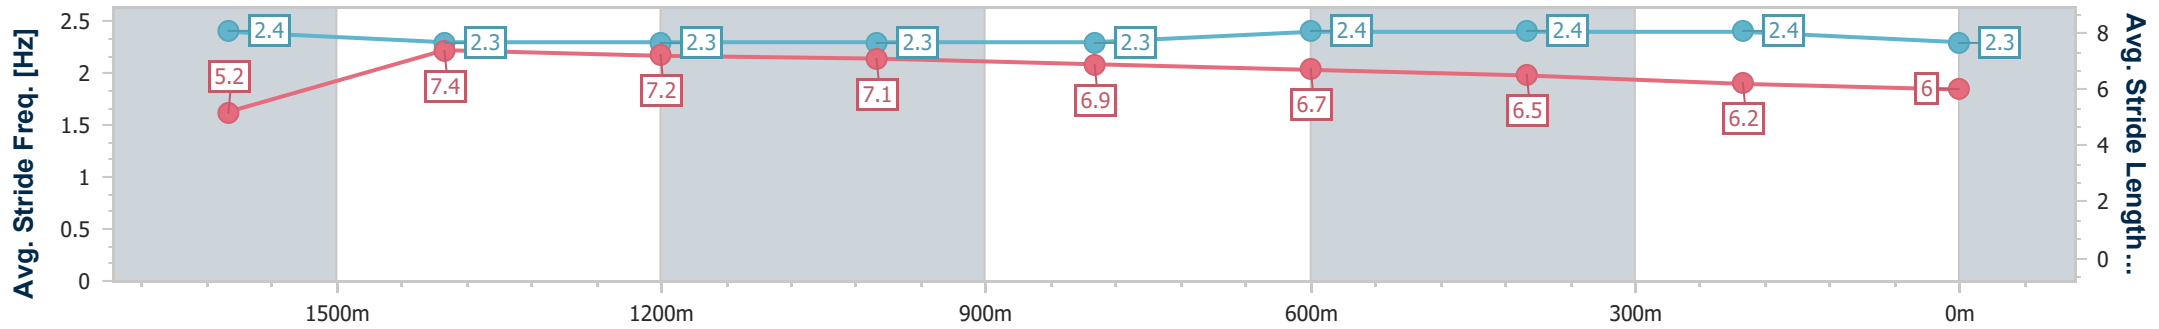

- [ ] Ranking at each section and finish
- .-.- No data available at this section
- NA No data available

Horse/Jockey Name	Rudimentary
Final Rank	9
Fastest Section Time (Section)	0:11.63 (1600m)
Top Speed [km/h] (Section)	64.4 (Overall)
Race State	Finished

Toowoomba QLD Professional

Race 5: PRYDE'S EASIFEED Class 1 Handicap - 1890m

12 August 2023 - 19:42

Track Rating: Good 4, Weather: Fine, Rail Position: +5m Entire

Section	Overall	1600m	1400m	1200m	1000m	800m	600m	400m	200m
Section Times	2:05.87 [9] (0:23.11)	1:42.76 [3] (0:11.63)	1:31.13 [4] (0:12.12)	1:19.01 [4] (0:12.23)	1:06.78 [4] (0:12.62)	0:54.16 [3] (0:12.53)	0:41.63 [3] (0:13.14)	0:28.49 [4] (0:13.77)	0:14.72 [6] (0:14.72)
Average Speed [km/h]	45.3	62.4	60.4	58.9	57.5	58.1	55.6	52.5	48.8
Top Speed [km/h]	64.4	63.7	61.6	60.9	59.5	60.4	58.1	53.7	50.6
Avg. Dist. to Rail [m]	4.1	2.4	2.7	2.2	2.1	3.9	2.4	1.6	2.8
Avg. Stride Freq. [Hz]	2.4	2.3	2.3	2.3	2.3	2.4	2.4	2.4	2.3
Avg. Stride Length [m]	5.2	7.4	7.2	7.1	6.9	6.7	6.5	6.2	6.0

- [ ] Ranking at each section and finish
- .-.- No data available at this section
- NA No data available