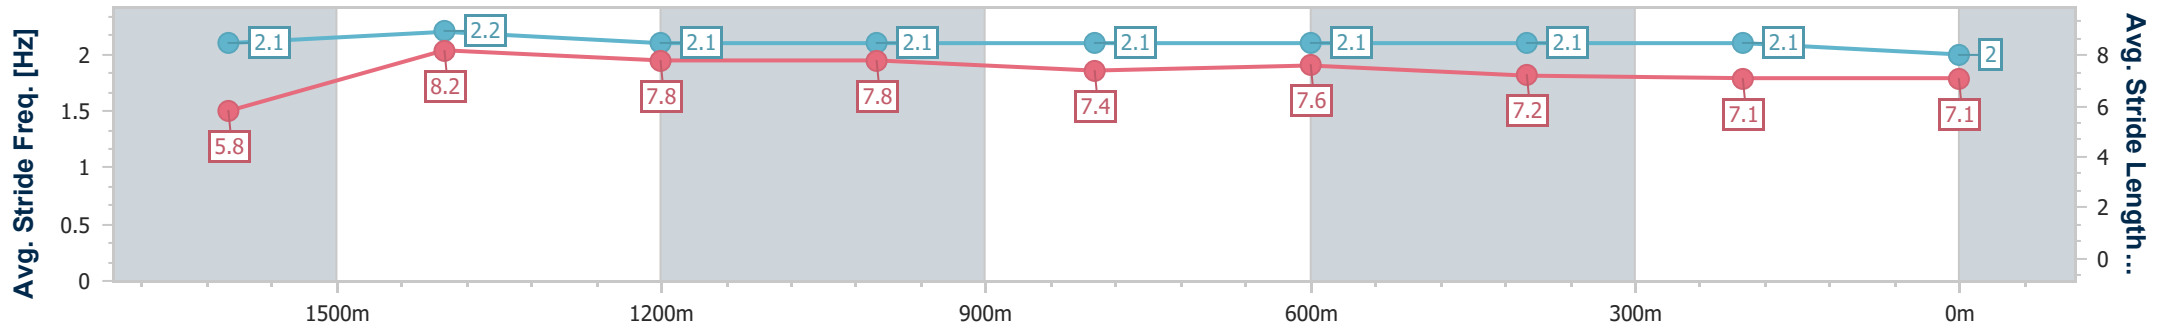

- [ ] Ranking at each section and finish
- .-.- No data available at this section
- NA No data available

Horse/Jockey Name	Lola Star
Final Rank	8
Fastest Section Time (Section)	0:11.29 (1600m)
Top Speed [km/h] (Section)	64.7 (1600m)
Race State	Finished

Toowoomba QLD Professional

Race 5: PRYDE'S EASIFEED Class 1 Handicap - 1890m

12 August 2023 - 19:42

Track Rating: Good 4, Weather: Fine, Rail Position: +5m Entire

Section	Overall	1600m	1400m	1200m	1000m	800m	600m	400m	200m			
Section Times	2:05.77 [8] (0:23.96)	1:41.81 [8] (0:11.29)	1:30.52 [8] (0:12.21)	1:18.31 [8] (0:12.31)	1:06.00 [9] (0:12.87)	0:53.13 [9] (0:12.57)	0:40.56 [9] (0:13.15)	0:27.41 [9] (0:13.69)	0:13.72 [9] (0:13.72)			
Average Speed [km/h]	43.5	64.1	60.0	58.6	56.3	57.5	54.7	52.7	52.3			
Top Speed [km/h]	64.3	64.7	63.3	60.1	57.7	58.2	57.2	53.2	53.0			
Avg. Dist. to Rail [m]	3.5	2.1	3.3	3.0	2.1	1.0	0.3	0.7	1.1			
Avg. Stride Freq. [Hz]	2.1	2.2	2.1	2.1	2.1	2.1	2.1	2.1	2.0			
Avg. Stride Length [m]	5.8	8.2	7.8	7.8	7.4	7.6	7.2	7.1	7.1			

- [ ] Ranking at each section and finish
- .-.- No data available at this section
- NA No data available

Horse/Jockey Name	Rudimentary
Final Rank	9
Fastest Section Time (Section)	0:11.63 (1600m)
Top Speed [km/h] (Section)	64.4 (Overall)
Race State	Finished