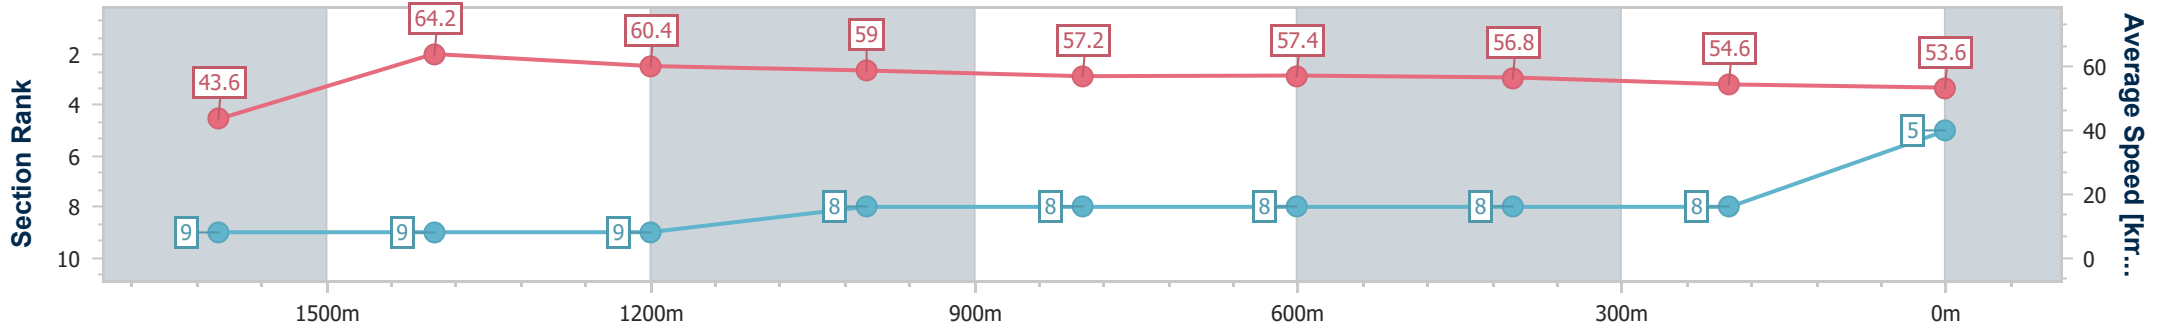

Toowoomba QLD Professional

Race 5: PRYDE'S EASIFEED Class 1 Handicap - 1890m

12 August 2023 - 19:42

Track Rating: Good 4, Weather: Fine, Rail Position: +5m Entire

Section	Overall	1600m	1400m	1200m	1000m	800m	600m	400m	200m			
Section Times	2:04.65 [5] (0:24.01)	1:40.64 [9] (0:11.32)	1:29.32 [9] (0:12.19)	1:17.13 [9] (0:12.22)	1:04.91 [8] (0:12.72)	0:52.19 [8] (0:12.69)	0:39.50 [8] (0:12.86)	0:26.64 [8] (0:13.23)	0:13.41 [8]			
Average Speed [km/h]	43.6	64.2	60.4	59.0	57.2	57.4	56.8	54.6	53.6			
Top Speed [km/h]	65.1	65.3	63.0	59.8	58.7	57.9	58.2	55.2	54.3			
Avg. Dist. to Rail [m]	3.8	2.9	3.9	3.6	3.2	3.6	2.9	1.4	5.7			
Avg. Stride Freq. [Hz]	2.1	2.2	2.1	2.1	2.1	2.1	2.2	2.1	2.1			
Avg. Stride Length [m]	5.7	8.0	7.5	7.4	7.2	7.2	7.1	7.0	6.9			

- [ ] Ranking at each section and finish
- .-.- No data available at this section
- NA No data available

Horse/Jockey Name	Savvy Stryke
Final Rank	6
Fastest Section Time (Section)	0:11.16 (1600m)
Top Speed [km/h] (Section)	66.3 (1600m)
Race State	Finished