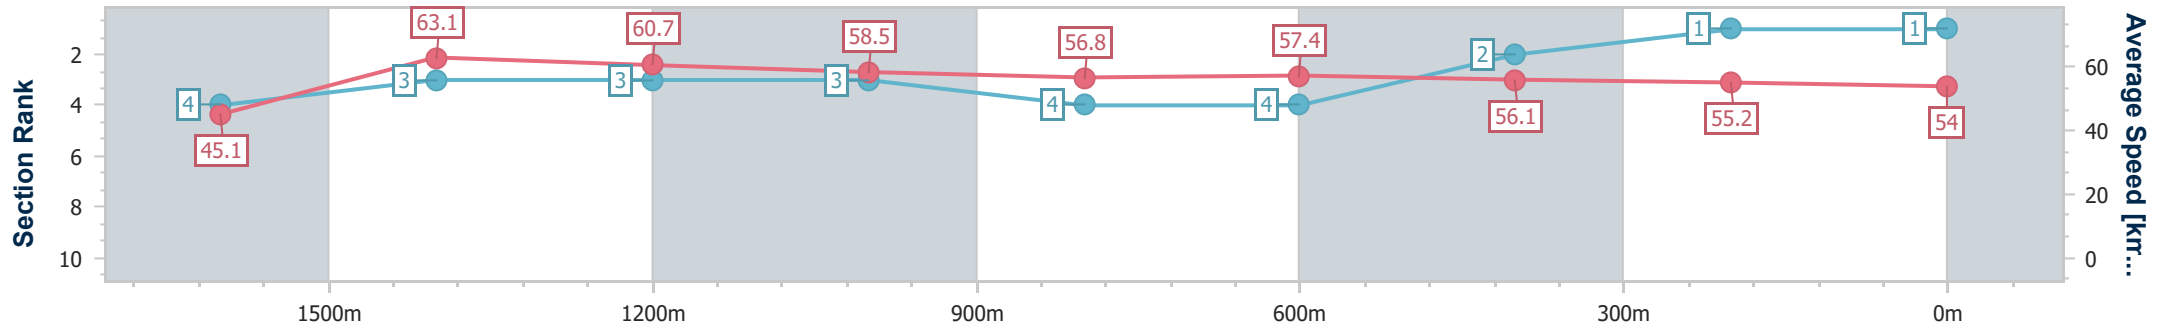

Race 5: PRYDE'S EASIFEED Class 1 Handicap - 1890m

12 August 2023 - 19:42

Track Rating: Good 4, Weather: Fine, Rail Position: +5m Entire

Section	Overall	1600m	1400m	1200m	1000m	800m	600m	400m	200m
Section Times	2:03.45 [1] (0:23.24)	1:40.21 [4] (0:11.46)	1:28.75 [3] (0:11.99)	1:16.76 [3] (0:12.32)	1:04.44 [3] (0:12.72)	0:51.72 [4] (0:12.54)	0:39.18 [4] (0:12.79)	0:26.39 [2] (0:13.07)	0:13.32 [1] (0:13.32)
Average Speed [km/h]	45.1	63.1	60.7	58.5	56.8	57.4	56.1	55.2	54.0
Top Speed [km/h]	64.8	64.3	62.6	60.2	57.8	58.5	58.6	56.3	54.6
Avg. Dist. to Rail [m]	4.1	1.4	2.2	1.5	1.1	0.4	0.3	0.5	0.3
Avg. Stride Freq. [Hz]	2.3	2.3	2.2	2.2	2.2	2.2	2.2	2.2	2.2
Avg. Stride Length [m]	5.5	7.7	7.6	7.3	7.1	7.2	7.0	6.9	6.9