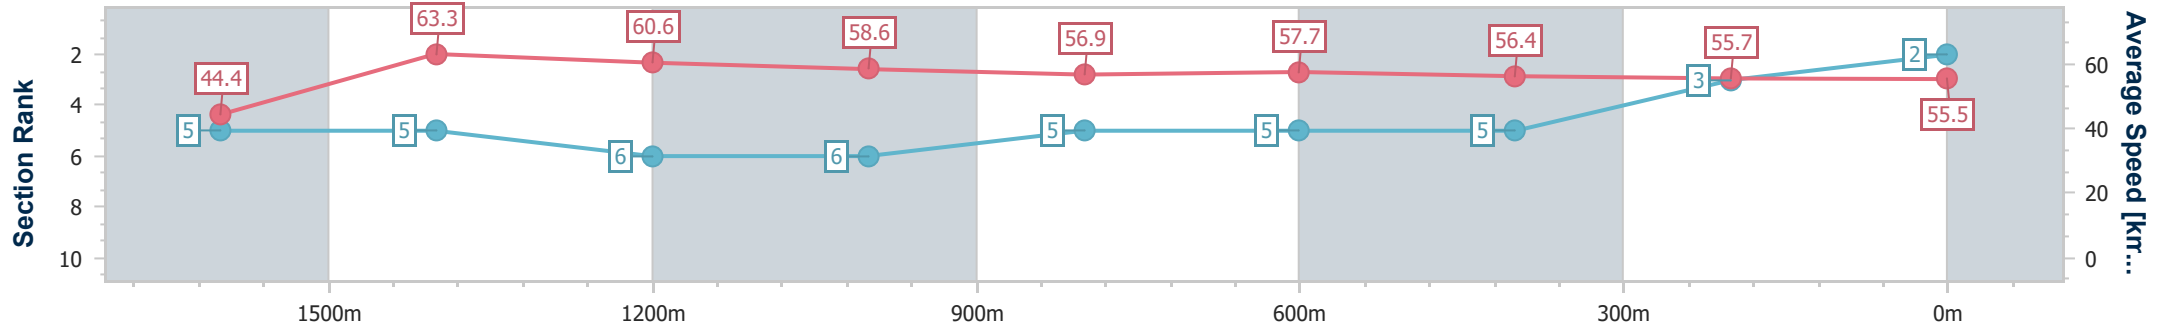

Toowoomba QLD Professional

Race 5: PRYDE'S EASIFEED Class 1 Handicap - 1890m

12 August 2023 - 19:42

Track Rating: Good 4, Weather: Fine, Rail Position: +5m Entire

Section	Overall	1600m	1400m	1200m	1000m	800m	600m	400m	200m
Section Times	2:03.63 [2] (0:23.57)	1:40.06 [5] (0:11.46)	1:28.60 [5] (0:12.07)	1:16.53 [6] (0:12.29)	1:04.24 [6] (0:12.73)	0:51.51 [5] (0:12.55)	0:38.96 [5] (0:12.92)	0:26.04 [5] (0:13.07)	0:12.97 [3] (0:12.97)
Average Speed [km/h]	44.4	63.3	60.6	58.6	56.9	57.7	56.4	55.7	55.5
Top Speed [km/h]	64.2	64.2	62.8	59.7	57.6	58.5	58.5	57.1	56.3
Avg. Dist. to Rail [m]	3.8	2.3	2.7	1.7	1.6	1.6	2.1	3.0	0.9
Avg. Stride Freq. [Hz]	2.3	2.4	2.4	2.3	2.3	2.3	2.4	2.4	2.3
Avg. Stride Length [m]	5.2	7.1	6.9	6.8	6.5	6.6	6.7	6.6	6.6