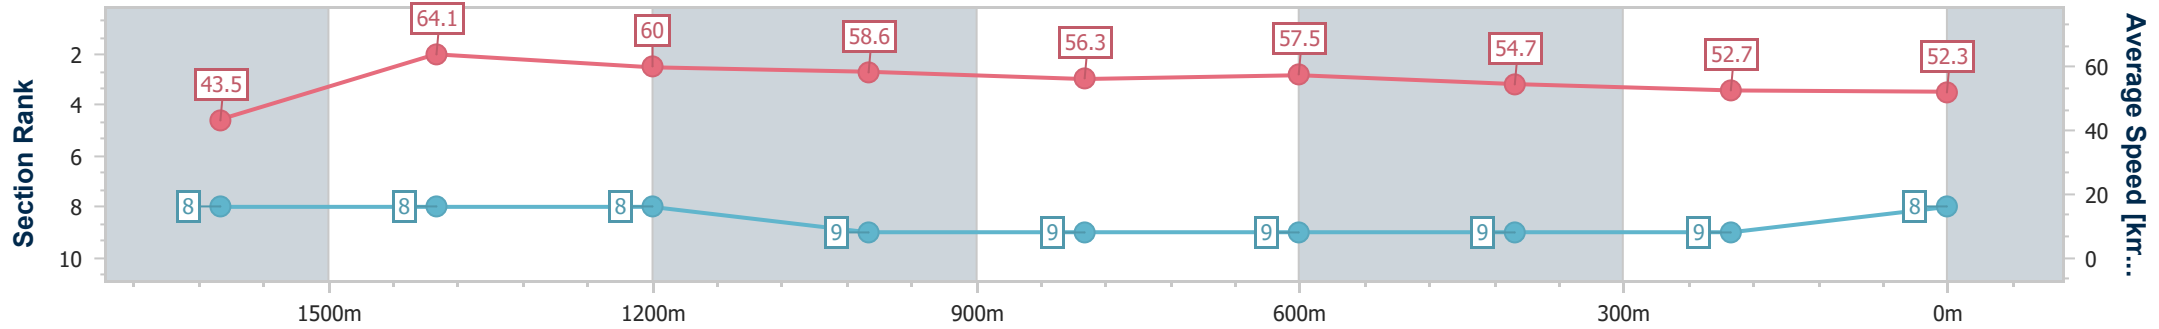

- [ ] Ranking at each section and finish
- .-.- No data available at this section
- NA No data available

Horse/Jockey Name	Lola Star
Final Rank	8
Fastest Section Time (Section)	0:11.29 (1600m)
Top Speed [km/h] (Section)	64.7 (1600m)
Race State	Finished

Toowoomba QLD Professional

Race 5: PRYDE'S EASIFEED Class 1 Handicap - 1890m

12 August 2023 - 19:42

Track Rating: Good 4, Weather: Fine, Rail Position: +5m Entire

Section	Overall	1600m	1400m	1200m	1000m	800m	600m	400m	200m			
Section Times	2:05.77 [8] (0:23.96)	1:41.81 [8] (0:11.29)	1:30.52 [8] (0:12.21)	1:18.31 [8] (0:12.31)	1:06.00 [9] (0:12.87)	0:53.13 [9] (0:12.57)	0:40.56 [9] (0:13.15)	0:27.41 [9] (0:13.69)	0:13.72 [9] (0:13.72)			
Average Speed [km/h]	43.5	64.1	60.0	58.6	56.3	57.5	54.7	52.7	52.3			
Top Speed [km/h]	64.3	64.7	63.3	60.1	57.7	58.2	57.2	53.2	53.0			
Avg. Dist. to Rail [m]	3.5	2.1	3.3	3.0	2.1	1.0	0.3	0.7	1.1			
Avg. Stride Freq. [Hz]	2.1	2.2	2.1	2.1	2.1	2.1	2.1	2.1	2.0			
Avg. Stride Length [m]	5.8	8.2	7.8	7.8	7.4	7.6	7.2	7.1	7.1			

- [ ] Ranking at each section and finish
- .-.- No data available at this section
- NA No data available

Horse/Jockey Name	Rudimentary
Final Rank	9
Fastest Section Time (Section)	0:11.63 (1600m)
Top Speed [km/h] (Section)	64.4 (Overall)
Race State	Finished