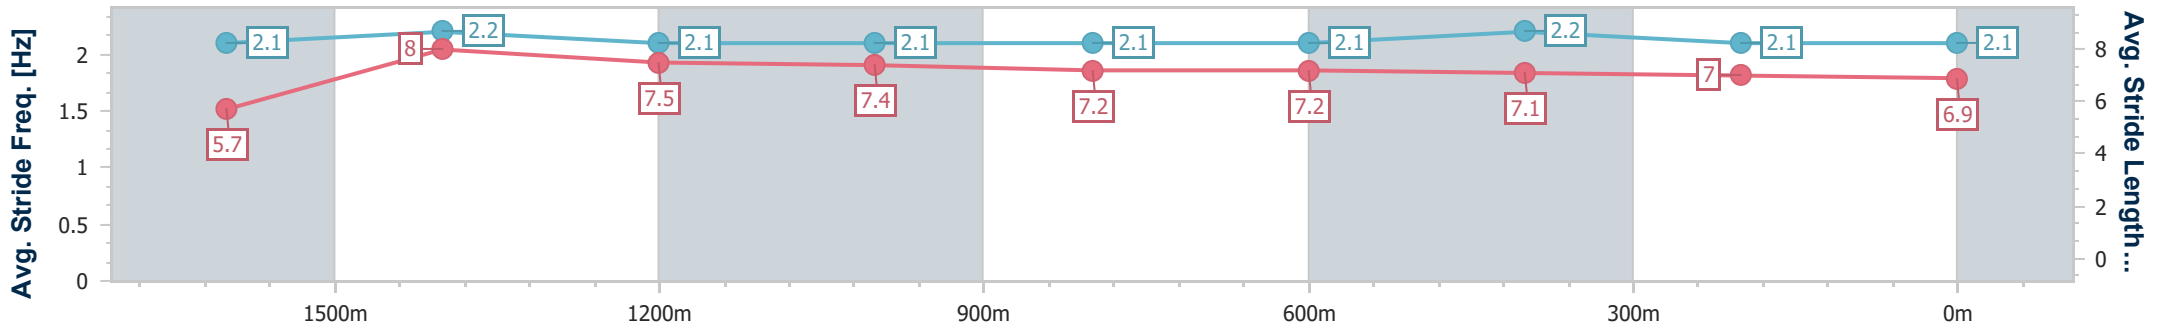

Toowoomba QLD Professional

Race 5: PRYDE'S EASIFEED Class 1 Handicap - 1890m

12 August 2023 - 19:42

Track Rating: Good 4, Weather: Fine, Rail Position: +5m Entire

Section	Overall	1600m	1400m	1200m	1000m	800m	600m	400m	200m			
Section Times	2:04.65 [5] (0:24.01)	1:40.64 [9] (0:11.32)	1:29.32 [9] (0:12.19)	1:17.13 [9] (0:12.22)	1:04.91 [8] (0:12.72)	0:52.19 [8] (0:12.69)	0:39.50 [8] (0:12.86)	0:26.64 [8] (0:13.23)	0:13.41 [8]			
Average Speed [km/h]	43.6	64.2	60.4	59.0	57.2	57.4	56.8	54.6	53.6			
Top Speed [km/h]	65.1	65.3	63.0	59.8	58.7	57.9	58.2	55.2	54.3			
Avg. Dist. to Rail [m]	3.8	2.9	3.9	3.6	3.2	3.6	2.9	1.4	5.7			
Avg. Stride Freq. [Hz]	2.1	2.2	2.1	2.1	2.1	2.1	2.2	2.1	2.1			
Avg. Stride Length [m]	5.7	8.0	7.5	7.4	7.2	7.2	7.1	7.0	6.9			

- [ ] Ranking at each section and finish
- .-.- No data available at this section
- NA No data available

Horse/Jockey Name	Savvy Stryke
Final Rank	6
Fastest Section Time (Section)	0:11.16 (1600m)
Top Speed [km/h] (Section)	66.3 (1600m)
Race State	Finished