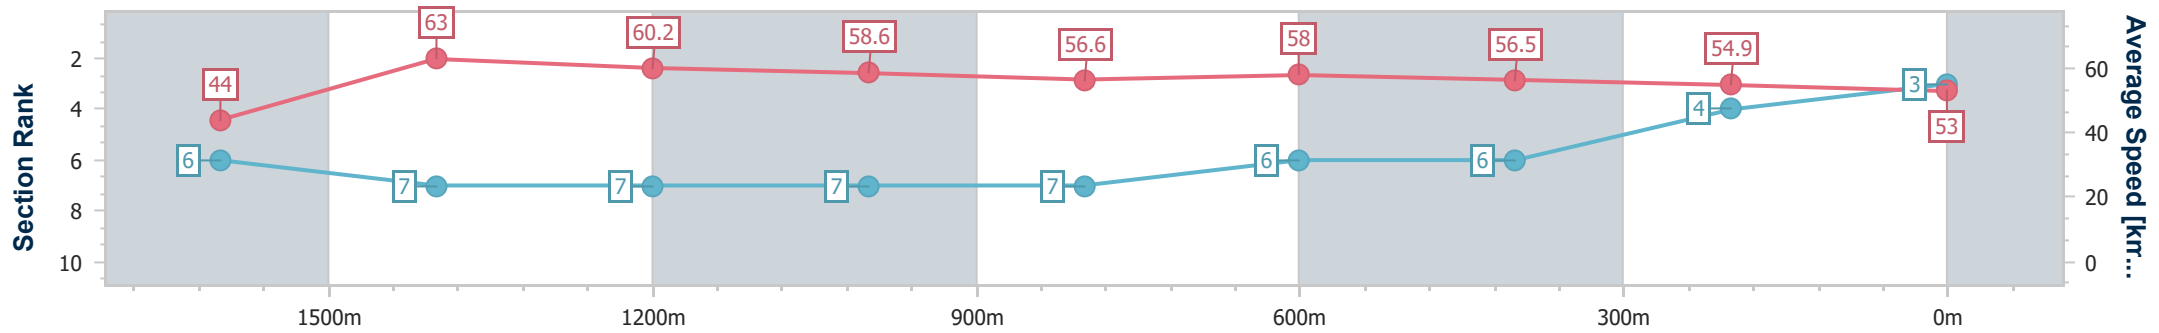

Toowoomba QLD Professional

Race 5: PRYDE'S EASIFEED Class 1 Handicap - 1890m

12 August 2023 - 19:42

Track Rating: Good 4, Weather: Fine, Rail Position: +5m Entire

Section	Overall	1600m	1400m	1200m	1000m	800m	600m	400m	200m
Section Times	2:04.30 [3] (0:23.74)	1:40.56 [6] (0:11.46)	1:29.10 [7] (0:12.10)	1:17.00 [7] (0:12.28)	1:04.72 [7] (0:12.74)	0:51.98 [7] (0:12.47)	0:39.51 [6] (0:12.84)	0:26.67 [6] (0:13.11)	0:13.56 [4] (0:13.56)
Average Speed [km/h]	44.0	63.0	60.2	58.6	56.6	58.0	56.5	54.9	53.0
Top Speed [km/h]	63.0	63.8	62.8	59.2	57.9	58.9	57.8	55.7	54.7
Avg. Dist. to Rail [m]	3.4	1.1	1.9	1.6	1.0	1.6	1.4	0.6	1.7
Avg. Stride Freq. [Hz]	2.2	2.2	2.2	2.2	2.2	2.3	2.2	2.2	2.2
Avg. Stride Length [m]	5.6	7.8	7.4	7.4	7.3	7.2	7.1	6.9	6.8