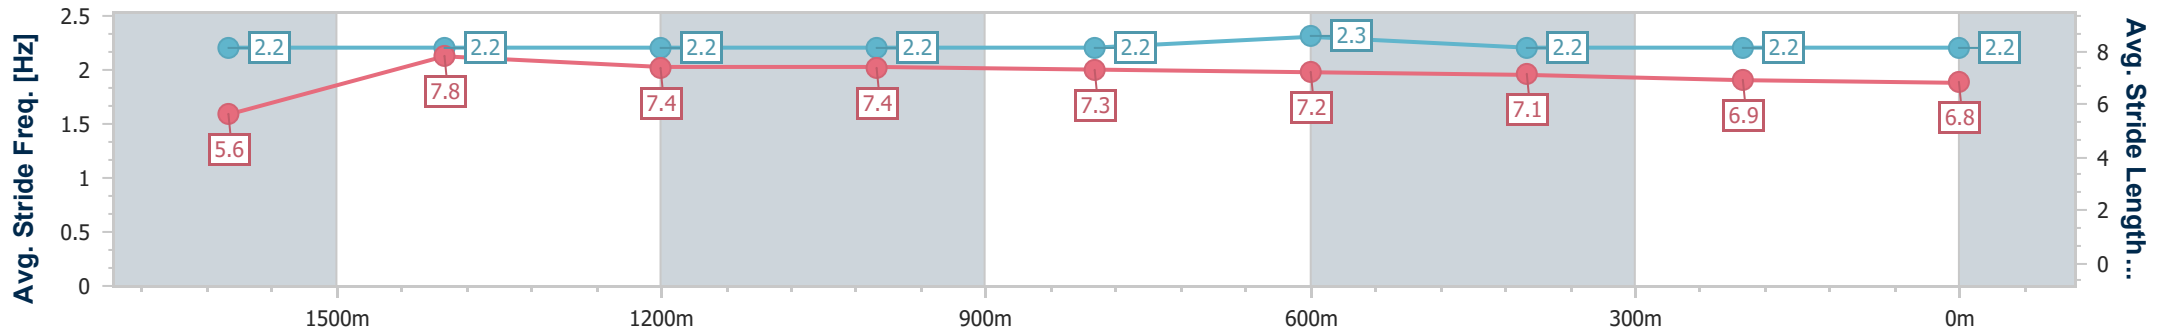

Toowoomba QLD Professional

Race 5: PRYDE'S EASIFEED Class 1 Handicap - 1890m

12 August 2023 - 19:42

Track Rating: Good 4, Weather: Fine, Rail Position: +5m Entire

Section	Overall	1600m	1400m	1200m	1000m	800m	600m	400m	200m
Section Times	2:04.30 [3] (0:23.74)	1:40.56 [6] (0:11.46)	1:29.10 [7] (0:12.10)	1:17.00 [7] (0:12.28)	1:04.72 [7] (0:12.74)	0:51.98 [7] (0:12.47)	0:39.51 [6] (0:12.84)	0:26.67 [6] (0:13.11)	0:13.56 [4] (0:13.56)
Average Speed [km/h]	44.0	63.0	60.2	58.6	56.6	58.0	56.5	54.9	53.0
Top Speed [km/h]	63.0	63.8	62.8	59.2	57.9	58.9	57.8	55.7	54.7
Avg. Dist. to Rail [m]	3.4	1.1	1.9	1.6	1.0	1.6	1.4	0.6	1.7
Avg. Stride Freq. [Hz]	2.2	2.2	2.2	2.2	2.2	2.3	2.2	2.2	2.2
Avg. Stride Length [m]	5.6	7.8	7.4	7.4	7.3	7.2	7.1	6.9	6.8