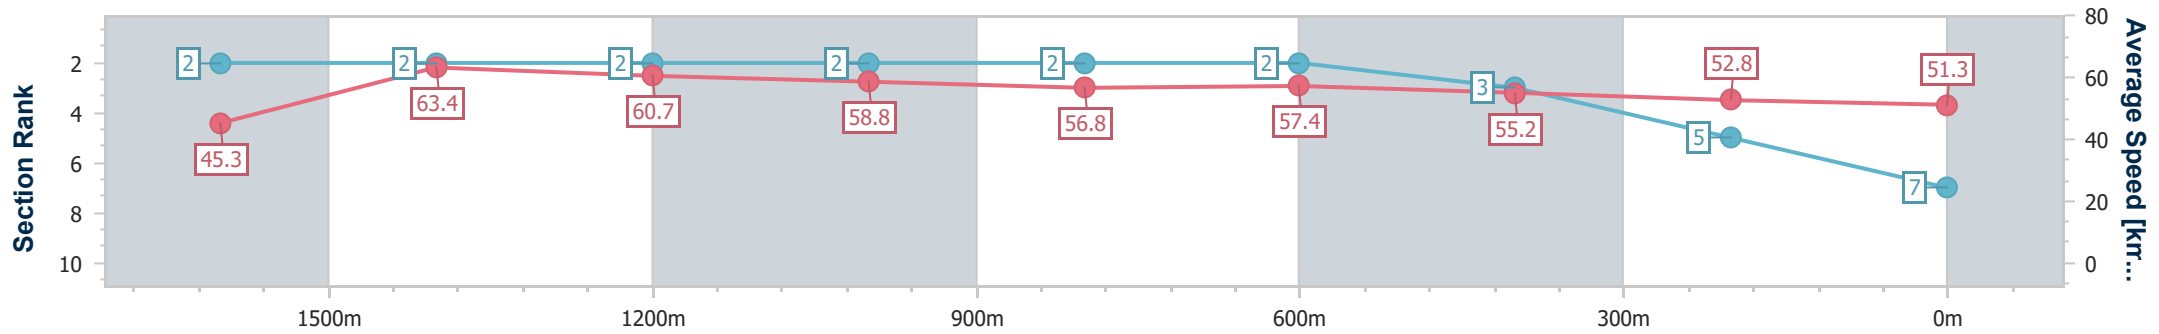

- [ ] Ranking at each section and finish
- .-.- No data available at this section
- NA No data available

Horse/Jockey Name	Rowlett
Final Rank	7
Fastest Section Time (Section)	0:11.43 (1600m)
Top Speed [km/h] (Section)	66.2 (Overall)
Race State	Finished

Toowoomba QLD Professional

Race 5: PRYDE'S EASIFEED Class 1 Handicap - 1890m

12 August 2023 - 19:42

Track Rating: Good 4, Weather: Fine, Rail Position: +5m Entire

Section	Overall	1600m	1400m	1200m	1000m	800m	600m	400m	200m
Section Times	2:05.02 [7] (0:23.07)	1:41.95 [2] (0:11.43)	1:30.52 [2] (0:12.05)	1:18.47 [2] (0:12.26)	1:06.21 [2] (0:12.78)	0:53.43 [2] (0:12.64)	0:40.79 [2] (0:13.12)	0:27.67 [3] (0:13.67)	0:14.00 [5] (0:14.00)
Average Speed [km/h]	45.3	63.4	60.7	58.8	56.8	57.4	55.2	52.8	51.3
Top Speed [km/h]	66.2	64.3	62.6	60.0	57.6	57.7	57.5	53.3	51.9
Avg. Dist. to Rail [m]	3.5	2.3	2.7	2.5	2.3	2.1	1.1	0.7	1.6
Avg. Stride Freq. [Hz]	2.4	2.4	2.4	2.3	2.3	2.4	2.4	2.3	2.2
Avg. Stride Length [m]	5.2	7.3	7.0	6.9	6.7	6.6	6.5	6.3	6.3

- [ ] Ranking at each section and finish
- .-.- No data available at this section
- NA No data available

Horse/Jockey Name	Lola Star
Final Rank	8
Fastest Section Time (Section)	0:11.29 (1600m)
Top Speed [km/h] (Section)	64.7 (1600m)
Race State	Finished