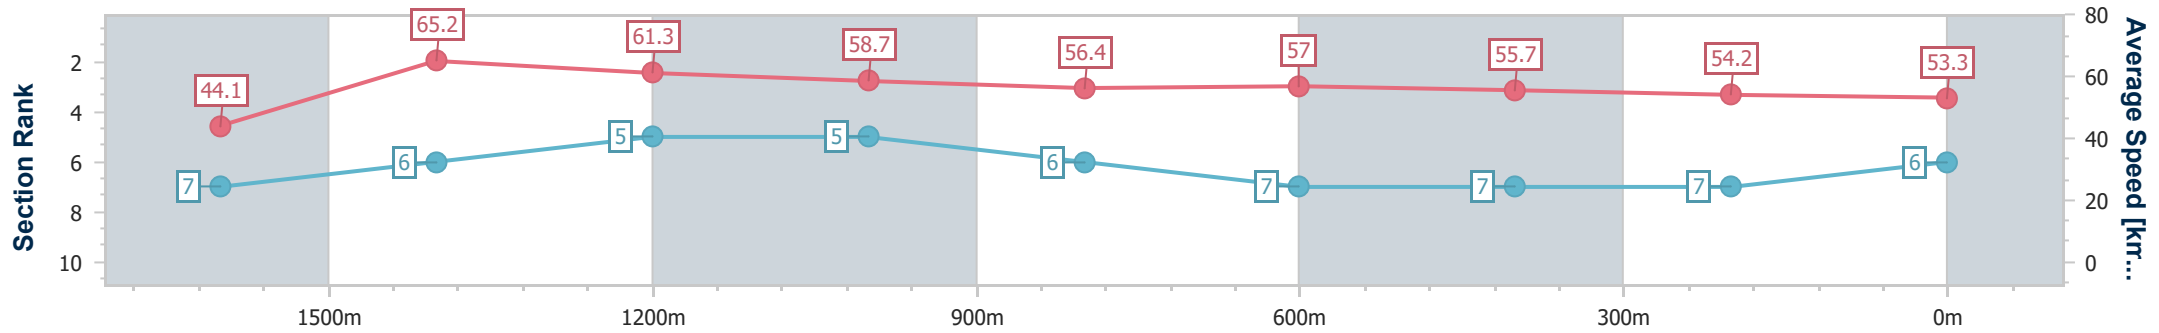

Toowoomba QLD Professional

Race 5: PRYDE'S EASIFEED Class 1 Handicap - 1890m

12 August 2023 - 19:42

Track Rating: Good 4, Weather: Fine, Rail Position: +5m Entire

Section	Overall	1600m	1400m	1200m	1000m	800m	600m	400m	200m
Section Times	2:04.67 [6] (0:23.90)	1:40.77 [7] (0:11.16)	1:29.61 [6] (0:11.99)	1:17.62 [5] (0:12.28)	1:05.34 [5] (0:12.89)	0:52.45 [6] (0:12.73)	0:39.72 [7] (0:12.99)	0:26.73 [7] (0:13.25)	0:13.48 [7] (0:13.48)
Average Speed [km/h]	44.1	65.2	61.3	58.7	56.4	57.0	55.7	54.2	53.3
Top Speed [km/h]	66.0	66.3	64.4	59.9	57.0	58.2	56.5	55.0	54.4
Avg. Dist. to Rail [m]	4.9	3.7	3.7	2.8	2.7	2.4	1.0	0.6	0.7
Avg. Stride Freq. [Hz]	2.3	2.3	2.2	2.2	2.2	2.2	2.2	2.1	2.1
Avg. Stride Length [m]	5.3	7.7	7.4	7.4	7.2	7.2	7.2	7.0	7.0

- [ ] Ranking at each section and finish
- .-.- No data available at this section
- NA No data available

Horse/Jockey Name	Rowlett
Final Rank	7
Fastest Section Time (Section)	0:11.43 (1600m)
Top Speed [km/h] (Section)	66.2 (Overall)
Race State	Finished