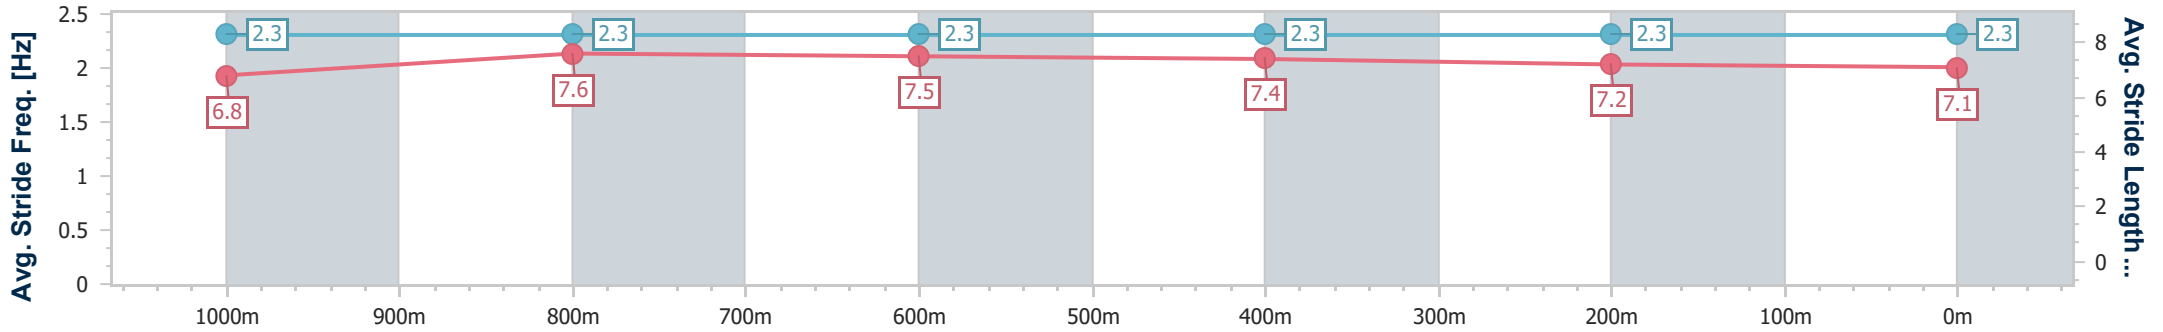

Horse/Jockey Name	Ready For Better
Final Rank	4
Fastest Section Time (Section)	0:11.31 (1000m)
Top Speed [km/h] (Section)	65.4 (1000m)
Race State	Finished

Toowoomba QLD Professional
Race 1: TTC MEMBER - DON LOOMIS BENCHMARK 62
Handicap - 1200m
12 August 2023 - 17:21

Track Rating: Good 4, Weather: Fine, Rail Position: +5m Entire

Section	Overall	1000m	800m	600m	400m	200m
Section Times	1:13.70 [4] (0:14.33)	0:59.37 [3] (0:11.31)	0:48.06 [4] (0:11.54)	0:36.52 [4] (0:11.90)	0:24.62 [5] (0:12.18)	0:12.44 [6] (0:12.44)
Average Speed [km/h]	50.3	64.2	63.1	61.3	59.1	57.7
Top Speed [km/h]	65.4	65.4	64.0	62.5	59.8	59.2
Avg. Dist. to Rail [m]	4.5	2.4	3.6	2.6	1.0	4.0
Avg. Stride Freq. [Hz]	2.3	2.3	2.3	2.3	2.3	2.3
Avg. Stride Length [m]	6.8	7.6	7.5	7.4	7.2	7.1

- [ ] Ranking at each section and finish
- -.-.- No data available at this section
- NA No data available