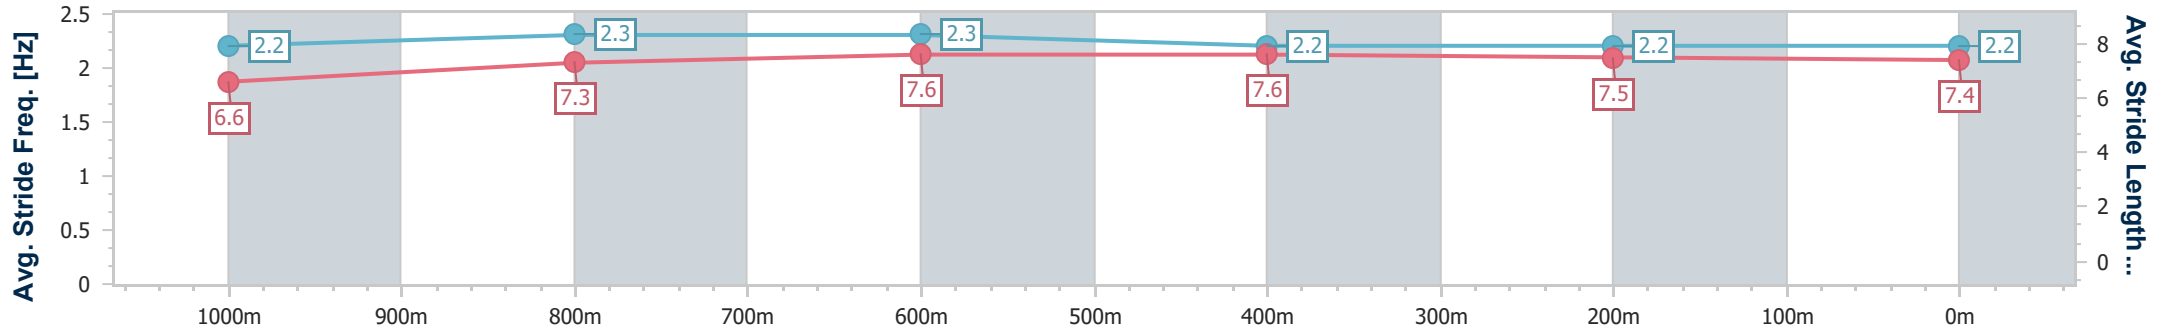

Horse/Jockey Name	Sardegna
Final Rank	7
Fastest Section Time (Section)	0:11.35 (800m)
Top Speed [km/h] (Section)	65.9 (800m)
Race State	Finished

Toowoomba QLD Professional
Race 1: TTC MEMBER - DON LOOMIS BENCHMARK 62
Handicap - 1200m

12 August 2023 - 17:21

Track Rating: Good 4, Weather: Fine, Rail Position: +5m Entire

Section	Overall	1000m	800m	600m	400m	200m
Section Times	1:14.52 [7] (0:15.38)	0:59.14 [8] (0:11.41)	0:47.73 [7] (0:11.35)	0:36.38 [7] (0:11.90)	0:24.48 [7] (0:11.97)	0:12.51 [7] (0:12.51)
Average Speed [km/h]	46.8	63.8	63.8	60.6	59.9	57.4
Top Speed [km/h]	62.4	64.3	65.9	61.7	60.4	58.9
Avg. Dist. to Rail [m]	5.1	3.5	2.0	1.1	1.3	3.6
Avg. Stride Freq. [Hz]	2.2	2.3	2.3	2.2	2.2	2.2
Avg. Stride Length [m]	6.6	7.3	7.6	7.6	7.5	7.4

- [ ] Ranking at each section and finish
- -.-.- No data available at this section
- NA No data available