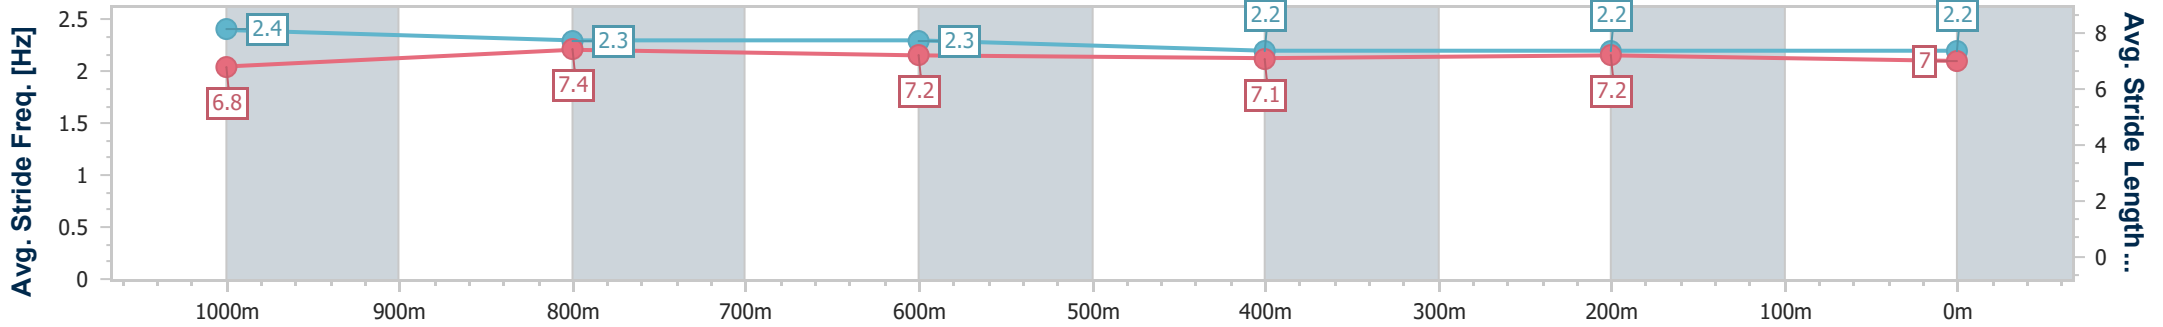

Horse/Jockey Name	First Peoples
Final Rank	3
Fastest Section Time (Section)	0:11.31 (1000m)
Top Speed [km/h] (Section)	66.7 (Overall)
Race State	Finished

Toowoomba QLD Professional
Race 1: TTC MEMBER - DON LOOMIS BENCHMARK 62
Handicap - 1200m
12 August 2023 - 17:21

Track Rating: Good 4, Weather: Fine, Rail Position: +5m Entire

Section	Overall	1000m	800m	600m	400m	200m
Section Times	1:13.68 [3] (0:13.79)	0:59.89 [1] (0:11.31)	0:48.58 [1] (0:11.51)	0:37.07 [1] (0:11.87)	0:25.20 [1] (0:12.34)	0:12.86 [2] (0:12.86)
Average Speed [km/h]	52.2	64.0	62.8	60.5	58.2	55.9
Top Speed [km/h]	66.7	65.9	63.0	62.1	59.2	57.5
Avg. Dist. to Rail [m]	5.5	1.3	0.7	0.4	0.7	0.8
Avg. Stride Freq. [Hz]	2.4	2.3	2.3	2.2	2.2	2.2
Avg. Stride Length [m]	6.8	7.4	7.2	7.1	7.2	7.0

- [ ] Ranking at each section and finish
- -.-.- No data available at this section
- NA No data available