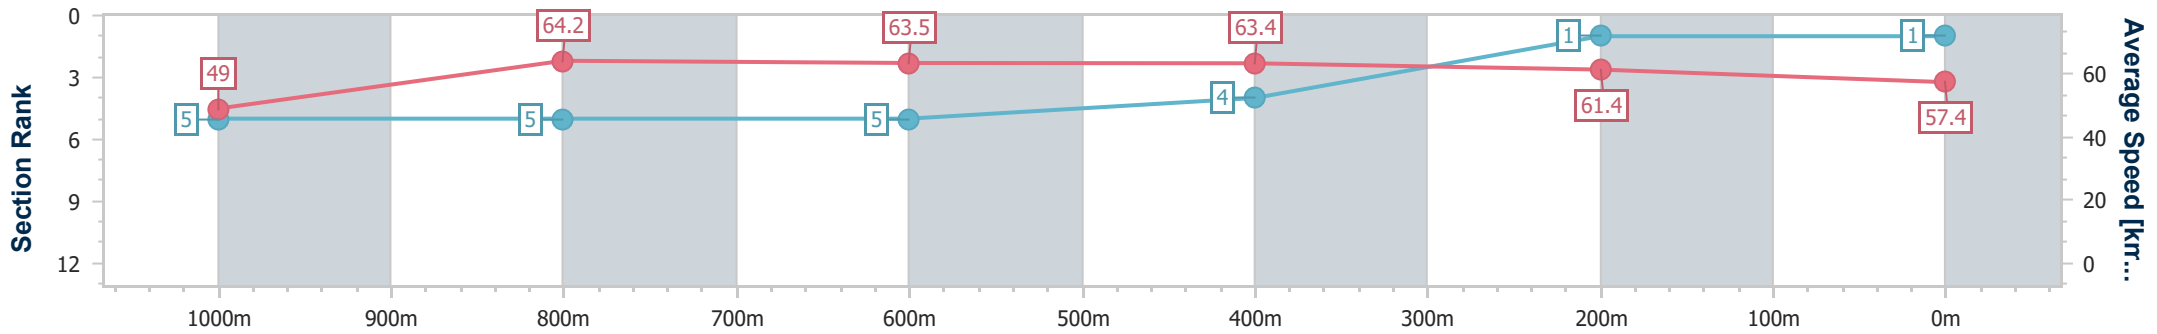

Horse/Jockey Name	Quackery
Final Rank	1
Fastest Section Time (Section)	0:11.33 (1000m)
Top Speed [km/h] (Section)	65.4 (1000m)
Race State	Finished

Toowoomba QLD Professional
Race 1: TTC MEMBER - DON LOOMIS BENCHMARK 62
Handicap - 1200m
12 August 2023 - 17:21

Track Rating: Good 4, Weather: Fine, Rail Position: +5m Entire

Section	Overall	1000m	800m	600m	400m	200m
Section Times	1:13.33 [1] (0:14.73)	0:58.60 [5] (0:11.33)	0:47.27 [5] (0:11.45)	0:35.82 [5] (0:11.51)	0:24.31 [4] (0:11.78)	0:12.53 [1] (0:12.53)
Average Speed [km/h]	49.0	64.2	63.5	63.4	61.4	57.4
Top Speed [km/h]	65.1	65.4	65.0	64.7	63.1	60.1
Avg. Dist. to Rail [m]	5.5	2.7	2.9	2.7	1.6	2.5
Avg. Stride Freq. [Hz]	2.3	2.4	2.3	2.4	2.4	2.3
Avg. Stride Length [m]	6.6	7.5	7.5	7.3	7.2	7.0

- [ ] Ranking at each section and finish
- -.-.- No data available at this section
- NA No data available