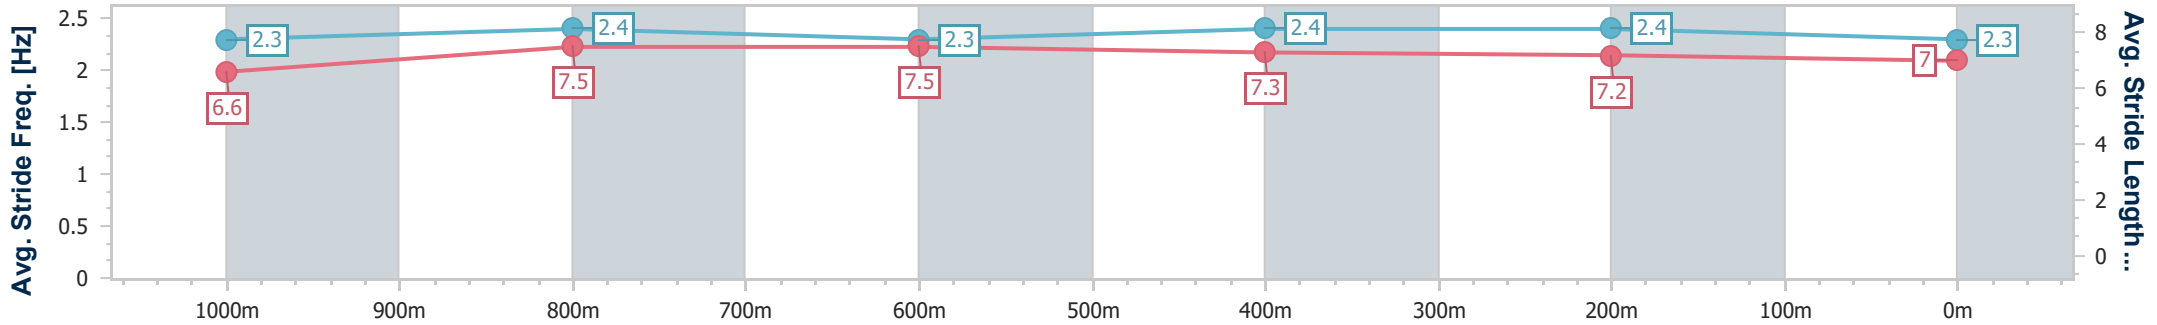

Horse/Jockey Name	Quackery
Final Rank	1
Fastest Section Time (Section)	0:11.33 (1000m)
Top Speed [km/h] (Section)	65.4 (1000m)
Race State	Finished

Toowoomba QLD Professional
Race 1: TTC MEMBER - DON LOOMIS BENCHMARK 62
Handicap - 1200m
12 August 2023 - 17:21

Track Rating: Good 4, Weather: Fine, Rail Position: +5m Entire

Section	Overall	1000m	800m	600m	400m	200m
Section Times	1:13.33 [1] (0:14.73)	0:58.60 [5] (0:11.33)	0:47.27 [5] (0:11.45)	0:35.82 [5] (0:11.51)	0:24.31 [4] (0:11.78)	0:12.53 [1] (0:12.53)
Average Speed [km/h]	49.0	64.2	63.5	63.4	61.4	57.4
Top Speed [km/h]	65.1	65.4	65.0	64.7	63.1	60.1
Avg. Dist. to Rail [m]	5.5	2.7	2.9	2.7	1.6	2.5
Avg. Stride Freq. [Hz]	2.3	2.4	2.3	2.4	2.4	2.3
Avg. Stride Length [m]	6.6	7.5	7.5	7.3	7.2	7.0

- [ ] Ranking at each section and finish
- -.-.- No data available at this section
- NA No data available