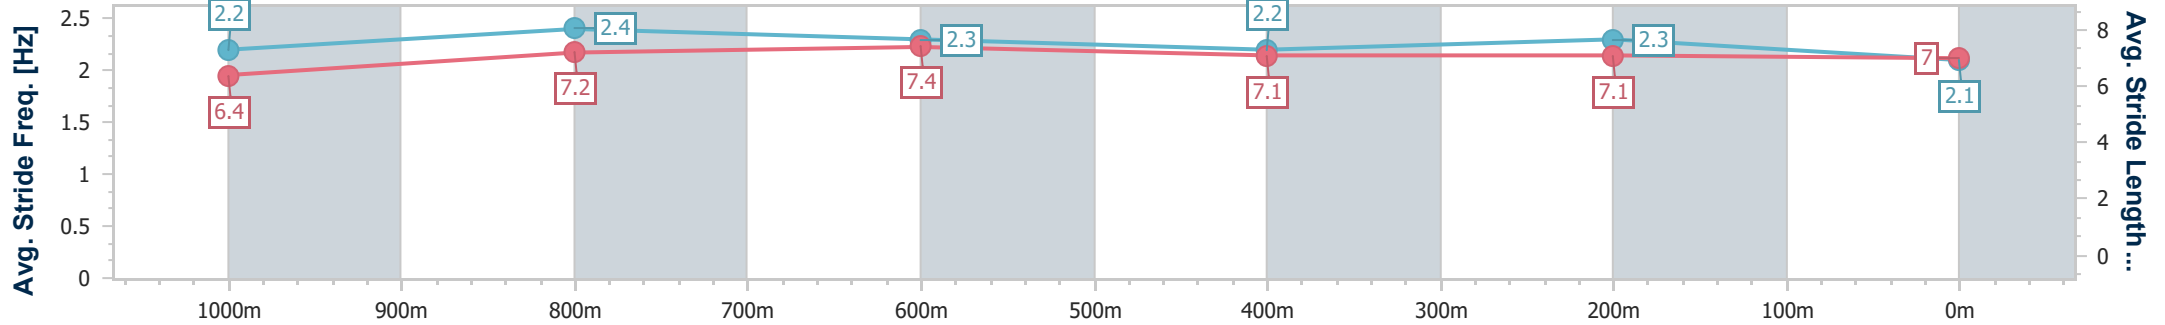

- [] Ranking at each section and finish
- .-.- No data available at this section
- NA No data available

Horse/Jockey Name	Granite Prince
Final Rank	9
Fastest Section Time (Section)	0:11.42 (1000m)
Top Speed [km/h] (Section)	63.8 (1000m)
Race State	Finished

- [] Ranking at each section and finish
- .-.- No data available at this section
- NA No data available