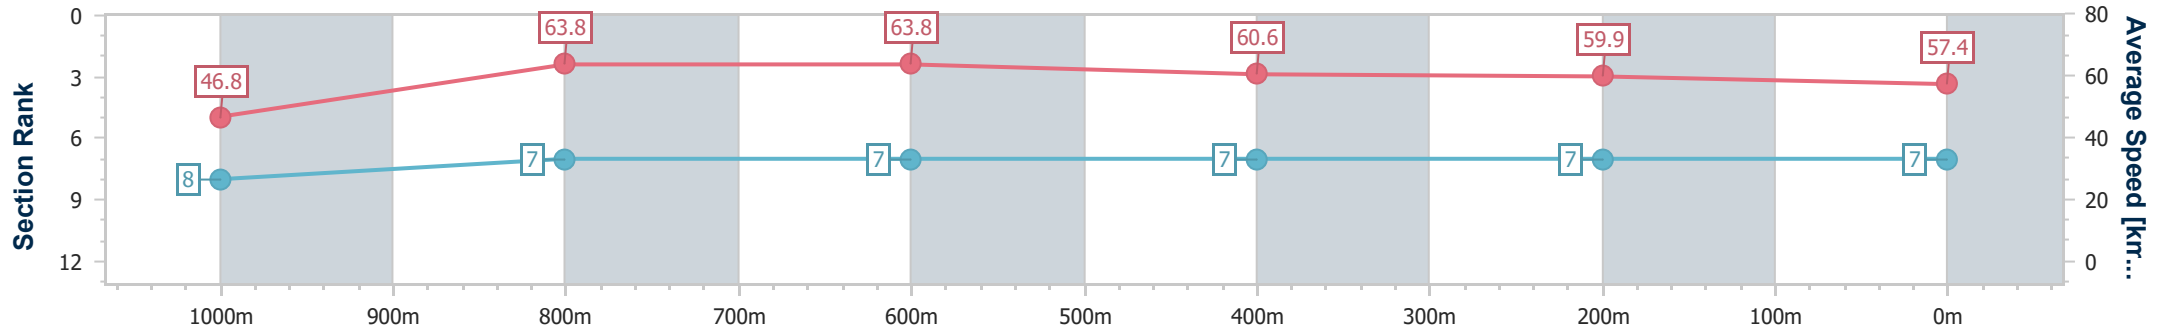

Horse/Jockey Name	Sardegna
Final Rank	7
Fastest Section Time (Section)	0:11.35 (800m)
Top Speed [km/h] (Section)	65.9 (800m)
Race State	Finished

Toowoomba QLD Professional
Race 1: TTC MEMBER - DON LOOMIS BENCHMARK 62
Handicap - 1200m

12 August 2023 - 17:21

Track Rating: Good 4, Weather: Fine, Rail Position: +5m Entire

Section	Overall	1000m	800m	600m	400m	200m
Section Times	1:14.52 [7] (0:15.38)	0:59.14 [8] (0:11.41)	0:47.73 [7] (0:11.35)	0:36.38 [7] (0:11.90)	0:24.48 [7] (0:11.97)	0:12.51 [7] (0:12.51)
Average Speed [km/h]	46.8	63.8	63.8	60.6	59.9	57.4
Top Speed [km/h]	62.4	64.3	65.9	61.7	60.4	58.9
Avg. Dist. to Rail [m]	5.1	3.5	2.0	1.1	1.3	3.6
Avg. Stride Freq. [Hz]	2.2	2.3	2.3	2.2	2.2	2.2
Avg. Stride Length [m]	6.6	7.3	7.6	7.6	7.5	7.4

- [ ] Ranking at each section and finish
- -.-.- No data available at this section
- NA No data available