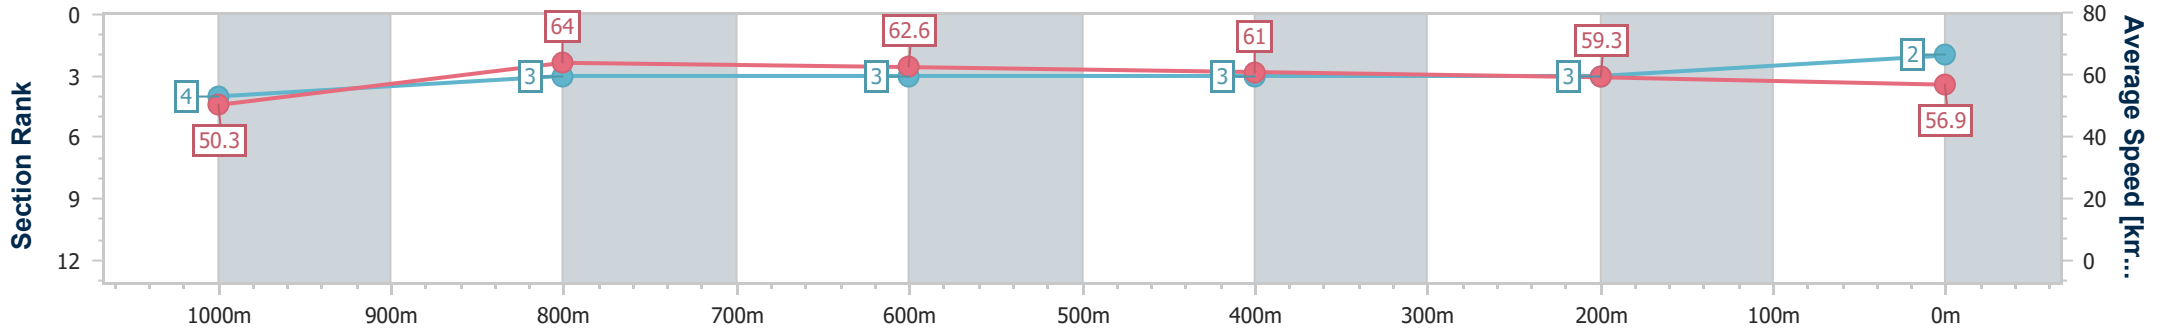

Horse/Jockey Name	Dragon Pins
Final Rank	2
Fastest Section Time (Section)	0:11.29 (1000m)
Top Speed [km/h] (Section)	66.0 (1000m)
Race State	Finished

Toowoomba QLD Professional
Race 1: TTC MEMBER - DON LOOMIS BENCHMARK 62
Handicap - 1200m

12 August 2023 - 17:21

Track Rating: Good 4, Weather: Fine, Rail Position: +5m Entire

Section	Overall	1000m	800m	600m	400m	200m
Section Times	1:13.67 [2] (0:14.34)	0:59.33 [4] (0:11.29)	0:48.04 [3] (0:11.52)	0:36.52 [3] (0:11.80)	0:24.72 [3] (0:12.09)	0:12.63 [3] (0:12.63)
Average Speed [km/h]	50.3	64.0	62.6	61.0	59.3	56.9
Top Speed [km/h]	65.8	66.0	63.2	62.8	60.1	58.1
Avg. Dist. to Rail [m]	2.2	1.2	0.6	0.5	1.0	1.1
Avg. Stride Freq. [Hz]	2.5	2.4	2.4	2.3	2.3	2.3
Avg. Stride Length [m]	6.4	7.1	7.0	6.9	7.1	6.9

- [ ] Ranking at each section and finish
- -.-.- No data available at this section
- NA No data available