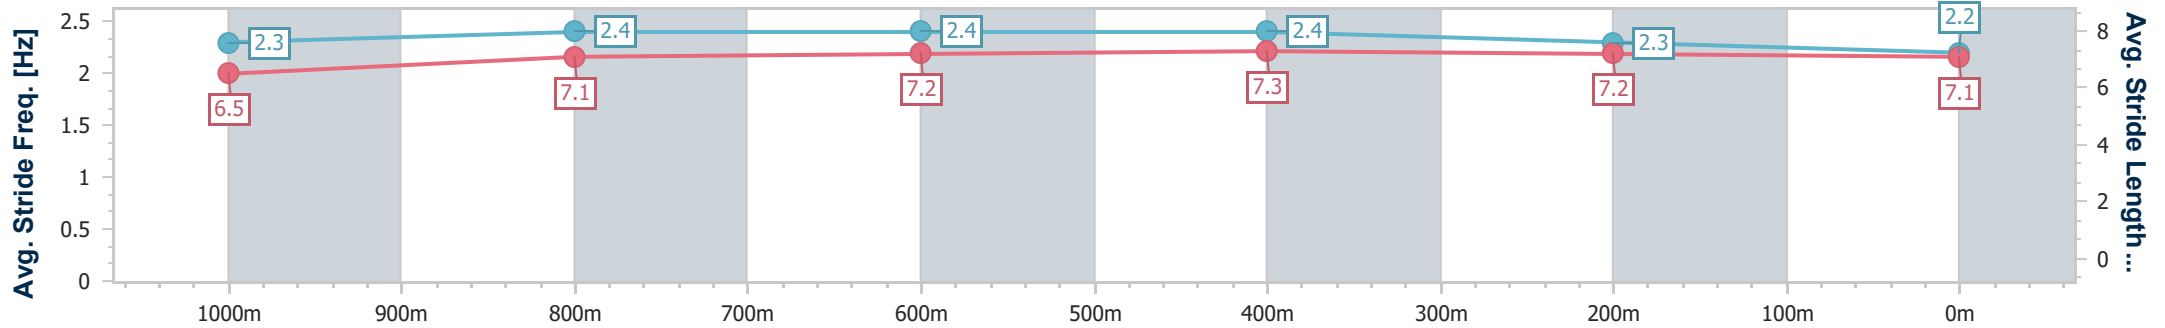

Horse/Jockey Name	Instant Karma
Final Rank	5
Fastest Section Time (Section)	0:11.43 (1000m)
Top Speed [km/h] (Section)	64.3 (Overall)
Race State	Finished

Toowoomba QLD Professional
Race 1: TTC MEMBER - DON LOOMIS BENCHMARK 62
Handicap - 1200m
12 August 2023 - 17:21

Track Rating: Good 4, Weather: Fine, Rail Position: +5m Entire

Section	Overall	1000m	800m	600m	400m	200m
Section Times	1:13.82 [5] (0:14.80)	0:59.02 [6] (0:11.43)	0:47.59 [6] (0:11.45)	0:36.14 [6] (0:11.56)	0:24.58 [6] (0:12.00)	0:12.58 [5] (0:12.58)
Average Speed [km/h]	48.6	63.3	63.0	62.1	59.8	57.2
Top Speed [km/h]	64.3	64.1	64.1	63.5	60.9	57.7
Avg. Dist. to Rail [m]	2.7	1.1	0.8	0.6	0.7	0.4
Avg. Stride Freq. [Hz]	2.3	2.4	2.4	2.4	2.3	2.2
Avg. Stride Length [m]	6.5	7.1	7.2	7.3	7.2	7.1

- [ ] Ranking at each section and finish
- -.-.- No data available at this section
- NA No data available