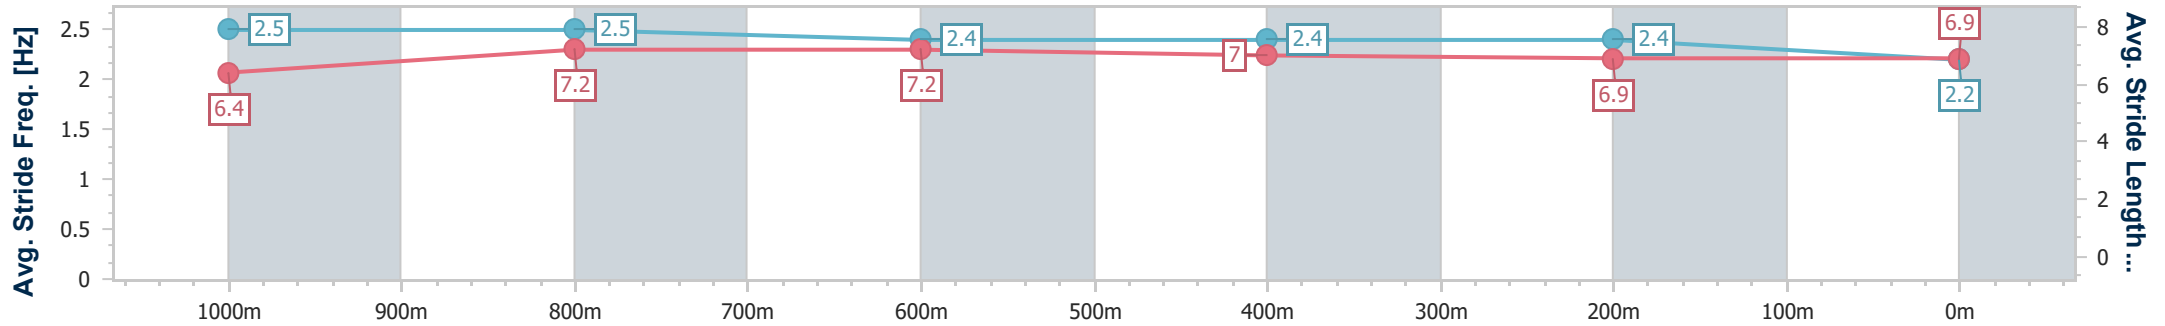

Horse/Jockey Name	Champinsky
Final Rank	6
Fastest Section Time (Section)	0:11.26 (1000m)
Top Speed [km/h] (Section)	67.1 (1000m)
Race State	Finished

Toowoomba QLD Professional
Race 1: TTC MEMBER - DON LOOMIS BENCHMARK 62
Handicap - 1200m

12 August 2023 - 17:21

Track Rating: Good 4, Weather: Fine, Rail Position: +5m Entire

Section	Overall	1000m	800m	600m	400m	200m
Section Times	1:13.86 [6] (0:14.12)	0:59.74 [2] (0:11.26)	0:48.48 [2] (0:11.56)	0:36.92 [2] (0:11.90)	0:25.02 [2] (0:12.23)	0:12.79 [4] (0:12.79)
Average Speed [km/h]	50.9	64.3	62.4	60.8	58.9	56.1
Top Speed [km/h]	66.7	67.1	64.2	62.6	60.4	57.4
Avg. Dist. to Rail [m]	5.5	1.7	1.0	0.8	0.6	3.2
Avg. Stride Freq. [Hz]	2.5	2.5	2.4	2.4	2.4	2.2
Avg. Stride Length [m]	6.4	7.2	7.2	7.0	6.9	6.9

- [ ] Ranking at each section and finish
- -.-.- No data available at this section
- NA No data available