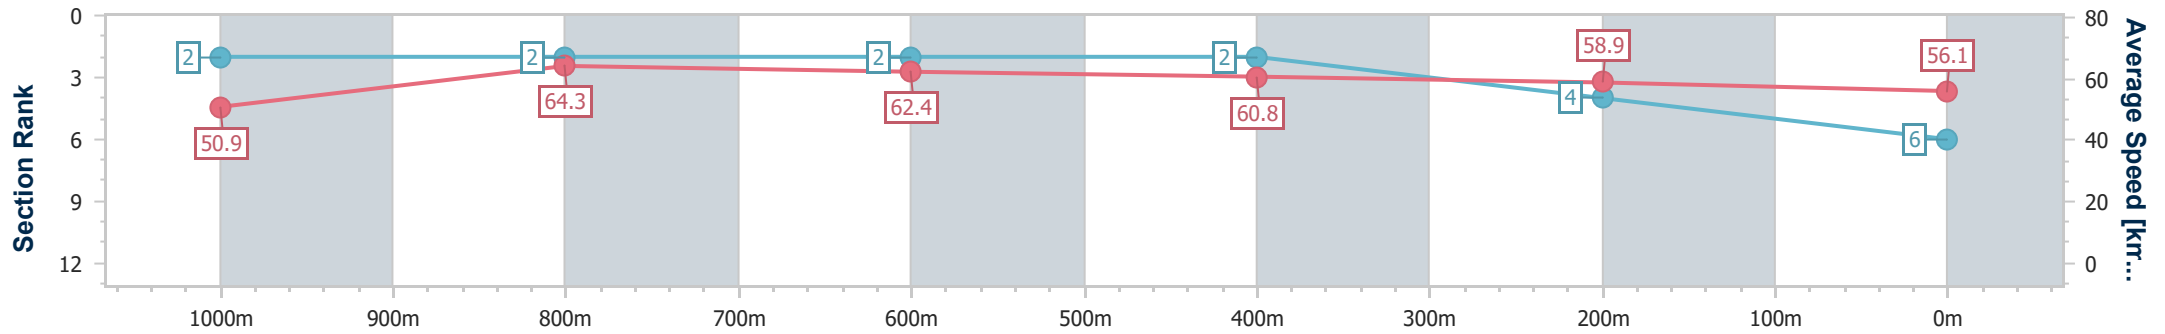

Horse/Jockey Name	Champinsky
Final Rank	6
Fastest Section Time (Section)	0:11.26 (1000m)
Top Speed [km/h] (Section)	67.1 (1000m)
Race State	Finished

Toowoomba QLD Professional
Race 1: TTC MEMBER - DON LOOMIS BENCHMARK 62
Handicap - 1200m

12 August 2023 - 17:21

Track Rating: Good 4, Weather: Fine, Rail Position: +5m Entire

Section	Overall	1000m	800m	600m	400m	200m
Section Times	1:13.86 [6] (0:14.12)	0:59.74 [2] (0:11.26)	0:48.48 [2] (0:11.56)	0:36.92 [2] (0:11.90)	0:25.02 [2] (0:12.23)	0:12.79 [4] (0:12.79)
Average Speed [km/h]	50.9	64.3	62.4	60.8	58.9	56.1
Top Speed [km/h]	66.7	67.1	64.2	62.6	60.4	57.4
Avg. Dist. to Rail [m]	5.5	1.7	1.0	0.8	0.6	3.2
Avg. Stride Freq. [Hz]	2.5	2.5	2.4	2.4	2.4	2.2
Avg. Stride Length [m]	6.4	7.2	7.2	7.0	6.9	6.9

- [ ] Ranking at each section and finish
- -.-.- No data available at this section
- NA No data available