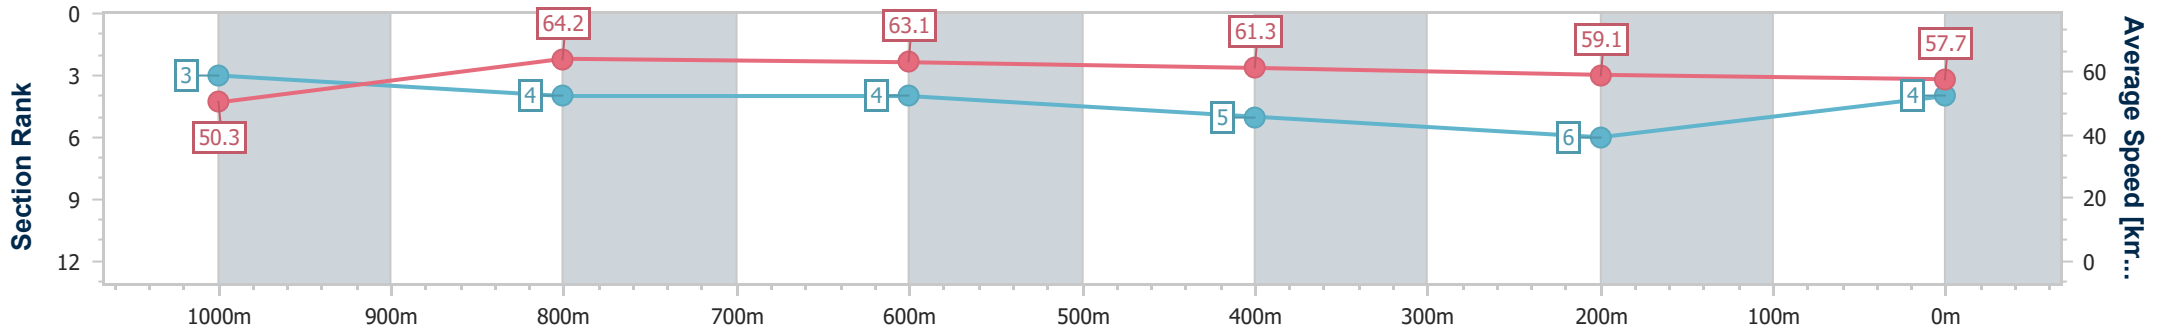

Horse/Jockey Name	Ready For Better
Final Rank	4
Fastest Section Time (Section)	0:11.31 (1000m)
Top Speed [km/h] (Section)	65.4 (1000m)
Race State	Finished

Toowoomba QLD Professional
Race 1: TTC MEMBER - DON LOOMIS BENCHMARK 62
Handicap - 1200m
12 August 2023 - 17:21

Track Rating: Good 4, Weather: Fine, Rail Position: +5m Entire

Section	Overall	1000m	800m	600m	400m	200m
Section Times	1:13.70 [4] (0:14.33)	0:59.37 [3] (0:11.31)	0:48.06 [4] (0:11.54)	0:36.52 [4] (0:11.90)	0:24.62 [5] (0:12.18)	0:12.44 [6] (0:12.44)
Average Speed [km/h]	50.3	64.2	63.1	61.3	59.1	57.7
Top Speed [km/h]	65.4	65.4	64.0	62.5	59.8	59.2
Avg. Dist. to Rail [m]	4.5	2.4	3.6	2.6	1.0	4.0
Avg. Stride Freq. [Hz]	2.3	2.3	2.3	2.3	2.3	2.3
Avg. Stride Length [m]	6.8	7.6	7.5	7.4	7.2	7.1

- [ ] Ranking at each section and finish
- -.-.- No data available at this section
- NA No data available