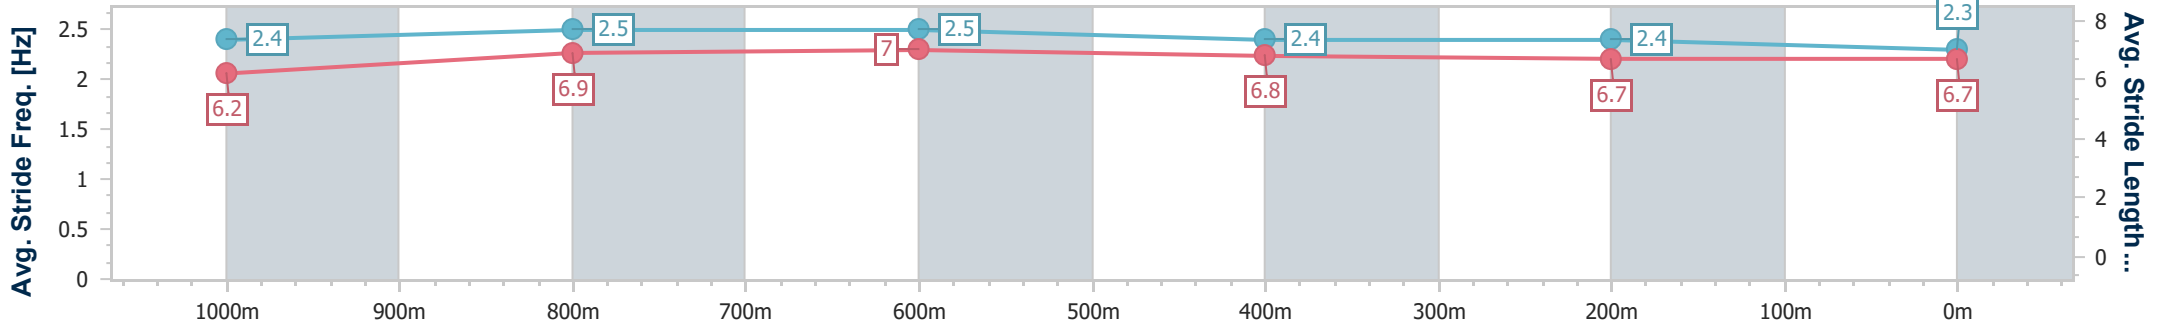

Horse/Jockey Name	Better Ethics
Final Rank	8
Fastest Section Time (Section)	0:11.42 (800m)
Top Speed [km/h] (Section)	65.4 (800m)
Race State	Finished

Toowoomba QLD Professional
Race 1: TTC MEMBER - DON LOOMIS BENCHMARK 62
Handicap - 1200m

12 August 2023 - 17:21

Track Rating: Good 4, Weather: Fine, Rail Position: +5m Entire

Section	Overall	1000m	800m	600m	400m	200m
Section Times	1:16.08 [8] (0:15.29)	1:00.79 [7] (0:11.58)	0:49.21 [9] (0:11.42)	0:37.79 [8] (0:12.25)	0:25.54 [8] (0:12.45)	0:13.09 [8] (0:13.09)
Average Speed [km/h]	47.1	62.8	63.2	58.8	57.7	54.8
Top Speed [km/h]	61.5	65.2	65.4	60.6	58.5	57.6
Avg. Dist. to Rail [m]	3.6	2.9	0.8	0.2	0.5	0.9
Avg. Stride Freq. [Hz]	2.4	2.5	2.5	2.4	2.4	2.3
Avg. Stride Length [m]	6.2	6.9	7.0	6.8	6.7	6.7

- [ ] Ranking at each section and finish
- -.-.- No data available at this section
- NA No data available