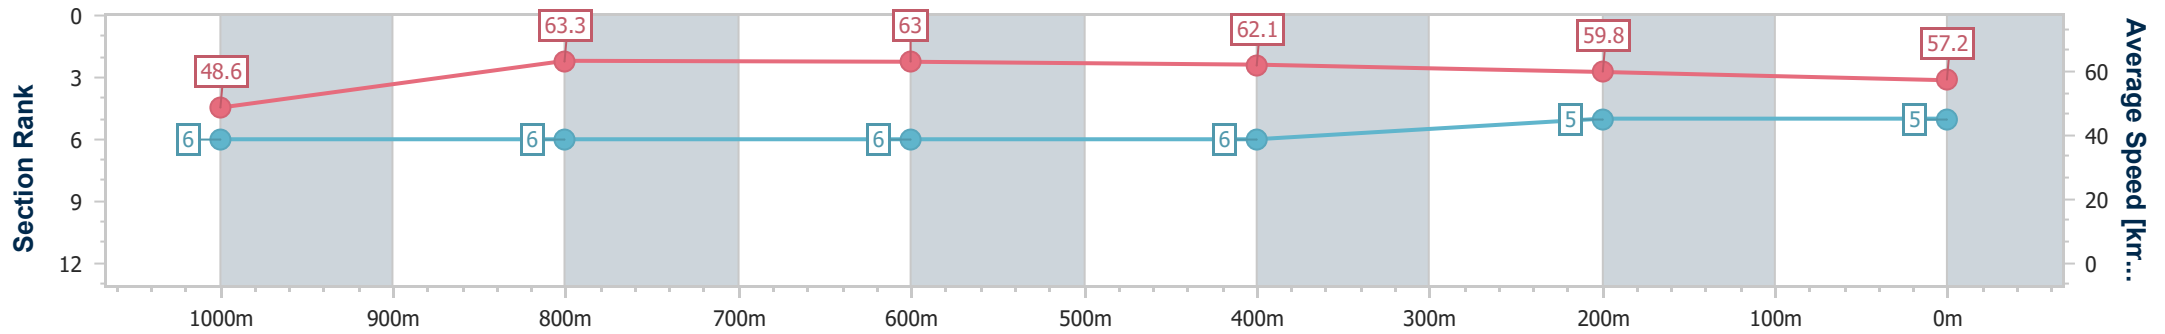

Horse/Jockey Name	Instant Karma
Final Rank	5
Fastest Section Time (Section)	0:11.43 (1000m)
Top Speed [km/h] (Section)	64.3 (Overall)
Race State	Finished

Toowoomba QLD Professional
Race 1: TTC MEMBER - DON LOOMIS BENCHMARK 62
Handicap - 1200m
12 August 2023 - 17:21

Track Rating: Good 4, Weather: Fine, Rail Position: +5m Entire

Section	Overall	1000m	800m	600m	400m	200m
Section Times	1:13.82 [5] (0:14.80)	0:59.02 [6] (0:11.43)	0:47.59 [6] (0:11.45)	0:36.14 [6] (0:11.56)	0:24.58 [6] (0:12.00)	0:12.58 [5] (0:12.58)
Average Speed [km/h]	48.6	63.3	63.0	62.1	59.8	57.2
Top Speed [km/h]	64.3	64.1	64.1	63.5	60.9	57.7
Avg. Dist. to Rail [m]	2.7	1.1	0.8	0.6	0.7	0.4
Avg. Stride Freq. [Hz]	2.3	2.4	2.4	2.4	2.3	2.2
Avg. Stride Length [m]	6.5	7.1	7.2	7.3	7.2	7.1

- [ ] Ranking at each section and finish
- -.-.- No data available at this section
- NA No data available