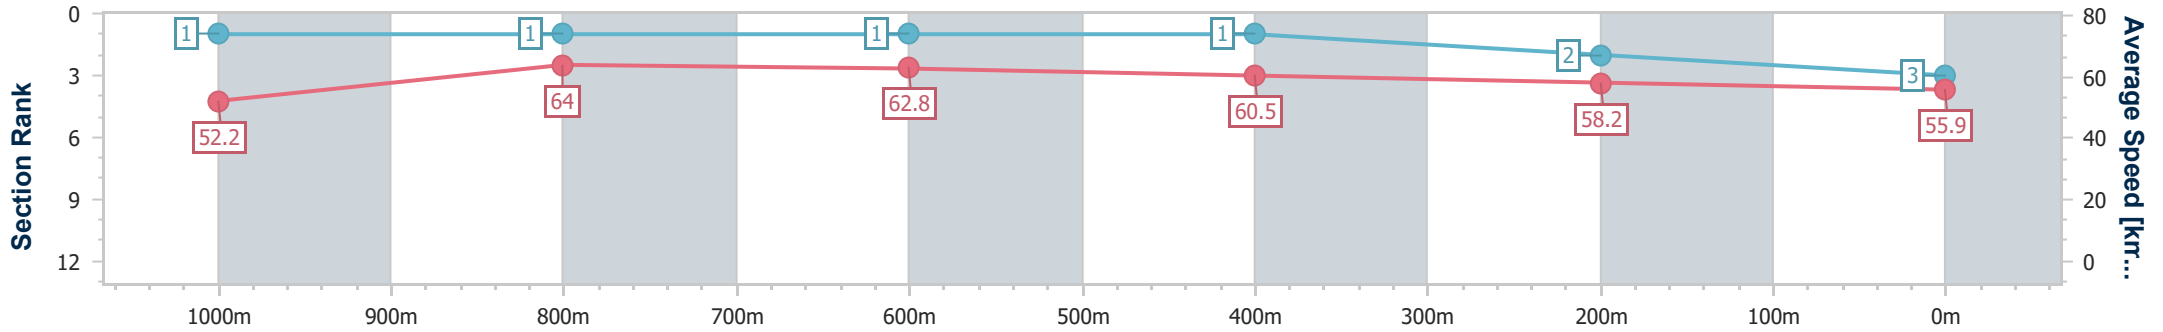

Horse/Jockey Name	First Peoples
Final Rank	3
Fastest Section Time (Section)	0:11.31 (1000m)
Top Speed [km/h] (Section)	66.7 (Overall)
Race State	Finished

Toowoomba QLD Professional
Race 1: TTC MEMBER - DON LOOMIS BENCHMARK 62
Handicap - 1200m
12 August 2023 - 17:21

Track Rating: Good 4, Weather: Fine, Rail Position: +5m Entire

Section	Overall	1000m	800m	600m	400m	200m
Section Times	1:13.68 [3] (0:13.79)	0:59.89 [1] (0:11.31)	0:48.58 [1] (0:11.51)	0:37.07 [1] (0:11.87)	0:25.20 [1] (0:12.34)	0:12.86 [2] (0:12.86)
Average Speed [km/h]	52.2	64.0	62.8	60.5	58.2	55.9
Top Speed [km/h]	66.7	65.9	63.0	62.1	59.2	57.5
Avg. Dist. to Rail [m]	5.5	1.3	0.7	0.4	0.7	0.8
Avg. Stride Freq. [Hz]	2.4	2.3	2.3	2.2	2.2	2.2
Avg. Stride Length [m]	6.8	7.4	7.2	7.1	7.2	7.0

- [ ] Ranking at each section and finish
- -.-.- No data available at this section
- NA No data available