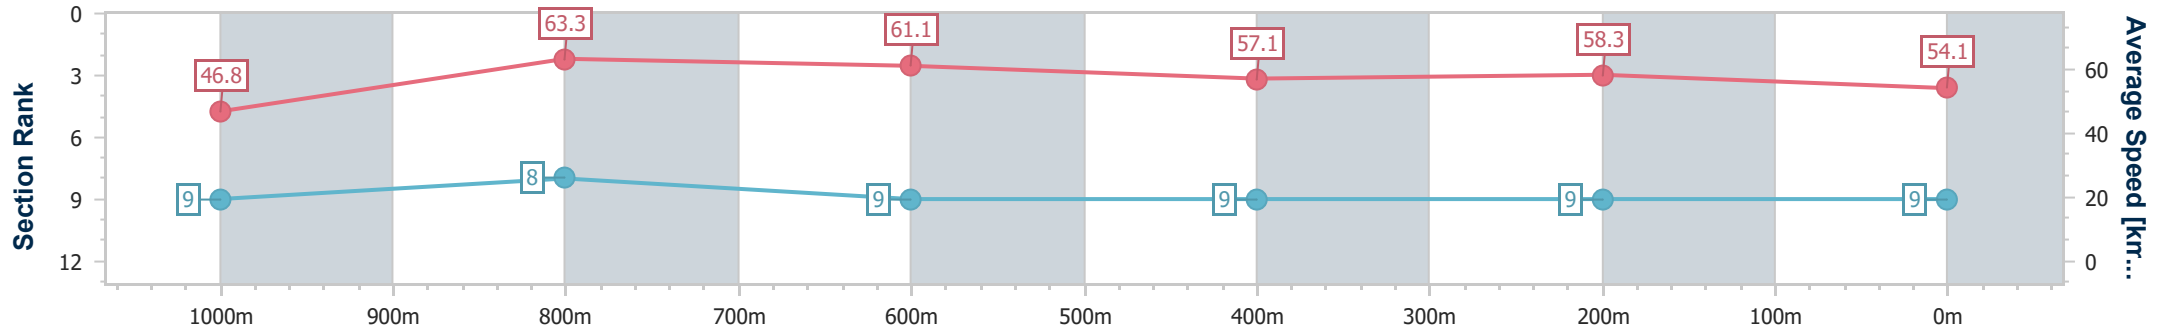

Horse/Jockey Name	Granite Prince
Final Rank	9
Fastest Section Time (Section)	0:11.42 (1000m)
Top Speed [km/h] (Section)	63.8 (1000m)
Race State	Finished

Toowoomba QLD Professional
Race 1: TTC MEMBER - DON LOOMIS BENCHMARK 62
Handicap - 1200m

12 August 2023 - 17:21

Track Rating: Good 4, Weather: Fine, Rail Position: +5m Entire

Section	Overall	1000m	800m	600m	400m	200m
Section Times	1:17.03 [9] (0:15.40)	1:01.63 [9] (0:11.42)	0:50.21 [8] (0:11.80)	0:38.41 [9] (0:12.67)	0:25.74 [9] (0:12.39)	0:13.35 [9] (0:13.35)
Average Speed [km/h]	46.8	63.3	61.1	57.1	58.3	54.1
Top Speed [km/h]	62.1	63.8	63.1	59.7	59.8	56.5
Avg. Dist. to Rail [m]	1.8	1.3	0.1	1.2	1.3	2.5
Avg. Stride Freq. [Hz]	2.2	2.4	2.3	2.2	2.3	2.1
Avg. Stride Length [m]	6.4	7.2	7.4	7.1	7.1	7.0

- [ ] Ranking at each section and finish
- -.-.- No data available at this section
- NA No data available