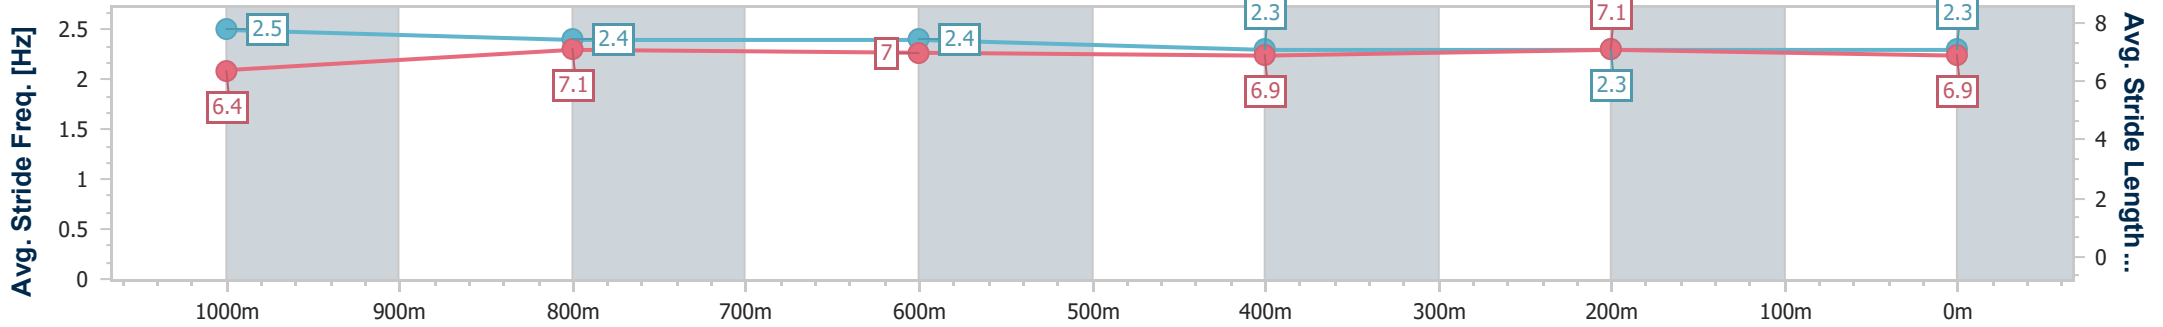

Horse/Jockey Name	Dragon Pins
Final Rank	2
Fastest Section Time (Section)	0:11.29 (1000m)
Top Speed [km/h] (Section)	66.0 (1000m)
Race State	Finished

Toowoomba QLD Professional
Race 1: TTC MEMBER - DON LOOMIS BENCHMARK 62
Handicap - 1200m

12 August 2023 - 17:21

Track Rating: Good 4, Weather: Fine, Rail Position: +5m Entire

Section	Overall	1000m	800m	600m	400m	200m
Section Times	1:13.67 [2] (0:14.34)	0:59.33 [4] (0:11.29)	0:48.04 [3] (0:11.52)	0:36.52 [3] (0:11.80)	0:24.72 [3] (0:12.09)	0:12.63 [3] (0:12.63)
Average Speed [km/h]	50.3	64.0	62.6	61.0	59.3	56.9
Top Speed [km/h]	65.8	66.0	63.2	62.8	60.1	58.1
Avg. Dist. to Rail [m]	2.2	1.2	0.6	0.5	1.0	1.1
Avg. Stride Freq. [Hz]	2.5	2.4	2.4	2.3	2.3	2.3
Avg. Stride Length [m]	6.4	7.1	7.0	6.9	7.1	6.9

- [ ] Ranking at each section and finish
- -.-.- No data available at this section
- NA No data available