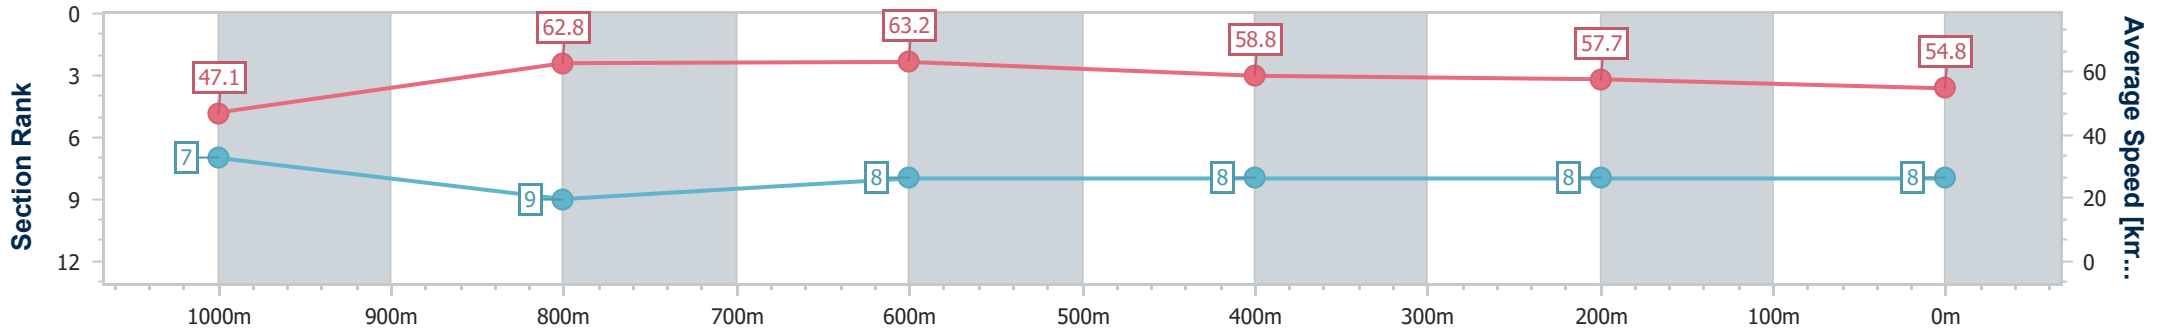

Horse/Jockey Name	Better Ethics
Final Rank	8
Fastest Section Time (Section)	0:11.42 (800m)
Top Speed [km/h] (Section)	65.4 (800m)
Race State	Finished

Toowoomba QLD Professional
Race 1: TTC MEMBER - DON LOOMIS BENCHMARK 62
Handicap - 1200m

12 August 2023 - 17:21

Track Rating: Good 4, Weather: Fine, Rail Position: +5m Entire

Section	Overall	1000m	800m	600m	400m	200m
Section Times	1:16.08 [8] (0:15.29)	1:00.79 [7] (0:11.58)	0:49.21 [9] (0:11.42)	0:37.79 [8] (0:12.25)	0:25.54 [8] (0:12.45)	0:13.09 [8] (0:13.09)
Average Speed [km/h]	47.1	62.8	63.2	58.8	57.7	54.8
Top Speed [km/h]	61.5	65.2	65.4	60.6	58.5	57.6
Avg. Dist. to Rail [m]	3.6	2.9	0.8	0.2	0.5	0.9
Avg. Stride Freq. [Hz]	2.4	2.5	2.5	2.4	2.4	2.3
Avg. Stride Length [m]	6.2	6.9	7.0	6.8	6.7	6.7

- [ ] Ranking at each section and finish
- -.-.- No data available at this section
- NA No data available