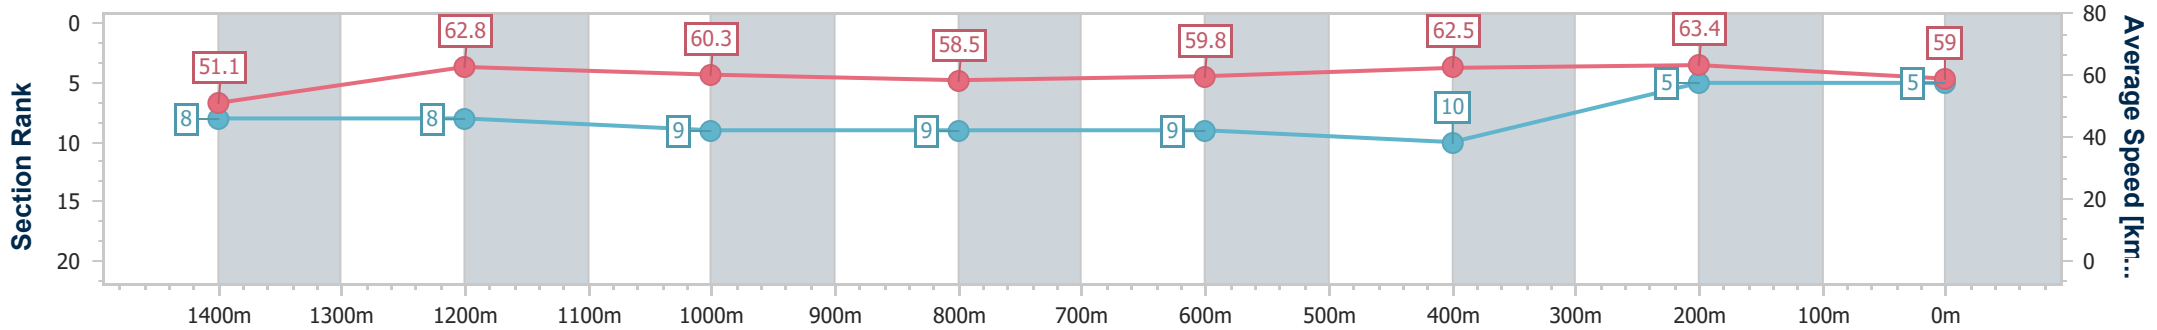

Eagle Farm QLD Professional

Race 9: LADBROKES HUB BENCHMARK 70 Handicap - 1600m

12 August 2023 - 16:27

Track Rating: Good 4, Weather: Fine, Rail Position: +7m Entire Course

BRISBANE RACING CLUB

Section	Overall	1400m	1200m	1000m	800m	600m	400m	200m
Section Times	1:37.30 [5] (0:14.15)	1:23.15 [8] (0:11.53)	1:11.62 [8] (0:11.97)	0:59.65 [9] (0:12.43)	0:47.22 [9] (0:12.07)	0:35.15 [9] (0:11.58)	0:23.57 [10] (0:11.36)	0:12.21 [5] (0:12.21)
Average Speed [km/h]	51.1	62.8	60.3	58.5	59.8	62.5	63.4	59.0
Top Speed [km/h]	65.5	63.6	63.3	59.9	62.3	63.2	65.0	62.0
Avg. Dist. to Rail [m]	9.6	4.7	4.0	1.8	0.7	1.1	3.3	5.1
Avg. Stride Freq. [Hz]	2.2	2.2	2.2	2.2	2.2	2.3	2.3	2.3
Avg. Stride Length [m]	6.6	7.9	7.7	7.4	7.6	7.6	7.5	7.1

- [] Ranking at each section and finish
- .-.- No data available at this section
- NA No data available

Horse/Jockey Name	Rosovo
Final Rank	6
Fastest Section Time (Section)	0:11.32 (400m)
Top Speed [km/h] (Section)	65.1 (1400m)
Race State	Finished