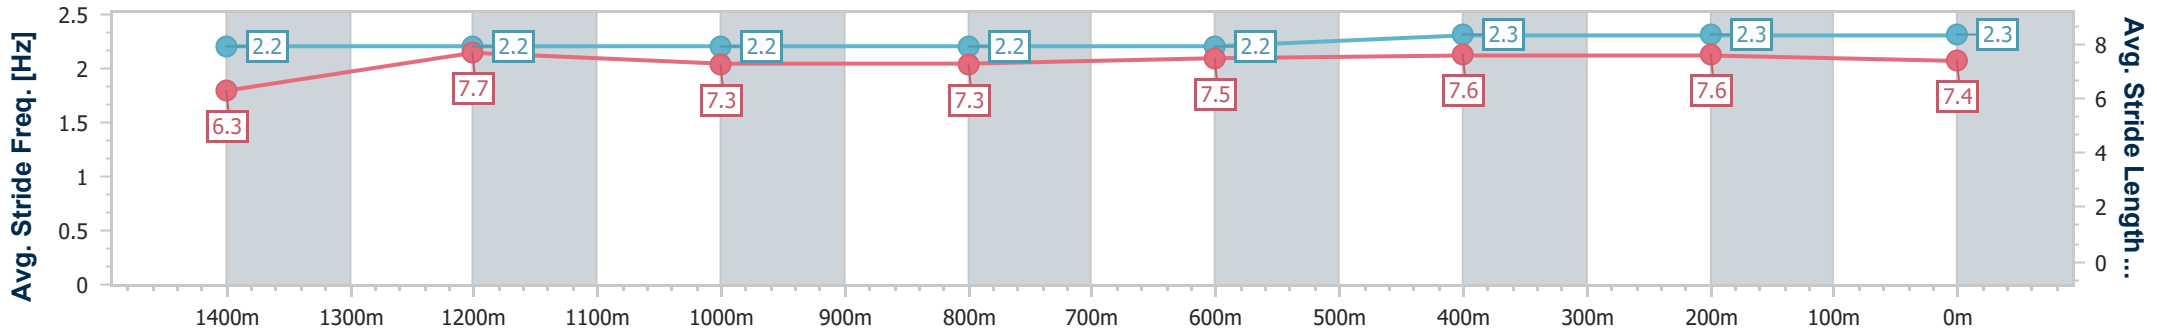

Eagle Farm QLD Professional

Race 9: LADBROKES HUB BENCHMARK 70 Handicap - 1600m

12 August 2023 - 16:27

Track Rating: Good 4, Weather: Fine, Rail Position: +7m Entire Course

BRISBANE RACING CLUB

Section	Overall	1400m	1200m	1000m	800m	600m	400m	200m
Section Times	1:37.30 [6] (0:14.45)	1:22.85 [11] (0:11.40)	1:11.45 [11] (0:12.06)	0:59.39 [12] (0:12.34)	0:47.05 [12] (0:12.17)	0:34.88 [12] (0:11.57)	0:23.31 [12] (0:11.32)	0:11.99 [11] (0:11.99)
Average Speed [km/h]	50.0	63.5	59.8	59.0	59.5	62.6	63.8	59.9
Top Speed [km/h]	64.7	65.1	62.1	60.5	62.5	63.1	64.7	62.9
Avg. Dist. to Rail [m]	5.5	3.4	3.0	2.2	1.6	1.2	4.7	6.3
Avg. Stride Freq. [Hz]	2.2	2.2	2.2	2.2	2.2	2.3	2.3	2.3
Avg. Stride Length [m]	6.3	7.7	7.3	7.3	7.5	7.6	7.6	7.4

- [] Ranking at each section and finish
- .-.- No data available at this section
- NA No data available

Horse/Jockey Name	Esky
Final Rank	7
Fastest Section Time (Section)	0:11.40 (1400m)
Top Speed [km/h] (Section)	64.7 (1400m)
Race State	Finished