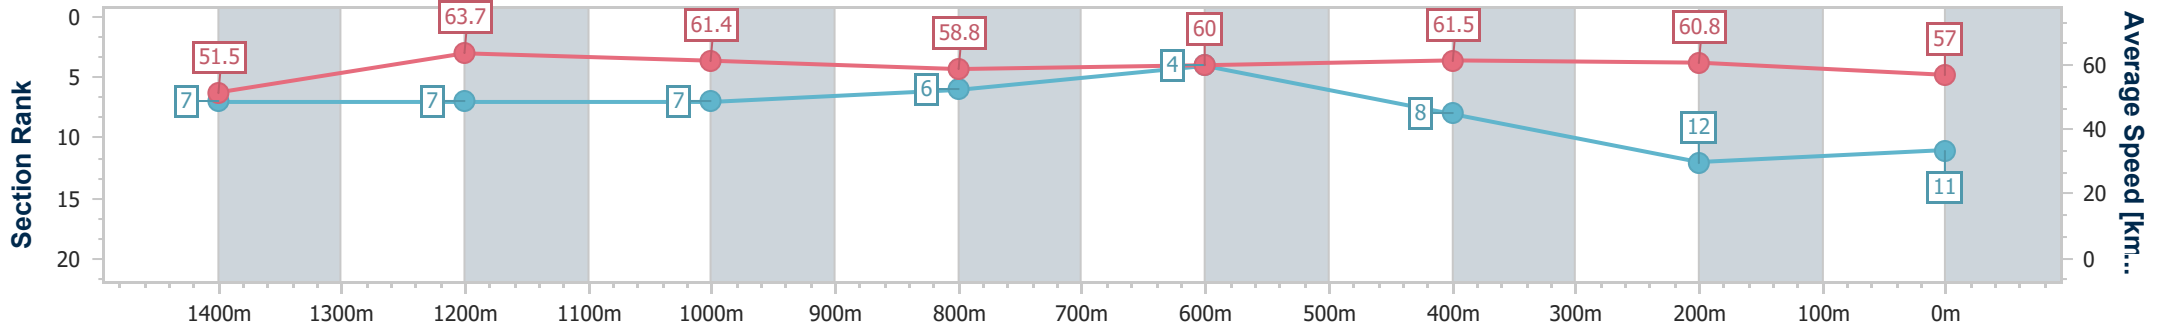

- [] Ranking at each section and finish
- .-.- No data available at this section
- NA No data available

Horse/Jockey Name	Two Smokin Barrels
Final Rank	11
Fastest Section Time (Section)	0:11.34 (1400m)
Top Speed [km/h] (Section)	64.4 (1200m)
Race State	Finished

Eagle Farm QLD Professional

Race 9: LADBROKES HUB BENCHMARK 70 Handicap - 1600m

12 August 2023 - 16:27

Track Rating: Good 4, Weather: Fine, Rail Position: +7m Entire Course

BRISBANE RACING CLUB

Section	Overall	1400m	1200m	1000m	800m	600m	400m	200m
Section Times	1:38.09 [11] (0:14.02)	1:24.07 [7] (0:11.34)	1:12.73 [7] (0:11.76)	1:00.97 [7] (0:12.39)	0:48.58 [6] (0:12.17)	0:36.41 [4] (0:11.95)	0:24.46 [8] (0:11.84)	0:12.62 [12] (0:12.62)
Average Speed [km/h]	51.5	63.7	61.4	58.8	60.0	61.5	60.8	57.0
Top Speed [km/h]	63.9	63.7	64.4	59.4	60.4	62.2	61.7	60.2
Avg. Dist. to Rail [m]	6.6	3.7	3.0	2.3	2.7	4.4	8.0	10.7
Avg. Stride Freq. [Hz]	2.1	2.3	2.2	2.2	2.2	2.2	2.2	2.2
Avg. Stride Length [m]	6.5	7.4	7.4	7.2	7.2	7.4	7.4	7.1

- [] Ranking at each section and finish
- .-.- No data available at this section
- NA No data available

Horse/Jockey Name	Bentley Magic
Final Rank	12
Fastest Section Time (Section)	0:11.29 (1400m)
Top Speed [km/h] (Section)	64.9 (1400m)
Race State	Finished