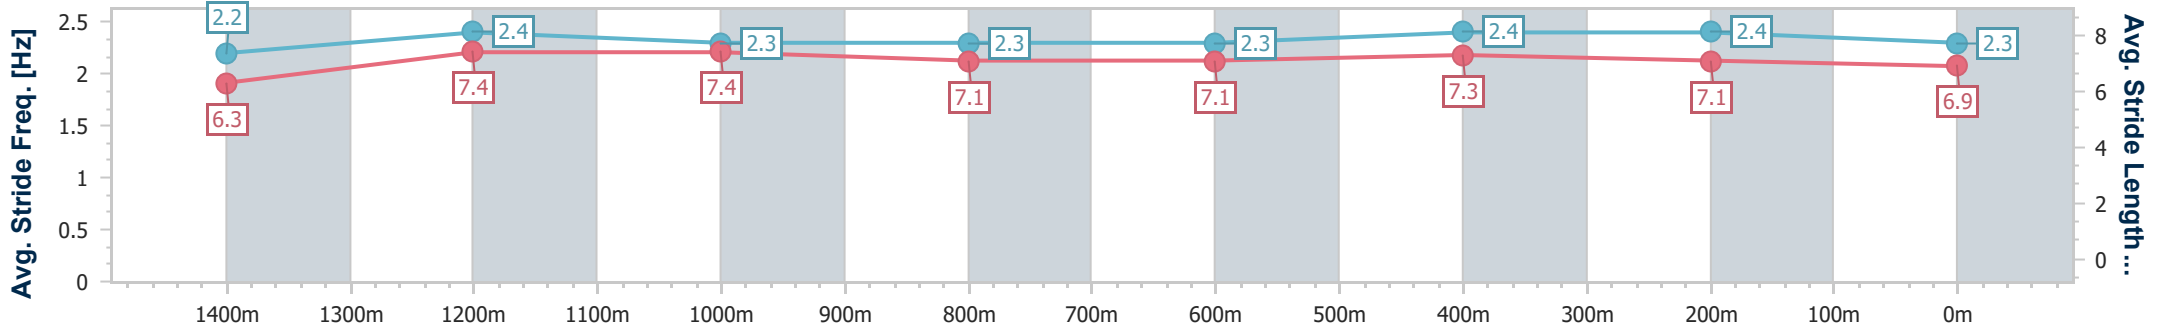

Eagle Farm QLD Professional

Race 9: LADBROKES HUB BENCHMARK 70 Handicap - 1600m

12 August 2023 - 16:27

Track Rating: Good 4, Weather: Fine, Rail Position: +7m Entire Course

BRISBANE RACING CLUB

Section	Overall	1400m	1200m	1000m	800m	600m	400m	200m
Section Times	1:37.65 [8] (0:13.96)	1:23.69 [6] (0:11.13)	1:12.56 [3] (0:11.69)	1:00.87 [3] (0:12.64)	0:48.23 [4] (0:12.40)	0:35.83 [6] (0:11.71)	0:24.12 [6] (0:11.57)	0:12.55 [6] (0:12.55)
Average Speed [km/h]	51.8	64.7	61.8	58.1	58.5	61.3	62.2	57.4
Top Speed [km/h]	64.7	65.8	64.8	59.3	60.2	62.3	63.2	61.0
Avg. Dist. to Rail [m]	2.0	2.0	3.2	4.2	2.0	0.8	1.0	2.3
Avg. Stride Freq. [Hz]	2.2	2.4	2.3	2.3	2.3	2.4	2.4	2.3
Avg. Stride Length [m]	6.3	7.4	7.4	7.1	7.1	7.3	7.1	6.9