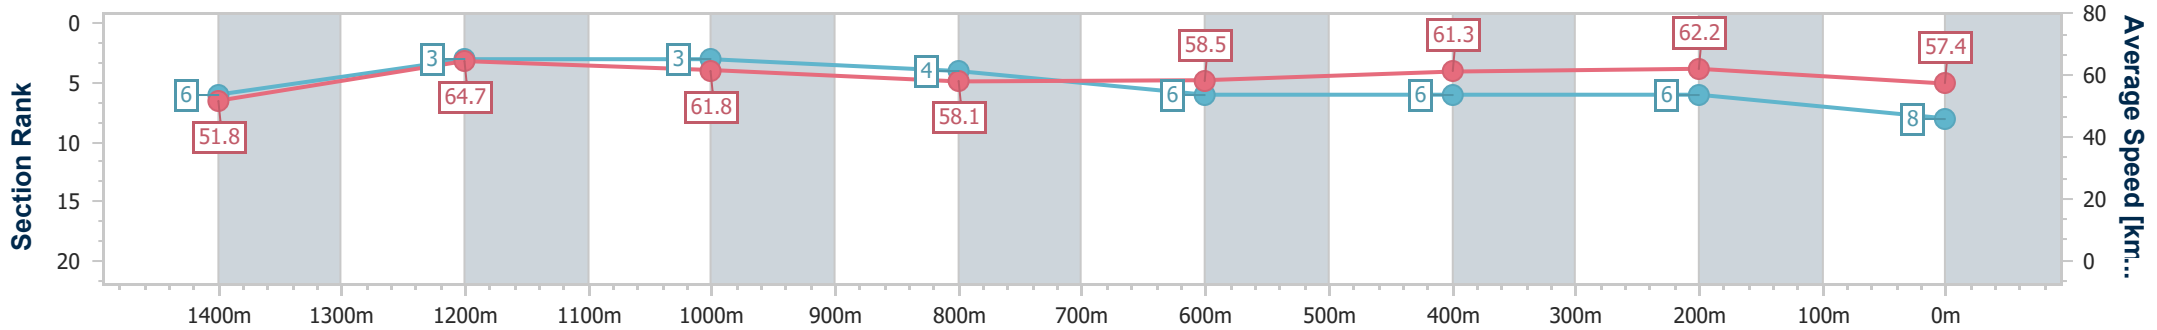

Eagle Farm QLD Professional

Race 9: LADBROKES HUB BENCHMARK 70 Handicap - 1600m

12 August 2023 - 16:27

Track Rating: Good 4, Weather: Fine, Rail Position: +7m Entire Course

BRISBANE RACING CLUB

Section	Overall	1400m	1200m	1000m	800m	600m	400m	200m
Section Times	1:37.65 [8] (0:13.96)	1:23.69 [6] (0:11.13)	1:12.56 [3] (0:11.69)	1:00.87 [3] (0:12.64)	0:48.23 [4] (0:12.40)	0:35.83 [6] (0:11.71)	0:24.12 [6] (0:11.57)	0:12.55 [6] (0:12.55)
Average Speed [km/h]	51.8	64.7	61.8	58.1	58.5	61.3	62.2	57.4
Top Speed [km/h]	64.7	65.8	64.8	59.3	60.2	62.3	63.2	61.0
Avg. Dist. to Rail [m]	2.0	2.0	3.2	4.2	2.0	0.8	1.0	2.3
Avg. Stride Freq. [Hz]	2.2	2.4	2.3	2.3	2.3	2.4	2.4	2.3
Avg. Stride Length [m]	6.3	7.4	7.4	7.1	7.1	7.3	7.1	6.9