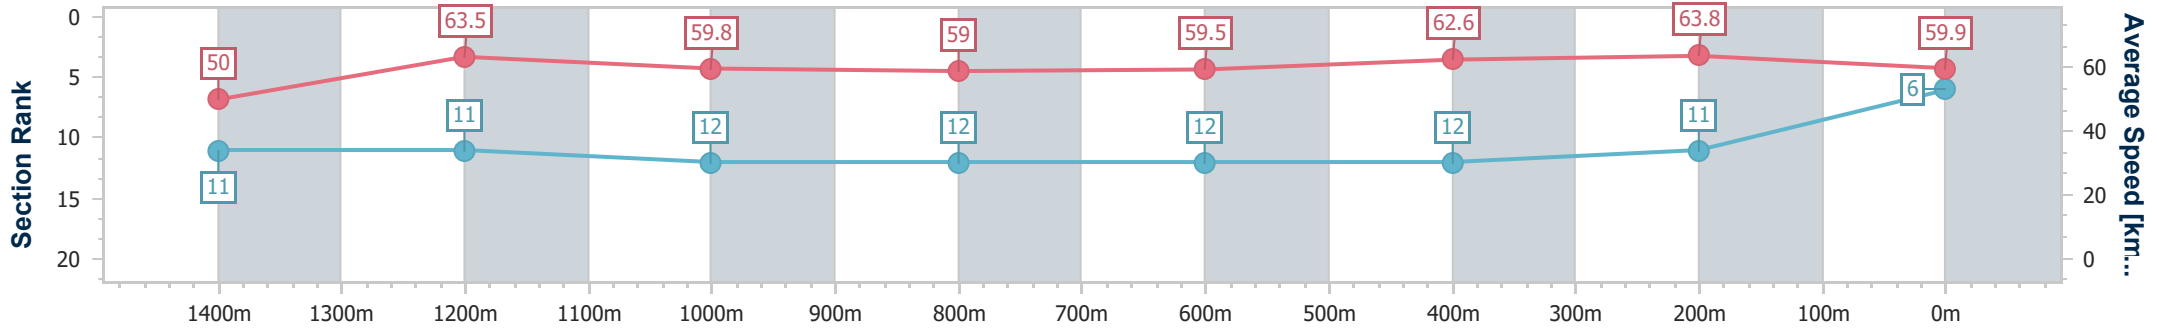

Eagle Farm QLD Professional

Race 9: LADBROKES HUB BENCHMARK 70 Handicap - 1600m

12 August 2023 - 16:27

Track Rating: Good 4, Weather: Fine, Rail Position: +7m Entire Course

BRISBANE RACING CLUB

Section	Overall	1400m	1200m	1000m	800m	600m	400m	200m
Section Times	1:37.30 [6] (0:14.45)	1:22.85 [11] (0:11.40)	1:11.45 [11] (0:12.06)	0:59.39 [12] (0:12.34)	0:47.05 [12] (0:12.17)	0:34.88 [12] (0:11.57)	0:23.31 [12] (0:11.32)	0:11.99 [11] (0:11.99)
Average Speed [km/h]	50.0	63.5	59.8	59.0	59.5	62.6	63.8	59.9
Top Speed [km/h]	64.7	65.1	62.1	60.5	62.5	63.1	64.7	62.9
Avg. Dist. to Rail [m]	5.5	3.4	3.0	2.2	1.6	1.2	4.7	6.3
Avg. Stride Freq. [Hz]	2.2	2.2	2.2	2.2	2.2	2.3	2.3	2.3
Avg. Stride Length [m]	6.3	7.7	7.3	7.3	7.5	7.6	7.6	7.4

- [] Ranking at each section and finish
- .-.- No data available at this section
- NA No data available

Horse/Jockey Name	Esky
Final Rank	7
Fastest Section Time (Section)	0:11.40 (1400m)
Top Speed [km/h] (Section)	64.7 (1400m)
Race State	Finished