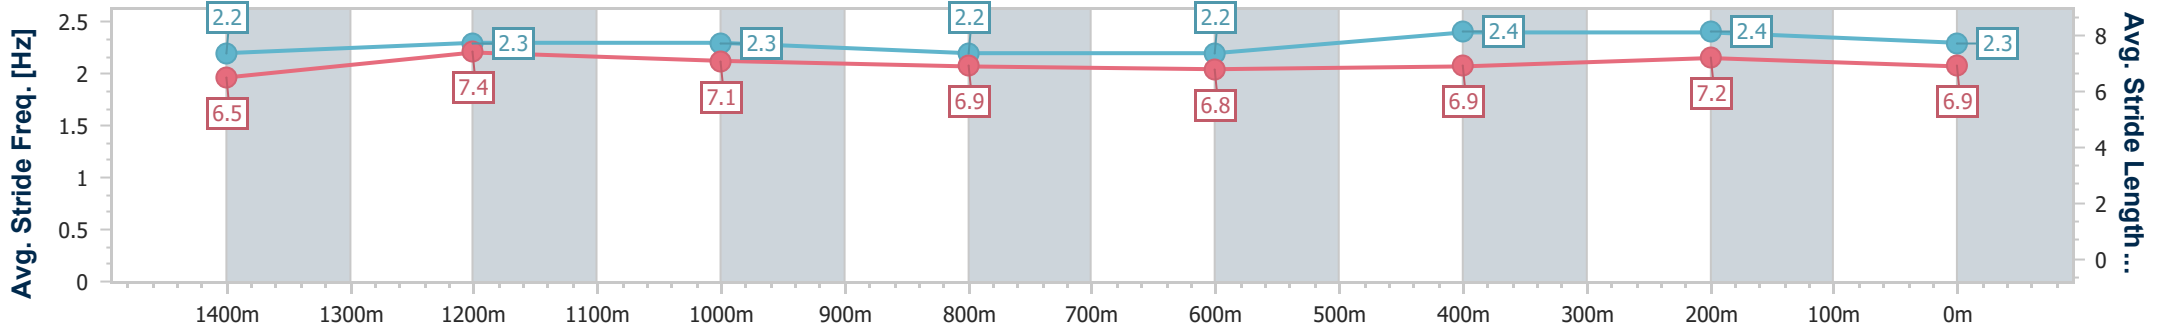

Eagle Farm QLD Professional

Race 9: LADBROKES HUB BENCHMARK 70 Handicap - 1600m

12 August 2023 - 16:27

Track Rating: Good 4, Weather: Fine, Rail Position: +7m Entire Course

BRISBANE RACING CLUB

Section	Overall	1400m	1200m	1000m	800m	600m	400m	200m
Section Times	1:37.29 [4] (0:13.79)	1:23.50 [2] (0:11.05)	1:12.45 [1] (0:11.63)	1:00.82 [1] (0:12.42)	0:48.40 [1] (0:12.41)	0:35.99 [1] (0:11.74)	0:24.25 [1] (0:11.65)	0:12.60 [2] (0:12.60)
Average Speed [km/h]	52.5	65.4	62.0	58.3	58.1	61.3	61.8	57.1
Top Speed [km/h]	65.7	68.3	64.2	59.4	60.0	62.9	62.9	60.3
Avg. Dist. to Rail [m]	8.6	4.4	1.7	1.2	0.6	0.4	0.4	0.7
Avg. Stride Freq. [Hz]	2.2	2.3	2.3	2.2	2.2	2.4	2.4	2.3
Avg. Stride Length [m]	6.5	7.4	7.1	6.9	6.8	6.9	7.2	6.9