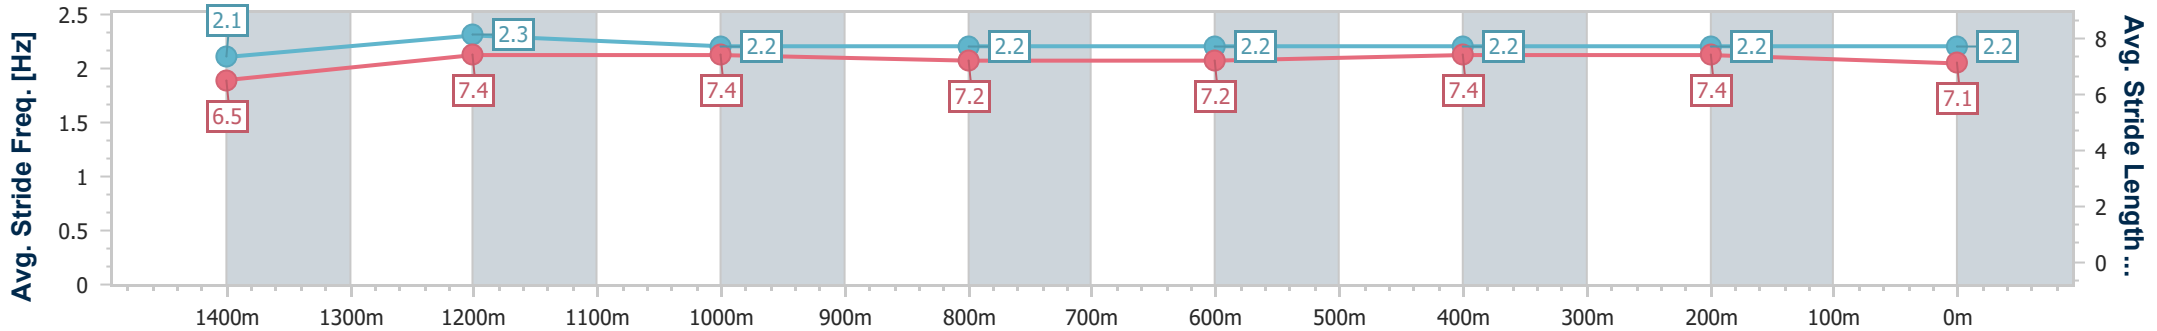

- [] Ranking at each section and finish
- .-.- No data available at this section
- NA No data available

Horse/Jockey Name	Two Smokin Barrels
Final Rank	11
Fastest Section Time (Section)	0:11.34 (1400m)
Top Speed [km/h] (Section)	64.4 (1200m)
Race State	Finished

Eagle Farm QLD Professional

Race 9: LADBROKES HUB BENCHMARK 70 Handicap - 1600m

12 August 2023 - 16:27

Track Rating: Good 4, Weather: Fine, Rail Position: +7m Entire Course

BRISBANE RACING CLUB

Section	Overall	1400m	1200m	1000m	800m	600m	400m	200m
Section Times	1:38.09 [11] (0:14.02)	1:24.07 [7] (0:11.34)	1:12.73 [7] (0:11.76)	1:00.97 [7] (0:12.39)	0:48.58 [6] (0:12.17)	0:36.41 [4] (0:11.95)	0:24.46 [8] (0:11.84)	0:12.62 [12] (0:12.62)
Average Speed [km/h]	51.5	63.7	61.4	58.8	60.0	61.5	60.8	57.0
Top Speed [km/h]	63.9	63.7	64.4	59.4	60.4	62.2	61.7	60.2
Avg. Dist. to Rail [m]	6.6	3.7	3.0	2.3	2.7	4.4	8.0	10.7
Avg. Stride Freq. [Hz]	2.1	2.3	2.2	2.2	2.2	2.2	2.2	2.2
Avg. Stride Length [m]	6.5	7.4	7.4	7.2	7.2	7.4	7.4	7.1

- [] Ranking at each section and finish
- .-.- No data available at this section
- NA No data available

Horse/Jockey Name	Bentley Magic
Final Rank	12
Fastest Section Time (Section)	0:11.29 (1400m)
Top Speed [km/h] (Section)	64.9 (1400m)
Race State	Finished