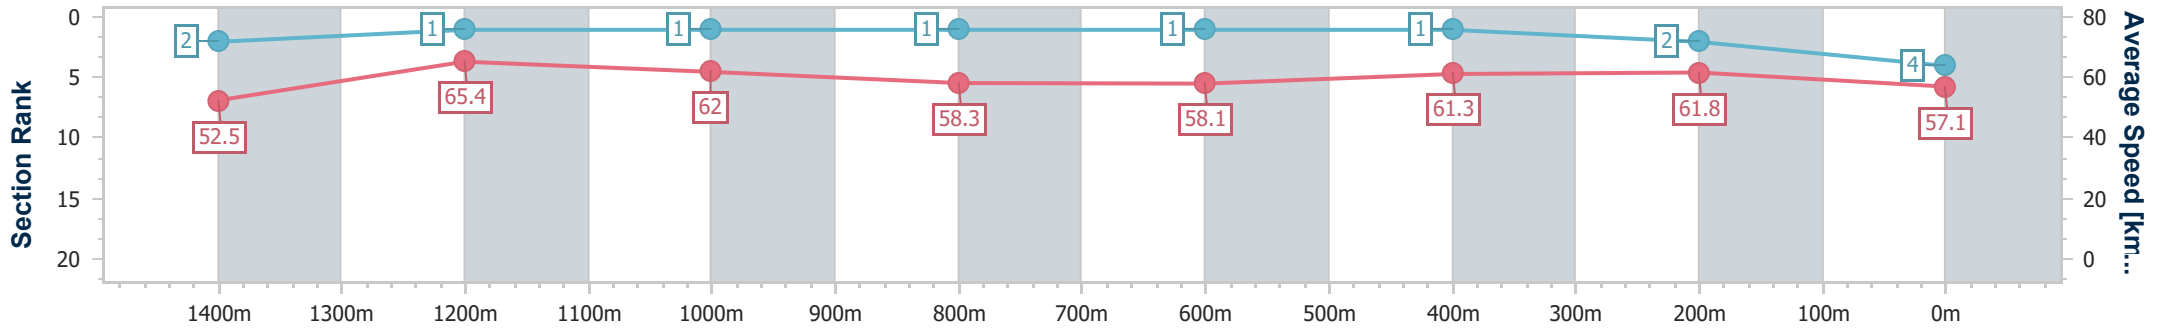

Eagle Farm QLD Professional

Race 9: LADBROKES HUB BENCHMARK 70 Handicap - 1600m

12 August 2023 - 16:27

Track Rating: Good 4, Weather: Fine, Rail Position: +7m Entire Course

BRISBANE RACING CLUB

Section	Overall	1400m	1200m	1000m	800m	600m	400m	200m
Section Times	1:37.29 [4] (0:13.79)	1:23.50 [2] (0:11.05)	1:12.45 [1] (0:11.63)	1:00.82 [1] (0:12.42)	0:48.40 [1] (0:12.41)	0:35.99 [1] (0:11.74)	0:24.25 [1] (0:11.65)	0:12.60 [2] (0:12.60)
Average Speed [km/h]	52.5	65.4	62.0	58.3	58.1	61.3	61.8	57.1
Top Speed [km/h]	65.7	68.3	64.2	59.4	60.0	62.9	62.9	60.3
Avg. Dist. to Rail [m]	8.6	4.4	1.7	1.2	0.6	0.4	0.4	0.7
Avg. Stride Freq. [Hz]	2.2	2.3	2.3	2.2	2.2	2.4	2.4	2.3
Avg. Stride Length [m]	6.5	7.4	7.1	6.9	6.8	6.9	7.2	6.9