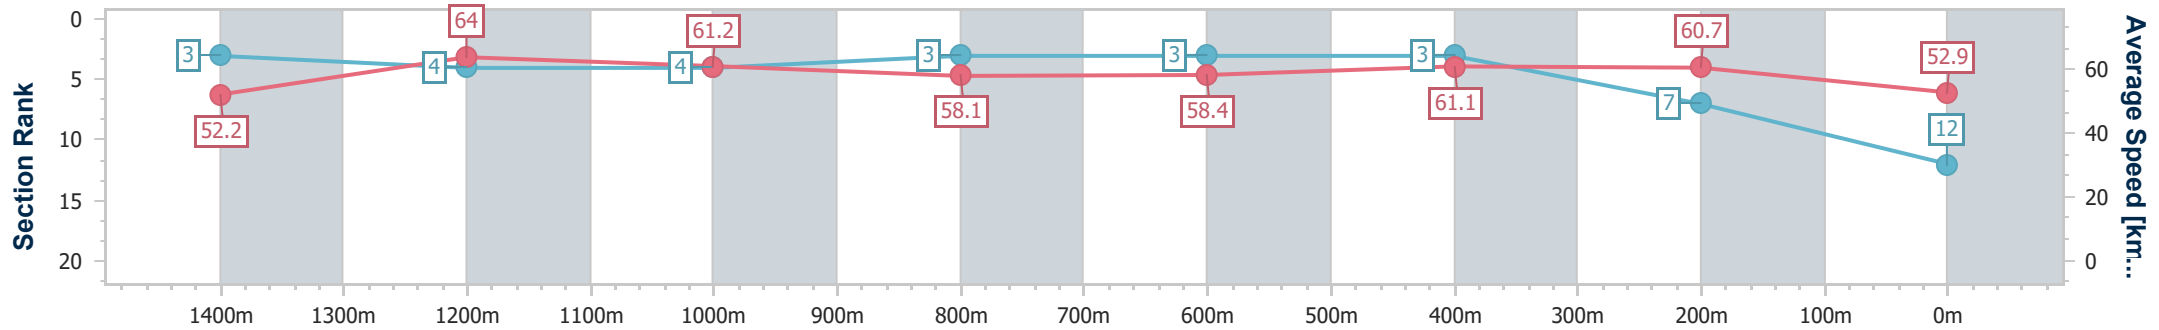

- [] Ranking at each section and finish
- .-.- No data available at this section
- NA No data available

Horse/Jockey Name	Bentley Magic
Final Rank	12
Fastest Section Time (Section)	0:11.29 (1400m)
Top Speed [km/h] (Section)	64.9 (1400m)
Race State	Finished

Eagle Farm QLD Professional

Race 9: LADBROKES HUB BENCHMARK 70 Handicap - 1600m

12 August 2023 - 16:27

Track Rating: Good 4, Weather: Fine, Rail Position: +7m Entire Course

BRISBANE RACING CLUB

Section	Overall	1400m	1200m	1000m	800m	600m	400m	200m
Section Times	1:38.74 [12] (0:13.83)	1:24.91 [3] (0:11.29)	1:13.62 [4] (0:11.79)	1:01.83 [4] (0:12.42)	0:49.41 [3] (0:12.21)	0:37.20 [3] (0:11.74)	0:25.46 [3] (0:11.86)	0:13.60 [7] (0:13.60)
Average Speed [km/h]	52.2	64.0	61.2	58.1	58.4	61.1	60.7	52.9
Top Speed [km/h]	64.8	64.9	63.8	59.3	60.1	62.1	62.2	58.9
Avg. Dist. to Rail [m]	5.5	3.3	2.9	0.9	2.3	1.5	5.6	5.5
Avg. Stride Freq. [Hz]	2.3	2.3	2.3	2.2	2.2	2.4	2.4	2.2
Avg. Stride Length [m]	6.3	7.5	7.4	7.3	7.2	7.1	7.0	6.6

- [] Ranking at each section and finish
- .-.- No data available at this section
- NA No data available