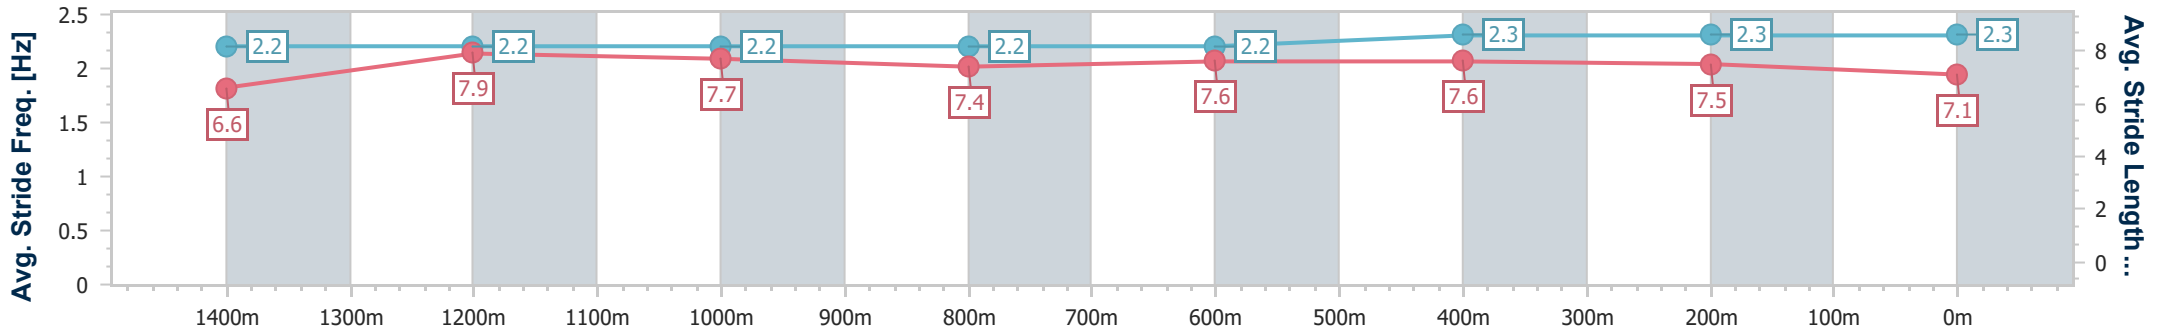

Eagle Farm QLD Professional

Race 9: LADBROKES HUB BENCHMARK 70 Handicap - 1600m

12 August 2023 - 16:27

Track Rating: Good 4, Weather: Fine, Rail Position: +7m Entire Course

BRISBANE RACING CLUB

Section	Overall	1400m	1200m	1000m	800m	600m	400m	200m
Section Times	1:37.30 [5] (0:14.15)	1:23.15 [8] (0:11.53)	1:11.62 [8] (0:11.97)	0:59.65 [9] (0:12.43)	0:47.22 [9] (0:12.07)	0:35.15 [9] (0:11.58)	0:23.57 [10] (0:11.36)	0:12.21 [5] (0:12.21)
Average Speed [km/h]	51.1	62.8	60.3	58.5	59.8	62.5	63.4	59.0
Top Speed [km/h]	65.5	63.6	63.3	59.9	62.3	63.2	65.0	62.0
Avg. Dist. to Rail [m]	9.6	4.7	4.0	1.8	0.7	1.1	3.3	5.1
Avg. Stride Freq. [Hz]	2.2	2.2	2.2	2.2	2.2	2.3	2.3	2.3
Avg. Stride Length [m]	6.6	7.9	7.7	7.4	7.6	7.6	7.5	7.1

- [] Ranking at each section and finish
- .-.- No data available at this section
- NA No data available

Horse/Jockey Name	Rosovo
Final Rank	6
Fastest Section Time (Section)	0:11.32 (400m)
Top Speed [km/h] (Section)	65.1 (1400m)
Race State	Finished