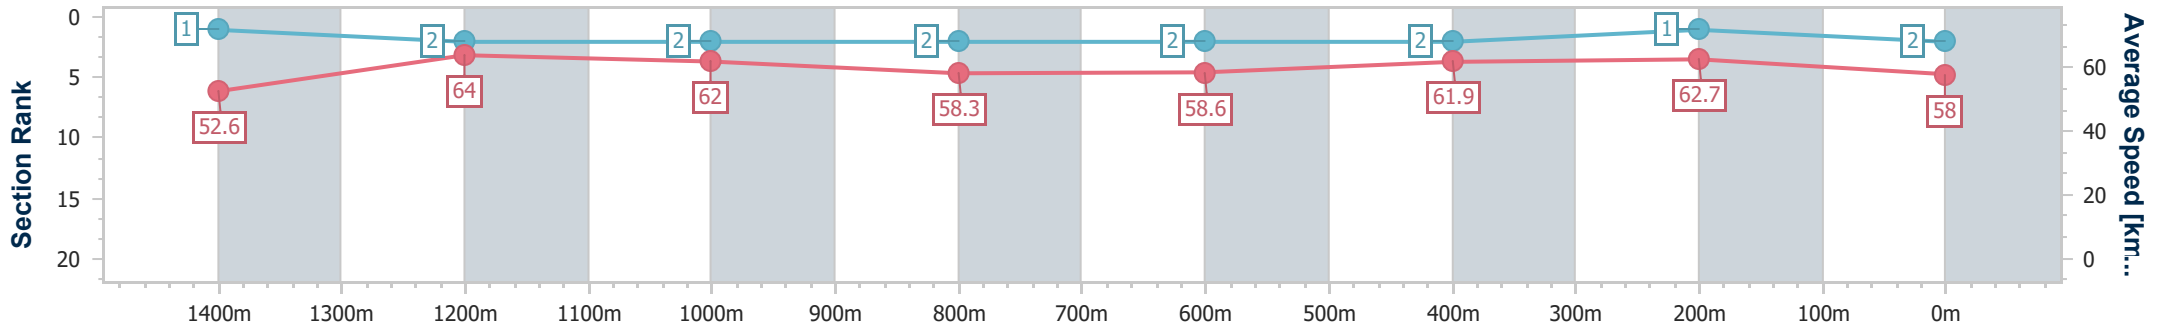

Eagle Farm QLD Professional

Race 9: LADBROKES HUB BENCHMARK 70 Handicap - 1600m

12 August 2023 - 16:27

Track Rating: Good 4, Weather: Fine, Rail Position: +7m Entire Course

BRISBANE RACING CLUB

Section	Overall	1400m	1200m	1000m	800m	600m	400m	200m
Section Times	1:37.08 [2] (0:13.76)	1:23.32 [1] (0:11.31)	1:12.01 [2] (0:11.64)	1:00.37 [2] (0:12.51)	0:47.86 [2] (0:12.32)	0:35.54 [2] (0:11.62)	0:23.92 [2] (0:11.49)	0:12.43 [1] (0:12.43)
Average Speed [km/h]	52.6	64.0	62.0	58.3	58.6	61.9	62.7	58.0
Top Speed [km/h]	65.1	65.2	64.5	58.9	60.0	63.2	64.1	61.0
Avg. Dist. to Rail [m]	10.5	6.3	4.3	2.1	0.8	0.9	3.5	3.9
Avg. Stride Freq. [Hz]	2.3	2.3	2.2	2.2	2.2	2.3	2.3	2.3
Avg. Stride Length [m]	6.5	7.7	7.7	7.3	7.3	7.5	7.4	7.1