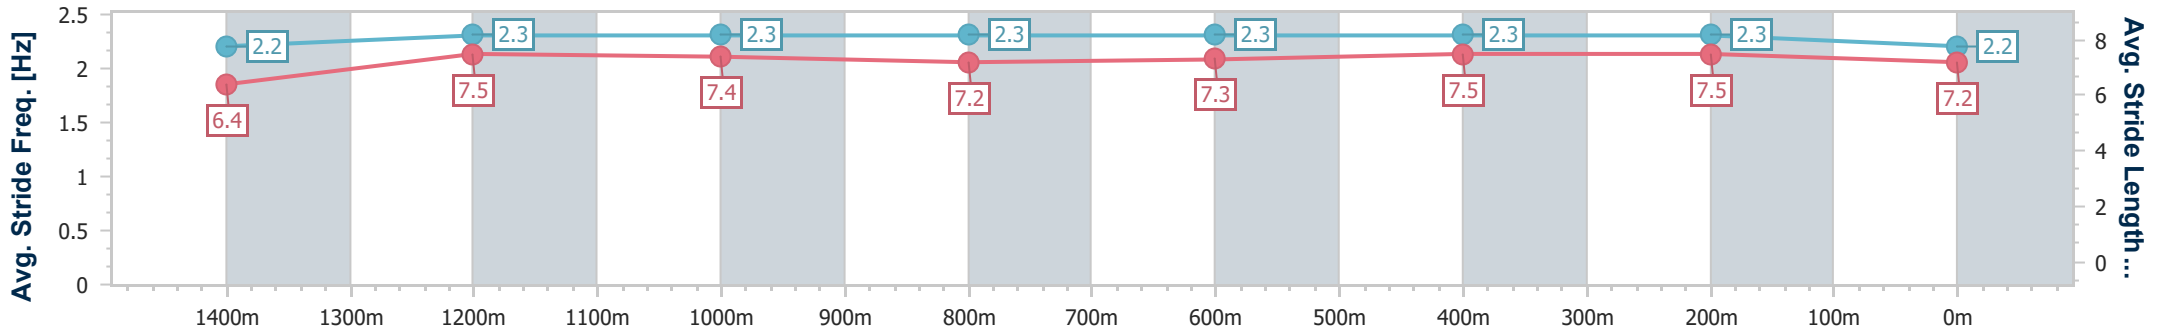

- [] Ranking at each section and finish
- .-.- No data available at this section
- NA No data available

Horse/Jockey Name	Raging Pole
Final Rank	10
Fastest Section Time (Section)	0:11.45 (1400m)
Top Speed [km/h] (Section)	65.4 (1400m)
Race State	Finished

Eagle Farm QLD Professional

Race 9: LADBROKES HUB BENCHMARK 70 Handicap - 1600m

12 August 2023 - 16:27

Track Rating: Good 4, Weather: Fine, Rail Position: +7m Entire Course

BRISBANE RACING CLUB

Section	Overall	1400m	1200m	1000m	800m	600m	400m	200m
Section Times	1:37.87 [10] (0:14.37)	1:23.50 [10] (0:11.45)	1:12.05 [10] (0:11.96)	1:00.09 [10] (0:12.43)	0:47.66 [11] (0:12.13)	0:35.53 [11] (0:11.50)	0:24.03 [11] (0:11.46)	0:12.57 [10] (0:12.57)
Average Speed [km/h]	50.4	63.1	60.4	58.9	60.0	63.3	62.8	57.3
Top Speed [km/h]	65.2	65.4	63.1	60.1	61.7	64.9	63.8	60.4
Avg. Dist. to Rail [m]	8.3	4.4	3.9	2.9	2.5	2.2	7.1	7.8
Avg. Stride Freq. [Hz]	2.2	2.3	2.3	2.3	2.3	2.3	2.3	2.2
Avg. Stride Length [m]	6.4	7.5	7.4	7.2	7.3	7.5	7.5	7.2

- [] Ranking at each section and finish
- .-.- No data available at this section
- NA No data available

Horse/Jockey Name	Two Smokin Barrels
Final Rank	11
Fastest Section Time (Section)	0:11.34 (1400m)
Top Speed [km/h] (Section)	64.4 (1200m)
Race State	Finished