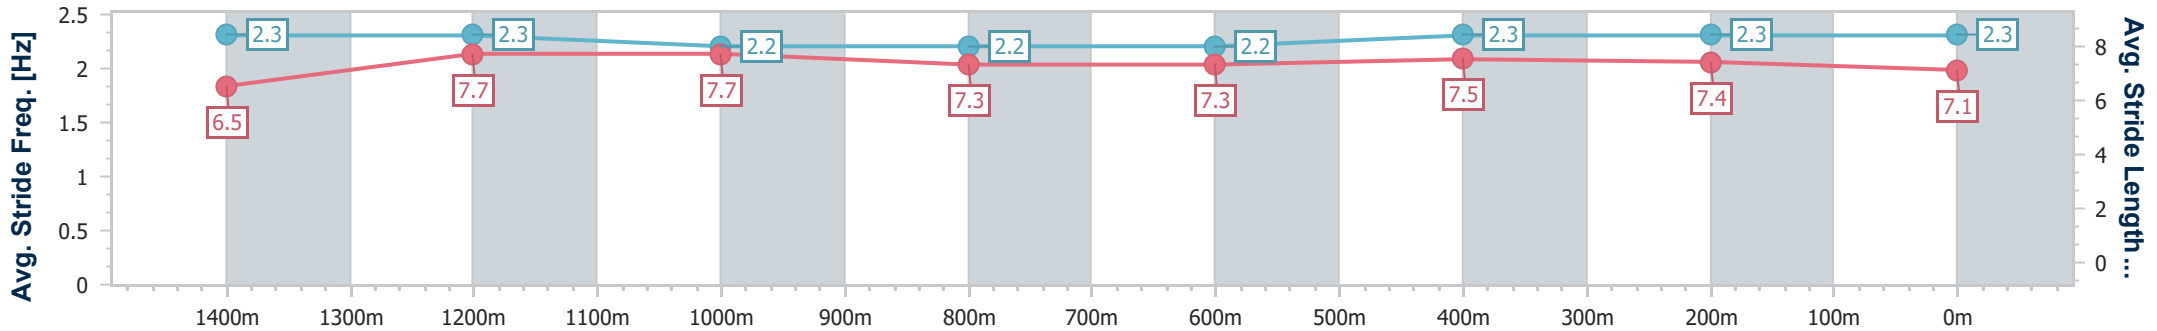

Eagle Farm QLD Professional

Race 9: LADBROKES HUB BENCHMARK 70 Handicap - 1600m

12 August 2023 - 16:27

Track Rating: Good 4, Weather: Fine, Rail Position: +7m Entire Course

BRISBANE RACING CLUB

Section	Overall	1400m	1200m	1000m	800m	600m	400m	200m
Section Times	1:37.08 [2] (0:13.76)	1:23.32 [1] (0:11.31)	1:12.01 [2] (0:11.64)	1:00.37 [2] (0:12.51)	0:47.86 [2] (0:12.32)	0:35.54 [2] (0:11.62)	0:23.92 [2] (0:11.49)	0:12.43 [1] (0:12.43)
Average Speed [km/h]	52.6	64.0	62.0	58.3	58.6	61.9	62.7	58.0
Top Speed [km/h]	65.1	65.2	64.5	58.9	60.0	63.2	64.1	61.0
Avg. Dist. to Rail [m]	10.5	6.3	4.3	2.1	0.8	0.9	3.5	3.9
Avg. Stride Freq. [Hz]	2.3	2.3	2.2	2.2	2.2	2.3	2.3	2.3
Avg. Stride Length [m]	6.5	7.7	7.7	7.3	7.3	7.5	7.4	7.1