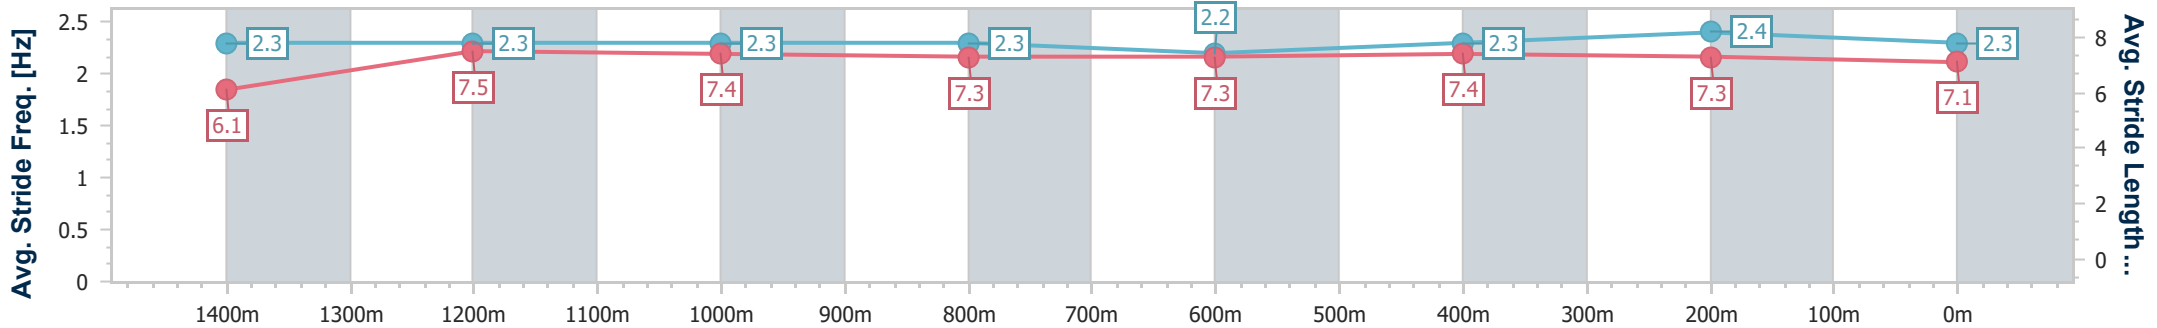

Eagle Farm QLD Professional

Race 9: LADBROKES HUB BENCHMARK 70 Handicap - 1600m

12 August 2023 - 16:27

Track Rating: Good 4, Weather: Fine, Rail Position: +7m Entire Course

BRISBANE RACING CLUB

Section	Overall	1400m	1200m	1000m	800m	600m	400m	200m
Section Times	1:36.92 [1] (0:14.21)	1:22.71 [9] (0:11.51)	1:11.20 [9] (0:11.91)	0:59.29 [8] (0:12.13)	0:47.16 [8] (0:12.25)	0:34.91 [8] (0:11.56)	0:23.35 [7] (0:11.29)	0:12.06 [4] (0:12.06)
Average Speed [km/h]	50.8	62.8	60.5	59.6	58.9	62.1	63.9	59.6
Top Speed [km/h]	64.1	63.9	63.1	60.7	60.8	64.4	65.1	63.5
Avg. Dist. to Rail [m]	4.1	2.9	3.2	1.2	0.5	0.5	2.4	3.9
Avg. Stride Freq. [Hz]	2.3	2.3	2.3	2.3	2.2	2.3	2.4	2.3
Avg. Stride Length [m]	6.1	7.5	7.4	7.3	7.3	7.4	7.3	7.1