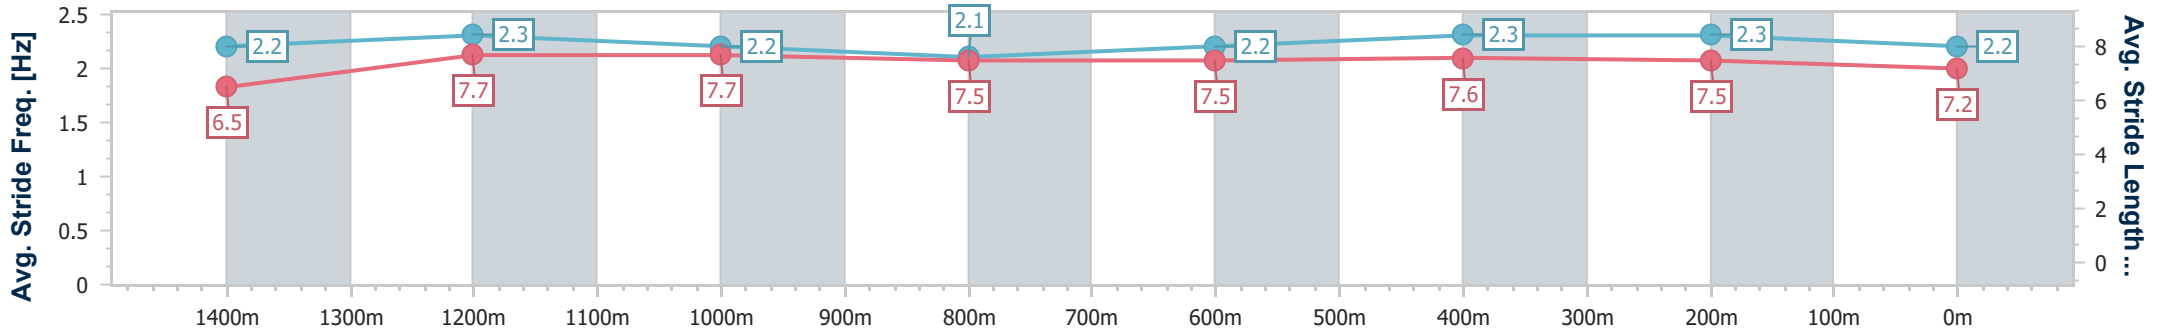

Eagle Farm QLD Professional

Race 9: LADBROKES HUB BENCHMARK 70 Handicap - 1600m

12 August 2023 - 16:27

Track Rating: Good 4, Weather: Fine, Rail Position: +7m Entire Course

BRISBANE RACING CLUB

Section	Overall	1400m	1200m	1000m	800m	600m	400m	200m
Section Times	1:37.85 [9] (0:13.89)	1:23.96 [4] (0:11.29)	1:12.67 [5] (0:11.88)	1:00.79 [5] (0:12.54)	0:48.25 [7] (0:12.26)	0:35.99 [7] (0:11.65)	0:24.34 [5] (0:11.63)	0:12.71 [8] (0:12.71)
Average Speed [km/h]	52.0	64.0	60.7	58.2	59.2	63.0	61.9	56.7
Top Speed [km/h]	63.6	64.9	63.3	59.3	60.7	64.4	63.7	58.8
Avg. Dist. to Rail [m]	7.5	4.6	3.5	2.5	2.0	3.9	7.3	7.1
Avg. Stride Freq. [Hz]	2.2	2.3	2.2	2.1	2.2	2.3	2.3	2.2
Avg. Stride Length [m]	6.5	7.7	7.7	7.5	7.5	7.6	7.5	7.2

- [] Ranking at each section and finish
- .-.- No data available at this section
- NA No data available

Horse/Jockey Name	Raging Pole
Final Rank	10
Fastest Section Time (Section)	0:11.45 (1400m)
Top Speed [km/h] (Section)	65.4 (1400m)
Race State	Finished