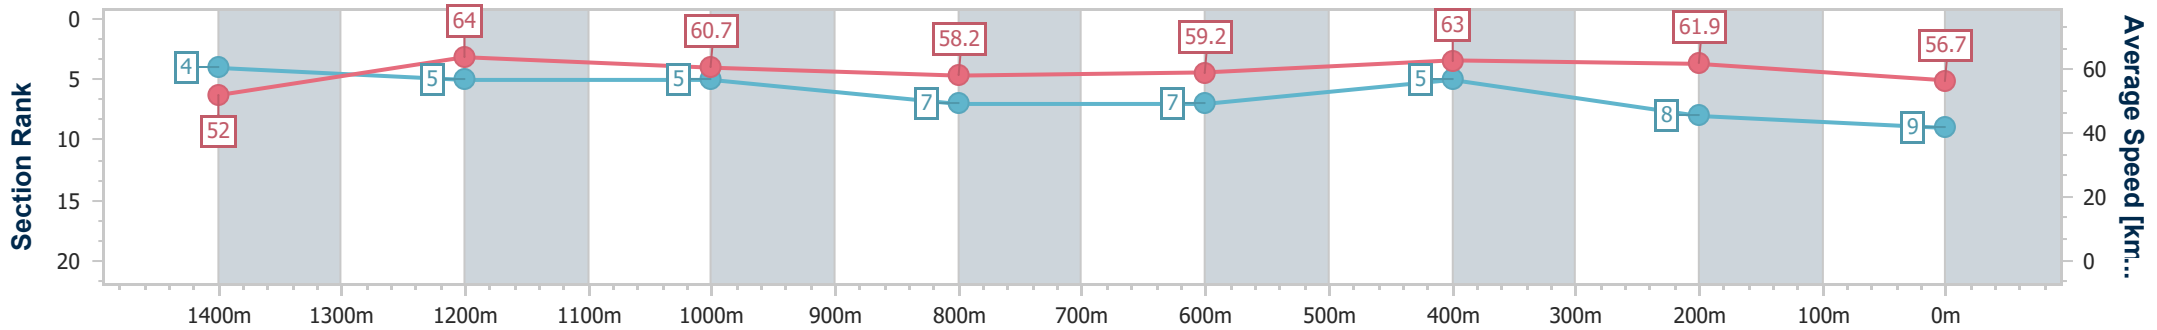

Eagle Farm QLD Professional

Race 9: LADBROKES HUB BENCHMARK 70 Handicap - 1600m

12 August 2023 - 16:27

Track Rating: Good 4, Weather: Fine, Rail Position: +7m Entire Course

BRISBANE RACING CLUB

Section	Overall	1400m	1200m	1000m	800m	600m	400m	200m
Section Times	1:37.85 [9] (0:13.89)	1:23.96 [4] (0:11.29)	1:12.67 [5] (0:11.88)	1:00.79 [5] (0:12.54)	0:48.25 [7] (0:12.26)	0:35.99 [7] (0:11.65)	0:24.34 [5] (0:11.63)	0:12.71 [8] (0:12.71)
Average Speed [km/h]	52.0	64.0	60.7	58.2	59.2	63.0	61.9	56.7
Top Speed [km/h]	63.6	64.9	63.3	59.3	60.7	64.4	63.7	58.8
Avg. Dist. to Rail [m]	7.5	4.6	3.5	2.5	2.0	3.9	7.3	7.1
Avg. Stride Freq. [Hz]	2.2	2.3	2.2	2.1	2.2	2.3	2.3	2.2
Avg. Stride Length [m]	6.5	7.7	7.7	7.5	7.5	7.6	7.5	7.2

- [] Ranking at each section and finish
- .-.- No data available at this section
- NA No data available

Horse/Jockey Name	Raging Pole
Final Rank	10
Fastest Section Time (Section)	0:11.45 (1400m)
Top Speed [km/h] (Section)	65.4 (1400m)
Race State	Finished