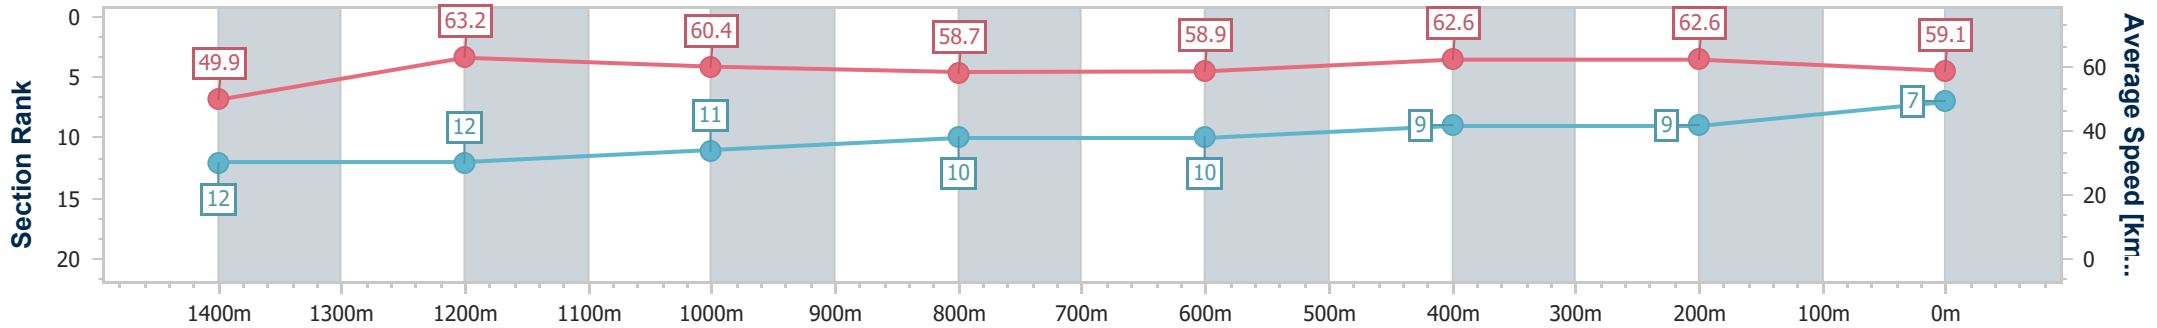

Eagle Farm QLD Professional

Race 9: LADBROKES HUB BENCHMARK 70 Handicap - 1600m

12 August 2023 - 16:27

Track Rating: Good 4, Weather: Fine, Rail Position: +7m Entire Course

BRISBANE RACING CLUB

Section	Overall	1400m	1200m	1000m	800m	600m	400m	200m
Section Times	1:37.34 [7] (0:14.46)	1:22.88 [12] (0:11.40)	1:11.48 [12] (0:11.96)	0:59.52 [11] (0:12.28)	0:47.24 [10] (0:12.10)	0:35.14 [10] (0:11.46)	0:23.68 [9] (0:11.52)	0:12.16 [9] (0:12.16)
Average Speed [km/h]	49.9	63.2	60.4	58.7	58.9	62.6	62.6	59.1
Top Speed [km/h]	64.1	64.7	62.7	60.0	61.0	63.6	63.5	62.6
Avg. Dist. to Rail [m]	3.5	2.3	2.0	1.1	2.1	0.8	2.0	4.4
Avg. Stride Freq. [Hz]	2.4	2.4	2.3	2.3	2.3	2.4	2.4	2.3
Avg. Stride Length [m]	5.8	7.2	7.2	7.0	7.2	7.3	7.3	7.1

- [] Ranking at each section and finish
- .-.- No data available at this section
- NA No data available

Horse/Jockey Name	Magic In Me
Final Rank	8
Fastest Section Time (Section)	0:11.13 (1400m)
Top Speed [km/h] (Section)	65.8 (1400m)
Race State	Finished