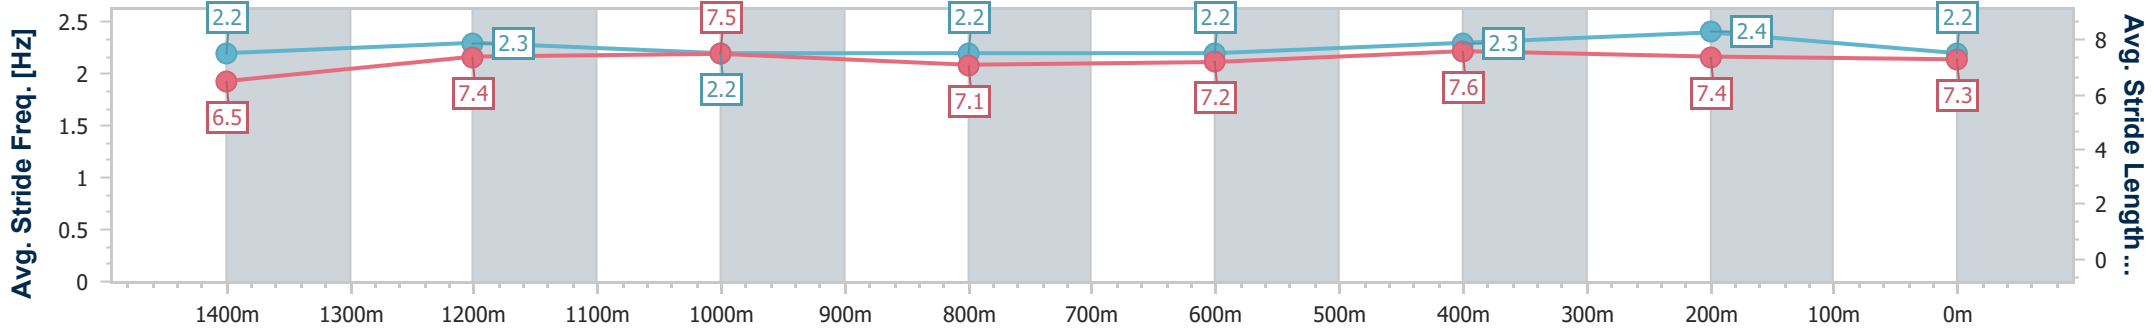

Eagle Farm QLD Professional

Race 9: LADBROKES HUB BENCHMARK 70 Handicap - 1600m

12 August 2023 - 16:27

Track Rating: Good 4, Weather: Fine, Rail Position: +7m Entire Course

BRISBANE RACING CLUB

Section	Overall	1400m	1200m	1000m	800m	600m	400m	200m
Section Times	1:37.09 [3] (0:13.89)	1:23.20 [5] (0:11.45)	1:11.75 [6] (0:11.73)	1:00.02 [6] (0:12.40)	0:47.62 [5] (0:12.35)	0:35.27 [5] (0:11.66)	0:23.61 [4] (0:11.30)	0:12.31 [3] (0:12.31)
Average Speed [km/h]	52.0	63.1	61.4	58.4	58.6	62.3	63.7	58.4
Top Speed [km/h]	66.1	63.9	63.3	59.3	60.4	63.5	64.8	62.0
Avg. Dist. to Rail [m]	3.2	3.0	2.2	1.5	1.1	1.7	3.6	4.4
Avg. Stride Freq. [Hz]	2.2	2.3	2.2	2.2	2.2	2.3	2.4	2.2
Avg. Stride Length [m]	6.5	7.4	7.5	7.1	7.2	7.6	7.4	7.3