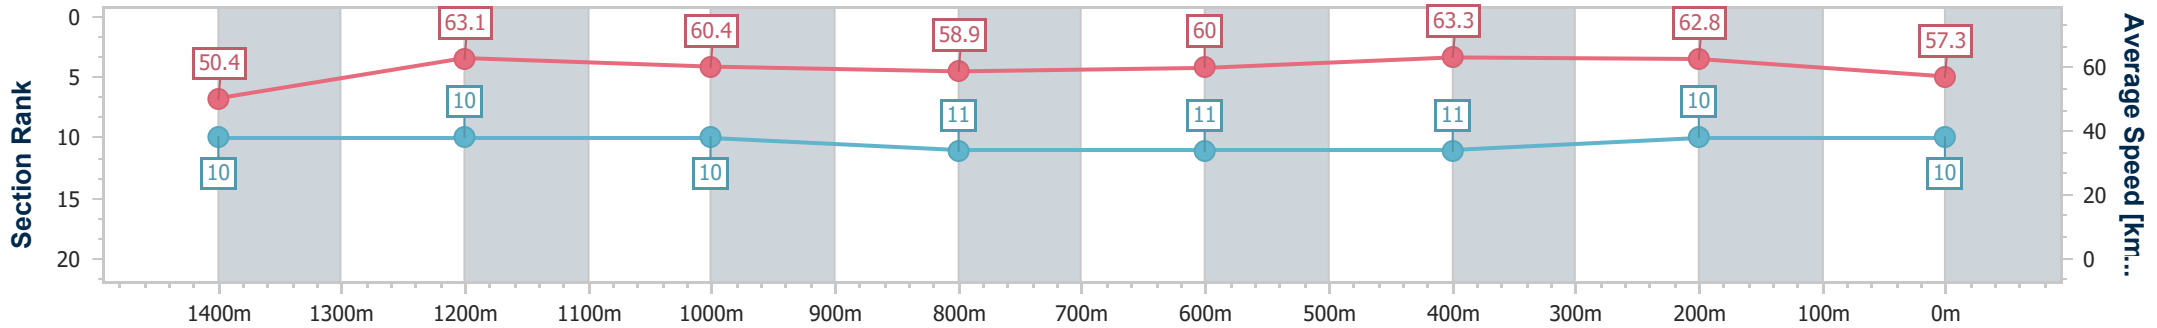

- [] Ranking at each section and finish
- .-.- No data available at this section
- NA No data available

Horse/Jockey Name	Raging Pole
Final Rank	10
Fastest Section Time (Section)	0:11.45 (1400m)
Top Speed [km/h] (Section)	65.4 (1400m)
Race State	Finished

Eagle Farm QLD Professional

Race 9: LADBROKES HUB BENCHMARK 70 Handicap - 1600m

12 August 2023 - 16:27

Track Rating: Good 4, Weather: Fine, Rail Position: +7m Entire Course

BRISBANE RACING CLUB

Section	Overall	1400m	1200m	1000m	800m	600m	400m	200m
Section Times	1:37.87 [10] (0:14.37)	1:23.50 [10] (0:11.45)	1:12.05 [10] (0:11.96)	1:00.09 [10] (0:12.43)	0:47.66 [11] (0:12.13)	0:35.53 [11] (0:11.50)	0:24.03 [11] (0:11.46)	0:12.57 [10] (0:12.57)
Average Speed [km/h]	50.4	63.1	60.4	58.9	60.0	63.3	62.8	57.3
Top Speed [km/h]	65.2	65.4	63.1	60.1	61.7	64.9	63.8	60.4
Avg. Dist. to Rail [m]	8.3	4.4	3.9	2.9	2.5	2.2	7.1	7.8
Avg. Stride Freq. [Hz]	2.2	2.3	2.3	2.3	2.3	2.3	2.3	2.2
Avg. Stride Length [m]	6.4	7.5	7.4	7.2	7.3	7.5	7.5	7.2

- [] Ranking at each section and finish
- .-.- No data available at this section
- NA No data available

Horse/Jockey Name	Two Smokin Barrels
Final Rank	11
Fastest Section Time (Section)	0:11.34 (1400m)
Top Speed [km/h] (Section)	64.4 (1200m)
Race State	Finished