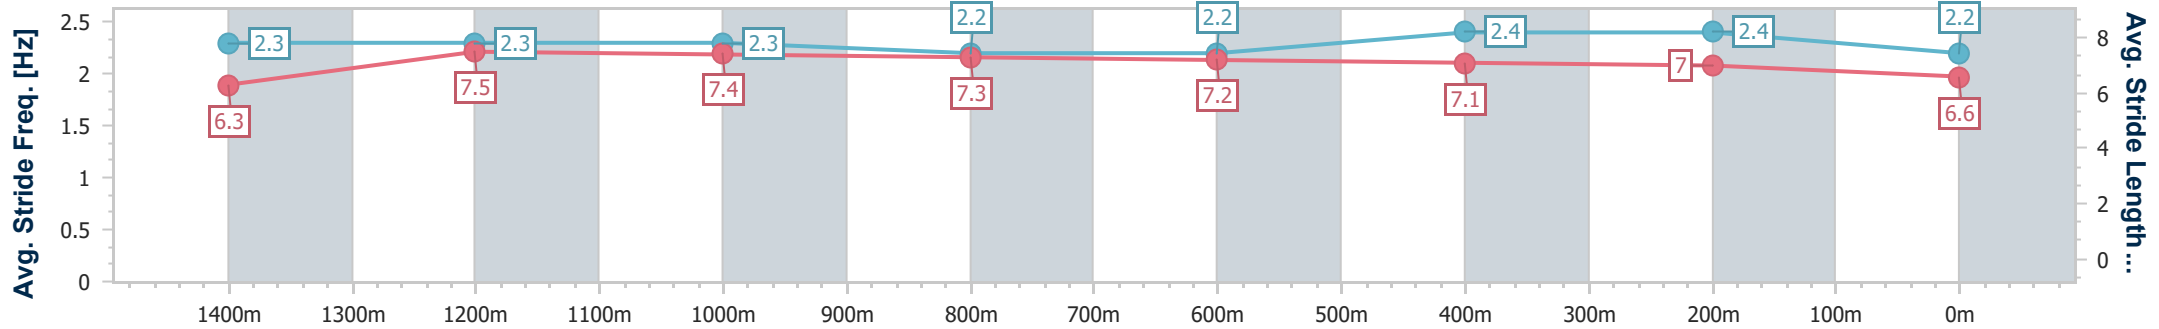

- [] Ranking at each section and finish
- .-.- No data available at this section
- NA No data available

Horse/Jockey Name	Bentley Magic
Final Rank	12
Fastest Section Time (Section)	0:11.29 (1400m)
Top Speed [km/h] (Section)	64.9 (1400m)
Race State	Finished

Eagle Farm QLD Professional

Race 9: LADBROKES HUB BENCHMARK 70 Handicap - 1600m

12 August 2023 - 16:27

Track Rating: Good 4, Weather: Fine, Rail Position: +7m Entire Course

BRISBANE RACING CLUB

Section	Overall	1400m	1200m	1000m	800m	600m	400m	200m
Section Times	1:38.74 [12] (0:13.83)	1:24.91 [3] (0:11.29)	1:13.62 [4] (0:11.79)	1:01.83 [4] (0:12.42)	0:49.41 [3] (0:12.21)	0:37.20 [3] (0:11.74)	0:25.46 [3] (0:11.86)	0:13.60 [7] (0:13.60)
Average Speed [km/h]	52.2	64.0	61.2	58.1	58.4	61.1	60.7	52.9
Top Speed [km/h]	64.8	64.9	63.8	59.3	60.1	62.1	62.2	58.9
Avg. Dist. to Rail [m]	5.5	3.3	2.9	0.9	2.3	1.5	5.6	5.5
Avg. Stride Freq. [Hz]	2.3	2.3	2.3	2.2	2.2	2.4	2.4	2.2
Avg. Stride Length [m]	6.3	7.5	7.4	7.3	7.2	7.1	7.0	6.6

- [] Ranking at each section and finish
- .-.- No data available at this section
- NA No data available