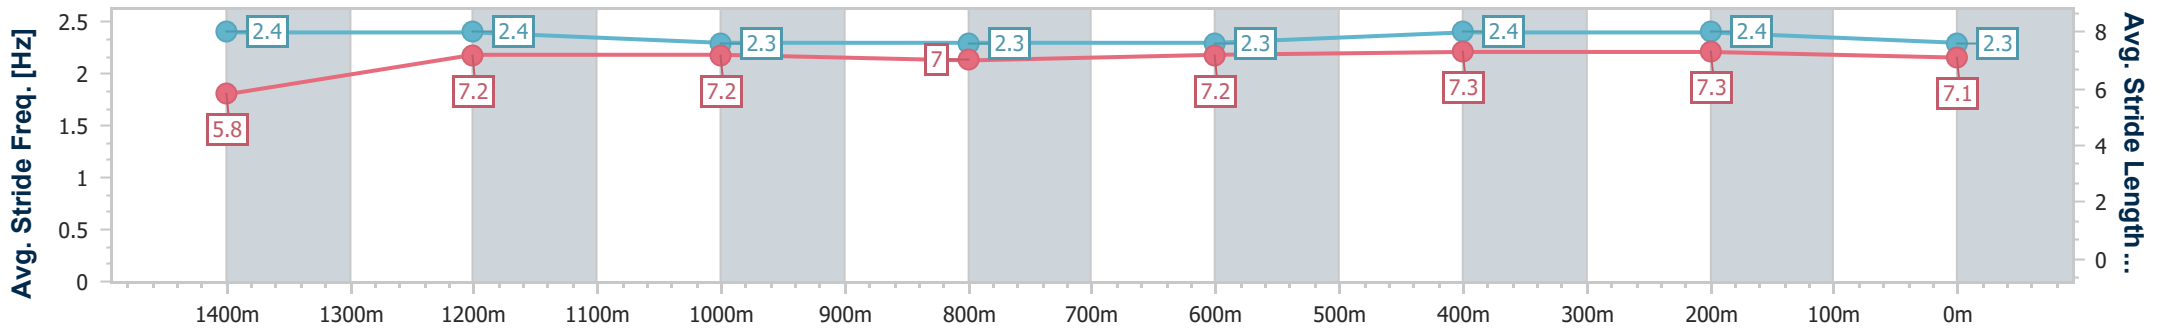

Eagle Farm QLD Professional

Race 9: LADBROKES HUB BENCHMARK 70 Handicap - 1600m

12 August 2023 - 16:27

Track Rating: Good 4, Weather: Fine, Rail Position: +7m Entire Course

BRISBANE RACING CLUB

Section	Overall	1400m	1200m	1000m	800m	600m	400m	200m
Section Times	1:37.34 [7] (0:14.46)	1:22.88 [12] (0:11.40)	1:11.48 [12] (0:11.96)	0:59.52 [11] (0:12.28)	0:47.24 [10] (0:12.10)	0:35.14 [10] (0:11.46)	0:23.68 [9] (0:11.52)	0:12.16 [9] (0:12.16)
Average Speed [km/h]	49.9	63.2	60.4	58.7	58.9	62.6	62.6	59.1
Top Speed [km/h]	64.1	64.7	62.7	60.0	61.0	63.6	63.5	62.6
Avg. Dist. to Rail [m]	3.5	2.3	2.0	1.1	2.1	0.8	2.0	4.4
Avg. Stride Freq. [Hz]	2.4	2.4	2.3	2.3	2.3	2.4	2.4	2.3
Avg. Stride Length [m]	5.8	7.2	7.2	7.0	7.2	7.3	7.3	7.1