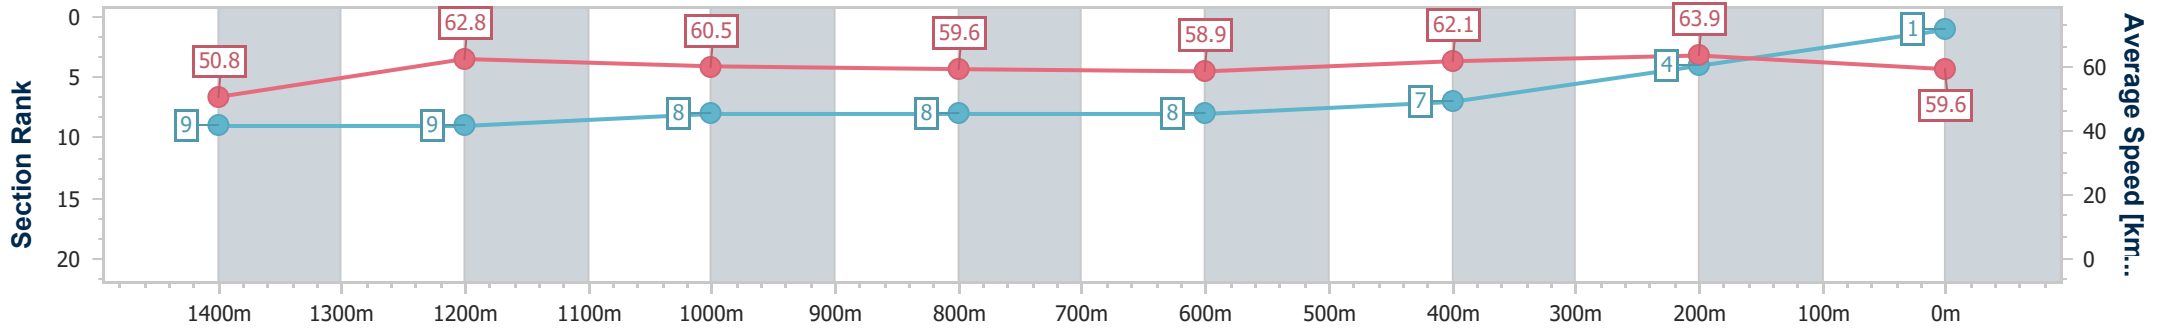

Eagle Farm QLD Professional

Race 9: LADBROKES HUB BENCHMARK 70 Handicap - 1600m

12 August 2023 - 16:27

Track Rating: Good 4, Weather: Fine, Rail Position: +7m Entire Course

BRISBANE RACING CLUB

Section	Overall	1400m	1200m	1000m	800m	600m	400m	200m
Section Times	1:36.92 [1] (0:14.21)	1:22.71 [9] (0:11.51)	1:11.20 [9] (0:11.91)	0:59.29 [8] (0:12.13)	0:47.16 [8] (0:12.25)	0:34.91 [8] (0:11.56)	0:23.35 [7] (0:11.29)	0:12.06 [4] (0:12.06)
Average Speed [km/h]	50.8	62.8	60.5	59.6	58.9	62.1	63.9	59.6
Top Speed [km/h]	64.1	63.9	63.1	60.7	60.8	64.4	65.1	63.5
Avg. Dist. to Rail [m]	4.1	2.9	3.2	1.2	0.5	0.5	2.4	3.9
Avg. Stride Freq. [Hz]	2.3	2.3	2.3	2.3	2.2	2.3	2.4	2.3
Avg. Stride Length [m]	6.1	7.5	7.4	7.3	7.3	7.4	7.3	7.1