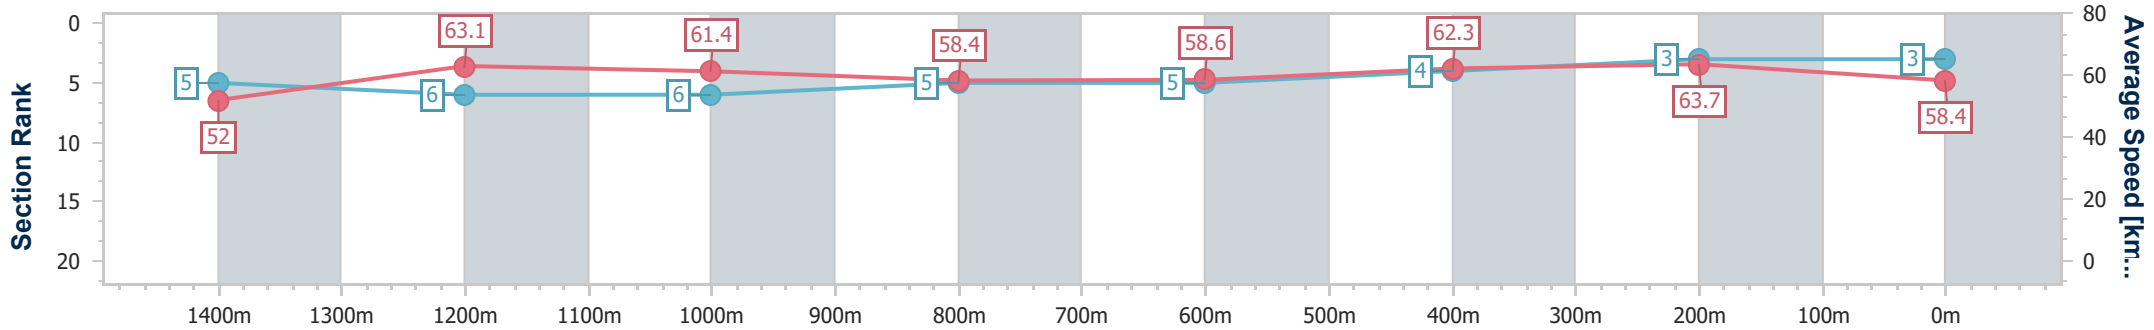

Eagle Farm QLD Professional

Race 9: LADBROKES HUB BENCHMARK 70 Handicap - 1600m

12 August 2023 - 16:27

Track Rating: Good 4, Weather: Fine, Rail Position: +7m Entire Course

BRISBANE RACING CLUB

Section	Overall	1400m	1200m	1000m	800m	600m	400m	200m
Section Times	1:37.09 [3] (0:13.89)	1:23.20 [5] (0:11.45)	1:11.75 [6] (0:11.73)	1:00.02 [6] (0:12.40)	0:47.62 [5] (0:12.35)	0:35.27 [5] (0:11.66)	0:23.61 [4] (0:11.30)	0:12.31 [3] (0:12.31)
Average Speed [km/h]	52.0	63.1	61.4	58.4	58.6	62.3	63.7	58.4
Top Speed [km/h]	66.1	63.9	63.3	59.3	60.4	63.5	64.8	62.0
Avg. Dist. to Rail [m]	3.2	3.0	2.2	1.5	1.1	1.7	3.6	4.4
Avg. Stride Freq. [Hz]	2.2	2.3	2.2	2.2	2.2	2.3	2.4	2.2
Avg. Stride Length [m]	6.5	7.4	7.5	7.1	7.2	7.6	7.4	7.3