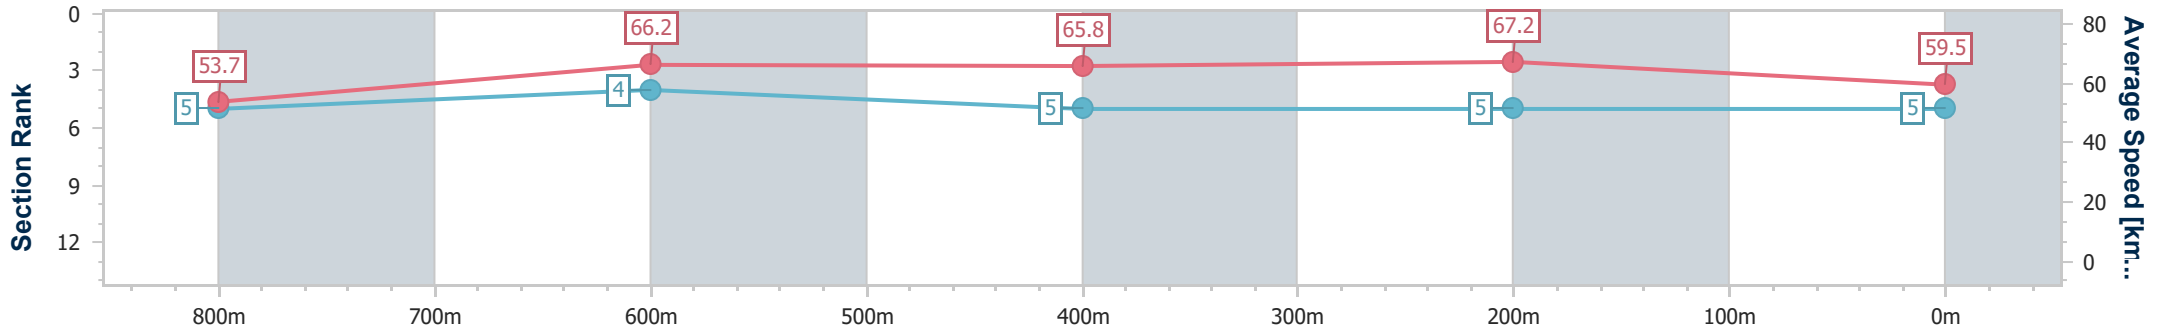

Horse/Jockey Name	Glass Of Rose
Final Rank	5
Fastest Section Time (Section)	0:10.72 (400m)
Top Speed [km/h] (Section)	69.5 (400m)
Race State	Finished

Eagle Farm QLD Professional
Race 8: SKY RACING QTIS Three-Year-Old Handicap - 1000m

12 August 2023 - 15:48
Track Rating: Good 4, Weather: Fine, Rail Position: +7m Entire Course

BRISBANE RACING CLUB

Section	Overall	800m	600m	400m	200m
Section Times	0:58.22 [5] (0:13.44)	0:44.78 [5] (0:10.90)	0:33.88 [4] (0:11.06)	0:22.82 [5] (0:10.72)	0:12.10 [5] (0:12.10)
Average Speed [km/h]	53.7	66.2	65.8	67.2	59.5
Top Speed [km/h]	67.9	69.5	69.5	69.5	64.2
Avg. Dist. to Rail [m]	1.2	0.8	2.4	1.5	0.9
Avg. Stride Freq. [Hz]	2.4	2.5	2.5	2.6	2.4
Avg. Stride Length [m]	6.2	7.3	7.1	7.2	6.9

- [ ] Ranking at each section and finish
- -.-.- No data available at this section
- NA No data available