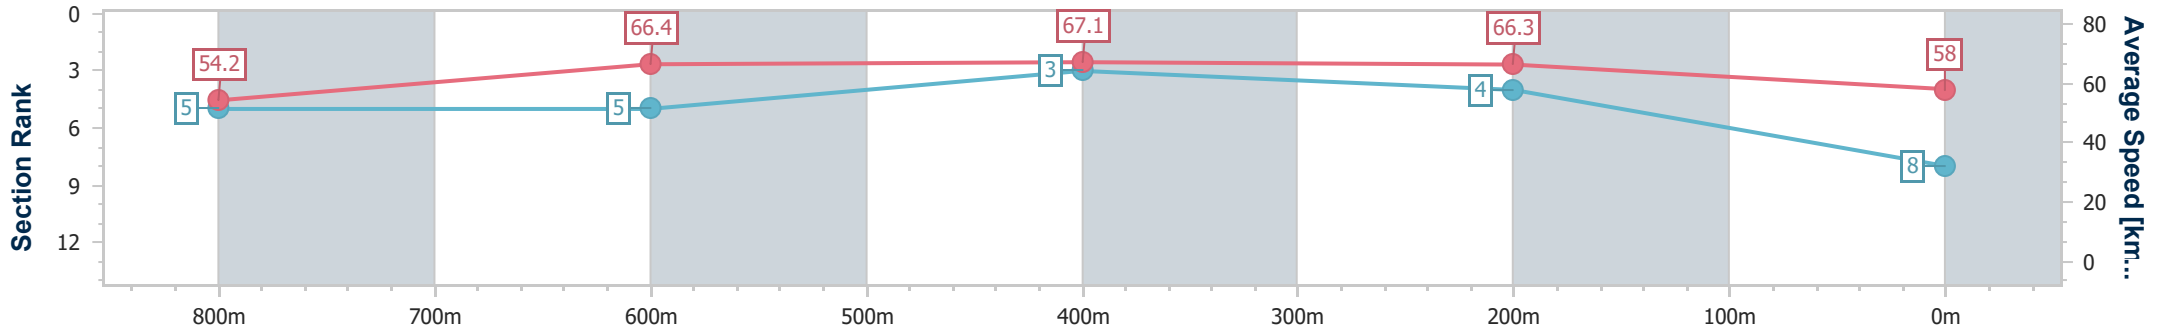

Horse/Jockey Name	Sonny Daze
Final Rank	8
Fastest Section Time (Section)	0:10.86 (400m)
Top Speed [km/h] (Section)	69.7 (600m)
Race State	Finished

Eagle Farm QLD Professional
Race 8: SKY RACING QTIS Three-Year-Old Handicap - 1000m
12 August 2023 - 15:48
Track Rating: Good 4, Weather: Fine, Rail Position: +7m Entire Course

BRISBANE
RACING CLUB

Section	Overall	800m	600m	400m	200m
Section Times	0:58.53 [8] (0:13.44)	0:45.09 [5] (0:10.93)	0:34.16 [5] (0:10.88)	0:23.28 [3] (0:10.86)	0:12.42 [4] (0:12.42)
Average Speed [km/h]	54.2	66.4	67.1	66.3	58.0
Top Speed [km/h]	68.9	68.6	69.7	69.2	62.7
Avg. Dist. to Rail [m]	5.5	2.2	2.5	4.8	6.4
Avg. Stride Freq. [Hz]	2.4	2.4	2.4	2.5	2.3
Avg. Stride Length [m]	6.2	7.7	7.5	7.3	6.9

- [ ] Ranking at each section and finish
- -.-.- No data available at this section
- NA No data available