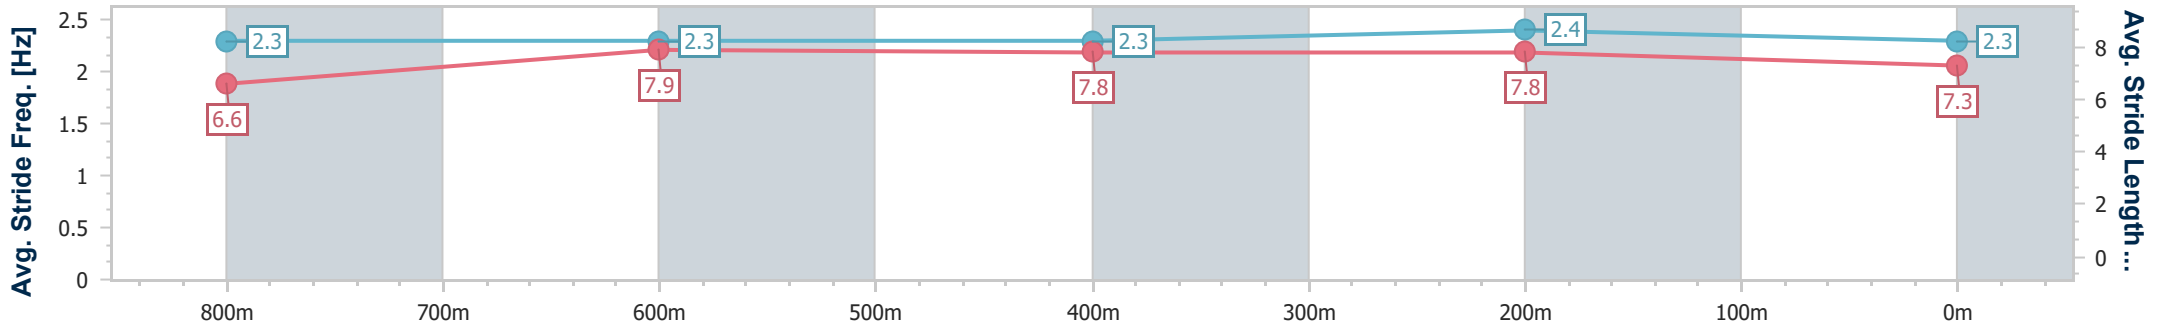

Horse/Jockey Name	Shot Of Whiskey
Final Rank	6
Fastest Section Time (Section)	0:10.71 (400m)
Top Speed [km/h] (Section)	69.1 (400m)
Race State	Finished

Eagle Farm QLD Professional
Race 8: SKY RACING QTIS Three-Year-Old Handicap - 1000m
12 August 2023 - 15:48
Track Rating: Good 4, Weather: Fine, Rail Position: +7m Entire Course

BRISBANE RACING CLUB

Section	Overall	800m	600m	400m	200m
Section Times	0:58.23 [6] (0:13.27)	0:44.96 [3] (0:11.23)	0:33.73 [6] (0:11.04)	0:22.69 [6] (0:10.71)	0:11.98 [6] (0:11.98)
Average Speed [km/h]	54.4	65.1	65.9	67.1	60.2
Top Speed [km/h]	68.1	67.2	68.3	69.1	64.7
Avg. Dist. to Rail [m]	1.5	3.4	1.9	1.5	1.6
Avg. Stride Freq. [Hz]	2.3	2.3	2.3	2.4	2.3
Avg. Stride Length [m]	6.6	7.9	7.8	7.8	7.3

- [ ] Ranking at each section and finish
- -.-.- No data available at this section
- NA No data available