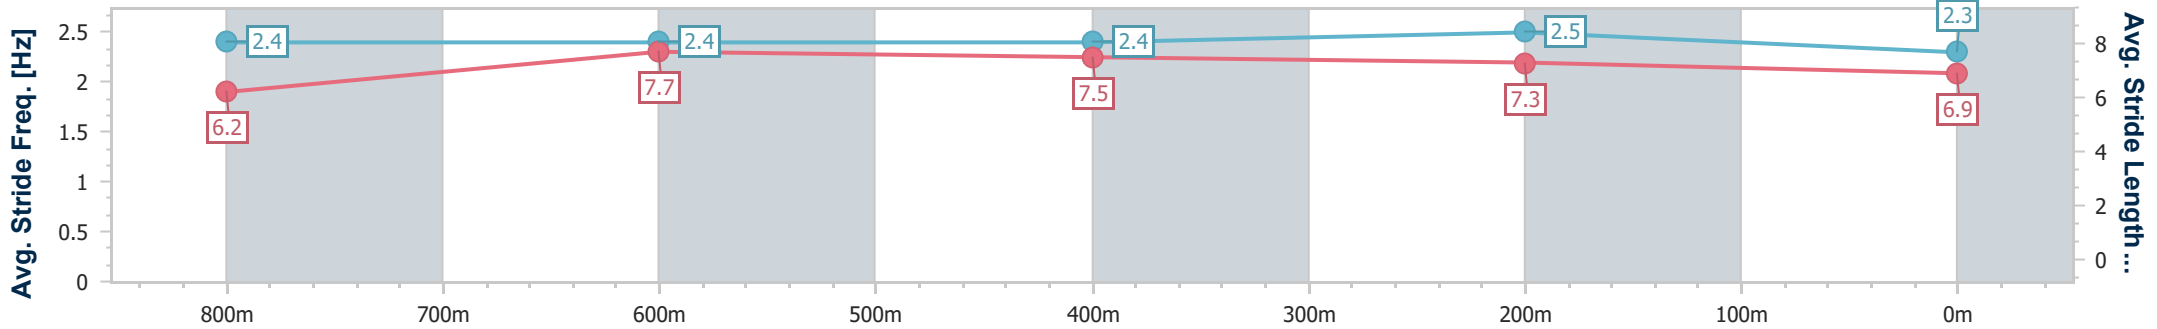

- [] Ranking at each section and finish
- .-.- No data available at this section
- NA No data available

Horse/Jockey Name	Sonny Daze
Final Rank	8
Fastest Section Time (Section)	0:10.86 (400m)
Top Speed [km/h] (Section)	69.7 (600m)
Race State	Finished

Section	Overall	800m	600m	400m	200m
Section Times	0:58.53 [8] (0:13.44)	0:45.09 [5] (0:10.93)	0:34.16 [5] (0:10.88)	0:23.28 [3] (0:10.86)	0:12.42 [4] (0:12.42)
Average Speed [km/h]	54.2	66.4	67.1	66.3	58.0
Top Speed [km/h]	68.9	68.6	69.7	69.2	62.7
Avg. Dist. to Rail [m]	5.5	2.2	2.5	4.8	6.4
Avg. Stride Freq. [Hz]	2.4	2.4	2.4	2.5	2.3
Avg. Stride Length [m]	6.2	7.7	7.5	7.3	6.9