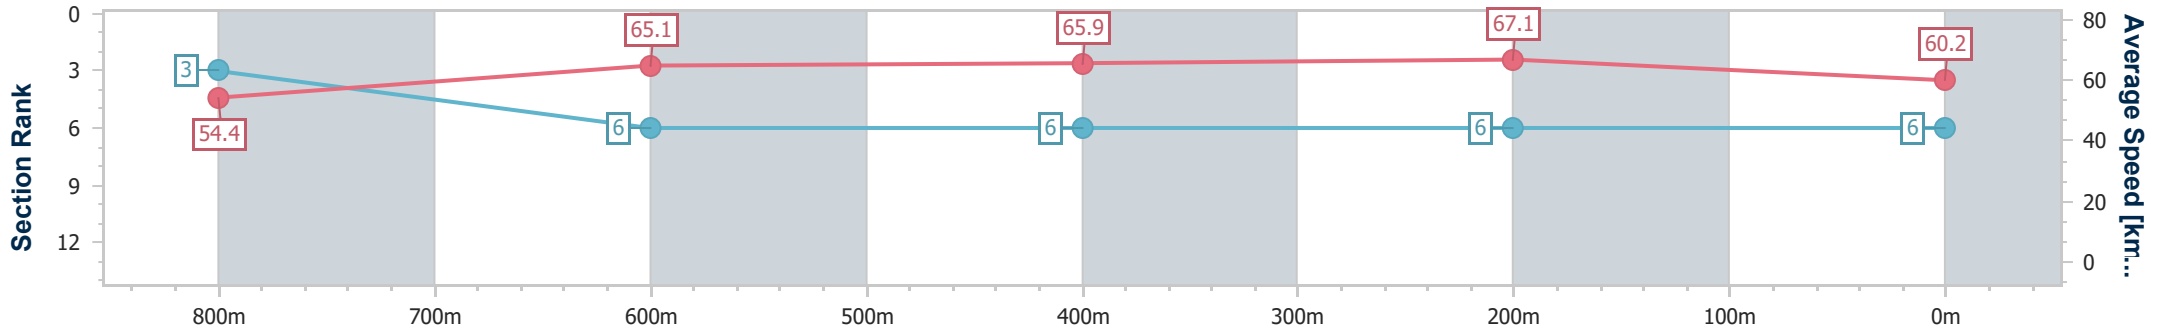

Horse/Jockey Name	Shot Of Whiskey
Final Rank	6
Fastest Section Time (Section)	0:10.71 (400m)
Top Speed [km/h] (Section)	69.1 (400m)
Race State	Finished

Eagle Farm QLD Professional
Race 8: SKY RACING QTIS Three-Year-Old Handicap - 1000m
12 August 2023 - 15:48
Track Rating: Good 4, Weather: Fine, Rail Position: +7m Entire Course

BRISBANE RACING CLUB

Section	Overall	800m	600m	400m	200m
Section Times	0:58.23 [6] (0:13.27)	0:44.96 [3] (0:11.23)	0:33.73 [6] (0:11.04)	0:22.69 [6] (0:10.71)	0:11.98 [6] (0:11.98)
Average Speed [km/h]	54.4	65.1	65.9	67.1	60.2
Top Speed [km/h]	68.1	67.2	68.3	69.1	64.7
Avg. Dist. to Rail [m]	1.5	3.4	1.9	1.5	1.6
Avg. Stride Freq. [Hz]	2.3	2.3	2.3	2.4	2.3
Avg. Stride Length [m]	6.6	7.9	7.8	7.8	7.3

- [ ] Ranking at each section and finish
- -.-.- No data available at this section
- NA No data available