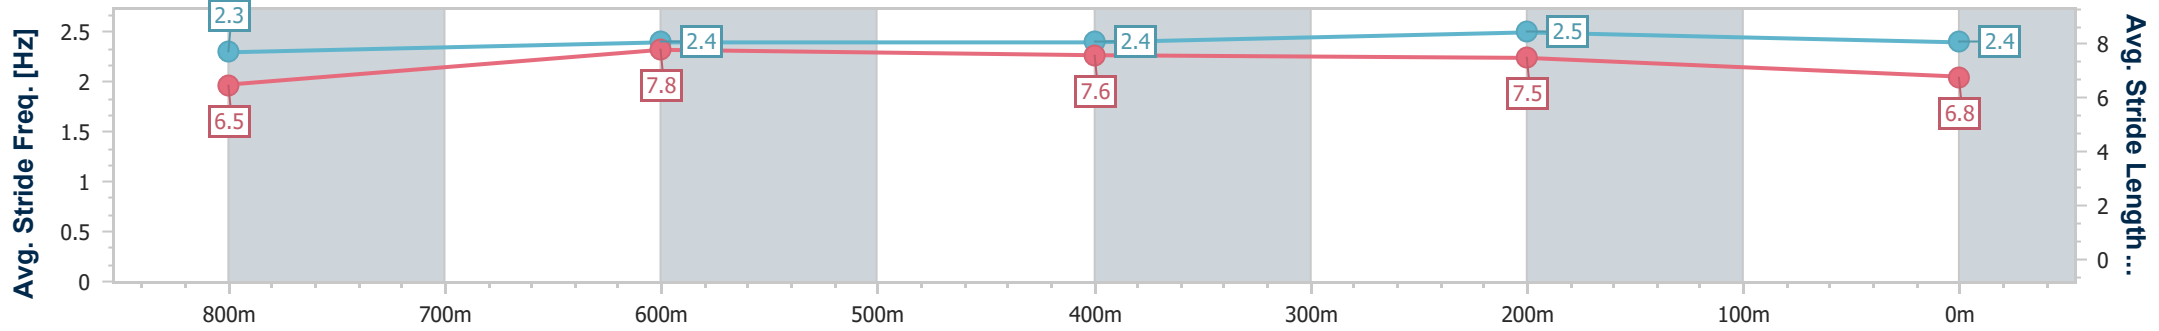

Eagle Farm QLD Professional

Race 8: SKY RACING QTIS Three-Year-Old Handicap - 1000m

12 August 2023 - 15:48

Track Rating: Good 4, Weather: Fine, Rail Position: +7m Entire Course

BRISBANE RACING CLUB

Section	Overall	800m	600m	400m	200m
Section Times	0:58.20 [4] (0:13.29)	0:44.91 [4] (0:10.96)	0:33.95 [3] (0:11.13)	0:22.82 [4] (0:10.68)	0:12.14 [3] (0:12.14)
Average Speed [km/h]	54.7	66.7	66.3	67.4	59.3
Top Speed [km/h]	68.7	68.1	68.7	69.5	64.1
Avg. Dist. to Rail [m]	4.7	3.2	4.8	7.9	7.8
Avg. Stride Freq. [Hz]	2.3	2.4	2.4	2.5	2.4
Avg. Stride Length [m]	6.5	7.8	7.6	7.5	6.8