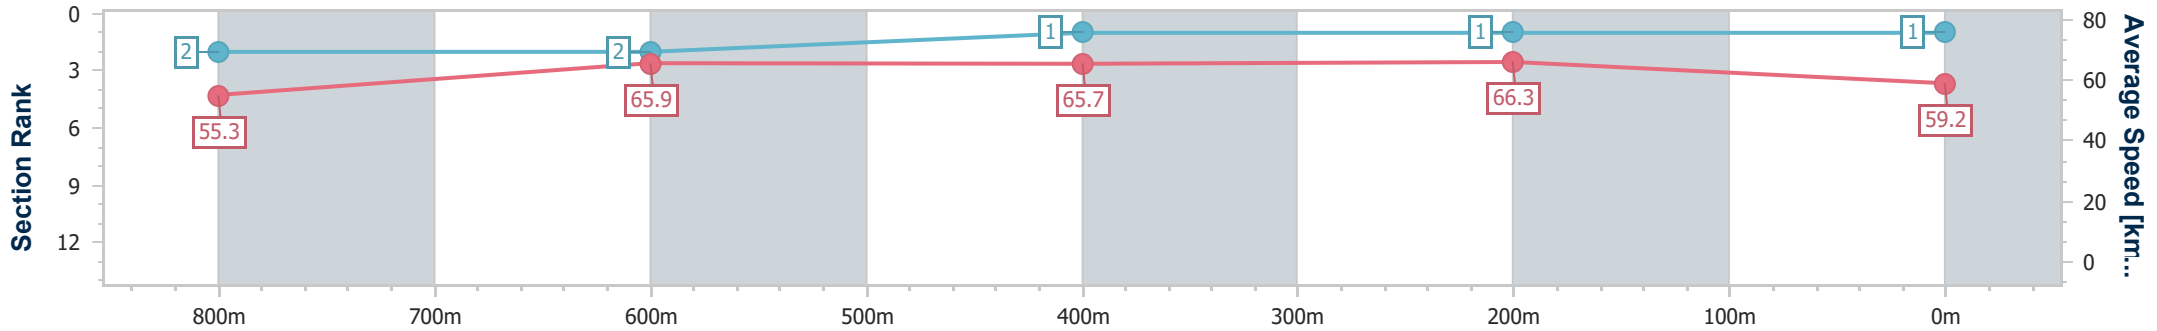

Eagle Farm QLD Professional

Race 8: SKY RACING QTIS Three-Year-Old Handicap - 1000m

12 August 2023 - 15:48

Track Rating: Good 4, Weather: Fine, Rail Position: +7m Entire Course

BRISBANE RACING CLUB

Section	Overall	800m	600m	400m	200m
Section Times	0:58.09 [1] (0:13.10)	0:44.99 [2] (0:10.98)	0:34.01 [2] (0:10.99)	0:23.02 [1] (0:10.86)	0:12.16 [1] (0:12.16)
Average Speed [km/h]	55.3	65.9	65.7	66.3	59.2
Top Speed [km/h]	69.1	67.8	67.6	67.7	63.7
Avg. Dist. to Rail [m]	3.3	1.0	1.0	4.0	5.7
Avg. Stride Freq. [Hz]	2.5	2.4	2.4	2.5	2.4
Avg. Stride Length [m]	6.1	7.6	7.6	7.4	6.9