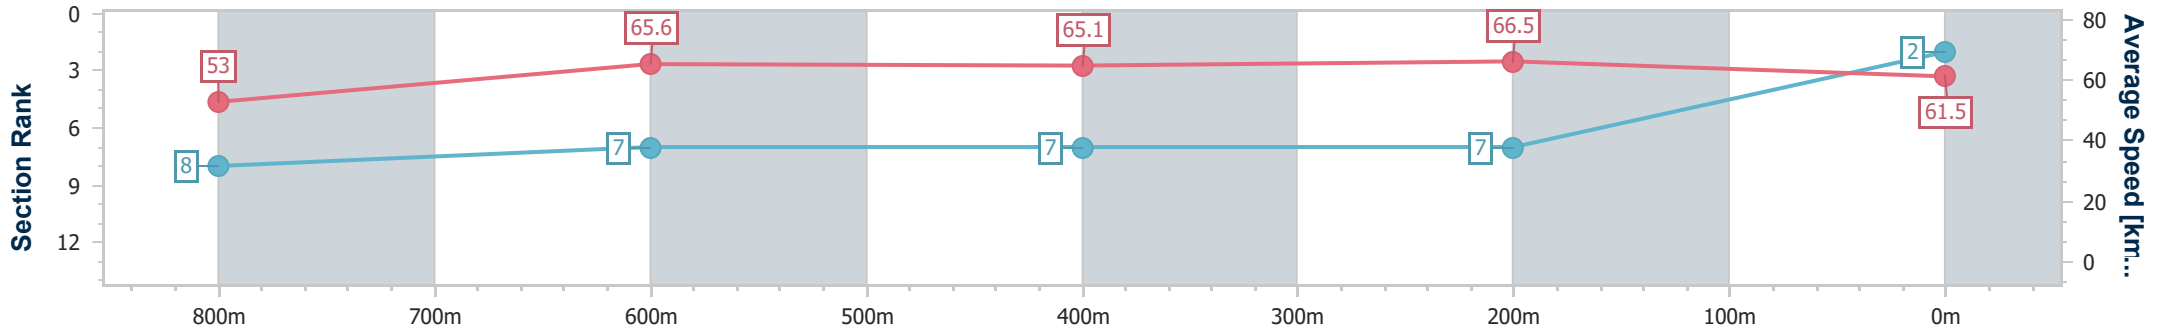

Horse/Jockey Name	The Player
Final Rank	2
Fastest Section Time (Section)	0:10.81 (400m)
Top Speed [km/h] (Section)	68.7 (400m)
Race State	Finished

Eagle Farm QLD Professional
Race 8: SKY RACING QTIS Three-Year-Old Handicap - 1000m
12 August 2023 - 15:48
Track Rating: Good 4, Weather: Fine, Rail Position: +7m Entire Course

BRISBANE
RACING CLUB

Section	Overall	800m	600m	400m	200m
Section Times	0:58.10 [2] (0:13.63)	0:44.47 [8] (0:10.98)	0:33.49 [7] (0:10.94)	0:22.55 [7] (0:10.81)	0:11.74 [7] (0:11.74)
Average Speed [km/h]	53.0	65.6	65.1	66.5	61.5
Top Speed [km/h]	66.9	67.6	67.9	68.7	63.6
Avg. Dist. to Rail [m]	3.9	0.4	2.0	1.6	0.9
Avg. Stride Freq. [Hz]	2.2	2.3	2.3	2.3	2.3
Avg. Stride Length [m]	6.6	7.7	7.7	7.7	7.4

- [ ] Ranking at each section and finish
- -.-.- No data available at this section
- NA No data available