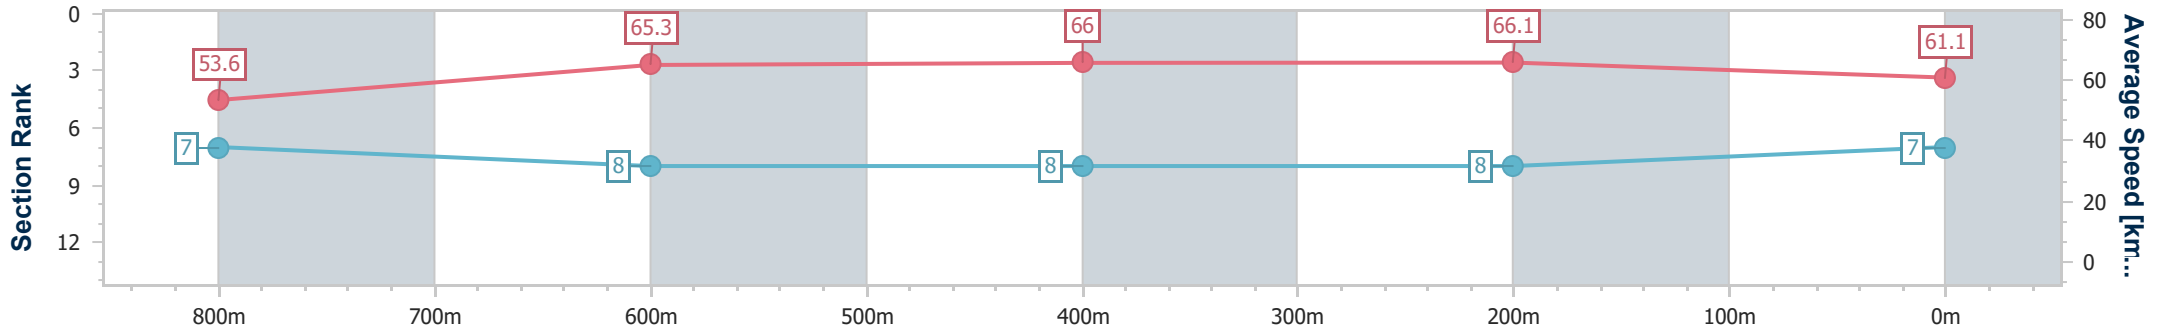

Horse/Jockey Name	Top Fun
Final Rank	7
Fastest Section Time (Section)	0:10.87 (400m)
Top Speed [km/h] (Section)	68.3 (400m)
Race State	Finished

Eagle Farm QLD Professional
Race 8: SKY RACING QTIS Three-Year-Old Handicap - 1000m
12 August 2023 - 15:48
Track Rating: Good 4, Weather: Fine, Rail Position: +7m Entire Course

BRISBANE RACING CLUB

Section	Overall	800m	600m	400m	200m
Section Times	0:58.35 [7] (0:13.50)	0:44.85 [7] (0:11.22)	0:33.63 [8] (0:10.98)	0:22.65 [8] (0:10.87)	0:11.78 [8] (0:11.78)
Average Speed [km/h]	53.6	65.3	66.0	66.1	61.1
Top Speed [km/h]	67.5	67.4	67.7	68.3	64.1
Avg. Dist. to Rail [m]	3.6	3.5	1.0	4.1	6.3
Avg. Stride Freq. [Hz]	2.4	2.5	2.5	2.5	2.4
Avg. Stride Length [m]	6.2	7.2	7.2	7.4	7.0

- [ ] Ranking at each section and finish
- -.-.- No data available at this section
- NA No data available