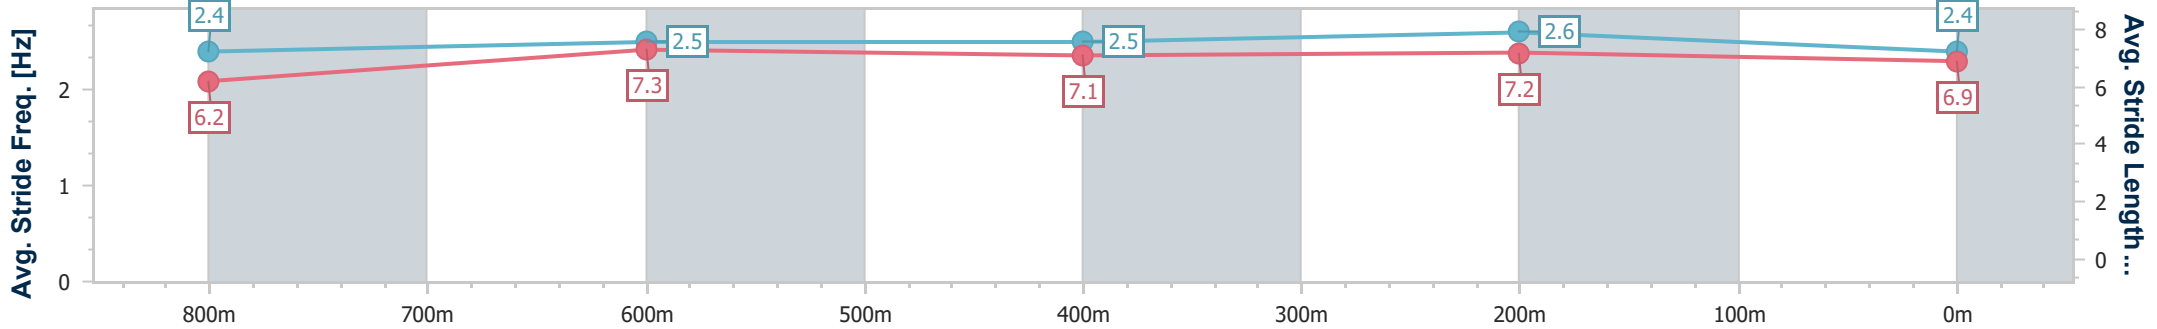

Horse/Jockey Name	Glass Of Rose
Final Rank	5
Fastest Section Time (Section)	0:10.72 (400m)
Top Speed [km/h] (Section)	69.5 (400m)
Race State	Finished

Eagle Farm QLD Professional
Race 8: SKY RACING QTIS Three-Year-Old Handicap - 1000m

12 August 2023 - 15:48
Track Rating: Good 4, Weather: Fine, Rail Position: +7m Entire Course

BRISBANE RACING CLUB

Section	Overall	800m	600m	400m	200m
Section Times	0:58.22 [5] (0:13.44)	0:44.78 [5] (0:10.90)	0:33.88 [4] (0:11.06)	0:22.82 [5] (0:10.72)	0:12.10 [5] (0:12.10)
Average Speed [km/h]	53.7	66.2	65.8	67.2	59.5
Top Speed [km/h]	67.9	69.5	69.5	69.5	64.2
Avg. Dist. to Rail [m]	1.2	0.8	2.4	1.5	0.9
Avg. Stride Freq. [Hz]	2.4	2.5	2.5	2.6	2.4
Avg. Stride Length [m]	6.2	7.3	7.1	7.2	6.9

- [ ] Ranking at each section and finish
- -.-.- No data available at this section
- NA No data available