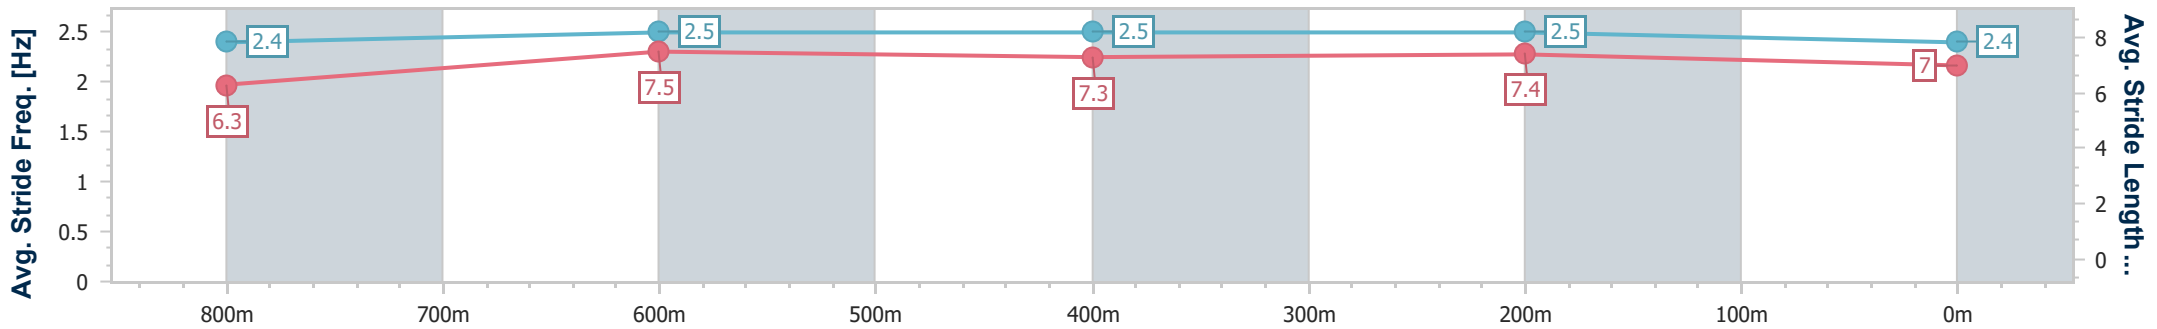

Eagle Farm QLD Professional
Race 8: SKY RACING QTIS Three-Year-Old Handicap - 1000m

12 August 2023 - 15:48

Track Rating: Good 4, Weather: Fine, Rail Position: +7m Entire Course

BRISBANE RACING CLUB

Section	Overall	800m	600m	400m	200m
Section Times	0:58.10 [3] (0:13.07)	0:45.03 [1] (0:10.97)	0:34.06 [1] (0:11.19)	0:22.87 [2] (0:10.79)	0:12.08 [2] (0:12.08)
Average Speed [km/h]	55.1	66.2	65.7	66.9	59.5
Top Speed [km/h]	69.0	67.7	68.0	69.2	62.9
Avg. Dist. to Rail [m]	0.8	2.0	4.7	4.2	1.6
Avg. Stride Freq. [Hz]	2.4	2.5	2.5	2.5	2.4
Avg. Stride Length [m]	6.3	7.5	7.3	7.4	7.0