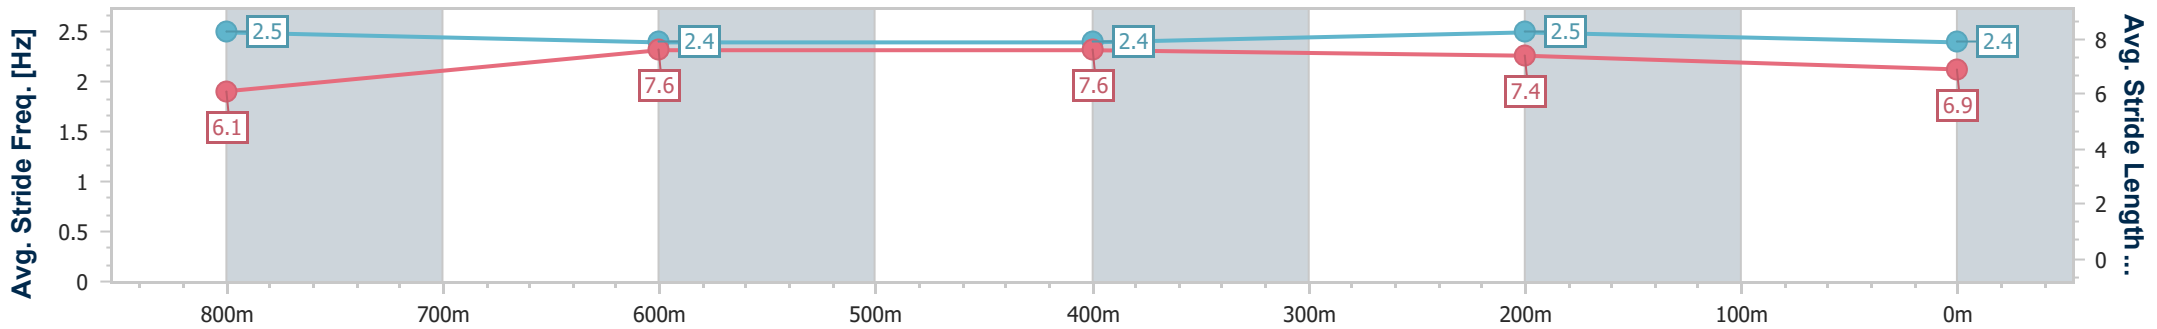

Eagle Farm QLD Professional

Race 8: SKY RACING QTIS Three-Year-Old Handicap - 1000m

12 August 2023 - 15:48

Track Rating: Good 4, Weather: Fine, Rail Position: +7m Entire Course

BRISBANE RACING CLUB

Section	Overall	800m	600m	400m	200m
Section Times	0:58.09 [1] (0:13.10)	0:44.99 [2] (0:10.98)	0:34.01 [2] (0:10.99)	0:23.02 [1] (0:10.86)	0:12.16 [1] (0:12.16)
Average Speed [km/h]	55.3	65.9	65.7	66.3	59.2
Top Speed [km/h]	69.1	67.8	67.6	67.7	63.7
Avg. Dist. to Rail [m]	3.3	1.0	1.0	4.0	5.7
Avg. Stride Freq. [Hz]	2.5	2.4	2.4	2.5	2.4
Avg. Stride Length [m]	6.1	7.6	7.6	7.4	6.9