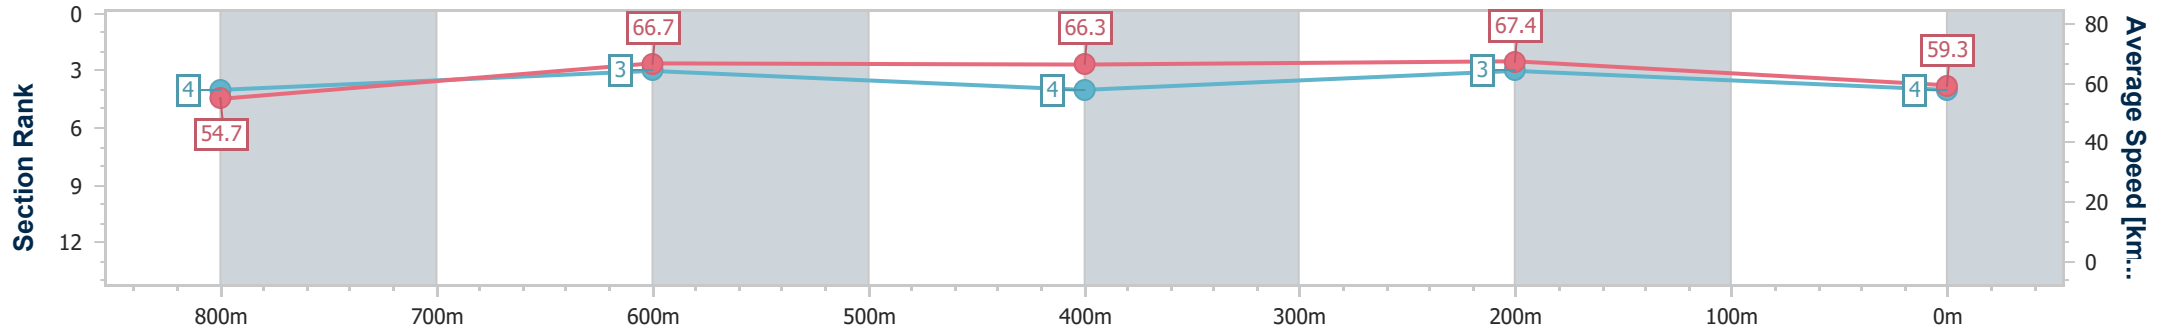

Eagle Farm QLD Professional

Race 8: SKY RACING QTIS Three-Year-Old Handicap - 1000m

12 August 2023 - 15:48

Track Rating: Good 4, Weather: Fine, Rail Position: +7m Entire Course

BRISBANE RACING CLUB

Section	Overall	800m	600m	400m	200m
Section Times	0:58.20 [4] (0:13.29)	0:44.91 [4] (0:10.96)	0:33.95 [3] (0:11.13)	0:22.82 [4] (0:10.68)	0:12.14 [3] (0:12.14)
Average Speed [km/h]	54.7	66.7	66.3	67.4	59.3
Top Speed [km/h]	68.7	68.1	68.7	69.5	64.1
Avg. Dist. to Rail [m]	4.7	3.2	4.8	7.9	7.8
Avg. Stride Freq. [Hz]	2.3	2.4	2.4	2.5	2.4
Avg. Stride Length [m]	6.5	7.8	7.6	7.5	6.8