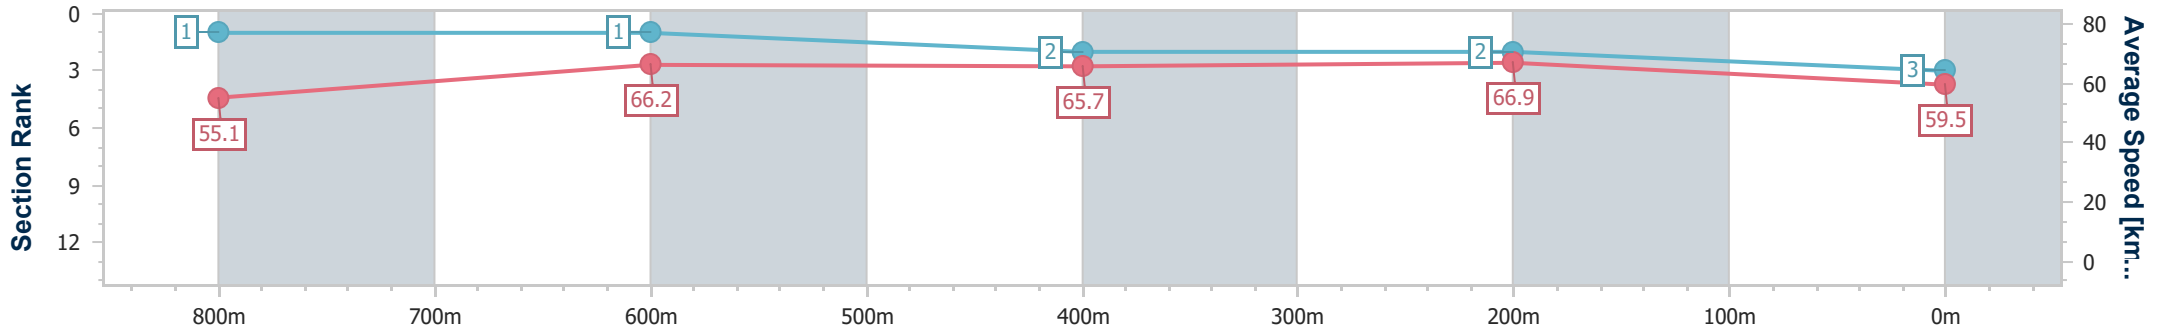

Eagle Farm QLD Professional
Race 8: SKY RACING QTIS Three-Year-Old Handicap - 1000m

12 August 2023 - 15:48

Track Rating: Good 4, Weather: Fine, Rail Position: +7m Entire Course

BRISBANE RACING CLUB

Section	Overall	800m	600m	400m	200m
Section Times	0:58.10 [3] (0:13.07)	0:45.03 [1] (0:10.97)	0:34.06 [1] (0:11.19)	0:22.87 [2] (0:10.79)	0:12.08 [2] (0:12.08)
Average Speed [km/h]	55.1	66.2	65.7	66.9	59.5
Top Speed [km/h]	69.0	67.7	68.0	69.2	62.9
Avg. Dist. to Rail [m]	0.8	2.0	4.7	4.2	1.6
Avg. Stride Freq. [Hz]	2.4	2.5	2.5	2.5	2.4
Avg. Stride Length [m]	6.3	7.5	7.3	7.4	7.0