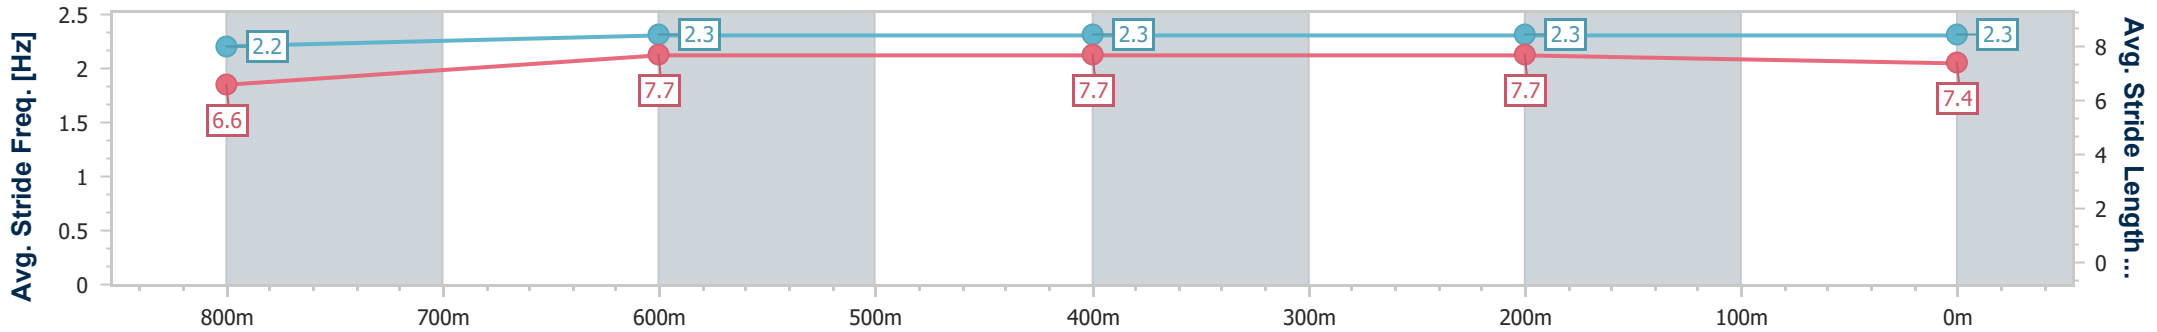

Horse/Jockey Name	The Player
Final Rank	2
Fastest Section Time (Section)	0:10.81 (400m)
Top Speed [km/h] (Section)	68.7 (400m)
Race State	Finished

Eagle Farm QLD Professional
Race 8: SKY RACING QTIS Three-Year-Old Handicap - 1000m
12 August 2023 - 15:48
Track Rating: Good 4, Weather: Fine, Rail Position: +7m Entire Course

BRISBANE
RACING CLUB

Section	Overall	800m	600m	400m	200m
Section Times	0:58.10 [2] (0:13.63)	0:44.47 [8] (0:10.98)	0:33.49 [7] (0:10.94)	0:22.55 [7] (0:10.81)	0:11.74 [7] (0:11.74)
Average Speed [km/h]	53.0	65.6	65.1	66.5	61.5
Top Speed [km/h]	66.9	67.6	67.9	68.7	63.6
Avg. Dist. to Rail [m]	3.9	0.4	2.0	1.6	0.9
Avg. Stride Freq. [Hz]	2.2	2.3	2.3	2.3	2.3
Avg. Stride Length [m]	6.6	7.7	7.7	7.7	7.4

- [ ] Ranking at each section and finish
- -.-.- No data available at this section
- NA No data available