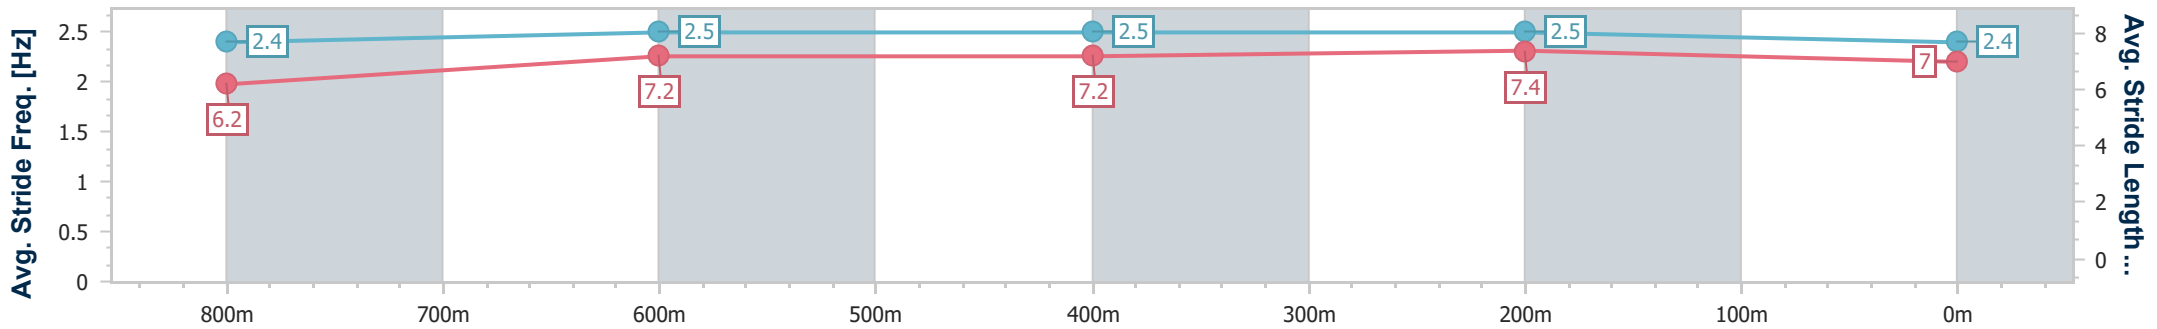

- [] Ranking at each section and finish
- .-.- No data available at this section
- NA No data available

Horse/Jockey Name	Top Fun
Final Rank	7
Fastest Section Time (Section)	0:10.87 (400m)
Top Speed [km/h] (Section)	68.3 (400m)
Race State	Finished

Eagle Farm QLD Professional
 Race 8: SKY RACING QTIS Three-Year-Old Handicap - 1000m
 12 August 2023 - 15:48
 Track Rating: Good 4, Weather: Fine, Rail Position: +7m Entire Course

BRISBANE RACING CLUB

Section	Overall	800m	600m	400m	200m
Section Times	0:58.35 [7] (0:13.50)	0:44.85 [7] (0:11.22)	0:33.63 [8] (0:10.98)	0:22.65 [8] (0:10.87)	0:11.78 [8] (0:11.78)
Average Speed [km/h]	53.6	65.3	66.0	66.1	61.1
Top Speed [km/h]	67.5	67.4	67.7	68.3	64.1
Avg. Dist. to Rail [m]	3.6	3.5	1.0	4.1	6.3
Avg. Stride Freq. [Hz]	2.4	2.5	2.5	2.5	2.4
Avg. Stride Length [m]	6.2	7.2	7.2	7.4	7.0