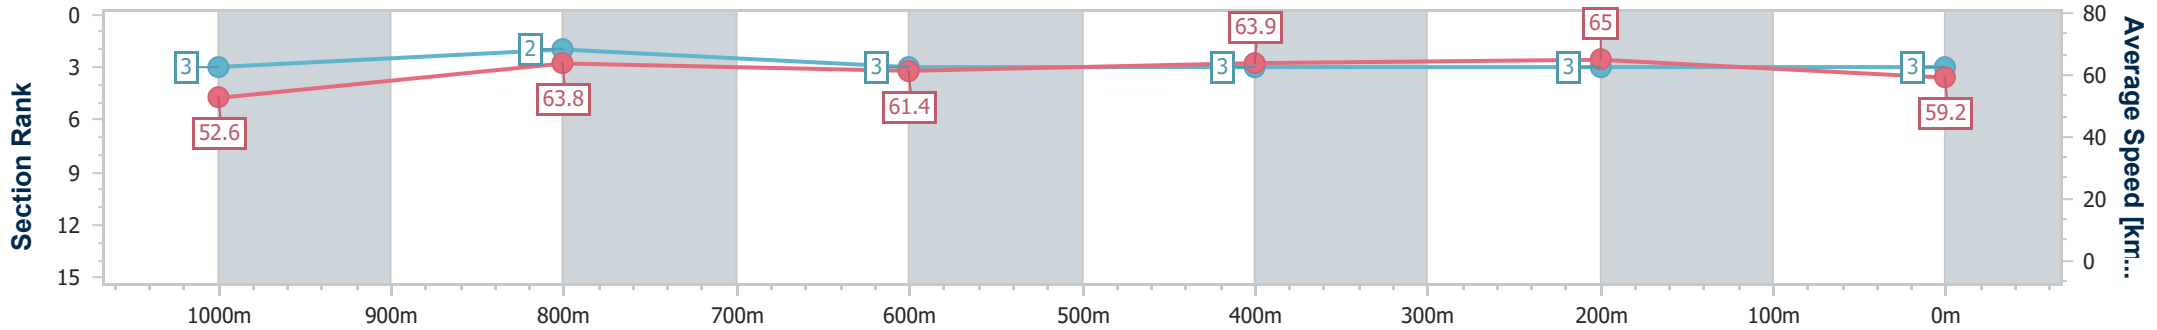

Horse/Jockey Name	Baristasista
Final Rank	3
Fastest Section Time (Section)	0:11.10 (400m)
Top Speed [km/h] (Section)	66.4 (600m)
Race State	Finished

Eagle Farm QLD Professional
Race 5: SKY RACING Fillies and Mares BENCHMARK 72
Handicap - 1200m
05 August 2023 - 13:58
Track Rating: Soft 5, Weather: Fine, Rail Position: +5m Entire Course

BRISBANE
RACING CLUB

Section	Overall	1000m	800m	600m	400m	200m
Section Times	1:12.06 [3] (0:13.73)	0:58.33 [3] (0:11.55)	0:46.78 [2] (0:12.02)	0:34.76 [3] (0:11.52)	0:23.24 [3] (0:11.10)	0:12.14 [3] (0:12.14)
Average Speed [km/h]	52.6	63.8	61.4	63.9	65.0	59.2
Top Speed [km/h]	66.2	65.4	62.2	66.4	66.4	63.3
Avg. Dist. to Rail [m]	5.9	4.9	5.5	4.4	6.4	6.5
Avg. Stride Freq. [Hz]	2.3	2.3	2.3	2.3	2.4	2.3
Avg. Stride Length [m]	6.3	7.5	7.4	7.6	7.4	7.0

- [ ] Ranking at each section and finish
- -.-.- No data available at this section
- NA No data available