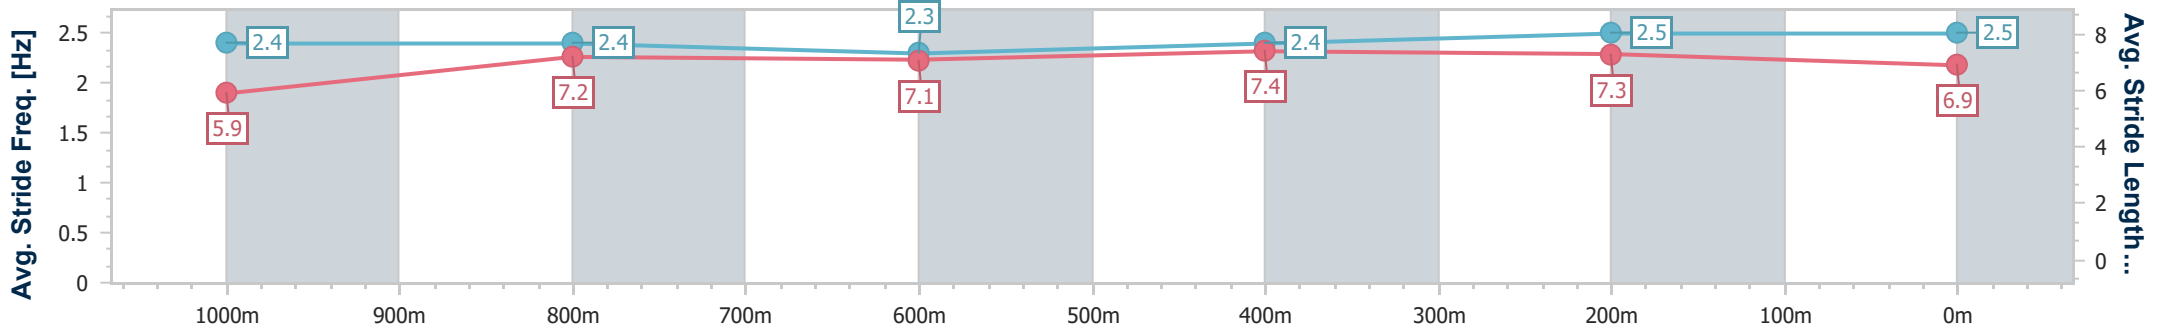

Horse/Jockey Name	Deep Rouge
Final Rank	6
Fastest Section Time (Section)	0:10.80 (400m)
Top Speed [km/h] (Section)	67.7 (400m)
Race State	Finished

Eagle Farm QLD Professional
Race 5: SKY RACING Fillies and Mares BENCHMARK 72
Handicap - 1200m
05 August 2023 - 13:58
Track Rating: Soft 5, Weather: Fine, Rail Position: +5m Entire Course

BRISBANE
RACING CLUB

Section	Overall	1000m	800m	600m	400m	200m
Section Times	1:12.10 [6] (0:14.34)	0:57.76 [8] (0:11.84)	0:45.92 [9] (0:12.04)	0:33.88 [11] (0:11.42)	0:22.46 [11] (0:10.80)	0:11.66 [7] (0:11.66)
Average Speed [km/h]	50.3	61.7	60.5	63.0	66.7	61.7
Top Speed [km/h]	63.2	64.4	61.6	65.9	67.7	65.7
Avg. Dist. to Rail [m]	4.1	2.9	2.8	0.6	2.8	5.5
Avg. Stride Freq. [Hz]	2.4	2.4	2.3	2.4	2.5	2.5
Avg. Stride Length [m]	5.9	7.2	7.1	7.4	7.3	6.9

- [ ] Ranking at each section and finish
- -.-.- No data available at this section
- NA No data available