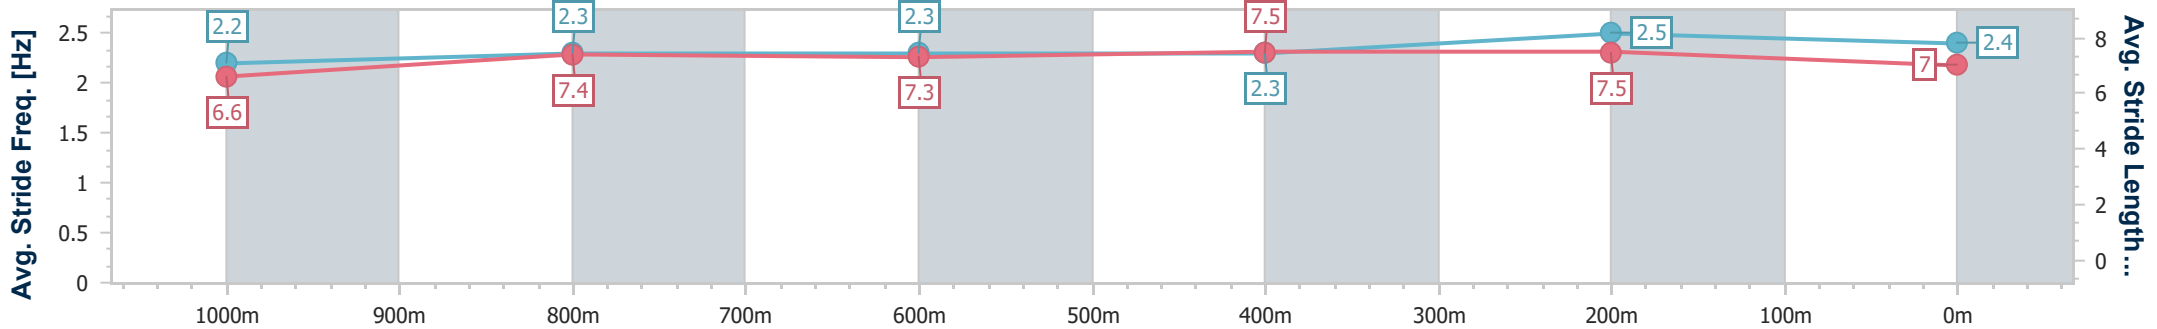

Horse/Jockey Name	Field Wiri
Final Rank	2
Fastest Section Time (Section)	0:10.85 (400m)
Top Speed [km/h] (Section)	68.4 (400m)
Race State	Finished

Eagle Farm QLD Professional
Race 5: SKY RACING Fillies and Mares BENCHMARK 72
Handicap - 1200m
05 August 2023 - 13:58
Track Rating: Soft 5, Weather: Fine, Rail Position: +5m Entire Course

BRISBANE
RACING CLUB

Section	Overall	1000m	800m	600m	400m	200m
Section Times	1:11.80 [2] (0:14.04)	0:57.76 [6] (0:11.65)	0:46.11 [6] (0:11.90)	0:34.21 [6] (0:11.49)	0:22.72 [5] (0:10.85)	0:11.87 [5] (0:11.87)
Average Speed [km/h]	51.4	62.4	61.2	63.0	66.4	60.6
Top Speed [km/h]	63.7	63.3	62.3	66.1	68.4	63.4
Avg. Dist. to Rail [m]	0.7	2.2	2.8	0.7	1.0	0.7
Avg. Stride Freq. [Hz]	2.2	2.3	2.3	2.3	2.5	2.4
Avg. Stride Length [m]	6.6	7.4	7.3	7.5	7.5	7.0

- [ ] Ranking at each section and finish
- -.-.- No data available at this section
- NA No data available