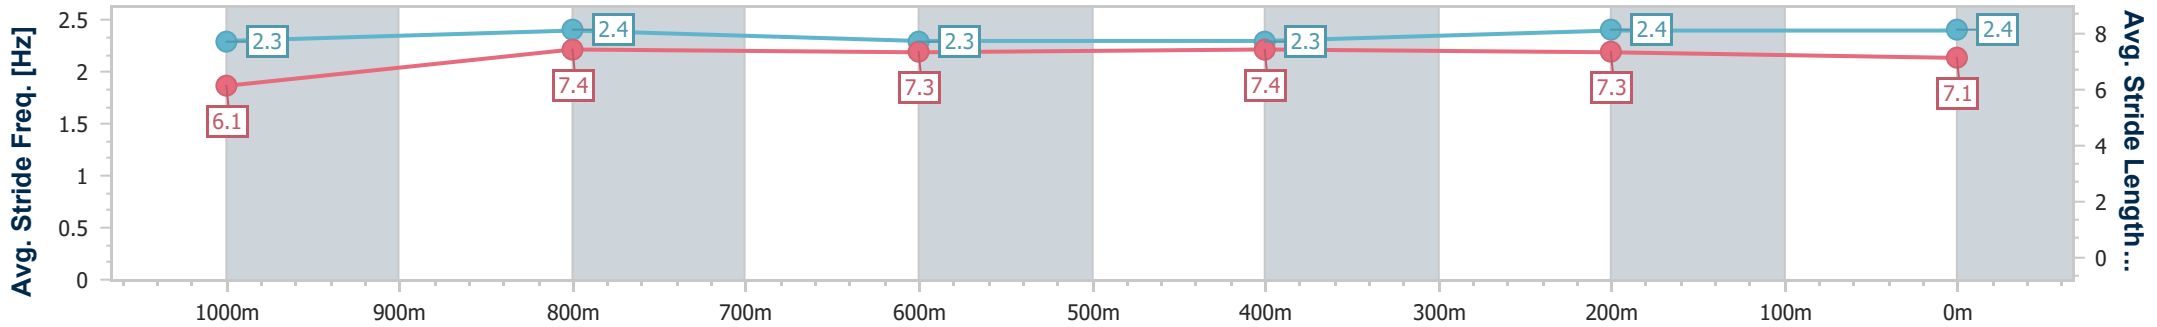

Horse/Jockey Name	Six Sides
Final Rank	10
Fastest Section Time (Section)	0:11.14 (400m)
Top Speed [km/h] (Section)	66.0 (400m)
Race State	Finished

Eagle Farm QLD Professional
Race 5: SKY RACING Fillies and Mares BENCHMARK 72
Handicap - 1200m
05 August 2023 - 13:58
Track Rating: Soft 5, Weather: Fine, Rail Position: +5m Entire Course

BRISBANE
RACING CLUB

Section	Overall	1000m	800m	600m	400m	200m
Section Times	1:12.53 [10] (0:14.15)	0:58.38 [7] (0:11.71)	0:46.67 [7] (0:12.02)	0:34.65 [8] (0:11.58)	0:23.07 [8] (0:11.14)	0:11.93 [11] (0:11.93)
Average Speed [km/h]	51.0	62.3	60.6	62.4	64.7	60.1
Top Speed [km/h]	63.3	63.0	61.6	65.6	66.0	64.2
Avg. Dist. to Rail [m]	2.4	2.7	2.7	0.6	1.0	3.7
Avg. Stride Freq. [Hz]	2.3	2.4	2.3	2.3	2.4	2.4
Avg. Stride Length [m]	6.1	7.4	7.3	7.4	7.3	7.1

- [ ] Ranking at each section and finish
- -.-.- No data available at this section
- NA No data available