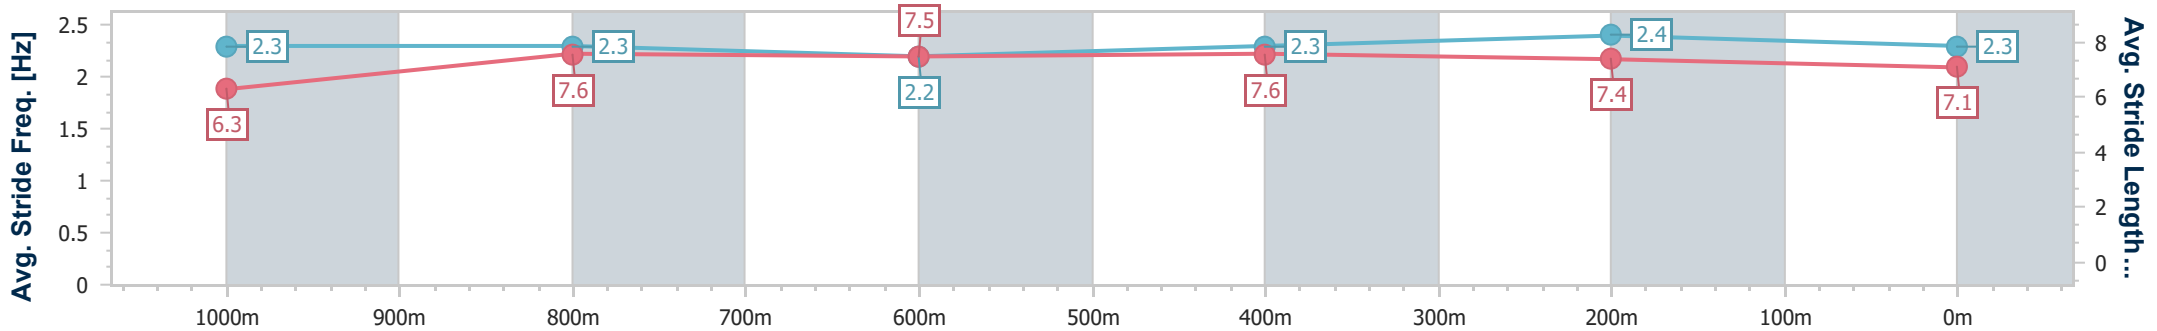

Horse/Jockey Name	Power Boom
Final Rank	5
Fastest Section Time (Section)	0:11.07 (400m)
Top Speed [km/h] (Section)	66.5 (400m)
Race State	Finished

Eagle Farm QLD Professional
Race 5: SKY RACING Fillies and Mares BENCHMARK 72
Handicap - 1200m
05 August 2023 - 13:58
Track Rating: Soft 5, Weather: Fine, Rail Position: +5m Entire Course

BRISBANE
RACING CLUB

Section	Overall	1000m	800m	600m	400m	200m
Section Times	1:12.08 [5] (0:13.76)	0:58.32 [4] (0:11.73)	0:46.59 [4] (0:11.93)	0:34.66 [4] (0:11.44)	0:23.22 [4] (0:11.07)	0:12.15 [4] (0:12.15)
Average Speed [km/h]	52.4	62.2	61.0	62.8	65.1	59.3
Top Speed [km/h]	63.5	63.3	61.2	64.0	66.5	63.4
Avg. Dist. to Rail [m]	1.9	2.6	2.0	0.5	1.4	2.4
Avg. Stride Freq. [Hz]	2.3	2.3	2.2	2.3	2.4	2.3
Avg. Stride Length [m]	6.3	7.6	7.5	7.6	7.4	7.1

- [ ] Ranking at each section and finish
- -.-.- No data available at this section
- NA No data available