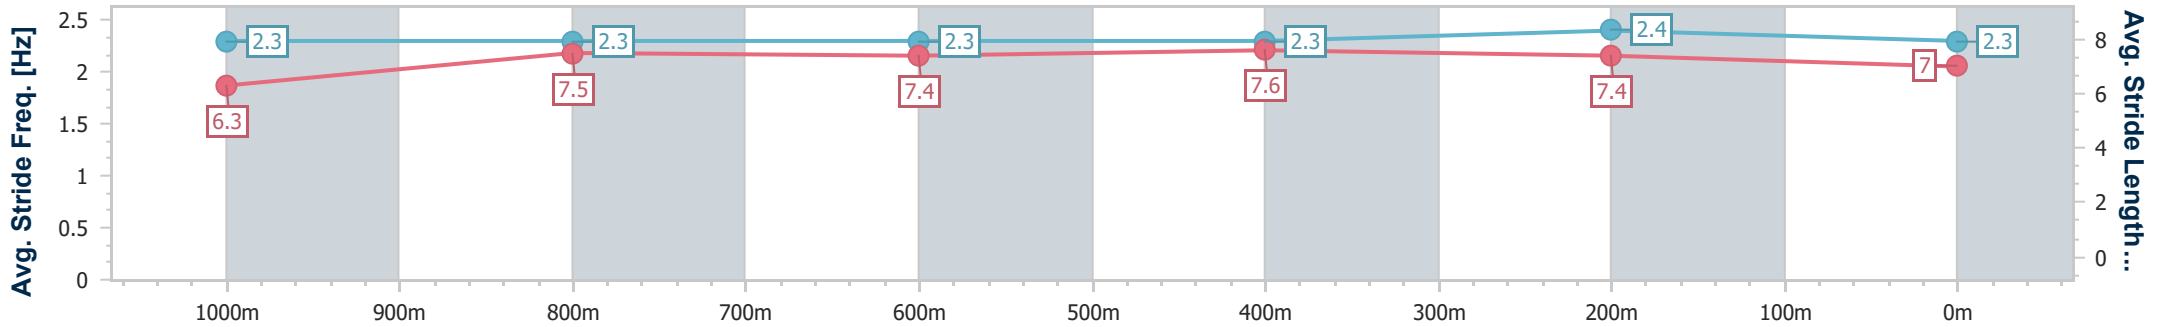

Horse/Jockey Name	Baristasista
Final Rank	3
Fastest Section Time (Section)	0:11.10 (400m)
Top Speed [km/h] (Section)	66.4 (600m)
Race State	Finished

Eagle Farm QLD Professional
Race 5: SKY RACING Fillies and Mares BENCHMARK 72
Handicap - 1200m
05 August 2023 - 13:58
Track Rating: Soft 5, Weather: Fine, Rail Position: +5m Entire Course

BRISBANE
RACING CLUB

Section	Overall	1000m	800m	600m	400m	200m
Section Times	1:12.06 [3] (0:13.73)	0:58.33 [3] (0:11.55)	0:46.78 [2] (0:12.02)	0:34.76 [3] (0:11.52)	0:23.24 [3] (0:11.10)	0:12.14 [3] (0:12.14)
Average Speed [km/h]	52.6	63.8	61.4	63.9	65.0	59.2
Top Speed [km/h]	66.2	65.4	62.2	66.4	66.4	63.3
Avg. Dist. to Rail [m]	5.9	4.9	5.5	4.4	6.4	6.5
Avg. Stride Freq. [Hz]	2.3	2.3	2.3	2.3	2.4	2.3
Avg. Stride Length [m]	6.3	7.5	7.4	7.6	7.4	7.0

- [ ] Ranking at each section and finish
- -.-.- No data available at this section
- NA No data available