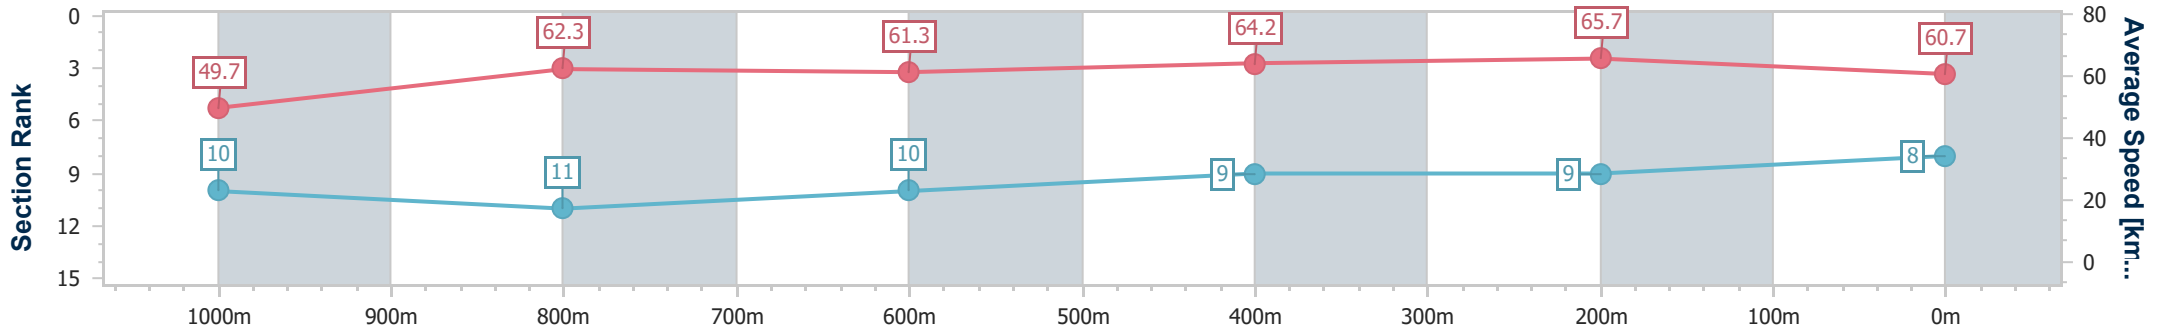

Horse/Jockey Name	Allegretta
Final Rank	8
Fastest Section Time (Section)	0:10.96 (400m)
Top Speed [km/h] (Section)	67.2 (400m)
Race State	Finished

Eagle Farm QLD Professional
Race 5: SKY RACING Fillies and Mares BENCHMARK 72
Handicap - 1200m
05 August 2023 - 13:58
Track Rating: Soft 5, Weather: Fine, Rail Position: +5m Entire Course

BRISBANE
RACING CLUB

Section	Overall	1000m	800m	600m	400m	200m
Section Times	1:12.37 [8] (0:14.53)	0:57.84 [10] (0:11.72)	0:46.12 [11] (0:11.96)	0:34.16 [10] (0:11.34)	0:22.82 [9] (0:10.96)	0:11.86 [9] (0:11.86)
Average Speed [km/h]	49.7	62.3	61.3	64.2	65.7	60.7
Top Speed [km/h]	61.9	63.8	64.4	66.5	67.2	64.3
Avg. Dist. to Rail [m]	5.9	3.2	3.5	2.6	6.4	7.7
Avg. Stride Freq. [Hz]	2.3	2.4	2.4	2.4	2.5	2.4
Avg. Stride Length [m]	6.1	7.1	7.1	7.3	7.2	7.0

- [ ] Ranking at each section and finish
- -.-.- No data available at this section
- NA No data available