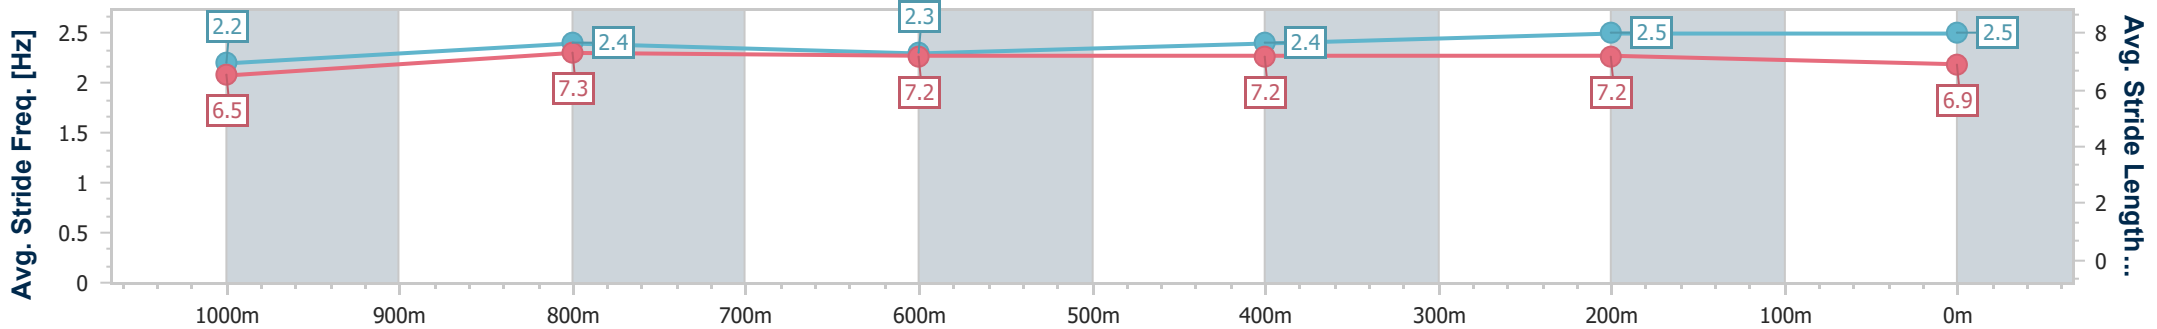

Horse/Jockey Name	Amathuba
Final Rank	4
Fastest Section Time (Section)	0:11.00 (400m)
Top Speed [km/h] (Section)	67.6 (400m)
Race State	Finished

Eagle Farm QLD Professional
Race 5: SKY RACING Fillies and Mares BENCHMARK 72
Handicap - 1200m
05 August 2023 - 13:58
Track Rating: Soft 5, Weather: Fine, Rail Position: +5m Entire Course

BRISBANE RACING CLUB

Section	Overall	1000m	800m	600m	400m	200m
Section Times	1:12.07 [4] (0:14.34)	0:57.73 [9] (0:11.67)	0:46.06 [8] (0:11.85)	0:34.21 [7] (0:11.46)	0:22.75 [7] (0:11.00)	0:11.75 [6] (0:11.75)
Average Speed [km/h]	50.3	62.2	61.0	62.7	65.5	61.2
Top Speed [km/h]	63.3	63.7	62.2	66.1	67.6	63.7
Avg. Dist. to Rail [m]	3.3	1.3	0.6	0.4	1.9	5.2
Avg. Stride Freq. [Hz]	2.2	2.4	2.3	2.4	2.5	2.5
Avg. Stride Length [m]	6.5	7.3	7.2	7.2	7.2	6.9

- [ ] Ranking at each section and finish
- -.-.- No data available at this section
- NA No data available