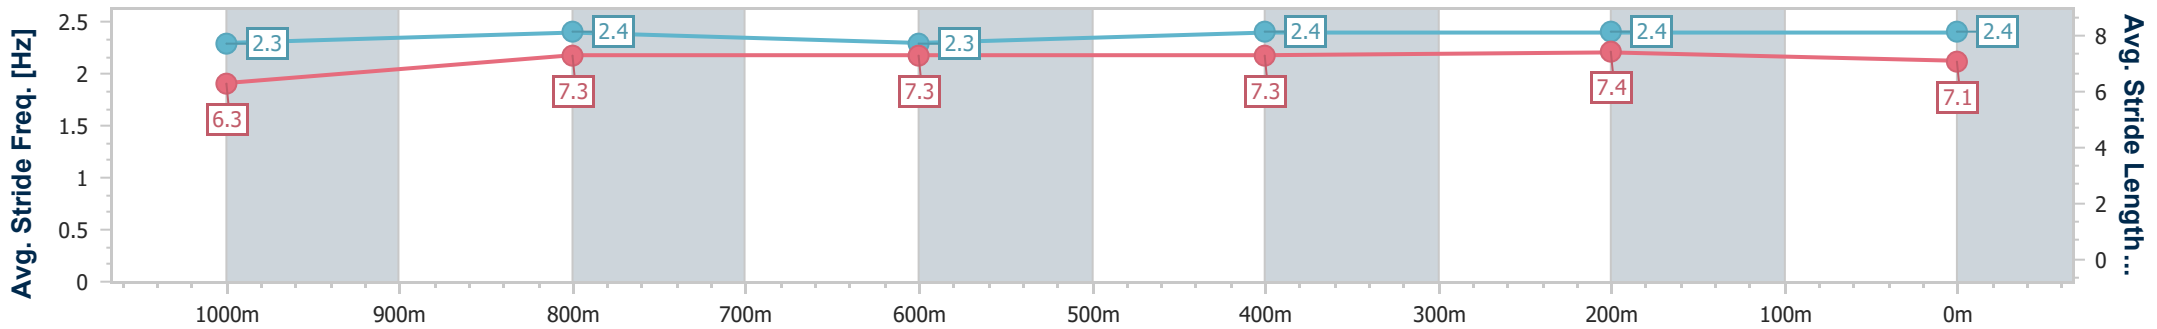

Horse/Jockey Name	Bubba's Bay
Final Rank	1
Fastest Section Time (Section)	0:11.04 (400m)
Top Speed [km/h] (Section)	66.6 (400m)
Race State	Finished

Eagle Farm QLD Professional
Race 5: SKY RACING Fillies and Mares BENCHMARK 72
Handicap - 1200m
05 August 2023 - 13:58
Track Rating: Soft 5, Weather: Fine, Rail Position: +5m Entire Course

BRISBANE
RACING CLUB

Section	Overall	1000m	800m	600m	400m	200m
Section Times	1:11.45 [1] (0:13.57)	0:57.88 [2] (0:11.66)	0:46.22 [1] (0:11.89)	0:34.33 [1] (0:11.59)	0:22.74 [1] (0:11.04)	0:11.70 [1] (0:11.70)
Average Speed [km/h]	53.0	62.0	60.7	61.7	65.3	61.6
Top Speed [km/h]	65.6	64.0	61.9	66.1	66.6	65.0
Avg. Dist. to Rail [m]	2.5	1.0	0.4	1.2	1.3	1.2
Avg. Stride Freq. [Hz]	2.3	2.4	2.3	2.4	2.4	2.4
Avg. Stride Length [m]	6.3	7.3	7.3	7.3	7.4	7.1

- [ ] Ranking at each section and finish
- -.-.- No data available at this section
- NA No data available