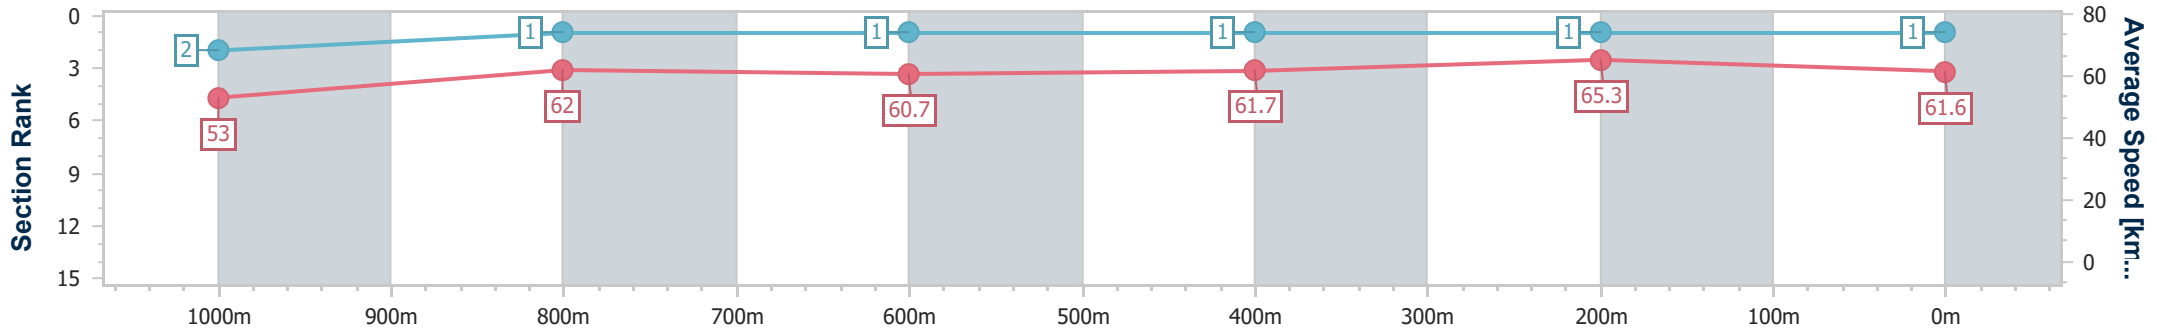

Horse/Jockey Name	Bubba's Bay
Final Rank	1
Fastest Section Time (Section)	0:11.04 (400m)
Top Speed [km/h] (Section)	66.6 (400m)
Race State	Finished

Eagle Farm QLD Professional
Race 5: SKY RACING Fillies and Mares BENCHMARK 72
Handicap - 1200m
05 August 2023 - 13:58
Track Rating: Soft 5, Weather: Fine, Rail Position: +5m Entire Course

BRISBANE
RACING CLUB

Section	Overall	1000m	800m	600m	400m	200m
Section Times	1:11.45 [1] (0:13.57)	0:57.88 [2] (0:11.66)	0:46.22 [1] (0:11.89)	0:34.33 [1] (0:11.59)	0:22.74 [1] (0:11.04)	0:11.70 [1] (0:11.70)
Average Speed [km/h]	53.0	62.0	60.7	61.7	65.3	61.6
Top Speed [km/h]	65.6	64.0	61.9	66.1	66.6	65.0
Avg. Dist. to Rail [m]	2.5	1.0	0.4	1.2	1.3	1.2
Avg. Stride Freq. [Hz]	2.3	2.4	2.3	2.4	2.4	2.4
Avg. Stride Length [m]	6.3	7.3	7.3	7.3	7.4	7.1

- [ ] Ranking at each section and finish
- -.-.- No data available at this section
- NA No data available