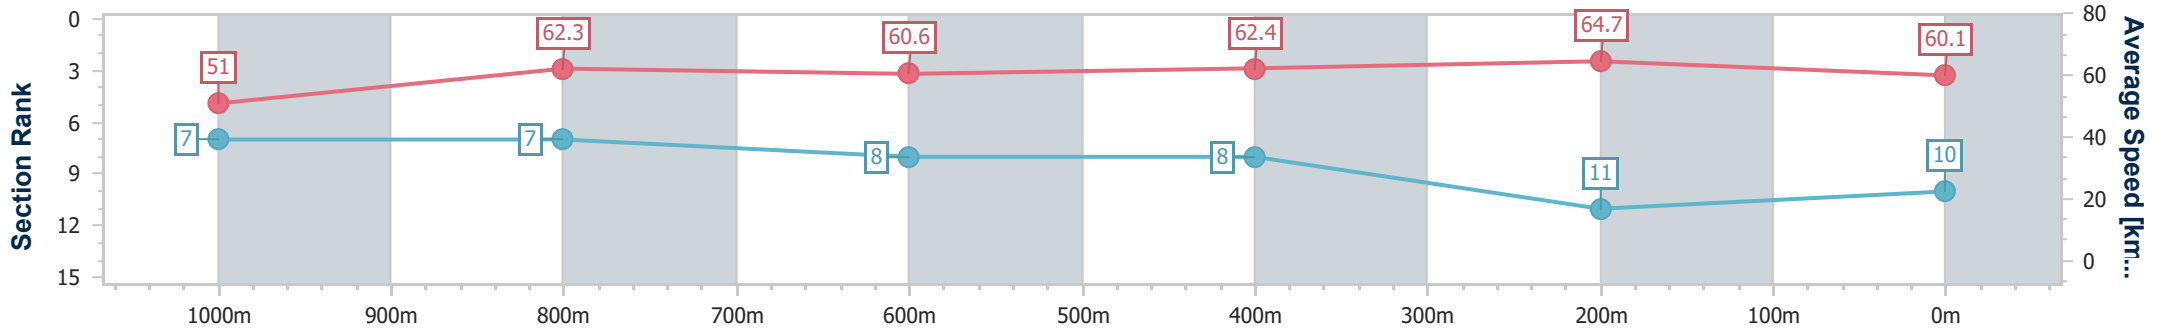

Horse/Jockey Name	Six Sides
Final Rank	10
Fastest Section Time (Section)	0:11.14 (400m)
Top Speed [km/h] (Section)	66.0 (400m)
Race State	Finished

Eagle Farm QLD Professional
Race 5: SKY RACING Fillies and Mares BENCHMARK 72
Handicap - 1200m
05 August 2023 - 13:58
Track Rating: Soft 5, Weather: Fine, Rail Position: +5m Entire Course

BRISBANE
RACING CLUB

Section	Overall	1000m	800m	600m	400m	200m
Section Times	1:12.53 [10] (0:14.15)	0:58.38 [7] (0:11.71)	0:46.67 [7] (0:12.02)	0:34.65 [8] (0:11.58)	0:23.07 [8] (0:11.14)	0:11.93 [11] (0:11.93)
Average Speed [km/h]	51.0	62.3	60.6	62.4	64.7	60.1
Top Speed [km/h]	63.3	63.0	61.6	65.6	66.0	64.2
Avg. Dist. to Rail [m]	2.4	2.7	2.7	0.6	1.0	3.7
Avg. Stride Freq. [Hz]	2.3	2.4	2.3	2.3	2.4	2.4
Avg. Stride Length [m]	6.1	7.4	7.3	7.4	7.3	7.1

- [ ] Ranking at each section and finish
- -.-.- No data available at this section
- NA No data available