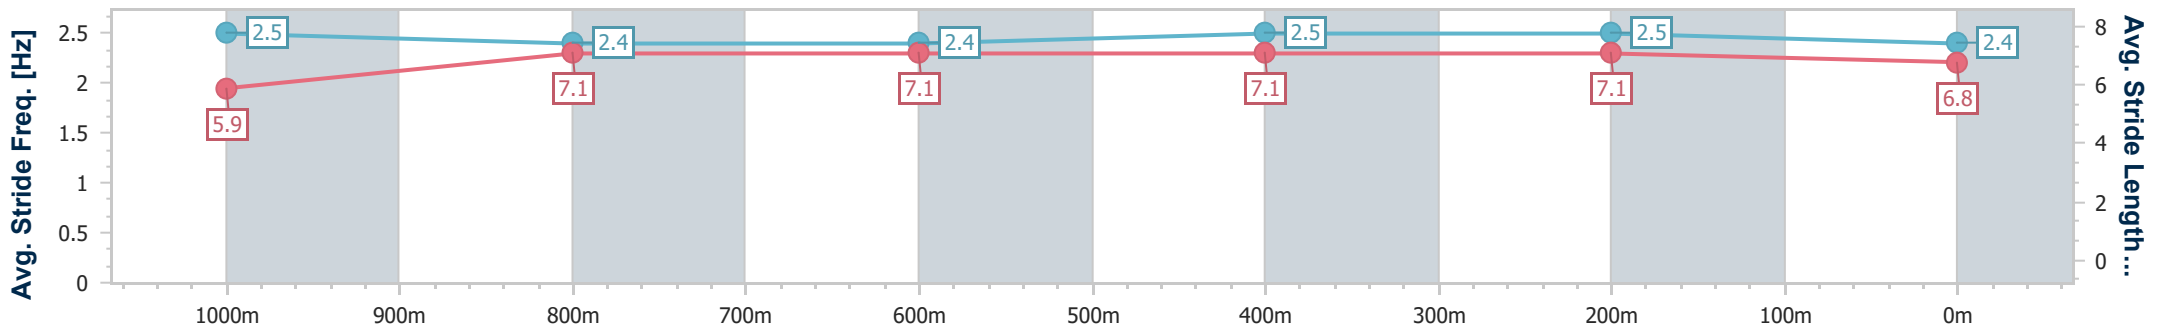

Horse/Jockey Name	Xtra Gear
Final Rank	7
Fastest Section Time (Section)	0:11.17 (400m)
Top Speed [km/h] (Section)	66.0 (400m)
Race State	Finished

Eagle Farm QLD Professional
Race 5: SKY RACING Fillies and Mares BENCHMARK 72
Handicap - 1200m
05 August 2023 - 13:58
Track Rating: Soft 5, Weather: Fine, Rail Position: +5m Entire Course

BRISBANE
RACING CLUB

Section	Overall	1000m	800m	600m	400m	200m
Section Times	1:12.33 [7] (0:13.52)	0:58.81 [1] (0:11.83)	0:46.98 [3] (0:11.86)	0:35.12 [2] (0:11.53)	0:23.59 [2] (0:11.17)	0:12.42 [2] (0:12.42)
Average Speed [km/h]	53.4	61.8	61.4	62.6	64.4	58.0
Top Speed [km/h]	65.2	64.7	63.9	64.6	66.0	61.9
Avg. Dist. to Rail [m]	4.8	3.0	2.4	0.4	0.5	0.3
Avg. Stride Freq. [Hz]	2.5	2.4	2.4	2.5	2.5	2.4
Avg. Stride Length [m]	5.9	7.1	7.1	7.1	7.1	6.8

- [ ] Ranking at each section and finish
- -.-.- No data available at this section
- NA No data available