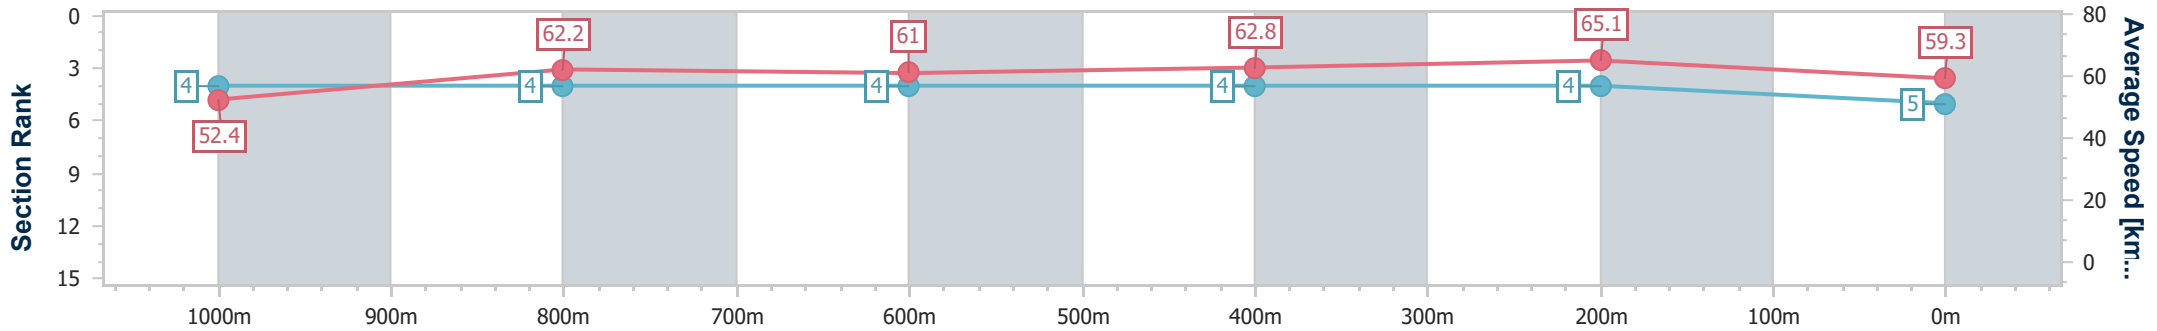

Horse/Jockey Name	Power Boom
Final Rank	5
Fastest Section Time (Section)	0:11.07 (400m)
Top Speed [km/h] (Section)	66.5 (400m)
Race State	Finished

Eagle Farm QLD Professional
Race 5: SKY RACING Fillies and Mares BENCHMARK 72
Handicap - 1200m
05 August 2023 - 13:58
Track Rating: Soft 5, Weather: Fine, Rail Position: +5m Entire Course

BRISBANE
RACING CLUB

Section	Overall	1000m	800m	600m	400m	200m
Section Times	1:12.08 [5] (0:13.76)	0:58.32 [4] (0:11.73)	0:46.59 [4] (0:11.93)	0:34.66 [4] (0:11.44)	0:23.22 [4] (0:11.07)	0:12.15 [4] (0:12.15)
Average Speed [km/h]	52.4	62.2	61.0	62.8	65.1	59.3
Top Speed [km/h]	63.5	63.3	61.2	64.0	66.5	63.4
Avg. Dist. to Rail [m]	1.9	2.6	2.0	0.5	1.4	2.4
Avg. Stride Freq. [Hz]	2.3	2.3	2.2	2.3	2.4	2.3
Avg. Stride Length [m]	6.3	7.6	7.5	7.6	7.4	7.1

- [ ] Ranking at each section and finish
- -.-.- No data available at this section
- NA No data available