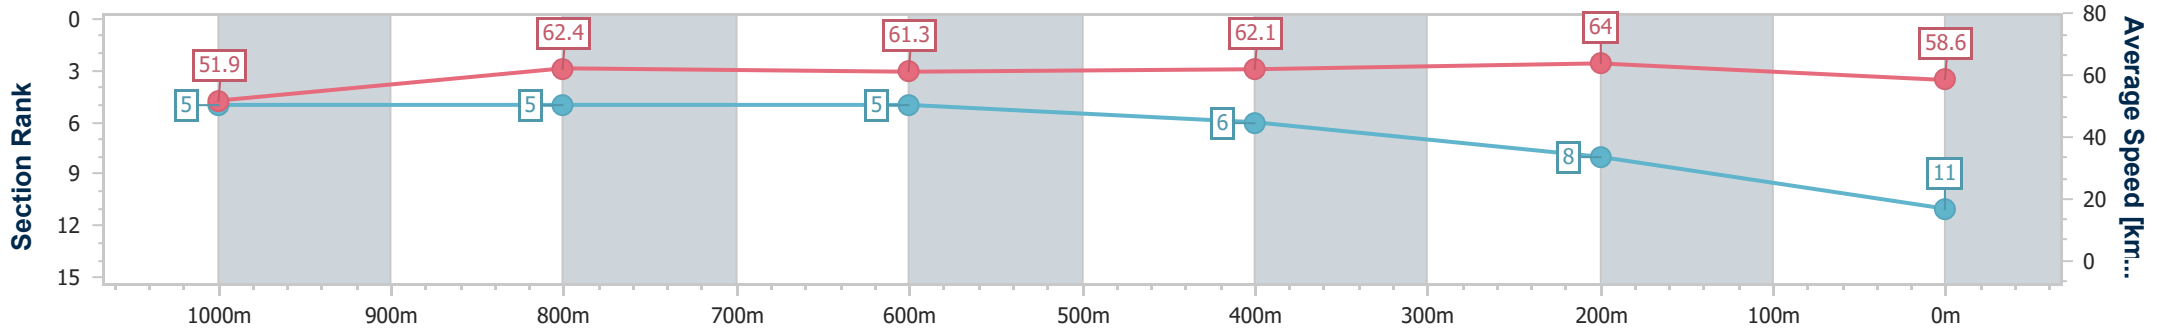

Horse/Jockey Name	Miss Barty
Final Rank	11
Fastest Section Time (Section)	0:11.24 (400m)
Top Speed [km/h] (Section)	65.5 (400m)
Race State	Finished

Eagle Farm QLD Professional
Race 5: SKY RACING Fillies and Mares BENCHMARK 72
Handicap - 1200m
05 August 2023 - 13:58
Track Rating: Soft 5, Weather: Fine, Rail Position: +5m Entire Course

BRISBANE
RACING CLUB

Section	Overall	1000m	800m	600m	400m	200m
Section Times	1:12.78 [11] (0:13.91)	0:58.87 [5] (0:11.73)	0:47.14 [5] (0:11.91)	0:35.23 [5] (0:11.68)	0:23.55 [6] (0:11.24)	0:12.31 [8] (0:12.31)
Average Speed [km/h]	51.9	62.4	61.3	62.1	64.0	58.6
Top Speed [km/h]	65.0	63.6	62.1	64.7	65.5	62.6
Avg. Dist. to Rail [m]	4.4	3.5	2.8	1.6	3.4	4.2
Avg. Stride Freq. [Hz]	2.3	2.3	2.3	2.3	2.4	2.3
Avg. Stride Length [m]	6.4	7.5	7.4	7.4	7.6	7.2

- [ ] Ranking at each section and finish
- -.-.- No data available at this section
- NA No data available