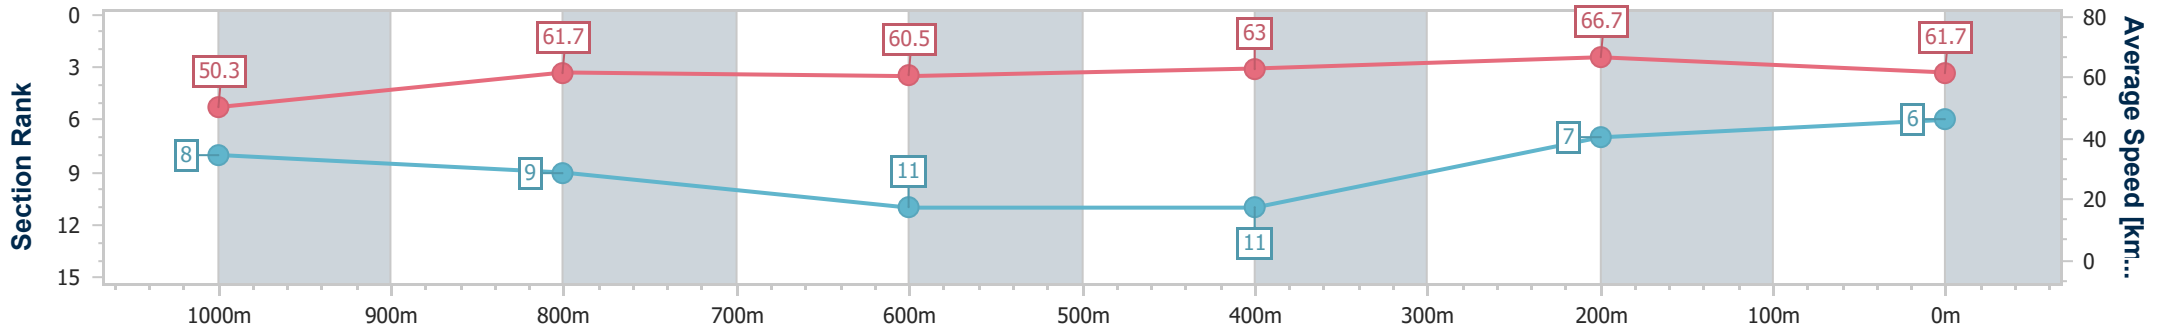

Horse/Jockey Name	Deep Rouge
Final Rank	6
Fastest Section Time (Section)	0:10.80 (400m)
Top Speed [km/h] (Section)	67.7 (400m)
Race State	Finished

Eagle Farm QLD Professional
Race 5: SKY RACING Fillies and Mares BENCHMARK 72
Handicap - 1200m
05 August 2023 - 13:58
Track Rating: Soft 5, Weather: Fine, Rail Position: +5m Entire Course

BRISBANE
RACING CLUB

Section	Overall	1000m	800m	600m	400m	200m
Section Times	1:12.10 [6] (0:14.34)	0:57.76 [8] (0:11.84)	0:45.92 [9] (0:12.04)	0:33.88 [11] (0:11.42)	0:22.46 [11] (0:10.80)	0:11.66 [7] (0:11.66)
Average Speed [km/h]	50.3	61.7	60.5	63.0	66.7	61.7
Top Speed [km/h]	63.2	64.4	61.6	65.9	67.7	65.7
Avg. Dist. to Rail [m]	4.1	2.9	2.8	0.6	2.8	5.5
Avg. Stride Freq. [Hz]	2.4	2.4	2.3	2.4	2.5	2.5
Avg. Stride Length [m]	5.9	7.2	7.1	7.4	7.3	6.9

- [ ] Ranking at each section and finish
- -.-.- No data available at this section
- NA No data available