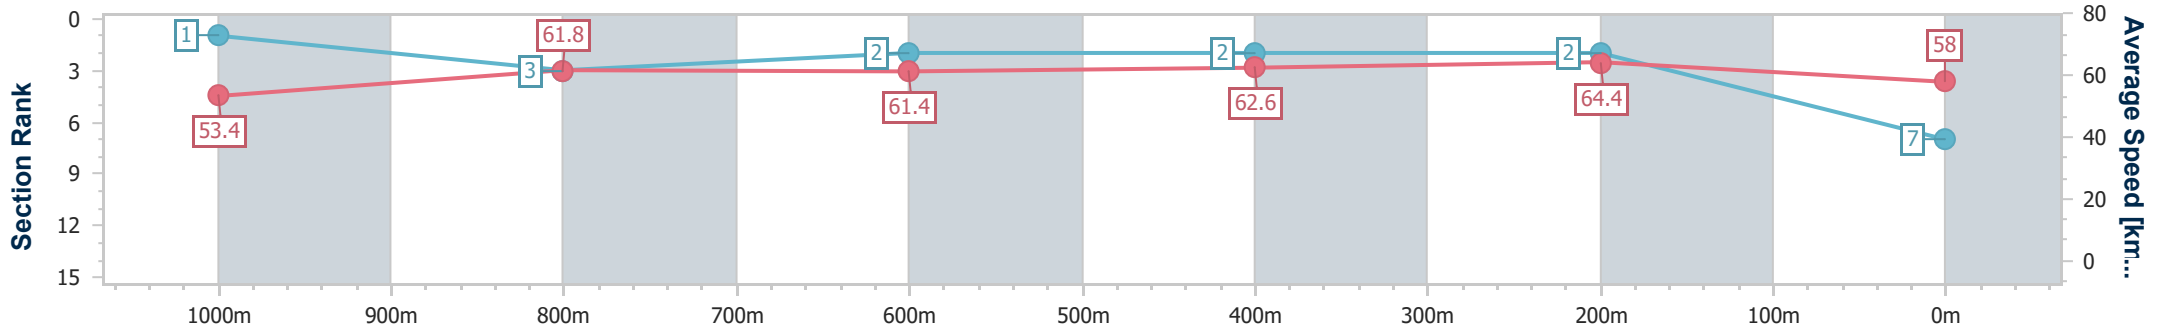

Horse/Jockey Name	Xtra Gear
Final Rank	7
Fastest Section Time (Section)	0:11.17 (400m)
Top Speed [km/h] (Section)	66.0 (400m)
Race State	Finished

Eagle Farm QLD Professional
Race 5: SKY RACING Fillies and Mares BENCHMARK 72
Handicap - 1200m
05 August 2023 - 13:58
Track Rating: Soft 5, Weather: Fine, Rail Position: +5m Entire Course

BRISBANE
RACING CLUB

Section	Overall	1000m	800m	600m	400m	200m
Section Times	1:12.33 [7] (0:13.52)	0:58.81 [1] (0:11.83)	0:46.98 [3] (0:11.86)	0:35.12 [2] (0:11.53)	0:23.59 [2] (0:11.17)	0:12.42 [2] (0:12.42)
Average Speed [km/h]	53.4	61.8	61.4	62.6	64.4	58.0
Top Speed [km/h]	65.2	64.7	63.9	64.6	66.0	61.9
Avg. Dist. to Rail [m]	4.8	3.0	2.4	0.4	0.5	0.3
Avg. Stride Freq. [Hz]	2.5	2.4	2.4	2.5	2.5	2.4
Avg. Stride Length [m]	5.9	7.1	7.1	7.1	7.1	6.8

- [ ] Ranking at each section and finish
- -.-.- No data available at this section
- NA No data available