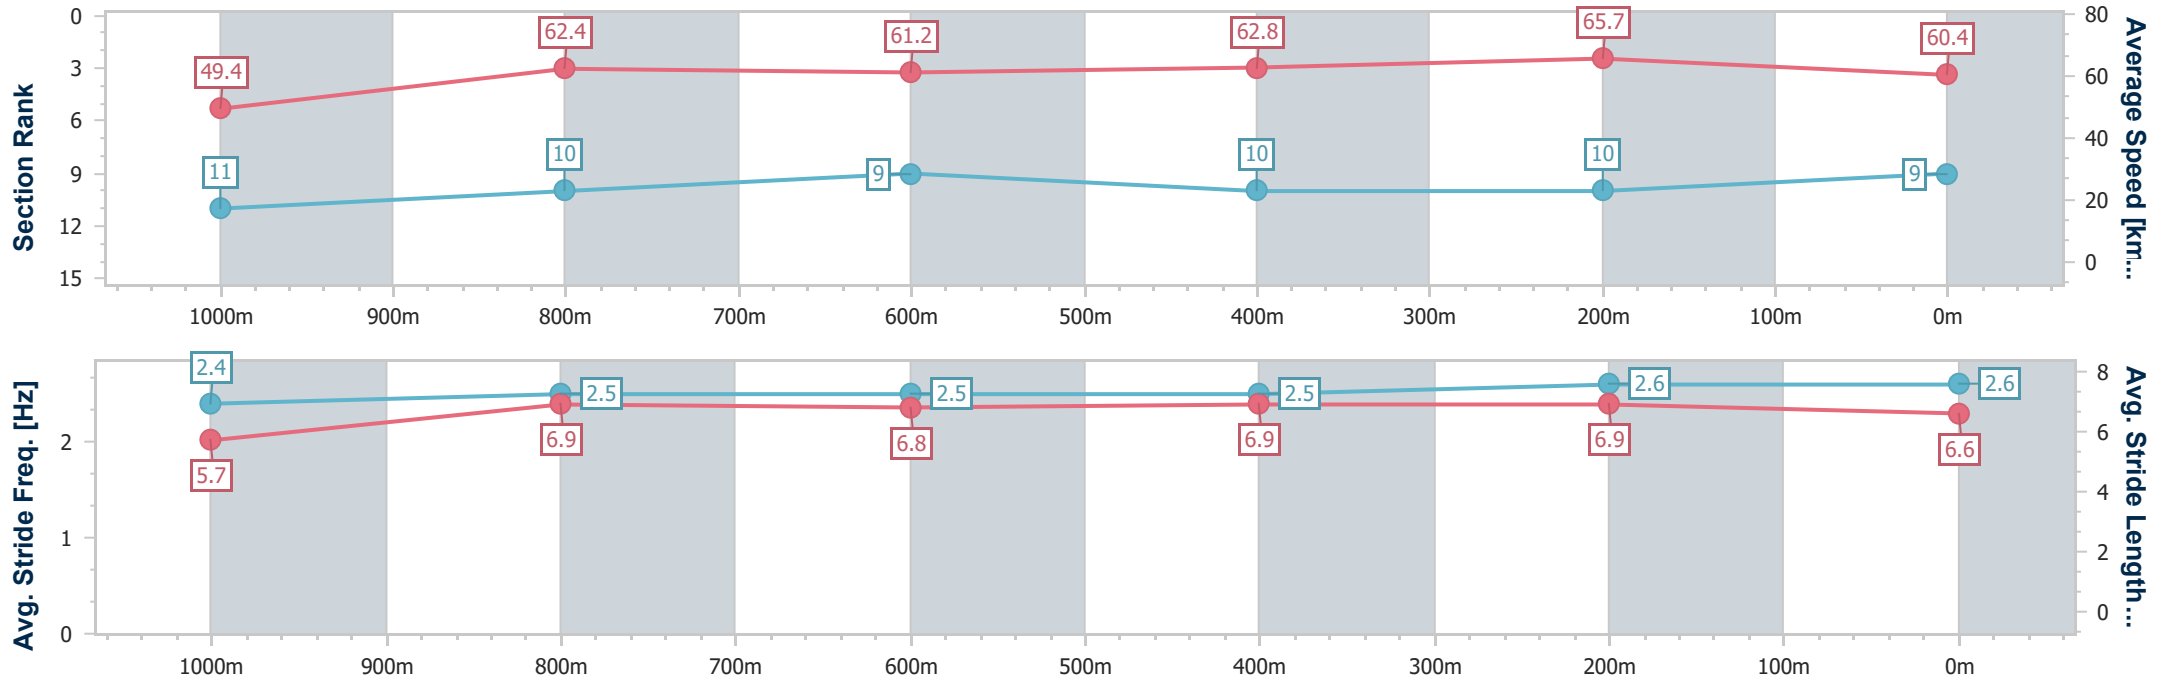

Horse/Jockey Name	Gee Bee Ess
Final Rank	9
Fastest Section Time (Section)	0:10.95 (400m)
Top Speed [km/h] (Section)	66.7 (400m)
Race State	Finished

Eagle Farm QLD Professional
Race 5: SKY RACING Fillies and Mares BENCHMARK 72
Handicap - 1200m
05 August 2023 - 13:58
Track Rating: Soft 5, Weather: Fine, Rail Position: +5m Entire Course

BRISBANE
RACING CLUB

Section	Overall	1000m	800m	600m	400m	200m
Section Times	1:12.48 [9] (0:14.59)	0:57.89 [11] (0:11.66)	0:46.23 [10] (0:11.84)	0:34.39 [9] (0:11.51)	0:22.88 [10] (0:10.95)	0:11.93 [10] (0:11.93)
Average Speed [km/h]	49.4	62.4	61.2	62.8	65.7	60.4
Top Speed [km/h]	63.5	63.7	62.8	64.9	66.7	64.7
Avg. Dist. to Rail [m]	3.5	2.0	1.6	0.7	0.4	1.1
Avg. Stride Freq. [Hz]	2.4	2.5	2.5	2.5	2.6	2.6
Avg. Stride Length [m]	5.7	6.9	6.8	6.9	6.9	6.6

- [ ] Ranking at each section and finish
- -.-.- No data available at this section
- NA No data available