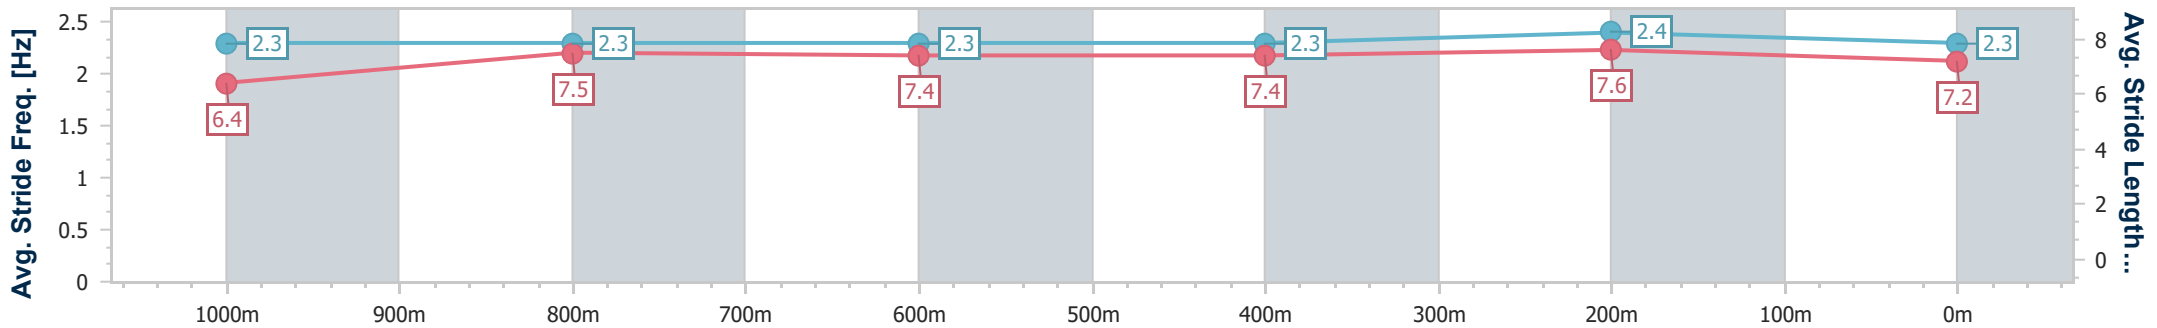

Horse/Jockey Name	Miss Barty
Final Rank	11
Fastest Section Time (Section)	0:11.24 (400m)
Top Speed [km/h] (Section)	65.5 (400m)
Race State	Finished

Eagle Farm QLD Professional
Race 5: SKY RACING Fillies and Mares BENCHMARK 72
Handicap - 1200m
05 August 2023 - 13:58
Track Rating: Soft 5, Weather: Fine, Rail Position: +5m Entire Course

BRISBANE
RACING CLUB

Section	Overall	1000m	800m	600m	400m	200m
Section Times	1:12.78 [11] (0:13.91)	0:58.87 [5] (0:11.73)	0:47.14 [5] (0:11.91)	0:35.23 [5] (0:11.68)	0:23.55 [6] (0:11.24)	0:12.31 [8] (0:12.31)
Average Speed [km/h]	51.9	62.4	61.3	62.1	64.0	58.6
Top Speed [km/h]	65.0	63.6	62.1	64.7	65.5	62.6
Avg. Dist. to Rail [m]	4.4	3.5	2.8	1.6	3.4	4.2
Avg. Stride Freq. [Hz]	2.3	2.3	2.3	2.3	2.4	2.3
Avg. Stride Length [m]	6.4	7.5	7.4	7.4	7.6	7.2

- [ ] Ranking at each section and finish
- -.-.- No data available at this section
- NA No data available