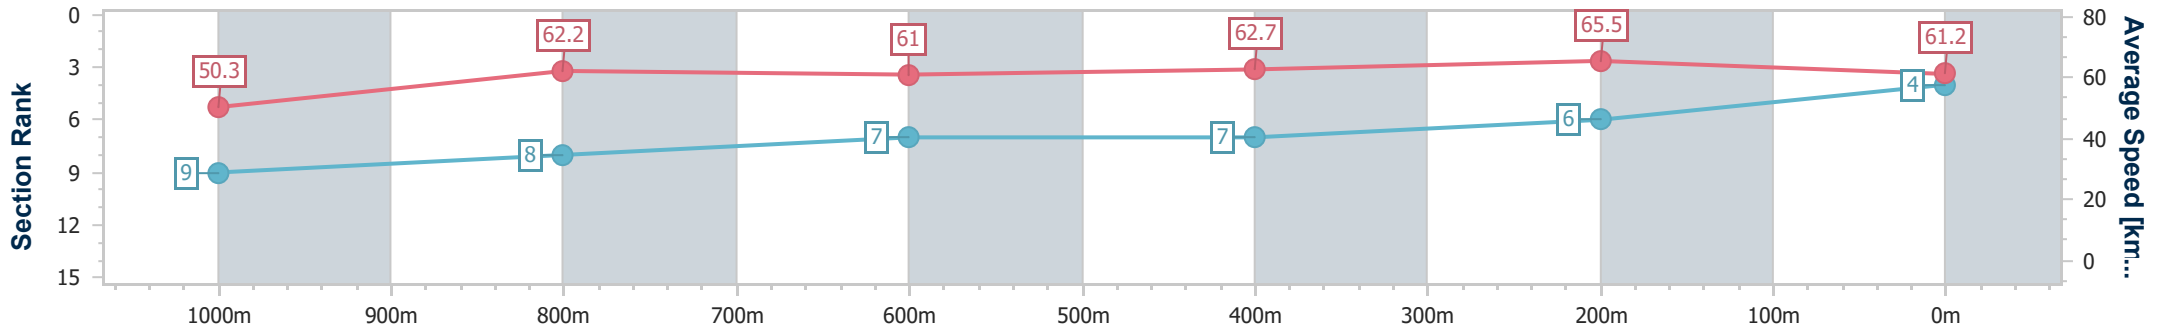

Horse/Jockey Name	Amathuba
Final Rank	4
Fastest Section Time (Section)	0:11.00 (400m)
Top Speed [km/h] (Section)	67.6 (400m)
Race State	Finished

Eagle Farm QLD Professional
Race 5: SKY RACING Fillies and Mares BENCHMARK 72
Handicap - 1200m
05 August 2023 - 13:58
Track Rating: Soft 5, Weather: Fine, Rail Position: +5m Entire Course

BRISBANE RACING CLUB

Section	Overall	1000m	800m	600m	400m	200m
Section Times	1:12.07 [4] (0:14.34)	0:57.73 [9] (0:11.67)	0:46.06 [8] (0:11.85)	0:34.21 [7] (0:11.46)	0:22.75 [7] (0:11.00)	0:11.75 [6] (0:11.75)
Average Speed [km/h]	50.3	62.2	61.0	62.7	65.5	61.2
Top Speed [km/h]	63.3	63.7	62.2	66.1	67.6	63.7
Avg. Dist. to Rail [m]	3.3	1.3	0.6	0.4	1.9	5.2
Avg. Stride Freq. [Hz]	2.2	2.4	2.3	2.4	2.5	2.5
Avg. Stride Length [m]	6.5	7.3	7.2	7.2	7.2	6.9

- [ ] Ranking at each section and finish
- -.-.- No data available at this section
- NA No data available