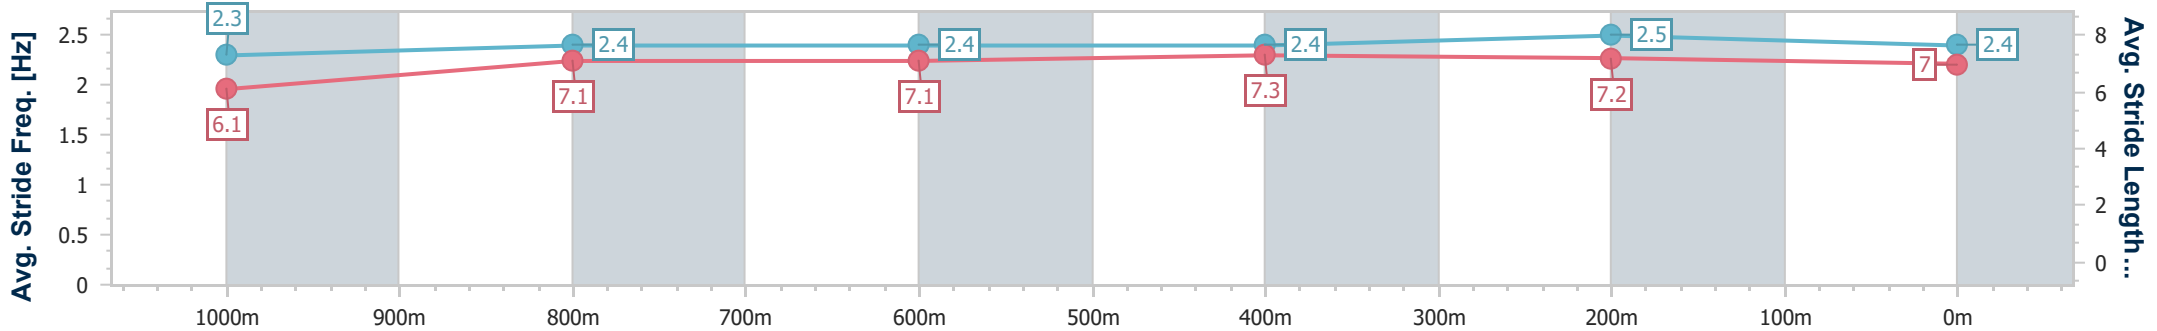

Horse/Jockey Name	Allegretta
Final Rank	8
Fastest Section Time (Section)	0:10.96 (400m)
Top Speed [km/h] (Section)	67.2 (400m)
Race State	Finished

Eagle Farm QLD Professional
Race 5: SKY RACING Fillies and Mares BENCHMARK 72
Handicap - 1200m
05 August 2023 - 13:58
Track Rating: Soft 5, Weather: Fine, Rail Position: +5m Entire Course

BRISBANE
RACING CLUB

Section	Overall	1000m	800m	600m	400m	200m
Section Times	1:12.37 [8] (0:14.53)	0:57.84 [10] (0:11.72)	0:46.12 [11] (0:11.96)	0:34.16 [10] (0:11.34)	0:22.82 [9] (0:10.96)	0:11.86 [9] (0:11.86)
Average Speed [km/h]	49.7	62.3	61.3	64.2	65.7	60.7
Top Speed [km/h]	61.9	63.8	64.4	66.5	67.2	64.3
Avg. Dist. to Rail [m]	5.9	3.2	3.5	2.6	6.4	7.7
Avg. Stride Freq. [Hz]	2.3	2.4	2.4	2.4	2.5	2.4
Avg. Stride Length [m]	6.1	7.1	7.1	7.3	7.2	7.0

- [ ] Ranking at each section and finish
- -.-.- No data available at this section
- NA No data available