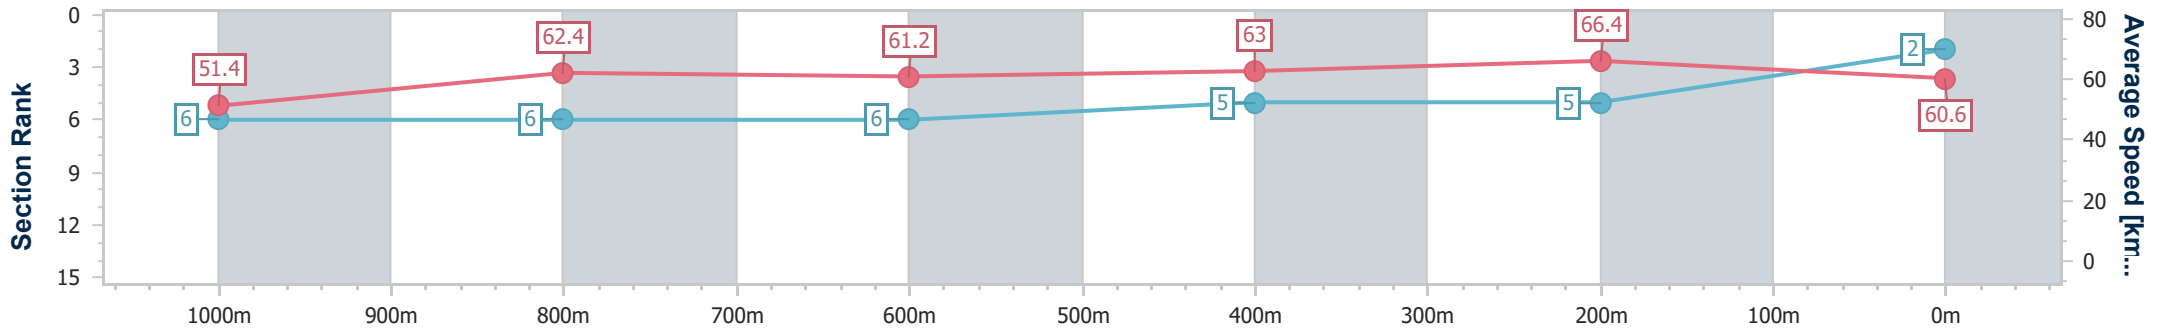

Horse/Jockey Name	Field Wiri
Final Rank	2
Fastest Section Time (Section)	0:10.85 (400m)
Top Speed [km/h] (Section)	68.4 (400m)
Race State	Finished

Eagle Farm QLD Professional
Race 5: SKY RACING Fillies and Mares BENCHMARK 72
Handicap - 1200m
05 August 2023 - 13:58
Track Rating: Soft 5, Weather: Fine, Rail Position: +5m Entire Course

BRISBANE
RACING CLUB

Section	Overall	1000m	800m	600m	400m	200m
Section Times	1:11.80 [2] (0:14.04)	0:57.76 [6] (0:11.65)	0:46.11 [6] (0:11.90)	0:34.21 [6] (0:11.49)	0:22.72 [5] (0:10.85)	0:11.87 [5] (0:11.87)
Average Speed [km/h]	51.4	62.4	61.2	63.0	66.4	60.6
Top Speed [km/h]	63.7	63.3	62.3	66.1	68.4	63.4
Avg. Dist. to Rail [m]	0.7	2.2	2.8	0.7	1.0	0.7
Avg. Stride Freq. [Hz]	2.2	2.3	2.3	2.3	2.5	2.4
Avg. Stride Length [m]	6.6	7.4	7.3	7.5	7.5	7.0

- [ ] Ranking at each section and finish
- -.-.- No data available at this section
- NA No data available