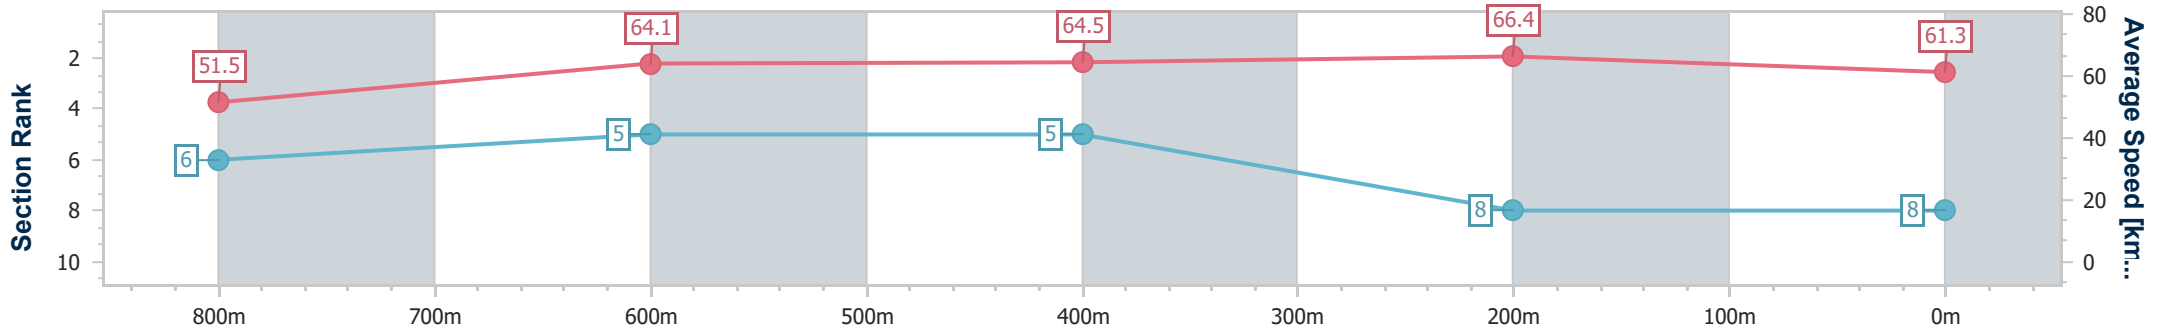

Horse/Jockey Name	Nord Lyon
Final Rank	8
Fastest Section Time (Section)	0:10.85 (400m)
Top Speed [km/h] (Section)	67.1 (400m)
Race State	Finished

Eagle Farm QLD Professional
Race 1: BRC MEMBERSHIP ON SALE NOW Class 3 Plate - 1000m
05 August 2023 - 11:38
Track Rating: Soft 5, Weather: Fine, Rail Position: +5m Entire Course

BRISBANE RACING CLUB

Section	Overall	800m	600m	400m	200m
Section Times	0:59.29 [8] (0:14.13)	0:45.16 [6] (0:11.36)	0:33.80 [5] (0:11.21)	0:22.59 [5] (0:10.85)	0:11.74 [8] (0:11.74)
Average Speed [km/h]	51.5	64.1	64.5	66.4	61.3
Top Speed [km/h]	65.7	66.1	65.7	67.1	65.5
Avg. Dist. to Rail [m]	4.1	2.9	0.9	2.9	3.6
Avg. Stride Freq. [Hz]	2.1	2.2	2.3	2.3	2.2
Avg. Stride Length [m]	6.9	8.0	7.9	7.8	7.6

- [ ] Ranking at each section and finish
- -.-.- No data available at this section
- NA No data available