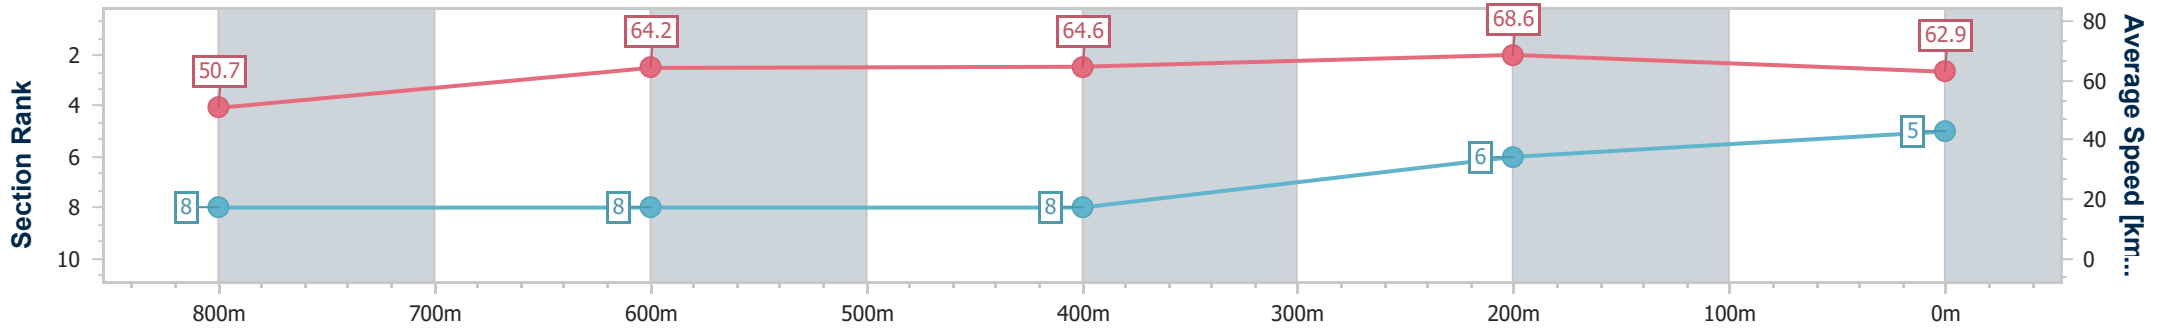

Horse/Jockey Name	Nashira
Final Rank	5
Fastest Section Time (Section)	0:10.50 (400m)
Top Speed [km/h] (Section)	69.6 (400m)
Race State	Finished

Eagle Farm QLD Professional
Race 1: BRC MEMBERSHIP ON SALE NOW Class 3 Plate - 1000m
05 August 2023 - 11:38
Track Rating: Soft 5, Weather: Fine, Rail Position: +5m Entire Course

BRISBANE RACING CLUB

Section	Overall	800m	600m	400m	200m
Section Times	0:58.91 [5] (0:14.36)	0:44.55 [8] (0:11.35)	0:33.20 [8] (0:11.25)	0:21.95 [8] (0:10.50)	0:11.45 [6] (0:11.45)
Average Speed [km/h]	50.7	64.2	64.6	68.6	62.9
Top Speed [km/h]	66.6	66.6	66.6	69.6	67.4
Avg. Dist. to Rail [m]	5.5	3.0	2.1	3.4	4.7
Avg. Stride Freq. [Hz]	2.3	2.3	2.3	2.5	2.4
Avg. Stride Length [m]	6.2	7.7	7.7	7.6	7.3

- [ ] Ranking at each section and finish
- -.-.- No data available at this section
- NA No data available