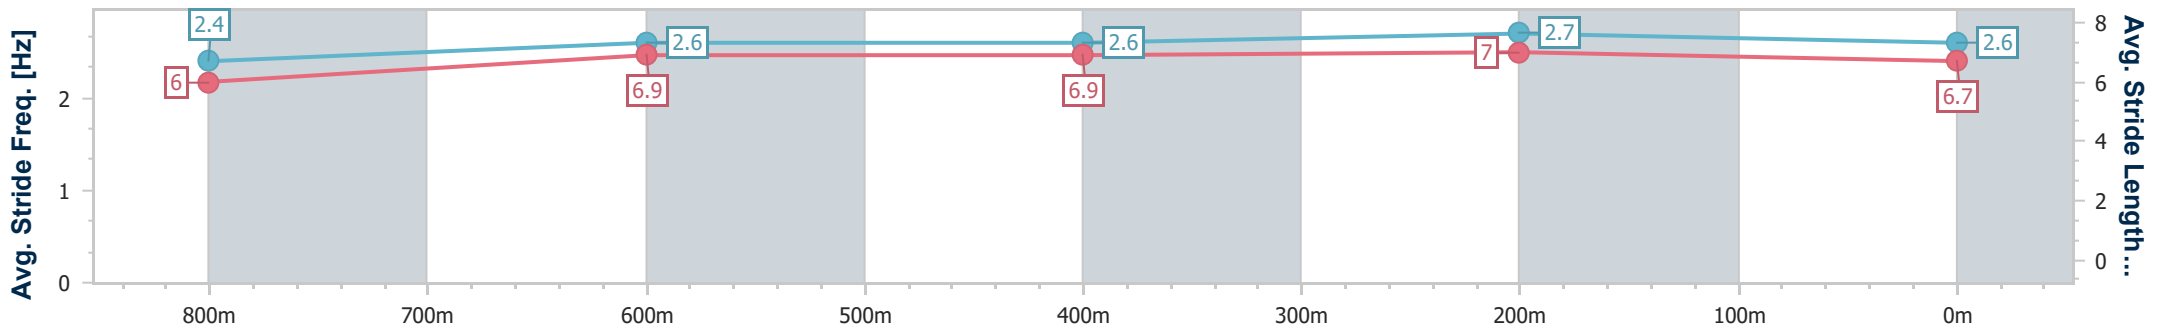

Horse/Jockey Name	Wish I Had
Final Rank	7
Fastest Section Time (Section)	0:10.61 (400m)
Top Speed [km/h] (Section)	68.9 (400m)
Race State	Finished

Eagle Farm QLD Professional
Race 1: BRC MEMBERSHIP ON SALE NOW Class 3 Plate - 1000m
05 August 2023 - 11:38
Track Rating: Soft 5, Weather: Fine, Rail Position: +5m Entire Course

BRISBANE RACING CLUB

Section	Overall	800m	600m	400m	200m
Section Times	0:59.08 [7] (0:14.10)	0:44.98 [5] (0:11.39)	0:33.59 [6] (0:11.32)	0:22.27 [6] (0:10.61)	0:11.66 [5] (0:11.66)
Average Speed [km/h]	51.1	63.6	63.8	67.8	61.7
Top Speed [km/h]	66.8	66.1	67.6	68.9	65.9
Avg. Dist. to Rail [m]	2.2	1.2	1.0	0.5	1.2
Avg. Stride Freq. [Hz]	2.4	2.6	2.6	2.7	2.6
Avg. Stride Length [m]	6.0	6.9	6.9	7.0	6.7

- [ ] Ranking at each section and finish
- -.-.- No data available at this section
- NA No data available