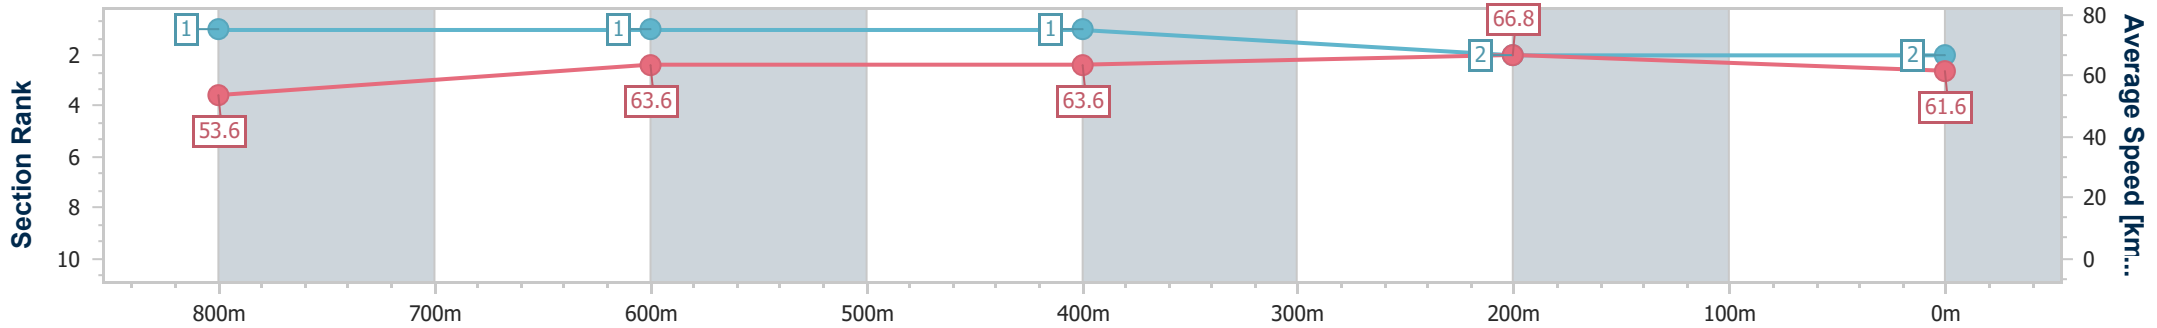

Horse/Jockey Name	Maximum Vortex
Final Rank	2
Fastest Section Time (Section)	0:10.80 (400m)
Top Speed [km/h] (Section)	67.8 (400m)
Race State	Finished

Eagle Farm QLD Professional
Race 1: BRC MEMBERSHIP ON SALE NOW Class 3 Plate - 1000m
05 August 2023 - 11:38
Track Rating: Soft 5, Weather: Fine, Rail Position: +5m Entire Course

BRISBANE RACING CLUB

Section	Overall	800m	600m	400m	200m
Section Times	0:58.73 [2] (0:13.49)	0:45.24 [1] (0:11.37)	0:33.87 [1] (0:11.39)	0:22.48 [1] (0:10.80)	0:11.68 [2] (0:11.68)
Average Speed [km/h]	53.6	63.6	63.6	66.8	61.6
Top Speed [km/h]	67.0	66.6	66.7	67.8	64.9
Avg. Dist. to Rail [m]	1.2	1.0	1.1	0.9	1.4
Avg. Stride Freq. [Hz]	2.4	2.4	2.4	2.5	2.4
Avg. Stride Length [m]	6.3	7.5	7.4	7.4	7.1

- [ ] Ranking at each section and finish
- -.-.- No data available at this section
- NA No data available