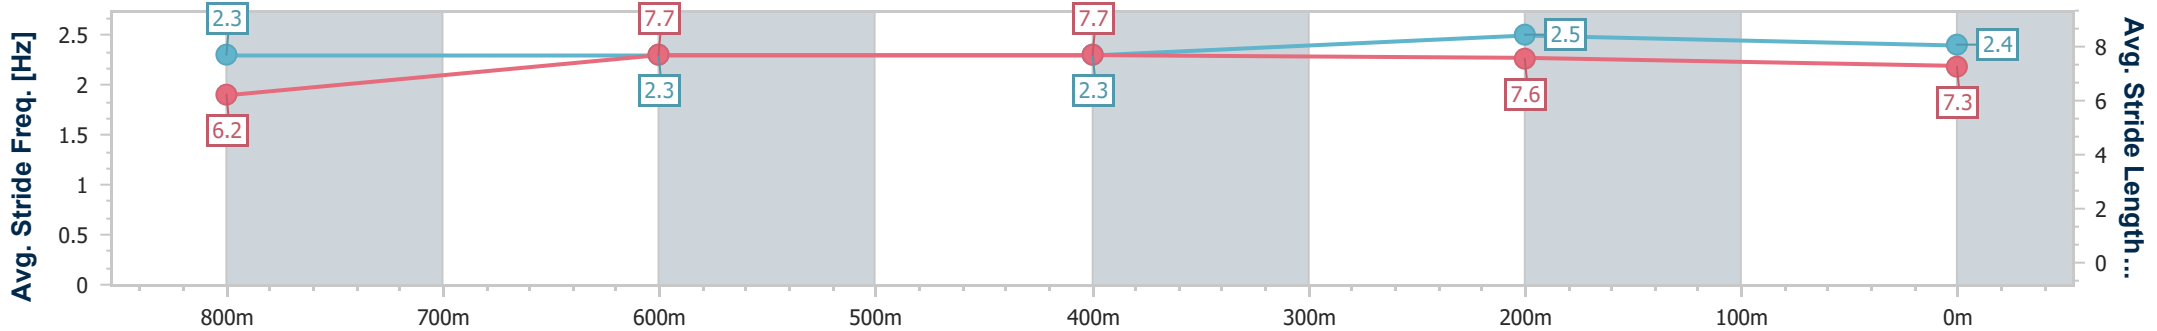

Horse/Jockey Name	Nashira
Final Rank	5
Fastest Section Time (Section)	0:10.50 (400m)
Top Speed [km/h] (Section)	69.6 (400m)
Race State	Finished

Eagle Farm QLD Professional
Race 1: BRC MEMBERSHIP ON SALE NOW Class 3 Plate - 1000m
05 August 2023 - 11:38
Track Rating: Soft 5, Weather: Fine, Rail Position: +5m Entire Course

BRISBANE RACING CLUB

Section	Overall	800m	600m	400m	200m
Section Times	0:58.91 [5] (0:14.36)	0:44.55 [8] (0:11.35)	0:33.20 [8] (0:11.25)	0:21.95 [8] (0:10.50)	0:11.45 [6] (0:11.45)
Average Speed [km/h]	50.7	64.2	64.6	68.6	62.9
Top Speed [km/h]	66.6	66.6	66.6	69.6	67.4
Avg. Dist. to Rail [m]	5.5	3.0	2.1	3.4	4.7
Avg. Stride Freq. [Hz]	2.3	2.3	2.3	2.5	2.4
Avg. Stride Length [m]	6.2	7.7	7.7	7.6	7.3

- [ ] Ranking at each section and finish
- -.-.- No data available at this section
- NA No data available