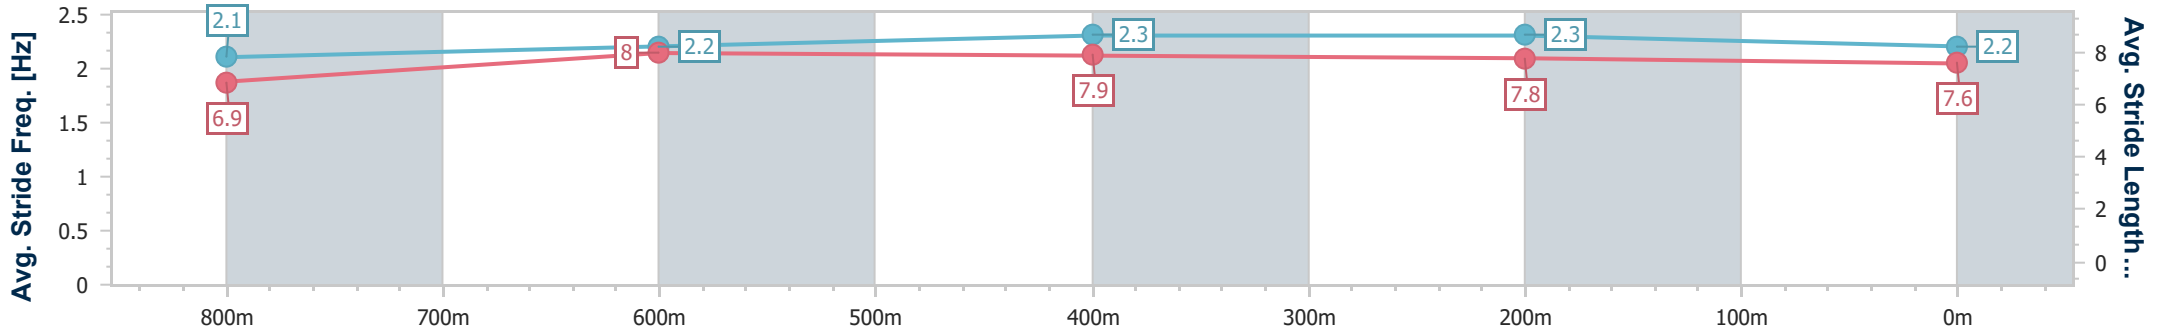

Horse/Jockey Name	Nord Lyon
Final Rank	8
Fastest Section Time (Section)	0:10.85 (400m)
Top Speed [km/h] (Section)	67.1 (400m)
Race State	Finished

Eagle Farm QLD Professional
Race 1: BRC MEMBERSHIP ON SALE NOW Class 3 Plate - 1000m
05 August 2023 - 11:38
Track Rating: Soft 5, Weather: Fine, Rail Position: +5m Entire Course

BRISBANE RACING CLUB

Section	Overall	800m	600m	400m	200m
Section Times	0:59.29 [8] (0:14.13)	0:45.16 [6] (0:11.36)	0:33.80 [5] (0:11.21)	0:22.59 [5] (0:10.85)	0:11.74 [8] (0:11.74)
Average Speed [km/h]	51.5	64.1	64.5	66.4	61.3
Top Speed [km/h]	65.7	66.1	65.7	67.1	65.5
Avg. Dist. to Rail [m]	4.1	2.9	0.9	2.9	3.6
Avg. Stride Freq. [Hz]	2.1	2.2	2.3	2.3	2.2
Avg. Stride Length [m]	6.9	8.0	7.9	7.8	7.6

- [ ] Ranking at each section and finish
- -.-.- No data available at this section
- NA No data available