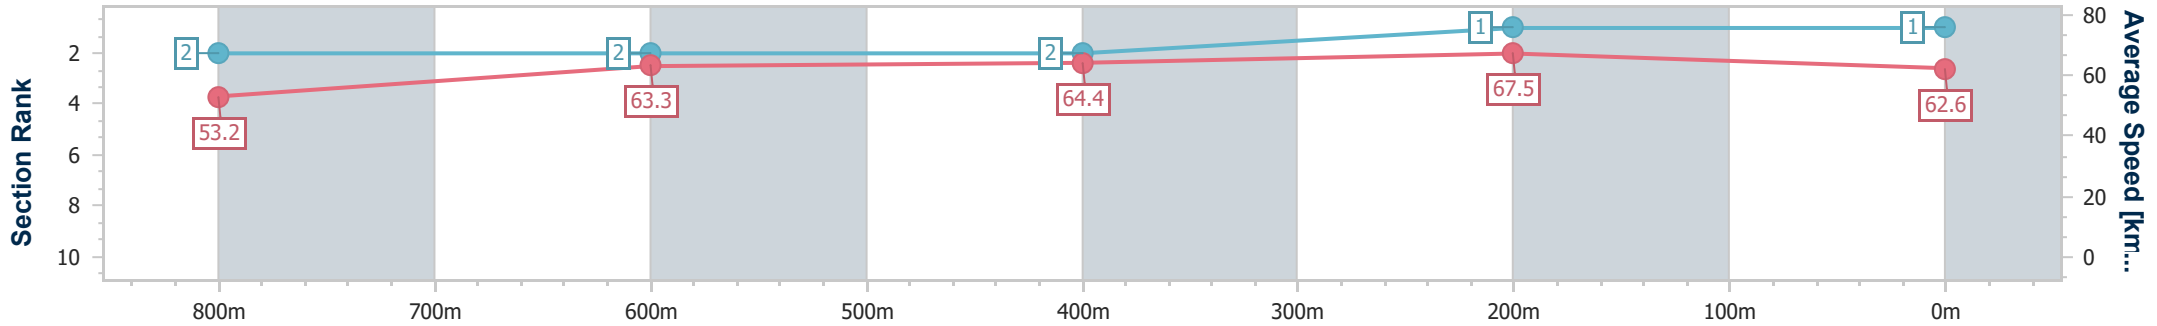

BRISBANE RACING CLUB

Section	Overall	800m	600m	400m	200m
Section Times	0:58.53 [1] (0:13.62)	0:44.91 [2] (0:11.50)	0:33.41 [2] (0:11.25)	0:22.16 [2] (0:10.67)	0:11.49 [1] (0:11.49)
Average Speed [km/h]	53.2	63.3	64.4	67.5	62.6
Top Speed [km/h]	65.6	64.7	67.7	68.3	65.3
Avg. Dist. to Rail [m]	2.7	2.5	1.6	1.9	1.7
Avg. Stride Freq. [Hz]	2.3	2.4	2.3	2.5	2.4
Avg. Stride Length [m]	6.3	7.4	7.6	7.4	7.2