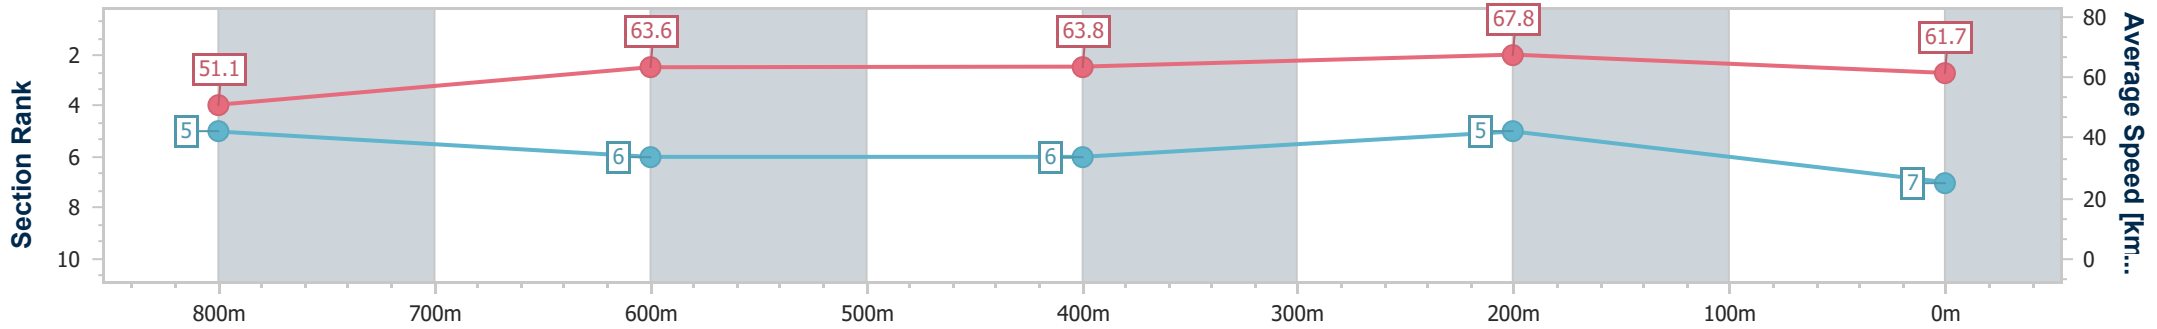

Horse/Jockey Name	Wish I Had
Final Rank	7
Fastest Section Time (Section)	0:10.61 (400m)
Top Speed [km/h] (Section)	68.9 (400m)
Race State	Finished

Eagle Farm QLD Professional
Race 1: BRC MEMBERSHIP ON SALE NOW Class 3 Plate - 1000m
05 August 2023 - 11:38
Track Rating: Soft 5, Weather: Fine, Rail Position: +5m Entire Course

BRISBANE RACING CLUB

Section	Overall	800m	600m	400m	200m
Section Times	0:59.08 [7] (0:14.10)	0:44.98 [5] (0:11.39)	0:33.59 [6] (0:11.32)	0:22.27 [6] (0:10.61)	0:11.66 [5] (0:11.66)
Average Speed [km/h]	51.1	63.6	63.8	67.8	61.7
Top Speed [km/h]	66.8	66.1	67.6	68.9	65.9
Avg. Dist. to Rail [m]	2.2	1.2	1.0	0.5	1.2
Avg. Stride Freq. [Hz]	2.4	2.6	2.6	2.7	2.6
Avg. Stride Length [m]	6.0	6.9	6.9	7.0	6.7

- [ ] Ranking at each section and finish
- -.-.- No data available at this section
- NA No data available