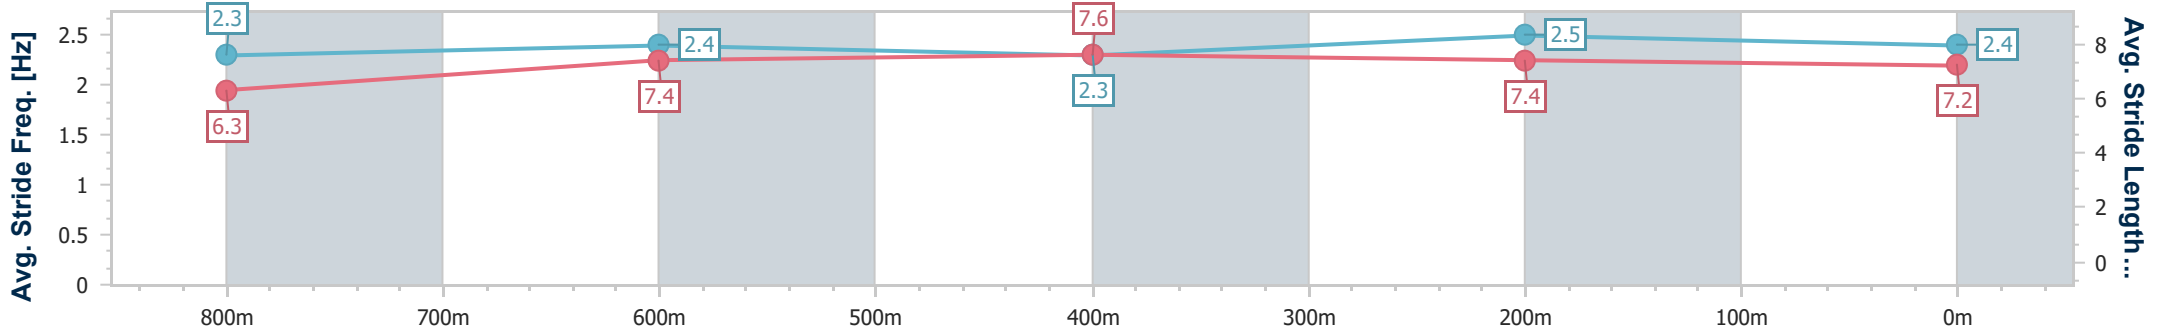

BRISBANE RACING CLUB

Section	Overall	800m	600m	400m	200m
Section Times	0:58.53 [1] (0:13.62)	0:44.91 [2] (0:11.50)	0:33.41 [2] (0:11.25)	0:22.16 [2] (0:10.67)	0:11.49 [1] (0:11.49)
Average Speed [km/h]	53.2	63.3	64.4	67.5	62.6
Top Speed [km/h]	65.6	64.7	67.7	68.3	65.3
Avg. Dist. to Rail [m]	2.7	2.5	1.6	1.9	1.7
Avg. Stride Freq. [Hz]	2.3	2.4	2.3	2.5	2.4
Avg. Stride Length [m]	6.3	7.4	7.6	7.4	7.2