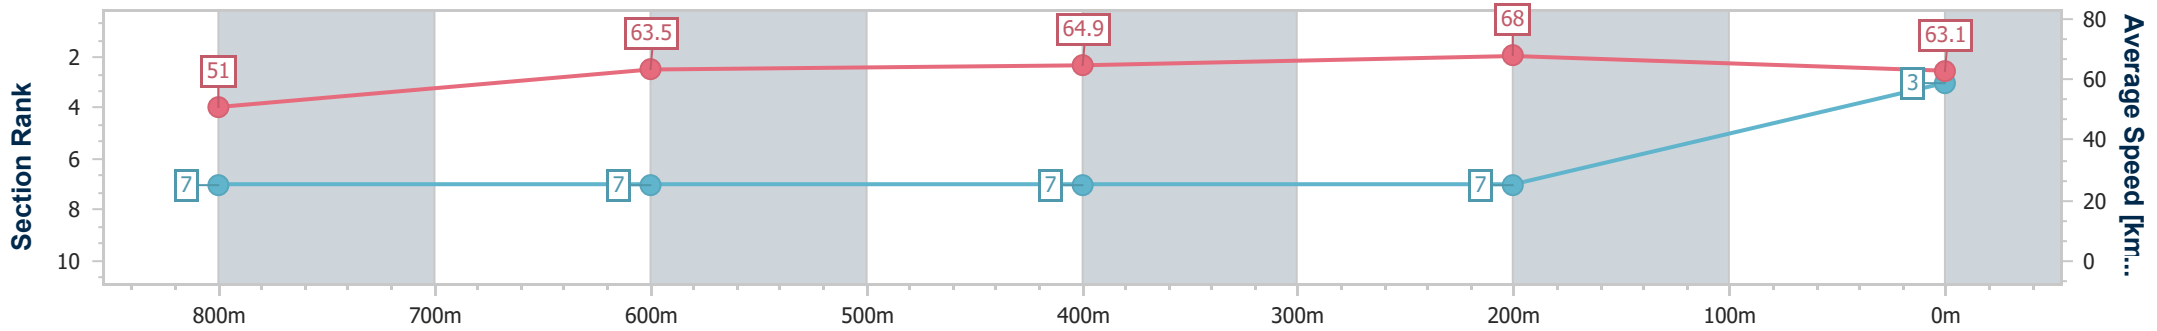

Horse/Jockey Name	Rainbow Connection
Final Rank	3
Fastest Section Time (Section)	0:10.60 (400m)
Top Speed [km/h] (Section)	68.8 (400m)
Race State	Finished

Eagle Farm QLD Professional
Race 1: BRC MEMBERSHIP ON SALE NOW Class 3 Plate - 1000m
05 August 2023 - 11:38
Track Rating: Soft 5, Weather: Fine, Rail Position: +5m Entire Course

BRISBANE RACING CLUB

Section	Overall	800m	600m	400m	200m
Section Times	0:58.86 [3] (0:14.23)	0:44.63 [7] (0:11.43)	0:33.20 [7] (0:11.21)	0:21.99 [7] (0:10.60)	0:11.39 [7] (0:11.39)
Average Speed [km/h]	51.0	63.5	64.9	68.0	63.1
Top Speed [km/h]	65.0	65.5	66.7	68.8	66.7
Avg. Dist. to Rail [m]	2.8	1.9	2.2	3.5	3.7
Avg. Stride Freq. [Hz]	2.2	2.4	2.4	2.5	2.4
Avg. Stride Length [m]	6.3	7.4	7.5	7.4	7.1

- [ ] Ranking at each section and finish
- -.-.- No data available at this section
- NA No data available