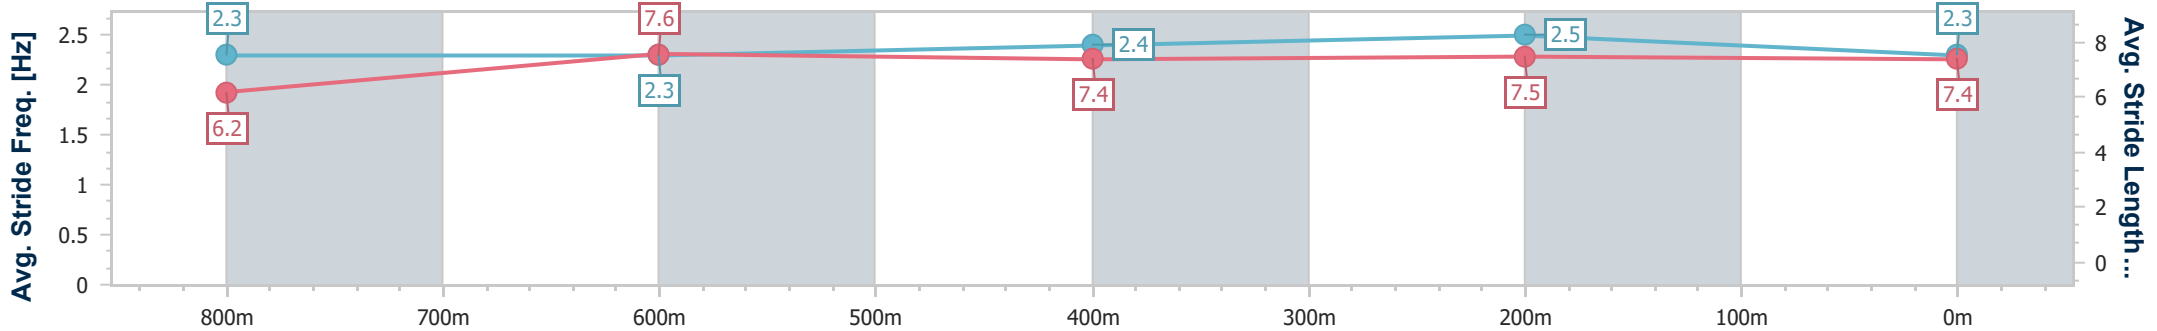

Horse/Jockey Name	Arcarius
Final Rank	6
Fastest Section Time (Section)	0:10.74 (400m)
Top Speed [km/h] (Section)	68.9 (400m)
Race State	Finished

Eagle Farm QLD Professional
Race 1: BRC MEMBERSHIP ON SALE NOW Class 3 Plate - 1000m
05 August 2023 - 11:38
Track Rating: Soft 5, Weather: Fine, Rail Position: +5m Entire Course

BRISBANE RACING CLUB

Section	Overall	800m	600m	400m	200m
Section Times	0:59.01 [6] (0:13.74)	0:45.27 [3] (0:11.46)	0:33.81 [3] (0:11.42)	0:22.39 [4] (0:10.74)	0:11.65 [4] (0:11.65)
Average Speed [km/h]	52.5	63.1	63.2	66.9	61.9
Top Speed [km/h]	65.5	65.1	66.3	68.9	65.2
Avg. Dist. to Rail [m]	1.1	0.6	0.6	3.0	3.4
Avg. Stride Freq. [Hz]	2.3	2.3	2.4	2.5	2.3
Avg. Stride Length [m]	6.2	7.6	7.4	7.5	7.4

- [ ] Ranking at each section and finish
- -.-.- No data available at this section
- NA No data available