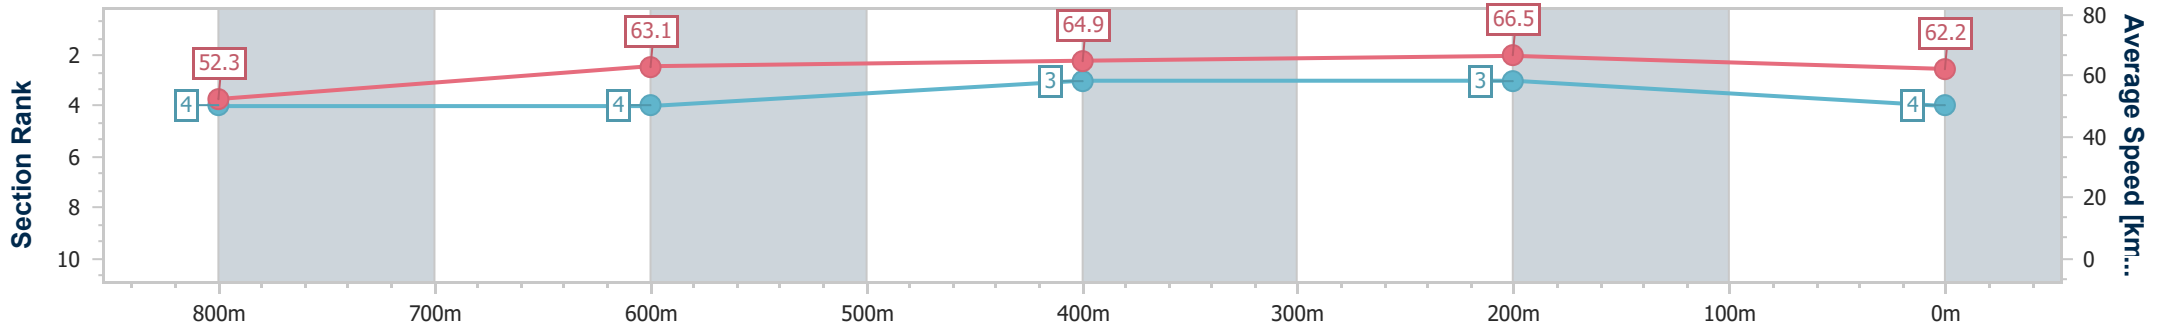

Horse/Jockey Name	Ruby Chicks
Final Rank	4
Fastest Section Time (Section)	0:10.81 (400m)
Top Speed [km/h] (Section)	67.7 (400m)
Race State	Finished

Eagle Farm QLD Professional
Race 1: BRC MEMBERSHIP ON SALE NOW Class 3 Plate - 1000m
05 August 2023 - 11:38
Track Rating: Soft 5, Weather: Fine, Rail Position: +5m Entire Course

BRISBANE RACING CLUB

Section	Overall	800m	600m	400m	200m
Section Times	0:58.90 [4] (0:13.86)	0:45.04 [4] (0:11.50)	0:33.54 [4] (0:11.14)	0:22.40 [3] (0:10.81)	0:11.59 [3] (0:11.59)
Average Speed [km/h]	52.3	63.1	64.9	66.5	62.2
Top Speed [km/h]	66.0	66.1	67.1	67.7	65.2
Avg. Dist. to Rail [m]	2.2	1.9	0.8	1.7	2.8
Avg. Stride Freq. [Hz]	2.4	2.5	2.5	2.6	2.5
Avg. Stride Length [m]	6.0	7.2	7.3	7.2	6.9

- [ ] Ranking at each section and finish
- -.-.- No data available at this section
- NA No data available