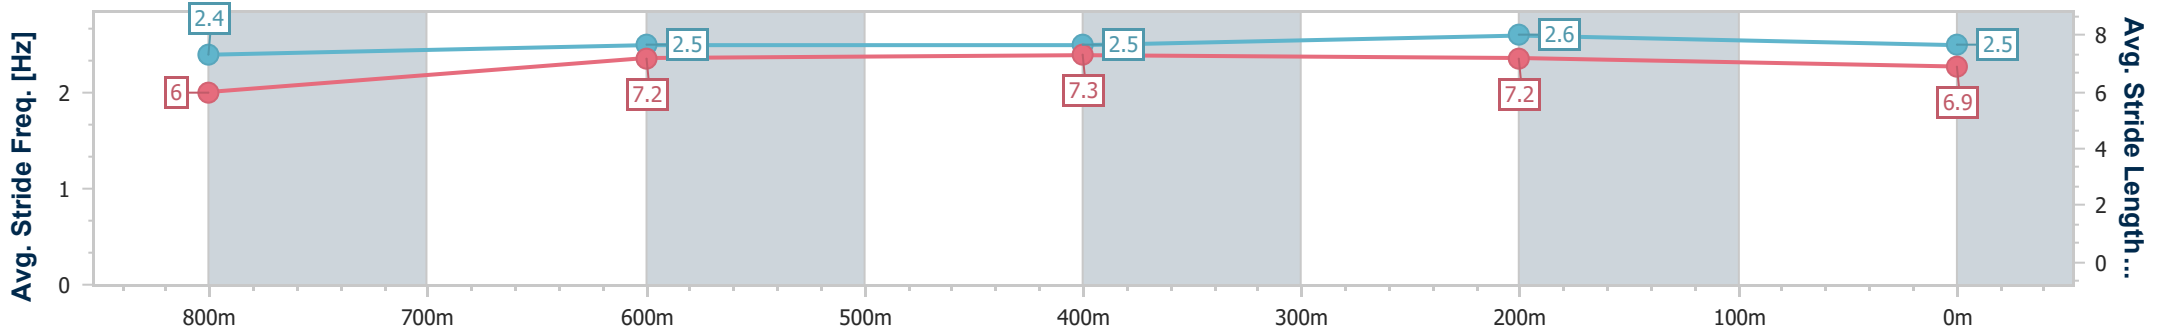

Horse/Jockey Name	Ruby Chicks
Final Rank	4
Fastest Section Time (Section)	0:10.81 (400m)
Top Speed [km/h] (Section)	67.7 (400m)
Race State	Finished

Eagle Farm QLD Professional
Race 1: BRC MEMBERSHIP ON SALE NOW Class 3 Plate - 1000m
05 August 2023 - 11:38
Track Rating: Soft 5, Weather: Fine, Rail Position: +5m Entire Course

BRISBANE RACING CLUB

Section	Overall	800m	600m	400m	200m
Section Times	0:58.90 [4] (0:13.86)	0:45.04 [4] (0:11.50)	0:33.54 [4] (0:11.14)	0:22.40 [3] (0:10.81)	0:11.59 [3] (0:11.59)
Average Speed [km/h]	52.3	63.1	64.9	66.5	62.2
Top Speed [km/h]	66.0	66.1	67.1	67.7	65.2
Avg. Dist. to Rail [m]	2.2	1.9	0.8	1.7	2.8
Avg. Stride Freq. [Hz]	2.4	2.5	2.5	2.6	2.5
Avg. Stride Length [m]	6.0	7.2	7.3	7.2	6.9

- [ ] Ranking at each section and finish
- -.-.- No data available at this section
- NA No data available