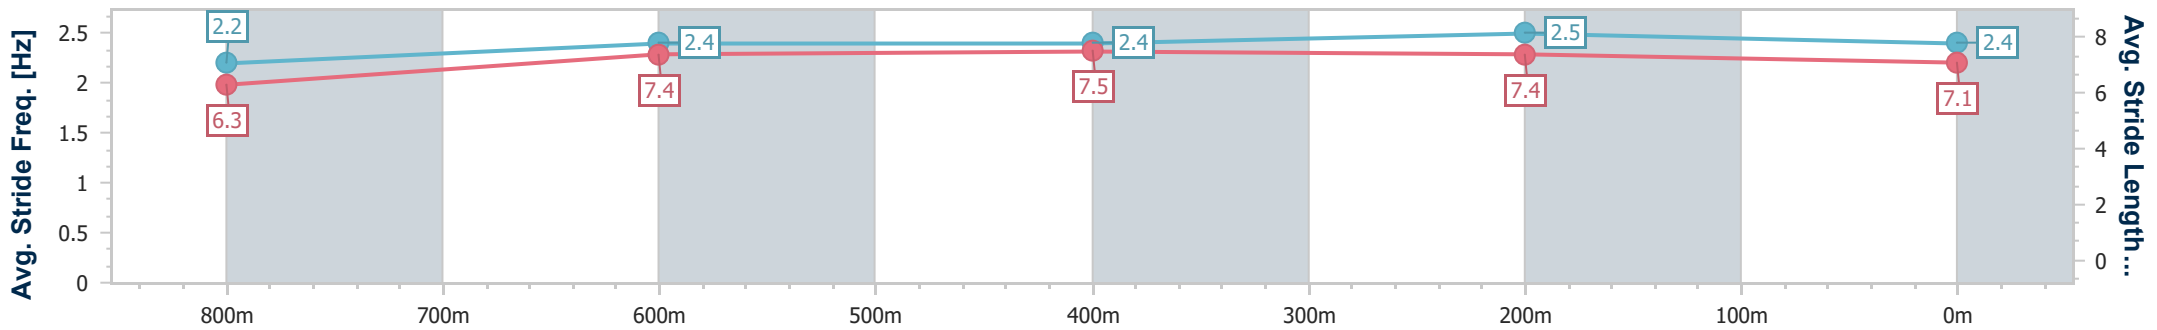

Horse/Jockey Name	Rainbow Connection
Final Rank	3
Fastest Section Time (Section)	0:10.60 (400m)
Top Speed [km/h] (Section)	68.8 (400m)
Race State	Finished

Eagle Farm QLD Professional
Race 1: BRC MEMBERSHIP ON SALE NOW Class 3 Plate - 1000m
05 August 2023 - 11:38
Track Rating: Soft 5, Weather: Fine, Rail Position: +5m Entire Course

BRISBANE RACING CLUB

Section	Overall	800m	600m	400m	200m
Section Times	0:58.86 [3] (0:14.23)	0:44.63 [7] (0:11.43)	0:33.20 [7] (0:11.21)	0:21.99 [7] (0:10.60)	0:11.39 [7] (0:11.39)
Average Speed [km/h]	51.0	63.5	64.9	68.0	63.1
Top Speed [km/h]	65.0	65.5	66.7	68.8	66.7
Avg. Dist. to Rail [m]	2.8	1.9	2.2	3.5	3.7
Avg. Stride Freq. [Hz]	2.2	2.4	2.4	2.5	2.4
Avg. Stride Length [m]	6.3	7.4	7.5	7.4	7.1

- [ ] Ranking at each section and finish
- -.-.- No data available at this section
- NA No data available