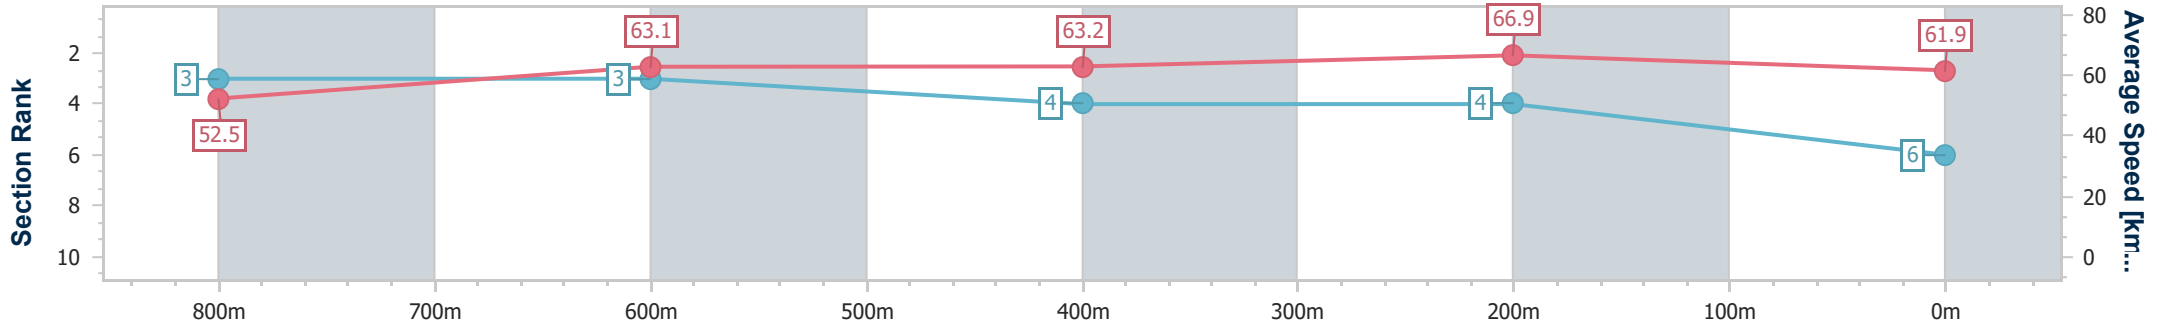

Horse/Jockey Name	Arcarius
Final Rank	6
Fastest Section Time (Section)	0:10.74 (400m)
Top Speed [km/h] (Section)	68.9 (400m)
Race State	Finished

Eagle Farm QLD Professional
Race 1: BRC MEMBERSHIP ON SALE NOW Class 3 Plate - 1000m
05 August 2023 - 11:38
Track Rating: Soft 5, Weather: Fine, Rail Position: +5m Entire Course

BRISBANE RACING CLUB

Section	Overall	800m	600m	400m	200m
Section Times	0:59.01 [6] (0:13.74)	0:45.27 [3] (0:11.46)	0:33.81 [3] (0:11.42)	0:22.39 [4] (0:10.74)	0:11.65 [4] (0:11.65)
Average Speed [km/h]	52.5	63.1	63.2	66.9	61.9
Top Speed [km/h]	65.5	65.1	66.3	68.9	65.2
Avg. Dist. to Rail [m]	1.1	0.6	0.6	3.0	3.4
Avg. Stride Freq. [Hz]	2.3	2.3	2.4	2.5	2.3
Avg. Stride Length [m]	6.2	7.6	7.4	7.5	7.4

- [ ] Ranking at each section and finish
- -.-.- No data available at this section
- NA No data available