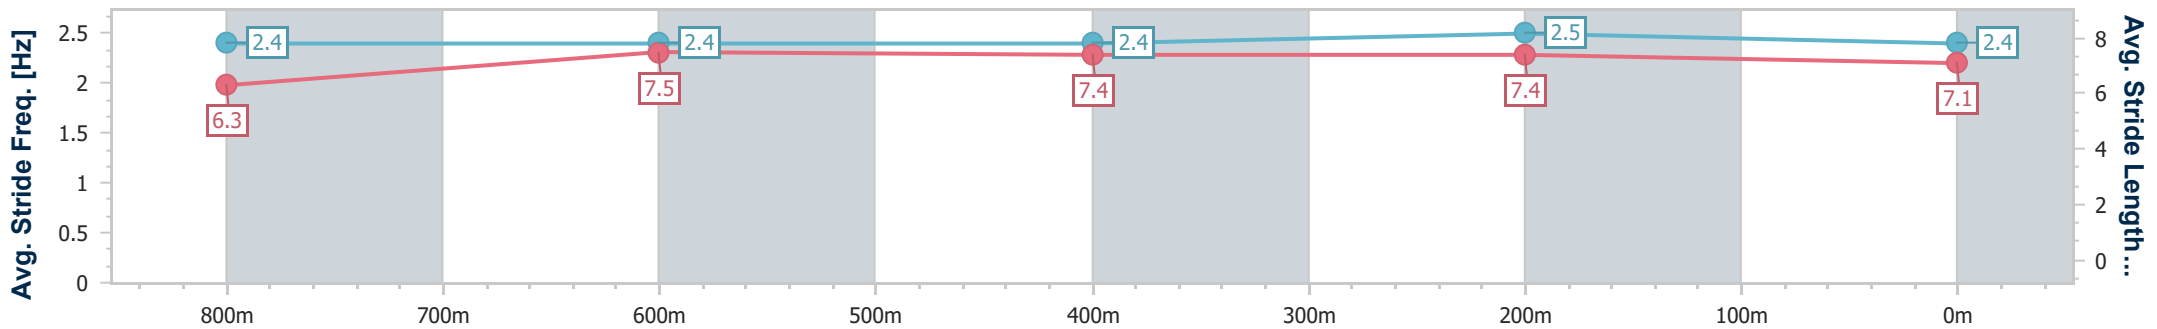

Horse/Jockey Name	Maximum Vortex
Final Rank	2
Fastest Section Time (Section)	0:10.80 (400m)
Top Speed [km/h] (Section)	67.8 (400m)
Race State	Finished

Eagle Farm QLD Professional
Race 1: BRC MEMBERSHIP ON SALE NOW Class 3 Plate - 1000m
05 August 2023 - 11:38
Track Rating: Soft 5, Weather: Fine, Rail Position: +5m Entire Course

BRISBANE RACING CLUB

Section	Overall	800m	600m	400m	200m
Section Times	0:58.73 [2] (0:13.49)	0:45.24 [1] (0:11.37)	0:33.87 [1] (0:11.39)	0:22.48 [1] (0:10.80)	0:11.68 [2] (0:11.68)
Average Speed [km/h]	53.6	63.6	63.6	66.8	61.6
Top Speed [km/h]	67.0	66.6	66.7	67.8	64.9
Avg. Dist. to Rail [m]	1.2	1.0	1.1	0.9	1.4
Avg. Stride Freq. [Hz]	2.4	2.4	2.4	2.5	2.4
Avg. Stride Length [m]	6.3	7.5	7.4	7.4	7.1

- [ ] Ranking at each section and finish
- -.-.- No data available at this section
- NA No data available