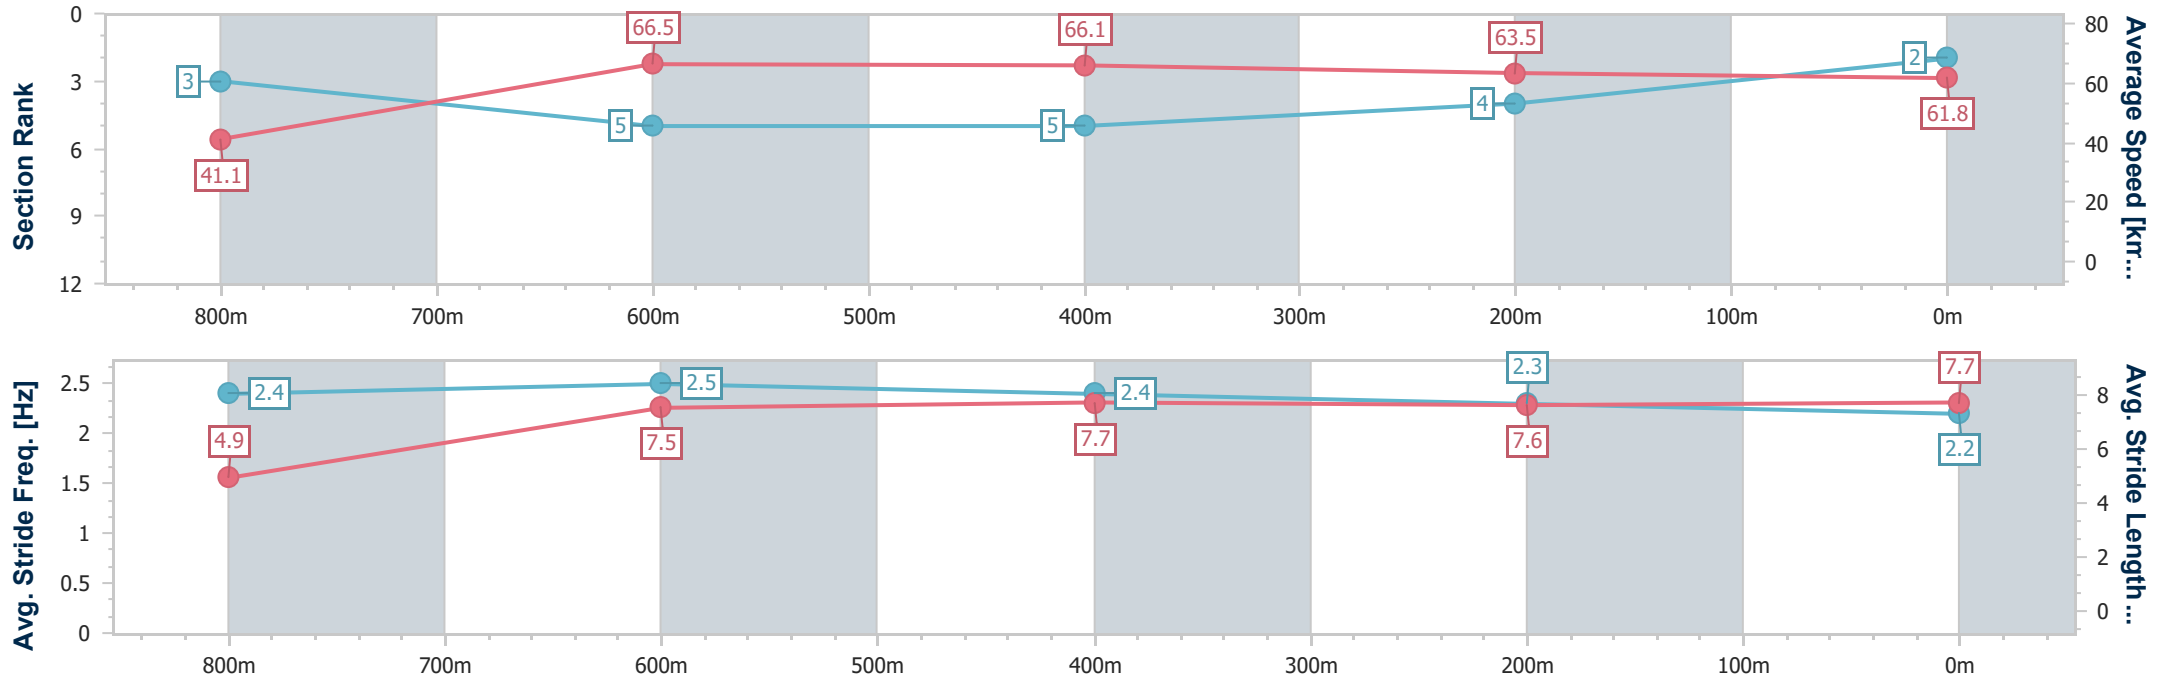

Horse/Jockey Name	Galway Hussler
Final Rank	2
Fastest Section Time (Section)	0:06.16 (Overall)
Top Speed [km/h] (Section)	68.6 (800m)
Race State	Finished

Toowoomba QLD Professional
Race 6: TOTALLY WORKWEAR TOOWOOMBA QTIS Two-Year-
Old Maiden Plate - 870m

22 July 2023 - 19:59

Track Rating: Good 4, Weather: Fine, Rail Position: True

Section	Overall	800m	600m	400m	200m
Section Times	0:51.10 [2] (0:06.16)	0:44.94 [3] (0:10.84)	0:34.10 [5] (0:11.04)	0:23.06 [5] (0:11.42)	0:11.64 [4] (0:11.64)
Average Speed [km/h]	41.1	66.5	66.1	63.5	61.8
Top Speed [km/h]	63.3	68.6	68.3	64.3	63.1
Avg. Dist. to Rail [m]	4.0	2.1	2.1	2.2	4.0
Avg. Stride Freq. [Hz]	2.4	2.5	2.4	2.3	2.2
Avg. Stride Length [m]	4.9	7.5	7.7	7.6	7.7

- [ ] Ranking at each section and finish
- -.-.- No data available at this section
- NA No data available