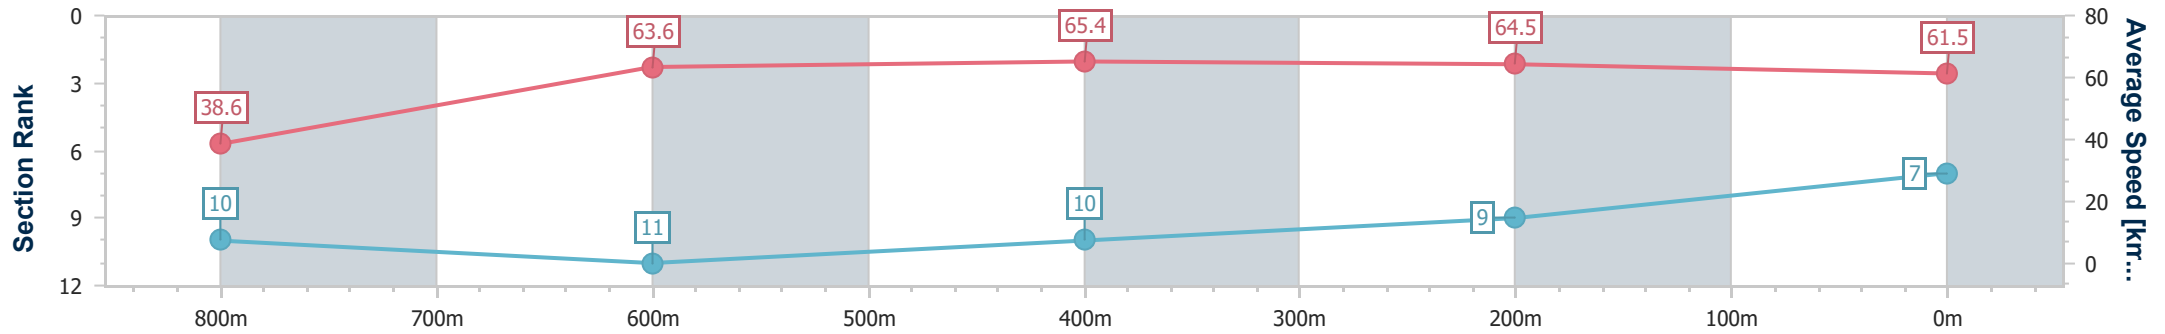

Horse/Jockey Name	Bee Exact
Final Rank	7
Fastest Section Time (Section)	0:06.53 (Overall)
Top Speed [km/h] (Section)	66.2 (600m)
Race State	Finished

Toowoomba QLD Professional
Race 6: TOTALLY WORKWEAR TOOWOOMBA QTIS Two-Year-Old Maiden Plate - 870m

22 July 2023 - 19:59

Track Rating: Good 4, Weather: Fine, Rail Position: True

Section	Overall	800m	600m	400m	200m
Section Times	0:51.69 [7] (0:06.53)	0:45.16 [10] (0:11.32)	0:33.84 [11] (0:11.01)	0:22.83 [10] (0:11.15)	0:11.68 [9] (0:11.68)
Average Speed [km/h]	38.6	63.6	65.4	64.5	61.5
Top Speed [km/h]	60.3	65.9	66.2	65.7	63.8
Avg. Dist. to Rail [m]	1.3	0.5	0.3	0.8	0.7
Avg. Stride Freq. [Hz]	2.0	2.4	2.4	2.4	2.3
Avg. Stride Length [m]	5.4	7.3	7.6	7.5	7.3

- [ ] Ranking at each section and finish
- -.-.- No data available at this section
- NA No data available