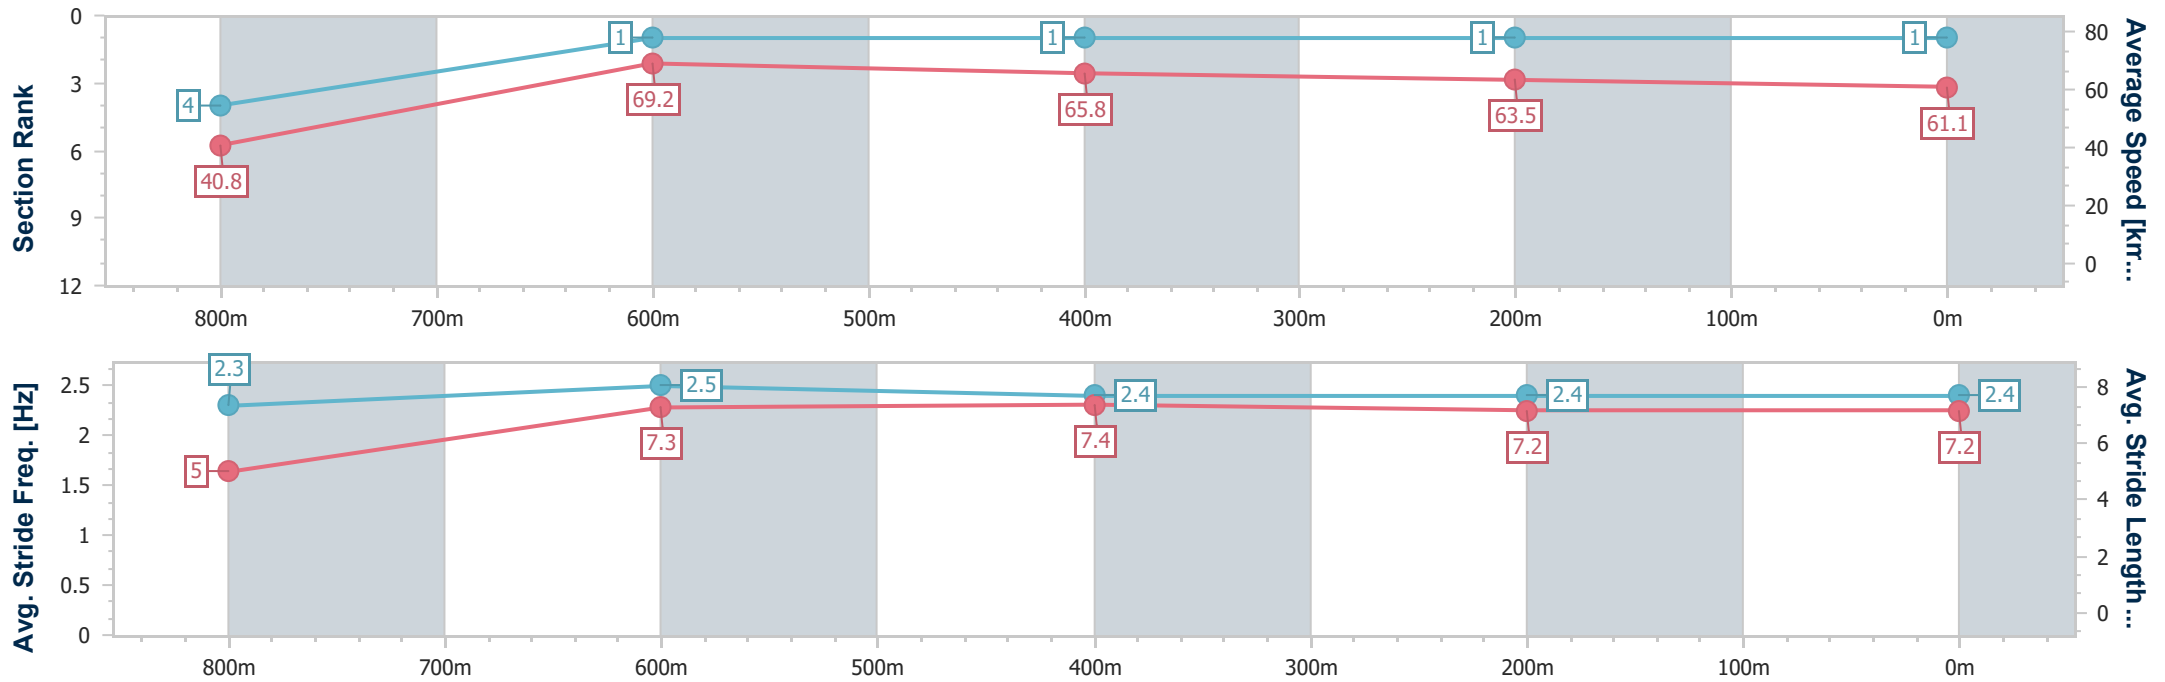

Horse/Jockey Name	Hayai Uma
Final Rank	1
Fastest Section Time (Section)	0:06.18 (Overall)
Top Speed [km/h] (Section)	70.5 (800m)
Race State	Finished

Toowoomba QLD Professional
Race 6: TOTALLY WORKWEAR TOWOOMBA QTIS Two-Year-Old Maiden Plate - 870m

22 July 2023 - 19:59

Track Rating: Good 4, Weather: Fine, Rail Position: True

Section	Overall	800m	600m	400m	200m
Section Times	0:50.52 [1] (0:06.18)	0:44.34 [4] (0:10.39)	0:33.95 [1] (0:10.90)	0:23.05 [1] (0:11.30)	0:11.75 [1] (0:11.75)
Average Speed [km/h]	40.8	69.2	65.8	63.5	61.1
Top Speed [km/h]	64.2	70.5	69.9	64.5	63.6
Avg. Dist. to Rail [m]	2.2	0.6	1.1	0.5	0.3
Avg. Stride Freq. [Hz]	2.3	2.5	2.4	2.4	2.4
Avg. Stride Length [m]	5.0	7.3	7.4	7.2	7.2

- [ ] Ranking at each section and finish
- -.-.- No data available at this section
- NA No data available