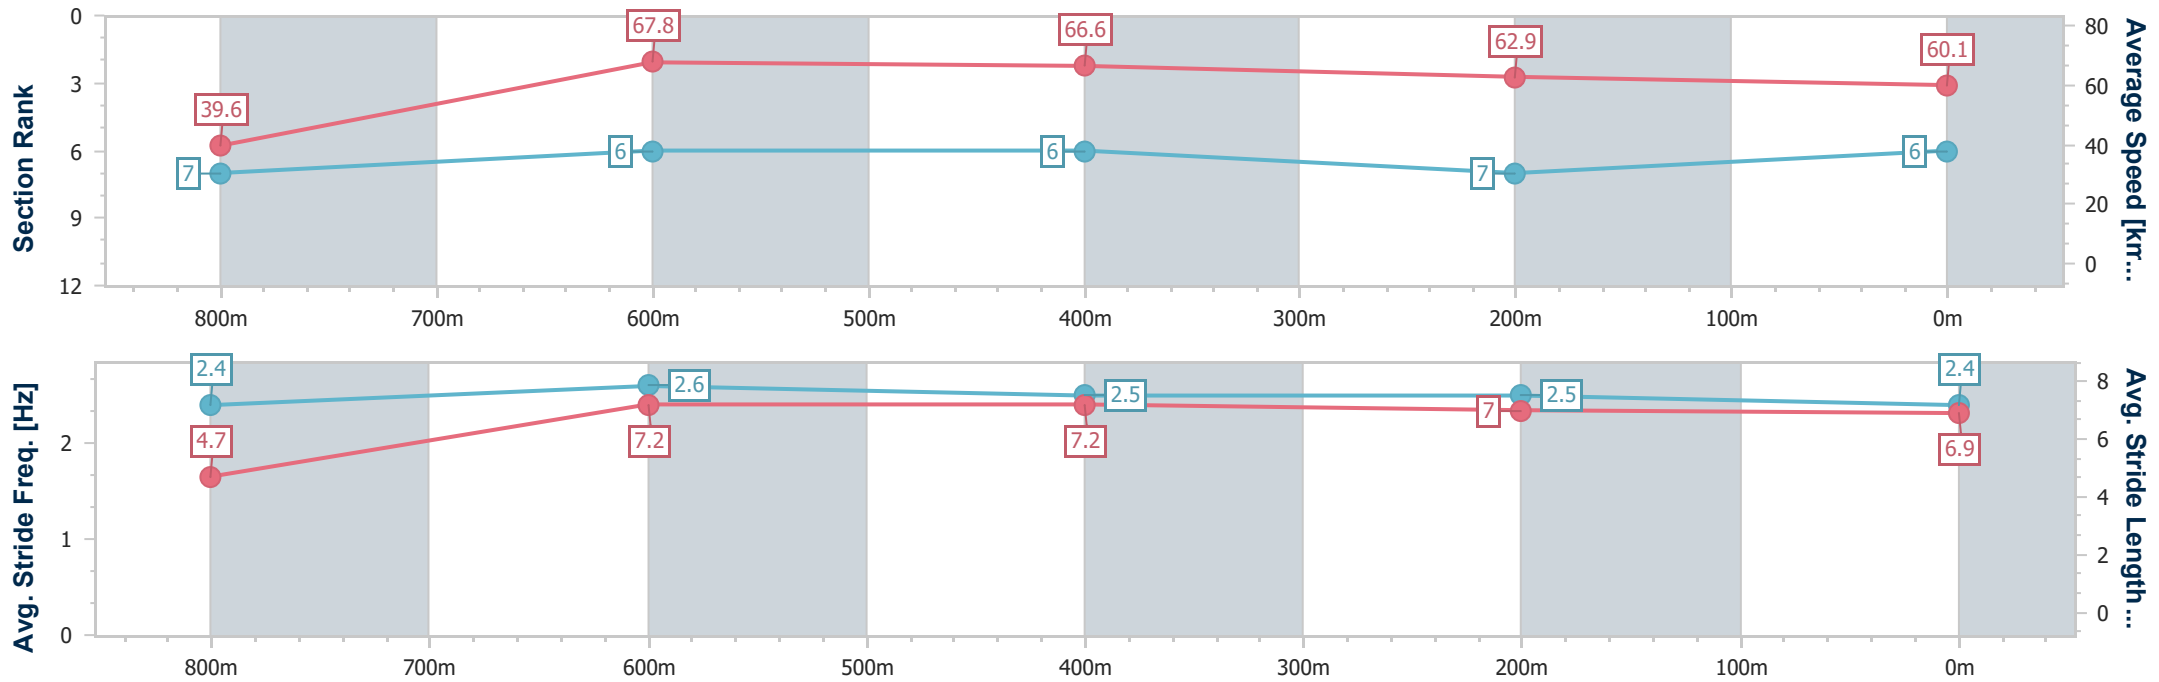

Horse/Jockey Name	Can't Getwhatiwant
Final Rank	6
Fastest Section Time (Section)	0:06.39 (Overall)
Top Speed [km/h] (Section)	69.0 (800m)
Race State	Finished

Toowoomba QLD Professional
Race 6: TOTALLY WORKWEAR TOWOOMBA QTIS Two-Year-Old Maiden Plate - 870m

22 July 2023 - 19:59

Track Rating: Good 4, Weather: Fine, Rail Position: True

Section	Overall	800m	600m	400m	200m
Section Times	0:51.58 [6] (0:06.39)	0:45.19 [7] (0:10.70)	0:34.49 [6] (0:10.99)	0:23.50 [6] (0:11.56)	0:11.94 [7] (0:11.94)
Average Speed [km/h]	39.6	67.8	66.6	62.9	60.1
Top Speed [km/h]	62.0	69.0	69.0	64.0	62.5
Avg. Dist. to Rail [m]	6.3	3.7	3.0	2.5	3.0
Avg. Stride Freq. [Hz]	2.4	2.6	2.5	2.5	2.4
Avg. Stride Length [m]	4.7	7.2	7.2	7.0	6.9

- [ ] Ranking at each section and finish
- -.-.- No data available at this section
- NA No data available