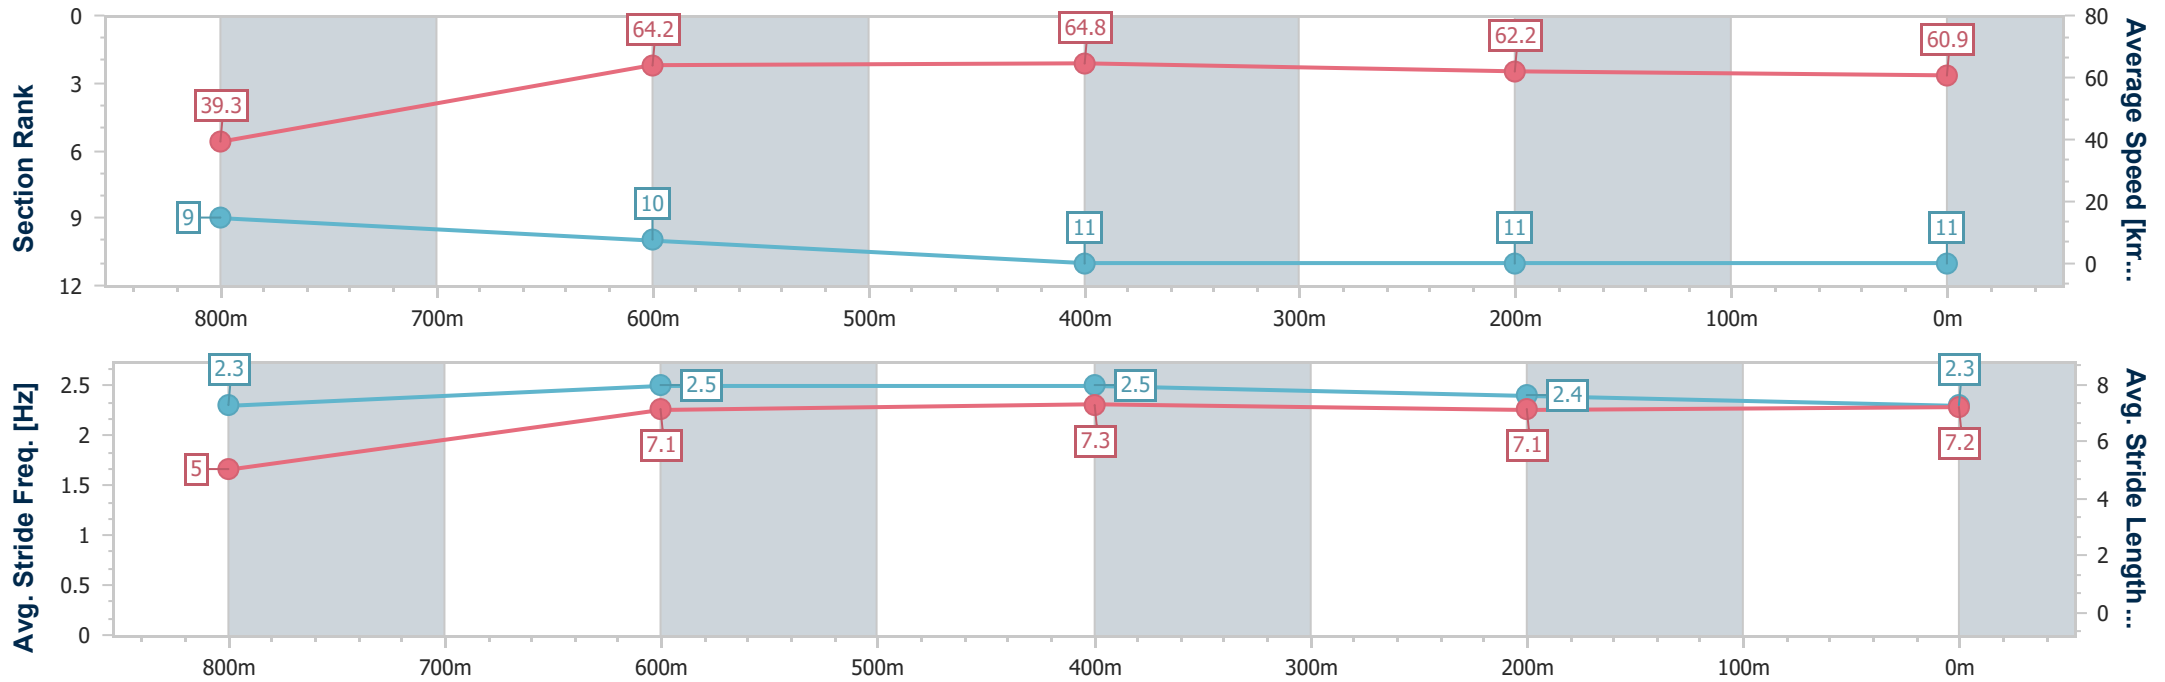

Toowoomba QLD Professional
Race 6: TOTALLY WORKWEAR TOWOOMBA QTIS Two-Year-Old Maiden Plate - 870m

22 July 2023 - 19:59

Track Rating: Good 4, Weather: Fine, Rail Position: True

Section	Overall	800m	600m	400m	200m
Section Times	0:51.91 [10] (0:06.67)	0:45.24 [11] (0:10.90)	0:34.34 [9] (0:10.81)	0:23.53 [9] (0:11.66)	0:11.87 [10] (0:11.87)
Average Speed [km/h]	38.2	66.7	67.2	62.3	60.6
Top Speed [km/h]	60.9	69.7	69.6	66.4	61.4
Avg. Dist. to Rail [m]	9.8	5.1	1.9	3.4	4.6
Avg. Stride Freq. [Hz]	2.2	2.7	2.7	2.5	2.5
Avg. Stride Length [m]	4.8	6.8	6.9	6.8	6.8

- [] Ranking at each section and finish
- .-.- No data available at this section
- NA No data available

Horse/Jockey Name	Heroic Desire
Final Rank	11
Fastest Section Time (Section)	0:06.43 (Overall)
Top Speed [km/h] (Section)	66.2 (600m)
Race State	Finished

Toowoomba QLD Professional
Race 6: TOTALLY WORKWEAR TOOWOOMBA QTIS Two-Year-Old Maiden Plate - 870m

22 July 2023 - 19:59

Track Rating: Good 4, Weather: Fine, Rail Position: True

Section	Overall	800m	600m	400m	200m
Section Times	0:52.33 [11] (0:06.43)	0:45.90 [9] (0:11.23)	0:34.67 [10] (0:11.23)	0:23.44 [11] (0:11.64)	0:11.80 [11] (0:11.80)
Average Speed [km/h]	39.3	64.2	64.8	62.2	60.9
Top Speed [km/h]	60.0	65.7	66.2	64.2	61.5
Avg. Dist. to Rail [m]	1.4	1.4	2.0	1.9	2.8
Avg. Stride Freq. [Hz]	2.3	2.5	2.5	2.4	2.3
Avg. Stride Length [m]	5.0	7.1	7.3	7.1	7.2

- [] Ranking at each section and finish
- .-.- No data available at this section
- NA No data available