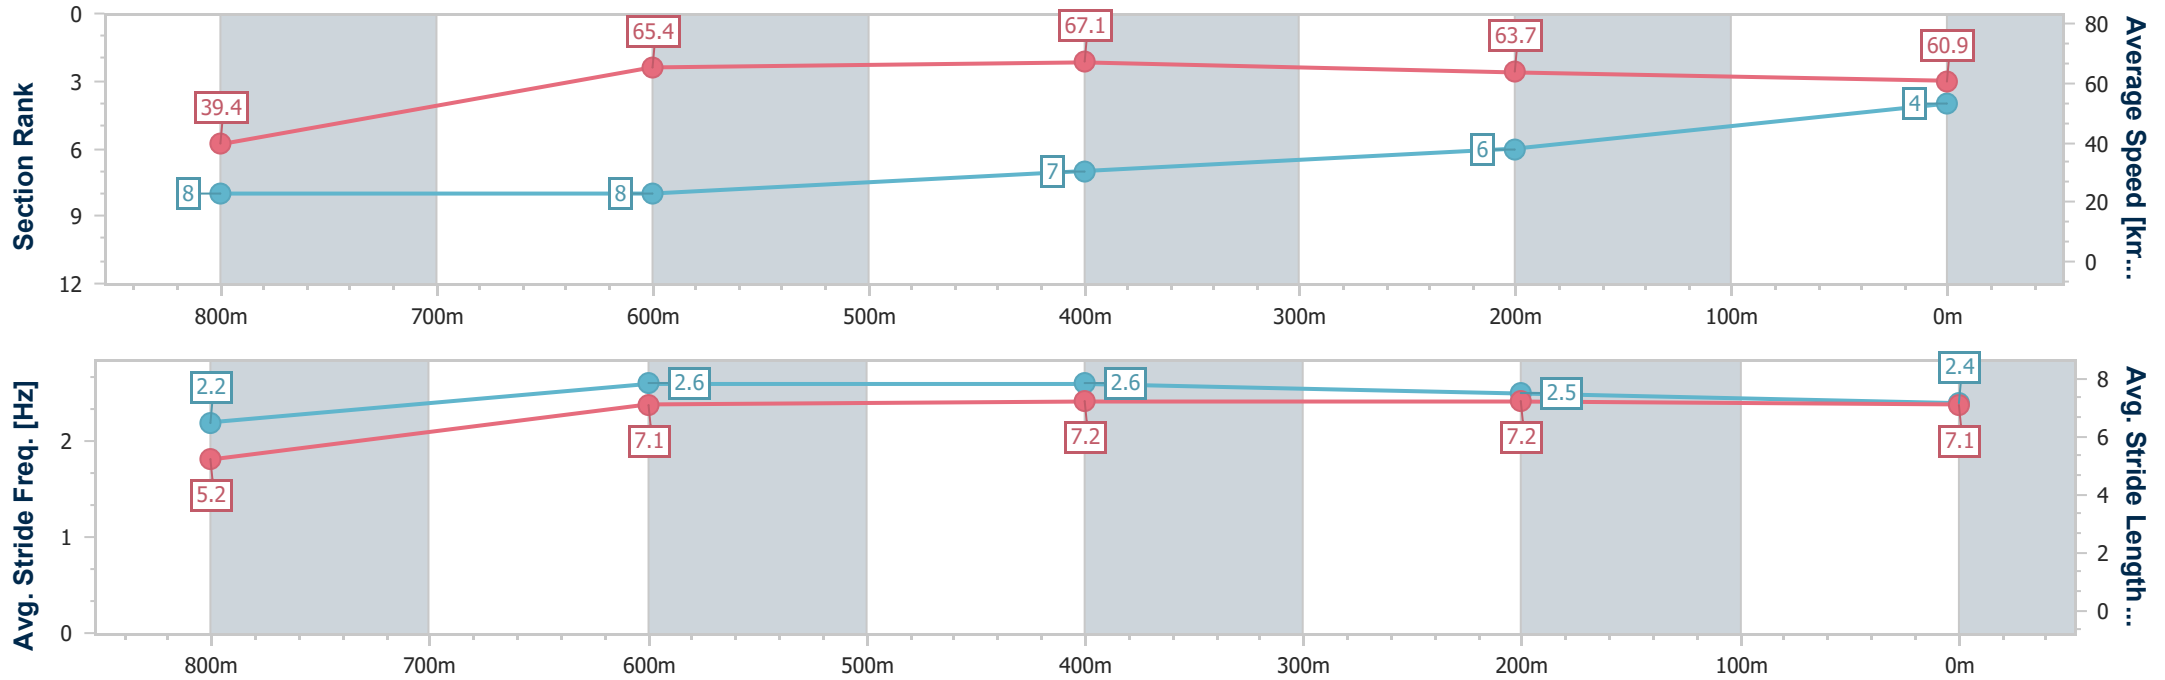

Horse/Jockey Name	We Girls
Final Rank	4
Fastest Section Time (Section)	0:06.42 (Overall)
Top Speed [km/h] (Section)	68.7 (600m)
Race State	Finished

Toowoomba QLD Professional
Race 6: TOTALLY WORKWEAR TOOWOOMBA QTIS Two-Year-Old Maiden Plate - 870m

22 July 2023 - 19:59

Track Rating: Good 4, Weather: Fine, Rail Position: True

Section	Overall	800m	600m	400m	200m
Section Times	0:51.44 [4] (0:06.42)	0:45.02 [8] (0:11.02)	0:34.00 [8] (0:10.79)	0:23.21 [7] (0:11.39)	0:11.82 [6] (0:11.82)
Average Speed [km/h]	39.4	65.4	67.1	63.7	60.9
Top Speed [km/h]	61.0	67.9	68.7	65.6	63.4
Avg. Dist. to Rail [m]	1.8	0.7	1.5	1.9	3.9
Avg. Stride Freq. [Hz]	2.2	2.6	2.6	2.5	2.4
Avg. Stride Length [m]	5.2	7.1	7.2	7.2	7.1

- [ ] Ranking at each section and finish
- -.-.- No data available at this section
- NA No data available