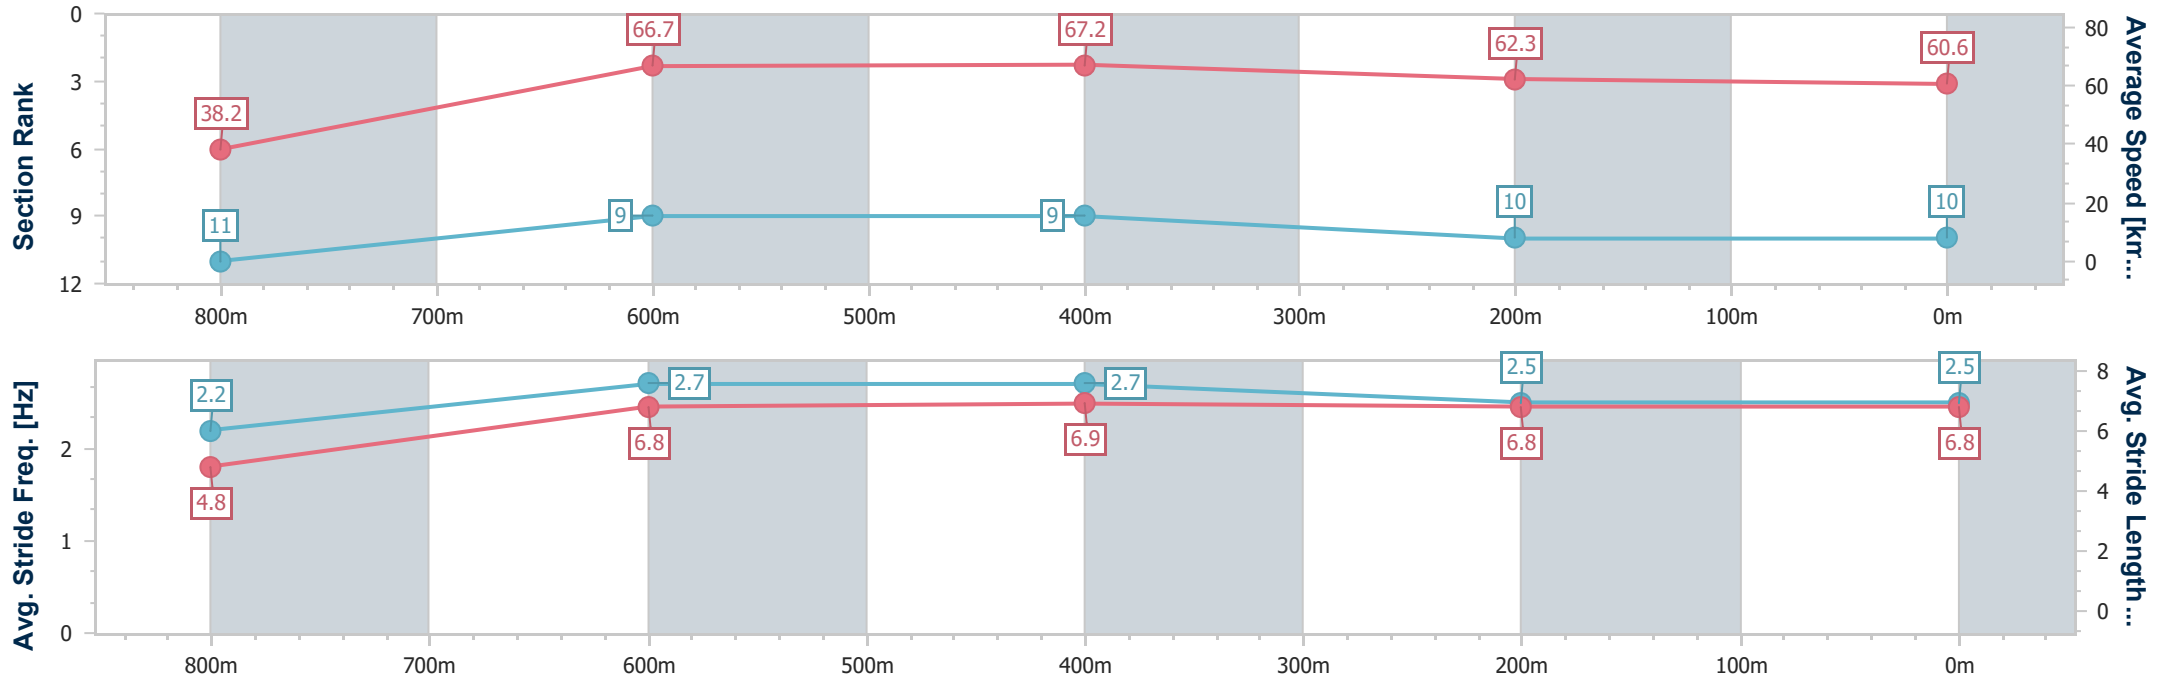

- [] Ranking at each section and finish
- .-.- No data available at this section
- NA No data available

Horse/Jockey Name	Kobe Ascot
Final Rank	10
Fastest Section Time (Section)	0:06.67 (Overall)
Top Speed [km/h] (Section)	69.7 (800m)
Race State	Finished

Toowoomba QLD Professional
Race 6: TOTALLY WORKWEAR TOWOOMBA QTIS Two-Year-Old Maiden Plate - 870m

22 July 2023 - 19:59

Track Rating: Good 4, Weather: Fine, Rail Position: True

Section	Overall	800m	600m	400m	200m
Section Times	0:51.91 [10] (0:06.67)	0:45.24 [11] (0:10.90)	0:34.34 [9] (0:10.81)	0:23.53 [9] (0:11.66)	0:11.87 [10] (0:11.87)
Average Speed [km/h]	38.2	66.7	67.2	62.3	60.6
Top Speed [km/h]	60.9	69.7	69.6	66.4	61.4
Avg. Dist. to Rail [m]	9.8	5.1	1.9	3.4	4.6
Avg. Stride Freq. [Hz]	2.2	2.7	2.7	2.5	2.5
Avg. Stride Length [m]	4.8	6.8	6.9	6.8	6.8