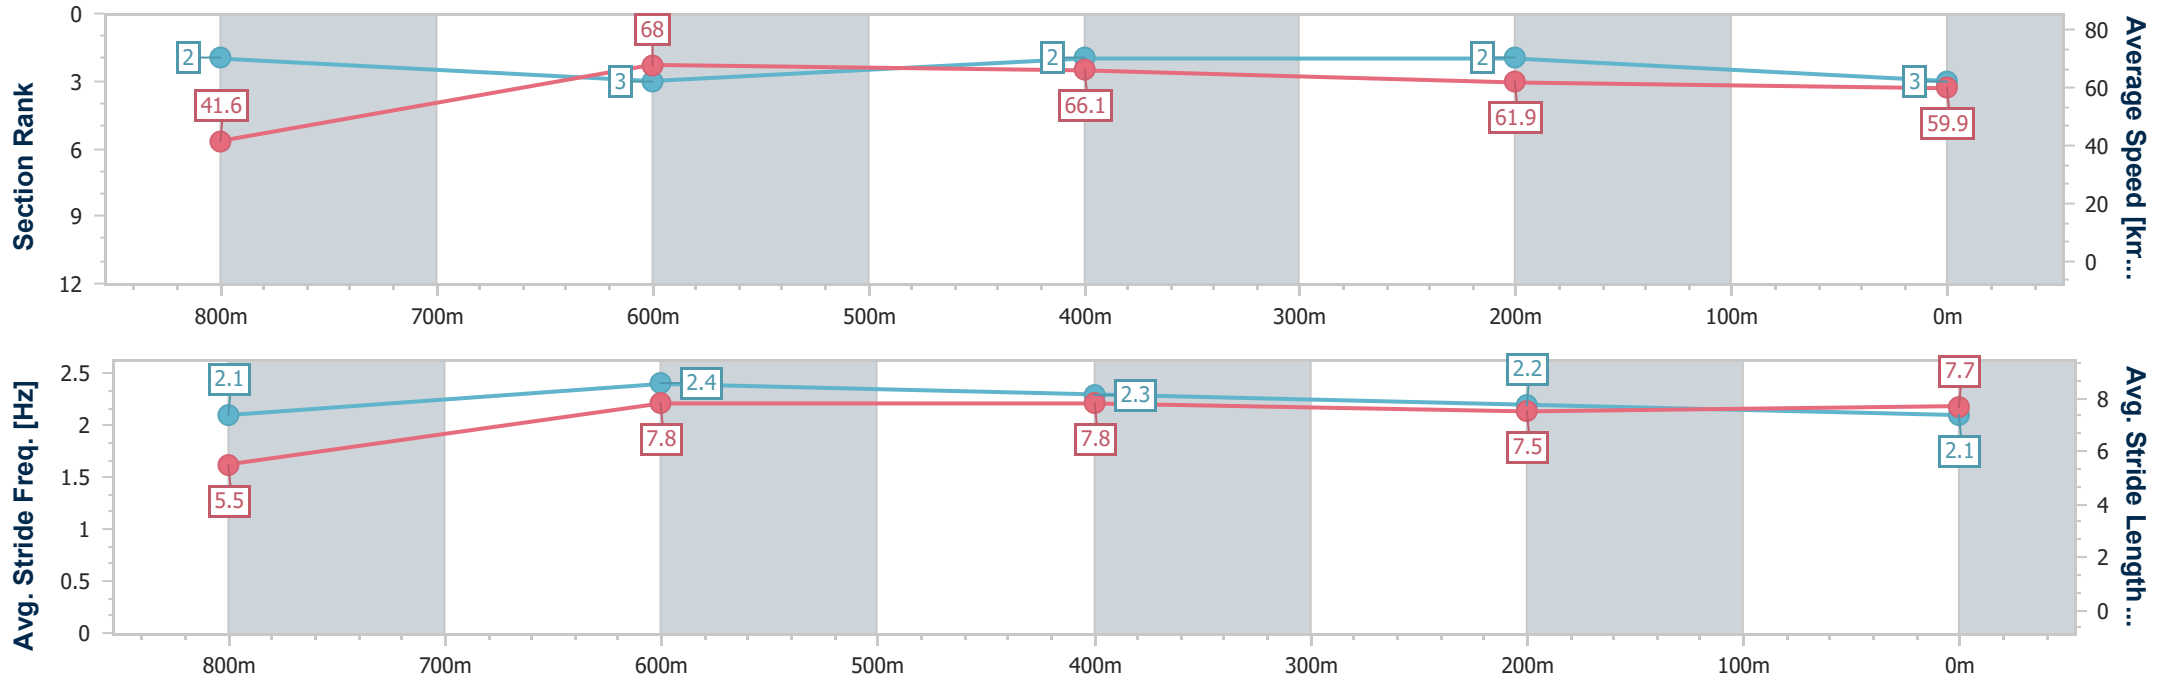

Horse/Jockey Name	Mishani Cruise
Final Rank	3
Fastest Section Time (Section)	0:06.08 (Overall)
Top Speed [km/h] (Section)	70.1 (800m)
Race State	Finished

Toowoomba QLD Professional
Race 6: TOTALLY WORKWEAR TOOWOOMBA QTIS Two-Year-Old Maiden Plate - 870m

22 July 2023 - 19:59

Track Rating: Good 4, Weather: Fine, Rail Position: True

Section	Overall	800m	600m	400m	200m
Section Times	0:51.30 [3] (0:06.08)	0:45.22 [2] (0:10.63)	0:34.59 [3] (0:10.92)	0:23.67 [2] (0:11.67)	0:12.00 [2] (0:12.00)
Average Speed [km/h]	41.6	68.0	66.1	61.9	59.9
Top Speed [km/h]	63.0	70.1	68.3	62.7	61.5
Avg. Dist. to Rail [m]	6.8	3.0	0.7	0.4	0.3
Avg. Stride Freq. [Hz]	2.1	2.4	2.3	2.2	2.1
Avg. Stride Length [m]	5.5	7.8	7.8	7.5	7.7

- [ ] Ranking at each section and finish
- -.-.- No data available at this section
- NA No data available