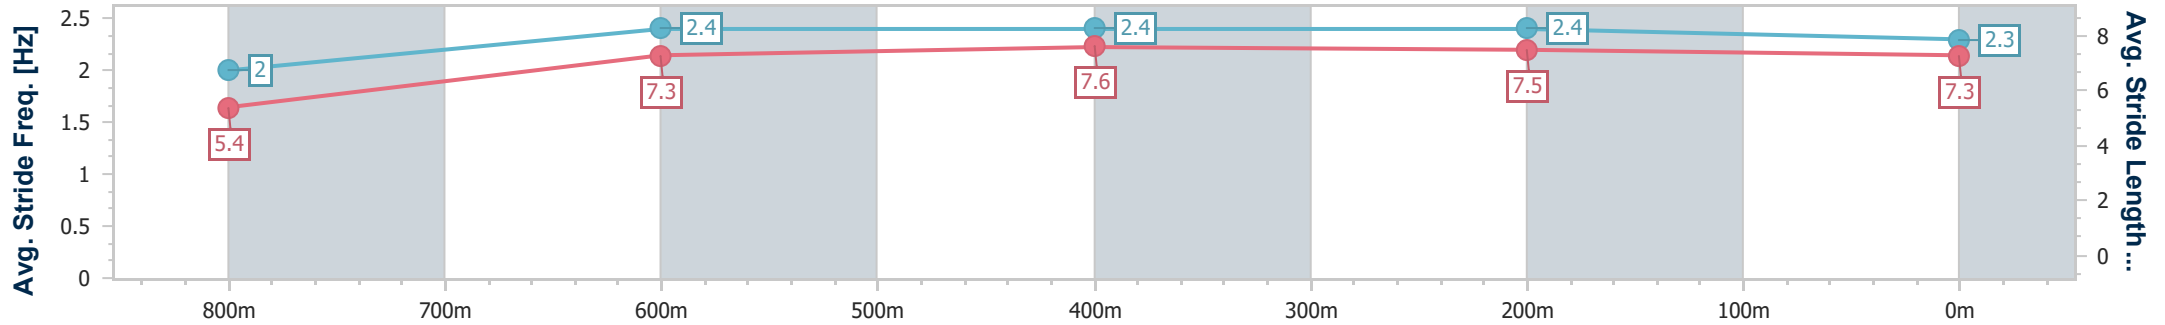

- [] Ranking at each section and finish
- .-.- No data available at this section
- NA No data available

Horse/Jockey Name	Bee Exact
Final Rank	7
Fastest Section Time (Section)	0:06.53 (Overall)
Top Speed [km/h] (Section)	66.2 (600m)
Race State	Finished

Toowoomba QLD Professional
Race 6: TOTALLY WORKWEAR TOOWOOMBA QTIS Two-Year-Old Maiden Plate - 870m

22 July 2023 - 19:59

Track Rating: Good 4, Weather: Fine, Rail Position: True

Section	Overall	800m	600m	400m	200m
Section Times	0:51.69 [7] (0:06.53)	0:45.16 [10] (0:11.32)	0:33.84 [11] (0:11.01)	0:22.83 [10] (0:11.15)	0:11.68 [9] (0:11.68)
Average Speed [km/h]	38.6	63.6	65.4	64.5	61.5
Top Speed [km/h]	60.3	65.9	66.2	65.7	63.8
Avg. Dist. to Rail [m]	1.3	0.5	0.3	0.8	0.7
Avg. Stride Freq. [Hz]	2.0	2.4	2.4	2.4	2.3
Avg. Stride Length [m]	5.4	7.3	7.6	7.5	7.3