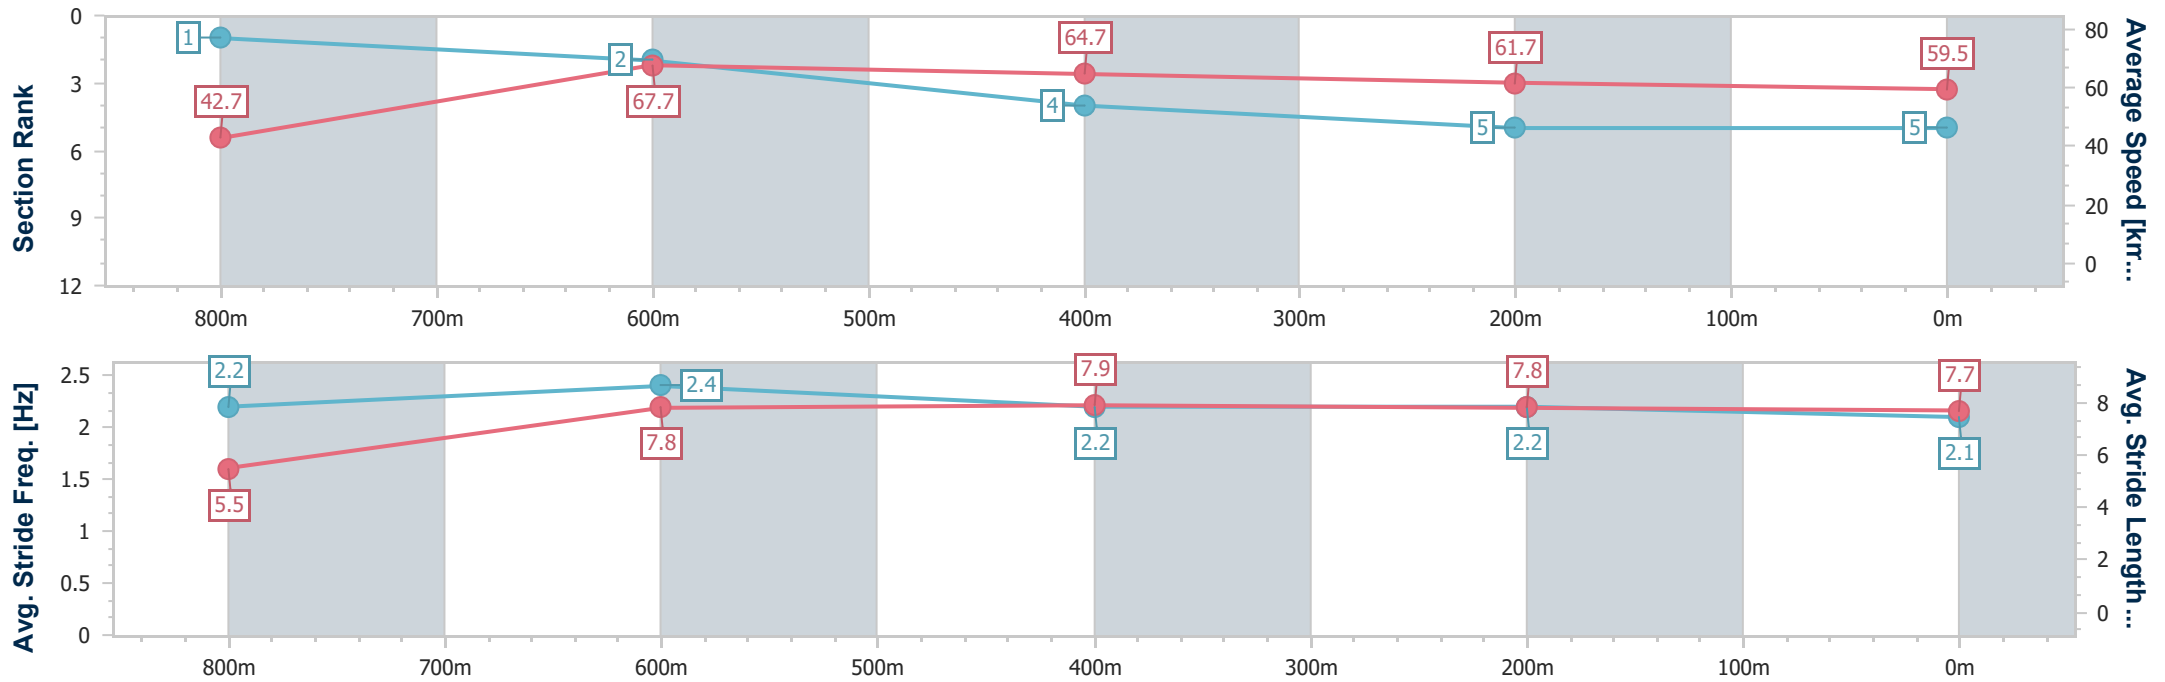

Horse/Jockey Name	Approval
Final Rank	5
Fastest Section Time (Section)	0:05.92 (Overall)
Top Speed [km/h] (Section)	69.2 (800m)
Race State	Finished

Toowoomba QLD Professional
Race 6: TOTALLY WORKWEAR TOWOOMBA QTIS Two-Year-Old Maiden Plate - 870m

22 July 2023 - 19:59

Track Rating: Good 4, Weather: Fine, Rail Position: True

Section	Overall	800m	600m	400m	200m
Section Times	0:51.55 [5] (0:05.92)	0:45.63 [1] (0:10.71)	0:34.92 [2] (0:11.20)	0:23.72 [4] (0:11.65)	0:12.07 [5] (0:12.07)
Average Speed [km/h]	42.7	67.7	64.7	61.7	59.5
Top Speed [km/h]	62.5	69.2	68.3	63.1	61.2
Avg. Dist. to Rail [m]	5.6	3.9	1.3	0.6	1.3
Avg. Stride Freq. [Hz]	2.2	2.4	2.2	2.2	2.1
Avg. Stride Length [m]	5.5	7.8	7.9	7.8	7.7

- [ ] Ranking at each section and finish
- -.-.- No data available at this section
- NA No data available