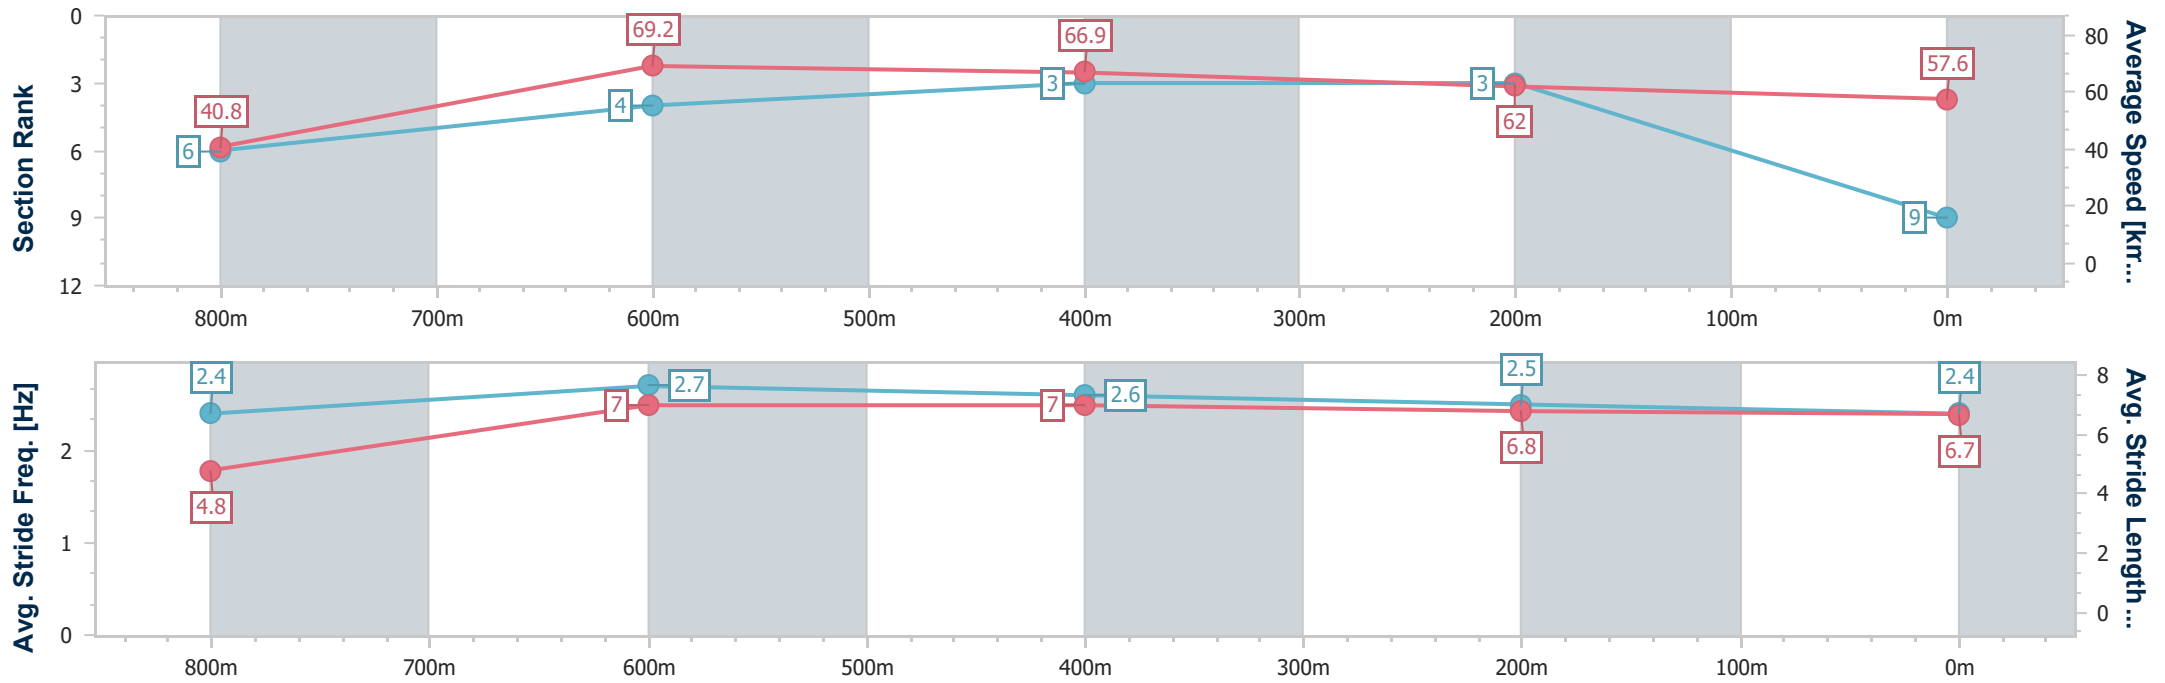

- [] Ranking at each section and finish
- .-.- No data available at this section
- NA No data available

Horse/Jockey Name	Exclusive Drop
Final Rank	9
Fastest Section Time (Section)	0:06.24 (Overall)
Top Speed [km/h] (Section)	71.2 (800m)
Race State	Finished

Toowoomba QLD Professional
 Race 6: TOTALLY WORKWEAR TOOWOOMBA QTIS Two-Year-
 Old Maiden Plate - 870m

22 July 2023 - 19:59

Track Rating: Good 4, Weather: Fine, Rail Position: True

Section	Overall	800m	600m	400m	200m
Section Times	0:51.83 [9] (0:06.24)	0:45.59 [6] (0:10.48)	0:35.11 [4] (0:10.97)	0:24.14 [3] (0:11.67)	0:12.47 [3] (0:12.47)
Average Speed [km/h]	40.8	69.2	66.9	62.0	57.6
Top Speed [km/h]	63.6	71.2	69.6	64.1	60.5
Avg. Dist. to Rail [m]	8.1	4.7	3.7	1.3	2.1
Avg. Stride Freq. [Hz]	2.4	2.7	2.6	2.5	2.4
Avg. Stride Length [m]	4.8	7.0	7.0	6.8	6.7