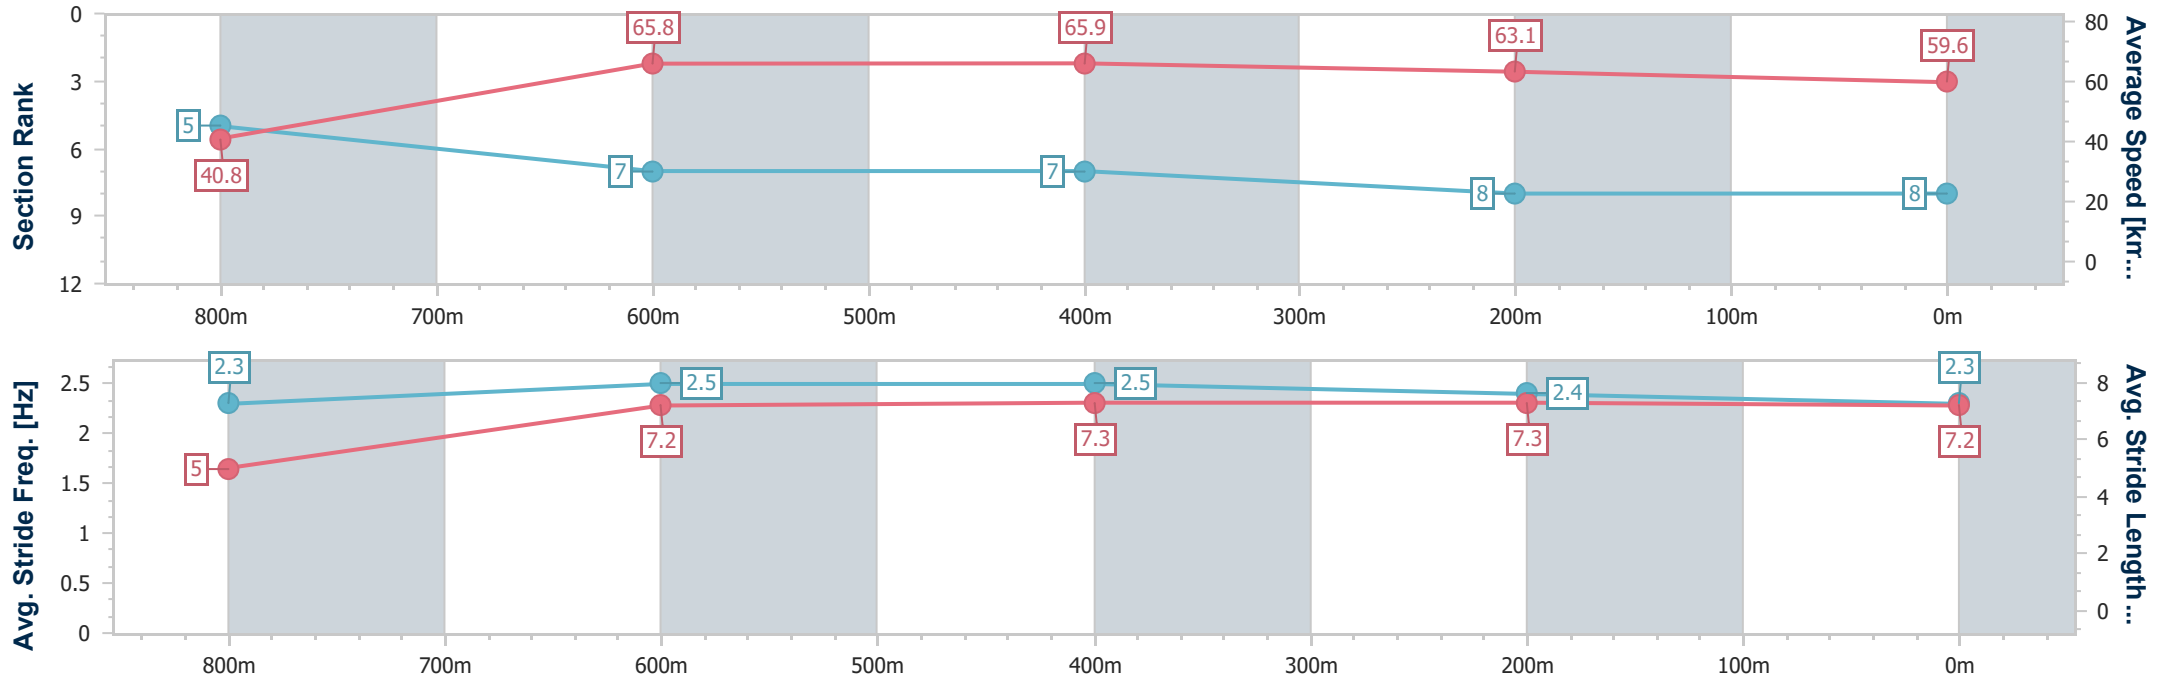

Horse/Jockey Name	Born To Be Alive
Final Rank	8
Fastest Section Time (Section)	0:06.20 (Overall)
Top Speed [km/h] (Section)	67.9 (800m)
Race State	Finished

Toowoomba QLD Professional
Race 6: TOTALLY WORKWEAR TOOWOOMBA QTIS Two-Year-Old Maiden Plate - 870m

22 July 2023 - 19:59

Track Rating: Good 4, Weather: Fine, Rail Position: True

Section	Overall	800m	600m	400m	200m
Section Times	0:51.74 [8] (0:06.20)	0:45.54 [5] (0:10.96)	0:34.58 [7] (0:11.07)	0:23.51 [7] (0:11.45)	0:12.06 [8] (0:12.06)
Average Speed [km/h]	40.8	65.8	65.9	63.1	59.6
Top Speed [km/h]	59.8	67.9	67.8	66.3	61.8
Avg. Dist. to Rail [m]	0.6	1.1	2.6	0.9	1.0
Avg. Stride Freq. [Hz]	2.3	2.5	2.5	2.4	2.3
Avg. Stride Length [m]	5.0	7.2	7.3	7.3	7.2

- [ ] Ranking at each section and finish
- -.-.- No data available at this section
- NA No data available