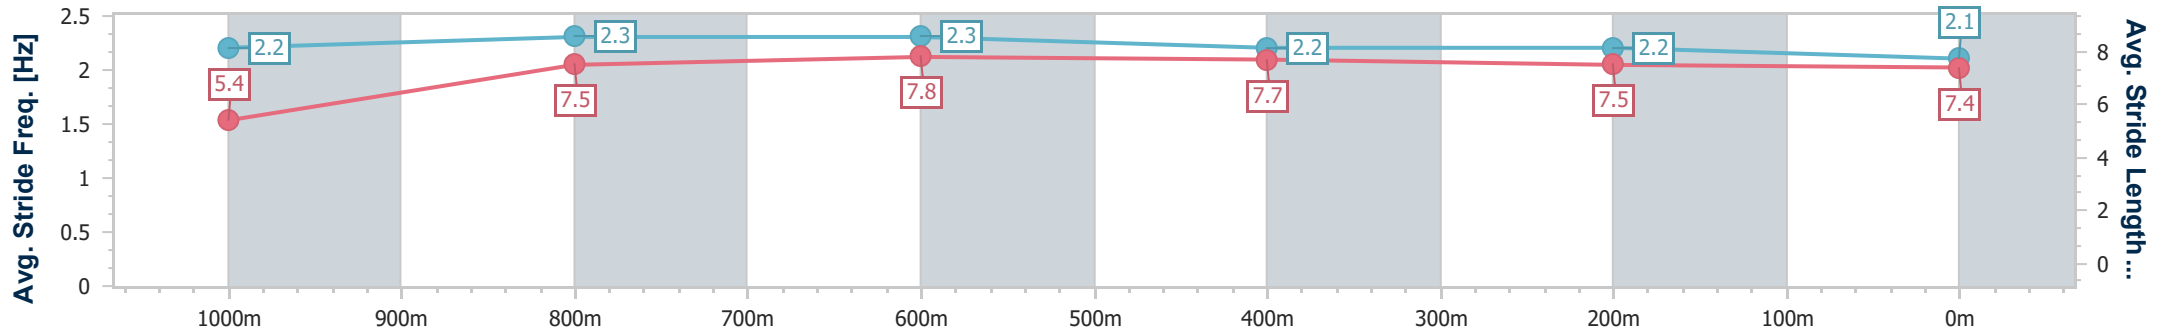

Horse/Jockey Name	Master Maurice
Final Rank	2
Fastest Section Time (Section)	0:08.33 (Overall)
Top Speed [km/h] (Section)	65.5 (1000m)
Race State	Finished

Toowoomba QLD Professional
Race 5: BLUE MOUNTAIN HOTEL QTIS Three-Year-Old Maiden
Handicap - 1100m
22 July 2023 - 19:28

Track Rating: Good 4, Weather: Fine, Rail Position: True

Section	Overall	1000m	800m	600m	400m	200m
Section Times	1:07.65 [2] (0:08.33)	0:59.32 [2] (0:11.35)	0:47.97 [1] (0:11.43)	0:36.54 [2] (0:11.82)	0:24.72 [1] (0:12.17)	0:12.55 [1] (0:12.55)
Average Speed [km/h]	43.0	64.4	63.8	62.1	59.8	57.3
Top Speed [km/h]	61.2	65.5	64.3	64.5	61.3	58.9
Avg. Dist. to Rail [m]	6.4	4.8	3.1	3.8	2.8	4.7
Avg. Stride Freq. [Hz]	2.2	2.3	2.3	2.2	2.2	2.1
Avg. Stride Length [m]	5.4	7.5	7.8	7.7	7.5	7.4

- [ ] Ranking at each section and finish
- -.-.- No data available at this section
- NA No data available