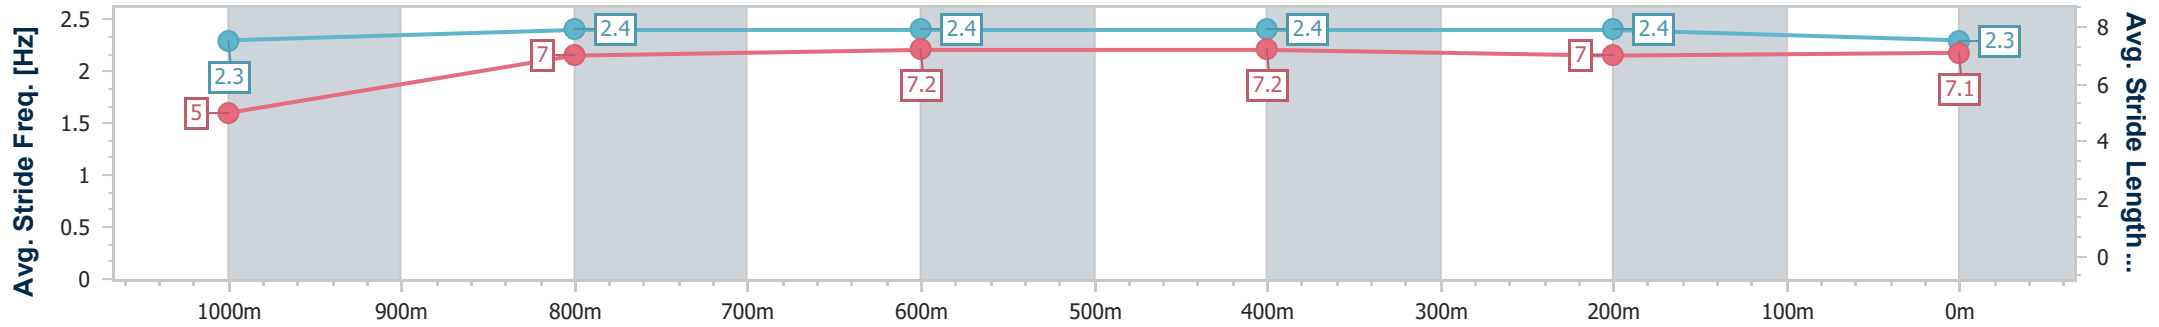

Horse/Jockey Name	Cryptic Verse
Final Rank	4
Fastest Section Time (Section)	0:08.53 (Overall)
Top Speed [km/h] (Section)	63.6 (1000m)
Race State	Finished

Toowoomba QLD Professional
Race 5: BLUE MOUNTAIN HOTEL QTIS Three-Year-Old Maiden
Handicap - 1100m
22 July 2023 - 19:28

Track Rating: Good 4, Weather: Fine, Rail Position: True

Section	Overall	1000m	800m	600m	400m	200m
Section Times	1:07.78 [4] (0:08.53)	0:59.25 [6] (0:11.68)	0:47.57 [6] (0:11.59)	0:35.98 [5] (0:11.78)	0:24.20 [4] (0:12.07)	0:12.13 [4] (0:12.13)
Average Speed [km/h]	42.3	62.1	62.3	61.2	59.9	59.3
Top Speed [km/h]	58.6	63.6	63.0	62.9	61.8	59.7
Avg. Dist. to Rail [m]	2.6	2.2	1.0	0.4	1.0	3.3
Avg. Stride Freq. [Hz]	2.3	2.4	2.4	2.4	2.4	2.3
Avg. Stride Length [m]	5.0	7.0	7.2	7.2	7.0	7.1

- [ ] Ranking at each section and finish
- -.-.- No data available at this section
- NA No data available