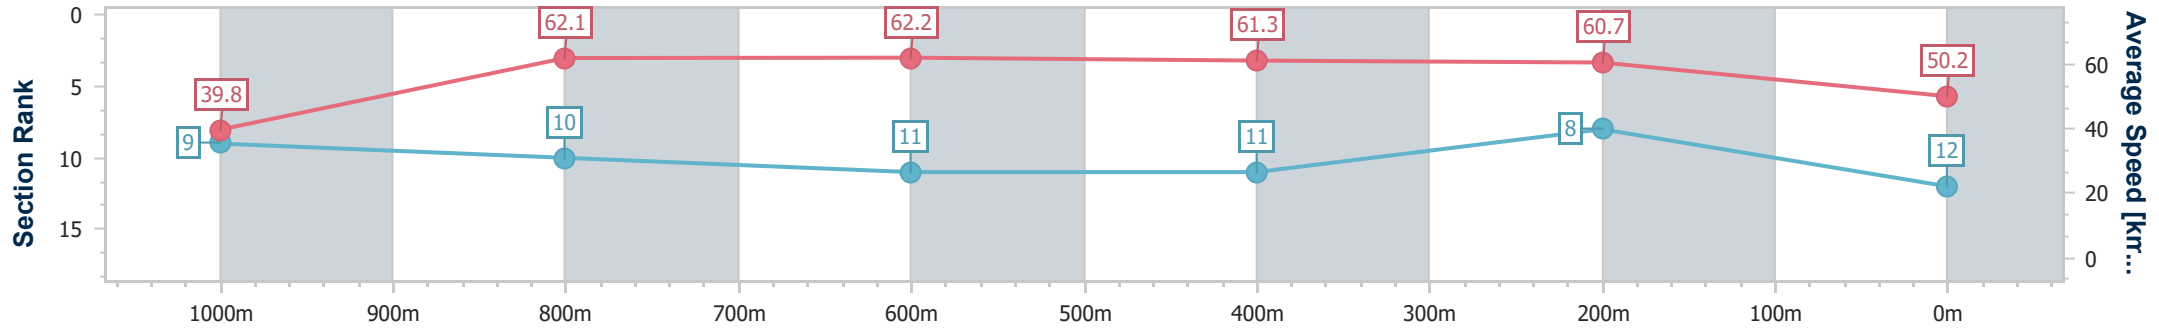

Horse/Jockey Name	Liza In Lights
Final Rank	12
Fastest Section Time (Section)	0:09.05 (Overall)
Top Speed [km/h] (Section)	63.8 (1000m)
Race State	Finished

Toowoomba QLD Professional
Race 5: BLUE MOUNTAIN HOTEL QTIS Three-Year-Old Maiden
Handicap - 1100m
22 July 2023 - 19:28

Track Rating: Good 4, Weather: Fine, Rail Position: True

Section	Overall	1000m	800m	600m	400m	200m
Section Times	1:10.47 [12] (0:09.05)	1:01.42 [9] (0:11.63)	0:49.79 [10] (0:11.65)	0:38.14 [11] (0:11.88)	0:26.26 [11] (0:11.96)	0:14.30 [8] (0:14.30)
Average Speed [km/h]	39.8	62.1	62.2	61.3	60.7	50.2
Top Speed [km/h]	60.7	63.8	63.1	62.4	61.7	59.1
Avg. Dist. to Rail [m]	5.9	1.8	1.3	2.2	1.7	2.4
Avg. Stride Freq. [Hz]	2.1	2.2	2.2	2.2	2.2	2.0
Avg. Stride Length [m]	5.2	7.7	7.8	7.6	7.6	6.9

- [ ] Ranking at each section and finish
- -.-.- No data available at this section
- NA No data available