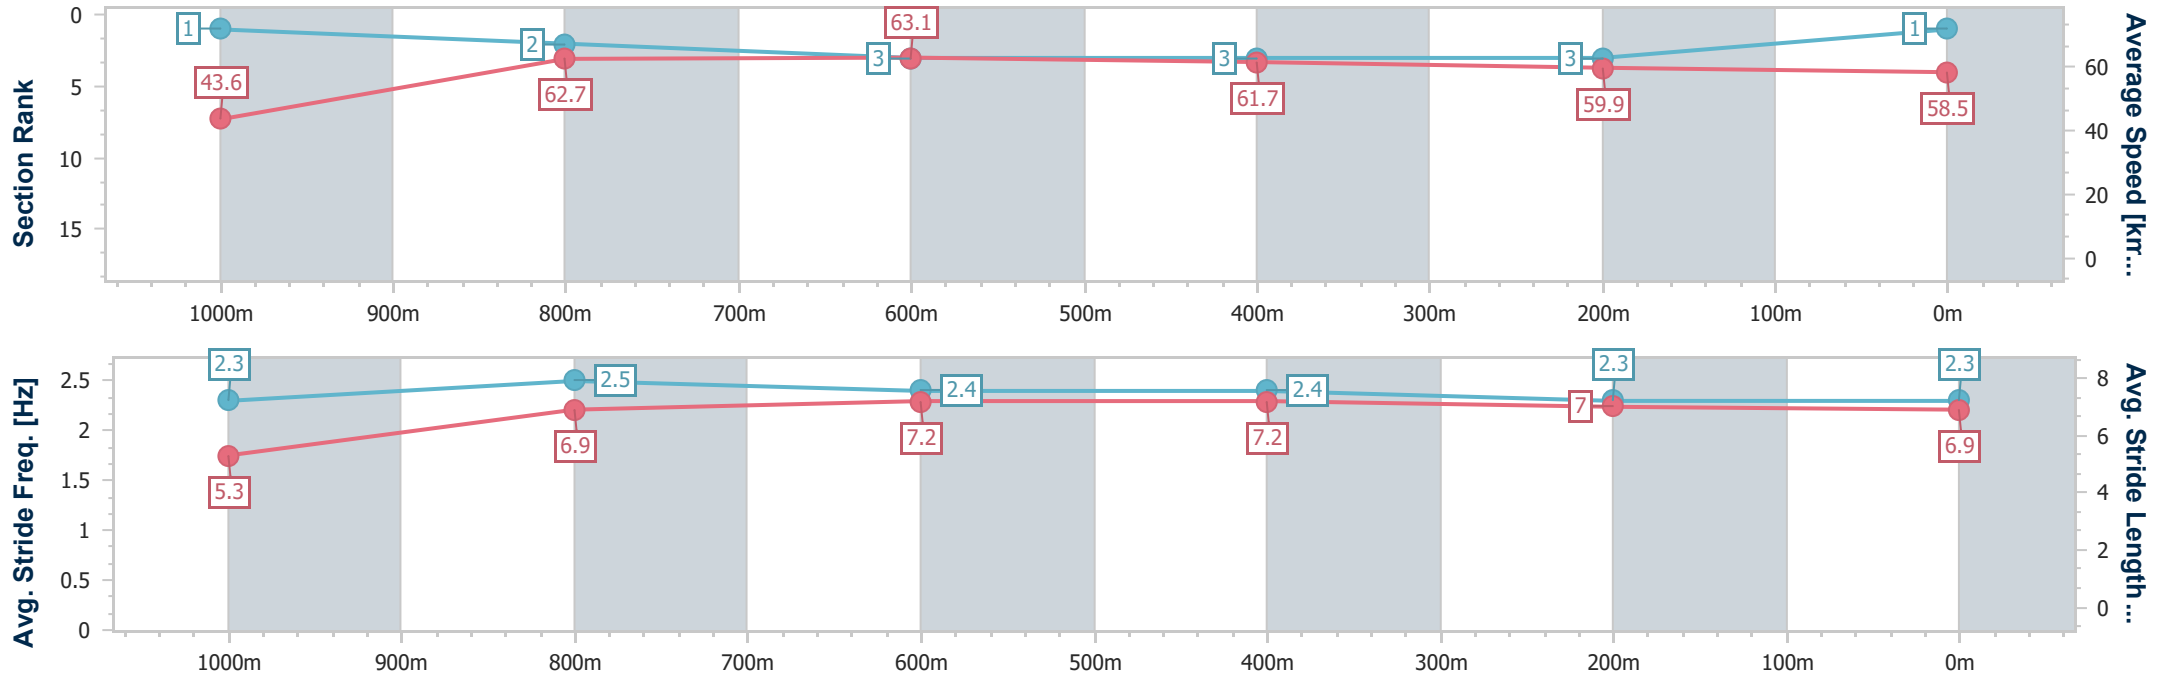

Horse/Jockey Name	Human Touch
Final Rank	1
Fastest Section Time (Section)	0:08.31 (Overall)
Top Speed [km/h] (Section)	64.7 (1000m)
Race State	Finished

Toowoomba QLD Professional
Race 5: BLUE MOUNTAIN HOTEL QTIS Three-Year-Old Maiden
Handicap - 1100m
22 July 2023 - 19:28

Track Rating: Good 4, Weather: Fine, Rail Position: True

Section	Overall	1000m	800m	600m	400m	200m
Section Times	1:07.62 [1] (0:08.31)	0:59.31 [1] (0:11.56)	0:47.75 [2] (0:11.52)	0:36.23 [3] (0:11.81)	0:24.42 [3] (0:12.12)	0:12.30 [3] (0:12.30)
Average Speed [km/h]	43.6	62.7	63.1	61.7	59.9	58.5
Top Speed [km/h]	61.2	64.7	64.4	64.5	61.5	59.3
Avg. Dist. to Rail [m]	5.3	3.2	2.4	2.5	2.6	5.7
Avg. Stride Freq. [Hz]	2.3	2.5	2.4	2.4	2.3	2.3
Avg. Stride Length [m]	5.3	6.9	7.2	7.2	7.0	6.9

- [ ] Ranking at each section and finish
- -.-.- No data available at this section
- NA No data available