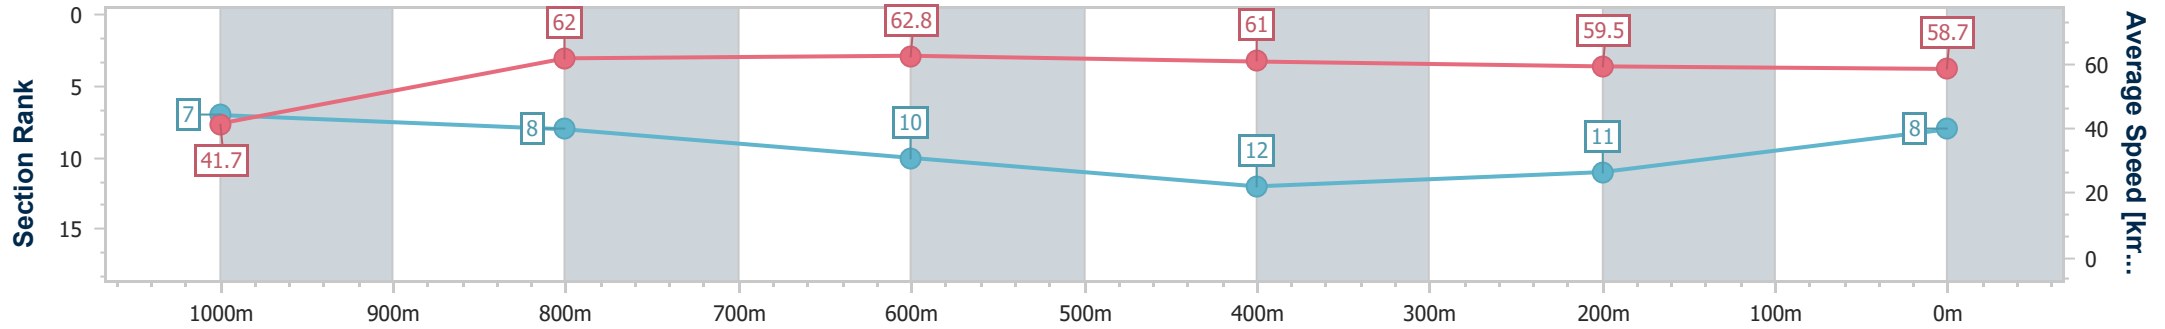

Horse/Jockey Name	Lady Lethan
Final Rank	8
Fastest Section Time (Section)	0:08.63 (Overall)
Top Speed [km/h] (Section)	63.8 (1000m)
Race State	Finished

Toowoomba QLD Professional
Race 5: BLUE MOUNTAIN HOTEL QTIS Three-Year-Old Maiden
Handicap - 1100m
22 July 2023 - 19:28

Track Rating: Good 4, Weather: Fine, Rail Position: True

Section	Overall	1000m	800m	600m	400m	200m
Section Times	1:08.89 [8] (0:08.63)	1:00.26 [7] (0:11.90)	0:48.36 [8] (0:11.61)	0:36.75 [10] (0:12.12)	0:24.63 [12] (0:12.38)	0:12.25 [11] (0:12.25)
Average Speed [km/h]	41.7	62.0	62.8	61.0	59.5	58.7
Top Speed [km/h]	61.1	63.8	63.7	63.2	60.4	59.7
Avg. Dist. to Rail [m]	12.2	8.0	3.8	5.1	6.3	8.1
Avg. Stride Freq. [Hz]	2.3	2.4	2.4	2.3	2.3	2.3
Avg. Stride Length [m]	5.0	7.0	7.2	7.3	7.1	7.0

- [ ] Ranking at each section and finish
- -.-.- No data available at this section
- NA No data available