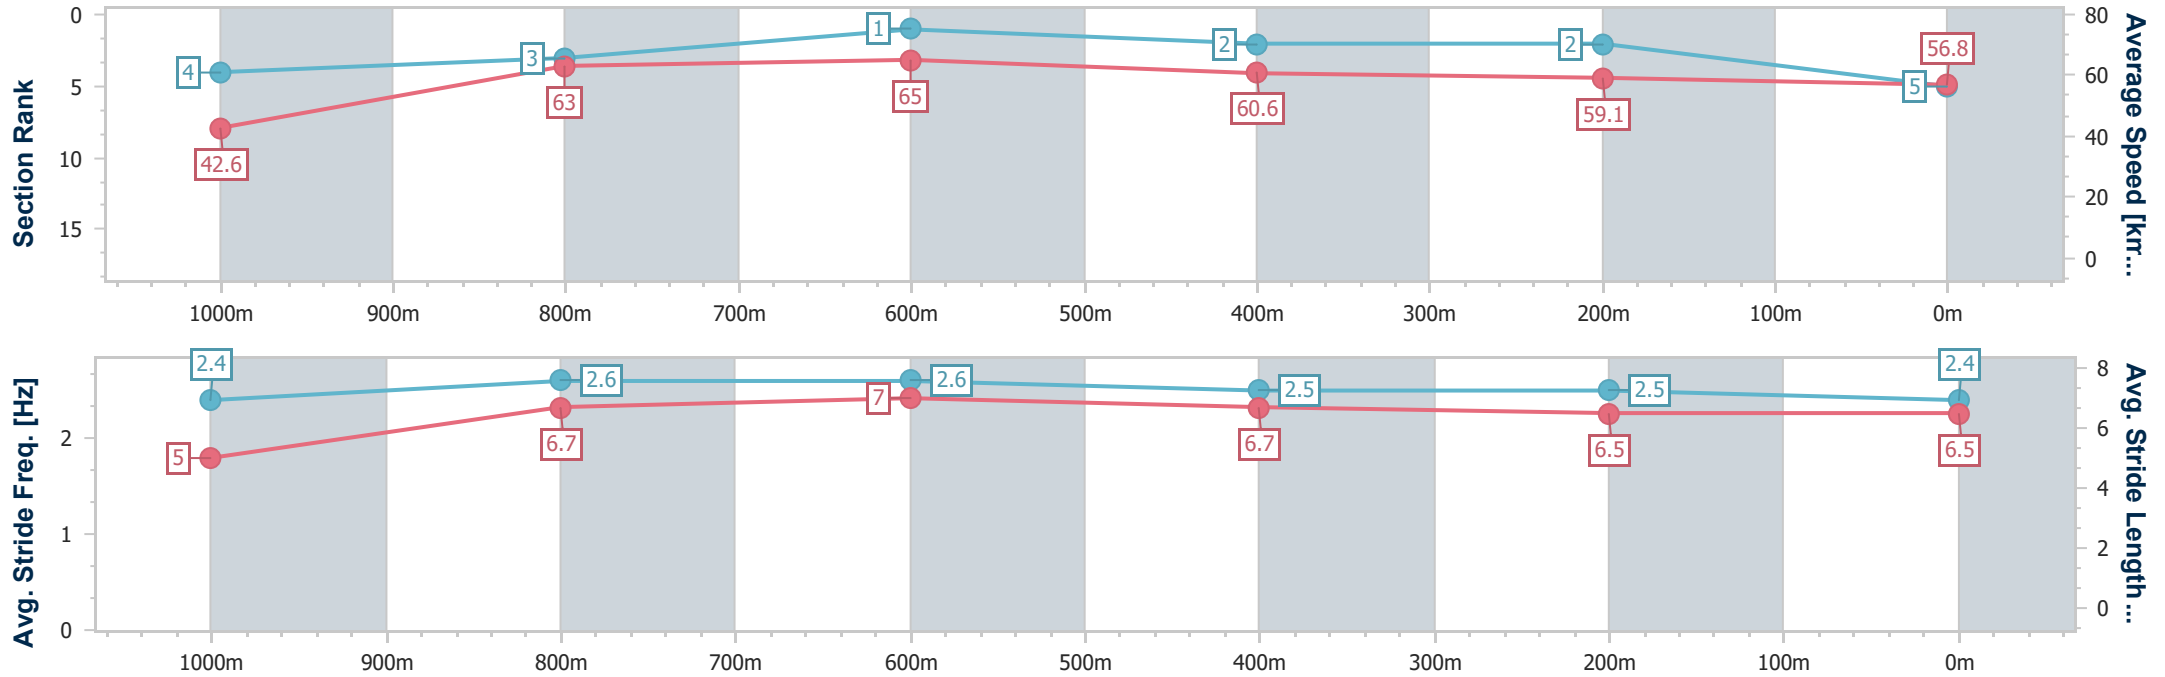

Horse/Jockey Name	Duchess Of Milan
Final Rank	5
Fastest Section Time (Section)	0:08.44 (Overall)
Top Speed [km/h] (Section)	68.2 (800m)
Race State	Finished

Toowoomba QLD Professional
Race 5: BLUE MOUNTAIN HOTEL QTIS Three-Year-Old Maiden
Handicap - 1100m
22 July 2023 - 19:28

Track Rating: Good 4, Weather: Fine, Rail Position: True

Section	Overall	1000m	800m	600m	400m	200m
Section Times	1:07.87 [5] (0:08.44)	0:59.43 [4] (0:11.56)	0:47.87 [3] (0:11.07)	0:36.80 [1] (0:11.89)	0:24.91 [2] (0:12.25)	0:12.66 [2] (0:12.66)
Average Speed [km/h]	42.6	63.0	65.0	60.6	59.1	56.8
Top Speed [km/h]	62.8	64.5	68.2	63.3	60.1	57.4
Avg. Dist. to Rail [m]	7.7	3.9	0.4	0.6	1.6	2.3
Avg. Stride Freq. [Hz]	2.4	2.6	2.6	2.5	2.5	2.4
Avg. Stride Length [m]	5.0	6.7	7.0	6.7	6.5	6.5

- [ ] Ranking at each section and finish
- -.-.- No data available at this section
- NA No data available