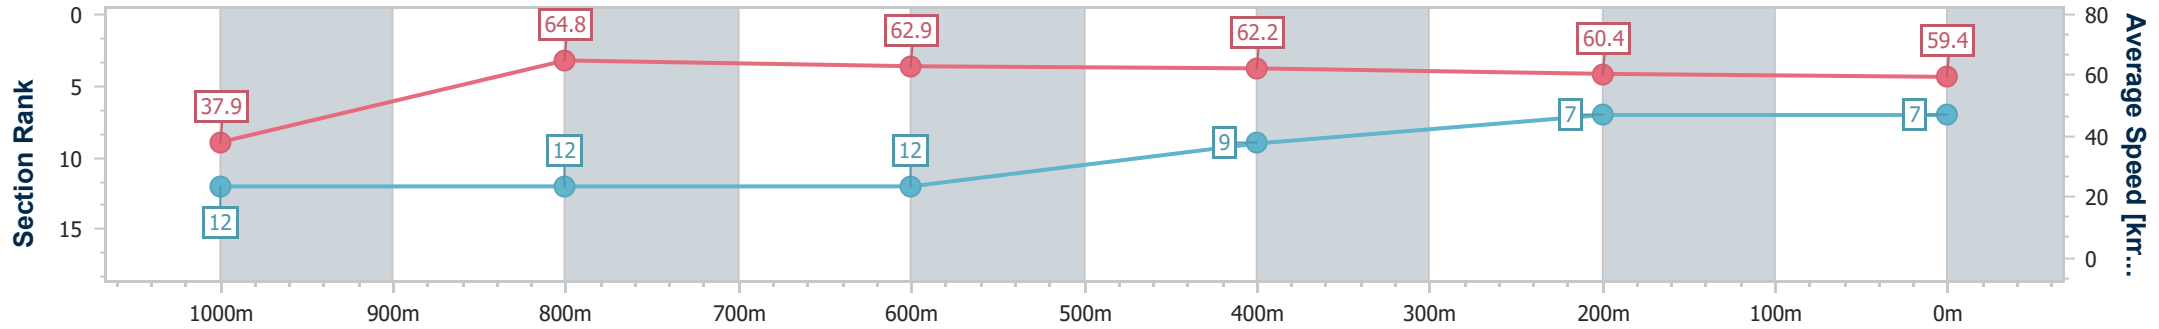

Horse/Jockey Name	Helen's Dream
Final Rank	7
Fastest Section Time (Section)	0:09.54 (Overall)
Top Speed [km/h] (Section)	68.0 (1000m)
Race State	Finished

Toowoomba QLD Professional
Race 5: BLUE MOUNTAIN HOTEL QTIS Three-Year-Old Maiden Handicap - 1100m
22 July 2023 - 19:28

Track Rating: Good 4, Weather: Fine, Rail Position: True

Section	Overall	1000m	800m	600m	400m	200m
Section Times	1:08.12 [7] (0:09.54)	0:58.58 [12] (0:11.31)	0:47.27 [12] (0:11.50)	0:35.77 [12] (0:11.67)	0:24.10 [9] (0:12.01)	0:12.09 [7] (0:12.09)
Average Speed [km/h]	37.9	64.8	62.9	62.2	60.4	59.4
Top Speed [km/h]	60.6	68.0	63.9	64.0	61.2	60.2
Avg. Dist. to Rail [m]	7.8	6.1	1.4	1.4	1.8	2.1
Avg. Stride Freq. [Hz]	2.1	2.3	2.3	2.2	2.3	2.2
Avg. Stride Length [m]	4.9	7.6	7.7	7.7	7.4	7.4

- [ ] Ranking at each section and finish
- -.-.- No data available at this section
- NA No data available