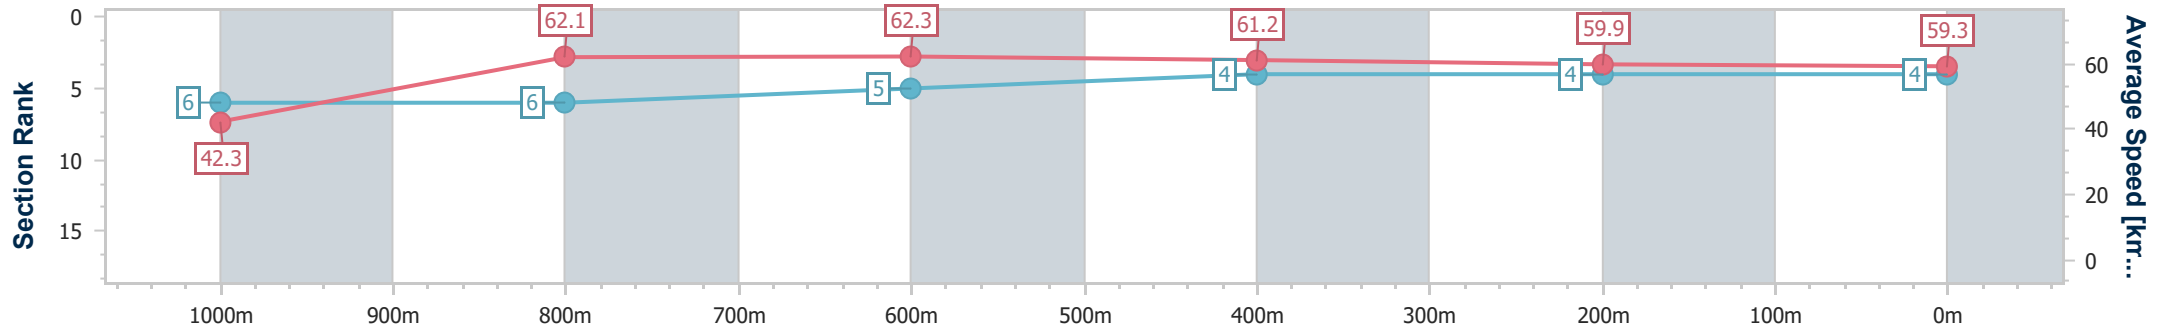

Horse/Jockey Name	Cryptic Verse
Final Rank	4
Fastest Section Time (Section)	0:08.53 (Overall)
Top Speed [km/h] (Section)	63.6 (1000m)
Race State	Finished

Toowoomba QLD Professional
Race 5: BLUE MOUNTAIN HOTEL QTIS Three-Year-Old Maiden
Handicap - 1100m
22 July 2023 - 19:28

Track Rating: Good 4, Weather: Fine, Rail Position: True

Section	Overall	1000m	800m	600m	400m	200m
Section Times	1:07.78 [4] (0:08.53)	0:59.25 [6] (0:11.68)	0:47.57 [6] (0:11.59)	0:35.98 [5] (0:11.78)	0:24.20 [4] (0:12.07)	0:12.13 [4] (0:12.13)
Average Speed [km/h]	42.3	62.1	62.3	61.2	59.9	59.3
Top Speed [km/h]	58.6	63.6	63.0	62.9	61.8	59.7
Avg. Dist. to Rail [m]	2.6	2.2	1.0	0.4	1.0	3.3
Avg. Stride Freq. [Hz]	2.3	2.4	2.4	2.4	2.4	2.3
Avg. Stride Length [m]	5.0	7.0	7.2	7.2	7.0	7.1

- [ ] Ranking at each section and finish
- -.-.- No data available at this section
- NA No data available