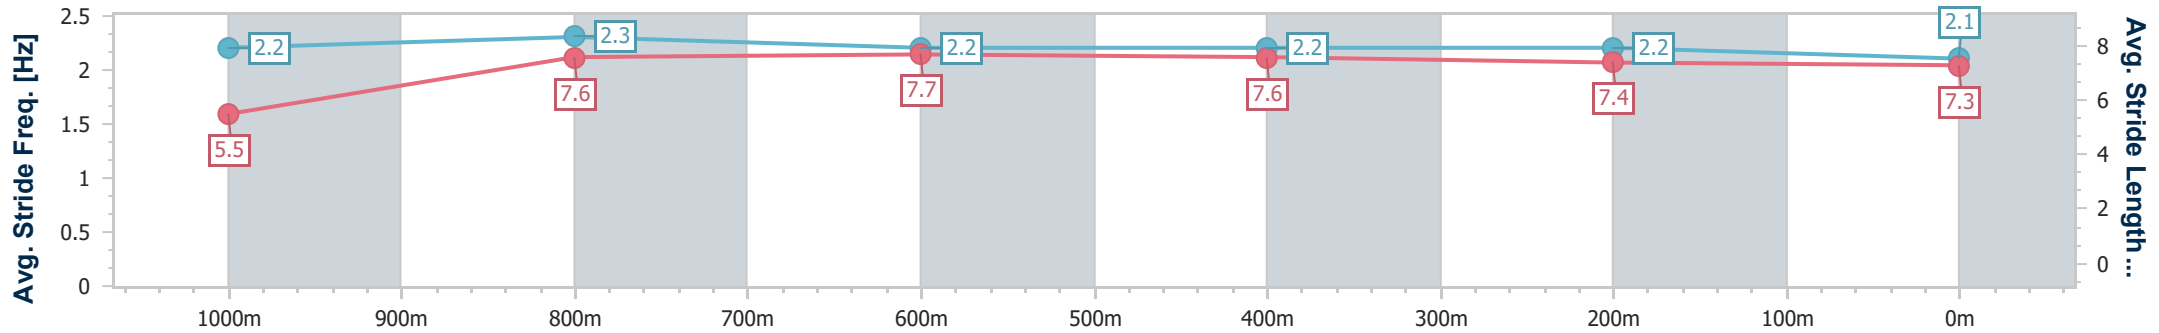

Horse/Jockey Name	Time For Jack
Final Rank	9
Fastest Section Time (Section)	0:08.39 (Overall)
Top Speed [km/h] (Section)	63.4 (1000m)
Race State	Finished

Toowoomba QLD Professional
Race 5: BLUE MOUNTAIN HOTEL QTIS Three-Year-Old Maiden
Handicap - 1100m
22 July 2023 - 19:28

Track Rating: Good 4, Weather: Fine, Rail Position: True

Section	Overall	1000m	800m	600m	400m	200m
Section Times	1:09.22 [9] (0:08.39)	1:00.83 [3] (0:11.63)	0:49.20 [4] (0:11.71)	0:37.49 [4] (0:11.91)	0:25.58 [6] (0:12.54)	0:13.04 [9] (0:13.04)
Average Speed [km/h]	43.0	62.9	61.9	61.2	58.1	55.1
Top Speed [km/h]	62.0	63.4	63.1	62.8	59.5	58.1
Avg. Dist. to Rail [m]	9.6	5.3	2.1	2.5	3.0	3.0
Avg. Stride Freq. [Hz]	2.2	2.3	2.2	2.2	2.2	2.1
Avg. Stride Length [m]	5.5	7.6	7.7	7.6	7.4	7.3

- [ ] Ranking at each section and finish
- -.-.- No data available at this section
- NA No data available