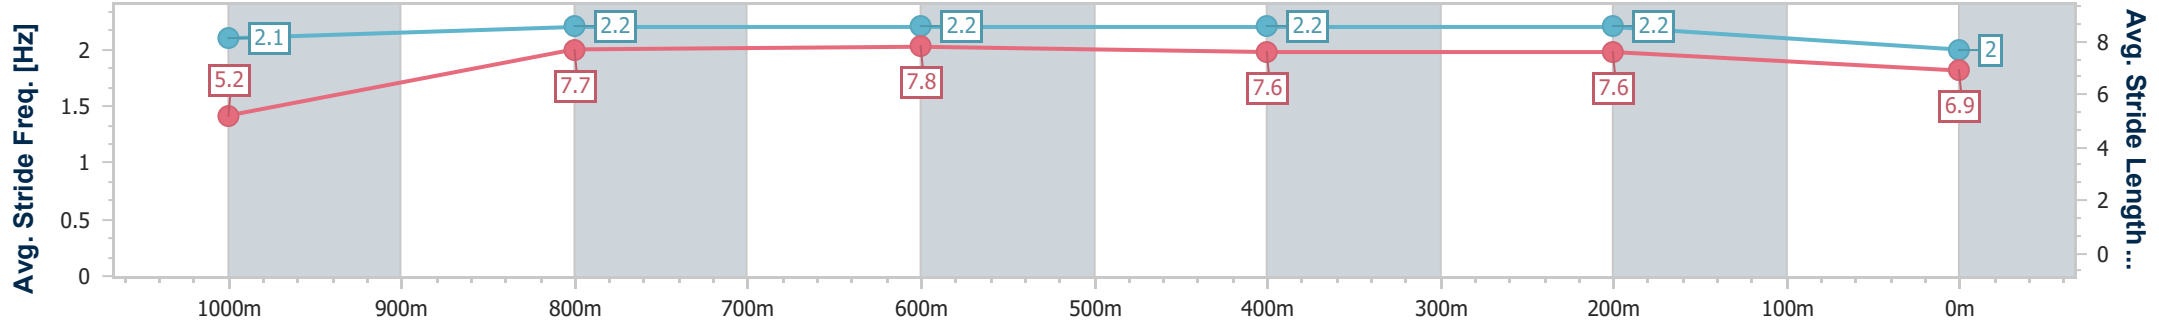

Horse/Jockey Name	Liza In Lights
Final Rank	12
Fastest Section Time (Section)	0:09.05 (Overall)
Top Speed [km/h] (Section)	63.8 (1000m)
Race State	Finished

Toowoomba QLD Professional
Race 5: BLUE MOUNTAIN HOTEL QTIS Three-Year-Old Maiden
Handicap - 1100m
22 July 2023 - 19:28

Track Rating: Good 4, Weather: Fine, Rail Position: True

Section	Overall	1000m	800m	600m	400m	200m
Section Times	1:10.47 [12] (0:09.05)	1:01.42 [9] (0:11.63)	0:49.79 [10] (0:11.65)	0:38.14 [11] (0:11.88)	0:26.26 [11] (0:11.96)	0:14.30 [8] (0:14.30)
Average Speed [km/h]	39.8	62.1	62.2	61.3	60.7	50.2
Top Speed [km/h]	60.7	63.8	63.1	62.4	61.7	59.1
Avg. Dist. to Rail [m]	5.9	1.8	1.3	2.2	1.7	2.4
Avg. Stride Freq. [Hz]	2.1	2.2	2.2	2.2	2.2	2.0
Avg. Stride Length [m]	5.2	7.7	7.8	7.6	7.6	6.9

- [ ] Ranking at each section and finish
- -.-.- No data available at this section
- NA No data available