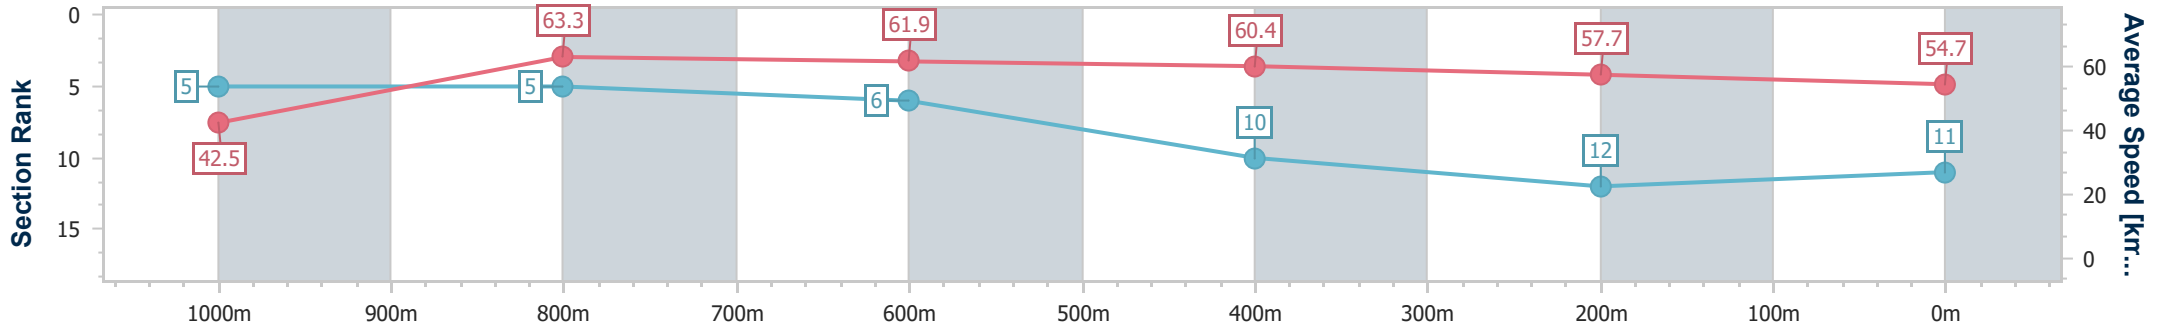

Horse/Jockey Name	Ruihi
Final Rank	11
Fastest Section Time (Section)	0:08.47 (Overall)
Top Speed [km/h] (Section)	65.4 (1000m)
Race State	Finished

Toowoomba QLD Professional
Race 5: BLUE MOUNTAIN HOTEL QTIS Three-Year-Old Maiden
Handicap - 1100m
22 July 2023 - 19:28

Track Rating: Good 4, Weather: Fine, Rail Position: True

Section	Overall	1000m	800m	600m	400m	200m
Section Times	1:10.06 [11] (0:08.47)	1:01.59 [5] (0:11.56)	0:50.03 [5] (0:11.88)	0:38.15 [6] (0:12.25)	0:25.90 [10] (0:12.74)	0:13.16 [12] (0:13.16)
Average Speed [km/h]	42.5	63.3	61.9	60.4	57.7	54.7
Top Speed [km/h]	61.3	65.4	63.5	63.2	59.8	56.4
Avg. Dist. to Rail [m]	8.4	5.6	5.3	5.3	5.4	5.2
Avg. Stride Freq. [Hz]	2.3	2.5	2.5	2.4	2.4	2.3
Avg. Stride Length [m]	5.1	6.8	6.7	6.9	6.6	6.6

- [ ] Ranking at each section and finish
- -.-.- No data available at this section
- NA No data available