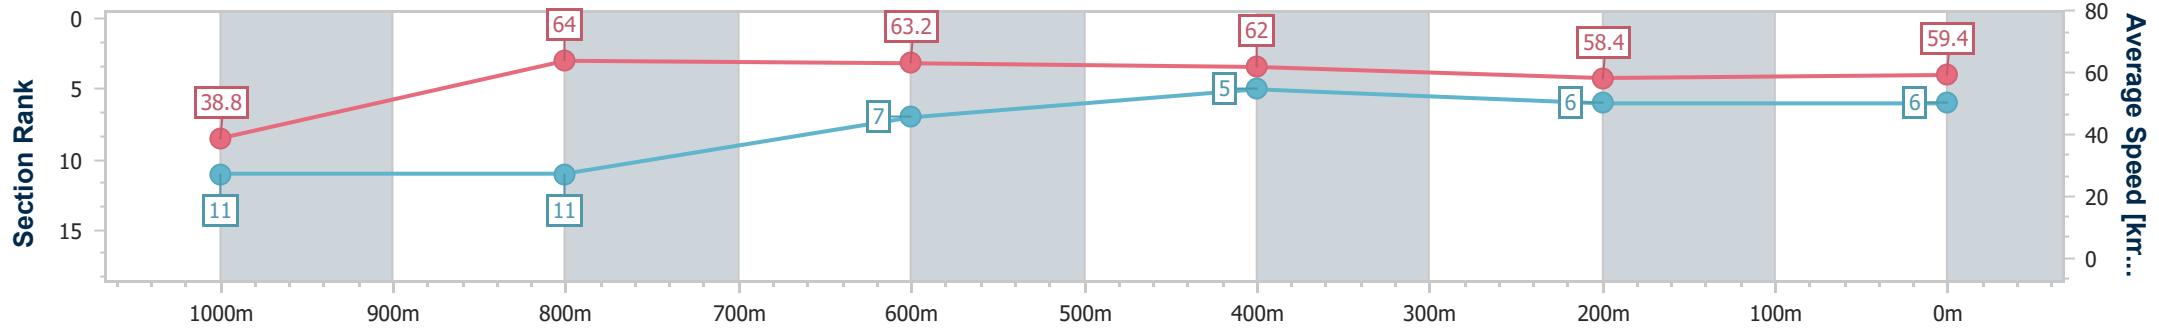

Horse/Jockey Name	Mordecai
Final Rank	6
Fastest Section Time (Section)	0:09.26 (Overall)
Top Speed [km/h] (Section)	65.6 (1000m)
Race State	Finished

Toowoomba QLD Professional
Race 5: BLUE MOUNTAIN HOTEL QTIS Three-Year-Old Maiden
Handicap - 1100m
22 July 2023 - 19:28

Track Rating: Good 4, Weather: Fine, Rail Position: True

Section	Overall	1000m	800m	600m	400m	200m
Section Times	1:08.11 [6] (0:09.26)	0:58.85 [11] (0:11.43)	0:47.42 [11] (0:11.31)	0:36.11 [7] (0:11.61)	0:24.50 [5] (0:12.40)	0:12.10 [6] (0:12.10)
Average Speed [km/h]	38.8	64.0	63.2	62.0	58.4	59.4
Top Speed [km/h]	62.8	65.6	63.9	64.6	59.6	59.9
Avg. Dist. to Rail [m]	11.3	6.2	1.6	0.5	1.5	4.2
Avg. Stride Freq. [Hz]	2.2	2.3	2.3	2.3	2.2	2.2
Avg. Stride Length [m]	4.9	7.4	7.6	7.6	7.3	7.5

- [ ] Ranking at each section and finish
- -.-.- No data available at this section
- NA No data available