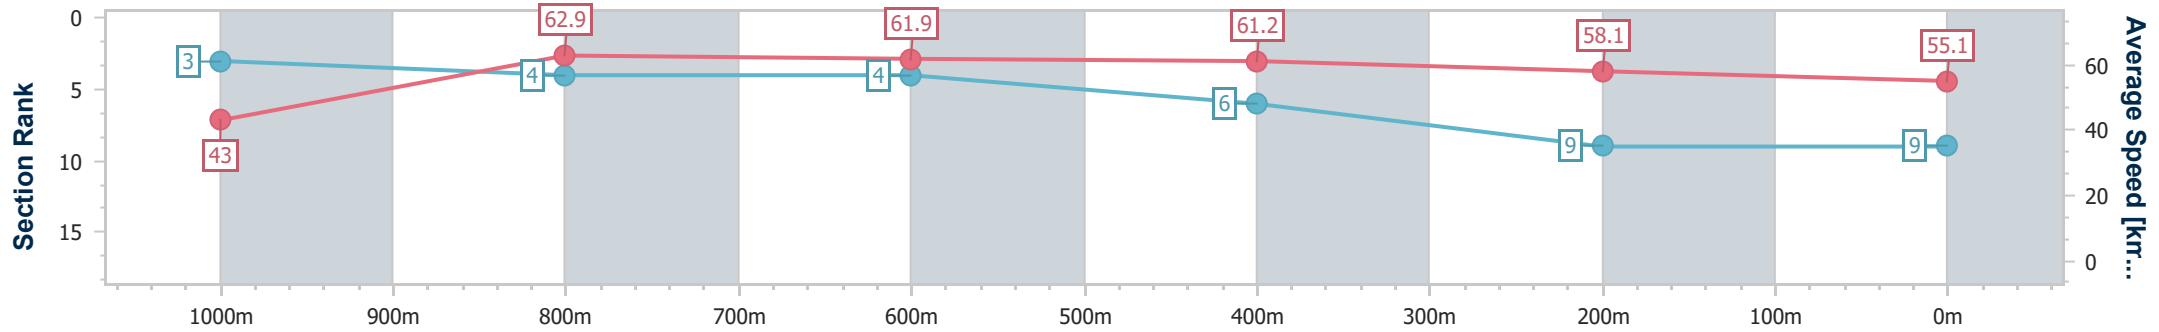

Horse/Jockey Name	Time For Jack
Final Rank	9
Fastest Section Time (Section)	0:08.39 (Overall)
Top Speed [km/h] (Section)	63.4 (1000m)
Race State	Finished

Toowoomba QLD Professional
Race 5: BLUE MOUNTAIN HOTEL QTIS Three-Year-Old Maiden
Handicap - 1100m
22 July 2023 - 19:28

Track Rating: Good 4, Weather: Fine, Rail Position: True

Section	Overall	1000m	800m	600m	400m	200m
Section Times	1:09.22 [9] (0:08.39)	1:00.83 [3] (0:11.63)	0:49.20 [4] (0:11.71)	0:37.49 [4] (0:11.91)	0:25.58 [6] (0:12.54)	0:13.04 [9] (0:13.04)
Average Speed [km/h]	43.0	62.9	61.9	61.2	58.1	55.1
Top Speed [km/h]	62.0	63.4	63.1	62.8	59.5	58.1
Avg. Dist. to Rail [m]	9.6	5.3	2.1	2.5	3.0	3.0
Avg. Stride Freq. [Hz]	2.2	2.3	2.2	2.2	2.2	2.1
Avg. Stride Length [m]	5.5	7.6	7.7	7.6	7.4	7.3

- [ ] Ranking at each section and finish
- -.-.- No data available at this section
- NA No data available