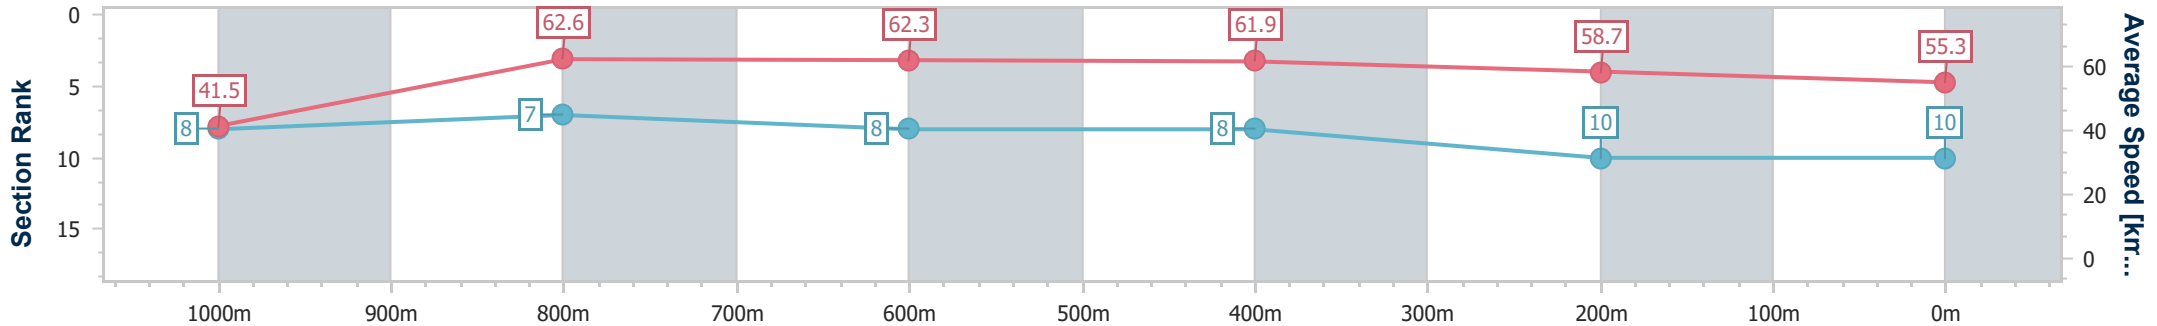

Horse/Jockey Name	Just Happened
Final Rank	10
Fastest Section Time (Section)	0:08.70 (Overall)
Top Speed [km/h] (Section)	65.2 (1000m)
Race State	Finished

Toowoomba QLD Professional
Race 5: BLUE MOUNTAIN HOTEL QTIS Three-Year-Old Maiden
Handicap - 1100m
22 July 2023 - 19:28

Track Rating: Good 4, Weather: Fine, Rail Position: True

Section	Overall	1000m	800m	600m	400m	200m
Section Times	1:09.44 [10] (0:08.70)	1:00.74 [8] (0:11.67)	0:49.07 [7] (0:11.77)	0:37.30 [8] (0:11.84)	0:25.46 [8] (0:12.46)	0:13.00 [10] (0:13.00)
Average Speed [km/h]	41.5	62.6	62.3	61.9	58.7	55.3
Top Speed [km/h]	58.1	65.2	62.9	63.2	60.7	57.3
Avg. Dist. to Rail [m]	12.1	5.6	4.5	3.8	4.6	6.8
Avg. Stride Freq. [Hz]	2.2	2.4	2.4	2.4	2.4	2.3
Avg. Stride Length [m]	5.2	7.1	7.3	7.0	6.8	6.7

- [ ] Ranking at each section and finish
- -.-.- No data available at this section
- NA No data available