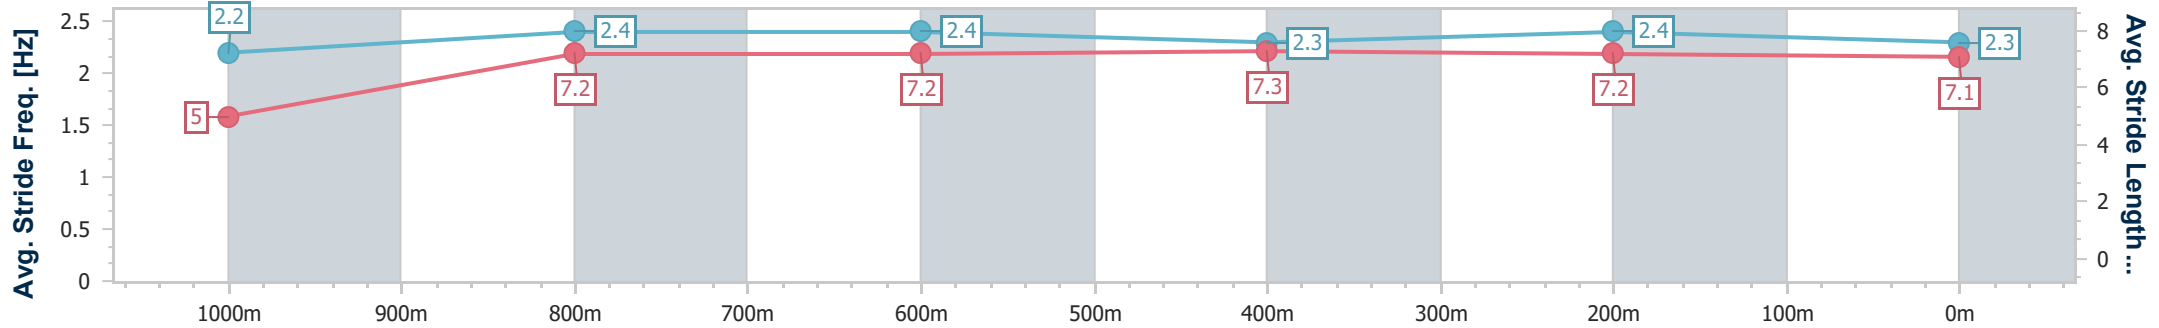

Horse/Jockey Name	Chicka
Final Rank	3
Fastest Section Time (Section)	0:09.15 (Overall)
Top Speed [km/h] (Section)	65.9 (1000m)
Race State	Finished

Toowoomba QLD Professional
Race 5: BLUE MOUNTAIN HOTEL QTIS Three-Year-Old Maiden
Handicap - 1100m
22 July 2023 - 19:28

Track Rating: Good 4, Weather: Fine, Rail Position: True

Section	Overall	1000m	800m	600m	400m	200m
Section Times	1:07.73 [3] (0:09.15)	0:58.58 [10] (0:11.41)	0:47.17 [9] (0:11.58)	0:35.59 [9] (0:11.78)	0:23.81 [7] (0:11.83)	0:11.98 [5] (0:11.98)
Average Speed [km/h]	39.4	64.1	62.7	61.7	60.9	60.0
Top Speed [km/h]	62.8	65.9	63.9	63.4	61.4	61.4
Avg. Dist. to Rail [m]	11.0	5.8	2.3	1.7	0.5	2.5
Avg. Stride Freq. [Hz]	2.2	2.4	2.4	2.3	2.4	2.3
Avg. Stride Length [m]	5.0	7.2	7.2	7.3	7.2	7.1

- [ ] Ranking at each section and finish
- -.-.- No data available at this section
- NA No data available