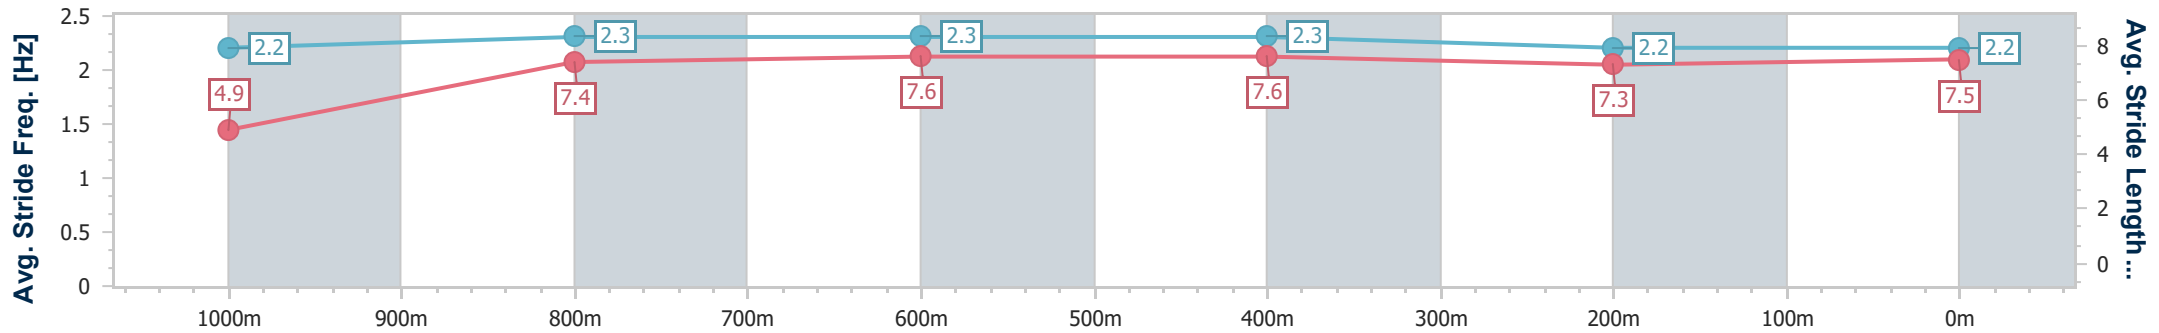

Horse/Jockey Name	Mordecai
Final Rank	6
Fastest Section Time (Section)	0:09.26 (Overall)
Top Speed [km/h] (Section)	65.6 (1000m)
Race State	Finished

Toowoomba QLD Professional
Race 5: BLUE MOUNTAIN HOTEL QTIS Three-Year-Old Maiden
Handicap - 1100m
22 July 2023 - 19:28

Track Rating: Good 4, Weather: Fine, Rail Position: True

Section	Overall	1000m	800m	600m	400m	200m
Section Times	1:08.11 [6] (0:09.26)	0:58.85 [11] (0:11.43)	0:47.42 [11] (0:11.31)	0:36.11 [7] (0:11.61)	0:24.50 [5] (0:12.40)	0:12.10 [6] (0:12.10)
Average Speed [km/h]	38.8	64.0	63.2	62.0	58.4	59.4
Top Speed [km/h]	62.8	65.6	63.9	64.6	59.6	59.9
Avg. Dist. to Rail [m]	11.3	6.2	1.6	0.5	1.5	4.2
Avg. Stride Freq. [Hz]	2.2	2.3	2.3	2.3	2.2	2.2
Avg. Stride Length [m]	4.9	7.4	7.6	7.6	7.3	7.5

- [ ] Ranking at each section and finish
- -.-.- No data available at this section
- NA No data available