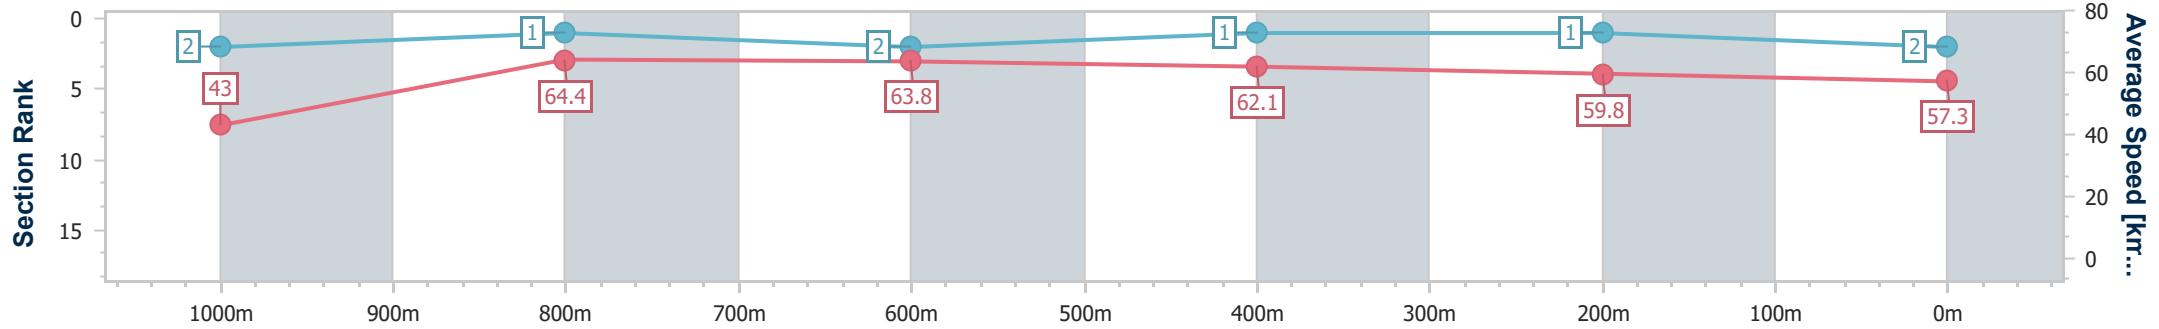

Horse/Jockey Name	Master Maurice
Final Rank	2
Fastest Section Time (Section)	0:08.33 (Overall)
Top Speed [km/h] (Section)	65.5 (1000m)
Race State	Finished

Toowoomba QLD Professional
Race 5: BLUE MOUNTAIN HOTEL QTIS Three-Year-Old Maiden
Handicap - 1100m
22 July 2023 - 19:28

Track Rating: Good 4, Weather: Fine, Rail Position: True

Section	Overall	1000m	800m	600m	400m	200m
Section Times	1:07.65 [2] (0:08.33)	0:59.32 [2] (0:11.35)	0:47.97 [1] (0:11.43)	0:36.54 [2] (0:11.82)	0:24.72 [1] (0:12.17)	0:12.55 [1] (0:12.55)
Average Speed [km/h]	43.0	64.4	63.8	62.1	59.8	57.3
Top Speed [km/h]	61.2	65.5	64.3	64.5	61.3	58.9
Avg. Dist. to Rail [m]	6.4	4.8	3.1	3.8	2.8	4.7
Avg. Stride Freq. [Hz]	2.2	2.3	2.3	2.2	2.2	2.1
Avg. Stride Length [m]	5.4	7.5	7.8	7.7	7.5	7.4

- [ ] Ranking at each section and finish
- -.-.- No data available at this section
- NA No data available