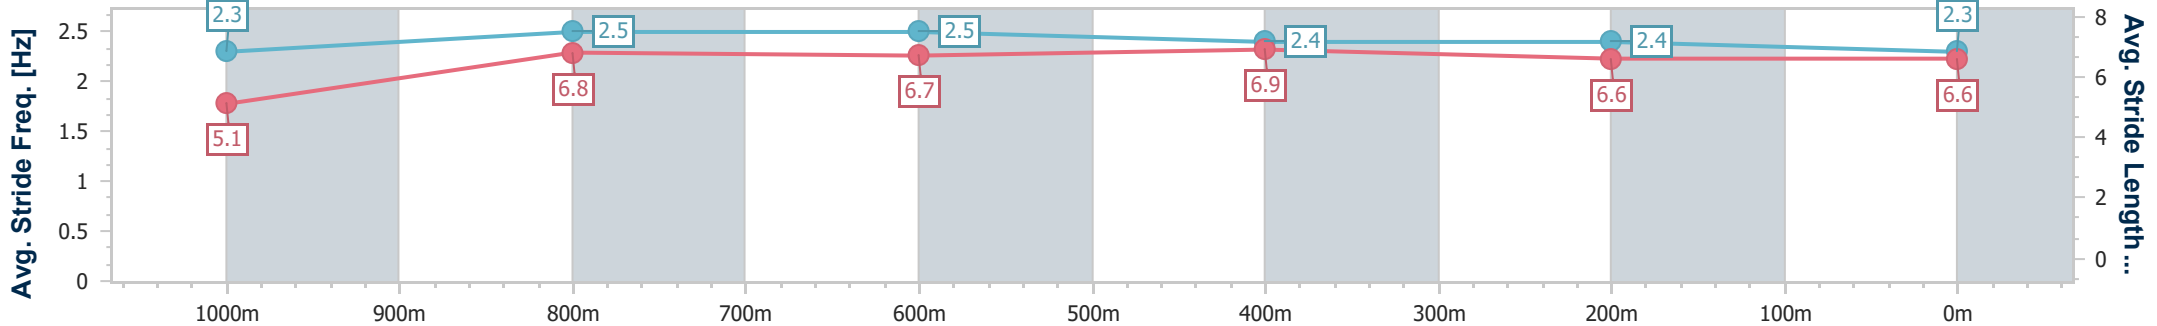

Horse/Jockey Name	Ruihi
Final Rank	11
Fastest Section Time (Section)	0:08.47 (Overall)
Top Speed [km/h] (Section)	65.4 (1000m)
Race State	Finished

Toowoomba QLD Professional
Race 5: BLUE MOUNTAIN HOTEL QTIS Three-Year-Old Maiden
Handicap - 1100m
22 July 2023 - 19:28

Track Rating: Good 4, Weather: Fine, Rail Position: True

Section	Overall	1000m	800m	600m	400m	200m
Section Times	1:10.06 [11] (0:08.47)	1:01.59 [5] (0:11.56)	0:50.03 [5] (0:11.88)	0:38.15 [6] (0:12.25)	0:25.90 [10] (0:12.74)	0:13.16 [12] (0:13.16)
Average Speed [km/h]	42.5	63.3	61.9	60.4	57.7	54.7
Top Speed [km/h]	61.3	65.4	63.5	63.2	59.8	56.4
Avg. Dist. to Rail [m]	8.4	5.6	5.3	5.3	5.4	5.2
Avg. Stride Freq. [Hz]	2.3	2.5	2.5	2.4	2.4	2.3
Avg. Stride Length [m]	5.1	6.8	6.7	6.9	6.6	6.6

- [ ] Ranking at each section and finish
- -.-.- No data available at this section
- NA No data available