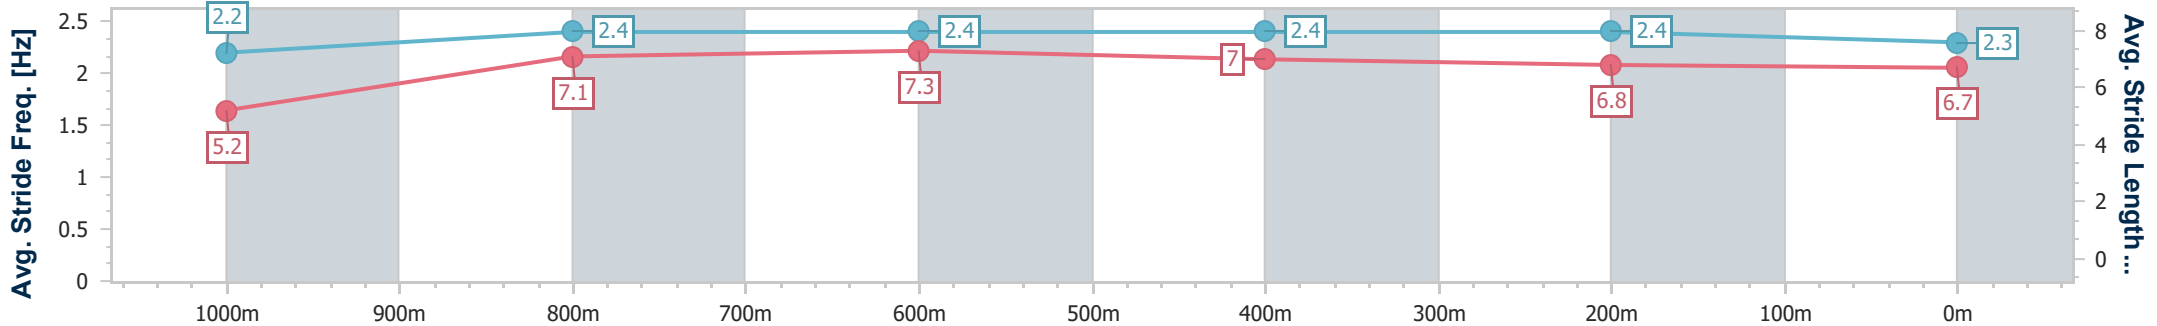

Horse/Jockey Name	Just Happened
Final Rank	10
Fastest Section Time (Section)	0:08.70 (Overall)
Top Speed [km/h] (Section)	65.2 (1000m)
Race State	Finished

Toowoomba QLD Professional
Race 5: BLUE MOUNTAIN HOTEL QTIS Three-Year-Old Maiden
Handicap - 1100m
22 July 2023 - 19:28

Track Rating: Good 4, Weather: Fine, Rail Position: True

Section	Overall	1000m	800m	600m	400m	200m
Section Times	1:09.44 [10] (0:08.70)	1:00.74 [8] (0:11.67)	0:49.07 [7] (0:11.77)	0:37.30 [8] (0:11.84)	0:25.46 [8] (0:12.46)	0:13.00 [10] (0:13.00)
Average Speed [km/h]	41.5	62.6	62.3	61.9	58.7	55.3
Top Speed [km/h]	58.1	65.2	62.9	63.2	60.7	57.3
Avg. Dist. to Rail [m]	12.1	5.6	4.5	3.8	4.6	6.8
Avg. Stride Freq. [Hz]	2.2	2.4	2.4	2.4	2.4	2.3
Avg. Stride Length [m]	5.2	7.1	7.3	7.0	6.8	6.7

- [ ] Ranking at each section and finish
- -.-.- No data available at this section
- NA No data available