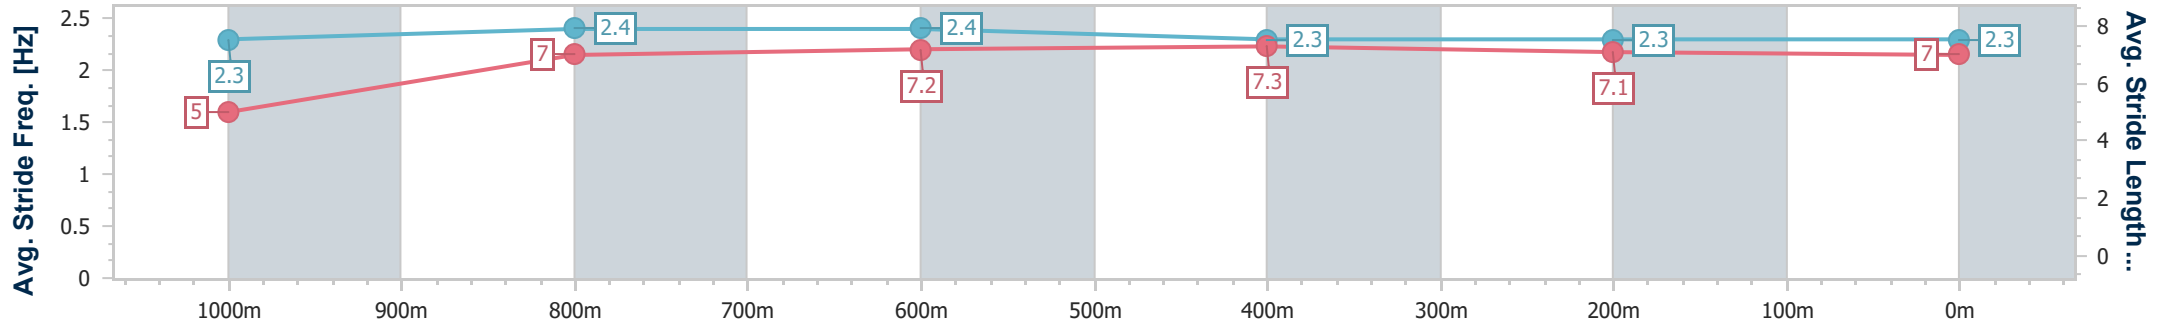

Horse/Jockey Name	Lady Lethan
Final Rank	8
Fastest Section Time (Section)	0:08.63 (Overall)
Top Speed [km/h] (Section)	63.8 (1000m)
Race State	Finished

Toowoomba QLD Professional
Race 5: BLUE MOUNTAIN HOTEL QTIS Three-Year-Old Maiden
Handicap - 1100m
22 July 2023 - 19:28

Track Rating: Good 4, Weather: Fine, Rail Position: True

Section	Overall	1000m	800m	600m	400m	200m
Section Times	1:08.89 [8] (0:08.63)	1:00.26 [7] (0:11.90)	0:48.36 [8] (0:11.61)	0:36.75 [10] (0:12.12)	0:24.63 [12] (0:12.38)	0:12.25 [11] (0:12.25)
Average Speed [km/h]	41.7	62.0	62.8	61.0	59.5	58.7
Top Speed [km/h]	61.1	63.8	63.7	63.2	60.4	59.7
Avg. Dist. to Rail [m]	12.2	8.0	3.8	5.1	6.3	8.1
Avg. Stride Freq. [Hz]	2.3	2.4	2.4	2.3	2.3	2.3
Avg. Stride Length [m]	5.0	7.0	7.2	7.3	7.1	7.0

- [ ] Ranking at each section and finish
- -.-.- No data available at this section
- NA No data available