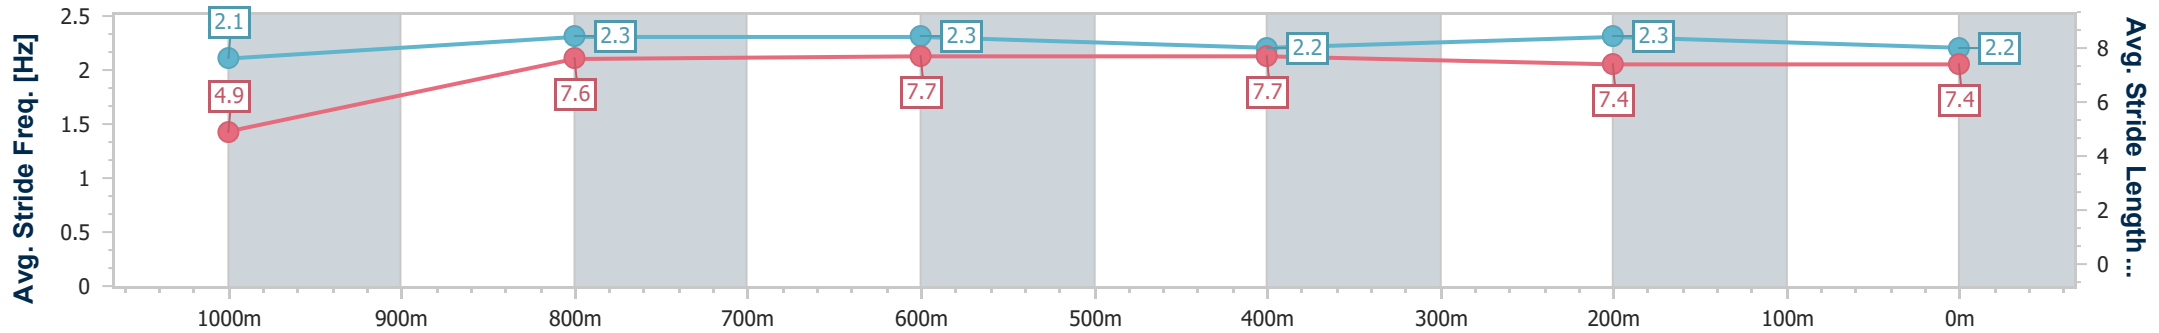

Horse/Jockey Name	Helen's Dream
Final Rank	7
Fastest Section Time (Section)	0:09.54 (Overall)
Top Speed [km/h] (Section)	68.0 (1000m)
Race State	Finished

Toowoomba QLD Professional
Race 5: BLUE MOUNTAIN HOTEL QTIS Three-Year-Old Maiden Handicap - 1100m
22 July 2023 - 19:28

Track Rating: Good 4, Weather: Fine, Rail Position: True

Section	Overall	1000m	800m	600m	400m	200m
Section Times	1:08.12 [7] (0:09.54)	0:58.58 [12] (0:11.31)	0:47.27 [12] (0:11.50)	0:35.77 [12] (0:11.67)	0:24.10 [9] (0:12.01)	0:12.09 [7] (0:12.09)
Average Speed [km/h]	37.9	64.8	62.9	62.2	60.4	59.4
Top Speed [km/h]	60.6	68.0	63.9	64.0	61.2	60.2
Avg. Dist. to Rail [m]	7.8	6.1	1.4	1.4	1.8	2.1
Avg. Stride Freq. [Hz]	2.1	2.3	2.3	2.2	2.3	2.2
Avg. Stride Length [m]	4.9	7.6	7.7	7.7	7.4	7.4

- [ ] Ranking at each section and finish
- -.-.- No data available at this section
- NA No data available