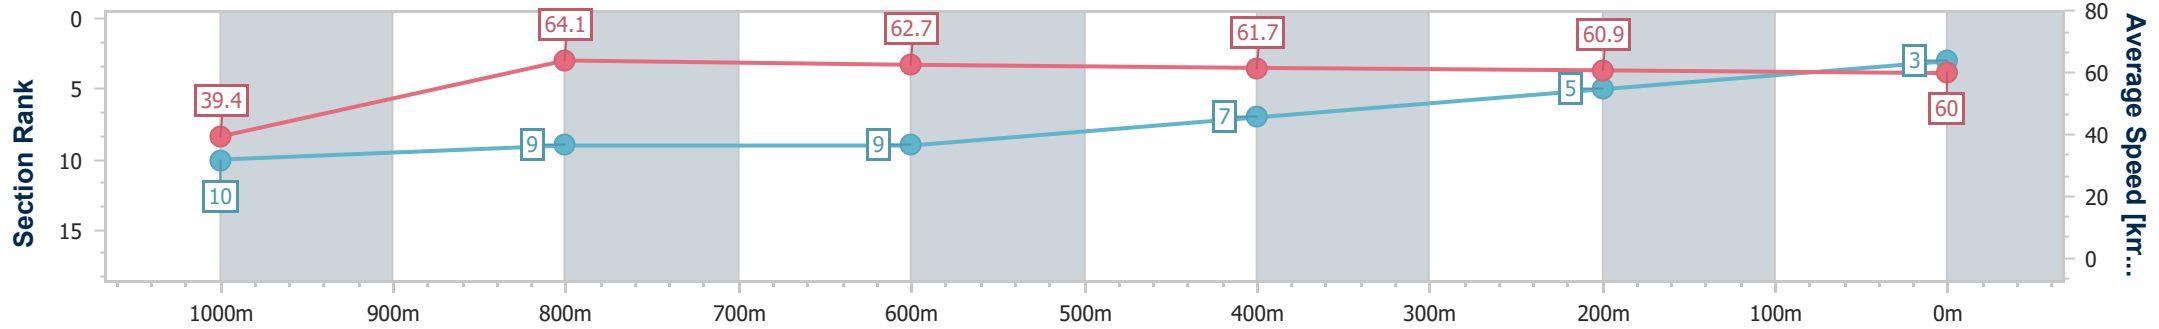

Horse/Jockey Name	Chicka
Final Rank	3
Fastest Section Time (Section)	0:09.15 (Overall)
Top Speed [km/h] (Section)	65.9 (1000m)
Race State	Finished

Toowoomba QLD Professional
Race 5: BLUE MOUNTAIN HOTEL QTIS Three-Year-Old Maiden
Handicap - 1100m
22 July 2023 - 19:28

Track Rating: Good 4, Weather: Fine, Rail Position: True

Section	Overall	1000m	800m	600m	400m	200m
Section Times	1:07.73 [3] (0:09.15)	0:58.58 [10] (0:11.41)	0:47.17 [9] (0:11.58)	0:35.59 [9] (0:11.78)	0:23.81 [7] (0:11.83)	0:11.98 [5] (0:11.98)
Average Speed [km/h]	39.4	64.1	62.7	61.7	60.9	60.0
Top Speed [km/h]	62.8	65.9	63.9	63.4	61.4	61.4
Avg. Dist. to Rail [m]	11.0	5.8	2.3	1.7	0.5	2.5
Avg. Stride Freq. [Hz]	2.2	2.4	2.4	2.3	2.4	2.3
Avg. Stride Length [m]	5.0	7.2	7.2	7.3	7.2	7.1

- [ ] Ranking at each section and finish
- -.-.- No data available at this section
- NA No data available