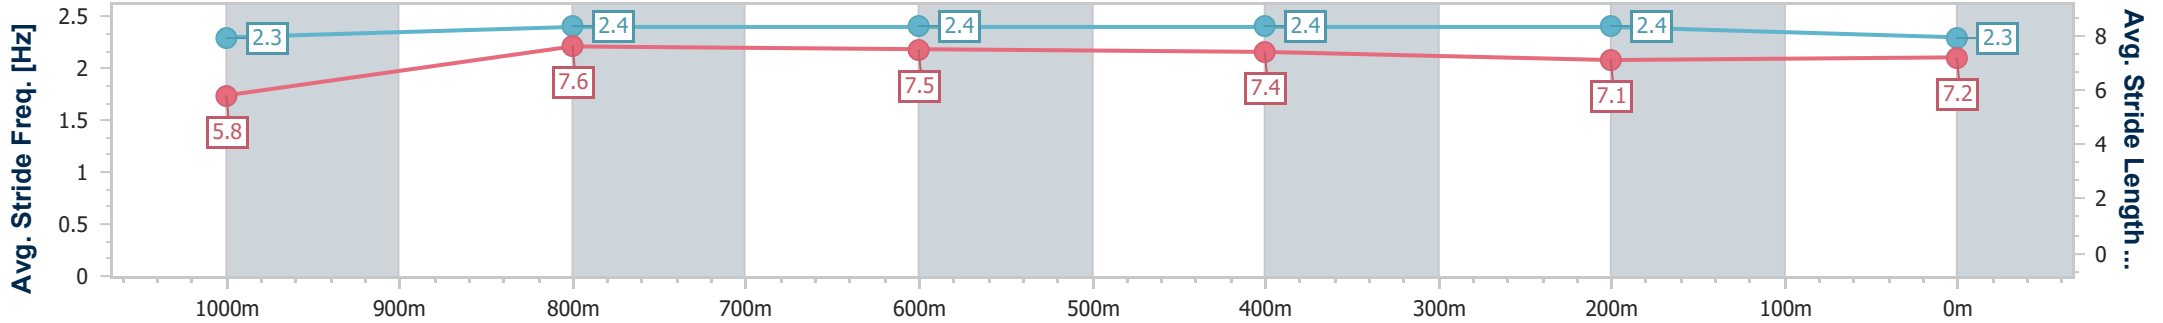

15 July 2023 - 12:10

Track Rating: Synthetic, Weather: Overcast, Rail Position: True

Section	Overall	1000m	800m	600m	400m	200m
Section Times	1:07.85 [1] (0:11.27)	0:56.58 [6] (0:10.81)	0:45.77 [6] (0:11.21)	0:34.56 [6] (0:11.10)	0:23.46 [4] (0:11.46)	0:12.00 [3] (0:12.00)
Average Speed [km/h]	48.1	67.2	64.9	65.3	63.0	60.2
Top Speed [km/h]	65.6	69.0	67.5	67.4	65.0	63.8
Avg. Dist. to Rail [m]	6.5	3.3	2.0	1.5	2.5	3.0
Avg. Stride Freq. [Hz]	2.3	2.4	2.4	2.4	2.4	2.3
Avg. Stride Length [m]	5.8	7.6	7.5	7.4	7.1	7.2