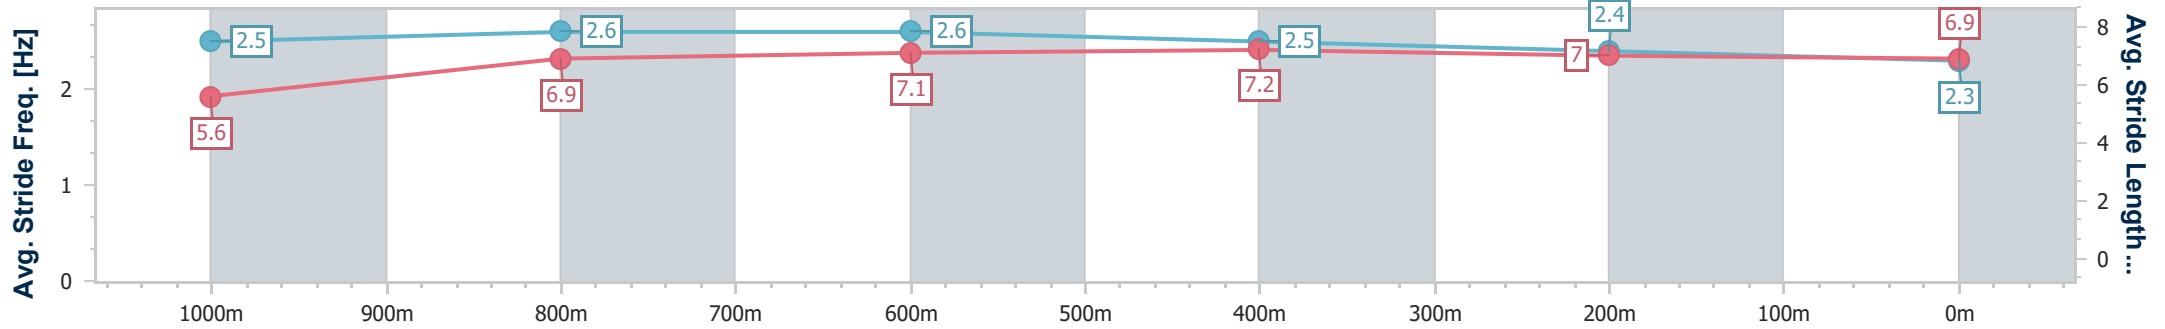

Horse/Jockey Name	Hyaline
Final Rank	4
Fastest Section Time (Section)	0:10.74 (Overall)
Top Speed [km/h] (Section)	67.7 (1000m)
Race State	Finished

Aquis Park Gold Coast Poly QLD Professional
Race 1: MEN MATTER RACEDAY JULY 29 QTIS Two-Year-Old
Maiden Plate - 1150m

15 July 2023 - 12:10

Track Rating: Synthetic, Weather: Overcast, Rail Position: True

Section	Overall	1000m	800m	600m	400m	200m
Section Times	1:08.28 [4] (0:10.74)	0:57.54 [2] (0:10.91)	0:46.63 [2] (0:11.02)	0:35.61 [2] (0:11.45)	0:24.16 [2] (0:11.70)	0:12.46 [2] (0:12.46)
Average Speed [km/h]	50.3	66.3	65.7	63.2	61.6	58.0
Top Speed [km/h]	65.6	67.7	67.7	64.9	62.8	60.8
Avg. Dist. to Rail [m]	3.1	1.8	0.9	0.9	0.7	1.2
Avg. Stride Freq. [Hz]	2.5	2.6	2.6	2.5	2.4	2.3
Avg. Stride Length [m]	5.6	6.9	7.1	7.2	7.0	6.9

- [ ] Ranking at each section and finish
- -.-.- No data available at this section
- NA No data available