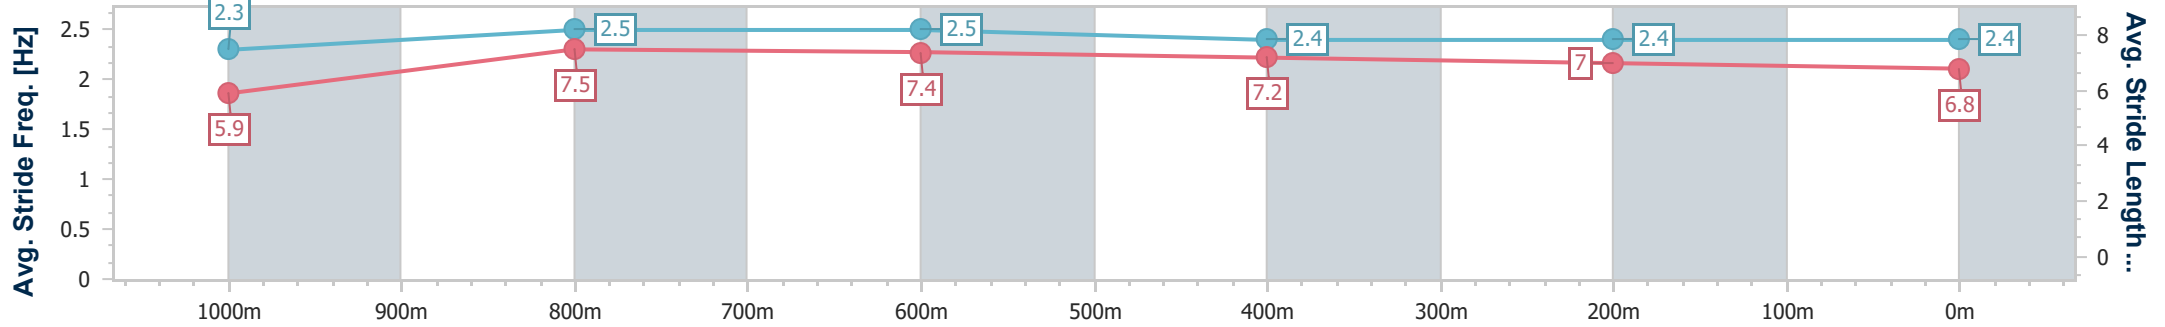

Horse/Jockey Name	She Is All Magic
Final Rank	2
Fastest Section Time (Section)	0:10.47 (1000m)
Top Speed [km/h] (Section)	70.2 (1000m)
Race State	Finished

Aquis Park Gold Coast Poly QLD Professional
Race 1: MEN MATTER RACEDAY JULY 29 QTIS Two-Year-Old
Maiden Plate - 1150m

15 July 2023 - 12:10

Track Rating: Synthetic, Weather: Overcast, Rail Position: True

Section	Overall	1000m	800m	600m	400m	200m
Section Times	1:07.93 [2] (0:10.51)	0:57.42 [1] (0:10.47)	0:46.95 [1] (0:11.12)	0:35.83 [1] (0:11.64)	0:24.19 [1] (0:11.74)	0:12.45 [1] (0:12.45)
Average Speed [km/h]	51.3	67.7	65.1	62.2	61.5	58.0
Top Speed [km/h]	69.8	70.2	67.5	63.2	62.4	60.4
Avg. Dist. to Rail [m]	3.7	1.2	0.9	1.1	0.8	0.7
Avg. Stride Freq. [Hz]	2.3	2.5	2.5	2.4	2.4	2.4
Avg. Stride Length [m]	5.9	7.5	7.4	7.2	7.0	6.8

- [ ] Ranking at each section and finish
- -.-.- No data available at this section
- NA No data available