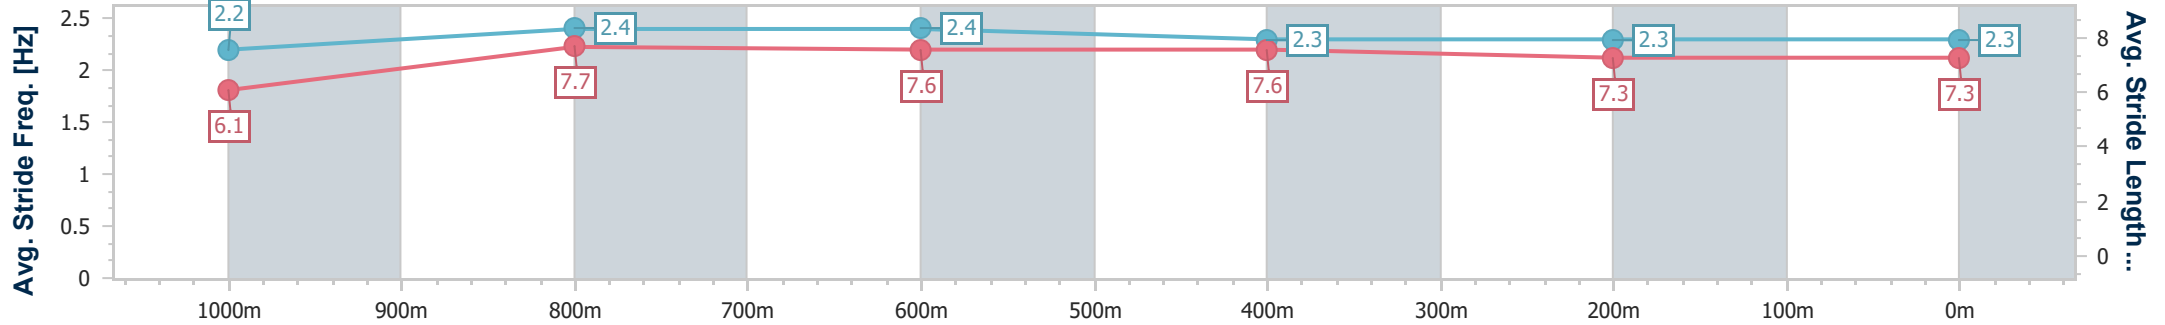

Horse/Jockey Name	Snag Da Beans
Final Rank	5
Fastest Section Time (Section)	0:10.96 (1000m)
Top Speed [km/h] (Section)	67.6 (1000m)
Race State	Finished

Aquis Park Gold Coast Poly QLD Professional
Race 1: MEN MATTER RACEDAY JULY 29 QTIS Two-Year-Old
Maiden Plate - 1150m

15 July 2023 - 12:10

Track Rating: Synthetic, Weather: Overcast, Rail Position: True

Section	Overall	1000m	800m	600m	400m	200m
Section Times	1:08.46 [5] (0:11.01)	0:57.45 [3] (0:10.96)	0:46.49 [4] (0:11.08)	0:35.41 [4] (0:11.36)	0:24.05 [5] (0:11.83)	0:12.22 [4] (0:12.22)
Average Speed [km/h]	48.9	65.8	64.7	63.5	60.8	59.1
Top Speed [km/h]	63.6	67.6	66.2	65.6	62.2	60.7
Avg. Dist. to Rail [m]	0.9	0.4	0.6	0.2	0.2	1.2
Avg. Stride Freq. [Hz]	2.2	2.4	2.4	2.3	2.3	2.3
Avg. Stride Length [m]	6.1	7.7	7.6	7.6	7.3	7.3

- [ ] Ranking at each section and finish
- -.-.- No data available at this section
- NA No data available