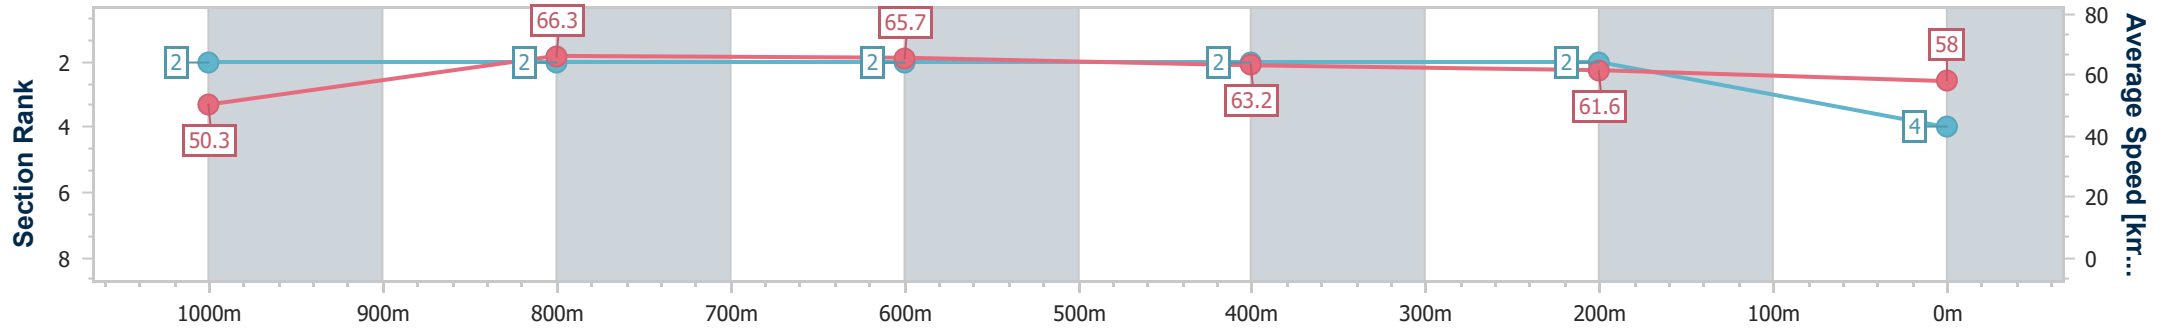

Horse/Jockey Name	Hyaline
Final Rank	4
Fastest Section Time (Section)	0:10.74 (Overall)
Top Speed [km/h] (Section)	67.7 (1000m)
Race State	Finished

Aquis Park Gold Coast Poly QLD Professional
Race 1: MEN MATTER RACEDAY JULY 29 QTIS Two-Year-Old
Maiden Plate - 1150m

15 July 2023 - 12:10

Track Rating: Synthetic, Weather: Overcast, Rail Position: True

Section	Overall	1000m	800m	600m	400m	200m
Section Times	1:08.28 [4] (0:10.74)	0:57.54 [2] (0:10.91)	0:46.63 [2] (0:11.02)	0:35.61 [2] (0:11.45)	0:24.16 [2] (0:11.70)	0:12.46 [2] (0:12.46)
Average Speed [km/h]	50.3	66.3	65.7	63.2	61.6	58.0
Top Speed [km/h]	65.6	67.7	67.7	64.9	62.8	60.8
Avg. Dist. to Rail [m]	3.1	1.8	0.9	0.9	0.7	1.2
Avg. Stride Freq. [Hz]	2.5	2.6	2.6	2.5	2.4	2.3
Avg. Stride Length [m]	5.6	6.9	7.1	7.2	7.0	6.9

- [ ] Ranking at each section and finish
- -.-.- No data available at this section
- NA No data available