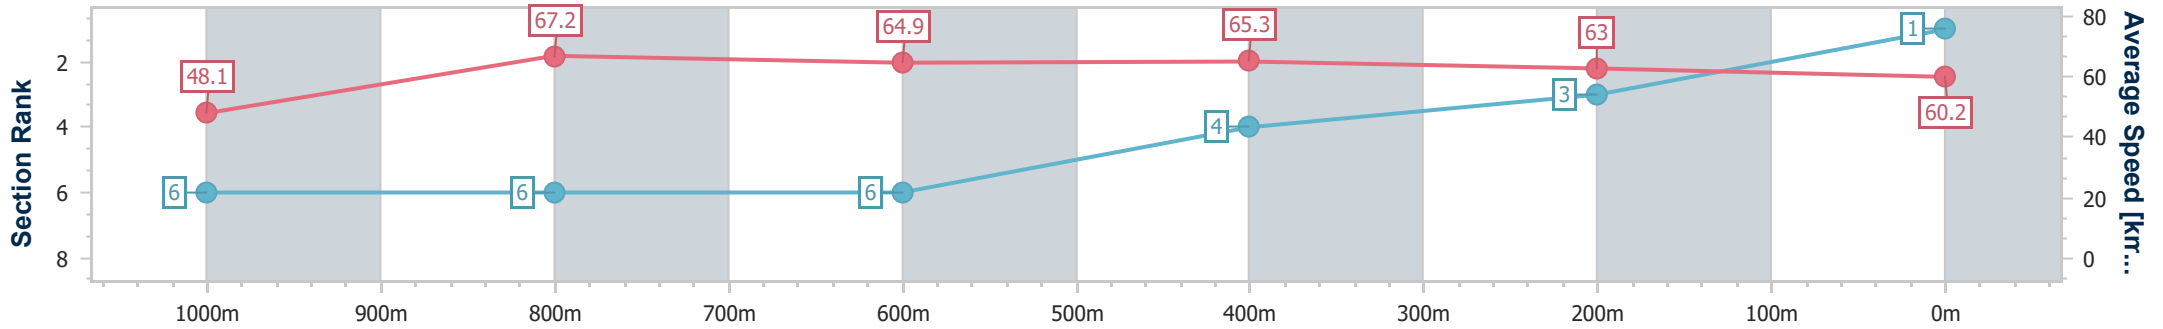

15 July 2023 - 12:10

Track Rating: Synthetic, Weather: Overcast, Rail Position: True

Section	Overall	1000m	800m	600m	400m	200m
Section Times	1:07.85 [1] (0:11.27)	0:56.58 [6] (0:10.81)	0:45.77 [6] (0:11.21)	0:34.56 [6] (0:11.10)	0:23.46 [4] (0:11.46)	0:12.00 [3] (0:12.00)
Average Speed [km/h]	48.1	67.2	64.9	65.3	63.0	60.2
Top Speed [km/h]	65.6	69.0	67.5	67.4	65.0	63.8
Avg. Dist. to Rail [m]	6.5	3.3	2.0	1.5	2.5	3.0
Avg. Stride Freq. [Hz]	2.3	2.4	2.4	2.4	2.4	2.3
Avg. Stride Length [m]	5.8	7.6	7.5	7.4	7.1	7.2