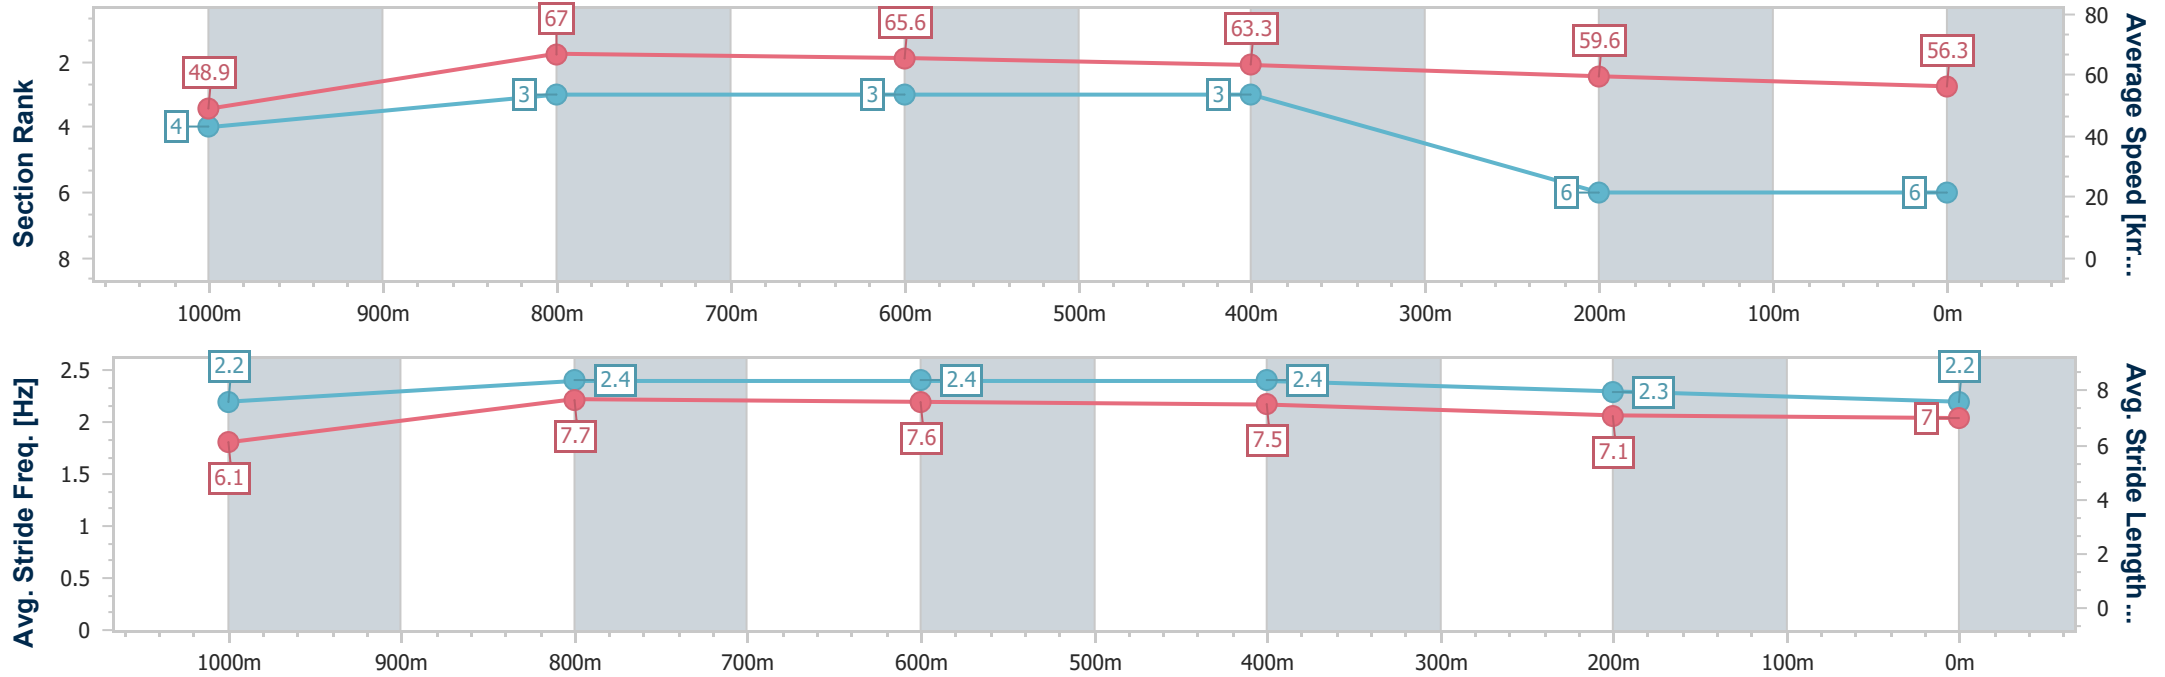

Section	Overall	1000m	800m	600m	400m	200m
Section Times	1:08.46 [5] (0:11.01)	0:57.45 [3] (0:10.96)	0:46.49 [4] (0:11.08)	0:35.41 [4] (0:11.36)	0:24.05 [5] (0:11.83)	0:12.22 [4] (0:12.22)
Average Speed [km/h]	48.9	65.8	64.7	63.5	60.8	59.1
Top Speed [km/h]	63.6	67.6	66.2	65.6	62.2	60.7
Avg. Dist. to Rail [m]	0.9	0.4	0.6	0.2	0.2	1.2
Avg. Stride Freq. [Hz]	2.2	2.4	2.4	2.3	2.3	2.3
Avg. Stride Length [m]	6.1	7.7	7.6	7.6	7.3	7.3

- [] Ranking at each section and finish
- .-.- No data available at this section
- NA No data available

Horse/Jockey Name	Clubhouse
Final Rank	6
Fastest Section Time (Section)	0:10.81 (1000m)
Top Speed [km/h] (Section)	68.2 (1000m)
Race State	Finished

Section	Overall	1000m	800m	600m	400m	200m
Section Times	1:09.28 [6] (0:11.04)	0:58.24 [4] (0:10.81)	0:47.43 [3] (0:10.99)	0:36.44 [3] (0:11.50)	0:24.94 [3] (0:12.16)	0:12.78 [6] (0:12.78)
Average Speed [km/h]	48.9	67.0	65.6	63.3	59.6	56.3
Top Speed [km/h]	66.6	68.2	67.0	66.2	61.5	57.9
Avg. Dist. to Rail [m]	3.9	1.5	0.6	1.9	3.0	3.8
Avg. Stride Freq. [Hz]	2.2	2.4	2.4	2.4	2.3	2.2
Avg. Stride Length [m]	6.1	7.7	7.6	7.5	7.1	7.0