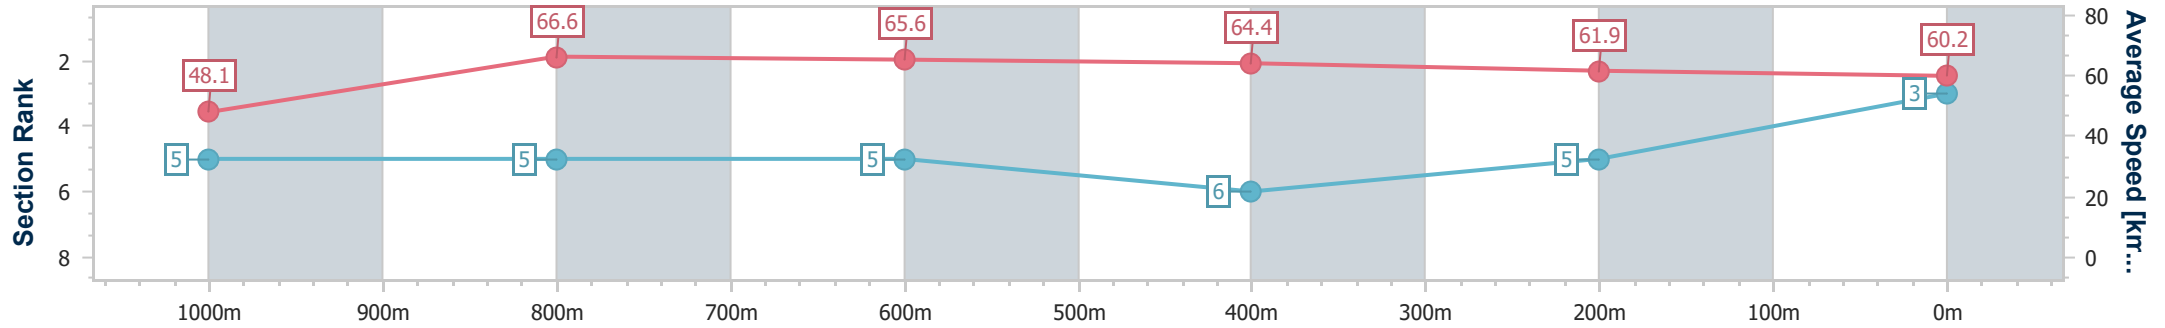

Horse/Jockey Name	Saxon Brave
Final Rank	3
Fastest Section Time (Section)	0:10.84 (1000m)
Top Speed [km/h] (Section)	68.3 (1000m)
Race State	Finished

Aquis Park Gold Coast Poly QLD Professional
Race 1: MEN MATTER RACEDAY JULY 29 QTIS Two-Year-Old
Maiden Plate - 1150m

15 July 2023 - 12:10

Track Rating: Synthetic, Weather: Overcast, Rail Position: True

Section	Overall	1000m	800m	600m	400m	200m
Section Times	1:08.26 [3] (0:11.20)	0:57.06 [5] (0:10.84)	0:46.22 [5] (0:11.11)	0:35.11 [5] (0:11.36)	0:23.75 [6] (0:11.74)	0:12.01 [5] (0:12.01)
Average Speed [km/h]	48.1	66.6	65.6	64.4	61.9	60.2
Top Speed [km/h]	64.4	68.3	66.6	65.9	62.6	61.7
Avg. Dist. to Rail [m]	1.1	2.1	1.8	3.3	4.4	4.5
Avg. Stride Freq. [Hz]	2.1	2.4	2.3	2.3	2.3	2.3
Avg. Stride Length [m]	6.2	7.5	7.4	7.4	7.3	7.1

- [ ] Ranking at each section and finish
- -.-.- No data available at this section
- NA No data available