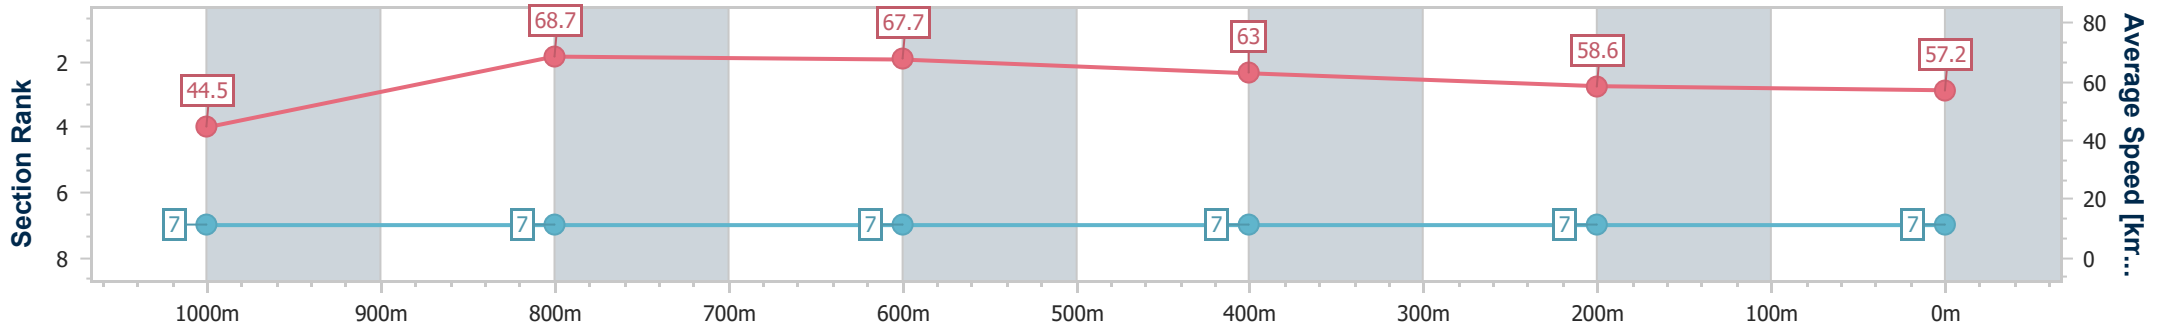

Horse/Jockey Name	Eastown
Final Rank	7
Fastest Section Time (Section)	0:10.60 (1000m)
Top Speed [km/h] (Section)	70.8 (1000m)
Race State	Finished

Aquis Park Gold Coast Poly QLD Professional
Race 1: MEN MATTER RACEDAY JULY 29 QTIS Two-Year-Old
Maiden Plate - 1150m

15 July 2023 - 12:10

Track Rating: Synthetic, Weather: Overcast, Rail Position: True

Section	Overall	1000m	800m	600m	400m	200m
Section Times	1:10.20 [7] (0:12.15)	0:58.05 [7] (0:10.60)	0:47.45 [7] (0:10.77)	0:36.68 [7] (0:11.65)	0:25.03 [7] (0:12.38)	0:12.65 [7] (0:12.65)
Average Speed [km/h]	44.5	68.7	67.7	63.0	58.6	57.2
Top Speed [km/h]	64.0	70.8	69.6	65.9	60.0	59.1
Avg. Dist. to Rail [m]	7.0	4.0	2.6	3.7	4.9	5.0
Avg. Stride Freq. [Hz]	2.1	2.4	2.4	2.3	2.2	2.1
Avg. Stride Length [m]	5.8	7.9	7.9	7.7	7.4	7.2

- [ ] Ranking at each section and finish
- -.-.- No data available at this section
- NA No data available