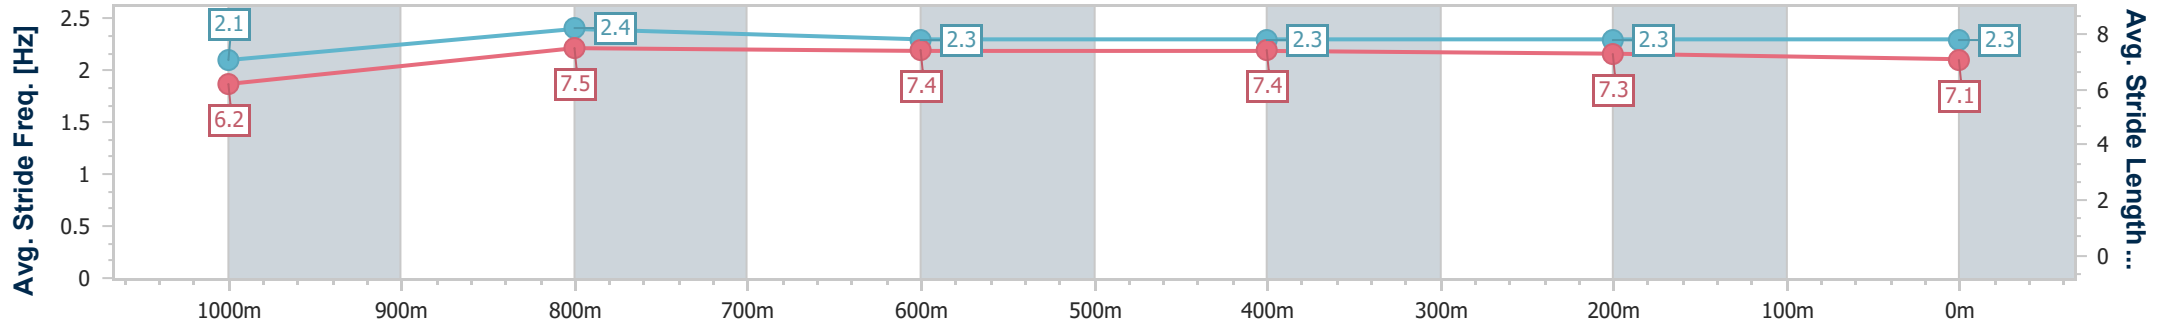

Horse/Jockey Name	Saxon Brave
Final Rank	3
Fastest Section Time (Section)	0:10.84 (1000m)
Top Speed [km/h] (Section)	68.3 (1000m)
Race State	Finished

Aquis Park Gold Coast Poly QLD Professional
Race 1: MEN MATTER RACEDAY JULY 29 QTIS Two-Year-Old
Maiden Plate - 1150m

15 July 2023 - 12:10

Track Rating: Synthetic, Weather: Overcast, Rail Position: True

Section	Overall	1000m	800m	600m	400m	200m
Section Times	1:08.26 [3] (0:11.20)	0:57.06 [5] (0:10.84)	0:46.22 [5] (0:11.11)	0:35.11 [5] (0:11.36)	0:23.75 [6] (0:11.74)	0:12.01 [5] (0:12.01)
Average Speed [km/h]	48.1	66.6	65.6	64.4	61.9	60.2
Top Speed [km/h]	64.4	68.3	66.6	65.9	62.6	61.7
Avg. Dist. to Rail [m]	1.1	2.1	1.8	3.3	4.4	4.5
Avg. Stride Freq. [Hz]	2.1	2.4	2.3	2.3	2.3	2.3
Avg. Stride Length [m]	6.2	7.5	7.4	7.4	7.3	7.1

- [ ] Ranking at each section and finish
- -.-.- No data available at this section
- NA No data available