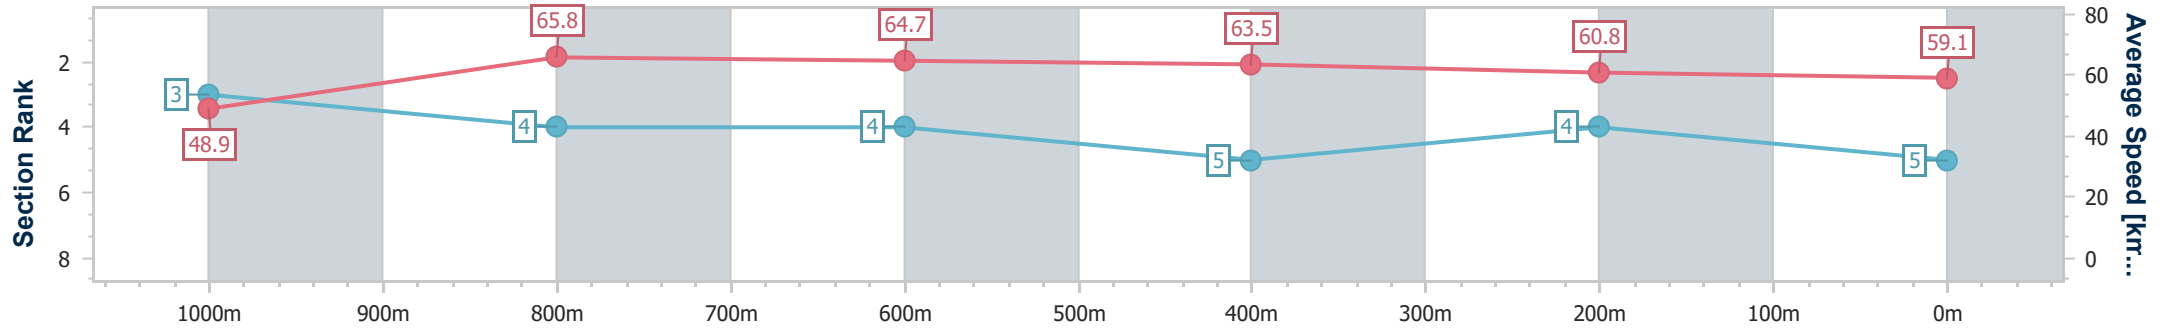

Horse/Jockey Name	Snag Da Beans
Final Rank	5
Fastest Section Time (Section)	0:10.96 (1000m)
Top Speed [km/h] (Section)	67.6 (1000m)
Race State	Finished

Aquis Park Gold Coast Poly QLD Professional
Race 1: MEN MATTER RACEDAY JULY 29 QTIS Two-Year-Old
Maiden Plate - 1150m

15 July 2023 - 12:10

Track Rating: Synthetic, Weather: Overcast, Rail Position: True

Section	Overall	1000m	800m	600m	400m	200m
Section Times	1:08.46 [5] (0:11.01)	0:57.45 [3] (0:10.96)	0:46.49 [4] (0:11.08)	0:35.41 [4] (0:11.36)	0:24.05 [5] (0:11.83)	0:12.22 [4] (0:12.22)
Average Speed [km/h]	48.9	65.8	64.7	63.5	60.8	59.1
Top Speed [km/h]	63.6	67.6	66.2	65.6	62.2	60.7
Avg. Dist. to Rail [m]	0.9	0.4	0.6	0.2	0.2	1.2
Avg. Stride Freq. [Hz]	2.2	2.4	2.4	2.3	2.3	2.3
Avg. Stride Length [m]	6.1	7.7	7.6	7.6	7.3	7.3

- [ ] Ranking at each section and finish
- -.-.- No data available at this section
- NA No data available