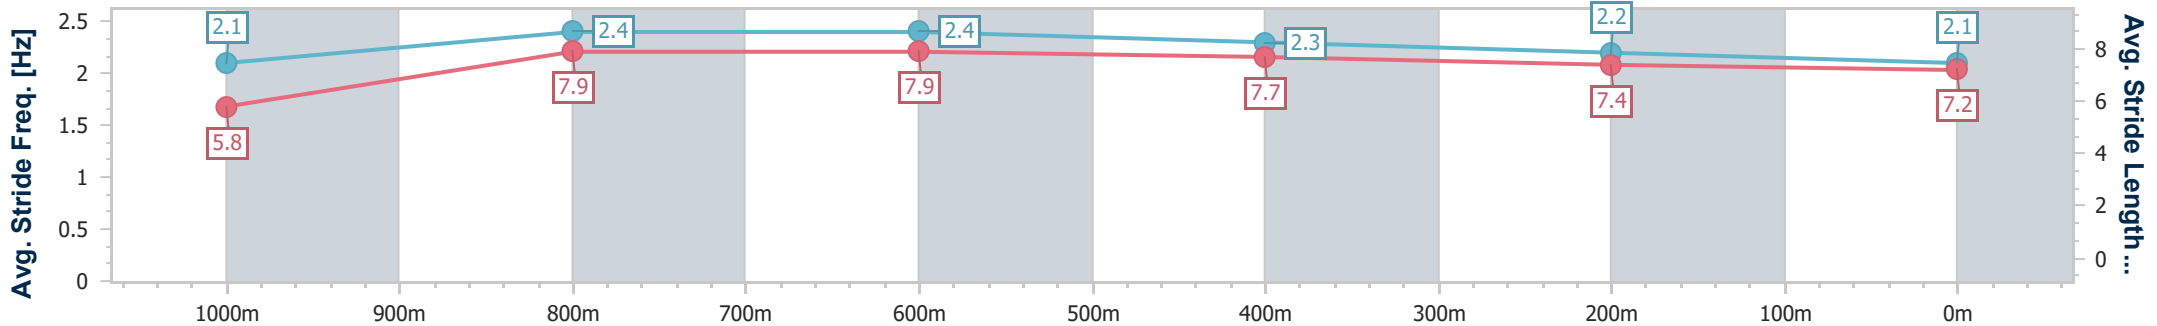

Horse/Jockey Name	Eastown
Final Rank	7
Fastest Section Time (Section)	0:10.60 (1000m)
Top Speed [km/h] (Section)	70.8 (1000m)
Race State	Finished

Aquis Park Gold Coast Poly QLD Professional
Race 1: MEN MATTER RACEDAY JULY 29 QTIS Two-Year-Old
Maiden Plate - 1150m

15 July 2023 - 12:10

Track Rating: Synthetic, Weather: Overcast, Rail Position: True

Section	Overall	1000m	800m	600m	400m	200m
Section Times	1:10.20 [7] (0:12.15)	0:58.05 [7] (0:10.60)	0:47.45 [7] (0:10.77)	0:36.68 [7] (0:11.65)	0:25.03 [7] (0:12.38)	0:12.65 [7] (0:12.65)
Average Speed [km/h]	44.5	68.7	67.7	63.0	58.6	57.2
Top Speed [km/h]	64.0	70.8	69.6	65.9	60.0	59.1
Avg. Dist. to Rail [m]	7.0	4.0	2.6	3.7	4.9	5.0
Avg. Stride Freq. [Hz]	2.1	2.4	2.4	2.3	2.2	2.1
Avg. Stride Length [m]	5.8	7.9	7.9	7.7	7.4	7.2

- [ ] Ranking at each section and finish
- -.-.- No data available at this section
- NA No data available