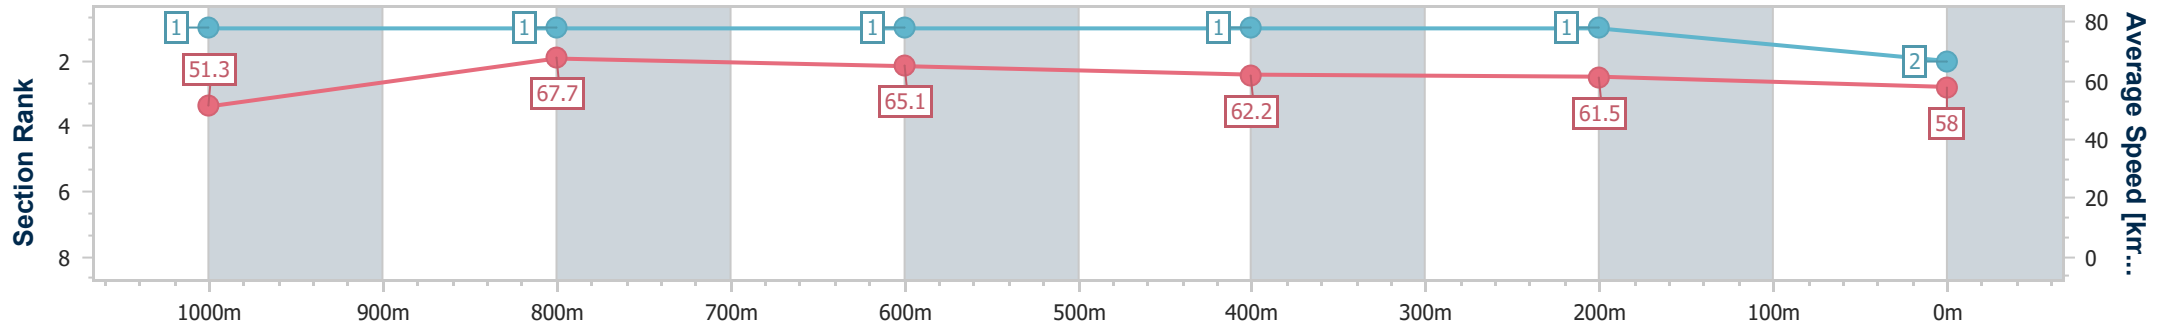

Horse/Jockey Name	She Is All Magic
Final Rank	2
Fastest Section Time (Section)	0:10.47 (1000m)
Top Speed [km/h] (Section)	70.2 (1000m)
Race State	Finished

Aquis Park Gold Coast Poly QLD Professional
Race 1: MEN MATTER RACEDAY JULY 29 QTIS Two-Year-Old
Maiden Plate - 1150m

15 July 2023 - 12:10

Track Rating: Synthetic, Weather: Overcast, Rail Position: True

Section	Overall	1000m	800m	600m	400m	200m
Section Times	1:07.93 [2] (0:10.51)	0:57.42 [1] (0:10.47)	0:46.95 [1] (0:11.12)	0:35.83 [1] (0:11.64)	0:24.19 [1] (0:11.74)	0:12.45 [1] (0:12.45)
Average Speed [km/h]	51.3	67.7	65.1	62.2	61.5	58.0
Top Speed [km/h]	69.8	70.2	67.5	63.2	62.4	60.4
Avg. Dist. to Rail [m]	3.7	1.2	0.9	1.1	0.8	0.7
Avg. Stride Freq. [Hz]	2.3	2.5	2.5	2.4	2.4	2.4
Avg. Stride Length [m]	5.9	7.5	7.4	7.2	7.0	6.8

- [ ] Ranking at each section and finish
- -.-.- No data available at this section
- NA No data available