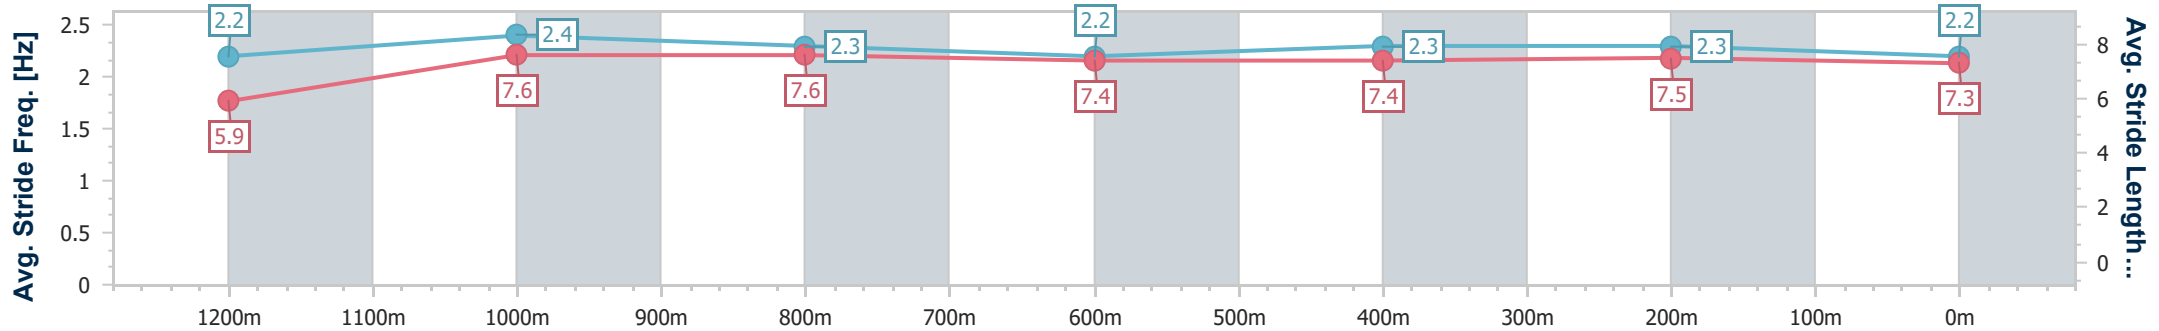

Horse/Jockey Name	Sir Beveridge
Final Rank	9
Fastest Section Time (Section)	0:11.08 (1200m)
Top Speed [km/h] (Section)	66.3 (1200m)
Race State	Finished

Doomben QLD Professional
Race 4: SKY RACING Colts, Geldings and Entires Class 1
Handicap - 1350m
12 July 2023 - 14:23
Track Rating: Good 4, Weather: Overcast, Rail Position: +5m Entire Course

BRISBANE
RACING CLUB

Section	Overall	1200m	1000m	800m	600m	400m	200m
Section Times	1:21.89 [9] (0:11.44)	1:10.45 [8] (0:11.08)	0:59.37 [7] (0:11.49)	0:47.88 [7] (0:11.98)	0:35.90 [7] (0:11.85)	0:24.05 [7] (0:11.60)	0:12.45 [10] (0:12.45)
Average Speed [km/h]	47.3	65.0	62.8	60.0	60.0	61.7	57.9
Top Speed [km/h]	63.5	66.3	64.2	61.4	61.3	63.8	60.2
Avg. Dist. to Rail [m]	4.9	1.9	1.0	0.3	2.1	1.6	1.5
Avg. Stride Freq. [Hz]	2.2	2.4	2.3	2.2	2.3	2.3	2.2
Avg. Stride Length [m]	5.9	7.6	7.6	7.4	7.4	7.5	7.3

- [ ] Ranking at each section and finish
- -.-.- No data available at this section
- NA No data available