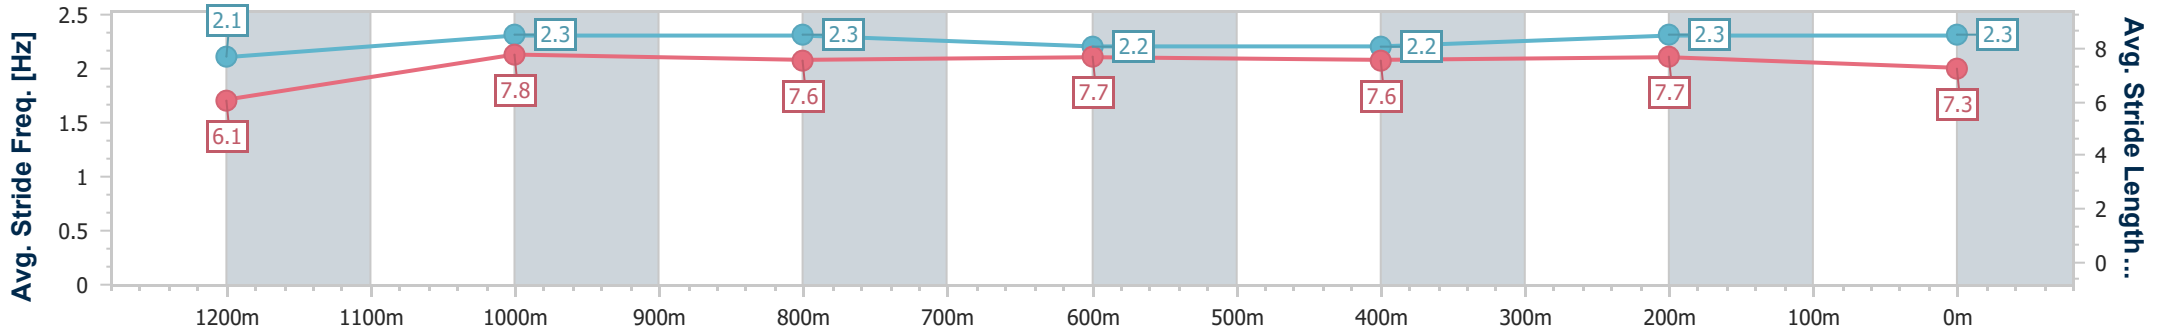

Horse/Jockey Name	Baltray
Final Rank	3
Fastest Section Time (Section)	0:10.98 (1200m)
Top Speed [km/h] (Section)	66.8 (1200m)
Race State	Finished

Doomben QLD Professional
Race 4: SKY RACING Colts, Geldings and Entires Class 1
Handicap - 1350m
12 July 2023 - 14:23
Track Rating: Good 4, Weather: Overcast, Rail Position: +5m Entire Course

BRISBANE
RACING CLUB

Section	Overall	1200m	1000m	800m	600m	400m	200m
Section Times	1:21.03 [3] (0:11.40)	1:09.63 [6] (0:10.98)	0:58.65 [5] (0:11.60)	0:47.05 [6] (0:11.93)	0:35.12 [6] (0:11.87)	0:23.25 [6] (0:11.33)	0:11.92 [5] (0:11.92)
Average Speed [km/h]	47.4	65.6	62.4	60.7	61.2	63.7	60.4
Top Speed [km/h]	64.3	66.8	64.3	61.8	63.4	65.0	63.4
Avg. Dist. to Rail [m]	7.3	3.2	2.1	1.5	1.6	2.0	2.8
Avg. Stride Freq. [Hz]	2.1	2.3	2.3	2.2	2.2	2.3	2.3
Avg. Stride Length [m]	6.1	7.8	7.6	7.7	7.6	7.7	7.3

- [ ] Ranking at each section and finish
- -.-.- No data available at this section
- NA No data available