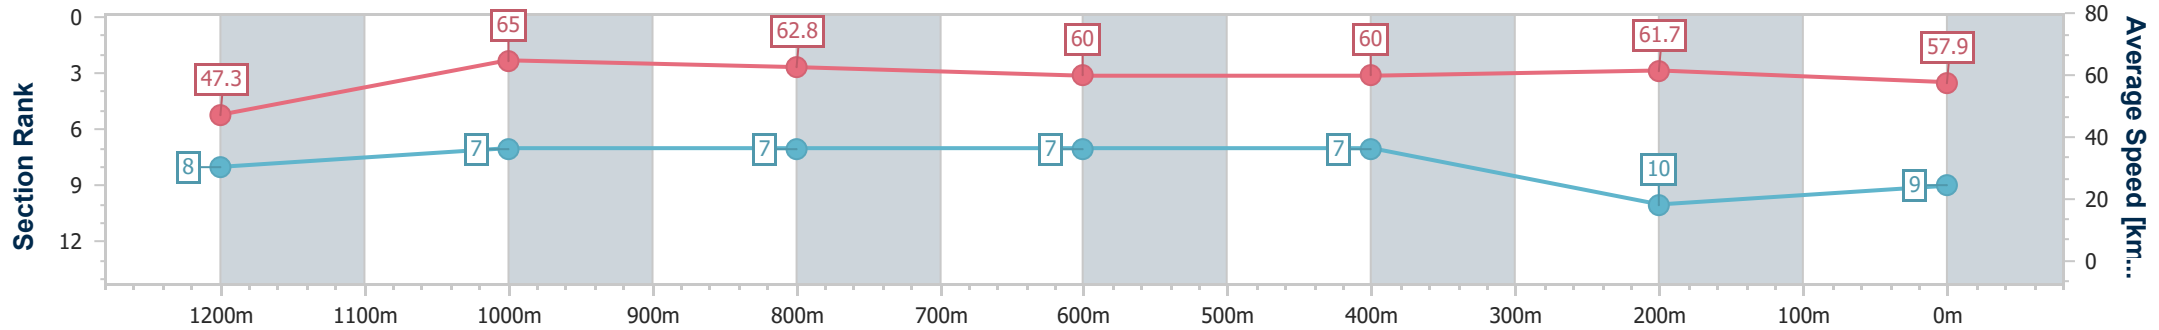

Horse/Jockey Name	Sir Beveridge
Final Rank	9
Fastest Section Time (Section)	0:11.08 (1200m)
Top Speed [km/h] (Section)	66.3 (1200m)
Race State	Finished

Doomben QLD Professional
Race 4: SKY RACING Colts, Geldings and Entires Class 1
Handicap - 1350m
12 July 2023 - 14:23
Track Rating: Good 4, Weather: Overcast, Rail Position: +5m Entire Course

BRISBANE
RACING CLUB

Section	Overall	1200m	1000m	800m	600m	400m	200m
Section Times	1:21.89 [9] (0:11.44)	1:10.45 [8] (0:11.08)	0:59.37 [7] (0:11.49)	0:47.88 [7] (0:11.98)	0:35.90 [7] (0:11.85)	0:24.05 [7] (0:11.60)	0:12.45 [10] (0:12.45)
Average Speed [km/h]	47.3	65.0	62.8	60.0	60.0	61.7	57.9
Top Speed [km/h]	63.5	66.3	64.2	61.4	61.3	63.8	60.2
Avg. Dist. to Rail [m]	4.9	1.9	1.0	0.3	2.1	1.6	1.5
Avg. Stride Freq. [Hz]	2.2	2.4	2.3	2.2	2.3	2.3	2.2
Avg. Stride Length [m]	5.9	7.6	7.6	7.4	7.4	7.5	7.3

- [ ] Ranking at each section and finish
- -.-.- No data available at this section
- NA No data available