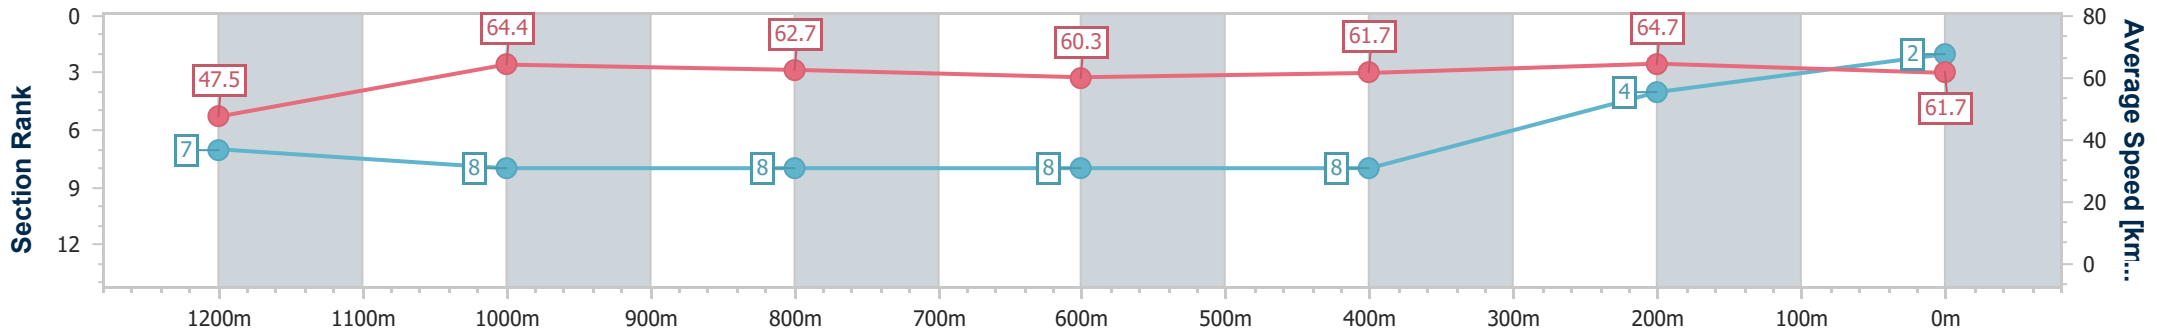

Horse/Jockey Name	Esky
Final Rank	2
Fastest Section Time (Section)	0:11.17 (400m)
Top Speed [km/h] (Section)	66.6 (400m)
Race State	Finished

Doomben QLD Professional
Race 4: SKY RACING Colts, Geldings and Entires Class 1
Handicap - 1350m
12 July 2023 - 14:23
Track Rating: Good 4, Weather: Overcast, Rail Position: +5m Entire Course

BRISBANE
RACING CLUB

Section	Overall	1200m	1000m	800m	600m	400m	200m
Section Times	1:20.71 [2] (0:11.40)	1:09.31 [7] (0:11.18)	0:58.13 [8] (0:11.51)	0:46.62 [8] (0:12.02)	0:34.60 [8] (0:11.76)	0:22.84 [8] (0:11.17)	0:11.67 [4] (0:11.67)
Average Speed [km/h]	47.5	64.4	62.7	60.3	61.7	64.7	61.7
Top Speed [km/h]	63.6	65.5	64.7	61.3	63.1	66.6	63.8
Avg. Dist. to Rail [m]	5.3	2.2	1.0	1.2	1.6	4.6	7.1
Avg. Stride Freq. [Hz]	2.2	2.4	2.3	2.3	2.3	2.4	2.4
Avg. Stride Length [m]	5.9	7.4	7.4	7.3	7.4	7.5	7.2

- [ ] Ranking at each section and finish
- -.-.- No data available at this section
- NA No data available