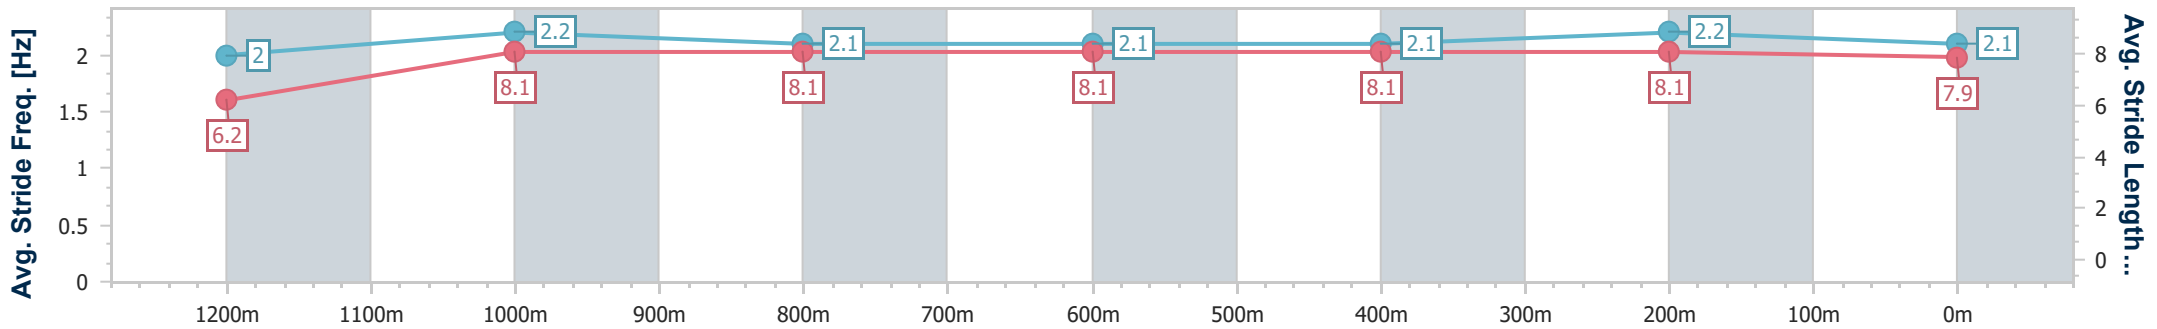

Horse/Jockey Name	Valantino Roc
Final Rank	4
Fastest Section Time (Section)	0:11.11 (400m)
Top Speed [km/h] (Section)	65.9 (1200m)
Race State	Finished

Doomben QLD Professional
Race 4: SKY RACING Colts, Geldings and Entires Class 1
Handicap - 1350m
12 July 2023 - 14:23
Track Rating: Good 4, Weather: Overcast, Rail Position: +5m Entire Course

BRISBANE
RACING CLUB

Section	Overall	1200m	1000m	800m	600m	400m	200m
Section Times	1:21.05 [4] (0:11.71)	1:09.34 [11] (0:11.16)	0:58.18 [11] (0:11.64)	0:46.54 [11] (0:12.03)	0:34.51 [11] (0:11.65)	0:22.86 [11] (0:11.11)	0:11.75 [9] (0:11.75)
Average Speed [km/h]	46.1	64.5	62.5	60.7	62.1	65.0	61.4
Top Speed [km/h]	62.5	65.9	64.2	62.6	63.9	65.6	65.1
Avg. Dist. to Rail [m]	8.8	2.7	3.4	2.8	1.0	4.1	6.2
Avg. Stride Freq. [Hz]	2.0	2.2	2.1	2.1	2.1	2.2	2.1
Avg. Stride Length [m]	6.2	8.1	8.1	8.1	8.1	8.1	7.9

- [ ] Ranking at each section and finish
- -.-.- No data available at this section
- NA No data available