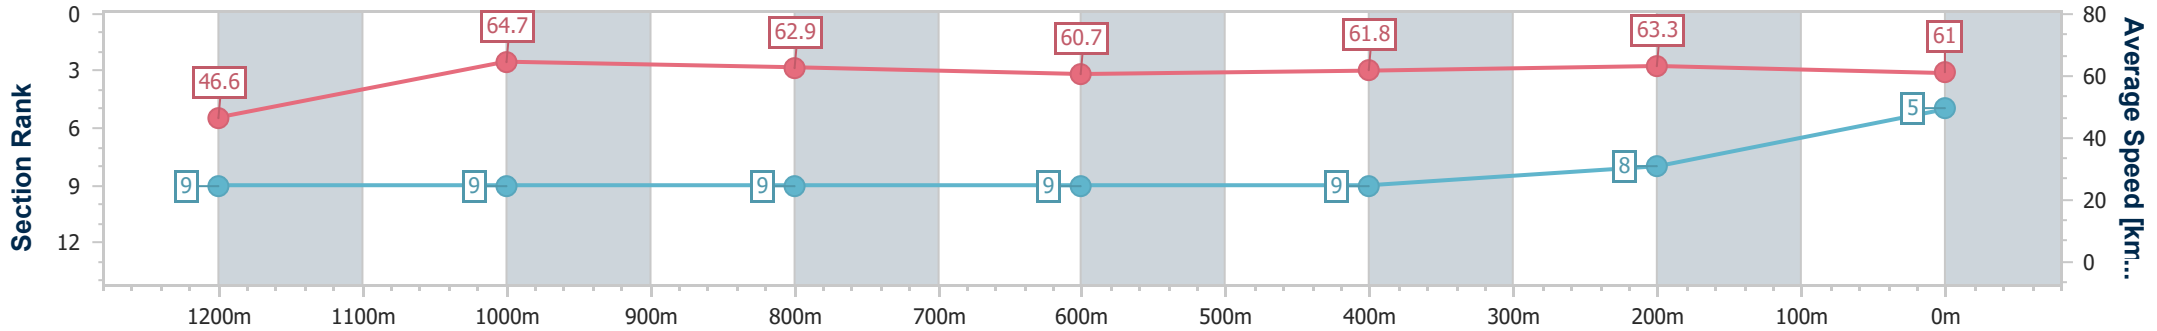

Horse/Jockey Name	Claudius
Final Rank	5
Fastest Section Time (Section)	0:11.10 (1200m)
Top Speed [km/h] (Section)	66.8 (1200m)
Race State	Finished

Doomben QLD Professional
Race 4: SKY RACING Colts, Geldings and Entires Class 1
Handicap - 1350m
12 July 2023 - 14:23
Track Rating: Good 4, Weather: Overcast, Rail Position: +5m Entire Course

BRISBANE
RACING CLUB

Section	Overall	1200m	1000m	800m	600m	400m	200m
Section Times	1:21.09 [5] (0:11.63)	1:09.46 [9] (0:11.10)	0:58.36 [9] (0:11.48)	0:46.88 [9] (0:11.97)	0:34.91 [9] (0:11.74)	0:23.17 [9] (0:11.36)	0:11.81 [8] (0:11.81)
Average Speed [km/h]	46.6	64.7	62.9	60.7	61.8	63.3	61.0
Top Speed [km/h]	64.3	66.8	64.8	62.2	62.7	64.6	63.5
Avg. Dist. to Rail [m]	2.2	0.6	0.5	1.6	1.5	0.2	0.3
Avg. Stride Freq. [Hz]	2.3	2.4	2.3	2.3	2.3	2.4	2.3
Avg. Stride Length [m]	5.6	7.5	7.7	7.3	7.5	7.5	7.4

- [ ] Ranking at each section and finish
- -.-.- No data available at this section
- NA No data available