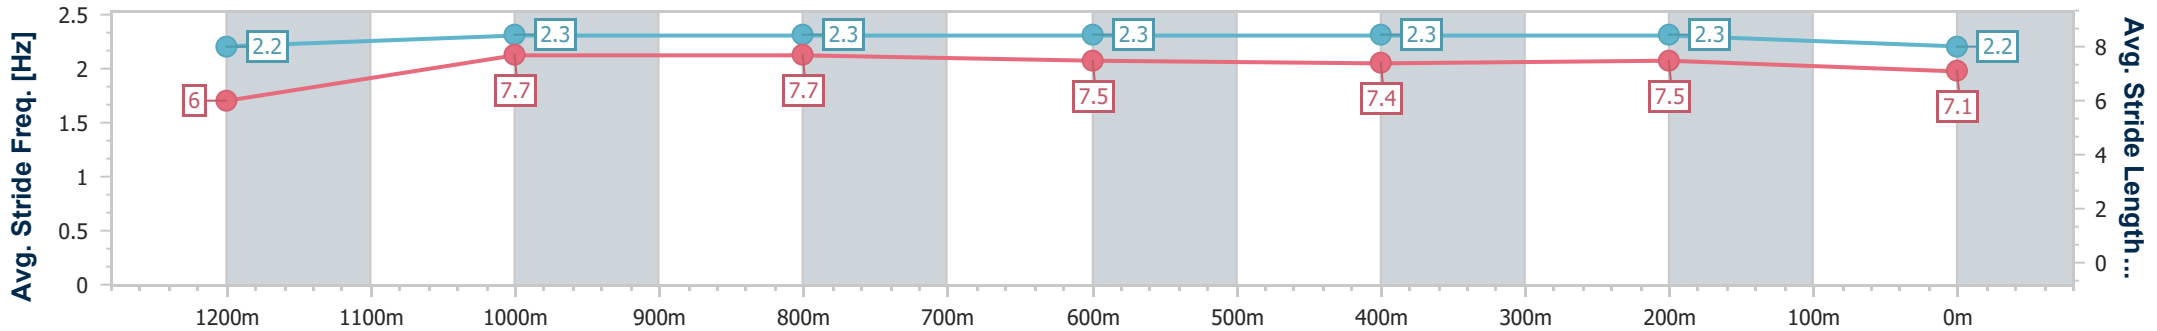

Horse/Jockey Name	Gallery Master
Final Rank	10
Fastest Section Time (Section)	0:11.16 (Overall)
Top Speed [km/h] (Section)	66.0 (1200m)
Race State	Finished

Doomben QLD Professional
Race 4: SKY RACING Colts, Geldings and Entires Class 1
Handicap - 1350m
12 July 2023 - 14:23
Track Rating: Good 4, Weather: Overcast, Rail Position: +5m Entire Course

BRISBANE
RACING CLUB

Section	Overall	1200m	1000m	800m	600m	400m	200m
Section Times	1:22.20 [10] (0:11.16)	1:11.04 [4] (0:11.16)	0:59.88 [4] (0:11.48)	0:48.40 [4] (0:11.88)	0:36.52 [3] (0:12.00)	0:24.52 [5] (0:11.81)	0:12.71 [11] (0:12.71)
Average Speed [km/h]	48.3	64.6	62.9	61.0	60.5	61.1	56.7
Top Speed [km/h]	63.5	66.0	64.7	61.8	61.7	62.2	60.3
Avg. Dist. to Rail [m]	2.5	1.0	0.9	1.4	1.5	3.4	4.5
Avg. Stride Freq. [Hz]	2.2	2.3	2.3	2.3	2.3	2.3	2.2
Avg. Stride Length [m]	6.0	7.7	7.7	7.5	7.4	7.5	7.1

- [ ] Ranking at each section and finish
- -.-.- No data available at this section
- NA No data available