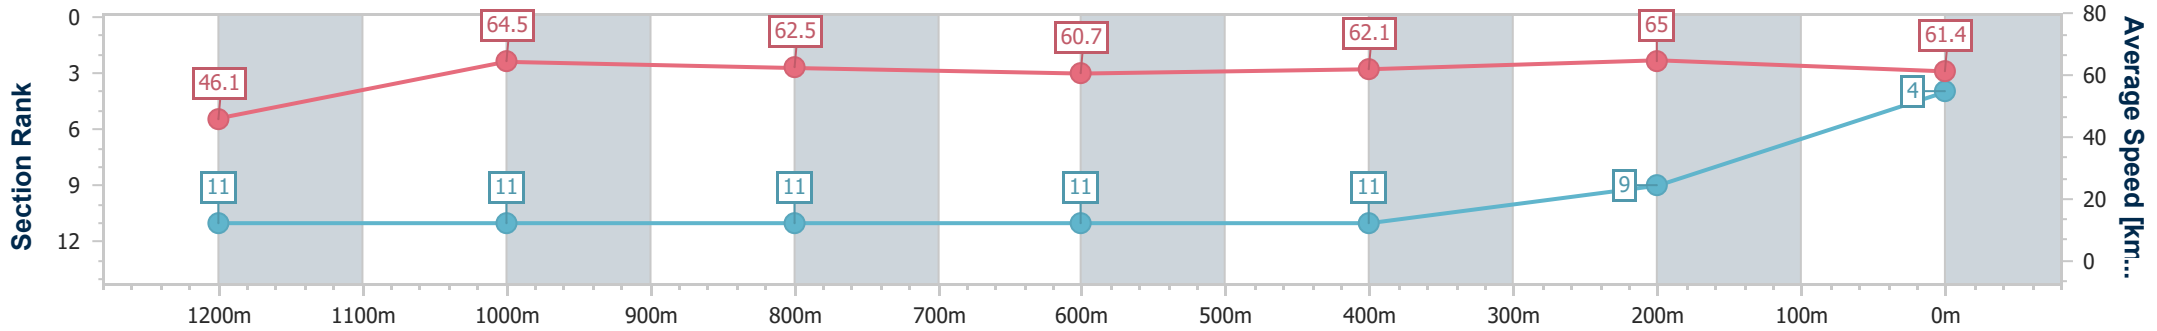

Horse/Jockey Name	Valantino Roc
Final Rank	4
Fastest Section Time (Section)	0:11.11 (400m)
Top Speed [km/h] (Section)	65.9 (1200m)
Race State	Finished

Doomben QLD Professional
Race 4: SKY RACING Colts, Geldings and Entires Class 1
Handicap - 1350m
12 July 2023 - 14:23
Track Rating: Good 4, Weather: Overcast, Rail Position: +5m Entire Course

BRISBANE
RACING CLUB

Section	Overall	1200m	1000m	800m	600m	400m	200m
Section Times	1:21.05 [4] (0:11.71)	1:09.34 [11] (0:11.16)	0:58.18 [11] (0:11.64)	0:46.54 [11] (0:12.03)	0:34.51 [11] (0:11.65)	0:22.86 [11] (0:11.11)	0:11.75 [9] (0:11.75)
Average Speed [km/h]	46.1	64.5	62.5	60.7	62.1	65.0	61.4
Top Speed [km/h]	62.5	65.9	64.2	62.6	63.9	65.6	65.1
Avg. Dist. to Rail [m]	8.8	2.7	3.4	2.8	1.0	4.1	6.2
Avg. Stride Freq. [Hz]	2.0	2.2	2.1	2.1	2.1	2.2	2.1
Avg. Stride Length [m]	6.2	8.1	8.1	8.1	8.1	8.1	7.9

- [ ] Ranking at each section and finish
- -.-.- No data available at this section
- NA No data available