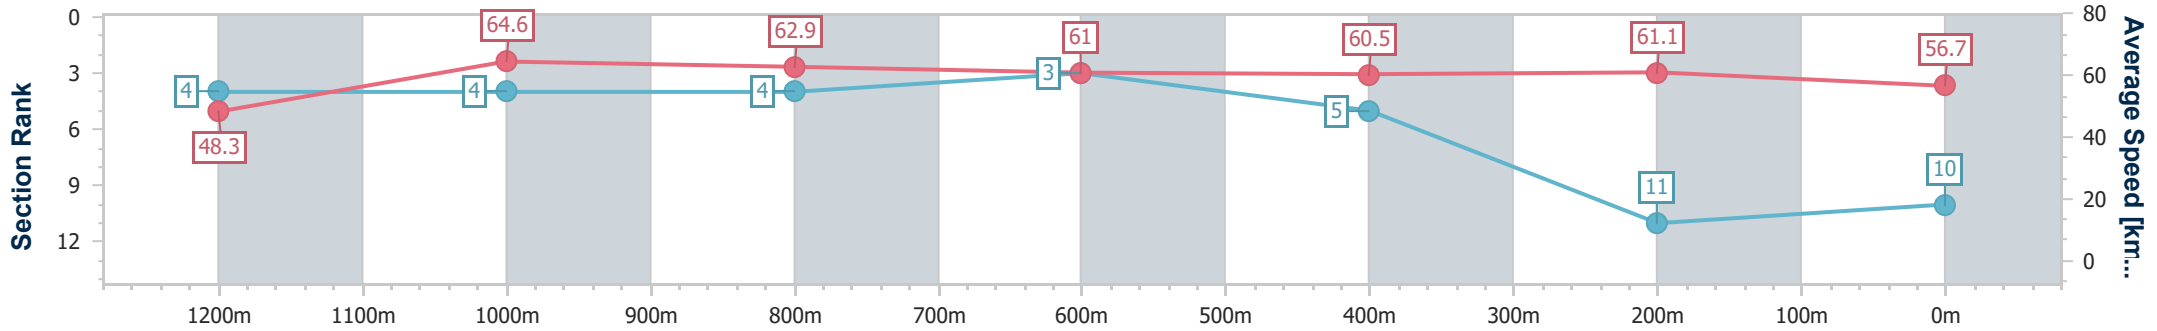

Horse/Jockey Name	Gallery Master
Final Rank	10
Fastest Section Time (Section)	0:11.16 (Overall)
Top Speed [km/h] (Section)	66.0 (1200m)
Race State	Finished

Doomben QLD Professional
Race 4: SKY RACING Colts, Geldings and Entires Class 1
Handicap - 1350m
12 July 2023 - 14:23
Track Rating: Good 4, Weather: Overcast, Rail Position: +5m Entire Course

BRISBANE
RACING CLUB

Section	Overall	1200m	1000m	800m	600m	400m	200m
Section Times	1:22.20 [10] (0:11.16)	1:11.04 [4] (0:11.16)	0:59.88 [4] (0:11.48)	0:48.40 [4] (0:11.88)	0:36.52 [3] (0:12.00)	0:24.52 [5] (0:11.81)	0:12.71 [11] (0:12.71)
Average Speed [km/h]	48.3	64.6	62.9	61.0	60.5	61.1	56.7
Top Speed [km/h]	63.5	66.0	64.7	61.8	61.7	62.2	60.3
Avg. Dist. to Rail [m]	2.5	1.0	0.9	1.4	1.5	3.4	4.5
Avg. Stride Freq. [Hz]	2.2	2.3	2.3	2.3	2.3	2.3	2.2
Avg. Stride Length [m]	6.0	7.7	7.7	7.5	7.4	7.5	7.1

- [ ] Ranking at each section and finish
- -.-.- No data available at this section
- NA No data available