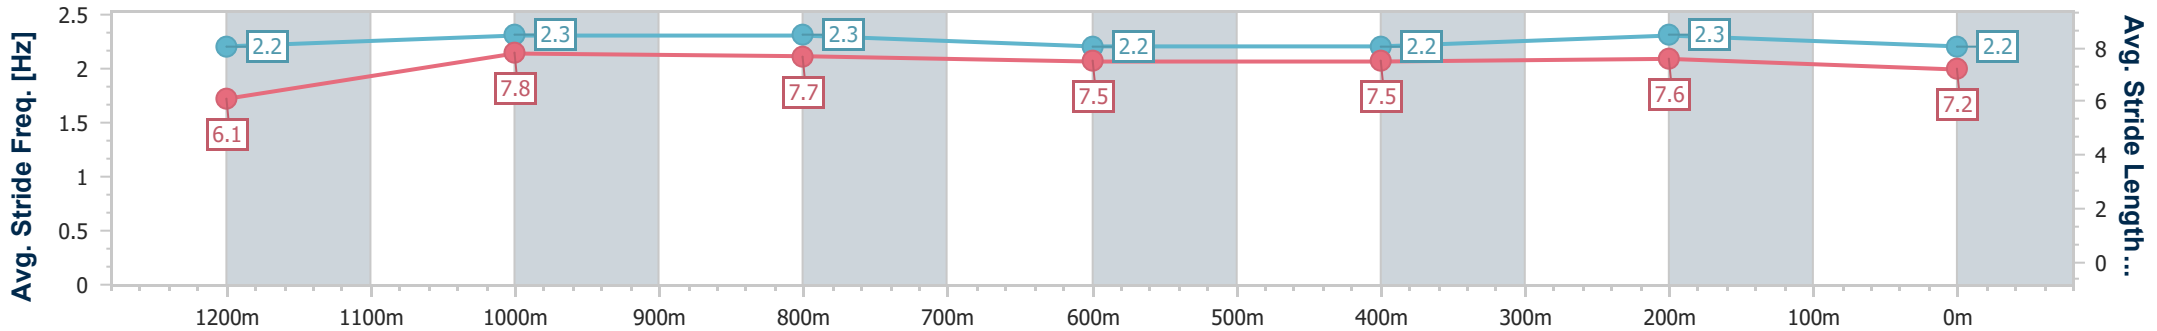

Horse/Jockey Name	Sisyphian
Final Rank	8
Fastest Section Time (Section)	0:10.96 (Overall)
Top Speed [km/h] (Section)	67.0 (1200m)
Race State	Finished

Doomben QLD Professional
Race 4: SKY RACING Colts, Geldings and Entires Class 1
Handicap - 1350m
12 July 2023 - 14:23
Track Rating: Good 4, Weather: Overcast, Rail Position: +5m Entire Course

BRISBANE
RACING CLUB

Section	Overall	1200m	1000m	800m	600m	400m	200m
Section Times	1:21.81 [8] (0:10.96)	1:10.85 [1] (0:10.99)	0:59.86 [1] (0:11.42)	0:48.44 [1] (0:11.94)	0:36.50 [1] (0:11.93)	0:24.57 [1] (0:11.75)	0:12.82 [3] (0:12.82)
Average Speed [km/h]	49.4	65.5	63.2	60.4	60.0	61.2	56.1
Top Speed [km/h]	65.4	67.0	65.0	61.8	60.6	62.0	59.2
Avg. Dist. to Rail [m]	8.1	2.8	1.2	0.5	0.9	1.0	0.8
Avg. Stride Freq. [Hz]	2.2	2.3	2.3	2.2	2.2	2.3	2.2
Avg. Stride Length [m]	6.1	7.8	7.7	7.5	7.5	7.6	7.2

- [ ] Ranking at each section and finish
- -.-.- No data available at this section
- NA No data available