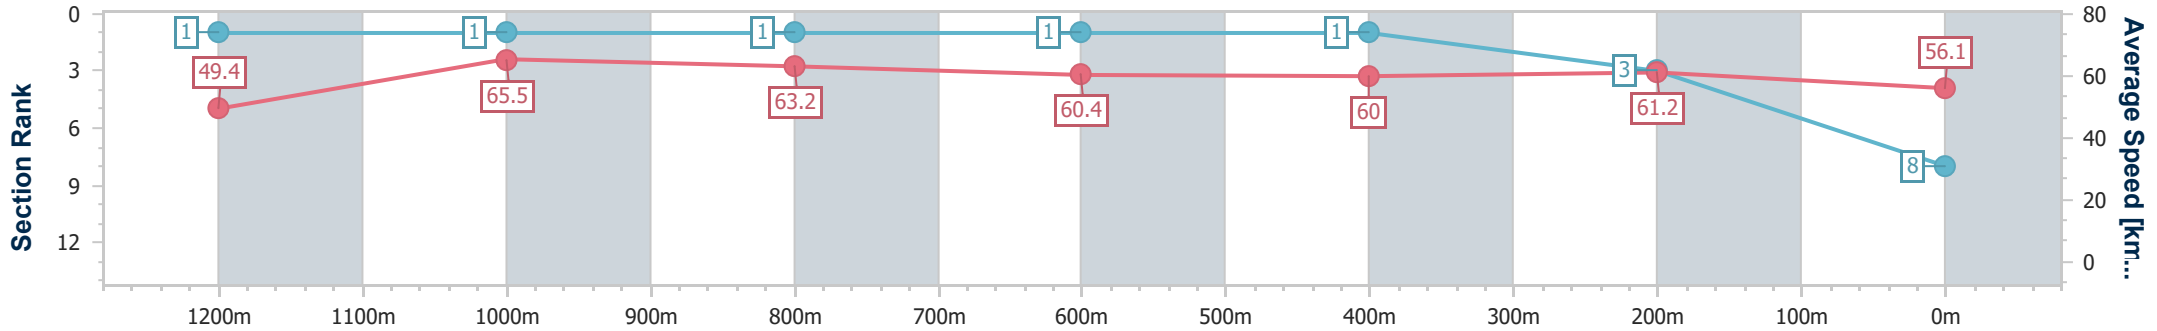

Horse/Jockey Name	Sisyphian
Final Rank	8
Fastest Section Time (Section)	0:10.96 (Overall)
Top Speed [km/h] (Section)	67.0 (1200m)
Race State	Finished

Doomben QLD Professional
Race 4: SKY RACING Colts, Geldings and Entires Class 1
Handicap - 1350m
12 July 2023 - 14:23
Track Rating: Good 4, Weather: Overcast, Rail Position: +5m Entire Course

BRISBANE
RACING CLUB

Section	Overall	1200m	1000m	800m	600m	400m	200m
Section Times	1:21.81 [8] (0:10.96)	1:10.85 [1] (0:10.99)	0:59.86 [1] (0:11.42)	0:48.44 [1] (0:11.94)	0:36.50 [1] (0:11.93)	0:24.57 [1] (0:11.75)	0:12.82 [3] (0:12.82)
Average Speed [km/h]	49.4	65.5	63.2	60.4	60.0	61.2	56.1
Top Speed [km/h]	65.4	67.0	65.0	61.8	60.6	62.0	59.2
Avg. Dist. to Rail [m]	8.1	2.8	1.2	0.5	0.9	1.0	0.8
Avg. Stride Freq. [Hz]	2.2	2.3	2.3	2.2	2.2	2.3	2.2
Avg. Stride Length [m]	6.1	7.8	7.7	7.5	7.5	7.6	7.2

- [ ] Ranking at each section and finish
- -.-.- No data available at this section
- NA No data available