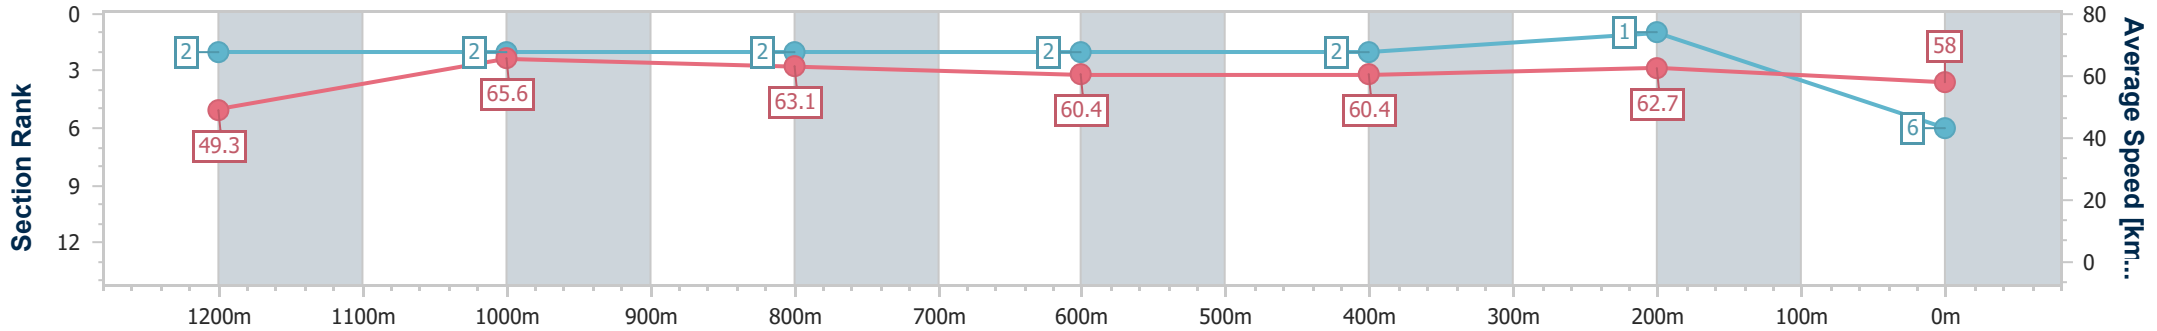

Horse/Jockey Name	Beau Witness
Final Rank	6
Fastest Section Time (Section)	0:10.98 (Overall)
Top Speed [km/h] (Section)	66.6 (1200m)
Race State	Finished

Doomben QLD Professional
Race 4: SKY RACING Colts, Geldings and Entires Class 1
Handicap - 1350m
12 July 2023 - 14:23
Track Rating: Good 4, Weather: Overcast, Rail Position: +5m Entire Course

BRISBANE
RACING CLUB

Section	Overall	1200m	1000m	800m	600m	400m	200m
Section Times	1:21.31 [6] (0:10.98)	1:10.33 [2] (0:10.98)	0:59.35 [2] (0:11.47)	0:47.88 [2] (0:12.03)	0:35.85 [2] (0:11.95)	0:23.90 [2] (0:11.48)	0:12.42 [1] (0:12.42)
Average Speed [km/h]	49.3	65.6	63.1	60.4	60.4	62.7	58.0
Top Speed [km/h]	66.1	66.6	65.5	62.3	61.6	64.0	61.6
Avg. Dist. to Rail [m]	8.6	2.3	1.5	1.9	0.9	2.0	2.6
Avg. Stride Freq. [Hz]	2.3	2.4	2.3	2.3	2.2	2.3	2.2
Avg. Stride Length [m]	5.9	7.7	7.5	7.4	7.5	7.5	7.2

- [ ] Ranking at each section and finish
- -.-.- No data available at this section
- NA No data available