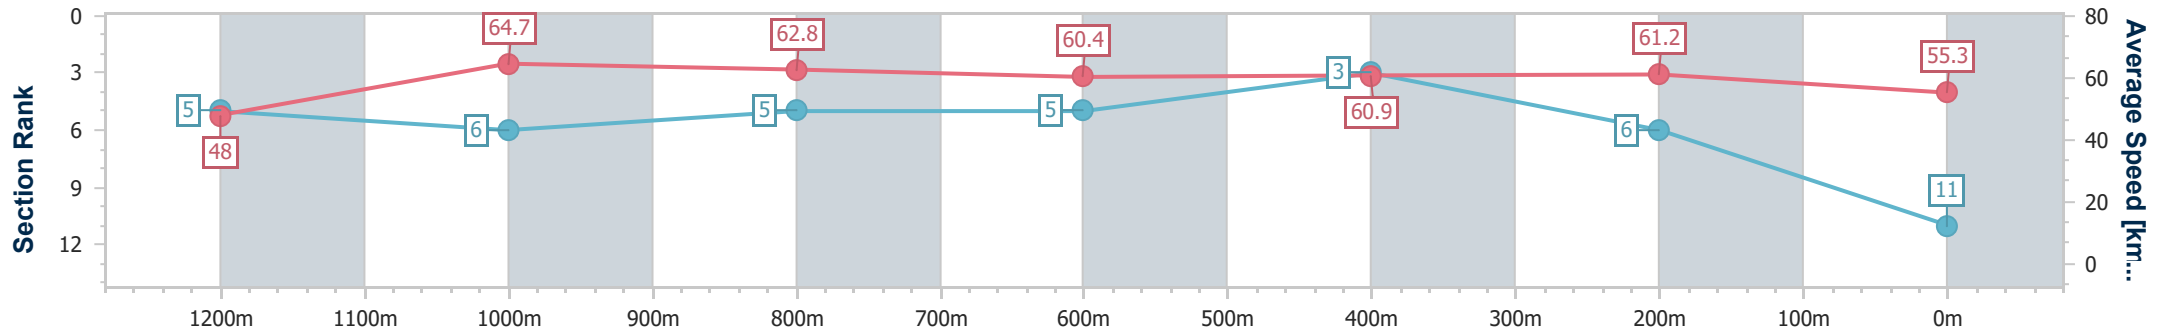

Horse/Jockey Name	Burgundy Rules
Final Rank	11
Fastest Section Time (Section)	0:11.14 (1200m)
Top Speed [km/h] (Section)	67.0 (1200m)
Race State	Finished

Doomben QLD Professional
Race 4: SKY RACING Colts, Geldings and Entires Class 1
Handicap - 1350m
12 July 2023 - 14:23
Track Rating: Good 4, Weather: Overcast, Rail Position: +5m Entire
Course

BRISBANE
RACING CLUB

Section	Overall	1200m	1000m	800m	600m	400m	200m						
Section Times	1:22.21 [11] (0:11.24)	1:10.97 [5] (0:11.14)	0:59.83 [6] (0:11.49)	0:48.34 [5] (0:11.90)	0:36.44 [5] (0:11.68)	0:24.76 [3] (0:11.74)	0:13.02 [6] (0:13.02)						
Average Speed [km/h]	48.0	64.7	62.8	60.4	60.9	61.2	55.3						
Top Speed [km/h]	63.6	67.0	64.1	62.0	61.7	62.5	60.5						
Avg. Dist. to Rail [m]	3.3	0.9	0.3	0.6	1.8	1.1	0.6						
Avg. Stride Freq. [Hz]	2.2	2.4	2.3	2.3	2.3	2.3	2.2						
Avg. Stride Length [m]	5.9	7.4	7.2	7.4	7.3	7.3	6.9						

- [ ] Ranking at each section and finish
- -.-.- No data available at this section
- NA No data available