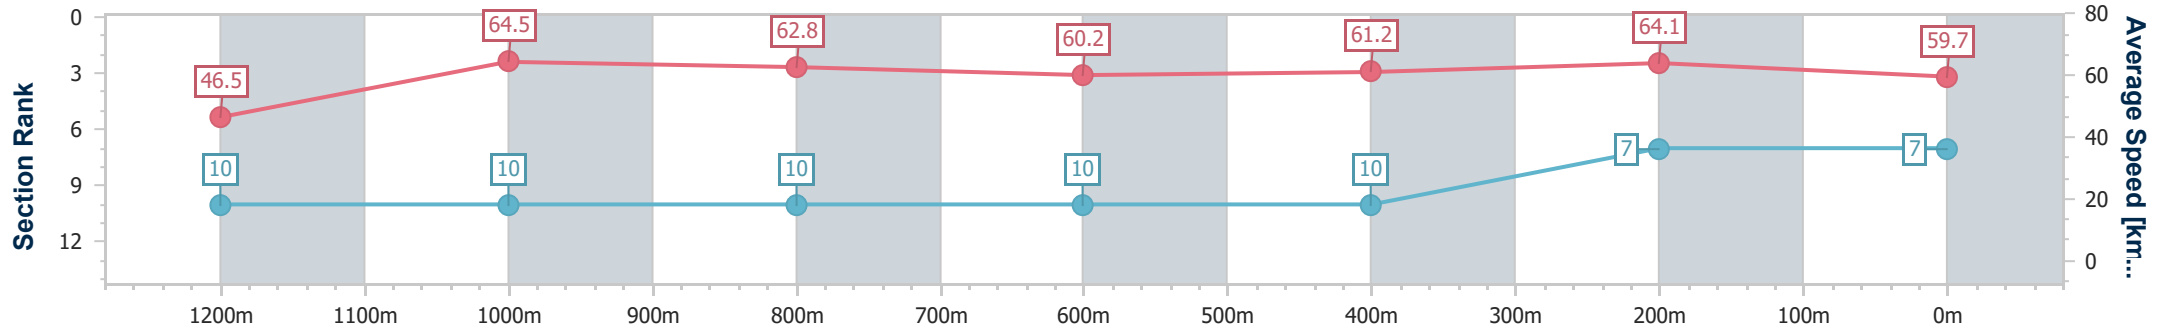

Horse/Jockey Name	Alvin The Bold
Final Rank	7
Fastest Section Time (Section)	0:11.16 (1200m)
Top Speed [km/h] (Section)	65.6 (1200m)
Race State	Finished

Doomben QLD Professional
Race 4: SKY RACING Colts, Geldings and Entires Class 1
Handicap - 1350m
12 July 2023 - 14:23
Track Rating: Good 4, Weather: Overcast, Rail Position: +5m Entire
Course

BRISBANE
RACING CLUB

Section	Overall	1200m	1000m	800m	600m	400m	200m
Section Times	1:21.32 [7] (0:11.65)	1:09.67 [10] (0:11.16)	0:58.51 [10] (0:11.48)	0:47.03 [10] (0:11.96)	0:35.07 [10] (0:11.77)	0:23.30 [10] (0:11.24)	0:12.06 [7] (0:12.06)
Average Speed [km/h]	46.5	64.5	62.8	60.2	61.2	64.1	59.7
Top Speed [km/h]	63.0	65.6	64.5	61.7	62.0	65.4	63.9
Avg. Dist. to Rail [m]	7.3	0.7	0.4	0.3	0.2	1.3	1.7
Avg. Stride Freq. [Hz]	2.0	2.2	2.1	2.1	2.1	2.2	2.1
Avg. Stride Length [m]	6.3	8.2	8.2	7.9	8.1	8.1	7.9

- [ ] Ranking at each section and finish
- -.-.- No data available at this section
- NA No data available