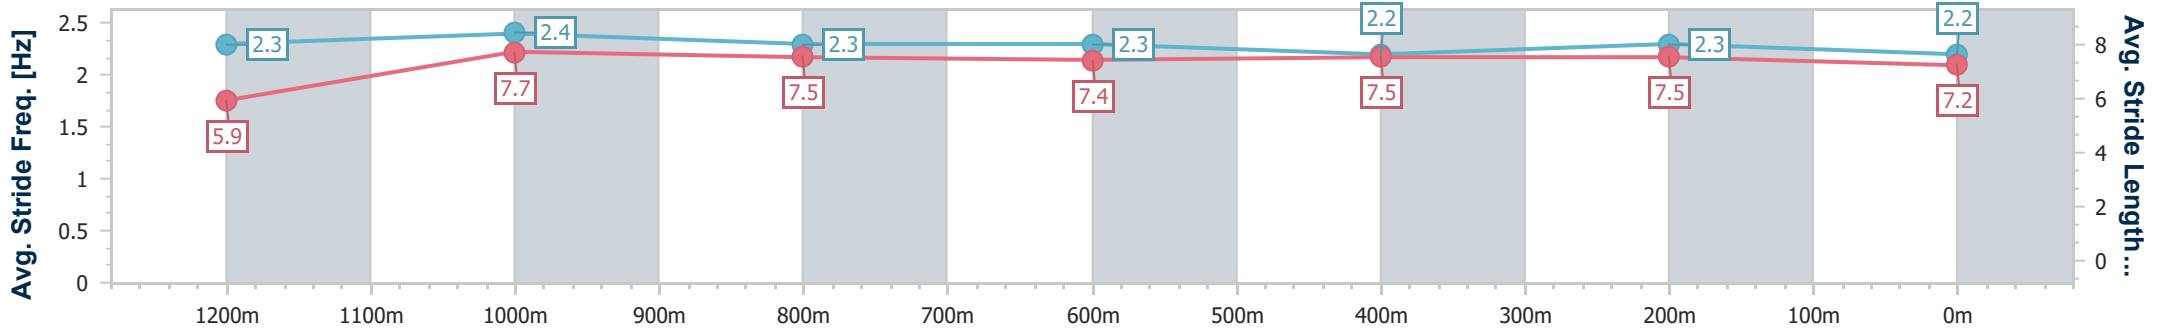

Horse/Jockey Name	Beau Witness
Final Rank	6
Fastest Section Time (Section)	0:10.98 (Overall)
Top Speed [km/h] (Section)	66.6 (1200m)
Race State	Finished

Doomben QLD Professional
Race 4: SKY RACING Colts, Geldings and Entires Class 1
Handicap - 1350m
12 July 2023 - 14:23
Track Rating: Good 4, Weather: Overcast, Rail Position: +5m Entire Course

BRISBANE
RACING CLUB

Section	Overall	1200m	1000m	800m	600m	400m	200m
Section Times	1:21.31 [6] (0:10.98)	1:10.33 [2] (0:10.98)	0:59.35 [2] (0:11.47)	0:47.88 [2] (0:12.03)	0:35.85 [2] (0:11.95)	0:23.90 [2] (0:11.48)	0:12.42 [1] (0:12.42)
Average Speed [km/h]	49.3	65.6	63.1	60.4	60.4	62.7	58.0
Top Speed [km/h]	66.1	66.6	65.5	62.3	61.6	64.0	61.6
Avg. Dist. to Rail [m]	8.6	2.3	1.5	1.9	0.9	2.0	2.6
Avg. Stride Freq. [Hz]	2.3	2.4	2.3	2.3	2.2	2.3	2.2
Avg. Stride Length [m]	5.9	7.7	7.5	7.4	7.5	7.5	7.2

- [ ] Ranking at each section and finish
- -.-.- No data available at this section
- NA No data available