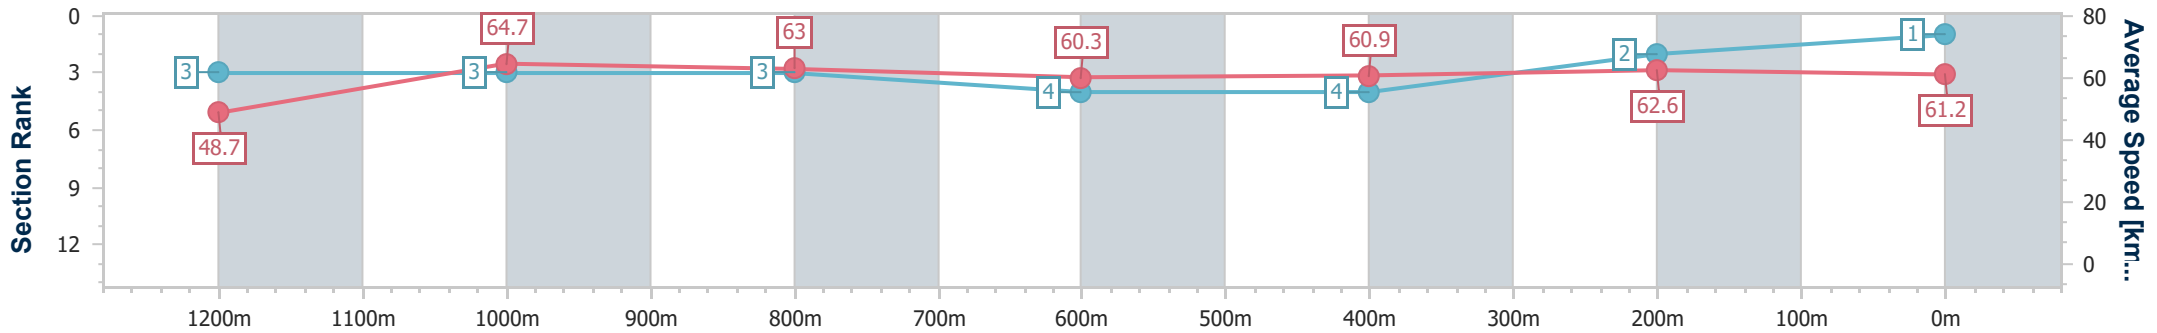

BRISBANE
RACING CLUB

Section	Overall	1200m	1000m	800m	600m	400m	200m
Section Times	1:20.69 [1] (0:11.10)	1:09.59 [3] (0:11.14)	0:58.45 [3] (0:11.47)	0:46.98 [3] (0:12.03)	0:34.95 [4] (0:11.76)	0:23.19 [4] (0:11.45)	0:11.74 [2] (0:11.74)
Average Speed [km/h]	48.7	64.7	63.0	60.3	60.9	62.6	61.2
Top Speed [km/h]	64.9	66.5	64.2	62.3	61.8	63.9	63.8
Avg. Dist. to Rail [m]	0.4	0.6	1.0	1.6	1.3	1.6	2.9
Avg. Stride Freq. [Hz]	2.3	2.4	2.3	2.3	2.3	2.3	2.3
Avg. Stride Length [m]	5.8	7.3	7.4	7.3	7.4	7.5	7.3