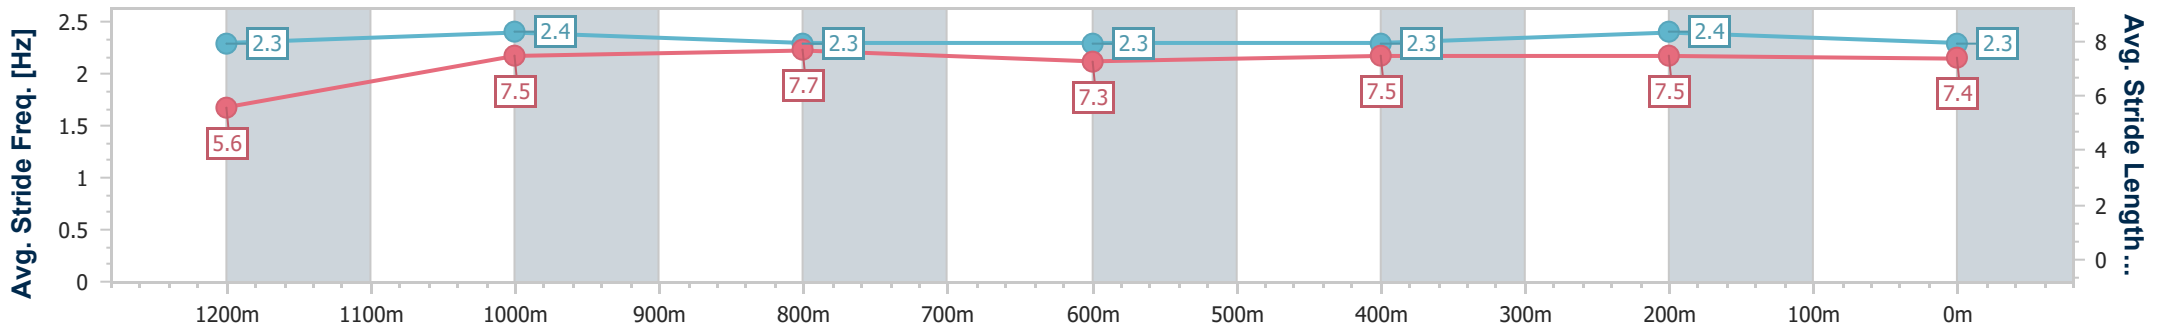

Horse/Jockey Name	Claudius
Final Rank	5
Fastest Section Time (Section)	0:11.10 (1200m)
Top Speed [km/h] (Section)	66.8 (1200m)
Race State	Finished

Doomben QLD Professional
Race 4: SKY RACING Colts, Geldings and Entires Class 1
Handicap - 1350m
12 July 2023 - 14:23
Track Rating: Good 4, Weather: Overcast, Rail Position: +5m Entire Course

BRISBANE
RACING CLUB

Section	Overall	1200m	1000m	800m	600m	400m	200m
Section Times	1:21.09 [5] (0:11.63)	1:09.46 [9] (0:11.10)	0:58.36 [9] (0:11.48)	0:46.88 [9] (0:11.97)	0:34.91 [9] (0:11.74)	0:23.17 [9] (0:11.36)	0:11.81 [8] (0:11.81)
Average Speed [km/h]	46.6	64.7	62.9	60.7	61.8	63.3	61.0
Top Speed [km/h]	64.3	66.8	64.8	62.2	62.7	64.6	63.5
Avg. Dist. to Rail [m]	2.2	0.6	0.5	1.6	1.5	0.2	0.3
Avg. Stride Freq. [Hz]	2.3	2.4	2.3	2.3	2.3	2.4	2.3
Avg. Stride Length [m]	5.6	7.5	7.7	7.3	7.5	7.5	7.4

- [ ] Ranking at each section and finish
- -.-.- No data available at this section
- NA No data available