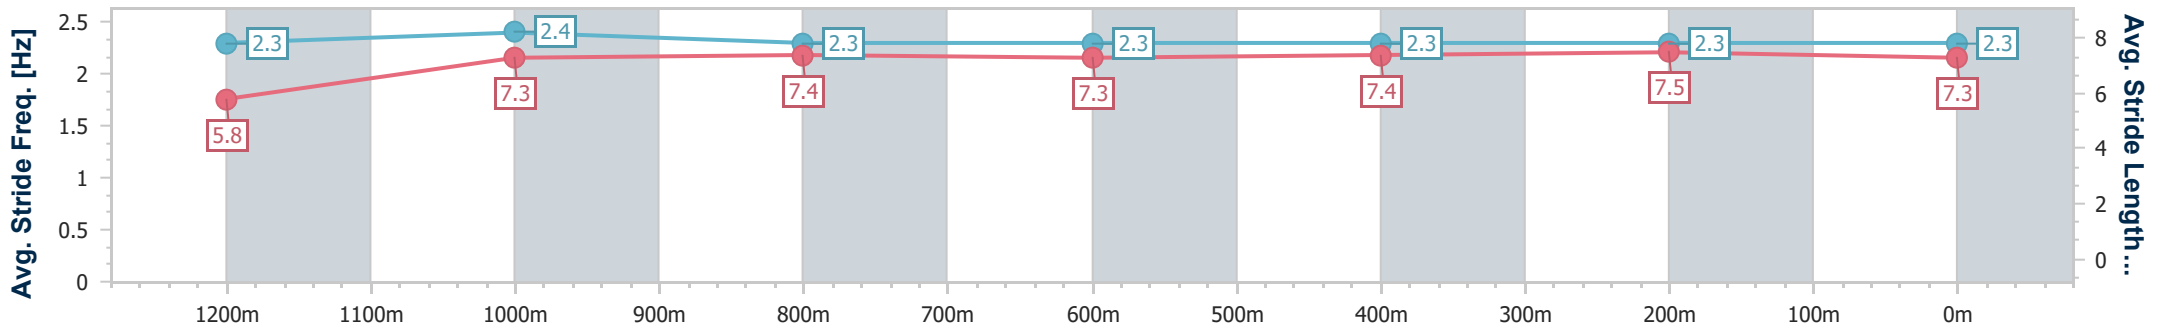

BRISBANE
RACING CLUB

Section	Overall	1200m	1000m	800m	600m	400m	200m
Section Times	1:20.69 [1] (0:11.10)	1:09.59 [3] (0:11.14)	0:58.45 [3] (0:11.47)	0:46.98 [3] (0:12.03)	0:34.95 [4] (0:11.76)	0:23.19 [4] (0:11.45)	0:11.74 [2] (0:11.74)
Average Speed [km/h]	48.7	64.7	63.0	60.3	60.9	62.6	61.2
Top Speed [km/h]	64.9	66.5	64.2	62.3	61.8	63.9	63.8
Avg. Dist. to Rail [m]	0.4	0.6	1.0	1.6	1.3	1.6	2.9
Avg. Stride Freq. [Hz]	2.3	2.4	2.3	2.3	2.3	2.3	2.3
Avg. Stride Length [m]	5.8	7.3	7.4	7.3	7.4	7.5	7.3