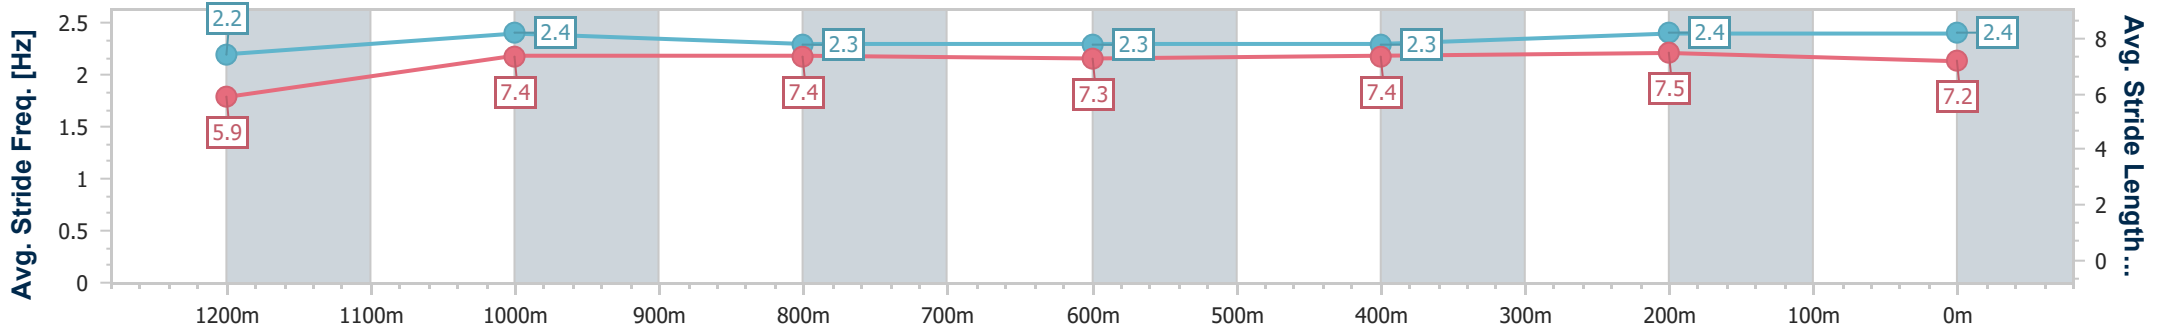

Horse/Jockey Name	Esky
Final Rank	2
Fastest Section Time (Section)	0:11.17 (400m)
Top Speed [km/h] (Section)	66.6 (400m)
Race State	Finished

Doomben QLD Professional
Race 4: SKY RACING Colts, Geldings and Entires Class 1
Handicap - 1350m
12 July 2023 - 14:23
Track Rating: Good 4, Weather: Overcast, Rail Position: +5m Entire Course

BRISBANE
RACING CLUB

Section	Overall	1200m	1000m	800m	600m	400m	200m
Section Times	1:20.71 [2] (0:11.40)	1:09.31 [7] (0:11.18)	0:58.13 [8] (0:11.51)	0:46.62 [8] (0:12.02)	0:34.60 [8] (0:11.76)	0:22.84 [8] (0:11.17)	0:11.67 [4] (0:11.67)
Average Speed [km/h]	47.5	64.4	62.7	60.3	61.7	64.7	61.7
Top Speed [km/h]	63.6	65.5	64.7	61.3	63.1	66.6	63.8
Avg. Dist. to Rail [m]	5.3	2.2	1.0	1.2	1.6	4.6	7.1
Avg. Stride Freq. [Hz]	2.2	2.4	2.3	2.3	2.3	2.4	2.4
Avg. Stride Length [m]	5.9	7.4	7.4	7.3	7.4	7.5	7.2

- [ ] Ranking at each section and finish
- -.-.- No data available at this section
- NA No data available