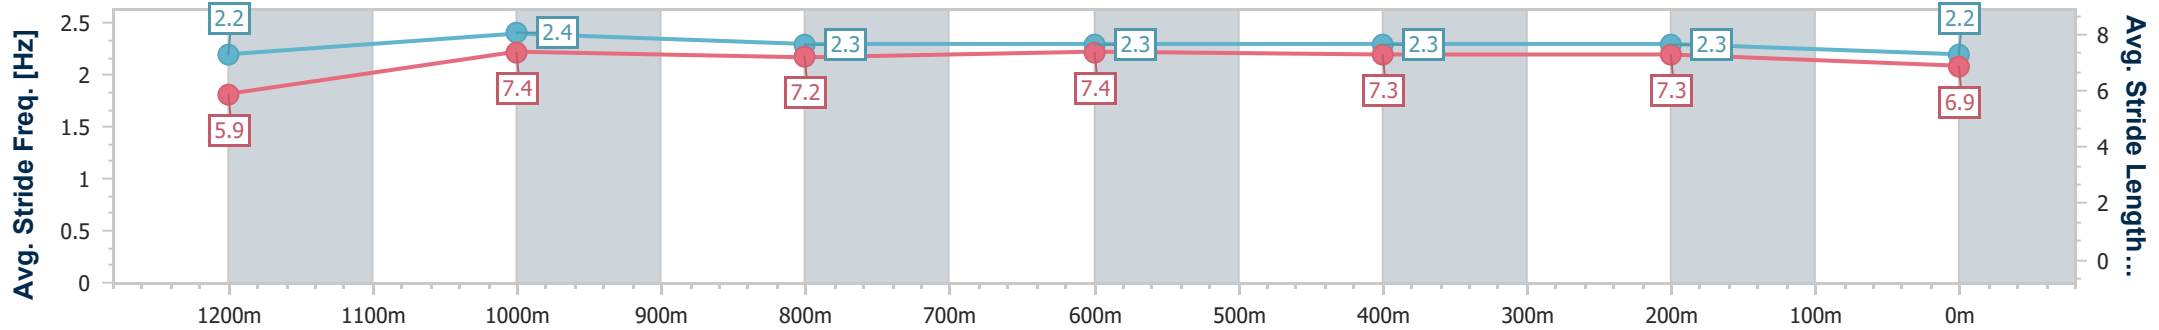

Horse/Jockey Name	Burgundy Rules
Final Rank	11
Fastest Section Time (Section)	0:11.14 (1200m)
Top Speed [km/h] (Section)	67.0 (1200m)
Race State	Finished

Doomben QLD Professional
Race 4: SKY RACING Colts, Geldings and Entires Class 1
Handicap - 1350m
12 July 2023 - 14:23
Track Rating: Good 4, Weather: Overcast, Rail Position: +5m Entire
Course

BRISBANE
RACING CLUB

Section	Overall	1200m	1000m	800m	600m	400m	200m						
Section Times	1:22.21 [11] (0:11.24)	1:10.97 [5] (0:11.14)	0:59.83 [6] (0:11.49)	0:48.34 [5] (0:11.90)	0:36.44 [5] (0:11.68)	0:24.76 [3] (0:11.74)	0:13.02 [6] (0:13.02)						
Average Speed [km/h]	48.0	64.7	62.8	60.4	60.9	61.2	55.3						
Top Speed [km/h]	63.6	67.0	64.1	62.0	61.7	62.5	60.5						
Avg. Dist. to Rail [m]	3.3	0.9	0.3	0.6	1.8	1.1	0.6						
Avg. Stride Freq. [Hz]	2.2	2.4	2.3	2.3	2.3	2.3	2.2						
Avg. Stride Length [m]	5.9	7.4	7.2	7.4	7.3	7.3	6.9						

- [ ] Ranking at each section and finish
- -.-.- No data available at this section
- NA No data available