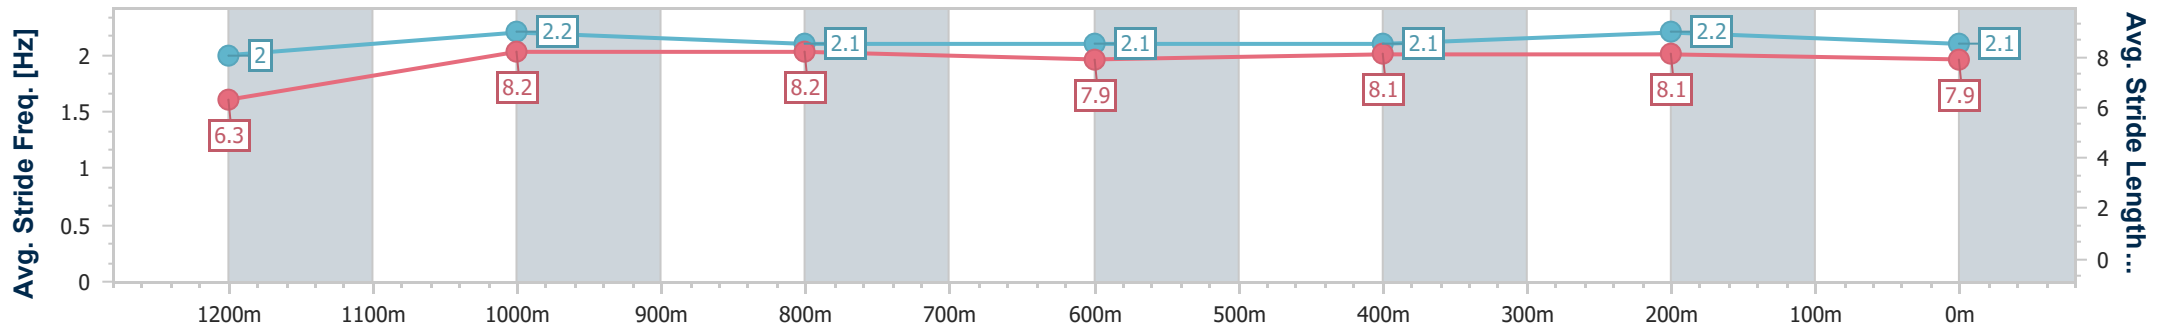

Horse/Jockey Name	Alvin The Bold
Final Rank	7
Fastest Section Time (Section)	0:11.16 (1200m)
Top Speed [km/h] (Section)	65.6 (1200m)
Race State	Finished

Doomben QLD Professional
Race 4: SKY RACING Colts, Geldings and Entires Class 1
Handicap - 1350m
12 July 2023 - 14:23
Track Rating: Good 4, Weather: Overcast, Rail Position: +5m Entire
Course

BRISBANE
RACING CLUB

Section	Overall	1200m	1000m	800m	600m	400m	200m
Section Times	1:21.32 [7] (0:11.65)	1:09.67 [10] (0:11.16)	0:58.51 [10] (0:11.48)	0:47.03 [10] (0:11.96)	0:35.07 [10] (0:11.77)	0:23.30 [10] (0:11.24)	0:12.06 [7] (0:12.06)
Average Speed [km/h]	46.5	64.5	62.8	60.2	61.2	64.1	59.7
Top Speed [km/h]	63.0	65.6	64.5	61.7	62.0	65.4	63.9
Avg. Dist. to Rail [m]	7.3	0.7	0.4	0.3	0.2	1.3	1.7
Avg. Stride Freq. [Hz]	2.0	2.2	2.1	2.1	2.1	2.2	2.1
Avg. Stride Length [m]	6.3	8.2	8.2	7.9	8.1	8.1	7.9

- [ ] Ranking at each section and finish
- -.-.- No data available at this section
- NA No data available