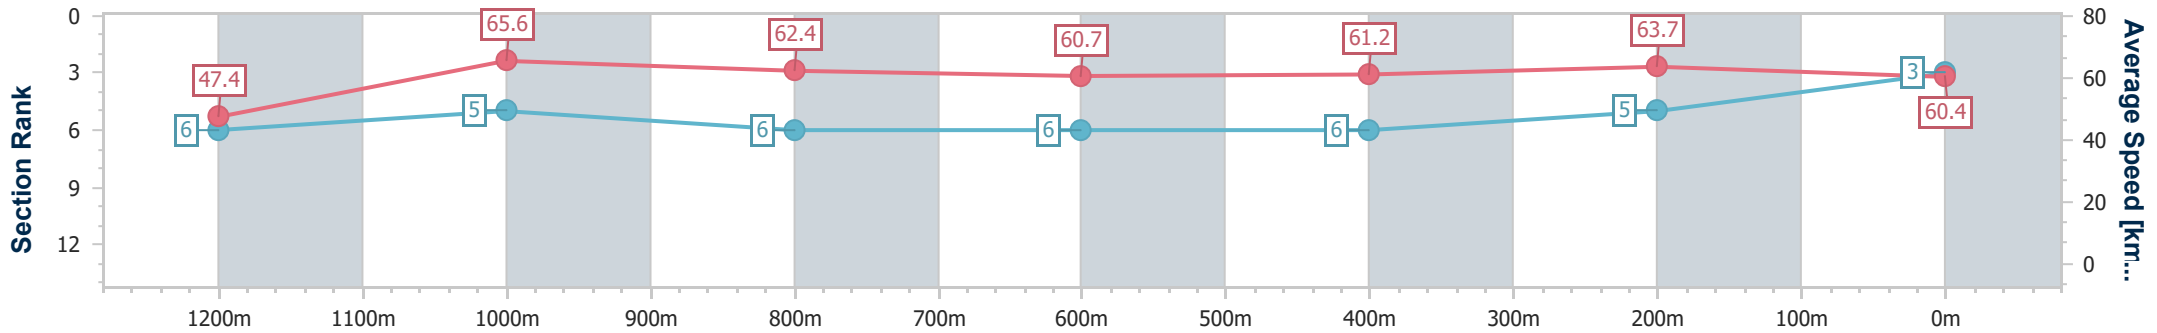

Horse/Jockey Name	Baltray
Final Rank	3
Fastest Section Time (Section)	0:10.98 (1200m)
Top Speed [km/h] (Section)	66.8 (1200m)
Race State	Finished

Doomben QLD Professional
Race 4: SKY RACING Colts, Geldings and Entires Class 1
Handicap - 1350m
12 July 2023 - 14:23
Track Rating: Good 4, Weather: Overcast, Rail Position: +5m Entire Course

BRISBANE
RACING CLUB

Section	Overall	1200m	1000m	800m	600m	400m	200m
Section Times	1:21.03 [3] (0:11.40)	1:09.63 [6] (0:10.98)	0:58.65 [5] (0:11.60)	0:47.05 [6] (0:11.93)	0:35.12 [6] (0:11.87)	0:23.25 [6] (0:11.33)	0:11.92 [5] (0:11.92)
Average Speed [km/h]	47.4	65.6	62.4	60.7	61.2	63.7	60.4
Top Speed [km/h]	64.3	66.8	64.3	61.8	63.4	65.0	63.4
Avg. Dist. to Rail [m]	7.3	3.2	2.1	1.5	1.6	2.0	2.8
Avg. Stride Freq. [Hz]	2.1	2.3	2.3	2.2	2.2	2.3	2.3
Avg. Stride Length [m]	6.1	7.8	7.6	7.7	7.6	7.7	7.3

- [ ] Ranking at each section and finish
- -.-.- No data available at this section
- NA No data available