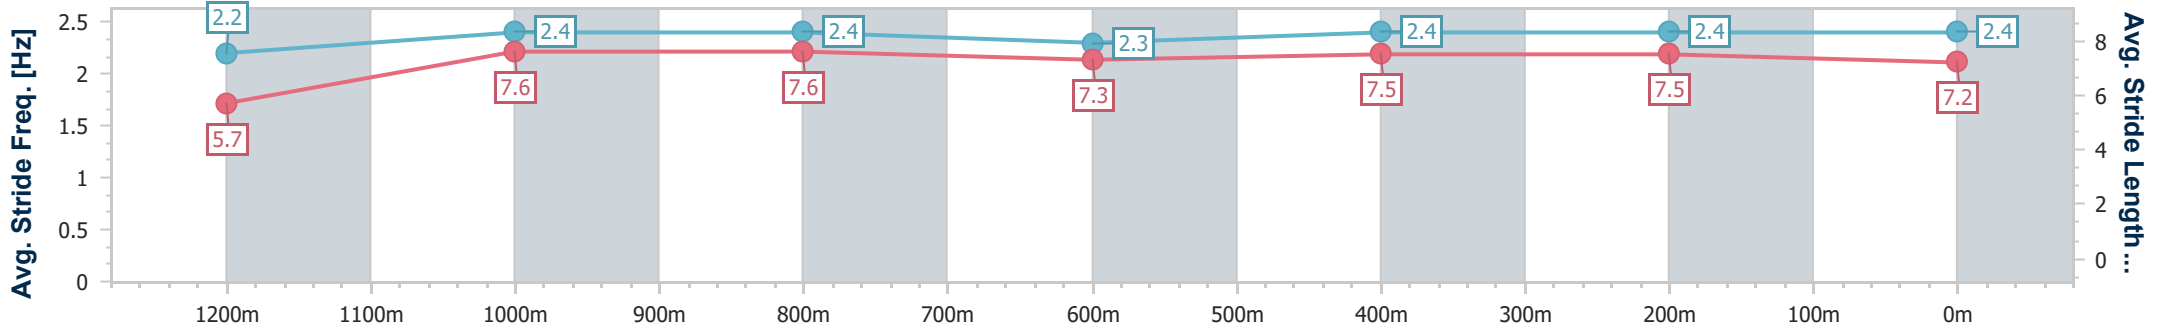

- [] Ranking at each section and finish
- .-.- No data available at this section
- NA No data available

Horse/Jockey Name	Shapin Power
Final Rank	4
Fastest Section Time (Section)	0:10.43 (1200m)
Top Speed [km/h] (Section)	69.8 (1200m)
Race State	Finished