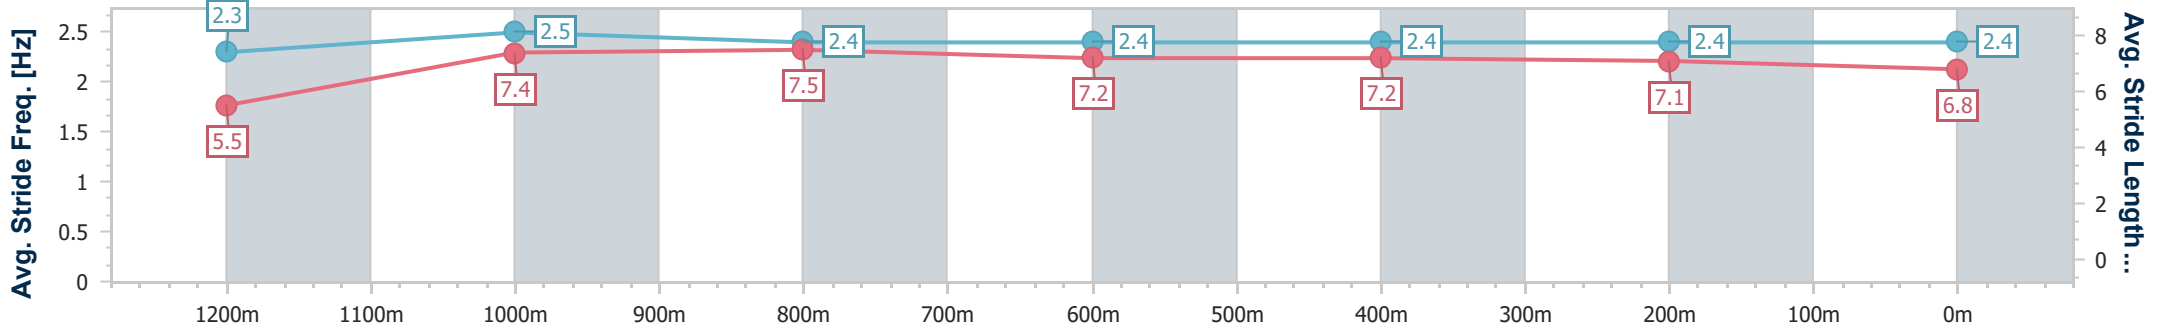

Doomben QLD Professional

Race 3: XXXX DRY Fillies and Mares Class 1 Handicap - 1350m

12 July 2023 - 13:47

Track Rating: Good 4, Weather: Overcast, Rail Position: +5m Entire Course

BRISBANE RACING CLUB

Section	Overall	1200m	1000m	800m	600m	400m	200m
Section Times	1:20.88 [9] (0:11.84)	1:09.04 [9] (0:10.87)	0:58.17 [9] (0:11.14)	0:47.03 [9] (0:11.71)	0:35.32 [9] (0:11.69)	0:23.63 [9] (0:11.44)	0:12.19 [10] (0:12.19)
Average Speed [km/h]	45.7	66.2	64.8	61.4	61.7	63.0	59.1
Top Speed [km/h]	63.5	67.9	67.9	63.5	63.4	65.0	62.5
Avg. Dist. to Rail [m]	9.9	3.9	1.8	0.5	0.4	1.8	6.5
Avg. Stride Freq. [Hz]	2.3	2.5	2.4	2.4	2.4	2.4	2.4
Avg. Stride Length [m]	5.5	7.4	7.5	7.2	7.2	7.1	6.8

- [] Ranking at each section and finish
- .-.- No data available at this section
- NA No data available

Horse/Jockey Name	Press Estate
Final Rank	10
Fastest Section Time (Section)	0:10.85 (1200m)
Top Speed [km/h] (Section)	67.5 (1000m)
Race State	Finished