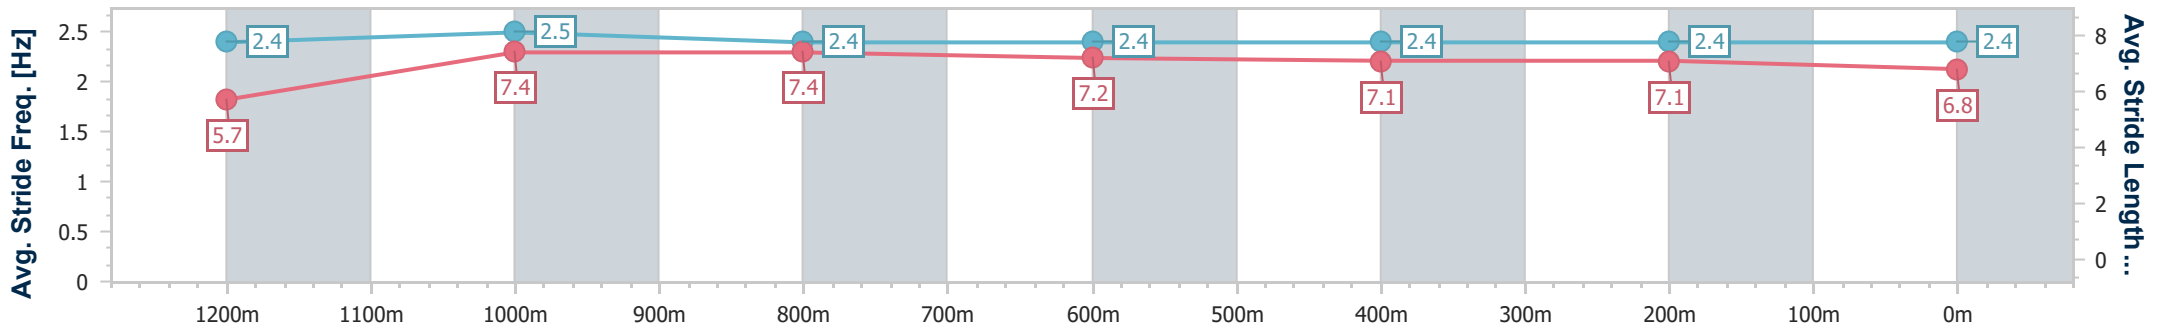

Doomben QLD Professional

Race 3: XXXX DRY Fillies and Mares Class 1 Handicap - 1350m

12 July 2023 - 13:47

Track Rating: Good 4, Weather: Overcast, Rail Position: +5m Entire Course

BRISBANE RACING CLUB

Section	Overall	1200m	1000m	800m	600m	400m	200m
Section Times	1:20.84 [8] (0:11.11)	1:09.73 [2] (0:10.84)	0:58.89 [4] (0:11.13)	0:47.76 [4] (0:11.82)	0:35.94 [3] (0:11.70)	0:24.24 [3] (0:11.63)	0:12.61 [6] (0:12.61)
Average Speed [km/h]	48.7	66.5	64.7	60.8	61.1	61.8	57.1
Top Speed [km/h]	65.4	67.2	66.6	63.9	62.1	63.1	61.2
Avg. Dist. to Rail [m]	4.1	1.4	0.3	0.4	0.9	0.7	1.1
Avg. Stride Freq. [Hz]	2.4	2.5	2.4	2.4	2.4	2.4	2.4
Avg. Stride Length [m]	5.7	7.4	7.4	7.2	7.1	7.1	6.8