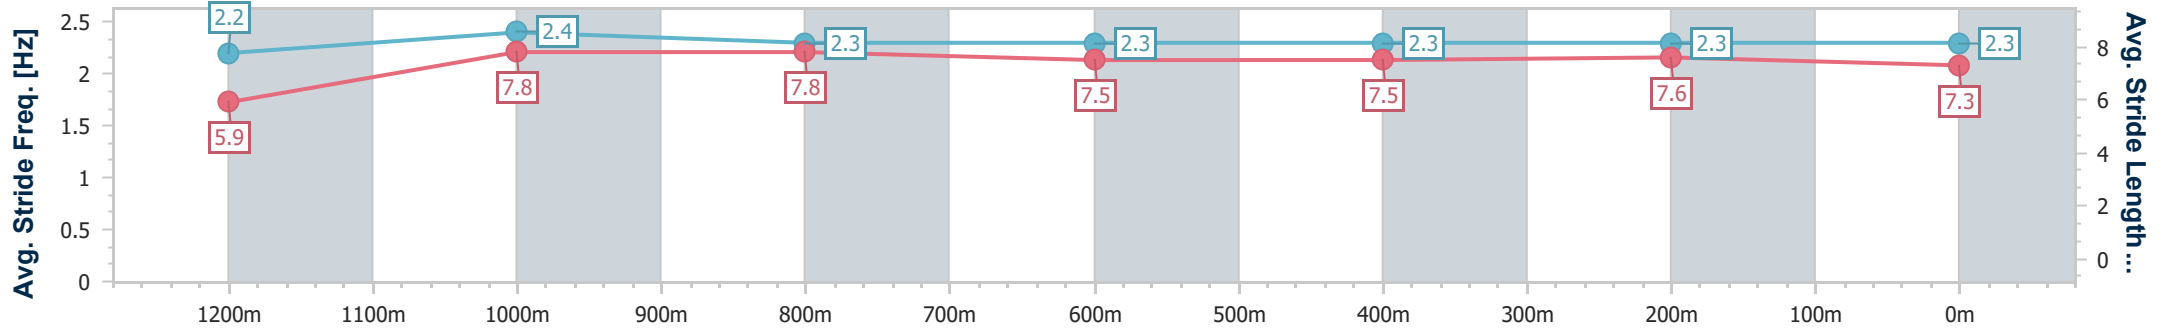

12 July 2023 - 13:47

Track Rating: Good 4, Weather: Overcast, Rail Position: +5m Entire Course

BRISBANE RACING CLUB

Section	Overall	1200m	1000m	800m	600m	400m	200m
Section Times	1:19.98 [1] (0:11.54)	1:08.44 [7] (0:10.70)	0:57.74 [7] (0:11.19)	0:46.55 [6] (0:11.75)	0:34.80 [6] (0:11.71)	0:23.09 [7] (0:11.27)	0:11.82 [4] (0:11.82)
Average Speed [km/h]	46.8	67.3	64.4	61.4	61.7	64.0	60.9
Top Speed [km/h]	65.6	68.4	67.2	63.5	63.2	65.1	64.9
Avg. Dist. to Rail [m]	3.1	0.8	0.4	0.5	0.7	1.7	3.7
Avg. Stride Freq. [Hz]	2.2	2.4	2.3	2.3	2.3	2.3	2.3
Avg. Stride Length [m]	5.9	7.8	7.8	7.5	7.5	7.6	7.3