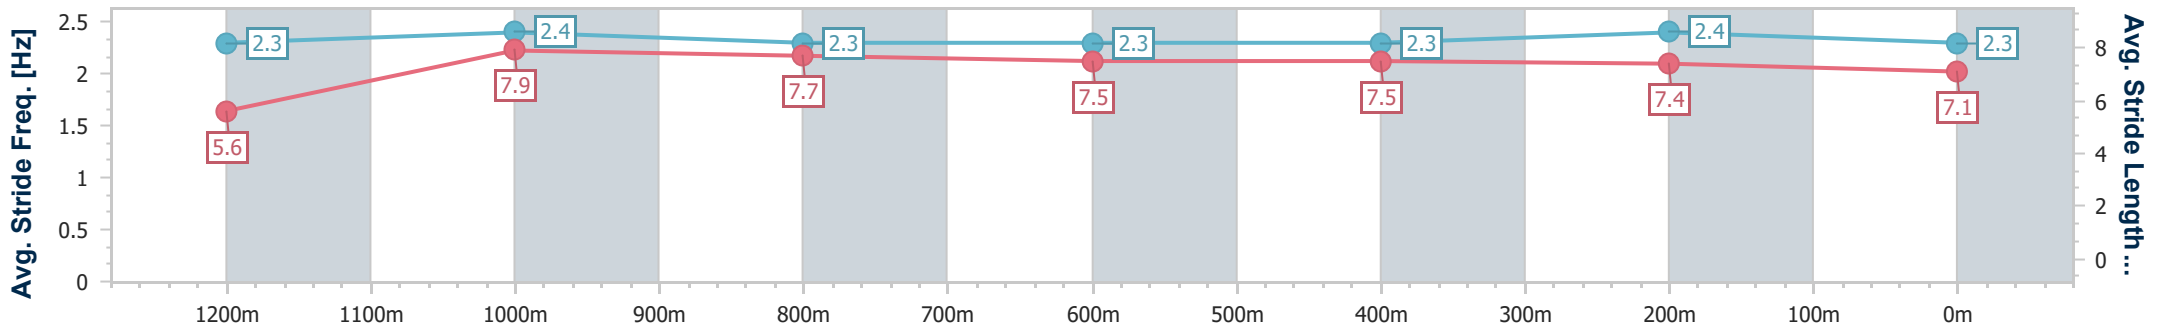

- [] Ranking at each section and finish
- .-.- No data available at this section
- NA No data available

Horse/Jockey Name	Shapin Power
Final Rank	4
Fastest Section Time (Section)	0:10.43 (1200m)
Top Speed [km/h] (Section)	69.8 (1200m)
Race State	Finished

Doomben QLD Professional

Race 3: XXXX DRY Fillies and Mares Class 1 Handicap - 1350m

12 July 2023 - 13:47

Track Rating: Good 4, Weather: Overcast, Rail Position: +5m Entire Course

BRISBANE RACING CLUB

Section	Overall	1200m	1000m	800m	600m	400m	200m
Section Times	1:20.13 [4] (0:11.21)	1:08.92 [3] (0:10.43)	0:58.49 [1] (0:11.25)	0:47.24 [1] (0:11.88)	0:35.36 [1] (0:11.60)	0:23.76 [2] (0:11.34)	0:12.42 [1] (0:12.42)
Average Speed [km/h]	48.2	68.0	64.2	61.0	62.2	63.4	57.9
Top Speed [km/h]	68.7	69.8	67.8	62.4	64.0	64.9	62.0
Avg. Dist. to Rail [m]	3.1	1.5	1.2	1.3	0.6	0.6	2.0
Avg. Stride Freq. [Hz]	2.3	2.4	2.3	2.3	2.3	2.4	2.3
Avg. Stride Length [m]	5.6	7.9	7.7	7.5	7.5	7.4	7.1