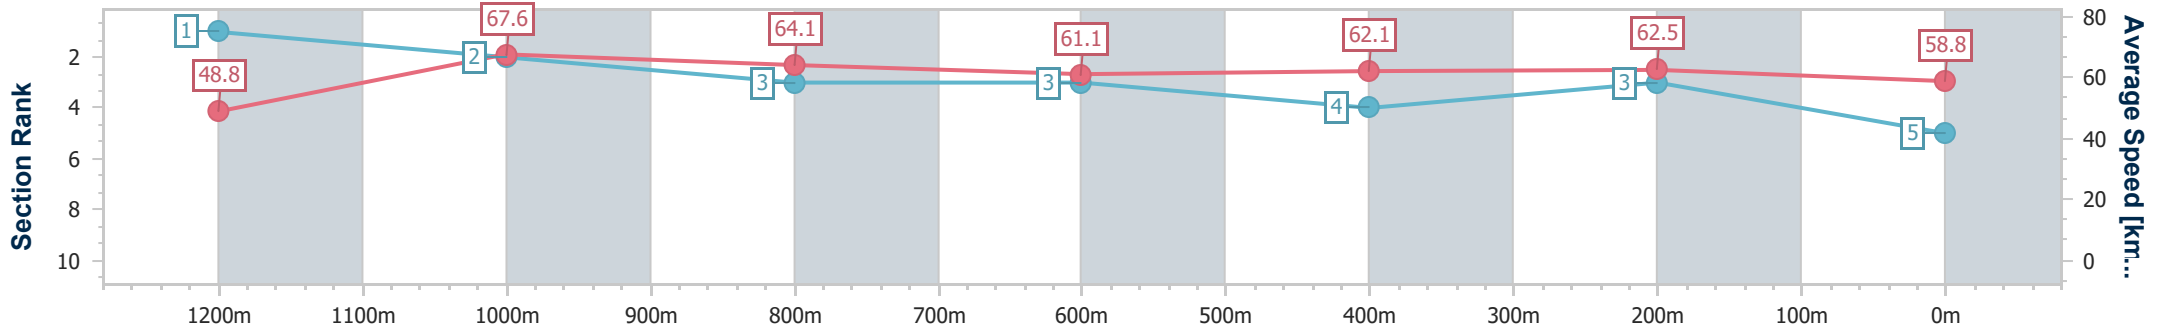

- [] Ranking at each section and finish
- .-.- No data available at this section
- NA No data available

Horse/Jockey Name	Sea Commits
Final Rank	6
Fastest Section Time (Section)	0:10.83 (1200m)
Top Speed [km/h] (Section)	68.3 (1200m)
Race State	Finished