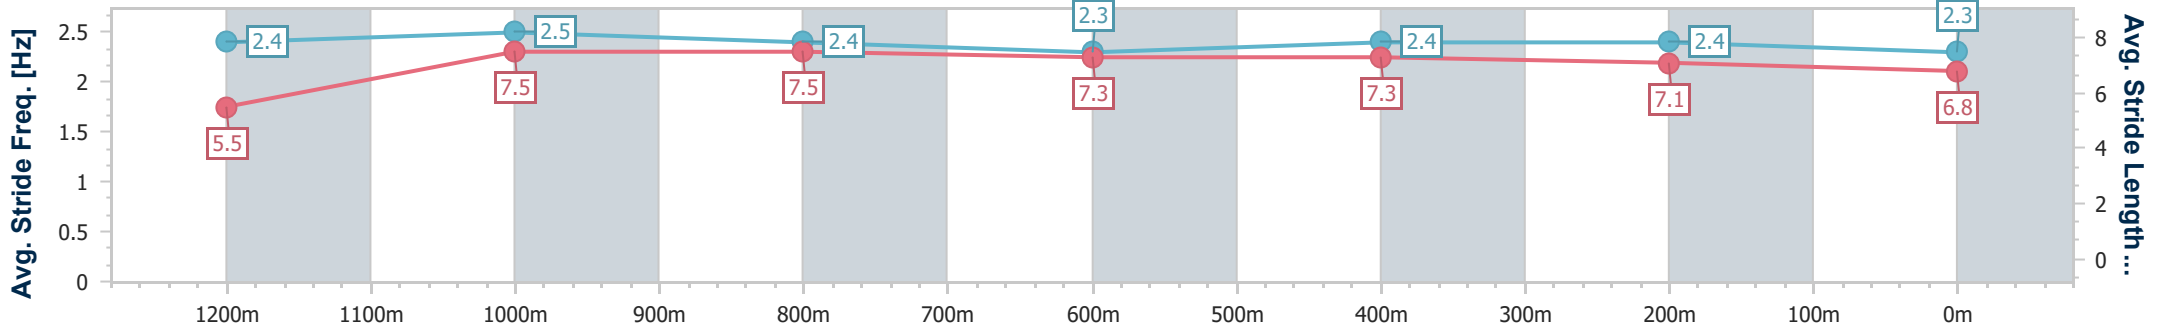

- [] Ranking at each section and finish
- .-.- No data available at this section
- NA No data available

Horse/Jockey Name	Steal The Field
Final Rank	7
Fastest Section Time (Section)	0:10.39 (1200m)
Top Speed [km/h] (Section)	69.8 (1200m)
Race State	Finished

Doomben QLD Professional

Race 3: XXXX DRY Fillies and Mares Class 1 Handicap - 1350m

12 July 2023 - 13:47

Track Rating: Good 4, Weather: Overcast, Rail Position: +5m Entire Course

BRISBANE RACING CLUB

Section	Overall	1200m	1000m	800m	600m	400m	200m
Section Times	1:20.57 [7] (0:11.34)	1:09.23 [5] (0:10.39)	0:58.84 [3] (0:11.22)	0:47.62 [2] (0:11.82)	0:35.80 [2] (0:11.45)	0:24.35 [1] (0:11.50)	0:12.85 [2] (0:12.85)
Average Speed [km/h]	47.6	68.0	64.3	60.8	62.8	62.4	56.0
Top Speed [km/h]	67.8	69.8	66.4	62.9	63.7	64.0	59.6
Avg. Dist. to Rail [m]	1.8	1.0	0.8	0.3	0.6	1.4	0.5
Avg. Stride Freq. [Hz]	2.4	2.5	2.4	2.3	2.4	2.4	2.3
Avg. Stride Length [m]	5.5	7.5	7.5	7.3	7.3	7.1	6.8