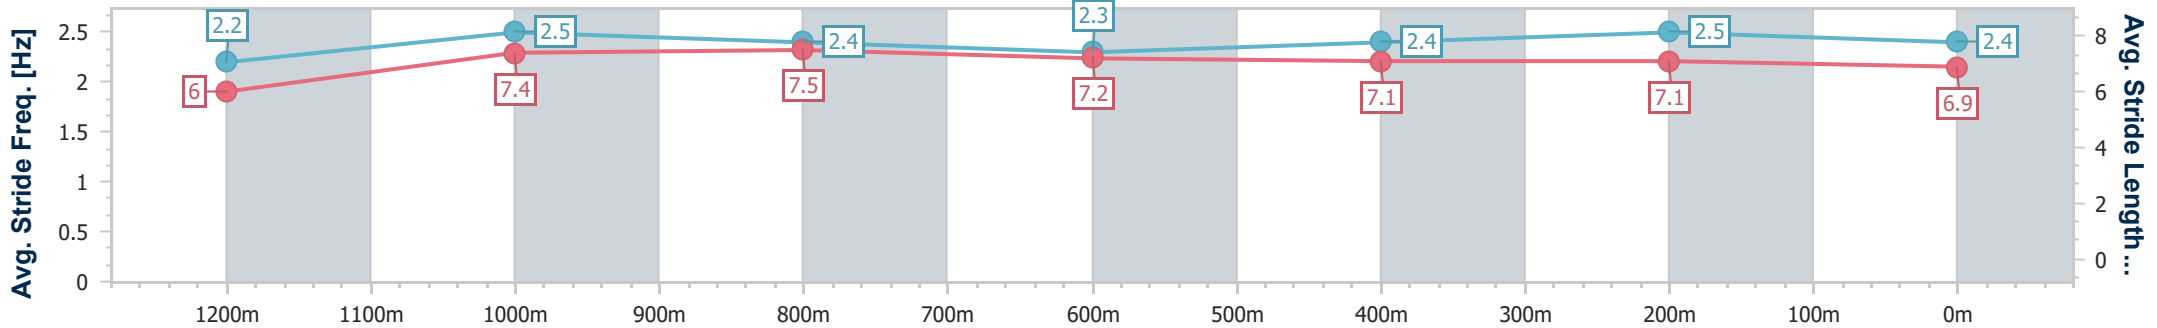

- [] Ranking at each section and finish
- .-.- No data available at this section
- NA No data available

Horse/Jockey Name	Sea Commits
Final Rank	6
Fastest Section Time (Section)	0:10.83 (1200m)
Top Speed [km/h] (Section)	68.3 (1200m)
Race State	Finished

Doomben QLD Professional

Race 3: XXXX DRY Fillies and Mares Class 1 Handicap - 1350m

12 July 2023 - 13:47

Track Rating: Good 4, Weather: Overcast, Rail Position: +5m Entire Course

BRISBANE RACING CLUB

Section	Overall	1200m	1000m	800m	600m	400m	200m
Section Times	1:20.41 [6] (0:11.35)	1:09.06 [6] (0:10.83)	0:58.23 [6] (0:11.28)	0:46.95 [7] (0:11.77)	0:35.18 [7] (0:11.63)	0:23.55 [6] (0:11.36)	0:12.19 [5] (0:12.19)
Average Speed [km/h]	47.5	66.6	64.2	61.4	62.0	63.7	59.1
Top Speed [km/h]	62.4	68.3	68.2	62.9	63.5	64.8	63.0
Avg. Dist. to Rail [m]	5.0	2.0	2.0	0.5	0.8	2.9	6.8
Avg. Stride Freq. [Hz]	2.2	2.5	2.4	2.3	2.4	2.5	2.4
Avg. Stride Length [m]	6.0	7.4	7.5	7.2	7.1	7.1	6.9

- [] Ranking at each section and finish
- .-.- No data available at this section
- NA No data available

Horse/Jockey Name	Steal The Field
Final Rank	7
Fastest Section Time (Section)	0:10.39 (1200m)
Top Speed [km/h] (Section)	69.8 (1200m)
Race State	Finished