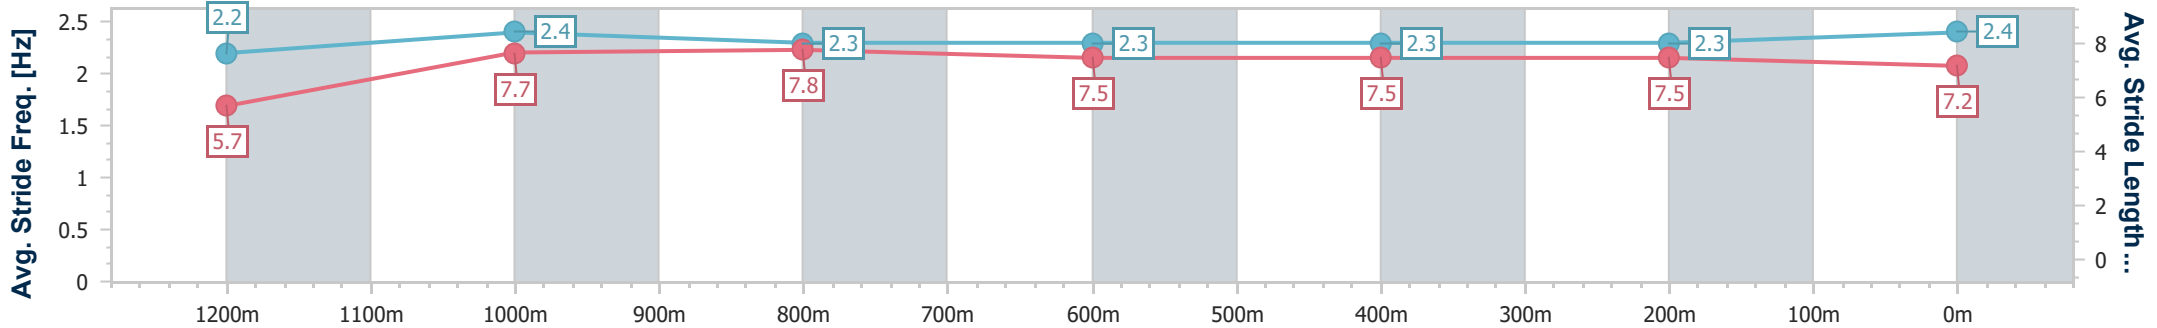

Doomben QLD Professional

Race 3: XXXX DRY Fillies and Mares Class 1 Handicap - 1350m

12 July 2023 - 13:47

BRISBANE RACING CLUB

Track Rating: Good 4, Weather: Overcast, Rail Position: +5m Entire Course

Section	Overall	1200m	1000m	800m	600m	400m	200m
Section Times	1:20.03 [2] (0:11.81)	1:08.22 [8] (0:10.78)	0:57.44 [8] (0:11.06)	0:46.38 [8] (0:11.72)	0:34.66 [8] (0:11.56)	0:23.10 [8] (0:11.35)	0:11.75 [7] (0:11.75)
Average Speed [km/h]	45.8	66.7	65.1	61.6	62.9	63.5	61.2
Top Speed [km/h]	65.4	67.6	67.2	63.2	64.5	64.2	64.3
Avg. Dist. to Rail [m]	4.6	0.5	0.2	0.7	1.6	1.7	5.1
Avg. Stride Freq. [Hz]	2.2	2.4	2.3	2.3	2.3	2.3	2.4
Avg. Stride Length [m]	5.7	7.7	7.8	7.5	7.5	7.5	7.2