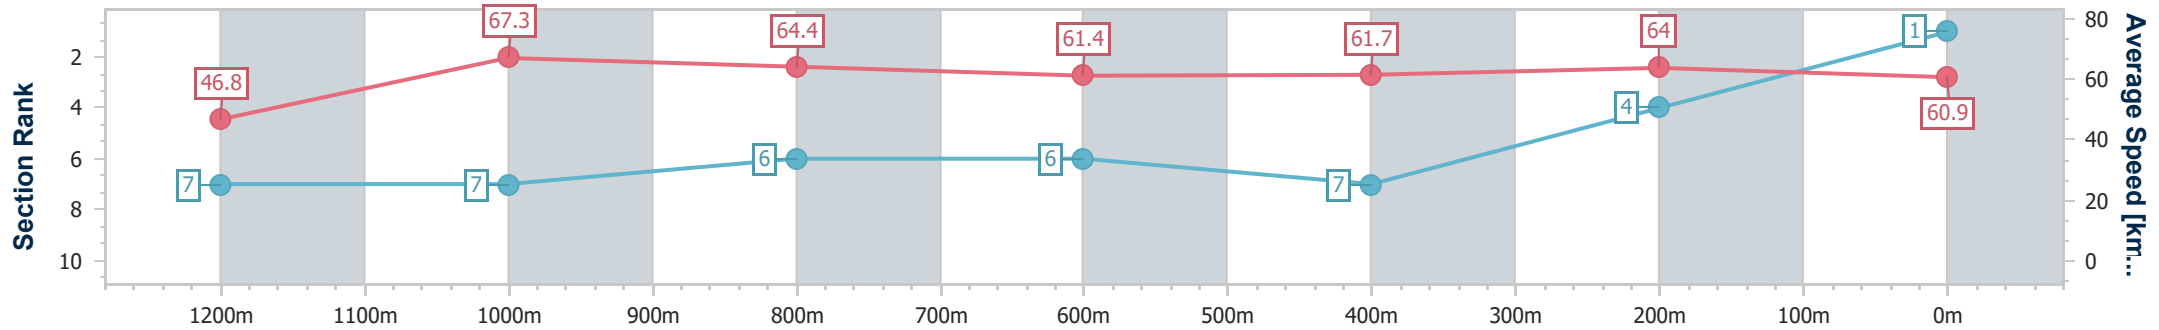

12 July 2023 - 13:47

Track Rating: Good 4, Weather: Overcast, Rail Position: +5m Entire Course

BRISBANE RACING CLUB

Section	Overall	1200m	1000m	800m	600m	400m	200m
Section Times	1:19.98 [1] (0:11.54)	1:08.44 [7] (0:10.70)	0:57.74 [7] (0:11.19)	0:46.55 [6] (0:11.75)	0:34.80 [6] (0:11.71)	0:23.09 [7] (0:11.27)	0:11.82 [4] (0:11.82)
Average Speed [km/h]	46.8	67.3	64.4	61.4	61.7	64.0	60.9
Top Speed [km/h]	65.6	68.4	67.2	63.5	63.2	65.1	64.9
Avg. Dist. to Rail [m]	3.1	0.8	0.4	0.5	0.7	1.7	3.7
Avg. Stride Freq. [Hz]	2.2	2.4	2.3	2.3	2.3	2.3	2.3
Avg. Stride Length [m]	5.9	7.8	7.8	7.5	7.5	7.6	7.3