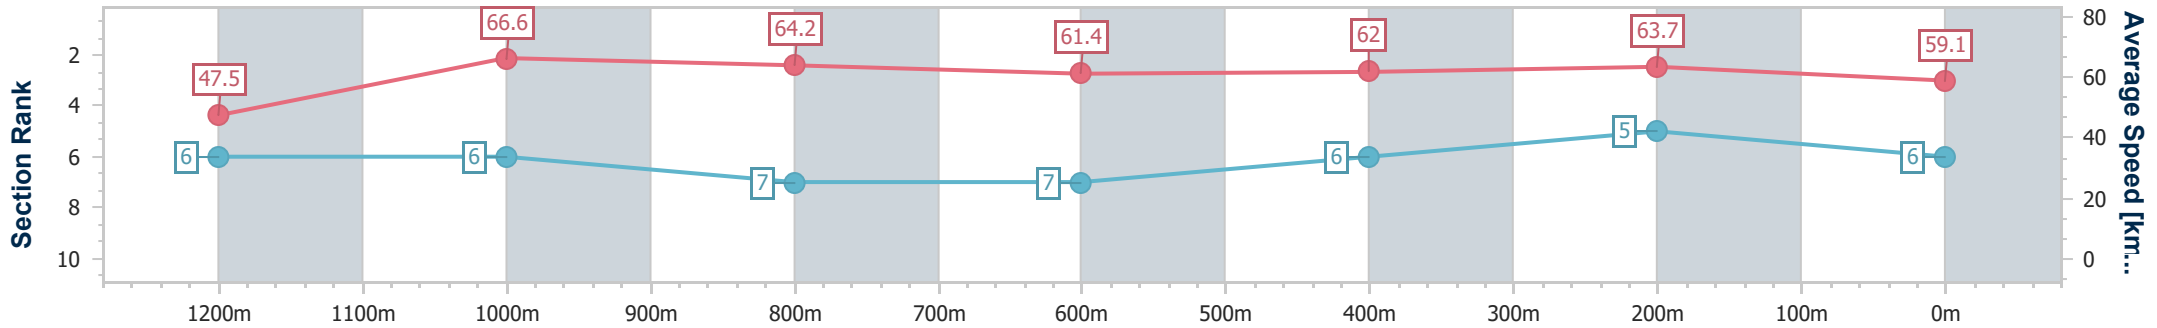

- [] Ranking at each section and finish
- .-.- No data available at this section
- NA No data available

Horse/Jockey Name	Sea Commits
Final Rank	6
Fastest Section Time (Section)	0:10.83 (1200m)
Top Speed [km/h] (Section)	68.3 (1200m)
Race State	Finished

Doomben QLD Professional

Race 3: XXXX DRY Fillies and Mares Class 1 Handicap - 1350m

12 July 2023 - 13:47

Track Rating: Good 4, Weather: Overcast, Rail Position: +5m Entire Course

BRISBANE RACING CLUB

Section	Overall	1200m	1000m	800m	600m	400m	200m
Section Times	1:20.41 [6] (0:11.35)	1:09.06 [6] (0:10.83)	0:58.23 [6] (0:11.28)	0:46.95 [7] (0:11.77)	0:35.18 [7] (0:11.63)	0:23.55 [6] (0:11.36)	0:12.19 [5] (0:12.19)
Average Speed [km/h]	47.5	66.6	64.2	61.4	62.0	63.7	59.1
Top Speed [km/h]	62.4	68.3	68.2	62.9	63.5	64.8	63.0
Avg. Dist. to Rail [m]	5.0	2.0	2.0	0.5	0.8	2.9	6.8
Avg. Stride Freq. [Hz]	2.2	2.5	2.4	2.3	2.4	2.5	2.4
Avg. Stride Length [m]	6.0	7.4	7.5	7.2	7.1	7.1	6.9

- [] Ranking at each section and finish
- .-.- No data available at this section
- NA No data available

Horse/Jockey Name	Steal The Field
Final Rank	7
Fastest Section Time (Section)	0:10.39 (1200m)
Top Speed [km/h] (Section)	69.8 (1200m)
Race State	Finished