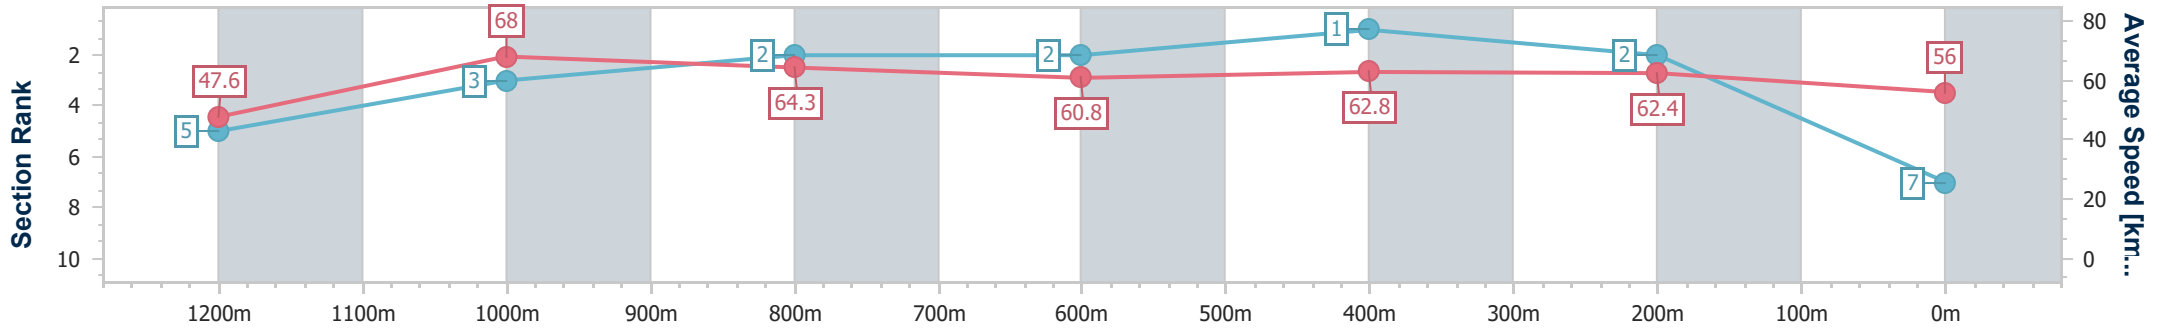

- [] Ranking at each section and finish
- .-.- No data available at this section
- NA No data available

Horse/Jockey Name	Steal The Field
Final Rank	7
Fastest Section Time (Section)	0:10.39 (1200m)
Top Speed [km/h] (Section)	69.8 (1200m)
Race State	Finished

Doomben QLD Professional

Race 3: XXXX DRY Fillies and Mares Class 1 Handicap - 1350m

12 July 2023 - 13:47

Track Rating: Good 4, Weather: Overcast, Rail Position: +5m Entire Course

BRISBANE RACING CLUB

Section	Overall	1200m	1000m	800m	600m	400m	200m
Section Times	1:20.57 [7] (0:11.34)	1:09.23 [5] (0:10.39)	0:58.84 [3] (0:11.22)	0:47.62 [2] (0:11.82)	0:35.80 [2] (0:11.45)	0:24.35 [1] (0:11.50)	0:12.85 [2] (0:12.85)
Average Speed [km/h]	47.6	68.0	64.3	60.8	62.8	62.4	56.0
Top Speed [km/h]	67.8	69.8	66.4	62.9	63.7	64.0	59.6
Avg. Dist. to Rail [m]	1.8	1.0	0.8	0.3	0.6	1.4	0.5
Avg. Stride Freq. [Hz]	2.4	2.5	2.4	2.3	2.4	2.4	2.3
Avg. Stride Length [m]	5.5	7.5	7.5	7.3	7.3	7.1	6.8