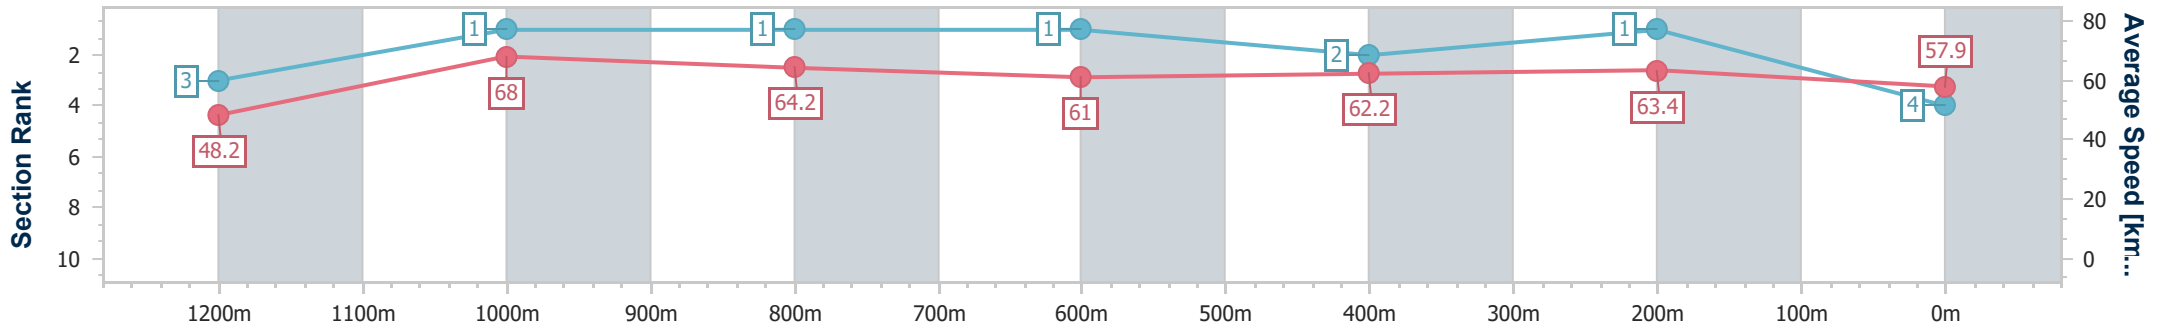

Horse/Jockey Name	Shapin Power
Final Rank	4
Fastest Section Time (Section)	0:10.43 (1200m)
Top Speed [km/h] (Section)	69.8 (1200m)
Race State	Finished

Doomben QLD Professional

Race 3: XXXX DRY Fillies and Mares Class 1 Handicap - 1350m

12 July 2023 - 13:47

Track Rating: Good 4, Weather: Overcast, Rail Position: +5m Entire Course

BRISBANE RACING CLUB

Section	Overall	1200m	1000m	800m	600m	400m	200m
Section Times	1:20.13 [4] (0:11.21)	1:08.92 [3] (0:10.43)	0:58.49 [1] (0:11.25)	0:47.24 [1] (0:11.88)	0:35.36 [1] (0:11.60)	0:23.76 [2] (0:11.34)	0:12.42 [1] (0:12.42)
Average Speed [km/h]	48.2	68.0	64.2	61.0	62.2	63.4	57.9
Top Speed [km/h]	68.7	69.8	67.8	62.4	64.0	64.9	62.0
Avg. Dist. to Rail [m]	3.1	1.5	1.2	1.3	0.6	0.6	2.0
Avg. Stride Freq. [Hz]	2.3	2.4	2.3	2.3	2.3	2.4	2.3
Avg. Stride Length [m]	5.6	7.9	7.7	7.5	7.5	7.4	7.1

- [ ] Ranking at each section and finish
- -.-.- No data available at this section
- NA No data available