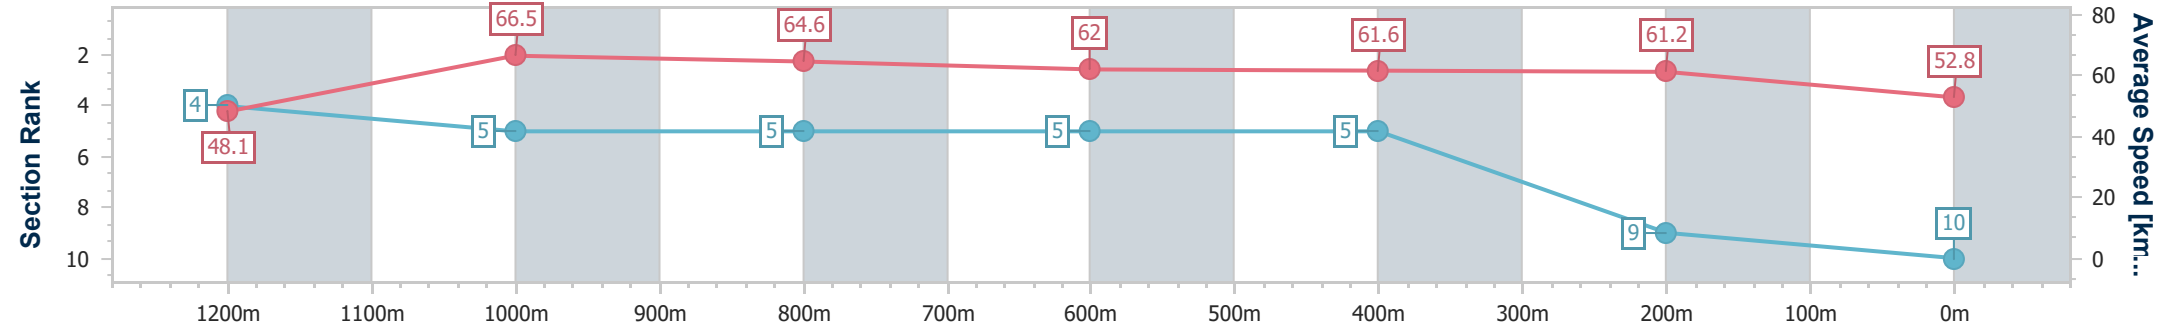

- [] Ranking at each section and finish
- .-.- No data available at this section
- NA No data available

Horse/Jockey Name	Press Estate
Final Rank	10
Fastest Section Time (Section)	0:10.85 (1200m)
Top Speed [km/h] (Section)	67.5 (1000m)
Race State	Finished

Doomben QLD Professional

Race 3: XXXX DRY Fillies and Mares Class 1 Handicap - 1350m

12 July 2023 - 13:47

Track Rating: Good 4, Weather: Overcast, Rail Position: +5m Entire Course

BRISBANE RACING CLUB

Section	Overall	1200m	1000m	800m	600m	400m	200m
Section Times	1:22.18 [10] (0:11.24)	1:10.94 [4] (0:10.85)	1:00.09 [5] (0:11.19)	0:48.90 [5] (0:11.68)	0:37.22 [5] (0:11.79)	0:25.43 [5] (0:11.77)	0:13.66 [9] (0:13.66)
Average Speed [km/h]	48.1	66.5	64.6	62.0	61.6	61.2	52.8
Top Speed [km/h]	64.9	67.4	67.5	62.8	62.3	63.3	58.4
Avg. Dist. to Rail [m]	6.1	3.0	2.0	1.4	1.3	1.9	2.9
Avg. Stride Freq. [Hz]	2.2	2.3	2.3	2.3	2.3	2.3	2.1
Avg. Stride Length [m]	6.2	7.9	7.9	7.6	7.5	7.3	6.9

- [] Ranking at each section and finish
- .-.- No data available at this section
- NA No data available