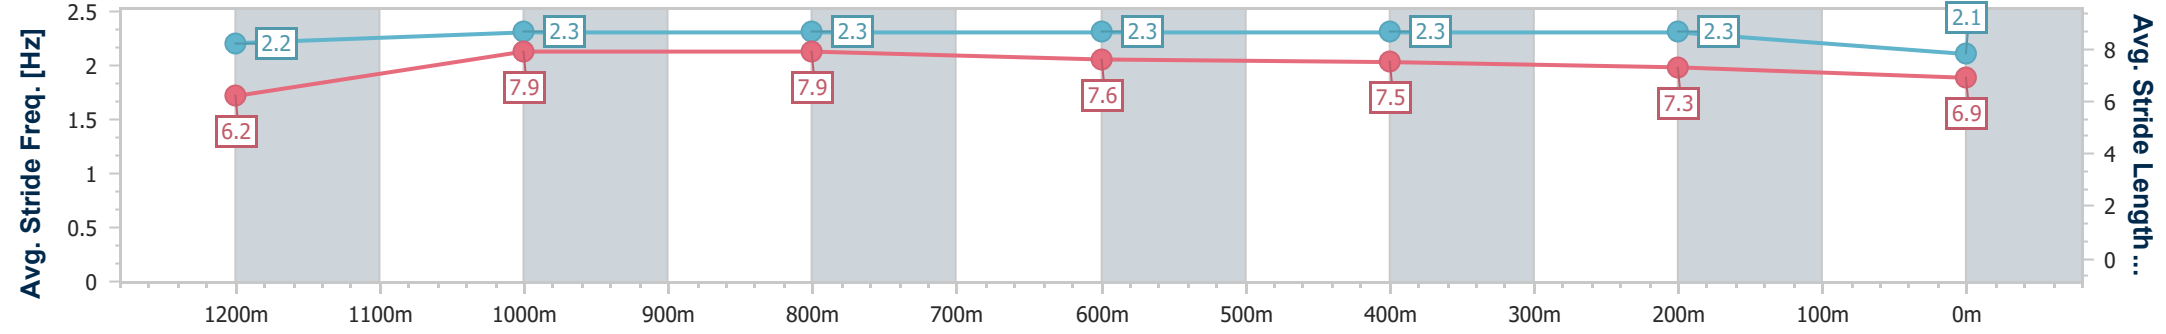

- [] Ranking at each section and finish
- .-.- No data available at this section
- NA No data available

Horse/Jockey Name	Press Estate
Final Rank	10
Fastest Section Time (Section)	0:10.85 (1200m)
Top Speed [km/h] (Section)	67.5 (1000m)
Race State	Finished

Doomben QLD Professional

Race 3: XXXX DRY Fillies and Mares Class 1 Handicap - 1350m

12 July 2023 - 13:47

Track Rating: Good 4, Weather: Overcast, Rail Position: +5m Entire Course

BRISBANE RACING CLUB

Section	Overall	1200m	1000m	800m	600m	400m	200m
Section Times	1:22.18 [10] (0:11.24)	1:10.94 [4] (0:10.85)	1:00.09 [5] (0:11.19)	0:48.90 [5] (0:11.68)	0:37.22 [5] (0:11.79)	0:25.43 [5] (0:11.77)	0:13.66 [9] (0:13.66)
Average Speed [km/h]	48.1	66.5	64.6	62.0	61.6	61.2	52.8
Top Speed [km/h]	64.9	67.4	67.5	62.8	62.3	63.3	58.4
Avg. Dist. to Rail [m]	6.1	3.0	2.0	1.4	1.3	1.9	2.9
Avg. Stride Freq. [Hz]	2.2	2.3	2.3	2.3	2.3	2.3	2.1
Avg. Stride Length [m]	6.2	7.9	7.9	7.6	7.5	7.3	6.9

- [] Ranking at each section and finish
- .-.- No data available at this section
- NA No data available