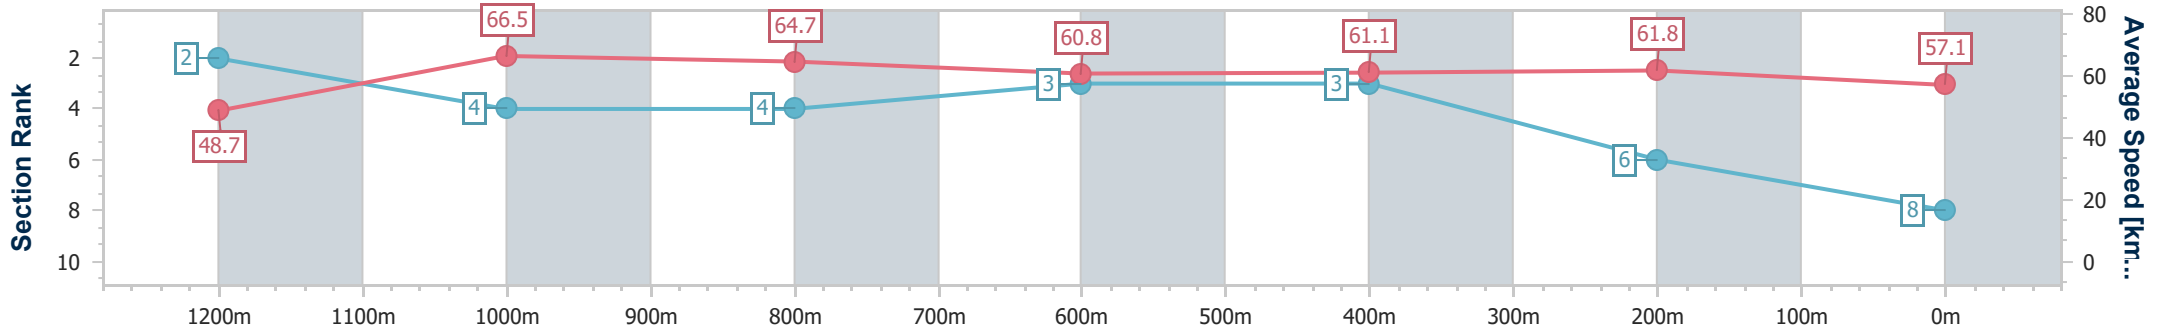

Doomben QLD Professional

Race 3: XXXX DRY Fillies and Mares Class 1 Handicap - 1350m

12 July 2023 - 13:47

Track Rating: Good 4, Weather: Overcast, Rail Position: +5m Entire Course

BRISBANE RACING CLUB

Section	Overall	1200m	1000m	800m	600m	400m	200m
Section Times	1:20.84 [8] (0:11.11)	1:09.73 [2] (0:10.84)	0:58.89 [4] (0:11.13)	0:47.76 [4] (0:11.82)	0:35.94 [3] (0:11.70)	0:24.24 [3] (0:11.63)	0:12.61 [6] (0:12.61)
Average Speed [km/h]	48.7	66.5	64.7	60.8	61.1	61.8	57.1
Top Speed [km/h]	65.4	67.2	66.6	63.9	62.1	63.1	61.2
Avg. Dist. to Rail [m]	4.1	1.4	0.3	0.4	0.9	0.7	1.1
Avg. Stride Freq. [Hz]	2.4	2.5	2.4	2.4	2.4	2.4	2.4
Avg. Stride Length [m]	5.7	7.4	7.4	7.2	7.1	7.1	6.8