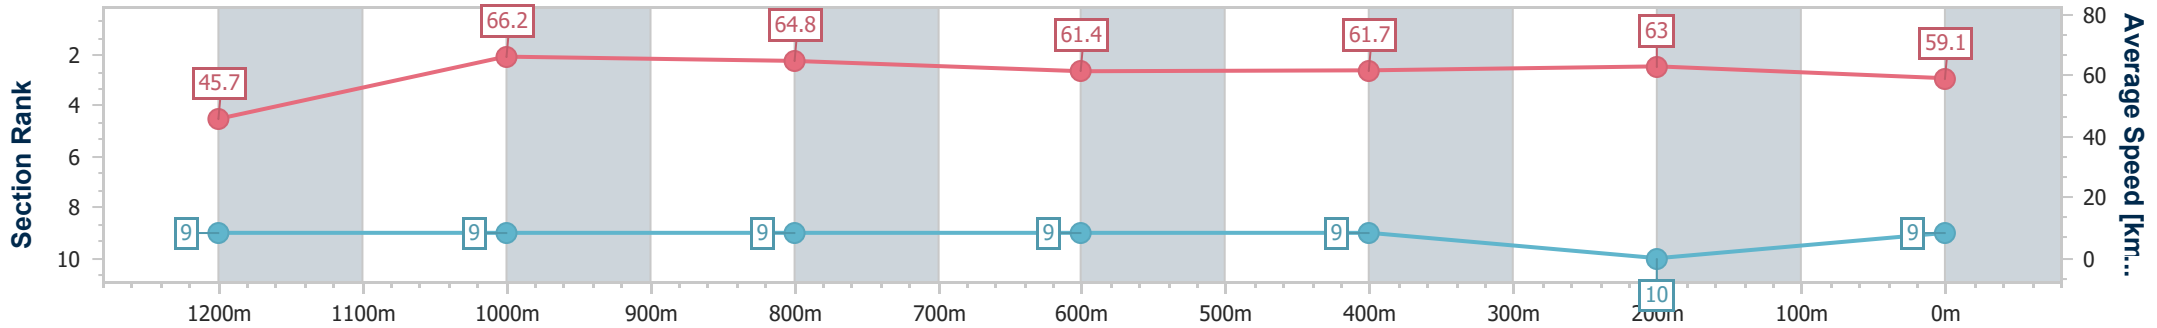

Doomben QLD Professional

Race 3: XXXX DRY Fillies and Mares Class 1 Handicap - 1350m

12 July 2023 - 13:47

Track Rating: Good 4, Weather: Overcast, Rail Position: +5m Entire Course

BRISBANE RACING CLUB

Section	Overall	1200m	1000m	800m	600m	400m	200m
Section Times	1:20.88 [9] (0:11.84)	1:09.04 [9] (0:10.87)	0:58.17 [9] (0:11.14)	0:47.03 [9] (0:11.71)	0:35.32 [9] (0:11.69)	0:23.63 [9] (0:11.44)	0:12.19 [10] (0:12.19)
Average Speed [km/h]	45.7	66.2	64.8	61.4	61.7	63.0	59.1
Top Speed [km/h]	63.5	67.9	67.9	63.5	63.4	65.0	62.5
Avg. Dist. to Rail [m]	9.9	3.9	1.8	0.5	0.4	1.8	6.5
Avg. Stride Freq. [Hz]	2.3	2.5	2.4	2.4	2.4	2.4	2.4
Avg. Stride Length [m]	5.5	7.4	7.5	7.2	7.2	7.1	6.8

- [] Ranking at each section and finish
- .-.- No data available at this section
- NA No data available

Horse/Jockey Name	Press Estate
Final Rank	10
Fastest Section Time (Section)	0:10.85 (1200m)
Top Speed [km/h] (Section)	67.5 (1000m)
Race State	Finished