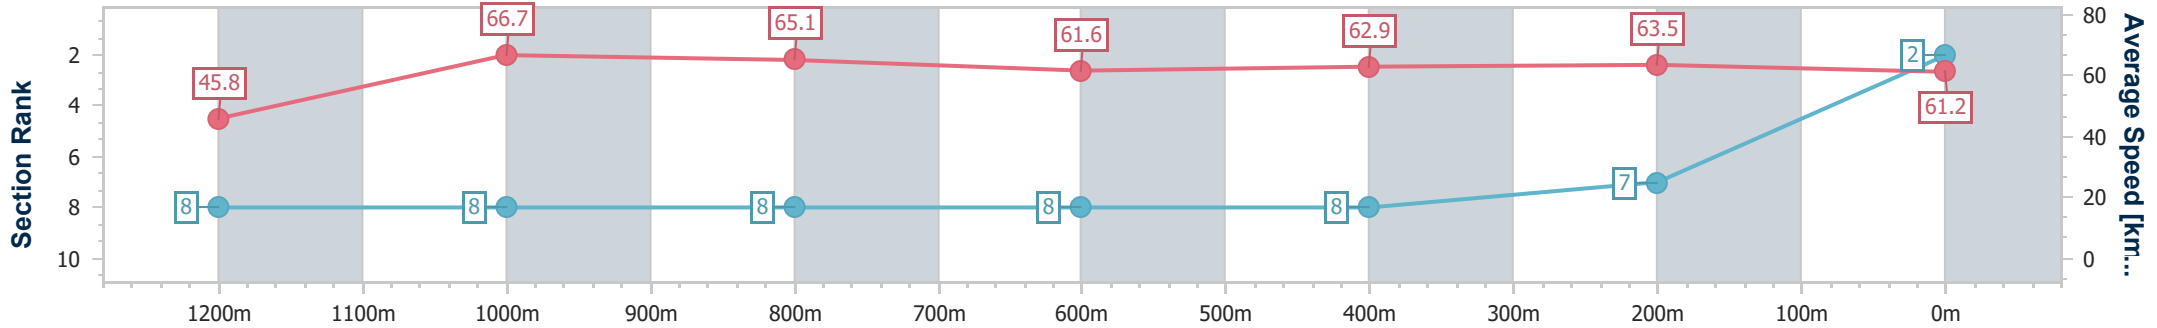

Doomben QLD Professional

Race 3: XXXX DRY Fillies and Mares Class 1 Handicap - 1350m

12 July 2023 - 13:47

BRISBANE RACING CLUB

Track Rating: Good 4, Weather: Overcast, Rail Position: +5m Entire Course

Section	Overall	1200m	1000m	800m	600m	400m	200m
Section Times	1:20.03 [2] (0:11.81)	1:08.22 [8] (0:10.78)	0:57.44 [8] (0:11.06)	0:46.38 [8] (0:11.72)	0:34.66 [8] (0:11.56)	0:23.10 [8] (0:11.35)	0:11.75 [7] (0:11.75)
Average Speed [km/h]	45.8	66.7	65.1	61.6	62.9	63.5	61.2
Top Speed [km/h]	65.4	67.6	67.2	63.2	64.5	64.2	64.3
Avg. Dist. to Rail [m]	4.6	0.5	0.2	0.7	1.6	1.7	5.1
Avg. Stride Freq. [Hz]	2.2	2.4	2.3	2.3	2.3	2.3	2.4
Avg. Stride Length [m]	5.7	7.7	7.8	7.5	7.5	7.5	7.2