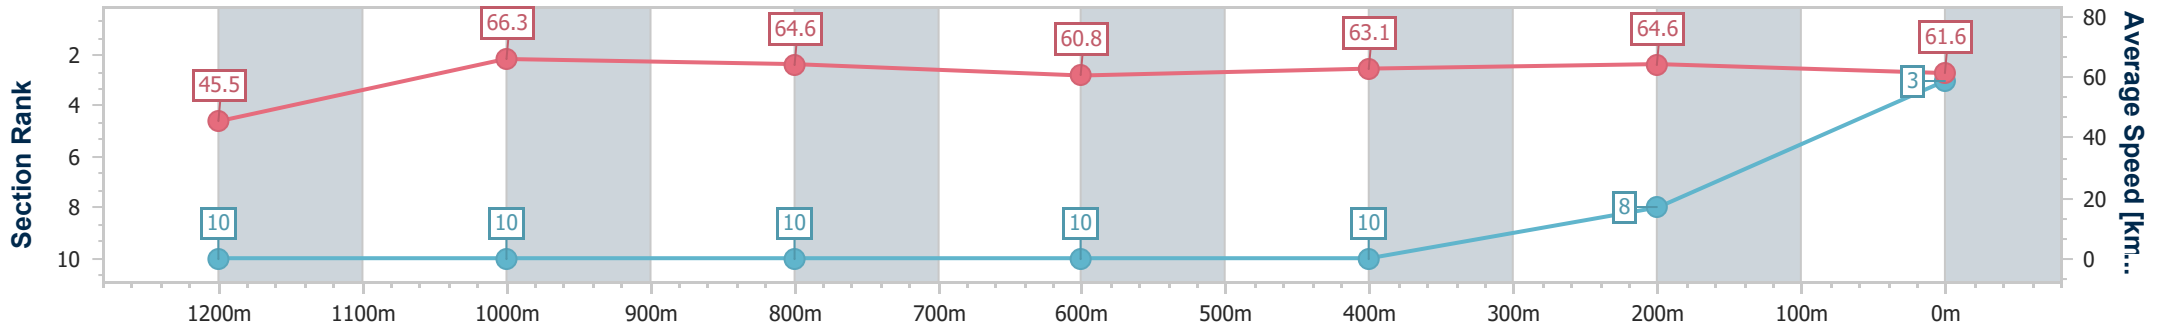

- [] Ranking at each section and finish
- .-.- No data available at this section
- NA No data available

Horse/Jockey Name	Shapin Power
Final Rank	4
Fastest Section Time (Section)	0:10.43 (1200m)
Top Speed [km/h] (Section)	69.8 (1200m)
Race State	Finished