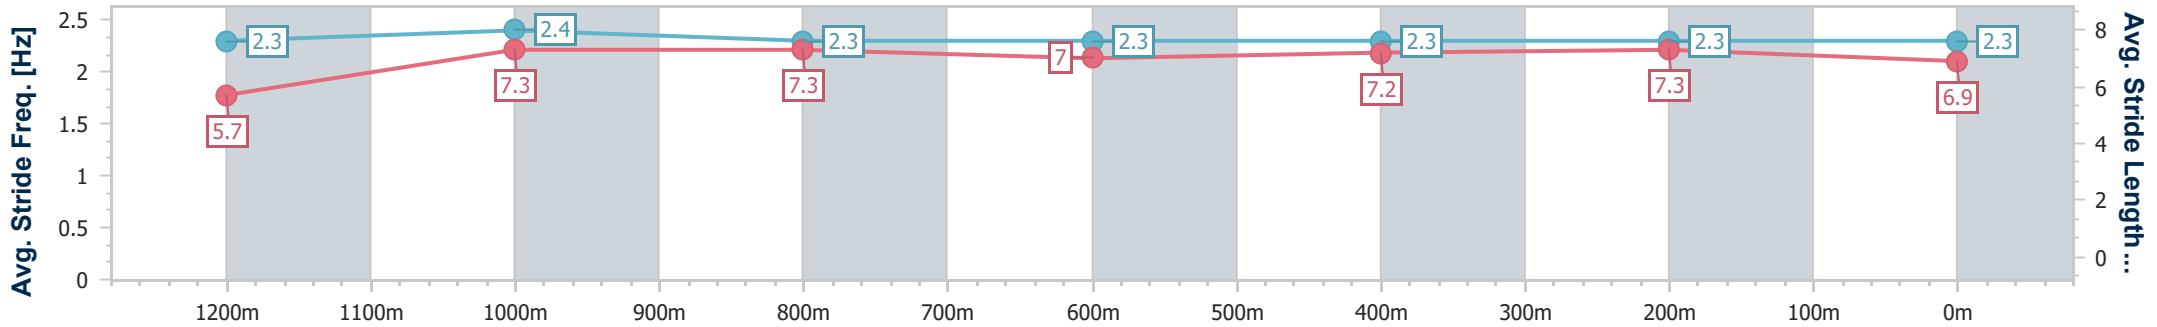

Doomben QLD Professional

Race 3: XXXX DRY Fillies and Mares Class 1 Handicap - 1350m

12 July 2023 - 13:47

Track Rating: Good 4, Weather: Overcast, Rail Position: +5m Entire Course

BRISBANE RACING CLUB

Section	Overall	1200m	1000m	800m	600m	400m	200m
Section Times	1:20.41 [5] (0:11.05)	1:09.36 [1] (0:10.67)	0:58.69 [2] (0:11.29)	0:47.40 [3] (0:11.89)	0:35.51 [3] (0:11.75)	0:23.76 [4] (0:11.51)	0:12.25 [3] (0:12.25)
Average Speed [km/h]	48.8	67.6	64.1	61.1	62.1	62.5	58.8
Top Speed [km/h]	66.5	68.2	67.1	62.6	62.3	63.4	61.6
Avg. Dist. to Rail [m]	8.2	2.8	1.3	2.5	1.8	1.2	3.5
Avg. Stride Freq. [Hz]	2.3	2.4	2.3	2.3	2.3	2.3	2.3
Avg. Stride Length [m]	5.7	7.3	7.3	7.0	7.2	7.3	6.9

- [] Ranking at each section and finish
- .-.- No data available at this section
- NA No data available

Horse/Jockey Name	Sea Commits
Final Rank	6
Fastest Section Time (Section)	0:10.83 (1200m)
Top Speed [km/h] (Section)	68.3 (1200m)
Race State	Finished